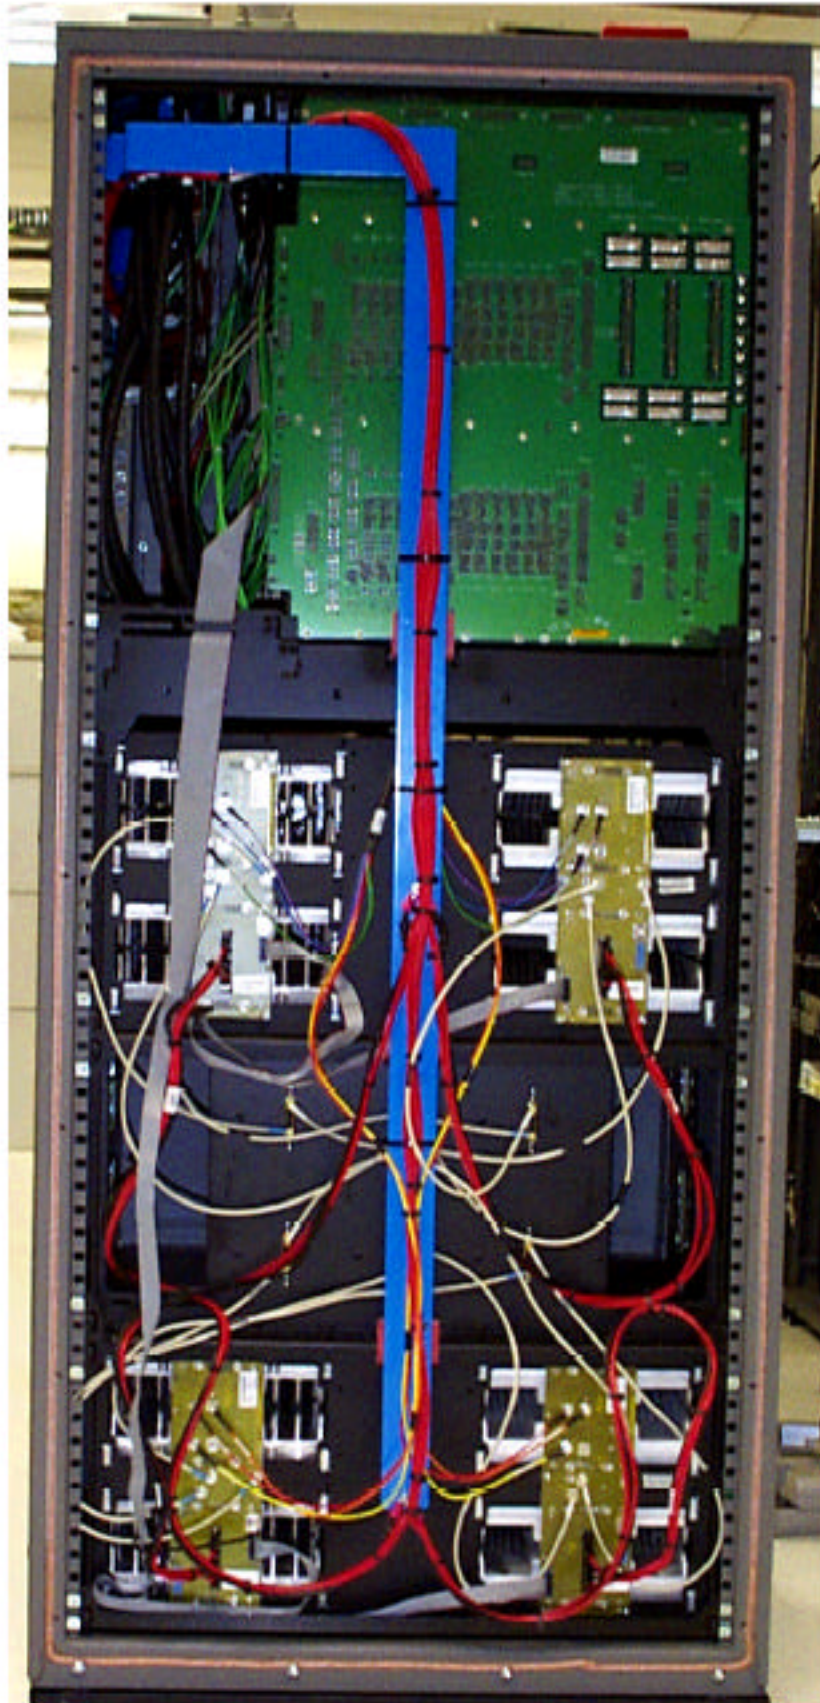

**IHET5YP1  
SC4812T 800 MHz  
Front View Door Closed**

**IHET5YP1  
SC4812T 800 MHz  
Front View Door Open**

**IHET5YP1**  
**SC4812T 800 MHz**  
**Rear View with Panel**

**IHET5YP1**  
**SC4812T 800 MHz**  
**Rear View without Panel**

**IHET5YP1  
SC4812T 800 MHz  
Left Side View**

**IHETSYP1  
SC4812T 800 MHz  
Right Side View**

IHET5YP1  
SC4812T 800 MHz  
Top View