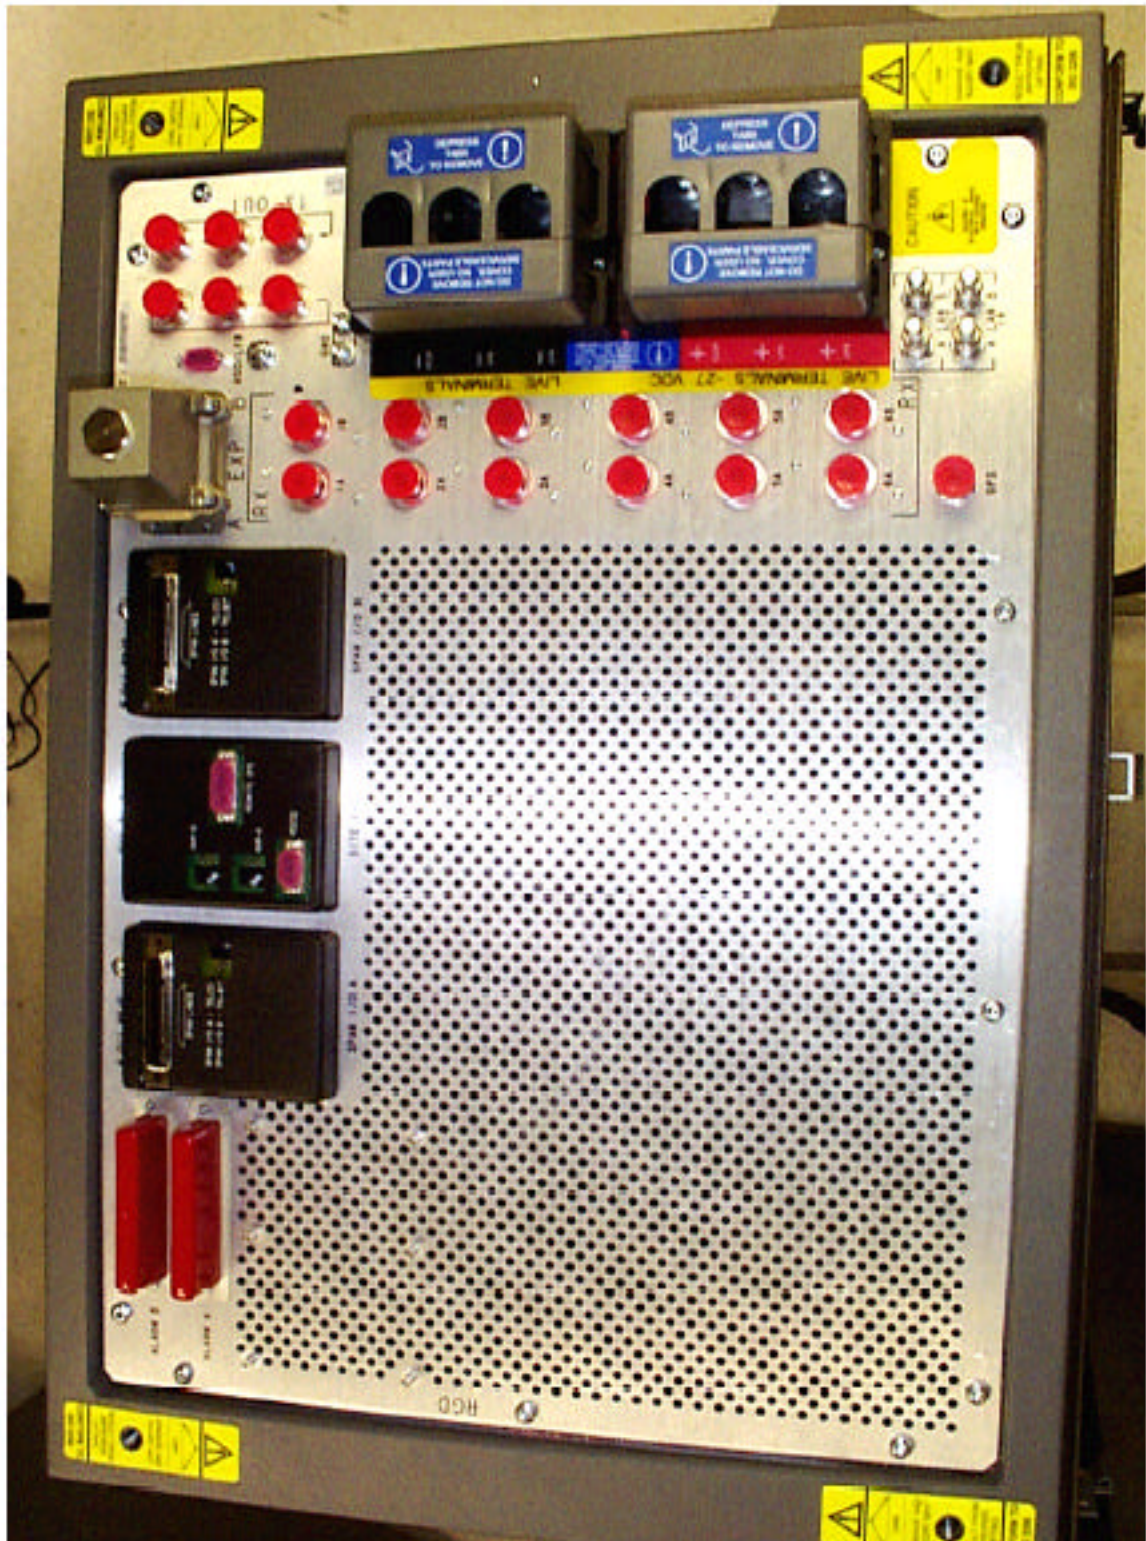

**IHET5YP1  
SC4812T 800 MHz  
Front View Door Closed**

**IHET5YP1  
SC4812T 800 MHz  
Front View Door Open**

**IHET5YP1**  
**SC4812T 800 MHz**  
**Rear View with Panel**

**IHET5YP1**  
**SC4812T 800 MHz**  
**Rear View without Panel**

**IHET5YP1  
SC4812T 800 MHz  
Left Side View**

**IHETSYP1  
SC4812T 800 MHz  
Right Side View**

IHET5YP1  
SC4812T 800 MHz  
Top View