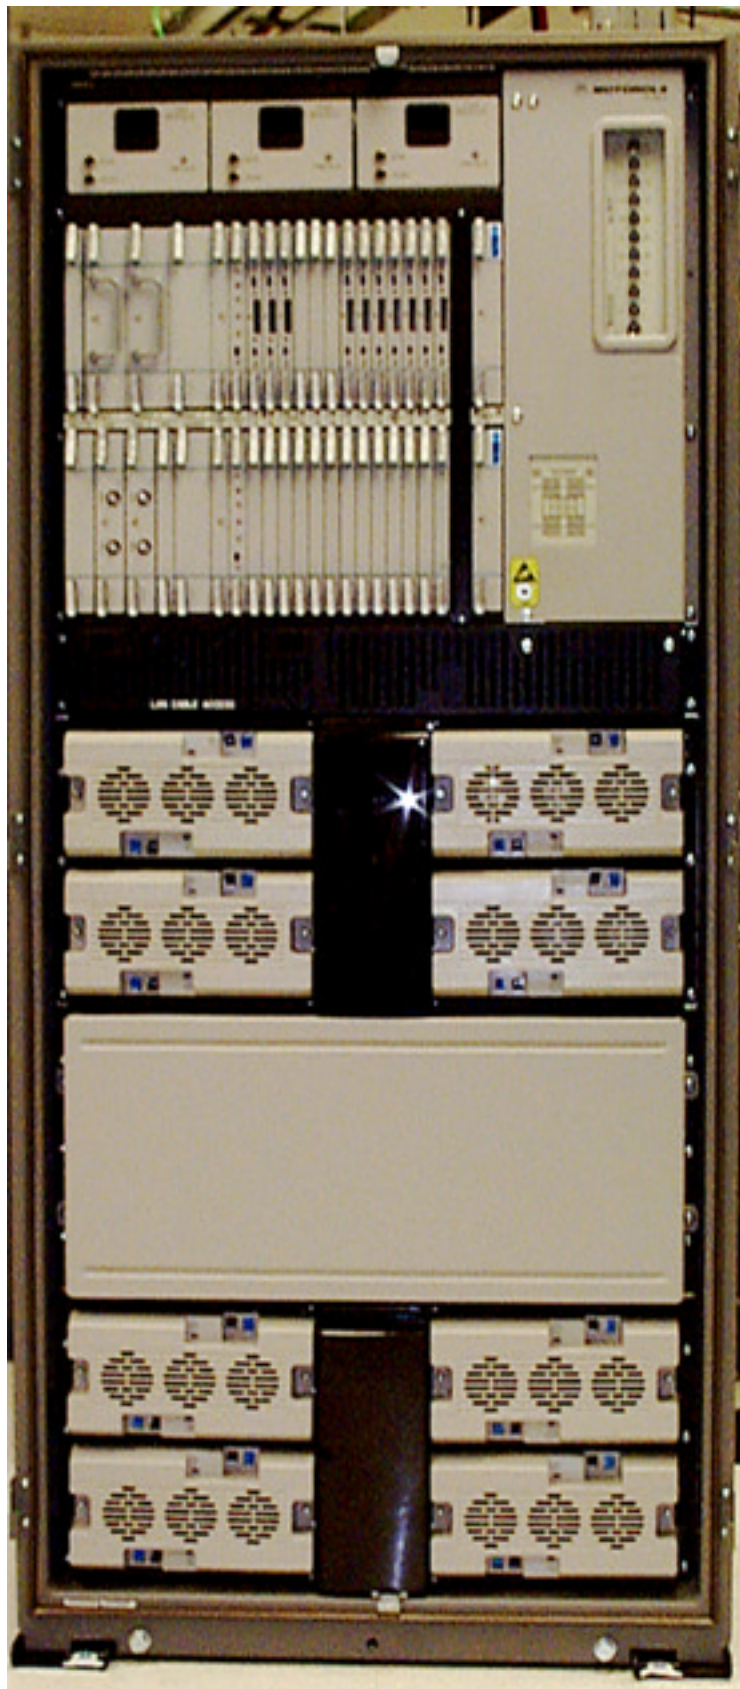

**MOTOROLA**

*Cellular Infrastructure Group*

---

APPLICANT: MOTOROLA

TRANSCEIVER TYPE: IHET5YP1

**SC4812T @800 MHz CDMA BTS Frame**

# **EXTERNAL PHOTOS EXHIBIT**

**IHET5YP1  
SC4812T 800 MHz  
Front View Door Closed**

**IHET5YP1  
SC4812T 800 MHz  
Front View Door Open**

**IHET5YP1**  
**SC4812T 800 MHz**  
**Rear View with Panel**

**IHET5YP1**  
**SC4812T 800 MHz**  
**Rear View without Panel**