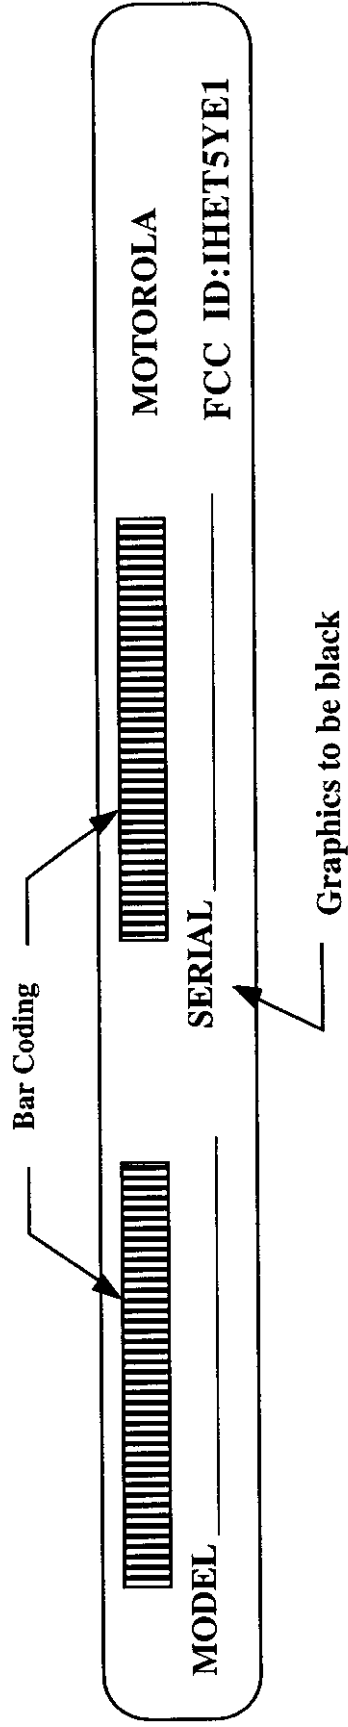

Blank Page

Don't Forget To Delete Me!

MOTOROLA

*Cellular Infrastructure Group
Personal Communications Division*

FCC ID: IHET5YE1

EXHIBIT #1

FCC IDENTIFICATION

NAMEPLATE

APPLICANT: MOTOROLA

FCC ID: IHETS5YE1

EQUIPMENT NAMEPLATE PER
CFR., Title 47, Part 2.925

A name plate of this type, or one similar to it, will be affixed to every base station.

This label is permanent, indelible, and tamper evident.