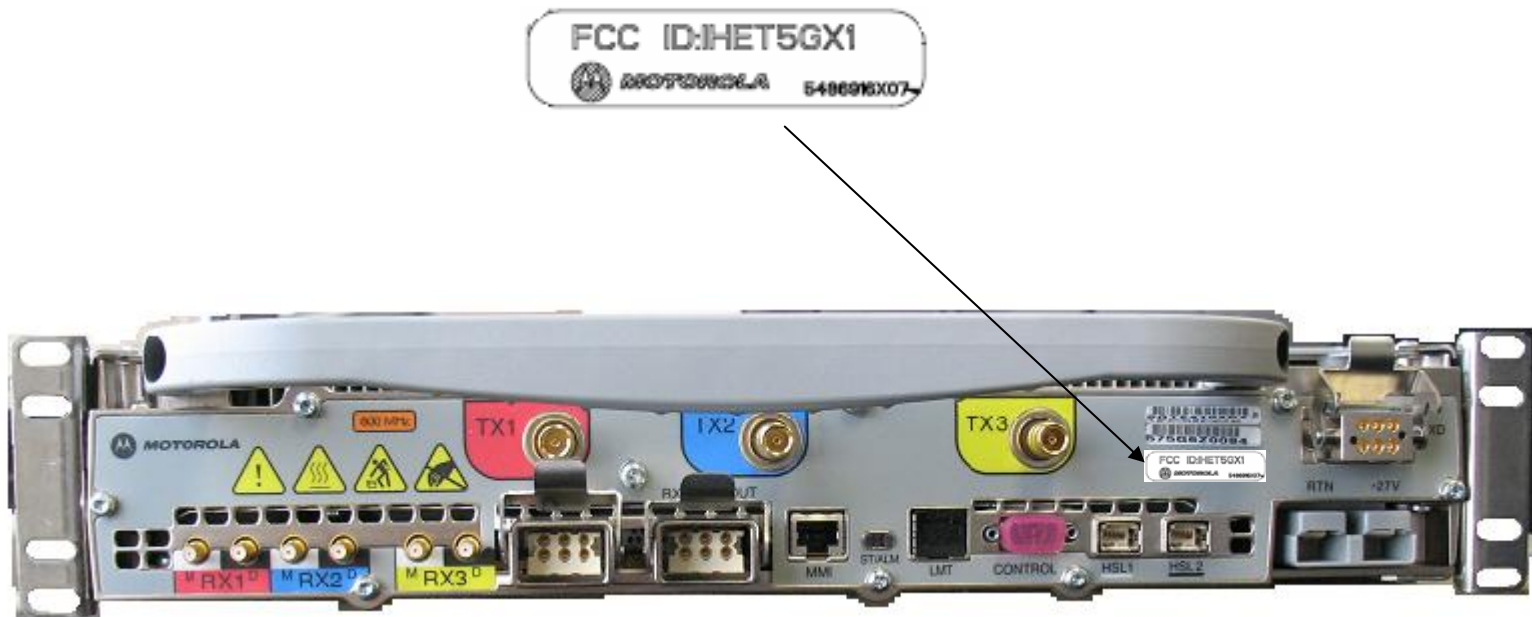

## Label Exhibit

UBS CDMA XMI Transceiver at 800MHz Label Diagram