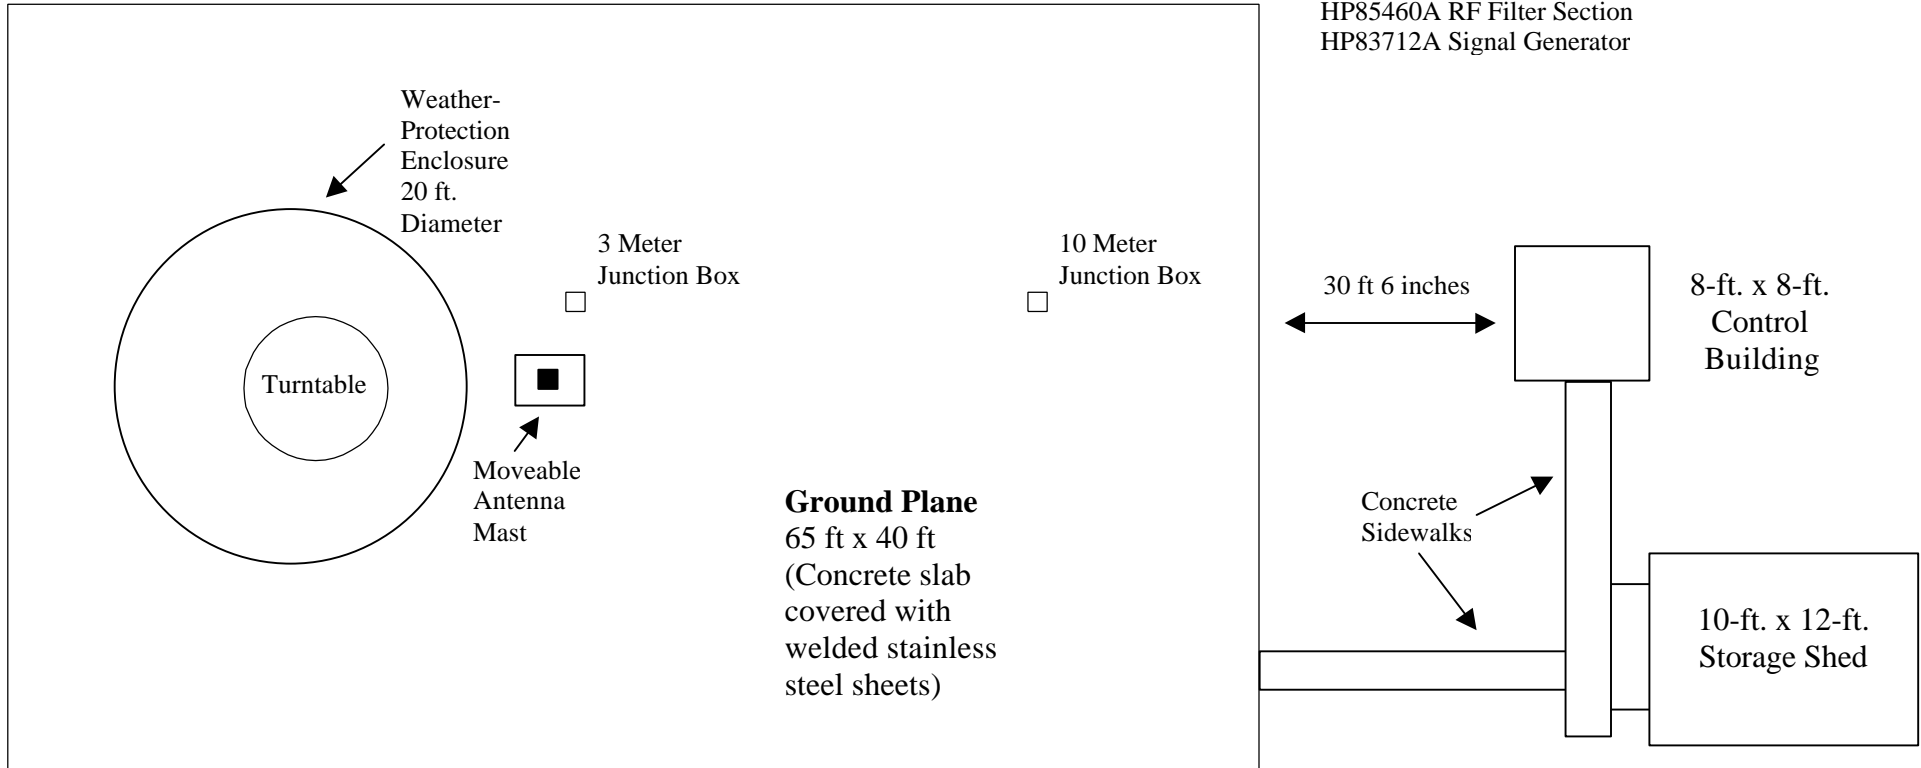

MOTOROLA

Network Solutions Sector

Open Area Test Site

Located at 1605 Liberty School Road
Pelican Bay, TX 76020

(Not drawn to scale)

350 feet to
Liberty School
Road

Equipment List:

Moveable Antenna Mast

EMCO 3115 - Horn Antenna 1-18 GHz

EMCO 3104C - Biconical Antenna 30-200 MHz

EMCO 3146 - Log Periodic Antenna 200 MHz - 1 GHz

Control Building

HP8593EM Spectrum Analyzer

HP8546A EMI Receiver

HP85460A RF Filter Section

HP83712A Signal Generator