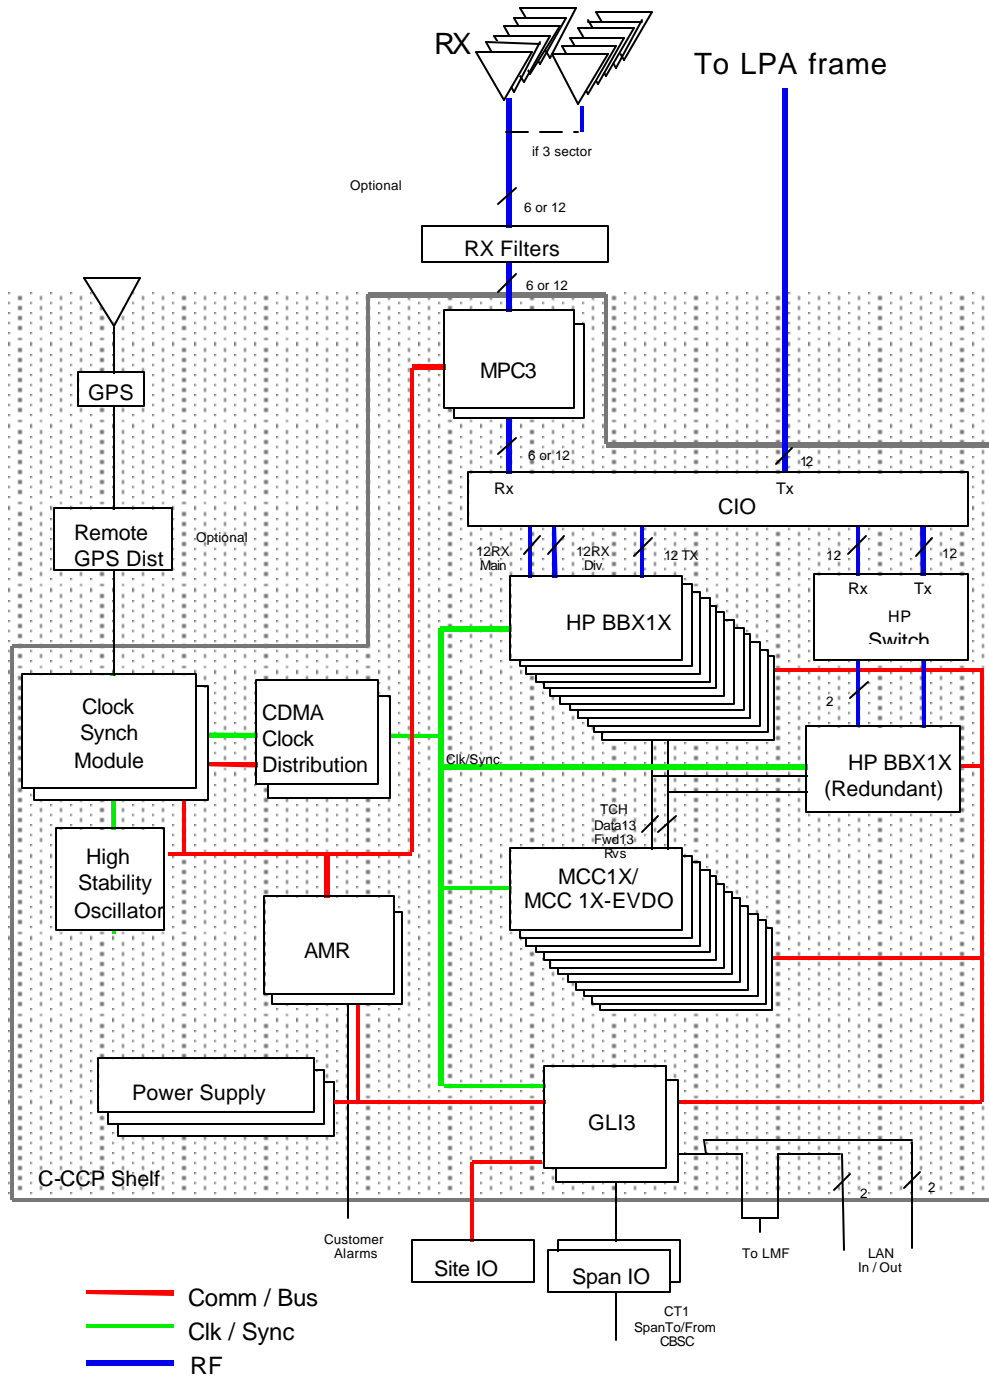

Global Telecom Solutions Sector

SC4812T-MF 1X/1X-EVDO @ 800 MHz CDMA BTS

FCC ID: IHET5EL1

Block Diagram Exhibit

Frame Block Diagram