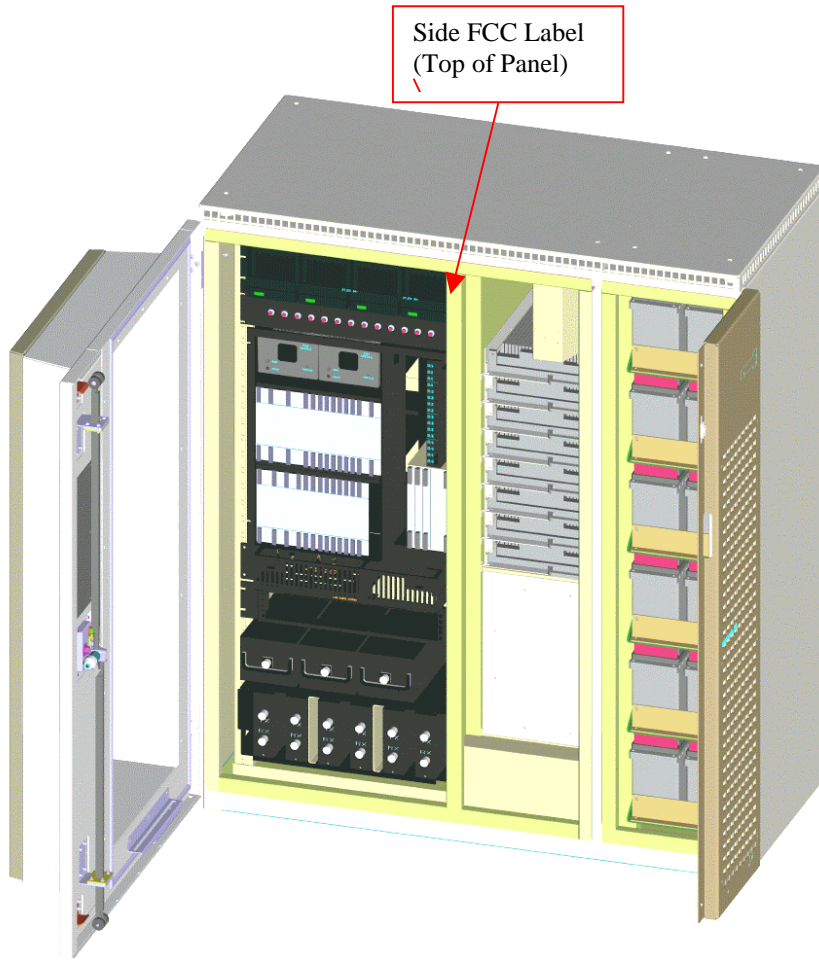

**EQUIPMENT NAMEPLATE PER  
CFR., Title 47, Part 2.925**

**A name plate of this type, or one similar to it, will be affixed to every base station.  
This label is permanent, indelible, and tamper evident.**

SC4812ET 1X/EVDO @ 800MHz

IHET5EG1

Location of FCC ID Label