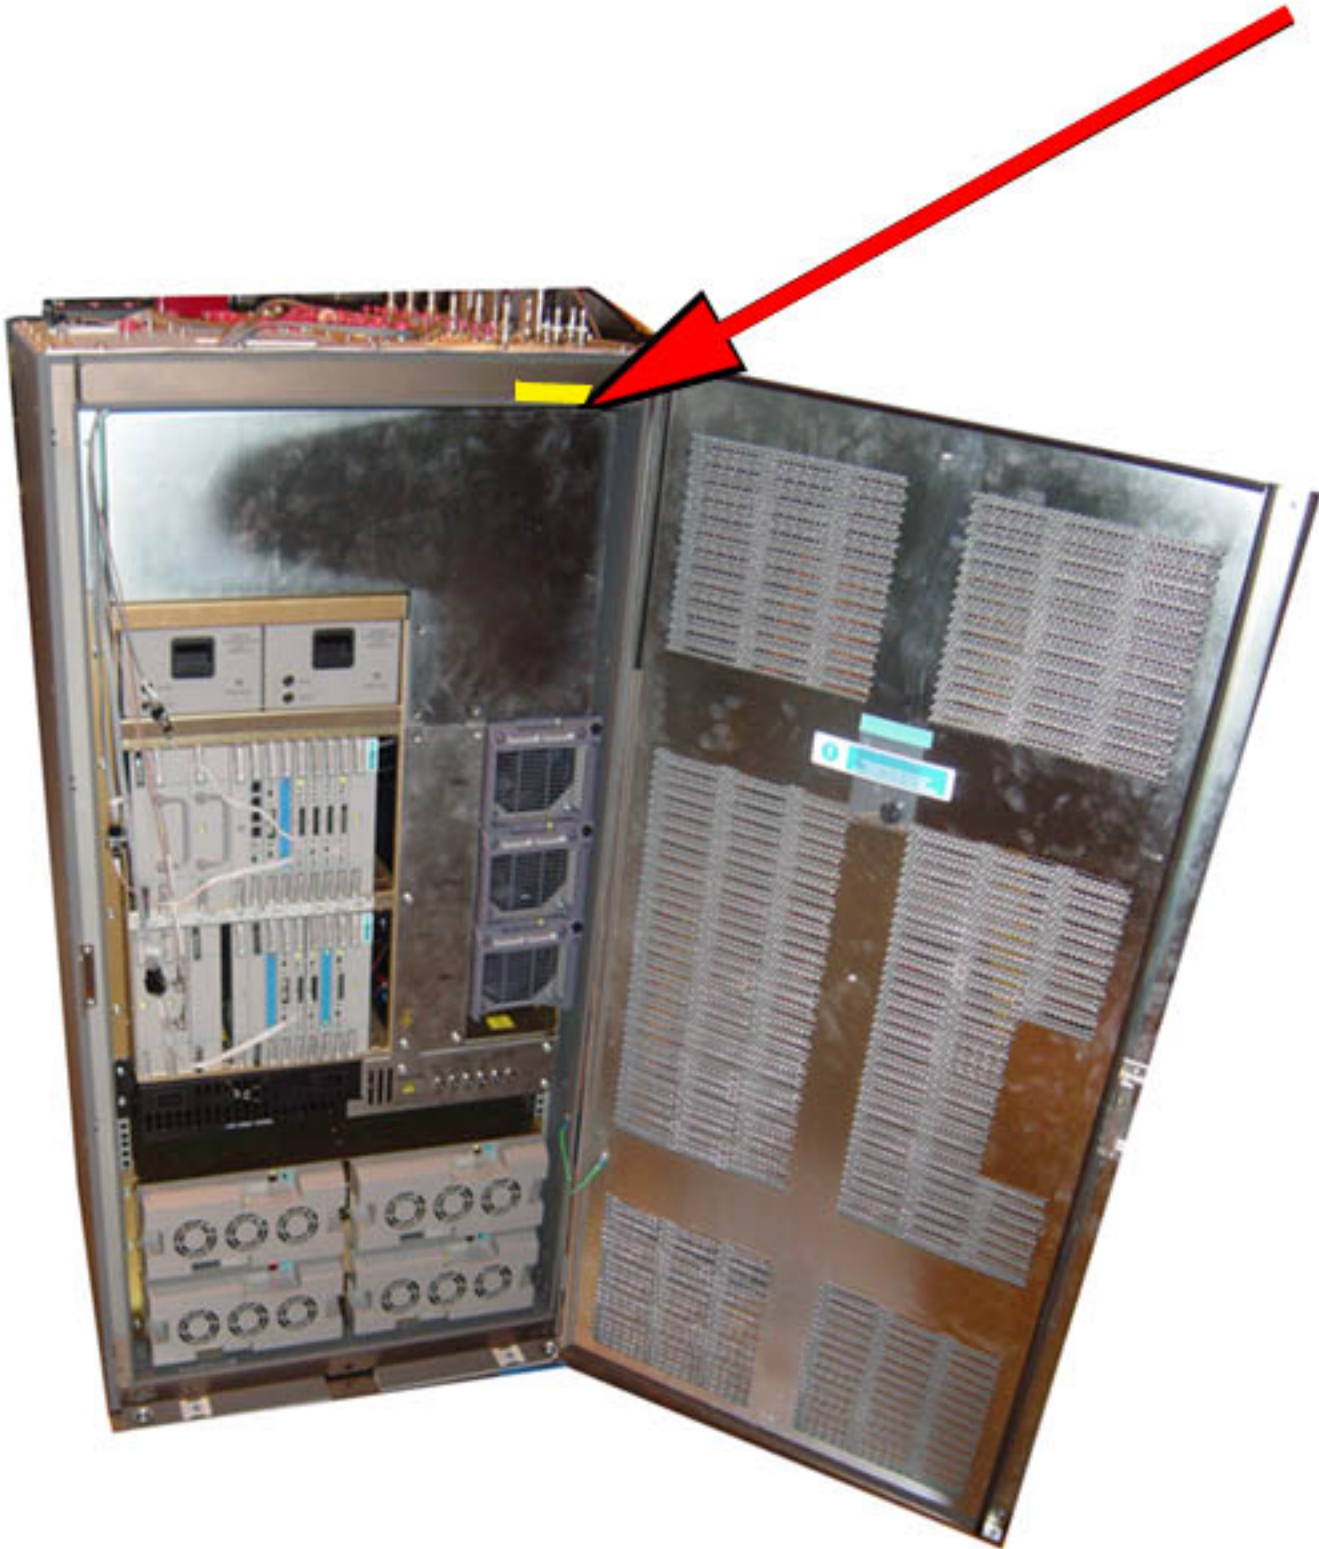

**EQUIPMENT NAMEPLATE PER
CFR., Title 47, Part 2.925**

**A name plate of this type, or one similar to it, will be affixed to every base station.
This label is permanent, indelible, and tamper evident.**

FCC ID Label Goes Here

SC4812T Lite @ 800MHz