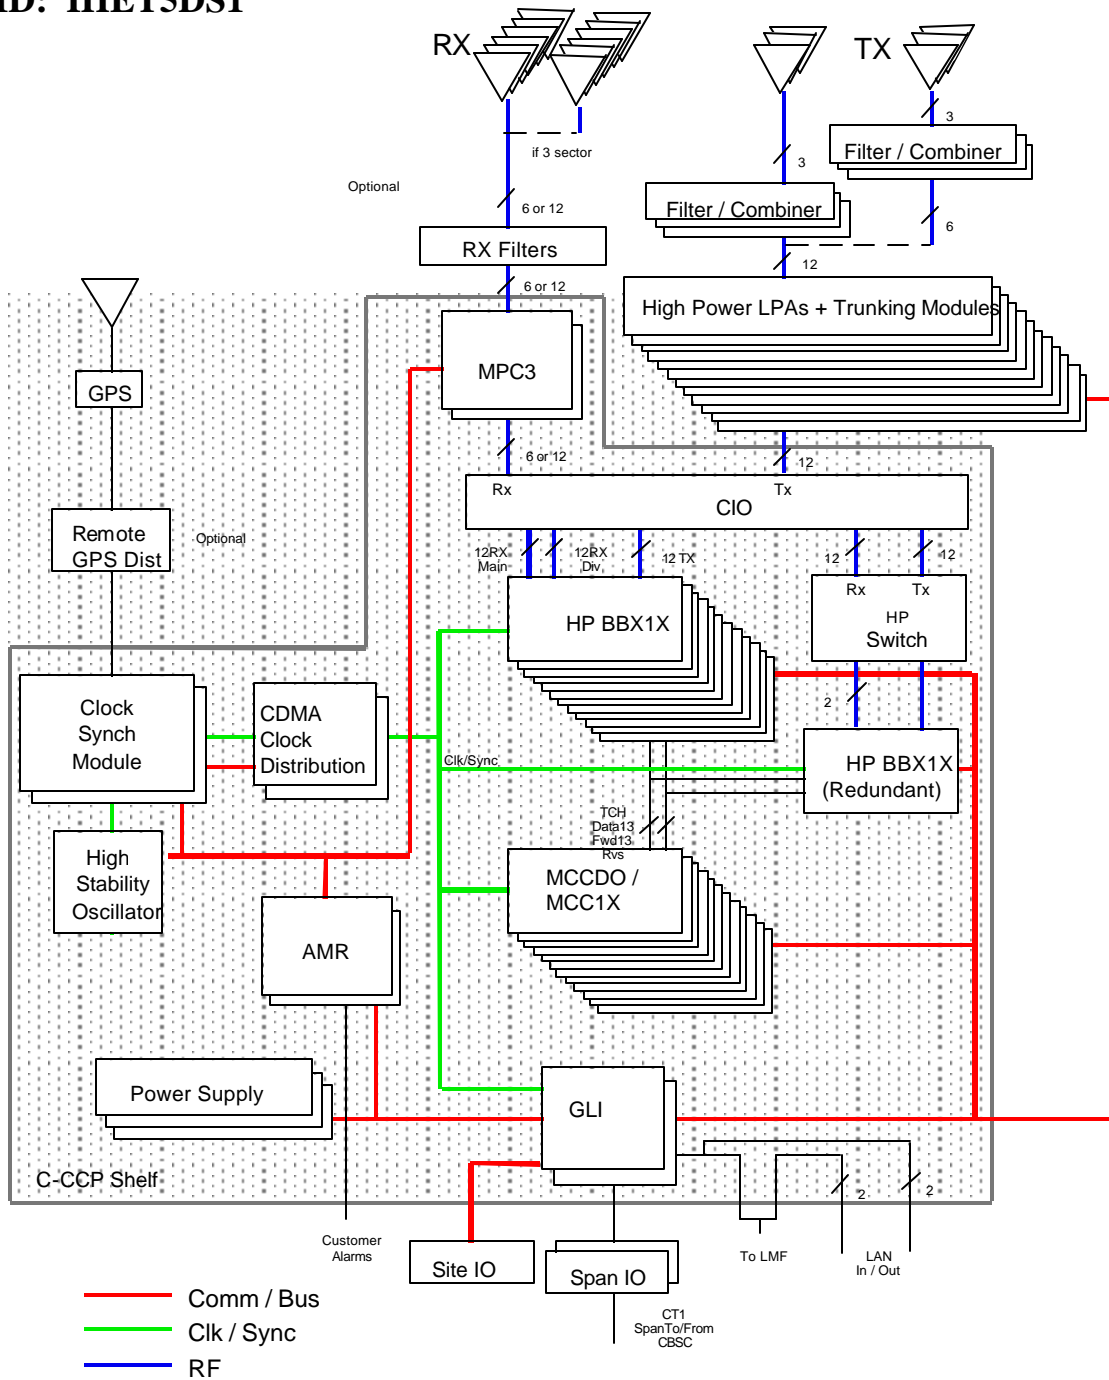

APPLICANT: MOTOROLA
FCC ID: IHET5DS1

SC4812T 1X / 1X-EVDO @ 800MHz CDMA BTS Frame Block Diagram