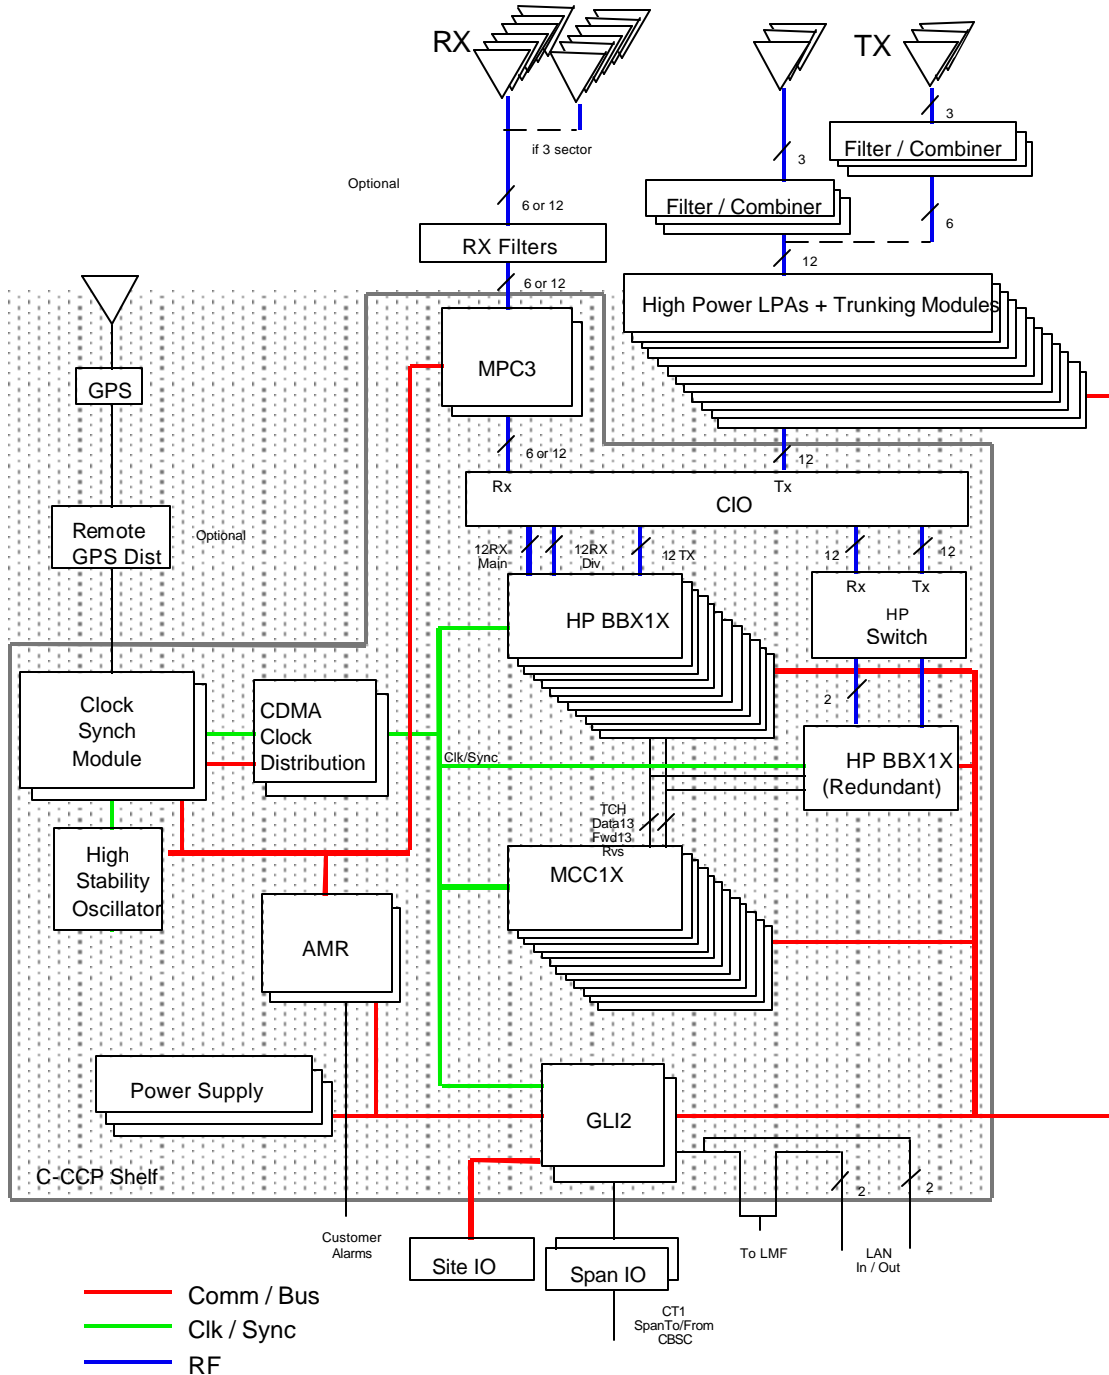

Global Telecom Solutions Sector

# SC4812T-MC @ 800 MHz CDMA BTS    FCC ID: IHET5DK1 Block Diagram Exhibit

**Frame Block Diagram**