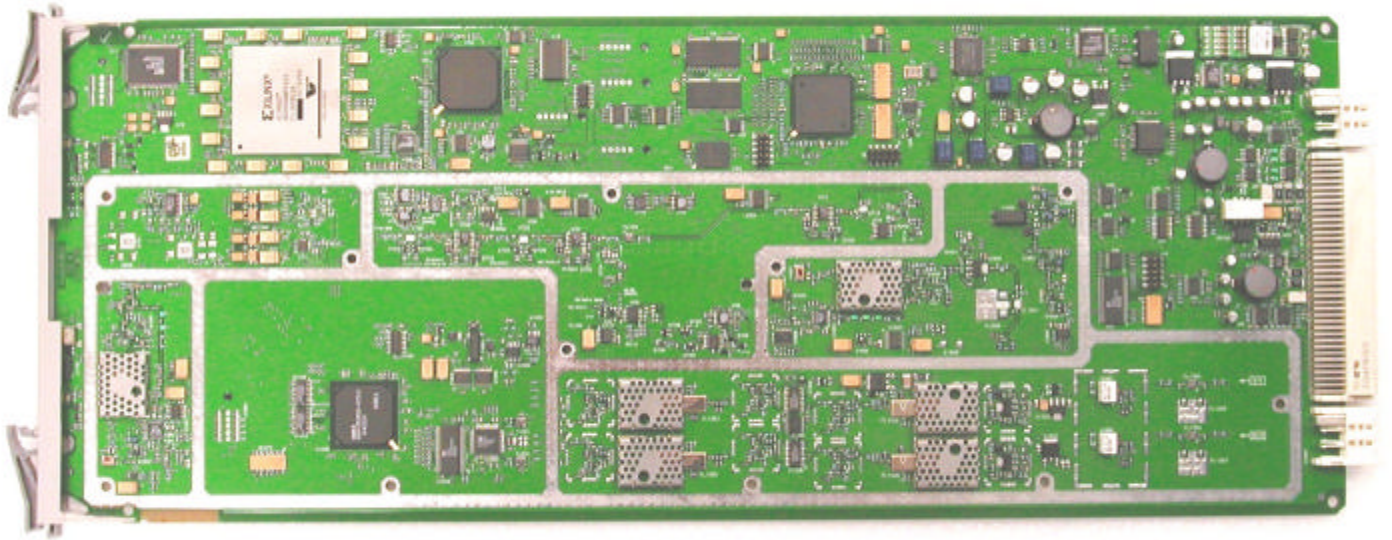

Global Telecom Solutions Sector

SC4812T-MC @ 800 MHz CDMA BTS FCC ID: IHET5DK1
Internal Photo Exhibit

Photo Number	Photograph Description	Part	Page
1	HP BBX 1X Front with cover	1 of 3	2
2	HP BBX 1X Front without cover	1 of 3	3
3	HP BBX 1X Back	1 of 3	4
4	CCD Front with cover	1 of 3	5
5	CCD Front without cover	1 of 3	6
6	CCD Back	1 of 3	7
7	CIO Front	1 of 3	8
8	CIO Back	1 of 3	9
9	CSM Front	1 of 3	10
10	CSM Back	1 of 3	11
11	GLI Front	2 of 3	1
12	GLI Back	2 of 3	2
13	HSO Front	2 of 3	3
14	HSO Back	2 of 3	4
15	LFR Front	2 of 3	5
16	LFR Back	2 of 3	6
17	CLPA Front	2 of 3	7
18	CLPA without cover	2 of 3	8
19	CLPA Back	2 of 3	9
20	MCC 1X Front	2 of 3	10
21	MCC 1X Back	2 of 3	11
22	MPC3 Front	2 of 3	12
23	MPC3 Back	2 of 3	13
24	RGD Front	3 of 3	1
25	RGD Back	3 of 3	2
26	SITE I/O Front	3 of 3	3
27	SITE I/O Back	3 of 3	4
28	SPAN I/O Front	3 of 3	5
29	SPAN I/O Back	3 of 3	6
30	HP Switch Card Front	3 of 3	7
31	HP Switch Card Back	3 of 3	8
32	PS Front	3 of 3	9
33	PS Back	3 of 3	10
34	FTM Front	3 of 3	11
35	FTM Back	3 of 3	12