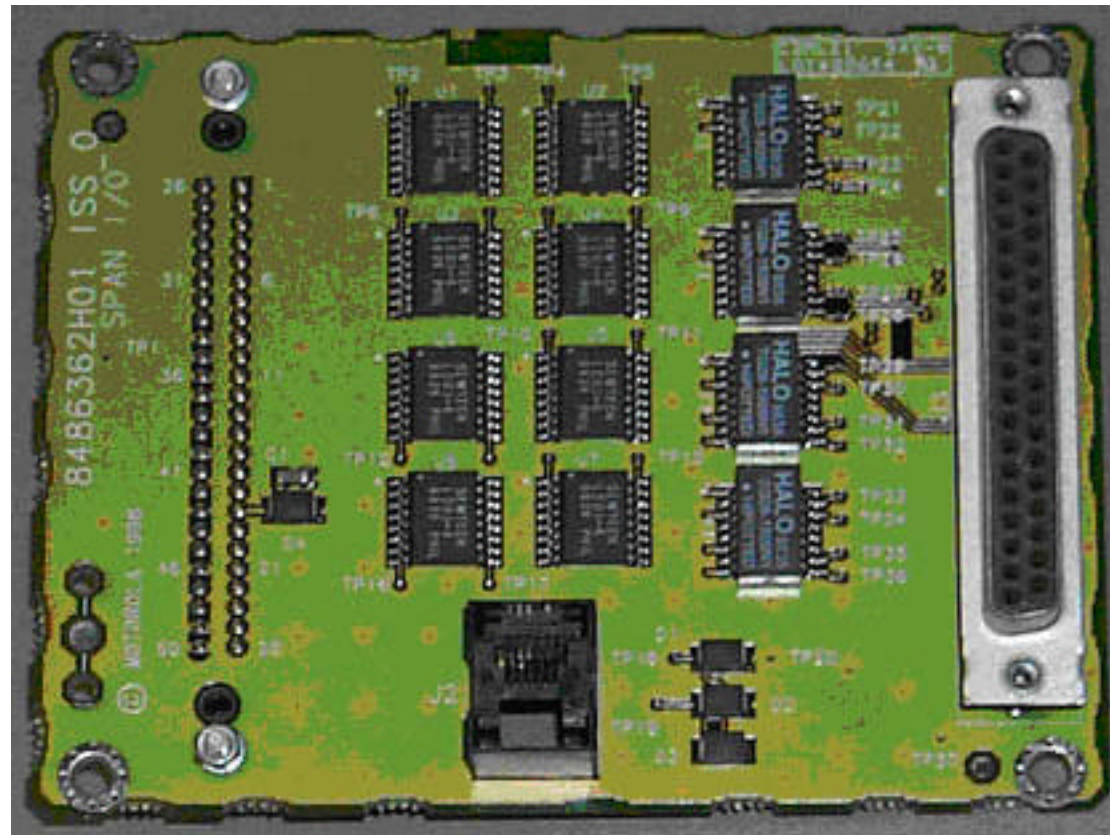

Internal Photos Exhibit
CIO - Front View

Internal Photos Exhibit

CIO - Rear View

Internal Photos Exhibit
Switch Card – STLF4009C – Front View

Internal Photos Exhibit
Switch Card – STLF4009C – Rear View

Internal Photos Exhibit

AMR – Front View

Internal Photos Exhibit

AMR – Rear View

Internal Photos Exhibit
HSO – Front View

Internal Photos Exhibit

HSO – Rear View

Internal Photos Exhibit
Span I/O – Front View

Internal Photos Exhibit

Span I/O – Rear View

Internal Photos Exhibit
RGD – Front View

Internal Photos Exhibit

RGD – Rear View

Internal Photos Exhibit

LFR – Front View

Internal Photos Exhibit

LFR – Rear View