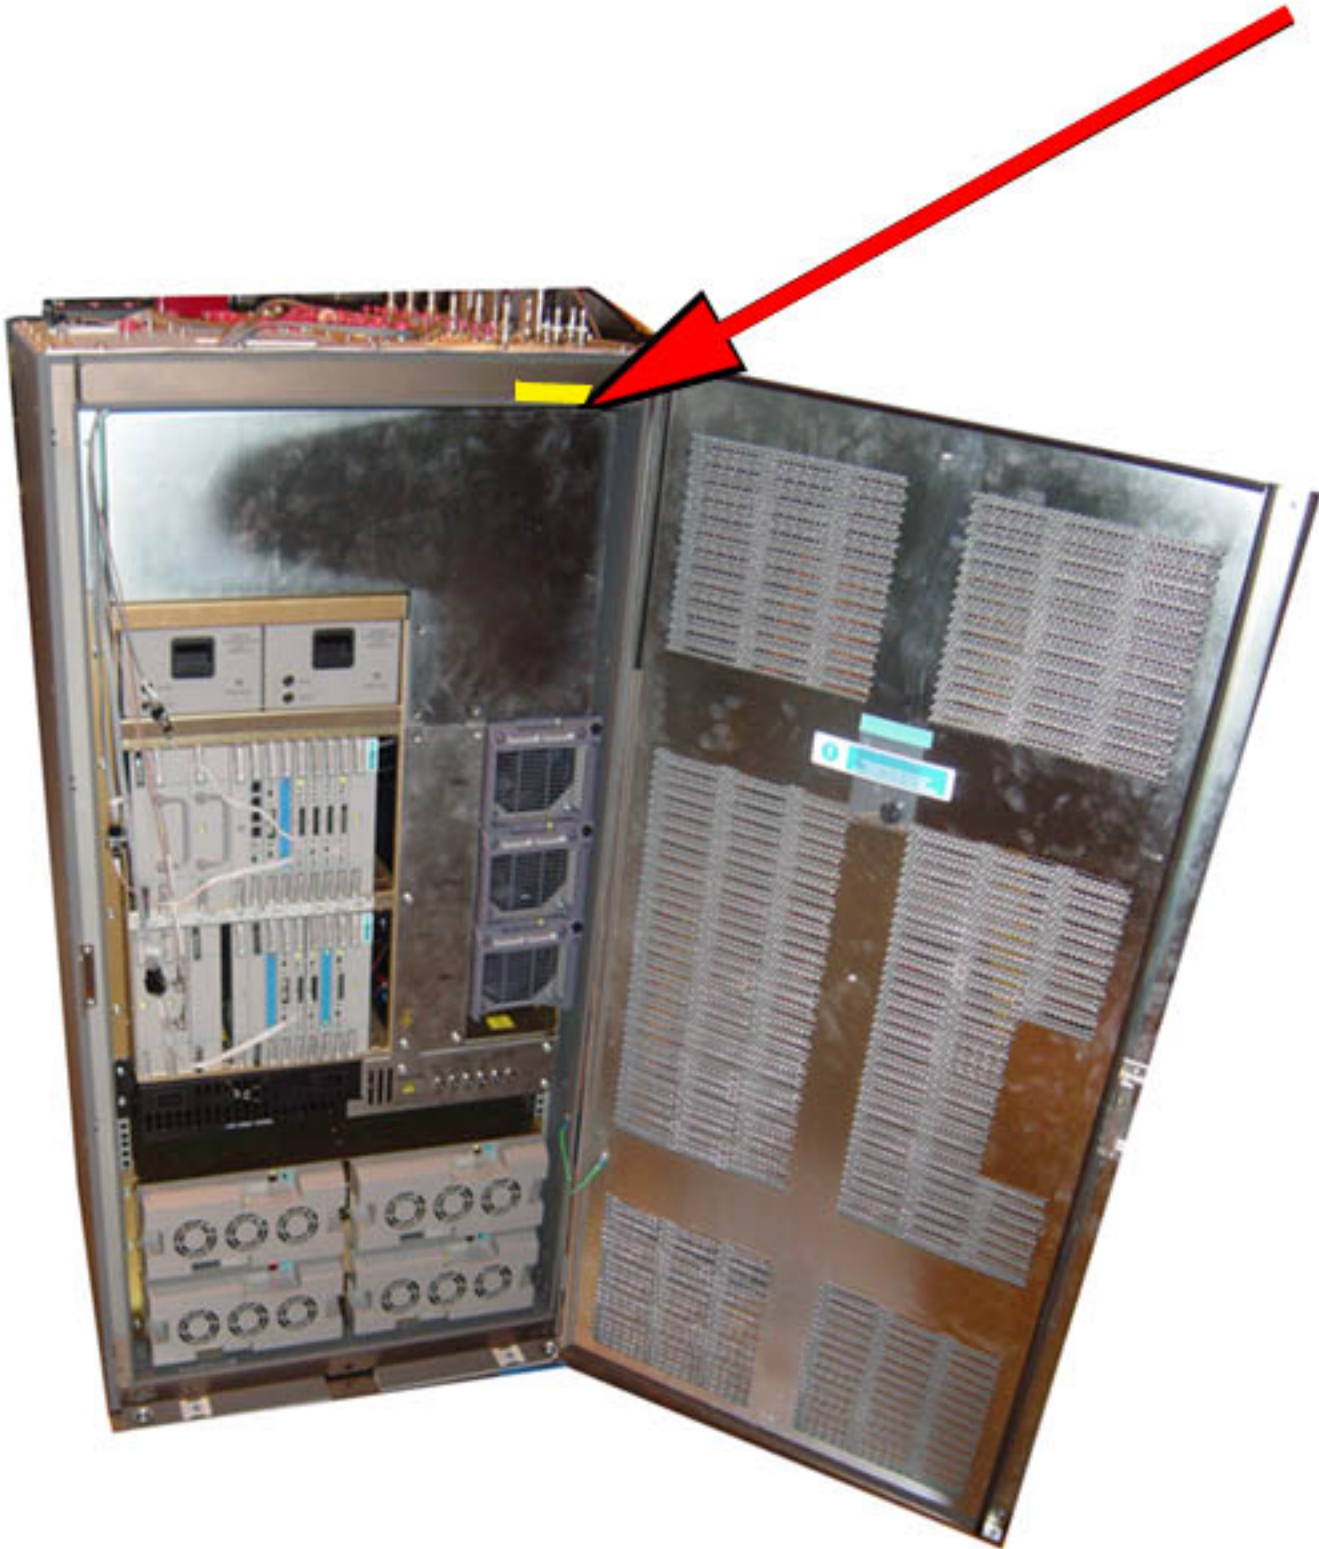

**EQUIPMENT NAMEPLATE PER  
CFR., Title 47, Part 2.925**

**A name plate of this type, or one similar to it, will be affixed to every base station.  
This label is permanent, indelible, and tamper evident.**

FCC ID Label Goes Here

SC4812T Lite @ 800MHz