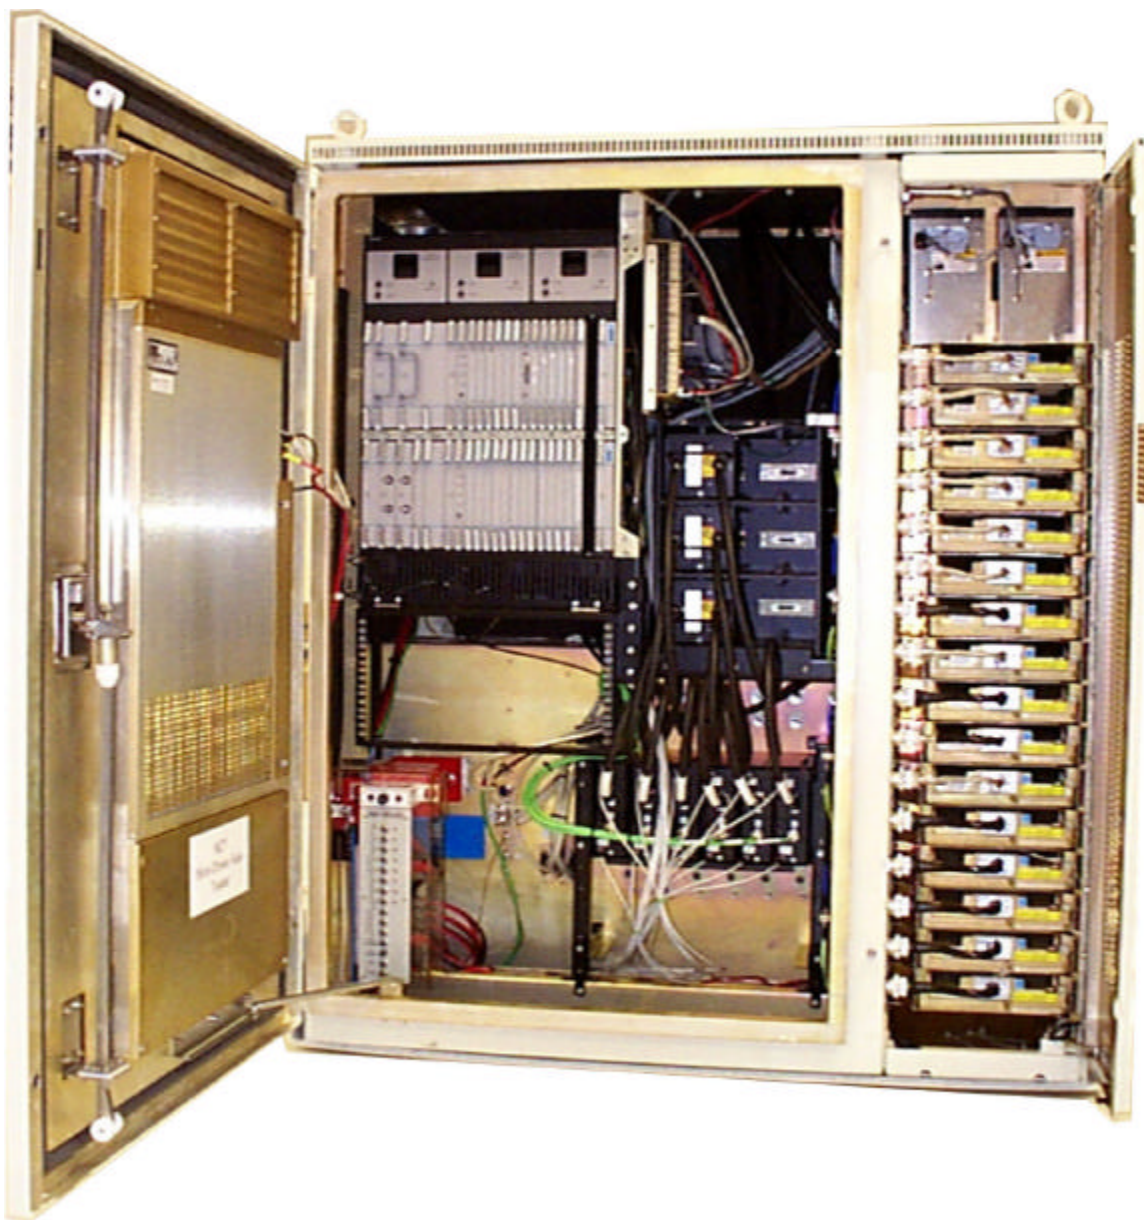

External Photos Exhibit

SC4812ET 1X @ 800 MHz CDMA BTS

<i>Number</i>	<i>Description</i>
1	Front View Doors Closed
2	Front View Doors Open
3	Rear View with Panel
4	Rear View without Panel
5	Left Side View
6	Right Side View
7	Top View

Global Telecom Solutions Sector

APPLICANT: MOTOROLA

FCC ID: IHET5CT1

Front View Doors Closed

Global Telecom Solutions Sector

APPLICANT: MOTOROLA
FCC ID: IHET5CT1

Front View Doors Open

Global Telecom Solutions Sector

APPLICANT: MOTOROLA
FCC ID: IHET5CT1

Rear View with Panel

Rear View without Panel

Left Side View

Global Telecom Solutions Sector

APPLICANT: MOTOROLA
FCC ID: IHET5CT1

Right Side View

Global Telecom Solutions Sector