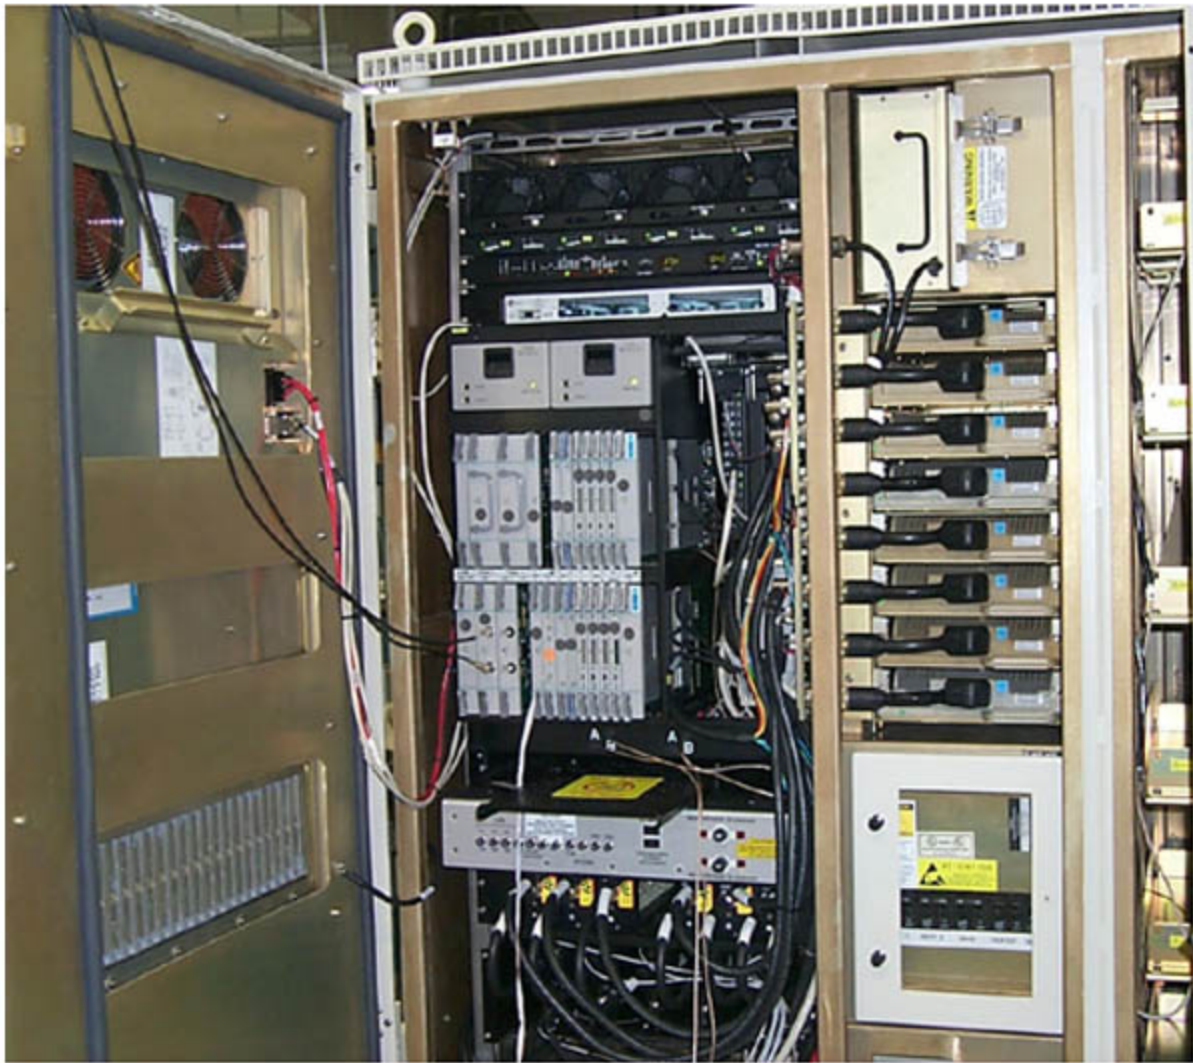

MOTOROLA

Global Telecom Solutions Sector

APPLICANT: MOTOROLA

TRANSCEIVER TYPE: IHET5BR1

SC4812ETL @ 800 MHz CDMA BTS

EXTERNAL PHOTOS EXHIBIT

List of External Photographs

<u>No.</u>	<u>PHOTOGRAPH</u>
1	Front View Doors Closed
2	Front View Doors Open
3	Rear View
4	Left Side View
5	Right Side View
6	Top View

**IHET5BR1
SC4812ET Lite 800 MHz
Front View Doors Closed**

**IHET5BR1
SC4812ET Lite 800 MHz
Front View Doors Open**

**IHET5BR1
SC4812ET Lite 800 MHz
Rear View**

**IHET5BR1
SC4812ET Lite 800 MHz
Left Side View**