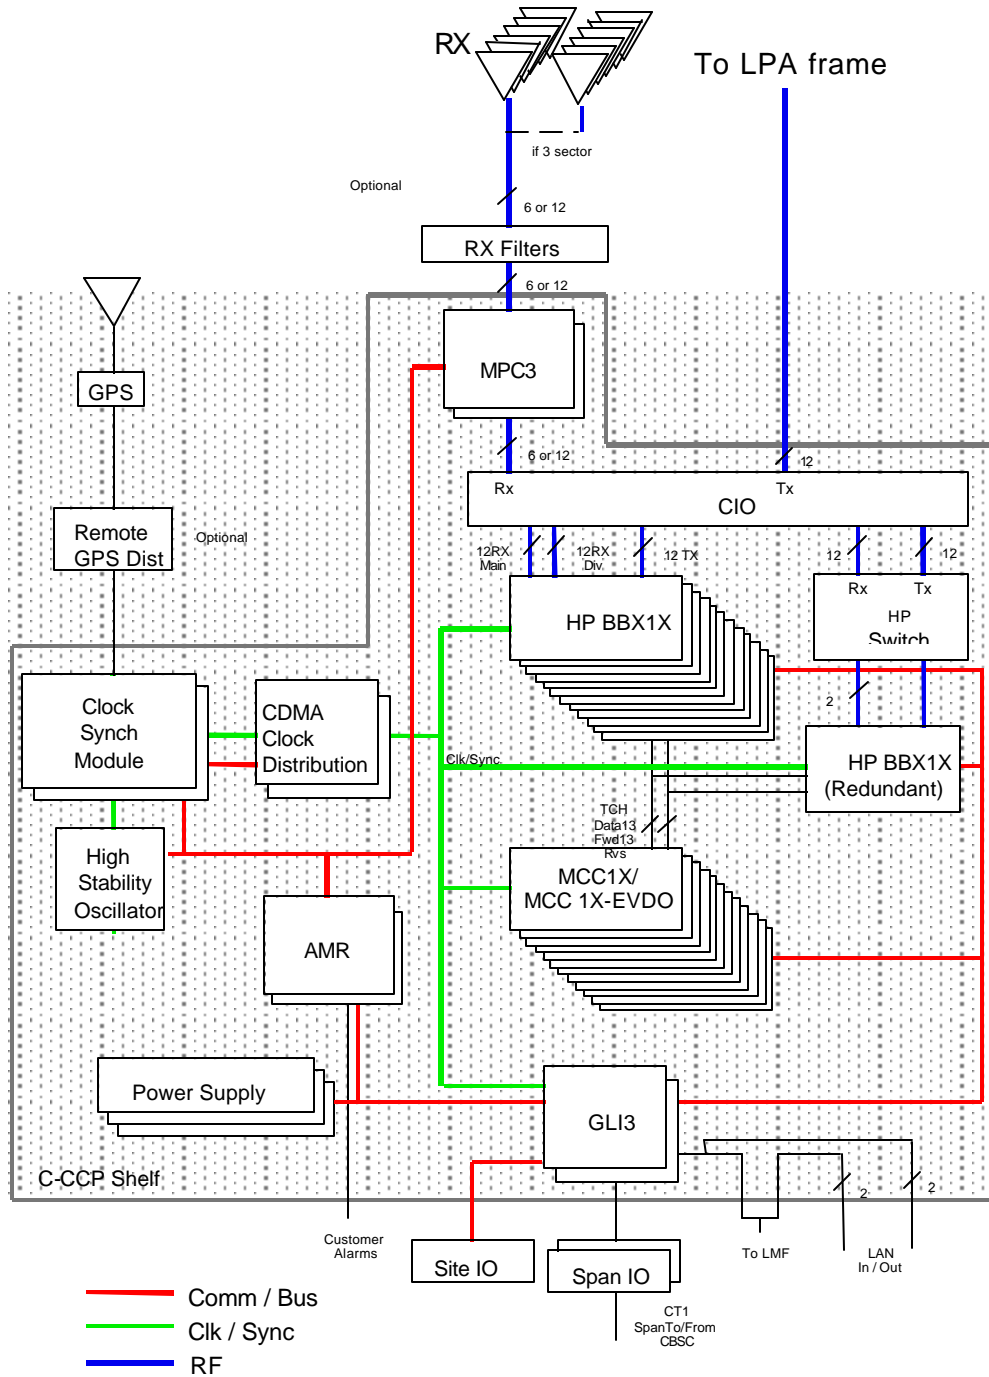

Global Telecom Solutions Sector

SC4812-MF 1X @ 800 MHz CDMA BTS
Block Diagram Exhibit

FCC ID: IHET5BP1

Frame Block Diagram