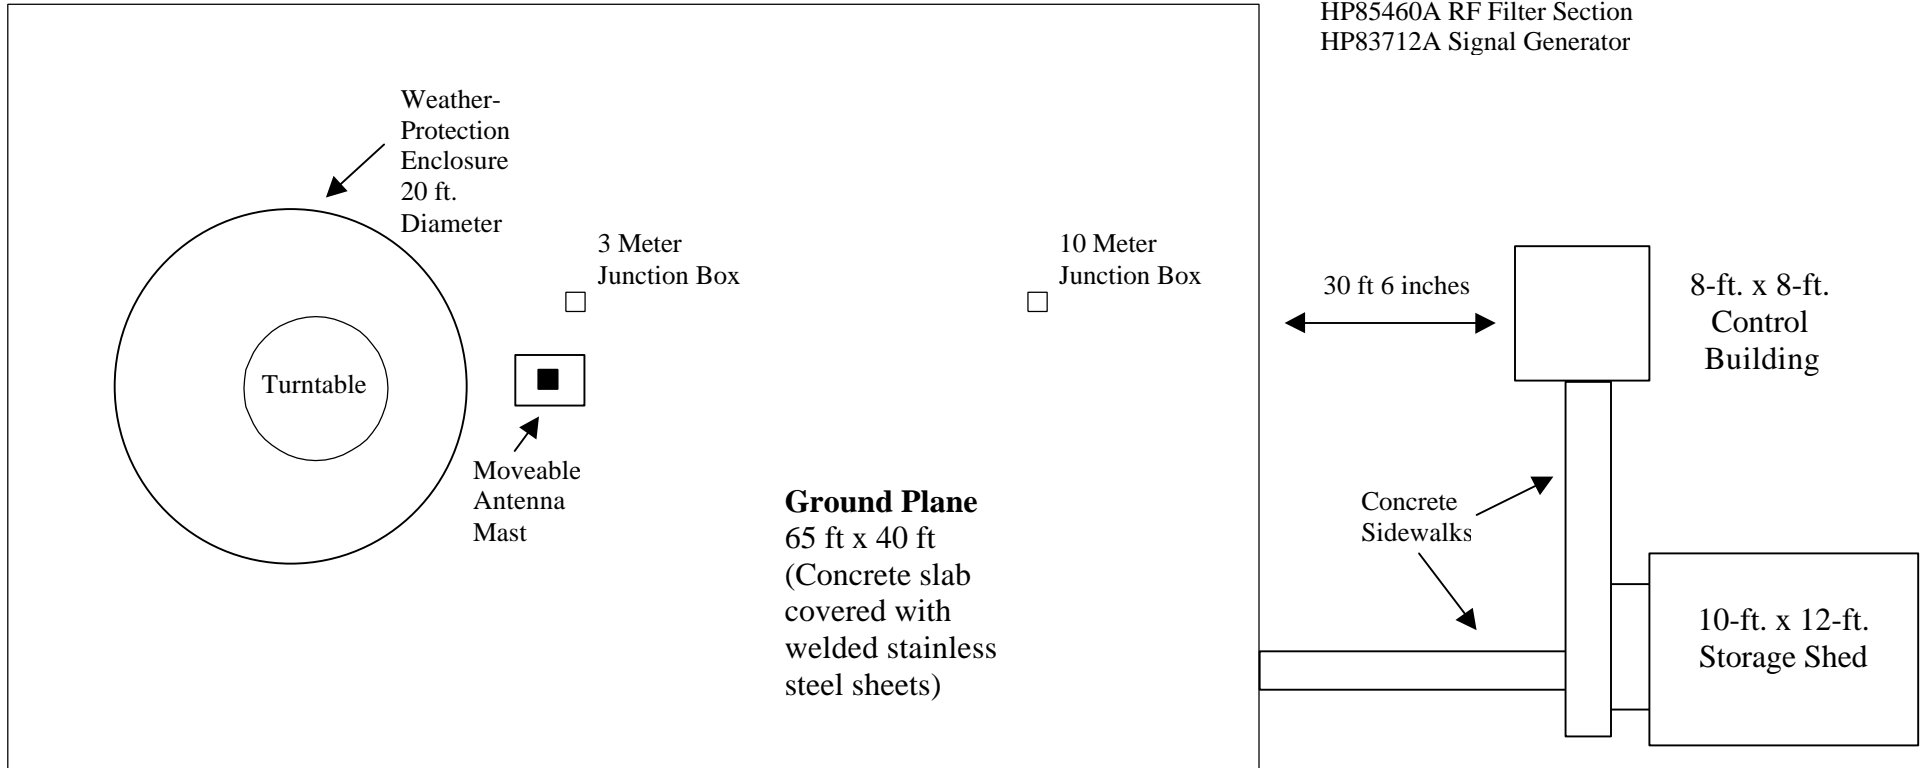

MOTOROLA

Network Solutions Sector

Open Area Test Site

Located at 1605 Liberty School Road
Pelican Bay, TX 76020

(Not drawn to scale)

350 feet to
Liberty School
Road

Equipment List:

Moveable Antenna Mast

EMCO 3115 - Horn Antenna 1-18 GHz

EMCO 3104C - Biconical Antenna 30-200 MHz

EMCO 3146 - Log Periodic Antenna 200 MHz - 1 GHz

Control Building

HP8593EM Spectrum Analyzer

HP8546A EMI Receiver

HP85460A RF Filter Section

HP83712A Signal Generator