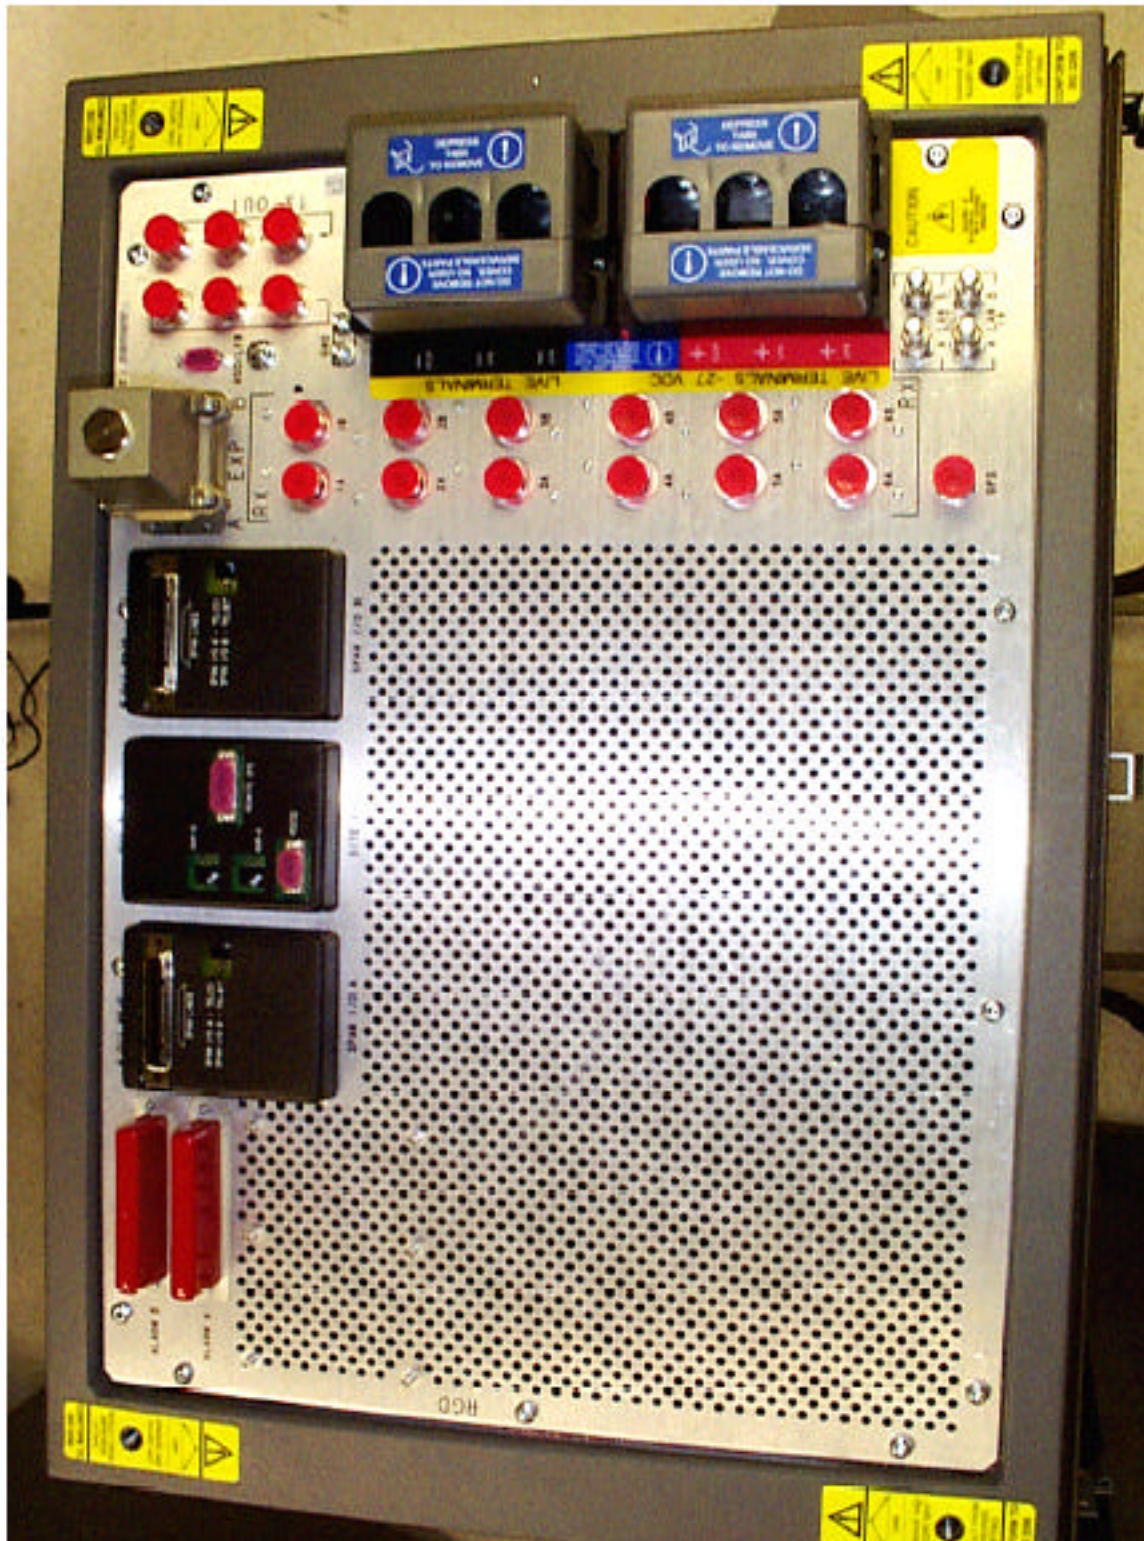

MOTOROLA

Cellular Infrastructure Group

APPLICANT: MOTOROLA

TRANSCEIVER TYPE: IHET5BL1

SC4812T @ 800 MHz CDMA BTS Frame

EXTERNAL PHOTOS EXHIBIT

List of External Photographs

<u>NO.</u>	<u>PHOTOGRAPH</u>
01	Front View Door Closed
02	Front View Door Open
03	Rear View with Panel
04	Rear View without Panel
05	Left Side View
06	Right Side View
07	Top View

IRET5BL1
SC4812T @ 800 MHz
Front View Door Closed

IHET5BL1
SC4812T @ 800 MHz
Front View Door Open

IHET5BL1
SC4812T @ 800 MHz
Rear View with Panel

IHET5BL1
SC4812T @ 800 MHz
Rear View without Panel

IHET5BL1
SC4812T @ 800 MHz
Left Side View

IHET5BL1
SC4812T @ 800 MHz
Right Side View

IHET5BL1
SC4812T @ 800 MHz
Top View