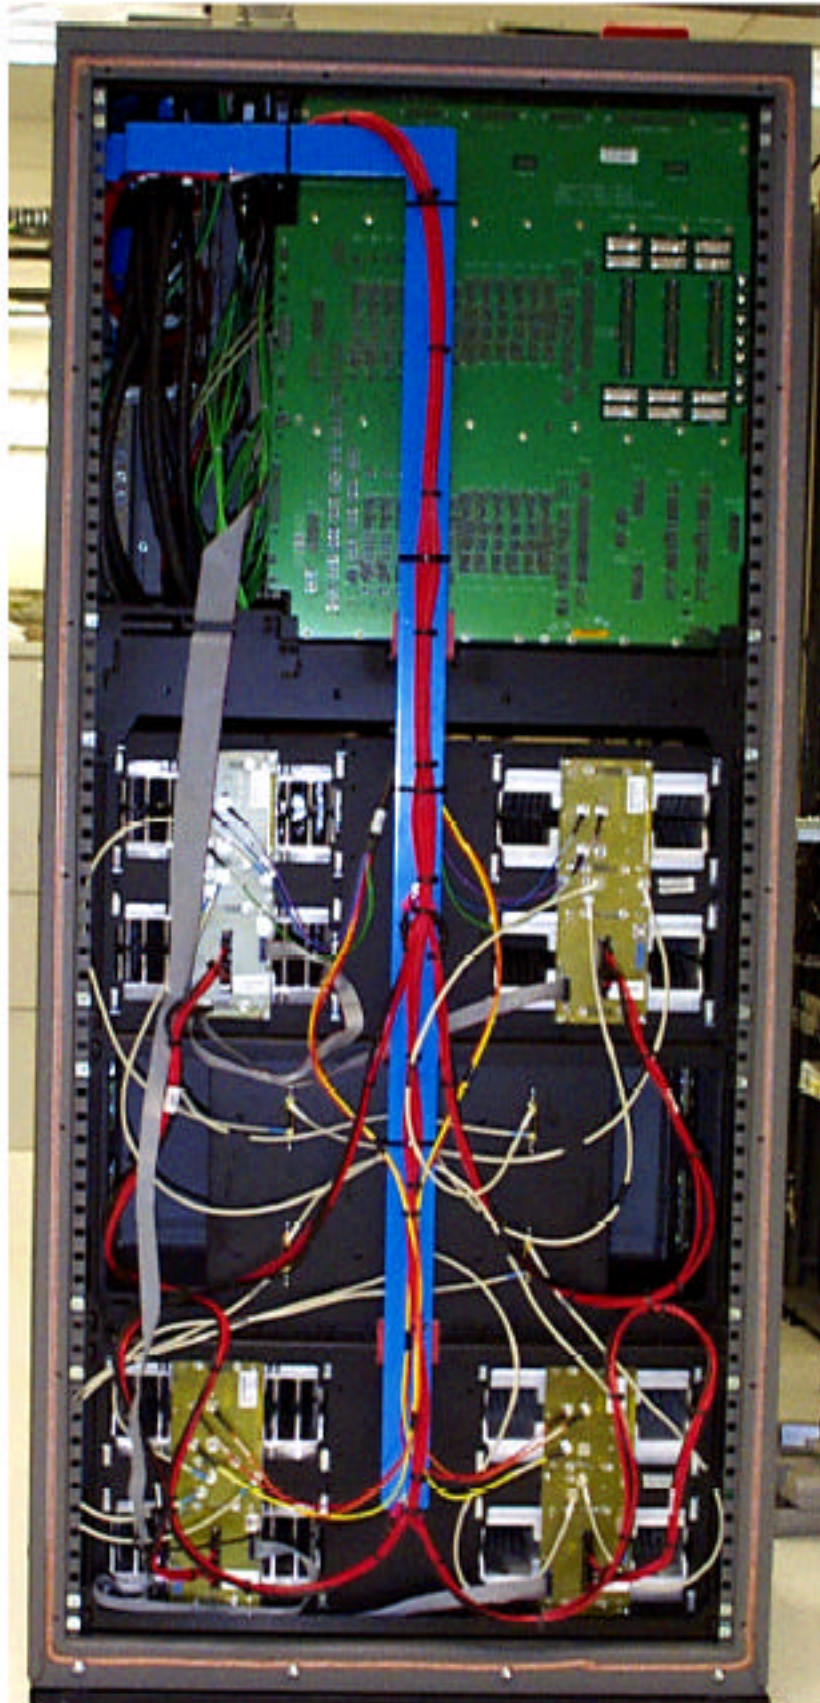

MOTOROLA

Cellular Infrastructure Group

APPLICANT: MOTOROLA

TRANSCEIVER TYPE: IHET5BL1

SC4812T @ 800 MHz CDMA BTS Frame

EXTERNAL PHOTOS EXHIBIT

List of External Photographs

<u>NO.</u>	<u>PHOTOGRAPH</u>
01	Front View Door Closed
02	Front View Door Open
03	Rear View with Panel
04	Rear View without Panel
05	Left Side View
06	Right Side View
07	Top View

IRET5BL1
SC4812T @ 800 MHz
Front View Door Closed

IHET5BL1
SC4812T @ 800 MHz
Front View Door Open

IHET5BL1
SC4812T @ 800 MHz
Rear View with Panel

IHET5BL1
SC4812T @ 800 MHz
Rear View without Panel

IHET5BL1
SC4812T @ 800 MHz
Left Side View

IHET5BL1
SC4812T @ 800 MHz
Right Side View

IHET5BL1
SC4812T @ 800 MHz
Top View