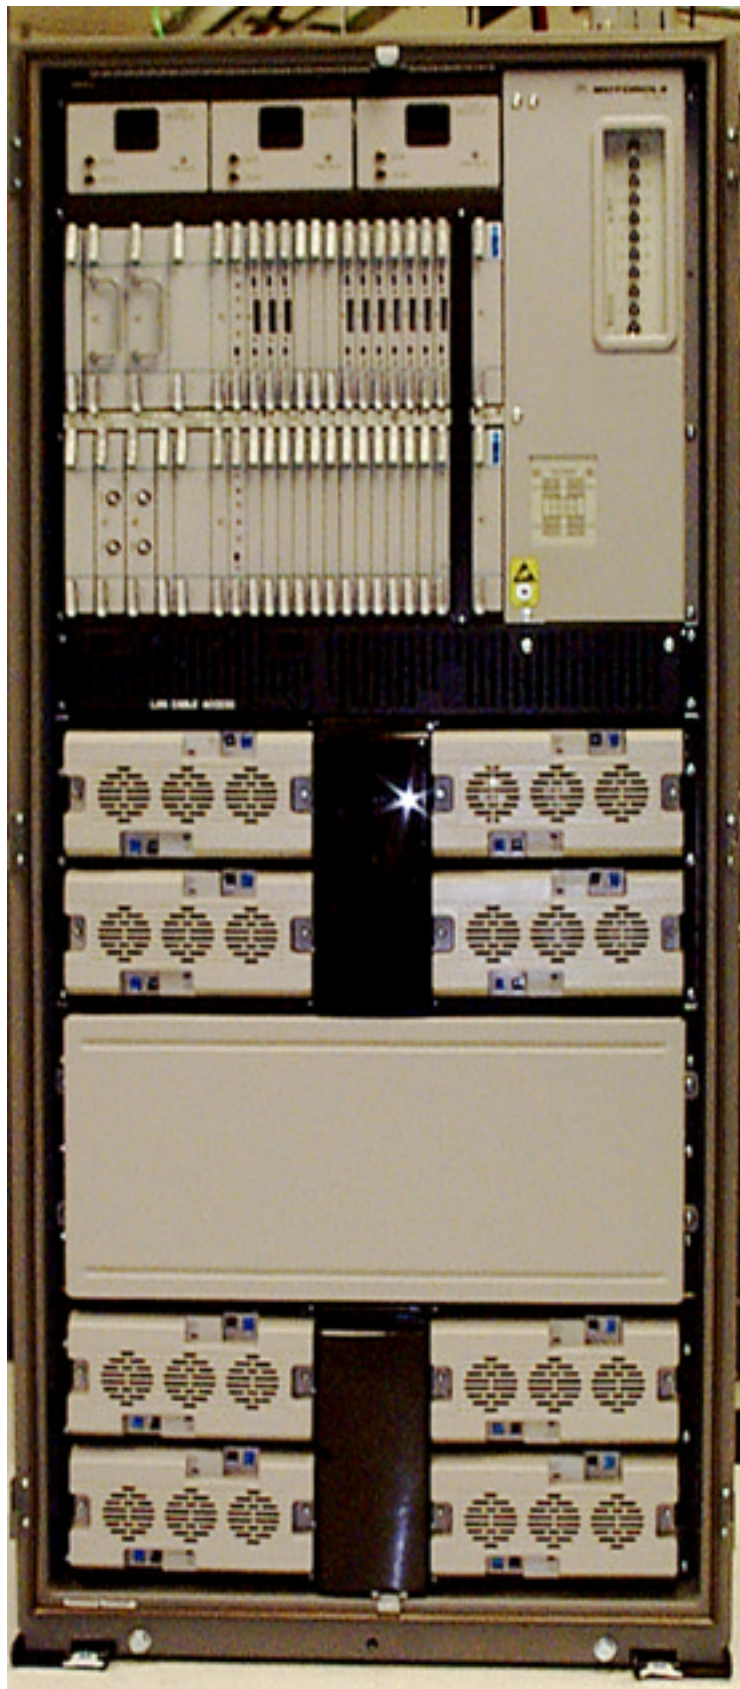

MOTOROLA

Cellular Infrastructure Group

APPLICANT: MOTOROLA

TRANSCEIVER TYPE: IHET5BL1

SC4812T @ 800 MHz CDMA BTS Frame

EXTERNAL PHOTOS EXHIBIT

List of External Photographs

<u>NO.</u>	<u>PHOTOGRAPH</u>
01	Front View Door Closed
02	Front View Door Open
03	Rear View with Panel
04	Rear View without Panel
05	Left Side View
06	Right Side View
07	Top View

IRET5BL1
SC4812T @ 800 MHz
Front View Door Closed

IHET5BL1
SC4812T @ 800 MHz
Front View Door Open

IHET5BL1
SC4812T @ 800 MHz
Rear View with Panel

IHET5BL1
SC4812T @ 800 MHz
Rear View without Panel

IHET5BL1
SC4812T @ 800 MHz
Left Side View

IHET5BL1
SC4812T @ 800 MHz
Right Side View

IHET5BL1
SC4812T @ 800 MHz
Top View