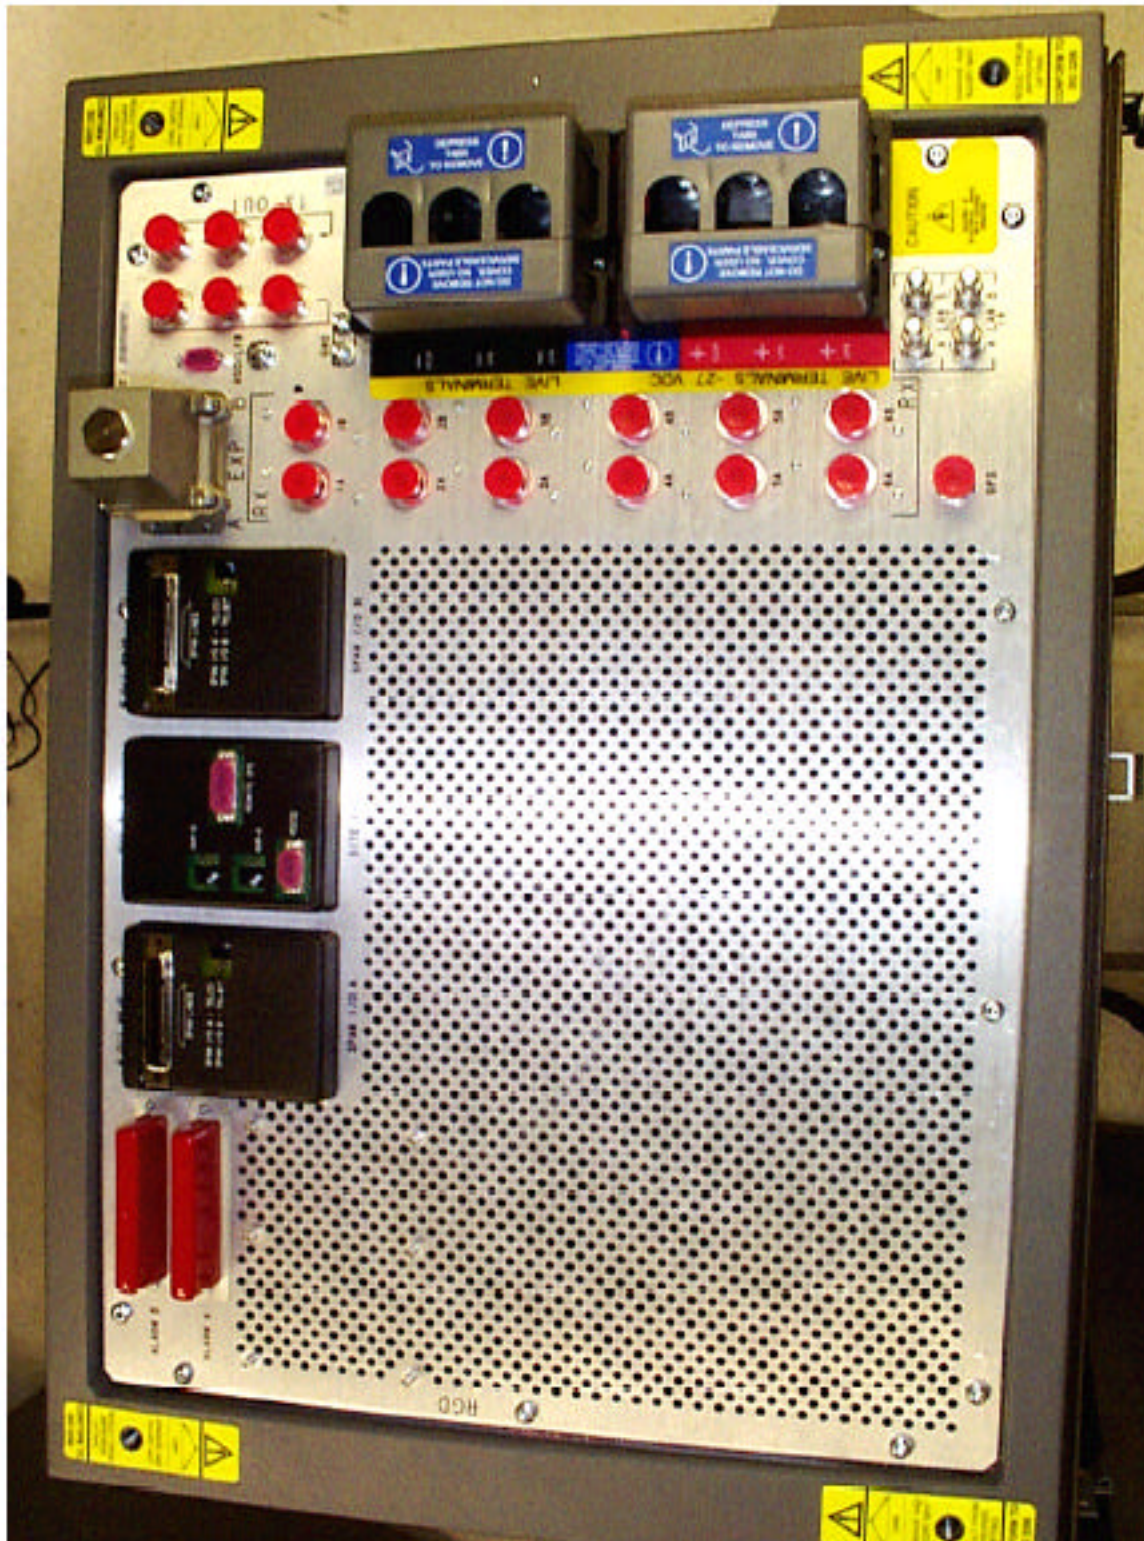

IHET5AW1
-48V SC4812T 800 MHz
Top View