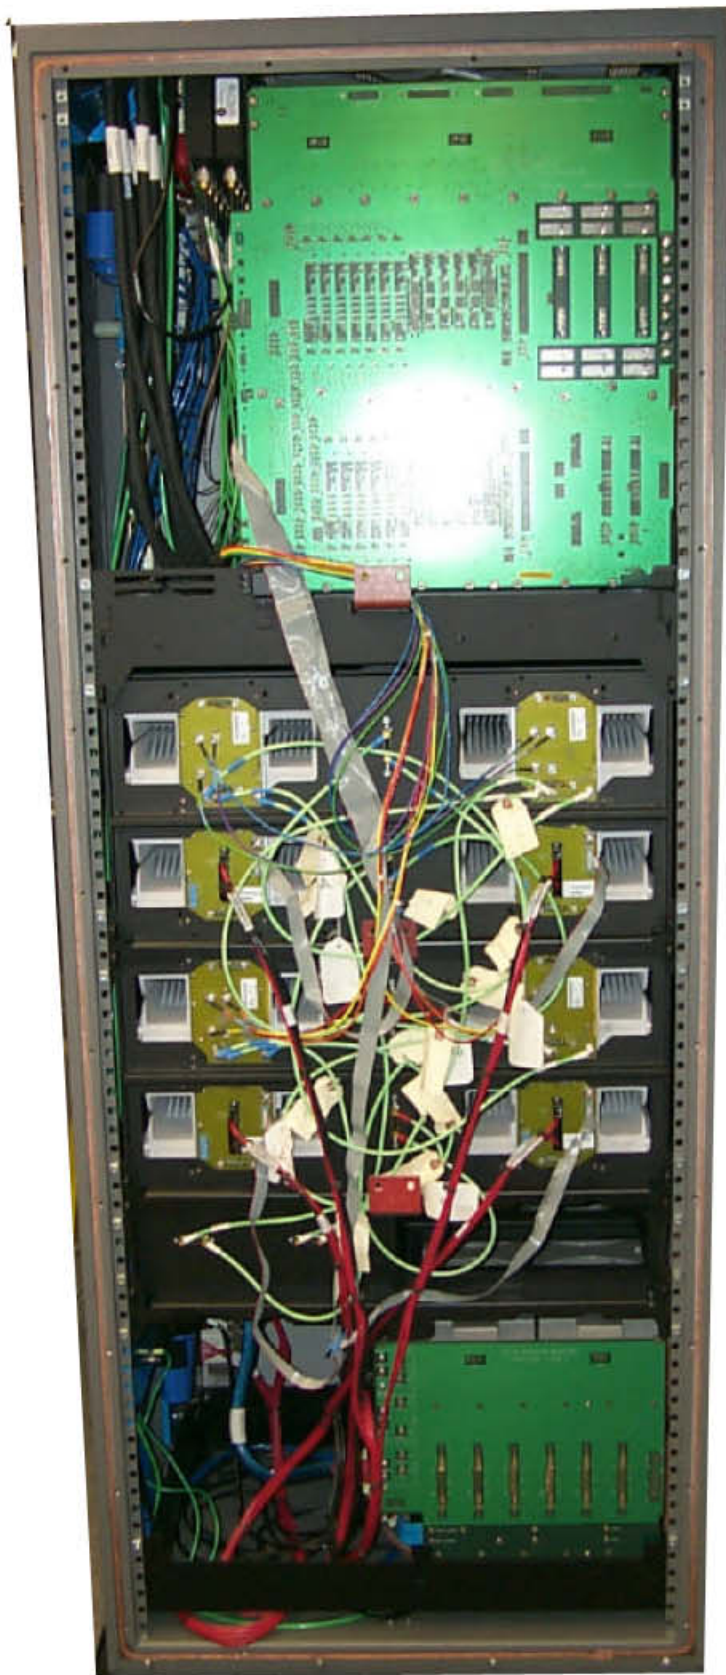

**MOTOROLA**

*Cellular Infrastructure Group*

---

APPLICANT: MOTOROLA

TRANSCIVER TYPE: IHET5AW1

**-48V SC4812T @800 MHz CDMA BTS Frame**

## **List of External Photographs**

<u>NO.</u>	<u>PHOTOGRAPH</u>
01	Front View Door Closed
02	Front View Door Open
03	Rear View with Panel
04	Rear View without Panel
05	Left Side View
06	Right Side View
07	Top View

**IHT5AW1**  
**-48V SC4812T 800 MHz**  
**Front View Door Closed**

**IHT5AW1  
-48V SC4812T 800 MHz  
Front View Door Open**

**IHET5AW1**  
**-48V SC4812T 800 MHz**  
**Rear View with Panel**

**IHET5AW1  
-48V SC4812T 800 MHz  
Rear View without Panel**