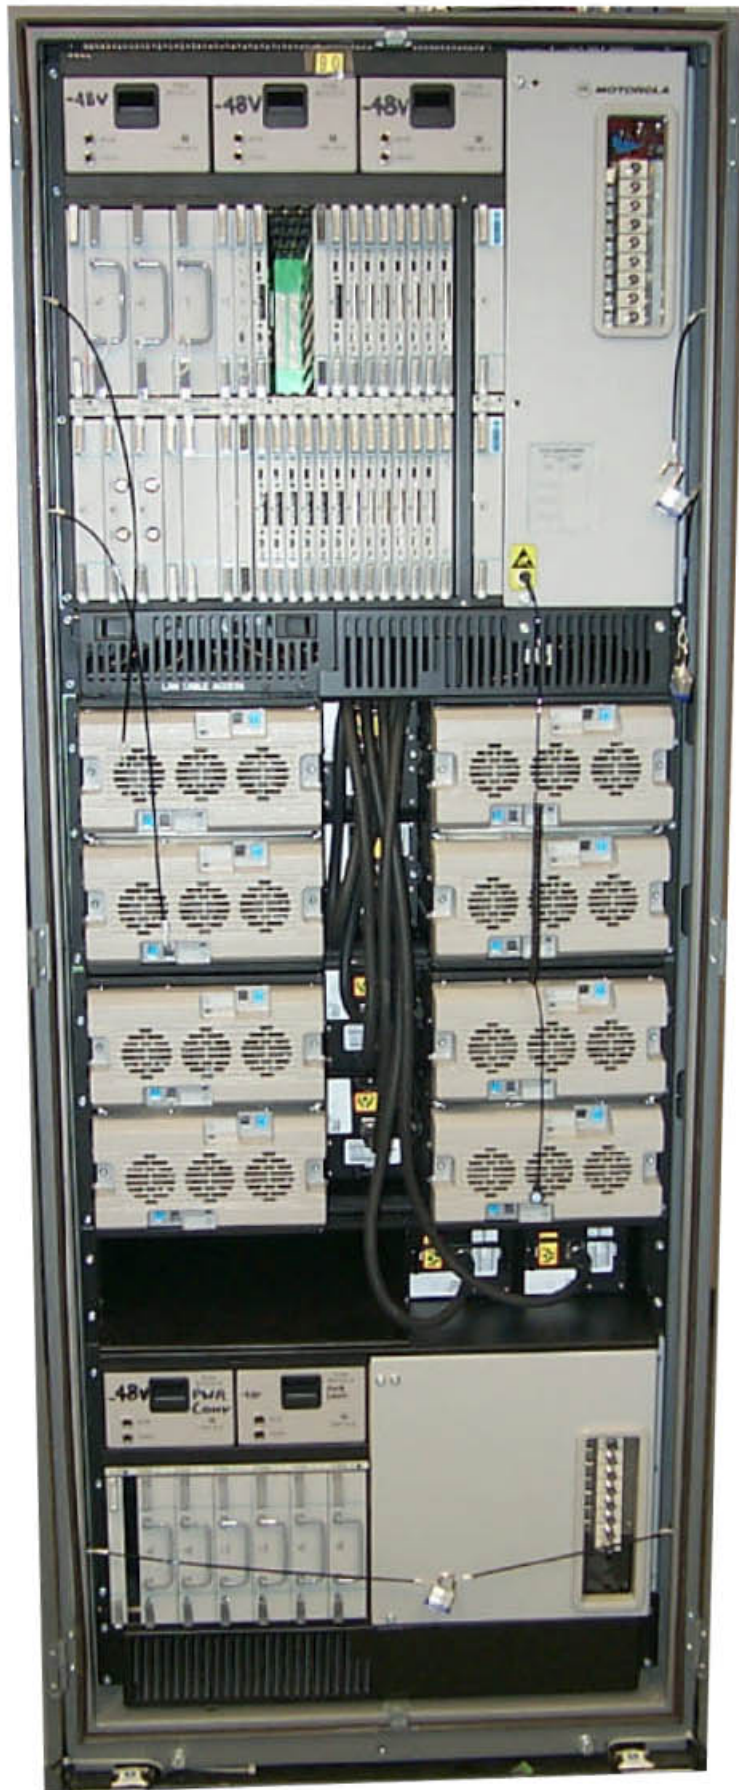

**MOTOROLA**

*Cellular Infrastructure Group*

---

APPLICANT: MOTOROLA

TRANSCIVER TYPE: IHET5AW1

**-48V SC4812T @800 MHz CDMA BTS Frame**

# **EXTERNAL PHOTOS EXHIBIT**

**IHT5AW1**  
**-48V SC4812T 800 MHz**  
**Front View Door Closed**

**IHT5AW1  
-48V SC4812T 800 MHz  
Front View Door Open**

**IHET5AW1**  
**-48V SC4812T 800 MHz**  
**Rear View with Panel**

**IHET5AW1  
-48V SC4812T 800 MHz  
Rear View without Panel**