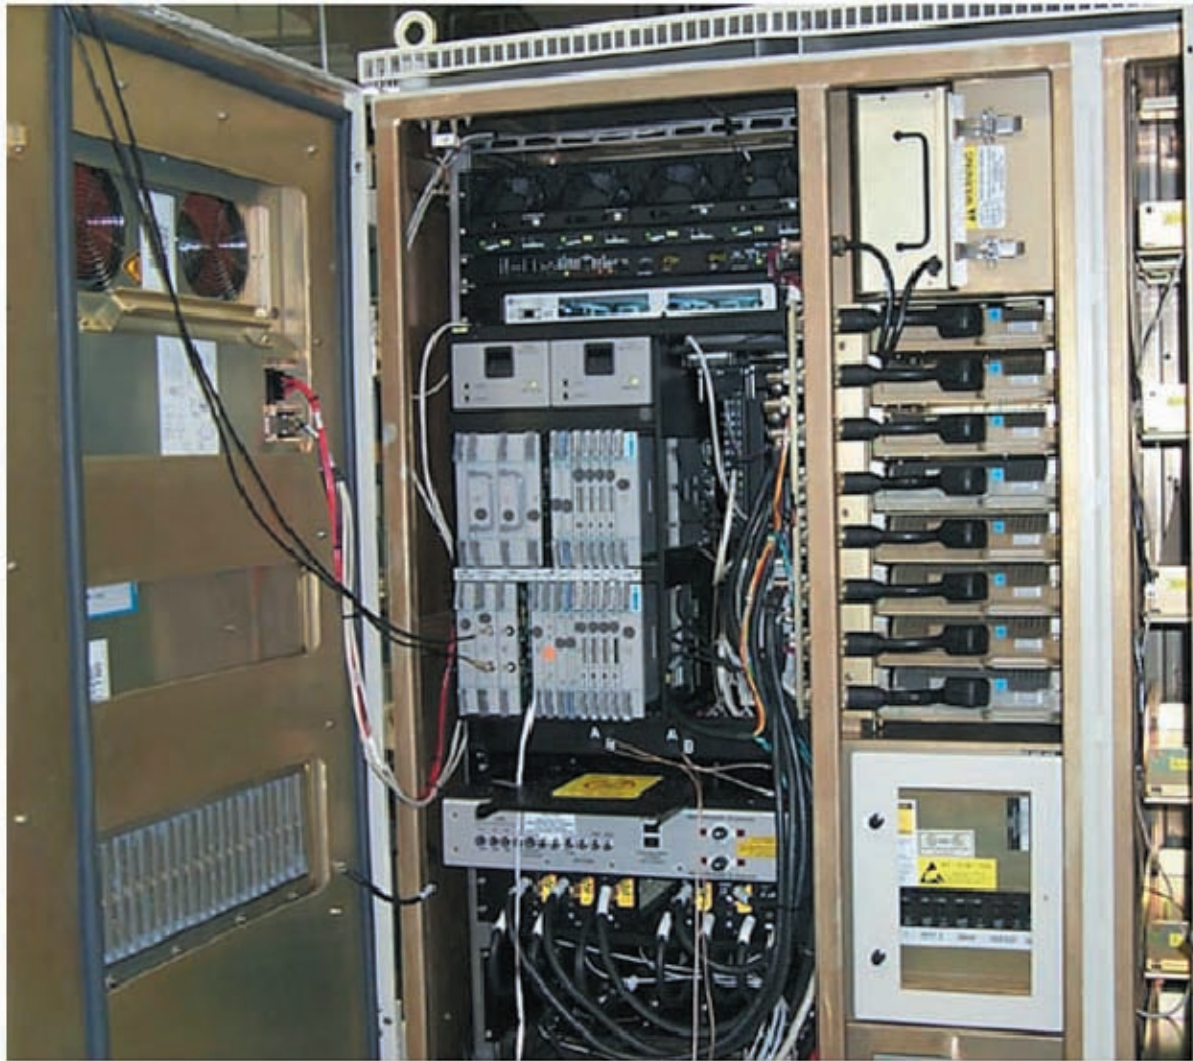

MOTOROLA

Cellular Infrastructure Group

APPLICANT: MOTOROLA

TRANSCEIVER TYPE: IHET5AP2

SC4812ETL @ 800 MHz CDMA BTS

EXTERNAL PHOTOS EXHIBIT

List of External Photographs

<u>No.</u>	<u>PHOTOGRAPH</u>
1	Front View Doors Closed
2	Front View Doors Open
3	Rear View
4	Left Side View
5	Right Side View
6	Top View

IHET5AP2
SC4812ETL 800 MHz
Front View - Doors Closed

IHET5AP2
SC4812ETL 800 MHz
Front View Doors Open

IHET5AP2
SC4812ETL 800MHz
Rear View

IHET5AP2
SC4812ETL 800 MHz
Left Side View

IHET5AP2
SC4812ETL 800 MHz
Right Side View