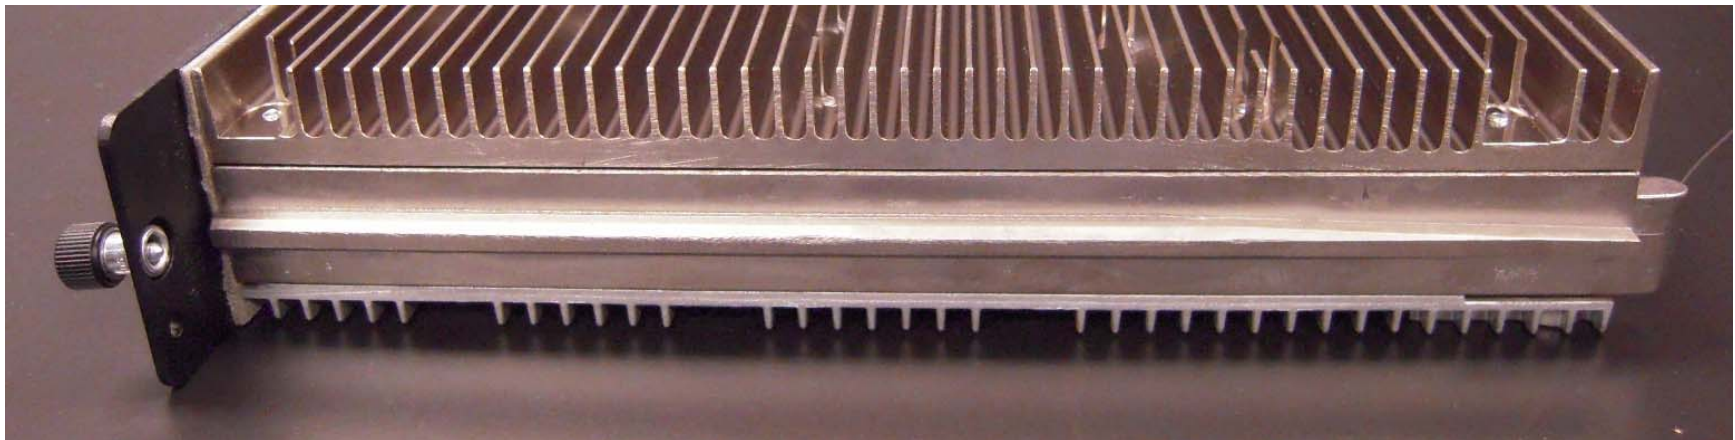

External Photos Exhibit

LTE WBR FDD Frame Based Radio @ 700MHz_Front View

MOTOROLA

Cellular Networks

APPLICANT: MOTOROLA

FCC ID: IHET4KJ1

External Photos Exhibit

LTE WBR FDD Frame Based Radio @ 700MHz Rear View

MOTOROLA

Cellular Networks

APPLICANT: MOTOROLA

FCC ID: IHET4KJ1

External Photos Exhibit

LTE WBR FDD Frame Based Radio @ 700MHz_Top View

MOTOROLA

Cellular Networks

APPLICANT: MOTOROLA

FCC ID: IHET4KJ1

External Photos Exhibit

LTE WBR FDD Frame Based Radio @ 700MHz Bottom View

External Photos Exhibit

LTE WBR FDD Frame Based Radio @ 700MHz Left Side View

MOTOROLA

Cellular Networks