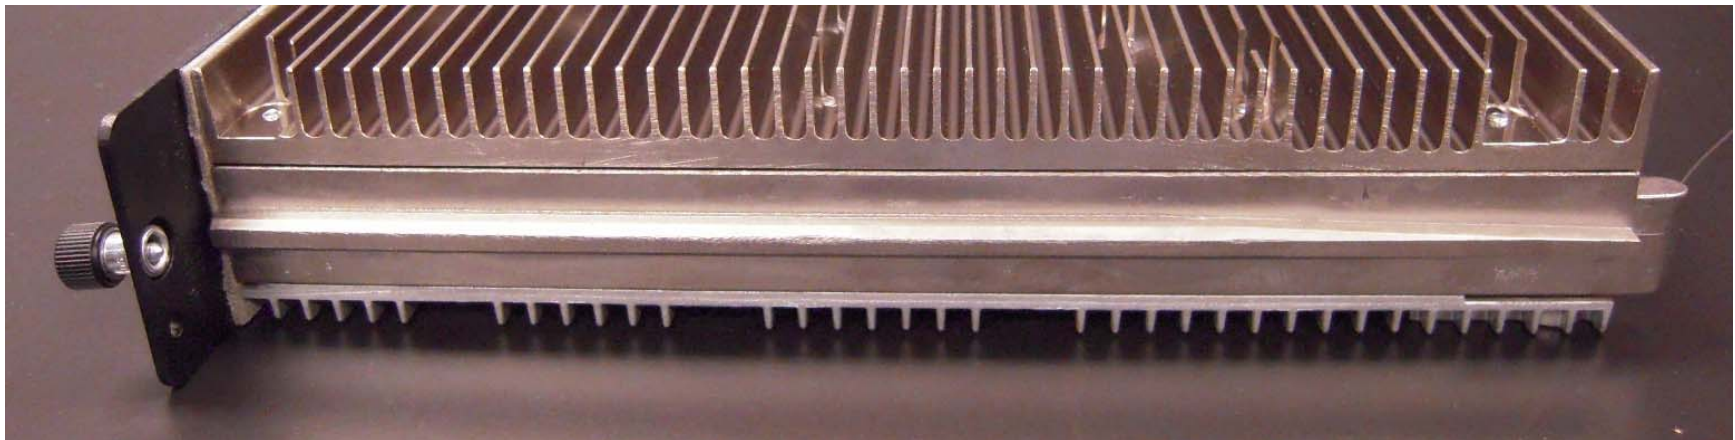

External Photos Exhibit

LTE WBR FDD Frame Based Radio @ 700MHz_Front View

External Photos Exhibit

LTE WBR FDD Frame Based Radio @ 700MHz Rear View

MOTOROLA

Cellular Networks

APPLICANT: MOTOROLA

FCC ID: IHET4KJ1

External Photos Exhibit

LTE WBR FDD Frame Based Radio @ 700MHz_Top View

MOTOROLA

Cellular Networks

APPLICANT: MOTOROLA

FCC ID: IHET4KJ1

External Photos Exhibit

LTE WBR FDD Frame Based Radio @ 700MHz Bottom View

External Photos Exhibit

LTE WBR FDD Frame Based Radio @ 700MHz Left Side View

MOTOROLA

Cellular Networks

APPLICANT: MOTOROLA

FCC ID: IHET4KJ1

External Photos Exhibit

LTE WBR FDD Frame Based Radio @ 700MHz_Right Side View