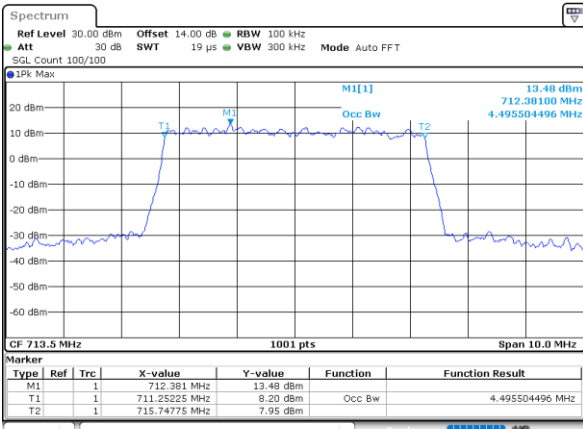

Date: 1,SEP,2021 15:45:21

Middle Channel / 1.4MHz / 64QAM

Date: 1,SEP,2021 15:18:32

Middle Channel / 3MHz / 64QAM

Date: 1,SEP,2021 15:49:20

Highest Channel / 1.4MHz / 64QAM

Date: 1,SEP,2021 15:20:23

Highest Channel / 3MHz / 64QAM

Date: 1,SEP,2021 15:51:11

LTE Band 12

Lowest Channel / 5MHz / 64QAM

Date: 1,SEP,2021 16:28:42

Lowest Channel / 10MHz / 64QAM

Date: 1,SEP,2021 17:20:22

Middle Channel / 5MHz / 64QAM

Date: 1,SEP,2021 16:32:41

Middle Channel / 10MHz / 64QAM

Date: 1,SEP,2021 17:24:20

Highest Channel / 5MHz / 64QAM

Date: 1,SEP,2021 16:34:32

Highest Channel / 10MHz / 64QAM

Date: 1,SEP,2021 17:26:11