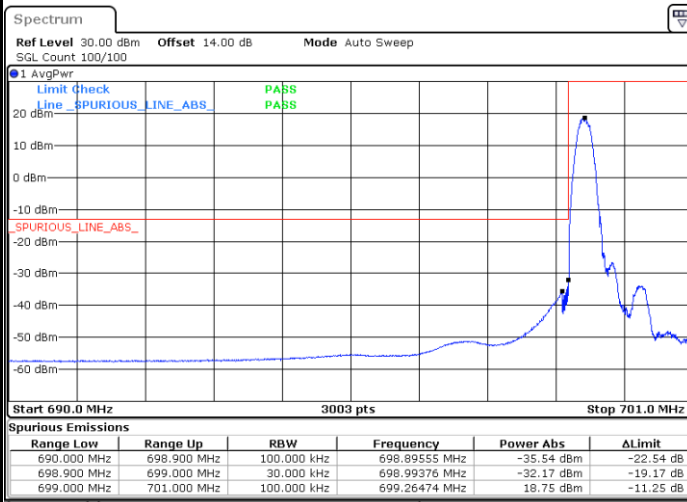

# Conducted Band Edge

LTE Band 12 / 1.4MHz / 16QAM

Lowest Band Edge / 1 RB

Date: 1.SEP.2021 14:58:14

Highest Band Edge / 1 RB

Date: 1.SEP.2021 15:10:32

Lowest Band Edge / Full RB

Date: 1.SEP.2021 14:57:02

Highest Band Edge / Full RB

Date: 1.SEP.2021 15:09:19

LTE Band 12 / 1.4MHz / 64QAM

Lowest Band Edge / 1 RB

Date: 1.SEP.2021 15:17:05

Highest Band Edge / 1 RB

Date: 1.SEP.2021 15:22:54

Lowest Band Edge / Full RB

Date: 1.SEP.2021 15:15:52

Highest Band Edge / Full RB

Date: 1.SEP.2021 15:21:42

LTE Band 12 / 3MHz / QPSK

Lowest Band Edge / 1RB

Highest Band Edge / 1 RB

Lowest Band Edge / Full RB

Highest Band Edge / Full RB

LTE Band 12 / 3MHz / 16QAM

Lowest Band Edge / 1 RB

Date: 1.SEP.2021 15:29:03

Highest Band Edge / 1 RB

Date: 1.SEP.2021 15:41:18

Lowest Band Edge / Full RB

Date: 1.SEP.2021 15:27:51

Highest Band Edge / Full RB