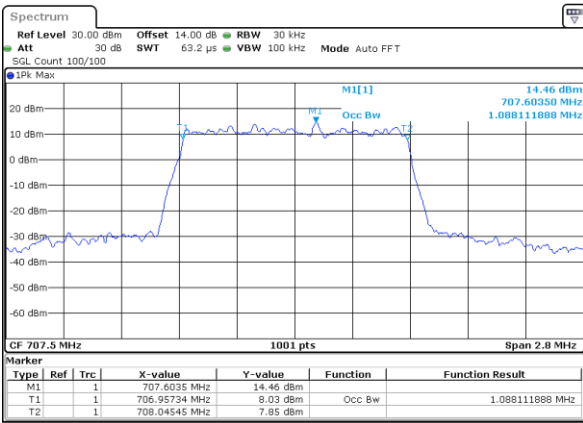

Highest Channel / 10MHz / QPSK

Date: 1,SEP,2021 17:11:47

Highest Channel / 10MHz / 16QAM

Date: 1,SEP,2021 17:12:12

LTE Band 12

Lowest Channel / 1.4MHz / 64QAM

Date: 1,SEP,2021 15:11:34

Lowest Channel / 3MHz / 64QAM

Date: 1,SEP,2021 15:45:21

Middle Channel / 1.4MHz / 64QAM

Date: 1,SEP,2021 15:18:32

Middle Channel / 3MHz / 64QAM

Date: 1,SEP,2021 15:49:20

Highest Channel / 1.4MHz / 64QAM

Date: 1,SEP,2021 15:20:23

Highest Channel / 3MHz / 64QAM