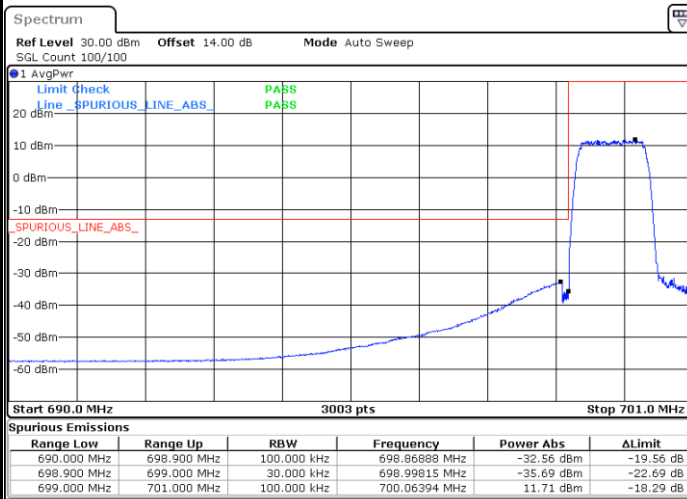

Middle Channel / 10MHz / 64QAM

Date: 1,SEP,2021 17:24:20

Highest Channel / 5MHz / 64QAM

Date: 1,SEP,2021 16:34:32

Highest Channel / 10MHz / 64QAM

Date: 1,SEP,2021 17:26:11

# Conducted Band Edge

LTE Band 12 / 1.4MHz / 16QAM

Lowest Band Edge / 1 RB

Date: 1.SEP.2021 14:58:14

Highest Band Edge / 1 RB

Date: 1.SEP.2021 15:10:32

Lowest Band Edge / Full RB

Date: 1.SEP.2021 14:57:02

Highest Band Edge / Full RB

Date: 1.SEP.2021 15:09:19

LTE Band 12 / 1.4MHz / 64QAM

Lowest Band Edge / 1 RB

Date: 1.SEP.2021 15:17:05

Highest Band Edge / 1 RB

Date: 1.SEP.2021 15:22:54

Lowest Band Edge / Full RB

Date: 1.SEP.2021 15:15:52

Highest Band Edge / Full RB

Date: 1.SEP.2021 15:21:42

LTE Band 12 / 3MHz / QPSK

Lowest Band Edge / 1RB

Highest Band Edge / 1 RB

Lowest Band Edge / Full RB

Highest Band Edge / Full RB