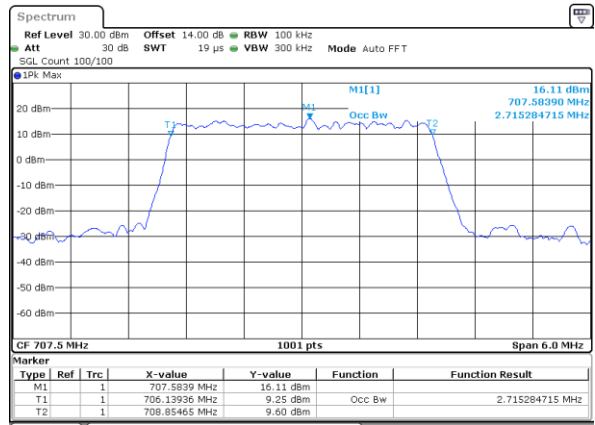

Date: 1,SEP,2021 15:02:07

Highest Channel / 1.4MHz / QPSK

Date: 1,SEP,2021 15:05:57

Highest Channel / 1.4MHz / 16QAM

Date: 1,SEP,2021 15:06:21

LTE Band 12

Lowest Channel / 3MHz / QPSK

Date: 1,SEP,2021 15:24:32

Lowest Channel / 3MHz / 16QAM

Date: 1,SEP,2021 15:24:56

Middle Channel / 3MHz / QPSK

Date: 1,SEP,2021 15:33:20

Middle Channel / 3MHz / 16QAM

Date: 1,SEP,2021 15:32:57

Highest Channel / 3MHz / QPSK

Date: 1,SEP,2021 15:33:47

Highest Channel / 3MHz / 16QAM

Date: 1,SEP,2021 15:37:11

LTE Band 12

Lowest Channel / 5MHz / QPSK

Date: 1,SEP,2021 16:38:40

Lowest Channel / 5MHz / 16QAM

Date: 1,SEP,2021 16:39:04

Middle Channel / 5MHz / QPSK