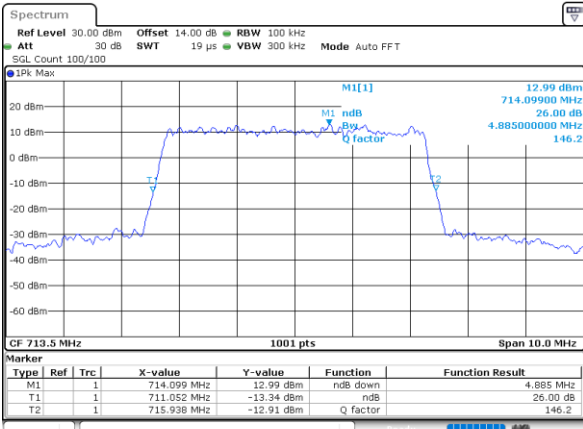

Date: 1,SEP,2021 15:14:35

Middle Channel / 1.4MHz / 64QAM

Date: 1,SEP,2021 15:18:47

Middle Channel / 3MHz / 64QAM

Date: 1,SEP,2021 15:14:35

Highest Channel / 1.4MHz / 64QAM

Date: 1,SEP,2021 15:12:038

Highest Channel / 3MHz / 64QAM

Date: 1,SEP,2021 15:15:126

LTE Band 12

Lowest Channel / 5MHz / 64QAM

Date: 1,SEP,2021 16:28:57

Lowest Channel / 10MHz / 64QAM

Date: 1,SEP,2021 17:20:36

Middle Channel / 5MHz / 64QAM

Date: 1,SEP,2021 16:32:56

Middle Channel / 10MHz / 64QAM

Date: 1,SEP,2021 17:24:35

Highest Channel / 5MHz / 64QAM

Date: 1,SEP,2021 16:34:47

Highest Channel / 10MHz / 64QAM

Date: 1,SEP,2021 17:26:26