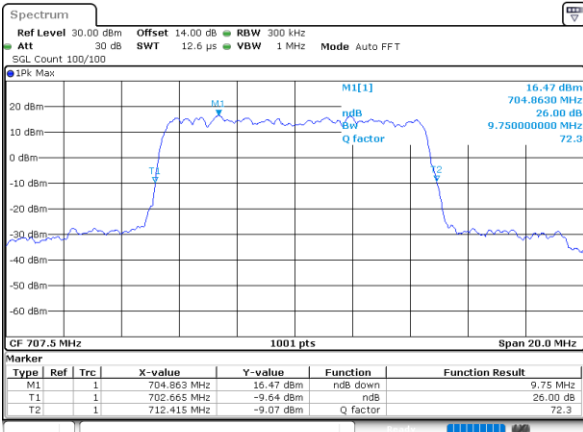

Lowest Channel / 10MHz / QPSK

Date: 1,SEP,2021 17:00:35

Lowest Channel / 10MHz / 16QAM

Date: 1,SEP,2021 17:00:11

Middle Channel / 10MHz / QPSK

Date: 1,SEP,2021 17:08:35

Middle Channel / 10MHz / 16QAM

Date: 1,SEP,2021 17:08:59

Highest Channel / 10MHz / QPSK

Date: 1,SEP,2021 17:12:51

Highest Channel / 10MHz / 16QAM

Date: 1,SEP,2021 17:12:26

LTE Band 12

Lowest Channel / 1.4MHz / 64QAM

Date: 1,SEP,2021 15:11:449

Lowest Channel / 3MHz / 64QAM