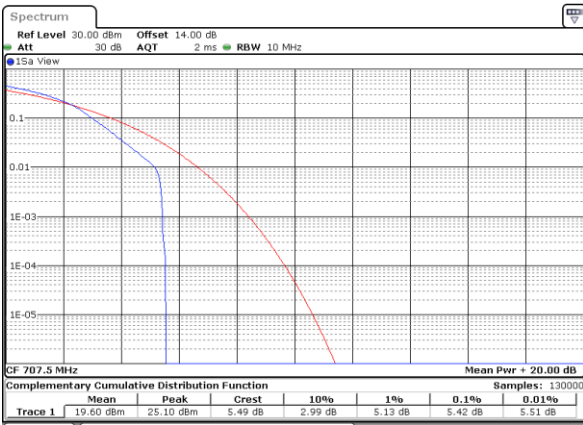

LTE Band 12 / 10MHz / 16QAM

Lowest Channel / 1RB

Date: 1,SEP,2021 17:33:20

Lowest Channel / Full RB

Date: 1,SEP,2021 17:32:54

Middle Channel / 1RB

Date: 1,SEP,2021 17:33:46

Middle Channel / Full RB

Date: 1,SEP,2021 17:34:11

Highest Channel / 1RB

Date: 1,SEP,2021 17:33:02

Highest Channel / Full RB

Date: 1,SEP,2021 17:34:36

LTE Band 12 / 10MHz / 64QAM

Lowest Channel / 1RB

Date: 1,SEP,2021 17:30:46

Lowest Channel / Full RB

Date: 1,SEP,2021 17:30:20

Middle Channel / 1RB

Date: 1,SEP,2021 17:31:11

Middle Channel / Full RB

Date: 1,SEP,2021 17:31:37

Highest Channel / 1RB

Date: 1,SEP,2021 17:32:28