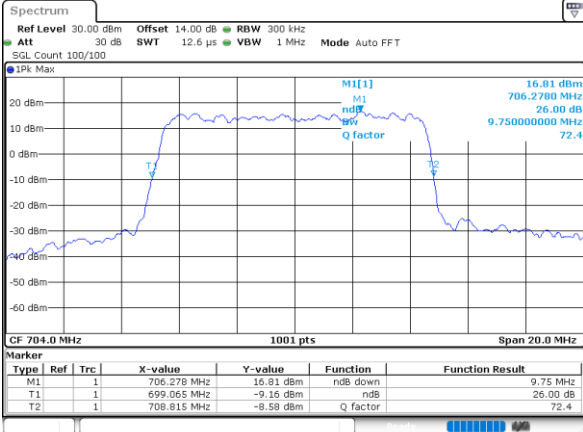

LTE Band 12

Lowest Channel / 10MHz / QPSK

Date: 1,SEP,2021 17:00:35