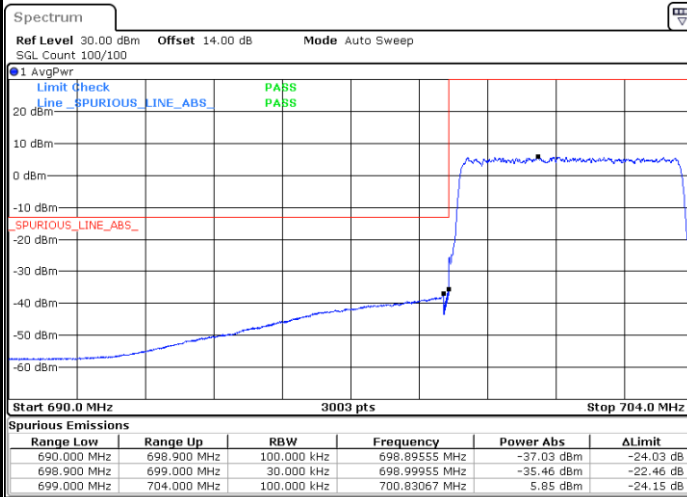

Date: 1.SEP.2021 16:44:24

Highest Band Edge / 1 RB

Date: 1.SEP.2021 16:55:29

Lowest Band Edge / Full RB

Date: 1.SEP.2021 16:40:46

Highest Band Edge / Full RB

Date: 1.SEP.2021 16:53:04

LTE Band 12 / 5MHz / 16QAM

Lowest Band Edge / 1RB

Date: 1.SEP.2021 16:43:11

Highest Band Edge / 1 RB

Date: 1.SEP.2021 16:56:42

Lowest Band Edge / Full RB

Date: 1.SEP.2021 16:41:58

Highest Band Edge / Full RB

Date: 1.SEP.2021 16:54:16

LTE Band 12 / 5MHz / 64QAM

Lowest Band Edge / 1RB

Date: 1.SEP.2021 16:31:13

Highest Band Edge / 1 RB

Date: 1.SEP.2021 16:37:03

Lowest Band Edge / Full RB

Date: 1.SEP.2021 16:30:01

Highest Band Edge / Full RB

Date: 1.SEP.2021 16:35:50

LTE Band 12 / 10MHz / QPSK

Lowest Band Edge / 1 RB

Date: 1.SEP.2021 17:05:16

Highest Band Edge / 1 RB

Date: 1.SEP.2021 17:17:32

Lowest Band Edge / Full RB

Date: 1.SEP.2021 17:01:38