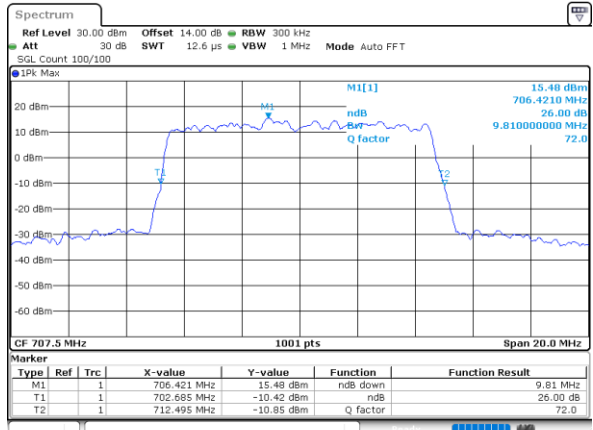

Date: 1,SEP,2021 15:14:35

Middle Channel / 1.4MHz / 64QAM

Date: 1,SEP,2021 15:18:47

Middle Channel / 3MHz / 64QAM

Date: 1,SEP,2021 15:14:35

Highest Channel / 1.4MHz / 64QAM

Date: 1,SEP,2021 15:12:038

Highest Channel / 3MHz / 64QAM

Date: 1,SEP,2021 15:15:126

LTE Band 12

Lowest Channel / 5MHz / 64QAM

Date: 1,SEP,2021 16:28:57

Lowest Channel / 10MHz / 64QAM

Date: 1,SEP,2021 17:20:36

Middle Channel / 5MHz / 64QAM

Date: 1,SEP,2021 16:32:56

Middle Channel / 10MHz / 64QAM

Date: 1,SEP,2021 17:24:35

Highest Channel / 5MHz / 64QAM

Date: 1,SEP,2021 16:34:47

Highest Channel / 10MHz / 64QAM

Date: 1,SEP,2021 17:26:26