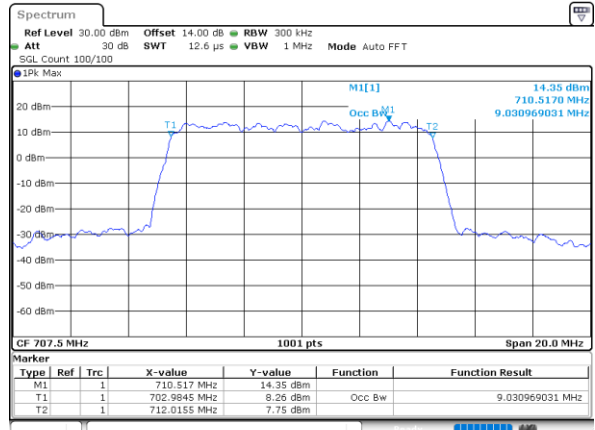

Date: 1,SEP,2021 15:45:21

Middle Channel / 1.4MHz / 64QAM

Date: 1,SEP,2021 15:18:32

Middle Channel / 3MHz / 64QAM

Date: 1,SEP,2021 15:49:20

Highest Channel / 1.4MHz / 64QAM

Date: 1,SEP,2021 15:20:23

Highest Channel / 3MHz / 64QAM

Date: 1,SEP,2021 15:51:11

LTE Band 12

Lowest Channel / 5MHz / 64QAM

Date: 1,SEP,2021 16:28:42

Lowest Channel / 10MHz / 64QAM

Date: 1,SEP,2021 17:20:22

Middle Channel / 5MHz / 64QAM

Date: 1,SEP,2021 16:32:41

Middle Channel / 10MHz / 64QAM

Date: 1,SEP,2021 17:24:20

Highest Channel / 5MHz / 64QAM

Date: 1,SEP,2021 16:34:32

Highest Channel / 10MHz / 64QAM

Date: 1,SEP,2021 17:26:11

# Conducted Band Edge

LTE Band 12 / 1.4MHz / 16QAM

Lowest Band Edge / 1 RB

Date: 1.SEP.2021 14:58:14

Highest Band Edge / 1 RB

Date: 1.SEP.2021 15:10:32

Lowest Band Edge / Full RB

Date: 1.SEP.2021 14:57:02