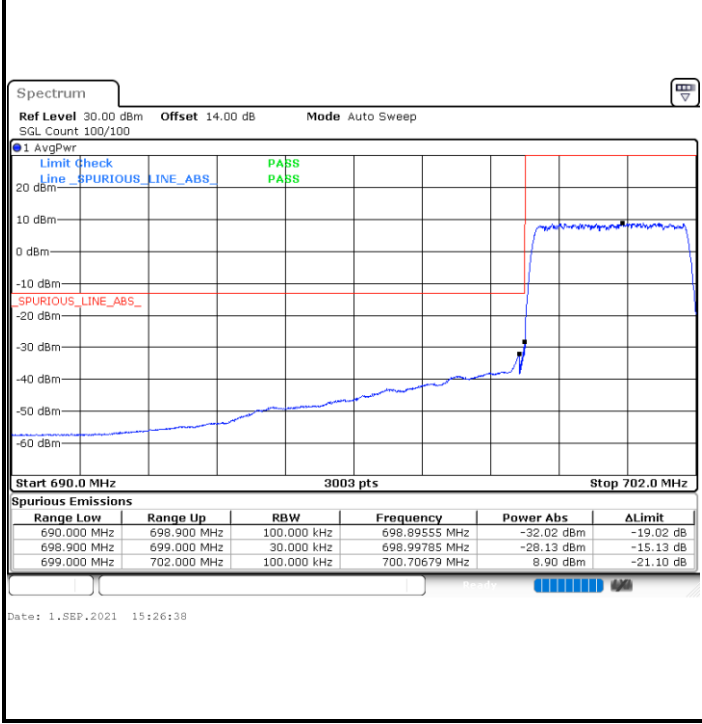

Highest Band Edge / Full RB

Date: 1.SEP.2021 15:09:19

LTE Band 12 / 1.4MHz / 64QAM

Lowest Band Edge / 1 RB

Date: 1.SEP.2021 15:17:05

Highest Band Edge / 1 RB

Date: 1.SEP.2021 15:22:54

Lowest Band Edge / Full RB

Date: 1.SEP.2021 15:15:52

Highest Band Edge / Full RB

Date: 1.SEP.2021 15:21:42

LTE Band 12 / 3MHz / QPSK

Lowest Band Edge / 1RB

Highest Band Edge / 1 RB

Lowest Band Edge / Full RB

Highest Band Edge / Full RB

LTE Band 12 / 3MHz / 16QAM

Lowest Band Edge / 1 RB

Date: 1.SEP.2021 15:29:03

Highest Band Edge / 1 RB

Date: 1.SEP.2021 15:41:18

Lowest Band Edge / Full RB

Date: 1.SEP.2021 15:27:51

Highest Band Edge / Full RB

Date: 1.SEP.2021 15:40:06

LTE Band 12 / 3MHz / 64QAM

Lowest Band Edge / 1 RB

Highest Band Edge / 1 RB

Lowest Band Edge / Full RB

Highest Band Edge / Full RB

LTE Band 12 / 5MHz / QPSK

Lowest Band Edge / 1 RB