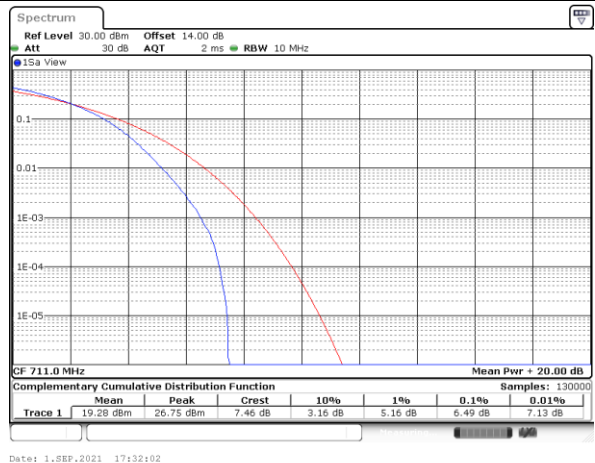

Date: 1,SEP,2021 17:34:11

Highest Channel / 1RB

Date: 1,SEP,2021 17:33:02

Highest Channel / Full RB

Date: 1,SEP,2021 17:34:36

LTE Band 12 / 10MHz / 64QAM

Lowest Channel / 1RB

Date: 1,SEP,2021 17:30:46

Lowest Channel / Full RB

Date: 1,SEP,2021 17:30:20

Middle Channel / 1RB

Date: 1,SEP,2021 17:31:11

Middle Channel / Full RB

Date: 1,SEP,2021 17:31:37

Highest Channel / 1RB

Date: 1,SEP,2021 17:32:28

Highest Channel / Full RB

Date: 1,SEP,2021 17:32:02

**26dB Bandwidth**

Mode	LTE Band 12 : 26dB BW(MHz)											
BW	1.4MHz		3MHz		5MHz		10MHz		15MHz		20MHz	
Mod.	QPSK	16QAM	QPSK	16QAM	QPSK	16QAM	QPSK	16QAM	QPSK	16QAM	QPSK	16QAM
Lowest CH	1.23	1.24	2.99	3.07	4.88	4.89	9.75	9.79	-	-	-	-
Middle CH	1.23	1.23	3.04	3.05	4.90	4.90	9.75	9.77	-	-	-	-
Highest CH	1.23	1.23	3.03	3.03	4.83	4.93	9.73	9.77	-	-	-	-
Mode	LTE Band 12 : 26dB BW(MHz)											
BW	1.4MHz		3MHz		5MHz		10MHz		15MHz		20MHz	
Mod.	64QAM		64QAM		64QAM		64QAM		64QAM		64QAM	
Lowest CH	1.23	-	2.98	-	4.84	-	9.77	-	-	-	-	-
Middle CH	1.21	-	2.97	-	4.90	-	9.81	-	-	-	-	-
Highest CH	1.24	-	3.00	-	4.89	-	9.79	-	-	-	-	-