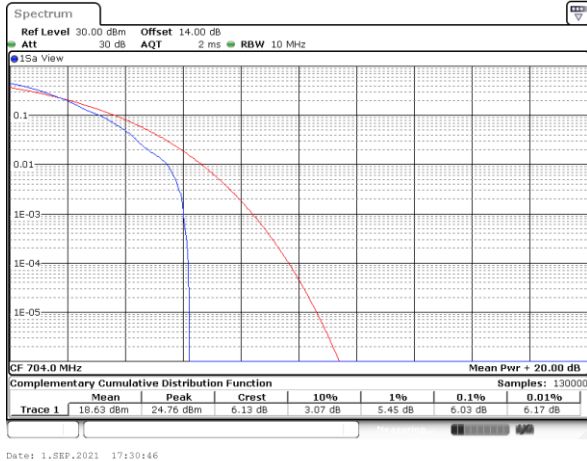

Date: 1,SEP,2021 17:34:11

Highest Channel / 1RB

Date: 1,SEP,2021 17:33:02

Highest Channel / Full RB

Date: 1,SEP,2021 17:34:36

LTE Band 12 / 10MHz / 64QAM

Lowest Channel / 1RB

Date: 1,SEP,2021 17:30:46

Lowest Channel / Full RB

Date: 1,SEP,2021 17:30:20

Middle Channel / 1RB

Date: 1,SEP,2021 17:31:11

Middle Channel / Full RB

Date: 1,SEP,2021 17:31:37

Highest Channel / 1RB

Date: 1,SEP,2021 17:32:28

Highest Channel / Full RB

Date: 1,SEP,2021 17:32:02

**26dB Bandwidth**

Mode	LTE Band 12 : 26dB BW(MHz)											
BW	1.4MHz		3MHz		5MHz		10MHz		15MHz		20MHz	
Mod.	QPSK	16QAM	QPSK	16QAM	QPSK	16QAM	QPSK	16QAM	QPSK	16QAM	QPSK	16QAM
Lowest CH	1.23	1.24	2.99	3.07	4.88	4.89	9.75	9.79	-	-	-	-
Middle CH	1.23	1.23	3.04	3.05	4.90	4.90	9.75	9.77	-	-	-	-
Highest CH	1.23	1.23	3.03	3.03	4.83	4.93	9.73	9.77	-	-	-	-
Mode	LTE Band 12 : 26dB BW(MHz)											
BW	1.4MHz		3MHz		5MHz		10MHz		15MHz		20MHz	
Mod.	64QAM		64QAM		64QAM		64QAM		64QAM		64QAM	
Lowest CH	1.23	-	2.98	-	4.84	-	9.77	-	-	-	-	-
Middle CH	1.21	-	2.97	-	4.90	-	9.81	-	-	-	-	-
Highest CH	1.24	-	3.00	-	4.89	-	9.79	-	-	-	-	-