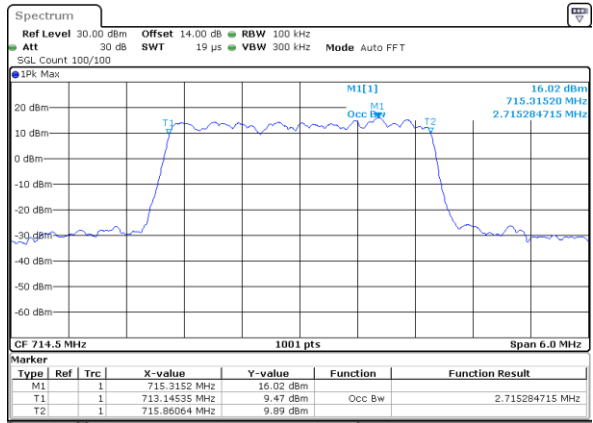

Highest Channel / 10MHz / QPSK

Date: 1,SEP,2021 17:11:47

Highest Channel / 10MHz / 16QAM

Date: 1,SEP,2021 17:12:12

LTE Band 12

Lowest Channel / 1.4MHz / 64QAM

Date: 1,SEP,2021 15:11:34

Lowest Channel / 3MHz / 64QAM

Date: 1,SEP,2021 15:45:21

Middle Channel / 1.4MHz / 64QAM

Date: 1,SEP,2021 15:18:32

Middle Channel / 3MHz / 64QAM

Date: 1,SEP,2021 15:49:20

Highest Channel / 1.4MHz / 64QAM

Date: 1,SEP,2021 15:20:23

Highest Channel / 3MHz / 64QAM

Date: 1,SEP,2021 15:51:11

LTE Band 12

Lowest Channel / 5MHz / 64QAM

Date: 1,SEP,2021 16:28:42

Lowest Channel / 10MHz / 64QAM

Date: 1,SEP,2021 17:20:22

Middle Channel / 5MHz / 64QAM

Date: 1,SEP,2021 16:32:41