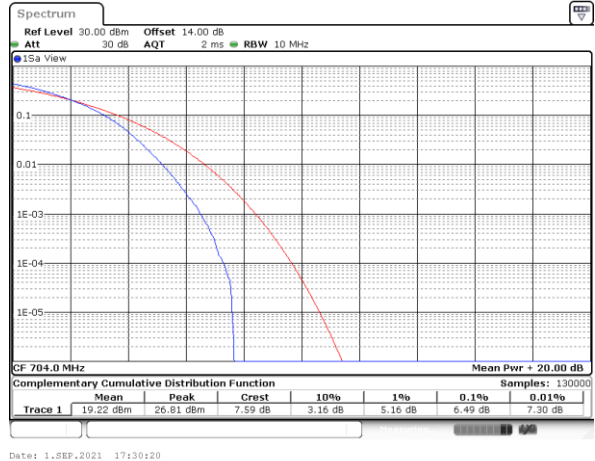

Date: 1,SEP,2021 17:34:11

Highest Channel / 1RB

Date: 1,SEP,2021 17:33:02

Highest Channel / Full RB

Date: 1,SEP,2021 17:34:36

LTE Band 12 / 10MHz / 64QAM

Lowest Channel / 1RB

Date: 1,SEP,2021 17:30:46

Lowest Channel / Full RB

Date: 1,SEP,2021 17:30:20

Middle Channel / 1RB

Date: 1,SEP,2021 17:31:11

Middle Channel / Full RB

Date: 1,SEP,2021 17:31:37

Highest Channel / 1RB

Date: 1,SEP,2021 17:32:28