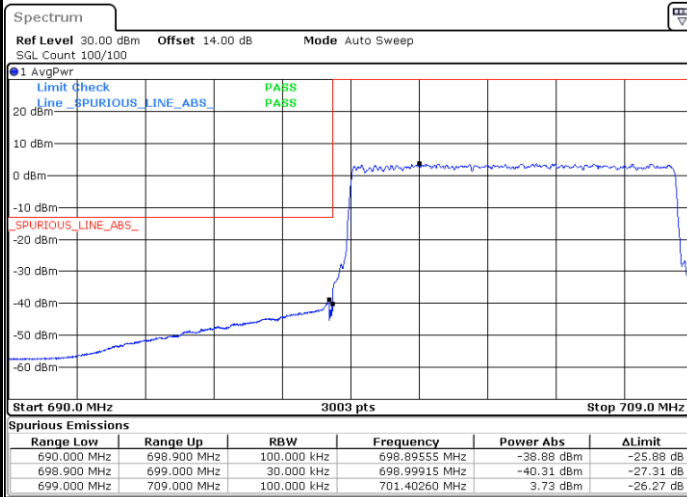

LTE Band 12 / 5MHz / 64QAM

Lowest Band Edge / 1RB

Date: 1.SEP.2021 16:31:13

Highest Band Edge / 1 RB

Date: 1.SEP.2021 16:37:03

Lowest Band Edge / Full RB

Date: 1.SEP.2021 16:30:01

Highest Band Edge / Full RB

Date: 1.SEP.2021 16:35:50

LTE Band 12 / 10MHz / QPSK

Lowest Band Edge / 1 RB

Date: 1.SEP.2021 17:05:16

Highest Band Edge / 1 RB

Date: 1.SEP.2021 17:17:32

Lowest Band Edge / Full RB

Date: 1.SEP.2021 17:01:38

Highest Band Edge / Full RB

Date: 1.SEP.2021 17:13:54

LTE Band 12 / 10MHz / 16QAM

Lowest Band Edge / 1 RB

Date: 1.SEP.2021 17:04:04

Highest Band Edge / 1 RB

Date: 1.SEP.2021 17:16:19

Lowest Band Edge / Full RB

Date: 1.SEP.2021 17:02:51

Highest Band Edge / Full RB

Date: 1.SEP.2021 17:15:07

LTE Band 12 / 10MHz / 64QAM

Lowest Band Edge / 1 RB

Date: 1.SEP.2021 17:22:52

Highest Band Edge / 1 RB

Date: 1.SEP.2021 17:28:42