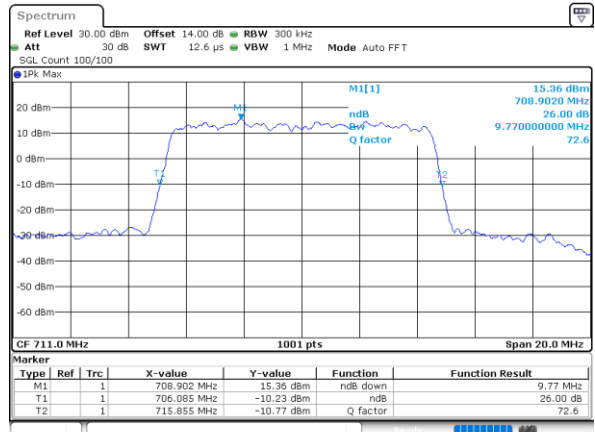

Date: 1,SEP,2021 16:47:43

Middle Channel / 5MHz / 16QAM

Date: 1,SEP,2021 16:48:07

Highest Channel / 5MHz / QPSK

Date: 1,SEP,2021 16:52:00

Highest Channel / 5MHz / 16QAM

Date: 1,SEP,2021 16:51:36

LTE Band 12

Lowest Channel / 10MHz / QPSK

Date: 1,SEP,2021 17:00:35

Lowest Channel / 10MHz / 16QAM

Date: 1,SEP,2021 17:00:11

Middle Channel / 10MHz / QPSK

Date: 1,SEP,2021 17:08:35

Middle Channel / 10MHz / 16QAM

Date: 1,SEP,2021 17:08:59

Highest Channel / 10MHz / QPSK

Date: 1,SEP,2021 17:12:51

Highest Channel / 10MHz / 16QAM

Date: 1,SEP,2021 17:12:26

LTE Band 12

Lowest Channel / 1.4MHz / 64QAM

Date: 1,SEP,2021 15:11:449

Lowest Channel / 3MHz / 64QAM