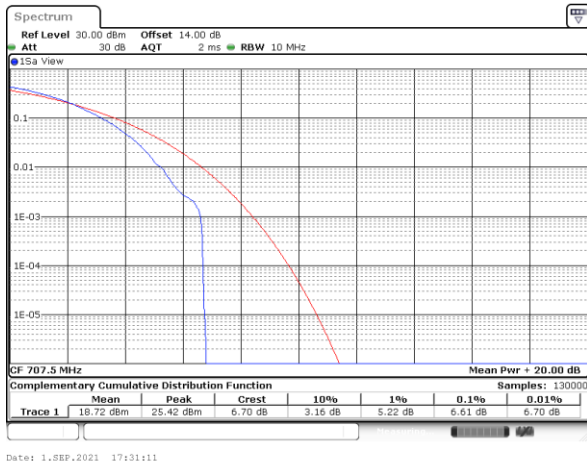

Date: 1,SEP,2021 17:34:11

Highest Channel / 1RB

Date: 1,SEP,2021 17:33:02

Highest Channel / Full RB

Date: 1,SEP,2021 17:34:36

LTE Band 12 / 10MHz / 64QAM

Lowest Channel / 1RB

Date: 1,SEP,2021 17:30:46

Lowest Channel / Full RB

Date: 1,SEP,2021 17:30:20

Middle Channel / 1RB

Date: 1,SEP,2021 17:31:11

Middle Channel / Full RB

Date: 1,SEP,2021 17:31:37

Highest Channel / 1RB

Date: 1,SEP,2021 17:32:28

Highest Channel / Full RB

Date: 1,SEP,2021 17:32:02

**26dB Bandwidth**

Mode	LTE Band 12 : 26dB BW(MHz)											
BW	1.4MHz		3MHz		5MHz		10MHz		15MHz		20MHz	
Mod.	QPSK	16QAM	QPSK	16QAM	QPSK	16QAM	QPSK	16QAM	QPSK	16QAM	QPSK	16QAM
Lowest CH	1.23	1.24	2.99	3.07	4.88	4.89	9.75	9.79	-	-	-	-
Middle CH	1.23	1.23	3.04	3.05	4.90	4.90	9.75	9.77	-	-	-	-
Highest CH	1.23	1.23	3.03	3.03	4.83	4.93	9.73	9.77	-	-	-	-
Mode	LTE Band 12 : 26dB BW(MHz)											
BW	1.4MHz		3MHz		5MHz		10MHz		15MHz		20MHz	
Mod.	64QAM		64QAM		64QAM		64QAM		64QAM		64QAM	
Lowest CH	1.23	-	2.98	-	4.84	-	9.77	-	-	-	-	-
Middle CH	1.21	-	2.97	-	4.90	-	9.81	-	-	-	-	-
Highest CH	1.24	-	3.00	-	4.89	-	9.79	-	-	-	-	-