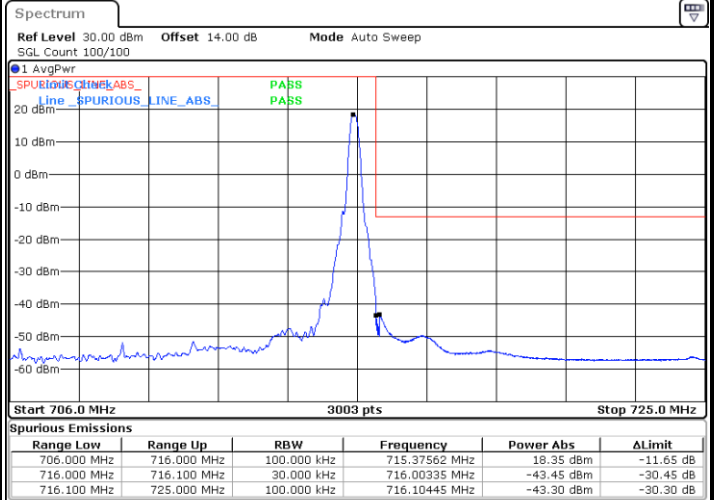

Date: 1.SEP.2021 16:35:50

LTE Band 12 / 10MHz / QPSK

Lowest Band Edge / 1 RB

Date: 1.SEP.2021 17:05:16

Highest Band Edge / 1 RB

Date: 1.SEP.2021 17:17:32

Lowest Band Edge / Full RB

Date: 1.SEP.2021 17:01:38

Highest Band Edge / Full RB

Date: 1.SEP.2021 17:13:54

LTE Band 12 / 10MHz / 16QAM

Lowest Band Edge / 1 RB

Date: 1.SEP.2021 17:04:04

Highest Band Edge / 1 RB

Date: 1.SEP.2021 17:16:19

Lowest Band Edge / Full RB

Date: 1.SEP.2021 17:02:51

Highest Band Edge / Full RB

Date: 1.SEP.2021 17:15:07

LTE Band 12 / 10MHz / 64QAM

Lowest Band Edge / 1 RB

Date: 1.SEP.2021 17:22:52

Highest Band Edge / 1 RB

Date: 1.SEP.2021 17:28:42

Lowest Band Edge / Full RB

Date: 1.SEP.2021 17:21:40

Highest Band Edge / Full RB

Date: 1.SEP.2021 17:27:29