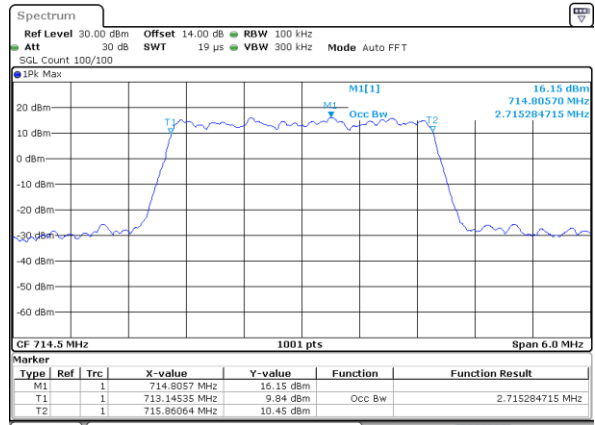

Date: 1,SEP,2021 15:02:07

Highest Channel / 1.4MHz / QPSK

Date: 1,SEP,2021 15:05:57

Highest Channel / 1.4MHz / 16QAM

Date: 1,SEP,2021 15:06:21

LTE Band 12

Lowest Channel / 3MHz / QPSK

Date: 1,SEP,2021 15:24:32

Lowest Channel / 3MHz / 16QAM

Date: 1,SEP,2021 15:24:56

Middle Channel / 3MHz / QPSK

Date: 1,SEP,2021 15:33:20

Middle Channel / 3MHz / 16QAM

Date: 1,SEP,2021 15:32:57

Highest Channel / 3MHz / QPSK

Date: 1,SEP,2021 15:33:47

Highest Channel / 3MHz / 16QAM

Date: 1,SEP,2021 15:37:11

LTE Band 12

Lowest Channel / 5MHz / QPSK

Date: 1,SEP,2021 16:38:40

Lowest Channel / 5MHz / 16QAM

Date: 1,SEP,2021 16:39:04

Middle Channel / 5MHz / QPSK