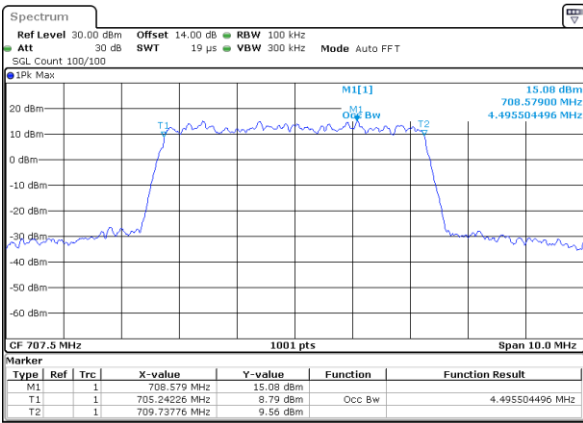

Highest Channel / 3MHz / 16QAM

Date: 1,SEP,2021 15:37:11

LTE Band 12

Lowest Channel / 5MHz / QPSK

Date: 1,SEP,2021 16:38:40

Lowest Channel / 5MHz / 16QAM

Date: 1,SEP,2021 16:39:04

Middle Channel / 5MHz / QPSK

Date: 1,SEP,2021 16:47:20

Middle Channel / 5MHz / 16QAM

Date: 1,SEP,2021 16:47:05

Highest Channel / 5MHz / QPSK

Date: 1,SEP,2021 16:50:55

Highest Channel / 5MHz / 16QAM

Date: 1,SEP,2021 16:51:21

LTE Band 12