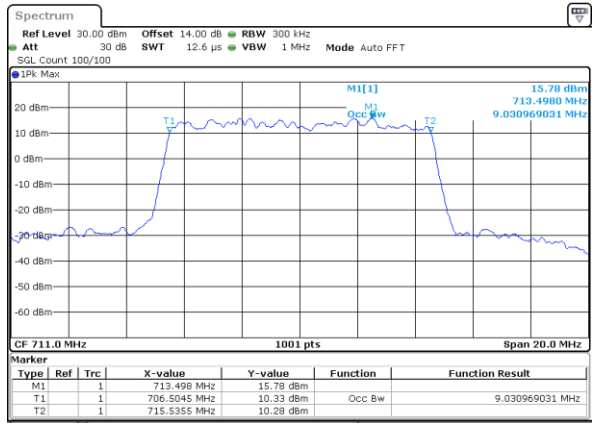

Date: 1,SEP,2021 16:47:20

Middle Channel / 5MHz / 16QAM

Date: 1,SEP,2021 16:47:05

Highest Channel / 5MHz / QPSK

Date: 1,SEP,2021 16:50:55

Highest Channel / 5MHz / 16QAM

Date: 1,SEP,2021 16:51:21

LTE Band 12

Lowest Channel / 10MHz / QPSK

Date: 1,SEP,2021 16:59:32

Lowest Channel / 10MHz / 16QAM

Date: 1,SEP,2021 16:59:56

Middle Channel / 10MHz / QPSK

Date: 1,SEP,2021 17:08:20

Middle Channel / 10MHz / 16QAM

Date: 1,SEP,2021 17:07:56

Highest Channel / 10MHz / QPSK

Date: 1,SEP,2021 17:11:47

Highest Channel / 10MHz / 16QAM

Date: 1,SEP,2021 17:12:12

LTE Band 12

Lowest Channel / 1.4MHz / 64QAM

Date: 1,SEP,2021 15:11:34

Lowest Channel / 3MHz / 64QAM

Date: 1,SEP,2021 15:45:21

Middle Channel / 1.4MHz / 64QAM

Date: 1,SEP,2021 15:18:32

Middle Channel / 3MHz / 64QAM

Date: 1,SEP,2021 15:49:20

Highest Channel / 1.4MHz / 64QAM

Date: 1,SEP,2021 15:20:23

Highest Channel / 3MHz / 64QAM