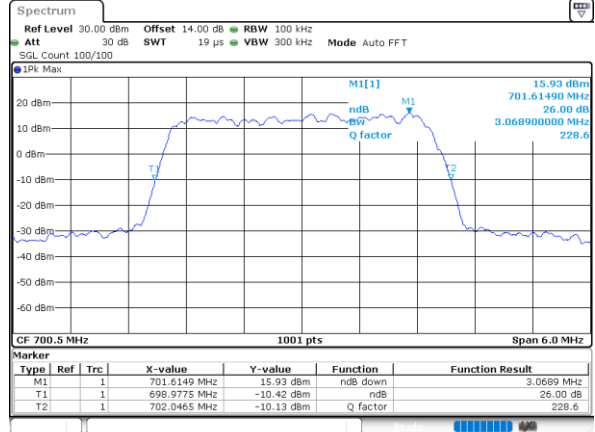

Lowest Channel / 3MHz / 16QAM

Date: 1,SEP,2021 15:25:11