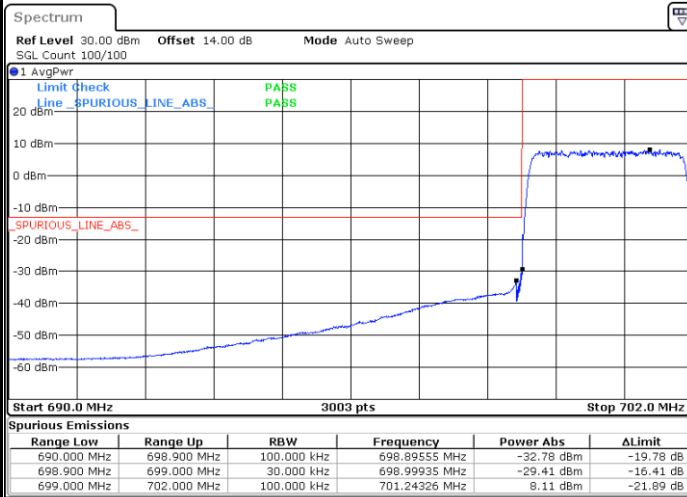

Date: 1.SEP.2021 15:15:52

Highest Band Edge / Full RB

Date: 1.SEP.2021 15:21:42

LTE Band 12 / 3MHz / QPSK

Lowest Band Edge / 1RB

Highest Band Edge / 1 RB

Lowest Band Edge / Full RB

Highest Band Edge / Full RB

LTE Band 12 / 3MHz / 16QAM

Lowest Band Edge / 1 RB

Date: 1.SEP.2021 15:29:03

Highest Band Edge / 1 RB

Date: 1.SEP.2021 15:41:18

Lowest Band Edge / Full RB

Date: 1.SEP.2021 15:27:51

Highest Band Edge / Full RB

Date: 1.SEP.2021 15:40:06

LTE Band 12 / 3MHz / 64QAM

Lowest Band Edge / 1 RB

Highest Band Edge / 1 RB

Lowest Band Edge / Full RB

Highest Band Edge / Full RB

LTE Band 12 / 5MHz / QPSK

Lowest Band Edge / 1 RB

Date: 1.SEP.2021 16:44:24

Highest Band Edge / 1 RB

Date: 1.SEP.2021 16:55:29

Lowest Band Edge / Full RB

Date: 1.SEP.2021 16:40:46

Highest Band Edge / Full RB

Date: 1.SEP.2021 16:53:04

LTE Band 12 / 5MHz / 16QAM