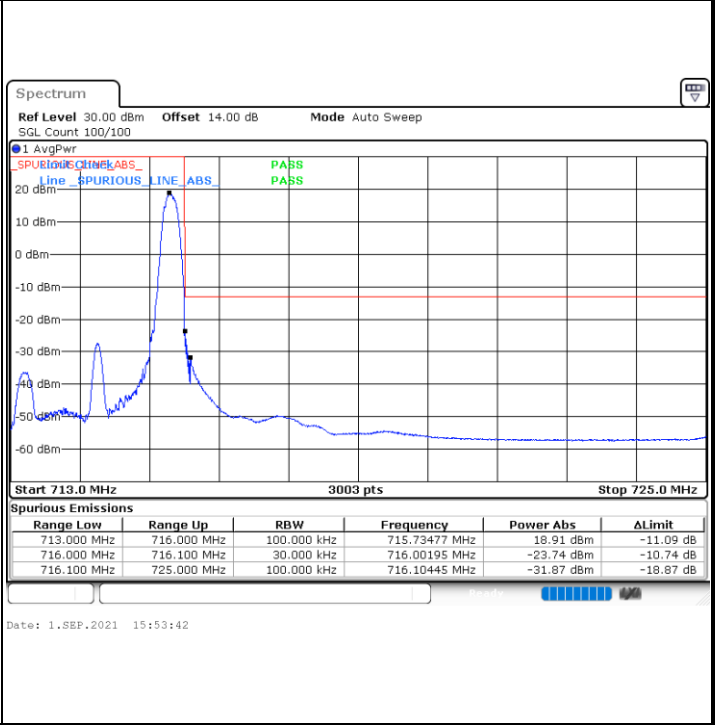

LTE Band 12 / 3MHz / 16QAM

Lowest Band Edge / 1 RB

Date: 1.SEP.2021 15:29:03

Highest Band Edge / 1 RB

Date: 1.SEP.2021 15:41:18

Lowest Band Edge / Full RB

Date: 1.SEP.2021 15:27:51

Highest Band Edge / Full RB

Date: 1.SEP.2021 15:40:06

LTE Band 12 / 3MHz / 64QAM

Lowest Band Edge / 1 RB

Highest Band Edge / 1 RB

Lowest Band Edge / Full RB

Highest Band Edge / Full RB

LTE Band 12 / 5MHz / QPSK

Lowest Band Edge / 1 RB

Date: 1.SEP.2021 16:44:24

Highest Band Edge / 1 RB

Date: 1.SEP.2021 16:55:29

Lowest Band Edge / Full RB

Date: 1.SEP.2021 16:40:46

Highest Band Edge / Full RB

Date: 1.SEP.2021 16:53:04

LTE Band 12 / 5MHz / 16QAM

Lowest Band Edge / 1RB

Date: 1.SEP.2021 16:43:11

Highest Band Edge / 1 RB

Date: 1.SEP.2021 16:56:42

Lowest Band Edge / Full RB

Date: 1.SEP.2021 16:41:58

Highest Band Edge / Full RB

Date: 1.SEP.2021 16:54:16