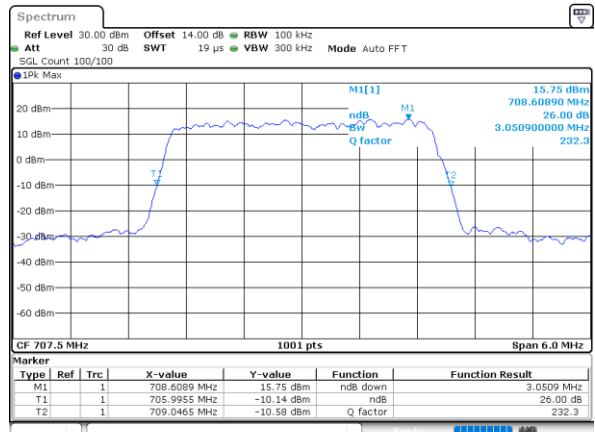

Date: 1,SEP,2021 15:03:09

Highest Channel / 1.4MHz / QPSK

Date: 1,SEP,2021 15:07:03

Highest Channel / 1.4MHz / 16QAM

Date: 1,SEP,2021 15:06:36

LTE Band 12

Lowest Channel / 3MHz / QPSK

Date: 1,SEP,2021 15:25:35

Lowest Channel / 3MHz / 16QAM

Date: 1,SEP,2021 15:25:11

Middle Channel / 3MHz / QPSK

Date: 1,SEP,2021 15:33:35

Middle Channel / 3MHz / 16QAM

Date: 1,SEP,2021 15:33:58

Highest Channel / 3MHz / QPSK

Date: 1,SEP,2021 15:37:50

Highest Channel / 3MHz / 16QAM

Date: 1,SEP,2021 15:37:26

LTE Band 12

Lowest Channel / 5MHz / QPSK

Date: 1,SEP,2021 16:39:43

Lowest Channel / 5MHz / 16QAM

Date: 1,SEP,2021 16:39:19

Middle Channel / 5MHz / QPSK