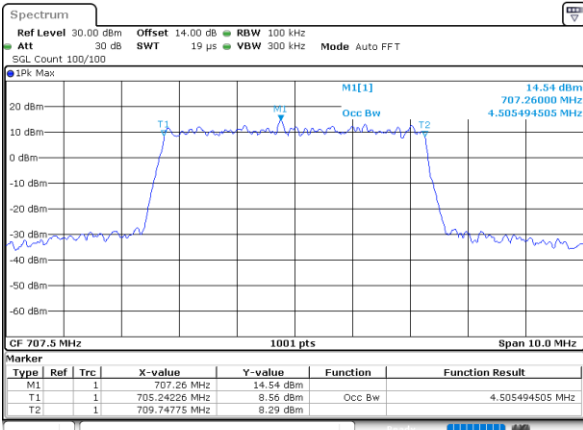

Date: 1,SEP,2021 15:45:21

Middle Channel / 1.4MHz / 64QAM

Date: 1,SEP,2021 15:18:32

Middle Channel / 3MHz / 64QAM

Date: 1,SEP,2021 15:49:20

Highest Channel / 1.4MHz / 64QAM

Date: 1,SEP,2021 15:20:23

Highest Channel / 3MHz / 64QAM

Date: 1,SEP,2021 15:51:11

LTE Band 12

Lowest Channel / 5MHz / 64QAM

Date: 1,SEP,2021 16:28:42

Lowest Channel / 10MHz / 64QAM

Date: 1,SEP,2021 17:20:22

Middle Channel / 5MHz / 64QAM

Date: 1,SEP,2021 16:32:41

Middle Channel / 10MHz / 64QAM

Date: 1,SEP,2021 17:24:20

Highest Channel / 5MHz / 64QAM

Date: 1,SEP,2021 16:34:32

Highest Channel / 10MHz / 64QAM

Date: 1,SEP,2021 17:26:11