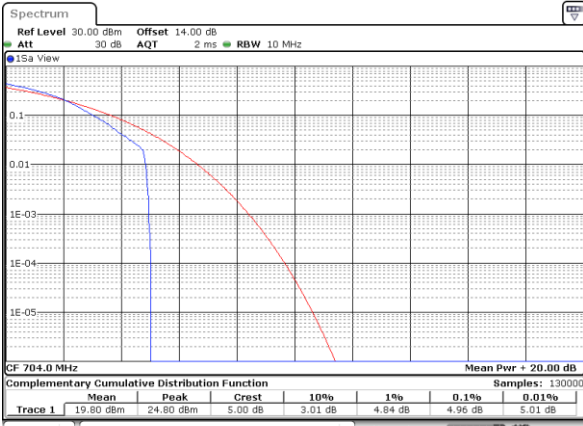

LTE Band 12 / 10MHz / 16QAM

Lowest Channel / 1RB

Date: 1,SEP,2021 17:33:20

Lowest Channel / Full RB

Date: 1,SEP,2021 17:32:54

Middle Channel / 1RB

Date: 1,SEP,2021 17:33:46

Middle Channel / Full RB

Date: 1,SEP,2021 17:34:11

Highest Channel / 1RB

Date: 1,SEP,2021 17:33:02

Highest Channel / Full RB

Date: 1,SEP,2021 17:34:36

LTE Band 12 / 10MHz / 64QAM

Lowest Channel / 1RB

Date: 1,SEP,2021 17:30:46

Lowest Channel / Full RB

Date: 1,SEP,2021 17:30:20

Middle Channel / 1RB

Date: 1,SEP,2021 17:31:11

Middle Channel / Full RB

Date: 1,SEP,2021 17:31:37

Highest Channel / 1RB

Date: 1,SEP,2021 17:32:28