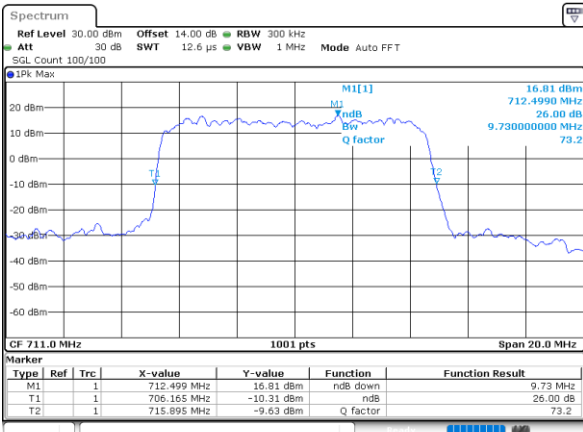

Lowest Channel / 10MHz / QPSK

Date: 1,SEP,2021 17:00:35

Lowest Channel / 10MHz / 16QAM

Date: 1,SEP,2021 17:00:11

Middle Channel / 10MHz / QPSK

Date: 1,SEP,2021 17:08:35

Middle Channel / 10MHz / 16QAM

Date: 1,SEP,2021 17:08:59

Highest Channel / 10MHz / QPSK

Date: 1,SEP,2021 17:12:51

Highest Channel / 10MHz / 16QAM

Date: 1,SEP,2021 17:12:26

LTE Band 12

Lowest Channel / 1.4MHz / 64QAM

Date: 1,SEP,2021 15:11:449

Lowest Channel / 3MHz / 64QAM