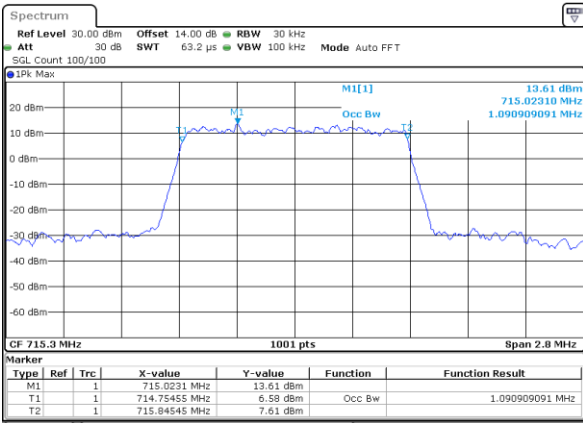

Highest Channel / 10MHz / QPSK

Date: 1,SEP,2021 17:11:47

Highest Channel / 10MHz / 16QAM

Date: 1,SEP,2021 17:12:12

LTE Band 12

Lowest Channel / 1.4MHz / 64QAM

Date: 1,SEP,2021 15:11:34

Lowest Channel / 3MHz / 64QAM

Date: 1,SEP,2021 15:45:21

Middle Channel / 1.4MHz / 64QAM

Date: 1,SEP,2021 15:18:32

Middle Channel / 3MHz / 64QAM

Date: 1,SEP,2021 15:49:20

Highest Channel / 1.4MHz / 64QAM

Date: 1,SEP,2021 15:20:23

Highest Channel / 3MHz / 64QAM

Date: 1,SEP,2021 15:51:11

LTE Band 12

Lowest Channel / 5MHz / 64QAM

Date: 1,SEP,2021 16:28:42

Lowest Channel / 10MHz / 64QAM

Date: 1,SEP,2021 17:20:22

Middle Channel / 5MHz / 64QAM

Date: 1,SEP,2021 16:32:41