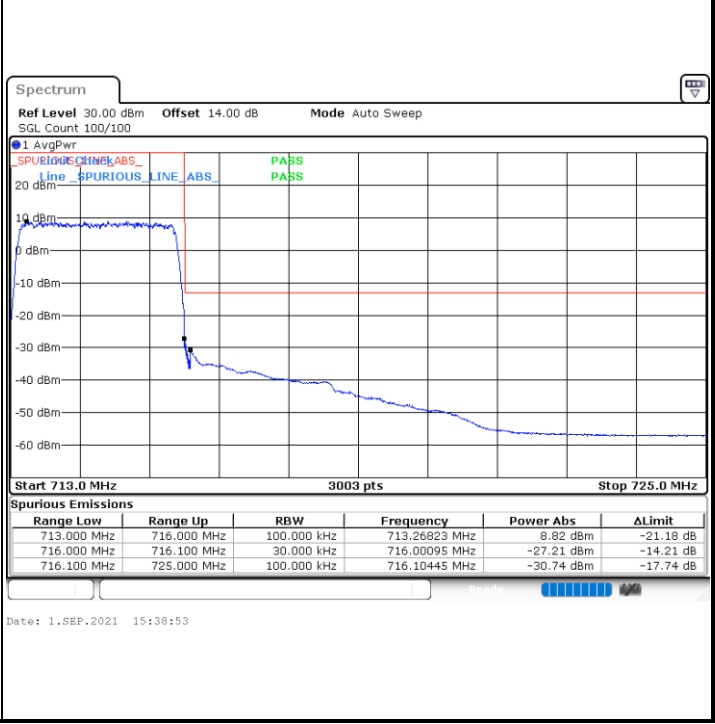

Highest Band Edge / Full RB

Date: 1.SEP.2021 15:09:19

LTE Band 12 / 1.4MHz / 64QAM

Lowest Band Edge / 1 RB

Date: 1.SEP.2021 15:17:05

Highest Band Edge / 1 RB

Date: 1.SEP.2021 15:22:54

Lowest Band Edge / Full RB

Date: 1.SEP.2021 15:15:52

Highest Band Edge / Full RB

Date: 1.SEP.2021 15:21:42

LTE Band 12 / 3MHz / QPSK

Lowest Band Edge / 1RB

Highest Band Edge / 1 RB

Lowest Band Edge / Full RB

Highest Band Edge / Full RB

LTE Band 12 / 3MHz / 16QAM

Lowest Band Edge / 1 RB

Date: 1.SEP.2021 15:29:03

Highest Band Edge / 1 RB

Date: 1.SEP.2021 15:41:18

Lowest Band Edge / Full RB

Date: 1.SEP.2021 15:27:51

Highest Band Edge / Full RB

Date: 1.SEP.2021 15:40:06

LTE Band 12 / 3MHz / 64QAM

Lowest Band Edge / 1 RB

Highest Band Edge / 1 RB

Lowest Band Edge / Full RB

Highest Band Edge / Full RB

LTE Band 12 / 5MHz / QPSK

Lowest Band Edge / 1 RB