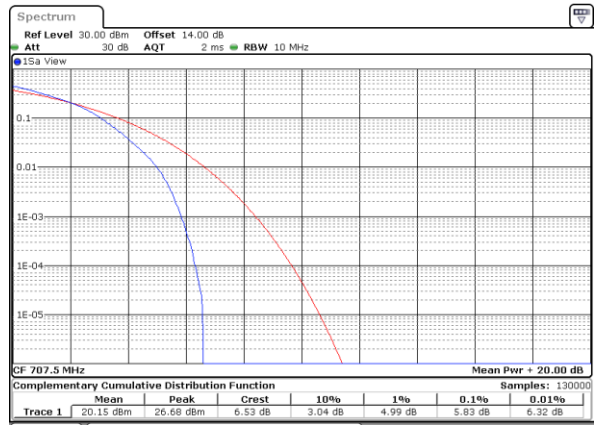

LTE Band 12 / 10MHz / 16QAM

Lowest Channel / 1RB

Date: 1,SEP,2021 17:33:20

Lowest Channel / Full RB

Date: 1,SEP,2021 17:32:54

Middle Channel / 1RB

Date: 1,SEP,2021 17:33:46

Middle Channel / Full RB

Date: 1,SEP,2021 17:34:11

Highest Channel / 1RB

Date: 1,SEP,2021 17:33:02

Highest Channel / Full RB

Date: 1,SEP,2021 17:34:36

LTE Band 12 / 10MHz / 64QAM

Lowest Channel / 1RB

Date: 1,SEP,2021 17:30:46

Lowest Channel / Full RB

Date: 1,SEP,2021 17:30:20

Middle Channel / 1RB

Date: 1,SEP,2021 17:31:11

Middle Channel / Full RB

Date: 1,SEP,2021 17:31:37

Highest Channel / 1RB

Date: 1,SEP,2021 17:32:28