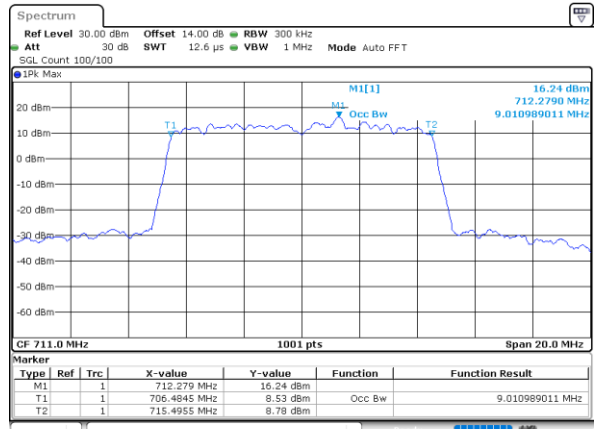

Date: 1,SEP,2021 15:51:11

LTE Band 12

Lowest Channel / 5MHz / 64QAM

Date: 1,SEP,2021 16:28:42

Lowest Channel / 10MHz / 64QAM

Date: 1,SEP,2021 17:20:22

Middle Channel / 5MHz / 64QAM

Date: 1,SEP,2021 16:32:41

Middle Channel / 10MHz / 64QAM

Date: 1,SEP,2021 17:24:20

Highest Channel / 5MHz / 64QAM

Date: 1,SEP,2021 16:34:32

Highest Channel / 10MHz / 64QAM

Date: 1,SEP,2021 17:26:11

# Conducted Band Edge

LTE Band 12 / 1.4MHz / 16QAM

Lowest Band Edge / 1 RB

Date: 1.SEP.2021 14:58:14

Highest Band Edge / 1 RB

Date: 1.SEP.2021 15:10:32

Lowest Band Edge / Full RB

Date: 1.SEP.2021 14:57:02

Highest Band Edge / Full RB

Date: 1.SEP.2021 15:09:19

LTE Band 12 / 1.4MHz / 64QAM

Lowest Band Edge / 1 RB

Date: 1.SEP.2021 15:17:05

Highest Band Edge / 1 RB

Date: 1.SEP.2021 15:22:54

Lowest Band Edge / Full RB