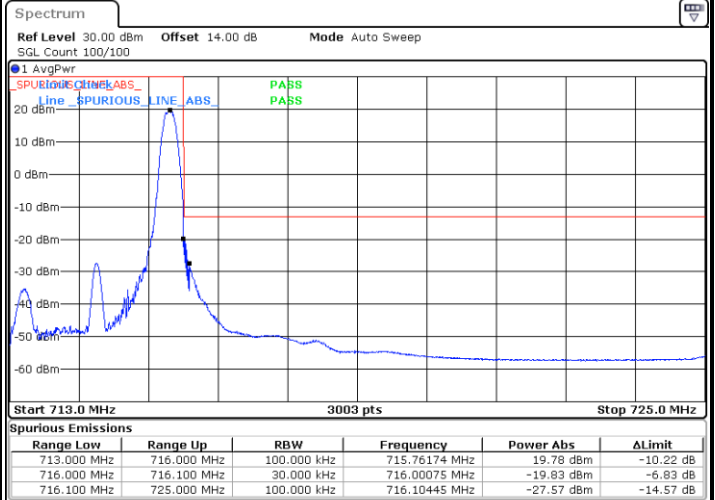

Highest Band Edge / Full RB

Date: 1.SEP.2021 15:09:19

LTE Band 12 / 1.4MHz / 64QAM

Lowest Band Edge / 1 RB

Date: 1.SEP.2021 15:17:05

Highest Band Edge / 1 RB

Date: 1.SEP.2021 15:22:54

Lowest Band Edge / Full RB

Date: 1.SEP.2021 15:15:52

Highest Band Edge / Full RB

Date: 1.SEP.2021 15:21:42

LTE Band 12 / 3MHz / QPSK

Lowest Band Edge / 1RB

Highest Band Edge / 1 RB

Lowest Band Edge / Full RB

Highest Band Edge / Full RB

LTE Band 12 / 3MHz / 16QAM

Lowest Band Edge / 1 RB

Date: 1.SEP.2021 15:29:03

Highest Band Edge / 1 RB

Date: 1.SEP.2021 15:41:18

Lowest Band Edge / Full RB

Date: 1.SEP.2021 15:27:51

Highest Band Edge / Full RB

Date: 1.SEP.2021 15:40:06

LTE Band 12 / 3MHz / 64QAM

Lowest Band Edge / 1 RB

Highest Band Edge / 1 RB

Lowest Band Edge / Full RB

Highest Band Edge / Full RB

LTE Band 12 / 5MHz / QPSK

Lowest Band Edge / 1 RB