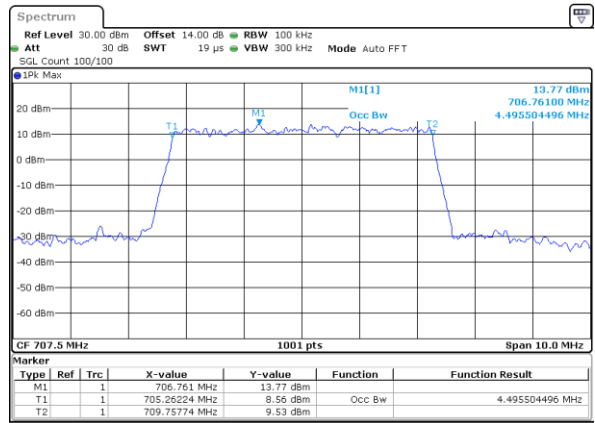

Highest Channel / 3MHz / 16QAM

Date: 1,SEP,2021 15:37:11

LTE Band 12

Lowest Channel / 5MHz / QPSK

Date: 1,SEP,2021 16:38:40

Lowest Channel / 5MHz / 16QAM

Date: 1,SEP,2021 16:39:04

Middle Channel / 5MHz / QPSK

Date: 1,SEP,2021 16:47:20

Middle Channel / 5MHz / 16QAM

Date: 1,SEP,2021 16:47:05

Highest Channel / 5MHz / QPSK

Date: 1,SEP,2021 16:50:55

Highest Channel / 5MHz / 16QAM

Date: 1,SEP,2021 16:51:21

LTE Band 12