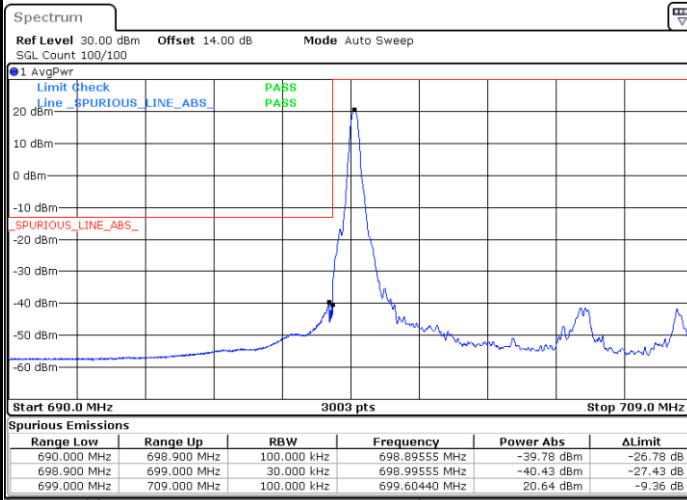

Lowest Band Edge / 1RB

Date: 1.SEP.2021 16:43:11

Highest Band Edge / 1 RB

Date: 1.SEP.2021 16:56:42

Lowest Band Edge / Full RB

Date: 1.SEP.2021 16:41:58

Highest Band Edge / Full RB

Date: 1.SEP.2021 16:54:16

LTE Band 12 / 5MHz / 64QAM

Lowest Band Edge / 1RB

Date: 1.SEP.2021 16:31:13

Highest Band Edge / 1 RB

Date: 1.SEP.2021 16:37:03

Lowest Band Edge / Full RB

Date: 1.SEP.2021 16:30:01

Highest Band Edge / Full RB

Date: 1.SEP.2021 16:35:50

LTE Band 12 / 10MHz / QPSK

Lowest Band Edge / 1 RB

Date: 1.SEP.2021 17:05:16

Highest Band Edge / 1 RB

Date: 1.SEP.2021 17:17:32

Lowest Band Edge / Full RB

Date: 1.SEP.2021 17:01:38

Highest Band Edge / Full RB

Date: 1.SEP.2021 17:13:54

LTE Band 12 / 10MHz / 16QAM

Lowest Band Edge / 1 RB

Date: 1.SEP.2021 17:04:04

Highest Band Edge / 1 RB

Date: 1.SEP.2021 17:16:19

Lowest Band Edge / Full RB