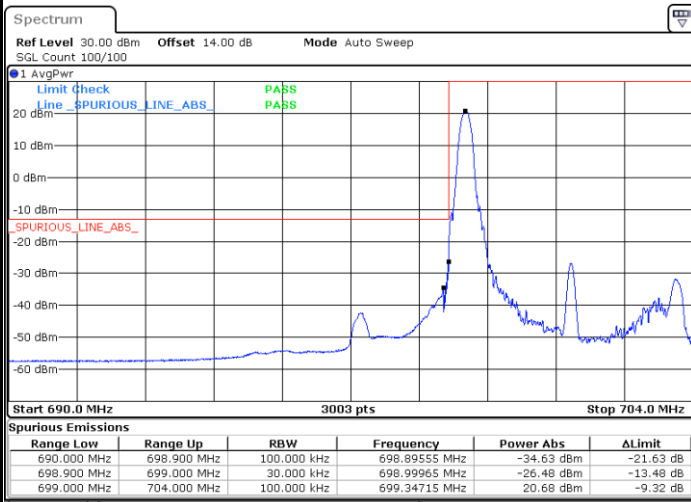

Date: 1.SEP.2021 15:15:52

Highest Band Edge / Full RB

Date: 1.SEP.2021 15:21:42

LTE Band 12 / 3MHz / QPSK

Lowest Band Edge / 1RB

Highest Band Edge / 1 RB

Lowest Band Edge / Full RB

Highest Band Edge / Full RB

LTE Band 12 / 3MHz / 16QAM

Lowest Band Edge / 1 RB

Date: 1.SEP.2021 15:29:03

Highest Band Edge / 1 RB

Date: 1.SEP.2021 15:41:18

Lowest Band Edge / Full RB

Date: 1.SEP.2021 15:27:51

Highest Band Edge / Full RB

Date: 1.SEP.2021 15:40:06

LTE Band 12 / 3MHz / 64QAM

Lowest Band Edge / 1 RB

Highest Band Edge / 1 RB

Lowest Band Edge / Full RB

Highest Band Edge / Full RB

LTE Band 12 / 5MHz / QPSK

Lowest Band Edge / 1 RB

Date: 1.SEP.2021 16:44:24

Highest Band Edge / 1 RB

Date: 1.SEP.2021 16:55:29

Lowest Band Edge / Full RB

Date: 1.SEP.2021 16:40:46

Highest Band Edge / Full RB

Date: 1.SEP.2021 16:53:04

LTE Band 12 / 5MHz / 16QAM