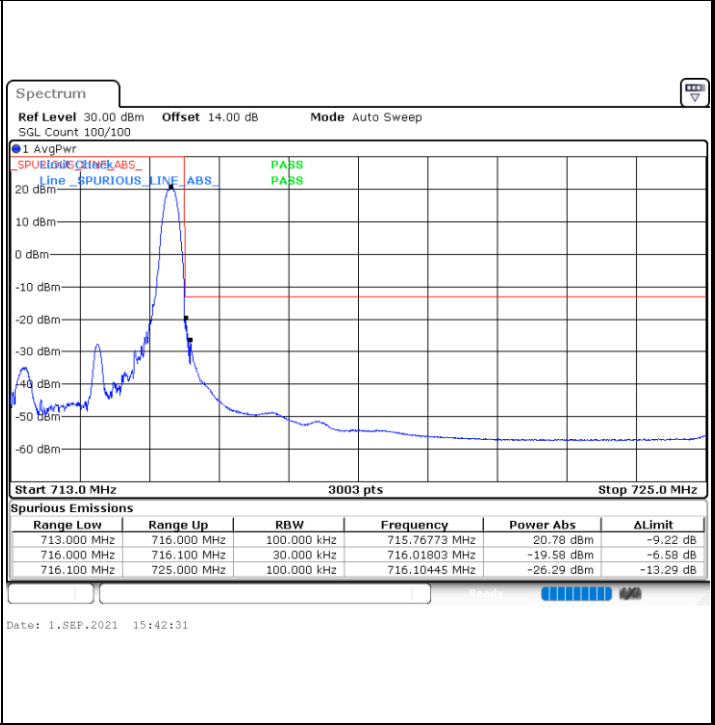

Highest Band Edge / Full RB

Date: 1.SEP.2021 15:09:19

LTE Band 12 / 1.4MHz / 64QAM

Lowest Band Edge / 1 RB

Date: 1.SEP.2021 15:17:05

Highest Band Edge / 1 RB

Date: 1.SEP.2021 15:22:54

Lowest Band Edge / Full RB

Date: 1.SEP.2021 15:15:52

Highest Band Edge / Full RB

Date: 1.SEP.2021 15:21:42

LTE Band 12 / 3MHz / QPSK

Lowest Band Edge / 1RB

Highest Band Edge / 1 RB

Lowest Band Edge / Full RB

Highest Band Edge / Full RB

LTE Band 12 / 3MHz / 16QAM

Lowest Band Edge / 1 RB

Date: 1.SEP.2021 15:29:03

Highest Band Edge / 1 RB

Date: 1.SEP.2021 15:41:18

Lowest Band Edge / Full RB

Date: 1.SEP.2021 15:27:51

Highest Band Edge / Full RB

Date: 1.SEP.2021 15:40:06

LTE Band 12 / 3MHz / 64QAM

Lowest Band Edge / 1 RB

Highest Band Edge / 1 RB

Lowest Band Edge / Full RB

Highest Band Edge / Full RB

LTE Band 12 / 5MHz / QPSK

Lowest Band Edge / 1 RB