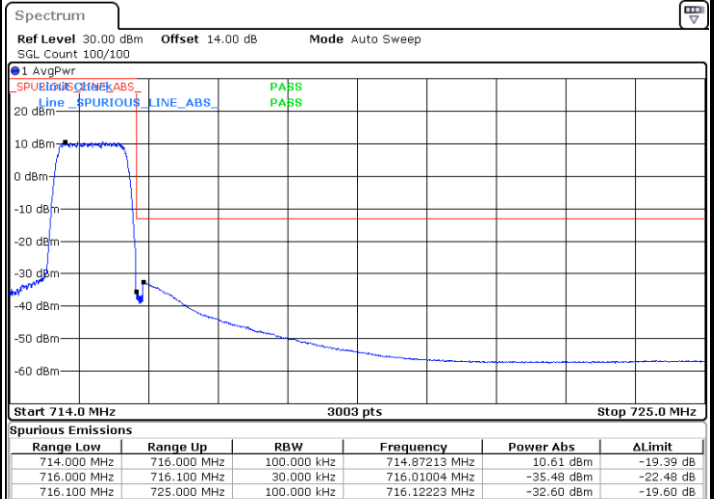

# Conducted Band Edge

LTE Band 12 / 1.4MHz / 16QAM

Lowest Band Edge / 1 RB

Date: 1.SEP.2021 14:58:14

Highest Band Edge / 1 RB

Date: 1.SEP.2021 15:10:32

Lowest Band Edge / Full RB

Date: 1.SEP.2021 14:57:02

Highest Band Edge / Full RB

Date: 1.SEP.2021 15:09:19

LTE Band 12 / 1.4MHz / 64QAM

Lowest Band Edge / 1 RB

Date: 1.SEP.2021 15:17:05

Highest Band Edge / 1 RB

Date: 1.SEP.2021 15:22:54

Lowest Band Edge / Full RB

Date: 1.SEP.2021 15:15:52

Highest Band Edge / Full RB

Date: 1.SEP.2021 15:21:42

LTE Band 12 / 3MHz / QPSK

Lowest Band Edge / 1RB

Highest Band Edge / 1 RB

Lowest Band Edge / Full RB

Highest Band Edge / Full RB

LTE Band 12 / 3MHz / 16QAM

Lowest Band Edge / 1 RB

Date: 1.SEP.2021 15:29:03

Highest Band Edge / 1 RB

Date: 1.SEP.2021 15:41:18

Lowest Band Edge / Full RB

Date: 1.SEP.2021 15:27:51

Highest Band Edge / Full RB