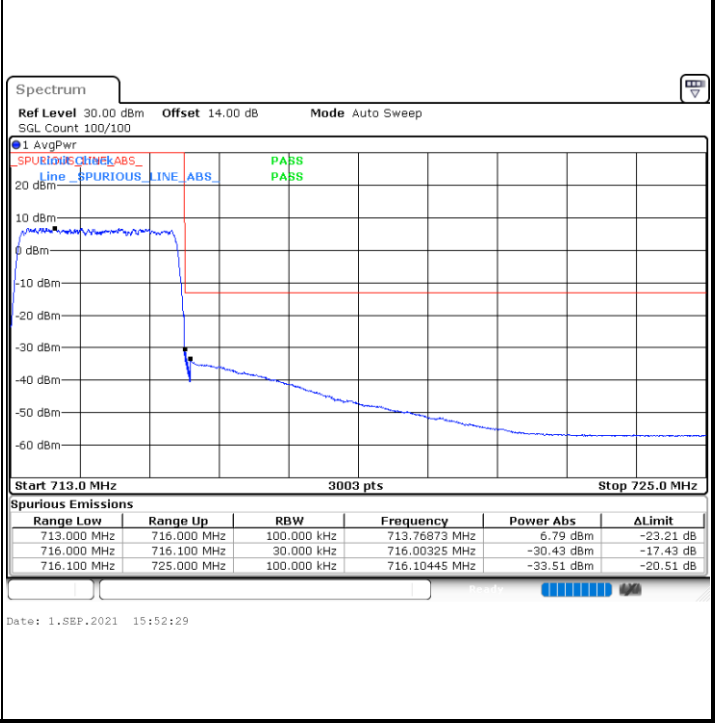

LTE Band 12 / 3MHz / 16QAM

Lowest Band Edge / 1 RB

Date: 1.SEP.2021 15:29:03

Highest Band Edge / 1 RB

Date: 1.SEP.2021 15:41:18

Lowest Band Edge / Full RB

Date: 1.SEP.2021 15:27:51

Highest Band Edge / Full RB

Date: 1.SEP.2021 15:40:06

LTE Band 12 / 3MHz / 64QAM

Lowest Band Edge / 1 RB

Highest Band Edge / 1 RB

Lowest Band Edge / Full RB

Highest Band Edge / Full RB

LTE Band 12 / 5MHz / QPSK

Lowest Band Edge / 1 RB

Date: 1.SEP.2021 16:44:24

Highest Band Edge / 1 RB

Date: 1.SEP.2021 16:55:29

Lowest Band Edge / Full RB

Date: 1.SEP.2021 16:40:46

Highest Band Edge / Full RB

Date: 1.SEP.2021 16:53:04

LTE Band 12 / 5MHz / 16QAM

Lowest Band Edge / 1RB

Date: 1.SEP.2021 16:43:11

Highest Band Edge / 1 RB

Date: 1.SEP.2021 16:56:42

Lowest Band Edge / Full RB

Date: 1.SEP.2021 16:41:58

Highest Band Edge / Full RB

Date: 1.SEP.2021 16:54:16