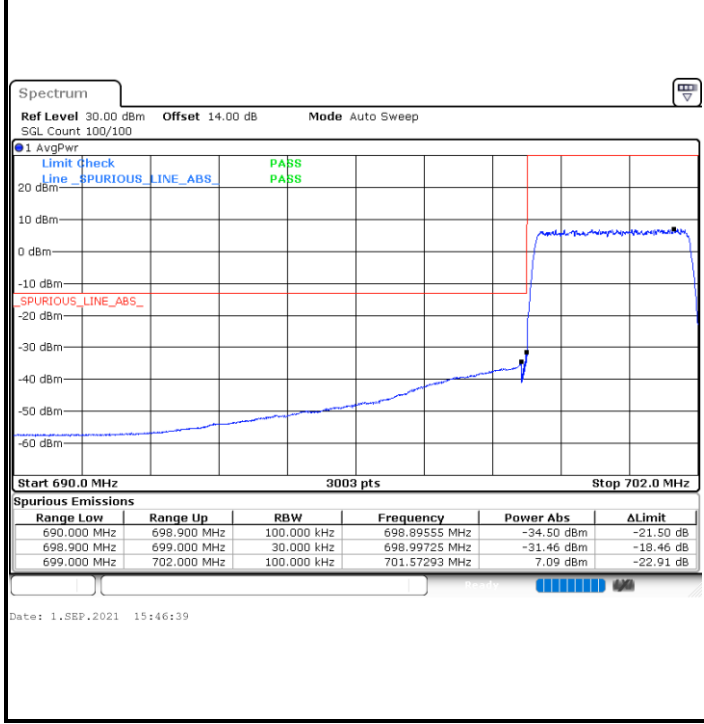

LTE Band 12 / 3MHz / 16QAM

Lowest Band Edge / 1 RB

Date: 1.SEP.2021 15:29:03

Highest Band Edge / 1 RB

Date: 1.SEP.2021 15:41:18

Lowest Band Edge / Full RB

Date: 1.SEP.2021 15:27:51

Highest Band Edge / Full RB

Date: 1.SEP.2021 15:40:06

LTE Band 12 / 3MHz / 64QAM

Lowest Band Edge / 1 RB

Highest Band Edge / 1 RB

Lowest Band Edge / Full RB

Highest Band Edge / Full RB

LTE Band 12 / 5MHz / QPSK

Lowest Band Edge / 1 RB

Date: 1.SEP.2021 16:44:24

Highest Band Edge / 1 RB

Date: 1.SEP.2021 16:55:29

Lowest Band Edge / Full RB

Date: 1.SEP.2021 16:40:46

Highest Band Edge / Full RB

Date: 1.SEP.2021 16:53:04

LTE Band 12 / 5MHz / 16QAM

Lowest Band Edge / 1RB

Date: 1.SEP.2021 16:43:11

Highest Band Edge / 1 RB

Date: 1.SEP.2021 16:56:42

Lowest Band Edge / Full RB

Date: 1.SEP.2021 16:41:58

Highest Band Edge / Full RB

Date: 1.SEP.2021 16:54:16