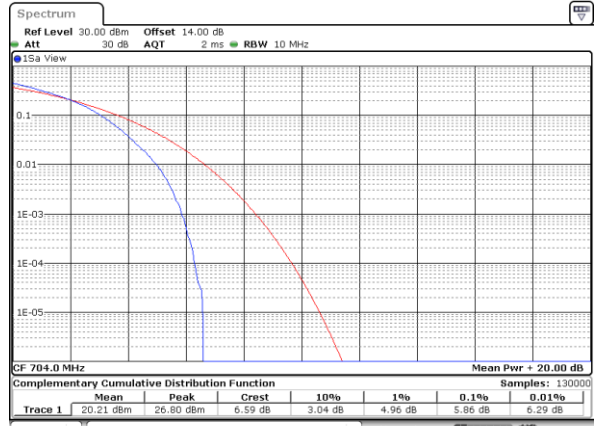

LTE Band 12 / 10MHz / 16QAM

Lowest Channel / 1RB

Date: 1,SEP,2021 17:33:20

Lowest Channel / Full RB

Date: 1,SEP,2021 17:32:54

Middle Channel / 1RB

Date: 1,SEP,2021 17:33:46

Middle Channel / Full RB

Date: 1,SEP,2021 17:34:11

Highest Channel / 1RB

Date: 1,SEP,2021 17:33:02

Highest Channel / Full RB

Date: 1,SEP,2021 17:34:36

LTE Band 12 / 10MHz / 64QAM

Lowest Channel / 1RB

Date: 1,SEP,2021 17:30:46