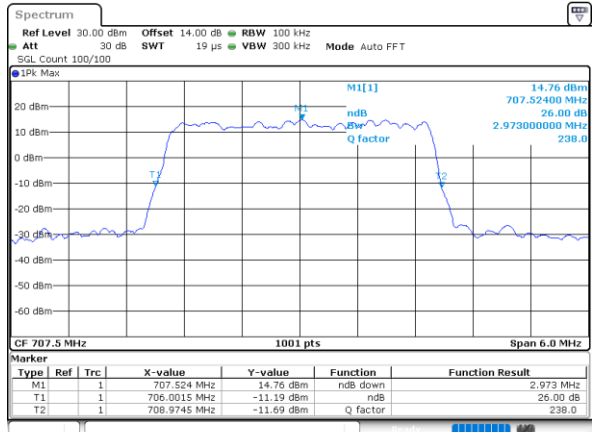

Highest Channel / 10MHz / QPSK

Date: 1,SEP,2021 17:12:51

Highest Channel / 10MHz / 16QAM

Date: 1,SEP,2021 17:12:26

LTE Band 12

Lowest Channel / 1.4MHz / 64QAM

Date: 1,SEP,2021 15:11:449

Lowest Channel / 3MHz / 64QAM

Date: 1,SEP,2021 15:14:35

Middle Channel / 1.4MHz / 64QAM

Date: 1,SEP,2021 15:18:47

Middle Channel / 3MHz / 64QAM

Date: 1,SEP,2021 15:14:35

Highest Channel / 1.4MHz / 64QAM

Date: 1,SEP,2021 15:12:038

Highest Channel / 3MHz / 64QAM