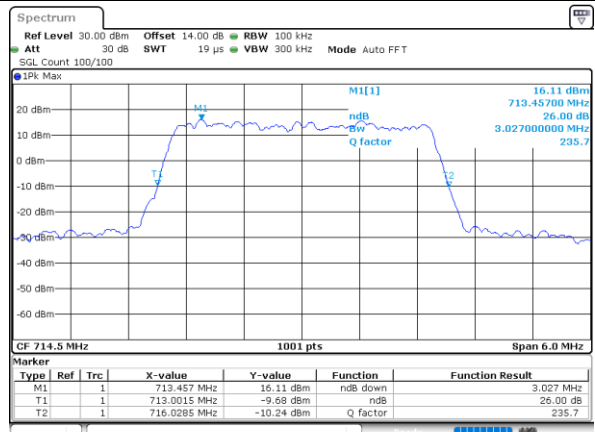

Date: 1,SEP,2021 15:03:09

Highest Channel / 1.4MHz / QPSK

Date: 1,SEP,2021 15:07:03

Highest Channel / 1.4MHz / 16QAM

Date: 1,SEP,2021 15:06:36

LTE Band 12

Lowest Channel / 3MHz / QPSK

Date: 1,SEP,2021 15:25:35

Lowest Channel / 3MHz / 16QAM

Date: 1,SEP,2021 15:25:11

Middle Channel / 3MHz / QPSK

Date: 1,SEP,2021 15:33:35

Middle Channel / 3MHz / 16QAM

Date: 1,SEP,2021 15:33:58

Highest Channel / 3MHz / QPSK

Date: 1,SEP,2021 15:37:50

Highest Channel / 3MHz / 16QAM

Date: 1,SEP,2021 15:37:26

LTE Band 12

Lowest Channel / 5MHz / QPSK

Date: 1,SEP,2021 16:39:43

Lowest Channel / 5MHz / 16QAM

Date: 1,SEP,2021 16:39:19

Middle Channel / 5MHz / QPSK