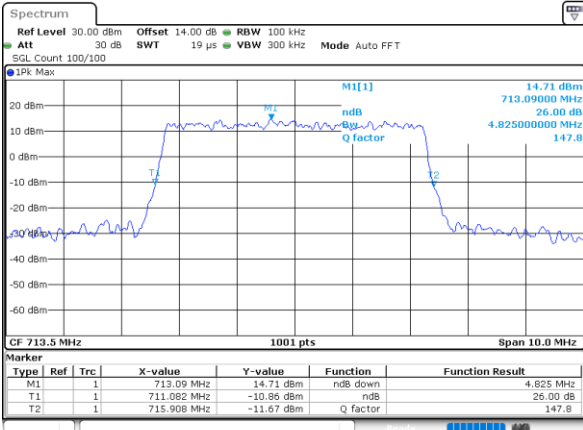

Highest Channel / 3MHz / 16QAM

Date: 1,SEP,2021 15:37:26

LTE Band 12

Lowest Channel / 5MHz / QPSK

Date: 1,SEP,2021 16:39:43

Lowest Channel / 5MHz / 16QAM

Date: 1,SEP,2021 16:39:19

Middle Channel / 5MHz / QPSK

Date: 1,SEP,2021 16:47:43

Middle Channel / 5MHz / 16QAM

Date: 1,SEP,2021 16:48:07

Highest Channel / 5MHz / QPSK

Date: 1,SEP,2021 16:52:00

Highest Channel / 5MHz / 16QAM

Date: 1,SEP,2021 16:51:36

LTE Band 12