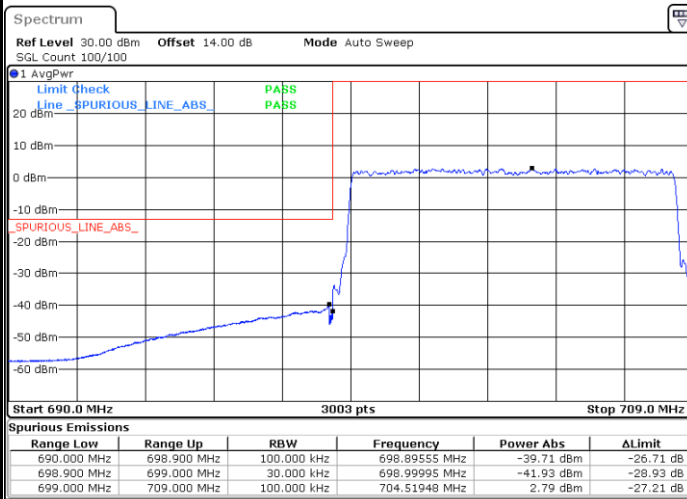

Date: 1.SEP.2021 16:35:50

LTE Band 12 / 10MHz / QPSK

Lowest Band Edge / 1 RB

Date: 1.SEP.2021 17:05:16

Highest Band Edge / 1 RB

Date: 1.SEP.2021 17:17:32

Lowest Band Edge / Full RB

Date: 1.SEP.2021 17:01:38

Highest Band Edge / Full RB

Date: 1.SEP.2021 17:13:54

LTE Band 12 / 10MHz / 16QAM

Lowest Band Edge / 1 RB

Date: 1.SEP.2021 17:04:04

Highest Band Edge / 1 RB

Date: 1.SEP.2021 17:16:19

Lowest Band Edge / Full RB

Date: 1.SEP.2021 17:02:51

Highest Band Edge / Full RB

Date: 1.SEP.2021 17:15:07

LTE Band 12 / 10MHz / 64QAM

Lowest Band Edge / 1 RB

Date: 1.SEP.2021 17:22:52

Highest Band Edge / 1 RB

Date: 1.SEP.2021 17:28:42

Lowest Band Edge / Full RB

Date: 1.SEP.2021 17:21:40

Highest Band Edge / Full RB

Date: 1.SEP.2021 17:27:29