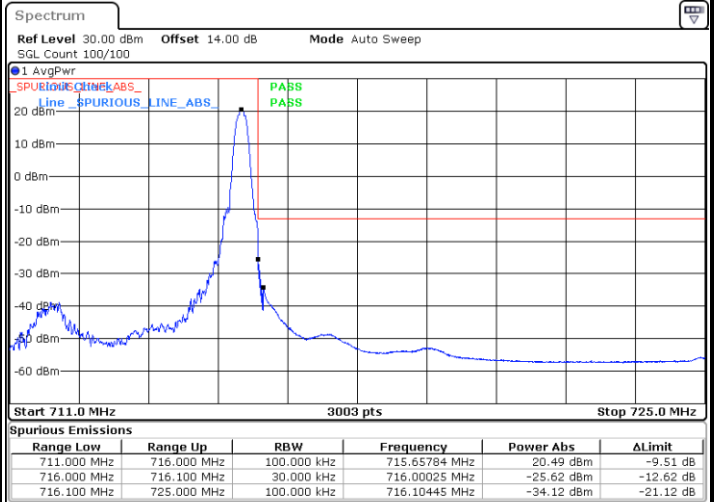

Date: 1.SEP.2021 15:15:52

Highest Band Edge / Full RB

Date: 1.SEP.2021 15:21:42

LTE Band 12 / 3MHz / QPSK

Lowest Band Edge / 1RB

Highest Band Edge / 1 RB

Lowest Band Edge / Full RB

Highest Band Edge / Full RB

LTE Band 12 / 3MHz / 16QAM

Lowest Band Edge / 1 RB

Date: 1.SEP.2021 15:29:03

Highest Band Edge / 1 RB

Date: 1.SEP.2021 15:41:18

Lowest Band Edge / Full RB

Date: 1.SEP.2021 15:27:51

Highest Band Edge / Full RB

Date: 1.SEP.2021 15:40:06

LTE Band 12 / 3MHz / 64QAM

Lowest Band Edge / 1 RB

Highest Band Edge / 1 RB

Lowest Band Edge / Full RB

Highest Band Edge / Full RB

LTE Band 12 / 5MHz / QPSK

Lowest Band Edge / 1 RB

Date: 1.SEP.2021 16:44:24

Highest Band Edge / 1 RB

Date: 1.SEP.2021 16:55:29

Lowest Band Edge / Full RB

Date: 1.SEP.2021 16:40:46

Highest Band Edge / Full RB

Date: 1.SEP.2021 16:53:04

LTE Band 12 / 5MHz / 16QAM