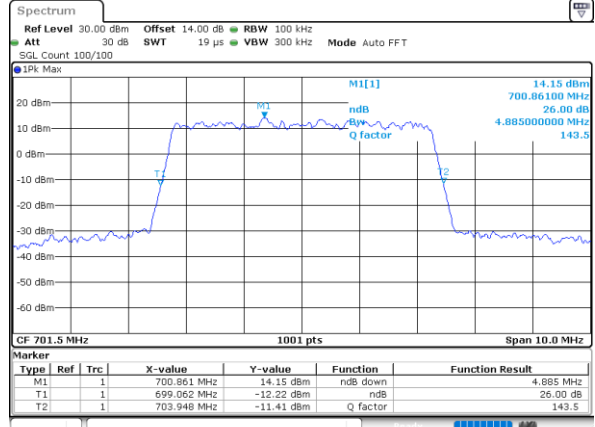

Highest Channel / 3MHz / 16QAM

Date: 1,SEP,2021 15:37:26

LTE Band 12

Lowest Channel / 5MHz / QPSK

Date: 1,SEP,2021 16:39:43

Lowest Channel / 5MHz / 16QAM

Date: 1,SEP,2021 16:39:19

Middle Channel / 5MHz / QPSK

Date: 1,SEP,2021 16:47:43

Middle Channel / 5MHz / 16QAM

Date: 1,SEP,2021 16:48:07

Highest Channel / 5MHz / QPSK

Date: 1,SEP,2021 16:52:00

Highest Channel / 5MHz / 16QAM

Date: 1,SEP,2021 16:51:36

LTE Band 12