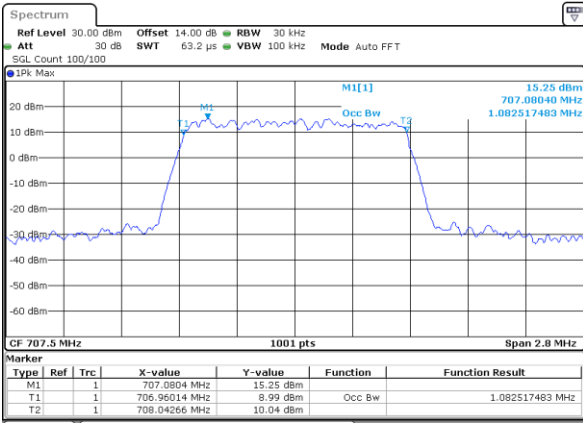

### Occupied Bandwidth

Mode	LTE Band 12 : 99%OBW(MHz)											
BW	1.4MHz		3MHz		5MHz		10MHz		15MHz		20MHz	
Mod.	QPSK	16QAM	QPSK	16QAM	QPSK	16QAM	QPSK	16QAM	QPSK	16QAM	QPSK	16QAM
Lowest CH	1.09	1.09	2.72	2.72	4.49	4.49	8.97	8.99	-	-	-	-
Middle CH	1.08	1.09	2.72	2.72	4.50	4.50	9.05	8.93	-	-	-	-
Highest CH	1.09	1.09	2.72	2.72	4.48	4.50	9.01	9.03	-	-	-	-
Mode	LTE Band 12 : 99%OBW(MHz)											
BW	1.4MHz		3MHz		5MHz		10MHz		15MHz		20MHz	
Mod.	64QAM		64QAM		64QAM		64QAM		64QAM		64QAM	
Lowest CH	1.09	-	2.71	-	4.50	-	9.07	-	-	-	-	-
Middle CH	1.09	-	2.73	-	4.51	-	9.03	-	-	-	-	-
Highest CH	1.09	-	2.72	-	4.50	-	9.01	-	-	-	-	-

LTE Band 12

Lowest Channel / 1.4MHz / QPSK

Date: 1,SEP,2021 14:53:43

Lowest Channel / 1.4MHz / 16QAM

Date: 1,SEP,2021 14:54:07

Middle Channel / 1.4MHz / QPSK

Date: 1,SEP,2021 15:02:30

Middle Channel / 1.4MHz / 16QAM

Date: 1,SEP,2021 15:02:07

Highest Channel / 1.4MHz / QPSK

Date: 1,SEP,2021 15:05:57

Highest Channel / 1.4MHz / 16QAM

Date: 1,SEP,2021 15:06:21

LTE Band 12

Lowest Channel / 3MHz / QPSK

Date: 1,SEP,2021 15:24:32