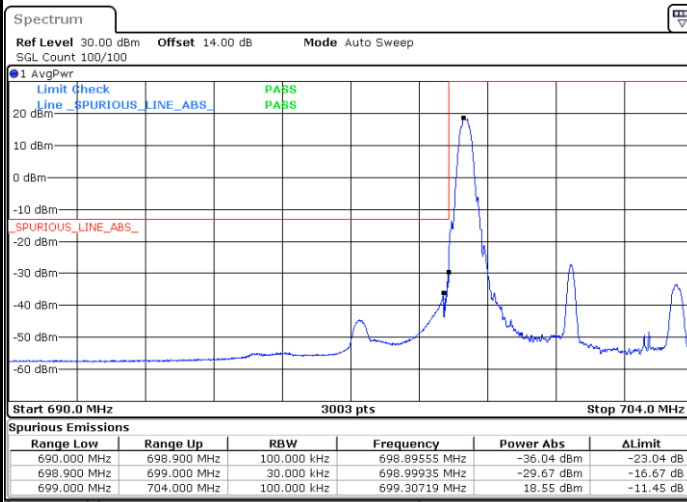

Date: 1.SEP.2021 16:44:24

Highest Band Edge / 1 RB

Date: 1.SEP.2021 16:55:29

Lowest Band Edge / Full RB

Date: 1.SEP.2021 16:40:46

Highest Band Edge / Full RB

Date: 1.SEP.2021 16:53:04

LTE Band 12 / 5MHz / 16QAM

Lowest Band Edge / 1RB

Date: 1.SEP.2021 16:43:11

Highest Band Edge / 1 RB

Date: 1.SEP.2021 16:56:42

Lowest Band Edge / Full RB

Date: 1.SEP.2021 16:41:58

Highest Band Edge / Full RB

Date: 1.SEP.2021 16:54:16

LTE Band 12 / 5MHz / 64QAM

Lowest Band Edge / 1RB

Date: 1.SEP.2021 16:31:13

Highest Band Edge / 1 RB

Date: 1.SEP.2021 16:37:03

Lowest Band Edge / Full RB

Date: 1.SEP.2021 16:30:01

Highest Band Edge / Full RB

Date: 1.SEP.2021 16:35:50

LTE Band 12 / 10MHz / QPSK

Lowest Band Edge / 1 RB

Date: 1.SEP.2021 17:05:16

Highest Band Edge / 1 RB

Date: 1.SEP.2021 17:17:32

Lowest Band Edge / Full RB

Date: 1.SEP.2021 17:01:38