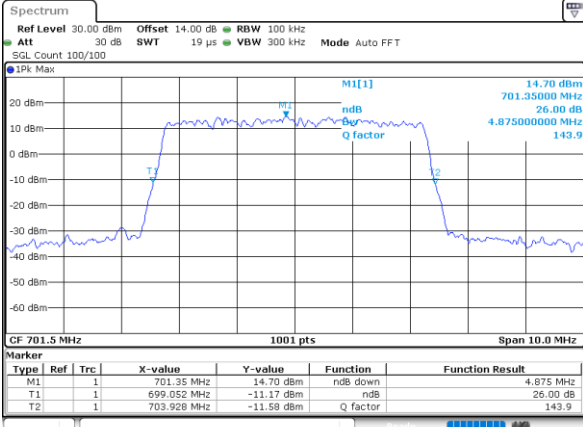

Highest Channel / 3MHz / 16QAM

Date: 1,SEP,2021 15:37:26

LTE Band 12

Lowest Channel / 5MHz / QPSK

Date: 1,SEP,2021 16:39:43

Lowest Channel / 5MHz / 16QAM

Date: 1,SEP,2021 16:39:19

Middle Channel / 5MHz / QPSK

Date: 1,SEP,2021 16:47:43

Middle Channel / 5MHz / 16QAM

Date: 1,SEP,2021 16:48:07

Highest Channel / 5MHz / QPSK

Date: 1,SEP,2021 16:52:00

Highest Channel / 5MHz / 16QAM

Date: 1,SEP,2021 16:51:36

LTE Band 12