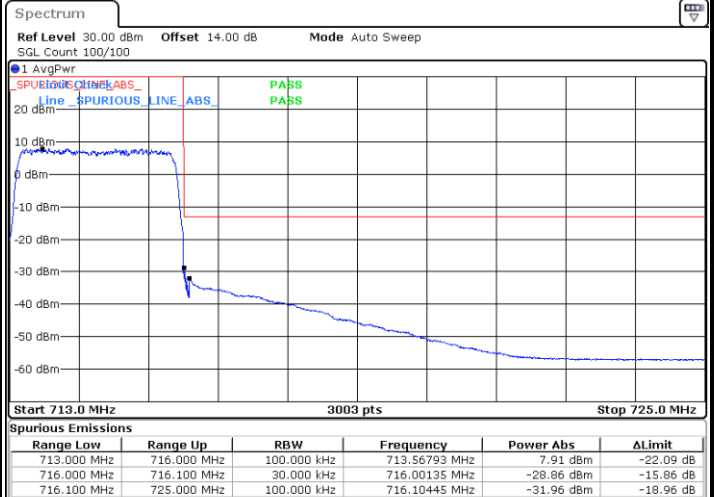

Date: 1.SEP.2021 15:15:52

Highest Band Edge / Full RB

Date: 1.SEP.2021 15:21:42

LTE Band 12 / 3MHz / QPSK

Lowest Band Edge / 1RB

Highest Band Edge / 1 RB

Lowest Band Edge / Full RB

Highest Band Edge / Full RB

LTE Band 12 / 3MHz / 16QAM

Lowest Band Edge / 1 RB

Date: 1.SEP.2021 15:29:03

Highest Band Edge / 1 RB

Date: 1.SEP.2021 15:41:18

Lowest Band Edge / Full RB

Date: 1.SEP.2021 15:27:51

Highest Band Edge / Full RB

Date: 1.SEP.2021 15:40:06

LTE Band 12 / 3MHz / 64QAM

Lowest Band Edge / 1 RB

Highest Band Edge / 1 RB

Lowest Band Edge / Full RB

Highest Band Edge / Full RB

LTE Band 12 / 5MHz / QPSK

Lowest Band Edge / 1 RB

Date: 1.SEP.2021 16:44:24

Highest Band Edge / 1 RB

Date: 1.SEP.2021 16:55:29

Lowest Band Edge / Full RB

Date: 1.SEP.2021 16:40:46

Highest Band Edge / Full RB

Date: 1.SEP.2021 16:53:04

LTE Band 12 / 5MHz / 16QAM