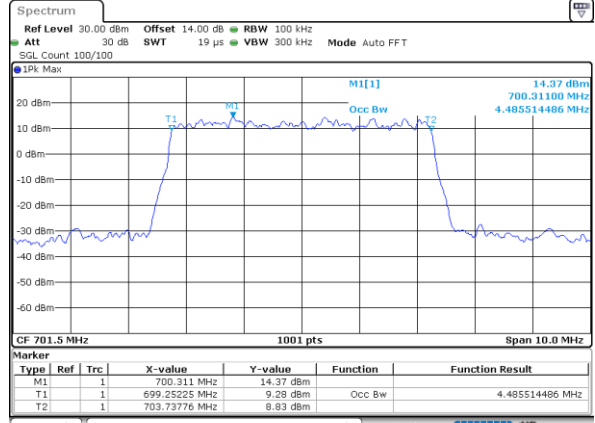

Highest Channel / 3MHz / 16QAM

Date: 1,SEP,2021 15:37:11

LTE Band 12

Lowest Channel / 5MHz / QPSK

Date: 1,SEP,2021 16:38:40

Lowest Channel / 5MHz / 16QAM

Date: 1,SEP,2021 16:39:04

Middle Channel / 5MHz / QPSK

Date: 1,SEP,2021 16:47:20

Middle Channel / 5MHz / 16QAM

Date: 1,SEP,2021 16:47:05

Highest Channel / 5MHz / QPSK

Date: 1,SEP,2021 16:50:55

Highest Channel / 5MHz / 16QAM

Date: 1,SEP,2021 16:51:21

LTE Band 12