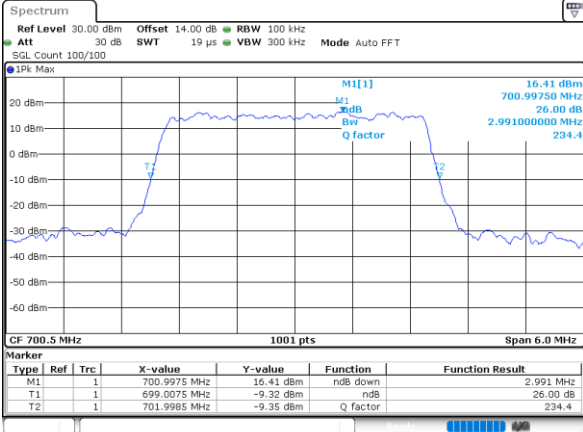

Date: 1,SEP,2021 15:03:09

Highest Channel / 1.4MHz / QPSK

Date: 1,SEP,2021 15:07:03

Highest Channel / 1.4MHz / 16QAM

Date: 1,SEP,2021 15:06:36

LTE Band 12

Lowest Channel / 3MHz / QPSK

Date: 1,SEP,2021 15:25:35