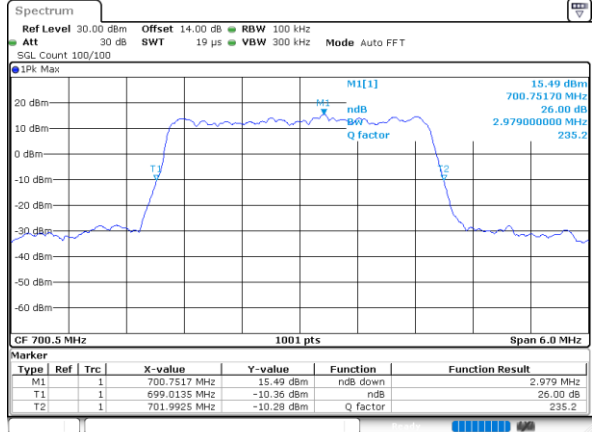

Highest Channel / 10MHz / QPSK

Date: 1,SEP,2021 17:12:51

Highest Channel / 10MHz / 16QAM

Date: 1,SEP,2021 17:12:26

LTE Band 12

Lowest Channel / 1.4MHz / 64QAM

Date: 1,SEP,2021 15:11:449

Lowest Channel / 3MHz / 64QAM

Date: 1,SEP,2021 15:14:35

Middle Channel / 1.4MHz / 64QAM

Date: 1,SEP,2021 15:18:47

Middle Channel / 3MHz / 64QAM

Date: 1,SEP,2021 15:14:35

Highest Channel / 1.4MHz / 64QAM

Date: 1,SEP,2021 15:12:038

Highest Channel / 3MHz / 64QAM