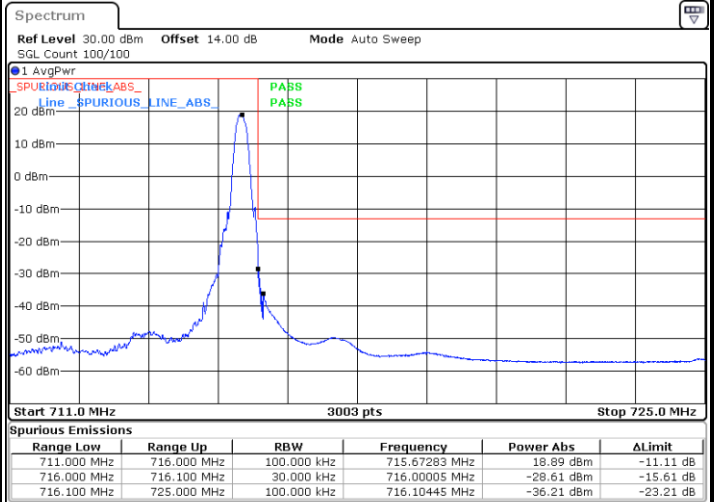

Date: 1.SEP.2021 16:44:24

Highest Band Edge / 1 RB

Date: 1.SEP.2021 16:55:29

Lowest Band Edge / Full RB

Date: 1.SEP.2021 16:40:46

Highest Band Edge / Full RB

Date: 1.SEP.2021 16:53:04

LTE Band 12 / 5MHz / 16QAM

Lowest Band Edge / 1RB

Date: 1.SEP.2021 16:43:11

Highest Band Edge / 1 RB

Date: 1.SEP.2021 16:56:42

Lowest Band Edge / Full RB

Date: 1.SEP.2021 16:41:58

Highest Band Edge / Full RB

Date: 1.SEP.2021 16:54:16

LTE Band 12 / 5MHz / 64QAM

Lowest Band Edge / 1RB

Date: 1.SEP.2021 16:31:13

Highest Band Edge / 1 RB

Date: 1.SEP.2021 16:37:03

Lowest Band Edge / Full RB

Date: 1.SEP.2021 16:30:01

Highest Band Edge / Full RB

Date: 1.SEP.2021 16:35:50

LTE Band 12 / 10MHz / QPSK

Lowest Band Edge / 1 RB

Date: 1.SEP.2021 17:05:16

Highest Band Edge / 1 RB

Date: 1.SEP.2021 17:17:32

Lowest Band Edge / Full RB

Date: 1.SEP.2021 17:01:38