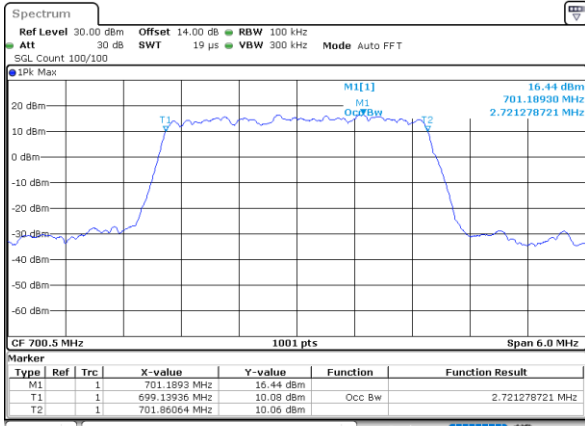

LTE Band 12

Lowest Channel / 1.4MHz / QPSK

Date: 1,SEP,2021 14:53:43

Lowest Channel / 1.4MHz / 16QAM

Date: 1,SEP,2021 14:54:07

Middle Channel / 1.4MHz / QPSK

Date: 1,SEP,2021 15:02:30

Middle Channel / 1.4MHz / 16QAM

Date: 1,SEP,2021 15:02:07

Highest Channel / 1.4MHz / QPSK

Date: 1,SEP,2021 15:05:57

Highest Channel / 1.4MHz / 16QAM

Date: 1,SEP,2021 15:06:21

LTE Band 12

Lowest Channel / 3MHz / QPSK

Date: 1,SEP,2021 15:24:32

Lowest Channel / 3MHz / 16QAM

Date: 1,SEP,2021 15:24:56

Middle Channel / 3MHz / QPSK

Date: 1,SEP,2021 15:33:20

Middle Channel / 3MHz / 16QAM

Date: 1,SEP,2021 15:32:57

Highest Channel / 3MHz / QPSK

Date: 1,SEP,2021 15:33:47