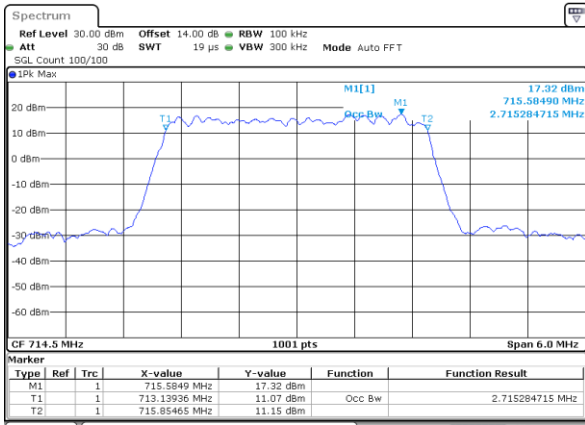

Date: 1,SEP,2021 15:02:07

Highest Channel / 1.4MHz / QPSK

Date: 1,SEP,2021 15:05:57

Highest Channel / 1.4MHz / 16QAM

Date: 1,SEP,2021 15:06:21

LTE Band 12

Lowest Channel / 3MHz / QPSK

Date: 1,SEP,2021 15:24:32

Lowest Channel / 3MHz / 16QAM

Date: 1,SEP,2021 15:24:56

Middle Channel / 3MHz / QPSK

Date: 1,SEP,2021 15:33:20

Middle Channel / 3MHz / 16QAM

Date: 1,SEP,2021 15:32:57

Highest Channel / 3MHz / QPSK

Date: 1,SEP,2021 15:33:47

Highest Channel / 3MHz / 16QAM

Date: 1,SEP,2021 15:37:11

LTE Band 12

Lowest Channel / 5MHz / QPSK

Date: 1,SEP,2021 16:38:40

Lowest Channel / 5MHz / 16QAM

Date: 1,SEP,2021 16:39:04

Middle Channel / 5MHz / QPSK