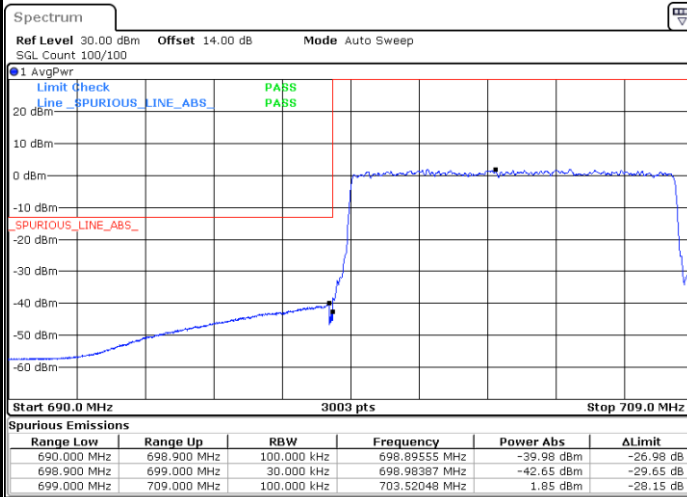

Date: 1.SEP.2021 16:35:50

LTE Band 12 / 10MHz / QPSK

Lowest Band Edge / 1 RB

Date: 1.SEP.2021 17:05:16

Highest Band Edge / 1 RB

Date: 1.SEP.2021 17:17:32

Lowest Band Edge / Full RB

Date: 1.SEP.2021 17:01:38

Highest Band Edge / Full RB

Date: 1.SEP.2021 17:13:54

LTE Band 12 / 10MHz / 16QAM

Lowest Band Edge / 1 RB

Date: 1.SEP.2021 17:04:04

Highest Band Edge / 1 RB

Date: 1.SEP.2021 17:16:19

Lowest Band Edge / Full RB

Date: 1.SEP.2021 17:02:51

Highest Band Edge / Full RB

Date: 1.SEP.2021 17:15:07

LTE Band 12 / 10MHz / 64QAM

Lowest Band Edge / 1 RB

Date: 1.SEP.2021 17:22:52

Highest Band Edge / 1 RB

Date: 1.SEP.2021 17:28:42

Lowest Band Edge / Full RB

Date: 1.SEP.2021 17:21:40

Highest Band Edge / Full RB

Date: 1.SEP.2021 17:27:29