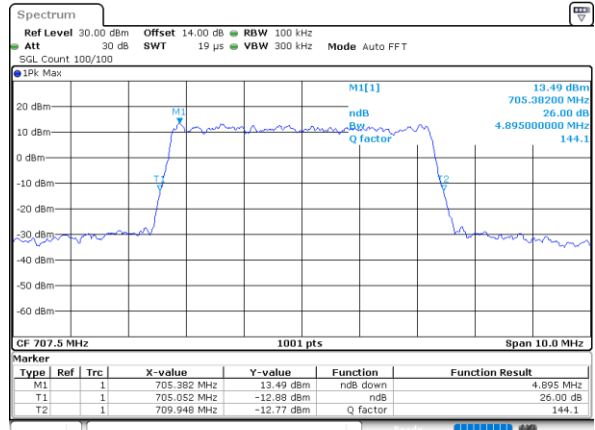

Highest Channel / 3MHz / 16QAM

Date: 1,SEP,2021 15:37:26

LTE Band 12

Lowest Channel / 5MHz / QPSK

Date: 1,SEP,2021 16:39:43

Lowest Channel / 5MHz / 16QAM

Date: 1,SEP,2021 16:39:19

Middle Channel / 5MHz / QPSK

Date: 1,SEP,2021 16:47:43

Middle Channel / 5MHz / 16QAM

Date: 1,SEP,2021 16:48:07

Highest Channel / 5MHz / QPSK

Date: 1,SEP,2021 16:52:00

Highest Channel / 5MHz / 16QAM

Date: 1,SEP,2021 16:51:36

LTE Band 12