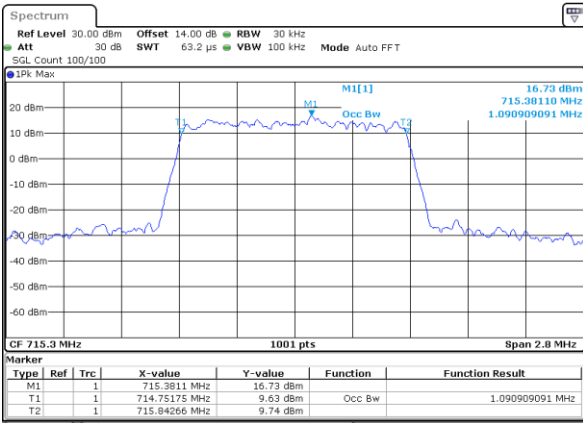

### Occupied Bandwidth

Mode	LTE Band 12 : 99%OBW(MHz)											
BW	1.4MHz		3MHz		5MHz		10MHz		15MHz		20MHz	
Mod.	QPSK	16QAM	QPSK	16QAM	QPSK	16QAM	QPSK	16QAM	QPSK	16QAM	QPSK	16QAM
Lowest CH	1.09	1.09	2.72	2.72	4.49	4.49	8.97	8.99	-	-	-	-
Middle CH	1.08	1.09	2.72	2.72	4.50	4.50	9.05	8.93	-	-	-	-
Highest CH	1.09	1.09	2.72	2.72	4.48	4.50	9.01	9.03	-	-	-	-
Mode	LTE Band 12 : 99%OBW(MHz)											
BW	1.4MHz		3MHz		5MHz		10MHz		15MHz		20MHz	
Mod.	64QAM		64QAM		64QAM		64QAM		64QAM		64QAM	
Lowest CH	1.09	-	2.71	-	4.50	-	9.07	-	-	-	-	-
Middle CH	1.09	-	2.73	-	4.51	-	9.03	-	-	-	-	-
Highest CH	1.09	-	2.72	-	4.50	-	9.01	-	-	-	-	-

LTE Band 12

Lowest Channel / 1.4MHz / QPSK

Date: 1,SEP,2021 14:53:43

Lowest Channel / 1.4MHz / 16QAM

Date: 1,SEP,2021 14:54:07

Middle Channel / 1.4MHz / QPSK

Date: 1,SEP,2021 15:02:30

Middle Channel / 1.4MHz / 16QAM

Date: 1,SEP,2021 15:02:07

Highest Channel / 1.4MHz / QPSK

Date: 1,SEP,2021 15:05:57

Highest Channel / 1.4MHz / 16QAM

Date: 1,SEP,2021 15:06:21

LTE Band 12

Lowest Channel / 3MHz / QPSK

Date: 1,SEP,2021 15:24:32