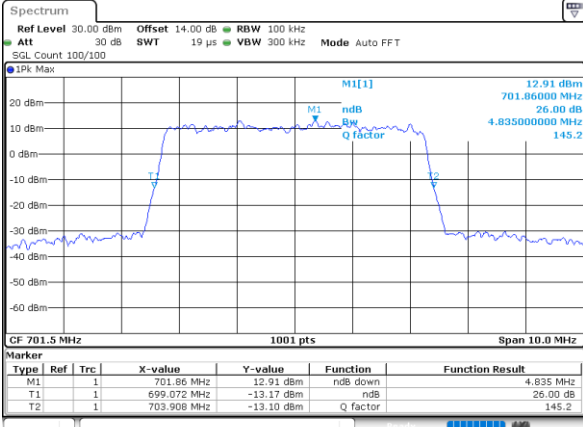

Highest Channel / 10MHz / QPSK

Date: 1,SEP,2021 17:12:51

Highest Channel / 10MHz / 16QAM

Date: 1,SEP,2021 17:12:26

LTE Band 12

Lowest Channel / 1.4MHz / 64QAM

Date: 1,SEP,2021 15:11:449

Lowest Channel / 3MHz / 64QAM

Date: 1,SEP,2021 15:14:35

Middle Channel / 1.4MHz / 64QAM

Date: 1,SEP,2021 15:18:47

Middle Channel / 3MHz / 64QAM

Date: 1,SEP,2021 15:14:35

Highest Channel / 1.4MHz / 64QAM

Date: 1,SEP,2021 15:12:038

Highest Channel / 3MHz / 64QAM

Date: 1,SEP,2021 15:15:126

LTE Band 12

Lowest Channel / 5MHz / 64QAM

Date: 1,SEP,2021 16:28:57

Lowest Channel / 10MHz / 64QAM

Date: 1,SEP,2021 17:20:36

Middle Channel / 5MHz / 64QAM

Date: 1,SEP,2021 16:32:56