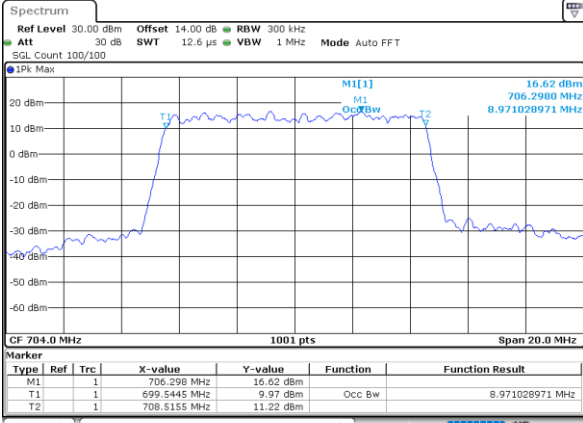

Highest Channel / 3MHz / 16QAM

Date: 1,SEP,2021 15:37:11

LTE Band 12

Lowest Channel / 5MHz / QPSK

Date: 1,SEP,2021 16:38:40

Lowest Channel / 5MHz / 16QAM

Date: 1,SEP,2021 16:39:04

Middle Channel / 5MHz / QPSK

Date: 1,SEP,2021 16:47:20

Middle Channel / 5MHz / 16QAM

Date: 1,SEP,2021 16:47:05

Highest Channel / 5MHz / QPSK

Date: 1,SEP,2021 16:50:55

Highest Channel / 5MHz / 16QAM

Date: 1,SEP,2021 16:51:21

LTE Band 12

Lowest Channel / 10MHz / QPSK

Date: 1,SEP,2021 16:59:32

Lowest Channel / 10MHz / 16QAM

Date: 1,SEP,2021 16:59:56

Middle Channel / 10MHz / QPSK

Date: 1,SEP,2021 17:08:20

Middle Channel / 10MHz / 16QAM

Date: 1,SEP,2021 17:07:56