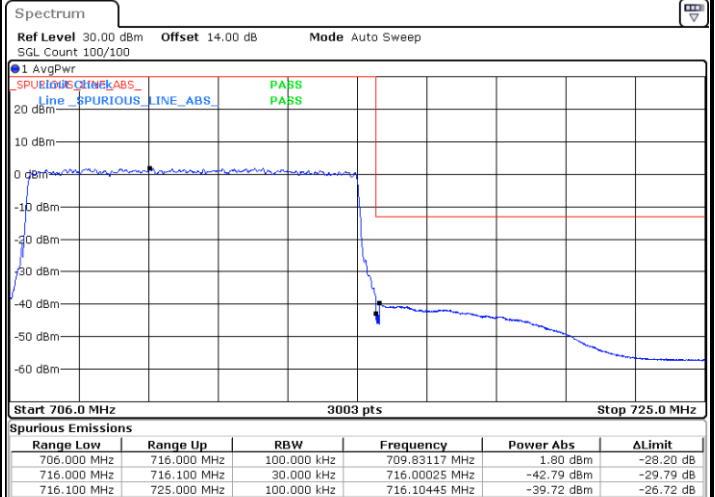

Date: 1.SEP.2021 16:35:50

LTE Band 12 / 10MHz / QPSK

Lowest Band Edge / 1 RB

Date: 1.SEP.2021 17:05:16

Highest Band Edge / 1 RB

Date: 1.SEP.2021 17:17:32

Lowest Band Edge / Full RB

Date: 1.SEP.2021 17:01:38

Highest Band Edge / Full RB

Date: 1.SEP.2021 17:13:54

LTE Band 12 / 10MHz / 16QAM

Lowest Band Edge / 1 RB

Date: 1.SEP.2021 17:04:04

Highest Band Edge / 1 RB

Date: 1.SEP.2021 17:16:19

Lowest Band Edge / Full RB

Date: 1.SEP.2021 17:02:51

Highest Band Edge / Full RB

Date: 1.SEP.2021 17:15:07

LTE Band 12 / 10MHz / 64QAM

Lowest Band Edge / 1 RB

Date: 1.SEP.2021 17:22:52

Highest Band Edge / 1 RB

Date: 1.SEP.2021 17:28:42

Lowest Band Edge / Full RB

Date: 1.SEP.2021 17:21:40

Highest Band Edge / Full RB

Date: 1.SEP.2021 17:27:29