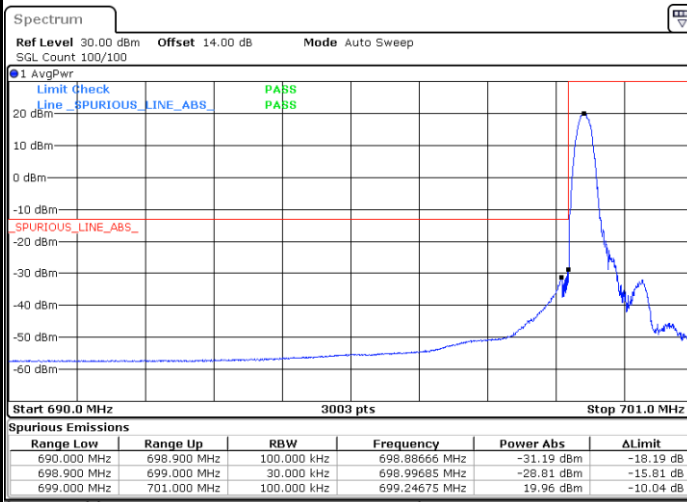

Date: 1,SEP,2021 15:51:11

LTE Band 12

Lowest Channel / 5MHz / 64QAM

Date: 1,SEP,2021 16:28:42

Lowest Channel / 10MHz / 64QAM

Date: 1,SEP,2021 17:20:22

Middle Channel / 5MHz / 64QAM

Date: 1,SEP,2021 16:32:41

Middle Channel / 10MHz / 64QAM

Date: 1,SEP,2021 17:24:20

Highest Channel / 5MHz / 64QAM

Date: 1,SEP,2021 16:34:32

Highest Channel / 10MHz / 64QAM

Date: 1,SEP,2021 17:26:11

# Conducted Band Edge

LTE Band 12 / 1.4MHz / 16QAM

Lowest Band Edge / 1 RB

Date: 1.SEP.2021 14:58:14

Highest Band Edge / 1 RB

Date: 1.SEP.2021 15:10:32

Lowest Band Edge / Full RB

Date: 1.SEP.2021 14:57:02

Highest Band Edge / Full RB

Date: 1.SEP.2021 15:09:19

LTE Band 12 / 1.4MHz / 64QAM

Lowest Band Edge / 1 RB

Date: 1.SEP.2021 15:17:05

Highest Band Edge / 1 RB

Date: 1.SEP.2021 15:22:54

Lowest Band Edge / Full RB