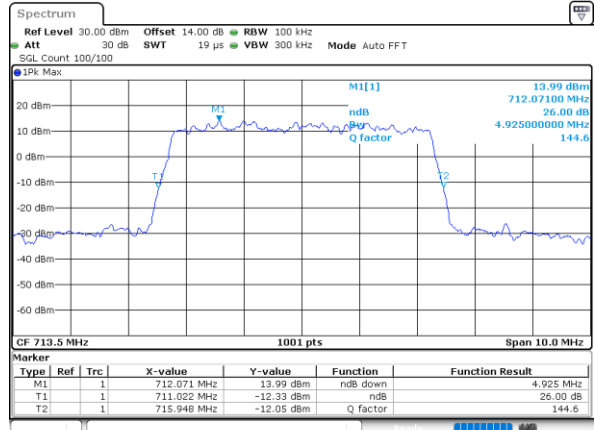

Date: 1,SEP,2021 16:47:43

Middle Channel / 5MHz / 16QAM

Date: 1,SEP,2021 16:48:07

Highest Channel / 5MHz / QPSK

Date: 1,SEP,2021 16:52:00

Highest Channel / 5MHz / 16QAM

Date: 1,SEP,2021 16:51:36

LTE Band 12