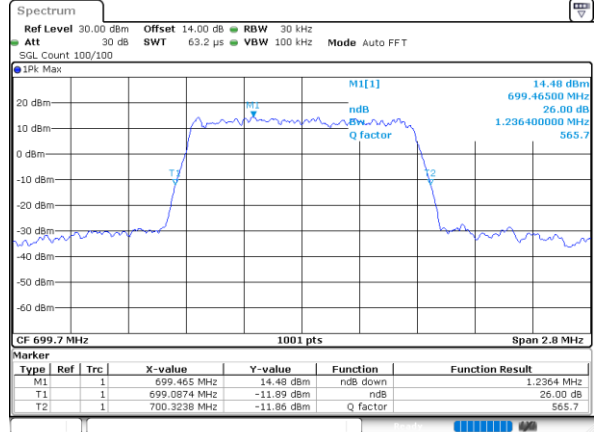

Lowest Channel / 1.4MHz / 16QAM

Date: 1,SEP,2021 14:54:22