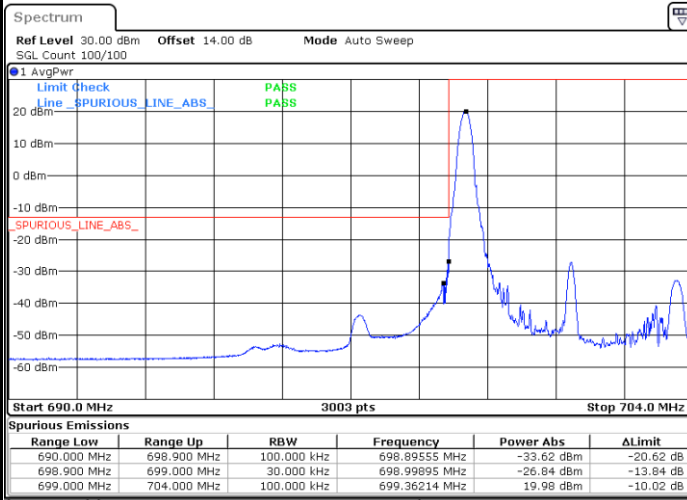

Date: 1.SEP.2021 15:40:06

LTE Band 12 / 3MHz / 64QAM

Lowest Band Edge / 1 RB

Highest Band Edge / 1 RB

Lowest Band Edge / Full RB

Highest Band Edge / Full RB

LTE Band 12 / 5MHz / QPSK

Lowest Band Edge / 1 RB

Date: 1.SEP.2021 16:44:24

Highest Band Edge / 1 RB

Date: 1.SEP.2021 16:55:29

Lowest Band Edge / Full RB

Date: 1.SEP.2021 16:40:46

Highest Band Edge / Full RB

Date: 1.SEP.2021 16:53:04

LTE Band 12 / 5MHz / 16QAM

Lowest Band Edge / 1RB

Date: 1.SEP.2021 16:43:11

Highest Band Edge / 1 RB

Date: 1.SEP.2021 16:56:42

Lowest Band Edge / Full RB

Date: 1.SEP.2021 16:41:58

Highest Band Edge / Full RB

Date: 1.SEP.2021 16:54:16

LTE Band 12 / 5MHz / 64QAM

Lowest Band Edge / 1RB

Date: 1.SEP.2021 16:31:13

Highest Band Edge / 1 RB

Date: 1.SEP.2021 16:37:03

Lowest Band Edge / Full RB

Date: 1.SEP.2021 16:30:01

Highest Band Edge / Full RB