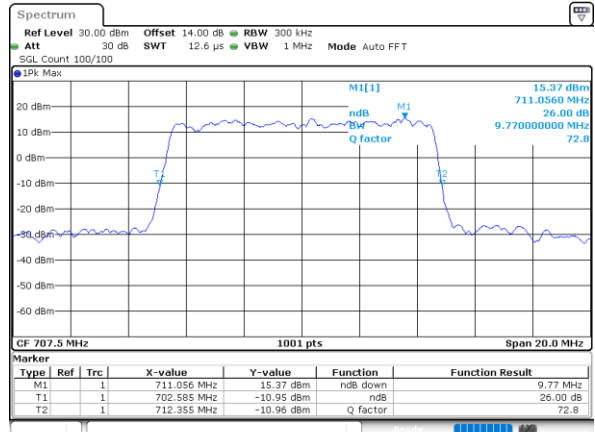

Lowest Channel / 10MHz / QPSK

Date: 1,SEP,2021 17:00:35

Lowest Channel / 10MHz / 16QAM

Date: 1,SEP,2021 17:00:11

Middle Channel / 10MHz / QPSK

Date: 1,SEP,2021 17:08:35

Middle Channel / 10MHz / 16QAM

Date: 1,SEP,2021 17:08:59

Highest Channel / 10MHz / QPSK

Date: 1,SEP,2021 17:12:51

Highest Channel / 10MHz / 16QAM

Date: 1,SEP,2021 17:12:26

LTE Band 12

Lowest Channel / 1.4MHz / 64QAM

Date: 1,SEP,2021 15:11:449

Lowest Channel / 3MHz / 64QAM