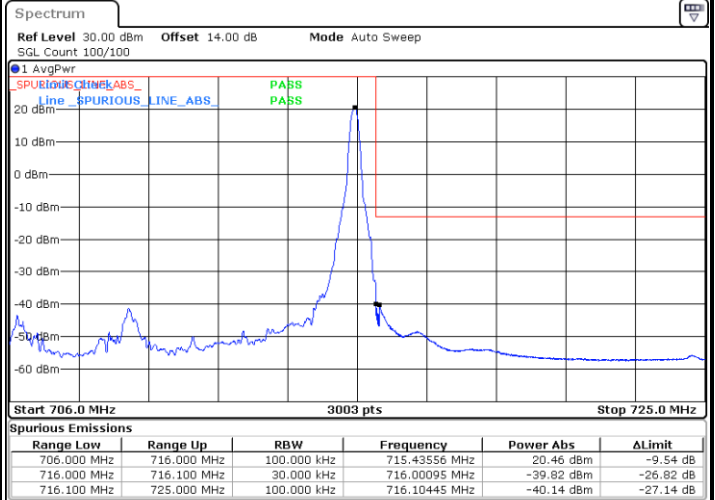

LTE Band 12 / 5MHz / 64QAM

Lowest Band Edge / 1RB

Date: 1.SEP.2021 16:31:13

Highest Band Edge / 1 RB

Date: 1.SEP.2021 16:37:03

Lowest Band Edge / Full RB

Date: 1.SEP.2021 16:30:01

Highest Band Edge / Full RB

Date: 1.SEP.2021 16:35:50

LTE Band 12 / 10MHz / QPSK

Lowest Band Edge / 1 RB

Date: 1.SEP.2021 17:05:16

Highest Band Edge / 1 RB

Date: 1.SEP.2021 17:17:32

Lowest Band Edge / Full RB

Date: 1.SEP.2021 17:01:38

Highest Band Edge / Full RB

Date: 1.SEP.2021 17:13:54

LTE Band 12 / 10MHz / 16QAM

Lowest Band Edge / 1 RB

Date: 1.SEP.2021 17:04:04

Highest Band Edge / 1 RB

Date: 1.SEP.2021 17:16:19

Lowest Band Edge / Full RB

Date: 1.SEP.2021 17:02:51

Highest Band Edge / Full RB

Date: 1.SEP.2021 17:15:07

LTE Band 12 / 10MHz / 64QAM

Lowest Band Edge / 1 RB

Date: 1.SEP.2021 17:22:52

Highest Band Edge / 1 RB

Date: 1.SEP.2021 17:28:42