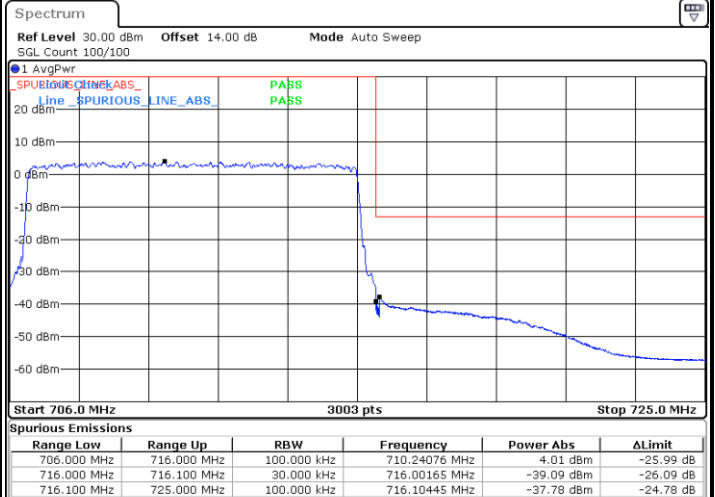

LTE Band 12 / 5MHz / 64QAM

Lowest Band Edge / 1RB

Date: 1.SEP.2021 16:31:13

Highest Band Edge / 1 RB

Date: 1.SEP.2021 16:37:03

Lowest Band Edge / Full RB

Date: 1.SEP.2021 16:30:01

Highest Band Edge / Full RB

Date: 1.SEP.2021 16:35:50

LTE Band 12 / 10MHz / QPSK

Lowest Band Edge / 1 RB

Date: 1.SEP.2021 17:05:16

Highest Band Edge / 1 RB

Date: 1.SEP.2021 17:17:32

Lowest Band Edge / Full RB

Date: 1.SEP.2021 17:01:38

Highest Band Edge / Full RB

Date: 1.SEP.2021 17:13:54

LTE Band 12 / 10MHz / 16QAM

Lowest Band Edge / 1 RB

Date: 1.SEP.2021 17:04:04

Highest Band Edge / 1 RB

Date: 1.SEP.2021 17:16:19

Lowest Band Edge / Full RB

Date: 1.SEP.2021 17:02:51

Highest Band Edge / Full RB

Date: 1.SEP.2021 17:15:07

LTE Band 12 / 10MHz / 64QAM

Lowest Band Edge / 1 RB

Date: 1.SEP.2021 17:22:52

Highest Band Edge / 1 RB

Date: 1.SEP.2021 17:28:42