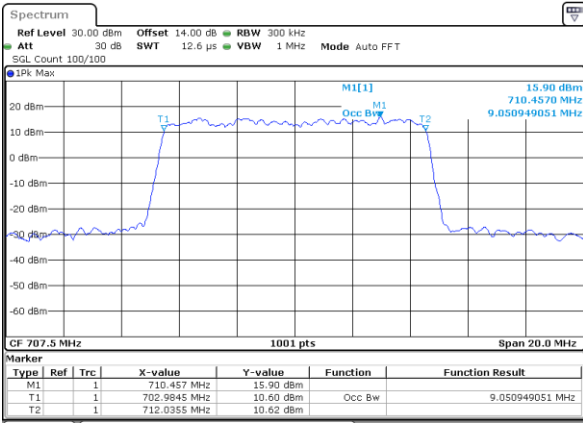

Date: 1,SEP,2021 16:47:20

Middle Channel / 5MHz / 16QAM

Date: 1,SEP,2021 16:47:05

Highest Channel / 5MHz / QPSK

Date: 1,SEP,2021 16:50:55

Highest Channel / 5MHz / 16QAM

Date: 1,SEP,2021 16:51:21

LTE Band 12

Lowest Channel / 10MHz / QPSK

Date: 1,SEP,2021 16:59:32

Lowest Channel / 10MHz / 16QAM

Date: 1,SEP,2021 16:59:56

Middle Channel / 10MHz / QPSK

Date: 1,SEP,2021 17:08:20

Middle Channel / 10MHz / 16QAM

Date: 1,SEP,2021 17:07:56

Highest Channel / 10MHz / QPSK

Date: 1,SEP,2021 17:11:47

Highest Channel / 10MHz / 16QAM

Date: 1,SEP,2021 17:12:12

LTE Band 12

Lowest Channel / 1.4MHz / 64QAM

Date: 1,SEP,2021 15:11:34

Lowest Channel / 3MHz / 64QAM

Date: 1,SEP,2021 15:45:21

Middle Channel / 1.4MHz / 64QAM

Date: 1,SEP,2021 15:18:32

Middle Channel / 3MHz / 64QAM

Date: 1,SEP,2021 15:49:20

Highest Channel / 1.4MHz / 64QAM

Date: 1,SEP,2021 15:20:23

Highest Channel / 3MHz / 64QAM