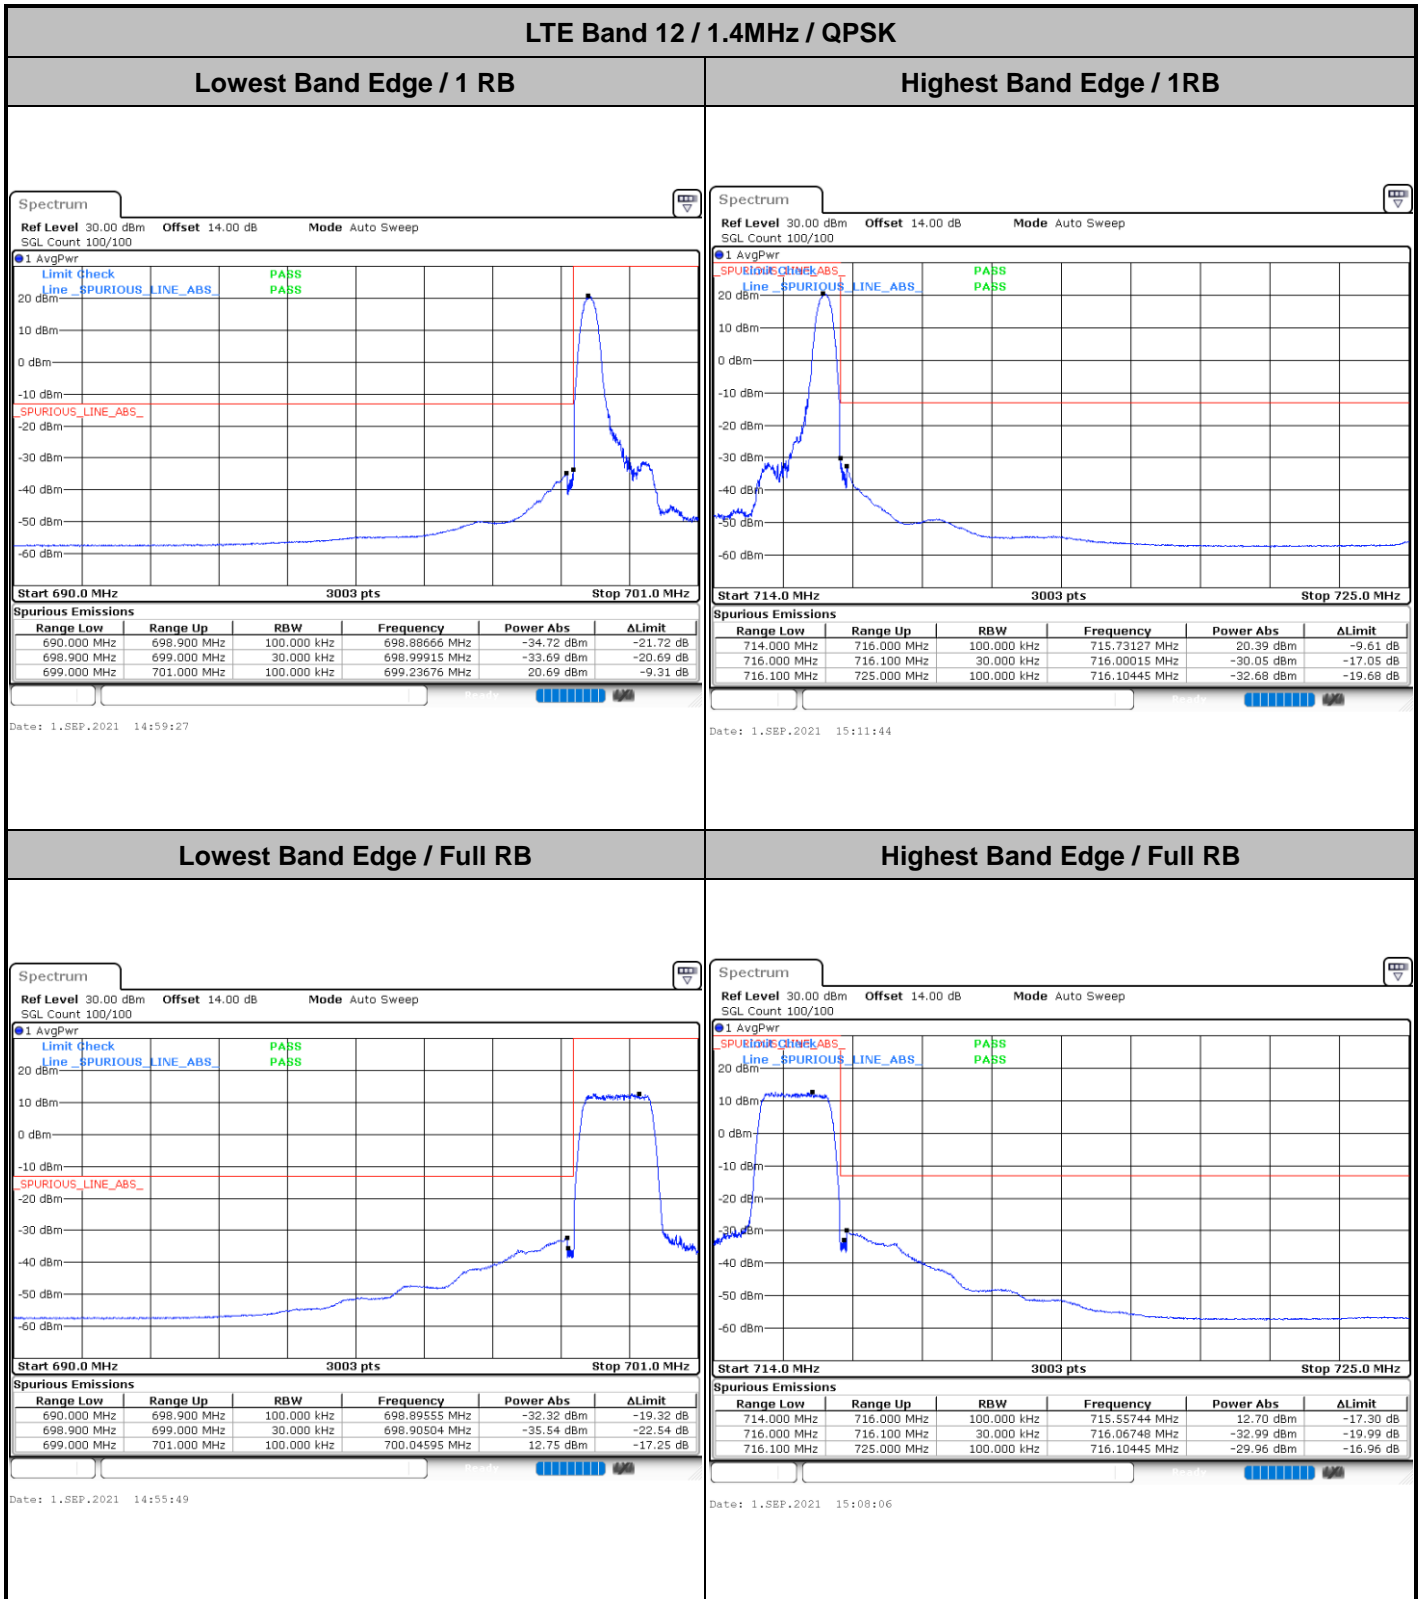

Date: 1,SEP,2021 15:51:11

LTE Band 12

Lowest Channel / 5MHz / 64QAM

Date: 1,SEP,2021 16:28:42

Lowest Channel / 10MHz / 64QAM

Date: 1,SEP,2021 17:20:22

Middle Channel / 5MHz / 64QAM

Date: 1,SEP,2021 16:32:41

Middle Channel / 10MHz / 64QAM

Date: 1,SEP,2021 17:24:20

Highest Channel / 5MHz / 64QAM

Date: 1,SEP,2021 16:34:32

Highest Channel / 10MHz / 64QAM

Date: 1,SEP,2021 17:26:11

# Conducted Band Edge

LTE Band 12 / 1.4MHz / 16QAM

Lowest Band Edge / 1 RB

Date: 1.SEP.2021 14:58:14

Highest Band Edge / 1 RB

Date: 1.SEP.2021 15:10:32

Lowest Band Edge / Full RB

Date: 1.SEP.2021 14:57:02

Highest Band Edge / Full RB

Date: 1.SEP.2021 15:09:19

LTE Band 12 / 1.4MHz / 64QAM

Lowest Band Edge / 1 RB

Date: 1.SEP.2021 15:17:05

Highest Band Edge / 1 RB

Date: 1.SEP.2021 15:22:54

Lowest Band Edge / Full RB