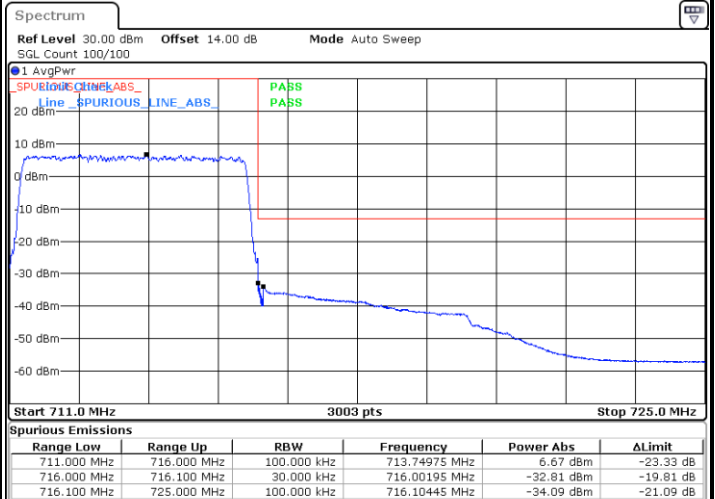

Date: 1.SEP.2021 15:40:06

LTE Band 12 / 3MHz / 64QAM

Lowest Band Edge / 1 RB

Highest Band Edge / 1 RB

Lowest Band Edge / Full RB

Highest Band Edge / Full RB

LTE Band 12 / 5MHz / QPSK

Lowest Band Edge / 1 RB

Date: 1.SEP.2021 16:44:24

Highest Band Edge / 1 RB

Date: 1.SEP.2021 16:55:29

Lowest Band Edge / Full RB

Date: 1.SEP.2021 16:40:46

Highest Band Edge / Full RB

Date: 1.SEP.2021 16:53:04

LTE Band 12 / 5MHz / 16QAM

Lowest Band Edge / 1RB

Date: 1.SEP.2021 16:43:11

Highest Band Edge / 1 RB

Date: 1.SEP.2021 16:56:42

Lowest Band Edge / Full RB

Date: 1.SEP.2021 16:41:58

Highest Band Edge / Full RB

Date: 1.SEP.2021 16:54:16

LTE Band 12 / 5MHz / 64QAM

Lowest Band Edge / 1RB

Date: 1.SEP.2021 16:31:13

Highest Band Edge / 1 RB

Date: 1.SEP.2021 16:37:03

Lowest Band Edge / Full RB

Date: 1.SEP.2021 16:30:01

Highest Band Edge / Full RB