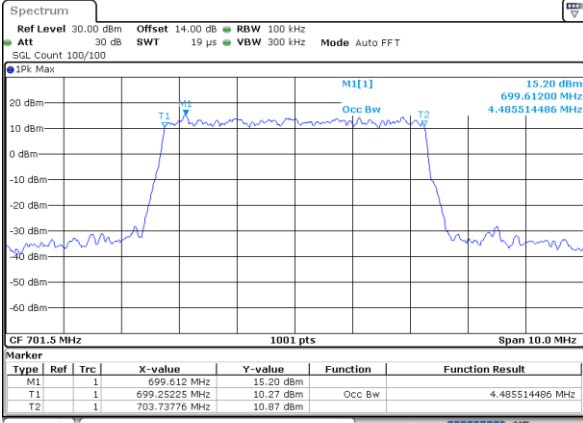

Lowest Channel / 3MHz / 16QAM

Date: 1,SEP,2021 15:24:56

Middle Channel / 3MHz / QPSK

Date: 1,SEP,2021 15:33:20

Middle Channel / 3MHz / 16QAM

Date: 1,SEP,2021 15:32:57

Highest Channel / 3MHz / QPSK

Date: 1,SEP,2021 15:33:47

Highest Channel / 3MHz / 16QAM

Date: 1,SEP,2021 15:37:11

LTE Band 12

Lowest Channel / 5MHz / QPSK

Date: 1,SEP,2021 16:38:40

Lowest Channel / 5MHz / 16QAM

Date: 1,SEP,2021 16:39:04

Middle Channel / 5MHz / QPSK

Date: 1,SEP,2021 16:47:20

Middle Channel / 5MHz / 16QAM

Date: 1,SEP,2021 16:47:05

Highest Channel / 5MHz / QPSK

Date: 1,SEP,2021 16:50:55

Highest Channel / 5MHz / 16QAM

Date: 1,SEP,2021 16:51:21

LTE Band 12