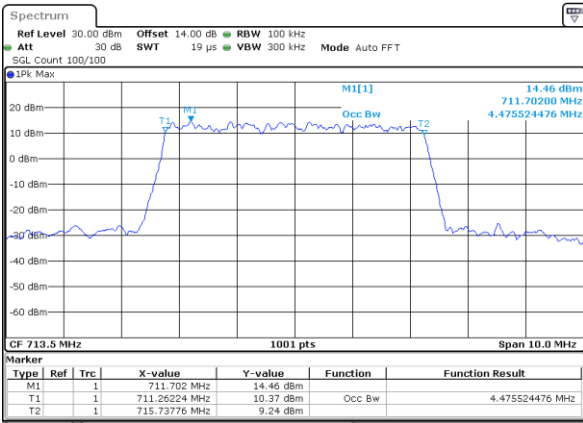

Lowest Channel / 3MHz / 16QAM

Date: 1,SEP,2021 15:24:56

Middle Channel / 3MHz / QPSK

Date: 1,SEP,2021 15:33:20

Middle Channel / 3MHz / 16QAM

Date: 1,SEP,2021 15:32:57

Highest Channel / 3MHz / QPSK

Date: 1,SEP,2021 15:33:47

Highest Channel / 3MHz / 16QAM

Date: 1,SEP,2021 15:37:11

LTE Band 12

Lowest Channel / 5MHz / QPSK

Date: 1,SEP,2021 16:38:40

Lowest Channel / 5MHz / 16QAM

Date: 1,SEP,2021 16:39:04

Middle Channel / 5MHz / QPSK

Date: 1,SEP,2021 16:47:20

Middle Channel / 5MHz / 16QAM

Date: 1,SEP,2021 16:47:05

Highest Channel / 5MHz / QPSK

Date: 1,SEP,2021 16:50:55

Highest Channel / 5MHz / 16QAM

Date: 1,SEP,2021 16:51:21

LTE Band 12