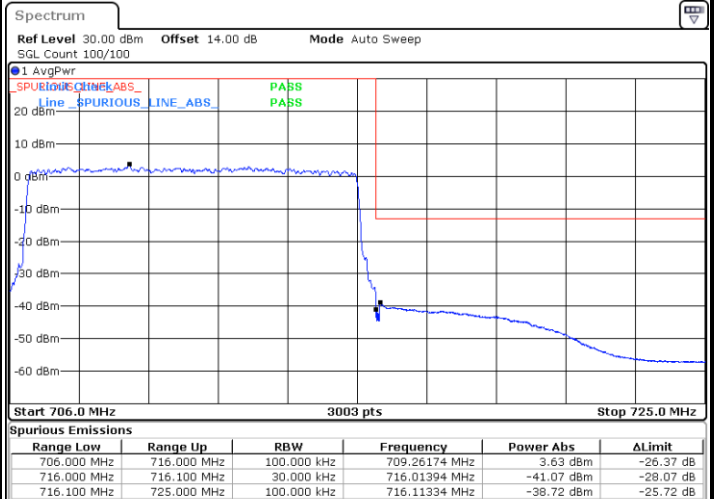

Date: 1.SEP.2021 16:35:50

LTE Band 12 / 10MHz / QPSK

Lowest Band Edge / 1 RB

Date: 1.SEP.2021 17:05:16

Highest Band Edge / 1 RB

Date: 1.SEP.2021 17:17:32

Lowest Band Edge / Full RB

Date: 1.SEP.2021 17:01:38

Highest Band Edge / Full RB

Date: 1.SEP.2021 17:13:54

LTE Band 12 / 10MHz / 16QAM

Lowest Band Edge / 1 RB

Date: 1.SEP.2021 17:04:04

Highest Band Edge / 1 RB

Date: 1.SEP.2021 17:16:19

Lowest Band Edge / Full RB

Date: 1.SEP.2021 17:02:51

Highest Band Edge / Full RB

Date: 1.SEP.2021 17:15:07

LTE Band 12 / 10MHz / 64QAM

Lowest Band Edge / 1 RB

Date: 1.SEP.2021 17:22:52

Highest Band Edge / 1 RB

Date: 1.SEP.2021 17:28:42

Lowest Band Edge / Full RB

Date: 1.SEP.2021 17:21:40

Highest Band Edge / Full RB

Date: 1.SEP.2021 17:27:29