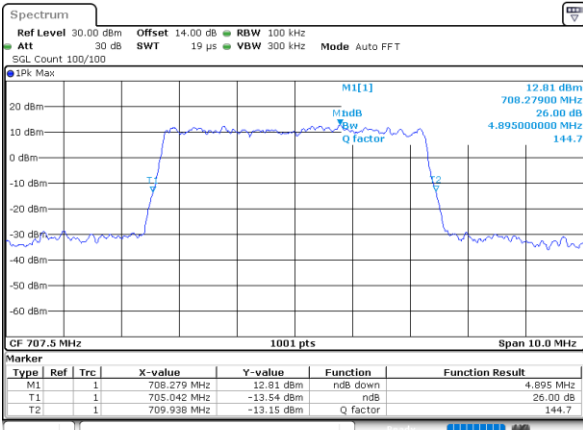

Date: 1,SEP,2021 15:14:35

Middle Channel / 1.4MHz / 64QAM

Date: 1,SEP,2021 15:18:47

Middle Channel / 3MHz / 64QAM

Date: 1,SEP,2021 15:14:35

Highest Channel / 1.4MHz / 64QAM

Date: 1,SEP,2021 15:12:038

Highest Channel / 3MHz / 64QAM

Date: 1,SEP,2021 15:15:126

LTE Band 12

Lowest Channel / 5MHz / 64QAM

Date: 1,SEP,2021 16:28:57

Lowest Channel / 10MHz / 64QAM

Date: 1,SEP,2021 17:20:36

Middle Channel / 5MHz / 64QAM

Date: 1,SEP,2021 16:32:56

Middle Channel / 10MHz / 64QAM

Date: 1,SEP,2021 17:24:35

Highest Channel / 5MHz / 64QAM

Date: 1,SEP,2021 16:34:47

Highest Channel / 10MHz / 64QAM

Date: 1,SEP,2021 17:26:26