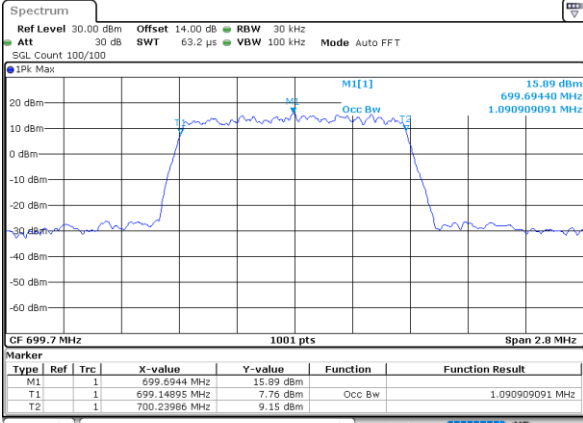

LTE Band 12

Lowest Channel / 1.4MHz / QPSK

Date: 1,SEP,2021 14:53:43