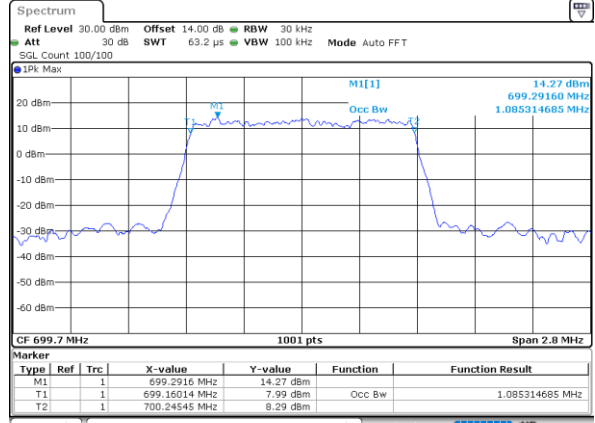

Middle Channel / 10MHz / 64QAM

Date: 1,SEP,2021 17:24:35

Highest Channel / 5MHz / 64QAM

Date: 1,SEP,2021 16:34:47

Highest Channel / 10MHz / 64QAM

Date: 1,SEP,2021 17:26:26

### Occupied Bandwidth

Mode	LTE Band 12 : 99%OBW(MHz)											
BW	1.4MHz		3MHz		5MHz		10MHz		15MHz		20MHz	
Mod.	QPSK	16QAM	QPSK	16QAM	QPSK	16QAM	QPSK	16QAM	QPSK	16QAM	QPSK	16QAM
Lowest CH	1.09	1.09	2.72	2.72	4.49	4.49	8.97	8.99	-	-	-	-
Middle CH	1.08	1.09	2.72	2.72	4.50	4.50	9.05	8.93	-	-	-	-
Highest CH	1.09	1.09	2.72	2.72	4.48	4.50	9.01	9.03	-	-	-	-
Mode	LTE Band 12 : 99%OBW(MHz)											
BW	1.4MHz		3MHz		5MHz		10MHz		15MHz		20MHz	
Mod.	64QAM		64QAM		64QAM		64QAM		64QAM		64QAM	
Lowest CH	1.09	-	2.71	-	4.50	-	9.07	-	-	-	-	-
Middle CH	1.09	-	2.73	-	4.51	-	9.03	-	-	-	-	-
Highest CH	1.09	-	2.72	-	4.50	-	9.01	-	-	-	-	-

LTE Band 12

Lowest Channel / 1.4MHz / QPSK

Date: 1,SEP,2021 14:53:43

Lowest Channel / 1.4MHz / 16QAM

Date: 1,SEP,2021 14:54:07

Middle Channel / 1.4MHz / QPSK

Date: 1,SEP,2021 15:02:30

Middle Channel / 1.4MHz / 16QAM

Date: 1,SEP,2021 15:02:07

Highest Channel / 1.4MHz / QPSK

Date: 1,SEP,2021 15:05:57

Highest Channel / 1.4MHz / 16QAM

Date: 1,SEP,2021 15:06:21

LTE Band 12

Lowest Channel / 3MHz / QPSK

Date: 1,SEP,2021 15:24:32