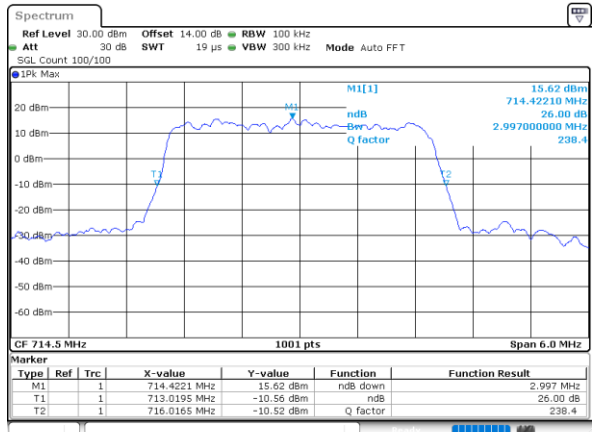

Highest Channel / 10MHz / QPSK

Date: 1,SEP,2021 17:12:51

Highest Channel / 10MHz / 16QAM

Date: 1,SEP,2021 17:12:26

LTE Band 12

Lowest Channel / 1.4MHz / 64QAM

Date: 1,SEP,2021 15:11:449

Lowest Channel / 3MHz / 64QAM

Date: 1,SEP,2021 15:14:35

Middle Channel / 1.4MHz / 64QAM

Date: 1,SEP,2021 15:18:47

Middle Channel / 3MHz / 64QAM

Date: 1,SEP,2021 15:14:35

Highest Channel / 1.4MHz / 64QAM

Date: 1,SEP,2021 15:12:038

Highest Channel / 3MHz / 64QAM

Date: 1,SEP,2021 15:15:126

LTE Band 12

Lowest Channel / 5MHz / 64QAM

Date: 1,SEP,2021 16:28:57

Lowest Channel / 10MHz / 64QAM

Date: 1,SEP,2021 17:20:36

Middle Channel / 5MHz / 64QAM

Date: 1,SEP,2021 16:32:56