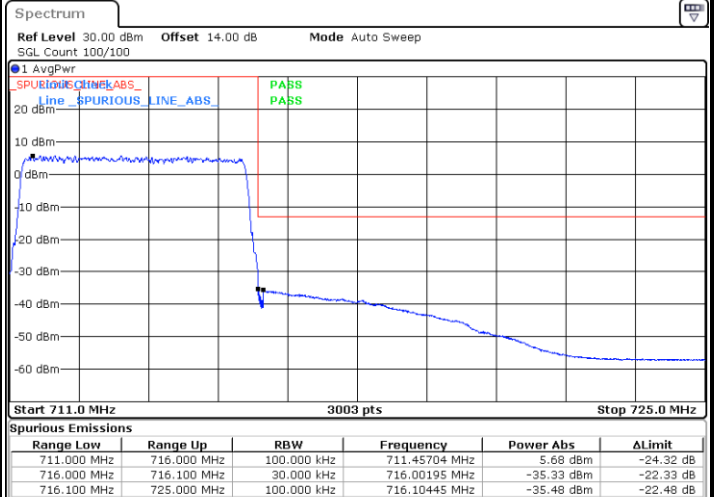

Date: 1.SEP.2021 16:44:24

Highest Band Edge / 1 RB

Date: 1.SEP.2021 16:55:29

Lowest Band Edge / Full RB

Date: 1.SEP.2021 16:40:46

Highest Band Edge / Full RB

Date: 1.SEP.2021 16:53:04

LTE Band 12 / 5MHz / 16QAM

Lowest Band Edge / 1RB

Date: 1.SEP.2021 16:43:11

Highest Band Edge / 1 RB

Date: 1.SEP.2021 16:56:42

Lowest Band Edge / Full RB

Date: 1.SEP.2021 16:41:58

Highest Band Edge / Full RB

Date: 1.SEP.2021 16:54:16

LTE Band 12 / 5MHz / 64QAM

Lowest Band Edge / 1RB

Date: 1.SEP.2021 16:31:13

Highest Band Edge / 1 RB

Date: 1.SEP.2021 16:37:03

Lowest Band Edge / Full RB

Date: 1.SEP.2021 16:30:01

Highest Band Edge / Full RB

Date: 1.SEP.2021 16:35:50

LTE Band 12 / 10MHz / QPSK

Lowest Band Edge / 1 RB

Date: 1.SEP.2021 17:05:16

Highest Band Edge / 1 RB

Date: 1.SEP.2021 17:17:32

Lowest Band Edge / Full RB

Date: 1.SEP.2021 17:01:38