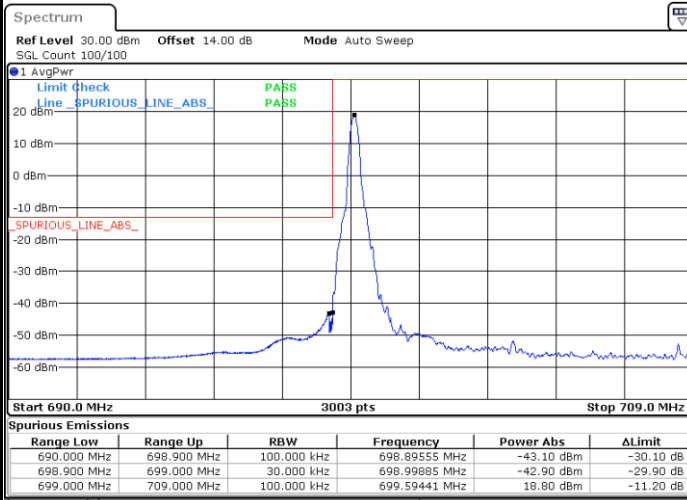

Date: 1.SEP.2021 16:35:50

LTE Band 12 / 10MHz / QPSK

Lowest Band Edge / 1 RB

Date: 1.SEP.2021 17:05:16

Highest Band Edge / 1 RB

Date: 1.SEP.2021 17:17:32

Lowest Band Edge / Full RB

Date: 1.SEP.2021 17:01:38

Highest Band Edge / Full RB

Date: 1.SEP.2021 17:13:54

LTE Band 12 / 10MHz / 16QAM

Lowest Band Edge / 1 RB

Date: 1.SEP.2021 17:04:04

Highest Band Edge / 1 RB

Date: 1.SEP.2021 17:16:19

Lowest Band Edge / Full RB

Date: 1.SEP.2021 17:02:51

Highest Band Edge / Full RB

Date: 1.SEP.2021 17:15:07

LTE Band 12 / 10MHz / 64QAM

Lowest Band Edge / 1 RB

Date: 1.SEP.2021 17:22:52

Highest Band Edge / 1 RB

Date: 1.SEP.2021 17:28:42

Lowest Band Edge / Full RB

Date: 1.SEP.2021 17:21:40

Highest Band Edge / Full RB

Date: 1.SEP.2021 17:27:29