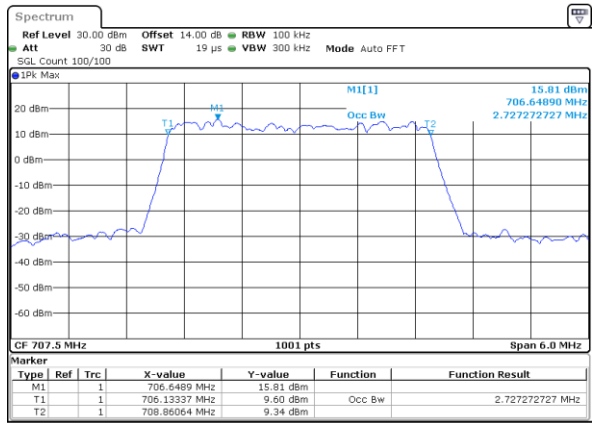

Lowest Channel / 10MHz / QPSK

Date: 1,SEP,2021 16:59:32

Lowest Channel / 10MHz / 16QAM

Date: 1,SEP,2021 16:59:56

Middle Channel / 10MHz / QPSK

Date: 1,SEP,2021 17:08:20

Middle Channel / 10MHz / 16QAM

Date: 1,SEP,2021 17:07:56

Highest Channel / 10MHz / QPSK

Date: 1,SEP,2021 17:11:47

Highest Channel / 10MHz / 16QAM

Date: 1,SEP,2021 17:12:12

LTE Band 12

Lowest Channel / 1.4MHz / 64QAM

Date: 1,SEP,2021 15:11:34

Lowest Channel / 3MHz / 64QAM

Date: 1,SEP,2021 15:45:21

Middle Channel / 1.4MHz / 64QAM

Date: 1,SEP,2021 15:18:32

Middle Channel / 3MHz / 64QAM

Date: 1,SEP,2021 15:49:20

Highest Channel / 1.4MHz / 64QAM

Date: 1,SEP,2021 15:20:23

Highest Channel / 3MHz / 64QAM