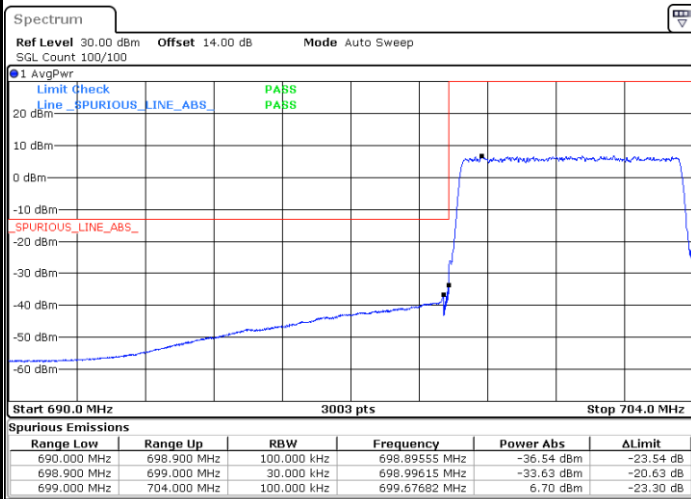

Date: 1.SEP.2021 15:15:52

Highest Band Edge / Full RB

Date: 1.SEP.2021 15:21:42

LTE Band 12 / 3MHz / QPSK

Lowest Band Edge / 1RB

Highest Band Edge / 1 RB

Lowest Band Edge / Full RB

Highest Band Edge / Full RB

LTE Band 12 / 3MHz / 16QAM

Lowest Band Edge / 1 RB

Date: 1.SEP.2021 15:29:03

Highest Band Edge / 1 RB

Date: 1.SEP.2021 15:41:18

Lowest Band Edge / Full RB

Date: 1.SEP.2021 15:27:51

Highest Band Edge / Full RB

Date: 1.SEP.2021 15:40:06

LTE Band 12 / 3MHz / 64QAM

Lowest Band Edge / 1 RB

Highest Band Edge / 1 RB

Lowest Band Edge / Full RB

Highest Band Edge / Full RB

LTE Band 12 / 5MHz / QPSK

Lowest Band Edge / 1 RB

Date: 1.SEP.2021 16:44:24

Highest Band Edge / 1 RB

Date: 1.SEP.2021 16:55:29

Lowest Band Edge / Full RB

Date: 1.SEP.2021 16:40:46

Highest Band Edge / Full RB

Date: 1.SEP.2021 16:53:04

LTE Band 12 / 5MHz / 16QAM