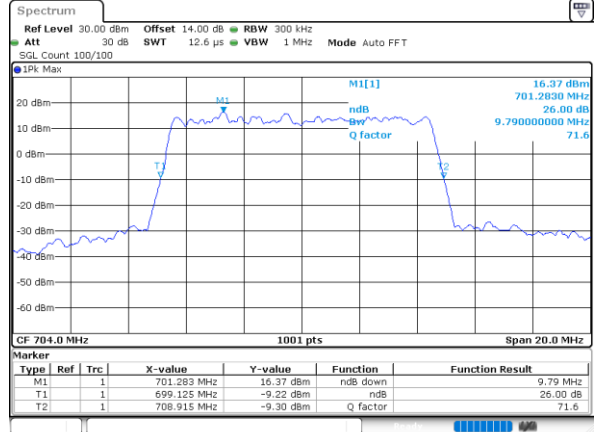

Lowest Channel / 10MHz / 16QAM

Date: 1,SEP,2021 17:00:11