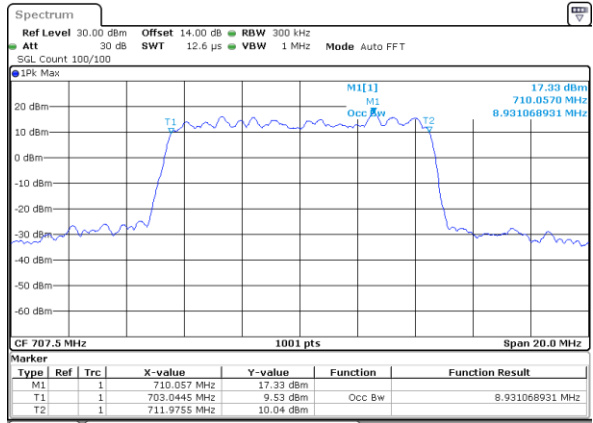

Date: 1,SEP,2021 16:47:20

Middle Channel / 5MHz / 16QAM

Date: 1,SEP,2021 16:47:05

Highest Channel / 5MHz / QPSK

Date: 1,SEP,2021 16:50:55

Highest Channel / 5MHz / 16QAM

Date: 1,SEP,2021 16:51:21

LTE Band 12

Lowest Channel / 10MHz / QPSK

Date: 1,SEP,2021 16:59:32

Lowest Channel / 10MHz / 16QAM

Date: 1,SEP,2021 16:59:56

Middle Channel / 10MHz / QPSK

Date: 1,SEP,2021 17:08:20

Middle Channel / 10MHz / 16QAM

Date: 1,SEP,2021 17:07:56

Highest Channel / 10MHz / QPSK

Date: 1,SEP,2021 17:11:47

Highest Channel / 10MHz / 16QAM

Date: 1,SEP,2021 17:12:12

LTE Band 12

Lowest Channel / 1.4MHz / 64QAM

Date: 1,SEP,2021 15:11:34

Lowest Channel / 3MHz / 64QAM