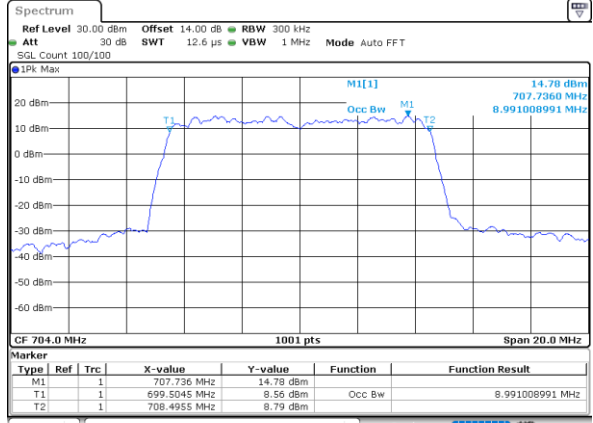

Highest Channel / 3MHz / 16QAM

Date: 1,SEP,2021 15:37:11

LTE Band 12

Lowest Channel / 5MHz / QPSK

Date: 1,SEP,2021 16:38:40

Lowest Channel / 5MHz / 16QAM

Date: 1,SEP,2021 16:39:04

Middle Channel / 5MHz / QPSK

Date: 1,SEP,2021 16:47:20

Middle Channel / 5MHz / 16QAM

Date: 1,SEP,2021 16:47:05

Highest Channel / 5MHz / QPSK

Date: 1,SEP,2021 16:50:55

Highest Channel / 5MHz / 16QAM

Date: 1,SEP,2021 16:51:21

LTE Band 12

Lowest Channel / 10MHz / QPSK

Date: 1,SEP,2021 16:59:32

Lowest Channel / 10MHz / 16QAM

Date: 1,SEP,2021 16:59:56

Middle Channel / 10MHz / QPSK

Date: 1,SEP,2021 17:08:20

Middle Channel / 10MHz / 16QAM

Date: 1,SEP,2021 17:07:56

Highest Channel / 10MHz / QPSK

Date: 1,SEP,2021 17:11:47

Highest Channel / 10MHz / 16QAM

Date: 1,SEP,2021 17:12:12

LTE Band 12

Lowest Channel / 1.4MHz / 64QAM

Date: 1,SEP,2021 15:11:34

Lowest Channel / 3MHz / 64QAM