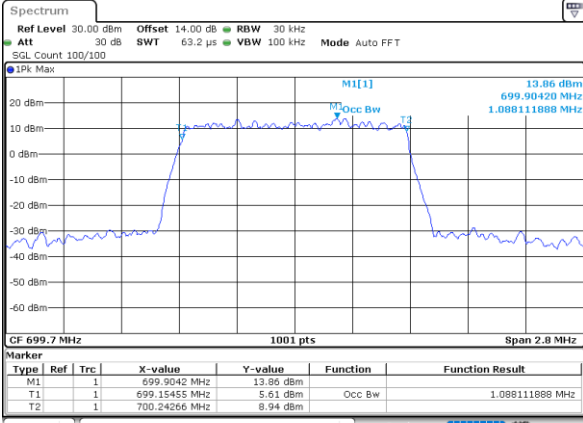

Highest Channel / 10MHz / QPSK

Date: 1,SEP,2021 17:11:47

Highest Channel / 10MHz / 16QAM

Date: 1,SEP,2021 17:12:12

LTE Band 12

Lowest Channel / 1.4MHz / 64QAM

Date: 1,SEP,2021 15:11:34

Lowest Channel / 3MHz / 64QAM

Date: 1,SEP,2021 15:45:21

Middle Channel / 1.4MHz / 64QAM

Date: 1,SEP,2021 15:18:32

Middle Channel / 3MHz / 64QAM

Date: 1,SEP,2021 15:49:20

Highest Channel / 1.4MHz / 64QAM

Date: 1,SEP,2021 15:20:23

Highest Channel / 3MHz / 64QAM