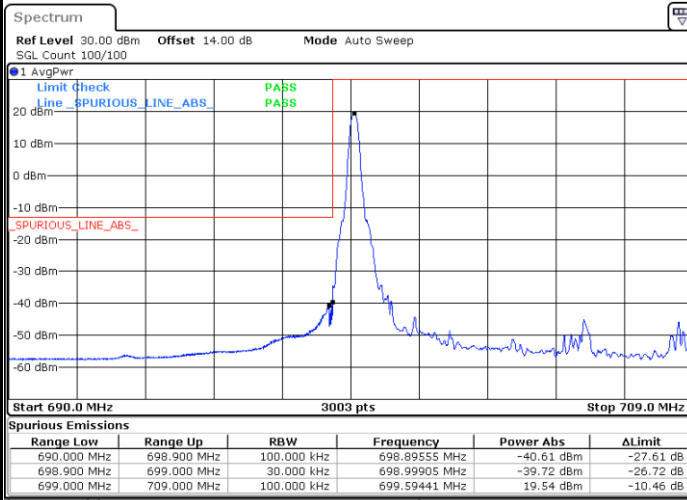

Date: 1.SEP.2021 16:35:50

LTE Band 12 / 10MHz / QPSK

Lowest Band Edge / 1 RB

Date: 1.SEP.2021 17:05:16

Highest Band Edge / 1 RB

Date: 1.SEP.2021 17:17:32

Lowest Band Edge / Full RB

Date: 1.SEP.2021 17:01:38

Highest Band Edge / Full RB

Date: 1.SEP.2021 17:13:54

LTE Band 12 / 10MHz / 16QAM

Lowest Band Edge / 1 RB

Date: 1.SEP.2021 17:04:04

Highest Band Edge / 1 RB

Date: 1.SEP.2021 17:16:19

Lowest Band Edge / Full RB

Date: 1.SEP.2021 17:02:51

Highest Band Edge / Full RB

Date: 1.SEP.2021 17:15:07

LTE Band 12 / 10MHz / 64QAM

Lowest Band Edge / 1 RB

Date: 1.SEP.2021 17:22:52

Highest Band Edge / 1 RB

Date: 1.SEP.2021 17:28:42

Lowest Band Edge / Full RB

Date: 1.SEP.2021 17:21:40

Highest Band Edge / Full RB

Date: 1.SEP.2021 17:27:29