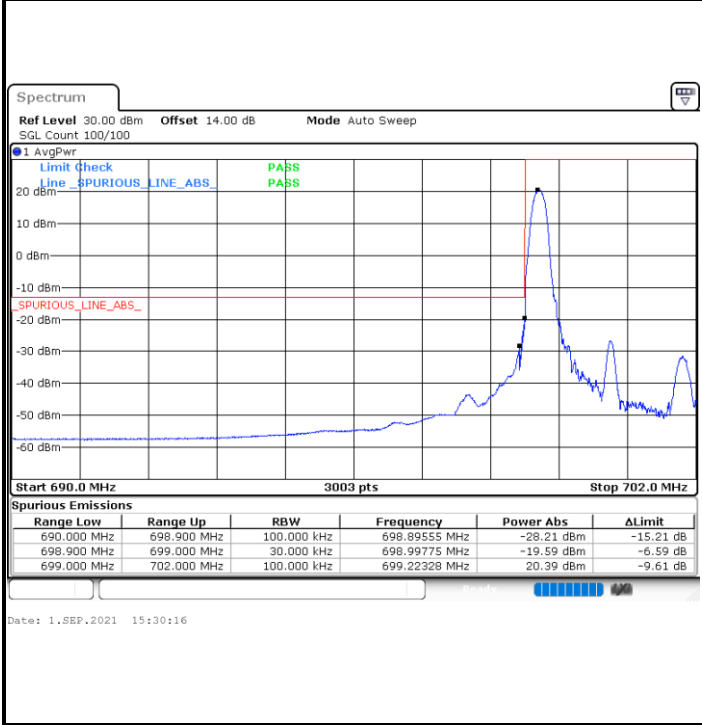

Highest Band Edge / Full RB

Date: 1.SEP.2021 15:09:19

LTE Band 12 / 1.4MHz / 64QAM

Lowest Band Edge / 1 RB

Date: 1.SEP.2021 15:17:05

Highest Band Edge / 1 RB

Date: 1.SEP.2021 15:22:54

Lowest Band Edge / Full RB

Date: 1.SEP.2021 15:15:52

Highest Band Edge / Full RB

Date: 1.SEP.2021 15:21:42

LTE Band 12 / 3MHz / QPSK

Lowest Band Edge / 1RB

Highest Band Edge / 1 RB

Lowest Band Edge / Full RB

Highest Band Edge / Full RB

LTE Band 12 / 3MHz / 16QAM

Lowest Band Edge / 1 RB

Date: 1.SEP.2021 15:29:03

Highest Band Edge / 1 RB

Date: 1.SEP.2021 15:41:18

Lowest Band Edge / Full RB

Date: 1.SEP.2021 15:27:51

Highest Band Edge / Full RB

Date: 1.SEP.2021 15:40:06

LTE Band 12 / 3MHz / 64QAM

Lowest Band Edge / 1 RB

Highest Band Edge / 1 RB

Lowest Band Edge / Full RB

Highest Band Edge / Full RB

LTE Band 12 / 5MHz / QPSK

Lowest Band Edge / 1 RB