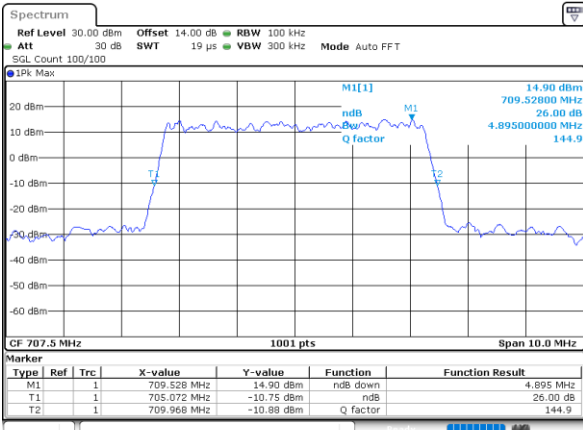

Highest Channel / 3MHz / 16QAM

Date: 1,SEP,2021 15:37:26

LTE Band 12

Lowest Channel / 5MHz / QPSK

Date: 1,SEP,2021 16:39:43

Lowest Channel / 5MHz / 16QAM

Date: 1,SEP,2021 16:39:19

Middle Channel / 5MHz / QPSK

Date: 1,SEP,2021 16:47:43

Middle Channel / 5MHz / 16QAM

Date: 1,SEP,2021 16:48:07

Highest Channel / 5MHz / QPSK

Date: 1,SEP,2021 16:52:00

Highest Channel / 5MHz / 16QAM

Date: 1,SEP,2021 16:51:36

LTE Band 12