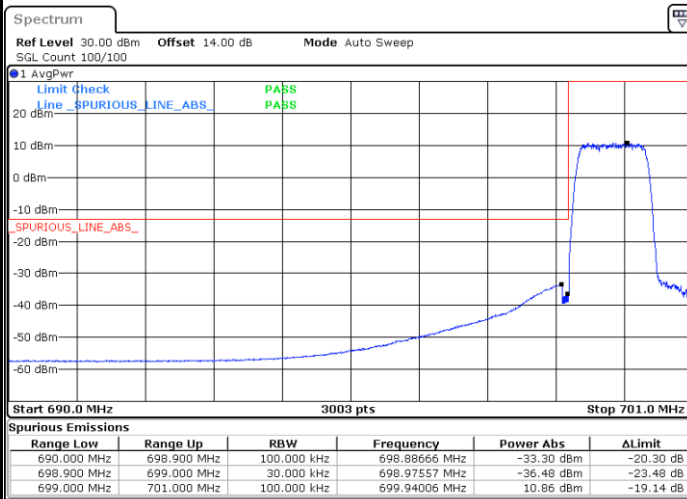

# Conducted Band Edge

LTE Band 12 / 1.4MHz / 16QAM

Lowest Band Edge / 1 RB

Date: 1.SEP.2021 14:58:14

Highest Band Edge / 1 RB

Date: 1.SEP.2021 15:10:32

Lowest Band Edge / Full RB

Date: 1.SEP.2021 14:57:02

Highest Band Edge / Full RB

Date: 1.SEP.2021 15:09:19

LTE Band 12 / 1.4MHz / 64QAM

Lowest Band Edge / 1 RB

Date: 1.SEP.2021 15:17:05

Highest Band Edge / 1 RB

Date: 1.SEP.2021 15:22:54

Lowest Band Edge / Full RB

Date: 1.SEP.2021 15:15:52

Highest Band Edge / Full RB

Date: 1.SEP.2021 15:21:42

LTE Band 12 / 3MHz / QPSK

Lowest Band Edge / 1RB

Highest Band Edge / 1 RB

Lowest Band Edge / Full RB

Highest Band Edge / Full RB

LTE Band 12 / 3MHz / 16QAM

Lowest Band Edge / 1 RB

Date: 1.SEP.2021 15:29:03

Highest Band Edge / 1 RB

Date: 1.SEP.2021 15:41:18

Lowest Band Edge / Full RB

Date: 1.SEP.2021 15:27:51

Highest Band Edge / Full RB