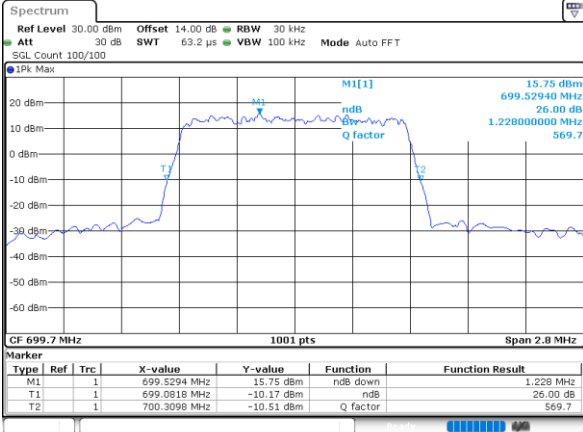

LTE Band 12

Lowest Channel / 1.4MHz / QPSK

Date: 1,SEP,2021 14:54:46