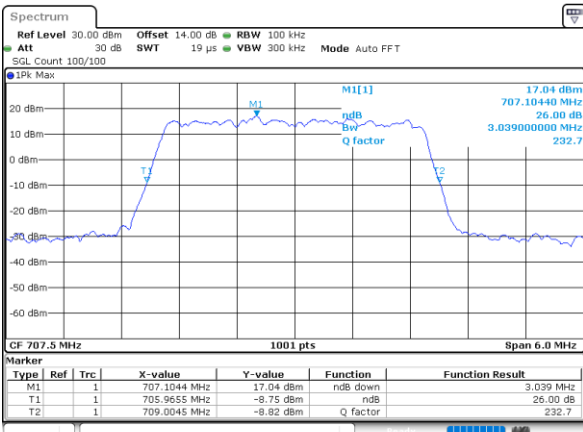

Middle Channel / 3MHz / QPSK

Date: 1,SEP,2021 15:33:35