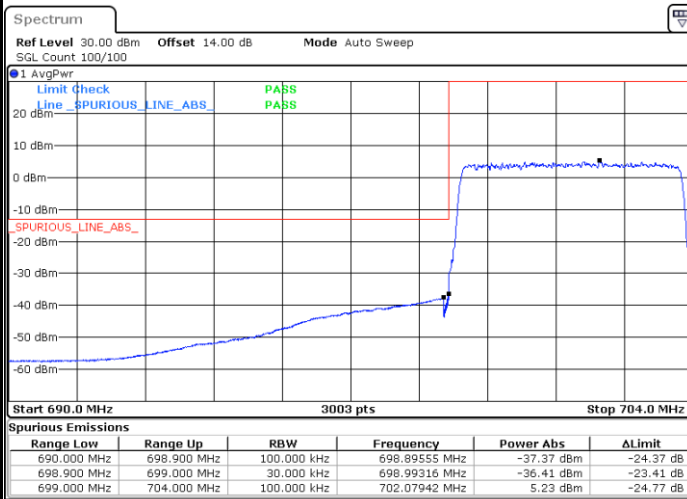

Lowest Band Edge / 1RB

Date: 1.SEP.2021 16:43:11

Highest Band Edge / 1 RB

Date: 1.SEP.2021 16:56:42

Lowest Band Edge / Full RB

Date: 1.SEP.2021 16:41:58

Highest Band Edge / Full RB

Date: 1.SEP.2021 16:54:16

LTE Band 12 / 5MHz / 64QAM

Lowest Band Edge / 1RB

Date: 1.SEP.2021 16:31:13

Highest Band Edge / 1 RB

Date: 1.SEP.2021 16:37:03

Lowest Band Edge / Full RB

Date: 1.SEP.2021 16:30:01

Highest Band Edge / Full RB

Date: 1.SEP.2021 16:35:50

LTE Band 12 / 10MHz / QPSK

Lowest Band Edge / 1 RB

Date: 1.SEP.2021 17:05:16

Highest Band Edge / 1 RB

Date: 1.SEP.2021 17:17:32

Lowest Band Edge / Full RB

Date: 1.SEP.2021 17:01:38

Highest Band Edge / Full RB

Date: 1.SEP.2021 17:13:54

LTE Band 12 / 10MHz / 16QAM

Lowest Band Edge / 1 RB

Date: 1.SEP.2021 17:04:04

Highest Band Edge / 1 RB

Date: 1.SEP.2021 17:16:19

Lowest Band Edge / Full RB