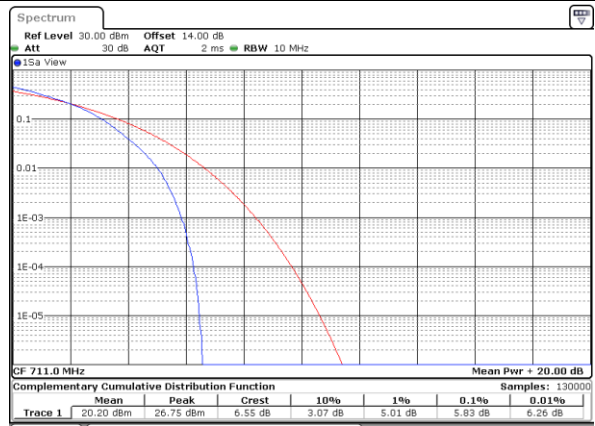

LTE Band 12 / 10MHz / 16QAM

Lowest Channel / 1RB

Date: 1,SEP,2021 17:33:20

Lowest Channel / Full RB

Date: 1,SEP,2021 17:32:54

Middle Channel / 1RB

Date: 1,SEP,2021 17:33:46

Middle Channel / Full RB

Date: 1,SEP,2021 17:34:11

Highest Channel / 1RB

Date: 1,SEP,2021 17:33:02

Highest Channel / Full RB

Date: 1,SEP,2021 17:34:36

LTE Band 12 / 10MHz / 64QAM

Lowest Channel / 1RB

Date: 1,SEP,2021 17:30:46