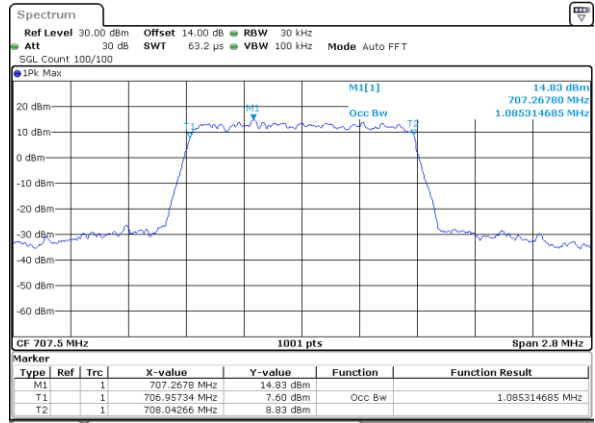

### Occupied Bandwidth

Mode	LTE Band 12 : 99%OBW(MHz)											
BW	1.4MHz		3MHz		5MHz		10MHz		15MHz		20MHz	
Mod.	QPSK	16QAM	QPSK	16QAM	QPSK	16QAM	QPSK	16QAM	QPSK	16QAM	QPSK	16QAM
Lowest CH	1.09	1.09	2.72	2.72	4.49	4.49	8.97	8.99	-	-	-	-
Middle CH	1.08	1.09	2.72	2.72	4.50	4.50	9.05	8.93	-	-	-	-
Highest CH	1.09	1.09	2.72	2.72	4.48	4.50	9.01	9.03	-	-	-	-
Mode	LTE Band 12 : 99%OBW(MHz)											
BW	1.4MHz		3MHz		5MHz		10MHz		15MHz		20MHz	
Mod.	64QAM		64QAM		64QAM		64QAM		64QAM		64QAM	
Lowest CH	1.09	-	2.71	-	4.50	-	9.07	-	-	-	-	-
Middle CH	1.09	-	2.73	-	4.51	-	9.03	-	-	-	-	-
Highest CH	1.09	-	2.72	-	4.50	-	9.01	-	-	-	-	-

LTE Band 12

Lowest Channel / 1.4MHz / QPSK

Date: 1,SEP,2021 14:53:43

Lowest Channel / 1.4MHz / 16QAM

Date: 1,SEP,2021 14:54:07

Middle Channel / 1.4MHz / QPSK

Date: 1,SEP,2021 15:02:30

Middle Channel / 1.4MHz / 16QAM

Date: 1,SEP,2021 15:02:07

Highest Channel / 1.4MHz / QPSK

Date: 1,SEP,2021 15:05:57

Highest Channel / 1.4MHz / 16QAM

Date: 1,SEP,2021 15:06:21

LTE Band 12

Lowest Channel / 3MHz / QPSK

Date: 1,SEP,2021 15:24:32