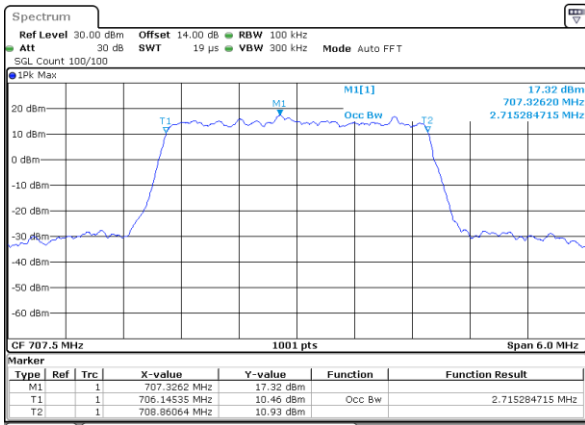

LTE Band 12

Lowest Channel / 1.4MHz / QPSK

Date: 1,SEP,2021 14:53:43

Lowest Channel / 1.4MHz / 16QAM

Date: 1,SEP,2021 14:54:07

Middle Channel / 1.4MHz / QPSK

Date: 1,SEP,2021 15:02:30

Middle Channel / 1.4MHz / 16QAM

Date: 1,SEP,2021 15:02:07

Highest Channel / 1.4MHz / QPSK

Date: 1,SEP,2021 15:05:57

Highest Channel / 1.4MHz / 16QAM

Date: 1,SEP,2021 15:06:21

LTE Band 12

Lowest Channel / 3MHz / QPSK

Date: 1,SEP,2021 15:24:32

Lowest Channel / 3MHz / 16QAM

Date: 1,SEP,2021 15:24:56

Middle Channel / 3MHz / QPSK

Date: 1,SEP,2021 15:33:20

Middle Channel / 3MHz / 16QAM

Date: 1,SEP,2021 15:32:57

Highest Channel / 3MHz / QPSK

Date: 1,SEP,2021 15:33:47