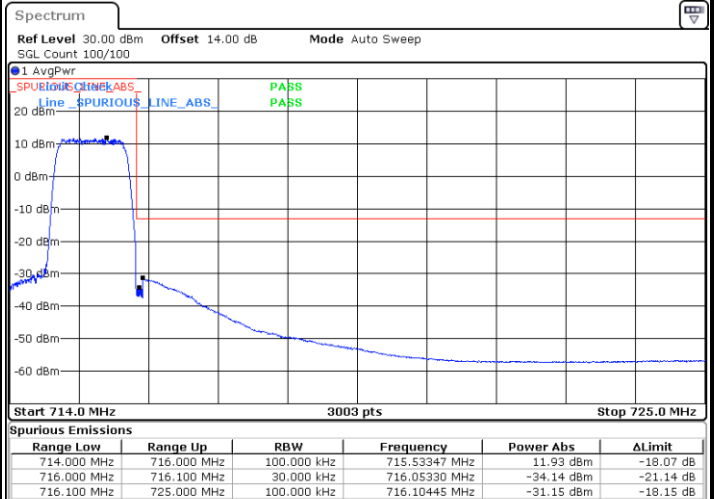

Middle Channel / 10MHz / 64QAM

Date: 1,SEP,2021 17:24:20

Highest Channel / 5MHz / 64QAM

Date: 1,SEP,2021 16:34:32

Highest Channel / 10MHz / 64QAM

Date: 1,SEP,2021 17:26:11

# Conducted Band Edge

LTE Band 12 / 1.4MHz / 16QAM

Lowest Band Edge / 1 RB

Date: 1.SEP.2021 14:58:14

Highest Band Edge / 1 RB

Date: 1.SEP.2021 15:10:32

Lowest Band Edge / Full RB

Date: 1.SEP.2021 14:57:02

Highest Band Edge / Full RB

Date: 1.SEP.2021 15:09:19

LTE Band 12 / 1.4MHz / 64QAM

Lowest Band Edge / 1 RB

Date: 1.SEP.2021 15:17:05

Highest Band Edge / 1 RB

Date: 1.SEP.2021 15:22:54

Lowest Band Edge / Full RB

Date: 1.SEP.2021 15:15:52

Highest Band Edge / Full RB

Date: 1.SEP.2021 15:21:42

LTE Band 12 / 3MHz / QPSK

Lowest Band Edge / 1RB

Highest Band Edge / 1 RB

Lowest Band Edge / Full RB

Highest Band Edge / Full RB