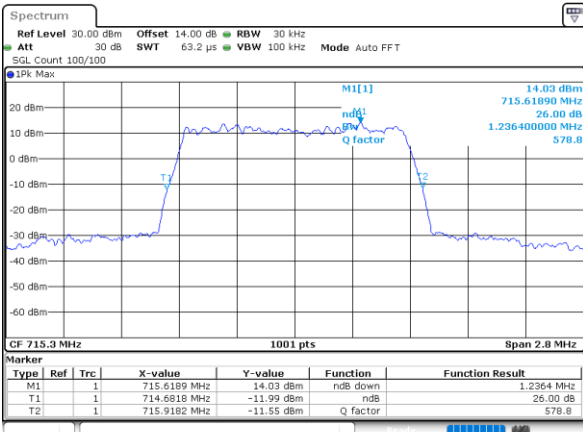

Date: 1,SEP,2021 15:14:35

Middle Channel / 1.4MHz / 64QAM

Date: 1,SEP,2021 15:18:47

Middle Channel / 3MHz / 64QAM

Date: 1,SEP,2021 15:14:35

Highest Channel / 1.4MHz / 64QAM

Date: 1,SEP,2021 15:12:038

Highest Channel / 3MHz / 64QAM