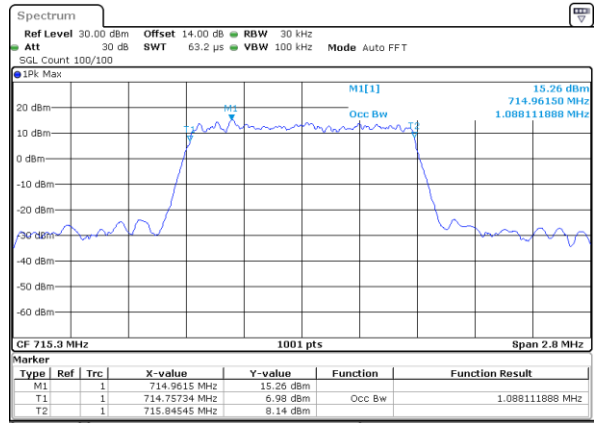

### Occupied Bandwidth

Mode	LTE Band 12 : 99%OBW(MHz)											
BW	1.4MHz		3MHz		5MHz		10MHz		15MHz		20MHz	
Mod.	QPSK	16QAM	QPSK	16QAM	QPSK	16QAM	QPSK	16QAM	QPSK	16QAM	QPSK	16QAM
Lowest CH	1.09	1.09	2.72	2.72	4.49	4.49	8.97	8.99	-	-	-	-
Middle CH	1.08	1.09	2.72	2.72	4.50	4.50	9.05	8.93	-	-	-	-
Highest CH	1.09	1.09	2.72	2.72	4.48	4.50	9.01	9.03	-	-	-	-
Mode	LTE Band 12 : 99%OBW(MHz)											
BW	1.4MHz		3MHz		5MHz		10MHz		15MHz		20MHz	
Mod.	64QAM		64QAM		64QAM		64QAM		64QAM		64QAM	
Lowest CH	1.09	-	2.71	-	4.50	-	9.07	-	-	-	-	-
Middle CH	1.09	-	2.73	-	4.51	-	9.03	-	-	-	-	-
Highest CH	1.09	-	2.72	-	4.50	-	9.01	-	-	-	-	-

LTE Band 12

Lowest Channel / 1.4MHz / QPSK

Date: 1,SEP,2021 14:53:43

Lowest Channel / 1.4MHz / 16QAM

Date: 1,SEP,2021 14:54:07

Middle Channel / 1.4MHz / QPSK

Date: 1,SEP,2021 15:02:30

Middle Channel / 1.4MHz / 16QAM

Date: 1,SEP,2021 15:02:07

Highest Channel / 1.4MHz / QPSK

Date: 1,SEP,2021 15:05:57

Highest Channel / 1.4MHz / 16QAM

Date: 1,SEP,2021 15:06:21

LTE Band 12

Lowest Channel / 3MHz / QPSK

Date: 1,SEP,2021 15:24:32