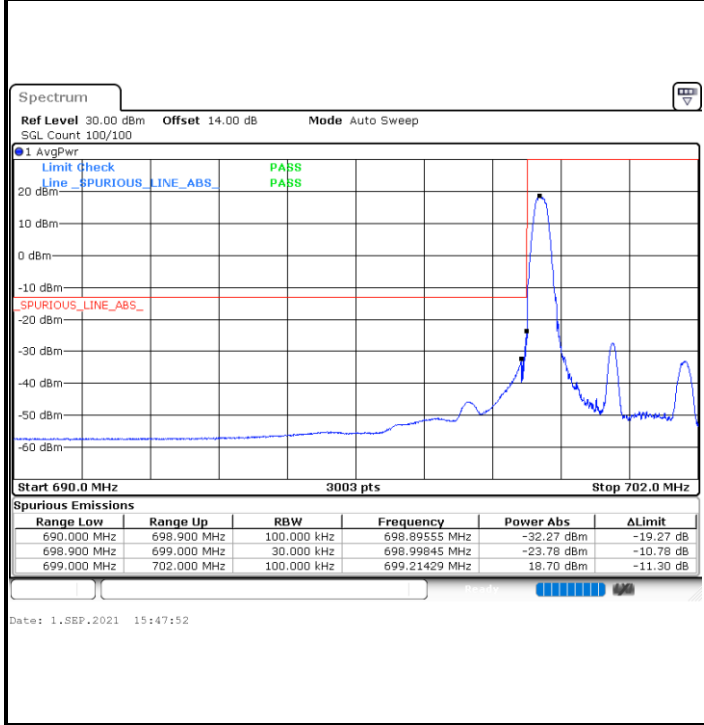

Date: 1.SEP.2021 15:15:52

Highest Band Edge / Full RB

Date: 1.SEP.2021 15:21:42

LTE Band 12 / 3MHz / QPSK

Lowest Band Edge / 1RB

Highest Band Edge / 1 RB

Lowest Band Edge / Full RB

Highest Band Edge / Full RB

LTE Band 12 / 3MHz / 16QAM

Lowest Band Edge / 1 RB

Date: 1.SEP.2021 15:29:03

Highest Band Edge / 1 RB

Date: 1.SEP.2021 15:41:18

Lowest Band Edge / Full RB

Date: 1.SEP.2021 15:27:51

Highest Band Edge / Full RB

Date: 1.SEP.2021 15:40:06

LTE Band 12 / 3MHz / 64QAM

Lowest Band Edge / 1 RB

Highest Band Edge / 1 RB

Lowest Band Edge / Full RB

Highest Band Edge / Full RB

LTE Band 12 / 5MHz / QPSK

Lowest Band Edge / 1 RB

Date: 1.SEP.2021 16:44:24

Highest Band Edge / 1 RB

Date: 1.SEP.2021 16:55:29

Lowest Band Edge / Full RB

Date: 1.SEP.2021 16:40:46

Highest Band Edge / Full RB

Date: 1.SEP.2021 16:53:04

LTE Band 12 / 5MHz / 16QAM