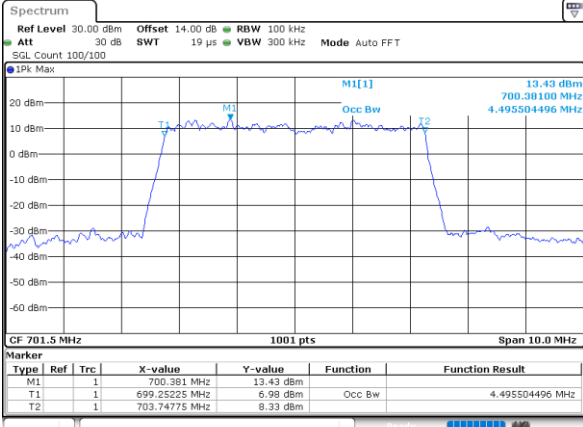

Highest Channel / 10MHz / QPSK

Date: 1,SEP,2021 17:11:47

Highest Channel / 10MHz / 16QAM

Date: 1,SEP,2021 17:12:12

LTE Band 12

Lowest Channel / 1.4MHz / 64QAM

Date: 1,SEP,2021 15:11:34

Lowest Channel / 3MHz / 64QAM

Date: 1,SEP,2021 15:45:21

Middle Channel / 1.4MHz / 64QAM

Date: 1,SEP,2021 15:18:32

Middle Channel / 3MHz / 64QAM

Date: 1,SEP,2021 15:49:20

Highest Channel / 1.4MHz / 64QAM

Date: 1,SEP,2021 15:20:23

Highest Channel / 3MHz / 64QAM

Date: 1,SEP,2021 15:51:11

LTE Band 12

Lowest Channel / 5MHz / 64QAM

Date: 1,SEP,2021 16:28:42

Lowest Channel / 10MHz / 64QAM

Date: 1,SEP,2021 17:20:22

Middle Channel / 5MHz / 64QAM

Date: 1,SEP,2021 16:32:41