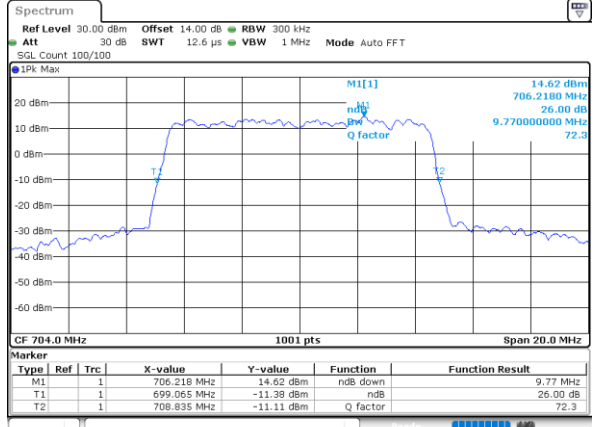

Date: 1,SEP,2021 15:14:35

Middle Channel / 1.4MHz / 64QAM

Date: 1,SEP,2021 15:18:47

Middle Channel / 3MHz / 64QAM

Date: 1,SEP,2021 15:14:35

Highest Channel / 1.4MHz / 64QAM

Date: 1,SEP,2021 15:12:038

Highest Channel / 3MHz / 64QAM

Date: 1,SEP,2021 15:15:126

LTE Band 12

Lowest Channel / 5MHz / 64QAM

Date: 1,SEP,2021 16:28:57

Lowest Channel / 10MHz / 64QAM

Date: 1,SEP,2021 17:20:36

Middle Channel / 5MHz / 64QAM

Date: 1,SEP,2021 16:32:56

Middle Channel / 10MHz / 64QAM

Date: 1,SEP,2021 17:24:35

Highest Channel / 5MHz / 64QAM

Date: 1,SEP,2021 16:34:47

Highest Channel / 10MHz / 64QAM

Date: 1,SEP,2021 17:26:26