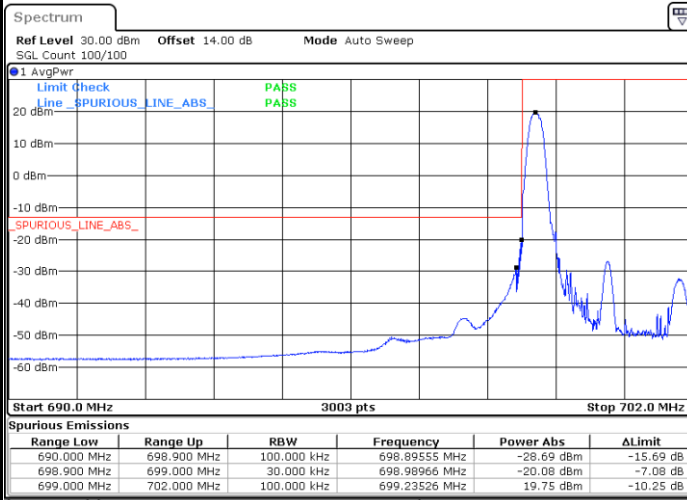

Highest Band Edge / Full RB

Date: 1.SEP.2021 15:09:19

LTE Band 12 / 1.4MHz / 64QAM

Lowest Band Edge / 1 RB

Date: 1.SEP.2021 15:17:05

Highest Band Edge / 1 RB

Date: 1.SEP.2021 15:22:54

Lowest Band Edge / Full RB

Date: 1.SEP.2021 15:15:52

Highest Band Edge / Full RB

Date: 1.SEP.2021 15:21:42

LTE Band 12 / 3MHz / QPSK

Lowest Band Edge / 1RB

Highest Band Edge / 1 RB

Lowest Band Edge / Full RB

Highest Band Edge / Full RB

LTE Band 12 / 3MHz / 16QAM

Lowest Band Edge / 1 RB

Date: 1.SEP.2021 15:29:03

Highest Band Edge / 1 RB

Date: 1.SEP.2021 15:41:18

Lowest Band Edge / Full RB

Date: 1.SEP.2021 15:27:51

Highest Band Edge / Full RB