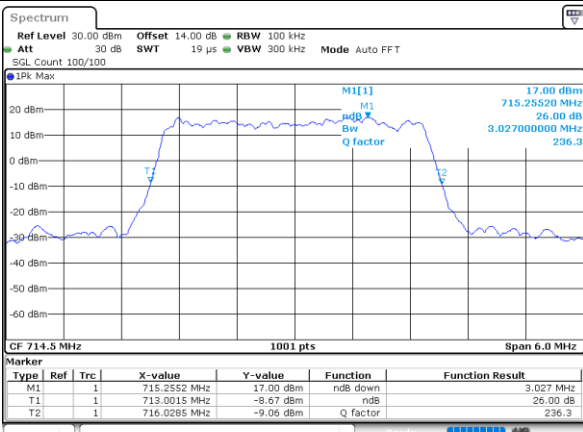

Date: 1,SEP,2021 15:03:09

Highest Channel / 1.4MHz / QPSK

Date: 1,SEP,2021 15:07:03

Highest Channel / 1.4MHz / 16QAM

Date: 1,SEP,2021 15:06:36

LTE Band 12

Lowest Channel / 3MHz / QPSK

Date: 1,SEP,2021 15:25:35

Lowest Channel / 3MHz / 16QAM

Date: 1,SEP,2021 15:25:11

Middle Channel / 3MHz / QPSK

Date: 1,SEP,2021 15:33:35

Middle Channel / 3MHz / 16QAM

Date: 1,SEP,2021 15:33:58

Highest Channel / 3MHz / QPSK

Date: 1,SEP,2021 15:37:50

Highest Channel / 3MHz / 16QAM

Date: 1,SEP,2021 15:37:26

LTE Band 12

Lowest Channel / 5MHz / QPSK

Date: 1,SEP,2021 16:39:43

Lowest Channel / 5MHz / 16QAM

Date: 1,SEP,2021 16:39:19

Middle Channel / 5MHz / QPSK