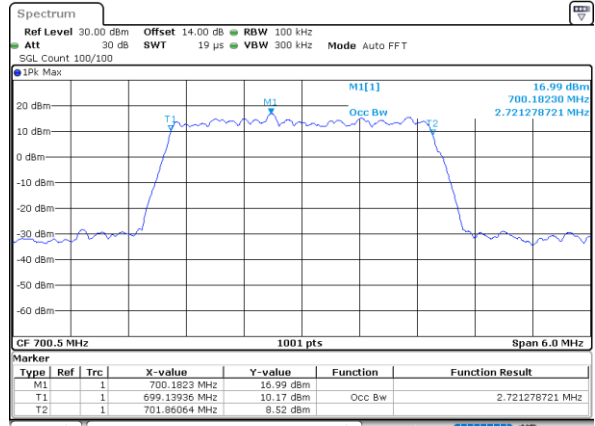

LTE Band 12

Lowest Channel / 1.4MHz / QPSK

Date: 1,SEP,2021 14:53:43

Lowest Channel / 1.4MHz / 16QAM

Date: 1,SEP,2021 14:54:07

Middle Channel / 1.4MHz / QPSK

Date: 1,SEP,2021 15:02:30

Middle Channel / 1.4MHz / 16QAM

Date: 1,SEP,2021 15:02:07

Highest Channel / 1.4MHz / QPSK

Date: 1,SEP,2021 15:05:57

Highest Channel / 1.4MHz / 16QAM

Date: 1,SEP,2021 15:06:21

LTE Band 12

Lowest Channel / 3MHz / QPSK

Date: 1,SEP,2021 15:24:32

Lowest Channel / 3MHz / 16QAM

Date: 1,SEP,2021 15:24:56

Middle Channel / 3MHz / QPSK

Date: 1,SEP,2021 15:33:20

Middle Channel / 3MHz / 16QAM

Date: 1,SEP,2021 15:32:57

Highest Channel / 3MHz / QPSK

Date: 1,SEP,2021 15:33:47