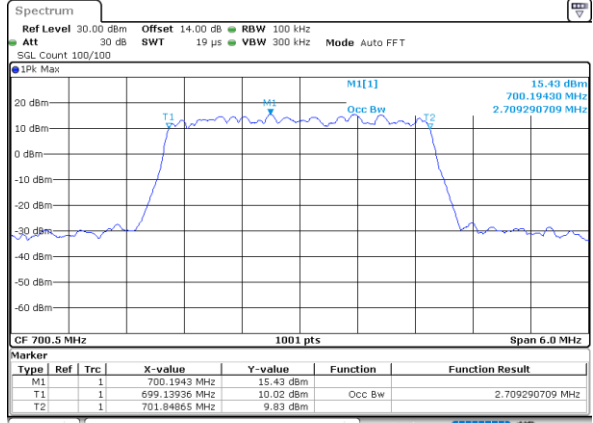

Lowest Channel / 10MHz / QPSK

Date: 1,SEP,2021 16:59:32

Lowest Channel / 10MHz / 16QAM

Date: 1,SEP,2021 16:59:56

Middle Channel / 10MHz / QPSK

Date: 1,SEP,2021 17:08:20

Middle Channel / 10MHz / 16QAM

Date: 1,SEP,2021 17:07:56

Highest Channel / 10MHz / QPSK

Date: 1,SEP,2021 17:11:47

Highest Channel / 10MHz / 16QAM

Date: 1,SEP,2021 17:12:12

LTE Band 12

Lowest Channel / 1.4MHz / 64QAM

Date: 1,SEP,2021 15:11:34

Lowest Channel / 3MHz / 64QAM

Date: 1,SEP,2021 15:45:21

Middle Channel / 1.4MHz / 64QAM

Date: 1,SEP,2021 15:18:32

Middle Channel / 3MHz / 64QAM

Date: 1,SEP,2021 15:49:20

Highest Channel / 1.4MHz / 64QAM

Date: 1,SEP,2021 15:20:23

Highest Channel / 3MHz / 64QAM