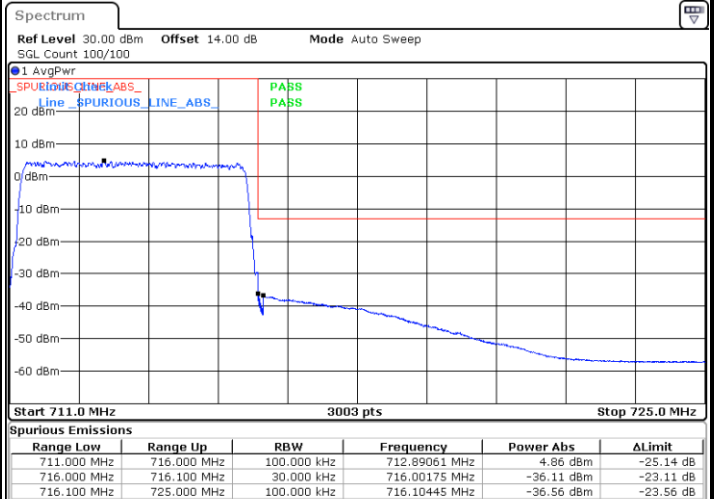

Lowest Band Edge / 1RB

Date: 1.SEP.2021 16:43:11

Highest Band Edge / 1 RB

Date: 1.SEP.2021 16:56:42

Lowest Band Edge / Full RB

Date: 1.SEP.2021 16:41:58

Highest Band Edge / Full RB

Date: 1.SEP.2021 16:54:16

LTE Band 12 / 5MHz / 64QAM

Lowest Band Edge / 1RB

Date: 1.SEP.2021 16:31:13

Highest Band Edge / 1 RB

Date: 1.SEP.2021 16:37:03

Lowest Band Edge / Full RB

Date: 1.SEP.2021 16:30:01

Highest Band Edge / Full RB

Date: 1.SEP.2021 16:35:50

LTE Band 12 / 10MHz / QPSK

Lowest Band Edge / 1 RB

Date: 1.SEP.2021 17:05:16

Highest Band Edge / 1 RB

Date: 1.SEP.2021 17:17:32

Lowest Band Edge / Full RB

Date: 1.SEP.2021 17:01:38

Highest Band Edge / Full RB

Date: 1.SEP.2021 17:13:54

LTE Band 12 / 10MHz / 16QAM

Lowest Band Edge / 1 RB

Date: 1.SEP.2021 17:04:04

Highest Band Edge / 1 RB

Date: 1.SEP.2021 17:16:19

Lowest Band Edge / Full RB