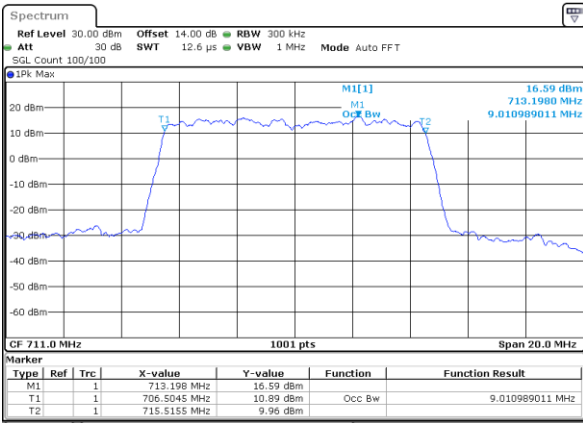

Date: 1,SEP,2021 16:47:20

Middle Channel / 5MHz / 16QAM

Date: 1,SEP,2021 16:47:05

Highest Channel / 5MHz / QPSK

Date: 1,SEP,2021 16:50:55

Highest Channel / 5MHz / 16QAM

Date: 1,SEP,2021 16:51:21

LTE Band 12

Lowest Channel / 10MHz / QPSK

Date: 1,SEP,2021 16:59:32

Lowest Channel / 10MHz / 16QAM

Date: 1,SEP,2021 16:59:56

Middle Channel / 10MHz / QPSK

Date: 1,SEP,2021 17:08:20

Middle Channel / 10MHz / 16QAM

Date: 1,SEP,2021 17:07:56

Highest Channel / 10MHz / QPSK

Date: 1,SEP,2021 17:11:47

Highest Channel / 10MHz / 16QAM

Date: 1,SEP,2021 17:12:12

LTE Band 12

Lowest Channel / 1.4MHz / 64QAM

Date: 1,SEP,2021 15:11:34

Lowest Channel / 3MHz / 64QAM