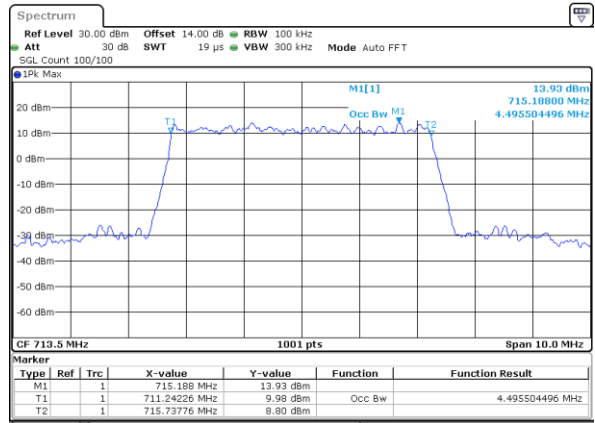

Highest Channel / 3MHz / 16QAM

Date: 1,SEP,2021 15:37:11

LTE Band 12

Lowest Channel / 5MHz / QPSK

Date: 1,SEP,2021 16:38:40

Lowest Channel / 5MHz / 16QAM

Date: 1,SEP,2021 16:39:04

Middle Channel / 5MHz / QPSK

Date: 1,SEP,2021 16:47:20

Middle Channel / 5MHz / 16QAM

Date: 1,SEP,2021 16:47:05

Highest Channel / 5MHz / QPSK

Date: 1,SEP,2021 16:50:55

Highest Channel / 5MHz / 16QAM

Date: 1,SEP,2021 16:51:21

LTE Band 12

Lowest Channel / 10MHz / QPSK

Date: 1,SEP,2021 16:59:32

Lowest Channel / 10MHz / 16QAM

Date: 1,SEP,2021 16:59:56

Middle Channel / 10MHz / QPSK

Date: 1,SEP,2021 17:08:20

Middle Channel / 10MHz / 16QAM

Date: 1,SEP,2021 17:07:56