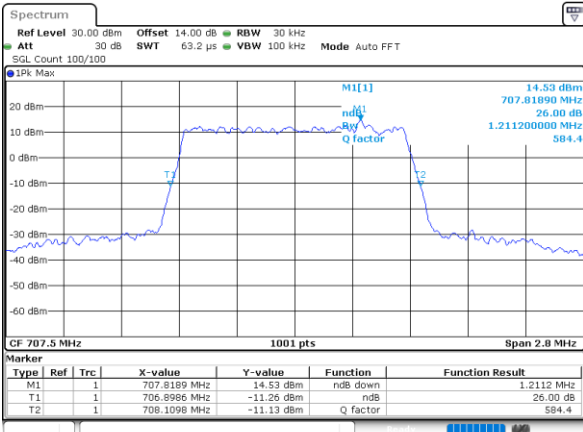

Highest Channel / 10MHz / QPSK

Date: 1,SEP,2021 17:12:51

Highest Channel / 10MHz / 16QAM

Date: 1,SEP,2021 17:12:26

LTE Band 12

Lowest Channel / 1.4MHz / 64QAM

Date: 1,SEP,2021 15:11:449

Lowest Channel / 3MHz / 64QAM

Date: 1,SEP,2021 15:14:35

Middle Channel / 1.4MHz / 64QAM

Date: 1,SEP,2021 15:18:47

Middle Channel / 3MHz / 64QAM

Date: 1,SEP,2021 15:14:35

Highest Channel / 1.4MHz / 64QAM

Date: 1,SEP,2021 15:12:038

Highest Channel / 3MHz / 64QAM