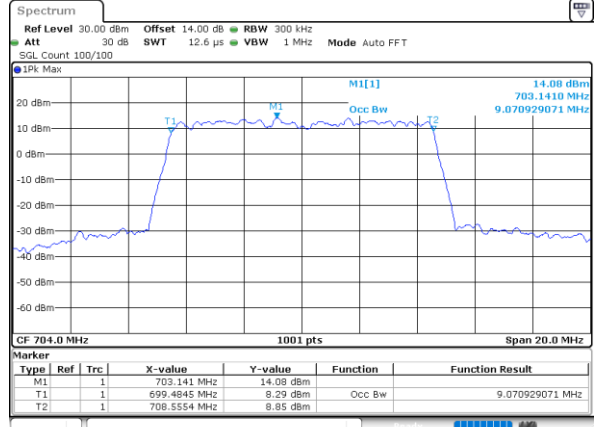

Date: 1,SEP,2021 15:45:21

Middle Channel / 1.4MHz / 64QAM

Date: 1,SEP,2021 15:18:32

Middle Channel / 3MHz / 64QAM

Date: 1,SEP,2021 15:49:20

Highest Channel / 1.4MHz / 64QAM

Date: 1,SEP,2021 15:20:23

Highest Channel / 3MHz / 64QAM

Date: 1,SEP,2021 15:51:11

LTE Band 12

Lowest Channel / 5MHz / 64QAM

Date: 1,SEP,2021 16:28:42

Lowest Channel / 10MHz / 64QAM

Date: 1,SEP,2021 17:20:22

Middle Channel / 5MHz / 64QAM

Date: 1,SEP,2021 16:32:41

Middle Channel / 10MHz / 64QAM

Date: 1,SEP,2021 17:24:20

Highest Channel / 5MHz / 64QAM

Date: 1,SEP,2021 16:34:32

Highest Channel / 10MHz / 64QAM

Date: 1,SEP,2021 17:26:11

# Conducted Band Edge

LTE Band 12 / 1.4MHz / 16QAM

Lowest Band Edge / 1 RB

Date: 1.SEP.2021 14:58:14

Highest Band Edge / 1 RB

Date: 1.SEP.2021 15:10:32

Lowest Band Edge / Full RB

Date: 1.SEP.2021 14:57:02