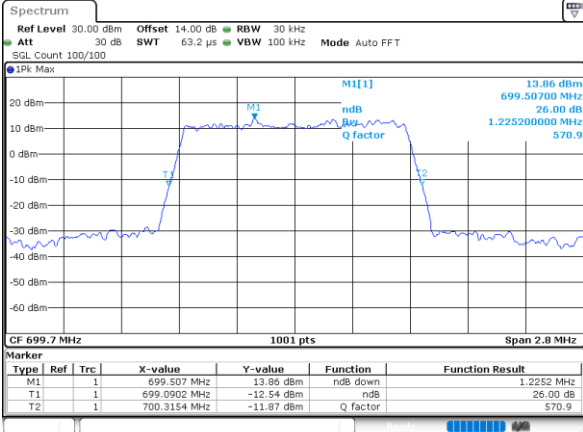

Highest Channel / 10MHz / QPSK

Date: 1,SEP,2021 17:12:51

Highest Channel / 10MHz / 16QAM

Date: 1,SEP,2021 17:12:26

LTE Band 12

Lowest Channel / 1.4MHz / 64QAM

Date: 1,SEP,2021 15:11:449

Lowest Channel / 3MHz / 64QAM

Date: 1,SEP,2021 15:14:35

Middle Channel / 1.4MHz / 64QAM

Date: 1,SEP,2021 15:18:47

Middle Channel / 3MHz / 64QAM

Date: 1,SEP,2021 15:14:35

Highest Channel / 1.4MHz / 64QAM

Date: 1,SEP,2021 15:12:038

Highest Channel / 3MHz / 64QAM