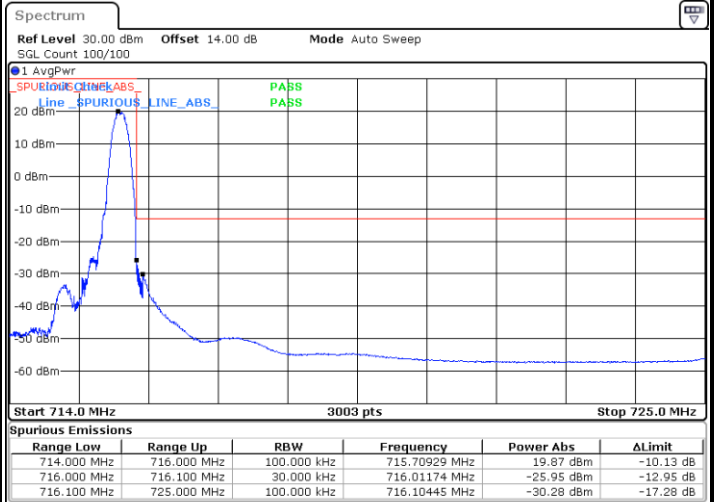

Middle Channel / 10MHz / 64QAM

Date: 1,SEP,2021 17:24:20

Highest Channel / 5MHz / 64QAM

Date: 1,SEP,2021 16:34:32

Highest Channel / 10MHz / 64QAM

Date: 1,SEP,2021 17:26:11

# Conducted Band Edge

LTE Band 12 / 1.4MHz / 16QAM

Lowest Band Edge / 1 RB

Date: 1.SEP.2021 14:58:14

Highest Band Edge / 1 RB

Date: 1.SEP.2021 15:10:32

Lowest Band Edge / Full RB

Date: 1.SEP.2021 14:57:02

Highest Band Edge / Full RB

Date: 1.SEP.2021 15:09:19

LTE Band 12 / 1.4MHz / 64QAM

Lowest Band Edge / 1 RB

Date: 1.SEP.2021 15:17:05

Highest Band Edge / 1 RB

Date: 1.SEP.2021 15:22:54

Lowest Band Edge / Full RB

Date: 1.SEP.2021 15:15:52

Highest Band Edge / Full RB

Date: 1.SEP.2021 15:21:42

LTE Band 12 / 3MHz / QPSK

Lowest Band Edge / 1RB

Highest Band Edge / 1 RB

Lowest Band Edge / Full RB

Highest Band Edge / Full RB