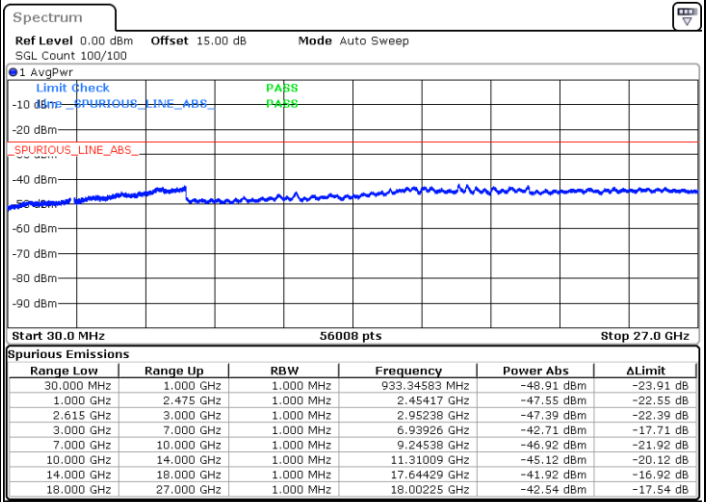

Date: 7.SEP.2021 01:09:24

Highest Channel / FullIRB

N/A

Date: 7.SEP.2021 00:44:54

LTE Band 7C_CA / 20MHz+15MHz

16QAM

Lowest Channel / 1RB0 and 1RB74

Lowest Channel / 1RB99 and 1RB0

Date: 7.SEP.2021 20:16:26

Date: 7.SEP.2021 20:21:45

Lowest Channel / FullIRB

N/A

Date: 7.SEP.2021 20:10:23

LTE Band 7C_CA / 20MHz+15MHz

16QAM

MiddleChannel / 1RB0 and 1RB74

Middle Channel / 1RB99 and 1RB0

Date: 7.SEP.2021 20:31:35

Date: 7.SEP.2021 20:27:46

Middle Channel / FullIRB

N/A

Date: 7.SEP.2021 20:37:07

LTE Band 7C_CA / 20MHz+15MHz

16QAM

Highest Channel / 1RB0 and 1RB74

Highest Channel / 1RB99 and 1RB0

Date: 7.SEP.2021 21:04:14

Date: 7.SEP.2021 21:09:24

Highest Channel / FullIRB

N/A

Date: 7.SEP.2021 20:57:18

LTE Band 7C_CA / 20MHz+20MHz