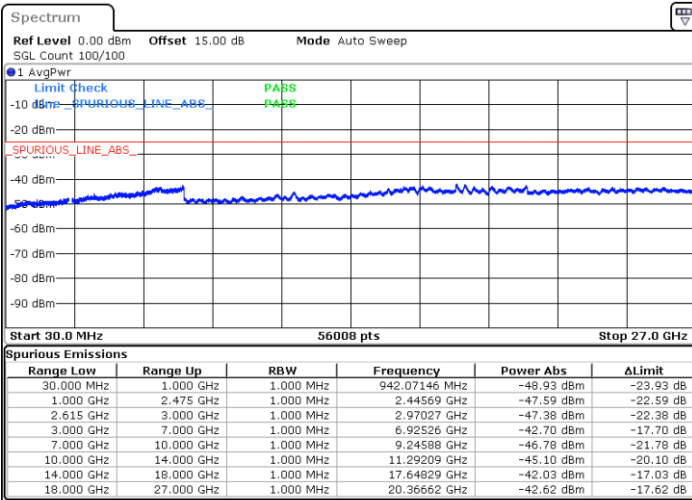

LTE Band 7C_CA / 20MHz+20MHz

16QAM

Middle Channel / 1RB0 and 1RB99

Middle Channel / 1RB99 and 1RB0

Date: 7.SEP.2021 22:09:46

Date: 7.SEP.2021 22:05:45

Middle Channel / FullIRB

N/A

Date: 7.SEP.2021 22:14:53

LTE Band 7C_CA / 20MHz+20MHz

16QAM

Highest Channel / 1RB0 and 1RB99

Highest Channel / 1RB99 and 1RB0

Date: 7.SEP.2021 22:29:34

Date: 7.SEP.2021 22:34:49

Highest Channel / FullIRB

N/A

Date: 7.SEP.2021 22:22:14

LTE Band 7C_CA / 10MHz+20MHz

64QAM

Lowest Channel / 1RB0 and 1RB99

Lowest Channel / 1RB49 and 1RB0

Date: 6.SEP.2021 22:21:05

Date: 6.SEP.2021 22:34:55