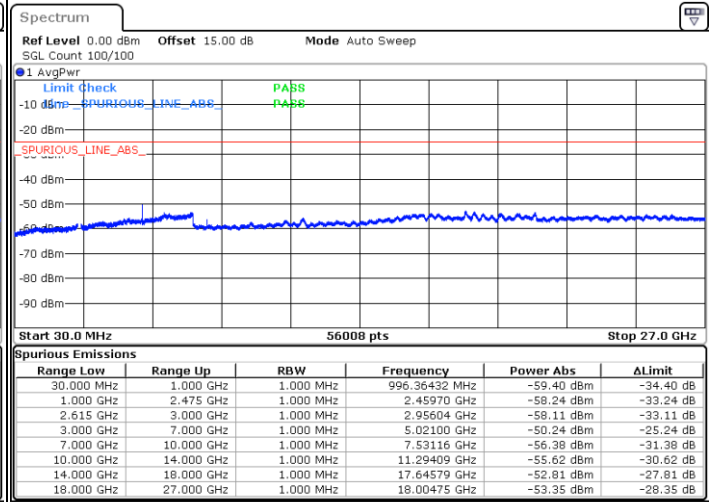

Date: 7.SEP.2021 22:14:53

LTE Band 7C_CA / 20MHz+20MHz

16QAM

Highest Channel / 1RB0 and 1RB99

Highest Channel / 1RB99 and 1RB0

Date: 7.SEP.2021 22:29:34

Date: 7.SEP.2021 22:34:49

Highest Channel / FullIRB

N/A

Date: 7.SEP.2021 22:22:14

LTE Band 7C_CA / 10MHz+20MHz

64QAM

Lowest Channel / 1RB0 and 1RB99

Lowest Channel / 1RB49 and 1RB0

Date: 6.SEP.2021 22:21:05

Date: 6.SEP.2021 22:34:55

Lowest Channel / FullIRB

N/A

Date: 6.SEP.2021 22:38:13

LTE Band 7C_CA / 10MHz+20MHz

64QAM

MiddleChannel / 1RB0 and 1RB99

Middle Channel / 1RB49 and 1RB0

Date: 6.SEP.2021 22:38:13