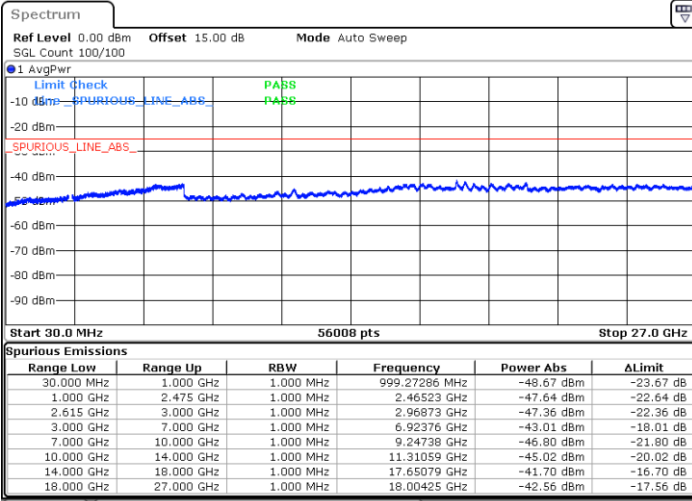

Middle Channel / 1RB99 and 1RB0

Date: 7.SEP.2021 20:31:35

Date: 7.SEP.2021 20:27:46

Middle Channel / FullIRB

N/A

Date: 7.SEP.2021 20:37:07

LTE Band 7C_CA / 20MHz+15MHz

16QAM

Highest Channel / 1RB0 and 1RB74

Highest Channel / 1RB99 and 1RB0

Date: 7.SEP.2021 21:04:14

Date: 7.SEP.2021 21:09:24

Highest Channel / FullIRB

N/A

Date: 7.SEP.2021 20:57:18

LTE Band 7C_CA / 20MHz+20MHz

16QAM

Lowest Channel / 1RB0 and 1RB99

Lowest Channel / 1RB99 and 1RB0

Date: 7.SEP.2021 21:31:36

Date: 7.SEP.2021 21:36:33

Lowest Channel / FullIRB

N/A

Date: 7.SEP.2021 21:25:34