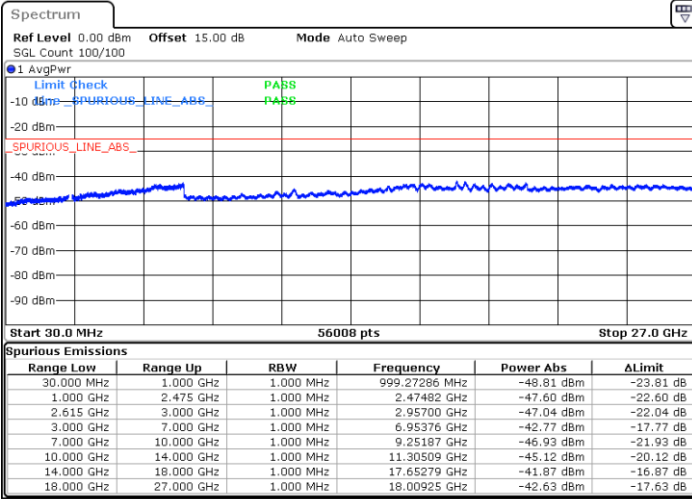

Lowest Channel / 1RB0 and 1RB9

Lowest Channel / 1RB74 and 1RB0

Date: 7.SEP.2021 19:07:35

Date: 7.SEP.2021 19:14:20

Lowest Channel / FullRB

N/A

Date: 7.SEP.2021 18:58:46

LTE Band 7C_CA / 15MHz+20MHz

16QAM

Middle Channel / 1RB0 and 1RB9

Middle Channel / 1RB74 and 1RB0

Date: 7.SEP.2021 19:22:48

Date: 7.SEP.2021 19:18:54

Middle Channel / FullIRB

N/A

Date: 7.SEP.2021 19:29:04

LTE Band 7C_CA / 15MHz+20MHz

16QAM

Highest Channel / 1RB0 and 1RB99

Highest Channel / 1RB74 and 1RB0

Date: 7.SEP.2021 19:44:26

Date: 7.SEP.2021 19:50:07

Highest Channel / FullIRB

N/A