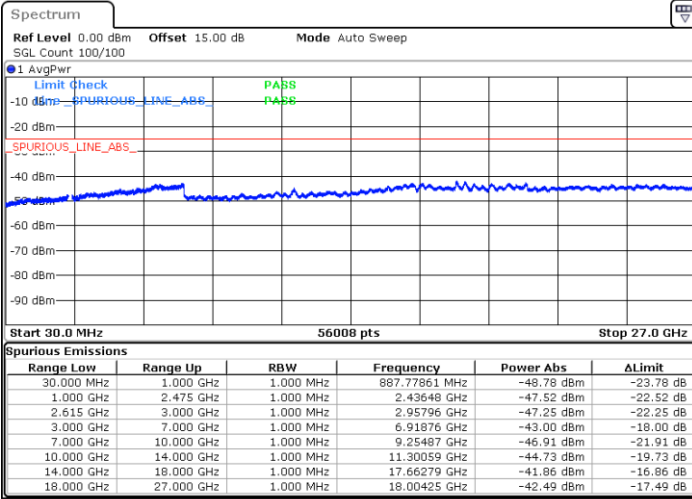

LTE Band 7C_CA / 20MHz+15MHz

QPSK

MiddleChannel / 1RB0 and 1RB74

Middle Channel / 1RB99 and 1RB0

Date: 7.SEP.2021 20:32:50

Date: 7.SEP.2021 20:26:33

Middle Channel / FullIRB

N/A

Date: 7.SEP.2021 20:34:51

LTE Band 7C_CA / 20MHz+15MHz

QPSK

Highest Channel / 1RB0 and 1RB74

Highest Channel / 1RB99 and 1RB0

Date: 7.SEP.2021 21:02:20

Date: 7.SEP.2021 21:11:01

Highest Channel / FullIRB

N/A

Date: 7.SEP.2021 21:00:35

LTE Band 7C_CA / 20MHz+20MHz

QPSK

Lowest Channel / 1RB0 and 1RB99

Lowest Channel / 1RB99 and 1RB0

Date: 7.SEP.2021 21:33:09

Date: 7.SEP.2021 21:34:59

Lowest Channel / FullRB

N/A

Date: 7.SEP.2021 21:23:03

LTE Band 7C_CA / 20MHz+20MHz

QPSK

Middle Channel / 1RB0 and 1RB99

Middle Channel / 1RB99 and 1RB0

Date: 7.SEP.2021 22:08:31