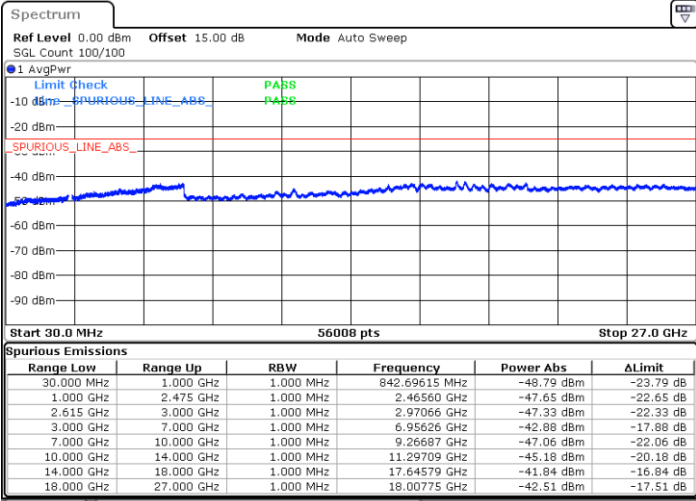

Date: 7.SEP.2021 01:09:24

Highest Channel / FullIRB

N/A

Date: 7.SEP.2021 00:44:54

LTE Band 7C_CA / 20MHz+15MHz

16QAM

Lowest Channel / 1RB0 and 1RB74

Lowest Channel / 1RB99 and 1RB0

Date: 7.SEP.2021 20:16:26

Date: 7.SEP.2021 20:21:45

Lowest Channel / FullIRB

N/A

Date: 7.SEP.2021 20:10:23

LTE Band 7C_CA / 20MHz+15MHz

16QAM

MiddleChannel / 1RB0 and 1RB74

Middle Channel / 1RB99 and 1RB0

Date: 7.SEP.2021 20:31:35

Date: 7.SEP.2021 20:27:46

Middle Channel / FullIRB

N/A

Date: 7.SEP.2021 20:37:07

LTE Band 7C_CA / 20MHz+15MHz

16QAM

Highest Channel / 1RB0 and 1RB74

Highest Channel / 1RB99 and 1RB0

Date: 7.SEP.2021 21:04:14

Date: 7.SEP.2021 21:09:24

Highest Channel / FullIRB

N/A

Date: 7.SEP.2021 20:57:18

LTE Band 7C_CA / 20MHz+20MHz