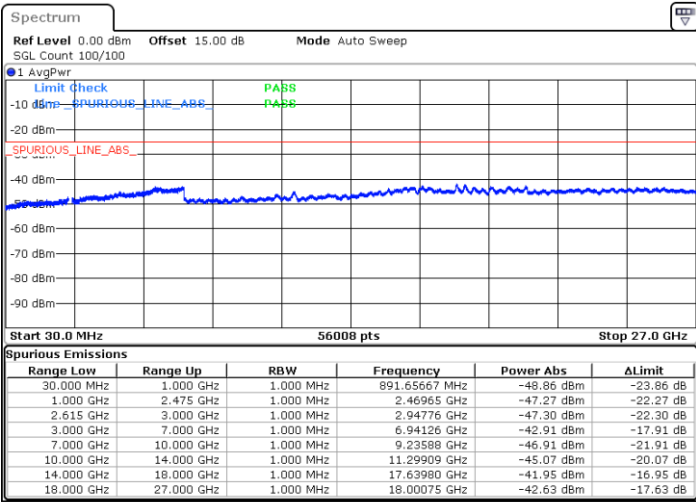

LTE Band 7C_CA / 15MHz+20MHz

16QAM

Middle Channel / 1RB0 and 1RB9

Middle Channel / 1RB74 and 1RB0

Date: 7.SEP.2021 19:22:48