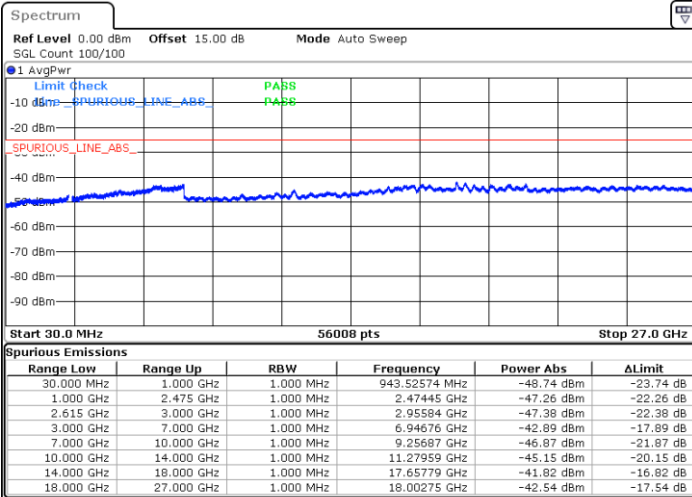

N/A

Date: 7.SEP.2021 21:00:35

LTE Band 7C_CA / 20MHz+20MHz

QPSK

Lowest Channel / 1RB0 and 1RB99

Lowest Channel / 1RB99 and 1RB0

Date: 7.SEP.2021 21:33:09

Date: 7.SEP.2021 21:34:59

Lowest Channel / FullRB

N/A

Date: 7.SEP.2021 21:23:03

LTE Band 7C_CA / 20MHz+20MHz

QPSK

Middle Channel / 1RB0 and 1RB99

Middle Channel / 1RB99 and 1RB0

Date: 7.SEP.2021 22:08:31

Date: 7.SEP.2021 22:07:05

Middle Channel / FullIRB

N/A

Date: 7.SEP.2021 22:16:48

LTE Band 7C_CA / 20MHz+20MHz

QPSK

Highest Channel / 1RB0 and 1RB99

Highest Channel / 1RB99 and 1RB0

Date: 7.SEP.2021 22:31:17

Date: 7.SEP.2021 22:33:05

Highest Channel / FullIRB

N/A

Date: 7.SEP.2021 22:19:55

LTE Band 7C_CA / 10MHz+20MHz

16QAM

Lowest Channel / 1RB0 and 1RB99