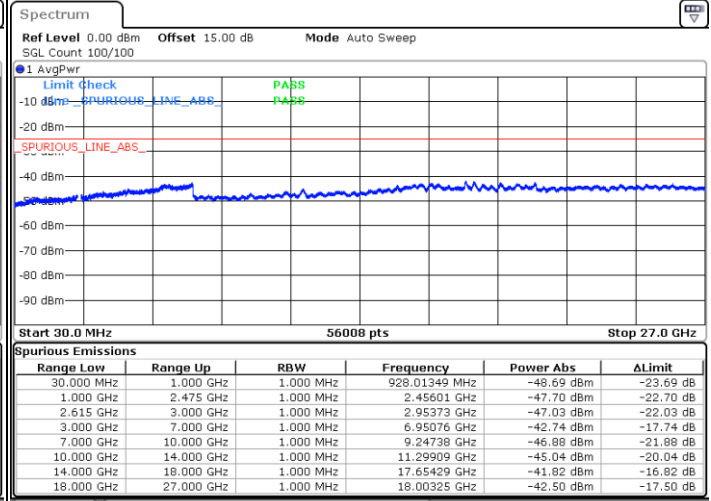

Middle Channel / 1RB99 and 1RB0

Date: 7.SEP.2021 20:31:35

Date: 7.SEP.2021 20:27:46

Middle Channel / FullIRB

N/A

Date: 7.SEP.2021 20:37:07

LTE Band 7C_CA / 20MHz+15MHz

16QAM

Highest Channel / 1RB0 and 1RB74

Highest Channel / 1RB99 and 1RB0

Date: 7.SEP.2021 21:04:14

Date: 7.SEP.2021 21:09:24

Highest Channel / FullIRB

N/A

Date: 7.SEP.2021 20:57:18

LTE Band 7C_CA / 20MHz+20MHz

16QAM

Lowest Channel / 1RB0 and 1RB99

Lowest Channel / 1RB99 and 1RB0

Date: 7.SEP.2021 21:31:36

Date: 7.SEP.2021 21:36:33

Lowest Channel / FullIRB

N/A

Date: 7.SEP.2021 21:25:34