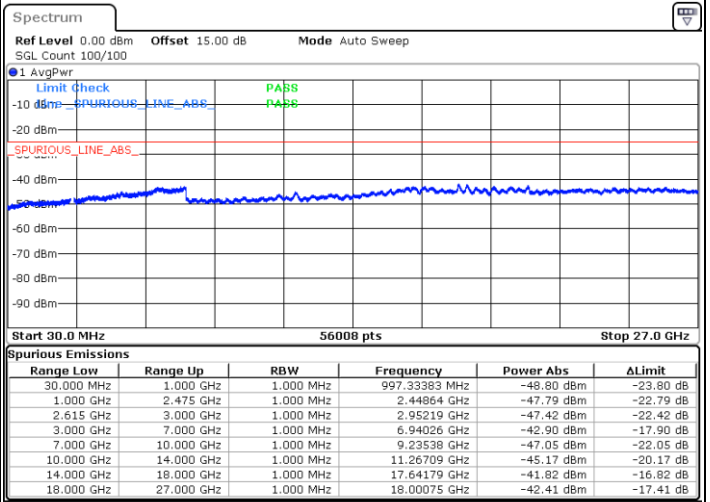

Date: 7.SEP.2021 19:18:54