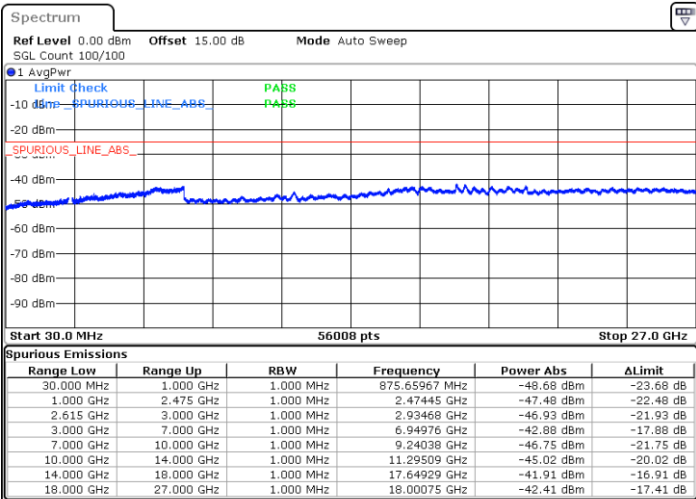

Lowest Channel / 1RB0 and 1RB9

Lowest Channel / 1RB74 and 1RB0

Date: 7.SEP.2021 19:07:35

Date: 7.SEP.2021 19:14:20

Lowest Channel / FullRB

N/A

Date: 7.SEP.2021 18:58:46

LTE Band 7C_CA / 15MHz+20MHz

16QAM

Middle Channel / 1RB0 and 1RB9

Middle Channel / 1RB74 and 1RB0

Date: 7.SEP.2021 19:22:48

Date: 7.SEP.2021 19:18:54

Middle Channel / FullIRB

N/A

Date: 7.SEP.2021 19:29:04

LTE Band 7C_CA / 15MHz+20MHz

16QAM

Highest Channel / 1RB0 and 1RB99

Highest Channel / 1RB74 and 1RB0

Date: 7.SEP.2021 19:44:26

Date: 7.SEP.2021 19:50:07

Highest Channel / FullIRB

N/A

Date: 7.SEP.2021 19:37:20

LTE Band 7C_CA / 20MHz+10MHz

16QAM

Lowest Channel / 1RB0 and 1RB49

Lowest Channel / 1RB99 and 1RB0

Date: 7.SEP.2021 00:14:25

Date: 7.SEP.2021 00:20:45

Lowest Channel / FullRB