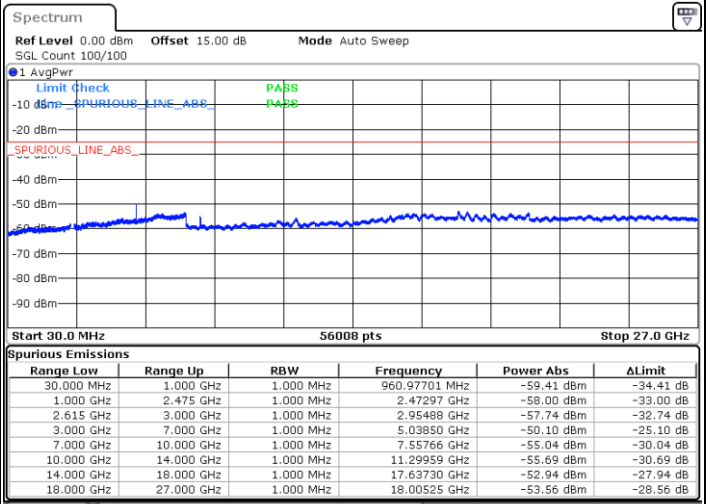

LTE Band 7C_CA / 15MHz+20MHz

16QAM

Highest Channel / 1RB0 and 1RB99

Highest Channel / 1RB74 and 1RB0

Date: 7.SEP.2021 19:44:26

Date: 7.SEP.2021 19:50:07

Highest Channel / FullIRB

N/A

Date: 7.SEP.2021 19:37:20

LTE Band 7C_CA / 20MHz+10MHz

16QAM

Lowest Channel / 1RB0 and 1RB49

Lowest Channel / 1RB99 and 1RB0

Date: 7.SEP.2021 00:14:25

Date: 7.SEP.2021 00:20:45

Lowest Channel / FullRB

N/A

Date: 7.SEP.2021 00:06:25

LTE Band 7C_CA / 20MHz+10MHz

16QAM

Middle Channel / 1RB0 and 1RB49

Middle Channel / 1RB99 and 1RB0

Date: 7.SEP.2021 00:29:13

Date: 7.SEP.2021 00:25:38

Middle Channel / FullIRB

N/A

Date: 7.SEP.2021 00:35:51

LTE Band 7C_CA / 20MHz+10MHz

16QAM

Highest Channel / 1RB0 and 1RB49

Highest Channel / 1RB99 and 1RB0

Date: 7.SEP.2021 01:04:09