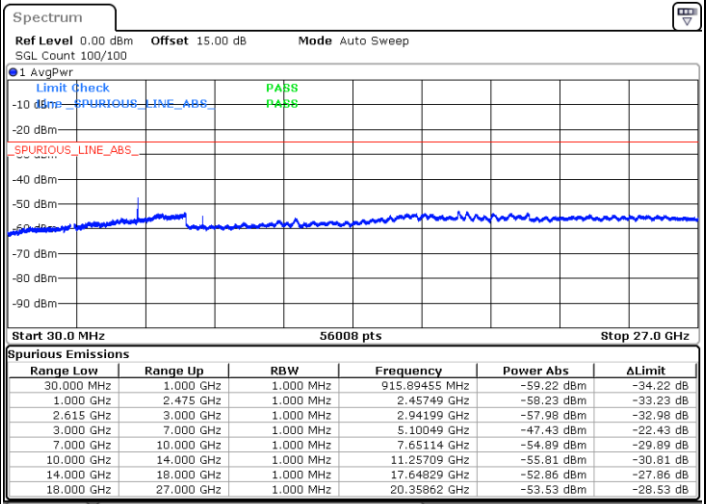

Lowest Channel / 1RB49 and 1RB0

Date: 6.SEP.2021 22:23:21

Date: 6.SEP.2021 22:30:54

Lowest Channel / FullRB

N/A

Date: 6.SEP.2021 22:40:26

LTE Band 7C_CA / 10MHz+20MHz

16QAM

MiddleChannel / 1RB0 and 1RB99

Middle Channel / 1RB49 and 1RB0

Date: 6.SEP.2021 22:54:51

Date: 6.SEP.2021 22:50:58

Middle Channel / FullIRB

N/A

Date: 6.SEP.2021 22:46:47

LTE Band 7C_CA / 10MHz+20MHz

16QAM

Highest Channel / 1RB0 and 1RB99

Highest Channel / 1RB49 and 1RB0

Date: 6.SEP.2021 23:34:21

Date: 6.SEP.2021 23:39:45

Highest Channel / FullIRB

N/A

Date: 6.SEP.2021 23:44:54

LTE Band 7C_CA / 15MHz+10MHz

16QAM

Lowest Channel / 1RB0 and 1RB49

Lowest Channel / 1RB74 and 1RB0

Date: 7.SEP.2021 22:50:11

Date: 7.SEP.2021 22:57:00

Lowest Channel / FullIRB

N/A