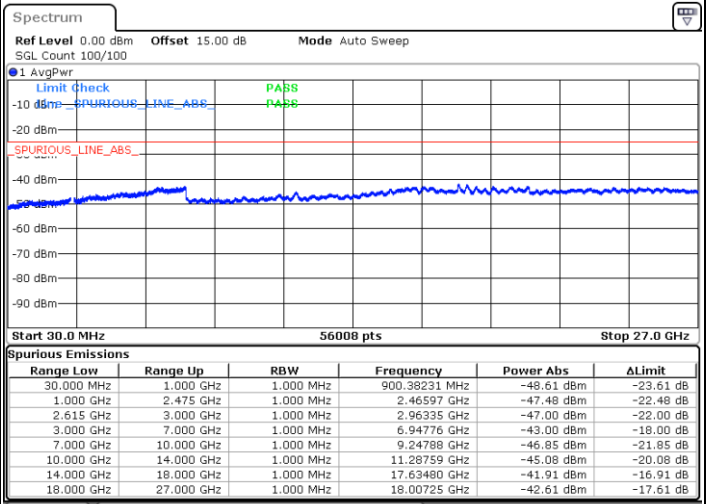

Date: 7.SEP.2021 20:34:51

LTE Band 7C_CA / 20MHz+15MHz

QPSK

Highest Channel / 1RB0 and 1RB74

Highest Channel / 1RB99 and 1RB0

Date: 7.SEP.2021 21:02:20

Date: 7.SEP.2021 21:11:01

Highest Channel / FullIRB

N/A

Date: 7.SEP.2021 21:00:35

LTE Band 7C_CA / 20MHz+20MHz

QPSK

Lowest Channel / 1RB0 and 1RB99

Lowest Channel / 1RB99 and 1RB0

Date: 7.SEP.2021 21:33:09

Date: 7.SEP.2021 21:34:59

Lowest Channel / FullRB

N/A

Date: 7.SEP.2021 21:23:03

LTE Band 7C_CA / 20MHz+20MHz

QPSK

Middle Channel / 1RB0 and 1RB99

Middle Channel / 1RB99 and 1RB0

Date: 7.SEP.2021 22:08:31

Date: 7.SEP.2021 22:07:05

Middle Channel / FullIRB

N/A

Date: 7.SEP.2021 22:16:48

LTE Band 7C_CA / 20MHz+20MHz

QPSK

Highest Channel / 1RB0 and 1RB99

Highest Channel / 1RB99 and 1RB0