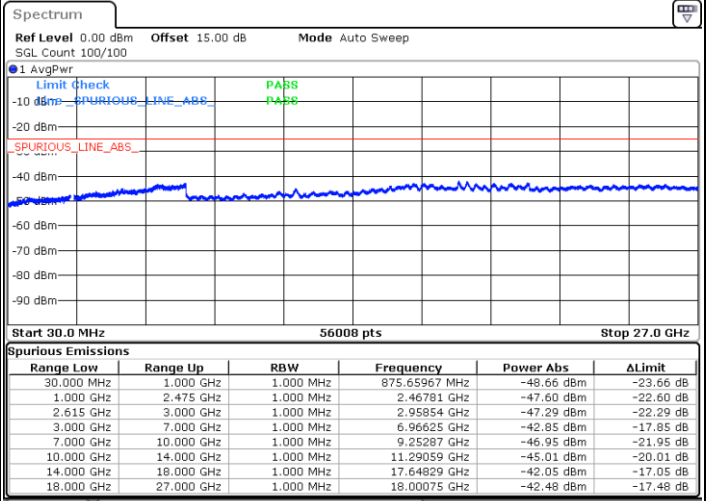

Date: 7.SEP.2021 01:09:24

Highest Channel / FullIRB

N/A

Date: 7.SEP.2021 00:44:54

LTE Band 7C_CA / 20MHz+15MHz

16QAM

Lowest Channel / 1RB0 and 1RB74

Lowest Channel / 1RB99 and 1RB0

Date: 7.SEP.2021 20:16:26

Date: 7.SEP.2021 20:21:45

Lowest Channel / FullIRB

N/A

Date: 7.SEP.2021 20:10:23

LTE Band 7C_CA / 20MHz+15MHz

16QAM

MiddleChannel / 1RB0 and 1RB74

Middle Channel / 1RB99 and 1RB0

Date: 7.SEP.2021 20:31:35

Date: 7.SEP.2021 20:27:46

Middle Channel / FullIRB

N/A

Date: 7.SEP.2021 20:37:07

LTE Band 7C_CA / 20MHz+15MHz

16QAM

Highest Channel / 1RB0 and 1RB74

Highest Channel / 1RB99 and 1RB0

Date: 7.SEP.2021 21:04:14

Date: 7.SEP.2021 21:09:24

Highest Channel / FullIRB

N/A

Date: 7.SEP.2021 20:57:18

LTE Band 7C_CA / 20MHz+20MHz