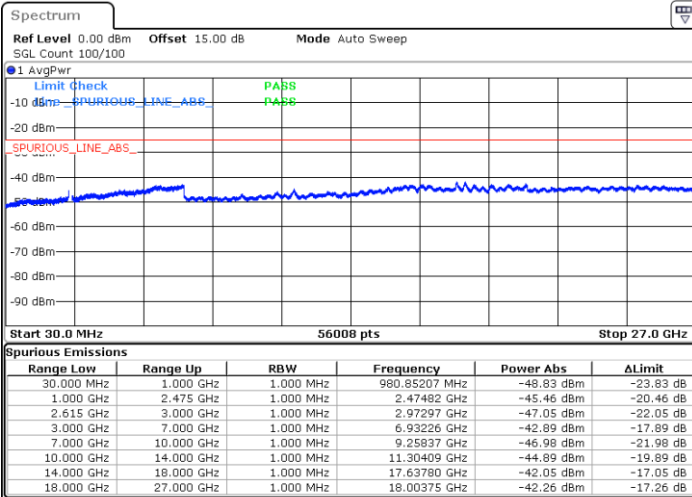

N/A

Date: 7.SEP.2021 23:12:58

LTE Band 7C_CA / 15MHz+10MHz

16QAM

Highest Channel / 1RB0 and 1RB49

Highest Channel / 1RB74 and 1RB0

Date: 7.SEP.2021 23:45:07

Date: 7.SEP.2021 23:50:33

Highest Channel / FullIRB

N/A

Date: 7.SEP.2021 23:37:36

LTE Band 7C_CA / 15MHz+15MHz

16QAM

Lowest Channel / 1RB0 and 1RB74

Lowest Channel / 1RB74 and 1RB0

Date: 7.SEP.2021 18:06:09

Date: 7.SEP.2021 18:12:21

Lowest Channel / FullIRB

N/A

Date: 7.SEP.2021 17:58:52

LTE Band 7C_CA / 15MHz+15MHz

16QAM

Middle Channel / 1RB0 and 1RB74

Middle Channel / 1RB74 and 1RB0

Date: 7.SEP.2021 18:20:47

Date: 7.SEP.2021 18:17:04

Middle Channel / FullRB

N/A

Date: 7.SEP.2021 18:24:51

LTE Band 7C_CA / 15MHz+15MHz

16QAM

Highest Channel / 1RB0 and 1RB74