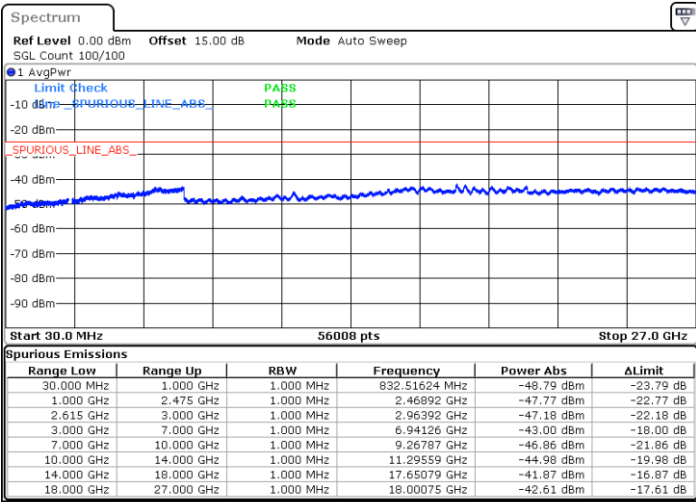

Highest Channel / 1RB0 and 1RB74

Highest Channel / 1RB99 and 1RB0

Date: 7.SEP.2021 21:04:14

Date: 7.SEP.2021 21:09:24

Highest Channel / FullIRB

N/A

Date: 7.SEP.2021 20:57:18

LTE Band 7C_CA / 20MHz+20MHz

16QAM

Lowest Channel / 1RB0 and 1RB99

Lowest Channel / 1RB99 and 1RB0

Date: 7.SEP.2021 21:31:36

Date: 7.SEP.2021 21:36:33

Lowest Channel / FullIRB

N/A

Date: 7.SEP.2021 21:25:34

LTE Band 7C_CA / 20MHz+20MHz

16QAM

Middle Channel / 1RB0 and 1RB99

Middle Channel / 1RB99 and 1RB0

Date: 7.SEP.2021 22:09:46

Date: 7.SEP.2021 22:05:45

Middle Channel / FullIRB

N/A

Date: 7.SEP.2021 22:14:53

LTE Band 7C_CA / 20MHz+20MHz

16QAM

Highest Channel / 1RB0 and 1RB99

Highest Channel / 1RB99 and 1RB0

Date: 7.SEP.2021 22:29:34

Date: 7.SEP.2021 22:34:49

Highest Channel / FullIRB