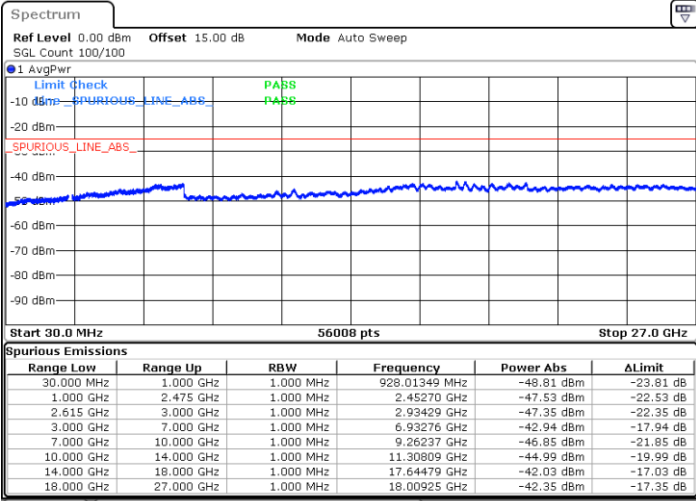

LTE Band 7C_CA / 20MHz+15MHz

QPSK

MiddleChannel / 1RB0 and 1RB74

Middle Channel / 1RB99 and 1RB0

Date: 7.SEP.2021 20:32:50

Date: 7.SEP.2021 20:26:33

Middle Channel / FullIRB

N/A

Date: 7.SEP.2021 20:34:51

LTE Band 7C_CA / 20MHz+15MHz

QPSK

Highest Channel / 1RB0 and 1RB74

Highest Channel / 1RB99 and 1RB0

Date: 7.SEP.2021 21:02:20

Date: 7.SEP.2021 21:11:01

Highest Channel / FullIRB