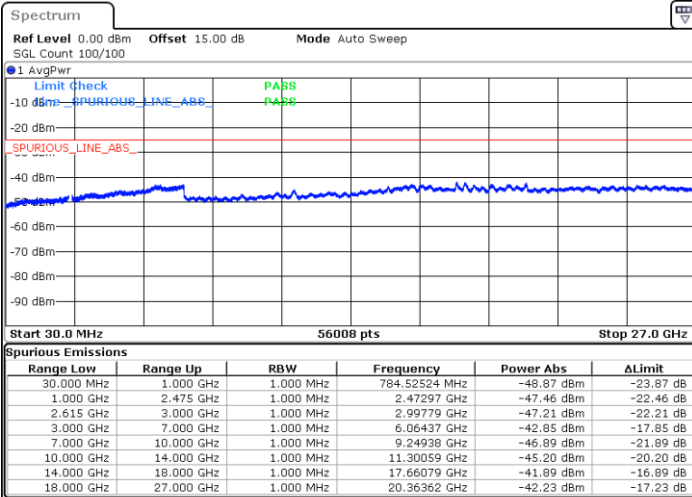

Lowest Channel / 1RB0 and 1RB9

Lowest Channel / 1RB74 and 1RB0

Date: 7.SEP.2021 19:07:35

Date: 7.SEP.2021 19:14:20

Lowest Channel / FullRB

N/A

Date: 7.SEP.2021 18:58:46

LTE Band 7C_CA / 15MHz+20MHz

LTE Band 7C_CA / 15MHz+20MHz

16QAM

Highest Channel / 1RB0 and 1RB99

Highest Channel / 1RB74 and 1RB0

Date: 7.SEP.2021 19:44:26

Date: 7.SEP.2021 19:50:07

Highest Channel / FullIRB

N/A

Date: 7.SEP.2021 19:37:20

LTE Band 7C_CA / 20MHz+10MHz

16QAM

Lowest Channel / 1RB0 and 1RB49

Lowest Channel / 1RB99 and 1RB0

Date: 7.SEP.2021 00:14:25

Date: 7.SEP.2021 00:20:45

Lowest Channel / FullRB