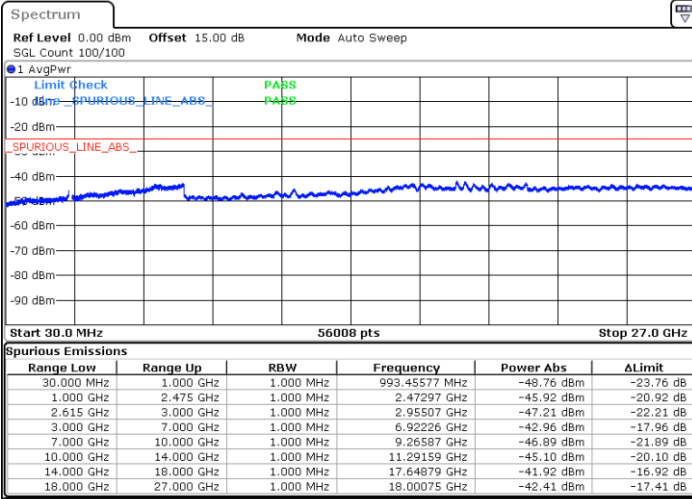

N/A

Date: 7.SEP.2021 23:12:58

LTE Band 7C_CA / 15MHz+10MHz

16QAM

Highest Channel / 1RB0 and 1RB49

Highest Channel / 1RB74 and 1RB0

Date: 7.SEP.2021 23:45:07

Date: 7.SEP.2021 23:50:33

Highest Channel / FullIRB

N/A

Date: 7.SEP.2021 23:37:36

LTE Band 7C_CA / 15MHz+15MHz

16QAM

Lowest Channel / 1RB0 and 1RB74

Lowest Channel / 1RB74 and 1RB0

Date: 7.SEP.2021 18:06:09

Date: 7.SEP.2021 18:12:21

Lowest Channel / FullIRB

N/A

Date: 7.SEP.2021 17:58:52

LTE Band 7C_CA / 15MHz+15MHz

16QAM

Middle Channel / 1RB0 and 1RB74

Middle Channel / 1RB74 and 1RB0