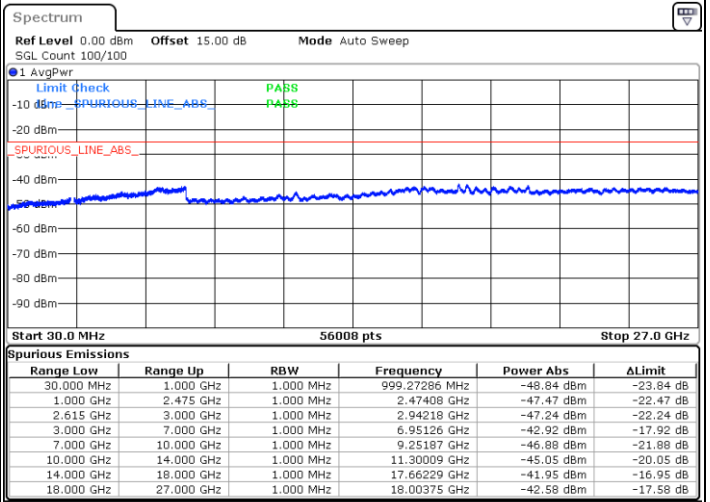

Highest Channel / 1RB0 and 1RB74

Highest Channel / 1RB99 and 1RB0

Date: 7.SEP.2021 21:04:14

Date: 7.SEP.2021 21:09:24

Highest Channel / FullIRB

N/A

Date: 7.SEP.2021 20:57:18

LTE Band 7C_CA / 20MHz+20MHz

16QAM

Lowest Channel / 1RB0 and 1RB99

Lowest Channel / 1RB99 and 1RB0

Date: 7.SEP.2021 21:31:36

Date: 7.SEP.2021 21:36:33

Lowest Channel / FullIRB

N/A

Date: 7.SEP.2021 21:25:34

LTE Band 7C_CA / 20MHz+20MHz

16QAM

Middle Channel / 1RB0 and 1RB99

Middle Channel / 1RB99 and 1RB0

Date: 7.SEP.2021 22:09:46

Date: 7.SEP.2021 22:05:45

Middle Channel / FullIRB

N/A

Date: 7.SEP.2021 22:14:53

LTE Band 7C_CA / 20MHz+20MHz

16QAM

Highest Channel / 1RB0 and 1RB99

Highest Channel / 1RB99 and 1RB0

Date: 7.SEP.2021 22:29:34

Date: 7.SEP.2021 22:34:49

Highest Channel / FullIRB