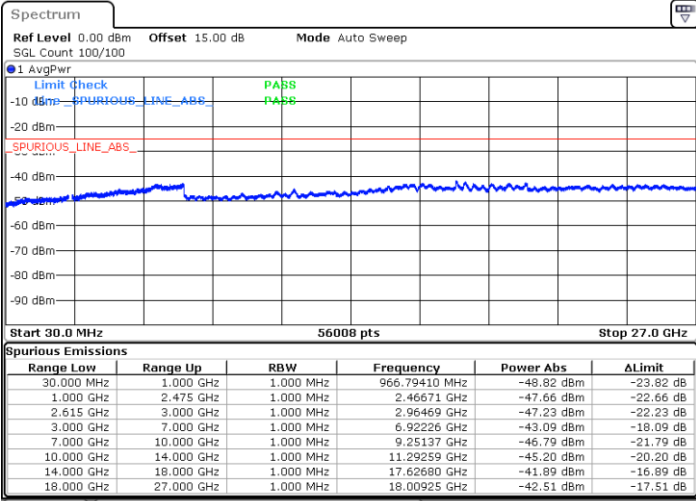

Highest Channel / FullIRB

N/A

Date: 7.SEP.2021 23:37:36

LTE Band 7C_CA / 15MHz+15MHz

16QAM

Lowest Channel / 1RB0 and 1RB74

Lowest Channel / 1RB74 and 1RB0

Date: 7.SEP.2021 18:06:09

Date: 7.SEP.2021 18:12:21

Lowest Channel / FullIRB

N/A

Date: 7.SEP.2021 17:58:52

LTE Band 7C_CA / 15MHz+15MHz

16QAM

Middle Channel / 1RB0 and 1RB74

Middle Channel / 1RB74 and 1RB0

Date: 7.SEP.2021 18:20:47

Date: 7.SEP.2021 18:17:04

Middle Channel / FullRB

N/A

Date: 7.SEP.2021 18:24:51

LTE Band 7C_CA / 15MHz+15MHz

16QAM

Highest Channel / 1RB0 and 1RB74

Highest Channel / 1RB74 and 1RB0

Date: 7.SEP.2021 18:41:26

Date: 7.SEP.2021 18:47:41

Highest Channel / FullIRB

N/A

Date: 7.SEP.2021 18:34:47

LTE Band 7C_CA / 15MHz+20MHz

16QAM