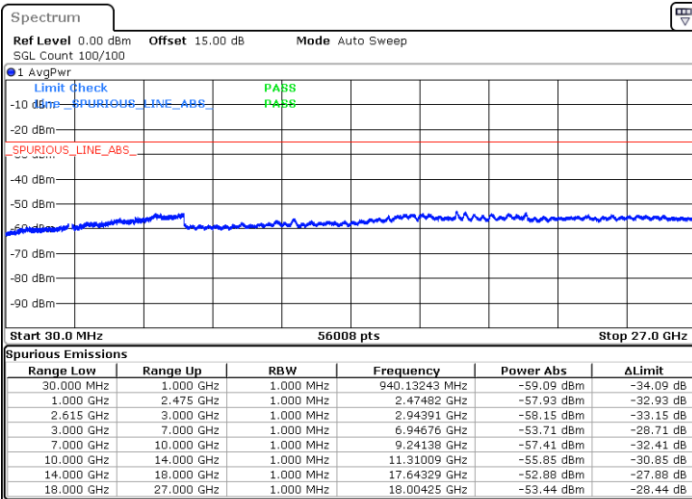

Highest Channel / FullIRB

N/A

Date: 6.SEP.2021 23:43:16