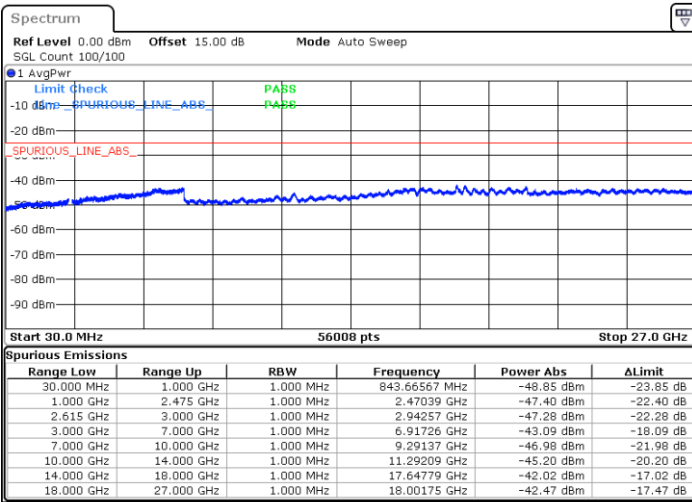

16QAM

Highest Channel / 1RB0 and 1RB99

Highest Channel / 1RB49 and 1RB0

Date: 6.SEP.2021 23:34:21

Date: 6.SEP.2021 23:39:45

Highest Channel / FullIRB

N/A

Date: 6.SEP.2021 23:44:54

LTE Band 7C_CA / 15MHz+10MHz

16QAM

Lowest Channel / 1RB0 and 1RB49

Lowest Channel / 1RB74 and 1RB0

Date: 7.SEP.2021 22:50:11

Date: 7.SEP.2021 22:57:00

Lowest Channel / FullIRB

N/A

Date: 7.SEP.2021 22:44:01

LTE Band 7C_CA / 15MHz+10MHz

16QAM

Middle Channel / 1RB0 and 1RB49

Middle Channel / 1RB74 and 1RB0

Date: 7.SEP.2021 23:07:33

Date: 7.SEP.2021 23:02:41

Middle Channel / FullRB

N/A

Date: 7.SEP.2021 23:12:58

LTE Band 7C_CA / 15MHz+10MHz

16QAM

Highest Channel / 1RB0 and 1RB49

Highest Channel / 1RB74 and 1RB0

Date: 7.SEP.2021 23:45:07

Date: 7.SEP.2021 23:50:33