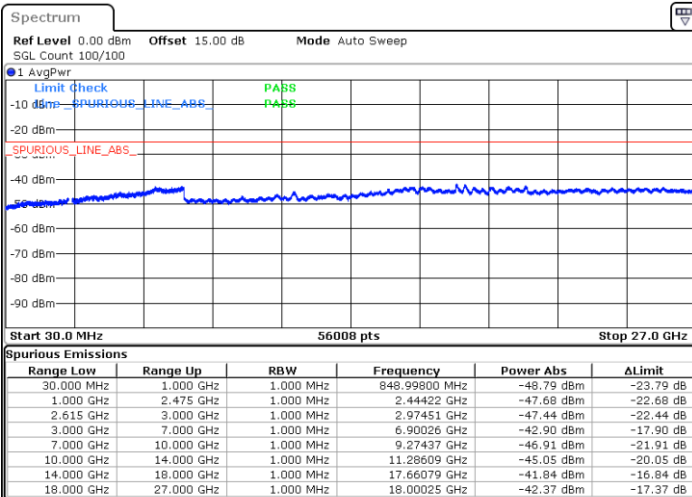

LTE Band 7C_CA / 20MHz+20MHz

16QAM

Middle Channel / 1RB0 and 1RB99

Middle Channel / 1RB99 and 1RB0

Date: 7.SEP.2021 22:09:46

Date: 7.SEP.2021 22:05:45

Middle Channel / FullIRB

N/A

Date: 7.SEP.2021 22:14:53

LTE Band 7C_CA / 20MHz+20MHz

16QAM

Highest Channel / 1RB0 and 1RB99

Highest Channel / 1RB99 and 1RB0

Date: 7.SEP.2021 22:29:34

Date: 7.SEP.2021 22:34:49

Highest Channel / FullIRB

N/A

Date: 7.SEP.2021 22:22:14

LTE Band 7C_CA / 10MHz+20MHz

64QAM

Lowest Channel / 1RB0 and 1RB99

Lowest Channel / 1RB49 and 1RB0

Date: 6.SEP.2021 22:21:05

Date: 6.SEP.2021 22:34:55