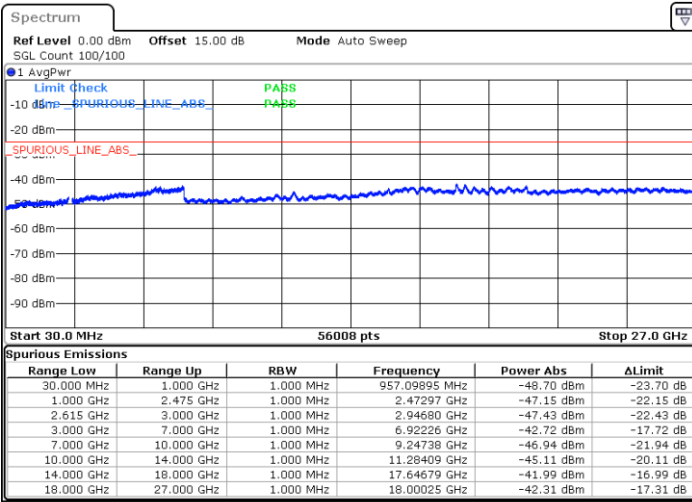

Date: 7.SEP.2021 01:09:24

Highest Channel / FullIRB

N/A

Date: 7.SEP.2021 00:44:54

LTE Band 7C_CA / 20MHz+15MHz

16QAM

Lowest Channel / 1RB0 and 1RB74

Lowest Channel / 1RB99 and 1RB0

Date: 7.SEP.2021 20:16:26

Date: 7.SEP.2021 20:21:45

Lowest Channel / FullIRB

N/A

Date: 7.SEP.2021 20:10:23

LTE Band 7C_CA / 20MHz+15MHz

16QAM

MiddleChannel / 1RB0 and 1RB74

Middle Channel / 1RB99 and 1RB0

Date: 7.SEP.2021 20:31:35

Date: 7.SEP.2021 20:27:46

Middle Channel / FullIRB

N/A

Date: 7.SEP.2021 20:37:07

LTE Band 7C_CA / 20MHz+15MHz

16QAM

Highest Channel / 1RB0 and 1RB74

Highest Channel / 1RB99 and 1RB0

Date: 7.SEP.2021 21:04:14

Date: 7.SEP.2021 21:09:24

Highest Channel / FullIRB

N/A

Date: 7.SEP.2021 20:57:18

LTE Band 7C_CA / 20MHz+20MHz