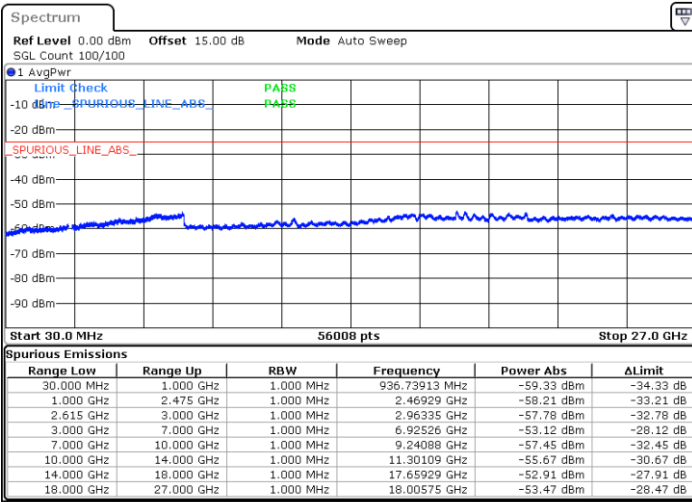

N/A

Date: 7.SEP.2021 00:06:25

LTE Band 7C_CA / 20MHz+10MHz

16QAM

Middle Channel / 1RB0 and 1RB49

Middle Channel / 1RB99 and 1RB0

Date: 7.SEP.2021 00:29:13

Date: 7.SEP.2021 00:25:38

Middle Channel / FullIRB

N/A

Date: 7.SEP.2021 00:35:51

LTE Band 7C_CA / 20MHz+10MHz

16QAM

Highest Channel / 1RB0 and 1RB49

Highest Channel / 1RB99 and 1RB0

Date: 7.SEP.2021 01:04:09

Date: 7.SEP.2021 01:09:24

Highest Channel / FullIRB

N/A

Date: 7.SEP.2021 00:44:54

LTE Band 7C_CA / 20MHz+15MHz

16QAM

Lowest Channel / 1RB0 and 1RB74

Lowest Channel / 1RB99 and 1RB0