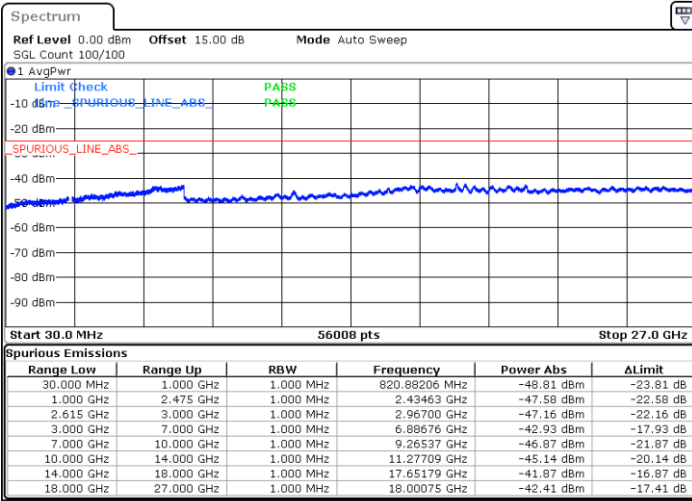

Date: 7.SEP.2021 18:12:21

Lowest Channel / FullIRB

N/A

Date: 7.SEP.2021 17:58:52

LTE Band 7C_CA / 15MHz+15MHz

16QAM

Middle Channel / 1RB0 and 1RB74

Middle Channel / 1RB74 and 1RB0

Date: 7.SEP.2021 18:20:47

Date: 7.SEP.2021 18:17:04

Middle Channel / FullRB

N/A

Date: 7.SEP.2021 18:24:51

LTE Band 7C_CA / 15MHz+15MHz

16QAM

Highest Channel / 1RB0 and 1RB74

Highest Channel / 1RB74 and 1RB0

Date: 7.SEP.2021 18:41:26

Date: 7.SEP.2021 18:47:41

Highest Channel / FullIRB

N/A

Date: 7.SEP.2021 18:34:47

LTE Band 7C_CA / 15MHz+20MHz

16QAM

Lowest Channel / 1RB0 and 1RB9

Lowest Channel / 1RB74 and 1RB0

Date: 7.SEP.2021 19:07:35

Date: 7.SEP.2021 19:14:20

Lowest Channel / FullRB

N/A

Date: 7.SEP.2021 18:58:46

LTE Band 7C_CA / 15MHz+20MHz