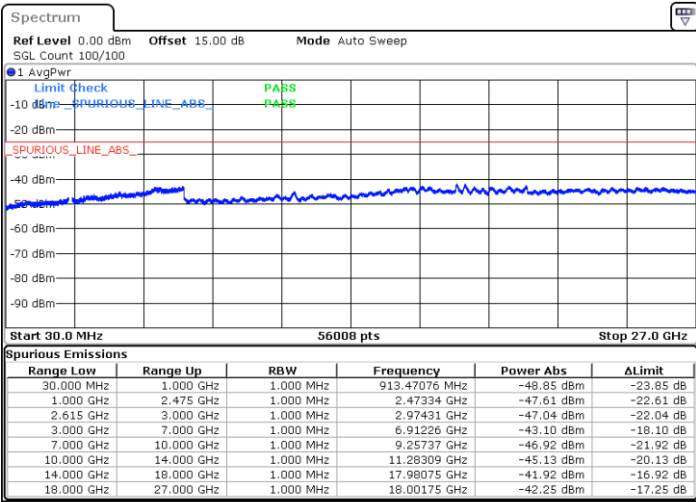

LTE Band 7C_CA / 15MHz+10MHz

16QAM

Lowest Channel / 1RB0 and 1RB49

Lowest Channel / 1RB74 and 1RB0

Date: 7.SEP.2021 22:50:11

Date: 7.SEP.2021 22:57:00

Lowest Channel / FullIRB

N/A

Date: 7.SEP.2021 22:44:01

LTE Band 7C_CA / 15MHz+10MHz

16QAM

Middle Channel / 1RB0 and 1RB49

Middle Channel / 1RB74 and 1RB0

Date: 7.SEP.2021 23:07:33

Date: 7.SEP.2021 23:02:41

Middle Channel / FullRB

N/A

Date: 7.SEP.2021 23:12:58

LTE Band 7C_CA / 15MHz+10MHz

16QAM

Highest Channel / 1RB0 and 1RB49

Highest Channel / 1RB74 and 1RB0

Date: 7.SEP.2021 23:45:07

Date: 7.SEP.2021 23:50:33

Highest Channel / FullIRB

N/A

Date: 7.SEP.2021 23:37:36

LTE Band 7C_CA / 15MHz+15MHz

16QAM

Lowest Channel / 1RB0 and 1RB74

Lowest Channel / 1RB74 and 1RB0

Date: 7.SEP.2021 18:06:09