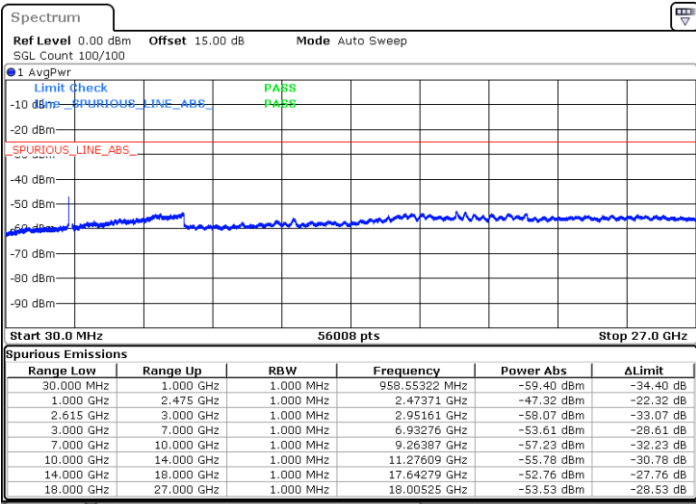

Date: 7.SEP.2021 22:07:05

Middle Channel / FullIRB

N/A

Date: 7.SEP.2021 22:16:48

LTE Band 7C_CA / 20MHz+20MHz

QPSK

Highest Channel / 1RB0 and 1RB99

Highest Channel / 1RB99 and 1RB0

Date: 7.SEP.2021 22:31:17

Date: 7.SEP.2021 22:33:05

Highest Channel / FullIRB

N/A

Date: 7.SEP.2021 22:19:55

LTE Band 7C_CA / 10MHz+20MHz

16QAM

Lowest Channel / 1RB0 and 1RB99

Lowest Channel / 1RB49 and 1RB0

Date: 6.SEP.2021 22:23:21

Date: 6.SEP.2021 22:30:54

Lowest Channel / FullRB

N/A

Date: 6.SEP.2021 22:40:26

LTE Band 7C_CA / 10MHz+20MHz

16QAM