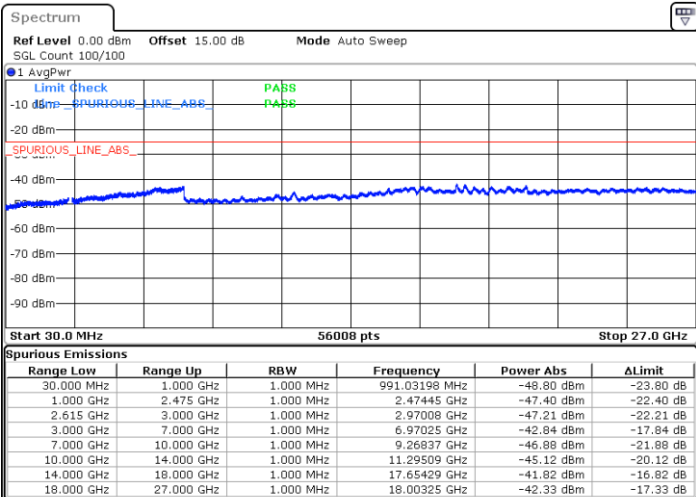

Date: 7.SEP.2021 22:44:01

LTE Band 7C_CA / 15MHz+10MHz

16QAM

Middle Channel / 1RB0 and 1RB49

Middle Channel / 1RB74 and 1RB0

Date: 7.SEP.2021 23:07:33

Date: 7.SEP.2021 23:02:41

Middle Channel / FullRB

N/A

Date: 7.SEP.2021 23:12:58

LTE Band 7C_CA / 15MHz+10MHz

16QAM

Highest Channel / 1RB0 and 1RB49

Highest Channel / 1RB74 and 1RB0

Date: 7.SEP.2021 23:45:07

Date: 7.SEP.2021 23:50:33

Highest Channel / FullIRB

N/A

Date: 7.SEP.2021 23:37:36

LTE Band 7C_CA / 15MHz+15MHz

16QAM

Lowest Channel / 1RB0 and 1RB74

Lowest Channel / 1RB74 and 1RB0

Date: 7.SEP.2021 18:06:09

Date: 7.SEP.2021 18:12:21

Lowest Channel / FullIRB

N/A

Date: 7.SEP.2021 17:58:52

LTE Band 7C_CA / 15MHz+15MHz

16QAM

Middle Channel / 1RB0 and 1RB74

Middle Channel / 1RB74 and 1RB0