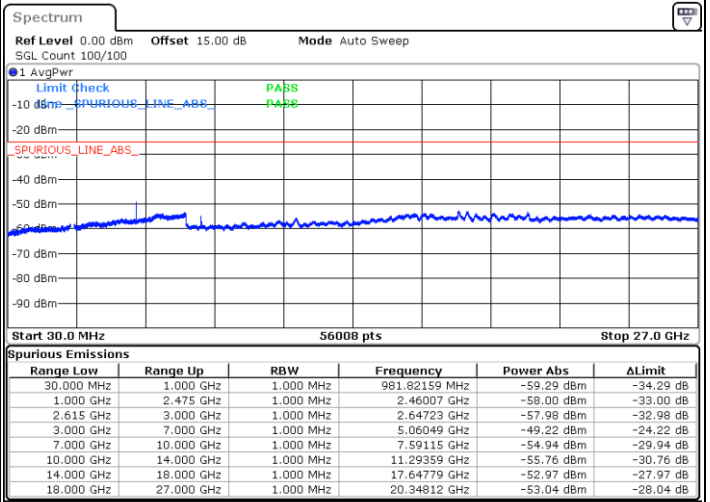

Date: 7.SEP.2021 22:07:05

Middle Channel / FullIRB

N/A

Date: 7.SEP.2021 22:16:48

LTE Band 7C_CA / 20MHz+20MHz

QPSK

Highest Channel / 1RB0 and 1RB99

Highest Channel / 1RB99 and 1RB0

Date: 7.SEP.2021 22:31:17

Date: 7.SEP.2021 22:33:05

Highest Channel / FullIRB

N/A

Date: 7.SEP.2021 22:19:55

LTE Band 7C_CA / 10MHz+20MHz

16QAM

Lowest Channel / 1RB0 and 1RB99

Lowest Channel / 1RB49 and 1RB0

Date: 6.SEP.2021 22:23:21

Date: 6.SEP.2021 22:30:54

Lowest Channel / FullRB

N/A

Date: 6.SEP.2021 22:40:26

LTE Band 7C_CA / 10MHz+20MHz

16QAM

MiddleChannel / 1RB0 and 1RB99

Middle Channel / 1RB49 and 1RB0

Date: 6.SEP.2021 22:54:51

Date: 6.SEP.2021 22:50:58

Middle Channel / FullIRB

N/A

Date: 6.SEP.2021 22:46:47

LTE Band 7C_CA / 10MHz+20MHz