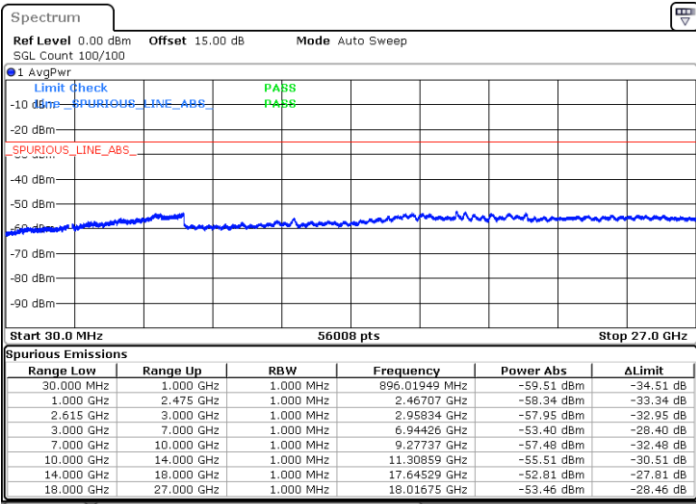

Lowest Channel / 1RB49 and 1RB0

Date: 6.SEP.2021 22:23:21

Date: 6.SEP.2021 22:30:54

Lowest Channel / FullRB

N/A

Date: 6.SEP.2021 22:40:26

LTE Band 7C_CA / 10MHz+20MHz

16QAM

MiddleChannel / 1RB0 and 1RB99

Middle Channel / 1RB49 and 1RB0

Date: 6.SEP.2021 22:54:51

Date: 6.SEP.2021 22:50:58

Middle Channel / FullIRB

N/A

Date: 6.SEP.2021 22:46:47

LTE Band 7C_CA / 10MHz+20MHz

16QAM

Highest Channel / 1RB0 and 1RB99

Highest Channel / 1RB49 and 1RB0

Date: 6.SEP.2021 23:34:21

Date: 6.SEP.2021 23:39:45

Highest Channel / FullIRB

N/A

Date: 6.SEP.2021 23:44:54