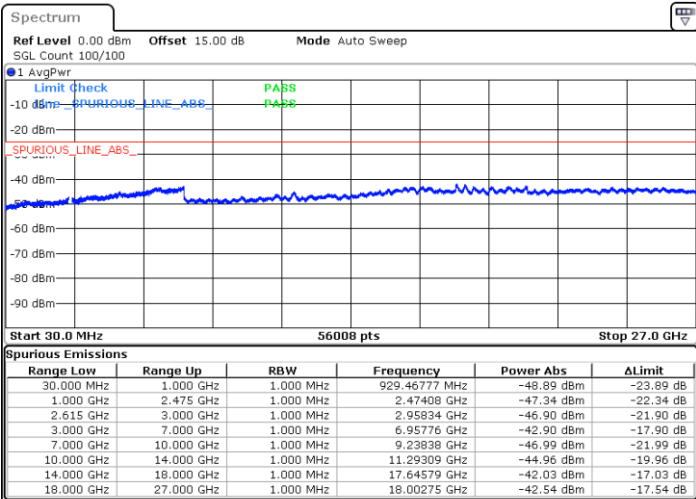

Highest Channel / 1RB0 and 1RB74

Highest Channel / 1RB99 and 1RB0

Date: 7.SEP.2021 21:04:14

Date: 7.SEP.2021 21:09:24

Highest Channel / FullIRB

N/A

Date: 7.SEP.2021 20:57:18

LTE Band 7C_CA / 20MHz+20MHz

16QAM

Lowest Channel / 1RB0 and 1RB99

Lowest Channel / 1RB99 and 1RB0

Date: 7.SEP.2021 21:31:36

Date: 7.SEP.2021 21:36:33

Lowest Channel / FullIRB

N/A

Date: 7.SEP.2021 21:25:34

LTE Band 7C_CA / 20MHz+20MHz

16QAM

Middle Channel / 1RB0 and 1RB99

Middle Channel / 1RB99 and 1RB0

Date: 7.SEP.2021 22:09:46

Date: 7.SEP.2021 22:05:45

Middle Channel / FullIRB

N/A

Date: 7.SEP.2021 22:14:53

LTE Band 7C_CA / 20MHz+20MHz

16QAM

Highest Channel / 1RB0 and 1RB99

Highest Channel / 1RB99 and 1RB0

Date: 7.SEP.2021 22:29:34

Date: 7.SEP.2021 22:34:49

Highest Channel / FullIRB