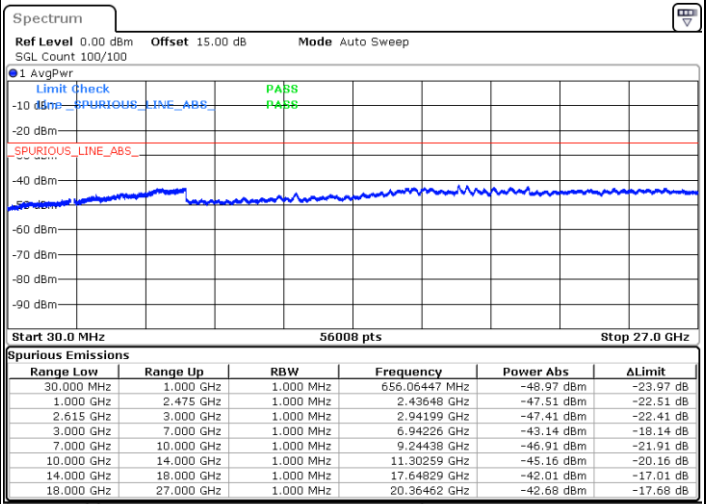

MiddleChannel / 1RB0 and 1RB99

Middle Channel / 1RB49 and 1RB0

Date: 6.SEP.2021 22:54:51

Date: 6.SEP.2021 22:50:58

Middle Channel / FullIRB

N/A

Date: 6.SEP.2021 22:46:47

LTE Band 7C_CA / 10MHz+20MHz

16QAM

Highest Channel / 1RB0 and 1RB99

Highest Channel / 1RB49 and 1RB0

Date: 6.SEP.2021 23:34:21

Date: 6.SEP.2021 23:39:45

Highest Channel / FullIRB

N/A

Date: 6.SEP.2021 23:44:54

LTE Band 7C_CA / 15MHz+10MHz

16QAM

Lowest Channel / 1RB0 and 1RB49

Lowest Channel / 1RB74 and 1RB0

Date: 7.SEP.2021 22:50:11

Date: 7.SEP.2021 22:57:00

Lowest Channel / FullIRB

N/A