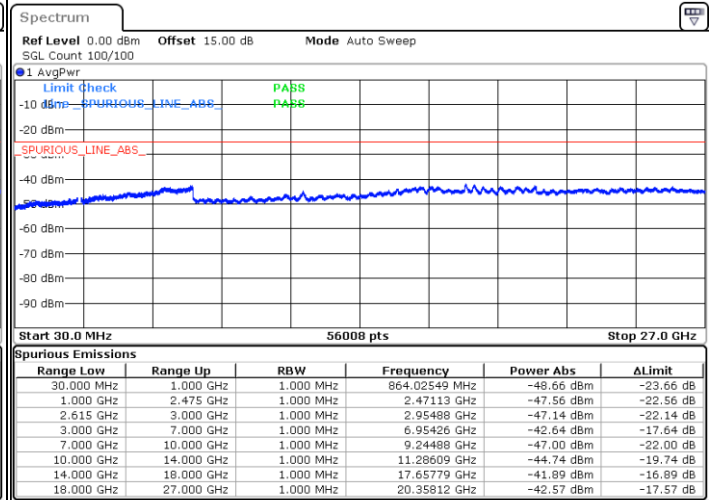

Lowest Channel / FullRB

N/A

Date: 7.SEP.2021 21:23:03

LTE Band 7C_CA / 20MHz+20MHz

QPSK

Middle Channel / 1RB0 and 1RB99

Middle Channel / 1RB99 and 1RB0

Date: 7.SEP.2021 22:08:31

Date: 7.SEP.2021 22:07:05

Middle Channel / FullIRB

N/A

Date: 7.SEP.2021 22:16:48

LTE Band 7C_CA / 20MHz+20MHz

QPSK

Highest Channel / 1RB0 and 1RB99

Highest Channel / 1RB99 and 1RB0

Date: 7.SEP.2021 22:31:17

Date: 7.SEP.2021 22:33:05

Highest Channel / FullIRB

N/A

Date: 7.SEP.2021 22:19:55

LTE Band 7C_CA / 10MHz+20MHz

16QAM

Lowest Channel / 1RB0 and 1RB99

Lowest Channel / 1RB49 and 1RB0

Date: 6.SEP.2021 22:23:21

Date: 6.SEP.2021 22:30:54

Lowest Channel / FullRB

N/A

Date: 6.SEP.2021 22:40:26

LTE Band 7C_CA / 10MHz+20MHz

16QAM