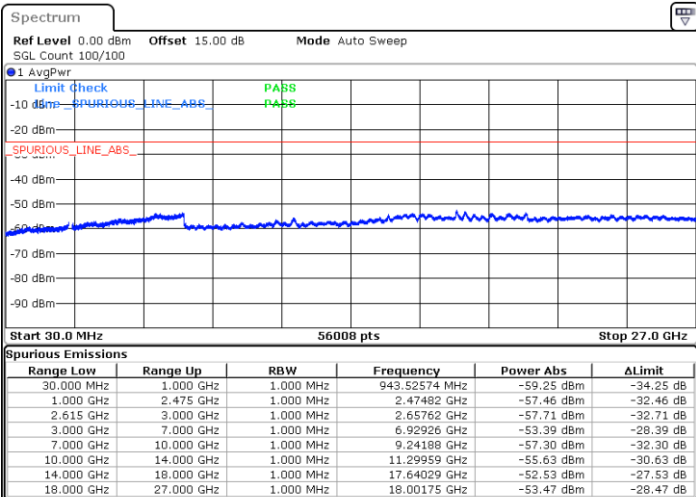

Date: 7.SEP.2021 19:37:20

LTE Band 7C_CA / 20MHz+10MHz

16QAM

Lowest Channel / 1RB0 and 1RB49

Lowest Channel / 1RB99 and 1RB0

Date: 7.SEP.2021 00:14:25

Date: 7.SEP.2021 00:20:45

Lowest Channel / FullRB

N/A

Date: 7.SEP.2021 00:06:25

LTE Band 7C_CA / 20MHz+10MHz

16QAM

Middle Channel / 1RB0 and 1RB49

Middle Channel / 1RB99 and 1RB0

Date: 7.SEP.2021 00:29:13

Date: 7.SEP.2021 00:25:38

Middle Channel / FullIRB

N/A

Date: 7.SEP.2021 00:35:51

LTE Band 7C_CA / 20MHz+10MHz

16QAM

Highest Channel / 1RB0 and 1RB49

Highest Channel / 1RB99 and 1RB0

Date: 7.SEP.2021 01:04:09

Date: 7.SEP.2021 01:09:24

Highest Channel / FullIRB

N/A

Date: 7.SEP.2021 00:44:54

LTE Band 7C_CA / 20MHz+15MHz

16QAM

Lowest Channel / 1RB0 and 1RB74

Lowest Channel / 1RB99 and 1RB0