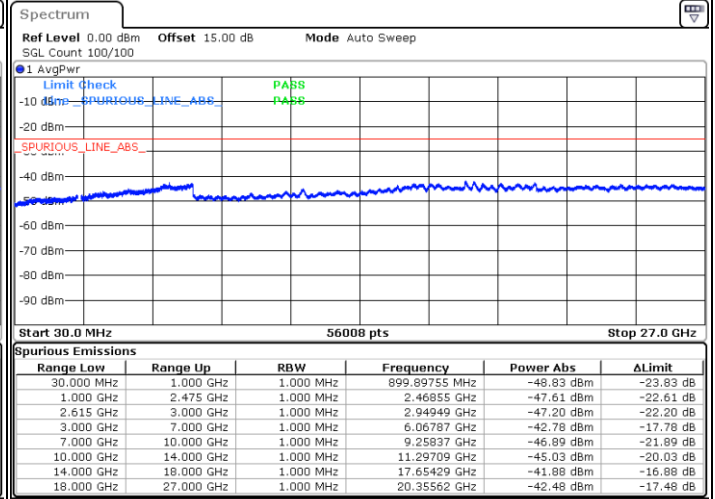

N/A

Date: 7.SEP.2021 21:00:35

LTE Band 7C_CA / 20MHz+20MHz

QPSK

Lowest Channel / 1RB0 and 1RB99

Lowest Channel / 1RB99 and 1RB0

Date: 7.SEP.2021 21:33:09

Date: 7.SEP.2021 21:34:59

Lowest Channel / FullRB

N/A

Date: 7.SEP.2021 21:23:03

LTE Band 7C_CA / 20MHz+20MHz

QPSK

Middle Channel / 1RB0 and 1RB99

Middle Channel / 1RB99 and 1RB0

Date: 7.SEP.2021 22:08:31

Date: 7.SEP.2021 22:07:05

Middle Channel / FullIRB

N/A

Date: 7.SEP.2021 22:16:48

LTE Band 7C_CA / 20MHz+20MHz

QPSK

Highest Channel / 1RB0 and 1RB99

Highest Channel / 1RB99 and 1RB0

Date: 7.SEP.2021 22:31:17

Date: 7.SEP.2021 22:33:05

Highest Channel / FullIRB

N/A

Date: 7.SEP.2021 22:19:55

LTE Band 7C_CA / 10MHz+20MHz

16QAM

Lowest Channel / 1RB0 and 1RB99