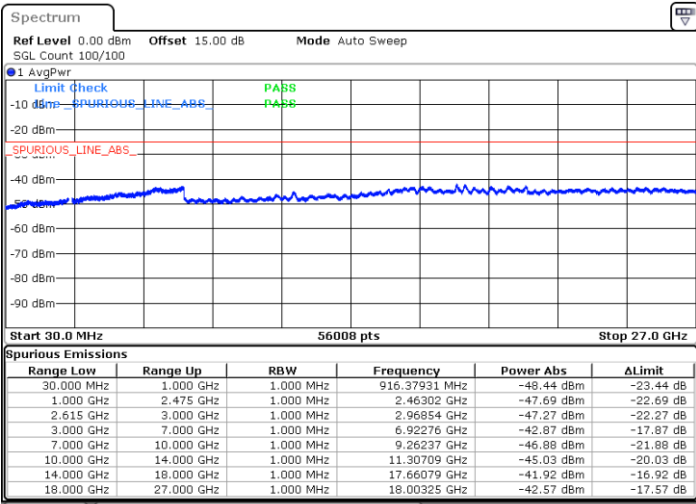

Date: 7.SEP.2021 20:34:51

LTE Band 7C_CA / 20MHz+15MHz

QPSK

Highest Channel / 1RB0 and 1RB74

Highest Channel / 1RB99 and 1RB0

Date: 7.SEP.2021 21:02:20

Date: 7.SEP.2021 21:11:01

Highest Channel / FullIRB

N/A

Date: 7.SEP.2021 21:00:35

LTE Band 7C_CA / 20MHz+20MHz

QPSK

Lowest Channel / 1RB0 and 1RB99

Lowest Channel / 1RB99 and 1RB0

Date: 7.SEP.2021 21:33:09

Date: 7.SEP.2021 21:34:59

Lowest Channel / FullRB

N/A

Date: 7.SEP.2021 21:23:03

LTE Band 7C_CA / 20MHz+20MHz

QPSK

Middle Channel / 1RB0 and 1RB99

Middle Channel / 1RB99 and 1RB0

Date: 7.SEP.2021 22:08:31

Date: 7.SEP.2021 22:07:05

Middle Channel / FullIRB

N/A

Date: 7.SEP.2021 22:16:48

LTE Band 7C_CA / 20MHz+20MHz

QPSK

Highest Channel / 1RB0 and 1RB99

Highest Channel / 1RB99 and 1RB0