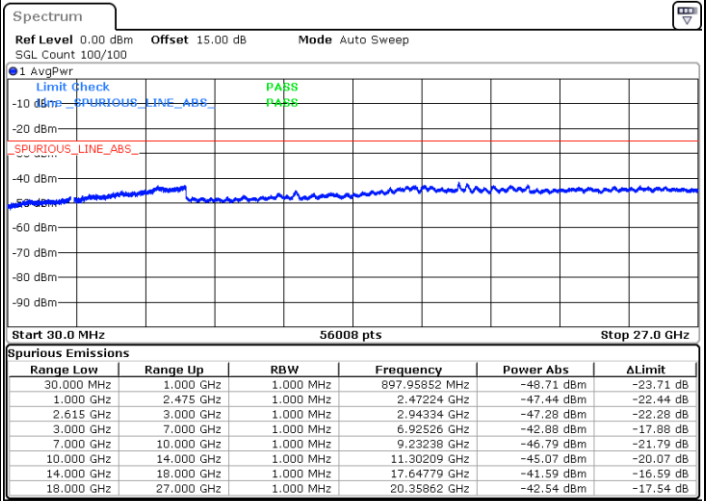

Date: 7.SEP.2021 18:12:21

Lowest Channel / FullIRB

N/A

Date: 7.SEP.2021 17:58:52

LTE Band 7C_CA / 15MHz+15MHz

16QAM

Middle Channel / 1RB0 and 1RB74

Middle Channel / 1RB74 and 1RB0

Date: 7.SEP.2021 18:20:47

Date: 7.SEP.2021 18:17:04

Middle Channel / FullRB

N/A

Date: 7.SEP.2021 18:24:51

LTE Band 7C_CA / 15MHz+15MHz

16QAM

Highest Channel / 1RB0 and 1RB74

Highest Channel / 1RB74 and 1RB0

Date: 7.SEP.2021 18:41:26

Date: 7.SEP.2021 18:47:41

Highest Channel / FullIRB

N/A

Date: 7.SEP.2021 18:34:47

LTE Band 7C_CA / 15MHz+20MHz

16QAM

Lowest Channel / 1RB0 and 1RB9

Lowest Channel / 1RB74 and 1RB0

Date: 7.SEP.2021 19:07:35

Date: 7.SEP.2021 19:14:20

Lowest Channel / FullRB

N/A

Date: 7.SEP.2021 18:58:46

LTE Band 7C_CA / 15MHz+20MHz