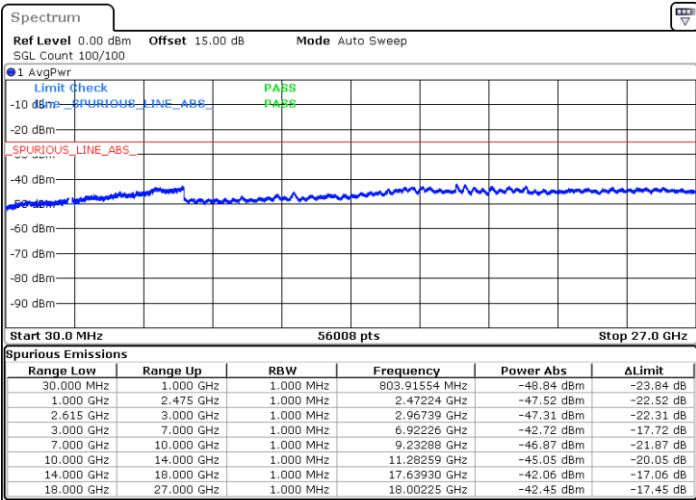

Date: 7.SEP.2021 22:44:01

LTE Band 7C_CA / 15MHz+10MHz

16QAM

Middle Channel / 1RB0 and 1RB49

Middle Channel / 1RB74 and 1RB0

Date: 7.SEP.2021 23:07:33

Date: 7.SEP.2021 23:02:41

Middle Channel / FullRB

N/A

Date: 7.SEP.2021 23:12:58

LTE Band 7C_CA / 15MHz+10MHz

16QAM

Highest Channel / 1RB0 and 1RB49

Highest Channel / 1RB74 and 1RB0

Date: 7.SEP.2021 23:45:07

Date: 7.SEP.2021 23:50:33

Highest Channel / FullIRB

N/A

Date: 7.SEP.2021 23:37:36

LTE Band 7C_CA / 15MHz+15MHz

16QAM

Lowest Channel / 1RB0 and 1RB74

Lowest Channel / 1RB74 and 1RB0

Date: 7.SEP.2021 18:06:09

Date: 7.SEP.2021 18:12:21

Lowest Channel / FullIRB

N/A

Date: 7.SEP.2021 17:58:52

LTE Band 7C_CA / 15MHz+15MHz

16QAM

Middle Channel / 1RB0 and 1RB74

Middle Channel / 1RB74 and 1RB0