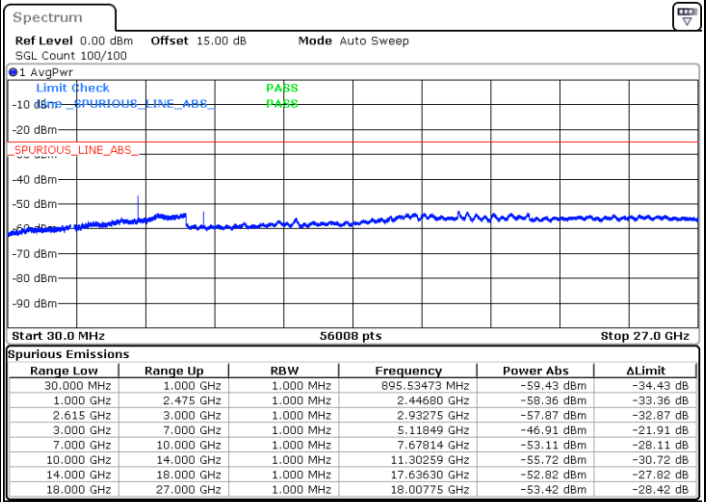

N/A

Date: 7.SEP.2021 00:06:25

LTE Band 7C_CA / 20MHz+10MHz

16QAM

Middle Channel / 1RB0 and 1RB49

Middle Channel / 1RB99 and 1RB0

Date: 7.SEP.2021 00:29:13

Date: 7.SEP.2021 00:25:38

Middle Channel / FullIRB

N/A

Date: 7.SEP.2021 00:35:51

LTE Band 7C_CA / 20MHz+10MHz

16QAM

Highest Channel / 1RB0 and 1RB49

Highest Channel / 1RB99 and 1RB0

Date: 7.SEP.2021 01:04:09

Date: 7.SEP.2021 01:09:24

Highest Channel / FullIRB

N/A

Date: 7.SEP.2021 00:44:54

LTE Band 7C_CA / 20MHz+15MHz

16QAM

Lowest Channel / 1RB0 and 1RB74

Lowest Channel / 1RB99 and 1RB0