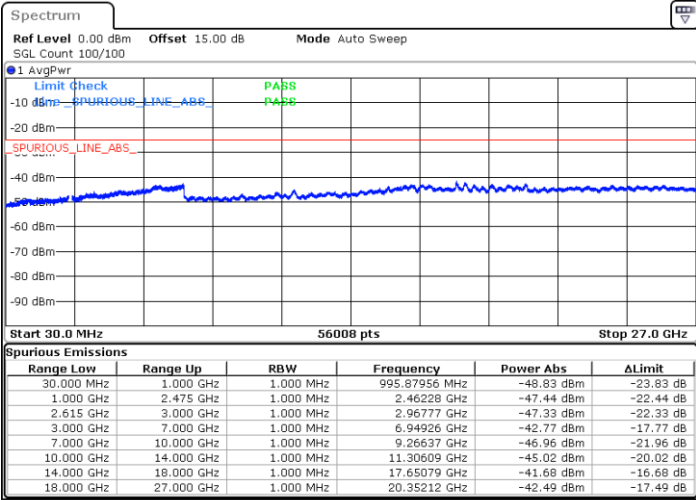

Date: 7.SEP.2021 01:09:24

Highest Channel / FullIRB

N/A

Date: 7.SEP.2021 00:44:54

LTE Band 7C_CA / 20MHz+15MHz

16QAM

Lowest Channel / 1RB0 and 1RB74

Lowest Channel / 1RB99 and 1RB0

Date: 7.SEP.2021 20:16:26

Date: 7.SEP.2021 20:21:45

Lowest Channel / FullIRB

N/A

Date: 7.SEP.2021 20:10:23

LTE Band 7C_CA / 20MHz+15MHz

16QAM

MiddleChannel / 1RB0 and 1RB74

Middle Channel / 1RB99 and 1RB0

Date: 7.SEP.2021 20:31:35

Date: 7.SEP.2021 20:27:46

Middle Channel / FullIRB

N/A

Date: 7.SEP.2021 20:37:07

LTE Band 7C_CA / 20MHz+15MHz

16QAM

Highest Channel / 1RB0 and 1RB74

Highest Channel / 1RB99 and 1RB0

Date: 7.SEP.2021 21:04:14

Date: 7.SEP.2021 21:09:24

Highest Channel / FullIRB

N/A

Date: 7.SEP.2021 20:57:18

LTE Band 7C_CA / 20MHz+20MHz