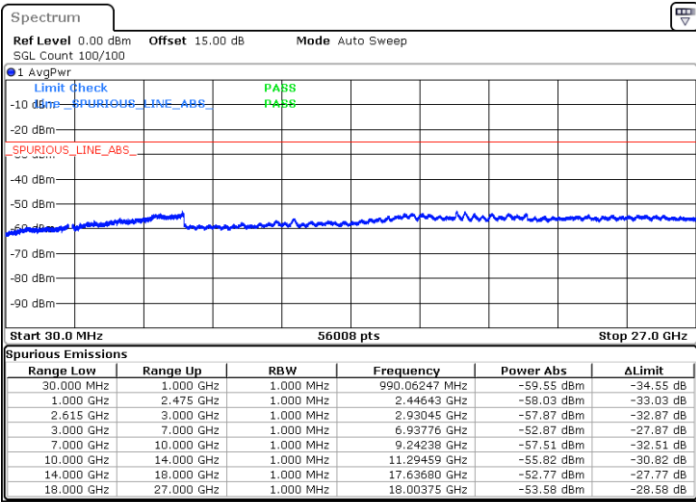

MiddleChannel / 1RB0 and 1RB99

Middle Channel / 1RB49 and 1RB0

Date: 6.SEP.2021 22:54:51

Date: 6.SEP.2021 22:50:58

Middle Channel / FullIRB

N/A

Date: 6.SEP.2021 22:46:47

LTE Band 7C_CA / 10MHz+20MHz

16QAM

Highest Channel / 1RB0 and 1RB99

Highest Channel / 1RB49 and 1RB0

Date: 6.SEP.2021 23:34:21

Date: 6.SEP.2021 23:39:45

Highest Channel / FullIRB

N/A

Date: 6.SEP.2021 23:44:54

LTE Band 7C_CA / 15MHz+10MHz

16QAM

Lowest Channel / 1RB0 and 1RB49

Lowest Channel / 1RB74 and 1RB0

Date: 7.SEP.2021 22:50:11

Date: 7.SEP.2021 22:57:00

Lowest Channel / FullIRB

N/A