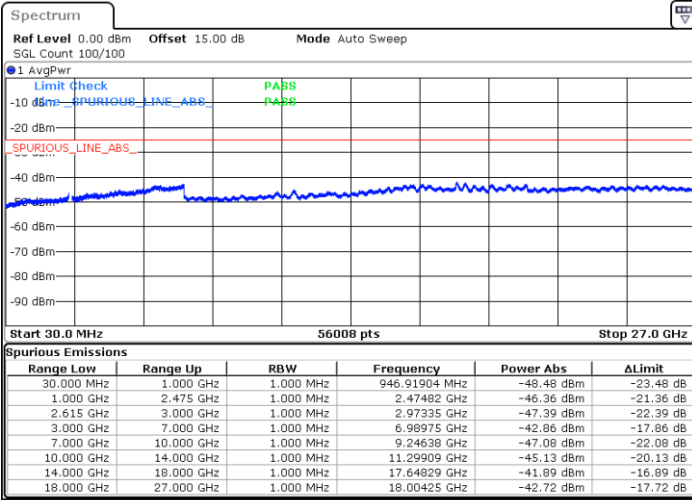

Highest Channel / 1RB74 and 1RB0

Date: 7.SEP.2021 18:41:26

Date: 7.SEP.2021 18:47:41

Highest Channel / FullIRB

N/A

Date: 7.SEP.2021 18:34:47

LTE Band 7C_CA / 15MHz+20MHz

16QAM

Lowest Channel / 1RB0 and 1RB9

Lowest Channel / 1RB74 and 1RB0

Date: 7.SEP.2021 19:07:35

Date: 7.SEP.2021 19:14:20

Lowest Channel / FullRB

N/A

Date: 7.SEP.2021 18:58:46

LTE Band 7C_CA / 15MHz+20MHz

LTE Band 7C_CA / 15MHz+20MHz

16QAM

Highest Channel / 1RB0 and 1RB99

Highest Channel / 1RB74 and 1RB0

Date: 7.SEP.2021 19:44:26

Date: 7.SEP.2021 19:50:07

Highest Channel / FullIRB

N/A