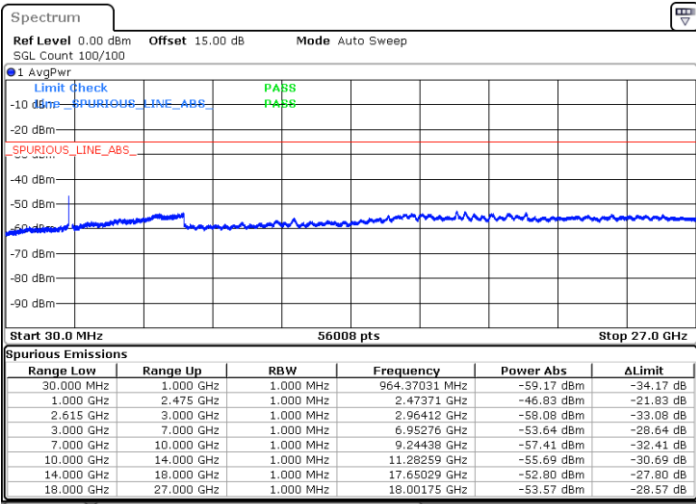

LTE Band 7C_CA / 15MHz+20MHz

16QAM

Highest Channel / 1RB0 and 1RB99

Highest Channel / 1RB74 and 1RB0

Date: 7.SEP.2021 19:44:26

Date: 7.SEP.2021 19:50:07

Highest Channel / FullIRB

N/A

Date: 7.SEP.2021 19:37:20

LTE Band 7C_CA / 20MHz+10MHz

16QAM

Lowest Channel / 1RB0 and 1RB49

Lowest Channel / 1RB99 and 1RB0

Date: 7.SEP.2021 00:14:25

Date: 7.SEP.2021 00:20:45

Lowest Channel / FullRB

N/A

Date: 7.SEP.2021 00:06:25

LTE Band 7C_CA / 20MHz+10MHz

16QAM

Middle Channel / 1RB0 and 1RB49

Middle Channel / 1RB99 and 1RB0

Date: 7.SEP.2021 00:29:13

Date: 7.SEP.2021 00:25:38