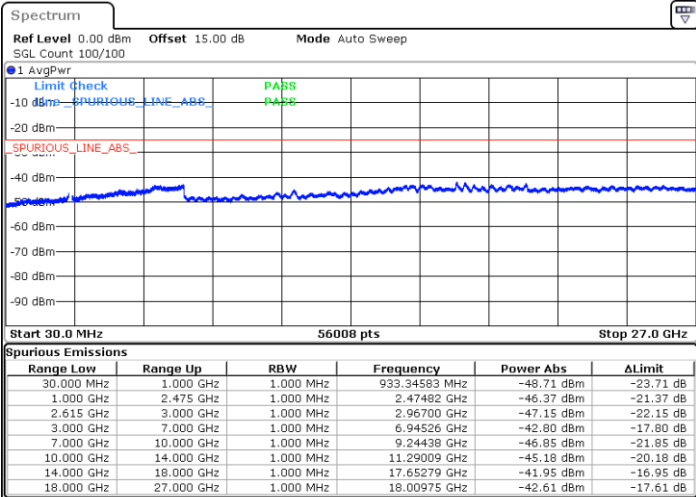

Middle Channel / FullIRB

N/A

Date: 7.SEP.2021 00:35:51

LTE Band 7C_CA / 20MHz+10MHz

16QAM

Highest Channel / 1RB0 and 1RB49

Highest Channel / 1RB99 and 1RB0

Date: 7.SEP.2021 01:04:09

Date: 7.SEP.2021 01:09:24

Highest Channel / FullIRB

N/A

Date: 7.SEP.2021 00:44:54

LTE Band 7C_CA / 20MHz+15MHz

16QAM

Lowest Channel / 1RB0 and 1RB74

Lowest Channel / 1RB99 and 1RB0

Date: 7.SEP.2021 20:16:26

Date: 7.SEP.2021 20:21:45

Lowest Channel / FullIRB

N/A

Date: 7.SEP.2021 20:10:23

LTE Band 7C_CA / 20MHz+15MHz

16QAM

MiddleChannel / 1RB0 and 1RB74