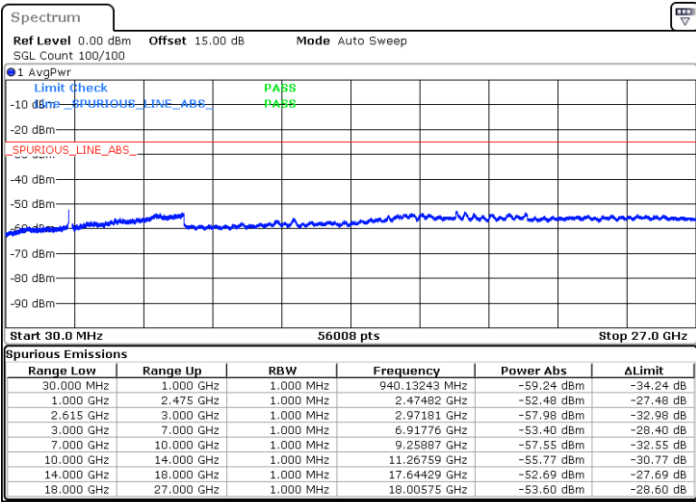

LTE Band 7C_CA / 15MHz+20MHz

16QAM

Highest Channel / 1RB0 and 1RB99

Highest Channel / 1RB74 and 1RB0

Date: 7.SEP.2021 19:44:26

Date: 7.SEP.2021 19:50:07

Highest Channel / FullIRB

N/A

Date: 7.SEP.2021 19:37:20

LTE Band 7C_CA / 20MHz+10MHz

16QAM

Lowest Channel / 1RB0 and 1RB49

Lowest Channel / 1RB99 and 1RB0

Date: 7.SEP.2021 00:14:25

Date: 7.SEP.2021 00:20:45

Lowest Channel / FullRB

N/A

Date: 7.SEP.2021 00:06:25

LTE Band 7C_CA / 20MHz+10MHz

16QAM

Middle Channel / 1RB0 and 1RB49

Middle Channel / 1RB99 and 1RB0

Date: 7.SEP.2021 00:29:13

Date: 7.SEP.2021 00:25:38