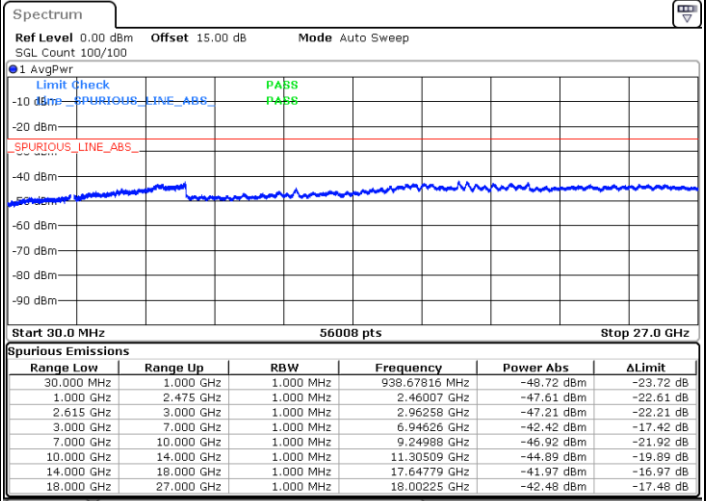

LTE Band 7C_CA / 20MHz+15MHz

QPSK

MiddleChannel / 1RB0 and 1RB74

Middle Channel / 1RB99 and 1RB0

Date: 7.SEP.2021 20:32:50

Date: 7.SEP.2021 20:26:33

Middle Channel / FullIRB

N/A

Date: 7.SEP.2021 20:34:51

LTE Band 7C_CA / 20MHz+15MHz

QPSK

Highest Channel / 1RB0 and 1RB74

Highest Channel / 1RB99 and 1RB0

Date: 7.SEP.2021 21:02:20

Date: 7.SEP.2021 21:11:01

Highest Channel / FullIRB

N/A

Date: 7.SEP.2021 21:00:35

LTE Band 7C_CA / 20MHz+20MHz

QPSK

Lowest Channel / 1RB0 and 1RB99

Lowest Channel / 1RB99 and 1RB0

Date: 7.SEP.2021 21:33:09

Date: 7.SEP.2021 21:34:59