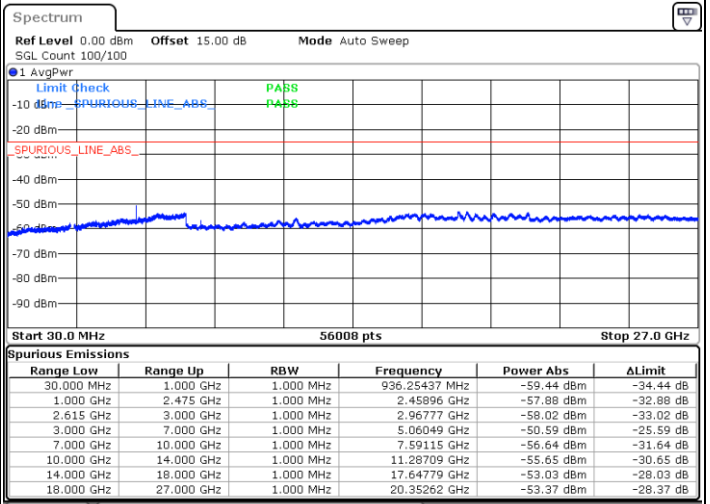

N/A

Date: 7.SEP.2021 22:22:14

LTE Band 7C_CA / 10MHz+20MHz

64QAM

Lowest Channel / 1RB0 and 1RB99

Lowest Channel / 1RB49 and 1RB0

Date: 6.SEP.2021 22:21:05

Date: 6.SEP.2021 22:34:55

Lowest Channel / FullIRB

N/A

Date: 6.SEP.2021 22:38:13

LTE Band 7C_CA / 10MHz+20MHz

64QAM

MiddleChannel / 1RB0 and 1RB99

Middle Channel / 1RB49 and 1RB0

Date: 6.SEP.2021 22:38:13

Date: 6.SEP.2021 22:49:45

Middle Channel / FullIRB

N/A

Date: 6.SEP.2021 22:48:31

LTE Band 7C_CA / 10MHz+20MHz

64QAM

Highest Channel / 1RB0 and 1RB99

Highest Channel / 1RB49 and 1RB0