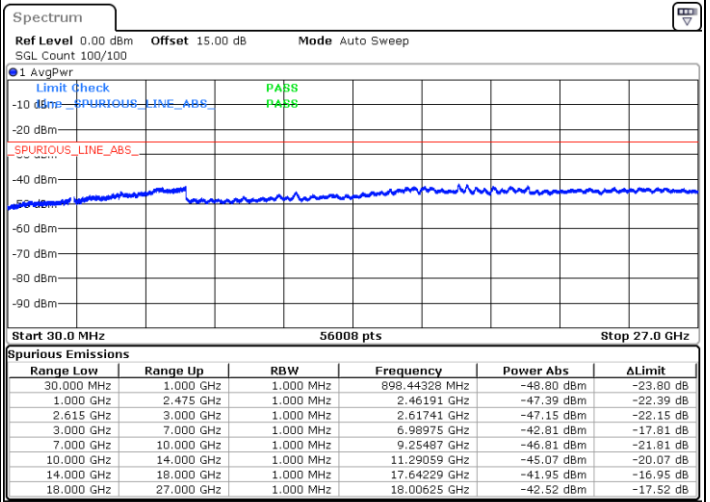

LTE Band 7C_CA / 15MHz+10MHz

16QAM

Lowest Channel / 1RB0 and 1RB49

Lowest Channel / 1RB74 and 1RB0

Date: 7.SEP.2021 22:50:11

Date: 7.SEP.2021 22:57:00

Lowest Channel / FullIRB

N/A

Date: 7.SEP.2021 22:44:01

LTE Band 7C_CA / 15MHz+10MHz

16QAM

Middle Channel / 1RB0 and 1RB49

Middle Channel / 1RB74 and 1RB0

Date: 7.SEP.2021 23:07:33

Date: 7.SEP.2021 23:02:41

Middle Channel / FullRB

N/A

Date: 7.SEP.2021 23:12:58

LTE Band 7C_CA / 15MHz+10MHz

16QAM

Highest Channel / 1RB0 and 1RB49

Highest Channel / 1RB74 and 1RB0

Date: 7.SEP.2021 23:45:07

Date: 7.SEP.2021 23:50:33

Highest Channel / FullIRB

N/A

Date: 7.SEP.2021 23:37:36

LTE Band 7C_CA / 15MHz+15MHz

16QAM

Lowest Channel / 1RB0 and 1RB74

Lowest Channel / 1RB74 and 1RB0

Date: 7.SEP.2021 18:06:09