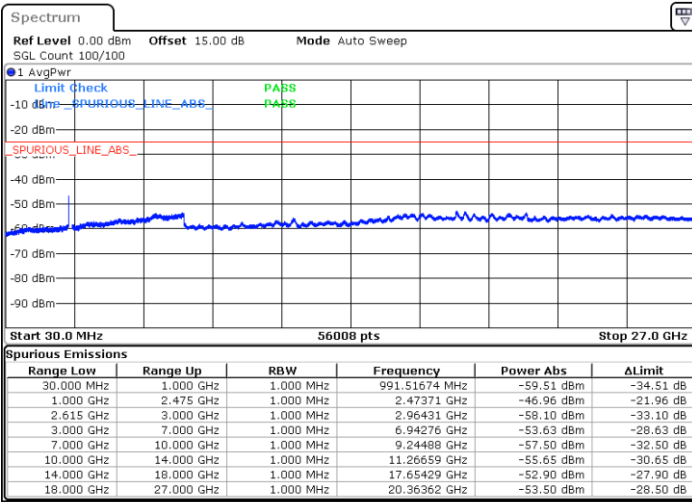

Date: 7.SEP.2021 22:14:53

LTE Band 7C_CA / 20MHz+20MHz

16QAM

Highest Channel / 1RB0 and 1RB99

Highest Channel / 1RB99 and 1RB0

Date: 7.SEP.2021 22:29:34

Date: 7.SEP.2021 22:34:49

Highest Channel / FullIRB

N/A

Date: 7.SEP.2021 22:22:14

LTE Band 7C_CA / 10MHz+20MHz

64QAM

Lowest Channel / 1RB0 and 1RB99

Lowest Channel / 1RB49 and 1RB0

Date: 6.SEP.2021 22:21:05

Date: 6.SEP.2021 22:34:55

Lowest Channel / FullIRB

N/A

Date: 6.SEP.2021 22:38:13

LTE Band 7C_CA / 10MHz+20MHz

64QAM

MiddleChannel / 1RB0 and 1RB99

Middle Channel / 1RB49 and 1RB0

Date: 6.SEP.2021 22:38:13

Date: 6.SEP.2021 22:49:45

Middle Channel / FullIRB

N/A

Date: 6.SEP.2021 22:48:31

LTE Band 7C_CA / 10MHz+20MHz

64QAM

Highest Channel / 1RB0 and 1RB99

Highest Channel / 1RB49 and 1RB0