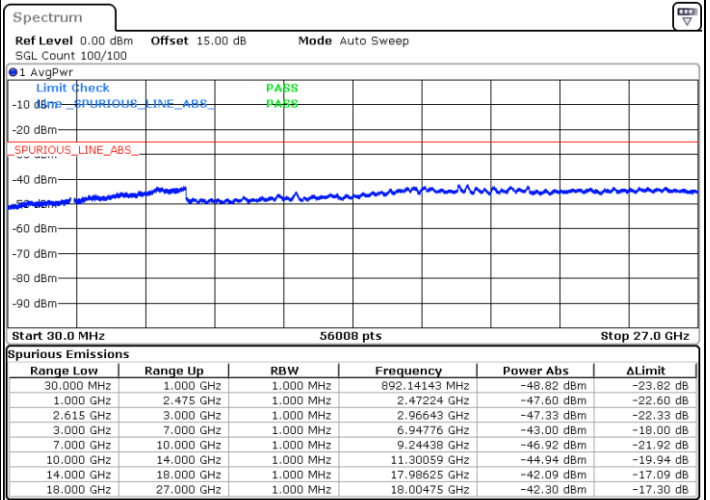

Date: 7.SEP.2021 22:44:01

LTE Band 7C_CA / 15MHz+10MHz

16QAM

Middle Channel / 1RB0 and 1RB49

Middle Channel / 1RB74 and 1RB0

Date: 7.SEP.2021 23:07:33

Date: 7.SEP.2021 23:02:41

Middle Channel / FullRB

N/A

Date: 7.SEP.2021 23:12:58

LTE Band 7C_CA / 15MHz+10MHz

16QAM

Highest Channel / 1RB0 and 1RB49

Highest Channel / 1RB74 and 1RB0

Date: 7.SEP.2021 23:45:07

Date: 7.SEP.2021 23:50:33

Highest Channel / FullIRB

N/A

Date: 7.SEP.2021 23:37:36

LTE Band 7C_CA / 15MHz+15MHz

16QAM

Lowest Channel / 1RB0 and 1RB74

Lowest Channel / 1RB74 and 1RB0

Date: 7.SEP.2021 18:06:09