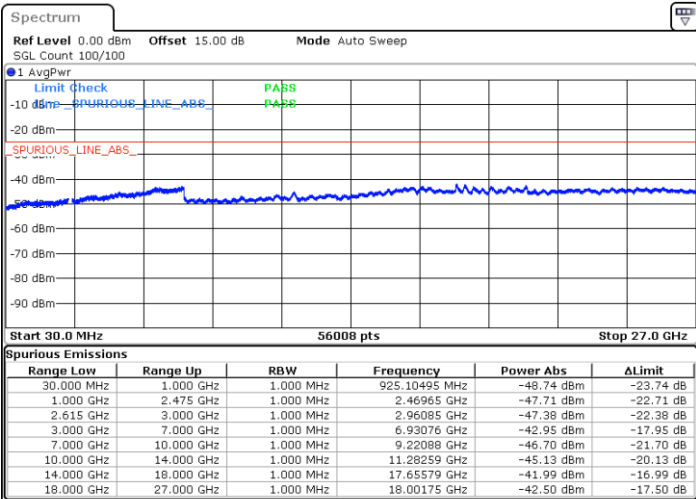

LTE Band 7C_CA / 15MHz+10MHz

16QAM

Lowest Channel / 1RB0 and 1RB49

Lowest Channel / 1RB74 and 1RB0

Date: 7.SEP.2021 22:50:11

Date: 7.SEP.2021 22:57:00

Lowest Channel / FullIRB

N/A

Date: 7.SEP.2021 22:44:01

LTE Band 7C_CA / 15MHz+10MHz

16QAM

Middle Channel / 1RB0 and 1RB49

Middle Channel / 1RB74 and 1RB0

Date: 7.SEP.2021 23:07:33

Date: 7.SEP.2021 23:02:41

Middle Channel / FullRB

N/A

Date: 7.SEP.2021 23:12:58

LTE Band 7C_CA / 15MHz+10MHz

16QAM

Highest Channel / 1RB0 and 1RB49

Highest Channel / 1RB74 and 1RB0

Date: 7.SEP.2021 23:45:07

Date: 7.SEP.2021 23:50:33

Highest Channel / FullIRB

N/A

Date: 7.SEP.2021 23:37:36

LTE Band 7C_CA / 15MHz+15MHz

16QAM

Lowest Channel / 1RB0 and 1RB74

Lowest Channel / 1RB74 and 1RB0

Date: 7.SEP.2021 18:06:09