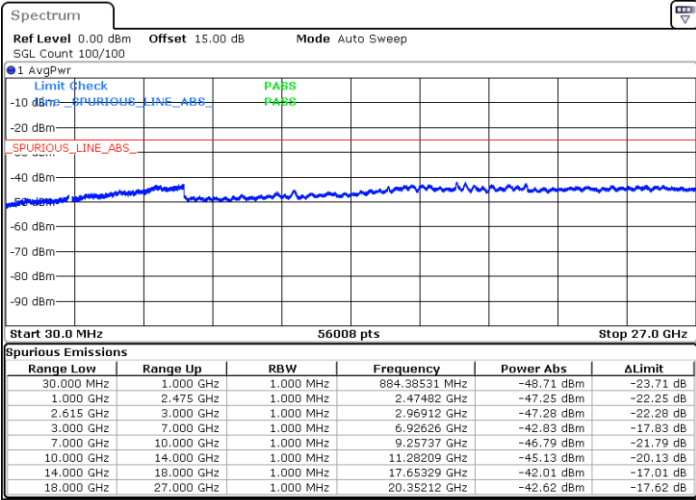

LTE Band 7C_CA / 20MHz+15MHz

QPSK

MiddleChannel / 1RB0 and 1RB74

Middle Channel / 1RB99 and 1RB0

Date: 7.SEP.2021 20:32:50

Date: 7.SEP.2021 20:26:33

Middle Channel / FullIRB

N/A

Date: 7.SEP.2021 20:34:51

LTE Band 7C_CA / 20MHz+15MHz

QPSK

Highest Channel / 1RB0 and 1RB74

Highest Channel / 1RB99 and 1RB0

Date: 7.SEP.2021 21:02:20

Date: 7.SEP.2021 21:11:01

Highest Channel / FullIRB

N/A

Date: 7.SEP.2021 21:00:35

LTE Band 7C_CA / 20MHz+20MHz

QPSK

Lowest Channel / 1RB0 and 1RB99

Lowest Channel / 1RB99 and 1RB0

Date: 7.SEP.2021 21:33:09

Date: 7.SEP.2021 21:34:59