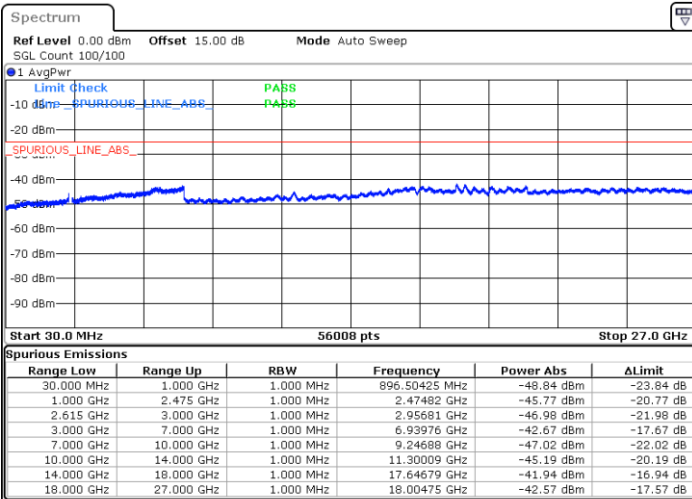

Highest Channel / 1RB0 and 1RB74

Highest Channel / 1RB99 and 1RB0

Date: 7.SEP.2021 21:04:14

Date: 7.SEP.2021 21:09:24

Highest Channel / FullIRB

N/A

Date: 7.SEP.2021 20:57:18

LTE Band 7C_CA / 20MHz+20MHz

16QAM

Lowest Channel / 1RB0 and 1RB99

Lowest Channel / 1RB99 and 1RB0

Date: 7.SEP.2021 21:31:36

Date: 7.SEP.2021 21:36:33

Lowest Channel / FullIRB

N/A

Date: 7.SEP.2021 21:25:34

LTE Band 7C_CA / 20MHz+20MHz

16QAM

Middle Channel / 1RB0 and 1RB99

Middle Channel / 1RB99 and 1RB0

Date: 7.SEP.2021 22:09:46

Date: 7.SEP.2021 22:05:45

Middle Channel / FullIRB

N/A

Date: 7.SEP.2021 22:14:53

LTE Band 7C_CA / 20MHz+20MHz

16QAM

Highest Channel / 1RB0 and 1RB99

Highest Channel / 1RB99 and 1RB0

Date: 7.SEP.2021 22:29:34

Date: 7.SEP.2021 22:34:49

Highest Channel / FullIRB