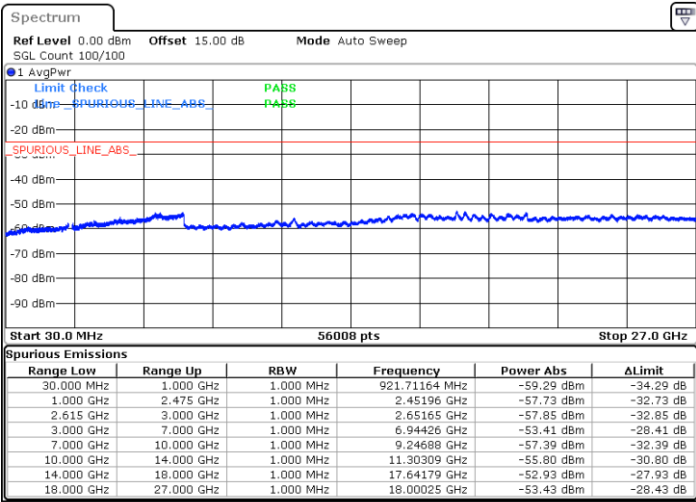

Date: 7.SEP.2021 22:31:17

Date: 7.SEP.2021 22:33:05

Highest Channel / FullIRB

N/A

Date: 7.SEP.2021 22:19:55

LTE Band 7C_CA / 10MHz+20MHz

16QAM

Lowest Channel / 1RB0 and 1RB99

Lowest Channel / 1RB49 and 1RB0

Date: 6.SEP.2021 22:23:21

Date: 6.SEP.2021 22:30:54

Lowest Channel / FullRB

N/A

Date: 6.SEP.2021 22:40:26

LTE Band 7C_CA / 10MHz+20MHz

16QAM

MiddleChannel / 1RB0 and 1RB99

Middle Channel / 1RB49 and 1RB0

Date: 6.SEP.2021 22:54:51

Date: 6.SEP.2021 22:50:58

Middle Channel / FullIRB

N/A

Date: 6.SEP.2021 22:46:47

LTE Band 7C_CA / 10MHz+20MHz