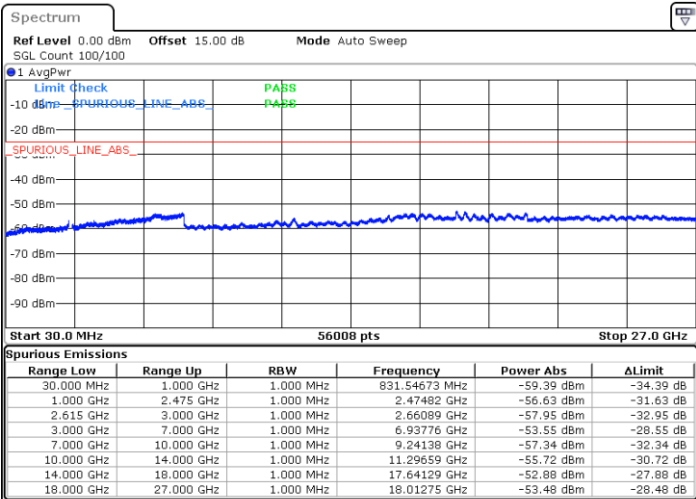

Lowest Channel / 1RB49 and 1RB0

Date: 6.SEP.2021 22:23:21

Date: 6.SEP.2021 22:30:54

Lowest Channel / FullRB

N/A

Date: 6.SEP.2021 22:40:26

LTE Band 7C_CA / 10MHz+20MHz

16QAM

MiddleChannel / 1RB0 and 1RB99

Middle Channel / 1RB49 and 1RB0

Date: 6.SEP.2021 22:54:51

Date: 6.SEP.2021 22:50:58

Middle Channel / FullIRB

N/A

Date: 6.SEP.2021 22:46:47

LTE Band 7C_CA / 10MHz+20MHz

16QAM

Highest Channel / 1RB0 and 1RB99

Highest Channel / 1RB49 and 1RB0

Date: 6.SEP.2021 23:34:21

Date: 6.SEP.2021 23:39:45

Highest Channel / FullIRB

N/A

Date: 6.SEP.2021 23:44:54

LTE Band 7C_CA / 15MHz+10MHz

16QAM

Lowest Channel / 1RB0 and 1RB49

Lowest Channel / 1RB74 and 1RB0

Date: 7.SEP.2021 22:50:11

Date: 7.SEP.2021 22:57:00

Lowest Channel / FullIRB

N/A