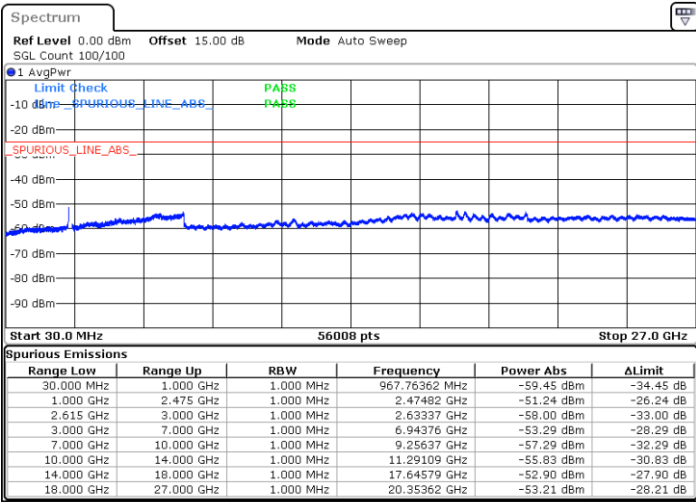

Date: 7.SEP.2021 22:31:17

Date: 7.SEP.2021 22:33:05

Highest Channel / FullIRB

N/A

Date: 7.SEP.2021 22:19:55

LTE Band 7C_CA / 10MHz+20MHz

16QAM

Lowest Channel / 1RB0 and 1RB99

Lowest Channel / 1RB49 and 1RB0

Date: 6.SEP.2021 22:23:21

Date: 6.SEP.2021 22:30:54

Lowest Channel / FullRB

N/A

Date: 6.SEP.2021 22:40:26

LTE Band 7C_CA / 10MHz+20MHz

16QAM

MiddleChannel / 1RB0 and 1RB99

Middle Channel / 1RB49 and 1RB0

Date: 6.SEP.2021 22:54:51

Date: 6.SEP.2021 22:50:58

Middle Channel / FullIRB

N/A

Date: 6.SEP.2021 22:46:47

LTE Band 7C_CA / 10MHz+20MHz