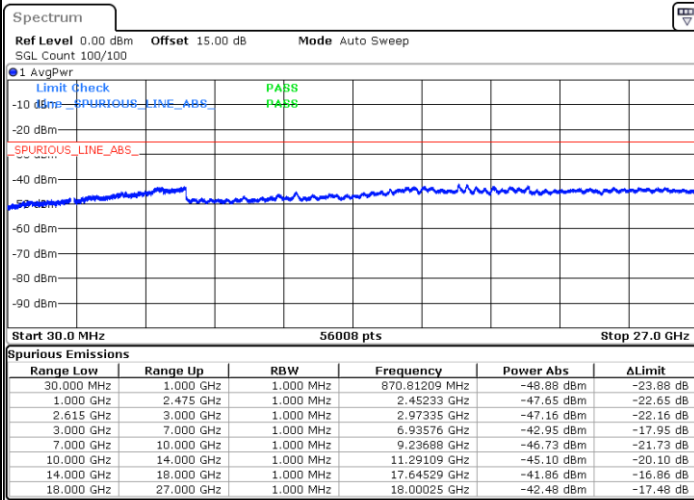

Lowest Channel / FullRB

N/A

Date: 7.SEP.2021 21:23:03

LTE Band 7C_CA / 20MHz+20MHz

QPSK

Middle Channel / 1RB0 and 1RB99

Middle Channel / 1RB99 and 1RB0

Date: 7.SEP.2021 22:08:31

Date: 7.SEP.2021 22:07:05

Middle Channel / FullIRB

N/A

Date: 7.SEP.2021 22:16:48

LTE Band 7C_CA / 20MHz+20MHz

QPSK

Highest Channel / 1RB0 and 1RB99

Highest Channel / 1RB99 and 1RB0

Date: 7.SEP.2021 22:31:17

Date: 7.SEP.2021 22:33:05

Highest Channel / FullIRB

N/A

Date: 7.SEP.2021 22:19:55

LTE Band 7C_CA / 10MHz+20MHz

16QAM

Lowest Channel / 1RB0 and 1RB99

Lowest Channel / 1RB49 and 1RB0

Date: 6.SEP.2021 22:23:21

Date: 6.SEP.2021 22:30:54

Lowest Channel / FullRB

N/A

Date: 6.SEP.2021 22:40:26

LTE Band 7C_CA / 10MHz+20MHz

16QAM