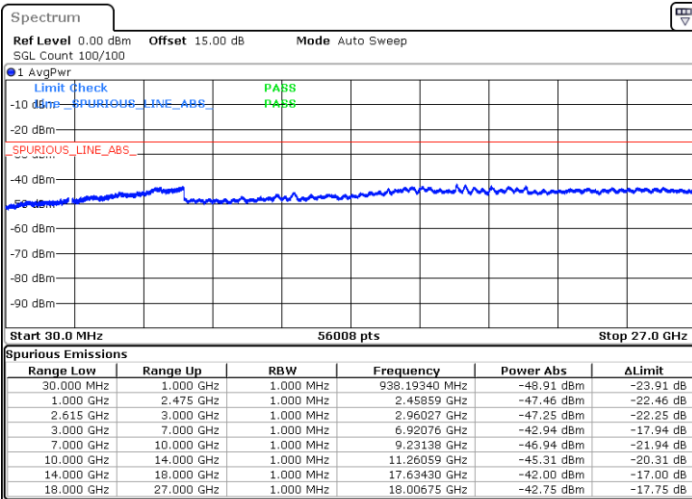

Middle Channel / 1RB99 and 1RB0

Date: 7.SEP.2021 20:31:35

Date: 7.SEP.2021 20:27:46

Middle Channel / FullIRB

N/A

Date: 7.SEP.2021 20:37:07

LTE Band 7C_CA / 20MHz+15MHz

16QAM

Highest Channel / 1RB0 and 1RB74

Highest Channel / 1RB99 and 1RB0

Date: 7.SEP.2021 21:04:14

Date: 7.SEP.2021 21:09:24

Highest Channel / FullIRB

N/A

Date: 7.SEP.2021 20:57:18

LTE Band 7C_CA / 20MHz+20MHz

16QAM

Lowest Channel / 1RB0 and 1RB99

Lowest Channel / 1RB99 and 1RB0

Date: 7.SEP.2021 21:31:36

Date: 7.SEP.2021 21:36:33

Lowest Channel / FullIRB

N/A

Date: 7.SEP.2021 21:25:34