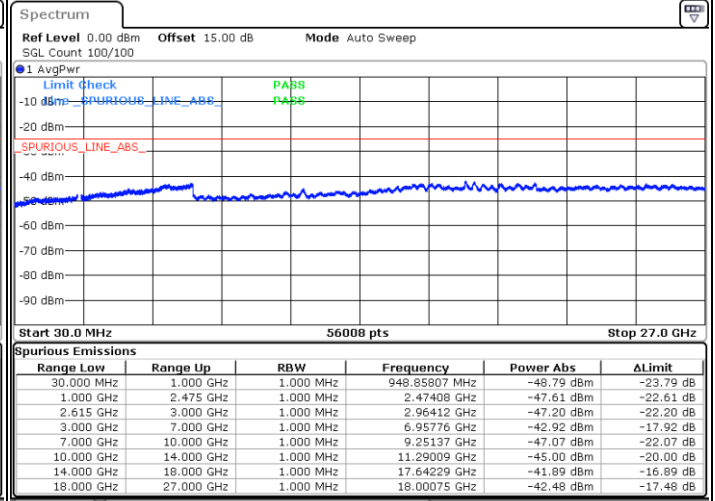

Date: 7.SEP.2021 18:20:47

Date: 7.SEP.2021 18:17:04

Middle Channel / FullRB

N/A

Date: 7.SEP.2021 18:24:51

LTE Band 7C_CA / 15MHz+15MHz

16QAM

Highest Channel / 1RB0 and 1RB74

Highest Channel / 1RB74 and 1RB0

Date: 7.SEP.2021 18:41:26

Date: 7.SEP.2021 18:47:41

Highest Channel / FullIRB

N/A

Date: 7.SEP.2021 18:34:47

LTE Band 7C_CA / 15MHz+20MHz

16QAM

Lowest Channel / 1RB0 and 1RB9

Lowest Channel / 1RB74 and 1RB0

Date: 7.SEP.2021 19:07:35

Date: 7.SEP.2021 19:14:20

Lowest Channel / FullRB

N/A

Date: 7.SEP.2021 18:58:46

LTE Band 7C_CA / 15MHz+20MHz