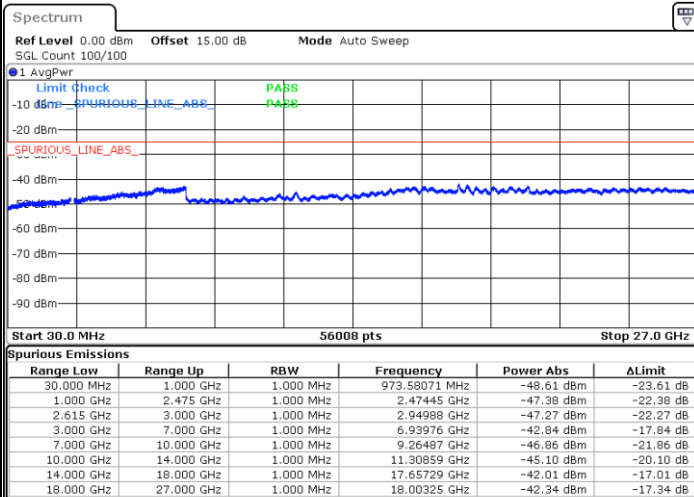

Lowest Channel / FullRB

N/A

Date: 7.SEP.2021 21:23:03

LTE Band 7C_CA / 20MHz+20MHz

QPSK

Middle Channel / 1RB0 and 1RB99

Middle Channel / 1RB99 and 1RB0

Date: 7.SEP.2021 22:08:31

Date: 7.SEP.2021 22:07:05

Middle Channel / FullIRB

N/A

Date: 7.SEP.2021 22:16:48

LTE Band 7C_CA / 20MHz+20MHz

QPSK

Highest Channel / 1RB0 and 1RB99

Highest Channel / 1RB99 and 1RB0

Date: 7.SEP.2021 22:31:17

Date: 7.SEP.2021 22:33:05

Highest Channel / FullIRB

N/A

Date: 7.SEP.2021 22:19:55

LTE Band 7C_CA / 10MHz+20MHz

16QAM

Lowest Channel / 1RB0 and 1RB99

Lowest Channel / 1RB49 and 1RB0

Date: 6.SEP.2021 22:23:21

Date: 6.SEP.2021 22:30:54

Lowest Channel / FullRB

N/A

Date: 6.SEP.2021 22:40:26

LTE Band 7C_CA / 10MHz+20MHz

16QAM