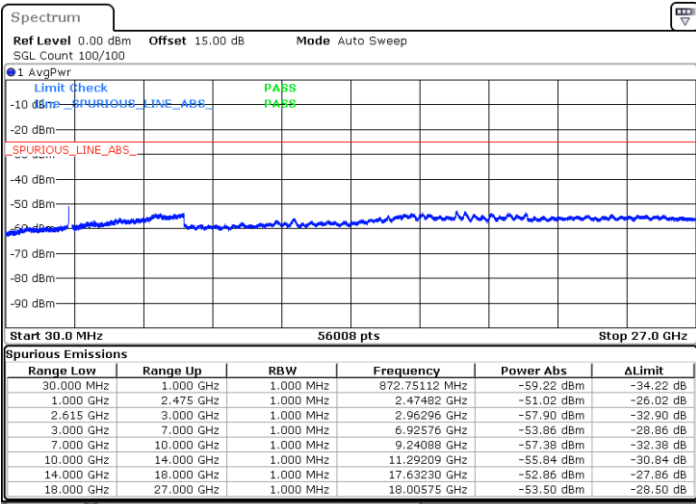

N/A

Date: 7.SEP.2021 22:22:14

LTE Band 7C_CA / 10MHz+20MHz

64QAM

Lowest Channel / 1RB0 and 1RB99

Lowest Channel / 1RB49 and 1RB0

Date: 6.SEP.2021 22:21:05

Date: 6.SEP.2021 22:34:55

Lowest Channel / FullIRB

N/A

Date: 6.SEP.2021 22:38:13

LTE Band 7C_CA / 10MHz+20MHz

64QAM

MiddleChannel / 1RB0 and 1RB99

Middle Channel / 1RB49 and 1RB0

Date: 6.SEP.2021 22:38:13

Date: 6.SEP.2021 22:49:45

Middle Channel / FullIRB

N/A

Date: 6.SEP.2021 22:48:31

LTE Band 7C_CA / 10MHz+20MHz

64QAM

Highest Channel / 1RB0 and 1RB99

Highest Channel / 1RB49 and 1RB0