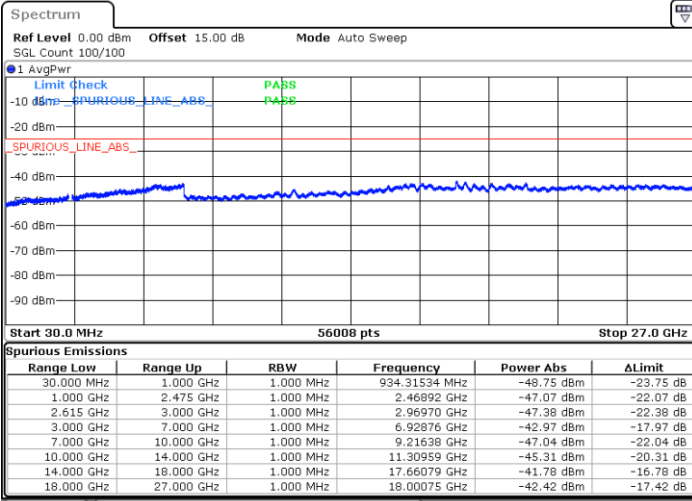

Date: 7.SEP.2021 18:20:47

Date: 7.SEP.2021 18:17:04

Middle Channel / FullRB

N/A

Date: 7.SEP.2021 18:24:51

LTE Band 7C_CA / 15MHz+15MHz

16QAM

Highest Channel / 1RB0 and 1RB74

Highest Channel / 1RB74 and 1RB0

Date: 7.SEP.2021 18:41:26

Date: 7.SEP.2021 18:47:41

Highest Channel / FullIRB

N/A

Date: 7.SEP.2021 18:34:47

LTE Band 7C_CA / 15MHz+20MHz

16QAM

Lowest Channel / 1RB0 and 1RB9

Lowest Channel / 1RB74 and 1RB0

Date: 7.SEP.2021 19:07:35

Date: 7.SEP.2021 19:14:20

Lowest Channel / FullRB

N/A

Date: 7.SEP.2021 18:58:46

LTE Band 7C_CA / 15MHz+20MHz