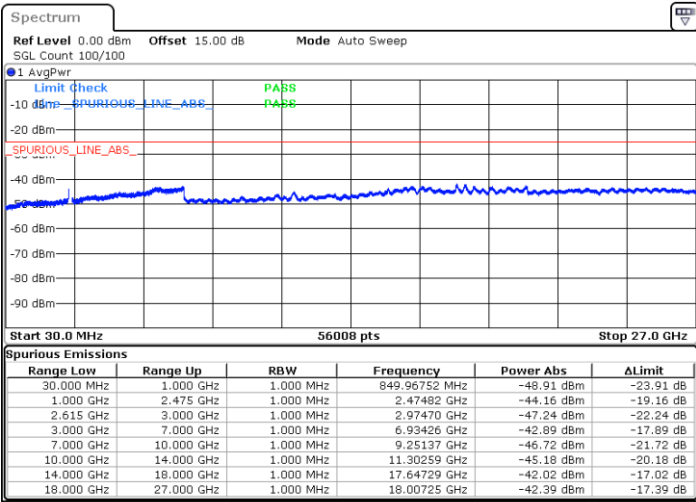

Date: 7.SEP.2021 20:34:51

LTE Band 7C_CA / 20MHz+15MHz

QPSK

Highest Channel / 1RB0 and 1RB74

Highest Channel / 1RB99 and 1RB0

Date: 7.SEP.2021 21:02:20

Date: 7.SEP.2021 21:11:01

Highest Channel / FullIRB

N/A

Date: 7.SEP.2021 21:00:35

LTE Band 7C_CA / 20MHz+20MHz

QPSK

Lowest Channel / 1RB0 and 1RB99

Lowest Channel / 1RB99 and 1RB0

Date: 7.SEP.2021 21:33:09

Date: 7.SEP.2021 21:34:59

Lowest Channel / FullRB

N/A

Date: 7.SEP.2021 21:23:03

LTE Band 7C_CA / 20MHz+20MHz

QPSK

Middle Channel / 1RB0 and 1RB99

Middle Channel / 1RB99 and 1RB0

Date: 7.SEP.2021 22:08:31

Date: 7.SEP.2021 22:07:05

Middle Channel / FullIRB

N/A

Date: 7.SEP.2021 22:16:48

LTE Band 7C_CA / 20MHz+20MHz

QPSK

Highest Channel / 1RB0 and 1RB99

Highest Channel / 1RB99 and 1RB0