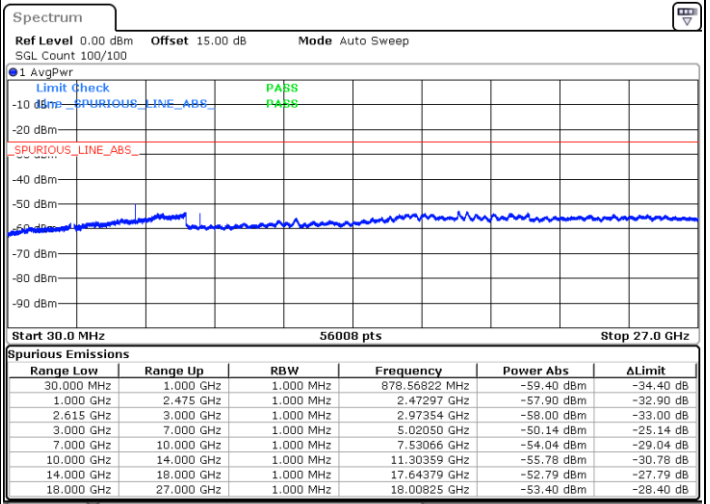

Date: 7.SEP.2021 22:07:05

Middle Channel / FullIRB

N/A

Date: 7.SEP.2021 22:16:48

LTE Band 7C_CA / 20MHz+20MHz

QPSK

Highest Channel / 1RB0 and 1RB99

Highest Channel / 1RB99 and 1RB0

Date: 7.SEP.2021 22:31:17

Date: 7.SEP.2021 22:33:05

Highest Channel / FullIRB

N/A

Date: 7.SEP.2021 22:19:55

LTE Band 7C_CA / 10MHz+20MHz

16QAM

Lowest Channel / 1RB0 and 1RB99

Lowest Channel / 1RB49 and 1RB0

Date: 6.SEP.2021 22:23:21

Date: 6.SEP.2021 22:30:54

Lowest Channel / FullRB

N/A

Date: 6.SEP.2021 22:40:26

LTE Band 7C_CA / 10MHz+20MHz

16QAM

MiddleChannel / 1RB0 and 1RB99

Middle Channel / 1RB49 and 1RB0

Date: 6.SEP.2021 22:54:51

Date: 6.SEP.2021 22:50:58

Middle Channel / FullIRB

N/A

Date: 6.SEP.2021 22:46:47

LTE Band 7C_CA / 10MHz+20MHz