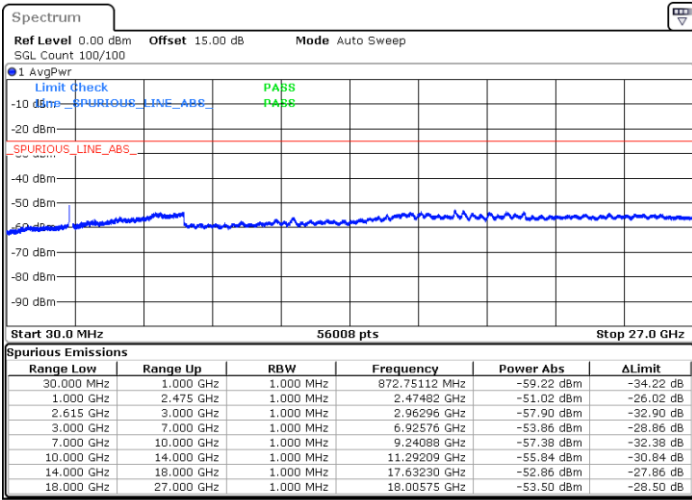

Date: 7.SEP.2021 22:14:53

LTE Band 7C_CA / 20MHz+20MHz

16QAM

Highest Channel / 1RB0 and 1RB99

Highest Channel / 1RB99 and 1RB0

Date: 7.SEP.2021 22:29:34

Date: 7.SEP.2021 22:34:49

Highest Channel / FullIRB

N/A

Date: 7.SEP.2021 22:22:14

LTE Band 7C_CA / 10MHz+20MHz

64QAM

Lowest Channel / 1RB0 and 1RB99

Lowest Channel / 1RB49 and 1RB0

Date: 6.SEP.2021 22:21:05

Date: 6.SEP.2021 22:34:55

Lowest Channel / FullIRB

N/A

Date: 6.SEP.2021 22:38:13

LTE Band 7C_CA / 10MHz+20MHz

64QAM

MiddleChannel / 1RB0 and 1RB99

Middle Channel / 1RB49 and 1RB0

Date: 6.SEP.2021 22:38:13

Date: 6.SEP.2021 22:49:45

Middle Channel / FullIRB

N/A

Date: 6.SEP.2021 22:48:31

LTE Band 7C_CA / 10MHz+20MHz

64QAM

Highest Channel / 1RB0 and 1RB99

Highest Channel / 1RB49 and 1RB0