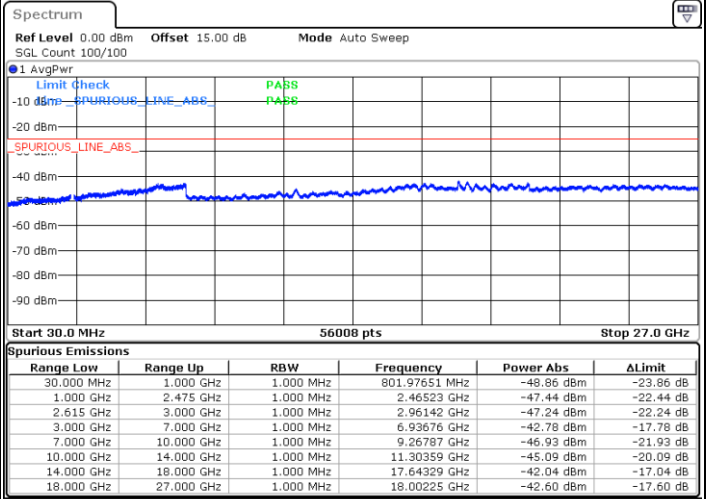

LTE Band 7C_CA / 20MHz+15MHz

QPSK

MiddleChannel / 1RB0 and 1RB74

Middle Channel / 1RB99 and 1RB0

Date: 7.SEP.2021 20:32:50

Date: 7.SEP.2021 20:26:33

Middle Channel / FullIRB

N/A

Date: 7.SEP.2021 20:34:51

LTE Band 7C_CA / 20MHz+15MHz

QPSK

Highest Channel / 1RB0 and 1RB74

Highest Channel / 1RB99 and 1RB0

Date: 7.SEP.2021 21:02:20

Date: 7.SEP.2021 21:11:01

Highest Channel / FullIRB

N/A

Date: 7.SEP.2021 21:00:35

LTE Band 7C_CA / 20MHz+20MHz

QPSK

Lowest Channel / 1RB0 and 1RB99

Lowest Channel / 1RB99 and 1RB0

Date: 7.SEP.2021 21:33:09

Date: 7.SEP.2021 21:34:59

Lowest Channel / FullRB

N/A

Date: 7.SEP.2021 21:23:03

LTE Band 7C_CA / 20MHz+20MHz

QPSK

Middle Channel / 1RB0 and 1RB99

Middle Channel / 1RB99 and 1RB0

Date: 7.SEP.2021 22:08:31