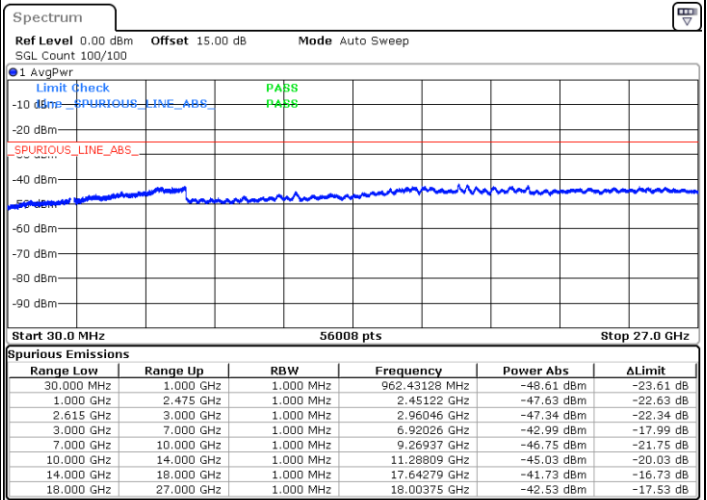

LTE Band 7C_CA / 20MHz+20MHz

16QAM

Middle Channel / 1RB0 and 1RB99

Middle Channel / 1RB99 and 1RB0

Date: 7.SEP.2021 22:09:46

Date: 7.SEP.2021 22:05:45

Middle Channel / FullIRB

N/A

Date: 7.SEP.2021 22:14:53

LTE Band 7C_CA / 20MHz+20MHz

16QAM

Highest Channel / 1RB0 and 1RB99

Highest Channel / 1RB99 and 1RB0

Date: 7.SEP.2021 22:29:34

Date: 7.SEP.2021 22:34:49

Highest Channel / FullIRB

N/A

Date: 7.SEP.2021 22:22:14

LTE Band 7C_CA / 10MHz+20MHz

64QAM

Lowest Channel / 1RB0 and 1RB99

Lowest Channel / 1RB49 and 1RB0

Date: 6.SEP.2021 22:21:05

Date: 6.SEP.2021 22:34:55