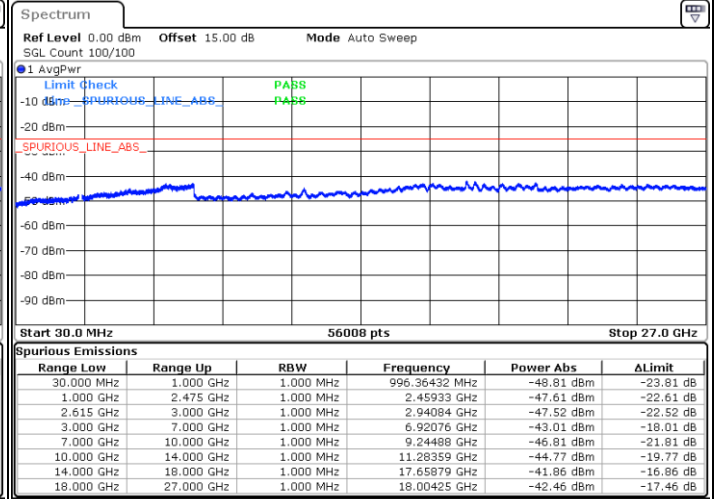

Middle Channel / FullIRB

N/A

Date: 7.SEP.2021 00:35:51

LTE Band 7C_CA / 20MHz+10MHz

16QAM

Highest Channel / 1RB0 and 1RB49

Highest Channel / 1RB99 and 1RB0

Date: 7.SEP.2021 01:04:09

Date: 7.SEP.2021 01:09:24

Highest Channel / FullIRB

N/A

Date: 7.SEP.2021 00:44:54

LTE Band 7C_CA / 20MHz+15MHz

16QAM

Lowest Channel / 1RB0 and 1RB74

Lowest Channel / 1RB99 and 1RB0

Date: 7.SEP.2021 20:16:26

Date: 7.SEP.2021 20:21:45

Lowest Channel / FullIRB

N/A

Date: 7.SEP.2021 20:10:23

LTE Band 7C_CA / 20MHz+15MHz

16QAM

MiddleChannel / 1RB0 and 1RB74