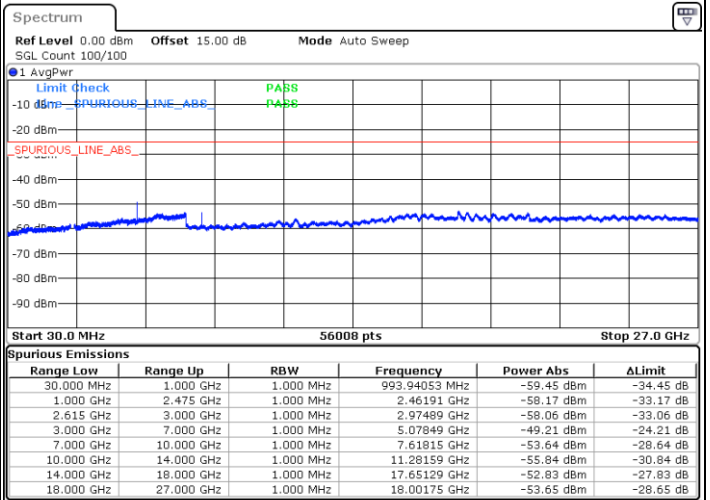

Date: 7.SEP.2021 19:37:20

LTE Band 7C_CA / 20MHz+10MHz

16QAM

Lowest Channel / 1RB0 and 1RB49

Lowest Channel / 1RB99 and 1RB0

Date: 7.SEP.2021 00:14:25

Date: 7.SEP.2021 00:20:45

Lowest Channel / FullRB

N/A

Date: 7.SEP.2021 00:06:25

LTE Band 7C_CA / 20MHz+10MHz

16QAM

Middle Channel / 1RB0 and 1RB49

Middle Channel / 1RB99 and 1RB0

Date: 7.SEP.2021 00:29:13

Date: 7.SEP.2021 00:25:38

Middle Channel / FullIRB

N/A

Date: 7.SEP.2021 00:35:51

LTE Band 7C_CA / 20MHz+10MHz

16QAM

Highest Channel / 1RB0 and 1RB49

Highest Channel / 1RB99 and 1RB0

Date: 7.SEP.2021 01:04:09

Date: 7.SEP.2021 01:09:24

Highest Channel / FullIRB

N/A

Date: 7.SEP.2021 00:44:54

LTE Band 7C_CA / 20MHz+15MHz

16QAM

Lowest Channel / 1RB0 and 1RB74

Lowest Channel / 1RB99 and 1RB0