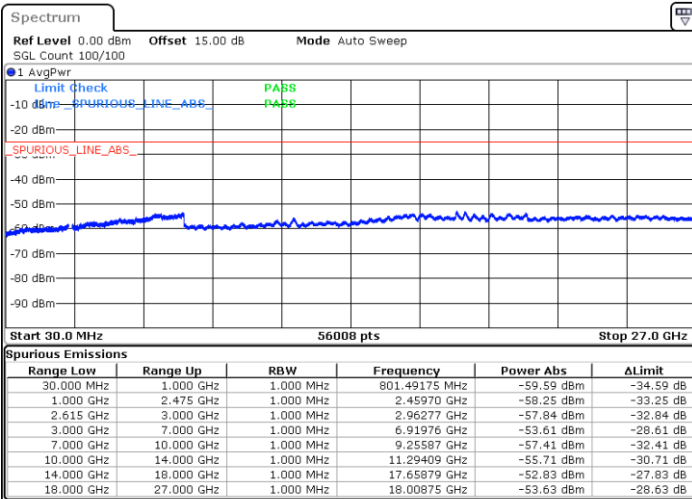

Middle Channel / FullIRB

N/A

Date: 7.SEP.2021 00:35:51

LTE Band 7C_CA / 20MHz+10MHz

16QAM

Highest Channel / 1RB0 and 1RB49

Highest Channel / 1RB99 and 1RB0

Date: 7.SEP.2021 01:04:09

Date: 7.SEP.2021 01:09:24

Highest Channel / FullIRB

N/A

Date: 7.SEP.2021 00:44:54

LTE Band 7C_CA / 20MHz+15MHz

16QAM

Lowest Channel / 1RB0 and 1RB74

Lowest Channel / 1RB99 and 1RB0