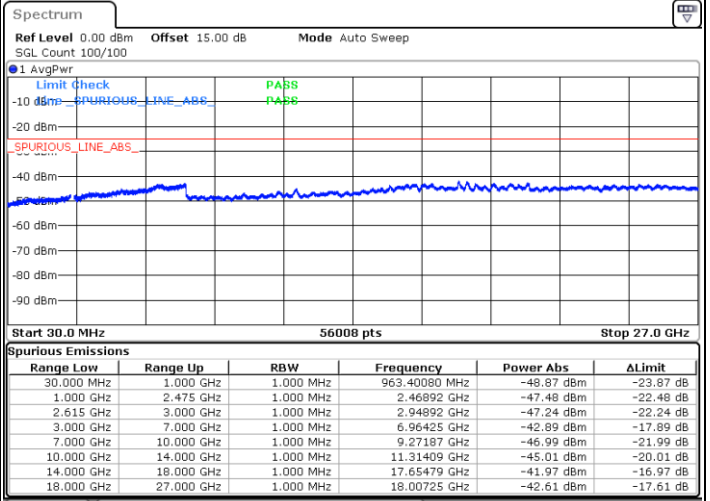

Highest Channel / FullIRB

N/A

Date: 7.SEP.2021 23:37:36

LTE Band 7C_CA / 15MHz+15MHz

16QAM

Lowest Channel / 1RB0 and 1RB74

Lowest Channel / 1RB74 and 1RB0

Date: 7.SEP.2021 18:06:09

Date: 7.SEP.2021 18:12:21

Lowest Channel / FullIRB

N/A

Date: 7.SEP.2021 17:58:52

LTE Band 7C_CA / 15MHz+15MHz

16QAM

Middle Channel / 1RB0 and 1RB74

Middle Channel / 1RB74 and 1RB0

Date: 7.SEP.2021 18:20:47

Date: 7.SEP.2021 18:17:04

Middle Channel / FullRB

N/A

Date: 7.SEP.2021 18:24:51

LTE Band 7C_CA / 15MHz+15MHz

16QAM

Highest Channel / 1RB0 and 1RB74

Highest Channel / 1RB74 and 1RB0

Date: 7.SEP.2021 18:41:26

Date: 7.SEP.2021 18:47:41

Highest Channel / FullIRB

N/A

Date: 7.SEP.2021 18:34:47

LTE Band 7C_CA / 15MHz+20MHz

16QAM