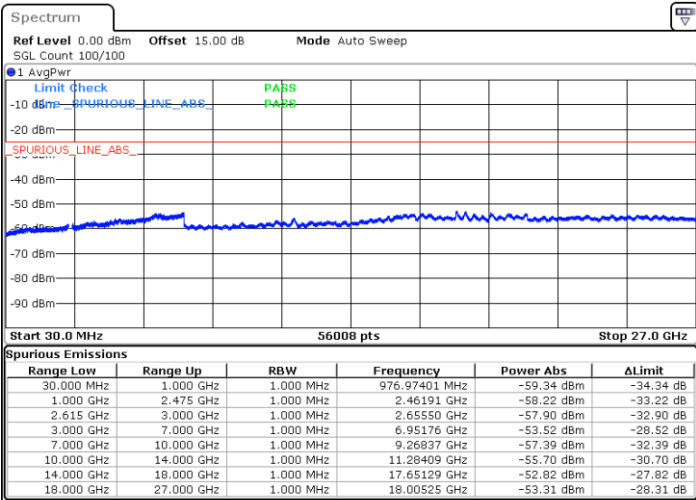

Date: 7.SEP.2021 19:37:20

LTE Band 7C_CA / 20MHz+10MHz

16QAM

Lowest Channel / 1RB0 and 1RB49

Lowest Channel / 1RB99 and 1RB0

Date: 7.SEP.2021 00:14:25

Date: 7.SEP.2021 00:20:45

Lowest Channel / FullRB

N/A

Date: 7.SEP.2021 00:06:25

LTE Band 7C_CA / 20MHz+10MHz

16QAM

Middle Channel / 1RB0 and 1RB49

Middle Channel / 1RB99 and 1RB0

Date: 7.SEP.2021 00:29:13

Date: 7.SEP.2021 00:25:38

Middle Channel / FullIRB

N/A

Date: 7.SEP.2021 00:35:51

LTE Band 7C_CA / 20MHz+10MHz

16QAM

Highest Channel / 1RB0 and 1RB49

Highest Channel / 1RB99 and 1RB0

Date: 7.SEP.2021 01:04:09

Date: 7.SEP.2021 01:09:24

Highest Channel / FullIRB

N/A

Date: 7.SEP.2021 00:44:54

LTE Band 7C_CA / 20MHz+15MHz

16QAM

Lowest Channel / 1RB0 and 1RB74

Lowest Channel / 1RB99 and 1RB0