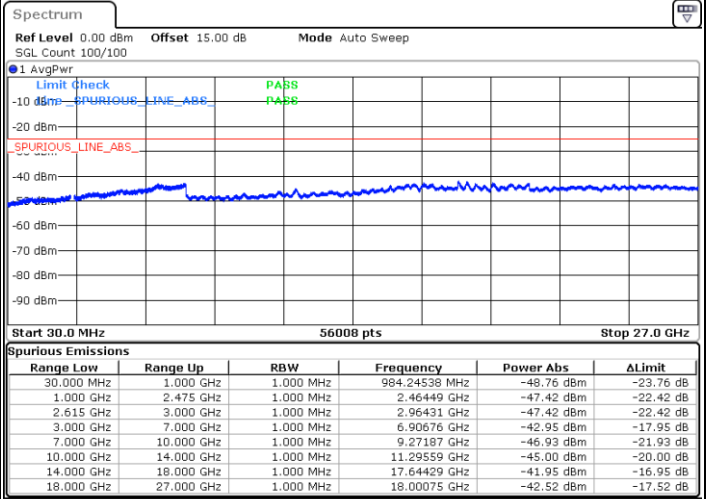

LTE Band 7C_CA / 15MHz+20MHz

16QAM

Highest Channel / 1RB0 and 1RB99

Highest Channel / 1RB74 and 1RB0

Date: 7.SEP.2021 19:44:26

Date: 7.SEP.2021 19:50:07

Highest Channel / FullIRB

N/A

Date: 7.SEP.2021 19:37:20

LTE Band 7C_CA / 20MHz+10MHz

16QAM

Lowest Channel / 1RB0 and 1RB49

Lowest Channel / 1RB99 and 1RB0

Date: 7.SEP.2021 00:14:25

Date: 7.SEP.2021 00:20:45

Lowest Channel / FullRB