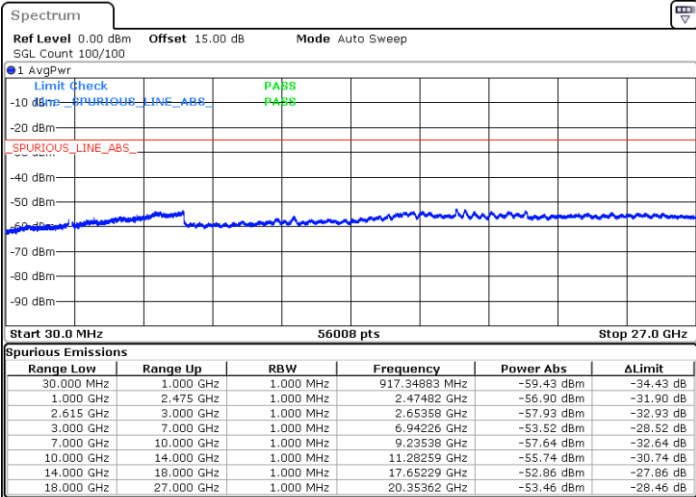

Date: 7.SEP.2021 22:14:53

LTE Band 7C_CA / 20MHz+20MHz

16QAM

Highest Channel / 1RB0 and 1RB99

Highest Channel / 1RB99 and 1RB0

Date: 7.SEP.2021 22:29:34

Date: 7.SEP.2021 22:34:49

Highest Channel / FullIRB

N/A

Date: 7.SEP.2021 22:22:14

LTE Band 7C_CA / 10MHz+20MHz

64QAM

Lowest Channel / 1RB0 and 1RB99

Lowest Channel / 1RB49 and 1RB0

Date: 6.SEP.2021 22:21:05

Date: 6.SEP.2021 22:34:55

Lowest Channel / FullIRB

N/A

Date: 6.SEP.2021 22:38:13

LTE Band 7C_CA / 10MHz+20MHz

64QAM

MiddleChannel / 1RB0 and 1RB99

Middle Channel / 1RB49 and 1RB0

Date: 6.SEP.2021 22:38:13

Date: 6.SEP.2021 22:49:45

Middle Channel / FullIRB

N/A

Date: 6.SEP.2021 22:48:31

LTE Band 7C_CA / 10MHz+20MHz

64QAM

Highest Channel / 1RB0 and 1RB99

Highest Channel / 1RB49 and 1RB0