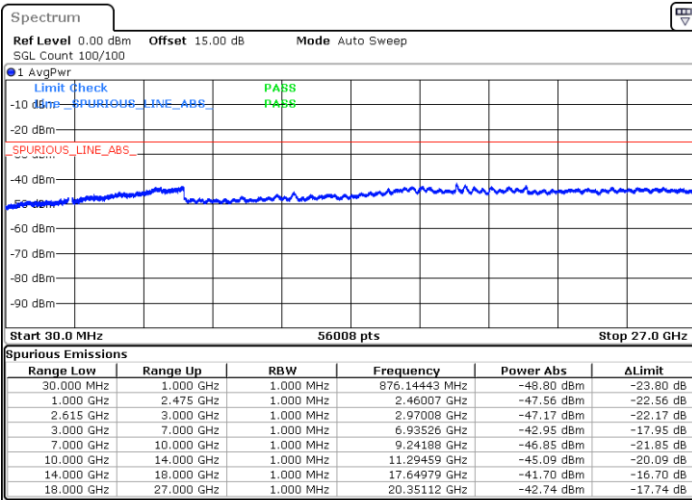

Date: 7.SEP.2021 18:20:47

Date: 7.SEP.2021 18:17:04

Middle Channel / FullRB

N/A

Date: 7.SEP.2021 18:24:51

LTE Band 7C_CA / 15MHz+15MHz

16QAM

Highest Channel / 1RB0 and 1RB74

Highest Channel / 1RB74 and 1RB0

Date: 7.SEP.2021 18:41:26

Date: 7.SEP.2021 18:47:41

Highest Channel / FullIRB

N/A

Date: 7.SEP.2021 18:34:47

LTE Band 7C_CA / 15MHz+20MHz

16QAM

Lowest Channel / 1RB0 and 1RB9

Lowest Channel / 1RB74 and 1RB0

Date: 7.SEP.2021 19:07:35

Date: 7.SEP.2021 19:14:20

Lowest Channel / FullRB

N/A

Date: 7.SEP.2021 18:58:46

LTE Band 7C_CA / 15MHz+20MHz