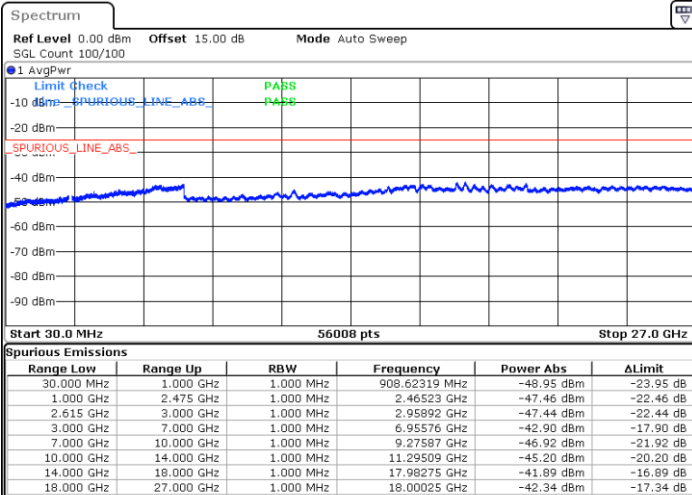

LTE Band 7C_CA / 20MHz+15MHz

QPSK

MiddleChannel / 1RB0 and 1RB74

Middle Channel / 1RB99 and 1RB0

Date: 7.SEP.2021 20:32:50

Date: 7.SEP.2021 20:26:33

Middle Channel / FullIRB

N/A

Date: 7.SEP.2021 20:34:51

LTE Band 7C_CA / 20MHz+15MHz

QPSK

Highest Channel / 1RB0 and 1RB74

Highest Channel / 1RB99 and 1RB0

Date: 7.SEP.2021 21:02:20

Date: 7.SEP.2021 21:11:01

Highest Channel / FullIRB

N/A

Date: 7.SEP.2021 21:00:35

LTE Band 7C_CA / 20MHz+20MHz

QPSK

Lowest Channel / 1RB0 and 1RB99

Lowest Channel / 1RB99 and 1RB0

Date: 7.SEP.2021 21:33:09

Date: 7.SEP.2021 21:34:59

Lowest Channel / FullRB

N/A

Date: 7.SEP.2021 21:23:03

LTE Band 7C_CA / 20MHz+20MHz

QPSK

Middle Channel / 1RB0 and 1RB99

Middle Channel / 1RB99 and 1RB0

Date: 7.SEP.2021 22:08:31