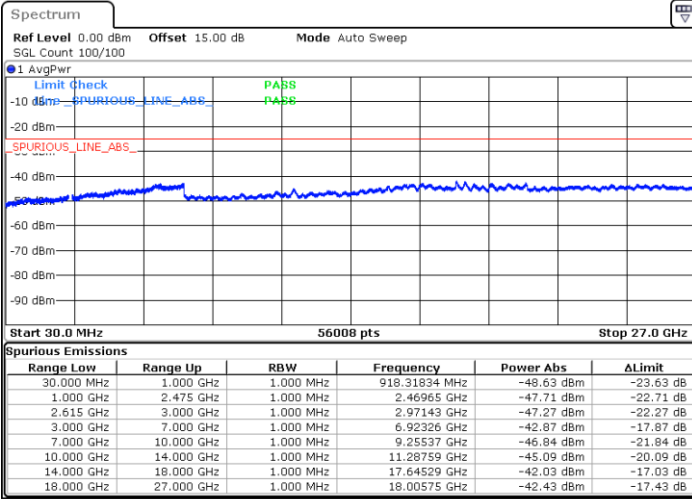

N/A

Date: 7.SEP.2021 21:00:35

LTE Band 7C_CA / 20MHz+20MHz

QPSK

Lowest Channel / 1RB0 and 1RB99

Lowest Channel / 1RB99 and 1RB0

Date: 7.SEP.2021 21:33:09

Date: 7.SEP.2021 21:34:59

Lowest Channel / FullRB

N/A

Date: 7.SEP.2021 21:23:03

LTE Band 7C_CA / 20MHz+20MHz

QPSK

Middle Channel / 1RB0 and 1RB99

Middle Channel / 1RB99 and 1RB0

Date: 7.SEP.2021 22:08:31

Date: 7.SEP.2021 22:07:05

Middle Channel / FullIRB

N/A

Date: 7.SEP.2021 22:16:48

LTE Band 7C_CA / 20MHz+20MHz

QPSK

Highest Channel / 1RB0 and 1RB99

Highest Channel / 1RB99 and 1RB0

Date: 7.SEP.2021 22:31:17

Date: 7.SEP.2021 22:33:05

Highest Channel / FullIRB

N/A

Date: 7.SEP.2021 22:19:55

LTE Band 7C_CA / 10MHz+20MHz

16QAM

Lowest Channel / 1RB0 and 1RB99