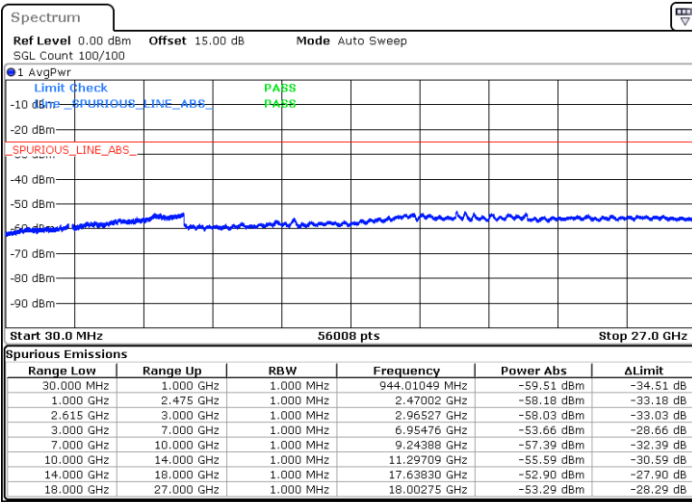

Lowest Channel / FullIRB

N/A

Date: 6.SEP.2021 22:38:13

LTE Band 7C_CA / 10MHz+20MHz

64QAM

MiddleChannel / 1RB0 and 1RB99

Middle Channel / 1RB49 and 1RB0

Date: 6.SEP.2021 22:38:13

Date: 6.SEP.2021 22:49:45

Middle Channel / FullIRB

N/A

Date: 6.SEP.2021 22:48:31

LTE Band 7C_CA / 10MHz+20MHz

64QAM

Highest Channel / 1RB0 and 1RB99

Highest Channel / 1RB49 and 1RB0

Date: 6.SEP.2021 23:32:18

Date: 6.SEP.2021 23:41:36

Highest Channel / FullIRB

N/A

Date: 6.SEP.2021 23:43:16