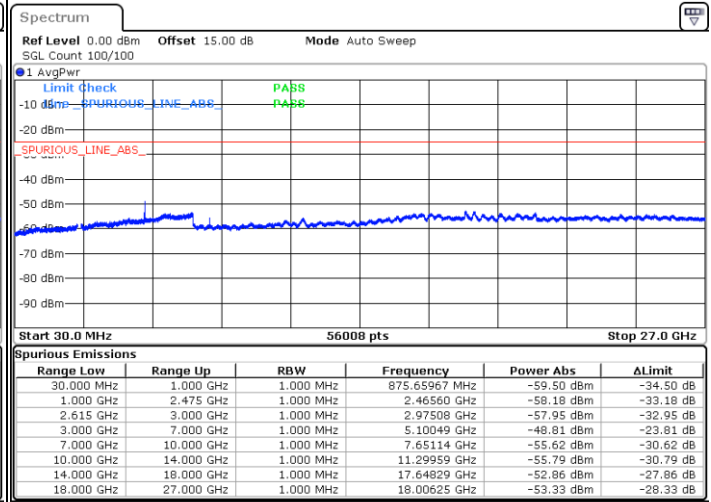

Lowest Channel / FullIRB

N/A

Date: 6.SEP.2021 22:38:13

LTE Band 7C_CA / 10MHz+20MHz

64QAM

MiddleChannel / 1RB0 and 1RB99

Middle Channel / 1RB49 and 1RB0

Date: 6.SEP.2021 22:38:13

Date: 6.SEP.2021 22:49:45

Middle Channel / FullIRB

N/A

Date: 6.SEP.2021 22:48:31

LTE Band 7C_CA / 10MHz+20MHz

64QAM

Highest Channel / 1RB0 and 1RB99

Highest Channel / 1RB49 and 1RB0

Date: 6.SEP.2021 23:32:18

Date: 6.SEP.2021 23:41:36

Highest Channel / FullIRB

N/A

Date: 6.SEP.2021 23:43:16