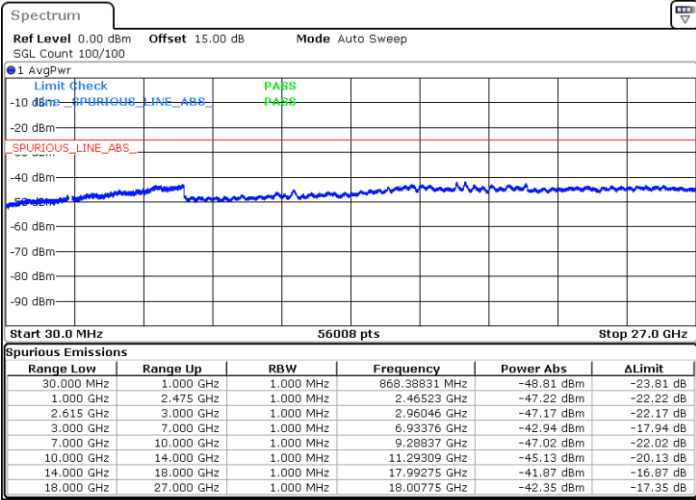

Highest Channel / FullIRB

N/A

Date: 7.SEP.2021 23:37:36

LTE Band 7C_CA / 15MHz+15MHz

16QAM

Lowest Channel / 1RB0 and 1RB74

Lowest Channel / 1RB74 and 1RB0

Date: 7.SEP.2021 18:06:09

Date: 7.SEP.2021 18:12:21

Lowest Channel / FullIRB

N/A

Date: 7.SEP.2021 17:58:52

LTE Band 7C_CA / 15MHz+15MHz

16QAM

Middle Channel / 1RB0 and 1RB74

Middle Channel / 1RB74 and 1RB0

Date: 7.SEP.2021 18:20:47

Date: 7.SEP.2021 18:17:04

Middle Channel / FullRB

N/A

Date: 7.SEP.2021 18:24:51

LTE Band 7C_CA / 15MHz+15MHz

16QAM

Highest Channel / 1RB0 and 1RB74

Highest Channel / 1RB74 and 1RB0

Date: 7.SEP.2021 18:41:26

Date: 7.SEP.2021 18:47:41

Highest Channel / FullIRB

N/A

Date: 7.SEP.2021 18:34:47

LTE Band 7C_CA / 15MHz+20MHz

16QAM