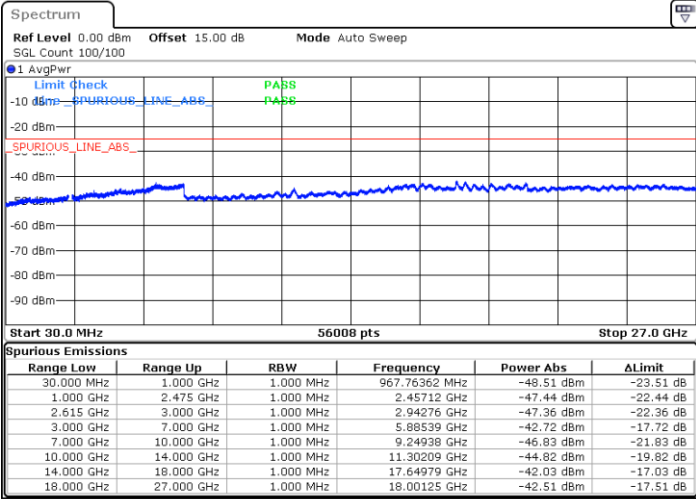

Middle Channel / FullIRB

N/A

Date: 7.SEP.2021 00:35:51

LTE Band 7C_CA / 20MHz+10MHz

16QAM

Highest Channel / 1RB0 and 1RB49

Highest Channel / 1RB99 and 1RB0

Date: 7.SEP.2021 01:04:09

Date: 7.SEP.2021 01:09:24

Highest Channel / FullIRB

N/A

Date: 7.SEP.2021 00:44:54

LTE Band 7C_CA / 20MHz+15MHz

16QAM

Lowest Channel / 1RB0 and 1RB74

Lowest Channel / 1RB99 and 1RB0

Date: 7.SEP.2021 20:16:26

Date: 7.SEP.2021 20:21:45

Lowest Channel / FullIRB

N/A

Date: 7.SEP.2021 20:10:23

LTE Band 7C_CA / 20MHz+15MHz

16QAM

MiddleChannel / 1RB0 and 1RB74