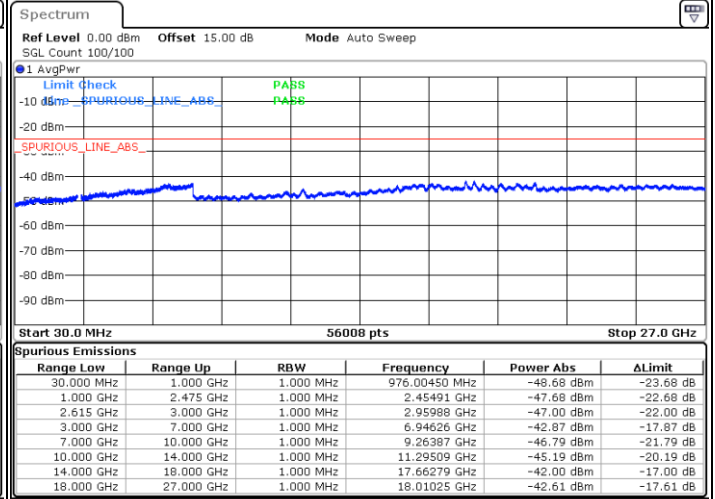

N/A

Date: 7.SEP.2021 23:12:58

LTE Band 7C_CA / 15MHz+10MHz

16QAM

Highest Channel / 1RB0 and 1RB49

Highest Channel / 1RB74 and 1RB0

Date: 7.SEP.2021 23:45:07

Date: 7.SEP.2021 23:50:33

Highest Channel / FullIRB

N/A

Date: 7.SEP.2021 23:37:36

LTE Band 7C_CA / 15MHz+15MHz

16QAM

Lowest Channel / 1RB0 and 1RB74

Lowest Channel / 1RB74 and 1RB0

Date: 7.SEP.2021 18:06:09

Date: 7.SEP.2021 18:12:21

Lowest Channel / FullIRB

N/A

Date: 7.SEP.2021 17:58:52

LTE Band 7C_CA / 15MHz+15MHz

16QAM

Middle Channel / 1RB0 and 1RB74

Middle Channel / 1RB74 and 1RB0