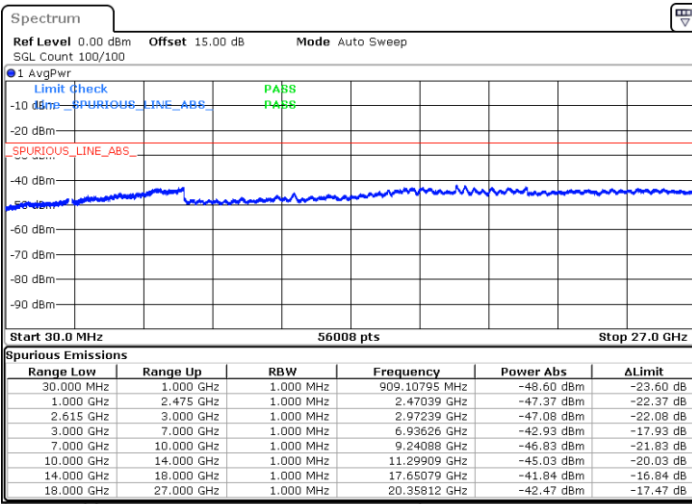

MiddleChannel / 1RB0 and 1RB99

Middle Channel / 1RB49 and 1RB0

Date: 6.SEP.2021 22:54:51

Date: 6.SEP.2021 22:50:58

Middle Channel / FullIRB

N/A

Date: 6.SEP.2021 22:46:47

LTE Band 7C_CA / 10MHz+20MHz

16QAM

Highest Channel / 1RB0 and 1RB99

Highest Channel / 1RB49 and 1RB0

Date: 6.SEP.2021 23:34:21

Date: 6.SEP.2021 23:39:45

Highest Channel / FullIRB

N/A

Date: 6.SEP.2021 23:44:54

LTE Band 7C_CA / 15MHz+10MHz

16QAM

Lowest Channel / 1RB0 and 1RB49

Lowest Channel / 1RB74 and 1RB0

Date: 7.SEP.2021 22:50:11

Date: 7.SEP.2021 22:57:00

Lowest Channel / FullIRB

N/A