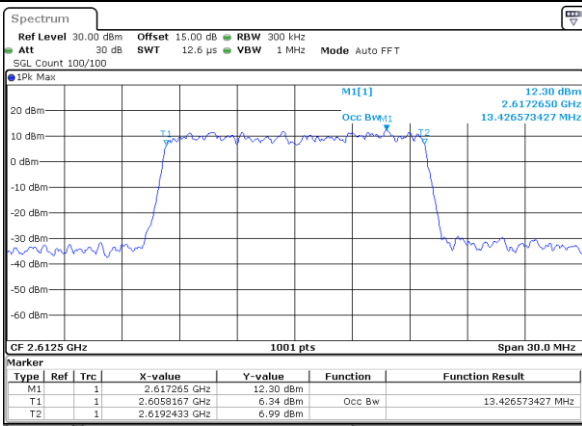

Highest Channel / 15MHz / 64QAM

Date: 7_SEP.2021 13:31:25