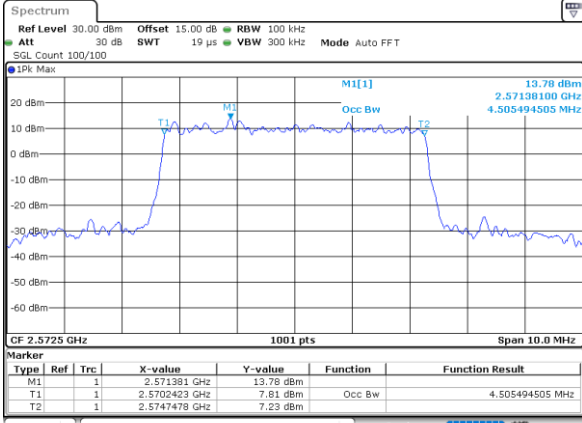

Highest Channel / 20MHz / QPSK

Date: 7\_SEP.2021 13:24:35

Highest Channel / 20MHz / 16QAM

Date: 7\_SEP.2021 13:24:59

LTE Band 38

Lowest Channel / 5MHz / 64QAM

Date: 7\_SEP.2021 13:26:12

Lowest Channel / 10MHz / 64QAM

Date: 7\_SEP.2021 13:28:10

Middle Channel / 5MHz / 64QAM

Date: 7\_SEP.2021 13:26:51

Middle Channel / 10MHz / 64QAM

Date: 7\_SEP.2021 13:28:48

Highest Channel / 5MHz / 64QAM

Date: 7\_SEP.2021 13:27:30

Highest Channel / 10MHz / 64QAM