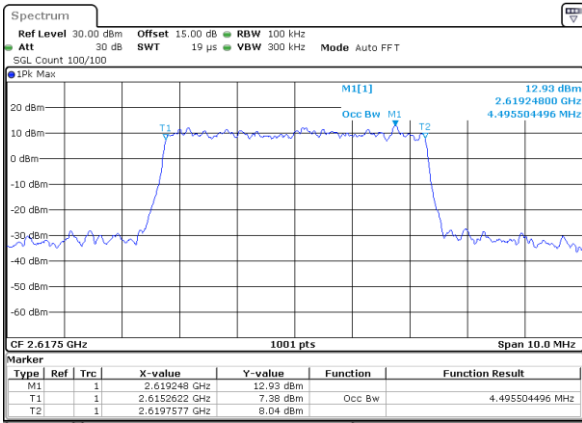

Highest Channel / 20MHz / QPSK

Date: 7\_SEP.2021 13:24:35

Highest Channel / 20MHz / 16QAM

Date: 7\_SEP.2021 13:24:59

LTE Band 38

Lowest Channel / 5MHz / 64QAM

Date: 7\_SEP.2021 13:26:12

Lowest Channel / 10MHz / 64QAM

Date: 7\_SEP.2021 13:28:10

Middle Channel / 5MHz / 64QAM

Date: 7\_SEP.2021 13:26:51

Middle Channel / 10MHz / 64QAM

Date: 7\_SEP.2021 13:28:48

Highest Channel / 5MHz / 64QAM

Date: 7\_SEP.2021 13:27:30

Highest Channel / 10MHz / 64QAM

Date: 7\_SEP.2021 13:29:27

LTE Band 38

Lowest Channel / 15MHz / 64QAM

Date: 7\_SEP.2021 13:30:07

Lowest Channel / 20MHz / 64QAM

Date: 7\_SEP.2021 13:32:04

Middle Channel / 15MHz / 64QAM

Date: 7\_SEP.2021 13:30:46