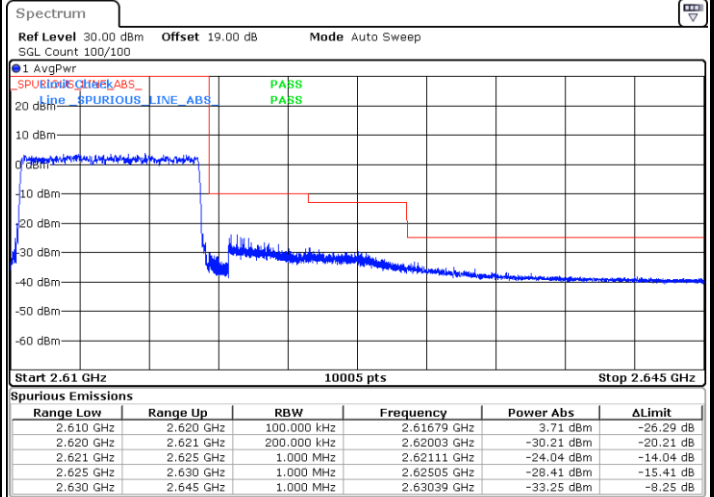

Date: 7.SEP.2021 09:23:35

Highest Band Edge / Full RB

Date: 7.SEP.2021 09:24:48

LTE Band 38 / 10MHz / QPSK

Lowest Band Edge / 1 RB

Date: 7.SEP.2021 09:32:07

Highest Band Edge / 1 RB

Date: 7.SEP.2021 09:39:25

Lowest Band Edge / Full RB

Date: 7.SEP.2021 09:34:33

Highest Band Edge / Full RB

Date: 7.SEP.2021 09:36:59

LTE Band 38 / 10MHz / 16QAM

Lowest Band Edge / 1 RB

Date: 7.SEP.2021 09:33:20

Highest Band Edge / 1 RB

Date: 7.SEP.2021 09:40:39

Lowest Band Edge / Full RB

Date: 7.SEP.2021 09:35:46

Highest Band Edge / Full RB

Date: 7.SEP.2021 09:38:12

LTE Band 38 / 10MHz / 64QAM

Lowest Band Edge / 1 RB

Highest Band Edge / 1 RB

Date: 7.SEP.2021 09:27:15

Date: 7.SEP.2021 09:30:54

Lowest Band Edge / Full RB

Highest Band Edge / Full RB

Date: 7.SEP.2021 09:28:28

Date: 7.SEP.2021 09:29:41

LTE Band 38 / 15MHz / QPSK

Lowest Band Edge / 1 RB