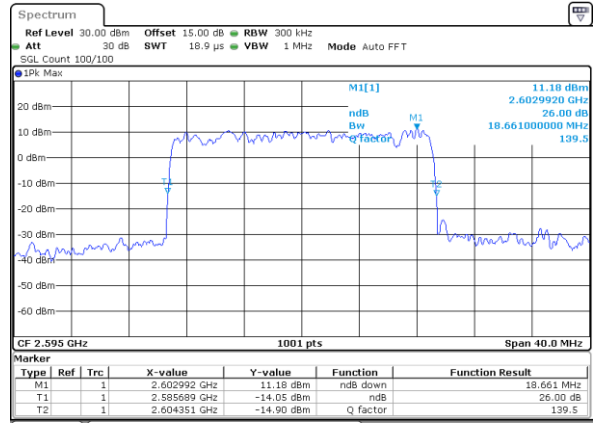

Lowest Channel / 5MHz / 64QAM

Date: 7,SEP,2021 13:26:27

Lowest Channel / 10MHz / 64QAM

Date: 7,SEP,2021 13:28:25

Middle Channel / 5MHz / 64QAM

Date: 7,SEP,2021 13:27:06

Middle Channel / 10MHz / 64QAM

Date: 7,SEP,2021 13:29:04

Highest Channel / 5MHz / 64QAM

Date: 7,SEP,2021 13:27:45

Highest Channel / 10MHz / 64QAM

Date: 7,SEP,2021 13:29:43

LTE Band 38

Lowest Channel / 15MHz / 64QAM

Date: 7\_SEP.2021 13:30:22

Lowest Channel / 20MHz / 64QAM

Date: 7\_SEP.2021 13:32:19

Middle Channel / 15MHz / 64QAM

Date: 7\_SEP.2021 13:31:01

Middle Channel / 20MHz / 64QAM

Date: 7\_SEP.2021 13:32:58

Highest Channel / 15MHz / 64QAM

Date: 7\_SEP.2021 13:31:40

Highest Channel / 20MHz / 64QAM

Date: 7\_SEP.2021 13:33:37

Occupied Bandwidth

Mode	LTE Band 38 : 99%OBW(MHz)											
BW	1.4MHz		3MHz		5MHz		10MHz		15MHz		20MHz	
Mod.	QPSK	16QAM	QPSK	16QAM	QPSK	16QAM	QPSK	16QAM	QPSK	16QAM	QPSK	16QAM
Lowest CH	-	-	-	-	4.47	4.50	9.05	8.99	13.43	13.46	17.86	17.82
Middle CH	-	-	-	-	4.52	4.48	9.05	9.03	13.40	13.46	17.86	17.94
Highest CH	-	-	-	-	4.51	4.50	9.01	9.07	13.43	13.43	18.02	17.86
Mode	LTE Band 38 : 99%OBW(MHz)											
BW	1.4MHz		3MHz		5MHz		10MHz		15MHz		20MHz	
Mod.	64QAM		64QAM		64QAM		64QAM		64QAM		64QAM	
Lowest CH	-	-	-	-	4.51		9.05		13.43		17.90	-
Middle CH	-	-	-	-	4.49		9.07		13.52		17.90	-
Highest CH	-	-	-	-	4.50		8.97		13.43		17.94	-