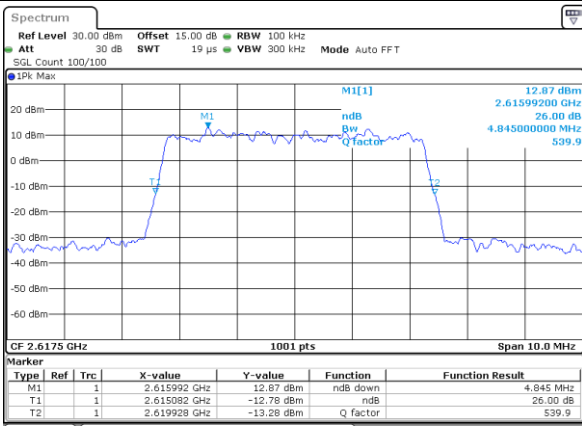

Lowest Channel / 5MHz / 64QAM

Date: 7,SEP,2021 13:26:27

Lowest Channel / 10MHz / 64QAM

Date: 7,SEP,2021 13:28:25

Middle Channel / 5MHz / 64QAM

Date: 7,SEP,2021 13:27:06

Middle Channel / 10MHz / 64QAM

Date: 7,SEP,2021 13:29:04

Highest Channel / 5MHz / 64QAM

Date: 7,SEP,2021 13:27:45

Highest Channel / 10MHz / 64QAM

Date: 7,SEP,2021 13:29:43

LTE Band 38

Lowest Channel / 15MHz / 64QAM

Date: 7\_SEP.2021 13:30:22

Lowest Channel / 20MHz / 64QAM