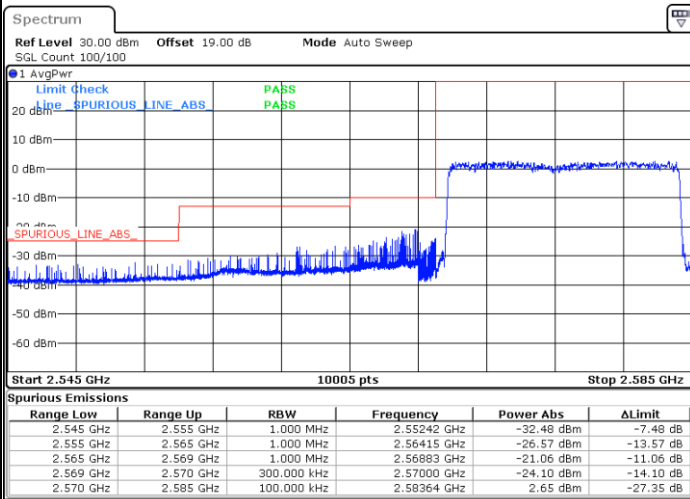

Date: 7.SEP.2021 09:40:39

Lowest Band Edge / Full RB

Date: 7.SEP.2021 09:35:46

Highest Band Edge / Full RB

Date: 7.SEP.2021 09:38:12

LTE Band 38 / 10MHz / 64QAM

Lowest Band Edge / 1 RB

Highest Band Edge / 1 RB

Date: 7.SEP.2021 09:27:15

Date: 7.SEP.2021 09:30:54

Lowest Band Edge / Full RB

Highest Band Edge / Full RB

Date: 7.SEP.2021 09:28:28

Date: 7.SEP.2021 09:29:41

LTE Band 38 / 15MHz / QPSK

Lowest Band Edge / 1 RB

Highest Band Edge / 1 RB

Date: 7.SEP.2021 09:41:52

Date: 7.SEP.2021 09:49:11

Lowest Band Edge / Full RB

Highest Band Edge / Full RB

Date: 7.SEP.2021 09:44:18

Date: 7.SEP.2021 09:46:45

LTE Band 38 / 15MHz / 16QAM

Lowest Band Edge / 1 RB

Date: 7.SEP.2021 09:43:05

Highest Band Edge / 1 RB

Date: 7.SEP.2021 09:50:24

Lowest Band Edge / Full RB

Date: 7.SEP.2021 09:45:31

Highest Band Edge / Full RB

Date: 7.SEP.2021 09:47:58