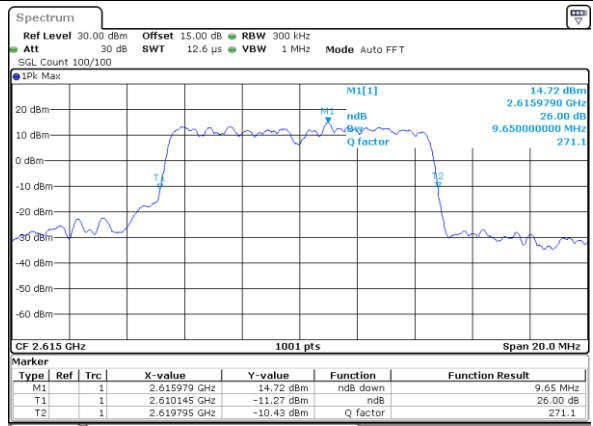

Lowest Channel / 5MHz / 64QAM

Date: 7,SEP,2021 13:26:27

Lowest Channel / 10MHz / 64QAM

Date: 7,SEP,2021 13:28:25

Middle Channel / 5MHz / 64QAM

Date: 7,SEP,2021 13:27:06

Middle Channel / 10MHz / 64QAM

Date: 7,SEP,2021 13:29:04

Highest Channel / 5MHz / 64QAM

Date: 7,SEP,2021 13:27:45

Highest Channel / 10MHz / 64QAM

Date: 7,SEP,2021 13:29:43

LTE Band 38

Lowest Channel / 15MHz / 64QAM

Date: 7\_SEP.2021 13:30:22

Lowest Channel / 20MHz / 64QAM