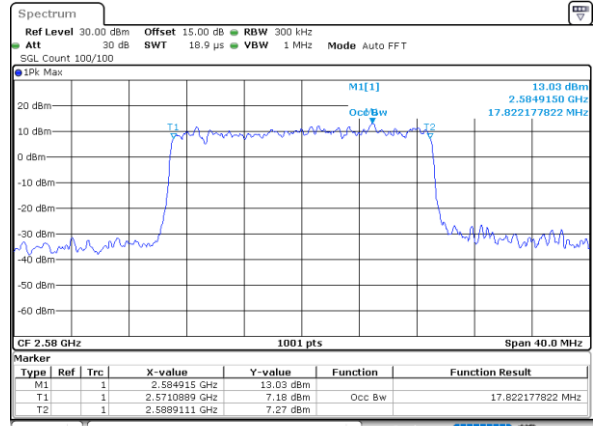

Lowest Channel / 20MHz / 16QAM

Date: 7_SEP.2021 13:21:48