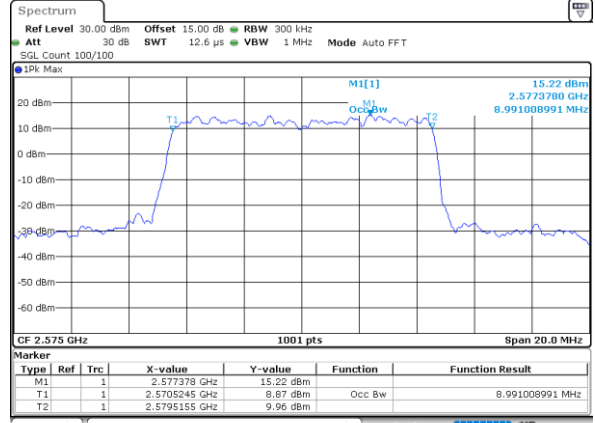

Lowest Channel / 10MHz / 16QAM

Date: 7_SEP.2021 12:56:21