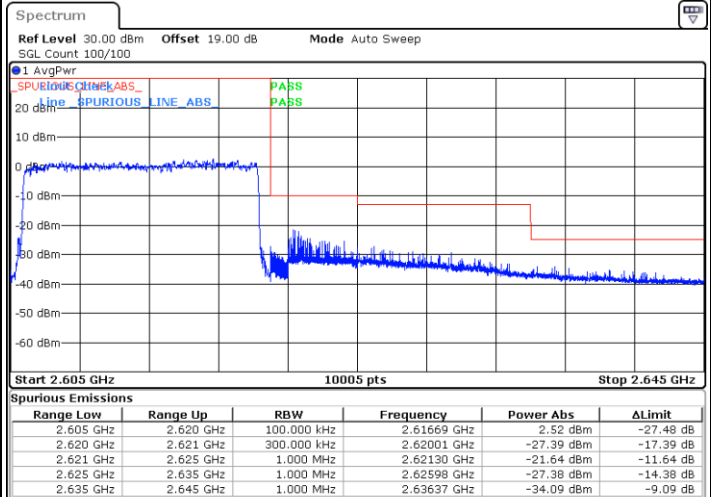

Lowest Band Edge / 1 RB

Date: 7.SEP.2021 09:43:05

Highest Band Edge / 1 RB

Date: 7.SEP.2021 09:50:24

Lowest Band Edge / Full RB

Date: 7.SEP.2021 09:45:31

Highest Band Edge / Full RB

Date: 7.SEP.2021 09:47:58

LTE Band 38 / 15MHz / 64QAM

Lowest Band Edge / 1 RB

Date: 7.SEP.2021 09:51:36

Highest Band Edge / 1 RB

Date: 7.SEP.2021 09:50:24

Lowest Band Edge / Full RB

Date: 7.SEP.2021 09:52:50

Highest Band Edge / Full RB

Date: 7.SEP.2021 09:54:03

LTE Band 38 / 20MHz / QPSK

Lowest Band Edge / 1 RB

Date: 7.SEP.2021 09:56:29

Highest Band Edge / 1 RB

Date: 7.SEP.2021 10:03:47

Lowest Band Edge / Full RB

Date: 7.SEP.2021 09:58:56

Highest Band Edge / Full RB

Date: 7.SEP.2021 10:01:21

LTE Band 38 / 20MHz / 16QAM

Lowest Band Edge / 1 RB

Date: 7.SEP.2021 09:57:42

Highest Band Edge / 1 RB

Date: 7.SEP.2021 10:05:00

Lowest Band Edge / Full RB