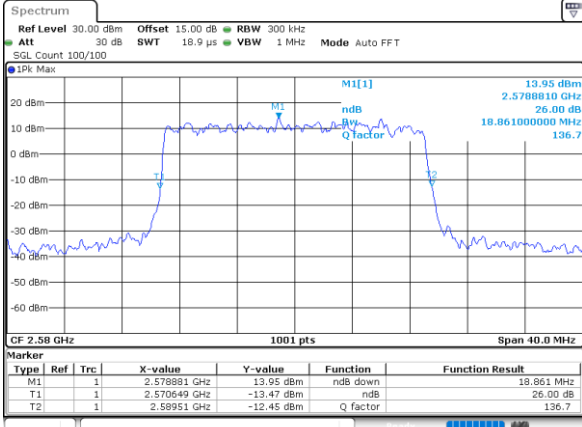

Highest Channel / 15MHz / 16QAM

Date: 7\_SEP.2021 13:20:59

LTE Band 38

Lowest Channel / 20MHz / QPSK

Date: 7\_SEP.2021 13:22:12

Lowest Channel / 20MHz / 16QAM

Date: 7\_SEP.2021 13:22:36

Middle Channel / 20MHz / QPSK

Date: 7\_SEP.2021 13:23:48

Middle Channel / 20MHz / 16QAM

Date: 7\_SEP.2021 13:24:11

Highest Channel / 20MHz / QPSK

Date: 7\_SEP.2021 13:25:23

Highest Channel / 20MHz / 16QAM

Date: 7\_SEP.2021 13:25:48

LTE Band 38