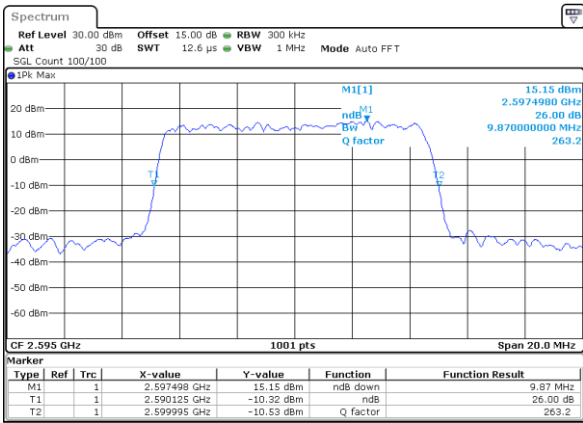

LTE Band 38

Lowest Channel / 10MHz / QPSK

Date: 7\_SEP.2021 12:56:45

Lowest Channel / 10MHz / 16QAM

Date: 7\_SEP.2021 12:57:09

Middle Channel / 10MHz / QPSK

Date: 7\_SEP.2021 12:58:20

Middle Channel / 10MHz / 16QAM

Date: 7\_SEP.2021 12:58:44

Highest Channel / 10MHz / QPSK

Date: 7\_SEP.2021 12:59:56

Highest Channel / 10MHz / 16QAM

Date: 7\_SEP.2021 13:16:11

LTE Band 38

Lowest Channel / 15MHz / QPSK

Date: 7\_SEP.2021 13:17:24