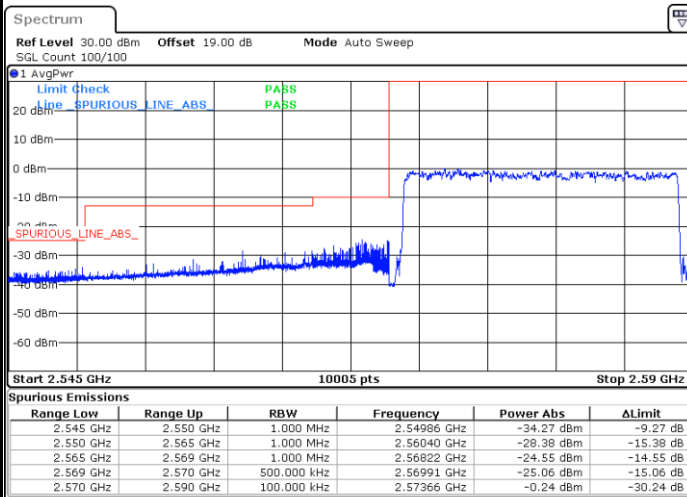

Date: 7.SEP.2021 09:54:03

LTE Band 38 / 20MHz / QPSK

Lowest Band Edge / 1 RB

Date: 7.SEP.2021 09:56:29

Highest Band Edge / 1 RB

Date: 7.SEP.2021 10:03:47

Lowest Band Edge / Full RB

Date: 7.SEP.2021 09:58:56

Highest Band Edge / Full RB

Date: 7.SEP.2021 10:01:21

LTE Band 38 / 20MHz / 16QAM

Lowest Band Edge / 1 RB

Date: 7.SEP.2021 09:57:42

Highest Band Edge / 1 RB

Date: 7.SEP.2021 10:05:00

Lowest Band Edge / Full RB

Date: 7.SEP.2021 10:00:08

Highest Band Edge / Full RB

Date: 7.SEP.2021 10:02:34

LTE Band 38 / 20MHz / 64QAM

Lowest Band Edge / 1 RB

Date: 7.SEP.2021 10:06:14

Highest Band Edge / 1 RB

Date: 7.SEP.2021 10:09:53

Lowest Band Edge / Full RB

Date: 7.SEP.2021 10:07:27

Highest Band Edge / Full RB

Date: 7.SEP.2021 10:08:40