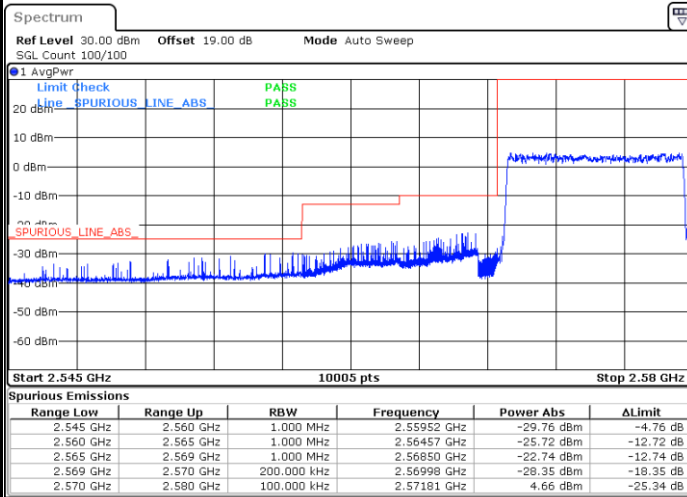

Highest Band Edge / Full RB

Date: 7.SEP.2021 09:18:43

LTE Band 38 / 5MHz / 64QAM

Lowest Band Edge / 1RB

Date: 7.SEP.2021 09:22:22

Highest Band Edge / 1 RB

Date: 7.SEP.2021 09:26:01

Lowest Band Edge / Full RB

Date: 7.SEP.2021 09:23:35

Highest Band Edge / Full RB

Date: 7.SEP.2021 09:24:48

LTE Band 38 / 10MHz / QPSK

Lowest Band Edge / 1 RB

Date: 7.SEP.2021 09:32:07

Highest Band Edge / 1 RB

Date: 7.SEP.2021 09:39:25

Lowest Band Edge / Full RB

Date: 7.SEP.2021 09:34:33

Highest Band Edge / Full RB

Date: 7.SEP.2021 09:36:59

LTE Band 38 / 10MHz / 16QAM

Lowest Band Edge / 1 RB

Date: 7.SEP.2021 09:33:20

Highest Band Edge / 1 RB

Date: 7.SEP.2021 09:40:39

Lowest Band Edge / Full RB

Date: 7.SEP.2021 09:35:46

Highest Band Edge / Full RB

Date: 7.SEP.2021 09:38:12

LTE Band 38 / 10MHz / 64QAM

Lowest Band Edge / 1 RB

Highest Band Edge / 1 RB