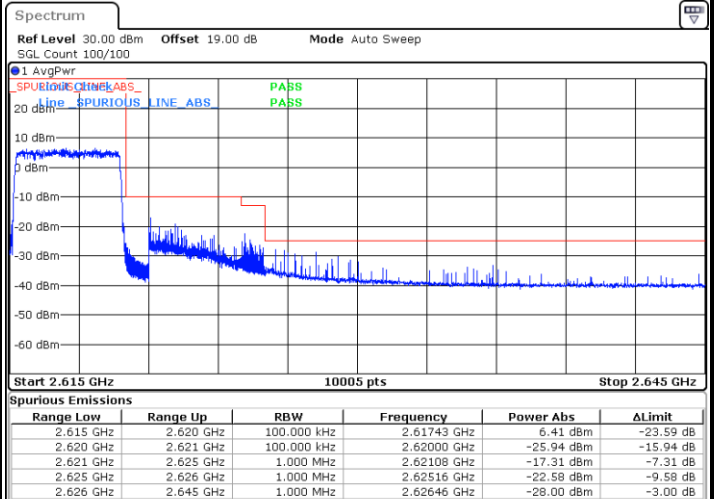

# Conducted Band Edge

LTE Band 38 / 5MHz / 16QAM

Lowest Band Edge / 1RB

Date: 7.SEP.2021 09:13:51

Highest Band Edge / 1 RB

Date: 7.SEP.2021 09:21:09

Lowest Band Edge / Full RB

Date: 8.SEP.2021 09:32:56

Highest Band Edge / Full RB

Date: 7.SEP.2021 09:18:43

LTE Band 38 / 5MHz / 64QAM

Lowest Band Edge / 1RB

Date: 7.SEP.2021 09:22:22

Highest Band Edge / 1 RB

Date: 7.SEP.2021 09:26:01

Lowest Band Edge / Full RB

Date: 7.SEP.2021 09:23:35

Highest Band Edge / Full RB

Date: 7.SEP.2021 09:24:48

LTE Band 38 / 10MHz / QPSK

Lowest Band Edge / 1 RB

Date: 7.SEP.2021 09:32:07

Highest Band Edge / 1 RB

Date: 7.SEP.2021 09:39:25

Lowest Band Edge / Full RB

Date: 7.SEP.2021 09:34:33

Highest Band Edge / Full RB

Date: 7.SEP.2021 09:36:59

LTE Band 38 / 10MHz / 16QAM

Lowest Band Edge / 1 RB

Date: 7.SEP.2021 09:33:20

Highest Band Edge / 1 RB