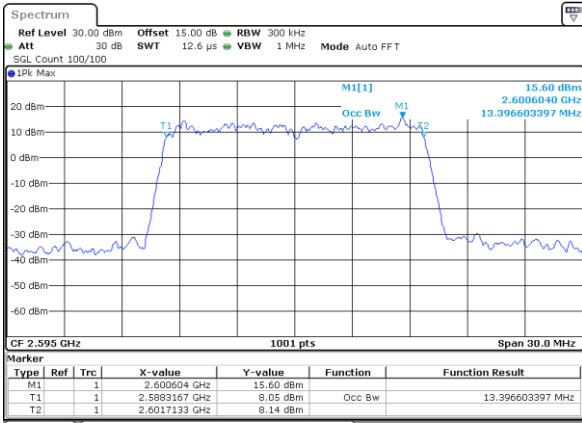

Highest Channel / 10MHz / 16QAM

Date: 7\_SEP.2021 12:59:32

LTE Band 38

Lowest Channel / 15MHz / QPSK

Date: 7\_SEP.2021 13:16:35

Lowest Channel / 15MHz / 16QAM

Date: 7\_SEP.2021 13:17:00

Middle Channel / 15MHz / QPSK

Date: 7\_SEP.2021 13:18:12

Middle Channel / 15MHz / 16QAM

Date: 7\_SEP.2021 13:18:35

Highest Channel / 15MHz / QPSK

Date: 7\_SEP.2021 13:19:46

Highest Channel / 15MHz / 16QAM

Date: 7\_SEP.2021 13:20:10

LTE Band 38