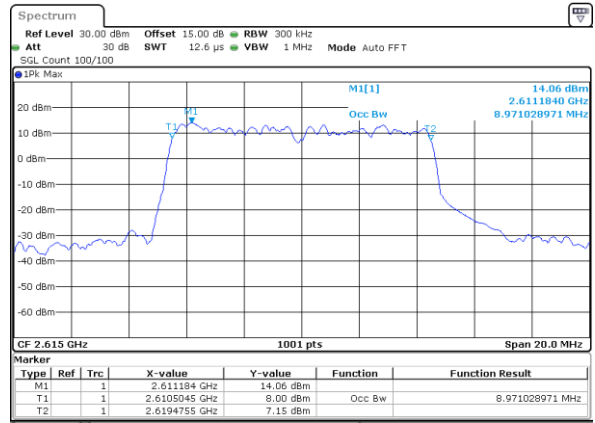

Highest Channel / 20MHz / QPSK

Date: 7\_SEP.2021 13:24:35

Highest Channel / 20MHz / 16QAM

Date: 7\_SEP.2021 13:24:59

LTE Band 38

Lowest Channel / 5MHz / 64QAM

Date: 7\_SEP.2021 13:26:12

Lowest Channel / 10MHz / 64QAM

Date: 7\_SEP.2021 13:28:10

Middle Channel / 5MHz / 64QAM

Date: 7\_SEP.2021 13:26:51

Middle Channel / 10MHz / 64QAM

Date: 7\_SEP.2021 13:28:48

Highest Channel / 5MHz / 64QAM

Date: 7\_SEP.2021 13:27:30

Highest Channel / 10MHz / 64QAM

Date: 7\_SEP.2021 13:29:27

LTE Band 38

Lowest Channel / 15MHz / 64QAM

Date: 7\_SEP.2021 13:30:07

Lowest Channel / 20MHz / 64QAM

Date: 7\_SEP.2021 13:32:04

Middle Channel / 15MHz / 64QAM

Date: 7\_SEP.2021 13:30:46