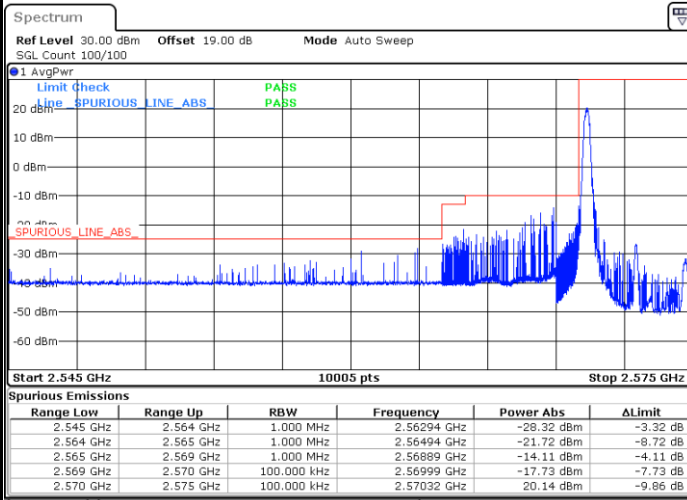

# Conducted Band Edge

LTE Band 38 / 5MHz / 16QAM

Lowest Band Edge / 1RB

Date: 7.SEP.2021 09:13:51

Highest Band Edge / 1 RB

Date: 7.SEP.2021 09:21:09

Lowest Band Edge / Full RB

Date: 8.SEP.2021 09:32:56

Highest Band Edge / Full RB

Date: 7.SEP.2021 09:18:43

LTE Band 38 / 5MHz / 64QAM

Lowest Band Edge / 1RB

Date: 7.SEP.2021 09:22:22

Highest Band Edge / 1 RB

Date: 7.SEP.2021 09:26:01

Lowest Band Edge / Full RB

Date: 7.SEP.2021 09:23:35

Highest Band Edge / Full RB

Date: 7.SEP.2021 09:24:48

LTE Band 38 / 10MHz / QPSK

Lowest Band Edge / 1 RB

Date: 7.SEP.2021 09:32:07

Highest Band Edge / 1 RB

Date: 7.SEP.2021 09:39:25

Lowest Band Edge / Full RB

Date: 7.SEP.2021 09:34:33

Highest Band Edge / Full RB

Date: 7.SEP.2021 09:36:59

LTE Band 38 / 10MHz / 16QAM

Lowest Band Edge / 1 RB

Date: 7.SEP.2021 09:33:20

Highest Band Edge / 1 RB