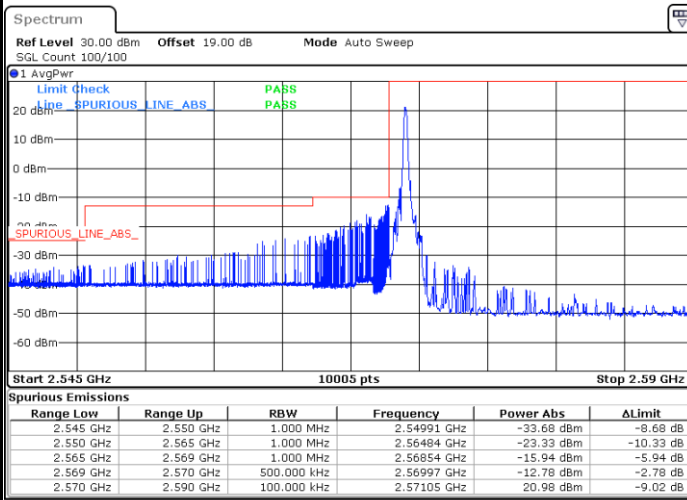

Date: 7.SEP.2021 09:54:03

LTE Band 38 / 20MHz / QPSK

Lowest Band Edge / 1 RB

Date: 7.SEP.2021 09:56:29

Highest Band Edge / 1 RB

Date: 7.SEP.2021 10:03:47

Lowest Band Edge / Full RB

Date: 7.SEP.2021 09:58:56

Highest Band Edge / Full RB

Date: 7.SEP.2021 10:01:21

LTE Band 38 / 20MHz / 16QAM

Lowest Band Edge / 1 RB

Date: 7.SEP.2021 09:57:42

Highest Band Edge / 1 RB

Date: 7.SEP.2021 10:05:00

Lowest Band Edge / Full RB

Date: 7.SEP.2021 10:00:08

Highest Band Edge / Full RB

Date: 7.SEP.2021 10:02:34

LTE Band 38 / 20MHz / 64QAM

Lowest Band Edge / 1 RB

Date: 7.SEP.2021 10:06:14

Highest Band Edge / 1 RB

Date: 7.SEP.2021 10:09:53

Lowest Band Edge / Full RB

Date: 7.SEP.2021 10:07:27

Highest Band Edge / Full RB

Date: 7.SEP.2021 10:08:40