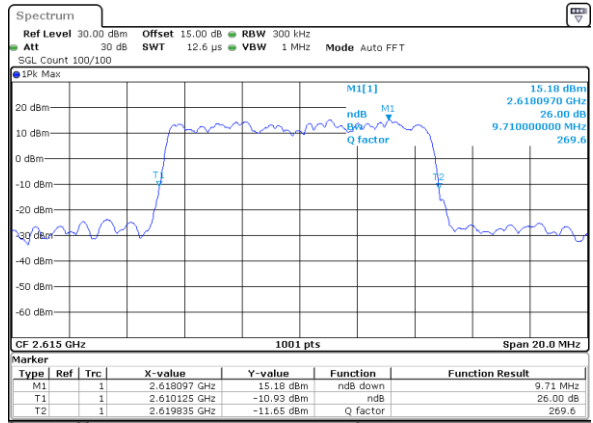

LTE Band 38

Lowest Channel / 10MHz / QPSK

Date: 7\_SEP.2021 12:56:45

Lowest Channel / 10MHz / 16QAM

Date: 7\_SEP.2021 12:57:09

Middle Channel / 10MHz / QPSK

Date: 7\_SEP.2021 12:58:20

Middle Channel / 10MHz / 16QAM

Date: 7\_SEP.2021 12:58:44

Highest Channel / 10MHz / QPSK

Date: 7\_SEP.2021 12:59:56

Highest Channel / 10MHz / 16QAM

Date: 7\_SEP.2021 13:16:11

LTE Band 38

Lowest Channel / 15MHz / QPSK

Date: 7\_SEP.2021 13:17:24