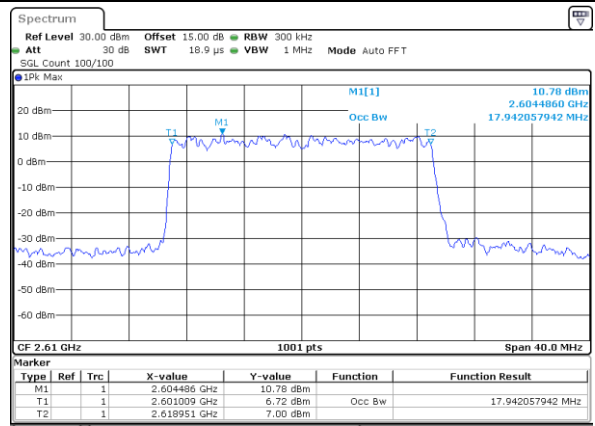

Middle Channel / 20MHz / 64QAM

Date: 7\_SEP.2021 13:32:43

Highest Channel / 15MHz / 64QAM

Date: 7\_SEP.2021 13:31:25

Highest Channel / 20MHz / 64QAM

Date: 7\_SEP.2021 13:33:22

# Conducted Band Edge

LTE Band 38 / 5MHz / 16QAM

Lowest Band Edge / 1RB

Date: 7.SEP.2021 09:13:51

Highest Band Edge / 1 RB

Date: 7.SEP.2021 09:21:09

Lowest Band Edge / Full RB

Date: 8.SEP.2021 09:32:56