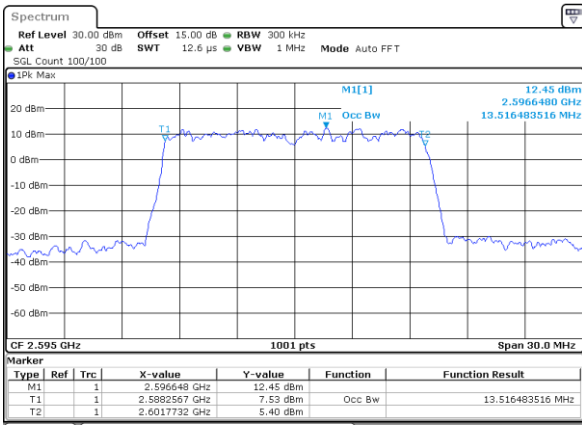

Date: 7\_SEP.2021 13:29:27

LTE Band 38

Lowest Channel / 15MHz / 64QAM

Date: 7\_SEP.2021 13:30:07

Lowest Channel / 20MHz / 64QAM

Date: 7\_SEP.2021 13:32:04

Middle Channel / 15MHz / 64QAM

Date: 7\_SEP.2021 13:30:46

Middle Channel / 20MHz / 64QAM

Date: 7\_SEP.2021 13:32:43

Highest Channel / 15MHz / 64QAM

Date: 7\_SEP.2021 13:31:25

Highest Channel / 20MHz / 64QAM

Date: 7\_SEP.2021 13:33:22