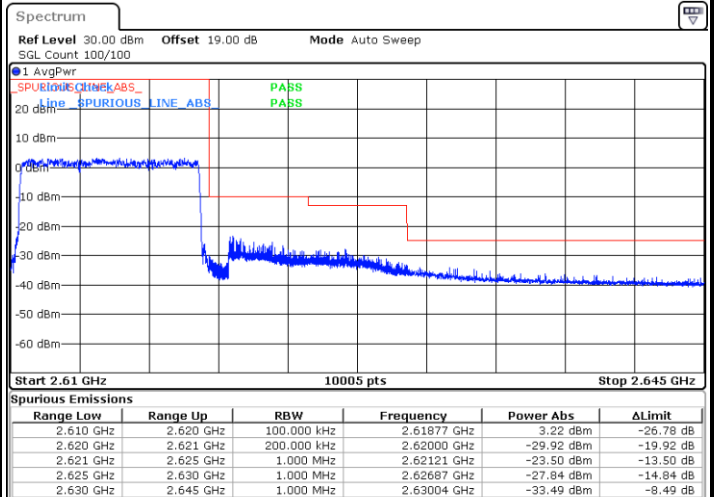

Date: 7.SEP.2021 09:40:39

Lowest Band Edge / Full RB

Date: 7.SEP.2021 09:35:46

Highest Band Edge / Full RB

Date: 7.SEP.2021 09:38:12

LTE Band 38 / 10MHz / 64QAM

Lowest Band Edge / 1 RB

Highest Band Edge / 1 RB

Date: 7.SEP.2021 09:27:15

Date: 7.SEP.2021 09:30:54

Lowest Band Edge / Full RB

Highest Band Edge / Full RB

Date: 7.SEP.2021 09:28:28

Date: 7.SEP.2021 09:29:41

LTE Band 38 / 15MHz / QPSK

Lowest Band Edge / 1 RB

Highest Band Edge / 1 RB

Date: 7.SEP.2021 09:41:52

Date: 7.SEP.2021 09:49:11

Lowest Band Edge / Full RB

Highest Band Edge / Full RB

Date: 7.SEP.2021 09:44:18

Date: 7.SEP.2021 09:46:45

LTE Band 38 / 15MHz / 16QAM

Lowest Band Edge / 1 RB

Date: 7.SEP.2021 09:43:05

Highest Band Edge / 1 RB

Date: 7.SEP.2021 09:50:24

Lowest Band Edge / Full RB

Date: 7.SEP.2021 09:45:31

Highest Band Edge / Full RB

Date: 7.SEP.2021 09:47:58