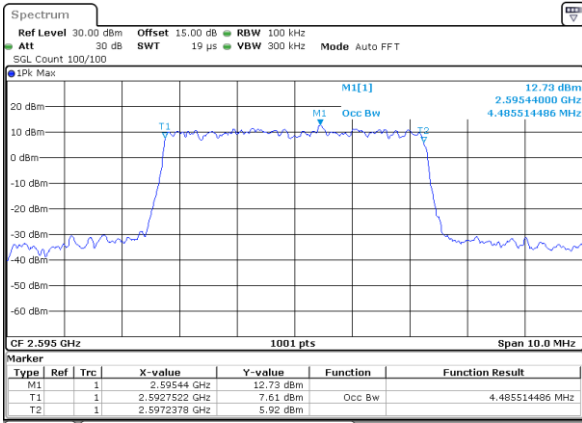

Highest Channel / 20MHz / QPSK

Date: 7\_SEP.2021 13:24:35

Highest Channel / 20MHz / 16QAM

Date: 7\_SEP.2021 13:24:59

LTE Band 38

Lowest Channel / 5MHz / 64QAM

Date: 7\_SEP.2021 13:26:12

Lowest Channel / 10MHz / 64QAM

Date: 7\_SEP.2021 13:28:10

Middle Channel / 5MHz / 64QAM

Date: 7\_SEP.2021 13:26:51

Middle Channel / 10MHz / 64QAM

Date: 7\_SEP.2021 13:28:48

Highest Channel / 5MHz / 64QAM

Date: 7\_SEP.2021 13:27:30

Highest Channel / 10MHz / 64QAM