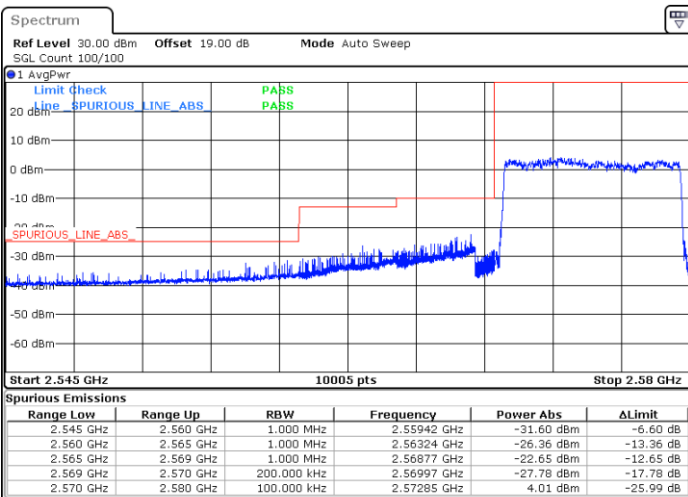

Lowest Band Edge / Full RB

Date: 7.SEP.2021 09:34:33

Highest Band Edge / Full RB

Date: 7.SEP.2021 09:36:59

LTE Band 38 / 10MHz / 16QAM

Lowest Band Edge / 1 RB

Date: 7.SEP.2021 09:33:20

Highest Band Edge / 1 RB

Date: 7.SEP.2021 09:40:39

Lowest Band Edge / Full RB

Date: 7.SEP.2021 09:35:46

Highest Band Edge / Full RB

Date: 7.SEP.2021 09:38:12

LTE Band 38 / 10MHz / 64QAM

Lowest Band Edge / 1 RB

Highest Band Edge / 1 RB

Date: 7.SEP.2021 09:27:15

Date: 7.SEP.2021 09:30:54

Lowest Band Edge / Full RB

Highest Band Edge / Full RB

Date: 7.SEP.2021 09:28:28

Date: 7.SEP.2021 09:29:41

LTE Band 38 / 15MHz / QPSK

Lowest Band Edge / 1 RB

Highest Band Edge / 1 RB

Date: 7.SEP.2021 09:41:52

Date: 7.SEP.2021 09:49:11

Lowest Band Edge / Full RB

Highest Band Edge / Full RB

Date: 7.SEP.2021 09:44:18

Date: 7.SEP.2021 09:46:45

LTE Band 38 / 15MHz / 16QAM