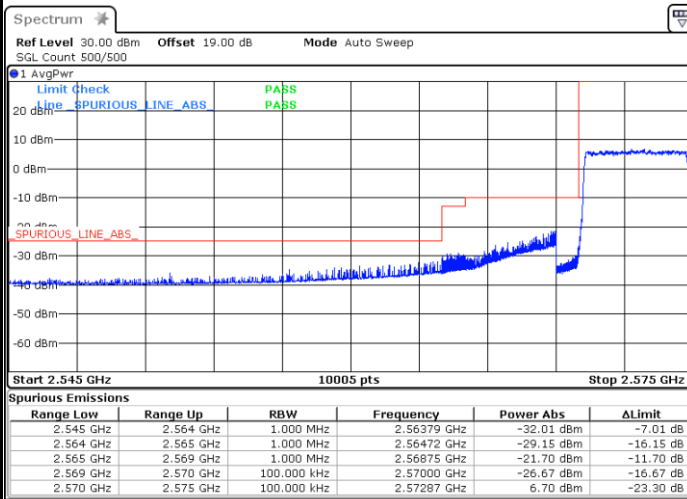

Middle Channel / 20MHz / 64QAM

Date: 7\_SEP.2021 13:32:43

Highest Channel / 15MHz / 64QAM

Date: 7\_SEP.2021 13:31:25

Highest Channel / 20MHz / 64QAM

Date: 7\_SEP.2021 13:33:22

# Conducted Band Edge

LTE Band 38 / 5MHz / 16QAM

Lowest Band Edge / 1RB

Date: 7.SEP.2021 09:13:51

Highest Band Edge / 1 RB

Date: 7.SEP.2021 09:21:09

Lowest Band Edge / Full RB

Date: 8.SEP.2021 09:32:56

Highest Band Edge / Full RB

Date: 7.SEP.2021 09:18:43

LTE Band 38 / 5MHz / 64QAM

Lowest Band Edge / 1RB

Date: 7.SEP.2021 09:22:22

Highest Band Edge / 1 RB

Date: 7.SEP.2021 09:26:01

Lowest Band Edge / Full RB

Date: 7.SEP.2021 09:23:35

Highest Band Edge / Full RB

Date: 7.SEP.2021 09:24:48

LTE Band 38 / 10MHz / QPSK

Lowest Band Edge / 1 RB

Date: 7.SEP.2021 09:32:07

Highest Band Edge / 1 RB

Date: 7.SEP.2021 09:39:25