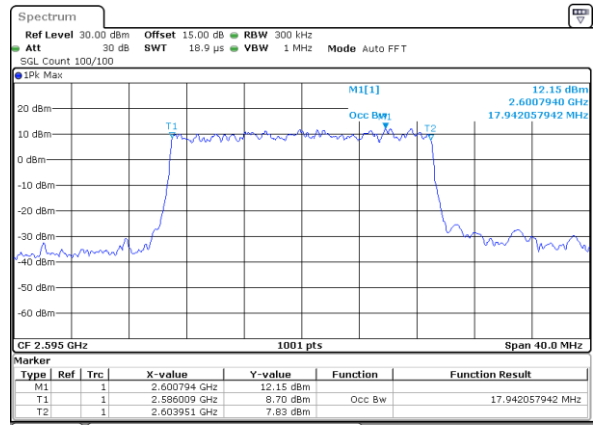

Date: 7\_SEP.2021 13:18:12

Middle Channel / 15MHz / 16QAM

Date: 7\_SEP.2021 13:18:35

Highest Channel / 15MHz / QPSK

Date: 7\_SEP.2021 13:19:46

Highest Channel / 15MHz / 16QAM

Date: 7\_SEP.2021 13:20:10

LTE Band 38

Lowest Channel / 20MHz / QPSK

Date: 7\_SEP.2021 13:21:24

Lowest Channel / 20MHz / 16QAM

Date: 7\_SEP.2021 13:21:48

Middle Channel / 20MHz / QPSK

Date: 7\_SEP.2021 13:23:00

Middle Channel / 20MHz / 16QAM

Date: 7\_SEP.2021 13:23:24

Highest Channel / 20MHz / QPSK

Date: 7\_SEP.2021 13:24:35

Highest Channel / 20MHz / 16QAM

Date: 7\_SEP.2021 13:24:59

LTE Band 38

Lowest Channel / 5MHz / 64QAM

Date: 7\_SEP.2021 13:26:12

Lowest Channel / 10MHz / 64QAM