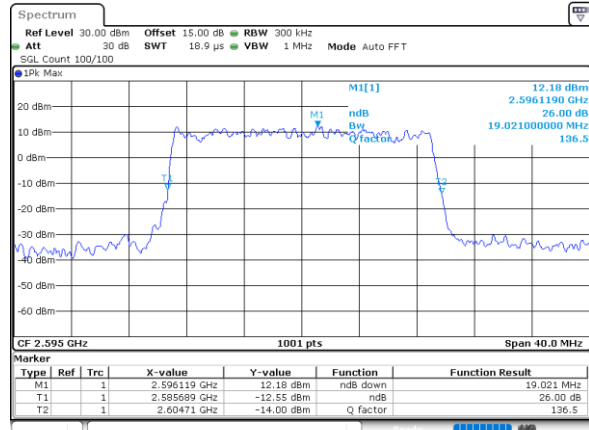

Highest Channel / 15MHz / 16QAM

Date: 7\_SEP.2021 13:20:59

LTE Band 38

Lowest Channel / 20MHz / QPSK

Date: 7\_SEP.2021 13:22:12

Lowest Channel / 20MHz / 16QAM

Date: 7\_SEP.2021 13:22:36

Middle Channel / 20MHz / QPSK

Date: 7\_SEP.2021 13:23:48

Middle Channel / 20MHz / 16QAM

Date: 7\_SEP.2021 13:24:11

Highest Channel / 20MHz / QPSK

Date: 7\_SEP.2021 13:25:23

Highest Channel / 20MHz / 16QAM

Date: 7\_SEP.2021 13:25:48

LTE Band 38