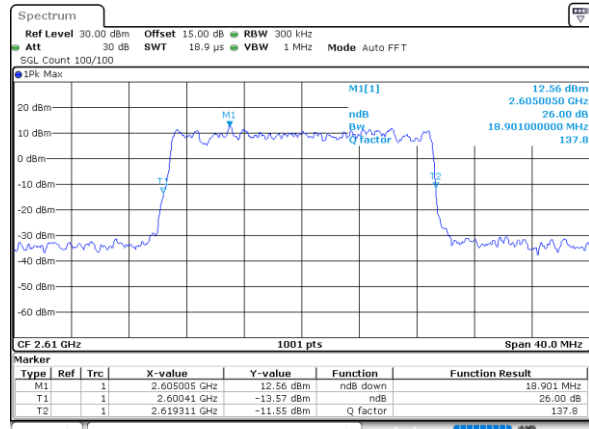

Highest Channel / 15MHz / 16QAM

Date: 7\_SEP.2021 13:20:59

LTE Band 38

Lowest Channel / 20MHz / QPSK

Date: 7\_SEP.2021 13:22:12

Lowest Channel / 20MHz / 16QAM

Date: 7\_SEP.2021 13:22:36

Middle Channel / 20MHz / QPSK

Date: 7\_SEP.2021 13:23:48

Middle Channel / 20MHz / 16QAM

Date: 7\_SEP.2021 13:24:11

Highest Channel / 20MHz / QPSK

Date: 7\_SEP.2021 13:25:23

Highest Channel / 20MHz / 16QAM

Date: 7\_SEP.2021 13:25:48

LTE Band 38

Lowest Channel / 5MHz / 64QAM

Date: 7,SEP,2021 13:26:27

Lowest Channel / 10MHz / 64QAM

Date: 7,SEP,2021 13:28:25

Middle Channel / 5MHz / 64QAM

Date: 7,SEP,2021 13:27:06

Middle Channel / 10MHz / 64QAM

Date: 7,SEP,2021 13:29:04