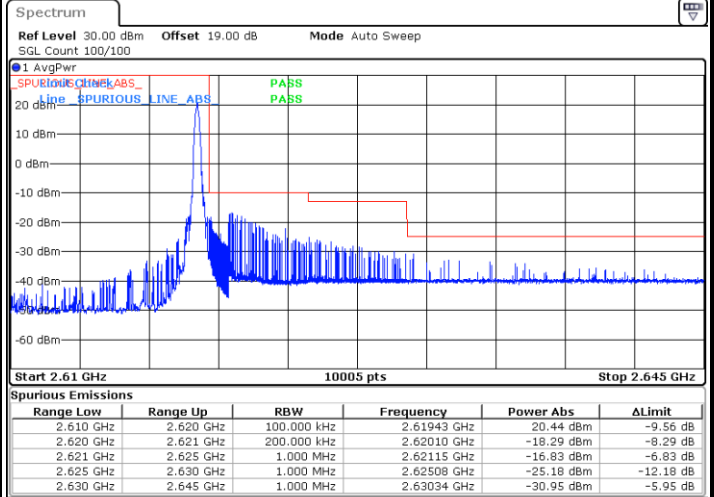

Date: 7.SEP.2021 09:23:35

Highest Band Edge / Full RB

Date: 7.SEP.2021 09:24:48

LTE Band 38 / 10MHz / QPSK

Lowest Band Edge / 1 RB

Date: 7.SEP.2021 09:32:07

Highest Band Edge / 1 RB

Date: 7.SEP.2021 09:39:25

Lowest Band Edge / Full RB

Date: 7.SEP.2021 09:34:33

Highest Band Edge / Full RB

Date: 7.SEP.2021 09:36:59

LTE Band 38 / 10MHz / 16QAM

Lowest Band Edge / 1 RB

Date: 7.SEP.2021 09:33:20

Highest Band Edge / 1 RB

Date: 7.SEP.2021 09:40:39

Lowest Band Edge / Full RB

Date: 7.SEP.2021 09:35:46

Highest Band Edge / Full RB

Date: 7.SEP.2021 09:38:12

LTE Band 38 / 10MHz / 64QAM

Lowest Band Edge / 1 RB

Highest Band Edge / 1 RB

Date: 7.SEP.2021 09:27:15

Date: 7.SEP.2021 09:30:54

Lowest Band Edge / Full RB

Highest Band Edge / Full RB

Date: 7.SEP.2021 09:28:28

Date: 7.SEP.2021 09:29:41

LTE Band 38 / 15MHz / QPSK

Lowest Band Edge / 1 RB