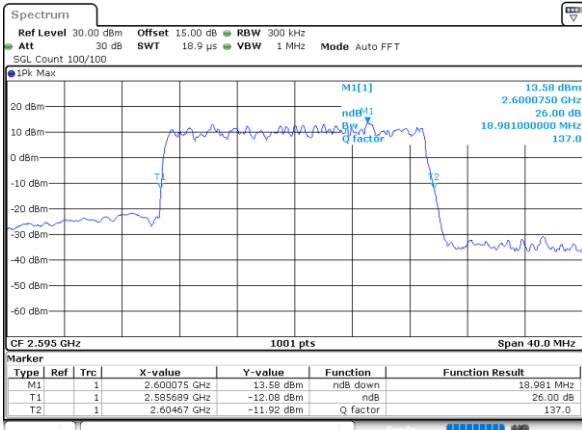

Highest Channel / 15MHz / 16QAM

Date: 7\_SEP.2021 13:20:59

LTE Band 38

Lowest Channel / 20MHz / QPSK

Date: 7\_SEP.2021 13:22:12

Lowest Channel / 20MHz / 16QAM

Date: 7\_SEP.2021 13:22:36

Middle Channel / 20MHz / QPSK

Date: 7\_SEP.2021 13:23:48

Middle Channel / 20MHz / 16QAM

Date: 7\_SEP.2021 13:24:11

Highest Channel / 20MHz / QPSK

Date: 7\_SEP.2021 13:25:23

Highest Channel / 20MHz / 16QAM

Date: 7\_SEP.2021 13:25:48

LTE Band 38