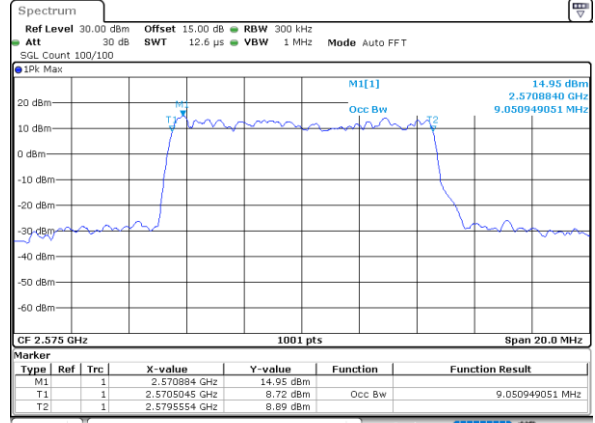

Highest Channel / 20MHz / QPSK

Date: 7\_SEP.2021 13:24:35

Highest Channel / 20MHz / 16QAM

Date: 7\_SEP.2021 13:24:59

LTE Band 38

Lowest Channel / 5MHz / 64QAM

Date: 7\_SEP.2021 13:26:12

Lowest Channel / 10MHz / 64QAM

Date: 7\_SEP.2021 13:28:10

Middle Channel / 5MHz / 64QAM

Date: 7\_SEP.2021 13:26:51

Middle Channel / 10MHz / 64QAM

Date: 7\_SEP.2021 13:28:48

Highest Channel / 5MHz / 64QAM

Date: 7\_SEP.2021 13:27:30

Highest Channel / 10MHz / 64QAM