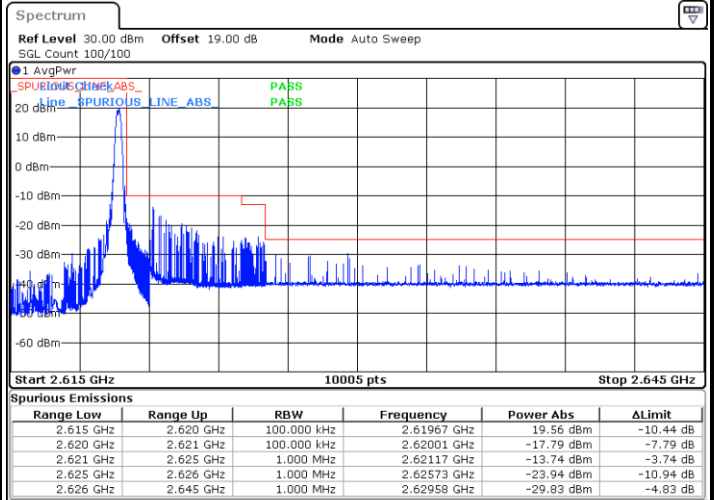

# Conducted Band Edge

LTE Band 38 / 5MHz / 16QAM

Lowest Band Edge / 1RB

Date: 7.SEP.2021 09:13:51

Highest Band Edge / 1 RB

Date: 7.SEP.2021 09:21:09

Lowest Band Edge / Full RB

Date: 8.SEP.2021 09:32:56

Highest Band Edge / Full RB

Date: 7.SEP.2021 09:18:43

LTE Band 38 / 5MHz / 64QAM

Lowest Band Edge / 1RB

Date: 7.SEP.2021 09:22:22

Highest Band Edge / 1 RB

Date: 7.SEP.2021 09:26:01

Lowest Band Edge / Full RB

Date: 7.SEP.2021 09:23:35

Highest Band Edge / Full RB

Date: 7.SEP.2021 09:24:48

LTE Band 38 / 10MHz / QPSK

Lowest Band Edge / 1 RB

Date: 7.SEP.2021 09:32:07

Highest Band Edge / 1 RB

Date: 7.SEP.2021 09:39:25

Lowest Band Edge / Full RB

Date: 7.SEP.2021 09:34:33

Highest Band Edge / Full RB

Date: 7.SEP.2021 09:36:59

LTE Band 38 / 10MHz / 16QAM

Lowest Band Edge / 1 RB

Date: 7.SEP.2021 09:33:20

Highest Band Edge / 1 RB