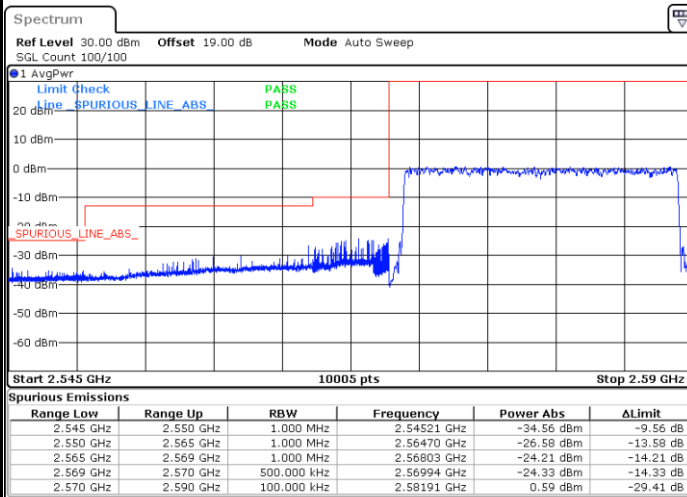

Date: 7.SEP.2021 09:54:03

LTE Band 38 / 20MHz / QPSK

Lowest Band Edge / 1 RB

Date: 7.SEP.2021 09:56:29

Highest Band Edge / 1 RB

Date: 7.SEP.2021 10:03:47

Lowest Band Edge / Full RB

Date: 7.SEP.2021 09:58:56

Highest Band Edge / Full RB

Date: 7.SEP.2021 10:01:21

LTE Band 38 / 20MHz / 16QAM

Lowest Band Edge / 1 RB

Date: 7.SEP.2021 09:57:42

Highest Band Edge / 1 RB

Date: 7.SEP.2021 10:05:00

Lowest Band Edge / Full RB

Date: 7.SEP.2021 10:00:08

Highest Band Edge / Full RB

Date: 7.SEP.2021 10:02:34

LTE Band 38 / 20MHz / 64QAM

Lowest Band Edge / 1 RB

Date: 7.SEP.2021 10:06:14

Highest Band Edge / 1 RB

Date: 7.SEP.2021 10:09:53

Lowest Band Edge / Full RB

Date: 7.SEP.2021 10:07:27

Highest Band Edge / Full RB

Date: 7.SEP.2021 10:08:40