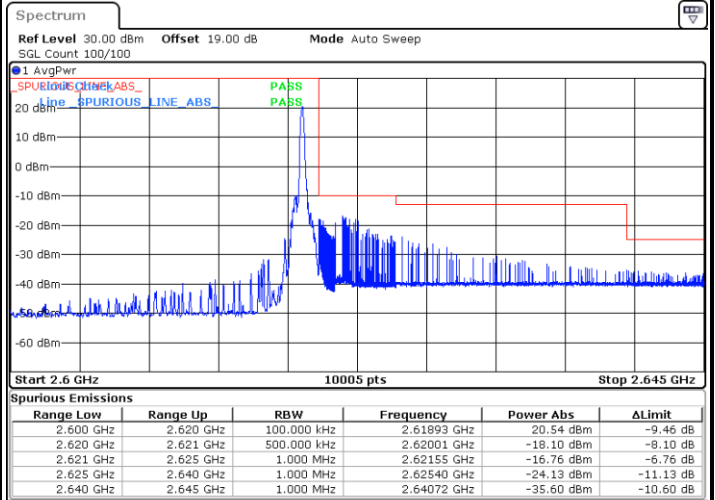

Date: 7.SEP.2021 09:54:03

LTE Band 38 / 20MHz / QPSK

Lowest Band Edge / 1 RB

Date: 7.SEP.2021 09:56:29

Highest Band Edge / 1 RB

Date: 7.SEP.2021 10:03:47

Lowest Band Edge / Full RB

Date: 7.SEP.2021 09:58:56

Highest Band Edge / Full RB

Date: 7.SEP.2021 10:01:21

LTE Band 38 / 20MHz / 16QAM

Lowest Band Edge / 1 RB

Date: 7.SEP.2021 09:57:42

Highest Band Edge / 1 RB

Date: 7.SEP.2021 10:05:00

Lowest Band Edge / Full RB

Date: 7.SEP.2021 10:00:08

Highest Band Edge / Full RB

Date: 7.SEP.2021 10:02:34

LTE Band 38 / 20MHz / 64QAM

Lowest Band Edge / 1 RB

Date: 7.SEP.2021 10:06:14

Highest Band Edge / 1 RB

Date: 7.SEP.2021 10:09:53

Lowest Band Edge / Full RB

Date: 7.SEP.2021 10:07:27

Highest Band Edge / Full RB

Date: 7.SEP.2021 10:08:40