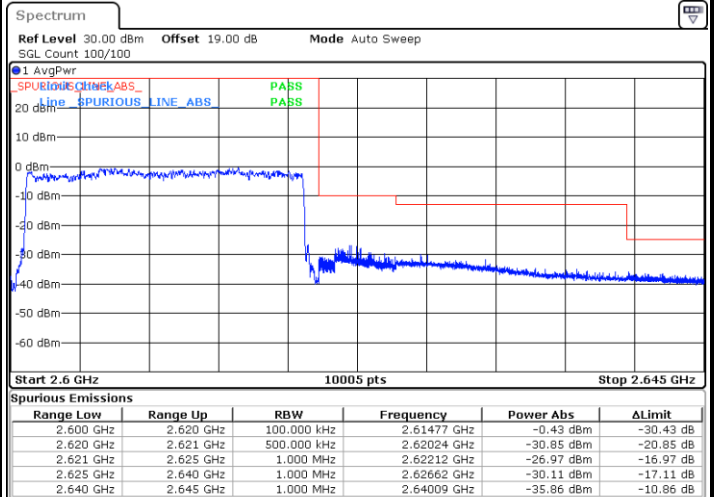

Date: 7.SEP.2021 09:54:03

LTE Band 38 / 20MHz / QPSK

Lowest Band Edge / 1 RB

Date: 7.SEP.2021 09:56:29

Highest Band Edge / 1 RB

Date: 7.SEP.2021 10:03:47

Lowest Band Edge / Full RB

Date: 7.SEP.2021 09:58:56

Highest Band Edge / Full RB

Date: 7.SEP.2021 10:01:21

LTE Band 38 / 20MHz / 16QAM

Lowest Band Edge / 1 RB

Date: 7.SEP.2021 09:57:42

Highest Band Edge / 1 RB

Date: 7.SEP.2021 10:05:00

Lowest Band Edge / Full RB

Date: 7.SEP.2021 10:00:08

Highest Band Edge / Full RB

Date: 7.SEP.2021 10:02:34

LTE Band 38 / 20MHz / 64QAM

Lowest Band Edge / 1 RB

Date: 7.SEP.2021 10:06:14

Highest Band Edge / 1 RB

Date: 7.SEP.2021 10:09:53

Lowest Band Edge / Full RB

Date: 7.SEP.2021 10:07:27

Highest Band Edge / Full RB

Date: 7.SEP.2021 10:08:40