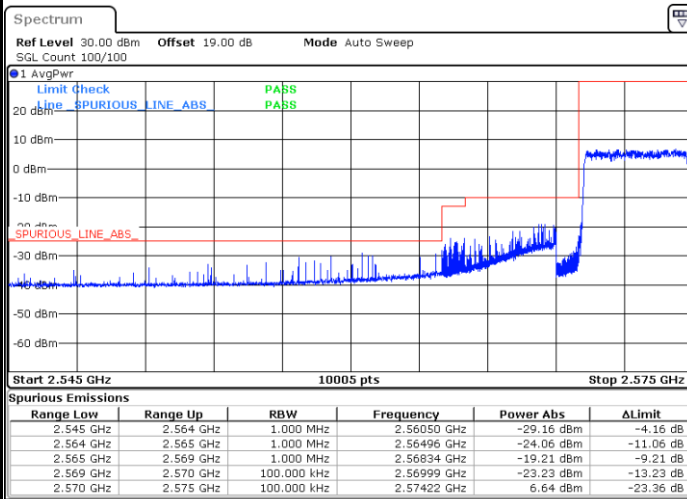

# Conducted Band Edge

LTE Band 38 / 5MHz / 16QAM

Lowest Band Edge / 1RB

Date: 7.SEP.2021 09:13:51

Highest Band Edge / 1 RB

Date: 7.SEP.2021 09:21:09

Lowest Band Edge / Full RB

Date: 8.SEP.2021 09:32:56

Highest Band Edge / Full RB

Date: 7.SEP.2021 09:18:43

LTE Band 38 / 5MHz / 64QAM

Lowest Band Edge / 1RB

Date: 7.SEP.2021 09:22:22

Highest Band Edge / 1 RB

Date: 7.SEP.2021 09:26:01

Lowest Band Edge / Full RB

Date: 7.SEP.2021 09:23:35

Highest Band Edge / Full RB

Date: 7.SEP.2021 09:24:48

LTE Band 38 / 10MHz / QPSK

Lowest Band Edge / 1 RB

Date: 7.SEP.2021 09:32:07

Highest Band Edge / 1 RB

Date: 7.SEP.2021 09:39:25

Lowest Band Edge / Full RB

Date: 7.SEP.2021 09:34:33

Highest Band Edge / Full RB

Date: 7.SEP.2021 09:36:59

LTE Band 38 / 10MHz / 16QAM

Lowest Band Edge / 1 RB

Date: 7.SEP.2021 09:33:20

Highest Band Edge / 1 RB