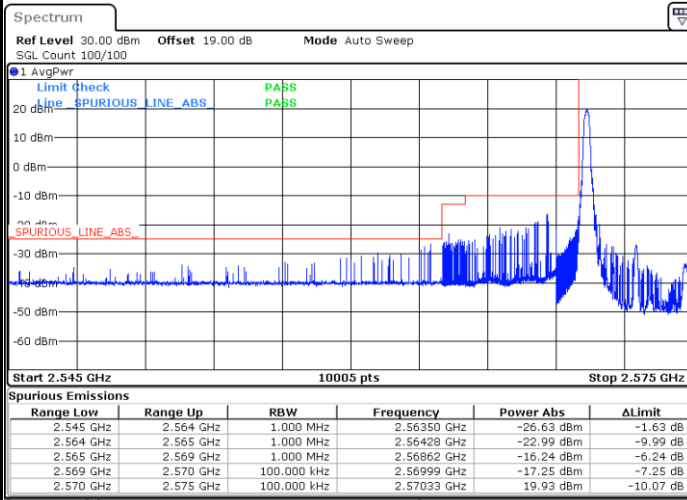

Date: 7\_SEP.2021 13:29:27

LTE Band 38

Lowest Channel / 15MHz / 64QAM

Date: 7\_SEP.2021 13:30:07

Lowest Channel / 20MHz / 64QAM

Date: 7\_SEP.2021 13:32:04

Middle Channel / 15MHz / 64QAM

Date: 7\_SEP.2021 13:30:46

Middle Channel / 20MHz / 64QAM

Date: 7\_SEP.2021 13:32:43

Highest Channel / 15MHz / 64QAM

Date: 7\_SEP.2021 13:31:25

Highest Channel / 20MHz / 64QAM

Date: 7\_SEP.2021 13:33:22

# Conducted Band Edge

LTE Band 38 / 5MHz / 16QAM

Lowest Band Edge / 1RB

Date: 7.SEP.2021 09:13:51

Highest Band Edge / 1 RB

Date: 7.SEP.2021 09:21:09

Lowest Band Edge / Full RB

Date: 8.SEP.2021 09:32:56

Highest Band Edge / Full RB

Date: 7.SEP.2021 09:18:43

LTE Band 38 / 5MHz / 64QAM

Lowest Band Edge / 1RB

Date: 7.SEP.2021 09:22:22

Highest Band Edge / 1 RB

Date: 7.SEP.2021 09:26:01

Lowest Band Edge / Full RB