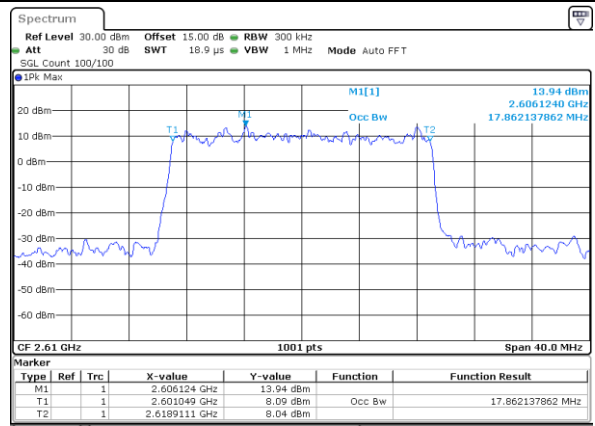

Lowest Channel / 20MHz / QPSK

Date: 7\_SEP.2021 13:21:24

Lowest Channel / 20MHz / 16QAM

Date: 7\_SEP.2021 13:21:48

Middle Channel / 20MHz / QPSK

Date: 7\_SEP.2021 13:23:00

Middle Channel / 20MHz / 16QAM

Date: 7\_SEP.2021 13:23:24

Highest Channel / 20MHz / QPSK

Date: 7\_SEP.2021 13:24:35

Highest Channel / 20MHz / 16QAM

Date: 7\_SEP.2021 13:24:59

LTE Band 38

Lowest Channel / 5MHz / 64QAM

Date: 7\_SEP.2021 13:26:12

Lowest Channel / 10MHz / 64QAM