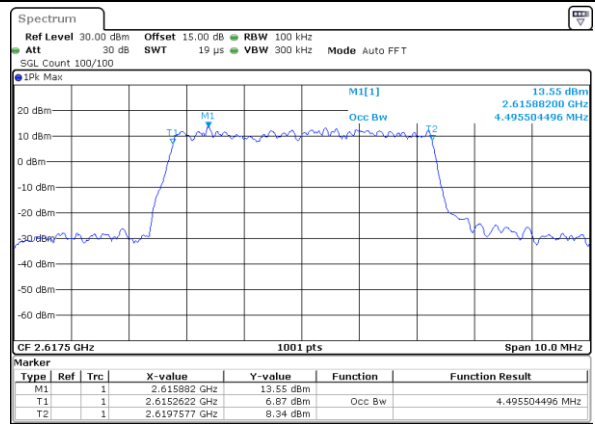

LTE Band 38

Lowest Channel / 5MHz / QPSK

Date: 7\_SEP.2021 11:02:53

Lowest Channel / 5MHz / 16QAM

Date: 7\_SEP.2021 11:03:18

Middle Channel / 5MHz / QPSK

Date: 7\_SEP.2021 11:04:30

Middle Channel / 5MHz / 16QAM

Date: 7\_SEP.2021 11:04:53

Highest Channel / 5MHz / QPSK

Date: 7\_SEP.2021 11:06:04

Highest Channel / 5MHz / 16QAM

Date: 7\_SEP.2021 11:06:28

LTE Band 38

Lowest Channel / 10MHz / QPSK

Date: 7\_SEP.2021 12:55:57