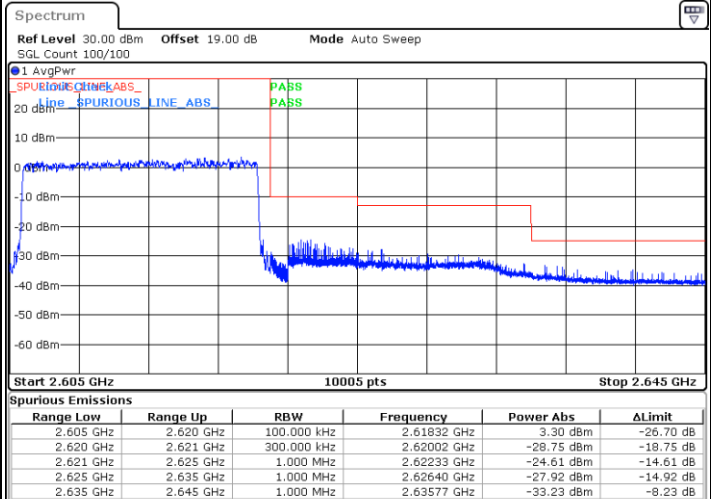

Date: 7.SEP.2021 09:40:39

Lowest Band Edge / Full RB

Date: 7.SEP.2021 09:35:46

Highest Band Edge / Full RB

Date: 7.SEP.2021 09:38:12

LTE Band 38 / 10MHz / 64QAM

Lowest Band Edge / 1 RB

Highest Band Edge / 1 RB

Date: 7.SEP.2021 09:27:15

Date: 7.SEP.2021 09:30:54

Lowest Band Edge / Full RB

Highest Band Edge / Full RB

Date: 7.SEP.2021 09:28:28

Date: 7.SEP.2021 09:29:41

LTE Band 38 / 15MHz / QPSK

Lowest Band Edge / 1 RB

Highest Band Edge / 1 RB

Date: 7.SEP.2021 09:41:52

Date: 7.SEP.2021 09:49:11

Lowest Band Edge / Full RB

Highest Band Edge / Full RB

Date: 7.SEP.2021 09:44:18

Date: 7.SEP.2021 09:46:45

LTE Band 38 / 15MHz / 16QAM

Lowest Band Edge / 1 RB

Date: 7.SEP.2021 09:43:05

Highest Band Edge / 1 RB

Date: 7.SEP.2021 09:50:24

Lowest Band Edge / Full RB

Date: 7.SEP.2021 09:45:31

Highest Band Edge / Full RB

Date: 7.SEP.2021 09:47:58