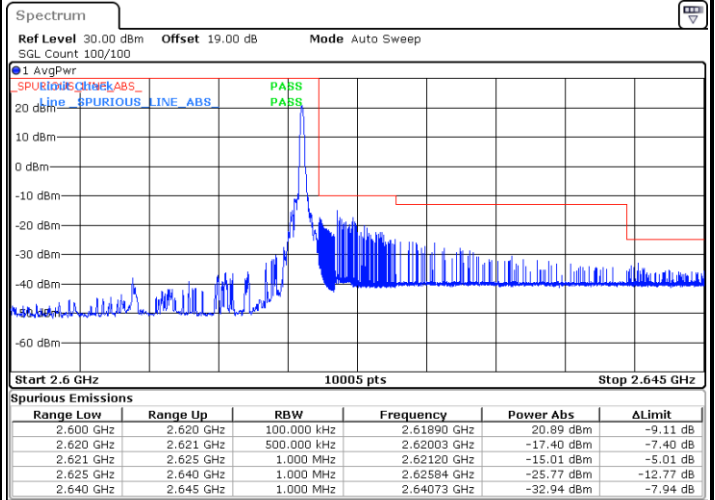

LTE Band 38 / 15MHz / 64QAM

Lowest Band Edge / 1 RB

Date: 7.SEP.2021 09:51:36

Highest Band Edge / 1 RB

Date: 7.SEP.2021 09:50:24

Lowest Band Edge / Full RB

Date: 7.SEP.2021 09:52:50

Highest Band Edge / Full RB

Date: 7.SEP.2021 09:54:03

LTE Band 38 / 20MHz / QPSK

Lowest Band Edge / 1 RB

Date: 7.SEP.2021 09:56:29

Highest Band Edge / 1 RB

Date: 7.SEP.2021 10:03:47

Lowest Band Edge / Full RB

Date: 7.SEP.2021 09:58:56

Highest Band Edge / Full RB

Date: 7.SEP.2021 10:01:21

LTE Band 38 / 20MHz / 16QAM

Lowest Band Edge / 1 RB

Date: 7.SEP.2021 09:57:42

Highest Band Edge / 1 RB

Date: 7.SEP.2021 10:05:00

Lowest Band Edge / Full RB

Date: 7.SEP.2021 10:00:08

Highest Band Edge / Full RB

Date: 7.SEP.2021 10:02:34

LTE Band 38 / 20MHz / 64QAM

Lowest Band Edge / 1 RB

Date: 7.SEP.2021 10:06:14

Highest Band Edge / 1 RB

Date: 7.SEP.2021 10:09:53