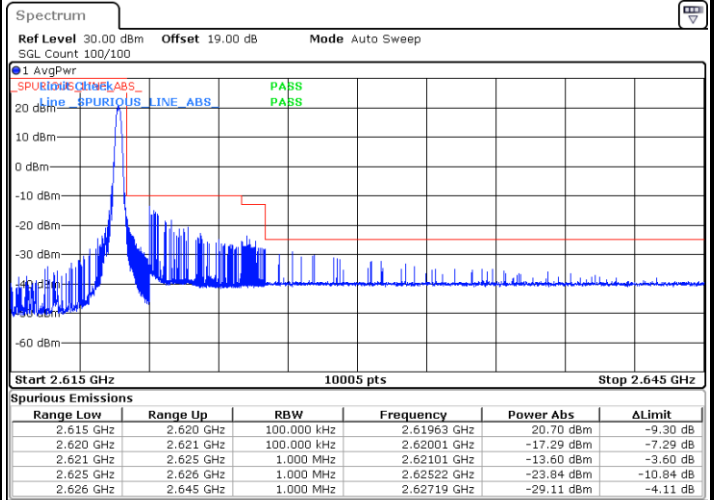

Middle Channel / 20MHz / 64QAM

Date: 7\_SEP.2021 13:32:43

Highest Channel / 15MHz / 64QAM

Date: 7\_SEP.2021 13:31:25

Highest Channel / 20MHz / 64QAM

Date: 7\_SEP.2021 13:33:22

# Conducted Band Edge

LTE Band 38 / 5MHz / 16QAM

Lowest Band Edge / 1RB

Date: 7.SEP.2021 09:13:51

Highest Band Edge / 1 RB

Date: 7.SEP.2021 09:21:09

Lowest Band Edge / Full RB

Date: 8.SEP.2021 09:32:56

Highest Band Edge / Full RB

Date: 7.SEP.2021 09:18:43

LTE Band 38 / 5MHz / 64QAM

Lowest Band Edge / 1RB

Date: 7.SEP.2021 09:22:22

Highest Band Edge / 1 RB

Date: 7.SEP.2021 09:26:01

Lowest Band Edge / Full RB

Date: 7.SEP.2021 09:23:35

Highest Band Edge / Full RB

Date: 7.SEP.2021 09:24:48

LTE Band 38 / 10MHz / QPSK

Lowest Band Edge / 1 RB

Date: 7.SEP.2021 09:32:07

Highest Band Edge / 1 RB

Date: 7.SEP.2021 09:39:25