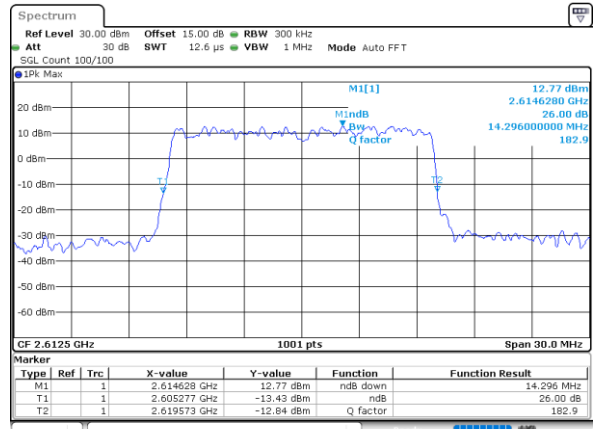

Date: 7\_SEP.2021 12:58:44

Highest Channel / 10MHz / QPSK

Date: 7\_SEP.2021 12:59:56

Highest Channel / 10MHz / 16QAM

Date: 7\_SEP.2021 13:16:11

LTE Band 38

Lowest Channel / 15MHz / QPSK

Date: 7\_SEP.2021 13:17:24

Lowest Channel / 15MHz / 16QAM

Date: 7\_SEP.2021 13:17:48

Middle Channel / 15MHz / QPSK

Date: 7\_SEP.2021 13:18:59

Middle Channel / 15MHz / 16QAM

Date: 7\_SEP.2021 13:19:22

Highest Channel / 15MHz / QPSK

Date: 7\_SEP.2021 13:20:35

Highest Channel / 15MHz / 16QAM

Date: 7\_SEP.2021 13:20:59

LTE Band 38

Lowest Channel / 20MHz / QPSK

Date: 7\_SEP.2021 13:22:12

Lowest Channel / 20MHz / 16QAM

Date: 7\_SEP.2021 13:22:36

Middle Channel / 20MHz / QPSK