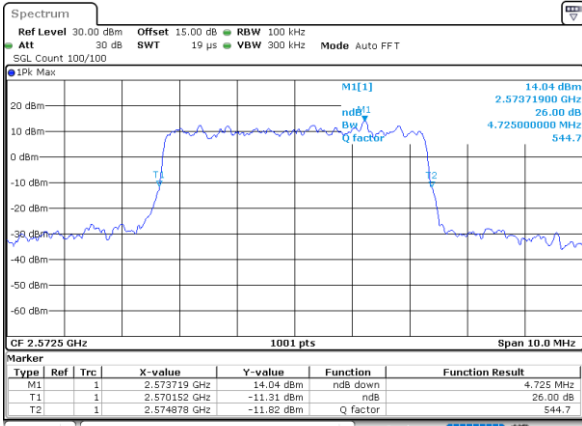

Highest Channel / 15MHz / 16QAM

Date: 7\_SEP.2021 13:20:59

LTE Band 38

Lowest Channel / 20MHz / QPSK

Date: 7\_SEP.2021 13:22:12

Lowest Channel / 20MHz / 16QAM

Date: 7\_SEP.2021 13:22:36

Middle Channel / 20MHz / QPSK

Date: 7\_SEP.2021 13:23:48

Middle Channel / 20MHz / 16QAM

Date: 7\_SEP.2021 13:24:11

Highest Channel / 20MHz / QPSK

Date: 7\_SEP.2021 13:25:23

Highest Channel / 20MHz / 16QAM

Date: 7\_SEP.2021 13:25:48

LTE Band 38

Lowest Channel / 5MHz / 64QAM

Date: 7,SEP,2021 13:26:27

Lowest Channel / 10MHz / 64QAM

Date: 7,SEP,2021 13:28:25

Middle Channel / 5MHz / 64QAM

Date: 7,SEP,2021 13:27:06

Middle Channel / 10MHz / 64QAM

Date: 7,SEP,2021 13:29:04