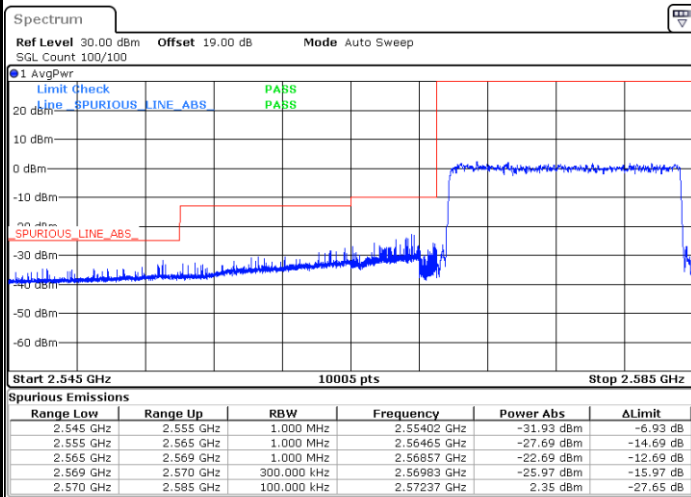

Lowest Band Edge / 1 RB

Date: 7.SEP.2021 09:43:05

Highest Band Edge / 1 RB

Date: 7.SEP.2021 09:50:24

Lowest Band Edge / Full RB

Date: 7.SEP.2021 09:45:31

Highest Band Edge / Full RB

Date: 7.SEP.2021 09:47:58

LTE Band 38 / 15MHz / 64QAM

Lowest Band Edge / 1 RB

Date: 7.SEP.2021 09:51:36

Highest Band Edge / 1 RB

Date: 7.SEP.2021 09:50:24

Lowest Band Edge / Full RB

Date: 7.SEP.2021 09:52:50

Highest Band Edge / Full RB

Date: 7.SEP.2021 09:54:03

LTE Band 38 / 20MHz / QPSK

Lowest Band Edge / 1 RB

Date: 7.SEP.2021 09:56:29

Highest Band Edge / 1 RB

Date: 7.SEP.2021 10:03:47

Lowest Band Edge / Full RB

Date: 7.SEP.2021 09:58:56

Highest Band Edge / Full RB

Date: 7.SEP.2021 10:01:21

LTE Band 38 / 20MHz / 16QAM

Lowest Band Edge / 1 RB

Date: 7.SEP.2021 09:57:42

Highest Band Edge / 1 RB

Date: 7.SEP.2021 10:05:00

Lowest Band Edge / Full RB