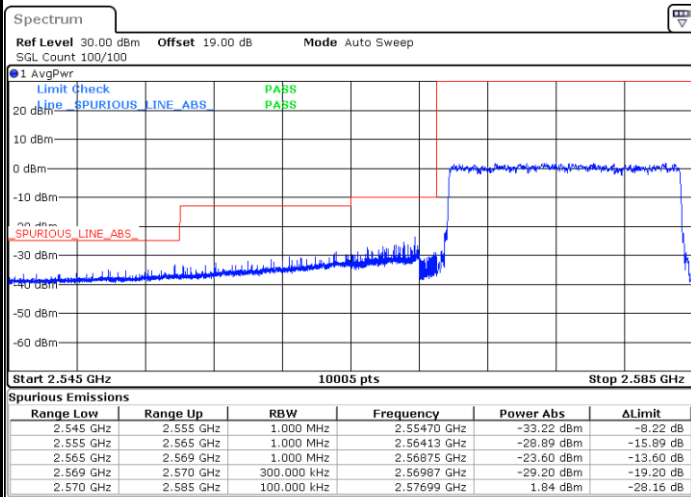

Highest Band Edge / 1 RB

Date: 7.SEP.2021 09:41:52

Date: 7.SEP.2021 09:49:11

Lowest Band Edge / Full RB

Highest Band Edge / Full RB

Date: 7.SEP.2021 09:44:18

Date: 7.SEP.2021 09:46:45

LTE Band 38 / 15MHz / 16QAM

Lowest Band Edge / 1 RB

Date: 7.SEP.2021 09:43:05

Highest Band Edge / 1 RB

Date: 7.SEP.2021 09:50:24

Lowest Band Edge / Full RB

Date: 7.SEP.2021 09:45:31

Highest Band Edge / Full RB

Date: 7.SEP.2021 09:47:58

LTE Band 38 / 15MHz / 64QAM

Lowest Band Edge / 1 RB

Date: 7.SEP.2021 09:51:36

Highest Band Edge / 1 RB

Date: 7.SEP.2021 09:50:24

Lowest Band Edge / Full RB

Date: 7.SEP.2021 09:52:50

Highest Band Edge / Full RB

Date: 7.SEP.2021 09:54:03

LTE Band 38 / 20MHz / QPSK

Lowest Band Edge / 1 RB

Date: 7.SEP.2021 09:56:29

Highest Band Edge / 1 RB

Date: 7.SEP.2021 10:03:47

Lowest Band Edge / Full RB

Date: 7.SEP.2021 09:58:56