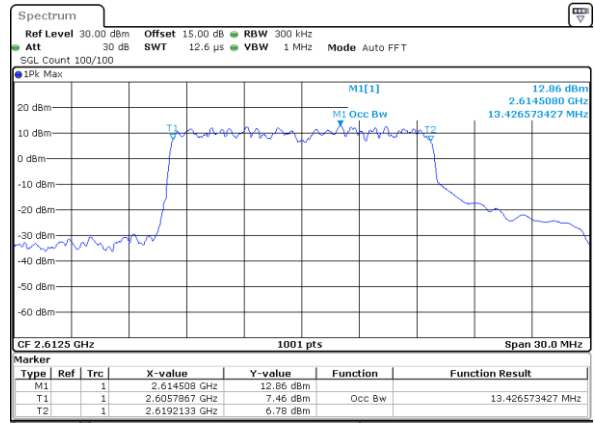

Highest Channel / 10MHz / 16QAM

Date: 7\_SEP.2021 12:59:32

LTE Band 38

Lowest Channel / 15MHz / QPSK

Date: 7\_SEP.2021 13:16:35

Lowest Channel / 15MHz / 16QAM

Date: 7\_SEP.2021 13:17:00

Middle Channel / 15MHz / QPSK

Date: 7\_SEP.2021 13:18:12

Middle Channel / 15MHz / 16QAM

Date: 7\_SEP.2021 13:18:35

Highest Channel / 15MHz / QPSK

Date: 7\_SEP.2021 13:19:46

Highest Channel / 15MHz / 16QAM

Date: 7\_SEP.2021 13:20:10

LTE Band 38