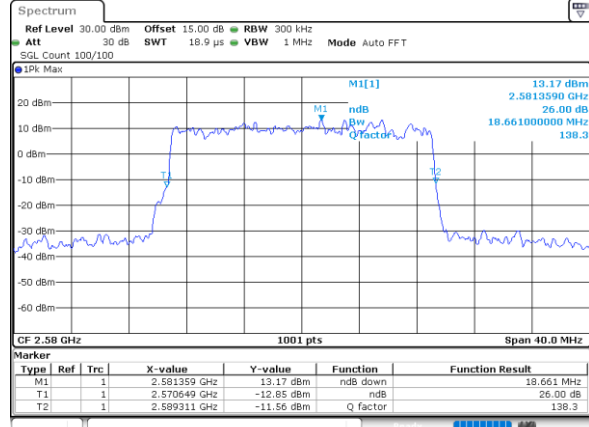

Highest Channel / 15MHz / 16QAM

Date: 7\_SEP.2021 13:20:59

LTE Band 38

Lowest Channel / 20MHz / QPSK

Date: 7\_SEP.2021 13:22:12

Lowest Channel / 20MHz / 16QAM

Date: 7\_SEP.2021 13:22:36

Middle Channel / 20MHz / QPSK

Date: 7\_SEP.2021 13:23:48

Middle Channel / 20MHz / 16QAM

Date: 7\_SEP.2021 13:24:11

Highest Channel / 20MHz / QPSK

Date: 7\_SEP.2021 13:25:23

Highest Channel / 20MHz / 16QAM

Date: 7\_SEP.2021 13:25:48

LTE Band 38