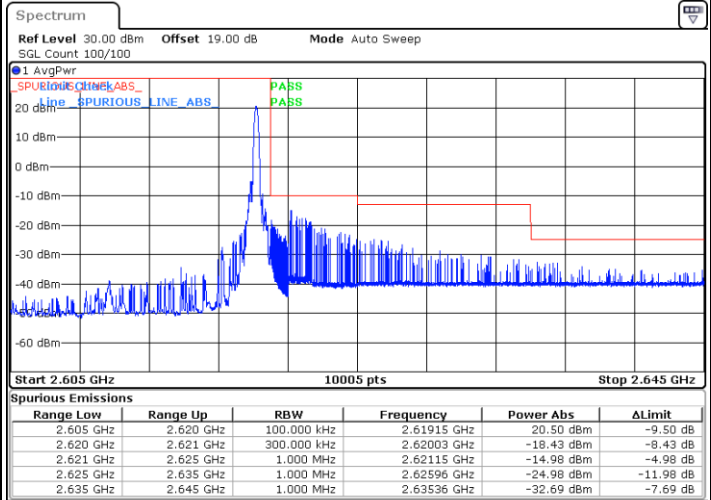

Date: 7.SEP.2021 09:40:39

Lowest Band Edge / Full RB

Date: 7.SEP.2021 09:35:46

Highest Band Edge / Full RB

Date: 7.SEP.2021 09:38:12

LTE Band 38 / 10MHz / 64QAM

Lowest Band Edge / 1 RB

Highest Band Edge / 1 RB

Date: 7.SEP.2021 09:27:15

Date: 7.SEP.2021 09:30:54

Lowest Band Edge / Full RB

Highest Band Edge / Full RB

Date: 7.SEP.2021 09:28:28

Date: 7.SEP.2021 09:29:41

LTE Band 38 / 15MHz / QPSK

Lowest Band Edge / 1 RB

Highest Band Edge / 1 RB

Date: 7.SEP.2021 09:41:52

Date: 7.SEP.2021 09:49:11

Lowest Band Edge / Full RB

Highest Band Edge / Full RB

Date: 7.SEP.2021 09:44:18

Date: 7.SEP.2021 09:46:45

LTE Band 38 / 15MHz / 16QAM

Lowest Band Edge / 1 RB

Date: 7.SEP.2021 09:43:05

Highest Band Edge / 1 RB

Date: 7.SEP.2021 09:50:24

Lowest Band Edge / Full RB

Date: 7.SEP.2021 09:45:31

Highest Band Edge / Full RB

Date: 7.SEP.2021 09:47:58