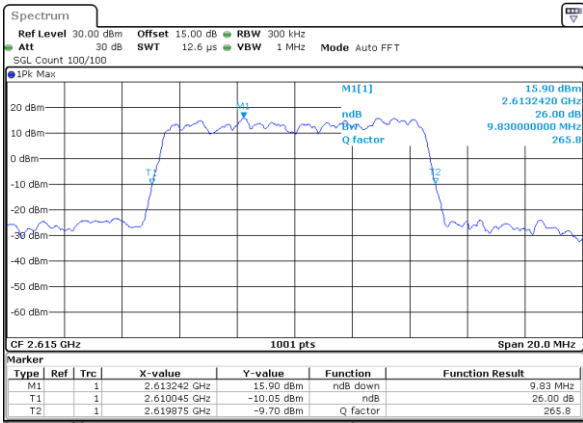

LTE Band 38

Lowest Channel / 10MHz / QPSK

Date: 7\_SEP.2021 12:56:45

Lowest Channel / 10MHz / 16QAM

Date: 7\_SEP.2021 12:57:09

Middle Channel / 10MHz / QPSK

Date: 7\_SEP.2021 12:58:20

Middle Channel / 10MHz / 16QAM

Date: 7\_SEP.2021 12:58:44

Highest Channel / 10MHz / QPSK

Date: 7\_SEP.2021 12:59:56

Highest Channel / 10MHz / 16QAM

Date: 7\_SEP.2021 13:16:11

LTE Band 38

Lowest Channel / 15MHz / QPSK

Date: 7\_SEP.2021 13:17:24