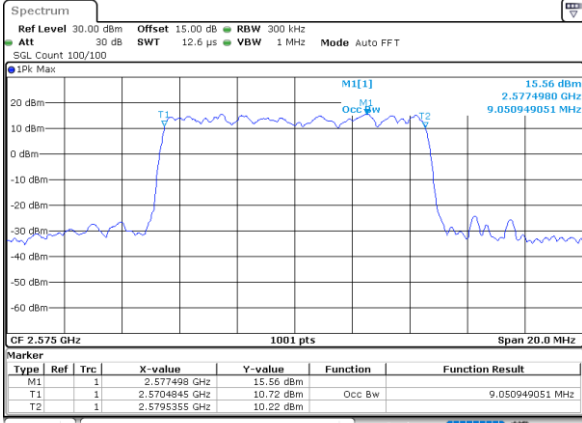

Date: 7\_SEP.2021 11:04:53

Highest Channel / 5MHz / QPSK

Date: 7\_SEP.2021 11:06:04

Highest Channel / 5MHz / 16QAM

Date: 7\_SEP.2021 11:06:28

LTE Band 38

Lowest Channel / 10MHz / QPSK

Date: 7\_SEP.2021 12:55:57