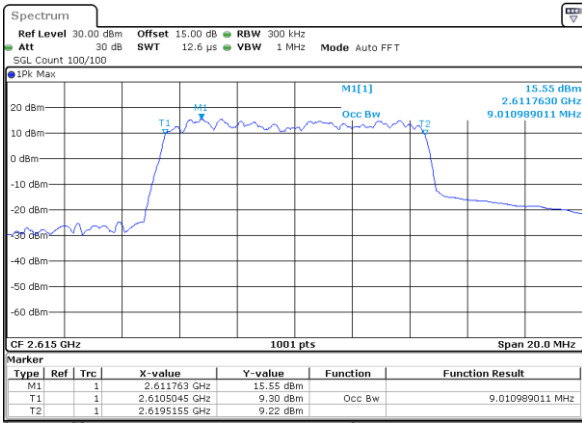

Date: 7\_SEP.2021 11:04:53

Highest Channel / 5MHz / QPSK

Date: 7\_SEP.2021 11:06:04

Highest Channel / 5MHz / 16QAM

Date: 7\_SEP.2021 11:06:28

LTE Band 38

Lowest Channel / 10MHz / QPSK

Date: 7\_SEP.2021 12:55:57

Lowest Channel / 10MHz / 16QAM

Date: 7\_SEP.2021 12:56:21

Middle Channel / 10MHz / QPSK

Date: 7\_SEP.2021 12:57:33

Middle Channel / 10MHz / 16QAM

Date: 7\_SEP.2021 12:57:57

Highest Channel / 10MHz / QPSK

Date: 7\_SEP.2021 12:59:08

Highest Channel / 10MHz / 16QAM

Date: 7\_SEP.2021 12:59:32

LTE Band 38

Lowest Channel / 15MHz / QPSK

Date: 7\_SEP.2021 13:16:35

Lowest Channel / 15MHz / 16QAM

Date: 7\_SEP.2021 13:17:00

Middle Channel / 15MHz / QPSK