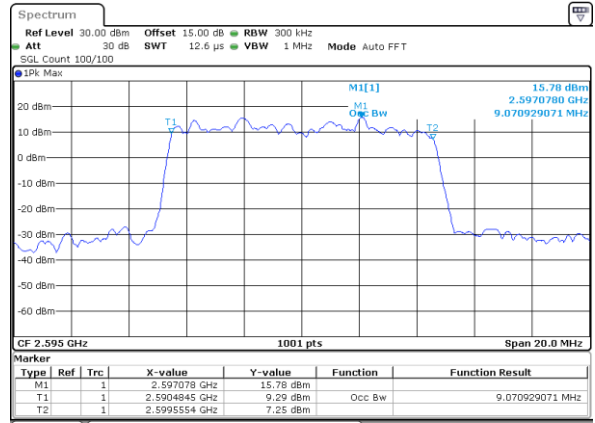

Highest Channel / 20MHz / QPSK

Date: 7\_SEP.2021 13:24:35

Highest Channel / 20MHz / 16QAM

Date: 7\_SEP.2021 13:24:59

LTE Band 38

Lowest Channel / 5MHz / 64QAM

Date: 7\_SEP.2021 13:26:12

Lowest Channel / 10MHz / 64QAM

Date: 7\_SEP.2021 13:28:10

Middle Channel / 5MHz / 64QAM

Date: 7\_SEP.2021 13:26:51

Middle Channel / 10MHz / 64QAM

Date: 7\_SEP.2021 13:28:48

Highest Channel / 5MHz / 64QAM

Date: 7\_SEP.2021 13:27:30

Highest Channel / 10MHz / 64QAM