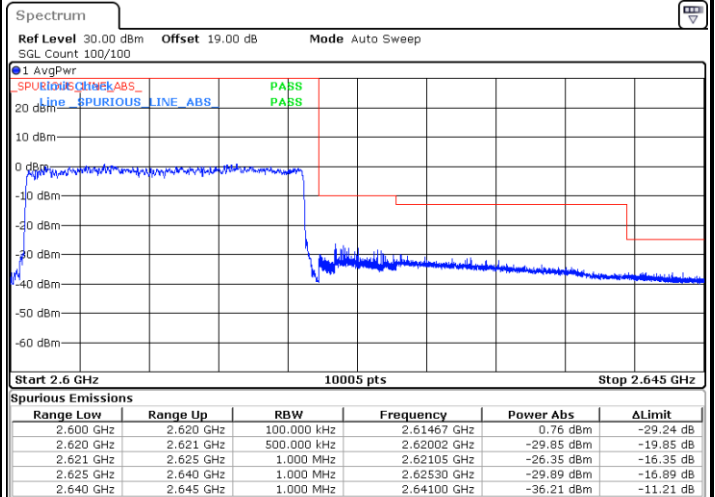

Date: 7.SEP.2021 09:54:03

LTE Band 38 / 20MHz / QPSK

Lowest Band Edge / 1 RB

Date: 7.SEP.2021 09:56:29

Highest Band Edge / 1 RB

Date: 7.SEP.2021 10:03:47

Lowest Band Edge / Full RB

Date: 7.SEP.2021 09:58:56

Highest Band Edge / Full RB

Date: 7.SEP.2021 10:01:21

LTE Band 38 / 20MHz / 16QAM

Lowest Band Edge / 1 RB

Date: 7.SEP.2021 09:57:42

Highest Band Edge / 1 RB

Date: 7.SEP.2021 10:05:00

Lowest Band Edge / Full RB

Date: 7.SEP.2021 10:00:08

Highest Band Edge / Full RB

Date: 7.SEP.2021 10:02:34

LTE Band 38 / 20MHz / 64QAM

Lowest Band Edge / 1 RB

Date: 7.SEP.2021 10:06:14

Highest Band Edge / 1 RB

Date: 7.SEP.2021 10:09:53

Lowest Band Edge / Full RB

Date: 7.SEP.2021 10:07:27

Highest Band Edge / Full RB

Date: 7.SEP.2021 10:08:40