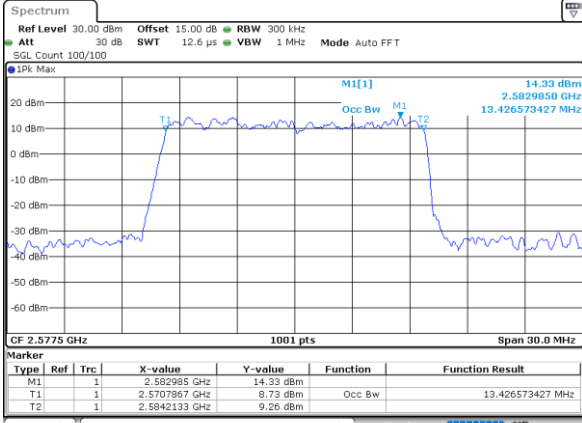

Highest Channel / 10MHz / 16QAM

Date: 7\_SEP.2021 12:59:32

LTE Band 38

Lowest Channel / 15MHz / QPSK

Date: 7\_SEP.2021 13:16:35

Lowest Channel / 15MHz / 16QAM

Date: 7\_SEP.2021 13:17:00

Middle Channel / 15MHz / QPSK

Date: 7\_SEP.2021 13:18:12

Middle Channel / 15MHz / 16QAM

Date: 7\_SEP.2021 13:18:35

Highest Channel / 15MHz / QPSK

Date: 7\_SEP.2021 13:19:46

Highest Channel / 15MHz / 16QAM

Date: 7\_SEP.2021 13:20:10

LTE Band 38