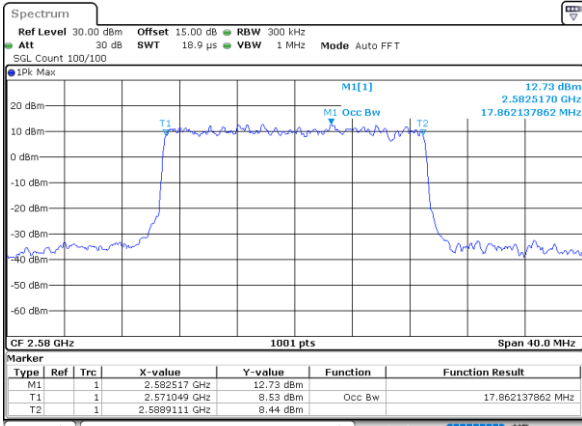

LTE Band 38

Lowest Channel / 20MHz / QPSK

Date: 7_SEP.2021 13:21:24