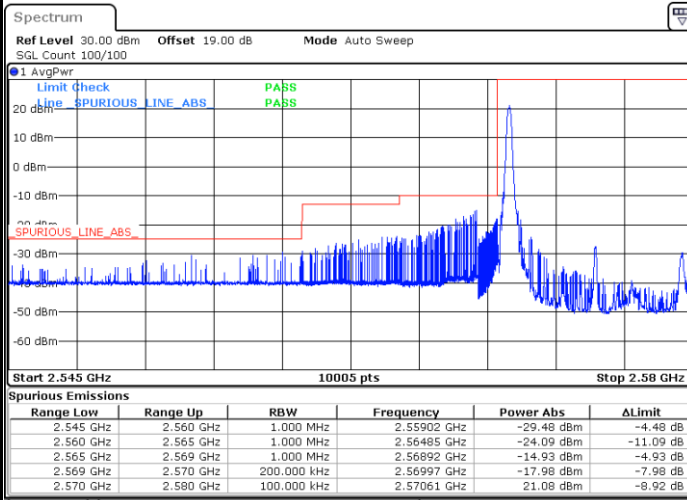

Highest Band Edge / Full RB

Date: 7.SEP.2021 09:18:43

LTE Band 38 / 5MHz / 64QAM

Lowest Band Edge / 1RB

Date: 7.SEP.2021 09:22:22

Highest Band Edge / 1 RB

Date: 7.SEP.2021 09:26:01

Lowest Band Edge / Full RB

Date: 7.SEP.2021 09:23:35

Highest Band Edge / Full RB

Date: 7.SEP.2021 09:24:48

LTE Band 38 / 10MHz / QPSK

Lowest Band Edge / 1 RB

Date: 7.SEP.2021 09:32:07

Highest Band Edge / 1 RB

Date: 7.SEP.2021 09:39:25

Lowest Band Edge / Full RB

Date: 7.SEP.2021 09:34:33

Highest Band Edge / Full RB

Date: 7.SEP.2021 09:36:59

LTE Band 38 / 10MHz / 16QAM

Lowest Band Edge / 1 RB

Date: 7.SEP.2021 09:33:20

Highest Band Edge / 1 RB

Date: 7.SEP.2021 09:40:39

Lowest Band Edge / Full RB

Date: 7.SEP.2021 09:35:46

Highest Band Edge / Full RB

Date: 7.SEP.2021 09:38:12

LTE Band 38 / 10MHz / 64QAM

Lowest Band Edge / 1 RB

Highest Band Edge / 1 RB