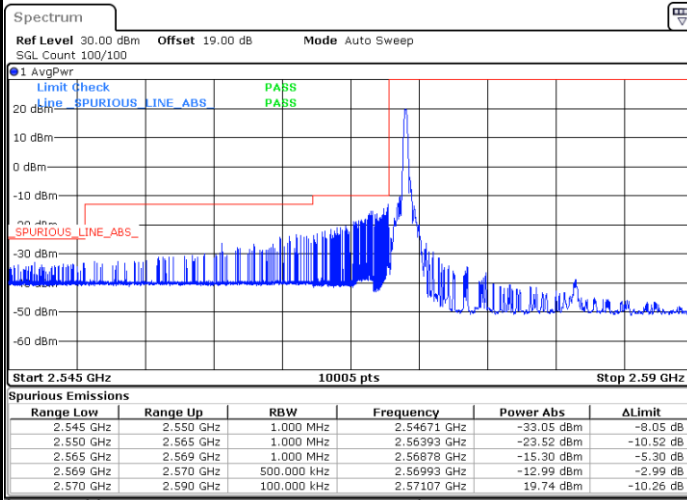

Lowest Band Edge / 1 RB

Date: 7.SEP.2021 09:43:05

Highest Band Edge / 1 RB

Date: 7.SEP.2021 09:50:24

Lowest Band Edge / Full RB

Date: 7.SEP.2021 09:45:31

Highest Band Edge / Full RB

Date: 7.SEP.2021 09:47:58

LTE Band 38 / 15MHz / 64QAM

Lowest Band Edge / 1 RB

Date: 7.SEP.2021 09:51:36

Highest Band Edge / 1 RB

Date: 7.SEP.2021 09:50:24

Lowest Band Edge / Full RB

Date: 7.SEP.2021 09:52:50

Highest Band Edge / Full RB

Date: 7.SEP.2021 09:54:03

LTE Band 38 / 20MHz / QPSK

Lowest Band Edge / 1 RB

Date: 7.SEP.2021 09:56:29

Highest Band Edge / 1 RB

Date: 7.SEP.2021 10:03:47

Lowest Band Edge / Full RB

Date: 7.SEP.2021 09:58:56

Highest Band Edge / Full RB

Date: 7.SEP.2021 10:01:21

LTE Band 38 / 20MHz / 16QAM

Lowest Band Edge / 1 RB

Date: 7.SEP.2021 09:57:42

Highest Band Edge / 1 RB

Date: 7.SEP.2021 10:05:00

Lowest Band Edge / Full RB