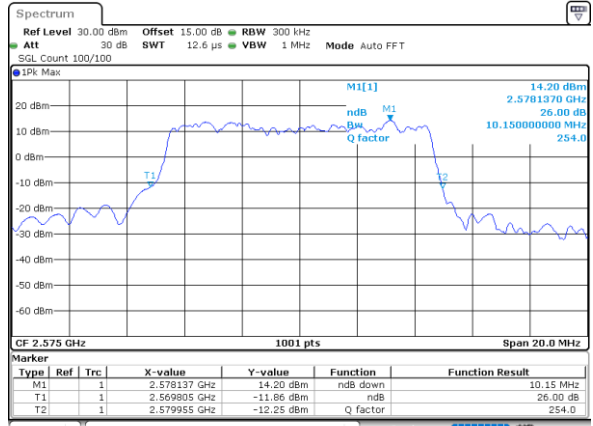

Highest Channel / 15MHz / 16QAM

Date: 7\_SEP.2021 13:20:59

LTE Band 38

Lowest Channel / 20MHz / QPSK

Date: 7\_SEP.2021 13:22:12

Lowest Channel / 20MHz / 16QAM

Date: 7\_SEP.2021 13:22:36

Middle Channel / 20MHz / QPSK

Date: 7\_SEP.2021 13:23:48

Middle Channel / 20MHz / 16QAM

Date: 7\_SEP.2021 13:24:11

Highest Channel / 20MHz / QPSK

Date: 7\_SEP.2021 13:25:23

Highest Channel / 20MHz / 16QAM

Date: 7\_SEP.2021 13:25:48

LTE Band 38

Lowest Channel / 5MHz / 64QAM

Date: 7,SEP,2021 13:26:27

Lowest Channel / 10MHz / 64QAM

Date: 7,SEP,2021 13:28:25

Middle Channel / 5MHz / 64QAM

Date: 7,SEP,2021 13:27:06

Middle Channel / 10MHz / 64QAM

Date: 7,SEP,2021 13:29:04