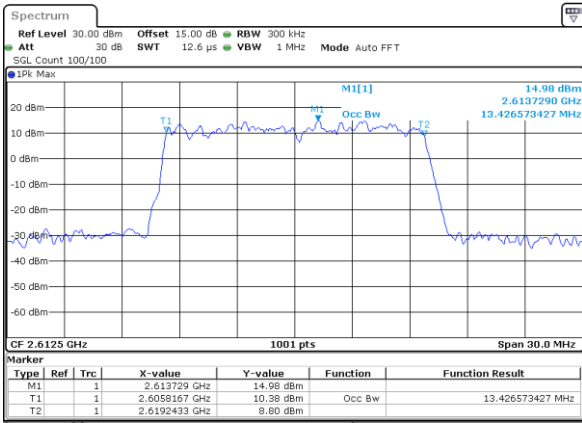

Highest Channel / 10MHz / 16QAM

Date: 7\_SEP.2021 12:59:32

LTE Band 38

Lowest Channel / 15MHz / QPSK

Date: 7\_SEP.2021 13:16:35

Lowest Channel / 15MHz / 16QAM

Date: 7\_SEP.2021 13:17:00

Middle Channel / 15MHz / QPSK

Date: 7\_SEP.2021 13:18:12

Middle Channel / 15MHz / 16QAM

Date: 7\_SEP.2021 13:18:35

Highest Channel / 15MHz / QPSK

Date: 7\_SEP.2021 13:19:46

Highest Channel / 15MHz / 16QAM

Date: 7\_SEP.2021 13:20:10

LTE Band 38