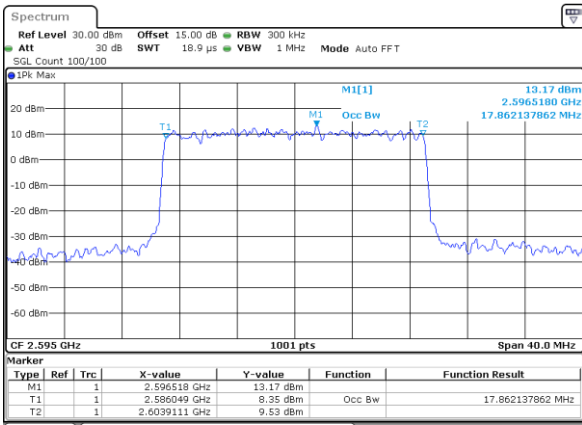

Lowest Channel / 20MHz / QPSK

Date: 7\_SEP.2021 13:21:24

Lowest Channel / 20MHz / 16QAM

Date: 7\_SEP.2021 13:21:48

Middle Channel / 20MHz / QPSK

Date: 7\_SEP.2021 13:23:00

Middle Channel / 20MHz / 16QAM

Date: 7\_SEP.2021 13:23:24

Highest Channel / 20MHz / QPSK

Date: 7\_SEP.2021 13:24:35

Highest Channel / 20MHz / 16QAM

Date: 7\_SEP.2021 13:24:59

LTE Band 38

Lowest Channel / 5MHz / 64QAM

Date: 7\_SEP.2021 13:26:12

Lowest Channel / 10MHz / 64QAM