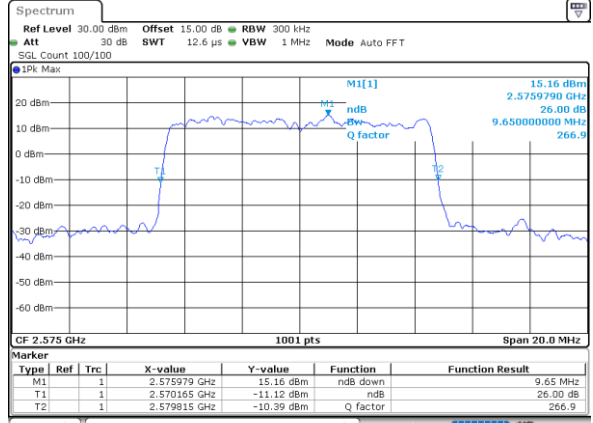

LTE Band 38

Lowest Channel / 10MHz / QPSK

Date: 7\_SEP.2021 12:56:45

Lowest Channel / 10MHz / 16QAM

Date: 7\_SEP.2021 12:57:09

Middle Channel / 10MHz / QPSK

Date: 7\_SEP.2021 12:58:20

Middle Channel / 10MHz / 16QAM

Date: 7\_SEP.2021 12:58:44

Highest Channel / 10MHz / QPSK

Date: 7\_SEP.2021 12:59:56

Highest Channel / 10MHz / 16QAM

Date: 7\_SEP.2021 13:16:11

LTE Band 38

Lowest Channel / 15MHz / QPSK

Date: 7\_SEP.2021 13:17:24