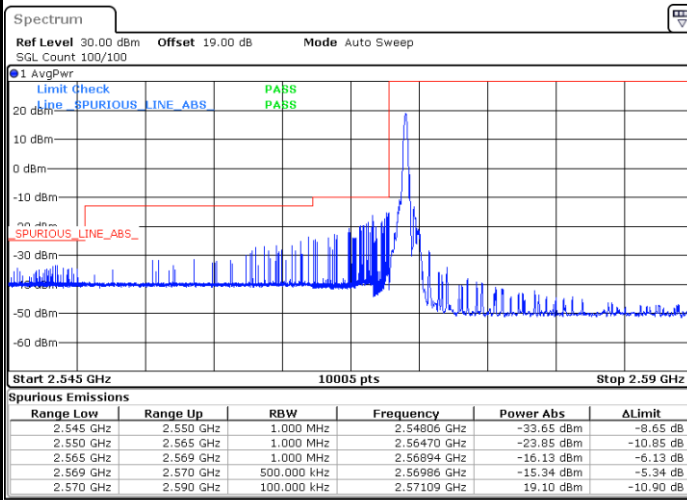

Date: 7.SEP.2021 09:54:03

LTE Band 38 / 20MHz / QPSK

Lowest Band Edge / 1 RB

Date: 7.SEP.2021 09:56:29

Highest Band Edge / 1 RB

Date: 7.SEP.2021 10:03:47

Lowest Band Edge / Full RB

Date: 7.SEP.2021 09:58:56

Highest Band Edge / Full RB

Date: 7.SEP.2021 10:01:21

LTE Band 38 / 20MHz / 16QAM

Lowest Band Edge / 1 RB

Date: 7.SEP.2021 09:57:42

Highest Band Edge / 1 RB

Date: 7.SEP.2021 10:05:00

Lowest Band Edge / Full RB

Date: 7.SEP.2021 10:00:08

Highest Band Edge / Full RB

Date: 7.SEP.2021 10:02:34

LTE Band 38 / 20MHz / 64QAM

Lowest Band Edge / 1 RB

Date: 7.SEP.2021 10:06:14

Highest Band Edge / 1 RB

Date: 7.SEP.2021 10:09:53

Lowest Band Edge / Full RB

Date: 7.SEP.2021 10:07:27

Highest Band Edge / Full RB

Date: 7.SEP.2021 10:08:40