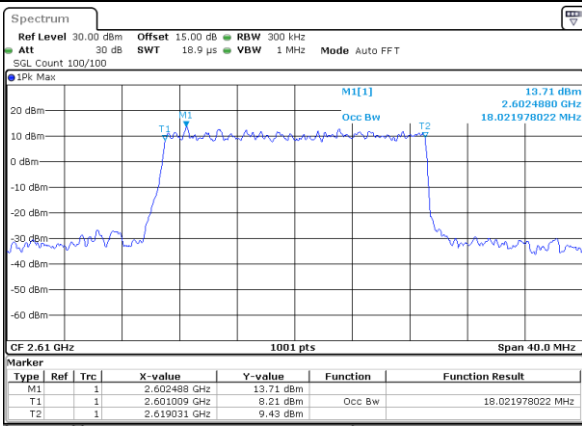

Lowest Channel / 20MHz / QPSK

Date: 7\_SEP.2021 13:21:24

Lowest Channel / 20MHz / 16QAM

Date: 7\_SEP.2021 13:21:48

Middle Channel / 20MHz / QPSK

Date: 7\_SEP.2021 13:23:00

Middle Channel / 20MHz / 16QAM

Date: 7\_SEP.2021 13:23:24

Highest Channel / 20MHz / QPSK

Date: 7\_SEP.2021 13:24:35

Highest Channel / 20MHz / 16QAM

Date: 7\_SEP.2021 13:24:59

LTE Band 38

Lowest Channel / 5MHz / 64QAM

Date: 7\_SEP.2021 13:26:12

Lowest Channel / 10MHz / 64QAM