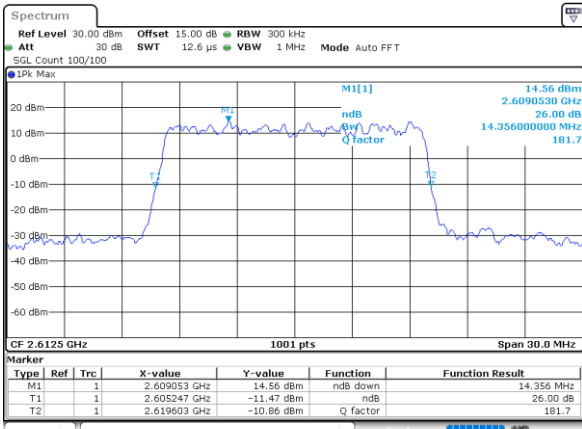

Lowest Channel / 15MHz / 16QAM

Date: 7\_SEP.2021 13:17:48

Middle Channel / 15MHz / QPSK

Date: 7\_SEP.2021 13:18:59

Middle Channel / 15MHz / 16QAM

Date: 7\_SEP.2021 13:19:22

Highest Channel / 15MHz / QPSK

Date: 7\_SEP.2021 13:20:35

Highest Channel / 15MHz / 16QAM

Date: 7\_SEP.2021 13:20:59

LTE Band 38

Lowest Channel / 20MHz / QPSK

Date: 7\_SEP.2021 13:22:12

Lowest Channel / 20MHz / 16QAM

Date: 7\_SEP.2021 13:22:36

Middle Channel / 20MHz / QPSK