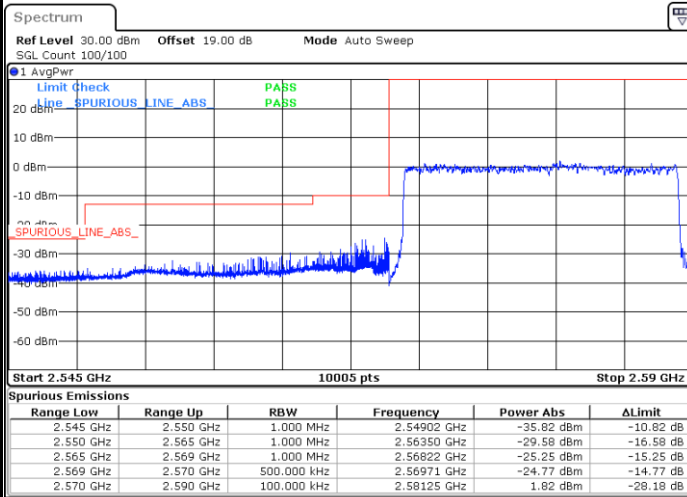

LTE Band 38 / 15MHz / 64QAM

Lowest Band Edge / 1 RB

Date: 7.SEP.2021 09:51:36

Highest Band Edge / 1 RB

Date: 7.SEP.2021 09:50:24

Lowest Band Edge / Full RB

Date: 7.SEP.2021 09:52:50

Highest Band Edge / Full RB

Date: 7.SEP.2021 09:54:03

LTE Band 38 / 20MHz / QPSK

Lowest Band Edge / 1 RB

Date: 7.SEP.2021 09:56:29

Highest Band Edge / 1 RB

Date: 7.SEP.2021 10:03:47

Lowest Band Edge / Full RB

Date: 7.SEP.2021 09:58:56

Highest Band Edge / Full RB

Date: 7.SEP.2021 10:01:21

LTE Band 38 / 20MHz / 16QAM

Lowest Band Edge / 1 RB

Date: 7.SEP.2021 09:57:42

Highest Band Edge / 1 RB

Date: 7.SEP.2021 10:05:00

Lowest Band Edge / Full RB

Date: 7.SEP.2021 10:00:08

Highest Band Edge / Full RB

Date: 7.SEP.2021 10:02:34

LTE Band 38 / 20MHz / 64QAM

Lowest Band Edge / 1 RB

Date: 7.SEP.2021 10:06:14

Highest Band Edge / 1 RB

Date: 7.SEP.2021 10:09:53