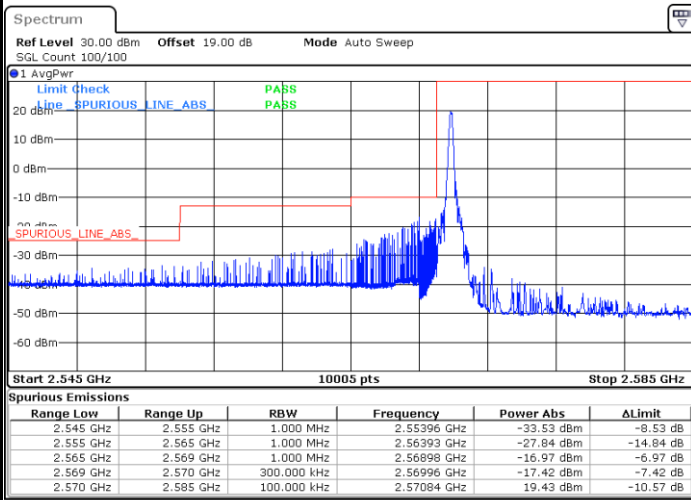

Highest Band Edge / 1 RB

Date: 7.SEP.2021 09:41:52

Date: 7.SEP.2021 09:49:11

Lowest Band Edge / Full RB

Highest Band Edge / Full RB

Date: 7.SEP.2021 09:44:18

Date: 7.SEP.2021 09:46:45

LTE Band 38 / 15MHz / 16QAM

Lowest Band Edge / 1 RB

Date: 7.SEP.2021 09:43:05

Highest Band Edge / 1 RB

Date: 7.SEP.2021 09:50:24

Lowest Band Edge / Full RB

Date: 7.SEP.2021 09:45:31

Highest Band Edge / Full RB

Date: 7.SEP.2021 09:47:58

LTE Band 38 / 15MHz / 64QAM

Lowest Band Edge / 1 RB

Date: 7.SEP.2021 09:51:36

Highest Band Edge / 1 RB

Date: 7.SEP.2021 09:50:24

Lowest Band Edge / Full RB

Date: 7.SEP.2021 09:52:50

Highest Band Edge / Full RB

Date: 7.SEP.2021 09:54:03

LTE Band 38 / 20MHz / QPSK

Lowest Band Edge / 1 RB

Date: 7.SEP.2021 09:56:29

Highest Band Edge / 1 RB

Date: 7.SEP.2021 10:03:47

Lowest Band Edge / Full RB

Date: 7.SEP.2021 09:58:56