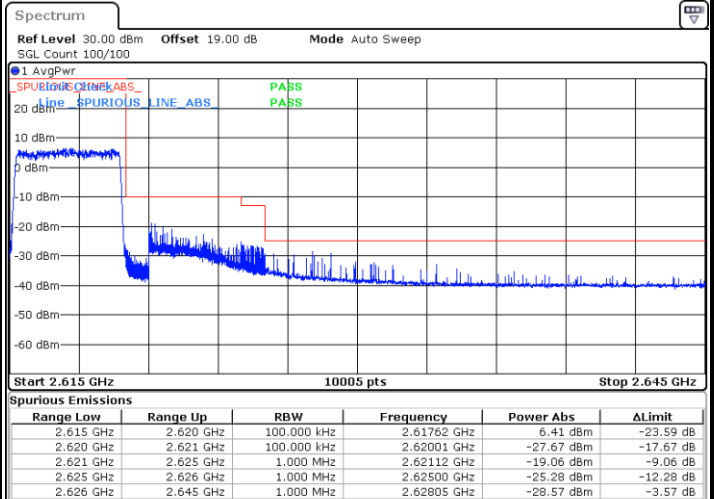

Middle Channel / 20MHz / 64QAM

Date: 7\_SEP.2021 13:32:43

Highest Channel / 15MHz / 64QAM

Date: 7\_SEP.2021 13:31:25

Highest Channel / 20MHz / 64QAM

Date: 7\_SEP.2021 13:33:22

# Conducted Band Edge

LTE Band 38 / 5MHz / 16QAM

Lowest Band Edge / 1RB

Date: 7.SEP.2021 09:13:51

Highest Band Edge / 1 RB

Date: 7.SEP.2021 09:21:09

Lowest Band Edge / Full RB

Date: 8.SEP.2021 09:32:56

Highest Band Edge / Full RB

Date: 7.SEP.2021 09:18:43

LTE Band 38 / 5MHz / 64QAM

Lowest Band Edge / 1RB

Date: 7.SEP.2021 09:22:22

Highest Band Edge / 1 RB

Date: 7.SEP.2021 09:26:01

Lowest Band Edge / Full RB

Date: 7.SEP.2021 09:23:35

Highest Band Edge / Full RB

Date: 7.SEP.2021 09:24:48

LTE Band 38 / 10MHz / QPSK

Lowest Band Edge / 1 RB

Date: 7.SEP.2021 09:32:07

Highest Band Edge / 1 RB

Date: 7.SEP.2021 09:39:25