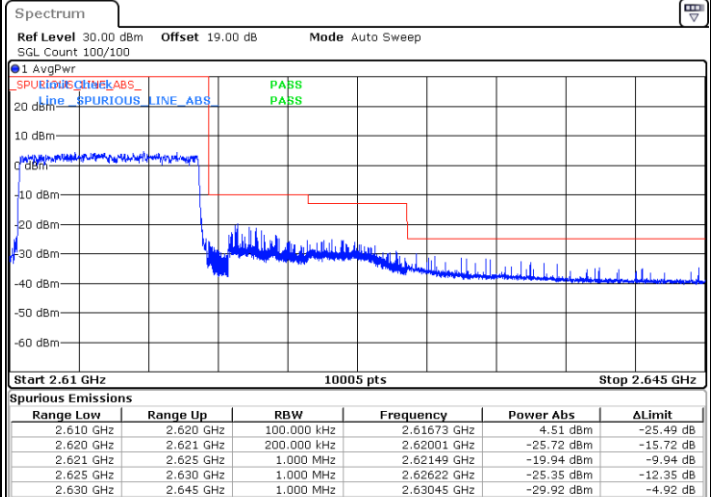

Highest Band Edge / Full RB

Date: 7.SEP.2021 09:18:43

LTE Band 38 / 5MHz / 64QAM

Lowest Band Edge / 1RB

Date: 7.SEP.2021 09:22:22

Highest Band Edge / 1 RB

Date: 7.SEP.2021 09:26:01

Lowest Band Edge / Full RB

Date: 7.SEP.2021 09:23:35

Highest Band Edge / Full RB

Date: 7.SEP.2021 09:24:48

LTE Band 38 / 10MHz / QPSK

Lowest Band Edge / 1 RB

Date: 7.SEP.2021 09:32:07

Highest Band Edge / 1 RB

Date: 7.SEP.2021 09:39:25

Lowest Band Edge / Full RB

Date: 7.SEP.2021 09:34:33

Highest Band Edge / Full RB

Date: 7.SEP.2021 09:36:59

LTE Band 38 / 10MHz / 16QAM

Lowest Band Edge / 1 RB

Date: 7.SEP.2021 09:33:20

Highest Band Edge / 1 RB

Date: 7.SEP.2021 09:40:39

Lowest Band Edge / Full RB

Date: 7.SEP.2021 09:35:46

Highest Band Edge / Full RB

Date: 7.SEP.2021 09:38:12

LTE Band 38 / 10MHz / 64QAM

Lowest Band Edge / 1 RB

Highest Band Edge / 1 RB