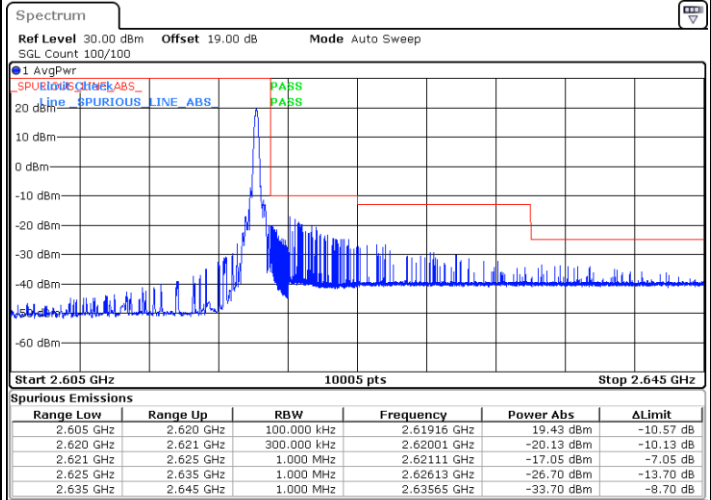

Highest Band Edge / 1 RB

Date: 7.SEP.2021 09:41:52

Date: 7.SEP.2021 09:49:11

Lowest Band Edge / Full RB

Highest Band Edge / Full RB

Date: 7.SEP.2021 09:44:18

Date: 7.SEP.2021 09:46:45

LTE Band 38 / 15MHz / 16QAM

Lowest Band Edge / 1 RB

Date: 7.SEP.2021 09:43:05

Highest Band Edge / 1 RB

Date: 7.SEP.2021 09:50:24

Lowest Band Edge / Full RB

Date: 7.SEP.2021 09:45:31

Highest Band Edge / Full RB

Date: 7.SEP.2021 09:47:58

LTE Band 38 / 15MHz / 64QAM

Lowest Band Edge / 1 RB

Date: 7.SEP.2021 09:51:36

Highest Band Edge / 1 RB

Date: 7.SEP.2021 09:50:24

Lowest Band Edge / Full RB

Date: 7.SEP.2021 09:52:50

Highest Band Edge / Full RB

Date: 7.SEP.2021 09:54:03

LTE Band 38 / 20MHz / QPSK

Lowest Band Edge / 1 RB

Date: 7.SEP.2021 09:56:29

Highest Band Edge / 1 RB

Date: 7.SEP.2021 10:03:47

Lowest Band Edge / Full RB

Date: 7.SEP.2021 09:58:56