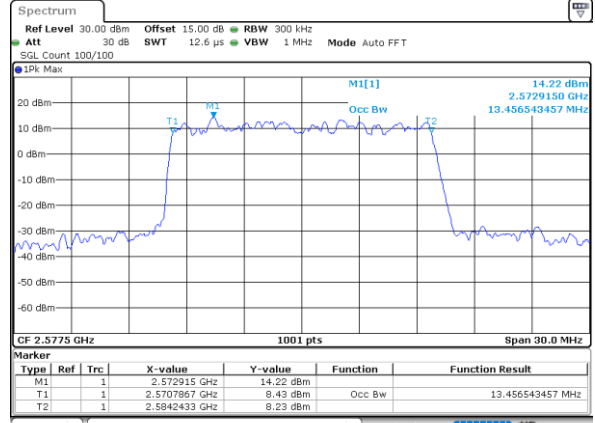

Lowest Channel / 10MHz / 16QAM

Date: 7\_SEP.2021 12:56:21

Middle Channel / 10MHz / QPSK

Date: 7\_SEP.2021 12:57:33

Middle Channel / 10MHz / 16QAM

Date: 7\_SEP.2021 12:57:57

Highest Channel / 10MHz / QPSK

Date: 7\_SEP.2021 12:59:08

Highest Channel / 10MHz / 16QAM

Date: 7\_SEP.2021 12:59:32

LTE Band 38

Lowest Channel / 15MHz / QPSK

Date: 7\_SEP.2021 13:16:35

Lowest Channel / 15MHz / 16QAM

Date: 7\_SEP.2021 13:17:00

Middle Channel / 15MHz / QPSK

Date: 7\_SEP.2021 13:18:12

Middle Channel / 15MHz / 16QAM

Date: 7\_SEP.2021 13:18:35

Highest Channel / 15MHz / QPSK

Date: 7\_SEP.2021 13:19:46

Highest Channel / 15MHz / 16QAM

Date: 7\_SEP.2021 13:20:10

LTE Band 38