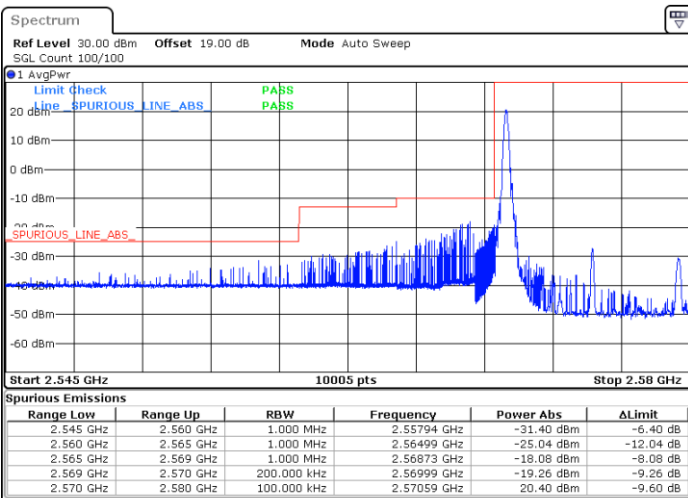

Lowest Band Edge / Full RB

Date: 7.SEP.2021 09:34:33

Highest Band Edge / Full RB

Date: 7.SEP.2021 09:36:59

LTE Band 38 / 10MHz / 16QAM

Lowest Band Edge / 1 RB

Date: 7.SEP.2021 09:33:20

Highest Band Edge / 1 RB

Date: 7.SEP.2021 09:40:39

Lowest Band Edge / Full RB

Date: 7.SEP.2021 09:35:46

Highest Band Edge / Full RB

Date: 7.SEP.2021 09:38:12

LTE Band 38 / 10MHz / 64QAM

Lowest Band Edge / 1 RB

Highest Band Edge / 1 RB

Date: 7.SEP.2021 09:27:15

Date: 7.SEP.2021 09:30:54

Lowest Band Edge / Full RB

Highest Band Edge / Full RB

Date: 7.SEP.2021 09:28:28

Date: 7.SEP.2021 09:29:41

LTE Band 38 / 15MHz / QPSK

Lowest Band Edge / 1 RB

Highest Band Edge / 1 RB

Date: 7.SEP.2021 09:41:52

Date: 7.SEP.2021 09:49:11

Lowest Band Edge / Full RB

Highest Band Edge / Full RB

Date: 7.SEP.2021 09:44:18

Date: 7.SEP.2021 09:46:45

LTE Band 38 / 15MHz / 16QAM