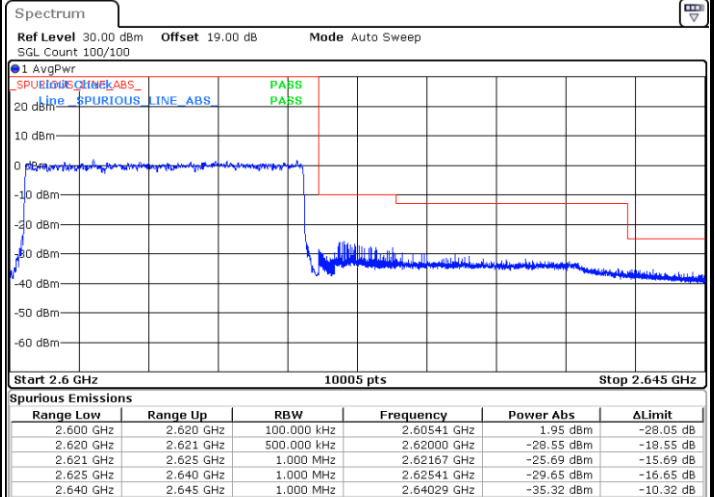

LTE Band 38 / 15MHz / 64QAM

Lowest Band Edge / 1 RB

Date: 7.SEP.2021 09:51:36

Highest Band Edge / 1 RB

Date: 7.SEP.2021 09:50:24

Lowest Band Edge / Full RB

Date: 7.SEP.2021 09:52:50

Highest Band Edge / Full RB

Date: 7.SEP.2021 09:54:03

LTE Band 38 / 20MHz / QPSK

Lowest Band Edge / 1 RB

Date: 7.SEP.2021 09:56:29

Highest Band Edge / 1 RB

Date: 7.SEP.2021 10:03:47

Lowest Band Edge / Full RB

Date: 7.SEP.2021 09:58:56

Highest Band Edge / Full RB

Date: 7.SEP.2021 10:01:21

LTE Band 38 / 20MHz / 16QAM

Lowest Band Edge / 1 RB

Date: 7.SEP.2021 09:57:42

Highest Band Edge / 1 RB

Date: 7.SEP.2021 10:05:00

Lowest Band Edge / Full RB

Date: 7.SEP.2021 10:00:08

Highest Band Edge / Full RB

Date: 7.SEP.2021 10:02:34

LTE Band 38 / 20MHz / 64QAM

Lowest Band Edge / 1 RB

Date: 7.SEP.2021 10:06:14

Highest Band Edge / 1 RB

Date: 7.SEP.2021 10:09:53