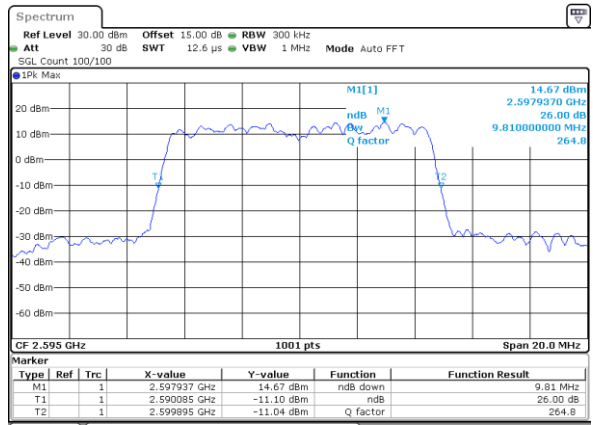

Date: 7\_SEP.2021 13:23:48

Middle Channel / 20MHz / 16QAM

Date: 7\_SEP.2021 13:24:11

Highest Channel / 20MHz / QPSK

Date: 7\_SEP.2021 13:25:23

Highest Channel / 20MHz / 16QAM

Date: 7\_SEP.2021 13:25:48

LTE Band 38

Lowest Channel / 5MHz / 64QAM

Date: 7,SEP,2021 13:26:27

Lowest Channel / 10MHz / 64QAM

Date: 7,SEP,2021 13:28:25

Middle Channel / 5MHz / 64QAM

Date: 7,SEP,2021 13:27:06

Middle Channel / 10MHz / 64QAM

Date: 7,SEP,2021 13:29:04

Highest Channel / 5MHz / 64QAM

Date: 7,SEP,2021 13:27:45

Highest Channel / 10MHz / 64QAM

Date: 7,SEP,2021 13:29:43

LTE Band 38

Lowest Channel / 15MHz / 64QAM

Date: 7\_SEP.2021 13:30:22

Lowest Channel / 20MHz / 64QAM