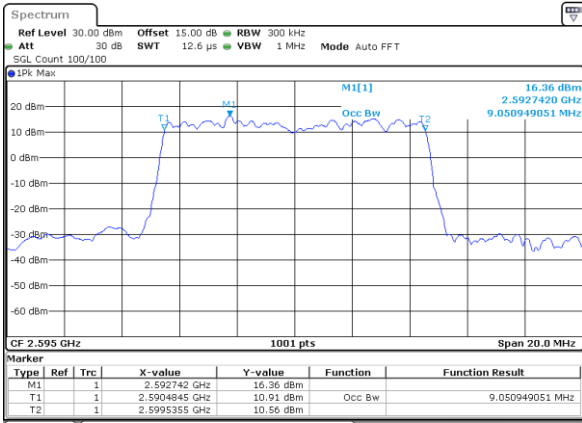

LTE Band 38

Lowest Channel / 5MHz / QPSK

Date: 7\_SEP.2021 11:02:53

Lowest Channel / 5MHz / 16QAM

Date: 7\_SEP.2021 11:03:18

Middle Channel / 5MHz / QPSK

Date: 7\_SEP.2021 11:04:30

Middle Channel / 5MHz / 16QAM

Date: 7\_SEP.2021 11:04:53

Highest Channel / 5MHz / QPSK

Date: 7\_SEP.2021 11:06:04

Highest Channel / 5MHz / 16QAM

Date: 7\_SEP.2021 11:06:28

LTE Band 38

Lowest Channel / 10MHz / QPSK

Date: 7\_SEP.2021 12:55:57

Lowest Channel / 10MHz / 16QAM

Date: 7\_SEP.2021 12:56:21

Middle Channel / 10MHz / QPSK

Date: 7\_SEP.2021 12:57:33

Middle Channel / 10MHz / 16QAM

Date: 7\_SEP.2021 12:57:57

Highest Channel / 10MHz / QPSK

Date: 7\_SEP.2021 12:59:08