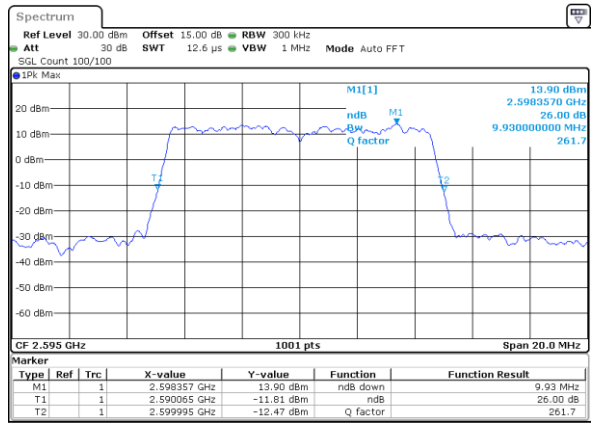

LTE Band 38

Lowest Channel / 10MHz / QPSK

Date: 7\_SEP.2021 12:56:45

Lowest Channel / 10MHz / 16QAM

Date: 7\_SEP.2021 12:57:09

Middle Channel / 10MHz / QPSK

Date: 7\_SEP.2021 12:58:20

Middle Channel / 10MHz / 16QAM

Date: 7\_SEP.2021 12:58:44

Highest Channel / 10MHz / QPSK

Date: 7\_SEP.2021 12:59:56

Highest Channel / 10MHz / 16QAM

Date: 7\_SEP.2021 13:16:11

LTE Band 38

Lowest Channel / 15MHz / QPSK

Date: 7\_SEP.2021 13:17:24