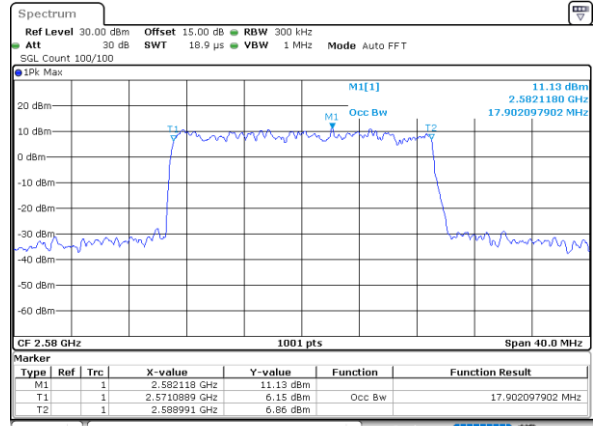

Date: 7\_SEP.2021 13:29:27

LTE Band 38

Lowest Channel / 15MHz / 64QAM

Date: 7\_SEP.2021 13:30:07

Lowest Channel / 20MHz / 64QAM

Date: 7\_SEP.2021 13:32:04

Middle Channel / 15MHz / 64QAM

Date: 7\_SEP.2021 13:30:46