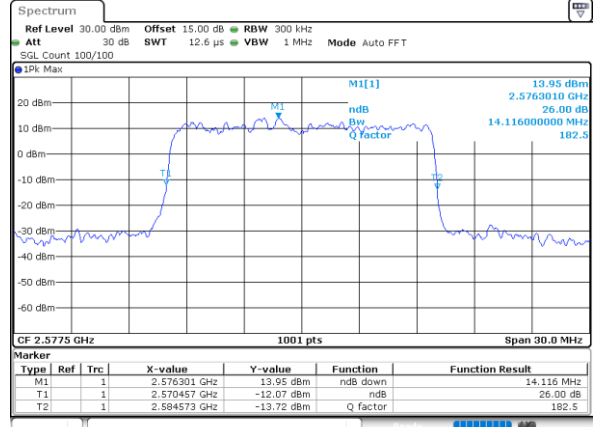

Lowest Channel / 15MHz / 16QAM

Date: 7_SEP.2021 13:17:48