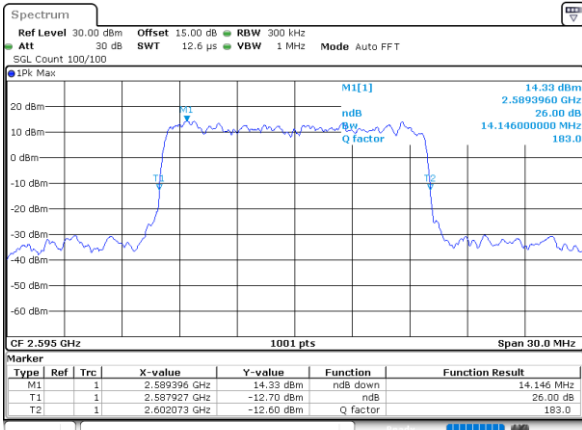

Middle Channel / 15MHz / QPSK

Date: 7_SEP.2021 13:18:59