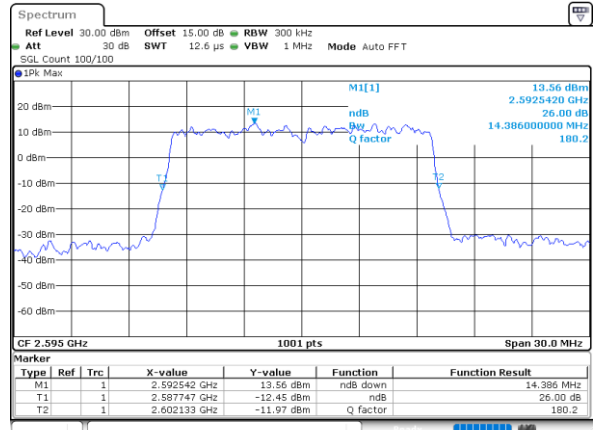

Date: 7\_SEP.2021 12:58:44

Highest Channel / 10MHz / QPSK

Date: 7\_SEP.2021 12:59:56

Highest Channel / 10MHz / 16QAM

Date: 7\_SEP.2021 13:16:11

LTE Band 38

Lowest Channel / 15MHz / QPSK

Date: 7\_SEP.2021 13:17:24

Lowest Channel / 15MHz / 16QAM

Date: 7\_SEP.2021 13:17:48

Middle Channel / 15MHz / QPSK

Date: 7\_SEP.2021 13:18:59

Middle Channel / 15MHz / 16QAM

Date: 7\_SEP.2021 13:19:22

Highest Channel / 15MHz / QPSK

Date: 7\_SEP.2021 13:20:35

Highest Channel / 15MHz / 16QAM

Date: 7\_SEP.2021 13:20:59

LTE Band 38

Lowest Channel / 20MHz / QPSK

Date: 7\_SEP.2021 13:22:12

Lowest Channel / 20MHz / 16QAM

Date: 7\_SEP.2021 13:22:36

Middle Channel / 20MHz / QPSK