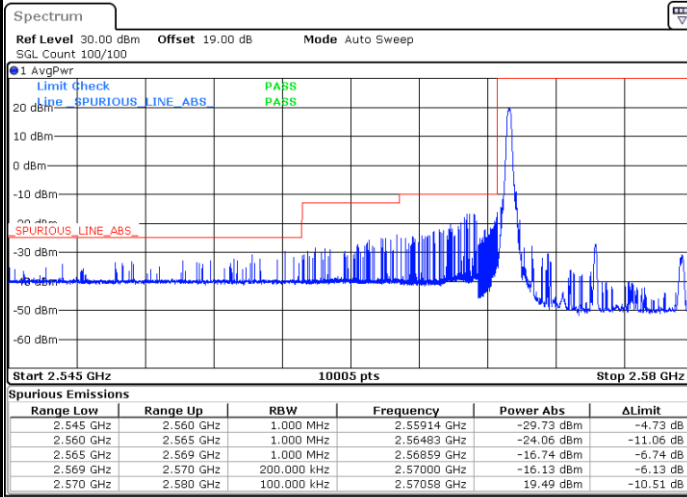

Date: 7.SEP.2021 09:23:35

Highest Band Edge / Full RB

Date: 7.SEP.2021 09:24:48

LTE Band 38 / 10MHz / QPSK

Lowest Band Edge / 1 RB

Date: 7.SEP.2021 09:32:07

Highest Band Edge / 1 RB

Date: 7.SEP.2021 09:39:25

Lowest Band Edge / Full RB

Date: 7.SEP.2021 09:34:33

Highest Band Edge / Full RB

Date: 7.SEP.2021 09:36:59

LTE Band 38 / 10MHz / 16QAM

Lowest Band Edge / 1 RB

Date: 7.SEP.2021 09:33:20

Highest Band Edge / 1 RB

Date: 7.SEP.2021 09:40:39

Lowest Band Edge / Full RB

Date: 7.SEP.2021 09:35:46

Highest Band Edge / Full RB

Date: 7.SEP.2021 09:38:12

LTE Band 38 / 10MHz / 64QAM

Lowest Band Edge / 1 RB

Highest Band Edge / 1 RB

Date: 7.SEP.2021 09:27:15

Date: 7.SEP.2021 09:30:54

Lowest Band Edge / Full RB

Highest Band Edge / Full RB

Date: 7.SEP.2021 09:28:28

Date: 7.SEP.2021 09:29:41

LTE Band 38 / 15MHz / QPSK

Lowest Band Edge / 1 RB