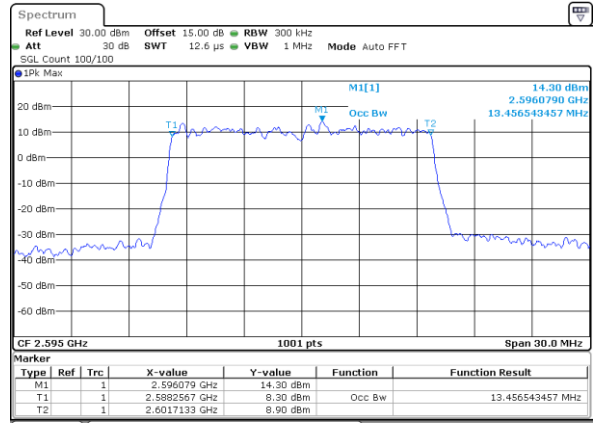

Highest Channel / 10MHz / 16QAM

Date: 7\_SEP.2021 12:59:32

LTE Band 38

Lowest Channel / 15MHz / QPSK

Date: 7\_SEP.2021 13:16:35

Lowest Channel / 15MHz / 16QAM

Date: 7\_SEP.2021 13:17:00

Middle Channel / 15MHz / QPSK

Date: 7\_SEP.2021 13:18:12

Middle Channel / 15MHz / 16QAM

Date: 7\_SEP.2021 13:18:35

Highest Channel / 15MHz / QPSK

Date: 7\_SEP.2021 13:19:46

Highest Channel / 15MHz / 16QAM

Date: 7\_SEP.2021 13:20:10

LTE Band 38