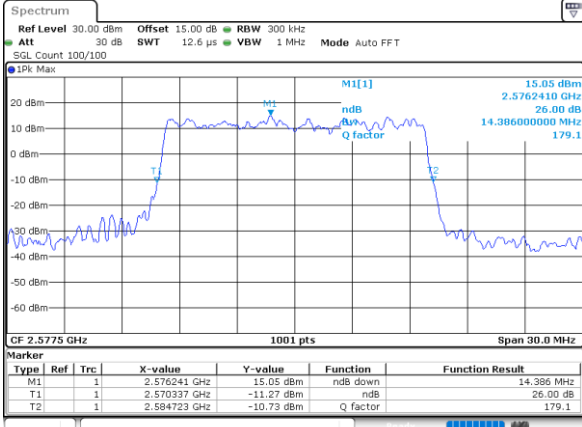

Date: 7\_SEP.2021 12:58:44

Highest Channel / 10MHz / QPSK

Date: 7\_SEP.2021 12:59:56

Highest Channel / 10MHz / 16QAM

Date: 7\_SEP.2021 13:16:11

LTE Band 38

Lowest Channel / 15MHz / QPSK

Date: 7\_SEP.2021 13:17:24