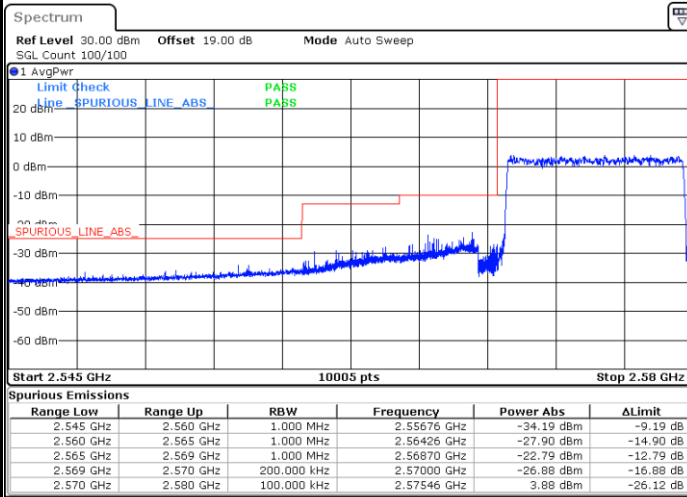

Date: 7.SEP.2021 09:23:35

Highest Band Edge / Full RB

Date: 7.SEP.2021 09:24:48

LTE Band 38 / 10MHz / QPSK

Lowest Band Edge / 1 RB

Date: 7.SEP.2021 09:32:07

Highest Band Edge / 1 RB

Date: 7.SEP.2021 09:39:25

Lowest Band Edge / Full RB

Date: 7.SEP.2021 09:34:33

Highest Band Edge / Full RB

Date: 7.SEP.2021 09:36:59

LTE Band 38 / 10MHz / 16QAM

Lowest Band Edge / 1 RB

Date: 7.SEP.2021 09:33:20

Highest Band Edge / 1 RB

Date: 7.SEP.2021 09:40:39

Lowest Band Edge / Full RB

Date: 7.SEP.2021 09:35:46

Highest Band Edge / Full RB

Date: 7.SEP.2021 09:38:12

LTE Band 38 / 10MHz / 64QAM

Lowest Band Edge / 1 RB

Highest Band Edge / 1 RB

Date: 7.SEP.2021 09:27:15

Date: 7.SEP.2021 09:30:54

Lowest Band Edge / Full RB

Highest Band Edge / Full RB

Date: 7.SEP.2021 09:28:28

Date: 7.SEP.2021 09:29:41

LTE Band 38 / 15MHz / QPSK

Lowest Band Edge / 1 RB