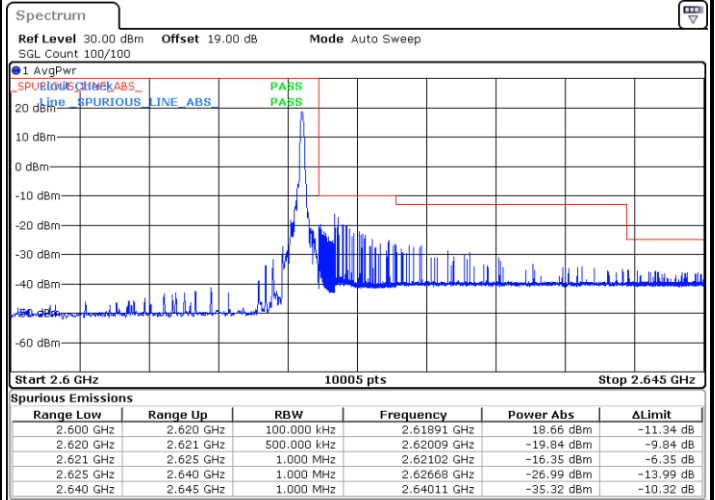

Date: 7.SEP.2021 09:54:03

LTE Band 38 / 20MHz / QPSK

Lowest Band Edge / 1 RB

Date: 7.SEP.2021 09:56:29

Highest Band Edge / 1 RB

Date: 7.SEP.2021 10:03:47

Lowest Band Edge / Full RB

Date: 7.SEP.2021 09:58:56

Highest Band Edge / Full RB

Date: 7.SEP.2021 10:01:21

LTE Band 38 / 20MHz / 16QAM

Lowest Band Edge / 1 RB

Date: 7.SEP.2021 09:57:42

Highest Band Edge / 1 RB

Date: 7.SEP.2021 10:05:00

Lowest Band Edge / Full RB

Date: 7.SEP.2021 10:00:08

Highest Band Edge / Full RB

Date: 7.SEP.2021 10:02:34

LTE Band 38 / 20MHz / 64QAM

Lowest Band Edge / 1 RB

Date: 7.SEP.2021 10:06:14

Highest Band Edge / 1 RB

Date: 7.SEP.2021 10:09:53

Lowest Band Edge / Full RB

Date: 7.SEP.2021 10:07:27

Highest Band Edge / Full RB

Date: 7.SEP.2021 10:08:40