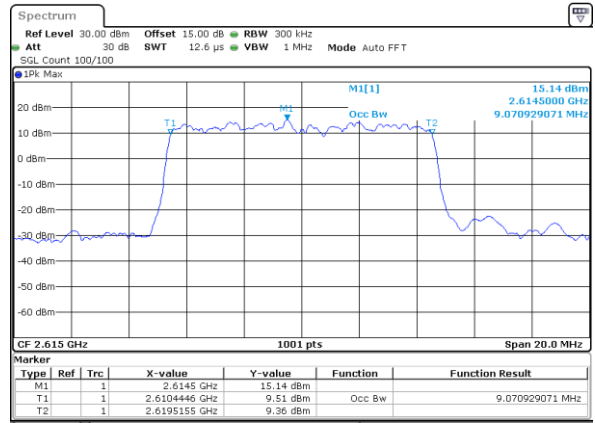

Date: 7\_SEP.2021 11:04:53

Highest Channel / 5MHz / QPSK

Date: 7\_SEP.2021 11:06:04

Highest Channel / 5MHz / 16QAM

Date: 7\_SEP.2021 11:06:28

LTE Band 38

Lowest Channel / 10MHz / QPSK

Date: 7\_SEP.2021 12:55:57

Lowest Channel / 10MHz / 16QAM

Date: 7\_SEP.2021 12:56:21

Middle Channel / 10MHz / QPSK

Date: 7\_SEP.2021 12:57:33

Middle Channel / 10MHz / 16QAM

Date: 7\_SEP.2021 12:57:57

Highest Channel / 10MHz / QPSK

Date: 7\_SEP.2021 12:59:08

Highest Channel / 10MHz / 16QAM

Date: 7\_SEP.2021 12:59:32

LTE Band 38

Lowest Channel / 15MHz / QPSK

Date: 7\_SEP.2021 13:16:35

Lowest Channel / 15MHz / 16QAM

Date: 7\_SEP.2021 13:17:00

Middle Channel / 15MHz / QPSK