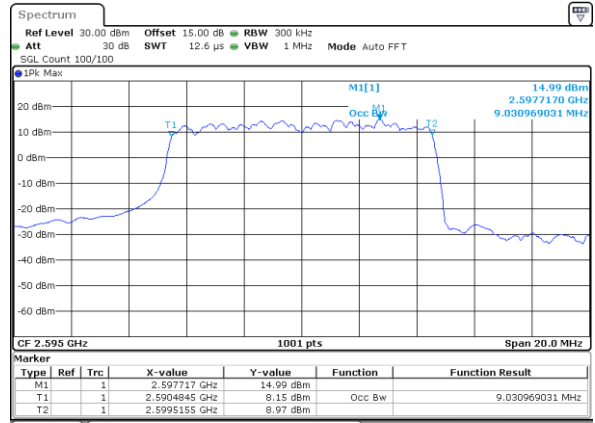

Date: 7\_SEP.2021 11:04:53

Highest Channel / 5MHz / QPSK

Date: 7\_SEP.2021 11:06:04

Highest Channel / 5MHz / 16QAM

Date: 7\_SEP.2021 11:06:28

LTE Band 38

Lowest Channel / 10MHz / QPSK

Date: 7\_SEP.2021 12:55:57

Lowest Channel / 10MHz / 16QAM

Date: 7\_SEP.2021 12:56:21

Middle Channel / 10MHz / QPSK

Date: 7\_SEP.2021 12:57:33

Middle Channel / 10MHz / 16QAM

Date: 7\_SEP.2021 12:57:57

Highest Channel / 10MHz / QPSK

Date: 7\_SEP.2021 12:59:08

Highest Channel / 10MHz / 16QAM

Date: 7\_SEP.2021 12:59:32

LTE Band 38

Lowest Channel / 15MHz / QPSK

Date: 7\_SEP.2021 13:16:35

Lowest Channel / 15MHz / 16QAM

Date: 7\_SEP.2021 13:17:00

Middle Channel / 15MHz / QPSK