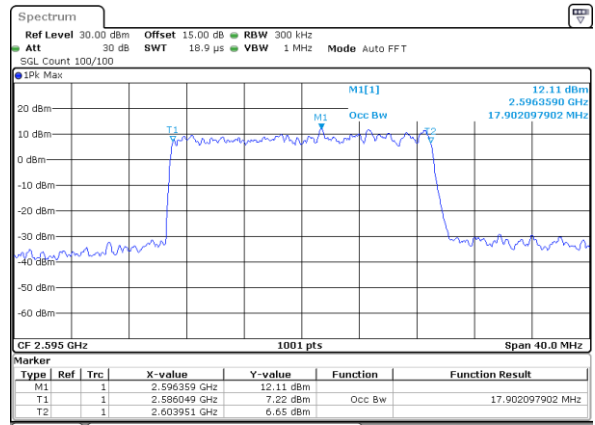

Date: 7\_SEP.2021 13:29:27

LTE Band 38

Lowest Channel / 15MHz / 64QAM

Date: 7\_SEP.2021 13:30:07

Lowest Channel / 20MHz / 64QAM

Date: 7\_SEP.2021 13:32:04

Middle Channel / 15MHz / 64QAM

Date: 7\_SEP.2021 13:30:46

Middle Channel / 20MHz / 64QAM

Date: 7\_SEP.2021 13:32:43

Highest Channel / 15MHz / 64QAM

Date: 7\_SEP.2021 13:31:25

Highest Channel / 20MHz / 64QAM

Date: 7\_SEP.2021 13:33:22