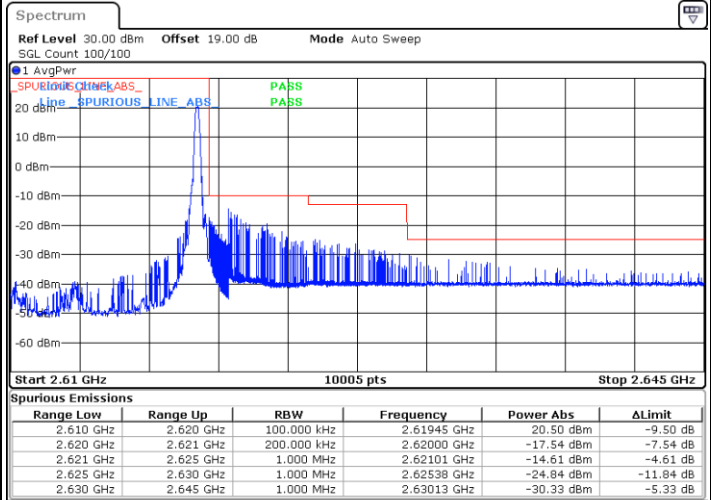

Highest Band Edge / Full RB

Date: 7.SEP.2021 09:18:43

LTE Band 38 / 5MHz / 64QAM

Lowest Band Edge / 1RB

Date: 7.SEP.2021 09:22:22

Highest Band Edge / 1 RB

Date: 7.SEP.2021 09:26:01

Lowest Band Edge / Full RB

Date: 7.SEP.2021 09:23:35

Highest Band Edge / Full RB

Date: 7.SEP.2021 09:24:48

LTE Band 38 / 10MHz / QPSK

Lowest Band Edge / 1 RB

Date: 7.SEP.2021 09:32:07

Highest Band Edge / 1 RB

Date: 7.SEP.2021 09:39:25

Lowest Band Edge / Full RB

Date: 7.SEP.2021 09:34:33

Highest Band Edge / Full RB

Date: 7.SEP.2021 09:36:59

LTE Band 38 / 10MHz / 16QAM

Lowest Band Edge / 1 RB

Date: 7.SEP.2021 09:33:20

Highest Band Edge / 1 RB

Date: 7.SEP.2021 09:40:39

Lowest Band Edge / Full RB

Date: 7.SEP.2021 09:35:46

Highest Band Edge / Full RB

Date: 7.SEP.2021 09:38:12

LTE Band 38 / 10MHz / 64QAM

Lowest Band Edge / 1 RB

Highest Band Edge / 1 RB