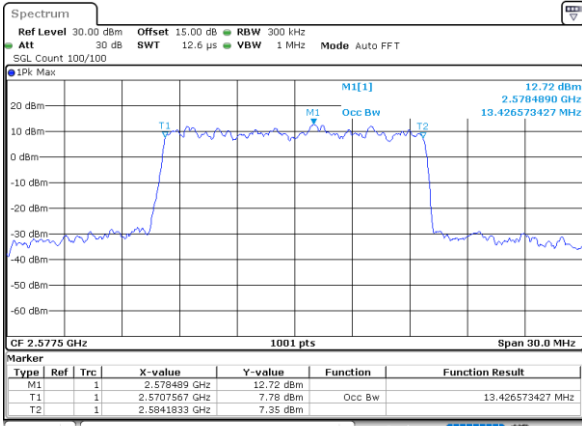

Highest Channel / 20MHz / QPSK

Date: 7\_SEP.2021 13:24:35

Highest Channel / 20MHz / 16QAM

Date: 7\_SEP.2021 13:24:59

LTE Band 38

Lowest Channel / 5MHz / 64QAM

Date: 7\_SEP.2021 13:26:12

Lowest Channel / 10MHz / 64QAM

Date: 7\_SEP.2021 13:28:10

Middle Channel / 5MHz / 64QAM

Date: 7\_SEP.2021 13:26:51

Middle Channel / 10MHz / 64QAM

Date: 7\_SEP.2021 13:28:48

Highest Channel / 5MHz / 64QAM

Date: 7\_SEP.2021 13:27:30

Highest Channel / 10MHz / 64QAM

Date: 7\_SEP.2021 13:29:27

LTE Band 38

Lowest Channel / 15MHz / 64QAM

Date: 7\_SEP.2021 13:30:07

Lowest Channel / 20MHz / 64QAM

Date: 7\_SEP.2021 13:32:04

Middle Channel / 15MHz / 64QAM

Date: 7\_SEP.2021 13:30:46