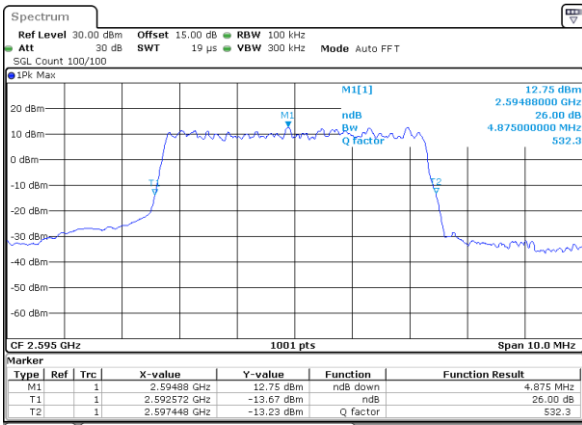

Lowest Channel / 5MHz / 64QAM

Date: 7,SEP,2021 13:26:27

Lowest Channel / 10MHz / 64QAM

Date: 7,SEP,2021 13:28:25

Middle Channel / 5MHz / 64QAM

Date: 7,SEP,2021 13:27:06

Middle Channel / 10MHz / 64QAM

Date: 7,SEP,2021 13:29:04

Highest Channel / 5MHz / 64QAM

Date: 7,SEP,2021 13:27:45

Highest Channel / 10MHz / 64QAM

Date: 7,SEP,2021 13:29:43

LTE Band 38

Lowest Channel / 15MHz / 64QAM

Date: 7\_SEP.2021 13:30:22

Lowest Channel / 20MHz / 64QAM