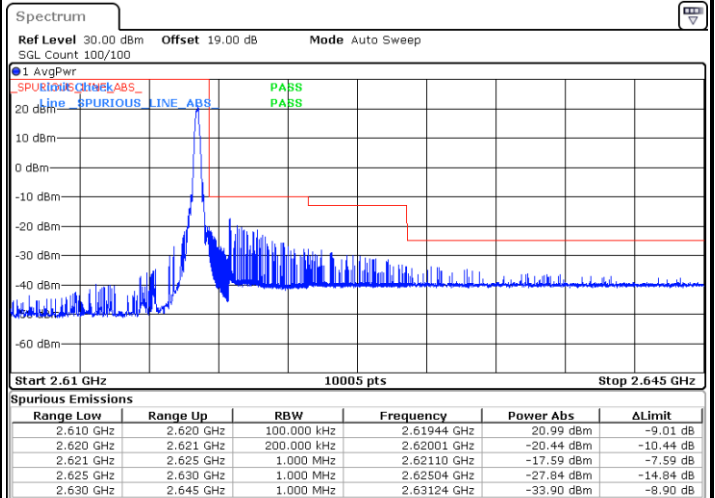

Lowest Band Edge / Full RB

Date: 7.SEP.2021 09:34:33

Highest Band Edge / Full RB

Date: 7.SEP.2021 09:36:59

LTE Band 38 / 10MHz / 16QAM

Lowest Band Edge / 1 RB

Date: 7.SEP.2021 09:33:20

Highest Band Edge / 1 RB

Date: 7.SEP.2021 09:40:39

Lowest Band Edge / Full RB

Date: 7.SEP.2021 09:35:46

Highest Band Edge / Full RB

Date: 7.SEP.2021 09:38:12

LTE Band 38 / 10MHz / 64QAM

Lowest Band Edge / 1 RB

Highest Band Edge / 1 RB

Date: 7.SEP.2021 09:27:15

Date: 7.SEP.2021 09:30:54

Lowest Band Edge / Full RB

Highest Band Edge / Full RB

Date: 7.SEP.2021 09:28:28

Date: 7.SEP.2021 09:29:41

LTE Band 38 / 15MHz / QPSK

Lowest Band Edge / 1 RB

Highest Band Edge / 1 RB

Date: 7.SEP.2021 09:41:52

Date: 7.SEP.2021 09:49:11

Lowest Band Edge / Full RB

Highest Band Edge / Full RB

Date: 7.SEP.2021 09:44:18

Date: 7.SEP.2021 09:46:45

LTE Band 38 / 15MHz / 16QAM