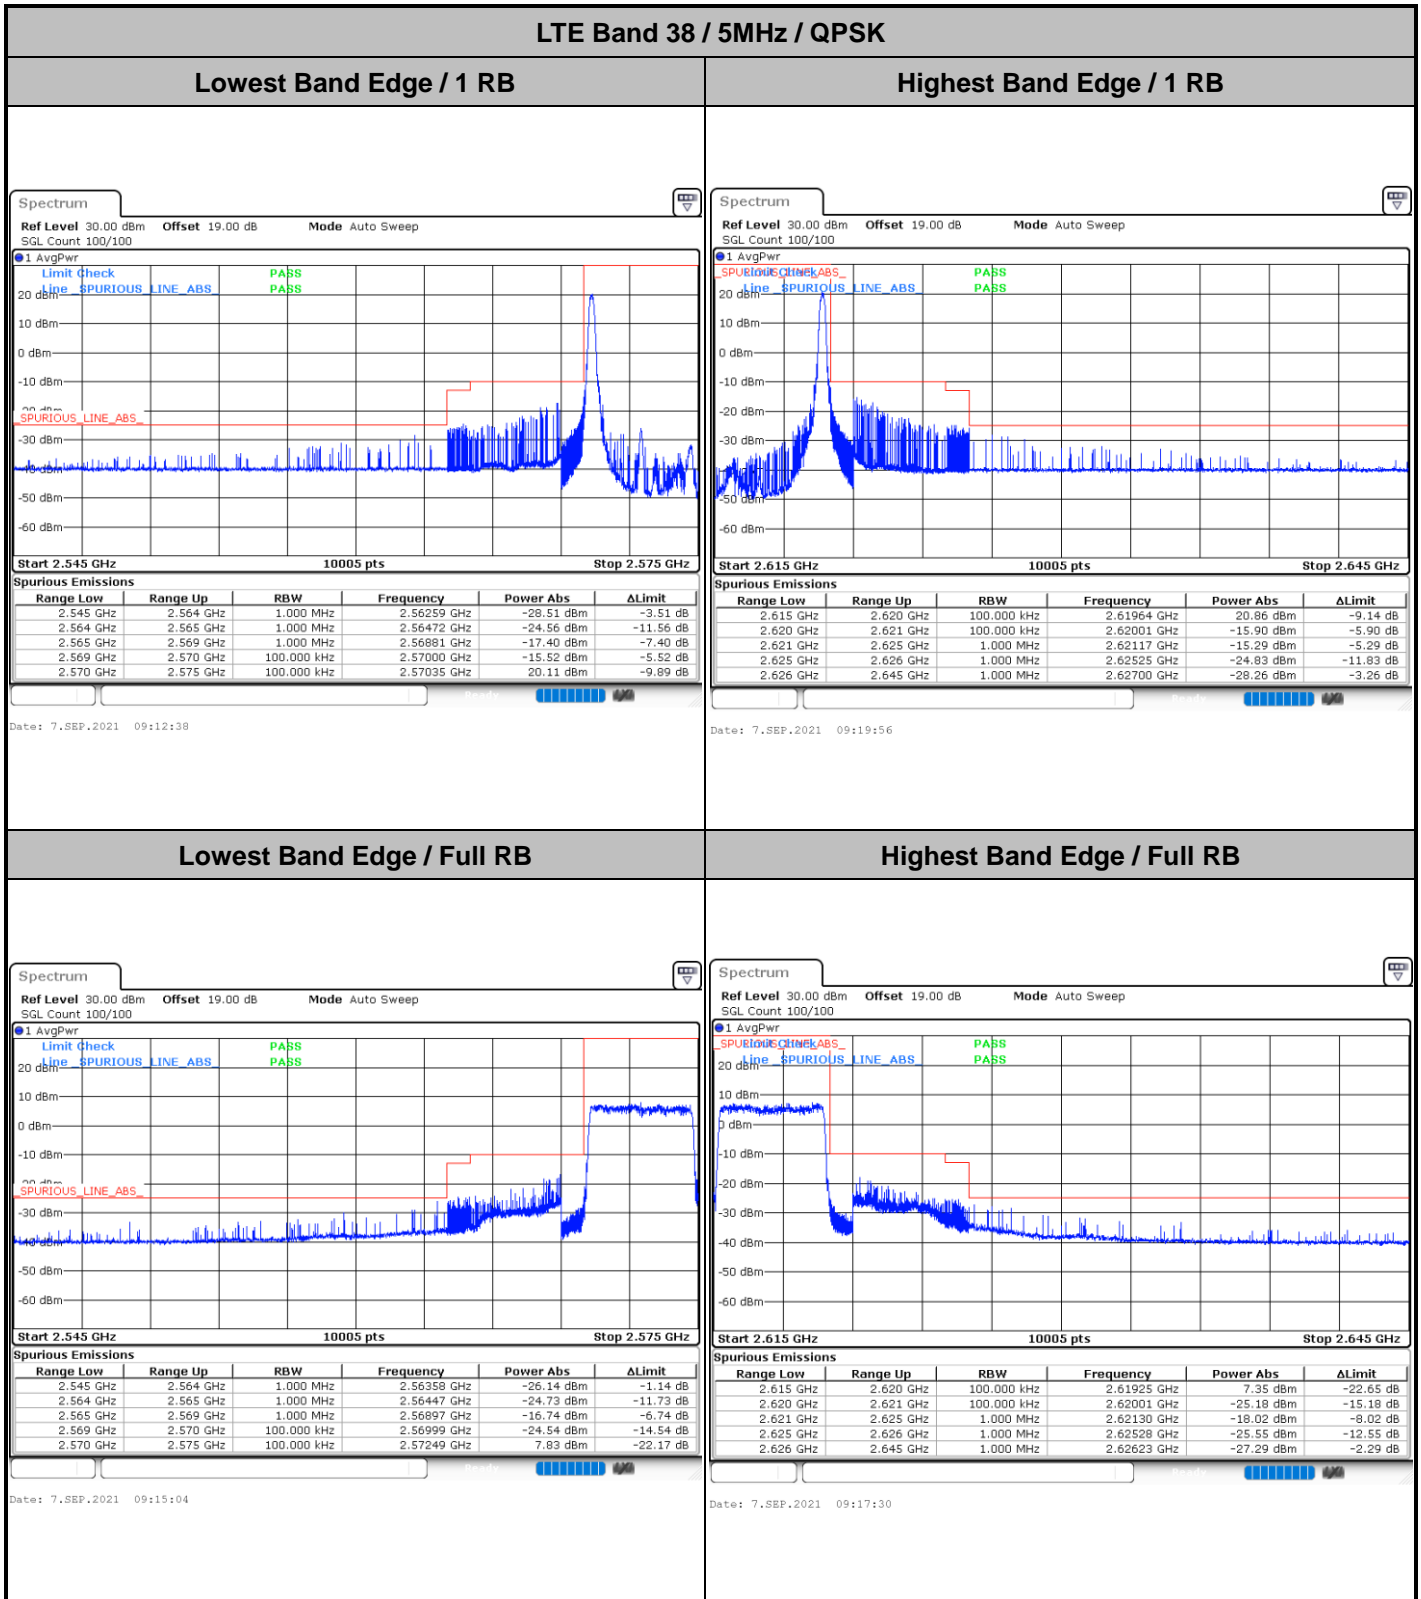

Middle Channel / 20MHz / 64QAM

Date: 7\_SEP.2021 13:32:43

Highest Channel / 15MHz / 64QAM

Date: 7\_SEP.2021 13:31:25

Highest Channel / 20MHz / 64QAM

Date: 7\_SEP.2021 13:33:22

# Conducted Band Edge

LTE Band 38 / 5MHz / 16QAM

Lowest Band Edge / 1RB

Date: 7.SEP.2021 09:13:51

Highest Band Edge / 1 RB

Date: 7.SEP.2021 09:21:09

Lowest Band Edge / Full RB

Date: 8.SEP.2021 09:32:56

Highest Band Edge / Full RB

Date: 7.SEP.2021 09:18:43

LTE Band 38 / 5MHz / 64QAM

Lowest Band Edge / 1RB

Date: 7.SEP.2021 09:22:22

Highest Band Edge / 1 RB

Date: 7.SEP.2021 09:26:01

Lowest Band Edge / Full RB

Date: 7.SEP.2021 09:23:35

Highest Band Edge / Full RB

Date: 7.SEP.2021 09:24:48

LTE Band 38 / 10MHz / QPSK

Lowest Band Edge / 1 RB

Date: 7.SEP.2021 09:32:07

Highest Band Edge / 1 RB

Date: 7.SEP.2021 09:39:25