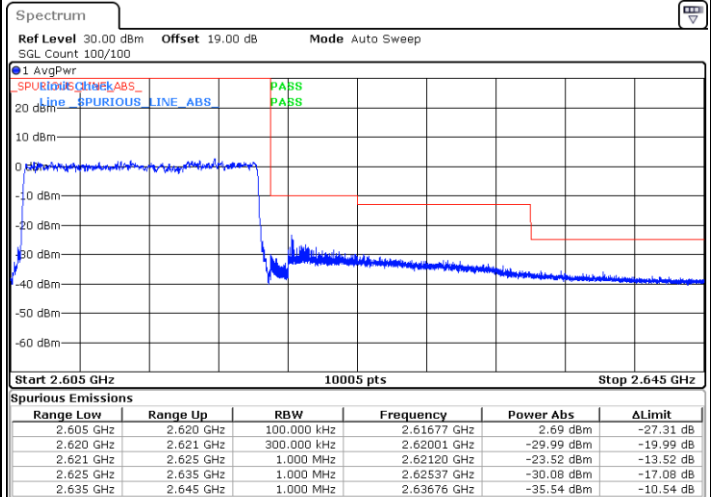

Highest Band Edge / 1 RB

Date: 7.SEP.2021 09:41:52

Date: 7.SEP.2021 09:49:11

Lowest Band Edge / Full RB

Highest Band Edge / Full RB

Date: 7.SEP.2021 09:44:18

Date: 7.SEP.2021 09:46:45

LTE Band 38 / 15MHz / 16QAM

Lowest Band Edge / 1 RB

Date: 7.SEP.2021 09:43:05

Highest Band Edge / 1 RB

Date: 7.SEP.2021 09:50:24

Lowest Band Edge / Full RB

Date: 7.SEP.2021 09:45:31

Highest Band Edge / Full RB

Date: 7.SEP.2021 09:47:58

LTE Band 38 / 15MHz / 64QAM

Lowest Band Edge / 1 RB

Date: 7.SEP.2021 09:51:36

Highest Band Edge / 1 RB

Date: 7.SEP.2021 09:50:24

Lowest Band Edge / Full RB

Date: 7.SEP.2021 09:52:50

Highest Band Edge / Full RB

Date: 7.SEP.2021 09:54:03

LTE Band 38 / 20MHz / QPSK

Lowest Band Edge / 1 RB

Date: 7.SEP.2021 09:56:29

Highest Band Edge / 1 RB

Date: 7.SEP.2021 10:03:47

Lowest Band Edge / Full RB

Date: 7.SEP.2021 09:58:56