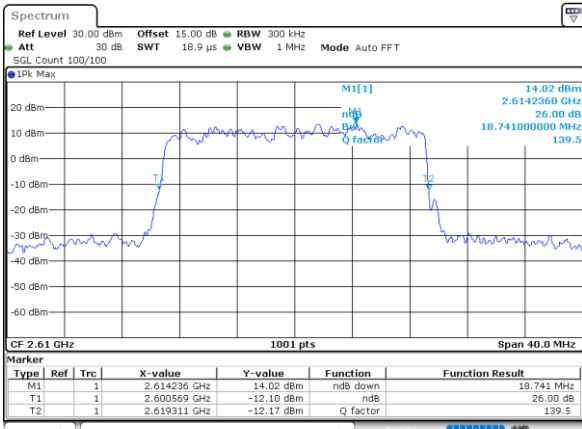

Highest Channel / 15MHz / 16QAM

Date: 7\_SEP.2021 13:20:59

LTE Band 38

Lowest Channel / 20MHz / QPSK

Date: 7\_SEP.2021 13:22:12

Lowest Channel / 20MHz / 16QAM

Date: 7\_SEP.2021 13:22:36

Middle Channel / 20MHz / QPSK

Date: 7\_SEP.2021 13:23:48

Middle Channel / 20MHz / 16QAM

Date: 7\_SEP.2021 13:24:11

Highest Channel / 20MHz / QPSK

Date: 7\_SEP.2021 13:25:23

Highest Channel / 20MHz / 16QAM

Date: 7\_SEP.2021 13:25:48

LTE Band 38