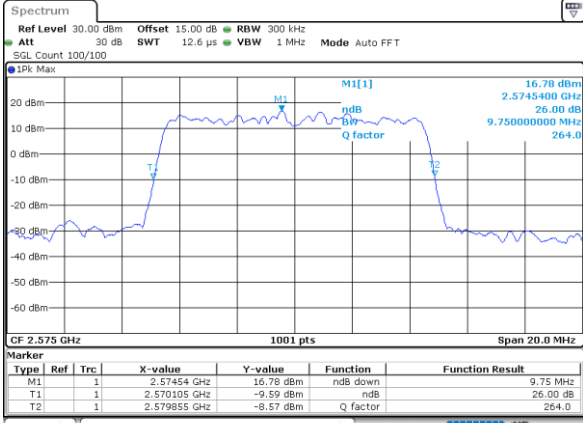

LTE Band 38

Lowest Channel / 10MHz / QPSK

Date: 7\_SEP.2021 12:56:45

Lowest Channel / 10MHz / 16QAM

Date: 7\_SEP.2021 12:57:09

Middle Channel / 10MHz / QPSK

Date: 7\_SEP.2021 12:58:20

Middle Channel / 10MHz / 16QAM

Date: 7\_SEP.2021 12:58:44

Highest Channel / 10MHz / QPSK

Date: 7\_SEP.2021 12:59:56

Highest Channel / 10MHz / 16QAM

Date: 7\_SEP.2021 13:16:11

LTE Band 38

Lowest Channel / 15MHz / QPSK

Date: 7\_SEP.2021 13:17:24