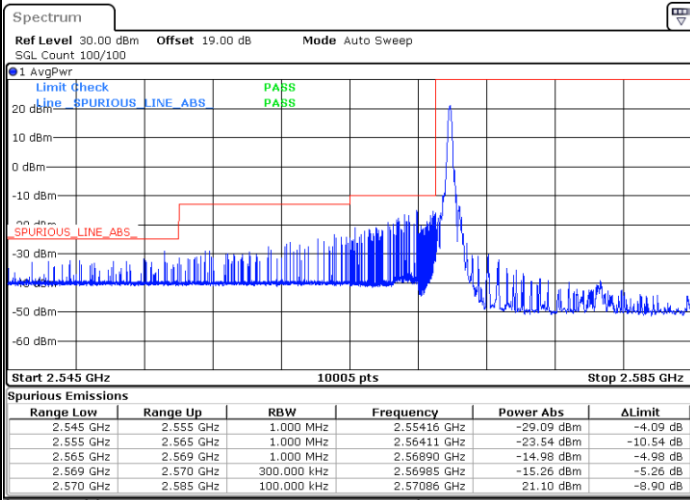

Date: 7.SEP.2021 09:40:39

Lowest Band Edge / Full RB

Date: 7.SEP.2021 09:35:46

Highest Band Edge / Full RB

Date: 7.SEP.2021 09:38:12

LTE Band 38 / 10MHz / 64QAM

Lowest Band Edge / 1 RB

Highest Band Edge / 1 RB

Date: 7.SEP.2021 09:27:15

Date: 7.SEP.2021 09:30:54

Lowest Band Edge / Full RB

Highest Band Edge / Full RB

Date: 7.SEP.2021 09:28:28

Date: 7.SEP.2021 09:29:41

LTE Band 38 / 15MHz / QPSK

Lowest Band Edge / 1 RB

Highest Band Edge / 1 RB

Date: 7.SEP.2021 09:41:52

Date: 7.SEP.2021 09:49:11

Lowest Band Edge / Full RB

Highest Band Edge / Full RB

Date: 7.SEP.2021 09:44:18

Date: 7.SEP.2021 09:46:45

LTE Band 38 / 15MHz / 16QAM

Lowest Band Edge / 1 RB

Date: 7.SEP.2021 09:43:05

Highest Band Edge / 1 RB

Date: 7.SEP.2021 09:50:24

Lowest Band Edge / Full RB

Date: 7.SEP.2021 09:45:31

Highest Band Edge / Full RB

Date: 7.SEP.2021 09:47:58