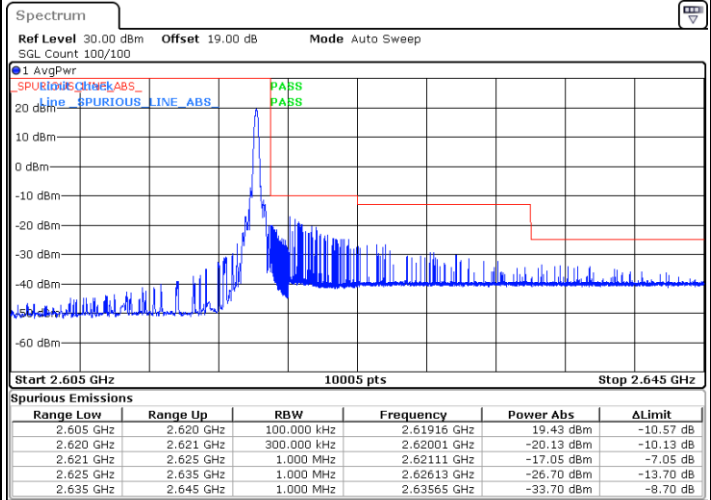

Date: 7.SEP.2021 09:40:39

Lowest Band Edge / Full RB

Date: 7.SEP.2021 09:35:46

Highest Band Edge / Full RB

Date: 7.SEP.2021 09:38:12

LTE Band 38 / 10MHz / 64QAM

Lowest Band Edge / 1 RB

Highest Band Edge / 1 RB

Date: 7.SEP.2021 09:27:15

Date: 7.SEP.2021 09:30:54

Lowest Band Edge / Full RB

Highest Band Edge / Full RB

Date: 7.SEP.2021 09:28:28

Date: 7.SEP.2021 09:29:41

LTE Band 38 / 15MHz / QPSK

Lowest Band Edge / 1 RB

Highest Band Edge / 1 RB

Date: 7.SEP.2021 09:41:52

Date: 7.SEP.2021 09:49:11

Lowest Band Edge / Full RB

Highest Band Edge / Full RB

Date: 7.SEP.2021 09:44:18

Date: 7.SEP.2021 09:46:45

LTE Band 38 / 15MHz / 16QAM

Lowest Band Edge / 1 RB

Date: 7.SEP.2021 09:43:05

Highest Band Edge / 1 RB

Date: 7.SEP.2021 09:50:24

Lowest Band Edge / Full RB

Date: 7.SEP.2021 09:45:31

Highest Band Edge / Full RB

Date: 7.SEP.2021 09:47:58