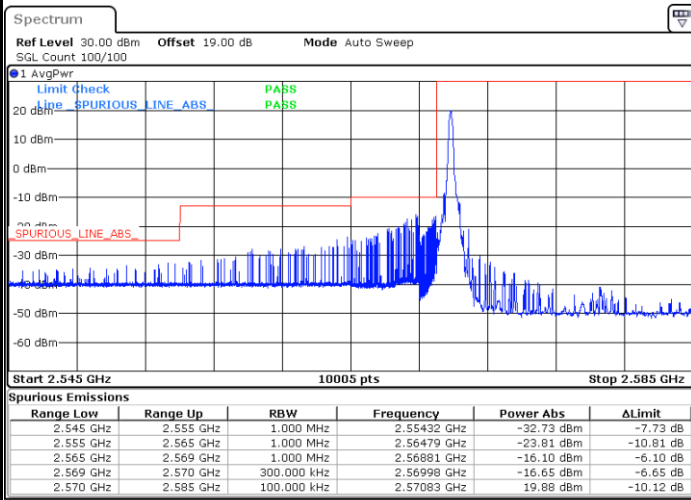

Date: 7.SEP.2021 09:40:39

Lowest Band Edge / Full RB

Date: 7.SEP.2021 09:35:46

Highest Band Edge / Full RB

Date: 7.SEP.2021 09:38:12

LTE Band 38 / 10MHz / 64QAM

Lowest Band Edge / 1 RB

Highest Band Edge / 1 RB

Date: 7.SEP.2021 09:27:15

Date: 7.SEP.2021 09:30:54

Lowest Band Edge / Full RB

Highest Band Edge / Full RB

Date: 7.SEP.2021 09:28:28

Date: 7.SEP.2021 09:29:41

LTE Band 38 / 15MHz / QPSK

Lowest Band Edge / 1 RB

Highest Band Edge / 1 RB

Date: 7.SEP.2021 09:41:52

Date: 7.SEP.2021 09:49:11

Lowest Band Edge / Full RB

Highest Band Edge / Full RB

Date: 7.SEP.2021 09:44:18

Date: 7.SEP.2021 09:46:45

LTE Band 38 / 15MHz / 16QAM

Lowest Band Edge / 1 RB

Date: 7.SEP.2021 09:43:05

Highest Band Edge / 1 RB

Date: 7.SEP.2021 09:50:24

Lowest Band Edge / Full RB

Date: 7.SEP.2021 09:45:31

Highest Band Edge / Full RB

Date: 7.SEP.2021 09:47:58