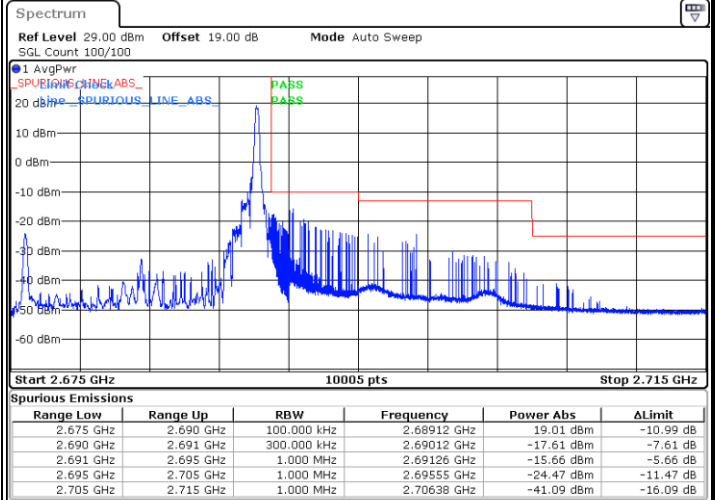

Date: 1.JUL.2021 01:45:28

Lowest Band Edge / Full RB

Date: 1.JUL.2021 01:38:44

Highest Band Edge / Full RB

Date: 1.JUL.2021 01:47:01

LTE Band 41 / 10MHz / 64QAM

Lowest Band Edge / 1 RB

Date: 1.JUL.2021 01:40:16

Highest Band Edge / 1 RB

Date: 1.JUL.2021 01:45:55

Lowest Band Edge / Full RB

Date: 1.JUL.2021 01:39:42

Highest Band Edge / Full RB

Date: 1.JUL.2021 01:46:24

LTE Band 41 / 15MHz / QPSK

Lowest Band Edge / 1 RB

Date: 1.JUL.2021 21:17:08

Highest Band Edge / 1 RB

Date: 1.JUL.2021 21:21:45

Lowest Band Edge / Full RB

Date: 1.JUL.2021 21:16:02

Highest Band Edge / Full RB

Date: 1.JUL.2021 21:22:22

LTE Band 41 / 15MHz / 16QAM

Lowest Band Edge / 1 RB

Date: 1.JUL.2021 21:17:45

Highest Band Edge / 1 RB

Date: 1.JUL.2021 21:20:01

Lowest Band Edge / Full RB

Date: 1.JUL.2021 21:15:37

Highest Band Edge / Full RB

Date: 1.JUL.2021 21:29:57