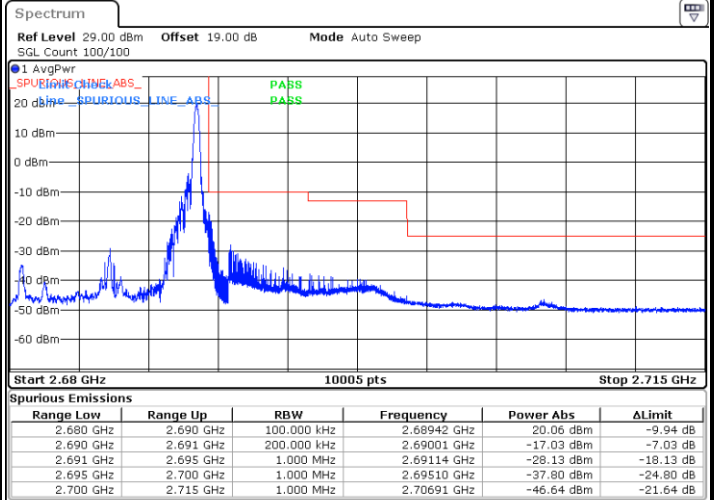

Lowest Band Edge / Full RB

Date: 1.JUL.2021 01:37:54

Highest Band Edge / Full RB

Date: 1.JUL.2021 01:47:57

LTE Band 41 / 10MHz / 16QAM

Lowest Band Edge / 1 RB

Date: 1.JUL.2021 01:41:47

Highest Band Edge / 1 RB

Date: 1.JUL.2021 01:45:28

Lowest Band Edge / Full RB

Date: 1.JUL.2021 01:38:44

Highest Band Edge / Full RB

Date: 1.JUL.2021 01:47:01

LTE Band 41 / 10MHz / 64QAM

Lowest Band Edge / 1 RB

Date: 1.JUL.2021 01:40:16

Highest Band Edge / 1 RB

Date: 1.JUL.2021 01:45:55

Lowest Band Edge / Full RB

Date: 1.JUL.2021 01:39:42

Highest Band Edge / Full RB

Date: 1.JUL.2021 01:46:24

LTE Band 41 / 15MHz / QPSK

Lowest Band Edge / 1 RB

Date: 1.JUL.2021 21:17:08

Highest Band Edge / 1 RB

Date: 1.JUL.2021 21:21:45

Lowest Band Edge / Full RB

Date: 1.JUL.2021 21:16:02

Highest Band Edge / Full RB

Date: 1.JUL.2021 21:22:22

LTE Band 41 / 15MHz / 16QAM