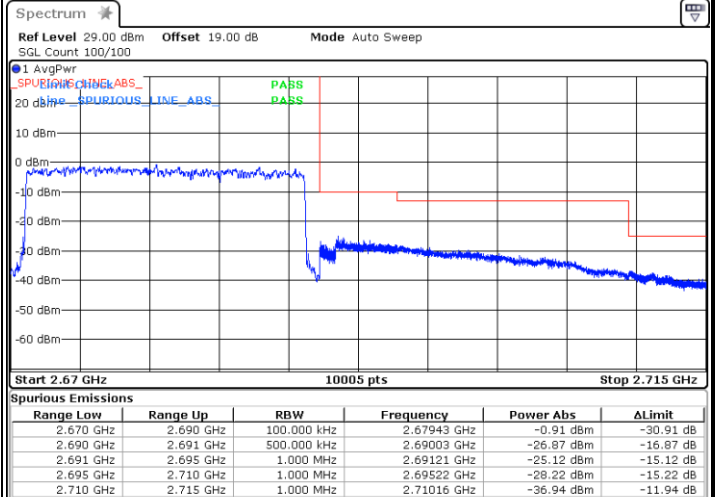

Date: 1.JUL.2021 21:30:36

LTE Band 41 / 20MHz / QPSK

Lowest Band Edge / 1 RB

Date: 1.JUL.2021 21:36:46

Highest Band Edge / 1 RB

Date: 1.JUL.2021 21:49:45

Lowest Band Edge / Full RB

Date: 1.JUL.2021 21:35:06

Highest Band Edge / Full RB

Date: 1.JUL.2021 21:50:45

LTE Band 41 / 20MHz / 16QAM

Lowest Band Edge / 1 RB

Date: 1.JUL.2021 21:37:33

Highest Band Edge / 1 RB

Date: 1.JUL.2021 21:49:16

Lowest Band Edge / Full RB

Date: 1.JUL.2021 21:33:11

Highest Band Edge / Full RB

Date: 1.JUL.2021 21:51:20

LTE Band 41 / 20MHz / 64QAM

Lowest Band Edge / 1 RB

Date: 1.JUL.2021 21:39:00

Highest Band Edge / 1 RB

Date: 1.JUL.2021 21:48:38

Lowest Band Edge / Full RB

Date: 1.JUL.2021 21:32:32

Highest Band Edge / Full RB

Date: 1.JUL.2021 21:52:33