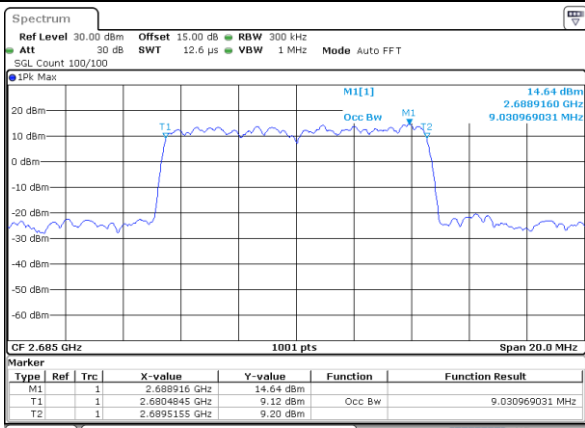

Highest Channel / 10MHz / QPSK

Date: 6 JUL 2021 23:49:17