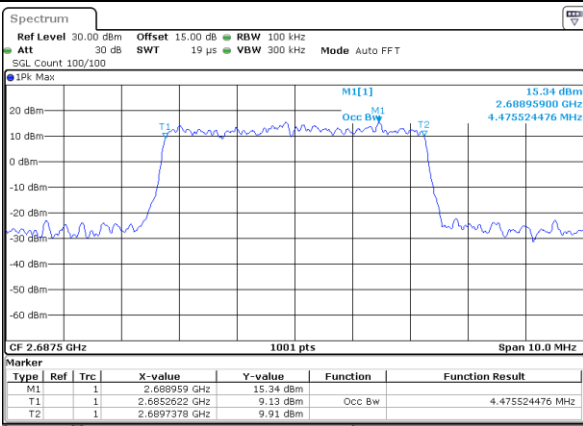

LTE Band 41

Lowest Channel / 5MHz / QPSK

Date: 30 JUN 2021 23:04:58

Lowest Channel / 5MHz / 16QAM

Date: 30 JUN 2021 23:05:24

Middle Channel / 5MHz / QPSK

Date: 30 JUN 2021 23:06:36

Middle Channel / 5MHz / 16QAM

Date: 30 JUN 2021 23:07:01

Highest Channel / 5MHz / QPSK

Date: 30 JUN 2021 23:08:13

Highest Channel / 5MHz / 16QAM

Date: 30 JUN 2021 23:08:38

LTE Band 41

Lowest Channel / 10MHz / QPSK

Date: 30 JUN 2021 23:10:28