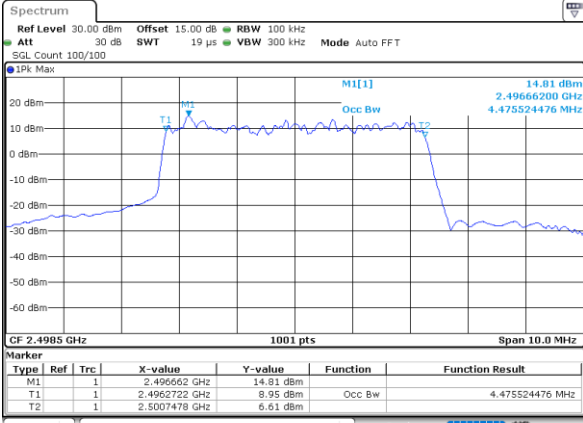

Highest Channel / 20MHz / QPSK

Date: 30 JUN 2021 23:25:45

Highest Channel / 20MHz / 16QAM

Date: 30 JUN 2021 23:26:10

LTE Band 41

Lowest Channel / 5MHz / 64QAM

Date: 30 JUN 2021 23:27:23

Lowest Channel / 10MHz / 64QAM

Date: 30 JUN 2021 23:29:26

Middle Channel / 5MHz / 64QAM

Date: 30 JUN 2021 23:28:03

Middle Channel / 10MHz / 64QAM

Date: 30 JUN 2021 23:30:06

Highest Channel / 5MHz / 64QAM

Date: 30 JUN 2021 23:28:43

Highest Channel / 10MHz / 64QAM