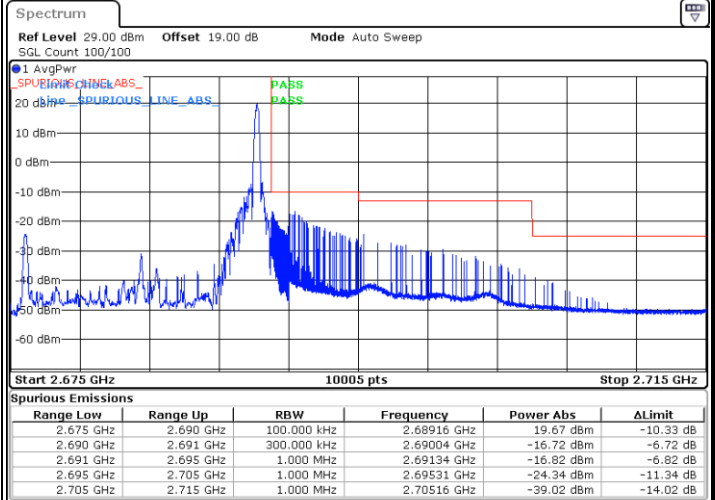

Date: 1.JUL.2021 01:45:28

Lowest Band Edge / Full RB

Date: 1.JUL.2021 01:38:44

Highest Band Edge / Full RB

Date: 1.JUL.2021 01:47:01

LTE Band 41 / 10MHz / 64QAM

Lowest Band Edge / 1 RB

Date: 1.JUL.2021 01:40:16

Highest Band Edge / 1 RB

Date: 1.JUL.2021 01:45:55

Lowest Band Edge / Full RB

Date: 1.JUL.2021 01:39:42

Highest Band Edge / Full RB

Date: 1.JUL.2021 01:46:24

LTE Band 41 / 15MHz / QPSK

Lowest Band Edge / 1 RB

Date: 1.JUL.2021 21:17:08

Highest Band Edge / 1 RB

Date: 1.JUL.2021 21:21:45

Lowest Band Edge / Full RB

Date: 1.JUL.2021 21:16:02

Highest Band Edge / Full RB

Date: 1.JUL.2021 21:22:22

LTE Band 41 / 15MHz / 16QAM

Lowest Band Edge / 1 RB

Date: 1.JUL.2021 21:17:45

Highest Band Edge / 1 RB

Date: 1.JUL.2021 21:20:01

Lowest Band Edge / Full RB

Date: 1.JUL.2021 21:15:37

Highest Band Edge / Full RB

Date: 1.JUL.2021 21:29:57