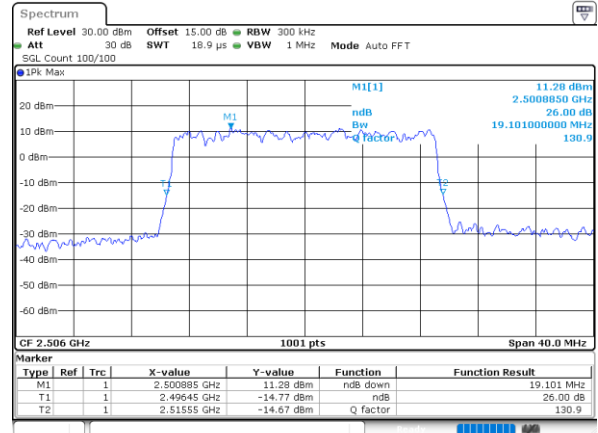

Highest Channel / 10MHz / 64QAM

Date: 30 JUN 2021 23:31:02

LTE Band 41

Lowest Channel / 15MHz / 64QAM

Date: 30 JUN 2021 23:31:46

Lowest Channel / 20MHz / 64QAM

Date: 30 JUN 2021 23:33:49

Middle Channel / 15MHz / 64QAM

Date: 30 JUN 2021 23:32:26

Middle Channel / 20MHz / 64QAM

Date: 30 JUN 2021 23:34:29

Highest Channel / 15MHz / 64QAM

Date: 30 JUN 2021 23:33:05

Highest Channel / 20MHz / 64QAM

Date: 30 JUN 2021 23:35:08

Occupied Bandwidth