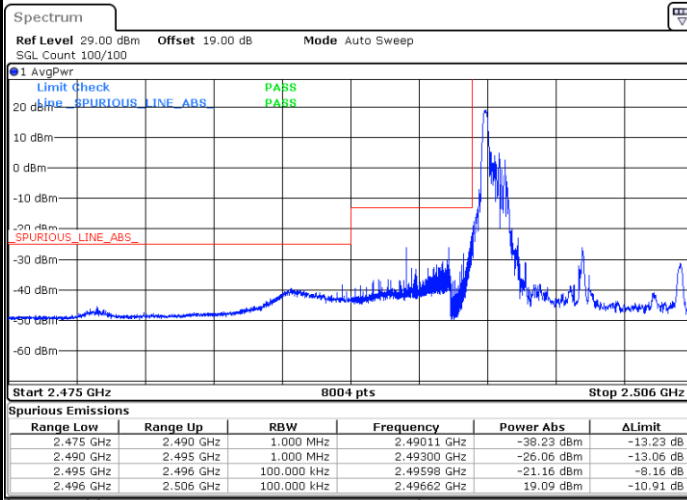

Lowest Band Edge / Full RB

Date: 1.JUL.2021 01:37:54

Highest Band Edge / Full RB

Date: 1.JUL.2021 01:47:57

LTE Band 41 / 10MHz / 16QAM

Lowest Band Edge / 1 RB

Date: 1.JUL.2021 01:41:47

Highest Band Edge / 1 RB

Date: 1.JUL.2021 01:45:28

Lowest Band Edge / Full RB

Date: 1.JUL.2021 01:38:44

Highest Band Edge / Full RB

Date: 1.JUL.2021 01:47:01

LTE Band 41 / 10MHz / 64QAM

Lowest Band Edge / 1 RB

Date: 1.JUL.2021 01:40:16

Highest Band Edge / 1 RB

Date: 1.JUL.2021 01:45:55

Lowest Band Edge / Full RB

Date: 1.JUL.2021 01:39:42

Highest Band Edge / Full RB

Date: 1.JUL.2021 01:46:24

LTE Band 41 / 15MHz / QPSK

Lowest Band Edge / 1 RB

Date: 1.JUL.2021 21:17:08

Highest Band Edge / 1 RB

Date: 1.JUL.2021 21:21:45

Lowest Band Edge / Full RB

Date: 1.JUL.2021 21:16:02

Highest Band Edge / Full RB

Date: 1.JUL.2021 21:22:22

LTE Band 41 / 15MHz / 16QAM