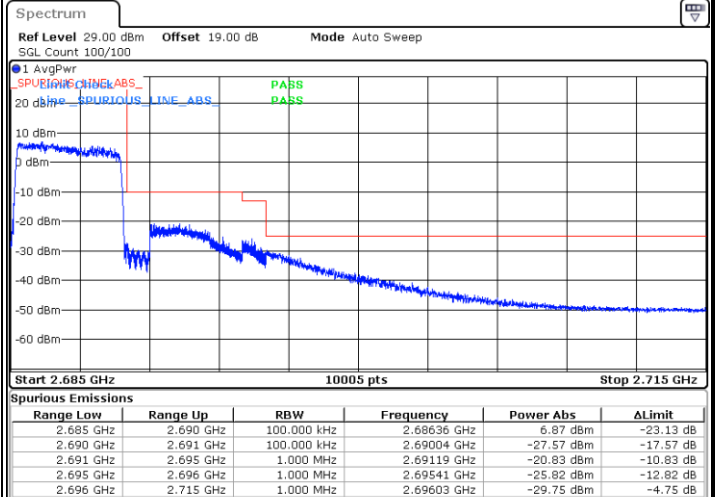

# Conducted Band Edge

LTE Band 41 / 5MHz / 16QAM

Lowest Band Edge / 1RB

Date: 1.JUL.2021 01:04:13

Highest Band Edge / 1 RB

Date: 1.JUL.2021 01:08:36

Lowest Band Edge / Full RB

Date: 1.JUL.2021 01:00:59

Highest Band Edge / Full RB

Date: 1.JUL.2021 01:10:34

LTE Band 41 / 5MHz / 64QAM

Lowest Band Edge / 1RB

Date: 1.JUL.2021 01:02:58

Highest Band Edge / 1 RB

Date: 1.JUL.2021 01:09:06

Lowest Band Edge / Full RB

Date: 1.JUL.2021 01:01:34

Highest Band Edge / Full RB

Date: 1.JUL.2021 01:09:34

LTE Band 41 / 10MHz / QPSK

Lowest Band Edge / 1 RB

Date: 1.JUL.2021 01:43:57

Highest Band Edge / 1 RB

Date: 1.JUL.2021 01:44:34

Lowest Band Edge / Full RB

Date: 1.JUL.2021 01:37:54

Highest Band Edge / Full RB

Date: 1.JUL.2021 01:47:57

LTE Band 41 / 10MHz / 16QAM

Lowest Band Edge / 1 RB

Date: 1.JUL.2021 01:41:47

Highest Band Edge / 1 RB