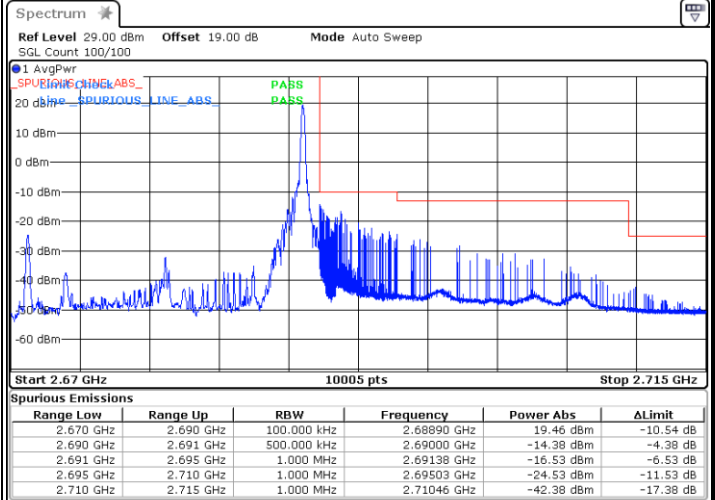

Date: 1.JUL.2021 21:30:36

LTE Band 41 / 20MHz / QPSK

Lowest Band Edge / 1 RB

Date: 1.JUL.2021 21:36:46

Highest Band Edge / 1 RB

Date: 1.JUL.2021 21:49:45

Lowest Band Edge / Full RB

Date: 1.JUL.2021 21:35:06

Highest Band Edge / Full RB

Date: 1.JUL.2021 21:50:45

LTE Band 41 / 20MHz / 16QAM

Lowest Band Edge / 1 RB

Date: 1.JUL.2021 21:37:33

Highest Band Edge / 1 RB

Date: 1.JUL.2021 21:49:16

Lowest Band Edge / Full RB

Date: 1.JUL.2021 21:33:11

Highest Band Edge / Full RB

Date: 1.JUL.2021 21:51:20

LTE Band 41 / 20MHz / 64QAM

Lowest Band Edge / 1 RB

Date: 1.JUL.2021 21:39:00

Highest Band Edge / 1 RB

Date: 1.JUL.2021 21:48:38

Lowest Band Edge / Full RB

Date: 1.JUL.2021 21:32:32

Highest Band Edge / Full RB

Date: 1.JUL.2021 21:52:33