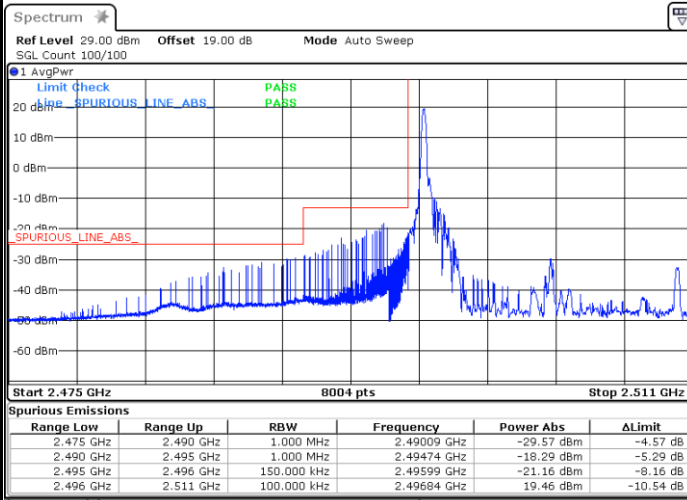

Date: 1.JUL.2021 01:45:28

Lowest Band Edge / Full RB

Date: 1.JUL.2021 01:38:44

Highest Band Edge / Full RB

Date: 1.JUL.2021 01:47:01

LTE Band 41 / 10MHz / 64QAM

Lowest Band Edge / 1 RB

Date: 1.JUL.2021 01:40:16

Highest Band Edge / 1 RB

Date: 1.JUL.2021 01:45:55

Lowest Band Edge / Full RB

Date: 1.JUL.2021 01:39:42

Highest Band Edge / Full RB

Date: 1.JUL.2021 01:46:24

LTE Band 41 / 15MHz / QPSK

Lowest Band Edge / 1 RB

Date: 1.JUL.2021 21:17:08

Highest Band Edge / 1 RB

Date: 1.JUL.2021 21:21:45

Lowest Band Edge / Full RB

Date: 1.JUL.2021 21:16:02

Highest Band Edge / Full RB

Date: 1.JUL.2021 21:22:22

LTE Band 41 / 15MHz / 16QAM

Lowest Band Edge / 1 RB

Date: 1.JUL.2021 21:17:45

Highest Band Edge / 1 RB

Date: 1.JUL.2021 21:20:01

Lowest Band Edge / Full RB

Date: 1.JUL.2021 21:15:37

Highest Band Edge / Full RB

Date: 1.JUL.2021 21:29:57