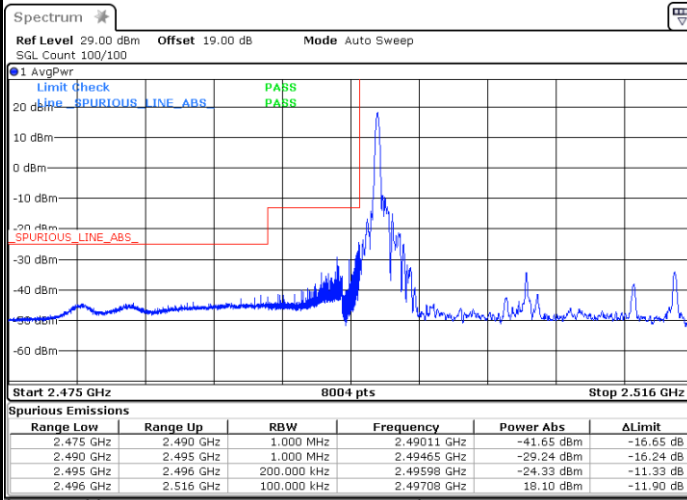

Date: 1.JUL.2021 21:30:36

LTE Band 41 / 20MHz / QPSK

Lowest Band Edge / 1 RB

Date: 1.JUL.2021 21:36:46

Highest Band Edge / 1 RB

Date: 1.JUL.2021 21:49:45

Lowest Band Edge / Full RB

Date: 1.JUL.2021 21:35:06

Highest Band Edge / Full RB

Date: 1.JUL.2021 21:50:45

LTE Band 41 / 20MHz / 16QAM

Lowest Band Edge / 1 RB

Date: 1.JUL.2021 21:37:33

Highest Band Edge / 1 RB

Date: 1.JUL.2021 21:49:16

Lowest Band Edge / Full RB

Date: 1.JUL.2021 21:33:11

Highest Band Edge / Full RB

Date: 1.JUL.2021 21:51:20

LTE Band 41 / 20MHz / 64QAM

Lowest Band Edge / 1 RB

Date: 1.JUL.2021 21:39:00

Highest Band Edge / 1 RB

Date: 1.JUL.2021 21:48:38

Lowest Band Edge / Full RB

Date: 1.JUL.2021 21:32:32

Highest Band Edge / Full RB

Date: 1.JUL.2021 21:52:33