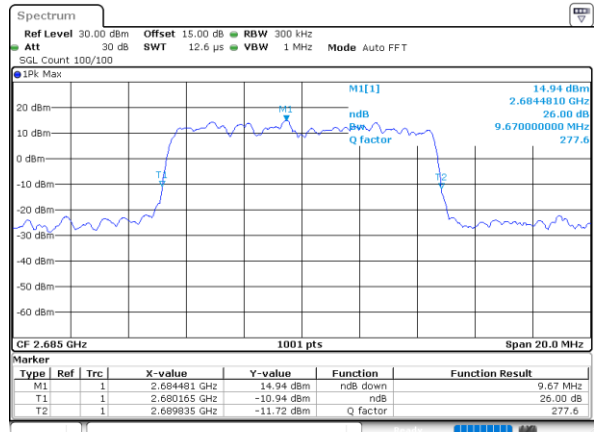

Date: 30 JUN 2021 23:25:21

Highest Channel / 20MHz / QPSK

Date: 30 JUN 2021 23:26:35

Highest Channel / 20MHz / 16QAM

Date: 30 JUN 2021 23:26:58

LTE Band 41

Lowest Channel / 5MHz / 64QAM

Date: 30 JUN 2021 23:27:39

Lowest Channel / 10MHz / 64QAM

Date: 30 JUN 2021 23:29:42

Middle Channel / 5MHz / 64QAM

Date: 30 JUN 2021 23:28:19

Middle Channel / 10MHz / 64QAM

Date: 30 JUN 2021 23:30:22

Highest Channel / 5MHz / 64QAM

Date: 30 JUN 2021 23:28:59

Highest Channel / 10MHz / 64QAM

Date: 30 JUN 2021 23:31:02

LTE Band 41

Lowest Channel / 15MHz / 64QAM

Date: 30 JUN 2021 23:31:46

Lowest Channel / 20MHz / 64QAM

Date: 30 JUN 2021 23:33:49

Middle Channel / 15MHz / 64QAM