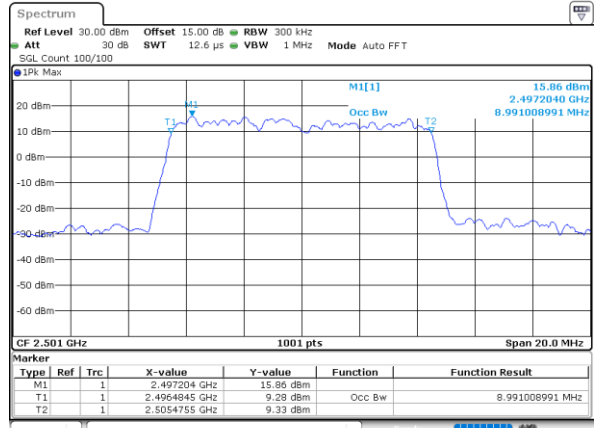

Lowest Channel / 10MHz / 16QAM

Date: 30 JUN 2021 23:10:53