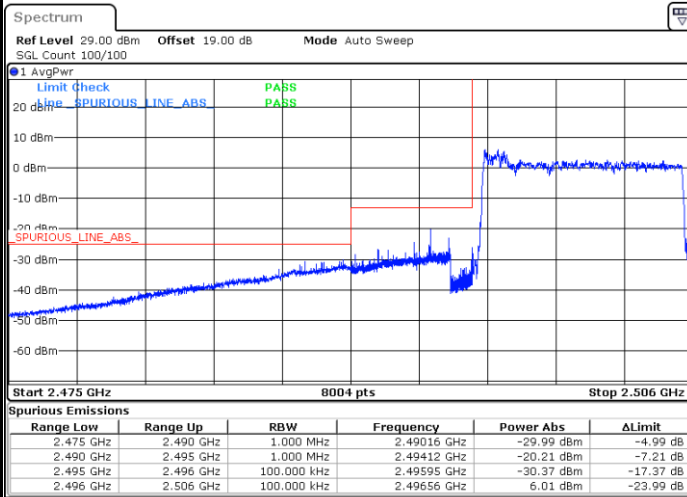

Lowest Band Edge / Full RB

Date: 1.JUL.2021 01:37:54

Highest Band Edge / Full RB

Date: 1.JUL.2021 01:47:57

LTE Band 41 / 10MHz / 16QAM

Lowest Band Edge / 1 RB

Date: 1.JUL.2021 01:41:47

Highest Band Edge / 1 RB

Date: 1.JUL.2021 01:45:28

Lowest Band Edge / Full RB

Date: 1.JUL.2021 01:38:44

Highest Band Edge / Full RB

Date: 1.JUL.2021 01:47:01

LTE Band 41 / 10MHz / 64QAM

Lowest Band Edge / 1 RB

Date: 1.JUL.2021 01:40:16

Highest Band Edge / 1 RB

Date: 1.JUL.2021 01:45:55

Lowest Band Edge / Full RB

Date: 1.JUL.2021 01:39:42

Highest Band Edge / Full RB

Date: 1.JUL.2021 01:46:24

LTE Band 41 / 15MHz / QPSK

Lowest Band Edge / 1 RB

Date: 1.JUL.2021 21:17:08

Highest Band Edge / 1 RB

Date: 1.JUL.2021 21:21:45

Lowest Band Edge / Full RB

Date: 1.JUL.2021 21:16:02

Highest Band Edge / Full RB

Date: 1.JUL.2021 21:22:22

LTE Band 41 / 15MHz / 16QAM