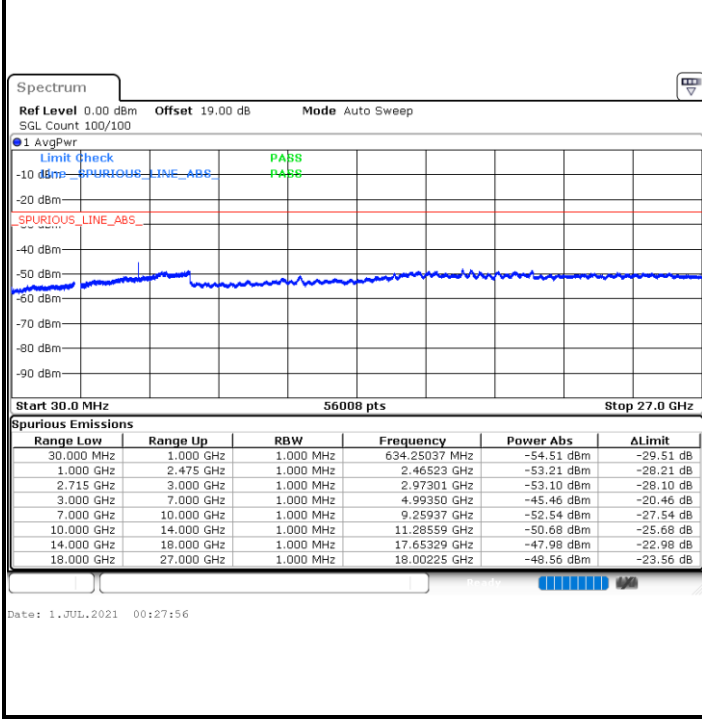

Date: 1.JUL.2021 21:33:11

Highest Band Edge / Full RB

Date: 1.JUL.2021 21:51:20

LTE Band 41 / 20MHz / 64QAM

Lowest Band Edge / 1 RB

Date: 1.JUL.2021 21:39:00

Highest Band Edge / 1 RB

Date: 1.JUL.2021 21:48:38

Lowest Band Edge / Full RB

Date: 1.JUL.2021 21:32:32

Highest Band Edge / Full RB

Date: 1.JUL.2021 21:52:33

# Conducted Spurious Emission

LTE Band 41 / 5MHz

Highest Channel / QPSK

Highest Channel / 16QAM

LTE Band 41 / 10MHz

Lowest Channel / QPSK

Lowest Channel / 16QAM

LTE Band 41 / 10MHz

Middle Channel / QPSK

Middle Channel / 16QAM

Date: 1.JUL.2021 00:30:22

Date: 1.JUL.2021 00:31:35

Highest Channel / QPSK

Highest Channel / 16QAM

Date: 1.JUL.2021 00:32:48

Date: 1.JUL.2021 00:34:00