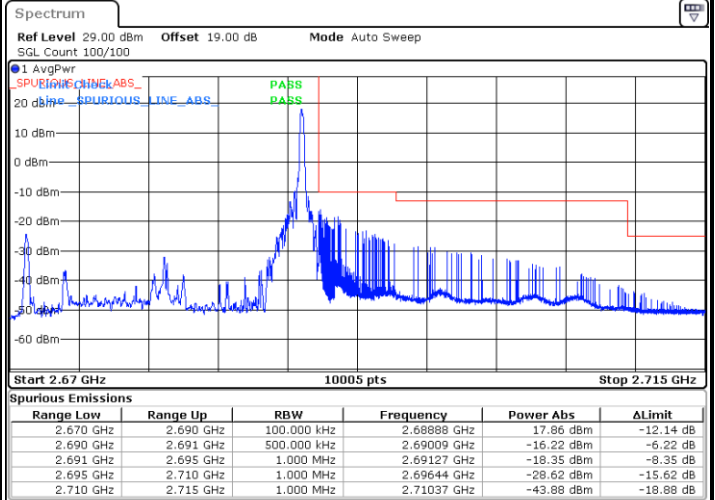

LTE Band 41 / 15MHz / 64QAM

Lowest Band Edge / 1 RB

Date: 1.JUL.2021 21:18:20

Highest Band Edge / 1 RB

Date: 1.JUL.2021 21:19:35

Lowest Band Edge / Full RB

Date: 1.JUL.2021 21:15:05

Highest Band Edge / Full RB

Date: 1.JUL.2021 21:30:36

LTE Band 41 / 20MHz / QPSK

Lowest Band Edge / 1 RB

Date: 1.JUL.2021 21:36:46

Highest Band Edge / 1 RB

Date: 1.JUL.2021 21:49:45

Lowest Band Edge / Full RB

Date: 1.JUL.2021 21:35:06

Highest Band Edge / Full RB

Date: 1.JUL.2021 21:50:45

LTE Band 41 / 20MHz / 16QAM

Lowest Band Edge / 1 RB

Date: 1.JUL.2021 21:37:33

Highest Band Edge / 1 RB

Date: 1.JUL.2021 21:49:16

Lowest Band Edge / Full RB

Date: 1.JUL.2021 21:33:11

Highest Band Edge / Full RB

Date: 1.JUL.2021 21:51:20

LTE Band 41 / 20MHz / 64QAM

Lowest Band Edge / 1 RB

Date: 1.JUL.2021 21:39:00

Highest Band Edge / 1 RB

Date: 1.JUL.2021 21:48:38