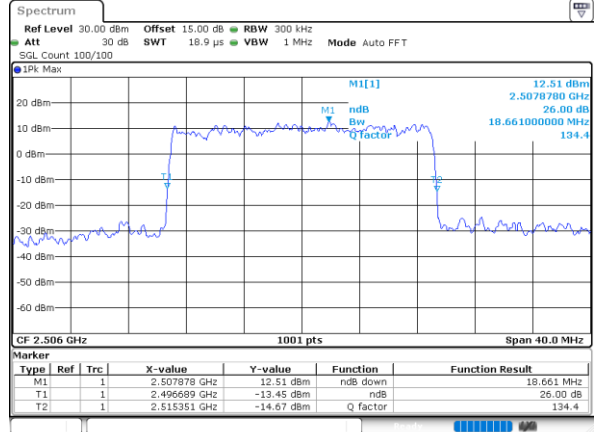

LTE Band 41

Lowest Channel / 20MHz / QPSK

Date: 30 JUN 2021 23:23:20

Lowest Channel / 20MHz / 16QAM

Date: 30 JUN 2021 23:23:44

Middle Channel / 20MHz / QPSK

Date: 30 JUN 2021 23:24:58

Middle Channel / 20MHz / 16QAM

Date: 30 JUN 2021 23:25:21

Highest Channel / 20MHz / QPSK

Date: 30 JUN 2021 23:26:35

Highest Channel / 20MHz / 16QAM

Date: 30 JUN 2021 23:26:58

LTE Band 41

Lowest Channel / 5MHz / 64QAM

Date: 30 JUN 2021 23:27:39