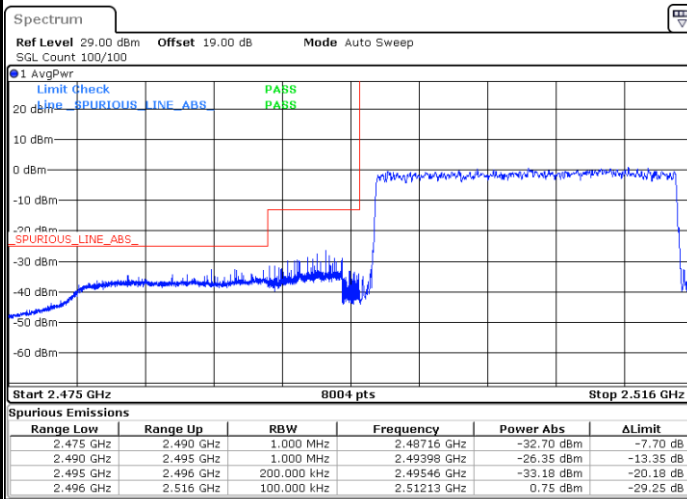

LTE Band 41 / 15MHz / 64QAM

Lowest Band Edge / 1 RB

Date: 1.JUL.2021 21:18:20

Highest Band Edge / 1 RB

Date: 1.JUL.2021 21:19:35

Lowest Band Edge / Full RB

Date: 1.JUL.2021 21:15:05

Highest Band Edge / Full RB

Date: 1.JUL.2021 21:30:36

LTE Band 41 / 20MHz / QPSK

Lowest Band Edge / 1 RB

Date: 1.JUL.2021 21:36:46

Highest Band Edge / 1 RB

Date: 1.JUL.2021 21:49:45

Lowest Band Edge / Full RB

Date: 1.JUL.2021 21:35:06

Highest Band Edge / Full RB

Date: 1.JUL.2021 21:50:45

LTE Band 41 / 20MHz / 16QAM

Lowest Band Edge / 1 RB

Date: 1.JUL.2021 21:37:33

Highest Band Edge / 1 RB

Date: 1.JUL.2021 21:49:16

Lowest Band Edge / Full RB

Date: 1.JUL.2021 21:33:11

Highest Band Edge / Full RB

Date: 1.JUL.2021 21:51:20

LTE Band 41 / 20MHz / 64QAM

Lowest Band Edge / 1 RB

Date: 1.JUL.2021 21:39:00

Highest Band Edge / 1 RB

Date: 1.JUL.2021 21:48:38