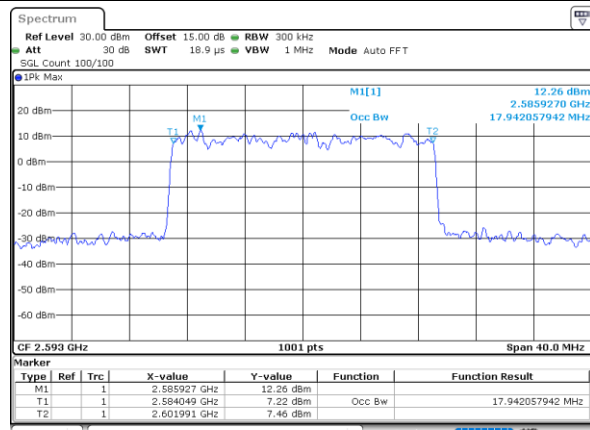

Date: 7 JUL 2021 00:09:17

LTE Band 41

Lowest Channel / 15MHz / 64QAM

Date: 30 JUN 2021 23:31:29

Lowest Channel / 20MHz / 64QAM

Date: 7 JUL 2021 00:18:38

Middle Channel / 15MHz / 64QAM

Date: 30 JUN 2021 23:32:09

Middle Channel / 20MHz / 64QAM

Date: 30 JUN 2021 23:34:12

Highest Channel / 15MHz / 64QAM

Date: 30 JUN 2021 23:32:49

Highest Channel / 20MHz / 64QAM

Date: 30 JUN 2021 23:34:52