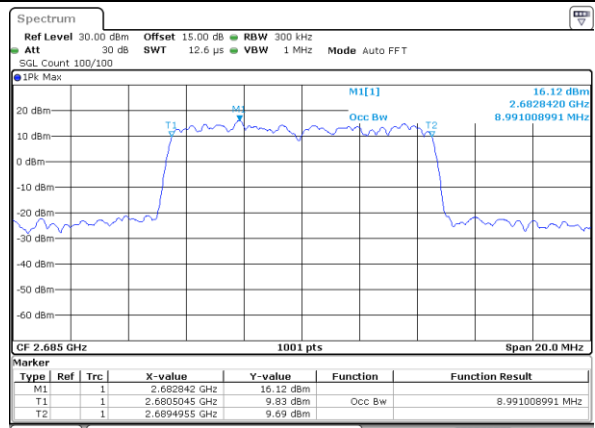

Date: 30 JUN 2021 23:07:01

Highest Channel / 5MHz / QPSK

Date: 30 JUN 2021 23:08:13

Highest Channel / 5MHz / 16QAM

Date: 30 JUN 2021 23:08:38

LTE Band 41

Lowest Channel / 10MHz / QPSK

Date: 30 JUN 2021 23:10:28

Lowest Channel / 10MHz / 16QAM

Date: 30 JUN 2021 23:10:53

Middle Channel / 10MHz / QPSK

Date: 30 JUN 2021 23:12:05

Middle Channel / 10MHz / 16QAM

Date: 30 JUN 2021 23:12:30

Highest Channel / 10MHz / QPSK

Date: 6 JUL 2021 23:49:17

Highest Channel / 10MHz / 16QAM

Date: 30 JUN 2021 23:14:07

LTE Band 41

Lowest Channel / 15MHz / QPSK

Date: 30 JUN 2021 23:15:56

Lowest Channel / 15MHz / 16QAM

Date: 30 JUN 2021 23:16:21

Middle Channel / 15MHz / QPSK