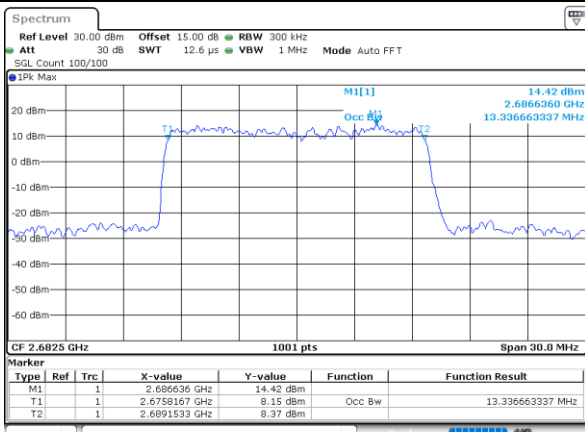

Highest Channel / 10MHz / 16QAM

Date: 30 JUN 2021 23:14:07

LTE Band 41

Lowest Channel / 15MHz / QPSK

Date: 30 JUN 2021 23:15:56

Lowest Channel / 15MHz / 16QAM

Date: 30 JUN 2021 23:16:21

Middle Channel / 15MHz / QPSK

Date: 30 JUN 2021 23:17:33

Middle Channel / 15MHz / 16QAM

Date: 30 JUN 2021 23:17:58

Highest Channel / 15MHz / QPSK

Date: 30 JUN 2021 23:19:10

Highest Channel / 15MHz / 16QAM

Date: 30 JUN 2021 23:19:35

LTE Band 41