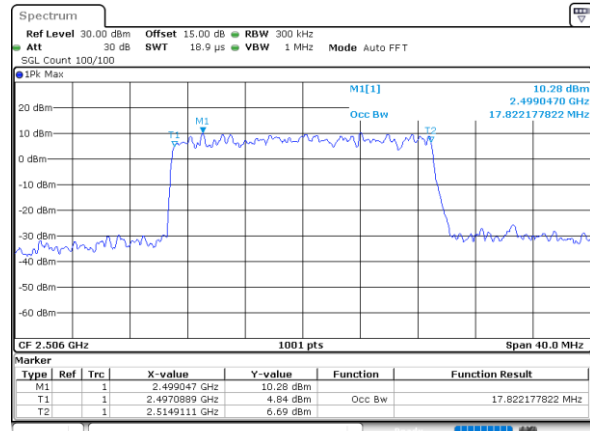

Date: 7 JUL 2021 00:09:17

LTE Band 41

Lowest Channel / 15MHz / 64QAM

Date: 30 JUN 2021 23:31:29

Lowest Channel / 20MHz / 64QAM

Date: 7 JUL 2021 00:18:38

Middle Channel / 15MHz / 64QAM

Date: 30 JUN 2021 23:32:09

Middle Channel / 20MHz / 64QAM

Date: 30 JUN 2021 23:34:12

Highest Channel / 15MHz / 64QAM

Date: 30 JUN 2021 23:32:49

Highest Channel / 20MHz / 64QAM

Date: 30 JUN 2021 23:34:52