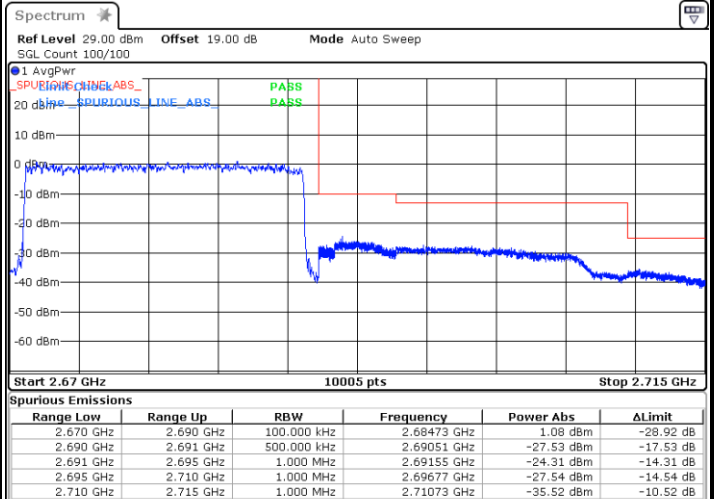

LTE Band 41 / 15MHz / 64QAM

Lowest Band Edge / 1 RB

Date: 1.JUL.2021 21:18:20

Highest Band Edge / 1 RB

Date: 1.JUL.2021 21:19:35

Lowest Band Edge / Full RB

Date: 1.JUL.2021 21:15:05

Highest Band Edge / Full RB

Date: 1.JUL.2021 21:30:36

LTE Band 41 / 20MHz / QPSK

Lowest Band Edge / 1 RB

Date: 1.JUL.2021 21:36:46

Highest Band Edge / 1 RB

Date: 1.JUL.2021 21:49:45

Lowest Band Edge / Full RB

Date: 1.JUL.2021 21:35:06

Highest Band Edge / Full RB

Date: 1.JUL.2021 21:50:45

LTE Band 41 / 20MHz / 16QAM

Lowest Band Edge / 1 RB

Date: 1.JUL.2021 21:37:33

Highest Band Edge / 1 RB

Date: 1.JUL.2021 21:49:16

Lowest Band Edge / Full RB

Date: 1.JUL.2021 21:33:11

Highest Band Edge / Full RB

Date: 1.JUL.2021 21:51:20

LTE Band 41 / 20MHz / 64QAM

Lowest Band Edge / 1 RB

Date: 1.JUL.2021 21:39:00

Highest Band Edge / 1 RB

Date: 1.JUL.2021 21:48:38