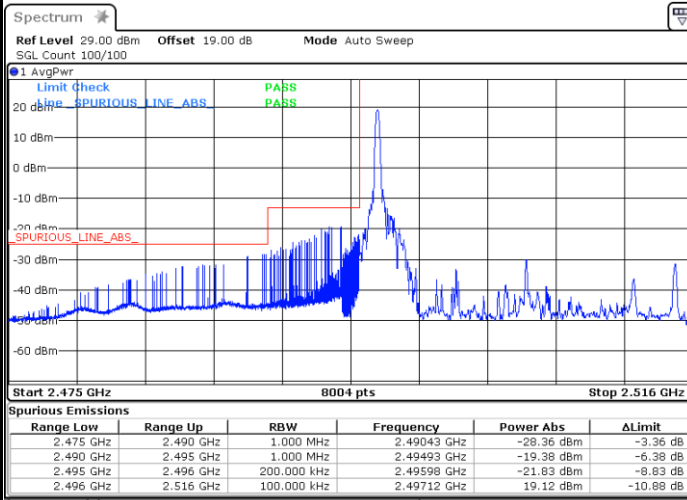

Lowest Band Edge / 1 RB

Date: 1.JUL.2021 21:17:45

Highest Band Edge / 1 RB

Date: 1.JUL.2021 21:20:01

Lowest Band Edge / Full RB

Date: 1.JUL.2021 21:15:37

Highest Band Edge / Full RB

Date: 1.JUL.2021 21:29:57

LTE Band 41 / 15MHz / 64QAM

Lowest Band Edge / 1 RB

Date: 1.JUL.2021 21:18:20

Highest Band Edge / 1 RB

Date: 1.JUL.2021 21:19:35

Lowest Band Edge / Full RB

Date: 1.JUL.2021 21:15:05

Highest Band Edge / Full RB

Date: 1.JUL.2021 21:30:36

LTE Band 41 / 20MHz / QPSK

Lowest Band Edge / 1 RB

Date: 1.JUL.2021 21:36:46

Highest Band Edge / 1 RB

Date: 1.JUL.2021 21:49:45

Lowest Band Edge / Full RB

Date: 1.JUL.2021 21:35:06

Highest Band Edge / Full RB

Date: 1.JUL.2021 21:50:45

LTE Band 41 / 20MHz / 16QAM

Lowest Band Edge / 1 RB

Date: 1.JUL.2021 21:37:33

Highest Band Edge / 1 RB

Date: 1.JUL.2021 21:49:16

Lowest Band Edge / Full RB