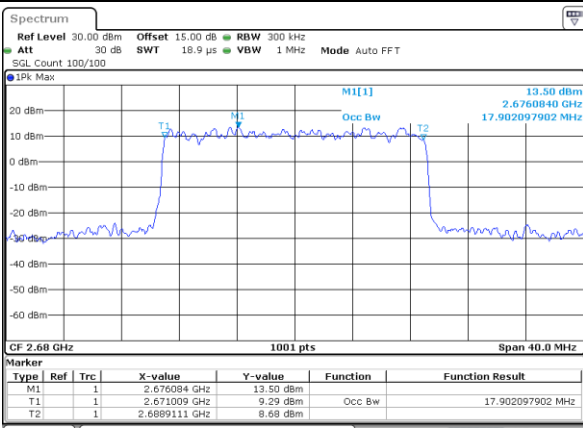

Lowest Channel / 20MHz / QPSK

Date: 30 JUN 2021 23:22:30

Lowest Channel / 20MHz / 16QAM

Date: 30 JUN 2021 23:22:55

Middle Channel / 20MHz / QPSK

Date: 30 JUN 2021 23:24:08

Middle Channel / 20MHz / 16QAM

Date: 7 JUL 2021 00:16:12

Highest Channel / 20MHz / QPSK

Date: 30 JUN 2021 23:25:45

Highest Channel / 20MHz / 16QAM

Date: 30 JUN 2021 23:26:10

LTE Band 41

Lowest Channel / 5MHz / 64QAM

Date: 30 JUN 2021 23:27:23

Lowest Channel / 10MHz / 64QAM