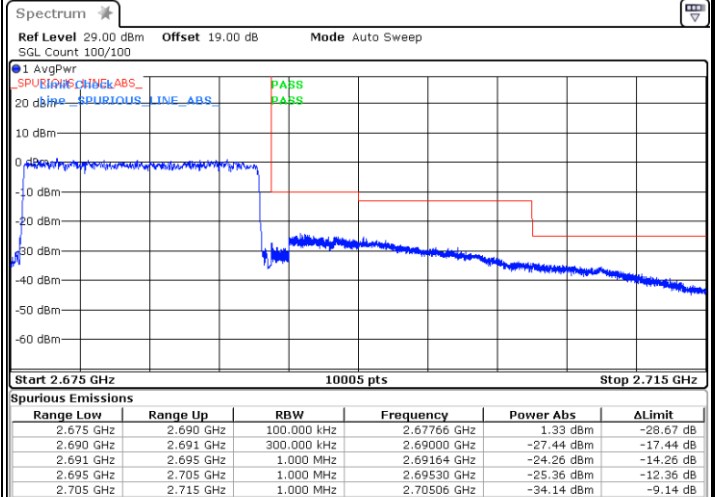

Date: 1.JUL.2021 21:17:08

Highest Band Edge / 1 RB

Date: 1.JUL.2021 21:21:45

Lowest Band Edge / Full RB

Date: 1.JUL.2021 21:16:02

Highest Band Edge / Full RB

Date: 1.JUL.2021 21:22:22

LTE Band 41 / 15MHz / 16QAM

Lowest Band Edge / 1 RB

Date: 1.JUL.2021 21:17:45

Highest Band Edge / 1 RB

Date: 1.JUL.2021 21:20:01

Lowest Band Edge / Full RB

Date: 1.JUL.2021 21:15:37

Highest Band Edge / Full RB

Date: 1.JUL.2021 21:29:57

LTE Band 41 / 15MHz / 64QAM

Lowest Band Edge / 1 RB

Date: 1.JUL.2021 21:18:20

Highest Band Edge / 1 RB

Date: 1.JUL.2021 21:19:35

Lowest Band Edge / Full RB

Date: 1.JUL.2021 21:15:05

Highest Band Edge / Full RB

Date: 1.JUL.2021 21:30:36

LTE Band 41 / 20MHz / QPSK

Lowest Band Edge / 1 RB

Date: 1.JUL.2021 21:36:46

Highest Band Edge / 1 RB

Date: 1.JUL.2021 21:49:45

Lowest Band Edge / Full RB

Date: 1.JUL.2021 21:35:06