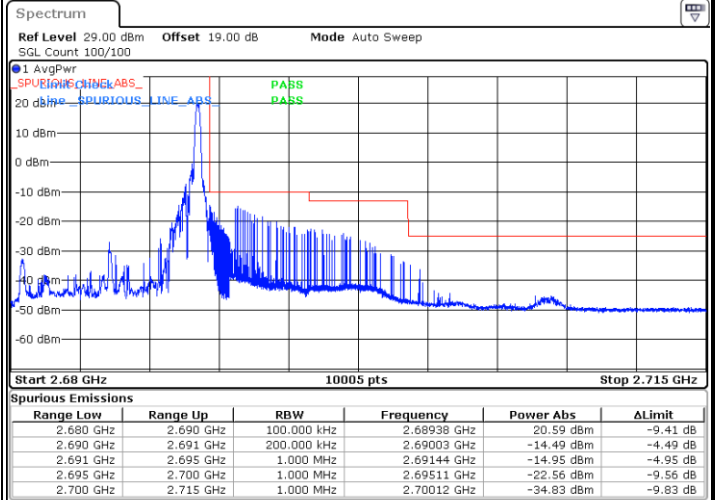

Highest Band Edge / Full RB

Date: 1.JUL.2021 01:10:34

LTE Band 41 / 5MHz / 64QAM

Lowest Band Edge / 1RB

Date: 1.JUL.2021 01:02:58

Highest Band Edge / 1 RB

Date: 1.JUL.2021 01:09:06

Lowest Band Edge / Full RB

Date: 1.JUL.2021 01:01:34

Highest Band Edge / Full RB

Date: 1.JUL.2021 01:09:34

LTE Band 41 / 10MHz / QPSK

Lowest Band Edge / 1 RB

Date: 1.JUL.2021 01:43:57

Highest Band Edge / 1 RB

Date: 1.JUL.2021 01:44:34

Lowest Band Edge / Full RB

Date: 1.JUL.2021 01:37:54

Highest Band Edge / Full RB

Date: 1.JUL.2021 01:47:57

LTE Band 41 / 10MHz / 16QAM

Lowest Band Edge / 1 RB

Date: 1.JUL.2021 01:41:47

Highest Band Edge / 1 RB

Date: 1.JUL.2021 01:45:28

Lowest Band Edge / Full RB

Date: 1.JUL.2021 01:38:44

Highest Band Edge / Full RB

Date: 1.JUL.2021 01:47:01

LTE Band 41 / 10MHz / 64QAM

Lowest Band Edge / 1 RB

Date: 1.JUL.2021 01:40:16