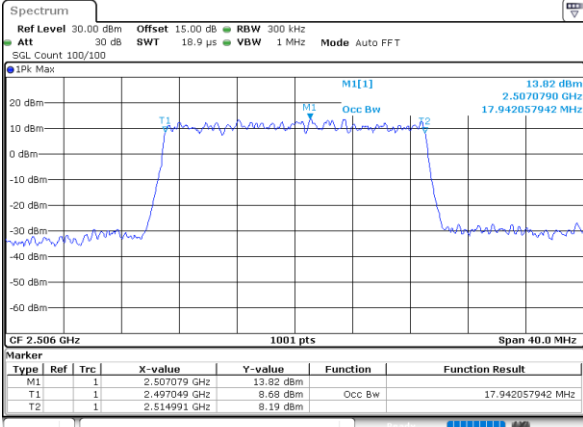

LTE Band 41

Lowest Channel / 20MHz / QPSK

Date: 30 JUN 2021 23:22:30