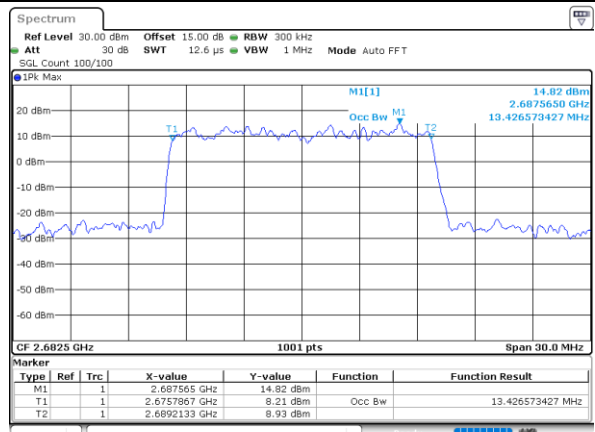

Date: 30 JUN 2021 23:17:33

Middle Channel / 15MHz / 16QAM

Date: 30 JUN 2021 23:17:58

Highest Channel / 15MHz / QPSK

Date: 30 JUN 2021 23:19:10

Highest Channel / 15MHz / 16QAM

Date: 30 JUN 2021 23:19:35

LTE Band 41