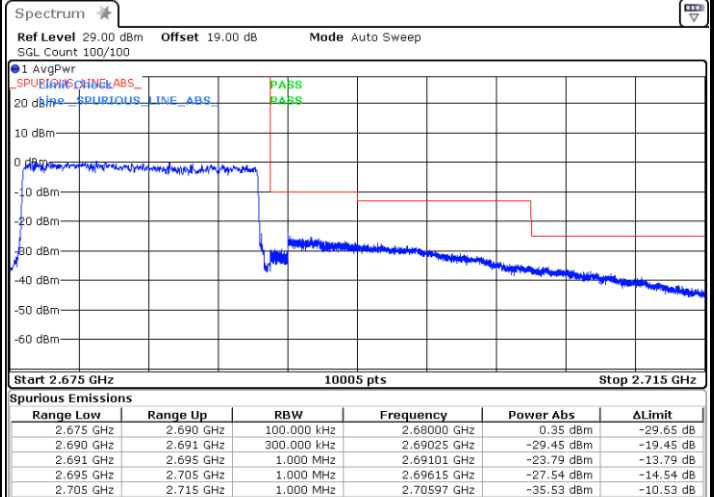

Lowest Band Edge / 1 RB

Date: 1.JUL.2021 21:17:45

Highest Band Edge / 1 RB

Date: 1.JUL.2021 21:20:01

Lowest Band Edge / Full RB

Date: 1.JUL.2021 21:15:37

Highest Band Edge / Full RB

Date: 1.JUL.2021 21:29:57

LTE Band 41 / 15MHz / 64QAM

Lowest Band Edge / 1 RB

Date: 1.JUL.2021 21:18:20

Highest Band Edge / 1 RB

Date: 1.JUL.2021 21:19:35

Lowest Band Edge / Full RB

Date: 1.JUL.2021 21:15:05

Highest Band Edge / Full RB

Date: 1.JUL.2021 21:30:36

LTE Band 41 / 20MHz / QPSK

Lowest Band Edge / 1 RB

Date: 1.JUL.2021 21:36:46

Highest Band Edge / 1 RB

Date: 1.JUL.2021 21:49:45

Lowest Band Edge / Full RB

Date: 1.JUL.2021 21:35:06

Highest Band Edge / Full RB

Date: 1.JUL.2021 21:50:45

LTE Band 41 / 20MHz / 16QAM

Lowest Band Edge / 1 RB

Date: 1.JUL.2021 21:37:33

Highest Band Edge / 1 RB

Date: 1.JUL.2021 21:49:16

Lowest Band Edge / Full RB