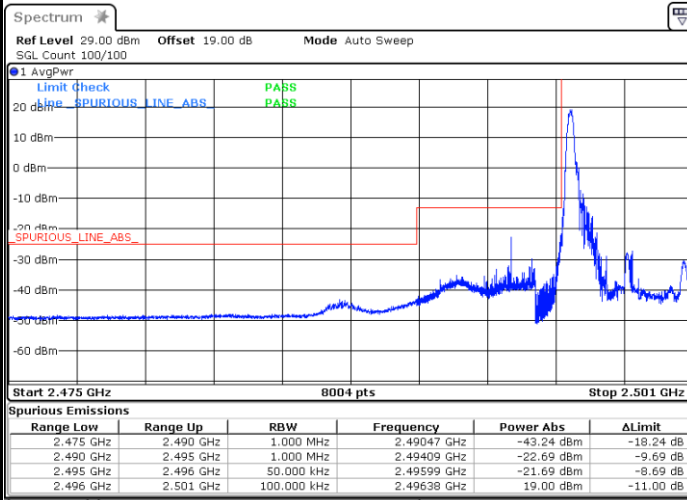

# Conducted Band Edge

LTE Band 41 / 5MHz / 16QAM

Lowest Band Edge / 1RB

Date: 1.JUL.2021 01:04:13

Highest Band Edge / 1 RB

Date: 1.JUL.2021 01:08:36

Lowest Band Edge / Full RB

Date: 1.JUL.2021 01:00:59

Highest Band Edge / Full RB

Date: 1.JUL.2021 01:10:34

LTE Band 41 / 5MHz / 64QAM

Lowest Band Edge / 1RB

Date: 1.JUL.2021 01:02:58

Highest Band Edge / 1 RB

Date: 1.JUL.2021 01:09:06

Lowest Band Edge / Full RB

Date: 1.JUL.2021 01:01:34

Highest Band Edge / Full RB

Date: 1.JUL.2021 01:09:34

LTE Band 41 / 10MHz / QPSK

Lowest Band Edge / 1 RB

Date: 1.JUL.2021 01:43:57

Highest Band Edge / 1 RB

Date: 1.JUL.2021 01:44:34

Lowest Band Edge / Full RB

Date: 1.JUL.2021 01:37:54

Highest Band Edge / Full RB

Date: 1.JUL.2021 01:47:57

LTE Band 41 / 10MHz / 16QAM

Lowest Band Edge / 1 RB

Date: 1.JUL.2021 01:41:47

Highest Band Edge / 1 RB