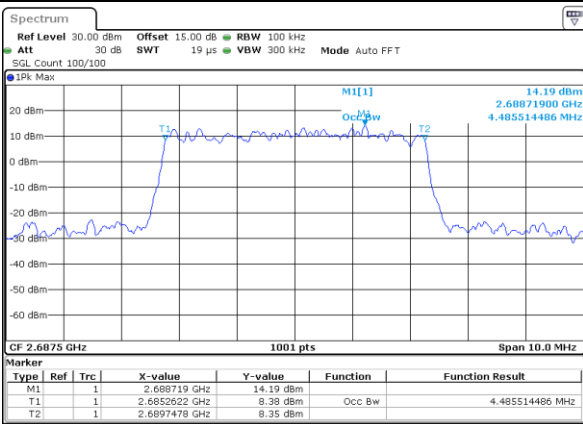

Highest Channel / 20MHz / QPSK

Date: 30 JUN 2021 23:25:45

Highest Channel / 20MHz / 16QAM

Date: 30 JUN 2021 23:26:10

LTE Band 41

Lowest Channel / 5MHz / 64QAM

Date: 30 JUN 2021 23:27:23

Lowest Channel / 10MHz / 64QAM

Date: 30 JUN 2021 23:29:26

Middle Channel / 5MHz / 64QAM

Date: 30 JUN 2021 23:28:03

Middle Channel / 10MHz / 64QAM

Date: 30 JUN 2021 23:30:06

Highest Channel / 5MHz / 64QAM

Date: 30 JUN 2021 23:28:43

Highest Channel / 10MHz / 64QAM

Date: 7 JUL 2021 00:09:17

LTE Band 41

Lowest Channel / 15MHz / 64QAM

Date: 30 JUN 2021 23:31:29

Lowest Channel / 20MHz / 64QAM

Date: 7 JUL 2021 00:18:38

Middle Channel / 15MHz / 64QAM

Date: 30 JUN 2021 23:32:09