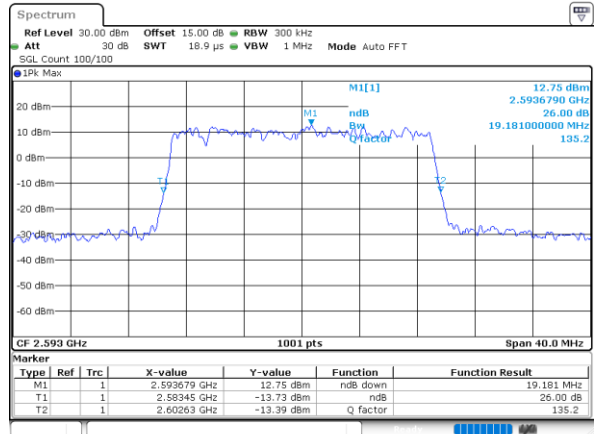

LTE Band 41

Lowest Channel / 20MHz / QPSK

Date: 30 JUN 2021 23:23:20

Lowest Channel / 20MHz / 16QAM

Date: 30 JUN 2021 23:23:44

Middle Channel / 20MHz / QPSK

Date: 30 JUN 2021 23:24:58

Middle Channel / 20MHz / 16QAM

Date: 30 JUN 2021 23:25:21

Highest Channel / 20MHz / QPSK

Date: 30 JUN 2021 23:26:35

Highest Channel / 20MHz / 16QAM

Date: 30 JUN 2021 23:26:58

LTE Band 41

Lowest Channel / 5MHz / 64QAM

Date: 30 JUN 2021 23:27:39