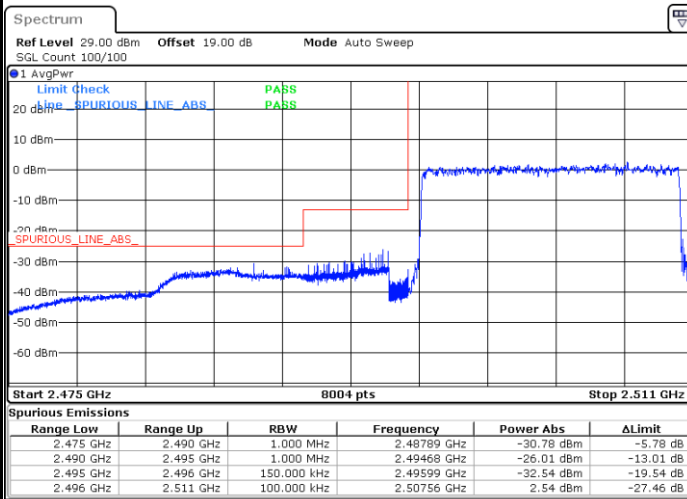

Date: 1.JUL.2021 01:45:28

Lowest Band Edge / Full RB

Date: 1.JUL.2021 01:38:44

Highest Band Edge / Full RB

Date: 1.JUL.2021 01:47:01

LTE Band 41 / 10MHz / 64QAM

Lowest Band Edge / 1 RB

Date: 1.JUL.2021 01:40:16

Highest Band Edge / 1 RB

Date: 1.JUL.2021 01:45:55

Lowest Band Edge / Full RB

Date: 1.JUL.2021 01:39:42

Highest Band Edge / Full RB

Date: 1.JUL.2021 01:46:24

LTE Band 41 / 15MHz / QPSK

Lowest Band Edge / 1 RB

Date: 1.JUL.2021 21:17:08

Highest Band Edge / 1 RB

Date: 1.JUL.2021 21:21:45

Lowest Band Edge / Full RB

Date: 1.JUL.2021 21:16:02

Highest Band Edge / Full RB

Date: 1.JUL.2021 21:22:22

LTE Band 41 / 15MHz / 16QAM

Lowest Band Edge / 1 RB

Date: 1.JUL.2021 21:17:45

Highest Band Edge / 1 RB

Date: 1.JUL.2021 21:20:01

Lowest Band Edge / Full RB

Date: 1.JUL.2021 21:15:37

Highest Band Edge / Full RB

Date: 1.JUL.2021 21:29:57