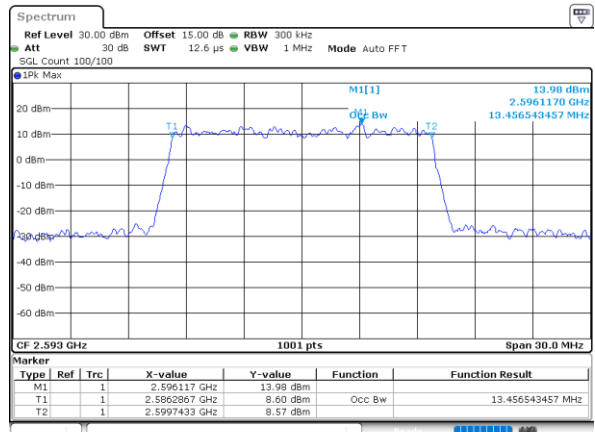

Highest Channel / 10MHz / 16QAM

Date: 30 JUN 2021 23:14:07

LTE Band 41

Lowest Channel / 15MHz / QPSK

Date: 30 JUN 2021 23:15:56

Lowest Channel / 15MHz / 16QAM

Date: 30 JUN 2021 23:16:21

Middle Channel / 15MHz / QPSK

Date: 30 JUN 2021 23:17:33

Middle Channel / 15MHz / 16QAM

Date: 30 JUN 2021 23:17:58

Highest Channel / 15MHz / QPSK

Date: 30 JUN 2021 23:19:10

Highest Channel / 15MHz / 16QAM

Date: 30 JUN 2021 23:19:35

LTE Band 41