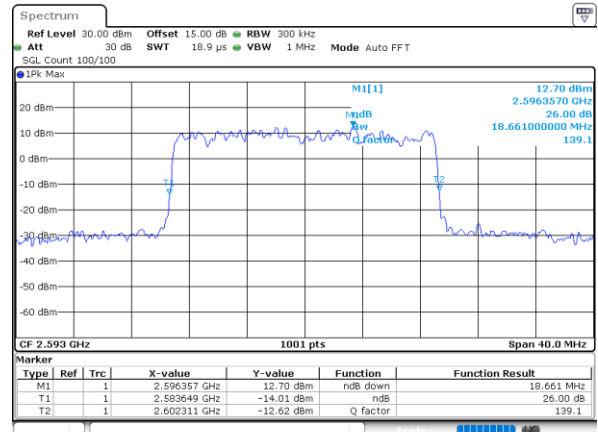

Highest Channel / 10MHz / 64QAM

Date: 30 JUN 2021 23:31:02

LTE Band 41

Lowest Channel / 15MHz / 64QAM

Date: 30 JUN 2021 23:31:46

Lowest Channel / 20MHz / 64QAM

Date: 30 JUN 2021 23:33:49

Middle Channel / 15MHz / 64QAM

Date: 30 JUN 2021 23:32:26

Middle Channel / 20MHz / 64QAM

Date: 30 JUN 2021 23:34:29

Highest Channel / 15MHz / 64QAM

Date: 30 JUN 2021 23:33:05

Highest Channel / 20MHz / 64QAM

Date: 30 JUN 2021 23:35:08

Occupied Bandwidth