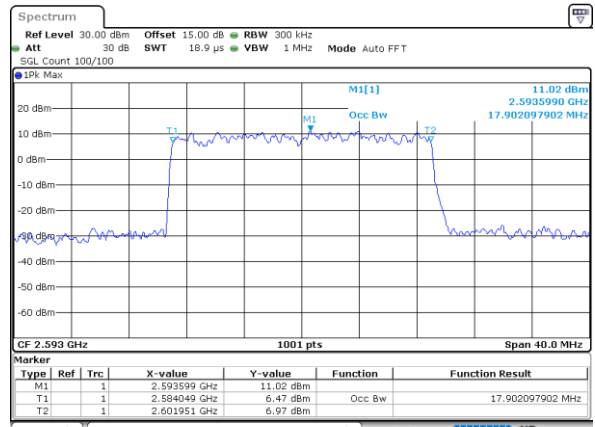

Date: 30 JUN 2021 23:17:33

Middle Channel / 15MHz / 16QAM

Date: 30 JUN 2021 23:17:58

Highest Channel / 15MHz / QPSK

Date: 30 JUN 2021 23:19:10

Highest Channel / 15MHz / 16QAM

Date: 30 JUN 2021 23:19:35

LTE Band 41

Lowest Channel / 20MHz / QPSK

Date: 30 JUN 2021 23:22:30

Lowest Channel / 20MHz / 16QAM

Date: 30 JUN 2021 23:22:55

Middle Channel / 20MHz / QPSK

Date: 30 JUN 2021 23:24:08

Middle Channel / 20MHz / 16QAM

Date: 7 JUL 2021 00:16:12

Highest Channel / 20MHz / QPSK

Date: 30 JUN 2021 23:25:45

Highest Channel / 20MHz / 16QAM

Date: 30 JUN 2021 23:26:10

LTE Band 41

Lowest Channel / 5MHz / 64QAM

Date: 30 JUN 2021 23:27:23

Lowest Channel / 10MHz / 64QAM