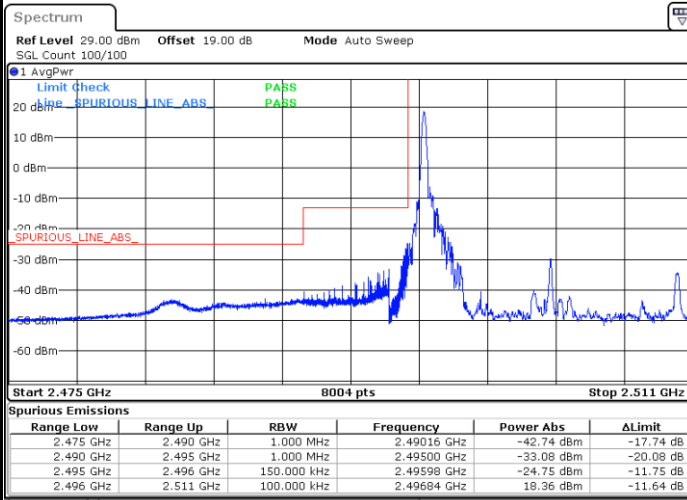

Date: 1.JUL.2021 21:17:08

Highest Band Edge / 1 RB

Date: 1.JUL.2021 21:21:45

Lowest Band Edge / Full RB

Date: 1.JUL.2021 21:16:02

Highest Band Edge / Full RB

Date: 1.JUL.2021 21:22:22

LTE Band 41 / 15MHz / 16QAM

Lowest Band Edge / 1 RB

Date: 1.JUL.2021 21:17:45

Highest Band Edge / 1 RB

Date: 1.JUL.2021 21:20:01

Lowest Band Edge / Full RB

Date: 1.JUL.2021 21:15:37

Highest Band Edge / Full RB

Date: 1.JUL.2021 21:29:57

LTE Band 41 / 15MHz / 64QAM

Lowest Band Edge / 1 RB

Date: 1.JUL.2021 21:18:20

Highest Band Edge / 1 RB

Date: 1.JUL.2021 21:19:35

Lowest Band Edge / Full RB

Date: 1.JUL.2021 21:15:05

Highest Band Edge / Full RB

Date: 1.JUL.2021 21:30:36

LTE Band 41 / 20MHz / QPSK

Lowest Band Edge / 1 RB

Date: 1.JUL.2021 21:36:46

Highest Band Edge / 1 RB

Date: 1.JUL.2021 21:49:45

Lowest Band Edge / Full RB

Date: 1.JUL.2021 21:35:06