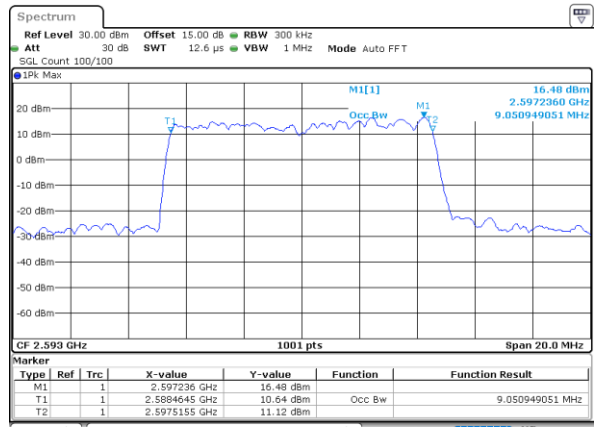

Date: 30 JUN 2021 23:07:01

Highest Channel / 5MHz / QPSK

Date: 30 JUN 2021 23:08:13

Highest Channel / 5MHz / 16QAM

Date: 30 JUN 2021 23:08:38

LTE Band 41

Lowest Channel / 10MHz / QPSK

Date: 30 JUN 2021 23:10:28

Lowest Channel / 10MHz / 16QAM

Date: 30 JUN 2021 23:10:53

Middle Channel / 10MHz / QPSK

Date: 30 JUN 2021 23:12:05

Middle Channel / 10MHz / 16QAM

Date: 30 JUN 2021 23:12:30

Highest Channel / 10MHz / QPSK

Date: 6 JUL 2021 23:49:17

Highest Channel / 10MHz / 16QAM

Date: 30 JUN 2021 23:14:07

LTE Band 41

Lowest Channel / 15MHz / QPSK

Date: 30 JUN 2021 23:15:56

Lowest Channel / 15MHz / 16QAM

Date: 30 JUN 2021 23:16:21

Middle Channel / 15MHz / QPSK