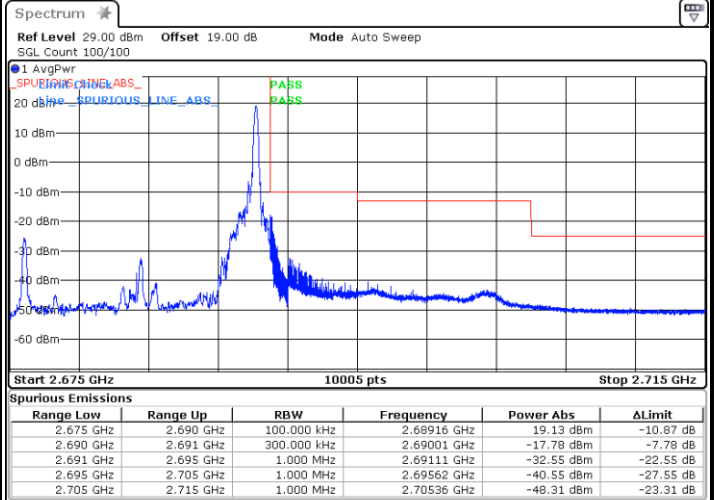

Date: 1.JUL.2021 21:17:08

Highest Band Edge / 1 RB

Date: 1.JUL.2021 21:21:45

Lowest Band Edge / Full RB

Date: 1.JUL.2021 21:16:02

Highest Band Edge / Full RB

Date: 1.JUL.2021 21:22:22

LTE Band 41 / 15MHz / 16QAM

Lowest Band Edge / 1 RB

Date: 1.JUL.2021 21:17:45

Highest Band Edge / 1 RB

Date: 1.JUL.2021 21:20:01

Lowest Band Edge / Full RB

Date: 1.JUL.2021 21:15:37

Highest Band Edge / Full RB

Date: 1.JUL.2021 21:29:57

LTE Band 41 / 15MHz / 64QAM

Lowest Band Edge / 1 RB

Date: 1.JUL.2021 21:18:20

Highest Band Edge / 1 RB

Date: 1.JUL.2021 21:19:35

Lowest Band Edge / Full RB

Date: 1.JUL.2021 21:15:05

Highest Band Edge / Full RB

Date: 1.JUL.2021 21:30:36

LTE Band 41 / 20MHz / QPSK

Lowest Band Edge / 1 RB

Date: 1.JUL.2021 21:36:46

Highest Band Edge / 1 RB

Date: 1.JUL.2021 21:49:45

Lowest Band Edge / Full RB

Date: 1.JUL.2021 21:35:06