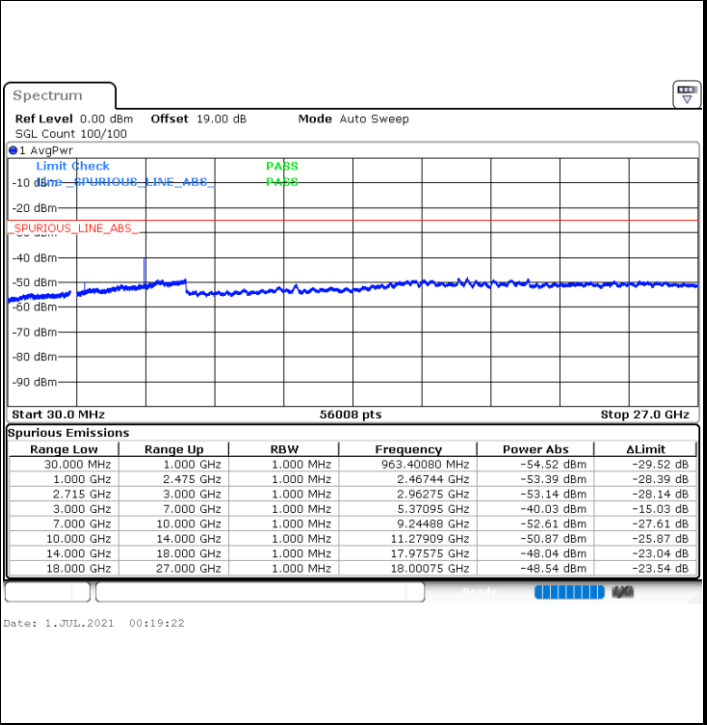

Date: 1.JUL.2021 21:33:11

Highest Band Edge / Full RB

Date: 1.JUL.2021 21:51:20

LTE Band 41 / 20MHz / 64QAM

Lowest Band Edge / 1 RB

Date: 1.JUL.2021 21:39:00

Highest Band Edge / 1 RB

Date: 1.JUL.2021 21:48:38

Lowest Band Edge / Full RB

Date: 1.JUL.2021 21:32:32

Highest Band Edge / Full RB

Date: 1.JUL.2021 21:52:33

# Conducted Spurious Emission

LTE Band 41 / 5MHz

Highest Channel / QPSK

Highest Channel / 16QAM

LTE Band 41 / 10MHz

Lowest Channel / QPSK

Lowest Channel / 16QAM

LTE Band 41 / 10MHz

Middle Channel / QPSK

Middle Channel / 16QAM

Date: 1.JUL.2021 00:30:22

Date: 1.JUL.2021 00:31:35

Highest Channel / QPSK

Highest Channel / 16QAM

Date: 1.JUL.2021 00:32:48

Date: 1.JUL.2021 00:34:00