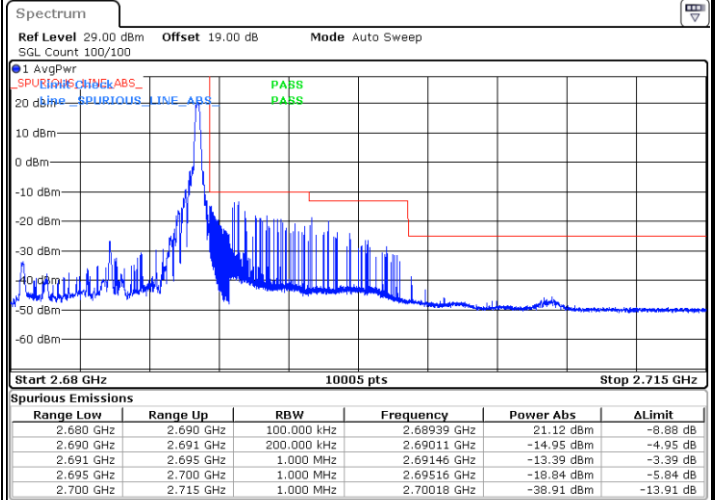

Date: 1.JUL.2021 01:01:34

Highest Band Edge / Full RB

Date: 1.JUL.2021 01:09:34

LTE Band 41 / 10MHz / QPSK

Lowest Band Edge / 1 RB

Date: 1.JUL.2021 01:43:57

Highest Band Edge / 1 RB

Date: 1.JUL.2021 01:44:34

Lowest Band Edge / Full RB

Date: 1.JUL.2021 01:37:54

Highest Band Edge / Full RB

Date: 1.JUL.2021 01:47:57

LTE Band 41 / 10MHz / 16QAM

Lowest Band Edge / 1 RB

Date: 1.JUL.2021 01:41:47

Highest Band Edge / 1 RB

Date: 1.JUL.2021 01:45:28

Lowest Band Edge / Full RB

Date: 1.JUL.2021 01:38:44

Highest Band Edge / Full RB

Date: 1.JUL.2021 01:47:01

LTE Band 41 / 10MHz / 64QAM

Lowest Band Edge / 1 RB

Date: 1.JUL.2021 01:40:16

Highest Band Edge / 1 RB

Date: 1.JUL.2021 01:45:55

Lowest Band Edge / Full RB

Date: 1.JUL.2021 01:39:42

Highest Band Edge / Full RB

Date: 1.JUL.2021 01:46:24

LTE Band 41 / 15MHz / QPSK

Lowest Band Edge / 1 RB