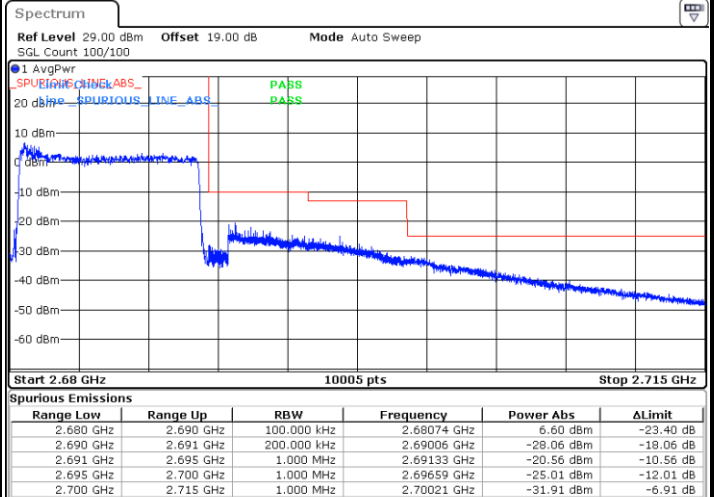

Date: 1.JUL.2021 01:45:28

Lowest Band Edge / Full RB

Date: 1.JUL.2021 01:38:44

Highest Band Edge / Full RB

Date: 1.JUL.2021 01:47:01

LTE Band 41 / 10MHz / 64QAM

Lowest Band Edge / 1 RB

Date: 1.JUL.2021 01:40:16

Highest Band Edge / 1 RB

Date: 1.JUL.2021 01:45:55

Lowest Band Edge / Full RB

Date: 1.JUL.2021 01:39:42

Highest Band Edge / Full RB

Date: 1.JUL.2021 01:46:24

LTE Band 41 / 15MHz / QPSK

Lowest Band Edge / 1 RB

Date: 1.JUL.2021 21:17:08

Highest Band Edge / 1 RB

Date: 1.JUL.2021 21:21:45

Lowest Band Edge / Full RB

Date: 1.JUL.2021 21:16:02

Highest Band Edge / Full RB

Date: 1.JUL.2021 21:22:22

LTE Band 41 / 15MHz / 16QAM

Lowest Band Edge / 1 RB

Date: 1.JUL.2021 21:17:45

Highest Band Edge / 1 RB

Date: 1.JUL.2021 21:20:01

Lowest Band Edge / Full RB

Date: 1.JUL.2021 21:15:37

Highest Band Edge / Full RB

Date: 1.JUL.2021 21:29:57