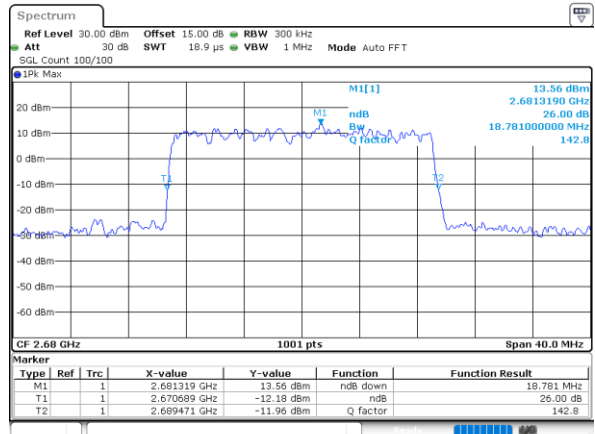

LTE Band 41

Lowest Channel / 20MHz / QPSK

Date: 30 JUN 2021 23:23:20

Lowest Channel / 20MHz / 16QAM

Date: 30 JUN 2021 23:23:44

Middle Channel / 20MHz / QPSK

Date: 30 JUN 2021 23:24:58

Middle Channel / 20MHz / 16QAM

Date: 30 JUN 2021 23:25:21

Highest Channel / 20MHz / QPSK

Date: 30 JUN 2021 23:26:35

Highest Channel / 20MHz / 16QAM

Date: 30 JUN 2021 23:26:58

LTE Band 41

Lowest Channel / 5MHz / 64QAM

Date: 30 JUN 2021 23:27:39