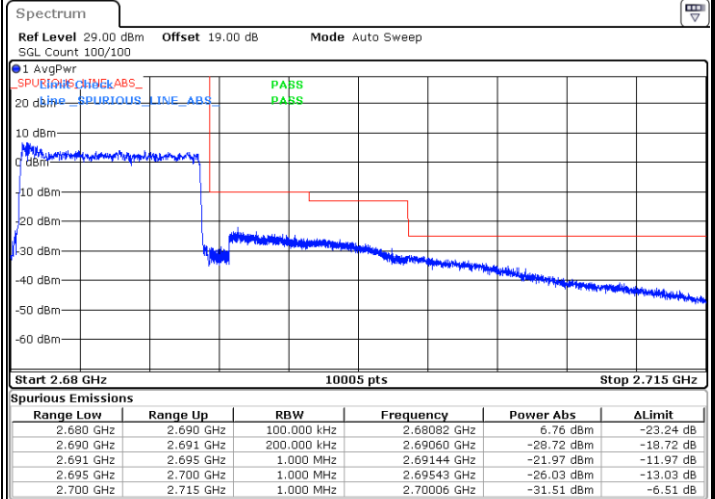

Date: 1.JUL.2021 01:01:34

Highest Band Edge / Full RB

Date: 1.JUL.2021 01:09:34

LTE Band 41 / 10MHz / QPSK

Lowest Band Edge / 1 RB

Date: 1.JUL.2021 01:43:57

Highest Band Edge / 1 RB

Date: 1.JUL.2021 01:44:34

Lowest Band Edge / Full RB

Date: 1.JUL.2021 01:37:54

Highest Band Edge / Full RB

Date: 1.JUL.2021 01:47:57

LTE Band 41 / 10MHz / 16QAM

Lowest Band Edge / 1 RB

Date: 1.JUL.2021 01:41:47

Highest Band Edge / 1 RB

Date: 1.JUL.2021 01:45:28

Lowest Band Edge / Full RB

Date: 1.JUL.2021 01:38:44

Highest Band Edge / Full RB

Date: 1.JUL.2021 01:47:01

LTE Band 41 / 10MHz / 64QAM

Lowest Band Edge / 1 RB

Date: 1.JUL.2021 01:40:16

Highest Band Edge / 1 RB

Date: 1.JUL.2021 01:45:55

Lowest Band Edge / Full RB

Date: 1.JUL.2021 01:39:42

Highest Band Edge / Full RB

Date: 1.JUL.2021 01:46:24

LTE Band 41 / 15MHz / QPSK

Lowest Band Edge / 1 RB