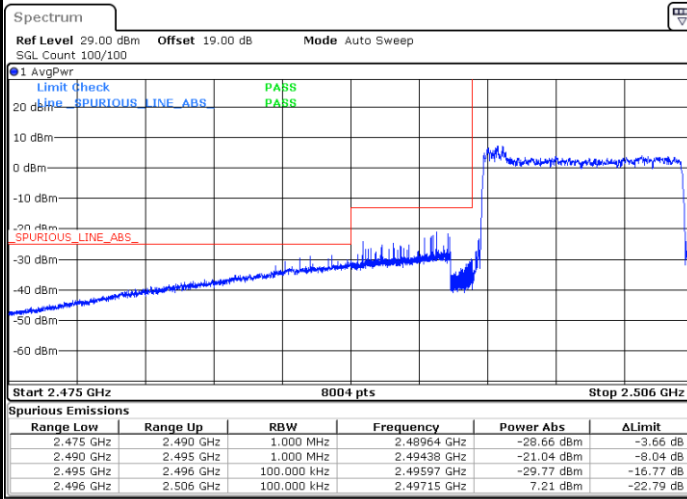

Date: 1.JUL.2021 01:01:34

Highest Band Edge / Full RB

Date: 1.JUL.2021 01:09:34

LTE Band 41 / 10MHz / QPSK

Lowest Band Edge / 1 RB

Date: 1.JUL.2021 01:43:57

Highest Band Edge / 1 RB

Date: 1.JUL.2021 01:44:34

Lowest Band Edge / Full RB

Date: 1.JUL.2021 01:37:54

Highest Band Edge / Full RB

Date: 1.JUL.2021 01:47:57

LTE Band 41 / 10MHz / 16QAM

Lowest Band Edge / 1 RB

Date: 1.JUL.2021 01:41:47

Highest Band Edge / 1 RB

Date: 1.JUL.2021 01:45:28

Lowest Band Edge / Full RB

Date: 1.JUL.2021 01:38:44

Highest Band Edge / Full RB

Date: 1.JUL.2021 01:47:01

LTE Band 41 / 10MHz / 64QAM

Lowest Band Edge / 1 RB

Date: 1.JUL.2021 01:40:16

Highest Band Edge / 1 RB

Date: 1.JUL.2021 01:45:55

Lowest Band Edge / Full RB

Date: 1.JUL.2021 01:39:42

Highest Band Edge / Full RB

Date: 1.JUL.2021 01:46:24

LTE Band 41 / 15MHz / QPSK

Lowest Band Edge / 1 RB