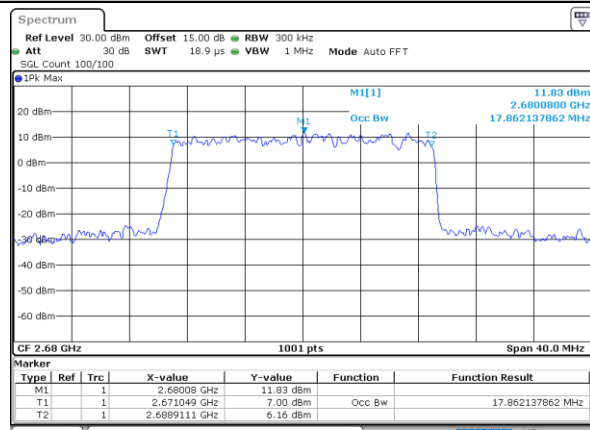

Middle Channel / 20MHz / 64QAM

Date: 30 JUN 2021 23:34:12

Highest Channel / 15MHz / 64QAM

Date: 30 JUN 2021 23:32:49

Highest Channel / 20MHz / 64QAM

Date: 30 JUN 2021 23:34:52

# Conducted Band Edge

LTE Band 41 / 5MHz / 16QAM

Lowest Band Edge / 1RB

Date: 1.JUL.2021 01:04:13

Highest Band Edge / 1 RB

Date: 1.JUL.2021 01:08:36

Lowest Band Edge / Full RB

Date: 1.JUL.2021 01:00:59