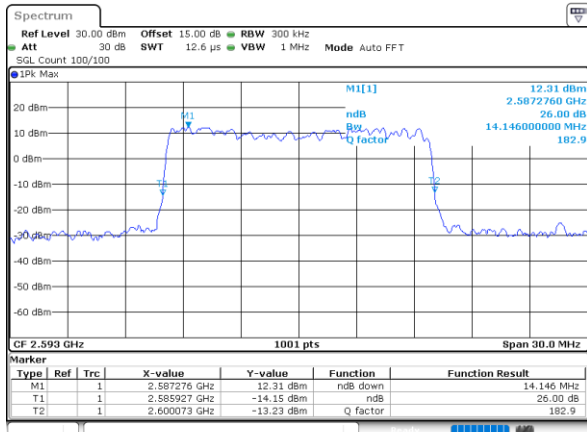

Highest Channel / 10MHz / 64QAM

Date: 30 JUN 2021 23:31:02

LTE Band 41

Lowest Channel / 15MHz / 64QAM

Date: 30 JUN 2021 23:31:46

Lowest Channel / 20MHz / 64QAM

Date: 30 JUN 2021 23:33:49

Middle Channel / 15MHz / 64QAM

Date: 30 JUN 2021 23:32:26

Middle Channel / 20MHz / 64QAM

Date: 30 JUN 2021 23:34:29

Highest Channel / 15MHz / 64QAM

Date: 30 JUN 2021 23:33:05

Highest Channel / 20MHz / 64QAM

Date: 30 JUN 2021 23:35:08

Occupied Bandwidth