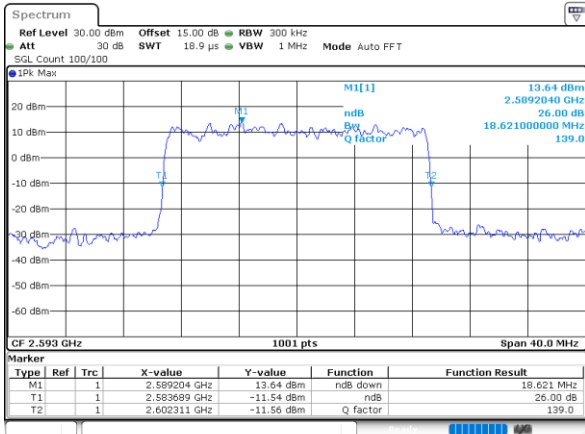

LTE Band 41

Lowest Channel / 20MHz / QPSK

Date: 30 JUN 2021 23:23:20

Lowest Channel / 20MHz / 16QAM

Date: 30 JUN 2021 23:23:44

Middle Channel / 20MHz / QPSK

Date: 30 JUN 2021 23:24:58

Middle Channel / 20MHz / 16QAM

Date: 30 JUN 2021 23:25:21

Highest Channel / 20MHz / QPSK

Date: 30 JUN 2021 23:26:35

Highest Channel / 20MHz / 16QAM

Date: 30 JUN 2021 23:26:58

LTE Band 41

Lowest Channel / 5MHz / 64QAM

Date: 30 JUN 2021 23:27:39