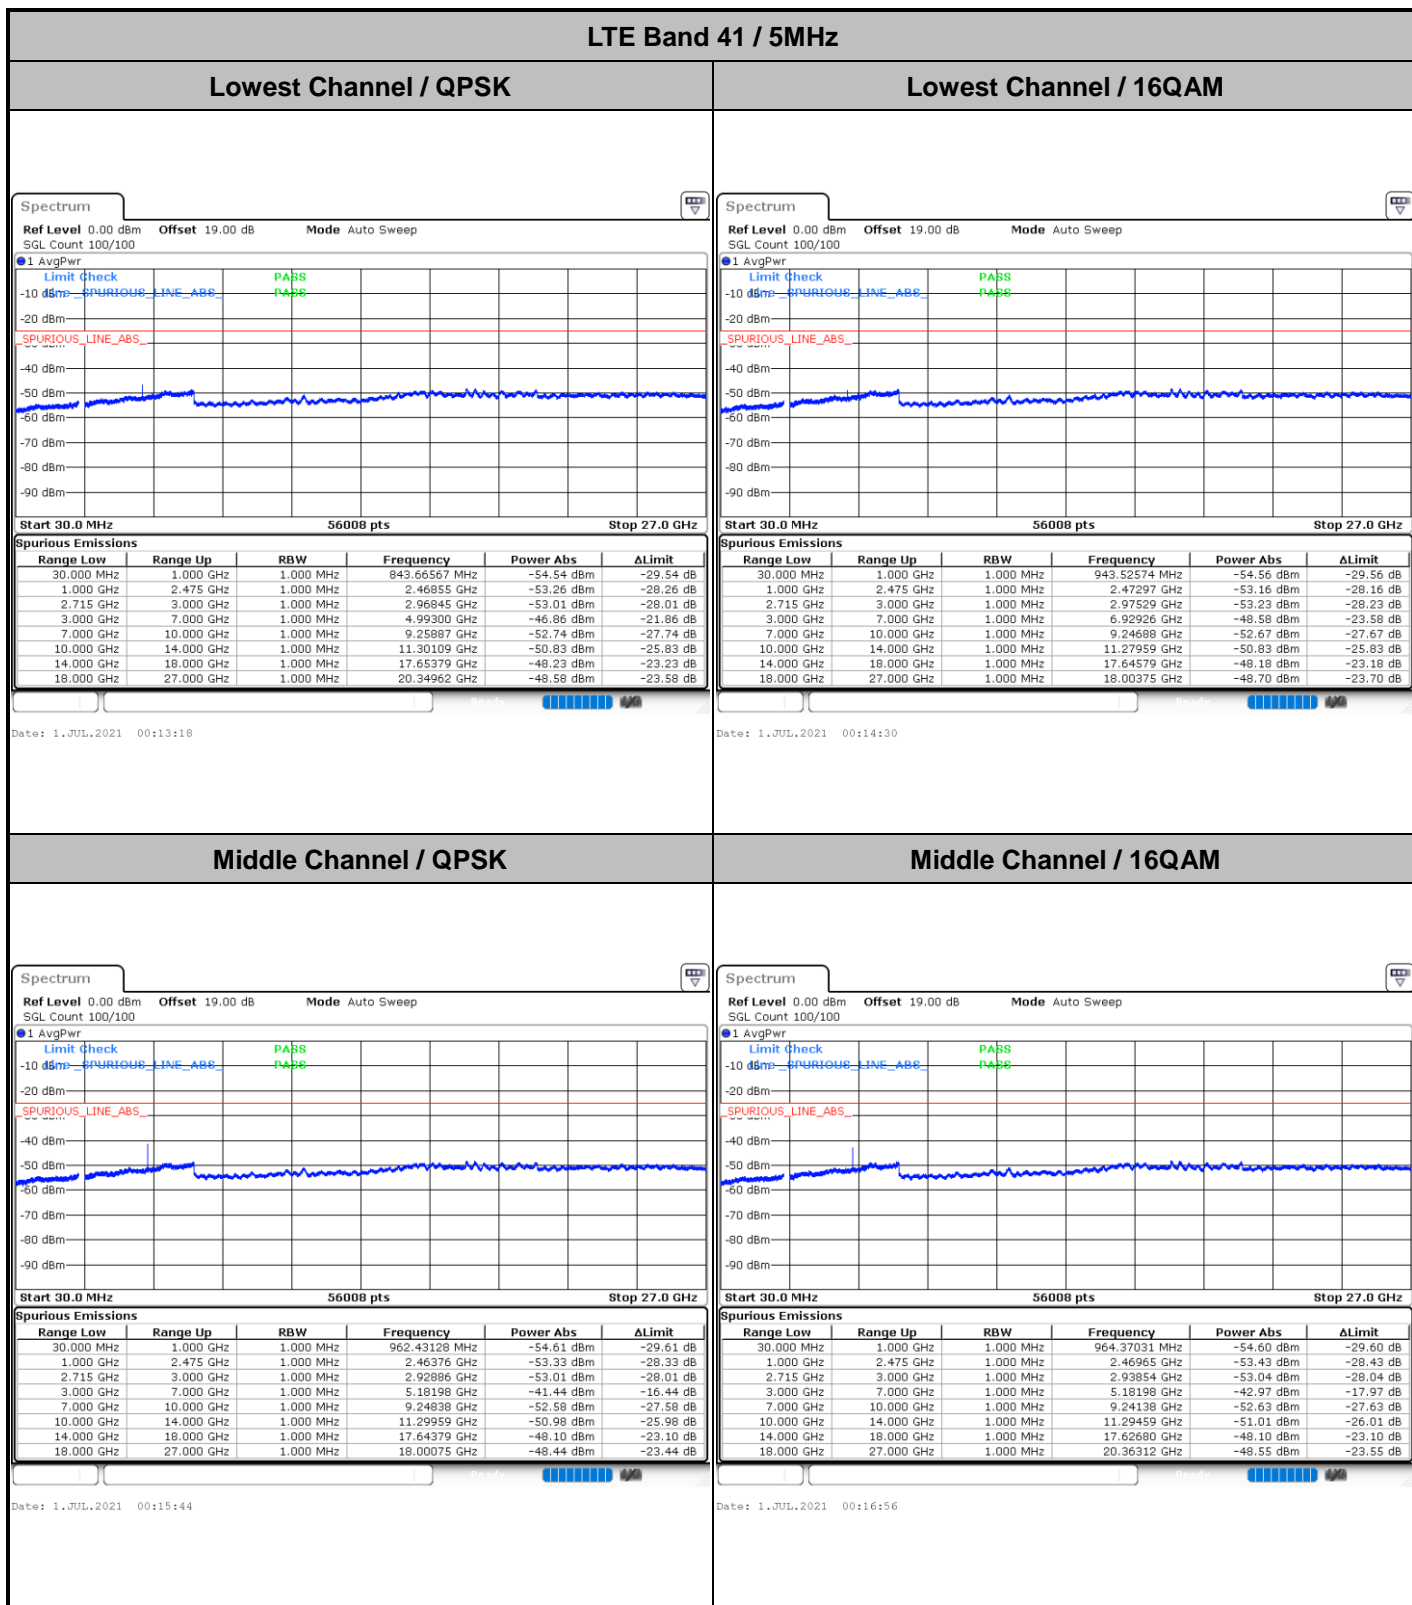

Conducted Spurious Emission