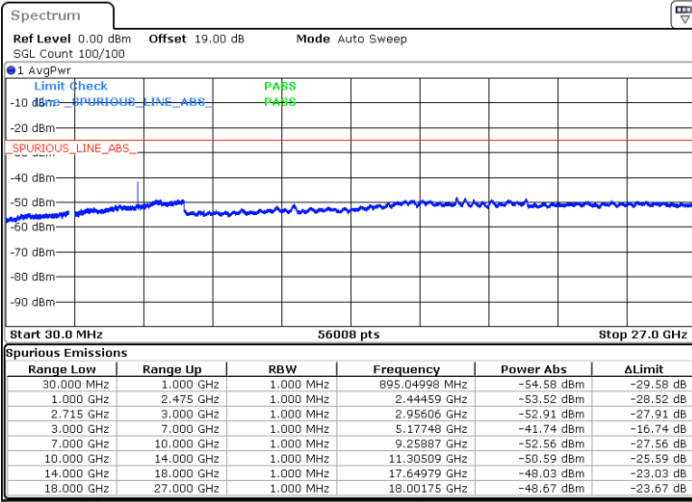

Date: 1.JUL.2021 21:33:11

Highest Band Edge / Full RB

Date: 1.JUL.2021 21:51:20

LTE Band 41 / 20MHz / 64QAM

Lowest Band Edge / 1 RB

Date: 1.JUL.2021 21:39:00

Highest Band Edge / 1 RB

Date: 1.JUL.2021 21:48:38

Lowest Band Edge / Full RB

Date: 1.JUL.2021 21:32:32

Highest Band Edge / Full RB

Date: 1.JUL.2021 21:52:33

# Conducted Spurious Emission

LTE Band 41 / 5MHz

Highest Channel / QPSK

Highest Channel / 16QAM

LTE Band 41 / 10MHz

Lowest Channel / QPSK

Lowest Channel / 16QAM

LTE Band 41 / 10MHz

Middle Channel / QPSK

Middle Channel / 16QAM

Date: 1.JUL.2021 00:30:22

Date: 1.JUL.2021 00:31:35

Highest Channel / QPSK

Highest Channel / 16QAM

Date: 1.JUL.2021 00:32:48

Date: 1.JUL.2021 00:34:00