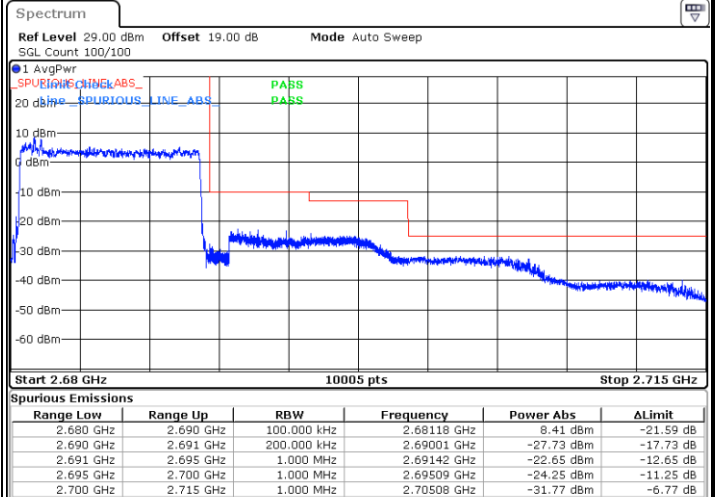

Highest Band Edge / Full RB

Date: 1.JUL.2021 01:10:34

LTE Band 41 / 5MHz / 64QAM

Lowest Band Edge / 1RB

Date: 1.JUL.2021 01:02:58

Highest Band Edge / 1 RB

Date: 1.JUL.2021 01:09:06

Lowest Band Edge / Full RB

Date: 1.JUL.2021 01:01:34

Highest Band Edge / Full RB

Date: 1.JUL.2021 01:09:34

LTE Band 41 / 10MHz / QPSK

Lowest Band Edge / 1 RB

Date: 1.JUL.2021 01:43:57

Highest Band Edge / 1 RB

Date: 1.JUL.2021 01:44:34

Lowest Band Edge / Full RB

Date: 1.JUL.2021 01:37:54

Highest Band Edge / Full RB

Date: 1.JUL.2021 01:47:57

LTE Band 41 / 10MHz / 16QAM

Lowest Band Edge / 1 RB

Date: 1.JUL.2021 01:41:47

Highest Band Edge / 1 RB

Date: 1.JUL.2021 01:45:28

Lowest Band Edge / Full RB

Date: 1.JUL.2021 01:38:44

Highest Band Edge / Full RB

Date: 1.JUL.2021 01:47:01

LTE Band 41 / 10MHz / 64QAM

Lowest Band Edge / 1 RB

Date: 1.JUL.2021 01:40:16