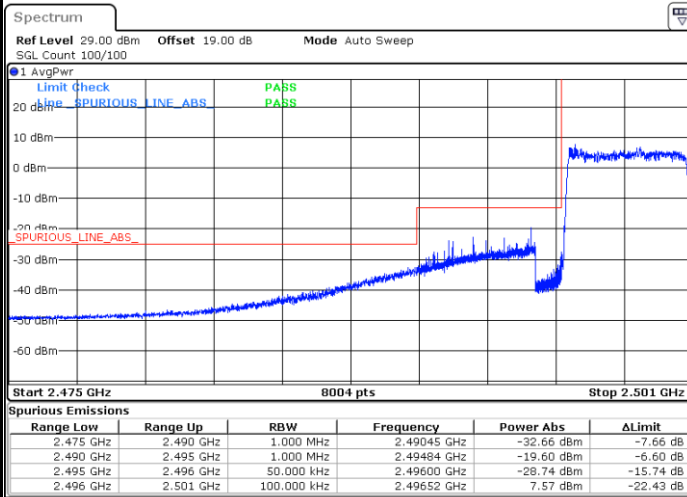

# Conducted Band Edge

LTE Band 41 / 5MHz / 16QAM

Lowest Band Edge / 1RB

Date: 1.JUL.2021 01:04:13

Highest Band Edge / 1 RB

Date: 1.JUL.2021 01:08:36

Lowest Band Edge / Full RB

Date: 1.JUL.2021 01:00:59

Highest Band Edge / Full RB

Date: 1.JUL.2021 01:10:34

LTE Band 41 / 5MHz / 64QAM

Lowest Band Edge / 1RB

Date: 1.JUL.2021 01:02:58

Highest Band Edge / 1 RB

Date: 1.JUL.2021 01:09:06

Lowest Band Edge / Full RB

Date: 1.JUL.2021 01:01:34

Highest Band Edge / Full RB

Date: 1.JUL.2021 01:09:34

LTE Band 41 / 10MHz / QPSK

Lowest Band Edge / 1 RB

Date: 1.JUL.2021 01:43:57

Highest Band Edge / 1 RB

Date: 1.JUL.2021 01:44:34

Lowest Band Edge / Full RB

Date: 1.JUL.2021 01:37:54

Highest Band Edge / Full RB

Date: 1.JUL.2021 01:47:57

LTE Band 41 / 10MHz / 16QAM

Lowest Band Edge / 1 RB

Date: 1.JUL.2021 01:41:47

Highest Band Edge / 1 RB