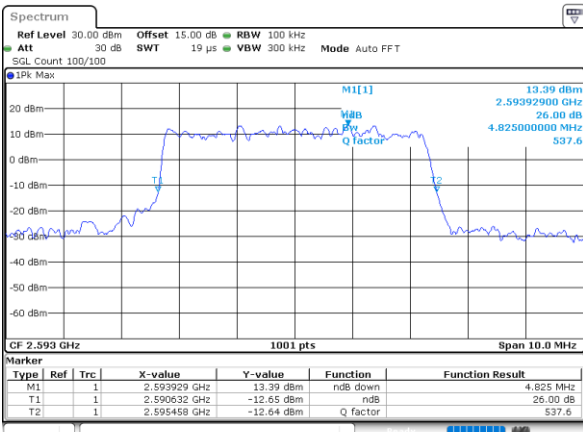

Date: 30 JUN 2021 23:25:21

Highest Channel / 20MHz / QPSK

Date: 30 JUN 2021 23:26:35

Highest Channel / 20MHz / 16QAM

Date: 30 JUN 2021 23:26:58

LTE Band 41

Lowest Channel / 5MHz / 64QAM

Date: 30 JUN 2021 23:27:39

Lowest Channel / 10MHz / 64QAM

Date: 30 JUN 2021 23:29:42

Middle Channel / 5MHz / 64QAM

Date: 30 JUN 2021 23:28:19

Middle Channel / 10MHz / 64QAM

Date: 30 JUN 2021 23:30:22

Highest Channel / 5MHz / 64QAM

Date: 30 JUN 2021 23:28:59