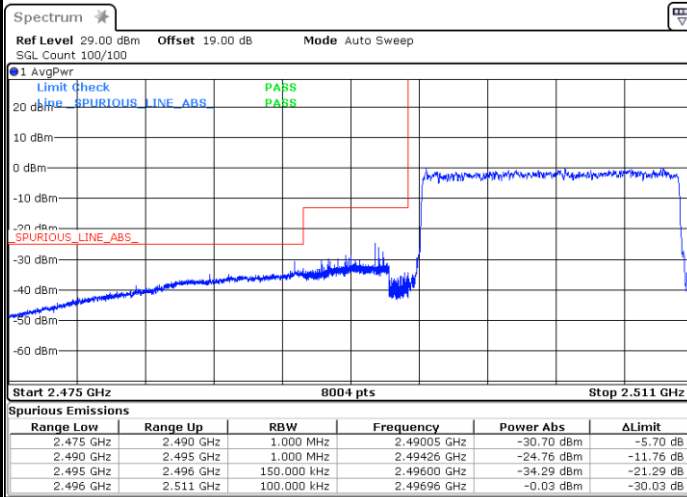

Lowest Band Edge / 1 RB

Date: 1.JUL.2021 21:17:45

Highest Band Edge / 1 RB

Date: 1.JUL.2021 21:20:01

Lowest Band Edge / Full RB

Date: 1.JUL.2021 21:15:37

Highest Band Edge / Full RB

Date: 1.JUL.2021 21:29:57

LTE Band 41 / 15MHz / 64QAM

Lowest Band Edge / 1 RB

Date: 1.JUL.2021 21:18:20

Highest Band Edge / 1 RB

Date: 1.JUL.2021 21:19:35

Lowest Band Edge / Full RB

Date: 1.JUL.2021 21:15:05

Highest Band Edge / Full RB

Date: 1.JUL.2021 21:30:36

LTE Band 41 / 20MHz / QPSK

Lowest Band Edge / 1 RB

Date: 1.JUL.2021 21:36:46

Highest Band Edge / 1 RB

Date: 1.JUL.2021 21:49:45

Lowest Band Edge / Full RB

Date: 1.JUL.2021 21:35:06

Highest Band Edge / Full RB

Date: 1.JUL.2021 21:50:45

LTE Band 41 / 20MHz / 16QAM

Lowest Band Edge / 1 RB

Date: 1.JUL.2021 21:37:33

Highest Band Edge / 1 RB

Date: 1.JUL.2021 21:49:16

Lowest Band Edge / Full RB