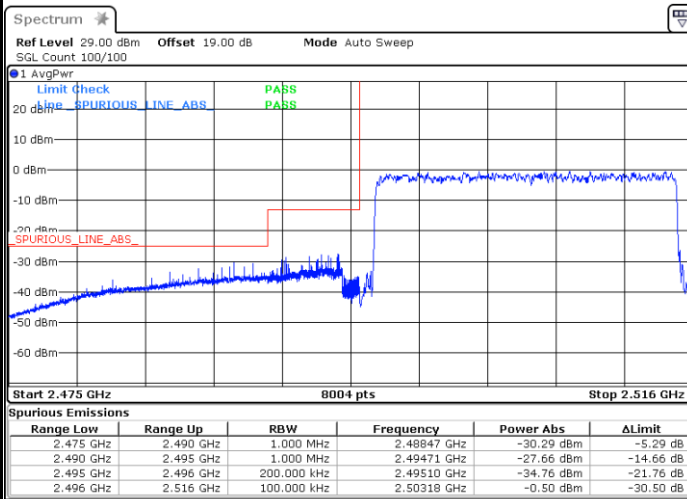

Date: 1.JUL.2021 21:30:36

LTE Band 41 / 20MHz / QPSK

Lowest Band Edge / 1 RB

Date: 1.JUL.2021 21:36:46

Highest Band Edge / 1 RB

Date: 1.JUL.2021 21:49:45

Lowest Band Edge / Full RB

Date: 1.JUL.2021 21:35:06

Highest Band Edge / Full RB

Date: 1.JUL.2021 21:50:45

LTE Band 41 / 20MHz / 16QAM

Lowest Band Edge / 1 RB

Date: 1.JUL.2021 21:37:33

Highest Band Edge / 1 RB

Date: 1.JUL.2021 21:49:16

Lowest Band Edge / Full RB

Date: 1.JUL.2021 21:33:11

Highest Band Edge / Full RB

Date: 1.JUL.2021 21:51:20

LTE Band 41 / 20MHz / 64QAM

Lowest Band Edge / 1 RB

Date: 1.JUL.2021 21:39:00

Highest Band Edge / 1 RB

Date: 1.JUL.2021 21:48:38

Lowest Band Edge / Full RB

Date: 1.JUL.2021 21:32:32

Highest Band Edge / Full RB

Date: 1.JUL.2021 21:52:33