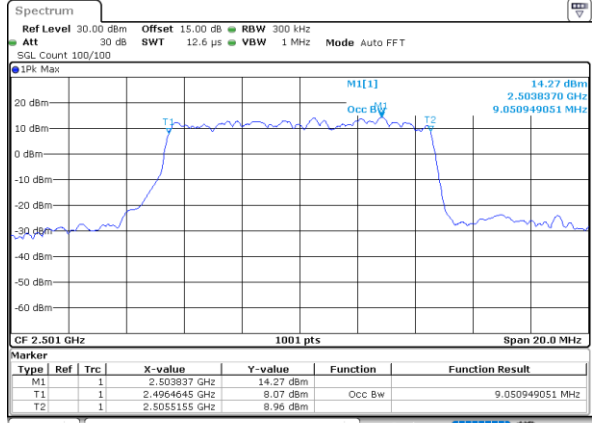

Highest Channel / 20MHz / QPSK

Date: 30 JUN 2021 23:25:45

Highest Channel / 20MHz / 16QAM

Date: 30 JUN 2021 23:26:10

LTE Band 41

Lowest Channel / 5MHz / 64QAM

Date: 30 JUN 2021 23:27:23

Lowest Channel / 10MHz / 64QAM

Date: 30 JUN 2021 23:29:26

Middle Channel / 5MHz / 64QAM

Date: 30 JUN 2021 23:28:03

Middle Channel / 10MHz / 64QAM

Date: 30 JUN 2021 23:30:06

Highest Channel / 5MHz / 64QAM

Date: 30 JUN 2021 23:28:43

Highest Channel / 10MHz / 64QAM