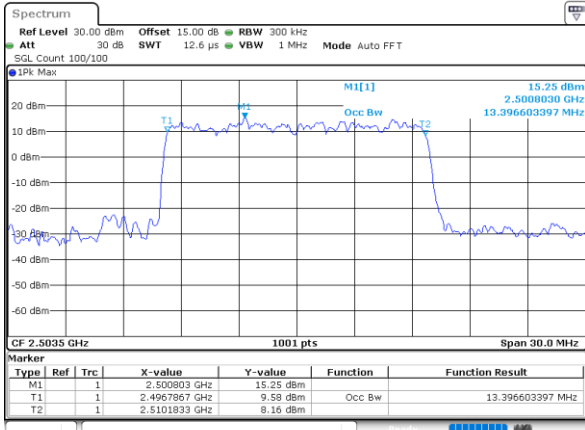

Highest Channel / 10MHz / 16QAM

Date: 30 JUN 2021 23:14:07

LTE Band 41

Lowest Channel / 15MHz / QPSK

Date: 30 JUN 2021 23:15:56

Lowest Channel / 15MHz / 16QAM

Date: 30 JUN 2021 23:16:21

Middle Channel / 15MHz / QPSK

Date: 30 JUN 2021 23:17:33

Middle Channel / 15MHz / 16QAM

Date: 30 JUN 2021 23:17:58

Highest Channel / 15MHz / QPSK

Date: 30 JUN 2021 23:19:10

Highest Channel / 15MHz / 16QAM

Date: 30 JUN 2021 23:19:35

LTE Band 41