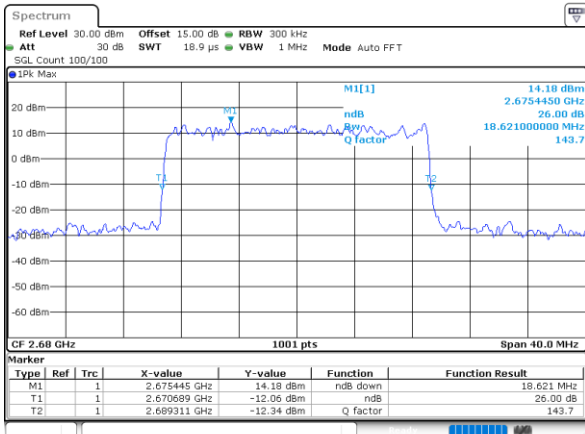

LTE Band 41

Lowest Channel / 20MHz / QPSK

Date: 30 JUN 2021 23:23:20

Lowest Channel / 20MHz / 16QAM

Date: 30 JUN 2021 23:23:44

Middle Channel / 20MHz / QPSK

Date: 30 JUN 2021 23:24:58

Middle Channel / 20MHz / 16QAM

Date: 30 JUN 2021 23:25:21

Highest Channel / 20MHz / QPSK

Date: 30 JUN 2021 23:26:35

Highest Channel / 20MHz / 16QAM

Date: 30 JUN 2021 23:26:58

LTE Band 41

Lowest Channel / 5MHz / 64QAM

Date: 30 JUN 2021 23:27:39