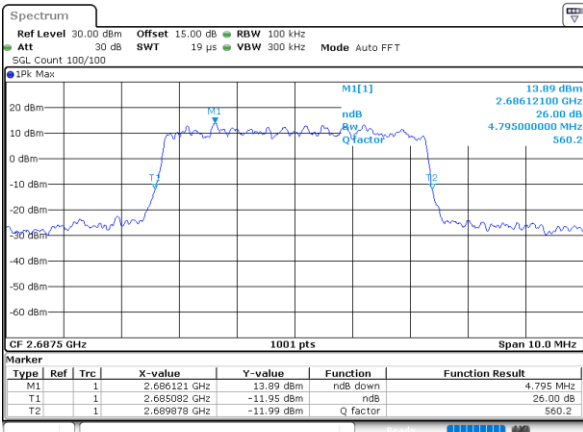

Lowest Channel / 10MHz / 64QAM

Date: 30 JUN 2021 23:29:42

Middle Channel / 5MHz / 64QAM

Date: 30 JUN 2021 23:28:19

Middle Channel / 10MHz / 64QAM

Date: 30 JUN 2021 23:30:22

Highest Channel / 5MHz / 64QAM

Date: 30 JUN 2021 23:28:59

Highest Channel / 10MHz / 64QAM

Date: 30 JUN 2021 23:31:02

LTE Band 41

Lowest Channel / 15MHz / 64QAM

Date: 30 JUN 2021 23:31:46

Lowest Channel / 20MHz / 64QAM

Date: 30 JUN 2021 23:33:49

Middle Channel / 15MHz / 64QAM