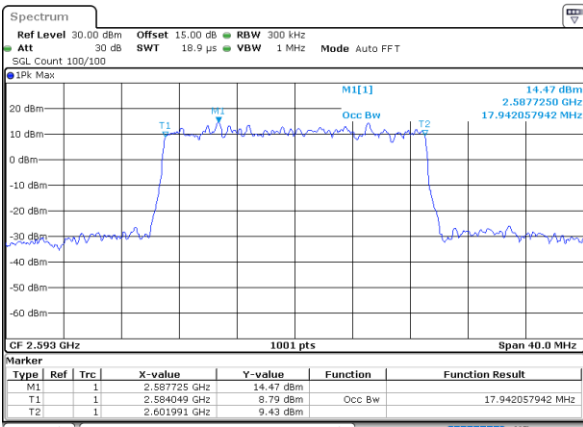

Lowest Channel / 20MHz / QPSK

Date: 30 JUN 2021 23:22:30

Lowest Channel / 20MHz / 16QAM

Date: 30 JUN 2021 23:22:55

Middle Channel / 20MHz / QPSK

Date: 30 JUN 2021 23:24:08

Middle Channel / 20MHz / 16QAM

Date: 7 JUL 2021 00:16:12

Highest Channel / 20MHz / QPSK

Date: 30 JUN 2021 23:25:45

Highest Channel / 20MHz / 16QAM

Date: 30 JUN 2021 23:26:10

LTE Band 41

Lowest Channel / 5MHz / 64QAM

Date: 30 JUN 2021 23:27:23

Lowest Channel / 10MHz / 64QAM