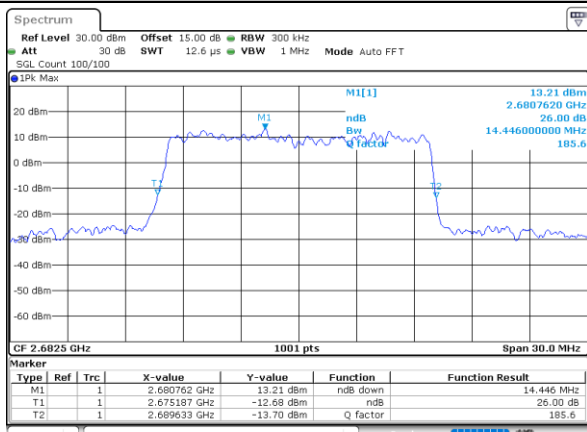

Highest Channel / 10MHz / 64QAM

Date: 30 JUN 2021 23:31:02

LTE Band 41

Lowest Channel / 15MHz / 64QAM

Date: 30 JUN 2021 23:31:46

Lowest Channel / 20MHz / 64QAM

Date: 30 JUN 2021 23:33:49

Middle Channel / 15MHz / 64QAM

Date: 30 JUN 2021 23:32:26

Middle Channel / 20MHz / 64QAM

Date: 30 JUN 2021 23:34:29

Highest Channel / 15MHz / 64QAM

Date: 30 JUN 2021 23:33:05

Highest Channel / 20MHz / 64QAM

Date: 30 JUN 2021 23:35:08

Occupied Bandwidth