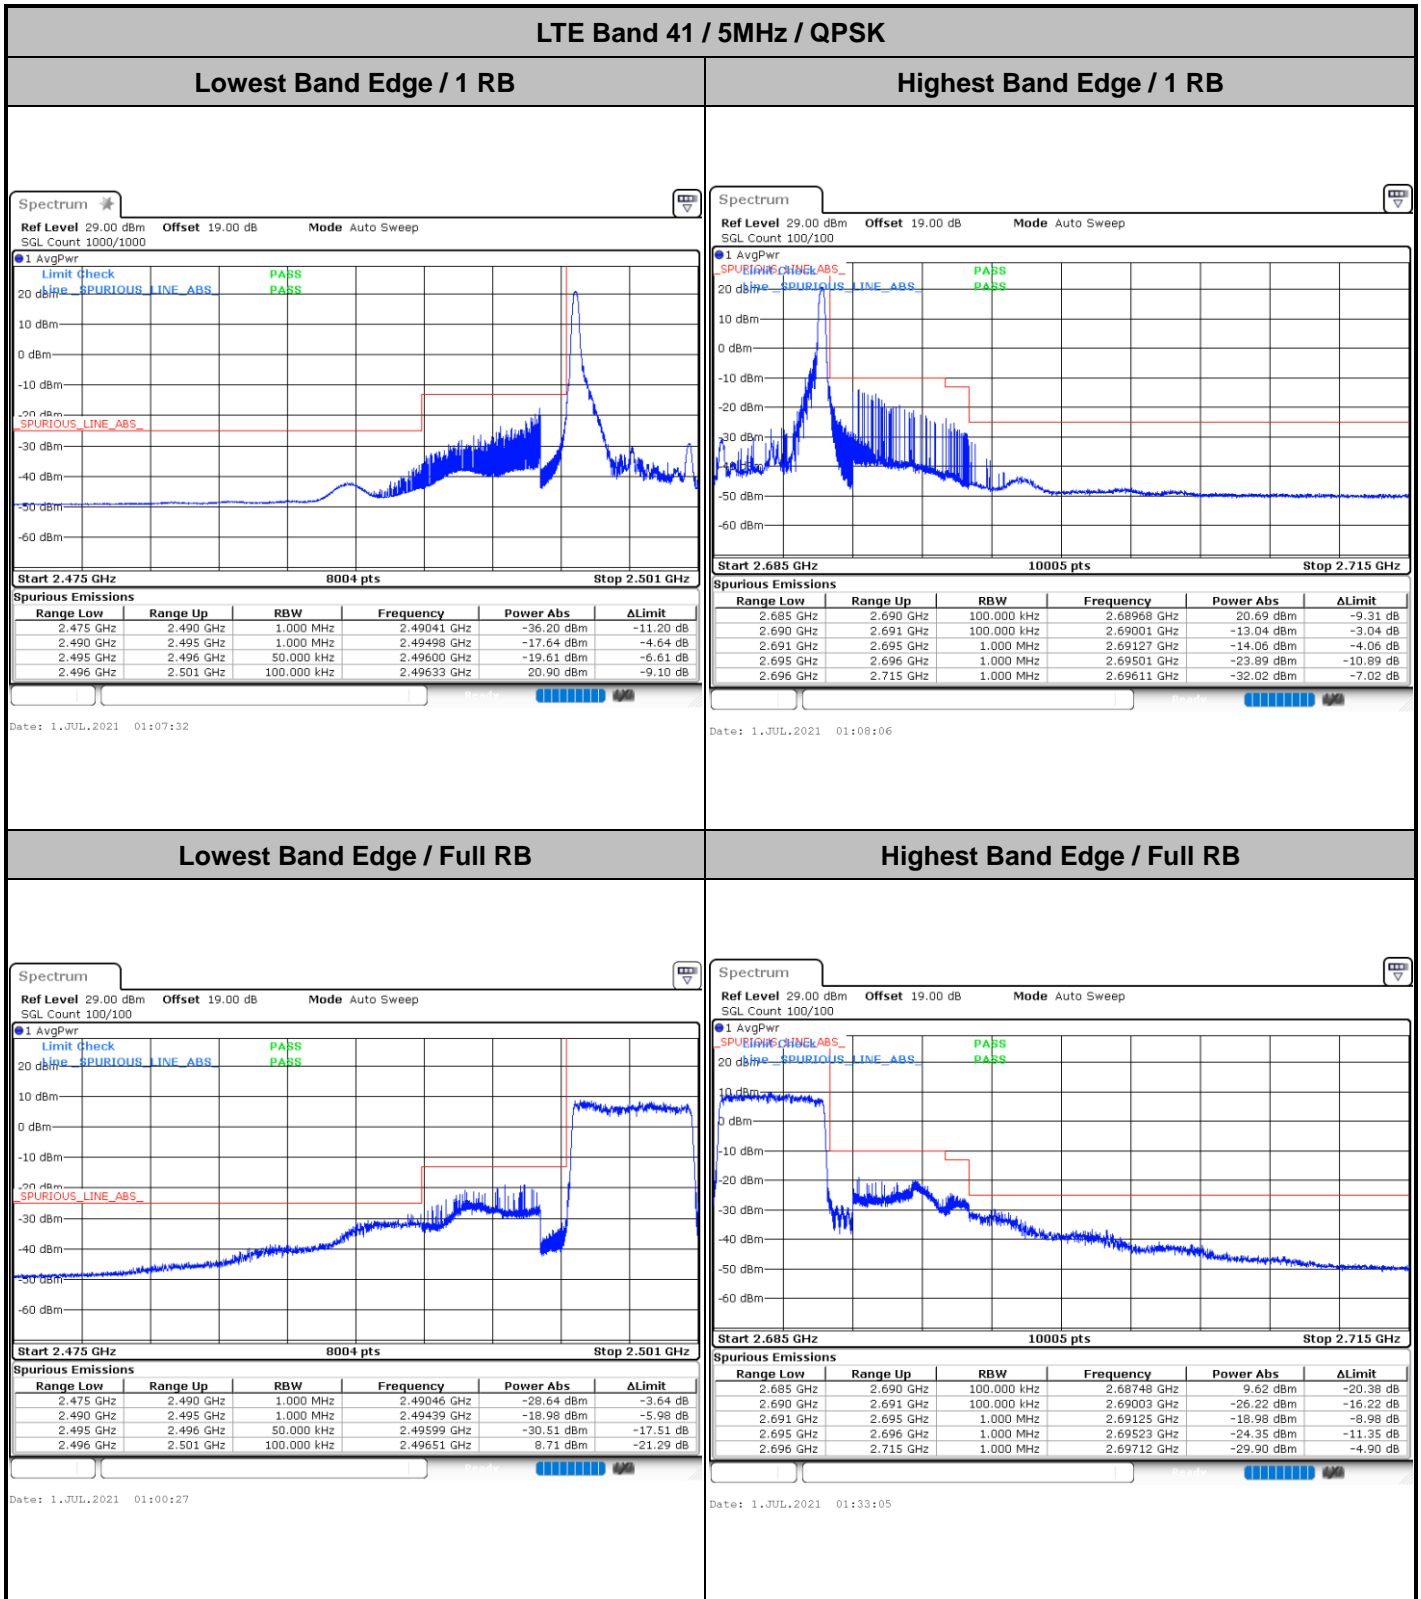

Middle Channel / 20MHz / 64QAM

Date: 30 JUN 2021 23:34:12

Highest Channel / 15MHz / 64QAM

Date: 30 JUN 2021 23:32:49

Highest Channel / 20MHz / 64QAM

Date: 30 JUN 2021 23:34:52

# Conducted Band Edge

LTE Band 41 / 5MHz / 16QAM

Lowest Band Edge / 1RB

Date: 1.JUL.2021 01:04:13

Highest Band Edge / 1 RB

Date: 1.JUL.2021 01:08:36

Lowest Band Edge / Full RB

Date: 1.JUL.2021 01:00:59

Highest Band Edge / Full RB

Date: 1.JUL.2021 01:10:34

LTE Band 41 / 5MHz / 64QAM

Lowest Band Edge / 1RB

Date: 1.JUL.2021 01:02:58

Highest Band Edge / 1 RB

Date: 1.JUL.2021 01:09:06

Lowest Band Edge / Full RB

Date: 1.JUL.2021 01:01:34

Highest Band Edge / Full RB

Date: 1.JUL.2021 01:09:34

LTE Band 41 / 10MHz / QPSK

Lowest Band Edge / 1 RB

Date: 1.JUL.2021 01:43:57

Highest Band Edge / 1 RB

Date: 1.JUL.2021 01:44:34