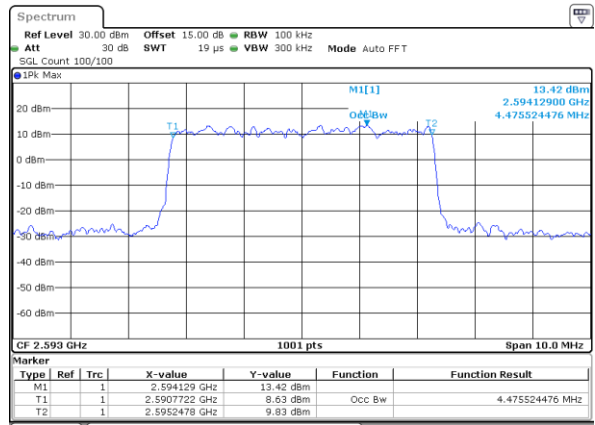

Mode	LTE Band 41 : 99%OBW(MHz)											
BW				5MHz		10MHz		15MHz		20MHz		
Mod.				QPSK	16QAM	QPSK	16QAM	QPSK	16QAM	QPSK	16QAM	
Lowest CH				4.50	4.46	9.03	8.99	13.40	13.46	17.94	17.94	
Middle CH				4.49	4.48	9.03	9.05	13.46	13.46	17.94	17.90	
Highest CH				4.48	4.47	9.03	8.99	13.34	13.43	17.90	17.82	
Mode	LTE Band 41 : 99%OBW(MHz)											
BW				5MHz		10MHz		15MHz		20MHz		
Mod.				64QAM		64QAM		64QAM		64QAM		
Lowest CH				4.48	-	9.05	-	13.46	-	17.82	-	
Middle CH				4.50	-	9.05	-	13.46	-	17.94	-	
Highest CH				4.49	-	9.03	-	13.43	-	17.86	-	

LTE Band 41

Lowest Channel / 5MHz / QPSK

Date: 30 JUN 2021 23:04:58

Lowest Channel / 5MHz / 16QAM

Date: 30 JUN 2021 23:05:24

Middle Channel / 5MHz / QPSK

Date: 30 JUN 2021 23:06:36

Middle Channel / 5MHz / 16QAM

Date: 30 JUN 2021 23:07:01

Highest Channel / 5MHz / QPSK

Date: 30 JUN 2021 23:08:13

Highest Channel / 5MHz / 16QAM

Date: 30 JUN 2021 23:08:38

LTE Band 41

Lowest Channel / 10MHz / QPSK

Date: 30 JUN 2021 23:10:28