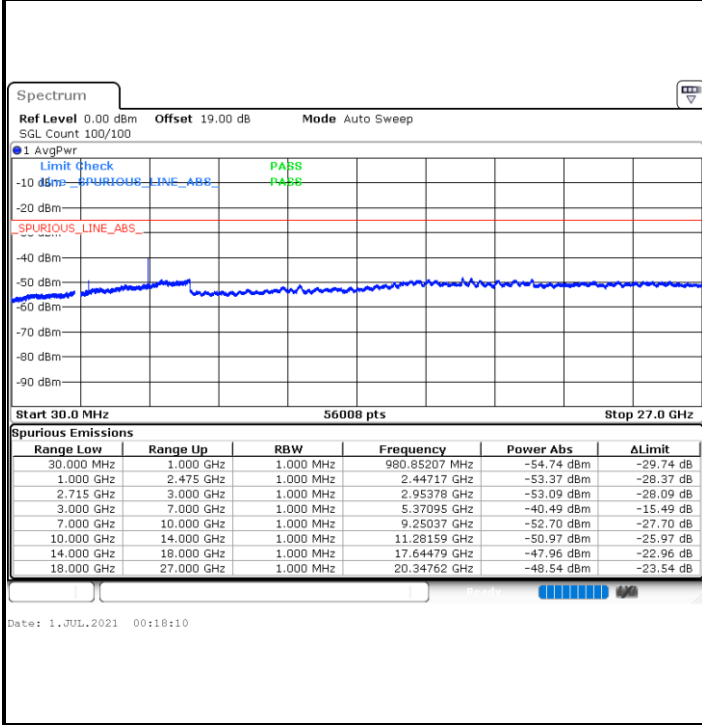

Highest Band Edge / Full RB

Date: 1.JUL.2021 21:50:45

LTE Band 41 / 20MHz / 16QAM

Lowest Band Edge / 1 RB

Date: 1.JUL.2021 21:37:33

Highest Band Edge / 1 RB

Date: 1.JUL.2021 21:49:16

Lowest Band Edge / Full RB

Date: 1.JUL.2021 21:33:11

Highest Band Edge / Full RB

Date: 1.JUL.2021 21:51:20

LTE Band 41 / 20MHz / 64QAM

Lowest Band Edge / 1 RB

Date: 1.JUL.2021 21:39:00

Highest Band Edge / 1 RB

Date: 1.JUL.2021 21:48:38

Lowest Band Edge / Full RB

Date: 1.JUL.2021 21:32:32

Highest Band Edge / Full RB

Date: 1.JUL.2021 21:52:33

# Conducted Spurious Emission

LTE Band 41 / 5MHz

Highest Channel / QPSK

Highest Channel / 16QAM

LTE Band 41 / 10MHz

Lowest Channel / QPSK

Lowest Channel / 16QAM

LTE Band 41 / 10MHz