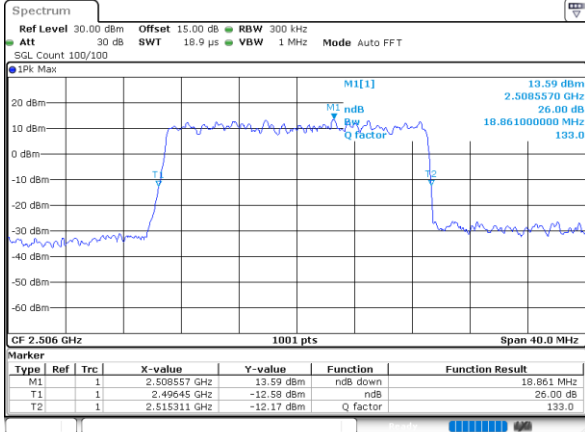

LTE Band 41

Lowest Channel / 20MHz / QPSK

Date: 30 JUN 2021 23:23:20

Lowest Channel / 20MHz / 16QAM

Date: 30 JUN 2021 23:23:44

Middle Channel / 20MHz / QPSK

Date: 30 JUN 2021 23:24:58

Middle Channel / 20MHz / 16QAM

Date: 30 JUN 2021 23:25:21

Highest Channel / 20MHz / QPSK

Date: 30 JUN 2021 23:26:35

Highest Channel / 20MHz / 16QAM

Date: 30 JUN 2021 23:26:58

LTE Band 41

Lowest Channel / 5MHz / 64QAM

Date: 30 JUN 2021 23:27:39