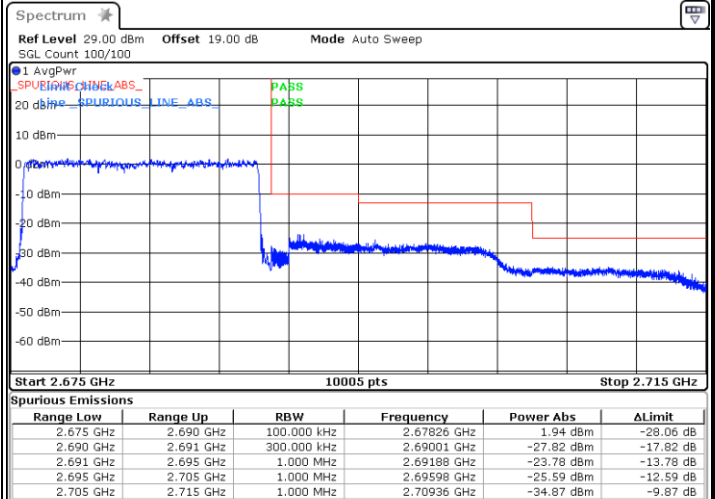

Date: 1.JUL.2021 01:45:28

Lowest Band Edge / Full RB

Date: 1.JUL.2021 01:38:44

Highest Band Edge / Full RB

Date: 1.JUL.2021 01:47:01

LTE Band 41 / 10MHz / 64QAM

Lowest Band Edge / 1 RB

Date: 1.JUL.2021 01:40:16

Highest Band Edge / 1 RB

Date: 1.JUL.2021 01:45:55

Lowest Band Edge / Full RB

Date: 1.JUL.2021 01:39:42

Highest Band Edge / Full RB

Date: 1.JUL.2021 01:46:24

LTE Band 41 / 15MHz / QPSK

Lowest Band Edge / 1 RB

Date: 1.JUL.2021 21:17:08

Highest Band Edge / 1 RB

Date: 1.JUL.2021 21:21:45

Lowest Band Edge / Full RB

Date: 1.JUL.2021 21:16:02

Highest Band Edge / Full RB

Date: 1.JUL.2021 21:22:22

LTE Band 41 / 15MHz / 16QAM

Lowest Band Edge / 1 RB

Date: 1.JUL.2021 21:17:45

Highest Band Edge / 1 RB

Date: 1.JUL.2021 21:20:01

Lowest Band Edge / Full RB

Date: 1.JUL.2021 21:15:37

Highest Band Edge / Full RB

Date: 1.JUL.2021 21:29:57