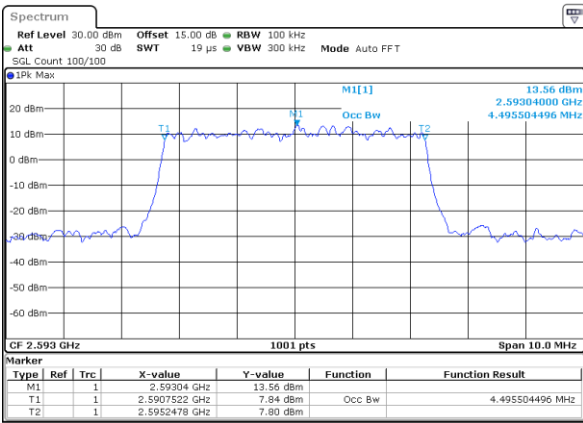

Highest Channel / 20MHz / QPSK

Date: 30 JUN 2021 23:25:45

Highest Channel / 20MHz / 16QAM

Date: 30 JUN 2021 23:26:10

LTE Band 41

Lowest Channel / 5MHz / 64QAM

Date: 30 JUN 2021 23:27:23

Lowest Channel / 10MHz / 64QAM

Date: 30 JUN 2021 23:29:26

Middle Channel / 5MHz / 64QAM

Date: 30 JUN 2021 23:28:03

Middle Channel / 10MHz / 64QAM

Date: 30 JUN 2021 23:30:06

Highest Channel / 5MHz / 64QAM

Date: 30 JUN 2021 23:28:43

Highest Channel / 10MHz / 64QAM