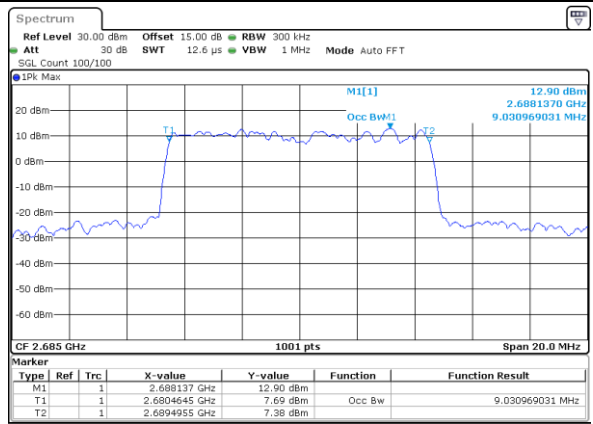

Highest Channel / 20MHz / QPSK

Date: 30 JUN 2021 23:25:45

Highest Channel / 20MHz / 16QAM

Date: 30 JUN 2021 23:26:10

LTE Band 41

Lowest Channel / 5MHz / 64QAM

Date: 30 JUN 2021 23:27:23

Lowest Channel / 10MHz / 64QAM

Date: 30 JUN 2021 23:29:26

Middle Channel / 5MHz / 64QAM

Date: 30 JUN 2021 23:28:03

Middle Channel / 10MHz / 64QAM

Date: 30 JUN 2021 23:30:06

Highest Channel / 5MHz / 64QAM

Date: 30 JUN 2021 23:28:43

Highest Channel / 10MHz / 64QAM

Date: 7 JUL 2021 00:09:17

LTE Band 41

Lowest Channel / 15MHz / 64QAM

Date: 30 JUN 2021 23:31:29

Lowest Channel / 20MHz / 64QAM

Date: 7 JUL 2021 00:18:38

Middle Channel / 15MHz / 64QAM

Date: 30 JUN 2021 23:32:09