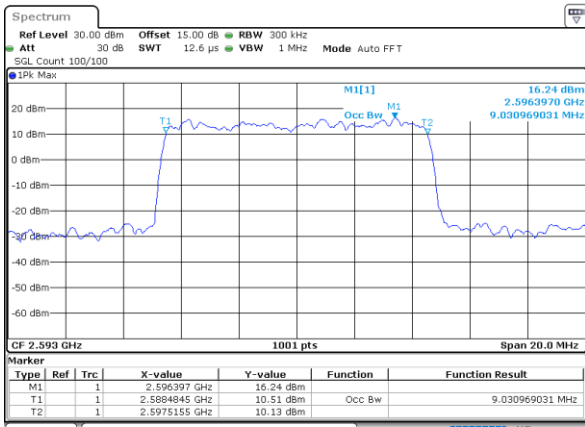

Date: 30 JUN 2021 23:07:01

Highest Channel / 5MHz / QPSK

Date: 30 JUN 2021 23:08:13

Highest Channel / 5MHz / 16QAM

Date: 30 JUN 2021 23:08:38

LTE Band 41

Lowest Channel / 10MHz / QPSK

Date: 30 JUN 2021 23:10:28

Lowest Channel / 10MHz / 16QAM

Date: 30 JUN 2021 23:10:53

Middle Channel / 10MHz / QPSK

Date: 30 JUN 2021 23:12:05

Middle Channel / 10MHz / 16QAM

Date: 30 JUN 2021 23:12:30

Highest Channel / 10MHz / QPSK

Date: 6 JUL 2021 23:49:17