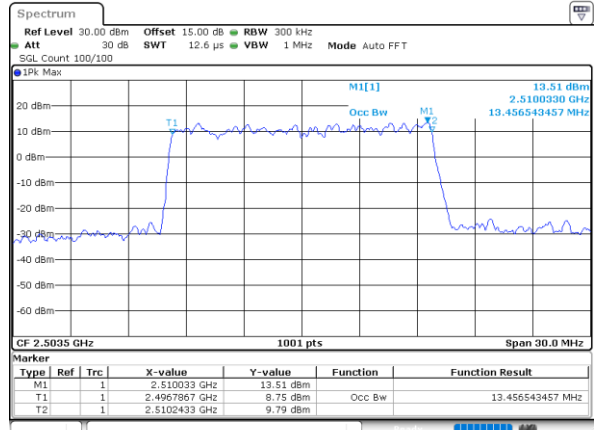

Highest Channel / 10MHz / 16QAM

Date: 30 JUN 2021 23:14:07

LTE Band 41

Lowest Channel / 15MHz / QPSK

Date: 30 JUN 2021 23:15:56

Lowest Channel / 15MHz / 16QAM

Date: 30 JUN 2021 23:16:21

Middle Channel / 15MHz / QPSK

Date: 30 JUN 2021 23:17:33

Middle Channel / 15MHz / 16QAM

Date: 30 JUN 2021 23:17:58

Highest Channel / 15MHz / QPSK

Date: 30 JUN 2021 23:19:10

Highest Channel / 15MHz / 16QAM

Date: 30 JUN 2021 23:19:35

LTE Band 41