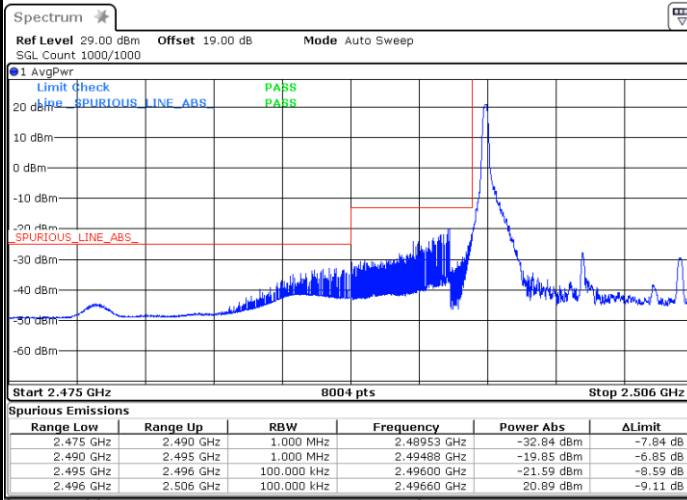

Highest Band Edge / Full RB

Date: 1.JUL.2021 01:10:34

LTE Band 41 / 5MHz / 64QAM

Lowest Band Edge / 1RB

Date: 1.JUL.2021 01:02:58

Highest Band Edge / 1 RB

Date: 1.JUL.2021 01:09:06

Lowest Band Edge / Full RB

Date: 1.JUL.2021 01:01:34

Highest Band Edge / Full RB

Date: 1.JUL.2021 01:09:34

LTE Band 41 / 10MHz / QPSK

Lowest Band Edge / 1 RB

Date: 1.JUL.2021 01:43:57

Highest Band Edge / 1 RB

Date: 1.JUL.2021 01:44:34

Lowest Band Edge / Full RB

Date: 1.JUL.2021 01:37:54

Highest Band Edge / Full RB

Date: 1.JUL.2021 01:47:57

LTE Band 41 / 10MHz / 16QAM

Lowest Band Edge / 1 RB

Date: 1.JUL.2021 01:41:47

Highest Band Edge / 1 RB

Date: 1.JUL.2021 01:45:28

Lowest Band Edge / Full RB

Date: 1.JUL.2021 01:38:44

Highest Band Edge / Full RB

Date: 1.JUL.2021 01:47:01

LTE Band 41 / 10MHz / 64QAM

Lowest Band Edge / 1 RB

Date: 1.JUL.2021 01:40:16