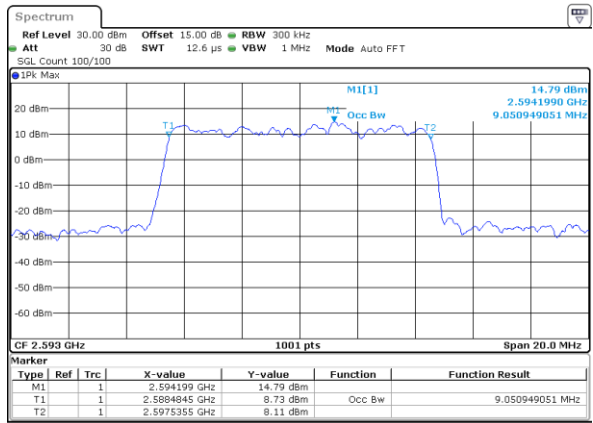

Highest Channel / 20MHz / QPSK

Date: 30 JUN 2021 23:25:45

Highest Channel / 20MHz / 16QAM

Date: 30 JUN 2021 23:26:10

LTE Band 41

Lowest Channel / 5MHz / 64QAM

Date: 30 JUN 2021 23:27:23

Lowest Channel / 10MHz / 64QAM

Date: 30 JUN 2021 23:29:26

Middle Channel / 5MHz / 64QAM

Date: 30 JUN 2021 23:28:03

Middle Channel / 10MHz / 64QAM

Date: 30 JUN 2021 23:30:06

Highest Channel / 5MHz / 64QAM

Date: 30 JUN 2021 23:28:43

Highest Channel / 10MHz / 64QAM