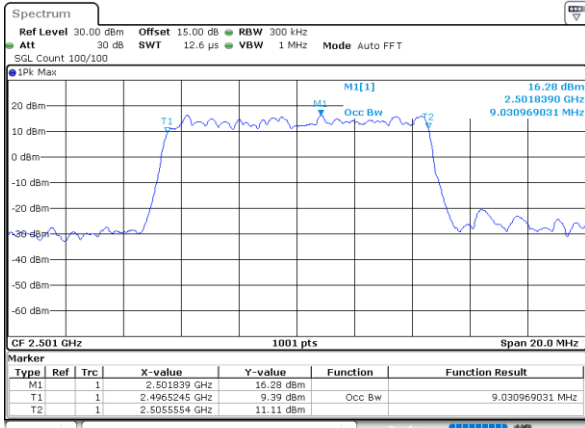

Date: 30 JUN 2021 23:07:01

Highest Channel / 5MHz / QPSK

Date: 30 JUN 2021 23:08:13

Highest Channel / 5MHz / 16QAM

Date: 30 JUN 2021 23:08:38

LTE Band 41

Lowest Channel / 10MHz / QPSK

Date: 30 JUN 2021 23:10:28