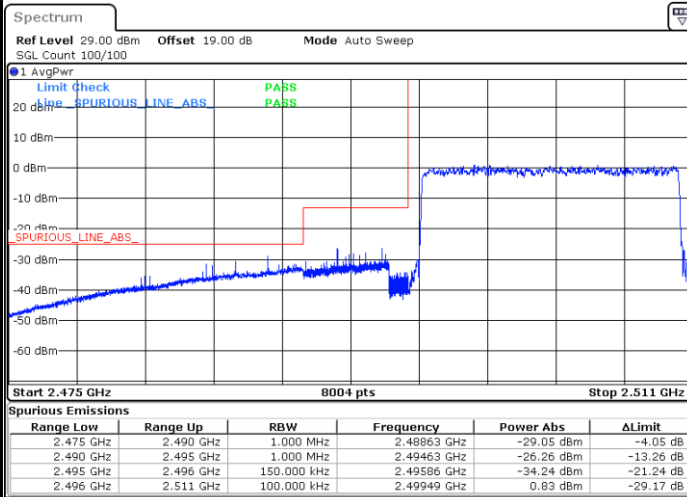

Date: 1.JUL.2021 21:17:08

Highest Band Edge / 1 RB

Date: 1.JUL.2021 21:21:45

Lowest Band Edge / Full RB

Date: 1.JUL.2021 21:16:02

Highest Band Edge / Full RB

Date: 1.JUL.2021 21:22:22

LTE Band 41 / 15MHz / 16QAM

Lowest Band Edge / 1 RB

Date: 1.JUL.2021 21:17:45

Highest Band Edge / 1 RB

Date: 1.JUL.2021 21:20:01

Lowest Band Edge / Full RB

Date: 1.JUL.2021 21:15:37

Highest Band Edge / Full RB

Date: 1.JUL.2021 21:29:57

LTE Band 41 / 15MHz / 64QAM

Lowest Band Edge / 1 RB

Date: 1.JUL.2021 21:18:20

Highest Band Edge / 1 RB

Date: 1.JUL.2021 21:19:35

Lowest Band Edge / Full RB

Date: 1.JUL.2021 21:15:05

Highest Band Edge / Full RB

Date: 1.JUL.2021 21:30:36

LTE Band 41 / 20MHz / QPSK

Lowest Band Edge / 1 RB

Date: 1.JUL.2021 21:36:46

Highest Band Edge / 1 RB

Date: 1.JUL.2021 21:49:45

Lowest Band Edge / Full RB

Date: 1.JUL.2021 21:35:06