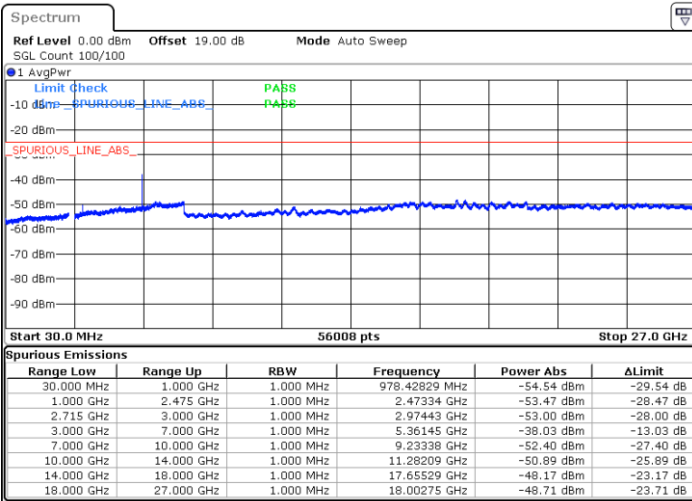

Lowest Band Edge / Full RB

Date: 1.JUL.2021 21:32:32

Highest Band Edge / Full RB

Date: 1.JUL.2021 21:52:33

# Conducted Spurious Emission

LTE Band 41 / 5MHz

Highest Channel / QPSK

Highest Channel / 16QAM

LTE Band 41 / 10MHz

Lowest Channel / QPSK

Lowest Channel / 16QAM

LTE Band 41 / 10MHz

Middle Channel / QPSK

Middle Channel / 16QAM

Date: 1.JUL.2021 00:30:22

Date: 1.JUL.2021 00:31:35

Highest Channel / QPSK

Highest Channel / 16QAM

Date: 1.JUL.2021 00:32:48

Date: 1.JUL.2021 00:34:00