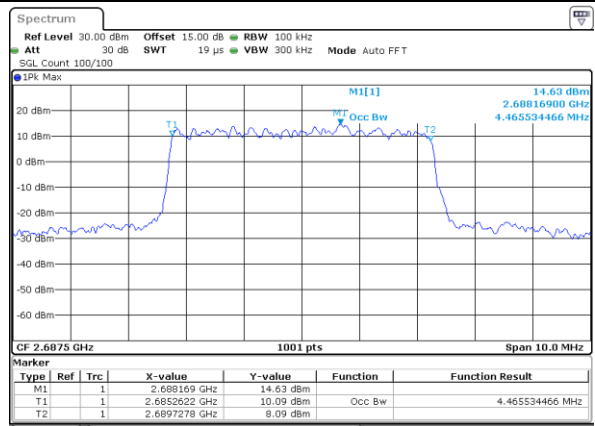

Mode	LTE Band 41 : 99%OBW(MHz)											
BW				5MHz		10MHz		15MHz		20MHz		
Mod.				QPSK	16QAM	QPSK	16QAM	QPSK	16QAM	QPSK	16QAM	
Lowest CH				4.50	4.46	9.03	8.99	13.40	13.46	17.94	17.94	
Middle CH				4.49	4.48	9.03	9.05	13.46	13.46	17.94	17.90	
Highest CH				4.48	4.47	9.03	8.99	13.34	13.43	17.90	17.82	
Mode	LTE Band 41 : 99%OBW(MHz)											
BW				5MHz		10MHz		15MHz		20MHz		
Mod.				64QAM		64QAM		64QAM		64QAM		
Lowest CH				4.48	-	9.05	-	13.46	-	17.82	-	
Middle CH				4.50	-	9.05	-	13.46	-	17.94	-	
Highest CH				4.49	-	9.03	-	13.43	-	17.86	-	

LTE Band 41

Lowest Channel / 5MHz / QPSK

Date: 30 JUN 2021 23:04:58

Lowest Channel / 5MHz / 16QAM

Date: 30 JUN 2021 23:05:24

Middle Channel / 5MHz / QPSK

Date: 30 JUN 2021 23:06:36

Middle Channel / 5MHz / 16QAM

Date: 30 JUN 2021 23:07:01

Highest Channel / 5MHz / QPSK

Date: 30 JUN 2021 23:08:13

Highest Channel / 5MHz / 16QAM

Date: 30 JUN 2021 23:08:38

LTE Band 41

Lowest Channel / 10MHz / QPSK

Date: 30 JUN 2021 23:10:28