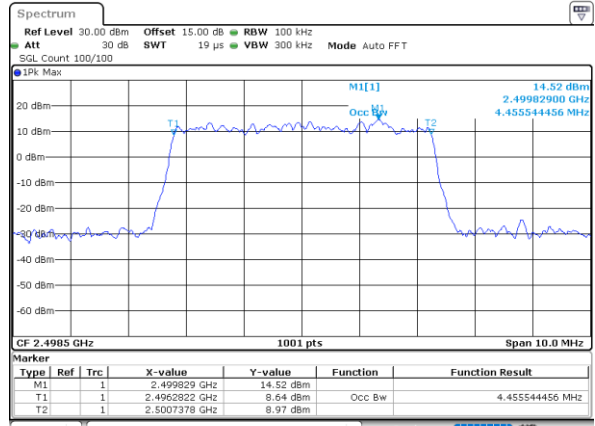

Lowest Channel / 5MHz / 16QAM

Date: 30 JUN 2021 23:05:24