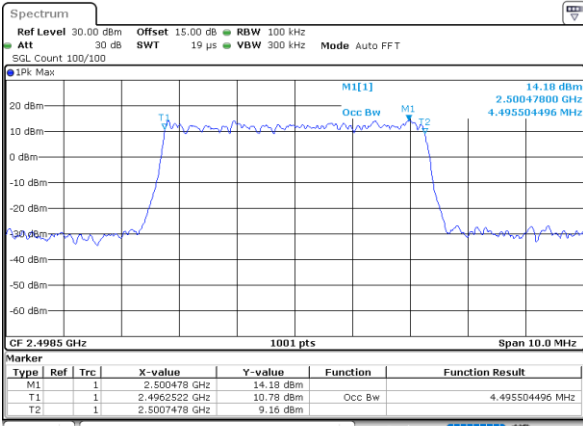

LTE Band 41

Lowest Channel / 5MHz / QPSK

Date: 30 JUN 2021 23:04:58