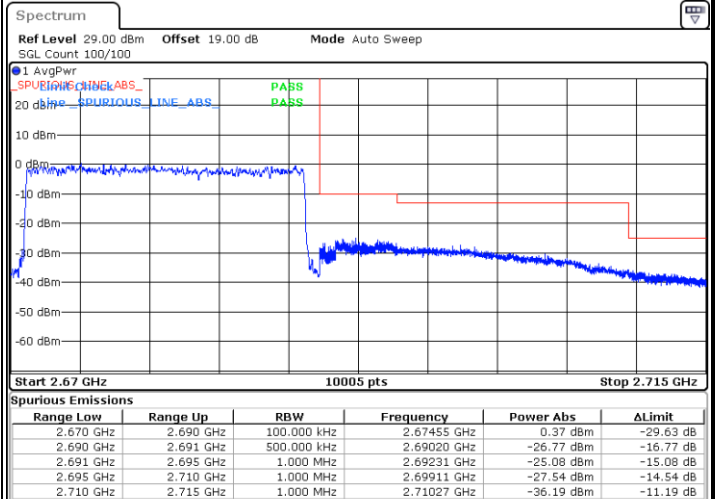

Date: 1.JUL.2021 21:30:36

LTE Band 41 / 20MHz / QPSK

Lowest Band Edge / 1 RB

Date: 1.JUL.2021 21:36:46

Highest Band Edge / 1 RB

Date: 1.JUL.2021 21:49:45

Lowest Band Edge / Full RB

Date: 1.JUL.2021 21:35:06

Highest Band Edge / Full RB

Date: 1.JUL.2021 21:50:45

LTE Band 41 / 20MHz / 16QAM

Lowest Band Edge / 1 RB

Date: 1.JUL.2021 21:37:33

Highest Band Edge / 1 RB

Date: 1.JUL.2021 21:49:16

Lowest Band Edge / Full RB

Date: 1.JUL.2021 21:33:11

Highest Band Edge / Full RB

Date: 1.JUL.2021 21:51:20

LTE Band 41 / 20MHz / 64QAM

Lowest Band Edge / 1 RB

Date: 1.JUL.2021 21:39:00

Highest Band Edge / 1 RB

Date: 1.JUL.2021 21:48:38

Lowest Band Edge / Full RB

Date: 1.JUL.2021 21:32:32

Highest Band Edge / Full RB

Date: 1.JUL.2021 21:52:33