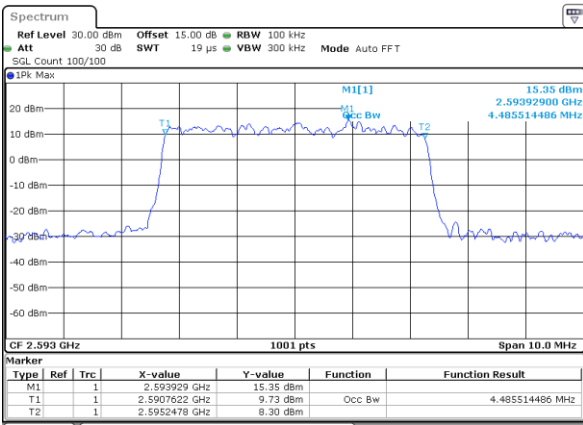

Mode	LTE Band 41 : 99%OBW(MHz)											
BW				5MHz		10MHz		15MHz		20MHz		
Mod.				QPSK	16QAM	QPSK	16QAM	QPSK	16QAM	QPSK	16QAM	
Lowest CH				4.50	4.46	9.03	8.99	13.40	13.46	17.94	17.94	
Middle CH				4.49	4.48	9.03	9.05	13.46	13.46	17.94	17.90	
Highest CH				4.48	4.47	9.03	8.99	13.34	13.43	17.90	17.82	
Mode	LTE Band 41 : 99%OBW(MHz)											
BW				5MHz		10MHz		15MHz		20MHz		
Mod.				64QAM		64QAM		64QAM		64QAM		
Lowest CH				4.48	-	9.05	-	13.46	-	17.82	-	
Middle CH				4.50	-	9.05	-	13.46	-	17.94	-	
Highest CH				4.49	-	9.03	-	13.43	-	17.86	-	

LTE Band 41

Lowest Channel / 5MHz / QPSK

Date: 30 JUN 2021 23:04:58

Lowest Channel / 5MHz / 16QAM

Date: 30 JUN 2021 23:05:24

Middle Channel / 5MHz / QPSK

Date: 30 JUN 2021 23:06:36

Middle Channel / 5MHz / 16QAM

Date: 30 JUN 2021 23:07:01

Highest Channel / 5MHz / QPSK

Date: 30 JUN 2021 23:08:13

Highest Channel / 5MHz / 16QAM

Date: 30 JUN 2021 23:08:38

LTE Band 41

Lowest Channel / 10MHz / QPSK

Date: 30 JUN 2021 23:10:28