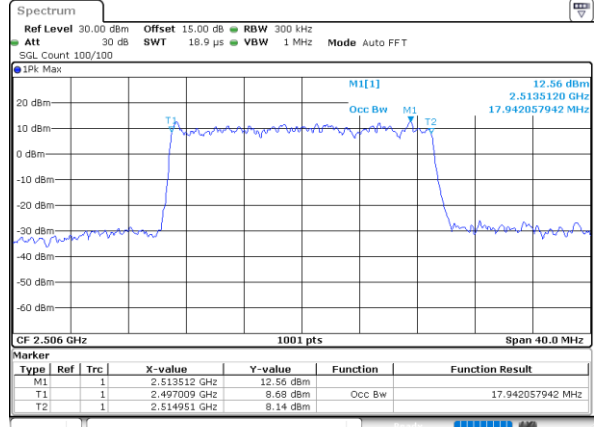

Lowest Channel / 20MHz / 16QAM

Date: 30 JUN 2021 23:22:55