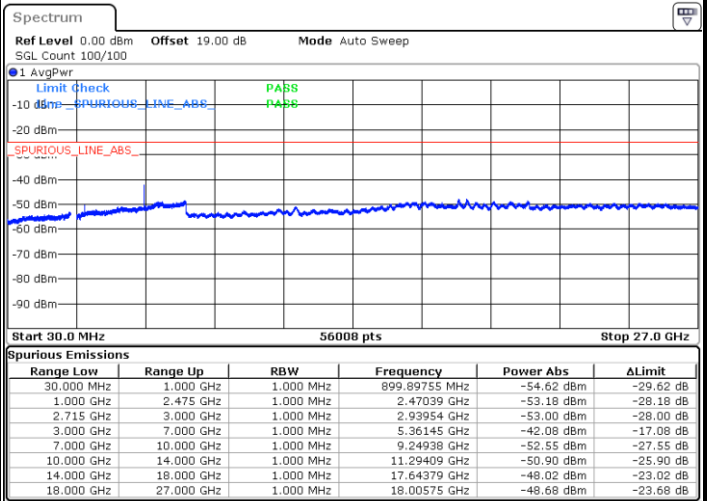

Lowest Band Edge / Full RB

Date: 1.JUL.2021 21:32:32

Highest Band Edge / Full RB

Date: 1.JUL.2021 21:52:33

# Conducted Spurious Emission

LTE Band 41 / 5MHz

Highest Channel / QPSK

Highest Channel / 16QAM

LTE Band 41 / 10MHz

Lowest Channel / QPSK

Lowest Channel / 16QAM

LTE Band 41 / 10MHz

Middle Channel / QPSK

Middle Channel / 16QAM

Date: 1.JUL.2021 00:30:22

Date: 1.JUL.2021 00:31:35

Highest Channel / QPSK

Highest Channel / 16QAM

Date: 1.JUL.2021 00:32:48

Date: 1.JUL.2021 00:34:00