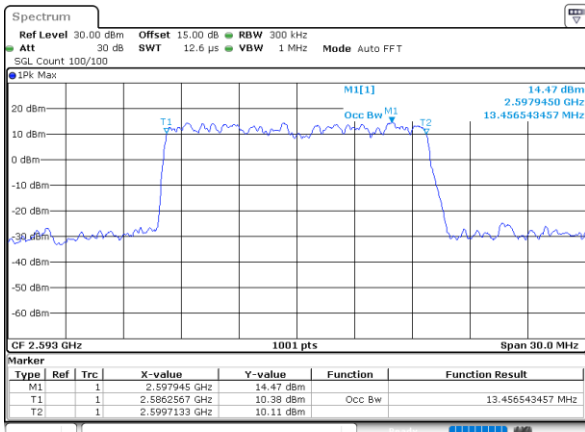

Highest Channel / 10MHz / 16QAM

Date: 30 JUN 2021 23:14:07

LTE Band 41

Lowest Channel / 15MHz / QPSK

Date: 30 JUN 2021 23:15:56

Lowest Channel / 15MHz / 16QAM

Date: 30 JUN 2021 23:16:21

Middle Channel / 15MHz / QPSK

Date: 30 JUN 2021 23:17:33

Middle Channel / 15MHz / 16QAM

Date: 30 JUN 2021 23:17:58

Highest Channel / 15MHz / QPSK

Date: 30 JUN 2021 23:19:10

Highest Channel / 15MHz / 16QAM

Date: 30 JUN 2021 23:19:35

LTE Band 41