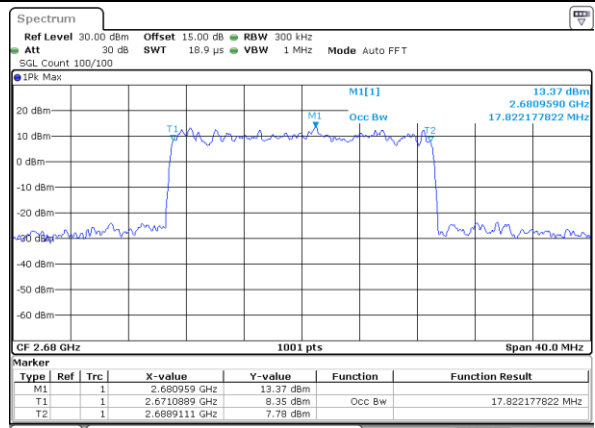

Lowest Channel / 20MHz / QPSK

Date: 30 JUN 2021 23:22:30

Lowest Channel / 20MHz / 16QAM

Date: 30 JUN 2021 23:22:55

Middle Channel / 20MHz / QPSK

Date: 30 JUN 2021 23:24:08

Middle Channel / 20MHz / 16QAM

Date: 7 JUL 2021 00:16:12

Highest Channel / 20MHz / QPSK

Date: 30 JUN 2021 23:25:45

Highest Channel / 20MHz / 16QAM

Date: 30 JUN 2021 23:26:10

LTE Band 41

Lowest Channel / 5MHz / 64QAM

Date: 30 JUN 2021 23:27:23

Lowest Channel / 10MHz / 64QAM