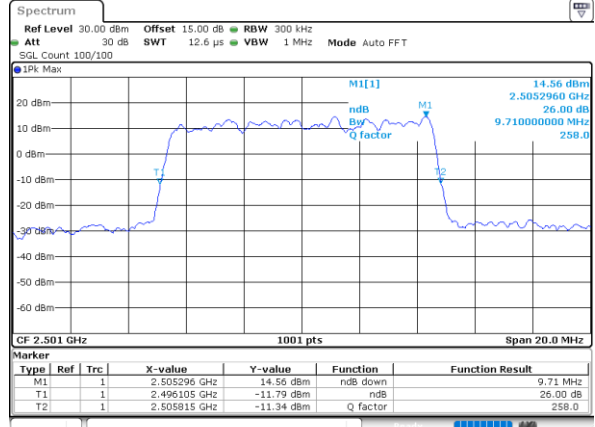

Lowest Channel / 10MHz / 64QAM

Date: 30 JUN 2021 23:29:42