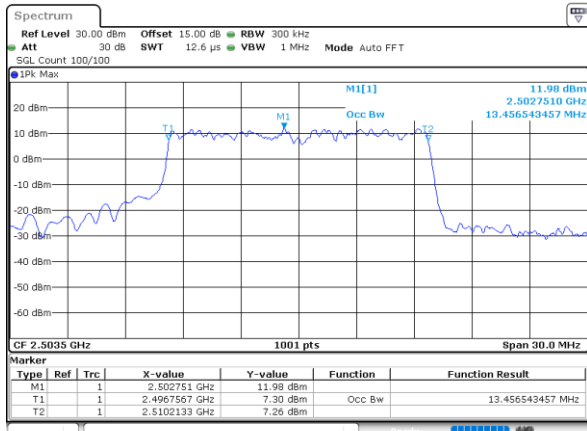

Highest Channel / 20MHz / QPSK

Date: 30 JUN 2021 23:25:45

Highest Channel / 20MHz / 16QAM

Date: 30 JUN 2021 23:26:10

LTE Band 41

Lowest Channel / 5MHz / 64QAM

Date: 30 JUN 2021 23:27:23

Lowest Channel / 10MHz / 64QAM

Date: 30 JUN 2021 23:29:26

Middle Channel / 5MHz / 64QAM

Date: 30 JUN 2021 23:28:03

Middle Channel / 10MHz / 64QAM

Date: 30 JUN 2021 23:30:06

Highest Channel / 5MHz / 64QAM

Date: 30 JUN 2021 23:28:43

Highest Channel / 10MHz / 64QAM

Date: 7 JUL 2021 00:09:17

LTE Band 41

Lowest Channel / 15MHz / 64QAM

Date: 30 JUN 2021 23:31:29

Lowest Channel / 20MHz / 64QAM

Date: 7 JUL 2021 00:18:38

Middle Channel / 15MHz / 64QAM

Date: 30 JUN 2021 23:32:09

Middle Channel / 20MHz / 64QAM

Date: 30 JUN 2021 23:34:12

Highest Channel / 15MHz / 64QAM

Date: 30 JUN 2021 23:32:49

Highest Channel / 20MHz / 64QAM

Date: 30 JUN 2021 23:34:52