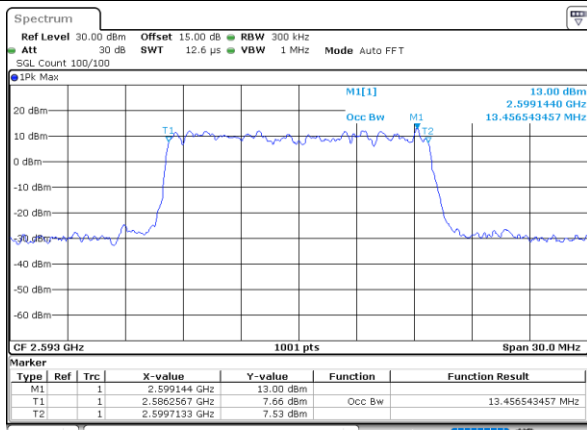

Date: 7 JUL 2021 00:09:17

LTE Band 41

Lowest Channel / 15MHz / 64QAM

Date: 30 JUN 2021 23:31:29

Lowest Channel / 20MHz / 64QAM

Date: 7 JUL 2021 00:18:38

Middle Channel / 15MHz / 64QAM

Date: 30 JUN 2021 23:32:09

Middle Channel / 20MHz / 64QAM

Date: 30 JUN 2021 23:34:12

Highest Channel / 15MHz / 64QAM

Date: 30 JUN 2021 23:32:49

Highest Channel / 20MHz / 64QAM

Date: 30 JUN 2021 23:34:52