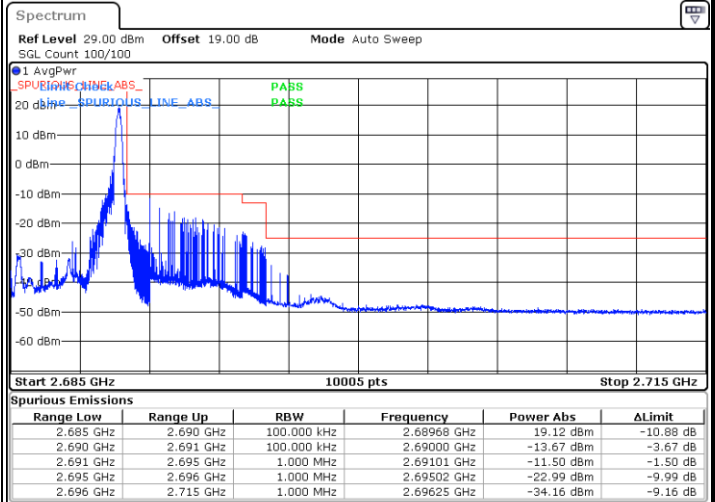

Middle Channel / 20MHz / 64QAM

Date: 30 JUN 2021 23:34:12

Highest Channel / 15MHz / 64QAM

Date: 30 JUN 2021 23:32:49

Highest Channel / 20MHz / 64QAM

Date: 30 JUN 2021 23:34:52

# Conducted Band Edge

LTE Band 41 / 5MHz / 16QAM

Lowest Band Edge / 1RB

Date: 1.JUL.2021 01:04:13

Highest Band Edge / 1 RB

Date: 1.JUL.2021 01:08:36

Lowest Band Edge / Full RB

Date: 1.JUL.2021 01:00:59

Highest Band Edge / Full RB

Date: 1.JUL.2021 01:10:34

LTE Band 41 / 5MHz / 64QAM

Lowest Band Edge / 1RB

Date: 1.JUL.2021 01:02:58

Highest Band Edge / 1 RB

Date: 1.JUL.2021 01:09:06

Lowest Band Edge / Full RB

Date: 1.JUL.2021 01:01:34

Highest Band Edge / Full RB

Date: 1.JUL.2021 01:09:34

LTE Band 41 / 10MHz / QPSK

Lowest Band Edge / 1 RB

Date: 1.JUL.2021 01:43:57

Highest Band Edge / 1 RB

Date: 1.JUL.2021 01:44:34