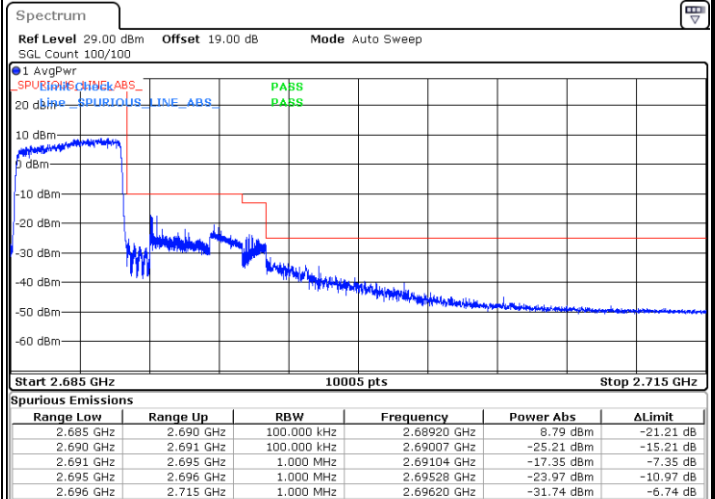

Middle Channel / 20MHz / 64QAM

Date: 30 JUN 2021 23:34:12

Highest Channel / 15MHz / 64QAM

Date: 30 JUN 2021 23:32:49

Highest Channel / 20MHz / 64QAM

Date: 30 JUN 2021 23:34:52

# Conducted Band Edge

LTE Band 41 / 5MHz / 16QAM

Lowest Band Edge / 1RB

Date: 1.JUL.2021 01:04:13

Highest Band Edge / 1 RB

Date: 1.JUL.2021 01:08:36

Lowest Band Edge / Full RB

Date: 1.JUL.2021 01:00:59

Highest Band Edge / Full RB

Date: 1.JUL.2021 01:10:34

LTE Band 41 / 5MHz / 64QAM

Lowest Band Edge / 1RB

Date: 1.JUL.2021 01:02:58

Highest Band Edge / 1 RB

Date: 1.JUL.2021 01:09:06

Lowest Band Edge / Full RB

Date: 1.JUL.2021 01:01:34

Highest Band Edge / Full RB

Date: 1.JUL.2021 01:09:34

LTE Band 41 / 10MHz / QPSK

Lowest Band Edge / 1 RB

Date: 1.JUL.2021 01:43:57

Highest Band Edge / 1 RB

Date: 1.JUL.2021 01:44:34