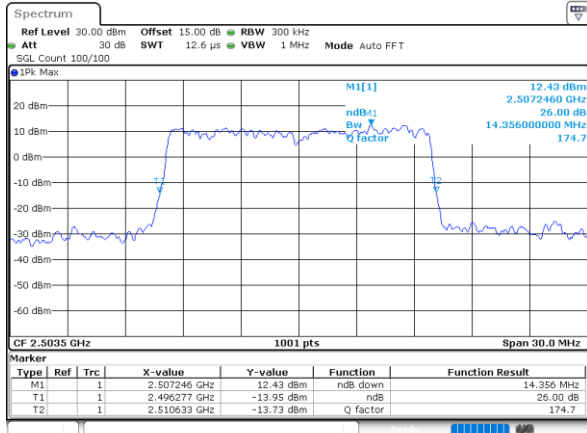

Highest Channel / 10MHz / 64QAM

Date: 30 JUN 2021 23:31:02

LTE Band 41

Lowest Channel / 15MHz / 64QAM

Date: 30 JUN 2021 23:31:46

Lowest Channel / 20MHz / 64QAM

Date: 30 JUN 2021 23:33:49

Middle Channel / 15MHz / 64QAM

Date: 30 JUN 2021 23:32:26

Middle Channel / 20MHz / 64QAM

Date: 30 JUN 2021 23:34:29

Highest Channel / 15MHz / 64QAM

Date: 30 JUN 2021 23:33:05

Highest Channel / 20MHz / 64QAM

Date: 30 JUN 2021 23:35:08

Occupied Bandwidth