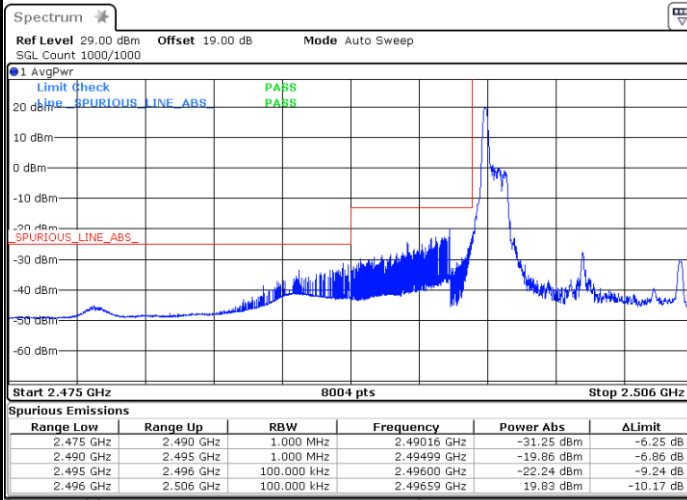

Date: 1.JUL.2021 01:01:34

Highest Band Edge / Full RB

Date: 1.JUL.2021 01:09:34

LTE Band 41 / 10MHz / QPSK

Lowest Band Edge / 1 RB

Date: 1.JUL.2021 01:43:57

Highest Band Edge / 1 RB

Date: 1.JUL.2021 01:44:34

Lowest Band Edge / Full RB

Date: 1.JUL.2021 01:37:54

Highest Band Edge / Full RB

Date: 1.JUL.2021 01:47:57

LTE Band 41 / 10MHz / 16QAM

Lowest Band Edge / 1 RB

Date: 1.JUL.2021 01:41:47

Highest Band Edge / 1 RB

Date: 1.JUL.2021 01:45:28

Lowest Band Edge / Full RB

Date: 1.JUL.2021 01:38:44

Highest Band Edge / Full RB

Date: 1.JUL.2021 01:47:01

LTE Band 41 / 10MHz / 64QAM

Lowest Band Edge / 1 RB

Date: 1.JUL.2021 01:40:16

Highest Band Edge / 1 RB

Date: 1.JUL.2021 01:45:55

Lowest Band Edge / Full RB

Date: 1.JUL.2021 01:39:42

Highest Band Edge / Full RB

Date: 1.JUL.2021 01:46:24

LTE Band 41 / 15MHz / QPSK

Lowest Band Edge / 1 RB