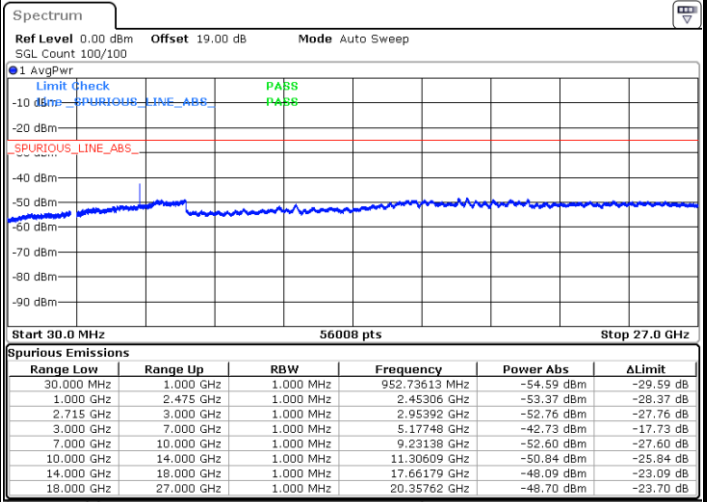

Date: 1.JUL.2021 21:33:11

Highest Band Edge / Full RB

Date: 1.JUL.2021 21:51:20

LTE Band 41 / 20MHz / 64QAM

Lowest Band Edge / 1 RB

Date: 1.JUL.2021 21:39:00

Highest Band Edge / 1 RB

Date: 1.JUL.2021 21:48:38

Lowest Band Edge / Full RB

Date: 1.JUL.2021 21:32:32

Highest Band Edge / Full RB

Date: 1.JUL.2021 21:52:33

# Conducted Spurious Emission

LTE Band 41 / 5MHz

Highest Channel / QPSK

Highest Channel / 16QAM

LTE Band 41 / 10MHz

Lowest Channel / QPSK

Lowest Channel / 16QAM

LTE Band 41 / 10MHz

Middle Channel / QPSK

Middle Channel / 16QAM

Date: 1.JUL.2021 00:30:22

Date: 1.JUL.2021 00:31:35

Highest Channel / QPSK

Highest Channel / 16QAM

Date: 1.JUL.2021 00:32:48

Date: 1.JUL.2021 00:34:00