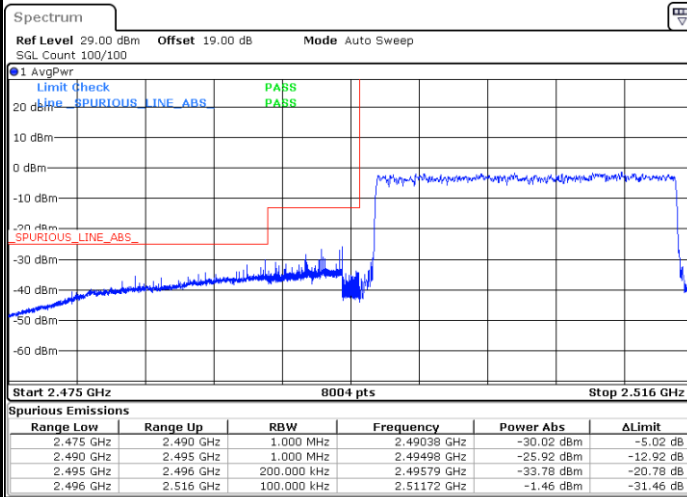

Date: 1.JUL.2021 21:30:36

LTE Band 41 / 20MHz / QPSK

Lowest Band Edge / 1 RB

Date: 1.JUL.2021 21:36:46

Highest Band Edge / 1 RB

Date: 1.JUL.2021 21:49:45

Lowest Band Edge / Full RB

Date: 1.JUL.2021 21:35:06

Highest Band Edge / Full RB

Date: 1.JUL.2021 21:50:45

LTE Band 41 / 20MHz / 16QAM

Lowest Band Edge / 1 RB

Date: 1.JUL.2021 21:37:33

Highest Band Edge / 1 RB

Date: 1.JUL.2021 21:49:16

Lowest Band Edge / Full RB

Date: 1.JUL.2021 21:33:11

Highest Band Edge / Full RB

Date: 1.JUL.2021 21:51:20

LTE Band 41 / 20MHz / 64QAM

Lowest Band Edge / 1 RB

Date: 1.JUL.2021 21:39:00

Highest Band Edge / 1 RB

Date: 1.JUL.2021 21:48:38

Lowest Band Edge / Full RB

Date: 1.JUL.2021 21:32:32

Highest Band Edge / Full RB

Date: 1.JUL.2021 21:52:33