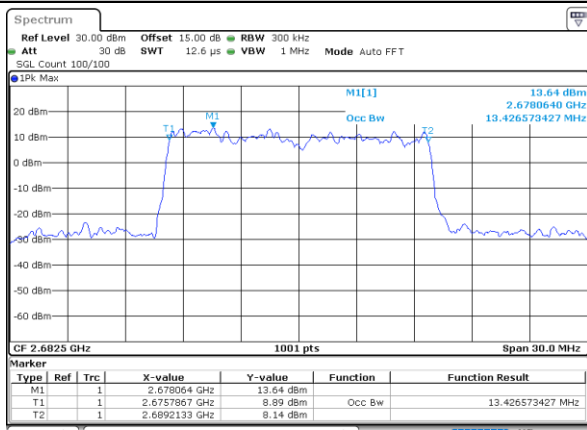

Date: 7 JUL 2021 00:09:17

LTE Band 41

Lowest Channel / 15MHz / 64QAM

Date: 30 JUN 2021 23:31:29

Lowest Channel / 20MHz / 64QAM

Date: 7 JUL 2021 00:18:38

Middle Channel / 15MHz / 64QAM

Date: 30 JUN 2021 23:32:09

Middle Channel / 20MHz / 64QAM

Date: 30 JUN 2021 23:34:12

Highest Channel / 15MHz / 64QAM

Date: 30 JUN 2021 23:32:49

Highest Channel / 20MHz / 64QAM

Date: 30 JUN 2021 23:34:52