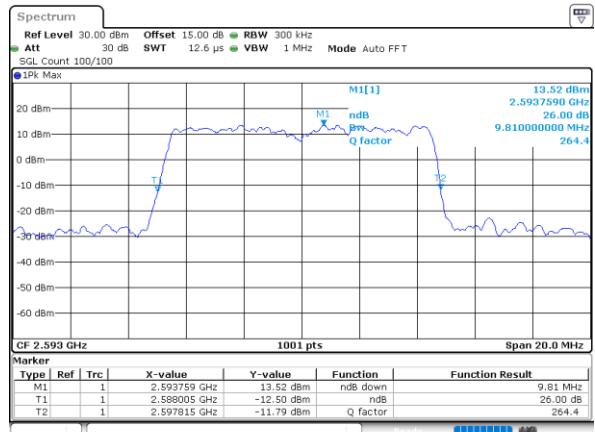

Lowest Channel / 10MHz / 64QAM

Date: 30 JUN 2021 23:29:42

Middle Channel / 5MHz / 64QAM

Date: 30 JUN 2021 23:28:19

Middle Channel / 10MHz / 64QAM

Date: 30 JUN 2021 23:30:22

Highest Channel / 5MHz / 64QAM

Date: 30 JUN 2021 23:28:59

Highest Channel / 10MHz / 64QAM

Date: 30 JUN 2021 23:31:02

LTE Band 41

Lowest Channel / 15MHz / 64QAM

Date: 30 JUN 2021 23:31:46

Lowest Channel / 20MHz / 64QAM

Date: 30 JUN 2021 23:33:49

Middle Channel / 15MHz / 64QAM