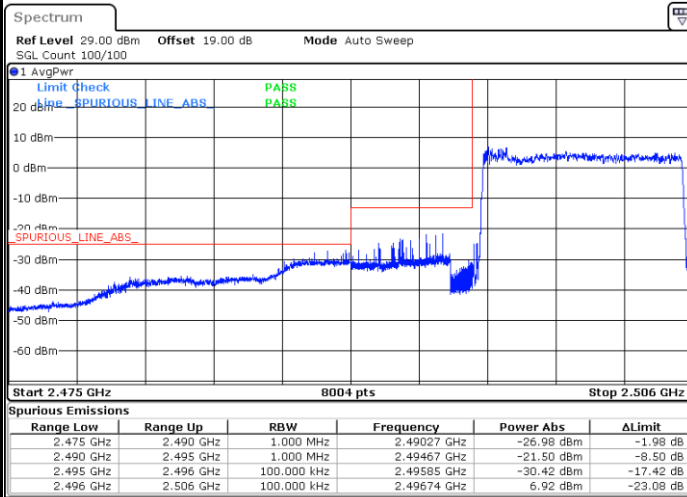

Highest Band Edge / Full RB

Date: 1.JUL.2021 01:10:34

LTE Band 41 / 5MHz / 64QAM

Lowest Band Edge / 1RB

Date: 1.JUL.2021 01:02:58

Highest Band Edge / 1 RB

Date: 1.JUL.2021 01:09:06

Lowest Band Edge / Full RB

Date: 1.JUL.2021 01:01:34

Highest Band Edge / Full RB

Date: 1.JUL.2021 01:09:34

LTE Band 41 / 10MHz / QPSK

Lowest Band Edge / 1 RB

Date: 1.JUL.2021 01:43:57

Highest Band Edge / 1 RB

Date: 1.JUL.2021 01:44:34

Lowest Band Edge / Full RB

Date: 1.JUL.2021 01:37:54

Highest Band Edge / Full RB

Date: 1.JUL.2021 01:47:57

LTE Band 41 / 10MHz / 16QAM

Lowest Band Edge / 1 RB

Date: 1.JUL.2021 01:41:47

Highest Band Edge / 1 RB

Date: 1.JUL.2021 01:45:28

Lowest Band Edge / Full RB

Date: 1.JUL.2021 01:38:44

Highest Band Edge / Full RB

Date: 1.JUL.2021 01:47:01

LTE Band 41 / 10MHz / 64QAM

Lowest Band Edge / 1 RB

Date: 1.JUL.2021 01:40:16