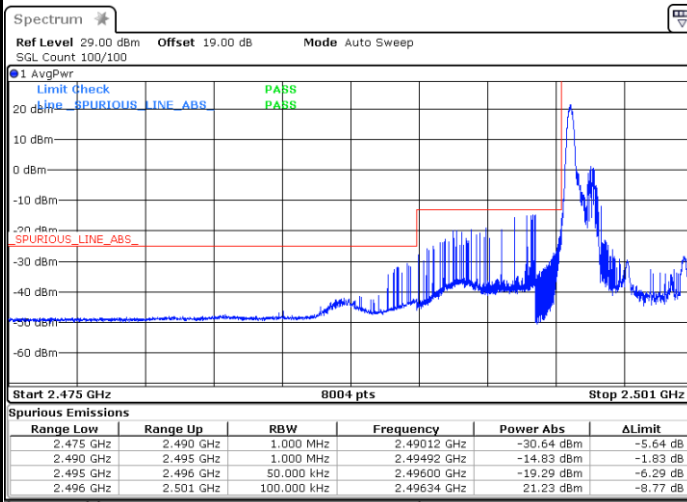

Date: 7 JUL 2021 00:09:17

LTE Band 41

Lowest Channel / 15MHz / 64QAM

Date: 30 JUN 2021 23:31:29

Lowest Channel / 20MHz / 64QAM

Date: 7 JUL 2021 00:18:38

Middle Channel / 15MHz / 64QAM

Date: 30 JUN 2021 23:32:09

Middle Channel / 20MHz / 64QAM

Date: 30 JUN 2021 23:34:12

Highest Channel / 15MHz / 64QAM

Date: 30 JUN 2021 23:32:49

Highest Channel / 20MHz / 64QAM

Date: 30 JUN 2021 23:34:52

# Conducted Band Edge

LTE Band 41 / 5MHz / 16QAM

Lowest Band Edge / 1RB

Date: 1.JUL.2021 01:04:13

Highest Band Edge / 1 RB

Date: 1.JUL.2021 01:08:36

Lowest Band Edge / Full RB

Date: 1.JUL.2021 01:00:59

Highest Band Edge / Full RB

Date: 1.JUL.2021 01:10:34

LTE Band 41 / 5MHz / 64QAM

Lowest Band Edge / 1RB

Date: 1.JUL.2021 01:02:58

Highest Band Edge / 1 RB

Date: 1.JUL.2021 01:09:06

Lowest Band Edge / Full RB