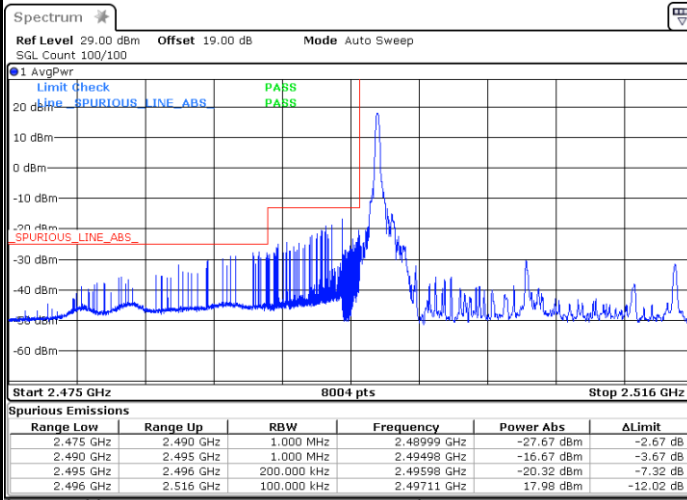

Date: 1.JUL.2021 21:30:36

LTE Band 41 / 20MHz / QPSK

Lowest Band Edge / 1 RB

Date: 1.JUL.2021 21:36:46

Highest Band Edge / 1 RB

Date: 1.JUL.2021 21:49:45

Lowest Band Edge / Full RB

Date: 1.JUL.2021 21:35:06

Highest Band Edge / Full RB

Date: 1.JUL.2021 21:50:45

LTE Band 41 / 20MHz / 16QAM

Lowest Band Edge / 1 RB

Date: 1.JUL.2021 21:37:33

Highest Band Edge / 1 RB

Date: 1.JUL.2021 21:49:16

Lowest Band Edge / Full RB

Date: 1.JUL.2021 21:33:11

Highest Band Edge / Full RB

Date: 1.JUL.2021 21:51:20

LTE Band 41 / 20MHz / 64QAM

Lowest Band Edge / 1 RB

Date: 1.JUL.2021 21:39:00

Highest Band Edge / 1 RB

Date: 1.JUL.2021 21:48:38

Lowest Band Edge / Full RB

Date: 1.JUL.2021 21:32:32

Highest Band Edge / Full RB

Date: 1.JUL.2021 21:52:33