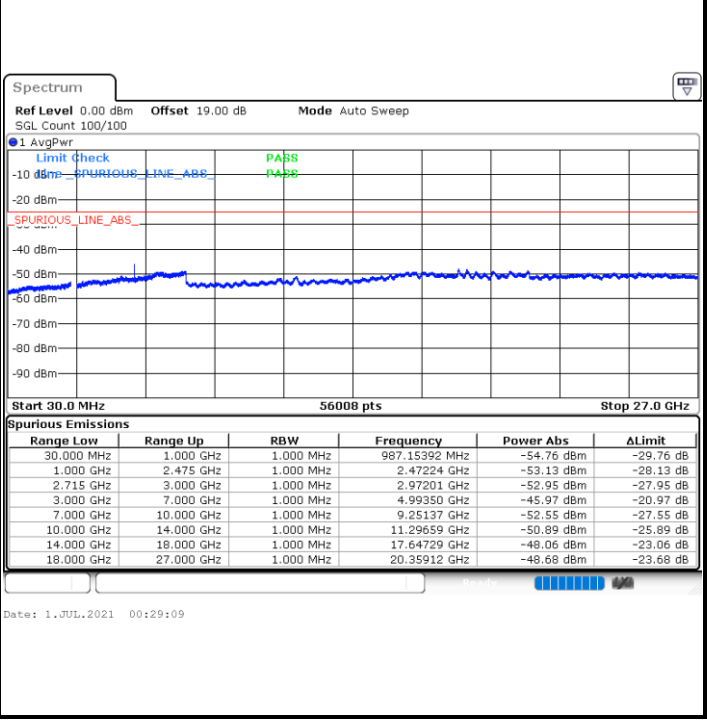

Date: 1.JUL.2021 21:33:11

Highest Band Edge / Full RB

Date: 1.JUL.2021 21:51:20

LTE Band 41 / 20MHz / 64QAM

Lowest Band Edge / 1 RB

Date: 1.JUL.2021 21:39:00

Highest Band Edge / 1 RB

Date: 1.JUL.2021 21:48:38

Lowest Band Edge / Full RB

Date: 1.JUL.2021 21:32:32

Highest Band Edge / Full RB

Date: 1.JUL.2021 21:52:33

# Conducted Spurious Emission

LTE Band 41 / 5MHz

Highest Channel / QPSK

Highest Channel / 16QAM

LTE Band 41 / 10MHz

Lowest Channel / QPSK

Lowest Channel / 16QAM

LTE Band 41 / 10MHz

Middle Channel / QPSK

Middle Channel / 16QAM

Date: 1.JUL.2021 00:30:22

Date: 1.JUL.2021 00:31:35

Highest Channel / QPSK

Highest Channel / 16QAM

Date: 1.JUL.2021 00:32:48

Date: 1.JUL.2021 00:34:00