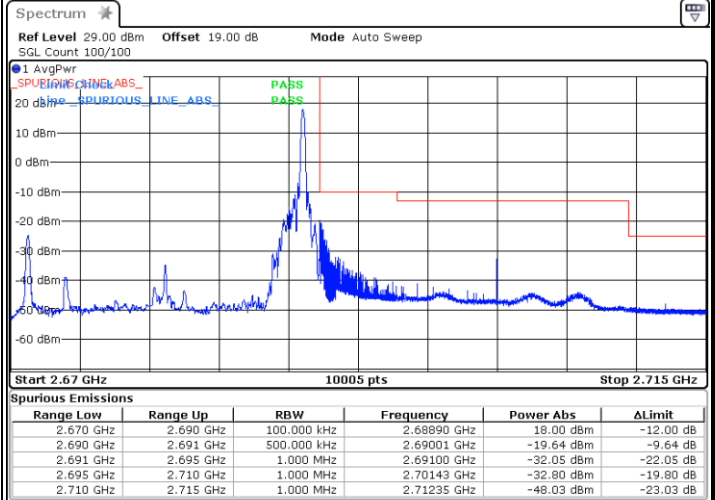

Date: 1.JUL.2021 21:30:36

LTE Band 41 / 20MHz / QPSK

Lowest Band Edge / 1 RB

Date: 1.JUL.2021 21:36:46

Highest Band Edge / 1 RB

Date: 1.JUL.2021 21:49:45

Lowest Band Edge / Full RB

Date: 1.JUL.2021 21:35:06

Highest Band Edge / Full RB

Date: 1.JUL.2021 21:50:45

LTE Band 41 / 20MHz / 16QAM

Lowest Band Edge / 1 RB

Date: 1.JUL.2021 21:37:33

Highest Band Edge / 1 RB

Date: 1.JUL.2021 21:49:16

Lowest Band Edge / Full RB

Date: 1.JUL.2021 21:33:11

Highest Band Edge / Full RB

Date: 1.JUL.2021 21:51:20

LTE Band 41 / 20MHz / 64QAM

Lowest Band Edge / 1 RB

Date: 1.JUL.2021 21:39:00

Highest Band Edge / 1 RB

Date: 1.JUL.2021 21:48:38

Lowest Band Edge / Full RB

Date: 1.JUL.2021 21:32:32

Highest Band Edge / Full RB

Date: 1.JUL.2021 21:52:33