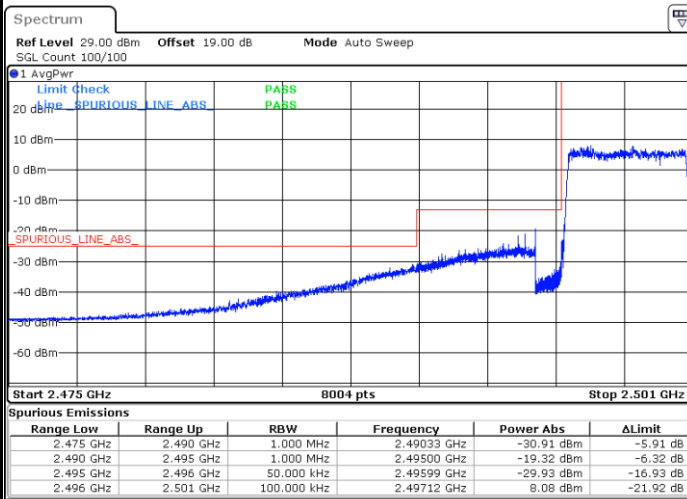

Middle Channel / 20MHz / 64QAM

Date: 30 JUN 2021 23:34:12

Highest Channel / 15MHz / 64QAM

Date: 30 JUN 2021 23:32:49

Highest Channel / 20MHz / 64QAM

Date: 30 JUN 2021 23:34:52

# Conducted Band Edge

LTE Band 41 / 5MHz / 16QAM

Lowest Band Edge / 1RB

Date: 1.JUL.2021 01:04:13

Highest Band Edge / 1 RB

Date: 1.JUL.2021 01:08:36

Lowest Band Edge / Full RB

Date: 1.JUL.2021 01:00:59

Highest Band Edge / Full RB

Date: 1.JUL.2021 01:10:34

LTE Band 41 / 5MHz / 64QAM

Lowest Band Edge / 1RB

Date: 1.JUL.2021 01:02:58

Highest Band Edge / 1 RB

Date: 1.JUL.2021 01:09:06

Lowest Band Edge / Full RB

Date: 1.JUL.2021 01:01:34

Highest Band Edge / Full RB

Date: 1.JUL.2021 01:09:34

LTE Band 41 / 10MHz / QPSK

Lowest Band Edge / 1 RB

Date: 1.JUL.2021 01:43:57

Highest Band Edge / 1 RB

Date: 1.JUL.2021 01:44:34