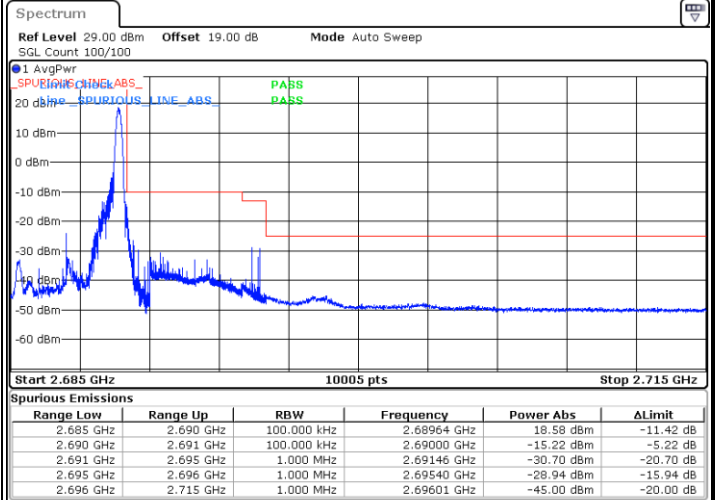

# Conducted Band Edge

LTE Band 41 / 5MHz / 16QAM

Lowest Band Edge / 1RB

Date: 1.JUL.2021 01:04:13

Highest Band Edge / 1 RB

Date: 1.JUL.2021 01:08:36

Lowest Band Edge / Full RB

Date: 1.JUL.2021 01:00:59

Highest Band Edge / Full RB

Date: 1.JUL.2021 01:10:34

LTE Band 41 / 5MHz / 64QAM

Lowest Band Edge / 1RB

Date: 1.JUL.2021 01:02:58

Highest Band Edge / 1 RB

Date: 1.JUL.2021 01:09:06

Lowest Band Edge / Full RB

Date: 1.JUL.2021 01:01:34

Highest Band Edge / Full RB

Date: 1.JUL.2021 01:09:34

LTE Band 41 / 10MHz / QPSK

Lowest Band Edge / 1 RB

Date: 1.JUL.2021 01:43:57

Highest Band Edge / 1 RB

Date: 1.JUL.2021 01:44:34

Lowest Band Edge / Full RB

Date: 1.JUL.2021 01:37:54

Highest Band Edge / Full RB

Date: 1.JUL.2021 01:47:57

LTE Band 41 / 10MHz / 16QAM

Lowest Band Edge / 1 RB

Date: 1.JUL.2021 01:41:47

Highest Band Edge / 1 RB