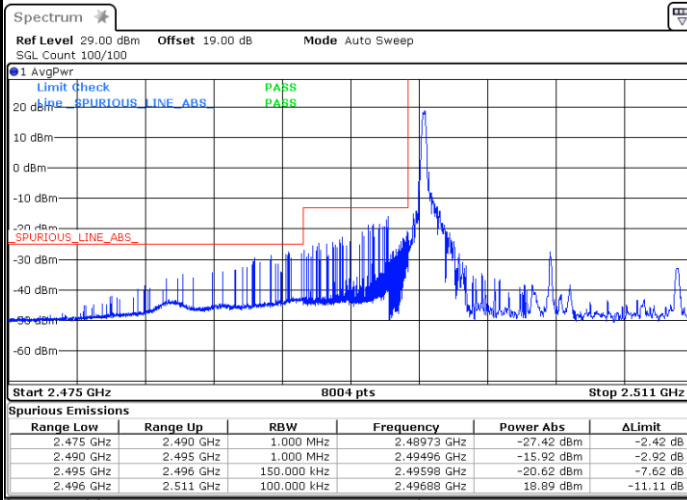

Date: 1.JUL.2021 01:45:28

Lowest Band Edge / Full RB

Date: 1.JUL.2021 01:38:44

Highest Band Edge / Full RB

Date: 1.JUL.2021 01:47:01

LTE Band 41 / 10MHz / 64QAM

Lowest Band Edge / 1 RB

Date: 1.JUL.2021 01:40:16

Highest Band Edge / 1 RB

Date: 1.JUL.2021 01:45:55

Lowest Band Edge / Full RB

Date: 1.JUL.2021 01:39:42

Highest Band Edge / Full RB

Date: 1.JUL.2021 01:46:24

LTE Band 41 / 15MHz / QPSK

Lowest Band Edge / 1 RB

Date: 1.JUL.2021 21:17:08

Highest Band Edge / 1 RB

Date: 1.JUL.2021 21:21:45

Lowest Band Edge / Full RB

Date: 1.JUL.2021 21:16:02

Highest Band Edge / Full RB

Date: 1.JUL.2021 21:22:22

LTE Band 41 / 15MHz / 16QAM

Lowest Band Edge / 1 RB

Date: 1.JUL.2021 21:17:45

Highest Band Edge / 1 RB

Date: 1.JUL.2021 21:20:01

Lowest Band Edge / Full RB

Date: 1.JUL.2021 21:15:37

Highest Band Edge / Full RB

Date: 1.JUL.2021 21:29:57