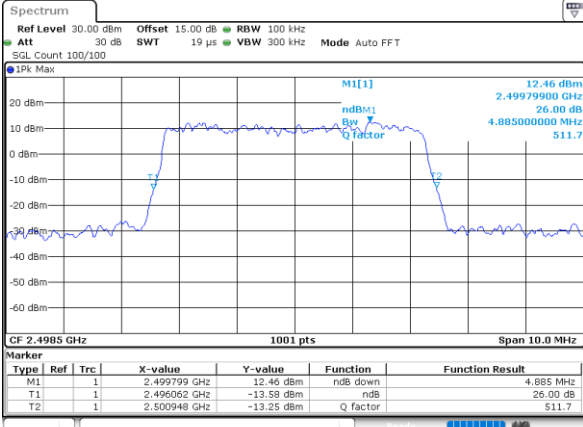

Date: 30 JUN 2021 23:25:21

Highest Channel / 20MHz / QPSK

Date: 30 JUN 2021 23:26:35

Highest Channel / 20MHz / 16QAM

Date: 30 JUN 2021 23:26:58

LTE Band 41

Lowest Channel / 5MHz / 64QAM

Date: 30 JUN 2021 23:27:39