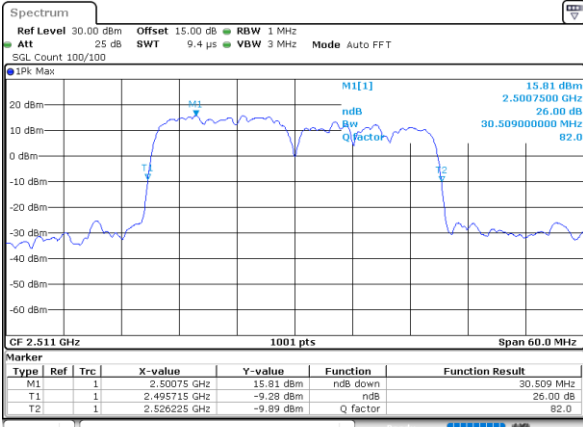

LTE Band 41C

QPSK

Lowest Channel / 10MHz+20MHz

Middle Channel / 10MHz+20MHz

Highest Channel / 10MHz+20MHz

LTE Band 41C

QPSK

Lowest Channel / 15MHz+15MHz

Date: 5 JUL 2021 08:50:29

Lowest Channel / 15MHz+20MHz

Date: 5 JUL 2021 10:18:37

Middle Channel / 15MHz+15MHz

Date: 5 JUL 2021 09:13:22

Middle Channel / 15MHz+20MHz

Date: 5 JUL 2021 10:33:54

Highest Channel / 15MHz+15MHz