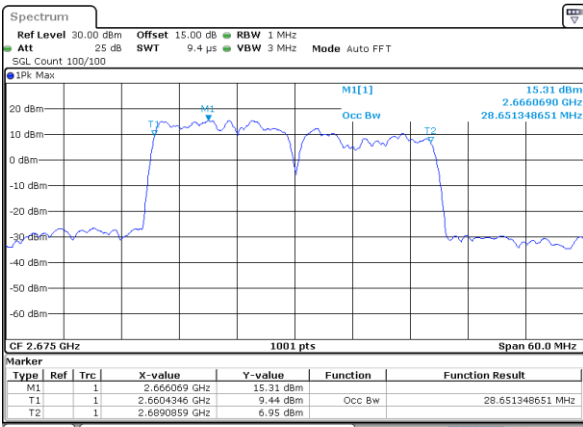

Date: 2 JUL 2021 23:10:48

LTE Band 41C

16QAM

Lowest Channel / 10MHz+20MHz

Date: 2..JUL.2021 15:55:33

Middle Channel / 10MHz+20MHz

Date: 2..JUL.2021 16:11:00

Highest Channel / 10MHz+20MHz

Date: 2..JUL.2021 16:27:40

LTE Band 41C

16QAM

Lowest Channel / 15MHz+15MHz

Date: 5 JUL 2021 08:50:50

Lowest Channel / 15MHz+20MHz

Date: 5 JUL 2021 10:19:05

Middle Channel / 15MHz+15MHz

Date: 5 JUL 2021 09:13:40

Middle Channel / 15MHz+20MHz

Date: 5 JUL 2021 10:34:25

Highest Channel / 15MHz+15MHz

Date: 5 JUL 2021 09:43:12

Highest Channel / 15MHz+20MHz

Date: 5 JUL 2021 10:48:35

LTE Band 41C