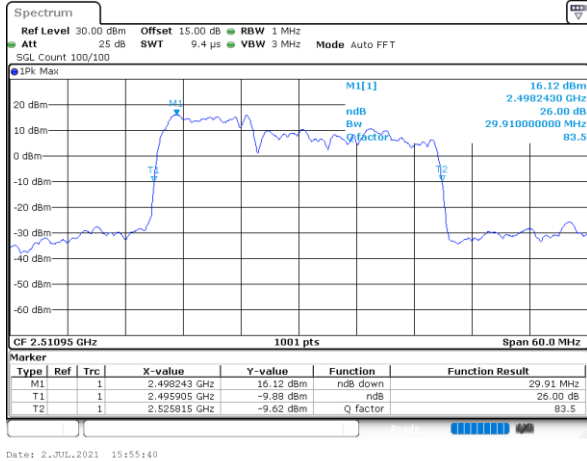

LTE Band 41C

QPSK

Lowest Channel / 20MHz+15MHz

Date: 5 JUL 2021 11:06:49

Lowest Channel / 20MHz+20MHz

Date: 6 JUL 2021 11:21:52

Middle Channel / 20MHz+15MHz

Date: 5 JUL 2021 11:09:02

Middle Channel / 20MHz+20MHz

Date: 2 JUL 2021 23:11:40

Highest Channel / 20MHz+15MHz

Date: 5 JUL 2021 11:14:05

Highest Channel / 20MHz+20MHz

Date: 6 JUL 2021 11:21:14

LTE Band 41C

16QAM

Lowest Channel / 10MHz+20MHz

Date: 2..JUL.2021 15:55:40

Middle Channel / 10MHz+20MHz

Date: 2..JUL.2021 16:11:09

Highest Channel / 10MHz+20MHz

Date: 2..JUL.2021 16:27:53

LTE Band 41C

16QAM

Lowest Channel / 15MHz+15MHz

Date: 5 JUL 2021 08:51:08

Lowest Channel / 15MHz+20MHz

Date: 5 JUL 2021 10:19:14

Middle Channel / 15MHz+15MHz

Date: 5 JUL 2021 09:13:50

Middle Channel / 15MHz+20MHz

Date: 5 JUL 2021 10:34:47