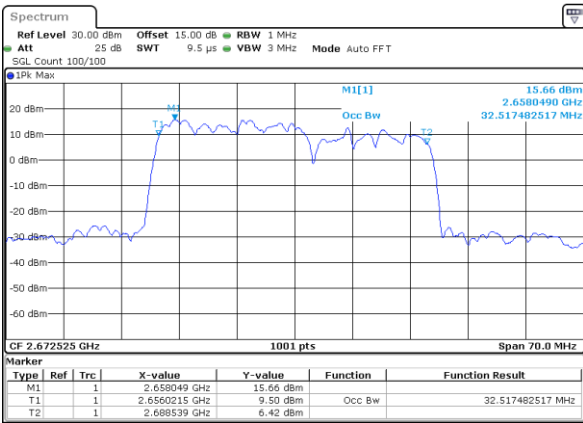

Date: 5 JUL 2021 09:13:40

Middle Channel / 15MHz+20MHz

Date: 5 JUL 2021 10:34:25

Highest Channel / 15MHz+15MHz

Date: 5 JUL 2021 09:43:12

Highest Channel / 15MHz+20MHz

Date: 5 JUL 2021 10:48:35

LTE Band 41C

Lowest Channel / 20MHz+20MHz

Date: 2 JUL 2021 23:13:16

Middle Channel / 20MHz+15MHz

Date: 5 JUL 2021 11:09:17

Middle Channel / 20MHz+20MHz

Date: 2 JUL 2021 23:12:21

Highest Channel / 20MHz+15MHz

Date: 5 JUL 2021 11:14:20

Highest Channel / 20MHz+20MHz

Date: 2 JUL 2021 23:10:33

LTE Band 41C

64QAM

Lowest Channel / 10MHz+20MHz

Date: 2..JUL.2021 15:56:48

Middle Channel / 10MHz+20MHz

Date: 2..JUL.2021 16:11:26