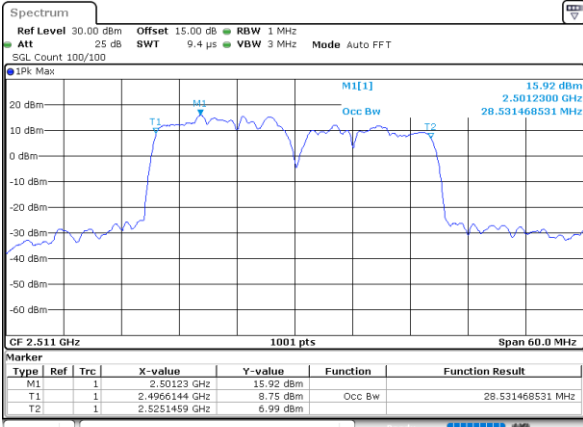

Highest Channel / 20MHz+20MHz

Date: 2 JUL 2021 23:10:33

LTE Band 41C

64QAM

Lowest Channel / 10MHz+20MHz

Date: 2..JUL.2021 15:56:48

Middle Channel / 10MHz+20MHz

Date: 2..JUL.2021 16:11:26

Highest Channel / 10MHz+20MHz

Date: 2..JUL.2021 16:28:15

LTE Band 41C

64QAM

Lowest Channel / 15MHz+15MHz

Date: 5 JUL 2021 08:51:46

Lowest Channel / 15MHz+20MHz

Date: 5 JUL 2021 10:19:32

Middle Channel / 15MHz+15MHz

Date: 5 JUL 2021 09:14:11

Middle Channel / 15MHz+20MHz

Date: 5 JUL 2021 10:36:12

Highest Channel / 15MHz+15MHz

Date: 5 JUL 2021 09:43:38

Highest Channel / 15MHz+20MHz

Date: 5 JUL 2021 10:49:56