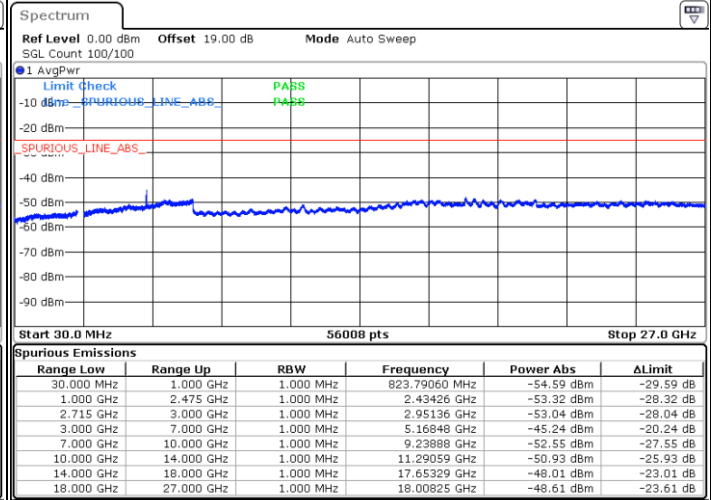

Highest Channel / 64QAM

Date: 1.JUL.2021 00:26:43

LTE Band 41 / 15MHz

Lowest Channel / 64QAM

Date: 1.JUL.2021 00:42:33

Middle Channel / 64QAM

Date: 1.JUL.2021 00:43:46

Highest Channel / 64QAM

Date: 1.JUL.2021 00:44:59

LTE Band 41 / 20MHz

Lowest Channel / 64QAM

Middle Channel / 64QAM

Date: 1.JUL.2021 00:53:32

Date: 1.JUL.2021 00:54:45

Highest Channel / 64QAM

Date: 1.JUL.2021 00:55:58

Frequency Stability

Test Conditions		LTE Band 41 (QPSK) / Middle Channel	Limit
Temperature (°C)	Voltage (Volt)	BW 10MHz	Note 2.
		Deviation (ppm)	Result
50	Normal Voltage	0.0000	PASS
40	Normal Voltage	0.0003	
30	Normal Voltage	0.0006	
20(Ref.)	Normal Voltage	0.0000	
10	Normal Voltage	0.0002	
0	Normal Voltage	0.0004	
-10	Normal Voltage	0.0002	
-20	Normal Voltage	0.0002	
-30	Normal Voltage	0.0002	
20	Maximum Voltage	0.0003	
20	Normal Voltage	0.0000	
20	Battery End Point	0.0005	

Note:

1. Normal Voltage =3.8 V. ; Battery End Point (BEP) =3.6 V. ; Maximum Voltage =4.4 V.
2. Note: The frequency fundamental emissions stay within the authorized frequency block.

LTE Band 41C

26dB Bandwidth