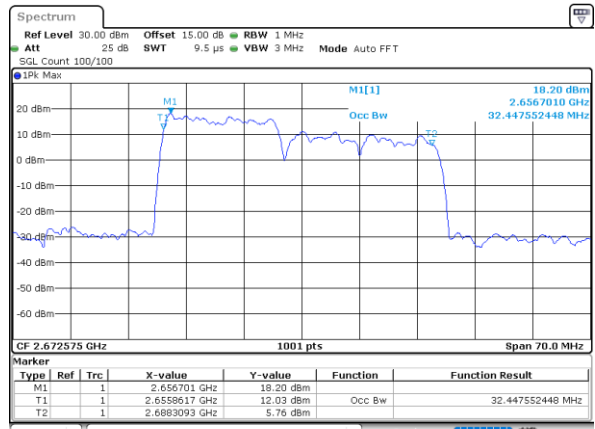

LTE Band 41C

QPSK

Lowest Channel / 15MHz+15MHz

Date: 5 JUL 2021 08:50:20

Lowest Channel / 15MHz+20MHz

Date: 5 JUL 2021 10:18:24

Middle Channel / 15MHz+15MHz

Date: 5 JUL 2021 09:13:15

Middle Channel / 15MHz+20MHz

Date: 5 JUL 2021 10:33:45

Highest Channel / 15MHz+15MHz

Date: 5 JUL 2021 09:42:44

Highest Channel / 15MHz+20MHz

Date: 5 JUL 2021 10:48:05

LTE Band 41C

QPSK

Lowest Channel / 20MHz+10MHz

Middle Channel / 20MHz+10MHz

Highest Channel / 20MHz+10MHz

LTE Band 41C

QPSK

Lowest Channel / 20MHz+15MHz

Date: 5 JUL 2021 11:06:40

Lowest Channel / 20MHz+20MHz