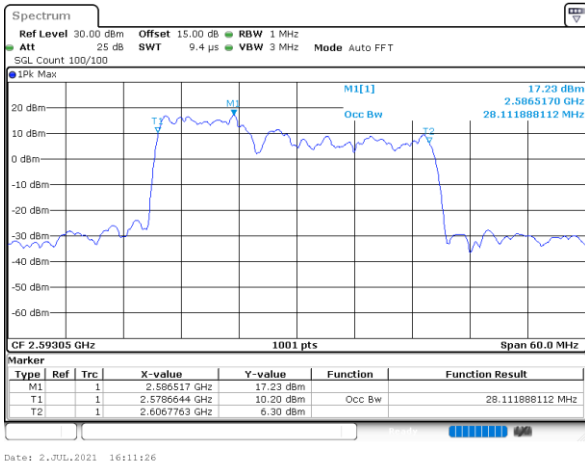

Lowest Channel / 20MHz+20MHz

Date: 2 JUL 2021 23:13:16

Middle Channel / 20MHz+15MHz

Date: 5 JUL 2021 11:09:17

Middle Channel / 20MHz+20MHz

Date: 2 JUL 2021 23:12:21

Highest Channel / 20MHz+15MHz

Date: 5 JUL 2021 11:14:20

Highest Channel / 20MHz+20MHz

Date: 2 JUL 2021 23:10:33

LTE Band 41C

64QAM

Lowest Channel / 10MHz+20MHz

Date: 2..JUL.2021 15:56:48

Middle Channel / 10MHz+20MHz

Date: 2..JUL.2021 16:11:26

Highest Channel / 10MHz+20MHz

Date: 2..JUL.2021 16:28:15

LTE Band 41C

64QAM

Lowest Channel / 15MHz+15MHz

Date: 5 JUL 2021 08:51:46

Lowest Channel / 15MHz+20MHz

Date: 5 JUL 2021 10:19:32