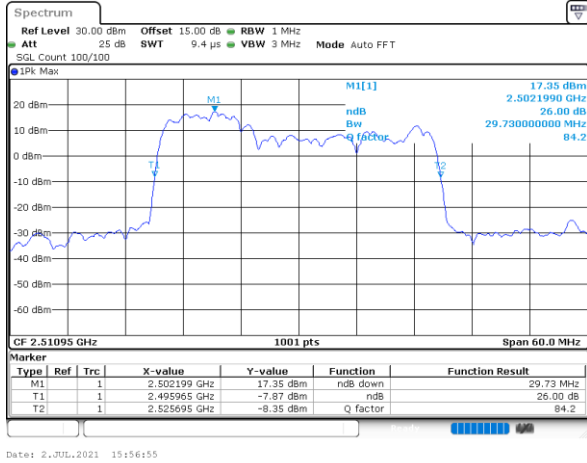

Highest Channel / 20MHz+10MHz

LTE Band 41C

16QAM

Lowest Channel / 20MHz+15MHz

Date: 5 JUL 2021 11:07:15

Lowest Channel / 20MHz+20MHz

Date: 6 JUL 2021 11:27:30

Middle Channel / 20MHz+15MHz

Date: 5 JUL 2021 11:09:24

Middle Channel / 20MHz+20MHz

Date: 2 JUL 2021 23:12:27

Highest Channel / 20MHz+15MHz

Date: 5 JUL 2021 11:14:27

Highest Channel / 20MHz+20MHz

Date: 2 JUL 2021 23:10:39

LTE Band 41C

64QAM

Lowest Channel / 10MHz+20MHz

Date: 2..JUL.2021 15:56:55

Middle Channel / 10MHz+20MHz

Date: 2..JUL.2021 16:11:33

Highest Channel / 10MHz+20MHz

Date: 2..JUL.2021 16:28:23

LTE Band 41C