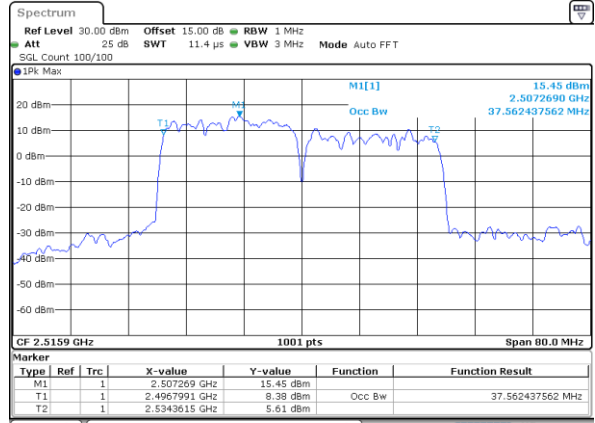

Date: 5 JUL 2021 09:13:40

Middle Channel / 15MHz+20MHz

Date: 5 JUL 2021 10:34:25

Highest Channel / 15MHz+15MHz

Date: 5 JUL 2021 09:43:12

Highest Channel / 15MHz+20MHz

Date: 5 JUL 2021 10:48:35

LTE Band 41C

16QAM

Lowest Channel / 20MHz+10MHz

Middle Channel / 20MHz+10MHz

Highest Channel / 20MHz+10MHz

LTE Band 41C

16QAM

Lowest Channel / 20MHz+15MHz

Date: 5 JUL 2021 11:07:25

Lowest Channel / 20MHz+20MHz

Date: 2 JUL 2021 23:13:16

Middle Channel / 20MHz+15MHz

Date: 5 JUL 2021 11:09:17

Middle Channel / 20MHz+20MHz

Date: 2 JUL 2021 23:12:21

Highest Channel / 20MHz+15MHz

Date: 5 JUL 2021 11:14:20

Highest Channel / 20MHz+20MHz

Date: 2 JUL 2021 23:10:33

LTE Band 41C

64QAM

Lowest Channel / 10MHz+20MHz

Date: 2..JUL.2021 15:56:48

Middle Channel / 10MHz+20MHz

Date: 2..JUL.2021 16:11:26