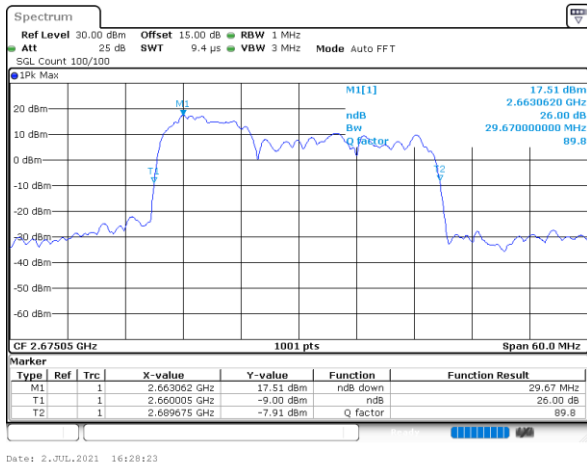

Date: 5 JUL 2021 11:09:24

Middle Channel / 20MHz+20MHz

Date: 2 JUL 2021 23:12:27

Highest Channel / 20MHz+15MHz

Date: 5 JUL 2021 11:14:27

Highest Channel / 20MHz+20MHz

Date: 2 JUL 2021 23:10:39

LTE Band 41C

64QAM

Lowest Channel / 10MHz+20MHz

Date: 2..JUL.2021 15:56:55

Middle Channel / 10MHz+20MHz

Date: 2..JUL.2021 16:11:33

Highest Channel / 10MHz+20MHz

Date: 2..JUL.2021 16:28:23

LTE Band 41C

Date: 5 JUL 2021 10:36:22

Highest Channel / 15MHz+15MHz

Date: 5 JUL 2021 09:43:45

Highest Channel / 15MHz+20MHz

Date: 5 JUL 2021 10:50:12

LTE Band 41C

64QAM

Lowest Channel / 20MHz+10MHz