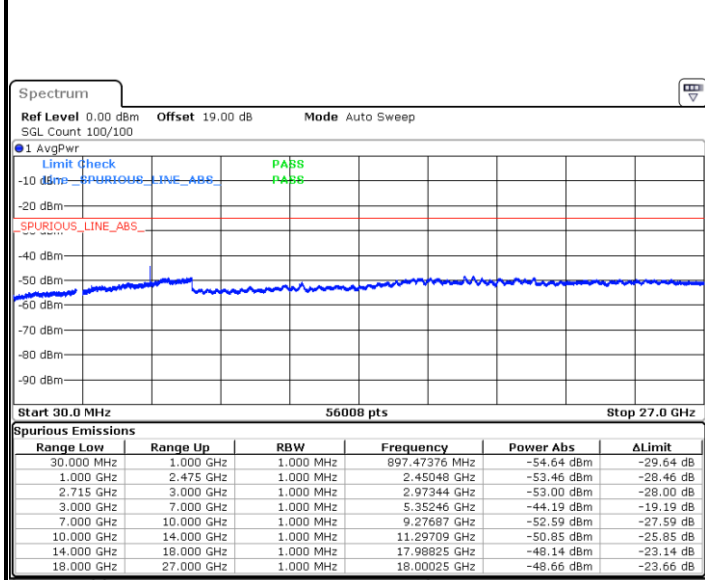

Date: 1.JUL.2021 00:21:48

Highest Channel / 64QAM

Date: 1.JUL.2021 00:23:01

LTE Band 41 / 10MHz

Lowest Channel / 64QAM

Middle Channel / 64QAM

Date: 1.JUL.2021 00:24:17

Date: 1.JUL.2021 00:25:30

Highest Channel / 64QAM

Date: 1.JUL.2021 00:26:43

LTE Band 41 / 15MHz

Lowest Channel / 64QAM

Date: 1.JUL.2021 00:42:33

Middle Channel / 64QAM

Date: 1.JUL.2021 00:43:46

Highest Channel / 64QAM

Date: 1.JUL.2021 00:44:59

LTE Band 41 / 20MHz

Lowest Channel / 64QAM

Middle Channel / 64QAM

Date: 1.JUL.2021 00:53:32

Date: 1.JUL.2021 00:54:45

Highest Channel / 64QAM

Date: 1.JUL.2021 00:55:58