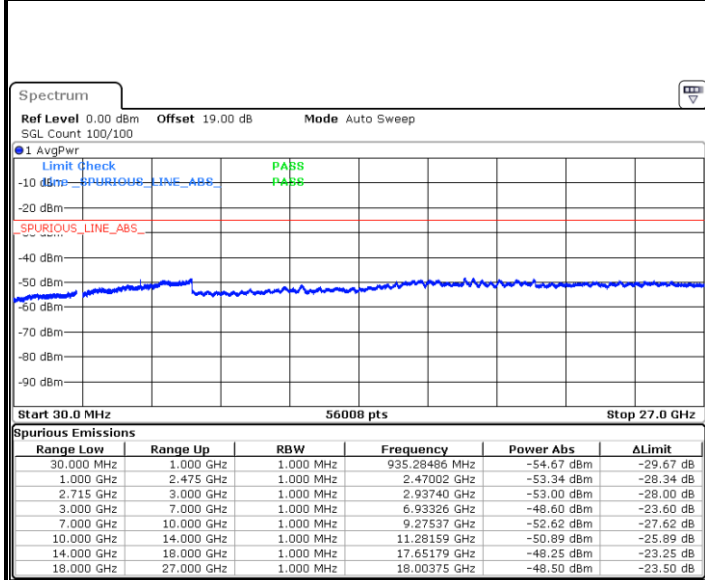

Date: 1.JUL.2021 00:21:48

Highest Channel / 64QAM

Date: 1.JUL.2021 00:23:01

LTE Band 41 / 10MHz

Lowest Channel / 64QAM

Middle Channel / 64QAM

Date: 1.JUL.2021 00:24:17

Date: 1.JUL.2021 00:25:30

Highest Channel / 64QAM

Date: 1.JUL.2021 00:26:43

LTE Band 41 / 15MHz

Lowest Channel / 64QAM

Date: 1.JUL.2021 00:42:33

Middle Channel / 64QAM

Date: 1.JUL.2021 00:43:46

Highest Channel / 64QAM

Date: 1.JUL.2021 00:44:59

LTE Band 41 / 20MHz

Lowest Channel / 64QAM

Middle Channel / 64QAM

Date: 1.JUL.2021 00:53:32

Date: 1.JUL.2021 00:54:45

Highest Channel / 64QAM

Date: 1.JUL.2021 00:55:58