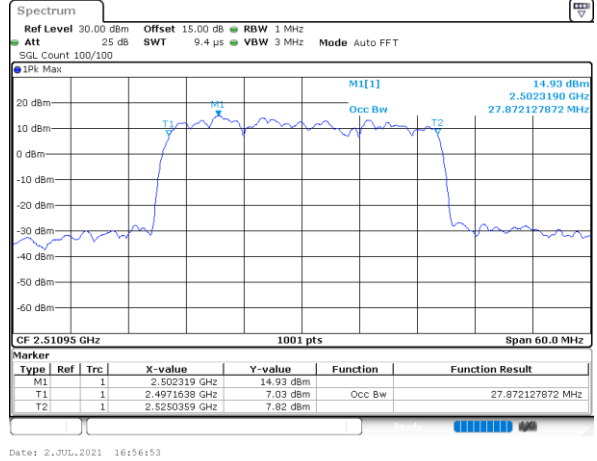

LTE Band 41C

64QAM

Lowest Channel / 20MHz+10MHz