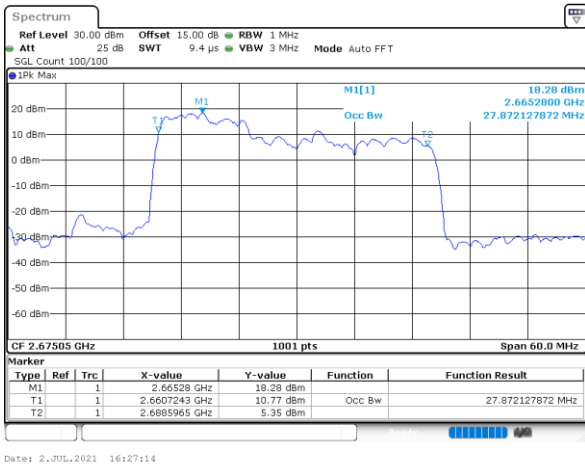

Mode	LTE Band 41C : 99%OBW(MHz)					
	64QAM					
BW	10MHz+20MHz	15MHz+15MHz	15MHz+20MHz	20MHz+10MHz	20MHz+15MHz	20MHz+20MHz
Lowest CH	27.57	28.53	32.66	27.87	32.73	37.72
Middle CH	28.11	28.29	33.08	28.11	32.59	37.56
Highest CH	27.99	28.65	32.59	27.81	32.73	37.00

LTE Band 41C

QPSK

Lowest Channel / 10MHz+20MHz

Date: 2..JUL.2021 15:55:05

Middle Channel / 10MHz+20MHz

Date: 2..JUL.2021 16:10:29

Highest Channel / 10MHz+20MHz

Date: 2..JUL.2021 16:27:14

LTE Band 41C

QPSK

Lowest Channel / 15MHz+15MHz

Date: 5 JUL 2021 08:50:20

Lowest Channel / 15MHz+20MHz

Date: 5 JUL 2021 10:18:24

Middle Channel / 15MHz+15MHz

Date: 5 JUL 2021 09:13:15

Middle Channel / 15MHz+20MHz

Date: 5 JUL 2021 10:33:45

Highest Channel / 15MHz+15MHz

Date: 5 JUL 2021 09:42:44

Highest Channel / 15MHz+20MHz

Date: 5 JUL 2021 10:48:05

LTE Band 41C

QPSK