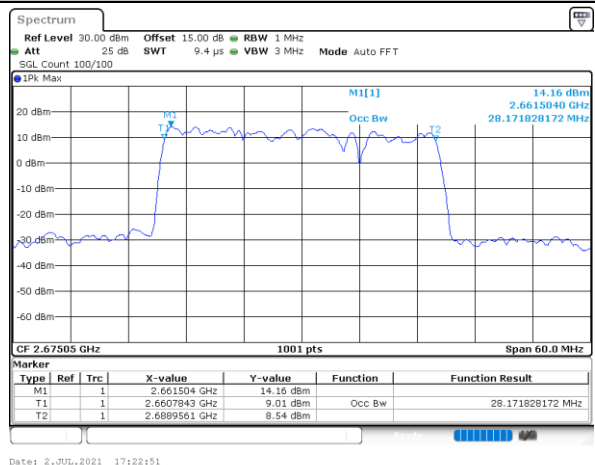

Date: 5 JUL 2021 09:13:40

Middle Channel / 15MHz+20MHz

Date: 5 JUL 2021 10:34:25

Highest Channel / 15MHz+15MHz

Date: 5 JUL 2021 09:43:12

Highest Channel / 15MHz+20MHz

Date: 5 JUL 2021 10:48:35

LTE Band 41C

16QAM

Lowest Channel / 20MHz+10MHz

Middle Channel / 20MHz+10MHz

Highest Channel / 20MHz+10MHz

LTE Band 41C

16QAM

Lowest Channel / 20MHz+15MHz

Date: 5 JUL 2021 11:07:25

Lowest Channel / 20MHz+20MHz

Date: 2 JUL 2021 23:13:16

Middle Channel / 20MHz+15MHz

Date: 5 JUL 2021 11:09:17

Middle Channel / 20MHz+20MHz

Date: 2 JUL 2021 23:12:21

Highest Channel / 20MHz+15MHz

Date: 5 JUL 2021 11:14:20