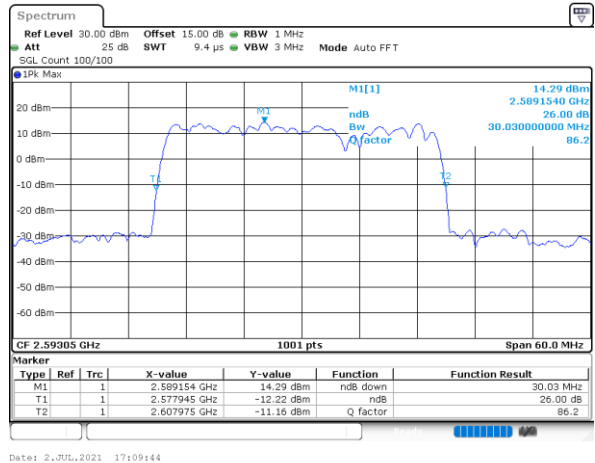

Lowest Channel / 15MHz+15MHz

Date: 5 JUL 2021 08:51:08

Lowest Channel / 15MHz+20MHz

Date: 5 JUL 2021 10:19:14

Middle Channel / 15MHz+15MHz

Date: 5 JUL 2021 09:13:50

Middle Channel / 15MHz+20MHz

Date: 5 JUL 2021 10:34:47

Highest Channel / 15MHz+15MHz

Date: 5 JUL 2021 09:43:20

Highest Channel / 15MHz+20MHz

Date: 5 JUL 2021 10:48:45

LTE Band 41C

16QAM

Lowest Channel / 20MHz+10MHz

Middle Channel / 20MHz+10MHz

Highest Channel / 20MHz+10MHz

LTE Band 41C

16QAM

Lowest Channel / 20MHz+15MHz

Date: 5 JUL 2021 11:07:15

Lowest Channel / 20MHz+20MHz

Date: 6 JUL 2021 11:27:30

Middle Channel / 20MHz+15MHz

Date: 5 JUL 2021 11:09:24

Middle Channel / 20MHz+20MHz

Date: 2 JUL 2021 23:12:27

Highest Channel / 20MHz+15MHz

Date: 5 JUL 2021 11:14:27

Highest Channel / 20MHz+20MHz

Date: 2 JUL 2021 23:10:39

LTE Band 41C