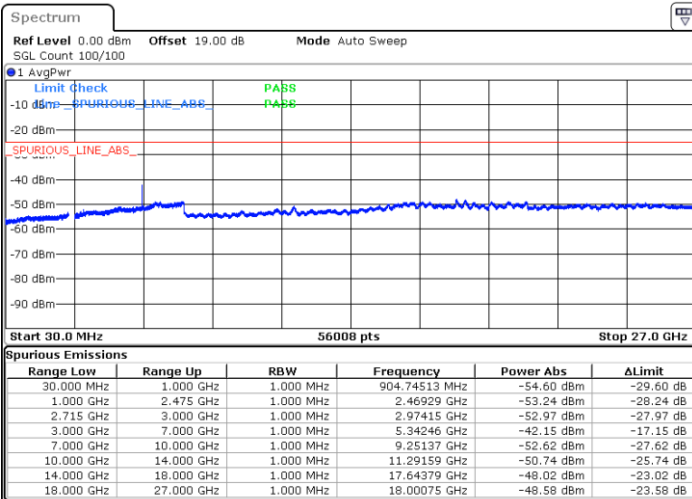

Highest Channel / 64QAM

Date: 1.JUL.2021 00:26:43

LTE Band 41 / 15MHz

Lowest Channel / 64QAM

Date: 1.JUL.2021 00:42:33

Middle Channel / 64QAM

Date: 1.JUL.2021 00:43:46

Highest Channel / 64QAM

Date: 1.JUL.2021 00:44:59

LTE Band 41 / 20MHz

Lowest Channel / 64QAM

Middle Channel / 64QAM

Date: 1.JUL.2021 00:53:32

Date: 1.JUL.2021 00:54:45

Highest Channel / 64QAM

Date: 1.JUL.2021 00:55:58

Frequency Stability

Test Conditions		LTE Band 41 (QPSK) / Middle Channel	Limit
Temperature (°C)	Voltage (Volt)	BW 10MHz	Note 2.
		Deviation (ppm)	Result
50	Normal Voltage	0.0000	PASS
40	Normal Voltage	0.0003	
30	Normal Voltage	0.0006	
20(Ref.)	Normal Voltage	0.0000	
10	Normal Voltage	0.0002	
0	Normal Voltage	0.0004	
-10	Normal Voltage	0.0002	
-20	Normal Voltage	0.0002	
-30	Normal Voltage	0.0002	
20	Maximum Voltage	0.0003	
20	Normal Voltage	0.0000	
20	Battery End Point	0.0005	

Note:

1. Normal Voltage =3.8 V. ; Battery End Point (BEP) =3.6 V. ; Maximum Voltage =4.4 V.
2. Note: The frequency fundamental emissions stay within the authorized frequency block.

LTE Band 41C

26dB Bandwidth