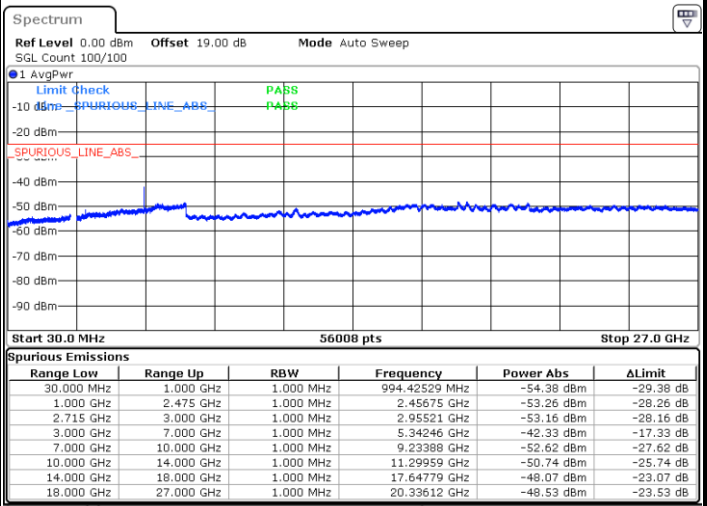

Date: 1.JUL.2021 00:38:55

LTE Band 41 / 15MHz

Highest Channel / QPSK

Date: 1.JUL.2021 00:40:08

Highest Channel / 16QAM

Date: 1.JUL.2021 00:41:20

LTE Band 41 / 20MHz

Lowest Channel / QPSK

Date: 1.JUL.2021 00:46:15

Lowest Channel / 16QAM

Date: 1.JUL.2021 00:47:28

LTE Band 41 / 20MHz

Middle Channel / QPSK

Middle Channel / 16QAM

Date: 1.JUL.2021 00:48:41

Date: 1.JUL.2021 00:49:54

Highest Channel / QPSK

Highest Channel / 16QAM

Date: 1.JUL.2021 00:51:07

Date: 1.JUL.2021 00:52:20

LTE Band 41 / 5MHz

Lowest Channel / 64QAM

Middle Channel / 64QAM

Date: 1.JUL.2021 00:20:35