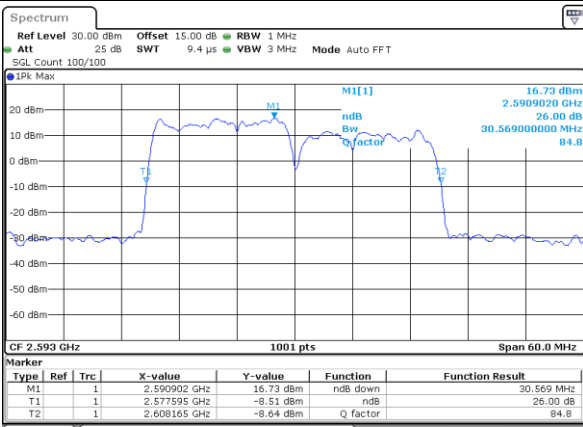

Mode	LTE Band 41C : 26dB BW(MHz)					
	64QAM					
BW	10MHz+20MHz	15MHz+15MHz	15MHz+20MHz	20MHz+10MHz	20MHz+15MHz	20MHz+20MHz
Lowest CH	29.73	30.39	34.83	30.09	34.90	39.72
Middle CH	29.79	30.57	34.76	30.03	34.97	39.80
Highest CH	29.67	30.51	34.76	29.97	34.62	39.72

LTE Band 41C

QPSK

Lowest Channel / 10MHz+20MHz

Middle Channel / 10MHz+20MHz

Highest Channel / 10MHz+20MHz

LTE Band 41C

QPSK

Lowest Channel / 15MHz+15MHz

Date: 5 JUL 2021 08:50:29

Lowest Channel / 15MHz+20MHz

Date: 5 JUL 2021 10:18:37

Middle Channel / 15MHz+15MHz

Date: 5 JUL 2021 09:13:22

Middle Channel / 15MHz+20MHz

Date: 5 JUL 2021 10:33:54

Highest Channel / 15MHz+15MHz

Date: 5 JUL 2021 09:42:52

Highest Channel / 15MHz+20MHz

Date: 5 JUL 2021 10:48:18

LTE Band 41C

QPSK

Lowest Channel / 20MHz+10MHz

Middle Channel / 20MHz+10MHz

Highest Channel / 20MHz+10MHz