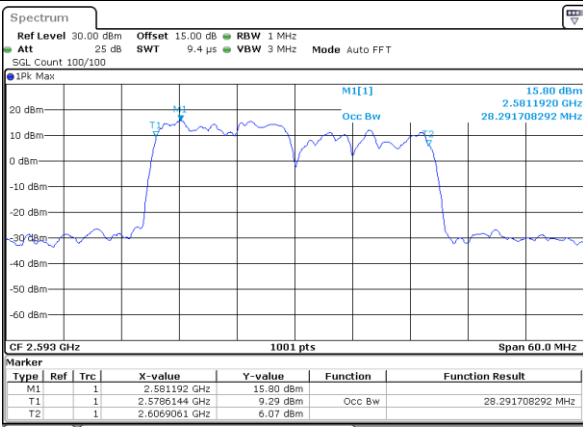

Highest Channel / 20MHz+20MHz

Date: 2 JUL 2021 23:10:33

LTE Band 41C

64QAM

Lowest Channel / 10MHz+20MHz

Date: 2..JUL.2021 15:56:48

Middle Channel / 10MHz+20MHz

Date: 2..JUL.2021 16:11:26

Highest Channel / 10MHz+20MHz

Date: 2..JUL.2021 16:28:15

LTE Band 41C

64QAM

Lowest Channel / 15MHz+15MHz

Date: 5 JUL 2021 08:51:46

Lowest Channel / 15MHz+20MHz

Date: 5 JUL 2021 10:19:32

Middle Channel / 15MHz+15MHz

Date: 5 JUL 2021 09:14:11

Middle Channel / 15MHz+20MHz

Date: 5 JUL 2021 10:36:12

Highest Channel / 15MHz+15MHz

Date: 5 JUL 2021 09:43:38

Highest Channel / 15MHz+20MHz

Date: 5 JUL 2021 10:49:56