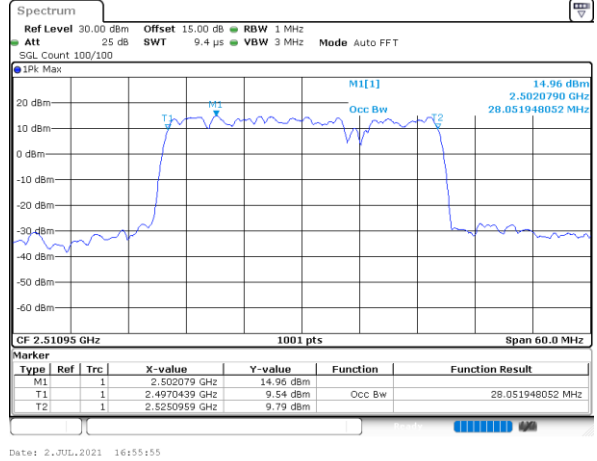

LTE Band 41C

QPSK

Lowest Channel / 15MHz+15MHz

Date: 5 JUL 2021 08:50:20

Lowest Channel / 15MHz+20MHz

Date: 5 JUL 2021 10:18:24

Middle Channel / 15MHz+15MHz

Date: 5 JUL 2021 09:13:15

Middle Channel / 15MHz+20MHz

Date: 5 JUL 2021 10:33:45

Highest Channel / 15MHz+15MHz

Date: 5 JUL 2021 09:42:44

Highest Channel / 15MHz+20MHz

Date: 5 JUL 2021 10:48:05

LTE Band 41C

QPSK

Lowest Channel / 20MHz+10MHz

Middle Channel / 20MHz+10MHz

Highest Channel / 20MHz+10MHz

LTE Band 41C

QPSK

Lowest Channel / 20MHz+15MHz

Date: 5 JUL 2021 11:06:40

Lowest Channel / 20MHz+20MHz