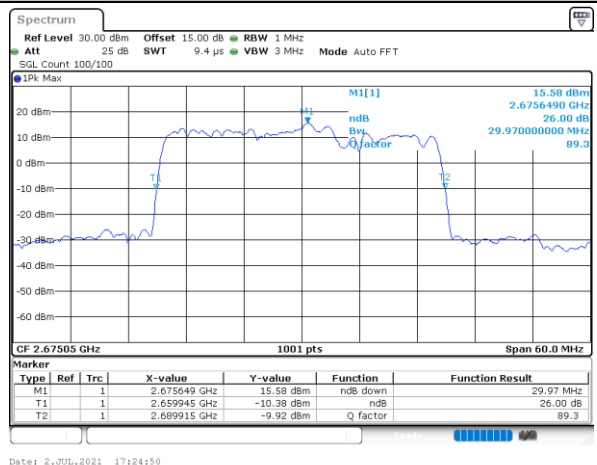

Date: 5 JUL 2021 10:36:22

Highest Channel / 15MHz+15MHz

Date: 5 JUL 2021 09:43:45

Highest Channel / 15MHz+20MHz

Date: 5 JUL 2021 10:50:12

LTE Band 41C

64QAM

Lowest Channel / 20MHz+10MHz

Middle Channel / 20MHz+10MHz

Highest Channel / 20MHz+10MHz

LTE Band 41C

64QAM

Lowest Channel / 20MHz+15MHz

Date: 5 JUL 2021 11:07:50

Lowest Channel / 20MHz+20MHz

Date: 2 JUL 2021 23:13:34