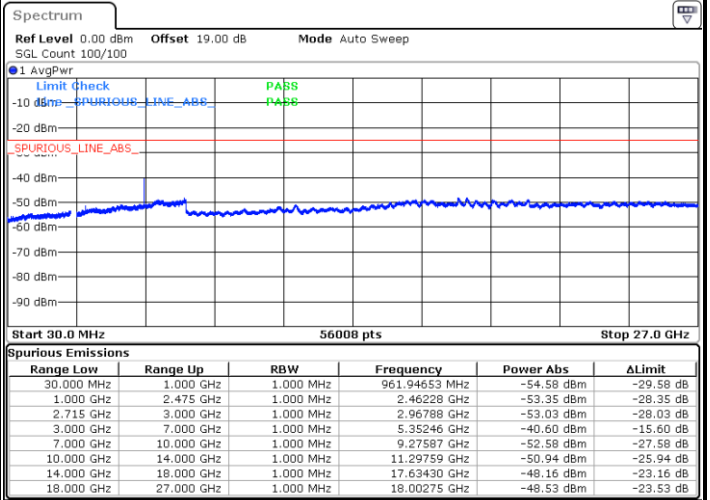

LTE Band 41 / 15MHz

Lowest Channel / QPSK

Lowest Channel / 16QAM

Date: 1.JUL.2021 00:35:17

Date: 1.JUL.2021 00:36:29

Middle Channel / QPSK

Middle Channel / 16QAM

Date: 1.JUL.2021 00:37:42

Date: 1.JUL.2021 00:38:55

LTE Band 41 / 15MHz

Highest Channel / QPSK

Date: 1.JUL.2021 00:40:08

Highest Channel / 16QAM

Date: 1.JUL.2021 00:41:20

LTE Band 41 / 20MHz

Lowest Channel / QPSK

Date: 1.JUL.2021 00:46:15

Lowest Channel / 16QAM

Date: 1.JUL.2021 00:47:28

LTE Band 41 / 20MHz

Middle Channel / QPSK

Middle Channel / 16QAM

Date: 1.JUL.2021 00:48:41

Date: 1.JUL.2021 00:49:54

Highest Channel / QPSK

Highest Channel / 16QAM

Date: 1.JUL.2021 00:51:07

Date: 1.JUL.2021 00:52:20

LTE Band 41 / 5MHz

Lowest Channel / 64QAM

Middle Channel / 64QAM

Date: 1.JUL.2021 00:20:35