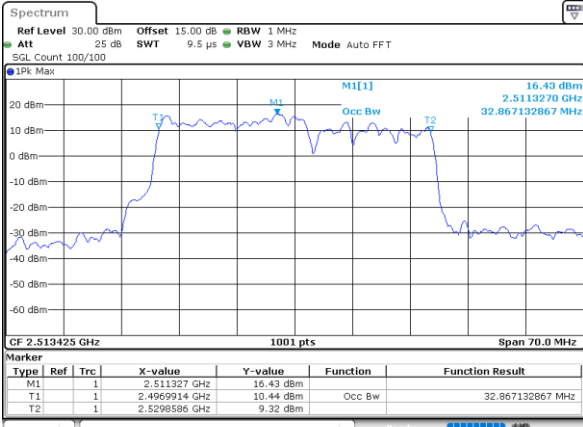

Middle Channel / 15MHz+20MHz

Date: 5 JUL 2021 10:33:45

Highest Channel / 15MHz+15MHz

Date: 5 JUL 2021 09:42:44

Highest Channel / 15MHz+20MHz

Date: 5 JUL 2021 10:48:05

LTE Band 41C

QPSK

Lowest Channel / 20MHz+10MHz

Middle Channel / 20MHz+10MHz

Highest Channel / 20MHz+10MHz

LTE Band 41C

QPSK

Lowest Channel / 20MHz+15MHz

Date: 5 JUL 2021 11:06:40

Lowest Channel / 20MHz+20MHz

Date: 2 JUL 2021 23:13:01

Middle Channel / 20MHz+15MHz

Date: 5 JUL 2021 11:08:53

Middle Channel / 20MHz+20MHz

Date: 2 JUL 2021 23:11:34

Highest Channel / 20MHz+15MHz

Date: 5 JUL 2021 11:13:46

Highest Channel / 20MHz+20MHz