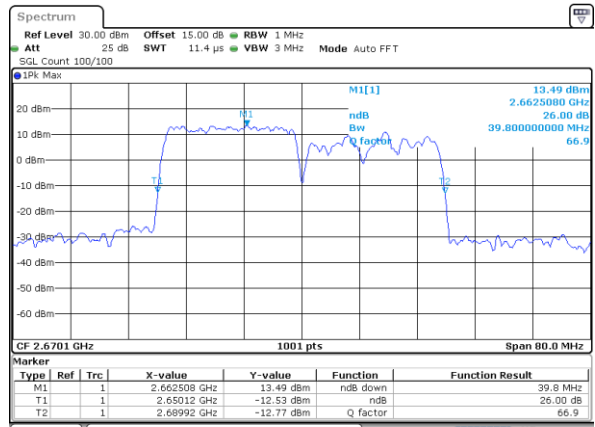

Highest Channel / 20MHz+10MHz

LTE Band 41C

16QAM

Lowest Channel / 20MHz+15MHz

Date: 5 JUL 2021 11:07:15

Lowest Channel / 20MHz+20MHz

Date: 6 JUL 2021 11:27:30

Middle Channel / 20MHz+15MHz

Date: 5 JUL 2021 11:09:24

Middle Channel / 20MHz+20MHz

Date: 2 JUL 2021 23:12:27

Highest Channel / 20MHz+15MHz

Date: 5 JUL 2021 11:14:27

Highest Channel / 20MHz+20MHz

Date: 2 JUL 2021 23:10:39

LTE Band 41C

64QAM

Lowest Channel / 10MHz+20MHz

Date: 2..JUL.2021 15:56:55

Middle Channel / 10MHz+20MHz

Date: 2..JUL.2021 16:11:33

Highest Channel / 10MHz+20MHz

Date: 2..JUL.2021 16:28:23

LTE Band 41C