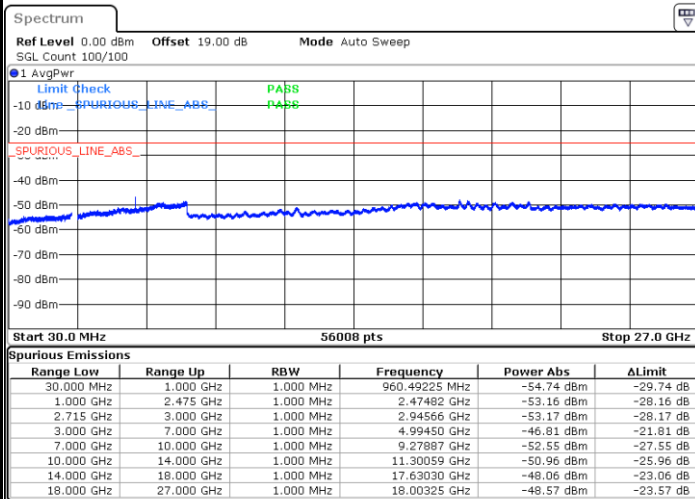

Date: 1.JUL.2021 00:38:55

LTE Band 41 / 15MHz

Highest Channel / QPSK

Date: 1.JUL.2021 00:40:08

Highest Channel / 16QAM

Date: 1.JUL.2021 00:41:20

LTE Band 41 / 20MHz

Lowest Channel / QPSK

Date: 1.JUL.2021 00:46:15

Lowest Channel / 16QAM

Date: 1.JUL.2021 00:47:28

LTE Band 41 / 20MHz

Middle Channel / QPSK

Middle Channel / 16QAM

Date: 1.JUL.2021 00:48:41

Date: 1.JUL.2021 00:49:54