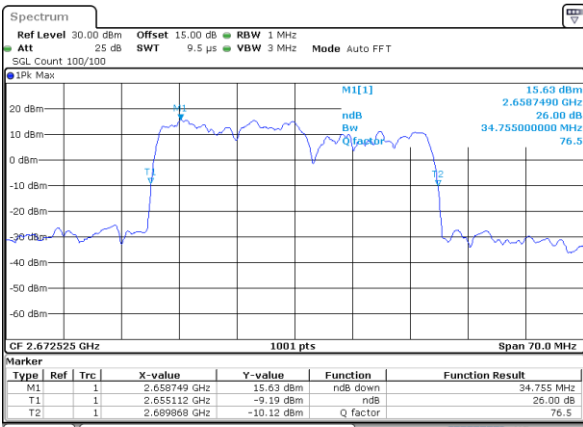

Highest Channel / 15MHz+15MHz

Date: 5 JUL 2021 09:43:20

Highest Channel / 15MHz+20MHz

Date: 5 JUL 2021 10:48:45

LTE Band 41C

16QAM

Lowest Channel / 20MHz+10MHz

Middle Channel / 20MHz+10MHz

Highest Channel / 20MHz+10MHz

LTE Band 41C

16QAM

Lowest Channel / 20MHz+15MHz

Date: 5 JUL 2021 11:07:15

Lowest Channel / 20MHz+20MHz

Date: 6 JUL 2021 11:27:30

Middle Channel / 20MHz+15MHz

Date: 5 JUL 2021 11:09:24

Middle Channel / 20MHz+20MHz

Date: 2 JUL 2021 23:12:27

Highest Channel / 20MHz+15MHz

Date: 5 JUL 2021 11:14:27

Highest Channel / 20MHz+20MHz

Date: 2 JUL 2021 23:10:39

LTE Band 41C