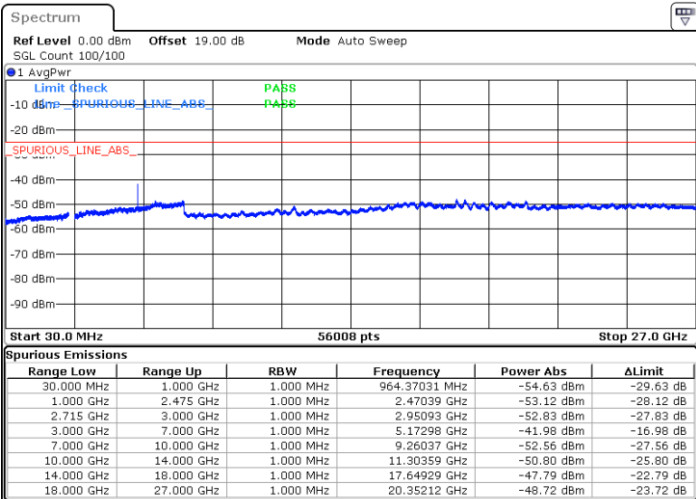

LTE Band 41 / 15MHz

Lowest Channel / QPSK

Lowest Channel / 16QAM

Date: 1.JUL.2021 00:35:17

Date: 1.JUL.2021 00:36:29

Middle Channel / QPSK

Middle Channel / 16QAM

Date: 1.JUL.2021 00:37:42

Date: 1.JUL.2021 00:38:55

LTE Band 41 / 15MHz

Highest Channel / QPSK

Date: 1.JUL.2021 00:40:08

Highest Channel / 16QAM

Date: 1.JUL.2021 00:41:20

LTE Band 41 / 20MHz

Lowest Channel / QPSK