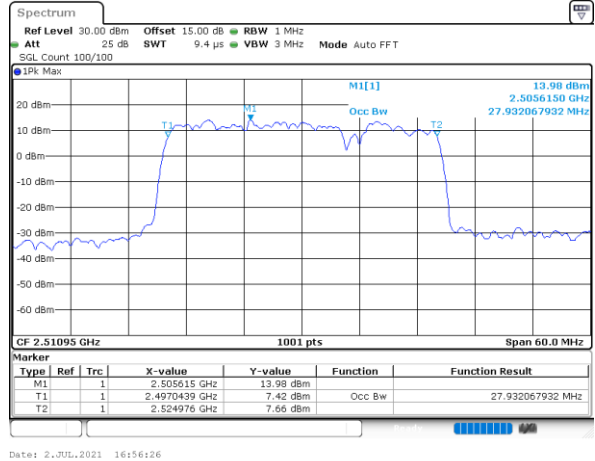

LTE Band 41C

16QAM

Lowest Channel / 20MHz+10MHz