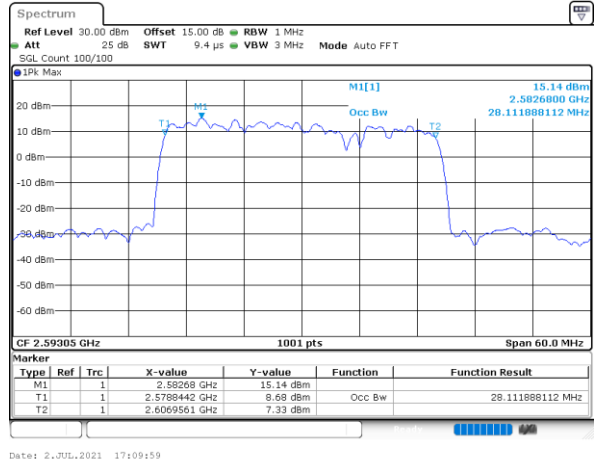

Highest Channel / 20MHz+20MHz

Date: 2 JUL 2021 23:10:33

LTE Band 41C

64QAM

Lowest Channel / 10MHz+20MHz

Date: 2..JUL.2021 15:56:48

Middle Channel / 10MHz+20MHz

Date: 2..JUL.2021 16:11:26

Highest Channel / 10MHz+20MHz

Date: 2..JUL.2021 16:28:15

LTE Band 41C

64QAM

Lowest Channel / 15MHz+15MHz

Date: 5 JUL 2021 08:51:46

Lowest Channel / 15MHz+20MHz

Date: 5 JUL 2021 10:19:32

Middle Channel / 15MHz+15MHz

Date: 5 JUL 2021 09:14:11

Middle Channel / 15MHz+20MHz

Date: 5 JUL 2021 10:36:12

Highest Channel / 15MHz+15MHz

Date: 5 JUL 2021 09:43:38

Highest Channel / 15MHz+20MHz

Date: 5 JUL 2021 10:49:56

LTE Band 41C

64QAM

Lowest Channel / 20MHz+10MHz

Middle Channel / 20MHz+10MHz

Highest Channel / 20MHz+10MHz