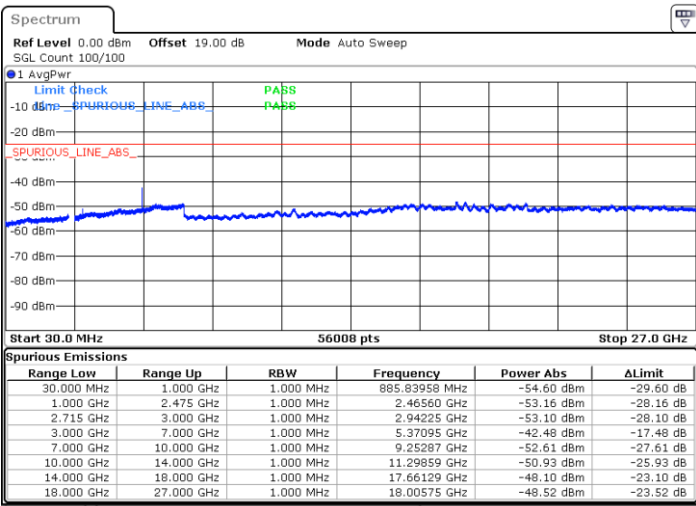

Highest Channel / QPSK

Highest Channel / 16QAM

Date: 1.JUL.2021 00:51:07

Date: 1.JUL.2021 00:52:20

LTE Band 41 / 5MHz

Lowest Channel / 64QAM

Middle Channel / 64QAM

Date: 1.JUL.2021 00:20:35

Date: 1.JUL.2021 00:21:48

Highest Channel / 64QAM

Date: 1.JUL.2021 00:23:01

LTE Band 41 / 10MHz

Lowest Channel / 64QAM

Middle Channel / 64QAM

Date: 1.JUL.2021 00:24:17

Date: 1.JUL.2021 00:25:30