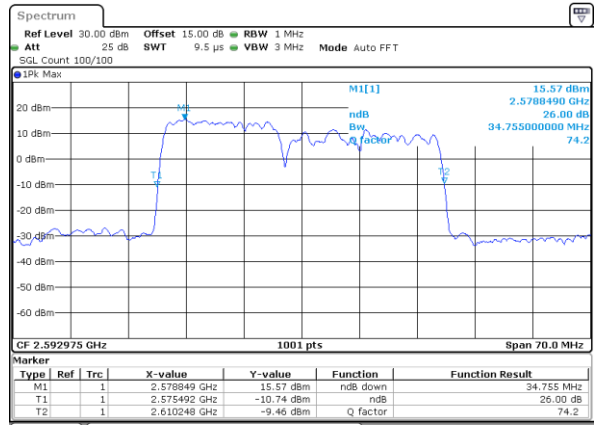

Date: 5 JUL 2021 11:09:24

Middle Channel / 20MHz+20MHz

Date: 2 JUL 2021 23:12:27

Highest Channel / 20MHz+15MHz

Date: 5 JUL 2021 11:14:27

Highest Channel / 20MHz+20MHz

Date: 2 JUL 2021 23:10:39

LTE Band 41C

64QAM

Lowest Channel / 10MHz+20MHz

Date: 2..JUL.2021 15:56:55

Middle Channel / 10MHz+20MHz

Date: 2..JUL.2021 16:11:33

Highest Channel / 10MHz+20MHz

Date: 2..JUL.2021 16:28:23

LTE Band 41C

64QAM

Lowest Channel / 15MHz+15MHz

Date: 5 JUL 2021 08:51:54

Lowest Channel / 15MHz+20MHz

Date: 5 JUL 2021 10:19:40

Middle Channel / 15MHz+15MHz

Date: 5 JUL 2021 09:14:20

Middle Channel / 15MHz+20MHz

Date: 5 JUL 2021 10:36:22

Highest Channel / 15MHz+15MHz

Date: 5 JUL 2021 09:43:45

Highest Channel / 15MHz+20MHz

Date: 5 JUL 2021 10:50:12

LTE Band 41C

64QAM

Lowest Channel / 20MHz+10MHz