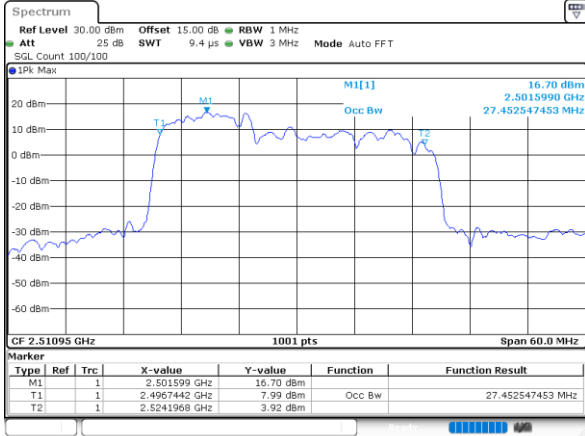

Lowest Channel / 20MHz+10MHz

Middle Channel / 20MHz+10MHz

Highest Channel / 20MHz+10MHz

LTE Band 41C

QPSK

Lowest Channel / 20MHz+15MHz

Date: 5 JUL 2021 11:06:40

Lowest Channel / 20MHz+20MHz

Date: 2 JUL 2021 23:13:01

Middle Channel / 20MHz+15MHz

Date: 5 JUL 2021 11:08:53

Middle Channel / 20MHz+20MHz

Date: 2 JUL 2021 23:11:34

Highest Channel / 20MHz+15MHz

Date: 5 JUL 2021 11:13:46

Highest Channel / 20MHz+20MHz

Date: 2 JUL 2021 23:10:48

LTE Band 41C

16QAM

Lowest Channel / 10MHz+20MHz

Date: 2..JUL.2021 15:55:33

Middle Channel / 10MHz+20MHz

Date: 2..JUL.2021 16:11:00

Highest Channel / 10MHz+20MHz