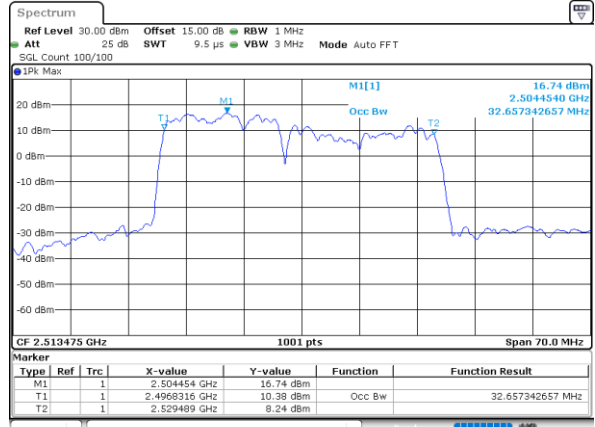

Lowest Channel / 20MHz+20MHz

Date: 2 JUL 2021 23:13:16

Middle Channel / 20MHz+15MHz

Date: 5 JUL 2021 11:09:17

Middle Channel / 20MHz+20MHz

Date: 2 JUL 2021 23:12:21

Highest Channel / 20MHz+15MHz

Date: 5 JUL 2021 11:14:20

Highest Channel / 20MHz+20MHz

Date: 2 JUL 2021 23:10:33

LTE Band 41C

64QAM

Lowest Channel / 10MHz+20MHz

Date: 2..JUL.2021 15:56:48

Middle Channel / 10MHz+20MHz

Date: 2..JUL.2021 16:11:26

Highest Channel / 10MHz+20MHz

Date: 2..JUL.2021 16:28:15

LTE Band 41C

64QAM

Lowest Channel / 15MHz+15MHz

Date: 5 JUL 2021 08:51:46

Lowest Channel / 15MHz+20MHz

Date: 5 JUL 2021 10:19:32

Middle Channel / 15MHz+15MHz

Date: 5 JUL 2021 09:14:11

Middle Channel / 15MHz+20MHz

Date: 5 JUL 2021 10:36:12

Highest Channel / 15MHz+15MHz

Date: 5 JUL 2021 09:43:38

Highest Channel / 15MHz+20MHz

Date: 5 JUL 2021 10:49:56