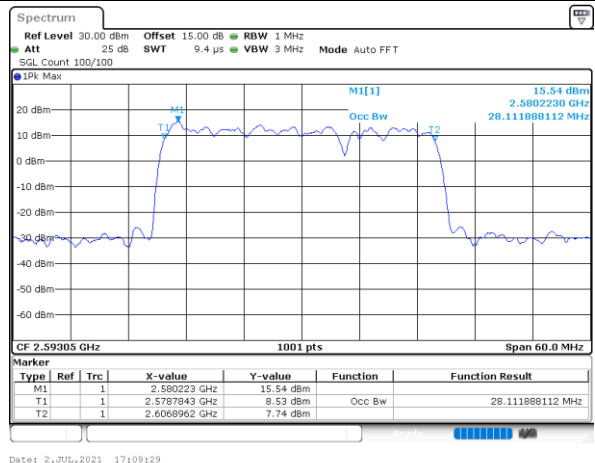

Middle Channel / 20MHz+10MHz