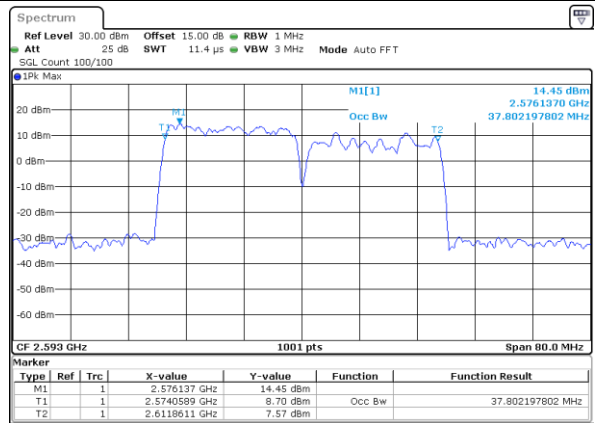

Lowest Channel / 20MHz+20MHz

Date: 2 JUL 2021 23:13:16

Middle Channel / 20MHz+15MHz

Date: 5 JUL 2021 11:09:17

Middle Channel / 20MHz+20MHz

Date: 2 JUL 2021 23:12:21

Highest Channel / 20MHz+15MHz

Date: 5 JUL 2021 11:14:20

Highest Channel / 20MHz+20MHz

Date: 2 JUL 2021 23:10:33

LTE Band 41C

64QAM

Lowest Channel / 10MHz+20MHz

Date: 2..JUL.2021 15:56:48

Middle Channel / 10MHz+20MHz

Date: 2..JUL.2021 16:11:26