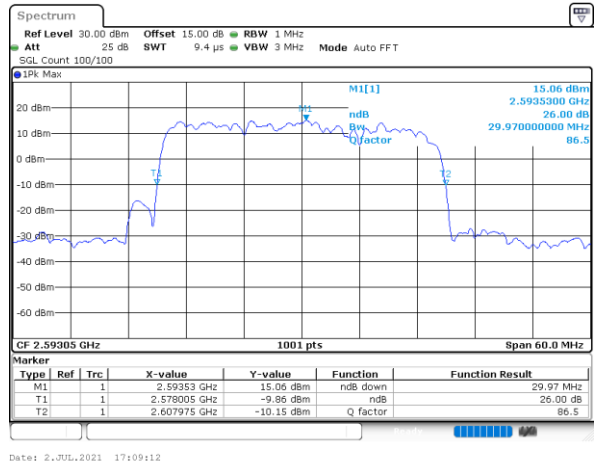

Date: 5 JUL 2021 08:50:29

Lowest Channel / 15MHz+20MHz

Date: 5 JUL 2021 10:18:37

Middle Channel / 15MHz+15MHz

Date: 5 JUL 2021 09:13:22

Middle Channel / 15MHz+20MHz

Date: 5 JUL 2021 10:33:54

Highest Channel / 15MHz+15MHz

Date: 5 JUL 2021 09:42:52

Highest Channel / 15MHz+20MHz

Date: 5 JUL 2021 10:48:18

LTE Band 41C

QPSK

Lowest Channel / 20MHz+10MHz

Middle Channel / 20MHz+10MHz

Highest Channel / 20MHz+10MHz

LTE Band 41C

QPSK

Lowest Channel / 20MHz+15MHz

Date: 5 JUL 2021 11:06:49

Lowest Channel / 20MHz+20MHz

Date: 6 JUL 2021 11:21:52

Middle Channel / 20MHz+15MHz

Date: 5 JUL 2021 11:09:02

Middle Channel / 20MHz+20MHz

Date: 2 JUL 2021 23:11:40

Highest Channel / 20MHz+15MHz

Date: 5 JUL 2021 11:14:05

Highest Channel / 20MHz+20MHz

Date: 6 JUL 2021 11:21:14

LTE Band 41C

16QAM