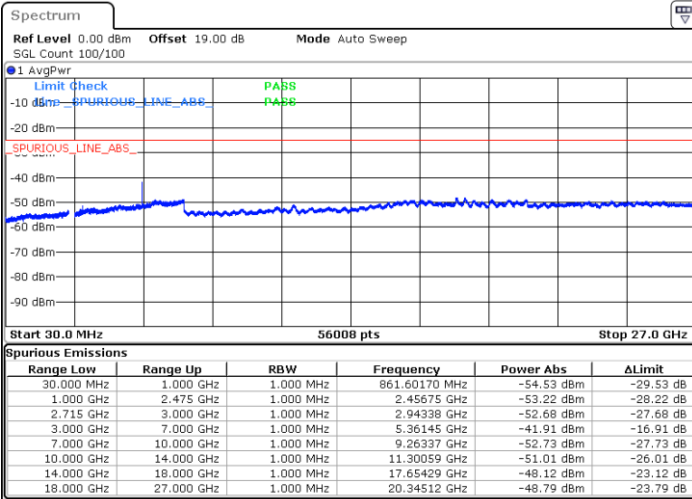

Highest Channel / QPSK

Highest Channel / 16QAM

Date: 1.JUL.2021 00:51:07

Date: 1.JUL.2021 00:52:20

LTE Band 41 / 5MHz

Lowest Channel / 64QAM

Middle Channel / 64QAM

Date: 1.JUL.2021 00:20:35

Date: 1.JUL.2021 00:21:48

Highest Channel / 64QAM

Date: 1.JUL.2021 00:23:01

LTE Band 41 / 10MHz

Lowest Channel / 64QAM

Middle Channel / 64QAM

Date: 1.JUL.2021 00:24:17

Date: 1.JUL.2021 00:25:30

Highest Channel / 64QAM

Date: 1.JUL.2021 00:26:43

LTE Band 41 / 15MHz

Lowest Channel / 64QAM

Date: 1.JUL.2021 00:42:33

Middle Channel / 64QAM

Date: 1.JUL.2021 00:43:46

Highest Channel / 64QAM