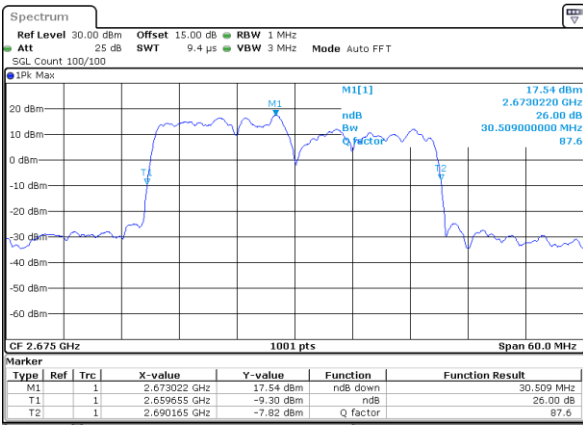

Date: 5 JUL 2021 11:09:24

Middle Channel / 20MHz+20MHz

Date: 2 JUL 2021 23:12:27

Highest Channel / 20MHz+15MHz

Date: 5 JUL 2021 11:14:27

Highest Channel / 20MHz+20MHz

Date: 2 JUL 2021 23:10:39

LTE Band 41C

64QAM

Lowest Channel / 10MHz+20MHz

Date: 2..JUL.2021 15:56:55

Middle Channel / 10MHz+20MHz

Date: 2..JUL.2021 16:11:33

Highest Channel / 10MHz+20MHz

Date: 2..JUL.2021 16:28:23

LTE Band 41C

64QAM

Lowest Channel / 15MHz+15MHz

Date: 5 JUL 2021 08:51:54

Lowest Channel / 15MHz+20MHz

Date: 5 JUL 2021 10:19:40

Middle Channel / 15MHz+15MHz

Date: 5 JUL 2021 09:14:20

Middle Channel / 15MHz+20MHz

Date: 5 JUL 2021 10:36:22

Highest Channel / 15MHz+15MHz

Date: 5 JUL 2021 09:43:45

Highest Channel / 15MHz+20MHz

Date: 5 JUL 2021 10:50:12

LTE Band 41C

64QAM

Lowest Channel / 20MHz+10MHz