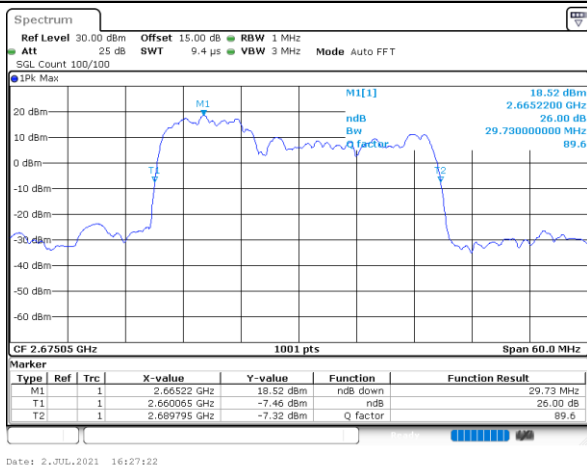

Mode	LTE Band 41C : 26dB BW(MHz)					
	64QAM					
BW	10MHz+20MHz	15MHz+15MHz	15MHz+20MHz	20MHz+10MHz	20MHz+15MHz	20MHz+20MHz
Lowest CH	29.73	30.39	34.83	30.09	34.90	39.72
Middle CH	29.79	30.57	34.76	30.03	34.97	39.80
Highest CH	29.67	30.51	34.76	29.97	34.62	39.72

LTE Band 41C

QPSK

Lowest Channel / 10MHz+20MHz

Middle Channel / 10MHz+20MHz

Highest Channel / 10MHz+20MHz

LTE Band 41C

QPSK

Lowest Channel / 15MHz+15MHz

Date: 5 JUL 2021 08:50:29

Lowest Channel / 15MHz+20MHz

Date: 5 JUL 2021 10:18:37

Middle Channel / 15MHz+15MHz

Date: 5 JUL 2021 09:13:22

Middle Channel / 15MHz+20MHz

Date: 5 JUL 2021 10:33:54

Highest Channel / 15MHz+15MHz