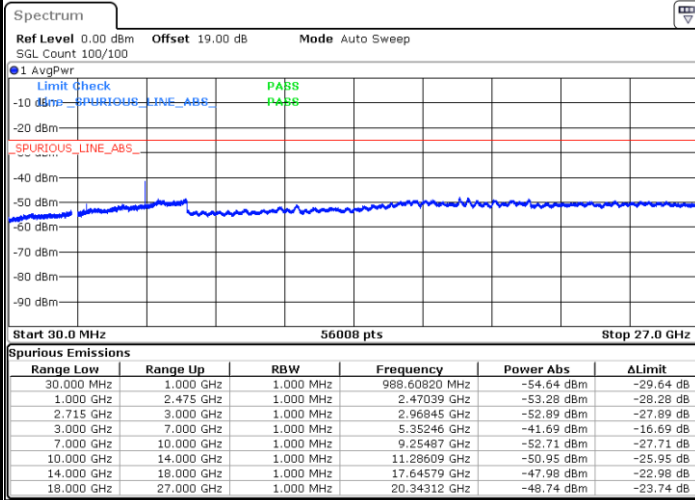

LTE Band 41 / 15MHz

Lowest Channel / QPSK

Lowest Channel / 16QAM

Date: 1.JUL.2021 00:35:17

Date: 1.JUL.2021 00:36:29

Middle Channel / QPSK

Middle Channel / 16QAM

Date: 1.JUL.2021 00:37:42

Date: 1.JUL.2021 00:38:55

LTE Band 41 / 15MHz

Highest Channel / QPSK

Date: 1.JUL.2021 00:40:08

Highest Channel / 16QAM

Date: 1.JUL.2021 00:41:20

LTE Band 41 / 20MHz

Lowest Channel / QPSK