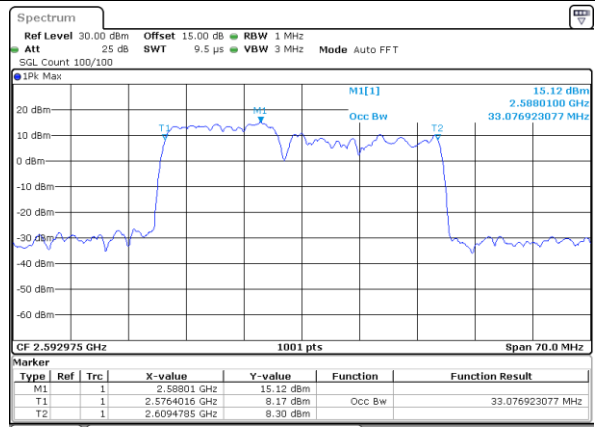

Highest Channel / 20MHz+20MHz

Date: 2 JUL 2021 23:10:33

LTE Band 41C

64QAM

Lowest Channel / 10MHz+20MHz

Date: 2..JUL.2021 15:56:48

Middle Channel / 10MHz+20MHz

Date: 2..JUL.2021 16:11:26

Highest Channel / 10MHz+20MHz

Date: 2..JUL.2021 16:28:15

LTE Band 41C

64QAM

Lowest Channel / 15MHz+15MHz

Date: 5 JUL 2021 08:51:46

Lowest Channel / 15MHz+20MHz

Date: 5 JUL 2021 10:19:32

Middle Channel / 15MHz+15MHz

Date: 5 JUL 2021 09:14:11

Middle Channel / 15MHz+20MHz

Date: 5 JUL 2021 10:36:12

Highest Channel / 15MHz+15MHz

Date: 5 JUL 2021 09:43:38

Highest Channel / 15MHz+20MHz

Date: 5 JUL 2021 10:49:56