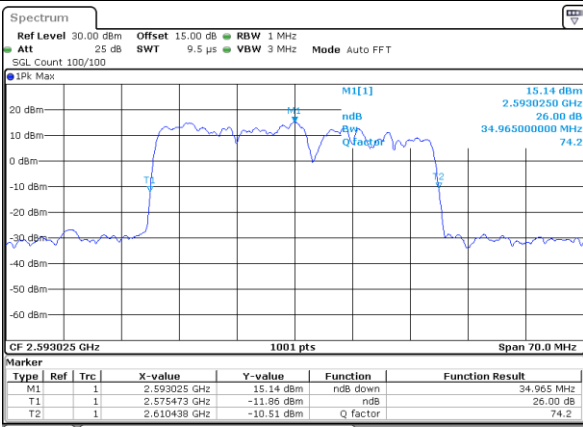

Highest Channel / 15MHz+15MHz

Date: 5 JUL 2021 09:43:20

Highest Channel / 15MHz+20MHz

Date: 5 JUL 2021 10:48:45

LTE Band 41C

16QAM

Lowest Channel / 20MHz+10MHz

Middle Channel / 20MHz+10MHz

Highest Channel / 20MHz+10MHz

LTE Band 41C

16QAM

Lowest Channel / 20MHz+15MHz

Date: 5 JUL 2021 11:07:15

Lowest Channel / 20MHz+20MHz

Date: 6 JUL 2021 11:27:30

Middle Channel / 20MHz+15MHz

Date: 5 JUL 2021 11:09:24

Middle Channel / 20MHz+20MHz

Date: 2 JUL 2021 23:12:27

Highest Channel / 20MHz+15MHz

Date: 5 JUL 2021 11:14:27

Highest Channel / 20MHz+20MHz

Date: 2 JUL 2021 23:10:39

LTE Band 41C