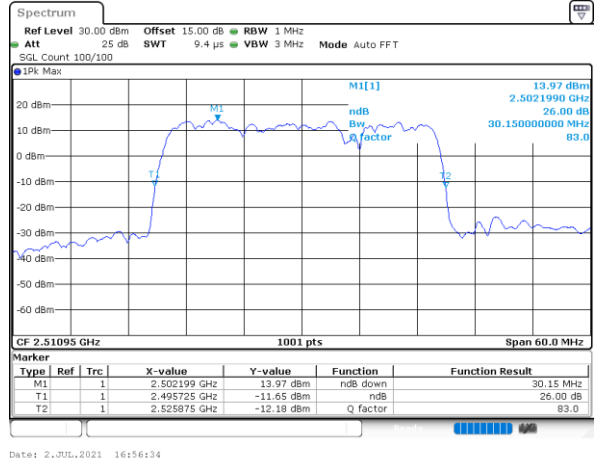

Lowest Channel / 15MHz+15MHz

Date: 5 JUL 2021 08:51:08

Lowest Channel / 15MHz+20MHz

Date: 5 JUL 2021 10:19:14

Middle Channel / 15MHz+15MHz

Date: 5 JUL 2021 09:13:50

Middle Channel / 15MHz+20MHz

Date: 5 JUL 2021 10:34:47

Highest Channel / 15MHz+15MHz

Date: 5 JUL 2021 09:43:20

Highest Channel / 15MHz+20MHz

Date: 5 JUL 2021 10:48:45

LTE Band 41C

16QAM

Lowest Channel / 20MHz+10MHz

Middle Channel / 20MHz+10MHz

Highest Channel / 20MHz+10MHz

LTE Band 41C

16QAM

Lowest Channel / 20MHz+15MHz

Date: 5 JUL 2021 11:07:15

Lowest Channel / 20MHz+20MHz

Date: 6 JUL 2021 11:27:30

Middle Channel / 20MHz+15MHz

Date: 5 JUL 2021 11:09:24

Middle Channel / 20MHz+20MHz

Date: 2 JUL 2021 23:12:27

Highest Channel / 20MHz+15MHz

Date: 5 JUL 2021 11:14:27

Highest Channel / 20MHz+20MHz

Date: 2 JUL 2021 23:10:39

LTE Band 41C