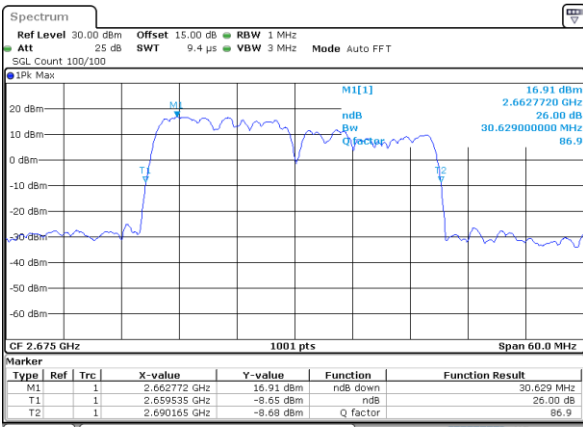

LTE Band 41C

QPSK

Lowest Channel / 10MHz+20MHz

Middle Channel / 10MHz+20MHz

Highest Channel / 10MHz+20MHz

LTE Band 41C

QPSK

Lowest Channel / 15MHz+15MHz

Date: 5 JUL 2021 08:50:29

Lowest Channel / 15MHz+20MHz

Date: 5 JUL 2021 10:18:37

Middle Channel / 15MHz+15MHz

Date: 5 JUL 2021 09:13:22

Middle Channel / 15MHz+20MHz

Date: 5 JUL 2021 10:33:54

Highest Channel / 15MHz+15MHz

Date: 5 JUL 2021 09:42:52

Highest Channel / 15MHz+20MHz

Date: 5 JUL 2021 10:48:18

LTE Band 41C

QPSK

Lowest Channel / 20MHz+10MHz

Middle Channel / 20MHz+10MHz

Highest Channel / 20MHz+10MHz