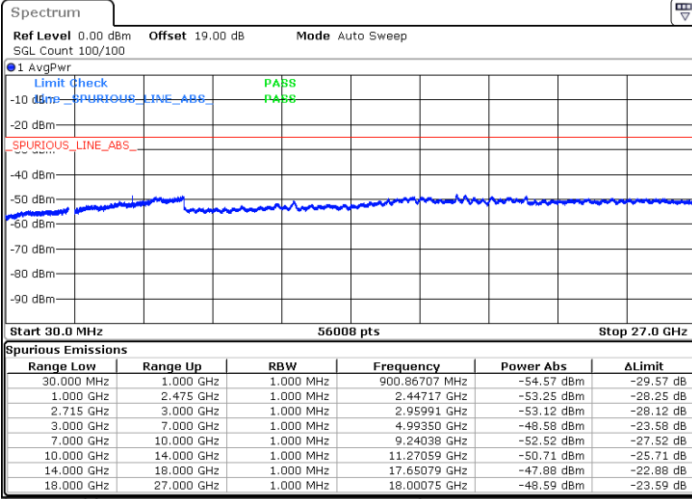

Highest Channel / QPSK

Highest Channel / 16QAM

Date: 1.JUL.2021 00:51:07

Date: 1.JUL.2021 00:52:20

LTE Band 41 / 5MHz

Lowest Channel / 64QAM

Middle Channel / 64QAM

Date: 1.JUL.2021 00:20:35

Date: 1.JUL.2021 00:21:48

Highest Channel / 64QAM

Date: 1.JUL.2021 00:23:01

LTE Band 41 / 10MHz

Lowest Channel / 64QAM

Middle Channel / 64QAM

Date: 1.JUL.2021 00:24:17

Date: 1.JUL.2021 00:25:30

Highest Channel / 64QAM

Date: 1.JUL.2021 00:26:43

LTE Band 41 / 15MHz

Lowest Channel / 64QAM

Date: 1.JUL.2021 00:42:33

Middle Channel / 64QAM

Date: 1.JUL.2021 00:43:46

Highest Channel / 64QAM