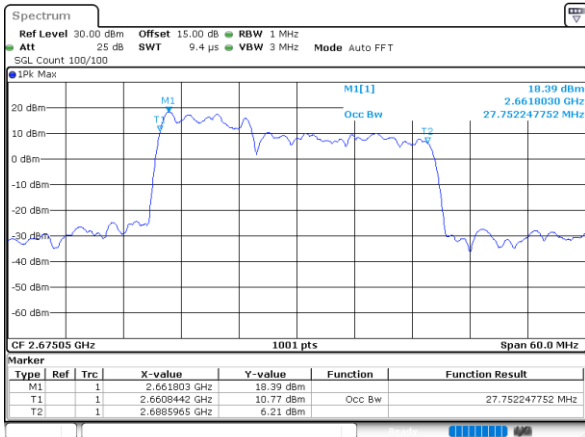

Date: 2 JUL 2021 23:13:01

Middle Channel / 20MHz+15MHz

Date: 5 JUL 2021 11:08:53

Middle Channel / 20MHz+20MHz

Date: 2 JUL 2021 23:11:34

Highest Channel / 20MHz+15MHz

Date: 5 JUL 2021 11:13:46

Highest Channel / 20MHz+20MHz

Date: 2 JUL 2021 23:10:48

LTE Band 41C

16QAM

Lowest Channel / 10MHz+20MHz

Date: 2..JUL.2021 15:55:33

Middle Channel / 10MHz+20MHz

Date: 2..JUL.2021 16:11:00

Highest Channel / 10MHz+20MHz

Date: 2..JUL.2021 16:27:40

LTE Band 41C

16QAM

Lowest Channel / 15MHz+15MHz

Date: 5 JUL 2021 08:50:50

Lowest Channel / 15MHz+20MHz

Date: 5 JUL 2021 10:19:05

Middle Channel / 15MHz+15MHz

Date: 5 JUL 2021 09:13:40

Middle Channel / 15MHz+20MHz

Date: 5 JUL 2021 10:34:25

Highest Channel / 15MHz+15MHz

Date: 5 JUL 2021 09:43:12

Highest Channel / 15MHz+20MHz

Date: 5 JUL 2021 10:48:35

LTE Band 41C