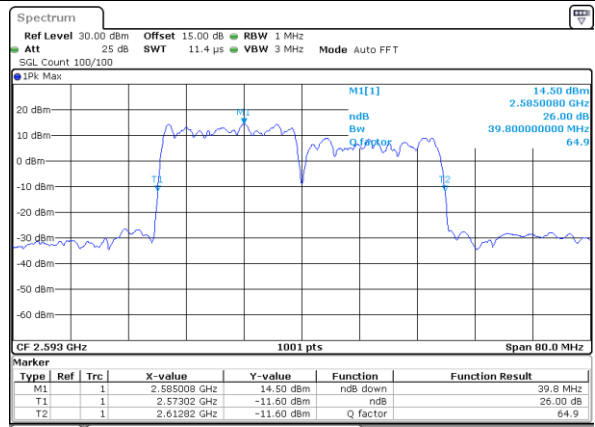

Date: 5 JUL 2021 10:36:22

Highest Channel / 15MHz+15MHz

Date: 5 JUL 2021 09:43:45

Highest Channel / 15MHz+20MHz

Date: 5 JUL 2021 10:50:12

LTE Band 41C

64QAM

Lowest Channel / 20MHz+10MHz

Middle Channel / 20MHz+10MHz

Highest Channel / 20MHz+10MHz

LTE Band 41C

64QAM

Lowest Channel / 20MHz+15MHz

Date: 5 JUL 2021 11:07:50

Lowest Channel / 20MHz+20MHz

Date: 2 JUL 2021 23:13:34

Middle Channel / 20MHz+15MHz

Date: 5 JUL 2021 11:09:57

Middle Channel / 20MHz+20MHz

Date: 2 JUL 2021 23:12:12

Highest Channel / 20MHz+15MHz

Date: 5 JUL 2021 11:15:03

Highest Channel / 20MHz+20MHz

Date: 2 JUL 2021 23:10:24