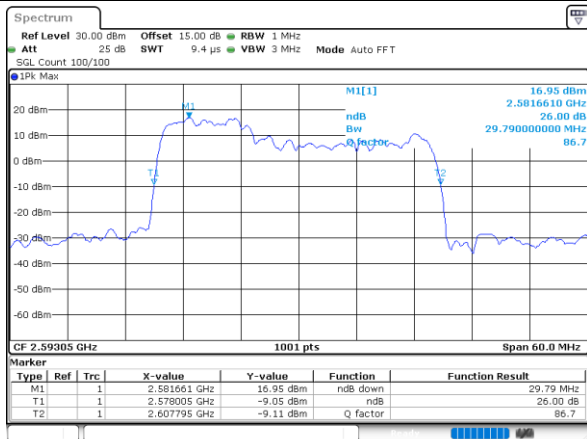

LTE Band 41C

QPSK

Lowest Channel / 20MHz+15MHz

Date: 5 JUL 2021 11:06:49

Lowest Channel / 20MHz+20MHz

Date: 6 JUL 2021 11:21:52

Middle Channel / 20MHz+15MHz

Date: 5 JUL 2021 11:09:02

Middle Channel / 20MHz+20MHz

Date: 2 JUL 2021 23:11:40

Highest Channel / 20MHz+15MHz

Date: 5 JUL 2021 11:14:05

Highest Channel / 20MHz+20MHz

Date: 6 JUL 2021 11:21:14

LTE Band 41C

16QAM

Lowest Channel / 10MHz+20MHz

Date: 2..JUL.2021 15:55:40

Middle Channel / 10MHz+20MHz

Date: 2..JUL.2021 16:11:09

Highest Channel / 10MHz+20MHz

Date: 2..JUL.2021 16:27:53

LTE Band 41C

16QAM