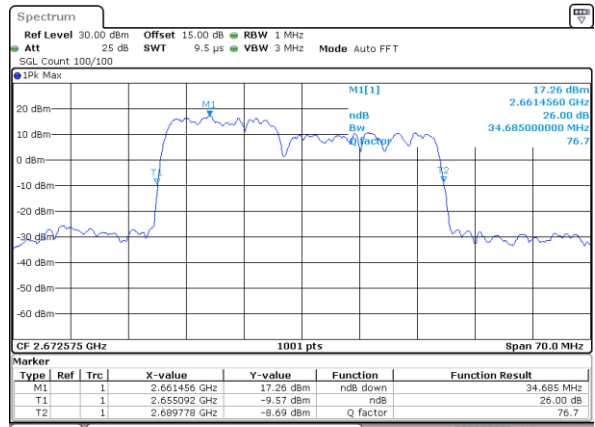

LTE Band 41C

QPSK

Lowest Channel / 10MHz+20MHz

Middle Channel / 10MHz+20MHz

Highest Channel / 10MHz+20MHz

LTE Band 41C

QPSK

Lowest Channel / 15MHz+15MHz

Date: 5 JUL 2021 08:50:29

Lowest Channel / 15MHz+20MHz

Date: 5 JUL 2021 10:18:37

Middle Channel / 15MHz+15MHz

Date: 5 JUL 2021 09:13:22

Middle Channel / 15MHz+20MHz

Date: 5 JUL 2021 10:33:54

Highest Channel / 15MHz+15MHz

Date: 5 JUL 2021 09:42:52

Highest Channel / 15MHz+20MHz

Date: 5 JUL 2021 10:48:18

LTE Band 41C

QPSK

Lowest Channel / 20MHz+10MHz

Middle Channel / 20MHz+10MHz

Highest Channel / 20MHz+10MHz

LTE Band 41C

QPSK

Lowest Channel / 20MHz+15MHz

Date: 5 JUL 2021 11:06:49

Lowest Channel / 20MHz+20MHz

Date: 6 JUL 2021 11:21:52

Middle Channel / 20MHz+15MHz

Date: 5 JUL 2021 11:09:02