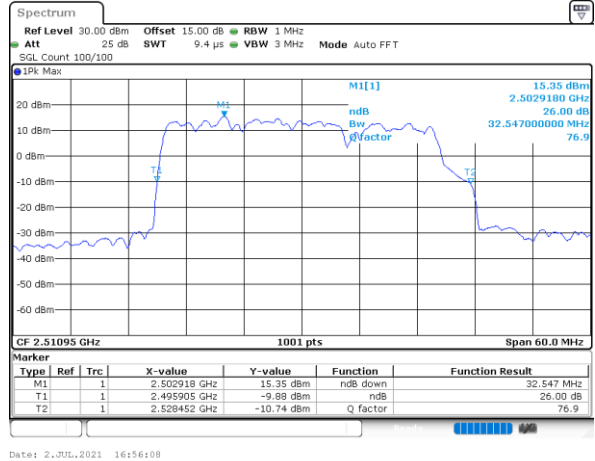

Date: 5 JUL 2021 08:50:29

Lowest Channel / 15MHz+20MHz

Date: 5 JUL 2021 10:18:37

Middle Channel / 15MHz+15MHz

Date: 5 JUL 2021 09:13:22

Middle Channel / 15MHz+20MHz

Date: 5 JUL 2021 10:33:54

Highest Channel / 15MHz+15MHz

Date: 5 JUL 2021 09:42:52

Highest Channel / 15MHz+20MHz

Date: 5 JUL 2021 10:48:18

LTE Band 41C

QPSK

Lowest Channel / 20MHz+10MHz

Middle Channel / 20MHz+10MHz

Highest Channel / 20MHz+10MHz

LTE Band 41C

QPSK

Lowest Channel / 20MHz+15MHz

Date: 5 JUL 2021 11:06:49

Lowest Channel / 20MHz+20MHz

Date: 6 JUL 2021 11:21:52

Middle Channel / 20MHz+15MHz

Date: 5 JUL 2021 11:09:02

Middle Channel / 20MHz+20MHz

Date: 2 JUL 2021 23:11:40

Highest Channel / 20MHz+15MHz

Date: 5 JUL 2021 11:14:05

Highest Channel / 20MHz+20MHz

Date: 6 JUL 2021 11:21:14

LTE Band 41C

16QAM