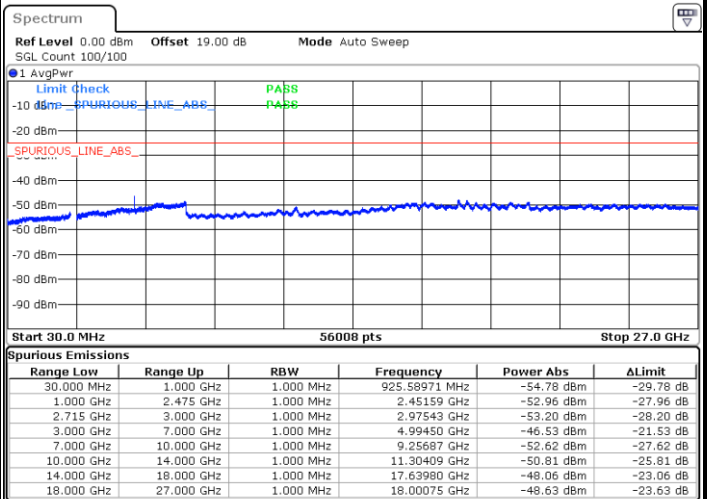

Date: 1.JUL.2021 00:38:55

LTE Band 41 / 15MHz

Highest Channel / QPSK

Date: 1.JUL.2021 00:40:08

Highest Channel / 16QAM

Date: 1.JUL.2021 00:41:20

LTE Band 41 / 20MHz

Lowest Channel / QPSK

Date: 1.JUL.2021 00:46:15

Lowest Channel / 16QAM

Date: 1.JUL.2021 00:47:28

LTE Band 41 / 20MHz

Middle Channel / QPSK

Middle Channel / 16QAM

Date: 1.JUL.2021 00:48:41

Date: 1.JUL.2021 00:49:54