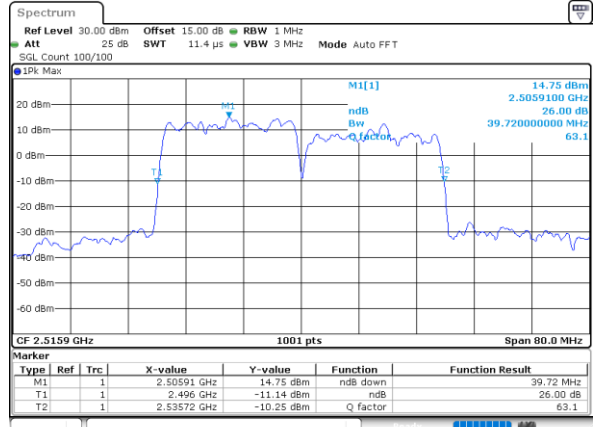

Highest Channel / 15MHz+15MHz

Date: 5 JUL 2021 09:43:20

Highest Channel / 15MHz+20MHz

Date: 5 JUL 2021 10:48:45

LTE Band 41C

16QAM

Lowest Channel / 20MHz+10MHz

Middle Channel / 20MHz+10MHz

Highest Channel / 20MHz+10MHz

LTE Band 41C

16QAM

Lowest Channel / 20MHz+15MHz

Date: 5 JUL 2021 11:07:15

Lowest Channel / 20MHz+20MHz

Date: 6 JUL 2021 11:27:30

Middle Channel / 20MHz+15MHz

Date: 5 JUL 2021 11:09:24

Middle Channel / 20MHz+20MHz

Date: 2 JUL 2021 23:12:27

Highest Channel / 20MHz+15MHz

Date: 5 JUL 2021 11:14:27

Highest Channel / 20MHz+20MHz

Date: 2 JUL 2021 23:10:39

LTE Band 41C