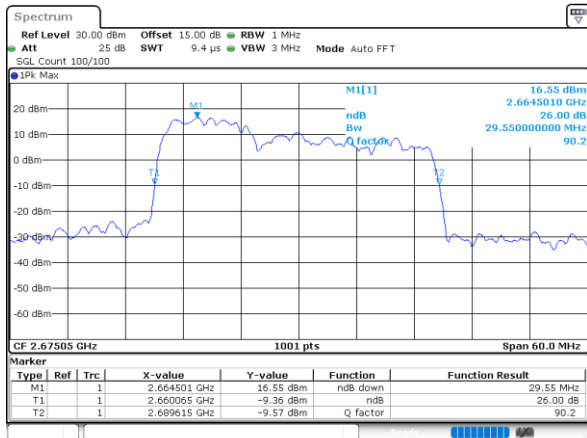

Middle Channel / 20MHz+20MHz

Date: 2 JUL 2021 23:11:40

Highest Channel / 20MHz+15MHz

Date: 5 JUL 2021 11:14:05

Highest Channel / 20MHz+20MHz

Date: 6 JUL 2021 11:21:14

LTE Band 41C

16QAM

Lowest Channel / 10MHz+20MHz

Date: 2..JUL.2021 15:55:40

Middle Channel / 10MHz+20MHz

Date: 2..JUL.2021 16:11:09

Highest Channel / 10MHz+20MHz

Date: 2..JUL.2021 16:27:53

LTE Band 41C

16QAM

Lowest Channel / 15MHz+15MHz

Date: 5 JUL 2021 08:51:08

Lowest Channel / 15MHz+20MHz

Date: 5 JUL 2021 10:19:14

Middle Channel / 15MHz+15MHz

Date: 5 JUL 2021 09:13:50

Middle Channel / 15MHz+20MHz

Date: 5 JUL 2021 10:34:47