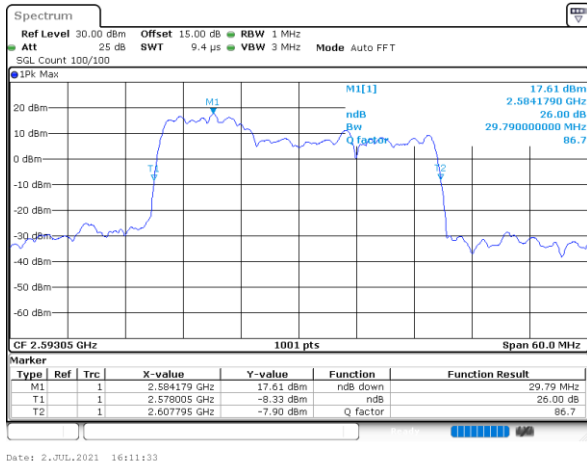

Highest Channel / 20MHz+10MHz

LTE Band 41C

16QAM

Lowest Channel / 20MHz+15MHz

Date: 5 JUL 2021 11:07:15

Lowest Channel / 20MHz+20MHz

Date: 6 JUL 2021 11:27:30

Middle Channel / 20MHz+15MHz

Date: 5 JUL 2021 11:09:24

Middle Channel / 20MHz+20MHz

Date: 2 JUL 2021 23:12:27

Highest Channel / 20MHz+15MHz

Date: 5 JUL 2021 11:14:27

Highest Channel / 20MHz+20MHz

Date: 2 JUL 2021 23:10:39

LTE Band 41C

64QAM

Lowest Channel / 10MHz+20MHz

Date: 2..JUL.2021 15:56:55

Middle Channel / 10MHz+20MHz

Date: 2..JUL.2021 16:11:33

Highest Channel / 10MHz+20MHz

Date: 2..JUL.2021 16:28:23

LTE Band 41C