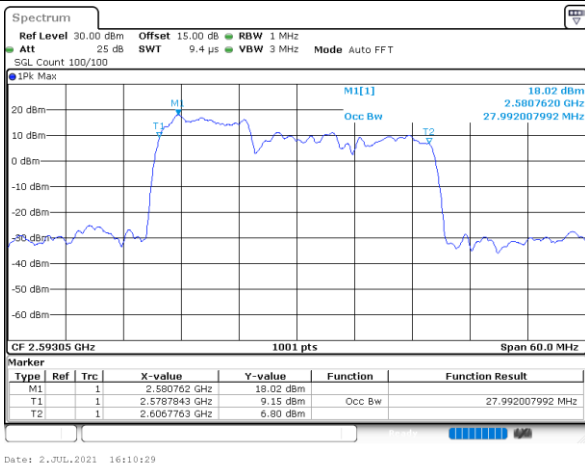

Mode	LTE Band 41C : 99%OBW(MHz)					
	64QAM					
BW	10MHz+20MHz	15MHz+15MHz	15MHz+20MHz	20MHz+10MHz	20MHz+15MHz	20MHz+20MHz
Lowest CH	27.57	28.53	32.66	27.87	32.73	37.72
Middle CH	28.11	28.29	33.08	28.11	32.59	37.56
Highest CH	27.99	28.65	32.59	27.81	32.73	37.00

LTE Band 41C

QPSK

Lowest Channel / 10MHz+20MHz

Date: 2..JUL.2021 15:55:05

Middle Channel / 10MHz+20MHz

Date: 2..JUL.2021 16:10:29

Highest Channel / 10MHz+20MHz

Date: 2..JUL.2021 16:27:14

LTE Band 41C

QPSK

Lowest Channel / 15MHz+15MHz

Date: 5 JUL 2021 08:50:20

Lowest Channel / 15MHz+20MHz

Date: 5 JUL 2021 10:18:24

Middle Channel / 15MHz+15MHz

Date: 5 JUL 2021 09:13:15

Middle Channel / 15MHz+20MHz

Date: 5 JUL 2021 10:33:45

Highest Channel / 15MHz+15MHz

Date: 5 JUL 2021 09:42:44

Highest Channel / 15MHz+20MHz

Date: 5 JUL 2021 10:48:05

LTE Band 41C

QPSK