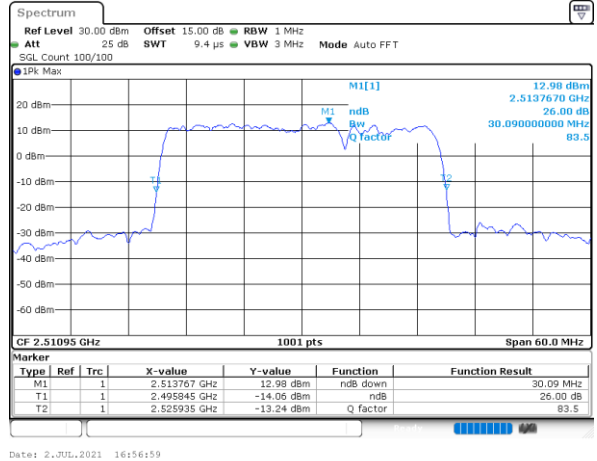

Date: 5 JUL 2021 10:36:22

Highest Channel / 15MHz+15MHz

Date: 5 JUL 2021 09:43:45

Highest Channel / 15MHz+20MHz

Date: 5 JUL 2021 10:50:12

LTE Band 41C

64QAM

Lowest Channel / 20MHz+10MHz

Middle Channel / 20MHz+10MHz

Highest Channel / 20MHz+10MHz

LTE Band 41C

64QAM

Lowest Channel / 20MHz+15MHz

Date: 5 JUL 2021 11:07:50

Lowest Channel / 20MHz+20MHz

Date: 2 JUL 2021 23:13:34