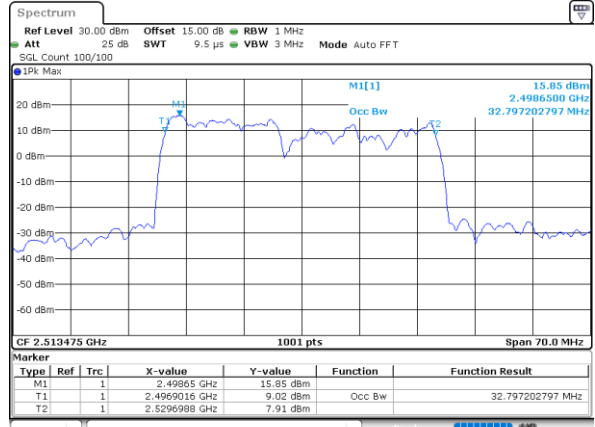

Date: 2 JUL 2021 23:10:48

LTE Band 41C

16QAM

Lowest Channel / 10MHz+20MHz

Date: 2..JUL.2021 15:55:33

Middle Channel / 10MHz+20MHz

Date: 2..JUL.2021 16:11:00

Highest Channel / 10MHz+20MHz

Date: 2..JUL.2021 16:27:40

LTE Band 41C

16QAM

Lowest Channel / 15MHz+15MHz

Date: 5 JUL 2021 08:50:50

Lowest Channel / 15MHz+20MHz

Date: 5 JUL 2021 10:19:05

Middle Channel / 15MHz+15MHz

Date: 5 JUL 2021 09:13:40

Middle Channel / 15MHz+20MHz

Date: 5 JUL 2021 10:34:25

Highest Channel / 15MHz+15MHz

Date: 5 JUL 2021 09:43:12

Highest Channel / 15MHz+20MHz

Date: 5 JUL 2021 10:48:35

LTE Band 41C