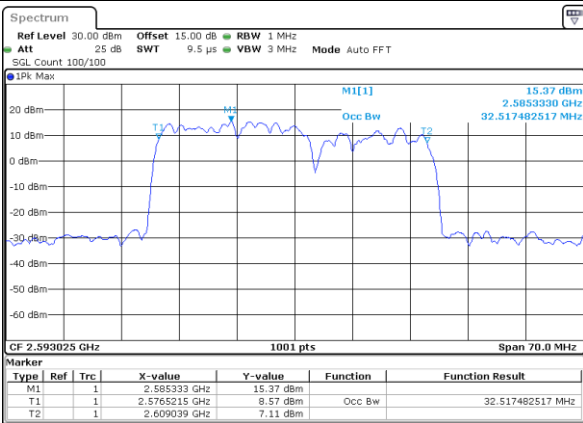

Date: 5 JUL 2021 09:13:40

Middle Channel / 15MHz+20MHz

Date: 5 JUL 2021 10:34:25

Highest Channel / 15MHz+15MHz

Date: 5 JUL 2021 09:43:12

Highest Channel / 15MHz+20MHz

Date: 5 JUL 2021 10:48:35

LTE Band 41C

16QAM

Lowest Channel / 20MHz+10MHz

Middle Channel / 20MHz+10MHz

Highest Channel / 20MHz+10MHz

LTE Band 41C

16QAM

Lowest Channel / 20MHz+15MHz

Date: 5 JUL 2021 11:07:25

Lowest Channel / 20MHz+20MHz

Date: 2 JUL 2021 23:13:16

Middle Channel / 20MHz+15MHz

Date: 5 JUL 2021 11:09:17

Middle Channel / 20MHz+20MHz

Date: 2 JUL 2021 23:12:21

Highest Channel / 20MHz+15MHz

Date: 5 JUL 2021 11:14:20