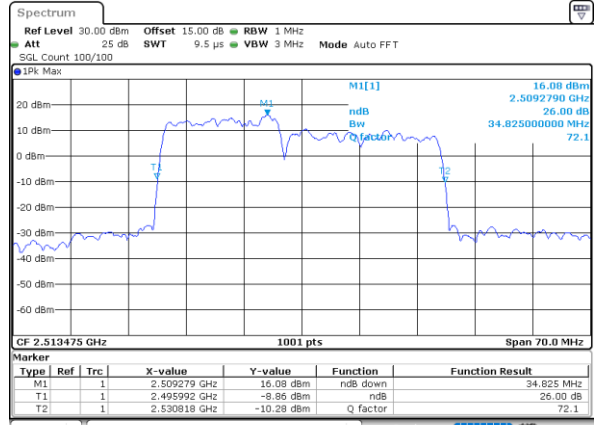

Middle Channel / 20MHz+20MHz

Date: 2 JUL 2021 23:11:40

Highest Channel / 20MHz+15MHz

Date: 5 JUL 2021 11:14:05

Highest Channel / 20MHz+20MHz

Date: 6 JUL 2021 11:21:14

LTE Band 41C

16QAM

Lowest Channel / 10MHz+20MHz

Date: 2..JUL.2021 15:55:40

Middle Channel / 10MHz+20MHz

Date: 2..JUL.2021 16:11:09

Highest Channel / 10MHz+20MHz

Date: 2..JUL.2021 16:27:53

LTE Band 41C

16QAM

Lowest Channel / 15MHz+15MHz

Date: 5 JUL 2021 08:51:08

Lowest Channel / 15MHz+20MHz

Date: 5 JUL 2021 10:19:14

Middle Channel / 15MHz+15MHz

Date: 5 JUL 2021 09:13:50

Middle Channel / 15MHz+20MHz

Date: 5 JUL 2021 10:34:47

Highest Channel / 15MHz+15MHz

Date: 5 JUL 2021 09:43:20

Highest Channel / 15MHz+20MHz

Date: 5 JUL 2021 10:48:45

LTE Band 41C

16QAM

Lowest Channel / 20MHz+10MHz

Middle Channel / 20MHz+10MHz