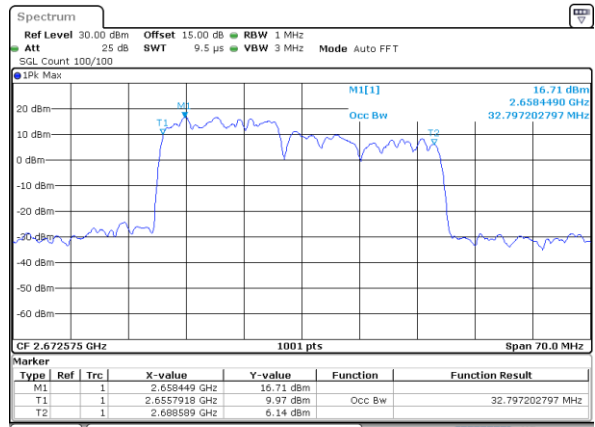

Date: 2..JUL.2021 16:27:40

LTE Band 41C

16QAM

Lowest Channel / 15MHz+15MHz

Date: 5 JUL 2021 08:50:50

Lowest Channel / 15MHz+20MHz

Date: 5 JUL 2021 10:19:05

Middle Channel / 15MHz+15MHz

Date: 5 JUL 2021 09:13:40

Middle Channel / 15MHz+20MHz

Date: 5 JUL 2021 10:34:25

Highest Channel / 15MHz+15MHz

Date: 5 JUL 2021 09:43:12

Highest Channel / 15MHz+20MHz

Date: 5 JUL 2021 10:48:35

LTE Band 41C

16QAM

Lowest Channel / 20MHz+10MHz

Middle Channel / 20MHz+10MHz

Highest Channel / 20MHz+10MHz

LTE Band 41C

16QAM

Lowest Channel / 20MHz+15MHz

Date: 5 JUL 2021 11:07:25

Lowest Channel / 20MHz+20MHz

Date: 2 JUL 2021 23:13:16

Middle Channel / 20MHz+15MHz

Date: 5 JUL 2021 11:09:17

Middle Channel / 20MHz+20MHz

Date: 2 JUL 2021 23:12:21

Highest Channel / 20MHz+15MHz

Date: 5 JUL 2021 11:14:20