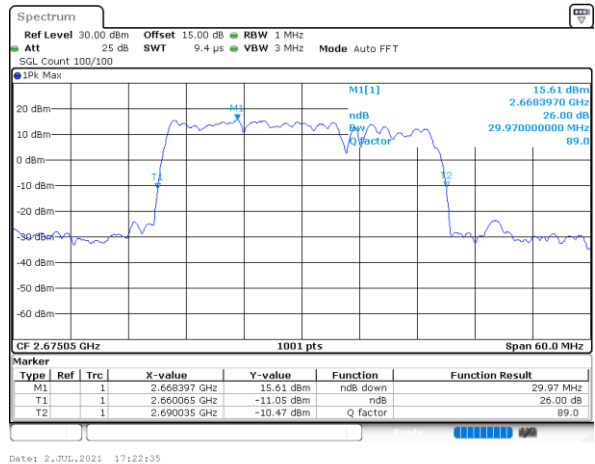

Date: 5 JUL 2021 08:50:29

Lowest Channel / 15MHz+20MHz

Date: 5 JUL 2021 10:18:37

Middle Channel / 15MHz+15MHz

Date: 5 JUL 2021 09:13:22

Middle Channel / 15MHz+20MHz

Date: 5 JUL 2021 10:33:54

Highest Channel / 15MHz+15MHz

Date: 5 JUL 2021 09:42:52

Highest Channel / 15MHz+20MHz

Date: 5 JUL 2021 10:48:18

LTE Band 41C

QPSK

Lowest Channel / 20MHz+10MHz

Middle Channel / 20MHz+10MHz

Highest Channel / 20MHz+10MHz

LTE Band 41C

QPSK

Lowest Channel / 20MHz+15MHz

Date: 5 JUL 2021 11:06:49

Lowest Channel / 20MHz+20MHz

Date: 6 JUL 2021 11:21:52

Middle Channel / 20MHz+15MHz

Date: 5 JUL 2021 11:09:02

Middle Channel / 20MHz+20MHz

Date: 2 JUL 2021 23:11:40

Highest Channel / 20MHz+15MHz

Date: 5 JUL 2021 11:14:05

Highest Channel / 20MHz+20MHz

Date: 6 JUL 2021 11:21:14

LTE Band 41C

16QAM