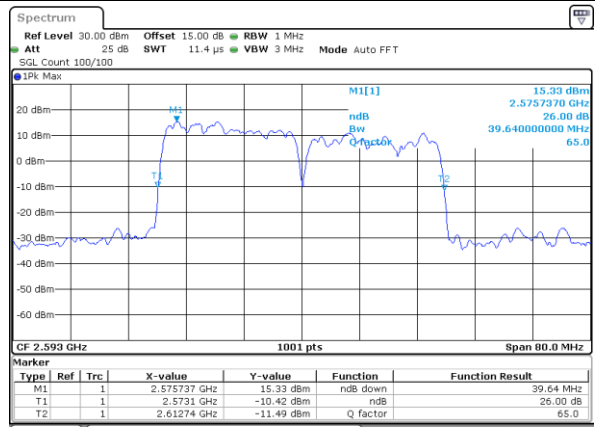

Highest Channel / 15MHz+15MHz

Date: 5 JUL 2021 09:43:20

Highest Channel / 15MHz+20MHz

Date: 5 JUL 2021 10:48:45

LTE Band 41C

16QAM

Lowest Channel / 20MHz+10MHz

Middle Channel / 20MHz+10MHz

Highest Channel / 20MHz+10MHz

LTE Band 41C

16QAM

Lowest Channel / 20MHz+15MHz

Date: 5 JUL 2021 11:07:15

Lowest Channel / 20MHz+20MHz

Date: 6 JUL 2021 11:27:30

Middle Channel / 20MHz+15MHz

Date: 5 JUL 2021 11:09:24

Middle Channel / 20MHz+20MHz

Date: 2 JUL 2021 23:12:27

Highest Channel / 20MHz+15MHz

Date: 5 JUL 2021 11:14:27

Highest Channel / 20MHz+20MHz

Date: 2 JUL 2021 23:10:39

LTE Band 41C