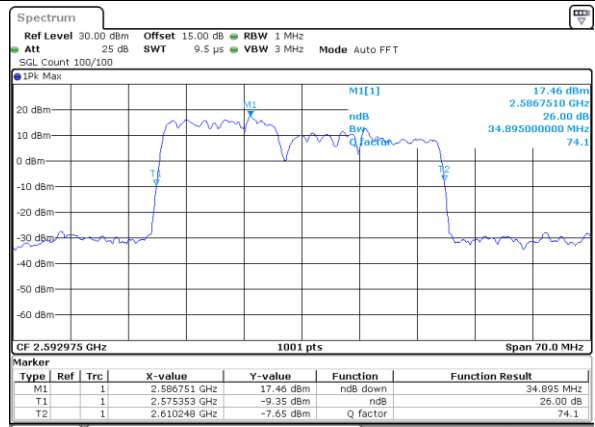

LTE Band 41C

QPSK

Lowest Channel / 10MHz+20MHz

Middle Channel / 10MHz+20MHz

Highest Channel / 10MHz+20MHz

LTE Band 41C

QPSK

Lowest Channel / 15MHz+15MHz

Date: 5 JUL 2021 08:50:29

Lowest Channel / 15MHz+20MHz

Date: 5 JUL 2021 10:18:37

Middle Channel / 15MHz+15MHz

Date: 5 JUL 2021 09:13:22

Middle Channel / 15MHz+20MHz

Date: 5 JUL 2021 10:33:54

Highest Channel / 15MHz+15MHz

Date: 5 JUL 2021 09:42:52

Highest Channel / 15MHz+20MHz

Date: 5 JUL 2021 10:48:18

LTE Band 41C

QPSK

Lowest Channel / 20MHz+10MHz

Middle Channel / 20MHz+10MHz

Highest Channel / 20MHz+10MHz