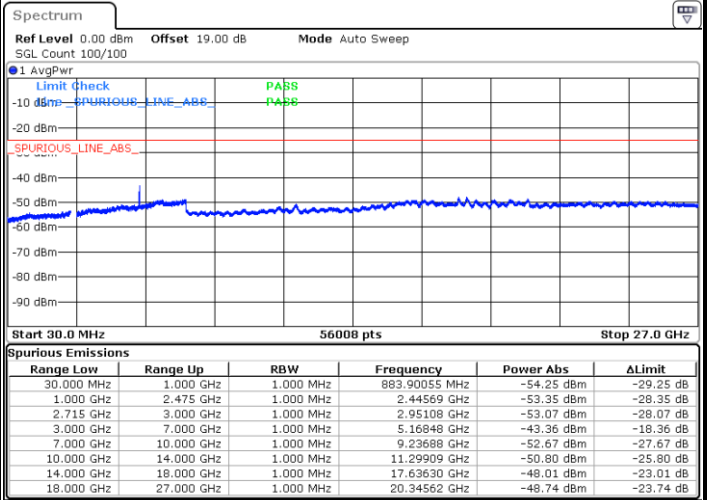

Date: 1.JUL.2021 00:38:55

LTE Band 41 / 15MHz

Highest Channel / QPSK

Date: 1.JUL.2021 00:40:08

Highest Channel / 16QAM

Date: 1.JUL.2021 00:41:20

LTE Band 41 / 20MHz

Lowest Channel / QPSK

Date: 1.JUL.2021 00:46:15

Lowest Channel / 16QAM

Date: 1.JUL.2021 00:47:28

LTE Band 41 / 20MHz

Middle Channel / QPSK

Middle Channel / 16QAM

Date: 1.JUL.2021 00:48:41

Date: 1.JUL.2021 00:49:54

Highest Channel / QPSK

Highest Channel / 16QAM

Date: 1.JUL.2021 00:51:07

Date: 1.JUL.2021 00:52:20

LTE Band 41 / 5MHz

Lowest Channel / 64QAM

Middle Channel / 64QAM

Date: 1.JUL.2021 00:20:35

Date: 1.JUL.2021 00:21:48

Highest Channel / 64QAM

Date: 1.JUL.2021 00:23:01

LTE Band 41 / 10MHz

Lowest Channel / 64QAM

Middle Channel / 64QAM

Date: 1.JUL.2021 00:24:17

Date: 1.JUL.2021 00:25:30