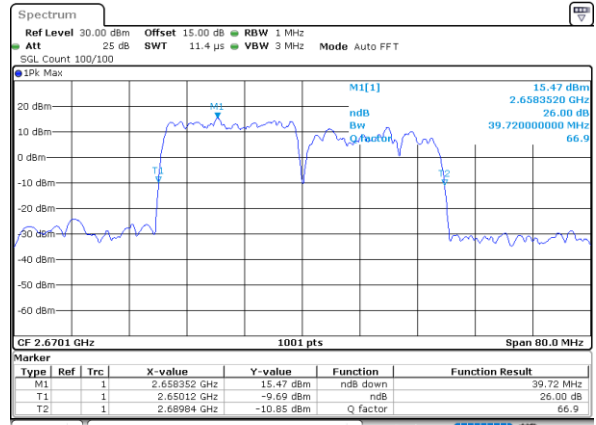

LTE Band 41C

QPSK

Lowest Channel / 20MHz+15MHz

Date: 5 JUL 2021 11:06:49

Lowest Channel / 20MHz+20MHz

Date: 6 JUL 2021 11:21:52

Middle Channel / 20MHz+15MHz

Date: 5 JUL 2021 11:09:02

Middle Channel / 20MHz+20MHz

Date: 2 JUL 2021 23:11:40

Highest Channel / 20MHz+15MHz

Date: 5 JUL 2021 11:14:05

Highest Channel / 20MHz+20MHz

Date: 6 JUL 2021 11:21:14

LTE Band 41C

16QAM

Lowest Channel / 10MHz+20MHz

Date: 2..JUL.2021 15:55:40

Middle Channel / 10MHz+20MHz

Date: 2..JUL.2021 16:11:09

Highest Channel / 10MHz+20MHz

Date: 2..JUL.2021 16:27:53

LTE Band 41C

16QAM