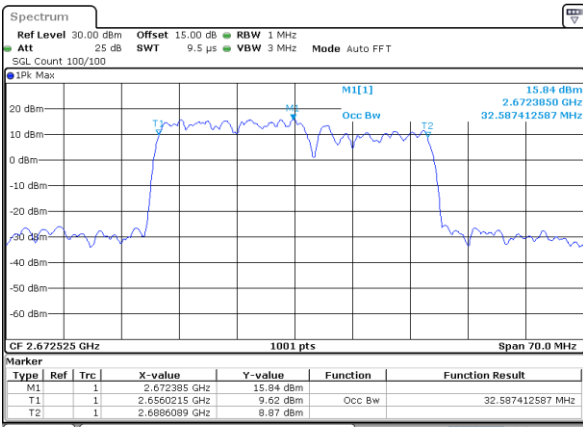

Lowest Channel / 20MHz+10MHz

Middle Channel / 20MHz+10MHz

Highest Channel / 20MHz+10MHz

LTE Band 41C

QPSK

Lowest Channel / 20MHz+15MHz

Date: 5 JUL 2021 11:06:40

Lowest Channel / 20MHz+20MHz

Date: 2 JUL 2021 23:13:01

Middle Channel / 20MHz+15MHz

Date: 5 JUL 2021 11:08:53

Middle Channel / 20MHz+20MHz

Date: 2 JUL 2021 23:11:34

Highest Channel / 20MHz+15MHz

Date: 5 JUL 2021 11:13:46

Highest Channel / 20MHz+20MHz

Date: 2 JUL 2021 23:10:48

LTE Band 41C

16QAM

Lowest Channel / 10MHz+20MHz

Date: 2..JUL.2021 15:55:33

Middle Channel / 10MHz+20MHz

Date: 2..JUL.2021 16:11:00

Highest Channel / 10MHz+20MHz