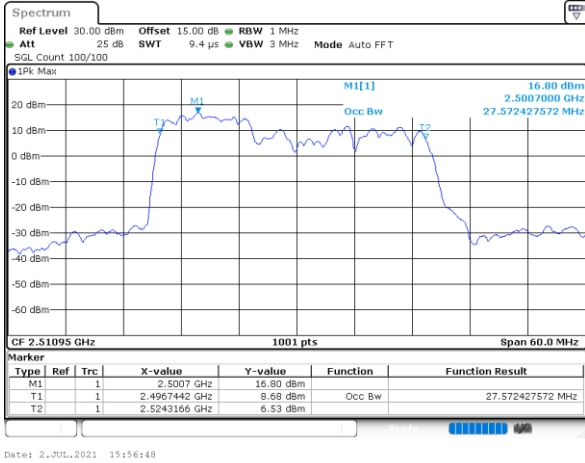

Lowest Channel / 20MHz+20MHz

Date: 2 JUL 2021 23:13:16

Middle Channel / 20MHz+15MHz

Date: 5 JUL 2021 11:09:17

Middle Channel / 20MHz+20MHz

Date: 2 JUL 2021 23:12:21

Highest Channel / 20MHz+15MHz

Date: 5 JUL 2021 11:14:20

Highest Channel / 20MHz+20MHz

Date: 2 JUL 2021 23:10:33

LTE Band 41C

64QAM

Lowest Channel / 10MHz+20MHz

Date: 2..JUL.2021 15:56:48

Middle Channel / 10MHz+20MHz

Date: 2..JUL.2021 16:11:26

Highest Channel / 10MHz+20MHz

Date: 2..JUL.2021 16:28:15

LTE Band 41C

64QAM

Lowest Channel / 15MHz+15MHz

Date: 5 JUL 2021 08:51:46

Lowest Channel / 15MHz+20MHz

Date: 5 JUL 2021 10:19:32