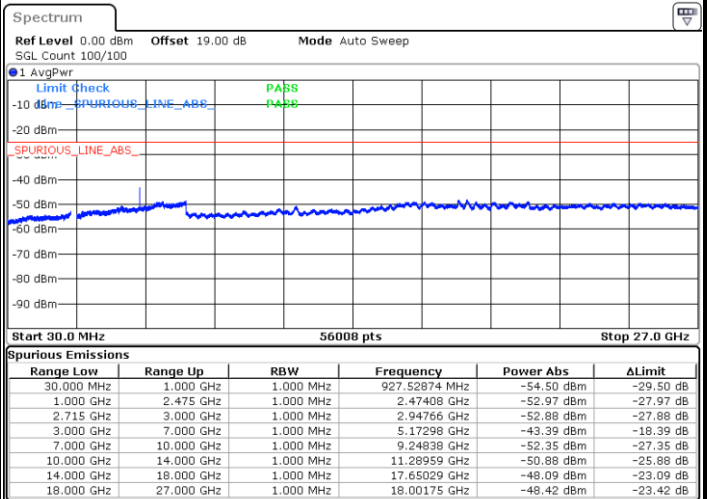

LTE Band 41 / 15MHz

Lowest Channel / QPSK

Lowest Channel / 16QAM

Date: 1.JUL.2021 00:35:17

Date: 1.JUL.2021 00:36:29

Middle Channel / QPSK

Middle Channel / 16QAM

Date: 1.JUL.2021 00:37:42

Date: 1.JUL.2021 00:38:55

LTE Band 41 / 15MHz

Highest Channel / QPSK

Date: 1.JUL.2021 00:40:08

Highest Channel / 16QAM

Date: 1.JUL.2021 00:41:20

LTE Band 41 / 20MHz

Lowest Channel / QPSK