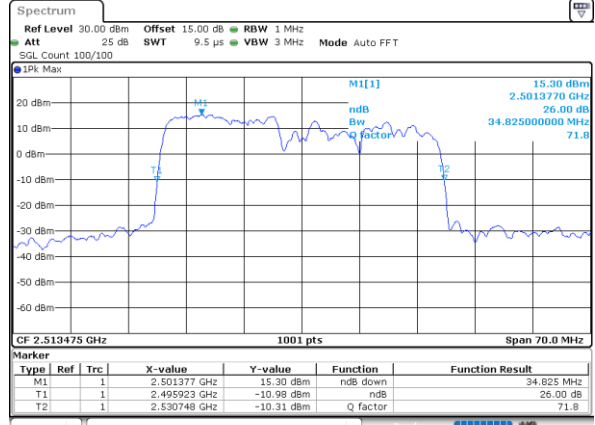

Date: 5 JUL 2021 11:09:24

Middle Channel / 20MHz+20MHz

Date: 2 JUL 2021 23:12:27

Highest Channel / 20MHz+15MHz

Date: 5 JUL 2021 11:14:27

Highest Channel / 20MHz+20MHz

Date: 2 JUL 2021 23:10:39

LTE Band 41C

64QAM

Lowest Channel / 10MHz+20MHz

Date: 2..JUL.2021 15:56:55

Middle Channel / 10MHz+20MHz

Date: 2..JUL.2021 16:11:33

Highest Channel / 10MHz+20MHz

Date: 2..JUL.2021 16:28:23

LTE Band 41C

64QAM

Lowest Channel / 15MHz+15MHz

Date: 5 JUL 2021 08:51:54

Lowest Channel / 15MHz+20MHz

Date: 5 JUL 2021 10:19:40

Middle Channel / 15MHz+15MHz

Date: 5 JUL 2021 09:14:20

Middle Channel / 15MHz+20MHz

Date: 5 JUL 2021 10:36:22

Highest Channel / 15MHz+15MHz

Date: 5 JUL 2021 09:43:45

Highest Channel / 15MHz+20MHz

Date: 5 JUL 2021 10:50:12

LTE Band 41C

64QAM

Lowest Channel / 20MHz+10MHz