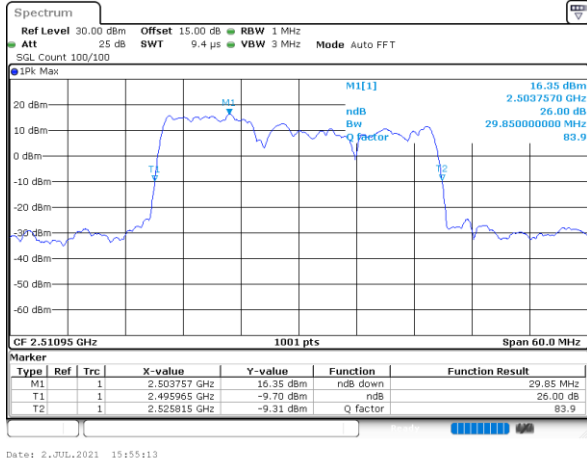

LTE Band 41C

QPSK

Lowest Channel / 10MHz+20MHz