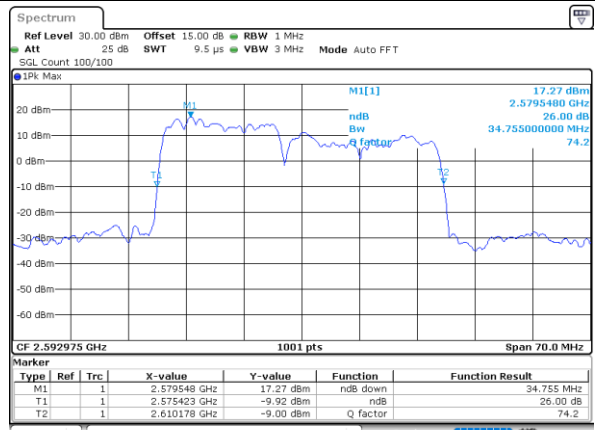

Lowest Channel / 10MHz+20MHz

Date: 2..JUL.2021 15:55:40

Middle Channel / 10MHz+20MHz

Date: 2..JUL.2021 16:11:09

Highest Channel / 10MHz+20MHz

Date: 2..JUL.2021 16:27:53

LTE Band 41C

16QAM

Lowest Channel / 15MHz+15MHz

Date: 5 JUL 2021 08:51:08

Lowest Channel / 15MHz+20MHz

Date: 5 JUL 2021 10:19:14

Middle Channel / 15MHz+15MHz

Date: 5 JUL 2021 09:13:50

Middle Channel / 15MHz+20MHz

Date: 5 JUL 2021 10:34:47

Highest Channel / 15MHz+15MHz

Date: 5 JUL 2021 09:43:20

Highest Channel / 15MHz+20MHz

Date: 5 JUL 2021 10:48:45

LTE Band 41C

16QAM

Lowest Channel / 20MHz+10MHz

Middle Channel / 20MHz+10MHz