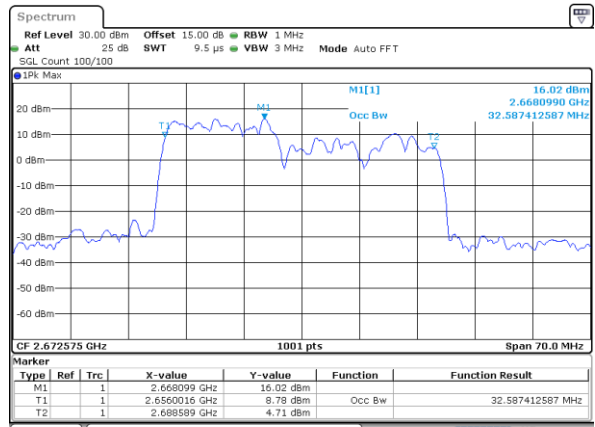

Highest Channel / 10MHz+20MHz

Date: 2..JUL.2021 16:28:15

LTE Band 41C

64QAM

Lowest Channel / 15MHz+15MHz

Date: 5 JUL 2021 08:51:46

Lowest Channel / 15MHz+20MHz

Date: 5 JUL 2021 10:19:32

Middle Channel / 15MHz+15MHz

Date: 5 JUL 2021 09:14:11

Middle Channel / 15MHz+20MHz

Date: 5 JUL 2021 10:36:12

Highest Channel / 15MHz+15MHz

Date: 5 JUL 2021 09:43:38

Highest Channel / 15MHz+20MHz

Date: 5 JUL 2021 10:49:56

LTE Band 41C

64QAM

Lowest Channel / 20MHz+10MHz

Middle Channel / 20MHz+10MHz

Highest Channel / 20MHz+10MHz