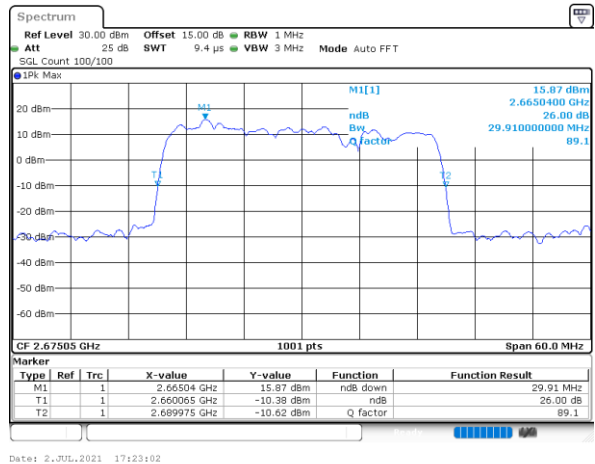

Lowest Channel / 15MHz+15MHz

Date: 5 JUL 2021 08:51:08

Lowest Channel / 15MHz+20MHz

Date: 5 JUL 2021 10:19:14

Middle Channel / 15MHz+15MHz

Date: 5 JUL 2021 09:13:50

Middle Channel / 15MHz+20MHz

Date: 5 JUL 2021 10:34:47

Highest Channel / 15MHz+15MHz

Date: 5 JUL 2021 09:43:20

Highest Channel / 15MHz+20MHz

Date: 5 JUL 2021 10:48:45

LTE Band 41C

16QAM

Lowest Channel / 20MHz+10MHz

Middle Channel / 20MHz+10MHz

Highest Channel / 20MHz+10MHz

LTE Band 41C

16QAM

Lowest Channel / 20MHz+15MHz

Date: 5 JUL 2021 11:07:15

Lowest Channel / 20MHz+20MHz

Date: 6 JUL 2021 11:27:30

Middle Channel / 20MHz+15MHz

Date: 5 JUL 2021 11:09:24

Middle Channel / 20MHz+20MHz

Date: 2 JUL 2021 23:12:27

Highest Channel / 20MHz+15MHz

Date: 5 JUL 2021 11:14:27

Highest Channel / 20MHz+20MHz

Date: 2 JUL 2021 23:10:39

LTE Band 41C