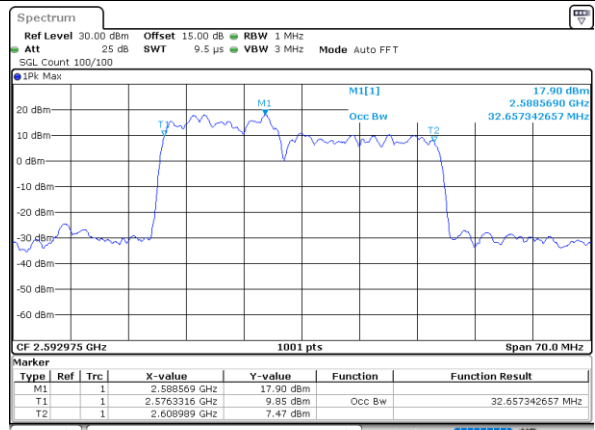

LTE Band 41C

QPSK

Lowest Channel / 10MHz+20MHz

Date: 2..JUL.2021 15:55:05

Middle Channel / 10MHz+20MHz

Date: 2..JUL.2021 16:10:29

Highest Channel / 10MHz+20MHz

Date: 2..JUL.2021 16:27:14

LTE Band 41C

QPSK

Lowest Channel / 15MHz+15MHz

Date: 5 JUL 2021 08:50:20

Lowest Channel / 15MHz+20MHz

Date: 5 JUL 2021 10:18:24

Middle Channel / 15MHz+15MHz

Date: 5 JUL 2021 09:13:15

Middle Channel / 15MHz+20MHz

Date: 5 JUL 2021 10:33:45

Highest Channel / 15MHz+15MHz

Date: 5 JUL 2021 09:42:44

Highest Channel / 15MHz+20MHz

Date: 5 JUL 2021 10:48:05

LTE Band 41C

QPSK