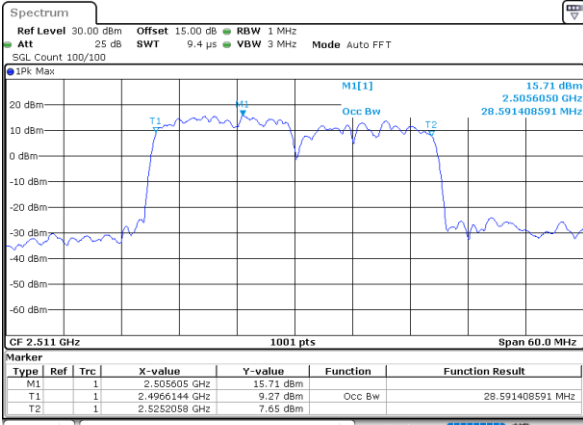

Mode	LTE Band 41C : 99%OBW(MHz)					
	64QAM					
BW	10MHz+20MHz	15MHz+15MHz	15MHz+20MHz	20MHz+10MHz	20MHz+15MHz	20MHz+20MHz
Lowest CH	27.57	28.53	32.66	27.87	32.73	37.72
Middle CH	28.11	28.29	33.08	28.11	32.59	37.56
Highest CH	27.99	28.65	32.59	27.81	32.73	37.00

LTE Band 41C

QPSK

Lowest Channel / 10MHz+20MHz

Date: 2..JUL.2021 15:55:05

Middle Channel / 10MHz+20MHz

Date: 2..JUL.2021 16:10:29

Highest Channel / 10MHz+20MHz

Date: 2..JUL.2021 16:27:14

LTE Band 41C

QPSK

Lowest Channel / 15MHz+15MHz

Date: 5 JUL 2021 08:50:20

Lowest Channel / 15MHz+20MHz

Date: 5 JUL 2021 10:18:24

Middle Channel / 15MHz+15MHz

Date: 5 JUL 2021 09:13:15

Middle Channel / 15MHz+20MHz

Date: 5 JUL 2021 10:33:45

Highest Channel / 15MHz+15MHz

Date: 5 JUL 2021 09:42:44

Highest Channel / 15MHz+20MHz

Date: 5 JUL 2021 10:48:05

LTE Band 41C

QPSK