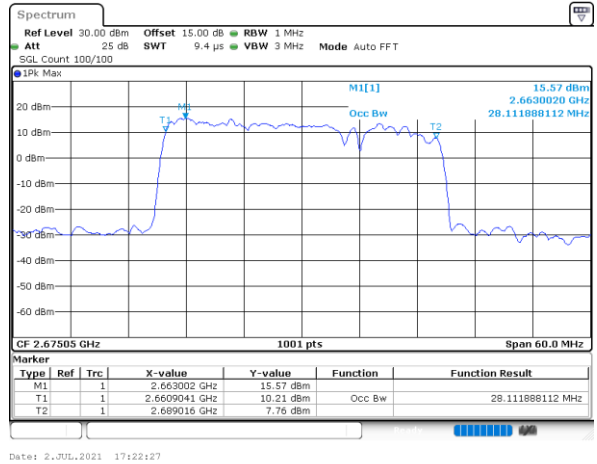

LTE Band 41C

QPSK

Lowest Channel / 15MHz+15MHz

Date: 5 JUL 2021 08:50:20

Lowest Channel / 15MHz+20MHz

Date: 5 JUL 2021 10:18:24

Middle Channel / 15MHz+15MHz

Date: 5 JUL 2021 09:13:15

Middle Channel / 15MHz+20MHz

Date: 5 JUL 2021 10:33:45

Highest Channel / 15MHz+15MHz

Date: 5 JUL 2021 09:42:44

Highest Channel / 15MHz+20MHz

Date: 5 JUL 2021 10:48:05

LTE Band 41C

QPSK

Lowest Channel / 20MHz+10MHz

Middle Channel / 20MHz+10MHz

Highest Channel / 20MHz+10MHz

LTE Band 41C

QPSK

Lowest Channel / 20MHz+15MHz

Date: 5 JUL 2021 11:06:40

Lowest Channel / 20MHz+20MHz