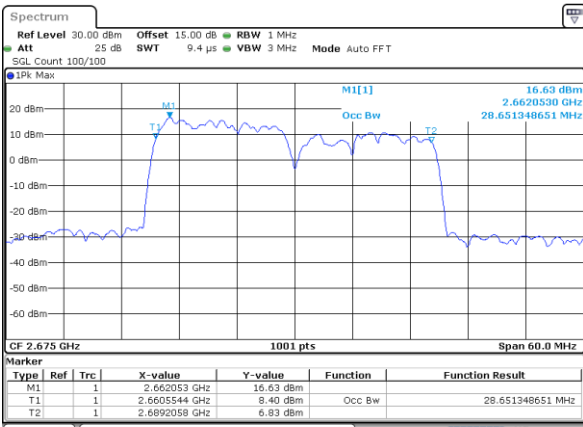

Highest Channel / 10MHz+20MHz

Date: 2..JUL.2021 16:28:15

LTE Band 41C

64QAM

Lowest Channel / 15MHz+15MHz

Date: 5 JUL 2021 08:51:46

Lowest Channel / 15MHz+20MHz

Date: 5 JUL 2021 10:19:32

Middle Channel / 15MHz+15MHz

Date: 5 JUL 2021 09:14:11

Middle Channel / 15MHz+20MHz

Date: 5 JUL 2021 10:36:12

Highest Channel / 15MHz+15MHz

Date: 5 JUL 2021 09:43:38

Highest Channel / 15MHz+20MHz

Date: 5 JUL 2021 10:49:56