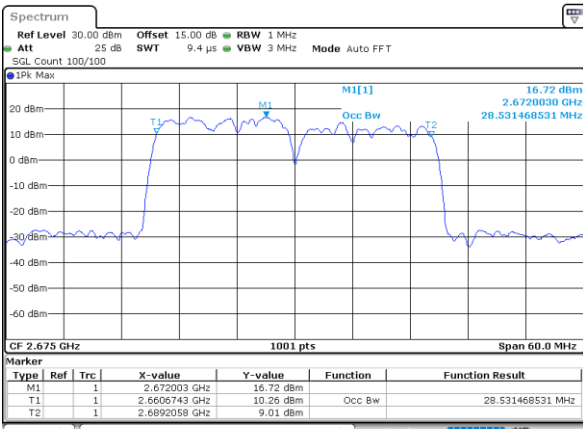

LTE Band 41C

QPSK

Lowest Channel / 10MHz+20MHz

Date: 2..JUL.2021 15:55:05

Middle Channel / 10MHz+20MHz

Date: 2..JUL.2021 16:10:29

Highest Channel / 10MHz+20MHz

Date: 2..JUL.2021 16:27:14

LTE Band 41C

QPSK

Lowest Channel / 15MHz+15MHz

Date: 5 JUL 2021 08:50:20

Lowest Channel / 15MHz+20MHz

Date: 5 JUL 2021 10:18:24

Middle Channel / 15MHz+15MHz

Date: 5 JUL 2021 09:13:15

Middle Channel / 15MHz+20MHz

Date: 5 JUL 2021 10:33:45

Highest Channel / 15MHz+15MHz

Date: 5 JUL 2021 09:42:44

Highest Channel / 15MHz+20MHz

Date: 5 JUL 2021 10:48:05

LTE Band 41C

QPSK