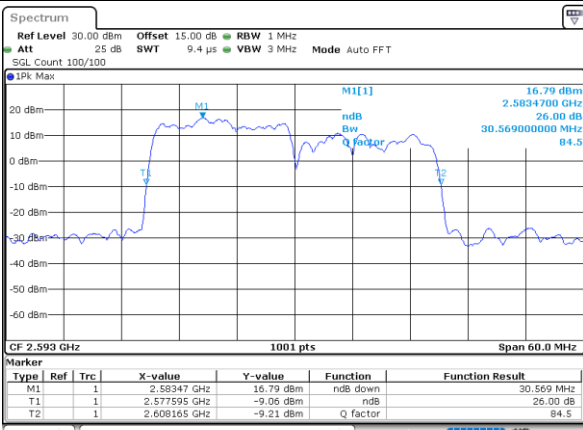

Lowest Channel / 10MHz+20MHz

Date: 2..JUL.2021 15:55:40

Middle Channel / 10MHz+20MHz

Date: 2..JUL.2021 16:11:09

Highest Channel / 10MHz+20MHz

Date: 2..JUL.2021 16:27:53

LTE Band 41C

16QAM

Lowest Channel / 15MHz+15MHz

Date: 5 JUL 2021 08:51:08

Lowest Channel / 15MHz+20MHz

Date: 5 JUL 2021 10:19:14

Middle Channel / 15MHz+15MHz

Date: 5 JUL 2021 09:13:50

Middle Channel / 15MHz+20MHz

Date: 5 JUL 2021 10:34:47

Highest Channel / 15MHz+15MHz

Date: 5 JUL 2021 09:43:20

Highest Channel / 15MHz+20MHz

Date: 5 JUL 2021 10:48:45

LTE Band 41C

16QAM

Lowest Channel / 20MHz+10MHz

Middle Channel / 20MHz+10MHz