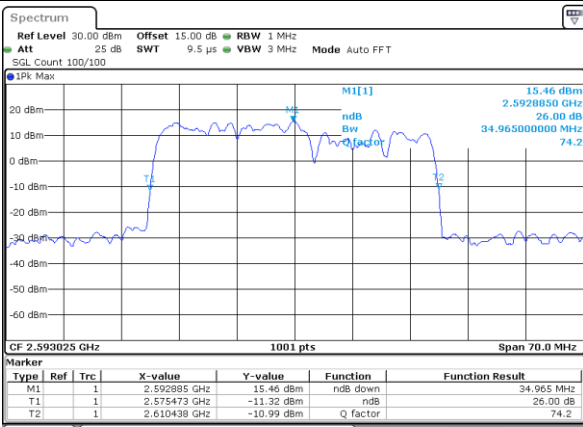

Date: 5 JUL 2021 10:36:22

Highest Channel / 15MHz+15MHz

Date: 5 JUL 2021 09:43:45

Highest Channel / 15MHz+20MHz

Date: 5 JUL 2021 10:50:12

LTE Band 41C

64QAM

Lowest Channel / 20MHz+10MHz

Middle Channel / 20MHz+10MHz

Highest Channel / 20MHz+10MHz

LTE Band 41C

64QAM

Lowest Channel / 20MHz+15MHz

Date: 5 JUL 2021 11:07:50

Lowest Channel / 20MHz+20MHz

Date: 2 JUL 2021 23:13:34

Middle Channel / 20MHz+15MHz

Date: 5 JUL 2021 11:09:57

Middle Channel / 20MHz+20MHz

Date: 2 JUL 2021 23:12:12

Highest Channel / 20MHz+15MHz

Date: 5 JUL 2021 11:15:03

Highest Channel / 20MHz+20MHz

Date: 2 JUL 2021 23:10:24