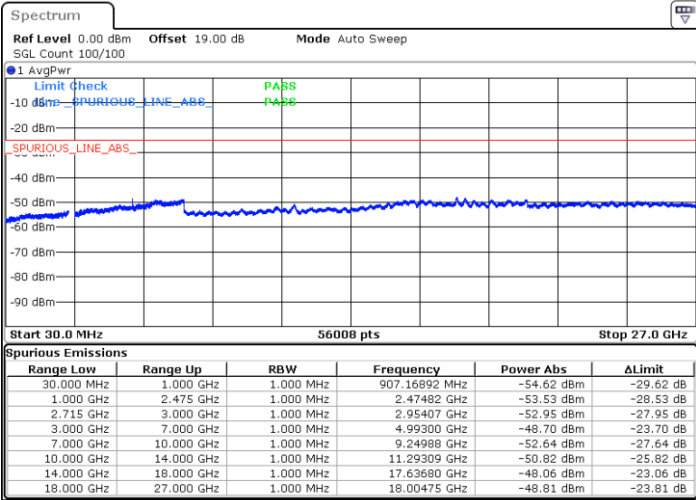

Highest Channel / QPSK

Highest Channel / 16QAM

Date: 1.JUL.2021 00:51:07

Date: 1.JUL.2021 00:52:20

LTE Band 41 / 5MHz

Lowest Channel / 64QAM

Middle Channel / 64QAM

Date: 1.JUL.2021 00:20:35

Date: 1.JUL.2021 00:21:48

Highest Channel / 64QAM

Date: 1.JUL.2021 00:23:01

LTE Band 41 / 10MHz

Lowest Channel / 64QAM

Middle Channel / 64QAM

Date: 1.JUL.2021 00:24:17

Date: 1.JUL.2021 00:25:30