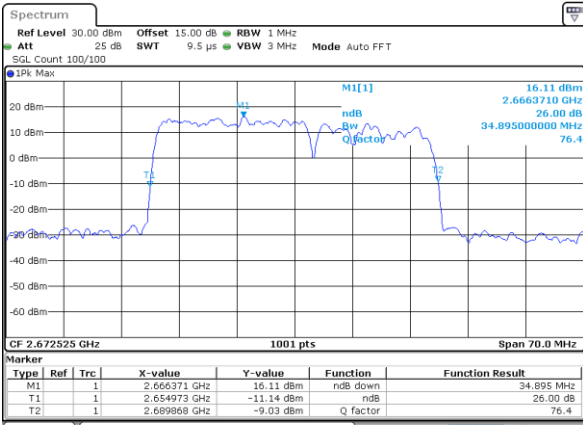

Date: 5 JUL 2021 09:42:52

Highest Channel / 15MHz+20MHz

Date: 5 JUL 2021 10:48:18

LTE Band 41C

QPSK

Lowest Channel / 20MHz+10MHz

Middle Channel / 20MHz+10MHz

Highest Channel / 20MHz+10MHz

LTE Band 41C

QPSK

Lowest Channel / 20MHz+15MHz

Date: 5 JUL 2021 11:06:49

Lowest Channel / 20MHz+20MHz

Date: 6 JUL 2021 11:21:52

Middle Channel / 20MHz+15MHz

Date: 5 JUL 2021 11:09:02

Middle Channel / 20MHz+20MHz

Date: 2 JUL 2021 23:11:40

Highest Channel / 20MHz+15MHz

Date: 5 JUL 2021 11:14:05

Highest Channel / 20MHz+20MHz

Date: 6 JUL 2021 11:21:14

LTE Band 41C

16QAM