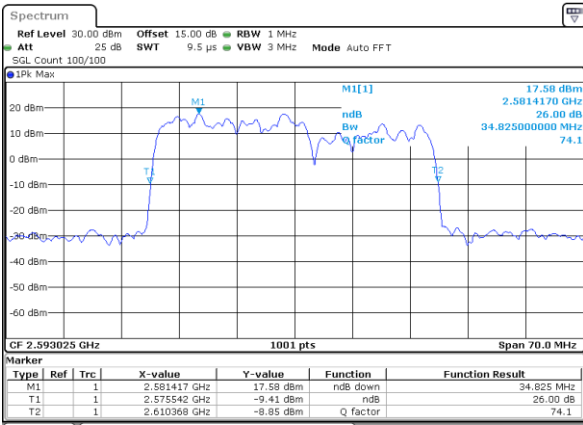

Date: 5 JUL 2021 09:42:52

Highest Channel / 15MHz+20MHz

Date: 5 JUL 2021 10:48:18

LTE Band 41C

QPSK

Lowest Channel / 20MHz+10MHz

Middle Channel / 20MHz+10MHz

Highest Channel / 20MHz+10MHz

LTE Band 41C

QPSK

Lowest Channel / 20MHz+15MHz

Date: 5 JUL 2021 11:06:49

Lowest Channel / 20MHz+20MHz

Date: 6 JUL 2021 11:21:52

Middle Channel / 20MHz+15MHz

Date: 5 JUL 2021 11:09:02

Middle Channel / 20MHz+20MHz

Date: 2 JUL 2021 23:11:40

Highest Channel / 20MHz+15MHz

Date: 5 JUL 2021 11:14:05

Highest Channel / 20MHz+20MHz

Date: 6 JUL 2021 11:21:14

LTE Band 41C

16QAM

Lowest Channel / 10MHz+20MHz

Date: 2..JUL.2021 15:55:40

Middle Channel / 10MHz+20MHz

Date: 2..JUL.2021 16:11:09

Highest Channel / 10MHz+20MHz

Date: 2..JUL.2021 16:27:53

LTE Band 41C

16QAM