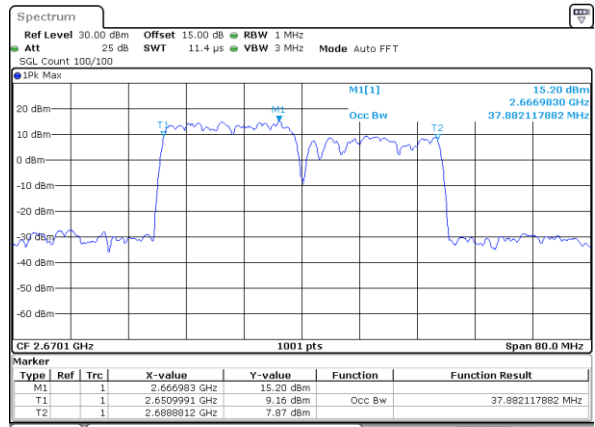

Lowest Channel / 20MHz+10MHz

Middle Channel / 20MHz+10MHz

Highest Channel / 20MHz+10MHz

LTE Band 41C

QPSK

Lowest Channel / 20MHz+15MHz

Date: 5 JUL 2021 11:06:40

Lowest Channel / 20MHz+20MHz

Date: 2 JUL 2021 23:13:01

Middle Channel / 20MHz+15MHz

Date: 5 JUL 2021 11:08:53

Middle Channel / 20MHz+20MHz

Date: 2 JUL 2021 23:11:34

Highest Channel / 20MHz+15MHz

Date: 5 JUL 2021 11:13:46

Highest Channel / 20MHz+20MHz

Date: 2 JUL 2021 23:10:48

LTE Band 41C

16QAM

Lowest Channel / 10MHz+20MHz

Date: 2..JUL.2021 15:55:33

Middle Channel / 10MHz+20MHz

Date: 2..JUL.2021 16:11:00

Highest Channel / 10MHz+20MHz