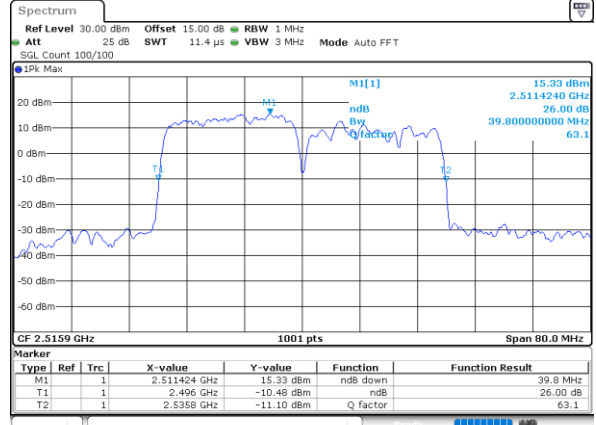

Date: 5 JUL 2021 09:42:52

Highest Channel / 15MHz+20MHz

Date: 5 JUL 2021 10:48:18

LTE Band 41C

QPSK

Lowest Channel / 20MHz+10MHz

Middle Channel / 20MHz+10MHz

Highest Channel / 20MHz+10MHz

LTE Band 41C

QPSK

Lowest Channel / 20MHz+15MHz

Date: 5 JUL 2021 11:06:49

Lowest Channel / 20MHz+20MHz

Date: 6 JUL 2021 11:21:52

Middle Channel / 20MHz+15MHz

Date: 5 JUL 2021 11:09:02

Middle Channel / 20MHz+20MHz

Date: 2 JUL 2021 23:11:40

Highest Channel / 20MHz+15MHz

Date: 5 JUL 2021 11:14:05

Highest Channel / 20MHz+20MHz

Date: 6 JUL 2021 11:21:14

LTE Band 41C

16QAM