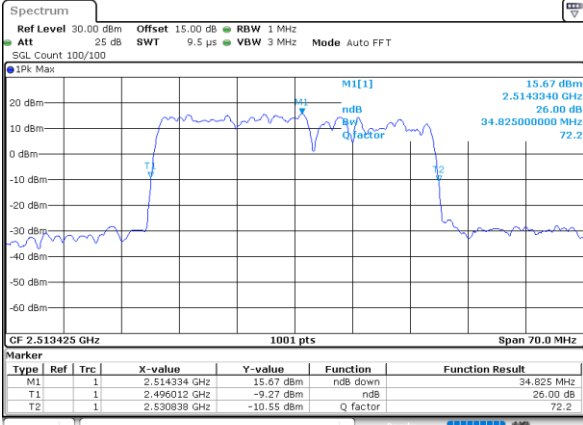

Date: 5 JUL 2021 08:50:29

Lowest Channel / 15MHz+20MHz

Date: 5 JUL 2021 10:18:37

Middle Channel / 15MHz+15MHz

Date: 5 JUL 2021 09:13:22

Middle Channel / 15MHz+20MHz

Date: 5 JUL 2021 10:33:54

Highest Channel / 15MHz+15MHz

Date: 5 JUL 2021 09:42:52

Highest Channel / 15MHz+20MHz

Date: 5 JUL 2021 10:48:18

LTE Band 41C

QPSK

Lowest Channel / 20MHz+10MHz

Middle Channel / 20MHz+10MHz

Highest Channel / 20MHz+10MHz

LTE Band 41C

QPSK

Lowest Channel / 20MHz+15MHz

Date: 5 JUL 2021 11:06:49

Lowest Channel / 20MHz+20MHz

Date: 6 JUL 2021 11:21:52

Middle Channel / 20MHz+15MHz

Date: 5 JUL 2021 11:09:02

Middle Channel / 20MHz+20MHz

Date: 2 JUL 2021 23:11:40

Highest Channel / 20MHz+15MHz

Date: 5 JUL 2021 11:14:05

Highest Channel / 20MHz+20MHz

Date: 6 JUL 2021 11:21:14

LTE Band 41C

16QAM