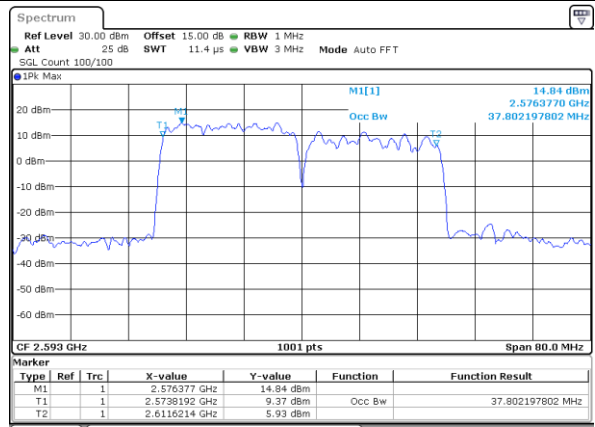

Middle Channel / 15MHz+20MHz

Date: 5 JUL 2021 10:33:45

Highest Channel / 15MHz+15MHz

Date: 5 JUL 2021 09:42:44

Highest Channel / 15MHz+20MHz

Date: 5 JUL 2021 10:48:05

LTE Band 41C

QPSK

Lowest Channel / 20MHz+10MHz

Middle Channel / 20MHz+10MHz

Highest Channel / 20MHz+10MHz

LTE Band 41C

QPSK

Lowest Channel / 20MHz+15MHz

Date: 5 JUL 2021 11:06:40

Lowest Channel / 20MHz+20MHz

Date: 2 JUL 2021 23:13:01

Middle Channel / 20MHz+15MHz

Date: 5 JUL 2021 11:08:53

Middle Channel / 20MHz+20MHz

Date: 2 JUL 2021 23:11:34

Highest Channel / 20MHz+15MHz

Date: 5 JUL 2021 11:13:46

Highest Channel / 20MHz+20MHz