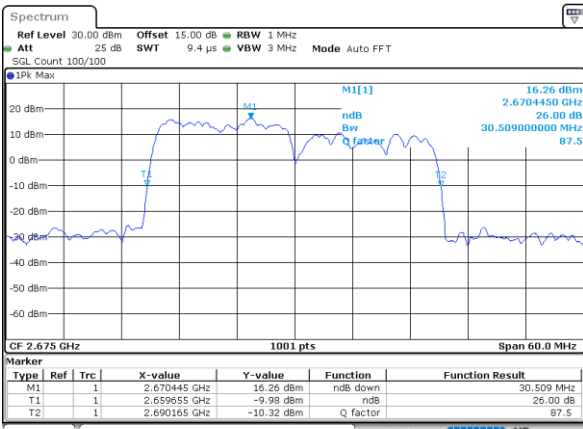

Lowest Channel / 10MHz+20MHz

Date: 2..JUL.2021 15:55:40

Middle Channel / 10MHz+20MHz

Date: 2..JUL.2021 16:11:09

Highest Channel / 10MHz+20MHz

Date: 2..JUL.2021 16:27:53

LTE Band 41C

16QAM

Lowest Channel / 15MHz+15MHz

Date: 5 JUL 2021 08:51:08

Lowest Channel / 15MHz+20MHz

Date: 5 JUL 2021 10:19:14

Middle Channel / 15MHz+15MHz

Date: 5 JUL 2021 09:13:50

Middle Channel / 15MHz+20MHz

Date: 5 JUL 2021 10:34:47

Highest Channel / 15MHz+15MHz

Date: 5 JUL 2021 09:43:20

Highest Channel / 15MHz+20MHz

Date: 5 JUL 2021 10:48:45

LTE Band 41C

16QAM

Lowest Channel / 20MHz+10MHz

Middle Channel / 20MHz+10MHz