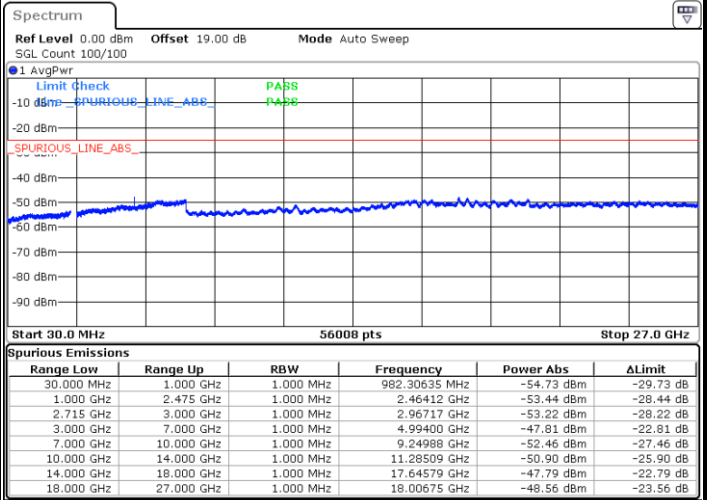

LTE Band 41 / 15MHz

Lowest Channel / QPSK

Lowest Channel / 16QAM

Date: 1.JUL.2021 00:35:17

Date: 1.JUL.2021 00:36:29

Middle Channel / QPSK

Middle Channel / 16QAM

Date: 1.JUL.2021 00:37:42

Date: 1.JUL.2021 00:38:55

LTE Band 41 / 15MHz

Highest Channel / QPSK

Date: 1.JUL.2021 00:40:08

Highest Channel / 16QAM

Date: 1.JUL.2021 00:41:20

LTE Band 41 / 20MHz

Lowest Channel / QPSK