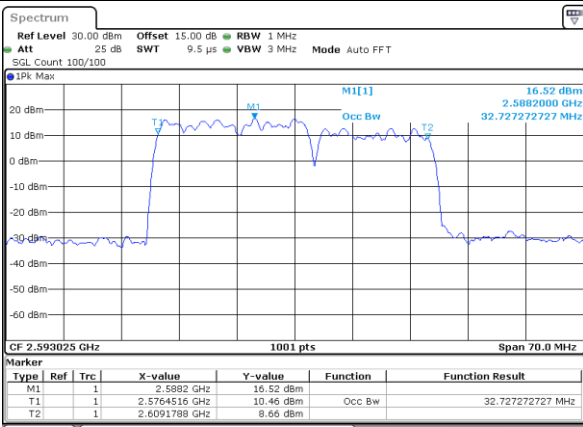

Middle Channel / 15MHz+20MHz

Date: 5 JUL 2021 10:33:45

Highest Channel / 15MHz+15MHz

Date: 5 JUL 2021 09:42:44

Highest Channel / 15MHz+20MHz

Date: 5 JUL 2021 10:48:05

LTE Band 41C

QPSK

Lowest Channel / 20MHz+10MHz

Middle Channel / 20MHz+10MHz

Highest Channel / 20MHz+10MHz

LTE Band 41C

QPSK

Lowest Channel / 20MHz+15MHz

Date: 5 JUL 2021 11:06:40

Lowest Channel / 20MHz+20MHz

Date: 2 JUL 2021 23:13:01

Middle Channel / 20MHz+15MHz

Date: 5 JUL 2021 11:08:53

Middle Channel / 20MHz+20MHz

Date: 2 JUL 2021 23:11:34

Highest Channel / 20MHz+15MHz

Date: 5 JUL 2021 11:13:46

Highest Channel / 20MHz+20MHz