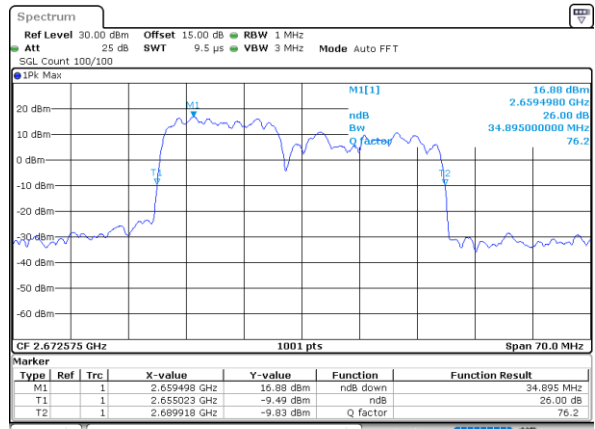

Lowest Channel / 10MHz+20MHz

Date: 2..JUL.2021 15:55:40

Middle Channel / 10MHz+20MHz

Date: 2..JUL.2021 16:11:09

Highest Channel / 10MHz+20MHz

Date: 2..JUL.2021 16:27:53

LTE Band 41C

16QAM

Lowest Channel / 15MHz+15MHz

Date: 5 JUL 2021 08:51:08

Lowest Channel / 15MHz+20MHz

Date: 5 JUL 2021 10:19:14

Middle Channel / 15MHz+15MHz

Date: 5 JUL 2021 09:13:50

Middle Channel / 15MHz+20MHz

Date: 5 JUL 2021 10:34:47

Highest Channel / 15MHz+15MHz

Date: 5 JUL 2021 09:43:20

Highest Channel / 15MHz+20MHz

Date: 5 JUL 2021 10:48:45

LTE Band 41C

16QAM

Lowest Channel / 20MHz+10MHz

Middle Channel / 20MHz+10MHz