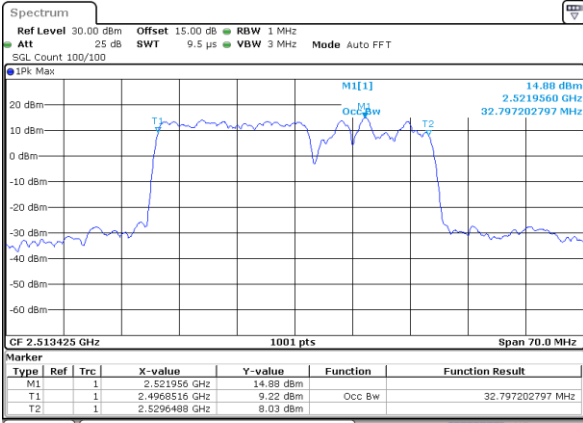

Date: 5 JUL 2021 09:13:40

Middle Channel / 15MHz+20MHz

Date: 5 JUL 2021 10:34:25

Highest Channel / 15MHz+15MHz

Date: 5 JUL 2021 09:43:12

Highest Channel / 15MHz+20MHz

Date: 5 JUL 2021 10:48:35

LTE Band 41C

16QAM

Lowest Channel / 20MHz+10MHz

Middle Channel / 20MHz+10MHz

Highest Channel / 20MHz+10MHz

LTE Band 41C

16QAM

Lowest Channel / 20MHz+15MHz

Date: 5 JUL 2021 11:07:25

Lowest Channel / 20MHz+20MHz

Date: 2 JUL 2021 23:13:16

Middle Channel / 20MHz+15MHz

Date: 5 JUL 2021 11:09:17

Middle Channel / 20MHz+20MHz

Date: 2 JUL 2021 23:12:21

Highest Channel / 20MHz+15MHz

Date: 5 JUL 2021 11:14:20

Highest Channel / 20MHz+20MHz

Date: 2 JUL 2021 23:10:33

LTE Band 41C

64QAM

Lowest Channel / 10MHz+20MHz

Date: 2..JUL.2021 15:56:48

Middle Channel / 10MHz+20MHz

Date: 2..JUL.2021 16:11:26