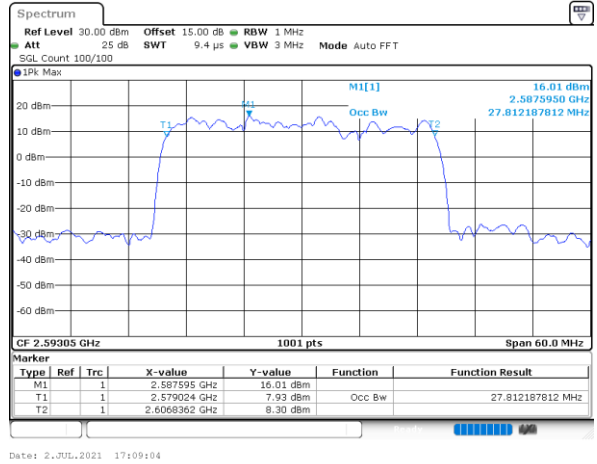

LTE Band 41C

QPSK

Lowest Channel / 15MHz+15MHz

Date: 5 JUL 2021 08:50:20

Lowest Channel / 15MHz+20MHz

Date: 5 JUL 2021 10:18:24

Middle Channel / 15MHz+15MHz

Date: 5 JUL 2021 09:13:15

Middle Channel / 15MHz+20MHz

Date: 5 JUL 2021 10:33:45

Highest Channel / 15MHz+15MHz

Date: 5 JUL 2021 09:42:44

Highest Channel / 15MHz+20MHz

Date: 5 JUL 2021 10:48:05

LTE Band 41C

QPSK

Lowest Channel / 20MHz+10MHz

Middle Channel / 20MHz+10MHz

Highest Channel / 20MHz+10MHz

LTE Band 41C

QPSK

Lowest Channel / 20MHz+15MHz

Date: 5 JUL 2021 11:06:40

Lowest Channel / 20MHz+20MHz