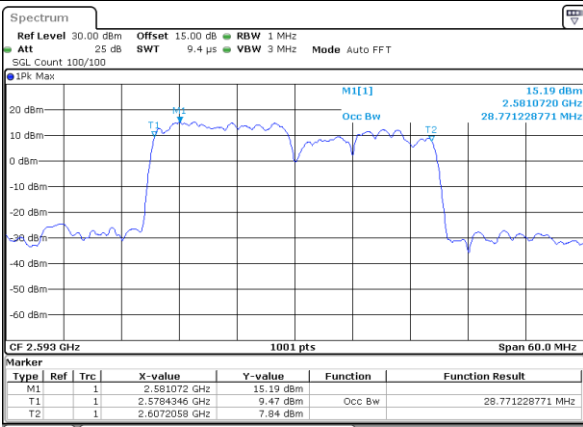

Date: 2 JUL 2021 23:10:48

LTE Band 41C

16QAM

Lowest Channel / 10MHz+20MHz

Date: 2..JUL.2021 15:55:33

Middle Channel / 10MHz+20MHz

Date: 2..JUL.2021 16:11:00

Highest Channel / 10MHz+20MHz

Date: 2..JUL.2021 16:27:40

LTE Band 41C

16QAM

Lowest Channel / 15MHz+15MHz

Date: 5 JUL 2021 08:50:50

Lowest Channel / 15MHz+20MHz

Date: 5 JUL 2021 10:19:05

Middle Channel / 15MHz+15MHz

Date: 5 JUL 2021 09:13:40

Middle Channel / 15MHz+20MHz

Date: 5 JUL 2021 10:34:25

Highest Channel / 15MHz+15MHz

Date: 5 JUL 2021 09:43:12

Highest Channel / 15MHz+20MHz

Date: 5 JUL 2021 10:48:35

LTE Band 41C