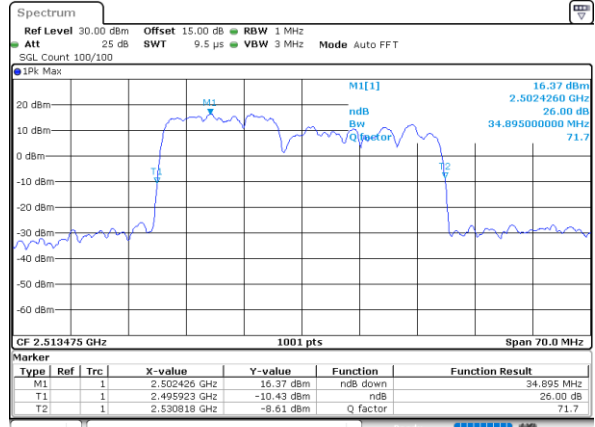

Mode	LTE Band 41C : 26dB BW(MHz)					
	64QAM					
BW	10MHz+20MHz	15MHz+15MHz	15MHz+20MHz	20MHz+10MHz	20MHz+15MHz	20MHz+20MHz
Lowest CH	29.73	30.39	34.83	30.09	34.90	39.72
Middle CH	29.79	30.57	34.76	30.03	34.97	39.80
Highest CH	29.67	30.51	34.76	29.97	34.62	39.72

LTE Band 41C

QPSK

Lowest Channel / 10MHz+20MHz

Middle Channel / 10MHz+20MHz

Highest Channel / 10MHz+20MHz

LTE Band 41C

QPSK

Lowest Channel / 15MHz+15MHz

Date: 5 JUL 2021 08:50:29

Lowest Channel / 15MHz+20MHz

Date: 5 JUL 2021 10:18:37

Middle Channel / 15MHz+15MHz

Date: 5 JUL 2021 09:13:22

Middle Channel / 15MHz+20MHz

Date: 5 JUL 2021 10:33:54

Highest Channel / 15MHz+15MHz

Date: 5 JUL 2021 09:42:52

Highest Channel / 15MHz+20MHz

Date: 5 JUL 2021 10:48:18

LTE Band 41C

QPSK

Lowest Channel / 20MHz+10MHz

Middle Channel / 20MHz+10MHz

Highest Channel / 20MHz+10MHz