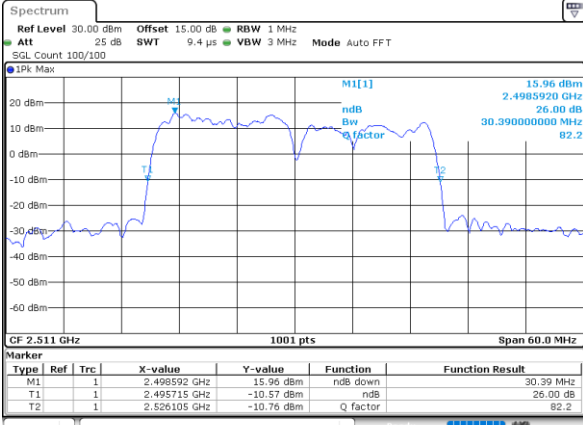

LTE Band 41C

64QAM

Lowest Channel / 15MHz+15MHz

Date: 5 JUL 2021 08:51:54