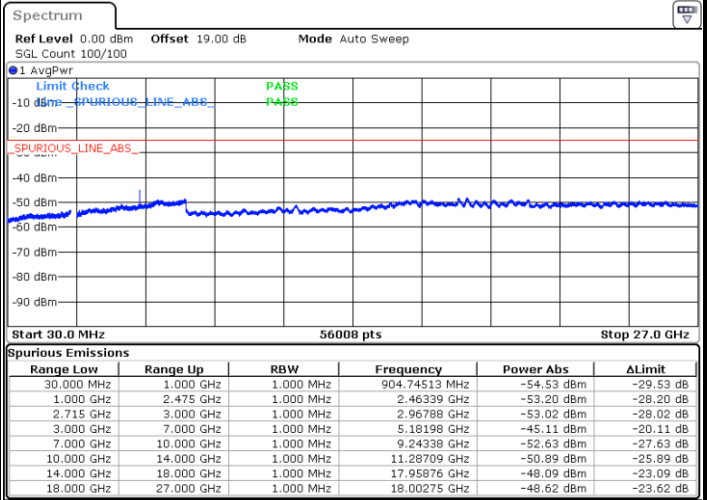

Date: 1.JUL.2021 00:46:15

Lowest Channel / 16QAM

Date: 1.JUL.2021 00:47:28

LTE Band 41 / 20MHz

Middle Channel / QPSK

Middle Channel / 16QAM

Date: 1.JUL.2021 00:48:41

Date: 1.JUL.2021 00:49:54

Highest Channel / QPSK

Highest Channel / 16QAM

Date: 1.JUL.2021 00:51:07

Date: 1.JUL.2021 00:52:20

LTE Band 41 / 5MHz

Lowest Channel / 64QAM

Middle Channel / 64QAM

Date: 1.JUL.2021 00:20:35

Date: 1.JUL.2021 00:21:48

Highest Channel / 64QAM

Date: 1.JUL.2021 00:23:01

LTE Band 41 / 10MHz

Lowest Channel / 64QAM

Middle Channel / 64QAM

Date: 1.JUL.2021 00:24:17

Date: 1.JUL.2021 00:25:30

Highest Channel / 64QAM

Date: 1.JUL.2021 00:26:43

LTE Band 41 / 15MHz

Lowest Channel / 64QAM

Date: 1.JUL.2021 00:42:33

Middle Channel / 64QAM

Date: 1.JUL.2021 00:43:46

Highest Channel / 64QAM