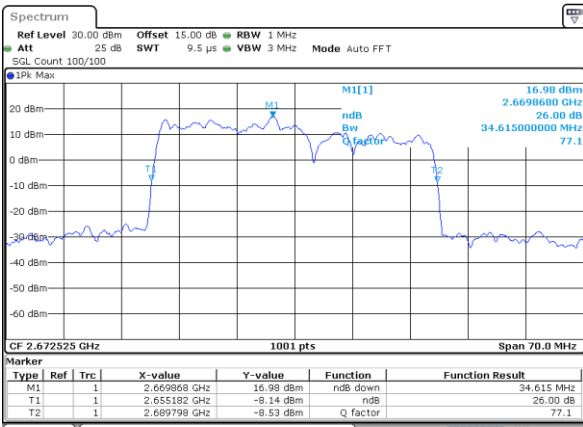

Date: 5 JUL 2021 10:36:22

Highest Channel / 15MHz+15MHz

Date: 5 JUL 2021 09:43:45

Highest Channel / 15MHz+20MHz

Date: 5 JUL 2021 10:50:12

LTE Band 41C

64QAM

Lowest Channel / 20MHz+10MHz

Middle Channel / 20MHz+10MHz

Highest Channel / 20MHz+10MHz

LTE Band 41C

64QAM

Lowest Channel / 20MHz+15MHz

Date: 5 JUL 2021 11:07:50

Lowest Channel / 20MHz+20MHz

Date: 2 JUL 2021 23:13:34

Middle Channel / 20MHz+15MHz

Date: 5 JUL 2021 11:09:57

Middle Channel / 20MHz+20MHz

Date: 2 JUL 2021 23:12:12

Highest Channel / 20MHz+15MHz

Date: 5 JUL 2021 11:15:03

Highest Channel / 20MHz+20MHz

Date: 2 JUL 2021 23:10:24

Occupied Bandwidth

Mode	LTE Band 41C : 99%OBW(MHz)					
	QPSK					
BW	10MHz+20MHz	15MHz+15MHz	15MHz+20MHz	20MHz+10MHz	20MHz+15MHz	20MHz+20MHz
Lowest CH	27.75	28.59	32.66	28.05	32.87	37.56
Middle CH	27.99	28.59	32.66	27.81	32.73	37.80
Highest CH	27.87	28.53	32.45	28.11	32.59	37.88