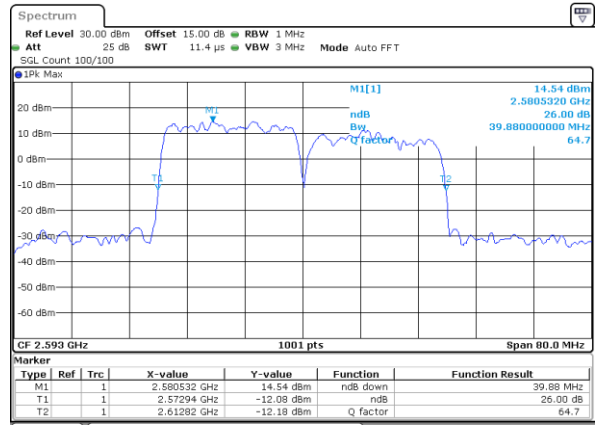

Date: 5 JUL 2021 09:42:52

Highest Channel / 15MHz+20MHz

Date: 5 JUL 2021 10:48:18

LTE Band 41C

QPSK

Lowest Channel / 20MHz+10MHz

Middle Channel / 20MHz+10MHz

Highest Channel / 20MHz+10MHz

LTE Band 41C

QPSK

Lowest Channel / 20MHz+15MHz

Date: 5 JUL 2021 11:06:49

Lowest Channel / 20MHz+20MHz

Date: 6 JUL 2021 11:21:52

Middle Channel / 20MHz+15MHz

Date: 5 JUL 2021 11:09:02

Middle Channel / 20MHz+20MHz

Date: 2 JUL 2021 23:11:40

Highest Channel / 20MHz+15MHz

Date: 5 JUL 2021 11:14:05

Highest Channel / 20MHz+20MHz

Date: 6 JUL 2021 11:21:14

LTE Band 41C

16QAM

Lowest Channel / 10MHz+20MHz

Date: 2..JUL.2021 15:55:40

Middle Channel / 10MHz+20MHz

Date: 2..JUL.2021 16:11:09

Highest Channel / 10MHz+20MHz

Date: 2..JUL.2021 16:27:53

LTE Band 41C

16QAM