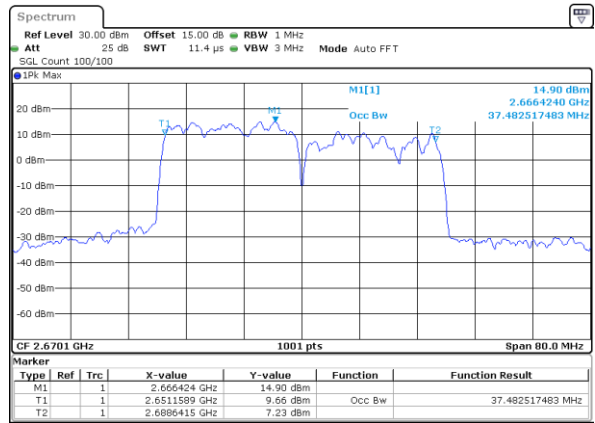

Date: 5 JUL 2021 09:13:40

Middle Channel / 15MHz+20MHz

Date: 5 JUL 2021 10:34:25

Highest Channel / 15MHz+15MHz

Date: 5 JUL 2021 09:43:12

Highest Channel / 15MHz+20MHz

Date: 5 JUL 2021 10:48:35

LTE Band 41C

16QAM

Lowest Channel / 20MHz+10MHz

Middle Channel / 20MHz+10MHz

Highest Channel / 20MHz+10MHz

LTE Band 41C

16QAM

Lowest Channel / 20MHz+15MHz

Date: 5 JUL 2021 11:07:25

Lowest Channel / 20MHz+20MHz

Date: 2 JUL 2021 23:13:16

Middle Channel / 20MHz+15MHz

Date: 5 JUL 2021 11:09:17

Middle Channel / 20MHz+20MHz

Date: 2 JUL 2021 23:12:21

Highest Channel / 20MHz+15MHz

Date: 5 JUL 2021 11:14:20

Highest Channel / 20MHz+20MHz

Date: 2 JUL 2021 23:10:33

LTE Band 41C

64QAM

Lowest Channel / 10MHz+20MHz

Date: 2..JUL.2021 15:56:48

Middle Channel / 10MHz+20MHz

Date: 2..JUL.2021 16:11:26