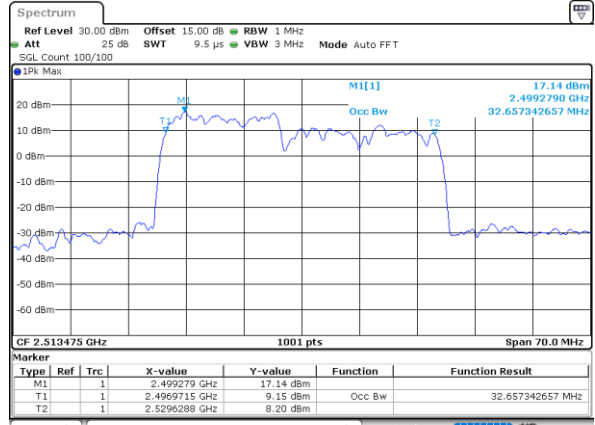

LTE Band 41C

QPSK

Lowest Channel / 10MHz+20MHz

Date: 2..JUL.2021 15:55:05

Middle Channel / 10MHz+20MHz

Date: 2..JUL.2021 16:10:29

Highest Channel / 10MHz+20MHz

Date: 2..JUL.2021 16:27:14

LTE Band 41C

QPSK

Lowest Channel / 15MHz+15MHz

Date: 5 JUL 2021 08:50:20

Lowest Channel / 15MHz+20MHz

Date: 5 JUL 2021 10:18:24

Middle Channel / 15MHz+15MHz

Date: 5 JUL 2021 09:13:15

Middle Channel / 15MHz+20MHz

Date: 5 JUL 2021 10:33:45

Highest Channel / 15MHz+15MHz

Date: 5 JUL 2021 09:42:44

Highest Channel / 15MHz+20MHz

Date: 5 JUL 2021 10:48:05

LTE Band 41C

QPSK