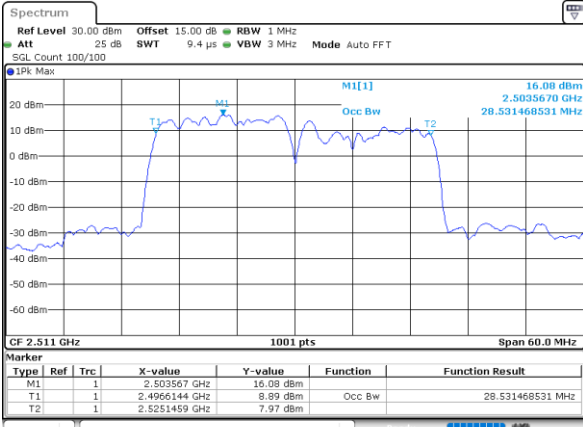

Date: 2 JUL 2021 23:13:01

Middle Channel / 20MHz+15MHz

Date: 5 JUL 2021 11:08:53

Middle Channel / 20MHz+20MHz

Date: 2 JUL 2021 23:11:34

Highest Channel / 20MHz+15MHz

Date: 5 JUL 2021 11:13:46

Highest Channel / 20MHz+20MHz

Date: 2 JUL 2021 23:10:48

LTE Band 41C

16QAM

Lowest Channel / 10MHz+20MHz

Date: 2..JUL.2021 15:55:33

Middle Channel / 10MHz+20MHz

Date: 2..JUL.2021 16:11:00

Highest Channel / 10MHz+20MHz

Date: 2..JUL.2021 16:27:40

LTE Band 41C

16QAM

Lowest Channel / 15MHz+15MHz

Date: 5 JUL 2021 08:50:50

Lowest Channel / 15MHz+20MHz

Date: 5 JUL 2021 10:19:05

Middle Channel / 15MHz+15MHz

Date: 5 JUL 2021 09:13:40

Middle Channel / 15MHz+20MHz

Date: 5 JUL 2021 10:34:25

Highest Channel / 15MHz+15MHz

Date: 5 JUL 2021 09:43:12

Highest Channel / 15MHz+20MHz

Date: 5 JUL 2021 10:48:35

LTE Band 41C