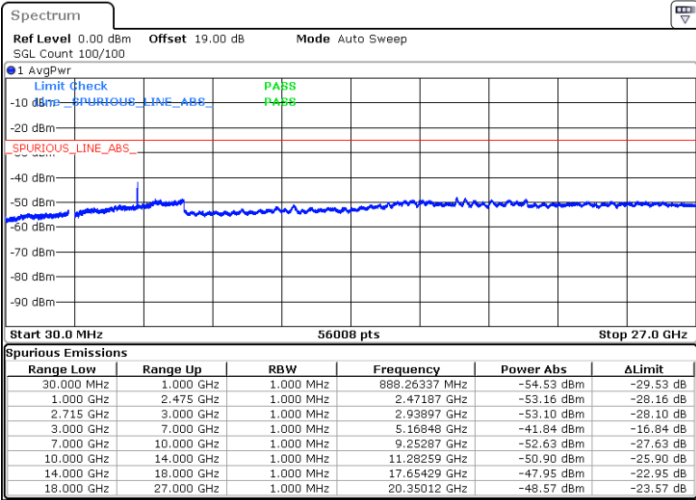

Date: 1.JUL.2021 00:38:55

LTE Band 41 / 15MHz

Highest Channel / QPSK

Date: 1.JUL.2021 00:40:08

Highest Channel / 16QAM

Date: 1.JUL.2021 00:41:20

LTE Band 41 / 20MHz

Lowest Channel / QPSK

Date: 1.JUL.2021 00:46:15

Lowest Channel / 16QAM

Date: 1.JUL.2021 00:47:28

LTE Band 41 / 20MHz

Middle Channel / QPSK

Middle Channel / 16QAM

Date: 1.JUL.2021 00:48:41

Date: 1.JUL.2021 00:49:54

Highest Channel / QPSK

Highest Channel / 16QAM

Date: 1.JUL.2021 00:51:07

Date: 1.JUL.2021 00:52:20

LTE Band 41 / 5MHz

Lowest Channel / 64QAM

Middle Channel / 64QAM

Date: 1.JUL.2021 00:20:35