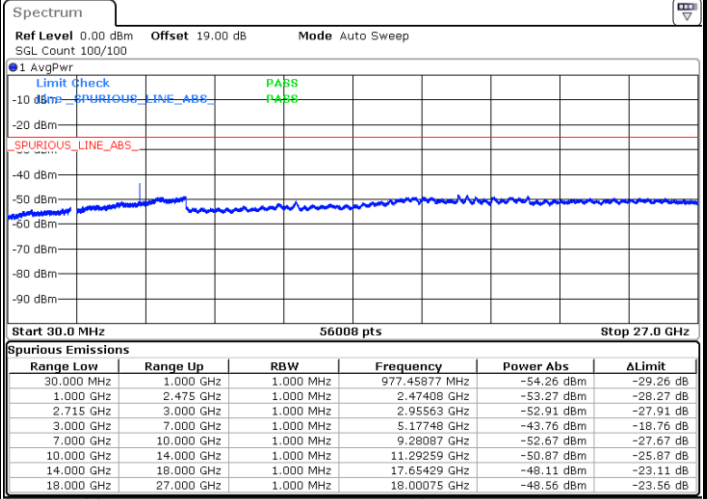

Highest Channel / QPSK

Highest Channel / 16QAM

Date: 1.JUL.2021 00:51:07

Date: 1.JUL.2021 00:52:20

LTE Band 41 / 5MHz

Lowest Channel / 64QAM

Middle Channel / 64QAM

Date: 1.JUL.2021 00:20:35

Date: 1.JUL.2021 00:21:48

Highest Channel / 64QAM

Date: 1.JUL.2021 00:23:01

LTE Band 41 / 10MHz

Lowest Channel / 64QAM

Middle Channel / 64QAM

Date: 1.JUL.2021 00:24:17

Date: 1.JUL.2021 00:25:30

Highest Channel / 64QAM

Date: 1.JUL.2021 00:26:43

LTE Band 41 / 15MHz

Lowest Channel / 64QAM

Date: 1.JUL.2021 00:42:33

Middle Channel / 64QAM

Date: 1.JUL.2021 00:43:46

Highest Channel / 64QAM