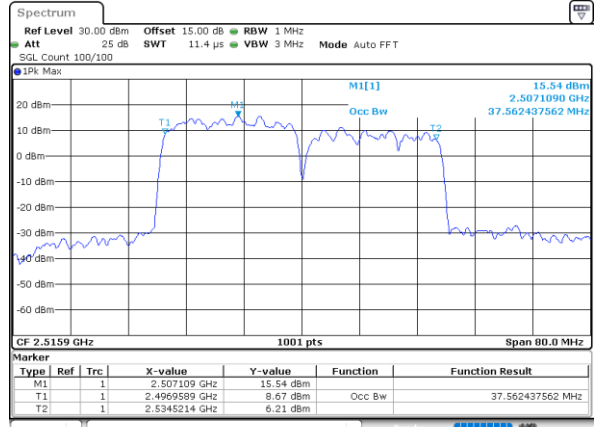

Middle Channel / 15MHz+20MHz

Date: 5 JUL 2021 10:33:45

Highest Channel / 15MHz+15MHz

Date: 5 JUL 2021 09:42:44

Highest Channel / 15MHz+20MHz

Date: 5 JUL 2021 10:48:05

LTE Band 41C

QPSK

Lowest Channel / 20MHz+10MHz

Middle Channel / 20MHz+10MHz

Highest Channel / 20MHz+10MHz

LTE Band 41C

QPSK

Lowest Channel / 20MHz+15MHz

Date: 5 JUL 2021 11:06:40

Lowest Channel / 20MHz+20MHz

Date: 2 JUL 2021 23:13:01

Middle Channel / 20MHz+15MHz

Date: 5 JUL 2021 11:08:53

Middle Channel / 20MHz+20MHz

Date: 2 JUL 2021 23:11:34

Highest Channel / 20MHz+15MHz

Date: 5 JUL 2021 11:13:46

Highest Channel / 20MHz+20MHz