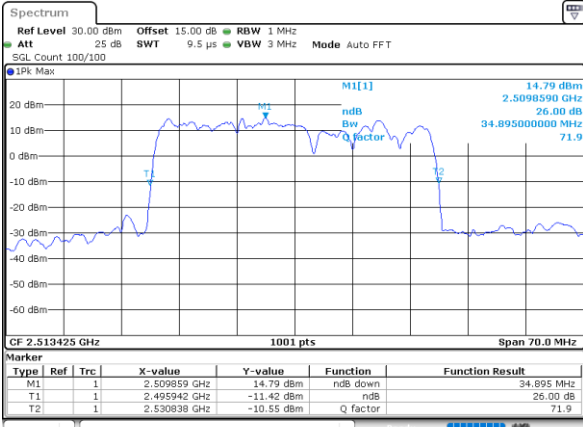

Date: 5 JUL 2021 10:36:22

Highest Channel / 15MHz+15MHz

Date: 5 JUL 2021 09:43:45

Highest Channel / 15MHz+20MHz

Date: 5 JUL 2021 10:50:12

LTE Band 41C

64QAM

Lowest Channel / 20MHz+10MHz

Middle Channel / 20MHz+10MHz

Highest Channel / 20MHz+10MHz

LTE Band 41C

64QAM

Lowest Channel / 20MHz+15MHz

Date: 5 JUL 2021 11:07:50

Lowest Channel / 20MHz+20MHz

Date: 2 JUL 2021 23:13:34

Middle Channel / 20MHz+15MHz

Date: 5 JUL 2021 11:09:57

Middle Channel / 20MHz+20MHz

Date: 2 JUL 2021 23:12:12

Highest Channel / 20MHz+15MHz

Date: 5 JUL 2021 11:15:03

Highest Channel / 20MHz+20MHz

Date: 2 JUL 2021 23:10:24