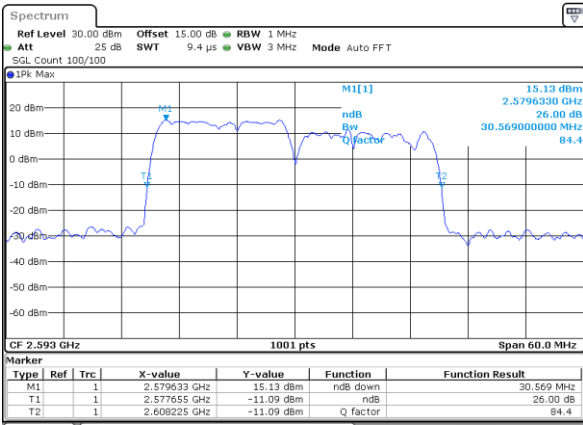

Date: 5 JUL 2021 11:09:24

Middle Channel / 20MHz+20MHz

Date: 2 JUL 2021 23:12:27

Highest Channel / 20MHz+15MHz

Date: 5 JUL 2021 11:14:27

Highest Channel / 20MHz+20MHz

Date: 2 JUL 2021 23:10:39

LTE Band 41C

64QAM

Lowest Channel / 10MHz+20MHz

Date: 2..JUL.2021 15:56:55

Middle Channel / 10MHz+20MHz

Date: 2..JUL.2021 16:11:33

Highest Channel / 10MHz+20MHz

Date: 2..JUL.2021 16:28:23

LTE Band 41C

64QAM

Lowest Channel / 15MHz+15MHz

Date: 5 JUL 2021 08:51:54

Lowest Channel / 15MHz+20MHz

Date: 5 JUL 2021 10:19:40

Middle Channel / 15MHz+15MHz

Date: 5 JUL 2021 09:14:20

Middle Channel / 15MHz+20MHz

Date: 5 JUL 2021 10:36:22

Highest Channel / 15MHz+15MHz

Date: 5 JUL 2021 09:43:45

Highest Channel / 15MHz+20MHz

Date: 5 JUL 2021 10:50:12

LTE Band 41C

64QAM

Lowest Channel / 20MHz+10MHz