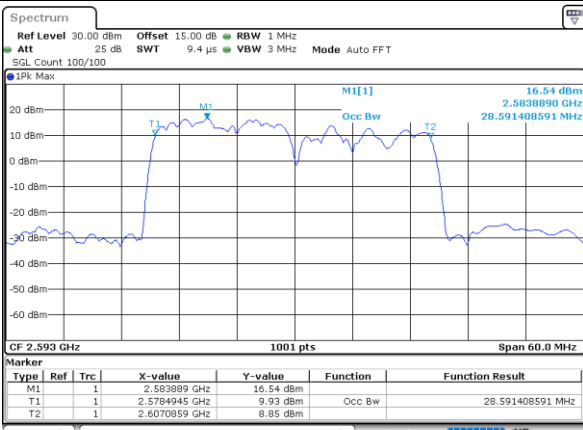

LTE Band 41C

QPSK

Lowest Channel / 10MHz+20MHz

Date: 2..JUL.2021 15:55:05

Middle Channel / 10MHz+20MHz

Date: 2..JUL.2021 16:10:29

Highest Channel / 10MHz+20MHz

Date: 2..JUL.2021 16:27:14

LTE Band 41C

QPSK

Lowest Channel / 15MHz+15MHz

Date: 5 JUL 2021 08:50:20

Lowest Channel / 15MHz+20MHz

Date: 5 JUL 2021 10:18:24

Middle Channel / 15MHz+15MHz

Date: 5 JUL 2021 09:13:15

Middle Channel / 15MHz+20MHz

Date: 5 JUL 2021 10:33:45

Highest Channel / 15MHz+15MHz

Date: 5 JUL 2021 09:42:44

Highest Channel / 15MHz+20MHz

Date: 5 JUL 2021 10:48:05

LTE Band 41C

QPSK