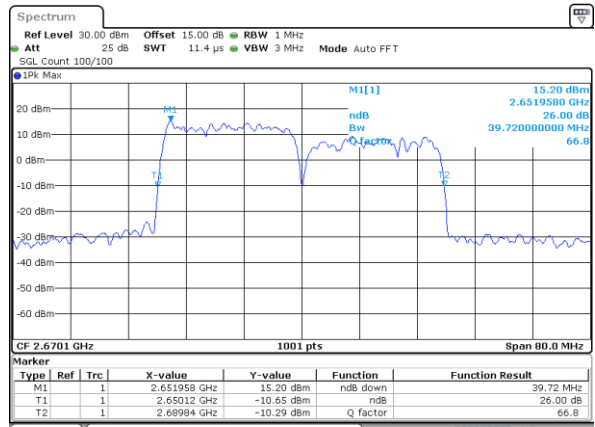

Middle Channel / 20MHz+10MHz

Highest Channel / 20MHz+10MHz

LTE Band 41C

64QAM

Lowest Channel / 20MHz+15MHz

Date: 5 JUL 2021 11:07:50

Lowest Channel / 20MHz+20MHz

Date: 2 JUL 2021 23:13:34

Middle Channel / 20MHz+15MHz

Date: 5 JUL 2021 11:09:57

Middle Channel / 20MHz+20MHz

Date: 2 JUL 2021 23:12:12

Highest Channel / 20MHz+15MHz

Date: 5 JUL 2021 11:15:03

Highest Channel / 20MHz+20MHz

Date: 2 JUL 2021 23:10:24

Occupied Bandwidth

Mode	LTE Band 41C : 99%OBW(MHz)					
	QPSK					
BW	10MHz+20MHz	15MHz+15MHz	15MHz+20MHz	20MHz+10MHz	20MHz+15MHz	20MHz+20MHz
Lowest CH	27.75	28.59	32.66	28.05	32.87	37.56
Middle CH	27.99	28.59	32.66	27.81	32.73	37.80
Highest CH	27.87	28.53	32.45	28.11	32.59	37.88