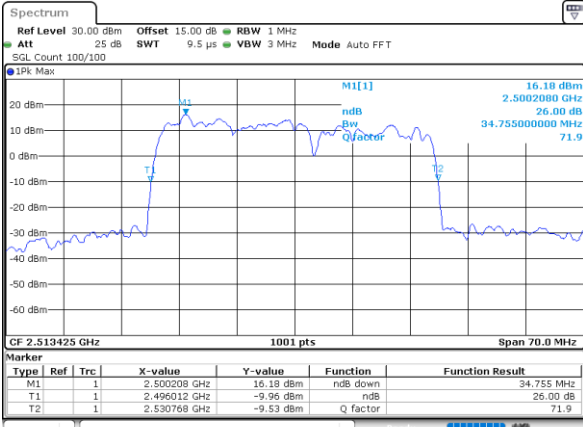

Highest Channel / 15MHz+15MHz

Date: 5 JUL 2021 09:43:20

Highest Channel / 15MHz+20MHz

Date: 5 JUL 2021 10:48:45

LTE Band 41C

16QAM

Lowest Channel / 20MHz+10MHz

Middle Channel / 20MHz+10MHz

Highest Channel / 20MHz+10MHz

LTE Band 41C

16QAM

Lowest Channel / 20MHz+15MHz

Date: 5 JUL 2021 11:07:15

Lowest Channel / 20MHz+20MHz

Date: 6 JUL 2021 11:27:30

Middle Channel / 20MHz+15MHz

Date: 5 JUL 2021 11:09:24

Middle Channel / 20MHz+20MHz

Date: 2 JUL 2021 23:12:27

Highest Channel / 20MHz+15MHz

Date: 5 JUL 2021 11:14:27

Highest Channel / 20MHz+20MHz

Date: 2 JUL 2021 23:10:39

LTE Band 41C