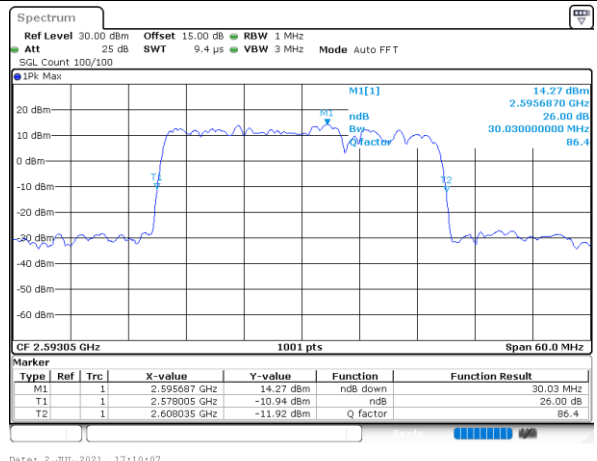

Date: 5 JUL 2021 10:36:22

Highest Channel / 15MHz+15MHz

Date: 5 JUL 2021 09:43:45

Highest Channel / 15MHz+20MHz

Date: 5 JUL 2021 10:50:12

LTE Band 41C

64QAM

Lowest Channel / 20MHz+10MHz

Middle Channel / 20MHz+10MHz

Highest Channel / 20MHz+10MHz

LTE Band 41C

64QAM

Lowest Channel / 20MHz+15MHz

Date: 5 JUL 2021 11:07:50

Lowest Channel / 20MHz+20MHz

Date: 2 JUL 2021 23:13:34