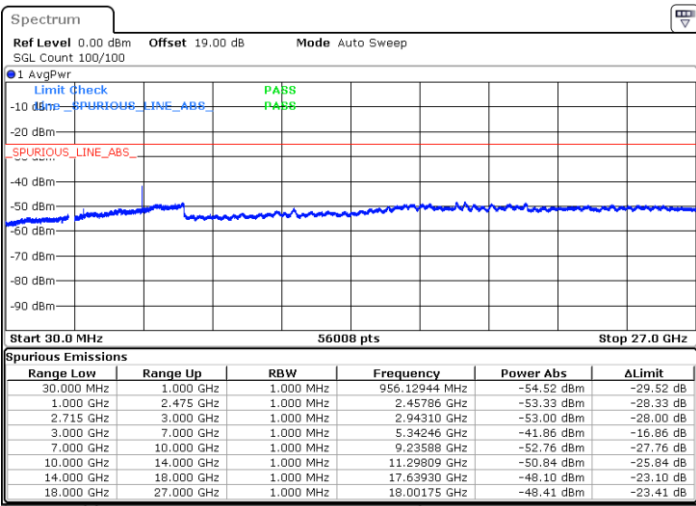

Date: 1.JUL.2021 00:46:15

Lowest Channel / 16QAM

Date: 1.JUL.2021 00:47:28

LTE Band 41 / 20MHz

Middle Channel / QPSK

Middle Channel / 16QAM

Date: 1.JUL.2021 00:48:41

Date: 1.JUL.2021 00:49:54

Highest Channel / QPSK

Highest Channel / 16QAM

Date: 1.JUL.2021 00:51:07

Date: 1.JUL.2021 00:52:20

LTE Band 41 / 5MHz

Lowest Channel / 64QAM

Middle Channel / 64QAM

Date: 1.JUL.2021 00:20:35