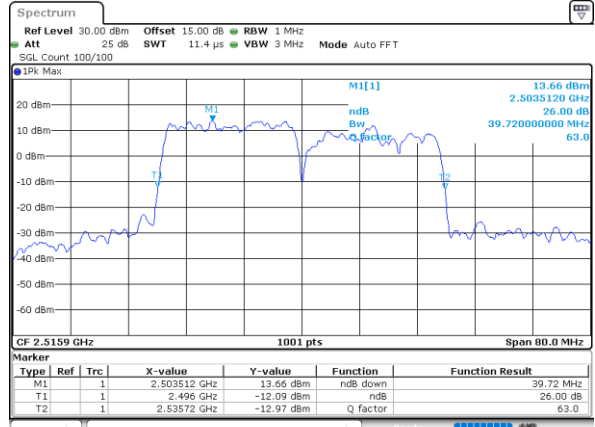

Date: 5 JUL 2021 10:36:22

Highest Channel / 15MHz+15MHz

Date: 5 JUL 2021 09:43:45

Highest Channel / 15MHz+20MHz

Date: 5 JUL 2021 10:50:12

LTE Band 41C

64QAM

Lowest Channel / 20MHz+10MHz

Middle Channel / 20MHz+10MHz

Highest Channel / 20MHz+10MHz

LTE Band 41C

64QAM

Lowest Channel / 20MHz+15MHz

Date: 5 JUL 2021 11:07:50

Lowest Channel / 20MHz+20MHz

Date: 2 JUL 2021 23:13:34

Middle Channel / 20MHz+15MHz

Date: 5 JUL 2021 11:09:57

Middle Channel / 20MHz+20MHz

Date: 2 JUL 2021 23:12:12

Highest Channel / 20MHz+15MHz

Date: 5 JUL 2021 11:15:03

Highest Channel / 20MHz+20MHz

Date: 2 JUL 2021 23:10:24