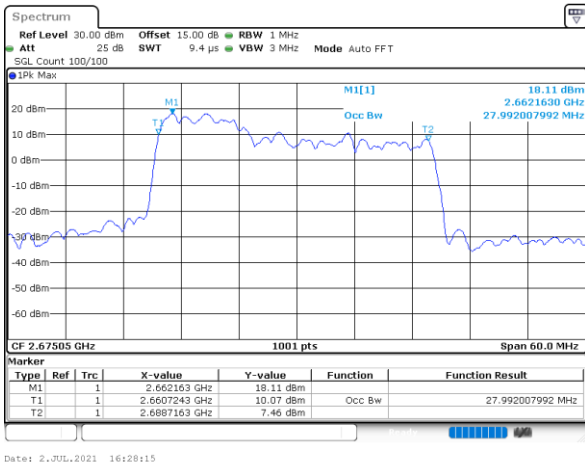

Lowest Channel / 20MHz+20MHz

Date: 2 JUL 2021 23:13:16

Middle Channel / 20MHz+15MHz

Date: 5 JUL 2021 11:09:17

Middle Channel / 20MHz+20MHz

Date: 2 JUL 2021 23:12:21

Highest Channel / 20MHz+15MHz

Date: 5 JUL 2021 11:14:20

Highest Channel / 20MHz+20MHz

Date: 2 JUL 2021 23:10:33

LTE Band 41C

64QAM

Lowest Channel / 10MHz+20MHz

Date: 2..JUL.2021 15:56:48

Middle Channel / 10MHz+20MHz

Date: 2..JUL.2021 16:11:26

Highest Channel / 10MHz+20MHz

Date: 2..JUL.2021 16:28:15

LTE Band 41C

64QAM

Lowest Channel / 15MHz+15MHz

Date: 5 JUL 2021 08:51:46

Lowest Channel / 15MHz+20MHz

Date: 5 JUL 2021 10:19:32