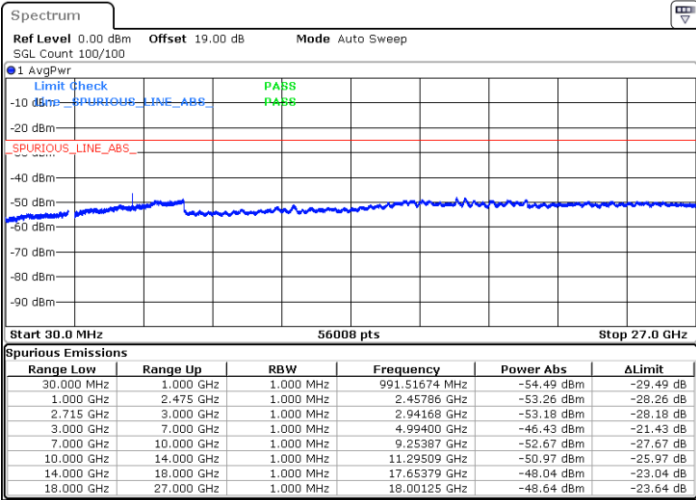

LTE Band 41 / 15MHz

Lowest Channel / QPSK

Lowest Channel / 16QAM

Date: 1.JUL.2021 00:35:17

Date: 1.JUL.2021 00:36:29

Middle Channel / QPSK

Middle Channel / 16QAM

Date: 1.JUL.2021 00:37:42

Date: 1.JUL.2021 00:38:55

LTE Band 41 / 15MHz

Highest Channel / QPSK

Date: 1.JUL.2021 00:40:08

Highest Channel / 16QAM

Date: 1.JUL.2021 00:41:20

LTE Band 41 / 20MHz

Lowest Channel / QPSK