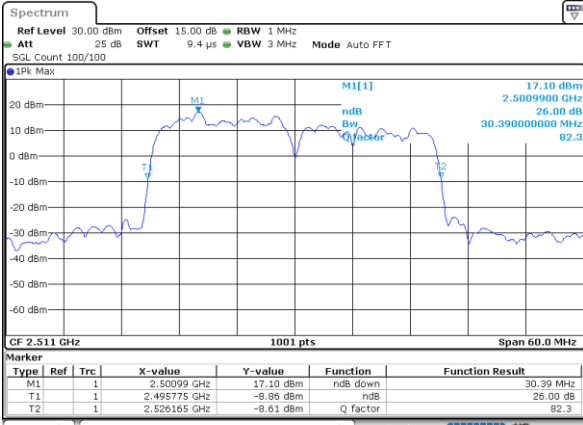

Middle Channel / 20MHz+20MHz

Date: 2 JUL 2021 23:11:40

Highest Channel / 20MHz+15MHz

Date: 5 JUL 2021 11:14:05

Highest Channel / 20MHz+20MHz

Date: 6 JUL 2021 11:21:14

LTE Band 41C

16QAM

Lowest Channel / 10MHz+20MHz

Date: 2..JUL.2021 15:55:40

Middle Channel / 10MHz+20MHz

Date: 2..JUL.2021 16:11:09

Highest Channel / 10MHz+20MHz

Date: 2..JUL.2021 16:27:53

LTE Band 41C

16QAM

Lowest Channel / 15MHz+15MHz

Date: 5 JUL 2021 08:51:08

Lowest Channel / 15MHz+20MHz

Date: 5 JUL 2021 10:19:14

Middle Channel / 15MHz+15MHz

Date: 5 JUL 2021 09:13:50

Middle Channel / 15MHz+20MHz

Date: 5 JUL 2021 10:34:47

Highest Channel / 15MHz+15MHz

Date: 5 JUL 2021 09:43:20

Highest Channel / 15MHz+20MHz

Date: 5 JUL 2021 10:48:45

LTE Band 41C

16QAM

Lowest Channel / 20MHz+10MHz

Middle Channel / 20MHz+10MHz