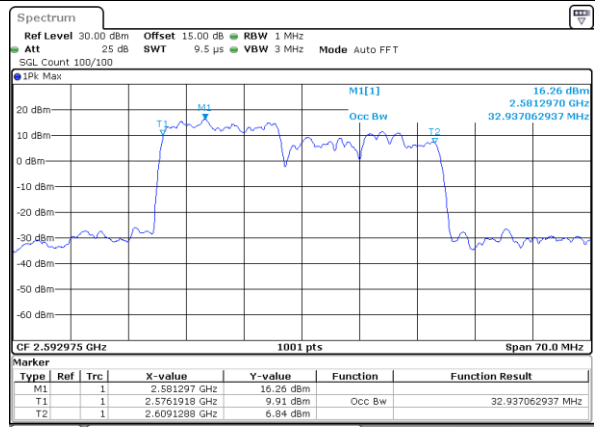

Date: 2 JUL 2021 23:10:48

LTE Band 41C

16QAM

Lowest Channel / 10MHz+20MHz

Date: 2..JUL.2021 15:55:33

Middle Channel / 10MHz+20MHz

Date: 2..JUL.2021 16:11:00

Highest Channel / 10MHz+20MHz

Date: 2..JUL.2021 16:27:40

LTE Band 41C

16QAM

Lowest Channel / 15MHz+15MHz

Date: 5 JUL 2021 08:50:50

Lowest Channel / 15MHz+20MHz

Date: 5 JUL 2021 10:19:05

Middle Channel / 15MHz+15MHz

Date: 5 JUL 2021 09:13:40

Middle Channel / 15MHz+20MHz

Date: 5 JUL 2021 10:34:25

Highest Channel / 15MHz+15MHz

Date: 5 JUL 2021 09:43:12

Highest Channel / 15MHz+20MHz

Date: 5 JUL 2021 10:48:35

LTE Band 41C