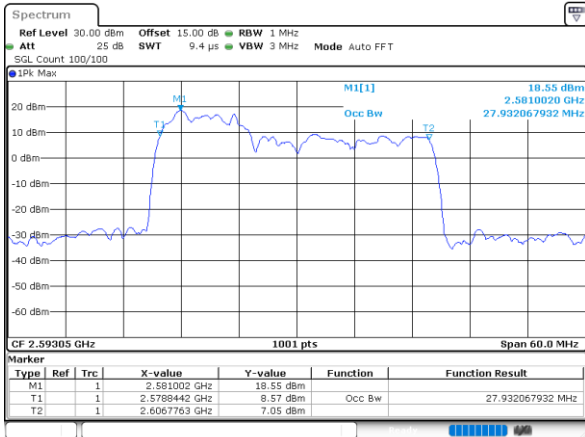

Date: 2 JUL 2021 23:13:01

Middle Channel / 20MHz+15MHz

Date: 5 JUL 2021 11:08:53

Middle Channel / 20MHz+20MHz

Date: 2 JUL 2021 23:11:34

Highest Channel / 20MHz+15MHz

Date: 5 JUL 2021 11:13:46

Highest Channel / 20MHz+20MHz

Date: 2 JUL 2021 23:10:48

LTE Band 41C

16QAM

Lowest Channel / 10MHz+20MHz

Date: 2..JUL.2021 15:55:33

Middle Channel / 10MHz+20MHz

Date: 2..JUL.2021 16:11:00

Highest Channel / 10MHz+20MHz

Date: 2..JUL.2021 16:27:40

LTE Band 41C

16QAM

Lowest Channel / 15MHz+15MHz

Date: 5 JUL 2021 08:50:50

Lowest Channel / 15MHz+20MHz

Date: 5 JUL 2021 10:19:05

Middle Channel / 15MHz+15MHz

Date: 5 JUL 2021 09:13:40

Middle Channel / 15MHz+20MHz

Date: 5 JUL 2021 10:34:25

Highest Channel / 15MHz+15MHz

Date: 5 JUL 2021 09:43:12

Highest Channel / 15MHz+20MHz

Date: 5 JUL 2021 10:48:35

LTE Band 41C