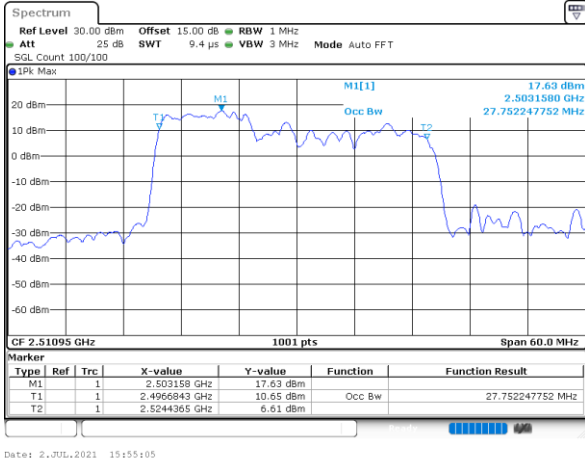

LTE Band 41C

QPSK

Lowest Channel / 10MHz+20MHz

Date: 2..JUL.2021 15:55:05

Middle Channel / 10MHz+20MHz