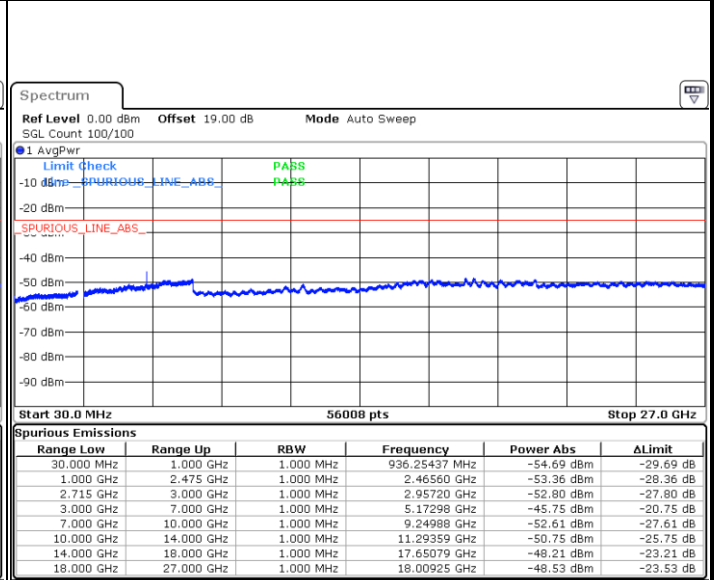

Date: 1.JUL.2021 00:21:48

Highest Channel / 64QAM

Date: 1.JUL.2021 00:23:01

LTE Band 41 / 10MHz

Lowest Channel / 64QAM

Middle Channel / 64QAM

Date: 1.JUL.2021 00:24:17

Date: 1.JUL.2021 00:25:30

Highest Channel / 64QAM

Date: 1.JUL.2021 00:26:43

LTE Band 41 / 15MHz

Lowest Channel / 64QAM

Date: 1.JUL.2021 00:42:33

Middle Channel / 64QAM

Date: 1.JUL.2021 00:43:46

Highest Channel / 64QAM

Date: 1.JUL.2021 00:44:59

LTE Band 41 / 20MHz

Lowest Channel / 64QAM

Middle Channel / 64QAM

Date: 1.JUL.2021 00:53:32

Date: 1.JUL.2021 00:54:45

Highest Channel / 64QAM

Date: 1.JUL.2021 00:55:58