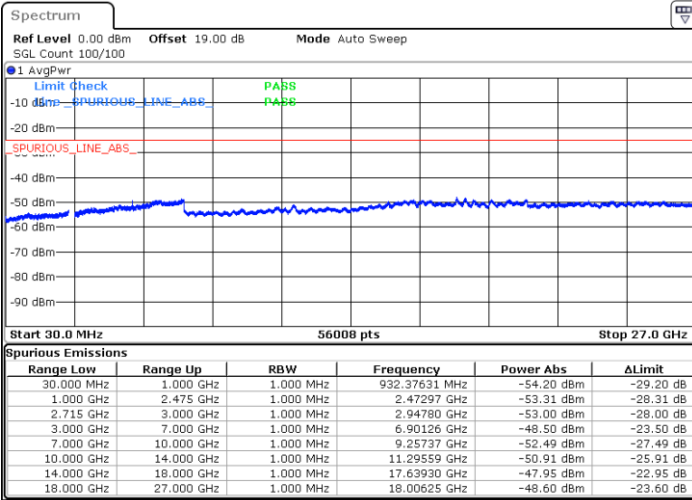

Date: 1.JUL.2021 00:21:48

Highest Channel / 64QAM

Date: 1.JUL.2021 00:23:01

LTE Band 41 / 10MHz

Lowest Channel / 64QAM

Middle Channel / 64QAM

Date: 1.JUL.2021 00:24:17

Date: 1.JUL.2021 00:25:30

Highest Channel / 64QAM

Date: 1.JUL.2021 00:26:43

LTE Band 41 / 15MHz

Lowest Channel / 64QAM

Date: 1.JUL.2021 00:42:33

Middle Channel / 64QAM

Date: 1.JUL.2021 00:43:46

Highest Channel / 64QAM

Date: 1.JUL.2021 00:44:59

LTE Band 41 / 20MHz

Lowest Channel / 64QAM

Middle Channel / 64QAM

Date: 1.JUL.2021 00:53:32

Date: 1.JUL.2021 00:54:45

Highest Channel / 64QAM

Date: 1.JUL.2021 00:55:58