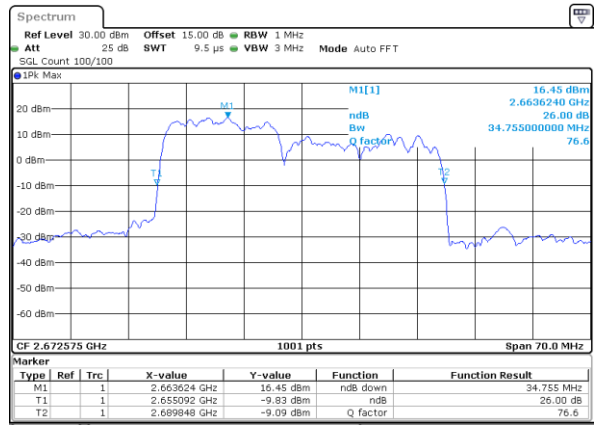

Date: 5 JUL 2021 11:09:24

Middle Channel / 20MHz+20MHz

Date: 2 JUL 2021 23:12:27

Highest Channel / 20MHz+15MHz

Date: 5 JUL 2021 11:14:27

Highest Channel / 20MHz+20MHz

Date: 2 JUL 2021 23:10:39

LTE Band 41C

64QAM

Lowest Channel / 10MHz+20MHz

Date: 2..JUL.2021 15:56:55

Middle Channel / 10MHz+20MHz

Date: 2..JUL.2021 16:11:33

Highest Channel / 10MHz+20MHz

Date: 2..JUL.2021 16:28:23

LTE Band 41C

64QAM

Lowest Channel / 15MHz+15MHz

Date: 5 JUL 2021 08:51:54

Lowest Channel / 15MHz+20MHz

Date: 5 JUL 2021 10:19:40

Middle Channel / 15MHz+15MHz

Date: 5 JUL 2021 09:14:20

Middle Channel / 15MHz+20MHz

Date: 5 JUL 2021 10:36:22

Highest Channel / 15MHz+15MHz

Date: 5 JUL 2021 09:43:45

Highest Channel / 15MHz+20MHz

Date: 5 JUL 2021 10:50:12

LTE Band 41C

64QAM

Lowest Channel / 20MHz+10MHz