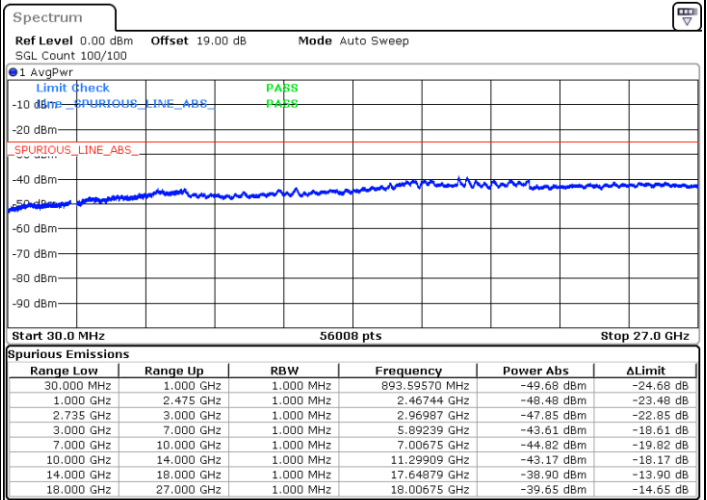

Date: 5.JUL.2021 09:25:17

Middle Channel / FullRB

N/A

Date: 5.JUL.2021 09:18:05

LTE Band 41C / 15MHz+15MHz

QPSK

Highest Channel / 1RB0 and 1RB74

Highest Channel / 1RB74 and 1RB0

Date: 5.JUL.2021 10:09:54

Date: 5.JUL.2021 10:16:57

Highest Channel / FullIRB

N/A

Date: 5.JUL.2021 10:08:16

LTE Band 41C / 15MHz+20MHz

QPSK

Lowest Channel / 1RB0 and 1RB99

Lowest Channel / 1RB74 and 1RB0

Date: 5 JUL 2021 10:25:41

Date: 5 JUL 2021 10:32:33

Lowest Channel / FullRB

N/A

Date: 5 JUL 2021 10:24:00

LTE Band 41C / 15MHz+20MHz

QPSK