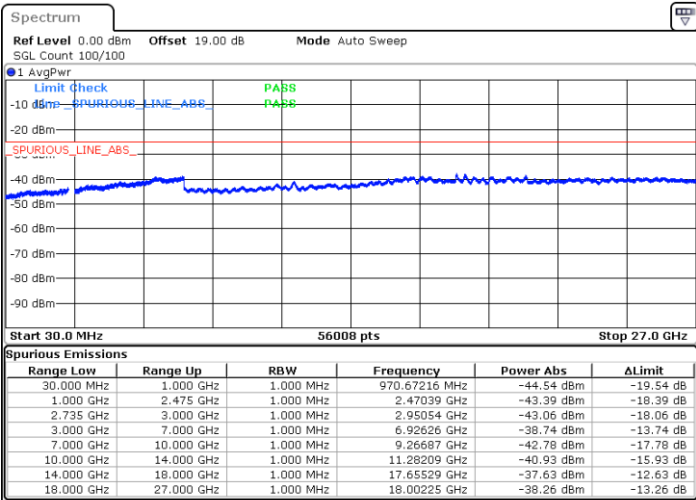

Middle Channel / FullIRB

N/A

Date: 2.JUL.2021 16:14:16

LTE Band 41C / 10MHz+20MHz

16QAM

Highest Channel / 1RB0 and 1RB99

Highest Channel / 1RB49 and 1RB0

Date: 2.JUL.2021 16:36:19

Date: 2.JUL.2021 16:41:08

Highest Channel / FullIRB

N/A

Date: 2.JUL.2021 16:31:34

LTE Band 41C / 15MHz+15MHz

16QAM

Lowest Channel / 1RB0 and 1RB74

Lowest Channel / 1RB74 and 1RB0

Date: 5 JUL 2021 09:03:09

Date: 5 JUL 2021 09:09:53

Lowest Channel / FullIRB

N/A

Date: 5 JUL 2021 08:56:27

LTE Band 41C / 15MHz+15MHz

16QAM

Middle Channel / 1RB0 and 1RB74