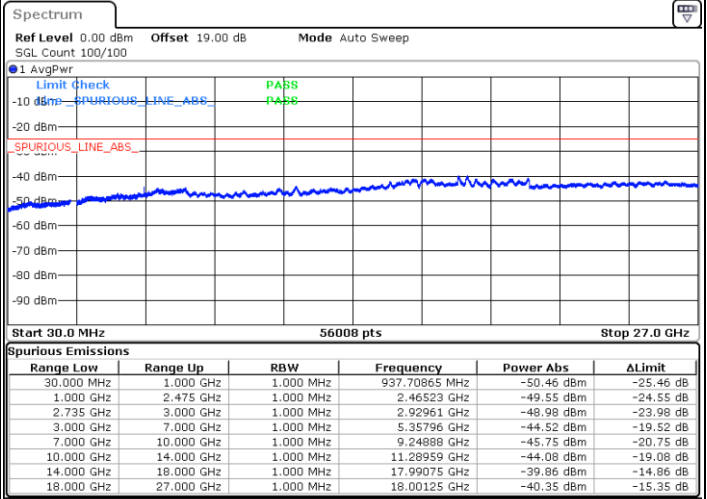

Date: 2.JUL.2021 17:00:24

LTE Band 41C / 20MHz+10MHz

QPSK

Middle Channel / 1RB0 and 1RB49

Middle Channel / 1RB99 and 1RB0

Date: 2.JUL.2021 17:15:55

Date: 2.JUL.2021 17:21:17

Middle Channel / FullRB

N/A

Date: 2.JUL.2021 17:14:08

LTE Band 41C / 20MHz+10MHz

QPSK

Highest Channel / 1RB0 and 1RB49

Highest Channel / 1RB99 and 1RB0

Date: 2.JUL.2021 17:30:58

Date: 2.JUL.2021 17:37:28

Highest Channel / FullIRB

N/A

Date: 2.JUL.2021 17:28:56

LTE Band 41C / 20MHz+15MHz

QPSK

Lowest Channel / 1RB0 and 1RB74

Lowest Channel / 1RB99 and 1RB0

Date: 2.JUL.2021 23:52:53

Date: 3.JUL.2021 00:13:33

Lowest Channel / FullIRB

N/A

Date: 2.JUL.2021 23:19:59

LTE Band 41C / 20MHz+15MHz

QPSK

Middle Channel / 1RB0 and 1RB74

Middle Channel / 1RB99 and 1RB0