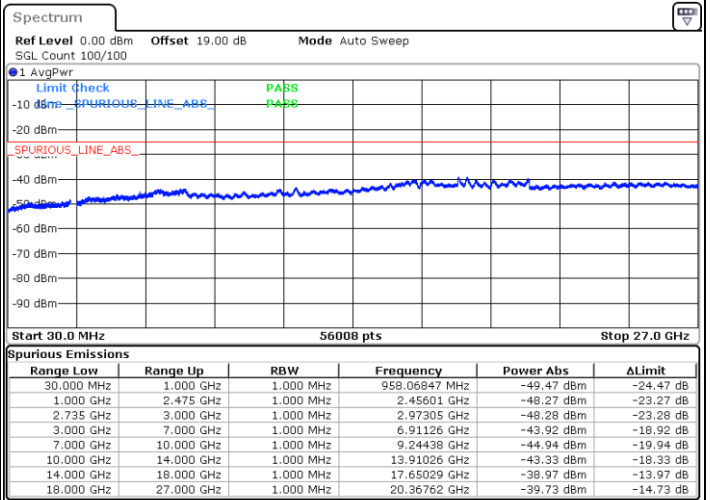

Highest Channel / 1RB0 and 1RB74

Highest Channel / 1RB74 and 1RB0

Date: 5.JUL.2021 10:11:32

Date: 5.JUL.2021 10:15:26

Highest Channel / FullIRB

N/A

Date: 5.JUL.2021 09:46:55

LTE Band 41C / 15MHz+20MHz

16QAM

Lowest Channel / 1RB0 and 1RB99

Lowest Channel / 1RB74 and 1RB0

Date: 5.JUL.2021 10:26:49

Date: 5.JUL.2021 10:31:19

Lowest Channel / FullRB

N/A

Date: 5.JUL.2021 10:22:45

LTE Band 41C / 15MHz+20MHz

16QAM

Middle Channel / 1RB0 and 1RB9

Middle Channel / 1RB74 and 1RB0

Date: 5.JUL.2021 10:42:24

Date: 5.JUL.2021 10:45:41

Middle Channel / FullIRB

N/A

Date: 5.JUL.2021 10:39:01

LTE Band 41C / 15MHz+20MHz

16QAM

Highest Channel / 1RB0 and 1RB99

Highest Channel / 1RB74 and 1RB0

Date: 5.JUL.2021 10:57:43

Date: 5.JUL.2021 11:02:37

Highest Channel / FullIRB