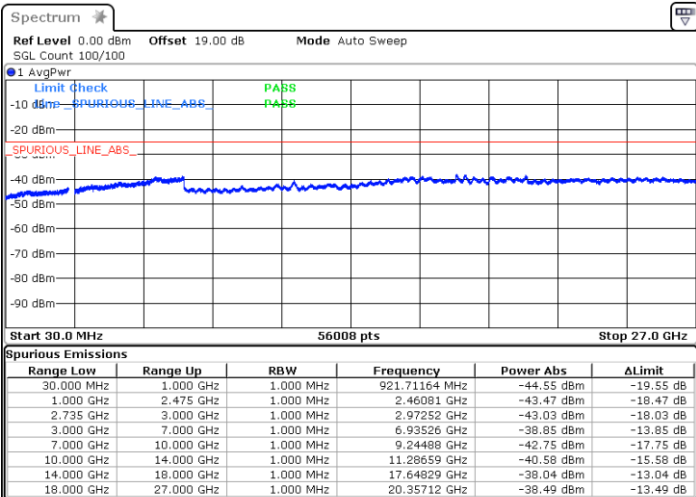

Middle Channel / FullIRB

N/A

Date: 2.JUL.2021 16:14:16

LTE Band 41C / 10MHz+20MHz

16QAM

Highest Channel / 1RB0 and 1RB99

Highest Channel / 1RB49 and 1RB0

Date: 2.JUL.2021 16:36:19

Date: 2.JUL.2021 16:41:08

Highest Channel / FullIRB

N/A

Date: 2.JUL.2021 16:31:34

LTE Band 41C / 15MHz+15MHz

16QAM

Lowest Channel / 1RB0 and 1RB74

Lowest Channel / 1RB74 and 1RB0

Date: 5 JUL 2021 09:03:09

Date: 5 JUL 2021 09:09:53

Lowest Channel / FullIRB

N/A

Date: 5 JUL 2021 08:56:27

LTE Band 41C / 15MHz+15MHz

16QAM

Middle Channel / 1RB0 and 1RB74