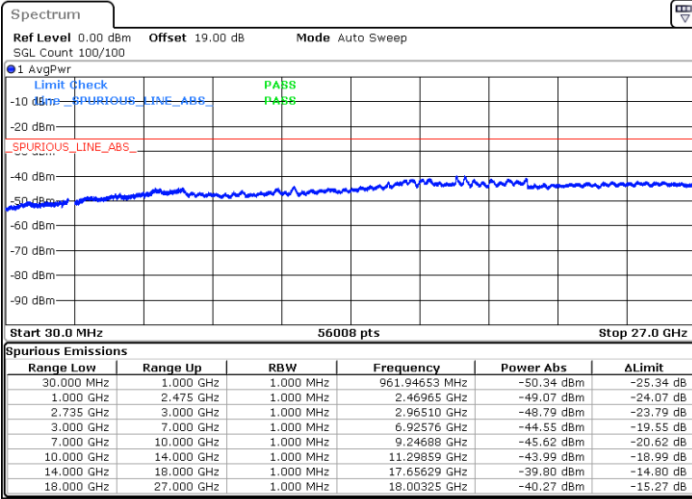

Date: 2.JUL.2021 17:00:24

LTE Band 41C / 20MHz+10MHz

QPSK

Middle Channel / 1RB0 and 1RB49

Middle Channel / 1RB99 and 1RB0

Date: 2.JUL.2021 17:15:55

Date: 2.JUL.2021 17:21:17

Middle Channel / FullRB

N/A

Date: 2.JUL.2021 17:14:08

LTE Band 41C / 20MHz+10MHz

QPSK

Highest Channel / 1RB0 and 1RB49

Highest Channel / 1RB99 and 1RB0

Date: 2.JUL.2021 17:30:58

Date: 2.JUL.2021 17:37:28

Highest Channel / FullIRB

N/A

Date: 2.JUL.2021 17:28:56

LTE Band 41C / 20MHz+15MHz

QPSK

Lowest Channel / 1RB0 and 1RB74

Lowest Channel / 1RB99 and 1RB0

Date: 2.JUL.2021 23:52:53