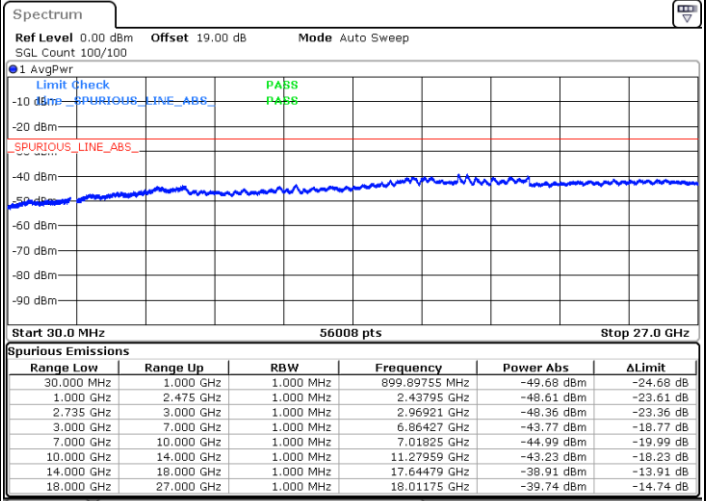

Date: 5 JUL 2021 09:03:09

Date: 5 JUL 2021 09:09:53

Lowest Channel / FullIRB

N/A

Date: 5 JUL 2021 08:56:27

LTE Band 41C / 15MHz+15MHz

16QAM

Middle Channel / 1RB0 and 1RB74

Middle Channel / 1RB74 and 1RB0

Date: 5 JUL 2021 09:20:13

Date: 5 JUL 2021 09:23:41

Middle Channel / FullIRB

N/A

Date: 5 JUL 2021 09:16:26

LTE Band 41C / 15MHz+15MHz

16QAM

Highest Channel / 1RB0 and 1RB74

Highest Channel / 1RB74 and 1RB0

Date: 5.JUL.2021 10:11:32

Date: 5.JUL.2021 10:15:26

Highest Channel / FullIRB

N/A

Date: 5.JUL.2021 09:46:55

LTE Band 41C / 15MHz+20MHz

16QAM

Lowest Channel / 1RB0 and 1RB99

Lowest Channel / 1RB74 and 1RB0

Date: 5.JUL.2021 10:26:49

Date: 5.JUL.2021 10:31:19

Lowest Channel / FullRB

N/A

Date: 5.JUL.2021 10:22:45