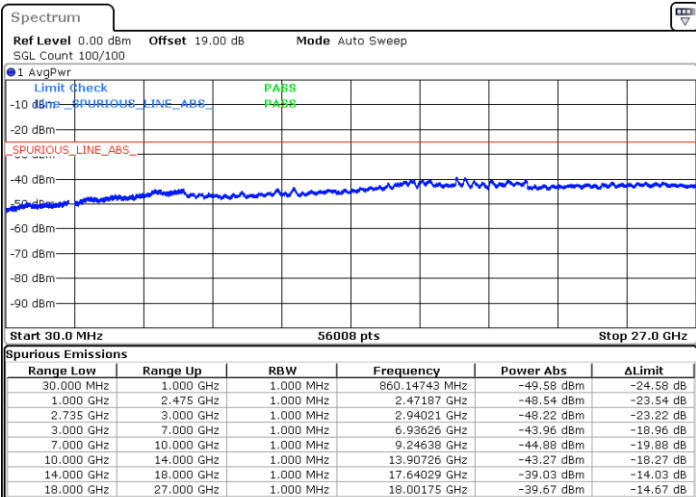

LTE Band 41C / 15MHz+20MHz

16QAM

Middle Channel / 1RB0 and 1RB9

Middle Channel / 1RB74 and 1RB0

Date: 5.JUL.2021 10:42:24

Date: 5.JUL.2021 10:45:41

Middle Channel / FullIRB

N/A

Date: 5.JUL.2021 10:39:01

LTE Band 41C / 15MHz+20MHz

16QAM

Highest Channel / 1RB0 and 1RB99

Highest Channel / 1RB74 and 1RB0

Date: 5.JUL.2021 10:57:43

Date: 5.JUL.2021 11:02:37

Highest Channel / FullIRB

N/A

Date: 5.JUL.2021 10:51:50

LTE Band 41C / 20MHz+10MHz

16QAM

Lowest Channel / 1RB0 and 1RB49

Lowest Channel / 1RB99 and 1RB0

Date: 2.JUL.2021 17:02:52

Date: 2.JUL.2021 17:06:36