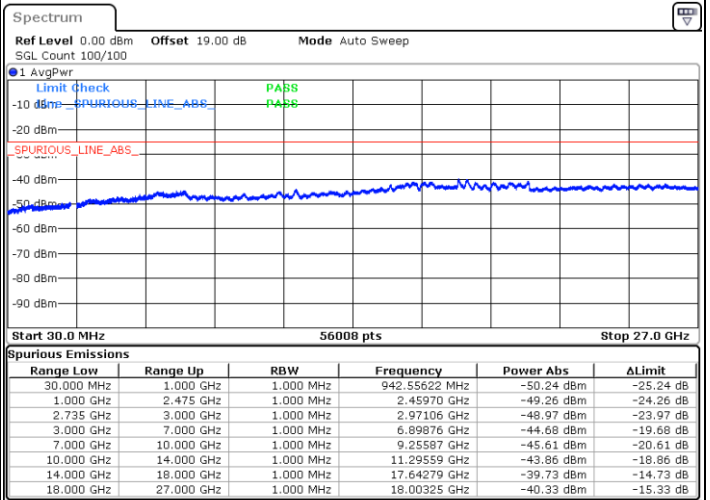

LTE Band 41C / 10MHz+20MHz

QPSK

Middle Channel / 1RB0 and 1RB99

Middle Channel / 1RB49 and 1RB0

Date: 2.JUL.2021 16:16:21

Date: 2.JUL.2021 16:25:54

Middle Channel / FullIRB

N/A

Date: 2.JUL.2021 16:15:13

LTE Band 41C / 10MHz+20MHz

QPSK

Highest Channel / 1RB0 and 1RB99

Highest Channel / 1RB49 and 1RB0

Date: 2.JUL.2021 16:35:02

Date: 2.JUL.2021 16:42:22

Highest Channel / FullIRB

N/A

Date: 2.JUL.2021 16:32:48

LTE Band 41C / 15MHz+15MHz

QPSK

Lowest Channel / 1RB0 and 1RB74

Lowest Channel / 1RB74 and 1RB0

Date: 5.JUL.2021 09:01:58

Date: 5.JUL.2021 09:11:48