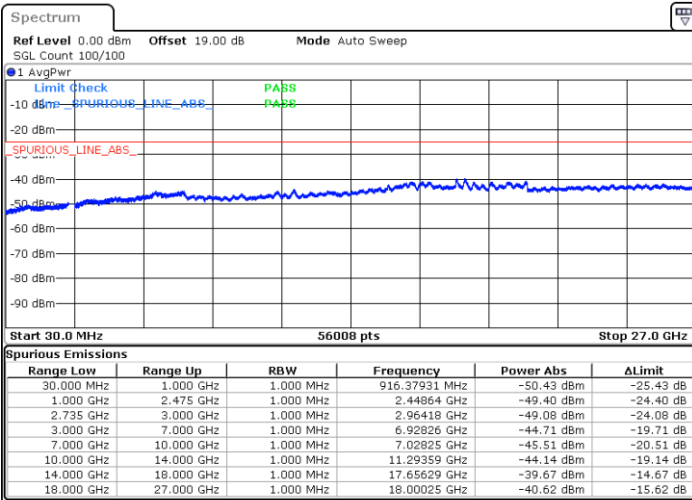

Lowest Channel / FullIRB

N/A

Date: 2.JUL.2021 16:59:06

LTE Band 41C / 20MHz+10MHz

16QAM

Middle Channel / 1RB0 and 1RB49

Middle Channel / 1RB99 and 1RB0

Date: 2.JUL.2021 17:16:52

Date: 2.JUL.2021 17:20:10

Middle Channel / FullRB

N/A

Date: 2.JUL.2021 17:13:00

LTE Band 41C / 20MHz+10MHz

16QAM

Highest Channel / 1RB0 and 1RB49

Highest Channel / 1RB99 and 1RB0

Date: 2.JUL.2021 17:32:13

Date: 2.JUL.2021 17:36:17

Highest Channel / FullIRB

N/A

Date: 2.JUL.2021 17:27:30