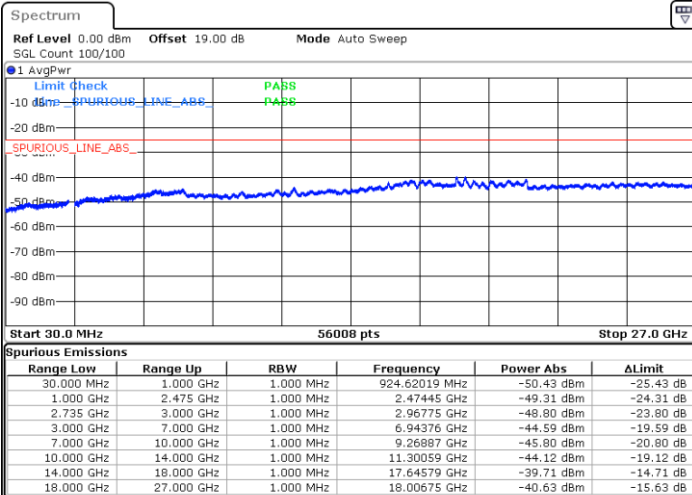

Date: 2.JUL.2021 17:00:24

LTE Band 41C / 20MHz+10MHz

QPSK

Middle Channel / 1RB0 and 1RB49

Middle Channel / 1RB99 and 1RB0

Date: 2.JUL.2021 17:15:55

Date: 2.JUL.2021 17:21:17

Middle Channel / FullRB

N/A

Date: 2.JUL.2021 17:14:08

LTE Band 41C / 20MHz+10MHz

QPSK

Highest Channel / 1RB0 and 1RB49

Highest Channel / 1RB99 and 1RB0

Date: 2.JUL.2021 17:30:58

Date: 2.JUL.2021 17:37:28

Highest Channel / FullIRB

N/A

Date: 2.JUL.2021 17:28:56

LTE Band 41C / 20MHz+15MHz

QPSK

Lowest Channel / 1RB0 and 1RB74

Lowest Channel / 1RB99 and 1RB0

Date: 2.JUL.2021 23:52:53

Date: 3.JUL.2021 00:13:33

Lowest Channel / FullIRB

N/A

Date: 2.JUL.2021 23:19:59

LTE Band 41C / 20MHz+15MHz

QPSK

Middle Channel / 1RB0 and 1RB74

Middle Channel / 1RB99 and 1RB0