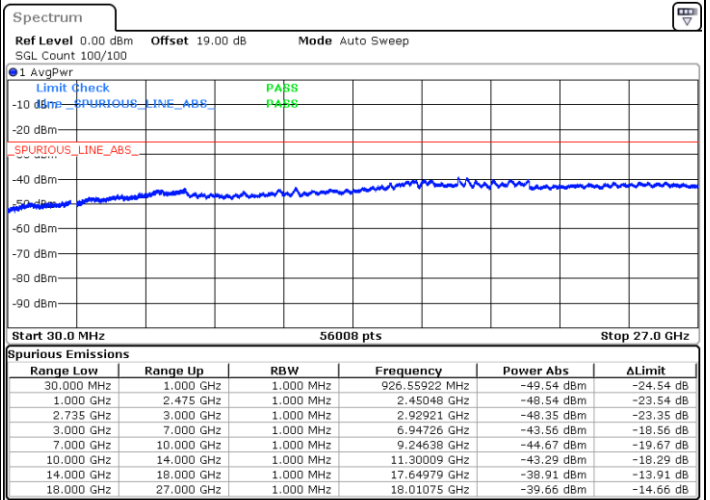

Date: 5.JUL.2021 10:09:54

Date: 5.JUL.2021 10:16:57

Highest Channel / FullIRB

N/A

Date: 5.JUL.2021 10:08:16

LTE Band 41C / 15MHz+20MHz

QPSK

Lowest Channel / 1RB0 and 1RB99

Lowest Channel / 1RB74 and 1RB0

Date: 5 JUL 2021 10:25:41

Date: 5 JUL 2021 10:32:33

Lowest Channel / FullRB

N/A

Date: 5 JUL 2021 10:24:00

LTE Band 41C / 15MHz+20MHz

QPSK

Middle Channel / 1RB0 and 1RB9

Middle Channel / 1RB74 and 1RB0

Date: 5.JUL.2021 10:41:22

Date: 5.JUL.2021 10:46:54

Middle Channel / FullRB

N/A

Date: 5.JUL.2021 10:40:18

LTE Band 41C / 15MHz+20MHz

QPSK

Highest Channel / 1RB0 and 1RB99

Highest Channel / 1RB74 and 1RB0

Date: 5.JUL.2021 10:56:17

Date: 5.JUL.2021 11:04:55

Highest Channel / FullIRB

N/A

Date: 5.JUL.2021 10:54:14