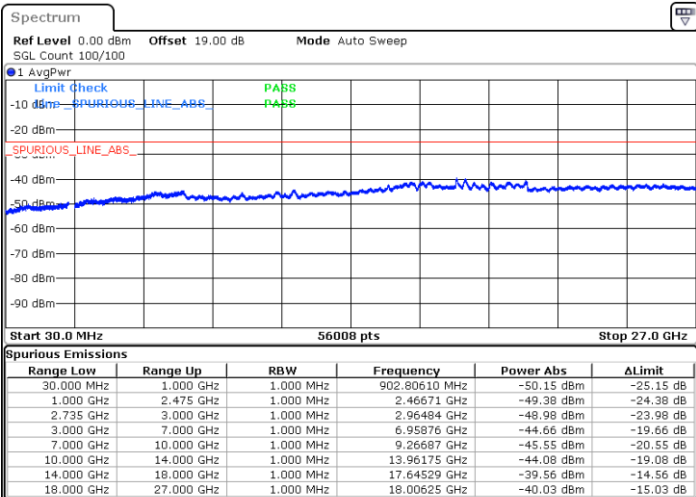

Lowest Channel / 1RB0 and 1RB99

Lowest Channel / 1RB99 and 1RB0

Date: 2.JUL.2021 21:36:50

Date: 2.JUL.2021 21:40:34

Lowest Channel / FullIRB

N/A

Date: 2.JUL.2021 21:47:45

LTE Band 41C / 20MHz+20MHz

LTE Band 41C / 20MHz+20MHz

QPSK

Highest Channel / 1RB0 and 1RB99

Highest Channel / 1RB99 and 1RB0

Date: 2.JUL.2021 23:03:06

Date: 2.JUL.2021 22:55:18

Highest Channel / FullIRB

N/A

Date: 2.JUL.2021 23:05:44

LTE Band 41C / 10MHz+20MHz

16QAM

Lowest Channel / 1RB0 and 1RB99

Lowest Channel / 1RB49 and 1RB0

Date: 2.JUL.2021 16:03:59

Date: 2.JUL.2021 16:08:05

Lowest Channel / FullRB