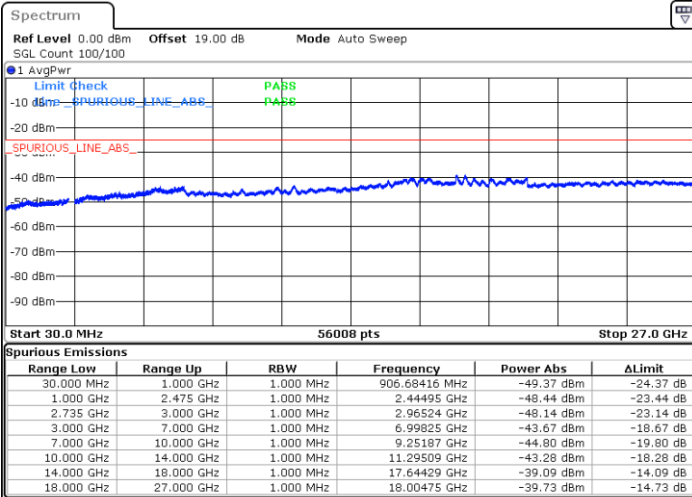

Date: 3.JUL.2021 00:29:31

Date: 3.JUL.2021 00:18:07

Middle Channel / FullIRB

N/A

Date: 5.JUL.2021 11:12:43

LTE Band 41C / 20MHz+15MHz

QPSK

Highest Channel / 1RB0 and 1RB74

Highest Channel / 1RB99 and 1RB0

Date: 5.JUL.2021 11:29:17

Date: 5.JUL.2021 11:35:47

Highest Channel / FullIRB

N/A

Date: 5.JUL.2021 11:27:41

LTE Band 41C / 20MHz+20MHz

QPSK

Lowest Channel / 1RB0 and 1RB99

Lowest Channel / 1RB99 and 1RB0

Date: 2.JUL.2021 21:36:50

Date: 2.JUL.2021 21:40:34

Lowest Channel / FullIRB

N/A

Date: 2.JUL.2021 21:47:45

LTE Band 41C / 20MHz+20MHz