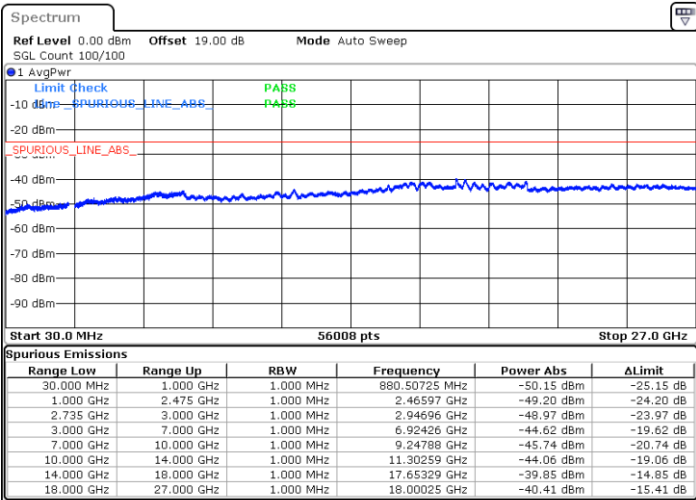

Date: 5.JUL.2021 10:39:01

LTE Band 41C / 15MHz+20MHz

16QAM

Highest Channel / 1RB0 and 1RB99

Highest Channel / 1RB74 and 1RB0

Date: 5.JUL.2021 10:57:43

Date: 5.JUL.2021 11:02:37

Highest Channel / FullIRB

N/A

Date: 5.JUL.2021 10:51:50

LTE Band 41C / 20MHz+10MHz

16QAM

Lowest Channel / 1RB0 and 1RB49

Lowest Channel / 1RB99 and 1RB0

Date: 2.JUL.2021 17:02:52

Date: 2.JUL.2021 17:06:36

Lowest Channel / FullIRB

N/A

Date: 2.JUL.2021 16:59:06

LTE Band 41C / 20MHz+10MHz

16QAM

Middle Channel / 1RB0 and 1RB49

Middle Channel / 1RB99 and 1RB0

Date: 2.JUL.2021 17:16:52

Date: 2.JUL.2021 17:20:10

Middle Channel / FullRB

N/A

Date: 2.JUL.2021 17:13:00

LTE Band 41C / 20MHz+10MHz

16QAM

Highest Channel / 1RB0 and 1RB49

Highest Channel / 1RB99 and 1RB0