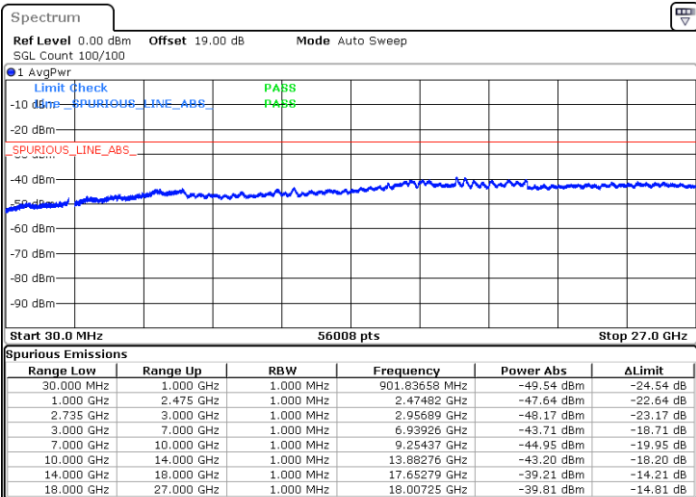

Date: 5.JUL.2021 10:09:54

Date: 5.JUL.2021 10:16:57

Highest Channel / FullIRB

N/A

Date: 5.JUL.2021 10:08:16

LTE Band 41C / 15MHz+20MHz

QPSK

Lowest Channel / 1RB0 and 1RB99

Lowest Channel / 1RB74 and 1RB0

Date: 5 JUL 2021 10:25:41

Date: 5 JUL 2021 10:32:33

Lowest Channel / FullRB

N/A

Date: 5 JUL 2021 10:24:00

LTE Band 41C / 15MHz+20MHz

QPSK

Middle Channel / 1RB0 and 1RB9

Middle Channel / 1RB74 and 1RB0

Date: 5.JUL.2021 10:41:22

Date: 5.JUL.2021 10:46:54

Middle Channel / FullRB

N/A

Date: 5.JUL.2021 10:40:18

LTE Band 41C / 15MHz+20MHz

QPSK

Highest Channel / 1RB0 and 1RB99

Highest Channel / 1RB74 and 1RB0

Date: 5.JUL.2021 10:56:17

Date: 5.JUL.2021 11:04:55

Highest Channel / FullIRB

N/A

Date: 5.JUL.2021 10:54:14