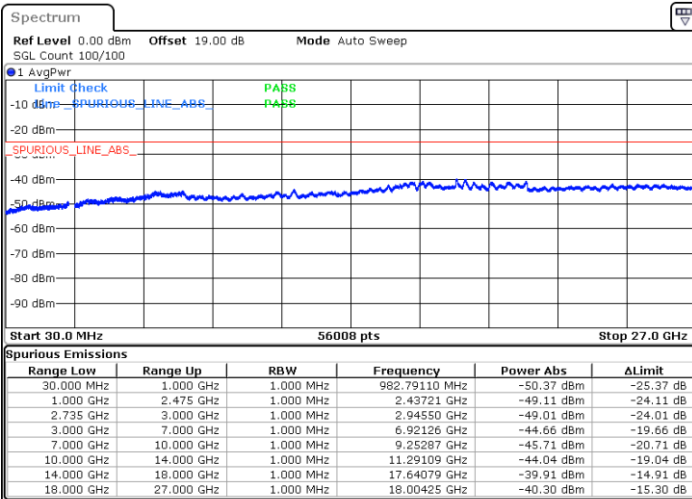

N/A

Date: 2.JUL.2021 17:14:08

LTE Band 41C / 20MHz+10MHz

QPSK

Highest Channel / 1RB0 and 1RB49

Highest Channel / 1RB99 and 1RB0

Date: 2.JUL.2021 17:30:58

Date: 2.JUL.2021 17:37:28

Highest Channel / FullIRB

N/A

Date: 2.JUL.2021 17:28:56

LTE Band 41C / 20MHz+15MHz

QPSK

Lowest Channel / 1RB0 and 1RB74

Lowest Channel / 1RB99 and 1RB0

Date: 2.JUL.2021 23:52:53

Date: 3.JUL.2021 00:13:33

Lowest Channel / FullIRB

N/A

Date: 2.JUL.2021 23:19:59

LTE Band 41C / 20MHz+15MHz

QPSK

Middle Channel / 1RB0 and 1RB74

Middle Channel / 1RB99 and 1RB0

Date: 3.JUL.2021 00:29:31

Date: 3.JUL.2021 00:18:07

Middle Channel / FullIRB

N/A

Date: 5.JUL.2021 11:12:43

LTE Band 41C / 20MHz+15MHz

QPSK

Highest Channel / 1RB0 and 1RB74