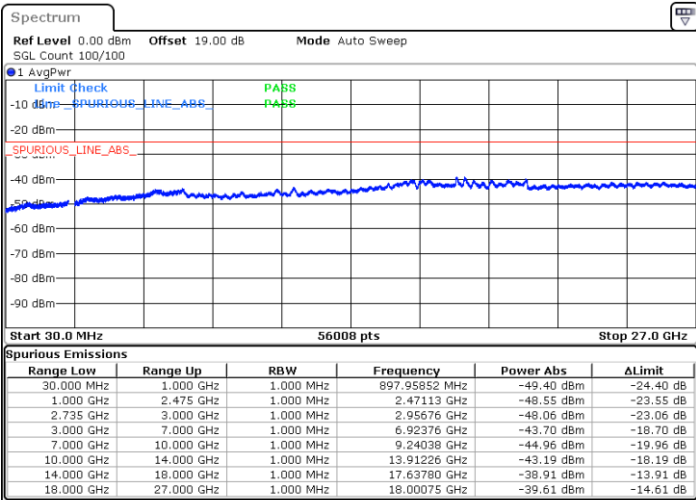

LTE Band 41C / 15MHz+20MHz

16QAM

Middle Channel / 1RB0 and 1RB9

Middle Channel / 1RB74 and 1RB0

Date: 5.JUL.2021 10:42:24

Date: 5.JUL.2021 10:45:41

Middle Channel / FullIRB

N/A

Date: 5.JUL.2021 10:39:01

LTE Band 41C / 15MHz+20MHz

16QAM

Highest Channel / 1RB0 and 1RB99

Highest Channel / 1RB74 and 1RB0

Date: 5.JUL.2021 10:57:43

Date: 5.JUL.2021 11:02:37

Highest Channel / FullIRB

N/A

Date: 5.JUL.2021 10:51:50

LTE Band 41C / 20MHz+10MHz

16QAM

Lowest Channel / 1RB0 and 1RB49

Lowest Channel / 1RB99 and 1RB0

Date: 2.JUL.2021 17:02:52

Date: 2.JUL.2021 17:06:36