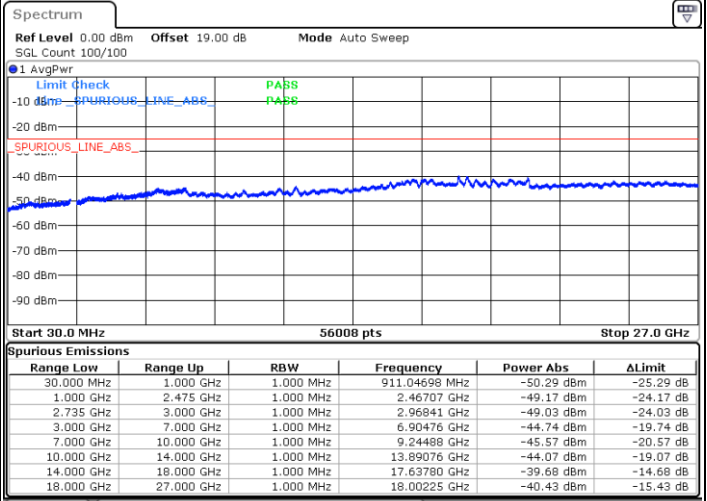

Middle Channel / 1RB0 and 1RB9

Middle Channel / 1RB74 and 1RB0

Date: 5.JUL.2021 10:41:22

Date: 5.JUL.2021 10:46:54

Middle Channel / FullRB

N/A

Date: 5.JUL.2021 10:40:18

LTE Band 41C / 15MHz+20MHz

QPSK

Highest Channel / 1RB0 and 1RB99

Highest Channel / 1RB74 and 1RB0

Date: 5.JUL.2021 10:56:17

Date: 5.JUL.2021 11:04:55

Highest Channel / FullIRB

N/A

Date: 5.JUL.2021 10:54:14

LTE Band 41C / 20MHz+10MHz

QPSK

Lowest Channel / 1RB0 and 1RB49

Lowest Channel / 1RB99 and 1RB0

Date: 2.JUL.2021 17:01:43

Date: 2.JUL.2021 17:07:48

Lowest Channel / FullIRB

N/A

Date: 2.JUL.2021 17:00:24

LTE Band 41C / 20MHz+10MHz

QPSK

Middle Channel / 1RB0 and 1RB49

Middle Channel / 1RB99 and 1RB0

Date: 2.JUL.2021 17:15:55

Date: 2.JUL.2021 17:21:17

Middle Channel / FullRB