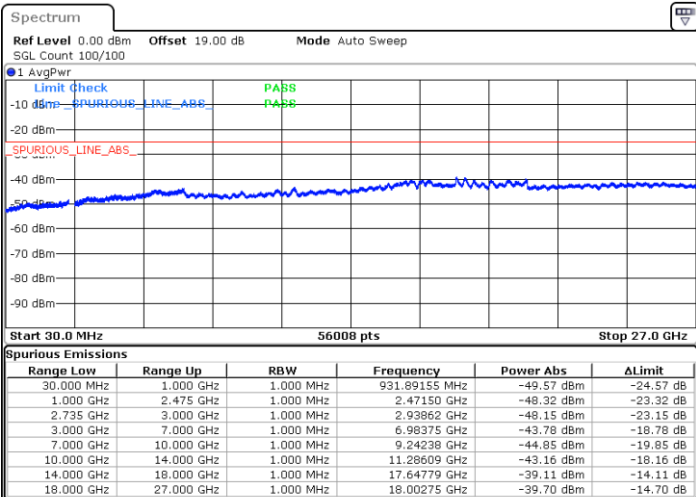

Highest Channel / 1RB0 and 1RB74

Highest Channel / 1RB74 and 1RB0

Date: 5.JUL.2021 10:11:32

Date: 5.JUL.2021 10:15:26

Highest Channel / FullIRB

N/A

Date: 5.JUL.2021 09:46:55

LTE Band 41C / 15MHz+20MHz

16QAM

Lowest Channel / 1RB0 and 1RB99

Lowest Channel / 1RB74 and 1RB0

Date: 5.JUL.2021 10:26:49

Date: 5.JUL.2021 10:31:19

Lowest Channel / FullRB

N/A

Date: 5.JUL.2021 10:22:45

LTE Band 41C / 15MHz+20MHz

16QAM

Middle Channel / 1RB0 and 1RB9

Middle Channel / 1RB74 and 1RB0

Date: 5.JUL.2021 10:42:24

Date: 5.JUL.2021 10:45:41

Middle Channel / FullIRB

N/A

Date: 5.JUL.2021 10:39:01

LTE Band 41C / 15MHz+20MHz

16QAM

Highest Channel / 1RB0 and 1RB99

Highest Channel / 1RB74 and 1RB0

Date: 5.JUL.2021 10:57:43

Date: 5.JUL.2021 11:02:37

Highest Channel / FullIRB