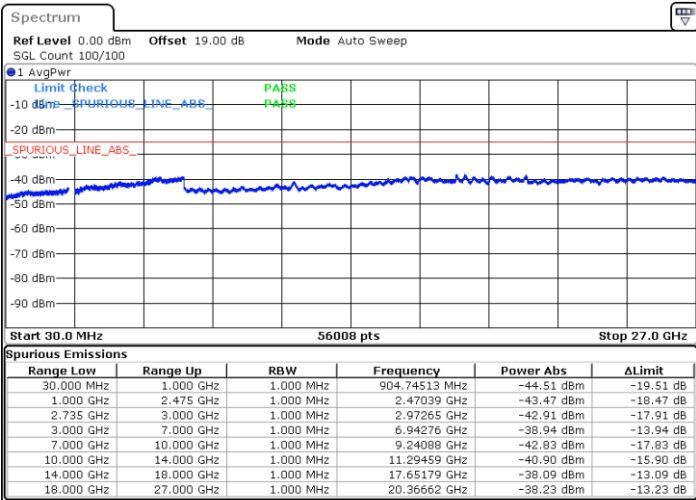

N/A

Date: 2.JUL.2021 16:32:48

LTE Band 41C / 15MHz+15MHz

QPSK

Lowest Channel / 1RB0 and 1RB74

Lowest Channel / 1RB74 and 1RB0

Date: 5.JUL.2021 09:01:58

Date: 5.JUL.2021 09:11:48

Lowest Channel / FullIRB

N/A

Date: 5.JUL.2021 08:59:13

LTE Band 41C / 15MHz+15MHz

QPSK

Middle Channel / 1RB0 and 1RB74

Middle Channel / 1RB74 and 1RB0

Date: 5.JUL.2021 09:19:12

Date: 5.JUL.2021 09:25:17

Middle Channel / FullRB

N/A

Date: 5.JUL.2021 09:18:05

LTE Band 41C / 15MHz+15MHz

QPSK

Highest Channel / 1RB0 and 1RB74

Highest Channel / 1RB74 and 1RB0

Date: 5.JUL.2021 10:09:54

Date: 5.JUL.2021 10:16:57

Highest Channel / FullIRB

N/A

Date: 5.JUL.2021 10:08:16

LTE Band 41C / 15MHz+20MHz

QPSK

Lowest Channel / 1RB0 and 1RB99