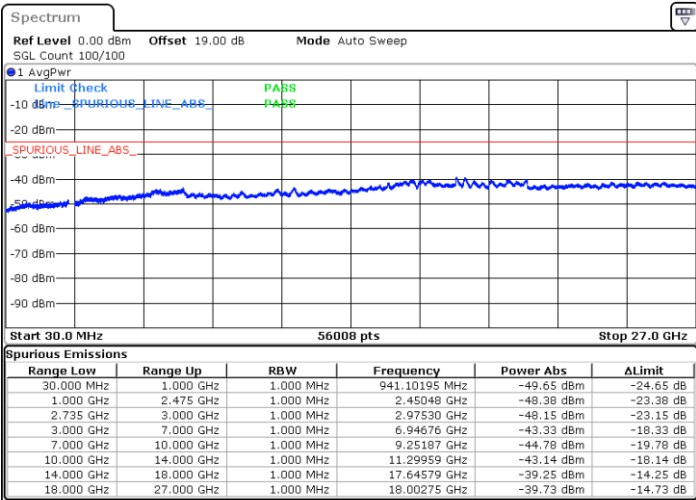

Date: 5.JUL.2021 09:25:17

Middle Channel / FullRB

N/A

Date: 5.JUL.2021 09:18:05

LTE Band 41C / 15MHz+15MHz

QPSK

Highest Channel / 1RB0 and 1RB74

Highest Channel / 1RB74 and 1RB0

Date: 5.JUL.2021 10:09:54

Date: 5.JUL.2021 10:16:57

Highest Channel / FullIRB

N/A

Date: 5.JUL.2021 10:08:16

LTE Band 41C / 15MHz+20MHz

QPSK

Lowest Channel / 1RB0 and 1RB99

Lowest Channel / 1RB74 and 1RB0

Date: 5 JUL 2021 10:25:41

Date: 5 JUL 2021 10:32:33

Lowest Channel / FullRB

N/A

Date: 5 JUL 2021 10:24:00

LTE Band 41C / 15MHz+20MHz

QPSK