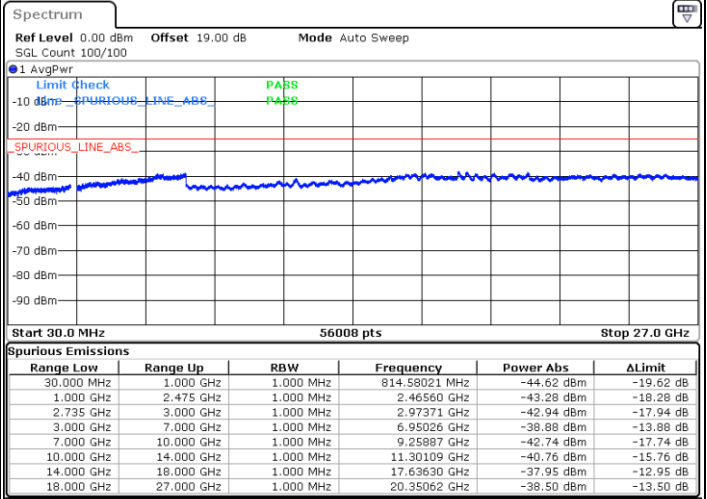

Date: 2.JUL.2021 16:15:13

LTE Band 41C / 10MHz+20MHz

QPSK

Highest Channel / 1RB0 and 1RB99

Highest Channel / 1RB49 and 1RB0

Date: 2.JUL.2021 16:35:02

Date: 2.JUL.2021 16:42:22

Highest Channel / FullIRB

N/A

Date: 2.JUL.2021 16:32:48

LTE Band 41C / 15MHz+15MHz

QPSK

Lowest Channel / 1RB0 and 1RB74

Lowest Channel / 1RB74 and 1RB0

Date: 5.JUL.2021 09:01:58

Date: 5.JUL.2021 09:11:48

Lowest Channel / FullIRB

N/A

Date: 5.JUL.2021 08:59:13

LTE Band 41C / 15MHz+15MHz

QPSK

Middle Channel / 1RB0 and 1RB74

Middle Channel / 1RB74 and 1RB0

Date: 5.JUL.2021 09:19:12

Date: 5.JUL.2021 09:25:17

Middle Channel / FullRB

N/A

Date: 5.JUL.2021 09:18:05

LTE Band 41C / 15MHz+15MHz

QPSK

Highest Channel / 1RB0 and 1RB74

Highest Channel / 1RB74 and 1RB0