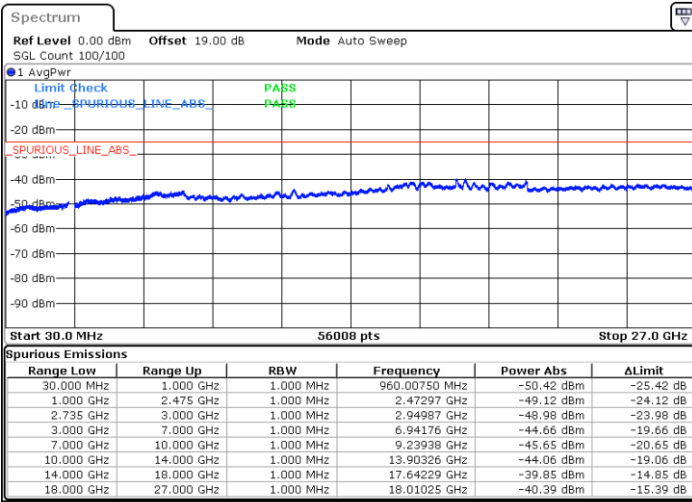

Date: 3.JUL.2021 00:13:33

Lowest Channel / FullIRB

N/A

Date: 2.JUL.2021 23:19:59

LTE Band 41C / 20MHz+15MHz

QPSK

Middle Channel / 1RB0 and 1RB74

Middle Channel / 1RB99 and 1RB0

Date: 3.JUL.2021 00:29:31

Date: 3.JUL.2021 00:18:07

Middle Channel / FullIRB

N/A

Date: 5.JUL.2021 11:12:43

LTE Band 41C / 20MHz+15MHz

QPSK

Highest Channel / 1RB0 and 1RB74

Highest Channel / 1RB99 and 1RB0

Date: 5.JUL.2021 11:29:17

Date: 5.JUL.2021 11:35:47

Highest Channel / FullIRB

N/A

Date: 5.JUL.2021 11:27:41

LTE Band 41C / 20MHz+20MHz

QPSK

Lowest Channel / 1RB0 and 1RB99

Lowest Channel / 1RB99 and 1RB0

Date: 2.JUL.2021 21:36:50

Date: 2.JUL.2021 21:40:34

Lowest Channel / FullIRB

N/A

Date: 2.JUL.2021 21:47:45

LTE Band 41C / 20MHz+20MHz