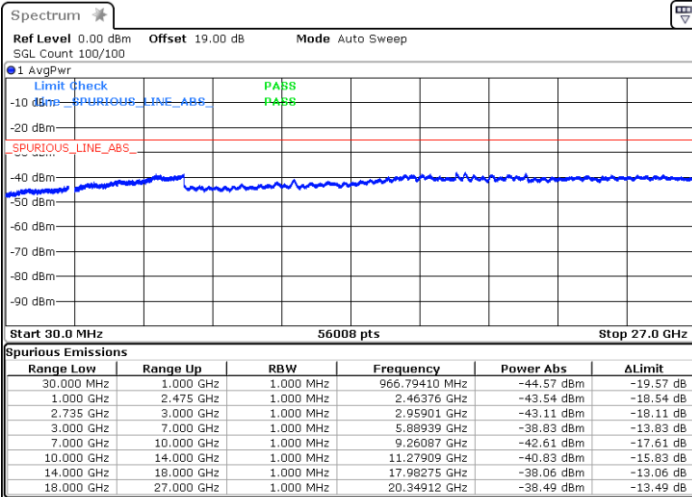

Date: 2.JUL.2021 16:15:13

LTE Band 41C / 10MHz+20MHz

QPSK

Highest Channel / 1RB0 and 1RB99

Highest Channel / 1RB49 and 1RB0

Date: 2.JUL.2021 16:35:02

Date: 2.JUL.2021 16:42:22

Highest Channel / FullIRB

N/A

Date: 2.JUL.2021 16:32:48

LTE Band 41C / 15MHz+15MHz

QPSK

Lowest Channel / 1RB0 and 1RB74

Lowest Channel / 1RB74 and 1RB0

Date: 5.JUL.2021 09:01:58

Date: 5.JUL.2021 09:11:48

Lowest Channel / FullIRB

N/A

Date: 5.JUL.2021 08:59:13

LTE Band 41C / 15MHz+15MHz

QPSK

Middle Channel / 1RB0 and 1RB74

Middle Channel / 1RB74 and 1RB0

Date: 5.JUL.2021 09:19:12

Date: 5.JUL.2021 09:25:17

Middle Channel / FullRB

N/A

Date: 5.JUL.2021 09:18:05

LTE Band 41C / 15MHz+15MHz

QPSK

Highest Channel / 1RB0 and 1RB74

Highest Channel / 1RB74 and 1RB0