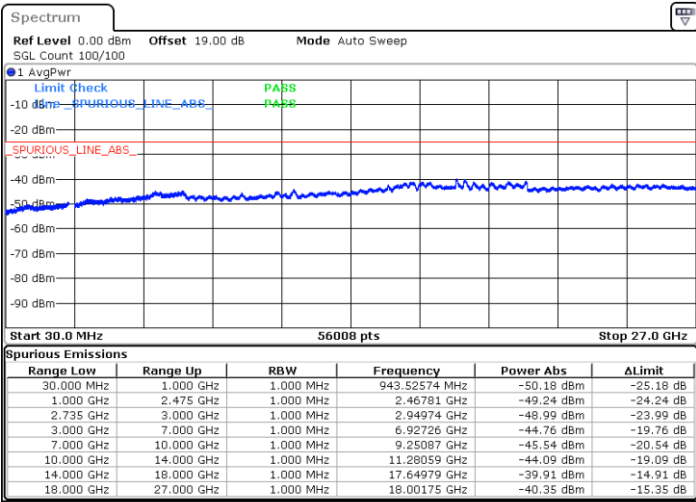

LTE Band 41C / 20MHz+10MHz

QPSK

Lowest Channel / 1RB0 and 1RB49

Lowest Channel / 1RB99 and 1RB0

Date: 2.JUL.2021 17:01:43

Date: 2.JUL.2021 17:07:48

Lowest Channel / FullIRB

N/A

Date: 2.JUL.2021 17:00:24

LTE Band 41C / 20MHz+10MHz

QPSK

Middle Channel / 1RB0 and 1RB49

Middle Channel / 1RB99 and 1RB0

Date: 2.JUL.2021 17:15:55

Date: 2.JUL.2021 17:21:17

Middle Channel / FullRB

N/A

Date: 2.JUL.2021 17:14:08

LTE Band 41C / 20MHz+10MHz

QPSK

Highest Channel / 1RB0 and 1RB49

Highest Channel / 1RB99 and 1RB0

Date: 2.JUL.2021 17:30:58

Date: 2.JUL.2021 17:37:28

Highest Channel / FullIRB

N/A

Date: 2.JUL.2021 17:28:56

LTE Band 41C / 20MHz+15MHz

QPSK

Lowest Channel / 1RB0 and 1RB74

Lowest Channel / 1RB99 and 1RB0

Date: 2.JUL.2021 23:52:53