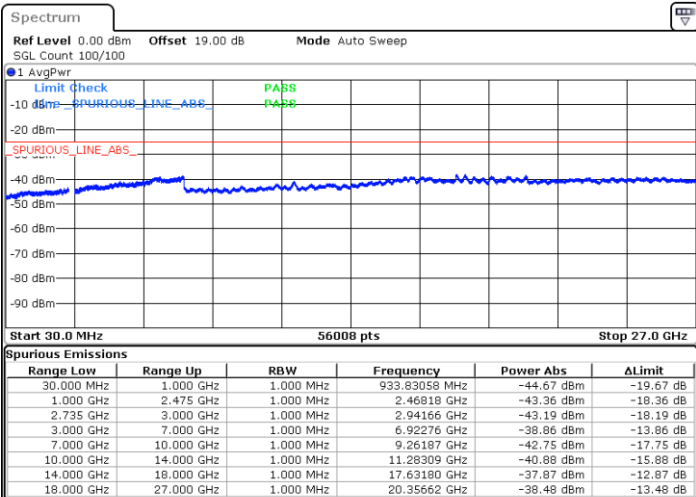

Date: 5 JUL 2021 09:03:09

Date: 5 JUL 2021 09:09:53

Lowest Channel / FullIRB

N/A

Date: 5 JUL 2021 08:56:27

LTE Band 41C / 15MHz+15MHz

16QAM

Middle Channel / 1RB0 and 1RB74

Middle Channel / 1RB74 and 1RB0

Date: 5 JUL 2021 09:20:13

Date: 5 JUL 2021 09:23:41

Middle Channel / FullIRB

N/A

Date: 5 JUL 2021 09:16:26

LTE Band 41C / 15MHz+15MHz

16QAM

Highest Channel / 1RB0 and 1RB74

Highest Channel / 1RB74 and 1RB0

Date: 5.JUL.2021 10:11:32

Date: 5.JUL.2021 10:15:26

Highest Channel / FullIRB

N/A

Date: 5.JUL.2021 09:46:55

LTE Band 41C / 15MHz+20MHz