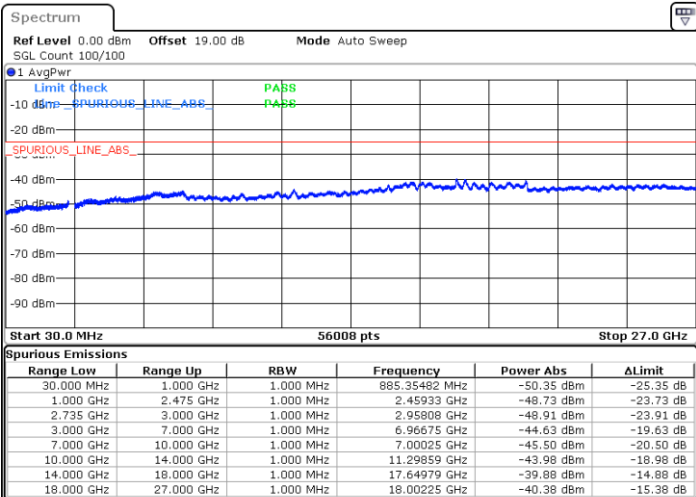

LTE Band 41C / 20MHz+20MHz

QPSK

Highest Channel / 1RB0 and 1RB99

Highest Channel / 1RB99 and 1RB0

Date: 2.JUL.2021 23:03:06

Date: 2.JUL.2021 22:55:18

Highest Channel / FullIRB

N/A

Date: 2.JUL.2021 23:05:44

LTE Band 41C / 10MHz+20MHz

16QAM

Lowest Channel / 1RB0 and 1RB99

Lowest Channel / 1RB49 and 1RB0

Date: 2.JUL.2021 16:03:59

Date: 2.JUL.2021 16:08:05

Lowest Channel / FullRB

N/A

Date: 2.JUL.2021 16:00:04

LTE Band 41C / 10MHz+20MHz

16QAM

Middle Channel / 1RB0 and 1RB99

Middle Channel / 1RB49 and 1RB0

Date: 2.JUL.2021 16:17:18

Date: 2.JUL.2021 16:24:47

Middle Channel / FullIRB

N/A

Date: 2.JUL.2021 16:14:16

LTE Band 41C / 10MHz+20MHz

16QAM

Highest Channel / 1RB0 and 1RB99

Highest Channel / 1RB49 and 1RB0

Date: 2.JUL.2021 16:36:19