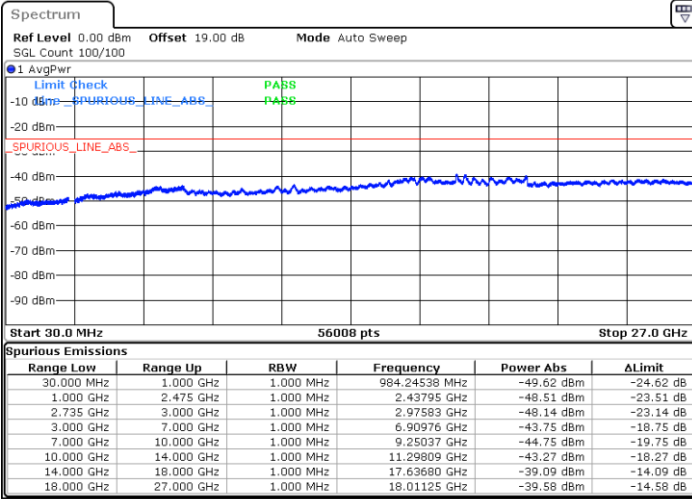

Date: 3.JUL.2021 00:13:33

Lowest Channel / FullIRB

N/A

Date: 2.JUL.2021 23:19:59

LTE Band 41C / 20MHz+15MHz

QPSK

Middle Channel / 1RB0 and 1RB74

Middle Channel / 1RB99 and 1RB0

Date: 3.JUL.2021 00:29:31

Date: 3.JUL.2021 00:18:07

Middle Channel / FullIRB

N/A

Date: 5.JUL.2021 11:12:43

LTE Band 41C / 20MHz+15MHz

QPSK

Highest Channel / 1RB0 and 1RB74

Highest Channel / 1RB99 and 1RB0

Date: 5.JUL.2021 11:29:17

Date: 5.JUL.2021 11:35:47

Highest Channel / FullIRB

N/A

Date: 5.JUL.2021 11:27:41

LTE Band 41C / 20MHz+20MHz

QPSK

Lowest Channel / 1RB0 and 1RB99

Lowest Channel / 1RB99 and 1RB0

Date: 2.JUL.2021 21:36:50

Date: 2.JUL.2021 21:40:34

Lowest Channel / FullIRB

N/A

Date: 2.JUL.2021 21:47:45

LTE Band 41C / 20MHz+20MHz