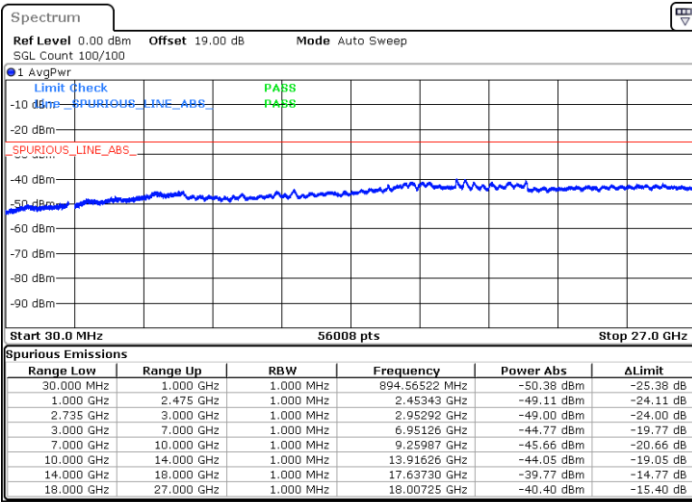

N/A

Date: 2.JUL.2021 16:00:04

LTE Band 41C / 10MHz+20MHz

16QAM

Middle Channel / 1RB0 and 1RB99

Middle Channel / 1RB49 and 1RB0

Date: 2.JUL.2021 16:17:18

Date: 2.JUL.2021 16:24:47

Middle Channel / FullIRB

N/A

Date: 2.JUL.2021 16:14:16

LTE Band 41C / 10MHz+20MHz

16QAM

Highest Channel / 1RB0 and 1RB99

Highest Channel / 1RB49 and 1RB0

Date: 2.JUL.2021 16:36:19

Date: 2.JUL.2021 16:41:08

Highest Channel / FullIRB

N/A

Date: 2.JUL.2021 16:31:34

LTE Band 41C / 15MHz+15MHz

16QAM

Lowest Channel / 1RB0 and 1RB74

Lowest Channel / 1RB74 and 1RB0

Date: 5 JUL 2021 09:03:09

Date: 5 JUL 2021 09:09:53

Lowest Channel / FullIRB

N/A

Date: 5 JUL 2021 08:56:27

LTE Band 41C / 15MHz+15MHz

16QAM

Middle Channel / 1RB0 and 1RB74