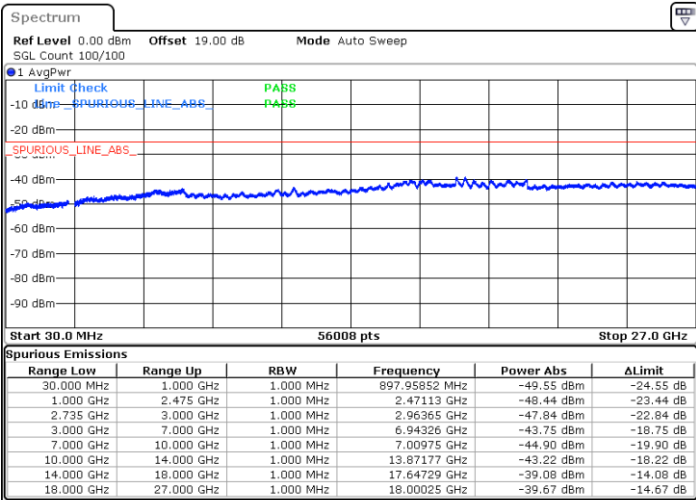

Date: 5.JUL.2021 10:09:54

Date: 5.JUL.2021 10:16:57

Highest Channel / FullIRB

N/A

Date: 5.JUL.2021 10:08:16

LTE Band 41C / 15MHz+20MHz

QPSK

Lowest Channel / 1RB0 and 1RB99

Lowest Channel / 1RB74 and 1RB0

Date: 5 JUL 2021 10:25:41

Date: 5 JUL 2021 10:32:33

Lowest Channel / FullRB

N/A

Date: 5 JUL 2021 10:24:00

LTE Band 41C / 15MHz+20MHz

QPSK

Middle Channel / 1RB0 and 1RB9

Middle Channel / 1RB74 and 1RB0

Date: 5.JUL.2021 10:41:22

Date: 5.JUL.2021 10:46:54

Middle Channel / FullRB

N/A

Date: 5.JUL.2021 10:40:18

LTE Band 41C / 15MHz+20MHz

QPSK

Highest Channel / 1RB0 and 1RB99

Highest Channel / 1RB74 and 1RB0

Date: 5.JUL.2021 10:56:17

Date: 5.JUL.2021 11:04:55

Highest Channel / FullIRB

N/A

Date: 5.JUL.2021 10:54:14