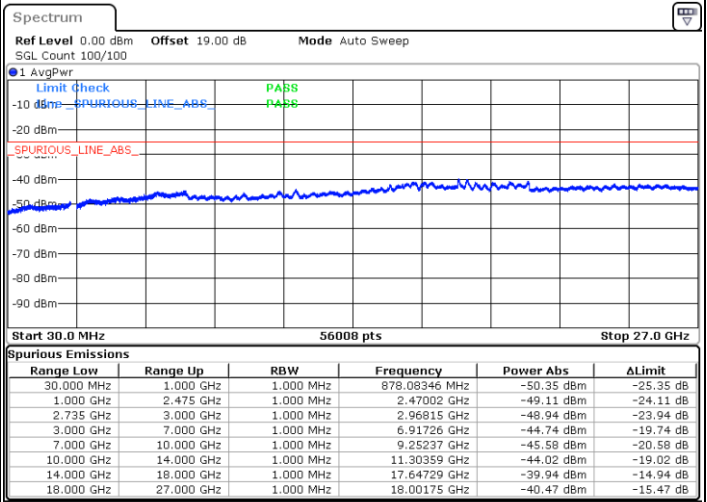

N/A

Date: 2.JUL.2021 16:00:04

LTE Band 41C / 10MHz+20MHz

16QAM

Middle Channel / 1RB0 and 1RB99

Middle Channel / 1RB49 and 1RB0

Date: 2.JUL.2021 16:17:18

Date: 2.JUL.2021 16:24:47

Middle Channel / FullIRB

N/A

Date: 2.JUL.2021 16:14:16

LTE Band 41C / 10MHz+20MHz

16QAM

Highest Channel / 1RB0 and 1RB99

Highest Channel / 1RB49 and 1RB0

Date: 2.JUL.2021 16:36:19

Date: 2.JUL.2021 16:41:08

Highest Channel / FullIRB

N/A

Date: 2.JUL.2021 16:31:34

LTE Band 41C / 15MHz+15MHz

16QAM

Lowest Channel / 1RB0 and 1RB74

Lowest Channel / 1RB74 and 1RB0

Date: 5 JUL 2021 09:03:09

Date: 5 JUL 2021 09:09:53

Lowest Channel / FullIRB

N/A

Date: 5 JUL 2021 08:56:27

LTE Band 41C / 15MHz+15MHz

16QAM

Middle Channel / 1RB0 and 1RB74