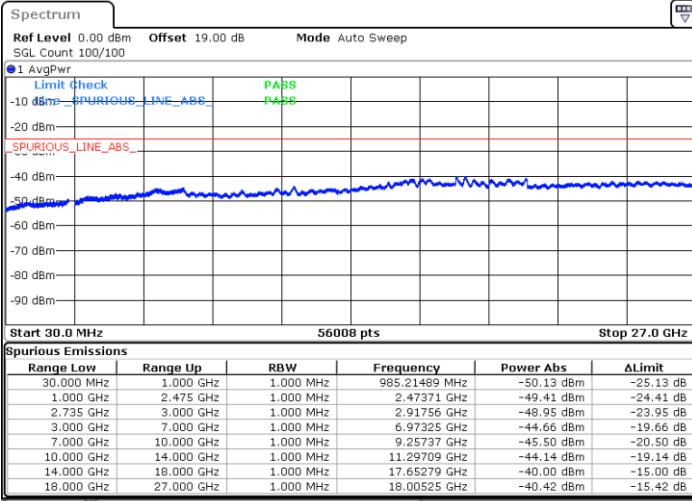

Middle Channel / 1RB0 and 1RB9

Middle Channel / 1RB74 and 1RB0

Date: 5.JUL.2021 10:41:22

Date: 5.JUL.2021 10:46:54

Middle Channel / FullRB

N/A

Date: 5.JUL.2021 10:40:18

LTE Band 41C / 15MHz+20MHz

QPSK

Highest Channel / 1RB0 and 1RB99

Highest Channel / 1RB74 and 1RB0

Date: 5.JUL.2021 10:56:17

Date: 5.JUL.2021 11:04:55

Highest Channel / FullIRB

N/A

Date: 5.JUL.2021 10:54:14

LTE Band 41C / 20MHz+10MHz

QPSK

Lowest Channel / 1RB0 and 1RB49

Lowest Channel / 1RB99 and 1RB0

Date: 2.JUL.2021 17:01:43

Date: 2.JUL.2021 17:07:48

Lowest Channel / FullIRB

N/A