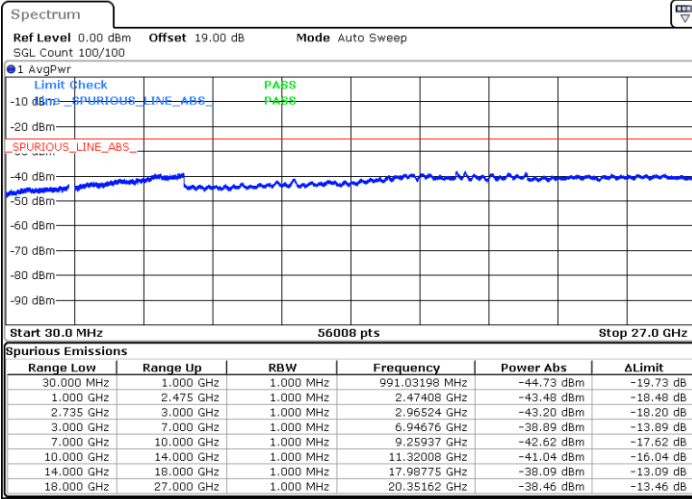

Date: 2.JUL.2021 16:15:13

LTE Band 41C / 10MHz+20MHz

QPSK

Highest Channel / 1RB0 and 1RB99

Highest Channel / 1RB49 and 1RB0

Date: 2.JUL.2021 16:35:02

Date: 2.JUL.2021 16:42:22

Highest Channel / FullIRB

N/A

Date: 2.JUL.2021 16:32:48

LTE Band 41C / 15MHz+15MHz

QPSK

Lowest Channel / 1RB0 and 1RB74

Lowest Channel / 1RB74 and 1RB0

Date: 5.JUL.2021 09:01:58

Date: 5.JUL.2021 09:11:48

Lowest Channel / FullIRB

N/A

Date: 5.JUL.2021 08:59:13

LTE Band 41C / 15MHz+15MHz

QPSK

Middle Channel / 1RB0 and 1RB74

Middle Channel / 1RB74 and 1RB0

Date: 5.JUL.2021 09:19:12

Date: 5.JUL.2021 09:25:17

Middle Channel / FullRB

N/A

Date: 5.JUL.2021 09:18:05

LTE Band 41C / 15MHz+15MHz

QPSK

Highest Channel / 1RB0 and 1RB74

Highest Channel / 1RB74 and 1RB0