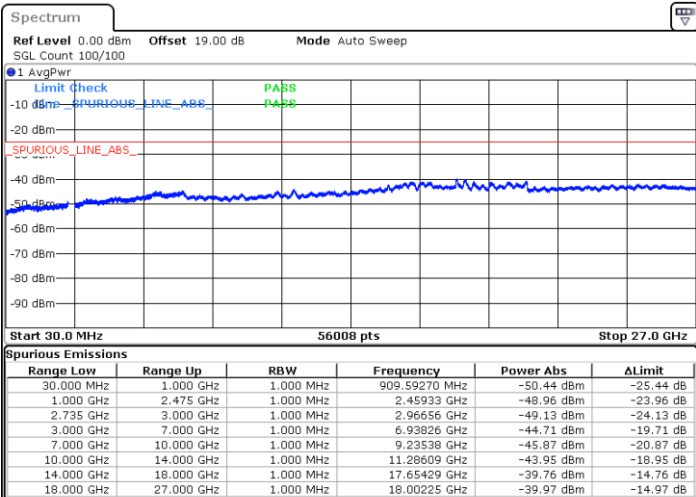

Date: 5.JUL.2021 10:39:01

LTE Band 41C / 15MHz+20MHz

16QAM

Highest Channel / 1RB0 and 1RB99

Highest Channel / 1RB74 and 1RB0

Date: 5.JUL.2021 10:57:43

Date: 5.JUL.2021 11:02:37

Highest Channel / FullIRB

N/A

Date: 5.JUL.2021 10:51:50

LTE Band 41C / 20MHz+10MHz

16QAM

Lowest Channel / 1RB0 and 1RB49

Lowest Channel / 1RB99 and 1RB0

Date: 2.JUL.2021 17:02:52

Date: 2.JUL.2021 17:06:36

Lowest Channel / FullIRB

N/A

Date: 2.JUL.2021 16:59:06

LTE Band 41C / 20MHz+10MHz

16QAM

Middle Channel / 1RB0 and 1RB49

Middle Channel / 1RB99 and 1RB0

Date: 2.JUL.2021 17:16:52