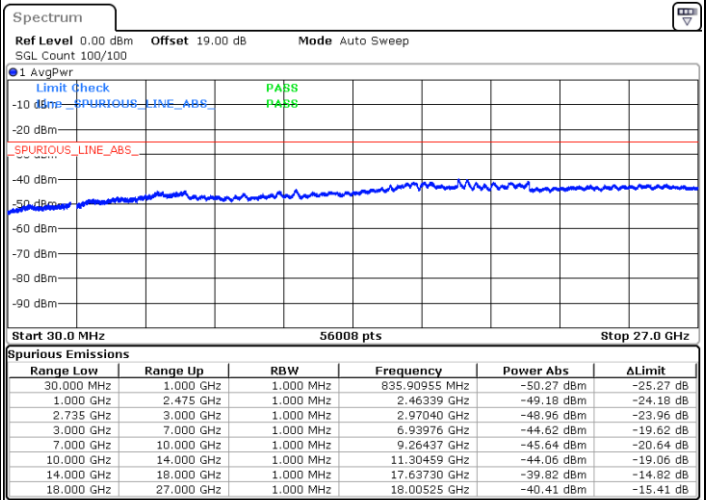

Date: 5.JUL.2021 10:39:01

LTE Band 41C / 15MHz+20MHz

16QAM

Highest Channel / 1RB0 and 1RB99

Highest Channel / 1RB74 and 1RB0

Date: 5.JUL.2021 10:57:43

Date: 5.JUL.2021 11:02:37

Highest Channel / FullIRB

N/A

Date: 5.JUL.2021 10:51:50

LTE Band 41C / 20MHz+10MHz

16QAM

Lowest Channel / 1RB0 and 1RB49

Lowest Channel / 1RB99 and 1RB0

Date: 2.JUL.2021 17:02:52

Date: 2.JUL.2021 17:06:36

Lowest Channel / FullIRB

N/A

Date: 2.JUL.2021 16:59:06

LTE Band 41C / 20MHz+10MHz

16QAM

Middle Channel / 1RB0 and 1RB49

Middle Channel / 1RB99 and 1RB0

Date: 2.JUL.2021 17:16:52

Date: 2.JUL.2021 17:20:10

Middle Channel / FullRB

N/A

Date: 2.JUL.2021 17:13:00

LTE Band 41C / 20MHz+10MHz

16QAM

Highest Channel / 1RB0 and 1RB49

Highest Channel / 1RB99 and 1RB0