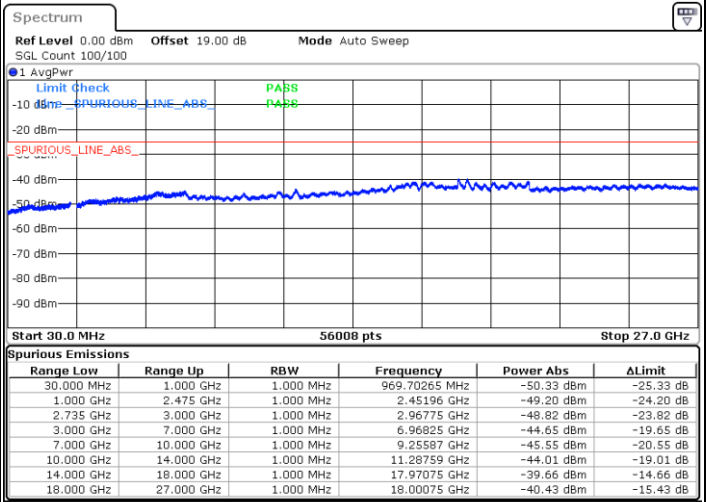

N/A

Date: 2.JUL.2021 17:14:08

LTE Band 41C / 20MHz+10MHz

QPSK

Highest Channel / 1RB0 and 1RB49

Highest Channel / 1RB99 and 1RB0

Date: 2.JUL.2021 17:30:58

Date: 2.JUL.2021 17:37:28

Highest Channel / FullIRB

N/A

Date: 2.JUL.2021 17:28:56

LTE Band 41C / 20MHz+15MHz

QPSK

Lowest Channel / 1RB0 and 1RB74

Lowest Channel / 1RB99 and 1RB0

Date: 2.JUL.2021 23:52:53

Date: 3.JUL.2021 00:13:33

Lowest Channel / FullIRB

N/A

Date: 2.JUL.2021 23:19:59

LTE Band 41C / 20MHz+15MHz

QPSK

Middle Channel / 1RB0 and 1RB74

Middle Channel / 1RB99 and 1RB0

Date: 3.JUL.2021 00:29:31

Date: 3.JUL.2021 00:18:07

Middle Channel / FullIRB

N/A

Date: 5.JUL.2021 11:12:43

LTE Band 41C / 20MHz+15MHz

QPSK

Highest Channel / 1RB0 and 1RB74