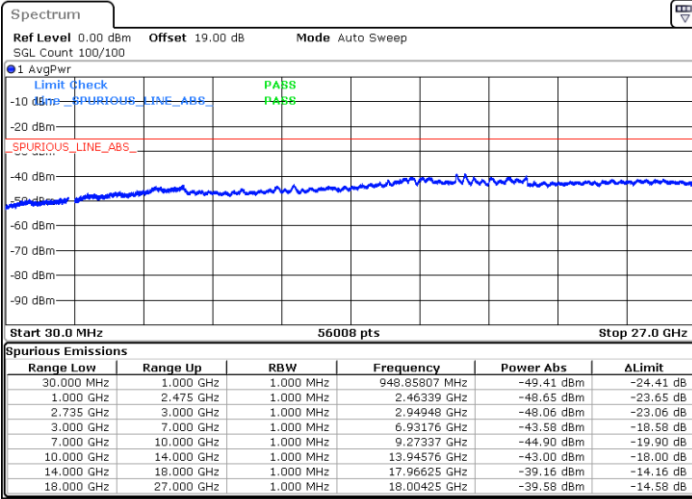

Lowest Channel / 1RB74 and 1RB0

Date: 5 JUL 2021 10:25:41

Date: 5 JUL 2021 10:32:33

Lowest Channel / FullRB

N/A

Date: 5 JUL 2021 10:24:00

LTE Band 41C / 15MHz+20MHz

QPSK

Middle Channel / 1RB0 and 1RB9

Middle Channel / 1RB74 and 1RB0

Date: 5.JUL.2021 10:41:22

Date: 5.JUL.2021 10:46:54

Middle Channel / FullRB

N/A

Date: 5.JUL.2021 10:40:18

LTE Band 41C / 15MHz+20MHz

QPSK

Highest Channel / 1RB0 and 1RB99

Highest Channel / 1RB74 and 1RB0

Date: 5.JUL.2021 10:56:17

Date: 5.JUL.2021 11:04:55

Highest Channel / FullIRB

N/A

Date: 5.JUL.2021 10:54:14