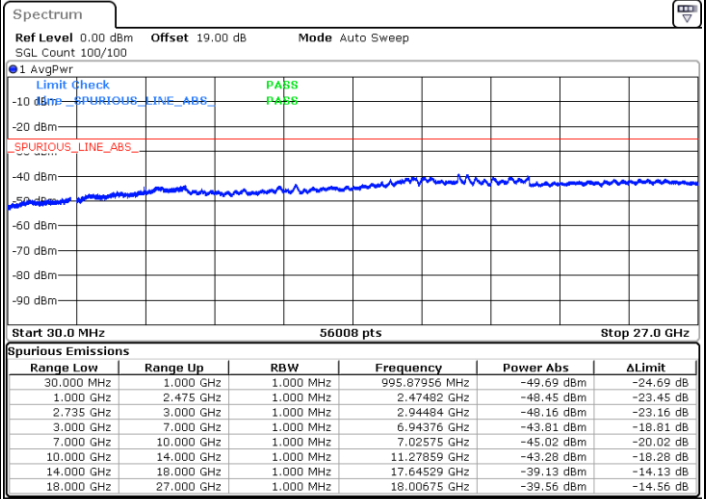

Lowest Channel / 1RB74 and 1RB0

Date: 5 JUL 2021 10:25:41

Date: 5 JUL 2021 10:32:33

Lowest Channel / FullRB

N/A

Date: 5 JUL 2021 10:24:00

LTE Band 41C / 15MHz+20MHz

QPSK

Middle Channel / 1RB0 and 1RB9

Middle Channel / 1RB74 and 1RB0

Date: 5.JUL.2021 10:41:22

Date: 5.JUL.2021 10:46:54

Middle Channel / FullRB

N/A

Date: 5.JUL.2021 10:40:18

LTE Band 41C / 15MHz+20MHz

QPSK

Highest Channel / 1RB0 and 1RB99

Highest Channel / 1RB74 and 1RB0

Date: 5.JUL.2021 10:56:17

Date: 5.JUL.2021 11:04:55

Highest Channel / FullIRB

N/A

Date: 5.JUL.2021 10:54:14

LTE Band 41C / 20MHz+10MHz

QPSK

Lowest Channel / 1RB0 and 1RB49

Lowest Channel / 1RB99 and 1RB0

Date: 2.JUL.2021 17:01:43

Date: 2.JUL.2021 17:07:48

Lowest Channel / FullIRB

N/A