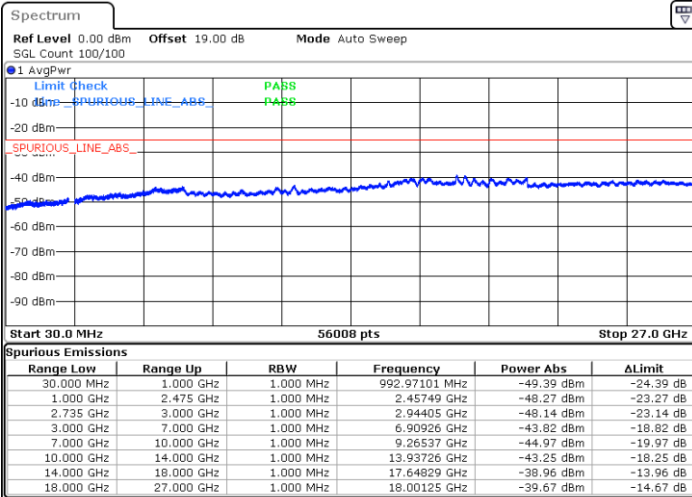

Middle Channel / 1RB0 and 1RB9

Middle Channel / 1RB74 and 1RB0

Date: 5.JUL.2021 10:41:22

Date: 5.JUL.2021 10:46:54

Middle Channel / FullRB

N/A

Date: 5.JUL.2021 10:40:18

LTE Band 41C / 15MHz+20MHz

QPSK

Highest Channel / 1RB0 and 1RB99

Highest Channel / 1RB74 and 1RB0

Date: 5.JUL.2021 10:56:17

Date: 5.JUL.2021 11:04:55

Highest Channel / FullIRB

N/A

Date: 5.JUL.2021 10:54:14

LTE Band 41C / 20MHz+10MHz

QPSK

Lowest Channel / 1RB0 and 1RB49

Lowest Channel / 1RB99 and 1RB0

Date: 2.JUL.2021 17:01:43

Date: 2.JUL.2021 17:07:48

Lowest Channel / FullIRB

N/A