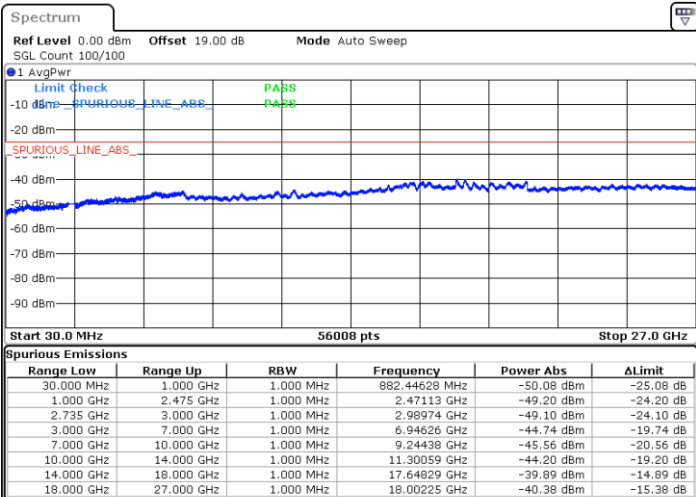

LTE Band 41C / 10MHz+20MHz

QPSK

Middle Channel / 1RB0 and 1RB99

Middle Channel / 1RB49 and 1RB0

Date: 2.JUL.2021 16:16:21

Date: 2.JUL.2021 16:25:54

Middle Channel / FullIRB

N/A

Date: 2.JUL.2021 16:15:13

LTE Band 41C / 10MHz+20MHz

QPSK

Highest Channel / 1RB0 and 1RB99

Highest Channel / 1RB49 and 1RB0

Date: 2.JUL.2021 16:35:02

Date: 2.JUL.2021 16:42:22

Highest Channel / FullIRB

N/A

Date: 2.JUL.2021 16:32:48

LTE Band 41C / 15MHz+15MHz

QPSK

Lowest Channel / 1RB0 and 1RB74

Lowest Channel / 1RB74 and 1RB0

Date: 5.JUL.2021 09:01:58

Date: 5.JUL.2021 09:11:48

Lowest Channel / FullIRB

N/A

Date: 5.JUL.2021 08:59:13

LTE Band 41C / 15MHz+15MHz

QPSK

Middle Channel / 1RB0 and 1RB74

Middle Channel / 1RB74 and 1RB0

Date: 5.JUL.2021 09:19:12