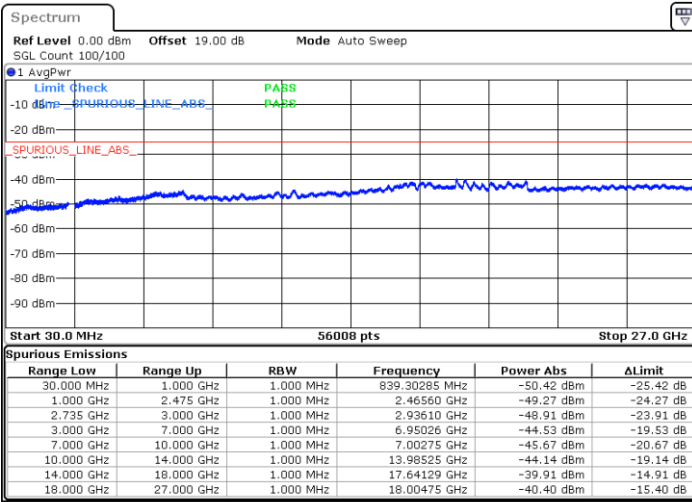

Highest Channel / FullIRB

N/A

Date: 2.JUL.2021 17:28:56

LTE Band 41C / 20MHz+15MHz

QPSK

Lowest Channel / 1RB0 and 1RB74

Lowest Channel / 1RB99 and 1RB0

Date: 2.JUL.2021 23:52:53

Date: 3.JUL.2021 00:13:33

Lowest Channel / FullIRB

N/A

Date: 2.JUL.2021 23:19:59

LTE Band 41C / 20MHz+15MHz

QPSK

Middle Channel / 1RB0 and 1RB74

Middle Channel / 1RB99 and 1RB0

Date: 3.JUL.2021 00:29:31

Date: 3.JUL.2021 00:18:07

Middle Channel / FullIRB

N/A

Date: 5.JUL.2021 11:12:43

LTE Band 41C / 20MHz+15MHz

QPSK

Highest Channel / 1RB0 and 1RB74

Highest Channel / 1RB99 and 1RB0

Date: 5.JUL.2021 11:29:17

Date: 5.JUL.2021 11:35:47

Highest Channel / FullIRB

N/A

Date: 5.JUL.2021 11:27:41

LTE Band 41C / 20MHz+20MHz

QPSK