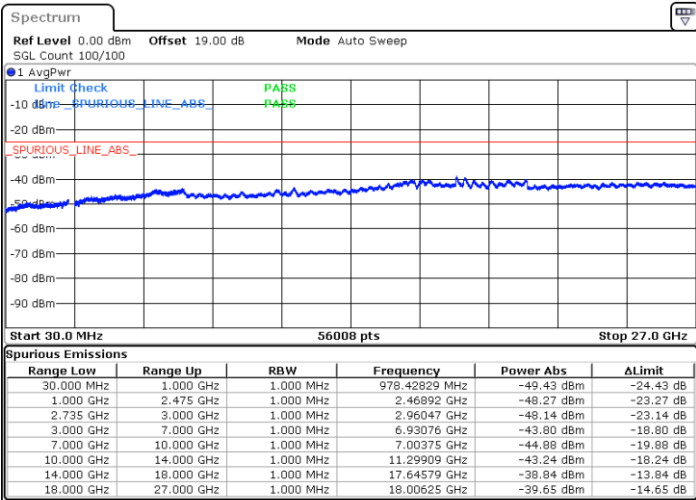

Highest Channel / 1RB0 and 1RB74

Highest Channel / 1RB74 and 1RB0

Date: 5.JUL.2021 10:11:32

Date: 5.JUL.2021 10:15:26

Highest Channel / FullIRB

N/A

Date: 5.JUL.2021 09:46:55

LTE Band 41C / 15MHz+20MHz

16QAM

Lowest Channel / 1RB0 and 1RB99

Lowest Channel / 1RB74 and 1RB0

Date: 5.JUL.2021 10:26:49

Date: 5.JUL.2021 10:31:19

Lowest Channel / FullRB

N/A

Date: 5.JUL.2021 10:22:45

LTE Band 41C / 15MHz+20MHz

16QAM

Middle Channel / 1RB0 and 1RB9

Middle Channel / 1RB74 and 1RB0

Date: 5.JUL.2021 10:42:24

Date: 5.JUL.2021 10:45:41

Middle Channel / FullIRB

N/A

Date: 5.JUL.2021 10:39:01

LTE Band 41C / 15MHz+20MHz

16QAM

Highest Channel / 1RB0 and 1RB99

Highest Channel / 1RB74 and 1RB0

Date: 5.JUL.2021 10:57:43

Date: 5.JUL.2021 11:02:37

Highest Channel / FullIRB