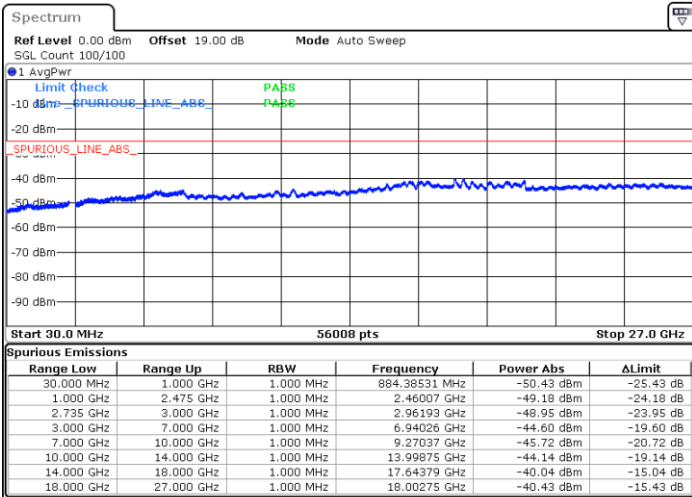

Date: 2.JUL.2021 23:05:44

LTE Band 41C / 10MHz+20MHz

16QAM

Lowest Channel / 1RB0 and 1RB99

Lowest Channel / 1RB49 and 1RB0

Date: 2.JUL.2021 16:03:59

Date: 2.JUL.2021 16:08:05

Lowest Channel / FullRB

N/A

Date: 2.JUL.2021 16:00:04

LTE Band 41C / 10MHz+20MHz

16QAM

Middle Channel / 1RB0 and 1RB99

Middle Channel / 1RB49 and 1RB0

Date: 2.JUL.2021 16:17:18

Date: 2.JUL.2021 16:24:47

Middle Channel / FullIRB

N/A

Date: 2.JUL.2021 16:14:16

LTE Band 41C / 10MHz+20MHz

16QAM

Highest Channel / 1RB0 and 1RB99

Highest Channel / 1RB49 and 1RB0

Date: 2.JUL.2021 16:36:19

Date: 2.JUL.2021 16:41:08

Highest Channel / FullIRB

N/A

Date: 2.JUL.2021 16:31:34

LTE Band 41C / 15MHz+15MHz

16QAM

Lowest Channel / 1RB0 and 1RB74

Lowest Channel / 1RB74 and 1RB0