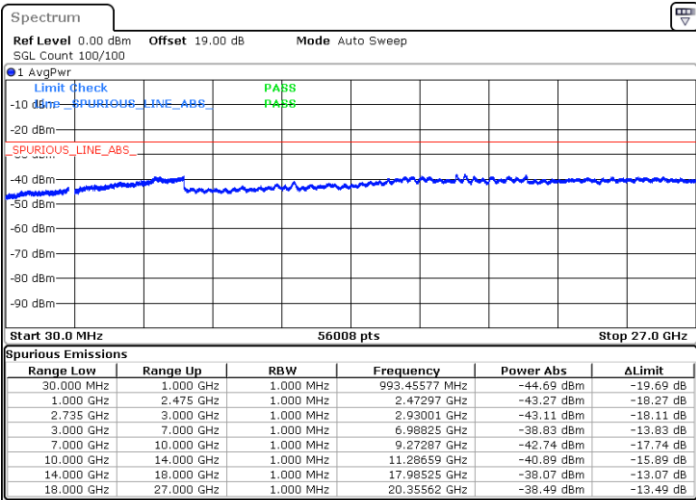

Date: 2.JUL.2021 16:41:08

Highest Channel / FullIRB

N/A

Date: 2.JUL.2021 16:31:34

LTE Band 41C / 15MHz+15MHz

16QAM

Lowest Channel / 1RB0 and 1RB74

Lowest Channel / 1RB74 and 1RB0

Date: 5 JUL 2021 09:03:09

Date: 5 JUL 2021 09:09:53

Lowest Channel / FullIRB

N/A

Date: 5 JUL 2021 08:56:27

LTE Band 41C / 15MHz+15MHz

16QAM

Middle Channel / 1RB0 and 1RB74

Middle Channel / 1RB74 and 1RB0

Date: 5 JUL 2021 09:20:13

Date: 5 JUL 2021 09:23:41

Middle Channel / FullIRB

N/A

Date: 5 JUL 2021 09:16:26

LTE Band 41C / 15MHz+15MHz

16QAM

Highest Channel / 1RB0 and 1RB74

Highest Channel / 1RB74 and 1RB0

Date: 5.JUL.2021 10:11:32

Date: 5.JUL.2021 10:15:26

Highest Channel / FullIRB

N/A

Date: 5.JUL.2021 09:46:55

LTE Band 41C / 15MHz+20MHz