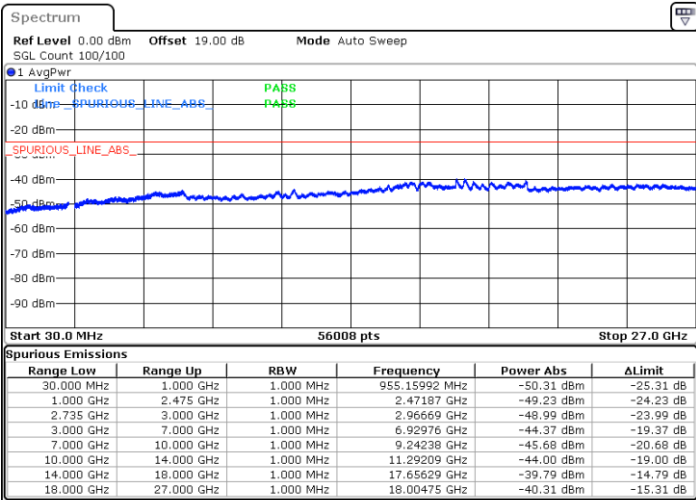

Highest Channel / 1RB99 and 1RB0

Date: 5.JUL.2021 11:29:17

Date: 5.JUL.2021 11:35:47

Highest Channel / FullIRB

N/A

Date: 5.JUL.2021 11:27:41

LTE Band 41C / 20MHz+20MHz

QPSK

Lowest Channel / 1RB0 and 1RB99

Lowest Channel / 1RB99 and 1RB0

Date: 2.JUL.2021 21:36:50

Date: 2.JUL.2021 21:40:34

Lowest Channel / FullIRB

N/A

Date: 2.JUL.2021 21:47:45

LTE Band 41C / 20MHz+20MHz

QPSK

MiddleChannel / 1RB0 and 1RB99

Middle Channel / 1RB99 and 1RB0

Date: 2.JUL.2021 22:09:59

Date: 2.JUL.2021 22:48:29

Middle Channel / FullIRB

N/A

Date: 2.JUL.2021 21:49:51

LTE Band 41C / 20MHz+20MHz

QPSK

Highest Channel / 1RB0 and 1RB99

Highest Channel / 1RB99 and 1RB0

Date: 2.JUL.2021 23:03:06

Date: 2.JUL.2021 22:55:18

Highest Channel / FullIRB

N/A