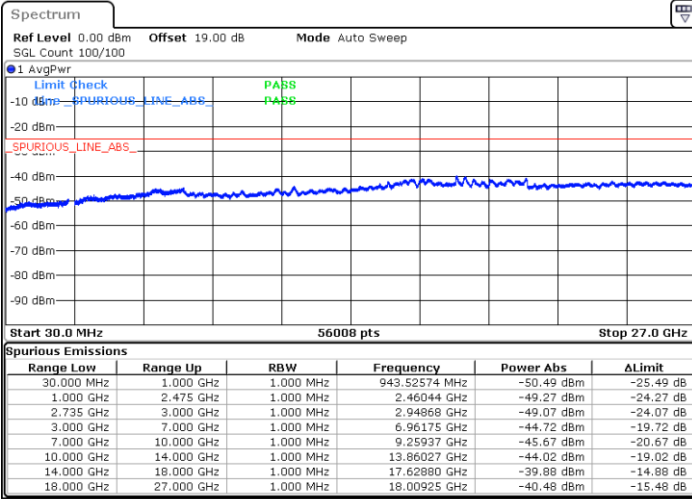

Date: 2.JUL.2021 23:05:44

LTE Band 41C / 10MHz+20MHz

16QAM

Lowest Channel / 1RB0 and 1RB99

Lowest Channel / 1RB49 and 1RB0

Date: 2.JUL.2021 16:03:59

Date: 2.JUL.2021 16:08:05

Lowest Channel / FullRB

N/A

Date: 2.JUL.2021 16:00:04

LTE Band 41C / 10MHz+20MHz

16QAM

Middle Channel / 1RB0 and 1RB99

Middle Channel / 1RB49 and 1RB0

Date: 2.JUL.2021 16:17:18

Date: 2.JUL.2021 16:24:47

Middle Channel / FullIRB

N/A

Date: 2.JUL.2021 16:14:16

LTE Band 41C / 10MHz+20MHz

16QAM

Highest Channel / 1RB0 and 1RB99

Highest Channel / 1RB49 and 1RB0

Date: 2.JUL.2021 16:36:19

Date: 2.JUL.2021 16:41:08

Highest Channel / FullIRB

N/A

Date: 2.JUL.2021 16:31:34

LTE Band 41C / 15MHz+15MHz

16QAM

Lowest Channel / 1RB0 and 1RB74

Lowest Channel / 1RB74 and 1RB0