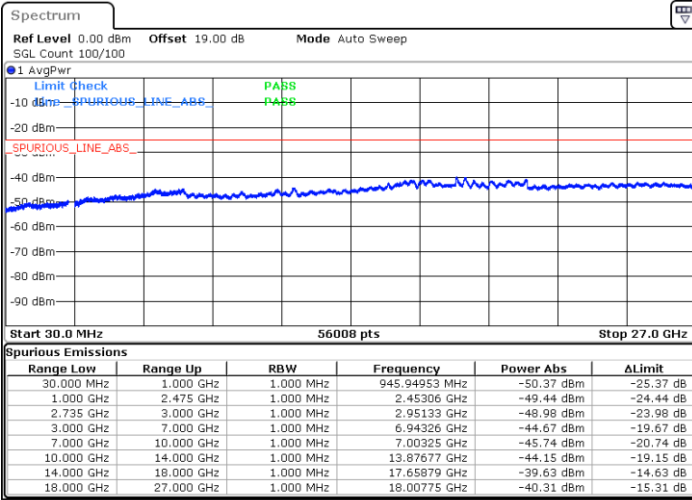

QPSK

Highest Channel / 1RB0 and 1RB99

Highest Channel / 1RB74 and 1RB0

Date: 5.JUL.2021 10:56:17

Date: 5.JUL.2021 11:04:55

Highest Channel / FullIRB

N/A

Date: 5.JUL.2021 10:54:14

LTE Band 41C / 20MHz+10MHz

QPSK

Lowest Channel / 1RB0 and 1RB49

Lowest Channel / 1RB99 and 1RB0

Date: 2.JUL.2021 17:01:43

Date: 2.JUL.2021 17:07:48

Lowest Channel / FullIRB

N/A

Date: 2.JUL.2021 17:00:24

LTE Band 41C / 20MHz+10MHz

QPSK

Middle Channel / 1RB0 and 1RB49

Middle Channel / 1RB99 and 1RB0

Date: 2.JUL.2021 17:15:55

Date: 2.JUL.2021 17:21:17

Middle Channel / FullRB

N/A

Date: 2.JUL.2021 17:14:08

LTE Band 41C / 20MHz+10MHz

QPSK

Highest Channel / 1RB0 and 1RB49

Highest Channel / 1RB99 and 1RB0

Date: 2.JUL.2021 17:30:58

Date: 2.JUL.2021 17:37:28