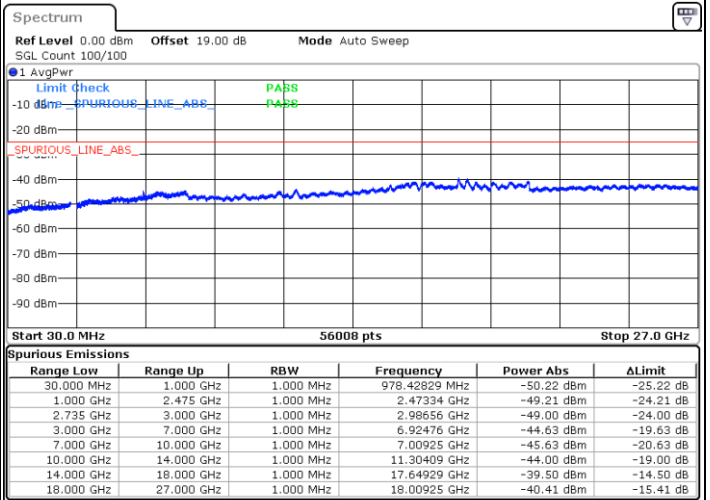

Highest Channel / 1RB99 and 1RB0

Date: 5.JUL.2021 11:29:17

Date: 5.JUL.2021 11:35:47

Highest Channel / FullIRB

N/A

Date: 5.JUL.2021 11:27:41

LTE Band 41C / 20MHz+20MHz

QPSK

Lowest Channel / 1RB0 and 1RB99

Lowest Channel / 1RB99 and 1RB0

Date: 2.JUL.2021 21:36:50

Date: 2.JUL.2021 21:40:34

Lowest Channel / FullIRB

N/A

Date: 2.JUL.2021 21:47:45

LTE Band 41C / 20MHz+20MHz

QPSK

MiddleChannel / 1RB0 and 1RB99

Middle Channel / 1RB99 and 1RB0

Date: 2.JUL.2021 22:09:59

Date: 2.JUL.2021 22:48:29

Middle Channel / FullIRB

N/A

Date: 2.JUL.2021 21:49:51

LTE Band 41C / 20MHz+20MHz

QPSK

Highest Channel / 1RB0 and 1RB99

Highest Channel / 1RB99 and 1RB0

Date: 2.JUL.2021 23:03:06

Date: 2.JUL.2021 22:55:18

Highest Channel / FullIRB

N/A