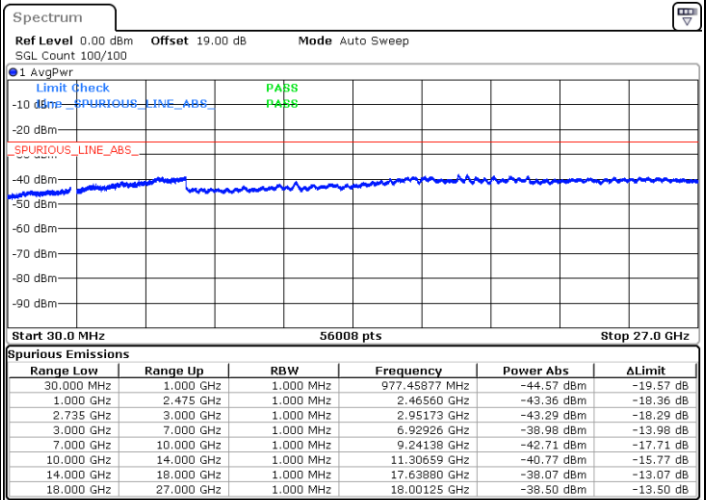

Middle Channel / FullIRB

N/A

Date: 2.JUL.2021 16:14:16

LTE Band 41C / 10MHz+20MHz

16QAM

Highest Channel / 1RB0 and 1RB99

Highest Channel / 1RB49 and 1RB0

Date: 2.JUL.2021 16:36:19

Date: 2.JUL.2021 16:41:08

Highest Channel / FullIRB

N/A

Date: 2.JUL.2021 16:31:34

LTE Band 41C / 15MHz+15MHz

16QAM

Lowest Channel / 1RB0 and 1RB74

Lowest Channel / 1RB74 and 1RB0

Date: 5 JUL 2021 09:03:09

Date: 5 JUL 2021 09:09:53

Lowest Channel / FullIRB

N/A

Date: 5 JUL 2021 08:56:27

LTE Band 41C / 15MHz+15MHz

16QAM

Middle Channel / 1RB0 and 1RB74