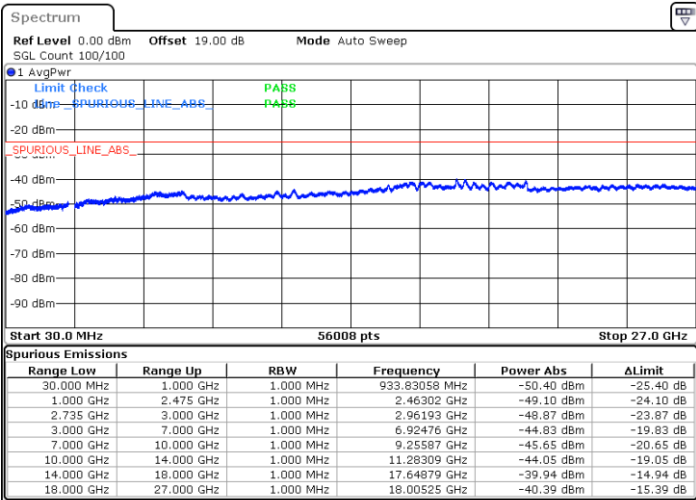

Highest Channel / 1RB99 and 1RB0

Date: 5.JUL.2021 11:29:17

Date: 5.JUL.2021 11:35:47

Highest Channel / FullIRB

N/A

Date: 5.JUL.2021 11:27:41

LTE Band 41C / 20MHz+20MHz

QPSK

Lowest Channel / 1RB0 and 1RB99

Lowest Channel / 1RB99 and 1RB0

Date: 2.JUL.2021 21:36:50

Date: 2.JUL.2021 21:40:34

Lowest Channel / FullIRB

N/A

Date: 2.JUL.2021 21:47:45

LTE Band 41C / 20MHz+20MHz

QPSK

MiddleChannel / 1RB0 and 1RB99

Middle Channel / 1RB99 and 1RB0

Date: 2.JUL.2021 22:09:59

Date: 2.JUL.2021 22:48:29

Middle Channel / FullIRB

N/A

Date: 2.JUL.2021 21:49:51

LTE Band 41C / 20MHz+20MHz

QPSK

Highest Channel / 1RB0 and 1RB99

Highest Channel / 1RB99 and 1RB0

Date: 2.JUL.2021 23:03:06

Date: 2.JUL.2021 22:55:18

Highest Channel / FullIRB

N/A