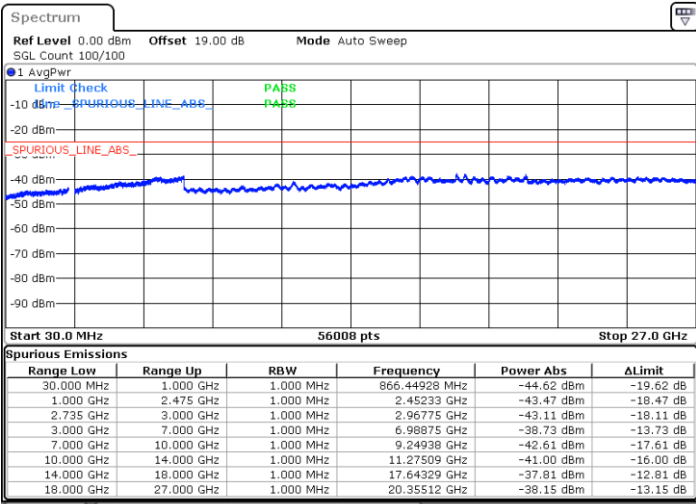

Lowest Channel / FullIRB

N/A

Date: 5.JUL.2021 08:59:13

LTE Band 41C / 15MHz+15MHz

QPSK

Middle Channel / 1RB0 and 1RB74

Middle Channel / 1RB74 and 1RB0

Date: 5.JUL.2021 09:19:12

Date: 5.JUL.2021 09:25:17

Middle Channel / FullRB

N/A

Date: 5.JUL.2021 09:18:05

LTE Band 41C / 15MHz+15MHz

QPSK

Highest Channel / 1RB0 and 1RB74

Highest Channel / 1RB74 and 1RB0

Date: 5.JUL.2021 10:09:54

Date: 5.JUL.2021 10:16:57

Highest Channel / FullIRB

N/A

Date: 5.JUL.2021 10:08:16

LTE Band 41C / 15MHz+20MHz

QPSK

Lowest Channel / 1RB0 and 1RB99

Lowest Channel / 1RB74 and 1RB0

Date: 5 JUL 2021 10:25:41

Date: 5 JUL 2021 10:32:33

Lowest Channel / FullRB

N/A

Date: 5 JUL 2021 10:24:00

LTE Band 41C / 15MHz+20MHz

QPSK