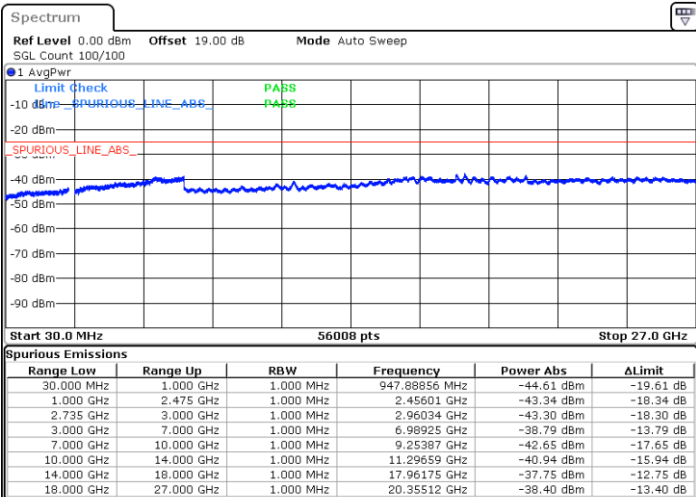

N/A

Date: 2.JUL.2021 16:32:48

LTE Band 41C / 15MHz+15MHz

QPSK

Lowest Channel / 1RB0 and 1RB74

Lowest Channel / 1RB74 and 1RB0

Date: 5.JUL.2021 09:01:58

Date: 5.JUL.2021 09:11:48

Lowest Channel / FullIRB

N/A

Date: 5.JUL.2021 08:59:13

LTE Band 41C / 15MHz+15MHz

QPSK

Middle Channel / 1RB0 and 1RB74

Middle Channel / 1RB74 and 1RB0

Date: 5.JUL.2021 09:19:12

Date: 5.JUL.2021 09:25:17

Middle Channel / FullRB

N/A

Date: 5.JUL.2021 09:18:05

LTE Band 41C / 15MHz+15MHz

QPSK

Highest Channel / 1RB0 and 1RB74

Highest Channel / 1RB74 and 1RB0

Date: 5.JUL.2021 10:09:54

Date: 5.JUL.2021 10:16:57

Highest Channel / FullIRB

N/A

Date: 5.JUL.2021 10:08:16

LTE Band 41C / 15MHz+20MHz

QPSK

Lowest Channel / 1RB0 and 1RB99