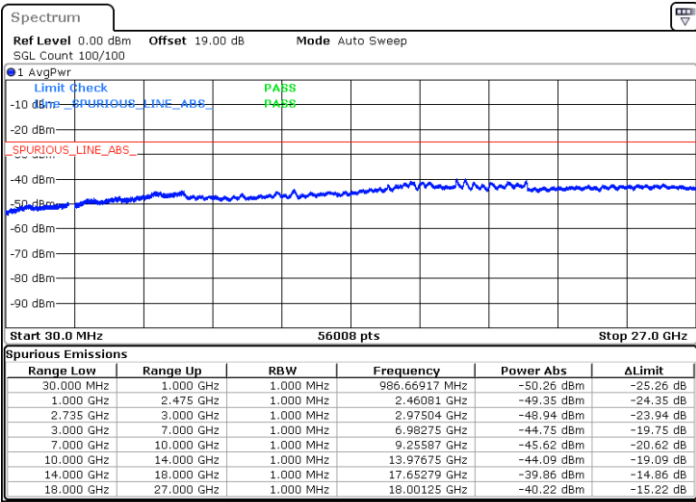

Highest Channel / 1RB99 and 1RB0

Date: 5.JUL.2021 11:29:17

Date: 5.JUL.2021 11:35:47

Highest Channel / FullIRB

N/A

Date: 5.JUL.2021 11:27:41

LTE Band 41C / 20MHz+20MHz

QPSK

Lowest Channel / 1RB0 and 1RB99

Lowest Channel / 1RB99 and 1RB0

Date: 2.JUL.2021 21:36:50

Date: 2.JUL.2021 21:40:34

Lowest Channel / FullIRB

N/A

Date: 2.JUL.2021 21:47:45

LTE Band 41C / 20MHz+20MHz

QPSK

MiddleChannel / 1RB0 and 1RB99

Middle Channel / 1RB99 and 1RB0

Date: 2.JUL.2021 22:09:59

Date: 2.JUL.2021 22:48:29

Middle Channel / FullIRB

N/A

Date: 2.JUL.2021 21:49:51

LTE Band 41C / 20MHz+20MHz

QPSK

Highest Channel / 1RB0 and 1RB99

Highest Channel / 1RB99 and 1RB0

Date: 2.JUL.2021 23:03:06

Date: 2.JUL.2021 22:55:18

Highest Channel / FullIRB

N/A