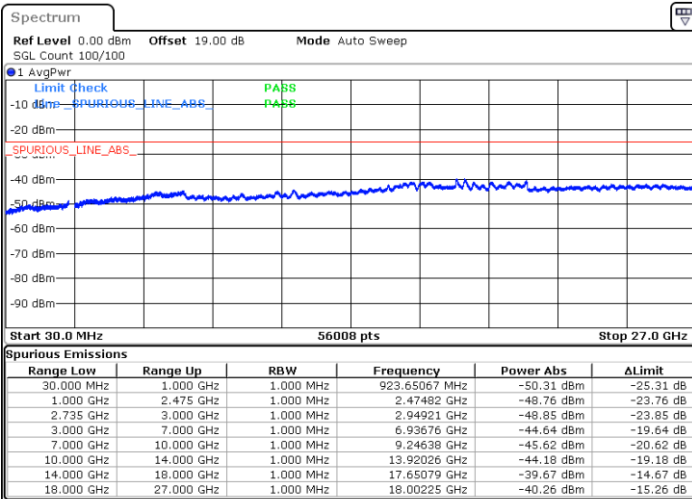

Highest Channel / 1RB99 and 1RB0

Date: 5.JUL.2021 11:29:17

Date: 5.JUL.2021 11:35:47

Highest Channel / FullIRB

N/A

Date: 5.JUL.2021 11:27:41

LTE Band 41C / 20MHz+20MHz

QPSK

Lowest Channel / 1RB0 and 1RB99

Lowest Channel / 1RB99 and 1RB0

Date: 2.JUL.2021 21:36:50

Date: 2.JUL.2021 21:40:34

Lowest Channel / FullIRB

N/A

Date: 2.JUL.2021 21:47:45

LTE Band 41C / 20MHz+20MHz

QPSK

MiddleChannel / 1RB0 and 1RB99

Middle Channel / 1RB99 and 1RB0

Date: 2.JUL.2021 22:09:59

Date: 2.JUL.2021 22:48:29

Middle Channel / FullIRB

N/A

Date: 2.JUL.2021 21:49:51

LTE Band 41C / 20MHz+20MHz

QPSK

Highest Channel / 1RB0 and 1RB99

Highest Channel / 1RB99 and 1RB0

Date: 2.JUL.2021 23:03:06

Date: 2.JUL.2021 22:55:18

Highest Channel / FullIRB

N/A