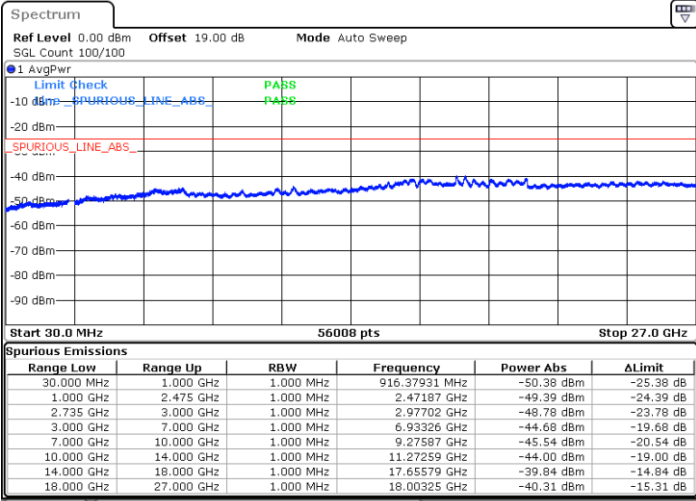

Date: 5.JUL.2021 10:39:01

LTE Band 41C / 15MHz+20MHz

16QAM

Highest Channel / 1RB0 and 1RB99

Highest Channel / 1RB74 and 1RB0

Date: 5.JUL.2021 10:57:43

Date: 5.JUL.2021 11:02:37

Highest Channel / FullIRB

N/A

Date: 5.JUL.2021 10:51:50

LTE Band 41C / 20MHz+10MHz

16QAM

Lowest Channel / 1RB0 and 1RB49

Lowest Channel / 1RB99 and 1RB0

Date: 2.JUL.2021 17:02:52

Date: 2.JUL.2021 17:06:36

Lowest Channel / FullIRB

N/A

Date: 2.JUL.2021 16:59:06

LTE Band 41C / 20MHz+10MHz

16QAM

Middle Channel / 1RB0 and 1RB49

Middle Channel / 1RB99 and 1RB0

Date: 2.JUL.2021 17:16:52

Date: 2.JUL.2021 17:20:10

Middle Channel / FullRB

N/A

Date: 2.JUL.2021 17:13:00

LTE Band 41C / 20MHz+10MHz

16QAM

Highest Channel / 1RB0 and 1RB49

Highest Channel / 1RB99 and 1RB0