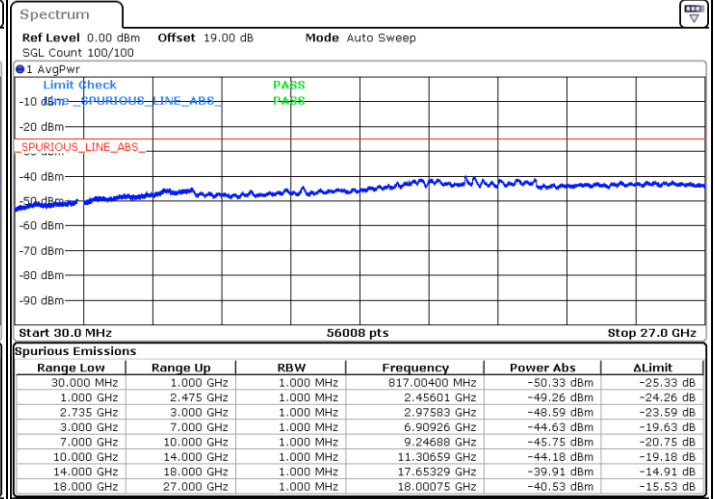

Date: 2.JUL.2021 23:05:44

LTE Band 41C / 10MHz+20MHz

16QAM

Lowest Channel / 1RB0 and 1RB99

Lowest Channel / 1RB49 and 1RB0

Date: 2.JUL.2021 16:03:59

Date: 2.JUL.2021 16:08:05

Lowest Channel / FullRB

N/A

Date: 2.JUL.2021 16:00:04

LTE Band 41C / 10MHz+20MHz

16QAM

Middle Channel / 1RB0 and 1RB99

Middle Channel / 1RB49 and 1RB0

Date: 2.JUL.2021 16:17:18

Date: 2.JUL.2021 16:24:47

Middle Channel / FullIRB

N/A

Date: 2.JUL.2021 16:14:16

LTE Band 41C / 10MHz+20MHz

16QAM

Highest Channel / 1RB0 and 1RB99

Highest Channel / 1RB49 and 1RB0

Date: 2.JUL.2021 16:36:19

Date: 2.JUL.2021 16:41:08

Highest Channel / FullIRB

N/A

Date: 2.JUL.2021 16:31:34

LTE Band 41C / 15MHz+15MHz

16QAM

Lowest Channel / 1RB0 and 1RB74

Lowest Channel / 1RB74 and 1RB0