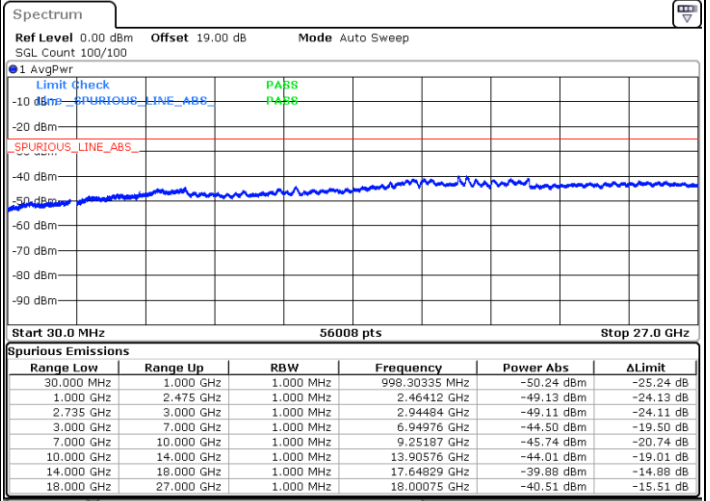

Date: 5.JUL.2021 10:39:01

LTE Band 41C / 15MHz+20MHz

16QAM

Highest Channel / 1RB0 and 1RB99

Highest Channel / 1RB74 and 1RB0

Date: 5.JUL.2021 10:57:43

Date: 5.JUL.2021 11:02:37

Highest Channel / FullIRB

N/A

Date: 5.JUL.2021 10:51:50

LTE Band 41C / 20MHz+10MHz

16QAM

Lowest Channel / 1RB0 and 1RB49

Lowest Channel / 1RB99 and 1RB0

Date: 2.JUL.2021 17:02:52

Date: 2.JUL.2021 17:06:36

Lowest Channel / FullIRB

N/A

Date: 2.JUL.2021 16:59:06

LTE Band 41C / 20MHz+10MHz

16QAM

Middle Channel / 1RB0 and 1RB49

Middle Channel / 1RB99 and 1RB0

Date: 2.JUL.2021 17:16:52

Date: 2.JUL.2021 17:20:10

Middle Channel / FullRB

N/A

Date: 2.JUL.2021 17:13:00

LTE Band 41C / 20MHz+10MHz

16QAM

Highest Channel / 1RB0 and 1RB49

Highest Channel / 1RB99 and 1RB0