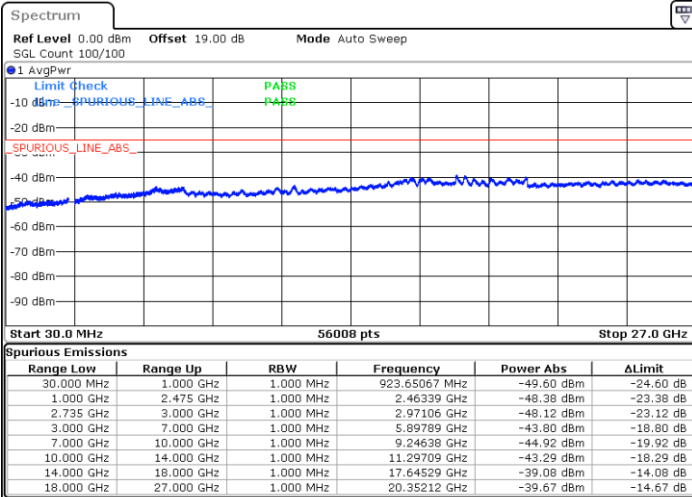

Highest Channel / 1RB0 and 1RB74

Highest Channel / 1RB74 and 1RB0

Date: 5.JUL.2021 10:11:32

Date: 5.JUL.2021 10:15:26

Highest Channel / FullIRB

N/A

Date: 5.JUL.2021 09:46:55

LTE Band 41C / 15MHz+20MHz

16QAM

Lowest Channel / 1RB0 and 1RB99

Lowest Channel / 1RB74 and 1RB0

Date: 5.JUL.2021 10:26:49

Date: 5.JUL.2021 10:31:19

Lowest Channel / FullRB

N/A

Date: 5.JUL.2021 10:22:45

LTE Band 41C / 15MHz+20MHz

16QAM

Middle Channel / 1RB0 and 1RB9

Middle Channel / 1RB74 and 1RB0

Date: 5.JUL.2021 10:42:24

Date: 5.JUL.2021 10:45:41

Middle Channel / FullIRB

N/A

Date: 5.JUL.2021 10:39:01

LTE Band 41C / 15MHz+20MHz

16QAM

Highest Channel / 1RB0 and 1RB99

Highest Channel / 1RB74 and 1RB0

Date: 5.JUL.2021 10:57:43

Date: 5.JUL.2021 11:02:37

Highest Channel / FullIRB