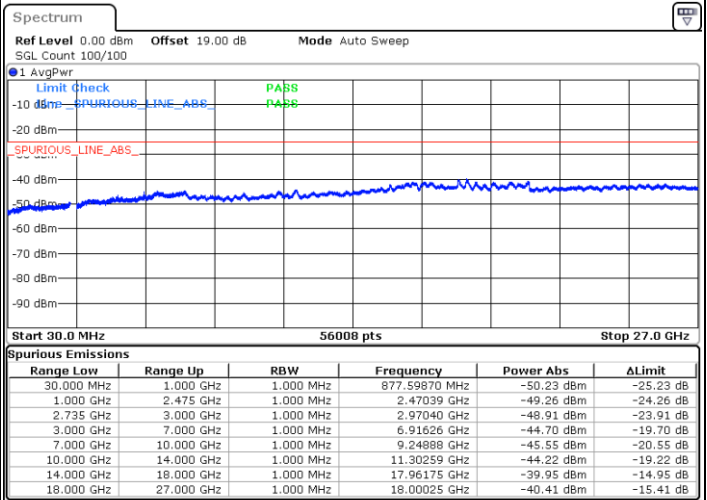

LTE Band 41C / 10MHz+20MHz

QPSK

Middle Channel / 1RB0 and 1RB99

Middle Channel / 1RB49 and 1RB0

Date: 2.JUL.2021 16:16:21

Date: 2.JUL.2021 16:25:54

Middle Channel / FullIRB

N/A

Date: 2.JUL.2021 16:15:13

LTE Band 41C / 10MHz+20MHz

QPSK

Highest Channel / 1RB0 and 1RB99

Highest Channel / 1RB49 and 1RB0

Date: 2.JUL.2021 16:35:02

Date: 2.JUL.2021 16:42:22

Highest Channel / FullIRB

N/A

Date: 2.JUL.2021 16:32:48

LTE Band 41C / 15MHz+15MHz

QPSK

Lowest Channel / 1RB0 and 1RB74

Lowest Channel / 1RB74 and 1RB0

Date: 5.JUL.2021 09:01:58

Date: 5.JUL.2021 09:11:48

Lowest Channel / FullIRB

N/A

Date: 5.JUL.2021 08:59:13

LTE Band 41C / 15MHz+15MHz

QPSK

Middle Channel / 1RB0 and 1RB74

Middle Channel / 1RB74 and 1RB0

Date: 5.JUL.2021 09:19:12