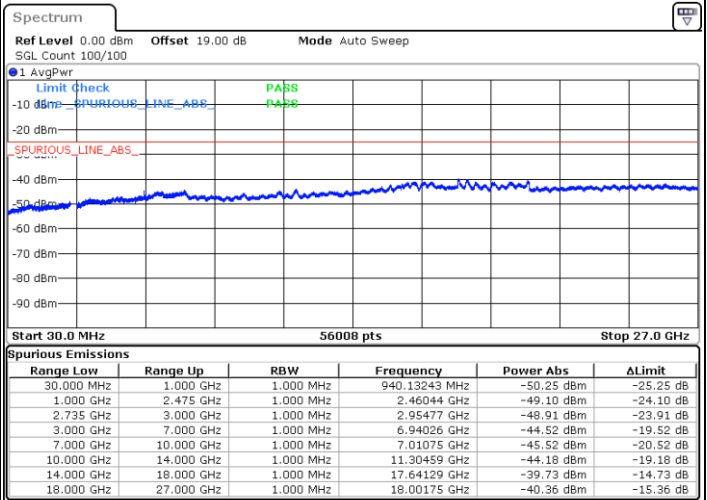

Date: 2.JUL.2021 17:36:17