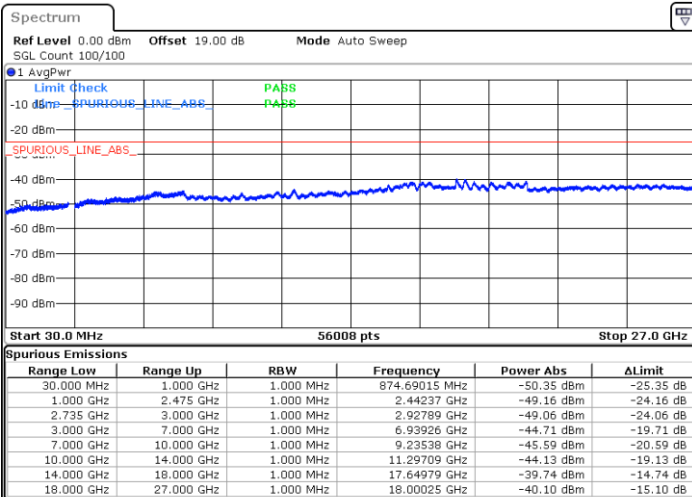

Highest Channel / FullIRB

N/A

Date: 2.JUL.2021 17:27:30