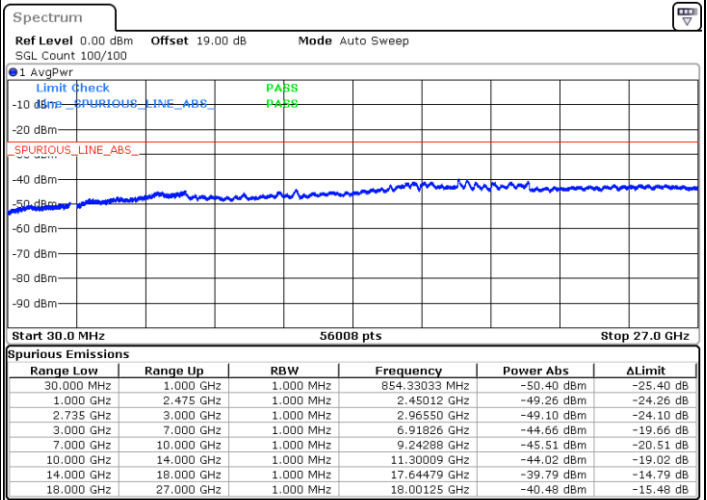

LTE Band 41C / 20MHz+20MHz

QPSK

Highest Channel / 1RB0 and 1RB99

Highest Channel / 1RB99 and 1RB0

Date: 2.JUL.2021 23:03:06

Date: 2.JUL.2021 22:55:18

Highest Channel / FullIRB

N/A

Date: 2.JUL.2021 23:05:44

LTE Band 41C / 10MHz+20MHz

16QAM

Lowest Channel / 1RB0 and 1RB99

Lowest Channel / 1RB49 and 1RB0

Date: 2.JUL.2021 16:03:59

Date: 2.JUL.2021 16:08:05

Lowest Channel / FullRB

N/A

Date: 2.JUL.2021 16:00:04

LTE Band 41C / 10MHz+20MHz

16QAM

Middle Channel / 1RB0 and 1RB99

Middle Channel / 1RB49 and 1RB0

Date: 2.JUL.2021 16:17:18

Date: 2.JUL.2021 16:24:47

Middle Channel / FullIRB

N/A

Date: 2.JUL.2021 16:14:16

LTE Band 41C / 10MHz+20MHz

16QAM

Highest Channel / 1RB0 and 1RB99

Highest Channel / 1RB49 and 1RB0

Date: 2.JUL.2021 16:36:19