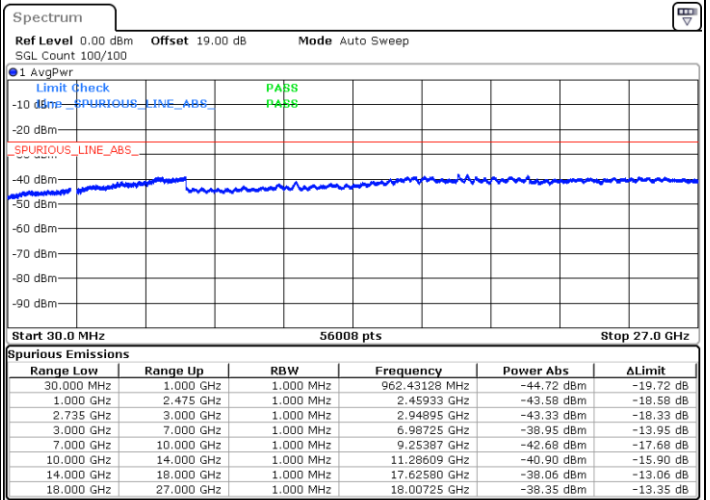

Date: 2.JUL.2021 16:41:08

Highest Channel / FullIRB

N/A

Date: 2.JUL.2021 16:31:34

LTE Band 41C / 15MHz+15MHz

16QAM

Lowest Channel / 1RB0 and 1RB74

Lowest Channel / 1RB74 and 1RB0

Date: 5 JUL 2021 09:03:09

Date: 5 JUL 2021 09:09:53

Lowest Channel / FullIRB

N/A

Date: 5 JUL 2021 08:56:27

LTE Band 41C / 15MHz+15MHz

16QAM

Middle Channel / 1RB0 and 1RB74

Middle Channel / 1RB74 and 1RB0

Date: 5 JUL 2021 09:20:13

Date: 5 JUL 2021 09:23:41

Middle Channel / FullIRB

N/A

Date: 5 JUL 2021 09:16:26

LTE Band 41C / 15MHz+15MHz

16QAM

Highest Channel / 1RB0 and 1RB74

Highest Channel / 1RB74 and 1RB0

Date: 5.JUL.2021 10:11:32

Date: 5.JUL.2021 10:15:26

Highest Channel / FullIRB

N/A

Date: 5.JUL.2021 09:46:55

LTE Band 41C / 15MHz+20MHz