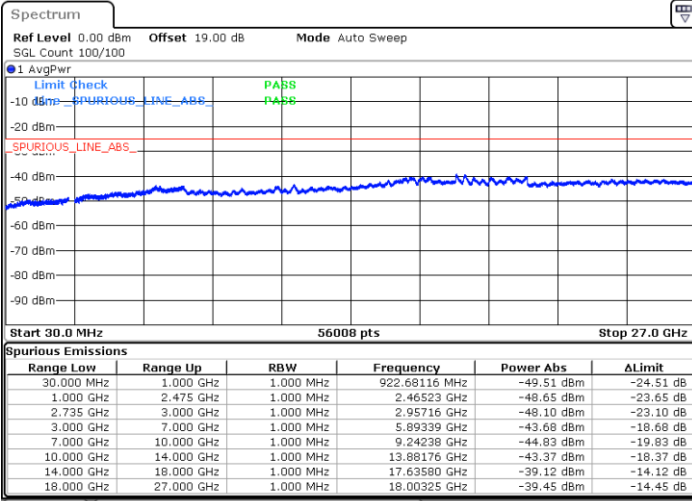

Middle Channel / 1RB74 and 1RB0

Date: 5 JUL 2021 09:20:13

Date: 5 JUL 2021 09:23:41

Middle Channel / FullIRB

N/A

Date: 5 JUL 2021 09:16:26

LTE Band 41C / 15MHz+15MHz

16QAM

Highest Channel / 1RB0 and 1RB74

Highest Channel / 1RB74 and 1RB0

Date: 5.JUL.2021 10:11:32

Date: 5.JUL.2021 10:15:26

Highest Channel / FullIRB

N/A

Date: 5.JUL.2021 09:46:55

LTE Band 41C / 15MHz+20MHz

16QAM

Lowest Channel / 1RB0 and 1RB99

Lowest Channel / 1RB74 and 1RB0

Date: 5.JUL.2021 10:26:49

Date: 5.JUL.2021 10:31:19

Lowest Channel / FullRB

N/A

Date: 5.JUL.2021 10:22:45