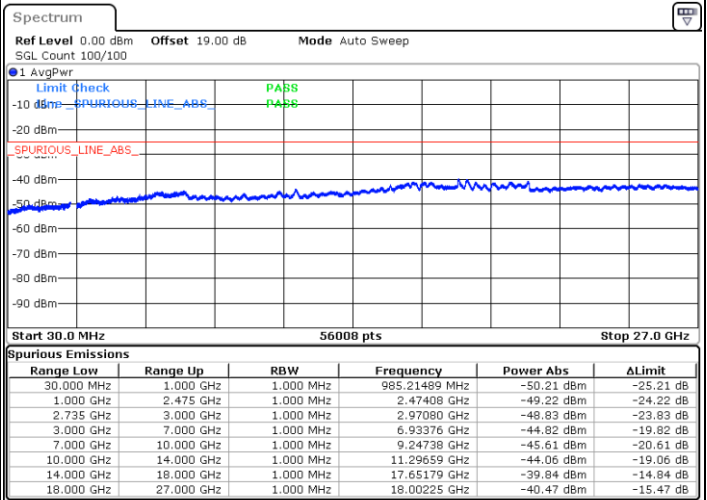

LTE Band 41C / 20MHz+10MHz

QPSK

Lowest Channel / 1RB0 and 1RB49

Lowest Channel / 1RB99 and 1RB0

Date: 2.JUL.2021 17:01:43

Date: 2.JUL.2021 17:07:48

Lowest Channel / FullIRB

N/A

Date: 2.JUL.2021 17:00:24

LTE Band 41C / 20MHz+10MHz

QPSK

Middle Channel / 1RB0 and 1RB49

Middle Channel / 1RB99 and 1RB0

Date: 2.JUL.2021 17:15:55

Date: 2.JUL.2021 17:21:17

Middle Channel / FullRB

N/A

Date: 2.JUL.2021 17:14:08

LTE Band 41C / 20MHz+10MHz

QPSK

Highest Channel / 1RB0 and 1RB49

Highest Channel / 1RB99 and 1RB0

Date: 2.JUL.2021 17:30:58

Date: 2.JUL.2021 17:37:28

Highest Channel / FullIRB

N/A

Date: 2.JUL.2021 17:28:56

LTE Band 41C / 20MHz+15MHz

QPSK

Lowest Channel / 1RB0 and 1RB74

Lowest Channel / 1RB99 and 1RB0

Date: 2.JUL.2021 23:52:53