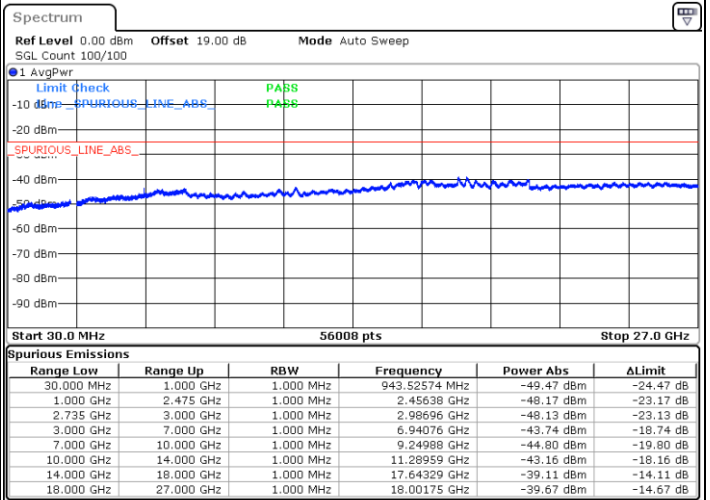

LTE Band 41C / 15MHz+20MHz

16QAM

Middle Channel / 1RB0 and 1RB9

Middle Channel / 1RB74 and 1RB0

Date: 5.JUL.2021 10:42:24

Date: 5.JUL.2021 10:45:41

Middle Channel / FullIRB

N/A

Date: 5.JUL.2021 10:39:01

LTE Band 41C / 15MHz+20MHz

16QAM

Highest Channel / 1RB0 and 1RB99

Highest Channel / 1RB74 and 1RB0

Date: 5.JUL.2021 10:57:43

Date: 5.JUL.2021 11:02:37

Highest Channel / FullIRB

N/A

Date: 5.JUL.2021 10:51:50

LTE Band 41C / 20MHz+10MHz

16QAM

Lowest Channel / 1RB0 and 1RB49

Lowest Channel / 1RB99 and 1RB0

Date: 2.JUL.2021 17:02:52

Date: 2.JUL.2021 17:06:36