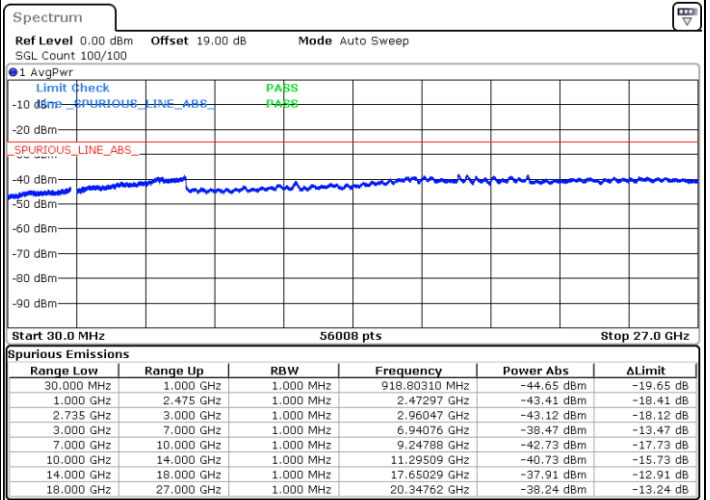

N/A

Date: 2.JUL.2021 16:32:48

LTE Band 41C / 15MHz+15MHz

QPSK

Lowest Channel / 1RB0 and 1RB74

Lowest Channel / 1RB74 and 1RB0

Date: 5.JUL.2021 09:01:58

Date: 5.JUL.2021 09:11:48

Lowest Channel / FullIRB

N/A

Date: 5.JUL.2021 08:59:13

LTE Band 41C / 15MHz+15MHz

QPSK

Middle Channel / 1RB0 and 1RB74

Middle Channel / 1RB74 and 1RB0

Date: 5.JUL.2021 09:19:12

Date: 5.JUL.2021 09:25:17

Middle Channel / FullRB

N/A

Date: 5.JUL.2021 09:18:05

LTE Band 41C / 15MHz+15MHz

QPSK

Highest Channel / 1RB0 and 1RB74

Highest Channel / 1RB74 and 1RB0

Date: 5.JUL.2021 10:09:54

Date: 5.JUL.2021 10:16:57

Highest Channel / FullIRB

N/A

Date: 5.JUL.2021 10:08:16

LTE Band 41C / 15MHz+20MHz

QPSK

Lowest Channel / 1RB0 and 1RB99