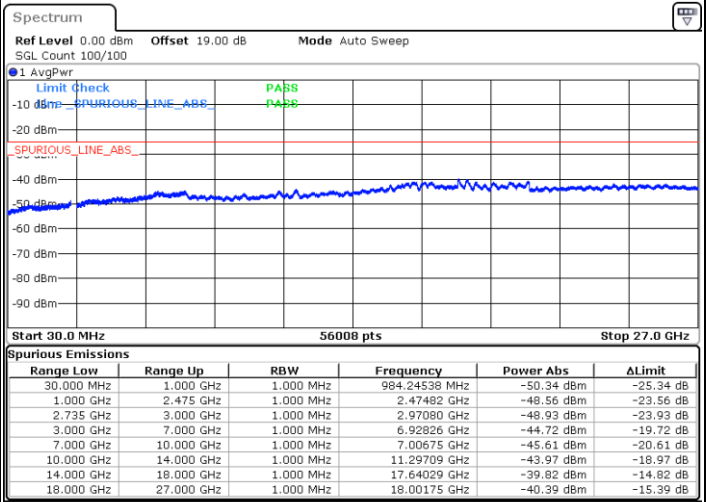

Date: 3.JUL.2021 00:13:33

Lowest Channel / FullIRB

N/A

Date: 2.JUL.2021 23:19:59

LTE Band 41C / 20MHz+15MHz

QPSK

Middle Channel / 1RB0 and 1RB74

Middle Channel / 1RB99 and 1RB0

Date: 3.JUL.2021 00:29:31

Date: 3.JUL.2021 00:18:07

Middle Channel / FullIRB

N/A

Date: 5.JUL.2021 11:12:43

LTE Band 41C / 20MHz+15MHz

QPSK

Highest Channel / 1RB0 and 1RB74

Highest Channel / 1RB99 and 1RB0

Date: 5.JUL.2021 11:29:17

Date: 5.JUL.2021 11:35:47

Highest Channel / FullIRB

N/A

Date: 5.JUL.2021 11:27:41

LTE Band 41C / 20MHz+20MHz

QPSK

Lowest Channel / 1RB0 and 1RB99

Lowest Channel / 1RB99 and 1RB0

Date: 2.JUL.2021 21:36:50

Date: 2.JUL.2021 21:40:34

Lowest Channel / FullIRB

N/A

Date: 2.JUL.2021 21:47:45

LTE Band 41C / 20MHz+20MHz