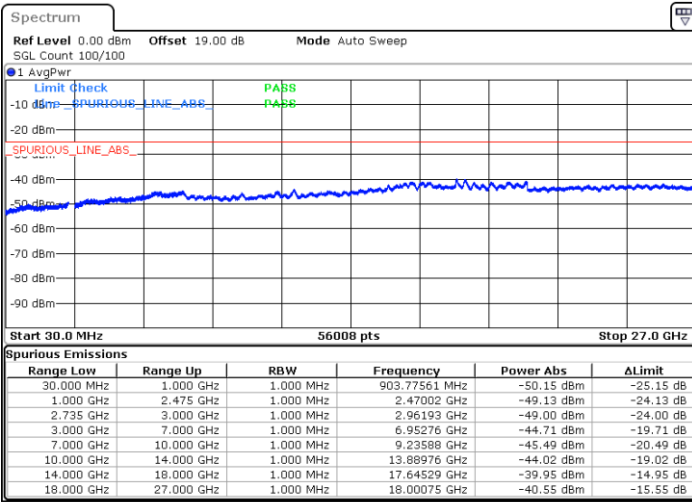

N/A

Date: 2.JUL.2021 17:14:08

LTE Band 41C / 20MHz+10MHz

QPSK

Highest Channel / 1RB0 and 1RB49

Highest Channel / 1RB99 and 1RB0

Date: 2.JUL.2021 17:30:58

Date: 2.JUL.2021 17:37:28

Highest Channel / FullIRB

N/A

Date: 2.JUL.2021 17:28:56

LTE Band 41C / 20MHz+15MHz

QPSK

Lowest Channel / 1RB0 and 1RB74

Lowest Channel / 1RB99 and 1RB0

Date: 2.JUL.2021 23:52:53

Date: 3.JUL.2021 00:13:33

Lowest Channel / FullIRB

N/A

Date: 2.JUL.2021 23:19:59

LTE Band 41C / 20MHz+15MHz

QPSK

Middle Channel / 1RB0 and 1RB74

Middle Channel / 1RB99 and 1RB0

Date: 3.JUL.2021 00:29:31

Date: 3.JUL.2021 00:18:07

Middle Channel / FullIRB

N/A

Date: 5.JUL.2021 11:12:43

LTE Band 41C / 20MHz+15MHz

QPSK

Highest Channel / 1RB0 and 1RB74