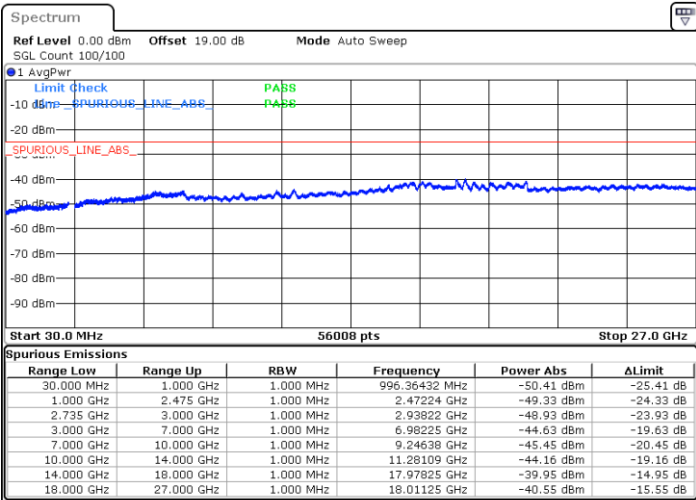

LTE Band 41C / 10MHz+20MHz

QPSK

Middle Channel / 1RB0 and 1RB99

Middle Channel / 1RB49 and 1RB0

Date: 2.JUL.2021 16:16:21

Date: 2.JUL.2021 16:25:54

Middle Channel / FullIRB

N/A

Date: 2.JUL.2021 16:15:13

LTE Band 41C / 10MHz+20MHz

QPSK

Highest Channel / 1RB0 and 1RB99

Highest Channel / 1RB49 and 1RB0

Date: 2.JUL.2021 16:35:02

Date: 2.JUL.2021 16:42:22

Highest Channel / FullIRB

N/A

Date: 2.JUL.2021 16:32:48

LTE Band 41C / 15MHz+15MHz

QPSK

Lowest Channel / 1RB0 and 1RB74

Lowest Channel / 1RB74 and 1RB0

Date: 5.JUL.2021 09:01:58

Date: 5.JUL.2021 09:11:48