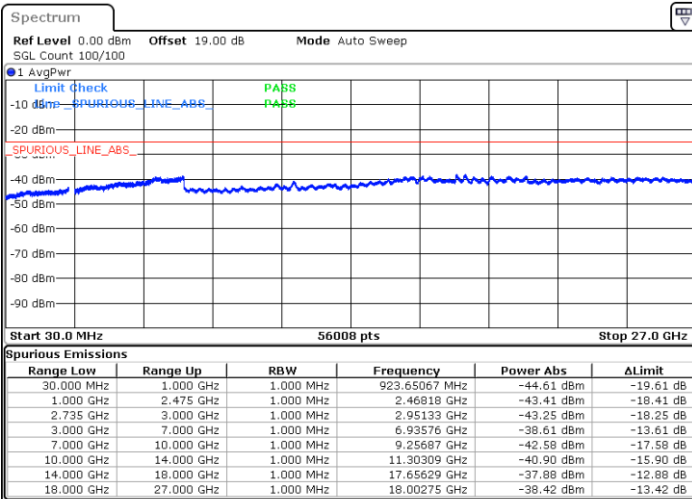

Middle Channel / 1RB74 and 1RB0

Date: 5 JUL 2021 09:20:13

Date: 5 JUL 2021 09:23:41

Middle Channel / FullIRB

N/A

Date: 5 JUL 2021 09:16:26

LTE Band 41C / 15MHz+15MHz

16QAM

Highest Channel / 1RB0 and 1RB74

Highest Channel / 1RB74 and 1RB0

Date: 5.JUL.2021 10:11:32

Date: 5.JUL.2021 10:15:26

Highest Channel / FullIRB

N/A

Date: 5.JUL.2021 09:46:55

LTE Band 41C / 15MHz+20MHz

16QAM

Lowest Channel / 1RB0 and 1RB99

Lowest Channel / 1RB74 and 1RB0

Date: 5.JUL.2021 10:26:49

Date: 5.JUL.2021 10:31:19

Lowest Channel / FullRB

N/A

Date: 5.JUL.2021 10:22:45