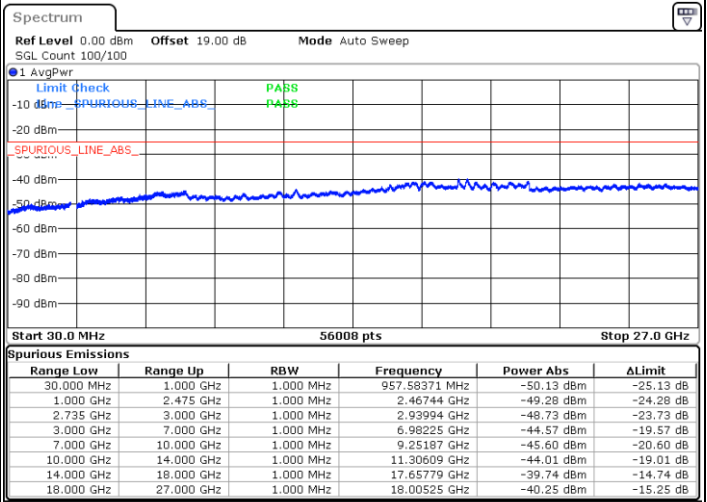

Highest Channel / FullIRB

N/A

Date: 2.JUL.2021 17:28:56

LTE Band 41C / 20MHz+15MHz

QPSK

Lowest Channel / 1RB0 and 1RB74

Lowest Channel / 1RB99 and 1RB0

Date: 2.JUL.2021 23:52:53

Date: 3.JUL.2021 00:13:33

Lowest Channel / FullIRB

N/A

Date: 2.JUL.2021 23:19:59

LTE Band 41C / 20MHz+15MHz

QPSK

Middle Channel / 1RB0 and 1RB74

Middle Channel / 1RB99 and 1RB0

Date: 3.JUL.2021 00:29:31

Date: 3.JUL.2021 00:18:07

Middle Channel / FullIRB

N/A

Date: 5.JUL.2021 11:12:43

LTE Band 41C / 20MHz+15MHz

QPSK

Highest Channel / 1RB0 and 1RB74

Highest Channel / 1RB99 and 1RB0

Date: 5.JUL.2021 11:29:17

Date: 5.JUL.2021 11:35:47

Highest Channel / FullIRB

N/A

Date: 5.JUL.2021 11:27:41

LTE Band 41C / 20MHz+20MHz

QPSK