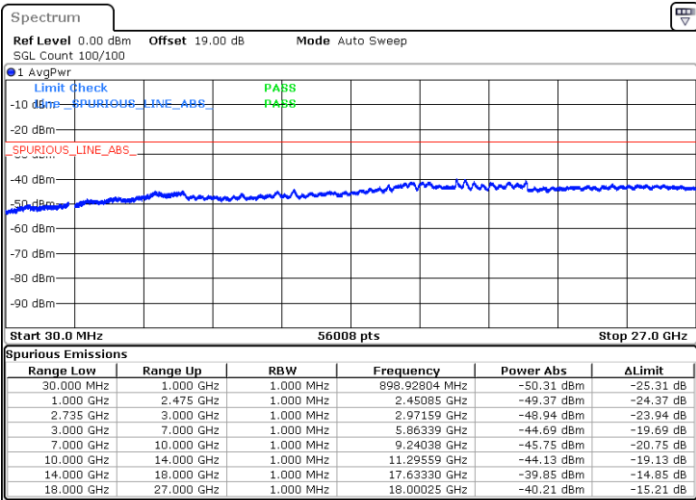

LTE Band 41C / 10MHz+20MHz

QPSK

Middle Channel / 1RB0 and 1RB99

Middle Channel / 1RB49 and 1RB0

Date: 2.JUL.2021 16:16:21

Date: 2.JUL.2021 16:25:54

Middle Channel / FullIRB

N/A

Date: 2.JUL.2021 16:15:13

LTE Band 41C / 10MHz+20MHz

QPSK

Highest Channel / 1RB0 and 1RB99

Highest Channel / 1RB49 and 1RB0

Date: 2.JUL.2021 16:35:02

Date: 2.JUL.2021 16:42:22

Highest Channel / FullIRB

N/A

Date: 2.JUL.2021 16:32:48

LTE Band 41C / 15MHz+15MHz

QPSK

Lowest Channel / 1RB0 and 1RB74

Lowest Channel / 1RB74 and 1RB0

Date: 5.JUL.2021 09:01:58

Date: 5.JUL.2021 09:11:48

Lowest Channel / FullIRB

N/A

Date: 5.JUL.2021 08:59:13

LTE Band 41C / 15MHz+15MHz

QPSK

Middle Channel / 1RB0 and 1RB74

Middle Channel / 1RB74 and 1RB0

Date: 5.JUL.2021 09:19:12