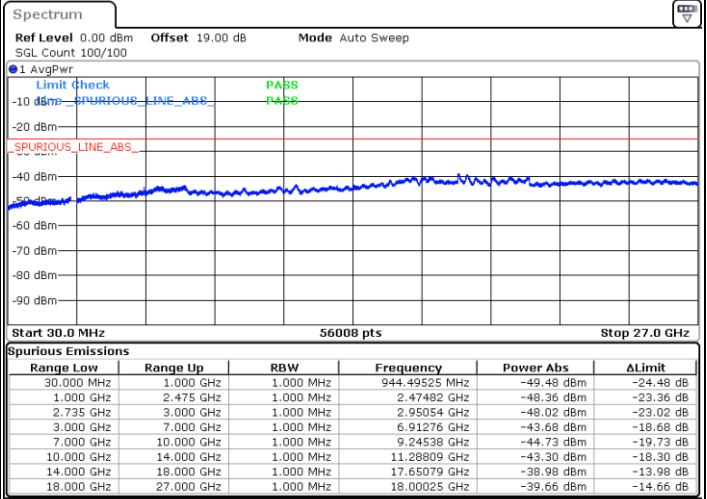

Date: 3.JUL.2021 00:13:33

Lowest Channel / FullIRB

N/A

Date: 2.JUL.2021 23:19:59

LTE Band 41C / 20MHz+15MHz

QPSK

Middle Channel / 1RB0 and 1RB74

Middle Channel / 1RB99 and 1RB0

Date: 3.JUL.2021 00:29:31

Date: 3.JUL.2021 00:18:07

Middle Channel / FullIRB

N/A

Date: 5.JUL.2021 11:12:43

LTE Band 41C / 20MHz+15MHz

QPSK

Highest Channel / 1RB0 and 1RB74

Highest Channel / 1RB99 and 1RB0

Date: 5.JUL.2021 11:29:17

Date: 5.JUL.2021 11:35:47

Highest Channel / FullIRB

N/A

Date: 5.JUL.2021 11:27:41

LTE Band 41C / 20MHz+20MHz

QPSK

Lowest Channel / 1RB0 and 1RB99

Lowest Channel / 1RB99 and 1RB0

Date: 2.JUL.2021 21:36:50

Date: 2.JUL.2021 21:40:34

Lowest Channel / FullIRB

N/A

Date: 2.JUL.2021 21:47:45

LTE Band 41C / 20MHz+20MHz