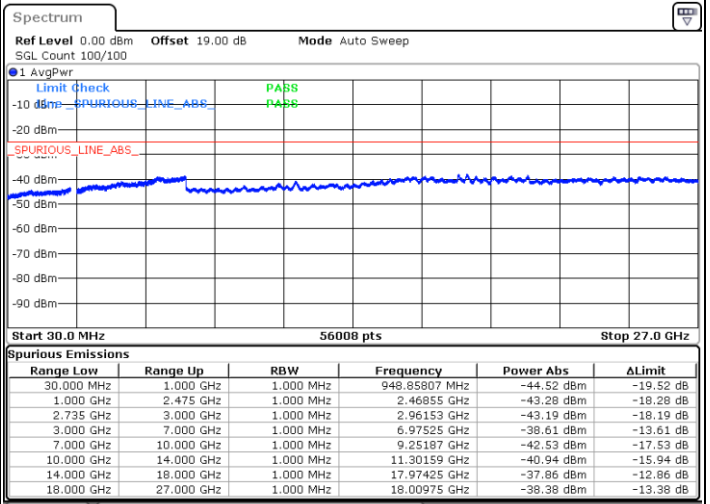

Lowest Channel / FullIRB

N/A

Date: 5.JUL.2021 08:59:13

LTE Band 41C / 15MHz+15MHz

QPSK

Middle Channel / 1RB0 and 1RB74

Middle Channel / 1RB74 and 1RB0

Date: 5.JUL.2021 09:19:12

Date: 5.JUL.2021 09:25:17

Middle Channel / FullRB

N/A

Date: 5.JUL.2021 09:18:05

LTE Band 41C / 15MHz+15MHz

QPSK

Highest Channel / 1RB0 and 1RB74

Highest Channel / 1RB74 and 1RB0

Date: 5.JUL.2021 10:09:54

Date: 5.JUL.2021 10:16:57

Highest Channel / FullIRB

N/A

Date: 5.JUL.2021 10:08:16

LTE Band 41C / 15MHz+20MHz

QPSK

Lowest Channel / 1RB0 and 1RB99

Lowest Channel / 1RB74 and 1RB0

Date: 5 JUL 2021 10:25:41

Date: 5 JUL 2021 10:32:33

Lowest Channel / FullRB

N/A

Date: 5 JUL 2021 10:24:00

LTE Band 41C / 15MHz+20MHz

QPSK