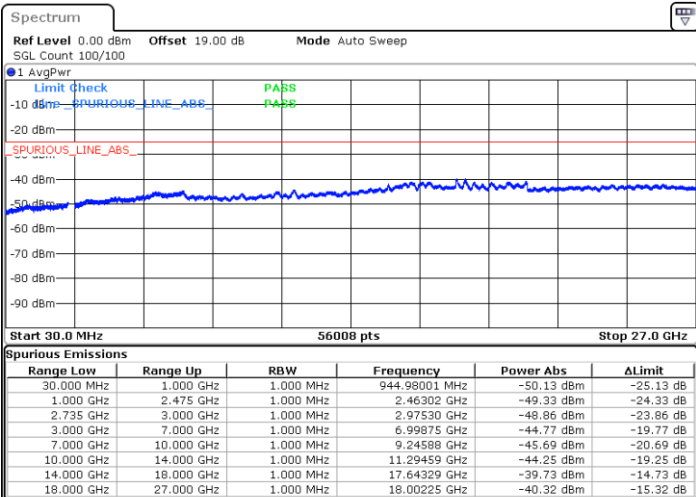

LTE Band 41C / 10MHz+20MHz

QPSK

Middle Channel / 1RB0 and 1RB99

Middle Channel / 1RB49 and 1RB0

Date: 2.JUL.2021 16:16:21

Date: 2.JUL.2021 16:25:54

Middle Channel / FullIRB

N/A

Date: 2.JUL.2021 16:15:13

LTE Band 41C / 10MHz+20MHz

QPSK

Highest Channel / 1RB0 and 1RB99

Highest Channel / 1RB49 and 1RB0

Date: 2.JUL.2021 16:35:02

Date: 2.JUL.2021 16:42:22

Highest Channel / FullIRB

N/A

Date: 2.JUL.2021 16:32:48

LTE Band 41C / 15MHz+15MHz

QPSK

Lowest Channel / 1RB0 and 1RB74

Lowest Channel / 1RB74 and 1RB0

Date: 5.JUL.2021 09:01:58

Date: 5.JUL.2021 09:11:48