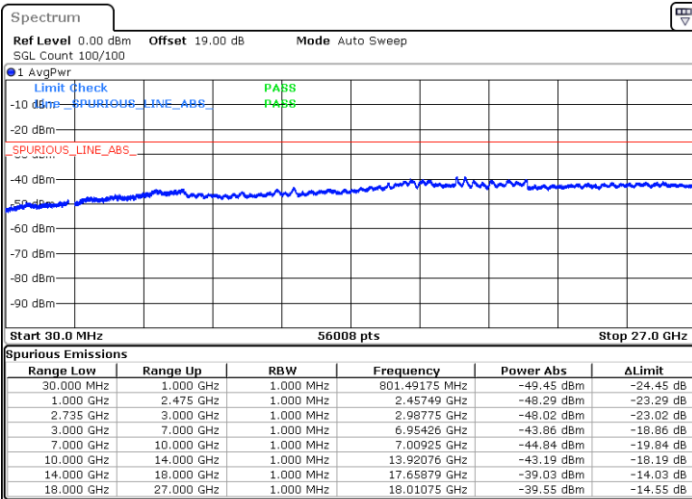

Highest Channel / FullIRB

N/A

Date: 2.JUL.2021 17:28:56

LTE Band 41C / 20MHz+15MHz

QPSK

Lowest Channel / 1RB0 and 1RB74

Lowest Channel / 1RB99 and 1RB0

Date: 2.JUL.2021 23:52:53

Date: 3.JUL.2021 00:13:33

Lowest Channel / FullIRB

N/A

Date: 2.JUL.2021 23:19:59

LTE Band 41C / 20MHz+15MHz

QPSK

Middle Channel / 1RB0 and 1RB74

Middle Channel / 1RB99 and 1RB0

Date: 3.JUL.2021 00:29:31

Date: 3.JUL.2021 00:18:07

Middle Channel / FullIRB

N/A

Date: 5.JUL.2021 11:12:43

LTE Band 41C / 20MHz+15MHz

QPSK

Highest Channel / 1RB0 and 1RB74

Highest Channel / 1RB99 and 1RB0

Date: 5.JUL.2021 11:29:17

Date: 5.JUL.2021 11:35:47

Highest Channel / FullIRB

N/A

Date: 5.JUL.2021 11:27:41

LTE Band 41C / 20MHz+20MHz

QPSK