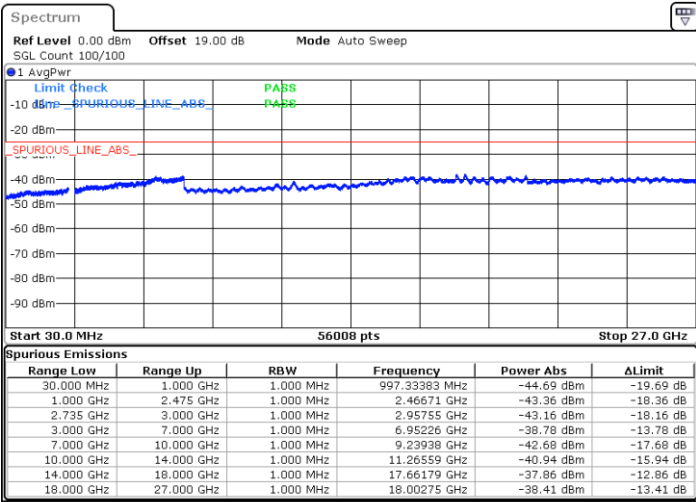

Lowest Channel / FullIRB

N/A

Date: 5.JUL.2021 08:59:13

LTE Band 41C / 15MHz+15MHz

QPSK

Middle Channel / 1RB0 and 1RB74

Middle Channel / 1RB74 and 1RB0

Date: 5.JUL.2021 09:19:12

Date: 5.JUL.2021 09:25:17

Middle Channel / FullRB

N/A

Date: 5.JUL.2021 09:18:05

LTE Band 41C / 15MHz+15MHz

QPSK

Highest Channel / 1RB0 and 1RB74

Highest Channel / 1RB74 and 1RB0

Date: 5.JUL.2021 10:09:54

Date: 5.JUL.2021 10:16:57

Highest Channel / FullIRB

N/A

Date: 5.JUL.2021 10:08:16

LTE Band 41C / 15MHz+20MHz

QPSK

Lowest Channel / 1RB0 and 1RB99

Lowest Channel / 1RB74 and 1RB0

Date: 5 JUL 2021 10:25:41

Date: 5 JUL 2021 10:32:33

Lowest Channel / FullRB

N/A

Date: 5 JUL 2021 10:24:00

LTE Band 41C / 15MHz+20MHz

QPSK