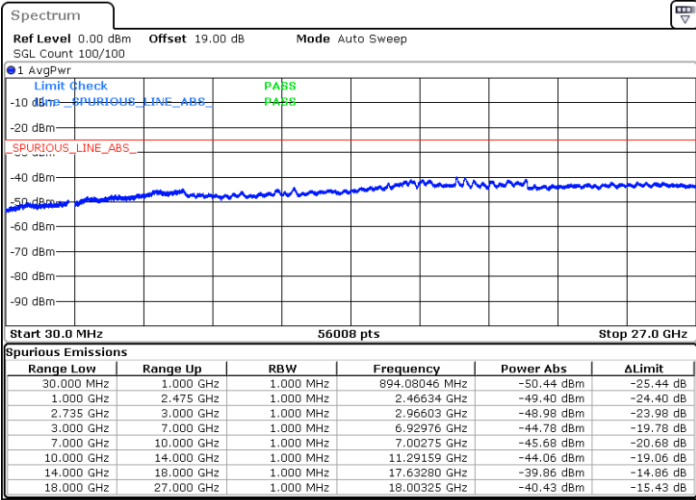

Date: 5.JUL.2021 10:39:01

LTE Band 41C / 15MHz+20MHz

16QAM

Highest Channel / 1RB0 and 1RB99

Highest Channel / 1RB74 and 1RB0

Date: 5.JUL.2021 10:57:43

Date: 5.JUL.2021 11:02:37

Highest Channel / FullIRB

N/A

Date: 5.JUL.2021 10:51:50

LTE Band 41C / 20MHz+10MHz

16QAM

Lowest Channel / 1RB0 and 1RB49

Lowest Channel / 1RB99 and 1RB0

Date: 2.JUL.2021 17:02:52

Date: 2.JUL.2021 17:06:36

Lowest Channel / FullIRB

N/A

Date: 2.JUL.2021 16:59:06

LTE Band 41C / 20MHz+10MHz

16QAM

Middle Channel / 1RB0 and 1RB49

Middle Channel / 1RB99 and 1RB0

Date: 2.JUL.2021 17:16:52

Date: 2.JUL.2021 17:20:10

Middle Channel / FullRB

N/A

Date: 2.JUL.2021 17:13:00

LTE Band 41C / 20MHz+10MHz

16QAM

Highest Channel / 1RB0 and 1RB49

Highest Channel / 1RB99 and 1RB0