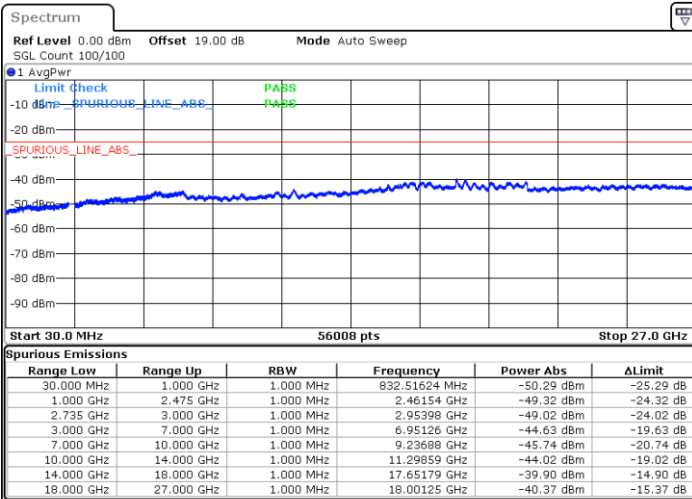

N/A

Date: 2.JUL.2021 16:00:04

LTE Band 41C / 10MHz+20MHz

16QAM

Middle Channel / 1RB0 and 1RB99

Middle Channel / 1RB49 and 1RB0

Date: 2.JUL.2021 16:17:18

Date: 2.JUL.2021 16:24:47

Middle Channel / FullIRB

N/A

Date: 2.JUL.2021 16:14:16

LTE Band 41C / 10MHz+20MHz

16QAM

Highest Channel / 1RB0 and 1RB99

Highest Channel / 1RB49 and 1RB0

Date: 2.JUL.2021 16:36:19

Date: 2.JUL.2021 16:41:08

Highest Channel / FullIRB

N/A

Date: 2.JUL.2021 16:31:34

LTE Band 41C / 15MHz+15MHz

16QAM

Lowest Channel / 1RB0 and 1RB74

Lowest Channel / 1RB74 and 1RB0

Date: 5 JUL 2021 09:03:09

Date: 5 JUL 2021 09:09:53

Lowest Channel / FullIRB

N/A

Date: 5 JUL 2021 08:56:27

LTE Band 41C / 15MHz+15MHz

16QAM

Middle Channel / 1RB0 and 1RB74