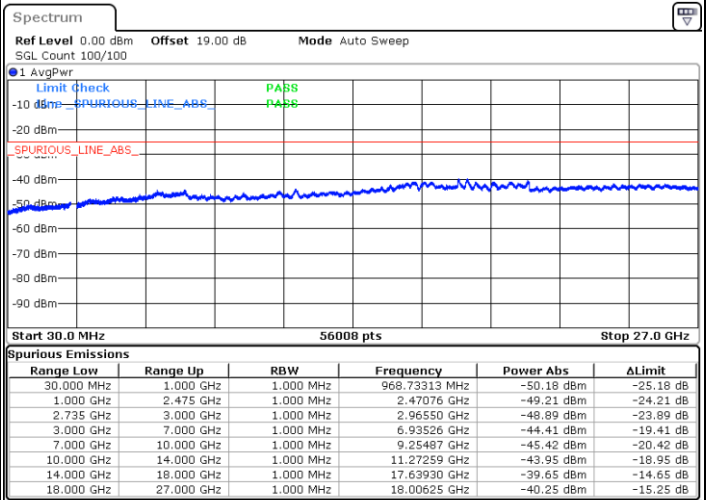

LTE Band 41C / 20MHz+20MHz

QPSK

MiddleChannel / 1RB0 and 1RB99

Middle Channel / 1RB99 and 1RB0

Date: 2.JUL.2021 22:09:59

Date: 2.JUL.2021 22:48:29