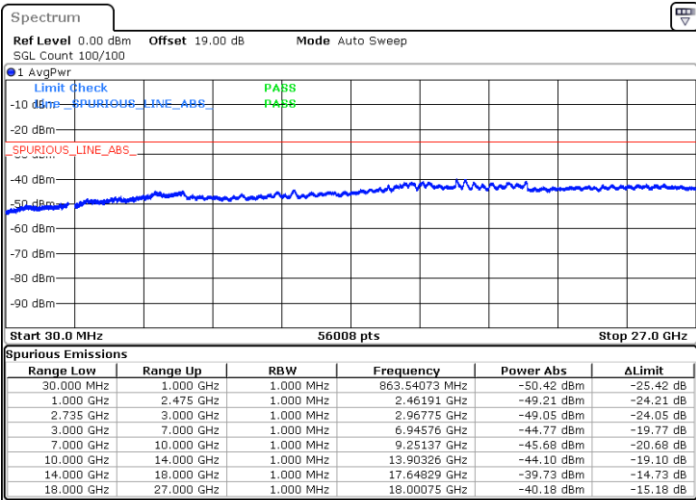

LTE Band 41C / 20MHz+20MHz

QPSK

Highest Channel / 1RB0 and 1RB99

Highest Channel / 1RB99 and 1RB0

Date: 2.JUL.2021 23:03:06

Date: 2.JUL.2021 22:55:18

Highest Channel / FullIRB

N/A

Date: 2.JUL.2021 23:05:44

LTE Band 41C / 10MHz+20MHz

16QAM

Lowest Channel / 1RB0 and 1RB99

Lowest Channel / 1RB49 and 1RB0

Date: 2.JUL.2021 16:03:59

Date: 2.JUL.2021 16:08:05

Lowest Channel / FullRB

N/A

Date: 2.JUL.2021 16:00:04

LTE Band 41C / 10MHz+20MHz

16QAM

Middle Channel / 1RB0 and 1RB99

Middle Channel / 1RB49 and 1RB0

Date: 2.JUL.2021 16:17:18

Date: 2.JUL.2021 16:24:47

Middle Channel / FullIRB

N/A

Date: 2.JUL.2021 16:14:16

LTE Band 41C / 10MHz+20MHz

16QAM

Highest Channel / 1RB0 and 1RB99

Highest Channel / 1RB49 and 1RB0

Date: 2.JUL.2021 16:36:19