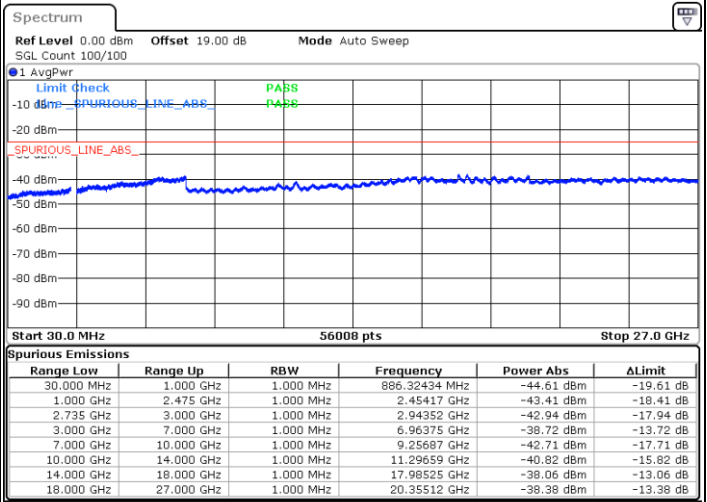

Date: 2.JUL.2021 16:41:08

Highest Channel / FullIRB

N/A

Date: 2.JUL.2021 16:31:34

LTE Band 41C / 15MHz+15MHz

16QAM

Lowest Channel / 1RB0 and 1RB74

Lowest Channel / 1RB74 and 1RB0

Date: 5 JUL 2021 09:03:09

Date: 5 JUL 2021 09:09:53

Lowest Channel / FullIRB

N/A

Date: 5 JUL 2021 08:56:27

LTE Band 41C / 15MHz+15MHz

16QAM

Middle Channel / 1RB0 and 1RB74

Middle Channel / 1RB74 and 1RB0

Date: 5 JUL 2021 09:20:13

Date: 5 JUL 2021 09:23:41

Middle Channel / FullIRB

N/A

Date: 5 JUL 2021 09:16:26

LTE Band 41C / 15MHz+15MHz

16QAM

Highest Channel / 1RB0 and 1RB74

Highest Channel / 1RB74 and 1RB0

Date: 5.JUL.2021 10:11:32

Date: 5.JUL.2021 10:15:26

Highest Channel / FullIRB

N/A

Date: 5.JUL.2021 09:46:55

LTE Band 41C / 15MHz+20MHz