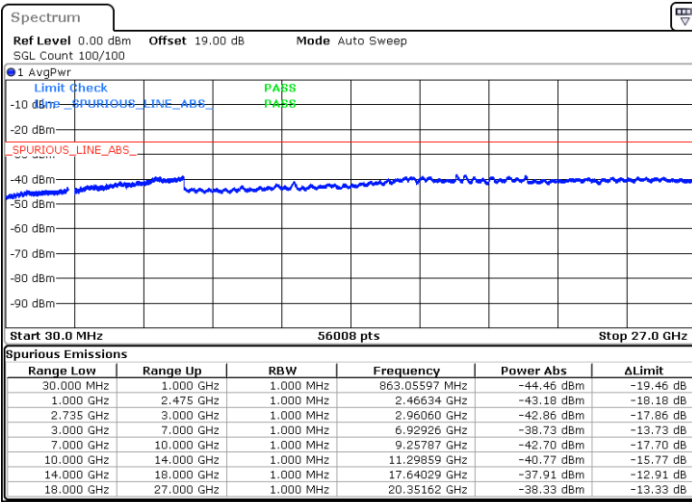

Date: 2.JUL.2021 16:41:08

Highest Channel / FullIRB

N/A

Date: 2.JUL.2021 16:31:34

LTE Band 41C / 15MHz+15MHz

16QAM

Lowest Channel / 1RB0 and 1RB74

Lowest Channel / 1RB74 and 1RB0

Date: 5 JUL 2021 09:03:09

Date: 5 JUL 2021 09:09:53

Lowest Channel / FullIRB

N/A

Date: 5 JUL 2021 08:56:27

LTE Band 41C / 15MHz+15MHz

16QAM

Middle Channel / 1RB0 and 1RB74

Middle Channel / 1RB74 and 1RB0

Date: 5 JUL 2021 09:20:13

Date: 5 JUL 2021 09:23:41

Middle Channel / FullIRB

N/A

Date: 5 JUL 2021 09:16:26

LTE Band 41C / 15MHz+15MHz

16QAM

Highest Channel / 1RB0 and 1RB74

Highest Channel / 1RB74 and 1RB0

Date: 5.JUL.2021 10:11:32

Date: 5.JUL.2021 10:15:26

Highest Channel / FullIRB

N/A

Date: 5.JUL.2021 09:46:55

LTE Band 41C / 15MHz+20MHz