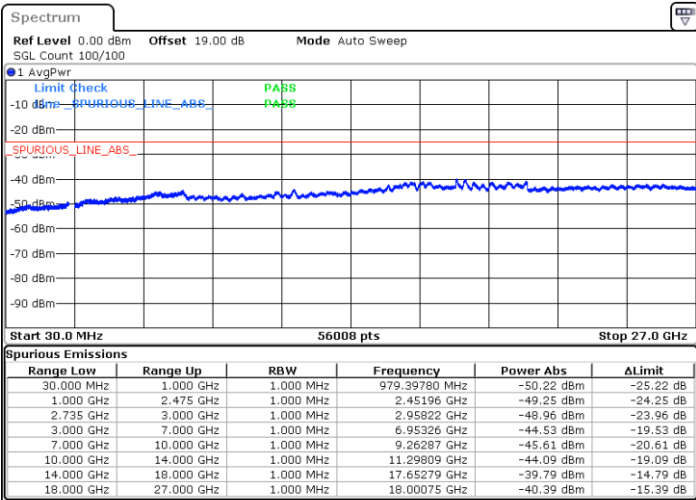

LTE Band 41C / 20MHz+10MHz

QPSK

Lowest Channel / 1RB0 and 1RB49

Lowest Channel / 1RB99 and 1RB0

Date: 2.JUL.2021 17:01:43

Date: 2.JUL.2021 17:07:48

Lowest Channel / FullIRB

N/A

Date: 2.JUL.2021 17:00:24

LTE Band 41C / 20MHz+10MHz

QPSK

Middle Channel / 1RB0 and 1RB49

Middle Channel / 1RB99 and 1RB0

Date: 2.JUL.2021 17:15:55

Date: 2.JUL.2021 17:21:17

Middle Channel / FullRB

N/A

Date: 2.JUL.2021 17:14:08

LTE Band 41C / 20MHz+10MHz

QPSK

Highest Channel / 1RB0 and 1RB49

Highest Channel / 1RB99 and 1RB0

Date: 2.JUL.2021 17:30:58

Date: 2.JUL.2021 17:37:28

Highest Channel / FullIRB

N/A

Date: 2.JUL.2021 17:28:56

LTE Band 41C / 20MHz+15MHz

QPSK

Lowest Channel / 1RB0 and 1RB74

Lowest Channel / 1RB99 and 1RB0

Date: 2.JUL.2021 23:52:53