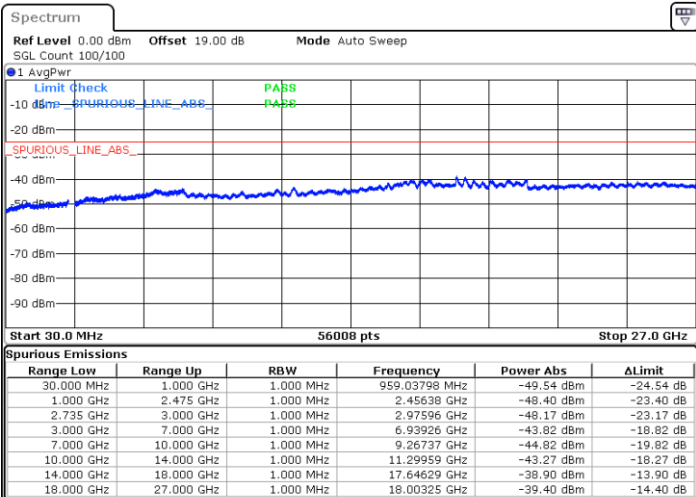

Lowest Channel / 1RB74 and 1RB0

Date: 5 JUL 2021 10:25:41

Date: 5 JUL 2021 10:32:33

Lowest Channel / FullRB

N/A

Date: 5 JUL 2021 10:24:00

LTE Band 41C / 15MHz+20MHz

QPSK

Middle Channel / 1RB0 and 1RB9

Middle Channel / 1RB74 and 1RB0

Date: 5.JUL.2021 10:41:22

Date: 5.JUL.2021 10:46:54

Middle Channel / FullRB

N/A

Date: 5.JUL.2021 10:40:18

LTE Band 41C / 15MHz+20MHz

QPSK

Highest Channel / 1RB0 and 1RB99

Highest Channel / 1RB74 and 1RB0

Date: 5.JUL.2021 10:56:17

Date: 5.JUL.2021 11:04:55

Highest Channel / FullIRB

N/A

Date: 5.JUL.2021 10:54:14

LTE Band 41C / 20MHz+10MHz

QPSK

Lowest Channel / 1RB0 and 1RB49

Lowest Channel / 1RB99 and 1RB0

Date: 2.JUL.2021 17:01:43

Date: 2.JUL.2021 17:07:48

Lowest Channel / FullIRB

N/A