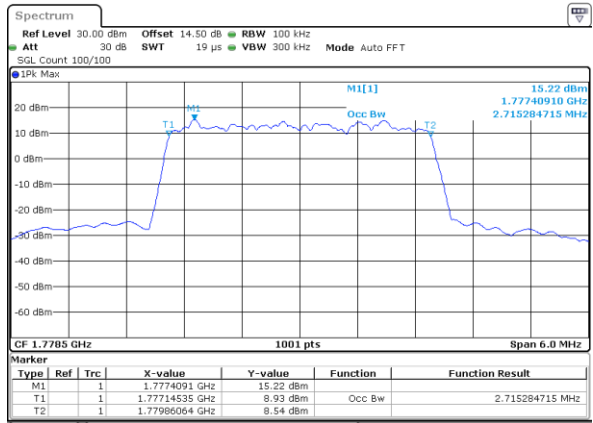

Date: 30 JUN 2021 22:17:31

LTE Band 66

Lowest Channel / 1.4MHz / 64QAM

Date: 25 JUN 2021 18:28:42

Lowest Channel / 3MHz / 64QAM

Date: 25 JUN 2021 19:12:29

Middle Channel / 20MHz / 64QAM

Date: 1 JUL 2021 08:49:42

Middle Channel / 3MHz / 64QAM

Date: 25 JUN 2021 19:18:37

Highest Channel / 20MHz / 64QAM

Date: 25 JUN 2021 18:36:53

Highest Channel / 3MHz / 64QAM

Date: 25 JUN 2021 19:20:39

LTE Band 66

Lowest Channel / 5MHz / 64QAM

Date: 25 JUN 2021 19:26:47

Lowest Channel / 10MHz / 64QAM

Date: 25 JUN 2021 20:40:02

Middle Channel / 5MHz / 64QAM

Date: 25 JUN 2021 19:32:55

Middle Channel / 10MHz / 64QAM

Date: 25 JUN 2021 20:46:10

Highest Channel / 5MHz / 64QAM

Date: 25 JUN 2021 19:34:58

Highest Channel / 10MHz / 64QAM

Date: 25 JUN 2021 20:48:13

LTE Band 66

Lowest Channel / 15MHz / 64QAM

Date: 25 JUN 2021 20:54:21

Lowest Channel / 20MHz / 64QAM

Date: 30 JUN 2021 22:12:19