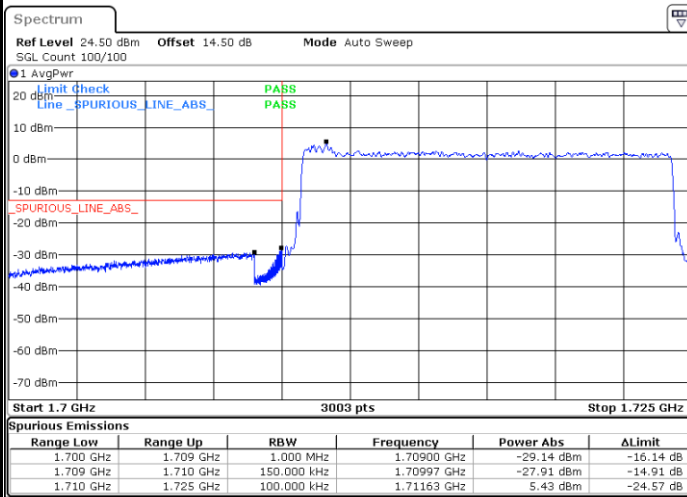

LTE Band 66 / 10MHz / 64QAM

Lowest Band Edge / 1 RB

Date: 25 JUN.2021 20:42:20

Highest Band Edge / 1 RB

Date: 9 JUL.2021 21:35:35

Lowest Band Edge / Full RB

Date: 25 JUN.2021 20:44:23

Highest Band Edge / Full RB

Date: 25 JUN.2021 20:52:34

LTE Band 66 / 15MHz / QPSK

Lowest Band Edge / 1 RB

Date: 30 JUN.2021 21:35:36

Highest Band Edge / 1 RB

Date: 30 JUN.2021 21:51:51

Lowest Band Edge / Full RB

Date: 30 JUN.2021 21:39:40

Highest Band Edge / Full RB

Date: 30 JUN.2021 21:55:56

LTE Band 66 / 15MHz / 16QAM

Lowest Band Edge / 1 RB

Date: 30 JUN 2021 21:37:38

Highest Band Edge / 1 RB

Date: 30 JUN 2021 21:53:53

Lowest Band Edge / Full RB

Date: 30 JUN 2021 21:41:43

Highest Band Edge / Full RB

Date: 30 JUN 2021 21:57:58

LTE Band 66 / 15MHz / 64QAM

Lowest Band Edge / 1 RB

Date: 25 JUN.2021 20:56:40

Highest Band Edge / 1 RB

Date: 25 JUN.2021 21:04:50