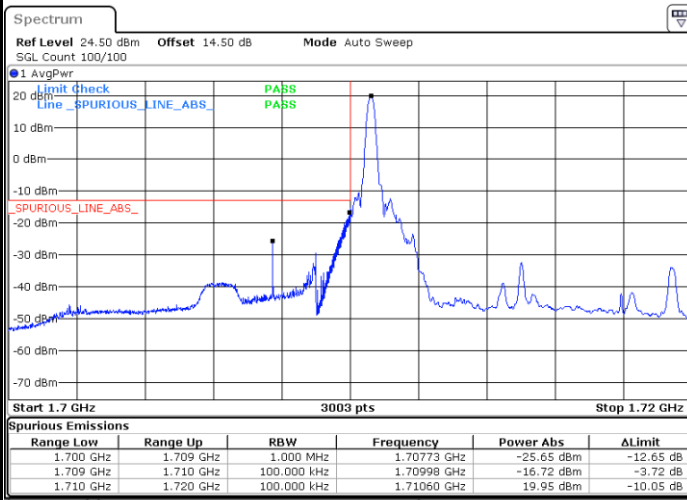

Highest Band Edge / 1 RB

Date: 25 JUN.2021 19:37:16

Lowest Band Edge / Full RB

Date: 25 JUN.2021 19:31:08

Highest Band Edge / Full RB

Date: 25 JUN.2021 19:39:19

LTE Band 66 / 10MHz / QPSK

Lowest Band Edge / 1 RB

Date: 25 JUN.2021 20:13:50

Highest Band Edge / 1 RB

Date: 25 JUN.2021 20:30:45

Lowest Band Edge / Full RB

Date: 25 JUN.2021 20:17:55

Highest Band Edge / Full RB

Date: 25 JUN.2021 20:34:50

LTE Band 66 / 10MHz / 16QAM

Lowest Band Edge / 1 RB

Date: 25 JUN.2021 20:15:52

Highest Band Edge / 1 RB

Date: 25 JUN.2021 20:32:48

Lowest Band Edge / Full RB

Date: 25 JUN.2021 20:19:57

Highest Band Edge / Full RB

Date: 25 JUN.2021 20:36:52

LTE Band 66 / 10MHz / 64QAM

Lowest Band Edge / 1 RB

Date: 25 JUN.2021 20:42:20

Highest Band Edge / 1 RB

Date: 9 JUL.2021 21:35:35

Lowest Band Edge / Full RB

Date: 25 JUN.2021 20:44:23

Highest Band Edge / Full RB