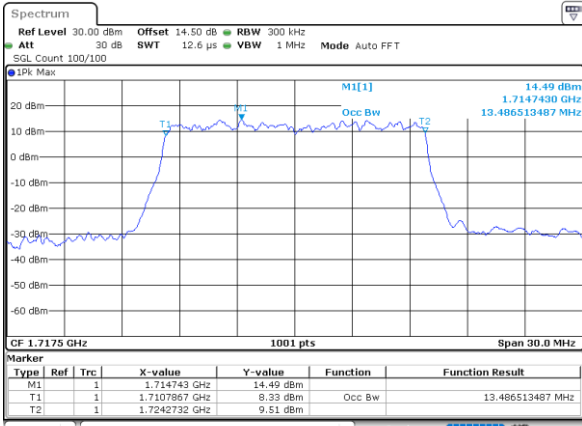

LTE Band 66

Lowest Channel / 15MHz / QPSK

Date: 25 JUN 2021 21:08:40