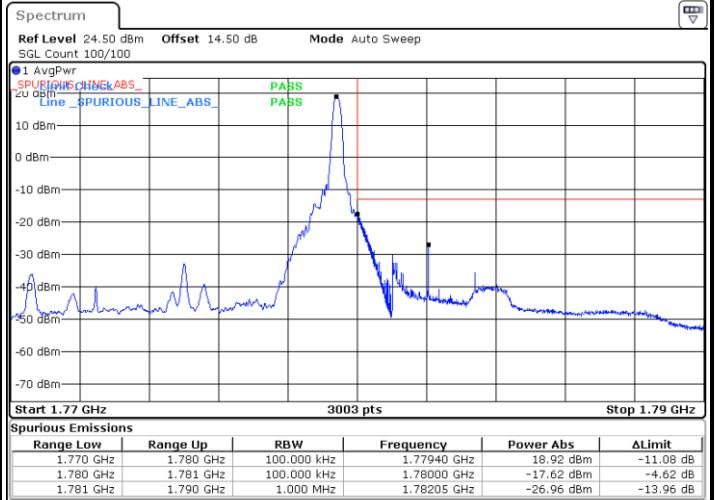

Highest Band Edge / 1 RB

Date: 25 JUN.2021 19:37:16

Lowest Band Edge / Full RB

Date: 25 JUN.2021 19:31:08

Highest Band Edge / Full RB

Date: 25 JUN.2021 19:39:19

LTE Band 66 / 10MHz / QPSK

Lowest Band Edge / 1 RB

Date: 25 JUN.2021 20:13:50

Highest Band Edge / 1 RB

Date: 25 JUN.2021 20:30:45

Lowest Band Edge / Full RB

Date: 25 JUN.2021 20:17:55

Highest Band Edge / Full RB

Date: 25 JUN.2021 20:34:50

LTE Band 66 / 10MHz / 16QAM

Lowest Band Edge / 1 RB

Date: 25 JUN.2021 20:15:52

Highest Band Edge / 1 RB

Date: 25 JUN.2021 20:32:48

Lowest Band Edge / Full RB

Date: 25 JUN.2021 20:19:57

Highest Band Edge / Full RB

Date: 25 JUN.2021 20:36:52

LTE Band 66 / 10MHz / 64QAM

Lowest Band Edge / 1 RB

Date: 25 JUN.2021 20:42:20

Highest Band Edge / 1 RB

Date: 9 JUL.2021 21:35:35

Lowest Band Edge / Full RB

Date: 25 JUN.2021 20:44:23

Highest Band Edge / Full RB