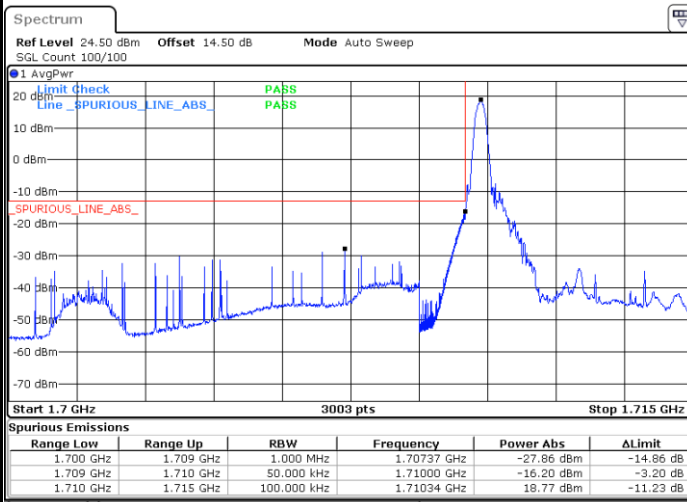

Lowest Band Edge / 1 RB

Date: 25 JUN.2021 19:44:21

Highest Band Edge / 1 RB

Date: 25 JUN.2021 20:01:17

Lowest Band Edge / Full RB

Date: 25 JUN.2021 19:48:27

Highest Band Edge / Full RB

Date: 25 JUN.2021 20:05:21

LTE Band 66 / 5MHz / 16QAM

Lowest Band Edge / 1RB

Highest Band Edge / 1 RB

Lowest Band Edge / Full RB

Highest Band Edge / Full RB

LTE Band 66 / 5MHz / 64QAM

Lowest Band Edge / 1RB

Date: 25 JUN.2021 19:29:06

Highest Band Edge / 1 RB

Date: 25 JUN.2021 19:37:16

Lowest Band Edge / Full RB

Date: 25 JUN.2021 19:31:08

Highest Band Edge / Full RB

Date: 25 JUN.2021 19:39:19

LTE Band 66 / 10MHz / QPSK

Lowest Band Edge / 1 RB

Date: 25 JUN.2021 20:13:50

Highest Band Edge / 1 RB

Date: 25 JUN.2021 20:30:45

Lowest Band Edge / Full RB

Date: 25 JUN.2021 20:17:55

Highest Band Edge / Full RB

Date: 25 JUN.2021 20:34:50

LTE Band 66 / 10MHz / 16QAM