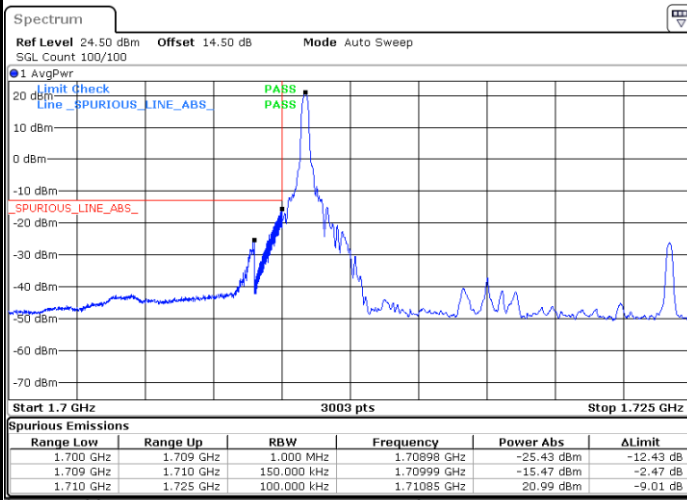

Lowest Band Edge / 1 RB

Date: 25 JUN.2021 20:15:52

Highest Band Edge / 1 RB

Date: 25 JUN.2021 20:32:48

Lowest Band Edge / Full RB

Date: 25 JUN.2021 20:19:57

Highest Band Edge / Full RB

Date: 25 JUN.2021 20:36:52

LTE Band 66 / 10MHz / 64QAM

Lowest Band Edge / 1 RB

Date: 25 JUN.2021 20:42:20

Highest Band Edge / 1 RB

Date: 9 JUL.2021 21:35:35

Lowest Band Edge / Full RB

Date: 25 JUN.2021 20:44:23

Highest Band Edge / Full RB

Date: 25 JUN.2021 20:52:34

LTE Band 66 / 15MHz / QPSK

Lowest Band Edge / 1 RB

Date: 30 JUN.2021 21:35:36

Highest Band Edge / 1 RB

Date: 30 JUN.2021 21:51:51

Lowest Band Edge / Full RB

Date: 30 JUN.2021 21:39:40

Highest Band Edge / Full RB

Date: 30 JUN.2021 21:55:56

LTE Band 66 / 15MHz / 16QAM

Lowest Band Edge / 1 RB

Date: 30 JUN 2021 21:37:38

Highest Band Edge / 1 RB

Date: 30 JUN 2021 21:53:53

Lowest Band Edge / Full RB