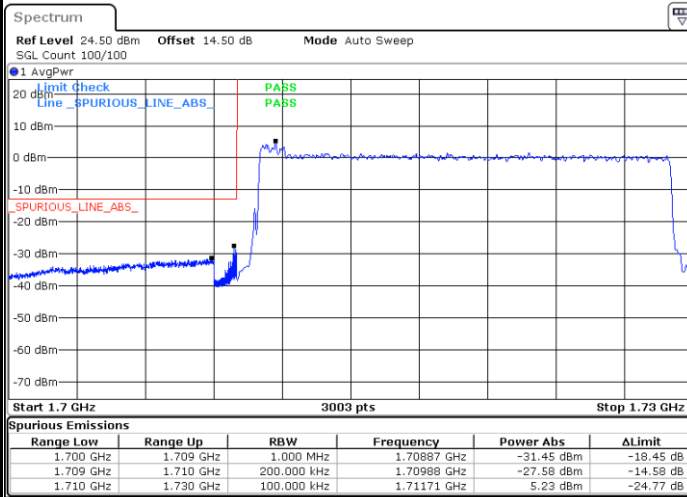

Date: 30 JUN 2021 21:41:43

Highest Band Edge / Full RB

Date: 30 JUN 2021 21:57:58

LTE Band 66 / 15MHz / 64QAM

Lowest Band Edge / 1 RB

Date: 25 JUN.2021 20:56:40

Highest Band Edge / 1 RB

Date: 25 JUN.2021 21:04:50

Lowest Band Edge / Full RB

Date: 25 JUN.2021 20:58:42

Highest Band Edge / Full RB

Date: 25 JUN.2021 21:06:53

LTE Band 66 / 20MHz / QPSK

Lowest Band Edge / 1 RB

Date: 30 JUN 2021 22:04:04

Highest Band Edge / 1 RB

Date: 30 JUN 2021 22:20:21

Lowest Band Edge / Full RB

Date: 30 JUN 2021 22:08:10

Highest Band Edge / Full RB

Date: 30 JUN 2021 22:24:26

LTE Band 66 / 20MHz / 16QAM

Lowest Band Edge / 1 RB

Date: 30 JUN 2021 22:06:07

Highest Band Edge / 1 RB

Date: 30 JUN 2021 22:22:23

Lowest Band Edge / Full RB

Date: 30 JUN 2021 22:10:12

Highest Band Edge / Full RB

Date: 30 JUN 2021 22:26:28

LTE Band 66 / 20MHz / 64QAM

Lowest Band Edge / 1 RB