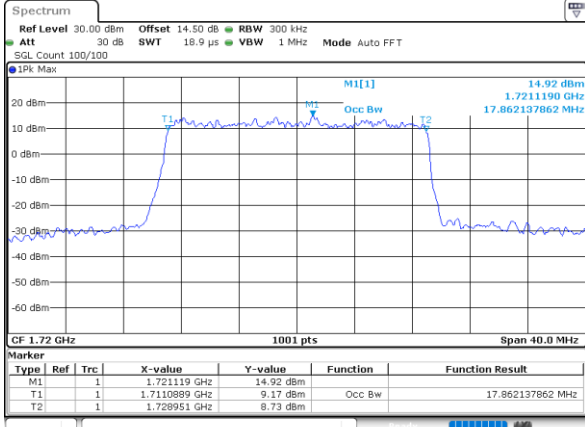

Highest Channel / 15MHz / QPSK

Date: 30 JUN 2021 21:48:36

Highest Channel / 15MHz / 16QAM

Date: 30 JUN 2021 21:49:01

LTE Band 66

Lowest Channel / 20MHz / QPSK

Date: 30 JUN 2021 22:00:49

Lowest Channel / 20MHz / 16QAM