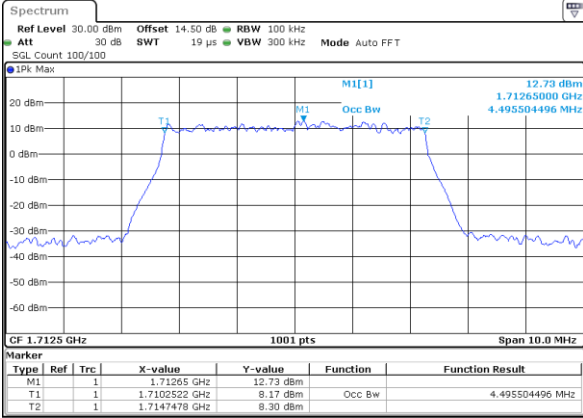

Date: 30 JUN 2021 22:17:31

LTE Band 66

Lowest Channel / 1.4MHz / 64QAM

Date: 25 JUN 2021 18:28:42

Lowest Channel / 3MHz / 64QAM

Date: 25 JUN 2021 19:12:29

Middle Channel / 20MHz / 64QAM

Date: 1 JUL 2021 08:49:42

Middle Channel / 3MHz / 64QAM

Date: 25 JUN 2021 19:18:37

Highest Channel / 20MHz / 64QAM

Date: 25 JUN 2021 18:36:53

Highest Channel / 3MHz / 64QAM

Date: 25 JUN 2021 19:20:39

LTE Band 66

Lowest Channel / 5MHz / 64QAM

Date: 25 JUN 2021 19:26:47

Lowest Channel / 10MHz / 64QAM

Date: 25 JUN 2021 20:40:02

Middle Channel / 5MHz / 64QAM

Date: 25 JUN 2021 19:32:55

Middle Channel / 10MHz / 64QAM

Date: 25 JUN 2021 20:46:10

Highest Channel / 5MHz / 64QAM

Date: 25 JUN 2021 19:34:58

Highest Channel / 10MHz / 64QAM

Date: 25 JUN 2021 20:48:13

LTE Band 66

Lowest Channel / 15MHz / 64QAM

Date: 25 JUN 2021 20:54:21

Lowest Channel / 20MHz / 64QAM

Date: 30 JUN 2021 22:12:19