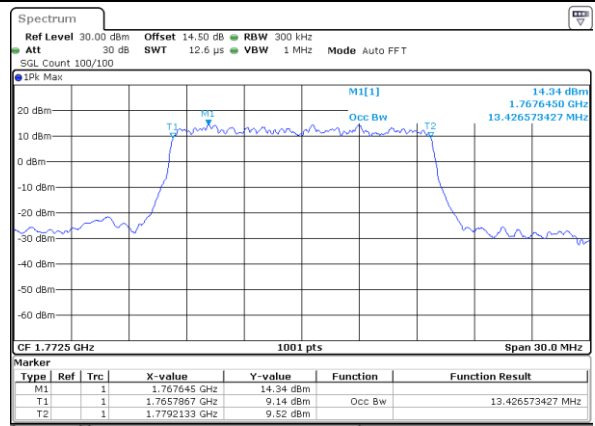

Date: 25 JUN 2021 20:23:07

Middle Channel / 10MHz / 16QAM

Date: 25 JUN 2021 20:23:32

Highest Channel / 10MHz / QPSK

Date: 25 JUN 2021 20:27:30

Highest Channel / 10MHz / 16QAM

Date: 25 JUN 2021 20:27:55

LTE Band 66

Lowest Channel / 15MHz / QPSK

Date: 25 JUN 2021 21:08:40

Lowest Channel / 15MHz / 16QAM

Date: 25 JUN 2021 21:09:05

Middle Channel / 15MHz / QPSK

Date: 30 JUN 2021 21:44:33

Middle Channel / 15MHz / 16QAM

Date: 1 JUL 2021 09:01:02

Highest Channel / 15MHz / QPSK

Date: 30 JUN 2021 21:48:36

Highest Channel / 15MHz / 16QAM

Date: 30 JUN 2021 21:49:01

LTE Band 66

Lowest Channel / 20MHz / QPSK

Date: 30 JUN 2021 22:00:49

Lowest Channel / 20MHz / 16QAM