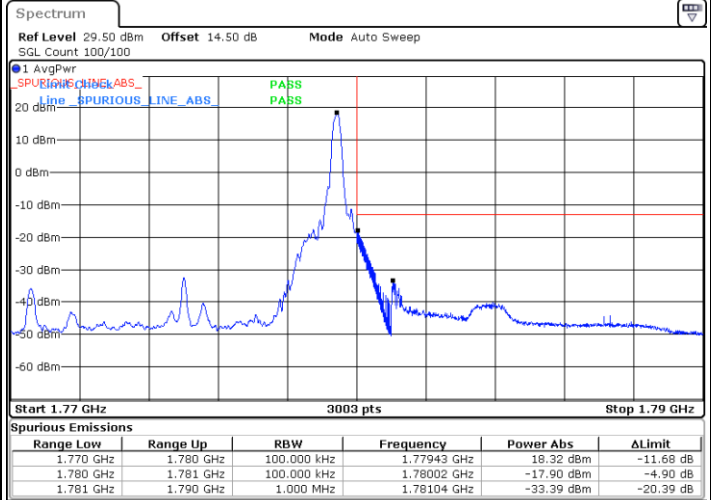

Date: 25 JUN.2021 20:13:50

Highest Band Edge / 1 RB

Date: 25 JUN.2021 20:30:45

Lowest Band Edge / Full RB

Date: 25 JUN.2021 20:17:55

Highest Band Edge / Full RB

Date: 25 JUN.2021 20:34:50

LTE Band 66 / 10MHz / 16QAM

Lowest Band Edge / 1 RB

Date: 25 JUN.2021 20:15:52

Highest Band Edge / 1 RB

Date: 25 JUN.2021 20:32:48

Lowest Band Edge / Full RB

Date: 25 JUN.2021 20:19:57

Highest Band Edge / Full RB

Date: 25 JUN.2021 20:36:52

LTE Band 66 / 10MHz / 64QAM

Lowest Band Edge / 1 RB

Date: 25 JUN.2021 20:42:20

Highest Band Edge / 1 RB

Date: 9 JUL.2021 21:35:35

Lowest Band Edge / Full RB

Date: 25 JUN.2021 20:44:23

Highest Band Edge / Full RB

Date: 25 JUN.2021 20:52:34

LTE Band 66 / 15MHz / QPSK

Lowest Band Edge / 1 RB

Date: 30 JUN.2021 21:35:36

Highest Band Edge / 1 RB

Date: 30 JUN.2021 21:51:51

Lowest Band Edge / Full RB

Date: 30 JUN.2021 21:39:40