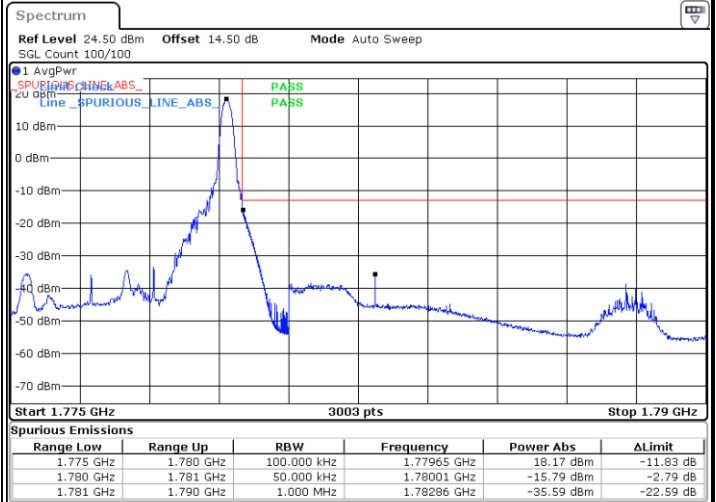

Lowest Band Edge / 1 RB

Date: 25 JUN.2021 19:44:21

Highest Band Edge / 1 RB

Date: 25 JUN.2021 20:01:17

Lowest Band Edge / Full RB

Date: 25 JUN.2021 19:48:27

Highest Band Edge / Full RB

Date: 25 JUN.2021 20:05:21

LTE Band 66 / 5MHz / 16QAM

Lowest Band Edge / 1RB

Highest Band Edge / 1 RB

Lowest Band Edge / Full RB

Highest Band Edge / Full RB

LTE Band 66 / 5MHz / 64QAM

Lowest Band Edge / 1RB

Date: 25 JUN.2021 19:29:06

Highest Band Edge / 1 RB

Date: 25 JUN.2021 19:37:16

Lowest Band Edge / Full RB

Date: 25 JUN.2021 19:31:08

Highest Band Edge / Full RB

Date: 25 JUN.2021 19:39:19

LTE Band 66 / 10MHz / QPSK

Lowest Band Edge / 1 RB

Date: 25 JUN.2021 20:13:50

Highest Band Edge / 1 RB

Date: 25 JUN.2021 20:30:45

Lowest Band Edge / Full RB

Date: 25 JUN.2021 20:17:55

Highest Band Edge / Full RB

Date: 25 JUN.2021 20:34:50

LTE Band 66 / 10MHz / 16QAM