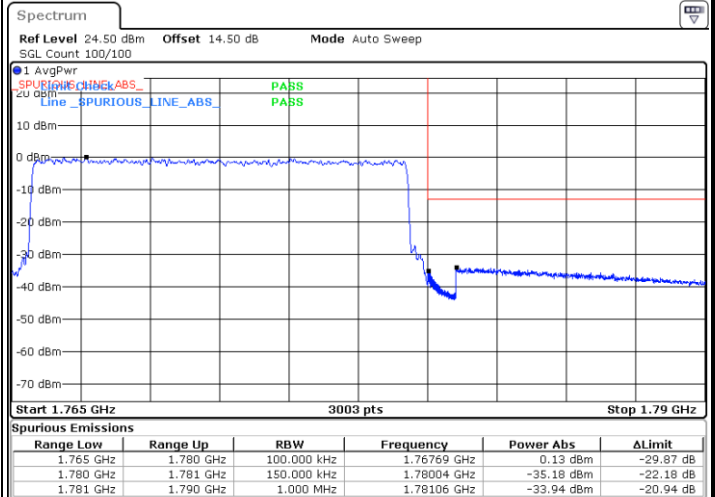

Highest Band Edge / Full RB

Date: 30 JUN.2021 21:55:56

LTE Band 66 / 15MHz / 16QAM

Lowest Band Edge / 1 RB

Date: 30 JUN 2021 21:37:38

Highest Band Edge / 1 RB

Date: 30 JUN 2021 21:53:53

Lowest Band Edge / Full RB

Date: 30 JUN 2021 21:41:43

Highest Band Edge / Full RB

Date: 30 JUN 2021 21:57:58

LTE Band 66 / 15MHz / 64QAM

Lowest Band Edge / 1 RB

Date: 25 JUN.2021 20:56:40

Highest Band Edge / 1 RB

Date: 25 JUN.2021 21:04:50

Lowest Band Edge / Full RB

Date: 25 JUN.2021 20:58:42

Highest Band Edge / Full RB

Date: 25 JUN.2021 21:06:53

LTE Band 66 / 20MHz / QPSK

Lowest Band Edge / 1 RB

Date: 30 JUN 2021 22:04:04

Highest Band Edge / 1 RB

Date: 30 JUN 2021 22:20:21

Lowest Band Edge / Full RB

Date: 30 JUN 2021 22:08:10

Highest Band Edge / Full RB

Date: 30 JUN 2021 22:24:26

LTE Band 66 / 20MHz / 16QAM

Lowest Band Edge / 1 RB

Date: 30 JUN 2021 22:06:07