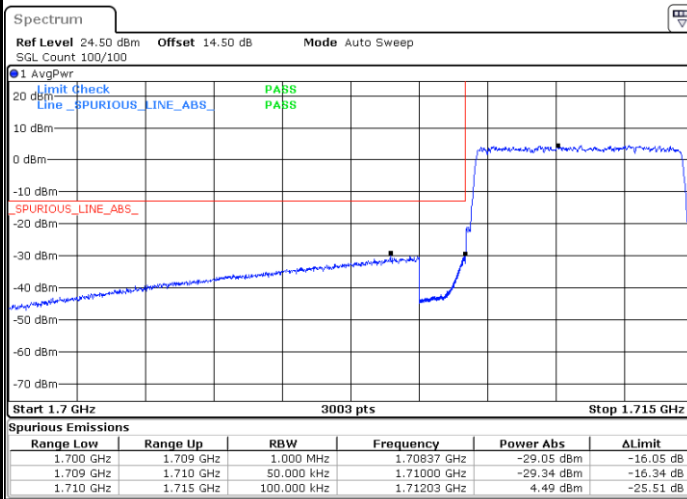

Lowest Band Edge / 1 RB

Date: 25 JUN.2021 19:44:21

Highest Band Edge / 1 RB

Date: 25 JUN.2021 20:01:17

Lowest Band Edge / Full RB

Date: 25 JUN.2021 19:48:27

Highest Band Edge / Full RB

Date: 25 JUN.2021 20:05:21

LTE Band 66 / 5MHz / 16QAM

Lowest Band Edge / 1RB

Highest Band Edge / 1 RB

Lowest Band Edge / Full RB

Highest Band Edge / Full RB

LTE Band 66 / 5MHz / 64QAM

Lowest Band Edge / 1RB

Date: 25 JUN.2021 19:29:06

Highest Band Edge / 1 RB

Date: 25 JUN.2021 19:37:16

Lowest Band Edge / Full RB

Date: 25 JUN.2021 19:31:08

Highest Band Edge / Full RB

Date: 25 JUN.2021 19:39:19

LTE Band 66 / 10MHz / QPSK

Lowest Band Edge / 1 RB

Date: 25 JUN.2021 20:13:50

Highest Band Edge / 1 RB

Date: 25 JUN.2021 20:30:45

Lowest Band Edge / Full RB

Date: 25 JUN.2021 20:17:55

Highest Band Edge / Full RB

Date: 25 JUN.2021 20:34:50

LTE Band 66 / 10MHz / 16QAM