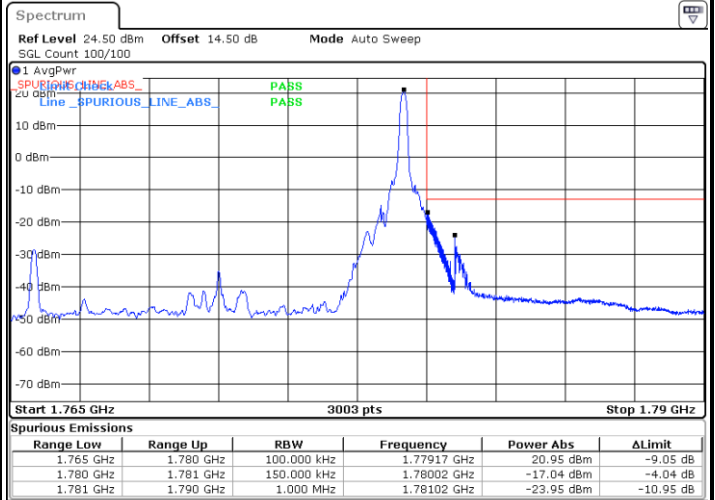

LTE Band 66 / 10MHz / 64QAM

Lowest Band Edge / 1 RB

Date: 25 JUN.2021 20:42:20

Highest Band Edge / 1 RB

Date: 9 JUL.2021 21:35:35

Lowest Band Edge / Full RB

Date: 25 JUN.2021 20:44:23

Highest Band Edge / Full RB

Date: 25 JUN.2021 20:52:34

LTE Band 66 / 15MHz / QPSK

Lowest Band Edge / 1 RB

Date: 30 JUN.2021 21:35:36

Highest Band Edge / 1 RB

Date: 30 JUN.2021 21:51:51

Lowest Band Edge / Full RB

Date: 30 JUN.2021 21:39:40

Highest Band Edge / Full RB

Date: 30 JUN.2021 21:55:56

LTE Band 66 / 15MHz / 16QAM

Lowest Band Edge / 1 RB

Date: 30 JUN 2021 21:37:38

Highest Band Edge / 1 RB

Date: 30 JUN 2021 21:53:53

Lowest Band Edge / Full RB

Date: 30 JUN 2021 21:41:43

Highest Band Edge / Full RB

Date: 30 JUN 2021 21:57:58

LTE Band 66 / 15MHz / 64QAM

Lowest Band Edge / 1 RB

Date: 25 JUN.2021 20:56:40

Highest Band Edge / 1 RB

Date: 25 JUN.2021 21:04:50