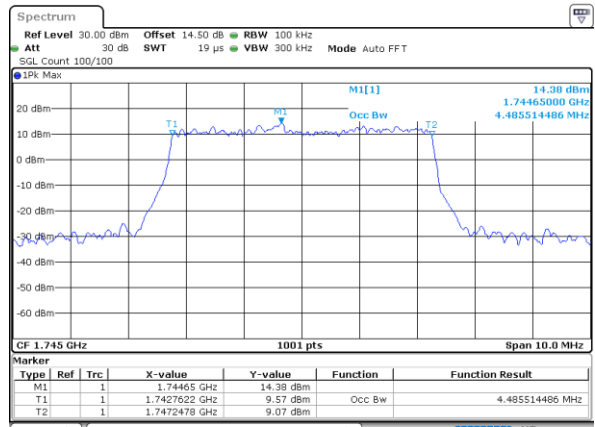

Date: 25 JUN 2021 18:55:59

Highest Channel / 3MHz / QPSK

Date: 25 JUN 2021 18:59:56

Highest Channel / 3MHz / 16QAM

Date: 25 JUN 2021 19:00:21

LTE Band 66

Lowest Channel / 5MHz / QPSK

Date: 25 JUN 2021 19:41:06

Lowest Channel / 5MHz / 16QAM

Date: 25 JUN 2021 19:41:31

Middle Channel / 5MHz / QPSK

Date: 25 JUN 2021 19:53:39

Middle Channel / 5MHz / 16QAM

Date: 25 JUN 2021 19:54:04

Highest Channel / 5MHz / QPSK

Date: 25 JUN 2021 19:58:01

Highest Channel / 5MHz / 16QAM

Date: 25 JUN 2021 19:58:26

LTE Band 66

Lowest Channel / 10MHz / QPSK

Date: 25 JUN 2021 20:10:34

Lowest Channel / 10MHz / 16QAM

Date: 25 JUN 2021 20:10:59

Middle Channel / 10MHz / QPSK