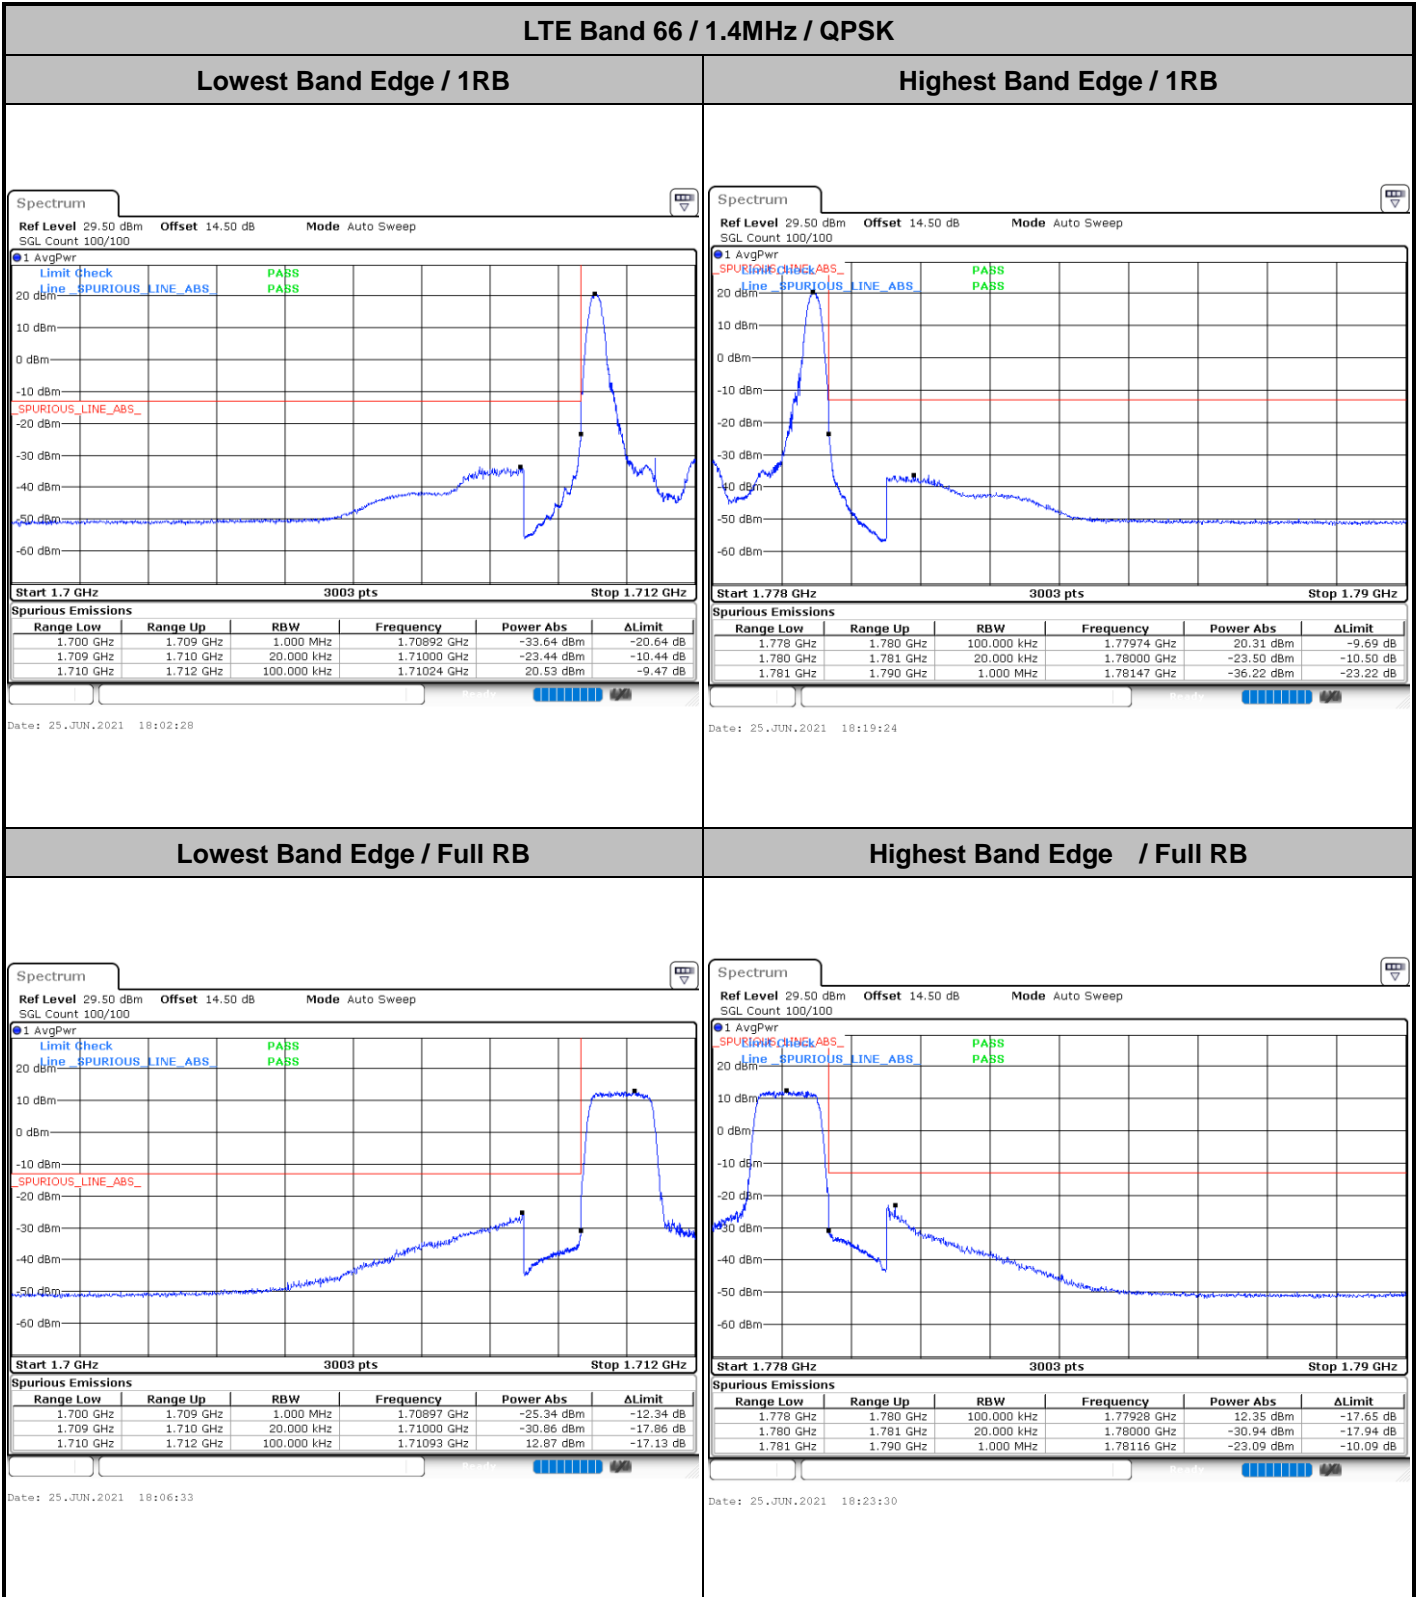

Date: 25 JUN 2021 19:34:58

Highest Channel / 10MHz / 64QAM

Date: 25 JUN 2021 20:48:13

LTE Band 66

Lowest Channel / 15MHz / 64QAM

Date: 25 JUN 2021 20:54:21

Lowest Channel / 20MHz / 64QAM

Date: 30 JUN 2021 22:12:19

Middle Channel / 15MHz / 64QAM

Date: 25 JUN 2021 21:00:29

Middle Channel / 20MHz / 64QAM

Date: 30 JUN 2021 22:13:16

Highest Channel / 15MHz / 64QAM

Date: 25 JUN 2021 21:02:12

Highest Channel / 20MHz / 64QAM

Date: 30 JUN 2021 22:13:09

Conducted Band Edge

LTE Band 66 / 1.4MHz / 16QAM

Lowest Band Edge / 1 RB

Highest Band Edge / 1 RB

Lowest Band Edge / Full RB

Highest Band Edge / Full RB

LTE Band 66 / 1.4MHz / 64QAM

Lowest Band Edge / 1 RB

Highest Band Edge / 1 RB

Lowest Band Edge / Full RB

Highest Band Edge / Full RB

LTE Band 66 / 3MHz / QPSK

Lowest Band Edge / 1RB

Highest Band Edge / 1 RB

Lowest Band Edge / Full RB