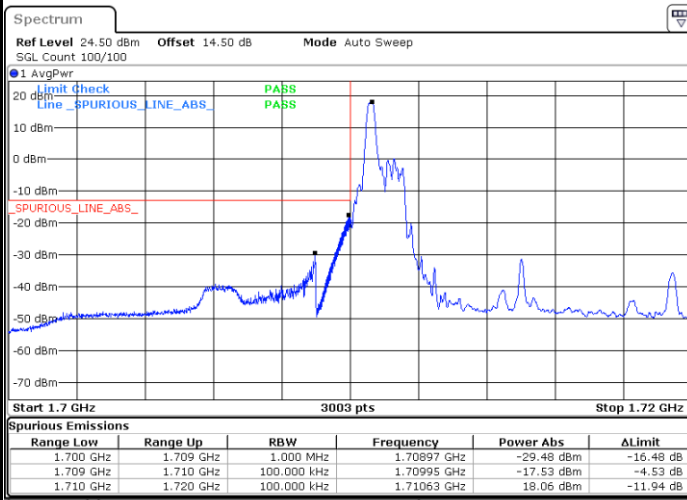

Date: 25 JUN.2021 20:13:50

Highest Band Edge / 1 RB

Date: 25 JUN.2021 20:30:45

Lowest Band Edge / Full RB

Date: 25 JUN.2021 20:17:55

Highest Band Edge / Full RB

Date: 25 JUN.2021 20:34:50

LTE Band 66 / 10MHz / 16QAM

Lowest Band Edge / 1 RB

Date: 25 JUN.2021 20:15:52

Highest Band Edge / 1 RB

Date: 25 JUN.2021 20:32:48

Lowest Band Edge / Full RB

Date: 25 JUN.2021 20:19:57

Highest Band Edge / Full RB

Date: 25 JUN.2021 20:36:52

LTE Band 66 / 10MHz / 64QAM

Lowest Band Edge / 1 RB

Date: 25 JUN.2021 20:42:20

Highest Band Edge / 1 RB

Date: 9 JUL.2021 21:35:35

Lowest Band Edge / Full RB

Date: 25 JUN.2021 20:44:23

Highest Band Edge / Full RB

Date: 25 JUN.2021 20:52:34

LTE Band 66 / 15MHz / QPSK

Lowest Band Edge / 1 RB

Date: 30 JUN.2021 21:35:36

Highest Band Edge / 1 RB

Date: 30 JUN.2021 21:51:51

Lowest Band Edge / Full RB

Date: 30 JUN.2021 21:39:40