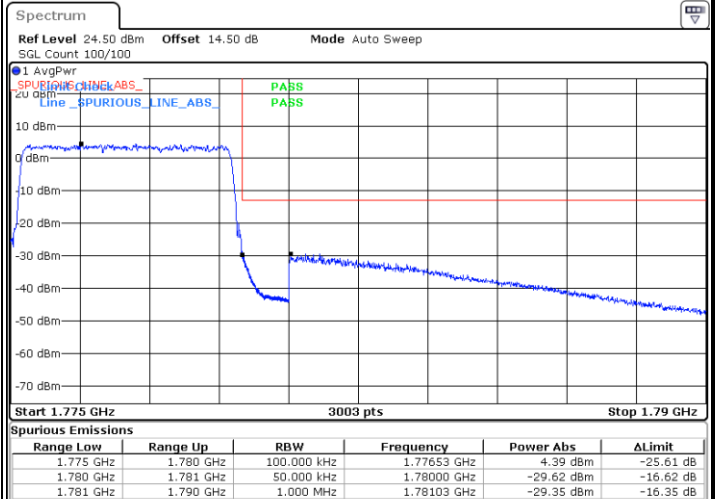

LTE Band 66 / 5MHz / 16QAM

Lowest Band Edge / 1RB

Highest Band Edge / 1 RB

Lowest Band Edge / Full RB

Highest Band Edge / Full RB

LTE Band 66 / 5MHz / 64QAM

Lowest Band Edge / 1RB

Date: 25 JUN.2021 19:29:06

Highest Band Edge / 1 RB

Date: 25 JUN.2021 19:37:16

Lowest Band Edge / Full RB

Date: 25 JUN.2021 19:31:08

Highest Band Edge / Full RB

Date: 25 JUN.2021 19:39:19

LTE Band 66 / 10MHz / QPSK

Lowest Band Edge / 1 RB

Date: 25 JUN.2021 20:13:50

Highest Band Edge / 1 RB

Date: 25 JUN.2021 20:30:45

Lowest Band Edge / Full RB

Date: 25 JUN.2021 20:17:55

Highest Band Edge / Full RB

Date: 25 JUN.2021 20:34:50

LTE Band 66 / 10MHz / 16QAM

Lowest Band Edge / 1 RB

Date: 25 JUN.2021 20:15:52

Highest Band Edge / 1 RB

Date: 25 JUN.2021 20:32:48

Lowest Band Edge / Full RB

Date: 25 JUN.2021 20:19:57

Highest Band Edge / Full RB

Date: 25 JUN.2021 20:36:52