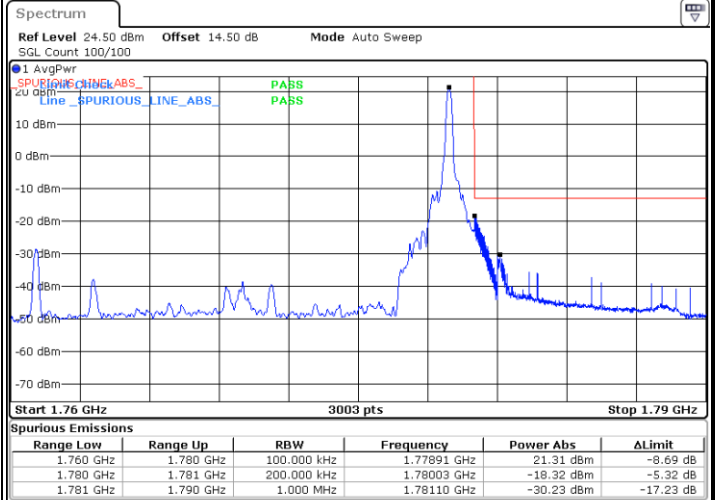

Date: 30 JUN 2021 21:41:43

Highest Band Edge / Full RB

Date: 30 JUN 2021 21:57:58

LTE Band 66 / 15MHz / 64QAM

Lowest Band Edge / 1 RB

Date: 25 JUN.2021 20:56:40

Highest Band Edge / 1 RB

Date: 25 JUN.2021 21:04:50

Lowest Band Edge / Full RB

Date: 25 JUN.2021 20:58:42

Highest Band Edge / Full RB

Date: 25 JUN.2021 21:06:53

LTE Band 66 / 20MHz / QPSK

Lowest Band Edge / 1 RB

Date: 30 JUN 2021 22:04:04

Highest Band Edge / 1 RB

Date: 30 JUN 2021 22:20:21

Lowest Band Edge / Full RB

Date: 30 JUN 2021 22:08:10

Highest Band Edge / Full RB

Date: 30 JUN 2021 22:24:26

LTE Band 66 / 20MHz / 16QAM

Lowest Band Edge / 1 RB

Date: 30 JUN 2021 22:06:07

Highest Band Edge / 1 RB

Date: 30 JUN 2021 22:22:23

Lowest Band Edge / Full RB

Date: 30 JUN 2021 22:10:12

Highest Band Edge / Full RB

Date: 30 JUN 2021 22:26:28

LTE Band 66 / 20MHz / 64QAM

Lowest Band Edge / 1 RB