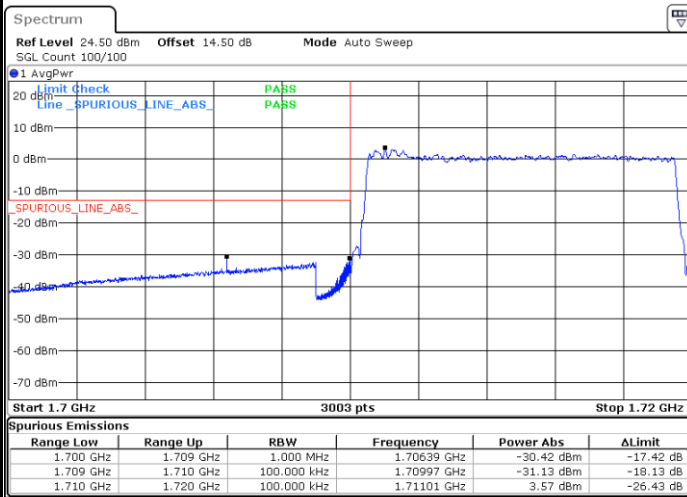

Lowest Band Edge / 1 RB

Date: 25 JUN.2021 20:15:52

Highest Band Edge / 1 RB

Date: 25 JUN.2021 20:32:48

Lowest Band Edge / Full RB

Date: 25 JUN.2021 20:19:57

Highest Band Edge / Full RB

Date: 25 JUN.2021 20:36:52

LTE Band 66 / 10MHz / 64QAM

Lowest Band Edge / 1 RB

Date: 25 JUN.2021 20:42:20

Highest Band Edge / 1 RB

Date: 9 JUL.2021 21:35:35

Lowest Band Edge / Full RB

Date: 25 JUN.2021 20:44:23

Highest Band Edge / Full RB

Date: 25 JUN.2021 20:52:34

LTE Band 66 / 15MHz / QPSK

Lowest Band Edge / 1 RB

Date: 30 JUN.2021 21:35:36

Highest Band Edge / 1 RB

Date: 30 JUN.2021 21:51:51

Lowest Band Edge / Full RB

Date: 30 JUN.2021 21:39:40

Highest Band Edge / Full RB

Date: 30 JUN.2021 21:55:56

LTE Band 66 / 15MHz / 16QAM

Lowest Band Edge / 1 RB

Date: 30 JUN 2021 21:37:38

Highest Band Edge / 1 RB

Date: 30 JUN 2021 21:53:53

Lowest Band Edge / Full RB