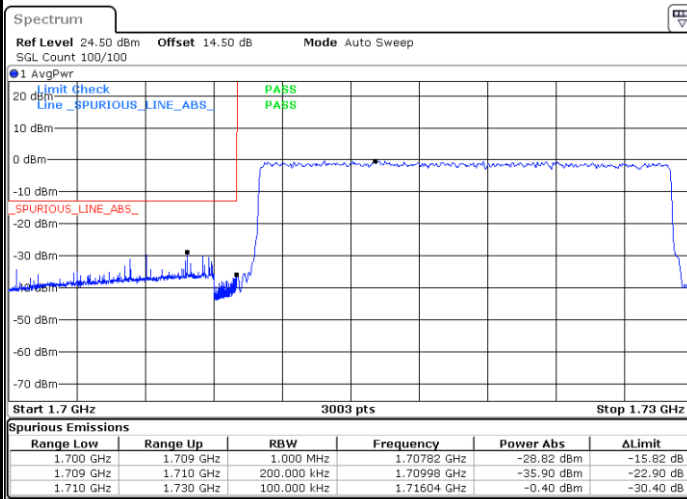

Lowest Band Edge / Full RB

Date: 25 JUN.2021 20:58:42

Highest Band Edge / Full RB

Date: 25 JUN.2021 21:06:53

LTE Band 66 / 20MHz / QPSK

Lowest Band Edge / 1 RB

Date: 30 JUN 2021 22:04:04

Highest Band Edge / 1 RB

Date: 30 JUN 2021 22:20:21

Lowest Band Edge / Full RB

Date: 30 JUN 2021 22:08:10

Highest Band Edge / Full RB

Date: 30 JUN 2021 22:24:26

LTE Band 66 / 20MHz / 16QAM

Lowest Band Edge / 1 RB

Date: 30 JUN 2021 22:06:07

Highest Band Edge / 1 RB

Date: 30 JUN 2021 22:22:23

Lowest Band Edge / Full RB

Date: 30 JUN 2021 22:10:12

Highest Band Edge / Full RB

Date: 30 JUN 2021 22:26:28

LTE Band 66 / 20MHz / 64QAM

Lowest Band Edge / 1 RB

Date: 30 JUN.2021 22:31:37

Highest Band Edge / 1 RB

Date: 30 JUN.2021 22:39:27

Lowest Band Edge / Full RB

Date: 30 JUN.2021 22:33:39

Highest Band Edge / Full RB

Date: 30 JUN.2021 22:41:30