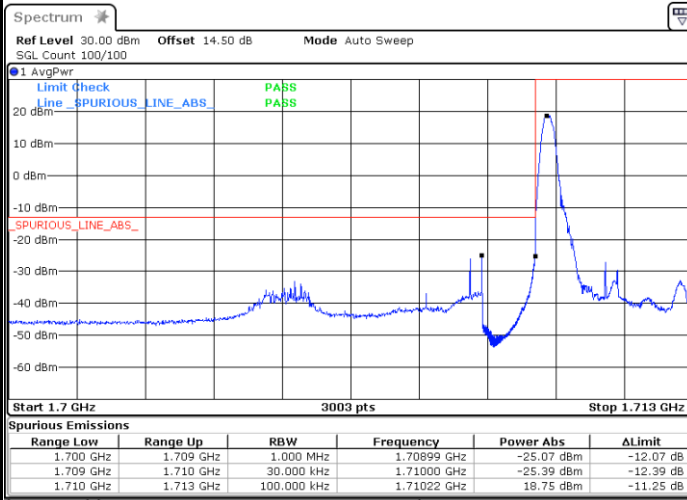

Lowest Band Edge / 1 RB

Highest Band Edge / 1 RB

Lowest Band Edge / Full RB

Highest Band Edge / Full RB

LTE Band 66 / 3MHz / QPSK

Lowest Band Edge / 1RB

Highest Band Edge / 1 RB

Lowest Band Edge / Full RB

Highest Band Edge / Full RB

LTE Band 66 / 3MHz / 16QAM

Lowest Band Edge / 1 RB

Highest Band Edge / 1 RB

Lowest Band Edge / Full RB

Highest Band Edge / Full RB

LTE Band 66 / 3MHz / 64QAM

Lowest Band Edge / 1 RB

Date: 9.JUL.2021 21:31:08

Highest Band Edge / 1 RB

Date: 9.JUL.2021 21:34:07

Lowest Band Edge / Full RB

Date: 25.JUN.2021 19:16:49

Highest Band Edge / Full RB

Date: 25.JUN.2021 19:25:00

LTE Band 66 / 5MHz / QPSK

Lowest Band Edge / 1 RB

Date: 25 JUN.2021 19:44:21

Highest Band Edge / 1 RB

Date: 25 JUN.2021 20:01:17

Lowest Band Edge / Full RB

Date: 25 JUN.2021 19:48:27

Highest Band Edge / Full RB

Date: 25 JUN.2021 20:05:21