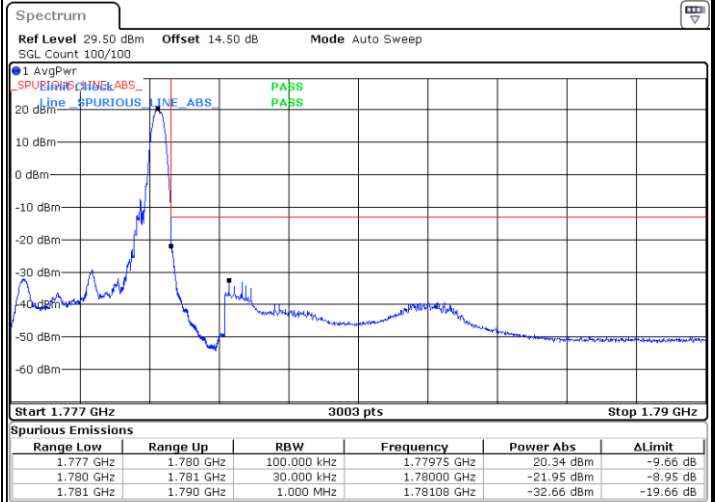

Date: 30 JUN 2021 22:13:09

Conducted Band Edge

LTE Band 66 / 1.4MHz / 16QAM

Lowest Band Edge / 1 RB

Highest Band Edge / 1 RB

Lowest Band Edge / Full RB

Highest Band Edge / Full RB

LTE Band 66 / 1.4MHz / 64QAM

Lowest Band Edge / 1 RB

Highest Band Edge / 1 RB

Lowest Band Edge / Full RB

Highest Band Edge / Full RB

LTE Band 66 / 3MHz / QPSK

Lowest Band Edge / 1RB

Highest Band Edge / 1 RB

Lowest Band Edge / Full RB

Highest Band Edge / Full RB

LTE Band 66 / 3MHz / 16QAM

Lowest Band Edge / 1 RB

Highest Band Edge / 1 RB

Lowest Band Edge / Full RB

Highest Band Edge / Full RB

LTE Band 66 / 3MHz / 64QAM

Lowest Band Edge / 1 RB

Date: 9.JUL.2021 21:31:08

Highest Band Edge / 1 RB

Date: 9.JUL.2021 21:34:07

Lowest Band Edge / Full RB

Date: 25.JUN.2021 19:16:49

Highest Band Edge / Full RB

Date: 25.JUN.2021 19:25:00

LTE Band 66 / 5MHz / QPSK