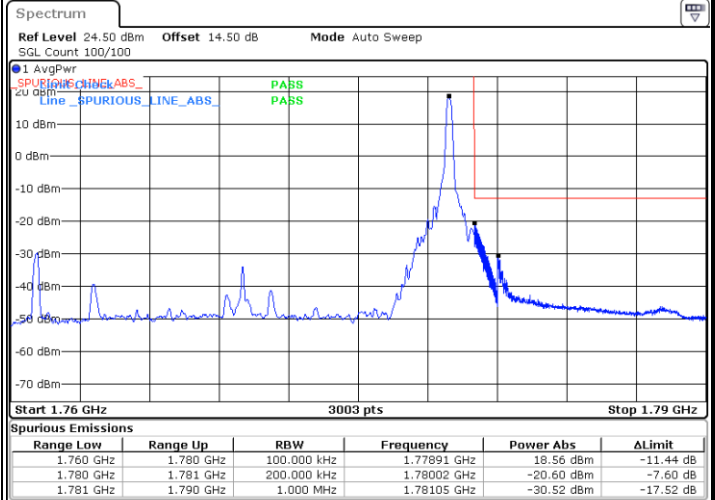

Lowest Band Edge / Full RB

Date: 25 JUN.2021 20:58:42

Highest Band Edge / Full RB

Date: 25 JUN.2021 21:06:53

LTE Band 66 / 20MHz / QPSK

Lowest Band Edge / 1 RB

Date: 30 JUN 2021 22:04:04

Highest Band Edge / 1 RB

Date: 30 JUN 2021 22:20:21

Lowest Band Edge / Full RB

Date: 30 JUN 2021 22:08:10

Highest Band Edge / Full RB

Date: 30 JUN 2021 22:24:26

LTE Band 66 / 20MHz / 16QAM

Lowest Band Edge / 1 RB

Date: 30 JUN 2021 22:06:07

Highest Band Edge / 1 RB

Date: 30 JUN 2021 22:22:23

Lowest Band Edge / Full RB

Date: 30 JUN 2021 22:10:12

Highest Band Edge / Full RB

Date: 30 JUN 2021 22:26:28

LTE Band 66 / 20MHz / 64QAM

Lowest Band Edge / 1 RB

Date: 30 JUN.2021 22:31:37

Highest Band Edge / 1 RB

Date: 30 JUN.2021 22:39:27

Lowest Band Edge / Full RB

Date: 30 JUN.2021 22:33:39

Highest Band Edge / Full RB

Date: 30 JUN.2021 22:41:30