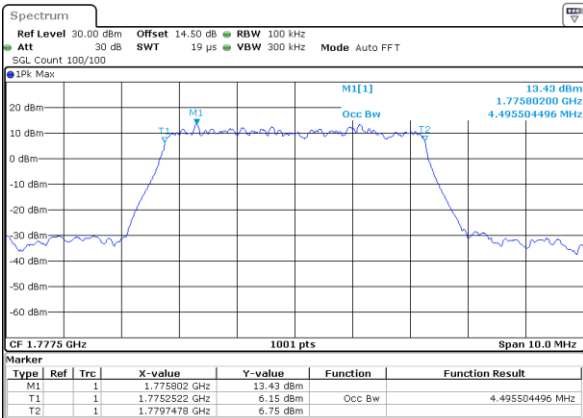

Middle Channel / 3MHz / 64QAM

Date: 25 JUN 2021 19:18:37

Highest Channel / 20MHz / 64QAM

Date: 25 JUN 2021 18:36:53

Highest Channel / 3MHz / 64QAM

Date: 25 JUN 2021 19:20:39

LTE Band 66

Lowest Channel / 5MHz / 64QAM

Date: 25 JUN 2021 19:26:47

Lowest Channel / 10MHz / 64QAM

Date: 25 JUN 2021 20:40:02

Middle Channel / 5MHz / 64QAM

Date: 25 JUN 2021 19:32:55

Middle Channel / 10MHz / 64QAM

Date: 25 JUN 2021 20:46:10

Highest Channel / 5MHz / 64QAM

Date: 25 JUN 2021 19:34:58

Highest Channel / 10MHz / 64QAM

Date: 25 JUN 2021 20:48:13

LTE Band 66

Lowest Channel / 15MHz / 64QAM

Date: 25 JUN 2021 20:54:21

Lowest Channel / 20MHz / 64QAM

Date: 30 JUN 2021 22:12:19