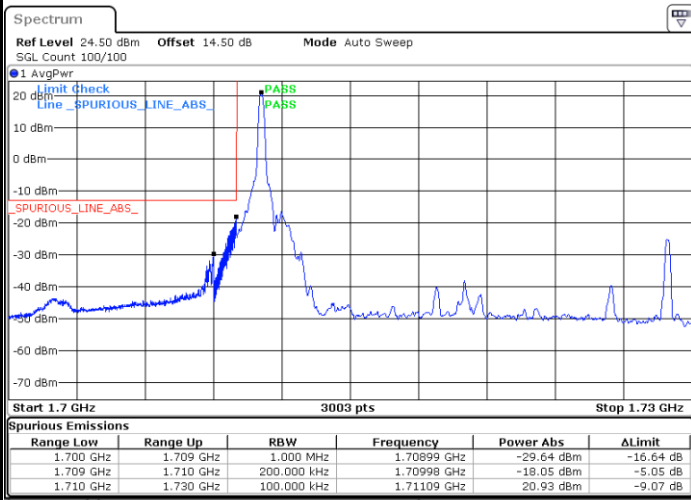

Date: 30 JUN 2021 21:41:43

Highest Band Edge / Full RB

Date: 30 JUN 2021 21:57:58

LTE Band 66 / 15MHz / 64QAM

Lowest Band Edge / 1 RB

Date: 25 JUN.2021 20:56:40

Highest Band Edge / 1 RB

Date: 25 JUN.2021 21:04:50

Lowest Band Edge / Full RB

Date: 25 JUN.2021 20:58:42

Highest Band Edge / Full RB

Date: 25 JUN.2021 21:06:53

LTE Band 66 / 20MHz / QPSK

Lowest Band Edge / 1 RB

Date: 30 JUN 2021 22:04:04

Highest Band Edge / 1 RB

Date: 30 JUN 2021 22:20:21

Lowest Band Edge / Full RB

Date: 30 JUN 2021 22:08:10

Highest Band Edge / Full RB

Date: 30 JUN 2021 22:24:26

LTE Band 66 / 20MHz / 16QAM

Lowest Band Edge / 1 RB

Date: 30 JUN 2021 22:06:07

Highest Band Edge / 1 RB

Date: 30 JUN 2021 22:22:23

Lowest Band Edge / Full RB

Date: 30 JUN 2021 22:10:12

Highest Band Edge / Full RB

Date: 30 JUN 2021 22:26:28

LTE Band 66 / 20MHz / 64QAM

Lowest Band Edge / 1 RB