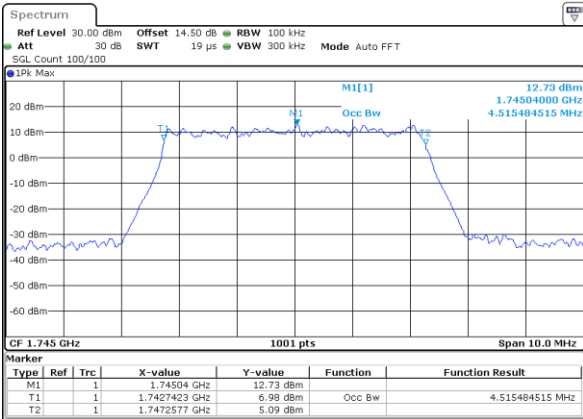

Date: 30 JUN 2021 22:17:31

LTE Band 66

Lowest Channel / 1.4MHz / 64QAM

Date: 25 JUN 2021 18:28:42

Lowest Channel / 3MHz / 64QAM

Date: 25 JUN 2021 19:12:29

Middle Channel / 20MHz / 64QAM

Date: 1 JUL 2021 08:49:42

Middle Channel / 3MHz / 64QAM

Date: 25 JUN 2021 19:18:37

Highest Channel / 20MHz / 64QAM

Date: 25 JUN 2021 18:36:53

Highest Channel / 3MHz / 64QAM

Date: 25 JUN 2021 19:20:39

LTE Band 66

Lowest Channel / 5MHz / 64QAM

Date: 25 JUN 2021 19:26:47

Lowest Channel / 10MHz / 64QAM

Date: 25 JUN 2021 20:40:02

Middle Channel / 5MHz / 64QAM

Date: 25 JUN 2021 19:32:55

Middle Channel / 10MHz / 64QAM

Date: 25 JUN 2021 20:46:10

Highest Channel / 5MHz / 64QAM

Date: 25 JUN 2021 19:34:58

Highest Channel / 10MHz / 64QAM

Date: 25 JUN 2021 20:48:13

LTE Band 66

Lowest Channel / 15MHz / 64QAM

Date: 25 JUN 2021 20:54:21

Lowest Channel / 20MHz / 64QAM

Date: 30 JUN 2021 22:12:19