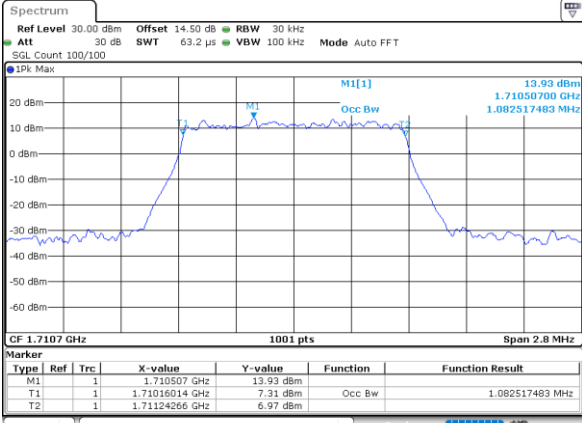

Highest Channel / 15MHz / QPSK

Date: 30 JUN 2021 21:48:36

Highest Channel / 15MHz / 16QAM

Date: 30 JUN 2021 21:49:01

LTE Band 66

Lowest Channel / 20MHz / QPSK

Date: 30 JUN 2021 22:00:49

Lowest Channel / 20MHz / 16QAM

Date: 30 JUN 2021 22:01:14

Middle Channel / 20MHz / QPSK

Date: 30 JUN 2021 22:13:02

Middle Channel / 20MHz / 16QAM

Date: 30 JUN 2021 22:13:27

Highest Channel / 20MHz / QPSK

Date: 30 JUN 2021 22:17:06

Highest Channel / 20MHz / 16QAM

Date: 30 JUN 2021 22:17:31

LTE Band 66

Lowest Channel / 1.4MHz / 64QAM

Date: 25 JUN 2021 18:28:42

Lowest Channel / 3MHz / 64QAM

Date: 25 JUN 2021 19:12:29

Middle Channel / 20MHz / 64QAM

Date: 1 JUL 2021 08:49:42

Middle Channel / 3MHz / 64QAM

Date: 25 JUN 2021 19:18:37

Highest Channel / 20MHz / 64QAM

Date: 25 JUN 2021 18:36:53

Highest Channel / 3MHz / 64QAM

Date: 25 JUN 2021 19:20:39

LTE Band 66

Lowest Channel / 5MHz / 64QAM