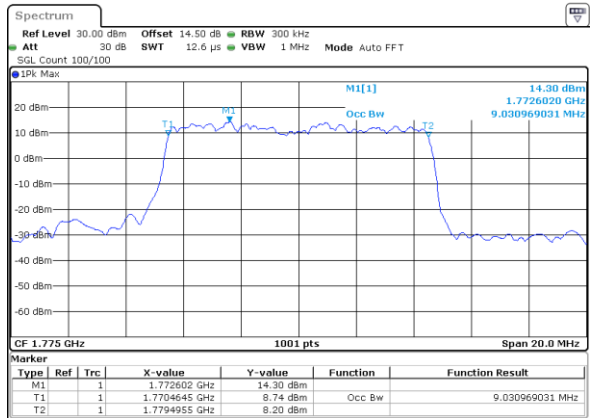

Middle Channel / 3MHz / 64QAM

Date: 25 JUN 2021 19:18:37

Highest Channel / 20MHz / 64QAM

Date: 25 JUN 2021 18:36:53

Highest Channel / 3MHz / 64QAM

Date: 25 JUN 2021 19:20:39

LTE Band 66

Lowest Channel / 5MHz / 64QAM

Date: 25 JUN 2021 19:26:47

Lowest Channel / 10MHz / 64QAM

Date: 25 JUN 2021 20:40:02

Middle Channel / 5MHz / 64QAM

Date: 25 JUN 2021 19:32:55

Middle Channel / 10MHz / 64QAM

Date: 25 JUN 2021 20:46:10

Highest Channel / 5MHz / 64QAM

Date: 25 JUN 2021 19:34:58

Highest Channel / 10MHz / 64QAM

Date: 25 JUN 2021 20:48:13

LTE Band 66

Lowest Channel / 15MHz / 64QAM

Date: 25 JUN 2021 20:54:21

Lowest Channel / 20MHz / 64QAM

Date: 30 JUN 2021 22:12:19