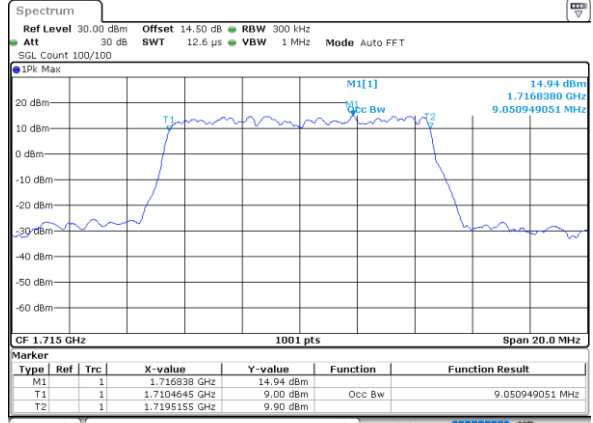

Highest Channel / 5MHz / 16QAM

Date: 25 JUN 2021 19:58:26

LTE Band 66

Lowest Channel / 10MHz / QPSK

Date: 25 JUN 2021 20:10:34

Lowest Channel / 10MHz / 16QAM

Date: 25 JUN 2021 20:10:59

Middle Channel / 10MHz / QPSK

Date: 25 JUN 2021 20:23:07

Middle Channel / 10MHz / 16QAM

Date: 25 JUN 2021 20:23:32

Highest Channel / 10MHz / QPSK

Date: 25 JUN 2021 20:27:30

Highest Channel / 10MHz / 16QAM

Date: 25 JUN 2021 20:27:55

LTE Band 66