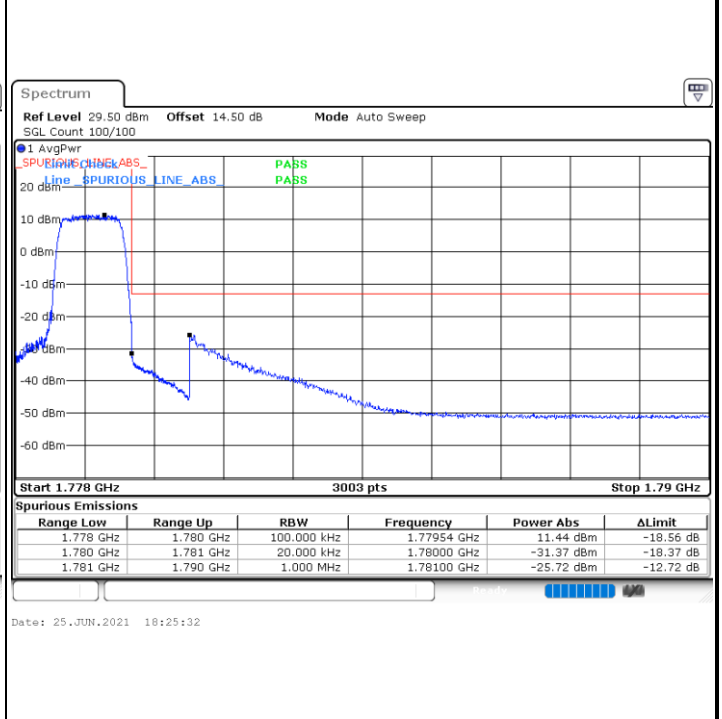

Date: 25 JUN 2021 19:34:58

Highest Channel / 10MHz / 64QAM

Date: 25 JUN 2021 20:48:13

LTE Band 66

Lowest Channel / 15MHz / 64QAM

Date: 25 JUN 2021 20:54:21

Lowest Channel / 20MHz / 64QAM

Date: 30 JUN 2021 22:12:19

Date: 30 JUN 2021 22:13:09

Conducted Band Edge

LTE Band 66 / 1.4MHz / 16QAM

Lowest Band Edge / 1 RB

Highest Band Edge / 1 RB

Lowest Band Edge / Full RB

Highest Band Edge / Full RB

LTE Band 66 / 1.4MHz / 64QAM

Lowest Band Edge / 1 RB

Highest Band Edge / 1 RB

Lowest Band Edge / Full RB

Highest Band Edge / Full RB

LTE Band 66 / 3MHz / QPSK

Lowest Band Edge / 1RB

Highest Band Edge / 1 RB

Lowest Band Edge / Full RB

Highest Band Edge / Full RB

LTE Band 66 / 3MHz / 16QAM

Lowest Band Edge / 1 RB

Highest Band Edge / 1 RB

Lowest Band Edge / Full RB

Highest Band Edge / Full RB

LTE Band 66 / 3MHz / 64QAM

Lowest Band Edge / 1 RB