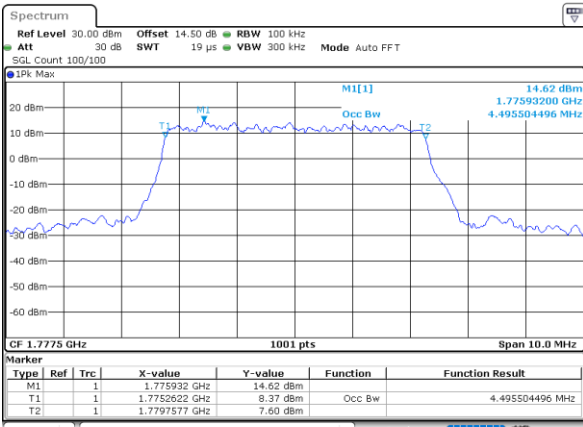

Lowest Channel / 5MHz / 16QAM

Date: 25 JUN 2021 19:41:31

Middle Channel / 5MHz / QPSK

Date: 25 JUN 2021 19:53:39

Middle Channel / 5MHz / 16QAM

Date: 25 JUN 2021 19:54:04

Highest Channel / 5MHz / QPSK

Date: 25 JUN 2021 19:58:01

Highest Channel / 5MHz / 16QAM

Date: 25 JUN 2021 19:58:26

LTE Band 66

Lowest Channel / 10MHz / QPSK

Date: 25 JUN 2021 20:10:34

Lowest Channel / 10MHz / 16QAM

Date: 25 JUN 2021 20:10:59

Middle Channel / 10MHz / QPSK