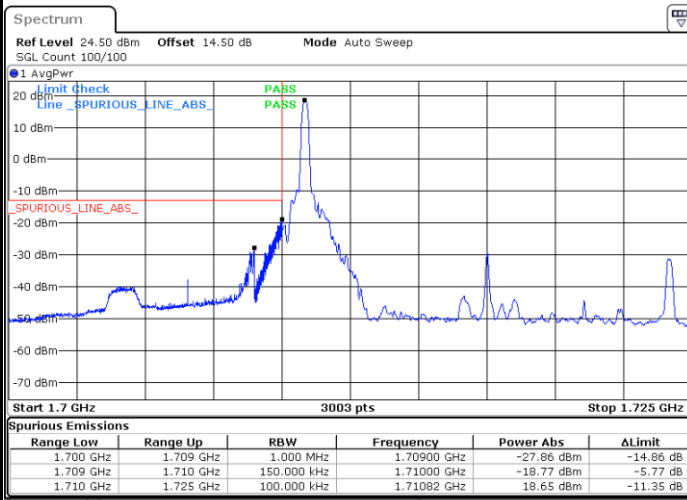

Highest Band Edge / Full RB

Date: 30 JUN.2021 21:55:56

LTE Band 66 / 15MHz / 16QAM

Lowest Band Edge / 1 RB

Date: 30 JUN 2021 21:37:38

Highest Band Edge / 1 RB

Date: 30 JUN 2021 21:53:53

Lowest Band Edge / Full RB

Date: 30 JUN 2021 21:41:43

Highest Band Edge / Full RB

Date: 30 JUN 2021 21:57:58

LTE Band 66 / 15MHz / 64QAM

Lowest Band Edge / 1 RB

Date: 25 JUN.2021 20:56:40

Highest Band Edge / 1 RB

Date: 25 JUN.2021 21:04:50

Lowest Band Edge / Full RB

Date: 25 JUN.2021 20:58:42

Highest Band Edge / Full RB

Date: 25 JUN.2021 21:06:53

LTE Band 66 / 20MHz / QPSK

Lowest Band Edge / 1 RB

Date: 30 JUN 2021 22:04:04

Highest Band Edge / 1 RB

Date: 30 JUN 2021 22:20:21

Lowest Band Edge / Full RB

Date: 30 JUN 2021 22:08:10

Highest Band Edge / Full RB

Date: 30 JUN 2021 22:24:26

LTE Band 66 / 20MHz / 16QAM

Lowest Band Edge / 1 RB

Date: 30 JUN 2021 22:06:07