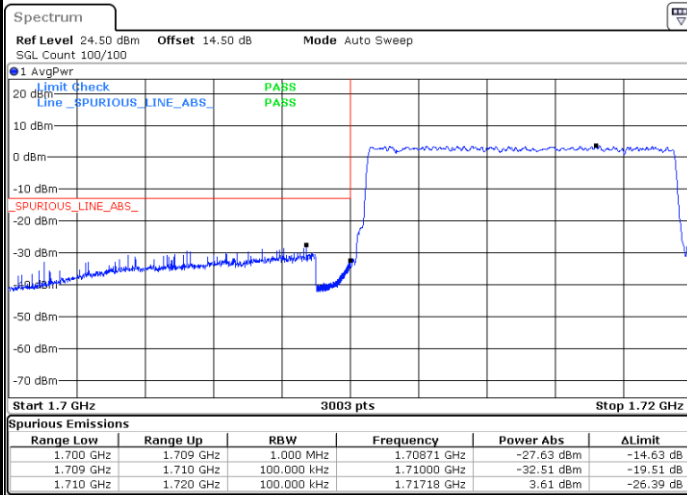

LTE Band 66 / 5MHz / 16QAM

Lowest Band Edge / 1RB

Highest Band Edge / 1 RB

Lowest Band Edge / Full RB

Highest Band Edge / Full RB

LTE Band 66 / 5MHz / 64QAM

Lowest Band Edge / 1RB

Date: 25 JUN.2021 19:29:06

Highest Band Edge / 1 RB

Date: 25 JUN.2021 19:37:16

Lowest Band Edge / Full RB

Date: 25 JUN.2021 19:31:08

Highest Band Edge / Full RB

Date: 25 JUN.2021 19:39:19

LTE Band 66 / 10MHz / QPSK

Lowest Band Edge / 1 RB

Date: 25 JUN.2021 20:13:50

Highest Band Edge / 1 RB

Date: 25 JUN.2021 20:30:45

Lowest Band Edge / Full RB

Date: 25 JUN.2021 20:17:55

Highest Band Edge / Full RB

Date: 25 JUN.2021 20:34:50

LTE Band 66 / 10MHz / 16QAM

Lowest Band Edge / 1 RB

Date: 25 JUN.2021 20:15:52

Highest Band Edge / 1 RB

Date: 25 JUN.2021 20:32:48

Lowest Band Edge / Full RB

Date: 25 JUN.2021 20:19:57

Highest Band Edge / Full RB

Date: 25 JUN.2021 20:36:52