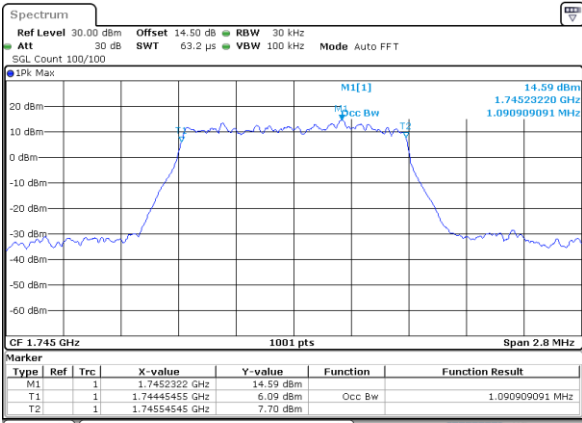

Date: 30 JUN 2021 22:17:31

LTE Band 66

Lowest Channel / 1.4MHz / 64QAM

Date: 25 JUN 2021 18:28:42

Lowest Channel / 3MHz / 64QAM

Date: 25 JUN 2021 19:12:29

Middle Channel / 20MHz / 64QAM

Date: 1 JUL 2021 08:49:42

Middle Channel / 3MHz / 64QAM

Date: 25 JUN 2021 19:18:37

Highest Channel / 20MHz / 64QAM

Date: 25 JUN 2021 18:36:53

Highest Channel / 3MHz / 64QAM

Date: 25 JUN 2021 19:20:39

LTE Band 66

Lowest Channel / 5MHz / 64QAM