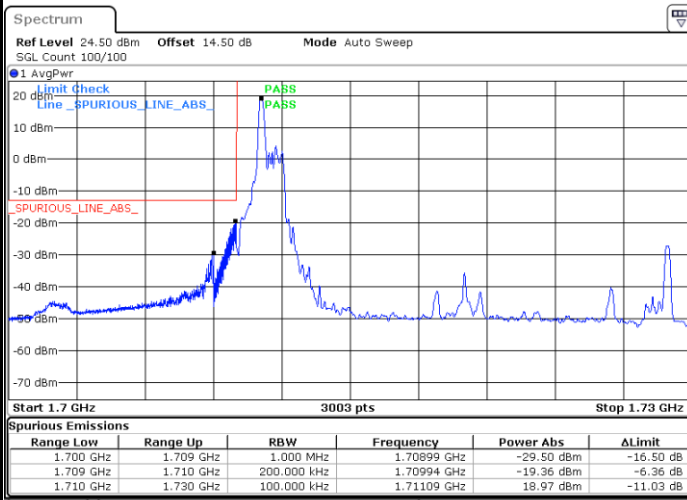

Lowest Band Edge / Full RB

Date: 25 JUN.2021 20:58:42

Highest Band Edge / Full RB

Date: 25 JUN.2021 21:06:53

LTE Band 66 / 20MHz / QPSK

Lowest Band Edge / 1 RB

Date: 30 JUN 2021 22:04:04

Highest Band Edge / 1 RB

Date: 30 JUN 2021 22:20:21

Lowest Band Edge / Full RB

Date: 30 JUN 2021 22:08:10

Highest Band Edge / Full RB

Date: 30 JUN 2021 22:24:26

LTE Band 66 / 20MHz / 16QAM

Lowest Band Edge / 1 RB

Date: 30 JUN 2021 22:06:07

Highest Band Edge / 1 RB

Date: 30 JUN 2021 22:22:23

Lowest Band Edge / Full RB

Date: 30 JUN 2021 22:10:12

Highest Band Edge / Full RB

Date: 30 JUN 2021 22:26:28

LTE Band 66 / 20MHz / 64QAM

Lowest Band Edge / 1 RB

Date: 30 JUN.2021 22:31:37

Highest Band Edge / 1 RB

Date: 30 JUN.2021 22:39:27

Lowest Band Edge / Full RB

Date: 30 JUN.2021 22:33:39

Highest Band Edge / Full RB

Date: 30 JUN.2021 22:41:30