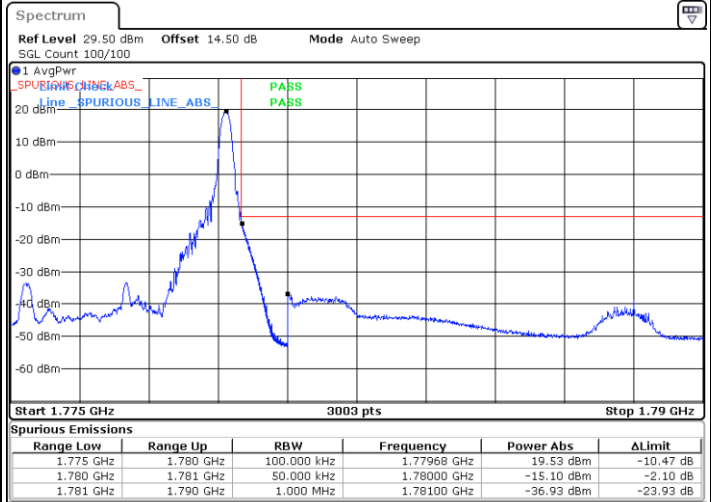

Date: 9.JUL.2021 21:31:08

Highest Band Edge / 1 RB

Date: 9.JUL.2021 21:34:07

Lowest Band Edge / Full RB

Date: 25.JUN.2021 19:16:49

Highest Band Edge / Full RB

Date: 25.JUN.2021 19:25:00

LTE Band 66 / 5MHz / QPSK

Lowest Band Edge / 1 RB

Date: 25 JUN.2021 19:44:21

Highest Band Edge / 1 RB

Date: 25 JUN.2021 20:01:17

Lowest Band Edge / Full RB

Date: 25 JUN.2021 19:48:27

Highest Band Edge / Full RB

Date: 25 JUN.2021 20:05:21

LTE Band 66 / 5MHz / 16QAM

Lowest Band Edge / 1RB

Highest Band Edge / 1 RB

Lowest Band Edge / Full RB

Highest Band Edge / Full RB

LTE Band 66 / 5MHz / 64QAM

Lowest Band Edge / 1RB

Date: 25 JUN.2021 19:29:06

Highest Band Edge / 1 RB

Date: 25 JUN.2021 19:37:16

Lowest Band Edge / Full RB

Date: 25 JUN.2021 19:31:08

Highest Band Edge / Full RB

Date: 25 JUN.2021 19:39:19

LTE Band 66 / 10MHz / QPSK

Lowest Band Edge / 1 RB