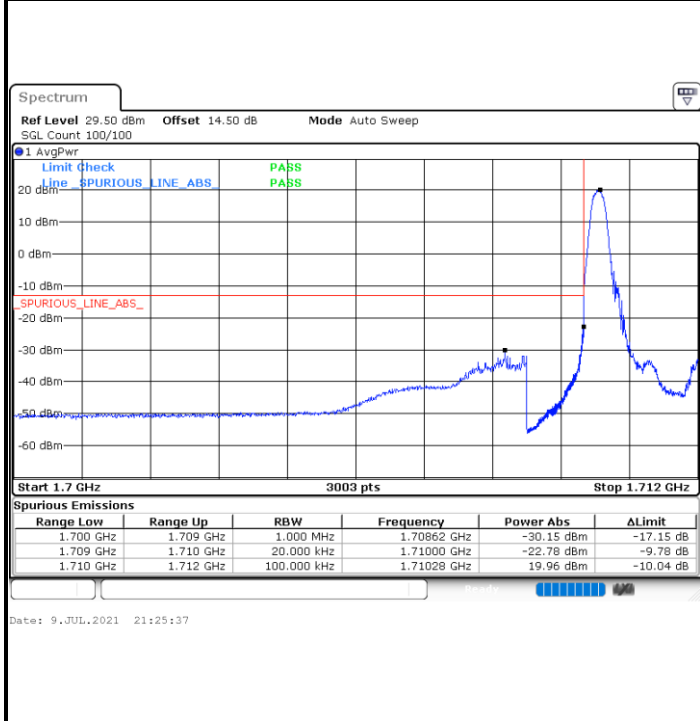

Middle Channel / 15MHz / 64QAM

Date: 25 JUN 2021 21:00:29

Middle Channel / 20MHz / 64QAM

Date: 30 JUN 2021 22:13:16

Highest Channel / 15MHz / 64QAM

Date: 25 JUN 2021 21:02:12

Highest Channel / 20MHz / 64QAM

Date: 30 JUN 2021 22:13:09

Conducted Band Edge

LTE Band 66 / 1.4MHz / 16QAM

Lowest Band Edge / 1 RB

Highest Band Edge / 1 RB

Lowest Band Edge / Full RB

Highest Band Edge / Full RB

LTE Band 66 / 1.4MHz / 64QAM

Lowest Band Edge / 1 RB

Highest Band Edge / 1 RB

Lowest Band Edge / Full RB

Highest Band Edge / Full RB

LTE Band 66 / 3MHz / QPSK

Lowest Band Edge / 1RB

Highest Band Edge / 1 RB

Lowest Band Edge / Full RB

Highest Band Edge / Full RB

LTE Band 66 / 3MHz / 16QAM

Lowest Band Edge / 1 RB

Highest Band Edge / 1 RB

Lowest Band Edge / Full RB

Highest Band Edge / Full RB

LTE Band 66 / 3MHz / 64QAM

Lowest Band Edge / 1 RB