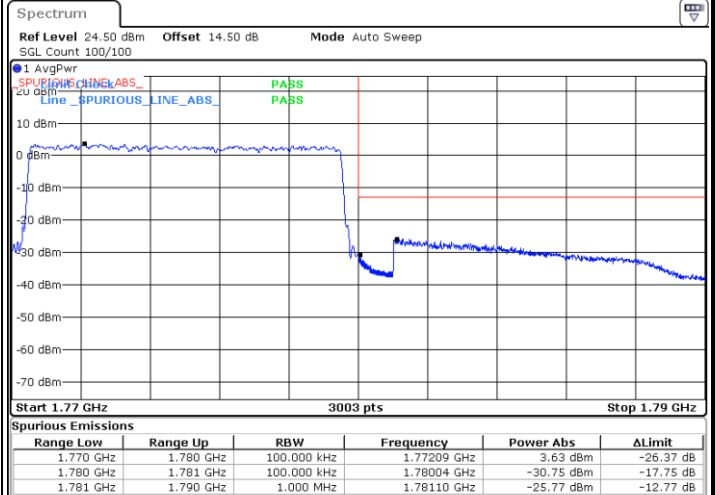

Highest Band Edge / 1 RB

Date: 25 JUN.2021 19:37:16

Lowest Band Edge / Full RB

Date: 25 JUN.2021 19:31:08

Highest Band Edge / Full RB

Date: 25 JUN.2021 19:39:19

LTE Band 66 / 10MHz / QPSK

Lowest Band Edge / 1 RB

Date: 25 JUN.2021 20:13:50

Highest Band Edge / 1 RB

Date: 25 JUN.2021 20:30:45

Lowest Band Edge / Full RB

Date: 25 JUN.2021 20:17:55

Highest Band Edge / Full RB

Date: 25 JUN.2021 20:34:50

LTE Band 66 / 10MHz / 16QAM

Lowest Band Edge / 1 RB

Date: 25 JUN.2021 20:15:52

Highest Band Edge / 1 RB

Date: 25 JUN.2021 20:32:48

Lowest Band Edge / Full RB

Date: 25 JUN.2021 20:19:57

Highest Band Edge / Full RB

Date: 25 JUN.2021 20:36:52

LTE Band 66 / 10MHz / 64QAM

Lowest Band Edge / 1 RB

Date: 25 JUN.2021 20:42:20

Highest Band Edge / 1 RB

Date: 9 JUL.2021 21:35:35

Lowest Band Edge / Full RB

Date: 25 JUN.2021 20:44:23

Highest Band Edge / Full RB