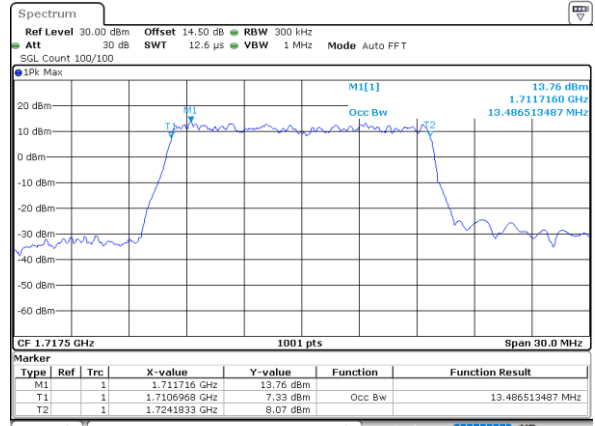

Lowest Channel / 15MHz / 16QAM

Date: 25 JUN 2021 21:09:05