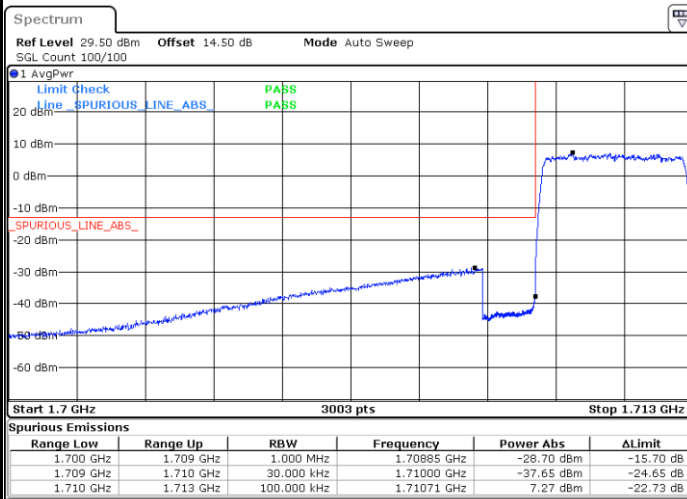

Lowest Band Edge / 1 RB

Highest Band Edge / 1 RB

Lowest Band Edge / Full RB

Highest Band Edge / Full RB

LTE Band 66 / 3MHz / QPSK

Lowest Band Edge / 1RB

Highest Band Edge / 1 RB

Lowest Band Edge / Full RB

Highest Band Edge / Full RB

LTE Band 66 / 3MHz / 16QAM

Lowest Band Edge / 1 RB

Highest Band Edge / 1 RB

Lowest Band Edge / Full RB

Highest Band Edge / Full RB

LTE Band 66 / 3MHz / 64QAM

Lowest Band Edge / 1 RB

Date: 9.JUL.2021 21:31:08

Highest Band Edge / 1 RB

Date: 9.JUL.2021 21:34:07

Lowest Band Edge / Full RB

Date: 25.JUN.2021 19:16:49

Highest Band Edge / Full RB

Date: 25.JUN.2021 19:25:00

LTE Band 66 / 5MHz / QPSK

Lowest Band Edge / 1 RB

Date: 25 JUN.2021 19:44:21

Highest Band Edge / 1 RB

Date: 25 JUN.2021 20:01:17

Lowest Band Edge / Full RB

Date: 25 JUN.2021 19:48:27

Highest Band Edge / Full RB

Date: 25 JUN.2021 20:05:21