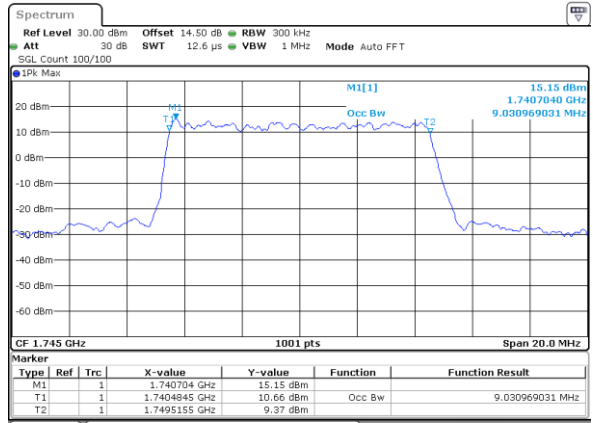

Highest Channel / 5MHz / 16QAM

Date: 25 JUN 2021 19:58:26

LTE Band 66

Lowest Channel / 10MHz / QPSK

Date: 25 JUN 2021 20:10:34

Lowest Channel / 10MHz / 16QAM

Date: 25 JUN 2021 20:10:59

Middle Channel / 10MHz / QPSK

Date: 25 JUN 2021 20:23:07

Middle Channel / 10MHz / 16QAM

Date: 25 JUN 2021 20:23:32

Highest Channel / 10MHz / QPSK

Date: 25 JUN 2021 20:27:30

Highest Channel / 10MHz / 16QAM

Date: 25 JUN 2021 20:27:55

LTE Band 66