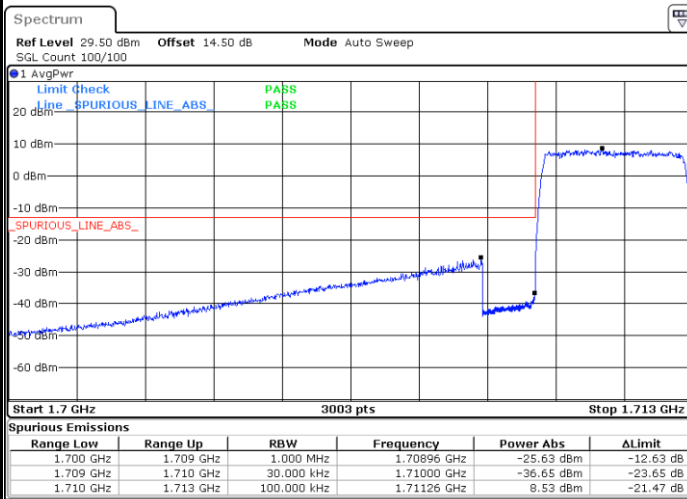

Lowest Band Edge / 1 RB

Highest Band Edge / 1 RB

Lowest Band Edge / Full RB

Highest Band Edge / Full RB

LTE Band 66 / 3MHz / QPSK

Lowest Band Edge / 1RB

Highest Band Edge / 1 RB

Lowest Band Edge / Full RB

Highest Band Edge / Full RB

LTE Band 66 / 3MHz / 16QAM

Lowest Band Edge / 1 RB

Highest Band Edge / 1 RB

Lowest Band Edge / Full RB

Highest Band Edge / Full RB

LTE Band 66 / 3MHz / 64QAM

Lowest Band Edge / 1 RB

Date: 9.JUL.2021 21:31:08

Highest Band Edge / 1 RB

Date: 9.JUL.2021 21:34:07

Lowest Band Edge / Full RB

Date: 25.JUN.2021 19:16:49

Highest Band Edge / Full RB

Date: 25.JUN.2021 19:25:00

LTE Band 66 / 5MHz / QPSK

Lowest Band Edge / 1 RB

Date: 25 JUN.2021 19:44:21

Highest Band Edge / 1 RB

Date: 25 JUN.2021 20:01:17

Lowest Band Edge / Full RB

Date: 25 JUN.2021 19:48:27

Highest Band Edge / Full RB

Date: 25 JUN.2021 20:05:21