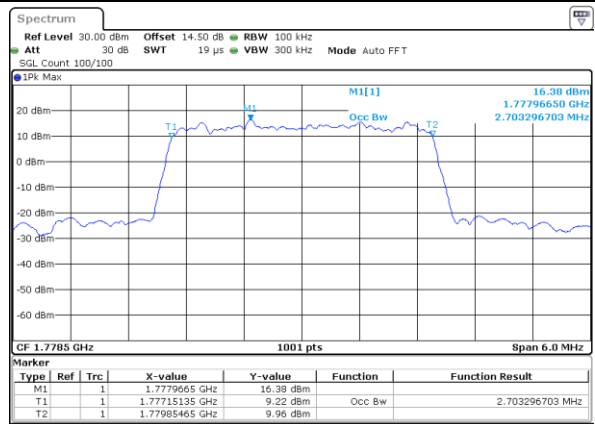

LTE Band 66

Lowest Channel / 3MHz / QPSK

Date: 1 JUL 2021 08:51:34

Lowest Channel / 3MHz / 16QAM

Date: 25 JUN 2021 18:43:26

Middle Channel / 3MHz / QPSK

Date: 25 JUN 2021 18:55:34

Middle Channel / 3MHz / 16QAM

Date: 25 JUN 2021 18:55:59

Highest Channel / 3MHz / QPSK

Date: 25 JUN 2021 18:59:56

Highest Channel / 3MHz / 16QAM

Date: 25 JUN 2021 19:00:21

LTE Band 66

Lowest Channel / 5MHz / QPSK

Date: 25 JUN 2021 19:41:06