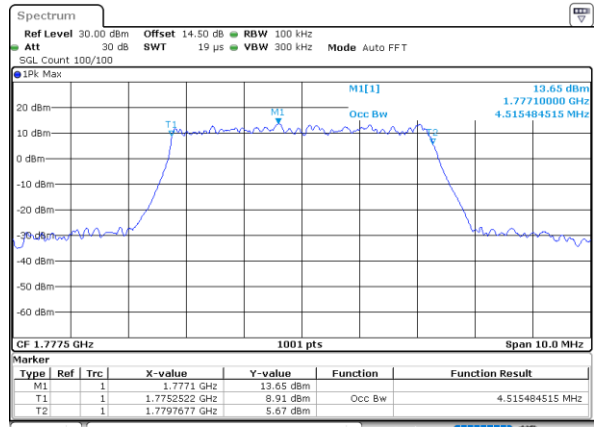

Date: 25 JUN 2021 18:55:59

Highest Channel / 3MHz / QPSK

Date: 25 JUN 2021 18:59:56

Highest Channel / 3MHz / 16QAM

Date: 25 JUN 2021 19:00:21

LTE Band 66

Lowest Channel / 5MHz / QPSK

Date: 25 JUN 2021 19:41:06

Lowest Channel / 5MHz / 16QAM

Date: 25 JUN 2021 19:41:31

Middle Channel / 5MHz / QPSK

Date: 25 JUN 2021 19:53:39

Middle Channel / 5MHz / 16QAM

Date: 25 JUN 2021 19:54:04

Highest Channel / 5MHz / QPSK

Date: 25 JUN 2021 19:58:01

Highest Channel / 5MHz / 16QAM

Date: 25 JUN 2021 19:58:26

LTE Band 66

Lowest Channel / 10MHz / QPSK

Date: 25 JUN 2021 20:10:34

Lowest Channel / 10MHz / 16QAM

Date: 25 JUN 2021 20:10:59

Middle Channel / 10MHz / QPSK