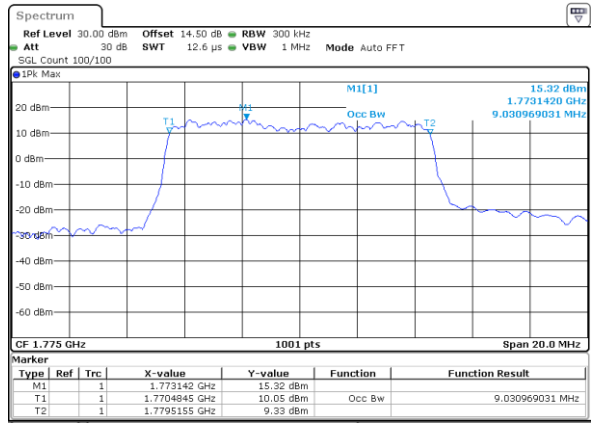

Highest Channel / 5MHz / 16QAM

Date: 25 JUN 2021 19:58:26

LTE Band 66

Lowest Channel / 10MHz / QPSK

Date: 25 JUN 2021 20:10:34

Lowest Channel / 10MHz / 16QAM

Date: 25 JUN 2021 20:10:59

Middle Channel / 10MHz / QPSK

Date: 25 JUN 2021 20:23:07

Middle Channel / 10MHz / 16QAM

Date: 25 JUN 2021 20:23:32

Highest Channel / 10MHz / QPSK

Date: 25 JUN 2021 20:27:30

Highest Channel / 10MHz / 16QAM

Date: 25 JUN 2021 20:27:55

LTE Band 66

Lowest Channel / 15MHz / QPSK

Date: 25 JUN 2021 21:08:40

Lowest Channel / 15MHz / 16QAM

Date: 25 JUN 2021 21:09:05

Middle Channel / 15MHz / QPSK

Date: 30 JUN 2021 21:44:33

Middle Channel / 15MHz / 16QAM

Date: 1 JUL 2021 09:01:02

Highest Channel / 15MHz / QPSK

Date: 30 JUN 2021 21:48:36

Highest Channel / 15MHz / 16QAM

Date: 30 JUN 2021 21:49:01

LTE Band 66

Lowest Channel / 20MHz / QPSK

Date: 30 JUN 2021 22:00:49

Lowest Channel / 20MHz / 16QAM