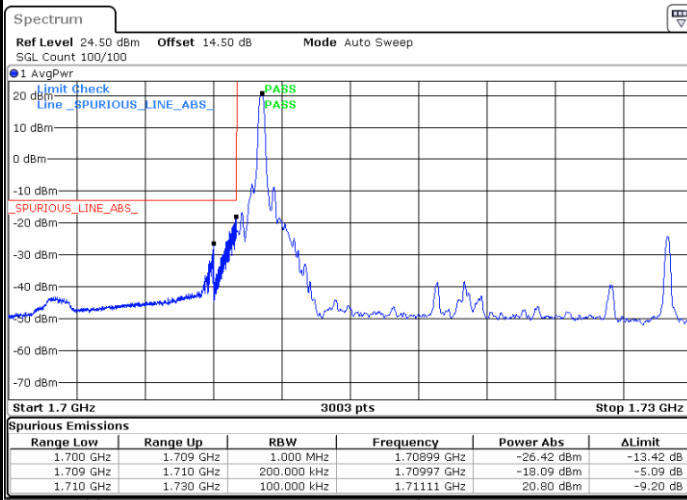

Date: 30 JUN 2021 21:41:43

Highest Band Edge / Full RB

Date: 30 JUN 2021 21:57:58

LTE Band 66 / 15MHz / 64QAM

Lowest Band Edge / 1 RB

Date: 25 JUN.2021 20:56:40

Highest Band Edge / 1 RB

Date: 25 JUN.2021 21:04:50

Lowest Band Edge / Full RB

Date: 25 JUN.2021 20:58:42

Highest Band Edge / Full RB

Date: 25 JUN.2021 21:06:53

LTE Band 66 / 20MHz / QPSK

Lowest Band Edge / 1 RB

Date: 30 JUN 2021 22:04:04

Highest Band Edge / 1 RB

Date: 30 JUN 2021 22:20:21

Lowest Band Edge / Full RB

Date: 30 JUN 2021 22:08:10

Highest Band Edge / Full RB

Date: 30 JUN 2021 22:24:26

LTE Band 66 / 20MHz / 16QAM

Lowest Band Edge / 1 RB

Date: 30 JUN 2021 22:06:07

Highest Band Edge / 1 RB

Date: 30 JUN 2021 22:22:23

Lowest Band Edge / Full RB

Date: 30 JUN 2021 22:10:12

Highest Band Edge / Full RB

Date: 30 JUN 2021 22:26:28

LTE Band 66 / 20MHz / 64QAM

Lowest Band Edge / 1 RB