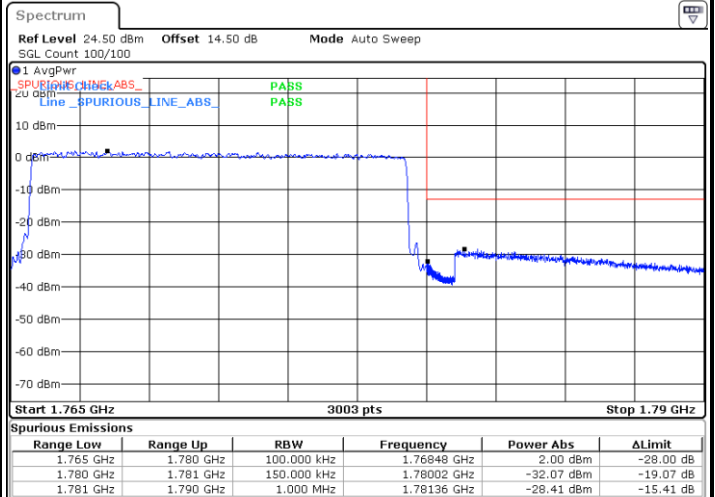

Date: 25 JUN.2021 20:52:34

LTE Band 66 / 15MHz / QPSK

Lowest Band Edge / 1 RB

Date: 30 JUN.2021 21:35:36

Highest Band Edge / 1 RB

Date: 30 JUN.2021 21:51:51

Lowest Band Edge / Full RB

Date: 30 JUN.2021 21:39:40

Highest Band Edge / Full RB

Date: 30 JUN.2021 21:55:56

LTE Band 66 / 15MHz / 16QAM

Lowest Band Edge / 1 RB

Date: 30 JUN 2021 21:37:38

Highest Band Edge / 1 RB

Date: 30 JUN 2021 21:53:53

Lowest Band Edge / Full RB

Date: 30 JUN 2021 21:41:43

Highest Band Edge / Full RB

Date: 30 JUN 2021 21:57:58

LTE Band 66 / 15MHz / 64QAM

Lowest Band Edge / 1 RB

Date: 25 JUN.2021 20:56:40

Highest Band Edge / 1 RB

Date: 25 JUN.2021 21:04:50

Lowest Band Edge / Full RB

Date: 25 JUN.2021 20:58:42

Highest Band Edge / Full RB

Date: 25 JUN.2021 21:06:53

LTE Band 66 / 20MHz / QPSK

Lowest Band Edge / 1 RB

Date: 30 JUN 2021 22:04:04

Highest Band Edge / 1 RB