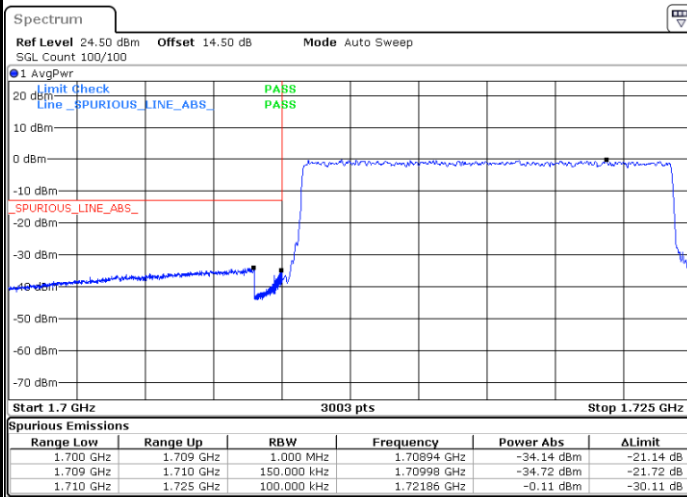

Highest Band Edge / Full RB

Date: 30 JUN.2021 21:55:56

LTE Band 66 / 15MHz / 16QAM

Lowest Band Edge / 1 RB

Date: 30 JUN 2021 21:37:38

Highest Band Edge / 1 RB

Date: 30 JUN 2021 21:53:53

Lowest Band Edge / Full RB

Date: 30 JUN 2021 21:41:43

Highest Band Edge / Full RB

Date: 30 JUN 2021 21:57:58

LTE Band 66 / 15MHz / 64QAM

Lowest Band Edge / 1 RB

Date: 25 JUN.2021 20:56:40

Highest Band Edge / 1 RB

Date: 25 JUN.2021 21:04:50

Lowest Band Edge / Full RB

Date: 25 JUN.2021 20:58:42

Highest Band Edge / Full RB

Date: 25 JUN.2021 21:06:53

LTE Band 66 / 20MHz / QPSK

Lowest Band Edge / 1 RB

Date: 30 JUN 2021 22:04:04

Highest Band Edge / 1 RB

Date: 30 JUN 2021 22:20:21

Lowest Band Edge / Full RB

Date: 30 JUN 2021 22:08:10

Highest Band Edge / Full RB

Date: 30 JUN 2021 22:24:26

LTE Band 66 / 20MHz / 16QAM

Lowest Band Edge / 1 RB

Date: 30 JUN 2021 22:06:07