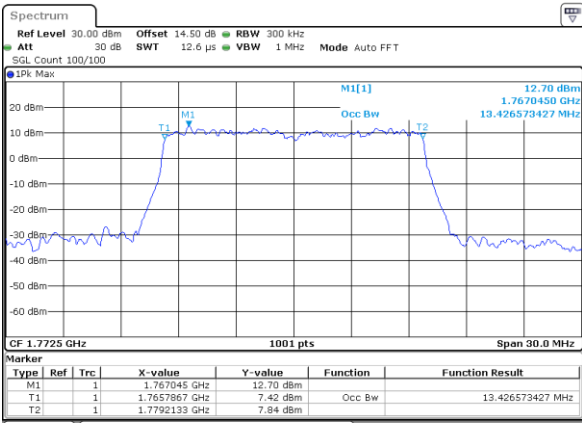

Date: 25 JUN 2021 19:34:58

Highest Channel / 10MHz / 64QAM

Date: 25 JUN 2021 20:48:13

LTE Band 66

Lowest Channel / 15MHz / 64QAM

Date: 25 JUN 2021 20:54:21

Lowest Channel / 20MHz / 64QAM

Date: 30 JUN 2021 22:12:19

Middle Channel / 15MHz / 64QAM

Date: 25 JUN 2021 21:00:29

Middle Channel / 20MHz / 64QAM

Date: 30 JUN 2021 22:13:16

Highest Channel / 15MHz / 64QAM

Date: 25 JUN 2021 21:02:12

Highest Channel / 20MHz / 64QAM

Date: 30 JUN 2021 22:13:09

Conducted Band Edge

LTE Band 66 / 1.4MHz / 16QAM

Lowest Band Edge / 1 RB

Highest Band Edge / 1 RB

Lowest Band Edge / Full RB

Highest Band Edge / Full RB

LTE Band 66 / 1.4MHz / 64QAM

Lowest Band Edge / 1 RB

Highest Band Edge / 1 RB

Lowest Band Edge / Full RB

Highest Band Edge / Full RB

LTE Band 66 / 3MHz / QPSK

Lowest Band Edge / 1RB

Highest Band Edge / 1 RB

Lowest Band Edge / Full RB