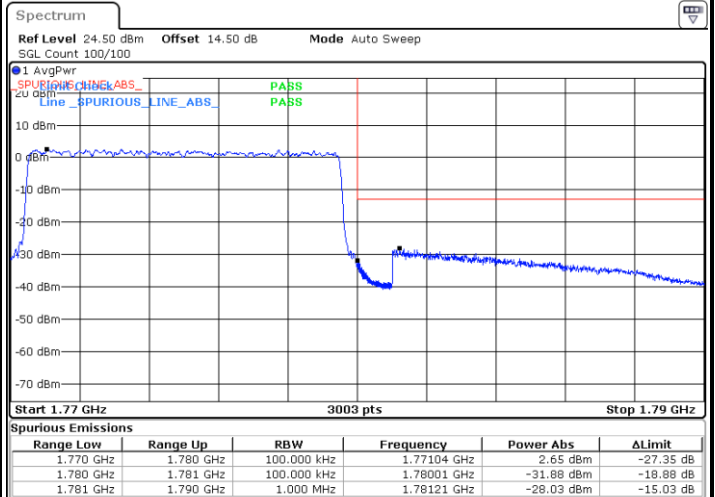

Date: 25 JUN.2021 20:13:50

Highest Band Edge / 1 RB

Date: 25 JUN.2021 20:30:45

Lowest Band Edge / Full RB

Date: 25 JUN.2021 20:17:55

Highest Band Edge / Full RB

Date: 25 JUN.2021 20:34:50

LTE Band 66 / 10MHz / 16QAM

Lowest Band Edge / 1 RB

Date: 25 JUN.2021 20:15:52

Highest Band Edge / 1 RB

Date: 25 JUN.2021 20:32:48

Lowest Band Edge / Full RB

Date: 25 JUN.2021 20:19:57

Highest Band Edge / Full RB

Date: 25 JUN.2021 20:36:52

LTE Band 66 / 10MHz / 64QAM

Lowest Band Edge / 1 RB

Date: 25 JUN.2021 20:42:20

Highest Band Edge / 1 RB

Date: 9 JUL.2021 21:35:35

Lowest Band Edge / Full RB

Date: 25 JUN.2021 20:44:23

Highest Band Edge / Full RB

Date: 25 JUN.2021 20:52:34

LTE Band 66 / 15MHz / QPSK

Lowest Band Edge / 1 RB

Date: 30 JUN.2021 21:35:36

Highest Band Edge / 1 RB

Date: 30 JUN.2021 21:51:51

Lowest Band Edge / Full RB

Date: 30 JUN.2021 21:39:40