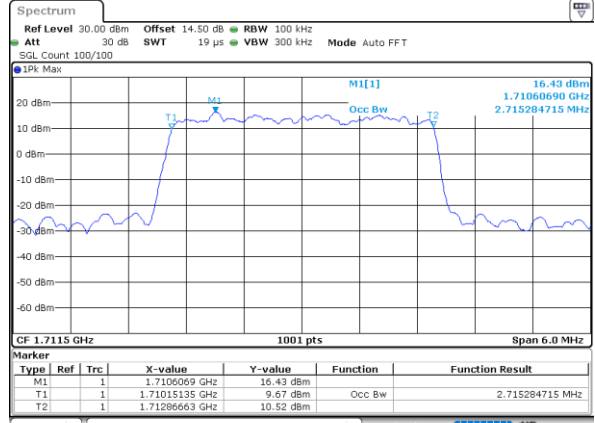

LTE Band 66

Lowest Channel / 3MHz / QPSK

Date: 1 JUL 2021 08:51:34

Lowest Channel / 3MHz / 16QAM

Date: 25 JUN 2021 18:43:26

Middle Channel / 3MHz / QPSK

Date: 25 JUN 2021 18:55:34

Middle Channel / 3MHz / 16QAM

Date: 25 JUN 2021 18:55:59

Highest Channel / 3MHz / QPSK

Date: 25 JUN 2021 18:59:56

Highest Channel / 3MHz / 16QAM

Date: 25 JUN 2021 19:00:21

LTE Band 66

Lowest Channel / 5MHz / QPSK

Date: 25 JUN 2021 19:41:06