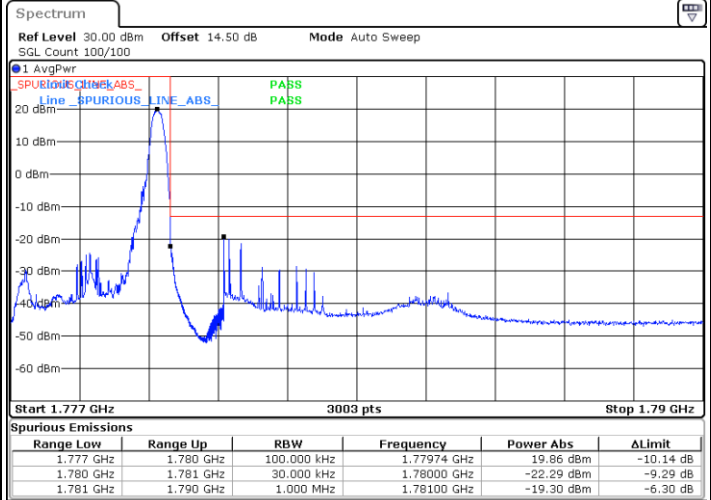

Lowest Band Edge / 1 RB

Highest Band Edge / 1 RB

Lowest Band Edge / Full RB

Highest Band Edge / Full RB

LTE Band 66 / 3MHz / QPSK

Lowest Band Edge / 1RB

Highest Band Edge / 1 RB

Lowest Band Edge / Full RB

Highest Band Edge / Full RB

LTE Band 66 / 3MHz / 16QAM

Lowest Band Edge / 1 RB

Highest Band Edge / 1 RB

Lowest Band Edge / Full RB

Highest Band Edge / Full RB

LTE Band 66 / 3MHz / 64QAM

Lowest Band Edge / 1 RB

Date: 9.JUL.2021 21:31:08

Highest Band Edge / 1 RB

Date: 9.JUL.2021 21:34:07

Lowest Band Edge / Full RB

Date: 25.JUN.2021 19:16:49

Highest Band Edge / Full RB

Date: 25.JUN.2021 19:25:00

LTE Band 66 / 5MHz / QPSK

Lowest Band Edge / 1 RB

Date: 25 JUN.2021 19:44:21

Highest Band Edge / 1 RB

Date: 25 JUN.2021 20:01:17

Lowest Band Edge / Full RB

Date: 25 JUN.2021 19:48:27

Highest Band Edge / Full RB

Date: 25 JUN.2021 20:05:21