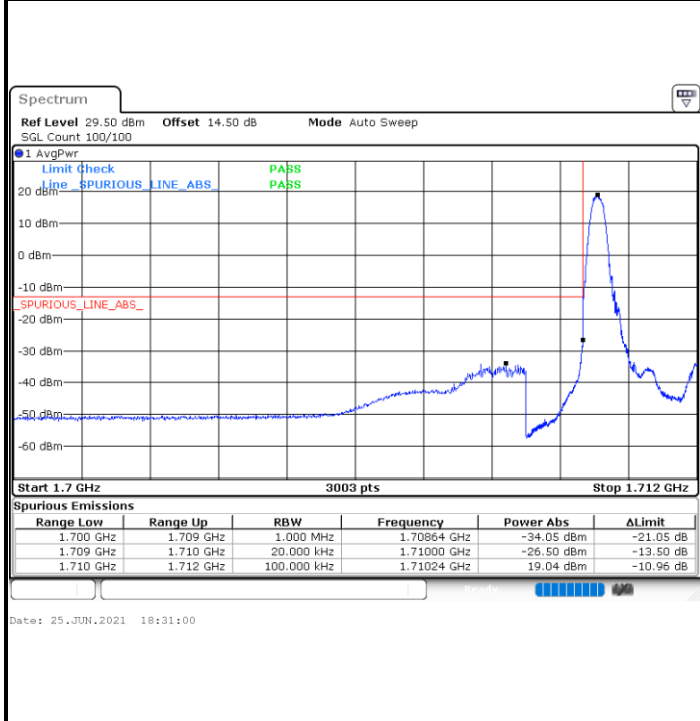

Middle Channel / 15MHz / 64QAM

Date: 25 JUN 2021 21:00:29

Middle Channel / 20MHz / 64QAM

Date: 30 JUN 2021 22:13:16

Highest Channel / 15MHz / 64QAM

Date: 25 JUN 2021 21:02:12

Highest Channel / 20MHz / 64QAM

Date: 30 JUN 2021 22:13:09

Conducted Band Edge

LTE Band 66 / 1.4MHz / 16QAM

Lowest Band Edge / 1 RB

Highest Band Edge / 1 RB

Lowest Band Edge / Full RB

Highest Band Edge / Full RB

LTE Band 66 / 1.4MHz / 64QAM

Lowest Band Edge / 1 RB

Highest Band Edge / 1 RB

Lowest Band Edge / Full RB

Highest Band Edge / Full RB

LTE Band 66 / 3MHz / QPSK

Lowest Band Edge / 1RB

Highest Band Edge / 1 RB

Lowest Band Edge / Full RB

Highest Band Edge / Full RB

LTE Band 66 / 3MHz / 16QAM

Lowest Band Edge / 1 RB

Highest Band Edge / 1 RB

Lowest Band Edge / Full RB

Highest Band Edge / Full RB

LTE Band 66 / 3MHz / 64QAM

Lowest Band Edge / 1 RB