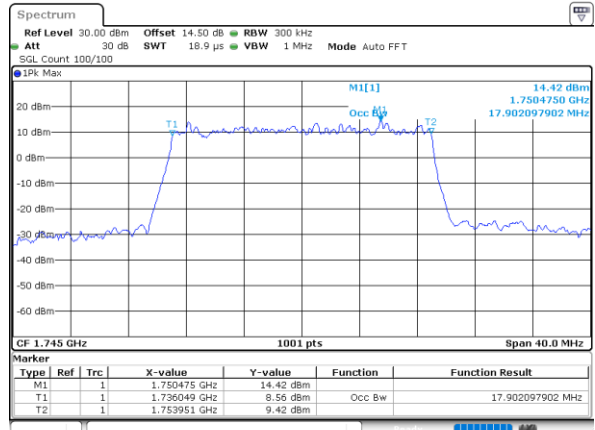

Highest Channel / 15MHz / QPSK

Date: 30 JUN 2021 21:48:36

Highest Channel / 15MHz / 16QAM

Date: 30 JUN 2021 21:49:01

LTE Band 66

Lowest Channel / 20MHz / QPSK

Date: 30 JUN 2021 22:00:49

Lowest Channel / 20MHz / 16QAM

Date: 30 JUN 2021 22:01:14

Middle Channel / 20MHz / QPSK

Date: 30 JUN 2021 22:13:02

Middle Channel / 20MHz / 16QAM

Date: 30 JUN 2021 22:13:27

Highest Channel / 20MHz / QPSK

Date: 30 JUN 2021 22:17:06

Highest Channel / 20MHz / 16QAM

Date: 30 JUN 2021 22:17:31

LTE Band 66

Lowest Channel / 1.4MHz / 64QAM

Date: 25 JUN 2021 18:28:42

Lowest Channel / 3MHz / 64QAM

Date: 25 JUN 2021 19:12:29

Middle Channel / 20MHz / 64QAM

Date: 1 JUL 2021 08:49:42