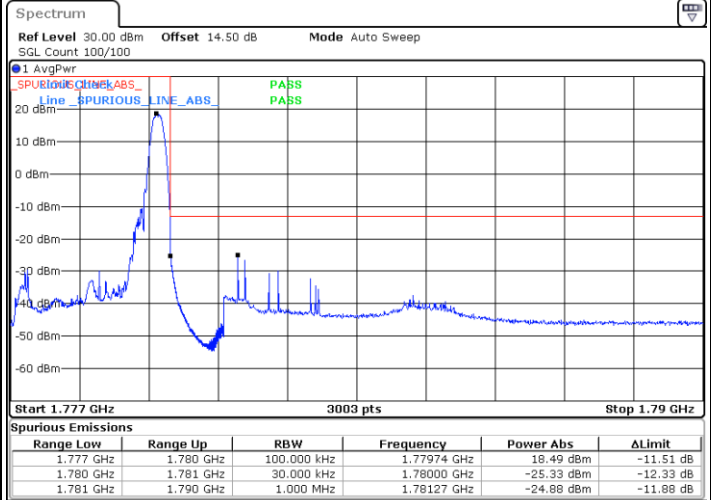

Lowest Band Edge / 1 RB

Highest Band Edge / 1 RB

Lowest Band Edge / Full RB

Highest Band Edge / Full RB

LTE Band 66 / 3MHz / QPSK

Lowest Band Edge / 1RB

Highest Band Edge / 1 RB

Lowest Band Edge / Full RB

Highest Band Edge / Full RB

LTE Band 66 / 3MHz / 16QAM

Lowest Band Edge / 1 RB

Highest Band Edge / 1 RB

Lowest Band Edge / Full RB

Highest Band Edge / Full RB

LTE Band 66 / 3MHz / 64QAM

Lowest Band Edge / 1 RB

Date: 9.JUL.2021 21:31:08

Highest Band Edge / 1 RB

Date: 9.JUL.2021 21:34:07

Lowest Band Edge / Full RB

Date: 25.JUN.2021 19:16:49

Highest Band Edge / Full RB

Date: 25.JUN.2021 19:25:00

LTE Band 66 / 5MHz / QPSK

Lowest Band Edge / 1 RB

Date: 25 JUN.2021 19:44:21

Highest Band Edge / 1 RB

Date: 25 JUN.2021 20:01:17

Lowest Band Edge / Full RB

Date: 25 JUN.2021 19:48:27

Highest Band Edge / Full RB

Date: 25 JUN.2021 20:05:21