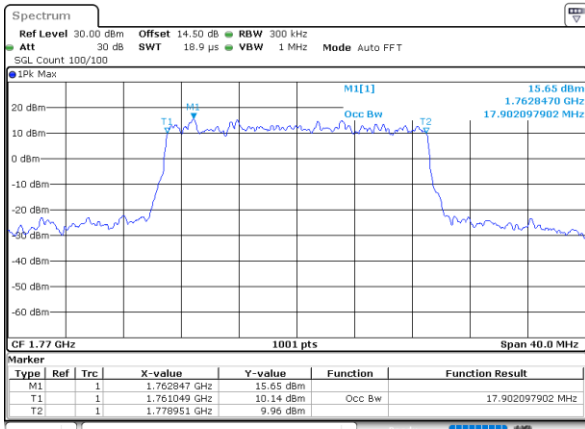

Highest Channel / 15MHz / QPSK

Date: 30 JUN 2021 21:48:36

Highest Channel / 15MHz / 16QAM

Date: 30 JUN 2021 21:49:01

LTE Band 66

Lowest Channel / 20MHz / QPSK

Date: 30 JUN 2021 22:00:49

Lowest Channel / 20MHz / 16QAM

Date: 30 JUN 2021 22:01:14

Middle Channel / 20MHz / QPSK

Date: 30 JUN 2021 22:13:02

Middle Channel / 20MHz / 16QAM

Date: 30 JUN 2021 22:13:27

Highest Channel / 20MHz / QPSK

Date: 30 JUN 2021 22:17:06

Highest Channel / 20MHz / 16QAM

Date: 30 JUN 2021 22:17:31

LTE Band 66

Lowest Channel / 1.4MHz / 64QAM

Date: 25 JUN 2021 18:28:42

Lowest Channel / 3MHz / 64QAM

Date: 25 JUN 2021 19:12:29

Middle Channel / 20MHz / 64QAM

Date: 1 JUL 2021 08:49:42

Middle Channel / 3MHz / 64QAM

Date: 25 JUN 2021 19:18:37

Highest Channel / 20MHz / 64QAM

Date: 25 JUN 2021 18:36:53

Highest Channel / 3MHz / 64QAM

Date: 25 JUN 2021 19:20:39

LTE Band 66

Lowest Channel / 5MHz / 64QAM