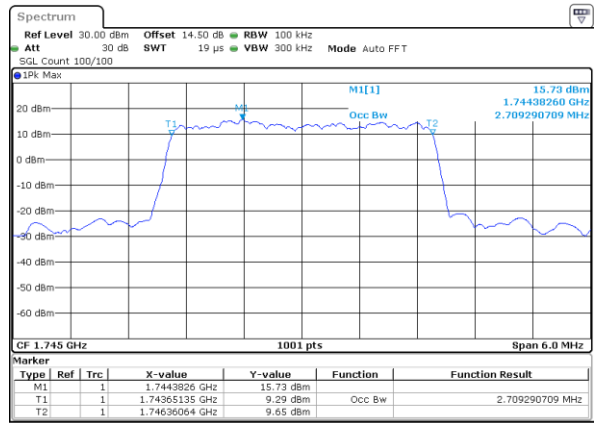

LTE Band 66

Lowest Channel / 3MHz / QPSK

Date: 1 JUL 2021 08:51:34

Lowest Channel / 3MHz / 16QAM

Date: 25 JUN 2021 18:43:26

Middle Channel / 3MHz / QPSK

Date: 25 JUN 2021 18:55:34

Middle Channel / 3MHz / 16QAM

Date: 25 JUN 2021 18:55:59

Highest Channel / 3MHz / QPSK

Date: 25 JUN 2021 18:59:56

Highest Channel / 3MHz / 16QAM

Date: 25 JUN 2021 19:00:21

LTE Band 66

Lowest Channel / 5MHz / QPSK

Date: 25 JUN 2021 19:41:06