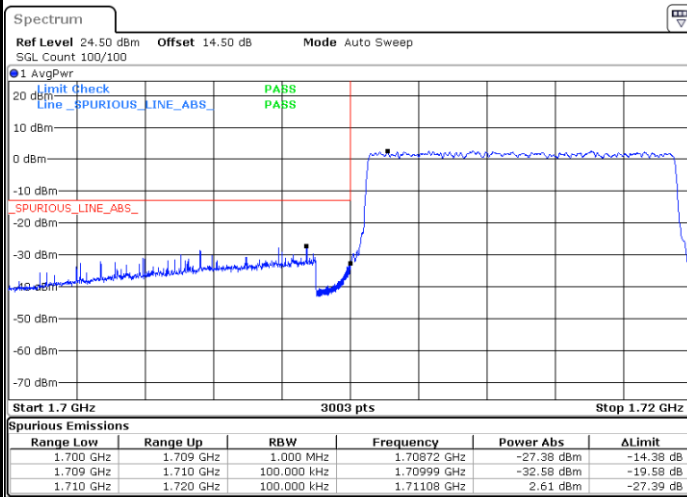

Date: 25 JUN.2021 20:13:50

Highest Band Edge / 1 RB

Date: 25 JUN.2021 20:30:45

Lowest Band Edge / Full RB

Date: 25 JUN.2021 20:17:55

Highest Band Edge / Full RB

Date: 25 JUN.2021 20:34:50

LTE Band 66 / 10MHz / 16QAM

Lowest Band Edge / 1 RB

Date: 25 JUN.2021 20:15:52

Highest Band Edge / 1 RB

Date: 25 JUN.2021 20:32:48

Lowest Band Edge / Full RB

Date: 25 JUN.2021 20:19:57

Highest Band Edge / Full RB

Date: 25 JUN.2021 20:36:52

LTE Band 66 / 10MHz / 64QAM

Lowest Band Edge / 1 RB

Date: 25 JUN.2021 20:42:20

Highest Band Edge / 1 RB

Date: 9 JUL.2021 21:35:35

Lowest Band Edge / Full RB

Date: 25 JUN.2021 20:44:23

Highest Band Edge / Full RB

Date: 25 JUN.2021 20:52:34

LTE Band 66 / 15MHz / QPSK

Lowest Band Edge / 1 RB

Date: 30 JUN.2021 21:35:36

Highest Band Edge / 1 RB

Date: 30 JUN.2021 21:51:51

Lowest Band Edge / Full RB

Date: 30 JUN.2021 21:39:40