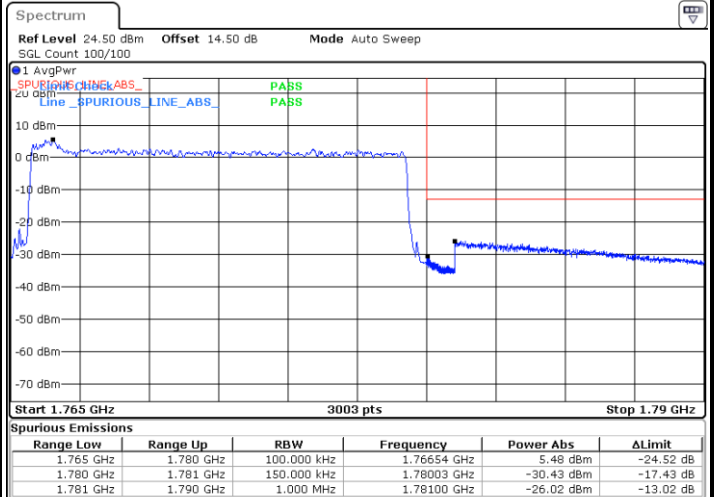

LTE Band 66 / 10MHz / 64QAM

Lowest Band Edge / 1 RB

Date: 25 JUN.2021 20:42:20

Highest Band Edge / 1 RB

Date: 9 JUL.2021 21:35:35

Lowest Band Edge / Full RB

Date: 25 JUN.2021 20:44:23

Highest Band Edge / Full RB

Date: 25 JUN.2021 20:52:34

LTE Band 66 / 15MHz / QPSK

Lowest Band Edge / 1 RB

Date: 30 JUN.2021 21:35:36

Highest Band Edge / 1 RB

Date: 30 JUN.2021 21:51:51

Lowest Band Edge / Full RB

Date: 30 JUN.2021 21:39:40

Highest Band Edge / Full RB

Date: 30 JUN.2021 21:55:56

LTE Band 66 / 15MHz / 16QAM

Lowest Band Edge / 1 RB

Date: 30 JUN 2021 21:37:38

Highest Band Edge / 1 RB

Date: 30 JUN 2021 21:53:53

Lowest Band Edge / Full RB

Date: 30 JUN 2021 21:41:43

Highest Band Edge / Full RB

Date: 30 JUN 2021 21:57:58

LTE Band 66 / 15MHz / 64QAM

Lowest Band Edge / 1 RB

Date: 25 JUN.2021 20:56:40

Highest Band Edge / 1 RB

Date: 25 JUN.2021 21:04:50