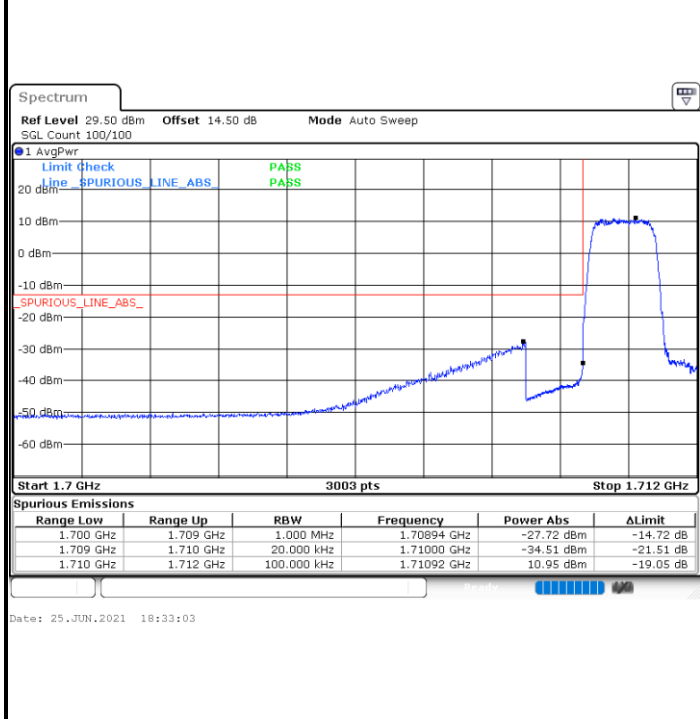

Middle Channel / 15MHz / 64QAM

Date: 25 JUN 2021 21:00:29

Middle Channel / 20MHz / 64QAM

Date: 30 JUN 2021 22:13:16

Highest Channel / 15MHz / 64QAM

Date: 25 JUN 2021 21:02:12

Highest Channel / 20MHz / 64QAM

Date: 30 JUN 2021 22:13:09

Conducted Band Edge

LTE Band 66 / 1.4MHz / 16QAM

Lowest Band Edge / 1 RB

Highest Band Edge / 1 RB

Lowest Band Edge / Full RB

Highest Band Edge / Full RB

LTE Band 66 / 1.4MHz / 64QAM

Lowest Band Edge / 1 RB

Highest Band Edge / 1 RB

Lowest Band Edge / Full RB

Highest Band Edge / Full RB

LTE Band 66 / 3MHz / QPSK

Lowest Band Edge / 1RB

Highest Band Edge / 1 RB

Lowest Band Edge / Full RB

Highest Band Edge / Full RB

LTE Band 66 / 3MHz / 16QAM

Lowest Band Edge / 1 RB

Highest Band Edge / 1 RB

Lowest Band Edge / Full RB

Highest Band Edge / Full RB

LTE Band 66 / 3MHz / 64QAM

Lowest Band Edge / 1 RB