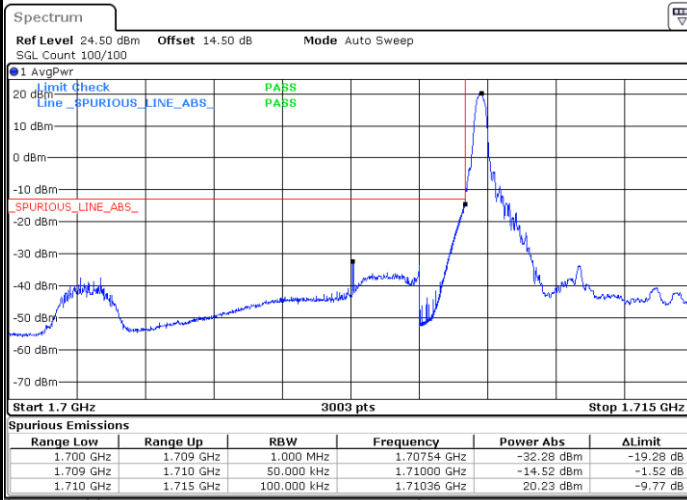

Highest Band Edge / Full RB

LTE Band 66 / 3MHz / 16QAM

Lowest Band Edge / 1 RB

Highest Band Edge / 1 RB

Lowest Band Edge / Full RB

Highest Band Edge / Full RB

LTE Band 66 / 3MHz / 64QAM

Lowest Band Edge / 1 RB

Date: 9.JUL.2021 21:31:08

Highest Band Edge / 1 RB

Date: 9.JUL.2021 21:34:07

Lowest Band Edge / Full RB

Date: 25.JUN.2021 19:16:49

Highest Band Edge / Full RB

Date: 25.JUN.2021 19:25:00

LTE Band 66 / 5MHz / QPSK

Lowest Band Edge / 1 RB

Date: 25 JUN.2021 19:44:21

Highest Band Edge / 1 RB

Date: 25 JUN.2021 20:01:17

Lowest Band Edge / Full RB

Date: 25 JUN.2021 19:48:27

Highest Band Edge / Full RB

Date: 25 JUN.2021 20:05:21

LTE Band 66 / 5MHz / 16QAM

Lowest Band Edge / 1RB

Highest Band Edge / 1 RB

Lowest Band Edge / Full RB

Highest Band Edge / Full RB

LTE Band 66 / 5MHz / 64QAM

Lowest Band Edge / 1RB

Date: 25 JUN.2021 19:29:06