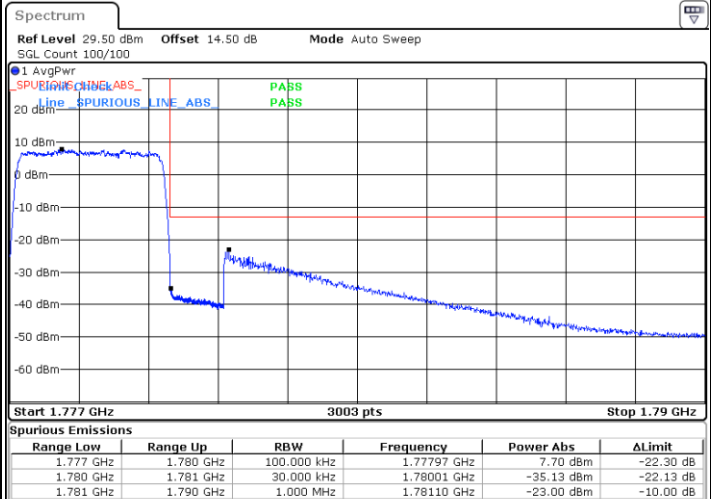

Lowest Band Edge / 1 RB

Highest Band Edge / 1 RB

Lowest Band Edge / Full RB

Highest Band Edge / Full RB

LTE Band 66 / 3MHz / QPSK

Lowest Band Edge / 1RB

Highest Band Edge / 1 RB

Lowest Band Edge / Full RB

Highest Band Edge / Full RB

LTE Band 66 / 3MHz / 16QAM

Lowest Band Edge / 1 RB

Highest Band Edge / 1 RB

Lowest Band Edge / Full RB

Highest Band Edge / Full RB

LTE Band 66 / 3MHz / 64QAM

Lowest Band Edge / 1 RB

Date: 9.JUL.2021 21:31:08

Highest Band Edge / 1 RB

Date: 9.JUL.2021 21:34:07

Lowest Band Edge / Full RB

Date: 25.JUN.2021 19:16:49

Highest Band Edge / Full RB

Date: 25.JUN.2021 19:25:00

LTE Band 66 / 5MHz / QPSK

Lowest Band Edge / 1 RB

Date: 25 JUN.2021 19:44:21

Highest Band Edge / 1 RB

Date: 25 JUN.2021 20:01:17

Lowest Band Edge / Full RB

Date: 25 JUN.2021 19:48:27

Highest Band Edge / Full RB

Date: 25 JUN.2021 20:05:21