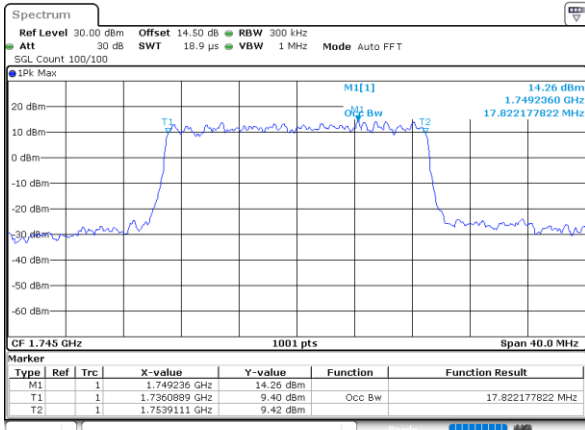

Middle Channel / 20MHz / QPSK

Date: 30 JUN 2021 22:13:02