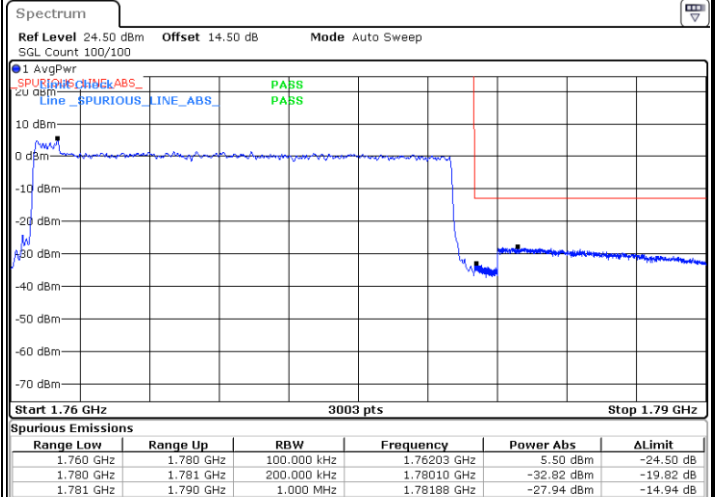

Date: 30 JUN 2021 21:41:43

Highest Band Edge / Full RB

Date: 30 JUN 2021 21:57:58

LTE Band 66 / 15MHz / 64QAM

Lowest Band Edge / 1 RB

Date: 25 JUN.2021 20:56:40

Highest Band Edge / 1 RB

Date: 25 JUN.2021 21:04:50

Lowest Band Edge / Full RB

Date: 25 JUN.2021 20:58:42

Highest Band Edge / Full RB

Date: 25 JUN.2021 21:06:53

LTE Band 66 / 20MHz / QPSK

Lowest Band Edge / 1 RB

Date: 30 JUN 2021 22:04:04

Highest Band Edge / 1 RB

Date: 30 JUN 2021 22:20:21

Lowest Band Edge / Full RB

Date: 30 JUN 2021 22:08:10

Highest Band Edge / Full RB

Date: 30 JUN 2021 22:24:26

LTE Band 66 / 20MHz / 16QAM

Lowest Band Edge / 1 RB

Date: 30 JUN 2021 22:06:07

Highest Band Edge / 1 RB

Date: 30 JUN 2021 22:22:23

Lowest Band Edge / Full RB

Date: 30 JUN 2021 22:10:12

Highest Band Edge / Full RB

Date: 30 JUN 2021 22:26:28

LTE Band 66 / 20MHz / 64QAM

Lowest Band Edge / 1 RB