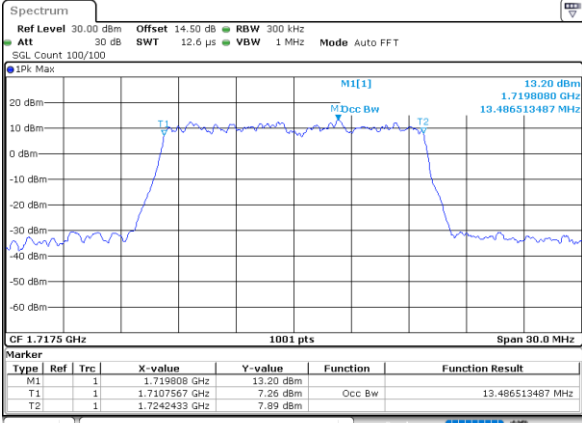

Date: 25 JUN 2021 19:26:47

Lowest Channel / 10MHz / 64QAM

Date: 25 JUN 2021 20:40:02

Middle Channel / 5MHz / 64QAM

Date: 25 JUN 2021 19:32:55

Middle Channel / 10MHz / 64QAM

Date: 25 JUN 2021 20:46:10

Highest Channel / 5MHz / 64QAM

Date: 25 JUN 2021 19:34:58

Highest Channel / 10MHz / 64QAM

Date: 25 JUN 2021 20:48:13

LTE Band 66

Lowest Channel / 15MHz / 64QAM

Date: 25 JUN 2021 20:54:21

Lowest Channel / 20MHz / 64QAM

Date: 30 JUN 2021 22:12:19

Middle Channel / 15MHz / 64QAM

Date: 25 JUN 2021 21:00:29

Middle Channel / 20MHz / 64QAM

Date: 30 JUN 2021 22:13:16

Highest Channel / 15MHz / 64QAM

Date: 25 JUN 2021 21:02:12

Highest Channel / 20MHz / 64QAM

Date: 30 JUN 2021 22:13:09

Conducted Band Edge

LTE Band 66 / 1.4MHz / 16QAM

Lowest Band Edge / 1 RB

Highest Band Edge / 1 RB

Lowest Band Edge / Full RB

Highest Band Edge / Full RB

LTE Band 66 / 1.4MHz / 64QAM