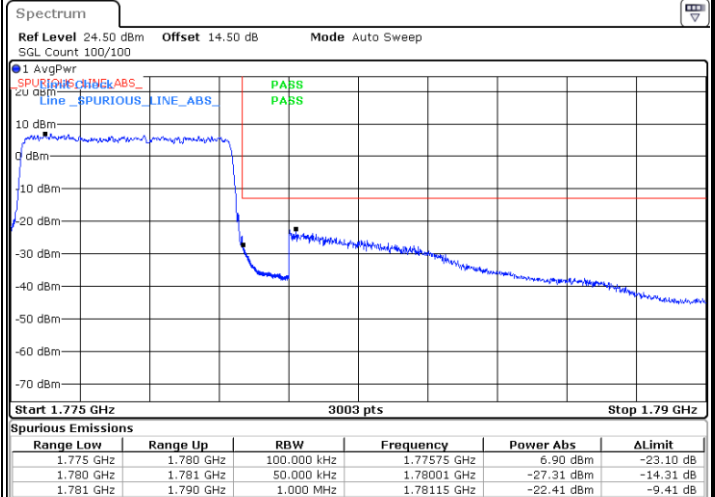

Date: 9.JUL.2021 21:31:08

Highest Band Edge / 1 RB

Date: 9.JUL.2021 21:34:07

Lowest Band Edge / Full RB

Date: 25.JUN.2021 19:16:49

Highest Band Edge / Full RB

Date: 25.JUN.2021 19:25:00

LTE Band 66 / 5MHz / QPSK

Lowest Band Edge / 1 RB

Date: 25 JUN.2021 19:44:21

Highest Band Edge / 1 RB

Date: 25 JUN.2021 20:01:17

Lowest Band Edge / Full RB

Date: 25 JUN.2021 19:48:27

Highest Band Edge / Full RB

Date: 25 JUN.2021 20:05:21

LTE Band 66 / 5MHz / 16QAM

Lowest Band Edge / 1RB

Highest Band Edge / 1 RB

Lowest Band Edge / Full RB

Highest Band Edge / Full RB

LTE Band 66 / 5MHz / 64QAM

Lowest Band Edge / 1RB

Date: 25 JUN.2021 19:29:06

Highest Band Edge / 1 RB

Date: 25 JUN.2021 19:37:16

Lowest Band Edge / Full RB

Date: 25 JUN.2021 19:31:08

Highest Band Edge / Full RB

Date: 25 JUN.2021 19:39:19

LTE Band 66 / 10MHz / QPSK

Lowest Band Edge / 1 RB