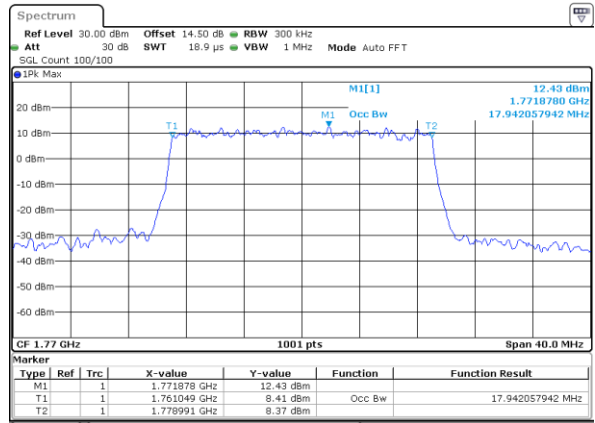

Date: 25 JUN 2021 19:34:58

Highest Channel / 10MHz / 64QAM

Date: 25 JUN 2021 20:48:13

LTE Band 66

Lowest Channel / 15MHz / 64QAM

Date: 25 JUN 2021 20:54:21

Lowest Channel / 20MHz / 64QAM

Date: 30 JUN 2021 22:12:19

Middle Channel / 15MHz / 64QAM

Date: 25 JUN 2021 21:00:29

Middle Channel / 20MHz / 64QAM

Date: 30 JUN 2021 22:13:16

Highest Channel / 15MHz / 64QAM

Date: 25 JUN 2021 21:02:12

Highest Channel / 20MHz / 64QAM

Date: 30 JUN 2021 22:13:09

Conducted Band Edge

LTE Band 66 / 1.4MHz / 16QAM

Lowest Band Edge / 1 RB

Highest Band Edge / 1 RB

Lowest Band Edge / Full RB

Highest Band Edge / Full RB

LTE Band 66 / 1.4MHz / 64QAM

Lowest Band Edge / 1 RB

Highest Band Edge / 1 RB

Lowest Band Edge / Full RB

Highest Band Edge / Full RB

LTE Band 66 / 3MHz / QPSK

Lowest Band Edge / 1RB

Highest Band Edge / 1 RB

Lowest Band Edge / Full RB