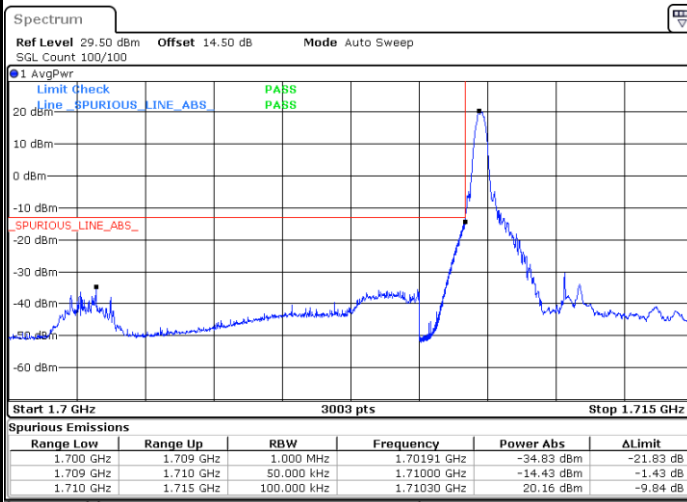

Date: 9.JUL.2021 21:31:08

Highest Band Edge / 1 RB

Date: 9.JUL.2021 21:34:07

Lowest Band Edge / Full RB

Date: 25.JUN.2021 19:16:49

Highest Band Edge / Full RB

Date: 25.JUN.2021 19:25:00

LTE Band 66 / 5MHz / QPSK

Lowest Band Edge / 1 RB

Date: 25 JUN.2021 19:44:21

Highest Band Edge / 1 RB

Date: 25 JUN.2021 20:01:17

Lowest Band Edge / Full RB

Date: 25 JUN.2021 19:48:27

Highest Band Edge / Full RB

Date: 25 JUN.2021 20:05:21

LTE Band 66 / 5MHz / 16QAM

Lowest Band Edge / 1RB

Highest Band Edge / 1 RB

Lowest Band Edge / Full RB

Highest Band Edge / Full RB

LTE Band 66 / 5MHz / 64QAM

Lowest Band Edge / 1RB

Date: 25 JUN.2021 19:29:06

Highest Band Edge / 1 RB

Date: 25 JUN.2021 19:37:16

Lowest Band Edge / Full RB

Date: 25 JUN.2021 19:31:08

Highest Band Edge / Full RB

Date: 25 JUN.2021 19:39:19

LTE Band 66 / 10MHz / QPSK

Lowest Band Edge / 1 RB