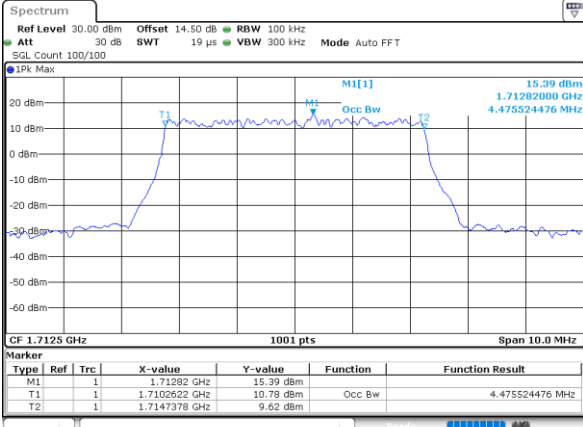

Date: 25 JUN 2021 18:55:59

Highest Channel / 3MHz / QPSK

Date: 25 JUN 2021 18:59:56

Highest Channel / 3MHz / 16QAM

Date: 25 JUN 2021 19:00:21

LTE Band 66

Lowest Channel / 5MHz / QPSK

Date: 25 JUN 2021 19:41:06