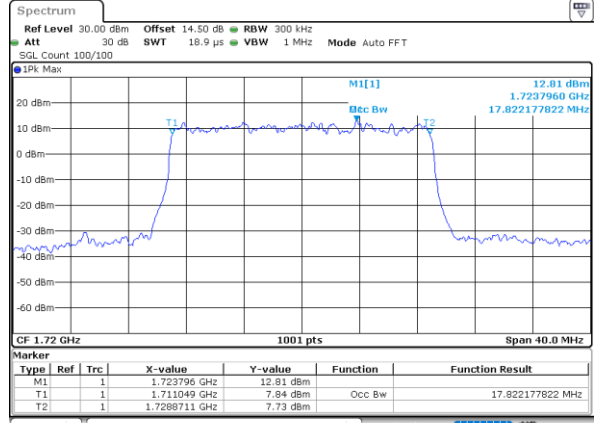

Date: 25 JUN 2021 19:26:47

Lowest Channel / 10MHz / 64QAM

Date: 25 JUN 2021 20:40:02

Middle Channel / 5MHz / 64QAM

Date: 25 JUN 2021 19:32:55

Middle Channel / 10MHz / 64QAM

Date: 25 JUN 2021 20:46:10

Highest Channel / 5MHz / 64QAM

Date: 25 JUN 2021 19:34:58

Highest Channel / 10MHz / 64QAM

Date: 25 JUN 2021 20:48:13

LTE Band 66

Lowest Channel / 15MHz / 64QAM

Date: 25 JUN 2021 20:54:21

Lowest Channel / 20MHz / 64QAM

Date: 30 JUN 2021 22:12:19

Middle Channel / 15MHz / 64QAM

Date: 25 JUN 2021 21:00:29

Middle Channel / 20MHz / 64QAM

Date: 30 JUN 2021 22:13:16

Highest Channel / 15MHz / 64QAM

Date: 25 JUN 2021 21:02:12

Highest Channel / 20MHz / 64QAM

Date: 30 JUN 2021 22:13:09

Conducted Band Edge

LTE Band 66 / 1.4MHz / 16QAM

Lowest Band Edge / 1 RB

Highest Band Edge / 1 RB

Lowest Band Edge / Full RB

Highest Band Edge / Full RB

LTE Band 66 / 1.4MHz / 64QAM