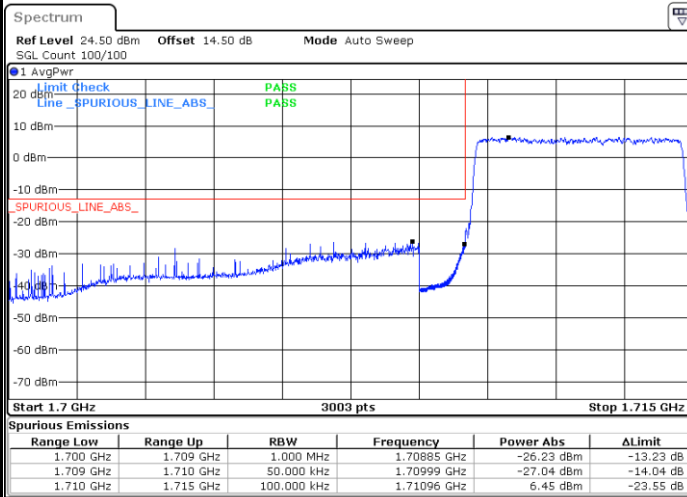

Date: 9.JUL.2021 21:31:08

Highest Band Edge / 1 RB

Date: 9.JUL.2021 21:34:07

Lowest Band Edge / Full RB

Date: 25.JUN.2021 19:16:49

Highest Band Edge / Full RB

Date: 25.JUN.2021 19:25:00

LTE Band 66 / 5MHz / QPSK

Lowest Band Edge / 1 RB

Date: 25 JUN.2021 19:44:21

Highest Band Edge / 1 RB

Date: 25 JUN.2021 20:01:17

Lowest Band Edge / Full RB

Date: 25 JUN.2021 19:48:27

Highest Band Edge / Full RB

Date: 25 JUN.2021 20:05:21

LTE Band 66 / 5MHz / 16QAM

Lowest Band Edge / 1RB

Highest Band Edge / 1 RB

Lowest Band Edge / Full RB

Highest Band Edge / Full RB

LTE Band 66 / 5MHz / 64QAM

Lowest Band Edge / 1RB

Date: 25 JUN.2021 19:29:06

Highest Band Edge / 1 RB

Date: 25 JUN.2021 19:37:16

Lowest Band Edge / Full RB

Date: 25 JUN.2021 19:31:08

Highest Band Edge / Full RB

Date: 25 JUN.2021 19:39:19

LTE Band 66 / 10MHz / QPSK

Lowest Band Edge / 1 RB