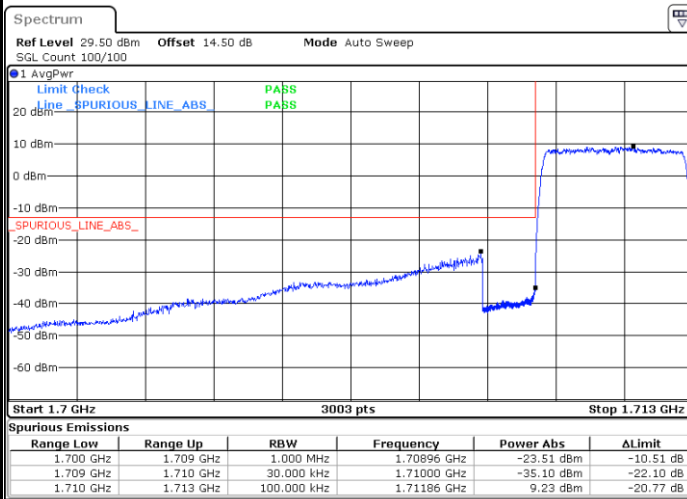

Date: 30 JUN 2021 22:13:09

Conducted Band Edge

LTE Band 66 / 1.4MHz / 16QAM

Lowest Band Edge / 1 RB

Highest Band Edge / 1 RB

Lowest Band Edge / Full RB

Highest Band Edge / Full RB

LTE Band 66 / 1.4MHz / 64QAM

Lowest Band Edge / 1 RB

Highest Band Edge / 1 RB

Lowest Band Edge / Full RB

Highest Band Edge / Full RB

LTE Band 66 / 3MHz / QPSK

Lowest Band Edge / 1RB

Highest Band Edge / 1 RB

Lowest Band Edge / Full RB

Highest Band Edge / Full RB

LTE Band 66 / 3MHz / 16QAM

Lowest Band Edge / 1 RB

Highest Band Edge / 1 RB

Lowest Band Edge / Full RB

Highest Band Edge / Full RB

LTE Band 66 / 3MHz / 64QAM

Lowest Band Edge / 1 RB

Date: 9.JUL.2021 21:31:08

Highest Band Edge / 1 RB

Date: 9.JUL.2021 21:34:07

Lowest Band Edge / Full RB

Date: 25.JUN.2021 19:16:49

Highest Band Edge / Full RB

Date: 25.JUN.2021 19:25:00

LTE Band 66 / 5MHz / QPSK