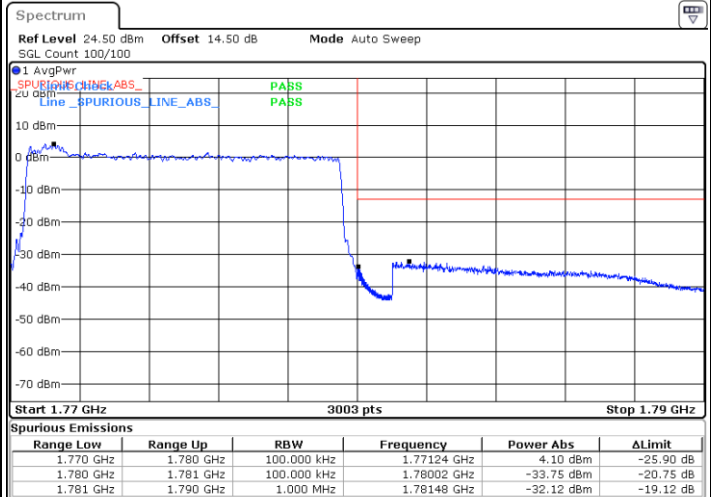

Lowest Band Edge / 1 RB

Date: 25 JUN.2021 20:15:52

Highest Band Edge / 1 RB

Date: 25 JUN.2021 20:32:48

Lowest Band Edge / Full RB

Date: 25 JUN.2021 20:19:57

Highest Band Edge / Full RB

Date: 25 JUN.2021 20:36:52

LTE Band 66 / 10MHz / 64QAM

Lowest Band Edge / 1 RB

Date: 25 JUN.2021 20:42:20

Highest Band Edge / 1 RB

Date: 9 JUL.2021 21:35:35

Lowest Band Edge / Full RB

Date: 25 JUN.2021 20:44:23

Highest Band Edge / Full RB

Date: 25 JUN.2021 20:52:34

LTE Band 66 / 15MHz / QPSK

Lowest Band Edge / 1 RB

Date: 30 JUN.2021 21:35:36

Highest Band Edge / 1 RB

Date: 30 JUN.2021 21:51:51

Lowest Band Edge / Full RB

Date: 30 JUN.2021 21:39:40

Highest Band Edge / Full RB

Date: 30 JUN.2021 21:55:56

LTE Band 66 / 15MHz / 16QAM

Lowest Band Edge / 1 RB

Date: 30 JUN 2021 21:37:38

Highest Band Edge / 1 RB

Date: 30 JUN 2021 21:53:53

Lowest Band Edge / Full RB