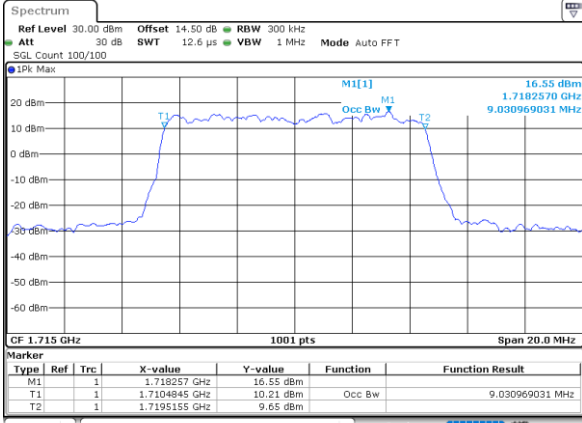

Highest Channel / 5MHz / 16QAM

Date: 25 JUN 2021 19:58:26

LTE Band 66

Lowest Channel / 10MHz / QPSK

Date: 25 JUN 2021 20:10:34

Lowest Channel / 10MHz / 16QAM

Date: 25 JUN 2021 20:10:59

Middle Channel / 10MHz / QPSK

Date: 25 JUN 2021 20:23:07

Middle Channel / 10MHz / 16QAM

Date: 25 JUN 2021 20:23:32

Highest Channel / 10MHz / QPSK

Date: 25 JUN 2021 20:27:30

Highest Channel / 10MHz / 16QAM

Date: 25 JUN 2021 20:27:55

LTE Band 66