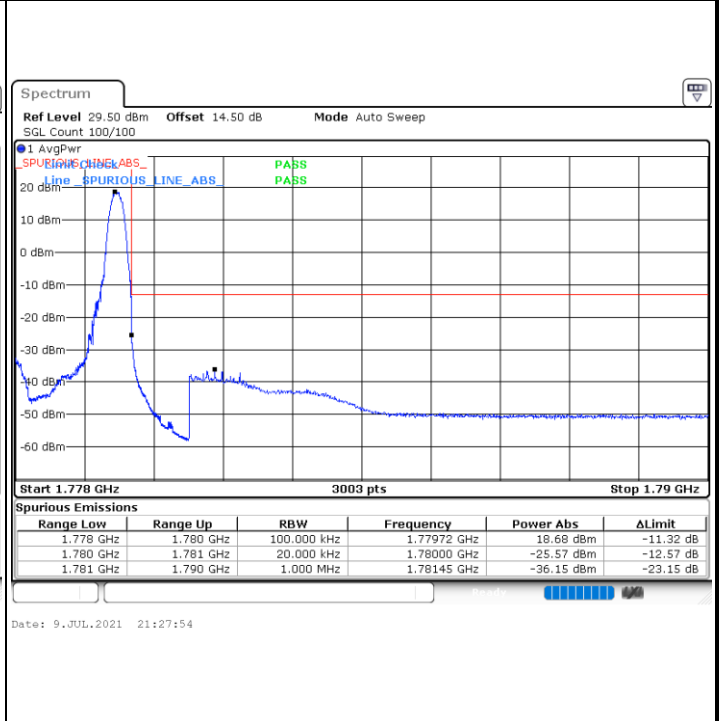

Middle Channel / 15MHz / 64QAM

Date: 25 JUN 2021 21:00:29

Middle Channel / 20MHz / 64QAM

Date: 30 JUN 2021 22:13:16

Highest Channel / 15MHz / 64QAM

Date: 25 JUN 2021 21:02:12

Highest Channel / 20MHz / 64QAM

Date: 30 JUN 2021 22:13:09

Conducted Band Edge

LTE Band 66 / 1.4MHz / 16QAM

Lowest Band Edge / 1 RB

Highest Band Edge / 1 RB

Lowest Band Edge / Full RB

Highest Band Edge / Full RB

LTE Band 66 / 1.4MHz / 64QAM

Lowest Band Edge / 1 RB

Highest Band Edge / 1 RB

Lowest Band Edge / Full RB

Highest Band Edge / Full RB

LTE Band 66 / 3MHz / QPSK

Lowest Band Edge / 1RB

Highest Band Edge / 1 RB

Lowest Band Edge / Full RB

Highest Band Edge / Full RB

LTE Band 66 / 3MHz / 16QAM

Lowest Band Edge / 1 RB

Highest Band Edge / 1 RB

Lowest Band Edge / Full RB

Highest Band Edge / Full RB

LTE Band 66 / 3MHz / 64QAM

Lowest Band Edge / 1 RB