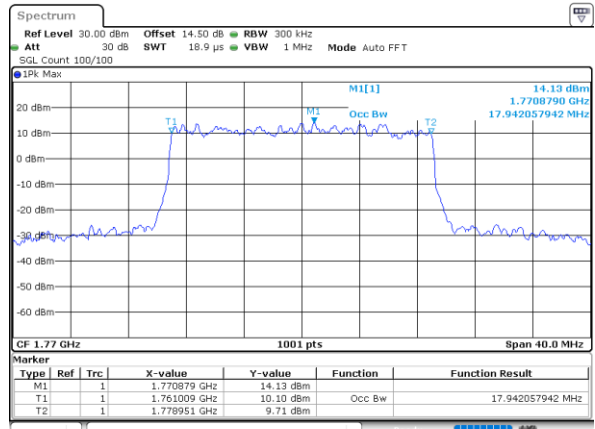

Highest Channel / 15MHz / QPSK

Date: 30 JUN 2021 21:48:36

Highest Channel / 15MHz / 16QAM

Date: 30 JUN 2021 21:49:01

LTE Band 66

Lowest Channel / 20MHz / QPSK

Date: 30 JUN 2021 22:00:49

Lowest Channel / 20MHz / 16QAM

Date: 30 JUN 2021 22:01:14

Middle Channel / 20MHz / QPSK

Date: 30 JUN 2021 22:13:02

Middle Channel / 20MHz / 16QAM

Date: 30 JUN 2021 22:13:27

Highest Channel / 20MHz / QPSK

Date: 30 JUN 2021 22:17:06

Highest Channel / 20MHz / 16QAM

Date: 30 JUN 2021 22:17:31

LTE Band 66

Lowest Channel / 1.4MHz / 64QAM

Date: 25 JUN 2021 18:28:42

Lowest Channel / 3MHz / 64QAM

Date: 25 JUN 2021 19:12:29

Middle Channel / 20MHz / 64QAM

Date: 1 JUL 2021 08:49:42