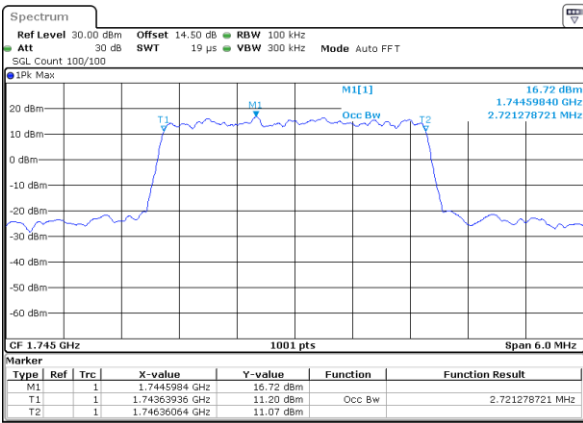

LTE Band 66

Lowest Channel / 3MHz / QPSK

Date: 1 JUL 2021 08:51:34

Lowest Channel / 3MHz / 16QAM

Date: 25 JUN 2021 18:43:26

Middle Channel / 3MHz / QPSK

Date: 25 JUN 2021 18:55:34

Middle Channel / 3MHz / 16QAM

Date: 25 JUN 2021 18:55:59

Highest Channel / 3MHz / QPSK

Date: 25 JUN 2021 18:59:56

Highest Channel / 3MHz / 16QAM

Date: 25 JUN 2021 19:00:21

LTE Band 66

Lowest Channel / 5MHz / QPSK

Date: 25 JUN 2021 19:41:06