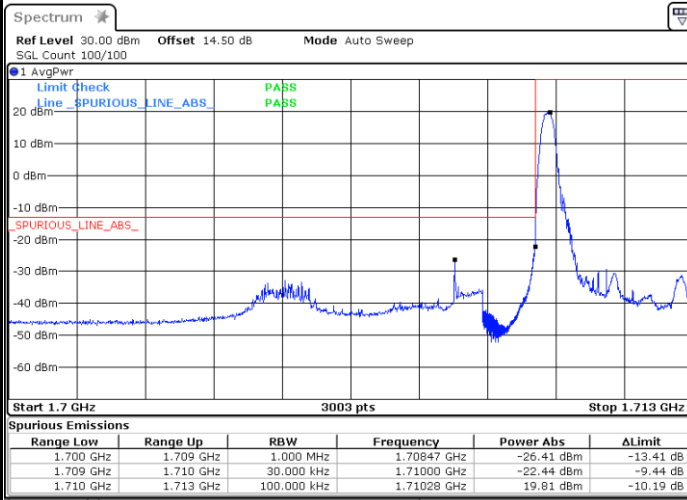

Date: 30 JUN 2021 22:13:09

Conducted Band Edge

LTE Band 66 / 1.4MHz / 16QAM

Lowest Band Edge / 1 RB

Highest Band Edge / 1 RB

Lowest Band Edge / Full RB

Highest Band Edge / Full RB

LTE Band 66 / 1.4MHz / 64QAM

Lowest Band Edge / 1 RB

Highest Band Edge / 1 RB

Lowest Band Edge / Full RB

Highest Band Edge / Full RB

LTE Band 66 / 3MHz / QPSK

Lowest Band Edge / 1RB

Highest Band Edge / 1 RB

Lowest Band Edge / Full RB

Highest Band Edge / Full RB

LTE Band 66 / 3MHz / 16QAM

Lowest Band Edge / 1 RB

Highest Band Edge / 1 RB

Lowest Band Edge / Full RB

Highest Band Edge / Full RB

LTE Band 66 / 3MHz / 64QAM

Lowest Band Edge / 1 RB

Date: 9.JUL.2021 21:31:08

Highest Band Edge / 1 RB

Date: 9.JUL.2021 21:34:07

Lowest Band Edge / Full RB

Date: 25.JUN.2021 19:16:49

Highest Band Edge / Full RB

Date: 25.JUN.2021 19:25:00

LTE Band 66 / 5MHz / QPSK