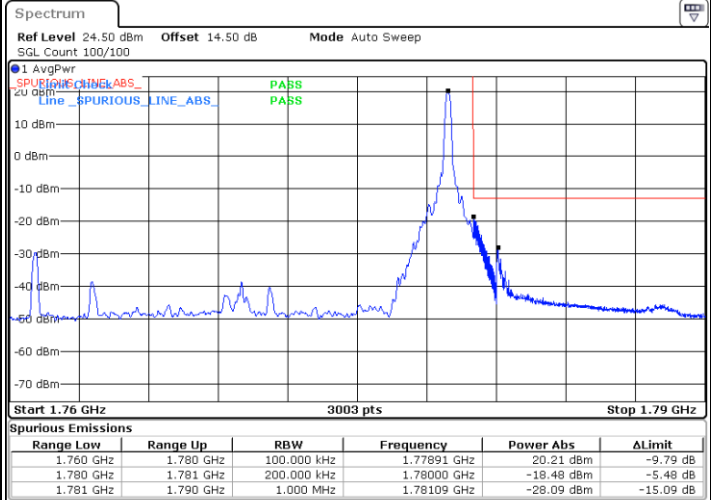

Date: 30 JUN 2021 21:41:43

Highest Band Edge / Full RB

Date: 30 JUN 2021 21:57:58

LTE Band 66 / 15MHz / 64QAM

Lowest Band Edge / 1 RB

Date: 25 JUN.2021 20:56:40

Highest Band Edge / 1 RB

Date: 25 JUN.2021 21:04:50

Lowest Band Edge / Full RB

Date: 25 JUN.2021 20:58:42

Highest Band Edge / Full RB

Date: 25 JUN.2021 21:06:53

LTE Band 66 / 20MHz / QPSK

Lowest Band Edge / 1 RB

Date: 30 JUN 2021 22:04:04

Highest Band Edge / 1 RB

Date: 30 JUN 2021 22:20:21

Lowest Band Edge / Full RB

Date: 30 JUN 2021 22:08:10

Highest Band Edge / Full RB

Date: 30 JUN 2021 22:24:26

LTE Band 66 / 20MHz / 16QAM

Lowest Band Edge / 1 RB

Date: 30 JUN 2021 22:06:07

Highest Band Edge / 1 RB

Date: 30 JUN 2021 22:22:23

Lowest Band Edge / Full RB

Date: 30 JUN 2021 22:10:12

Highest Band Edge / Full RB

Date: 30 JUN 2021 22:26:28

LTE Band 66 / 20MHz / 64QAM

Lowest Band Edge / 1 RB