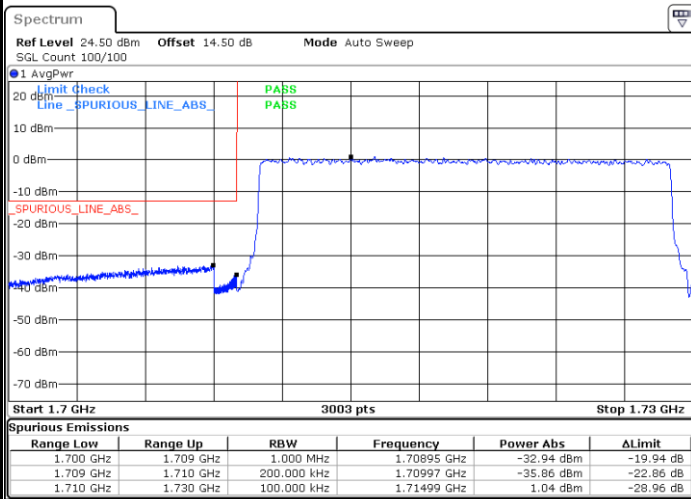

Lowest Band Edge / Full RB

Date: 25 JUN.2021 20:58:42

Highest Band Edge / Full RB

Date: 25 JUN.2021 21:06:53

LTE Band 66 / 20MHz / QPSK

Lowest Band Edge / 1 RB

Date: 30 JUN 2021 22:04:04

Highest Band Edge / 1 RB

Date: 30 JUN 2021 22:20:21

Lowest Band Edge / Full RB

Date: 30 JUN 2021 22:08:10

Highest Band Edge / Full RB

Date: 30 JUN 2021 22:24:26

LTE Band 66 / 20MHz / 16QAM

Lowest Band Edge / 1 RB

Date: 30 JUN 2021 22:06:07

Highest Band Edge / 1 RB

Date: 30 JUN 2021 22:22:23

Lowest Band Edge / Full RB

Date: 30 JUN 2021 22:10:12

Highest Band Edge / Full RB

Date: 30 JUN 2021 22:26:28

LTE Band 66 / 20MHz / 64QAM

Lowest Band Edge / 1 RB

Date: 30 JUN.2021 22:31:37

Highest Band Edge / 1 RB

Date: 30 JUN.2021 22:39:27

Lowest Band Edge / Full RB

Date: 30 JUN.2021 22:33:39

Highest Band Edge / Full RB

Date: 30 JUN.2021 22:41:30