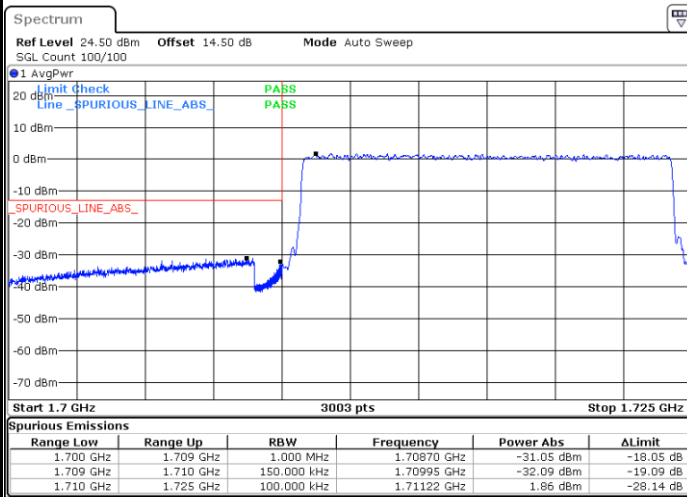

Date: 25 JUN.2021 20:52:34

LTE Band 66 / 15MHz / QPSK

Lowest Band Edge / 1 RB

Date: 30 JUN.2021 21:35:36

Highest Band Edge / 1 RB

Date: 30 JUN.2021 21:51:51

Lowest Band Edge / Full RB

Date: 30 JUN.2021 21:39:40

Highest Band Edge / Full RB

Date: 30 JUN.2021 21:55:56

LTE Band 66 / 15MHz / 16QAM

Lowest Band Edge / 1 RB

Date: 30 JUN 2021 21:37:38

Highest Band Edge / 1 RB

Date: 30 JUN 2021 21:53:53

Lowest Band Edge / Full RB

Date: 30 JUN 2021 21:41:43

Highest Band Edge / Full RB

Date: 30 JUN 2021 21:57:58

LTE Band 66 / 15MHz / 64QAM

Lowest Band Edge / 1 RB

Date: 25 JUN.2021 20:56:40

Highest Band Edge / 1 RB

Date: 25 JUN.2021 21:04:50

Lowest Band Edge / Full RB

Date: 25 JUN.2021 20:58:42

Highest Band Edge / Full RB

Date: 25 JUN.2021 21:06:53

LTE Band 66 / 20MHz / QPSK

Lowest Band Edge / 1 RB

Date: 30 JUN 2021 22:04:04

Highest Band Edge / 1 RB