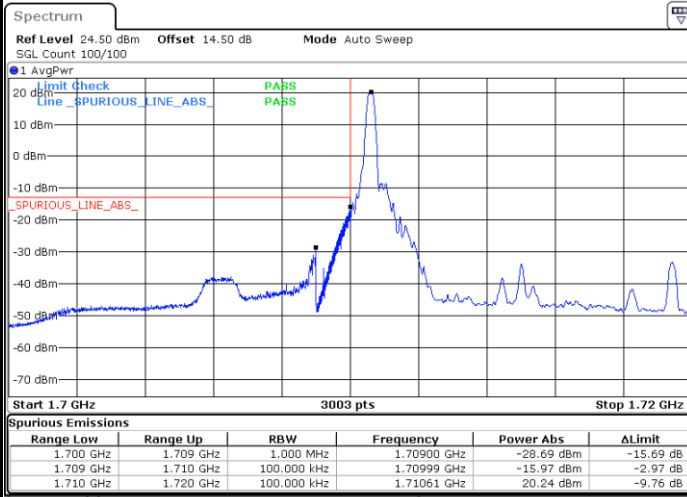

LTE Band 66 / 5MHz / 16QAM

Lowest Band Edge / 1RB

Highest Band Edge / 1 RB

Lowest Band Edge / Full RB

Highest Band Edge / Full RB

LTE Band 66 / 5MHz / 64QAM

Lowest Band Edge / 1RB

Date: 25 JUN.2021 19:29:06

Highest Band Edge / 1 RB

Date: 25 JUN.2021 19:37:16

Lowest Band Edge / Full RB

Date: 25 JUN.2021 19:31:08

Highest Band Edge / Full RB

Date: 25 JUN.2021 19:39:19

LTE Band 66 / 10MHz / QPSK

Lowest Band Edge / 1 RB

Date: 25 JUN.2021 20:13:50

Highest Band Edge / 1 RB

Date: 25 JUN.2021 20:30:45

Lowest Band Edge / Full RB

Date: 25 JUN.2021 20:17:55

Highest Band Edge / Full RB

Date: 25 JUN.2021 20:34:50

LTE Band 66 / 10MHz / 16QAM

Lowest Band Edge / 1 RB

Date: 25 JUN.2021 20:15:52

Highest Band Edge / 1 RB

Date: 25 JUN.2021 20:32:48

Lowest Band Edge / Full RB

Date: 25 JUN.2021 20:19:57

Highest Band Edge / Full RB

Date: 25 JUN.2021 20:36:52