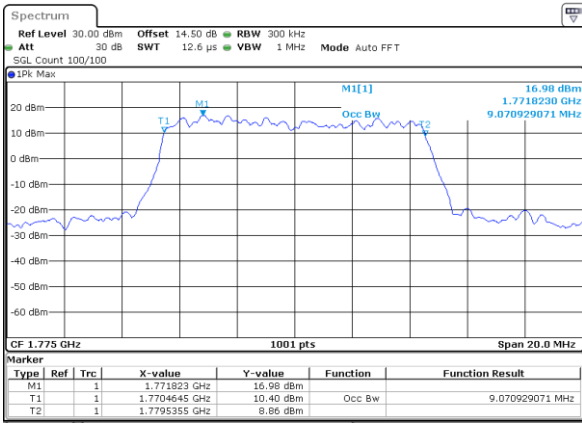

Highest Channel / 5MHz / 16QAM

Date: 25 JUN 2021 19:58:26

LTE Band 66

Lowest Channel / 10MHz / QPSK

Date: 25 JUN 2021 20:10:34

Lowest Channel / 10MHz / 16QAM

Date: 25 JUN 2021 20:10:59

Middle Channel / 10MHz / QPSK

Date: 25 JUN 2021 20:23:07

Middle Channel / 10MHz / 16QAM

Date: 25 JUN 2021 20:23:32

Highest Channel / 10MHz / QPSK

Date: 25 JUN 2021 20:27:30

Highest Channel / 10MHz / 16QAM

Date: 25 JUN 2021 20:27:55

LTE Band 66