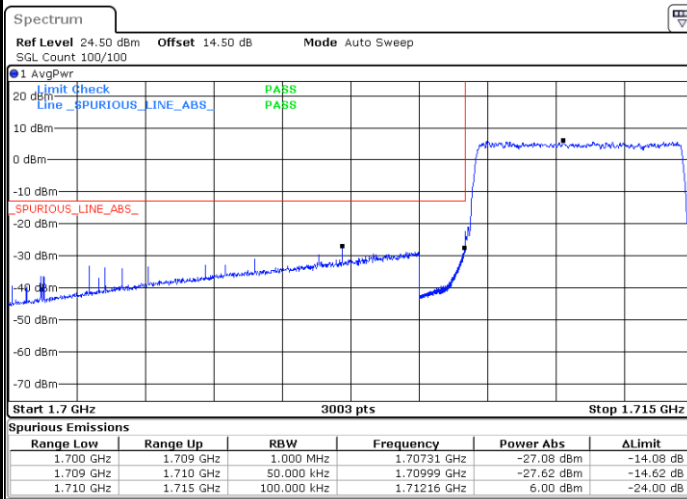

Lowest Band Edge / 1 RB

Date: 25 JUN.2021 19:44:21

Highest Band Edge / 1 RB

Date: 25 JUN.2021 20:01:17

Lowest Band Edge / Full RB

Date: 25 JUN.2021 19:48:27

Highest Band Edge / Full RB

Date: 25 JUN.2021 20:05:21

LTE Band 66 / 5MHz / 16QAM

Lowest Band Edge / 1RB

Highest Band Edge / 1 RB

Lowest Band Edge / Full RB

Highest Band Edge / Full RB

LTE Band 66 / 5MHz / 64QAM

Lowest Band Edge / 1RB

Date: 25 JUN.2021 19:29:06

Highest Band Edge / 1 RB

Date: 25 JUN.2021 19:37:16

Lowest Band Edge / Full RB

Date: 25 JUN.2021 19:31:08

Highest Band Edge / Full RB

Date: 25 JUN.2021 19:39:19

LTE Band 66 / 10MHz / QPSK

Lowest Band Edge / 1 RB

Date: 25 JUN.2021 20:13:50

Highest Band Edge / 1 RB

Date: 25 JUN.2021 20:30:45

Lowest Band Edge / Full RB

Date: 25 JUN.2021 20:17:55

Highest Band Edge / Full RB

Date: 25 JUN.2021 20:34:50

LTE Band 66 / 10MHz / 16QAM