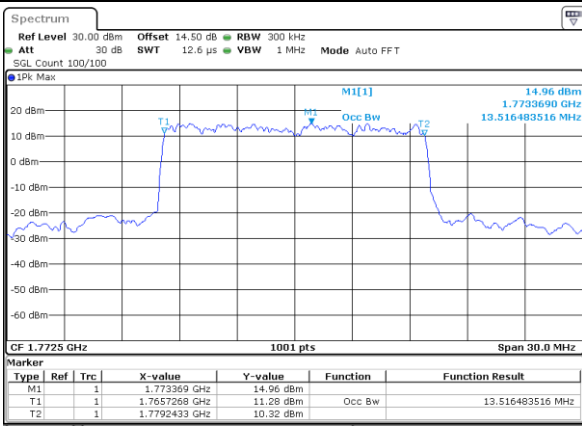

Lowest Channel / 15MHz / QPSK

Date: 25 JUN 2021 21:08:40

Lowest Channel / 15MHz / 16QAM

Date: 25 JUN 2021 21:09:05

Middle Channel / 15MHz / QPSK

Date: 30 JUN 2021 21:44:33

Middle Channel / 15MHz / 16QAM

Date: 1 JUL 2021 09:01:02

Highest Channel / 15MHz / QPSK

Date: 30 JUN 2021 21:48:36

Highest Channel / 15MHz / 16QAM

Date: 30 JUN 2021 21:49:01

LTE Band 66

Lowest Channel / 20MHz / QPSK

Date: 30 JUN 2021 22:00:49

Lowest Channel / 20MHz / 16QAM