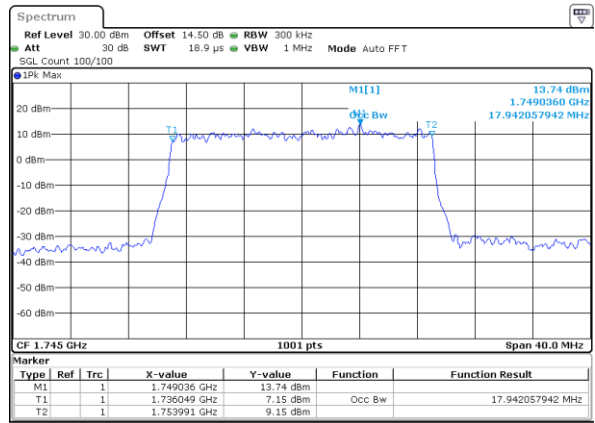

Date: 25 JUN 2021 19:26:47

Lowest Channel / 10MHz / 64QAM

Date: 25 JUN 2021 20:40:02

Middle Channel / 5MHz / 64QAM

Date: 25 JUN 2021 19:32:55

Middle Channel / 10MHz / 64QAM

Date: 25 JUN 2021 20:46:10

Highest Channel / 5MHz / 64QAM

Date: 25 JUN 2021 19:34:58

Highest Channel / 10MHz / 64QAM

Date: 25 JUN 2021 20:48:13

LTE Band 66

Lowest Channel / 15MHz / 64QAM

Date: 25 JUN 2021 20:54:21

Lowest Channel / 20MHz / 64QAM

Date: 30 JUN 2021 22:12:19

Middle Channel / 15MHz / 64QAM

Date: 25 JUN 2021 21:00:29

Middle Channel / 20MHz / 64QAM

Date: 30 JUN 2021 22:13:16

Highest Channel / 15MHz / 64QAM

Date: 25 JUN 2021 21:02:12

Highest Channel / 20MHz / 64QAM

Date: 30 JUN 2021 22:13:09

Conducted Band Edge

LTE Band 66 / 1.4MHz / 16QAM

Lowest Band Edge / 1 RB

Highest Band Edge / 1 RB

Lowest Band Edge / Full RB

Highest Band Edge / Full RB

LTE Band 66 / 1.4MHz / 64QAM