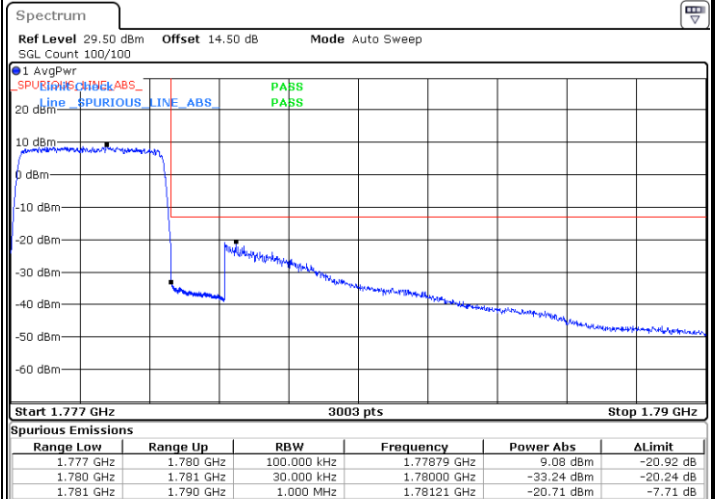

Date: 30 JUN 2021 22:13:09

Conducted Band Edge

LTE Band 66 / 1.4MHz / 16QAM

Lowest Band Edge / 1 RB

Highest Band Edge / 1 RB

Lowest Band Edge / Full RB

Highest Band Edge / Full RB

LTE Band 66 / 1.4MHz / 64QAM

Lowest Band Edge / 1 RB

Highest Band Edge / 1 RB

Lowest Band Edge / Full RB

Highest Band Edge / Full RB

LTE Band 66 / 3MHz / QPSK

Lowest Band Edge / 1RB

Highest Band Edge / 1 RB

Lowest Band Edge / Full RB

Highest Band Edge / Full RB

LTE Band 66 / 3MHz / 16QAM

Lowest Band Edge / 1 RB

Highest Band Edge / 1 RB

Lowest Band Edge / Full RB

Highest Band Edge / Full RB

LTE Band 66 / 3MHz / 64QAM

Lowest Band Edge / 1 RB

Date: 9.JUL.2021 21:31:08

Highest Band Edge / 1 RB

Date: 9.JUL.2021 21:34:07

Lowest Band Edge / Full RB

Date: 25.JUN.2021 19:16:49

Highest Band Edge / Full RB

Date: 25.JUN.2021 19:25:00

LTE Band 66 / 5MHz / QPSK