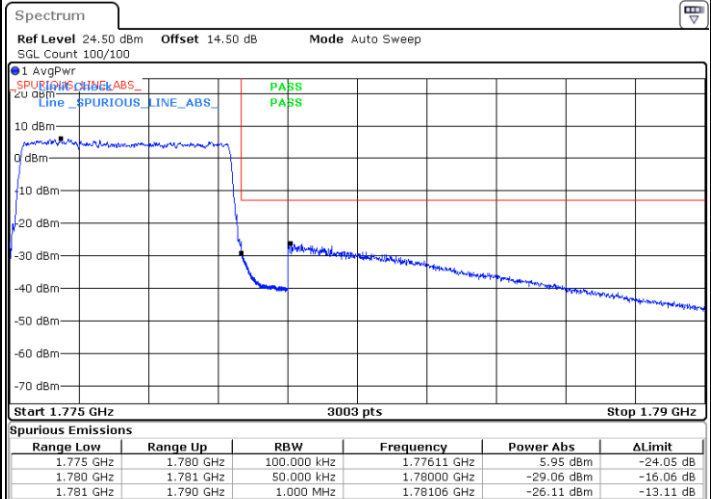

Lowest Band Edge / 1 RB

Date: 25 JUN.2021 19:44:21

Highest Band Edge / 1 RB

Date: 25 JUN.2021 20:01:17

Lowest Band Edge / Full RB

Date: 25 JUN.2021 19:48:27

Highest Band Edge / Full RB

Date: 25 JUN.2021 20:05:21

LTE Band 66 / 5MHz / 16QAM

Lowest Band Edge / 1RB

Highest Band Edge / 1 RB

Lowest Band Edge / Full RB

Highest Band Edge / Full RB

LTE Band 66 / 5MHz / 64QAM

Lowest Band Edge / 1RB

Date: 25 JUN.2021 19:29:06

Highest Band Edge / 1 RB

Date: 25 JUN.2021 19:37:16

Lowest Band Edge / Full RB

Date: 25 JUN.2021 19:31:08

Highest Band Edge / Full RB

Date: 25 JUN.2021 19:39:19

LTE Band 66 / 10MHz / QPSK

Lowest Band Edge / 1 RB

Date: 25 JUN.2021 20:13:50

Highest Band Edge / 1 RB

Date: 25 JUN.2021 20:30:45

Lowest Band Edge / Full RB

Date: 25 JUN.2021 20:17:55

Highest Band Edge / Full RB

Date: 25 JUN.2021 20:34:50

LTE Band 66 / 10MHz / 16QAM