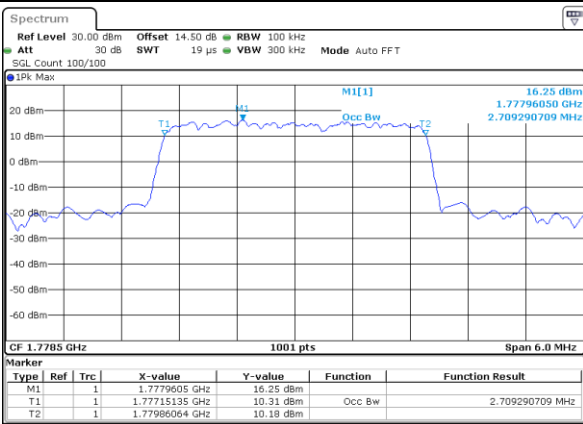

LTE Band 66

Lowest Channel / 3MHz / QPSK

Date: 1 JUL 2021 08:51:34

Lowest Channel / 3MHz / 16QAM

Date: 25 JUN 2021 18:43:26

Middle Channel / 3MHz / QPSK

Date: 25 JUN 2021 18:55:34

Middle Channel / 3MHz / 16QAM

Date: 25 JUN 2021 18:55:59

Highest Channel / 3MHz / QPSK

Date: 25 JUN 2021 18:59:56

Highest Channel / 3MHz / 16QAM

Date: 25 JUN 2021 19:00:21

LTE Band 66

Lowest Channel / 5MHz / QPSK

Date: 25 JUN 2021 19:41:06