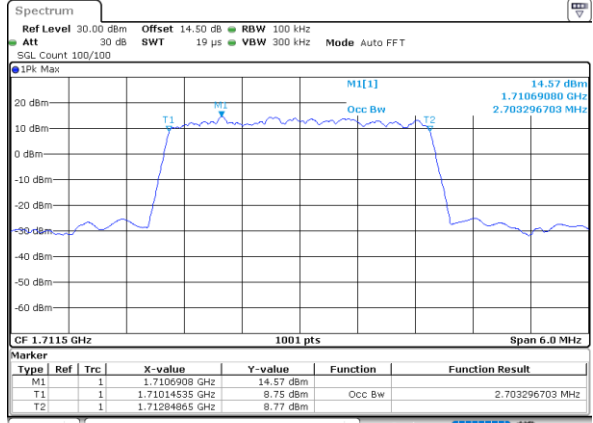

Highest Channel / 15MHz / QPSK

Date: 30 JUN 2021 21:48:36

Highest Channel / 15MHz / 16QAM

Date: 30 JUN 2021 21:49:01

LTE Band 66

Lowest Channel / 20MHz / QPSK

Date: 30 JUN 2021 22:00:49

Lowest Channel / 20MHz / 16QAM

Date: 30 JUN 2021 22:17:31

LTE Band 66

Lowest Channel / 1.4MHz / 64QAM

Date: 25 JUN 2021 18:28:42

Lowest Channel / 3MHz / 64QAM

Date: 25 JUN 2021 19:12:29

Middle Channel / 20MHz / 64QAM

Date: 1 JUL 2021 08:49:42

Middle Channel / 3MHz / 64QAM

Date: 25 JUN 2021 19:18:37

Highest Channel / 20MHz / 64QAM

Date: 25 JUN 2021 18:36:53

Highest Channel / 3MHz / 64QAM

Date: 25 JUN 2021 19:20:39

LTE Band 66

Lowest Channel / 5MHz / 64QAM