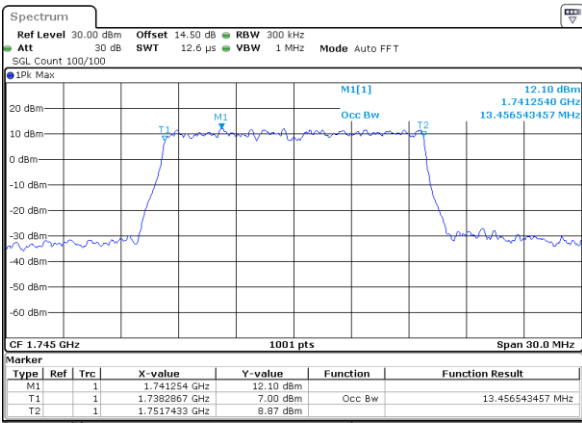

Date: 25 JUN 2021 19:26:47

Lowest Channel / 10MHz / 64QAM

Date: 25 JUN 2021 20:40:02

Middle Channel / 5MHz / 64QAM

Date: 25 JUN 2021 19:32:55

Middle Channel / 10MHz / 64QAM

Date: 25 JUN 2021 20:46:10

Highest Channel / 5MHz / 64QAM

Date: 25 JUN 2021 19:34:58

Highest Channel / 10MHz / 64QAM

Date: 25 JUN 2021 20:48:13

LTE Band 66

Lowest Channel / 15MHz / 64QAM

Date: 25 JUN 2021 20:54:21

Lowest Channel / 20MHz / 64QAM

Date: 30 JUN 2021 22:12:19

Middle Channel / 15MHz / 64QAM

Date: 25 JUN 2021 21:00:29

Middle Channel / 20MHz / 64QAM

Date: 30 JUN 2021 22:13:16

Highest Channel / 15MHz / 64QAM

Date: 25 JUN 2021 21:02:12

Highest Channel / 20MHz / 64QAM

Date: 30 JUN 2021 22:13:09

Conducted Band Edge

LTE Band 66 / 1.4MHz / 16QAM

Lowest Band Edge / 1 RB

Highest Band Edge / 1 RB

Lowest Band Edge / Full RB

Highest Band Edge / Full RB

LTE Band 66 / 1.4MHz / 64QAM