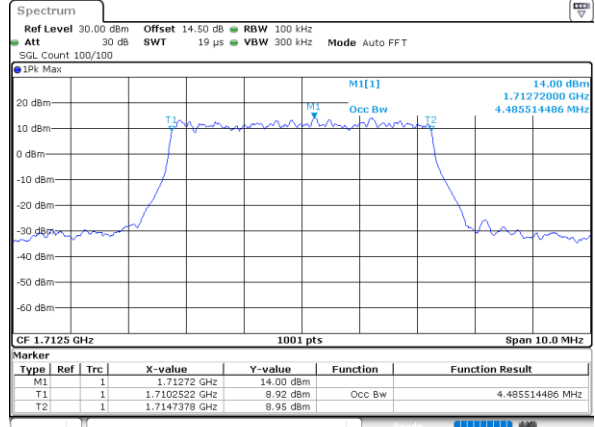

Lowest Channel / 5MHz / 16QAM

Date: 25 JUN 2021 19:41:31