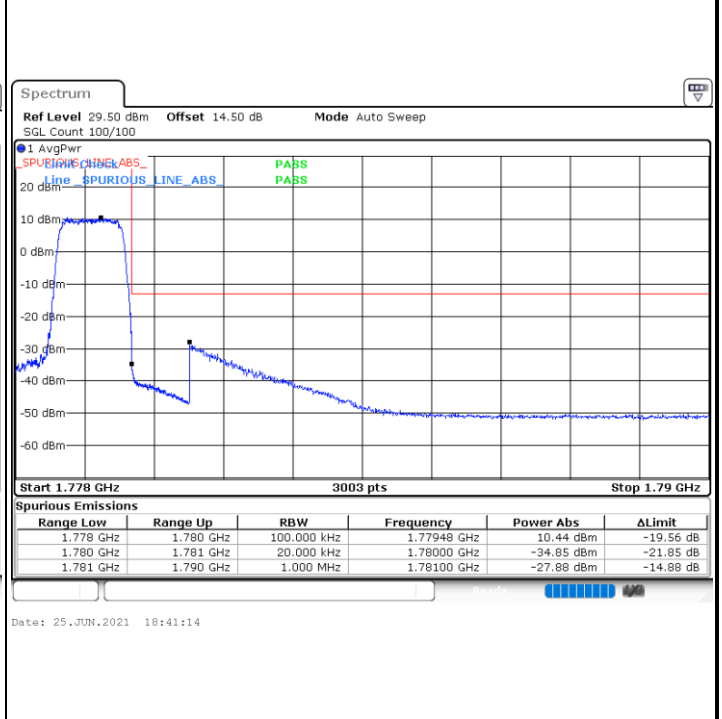

Date: 30 JUN 2021 22:13:09

Conducted Band Edge

LTE Band 66 / 1.4MHz / 16QAM

Lowest Band Edge / 1 RB

Highest Band Edge / 1 RB

Lowest Band Edge / Full RB

Highest Band Edge / Full RB

LTE Band 66 / 1.4MHz / 64QAM

Lowest Band Edge / 1 RB

Highest Band Edge / 1 RB

Lowest Band Edge / Full RB

Highest Band Edge / Full RB

LTE Band 66 / 3MHz / QPSK

Lowest Band Edge / 1RB

Highest Band Edge / 1 RB

Lowest Band Edge / Full RB

Highest Band Edge / Full RB

LTE Band 66 / 3MHz / 16QAM

Lowest Band Edge / 1 RB

Highest Band Edge / 1 RB

Lowest Band Edge / Full RB

Highest Band Edge / Full RB

LTE Band 66 / 3MHz / 64QAM

Lowest Band Edge / 1 RB

Date: 9.JUL.2021 21:31:08

Highest Band Edge / 1 RB

Date: 9.JUL.2021 21:34:07

Lowest Band Edge / Full RB

Date: 25.JUN.2021 19:16:49

Highest Band Edge / Full RB

Date: 25.JUN.2021 19:25:00

LTE Band 66 / 5MHz / QPSK