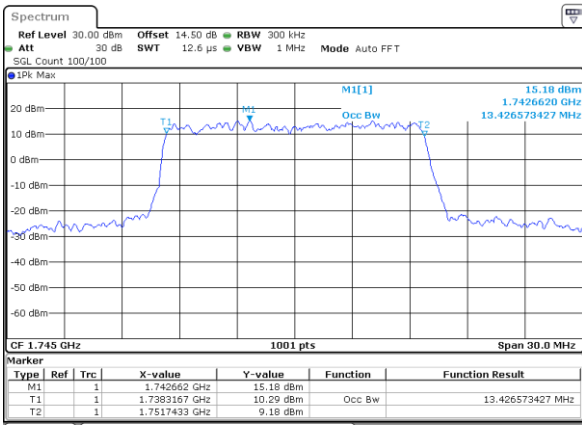

Date: 25 JUN 2021 20:23:07

Middle Channel / 10MHz / 16QAM

Date: 25 JUN 2021 20:23:32

Highest Channel / 10MHz / QPSK

Date: 25 JUN 2021 20:27:30

Highest Channel / 10MHz / 16QAM

Date: 25 JUN 2021 20:27:55

LTE Band 66

Lowest Channel / 15MHz / QPSK

Date: 25 JUN 2021 21:08:40

Lowest Channel / 15MHz / 16QAM

Date: 25 JUN 2021 21:09:05

Middle Channel / 15MHz / QPSK

Date: 30 JUN 2021 21:44:33

Middle Channel / 15MHz / 16QAM

Date: 1 JUL 2021 09:01:02

Highest Channel / 15MHz / QPSK

Date: 30 JUN 2021 21:48:36

Highest Channel / 15MHz / 16QAM

Date: 30 JUN 2021 21:49:01

LTE Band 66

Lowest Channel / 20MHz / QPSK

Date: 30 JUN 2021 22:00:49

Lowest Channel / 20MHz / 16QAM