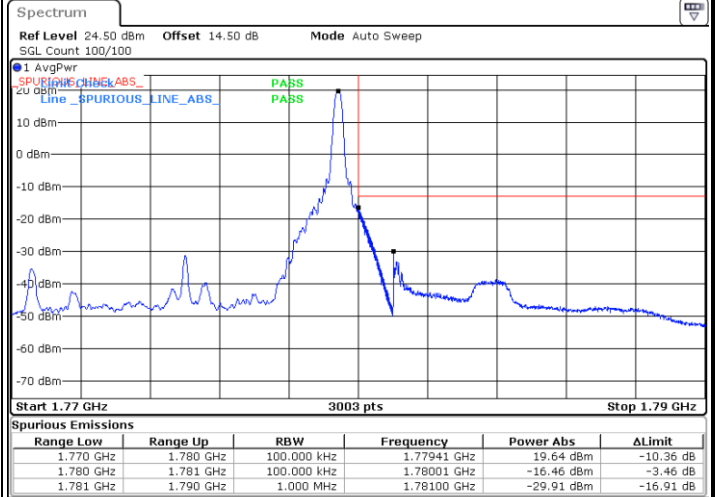

LTE Band 66 / 5MHz / 16QAM

Lowest Band Edge / 1RB

Highest Band Edge / 1 RB

Lowest Band Edge / Full RB

Highest Band Edge / Full RB

LTE Band 66 / 5MHz / 64QAM

Lowest Band Edge / 1RB

Date: 25 JUN.2021 19:29:06

Highest Band Edge / 1 RB

Date: 25 JUN.2021 19:37:16

Lowest Band Edge / Full RB

Date: 25 JUN.2021 19:31:08

Highest Band Edge / Full RB

Date: 25 JUN.2021 19:39:19

LTE Band 66 / 10MHz / QPSK

Lowest Band Edge / 1 RB

Date: 25 JUN.2021 20:13:50

Highest Band Edge / 1 RB

Date: 25 JUN.2021 20:30:45

Lowest Band Edge / Full RB

Date: 25 JUN.2021 20:17:55

Highest Band Edge / Full RB

Date: 25 JUN.2021 20:34:50

LTE Band 66 / 10MHz / 16QAM

Lowest Band Edge / 1 RB

Date: 25 JUN.2021 20:15:52

Highest Band Edge / 1 RB

Date: 25 JUN.2021 20:32:48

Lowest Band Edge / Full RB

Date: 25 JUN.2021 20:19:57

Highest Band Edge / Full RB

Date: 25 JUN.2021 20:36:52