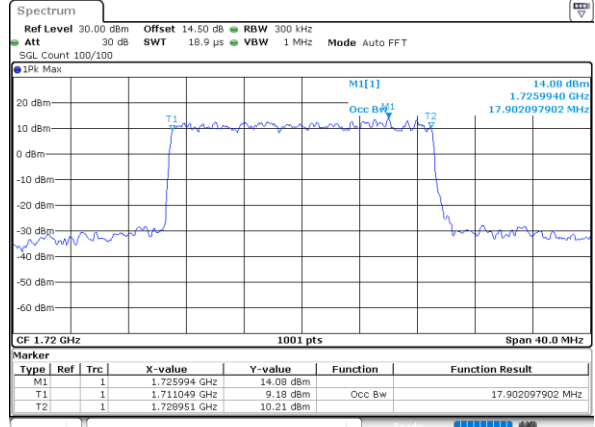

Highest Channel / 15MHz / QPSK

Date: 30 JUN 2021 21:48:36

Highest Channel / 15MHz / 16QAM

Date: 30 JUN 2021 21:49:01

LTE Band 66

Lowest Channel / 20MHz / QPSK

Date: 30 JUN 2021 22:00:49

Lowest Channel / 20MHz / 16QAM