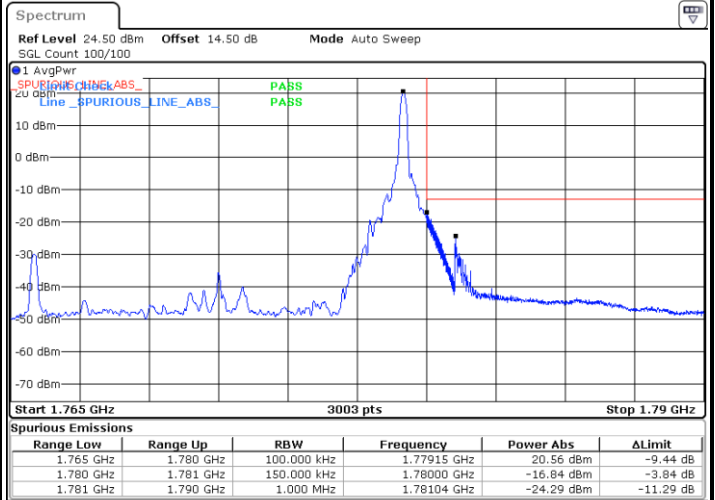

Date: 25 JUN.2021 20:52:34

LTE Band 66 / 15MHz / QPSK

Lowest Band Edge / 1 RB

Date: 30 JUN.2021 21:35:36

Highest Band Edge / 1 RB

Date: 30 JUN.2021 21:51:51

Lowest Band Edge / Full RB

Date: 30 JUN.2021 21:39:40

Highest Band Edge / Full RB

Date: 30 JUN.2021 21:55:56

LTE Band 66 / 15MHz / 16QAM

Lowest Band Edge / 1 RB

Date: 30 JUN 2021 21:37:38

Highest Band Edge / 1 RB

Date: 30 JUN 2021 21:53:53

Lowest Band Edge / Full RB

Date: 30 JUN 2021 21:41:43

Highest Band Edge / Full RB

Date: 30 JUN 2021 21:57:58

LTE Band 66 / 15MHz / 64QAM

Lowest Band Edge / 1 RB

Date: 25 JUN.2021 20:56:40

Highest Band Edge / 1 RB

Date: 25 JUN.2021 21:04:50

Lowest Band Edge / Full RB

Date: 25 JUN.2021 20:58:42

Highest Band Edge / Full RB

Date: 25 JUN.2021 21:06:53

LTE Band 66 / 20MHz / QPSK

Lowest Band Edge / 1 RB

Date: 30 JUN 2021 22:04:04

Highest Band Edge / 1 RB