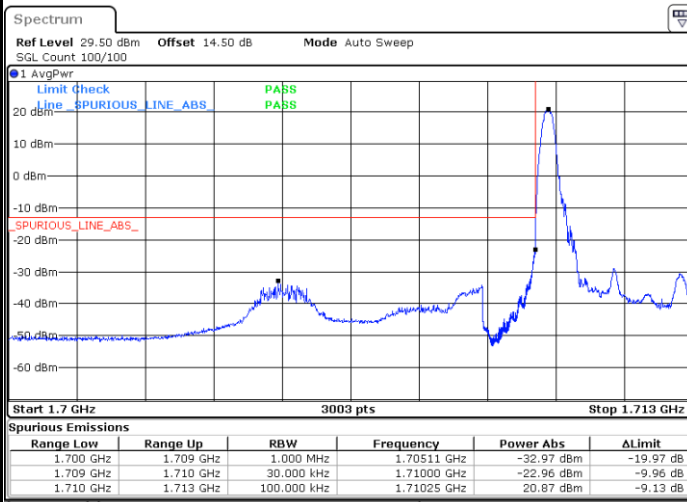

Date: 30 JUN 2021 22:13:09

Conducted Band Edge

LTE Band 66 / 1.4MHz / 16QAM

Lowest Band Edge / 1 RB

Highest Band Edge / 1 RB

Lowest Band Edge / Full RB

Highest Band Edge / Full RB

LTE Band 66 / 1.4MHz / 64QAM

Lowest Band Edge / 1 RB

Highest Band Edge / 1 RB

Lowest Band Edge / Full RB

Highest Band Edge / Full RB

LTE Band 66 / 3MHz / QPSK

Lowest Band Edge / 1RB

Highest Band Edge / 1 RB

Lowest Band Edge / Full RB

Highest Band Edge / Full RB

LTE Band 66 / 3MHz / 16QAM

Lowest Band Edge / 1 RB

Highest Band Edge / 1 RB

Lowest Band Edge / Full RB

Highest Band Edge / Full RB

LTE Band 66 / 3MHz / 64QAM

Lowest Band Edge / 1 RB

Date: 9.JUL.2021 21:31:08

Highest Band Edge / 1 RB

Date: 9.JUL.2021 21:34:07

Lowest Band Edge / Full RB

Date: 25.JUN.2021 19:16:49

Highest Band Edge / Full RB

Date: 25.JUN.2021 19:25:00

LTE Band 66 / 5MHz / QPSK