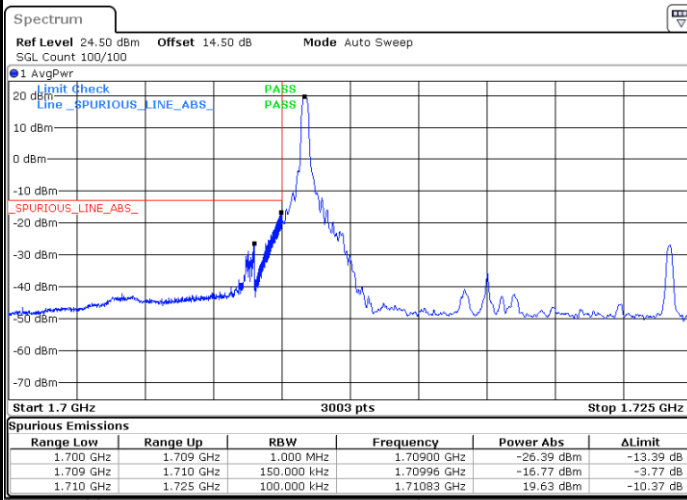

Date: 25 JUN.2021 20:52:34

LTE Band 66 / 15MHz / QPSK

Lowest Band Edge / 1 RB

Date: 30 JUN.2021 21:35:36

Highest Band Edge / 1 RB

Date: 30 JUN.2021 21:51:51

Lowest Band Edge / Full RB

Date: 30 JUN.2021 21:39:40

Highest Band Edge / Full RB

Date: 30 JUN.2021 21:55:56

LTE Band 66 / 15MHz / 16QAM

Lowest Band Edge / 1 RB

Date: 30 JUN 2021 21:37:38

Highest Band Edge / 1 RB

Date: 30 JUN 2021 21:53:53

Lowest Band Edge / Full RB

Date: 30 JUN 2021 21:41:43

Highest Band Edge / Full RB

Date: 30 JUN 2021 21:57:58

LTE Band 66 / 15MHz / 64QAM

Lowest Band Edge / 1 RB

Date: 25 JUN.2021 20:56:40

Highest Band Edge / 1 RB

Date: 25 JUN.2021 21:04:50

Lowest Band Edge / Full RB

Date: 25 JUN.2021 20:58:42

Highest Band Edge / Full RB

Date: 25 JUN.2021 21:06:53

LTE Band 66 / 20MHz / QPSK

Lowest Band Edge / 1 RB

Date: 30 JUN 2021 22:04:04

Highest Band Edge / 1 RB