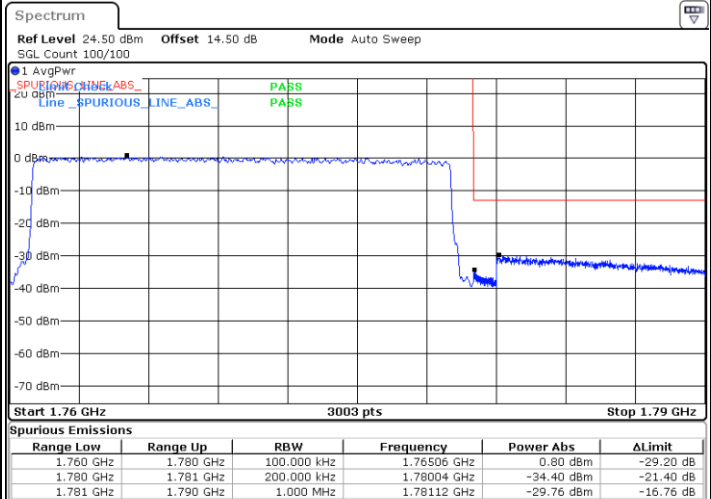

Lowest Band Edge / Full RB

Date: 25 JUN.2021 20:58:42

Highest Band Edge / Full RB

Date: 25 JUN.2021 21:06:53

LTE Band 66 / 20MHz / QPSK

Lowest Band Edge / 1 RB

Date: 30 JUN 2021 22:04:04

Highest Band Edge / 1 RB

Date: 30 JUN 2021 22:20:21

Lowest Band Edge / Full RB

Date: 30 JUN 2021 22:08:10

Highest Band Edge / Full RB

Date: 30 JUN 2021 22:24:26

LTE Band 66 / 20MHz / 16QAM

Lowest Band Edge / 1 RB

Date: 30 JUN 2021 22:06:07

Highest Band Edge / 1 RB

Date: 30 JUN 2021 22:22:23

Lowest Band Edge / Full RB

Date: 30 JUN 2021 22:10:12

Highest Band Edge / Full RB

Date: 30 JUN 2021 22:26:28

LTE Band 66 / 20MHz / 64QAM

Lowest Band Edge / 1 RB

Date: 30 JUN.2021 22:31:37

Highest Band Edge / 1 RB

Date: 30 JUN.2021 22:39:27

Lowest Band Edge / Full RB

Date: 30 JUN.2021 22:33:39

Highest Band Edge / Full RB

Date: 30 JUN.2021 22:41:30