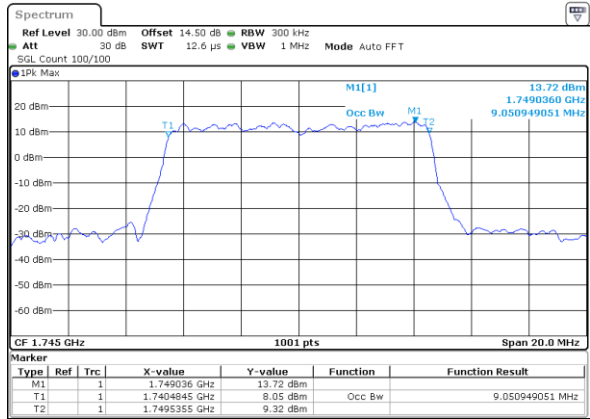

Middle Channel / 3MHz / 64QAM

Date: 25 JUN 2021 19:18:37

Highest Channel / 20MHz / 64QAM

Date: 25 JUN 2021 18:36:53

Highest Channel / 3MHz / 64QAM

Date: 25 JUN 2021 19:20:39

LTE Band 66

Lowest Channel / 5MHz / 64QAM

Date: 25 JUN 2021 19:26:47

Lowest Channel / 10MHz / 64QAM

Date: 25 JUN 2021 20:40:02

Middle Channel / 5MHz / 64QAM

Date: 25 JUN 2021 19:32:55

Middle Channel / 10MHz / 64QAM

Date: 25 JUN 2021 20:46:10

Highest Channel / 5MHz / 64QAM

Date: 25 JUN 2021 19:34:58

Highest Channel / 10MHz / 64QAM

Date: 25 JUN 2021 20:48:13

LTE Band 66

Lowest Channel / 15MHz / 64QAM

Date: 25 JUN 2021 20:54:21

Lowest Channel / 20MHz / 64QAM

Date: 30 JUN 2021 22:12:19