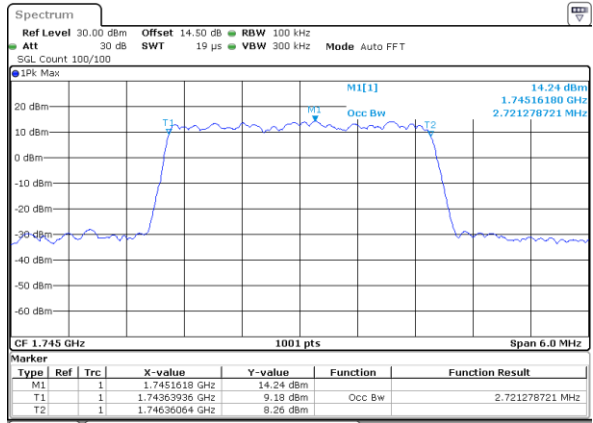

Date: 30 JUN 2021 22:17:31

LTE Band 66

Lowest Channel / 1.4MHz / 64QAM

Date: 25 JUN 2021 18:28:42

Lowest Channel / 3MHz / 64QAM

Date: 25 JUN 2021 19:12:29

Middle Channel / 20MHz / 64QAM

Date: 1 JUL 2021 08:49:42

Middle Channel / 3MHz / 64QAM

Date: 25 JUN 2021 19:18:37

Highest Channel / 20MHz / 64QAM

Date: 25 JUN 2021 18:36:53

Highest Channel / 3MHz / 64QAM

Date: 25 JUN 2021 19:20:39

LTE Band 66

Lowest Channel / 5MHz / 64QAM