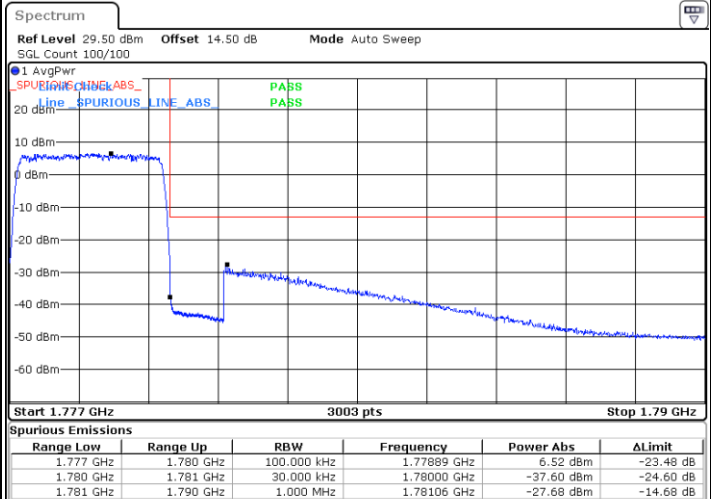

Highest Band Edge / Full RB

LTE Band 66 / 3MHz / 16QAM

Lowest Band Edge / 1 RB

Highest Band Edge / 1 RB

Lowest Band Edge / Full RB

Highest Band Edge / Full RB

LTE Band 66 / 3MHz / 64QAM

Lowest Band Edge / 1 RB

Date: 9.JUL.2021 21:31:08

Highest Band Edge / 1 RB

Date: 9.JUL.2021 21:34:07

Lowest Band Edge / Full RB

Date: 25.JUN.2021 19:16:49

Highest Band Edge / Full RB

Date: 25.JUN.2021 19:25:00

LTE Band 66 / 5MHz / QPSK

Lowest Band Edge / 1 RB

Date: 25 JUN.2021 19:44:21

Highest Band Edge / 1 RB

Date: 25 JUN.2021 20:01:17

Lowest Band Edge / Full RB

Date: 25 JUN.2021 19:48:27

Highest Band Edge / Full RB

Date: 25 JUN.2021 20:05:21

LTE Band 66 / 5MHz / 16QAM

Lowest Band Edge / 1RB

Highest Band Edge / 1 RB

Lowest Band Edge / Full RB

Highest Band Edge / Full RB

LTE Band 66 / 5MHz / 64QAM

Lowest Band Edge / 1RB

Date: 25 JUN.2021 19:29:06