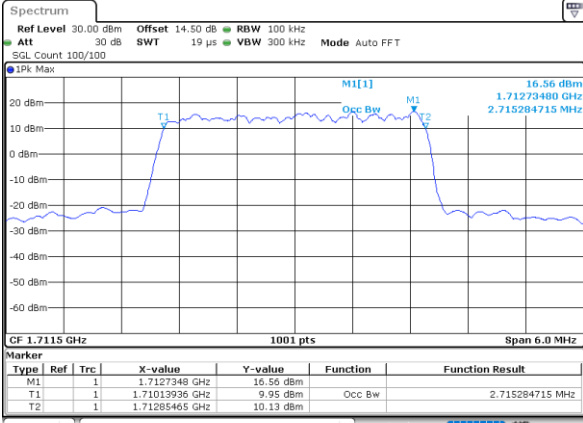

LTE Band 66

Lowest Channel / 3MHz / QPSK

Date: 1 JUL 2021 08:51:34

Lowest Channel / 3MHz / 16QAM

Date: 25 JUN 2021 18:43:26

Middle Channel / 3MHz / QPSK

Date: 25 JUN 2021 18:55:34

Middle Channel / 3MHz / 16QAM

Date: 25 JUN 2021 18:55:59

Highest Channel / 3MHz / QPSK

Date: 25 JUN 2021 18:59:56

Highest Channel / 3MHz / 16QAM

Date: 25 JUN 2021 19:00:21

LTE Band 66

Lowest Channel / 5MHz / QPSK

Date: 25 JUN 2021 19:41:06