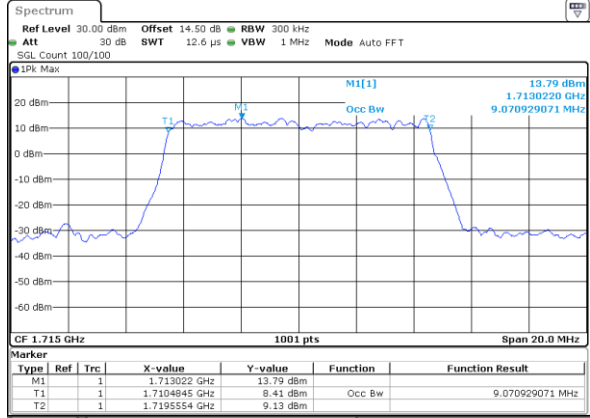

Date: 30 JUN 2021 22:17:31

LTE Band 66

Lowest Channel / 1.4MHz / 64QAM

Date: 25 JUN 2021 18:28:42

Lowest Channel / 3MHz / 64QAM

Date: 25 JUN 2021 19:12:29

Middle Channel / 20MHz / 64QAM

Date: 1 JUL 2021 08:49:42

Middle Channel / 3MHz / 64QAM

Date: 25 JUN 2021 19:18:37

Highest Channel / 20MHz / 64QAM

Date: 25 JUN 2021 18:36:53

Highest Channel / 3MHz / 64QAM

Date: 25 JUN 2021 19:20:39

LTE Band 66

Lowest Channel / 5MHz / 64QAM

Date: 25 JUN 2021 19:26:47

Lowest Channel / 10MHz / 64QAM

Date: 25 JUN 2021 20:40:02

Middle Channel / 5MHz / 64QAM

Date: 25 JUN 2021 19:32:55

Middle Channel / 10MHz / 64QAM

Date: 25 JUN 2021 20:46:10

Highest Channel / 5MHz / 64QAM