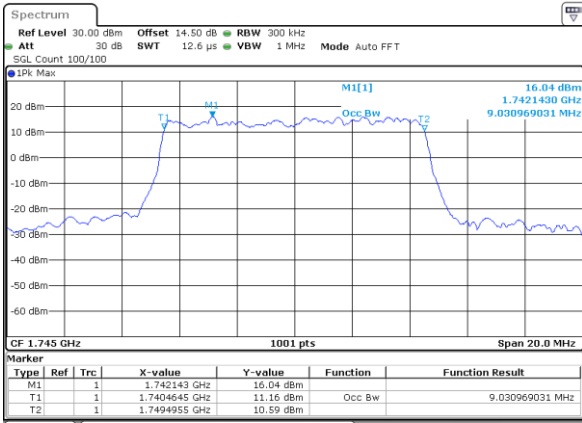

Highest Channel / 5MHz / 16QAM

Date: 25 JUN 2021 19:58:26

LTE Band 66

Lowest Channel / 10MHz / QPSK

Date: 25 JUN 2021 20:10:34

Lowest Channel / 10MHz / 16QAM

Date: 25 JUN 2021 20:10:59

Middle Channel / 10MHz / QPSK

Date: 25 JUN 2021 20:23:07

Middle Channel / 10MHz / 16QAM

Date: 25 JUN 2021 20:23:32

Highest Channel / 10MHz / QPSK

Date: 25 JUN 2021 20:27:30

Highest Channel / 10MHz / 16QAM

Date: 25 JUN 2021 20:27:55

LTE Band 66