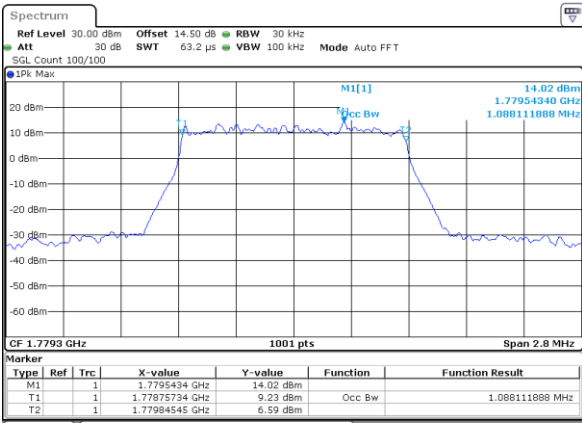

Date: 30 JUN 2021 22:17:31

LTE Band 66

Lowest Channel / 1.4MHz / 64QAM

Date: 25 JUN 2021 18:28:42

Lowest Channel / 3MHz / 64QAM

Date: 25 JUN 2021 19:12:29

Middle Channel / 20MHz / 64QAM

Date: 1 JUL 2021 08:49:42

Middle Channel / 3MHz / 64QAM

Date: 25 JUN 2021 19:18:37

Highest Channel / 20MHz / 64QAM

Date: 25 JUN 2021 18:36:53

Highest Channel / 3MHz / 64QAM

Date: 25 JUN 2021 19:20:39

LTE Band 66

Lowest Channel / 5MHz / 64QAM