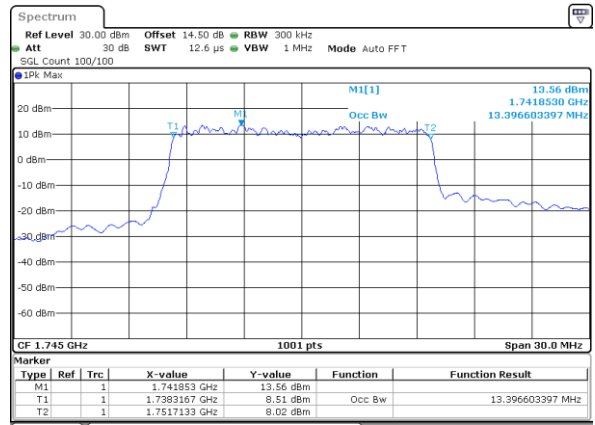

Date: 25 JUN 2021 20:23:07

Middle Channel / 10MHz / 16QAM

Date: 25 JUN 2021 20:23:32

Highest Channel / 10MHz / QPSK

Date: 25 JUN 2021 20:27:30

Highest Channel / 10MHz / 16QAM

Date: 25 JUN 2021 20:27:55

LTE Band 66

Lowest Channel / 15MHz / QPSK

Date: 25 JUN 2021 21:08:40

Lowest Channel / 15MHz / 16QAM

Date: 25 JUN 2021 21:09:05

Middle Channel / 15MHz / QPSK

Date: 30 JUN 2021 21:44:33

Middle Channel / 15MHz / 16QAM

Date: 1 JUL 2021 09:01:02

Highest Channel / 15MHz / QPSK

Date: 30 JUN 2021 21:48:36

Highest Channel / 15MHz / 16QAM

Date: 30 JUN 2021 21:49:01

LTE Band 66

Lowest Channel / 20MHz / QPSK

Date: 30 JUN 2021 22:00:49

Lowest Channel / 20MHz / 16QAM