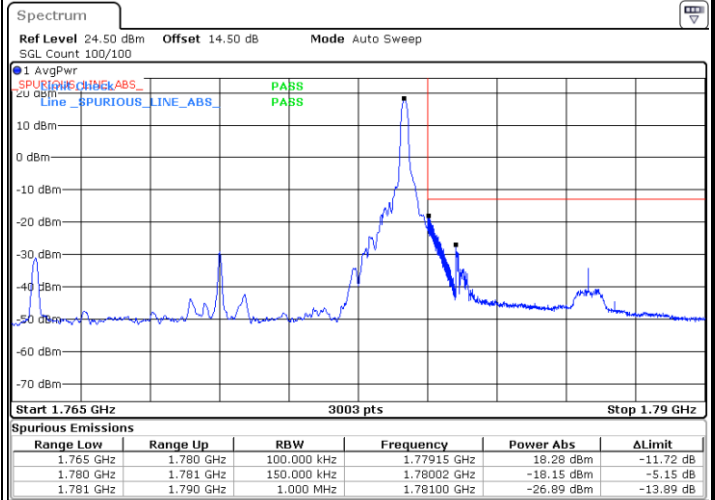

Highest Band Edge / Full RB

Date: 30 JUN.2021 21:55:56

LTE Band 66 / 15MHz / 16QAM

Lowest Band Edge / 1 RB

Date: 30 JUN 2021 21:37:38

Highest Band Edge / 1 RB

Date: 30 JUN 2021 21:53:53

Lowest Band Edge / Full RB

Date: 30 JUN 2021 21:41:43

Highest Band Edge / Full RB

Date: 30 JUN 2021 21:57:58

LTE Band 66 / 15MHz / 64QAM

Lowest Band Edge / 1 RB

Date: 25 JUN.2021 20:56:40

Highest Band Edge / 1 RB

Date: 25 JUN.2021 21:04:50

Lowest Band Edge / Full RB

Date: 25 JUN.2021 20:58:42

Highest Band Edge / Full RB

Date: 25 JUN.2021 21:06:53

LTE Band 66 / 20MHz / QPSK

Lowest Band Edge / 1 RB

Date: 30 JUN 2021 22:04:04

Highest Band Edge / 1 RB

Date: 30 JUN 2021 22:20:21

Lowest Band Edge / Full RB

Date: 30 JUN 2021 22:08:10

Highest Band Edge / Full RB

Date: 30 JUN 2021 22:24:26

LTE Band 66 / 20MHz / 16QAM

Lowest Band Edge / 1 RB

Date: 30 JUN 2021 22:06:07