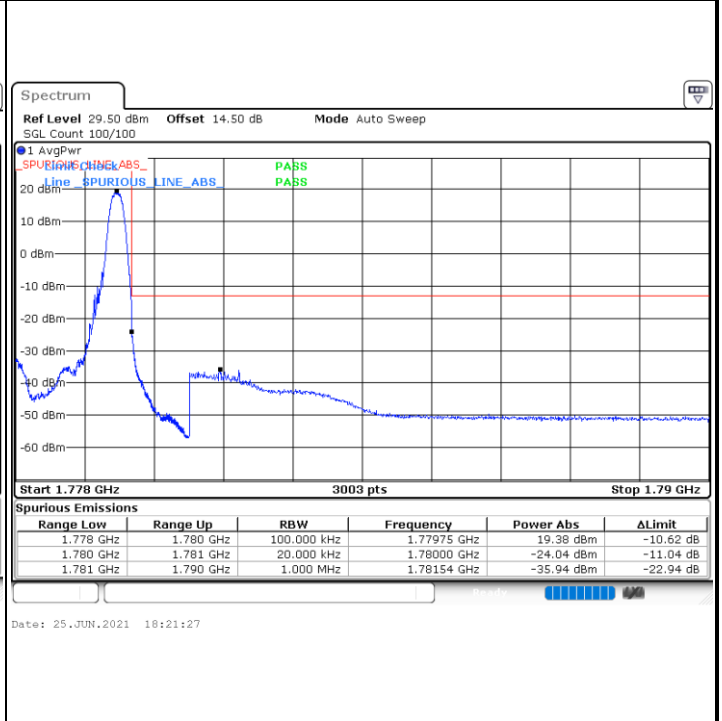

Middle Channel / 15MHz / 64QAM

Date: 25 JUN 2021 21:00:29

Middle Channel / 20MHz / 64QAM

Date: 30 JUN 2021 22:13:16

Highest Channel / 15MHz / 64QAM

Date: 25 JUN 2021 21:02:12

Highest Channel / 20MHz / 64QAM

Date: 30 JUN 2021 22:13:09

Conducted Band Edge

LTE Band 66 / 1.4MHz / 16QAM

Lowest Band Edge / 1 RB

Highest Band Edge / 1 RB

Lowest Band Edge / Full RB

Highest Band Edge / Full RB

LTE Band 66 / 1.4MHz / 64QAM

Lowest Band Edge / 1 RB

Highest Band Edge / 1 RB

Lowest Band Edge / Full RB

Highest Band Edge / Full RB

LTE Band 66 / 3MHz / QPSK

Lowest Band Edge / 1RB

Highest Band Edge / 1 RB

Lowest Band Edge / Full RB

Highest Band Edge / Full RB

LTE Band 66 / 3MHz / 16QAM

Lowest Band Edge / 1 RB

Highest Band Edge / 1 RB

Lowest Band Edge / Full RB

Highest Band Edge / Full RB

LTE Band 66 / 3MHz / 64QAM

Lowest Band Edge / 1 RB