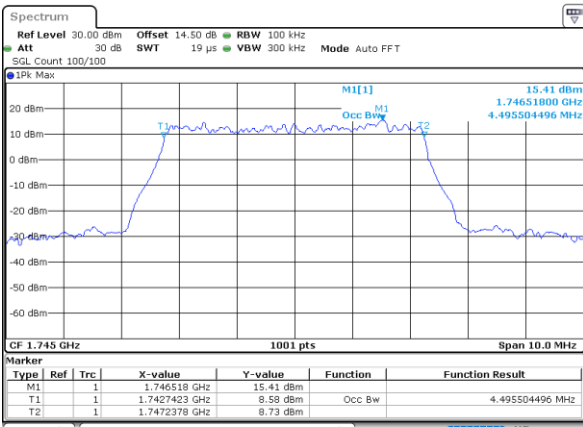

Middle Channel / 5MHz / QPSK

Date: 25 JUN 2021 19:53:39