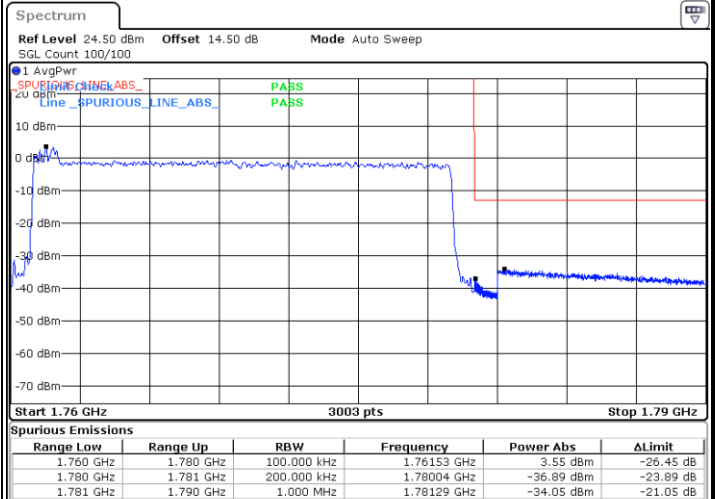

Lowest Band Edge / Full RB

Date: 25 JUN.2021 20:58:42

Highest Band Edge / Full RB

Date: 25 JUN.2021 21:06:53

LTE Band 66 / 20MHz / QPSK

Lowest Band Edge / 1 RB

Date: 30 JUN 2021 22:04:04

Highest Band Edge / 1 RB

Date: 30 JUN 2021 22:20:21

Lowest Band Edge / Full RB

Date: 30 JUN 2021 22:08:10

Highest Band Edge / Full RB

Date: 30 JUN 2021 22:24:26

LTE Band 66 / 20MHz / 16QAM

Lowest Band Edge / 1 RB

Date: 30 JUN 2021 22:06:07

Highest Band Edge / 1 RB

Date: 30 JUN 2021 22:22:23

Lowest Band Edge / Full RB

Date: 30 JUN 2021 22:10:12

Highest Band Edge / Full RB

Date: 30 JUN 2021 22:26:28

LTE Band 66 / 20MHz / 64QAM

Lowest Band Edge / 1 RB

Date: 30 JUN.2021 22:31:37

Highest Band Edge / 1 RB

Date: 30 JUN.2021 22:39:27

Lowest Band Edge / Full RB

Date: 30 JUN.2021 22:33:39

Highest Band Edge / Full RB

Date: 30 JUN.2021 22:41:30