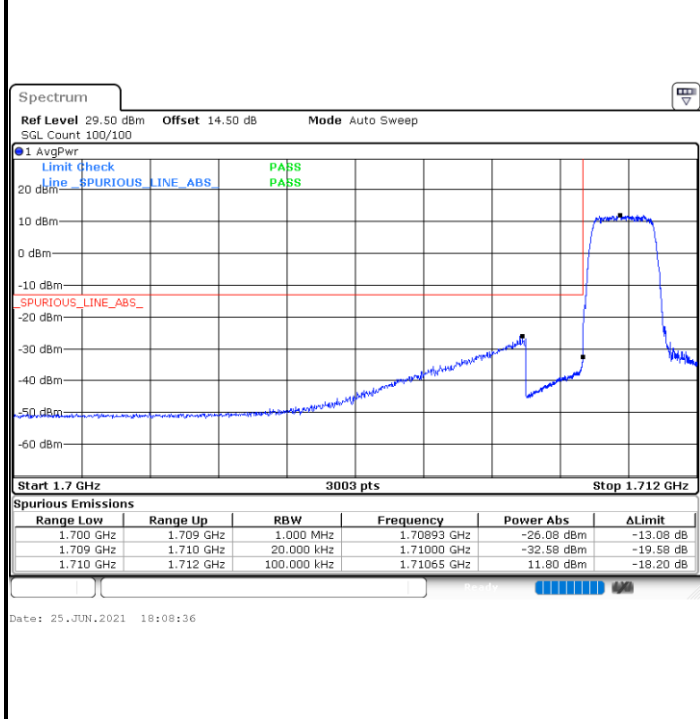

Date: 30 JUN 2021 22:13:09

Conducted Band Edge

LTE Band 66 / 1.4MHz / 16QAM

Lowest Band Edge / 1 RB

Highest Band Edge / 1 RB

Lowest Band Edge / Full RB

Highest Band Edge / Full RB

LTE Band 66 / 1.4MHz / 64QAM

Lowest Band Edge / 1 RB

Highest Band Edge / 1 RB

Lowest Band Edge / Full RB

Highest Band Edge / Full RB

LTE Band 66 / 3MHz / QPSK

Lowest Band Edge / 1RB

Highest Band Edge / 1 RB

Lowest Band Edge / Full RB

Highest Band Edge / Full RB

LTE Band 66 / 3MHz / 16QAM

Lowest Band Edge / 1 RB

Highest Band Edge / 1 RB

Lowest Band Edge / Full RB

Highest Band Edge / Full RB

LTE Band 66 / 3MHz / 64QAM

Lowest Band Edge / 1 RB

Date: 9.JUL.2021 21:31:08

Highest Band Edge / 1 RB

Date: 9.JUL.2021 21:34:07

Lowest Band Edge / Full RB

Date: 25.JUN.2021 19:16:49

Highest Band Edge / Full RB

Date: 25.JUN.2021 19:25:00

LTE Band 66 / 5MHz / QPSK