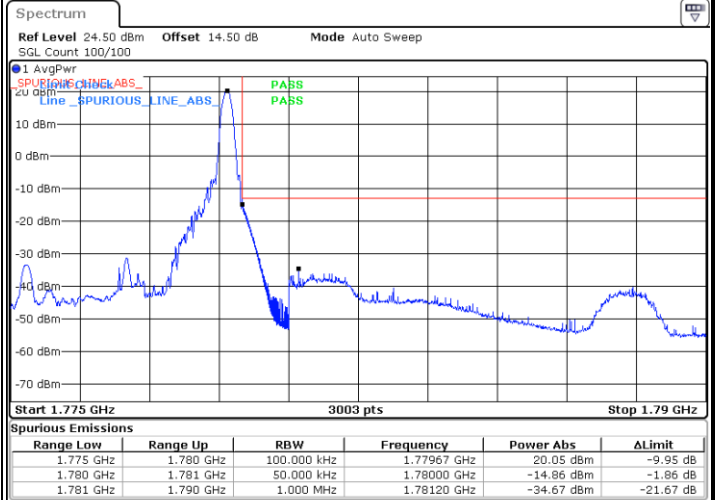

Highest Band Edge / Full RB

LTE Band 66 / 3MHz / 16QAM

Lowest Band Edge / 1 RB

Highest Band Edge / 1 RB

Lowest Band Edge / Full RB

Highest Band Edge / Full RB

LTE Band 66 / 3MHz / 64QAM

Lowest Band Edge / 1 RB

Date: 9.JUL.2021 21:31:08

Highest Band Edge / 1 RB

Date: 9.JUL.2021 21:34:07

Lowest Band Edge / Full RB

Date: 25.JUN.2021 19:16:49

Highest Band Edge / Full RB

Date: 25.JUN.2021 19:25:00

LTE Band 66 / 5MHz / QPSK

Lowest Band Edge / 1 RB

Date: 25 JUN.2021 19:44:21

Highest Band Edge / 1 RB

Date: 25 JUN.2021 20:01:17

Lowest Band Edge / Full RB

Date: 25 JUN.2021 19:48:27

Highest Band Edge / Full RB

Date: 25 JUN.2021 20:05:21

LTE Band 66 / 5MHz / 16QAM

Lowest Band Edge / 1RB

Highest Band Edge / 1 RB

Lowest Band Edge / Full RB

Highest Band Edge / Full RB

LTE Band 66 / 5MHz / 64QAM

Lowest Band Edge / 1RB

Date: 25 JUN.2021 19:29:06