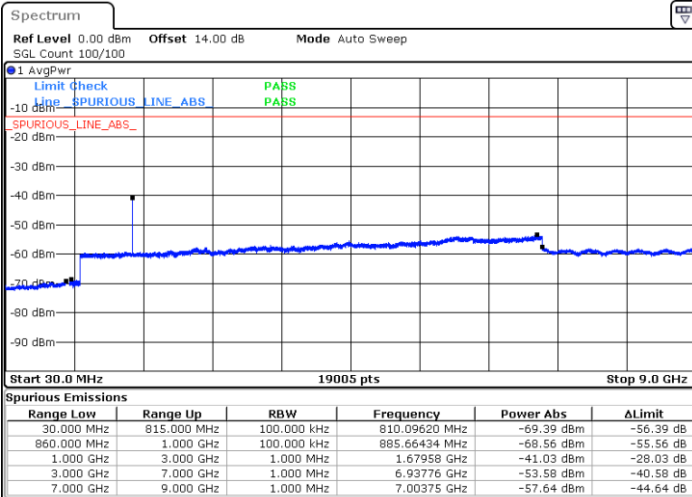

Date: 28.JUN.2021 10:13:40

Date: 28.JUN.2021 10:15:43

Highest Channel / 64QAM

Date: 28.JUN.2021 10:21:50

**LTE Band 26 / 3MHz**

LTE Band 26 / 5MHz

Lowest Channel / 64QAM

Middle Channel / 64QAM

Date: 28 JUN.2021 10:41:45

Date: 28 JUN.2021 10:43:49

Highest Channel / 64QAM

Date: 28 JUN.2021 10:49:56

LTE Band 26 / 10MHz

Lowest Channel / 64QAM

Middle Channel / 64QAM

Date: 28.JUN.2021 10:55:48

Date: 28.JUN.2021 10:57:50

Highest Channel / 64QAM

Date: 28.JUN.2021 11:03:57

LTE Band 26 / 15MHz

Lowest Channel / 64QAM

Middle Channel / 64QAM

Date: 28 JUN.2021 11:10:25

Date: 28 JUN.2021 11:12:28