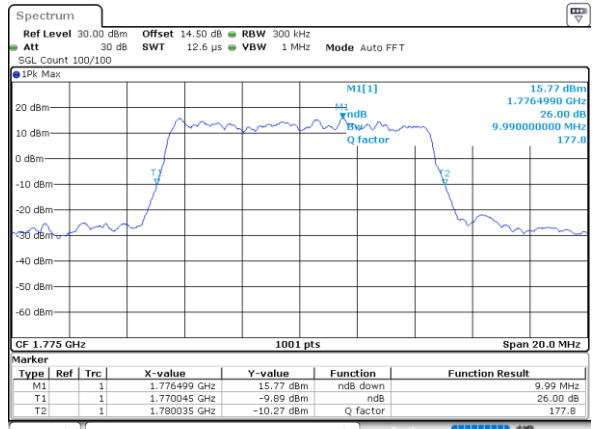

Highest Channel / 3MHz / 16QAM

Date: 25 JUN 2021 19:01:10

LTE Band 66

Lowest Channel / 5MHz / QPSK

Date: 25 JUN 2021 19:41:56

Lowest Channel / 5MHz / 16QAM

Date: 25 JUN 2021 19:42:10

Middle Channel / 5MHz / QPSK

Date: 25 JUN 2021 19:54:29

Middle Channel / 5MHz / 16QAM

Date: 1 JUL 2021 08:56:19

Highest Channel / 5MHz / QPSK

Date: 25 JUN 2021 19:58:51

Highest Channel / 5MHz / 16QAM

Date: 25 JUN 2021 19:59:15

LTE Band 66

Lowest Channel / 10MHz / QPSK

Date: 25 JUN 2021 20:11:24

Lowest Channel / 10MHz / 16QAM

Date: 25 JUN 2021 20:11:48

Middle Channel / 10MHz / QPSK

Date: 25 JUN 2021 20:23:57

Middle Channel / 10MHz / 16QAM

Date: 25 JUN 2021 20:24:20

Highest Channel / 10MHz / QPSK

Date: 25 JUN 2021 20:28:20

Highest Channel / 10MHz / 16QAM

Date: 25 JUN 2021 20:28:43

LTE Band 66

Lowest Channel / 15MHz / QPSK

Date: 30 JUN 2021 21:33:10

Lowest Channel / 15MHz / 16QAM