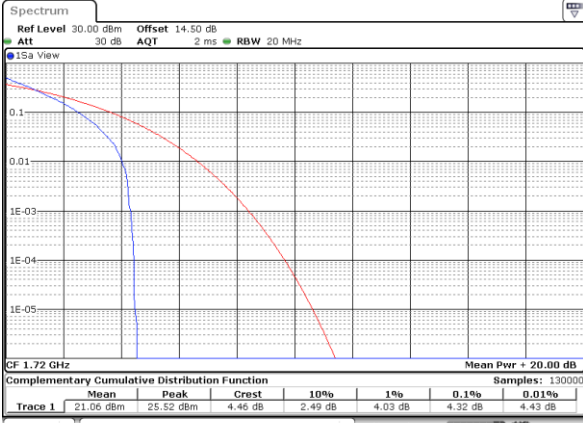

# LTE Band 66

## Peak-to-Average Ratio

| Mode       | LTE Band 66 / 20MHz |         |       |         |             |
|------------|---------------------|---------|-------|---------|-------------|
| Mod.       | QPSK                |         | 16QAM |         | Limit: 13dB |
| RB Size    | 1RB                 | Full RB | 1RB   | Full RB | Result      |
| Lowest CH  | 4.32                | 5.19    | 5.13  | 6.09    | PASS        |
| Middle CH  | 4.38                | 4.99    | 5.94  | 5.91    |             |
| Highest CH | 4.32                | 4.87    | 5.48  | 5.88    |             |
| Mode       | LTE Band 66 / 20MHz |         |       |         |             |
| Mod.       | 64QAM               |         |       |         | Limit: 13dB |
| RB Size    | 1RB                 | Full RB |       |         | Result      |
| Lowest CH  | 6.12                | 4.72    | -     | -       | PASS        |
| Middle CH  | 6.17                | 6.20    | -     | -       |             |
| Highest CH | 5.54                | 6.26    | -     | -       |             |

LTE Band 66 / 20MHz / QPSK

Lowest Channel / 1RB

Date: 30 JUN 2021 22:45:53

Lowest Channel / Full RB

Date: 30 JUN 2021 22:46:120

Middle Channel / 1RB

Date: 30 JUN 2021 22:46:47

Middle Channel / Full RB