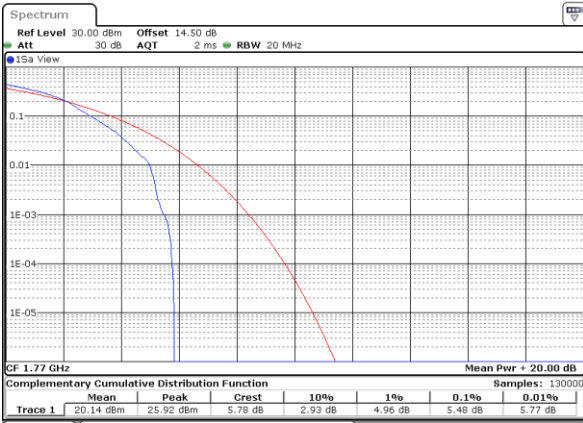

Date: 30 JUN 2021 22:47:115

Highest Channel / 1RB

Date: 30 JUN 2021 22:47:43

Highest Channel / Full RB

Date: 30 JUN 2021 22:48:110

LTE Band 66 / 20MHz / 16QAM

Lowest Channel / 1RB

Date: 30\_JUN,2021 22:43:08

Lowest Channel / Full RB

Date: 30\_JUN,2021 22:43:35

Middle Channel / 1RB

Date: 30\_JUN,2021 22:44:03

Middle Channel / Full RB

Date: 30\_JUN,2021 22:44:30

Highest Channel / 1RB

Date: 30\_JUN,2021 22:44:58

Highest Channel / Full RB

Date: 30\_JUN,2021 22:45:25

LTE Band 66 / 20MHz / 64QAM

Lowest Channel / 1RB

Date: 30\_JUN,2021 22:48:38

Lowest Channel / Full RB

Date: 30\_JUN,2021 22:49:05

Middle Channel / 1RB

Date: 30\_JUN,2021 22:49:32

Middle Channel / Full RB

Date: 30\_JUN,2021 22:49:59

Highest Channel / 1RB

Date: 30\_JUN,2021 22:50:27

Highest Channel / Full RB

Date: 30\_JUN,2021 22:50:54

26dB Bandwidth