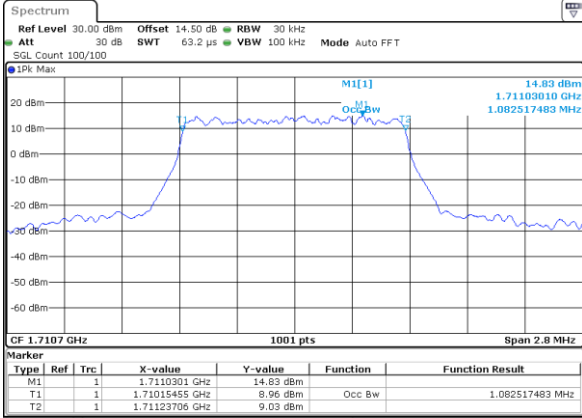

LTE Band 66

Lowest Channel / 1.4MHz / QPSK

Date: 25 JUN 2021 17:59:13