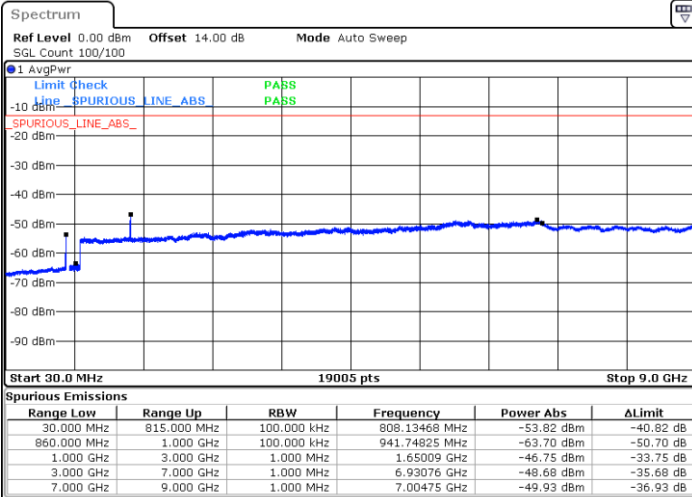

Highest Channel / QPSK

Date: 28 JUN.2021 12:44:51

Highest Channel / 16QAM

Date: 28 JUN.2021 12:46:13

LTE Band 26 / 15MHz

Lowest Channel / QPSK

Lowest Channel / 16QAM

Date: 28 JUN.2021 12:56:59

Date: 28 JUN.2021 12:58:22

Middle Channel / QPSK

Middle Channel / 16QAM

Date: 28 JUN.2021 13:01:14

Date: 28 JUN.2021 13:02:37

LTE Band 26 / 1.4MHz

Lowest Channel / 64QAM

Middle Channel / 64QAM

Date: 28.JUN.2021 10:13:40

Date: 28.JUN.2021 10:15:43

Highest Channel / 64QAM

Date: 28.JUN.2021 10:21:50

**LTE Band 26 / 3MHz**

LTE Band 26 / 5MHz

Lowest Channel / 64QAM

Middle Channel / 64QAM