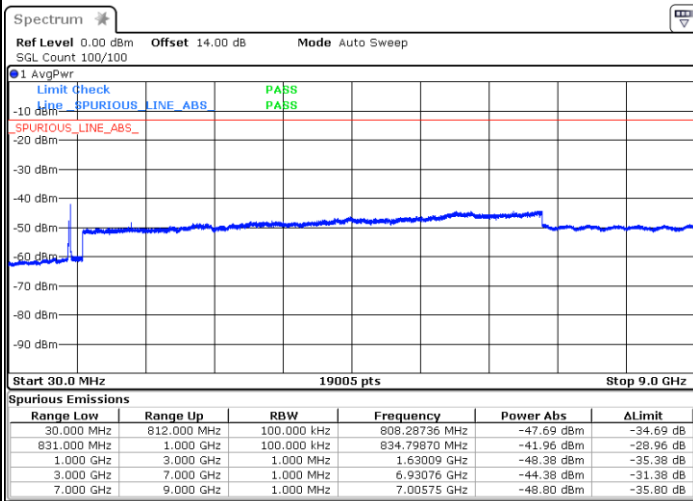

Date: 28.JUN.2021 10:57:50

Highest Channel / 64QAM

Date: 28.JUN.2021 11:03:57

LTE Band 26 / 15MHz

Lowest Channel / 64QAM

Middle Channel / 64QAM

Date: 28 JUN.2021 11:10:25

Date: 28 JUN.2021 11:12:28

Highest Channel / 64QAM

Date: 28 JUN.2021 11:18:37

LTE Band 26 / 15MHz

CH26765 / QPSK

CH26765 / 16QAM

Date: 16.JUL.2021 10:52:22

Date: 16.JUL.2021 10:53:31

CH26765 / 64QAM

Date: 16.JUL.2021 10:54:46

Frequency Stability

| Test Conditions  |                   | LTE Band 26 (QPSK) / Middle Channel | Limit  |
|------------------|-------------------|-------------------------------------|--------|
| Temperature (°C) | Voltage (Volt)    | BW 10MHz                            | 2.5ppm |
|                  |                   | Deviation (ppm)                     | Result |
| 50               | Normal Voltage    | 0.0016                              | PASS   |
| 40               | Normal Voltage    | 0.0050                              |        |
| 30               | Normal Voltage    | 0.0001                              |        |
| 20(Ref.)         | Normal Voltage    | 0.0000                              |        |
| 10               | Normal Voltage    | 0.0043                              |        |
| 0                | Normal Voltage    | 0.0017                              |        |
| -10              | Normal Voltage    | 0.0023                              |        |
| -20              | Normal Voltage    | 0.0013                              |        |
| -30              | Normal Voltage    | 0.0025                              |        |
| 20               | Maximum Voltage   | 0.0030                              |        |
| 20               | Normal Voltage    | 0.0000                              |        |
| 20               | Battery End Point | 0.0036                              |        |