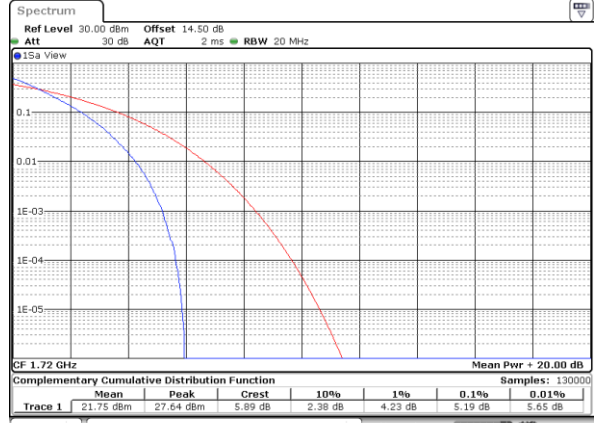

# LTE Band 66

## Peak-to-Average Ratio

| Mode       | LTE Band 66 / 20MHz |         |       |         |             |
|------------|---------------------|---------|-------|---------|-------------|
| Mod.       | QPSK                |         | 16QAM |         | Limit: 13dB |
| RB Size    | 1RB                 | Full RB | 1RB   | Full RB | Result      |
| Lowest CH  | 4.32                | 5.19    | 5.13  | 6.09    | PASS        |
| Middle CH  | 4.38                | 4.99    | 5.94  | 5.91    |             |
| Highest CH | 4.32                | 4.87    | 5.48  | 5.88    |             |
| Mode       | LTE Band 66 / 20MHz |         |       |         |             |
| Mod.       | 64QAM               |         |       |         | Limit: 13dB |
| RB Size    | 1RB                 | Full RB |       |         | Result      |
| Lowest CH  | 6.12                | 4.72    | -     | -       | PASS        |
| Middle CH  | 6.17                | 6.20    | -     | -       |             |
| Highest CH | 5.54                | 6.26    | -     | -       |             |

LTE Band 66 / 20MHz / QPSK

Lowest Channel / 1RB

Date: 30 JUN 2021 22:45:53

Lowest Channel / Full RB

Date: 30 JUN 2021 22:46:120

Middle Channel / 1RB

Date: 30 JUN 2021 22:46:47

Middle Channel / Full RB