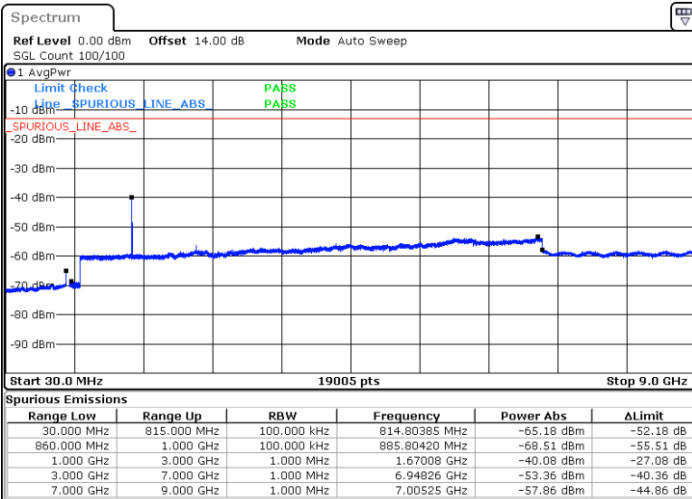

Date: 28 JUN.2021 10:41:45

Date: 28 JUN.2021 10:43:49

Highest Channel / 64QAM

Date: 28 JUN.2021 10:49:56

LTE Band 26 / 10MHz

Lowest Channel / 64QAM

Middle Channel / 64QAM

Date: 28.JUN.2021 10:55:48

Date: 28.JUN.2021 10:57:50

Highest Channel / 64QAM

Date: 28.JUN.2021 11:03:57

LTE Band 26 / 15MHz

Lowest Channel / 64QAM

Middle Channel / 64QAM

Date: 28 JUN.2021 11:10:25

Date: 28 JUN.2021 11:12:28

Highest Channel / 64QAM

Date: 28 JUN.2021 11:18:37

LTE Band 26 / 15MHz

CH26765 / QPSK

CH26765 / 16QAM

Date: 16.JUL.2021 10:52:22

Date: 16.JUL.2021 10:53:31

CH26765 / 64QAM