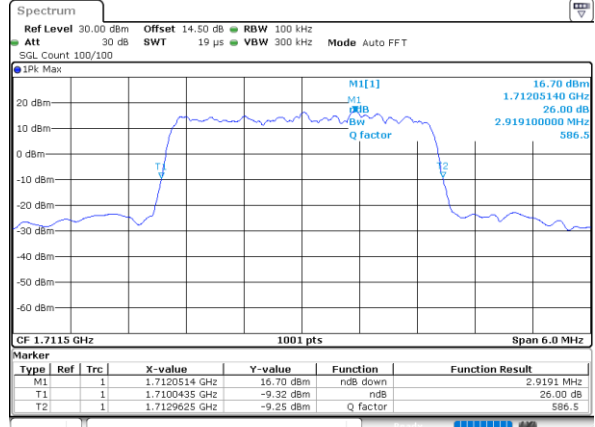

LTE Band 66

Lowest Channel / 1.4MHz / QPSK

Date: 25 JUN 2021 18:00:03

Lowest Channel / 1.4MHz / 16QAM

Date: 25 JUN 2021 18:00:27

Middle Channel / 1.4MHz / QPSK

Date: 1 JUL 2021 08:48:23

Middle Channel / 1.4MHz / 16QAM

Date: 1 JUL 2021 08:47:32

Highest Channel / 1.4MHz / QPSK

Date: 25 JUN 2021 18:16:59

Highest Channel / 1.4MHz / 16QAM

Date: 25 JUN 2021 18:17:22

LTE Band 66

Lowest Channel / 3MHz / QPSK

Date: 25 JUN 2021 18:43:51

Lowest Channel / 3MHz / 16QAM

Date: 25 JUN 2021 18:44:14

Middle Channel / 3MHz / QPSK

Date: 25 JUN 2021 18:56:24

Middle Channel / 3MHz / 16QAM

Date: 25 JUN 2021 18:56:47

Highest Channel / 3MHz / QPSK

Date: 25 JUN 2021 19:00:46

Highest Channel / 3MHz / 16QAM

Date: 25 JUN 2021 19:01:10

LTE Band 66

Lowest Channel / 5MHz / QPSK

Date: 25 JUN 2021 19:41:56

Lowest Channel / 5MHz / 16QAM

Date: 25 JUN 2021 19:42:10

Middle Channel / 5MHz / QPSK