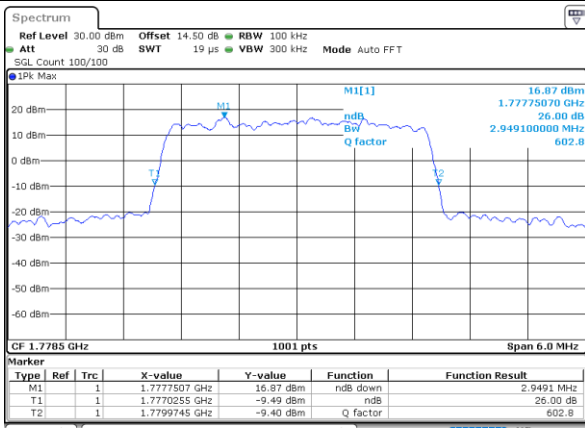

Date: 1 JUL 2021 08:47:32

Highest Channel / 1.4MHz / QPSK

Date: 25 JUN 2021 18:16:59

Highest Channel / 1.4MHz / 16QAM

Date: 25 JUN 2021 18:17:22

LTE Band 66

Lowest Channel / 3MHz / QPSK

Date: 25 JUN 2021 18:43:51

Lowest Channel / 3MHz / 16QAM

Date: 25 JUN 2021 18:44:14

Middle Channel / 3MHz / QPSK

Date: 25 JUN 2021 18:56:24

Middle Channel / 3MHz / 16QAM

Date: 25 JUN 2021 18:56:47

Highest Channel / 3MHz / QPSK

Date: 25 JUN 2021 19:00:46

Highest Channel / 3MHz / 16QAM

Date: 25 JUN 2021 19:01:10

LTE Band 66

Lowest Channel / 5MHz / QPSK

Date: 25 JUN 2021 19:41:56

Lowest Channel / 5MHz / 16QAM

Date: 25 JUN 2021 19:42:10

Middle Channel / 5MHz / QPSK

Date: 25 JUN 2021 19:54:29

Middle Channel / 5MHz / 16QAM

Date: 1 JUL 2021 08:56:19

Highest Channel / 5MHz / QPSK

Date: 25 JUN 2021 19:58:51

Highest Channel / 5MHz / 16QAM

Date: 25 JUN 2021 19:59:15

LTE Band 66