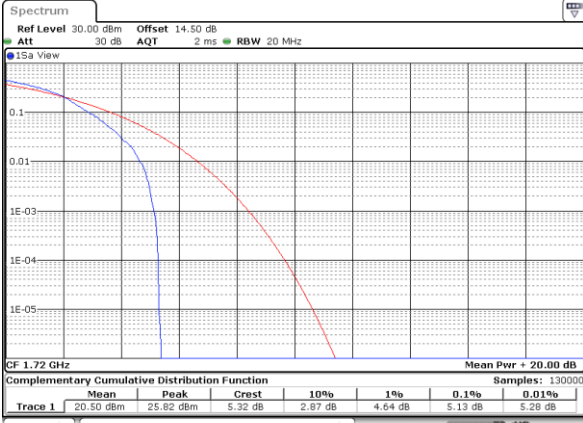

## Peak-to-Average Ratio

| Mode       | LTE Band 66 / 20MHz |         |       |         |             |
|------------|---------------------|---------|-------|---------|-------------|
| Mod.       | QPSK                |         | 16QAM |         | Limit: 13dB |
| RB Size    | 1RB                 | Full RB | 1RB   | Full RB | Result      |
| Lowest CH  | 4.32                | 5.19    | 5.13  | 6.09    | PASS        |
| Middle CH  | 4.38                | 4.99    | 5.94  | 5.91    |             |
| Highest CH | 4.32                | 4.87    | 5.48  | 5.88    |             |
| Mode       | LTE Band 66 / 20MHz |         |       |         |             |
| Mod.       | 64QAM               |         |       |         | Limit: 13dB |
| RB Size    | 1RB                 | Full RB |       |         | Result      |
| Lowest CH  | 6.12                | 4.72    | -     | -       | PASS        |
| Middle CH  | 6.17                | 6.20    | -     | -       |             |
| Highest CH | 5.54                | 6.26    | -     | -       |             |

LTE Band 66 / 20MHz / QPSK

Lowest Channel / 1RB

Date: 30 JUN 2021 22:45:53

Lowest Channel / Full RB

Date: 30 JUN 2021 22:46:120

Middle Channel / 1RB

Date: 30 JUN 2021 22:46:47

Middle Channel / Full RB

Date: 30 JUN 2021 22:47:115

Highest Channel / 1RB

Date: 30 JUN 2021 22:47:43

Highest Channel / Full RB

Date: 30 JUN 2021 22:48:110

LTE Band 66 / 20MHz / 16QAM

Lowest Channel / 1RB

Date: 30\_JUN,2021 22:43:08

Lowest Channel / Full RB

Date: 30\_JUN,2021 22:43:35

Middle Channel / 1RB

Date: 30\_JUN,2021 22:44:03

Middle Channel / Full RB

Date: 30\_JUN,2021 22:44:30

Highest Channel / 1RB

Date: 30\_JUN,2021 22:44:58