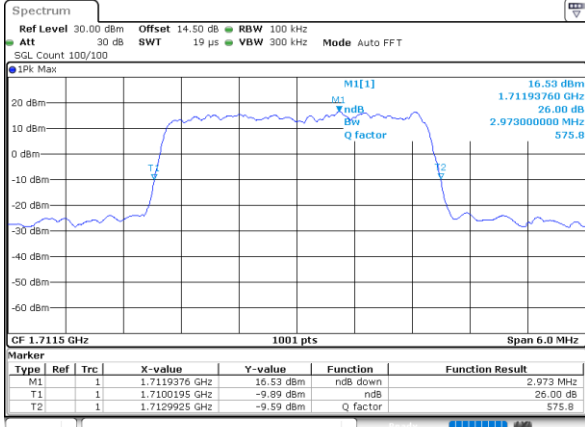

LTE Band 66

Lowest Channel / 1.4MHz / QPSK

Date: 25 JUN 2021 18:00:03

Lowest Channel / 1.4MHz / 16QAM

Date: 25 JUN 2021 18:00:27

Middle Channel / 1.4MHz / QPSK

Date: 1 JUL 2021 08:48:23

Middle Channel / 1.4MHz / 16QAM

Date: 1 JUL 2021 08:47:32

Highest Channel / 1.4MHz / QPSK

Date: 25 JUN 2021 18:16:59

Highest Channel / 1.4MHz / 16QAM

Date: 25 JUN 2021 18:17:22

LTE Band 66

Lowest Channel / 3MHz / QPSK

Date: 25 JUN 2021 18:43:51