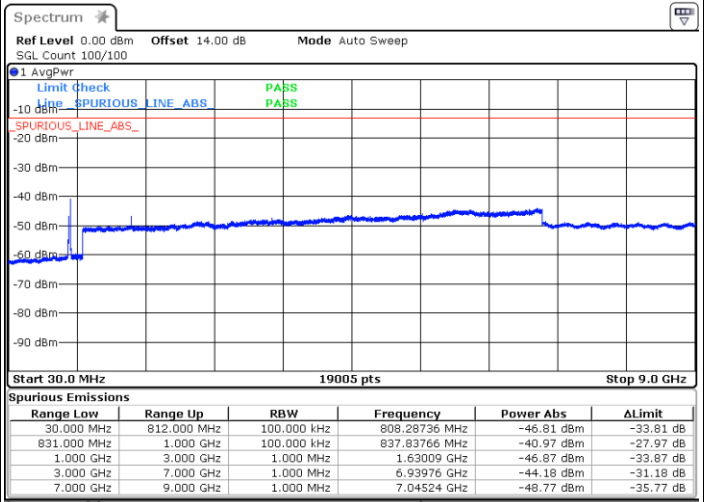

Date: 28.JUN.2021 10:57:50

Highest Channel / 64QAM

Date: 28.JUN.2021 11:03:57

LTE Band 26 / 15MHz

Lowest Channel / 64QAM

Middle Channel / 64QAM

Date: 28 JUN.2021 11:10:25

Date: 28 JUN.2021 11:12:28

Highest Channel / 64QAM

Date: 28 JUN.2021 11:18:37

LTE Band 26 / 15MHz

CH26765 / QPSK

CH26765 / 16QAM

Date: 16.JUL.2021 10:52:22

Date: 16.JUL.2021 10:53:31

CH26765 / 64QAM