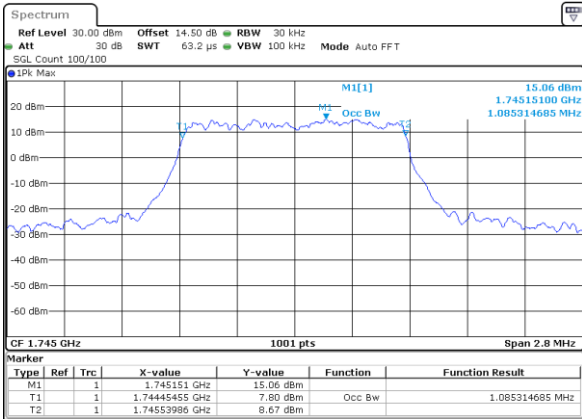

LTE Band 66

Lowest Channel / 1.4MHz / QPSK

Date: 25 JUN 2021 17:59:13

Lowest Channel / 1.4MHz / 16QAM

Date: 25 JUN 2021 17:59:38

Middle Channel / 1.4MHz / QPSK

Date: 1 JUL 2021 08:50:17

Middle Channel / 1.4MHz / 16QAM

Date: 1 JUL 2021 08:49:09

Highest Channel / 1.4MHz / QPSK

Date: 25 JUN 2021 18:16:09

Highest Channel / 1.4MHz / 16QAM

Date: 25 JUN 2021 18:16:34