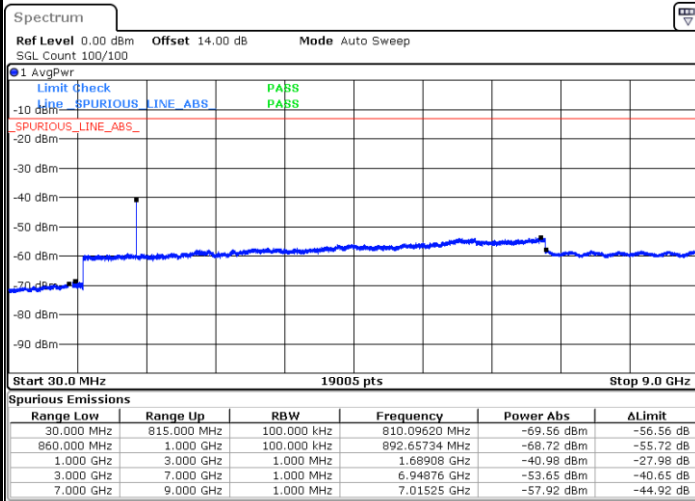

Date: 28 JUN.2021 12:58:22

Middle Channel / QPSK

Middle Channel / 16QAM

Date: 28 JUN.2021 13:01:14

Date: 28 JUN.2021 13:02:37

LTE Band 26 / 1.4MHz

Lowest Channel / 64QAM

Middle Channel / 64QAM

Date: 28.JUN.2021 10:13:40

Date: 28.JUN.2021 10:15:43

Highest Channel / 64QAM

Date: 28.JUN.2021 10:21:50

**LTE Band 26 / 3MHz**

LTE Band 26 / 5MHz

Lowest Channel / 64QAM

Middle Channel / 64QAM

Date: 28 JUN.2021 10:41:45

Date: 28 JUN.2021 10:43:49

Highest Channel / 64QAM

Date: 28 JUN.2021 10:49:56

LTE Band 26 / 10MHz

Lowest Channel / 64QAM

Middle Channel / 64QAM

Date: 28.JUN.2021 10:55:48