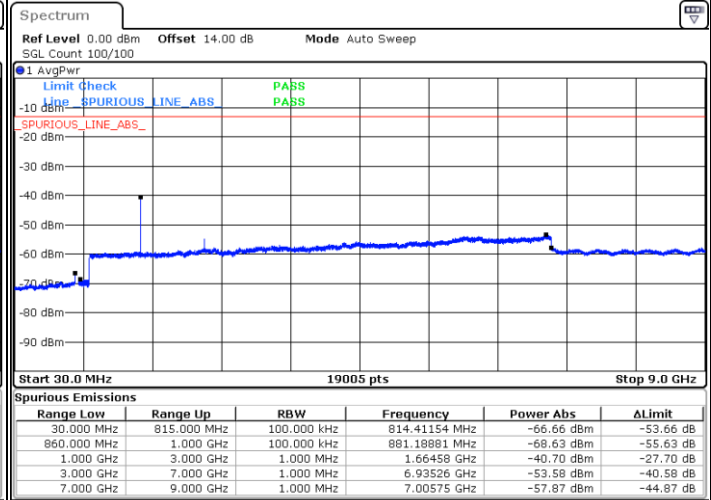

Date: 28.JUN.2021 10:13:40

Date: 28.JUN.2021 10:15:43

Highest Channel / 64QAM

Date: 28.JUN.2021 10:21:50

**LTE Band 26 / 3MHz**

LTE Band 26 / 5MHz

Lowest Channel / 64QAM

Middle Channel / 64QAM

Date: 28 JUN.2021 10:41:45

Date: 28 JUN.2021 10:43:49

Highest Channel / 64QAM

Date: 28 JUN.2021 10:49:56

LTE Band 26 / 10MHz

Lowest Channel / 64QAM

Middle Channel / 64QAM

Date: 28.JUN.2021 10:55:48

Date: 28.JUN.2021 10:57:50

Highest Channel / 64QAM

Date: 28.JUN.2021 11:03:57

LTE Band 26 / 15MHz

Lowest Channel / 64QAM

Middle Channel / 64QAM

Date: 28 JUN.2021 11:10:25

Date: 28 JUN.2021 11:12:28