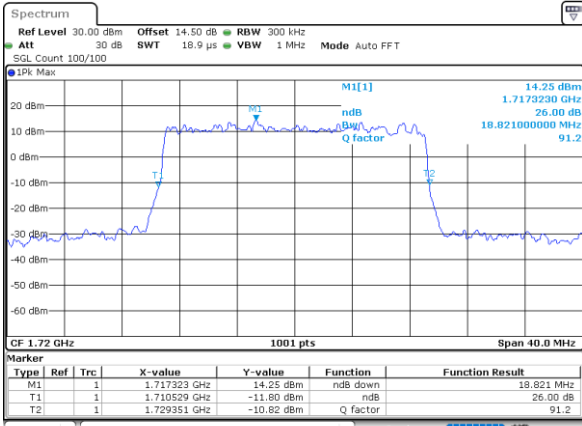

Highest Channel / 10MHz / QPSK

Date: 25 JUN 2021 20:28:20

Highest Channel / 10MHz / 16QAM

Date: 25 JUN 2021 20:28:43

LTE Band 66

Lowest Channel / 15MHz / QPSK

Date: 30 JUN 2021 21:33:10

Lowest Channel / 15MHz / 16QAM

Date: 30 JUN 2021 21:33:33

Middle Channel / 15MHz / QPSK

Date: 30 JUN 2021 21:45:23

Middle Channel / 15MHz / 16QAM

Date: 30 JUN 2021 21:45:46

Highest Channel / 15MHz / QPSK

Date: 30 JUN 2021 21:49:26

Highest Channel / 15MHz / 16QAM

Date: 30 JUN 2021 21:49:49

LTE Band 66

Lowest Channel / 20MHz / QPSK

Date: 1.JUL.2021 08:57:58

Lowest Channel / 20MHz / 16QAM

Date: 30.JUN.2021 22:02:02

Middle Channel / 20MHz / QPSK

Date: 1.JUL.2021 08:59:22

Middle Channel / 20MHz / 16QAM

Date: 30.JUN.2021 22:14:16

Highest Channel / 20MHz / QPSK

Date: 30.JUN.2021 22:17:56

Highest Channel / 20MHz / 16QAM

Date: 30.JUN.2021 22:18:19

LTE Band 66

Lowest Channel / 1.4MHz / 64QAM