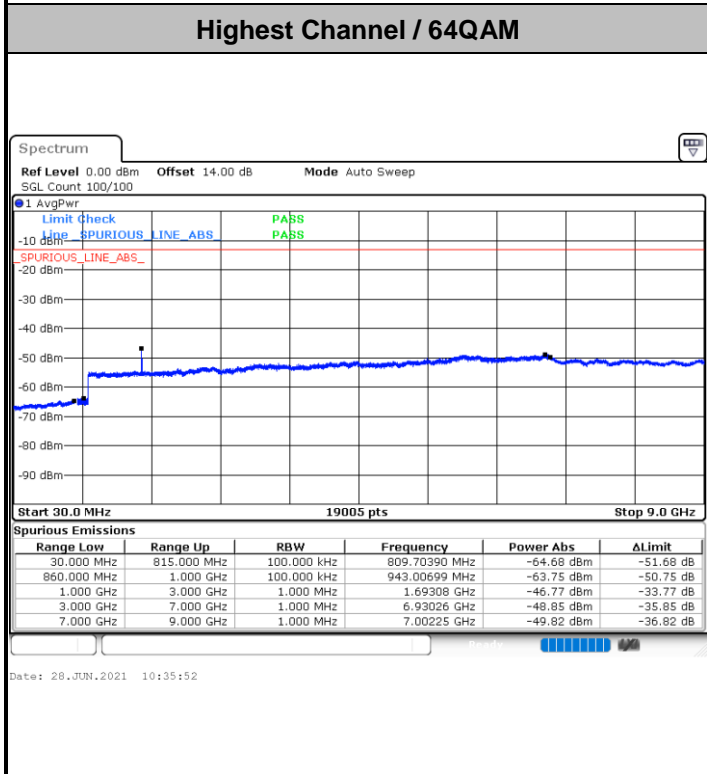

Date: 28 JUN.2021 12:58:22

Middle Channel / QPSK

Middle Channel / 16QAM

Date: 28 JUN.2021 13:01:14

Date: 28 JUN.2021 13:02:37

LTE Band 26 / 1.4MHz

Lowest Channel / 64QAM

Middle Channel / 64QAM

Date: 28.JUN.2021 10:13:40

Date: 28.JUN.2021 10:15:43

Highest Channel / 64QAM

Date: 28.JUN.2021 10:21:50

**LTE Band 26 / 3MHz**

LTE Band 26 / 5MHz

Lowest Channel / 64QAM

Middle Channel / 64QAM

Date: 28 JUN.2021 10:41:45

Date: 28 JUN.2021 10:43:49

Highest Channel / 64QAM

Date: 28 JUN.2021 10:49:56

LTE Band 26 / 10MHz

Lowest Channel / 64QAM

Middle Channel / 64QAM

Date: 28.JUN.2021 10:55:48

Date: 28.JUN.2021 10:57:50

Highest Channel / 64QAM

Date: 28.JUN.2021 11:03:57

LTE Band 26 / 15MHz

Lowest Channel / 64QAM

Middle Channel / 64QAM

Date: 28 JUN.2021 11:10:25

Date: 28 JUN.2021 11:12:28