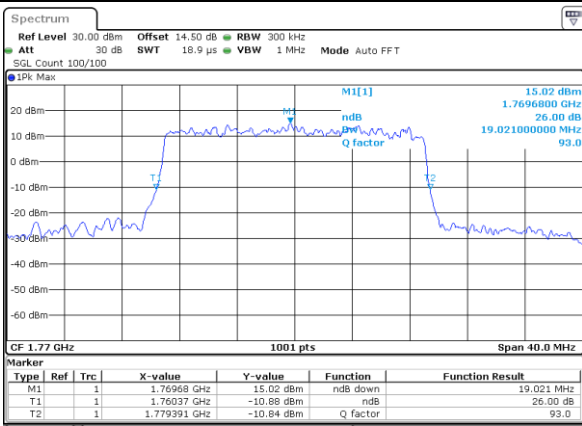

Highest Channel / 10MHz / QPSK

Date: 25 JUN 2021 20:28:20

Highest Channel / 10MHz / 16QAM

Date: 25 JUN 2021 20:28:43

LTE Band 66

Lowest Channel / 15MHz / QPSK

Date: 30 JUN 2021 21:33:10

Lowest Channel / 15MHz / 16QAM

Date: 30 JUN 2021 21:49:49

LTE Band 66

Lowest Channel / 20MHz / QPSK

Date: 1.JUL.2021 08:57:58

Lowest Channel / 20MHz / 16QAM

Date: 30.JUN.2021 22:02:02

Middle Channel / 20MHz / QPSK

Date: 1.JUL.2021 08:59:22

Middle Channel / 20MHz / 16QAM

Date: 30.JUN.2021 22:14:16

Highest Channel / 20MHz / QPSK

Date: 30.JUN.2021 22:17:56

Highest Channel / 20MHz / 16QAM

Date: 30.JUN.2021 22:18:19

LTE Band 66

Lowest Channel / 1.4MHz / 64QAM

Date: 25 JUN 2021 18:28:58

Lowest Channel / 3MHz / 64QAM

Date: 25 JUN 2021 19:12:45

Middle Channel / 20MHz / 64QAM

Date: 25 JUN 2021 18:35:06

Middle Channel / 3MHz / 64QAM

Date: 25 JUN 2021 19:18:53

Highest Channel / 20MHz / 64QAM