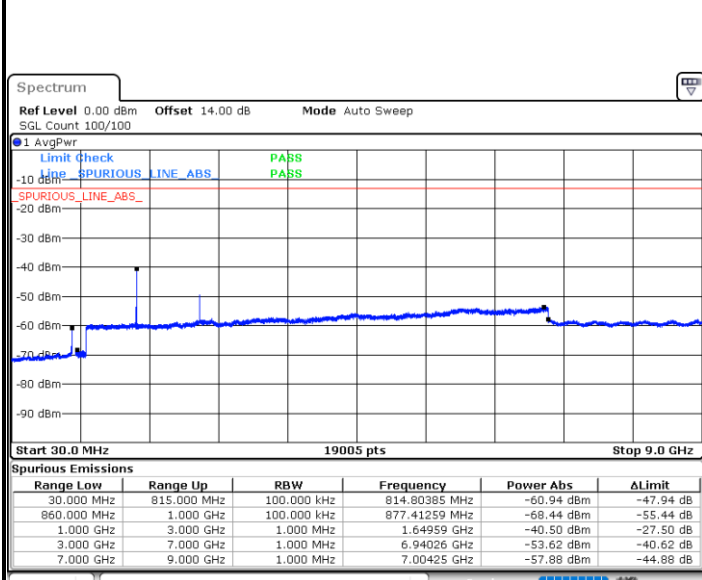

LTE Band 26 / 5MHz

Lowest Channel / QPSK

Date: 28 JUN.2021 11:58:49

Lowest Channel / 16QAM

Date: 28 JUN.2021 12:00:12

Middle Channel / QPSK

Date: 28 JUN.2021 12:03:03

Middle Channel / 16QAM

Date: 28 JUN.2021 12:04:26

LTE Band 26 / 5MHz

Highest Channel / QPSK

Date: 28 JUN.2021 12:16:09

Highest Channel / 16QAM

Date: 28 JUN.2021 12:17:32

LTE Band 26 / 10MHz

Lowest Channel / QPSK

Date: 28 JUN.2021 12:28:15

Lowest Channel / 16QAM

Date: 28 JUN.2021 12:29:37

LTE Band 26 / 10MHz

Middle Channel / QPSK

Date: 28 JUN.2021 12:32:29

Middle Channel / 16QAM

Date: 28 JUN.2021 12:33:52

Highest Channel / QPSK

Date: 28 JUN.2021 12:44:51

Highest Channel / 16QAM

Date: 28 JUN.2021 12:46:13

LTE Band 26 / 15MHz

Lowest Channel / QPSK

Lowest Channel / 16QAM

Date: 28 JUN.2021 12:56:59