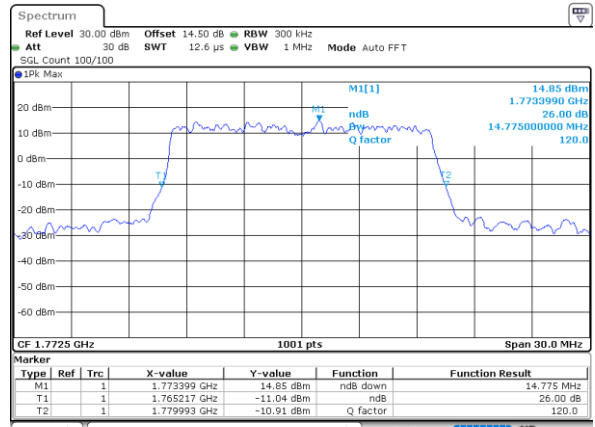

Highest Channel / 10MHz / QPSK

Date: 25 JUN 2021 20:28:20

Highest Channel / 10MHz / 16QAM

Date: 25 JUN 2021 20:28:43

LTE Band 66

Lowest Channel / 15MHz / QPSK

Date: 30 JUN 2021 21:33:10

Lowest Channel / 15MHz / 16QAM

Date: 30 JUN 2021 21:33:33

Middle Channel / 15MHz / QPSK

Date: 30 JUN 2021 21:45:23

Middle Channel / 15MHz / 16QAM

Date: 30 JUN 2021 21:45:46

Highest Channel / 15MHz / QPSK

Date: 30 JUN 2021 21:49:26

Highest Channel / 15MHz / 16QAM

Date: 30 JUN 2021 21:49:49

LTE Band 66

Lowest Channel / 20MHz / QPSK

Date: 1.JUL.2021 08:57:58

Lowest Channel / 20MHz / 16QAM

Date: 30.JUN.2021 22:02:02

Middle Channel / 20MHz / QPSK

Date: 1.JUL.2021 08:59:22

Middle Channel / 20MHz / 16QAM

Date: 30.JUN.2021 22:14:16

Highest Channel / 20MHz / QPSK

Date: 30.JUN.2021 22:17:56

Highest Channel / 20MHz / 16QAM

Date: 30.JUN.2021 22:18:19

LTE Band 66

Lowest Channel / 1.4MHz / 64QAM