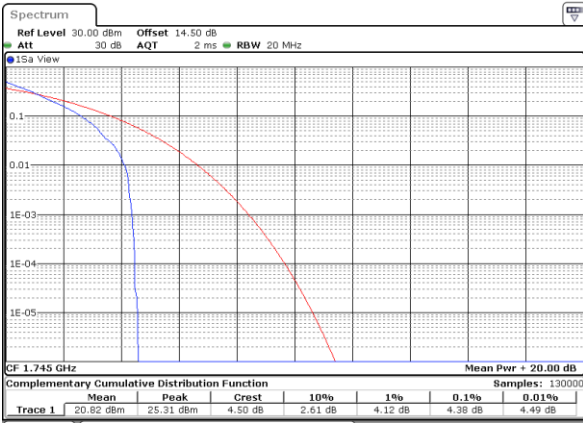

## Peak-to-Average Ratio

| Mode       | LTE Band 66 / 20MHz |         |       |         |             |
|------------|---------------------|---------|-------|---------|-------------|
| Mod.       | QPSK                |         | 16QAM |         | Limit: 13dB |
| RB Size    | 1RB                 | Full RB | 1RB   | Full RB | Result      |
| Lowest CH  | 4.32                | 5.19    | 5.13  | 6.09    | PASS        |
| Middle CH  | 4.38                | 4.99    | 5.94  | 5.91    |             |
| Highest CH | 4.32                | 4.87    | 5.48  | 5.88    |             |
| Mode       | LTE Band 66 / 20MHz |         |       |         |             |
| Mod.       | 64QAM               |         |       |         | Limit: 13dB |
| RB Size    | 1RB                 | Full RB |       |         | Result      |
| Lowest CH  | 6.12                | 4.72    | -     | -       | PASS        |
| Middle CH  | 6.17                | 6.20    | -     | -       |             |
| Highest CH | 5.54                | 6.26    | -     | -       |             |

LTE Band 66 / 20MHz / QPSK

Lowest Channel / 1RB

Date: 30 JUN 2021 22:45:53

Lowest Channel / Full RB

Date: 30 JUN 2021 22:46:120

Middle Channel / 1RB

Date: 30 JUN 2021 22:46:47

Middle Channel / Full RB

Date: 30 JUN 2021 22:47:115

Highest Channel / 1RB

Date: 30 JUN 2021 22:47:43

Highest Channel / Full RB

Date: 30 JUN 2021 22:48:110

LTE Band 66 / 20MHz / 16QAM

Lowest Channel / 1RB

Date: 30\_JUN,2021 22:43:08

Lowest Channel / Full RB

Date: 30\_JUN,2021 22:43:35

Middle Channel / 1RB

Date: 30\_JUN,2021 22:44:03

Middle Channel / Full RB

Date: 30\_JUN,2021 22:44:30

Highest Channel / 1RB

Date: 30\_JUN,2021 22:44:58