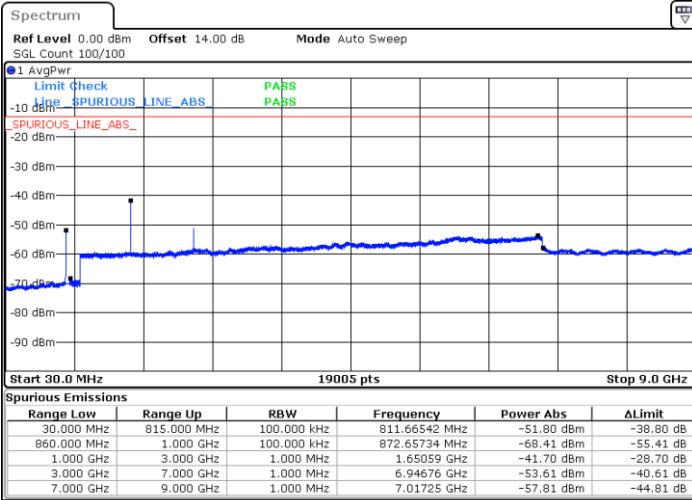

Date: 28 JUN.2021 10:41:45

Date: 28 JUN.2021 10:43:49

Highest Channel / 64QAM

Date: 28 JUN.2021 10:49:56

LTE Band 26 / 10MHz

Lowest Channel / 64QAM

Middle Channel / 64QAM

Date: 28.JUN.2021 10:55:48

Date: 28.JUN.2021 10:57:50

Highest Channel / 64QAM

Date: 28.JUN.2021 11:03:57

LTE Band 26 / 15MHz

Lowest Channel / 64QAM

Middle Channel / 64QAM

Date: 28 JUN.2021 11:10:25

Date: 28 JUN.2021 11:12:28

Highest Channel / 64QAM

Date: 28 JUN.2021 11:18:37

LTE Band 26 / 15MHz

CH26765 / QPSK

CH26765 / 16QAM

Date: 16.JUL.2021 10:52:22

Date: 16.JUL.2021 10:53:31

CH26765 / 64QAM