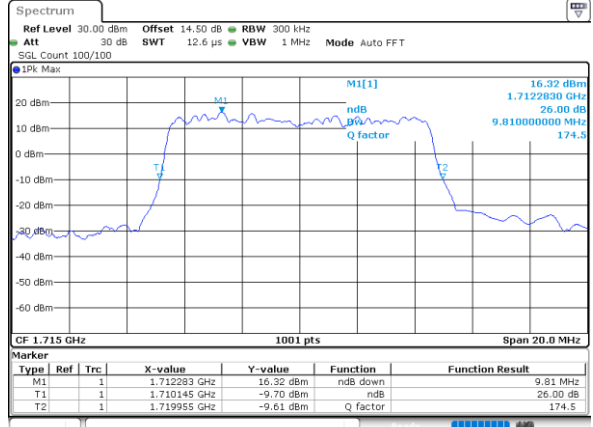

Highest Channel / 3MHz / 16QAM

Date: 25 JUN 2021 19:01:10

LTE Band 66

Lowest Channel / 5MHz / QPSK

Date: 25 JUN 2021 19:41:56

Lowest Channel / 5MHz / 16QAM

Date: 25 JUN 2021 19:42:10

Middle Channel / 5MHz / QPSK

Date: 25 JUN 2021 19:54:29

Middle Channel / 5MHz / 16QAM

Date: 1 JUL 2021 08:56:19

Highest Channel / 5MHz / QPSK

Date: 25 JUN 2021 19:58:51

Highest Channel / 5MHz / 16QAM

Date: 25 JUN 2021 19:59:15

LTE Band 66

Lowest Channel / 10MHz / QPSK

Date: 25 JUN 2021 20:11:24

Lowest Channel / 10MHz / 16QAM

Date: 25 JUN 2021 20:11:48

Middle Channel / 10MHz / QPSK

Date: 25 JUN 2021 20:23:57

Middle Channel / 10MHz / 16QAM

Date: 25 JUN 2021 20:24:20

Highest Channel / 10MHz / QPSK

Date: 25 JUN 2021 20:28:20

Highest Channel / 10MHz / 16QAM

Date: 25 JUN 2021 20:28:43

LTE Band 66

Lowest Channel / 15MHz / QPSK

Date: 30 JUN 2021 21:33:10

Lowest Channel / 15MHz / 16QAM