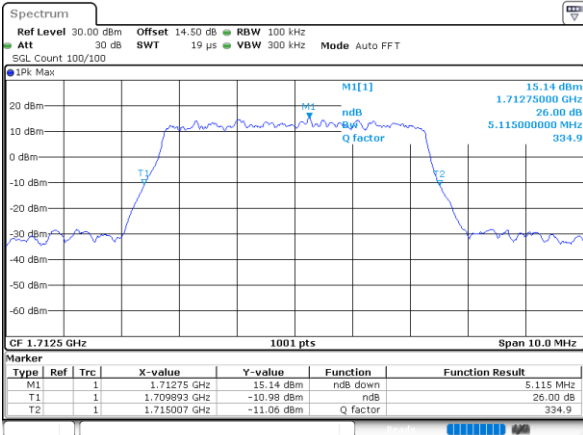

Highest Channel / 3MHz / 16QAM

Date: 25 JUN 2021 19:01:10

LTE Band 66

Lowest Channel / 5MHz / QPSK

Date: 25 JUN 2021 19:41:56

Lowest Channel / 5MHz / 16QAM

Date: 25 JUN 2021 19:42:10

Middle Channel / 5MHz / QPSK

Date: 25 JUN 2021 19:54:29

Middle Channel / 5MHz / 16QAM

Date: 1 JUL 2021 08:56:19

Highest Channel / 5MHz / QPSK

Date: 25 JUN 2021 19:58:51

Highest Channel / 5MHz / 16QAM

Date: 25 JUN 2021 19:59:15

LTE Band 66