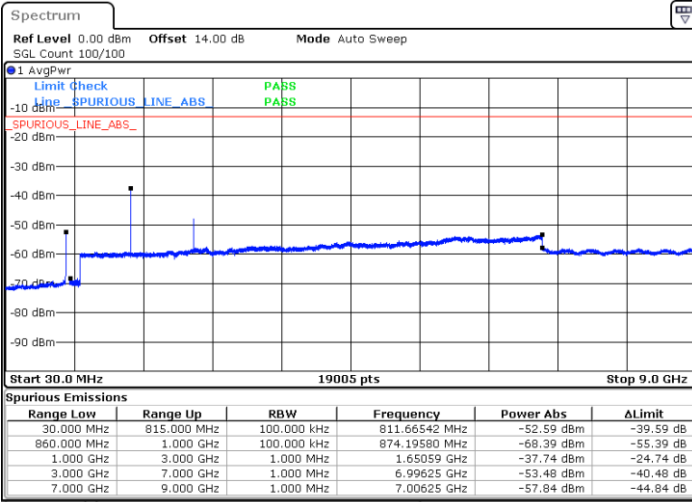

Date: 28 JUN.2021 12:28:15

Lowest Channel / 16QAM

Date: 28 JUN.2021 12:29:37

LTE Band 26 / 10MHz

Middle Channel / QPSK

Date: 28 JUN.2021 12:32:29

Middle Channel / 16QAM

Date: 28 JUN.2021 12:33:52

Highest Channel / QPSK

Date: 28 JUN.2021 12:44:51

Highest Channel / 16QAM

Date: 28 JUN.2021 12:46:13

LTE Band 26 / 15MHz

Lowest Channel / QPSK

Lowest Channel / 16QAM

Date: 28 JUN.2021 12:56:59

Date: 28 JUN.2021 12:58:22

Middle Channel / QPSK

Middle Channel / 16QAM

Date: 28 JUN.2021 13:01:14

Date: 28 JUN.2021 13:02:37

LTE Band 26 / 1.4MHz

Lowest Channel / 64QAM

Middle Channel / 64QAM