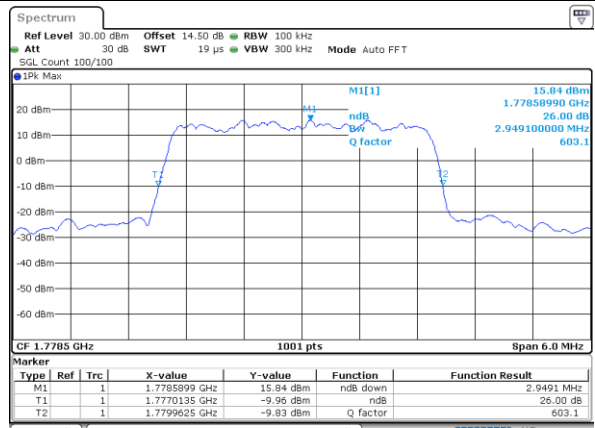

Date: 1 JUL 2021 08:47:32

Highest Channel / 1.4MHz / QPSK

Date: 25 JUN 2021 18:16:59

Highest Channel / 1.4MHz / 16QAM

Date: 25 JUN 2021 18:17:22

LTE Band 66

Lowest Channel / 3MHz / QPSK

Date: 25 JUN 2021 18:43:51

Lowest Channel / 3MHz / 16QAM

Date: 25 JUN 2021 18:44:14

Middle Channel / 3MHz / QPSK

Date: 25 JUN 2021 18:56:24

Middle Channel / 3MHz / 16QAM

Date: 25 JUN 2021 18:56:47

Highest Channel / 3MHz / QPSK

Date: 25 JUN 2021 19:00:46

Highest Channel / 3MHz / 16QAM

Date: 25 JUN 2021 19:01:10

LTE Band 66

Lowest Channel / 5MHz / QPSK

Date: 25 JUN 2021 19:41:56

Lowest Channel / 5MHz / 16QAM

Date: 25 JUN 2021 19:42:10

Middle Channel / 5MHz / QPSK

Date: 25 JUN 2021 19:54:29

Middle Channel / 5MHz / 16QAM

Date: 1 JUL 2021 08:56:19

Highest Channel / 5MHz / QPSK

Date: 25 JUN 2021 19:58:51

Highest Channel / 5MHz / 16QAM

Date: 25 JUN 2021 19:59:15

LTE Band 66