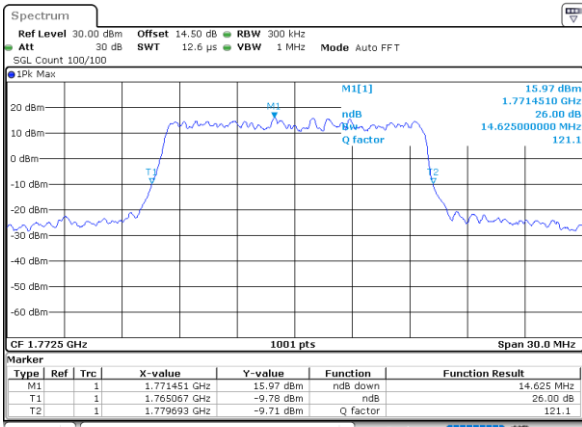

Highest Channel / 10MHz / QPSK

Date: 25 JUN 2021 20:28:20

Highest Channel / 10MHz / 16QAM

Date: 25 JUN 2021 20:28:43

LTE Band 66

Lowest Channel / 15MHz / QPSK

Date: 30 JUN 2021 21:33:10

Lowest Channel / 15MHz / 16QAM

Date: 30 JUN 2021 21:33:33

Middle Channel / 15MHz / QPSK

Date: 30 JUN 2021 21:45:23

Middle Channel / 15MHz / 16QAM

Date: 30 JUN 2021 21:45:46

Highest Channel / 15MHz / QPSK

Date: 30 JUN 2021 21:49:26

Highest Channel / 15MHz / 16QAM

Date: 30 JUN 2021 21:49:49

LTE Band 66

Lowest Channel / 20MHz / QPSK

Date: 1.JUL.2021 08:57:58

Lowest Channel / 20MHz / 16QAM

Date: 30.JUN.2021 22:02:02

Middle Channel / 20MHz / QPSK

Date: 1.JUL.2021 08:59:22

Middle Channel / 20MHz / 16QAM

Date: 30.JUN.2021 22:14:16

Highest Channel / 20MHz / QPSK

Date: 30.JUN.2021 22:17:56

Highest Channel / 20MHz / 16QAM

Date: 30.JUN.2021 22:18:19

LTE Band 66

Lowest Channel / 1.4MHz / 64QAM