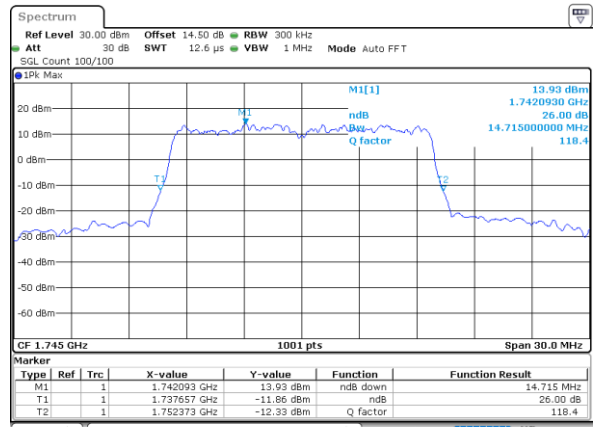

Lowest Channel / 10MHz / QPSK

Date: 25 JUN 2021 20:11:24

Lowest Channel / 10MHz / 16QAM

Date: 25 JUN 2021 20:11:48

Middle Channel / 10MHz / QPSK

Date: 25 JUN 2021 20:23:57

Middle Channel / 10MHz / 16QAM

Date: 25 JUN 2021 20:24:20

Highest Channel / 10MHz / QPSK

Date: 25 JUN 2021 20:28:20

Highest Channel / 10MHz / 16QAM

Date: 25 JUN 2021 20:28:43

LTE Band 66

Lowest Channel / 15MHz / QPSK

Date: 30 JUN 2021 21:33:10

Lowest Channel / 15MHz / 16QAM

Date: 30 JUN 2021 21:33:33

Middle Channel / 15MHz / QPSK

Date: 30 JUN 2021 21:45:23

Middle Channel / 15MHz / 16QAM

Date: 30 JUN 2021 21:45:46

Highest Channel / 15MHz / QPSK

Date: 30 JUN 2021 21:49:26

Highest Channel / 15MHz / 16QAM

Date: 30 JUN 2021 21:49:49

LTE Band 66

Lowest Channel / 20MHz / QPSK

Date: 1.JUL.2021 08:57:58

Lowest Channel / 20MHz / 16QAM

Date: 30.JUN.2021 22:02:02

Middle Channel / 20MHz / QPSK

Date: 1.JUL.2021 08:59:22