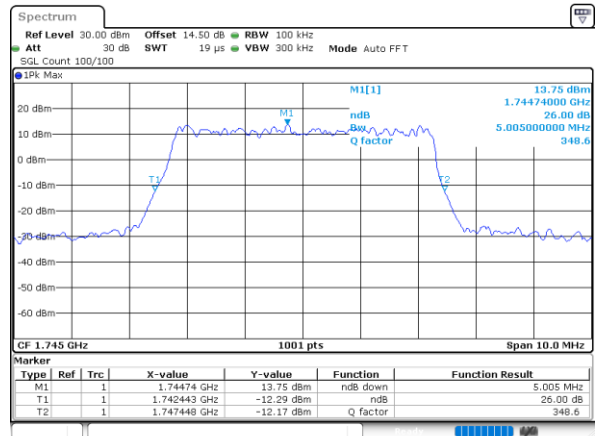

Highest Channel / 3MHz / 16QAM

Date: 25 JUN 2021 19:01:10

LTE Band 66

Lowest Channel / 5MHz / QPSK

Date: 25 JUN 2021 19:41:56

Lowest Channel / 5MHz / 16QAM

Date: 25 JUN 2021 19:42:10

Middle Channel / 5MHz / QPSK

Date: 25 JUN 2021 19:54:29

Middle Channel / 5MHz / 16QAM

Date: 1 JUL 2021 08:56:19

Highest Channel / 5MHz / QPSK

Date: 25 JUN 2021 19:58:51

Highest Channel / 5MHz / 16QAM

Date: 25 JUN 2021 19:59:15

LTE Band 66