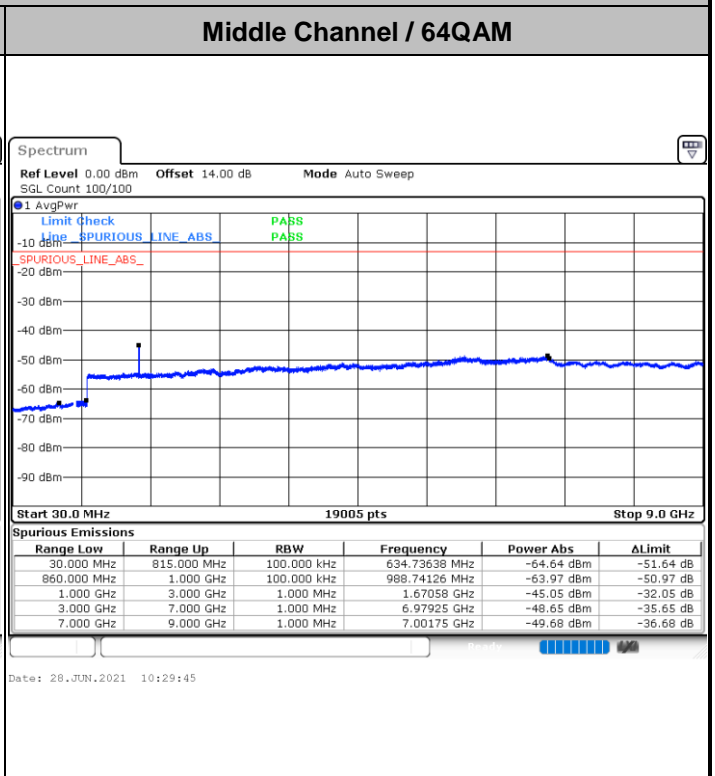

Date: 28 JUN.2021 12:58:22

Middle Channel / QPSK

Middle Channel / 16QAM

Date: 28 JUN.2021 13:01:14

Date: 28 JUN.2021 13:02:37

LTE Band 26 / 1.4MHz

Lowest Channel / 64QAM

Middle Channel / 64QAM

Date: 28.JUN.2021 10:13:40

Date: 28.JUN.2021 10:15:43

Highest Channel / 64QAM

Date: 28.JUN.2021 10:21:50

**LTE Band 26 / 3MHz**

LTE Band 26 / 5MHz

Lowest Channel / 64QAM

Middle Channel / 64QAM

Date: 28 JUN.2021 10:41:45

Date: 28 JUN.2021 10:43:49

Highest Channel / 64QAM

Date: 28 JUN.2021 10:49:56

LTE Band 26 / 10MHz

Lowest Channel / 64QAM

Middle Channel / 64QAM

Date: 28.JUN.2021 10:55:48

Date: 28.JUN.2021 10:57:50

Highest Channel / 64QAM

Date: 28.JUN.2021 11:03:57

LTE Band 26 / 15MHz

Lowest Channel / 64QAM

Middle Channel / 64QAM

Date: 28 JUN.2021 11:10:25

Date: 28 JUN.2021 11:12:28