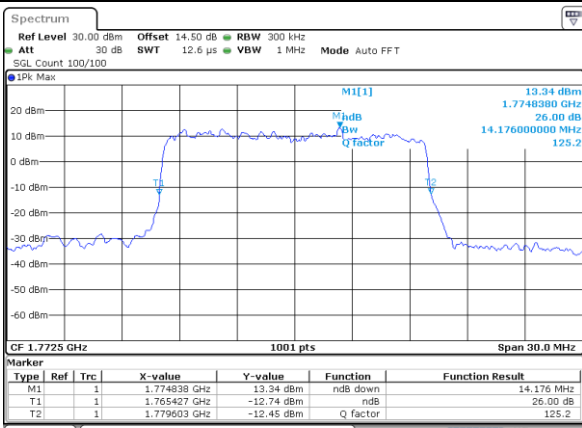

Date: 25 JUN 2021 18:37:09

Highest Channel / 3MHz / 64QAM

Date: 25 JUN 2021 19:20:56

LTE Band 66

Lowest Channel / 5MHz / 64QAM

Date: 25 JUN 2021 19:27:04

Lowest Channel / 10MHz / 64QAM

Date: 25 JUN 2021 20:40:18

Middle Channel / 5MHz / 64QAM

Date: 25 JUN 2021 19:33:12

Middle Channel / 10MHz / 64QAM

Date: 25 JUN 2021 20:46:26

Highest Channel / 5MHz / 64QAM

Date: 25 JUN 2021 19:35:14

Highest Channel / 10MHz / 64QAM

Date: 25 JUN 2021 20:48:29

LTE Band 66

Lowest Channel / 15MHz / 64QAM

Date: 25 JUN 2021 20:54:38

Lowest Channel / 20MHz / 64QAM

Date: 30 JUN 2021 22:29:35

Middle Channel / 15MHz / 64QAM

Date: 25 JUN 2021 21:00:45

Middle Channel / 20MHz / 64QAM

Date: 30 JUN 2021 22:35:32

Highest Channel / 15MHz / 64QAM

Date: 25 JUN 2021 21:02:48

Highest Channel / 20MHz / 64QAM

Date: 30 JUN 2021 22:37:26