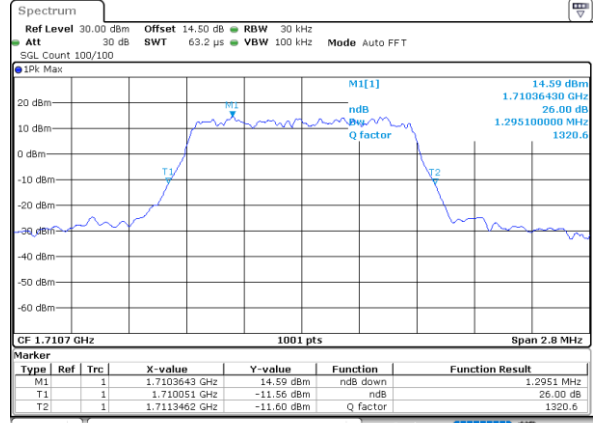

| Mode       | LTE Band 66 : 26dB BW(MHz) |       |       |       |       |       |       |       |       |       |       |       |
|------------|----------------------------|-------|-------|-------|-------|-------|-------|-------|-------|-------|-------|-------|
| BW         | 1.4MHz                     |       | 3MHz  |       | 5MHz  |       | 10MHz |       | 15MHz |       | 20MHz |       |
| Mod.       | QPSK                       | 16QAM | QPSK  | 16QAM | QPSK  | 16QAM | QPSK  | 16QAM | QPSK  | 16QAM | QPSK  | 16QAM |
| Lowest CH  | 1.28                       | 1.30  | 2.97  | 2.92  | 5.12  | 4.95  | 9.95  | 9.81  | 14.27 | 14.51 | 18.82 | 18.78 |
| Middle CH  | 1.24                       | 1.29  | 2.97  | 2.96  | 5.17  | 5.01  | 9.63  | 9.75  | 15.02 | 14.72 | 19.10 | 19.10 |
| Highest CH | 1.26                       | 1.27  | 2.95  | 2.95  | 4.92  | 4.96  | 10.07 | 9.99  | 14.63 | 14.78 | 19.02 | 18.82 |
| Mode       | LTE Band 66 : 26dB BW(MHz) |       |       |       |       |       |       |       |       |       |       |       |
| BW         | 1.4MHz                     |       | 3MHz  |       | 5MHz  |       | 10MHz |       | 15MHz |       | 20MHz |       |
| Mod.       | 64QAM                      |       | 64QAM |       | 64QAM |       | 64QAM |       | 64QAM |       | 64QAM |       |
| Lowest CH  | 1.26                       | -     | 2.99  | -     | 4.96  | -     | 10.11 | -     | 14.51 | -     | 19.06 | -     |
| Middle CH  | 1.25                       | -     | 2.91  | -     | 5.14  | -     | 9.97  | -     | 14.78 | -     | 18.90 | -     |
| Highest CH | 1.27                       | -     | 2.96  | -     | 4.98  | -     | 10.01 | -     | 14.18 | -     | 18.90 | -     |

LTE Band 66

Lowest Channel / 1.4MHz / QPSK

Date: 25 JUN 2021 18:00:03

Lowest Channel / 1.4MHz / 16QAM

Date: 25 JUN 2021 18:00:27

Middle Channel / 1.4MHz / QPSK

Date: 1 JUL 2021 08:48:23

Middle Channel / 1.4MHz / 16QAM