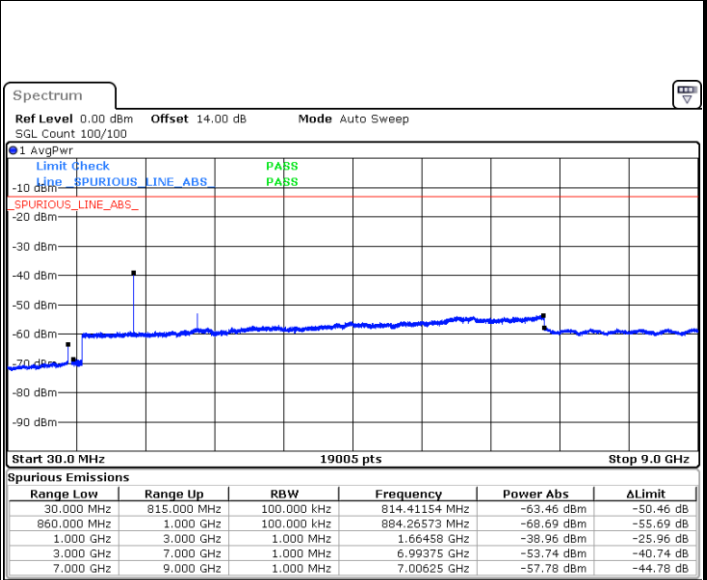

Date: 28 JUN.2021 12:04:26

LTE Band 26 / 5MHz

Highest Channel / QPSK

Date: 28 JUN.2021 12:16:09

Highest Channel / 16QAM

Date: 28 JUN.2021 12:17:32

LTE Band 26 / 10MHz

Lowest Channel / QPSK

Date: 28 JUN.2021 12:28:15

Lowest Channel / 16QAM

Date: 28 JUN.2021 12:29:37

LTE Band 26 / 10MHz

Middle Channel / QPSK

Date: 28 JUN.2021 12:32:29

Middle Channel / 16QAM

Date: 28 JUN.2021 12:33:52

Highest Channel / QPSK

Date: 28 JUN.2021 12:44:51

Highest Channel / 16QAM

Date: 28 JUN.2021 12:46:13

LTE Band 26 / 15MHz

Lowest Channel / QPSK

Lowest Channel / 16QAM

Date: 28 JUN.2021 12:56:59

Date: 28 JUN.2021 12:58:22

Middle Channel / QPSK

Middle Channel / 16QAM

Date: 28 JUN.2021 13:01:14

Date: 28 JUN.2021 13:02:37

LTE Band 26 / 1.4MHz

Lowest Channel / 64QAM

Middle Channel / 64QAM