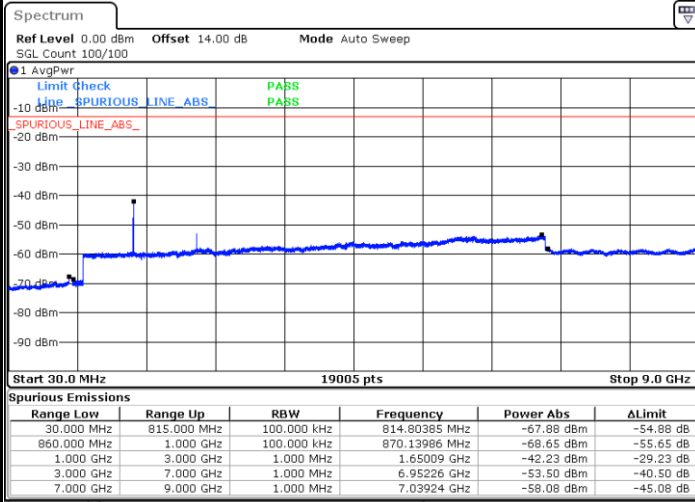

Date: 28 JUN.2021 12:58:22

Middle Channel / QPSK

Middle Channel / 16QAM

Date: 28 JUN.2021 13:01:14

Date: 28 JUN.2021 13:02:37

LTE Band 26 / 1.4MHz

Lowest Channel / 64QAM

Middle Channel / 64QAM

Date: 28.JUN.2021 10:13:40

Date: 28.JUN.2021 10:15:43

Highest Channel / 64QAM

Date: 28.JUN.2021 10:21:50

**LTE Band 26 / 3MHz**

LTE Band 26 / 5MHz

Lowest Channel / 64QAM

Middle Channel / 64QAM

Date: 28 JUN.2021 10:41:45

Date: 28 JUN.2021 10:43:49

Highest Channel / 64QAM

Date: 28 JUN.2021 10:49:56

LTE Band 26 / 10MHz

Lowest Channel / 64QAM

Middle Channel / 64QAM

Date: 28.JUN.2021 10:55:48

Date: 28.JUN.2021 10:57:50

Highest Channel / 64QAM

Date: 28.JUN.2021 11:03:57

LTE Band 26 / 15MHz

Lowest Channel / 64QAM

Middle Channel / 64QAM

Date: 28 JUN.2021 11:10:25

Date: 28 JUN.2021 11:12:28