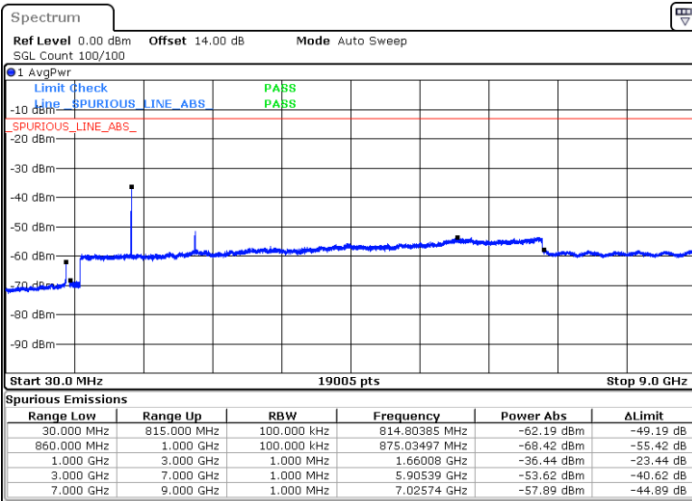

Date: 28 JUN.2021 12:28:15

Lowest Channel / 16QAM

Date: 28 JUN.2021 12:29:37

LTE Band 26 / 10MHz

Middle Channel / QPSK

Date: 28 JUN.2021 12:32:29

Middle Channel / 16QAM

Date: 28 JUN.2021 12:33:52

Highest Channel / QPSK

Date: 28 JUN.2021 12:44:51

Highest Channel / 16QAM

Date: 28 JUN.2021 12:46:13

LTE Band 26 / 15MHz

Lowest Channel / QPSK

Lowest Channel / 16QAM

Date: 28 JUN.2021 12:56:59

Date: 28 JUN.2021 12:58:22

Middle Channel / QPSK

Middle Channel / 16QAM

Date: 28 JUN.2021 13:01:14

Date: 28 JUN.2021 13:02:37

LTE Band 26 / 1.4MHz

Lowest Channel / 64QAM

Middle Channel / 64QAM

Date: 28.JUN.2021 10:13:40

Date: 28.JUN.2021 10:15:43

Highest Channel / 64QAM

Date: 28.JUN.2021 10:21:50

**LTE Band 26 / 3MHz**

LTE Band 26 / 5MHz

Lowest Channel / 64QAM

Middle Channel / 64QAM