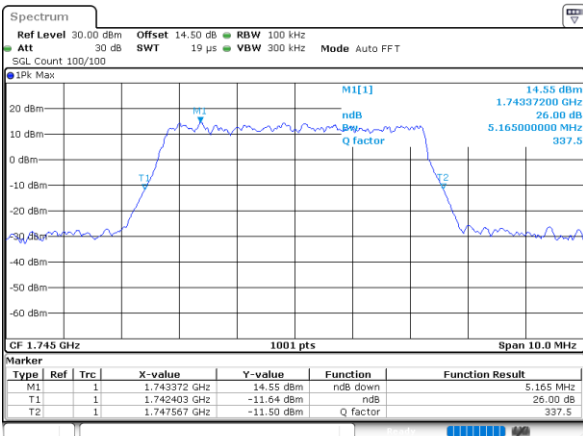

Highest Channel / 3MHz / 16QAM

Date: 25 JUN 2021 19:01:10

LTE Band 66

Lowest Channel / 5MHz / QPSK

Date: 25 JUN 2021 19:41:56

Lowest Channel / 5MHz / 16QAM

Date: 25 JUN 2021 19:42:10

Middle Channel / 5MHz / QPSK

Date: 25 JUN 2021 19:54:29

Middle Channel / 5MHz / 16QAM

Date: 1 JUL 2021 08:56:19

Highest Channel / 5MHz / QPSK

Date: 25 JUN 2021 19:58:51

Highest Channel / 5MHz / 16QAM

Date: 25 JUN 2021 19:59:15

LTE Band 66