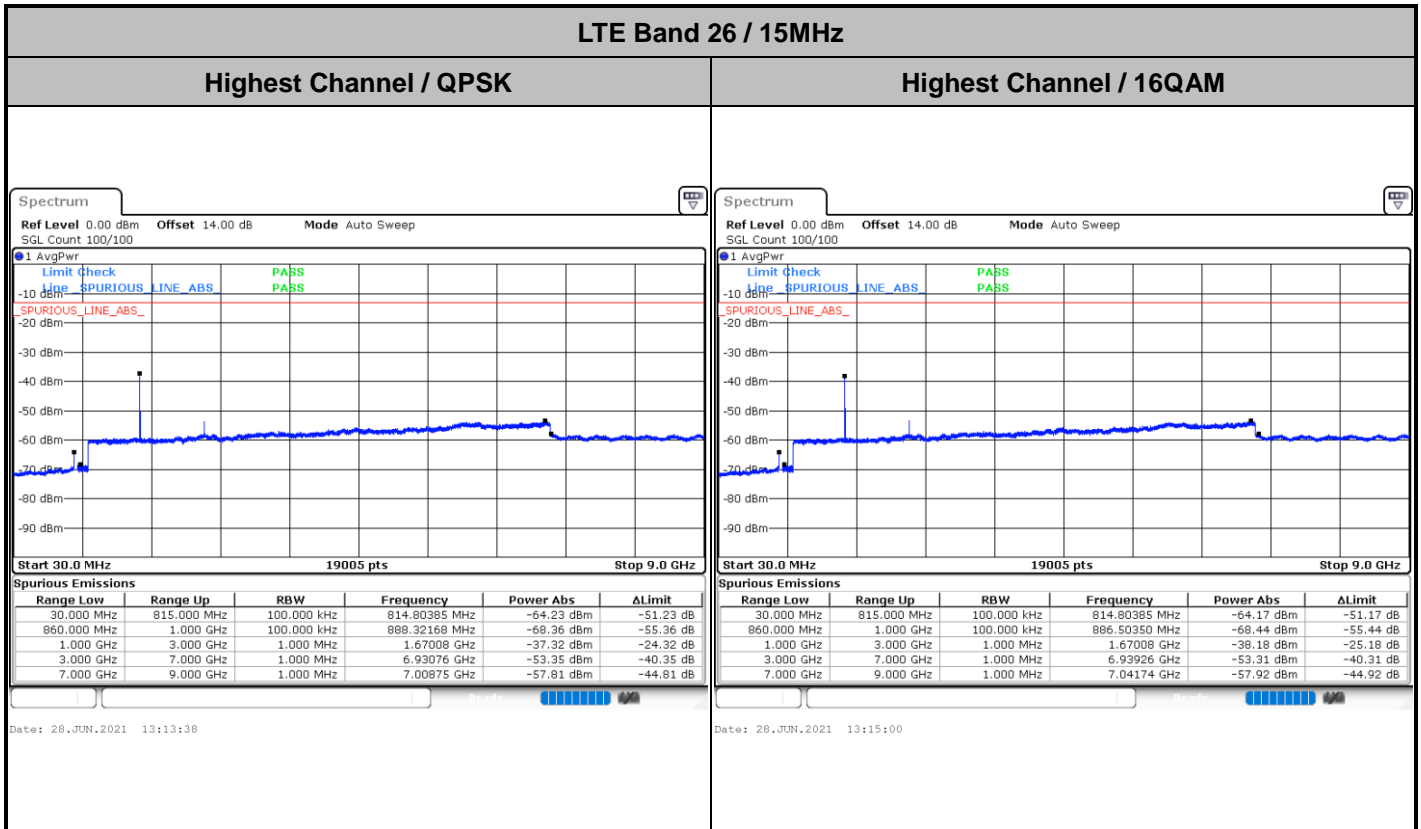

Highest Channel / QPSK

Date: 28 JUN.2021 12:44:51

Highest Channel / 16QAM

Date: 28 JUN.2021 12:46:13

LTE Band 26 / 15MHz

Lowest Channel / QPSK

Lowest Channel / 16QAM

Date: 28 JUN.2021 12:56:59

Date: 28 JUN.2021 12:58:22

Middle Channel / QPSK

Middle Channel / 16QAM

Date: 28 JUN.2021 13:01:14

Date: 28 JUN.2021 13:02:37

LTE Band 26 / 1.4MHz

Lowest Channel / 64QAM

Middle Channel / 64QAM

Date: 28.JUN.2021 10:13:40

Date: 28.JUN.2021 10:15:43

Highest Channel / 64QAM

Date: 28.JUN.2021 10:21:50

**LTE Band 26 / 3MHz**

LTE Band 26 / 5MHz

Lowest Channel / 64QAM

Middle Channel / 64QAM

Date: 28 JUN.2021 10:41:45

Date: 28 JUN.2021 10:43:49

Highest Channel / 64QAM

Date: 28 JUN.2021 10:49:56

LTE Band 26 / 10MHz

Lowest Channel / 64QAM

Middle Channel / 64QAM

Date: 28.JUN.2021 10:55:48