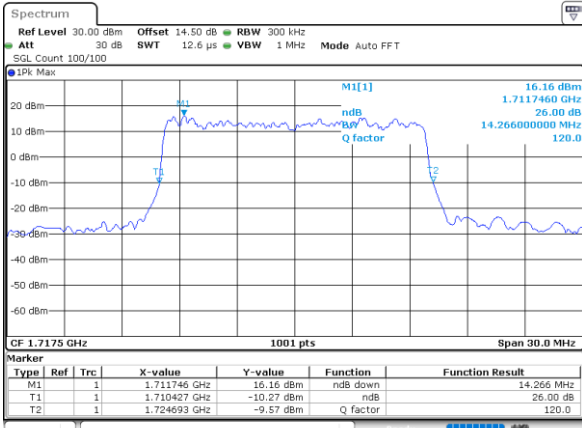

Highest Channel / 10MHz / QPSK

Date: 25 JUN 2021 20:28:20

Highest Channel / 10MHz / 16QAM

Date: 25 JUN 2021 20:28:43

LTE Band 66

Lowest Channel / 15MHz / QPSK

Date: 30 JUN 2021 21:33:10

Lowest Channel / 15MHz / 16QAM

Date: 30 JUN 2021 21:33:33

Middle Channel / 15MHz / QPSK

Date: 30 JUN 2021 21:45:23

Middle Channel / 15MHz / 16QAM

Date: 30 JUN 2021 21:45:46

Highest Channel / 15MHz / QPSK

Date: 30 JUN 2021 21:49:26

Highest Channel / 15MHz / 16QAM