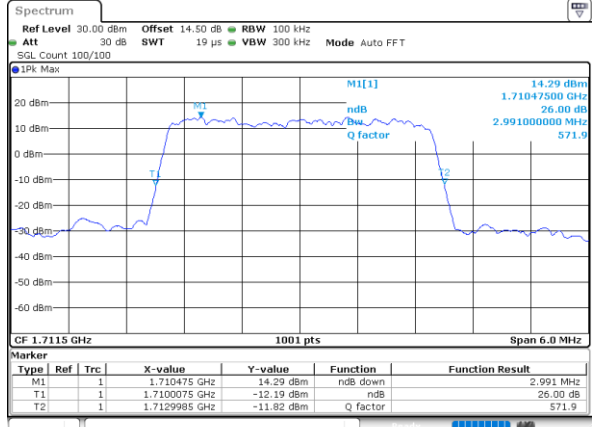

Date: 30 JUN 2021 21:49:49

LTE Band 66

Lowest Channel / 20MHz / QPSK

Date: 1.JUL.2021 08:57:58

Lowest Channel / 20MHz / 16QAM

Date: 30.JUN.2021 22:02:02

Middle Channel / 20MHz / QPSK

Date: 1.JUL.2021 08:59:22

Middle Channel / 20MHz / 16QAM

Date: 30.JUN.2021 22:14:16

Highest Channel / 20MHz / QPSK

Date: 30.JUN.2021 22:17:56

Highest Channel / 20MHz / 16QAM

Date: 30.JUN.2021 22:18:19

LTE Band 66

Lowest Channel / 1.4MHz / 64QAM

Date: 25 JUN 2021 18:28:58

Lowest Channel / 3MHz / 64QAM

Date: 25 JUN 2021 19:12:45

Middle Channel / 20MHz / 64QAM

Date: 25 JUN 2021 18:35:06

Middle Channel / 3MHz / 64QAM

Date: 25 JUN 2021 19:18:53

Highest Channel / 20MHz / 64QAM

Date: 25 JUN 2021 18:37:09

Highest Channel / 3MHz / 64QAM

Date: 25 JUN 2021 19:20:56

LTE Band 66

Lowest Channel / 5MHz / 64QAM

Date: 25 JUN 2021 19:27:04

Lowest Channel / 10MHz / 64QAM

Date: 25 JUN 2021 20:40:18