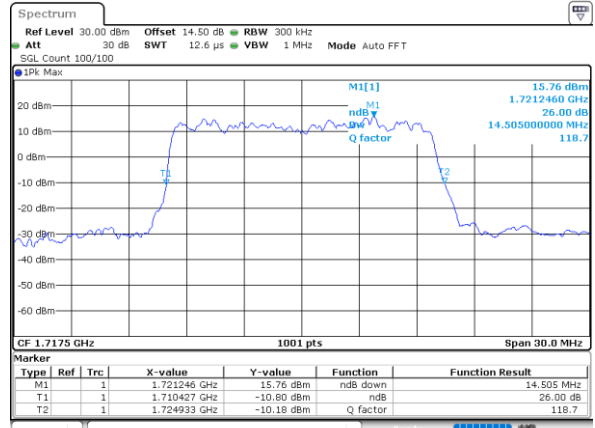

Date: 25 JUN 2021 19:54:29

Middle Channel / 5MHz / 16QAM

Date: 1 JUL 2021 08:56:19

Highest Channel / 5MHz / QPSK

Date: 25 JUN 2021 19:58:51

Highest Channel / 5MHz / 16QAM

Date: 25 JUN 2021 19:59:15

LTE Band 66

Highest Channel / 10MHz / QPSK

Date: 25 JUN 2021 20:28:20

Highest Channel / 10MHz / 16QAM

Date: 25 JUN 2021 20:28:43

LTE Band 66

Lowest Channel / 15MHz / QPSK

Date: 30 JUN 2021 21:33:10

Lowest Channel / 15MHz / 16QAM

Date: 30 JUN 2021 21:33:33

Middle Channel / 15MHz / QPSK

Date: 30 JUN 2021 21:45:23

Middle Channel / 15MHz / 16QAM

Date: 30 JUN 2021 21:45:46

Highest Channel / 15MHz / QPSK

Date: 30 JUN 2021 21:49:26

Highest Channel / 15MHz / 16QAM

Date: 30 JUN 2021 21:49:49

LTE Band 66

Lowest Channel / 20MHz / QPSK

Date: 1.JUL.2021 08:57:58

Lowest Channel / 20MHz / 16QAM

Date: 30.JUN.2021 22:02:02

Middle Channel / 20MHz / QPSK

Date: 1.JUL.2021 08:59:22