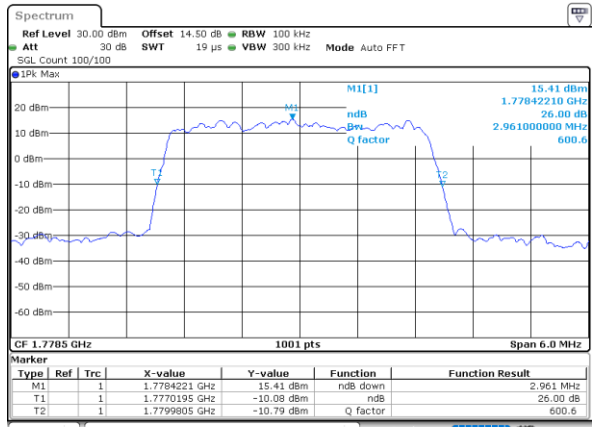

Date: 30 JUN 2021 21:49:49

LTE Band 66

Lowest Channel / 20MHz / QPSK

Date: 1.JUL.2021 08:57:58

Lowest Channel / 20MHz / 16QAM

Date: 30.JUN.2021 22:02:02

Middle Channel / 20MHz / QPSK

Date: 1.JUL.2021 08:59:22

Middle Channel / 20MHz / 16QAM

Date: 30.JUN.2021 22:14:16

Highest Channel / 20MHz / QPSK

Date: 30.JUN.2021 22:17:56

Highest Channel / 20MHz / 16QAM

Date: 30.JUN.2021 22:18:19

LTE Band 66

Lowest Channel / 1.4MHz / 64QAM

Date: 25 JUN 2021 18:28:58

Lowest Channel / 3MHz / 64QAM

Date: 25 JUN 2021 19:12:45

Middle Channel / 20MHz / 64QAM

Date: 25 JUN 2021 18:35:06

Middle Channel / 3MHz / 64QAM

Date: 25 JUN 2021 19:18:53

Highest Channel / 20MHz / 64QAM

Date: 25 JUN 2021 18:37:09

Highest Channel / 3MHz / 64QAM

Date: 25 JUN 2021 19:20:56

LTE Band 66

Lowest Channel / 5MHz / 64QAM

Date: 25 JUN 2021 19:27:04

Lowest Channel / 10MHz / 64QAM

Date: 25 JUN 2021 20:40:18