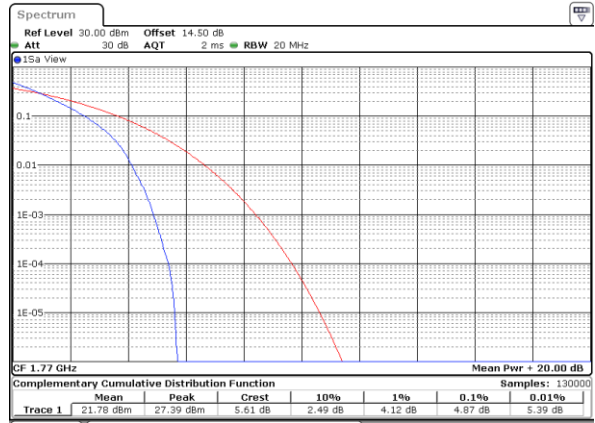

## Peak-to-Average Ratio

| Mode       | LTE Band 66 / 20MHz |         |       |         |             |
|------------|---------------------|---------|-------|---------|-------------|
| Mod.       | QPSK                |         | 16QAM |         | Limit: 13dB |
| RB Size    | 1RB                 | Full RB | 1RB   | Full RB | Result      |
| Lowest CH  | 4.32                | 5.19    | 5.13  | 6.09    | PASS        |
| Middle CH  | 4.38                | 4.99    | 5.94  | 5.91    |             |
| Highest CH | 4.32                | 4.87    | 5.48  | 5.88    |             |
| Mode       | LTE Band 66 / 20MHz |         |       |         |             |
| Mod.       | 64QAM               |         |       |         | Limit: 13dB |
| RB Size    | 1RB                 | Full RB |       |         | Result      |
| Lowest CH  | 6.12                | 4.72    | -     | -       | PASS        |
| Middle CH  | 6.17                | 6.20    | -     | -       |             |
| Highest CH | 5.54                | 6.26    | -     | -       |             |

LTE Band 66 / 20MHz / QPSK

Lowest Channel / 1RB

Date: 30 JUN 2021 22:45:53

Lowest Channel / Full RB

Date: 30 JUN 2021 22:46:120

Middle Channel / 1RB

Date: 30 JUN 2021 22:46:47

Middle Channel / Full RB

Date: 30 JUN 2021 22:47:115

Highest Channel / 1RB

Date: 30 JUN 2021 22:47:43

Highest Channel / Full RB

Date: 30 JUN 2021 22:48:110

LTE Band 66 / 20MHz / 16QAM

Lowest Channel / 1RB

Date: 30\_JUN,2021 22:43:08

Lowest Channel / Full RB

Date: 30\_JUN,2021 22:43:35

Middle Channel / 1RB

Date: 30\_JUN,2021 22:44:03

Middle Channel / Full RB

Date: 30\_JUN,2021 22:44:30

Highest Channel / 1RB

Date: 30\_JUN,2021 22:44:58