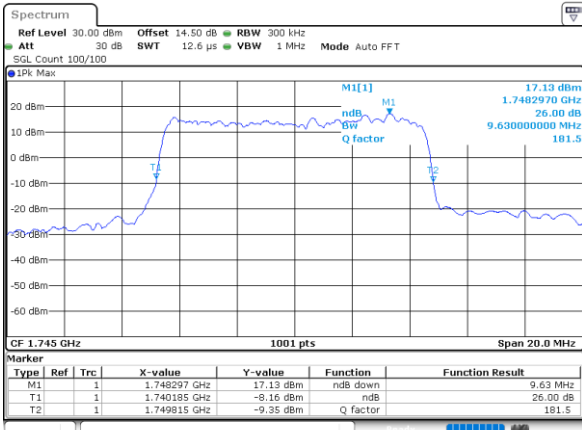

Date: 25 JUN 2021 19:54:29

Middle Channel / 5MHz / 16QAM

Date: 1 JUL 2021 08:56:19

Highest Channel / 5MHz / QPSK

Date: 25 JUN 2021 19:58:51

Highest Channel / 5MHz / 16QAM

Date: 25 JUN 2021 19:59:15

LTE Band 66

Lowest Channel / 10MHz / QPSK

Date: 25 JUN 2021 20:11:24

Lowest Channel / 10MHz / 16QAM

Date: 25 JUN 2021 20:11:48

Middle Channel / 10MHz / QPSK

Date: 25 JUN 2021 20:23:57

Middle Channel / 10MHz / 16QAM

Date: 25 JUN 2021 20:24:20

Highest Channel / 10MHz / QPSK

Date: 25 JUN 2021 20:28:20

Highest Channel / 10MHz / 16QAM

Date: 25 JUN 2021 20:28:43

LTE Band 66

Lowest Channel / 15MHz / QPSK

Date: 30 JUN 2021 21:33:10

Lowest Channel / 15MHz / 16QAM