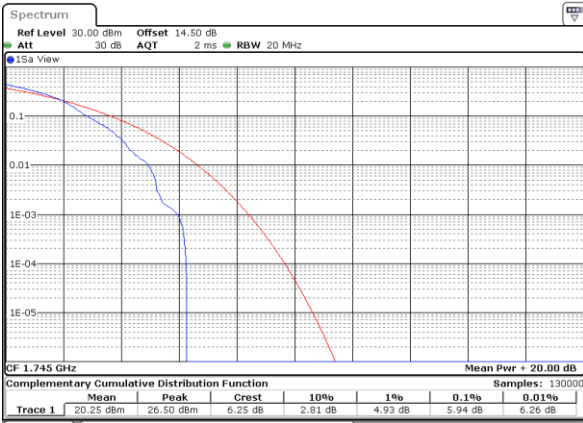

## Peak-to-Average Ratio

| Mode       | LTE Band 66 / 20MHz |         |       |         |             |
|------------|---------------------|---------|-------|---------|-------------|
| Mod.       | QPSK                |         | 16QAM |         | Limit: 13dB |
| RB Size    | 1RB                 | Full RB | 1RB   | Full RB | Result      |
| Lowest CH  | 4.32                | 5.19    | 5.13  | 6.09    | PASS        |
| Middle CH  | 4.38                | 4.99    | 5.94  | 5.91    |             |
| Highest CH | 4.32                | 4.87    | 5.48  | 5.88    |             |
| Mode       | LTE Band 66 / 20MHz |         |       |         |             |
| Mod.       | 64QAM               |         |       |         | Limit: 13dB |
| RB Size    | 1RB                 | Full RB |       |         | Result      |
| Lowest CH  | 6.12                | 4.72    | -     | -       | PASS        |
| Middle CH  | 6.17                | 6.20    | -     | -       |             |
| Highest CH | 5.54                | 6.26    | -     | -       |             |

LTE Band 66 / 20MHz / QPSK

Lowest Channel / 1RB

Date: 30 JUN 2021 22:45:53

Lowest Channel / Full RB

Date: 30 JUN 2021 22:46:120

Middle Channel / 1RB

Date: 30 JUN 2021 22:46:47

Middle Channel / Full RB

Date: 30 JUN 2021 22:47:115

Highest Channel / 1RB

Date: 30 JUN 2021 22:47:43

Highest Channel / Full RB

Date: 30 JUN 2021 22:48:110

LTE Band 66 / 20MHz / 16QAM

Lowest Channel / 1RB

Date: 30\_JUN,2021 22:43:08

Lowest Channel / Full RB

Date: 30\_JUN,2021 22:43:35

Middle Channel / 1RB

Date: 30\_JUN,2021 22:44:03

Middle Channel / Full RB

Date: 30\_JUN,2021 22:44:30

Highest Channel / 1RB

Date: 30\_JUN,2021 22:44:58