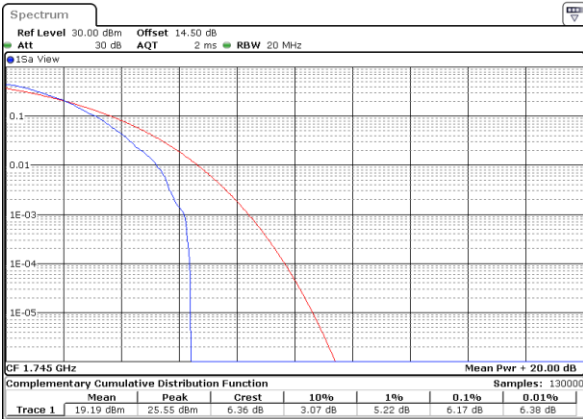

Lowest Channel / Full RB

Date: 30\_JUN,2021 22:43:35

Middle Channel / 1RB

Date: 30\_JUN,2021 22:44:03

Middle Channel / Full RB

Date: 30\_JUN,2021 22:44:30

Highest Channel / 1RB

Date: 30\_JUN,2021 22:44:58

Highest Channel / Full RB

Date: 30\_JUN,2021 22:45:25

LTE Band 66 / 20MHz / 64QAM

Lowest Channel / 1RB

Date: 30\_JUN,2021 22:48:38

Lowest Channel / Full RB

Date: 30\_JUN,2021 22:49:05

Middle Channel / 1RB

Date: 30\_JUN,2021 22:49:32

Middle Channel / Full RB

Date: 30\_JUN,2021 22:49:59

Highest Channel / 1RB

Date: 30\_JUN,2021 22:50:27

Highest Channel / Full RB

Date: 30\_JUN,2021 22:50:54

26dB Bandwidth