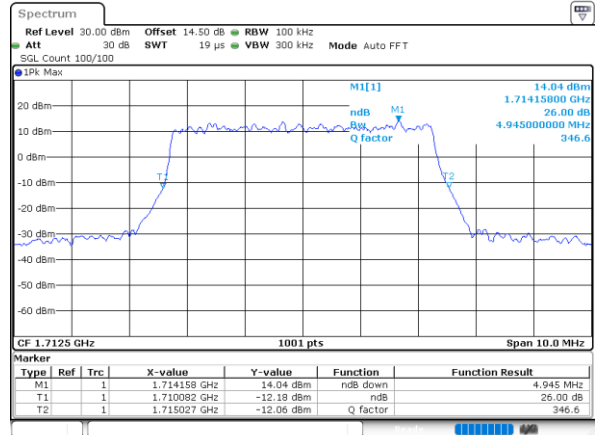

Highest Channel / 3MHz / 16QAM

Date: 25 JUN 2021 19:01:10

LTE Band 66

Lowest Channel / 5MHz / QPSK

Date: 25 JUN 2021 19:41:56

Lowest Channel / 5MHz / 16QAM

Date: 25 JUN 2021 19:42:10

Middle Channel / 5MHz / QPSK

Date: 25 JUN 2021 19:54:29

Middle Channel / 5MHz / 16QAM

Date: 1 JUL 2021 08:56:19

Highest Channel / 5MHz / QPSK

Date: 25 JUN 2021 19:58:51

Highest Channel / 5MHz / 16QAM

Date: 25 JUN 2021 19:59:15

LTE Band 66