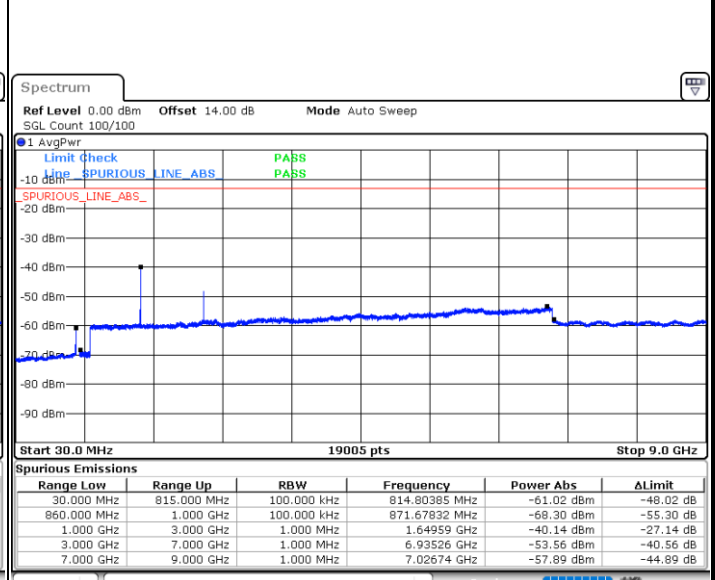

LTE Band 26 / 5MHz

Lowest Channel / QPSK

Date: 28 JUN.2021 11:58:49

Lowest Channel / 16QAM

Date: 28 JUN.2021 12:00:12

Middle Channel / QPSK

Date: 28 JUN.2021 12:03:03

Middle Channel / 16QAM

Date: 28 JUN.2021 12:04:26

LTE Band 26 / 5MHz

Highest Channel / QPSK

Date: 28 JUN.2021 12:16:09

Highest Channel / 16QAM

Date: 28 JUN.2021 12:17:32

LTE Band 26 / 10MHz

Lowest Channel / QPSK

Date: 28 JUN.2021 12:28:15

Lowest Channel / 16QAM

Date: 28 JUN.2021 12:29:37

LTE Band 26 / 10MHz

Middle Channel / QPSK

Date: 28 JUN.2021 12:32:29

Middle Channel / 16QAM

Date: 28 JUN.2021 12:33:52

Highest Channel / QPSK

Date: 28 JUN.2021 12:44:51

Highest Channel / 16QAM

Date: 28 JUN.2021 12:46:13

LTE Band 26 / 15MHz

Lowest Channel / QPSK

Lowest Channel / 16QAM

Date: 28 JUN.2021 12:56:59