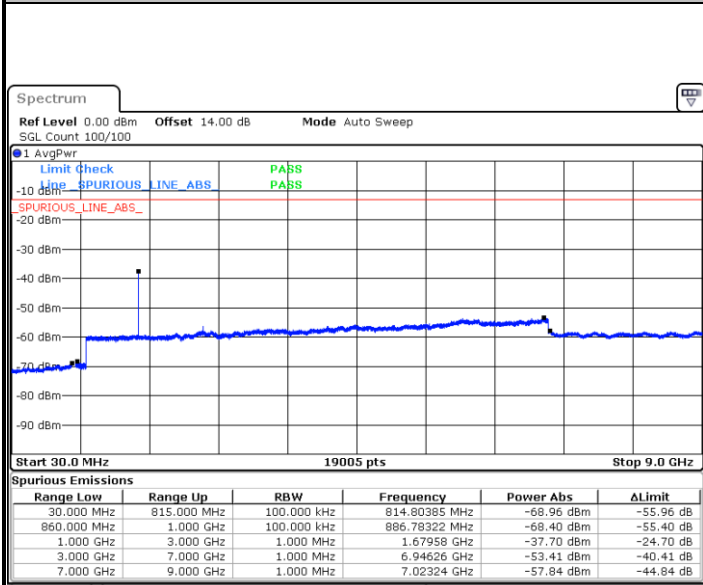

Date: 28 JUN.2021 12:04:26

LTE Band 26 / 5MHz

Highest Channel / QPSK

Date: 28 JUN.2021 12:16:09

Highest Channel / 16QAM

Date: 28 JUN.2021 12:17:32

LTE Band 26 / 10MHz

Lowest Channel / QPSK

Date: 28 JUN.2021 12:28:15

Lowest Channel / 16QAM

Date: 28 JUN.2021 12:29:37

LTE Band 26 / 10MHz

Middle Channel / QPSK

Date: 28 JUN.2021 12:32:29

Middle Channel / 16QAM

Date: 28 JUN.2021 12:33:52

Highest Channel / QPSK

Date: 28 JUN.2021 12:44:51

Highest Channel / 16QAM

Date: 28 JUN.2021 12:46:13

LTE Band 26 / 15MHz

Lowest Channel / QPSK

Lowest Channel / 16QAM

Date: 28 JUN.2021 12:56:59

Date: 28 JUN.2021 12:58:22

Middle Channel / QPSK

Middle Channel / 16QAM

Date: 28 JUN.2021 13:01:14

Date: 28 JUN.2021 13:02:37

LTE Band 26 / 1.4MHz

Lowest Channel / 64QAM

Middle Channel / 64QAM