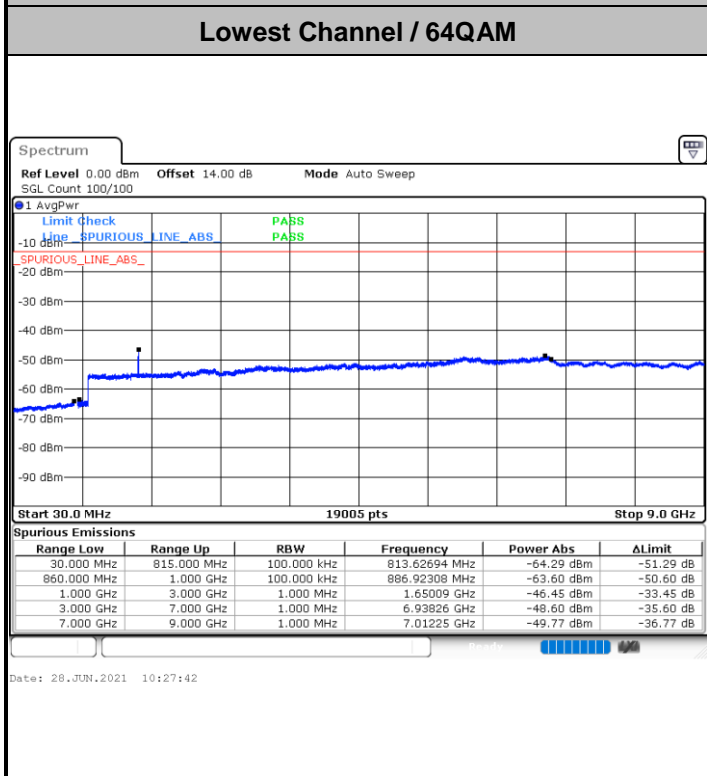

Date: 28 JUN.2021 12:58:22

Middle Channel / QPSK

Middle Channel / 16QAM

Date: 28 JUN.2021 13:01:14

Date: 28 JUN.2021 13:02:37

LTE Band 26 / 1.4MHz

Lowest Channel / 64QAM

Middle Channel / 64QAM

Date: 28.JUN.2021 10:13:40

Date: 28.JUN.2021 10:15:43

Highest Channel / 64QAM

Date: 28.JUN.2021 10:21:50

**LTE Band 26 / 3MHz**

LTE Band 26 / 5MHz

Lowest Channel / 64QAM

Middle Channel / 64QAM

Date: 28 JUN.2021 10:41:45

Date: 28 JUN.2021 10:43:49

Highest Channel / 64QAM

Date: 28 JUN.2021 10:49:56

LTE Band 26 / 10MHz

Lowest Channel / 64QAM

Middle Channel / 64QAM

Date: 28.JUN.2021 10:55:48

Date: 28.JUN.2021 10:57:50

Highest Channel / 64QAM

Date: 28.JUN.2021 11:03:57

LTE Band 26 / 15MHz

Lowest Channel / 64QAM

Middle Channel / 64QAM

Date: 28 JUN.2021 11:10:25

Date: 28 JUN.2021 11:12:28