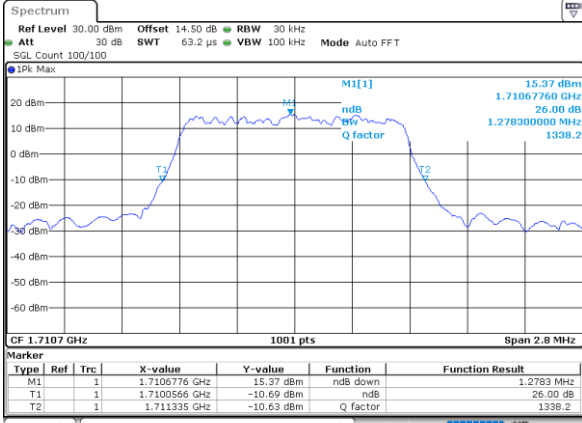

LTE Band 66

Lowest Channel / 1.4MHz / QPSK

Date: 25 JUN 2021 18:00:03