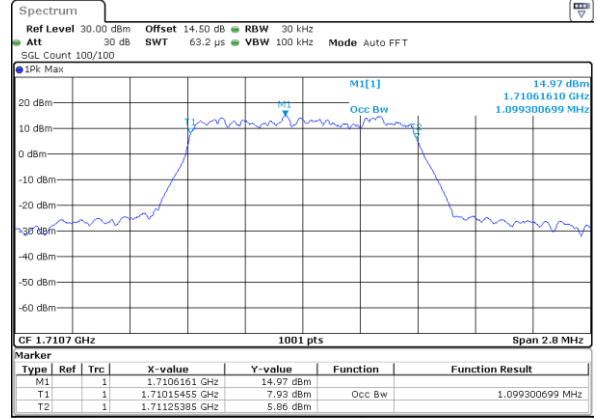

### Occupied Bandwidth

| Mode       | LTE Band 66 : 99%OBW(MHz) |       |       |       |       |       |       |       |       |       |       |       |
|------------|---------------------------|-------|-------|-------|-------|-------|-------|-------|-------|-------|-------|-------|
| BW         | 1.4MHz                    |       | 3MHz  |       | 5MHz  |       | 10MHz |       | 15MHz |       | 20MHz |       |
| Mod.       | QPSK                      | 16QAM | QPSK  | 16QAM | QPSK  | 16QAM | QPSK  | 16QAM | QPSK  | 16QAM | QPSK  | 16QAM |
| Lowest CH  | 1.08                      | 1.10  | 2.72  | 2.72  | 4.48  | 4.49  | 9.03  | 9.05  | 13.49 | 13.49 | 17.86 | 17.90 |
| Middle CH  | 1.09                      | 1.09  | 2.72  | 2.71  | 4.50  | 4.49  | 9.03  | 9.03  | 13.43 | 13.40 | 17.82 | 17.90 |
| Highest CH | 1.09                      | 1.09  | 2.71  | 2.70  | 4.50  | 4.52  | 9.07  | 9.03  | 13.52 | 13.43 | 17.90 | 17.94 |
| Mode       | LTE Band 66 : 99%OBW(MHz) |       |       |       |       |       |       |       |       |       |       |       |
| BW         | 1.4MHz                    |       | 3MHz  |       | 5MHz  |       | 10MHz |       | 15MHz |       | 20MHz |       |
| Mod.       | 64QAM                     |       | 64QAM |       | 64QAM |       | 64QAM |       | 64QAM |       | 64QAM |       |
| Lowest CH  | 1.08                      | -     | 2.70  | -     | 4.50  | -     | 9.07  | -     | 13.49 | -     | 17.82 | -     |
| Middle CH  | 1.09                      | -     | 2.72  | -     | 4.52  | -     | 9.05  | -     | 13.46 | -     | 17.94 | -     |
| Highest CH | 1.09                      | -     | 2.72  | -     | 4.50  | -     | 9.03  | -     | 13.43 | -     | 17.94 | -     |

LTE Band 66

Lowest Channel / 1.4MHz / QPSK

Date: 25 JUN 2021 17:59:13

Lowest Channel / 1.4MHz / 16QAM

Date: 25 JUN 2021 17:59:38

Middle Channel / 1.4MHz / QPSK

Date: 1 JUL 2021 08:50:17

Middle Channel / 1.4MHz / 16QAM