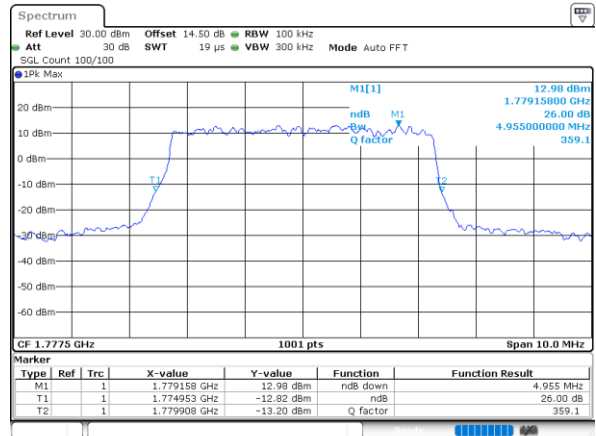

Highest Channel / 3MHz / 16QAM

Date: 25 JUN 2021 19:01:10

LTE Band 66

Lowest Channel / 5MHz / QPSK

Date: 25 JUN 2021 19:41:56

Lowest Channel / 5MHz / 16QAM

Date: 25 JUN 2021 19:42:10

Middle Channel / 5MHz / QPSK

Date: 25 JUN 2021 19:54:29

Middle Channel / 5MHz / 16QAM

Date: 1 JUL 2021 08:56:19

Highest Channel / 5MHz / QPSK

Date: 25 JUN 2021 19:58:51

Highest Channel / 5MHz / 16QAM

Date: 25 JUN 2021 19:59:15

LTE Band 66

Lowest Channel / 10MHz / QPSK

Date: 25 JUN 2021 20:11:24

Lowest Channel / 10MHz / 16QAM

Date: 25 JUN 2021 20:11:48

Middle Channel / 10MHz / QPSK

Date: 25 JUN 2021 20:23:57

Middle Channel / 10MHz / 16QAM

Date: 25 JUN 2021 20:24:20

Highest Channel / 10MHz / QPSK

Date: 25 JUN 2021 20:28:20

Highest Channel / 10MHz / 16QAM

Date: 25 JUN 2021 20:28:43

LTE Band 66

Lowest Channel / 15MHz / QPSK

Date: 30 JUN 2021 21:33:10

Lowest Channel / 15MHz / 16QAM