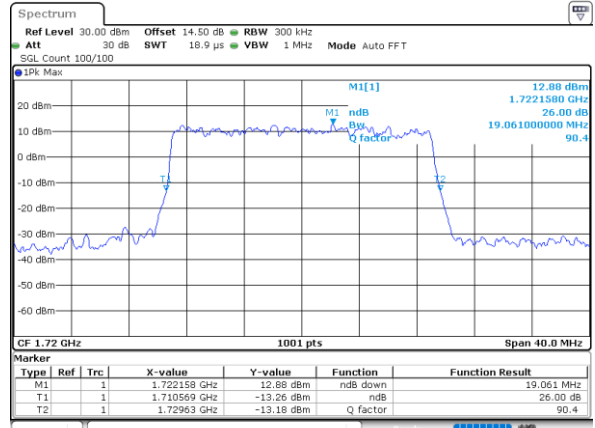

Date: 25 JUN 2021 18:37:09

Highest Channel / 3MHz / 64QAM

Date: 25 JUN 2021 19:20:56

LTE Band 66

Lowest Channel / 5MHz / 64QAM

Date: 25 JUN 2021 19:27:04

Lowest Channel / 10MHz / 64QAM

Date: 25 JUN 2021 20:40:18

Middle Channel / 5MHz / 64QAM

Date: 25 JUN 2021 19:33:12

Middle Channel / 10MHz / 64QAM

Date: 25 JUN 2021 20:46:26

Highest Channel / 5MHz / 64QAM

Date: 25 JUN 2021 19:35:14

Highest Channel / 10MHz / 64QAM

Date: 25 JUN 2021 20:48:29

LTE Band 66

Lowest Channel / 15MHz / 64QAM

Date: 25 JUN 2021 20:54:38

Lowest Channel / 20MHz / 64QAM

Date: 30 JUN 2021 22:29:35

Middle Channel / 15MHz / 64QAM

Date: 25 JUN 2021 21:00:45

Middle Channel / 20MHz / 64QAM

Date: 30 JUN 2021 22:35:32

Highest Channel / 15MHz / 64QAM

Date: 25 JUN 2021 21:02:48

Highest Channel / 20MHz / 64QAM

Date: 30 JUN 2021 22:37:26