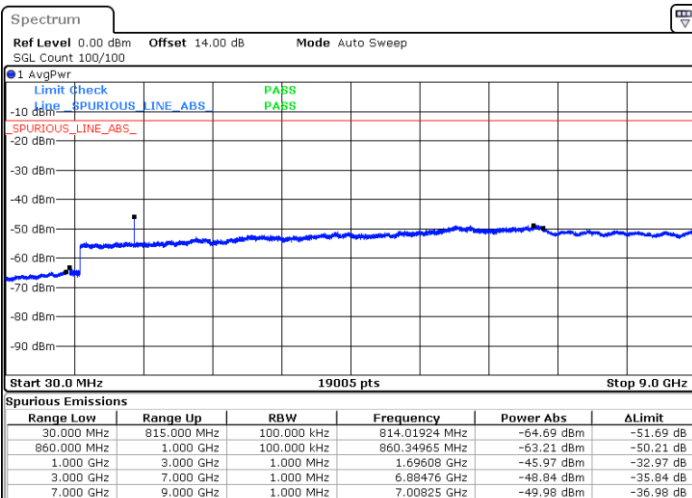

Highest Channel / QPSK

Date: 28 JUN.2021 12:44:51

Highest Channel / 16QAM

Date: 28 JUN.2021 12:46:13

LTE Band 26 / 15MHz

Lowest Channel / QPSK

Lowest Channel / 16QAM

Date: 28 JUN.2021 12:56:59

Date: 28 JUN.2021 12:58:22

Middle Channel / QPSK

Middle Channel / 16QAM

Date: 28 JUN.2021 13:01:14

Date: 28 JUN.2021 13:02:37

LTE Band 26 / 1.4MHz

Lowest Channel / 64QAM

Middle Channel / 64QAM

Date: 28.JUN.2021 10:13:40

Date: 28.JUN.2021 10:15:43

Highest Channel / 64QAM

Date: 28.JUN.2021 10:21:50

**LTE Band 26 / 3MHz**

LTE Band 26 / 5MHz

Lowest Channel / 64QAM

Middle Channel / 64QAM

Date: 28 JUN.2021 10:41:45

Date: 28 JUN.2021 10:43:49

Highest Channel / 64QAM

Date: 28 JUN.2021 10:49:56

LTE Band 26 / 10MHz

Lowest Channel / 64QAM

Middle Channel / 64QAM

Date: 28.JUN.2021 10:55:48