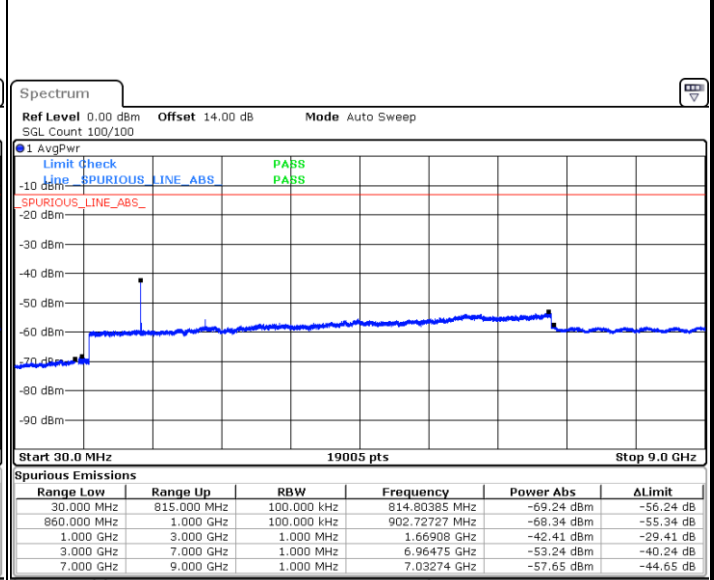

LTE Band 26 / 5MHz

Lowest Channel / QPSK

Date: 28 JUN.2021 11:58:49

Lowest Channel / 16QAM

Date: 28 JUN.2021 12:00:12

Middle Channel / QPSK

Date: 28 JUN.2021 12:03:03

Middle Channel / 16QAM

Date: 28 JUN.2021 12:04:26

LTE Band 26 / 5MHz

Highest Channel / QPSK

Date: 28 JUN.2021 12:16:09

Highest Channel / 16QAM

Date: 28 JUN.2021 12:17:32

LTE Band 26 / 10MHz

Lowest Channel / QPSK

Date: 28 JUN.2021 12:28:15

Lowest Channel / 16QAM

Date: 28 JUN.2021 12:29:37

LTE Band 26 / 10MHz

Middle Channel / QPSK

Date: 28 JUN.2021 12:32:29

Middle Channel / 16QAM

Date: 28 JUN.2021 12:33:52