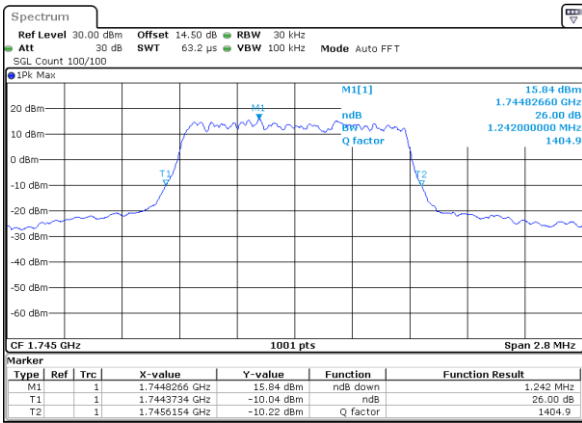

LTE Band 66

Lowest Channel / 1.4MHz / QPSK

Date: 25 JUN 2021 18:00:03

Lowest Channel / 1.4MHz / 16QAM

Date: 25 JUN 2021 18:00:27

Middle Channel / 1.4MHz / QPSK

Date: 1 JUL 2021 08:48:23

Middle Channel / 1.4MHz / 16QAM

Date: 1 JUL 2021 08:47:32

Highest Channel / 1.4MHz / QPSK

Date: 25 JUN 2021 18:16:59

Highest Channel / 1.4MHz / 16QAM

Date: 25 JUN 2021 18:17:22

LTE Band 66

Lowest Channel / 3MHz / QPSK

Date: 25 JUN 2021 18:43:51