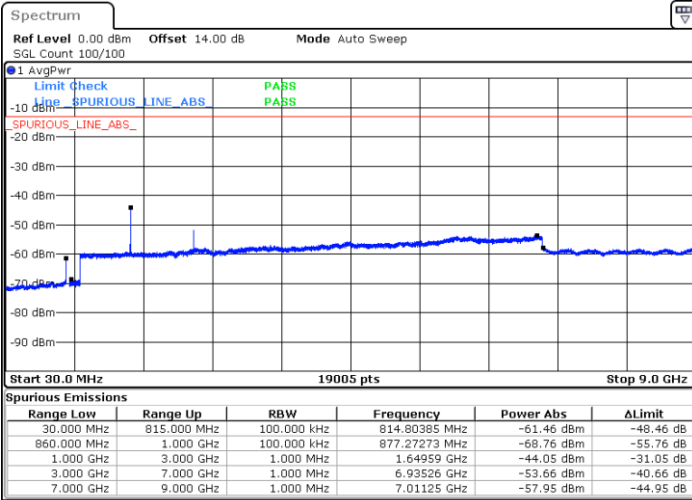

Date: 28.JUN.2021 10:13:40

Date: 28.JUN.2021 10:15:43

Highest Channel / 64QAM

Date: 28.JUN.2021 10:21:50

**LTE Band 26 / 3MHz**

LTE Band 26 / 5MHz

Lowest Channel / 64QAM

Middle Channel / 64QAM

Date: 28 JUN.2021 10:41:45

Date: 28 JUN.2021 10:43:49

Highest Channel / 64QAM

Date: 28 JUN.2021 10:49:56

LTE Band 26 / 10MHz

Lowest Channel / 64QAM

Middle Channel / 64QAM

Date: 28.JUN.2021 10:55:48

Date: 28.JUN.2021 10:57:50

Highest Channel / 64QAM

Date: 28.JUN.2021 11:03:57

LTE Band 26 / 15MHz

Lowest Channel / 64QAM

Middle Channel / 64QAM

Date: 28 JUN.2021 11:10:25

Date: 28 JUN.2021 11:12:28