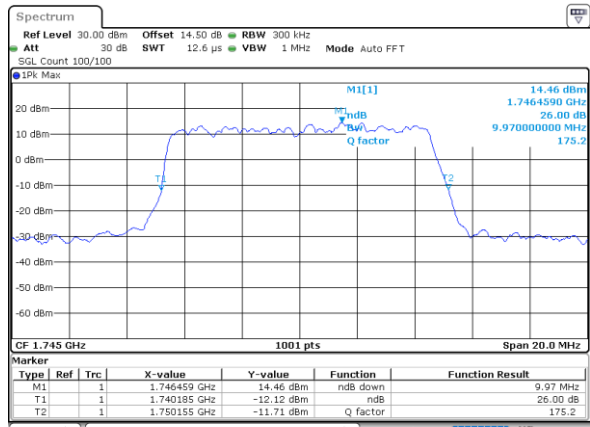

Middle Channel / 20MHz / 16QAM

Date: 30.JUN.2021 22:14:16

Highest Channel / 20MHz / QPSK

Date: 30.JUN.2021 22:17:56

Highest Channel / 20MHz / 16QAM

Date: 30.JUN.2021 22:18:19

LTE Band 66

Lowest Channel / 1.4MHz / 64QAM

Date: 25 JUN 2021 18:28:58

Lowest Channel / 3MHz / 64QAM

Date: 25 JUN 2021 19:12:45

Middle Channel / 20MHz / 64QAM

Date: 25 JUN 2021 18:35:06

Middle Channel / 3MHz / 64QAM

Date: 25 JUN 2021 19:18:53

Highest Channel / 20MHz / 64QAM

Date: 25 JUN 2021 18:37:09

Highest Channel / 3MHz / 64QAM

Date: 25 JUN 2021 19:20:56

LTE Band 66

Lowest Channel / 5MHz / 64QAM

Date: 25 JUN 2021 19:27:04

Lowest Channel / 10MHz / 64QAM

Date: 25 JUN 2021 20:40:18

Middle Channel / 5MHz / 64QAM

Date: 25 JUN 2021 19:33:12

Middle Channel / 10MHz / 64QAM

Date: 25 JUN 2021 20:46:26

Highest Channel / 5MHz / 64QAM

Date: 25 JUN 2021 19:35:14

Highest Channel / 10MHz / 64QAM

Date: 25 JUN 2021 20:48:29