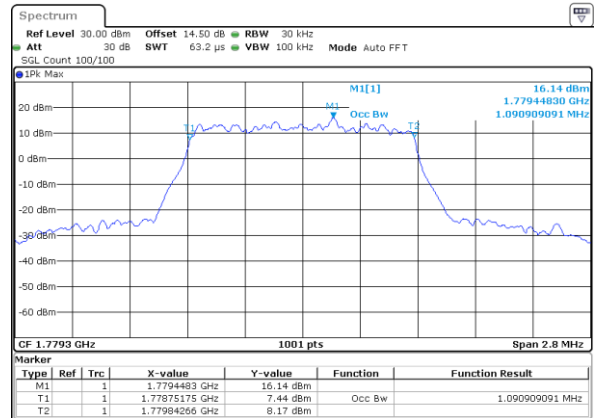

LTE Band 66

Lowest Channel / 1.4MHz / QPSK

Date: 25 JUN 2021 17:59:13

Lowest Channel / 1.4MHz / 16QAM

Date: 25 JUN 2021 17:59:38

Middle Channel / 1.4MHz / QPSK

Date: 1 JUL 2021 08:50:17

Middle Channel / 1.4MHz / 16QAM

Date: 1 JUL 2021 08:49:09

Highest Channel / 1.4MHz / QPSK

Date: 25 JUN 2021 18:16:09

Highest Channel / 1.4MHz / 16QAM

Date: 25 JUN 2021 18:16:34