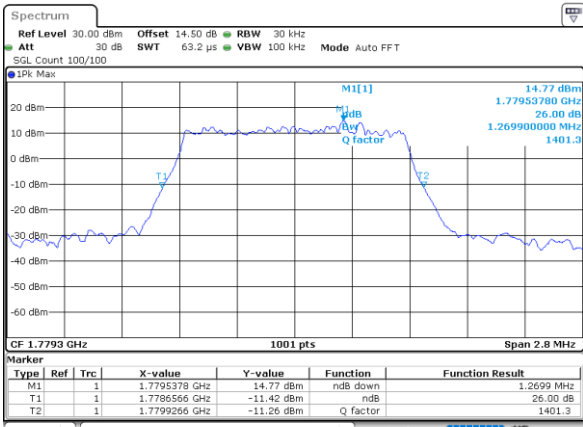

Date: 30 JUN 2021 21:49:49

LTE Band 66

Lowest Channel / 20MHz / QPSK

Date: 1.JUL.2021 08:57:58

Lowest Channel / 20MHz / 16QAM

Date: 30.JUN.2021 22:02:02

Middle Channel / 20MHz / QPSK

Date: 1.JUL.2021 08:59:22

Middle Channel / 20MHz / 16QAM

Date: 30.JUN.2021 22:14:16

Highest Channel / 20MHz / QPSK

Date: 30.JUN.2021 22:17:56

Highest Channel / 20MHz / 16QAM

Date: 30.JUN.2021 22:18:19

LTE Band 66

Lowest Channel / 1.4MHz / 64QAM

Date: 25 JUN 2021 18:28:58

Lowest Channel / 3MHz / 64QAM

Date: 25 JUN 2021 19:12:45

Middle Channel / 20MHz / 64QAM

Date: 25 JUN 2021 18:35:06

Middle Channel / 3MHz / 64QAM

Date: 25 JUN 2021 19:18:53

Highest Channel / 20MHz / 64QAM

Date: 25 JUN 2021 18:37:09

Highest Channel / 3MHz / 64QAM

Date: 25 JUN 2021 19:20:56

LTE Band 66

Lowest Channel / 5MHz / 64QAM

Date: 25 JUN 2021 19:27:04

Lowest Channel / 10MHz / 64QAM

Date: 25 JUN 2021 20:40:18