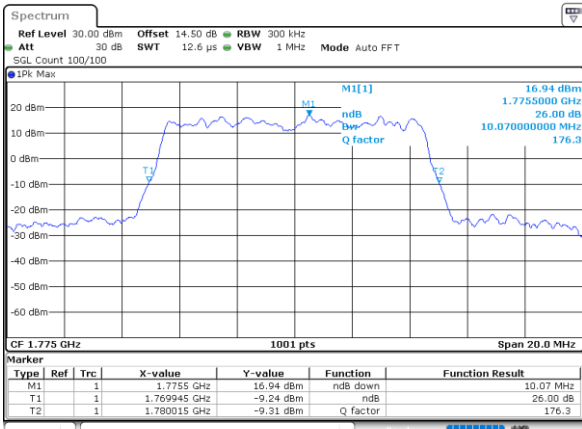

Date: 25 JUN 2021 19:54:29

Middle Channel / 5MHz / 16QAM

Date: 1 JUL 2021 08:56:19

Highest Channel / 5MHz / QPSK

Date: 25 JUN 2021 19:58:51

Highest Channel / 5MHz / 16QAM

Date: 25 JUN 2021 19:59:15

LTE Band 66

Lowest Channel / 10MHz / QPSK

Date: 25 JUN 2021 20:11:24

Lowest Channel / 10MHz / 16QAM

Date: 25 JUN 2021 20:11:48

Middle Channel / 10MHz / QPSK

Date: 25 JUN 2021 20:23:57

Middle Channel / 10MHz / 16QAM

Date: 25 JUN 2021 20:24:20

Highest Channel / 10MHz / QPSK

Date: 25 JUN 2021 20:28:20

Highest Channel / 10MHz / 16QAM

Date: 25 JUN 2021 20:28:43

LTE Band 66

Lowest Channel / 15MHz / QPSK

Date: 30 JUN 2021 21:33:10

Lowest Channel / 15MHz / 16QAM