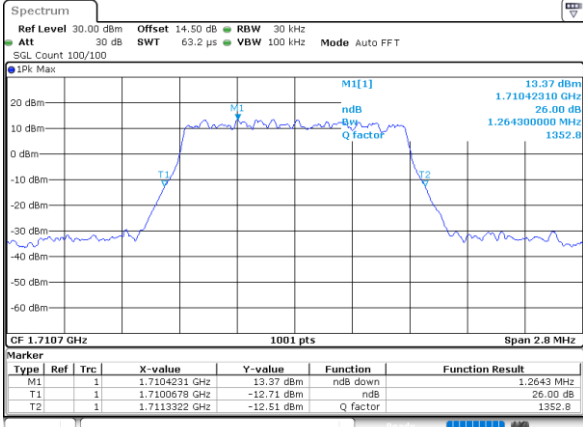

Date: 30 JUN 2021 21:49:49

LTE Band 66

Lowest Channel / 20MHz / QPSK

Date: 1.JUL.2021 08:57:58

Lowest Channel / 20MHz / 16QAM

Date: 30.JUN.2021 22:02:02

Middle Channel / 20MHz / QPSK

Date: 1.JUL.2021 08:59:22

Middle Channel / 20MHz / 16QAM

Date: 30.JUN.2021 22:14:16

Highest Channel / 20MHz / QPSK

Date: 30.JUN.2021 22:17:56

Highest Channel / 20MHz / 16QAM

Date: 30.JUN.2021 22:18:19

LTE Band 66

Lowest Channel / 1.4MHz / 64QAM

Date: 25 JUN 2021 18:28:58

Lowest Channel / 3MHz / 64QAM

Date: 25 JUN 2021 19:12:45

Middle Channel / 20MHz / 64QAM

Date: 25 JUN 2021 18:35:06

Middle Channel / 3MHz / 64QAM

Date: 25 JUN 2021 19:18:53

Highest Channel / 20MHz / 64QAM

Date: 25 JUN 2021 18:37:09

Highest Channel / 3MHz / 64QAM

Date: 25 JUN 2021 19:20:56

LTE Band 66

Lowest Channel / 5MHz / 64QAM

Date: 25 JUN 2021 19:27:04

Lowest Channel / 10MHz / 64QAM

Date: 25 JUN 2021 20:40:18