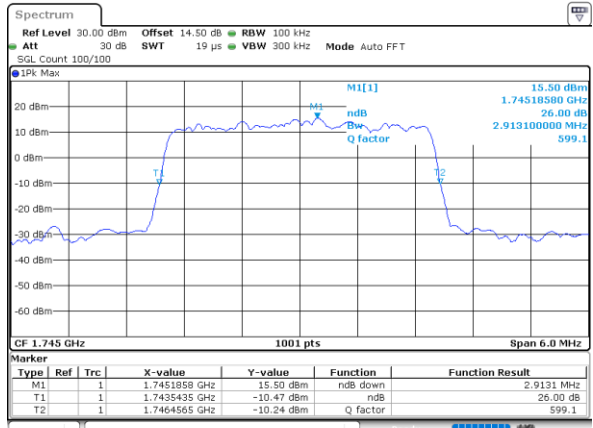

Date: 30 JUN 2021 21:49:49

LTE Band 66

Lowest Channel / 20MHz / QPSK

Date: 1.JUL.2021 08:57:58

Lowest Channel / 20MHz / 16QAM

Date: 30.JUN.2021 22:02:02

Middle Channel / 20MHz / QPSK

Date: 1.JUL.2021 08:59:22

Middle Channel / 20MHz / 16QAM

Date: 30.JUN.2021 22:14:16

Highest Channel / 20MHz / QPSK

Date: 30.JUN.2021 22:17:56

Highest Channel / 20MHz / 16QAM

Date: 30.JUN.2021 22:18:19

LTE Band 66

Lowest Channel / 1.4MHz / 64QAM

Date: 25 JUN 2021 18:28:58

Lowest Channel / 3MHz / 64QAM

Date: 25 JUN 2021 19:12:45

Middle Channel / 20MHz / 64QAM

Date: 25 JUN 2021 18:35:06

Middle Channel / 3MHz / 64QAM

Date: 25 JUN 2021 19:18:53

Highest Channel / 20MHz / 64QAM

Date: 25 JUN 2021 18:37:09

Highest Channel / 3MHz / 64QAM

Date: 25 JUN 2021 19:20:56

LTE Band 66

Lowest Channel / 5MHz / 64QAM

Date: 25 JUN 2021 19:27:04

Lowest Channel / 10MHz / 64QAM

Date: 25 JUN 2021 20:40:18