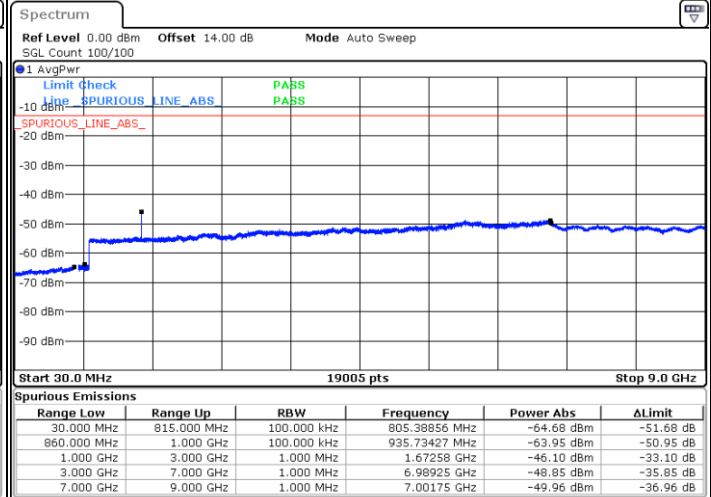

Highest Channel / QPSK

Date: 28 JUN.2021 12:44:51

Highest Channel / 16QAM

Date: 28 JUN.2021 12:46:13

LTE Band 26 / 15MHz

Lowest Channel / QPSK

Lowest Channel / 16QAM

Date: 28 JUN.2021 12:56:59

Date: 28 JUN.2021 12:58:22

Middle Channel / QPSK

Middle Channel / 16QAM

Date: 28 JUN.2021 13:01:14

Date: 28 JUN.2021 13:02:37

LTE Band 26 / 1.4MHz

Lowest Channel / 64QAM

Middle Channel / 64QAM

Date: 28.JUN.2021 10:13:40

Date: 28.JUN.2021 10:15:43

Highest Channel / 64QAM

Date: 28.JUN.2021 10:21:50

**LTE Band 26 / 3MHz**

LTE Band 26 / 5MHz

Lowest Channel / 64QAM

Middle Channel / 64QAM

Date: 28 JUN.2021 10:41:45

Date: 28 JUN.2021 10:43:49

Highest Channel / 64QAM

Date: 28 JUN.2021 10:49:56

LTE Band 26 / 10MHz

Lowest Channel / 64QAM

Middle Channel / 64QAM

Date: 28.JUN.2021 10:55:48