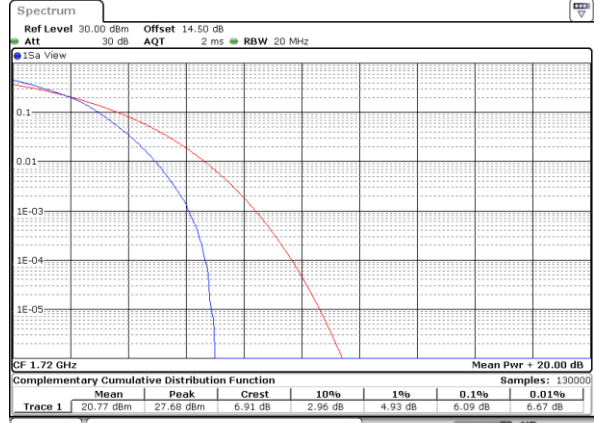

## Peak-to-Average Ratio

| Mode       | LTE Band 66 / 20MHz |         |       |         |             |
|------------|---------------------|---------|-------|---------|-------------|
| Mod.       | QPSK                |         | 16QAM |         | Limit: 13dB |
| RB Size    | 1RB                 | Full RB | 1RB   | Full RB | Result      |
| Lowest CH  | 4.32                | 5.19    | 5.13  | 6.09    | PASS        |
| Middle CH  | 4.38                | 4.99    | 5.94  | 5.91    |             |
| Highest CH | 4.32                | 4.87    | 5.48  | 5.88    |             |
| Mode       | LTE Band 66 / 20MHz |         |       |         |             |
| Mod.       | 64QAM               |         |       |         | Limit: 13dB |
| RB Size    | 1RB                 | Full RB |       |         | Result      |
| Lowest CH  | 6.12                | 4.72    | -     | -       | PASS        |
| Middle CH  | 6.17                | 6.20    | -     | -       |             |
| Highest CH | 5.54                | 6.26    | -     | -       |             |

LTE Band 66 / 20MHz / QPSK

Lowest Channel / 1RB

Date: 30 JUN 2021 22:45:53

Lowest Channel / Full RB

Date: 30 JUN 2021 22:46:120

Middle Channel / 1RB

Date: 30 JUN 2021 22:46:47

Middle Channel / Full RB

Date: 30 JUN 2021 22:47:115

Highest Channel / 1RB

Date: 30 JUN 2021 22:47:43

Highest Channel / Full RB

Date: 30 JUN 2021 22:48:110

LTE Band 66 / 20MHz / 16QAM

Lowest Channel / 1RB

Date: 30\_JUN,2021 22:43:08

Lowest Channel / Full RB

Date: 30\_JUN,2021 22:43:35

Middle Channel / 1RB

Date: 30\_JUN,2021 22:44:03

Middle Channel / Full RB

Date: 30\_JUN,2021 22:44:30

Highest Channel / 1RB

Date: 30\_JUN,2021 22:44:58