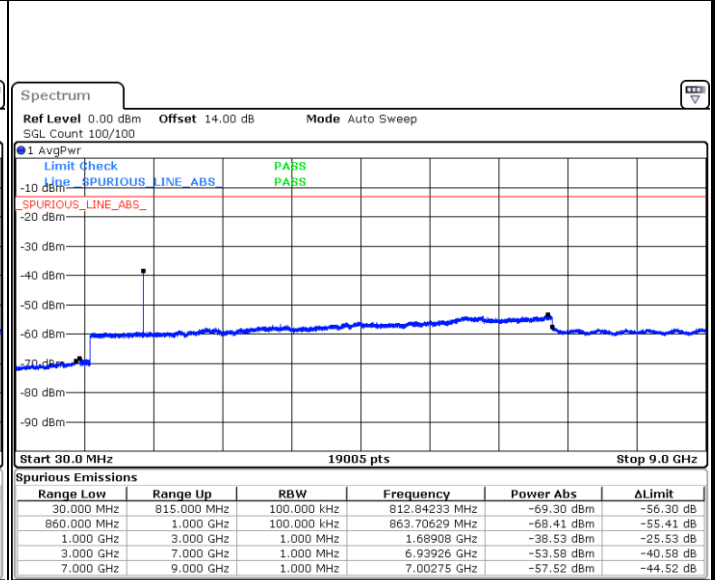

LTE Band 26 / 5MHz

Lowest Channel / QPSK

Date: 28 JUN.2021 11:58:49

Lowest Channel / 16QAM

Date: 28 JUN.2021 12:00:12

Middle Channel / QPSK

Date: 28 JUN.2021 12:03:03

Middle Channel / 16QAM

Date: 28 JUN.2021 12:04:26

LTE Band 26 / 5MHz

Highest Channel / QPSK

Date: 28 JUN.2021 12:16:09

Highest Channel / 16QAM

Date: 28 JUN.2021 12:17:32

LTE Band 26 / 10MHz

Lowest Channel / QPSK

Date: 28 JUN.2021 12:28:15

Lowest Channel / 16QAM

Date: 28 JUN.2021 12:29:37

LTE Band 26 / 10MHz

Middle Channel / QPSK

Date: 28 JUN.2021 12:32:29

Middle Channel / 16QAM

Date: 28 JUN.2021 12:33:52

Highest Channel / QPSK

Date: 28 JUN.2021 12:44:51

Highest Channel / 16QAM

Date: 28 JUN.2021 12:46:13

LTE Band 26 / 15MHz

Lowest Channel / QPSK

Lowest Channel / 16QAM

Date: 28 JUN.2021 12:56:59