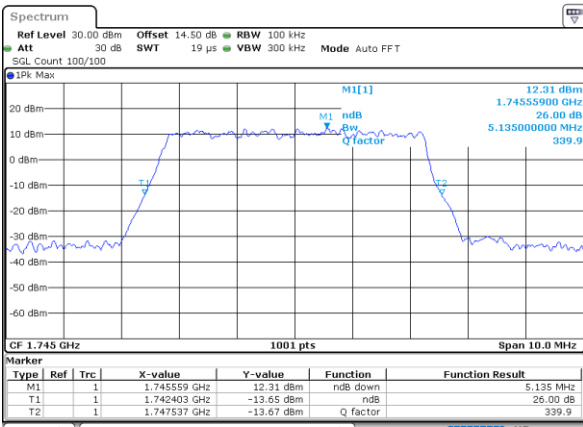

Middle Channel / 20MHz / 16QAM

Date: 30.JUN.2021 22:14:16

Highest Channel / 20MHz / QPSK

Date: 30.JUN.2021 22:17:56

Highest Channel / 20MHz / 16QAM

Date: 30.JUN.2021 22:18:19

LTE Band 66

Lowest Channel / 1.4MHz / 64QAM

Date: 25 JUN 2021 18:28:58

Lowest Channel / 3MHz / 64QAM

Date: 25 JUN 2021 19:12:45

Middle Channel / 20MHz / 64QAM

Date: 25 JUN 2021 18:35:06

Middle Channel / 3MHz / 64QAM

Date: 25 JUN 2021 19:18:53

Highest Channel / 20MHz / 64QAM

Date: 25 JUN 2021 18:37:09

Highest Channel / 3MHz / 64QAM

Date: 25 JUN 2021 19:20:56

LTE Band 66

Lowest Channel / 5MHz / 64QAM

Date: 25 JUN 2021 19:27:04

Lowest Channel / 10MHz / 64QAM

Date: 25 JUN 2021 20:40:18

Middle Channel / 5MHz / 64QAM

Date: 25 JUN 2021 19:33:12

Middle Channel / 10MHz / 64QAM

Date: 25 JUN 2021 20:46:26

Highest Channel / 5MHz / 64QAM

Date: 25 JUN 2021 19:35:14

Highest Channel / 10MHz / 64QAM

Date: 25 JUN 2021 20:48:29