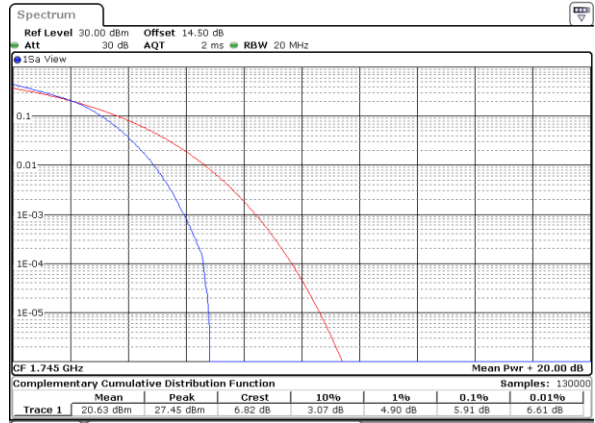

Date: 30 JUN 2021 22:47:115

Highest Channel / 1RB

Date: 30 JUN 2021 22:47:43

Highest Channel / Full RB

Date: 30 JUN 2021 22:48:110

LTE Band 66 / 20MHz / 16QAM

Lowest Channel / 1RB

Date: 30\_JUN,2021 22:43:08

Lowest Channel / Full RB

Date: 30\_JUN,2021 22:43:35

Middle Channel / 1RB

Date: 30\_JUN,2021 22:44:03

Middle Channel / Full RB

Date: 30\_JUN,2021 22:44:30

Highest Channel / 1RB

Date: 30\_JUN,2021 22:44:58

Highest Channel / Full RB

Date: 30\_JUN,2021 22:45:25

LTE Band 66 / 20MHz / 64QAM

Lowest Channel / 1RB

Date: 30\_JUN,2021 22:48:38

Lowest Channel / Full RB

Date: 30\_JUN,2021 22:49:05

Middle Channel / 1RB

Date: 30\_JUN,2021 22:49:32

Middle Channel / Full RB

Date: 30\_JUN,2021 22:49:59

Highest Channel / 1RB

Date: 30\_JUN,2021 22:50:27

Highest Channel / Full RB

Date: 30\_JUN,2021 22:50:54

26dB Bandwidth