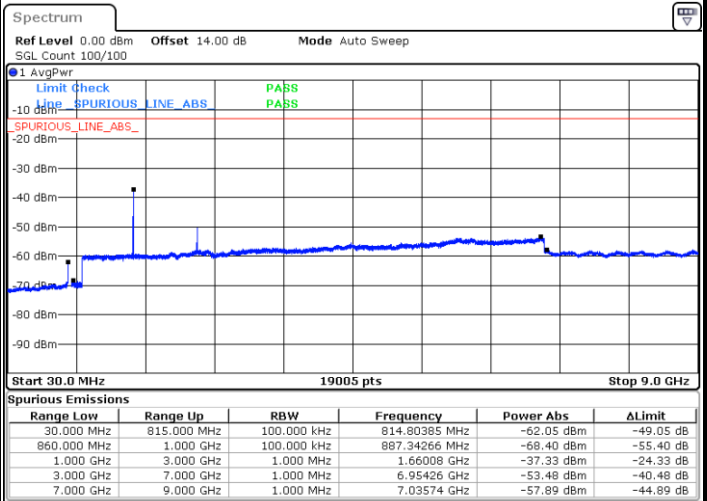

Date: 28 JUN.2021 12:28:15

Lowest Channel / 16QAM

Date: 28 JUN.2021 12:29:37

LTE Band 26 / 10MHz

Middle Channel / QPSK

Date: 28 JUN.2021 12:32:29

Middle Channel / 16QAM

Date: 28 JUN.2021 12:33:52

Highest Channel / QPSK

Date: 28 JUN.2021 12:44:51

Highest Channel / 16QAM

Date: 28 JUN.2021 12:46:13

LTE Band 26 / 15MHz

Lowest Channel / QPSK

Lowest Channel / 16QAM

Date: 28 JUN.2021 12:56:59

Date: 28 JUN.2021 12:58:22

Middle Channel / QPSK

Middle Channel / 16QAM

Date: 28 JUN.2021 13:01:14

Date: 28 JUN.2021 13:02:37

LTE Band 26 / 1.4MHz

Lowest Channel / 64QAM

Middle Channel / 64QAM

Date: 28.JUN.2021 10:13:40

Date: 28.JUN.2021 10:15:43

Highest Channel / 64QAM

Date: 28.JUN.2021 10:21:50

**LTE Band 26 / 3MHz**

LTE Band 26 / 5MHz

Lowest Channel / 64QAM

Middle Channel / 64QAM