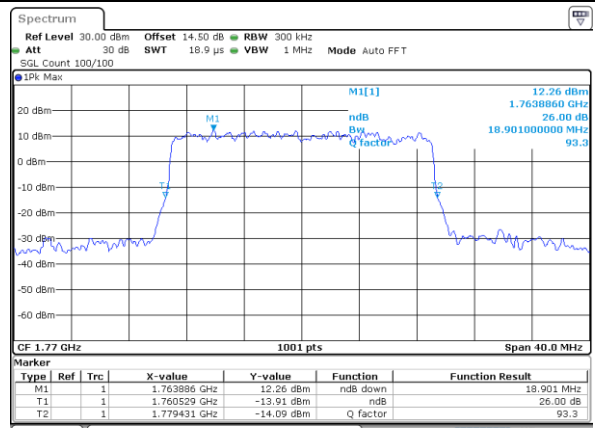

Date: 25 JUN 2021 18:37:09

Highest Channel / 3MHz / 64QAM

Date: 25 JUN 2021 19:20:56

LTE Band 66

Lowest Channel / 5MHz / 64QAM

Date: 25 JUN 2021 19:27:04

Lowest Channel / 10MHz / 64QAM

Date: 25 JUN 2021 20:40:18

Middle Channel / 5MHz / 64QAM

Date: 25 JUN 2021 19:33:12

Middle Channel / 10MHz / 64QAM

Date: 25 JUN 2021 20:46:26

Highest Channel / 5MHz / 64QAM

Date: 25 JUN 2021 19:35:14

Highest Channel / 10MHz / 64QAM

Date: 25 JUN 2021 20:48:29

LTE Band 66

Lowest Channel / 15MHz / 64QAM

Date: 25 JUN 2021 20:54:38

Lowest Channel / 20MHz / 64QAM

Date: 30 JUN 2021 22:29:35

Middle Channel / 15MHz / 64QAM

Date: 25 JUN 2021 21:00:45

Middle Channel / 20MHz / 64QAM

Date: 30 JUN 2021 22:35:32

Highest Channel / 15MHz / 64QAM

Date: 25 JUN 2021 21:02:48

Highest Channel / 20MHz / 64QAM

Date: 30 JUN 2021 22:37:26