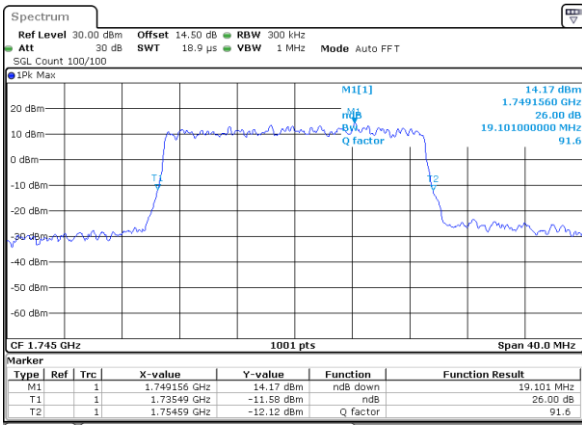

Highest Channel / 10MHz / QPSK

Date: 25 JUN 2021 20:28:20

Highest Channel / 10MHz / 16QAM

Date: 25 JUN 2021 20:28:43

LTE Band 66

Lowest Channel / 15MHz / QPSK

Date: 30 JUN 2021 21:33:10

Lowest Channel / 15MHz / 16QAM

Date: 30 JUN 2021 21:49:49

LTE Band 66

Lowest Channel / 20MHz / QPSK

Date: 1.JUL.2021 08:57:58

Lowest Channel / 20MHz / 16QAM

Date: 30.JUN.2021 22:02:02

Middle Channel / 20MHz / QPSK

Date: 1.JUL.2021 08:59:22

Middle Channel / 20MHz / 16QAM

Date: 30.JUN.2021 22:14:16

Highest Channel / 20MHz / QPSK

Date: 30.JUN.2021 22:17:56

Highest Channel / 20MHz / 16QAM

Date: 30.JUN.2021 22:18:19

LTE Band 66

Lowest Channel / 1.4MHz / 64QAM

Date: 25 JUN 2021 18:28:58

Lowest Channel / 3MHz / 64QAM

Date: 25 JUN 2021 19:12:45

Middle Channel / 20MHz / 64QAM

Date: 25 JUN 2021 18:35:06

Middle Channel / 3MHz / 64QAM

Date: 25 JUN 2021 19:18:53

Highest Channel / 20MHz / 64QAM