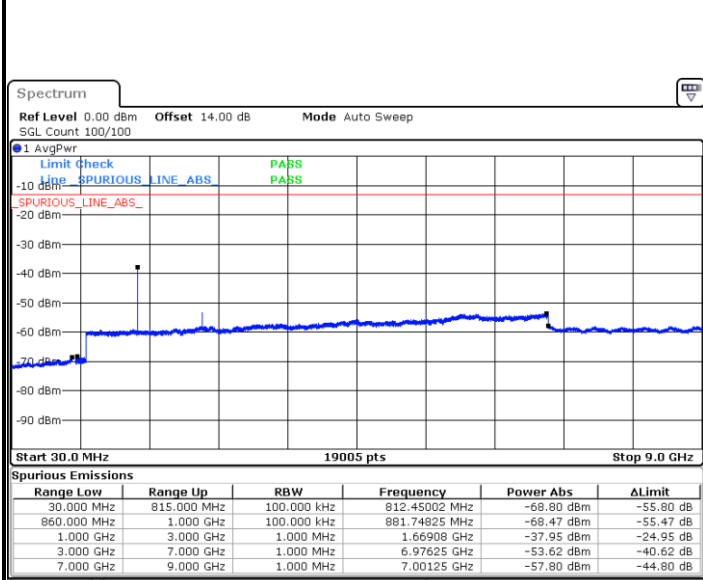

LTE Band 26 / 5MHz

Lowest Channel / QPSK

Date: 28 JUN.2021 11:58:49

Lowest Channel / 16QAM

Date: 28 JUN.2021 12:00:12

Middle Channel / QPSK

Date: 28 JUN.2021 12:03:03

Middle Channel / 16QAM

Date: 28 JUN.2021 12:04:26

LTE Band 26 / 5MHz

Highest Channel / QPSK

Date: 28 JUN.2021 12:16:09

Highest Channel / 16QAM

Date: 28 JUN.2021 12:17:32

LTE Band 26 / 10MHz

Lowest Channel / QPSK

Date: 28 JUN.2021 12:28:15

Lowest Channel / 16QAM

Date: 28 JUN.2021 12:29:37

LTE Band 26 / 10MHz

Middle Channel / QPSK

Date: 28 JUN.2021 12:32:29

Middle Channel / 16QAM

Date: 28 JUN.2021 12:33:52

Highest Channel / QPSK

Date: 28 JUN.2021 12:44:51

Highest Channel / 16QAM

Date: 28 JUN.2021 12:46:13

LTE Band 26 / 15MHz

Lowest Channel / QPSK

Lowest Channel / 16QAM

Date: 28 JUN.2021 12:56:59