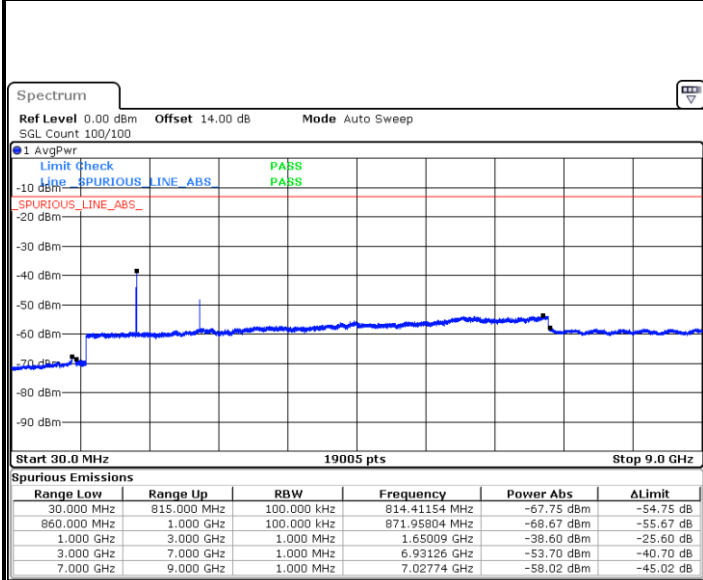

LTE Band 26 / 5MHz

Lowest Channel / QPSK

Date: 28 JUN.2021 11:58:49

Lowest Channel / 16QAM

Date: 28 JUN.2021 12:00:12

Middle Channel / QPSK

Date: 28 JUN.2021 12:03:03

Middle Channel / 16QAM

Date: 28 JUN.2021 12:04:26

LTE Band 26 / 5MHz

Highest Channel / QPSK

Date: 28 JUN.2021 12:16:09

Highest Channel / 16QAM

Date: 28 JUN.2021 12:17:32

LTE Band 26 / 10MHz

Lowest Channel / QPSK

Date: 28 JUN.2021 12:28:15

Lowest Channel / 16QAM

Date: 28 JUN.2021 12:29:37

LTE Band 26 / 10MHz

Middle Channel / QPSK

Date: 28 JUN.2021 12:32:29

Middle Channel / 16QAM

Date: 28 JUN.2021 12:33:52