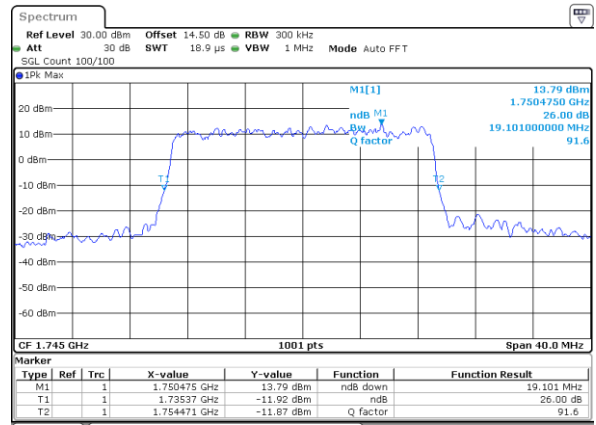

Date: 30 JUN 2021 21:49:49

LTE Band 66

Lowest Channel / 20MHz / QPSK

Date: 1.JUL.2021 08:57:58

Lowest Channel / 20MHz / 16QAM

Date: 30.JUN.2021 22:02:02

Middle Channel / 20MHz / QPSK

Date: 1.JUL.2021 08:59:22

Middle Channel / 20MHz / 16QAM

Date: 30.JUN.2021 22:14:16

Highest Channel / 20MHz / QPSK

Date: 30.JUN.2021 22:17:56

Highest Channel / 20MHz / 16QAM

Date: 30.JUN.2021 22:18:19

LTE Band 66

Lowest Channel / 1.4MHz / 64QAM