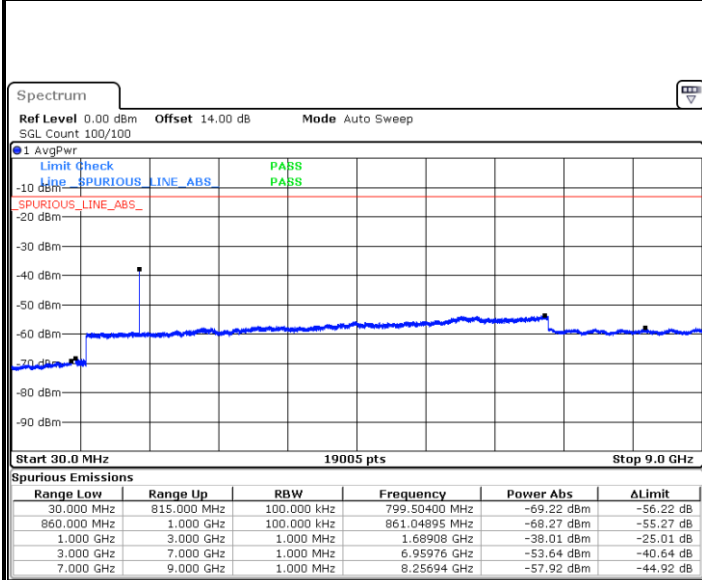

LTE Band 26 / 5MHz

Lowest Channel / QPSK

Date: 28 JUN.2021 11:58:49

Lowest Channel / 16QAM

Date: 28 JUN.2021 12:00:12

Middle Channel / QPSK

Date: 28 JUN.2021 12:03:03

Middle Channel / 16QAM

Date: 28 JUN.2021 12:04:26

LTE Band 26 / 5MHz

Highest Channel / QPSK

Date: 28 JUN.2021 12:16:09

Highest Channel / 16QAM

Date: 28 JUN.2021 12:17:32

LTE Band 26 / 10MHz

Lowest Channel / QPSK

Date: 28 JUN.2021 12:28:15

Lowest Channel / 16QAM

Date: 28 JUN.2021 12:29:37

LTE Band 26 / 10MHz

Middle Channel / QPSK

Date: 28 JUN.2021 12:32:29

Middle Channel / 16QAM

Date: 28 JUN.2021 12:33:52