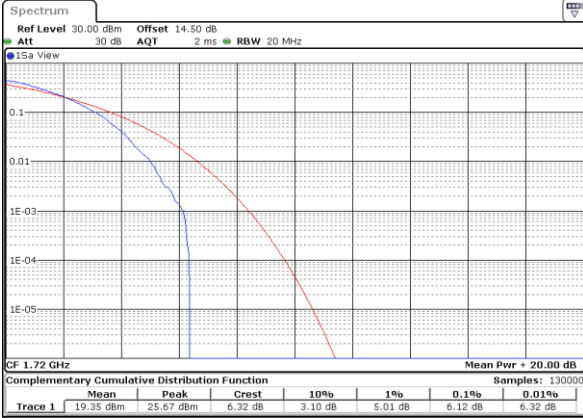

Lowest Channel / Full RB

Date: 30\_JUN,2021 22:43:35

Middle Channel / 1RB

Date: 30\_JUN,2021 22:44:03

Middle Channel / Full RB

Date: 30\_JUN,2021 22:44:30

Highest Channel / 1RB

Date: 30\_JUN,2021 22:44:58

Highest Channel / Full RB

Date: 30\_JUN,2021 22:45:25

LTE Band 66 / 20MHz / 64QAM

Lowest Channel / 1RB

Date: 30\_JUN,2021 22:48:38

Lowest Channel / Full RB

Date: 30\_JUN,2021 22:49:05

Middle Channel / 1RB

Date: 30\_JUN,2021 22:49:32

Middle Channel / Full RB

Date: 30\_JUN,2021 22:49:59

Highest Channel / 1RB

Date: 30\_JUN,2021 22:50:27

Highest Channel / Full RB

Date: 30\_JUN,2021 22:50:54

26dB Bandwidth