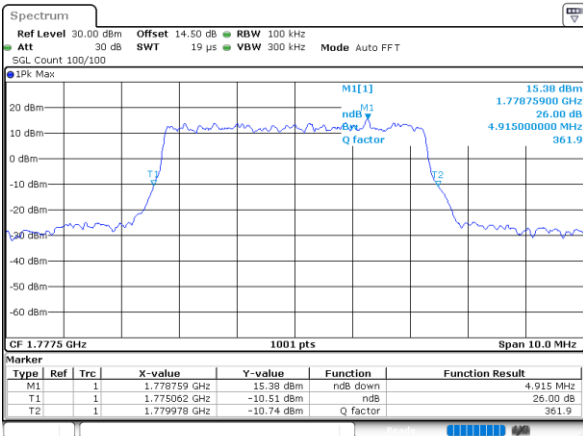

Highest Channel / 3MHz / 16QAM

Date: 25 JUN 2021 19:01:10

LTE Band 66

Lowest Channel / 5MHz / QPSK

Date: 25 JUN 2021 19:41:56

Lowest Channel / 5MHz / 16QAM

Date: 25 JUN 2021 19:42:10

Middle Channel / 5MHz / QPSK

Date: 25 JUN 2021 19:54:29

Middle Channel / 5MHz / 16QAM

Date: 1 JUL 2021 08:56:19

Highest Channel / 5MHz / QPSK

Date: 25 JUN 2021 19:58:51

Highest Channel / 5MHz / 16QAM

Date: 25 JUN 2021 19:59:15

LTE Band 66