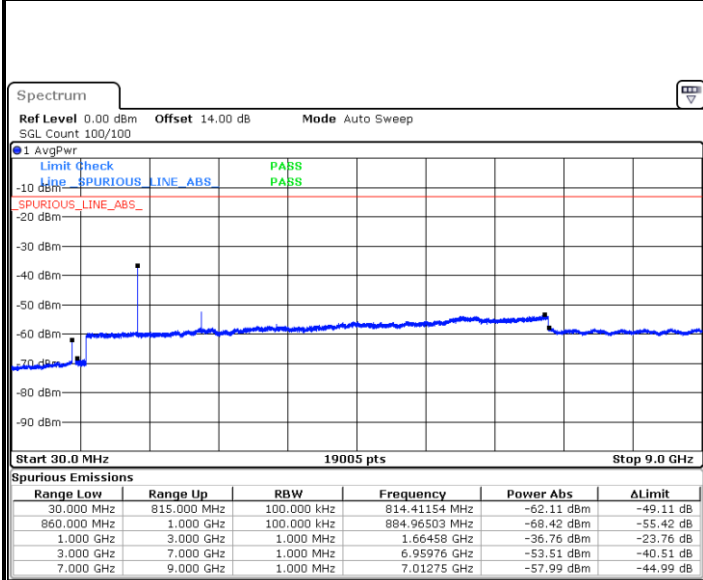

Date: 28 JUN.2021 12:04:26

LTE Band 26 / 5MHz

Highest Channel / QPSK

Date: 28 JUN.2021 12:16:09

Highest Channel / 16QAM

Date: 28 JUN.2021 12:17:32

LTE Band 26 / 10MHz

Lowest Channel / QPSK

Date: 28 JUN.2021 12:28:15

Lowest Channel / 16QAM

Date: 28 JUN.2021 12:29:37

LTE Band 26 / 10MHz

Middle Channel / QPSK

Date: 28 JUN.2021 12:32:29

Middle Channel / 16QAM

Date: 28 JUN.2021 12:33:52

Highest Channel / QPSK

Date: 28 JUN.2021 12:44:51

Highest Channel / 16QAM

Date: 28 JUN.2021 12:46:13

LTE Band 26 / 15MHz

Lowest Channel / QPSK

Lowest Channel / 16QAM

Date: 28 JUN.2021 12:56:59

Date: 28 JUN.2021 12:58:22

Middle Channel / QPSK

Middle Channel / 16QAM

Date: 28 JUN.2021 13:01:14

Date: 28 JUN.2021 13:02:37

LTE Band 26 / 1.4MHz

Lowest Channel / 64QAM

Middle Channel / 64QAM