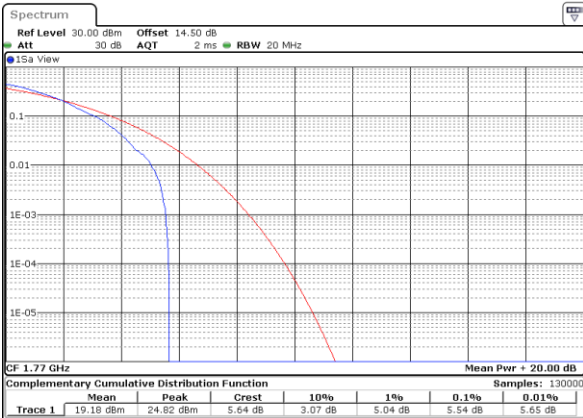

Lowest Channel / Full RB

Date: 30\_JUN,2021 22:43:35

Middle Channel / 1RB

Date: 30\_JUN,2021 22:44:03

Middle Channel / Full RB

Date: 30\_JUN,2021 22:44:30

Highest Channel / 1RB

Date: 30\_JUN,2021 22:44:58

Highest Channel / Full RB

Date: 30\_JUN,2021 22:45:25

LTE Band 66 / 20MHz / 64QAM

Lowest Channel / 1RB

Date: 30\_JUN,2021 22:48:38

Lowest Channel / Full RB

Date: 30\_JUN,2021 22:49:05

Middle Channel / 1RB

Date: 30\_JUN,2021 22:49:32

Middle Channel / Full RB

Date: 30\_JUN,2021 22:49:59

Highest Channel / 1RB

Date: 30\_JUN,2021 22:50:27

Highest Channel / Full RB

Date: 30\_JUN,2021 22:50:54

26dB Bandwidth