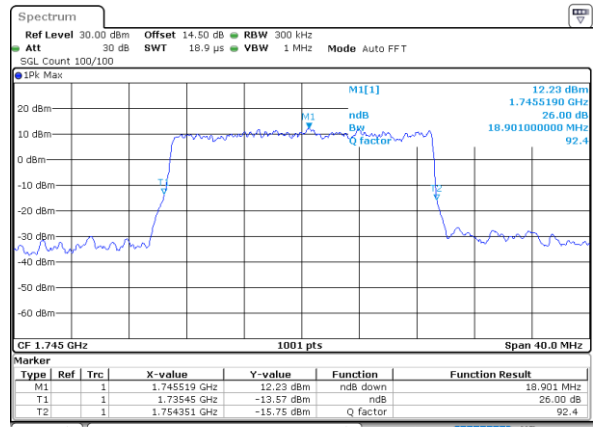

Date: 25 JUN 2021 18:37:09

Highest Channel / 3MHz / 64QAM

Date: 25 JUN 2021 19:20:56

LTE Band 66

Lowest Channel / 5MHz / 64QAM

Date: 25 JUN 2021 19:27:04

Lowest Channel / 10MHz / 64QAM

Date: 25 JUN 2021 20:40:18

Middle Channel / 5MHz / 64QAM

Date: 25 JUN 2021 19:33:12

Middle Channel / 10MHz / 64QAM

Date: 25 JUN 2021 20:46:26

Highest Channel / 5MHz / 64QAM

Date: 25 JUN 2021 19:35:14

Highest Channel / 10MHz / 64QAM

Date: 25 JUN 2021 20:48:29

LTE Band 66

Lowest Channel / 15MHz / 64QAM

Date: 25 JUN 2021 20:54:38

Lowest Channel / 20MHz / 64QAM

Date: 30 JUN 2021 22:29:35

Middle Channel / 15MHz / 64QAM

Date: 25 JUN 2021 21:00:45

Middle Channel / 20MHz / 64QAM

Date: 30 JUN 2021 22:35:32

Highest Channel / 15MHz / 64QAM

Date: 25 JUN 2021 21:02:48

Highest Channel / 20MHz / 64QAM

Date: 30 JUN 2021 22:37:26