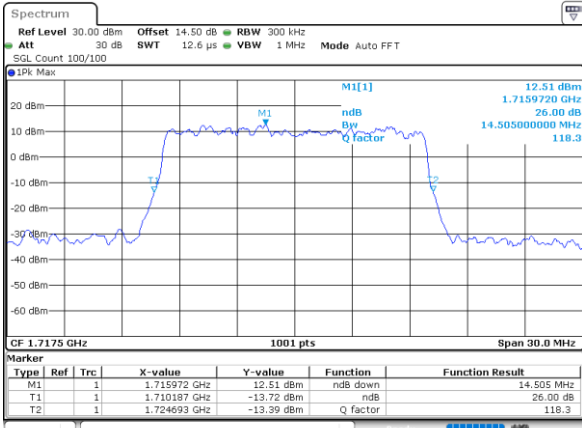

Date: 25 JUN 2021 18:37:09

Highest Channel / 3MHz / 64QAM

Date: 25 JUN 2021 19:20:56

LTE Band 66

Lowest Channel / 5MHz / 64QAM

Date: 25 JUN 2021 19:27:04

Lowest Channel / 10MHz / 64QAM

Date: 25 JUN 2021 20:40:18

Middle Channel / 5MHz / 64QAM

Date: 25 JUN 2021 19:33:12

Middle Channel / 10MHz / 64QAM

Date: 25 JUN 2021 20:46:26

Highest Channel / 5MHz / 64QAM

Date: 25 JUN 2021 19:35:14

Highest Channel / 10MHz / 64QAM

Date: 25 JUN 2021 20:48:29

LTE Band 66

Lowest Channel / 15MHz / 64QAM

Date: 25 JUN 2021 20:54:38

Lowest Channel / 20MHz / 64QAM

Date: 30 JUN 2021 22:29:35

Middle Channel / 15MHz / 64QAM

Date: 25 JUN 2021 21:00:45

Middle Channel / 20MHz / 64QAM

Date: 30 JUN 2021 22:35:32

Highest Channel / 15MHz / 64QAM

Date: 25 JUN 2021 21:02:48

Highest Channel / 20MHz / 64QAM

Date: 30 JUN 2021 22:37:26