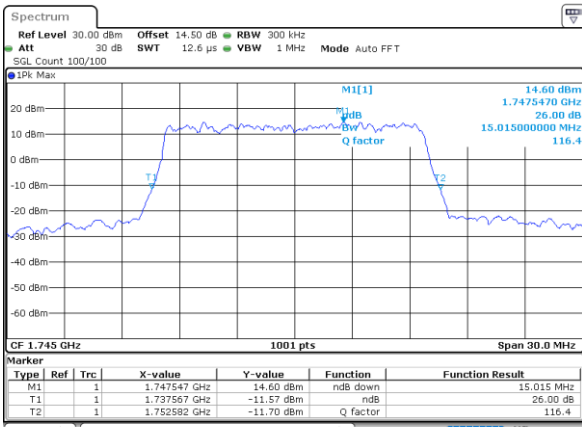

Highest Channel / 10MHz / QPSK

Date: 25 JUN 2021 20:28:20

Highest Channel / 10MHz / 16QAM

Date: 25 JUN 2021 20:28:43

LTE Band 66

Lowest Channel / 15MHz / QPSK

Date: 30 JUN 2021 21:33:10

Lowest Channel / 15MHz / 16QAM

Date: 30 JUN 2021 21:33:33

Middle Channel / 15MHz / QPSK

Date: 30 JUN 2021 21:45:23

Middle Channel / 15MHz / 16QAM

Date: 30 JUN 2021 21:45:46

Highest Channel / 15MHz / QPSK

Date: 30 JUN 2021 21:49:26

Highest Channel / 15MHz / 16QAM

Date: 30 JUN 2021 21:49:49

LTE Band 66

Lowest Channel / 20MHz / QPSK

Date: 1.JUL.2021 08:57:58

Lowest Channel / 20MHz / 16QAM

Date: 30.JUN.2021 22:02:02

Middle Channel / 20MHz / QPSK

Date: 1.JUL.2021 08:59:22