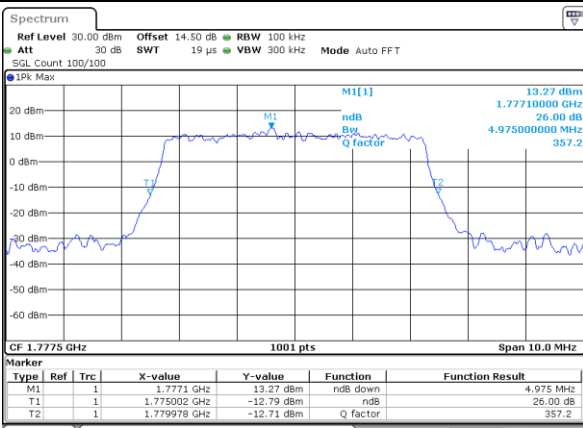

Date: 25 JUN 2021 18:37:09

Highest Channel / 3MHz / 64QAM

Date: 25 JUN 2021 19:20:56

LTE Band 66

Lowest Channel / 5MHz / 64QAM

Date: 25 JUN 2021 19:27:04

Lowest Channel / 10MHz / 64QAM

Date: 25 JUN 2021 20:40:18

Middle Channel / 5MHz / 64QAM

Date: 25 JUN 2021 19:33:12

Middle Channel / 10MHz / 64QAM

Date: 25 JUN 2021 20:46:26

Highest Channel / 5MHz / 64QAM

Date: 25 JUN 2021 19:35:14

Highest Channel / 10MHz / 64QAM

Date: 25 JUN 2021 20:48:29

LTE Band 66

Lowest Channel / 15MHz / 64QAM

Date: 25 JUN 2021 20:54:38

Lowest Channel / 20MHz / 64QAM

Date: 30 JUN 2021 22:29:35

Middle Channel / 15MHz / 64QAM

Date: 25 JUN 2021 21:00:45

Middle Channel / 20MHz / 64QAM

Date: 30 JUN 2021 22:35:32

Highest Channel / 15MHz / 64QAM

Date: 25 JUN 2021 21:02:48

Highest Channel / 20MHz / 64QAM

Date: 30 JUN 2021 22:37:26