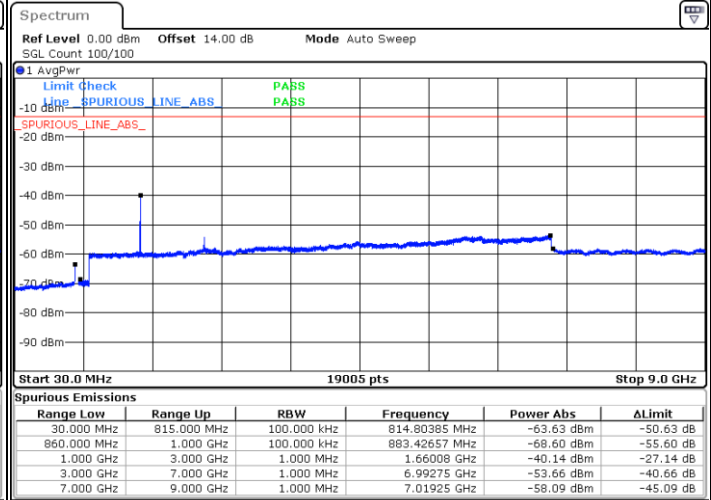

Date: 28 JUN.2021 10:41:45

Date: 28 JUN.2021 10:43:49

Highest Channel / 64QAM

Date: 28 JUN.2021 10:49:56

LTE Band 26 / 10MHz

Lowest Channel / 64QAM

Middle Channel / 64QAM

Date: 28.JUN.2021 10:55:48

Date: 28.JUN.2021 10:57:50

Highest Channel / 64QAM

Date: 28.JUN.2021 11:03:57

LTE Band 26 / 15MHz

Lowest Channel / 64QAM

Middle Channel / 64QAM

Date: 28 JUN.2021 11:10:25

Date: 28 JUN.2021 11:12:28

Highest Channel / 64QAM

Date: 28 JUN.2021 11:18:37

LTE Band 26 / 15MHz

CH26765 / QPSK

CH26765 / 16QAM

Date: 16.JUL.2021 10:52:22

Date: 16.JUL.2021 10:53:31

CH26765 / 64QAM