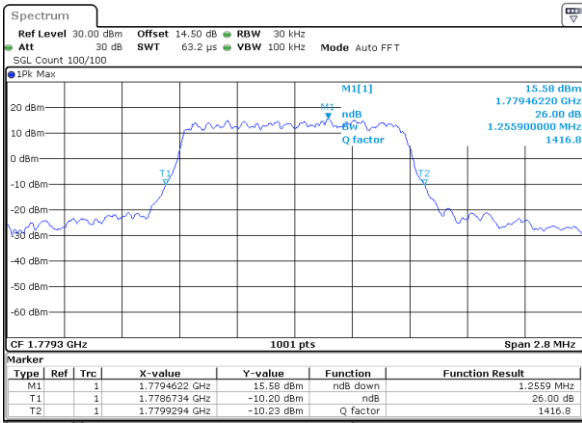

LTE Band 66

Lowest Channel / 1.4MHz / QPSK

Date: 25 JUN 2021 18:00:03

Lowest Channel / 1.4MHz / 16QAM

Date: 25 JUN 2021 18:00:27

Middle Channel / 1.4MHz / QPSK

Date: 1 JUL 2021 08:48:23

Middle Channel / 1.4MHz / 16QAM

Date: 1 JUL 2021 08:47:32

Highest Channel / 1.4MHz / QPSK

Date: 25 JUN 2021 18:16:59

Highest Channel / 1.4MHz / 16QAM

Date: 25 JUN 2021 18:17:22

LTE Band 66

Lowest Channel / 3MHz / QPSK

Date: 25 JUN 2021 18:43:51