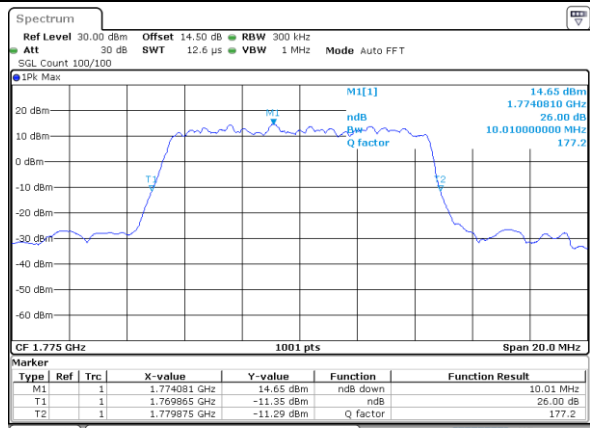

Date: 25 JUN 2021 18:37:09

Highest Channel / 3MHz / 64QAM

Date: 25 JUN 2021 19:20:56

LTE Band 66

Lowest Channel / 5MHz / 64QAM

Date: 25 JUN 2021 19:27:04

Lowest Channel / 10MHz / 64QAM

Date: 25 JUN 2021 20:40:18

Middle Channel / 5MHz / 64QAM

Date: 25 JUN 2021 19:33:12

Middle Channel / 10MHz / 64QAM

Date: 25 JUN 2021 20:46:26

Highest Channel / 5MHz / 64QAM

Date: 25 JUN 2021 19:35:14

Highest Channel / 10MHz / 64QAM

Date: 25 JUN 2021 20:48:29

LTE Band 66

Lowest Channel / 15MHz / 64QAM

Date: 25 JUN 2021 20:54:38

Lowest Channel / 20MHz / 64QAM

Date: 30 JUN 2021 22:29:35

Middle Channel / 15MHz / 64QAM

Date: 25 JUN 2021 21:00:45

Middle Channel / 20MHz / 64QAM

Date: 30 JUN 2021 22:35:32

Highest Channel / 15MHz / 64QAM

Date: 25 JUN 2021 21:02:48

Highest Channel / 20MHz / 64QAM

Date: 30 JUN 2021 22:37:26