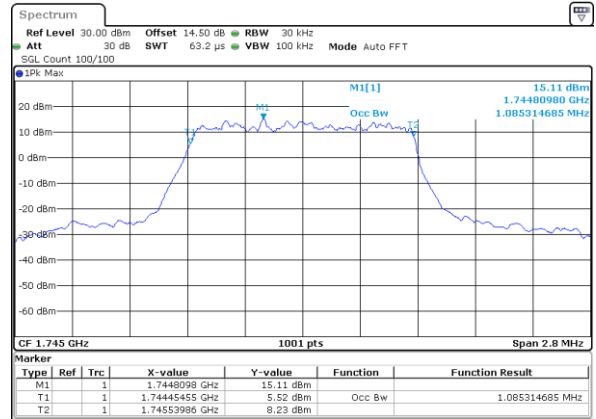

LTE Band 66

Lowest Channel / 1.4MHz / QPSK

Date: 25 JUN 2021 17:59:13

Lowest Channel / 1.4MHz / 16QAM

Date: 25 JUN 2021 17:59:38

Middle Channel / 1.4MHz / QPSK

Date: 1 JUL 2021 08:50:17

Middle Channel / 1.4MHz / 16QAM

Date: 1 JUL 2021 08:49:09

Highest Channel / 1.4MHz / QPSK

Date: 25 JUN 2021 18:16:09

Highest Channel / 1.4MHz / 16QAM

Date: 25 JUN 2021 18:16:34