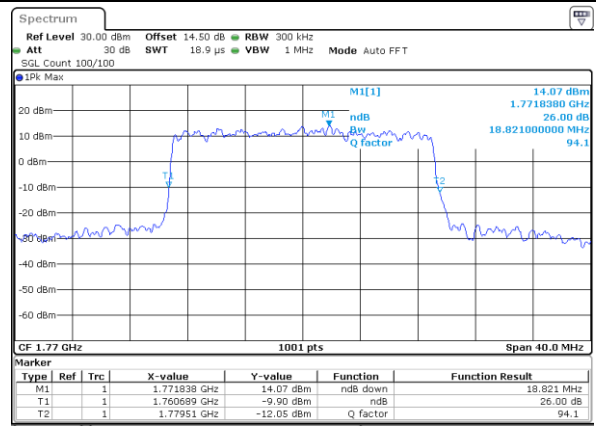

Date: 30 JUN 2021 21:49:49

LTE Band 66

Lowest Channel / 20MHz / QPSK

Date: 1.JUL.2021 08:57:58

Lowest Channel / 20MHz / 16QAM

Date: 30.JUN.2021 22:02:02

Middle Channel / 20MHz / QPSK

Date: 1.JUL.2021 08:59:22

Middle Channel / 20MHz / 16QAM

Date: 30.JUN.2021 22:14:16

Highest Channel / 20MHz / QPSK

Date: 30.JUN.2021 22:17:56

Highest Channel / 20MHz / 16QAM

Date: 30.JUN.2021 22:18:19

LTE Band 66

Lowest Channel / 1.4MHz / 64QAM

Date: 25 JUN 2021 18:28:58

Lowest Channel / 3MHz / 64QAM

Date: 25 JUN 2021 19:12:45

Middle Channel / 20MHz / 64QAM

Date: 25 JUN 2021 18:35:06

Middle Channel / 3MHz / 64QAM

Date: 25 JUN 2021 19:18:53

Highest Channel / 20MHz / 64QAM

Date: 25 JUN 2021 18:37:09

Highest Channel / 3MHz / 64QAM

Date: 25 JUN 2021 19:20:56

LTE Band 66

Lowest Channel / 5MHz / 64QAM

Date: 25 JUN 2021 19:27:04

Lowest Channel / 10MHz / 64QAM

Date: 25 JUN 2021 20:40:18