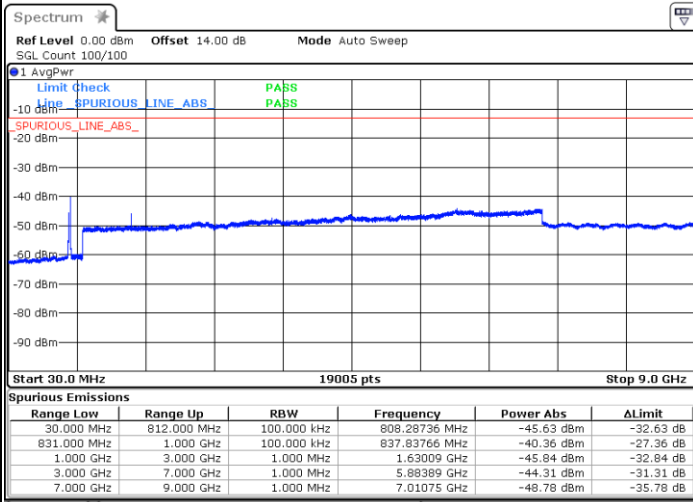

Date: 28.JUN.2021 10:57:50

Highest Channel / 64QAM

Date: 28.JUN.2021 11:03:57

LTE Band 26 / 15MHz

Lowest Channel / 64QAM

Middle Channel / 64QAM

Date: 28 JUN.2021 11:10:25

Date: 28 JUN.2021 11:12:28

Highest Channel / 64QAM

Date: 28 JUN.2021 11:18:37

LTE Band 26 / 15MHz

CH26765 / QPSK

CH26765 / 16QAM

Date: 16.JUL.2021 10:52:22

Date: 16.JUL.2021 10:53:31

CH26765 / 64QAM