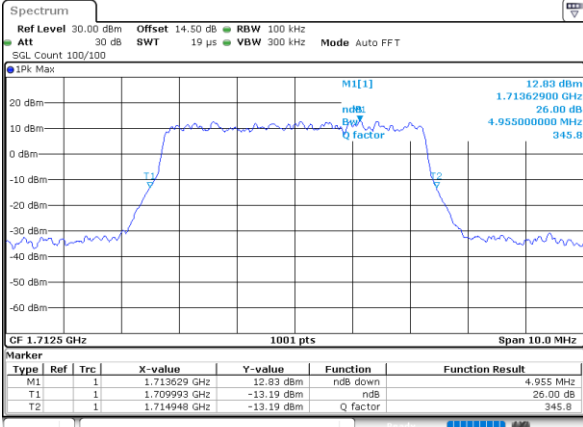

Middle Channel / 20MHz / 16QAM

Date: 30.JUN.2021 22:14:16

Highest Channel / 20MHz / QPSK

Date: 30.JUN.2021 22:17:56

Highest Channel / 20MHz / 16QAM

Date: 30.JUN.2021 22:18:19

LTE Band 66

Lowest Channel / 1.4MHz / 64QAM

Date: 25 JUN 2021 18:28:58

Lowest Channel / 3MHz / 64QAM

Date: 25 JUN 2021 19:12:45

Middle Channel / 20MHz / 64QAM

Date: 25 JUN 2021 18:35:06

Middle Channel / 3MHz / 64QAM

Date: 25 JUN 2021 19:18:53

Highest Channel / 20MHz / 64QAM

Date: 25 JUN 2021 18:37:09

Highest Channel / 3MHz / 64QAM

Date: 25 JUN 2021 19:20:56

LTE Band 66

Lowest Channel / 5MHz / 64QAM

Date: 25 JUN 2021 19:27:04

Lowest Channel / 10MHz / 64QAM

Date: 25 JUN 2021 20:40:18

Middle Channel / 5MHz / 64QAM

Date: 25 JUN 2021 19:33:12

Middle Channel / 10MHz / 64QAM

Date: 25 JUN 2021 20:46:26

Highest Channel / 5MHz / 64QAM

Date: 25 JUN 2021 19:35:14

Highest Channel / 10MHz / 64QAM

Date: 25 JUN 2021 20:48:29