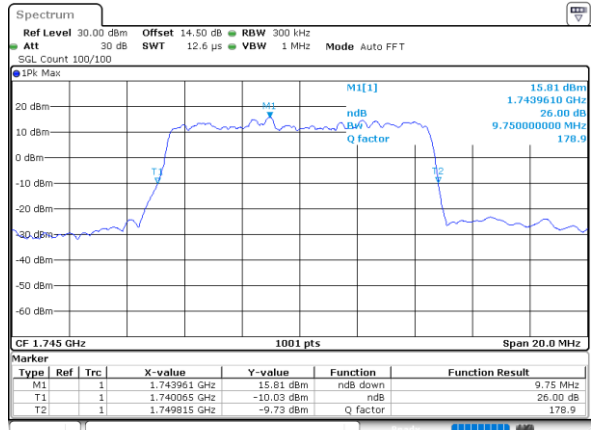

Highest Channel / 3MHz / 16QAM

Date: 25 JUN 2021 19:01:10

LTE Band 66

Lowest Channel / 5MHz / QPSK

Date: 25 JUN 2021 19:41:56

Lowest Channel / 5MHz / 16QAM

Date: 25 JUN 2021 19:42:10

Middle Channel / 5MHz / QPSK

Date: 25 JUN 2021 19:54:29

Middle Channel / 5MHz / 16QAM

Date: 1 JUL 2021 08:56:19

Highest Channel / 5MHz / QPSK

Date: 25 JUN 2021 19:58:51

Highest Channel / 5MHz / 16QAM

Date: 25 JUN 2021 19:59:15

LTE Band 66

Lowest Channel / 10MHz / QPSK

Date: 25 JUN 2021 20:11:24

Lowest Channel / 10MHz / 16QAM

Date: 25 JUN 2021 20:11:48

Middle Channel / 10MHz / QPSK

Date: 25 JUN 2021 20:23:57

Middle Channel / 10MHz / 16QAM

Date: 25 JUN 2021 20:24:20

Highest Channel / 10MHz / QPSK

Date: 25 JUN 2021 20:28:20

Highest Channel / 10MHz / 16QAM

Date: 25 JUN 2021 20:28:43

LTE Band 66

Lowest Channel / 15MHz / QPSK

Date: 30 JUN 2021 21:33:10

Lowest Channel / 15MHz / 16QAM