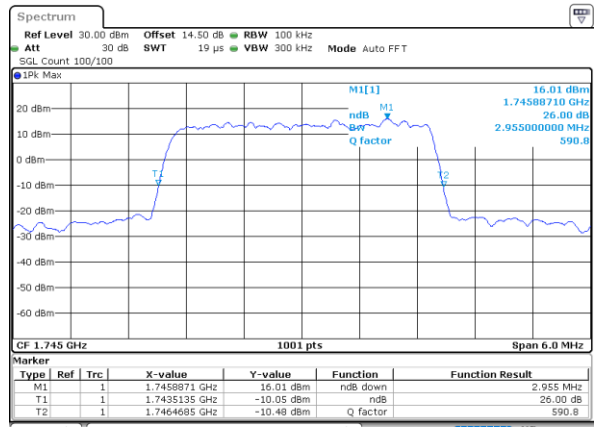

Date: 1 JUL 2021 08:47:32

Highest Channel / 1.4MHz / QPSK

Date: 25 JUN 2021 18:16:59

Highest Channel / 1.4MHz / 16QAM

Date: 25 JUN 2021 18:17:22

LTE Band 66

Lowest Channel / 3MHz / QPSK

Date: 25 JUN 2021 18:43:51

Lowest Channel / 3MHz / 16QAM

Date: 25 JUN 2021 18:44:14

Middle Channel / 3MHz / QPSK

Date: 25 JUN 2021 18:56:24

Middle Channel / 3MHz / 16QAM

Date: 25 JUN 2021 18:56:47

Highest Channel / 3MHz / QPSK

Date: 25 JUN 2021 19:00:46

Highest Channel / 3MHz / 16QAM

Date: 25 JUN 2021 19:01:10

LTE Band 66

Lowest Channel / 5MHz / QPSK

Date: 25 JUN 2021 19:41:56

Lowest Channel / 5MHz / 16QAM

Date: 25 JUN 2021 19:42:10

Middle Channel / 5MHz / QPSK

Date: 25 JUN 2021 19:54:29

Middle Channel / 5MHz / 16QAM

Date: 1 JUL 2021 08:56:19

Highest Channel / 5MHz / QPSK

Date: 25 JUN 2021 19:58:51

Highest Channel / 5MHz / 16QAM

Date: 25 JUN 2021 19:59:15

LTE Band 66