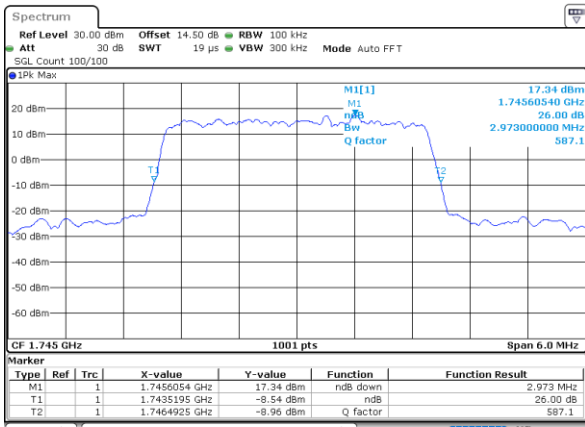

LTE Band 66

Lowest Channel / 1.4MHz / QPSK

Date: 25 JUN 2021 18:00:03

Lowest Channel / 1.4MHz / 16QAM

Date: 25 JUN 2021 18:00:27

Middle Channel / 1.4MHz / QPSK

Date: 1 JUL 2021 08:48:23

Middle Channel / 1.4MHz / 16QAM

Date: 1 JUL 2021 08:47:32

Highest Channel / 1.4MHz / QPSK

Date: 25 JUN 2021 18:16:59

Highest Channel / 1.4MHz / 16QAM

Date: 25 JUN 2021 18:17:22

LTE Band 66

Lowest Channel / 3MHz / QPSK

Date: 25 JUN 2021 18:43:51

Lowest Channel / 3MHz / 16QAM

Date: 25 JUN 2021 18:44:14

Middle Channel / 3MHz / QPSK

Date: 25 JUN 2021 18:56:24

Middle Channel / 3MHz / 16QAM

Date: 25 JUN 2021 18:56:47

Highest Channel / 3MHz / QPSK

Date: 25 JUN 2021 19:00:46

Highest Channel / 3MHz / 16QAM

Date: 25 JUN 2021 19:01:10

LTE Band 66

Lowest Channel / 5MHz / QPSK

Date: 25 JUN 2021 19:41:56

Lowest Channel / 5MHz / 16QAM

Date: 25 JUN 2021 19:42:10

Middle Channel / 5MHz / QPSK