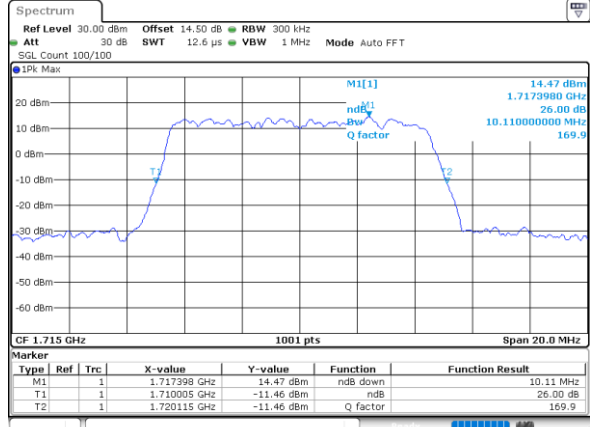

Date: 25 JUN 2021 18:28:58

Lowest Channel / 3MHz / 64QAM

Date: 25 JUN 2021 19:12:45

Middle Channel / 20MHz / 64QAM

Date: 25 JUN 2021 18:35:06

Middle Channel / 3MHz / 64QAM

Date: 25 JUN 2021 19:18:53

Highest Channel / 20MHz / 64QAM

Date: 25 JUN 2021 18:37:09

Highest Channel / 3MHz / 64QAM

Date: 25 JUN 2021 19:20:56

LTE Band 66

Lowest Channel / 5MHz / 64QAM

Date: 25 JUN 2021 19:27:04

Lowest Channel / 10MHz / 64QAM

Date: 25 JUN 2021 20:40:18

Middle Channel / 5MHz / 64QAM

Date: 25 JUN 2021 19:33:12

Middle Channel / 10MHz / 64QAM

Date: 25 JUN 2021 20:46:26

Highest Channel / 5MHz / 64QAM

Date: 25 JUN 2021 19:35:14

Highest Channel / 10MHz / 64QAM

Date: 25 JUN 2021 20:48:29