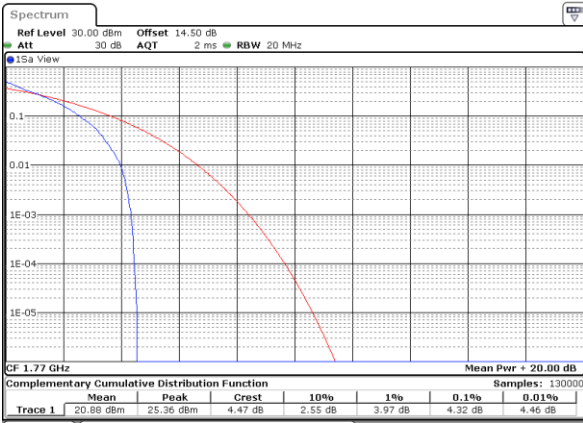

## Peak-to-Average Ratio

| Mode       | LTE Band 66 / 20MHz |         |       |         |             |
|------------|---------------------|---------|-------|---------|-------------|
| Mod.       | QPSK                |         | 16QAM |         | Limit: 13dB |
| RB Size    | 1RB                 | Full RB | 1RB   | Full RB | Result      |
| Lowest CH  | 4.32                | 5.19    | 5.13  | 6.09    | PASS        |
| Middle CH  | 4.38                | 4.99    | 5.94  | 5.91    |             |
| Highest CH | 4.32                | 4.87    | 5.48  | 5.88    |             |
| Mode       | LTE Band 66 / 20MHz |         |       |         |             |
| Mod.       | 64QAM               |         |       |         | Limit: 13dB |
| RB Size    | 1RB                 | Full RB |       |         | Result      |
| Lowest CH  | 6.12                | 4.72    | -     | -       | PASS        |
| Middle CH  | 6.17                | 6.20    | -     | -       |             |
| Highest CH | 5.54                | 6.26    | -     | -       |             |

LTE Band 66 / 20MHz / QPSK

Lowest Channel / 1RB

Date: 30 JUN 2021 22:45:53

Lowest Channel / Full RB

Date: 30 JUN 2021 22:46:120

Middle Channel / 1RB

Date: 30 JUN 2021 22:46:47

Middle Channel / Full RB

Date: 30 JUN 2021 22:47:115

Highest Channel / 1RB

Date: 30 JUN 2021 22:47:43

Highest Channel / Full RB

Date: 30 JUN 2021 22:48:110

LTE Band 66 / 20MHz / 16QAM

Lowest Channel / 1RB

Date: 30\_JUN,2021 22:43:08

Lowest Channel / Full RB

Date: 30\_JUN,2021 22:43:35

Middle Channel / 1RB

Date: 30\_JUN,2021 22:44:03

Middle Channel / Full RB

Date: 30\_JUN,2021 22:44:30

Highest Channel / 1RB

Date: 30\_JUN,2021 22:44:58