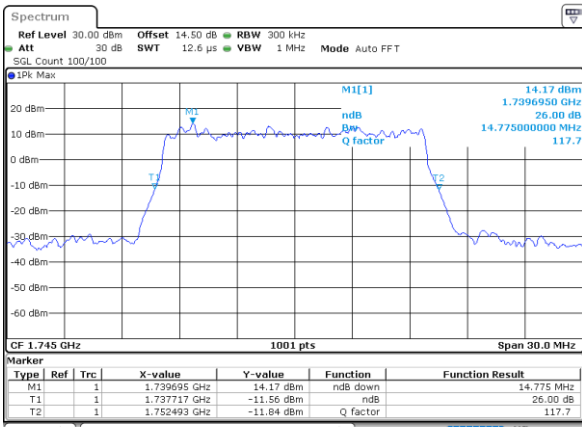

Date: 25 JUN 2021 18:37:09

Highest Channel / 3MHz / 64QAM

Date: 25 JUN 2021 19:20:56

LTE Band 66

Lowest Channel / 5MHz / 64QAM

Date: 25 JUN 2021 19:27:04

Lowest Channel / 10MHz / 64QAM

Date: 25 JUN 2021 20:40:18

Middle Channel / 5MHz / 64QAM

Date: 25 JUN 2021 19:33:12

Middle Channel / 10MHz / 64QAM

Date: 25 JUN 2021 20:46:26

Highest Channel / 5MHz / 64QAM

Date: 25 JUN 2021 19:35:14

Highest Channel / 10MHz / 64QAM

Date: 25 JUN 2021 20:48:29

LTE Band 66

Lowest Channel / 15MHz / 64QAM

Date: 25 JUN 2021 20:54:38

Lowest Channel / 20MHz / 64QAM

Date: 30 JUN 2021 22:29:35

Middle Channel / 15MHz / 64QAM

Date: 25 JUN 2021 21:00:45

Middle Channel / 20MHz / 64QAM

Date: 30 JUN 2021 22:35:32

Highest Channel / 15MHz / 64QAM

Date: 25 JUN 2021 21:02:48

Highest Channel / 20MHz / 64QAM

Date: 30 JUN 2021 22:37:26