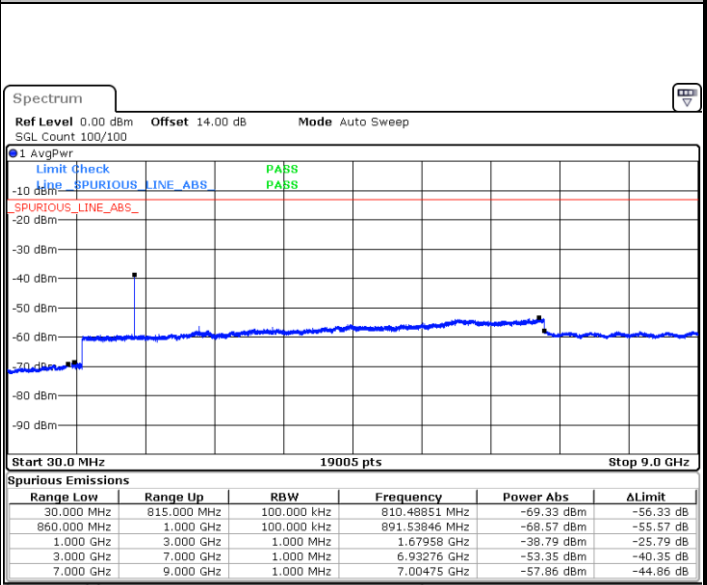

Date: 28 JUN.2021 12:04:26

LTE Band 26 / 5MHz

Highest Channel / QPSK

Date: 28 JUN.2021 12:16:09

Highest Channel / 16QAM

Date: 28 JUN.2021 12:17:32

LTE Band 26 / 10MHz

Lowest Channel / QPSK

Date: 28 JUN.2021 12:28:15

Lowest Channel / 16QAM

Date: 28 JUN.2021 12:29:37

LTE Band 26 / 10MHz

Middle Channel / QPSK

Date: 28 JUN.2021 12:32:29

Middle Channel / 16QAM

Date: 28 JUN.2021 12:33:52

Highest Channel / QPSK

Date: 28 JUN.2021 12:44:51

Highest Channel / 16QAM

Date: 28 JUN.2021 12:46:13

LTE Band 26 / 15MHz

Lowest Channel / QPSK

Lowest Channel / 16QAM

Date: 28 JUN.2021 12:56:59