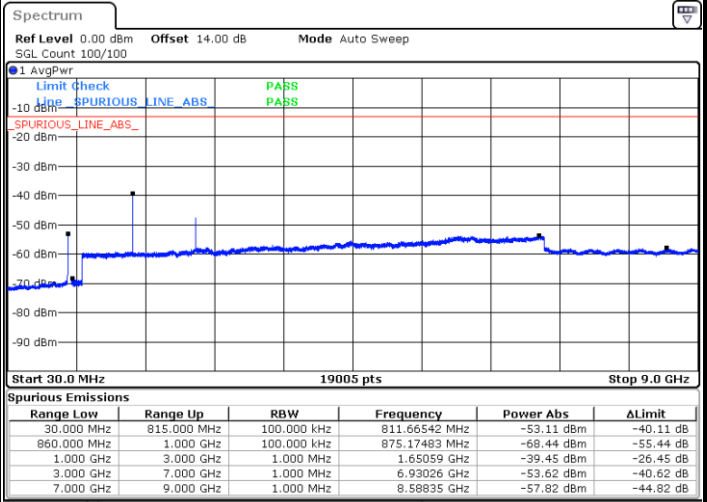

Highest Channel / QPSK

Date: 28 JUN.2021 12:44:51

Highest Channel / 16QAM

Date: 28 JUN.2021 12:46:13

LTE Band 26 / 15MHz

Lowest Channel / QPSK

Lowest Channel / 16QAM

Date: 28 JUN.2021 12:56:59

Date: 28 JUN.2021 12:58:22

Middle Channel / QPSK

Middle Channel / 16QAM

Date: 28 JUN.2021 13:01:14

Date: 28 JUN.2021 13:02:37

LTE Band 26 / 1.4MHz

Lowest Channel / 64QAM

Middle Channel / 64QAM