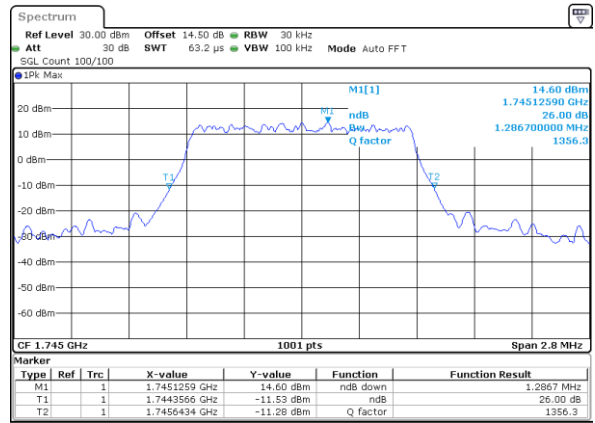

LTE Band 66

Lowest Channel / 1.4MHz / QPSK

Date: 25 JUN 2021 18:00:03

Lowest Channel / 1.4MHz / 16QAM

Date: 25 JUN 2021 18:00:27

Middle Channel / 1.4MHz / QPSK

Date: 1 JUL 2021 08:48:23

Middle Channel / 1.4MHz / 16QAM

Date: 1 JUL 2021 08:47:32

Highest Channel / 1.4MHz / QPSK

Date: 25 JUN 2021 18:16:59

Highest Channel / 1.4MHz / 16QAM

Date: 25 JUN 2021 18:17:22

LTE Band 66

Lowest Channel / 3MHz / QPSK

Date: 25 JUN 2021 18:43:51