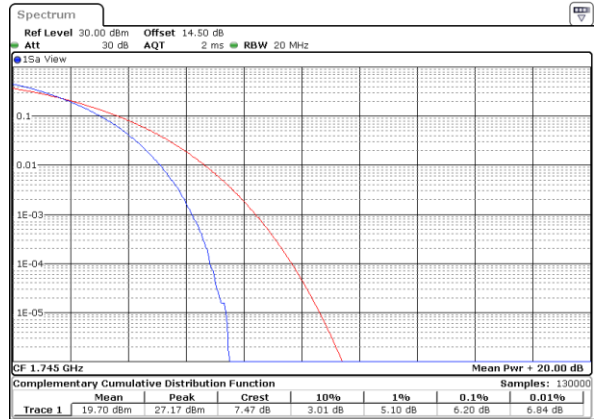

Lowest Channel / Full RB

Date: 30\_JUN,2021 22:43:35

Middle Channel / 1RB

Date: 30\_JUN,2021 22:44:03

Middle Channel / Full RB

Date: 30\_JUN,2021 22:44:30

Highest Channel / 1RB

Date: 30\_JUN,2021 22:44:58

Highest Channel / Full RB

Date: 30\_JUN,2021 22:45:25

LTE Band 66 / 20MHz / 64QAM

Lowest Channel / 1RB

Date: 30\_JUN,2021 22:48:38

Lowest Channel / Full RB

Date: 30\_JUN,2021 22:49:05

Middle Channel / 1RB

Date: 30\_JUN,2021 22:49:32

Middle Channel / Full RB

Date: 30\_JUN,2021 22:49:59

Highest Channel / 1RB

Date: 30\_JUN,2021 22:50:27

Highest Channel / Full RB

Date: 30\_JUN,2021 22:50:54

26dB Bandwidth