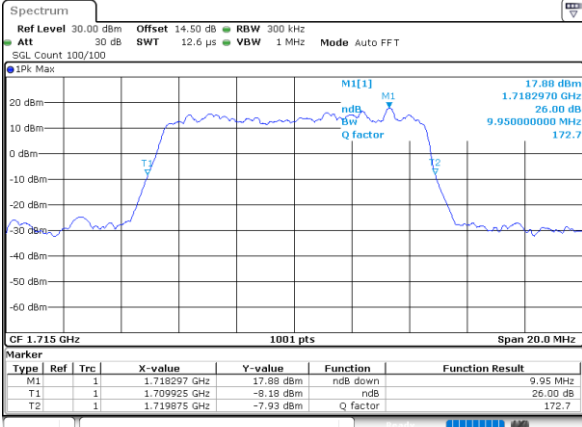

Highest Channel / 3MHz / 16QAM

Date: 25 JUN 2021 19:01:10

LTE Band 66

Lowest Channel / 5MHz / QPSK

Date: 25 JUN 2021 19:41:56

Lowest Channel / 5MHz / 16QAM

Date: 25 JUN 2021 19:42:10

Middle Channel / 5MHz / QPSK

Date: 25 JUN 2021 19:54:29

Middle Channel / 5MHz / 16QAM

Date: 1 JUL 2021 08:56:19

Highest Channel / 5MHz / QPSK

Date: 25 JUN 2021 19:58:51

Highest Channel / 5MHz / 16QAM

Date: 25 JUN 2021 19:59:15

LTE Band 66

Lowest Channel / 10MHz / QPSK

Date: 25 JUN 2021 20:11:24

Lowest Channel / 10MHz / 16QAM

Date: 25 JUN 2021 20:11:48

Middle Channel / 10MHz / QPSK

Date: 25 JUN 2021 20:23:57

Middle Channel / 10MHz / 16QAM

Date: 25 JUN 2021 20:24:20

Highest Channel / 10MHz / QPSK

Date: 25 JUN 2021 20:28:20

Highest Channel / 10MHz / 16QAM

Date: 25 JUN 2021 20:28:43

LTE Band 66

Lowest Channel / 15MHz / QPSK

Date: 30 JUN 2021 21:33:10

Lowest Channel / 15MHz / 16QAM