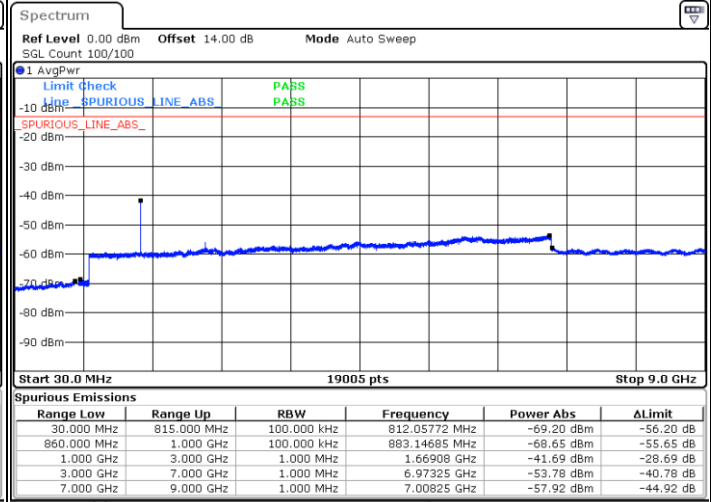

Date: 28 JUN.2021 12:58:22

Middle Channel / QPSK

Middle Channel / 16QAM

Date: 28 JUN.2021 13:01:14

Date: 28 JUN.2021 13:02:37

LTE Band 26 / 1.4MHz

Lowest Channel / 64QAM

Middle Channel / 64QAM

Date: 28.JUN.2021 10:13:40

Date: 28.JUN.2021 10:15:43

Highest Channel / 64QAM

Date: 28.JUN.2021 10:21:50

**LTE Band 26 / 3MHz**

LTE Band 26 / 5MHz

Lowest Channel / 64QAM

Middle Channel / 64QAM

Date: 28 JUN.2021 10:41:45

Date: 28 JUN.2021 10:43:49

Highest Channel / 64QAM

Date: 28 JUN.2021 10:49:56

LTE Band 26 / 10MHz

Lowest Channel / 64QAM

Middle Channel / 64QAM

Date: 28.JUN.2021 10:55:48

Date: 28.JUN.2021 10:57:50

Highest Channel / 64QAM

Date: 28.JUN.2021 11:03:57

LTE Band 26 / 15MHz

Lowest Channel / 64QAM

Middle Channel / 64QAM

Date: 28 JUN.2021 11:10:25

Date: 28 JUN.2021 11:12:28