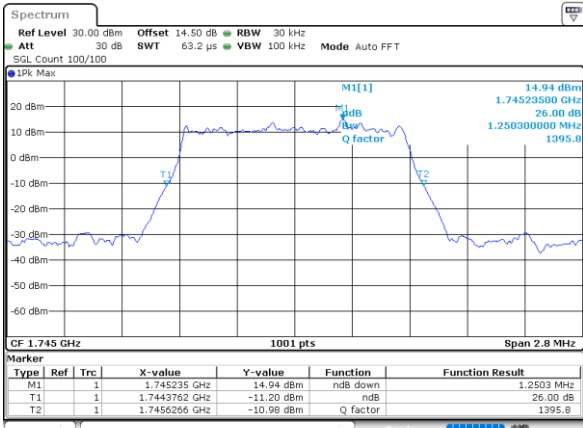

Date: 30 JUN 2021 21:49:49

LTE Band 66

Lowest Channel / 20MHz / QPSK

Date: 1.JUL.2021 08:57:58

Lowest Channel / 20MHz / 16QAM

Date: 30.JUN.2021 22:02:02

Middle Channel / 20MHz / QPSK

Date: 1.JUL.2021 08:59:22

Middle Channel / 20MHz / 16QAM

Date: 30.JUN.2021 22:14:16

Highest Channel / 20MHz / QPSK

Date: 30.JUN.2021 22:17:56

Highest Channel / 20MHz / 16QAM

Date: 30.JUN.2021 22:18:19

LTE Band 66

Lowest Channel / 1.4MHz / 64QAM

Date: 25 JUN 2021 18:28:58

Lowest Channel / 3MHz / 64QAM

Date: 25 JUN 2021 19:12:45

Middle Channel / 20MHz / 64QAM

Date: 25 JUN 2021 18:35:06

Middle Channel / 3MHz / 64QAM

Date: 25 JUN 2021 19:18:53

Highest Channel / 20MHz / 64QAM

Date: 25 JUN 2021 18:37:09

Highest Channel / 3MHz / 64QAM

Date: 25 JUN 2021 19:20:56

LTE Band 66

Lowest Channel / 5MHz / 64QAM

Date: 25 JUN 2021 19:27:04

Lowest Channel / 10MHz / 64QAM

Date: 25 JUN 2021 20:40:18