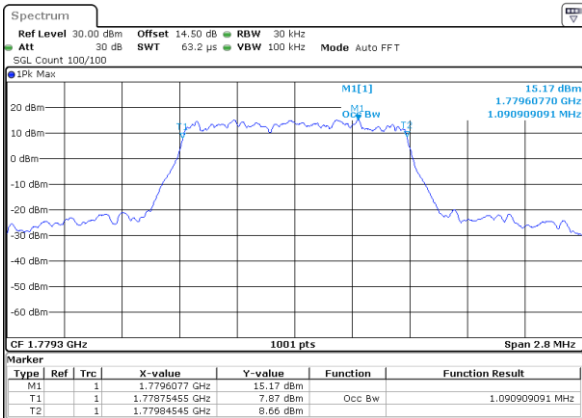

LTE Band 66

Lowest Channel / 1.4MHz / QPSK

Date: 25 JUN 2021 17:59:13

Lowest Channel / 1.4MHz / 16QAM

Date: 25 JUN 2021 17:59:38

Middle Channel / 1.4MHz / QPSK

Date: 1 JUL 2021 08:50:17

Middle Channel / 1.4MHz / 16QAM

Date: 1 JUL 2021 08:49:09

Highest Channel / 1.4MHz / QPSK

Date: 25 JUN 2021 18:16:09

Highest Channel / 1.4MHz / 16QAM

Date: 25 JUN 2021 18:16:34