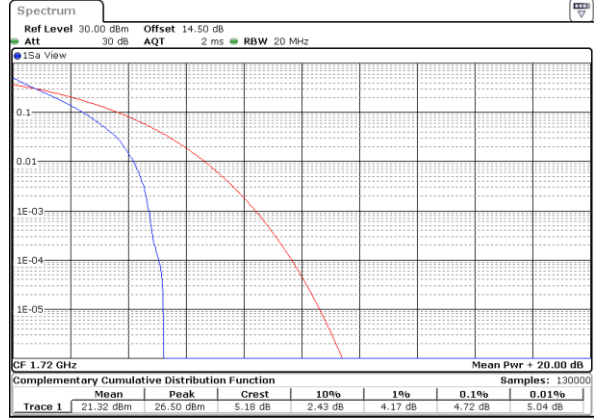

Lowest Channel / Full RB

Date: 30\_JUN,2021 22:43:35

Middle Channel / 1RB

Date: 30\_JUN,2021 22:44:03

Middle Channel / Full RB

Date: 30\_JUN,2021 22:44:30

Highest Channel / 1RB

Date: 30\_JUN,2021 22:44:58

Highest Channel / Full RB

Date: 30\_JUN,2021 22:45:25

LTE Band 66 / 20MHz / 64QAM

Lowest Channel / 1RB

Date: 30\_JUN,2021 22:48:38

Lowest Channel / Full RB

Date: 30\_JUN,2021 22:49:05

Middle Channel / 1RB

Date: 30\_JUN,2021 22:49:32

Middle Channel / Full RB

Date: 30\_JUN,2021 22:49:59

Highest Channel / 1RB

Date: 30\_JUN,2021 22:50:27

Highest Channel / Full RB

Date: 30\_JUN,2021 22:50:54

26dB Bandwidth