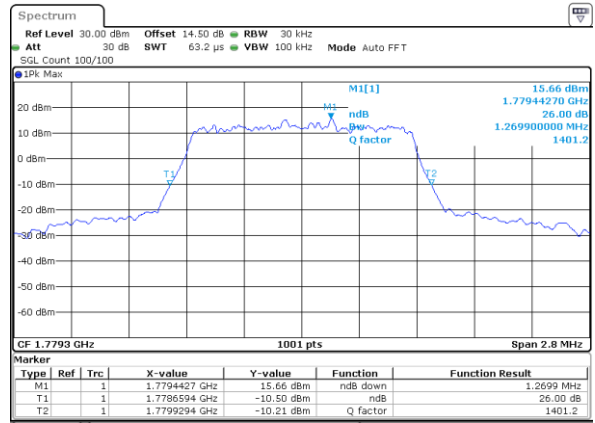

LTE Band 66

Lowest Channel / 1.4MHz / QPSK

Date: 25 JUN 2021 18:00:03

Lowest Channel / 1.4MHz / 16QAM

Date: 25 JUN 2021 18:00:27

Middle Channel / 1.4MHz / QPSK

Date: 1 JUL 2021 08:48:23

Middle Channel / 1.4MHz / 16QAM

Date: 1 JUL 2021 08:47:32

Highest Channel / 1.4MHz / QPSK

Date: 25 JUN 2021 18:16:59

Highest Channel / 1.4MHz / 16QAM

Date: 25 JUN 2021 18:17:22

LTE Band 66

Lowest Channel / 3MHz / QPSK

Date: 25 JUN 2021 18:43:51