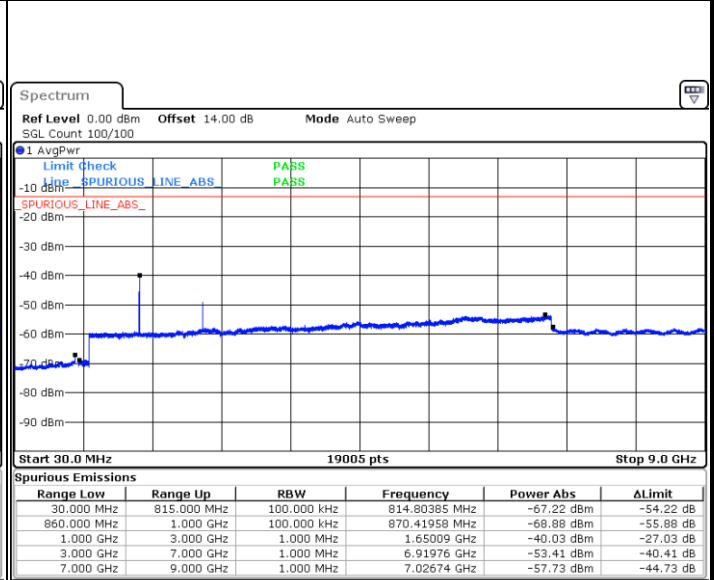

LTE Band 26 / 5MHz

Lowest Channel / QPSK

Date: 28 JUN.2021 11:58:49

Lowest Channel / 16QAM

Date: 28 JUN.2021 12:00:12

Middle Channel / QPSK

Date: 28 JUN.2021 12:03:03

Middle Channel / 16QAM

Date: 28 JUN.2021 12:04:26

LTE Band 26 / 5MHz

Highest Channel / QPSK

Date: 28 JUN.2021 12:16:09

Highest Channel / 16QAM

Date: 28 JUN.2021 12:17:32

LTE Band 26 / 10MHz

Lowest Channel / QPSK

Date: 28 JUN.2021 12:28:15

Lowest Channel / 16QAM

Date: 28 JUN.2021 12:29:37

LTE Band 26 / 10MHz

Middle Channel / QPSK

Date: 28 JUN.2021 12:32:29

Middle Channel / 16QAM

Date: 28 JUN.2021 12:33:52