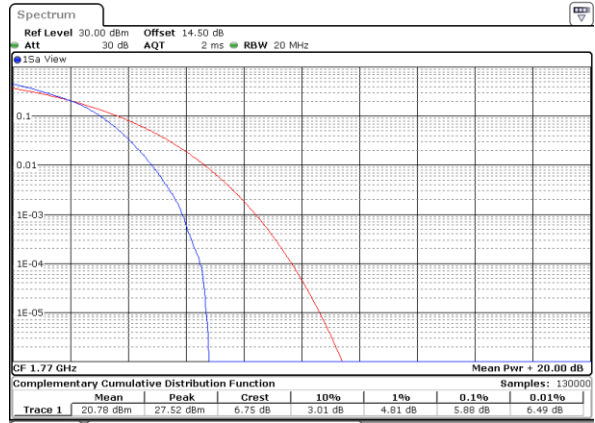

Date: 30 JUN 2021 22:47:115

Highest Channel / 1RB

Date: 30 JUN 2021 22:47:43

Highest Channel / Full RB

Date: 30 JUN 2021 22:48:110

LTE Band 66 / 20MHz / 16QAM

Lowest Channel / 1RB

Date: 30\_JUN,2021 22:43:08

Lowest Channel / Full RB

Date: 30\_JUN,2021 22:43:35

Middle Channel / 1RB

Date: 30\_JUN,2021 22:44:03

Middle Channel / Full RB

Date: 30\_JUN,2021 22:44:30

Highest Channel / 1RB

Date: 30\_JUN,2021 22:44:58

Highest Channel / Full RB

Date: 30\_JUN,2021 22:45:25

LTE Band 66 / 20MHz / 64QAM

Lowest Channel / 1RB

Date: 30\_JUN,2021 22:48:38

Lowest Channel / Full RB

Date: 30\_JUN,2021 22:49:05

Middle Channel / 1RB

Date: 30\_JUN,2021 22:49:32

Middle Channel / Full RB

Date: 30\_JUN,2021 22:49:59

Highest Channel / 1RB

Date: 30\_JUN,2021 22:50:27

Highest Channel / Full RB

Date: 30\_JUN,2021 22:50:54

26dB Bandwidth