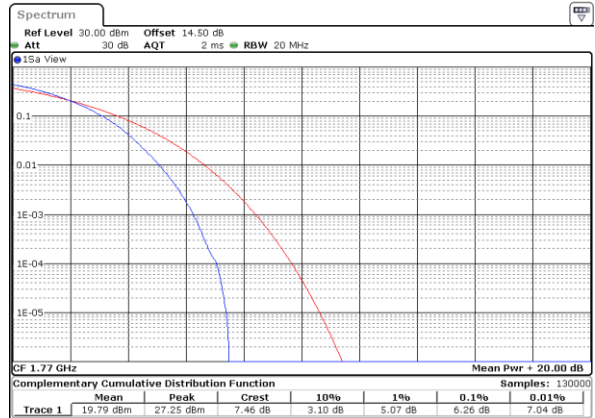

Date: 30\_JUN,2021 22:49:32

Middle Channel / Full RB

Date: 30\_JUN,2021 22:49:59

Highest Channel / 1RB

Date: 30\_JUN,2021 22:50:27

Highest Channel / Full RB

Date: 30\_JUN,2021 22:50:54

26dB Bandwidth

| Mode       | LTE Band 66 : 26dB BW(MHz) |       |       |       |       |       |       |       |       |       |       |       |
|------------|----------------------------|-------|-------|-------|-------|-------|-------|-------|-------|-------|-------|-------|
| BW         | 1.4MHz                     |       | 3MHz  |       | 5MHz  |       | 10MHz |       | 15MHz |       | 20MHz |       |
| Mod.       | QPSK                       | 16QAM | QPSK  | 16QAM | QPSK  | 16QAM | QPSK  | 16QAM | QPSK  | 16QAM | QPSK  | 16QAM |
| Lowest CH  | 1.28                       | 1.30  | 2.97  | 2.92  | 5.12  | 4.95  | 9.95  | 9.81  | 14.27 | 14.51 | 18.82 | 18.78 |
| Middle CH  | 1.24                       | 1.29  | 2.97  | 2.96  | 5.17  | 5.01  | 9.63  | 9.75  | 15.02 | 14.72 | 19.10 | 19.10 |
| Highest CH | 1.26                       | 1.27  | 2.95  | 2.95  | 4.92  | 4.96  | 10.07 | 9.99  | 14.63 | 14.78 | 19.02 | 18.82 |
| Mode       | LTE Band 66 : 26dB BW(MHz) |       |       |       |       |       |       |       |       |       |       |       |
| BW         | 1.4MHz                     |       | 3MHz  |       | 5MHz  |       | 10MHz |       | 15MHz |       | 20MHz |       |
| Mod.       | 64QAM                      |       | 64QAM |       | 64QAM |       | 64QAM |       | 64QAM |       | 64QAM |       |
| Lowest CH  | 1.26                       | -     | 2.99  | -     | 4.96  | -     | 10.11 | -     | 14.51 | -     | 19.06 | -     |
| Middle CH  | 1.25                       | -     | 2.91  | -     | 5.14  | -     | 9.97  | -     | 14.78 | -     | 18.90 | -     |
| Highest CH | 1.27                       | -     | 2.96  | -     | 4.98  | -     | 10.01 | -     | 14.18 | -     | 18.90 | -     |