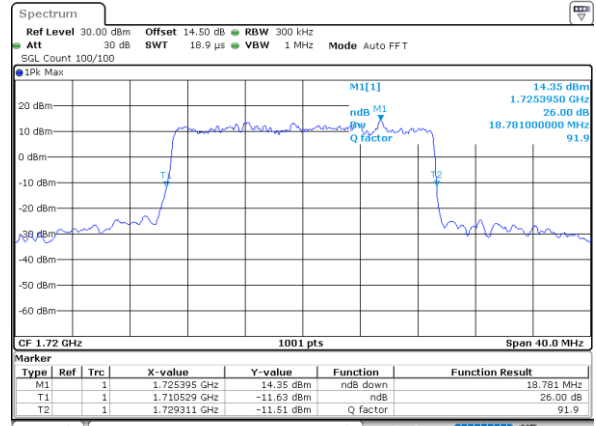

Date: 30 JUN 2021 21:49:49

LTE Band 66

Lowest Channel / 20MHz / QPSK

Date: 1.JUL.2021 08:57:58

Lowest Channel / 20MHz / 16QAM

Date: 30.JUN.2021 22:02:02

Middle Channel / 20MHz / QPSK

Date: 1.JUL.2021 08:59:22

Middle Channel / 20MHz / 16QAM

Date: 30.JUN.2021 22:14:16

Highest Channel / 20MHz / QPSK

Date: 30.JUN.2021 22:17:56

Highest Channel / 20MHz / 16QAM

Date: 30.JUN.2021 22:18:19

LTE Band 66

Lowest Channel / 1.4MHz / 64QAM