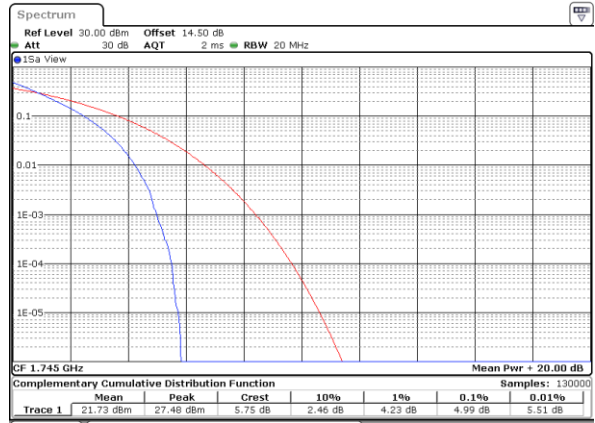

## Peak-to-Average Ratio

| Mode       | LTE Band 66 / 20MHz |         |       |         |             |
|------------|---------------------|---------|-------|---------|-------------|
| Mod.       | QPSK                |         | 16QAM |         | Limit: 13dB |
| RB Size    | 1RB                 | Full RB | 1RB   | Full RB | Result      |
| Lowest CH  | 4.32                | 5.19    | 5.13  | 6.09    | PASS        |
| Middle CH  | 4.38                | 4.99    | 5.94  | 5.91    |             |
| Highest CH | 4.32                | 4.87    | 5.48  | 5.88    |             |
| Mode       | LTE Band 66 / 20MHz |         |       |         |             |
| Mod.       | 64QAM               |         |       |         | Limit: 13dB |
| RB Size    | 1RB                 | Full RB |       |         | Result      |
| Lowest CH  | 6.12                | 4.72    | -     | -       | PASS        |
| Middle CH  | 6.17                | 6.20    | -     | -       |             |
| Highest CH | 5.54                | 6.26    | -     | -       |             |

LTE Band 66 / 20MHz / QPSK

Lowest Channel / 1RB

Date: 30 JUN 2021 22:45:53

Lowest Channel / Full RB

Date: 30 JUN 2021 22:46:120

Middle Channel / 1RB

Date: 30 JUN 2021 22:46:47

Middle Channel / Full RB

Date: 30 JUN 2021 22:47:115

Highest Channel / 1RB

Date: 30 JUN 2021 22:47:43

Highest Channel / Full RB

Date: 30 JUN 2021 22:48:110

LTE Band 66 / 20MHz / 16QAM

Lowest Channel / 1RB

Date: 30\_JUN,2021 22:43:08

Lowest Channel / Full RB

Date: 30\_JUN,2021 22:43:35

Middle Channel / 1RB

Date: 30\_JUN,2021 22:44:03

Middle Channel / Full RB

Date: 30\_JUN,2021 22:44:30

Highest Channel / 1RB

Date: 30\_JUN,2021 22:44:58