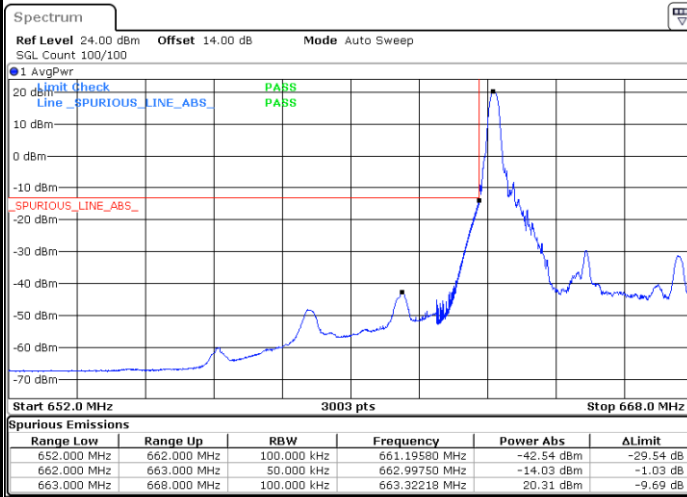

Date: 25 JUN 2021 15:50:37

LTE Band 71

Lowest Channel / 15MHz / 64QAM

Date: 25 JUN 2021 16:36:50

Lowest Channel / 20MHz / 64QAM

Date: 25 JUN 2021 17:13:142

Middle Channel / 15MHz / 64QAM

Date: 25 JUN 2021 16:42:58

Middle Channel / 20MHz / 64QAM

Date: 25 JUN 2021 17:44:149

Highest Channel / 15MHz / 64QAM

Date: 25 JUN 2021 16:45:00

Highest Channel / 20MHz / 64QAM

Date: 25 JUN 2021 17:44:151

Conducted Band Edge

LTE Band 71 / 5MHz / QPSK

Lowest Band Edge / 1 RB

Date: 25 JUN.2021 14:28:24

Highest Band Edge / 1 RB

Date: 25 JUN.2021 14:45:18

Lowest Band Edge / Full RB

Date: 25 JUN.2021 14:32:30

Highest Band Edge / Full RB

Date: 25 JUN.2021 14:49:24

LTE Band 71 / 5MHz / 16QAM

Lowest Band Edge / 1 RB

Date: 25 JUN. 2021 14:30:27

Highest Band Edge / 1 RB

Date: 16 JUL. 2021 13:12:13

Lowest Band Edge / Full RB

Date: 25 JUN. 2021 14:34:33

Highest Band Edge / Full RB