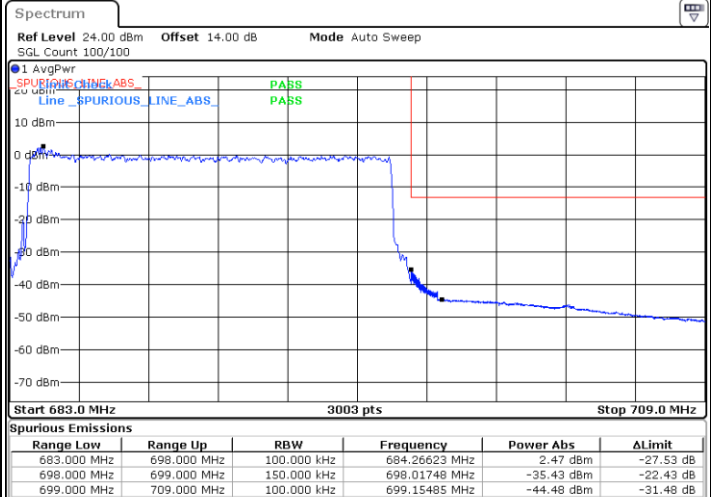

Highest Band Edge / Full RB

Date: 25 JUN.2021 16:31:40

LTE Band 71 / 15MHz / 16QAM

Lowest Band Edge / 1 RB

Date: 25 JUN. 2021 16:12:44

Highest Band Edge / 1 RB

Date: 16 JUL. 2021 13:24:39

Lowest Band Edge / Full RB

Date: 25 JUN. 2021 16:16:50

Highest Band Edge / Full RB

Date: 25 JUN. 2021 16:33:43

LTE Band 71 / 15MHz / 64QAM

Lowest Band Edge / 1 RB

Date: 25 JUN. 2021 16:39:09

Highest Band Edge / 1 RB

Date: 16 JUL. 2021 13:25:30

Lowest Band Edge / Full RB

Date: 25 JUN. 2021 16:41:12

Highest Band Edge / Full RB

Date: 25 JUN. 2021 16:49:22

LTE Band 71 / 20MHz / QPSK

Lowest Band Edge / 1 RB

Date: 25 JUN 2021 17:10:32

Highest Band Edge / 1 RB

Date: 25 JUN 2021 17:27:25

Lowest Band Edge / Full RB

Date: 25 JUN 2021 17:14:39

Highest Band Edge / Full RB

Date: 25 JUN 2021 17:33:34

LTE Band 71 / 20MHz / 16QAM

Lowest Band Edge / 1 RB

Date: 25 JUN. 2021 17:12:35