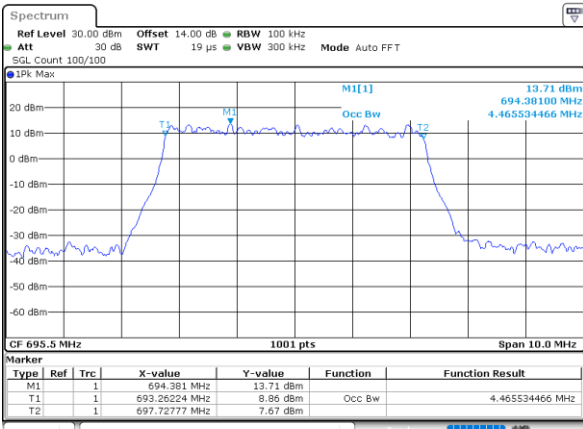

Highest Channel / 20MHz / QPSK

Date: 25 JUN 2021 17:24:09

Highest Channel / 20MHz / 16QAM

Date: 25 JUN 2021 17:24:34

LTE Band 71

Lowest Channel / 5MHz / 64QAM

Date: 25 JUN 2021 14:54:35

Lowest Channel / 10MHz / 64QAM

Date: 25 JUN 2021 15:42:28

Middle Channel / 5MHz / 64QAM

Date: 25 JUN 2021 15:00:44

Middle Channel / 10MHz / 64QAM

Date: 25 JUN 2021 15:48:35

Highest Channel / 5MHz / 64QAM

Date: 25 JUN 2021 15:02:46

Highest Channel / 10MHz / 64QAM

Date: 25 JUN 2021 15:50:37

LTE Band 71

Lowest Channel / 15MHz / 64QAM

Date: 25 JUN 2021 16:36:50

Lowest Channel / 20MHz / 64QAM

Date: 25 JUN 2021 17:13:142

Middle Channel / 15MHz / 64QAM

Date: 25 JUN 2021 16:42:58

Middle Channel / 20MHz / 64QAM

Date: 25 JUN 2021 17:44:149

Highest Channel / 15MHz / 64QAM

Date: 25 JUN 2021 16:45:00

Highest Channel / 20MHz / 64QAM

Date: 25 JUN 2021 17:44:151

Conducted Band Edge

LTE Band 71 / 5MHz / QPSK