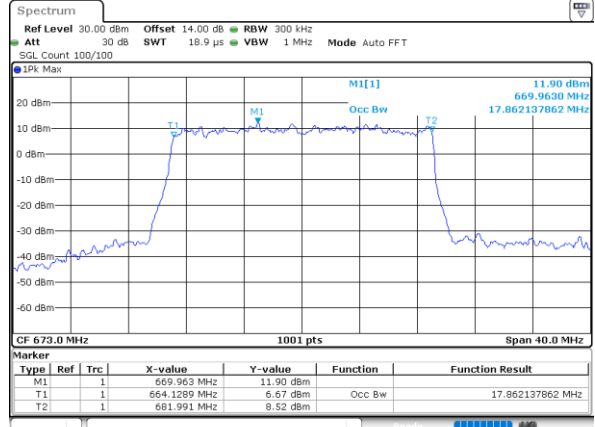

Date: 25 JUN 2021 15:50:37

LTE Band 71

Lowest Channel / 15MHz / 64QAM

Date: 25 JUN 2021 16:36:50

Lowest Channel / 20MHz / 64QAM

Date: 25 JUN 2021 17:13:142

Middle Channel / 15MHz / 64QAM

Date: 25 JUN 2021 16:42:58

Middle Channel / 20MHz / 64QAM

Date: 25 JUN 2021 17:44:149

Highest Channel / 15MHz / 64QAM

Date: 25 JUN 2021 16:45:00

Highest Channel / 20MHz / 64QAM

Date: 25 JUN 2021 17:44:151

Conducted Band Edge

LTE Band 71 / 5MHz / QPSK