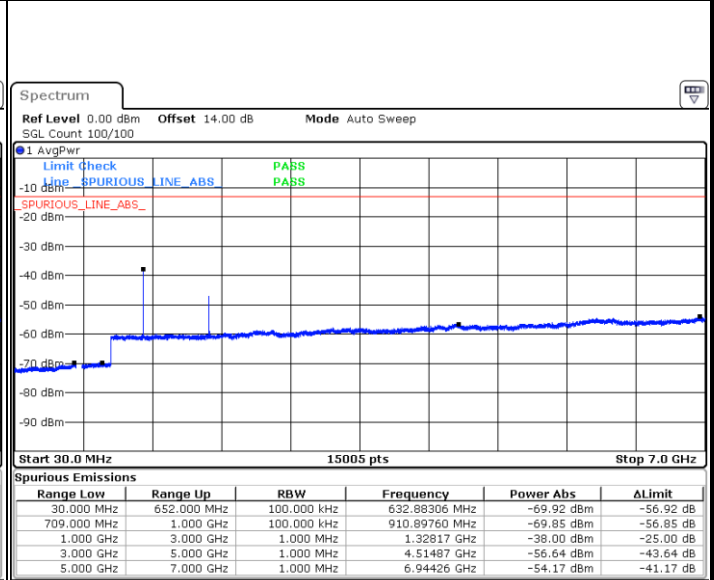

Date: 25 JUN.2021 15:23:48

Date: 25 JUN.2021 15:25:10

LTE Band 71 / 10MHz

Middle Channel / QPSK

Middle Channel / 16QAM

Date: 25 JUN.2021 15:28:09

Date: 25 JUN.2021 15:29:31

Highest Channel / QPSK

Highest Channel / 16QAM

Date: 25 JUN.2021 15:40:43

Date: 25 JUN.2021 15:42:04

LTE Band 71 / 15MHz

Lowest Channel / QPSK

Date: 25 JUN.2021 16:18:12

Lowest Channel / 16QAM

Date: 25 JUN.2021 16:19:33

Middle Channel / QPSK

Date: 25 JUN.2021 16:22:33

Middle Channel / 16QAM

Date: 25 JUN.2021 16:23:54

LTE Band71 / 15MHz

Highest Channel / QPSK

Date: 25 JUN.2021 16:35:04

Highest Channel / 16QAM