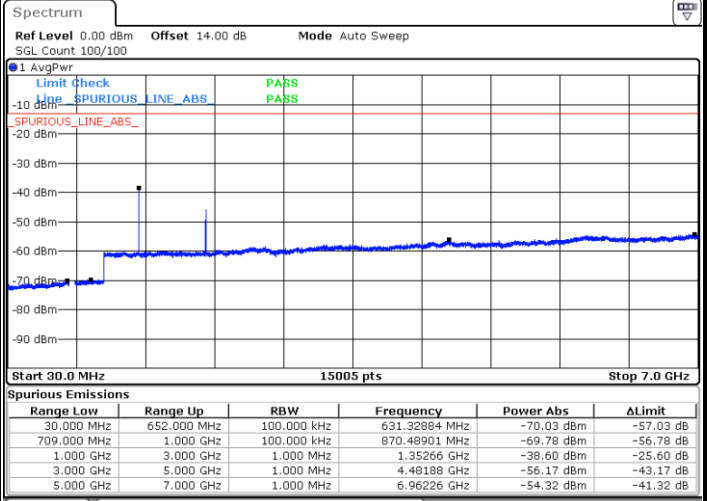

Date: 25 JUN. 2021 17:39:01

Highest Band Edge / 1 RB

Date: 25 JUN. 2021 17:47:10

Lowest Band Edge / Full RB

Date: 25 JUN. 2021 17:41:04

Highest Band Edge / Full RB

Date: 25 JUN. 2021 17:49:13

Conducted Spurious Emission

LTE Band 71 / 5MHz

Highest Channel / QPSK

Highest Channel / 16QAM

Date: 25 JUN.2021 14:52:49

Date: 25 JUN.2021 14:54:11

LTE Band 71 / 10MHz

Lowest Channel / QPSK

Lowest Channel / 16QAM

Date: 25 JUN.2021 15:23:48

Date: 25 JUN.2021 15:25:10

LTE Band 71 / 10MHz

Middle Channel / QPSK

Middle Channel / 16QAM

Date: 25 JUN.2021 15:28:09

Date: 25 JUN.2021 15:29:31

Highest Channel / QPSK

Highest Channel / 16QAM

Date: 25 JUN.2021 15:40:43

Date: 25 JUN.2021 15:42:04

LTE Band 71 / 15MHz

Lowest Channel / QPSK

Date: 25 JUN.2021 16:18:12

Lowest Channel / 16QAM

Date: 25 JUN.2021 16:19:33