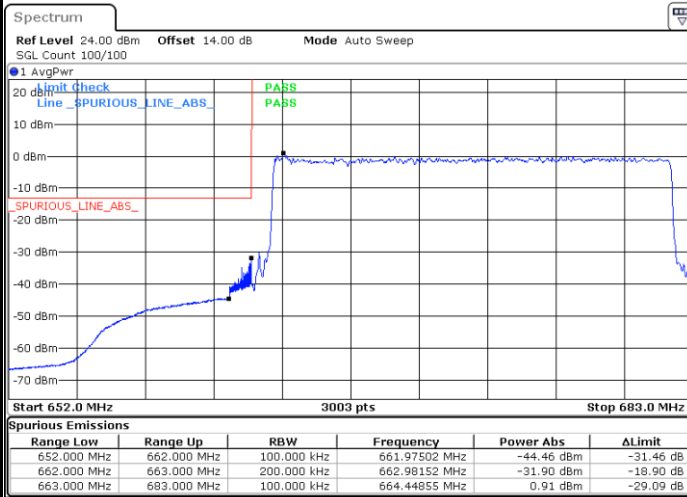

Lowest Band Edge / Full RB

Date: 25 JUN. 2021 16:41:12

Highest Band Edge / Full RB

Date: 25 JUN. 2021 16:49:22

LTE Band 71 / 20MHz / QPSK

Lowest Band Edge / 1 RB

Date: 25 JUN 2021 17:10:32

Highest Band Edge / 1 RB

Date: 25 JUN 2021 17:27:25

Lowest Band Edge / Full RB

Date: 25 JUN 2021 17:14:39

Highest Band Edge / Full RB

Date: 25 JUN 2021 17:33:34

LTE Band 71 / 20MHz / 16QAM

Lowest Band Edge / 1 RB

Date: 25 JUN. 2021 17:12:35

Highest Band Edge / 1RB

Date: 16 JUL. 2021 13:28:00

Lowest Band Edge / Full RB

Date: 25 JUN. 2021 17:16:42

Highest Band Edge / Full RB

Date: 25 JUN. 2021 17:31:31

LTE Band 71 / 20MHz / 64QAM

Lowest Band Edge / 1 RB

Date: 25 JUN. 2021 17:39:01

Highest Band Edge / 1 RB

Date: 25 JUN. 2021 17:47:10

Lowest Band Edge / Full RB

Date: 25 JUN. 2021 17:41:04

Highest Band Edge / Full RB

Date: 25 JUN. 2021 17:49:13

Conducted Spurious Emission