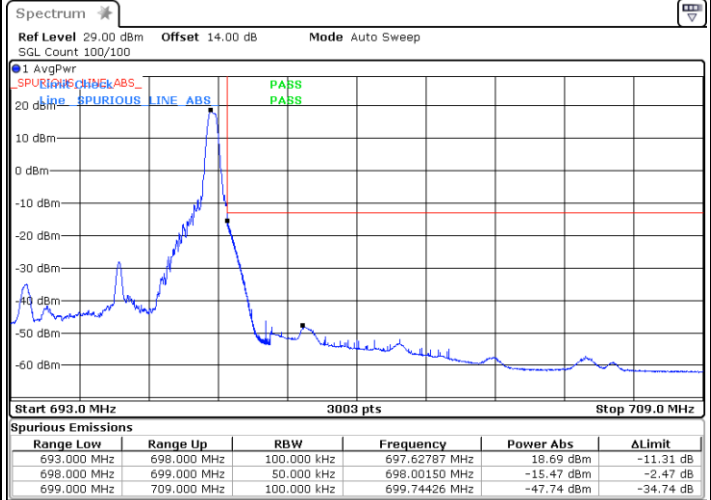

LTE Band 71 / 5MHz / 16QAM

Lowest Band Edge / 1 RB

Date: 25 JUN. 2021 14:30:27

Highest Band Edge / 1 RB

Date: 16 JUL. 2021 13:12:13

Lowest Band Edge / Full RB

Date: 25 JUN. 2021 14:34:33

Highest Band Edge / Full RB

Date: 25 JUN. 2021 14:51:27

LTE Band 71 / 5MHz / 64QAM

Lowest Band Edge / 1RB

Date: 25 JUN. 2021 14:56:54

Highest Band Edge / 1 RB

Date: 16 JUL. 2021 13:14:42

Lowest Band Edge / Full RB

Date: 25 JUN. 2021 14:58:58

Highest Band Edge / Full RB

Date: 25 JUN. 2021 15:07:08

LTE Band 71 / 10MHz / QPSK

Lowest Band Edge / 1 RB

Date: 25 JUN.2021 15:16:18

Highest Band Edge / 1 RB

Date: 25 JUN.2021 15:33:11

Lowest Band Edge / Full RB

Date: 25 JUN.2021 15:20:24

Highest Band Edge / Full RB

Date: 25 JUN.2021 15:37:18

LTE Band 71 / 10MHz / 16QAM

Lowest Band Edge / 1 RB

Date: 25 JUN. 2021 15:18:21

Highest Band Edge / 1 RB

Date: 16 JUL. 2021 13:16:52