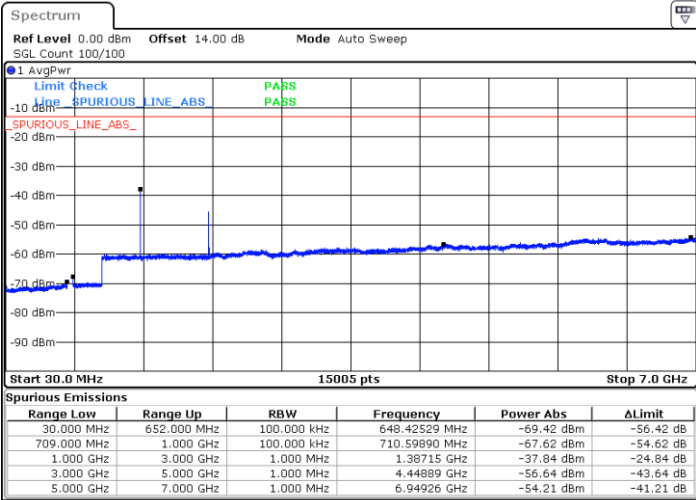

Date: 25 JUN 2021 17:27:25

Lowest Band Edge / Full RB

Date: 25 JUN 2021 17:14:39

Highest Band Edge / Full RB

Date: 25 JUN 2021 17:33:34

LTE Band 71 / 20MHz / 16QAM

Lowest Band Edge / 1 RB

Date: 25 JUN. 2021 17:12:35

Highest Band Edge / 1RB

Date: 16 JUL. 2021 13:28:00

Lowest Band Edge / Full RB

Date: 25 JUN. 2021 17:16:42

Highest Band Edge / Full RB

Date: 25 JUN. 2021 17:31:31

LTE Band 71 / 20MHz / 64QAM

Lowest Band Edge / 1 RB

Date: 25 JUN. 2021 17:39:01

Highest Band Edge / 1 RB

Date: 25 JUN. 2021 17:47:10

Lowest Band Edge / Full RB

Date: 25 JUN. 2021 17:41:04

Highest Band Edge / Full RB

Date: 25 JUN. 2021 17:49:13

Conducted Spurious Emission

LTE Band 71 / 5MHz

Highest Channel / QPSK

Highest Channel / 16QAM

Date: 25 JUN.2021 14:52:49

Date: 25 JUN.2021 14:54:11

LTE Band 71 / 10MHz

Lowest Channel / QPSK

Lowest Channel / 16QAM