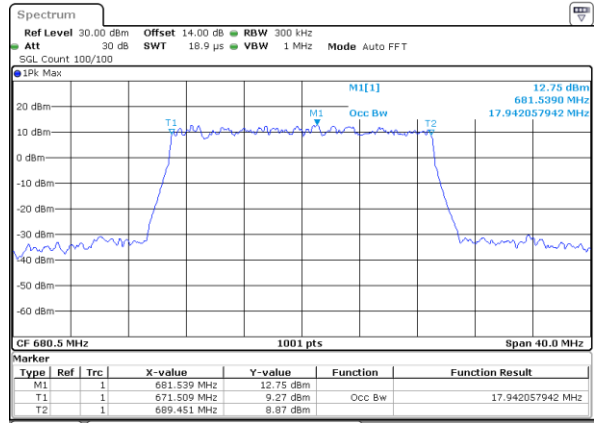

Date: 1 JUL 2021 09:07:04

Middle Channel / 15MHz / 16QAM

Date: 25 JUN 2021 16:20:23

Highest Channel / 15MHz / QPSK

Date: 25 JUN 2021 16:24:18

Highest Channel / 15MHz / 16QAM

Date: 25 JUN 2021 16:24:43

LTE Band 71

Lowest Channel / 20MHz / QPSK

Date: 25 JUN 2021 17:07:16

Lowest Channel / 20MHz / 16QAM

Date: 25 JUN 2021 17:07:41

Middle Channel / 20MHz / QPSK

Date: 25 JUN 2021 17:19:49

Middle Channel / 20MHz / 16QAM

Date: 25 JUN 2021 17:20:14

Highest Channel / 20MHz / QPSK

Date: 25 JUN 2021 17:24:09

Highest Channel / 20MHz / 16QAM

Date: 25 JUN 2021 17:24:34

LTE Band 71

Lowest Channel / 5MHz / 64QAM

Date: 25 JUN 2021 14:54:35

Lowest Channel / 10MHz / 64QAM