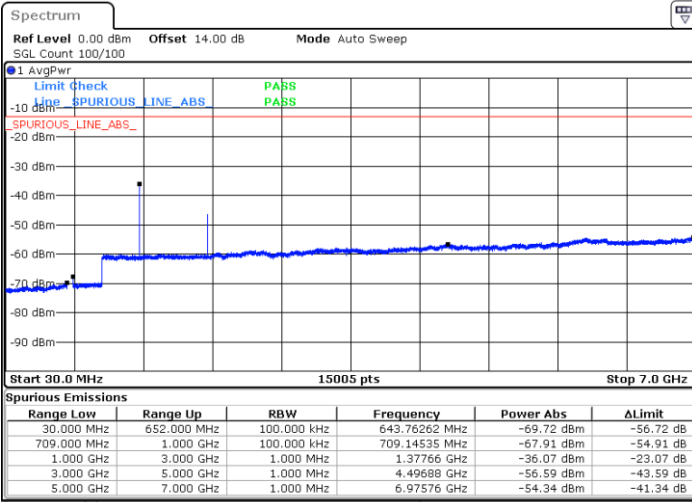

Date: 25 JUN. 2021 17:39:01

Highest Band Edge / 1 RB

Date: 25 JUN. 2021 17:47:10

Lowest Band Edge / Full RB

Date: 25 JUN. 2021 17:41:04

Highest Band Edge / Full RB

Date: 25 JUN. 2021 17:49:13

Conducted Spurious Emission

LTE Band 71 / 5MHz

Highest Channel / QPSK

Highest Channel / 16QAM

Date: 25 JUN.2021 14:52:49

Date: 25 JUN.2021 14:54:11

LTE Band 71 / 10MHz

Lowest Channel / QPSK

Lowest Channel / 16QAM

Date: 25 JUN.2021 15:23:48

Date: 25 JUN.2021 15:25:10

LTE Band 71 / 10MHz

Middle Channel / QPSK

Middle Channel / 16QAM

Date: 25 JUN.2021 15:28:09

Date: 25 JUN.2021 15:29:31

Highest Channel / QPSK

Highest Channel / 16QAM

Date: 25 JUN.2021 15:40:43

Date: 25 JUN.2021 15:42:04

LTE Band 71 / 15MHz

Lowest Channel / QPSK

Date: 25 JUN.2021 16:18:12

Lowest Channel / 16QAM

Date: 25 JUN.2021 16:19:33