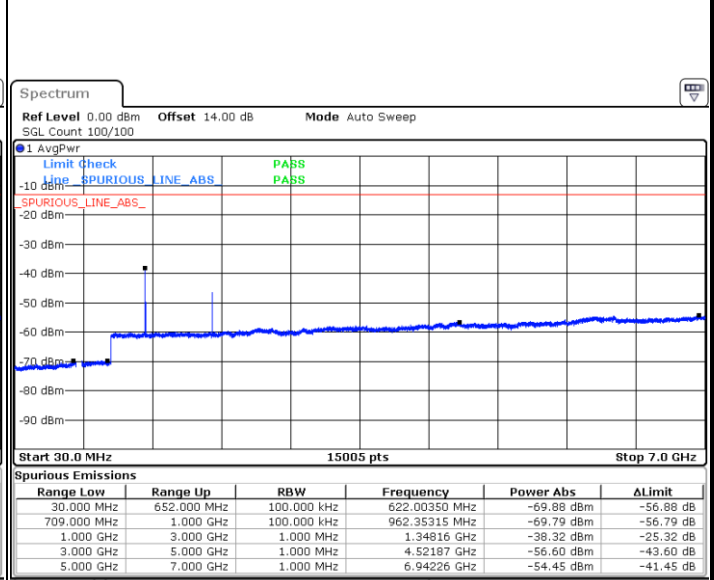

LTE Band 71 / 5MHz

Highest Channel / QPSK

Highest Channel / 16QAM

Date: 25 JUN.2021 14:52:49

Date: 25 JUN.2021 14:54:11

LTE Band 71 / 10MHz

Lowest Channel / QPSK

Lowest Channel / 16QAM

Date: 25 JUN.2021 15:23:48

Date: 25 JUN.2021 15:25:10

LTE Band 71 / 10MHz

Middle Channel / QPSK

Middle Channel / 16QAM

Date: 25 JUN.2021 15:28:09

Date: 25 JUN.2021 15:29:31

Highest Channel / QPSK

Highest Channel / 16QAM

Date: 25 JUN.2021 15:40:43

Date: 25 JUN.2021 15:42:04

LTE Band 71 / 15MHz

Lowest Channel / QPSK

Date: 25 JUN.2021 16:18:12

Lowest Channel / 16QAM

Date: 25 JUN.2021 16:19:33

Middle Channel / QPSK

Date: 25 JUN.2021 16:22:33

Middle Channel / 16QAM

Date: 25 JUN.2021 16:23:54

LTE Band71 / 15MHz

Highest Channel / QPSK

Date: 25 JUN.2021 16:35:04

Highest Channel / 16QAM