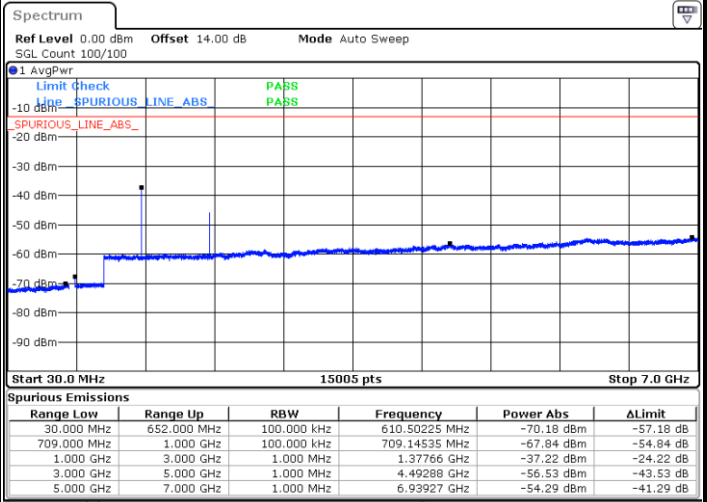

LTE Band 71 / 5MHz

Highest Channel / QPSK

Highest Channel / 16QAM

Date: 25 JUN.2021 14:52:49

Date: 25 JUN.2021 14:54:11

LTE Band 71 / 10MHz

Lowest Channel / QPSK

Lowest Channel / 16QAM

Date: 25 JUN.2021 15:23:48

Date: 25 JUN.2021 15:25:10

LTE Band 71 / 10MHz

Middle Channel / QPSK

Middle Channel / 16QAM

Date: 25 JUN.2021 15:28:09

Date: 25 JUN.2021 15:29:31

Highest Channel / QPSK

Highest Channel / 16QAM

Date: 25 JUN.2021 15:40:43

Date: 25 JUN.2021 15:42:04

LTE Band 71 / 15MHz

Lowest Channel / QPSK

Date: 25 JUN.2021 16:18:12

Lowest Channel / 16QAM

Date: 25 JUN.2021 16:19:33