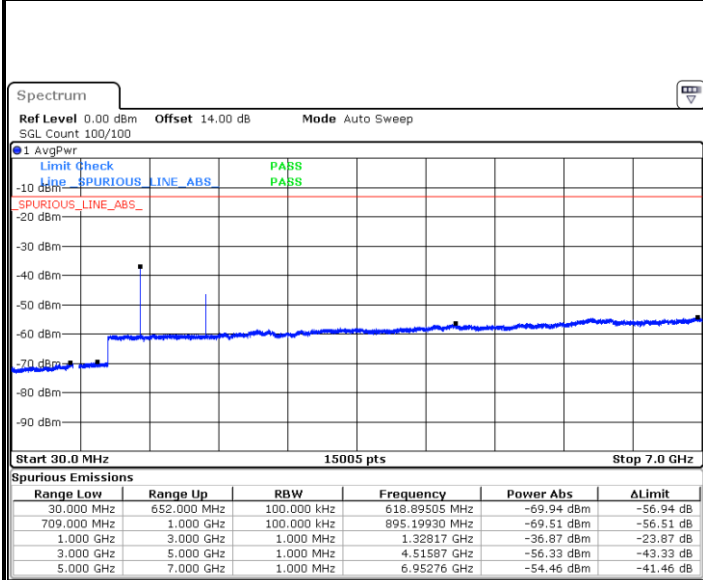

Date: 25 JUN.2021 15:23:48

Date: 25 JUN.2021 15:25:10

LTE Band 71 / 10MHz

Middle Channel / QPSK

Middle Channel / 16QAM

Date: 25 JUN.2021 15:28:09

Date: 25 JUN.2021 15:29:31

Highest Channel / QPSK

Highest Channel / 16QAM

Date: 25 JUN.2021 15:40:43

Date: 25 JUN.2021 15:42:04

LTE Band 71 / 15MHz

Lowest Channel / QPSK

Date: 25 JUN.2021 16:18:12

Lowest Channel / 16QAM

Date: 25 JUN.2021 16:19:33

Middle Channel / QPSK

Date: 25 JUN.2021 16:22:33

Middle Channel / 16QAM

Date: 25 JUN.2021 16:23:54

LTE Band71 / 15MHz

Highest Channel / QPSK

Date: 25 JUN.2021 16:35:04

Highest Channel / 16QAM