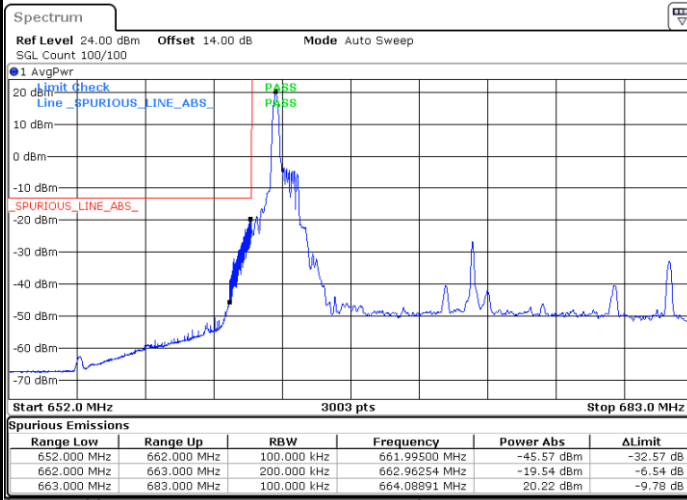

Lowest Band Edge / Full RB

Date: 25 JUN. 2021 16:41:12

Highest Band Edge / Full RB

Date: 25 JUN. 2021 16:49:22

LTE Band 71 / 20MHz / QPSK

Lowest Band Edge / 1 RB

Date: 25 JUN 2021 17:10:32

Highest Band Edge / 1 RB

Date: 25 JUN 2021 17:27:25

Lowest Band Edge / Full RB

Date: 25 JUN 2021 17:14:39

Highest Band Edge / Full RB

Date: 25 JUN 2021 17:33:34

LTE Band 71 / 20MHz / 16QAM

Lowest Band Edge / 1 RB

Date: 25 JUN. 2021 17:12:35

Highest Band Edge / 1RB

Date: 16 JUL. 2021 13:28:00

Lowest Band Edge / Full RB

Date: 25 JUN. 2021 17:16:42

Highest Band Edge / Full RB

Date: 25 JUN. 2021 17:31:31

LTE Band 71 / 20MHz / 64QAM

Lowest Band Edge / 1 RB

Date: 25 JUN. 2021 17:39:01

Highest Band Edge / 1 RB

Date: 25 JUN. 2021 17:47:10

Lowest Band Edge / Full RB

Date: 25 JUN. 2021 17:41:04

Highest Band Edge / Full RB

Date: 25 JUN. 2021 17:49:13

Conducted Spurious Emission