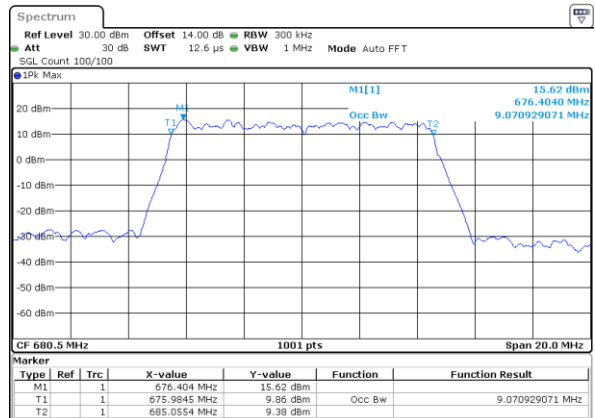

Date: 25 JUN 2021 14:38:106

Highest Channel / 5MHz / QPSK

Date: 25 JUN 2021 14:42:01

Highest Channel / 5MHz / 16QAM

Date: 25 JUN 2021 14:42:126

LTE Band 71

Lowest Channel / 10MHz / QPSK

Date: 25 JUN 2021 15:13:02

Lowest Channel / 10MHz / 16QAM

Date: 25 JUN 2021 15:13:27

Middle Channel / 10MHz / QPSK

Date: 25 JUN 2021 15:25:04

Middle Channel / 10MHz / 16QAM

Date: 25 JUN 2021 15:25:59

Highest Channel / 10MHz / QPSK

Date: 25 JUN 2021 15:29:55

Highest Channel / 10MHz / 16QAM

Date: 1 JUL 2021 09:05:33

LTE Band 71

Lowest Channel / 15MHz / QPSK

Date: 25 JUN 2021 16:07:25

Lowest Channel / 15MHz / 16QAM

Date: 25 JUN 2021 16:07:50

Middle Channel / 15MHz / QPSK