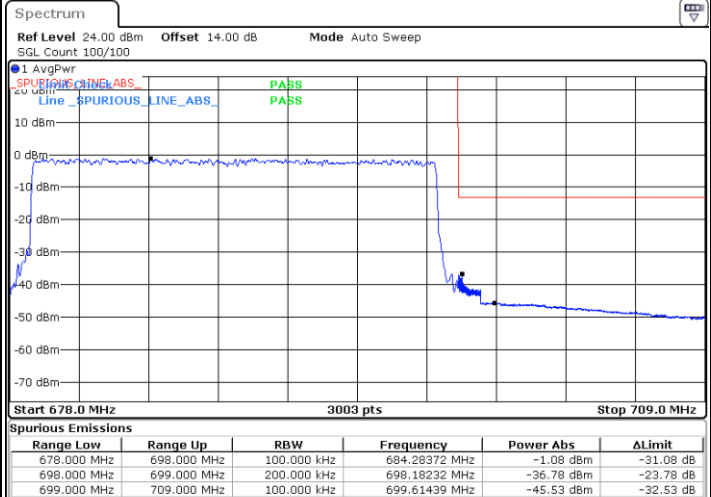

Date: 25 JUN 2021 17:27:25

Lowest Band Edge / Full RB

Date: 25 JUN 2021 17:14:39

Highest Band Edge / Full RB

Date: 25 JUN 2021 17:33:34

LTE Band 71 / 20MHz / 16QAM

Lowest Band Edge / 1 RB

Date: 25 JUN. 2021 17:12:35

Highest Band Edge / 1RB

Date: 16 JUL. 2021 13:28:00

Lowest Band Edge / Full RB

Date: 25 JUN. 2021 17:16:42

Highest Band Edge / Full RB

Date: 25 JUN. 2021 17:31:31

LTE Band 71 / 20MHz / 64QAM

Lowest Band Edge / 1 RB

Date: 25 JUN. 2021 17:39:01

Highest Band Edge / 1 RB

Date: 25 JUN. 2021 17:47:10

Lowest Band Edge / Full RB

Date: 25 JUN. 2021 17:41:04

Highest Band Edge / Full RB

Date: 25 JUN. 2021 17:49:13

Conducted Spurious Emission

LTE Band 71 / 5MHz

Highest Channel / QPSK

Highest Channel / 16QAM

Date: 25 JUN.2021 14:52:49

Date: 25 JUN.2021 14:54:11

LTE Band 71 / 10MHz

Lowest Channel / QPSK

Lowest Channel / 16QAM