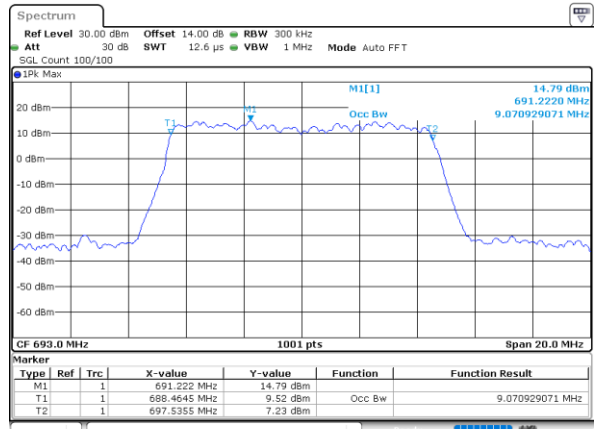

Highest Channel / 20MHz / QPSK

Date: 25 JUN 2021 17:24:09

Highest Channel / 20MHz / 16QAM

Date: 25 JUN 2021 17:24:34

LTE Band 71

Lowest Channel / 5MHz / 64QAM

Date: 25 JUN 2021 14:54:35

Lowest Channel / 10MHz / 64QAM

Date: 25 JUN 2021 15:42:28

Middle Channel / 5MHz / 64QAM

Date: 25 JUN 2021 15:00:44

Middle Channel / 10MHz / 64QAM

Date: 25 JUN 2021 15:48:35

Highest Channel / 5MHz / 64QAM

Date: 25 JUN 2021 15:02:46

Highest Channel / 10MHz / 64QAM

Date: 25 JUN 2021 15:50:37

LTE Band 71

Lowest Channel / 15MHz / 64QAM

Date: 25 JUN 2021 16:36:50

Lowest Channel / 20MHz / 64QAM

Date: 25 JUN 2021 17:13:142

Middle Channel / 15MHz / 64QAM

Date: 25 JUN 2021 16:42:58

Middle Channel / 20MHz / 64QAM

Date: 25 JUN 2021 17:44:149

Highest Channel / 15MHz / 64QAM

Date: 25 JUN 2021 16:45:00

Highest Channel / 20MHz / 64QAM

Date: 25 JUN 2021 17:44:151

Conducted Band Edge

LTE Band 71 / 5MHz / QPSK