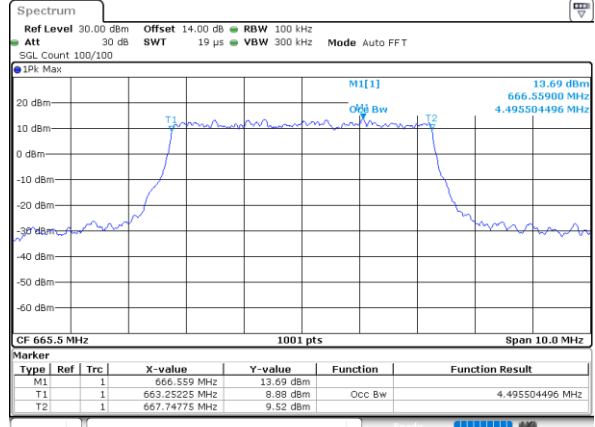

LTE Band 71

Lowest Channel / 5MHz / QPSK

Date: 25 JUN 2021 14:25:08

Lowest Channel / 5MHz / 16QAM

Date: 25 JUN 2021 14:25:133

Middle Channel / 5MHz / QPSK

Date: 25 JUN 2021 14:37:41

Middle Channel / 5MHz / 16QAM

Date: 25 JUN 2021 14:38:106

Highest Channel / 5MHz / QPSK

Date: 25 JUN 2021 14:42:01

Highest Channel / 5MHz / 16QAM

Date: 25 JUN 2021 14:42:126

LTE Band 71

Lowest Channel / 10MHz / QPSK

Date: 25 JUN 2021 15:13:02