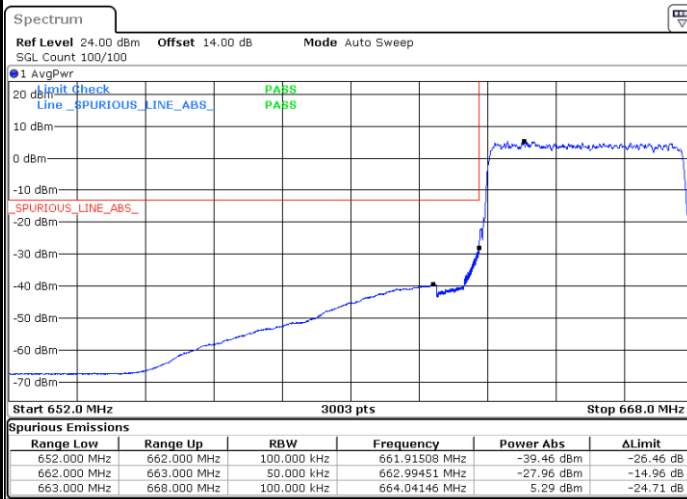

LTE Band 71 / 5MHz / 16QAM

Lowest Band Edge / 1 RB

Date: 25 JUN. 2021 14:30:27

Highest Band Edge / 1 RB

Date: 16 JUL. 2021 13:12:13

Lowest Band Edge / Full RB

Date: 25 JUN. 2021 14:34:33

Highest Band Edge / Full RB

Date: 25 JUN. 2021 14:51:27

LTE Band 71 / 5MHz / 64QAM

Lowest Band Edge / 1RB

Date: 25 JUN. 2021 14:56:54

Highest Band Edge / 1 RB

Date: 16 JUL. 2021 13:14:42

Lowest Band Edge / Full RB

Date: 25 JUN. 2021 14:58:58

Highest Band Edge / Full RB

Date: 25 JUN. 2021 15:07:08

LTE Band 71 / 10MHz / QPSK

Lowest Band Edge / 1 RB

Date: 25 JUN.2021 15:16:18

Highest Band Edge / 1 RB

Date: 25 JUN.2021 15:33:11

Lowest Band Edge / Full RB

Date: 25 JUN.2021 15:20:24

Highest Band Edge / Full RB

Date: 25 JUN.2021 15:37:18

LTE Band 71 / 10MHz / 16QAM

Lowest Band Edge / 1 RB

Date: 25 JUN. 2021 15:18:21

Highest Band Edge / 1 RB

Date: 16 JUL. 2021 13:16:52