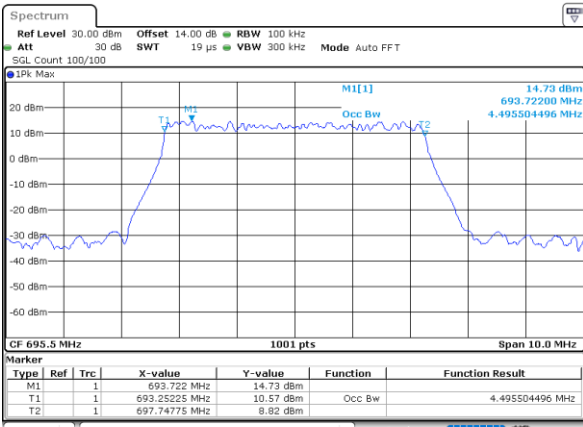

Highest Channel / 5MHz / QPSK

Date: 25 JUN 2021 14:42:01