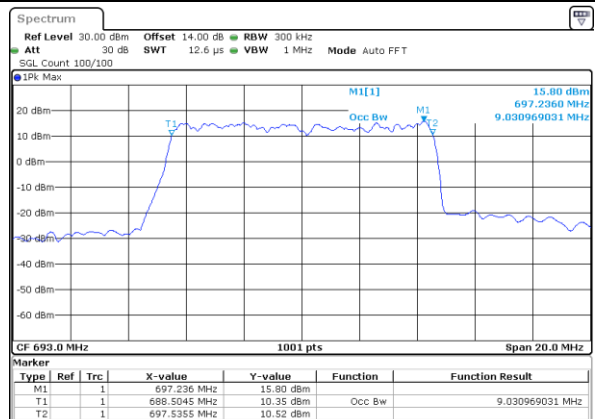

Lowest Channel / 10MHz / 16QAM

Date: 25 JUN 2021 15:13:27

Middle Channel / 10MHz / QPSK

Date: 25 JUN 2021 15:25:04

Middle Channel / 10MHz / 16QAM

Date: 25 JUN 2021 15:25:59

Highest Channel / 10MHz / QPSK

Date: 25 JUN 2021 15:29:55

Highest Channel / 10MHz / 16QAM

Date: 1 JUL 2021 09:05:33

LTE Band 71

Lowest Channel / 15MHz / QPSK

Date: 25 JUN 2021 16:07:25

Lowest Channel / 15MHz / 16QAM

Date: 25 JUN 2021 16:07:50

Middle Channel / 15MHz / QPSK