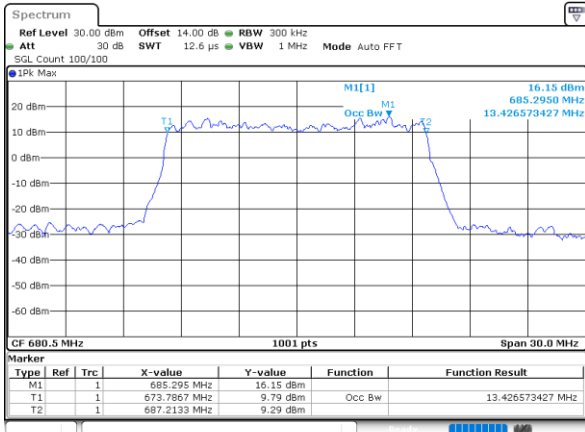

Highest Channel / 10MHz / 16QAM

Date: 1 JUL 2021 09:05:33

LTE Band 71

Lowest Channel / 15MHz / QPSK

Date: 25 JUN 2021 16:07:25

Lowest Channel / 15MHz / 16QAM

Date: 25 JUN 2021 16:07:50

Middle Channel / 15MHz / QPSK

Date: 1 JUL 2021 09:07:04

Middle Channel / 15MHz / 16QAM

Date: 25 JUN 2021 16:20:23

Highest Channel / 15MHz / QPSK

Date: 25 JUN 2021 16:24:18

Highest Channel / 15MHz / 16QAM

Date: 25 JUN 2021 16:24:43

LTE Band 71