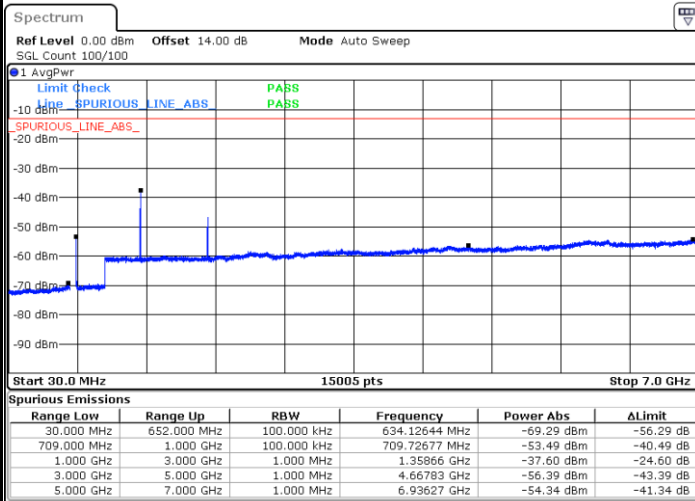

Date: 25 JUN.2021 16:36:26

LTE Band 71 / 20MHz

Lowest Channel / QPSK

Date: 25 JUN.2021 17:18:04

Lowest Channel / 16QAM

Date: 25 JUN.2021 17:19:25

LTE Band 71 / 20MHz

Middle Channel / QPSK

Middle Channel / 16QAM

Date: 25 JUN.2021 17:22:24

Date: 25 JUN.2021 17:23:45

Highest Channel / QPSK

Highest Channel / 16QAM

Date: 25 JUN.2021 17:34:56

Date: 25 JUN.2021 17:36:17

LTE Band 71 / 5MHz

Lowest Channel / 64QAM

Middle Channel / 64QAM

Date: 25 JUN 2021 15:00:19

Date: 25 JUN 2021 15:02:21

Highest Channel / 64QAM

Date: 25 JUN 2021 15:08:29