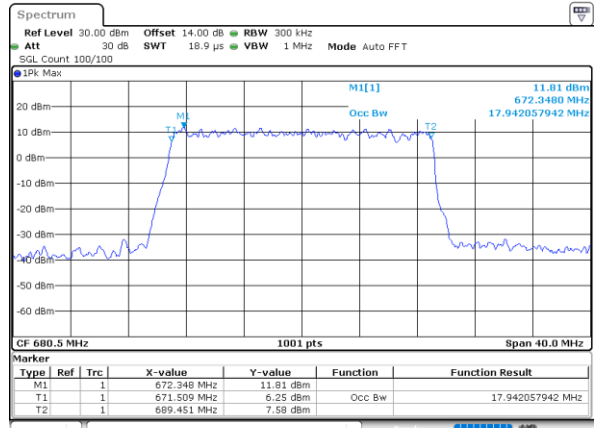

Date: 25 JUN 2021 15:50:37

LTE Band 71

Lowest Channel / 15MHz / 64QAM

Date: 25 JUN 2021 16:36:50

Lowest Channel / 20MHz / 64QAM

Date: 25 JUN 2021 17:13:142

Middle Channel / 15MHz / 64QAM

Date: 25 JUN 2021 16:42:58

Middle Channel / 20MHz / 64QAM

Date: 25 JUN 2021 17:44:149

Highest Channel / 15MHz / 64QAM

Date: 25 JUN 2021 16:45:00

Highest Channel / 20MHz / 64QAM

Date: 25 JUN 2021 17:44:151

Conducted Band Edge

LTE Band 71 / 5MHz / QPSK