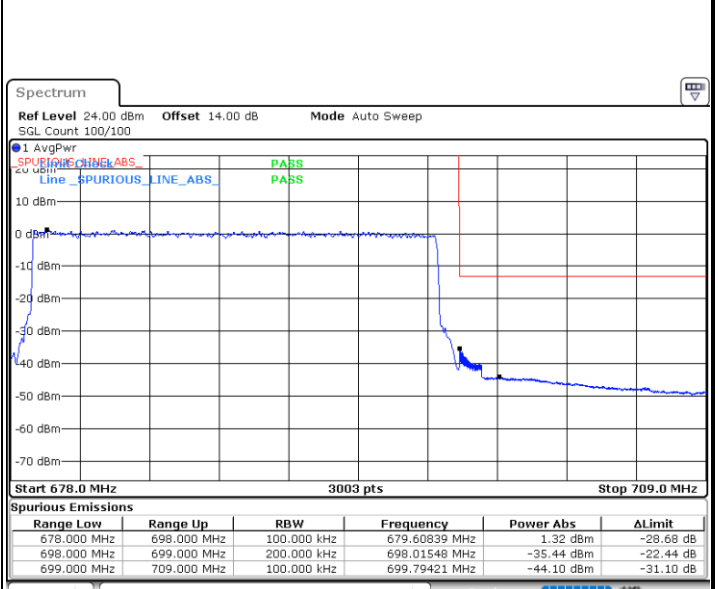

Date: 25 JUN. 2021 16:16:50

Highest Band Edge / Full RB

Date: 25 JUN. 2021 16:33:43

LTE Band 71 / 15MHz / 64QAM

Lowest Band Edge / 1 RB

Date: 25 JUN. 2021 16:39:09

Highest Band Edge / 1 RB

Date: 16 JUL. 2021 13:25:30

Lowest Band Edge / Full RB

Date: 25 JUN. 2021 16:41:12

Highest Band Edge / Full RB

Date: 25 JUN. 2021 16:49:22

LTE Band 71 / 20MHz / QPSK

Lowest Band Edge / 1 RB

Date: 25 JUN 2021 17:10:32

Highest Band Edge / 1 RB

Date: 25 JUN 2021 17:27:25

Lowest Band Edge / Full RB

Date: 25 JUN 2021 17:14:39

Highest Band Edge / Full RB

Date: 25 JUN 2021 17:33:34

LTE Band 71 / 20MHz / 16QAM

Lowest Band Edge / 1 RB

Date: 25 JUN. 2021 17:12:35

Highest Band Edge / 1RB

Date: 16 JUL. 2021 13:28:00

Lowest Band Edge / Full RB

Date: 25 JUN. 2021 17:16:42

Highest Band Edge / Full RB

Date: 25 JUN. 2021 17:31:31

LTE Band 71 / 20MHz / 64QAM

Lowest Band Edge / 1 RB