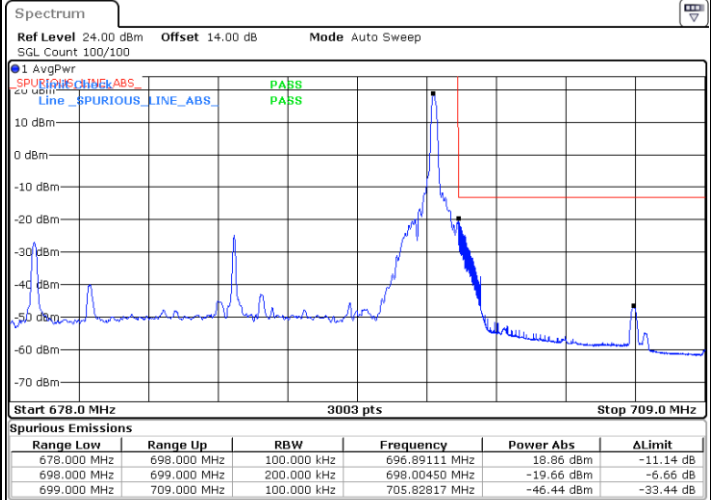

Lowest Band Edge / Full RB

Date: 25 JUN. 2021 16:41:12

Highest Band Edge / Full RB

Date: 25 JUN. 2021 16:49:22

LTE Band 71 / 20MHz / QPSK

Lowest Band Edge / 1 RB

Date: 25 JUN 2021 17:10:32

Highest Band Edge / 1 RB

Date: 25 JUN 2021 17:27:25

Lowest Band Edge / Full RB

Date: 25 JUN 2021 17:14:39

Highest Band Edge / Full RB

Date: 25 JUN 2021 17:33:34

LTE Band 71 / 20MHz / 16QAM

Lowest Band Edge / 1 RB

Date: 25 JUN. 2021 17:12:35

Highest Band Edge / 1RB

Date: 16 JUL. 2021 13:28:00

Lowest Band Edge / Full RB

Date: 25 JUN. 2021 17:16:42

Highest Band Edge / Full RB

Date: 25 JUN. 2021 17:31:31

LTE Band 71 / 20MHz / 64QAM

Lowest Band Edge / 1 RB

Date: 25 JUN. 2021 17:39:01

Highest Band Edge / 1 RB

Date: 25 JUN. 2021 17:47:10

Lowest Band Edge / Full RB

Date: 25 JUN. 2021 17:41:04

Highest Band Edge / Full RB

Date: 25 JUN. 2021 17:49:13

Conducted Spurious Emission