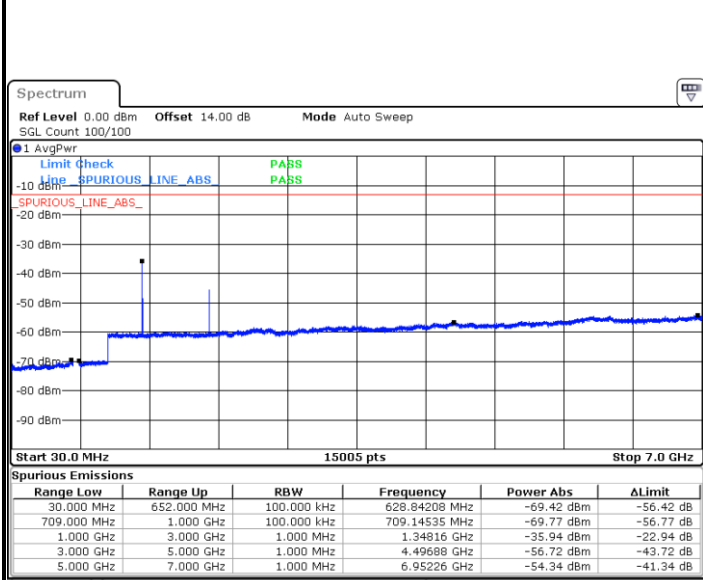

LTE Band 71 / 5MHz

Highest Channel / QPSK

Highest Channel / 16QAM

Date: 25 JUN.2021 14:52:49

Date: 25 JUN.2021 14:54:11

LTE Band 71 / 10MHz

Lowest Channel / QPSK

Lowest Channel / 16QAM

Date: 25 JUN.2021 15:23:48

Date: 25 JUN.2021 15:25:10

LTE Band 71 / 10MHz

Middle Channel / QPSK

Middle Channel / 16QAM

Date: 25 JUN.2021 15:28:09

Date: 25 JUN.2021 15:29:31

Highest Channel / QPSK

Highest Channel / 16QAM

Date: 25 JUN.2021 15:40:43

Date: 25 JUN.2021 15:42:04

LTE Band 71 / 15MHz

Lowest Channel / QPSK

Date: 25 JUN.2021 16:18:12

Lowest Channel / 16QAM

Date: 25 JUN.2021 16:19:33

Middle Channel / QPSK

Date: 25 JUN.2021 16:22:33

Middle Channel / 16QAM

Date: 25 JUN.2021 16:23:54

LTE Band71 / 15MHz

Highest Channel / QPSK

Date: 25 JUN.2021 16:35:04

Highest Channel / 16QAM