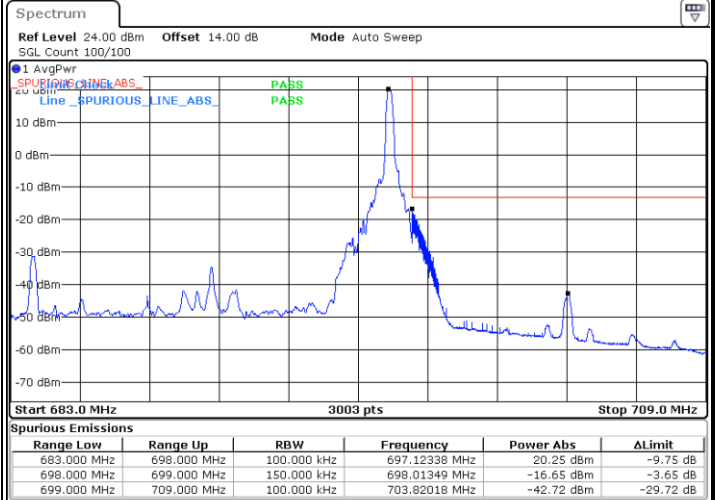

Lowest Band Edge / Full RB

Date: 25 JUN. 2021 15:22:26

Highest Band Edge / Full RB

Date: 25 JUN. 2021 15:39:21

LTE Band 71 / 10MHz / 64QAM

Lowest Band Edge / 1 RB

Highest Band Edge / 1 RB

Lowest Band Edge / Full RB

Highest Band Edge / Full RB

LTE Band 71 / 15MHz / QPSK

Lowest Band Edge / 1 RB

Date: 25 JUN.2021 16:10:41

Highest Band Edge / 1 RB

Date: 25 JUN.2021 16:27:34

Lowest Band Edge / Full RB

Date: 25 JUN.2021 16:14:47

Highest Band Edge / Full RB

Date: 25 JUN.2021 16:31:40

LTE Band 71 / 15MHz / 16QAM

Lowest Band Edge / 1 RB

Date: 25 JUN. 2021 16:12:44

Highest Band Edge / 1 RB

Date: 16 JUL. 2021 13:24:39

Lowest Band Edge / Full RB

Date: 25 JUN. 2021 16:16:50

Highest Band Edge / Full RB

Date: 25 JUN. 2021 16:33:43

LTE Band 71 / 15MHz / 64QAM

Lowest Band Edge / 1 RB

Date: 25 JUN. 2021 16:39:09

Highest Band Edge / 1 RB

Date: 16 JUL. 2021 13:25:30