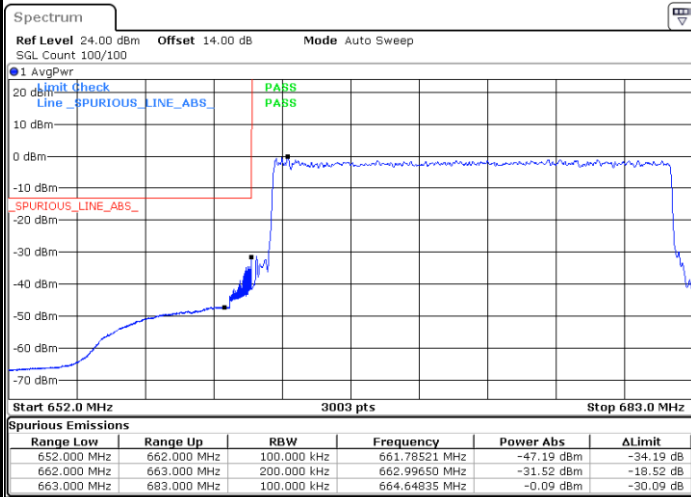

Lowest Band Edge / Full RB

Date: 25 JUN. 2021 16:41:12

Highest Band Edge / Full RB

Date: 25 JUN. 2021 16:49:22

LTE Band 71 / 20MHz / QPSK

Lowest Band Edge / 1 RB

Date: 25 JUN 2021 17:10:32

Highest Band Edge / 1 RB

Date: 25 JUN 2021 17:27:25

Lowest Band Edge / Full RB

Date: 25 JUN 2021 17:14:39

Highest Band Edge / Full RB

Date: 25 JUN 2021 17:33:34

LTE Band 71 / 20MHz / 16QAM

Lowest Band Edge / 1 RB

Date: 25 JUN. 2021 17:12:35

Highest Band Edge / 1RB

Date: 16 JUL. 2021 13:28:00

Lowest Band Edge / Full RB

Date: 25 JUN. 2021 17:16:42

Highest Band Edge / Full RB

Date: 25 JUN. 2021 17:31:31

LTE Band 71 / 20MHz / 64QAM

Lowest Band Edge / 1 RB

Date: 25 JUN. 2021 17:39:01

Highest Band Edge / 1 RB

Date: 25 JUN. 2021 17:47:10

Lowest Band Edge / Full RB

Date: 25 JUN. 2021 17:41:04

Highest Band Edge / Full RB

Date: 25 JUN. 2021 17:49:13

Conducted Spurious Emission