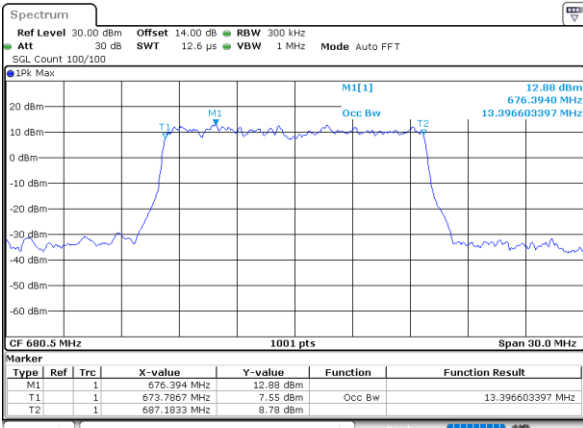

Date: 25 JUN 2021 15:42:28

Middle Channel / 5MHz / 64QAM

Date: 25 JUN 2021 15:00:44

Middle Channel / 10MHz / 64QAM

Date: 25 JUN 2021 15:48:35

Highest Channel / 5MHz / 64QAM

Date: 25 JUN 2021 15:02:46

Highest Channel / 10MHz / 64QAM

Date: 25 JUN 2021 15:50:37

LTE Band 71

Lowest Channel / 15MHz / 64QAM

Date: 25 JUN 2021 16:36:50

Lowest Channel / 20MHz / 64QAM

Date: 25 JUN 2021 17:13:142

Middle Channel / 15MHz / 64QAM

Date: 25 JUN 2021 16:42:58

Middle Channel / 20MHz / 64QAM

Date: 25 JUN 2021 17:44:149

Highest Channel / 15MHz / 64QAM

Date: 25 JUN 2021 16:45:00

Highest Channel / 20MHz / 64QAM

Date: 25 JUN 2021 17:44:151

Conducted Band Edge

LTE Band 71 / 5MHz / QPSK