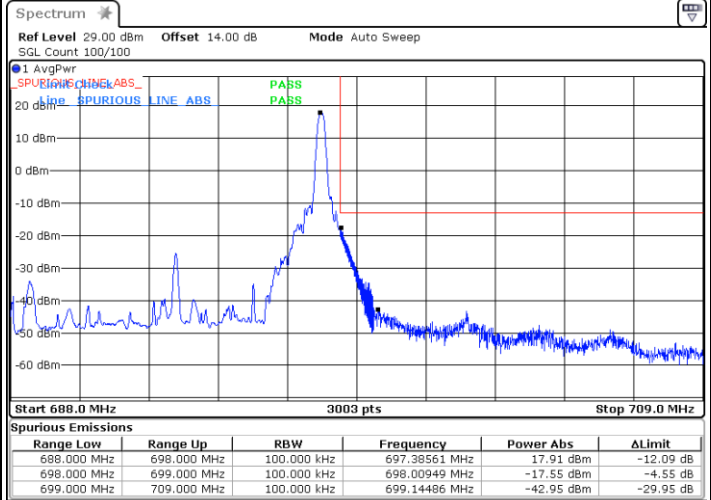

Date: 25 JUN.2021 15:20:24

Highest Band Edge / Full RB

Date: 25 JUN.2021 15:37:18

LTE Band 71 / 10MHz / 16QAM

Lowest Band Edge / 1 RB

Date: 25 JUN. 2021 15:18:21

Highest Band Edge / 1 RB

Date: 16 JUL. 2021 13:16:52

Lowest Band Edge / Full RB

Date: 25 JUN. 2021 15:22:26

Highest Band Edge / Full RB

Date: 25 JUN. 2021 15:39:21

LTE Band 71 / 10MHz / 64QAM

Lowest Band Edge / 1 RB

Highest Band Edge / 1 RB

Lowest Band Edge / Full RB

Highest Band Edge / Full RB

LTE Band 71 / 15MHz / QPSK

Lowest Band Edge / 1 RB

Date: 25 JUN.2021 16:10:41

Highest Band Edge / 1 RB

Date: 25 JUN.2021 16:27:34

Lowest Band Edge / Full RB

Date: 25 JUN.2021 16:14:47

Highest Band Edge / Full RB

Date: 25 JUN.2021 16:31:40

LTE Band 71 / 15MHz / 16QAM

Lowest Band Edge / 1 RB

Date: 25 JUN. 2021 16:12:44

Highest Band Edge / 1 RB

Date: 16 JUL. 2021 13:24:39

Lowest Band Edge / Full RB