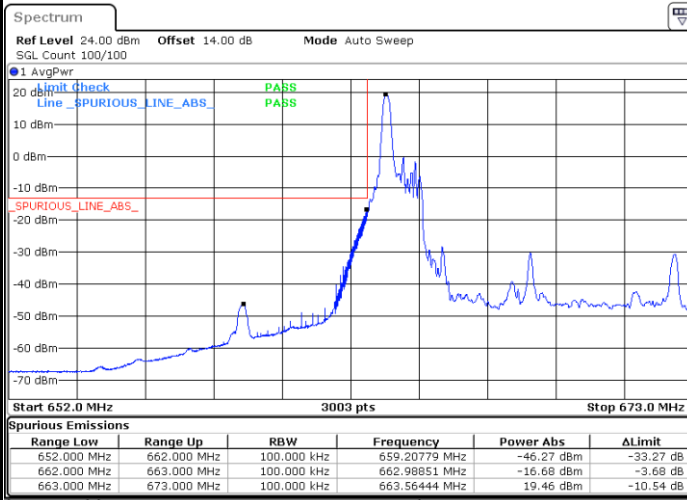

Highest Band Edge / Full RB

Date: 25 JUN. 2021 15:07:08

LTE Band 71 / 10MHz / QPSK

Lowest Band Edge / 1 RB

Date: 25 JUN.2021 15:16:18

Highest Band Edge / 1 RB

Date: 25 JUN.2021 15:33:11

Lowest Band Edge / Full RB

Date: 25 JUN.2021 15:20:24

Highest Band Edge / Full RB

Date: 25 JUN.2021 15:37:18

LTE Band 71 / 10MHz / 16QAM

Lowest Band Edge / 1 RB

Date: 25 JUN. 2021 15:18:21

Highest Band Edge / 1 RB

Date: 16 JUL. 2021 13:16:52

Lowest Band Edge / Full RB

Date: 25 JUN. 2021 15:22:26

Highest Band Edge / Full RB

Date: 25 JUN. 2021 15:39:21

LTE Band 71 / 10MHz / 64QAM

Lowest Band Edge / 1 RB

Highest Band Edge / 1 RB

Lowest Band Edge / Full RB

Highest Band Edge / Full RB

LTE Band 71 / 15MHz / QPSK

Lowest Band Edge / 1 RB

Date: 25 JUN.2021 16:10:41

Highest Band Edge / 1 RB

Date: 25 JUN.2021 16:27:34

Lowest Band Edge / Full RB

Date: 25 JUN.2021 16:14:47