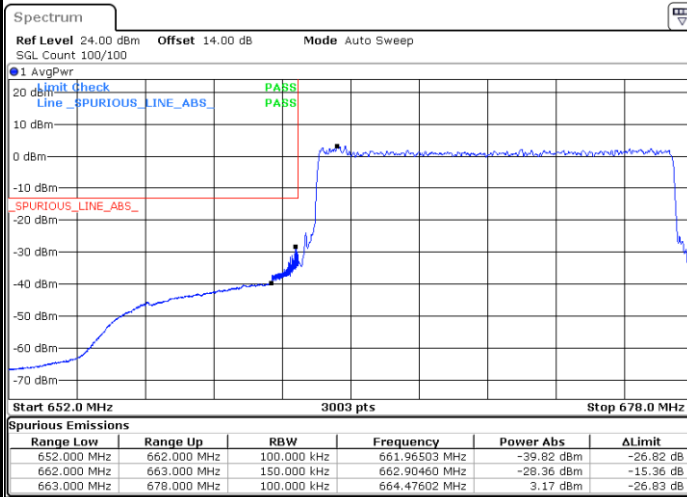

Lowest Band Edge / Full RB

Date: 25 JUN. 2021 15:22:26

Highest Band Edge / Full RB

Date: 25 JUN. 2021 15:39:21

LTE Band 71 / 10MHz / 64QAM

Lowest Band Edge / 1 RB

Highest Band Edge / 1 RB

Lowest Band Edge / Full RB

Highest Band Edge / Full RB

LTE Band 71 / 15MHz / QPSK

Lowest Band Edge / 1 RB

Date: 25 JUN.2021 16:10:41

Highest Band Edge / 1 RB

Date: 25 JUN.2021 16:27:34

Lowest Band Edge / Full RB

Date: 25 JUN.2021 16:14:47

Highest Band Edge / Full RB

Date: 25 JUN.2021 16:31:40

LTE Band 71 / 15MHz / 16QAM

Lowest Band Edge / 1 RB

Date: 25 JUN. 2021 16:12:44

Highest Band Edge / 1 RB

Date: 16 JUL. 2021 13:24:39

Lowest Band Edge / Full RB

Date: 25 JUN. 2021 16:16:50

Highest Band Edge / Full RB

Date: 25 JUN. 2021 16:33:43

LTE Band 71 / 15MHz / 64QAM

Lowest Band Edge / 1 RB

Date: 25 JUN. 2021 16:39:09

Highest Band Edge / 1 RB

Date: 16 JUL. 2021 13:25:30