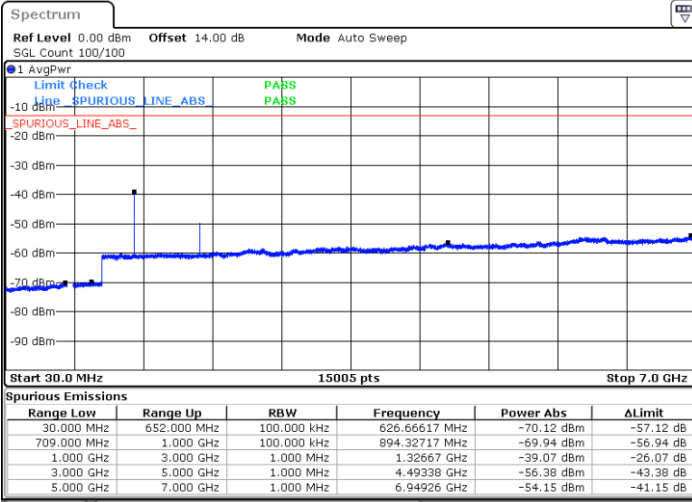

Date: 25 JUN.2021 16:36:26

LTE Band 71 / 20MHz

Lowest Channel / QPSK

Date: 25 JUN.2021 17:18:04

Lowest Channel / 16QAM

Date: 25 JUN.2021 17:19:25

LTE Band 71 / 20MHz

Middle Channel / QPSK

Middle Channel / 16QAM

Date: 25 JUN.2021 17:22:24

Date: 25 JUN.2021 17:23:45

Highest Channel / QPSK

Highest Channel / 16QAM

Date: 25 JUN.2021 17:34:56

Date: 25 JUN.2021 17:36:17

LTE Band 71 / 5MHz

Lowest Channel / 64QAM

Middle Channel / 64QAM

Date: 25 JUN 2021 15:00:19

Date: 25 JUN 2021 15:02:21

Highest Channel / 64QAM

Date: 25 JUN 2021 15:08:29