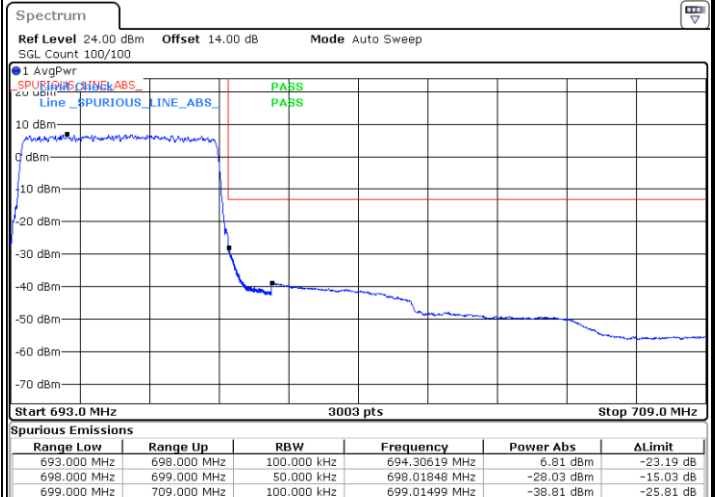

Middle Channel / 20MHz / 64QAM

Date: 25 JUN 2021 17:44:149

Highest Channel / 15MHz / 64QAM

Date: 25 JUN 2021 16:45:00

Highest Channel / 20MHz / 64QAM

Date: 25 JUN 2021 17:44:151

Conducted Band Edge

LTE Band 71 / 5MHz / QPSK

Lowest Band Edge / 1 RB

Date: 25 JUN.2021 14:28:24

Highest Band Edge / 1 RB

Date: 25 JUN.2021 14:45:18

Lowest Band Edge / Full RB

Date: 25 JUN.2021 14:32:30

Highest Band Edge / Full RB

Date: 25 JUN.2021 14:49:24

LTE Band 71 / 5MHz / 16QAM

Lowest Band Edge / 1 RB

Date: 25 JUN. 2021 14:30:27

Highest Band Edge / 1 RB

Date: 16 JUL. 2021 13:12:13

Lowest Band Edge / Full RB

Date: 25 JUN. 2021 14:34:33

Highest Band Edge / Full RB

Date: 25 JUN. 2021 14:51:27

LTE Band 71 / 5MHz / 64QAM

Lowest Band Edge / 1RB

Date: 25 JUN. 2021 14:56:54

Highest Band Edge / 1 RB

Date: 16 JUL. 2021 13:14:42

Lowest Band Edge / Full RB

Date: 25 JUN. 2021 14:58:58