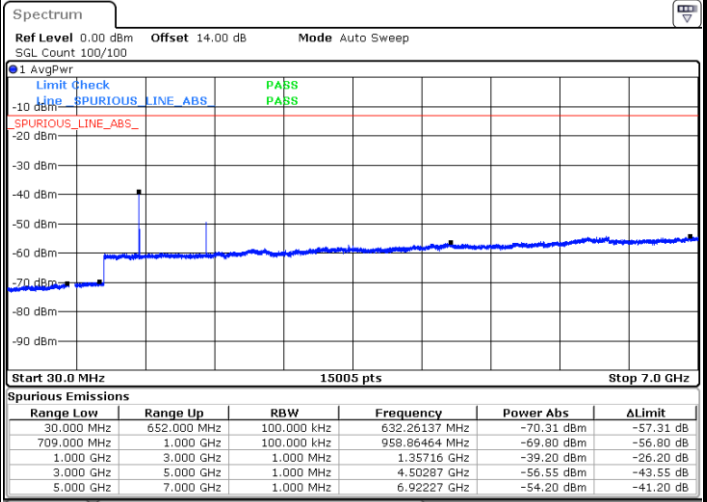

Date: 25 JUN.2021 16:36:26

LTE Band 71 / 20MHz

Lowest Channel / QPSK

Date: 25 JUN.2021 17:18:04

Lowest Channel / 16QAM

Date: 25 JUN.2021 17:19:25

LTE Band 71 / 20MHz

Middle Channel / QPSK

Middle Channel / 16QAM

Date: 25 JUN.2021 17:22:24

Date: 25 JUN.2021 17:23:45

Highest Channel / QPSK

Highest Channel / 16QAM

Date: 25 JUN.2021 17:34:56

Date: 25 JUN.2021 17:36:17

LTE Band 71 / 5MHz

Lowest Channel / 64QAM

Middle Channel / 64QAM

Date: 25 JUN 2021 15:00:19

Date: 25 JUN 2021 15:02:21

Highest Channel / 64QAM

Date: 25 JUN 2021 15:08:29