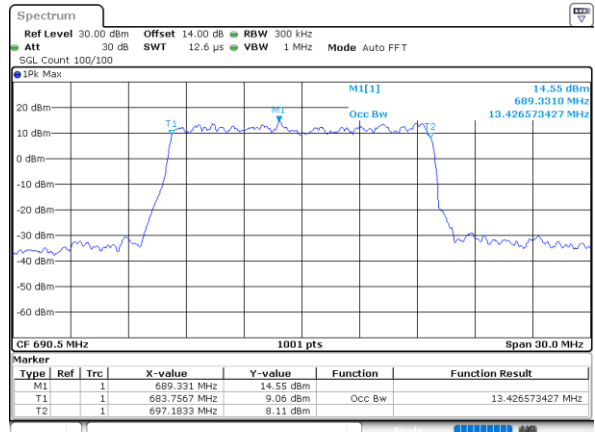

Date: 1 JUL 2021 09:07:04

Middle Channel / 15MHz / 16QAM

Date: 25 JUN 2021 16:20:23

Highest Channel / 15MHz / QPSK

Date: 25 JUN 2021 16:24:18

Highest Channel / 15MHz / 16QAM

Date: 25 JUN 2021 16:24:43

LTE Band 71