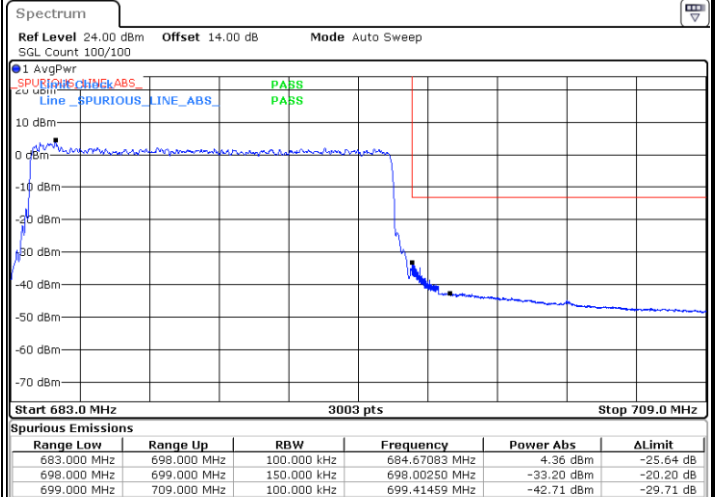

Lowest Band Edge / Full RB

Date: 25 JUN. 2021 15:22:26

Highest Band Edge / Full RB

Date: 25 JUN. 2021 15:39:21

LTE Band 71 / 10MHz / 64QAM

Lowest Band Edge / 1 RB

Highest Band Edge / 1 RB

Lowest Band Edge / Full RB

Highest Band Edge / Full RB

LTE Band 71 / 15MHz / QPSK

Lowest Band Edge / 1 RB

Date: 25 JUN.2021 16:10:41

Highest Band Edge / 1 RB

Date: 25 JUN.2021 16:27:34

Lowest Band Edge / Full RB

Date: 25 JUN.2021 16:14:47

Highest Band Edge / Full RB

Date: 25 JUN.2021 16:31:40

LTE Band 71 / 15MHz / 16QAM

Lowest Band Edge / 1 RB

Date: 25 JUN. 2021 16:12:44

Highest Band Edge / 1 RB

Date: 16 JUL. 2021 13:24:39

Lowest Band Edge / Full RB

Date: 25 JUN. 2021 16:16:50

Highest Band Edge / Full RB

Date: 25 JUN. 2021 16:33:43

LTE Band 71 / 15MHz / 64QAM

Lowest Band Edge / 1 RB

Date: 25 JUN. 2021 16:39:09

Highest Band Edge / 1 RB

Date: 16 JUL. 2021 13:25:30