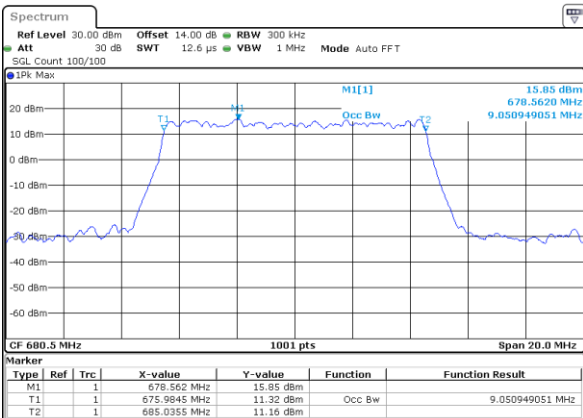

Date: 25 JUN 2021 14:38:106

Highest Channel / 5MHz / QPSK

Date: 25 JUN 2021 14:42:01

Highest Channel / 5MHz / 16QAM

Date: 25 JUN 2021 14:42:126

LTE Band 71

Lowest Channel / 10MHz / QPSK

Date: 25 JUN 2021 15:13:02

Lowest Channel / 10MHz / 16QAM

Date: 25 JUN 2021 15:13:27

Middle Channel / 10MHz / QPSK

Date: 25 JUN 2021 15:25:04

Middle Channel / 10MHz / 16QAM

Date: 25 JUN 2021 15:25:59

Highest Channel / 10MHz / QPSK

Date: 25 JUN 2021 15:29:55

Highest Channel / 10MHz / 16QAM

Date: 1 JUL 2021 09:05:33

LTE Band 71

Lowest Channel / 15MHz / QPSK

Date: 25 JUN 2021 16:07:25

Lowest Channel / 15MHz / 16QAM

Date: 25 JUN 2021 16:07:50

Middle Channel / 15MHz / QPSK