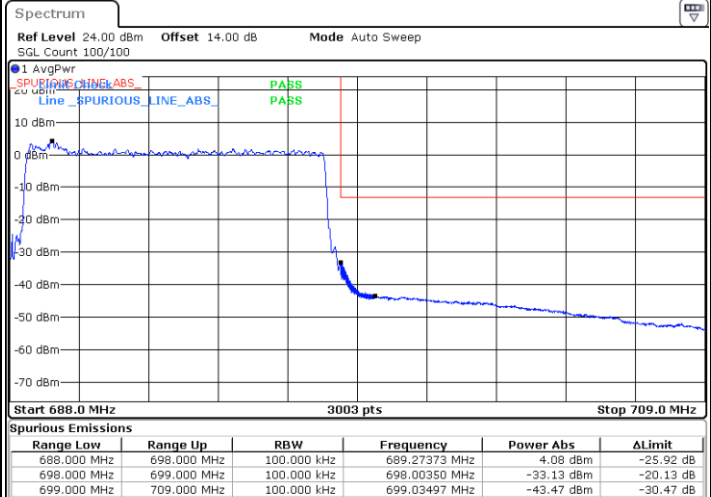

Date: 25 JUN.2021 15:20:24

Highest Band Edge / Full RB

Date: 25 JUN.2021 15:37:18

LTE Band 71 / 10MHz / 16QAM

Lowest Band Edge / 1 RB

Date: 25 JUN. 2021 15:18:21

Highest Band Edge / 1 RB

Date: 16 JUL. 2021 13:16:52

Lowest Band Edge / Full RB

Date: 25 JUN. 2021 15:22:26

Highest Band Edge / Full RB

Date: 25 JUN. 2021 15:39:21

LTE Band 71 / 10MHz / 64QAM

Lowest Band Edge / 1 RB

Highest Band Edge / 1 RB

Lowest Band Edge / Full RB

Highest Band Edge / Full RB

LTE Band 71 / 15MHz / QPSK

Lowest Band Edge / 1 RB

Date: 25 JUN.2021 16:10:41

Highest Band Edge / 1 RB

Date: 25 JUN.2021 16:27:34

Lowest Band Edge / Full RB

Date: 25 JUN.2021 16:14:47

Highest Band Edge / Full RB

Date: 25 JUN.2021 16:31:40

LTE Band 71 / 15MHz / 16QAM

Lowest Band Edge / 1 RB

Date: 25 JUN. 2021 16:12:44

Highest Band Edge / 1 RB

Date: 16 JUL. 2021 13:24:39

Lowest Band Edge / Full RB