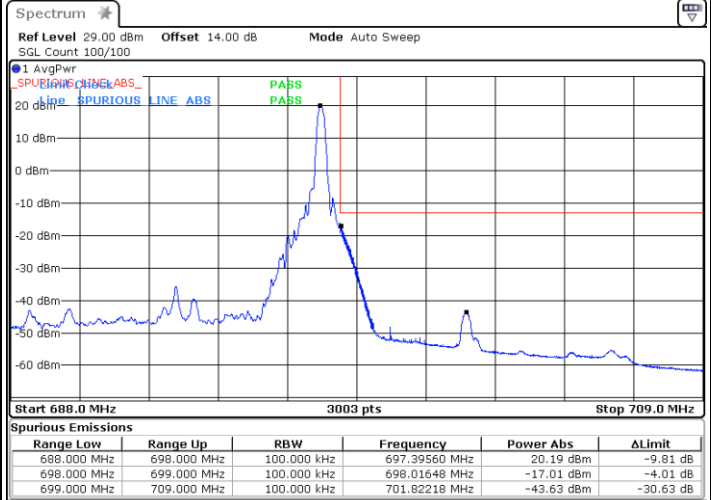

Highest Band Edge / Full RB

Date: 25 JUN. 2021 15:07:08

LTE Band 71 / 10MHz / QPSK

Lowest Band Edge / 1 RB

Date: 25 JUN.2021 15:16:18

Highest Band Edge / 1 RB

Date: 25 JUN.2021 15:33:11

Lowest Band Edge / Full RB

Date: 25 JUN.2021 15:20:24

Highest Band Edge / Full RB

Date: 25 JUN.2021 15:37:18

LTE Band 71 / 10MHz / 16QAM

Lowest Band Edge / 1 RB

Date: 25 JUN. 2021 15:18:21

Highest Band Edge / 1 RB

Date: 16 JUL. 2021 13:16:52

Lowest Band Edge / Full RB

Date: 25 JUN. 2021 15:22:26

Highest Band Edge / Full RB

Date: 25 JUN. 2021 15:39:21

LTE Band 71 / 10MHz / 64QAM

Lowest Band Edge / 1 RB

Highest Band Edge / 1 RB

Lowest Band Edge / Full RB

Highest Band Edge / Full RB

LTE Band 71 / 15MHz / QPSK

Lowest Band Edge / 1 RB

Date: 25 JUN.2021 16:10:41

Highest Band Edge / 1 RB

Date: 25 JUN.2021 16:27:34

Lowest Band Edge / Full RB

Date: 25 JUN.2021 16:14:47