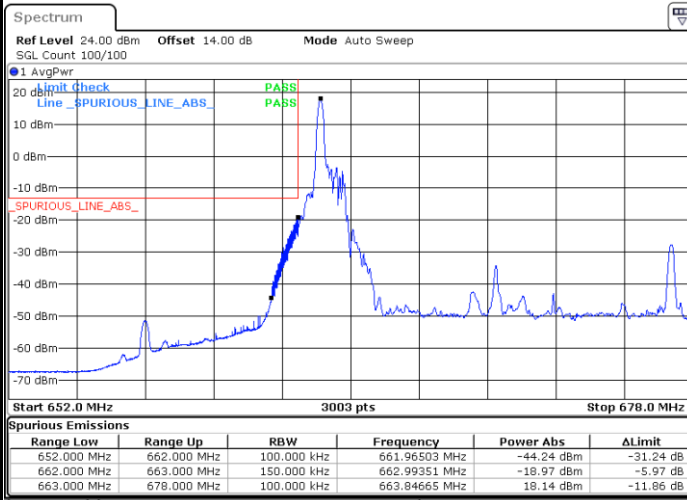

Highest Band Edge / Full RB

Date: 25 JUN.2021 16:31:40

LTE Band 71 / 15MHz / 16QAM

Lowest Band Edge / 1 RB

Date: 25 JUN. 2021 16:12:44

Highest Band Edge / 1 RB

Date: 16 JUL. 2021 13:24:39

Lowest Band Edge / Full RB

Date: 25 JUN. 2021 16:16:50

Highest Band Edge / Full RB

Date: 25 JUN. 2021 16:33:43

LTE Band 71 / 15MHz / 64QAM

Lowest Band Edge / 1 RB

Date: 25 JUN. 2021 16:39:09

Highest Band Edge / 1 RB

Date: 16 JUL. 2021 13:25:30

Lowest Band Edge / Full RB

Date: 25 JUN. 2021 16:41:12

Highest Band Edge / Full RB

Date: 25 JUN. 2021 16:49:22

LTE Band 71 / 20MHz / QPSK

Lowest Band Edge / 1 RB

Date: 25 JUN 2021 17:10:32

Highest Band Edge / 1 RB

Date: 25 JUN 2021 17:27:25

Lowest Band Edge / Full RB

Date: 25 JUN 2021 17:14:39

Highest Band Edge / Full RB

Date: 25 JUN 2021 17:33:34

LTE Band 71 / 20MHz / 16QAM

Lowest Band Edge / 1 RB

Date: 25 JUN. 2021 17:12:35