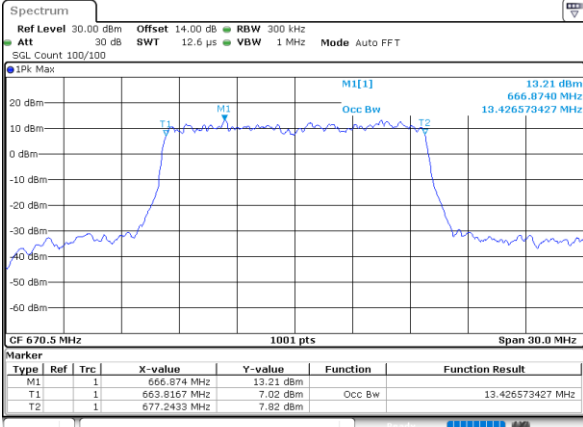

Highest Channel / 20MHz / QPSK

Date: 25 JUN 2021 17:24:09

Highest Channel / 20MHz / 16QAM

Date: 25 JUN 2021 17:24:34

LTE Band 71

Lowest Channel / 5MHz / 64QAM

Date: 25 JUN 2021 14:54:35

Lowest Channel / 10MHz / 64QAM

Date: 25 JUN 2021 15:42:28

Middle Channel / 5MHz / 64QAM

Date: 25 JUN 2021 15:00:44

Middle Channel / 10MHz / 64QAM

Date: 25 JUN 2021 15:48:35

Highest Channel / 5MHz / 64QAM

Date: 25 JUN 2021 15:02:46

Highest Channel / 10MHz / 64QAM

Date: 25 JUN 2021 15:50:37

LTE Band 71

Lowest Channel / 15MHz / 64QAM

Date: 25 JUN 2021 16:36:50

Lowest Channel / 20MHz / 64QAM

Date: 25 JUN 2021 17:13:142

Middle Channel / 15MHz / 64QAM

Date: 25 JUN 2021 16:42:58

Middle Channel / 20MHz / 64QAM

Date: 25 JUN 2021 17:44:149

Highest Channel / 15MHz / 64QAM

Date: 25 JUN 2021 16:45:00

Highest Channel / 20MHz / 64QAM

Date: 25 JUN 2021 17:44:151

Conducted Band Edge

LTE Band 71 / 5MHz / QPSK