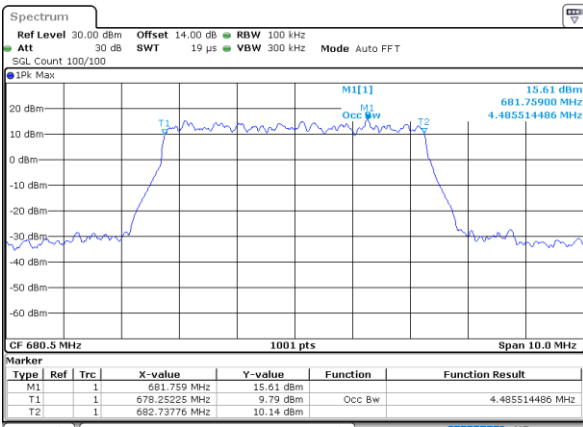

LTE Band 71

Lowest Channel / 5MHz / QPSK

Date: 25 JUN 2021 14:25:08

Lowest Channel / 5MHz / 16QAM

Date: 25 JUN 2021 14:25:133

Middle Channel / 5MHz / QPSK

Date: 25 JUN 2021 14:37:41

Middle Channel / 5MHz / 16QAM

Date: 25 JUN 2021 14:38:106

Highest Channel / 5MHz / QPSK

Date: 25 JUN 2021 14:42:01

Highest Channel / 5MHz / 16QAM

Date: 25 JUN 2021 14:42:126

LTE Band 71

Lowest Channel / 10MHz / QPSK

Date: 25 JUN 2021 15:13:02