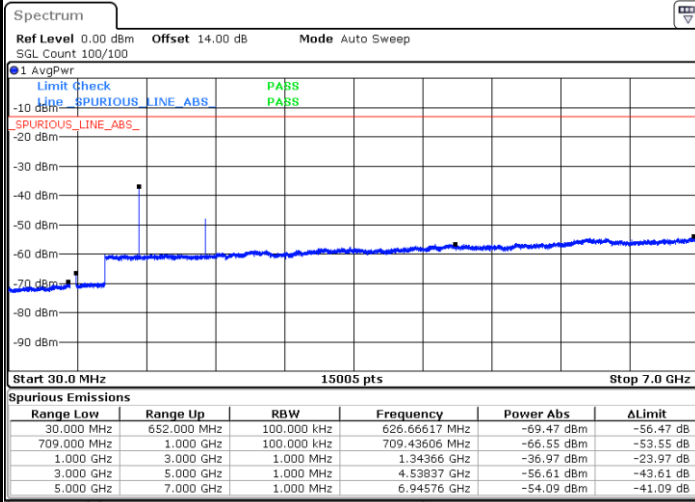

Middle Channel / QPSK

Date: 25 JUN.2021 16:22:33

Middle Channel / 16QAM

Date: 25 JUN.2021 16:23:54

LTE Band71 / 15MHz

Highest Channel / QPSK

Date: 25 JUN.2021 16:35:04

Highest Channel / 16QAM

Date: 25 JUN.2021 16:36:26

LTE Band 71 / 20MHz

Lowest Channel / QPSK

Date: 25 JUN.2021 17:18:04

Lowest Channel / 16QAM

Date: 25 JUN.2021 17:19:25

LTE Band 71 / 20MHz

Middle Channel / QPSK

Middle Channel / 16QAM

Date: 25 JUN.2021 17:22:24

Date: 25 JUN.2021 17:23:45

Highest Channel / QPSK

Highest Channel / 16QAM

Date: 25 JUN.2021 17:34:56

Date: 25 JUN.2021 17:36:17

LTE Band 71 / 5MHz

Lowest Channel / 64QAM

Middle Channel / 64QAM

Date: 25 JUN 2021 15:00:19

Date: 25 JUN 2021 15:02:21

Highest Channel / 64QAM

Date: 25 JUN 2021 15:08:29