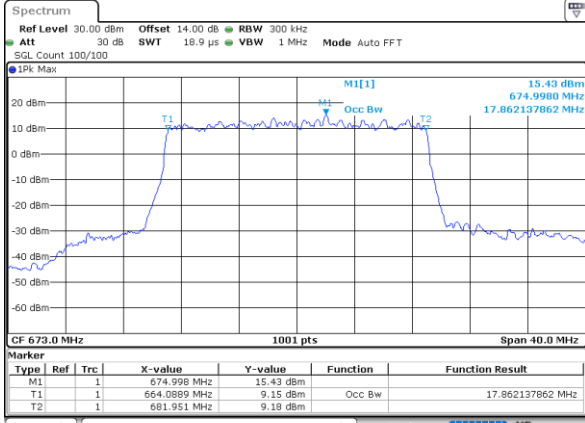

LTE Band 71

Lowest Channel / 20MHz / QPSK

Date: 25 JUN 2021 17:07:16