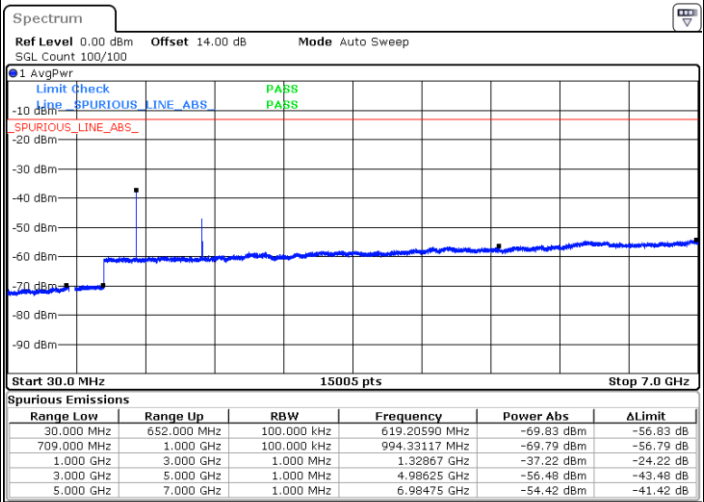

Middle Channel / QPSK

Date: 25 JUN.2021 16:22:33

Middle Channel / 16QAM

Date: 25 JUN.2021 16:23:54

LTE Band71 / 15MHz

Highest Channel / QPSK

Date: 25 JUN.2021 16:35:04

Highest Channel / 16QAM

Date: 25 JUN.2021 16:36:26

LTE Band 71 / 20MHz

Lowest Channel / QPSK

Date: 25 JUN.2021 17:18:04

Lowest Channel / 16QAM

Date: 25 JUN.2021 17:19:25

LTE Band 71 / 20MHz

Middle Channel / QPSK

Middle Channel / 16QAM

Date: 25 JUN.2021 17:22:24

Date: 25 JUN.2021 17:23:45

Highest Channel / QPSK

Highest Channel / 16QAM

Date: 25 JUN.2021 17:34:56

Date: 25 JUN.2021 17:36:17

LTE Band 71 / 5MHz

Lowest Channel / 64QAM

Middle Channel / 64QAM

Date: 25 JUN 2021 15:00:19

Date: 25 JUN 2021 15:02:21

Highest Channel / 64QAM

Date: 25 JUN 2021 15:08:29