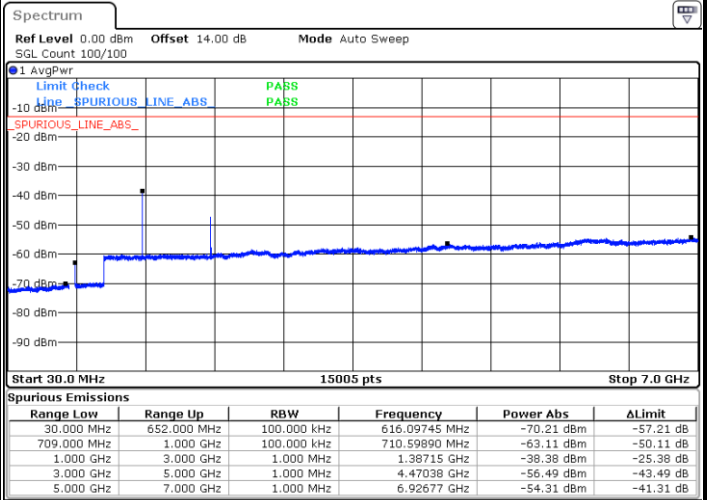

Date: 25 JUN 2021 17:27:25

Lowest Band Edge / Full RB

Date: 25 JUN 2021 17:14:39

Highest Band Edge / Full RB

Date: 25 JUN 2021 17:33:34

LTE Band 71 / 20MHz / 16QAM

Lowest Band Edge / 1 RB

Date: 25 JUN. 2021 17:12:35

Highest Band Edge / 1RB

Date: 16 JUL. 2021 13:28:00

Lowest Band Edge / Full RB

Date: 25 JUN. 2021 17:16:42

Highest Band Edge / Full RB

Date: 25 JUN. 2021 17:31:31

LTE Band 71 / 20MHz / 64QAM

Lowest Band Edge / 1 RB

Date: 25 JUN. 2021 17:39:01

Highest Band Edge / 1 RB

Date: 25 JUN. 2021 17:47:10

Lowest Band Edge / Full RB

Date: 25 JUN. 2021 17:41:04

Highest Band Edge / Full RB

Date: 25 JUN. 2021 17:49:13

Conducted Spurious Emission

LTE Band 71 / 5MHz

Highest Channel / QPSK

Highest Channel / 16QAM

Date: 25 JUN.2021 14:52:49

Date: 25 JUN.2021 14:54:11

LTE Band 71 / 10MHz

Lowest Channel / QPSK

Lowest Channel / 16QAM