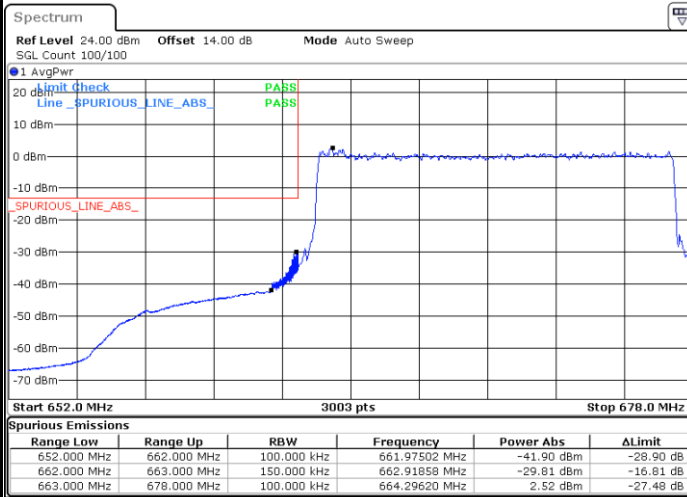

Highest Band Edge / Full RB

LTE Band 71 / 15MHz / QPSK

Lowest Band Edge / 1 RB

Date: 25 JUN.2021 16:10:41

Highest Band Edge / 1 RB

Date: 25 JUN.2021 16:27:34

Lowest Band Edge / Full RB

Date: 25 JUN.2021 16:14:47

Highest Band Edge / Full RB

Date: 25 JUN.2021 16:31:40

LTE Band 71 / 15MHz / 16QAM

Lowest Band Edge / 1 RB

Date: 25 JUN. 2021 16:12:44

Highest Band Edge / 1 RB

Date: 16 JUL. 2021 13:24:39

Lowest Band Edge / Full RB

Date: 25 JUN. 2021 16:16:50

Highest Band Edge / Full RB

Date: 25 JUN. 2021 16:33:43

LTE Band 71 / 15MHz / 64QAM

Lowest Band Edge / 1 RB

Date: 25 JUN. 2021 16:39:09

Highest Band Edge / 1 RB

Date: 16 JUL. 2021 13:25:30

Lowest Band Edge / Full RB

Date: 25 JUN. 2021 16:41:12

Highest Band Edge / Full RB

Date: 25 JUN. 2021 16:49:22

LTE Band 71 / 20MHz / QPSK

Lowest Band Edge / 1 RB

Date: 25 JUN 2021 17:10:32

Highest Band Edge / 1 RB