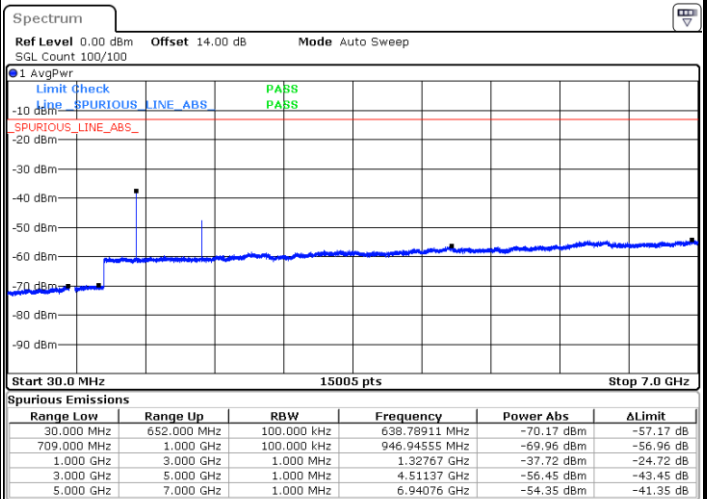

Highest Band Edge / 1RB

Date: 16 JUL. 2021 13:28:00

Lowest Band Edge / Full RB

Date: 25 JUN. 2021 17:16:42

Highest Band Edge / Full RB

Date: 25 JUN. 2021 17:31:31

LTE Band 71 / 20MHz / 64QAM

Lowest Band Edge / 1 RB

Date: 25 JUN. 2021 17:39:01

Highest Band Edge / 1 RB

Date: 25 JUN. 2021 17:47:10

Lowest Band Edge / Full RB

Date: 25 JUN. 2021 17:41:04

Highest Band Edge / Full RB

Date: 25 JUN. 2021 17:49:13

Conducted Spurious Emission

LTE Band 71 / 5MHz

Highest Channel / QPSK

Highest Channel / 16QAM

Date: 25 JUN.2021 14:52:49

Date: 25 JUN.2021 14:54:11

LTE Band 71 / 10MHz

Lowest Channel / QPSK

Lowest Channel / 16QAM

Date: 25 JUN.2021 15:23:48

Date: 25 JUN.2021 15:25:10

LTE Band 71 / 10MHz

Middle Channel / QPSK

Middle Channel / 16QAM

Date: 25 JUN.2021 15:28:09

Date: 25 JUN.2021 15:29:31

Highest Channel / QPSK