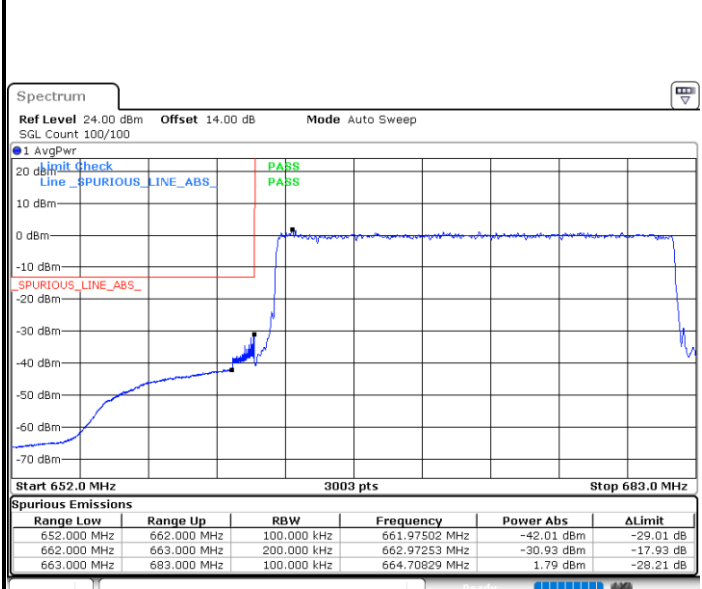

Date: 25 JUN. 2021 16:16:50

Highest Band Edge / Full RB

Date: 25 JUN. 2021 16:33:43

LTE Band 71 / 15MHz / 64QAM

Lowest Band Edge / 1 RB

Date: 25 JUN. 2021 16:39:09

Highest Band Edge / 1 RB

Date: 16 JUL. 2021 13:25:30

Lowest Band Edge / Full RB

Date: 25 JUN. 2021 16:41:12

Highest Band Edge / Full RB

Date: 25 JUN. 2021 16:49:22

LTE Band 71 / 20MHz / QPSK

Lowest Band Edge / 1 RB

Date: 25 JUN 2021 17:10:32

Highest Band Edge / 1 RB

Date: 25 JUN 2021 17:27:25

Lowest Band Edge / Full RB

Date: 25 JUN 2021 17:14:39

Highest Band Edge / Full RB

Date: 25 JUN 2021 17:33:34

LTE Band 71 / 20MHz / 16QAM

Lowest Band Edge / 1 RB

Date: 25 JUN. 2021 17:12:35

Highest Band Edge / 1RB

Date: 16 JUL. 2021 13:28:00

Lowest Band Edge / Full RB

Date: 25 JUN. 2021 17:16:42

Highest Band Edge / Full RB

Date: 25 JUN. 2021 17:31:31

LTE Band 71 / 20MHz / 64QAM

Lowest Band Edge / 1 RB