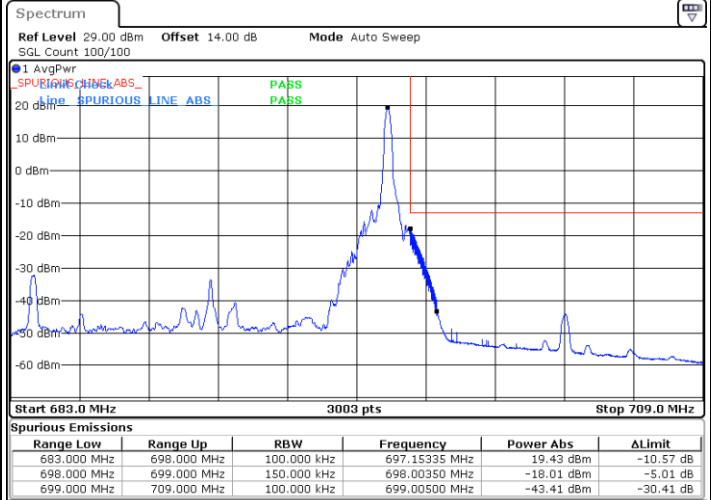

Highest Band Edge / Full RB

LTE Band 71 / 15MHz / QPSK

Lowest Band Edge / 1 RB

Date: 25 JUN.2021 16:10:41

Highest Band Edge / 1 RB

Date: 25 JUN.2021 16:27:34

Lowest Band Edge / Full RB

Date: 25 JUN.2021 16:14:47

Highest Band Edge / Full RB

Date: 25 JUN.2021 16:31:40

LTE Band 71 / 15MHz / 16QAM

Lowest Band Edge / 1 RB

Date: 25 JUN. 2021 16:12:44

Highest Band Edge / 1 RB

Date: 16 JUL. 2021 13:24:39

Lowest Band Edge / Full RB

Date: 25 JUN. 2021 16:16:50

Highest Band Edge / Full RB

Date: 25 JUN. 2021 16:33:43

LTE Band 71 / 15MHz / 64QAM

Lowest Band Edge / 1 RB

Date: 25 JUN. 2021 16:39:09

Highest Band Edge / 1 RB

Date: 16 JUL. 2021 13:25:30

Lowest Band Edge / Full RB

Date: 25 JUN. 2021 16:41:12

Highest Band Edge / Full RB

Date: 25 JUN. 2021 16:49:22

LTE Band 71 / 20MHz / QPSK

Lowest Band Edge / 1 RB

Date: 25 JUN 2021 17:10:32

Highest Band Edge / 1 RB