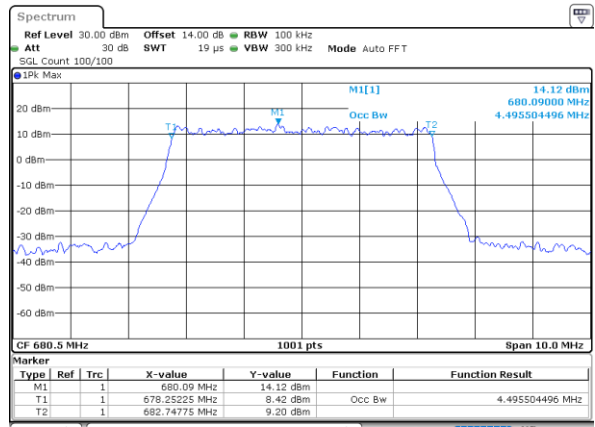

LTE Band 71

Lowest Channel / 5MHz / QPSK

Date: 25 JUN 2021 14:25:08

Lowest Channel / 5MHz / 16QAM

Date: 25 JUN 2021 14:25:133

Middle Channel / 5MHz / QPSK

Date: 25 JUN 2021 14:37:41

Middle Channel / 5MHz / 16QAM

Date: 25 JUN 2021 14:38:106

Highest Channel / 5MHz / QPSK

Date: 25 JUN 2021 14:42:01

Highest Channel / 5MHz / 16QAM

Date: 25 JUN 2021 14:42:126

LTE Band 71

Lowest Channel / 10MHz / QPSK

Date: 25 JUN 2021 15:13:02