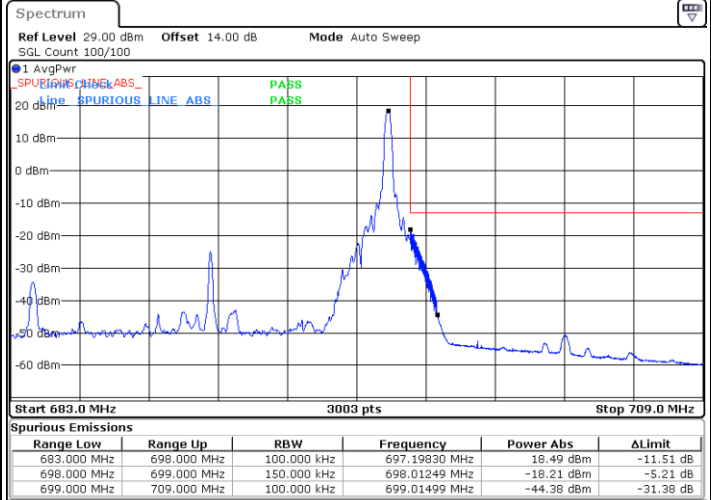

Highest Band Edge / Full RB

Date: 25 JUN.2021 16:31:40

LTE Band 71 / 15MHz / 16QAM

Lowest Band Edge / 1 RB

Date: 25 JUN. 2021 16:12:44

Highest Band Edge / 1 RB

Date: 16 JUL. 2021 13:24:39

Lowest Band Edge / Full RB

Date: 25 JUN. 2021 16:16:50

Highest Band Edge / Full RB

Date: 25 JUN. 2021 16:33:43

LTE Band 71 / 15MHz / 64QAM

Lowest Band Edge / 1 RB

Date: 25 JUN. 2021 16:39:09

Highest Band Edge / 1 RB

Date: 16 JUL. 2021 13:25:30

Lowest Band Edge / Full RB

Date: 25 JUN. 2021 16:41:12

Highest Band Edge / Full RB

Date: 25 JUN. 2021 16:49:22

LTE Band 71 / 20MHz / QPSK

Lowest Band Edge / 1 RB

Date: 25 JUN 2021 17:10:32

Highest Band Edge / 1 RB

Date: 25 JUN 2021 17:27:25

Lowest Band Edge / Full RB

Date: 25 JUN 2021 17:14:39

Highest Band Edge / Full RB

Date: 25 JUN 2021 17:33:34

LTE Band 71 / 20MHz / 16QAM

Lowest Band Edge / 1 RB

Date: 25 JUN. 2021 17:12:35