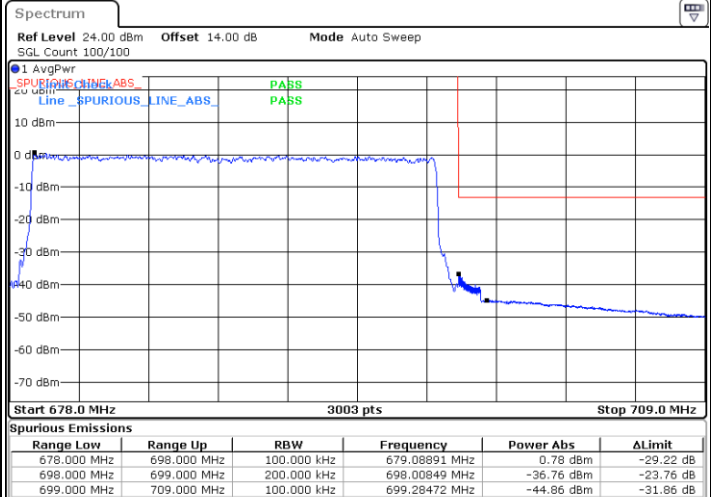

Lowest Band Edge / Full RB

Date: 25 JUN. 2021 16:41:12

Highest Band Edge / Full RB

Date: 25 JUN. 2021 16:49:22

LTE Band 71 / 20MHz / QPSK

Lowest Band Edge / 1 RB

Date: 25 JUN 2021 17:10:32

Highest Band Edge / 1 RB

Date: 25 JUN 2021 17:27:25

Lowest Band Edge / Full RB

Date: 25 JUN 2021 17:14:39

Highest Band Edge / Full RB

Date: 25 JUN 2021 17:33:34

LTE Band 71 / 20MHz / 16QAM

Lowest Band Edge / 1 RB

Date: 25 JUN. 2021 17:12:35

Highest Band Edge / 1RB

Date: 16 JUL. 2021 13:28:00

Lowest Band Edge / Full RB

Date: 25 JUN. 2021 17:16:42

Highest Band Edge / Full RB

Date: 25 JUN. 2021 17:31:31

LTE Band 71 / 20MHz / 64QAM

Lowest Band Edge / 1 RB

Date: 25 JUN. 2021 17:39:01

Highest Band Edge / 1 RB

Date: 25 JUN. 2021 17:47:10

Lowest Band Edge / Full RB

Date: 25 JUN. 2021 17:41:04

Highest Band Edge / Full RB

Date: 25 JUN. 2021 17:49:13

Conducted Spurious Emission