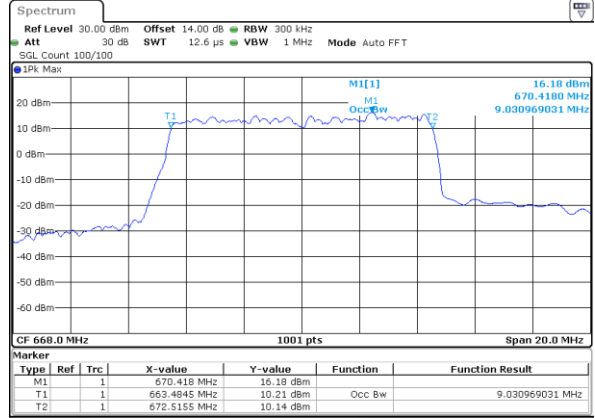

Lowest Channel / 10MHz / 16QAM

Date: 25 JUN 2021 15:13:27