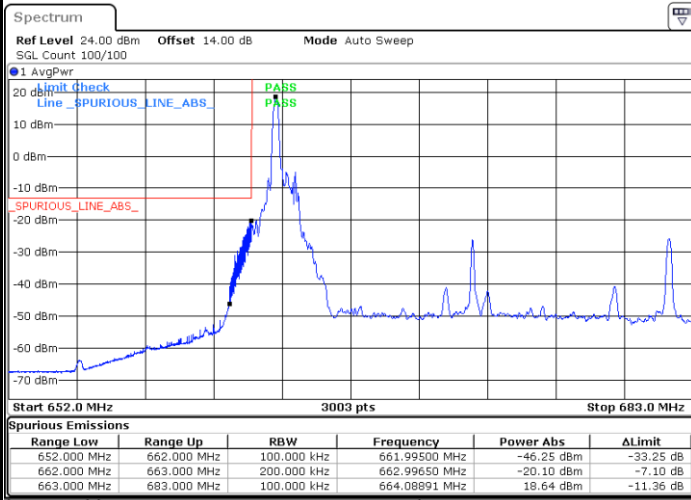

Lowest Band Edge / Full RB

Date: 25 JUN. 2021 16:41:12

Highest Band Edge / Full RB

Date: 25 JUN. 2021 16:49:22

LTE Band 71 / 20MHz / QPSK

Lowest Band Edge / 1 RB

Date: 25 JUN 2021 17:10:32

Highest Band Edge / 1 RB

Date: 25 JUN 2021 17:27:25

Lowest Band Edge / Full RB

Date: 25 JUN 2021 17:14:39

Highest Band Edge / Full RB

Date: 25 JUN 2021 17:33:34

LTE Band 71 / 20MHz / 16QAM

Lowest Band Edge / 1 RB

Date: 25 JUN. 2021 17:12:35

Highest Band Edge / 1RB

Date: 16 JUL. 2021 13:28:00

Lowest Band Edge / Full RB

Date: 25 JUN. 2021 17:16:42

Highest Band Edge / Full RB

Date: 25 JUN. 2021 17:31:31

LTE Band 71 / 20MHz / 64QAM

Lowest Band Edge / 1 RB

Date: 25 JUN. 2021 17:39:01

Highest Band Edge / 1 RB

Date: 25 JUN. 2021 17:47:10

Lowest Band Edge / Full RB

Date: 25 JUN. 2021 17:41:04

Highest Band Edge / Full RB

Date: 25 JUN. 2021 17:49:13

Conducted Spurious Emission