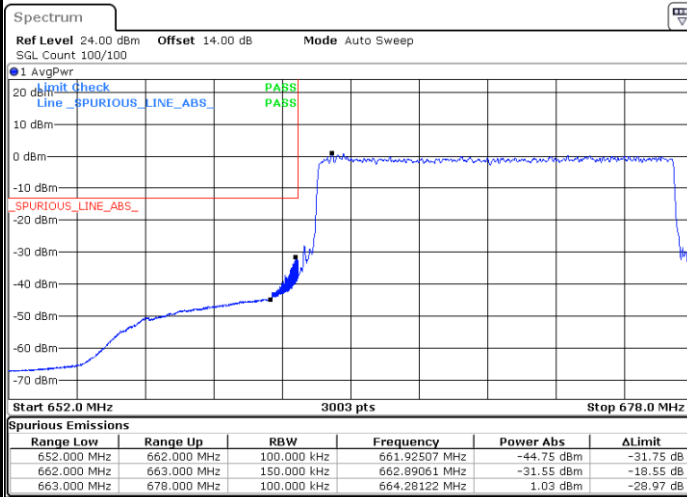

Highest Band Edge / Full RB

Date: 25 JUN.2021 16:31:40

LTE Band 71 / 15MHz / 16QAM

Lowest Band Edge / 1 RB

Date: 25 JUN. 2021 16:12:44

Highest Band Edge / 1 RB

Date: 16 JUL. 2021 13:24:39

Lowest Band Edge / Full RB

Date: 25 JUN. 2021 16:16:50

Highest Band Edge / Full RB

Date: 25 JUN. 2021 16:33:43

LTE Band 71 / 15MHz / 64QAM

Lowest Band Edge / 1 RB

Date: 25 JUN. 2021 16:39:09

Highest Band Edge / 1 RB

Date: 16 JUL. 2021 13:25:30

Lowest Band Edge / Full RB

Date: 25 JUN. 2021 16:41:12

Highest Band Edge / Full RB

Date: 25 JUN. 2021 16:49:22

LTE Band 71 / 20MHz / QPSK

Lowest Band Edge / 1 RB

Date: 25 JUN 2021 17:10:32

Highest Band Edge / 1 RB

Date: 25 JUN 2021 17:27:25

Lowest Band Edge / Full RB

Date: 25 JUN 2021 17:14:39

Highest Band Edge / Full RB

Date: 25 JUN 2021 17:33:34

LTE Band 71 / 20MHz / 16QAM

Lowest Band Edge / 1 RB

Date: 25 JUN. 2021 17:12:35