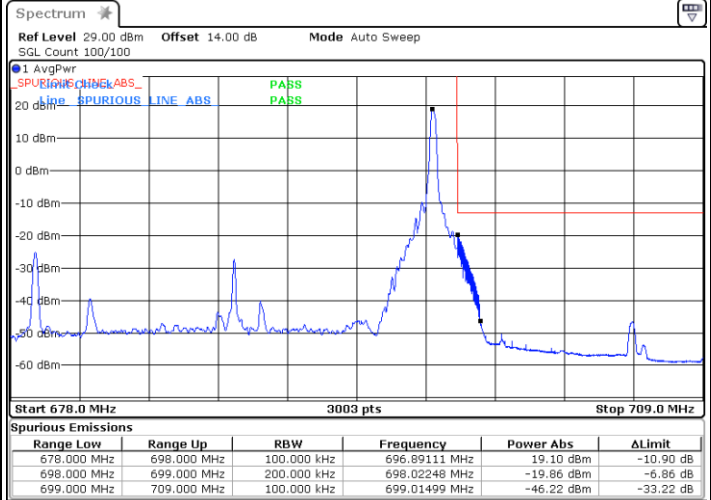

Lowest Band Edge / Full RB

Date: 25 JUN. 2021 16:41:12

Highest Band Edge / Full RB

Date: 25 JUN. 2021 16:49:22

LTE Band 71 / 20MHz / QPSK

Lowest Band Edge / 1 RB

Date: 25 JUN 2021 17:10:32

Highest Band Edge / 1 RB

Date: 25 JUN 2021 17:27:25

Lowest Band Edge / Full RB

Date: 25 JUN 2021 17:14:39

Highest Band Edge / Full RB

Date: 25 JUN 2021 17:33:34

LTE Band 71 / 20MHz / 16QAM

Lowest Band Edge / 1 RB

Date: 25 JUN. 2021 17:12:35

Highest Band Edge / 1RB

Date: 16 JUL. 2021 13:28:00

Lowest Band Edge / Full RB

Date: 25 JUN. 2021 17:16:42

Highest Band Edge / Full RB

Date: 25 JUN. 2021 17:31:31

LTE Band 71 / 20MHz / 64QAM

Lowest Band Edge / 1 RB

Date: 25 JUN. 2021 17:39:01

Highest Band Edge / 1 RB

Date: 25 JUN. 2021 17:47:10

Lowest Band Edge / Full RB

Date: 25 JUN. 2021 17:41:04

Highest Band Edge / Full RB

Date: 25 JUN. 2021 17:49:13

Conducted Spurious Emission