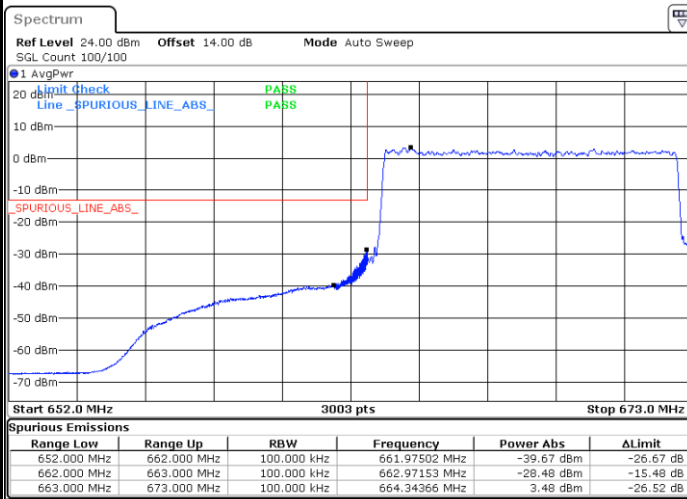

Highest Band Edge / Full RB

Date: 25 JUN. 2021 15:07:08

LTE Band 71 / 10MHz / QPSK

Lowest Band Edge / 1 RB

Date: 25 JUN.2021 15:16:18

Highest Band Edge / 1 RB

Date: 25 JUN.2021 15:33:11

Lowest Band Edge / Full RB

Date: 25 JUN.2021 15:20:24

Highest Band Edge / Full RB

Date: 25 JUN.2021 15:37:18

LTE Band 71 / 10MHz / 16QAM

Lowest Band Edge / 1 RB

Date: 25 JUN. 2021 15:18:21

Highest Band Edge / 1 RB

Date: 16 JUL. 2021 13:16:52

Lowest Band Edge / Full RB

Date: 25 JUN. 2021 15:22:26

Highest Band Edge / Full RB

Date: 25 JUN. 2021 15:39:21

LTE Band 71 / 10MHz / 64QAM

Lowest Band Edge / 1 RB

Highest Band Edge / 1 RB

Lowest Band Edge / Full RB

Highest Band Edge / Full RB

LTE Band 71 / 15MHz / QPSK

Lowest Band Edge / 1 RB

Date: 25 JUN.2021 16:10:41

Highest Band Edge / 1 RB

Date: 25 JUN.2021 16:27:34

Lowest Band Edge / Full RB

Date: 25 JUN.2021 16:14:47