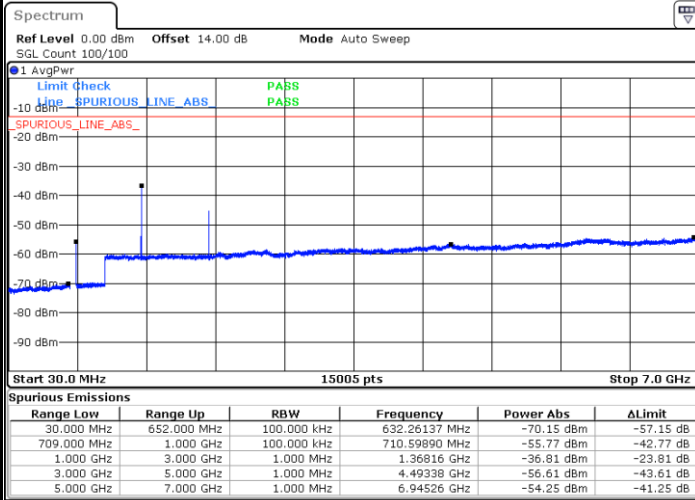

Highest Channel / 16QAM

Date: 25 JUN.2021 15:40:43

Date: 25 JUN.2021 15:42:04

LTE Band 71 / 15MHz

Lowest Channel / QPSK

Date: 25 JUN.2021 16:18:12

Lowest Channel / 16QAM

Date: 25 JUN.2021 16:19:33

Middle Channel / QPSK

Date: 25 JUN.2021 16:22:33

Middle Channel / 16QAM

Date: 25 JUN.2021 16:23:54

LTE Band71 / 15MHz

Highest Channel / QPSK

Date: 25 JUN.2021 16:35:04

Highest Channel / 16QAM

Date: 25 JUN.2021 16:36:26

LTE Band 71 / 20MHz

Lowest Channel / QPSK

Date: 25 JUN.2021 17:18:04

Lowest Channel / 16QAM

Date: 25 JUN.2021 17:19:25

LTE Band 71 / 20MHz

Middle Channel / QPSK

Middle Channel / 16QAM

Date: 25 JUN.2021 17:22:24

Date: 25 JUN.2021 17:23:45

Highest Channel / QPSK

Highest Channel / 16QAM

Date: 25 JUN.2021 17:34:56

Date: 25 JUN.2021 17:36:17

LTE Band 71 / 5MHz