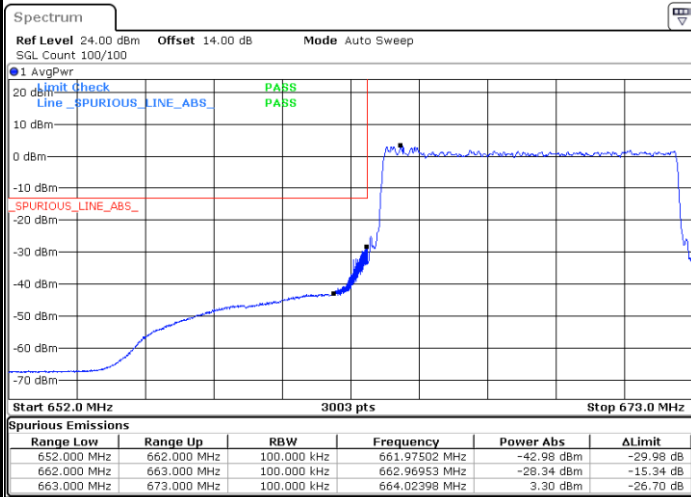

Date: 25 JUN.2021 15:20:24

Highest Band Edge / Full RB

Date: 25 JUN.2021 15:37:18

LTE Band 71 / 10MHz / 16QAM

Lowest Band Edge / 1 RB

Date: 25 JUN. 2021 15:18:21

Highest Band Edge / 1 RB

Date: 16 JUL. 2021 13:16:52

Lowest Band Edge / Full RB

Date: 25 JUN. 2021 15:22:26

Highest Band Edge / Full RB

Date: 25 JUN. 2021 15:39:21

LTE Band 71 / 10MHz / 64QAM

Lowest Band Edge / 1 RB

Highest Band Edge / 1 RB

Lowest Band Edge / Full RB

Highest Band Edge / Full RB

LTE Band 71 / 15MHz / QPSK

Lowest Band Edge / 1 RB

Date: 25 JUN.2021 16:10:41

Highest Band Edge / 1 RB

Date: 25 JUN.2021 16:27:34

Lowest Band Edge / Full RB

Date: 25 JUN.2021 16:14:47

Highest Band Edge / Full RB

Date: 25 JUN.2021 16:31:40

LTE Band 71 / 15MHz / 16QAM

Lowest Band Edge / 1 RB

Date: 25 JUN. 2021 16:12:44

Highest Band Edge / 1 RB

Date: 16 JUL. 2021 13:24:39

Lowest Band Edge / Full RB