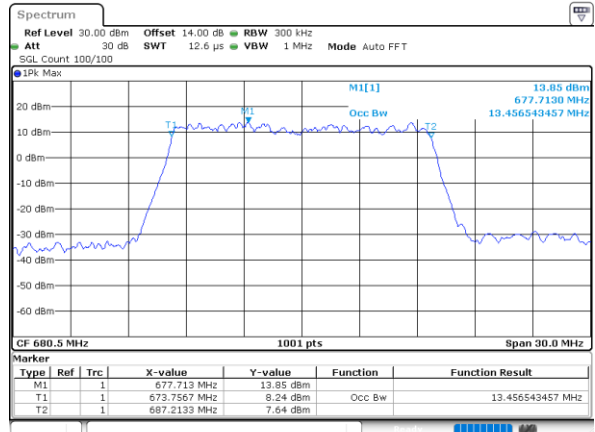

Highest Channel / 10MHz / 16QAM

Date: 1 JUL 2021 09:05:33

LTE Band 71

Lowest Channel / 15MHz / QPSK

Date: 25 JUN 2021 16:07:25

Lowest Channel / 15MHz / 16QAM

Date: 25 JUN 2021 16:07:50

Middle Channel / 15MHz / QPSK

Date: 1 JUL 2021 09:07:04

Middle Channel / 15MHz / 16QAM

Date: 25 JUN 2021 16:20:23

Highest Channel / 15MHz / QPSK

Date: 25 JUN 2021 16:24:18

Highest Channel / 15MHz / 16QAM

Date: 25 JUN 2021 16:24:43

LTE Band 71