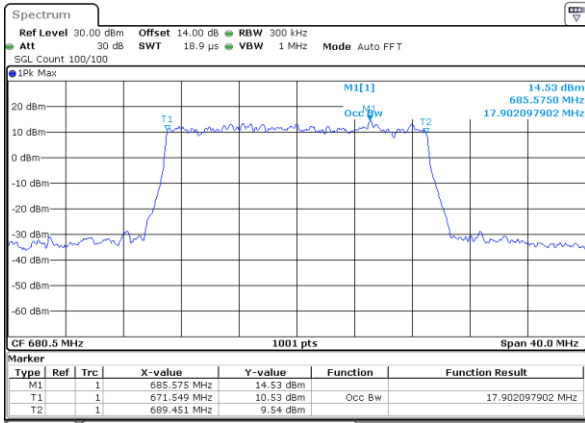

Date: 1 JUL 2021 09:07:04

Middle Channel / 15MHz / 16QAM

Date: 25 JUN 2021 16:20:23

Highest Channel / 15MHz / QPSK

Date: 25 JUN 2021 16:24:18

Highest Channel / 15MHz / 16QAM

Date: 25 JUN 2021 16:24:43

LTE Band 71

Lowest Channel / 20MHz / QPSK

Date: 25 JUN 2021 17:07:16

Lowest Channel / 20MHz / 16QAM

Date: 25 JUN 2021 17:07:41

Middle Channel / 20MHz / QPSK

Date: 25 JUN 2021 17:19:49

Middle Channel / 20MHz / 16QAM

Date: 25 JUN 2021 17:20:14

Highest Channel / 20MHz / QPSK

Date: 25 JUN 2021 17:24:09

Highest Channel / 20MHz / 16QAM

Date: 25 JUN 2021 17:24:34

LTE Band 71

Lowest Channel / 5MHz / 64QAM

Date: 25 JUN 2021 14:54:35

Lowest Channel / 10MHz / 64QAM