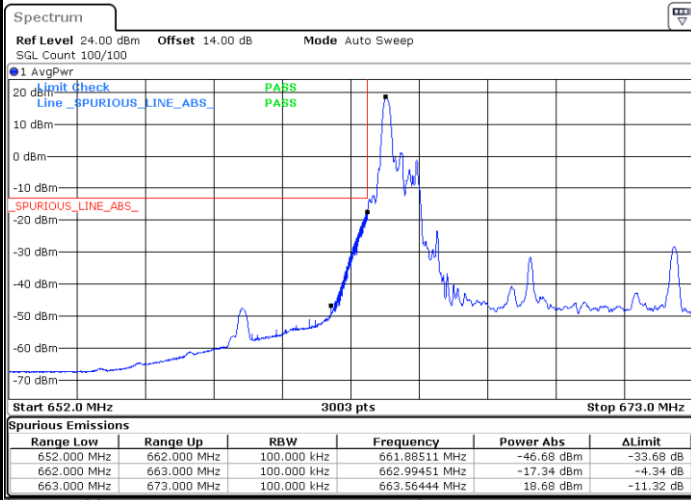

Date: 25 JUN.2021 15:20:24

Highest Band Edge / Full RB

Date: 25 JUN.2021 15:37:18

LTE Band 71 / 10MHz / 16QAM

Lowest Band Edge / 1 RB

Date: 25 JUN. 2021 15:18:21

Highest Band Edge / 1 RB

Date: 16 JUL. 2021 13:16:52

Lowest Band Edge / Full RB

Date: 25 JUN. 2021 15:22:26

Highest Band Edge / Full RB

Date: 25 JUN. 2021 15:39:21

LTE Band 71 / 10MHz / 64QAM

Lowest Band Edge / 1 RB

Highest Band Edge / 1 RB

Lowest Band Edge / Full RB

Highest Band Edge / Full RB

LTE Band 71 / 15MHz / QPSK

Lowest Band Edge / 1 RB

Date: 25 JUN.2021 16:10:41

Highest Band Edge / 1 RB

Date: 25 JUN.2021 16:27:34

Lowest Band Edge / Full RB

Date: 25 JUN.2021 16:14:47

Highest Band Edge / Full RB

Date: 25 JUN.2021 16:31:40

LTE Band 71 / 15MHz / 16QAM

Lowest Band Edge / 1 RB

Date: 25 JUN. 2021 16:12:44

Highest Band Edge / 1 RB

Date: 16 JUL. 2021 13:24:39

Lowest Band Edge / Full RB