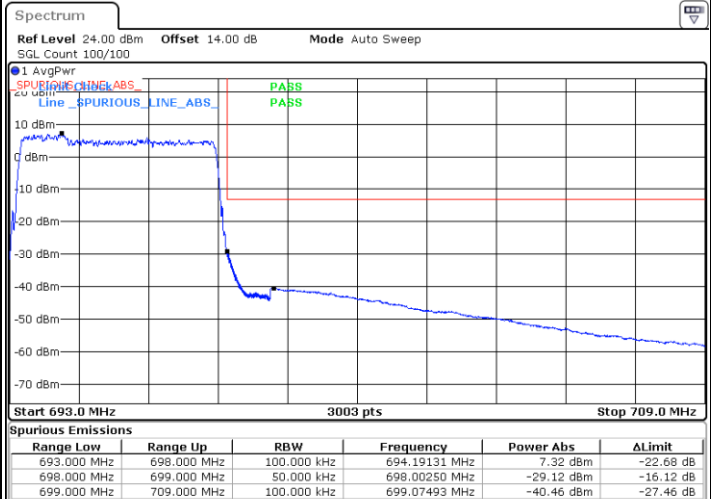

Lowest Band Edge / 1 RB

Date: 25 JUN.2021 14:28:24

Highest Band Edge / 1 RB

Date: 25 JUN.2021 14:45:18

Lowest Band Edge / Full RB

Date: 25 JUN.2021 14:32:30

Highest Band Edge / Full RB

Date: 25 JUN.2021 14:49:24

LTE Band 71 / 5MHz / 16QAM

Lowest Band Edge / 1 RB

Date: 25 JUN. 2021 14:30:27

Highest Band Edge / 1 RB

Date: 16 JUL. 2021 13:12:13

Lowest Band Edge / Full RB

Date: 25 JUN. 2021 14:34:33

Highest Band Edge / Full RB

Date: 25 JUN. 2021 14:51:27

LTE Band 71 / 5MHz / 64QAM

Lowest Band Edge / 1RB

Date: 25 JUN. 2021 14:56:54

Highest Band Edge / 1 RB

Date: 16 JUL. 2021 13:14:42

Lowest Band Edge / Full RB

Date: 25 JUN. 2021 14:58:58

Highest Band Edge / Full RB

Date: 25 JUN. 2021 15:07:08

LTE Band 71 / 10MHz / QPSK

Lowest Band Edge / 1 RB

Date: 25 JUN.2021 15:16:18

Highest Band Edge / 1 RB

Date: 25 JUN.2021 15:33:11

Lowest Band Edge / Full RB