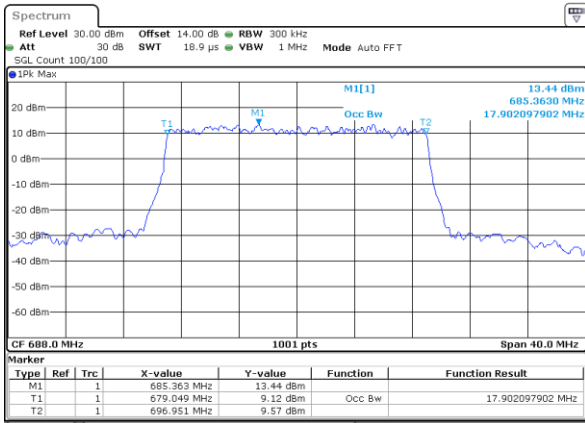

Date: 1 JUL 2021 09:07:04

Middle Channel / 15MHz / 16QAM

Date: 25 JUN 2021 16:20:23

Highest Channel / 15MHz / QPSK

Date: 25 JUN 2021 16:24:18

Highest Channel / 15MHz / 16QAM

Date: 25 JUN 2021 16:24:43

LTE Band 71

Lowest Channel / 20MHz / QPSK

Date: 25 JUN 2021 17:07:16

Lowest Channel / 20MHz / 16QAM

Date: 25 JUN 2021 17:07:41

Middle Channel / 20MHz / QPSK

Date: 25 JUN 2021 17:19:49

Middle Channel / 20MHz / 16QAM

Date: 25 JUN 2021 17:20:14

Highest Channel / 20MHz / QPSK

Date: 25 JUN 2021 17:24:09

Highest Channel / 20MHz / 16QAM

Date: 25 JUN 2021 17:24:34

LTE Band 71

Lowest Channel / 5MHz / 64QAM

Date: 25 JUN 2021 14:54:35

Lowest Channel / 10MHz / 64QAM