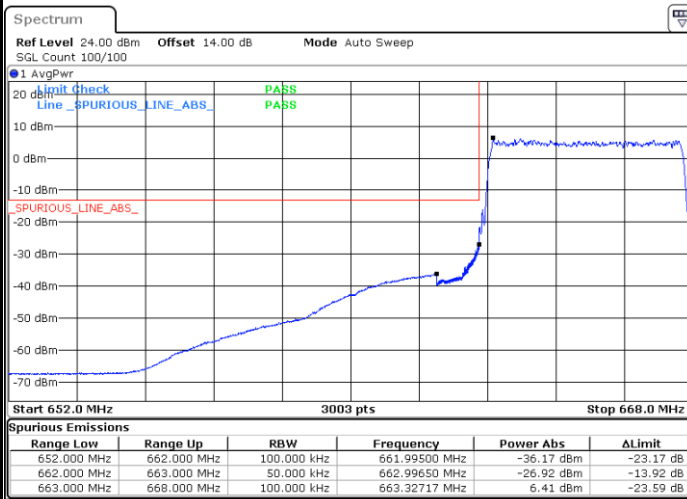

Lowest Band Edge / 1 RB

Date: 25 JUN.2021 14:28:24

Highest Band Edge / 1 RB

Date: 25 JUN.2021 14:45:18

Lowest Band Edge / Full RB

Date: 25 JUN.2021 14:32:30

Highest Band Edge / Full RB

Date: 25 JUN.2021 14:49:24

LTE Band 71 / 5MHz / 16QAM

Lowest Band Edge / 1 RB

Date: 25 JUN. 2021 14:30:27

Highest Band Edge / 1 RB

Date: 16 JUL. 2021 13:12:13

Lowest Band Edge / Full RB

Date: 25 JUN. 2021 14:34:33

Highest Band Edge / Full RB

Date: 25 JUN. 2021 14:51:27

LTE Band 71 / 5MHz / 64QAM

Lowest Band Edge / 1RB

Date: 25 JUN. 2021 14:56:54

Highest Band Edge / 1 RB

Date: 16 JUL. 2021 13:14:42

Lowest Band Edge / Full RB

Date: 25 JUN. 2021 14:58:58

Highest Band Edge / Full RB

Date: 25 JUN. 2021 15:07:08

LTE Band 71 / 10MHz / QPSK

Lowest Band Edge / 1 RB

Date: 25 JUN.2021 15:16:18

Highest Band Edge / 1 RB

Date: 25 JUN.2021 15:33:11

Lowest Band Edge / Full RB