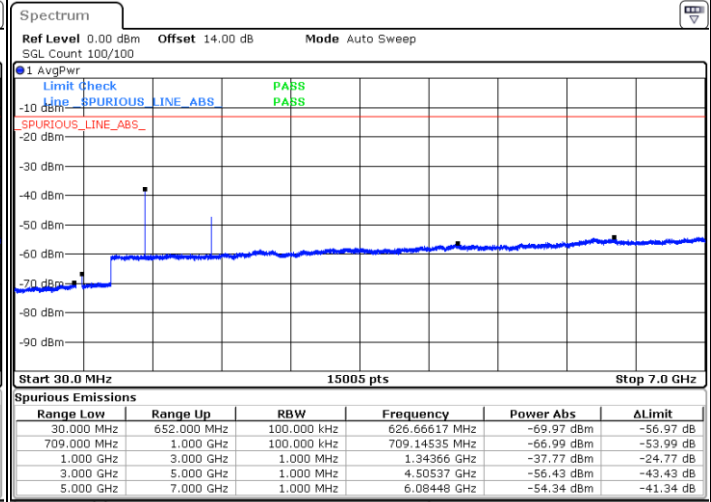

Middle Channel / QPSK

Date: 25 JUN.2021 16:22:33

Middle Channel / 16QAM

Date: 25 JUN.2021 16:23:54

LTE Band71 / 15MHz

Highest Channel / QPSK

Date: 25 JUN.2021 16:35:04

Highest Channel / 16QAM

Date: 25 JUN.2021 16:36:26

LTE Band 71 / 20MHz

Lowest Channel / QPSK

Date: 25 JUN.2021 17:18:04

Lowest Channel / 16QAM

Date: 25 JUN.2021 17:19:25

LTE Band 71 / 20MHz

Middle Channel / QPSK

Middle Channel / 16QAM

Date: 25 JUN.2021 17:22:24

Date: 25 JUN.2021 17:23:45

Highest Channel / QPSK

Highest Channel / 16QAM

Date: 25 JUN.2021 17:34:56

Date: 25 JUN.2021 17:36:17

LTE Band 71 / 5MHz

Lowest Channel / 64QAM

Middle Channel / 64QAM

Date: 25 JUN 2021 15:00:19

Date: 25 JUN 2021 15:02:21

Highest Channel / 64QAM

Date: 25 JUN 2021 15:08:29