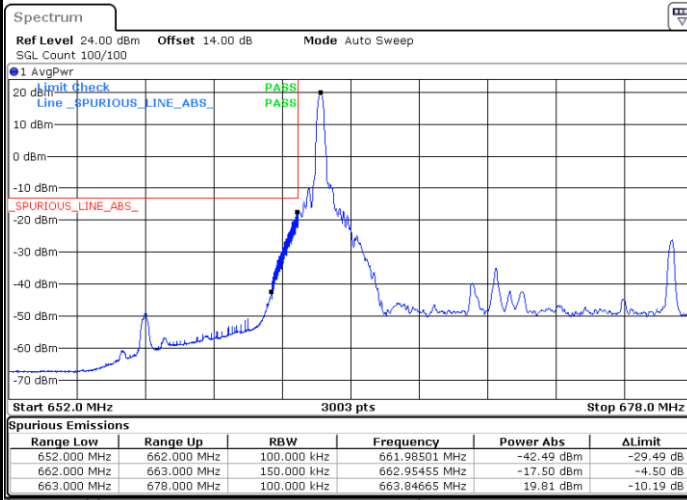

Date: 25 JUN.2021 15:20:24

Highest Band Edge / Full RB

Date: 25 JUN.2021 15:37:18

LTE Band 71 / 10MHz / 16QAM

Lowest Band Edge / 1 RB

Date: 25 JUN. 2021 15:18:21

Highest Band Edge / 1 RB

Date: 16 JUL. 2021 13:16:52

Lowest Band Edge / Full RB

Date: 25 JUN. 2021 15:22:26

Highest Band Edge / Full RB

Date: 25 JUN. 2021 15:39:21

LTE Band 71 / 10MHz / 64QAM

Lowest Band Edge / 1 RB

Highest Band Edge / 1 RB

Lowest Band Edge / Full RB

Highest Band Edge / Full RB

LTE Band 71 / 15MHz / QPSK

Lowest Band Edge / 1 RB

Date: 25 JUN.2021 16:10:41

Highest Band Edge / 1 RB

Date: 25 JUN.2021 16:27:34

Lowest Band Edge / Full RB

Date: 25 JUN.2021 16:14:47

Highest Band Edge / Full RB

Date: 25 JUN.2021 16:31:40

LTE Band 71 / 15MHz / 16QAM

Lowest Band Edge / 1 RB

Date: 25 JUN. 2021 16:12:44

Highest Band Edge / 1 RB

Date: 16 JUL. 2021 13:24:39

Lowest Band Edge / Full RB