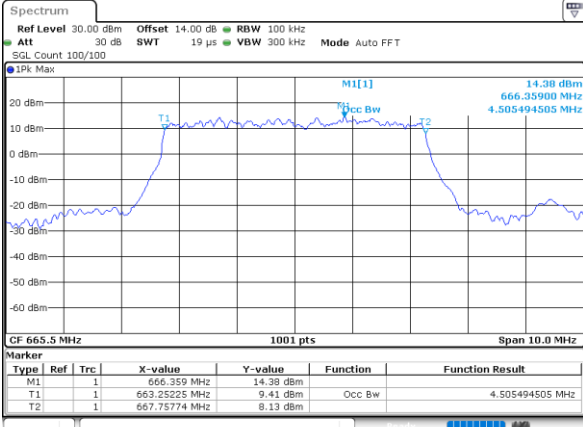

LTE Band 71

Lowest Channel / 5MHz / QPSK

Date: 25 JUN 2021 14:25:08

Lowest Channel / 5MHz / 16QAM

Date: 25 JUN 2021 14:25:133

Middle Channel / 5MHz / QPSK

Date: 25 JUN 2021 14:37:41

Middle Channel / 5MHz / 16QAM

Date: 25 JUN 2021 14:38:106

Highest Channel / 5MHz / QPSK

Date: 25 JUN 2021 14:42:01

Highest Channel / 5MHz / 16QAM

Date: 25 JUN 2021 14:42:126

LTE Band 71

Lowest Channel / 10MHz / QPSK

Date: 25 JUN 2021 15:13:02