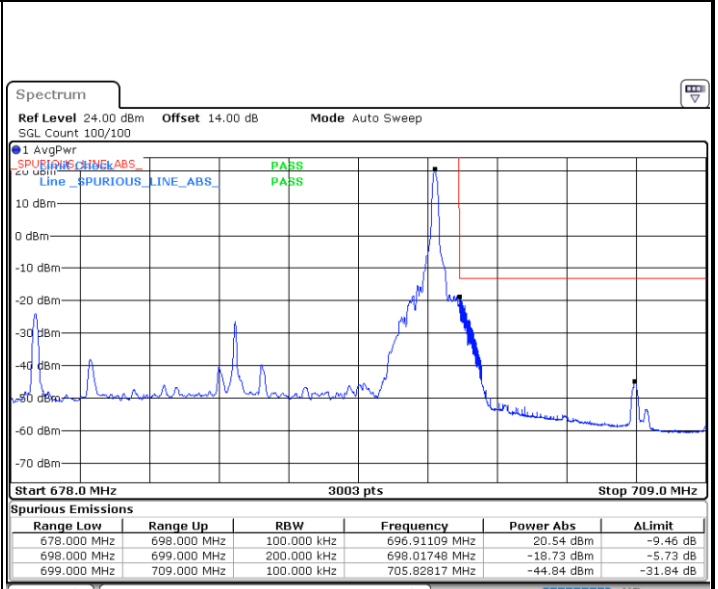

Date: 25 JUN. 2021 16:16:50

Highest Band Edge / Full RB

Date: 25 JUN. 2021 16:33:43

LTE Band 71 / 15MHz / 64QAM

Lowest Band Edge / 1 RB

Date: 25 JUN. 2021 16:39:09

Highest Band Edge / 1 RB

Date: 16 JUL. 2021 13:25:30

Lowest Band Edge / Full RB

Date: 25 JUN. 2021 16:41:12

Highest Band Edge / Full RB

Date: 25 JUN. 2021 16:49:22

LTE Band 71 / 20MHz / QPSK

Lowest Band Edge / 1 RB

Date: 25 JUN 2021 17:10:32

Highest Band Edge / 1 RB

Date: 25 JUN 2021 17:27:25

Lowest Band Edge / Full RB

Date: 25 JUN 2021 17:14:39

Highest Band Edge / Full RB

Date: 25 JUN 2021 17:33:34

LTE Band 71 / 20MHz / 16QAM

Lowest Band Edge / 1 RB

Date: 25 JUN. 2021 17:12:35

Highest Band Edge / 1RB

Date: 16 JUL. 2021 13:28:00

Lowest Band Edge / Full RB

Date: 25 JUN. 2021 17:16:42

Highest Band Edge / Full RB

Date: 25 JUN. 2021 17:31:31

LTE Band 71 / 20MHz / 64QAM

Lowest Band Edge / 1 RB