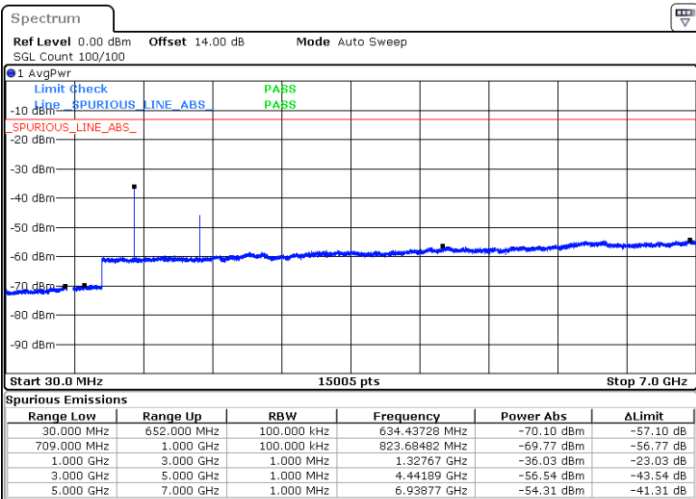

Highest Band Edge / 1RB

Date: 16 JUL. 2021 13:28:00

Lowest Band Edge / Full RB

Date: 25 JUN. 2021 17:16:42

Highest Band Edge / Full RB

Date: 25 JUN. 2021 17:31:31

LTE Band 71 / 20MHz / 64QAM

Lowest Band Edge / 1 RB

Date: 25 JUN. 2021 17:39:01

Highest Band Edge / 1 RB

Date: 25 JUN. 2021 17:47:10

Lowest Band Edge / Full RB

Date: 25 JUN. 2021 17:41:04

Highest Band Edge / Full RB

Date: 25 JUN. 2021 17:49:13

Conducted Spurious Emission

LTE Band 71 / 5MHz

Highest Channel / QPSK

Highest Channel / 16QAM

Date: 25 JUN.2021 14:52:49

Date: 25 JUN.2021 14:54:11

LTE Band 71 / 10MHz

Lowest Channel / QPSK

Lowest Channel / 16QAM

Date: 25 JUN.2021 15:23:48

Date: 25 JUN.2021 15:25:10

LTE Band 71 / 10MHz

Middle Channel / QPSK

Middle Channel / 16QAM

Date: 25 JUN.2021 15:28:09

Date: 25 JUN.2021 15:29:31

Highest Channel / QPSK