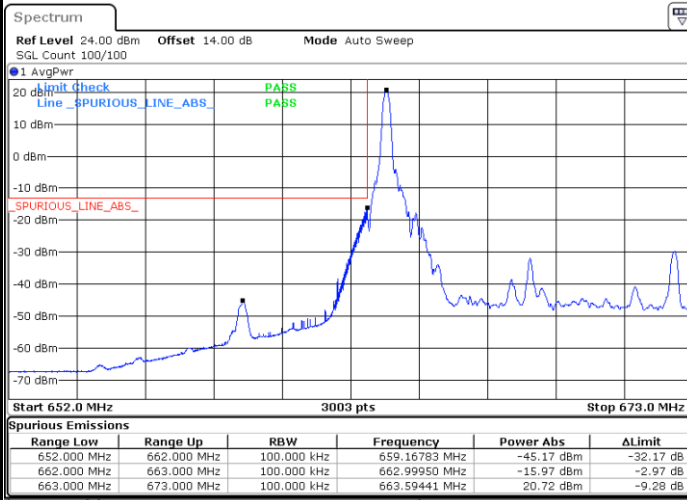

Date: 25 JUN. 2021 14:51:27

LTE Band 71 / 5MHz / 64QAM

Lowest Band Edge / 1RB

Date: 25 JUN. 2021 14:56:54

Highest Band Edge / 1 RB

Date: 16 JUL. 2021 13:14:42

Lowest Band Edge / Full RB

Date: 25 JUN. 2021 14:58:58

Highest Band Edge / Full RB

Date: 25 JUN. 2021 15:07:08

LTE Band 71 / 10MHz / QPSK

Lowest Band Edge / 1 RB

Date: 25 JUN.2021 15:16:18

Highest Band Edge / 1 RB

Date: 25 JUN.2021 15:33:11

Lowest Band Edge / Full RB

Date: 25 JUN.2021 15:20:24

Highest Band Edge / Full RB

Date: 25 JUN.2021 15:37:18

LTE Band 71 / 10MHz / 16QAM

Lowest Band Edge / 1 RB

Date: 25 JUN. 2021 15:18:21

Highest Band Edge / 1 RB

Date: 16 JUL. 2021 13:16:52

Lowest Band Edge / Full RB

Date: 25 JUN. 2021 15:22:26

Highest Band Edge / Full RB

Date: 25 JUN. 2021 15:39:21

LTE Band 71 / 10MHz / 64QAM

Lowest Band Edge / 1 RB

Highest Band Edge / 1 RB

Lowest Band Edge / Full RB