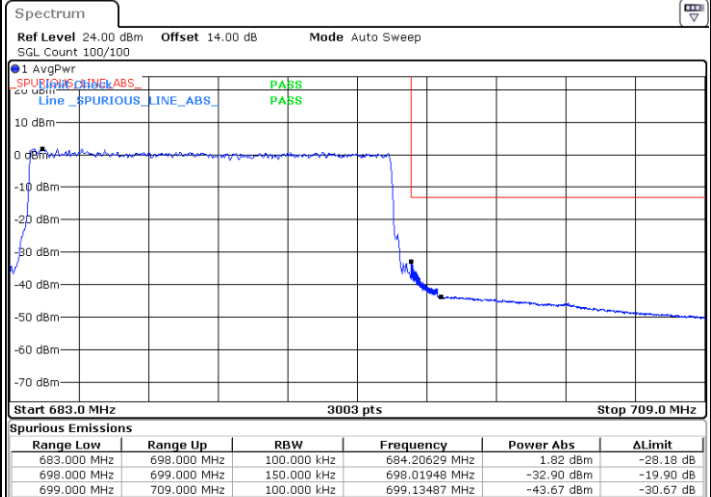

Highest Band Edge / Full RB

LTE Band 71 / 15MHz / QPSK

Lowest Band Edge / 1 RB

Date: 25 JUN.2021 16:10:41

Highest Band Edge / 1 RB

Date: 25 JUN.2021 16:27:34

Lowest Band Edge / Full RB

Date: 25 JUN.2021 16:14:47

Highest Band Edge / Full RB

Date: 25 JUN.2021 16:31:40

LTE Band 71 / 15MHz / 16QAM

Lowest Band Edge / 1 RB

Date: 25 JUN. 2021 16:12:44

Highest Band Edge / 1 RB

Date: 16 JUL. 2021 13:24:39

Lowest Band Edge / Full RB

Date: 25 JUN. 2021 16:16:50

Highest Band Edge / Full RB

Date: 25 JUN. 2021 16:33:43

LTE Band 71 / 15MHz / 64QAM

Lowest Band Edge / 1 RB

Date: 25 JUN. 2021 16:39:09

Highest Band Edge / 1 RB

Date: 16 JUL. 2021 13:25:30

Lowest Band Edge / Full RB

Date: 25 JUN. 2021 16:41:12

Highest Band Edge / Full RB

Date: 25 JUN. 2021 16:49:22

LTE Band 71 / 20MHz / QPSK

Lowest Band Edge / 1 RB

Date: 25 JUN 2021 17:10:32

Highest Band Edge / 1 RB