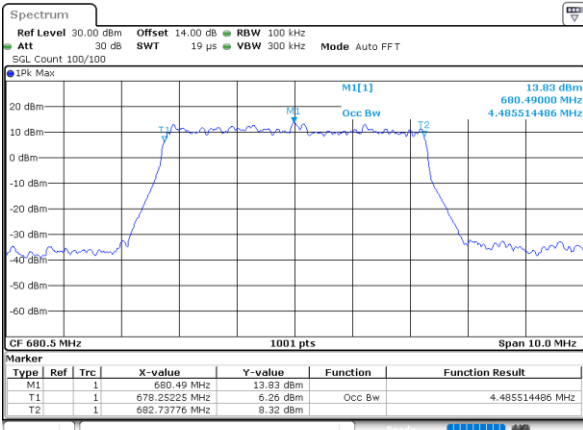

Highest Channel / 20MHz / QPSK

Date: 25 JUN 2021 17:24:09

Highest Channel / 20MHz / 16QAM

Date: 25 JUN 2021 17:24:34

LTE Band 71

Lowest Channel / 5MHz / 64QAM

Date: 25 JUN 2021 14:54:35

Lowest Channel / 10MHz / 64QAM

Date: 25 JUN 2021 15:42:28

Middle Channel / 5MHz / 64QAM

Date: 25 JUN 2021 15:00:44

Middle Channel / 10MHz / 64QAM

Date: 25 JUN 2021 15:48:35

Highest Channel / 5MHz / 64QAM

Date: 25 JUN 2021 15:02:46

Highest Channel / 10MHz / 64QAM