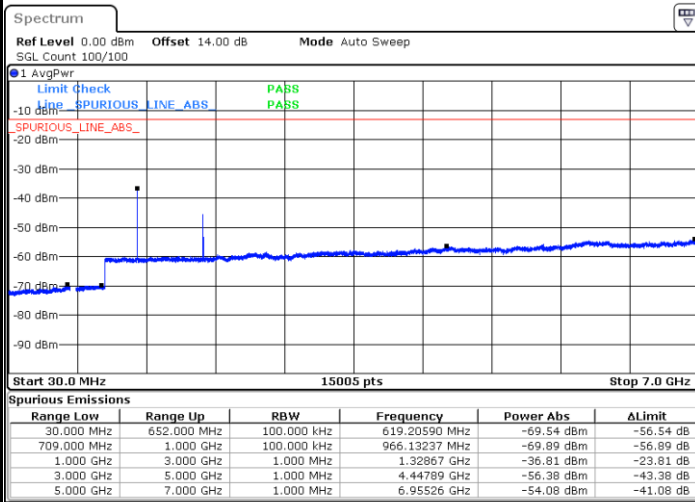

Highest Channel / 16QAM

Date: 25 JUN.2021 15:40:43

Date: 25 JUN.2021 15:42:04

LTE Band 71 / 15MHz

Lowest Channel / QPSK

Date: 25 JUN.2021 16:18:12

Lowest Channel / 16QAM

Date: 25 JUN.2021 16:19:33

Middle Channel / QPSK

Date: 25 JUN.2021 16:22:33

Middle Channel / 16QAM

Date: 25 JUN.2021 16:23:54

LTE Band71 / 15MHz

Highest Channel / QPSK

Date: 25 JUN.2021 16:35:04

Highest Channel / 16QAM

Date: 25 JUN.2021 16:36:26

LTE Band 71 / 20MHz

Lowest Channel / QPSK

Date: 25 JUN.2021 17:18:04

Lowest Channel / 16QAM

Date: 25 JUN.2021 17:19:25

LTE Band 71 / 20MHz

Middle Channel / QPSK

Middle Channel / 16QAM

Date: 25 JUN.2021 17:22:24

Date: 25 JUN.2021 17:23:45

Highest Channel / QPSK

Highest Channel / 16QAM

Date: 25 JUN.2021 17:34:56

Date: 25 JUN.2021 17:36:17

LTE Band 71 / 5MHz