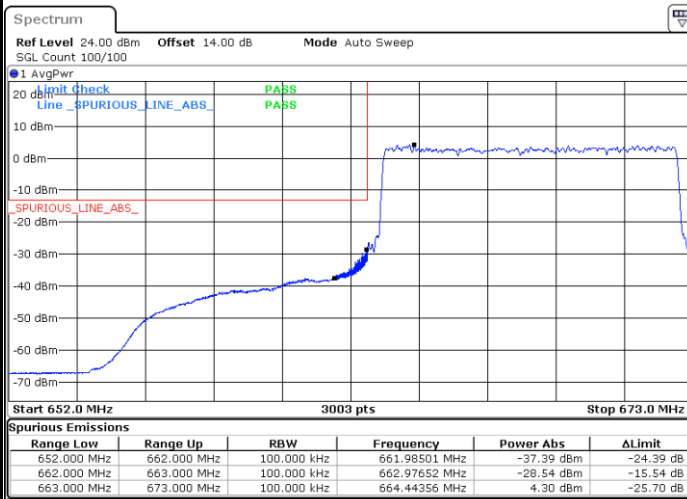

Date: 25 JUN. 2021 14:51:27

LTE Band 71 / 5MHz / 64QAM

Lowest Band Edge / 1RB

Date: 25 JUN. 2021 14:56:54

Highest Band Edge / 1 RB

Date: 16 JUL. 2021 13:14:42

Lowest Band Edge / Full RB

Date: 25 JUN. 2021 14:58:58

Highest Band Edge / Full RB

Date: 25 JUN. 2021 15:07:08

LTE Band 71 / 10MHz / QPSK

Lowest Band Edge / 1 RB

Date: 25 JUN.2021 15:16:18

Highest Band Edge / 1 RB

Date: 25 JUN.2021 15:33:11

Lowest Band Edge / Full RB

Date: 25 JUN.2021 15:20:24

Highest Band Edge / Full RB

Date: 25 JUN.2021 15:37:18

LTE Band 71 / 10MHz / 16QAM

Lowest Band Edge / 1 RB

Date: 25 JUN. 2021 15:18:21

Highest Band Edge / 1 RB

Date: 16 JUL. 2021 13:16:52

Lowest Band Edge / Full RB

Date: 25 JUN. 2021 15:22:26

Highest Band Edge / Full RB

Date: 25 JUN. 2021 15:39:21

LTE Band 71 / 10MHz / 64QAM

Lowest Band Edge / 1 RB

Highest Band Edge / 1 RB

Lowest Band Edge / Full RB