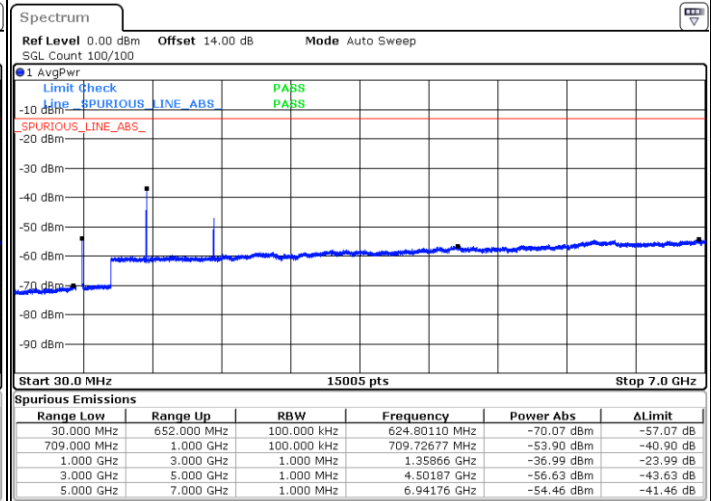

Date: 25 JUN.2021 16:36:26

LTE Band 71 / 20MHz

Lowest Channel / QPSK

Date: 25 JUN.2021 17:18:04

Lowest Channel / 16QAM

Date: 25 JUN.2021 17:19:25

LTE Band 71 / 20MHz

Middle Channel / QPSK

Middle Channel / 16QAM

Date: 25 JUN.2021 17:22:24

Date: 25 JUN.2021 17:23:45

Highest Channel / QPSK

Highest Channel / 16QAM

Date: 25 JUN.2021 17:34:56

Date: 25 JUN.2021 17:36:17

LTE Band 71 / 5MHz

Lowest Channel / 64QAM

Middle Channel / 64QAM

Date: 25 JUN 2021 15:00:19

Date: 25 JUN 2021 15:02:21

Highest Channel / 64QAM

Date: 25 JUN 2021 15:08:29