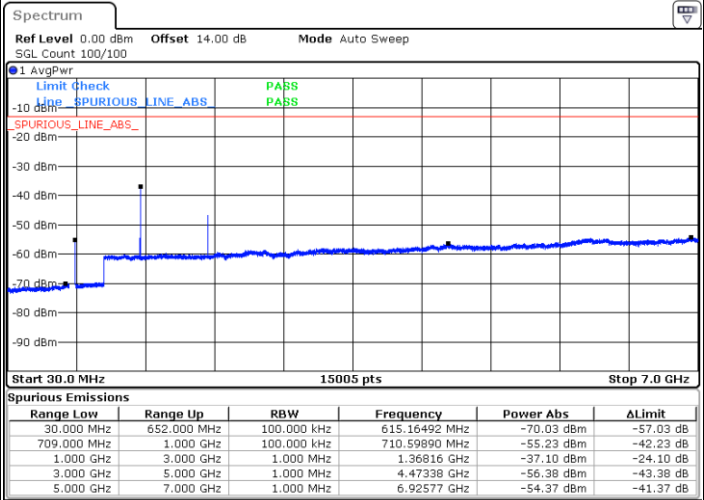

Highest Channel / 16QAM

Date: 25 JUN.2021 15:40:43

Date: 25 JUN.2021 15:42:04

LTE Band 71 / 15MHz

Lowest Channel / QPSK

Date: 25 JUN.2021 16:18:12

Lowest Channel / 16QAM

Date: 25 JUN.2021 16:19:33

Middle Channel / QPSK

Date: 25 JUN.2021 16:22:33

Middle Channel / 16QAM

Date: 25 JUN.2021 16:23:54

LTE Band71 / 15MHz

Highest Channel / QPSK

Date: 25 JUN.2021 16:35:04

Highest Channel / 16QAM

Date: 25 JUN.2021 16:36:26

LTE Band 71 / 20MHz

Lowest Channel / QPSK

Date: 25 JUN.2021 17:18:04

Lowest Channel / 16QAM

Date: 25 JUN.2021 17:19:25

LTE Band 71 / 20MHz

Middle Channel / QPSK

Middle Channel / 16QAM

Date: 25 JUN.2021 17:22:24

Date: 25 JUN.2021 17:23:45

Highest Channel / QPSK

Highest Channel / 16QAM

Date: 25 JUN.2021 17:34:56

Date: 25 JUN.2021 17:36:17

LTE Band 71 / 5MHz