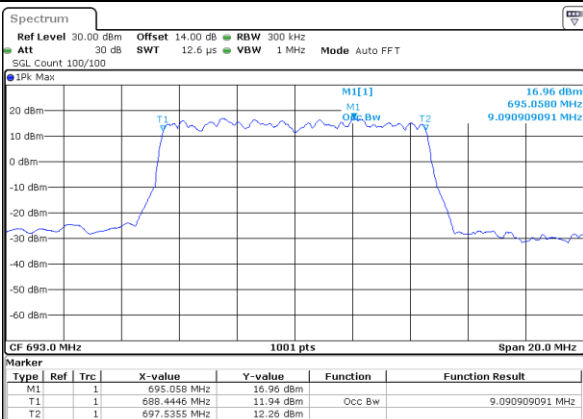

Lowest Channel / 10MHz / 16QAM

Date: 25 JUN 2021 15:13:27

Middle Channel / 10MHz / QPSK

Date: 25 JUN 2021 15:25:04

Middle Channel / 10MHz / 16QAM

Date: 25 JUN 2021 15:25:59

Highest Channel / 10MHz / QPSK

Date: 25 JUN 2021 15:29:55

Highest Channel / 10MHz / 16QAM

Date: 1 JUL 2021 09:05:33

LTE Band 71

Lowest Channel / 15MHz / QPSK

Date: 25 JUN 2021 16:07:25

Lowest Channel / 15MHz / 16QAM

Date: 25 JUN 2021 16:07:50

Middle Channel / 15MHz / QPSK