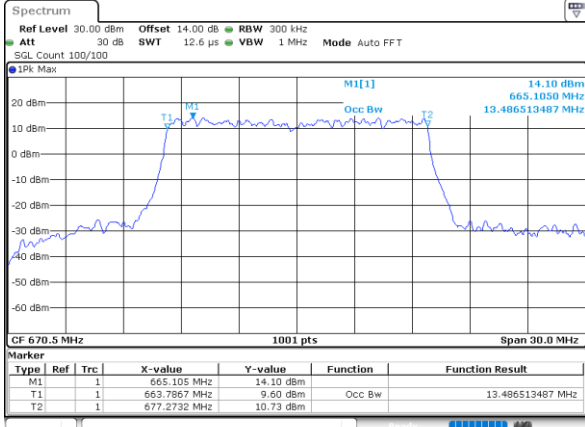

Highest Channel / 10MHz / 16QAM

Date: 1 JUL 2021 09:05:33

LTE Band 71

Lowest Channel / 15MHz / QPSK

Date: 25 JUN 2021 16:07:25

Lowest Channel / 15MHz / 16QAM

Date: 25 JUN 2021 16:07:50

Middle Channel / 15MHz / QPSK

Date: 1 JUL 2021 09:07:04

Middle Channel / 15MHz / 16QAM

Date: 25 JUN 2021 16:20:23

Highest Channel / 15MHz / QPSK

Date: 25 JUN 2021 16:24:18

Highest Channel / 15MHz / 16QAM

Date: 25 JUN 2021 16:24:43

LTE Band 71