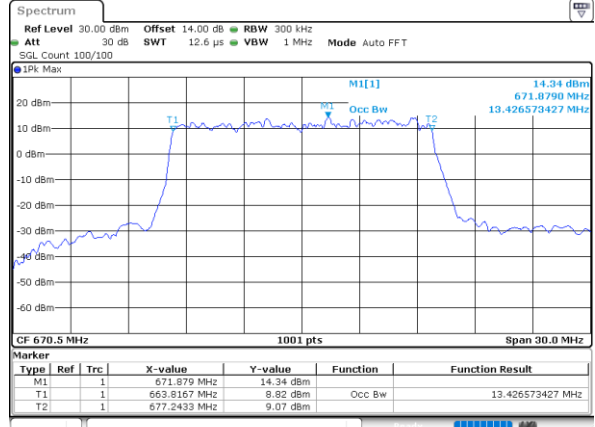

Highest Channel / 10MHz / 16QAM

Date: 1 JUL 2021 09:05:33

LTE Band 71

Lowest Channel / 15MHz / QPSK

Date: 25 JUN 2021 16:07:25

Lowest Channel / 15MHz / 16QAM

Date: 25 JUN 2021 16:07:50

Middle Channel / 15MHz / QPSK

Date: 1 JUL 2021 09:07:04

Middle Channel / 15MHz / 16QAM

Date: 25 JUN 2021 16:20:23

Highest Channel / 15MHz / QPSK

Date: 25 JUN 2021 16:24:18

Highest Channel / 15MHz / 16QAM

Date: 25 JUN 2021 16:24:43

LTE Band 71