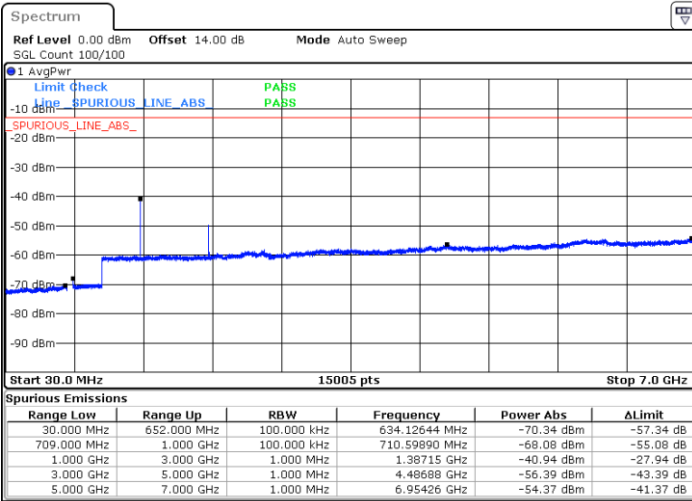

Date: 25 JUN.2021 16:36:26

LTE Band 71 / 20MHz

Lowest Channel / QPSK

Date: 25 JUN.2021 17:18:04

Lowest Channel / 16QAM

Date: 25 JUN.2021 17:19:25

LTE Band 71 / 20MHz

Middle Channel / QPSK

Middle Channel / 16QAM

Date: 25 JUN.2021 17:22:24

Date: 25 JUN.2021 17:23:45

Highest Channel / QPSK

Highest Channel / 16QAM

Date: 25 JUN.2021 17:34:56

Date: 25 JUN.2021 17:36:17

LTE Band 71 / 5MHz

Lowest Channel / 64QAM

Middle Channel / 64QAM

Date: 25 JUN 2021 15:00:19

Date: 25 JUN 2021 15:02:21

Highest Channel / 64QAM

Date: 25 JUN 2021 15:08:29