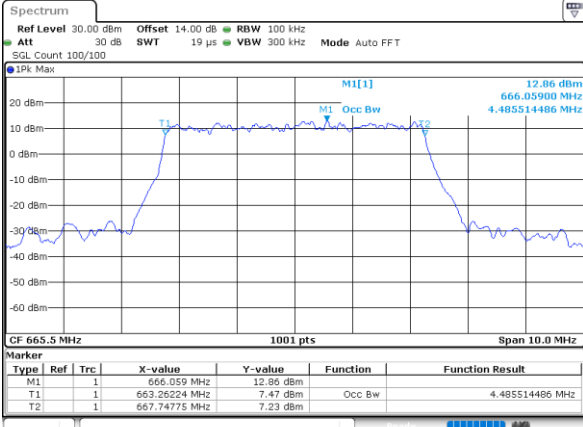

Highest Channel / 20MHz / QPSK

Date: 25 JUN 2021 17:24:09

Highest Channel / 20MHz / 16QAM

Date: 25 JUN 2021 17:24:34

LTE Band 71

Lowest Channel / 5MHz / 64QAM

Date: 25 JUN 2021 14:54:35

Lowest Channel / 10MHz / 64QAM

Date: 25 JUN 2021 15:42:28

Middle Channel / 5MHz / 64QAM

Date: 25 JUN 2021 15:00:44

Middle Channel / 10MHz / 64QAM

Date: 25 JUN 2021 15:48:35

Highest Channel / 5MHz / 64QAM

Date: 25 JUN 2021 15:02:46

Highest Channel / 10MHz / 64QAM