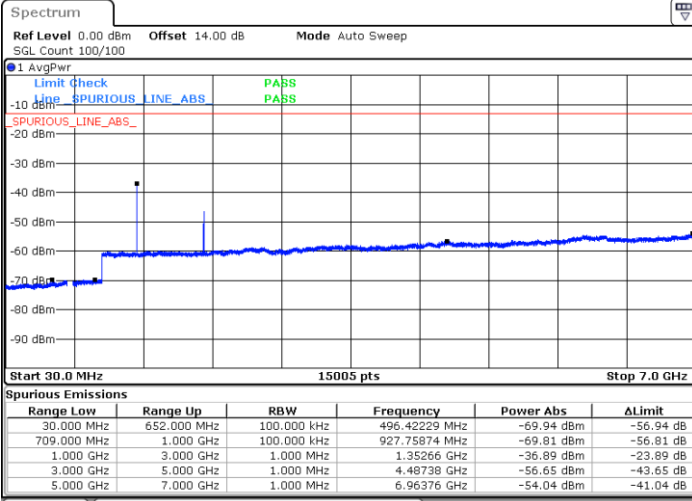

Date: 25 JUN. 2021 17:39:01

Highest Band Edge / 1 RB

Date: 25 JUN. 2021 17:47:10

Lowest Band Edge / Full RB

Date: 25 JUN. 2021 17:41:04

Highest Band Edge / Full RB

Date: 25 JUN. 2021 17:49:13

Conducted Spurious Emission

LTE Band 71 / 5MHz

Highest Channel / QPSK

Highest Channel / 16QAM

Date: 25 JUN.2021 14:52:49

Date: 25 JUN.2021 14:54:11

LTE Band 71 / 10MHz

Lowest Channel / QPSK

Lowest Channel / 16QAM

Date: 25 JUN.2021 15:23:48

Date: 25 JUN.2021 15:25:10

LTE Band 71 / 10MHz

Middle Channel / QPSK

Middle Channel / 16QAM

Date: 25 JUN.2021 15:28:09

Date: 25 JUN.2021 15:29:31

Highest Channel / QPSK

Highest Channel / 16QAM

Date: 25 JUN.2021 15:40:43

Date: 25 JUN.2021 15:42:04

LTE Band 71 / 15MHz

Lowest Channel / QPSK

Date: 25 JUN.2021 16:18:12

Lowest Channel / 16QAM

Date: 25 JUN.2021 16:19:33