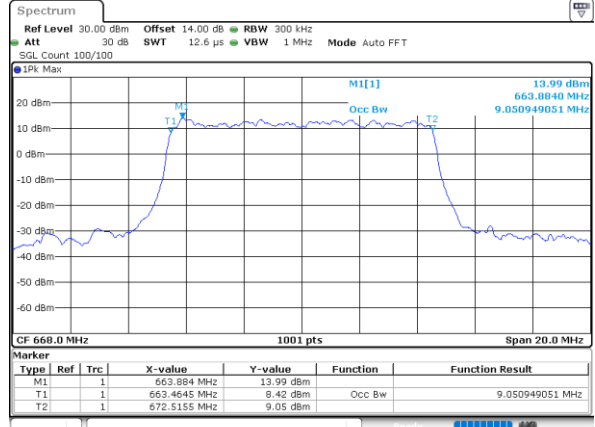

Highest Channel / 20MHz / QPSK

Date: 25 JUN 2021 17:24:09

Highest Channel / 20MHz / 16QAM

Date: 25 JUN 2021 17:24:34

LTE Band 71

Lowest Channel / 5MHz / 64QAM

Date: 25 JUN 2021 14:54:35

Lowest Channel / 10MHz / 64QAM

Date: 25 JUN 2021 15:42:28

Middle Channel / 5MHz / 64QAM

Date: 25 JUN 2021 15:00:44

Middle Channel / 10MHz / 64QAM

Date: 25 JUN 2021 15:48:35

Highest Channel / 5MHz / 64QAM

Date: 25 JUN 2021 15:02:46

Highest Channel / 10MHz / 64QAM