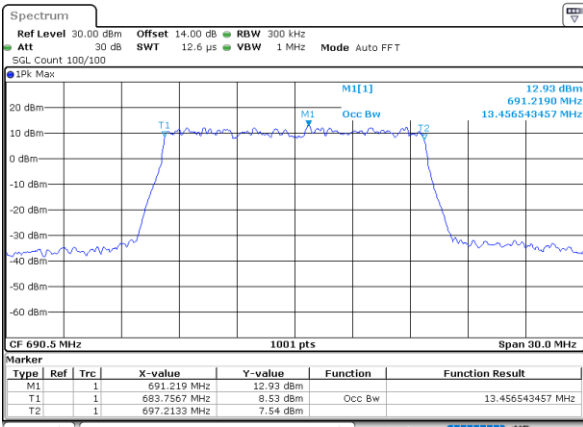

Date: 25 JUN 2021 15:50:37

LTE Band 71

Lowest Channel / 15MHz / 64QAM

Date: 25 JUN 2021 16:36:50

Lowest Channel / 20MHz / 64QAM

Date: 25 JUN 2021 17:13:142

Middle Channel / 15MHz / 64QAM

Date: 25 JUN 2021 16:42:58

Middle Channel / 20MHz / 64QAM

Date: 25 JUN 2021 17:44:149

Highest Channel / 15MHz / 64QAM

Date: 25 JUN 2021 16:45:00

Highest Channel / 20MHz / 64QAM

Date: 25 JUN 2021 17:44:151

Conducted Band Edge

LTE Band 71 / 5MHz / QPSK