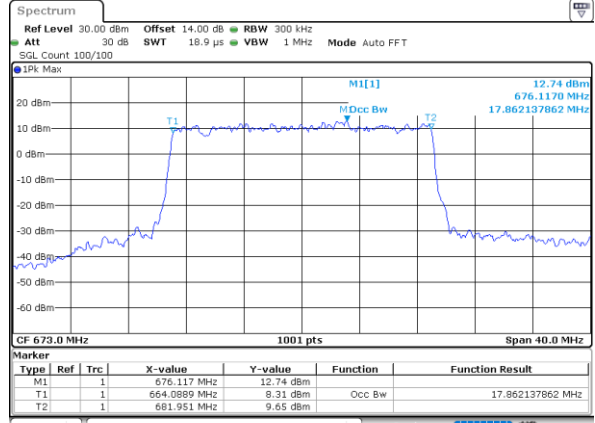

Highest Channel / 10MHz / 16QAM

Date: 1 JUL 2021 09:05:33

LTE Band 71

Lowest Channel / 15MHz / QPSK

Date: 25 JUN 2021 16:07:25

Lowest Channel / 15MHz / 16QAM

Date: 25 JUN 2021 16:07:50

Middle Channel / 15MHz / QPSK

Date: 1 JUL 2021 09:07:04

Middle Channel / 15MHz / 16QAM

Date: 25 JUN 2021 16:20:23

Highest Channel / 15MHz / QPSK

Date: 25 JUN 2021 16:24:18

Highest Channel / 15MHz / 16QAM

Date: 25 JUN 2021 16:24:43

LTE Band 71

Lowest Channel / 20MHz / QPSK

Date: 25 JUN 2021 17:07:16

Lowest Channel / 20MHz / 16QAM

Date: 25 JUN 2021 17:07:41

Middle Channel / 20MHz / QPSK

Date: 25 JUN 2021 17:19:49

Middle Channel / 20MHz / 16QAM

Date: 25 JUN 2021 17:20:14

Highest Channel / 20MHz / QPSK

Date: 25 JUN 2021 17:24:09

Highest Channel / 20MHz / 16QAM

Date: 25 JUN 2021 17:24:34

LTE Band 71

Lowest Channel / 5MHz / 64QAM

Date: 25 JUN 2021 14:54:35

Lowest Channel / 10MHz / 64QAM