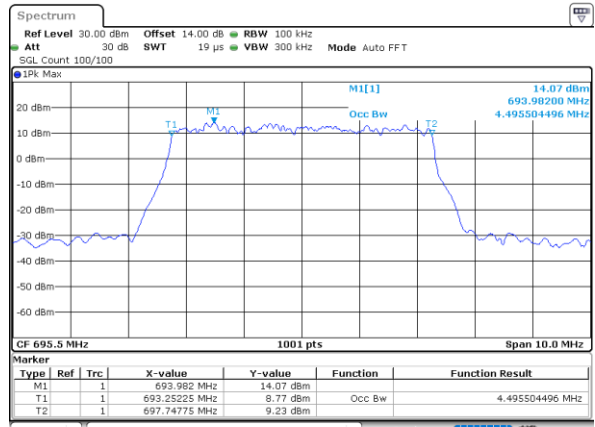

LTE Band 71

Lowest Channel / 5MHz / QPSK

Date: 25 JUN 2021 14:25:08

Lowest Channel / 5MHz / 16QAM

Date: 25 JUN 2021 14:25:133

Middle Channel / 5MHz / QPSK

Date: 25 JUN 2021 14:37:41

Middle Channel / 5MHz / 16QAM

Date: 25 JUN 2021 14:38:106

Highest Channel / 5MHz / QPSK

Date: 25 JUN 2021 14:42:01

Highest Channel / 5MHz / 16QAM

Date: 25 JUN 2021 14:42:126

LTE Band 71

Lowest Channel / 10MHz / QPSK

Date: 25 JUN 2021 15:13:02