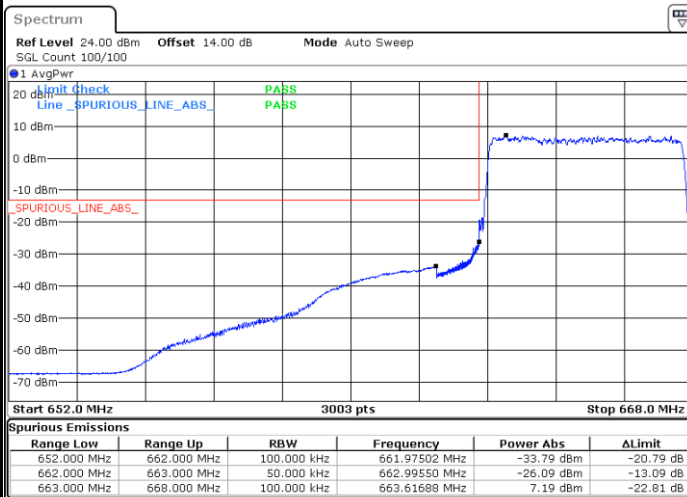

Middle Channel / 20MHz / 64QAM

Date: 25 JUN 2021 17:44:149

Highest Channel / 15MHz / 64QAM

Date: 25 JUN 2021 16:45:00

Highest Channel / 20MHz / 64QAM

Date: 25 JUN 2021 17:44:151

Conducted Band Edge

LTE Band 71 / 5MHz / QPSK

Lowest Band Edge / 1 RB

Date: 25 JUN.2021 14:28:24

Highest Band Edge / 1 RB

Date: 25 JUN.2021 14:45:18

Lowest Band Edge / Full RB

Date: 25 JUN.2021 14:32:30

Highest Band Edge / Full RB

Date: 25 JUN.2021 14:49:24

LTE Band 71 / 5MHz / 16QAM

Lowest Band Edge / 1 RB

Date: 25 JUN. 2021 14:30:27

Highest Band Edge / 1 RB

Date: 16 JUL. 2021 13:12:13

Lowest Band Edge / Full RB

Date: 25 JUN. 2021 14:34:33

Highest Band Edge / Full RB

Date: 25 JUN. 2021 14:51:27

LTE Band 71 / 5MHz / 64QAM

Lowest Band Edge / 1RB

Date: 25 JUN. 2021 14:56:54

Highest Band Edge / 1 RB

Date: 16 JUL. 2021 13:14:42

Lowest Band Edge / Full RB

Date: 25 JUN. 2021 14:58:58