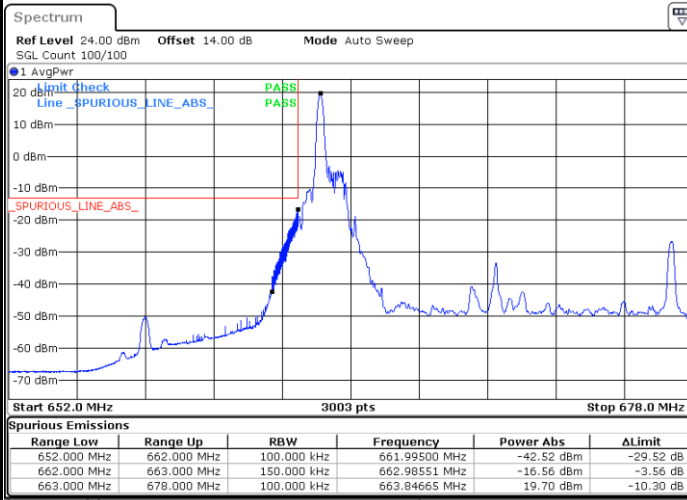

Highest Band Edge / Full RB

LTE Band 71 / 15MHz / QPSK

Lowest Band Edge / 1 RB

Date: 25 JUN.2021 16:10:41

Highest Band Edge / 1 RB

Date: 25 JUN.2021 16:27:34

Lowest Band Edge / Full RB

Date: 25 JUN.2021 16:14:47

Highest Band Edge / Full RB

Date: 25 JUN.2021 16:31:40

LTE Band 71 / 15MHz / 16QAM

Lowest Band Edge / 1 RB

Date: 25 JUN. 2021 16:12:44

Highest Band Edge / 1 RB

Date: 16 JUL. 2021 13:24:39

Lowest Band Edge / Full RB

Date: 25 JUN. 2021 16:16:50

Highest Band Edge / Full RB

Date: 25 JUN. 2021 16:33:43

LTE Band 71 / 15MHz / 64QAM

Lowest Band Edge / 1 RB

Date: 25 JUN. 2021 16:39:09

Highest Band Edge / 1 RB

Date: 16 JUL. 2021 13:25:30

Lowest Band Edge / Full RB

Date: 25 JUN. 2021 16:41:12

Highest Band Edge / Full RB

Date: 25 JUN. 2021 16:49:22

LTE Band 71 / 20MHz / QPSK

Lowest Band Edge / 1 RB

Date: 25 JUN 2021 17:10:32

Highest Band Edge / 1 RB