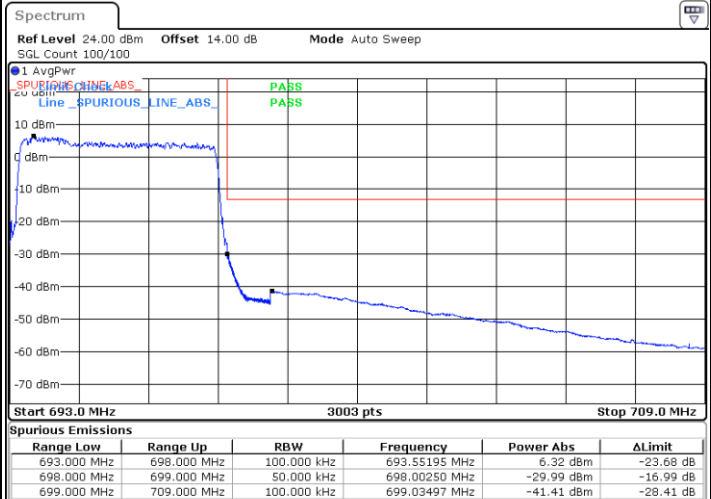

LTE Band 71 / 5MHz / 16QAM

Lowest Band Edge / 1 RB

Date: 25 JUN. 2021 14:30:27

Highest Band Edge / 1 RB

Date: 16 JUL. 2021 13:12:13

Lowest Band Edge / Full RB

Date: 25 JUN. 2021 14:34:33

Highest Band Edge / Full RB

Date: 25 JUN. 2021 14:51:27

LTE Band 71 / 5MHz / 64QAM

Lowest Band Edge / 1RB

Date: 25 JUN. 2021 14:56:54

Highest Band Edge / 1 RB

Date: 16 JUL. 2021 13:14:42

Lowest Band Edge / Full RB

Date: 25 JUN. 2021 14:58:58

Highest Band Edge / Full RB

Date: 25 JUN. 2021 15:07:08

LTE Band 71 / 10MHz / QPSK

Lowest Band Edge / 1 RB

Date: 25 JUN.2021 15:16:18

Highest Band Edge / 1 RB

Date: 25 JUN.2021 15:33:11

Lowest Band Edge / Full RB

Date: 25 JUN.2021 15:20:24

Highest Band Edge / Full RB

Date: 25 JUN.2021 15:37:18

LTE Band 71 / 10MHz / 16QAM

Lowest Band Edge / 1 RB

Date: 25 JUN. 2021 15:18:21

Highest Band Edge / 1 RB

Date: 16 JUL. 2021 13:16:52