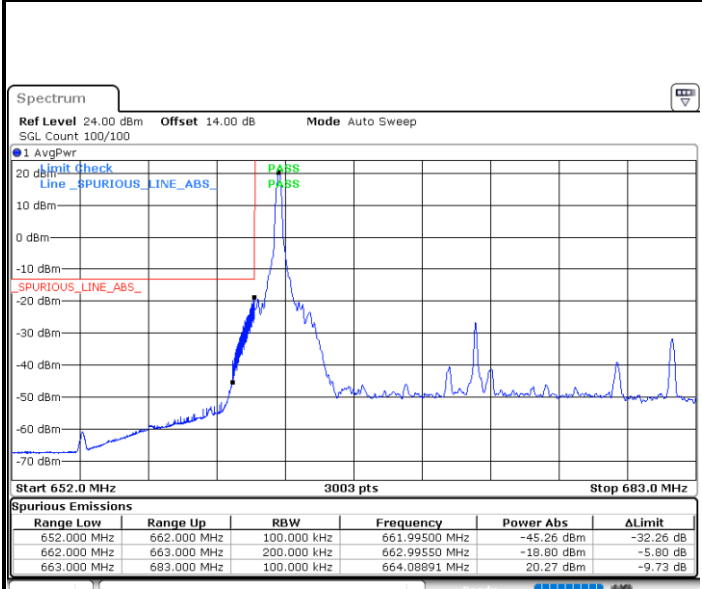

Date: 25 JUN. 2021 16:16:50

Highest Band Edge / Full RB

Date: 25 JUN. 2021 16:33:43

LTE Band 71 / 15MHz / 64QAM

Lowest Band Edge / 1 RB

Date: 25 JUN. 2021 16:39:09

Highest Band Edge / 1 RB

Date: 16 JUL. 2021 13:25:30

Lowest Band Edge / Full RB

Date: 25 JUN. 2021 16:41:12

Highest Band Edge / Full RB

Date: 25 JUN. 2021 16:49:22

LTE Band 71 / 20MHz / QPSK

Lowest Band Edge / 1 RB

Date: 25 JUN 2021 17:10:32

Highest Band Edge / 1 RB

Date: 25 JUN 2021 17:27:25

Lowest Band Edge / Full RB

Date: 25 JUN 2021 17:14:39

Highest Band Edge / Full RB

Date: 25 JUN 2021 17:33:34

LTE Band 71 / 20MHz / 16QAM

Lowest Band Edge / 1 RB

Date: 25 JUN. 2021 17:12:35

Highest Band Edge / 1RB

Date: 16 JUL. 2021 13:28:00

Lowest Band Edge / Full RB

Date: 25 JUN. 2021 17:16:42

Highest Band Edge / Full RB

Date: 25 JUN. 2021 17:31:31

LTE Band 71 / 20MHz / 64QAM

Lowest Band Edge / 1 RB