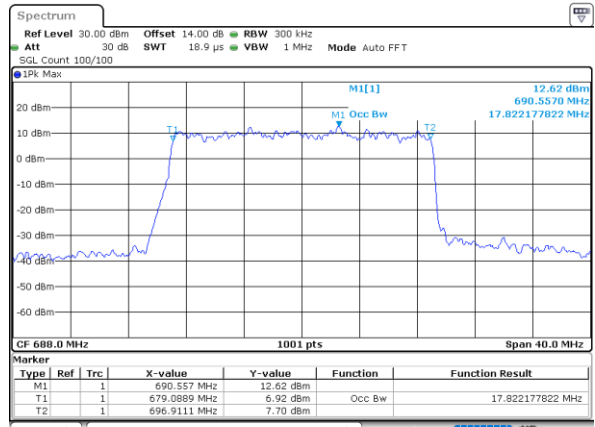

Middle Channel / 20MHz / 64QAM

Date: 25 JUN 2021 17:44:149

Highest Channel / 15MHz / 64QAM

Date: 25 JUN 2021 16:45:00

Highest Channel / 20MHz / 64QAM

Date: 25 JUN 2021 17:44:151

Conducted Band Edge

LTE Band 71 / 5MHz / QPSK

Lowest Band Edge / 1 RB

Date: 25 JUN.2021 14:28:24

Highest Band Edge / 1 RB

Date: 25 JUN.2021 14:45:18

Lowest Band Edge / Full RB

Date: 25 JUN.2021 14:32:30

Highest Band Edge / Full RB

Date: 25 JUN.2021 14:49:24