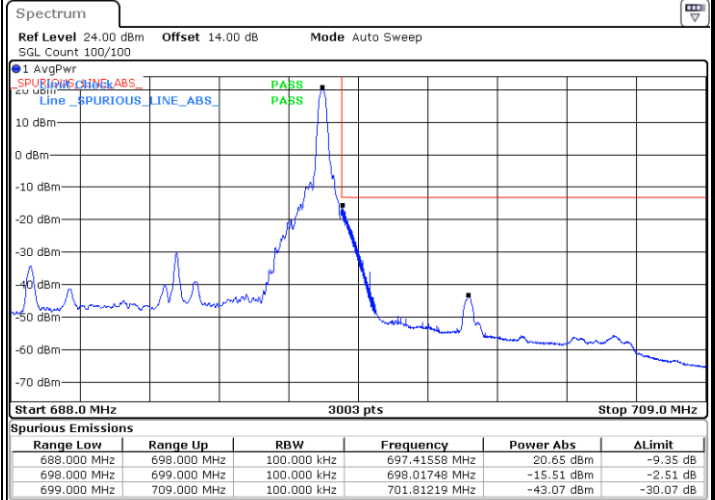

Date: 25 JUN. 2021 14:51:27

LTE Band 71 / 5MHz / 64QAM

Lowest Band Edge / 1RB

Date: 25 JUN. 2021 14:56:54

Highest Band Edge / 1 RB

Date: 16 JUL. 2021 13:14:42

Lowest Band Edge / Full RB

Date: 25 JUN. 2021 14:58:58

Highest Band Edge / Full RB

Date: 25 JUN. 2021 15:07:08

LTE Band 71 / 10MHz / QPSK

Lowest Band Edge / 1 RB

Date: 25 JUN.2021 15:16:18

Highest Band Edge / 1 RB

Date: 25 JUN.2021 15:33:11

Lowest Band Edge / Full RB

Date: 25 JUN.2021 15:20:24

Highest Band Edge / Full RB

Date: 25 JUN.2021 15:37:18

LTE Band 71 / 10MHz / 16QAM

Lowest Band Edge / 1 RB

Date: 25 JUN. 2021 15:18:21

Highest Band Edge / 1 RB

Date: 16 JUL. 2021 13:16:52

Lowest Band Edge / Full RB

Date: 25 JUN. 2021 15:22:26

Highest Band Edge / Full RB

Date: 25 JUN. 2021 15:39:21

LTE Band 71 / 10MHz / 64QAM

Lowest Band Edge / 1 RB

Highest Band Edge / 1 RB

Lowest Band Edge / Full RB