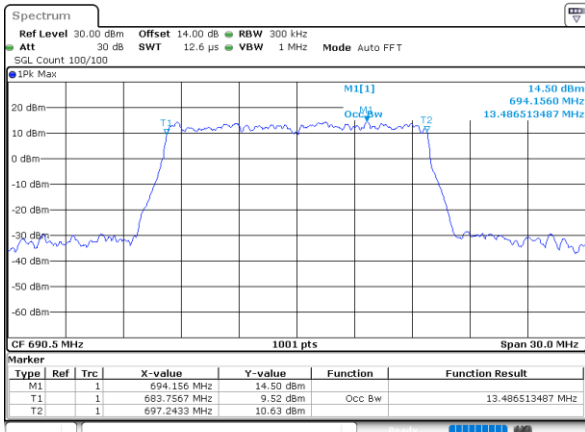

Highest Channel / 10MHz / 16QAM

Date: 1 JUL 2021 09:05:33

LTE Band 71

Lowest Channel / 15MHz / QPSK

Date: 25 JUN 2021 16:07:25

Lowest Channel / 15MHz / 16QAM

Date: 25 JUN 2021 16:07:50

Middle Channel / 15MHz / QPSK

Date: 1 JUL 2021 09:07:04

Middle Channel / 15MHz / 16QAM

Date: 25 JUN 2021 16:20:23

Highest Channel / 15MHz / QPSK

Date: 25 JUN 2021 16:24:18

Highest Channel / 15MHz / 16QAM

Date: 25 JUN 2021 16:24:43

LTE Band 71