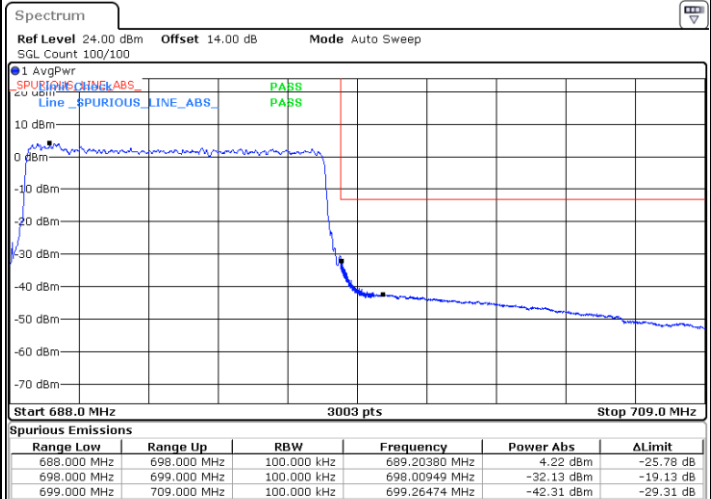

Highest Band Edge / Full RB

Date: 25 JUN. 2021 15:07:08

LTE Band 71 / 10MHz / QPSK

Lowest Band Edge / 1 RB

Date: 25 JUN.2021 15:16:18

Highest Band Edge / 1 RB

Date: 25 JUN.2021 15:33:11

Lowest Band Edge / Full RB

Date: 25 JUN.2021 15:20:24

Highest Band Edge / Full RB

Date: 25 JUN.2021 15:37:18

LTE Band 71 / 10MHz / 16QAM

Lowest Band Edge / 1 RB

Date: 25 JUN. 2021 15:18:21

Highest Band Edge / 1 RB

Date: 16 JUL. 2021 13:16:52

Lowest Band Edge / Full RB

Date: 25 JUN. 2021 15:22:26

Highest Band Edge / Full RB

Date: 25 JUN. 2021 15:39:21

LTE Band 71 / 10MHz / 64QAM

Lowest Band Edge / 1 RB

Highest Band Edge / 1 RB

Lowest Band Edge / Full RB

Highest Band Edge / Full RB

LTE Band 71 / 15MHz / QPSK

Lowest Band Edge / 1 RB

Date: 25 JUN.2021 16:10:41

Highest Band Edge / 1 RB

Date: 25 JUN.2021 16:27:34

Lowest Band Edge / Full RB

Date: 25 JUN.2021 16:14:47