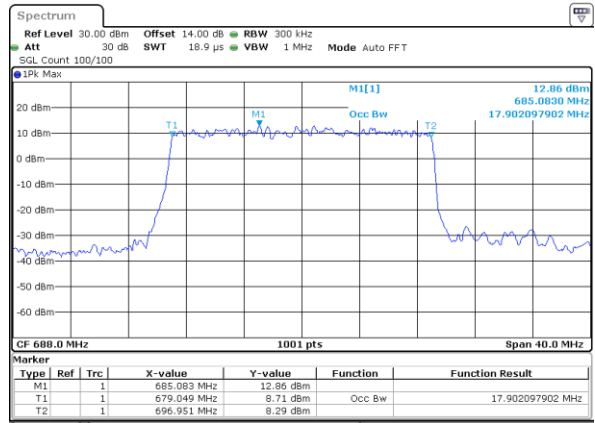

Date: 1 JUL 2021 09:07:04

Middle Channel / 15MHz / 16QAM

Date: 25 JUN 2021 16:20:23

Highest Channel / 15MHz / QPSK

Date: 25 JUN 2021 16:24:18

Highest Channel / 15MHz / 16QAM

Date: 25 JUN 2021 16:24:43

LTE Band 71

Lowest Channel / 20MHz / QPSK

Date: 25 JUN 2021 17:07:16

Lowest Channel / 20MHz / 16QAM

Date: 25 JUN 2021 17:07:41

Middle Channel / 20MHz / QPSK

Date: 25 JUN 2021 17:19:49

Middle Channel / 20MHz / 16QAM

Date: 25 JUN 2021 17:20:14

Highest Channel / 20MHz / QPSK

Date: 25 JUN 2021 17:24:09

Highest Channel / 20MHz / 16QAM

Date: 25 JUN 2021 17:24:34

LTE Band 71

Lowest Channel / 5MHz / 64QAM

Date: 25 JUN 2021 14:54:35

Lowest Channel / 10MHz / 64QAM