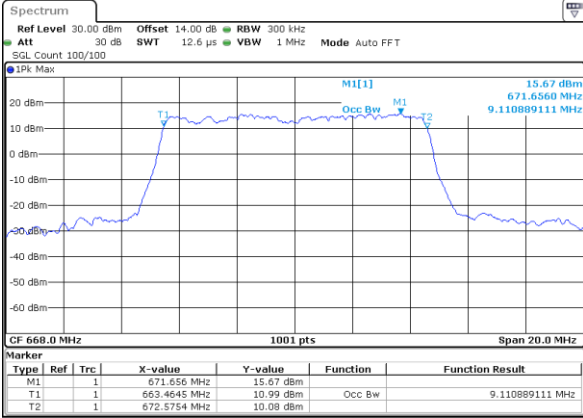

Date: 25 JUN 2021 14:38:106

Highest Channel / 5MHz / QPSK

Date: 25 JUN 2021 14:42:01

Highest Channel / 5MHz / 16QAM

Date: 25 JUN 2021 14:42:126

LTE Band 71

Lowest Channel / 10MHz / QPSK

Date: 25 JUN 2021 15:13:02

Lowest Channel / 10MHz / 16QAM

Date: 25 JUN 2021 15:13:27

Middle Channel / 10MHz / QPSK

Date: 25 JUN 2021 15:25:04

Middle Channel / 10MHz / 16QAM

Date: 25 JUN 2021 15:25:59

Highest Channel / 10MHz / QPSK

Date: 25 JUN 2021 15:29:55