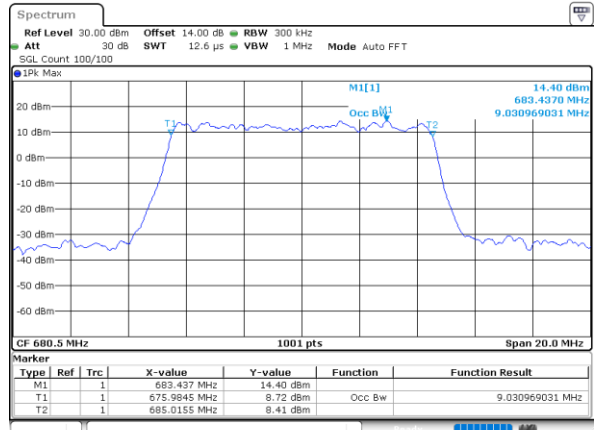

Highest Channel / 20MHz / QPSK

Date: 25 JUN 2021 17:24:09

Highest Channel / 20MHz / 16QAM

Date: 25 JUN 2021 17:24:34

LTE Band 71

Lowest Channel / 5MHz / 64QAM

Date: 25 JUN 2021 14:54:35

Lowest Channel / 10MHz / 64QAM

Date: 25 JUN 2021 15:42:28

Middle Channel / 5MHz / 64QAM

Date: 25 JUN 2021 15:00:44

Middle Channel / 10MHz / 64QAM

Date: 25 JUN 2021 15:48:35

Highest Channel / 5MHz / 64QAM

Date: 25 JUN 2021 15:02:46

Highest Channel / 10MHz / 64QAM