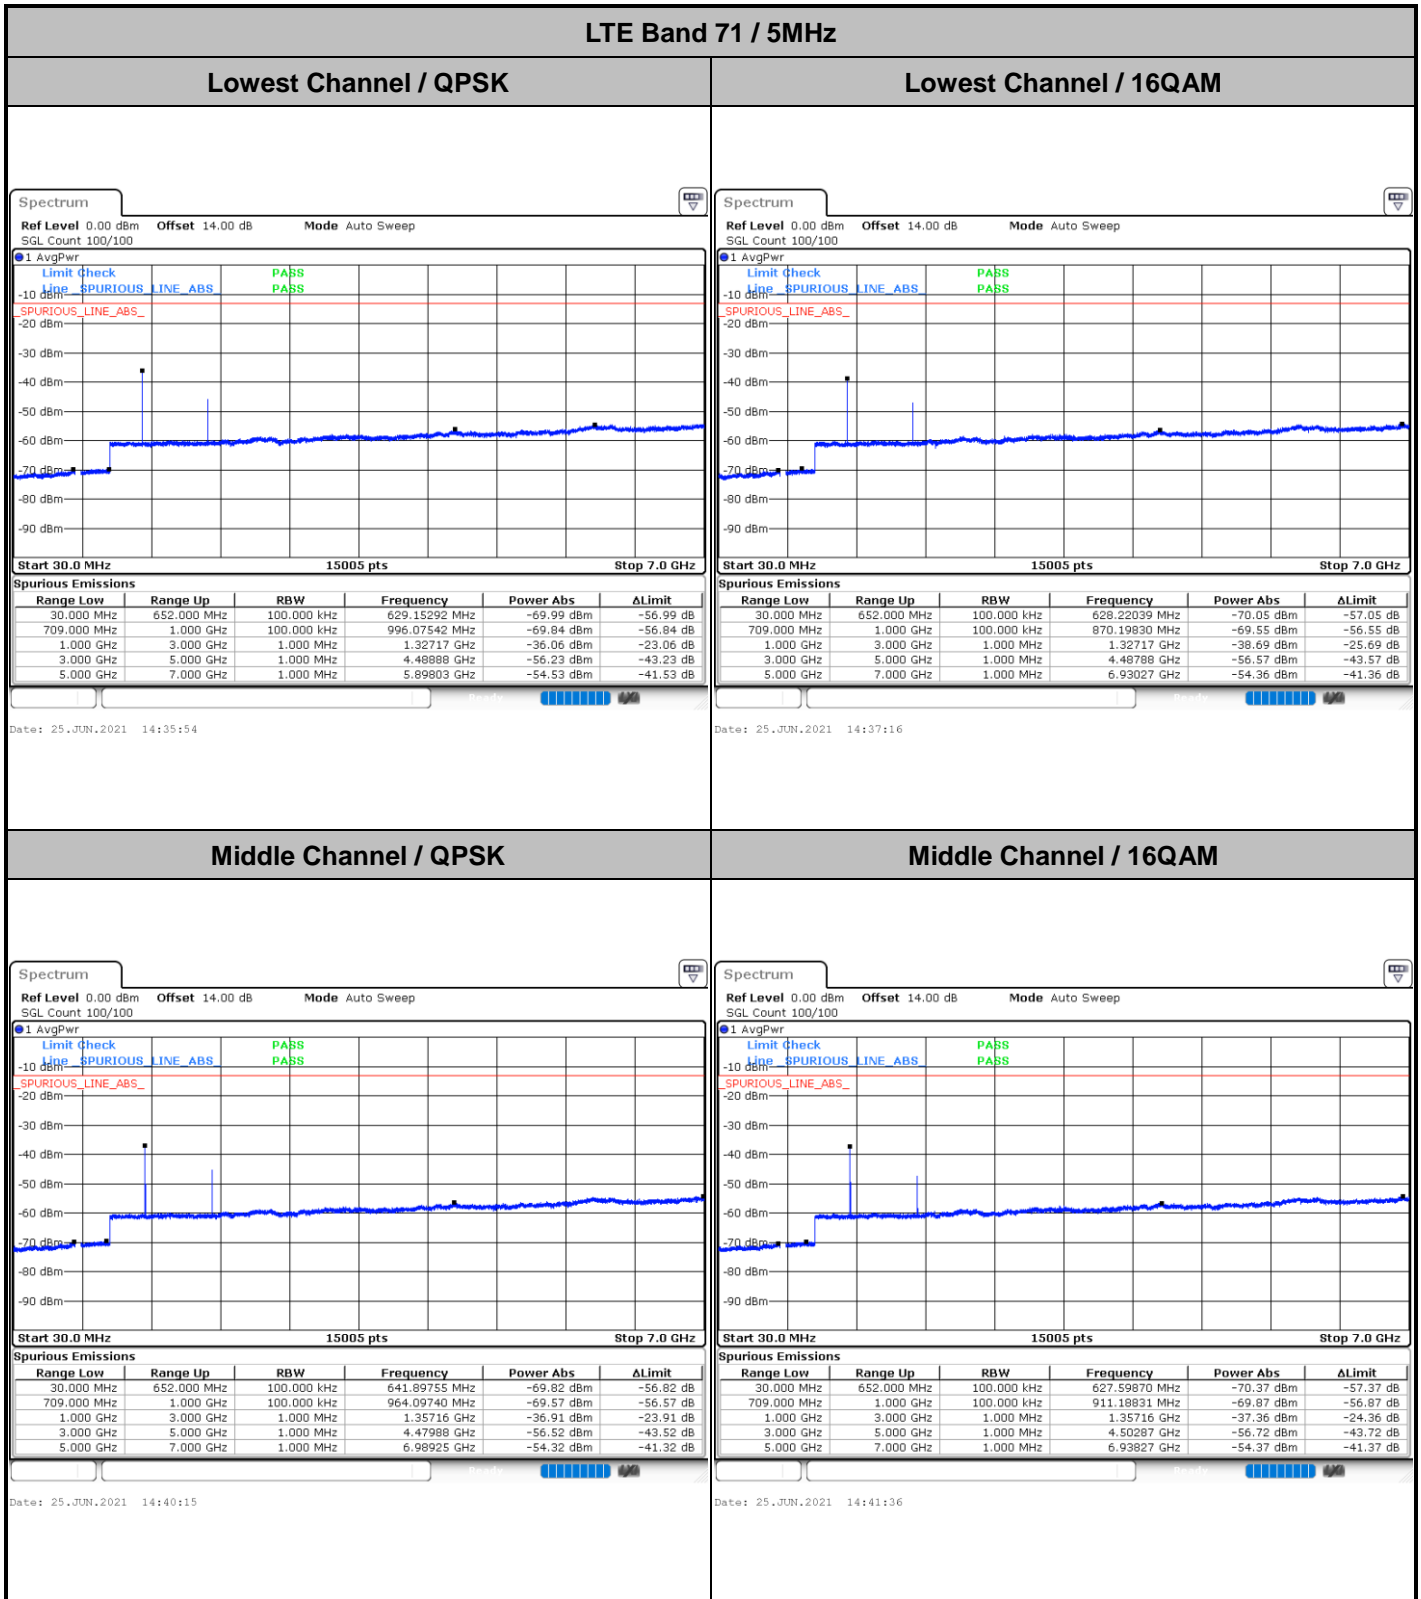

Date: 25 JUN 2021 17:27:25

Lowest Band Edge / Full RB

Date: 25 JUN 2021 17:14:39

Highest Band Edge / Full RB

Date: 25 JUN 2021 17:33:34

LTE Band 71 / 20MHz / 16QAM

Lowest Band Edge / 1 RB

Date: 25 JUN. 2021 17:12:35

Highest Band Edge / 1RB

Date: 16 JUL. 2021 13:28:00

Lowest Band Edge / Full RB

Date: 25 JUN. 2021 17:16:42

Highest Band Edge / Full RB

Date: 25 JUN. 2021 17:31:31

LTE Band 71 / 20MHz / 64QAM

Lowest Band Edge / 1 RB

Date: 25 JUN. 2021 17:39:01

Highest Band Edge / 1 RB

Date: 25 JUN. 2021 17:47:10

Lowest Band Edge / Full RB

Date: 25 JUN. 2021 17:41:04

Highest Band Edge / Full RB

Date: 25 JUN. 2021 17:49:13

Conducted Spurious Emission

LTE Band 71 / 5MHz

Highest Channel / QPSK

Highest Channel / 16QAM

Date: 25 JUN.2021 14:52:49

Date: 25 JUN.2021 14:54:11

LTE Band 71 / 10MHz

Lowest Channel / QPSK

Lowest Channel / 16QAM