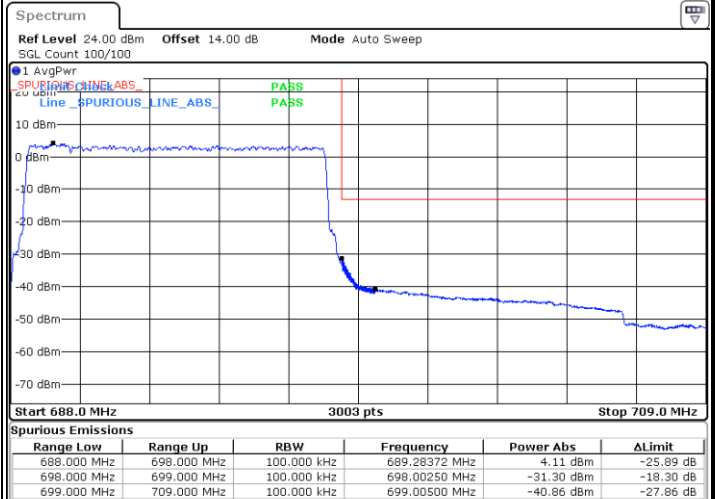

Date: 25 JUN. 2021 14:51:27

LTE Band 71 / 5MHz / 64QAM

Lowest Band Edge / 1RB

Date: 25 JUN. 2021 14:56:54

Highest Band Edge / 1 RB

Date: 16 JUL. 2021 13:14:42

Lowest Band Edge / Full RB

Date: 25 JUN. 2021 14:58:58

Highest Band Edge / Full RB

Date: 25 JUN. 2021 15:07:08

LTE Band 71 / 10MHz / QPSK

Lowest Band Edge / 1 RB

Date: 25 JUN.2021 15:16:18

Highest Band Edge / 1 RB

Date: 25 JUN.2021 15:33:11

Lowest Band Edge / Full RB

Date: 25 JUN.2021 15:20:24

Highest Band Edge / Full RB

Date: 25 JUN.2021 15:37:18

LTE Band 71 / 10MHz / 16QAM

Lowest Band Edge / 1 RB

Date: 25 JUN. 2021 15:18:21

Highest Band Edge / 1 RB

Date: 16 JUL. 2021 13:16:52

Lowest Band Edge / Full RB

Date: 25 JUN. 2021 15:22:26

Highest Band Edge / Full RB

Date: 25 JUN. 2021 15:39:21

LTE Band 71 / 10MHz / 64QAM

Lowest Band Edge / 1 RB

Highest Band Edge / 1 RB

Lowest Band Edge / Full RB