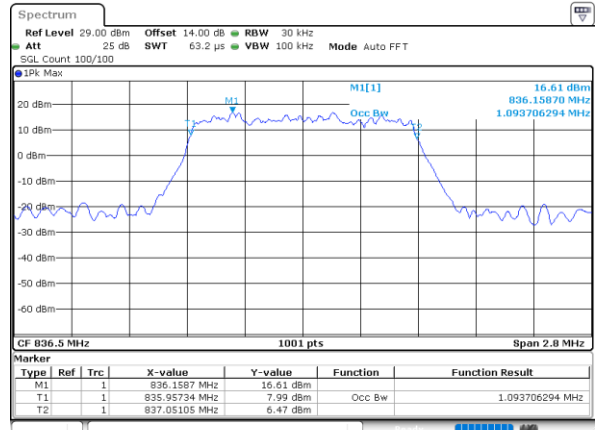

Middle Channel / 10MHz / 64QAM

Date: 9_JUL_2021 13:32:06

Highest Channel / 5MHz / 64QAM

Date: 9_JUL_2021 11:00:44

Highest Channel / 10MHz / 64QAM

Date: 9_JUL_2021 13:33:27

Occupied Bandwidth

Mode	LTE Band 5 : 99%OBW(MHz)											
BW	1.4MHz		3MHz		5MHz		10MHz		15MHz		20MHz	
Mod.	QPSK	16QAM	QPSK	16QAM	QPSK	16QAM	QPSK	16QAM	QPSK	16QAM	QPSK	16QAM
Lowest CH	1.08	1.10	2.70	2.70	4.51	4.51	9.03	9.03	-	-	-	-
Middle CH	1.09	1.09	2.72	2.72	4.49	4.50	9.05	9.07	-	-	-	-
Highest CH	1.09	1.09	2.72	2.71	4.47	4.50	9.13	9.03	-	-	-	-
Mode	LTE Band 5 : 99%OBW(MHz)											
BW	1.4MHz		3MHz		5MHz		10MHz		15MHz		20MHz	
Mod.	64QAM		64QAM		64QAM		64QAM		64QAM		64QAM	
Lowest CH	1.09	-	2.70	-	4.48	-	9.01	-	-	-	-	-
Middle CH	1.09	-	2.72	-	4.47	-	9.03	-	-	-	-	-
Highest CH	1.10	-	2.71	-	4.49	-	8.99	-	-	-	-	-

LTE Band 5

Lowest Channel / 1.4MHz / QPSK

Date: 9, JUL, 2021 09:29:00

Lowest Channel / 1.4MHz / 16QAM

Date: 9, JUL, 2021 13:49:43

Middle Channel / 1.4MHz / QPSK

Date: 9, JUL, 2021 09:38:23

Middle Channel / 1.4MHz / 16QAM

Date: 9, JUL, 2021 09:38:35

Highest Channel / 1.4MHz / QPSK

Date: 9, JUL, 2021 09:41:07

Highest Channel / 1.4MHz / 16QAM

Date: 9, JUL, 2021 09:41:18

LTE Band 5

Lowest Channel / 3MHz / QPSK

Date: 9 JUL 2021 10:01:07