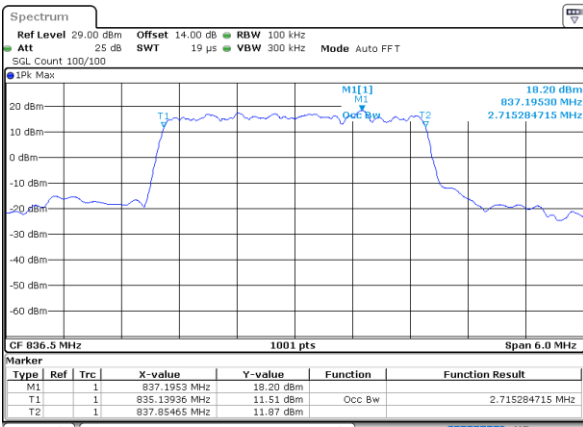

LTE Band 5

Lowest Channel / 1.4MHz / QPSK

Date: 9, JUL, 2021 09:29:00

Lowest Channel / 1.4MHz / 16QAM

Date: 9, JUL, 2021 13:49:43

Middle Channel / 1.4MHz / QPSK

Date: 9, JUL, 2021 09:38:23

Middle Channel / 1.4MHz / 16QAM

Date: 9, JUL, 2021 09:38:35

Highest Channel / 1.4MHz / QPSK

Date: 9, JUL, 2021 09:41:07

Highest Channel / 1.4MHz / 16QAM

Date: 9, JUL, 2021 09:41:18

LTE Band 5

Lowest Channel / 3MHz / QPSK

Date: 9 JUL 2021 10:01:07

Lowest Channel / 3MHz / 16QAM

Date: 9 JUL 2021 10:01:18

Middle Channel / 3MHz / QPSK

Date: 9 JUL 2021 10:10:27

Middle Channel / 3MHz / 16QAM

Date: 9 JUL 2021 10:10:38

Highest Channel / 3MHz / QPSK

Date: 9 JUL 2021 10:13:10

Highest Channel / 3MHz / 16QAM

Date: 9 JUL 2021 10:13:21

LTE Band 5

Lowest Channel / 5MHz / QPSK

Date: 9 JUL 2021 10:33:10

Lowest Channel / 5MHz / 16QAM

Date: 9 JUL 2021 10:33:22

Middle Channel / 5MHz / QPSK