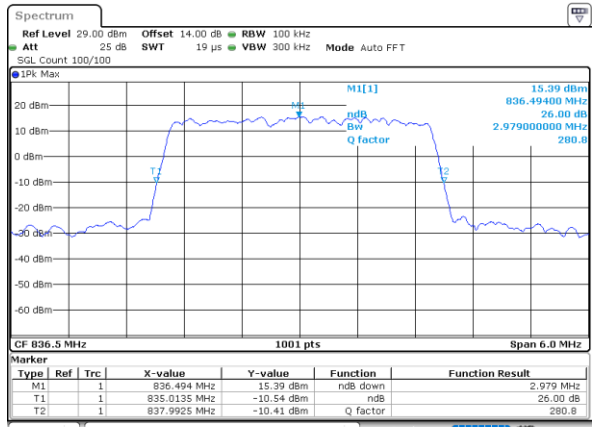

Highest Channel / 10MHz / QPSK

Date: 9_JUL.2021 11:16:38

Highest Channel / 10MHz / 16QAM

Date: 9_JUL.2021 11:16:49

LTE Band 5

Lowest Channel / 1.4MHz / 64QAM

Date: 9 JUL 2021 09:50:37

Lowest Channel / 3MHz / 64QAM

Date: 9 JUL 2021 10:22:41

Middle Channel / 1.4MHz / 64QAM

Date: 9 JUL 2021 09:55:17

Middle Channel / 3MHz / 64QAM

Date: 9 JUL 2021 10:27:20

Highest Channel / 1.4MHz / 64QAM

Date: 9 JUL 2021 09:56:39

Highest Channel / 3MHz / 64QAM