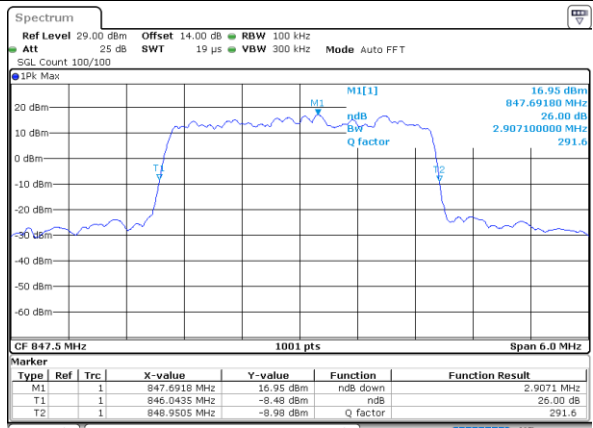

Highest Channel / 10MHz / QPSK

Date: 9_JUL.2021 11:16:38

Highest Channel / 10MHz / 16QAM

Date: 9_JUL.2021 11:16:49

LTE Band 5

Lowest Channel / 1.4MHz / 64QAM

Date: 9 JUL 2021 09:50:37

Lowest Channel / 3MHz / 64QAM

Date: 9 JUL 2021 10:22:41

Middle Channel / 1.4MHz / 64QAM

Date: 9 JUL 2021 09:55:17

Middle Channel / 3MHz / 64QAM

Date: 9 JUL 2021 10:27:20

Highest Channel / 1.4MHz / 64QAM

Date: 9 JUL 2021 09:56:39

Highest Channel / 3MHz / 64QAM

Date: 9 JUL 2021 10:28:42

LTE Band 5

Lowest Channel / 5MHz / 64QAM

Date: 9_JUL_2021 10:54:43

Lowest Channel / 10MHz / 64QAM

Date: 9_JUL_2021 11:26:46

Middle Channel / 5MHz / 64QAM

Date: 9_JUL_2021 10:59:23

Middle Channel / 10MHz / 64QAM

Date: 9_JUL_2021 13:32:06

Highest Channel / 5MHz / 64QAM

Date: 9_JUL_2021 11:00:44

Highest Channel / 10MHz / 64QAM

Date: 9_JUL_2021 13:33:27

Occupied Bandwidth

Mode	LTE Band 5 : 99%OBW(MHz)											
BW	1.4MHz		3MHz		5MHz		10MHz		15MHz		20MHz	
Mod.	QPSK	16QAM	QPSK	16QAM	QPSK	16QAM	QPSK	16QAM	QPSK	16QAM	QPSK	16QAM
Lowest CH	1.08	1.10	2.70	2.70	4.51	4.51	9.03	9.03	-	-	-	-
Middle CH	1.09	1.09	2.72	2.72	4.49	4.50	9.05	9.07	-	-	-	-
Highest CH	1.09	1.09	2.72	2.71	4.47	4.50	9.13	9.03	-	-	-	-
Mode	LTE Band 5 : 99%OBW(MHz)											
BW	1.4MHz		3MHz		5MHz		10MHz		15MHz		20MHz	
Mod.	64QAM		64QAM		64QAM		64QAM		64QAM		64QAM	
Lowest CH	1.09	-	2.70	-	4.48	-	9.01	-	-	-	-	-
Middle CH	1.09	-	2.72	-	4.47	-	9.03	-	-	-	-	-
Highest CH	1.10	-	2.71	-	4.49	-	8.99	-	-	-	-	-