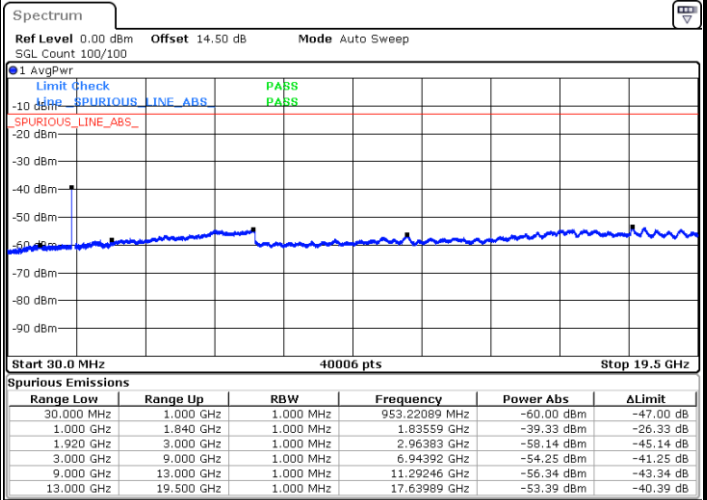

Date: 7.JUL.2021 16:18:53

LTE Band 2 / 15MHz

Lowest Channel / QPSK

Lowest Channel / 16QAM

Date: 7.JUL.2021 16:29:56

Date: 7.JUL.2021 16:31:09

Middle Channel / QPSK

Middle Channel / 16QAM

Date: 7.JUL.2021 16:33:59

Date: 7.JUL.2021 16:35:11

LTE Band 2 / 15MHz

Highest Channel / QPSK

Highest Channel / 16QAM

LTE Band 2 / 20MHz

Lowest Channel / QPSK

Lowest Channel / 16QAM

LTE Band 2 / 20MHz

Middle Channel / QPSK

Middle Channel / 16QAM

Date: 7.JUL.2021 17:02:31

Date: 7.JUL.2021 17:03:44

Highest Channel / QPSK

Highest Channel / 16QAM

Date: 7.JUL.2021 17:14:45