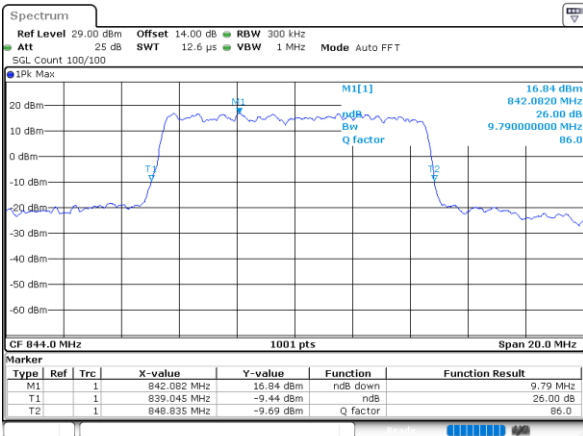

Date: 9 JUL 2021 10:42:52

Middle Channel / 5MHz / 16QAM

Date: 9 JUL 2021 10:43:03

Highest Channel / 5MHz / QPSK

Date: 9 JUL 2021 10:45:35

Highest Channel / 5MHz / 16QAM

Date: 9 JUL 2021 10:45:46

LTE Band 5

Lowest Channel / 10MHz / QPSK

Date: 9_JUL.2021 11:04:35

Lowest Channel / 10MHz / 16QAM

Date: 9_JUL.2021 11:04:47

Middle Channel / 10MHz / QPSK

Date: 9_JUL.2021 11:13:55

Middle Channel / 10MHz / 16QAM

Date: 9_JUL.2021 11:14:06

Highest Channel / 10MHz / QPSK

Date: 9_JUL.2021 11:16:38

Highest Channel / 10MHz / 16QAM

Date: 9_JUL.2021 11:16:49

LTE Band 5

Lowest Channel / 1.4MHz / 64QAM

Date: 9 JUL 2021 09:50:37

Lowest Channel / 3MHz / 64QAM