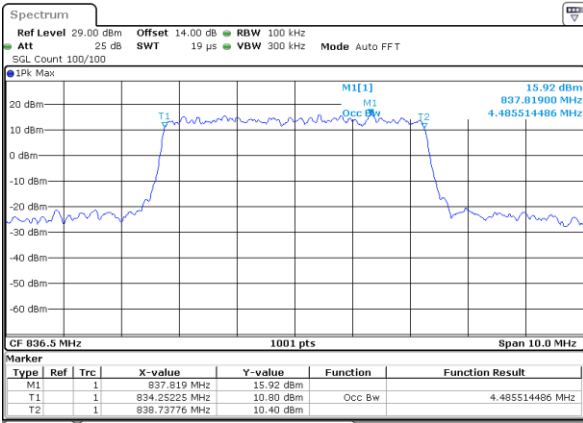

Date: 9, JUL, 2021 09:38:35

Highest Channel / 1.4MHz / QPSK

Date: 9, JUL, 2021 09:41:07

Highest Channel / 1.4MHz / 16QAM

Date: 9, JUL, 2021 09:41:18

LTE Band 5

Lowest Channel / 3MHz / QPSK

Date: 9 JUL 2021 10:01:07

Lowest Channel / 3MHz / 16QAM

Date: 9 JUL 2021 10:01:18

Middle Channel / 3MHz / QPSK

Date: 9 JUL 2021 10:10:27

Middle Channel / 3MHz / 16QAM

Date: 9 JUL 2021 10:10:38

Highest Channel / 3MHz / QPSK

Date: 9 JUL 2021 10:13:10

Highest Channel / 3MHz / 16QAM

Date: 9 JUL 2021 10:13:21

LTE Band 5

Lowest Channel / 5MHz / QPSK

Date: 9 JUL 2021 10:33:10

Lowest Channel / 5MHz / 16QAM

Date: 9 JUL 2021 10:33:22

Middle Channel / 5MHz / QPSK

Date: 9 JUL 2021 10:42:30

Middle Channel / 5MHz / 16QAM

Date: 9 JUL 2021 10:42:41

Highest Channel / 5MHz / QPSK

Date: 9 JUL 2021 10:45:13

Highest Channel / 5MHz / 16QAM

Date: 9 JUL 2021 10:45:24

LTE Band 5