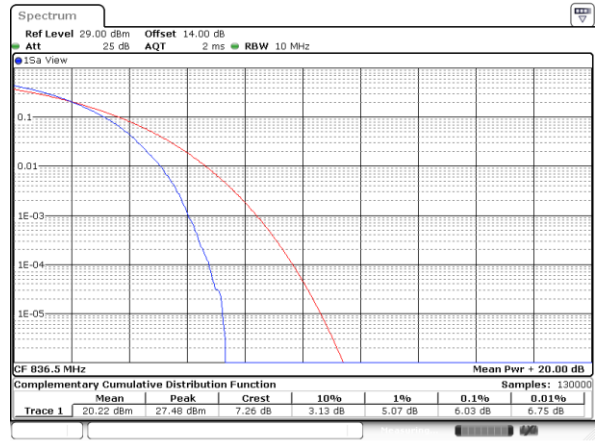

Lowest Channel / Full RB

Date: 9 JUL 2021 13:38:11

Middle Channel / 1RB

Date: 9 JUL 2021 13:38:22

Middle Channel / Full RB

Date: 9 JUL 2021 13:40:00

Highest Channel / 1RB

Date: 9 JUL 2021 13:40:11

Highest Channel / Full RB

Date: 9 JUL 2021 13:40:21

LTE Band 5 / 10MHz / 64QAM

Lowest Channel / 1RB

Date: 9_JUL.2021 13:41:44

Lowest Channel / Full RB

Date: 9_JUL.2021 13:41:59

Middle Channel / 1RB

Date: 9_JUL.2021 13:42:10

Middle Channel / Full RB

Date: 9_JUL.2021 13:42:20

Highest Channel / 1RB

Date: 9_JUL.2021 13:42:30

Highest Channel / Full RB

Date: 9_JUL.2021 13:42:40

26dB Bandwidth