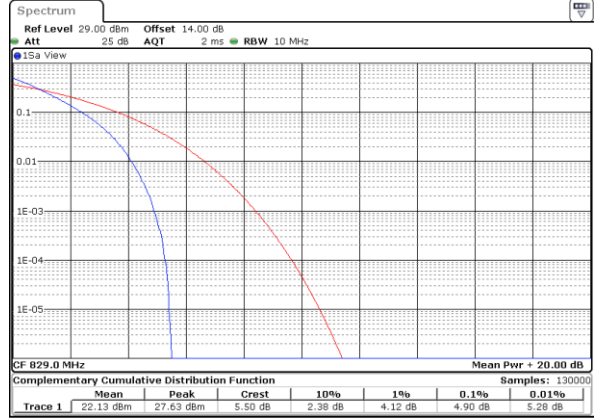

Note:

1. Normal Voltage =3.8 V. ; Battery End Point (BEP) =3.6 V. ; Maximum Voltage =4.4 V.
2. Note: The frequency fundamental emissions stay within the authorized frequency block.

LTE Band 5

Peak-to-Average Ratio

Mode	LTE Band 5 / 10MHz				
Mod.	QPSK		16QAM		Limit: 13dB
RB Size	1RB	Full RB	1RB	Full RB	Result
Lowest CH	3.80	4.90	4.96	5.88	PASS
Middle CH	4.32	4.87	5.42	5.71	
Highest CH	4.14	4.78	4.96	5.77	
Mode	LTE Band 5 / 10MHz				
Mod.	64QAM				Limit: 13dB
RB Size	1RB	Full RB			Result
Lowest CH	5.57	6.12	-	-	PASS
Middle CH	5.80	6.03	-	-	
Highest CH	5.74	6.14	-	-	

LTE Band 5 / 10MHz / QPSK

Lowest Channel / 1RB

Date: 9_JUL.2021 13:40:31

Lowest Channel / Full RB

Date: 9_JUL.2021 13:40:42

Middle Channel / 1RB

Date: 9_JUL.2021 13:40:54

Middle Channel / Full RB