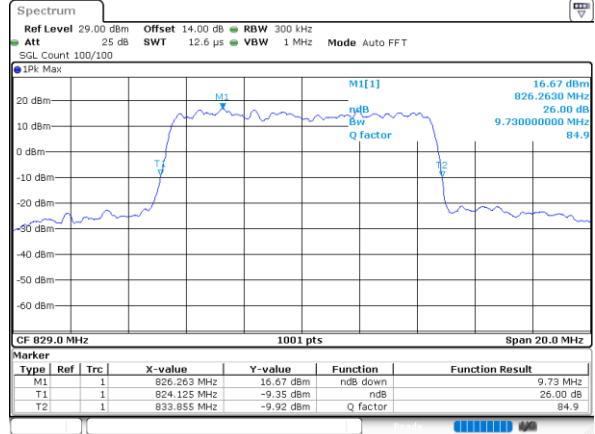

Lowest Channel / 10MHz / 16QAM

Date: 9_JUL.2021 11:04:47