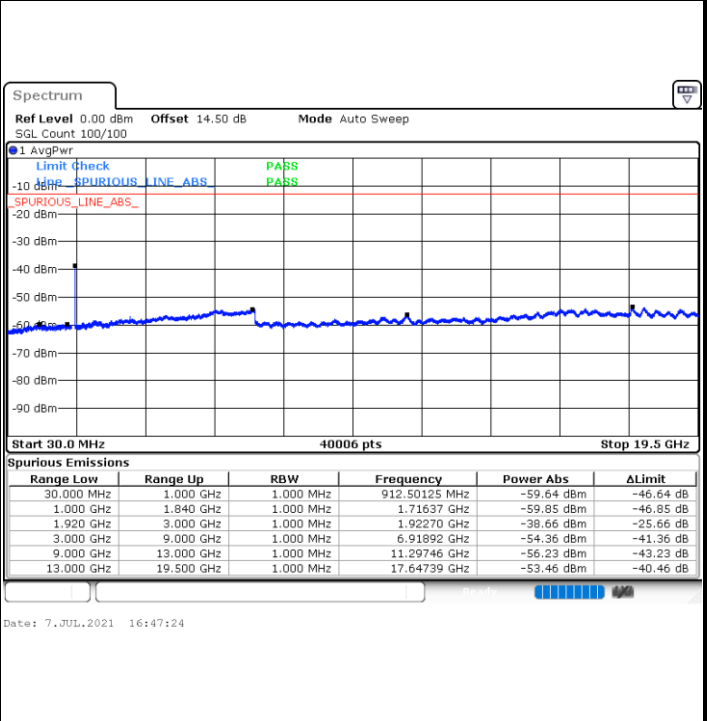

Date: 7.JUL.2021 16:18:53

LTE Band 2 / 15MHz

Lowest Channel / QPSK

Lowest Channel / 16QAM

Date: 7.JUL.2021 16:29:56

Date: 7.JUL.2021 16:31:09

Middle Channel / QPSK

Middle Channel / 16QAM

Date: 7.JUL.2021 16:33:59

Date: 7.JUL.2021 16:35:11

LTE Band 2 / 15MHz

Highest Channel / QPSK

Highest Channel / 16QAM

LTE Band 2 / 20MHz

Lowest Channel / QPSK

Lowest Channel / 16QAM

LTE Band 2 / 20MHz

Middle Channel / QPSK

Middle Channel / 16QAM

Date: 7.JUL.2021 17:02:31

Date: 7.JUL.2021 17:03:44

Highest Channel / QPSK

Highest Channel / 16QAM

Date: 7.JUL.2021 17:14:45

Date: 7.JUL.2021 17:15:57

LTE Band 2 / 1.4MHz

Lowest Channel / 64QAM

Middle Channel / 64QAM

Date: 7.JUL.2021 14:16:55

Date: 7.JUL.2021 14:18:48

Highest Channel / 64QAM

Date: 7.JUL.2021 14:24:46