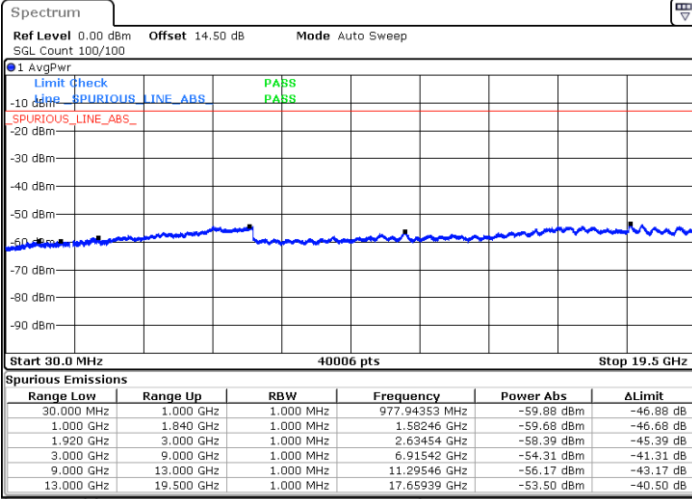

LTE Band 2 / 10MHz

Middle Channel / QPSK

Middle Channel / 16QAM

Date: 7.JUL.2021 16:05:27

Date: 7.JUL.2021 16:06:39

Highest Channel / QPSK

Highest Channel / 16QAM

Date: 7.JUL.2021 16:17:40

Date: 7.JUL.2021 16:18:53

LTE Band 2 / 15MHz

Lowest Channel / QPSK

Lowest Channel / 16QAM

Date: 7.JUL.2021 16:29:56

Date: 7.JUL.2021 16:31:09

Middle Channel / QPSK

Middle Channel / 16QAM