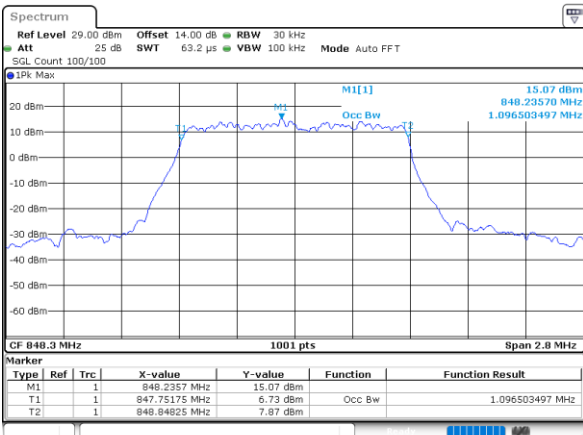

Highest Channel / 10MHz / QPSK

Date: 9_JUL_2021 11:16:16

Highest Channel / 10MHz / 16QAM

Date: 9_JUL_2021 11:16:27

LTE Band 5

Lowest Channel / 1.4MHz / 64QAM

Date: 9 JUL 2021 09:15:26

Lowest Channel / 3MHz / 64QAM

Date: 9 JUL 2021 10:22:29

Middle Channel / 1.4MHz / 64QAM

Date: 9 JUL 2021 09:15:16

Middle Channel / 3MHz / 64QAM

Date: 9 JUL 2021 10:27:09

Highest Channel / 1.4MHz / 64QAM

Date: 9 JUL 2021 09:15:28

Highest Channel / 3MHz / 64QAM