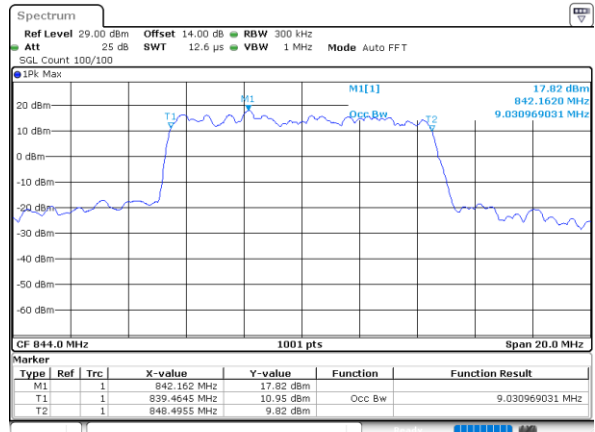

Date: 9 JUL 2021 10:42:30

Middle Channel / 5MHz / 16QAM

Date: 9 JUL 2021 10:42:41

Highest Channel / 5MHz / QPSK

Date: 9 JUL 2021 10:45:13

Highest Channel / 5MHz / 16QAM

Date: 9 JUL 2021 10:45:24

LTE Band 5

Lowest Channel / 10MHz / QPSK

Date: 9_JUL_2021 11:04:13

Lowest Channel / 10MHz / 16QAM

Date: 9_JUL_2021 14:29:17

Middle Channel / 10MHz / QPSK

Date: 9_JUL_2021 11:13:33

Middle Channel / 10MHz / 16QAM

Date: 9_JUL_2021 11:13:44

Highest Channel / 10MHz / QPSK

Date: 9_JUL_2021 11:16:16

Highest Channel / 10MHz / 16QAM

Date: 9_JUL_2021 11:16:27

LTE Band 5

Lowest Channel / 1.4MHz / 64QAM

Date: 9 JUL 2021 09:15:26

Lowest Channel / 3MHz / 64QAM