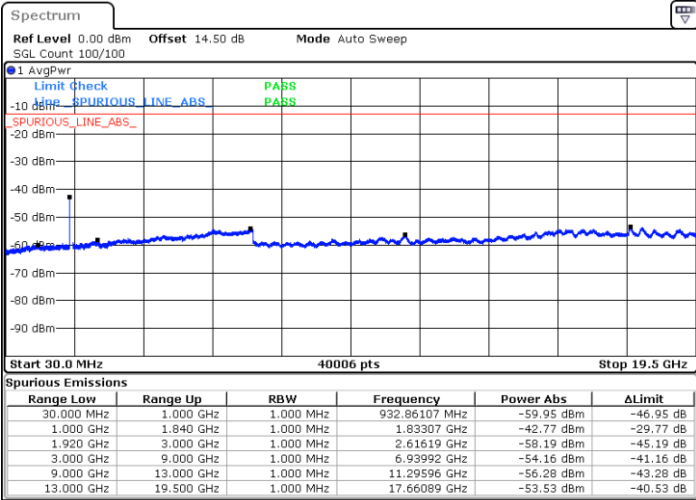

Date: 7.JUL.2021 17:15:57

LTE Band 2 / 1.4MHz

Lowest Channel / 64QAM

Middle Channel / 64QAM

Date: 7.JUL.2021 14:16:55

Date: 7.JUL.2021 14:18:48

Highest Channel / 64QAM

Date: 7.JUL.2021 14:24:46

LTE Band 2 / 5MHz

Lowest Channel / 64QAM

Date: 7.JUL.2021 17:35:47

Middle Channel / 64QAM

Date: 7.JUL.2021 17:37:40

Highest Channel / 64QAM

Date: 7.JUL.2021 17:43:39

LTE Band 2 / 10MHz

Lowest Channel / 64QAM

Middle Channel / 64QAM

Date: 7.JUL.2021 17:49:40

Date: 7.JUL.2021 17:51:33

Highest Channel / 64QAM

Date: 7.JUL.2021 17:57:31

LTE Band 2 / 15MHz

Lowest Channel / 64QAM