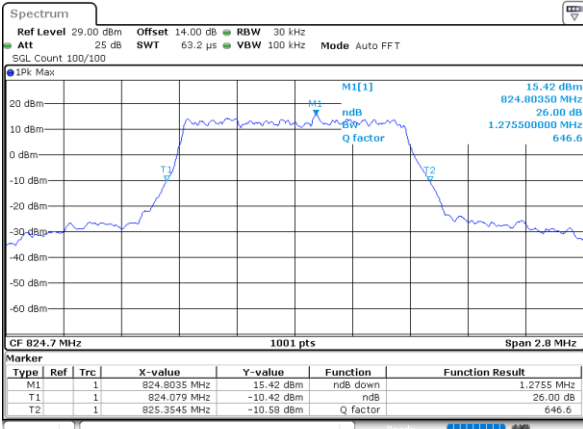

Highest Channel / 10MHz / QPSK

Date: 9_JUL.2021 11:16:38

Highest Channel / 10MHz / 16QAM

Date: 9_JUL.2021 11:16:49

LTE Band 5

Lowest Channel / 1.4MHz / 64QAM

Date: 9 JUL 2021 09:50:37

Lowest Channel / 3MHz / 64QAM

Date: 9 JUL 2021 10:22:41

Middle Channel / 1.4MHz / 64QAM

Date: 9 JUL 2021 09:55:17

Middle Channel / 3MHz / 64QAM

Date: 9 JUL 2021 10:27:20

Highest Channel / 1.4MHz / 64QAM

Date: 9 JUL 2021 09:56:39

Highest Channel / 3MHz / 64QAM