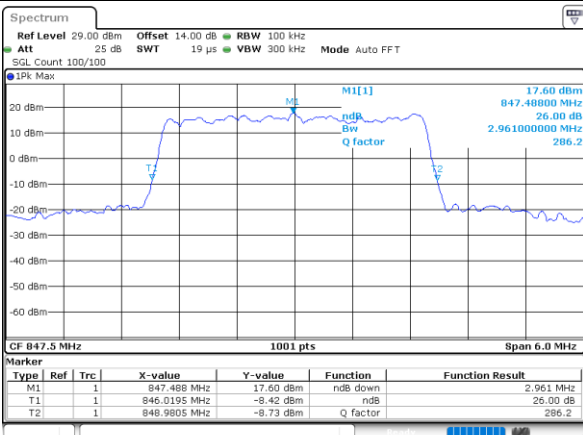

Date: 9_JUL.2021 09:38:57

Highest Channel / 1.4MHz / QPSK

Date: 9_JUL.2021 09:41:29

Highest Channel / 1.4MHz / 16QAM

Date: 9_JUL.2021 09:41:40

LTE Band 5

Lowest Channel / 3MHz / QPSK

Date: 9 JUL 2021 10:01:29

Lowest Channel / 3MHz / 16QAM

Date: 9 JUL 2021 10:01:40

Middle Channel / 3MHz / QPSK

Date: 9 JUL 2021 10:10:49

Middle Channel / 3MHz / 16QAM

Date: 9 JUL 2021 10:11:00

Highest Channel / 3MHz / QPSK

Date: 9 JUL 2021 10:11:32

Highest Channel / 3MHz / 16QAM

Date: 9 JUL 2021 10:11:43

LTE Band 5

Lowest Channel / 5MHz / QPSK

Date: 9 JUL 2021 10:33:33

Lowest Channel / 5MHz / 16QAM

Date: 9 JUL 2021 10:33:44

Middle Channel / 5MHz / QPSK