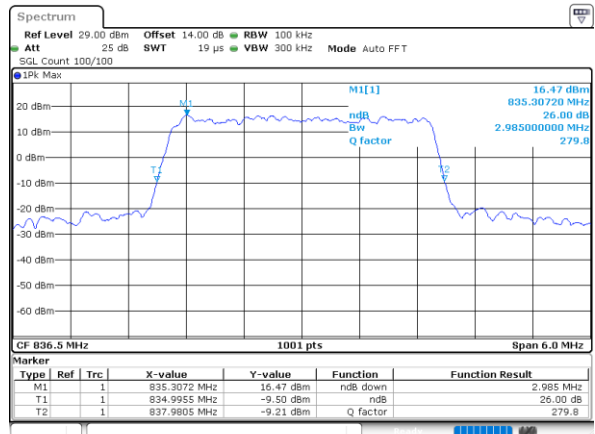

Date: 9_JUL.2021 09:38:57

Highest Channel / 1.4MHz / QPSK

Date: 9_JUL.2021 09:41:29

Highest Channel / 1.4MHz / 16QAM

Date: 9_JUL.2021 09:41:40

LTE Band 5

Lowest Channel / 3MHz / QPSK

Date: 9 JUL 2021 10:01:29

Lowest Channel / 3MHz / 16QAM

Date: 9 JUL 2021 10:01:40

Middle Channel / 3MHz / QPSK

Date: 9 JUL 2021 10:10:49

Middle Channel / 3MHz / 16QAM

Date: 9 JUL 2021 10:11:00

Highest Channel / 3MHz / QPSK

Date: 9 JUL 2021 10:11:32

Highest Channel / 3MHz / 16QAM

Date: 9 JUL 2021 10:11:43

LTE Band 5

Lowest Channel / 5MHz / QPSK

Date: 9 JUL 2021 10:33:33

Lowest Channel / 5MHz / 16QAM

Date: 9 JUL 2021 10:33:44

Middle Channel / 5MHz / QPSK