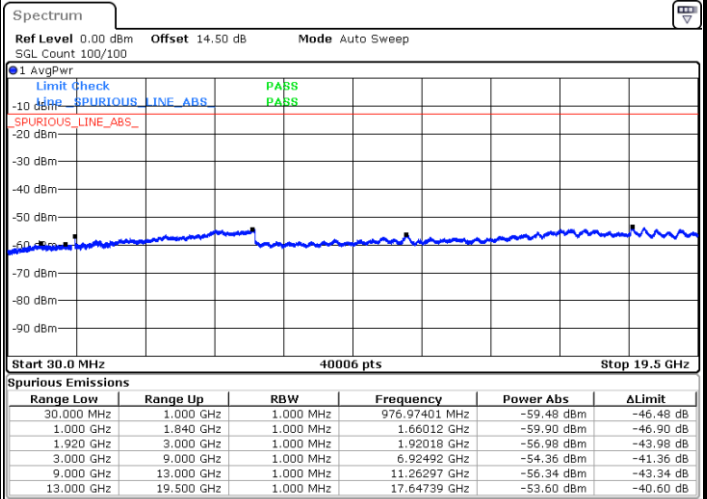

LTE Band 2 / 10MHz

Middle Channel / QPSK

Middle Channel / 16QAM

Date: 7.JUL.2021 16:05:27

Date: 7.JUL.2021 16:06:39

Highest Channel / QPSK

Highest Channel / 16QAM

Date: 7.JUL.2021 16:17:40

Date: 7.JUL.2021 16:18:53

LTE Band 2 / 15MHz

Lowest Channel / QPSK

Lowest Channel / 16QAM

Date: 7.JUL.2021 16:29:56

Date: 7.JUL.2021 16:31:09

Middle Channel / QPSK

Middle Channel / 16QAM