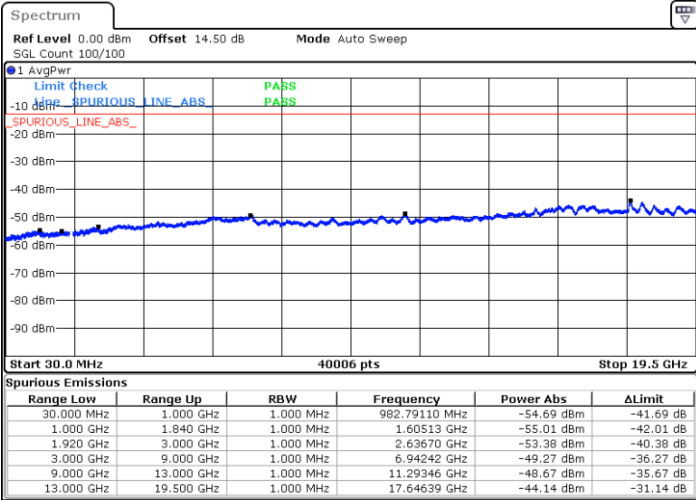

Date: 7.JUL.2021 16:33:59

Date: 7.JUL.2021 16:35:11

LTE Band 2 / 15MHz

Highest Channel / QPSK

Highest Channel / 16QAM

LTE Band 2 / 20MHz

Lowest Channel / QPSK

Lowest Channel / 16QAM

LTE Band 2 / 20MHz

Middle Channel / QPSK

Middle Channel / 16QAM

Date: 7.JUL.2021 17:02:31

Date: 7.JUL.2021 17:03:44

Highest Channel / QPSK

Highest Channel / 16QAM

Date: 7.JUL.2021 17:14:45

Date: 7.JUL.2021 17:15:57

LTE Band 2 / 1.4MHz

Lowest Channel / 64QAM

Middle Channel / 64QAM

Date: 7.JUL.2021 14:16:55

Date: 7.JUL.2021 14:18:48

Highest Channel / 64QAM

Date: 7.JUL.2021 14:24:46