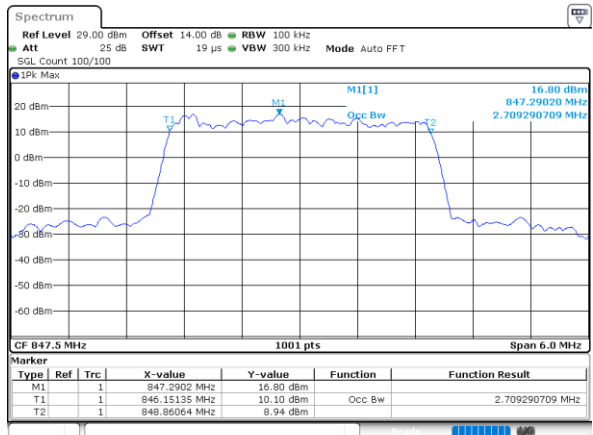

Highest Channel / 10MHz / QPSK

Date: 9_JUL_2021 11:16:16

Highest Channel / 10MHz / 16QAM

Date: 9_JUL_2021 11:16:27

LTE Band 5

Lowest Channel / 1.4MHz / 64QAM

Date: 9 JUL 2021 09:15:26

Lowest Channel / 3MHz / 64QAM

Date: 9 JUL 2021 10:22:29

Middle Channel / 1.4MHz / 64QAM

Date: 9 JUL 2021 09:15:16

Middle Channel / 3MHz / 64QAM

Date: 9 JUL 2021 10:27:09

Highest Channel / 1.4MHz / 64QAM

Date: 9 JUL 2021 09:15:28

Highest Channel / 3MHz / 64QAM