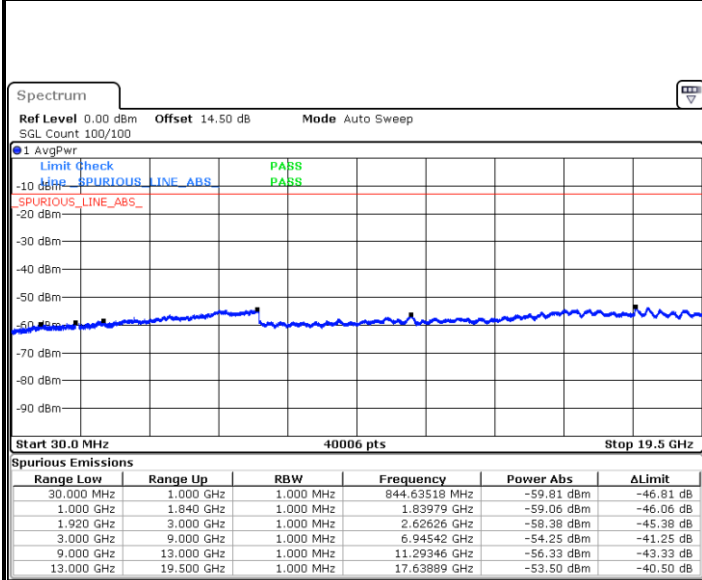

LTE Band 2 / 20MHz

Middle Channel / QPSK

Middle Channel / 16QAM

Date: 7.JUL.2021 17:02:31

Date: 7.JUL.2021 17:03:44

Highest Channel / QPSK

Highest Channel / 16QAM

Date: 7.JUL.2021 17:14:45

Date: 7.JUL.2021 17:15:57

LTE Band 2 / 1.4MHz

Lowest Channel / 64QAM

Middle Channel / 64QAM

Date: 7.JUL.2021 14:16:55

Date: 7.JUL.2021 14:18:48

Highest Channel / 64QAM

Date: 7.JUL.2021 14:24:46

LTE Band 2 / 5MHz

Lowest Channel / 64QAM

Date: 7.JUL.2021 17:35:47

Middle Channel / 64QAM

Date: 7.JUL.2021 17:37:40

Highest Channel / 64QAM

Date: 7.JUL.2021 17:43:39

LTE Band 2 / 10MHz