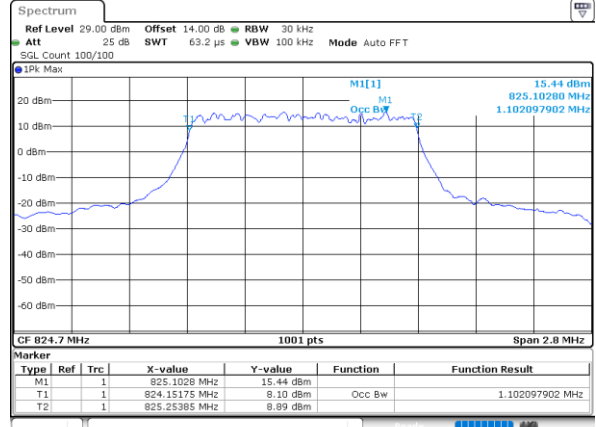

Date: 9 JUL 2021 10:28:42

LTE Band 5

Lowest Channel / 5MHz / 64QAM

Date: 9_JUL_2021 10:54:43

Lowest Channel / 10MHz / 64QAM

Date: 9_JUL_2021 11:26:46

Middle Channel / 5MHz / 64QAM

Date: 9_JUL_2021 10:59:23

Middle Channel / 10MHz / 64QAM

Date: 9_JUL_2021 13:32:06

Highest Channel / 5MHz / 64QAM

Date: 9_JUL_2021 11:00:44

Highest Channel / 10MHz / 64QAM

Date: 9_JUL_2021 13:33:27

Occupied Bandwidth

Mode	LTE Band 5 : 99%OBW(MHz)											
BW	1.4MHz		3MHz		5MHz		10MHz		15MHz		20MHz	
Mod.	QPSK	16QAM	QPSK	16QAM	QPSK	16QAM	QPSK	16QAM	QPSK	16QAM	QPSK	16QAM
Lowest CH	1.08	1.10	2.70	2.70	4.51	4.51	9.03	9.03	-	-	-	-
Middle CH	1.09	1.09	2.72	2.72	4.49	4.50	9.05	9.07	-	-	-	-
Highest CH	1.09	1.09	2.72	2.71	4.47	4.50	9.13	9.03	-	-	-	-
Mode	LTE Band 5 : 99%OBW(MHz)											
BW	1.4MHz		3MHz		5MHz		10MHz		15MHz		20MHz	
Mod.	64QAM		64QAM		64QAM		64QAM		64QAM		64QAM	
Lowest CH	1.09	-	2.70	-	4.48	-	9.01	-	-	-	-	-
Middle CH	1.09	-	2.72	-	4.47	-	9.03	-	-	-	-	-
Highest CH	1.10	-	2.71	-	4.49	-	8.99	-	-	-	-	-

LTE Band 5

Lowest Channel / 1.4MHz / QPSK

Date: 9, JUL, 2021 09:29:00

Lowest Channel / 1.4MHz / 16QAM

Date: 9, JUL, 2021 13:49:43

Middle Channel / 1.4MHz / QPSK

Date: 9, JUL, 2021 09:38:23

Middle Channel / 1.4MHz / 16QAM

Date: 9, JUL, 2021 09:38:35

Highest Channel / 1.4MHz / QPSK

Date: 9, JUL, 2021 09:41:07

Highest Channel / 1.4MHz / 16QAM

Date: 9, JUL, 2021 09:41:18

LTE Band 5

Lowest Channel / 3MHz / QPSK

Date: 9 JUL 2021 10:01:07