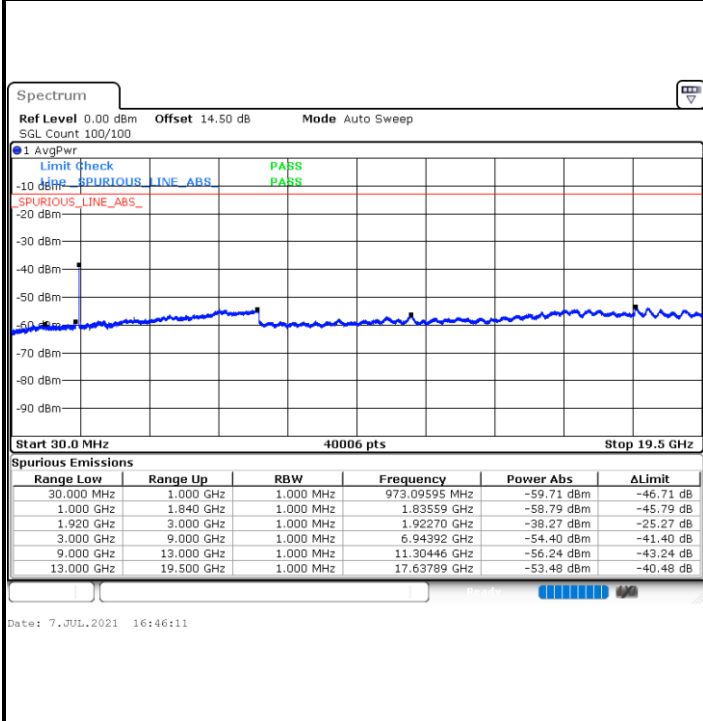

Date: 7.JUL.2021 16:18:53

LTE Band 2 / 15MHz

Lowest Channel / QPSK

Lowest Channel / 16QAM

Date: 7.JUL.2021 16:29:56

Date: 7.JUL.2021 16:31:09

Middle Channel / QPSK

Middle Channel / 16QAM

Date: 7.JUL.2021 16:33:59

Date: 7.JUL.2021 16:35:11

LTE Band 2 / 15MHz

Highest Channel / QPSK

Highest Channel / 16QAM

LTE Band 2 / 20MHz

Lowest Channel / QPSK

Lowest Channel / 16QAM

LTE Band 2 / 20MHz

Middle Channel / QPSK

Middle Channel / 16QAM

Date: 7.JUL.2021 17:02:31

Date: 7.JUL.2021 17:03:44

Highest Channel / QPSK

Highest Channel / 16QAM

Date: 7.JUL.2021 17:14:45

Date: 7.JUL.2021 17:15:57

LTE Band 2 / 1.4MHz

Lowest Channel / 64QAM

Middle Channel / 64QAM

Date: 7.JUL.2021 14:16:55

Date: 7.JUL.2021 14:18:48

Highest Channel / 64QAM

Date: 7.JUL.2021 14:24:46