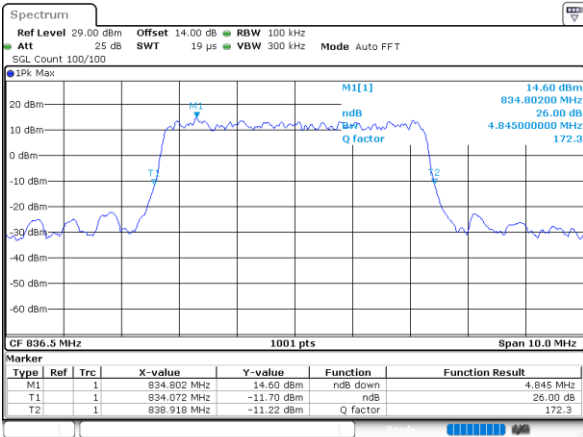

Highest Channel / 10MHz / QPSK

Date: 9_JUL.2021 11:16:38

Highest Channel / 10MHz / 16QAM

Date: 9_JUL.2021 11:16:49

LTE Band 5

Lowest Channel / 1.4MHz / 64QAM

Date: 9 JUL 2021 09:50:37

Lowest Channel / 3MHz / 64QAM

Date: 9 JUL 2021 10:22:41

Middle Channel / 1.4MHz / 64QAM

Date: 9 JUL 2021 09:55:17

Middle Channel / 3MHz / 64QAM

Date: 9 JUL 2021 10:27:20

Highest Channel / 1.4MHz / 64QAM

Date: 9 JUL 2021 09:56:39

Highest Channel / 3MHz / 64QAM

Date: 9 JUL 2021 10:28:42

LTE Band 5

Lowest Channel / 5MHz / 64QAM

Date: 9_JUL_2021 10:54:43

Lowest Channel / 10MHz / 64QAM

Date: 9_JUL_2021 11:26:46

Middle Channel / 5MHz / 64QAM

Date: 9_JUL_2021 10:59:23

Middle Channel / 10MHz / 64QAM

Date: 9_JUL_2021 13:32:06

Highest Channel / 5MHz / 64QAM

Date: 9_JUL_2021 11:00:44

Highest Channel / 10MHz / 64QAM

Date: 9_JUL_2021 13:33:27

Occupied Bandwidth

Mode	LTE Band 5 : 99%OBW(MHz)											
BW	1.4MHz		3MHz		5MHz		10MHz		15MHz		20MHz	
Mod.	QPSK	16QAM	QPSK	16QAM	QPSK	16QAM	QPSK	16QAM	QPSK	16QAM	QPSK	16QAM
Lowest CH	1.08	1.10	2.70	2.70	4.51	4.51	9.03	9.03	-	-	-	-
Middle CH	1.09	1.09	2.72	2.72	4.49	4.50	9.05	9.07	-	-	-	-
Highest CH	1.09	1.09	2.72	2.71	4.47	4.50	9.13	9.03	-	-	-	-
Mode	LTE Band 5 : 99%OBW(MHz)											
BW	1.4MHz		3MHz		5MHz		10MHz		15MHz		20MHz	
Mod.	64QAM		64QAM		64QAM		64QAM		64QAM		64QAM	
Lowest CH	1.09	-	2.70	-	4.48	-	9.01	-	-	-	-	-
Middle CH	1.09	-	2.72	-	4.47	-	9.03	-	-	-	-	-
Highest CH	1.10	-	2.71	-	4.49	-	8.99	-	-	-	-	-