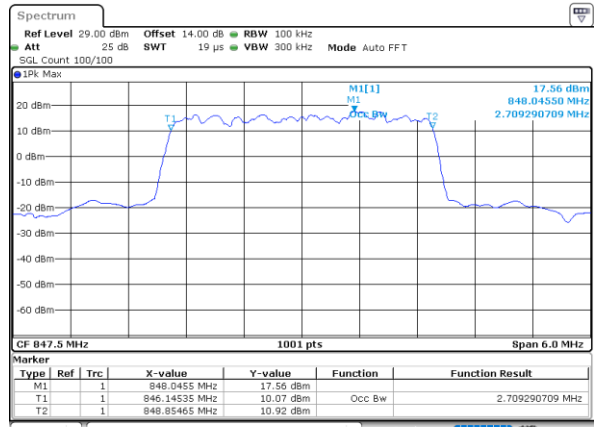

Date: 9, JUL, 2021 09:38:35

Highest Channel / 1.4MHz / QPSK

Date: 9, JUL, 2021 09:41:07

Highest Channel / 1.4MHz / 16QAM

Date: 9, JUL, 2021 09:41:18

LTE Band 5

Lowest Channel / 3MHz / QPSK

Date: 9 JUL 2021 10:01:07

Lowest Channel / 3MHz / 16QAM

Date: 9 JUL 2021 10:01:18

Middle Channel / 3MHz / QPSK

Date: 9 JUL 2021 10:10:27

Middle Channel / 3MHz / 16QAM

Date: 9 JUL 2021 10:10:38

Highest Channel / 3MHz / QPSK

Date: 9 JUL 2021 10:13:10

Highest Channel / 3MHz / 16QAM

Date: 9 JUL 2021 10:13:21

LTE Band 5

Lowest Channel / 5MHz / QPSK

Date: 9 JUL 2021 10:33:10

Lowest Channel / 5MHz / 16QAM

Date: 9 JUL 2021 10:33:22

Middle Channel / 5MHz / QPSK