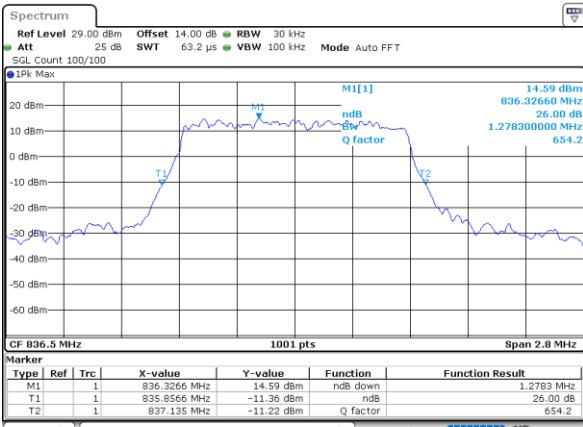

Highest Channel / 10MHz / QPSK

Date: 9_JUL.2021 11:16:38

Highest Channel / 10MHz / 16QAM

Date: 9_JUL.2021 11:16:49

LTE Band 5

Lowest Channel / 1.4MHz / 64QAM

Date: 9 JUL 2021 09:50:37

Lowest Channel / 3MHz / 64QAM

Date: 9 JUL 2021 10:22:41

Middle Channel / 1.4MHz / 64QAM

Date: 9 JUL 2021 09:55:17

Middle Channel / 3MHz / 64QAM

Date: 9 JUL 2021 10:27:20

Highest Channel / 1.4MHz / 64QAM

Date: 9 JUL 2021 09:56:39

Highest Channel / 3MHz / 64QAM