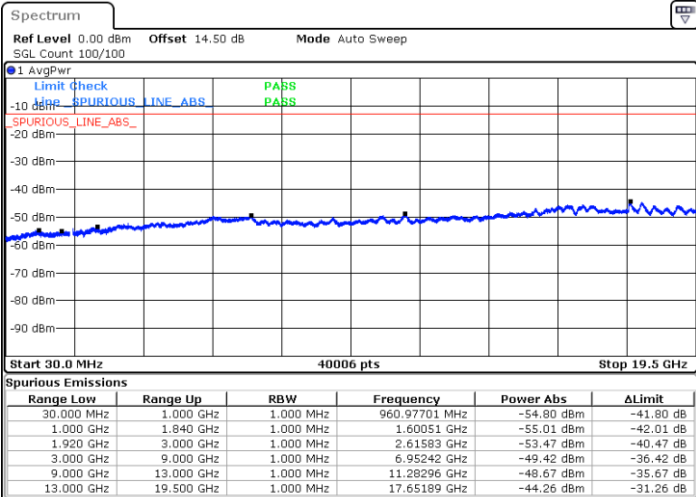

LTE Band 2 / 20MHz

Middle Channel / QPSK

Middle Channel / 16QAM

Date: 7.JUL.2021 17:02:31

Date: 7.JUL.2021 17:03:44

Highest Channel / QPSK

Highest Channel / 16QAM

Date: 7.JUL.2021 17:14:45

Date: 7.JUL.2021 17:15:57

LTE Band 2 / 1.4MHz

Lowest Channel / 64QAM

Middle Channel / 64QAM

Date: 7.JUL.2021 14:16:55

Date: 7.JUL.2021 14:18:48

Highest Channel / 64QAM

Date: 7.JUL.2021 14:24:46

LTE Band 2 / 5MHz

Lowest Channel / 64QAM

Date: 7.JUL.2021 17:35:47

Middle Channel / 64QAM

Date: 7.JUL.2021 17:37:40

Highest Channel / 64QAM

Date: 7.JUL.2021 17:43:39

LTE Band 2 / 10MHz