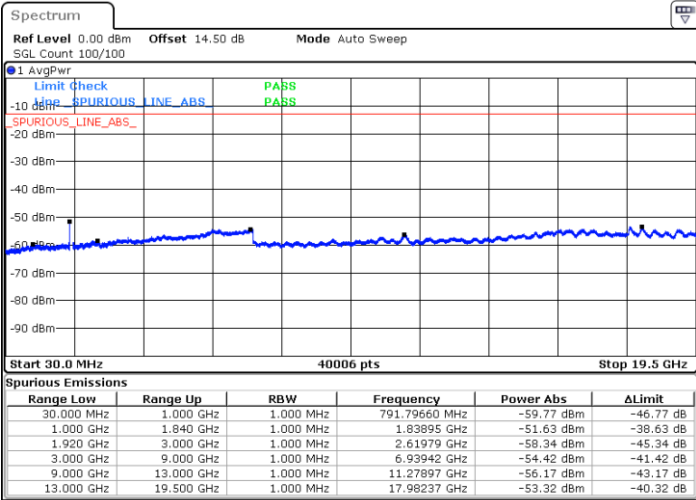

Lowest Channel / 64QAM

Middle Channel / 64QAM

Date: 7.JUL.2021 17:49:40

Date: 7.JUL.2021 17:51:33

Highest Channel / 64QAM

Date: 7.JUL.2021 17:57:31

LTE Band 2 / 15MHz

Lowest Channel / 64QAM

Middle Channel / 64QAM

Date: 7.JUL.2021 18:03:32

Date: 7.JUL.2021 18:05:25

Highest Channel / 64QAM

Date: 7.JUL.2021 18:11:24

LTE Band 2 / 20MHz

Lowest Channel / 64QAM

Middle Channel / 64QAM

Date: 7.JUL.2021 18:17:25

Date: 7.JUL.2021 18:19:18

Highest Channel / 64QAM

Date: 7.JUL.2021 18:25:16

Frequency Stability

Test Conditions		LTE Band 2 (QPSK) / Middle Channel	Limit
Temperature (°C)	Voltage (Volt)	BW 10MHz	Note 2.
		Deviation (ppm)	Result
50	Normal Voltage	0.0010	PASS
40	Normal Voltage	0.0011	
30	Normal Voltage	0.0005	
20(Ref.)	Normal Voltage	0.0000	
10	Normal Voltage	0.0001	
0	Normal Voltage	0.0002	
-10	Normal Voltage	0.0005	
-20	Normal Voltage	0.0009	
-30	Normal Voltage	0.0006	
20	Maximum Voltage	0.0006	
20	Normal Voltage	0.0000	
20	Battery End Point	0.0007	

Note:

1. Normal Voltage =3.8 V. ; Battery End Point (BEP) =3.6 V. ; Maximum Voltage =4.4 V.
2. Note: The frequency fundamental emissions stay within the authorized frequency block.

LTE Band 5

Peak-to-Average Ratio