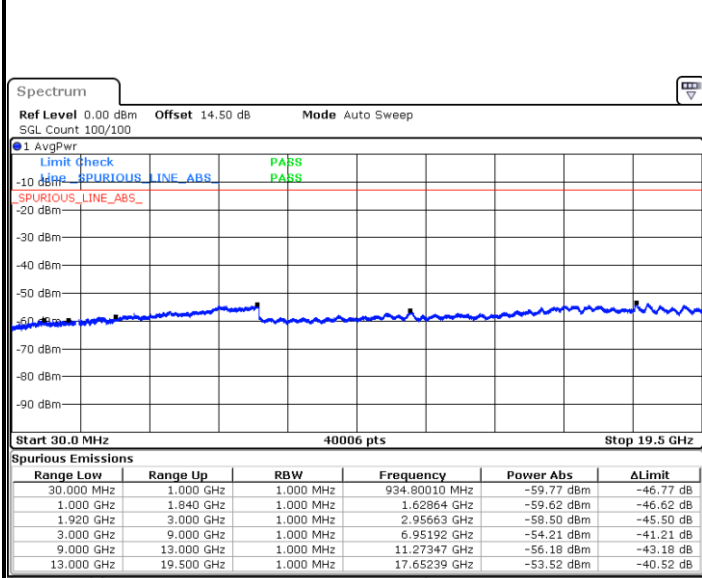

Date: 7.JUL.2021 17:15:57

LTE Band 2 / 1.4MHz

Lowest Channel / 64QAM

Middle Channel / 64QAM

Date: 7.JUL.2021 14:16:55

Date: 7.JUL.2021 14:18:48

Highest Channel / 64QAM

Date: 7.JUL.2021 14:24:46

LTE Band 2 / 5MHz

Lowest Channel / 64QAM

Date: 7.JUL.2021 17:35:47

Middle Channel / 64QAM

Date: 7.JUL.2021 17:37:40

Highest Channel / 64QAM

Date: 7.JUL.2021 17:43:39

LTE Band 2 / 10MHz

Lowest Channel / 64QAM

Middle Channel / 64QAM

Date: 7.JUL.2021 17:49:40

Date: 7.JUL.2021 17:51:33

Highest Channel / 64QAM

Date: 7.JUL.2021 17:57:31

LTE Band 2 / 15MHz

Lowest Channel / 64QAM

Middle Channel / 64QAM

Date: 7.JUL.2021 18:03:32

Date: 7.JUL.2021 18:05:25

Highest Channel / 64QAM

Date: 7.JUL.2021 18:11:24

LTE Band 2 / 20MHz

Lowest Channel / 64QAM

Middle Channel / 64QAM