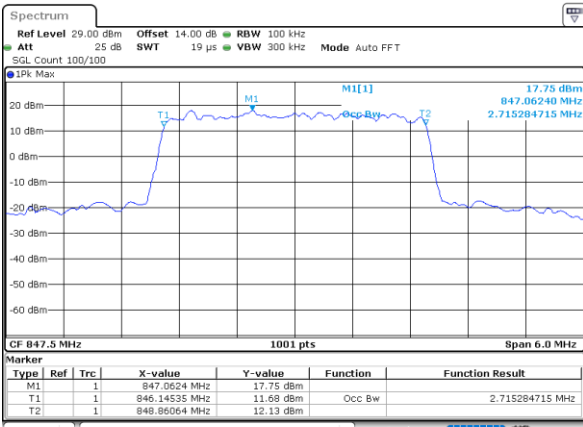

Date: 9, JUL, 2021 09:38:35

Highest Channel / 1.4MHz / QPSK

Date: 9, JUL, 2021 09:41:07

Highest Channel / 1.4MHz / 16QAM

Date: 9, JUL, 2021 09:41:18

LTE Band 5

Lowest Channel / 3MHz / QPSK

Date: 9 JUL 2021 10:01:07

Lowest Channel / 3MHz / 16QAM

Date: 9 JUL 2021 10:01:18

Middle Channel / 3MHz / QPSK

Date: 9 JUL 2021 10:10:27

Middle Channel / 3MHz / 16QAM

Date: 9 JUL 2021 10:10:38

Highest Channel / 3MHz / QPSK

Date: 9 JUL 2021 10:13:10

Highest Channel / 3MHz / 16QAM

Date: 9 JUL 2021 10:13:21

LTE Band 5

Lowest Channel / 5MHz / QPSK

Date: 9 JUL 2021 10:33:10

Lowest Channel / 5MHz / 16QAM

Date: 9 JUL 2021 10:33:22

Middle Channel / 5MHz / QPSK