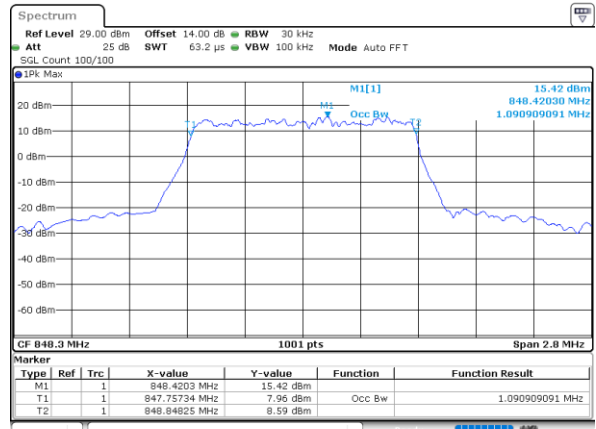

Middle Channel / 10MHz / 64QAM

Date: 9_JUL_2021 13:32:06

Highest Channel / 5MHz / 64QAM

Date: 9_JUL_2021 11:00:44

Highest Channel / 10MHz / 64QAM

Date: 9_JUL_2021 13:33:27

Occupied Bandwidth

Mode	LTE Band 5 : 99%OBW(MHz)											
BW	1.4MHz		3MHz		5MHz		10MHz		15MHz		20MHz	
Mod.	QPSK	16QAM	QPSK	16QAM	QPSK	16QAM	QPSK	16QAM	QPSK	16QAM	QPSK	16QAM
Lowest CH	1.08	1.10	2.70	2.70	4.51	4.51	9.03	9.03	-	-	-	-
Middle CH	1.09	1.09	2.72	2.72	4.49	4.50	9.05	9.07	-	-	-	-
Highest CH	1.09	1.09	2.72	2.71	4.47	4.50	9.13	9.03	-	-	-	-
Mode	LTE Band 5 : 99%OBW(MHz)											
BW	1.4MHz		3MHz		5MHz		10MHz		15MHz		20MHz	
Mod.	64QAM		64QAM		64QAM		64QAM		64QAM		64QAM	
Lowest CH	1.09	-	2.70	-	4.48	-	9.01	-	-	-	-	-
Middle CH	1.09	-	2.72	-	4.47	-	9.03	-	-	-	-	-
Highest CH	1.10	-	2.71	-	4.49	-	8.99	-	-	-	-	-

LTE Band 5

Lowest Channel / 1.4MHz / QPSK

Date: 9, JUL, 2021 09:29:00

Lowest Channel / 1.4MHz / 16QAM

Date: 9, JUL, 2021 13:49:43

Middle Channel / 1.4MHz / QPSK

Date: 9, JUL, 2021 09:38:23

Middle Channel / 1.4MHz / 16QAM

Date: 9, JUL, 2021 09:38:35

Highest Channel / 1.4MHz / QPSK

Date: 9, JUL, 2021 09:41:07

Highest Channel / 1.4MHz / 16QAM

Date: 9, JUL, 2021 09:41:18

LTE Band 5

Lowest Channel / 3MHz / QPSK

Date: 9 JUL 2021 10:01:07