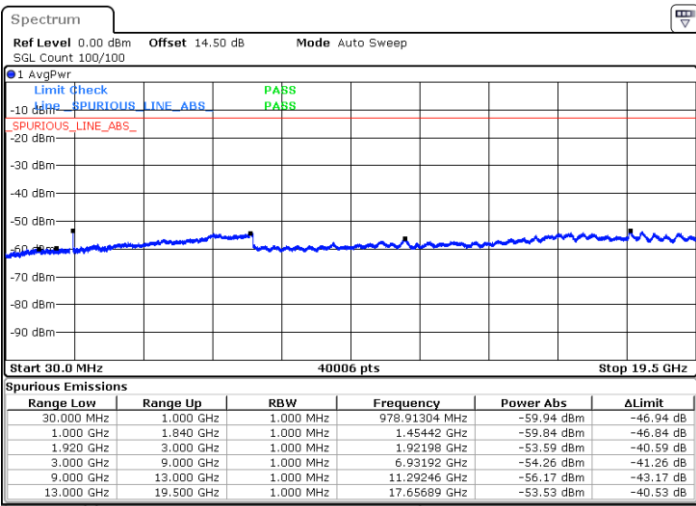

Lowest Channel / 64QAM

Middle Channel / 64QAM

Date: 7.JUL.2021 17:49:40

Date: 7.JUL.2021 17:51:33

Highest Channel / 64QAM

Date: 7.JUL.2021 17:57:31

LTE Band 2 / 15MHz

Lowest Channel / 64QAM

Middle Channel / 64QAM

Date: 7.JUL.2021 18:03:32

Date: 7.JUL.2021 18:05:25

Highest Channel / 64QAM

Date: 7.JUL.2021 18:11:24

LTE Band 2 / 20MHz

Lowest Channel / 64QAM

Middle Channel / 64QAM

Date: 7.JUL.2021 18:17:25

Date: 7.JUL.2021 18:19:18

Highest Channel / 64QAM

Date: 7.JUL.2021 18:25:16

Frequency Stability

Test Conditions		LTE Band 2 (QPSK) / Middle Channel	Limit
Temperature (°C)	Voltage (Volt)	BW 10MHz	Note 2.
		Deviation (ppm)	Result
50	Normal Voltage	0.0010	PASS
40	Normal Voltage	0.0011	
30	Normal Voltage	0.0005	
20(Ref.)	Normal Voltage	0.0000	
10	Normal Voltage	0.0001	
0	Normal Voltage	0.0002	
-10	Normal Voltage	0.0005	
-20	Normal Voltage	0.0009	
-30	Normal Voltage	0.0006	
20	Maximum Voltage	0.0006	
20	Normal Voltage	0.0000	
20	Battery End Point	0.0007	

Note:

1. Normal Voltage =3.8 V. ; Battery End Point (BEP) =3.6 V. ; Maximum Voltage =4.4 V.
2. Note: The frequency fundamental emissions stay within the authorized frequency block.

LTE Band 5

Peak-to-Average Ratio