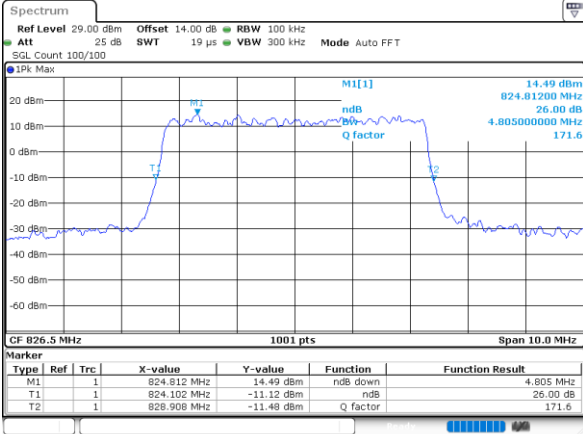

Highest Channel / 10MHz / QPSK

Date: 9_JUL.2021 11:16:38

Highest Channel / 10MHz / 16QAM

Date: 9_JUL.2021 11:16:49

LTE Band 5

Lowest Channel / 1.4MHz / 64QAM

Date: 9 JUL 2021 09:50:37

Lowest Channel / 3MHz / 64QAM

Date: 9 JUL 2021 10:22:41

Middle Channel / 1.4MHz / 64QAM

Date: 9 JUL 2021 09:55:17

Middle Channel / 3MHz / 64QAM

Date: 9 JUL 2021 10:27:20

Highest Channel / 1.4MHz / 64QAM

Date: 9 JUL 2021 09:56:39

Highest Channel / 3MHz / 64QAM

Date: 9 JUL 2021 10:28:42

LTE Band 5

Lowest Channel / 5MHz / 64QAM

Date: 9_JUL_2021 10:54:43

Lowest Channel / 10MHz / 64QAM

Date: 9_JUL_2021 11:26:46

Middle Channel / 5MHz / 64QAM

Date: 9_JUL_2021 10:59:23