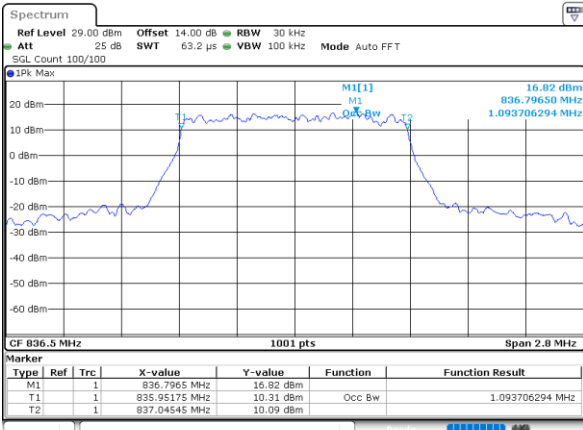

Middle Channel / 10MHz / 64QAM

Date: 9_JUL_2021 13:32:06

Highest Channel / 5MHz / 64QAM

Date: 9_JUL_2021 11:00:44

Highest Channel / 10MHz / 64QAM

Date: 9_JUL_2021 13:33:27

Occupied Bandwidth

Mode	LTE Band 5 : 99%OBW(MHz)											
BW	1.4MHz		3MHz		5MHz		10MHz		15MHz		20MHz	
Mod.	QPSK	16QAM	QPSK	16QAM	QPSK	16QAM	QPSK	16QAM	QPSK	16QAM	QPSK	16QAM
Lowest CH	1.08	1.10	2.70	2.70	4.51	4.51	9.03	9.03	-	-	-	-
Middle CH	1.09	1.09	2.72	2.72	4.49	4.50	9.05	9.07	-	-	-	-
Highest CH	1.09	1.09	2.72	2.71	4.47	4.50	9.13	9.03	-	-	-	-
Mode	LTE Band 5 : 99%OBW(MHz)											
BW	1.4MHz		3MHz		5MHz		10MHz		15MHz		20MHz	
Mod.	64QAM		64QAM		64QAM		64QAM		64QAM		64QAM	
Lowest CH	1.09	-	2.70	-	4.48	-	9.01	-	-	-	-	-
Middle CH	1.09	-	2.72	-	4.47	-	9.03	-	-	-	-	-
Highest CH	1.10	-	2.71	-	4.49	-	8.99	-	-	-	-	-

LTE Band 5

Lowest Channel / 1.4MHz / QPSK

Date: 9, JUL, 2021 09:29:00

Lowest Channel / 1.4MHz / 16QAM

Date: 9, JUL, 2021 13:49:43

Middle Channel / 1.4MHz / QPSK

Date: 9, JUL, 2021 09:38:23

Middle Channel / 1.4MHz / 16QAM

Date: 9, JUL, 2021 09:38:35

Highest Channel / 1.4MHz / QPSK

Date: 9, JUL, 2021 09:41:07

Highest Channel / 1.4MHz / 16QAM

Date: 9, JUL, 2021 09:41:18

LTE Band 5

Lowest Channel / 3MHz / QPSK

Date: 9 JUL 2021 10:01:07