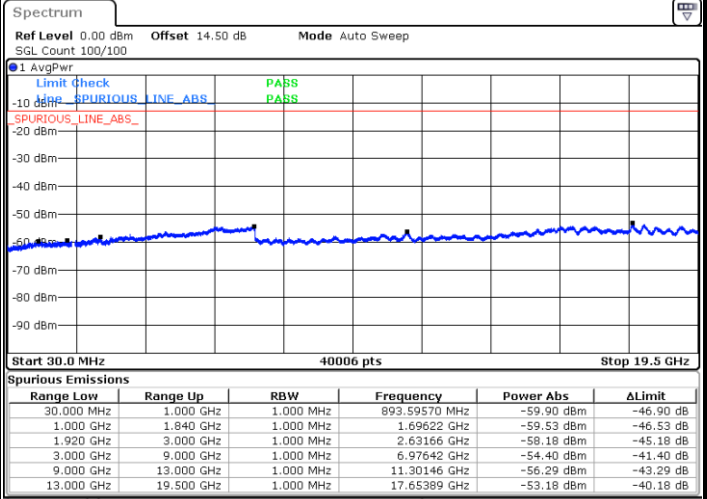

LTE Band 2 / 10MHz

Middle Channel / QPSK

Middle Channel / 16QAM

Date: 7.JUL.2021 16:05:27

Date: 7.JUL.2021 16:06:39

Highest Channel / QPSK

Highest Channel / 16QAM

Date: 7.JUL.2021 16:17:40

Date: 7.JUL.2021 16:18:53

LTE Band 2 / 15MHz

Lowest Channel / QPSK

Lowest Channel / 16QAM

Date: 7.JUL.2021 16:29:56

Date: 7.JUL.2021 16:31:09

Middle Channel / QPSK

Middle Channel / 16QAM

Date: 7.JUL.2021 16:33:59

Date: 7.JUL.2021 16:35:11

LTE Band 2 / 15MHz

Highest Channel / QPSK

Highest Channel / 16QAM

LTE Band 2 / 20MHz

Lowest Channel / QPSK

Lowest Channel / 16QAM