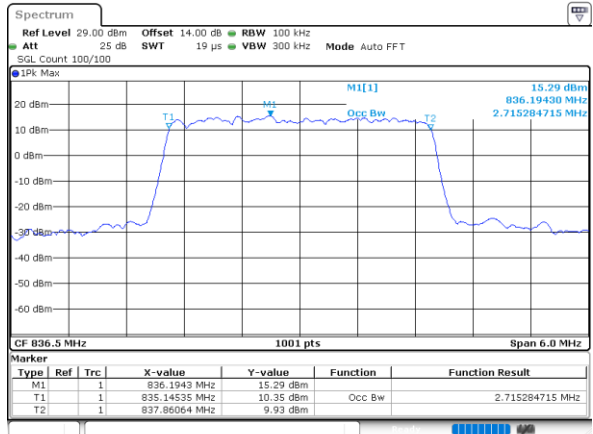

Highest Channel / 10MHz / QPSK

Date: 9_JUL_2021 11:16:16

Highest Channel / 10MHz / 16QAM

Date: 9_JUL_2021 11:16:27

LTE Band 5

Lowest Channel / 1.4MHz / 64QAM

Date: 9 JUL 2021 09:15:26

Lowest Channel / 3MHz / 64QAM

Date: 9 JUL 2021 10:22:29

Middle Channel / 1.4MHz / 64QAM

Date: 9 JUL 2021 09:15:16

Middle Channel / 3MHz / 64QAM

Date: 9 JUL 2021 10:27:09

Highest Channel / 1.4MHz / 64QAM

Date: 9 JUL 2021 09:15:28

Highest Channel / 3MHz / 64QAM