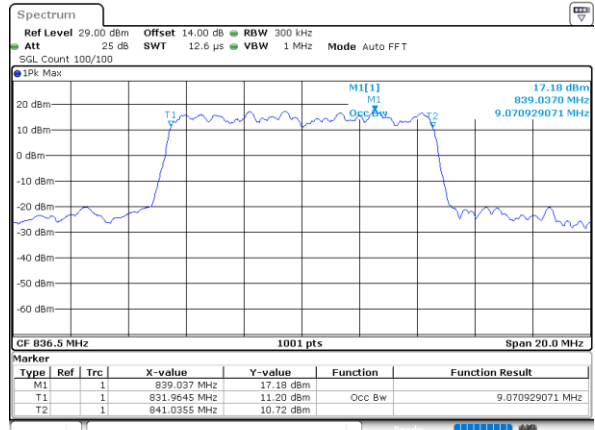

Date: 9 JUL 2021 10:42:30

Middle Channel / 5MHz / 16QAM

Date: 9 JUL 2021 10:42:41

Highest Channel / 5MHz / QPSK

Date: 9 JUL 2021 10:45:13

Highest Channel / 5MHz / 16QAM

Date: 9 JUL 2021 10:45:24

LTE Band 5

Lowest Channel / 10MHz / QPSK

Date: 9_JUL_2021 11:04:13

Lowest Channel / 10MHz / 16QAM

Date: 9_JUL_2021 14:29:17

Middle Channel / 10MHz / QPSK

Date: 9_JUL_2021 11:13:33

Middle Channel / 10MHz / 16QAM

Date: 9_JUL_2021 11:13:44

Highest Channel / 10MHz / QPSK

Date: 9_JUL_2021 11:16:16

Highest Channel / 10MHz / 16QAM

Date: 9_JUL_2021 11:16:27

LTE Band 5

Lowest Channel / 1.4MHz / 64QAM

Date: 9 JUL 2021 09:15:26

Lowest Channel / 3MHz / 64QAM