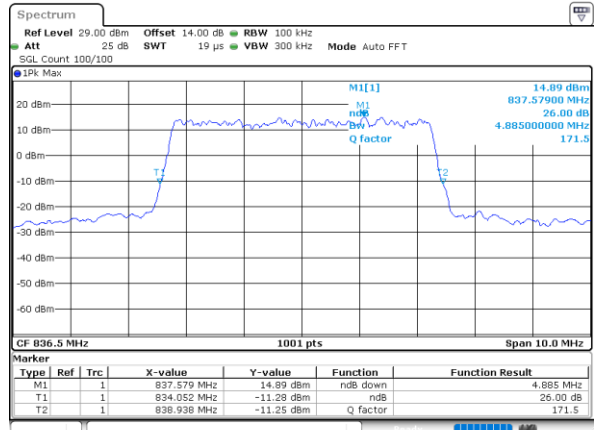

Date: 9_JUL.2021 09:38:57

Highest Channel / 1.4MHz / QPSK

Date: 9_JUL.2021 09:41:29

Highest Channel / 1.4MHz / 16QAM

Date: 9_JUL.2021 09:41:40

LTE Band 5

Lowest Channel / 3MHz / QPSK

Date: 9 JUL 2021 10:01:29

Highest Channel / 3MHz / 16QAM

Date: 9 JUL 2021 10:11:43

LTE Band 5

Lowest Channel / 5MHz / QPSK

Date: 9 JUL 2021 10:33:33

Lowest Channel / 5MHz / 16QAM

Date: 9 JUL 2021 10:33:44

Middle Channel / 5MHz / QPSK

Date: 9 JUL 2021 10:42:52

Middle Channel / 5MHz / 16QAM

Date: 9 JUL 2021 10:43:03

Highest Channel / 5MHz / QPSK

Date: 9 JUL 2021 10:45:35

Highest Channel / 5MHz / 16QAM

Date: 9 JUL 2021 10:45:46

LTE Band 5