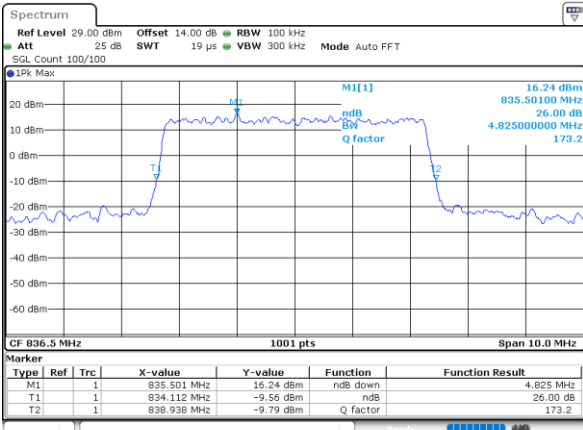

Highest Channel / 3MHz / 16QAM

Date: 9 JUL 2021 10:11:43

LTE Band 5

Lowest Channel / 5MHz / QPSK

Date: 9 JUL 2021 10:33:33

Lowest Channel / 5MHz / 16QAM

Date: 9 JUL 2021 10:33:44

Middle Channel / 5MHz / QPSK

Date: 9 JUL 2021 10:42:52

Middle Channel / 5MHz / 16QAM

Date: 9 JUL 2021 10:43:03

Highest Channel / 5MHz / QPSK

Date: 9 JUL 2021 10:45:35

Highest Channel / 5MHz / 16QAM

Date: 9 JUL 2021 10:45:46

LTE Band 5