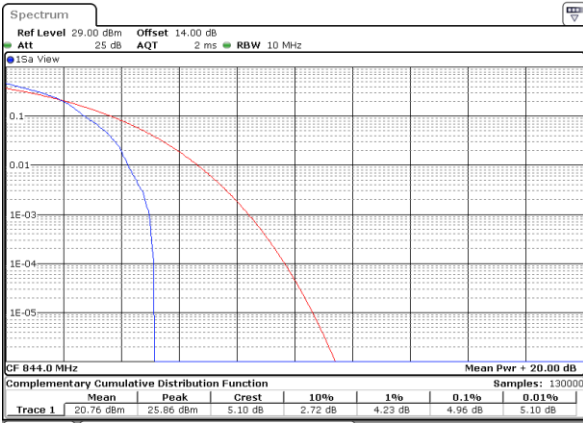

Date: 9_JUL.2021 13:41:07

Highest Channel / 1RB

Date: 9_JUL.2021 13:41:19

Highest Channel / Full RB

Date: 9_JUL.2021 13:41:31

LTE Band 5 / 10MHz / 16QAM

Lowest Channel / 1RB

Date: 9 JUL 2021 13:38:00

Lowest Channel / Full RB

Date: 9 JUL 2021 13:38:11

Middle Channel / 1RB

Date: 9 JUL 2021 13:38:22

Middle Channel / Full RB

Date: 9 JUL 2021 13:40:00

Highest Channel / 1RB

Date: 9 JUL 2021 13:40:11

Highest Channel / Full RB

Date: 9 JUL 2021 13:40:21

LTE Band 5 / 10MHz / 64QAM

Lowest Channel / 1RB

Date: 9_JUL.2021 13:41:44

Lowest Channel / Full RB

Date: 9_JUL.2021 13:41:59

Middle Channel / 1RB

Date: 9_JUL.2021 13:42:10

Middle Channel / Full RB

Date: 9_JUL.2021 13:42:20

Highest Channel / 1RB

Date: 9_JUL.2021 13:42:30

Highest Channel / Full RB

Date: 9_JUL.2021 13:42:40

26dB Bandwidth