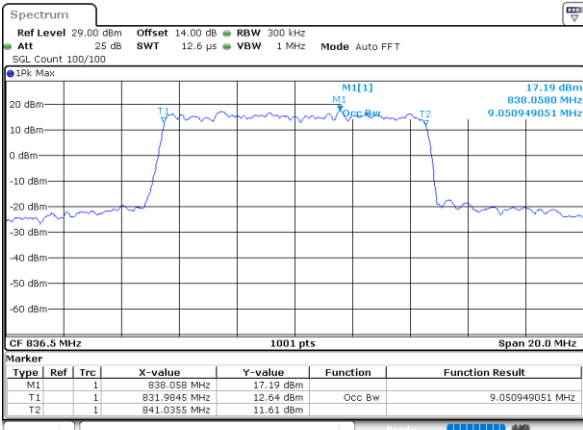

Date: 9 JUL 2021 10:42:30

Middle Channel / 5MHz / 16QAM

Date: 9 JUL 2021 10:42:41

Highest Channel / 5MHz / QPSK

Date: 9 JUL 2021 10:45:13

Highest Channel / 5MHz / 16QAM

Date: 9 JUL 2021 10:45:24

LTE Band 5

Lowest Channel / 10MHz / QPSK

Date: 9_JUL_2021 11:04:13

Lowest Channel / 10MHz / 16QAM

Date: 9_JUL_2021 14:29:17

Middle Channel / 10MHz / QPSK

Date: 9_JUL_2021 11:13:33

Middle Channel / 10MHz / 16QAM

Date: 9_JUL_2021 11:13:44

Highest Channel / 10MHz / QPSK

Date: 9_JUL_2021 11:16:16

Highest Channel / 10MHz / 16QAM

Date: 9_JUL_2021 11:16:27

LTE Band 5

Lowest Channel / 1.4MHz / 64QAM

Date: 9 JUL 2021 09:15:26

Lowest Channel / 3MHz / 64QAM