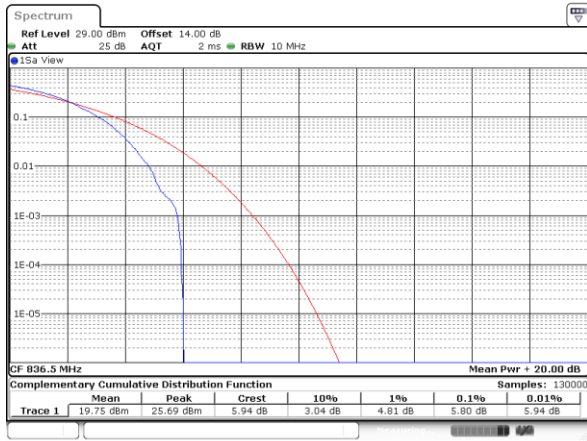

Lowest Channel / Full RB

Date: 9 JUL 2021 13:38:11

Middle Channel / 1RB

Date: 9 JUL 2021 13:38:22

Middle Channel / Full RB

Date: 9 JUL 2021 13:40:00

Highest Channel / 1RB

Date: 9 JUL 2021 13:40:11

Highest Channel / Full RB

Date: 9 JUL 2021 13:40:21

LTE Band 5 / 10MHz / 64QAM

Lowest Channel / 1RB

Date: 9_JUL.2021 13:41:44

Lowest Channel / Full RB

Date: 9_JUL.2021 13:41:59

Middle Channel / 1RB

Date: 9_JUL.2021 13:42:10

Middle Channel / Full RB

Date: 9_JUL.2021 13:42:20

Highest Channel / 1RB

Date: 9_JUL.2021 13:42:30

Highest Channel / Full RB

Date: 9_JUL.2021 13:42:40

26dB Bandwidth