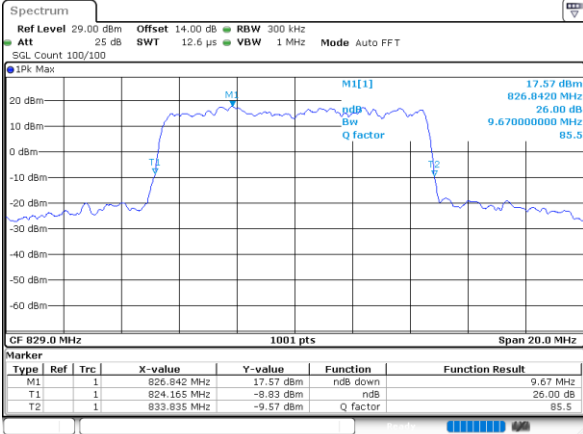

LTE Band 5

Lowest Channel / 10MHz / QPSK

Date: 9_JUL.2021 11:04:35