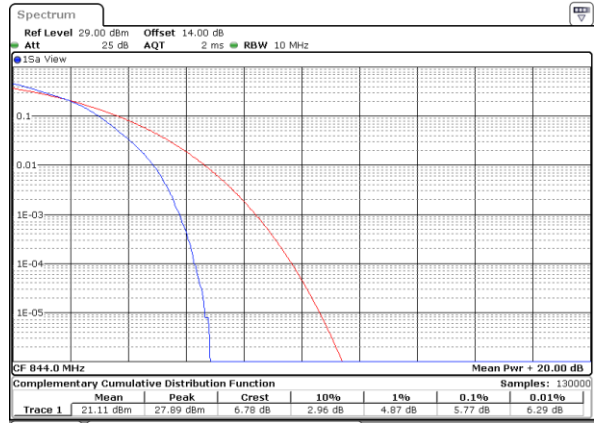

Date: 9_JUL.2021 13:41:07

Highest Channel / 1RB

Date: 9_JUL.2021 13:41:19

Highest Channel / Full RB

Date: 9_JUL.2021 13:41:31

LTE Band 5 / 10MHz / 16QAM

Lowest Channel / 1RB

Date: 9 JUL 2021 13:38:00

Lowest Channel / Full RB

Date: 9 JUL 2021 13:38:11

Middle Channel / 1RB

Date: 9 JUL 2021 13:38:22

Middle Channel / Full RB

Date: 9 JUL 2021 13:40:00

Highest Channel / 1RB

Date: 9 JUL 2021 13:40:11

Highest Channel / Full RB

Date: 9 JUL 2021 13:40:21

LTE Band 5 / 10MHz / 64QAM

Lowest Channel / 1RB

Date: 9_JUL.2021 13:41:44

Lowest Channel / Full RB

Date: 9_JUL.2021 13:41:59

Middle Channel / 1RB

Date: 9_JUL.2021 13:42:10

Middle Channel / Full RB

Date: 9_JUL.2021 13:42:20

Highest Channel / 1RB

Date: 9_JUL.2021 13:42:30

Highest Channel / Full RB

Date: 9_JUL.2021 13:42:40

26dB Bandwidth