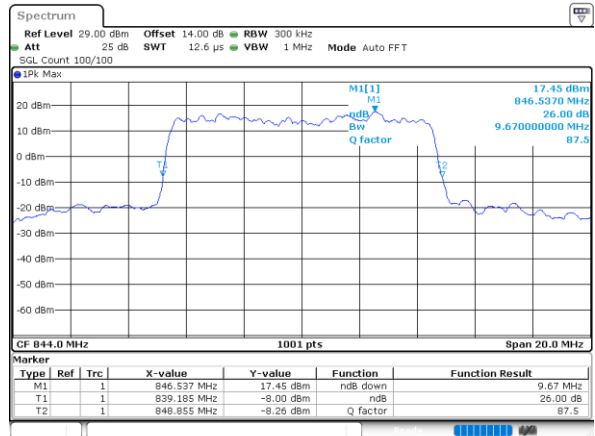

Date: 9 JUL 2021 10:42:52

Middle Channel / 5MHz / 16QAM

Date: 9 JUL 2021 10:43:03

Highest Channel / 5MHz / QPSK

Date: 9 JUL 2021 10:45:35

Highest Channel / 5MHz / 16QAM

Date: 9 JUL 2021 10:45:46

LTE Band 5

Lowest Channel / 10MHz / QPSK

Date: 9_JUL.2021 11:04:35

Lowest Channel / 10MHz / 16QAM

Date: 9_JUL.2021 11:04:47

Middle Channel / 10MHz / QPSK

Date: 9_JUL.2021 11:13:55

Middle Channel / 10MHz / 16QAM

Date: 9_JUL.2021 11:14:06

Highest Channel / 10MHz / QPSK

Date: 9_JUL.2021 11:16:38

Highest Channel / 10MHz / 16QAM

Date: 9_JUL.2021 11:16:49

LTE Band 5

Lowest Channel / 1.4MHz / 64QAM

Date: 9 JUL 2021 09:50:37

Lowest Channel / 3MHz / 64QAM