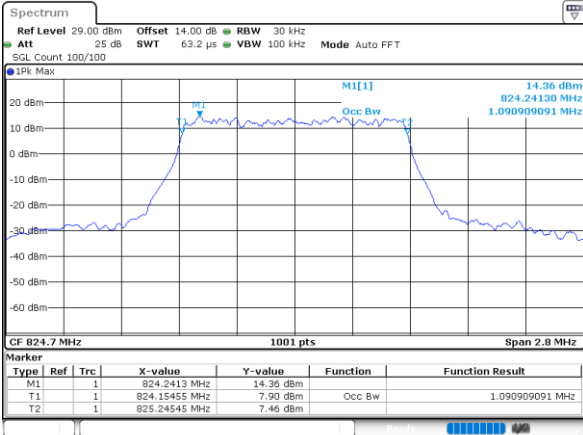

Highest Channel / 10MHz / QPSK

Date: 9_JUL_2021 11:16:16

Highest Channel / 10MHz / 16QAM

Date: 9_JUL_2021 11:16:27

LTE Band 5

Lowest Channel / 1.4MHz / 64QAM

Date: 9 JUL 2021 09:15:26

Lowest Channel / 3MHz / 64QAM

Date: 9 JUL 2021 10:22:29

Middle Channel / 1.4MHz / 64QAM

Date: 9 JUL 2021 09:15:16

Middle Channel / 3MHz / 64QAM

Date: 9 JUL 2021 10:27:09

Highest Channel / 1.4MHz / 64QAM

Date: 9 JUL 2021 09:15:28

Highest Channel / 3MHz / 64QAM