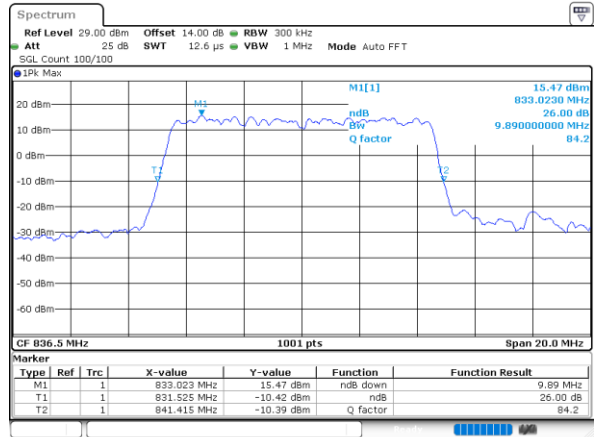

Date: 9 JUL 2021 10:22:41

Middle Channel / 1.4MHz / 64QAM

Date: 9 JUL 2021 09:55:17

Middle Channel / 3MHz / 64QAM

Date: 9 JUL 2021 10:27:20

Highest Channel / 1.4MHz / 64QAM

Date: 9 JUL 2021 09:56:39

Highest Channel / 3MHz / 64QAM

Date: 9 JUL 2021 10:28:42

LTE Band 5

Lowest Channel / 5MHz / 64QAM

Date: 9_JUL_2021 10:54:43

Lowest Channel / 10MHz / 64QAM

Date: 9_JUL_2021 11:26:46

Middle Channel / 5MHz / 64QAM

Date: 9_JUL_2021 10:59:23

Middle Channel / 10MHz / 64QAM

Date: 9_JUL_2021 13:32:06

Highest Channel / 5MHz / 64QAM

Date: 9_JUL_2021 11:00:44

Highest Channel / 10MHz / 64QAM

Date: 9_JUL_2021 13:33:27

Occupied Bandwidth

Mode	LTE Band 5 : 99%OBW(MHz)											
BW	1.4MHz		3MHz		5MHz		10MHz		15MHz		20MHz	
Mod.	QPSK	16QAM	QPSK	16QAM	QPSK	16QAM	QPSK	16QAM	QPSK	16QAM	QPSK	16QAM
Lowest CH	1.08	1.10	2.70	2.70	4.51	4.51	9.03	9.03	-	-	-	-
Middle CH	1.09	1.09	2.72	2.72	4.49	4.50	9.05	9.07	-	-	-	-
Highest CH	1.09	1.09	2.72	2.71	4.47	4.50	9.13	9.03	-	-	-	-
Mode	LTE Band 5 : 99%OBW(MHz)											
BW	1.4MHz		3MHz		5MHz		10MHz		15MHz		20MHz	
Mod.	64QAM		64QAM		64QAM		64QAM		64QAM		64QAM	
Lowest CH	1.09	-	2.70	-	4.48	-	9.01	-	-	-	-	-
Middle CH	1.09	-	2.72	-	4.47	-	9.03	-	-	-	-	-
Highest CH	1.10	-	2.71	-	4.49	-	8.99	-	-	-	-	-