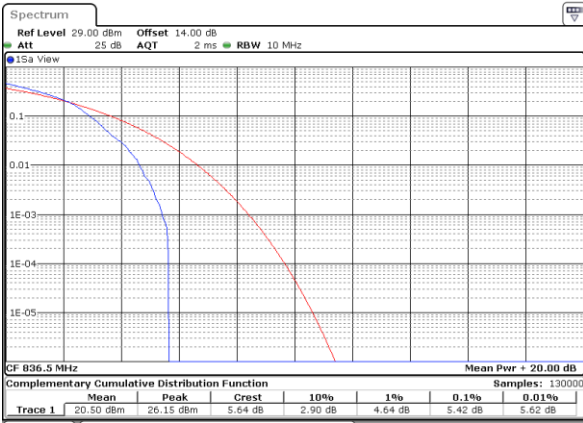

LTE Band 5 / 10MHz / QPSK

Lowest Channel / 1RB

Date: 9_JUL.2021 13:40:31

Lowest Channel / Full RB

Date: 9_JUL.2021 13:40:42

Middle Channel / 1RB

Date: 9_JUL.2021 13:40:54

Middle Channel / Full RB

Date: 9_JUL.2021 13:41:07

Highest Channel / 1RB

Date: 9_JUL.2021 13:41:19

Highest Channel / Full RB

Date: 9_JUL.2021 13:41:31

LTE Band 5 / 10MHz / 16QAM

Lowest Channel / 1RB

Date: 9 JUL 2021 13:38:00

Lowest Channel / Full RB

Date: 9 JUL 2021 13:38:11

Middle Channel / 1RB

Date: 9 JUL 2021 13:38:22

Middle Channel / Full RB

Date: 9 JUL 2021 13:40:00

Highest Channel / 1RB

Date: 9 JUL 2021 13:40:11

Highest Channel / Full RB

Date: 9 JUL 2021 13:40:21

LTE Band 5 / 10MHz / 64QAM

Lowest Channel / 1RB

Date: 9_JUL.2021 13:41:44

Lowest Channel / Full RB

Date: 9_JUL.2021 13:41:59

Middle Channel / 1RB