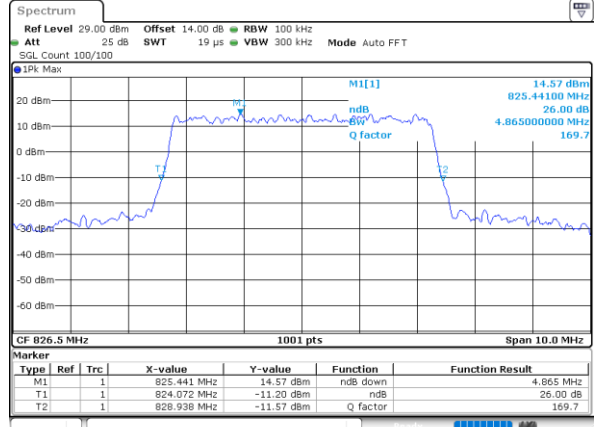

Highest Channel / 3MHz / 16QAM

Date: 9 JUL 2021 10:11:43

LTE Band 5

Lowest Channel / 5MHz / QPSK

Date: 9 JUL 2021 10:33:33

Lowest Channel / 5MHz / 16QAM

Date: 9 JUL 2021 10:33:44

Middle Channel / 5MHz / QPSK

Date: 9 JUL 2021 10:42:52

Middle Channel / 5MHz / 16QAM

Date: 9 JUL 2021 10:43:03

Highest Channel / 5MHz / QPSK

Date: 9 JUL 2021 10:45:35

Highest Channel / 5MHz / 16QAM

Date: 9 JUL 2021 10:45:46

LTE Band 5