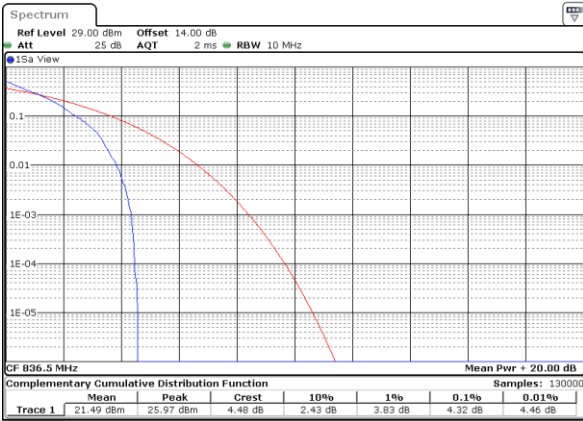

Note:

1. Normal Voltage =3.8 V. ; Battery End Point (BEP) =3.6 V. ; Maximum Voltage =4.4 V.
2. Note: The frequency fundamental emissions stay within the authorized frequency block.

LTE Band 5

Peak-to-Average Ratio

LTE Band 5 / 10MHz / QPSK

Lowest Channel / 1RB

Date: 9_JUL.2021 13:40:31

Lowest Channel / Full RB

Date: 9_JUL.2021 13:40:42

Middle Channel / 1RB

Date: 9_JUL.2021 13:40:54

Middle Channel / Full RB

Date: 9_JUL.2021 13:41:07

Highest Channel / 1RB

Date: 9_JUL.2021 13:41:19

Highest Channel / Full RB

Date: 9_JUL.2021 13:41:31

LTE Band 5 / 10MHz / 16QAM

Lowest Channel / 1RB

Date: 9 JUL 2021 13:38:00

Lowest Channel / Full RB

Date: 9 JUL 2021 13:38:11

Middle Channel / 1RB

Date: 9 JUL 2021 13:38:22

Middle Channel / Full RB

Date: 9 JUL 2021 13:40:00

Highest Channel / 1RB

Date: 9 JUL 2021 13:40:11