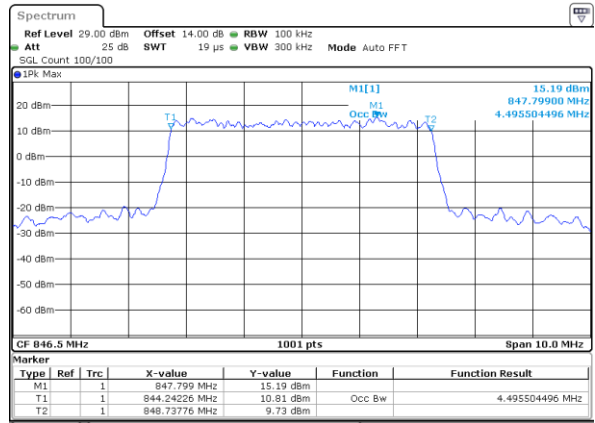

Highest Channel / 3MHz / 16QAM

Date: 9 JUL 2021 10:13:21

LTE Band 5

Lowest Channel / 5MHz / QPSK

Date: 9 JUL 2021 10:33:10

Lowest Channel / 5MHz / 16QAM

Date: 9 JUL 2021 10:33:22

Middle Channel / 5MHz / QPSK

Date: 9 JUL 2021 10:42:30

Middle Channel / 5MHz / 16QAM

Date: 9 JUL 2021 10:42:41

Highest Channel / 5MHz / QPSK

Date: 9 JUL 2021 10:45:13

Highest Channel / 5MHz / 16QAM

Date: 9 JUL 2021 10:45:24

LTE Band 5

Highest Channel / 10MHz / QPSK

Date: 9_JUL_2021 11:16:16

Highest Channel / 10MHz / 16QAM

Date: 9_JUL_2021 11:16:27

LTE Band 5

Lowest Channel / 1.4MHz / 64QAM

Date: 9 JUL 2021 09:15:26

Lowest Channel / 3MHz / 64QAM