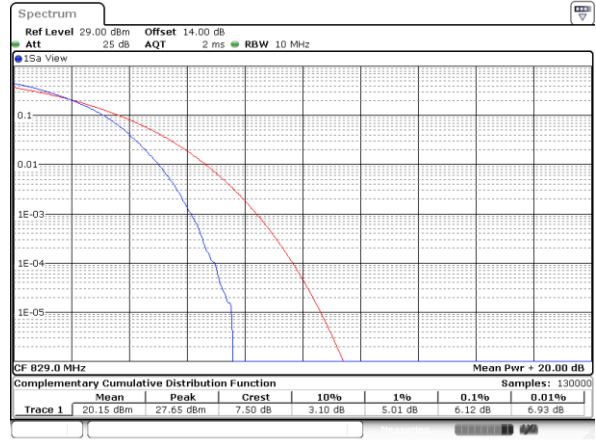

Lowest Channel / Full RB

Date: 9 JUL 2021 13:38:11

Middle Channel / 1RB

Date: 9 JUL 2021 13:38:22

Middle Channel / Full RB

Date: 9 JUL 2021 13:40:00

Highest Channel / 1RB

Date: 9 JUL 2021 13:40:11

Highest Channel / Full RB

Date: 9 JUL 2021 13:40:21

LTE Band 5 / 10MHz / 64QAM

Lowest Channel / 1RB

Date: 9_JUL.2021 13:41:44

Lowest Channel / Full RB

Date: 9_JUL.2021 13:41:59

Middle Channel / 1RB

Date: 9_JUL.2021 13:42:10

Middle Channel / Full RB

Date: 9_JUL.2021 13:42:20

Highest Channel / 1RB

Date: 9_JUL.2021 13:42:30

Highest Channel / Full RB

Date: 9_JUL.2021 13:42:40

26dB Bandwidth