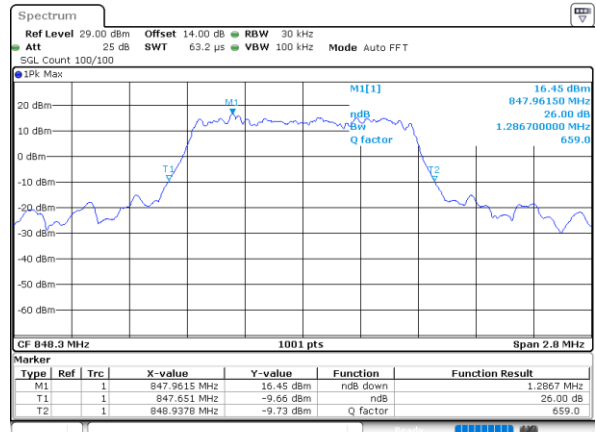

Date: 9_JUL.2021 13:42:10

Middle Channel / Full RB

Date: 9_JUL.2021 13:42:20

Highest Channel / 1RB

Date: 9_JUL.2021 13:42:30

Highest Channel / Full RB

Date: 9_JUL.2021 13:42:40

26dB Bandwidth

Mode	LTE Band 5 : 26dB BW(MHz)											
BW	1.4MHz		3MHz		5MHz		10MHz		15MHz		20MHz	
Mod.	QPSK	16QAM	QPSK	16QAM	QPSK	16QAM	QPSK	16QAM	QPSK	16QAM	QPSK	16QAM
Lowest CH	1.24	1.22	2.99	2.98	4.83	4.87	9.67	9.73	-	-	-	-
Middle CH	1.26	1.26	2.97	2.99	4.83	4.89	9.89	9.71	-	-	-	-
Highest CH	1.28	1.29	2.96	2.96	4.91	4.89	9.79	9.67	-	-	-	-
Mode	LTE Band 5 : 26dB BW(MHz)											
BW	1.4MHz		3MHz		5MHz		10MHz		15MHz		20MHz	
Mod.	64QAM		64QAM		64QAM		64QAM		64QAM		64QAM	
Lowest CH	1.28	-	2.94	-	4.81	-	9.87	-	-	-	-	-
Middle CH	1.28	-	2.98	-	4.85	-	9.89	-	-	-	-	-
Highest CH	1.27	-	2.91	-	4.87	-	9.73	-	-	-	-	-

LTE Band 5

Lowest Channel / 1.4MHz / QPSK

Date: 9_JUL.2021 09:29:37

Lowest Channel / 1.4MHz / 16QAM

Date: 9_JUL.2021 13:50:56

Middle Channel / 1.4MHz / QPSK

Date: 9_JUL.2021 09:38:46

Middle Channel / 1.4MHz / 16QAM

Date: 9_JUL.2021 09:38:57

Highest Channel / 1.4MHz / QPSK

Date: 9_JUL.2021 09:41:29

Highest Channel / 1.4MHz / 16QAM

Date: 9_JUL.2021 09:41:40

LTE Band 5

Lowest Channel / 3MHz / QPSK

Date: 9 JUL 2021 10:01:29