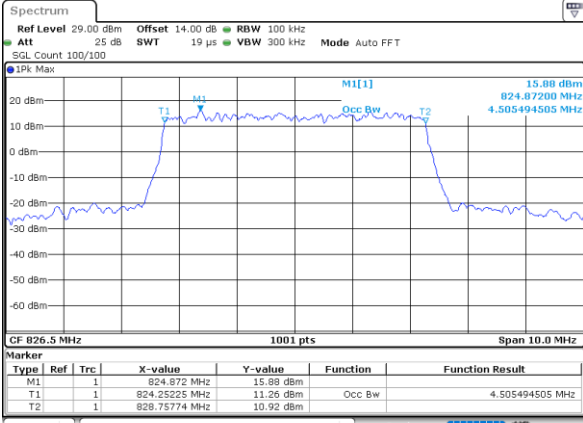

Date: 9, JUL, 2021 09:38:35

Highest Channel / 1.4MHz / QPSK

Date: 9, JUL, 2021 09:41:07

Highest Channel / 1.4MHz / 16QAM

Date: 9, JUL, 2021 09:41:18

LTE Band 5

Lowest Channel / 3MHz / QPSK

Date: 9 JUL 2021 10:01:07

Lowest Channel / 3MHz / 16QAM

Date: 9 JUL 2021 10:01:18

Middle Channel / 3MHz / QPSK

Date: 9 JUL 2021 10:10:27

Middle Channel / 3MHz / 16QAM

Date: 9 JUL 2021 10:10:38

Highest Channel / 3MHz / QPSK

Date: 9 JUL 2021 10:13:10

Highest Channel / 3MHz / 16QAM

Date: 9 JUL 2021 10:13:21

LTE Band 5

Lowest Channel / 5MHz / QPSK

Date: 9 JUL 2021 10:33:10

Lowest Channel / 5MHz / 16QAM

Date: 9 JUL 2021 10:33:22

Middle Channel / 5MHz / QPSK

Date: 9 JUL 2021 10:42:30

Middle Channel / 5MHz / 16QAM

Date: 9 JUL 2021 10:42:41

Highest Channel / 5MHz / QPSK

Date: 9 JUL 2021 10:45:13

Highest Channel / 5MHz / 16QAM

Date: 9 JUL 2021 10:45:24

LTE Band 5