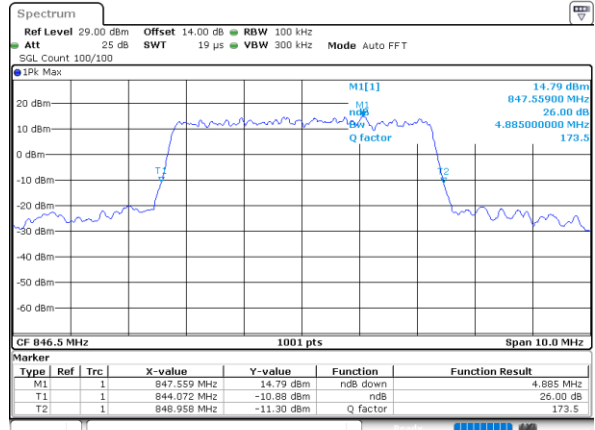

Highest Channel / 3MHz / 16QAM

Date: 9 JUL 2021 10:11:43

LTE Band 5

Lowest Channel / 5MHz / QPSK

Date: 9 JUL 2021 10:33:33

Lowest Channel / 5MHz / 16QAM

Date: 9 JUL 2021 10:33:44

Middle Channel / 5MHz / QPSK

Date: 9 JUL 2021 10:42:52

Middle Channel / 5MHz / 16QAM

Date: 9 JUL 2021 10:43:03

Highest Channel / 5MHz / QPSK

Date: 9 JUL 2021 10:45:35

Highest Channel / 5MHz / 16QAM

Date: 9 JUL 2021 10:45:46

LTE Band 5