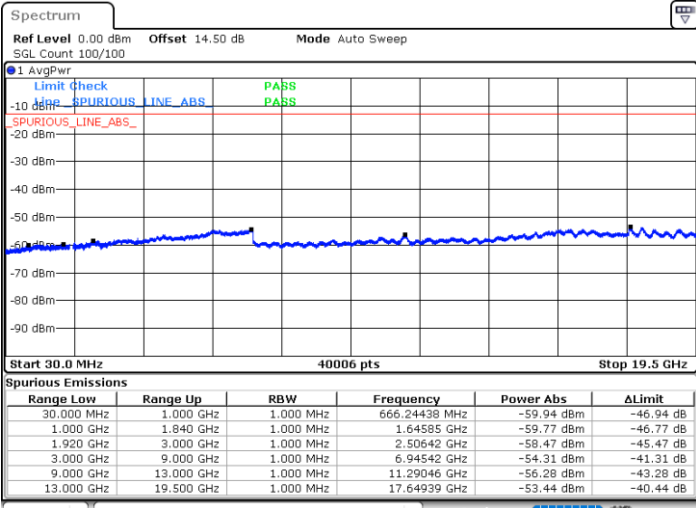

Date: 7.JUL.2021 16:18:53

LTE Band 2 / 15MHz

Lowest Channel / QPSK

Lowest Channel / 16QAM

Date: 7.JUL.2021 16:29:56

Date: 7.JUL.2021 16:31:09

Middle Channel / QPSK

Middle Channel / 16QAM

Date: 7.JUL.2021 16:33:59

Date: 7.JUL.2021 16:35:11

LTE Band 2 / 15MHz

Highest Channel / QPSK

Highest Channel / 16QAM

LTE Band 2 / 20MHz

Lowest Channel / QPSK

Lowest Channel / 16QAM