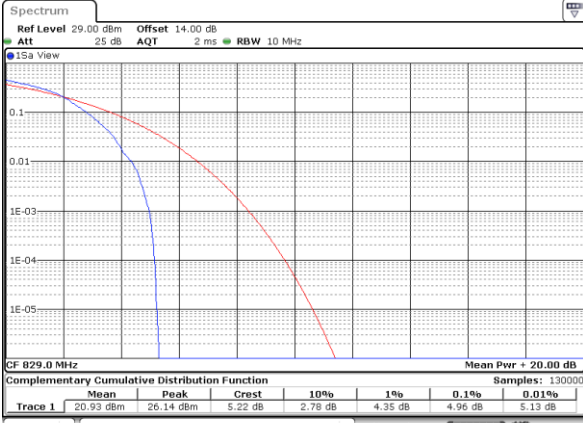

LTE Band 5 / 10MHz / QPSK

Lowest Channel / 1RB

Date: 9_JUL.2021 13:40:31

Lowest Channel / Full RB

Date: 9_JUL.2021 13:40:42

Middle Channel / 1RB

Date: 9_JUL.2021 13:40:54

Middle Channel / Full RB

Date: 9_JUL.2021 13:41:07

Highest Channel / 1RB

Date: 9_JUL.2021 13:41:19

Highest Channel / Full RB

Date: 9_JUL.2021 13:41:31

LTE Band 5 / 10MHz / 16QAM

Lowest Channel / 1RB

Date: 9 JUL 2021 13:38:00

Lowest Channel / Full RB

Date: 9 JUL 2021 13:38:11

Middle Channel / 1RB

Date: 9 JUL 2021 13:38:22

Middle Channel / Full RB

Date: 9 JUL 2021 13:40:00

Highest Channel / 1RB

Date: 9 JUL 2021 13:40:11

Highest Channel / Full RB

Date: 9 JUL 2021 13:40:21

LTE Band 5 / 10MHz / 64QAM

Lowest Channel / 1RB

Date: 9_JUL.2021 13:41:44

Lowest Channel / Full RB

Date: 9_JUL.2021 13:41:59

Middle Channel / 1RB