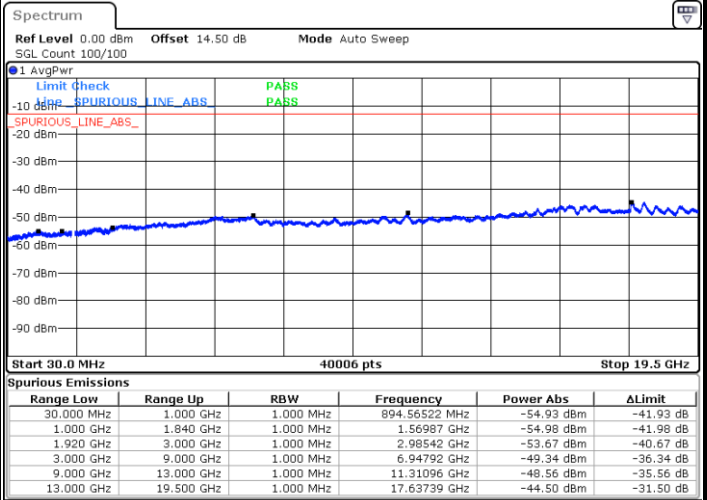

LTE Band 2 / 20MHz

Middle Channel / QPSK

Middle Channel / 16QAM

Date: 7.JUL.2021 17:02:31

Date: 7.JUL.2021 17:03:44

Highest Channel / QPSK

Highest Channel / 16QAM

Date: 7.JUL.2021 17:14:45

Date: 7.JUL.2021 17:15:57

LTE Band 2 / 1.4MHz

Lowest Channel / 64QAM

Middle Channel / 64QAM

Date: 7.JUL.2021 14:16:55

Date: 7.JUL.2021 14:18:48

Highest Channel / 64QAM

Date: 7.JUL.2021 14:24:46

LTE Band 2 / 5MHz

Lowest Channel / 64QAM

Date: 7.JUL.2021 17:35:47

Middle Channel / 64QAM

Date: 7.JUL.2021 17:37:40

Highest Channel / 64QAM

Date: 7.JUL.2021 17:43:39

LTE Band 2 / 10MHz