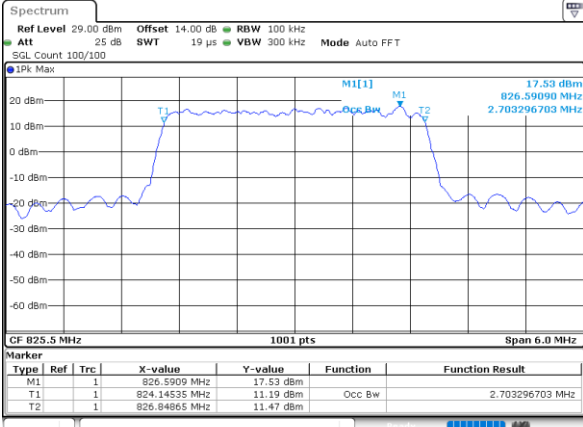

LTE Band 5

Lowest Channel / 1.4MHz / QPSK

Date: 9, JUL, 2021 09:29:00

Lowest Channel / 1.4MHz / 16QAM

Date: 9, JUL, 2021 13:49:43

Middle Channel / 1.4MHz / QPSK

Date: 9, JUL, 2021 09:38:23

Middle Channel / 1.4MHz / 16QAM

Date: 9, JUL, 2021 09:38:35

Highest Channel / 1.4MHz / QPSK

Date: 9, JUL, 2021 09:41:07

Highest Channel / 1.4MHz / 16QAM

Date: 9, JUL, 2021 09:41:18

LTE Band 5

Lowest Channel / 3MHz / QPSK

Date: 9 JUL 2021 10:01:07