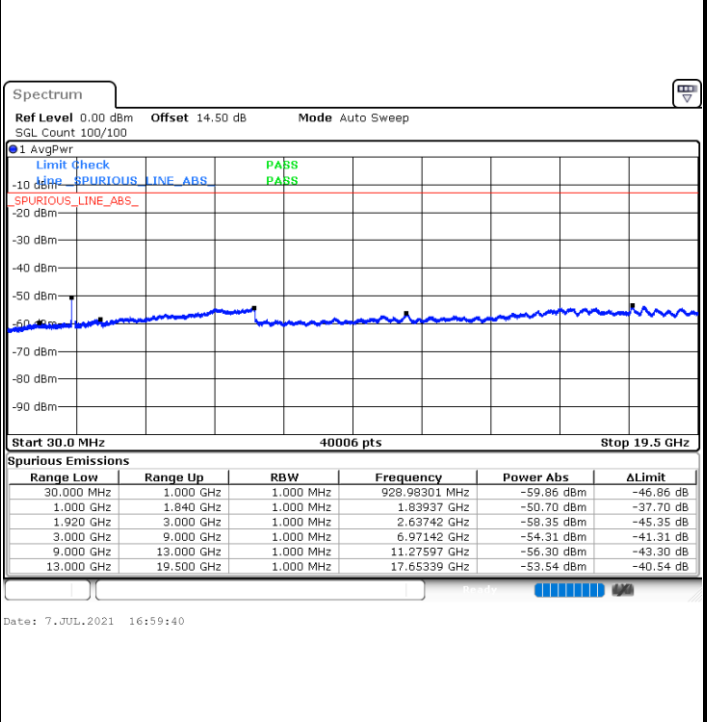

Date: 7.JUL.2021 16:18:53

LTE Band 2 / 15MHz

Lowest Channel / QPSK

Lowest Channel / 16QAM

Date: 7.JUL.2021 16:29:56

Date: 7.JUL.2021 16:31:09

Middle Channel / QPSK

Middle Channel / 16QAM

Date: 7.JUL.2021 16:33:59

Date: 7.JUL.2021 16:35:11

LTE Band 2 / 15MHz

Highest Channel / QPSK

Highest Channel / 16QAM

LTE Band 2 / 20MHz

Lowest Channel / QPSK

Lowest Channel / 16QAM

LTE Band 2 / 20MHz

Middle Channel / QPSK

Middle Channel / 16QAM

Date: 7.JUL.2021 17:02:31

Date: 7.JUL.2021 17:03:44

Highest Channel / QPSK

Highest Channel / 16QAM

Date: 7.JUL.2021 17:14:45

Date: 7.JUL.2021 17:15:57

LTE Band 2 / 1.4MHz

Lowest Channel / 64QAM

Middle Channel / 64QAM

Date: 7.JUL.2021 14:16:55

Date: 7.JUL.2021 14:18:48

Highest Channel / 64QAM

Date: 7.JUL.2021 14:24:46