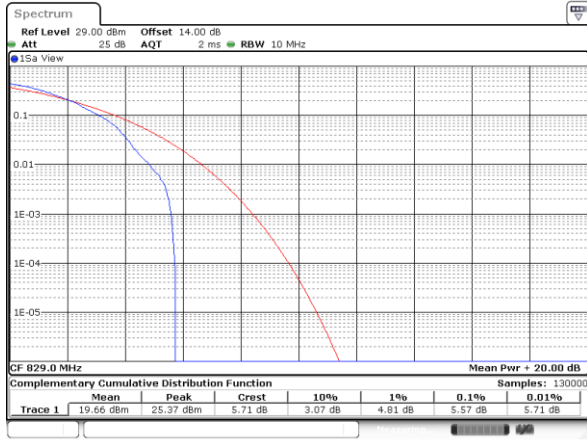

Lowest Channel / Full RB

Date: 9 JUL 2021 13:38:11

Middle Channel / 1RB

Date: 9 JUL 2021 13:38:22

Middle Channel / Full RB

Date: 9 JUL 2021 13:40:00

Highest Channel / 1RB

Date: 9 JUL 2021 13:40:11

Highest Channel / Full RB

Date: 9 JUL 2021 13:40:21

LTE Band 5 / 10MHz / 64QAM

Lowest Channel / 1RB

Date: 9_JUL.2021 13:41:44

Lowest Channel / Full RB

Date: 9_JUL.2021 13:41:59

Middle Channel / 1RB

Date: 9_JUL.2021 13:42:10

Middle Channel / Full RB

Date: 9_JUL.2021 13:42:20

Highest Channel / 1RB

Date: 9_JUL.2021 13:42:30

Highest Channel / Full RB

Date: 9_JUL.2021 13:42:40

26dB Bandwidth