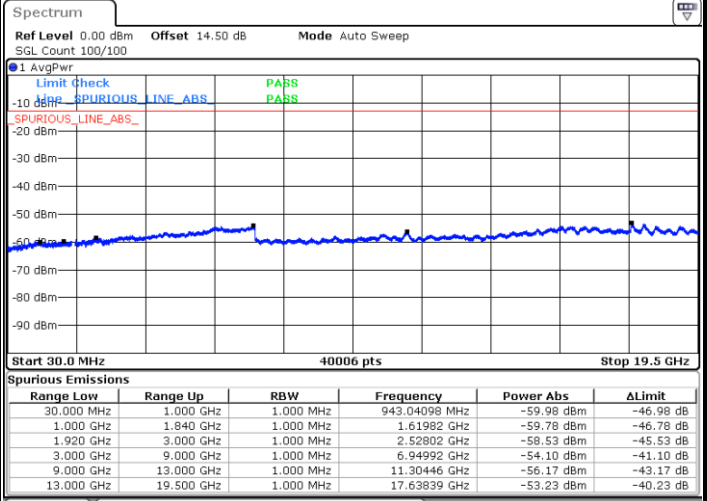

LTE Band 2 / 5MHz

Lowest Channel / 64QAM

Date: 7.JUL.2021 17:35:47

Middle Channel / 64QAM

Date: 7.JUL.2021 17:37:40

Highest Channel / 64QAM

Date: 7.JUL.2021 17:43:39

LTE Band 2 / 10MHz

Lowest Channel / 64QAM

Middle Channel / 64QAM

Date: 7.JUL.2021 17:49:40

Date: 7.JUL.2021 17:51:33

Highest Channel / 64QAM

Date: 7.JUL.2021 17:57:31

LTE Band 2 / 15MHz

Lowest Channel / 64QAM

Middle Channel / 64QAM

Date: 7.JUL.2021 18:03:32

Date: 7.JUL.2021 18:05:25

Highest Channel / 64QAM

Date: 7.JUL.2021 18:11:24

LTE Band 2 / 20MHz

Lowest Channel / 64QAM

Middle Channel / 64QAM