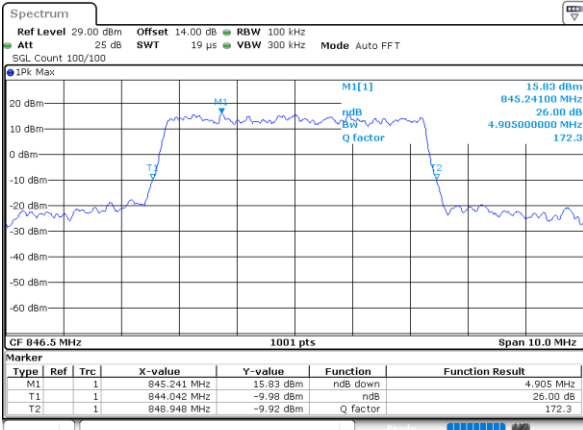

Highest Channel / 3MHz / 16QAM

Date: 9 JUL 2021 10:11:43

LTE Band 5

Lowest Channel / 5MHz / QPSK

Date: 9 JUL 2021 10:33:33

Lowest Channel / 5MHz / 16QAM

Date: 9 JUL 2021 10:33:44

Middle Channel / 5MHz / QPSK

Date: 9 JUL 2021 10:42:52

Middle Channel / 5MHz / 16QAM

Date: 9 JUL 2021 10:43:03

Highest Channel / 5MHz / QPSK

Date: 9 JUL 2021 10:45:35

Highest Channel / 5MHz / 16QAM

Date: 9 JUL 2021 10:45:46

LTE Band 5