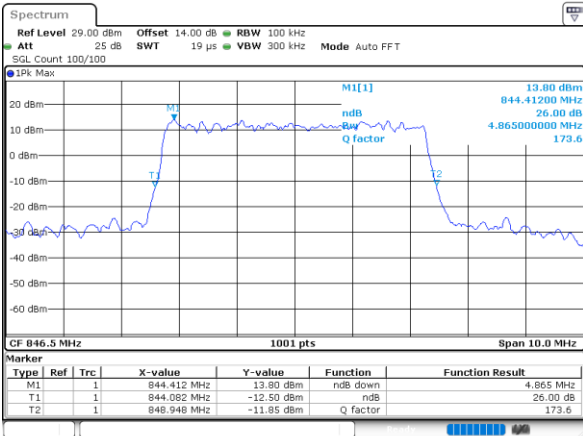

Highest Channel / 10MHz / QPSK

Date: 9_JUL.2021 11:16:38

Highest Channel / 10MHz / 16QAM

Date: 9_JUL.2021 11:16:49

LTE Band 5

Lowest Channel / 1.4MHz / 64QAM

Date: 9 JUL 2021 09:50:37

Lowest Channel / 3MHz / 64QAM

Date: 9 JUL 2021 10:22:41

Middle Channel / 1.4MHz / 64QAM

Date: 9 JUL 2021 09:55:17

Middle Channel / 3MHz / 64QAM

Date: 9 JUL 2021 10:27:20

Highest Channel / 1.4MHz / 64QAM

Date: 9 JUL 2021 09:56:39

Highest Channel / 3MHz / 64QAM

Date: 9 JUL 2021 10:28:42

LTE Band 5

Lowest Channel / 5MHz / 64QAM

Date: 9_JUL_2021 10:54:43

Lowest Channel / 10MHz / 64QAM

Date: 9_JUL_2021 11:26:46

Middle Channel / 5MHz / 64QAM

Date: 9_JUL_2021 10:59:23

Middle Channel / 10MHz / 64QAM

Date: 9_JUL_2021 13:32:06

Highest Channel / 5MHz / 64QAM

Date: 9_JUL_2021 11:00:44

Highest Channel / 10MHz / 64QAM

Date: 9_JUL_2021 13:33:27

Occupied Bandwidth

Mode	LTE Band 5 : 99%OBW(MHz)											
BW	1.4MHz		3MHz		5MHz		10MHz		15MHz		20MHz	
Mod.	QPSK	16QAM	QPSK	16QAM	QPSK	16QAM	QPSK	16QAM	QPSK	16QAM	QPSK	16QAM
Lowest CH	1.08	1.10	2.70	2.70	4.51	4.51	9.03	9.03	-	-	-	-
Middle CH	1.09	1.09	2.72	2.72	4.49	4.50	9.05	9.07	-	-	-	-
Highest CH	1.09	1.09	2.72	2.71	4.47	4.50	9.13	9.03	-	-	-	-
Mode	LTE Band 5 : 99%OBW(MHz)											
BW	1.4MHz		3MHz		5MHz		10MHz		15MHz		20MHz	
Mod.	64QAM		64QAM		64QAM		64QAM		64QAM		64QAM	
Lowest CH	1.09	-	2.70	-	4.48	-	9.01	-	-	-	-	-
Middle CH	1.09	-	2.72	-	4.47	-	9.03	-	-	-	-	-
Highest CH	1.10	-	2.71	-	4.49	-	8.99	-	-	-	-	-