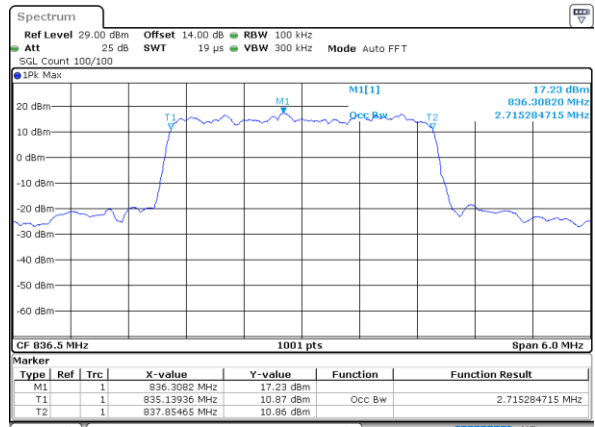

Date: 9, JUL, 2021 09:38:35

Highest Channel / 1.4MHz / QPSK

Date: 9, JUL, 2021 09:41:07

Highest Channel / 1.4MHz / 16QAM

Date: 9, JUL, 2021 09:41:18

LTE Band 5

Lowest Channel / 3MHz / QPSK

Date: 9 JUL 2021 10:01:07

Lowest Channel / 3MHz / 16QAM

Date: 9 JUL 2021 10:01:18

Middle Channel / 3MHz / QPSK

Date: 9 JUL 2021 10:10:27

Middle Channel / 3MHz / 16QAM

Date: 9 JUL 2021 10:10:38

Highest Channel / 3MHz / QPSK

Date: 9 JUL 2021 10:13:10

Highest Channel / 3MHz / 16QAM

Date: 9 JUL 2021 10:13:21

LTE Band 5

Lowest Channel / 5MHz / QPSK

Date: 9 JUL 2021 10:33:10

Lowest Channel / 5MHz / 16QAM

Date: 9 JUL 2021 10:33:22

Middle Channel / 5MHz / QPSK

Date: 9 JUL 2021 10:42:30

Middle Channel / 5MHz / 16QAM

Date: 9 JUL 2021 10:42:41

Highest Channel / 5MHz / QPSK

Date: 9 JUL 2021 10:45:13

Highest Channel / 5MHz / 16QAM

Date: 9 JUL 2021 10:45:24

LTE Band 5