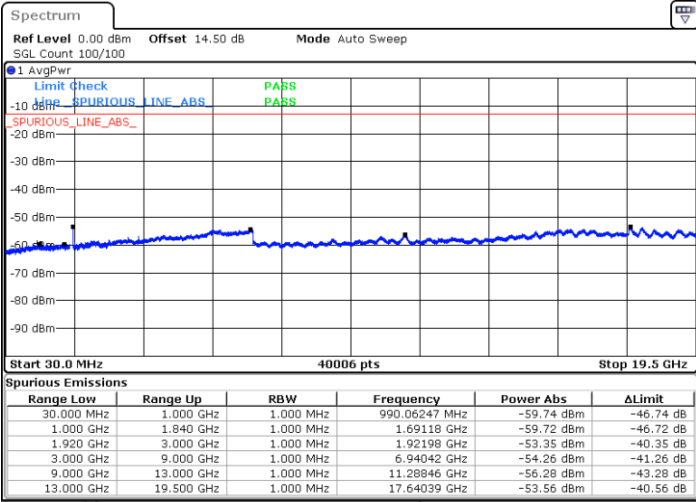

Date: 7.JUL.2021 16:33:59

Date: 7.JUL.2021 16:35:11

LTE Band 2 / 15MHz

Highest Channel / QPSK

Highest Channel / 16QAM

LTE Band 2 / 20MHz

Lowest Channel / QPSK

Lowest Channel / 16QAM

LTE Band 2 / 20MHz

Middle Channel / QPSK

Middle Channel / 16QAM

Date: 7.JUL.2021 17:02:31

Date: 7.JUL.2021 17:03:44

Highest Channel / QPSK

Highest Channel / 16QAM

Date: 7.JUL.2021 17:14:45

Date: 7.JUL.2021 17:15:57

LTE Band 2 / 1.4MHz

Lowest Channel / 64QAM

Middle Channel / 64QAM

Date: 7.JUL.2021 14:16:55

Date: 7.JUL.2021 14:18:48

Highest Channel / 64QAM

Date: 7.JUL.2021 14:24:46