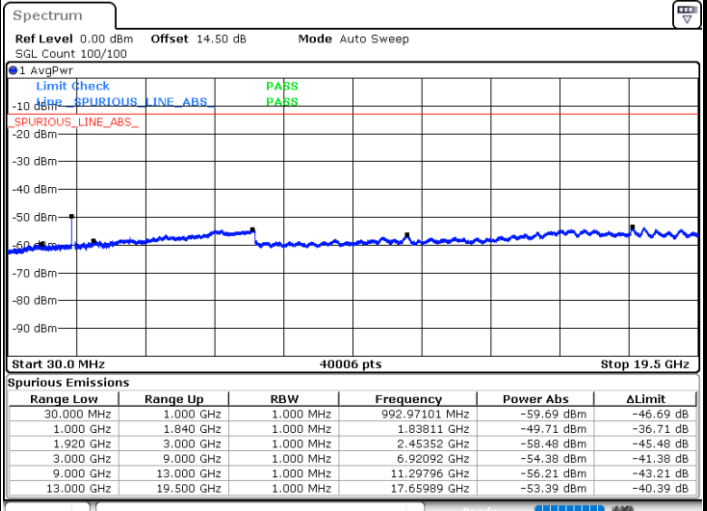

Date: 7.JUL.2021 16:18:53

LTE Band 2 / 15MHz

Lowest Channel / QPSK

Lowest Channel / 16QAM

Date: 7.JUL.2021 16:29:56

Date: 7.JUL.2021 16:31:09

Middle Channel / QPSK

Middle Channel / 16QAM

Date: 7.JUL.2021 16:33:59

Date: 7.JUL.2021 16:35:11

LTE Band 2 / 15MHz

Highest Channel / QPSK

Highest Channel / 16QAM

LTE Band 2 / 20MHz

Lowest Channel / QPSK

Lowest Channel / 16QAM