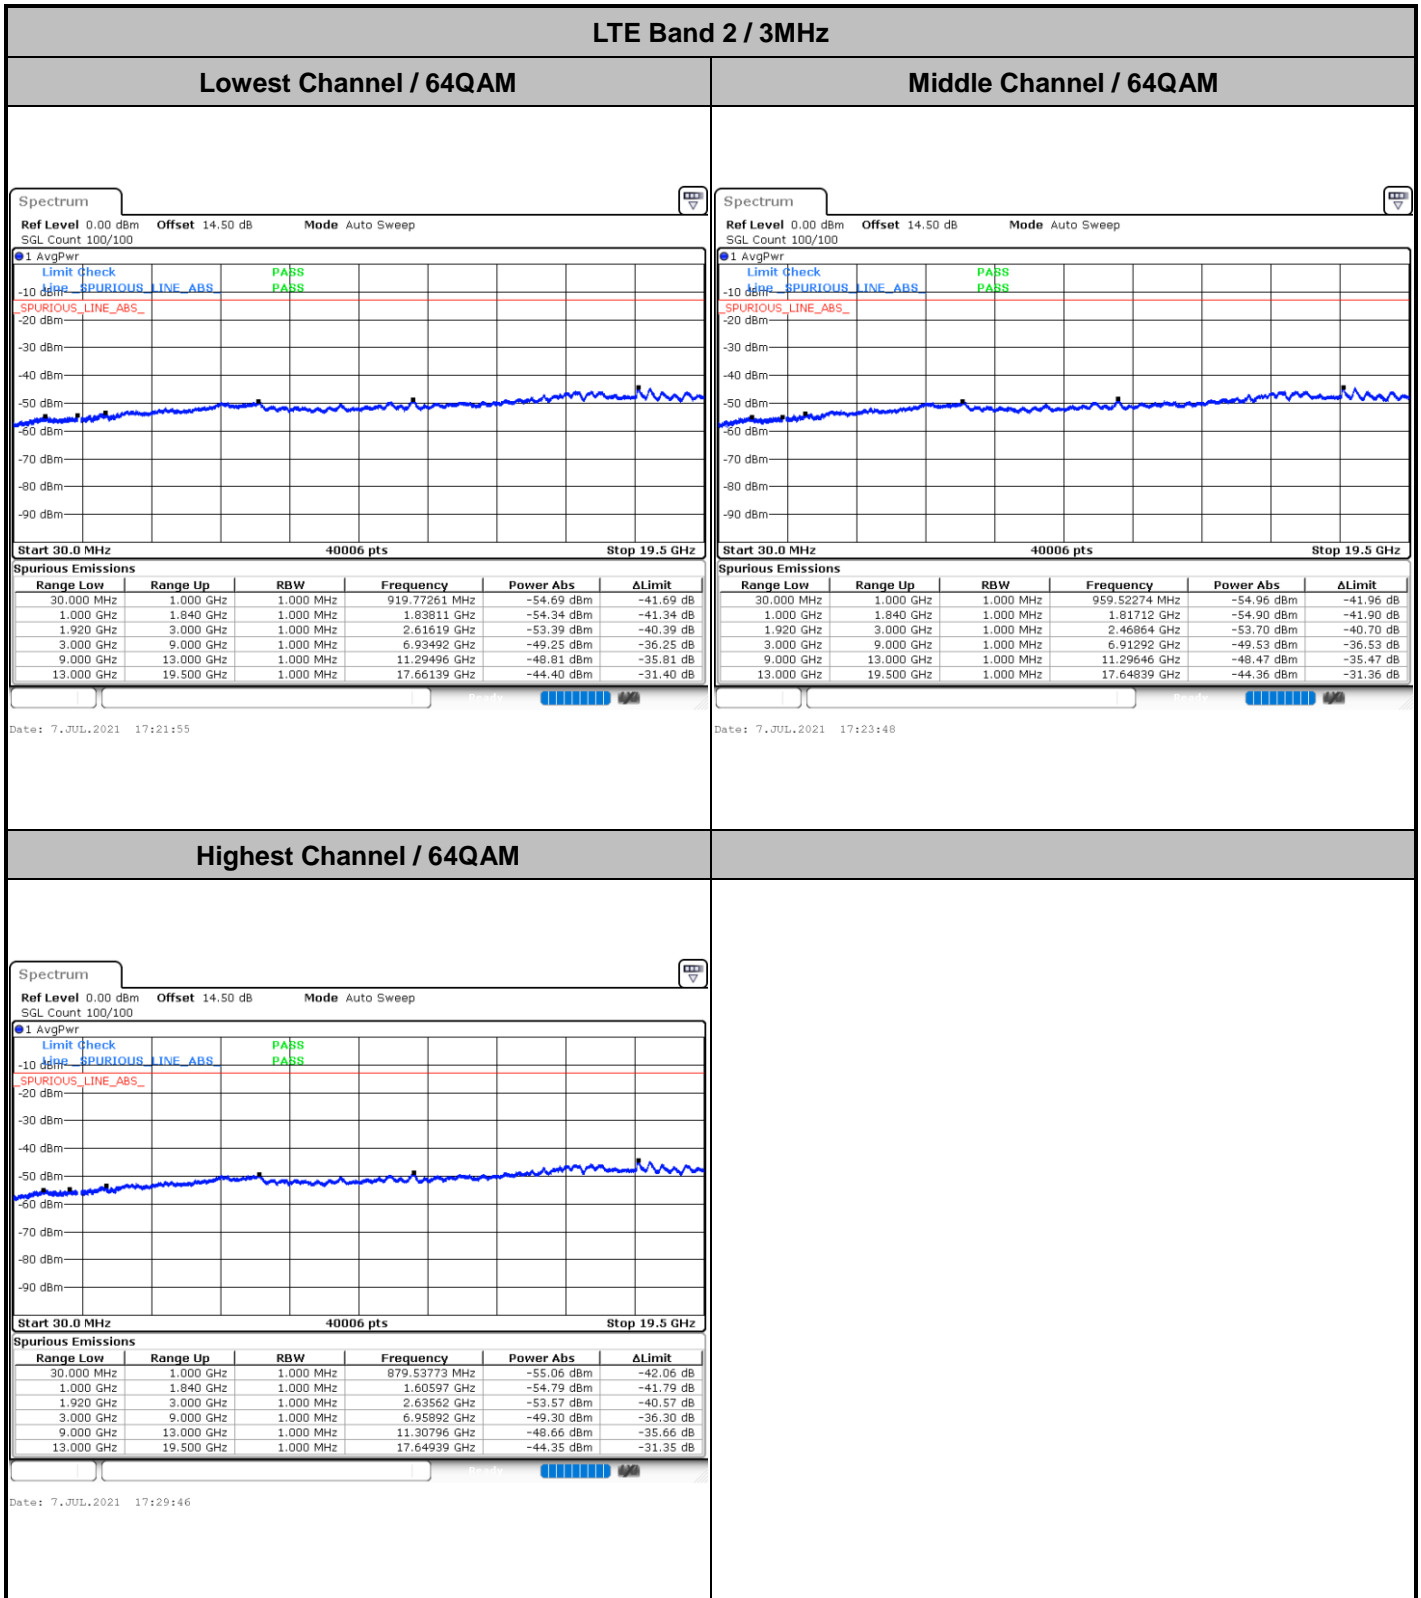

LTE Band 2 / 20MHz

Middle Channel / QPSK

Middle Channel / 16QAM

Date: 7.JUL.2021 17:02:31

Date: 7.JUL.2021 17:03:44

Highest Channel / QPSK

Highest Channel / 16QAM

Date: 7.JUL.2021 17:14:45

Date: 7.JUL.2021 17:15:57

LTE Band 2 / 1.4MHz

Lowest Channel / 64QAM

Middle Channel / 64QAM

Date: 7.JUL.2021 14:16:55

Date: 7.JUL.2021 14:18:48

Highest Channel / 64QAM

Date: 7.JUL.2021 14:24:46

LTE Band 2 / 5MHz

Lowest Channel / 64QAM

Date: 7.JUL.2021 17:35:47

Middle Channel / 64QAM

Date: 7.JUL.2021 17:37:40

Highest Channel / 64QAM

Date: 7.JUL.2021 17:43:39

LTE Band 2 / 10MHz