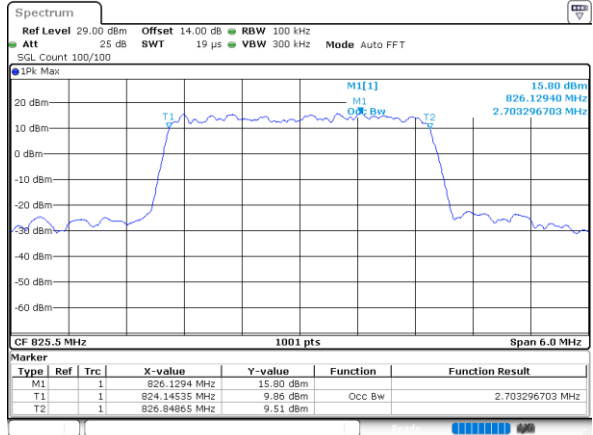

Highest Channel / 10MHz / QPSK

Date: 9_JUL_2021 11:16:16

Highest Channel / 10MHz / 16QAM

Date: 9_JUL_2021 11:16:27

LTE Band 5

Lowest Channel / 1.4MHz / 64QAM

Date: 9 JUL 2021 09:15:26

Lowest Channel / 3MHz / 64QAM

Date: 9 JUL 2021 10:22:29

Middle Channel / 1.4MHz / 64QAM

Date: 9 JUL 2021 09:15:16

Middle Channel / 3MHz / 64QAM

Date: 9 JUL 2021 10:27:09

Highest Channel / 1.4MHz / 64QAM

Date: 9 JUL 2021 09:15:28

Highest Channel / 3MHz / 64QAM