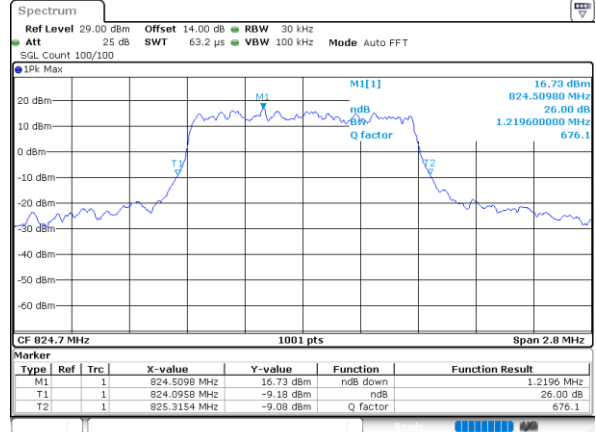

Date: 9_JUL.2021 13:42:10

Middle Channel / Full RB

Date: 9_JUL.2021 13:42:20

Highest Channel / 1RB

Date: 9_JUL.2021 13:42:30

Highest Channel / Full RB

Date: 9_JUL.2021 13:42:40

26dB Bandwidth

Mode	LTE Band 5 : 26dB BW(MHz)											
BW	1.4MHz		3MHz		5MHz		10MHz		15MHz		20MHz	
Mod.	QPSK	16QAM	QPSK	16QAM	QPSK	16QAM	QPSK	16QAM	QPSK	16QAM	QPSK	16QAM
Lowest CH	1.24	1.22	2.99	2.98	4.83	4.87	9.67	9.73	-	-	-	-
Middle CH	1.26	1.26	2.97	2.99	4.83	4.89	9.89	9.71	-	-	-	-
Highest CH	1.28	1.29	2.96	2.96	4.91	4.89	9.79	9.67	-	-	-	-
Mode	LTE Band 5 : 26dB BW(MHz)											
BW	1.4MHz		3MHz		5MHz		10MHz		15MHz		20MHz	
Mod.	64QAM		64QAM		64QAM		64QAM		64QAM		64QAM	
Lowest CH	1.28	-	2.94	-	4.81	-	9.87	-	-	-	-	-
Middle CH	1.28	-	2.98	-	4.85	-	9.89	-	-	-	-	-
Highest CH	1.27	-	2.91	-	4.87	-	9.73	-	-	-	-	-

LTE Band 5

Lowest Channel / 1.4MHz / QPSK

Date: 9_JUL.2021 09:29:37

Lowest Channel / 1.4MHz / 16QAM

Date: 9_JUL.2021 13:50:56

Middle Channel / 1.4MHz / QPSK

Date: 9_JUL.2021 09:38:46

Middle Channel / 1.4MHz / 16QAM

Date: 9_JUL.2021 09:38:57

Highest Channel / 1.4MHz / QPSK

Date: 9_JUL.2021 09:41:29

Highest Channel / 1.4MHz / 16QAM

Date: 9_JUL.2021 09:41:40

LTE Band 5

Lowest Channel / 3MHz / QPSK

Date: 9 JUL 2021 10:01:29