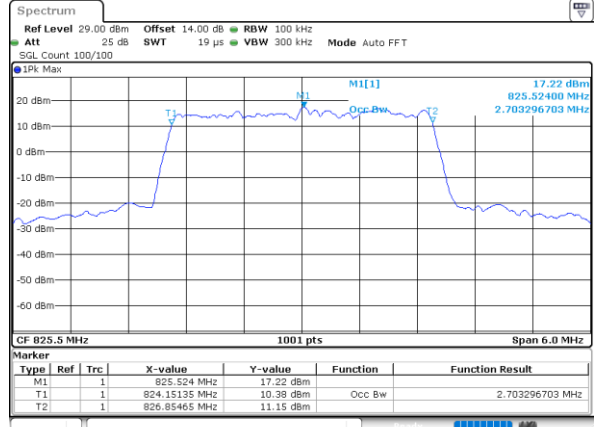

Lowest Channel / 3MHz / 16QAM

Date: 9 JUL 2021 10:01:18