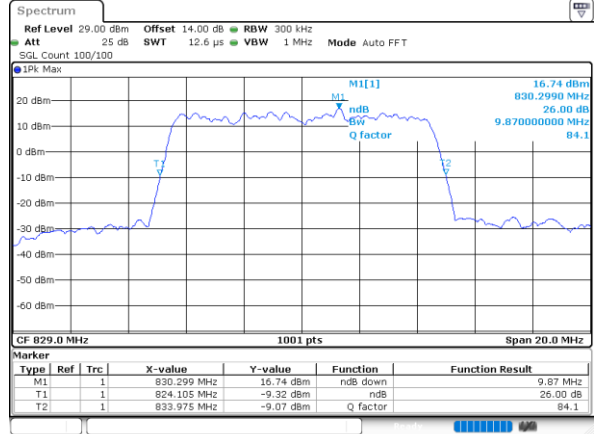

Date: 9 JUL 2021 10:22:41

Middle Channel / 1.4MHz / 64QAM

Date: 9 JUL 2021 09:55:17

Middle Channel / 3MHz / 64QAM

Date: 9 JUL 2021 10:27:20

Highest Channel / 1.4MHz / 64QAM

Date: 9 JUL 2021 09:56:39

Highest Channel / 3MHz / 64QAM

Date: 9 JUL 2021 10:28:42

LTE Band 5

Lowest Channel / 5MHz / 64QAM

Date: 9_JUL_2021 10:54:43

Lowest Channel / 10MHz / 64QAM

Date: 9_JUL_2021 11:26:46

Middle Channel / 5MHz / 64QAM

Date: 9_JUL_2021 10:59:23

Middle Channel / 10MHz / 64QAM

Date: 9_JUL_2021 13:32:06

Highest Channel / 5MHz / 64QAM

Date: 9_JUL_2021 11:00:44

Highest Channel / 10MHz / 64QAM

Date: 9_JUL_2021 13:33:27

Occupied Bandwidth

Mode	LTE Band 5 : 99%OBW(MHz)											
BW	1.4MHz		3MHz		5MHz		10MHz		15MHz		20MHz	
Mod.	QPSK	16QAM	QPSK	16QAM	QPSK	16QAM	QPSK	16QAM	QPSK	16QAM	QPSK	16QAM
Lowest CH	1.08	1.10	2.70	2.70	4.51	4.51	9.03	9.03	-	-	-	-
Middle CH	1.09	1.09	2.72	2.72	4.49	4.50	9.05	9.07	-	-	-	-
Highest CH	1.09	1.09	2.72	2.71	4.47	4.50	9.13	9.03	-	-	-	-
Mode	LTE Band 5 : 99%OBW(MHz)											
BW	1.4MHz		3MHz		5MHz		10MHz		15MHz		20MHz	
Mod.	64QAM		64QAM		64QAM		64QAM		64QAM		64QAM	
Lowest CH	1.09	-	2.70	-	4.48	-	9.01	-	-	-	-	-
Middle CH	1.09	-	2.72	-	4.47	-	9.03	-	-	-	-	-
Highest CH	1.10	-	2.71	-	4.49	-	8.99	-	-	-	-	-