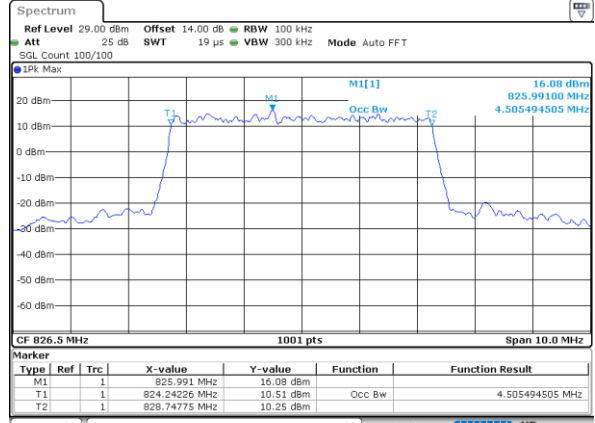

Date: 9, JUL, 2021 09:38:35

Highest Channel / 1.4MHz / QPSK

Date: 9, JUL, 2021 09:41:07

Highest Channel / 1.4MHz / 16QAM

Date: 9, JUL, 2021 09:41:18

LTE Band 5

Lowest Channel / 3MHz / QPSK

Date: 9 JUL 2021 10:01:07

Highest Channel / 3MHz / 16QAM

Date: 9 JUL 2021 10:13:21

LTE Band 5

Lowest Channel / 5MHz / QPSK

Date: 9 JUL 2021 10:33:10

Lowest Channel / 5MHz / 16QAM

Date: 9 JUL 2021 10:33:22

Middle Channel / 5MHz / QPSK

Date: 9 JUL 2021 10:42:30

Middle Channel / 5MHz / 16QAM

Date: 9 JUL 2021 10:42:41

Highest Channel / 5MHz / QPSK

Date: 9 JUL 2021 10:45:13

Highest Channel / 5MHz / 16QAM

Date: 9 JUL 2021 10:45:24

LTE Band 5