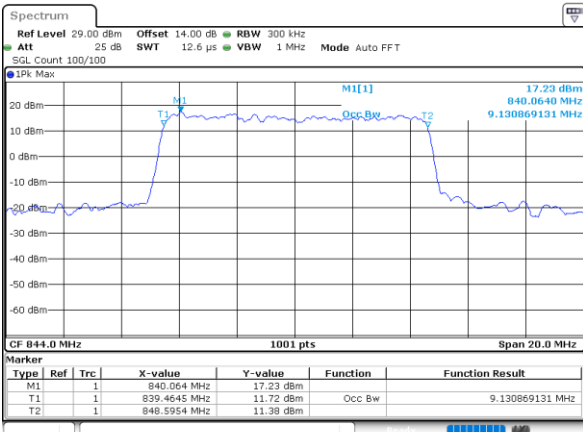

Date: 9 JUL 2021 10:42:30

Middle Channel / 5MHz / 16QAM

Date: 9 JUL 2021 10:42:41

Highest Channel / 5MHz / QPSK

Date: 9 JUL 2021 10:45:13

Highest Channel / 5MHz / 16QAM

Date: 9 JUL 2021 10:45:24

LTE Band 5

Lowest Channel / 10MHz / QPSK

Date: 9_JUL_2021 11:04:13

Lowest Channel / 10MHz / 16QAM

Date: 9_JUL_2021 14:29:17

Middle Channel / 10MHz / QPSK

Date: 9_JUL_2021 11:13:33

Middle Channel / 10MHz / 16QAM

Date: 9_JUL_2021 11:13:44

Highest Channel / 10MHz / QPSK

Date: 9_JUL_2021 11:16:16

Highest Channel / 10MHz / 16QAM

Date: 9_JUL_2021 11:16:27

LTE Band 5

Lowest Channel / 1.4MHz / 64QAM

Date: 9 JUL 2021 09:15:26

Lowest Channel / 3MHz / 64QAM