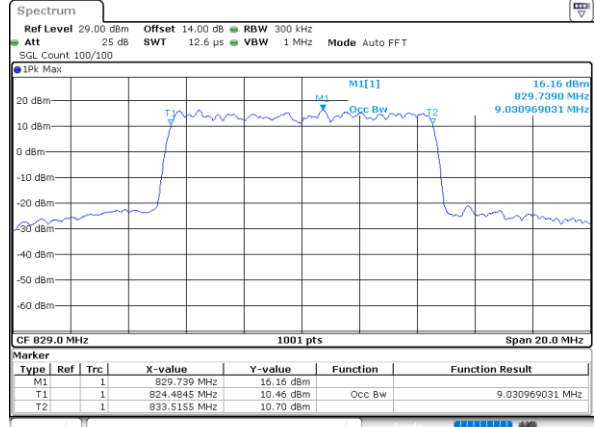

Lowest Channel / 10MHz / 16QAM

Date: 9_JUL_2021 14:29:17