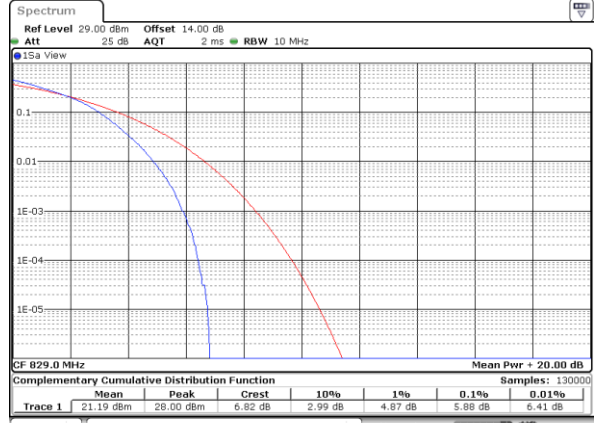

LTE Band 5 / 10MHz / QPSK

Lowest Channel / 1RB

Date: 9_JUL.2021 13:40:31

Lowest Channel / Full RB

Date: 9_JUL.2021 13:40:42

Middle Channel / 1RB

Date: 9_JUL.2021 13:40:54

Middle Channel / Full RB

Date: 9_JUL.2021 13:41:07

Highest Channel / 1RB

Date: 9_JUL.2021 13:41:19

Highest Channel / Full RB

Date: 9_JUL.2021 13:41:31

LTE Band 5 / 10MHz / 16QAM

Lowest Channel / 1RB

Date: 9 JUL 2021 13:38:00

Lowest Channel / Full RB

Date: 9 JUL 2021 13:38:11

Middle Channel / 1RB

Date: 9 JUL 2021 13:38:22

Middle Channel / Full RB

Date: 9 JUL 2021 13:40:00

Highest Channel / 1RB

Date: 9 JUL 2021 13:40:11