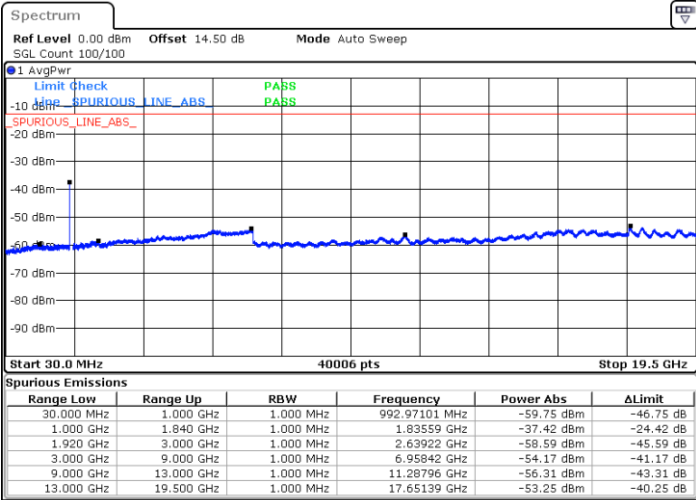

Date: 7.JUL.2021 16:18:53

LTE Band 2 / 15MHz

Lowest Channel / QPSK

Lowest Channel / 16QAM

Date: 7.JUL.2021 16:29:56

Date: 7.JUL.2021 16:31:09

Middle Channel / QPSK

Middle Channel / 16QAM

Date: 7.JUL.2021 16:33:59

Date: 7.JUL.2021 16:35:11

LTE Band 2 / 15MHz

Highest Channel / QPSK

Highest Channel / 16QAM

LTE Band 2 / 20MHz

Lowest Channel / QPSK

Lowest Channel / 16QAM

LTE Band 2 / 20MHz

Middle Channel / QPSK

Middle Channel / 16QAM

Date: 7.JUL.2021 17:02:31

Date: 7.JUL.2021 17:03:44

Highest Channel / QPSK

Highest Channel / 16QAM

Date: 7.JUL.2021 17:14:45