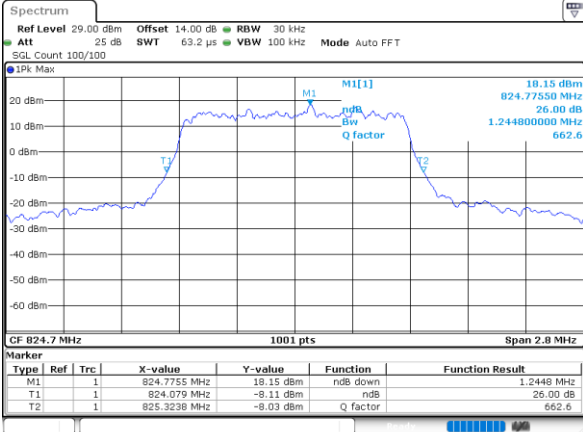

LTE Band 5

Lowest Channel / 1.4MHz / QPSK

Date: 9_JUL.2021 09:29:37