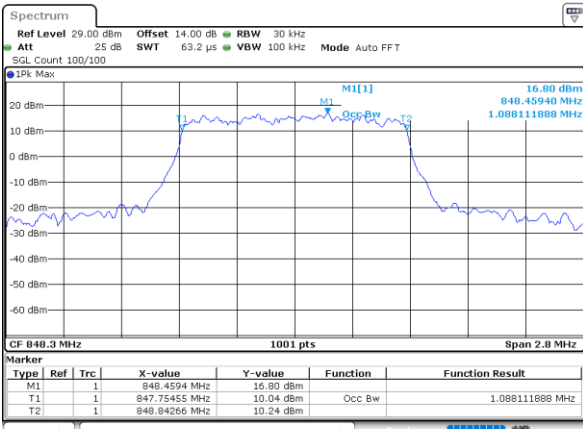

Middle Channel / 10MHz / 64QAM

Date: 9_JUL_2021 13:32:06

Highest Channel / 5MHz / 64QAM

Date: 9_JUL_2021 11:00:44

Highest Channel / 10MHz / 64QAM

Date: 9_JUL_2021 13:33:27

Occupied Bandwidth

Mode	LTE Band 5 : 99%OBW(MHz)											
BW	1.4MHz		3MHz		5MHz		10MHz		15MHz		20MHz	
Mod.	QPSK	16QAM	QPSK	16QAM	QPSK	16QAM	QPSK	16QAM	QPSK	16QAM	QPSK	16QAM
Lowest CH	1.08	1.10	2.70	2.70	4.51	4.51	9.03	9.03	-	-	-	-
Middle CH	1.09	1.09	2.72	2.72	4.49	4.50	9.05	9.07	-	-	-	-
Highest CH	1.09	1.09	2.72	2.71	4.47	4.50	9.13	9.03	-	-	-	-
Mode	LTE Band 5 : 99%OBW(MHz)											
BW	1.4MHz		3MHz		5MHz		10MHz		15MHz		20MHz	
Mod.	64QAM		64QAM		64QAM		64QAM		64QAM		64QAM	
Lowest CH	1.09	-	2.70	-	4.48	-	9.01	-	-	-	-	-
Middle CH	1.09	-	2.72	-	4.47	-	9.03	-	-	-	-	-
Highest CH	1.10	-	2.71	-	4.49	-	8.99	-	-	-	-	-

LTE Band 5

Lowest Channel / 1.4MHz / QPSK

Date: 9, JUL, 2021 09:29:00

Lowest Channel / 1.4MHz / 16QAM

Date: 9, JUL, 2021 13:49:43

Middle Channel / 1.4MHz / QPSK

Date: 9, JUL, 2021 09:38:23

Middle Channel / 1.4MHz / 16QAM

Date: 9, JUL, 2021 09:38:35

Highest Channel / 1.4MHz / QPSK

Date: 9, JUL, 2021 09:41:07

Highest Channel / 1.4MHz / 16QAM

Date: 9, JUL, 2021 09:41:18

LTE Band 5

Lowest Channel / 3MHz / QPSK

Date: 9 JUL 2021 10:01:07