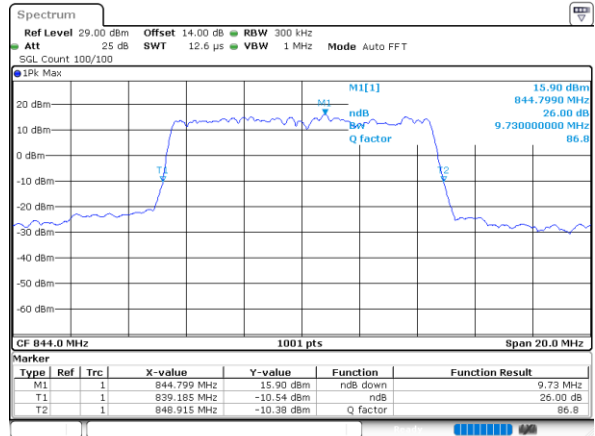

Date: 9 JUL 2021 10:28:42

LTE Band 5

Lowest Channel / 5MHz / 64QAM

Date: 9_JUL_2021 10:54:43

Lowest Channel / 10MHz / 64QAM

Date: 9_JUL_2021 11:26:46

Middle Channel / 5MHz / 64QAM

Date: 9_JUL_2021 10:59:23

Middle Channel / 10MHz / 64QAM

Date: 9_JUL_2021 13:32:06

Highest Channel / 5MHz / 64QAM

Date: 9_JUL_2021 11:00:44

Highest Channel / 10MHz / 64QAM

Date: 9_JUL_2021 13:33:27

Occupied Bandwidth

Mode	LTE Band 5 : 99%OBW(MHz)											
BW	1.4MHz		3MHz		5MHz		10MHz		15MHz		20MHz	
Mod.	QPSK	16QAM	QPSK	16QAM	QPSK	16QAM	QPSK	16QAM	QPSK	16QAM	QPSK	16QAM
Lowest CH	1.08	1.10	2.70	2.70	4.51	4.51	9.03	9.03	-	-	-	-
Middle CH	1.09	1.09	2.72	2.72	4.49	4.50	9.05	9.07	-	-	-	-
Highest CH	1.09	1.09	2.72	2.71	4.47	4.50	9.13	9.03	-	-	-	-
Mode	LTE Band 5 : 99%OBW(MHz)											
BW	1.4MHz		3MHz		5MHz		10MHz		15MHz		20MHz	
Mod.	64QAM		64QAM		64QAM		64QAM		64QAM		64QAM	
Lowest CH	1.09	-	2.70	-	4.48	-	9.01	-	-	-	-	-
Middle CH	1.09	-	2.72	-	4.47	-	9.03	-	-	-	-	-
Highest CH	1.10	-	2.71	-	4.49	-	8.99	-	-	-	-	-

LTE Band 5

Lowest Channel / 1.4MHz / QPSK

Date: 9, JUL, 2021 09:29:00

Lowest Channel / 1.4MHz / 16QAM

Date: 9, JUL, 2021 13:49:43

Middle Channel / 1.4MHz / QPSK

Date: 9, JUL, 2021 09:38:23

Middle Channel / 1.4MHz / 16QAM

Date: 9, JUL, 2021 09:38:35

Highest Channel / 1.4MHz / QPSK

Date: 9, JUL, 2021 09:41:07

Highest Channel / 1.4MHz / 16QAM

Date: 9, JUL, 2021 09:41:18

LTE Band 5

Lowest Channel / 3MHz / QPSK

Date: 9 JUL 2021 10:01:07