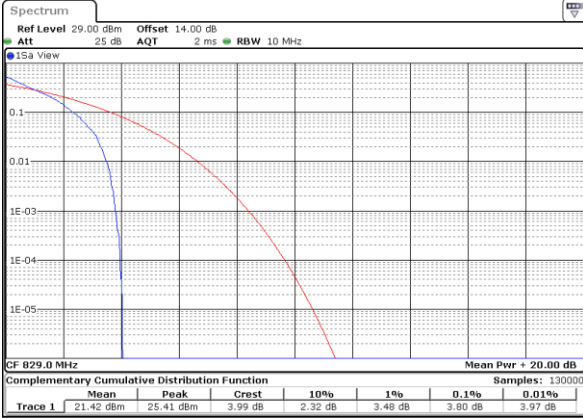

LTE Band 5 / 10MHz / QPSK

Lowest Channel / 1RB

Date: 9_JUL.2021 13:40:31