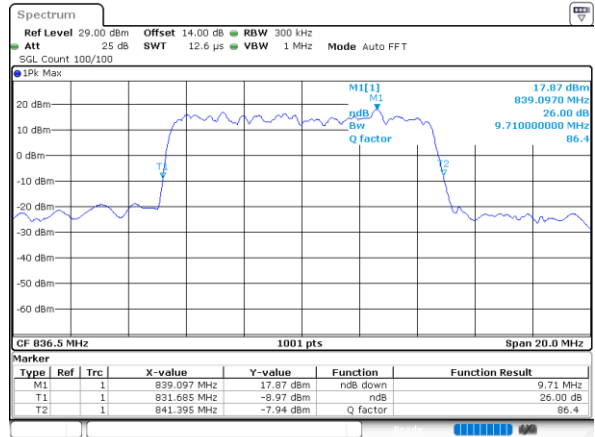

Date: 9 JUL 2021 10:42:52

Middle Channel / 5MHz / 16QAM

Date: 9 JUL 2021 10:43:03

Highest Channel / 5MHz / QPSK

Date: 9 JUL 2021 10:45:35

Highest Channel / 5MHz / 16QAM

Date: 9 JUL 2021 10:45:46

LTE Band 5

Lowest Channel / 10MHz / QPSK

Date: 9_JUL.2021 11:04:35

Lowest Channel / 10MHz / 16QAM

Date: 9_JUL.2021 11:04:47

Middle Channel / 10MHz / QPSK

Date: 9_JUL.2021 11:13:55

Middle Channel / 10MHz / 16QAM

Date: 9_JUL.2021 11:14:06

Highest Channel / 10MHz / QPSK

Date: 9_JUL.2021 11:16:38

Highest Channel / 10MHz / 16QAM

Date: 9_JUL.2021 11:16:49

LTE Band 5

Lowest Channel / 1.4MHz / 64QAM

Date: 9 JUL 2021 09:50:37

Lowest Channel / 3MHz / 64QAM