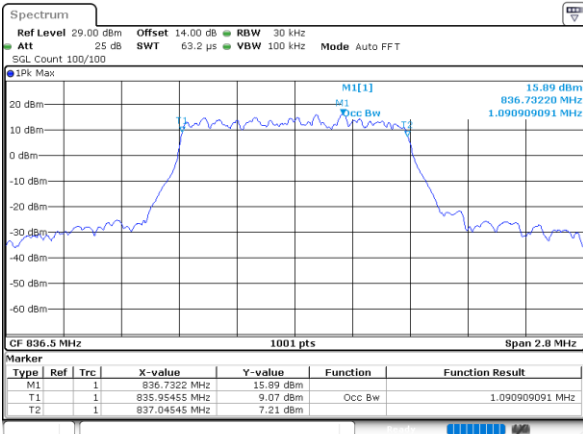

Highest Channel / 10MHz / QPSK

Date: 9_JUL_2021 11:16:16

Highest Channel / 10MHz / 16QAM

Date: 9_JUL_2021 11:16:27

LTE Band 5

Lowest Channel / 1.4MHz / 64QAM

Date: 9 JUL 2021 09:15:26

Lowest Channel / 3MHz / 64QAM

Date: 9 JUL 2021 10:22:29

Middle Channel / 1.4MHz / 64QAM

Date: 9 JUL 2021 09:15:16

Middle Channel / 3MHz / 64QAM

Date: 9 JUL 2021 10:27:09

Highest Channel / 1.4MHz / 64QAM

Date: 9 JUL 2021 09:15:28

Highest Channel / 3MHz / 64QAM