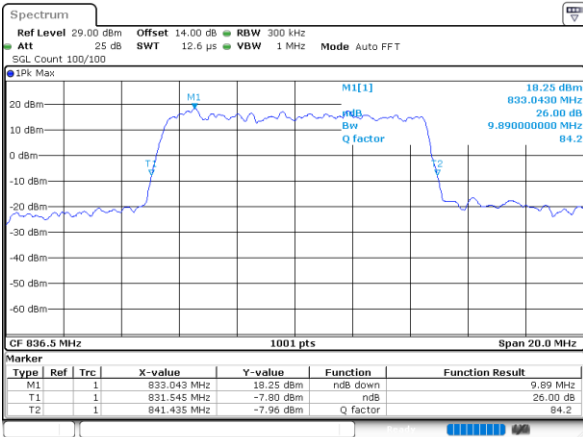

Date: 9 JUL 2021 10:42:52

Middle Channel / 5MHz / 16QAM

Date: 9 JUL 2021 10:43:03

Highest Channel / 5MHz / QPSK

Date: 9 JUL 2021 10:45:35

Highest Channel / 5MHz / 16QAM

Date: 9 JUL 2021 10:45:46

LTE Band 5

Lowest Channel / 10MHz / QPSK

Date: 9_JUL.2021 11:04:35

Lowest Channel / 10MHz / 16QAM

Date: 9_JUL.2021 11:04:47

Middle Channel / 10MHz / QPSK

Date: 9_JUL.2021 11:13:55

Middle Channel / 10MHz / 16QAM

Date: 9_JUL.2021 11:14:06

Highest Channel / 10MHz / QPSK

Date: 9_JUL.2021 11:16:38

Highest Channel / 10MHz / 16QAM

Date: 9_JUL.2021 11:16:49

LTE Band 5

Lowest Channel / 1.4MHz / 64QAM

Date: 9 JUL 2021 09:50:37

Lowest Channel / 3MHz / 64QAM