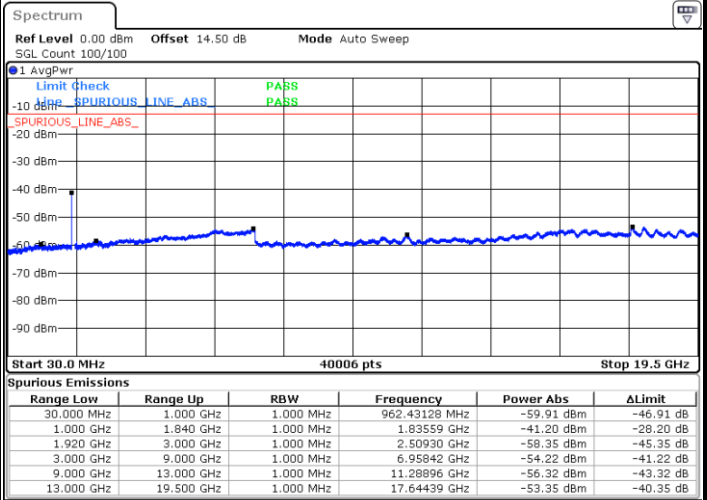

Lowest Channel / 64QAM

Middle Channel / 64QAM

Date: 7.JUL.2021 17:49:40

Date: 7.JUL.2021 17:51:33

Highest Channel / 64QAM

Date: 7.JUL.2021 17:57:31

LTE Band 2 / 15MHz

Lowest Channel / 64QAM

Middle Channel / 64QAM

Date: 7.JUL.2021 18:03:32

Date: 7.JUL.2021 18:05:25

Highest Channel / 64QAM

Date: 7.JUL.2021 18:11:24

LTE Band 2 / 20MHz

Lowest Channel / 64QAM

Middle Channel / 64QAM

Date: 7.JUL.2021 18:17:25

Date: 7.JUL.2021 18:19:18

Highest Channel / 64QAM

Date: 7.JUL.2021 18:25:16

Frequency Stability

Test Conditions		LTE Band 2 (QPSK) / Middle Channel	Limit
Temperature (°C)	Voltage (Volt)	BW 10MHz	Note 2.
		Deviation (ppm)	Result
50	Normal Voltage	0.0010	PASS
40	Normal Voltage	0.0011	
30	Normal Voltage	0.0005	
20(Ref.)	Normal Voltage	0.0000	
10	Normal Voltage	0.0001	
0	Normal Voltage	0.0002	
-10	Normal Voltage	0.0005	
-20	Normal Voltage	0.0009	
-30	Normal Voltage	0.0006	
20	Maximum Voltage	0.0006	
20	Normal Voltage	0.0000	
20	Battery End Point	0.0007	

Note:

1. Normal Voltage =3.8 V. ; Battery End Point (BEP) =3.6 V. ; Maximum Voltage =4.4 V.
2. Note: The frequency fundamental emissions stay within the authorized frequency block.

LTE Band 5

Peak-to-Average Ratio