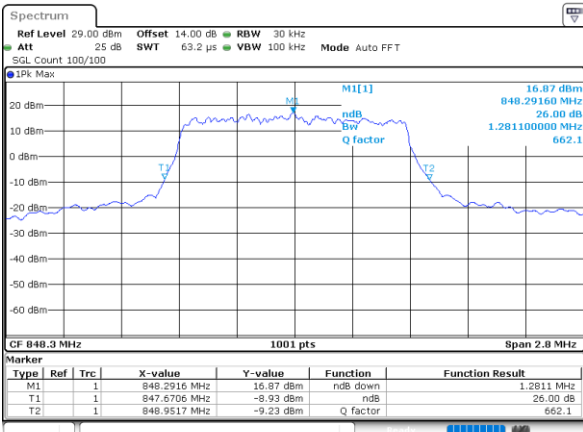

Mode	LTE Band 5 : 26dB BW(MHz)											
BW	1.4MHz		3MHz		5MHz		10MHz		15MHz		20MHz	
Mod.	QPSK	16QAM	QPSK	16QAM	QPSK	16QAM	QPSK	16QAM	QPSK	16QAM	QPSK	16QAM
Lowest CH	1.24	1.22	2.99	2.98	4.83	4.87	9.67	9.73	-	-	-	-
Middle CH	1.26	1.26	2.97	2.99	4.83	4.89	9.89	9.71	-	-	-	-
Highest CH	1.28	1.29	2.96	2.96	4.91	4.89	9.79	9.67	-	-	-	-
Mode	LTE Band 5 : 26dB BW(MHz)											
BW	1.4MHz		3MHz		5MHz		10MHz		15MHz		20MHz	
Mod.	64QAM		64QAM		64QAM		64QAM		64QAM		64QAM	
Lowest CH	1.28	-	2.94	-	4.81	-	9.87	-	-	-	-	-
Middle CH	1.28	-	2.98	-	4.85	-	9.89	-	-	-	-	-
Highest CH	1.27	-	2.91	-	4.87	-	9.73	-	-	-	-	-

LTE Band 5

Lowest Channel / 1.4MHz / QPSK

Date: 9_JUL.2021 09:29:37

Lowest Channel / 1.4MHz / 16QAM

Date: 9_JUL.2021 13:50:56

Middle Channel / 1.4MHz / QPSK

Date: 9_JUL.2021 09:38:46

Middle Channel / 1.4MHz / 16QAM

Date: 9_JUL.2021 09:38:57

Highest Channel / 1.4MHz / QPSK

Date: 9_JUL.2021 09:41:29

Highest Channel / 1.4MHz / 16QAM

Date: 9_JUL.2021 09:41:40

LTE Band 5

Lowest Channel / 3MHz / QPSK

Date: 9 JUL 2021 10:01:29