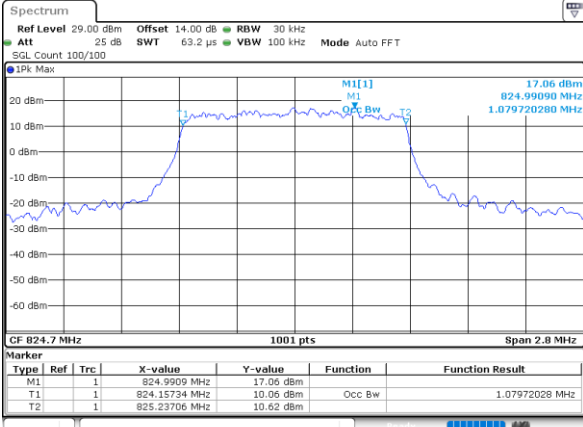

Date: 9 JUL 2021 10:28:42

LTE Band 5

Lowest Channel / 5MHz / 64QAM

Date: 9_JUL_2021 10:54:43

Lowest Channel / 10MHz / 64QAM

Date: 9_JUL_2021 11:26:46

Middle Channel / 5MHz / 64QAM

Date: 9_JUL_2021 10:59:23

Middle Channel / 10MHz / 64QAM

Date: 9_JUL_2021 13:32:06

Highest Channel / 5MHz / 64QAM

Date: 9_JUL_2021 11:00:44

Highest Channel / 10MHz / 64QAM

Date: 9_JUL_2021 13:33:27

Occupied Bandwidth

Mode	LTE Band 5 : 99%OBW(MHz)											
BW	1.4MHz		3MHz		5MHz		10MHz		15MHz		20MHz	
Mod.	QPSK	16QAM	QPSK	16QAM	QPSK	16QAM	QPSK	16QAM	QPSK	16QAM	QPSK	16QAM
Lowest CH	1.08	1.10	2.70	2.70	4.51	4.51	9.03	9.03	-	-	-	-
Middle CH	1.09	1.09	2.72	2.72	4.49	4.50	9.05	9.07	-	-	-	-
Highest CH	1.09	1.09	2.72	2.71	4.47	4.50	9.13	9.03	-	-	-	-
Mode	LTE Band 5 : 99%OBW(MHz)											
BW	1.4MHz		3MHz		5MHz		10MHz		15MHz		20MHz	
Mod.	64QAM		64QAM		64QAM		64QAM		64QAM		64QAM	
Lowest CH	1.09	-	2.70	-	4.48	-	9.01	-	-	-	-	-
Middle CH	1.09	-	2.72	-	4.47	-	9.03	-	-	-	-	-
Highest CH	1.10	-	2.71	-	4.49	-	8.99	-	-	-	-	-

LTE Band 5

Lowest Channel / 1.4MHz / QPSK

Date: 9, JUL, 2021 09:29:00

Lowest Channel / 1.4MHz / 16QAM

Date: 9, JUL, 2021 13:49:43

Middle Channel / 1.4MHz / QPSK

Date: 9, JUL, 2021 09:38:23

Middle Channel / 1.4MHz / 16QAM

Date: 9, JUL, 2021 09:38:35

Highest Channel / 1.4MHz / QPSK

Date: 9, JUL, 2021 09:41:07

Highest Channel / 1.4MHz / 16QAM

Date: 9, JUL, 2021 09:41:18

LTE Band 5

Lowest Channel / 3MHz / QPSK

Date: 9 JUL 2021 10:01:07