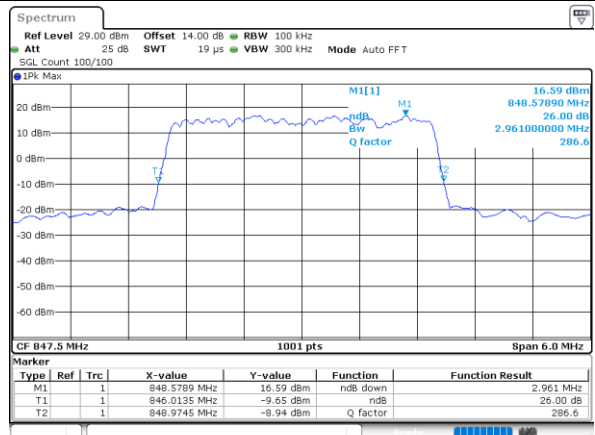

Date: 9_JUL.2021 09:38:57

Highest Channel / 1.4MHz / QPSK

Date: 9_JUL.2021 09:41:29

Highest Channel / 1.4MHz / 16QAM

Date: 9_JUL.2021 09:41:40

LTE Band 5

Lowest Channel / 3MHz / QPSK

Date: 9 JUL 2021 10:01:29

Lowest Channel / 3MHz / 16QAM

Date: 9 JUL 2021 10:01:40

Middle Channel / 3MHz / QPSK

Date: 9 JUL 2021 10:10:49

Middle Channel / 3MHz / 16QAM

Date: 9 JUL 2021 10:11:00

Highest Channel / 3MHz / QPSK

Date: 9 JUL 2021 10:11:32

Highest Channel / 3MHz / 16QAM

Date: 9 JUL 2021 10:11:43

LTE Band 5

Lowest Channel / 5MHz / QPSK

Date: 9 JUL 2021 10:33:33

Lowest Channel / 5MHz / 16QAM

Date: 9 JUL 2021 10:33:44

Middle Channel / 5MHz / QPSK

Date: 9 JUL 2021 10:42:52

Middle Channel / 5MHz / 16QAM

Date: 9 JUL 2021 10:43:03

Highest Channel / 5MHz / QPSK

Date: 9 JUL 2021 10:45:35

Highest Channel / 5MHz / 16QAM

Date: 9 JUL 2021 10:45:46

LTE Band 5