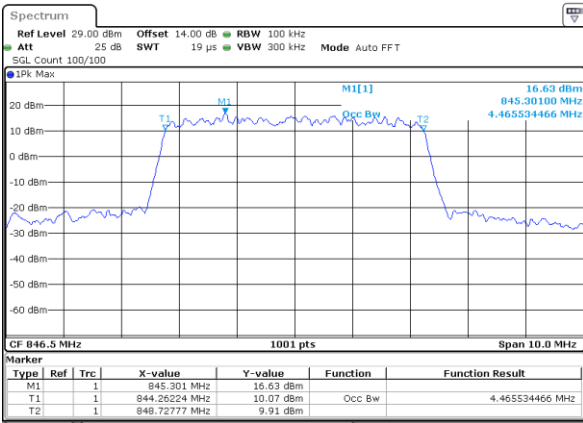

Date: 9, JUL, 2021 09:38:35

Highest Channel / 1.4MHz / QPSK

Date: 9, JUL, 2021 09:41:07

Highest Channel / 1.4MHz / 16QAM

Date: 9, JUL, 2021 09:41:18

LTE Band 5

Lowest Channel / 3MHz / QPSK

Date: 9 JUL 2021 10:01:07

Lowest Channel / 3MHz / 16QAM

Date: 9 JUL 2021 10:01:18

Middle Channel / 3MHz / QPSK

Date: 9 JUL 2021 10:10:27

Middle Channel / 3MHz / 16QAM

Date: 9 JUL 2021 10:10:38

Highest Channel / 3MHz / QPSK

Date: 9 JUL 2021 10:13:10

Highest Channel / 3MHz / 16QAM

Date: 9 JUL 2021 10:13:21

LTE Band 5

Lowest Channel / 5MHz / QPSK

Date: 9 JUL 2021 10:33:10

Lowest Channel / 5MHz / 16QAM

Date: 9 JUL 2021 10:33:22

Middle Channel / 5MHz / QPSK

Date: 9 JUL 2021 10:42:30

Middle Channel / 5MHz / 16QAM

Date: 9 JUL 2021 10:42:41

Highest Channel / 5MHz / QPSK

Date: 9 JUL 2021 10:45:13

Highest Channel / 5MHz / 16QAM

Date: 9 JUL 2021 10:45:24

LTE Band 5