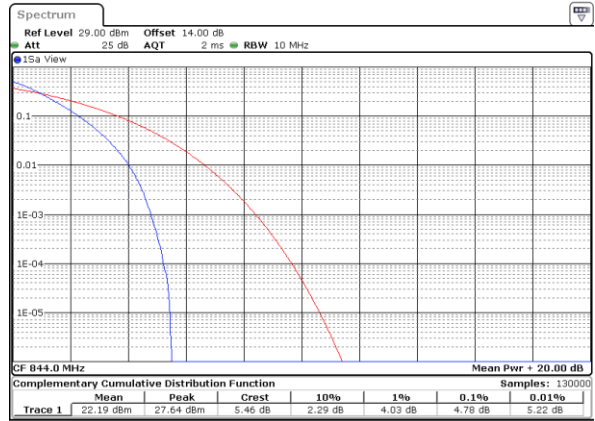

LTE Band 5 / 10MHz / QPSK

Lowest Channel / 1RB

Date: 9_JUL.2021 13:40:31

Lowest Channel / Full RB

Date: 9_JUL.2021 13:40:42

Middle Channel / 1RB

Date: 9_JUL.2021 13:40:54

Middle Channel / Full RB

Date: 9_JUL.2021 13:41:07

Highest Channel / 1RB

Date: 9_JUL.2021 13:41:19

Highest Channel / Full RB

Date: 9_JUL.2021 13:41:31

LTE Band 5 / 10MHz / 16QAM

Lowest Channel / 1RB

Date: 9 JUL 2021 13:38:00

Lowest Channel / Full RB

Date: 9 JUL 2021 13:38:11

Middle Channel / 1RB

Date: 9 JUL 2021 13:38:22

Middle Channel / Full RB

Date: 9 JUL 2021 13:40:00

Highest Channel / 1RB

Date: 9 JUL 2021 13:40:11