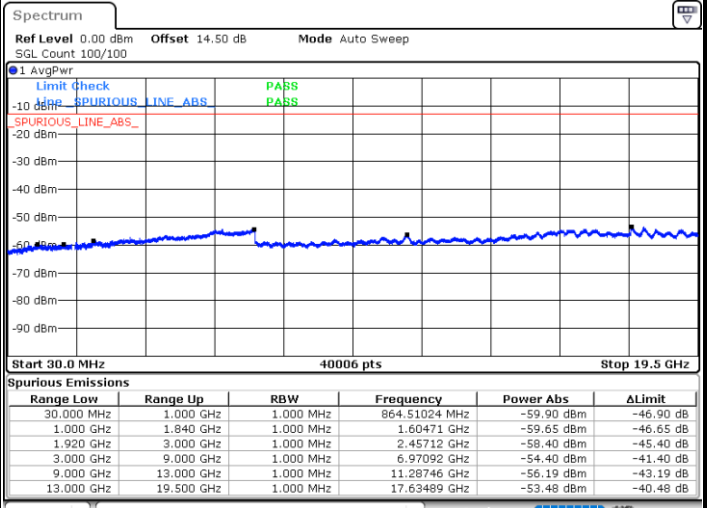

Date: 7.JUL.2021 16:18:53

LTE Band 2 / 15MHz

Lowest Channel / QPSK

Lowest Channel / 16QAM

Date: 7.JUL.2021 16:29:56

Date: 7.JUL.2021 16:31:09

Middle Channel / QPSK

Middle Channel / 16QAM

Date: 7.JUL.2021 16:33:59

Date: 7.JUL.2021 16:35:11

LTE Band 2 / 15MHz

Highest Channel / QPSK

Highest Channel / 16QAM

LTE Band 2 / 20MHz

Lowest Channel / QPSK

Lowest Channel / 16QAM