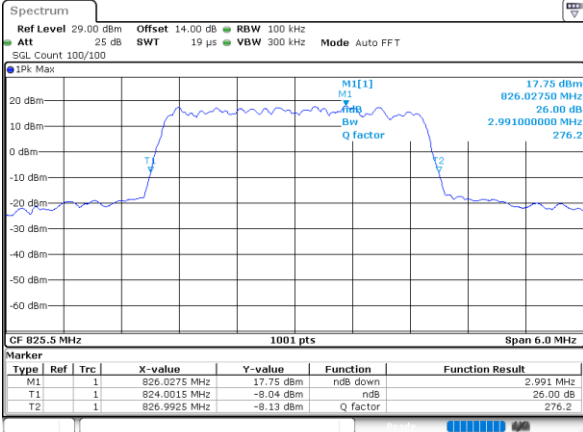

LTE Band 5

Lowest Channel / 1.4MHz / QPSK

Date: 9_JUL.2021 09:29:37

Lowest Channel / 1.4MHz / 16QAM

Date: 9_JUL.2021 13:50:56

Middle Channel / 1.4MHz / QPSK

Date: 9_JUL.2021 09:38:46

Middle Channel / 1.4MHz / 16QAM

Date: 9_JUL.2021 09:38:57

Highest Channel / 1.4MHz / QPSK

Date: 9_JUL.2021 09:41:29

Highest Channel / 1.4MHz / 16QAM

Date: 9_JUL.2021 09:41:40

LTE Band 5

Lowest Channel / 3MHz / QPSK

Date: 9 JUL 2021 10:01:29