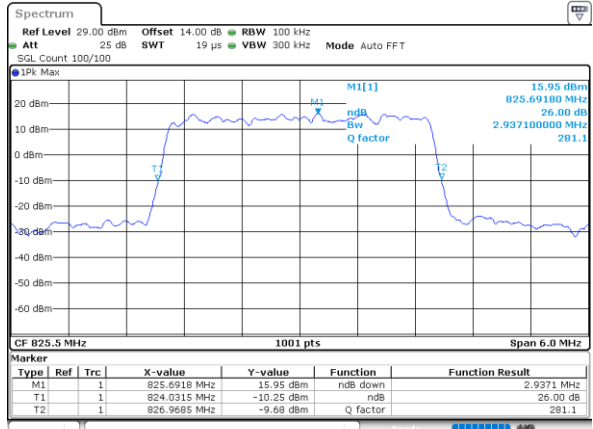

Highest Channel / 10MHz / QPSK

Date: 9_JUL.2021 11:16:38

Highest Channel / 10MHz / 16QAM

Date: 9_JUL.2021 11:16:49

LTE Band 5

Lowest Channel / 1.4MHz / 64QAM

Date: 9 JUL 2021 09:50:37

Lowest Channel / 3MHz / 64QAM

Date: 9 JUL 2021 10:22:41

Middle Channel / 1.4MHz / 64QAM

Date: 9 JUL 2021 09:55:17

Middle Channel / 3MHz / 64QAM

Date: 9 JUL 2021 10:27:20

Highest Channel / 1.4MHz / 64QAM

Date: 9 JUL 2021 09:56:39

Highest Channel / 3MHz / 64QAM