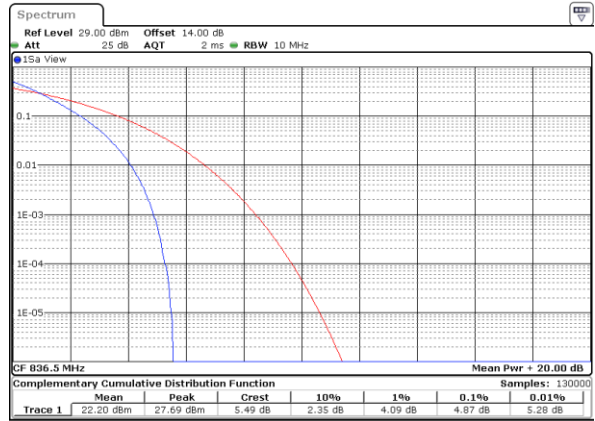

LTE Band 5 / 10MHz / QPSK

Lowest Channel / 1RB

Date: 9_JUL.2021 13:40:31

Lowest Channel / Full RB

Date: 9_JUL.2021 13:40:42

Middle Channel / 1RB

Date: 9_JUL.2021 13:40:54

Middle Channel / Full RB

Date: 9_JUL.2021 13:41:07

Highest Channel / 1RB

Date: 9_JUL.2021 13:41:19

Highest Channel / Full RB

Date: 9_JUL.2021 13:41:31

LTE Band 5 / 10MHz / 16QAM

Lowest Channel / 1RB

Date: 9 JUL 2021 13:38:00

Lowest Channel / Full RB

Date: 9 JUL 2021 13:38:11

Middle Channel / 1RB

Date: 9 JUL 2021 13:38:22

Middle Channel / Full RB

Date: 9 JUL 2021 13:40:00

Highest Channel / 1RB

Date: 9 JUL 2021 13:40:11