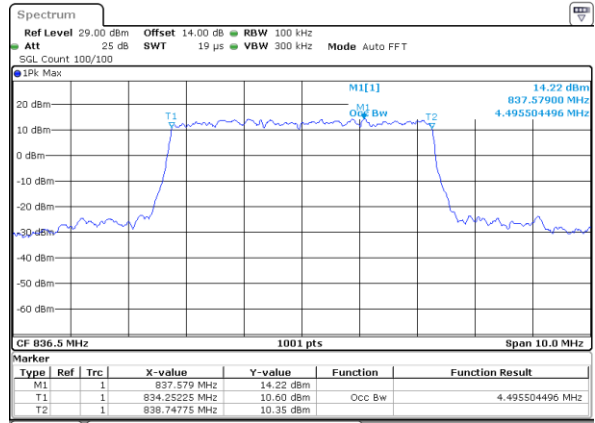

Date: 9, JUL, 2021 09:38:35

Highest Channel / 1.4MHz / QPSK

Date: 9, JUL, 2021 09:41:07

Highest Channel / 1.4MHz / 16QAM

Date: 9, JUL, 2021 09:41:18

LTE Band 5

Lowest Channel / 3MHz / QPSK

Date: 9 JUL 2021 10:01:07

Lowest Channel / 3MHz / 16QAM

Date: 9 JUL 2021 10:01:18

Middle Channel / 3MHz / QPSK

Date: 9 JUL 2021 10:10:27

Middle Channel / 3MHz / 16QAM

Date: 9 JUL 2021 10:10:38

Highest Channel / 3MHz / QPSK

Date: 9 JUL 2021 10:13:10

Highest Channel / 3MHz / 16QAM

Date: 9 JUL 2021 10:13:21

LTE Band 5

Lowest Channel / 5MHz / QPSK

Date: 9 JUL 2021 10:33:10

Lowest Channel / 5MHz / 16QAM

Date: 9 JUL 2021 10:33:22

Middle Channel / 5MHz / QPSK

Date: 9 JUL 2021 10:42:30

Middle Channel / 5MHz / 16QAM

Date: 9 JUL 2021 10:42:41

Highest Channel / 5MHz / QPSK

Date: 9 JUL 2021 10:45:13

Highest Channel / 5MHz / 16QAM

Date: 9 JUL 2021 10:45:24

LTE Band 5