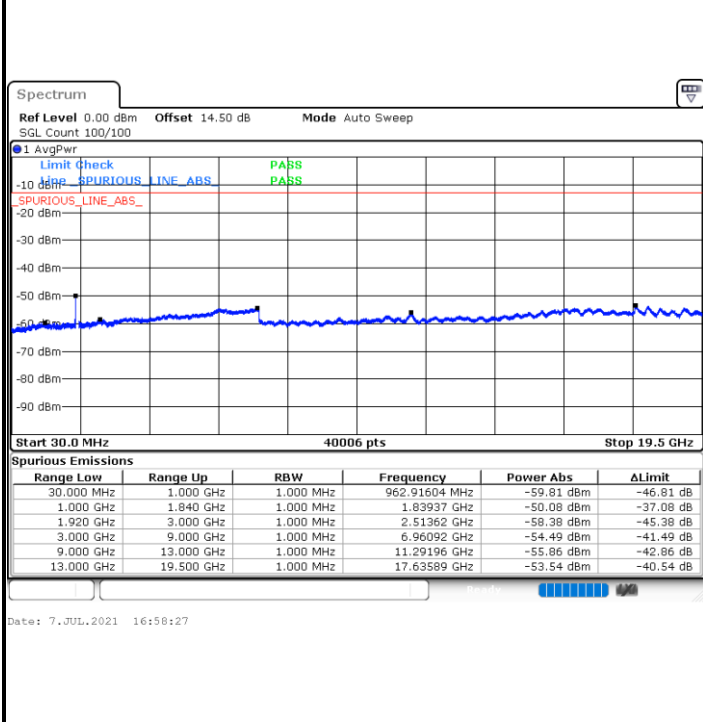

Date: 7.JUL.2021 16:18:53

LTE Band 2 / 15MHz

Lowest Channel / QPSK

Lowest Channel / 16QAM

Date: 7.JUL.2021 16:29:56

Date: 7.JUL.2021 16:31:09

Middle Channel / QPSK

Middle Channel / 16QAM

Date: 7.JUL.2021 16:33:59

Date: 7.JUL.2021 16:35:11

LTE Band 2 / 15MHz

Highest Channel / QPSK

Highest Channel / 16QAM

LTE Band 2 / 20MHz

Lowest Channel / QPSK

Lowest Channel / 16QAM

LTE Band 2 / 20MHz

Middle Channel / QPSK

Middle Channel / 16QAM

Date: 7.JUL.2021 17:02:31

Date: 7.JUL.2021 17:03:44

Highest Channel / QPSK

Highest Channel / 16QAM

Date: 7.JUL.2021 17:14:45

Date: 7.JUL.2021 17:15:57

LTE Band 2 / 1.4MHz

Lowest Channel / 64QAM

Middle Channel / 64QAM

Date: 7.JUL.2021 14:16:55

Date: 7.JUL.2021 14:18:48

Highest Channel / 64QAM

Date: 7.JUL.2021 14:24:46