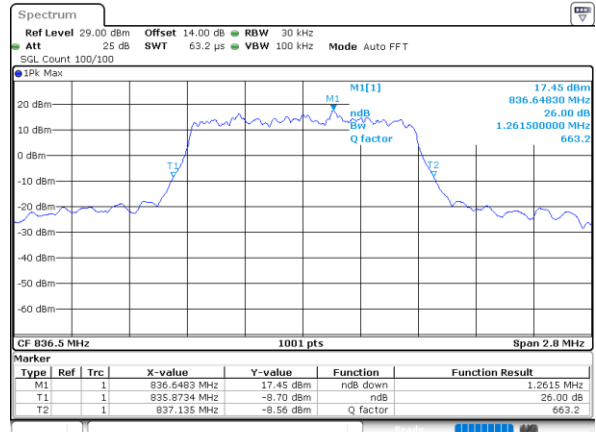

Mode	LTE Band 5 : 26dB BW(MHz)											
BW	1.4MHz		3MHz		5MHz		10MHz		15MHz		20MHz	
Mod.	QPSK	16QAM	QPSK	16QAM	QPSK	16QAM	QPSK	16QAM	QPSK	16QAM	QPSK	16QAM
Lowest CH	1.24	1.22	2.99	2.98	4.83	4.87	9.67	9.73	-	-	-	-
Middle CH	1.26	1.26	2.97	2.99	4.83	4.89	9.89	9.71	-	-	-	-
Highest CH	1.28	1.29	2.96	2.96	4.91	4.89	9.79	9.67	-	-	-	-
Mode	LTE Band 5 : 26dB BW(MHz)											
BW	1.4MHz		3MHz		5MHz		10MHz		15MHz		20MHz	
Mod.	64QAM		64QAM		64QAM		64QAM		64QAM		64QAM	
Lowest CH	1.28	-	2.94	-	4.81	-	9.87	-	-	-	-	-
Middle CH	1.28	-	2.98	-	4.85	-	9.89	-	-	-	-	-
Highest CH	1.27	-	2.91	-	4.87	-	9.73	-	-	-	-	-

LTE Band 5

Lowest Channel / 1.4MHz / QPSK

Date: 9_JUL.2021 09:29:37

Lowest Channel / 1.4MHz / 16QAM

Date: 9_JUL.2021 13:50:56

Middle Channel / 1.4MHz / QPSK

Date: 9_JUL.2021 09:38:46

Middle Channel / 1.4MHz / 16QAM

Date: 9_JUL.2021 09:38:57

Highest Channel / 1.4MHz / QPSK

Date: 9_JUL.2021 09:41:29

Highest Channel / 1.4MHz / 16QAM

Date: 9_JUL.2021 09:41:40

LTE Band 5

Lowest Channel / 3MHz / QPSK

Date: 9 JUL 2021 10:01:29