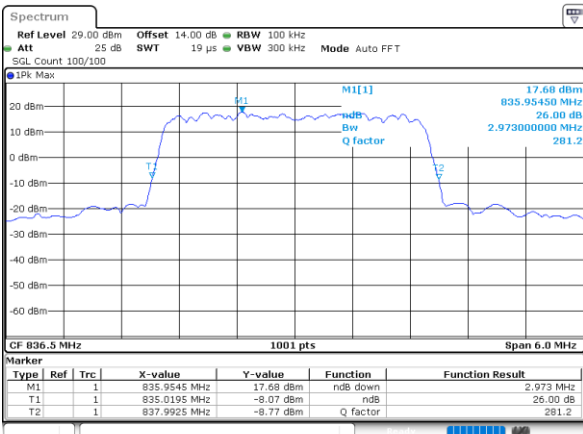

Middle Channel / 3MHz / QPSK

Date: 9 JUL 2021 10:10:49