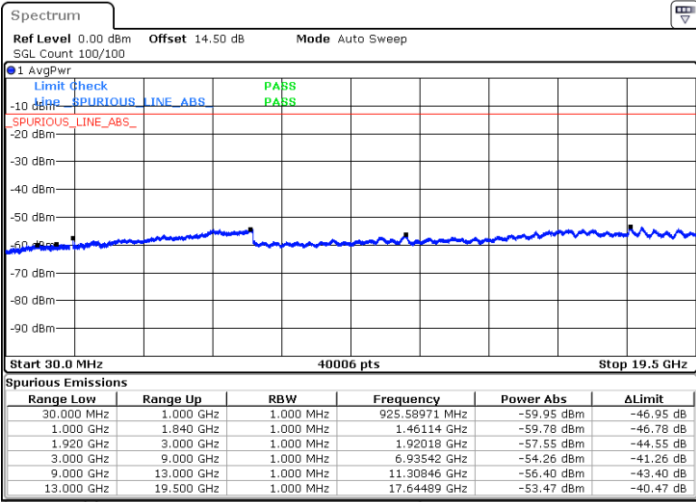

LTE Band 2 / 5MHz

Lowest Channel / 64QAM

Date: 7.JUL.2021 17:35:47

Middle Channel / 64QAM

Date: 7.JUL.2021 17:37:40

Highest Channel / 64QAM

Date: 7.JUL.2021 17:43:39

LTE Band 2 / 10MHz

Lowest Channel / 64QAM

Middle Channel / 64QAM

Date: 7.JUL.2021 17:49:40

Date: 7.JUL.2021 17:51:33

Highest Channel / 64QAM

Date: 7.JUL.2021 17:57:31

LTE Band 2 / 15MHz

Lowest Channel / 64QAM

Middle Channel / 64QAM

Date: 7.JUL.2021 18:03:32

Date: 7.JUL.2021 18:05:25

Highest Channel / 64QAM

Date: 7.JUL.2021 18:11:24

LTE Band 2 / 20MHz

Lowest Channel / 64QAM

Middle Channel / 64QAM

Note:

1. Normal Voltage =3.8 V. ; Battery End Point (BEP) =3.6 V. ; Maximum Voltage =4.4 V.
2. Note: The frequency fundamental emissions stay within the authorized frequency block.

LTE Band 5

Peak-to-Average Ratio