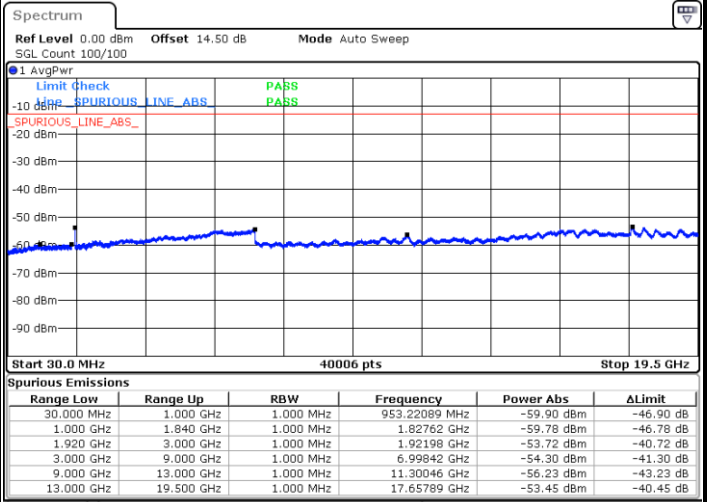

Date: 7.JUL.2021 16:33:59

Date: 7.JUL.2021 16:35:11

LTE Band 2 / 15MHz

Highest Channel / QPSK

Highest Channel / 16QAM

LTE Band 2 / 20MHz

Lowest Channel / QPSK

Lowest Channel / 16QAM

LTE Band 2 / 20MHz

Middle Channel / QPSK

Middle Channel / 16QAM

Date: 7.JUL.2021 17:02:31

Date: 7.JUL.2021 17:03:44

Highest Channel / QPSK

Highest Channel / 16QAM

Date: 7.JUL.2021 17:14:45

Date: 7.JUL.2021 17:15:57

LTE Band 2 / 1.4MHz

Lowest Channel / 64QAM

Middle Channel / 64QAM

Date: 7.JUL.2021 14:16:55

Date: 7.JUL.2021 14:18:48

Highest Channel / 64QAM

Date: 7.JUL.2021 14:24:46