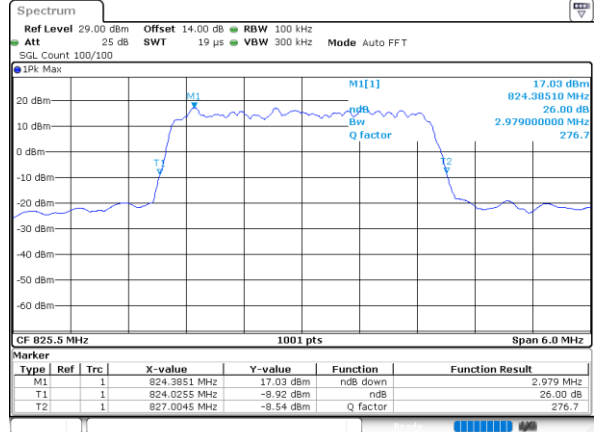

Lowest Channel / 3MHz / 16QAM

Date: 9 JUL 2021 10:01:40