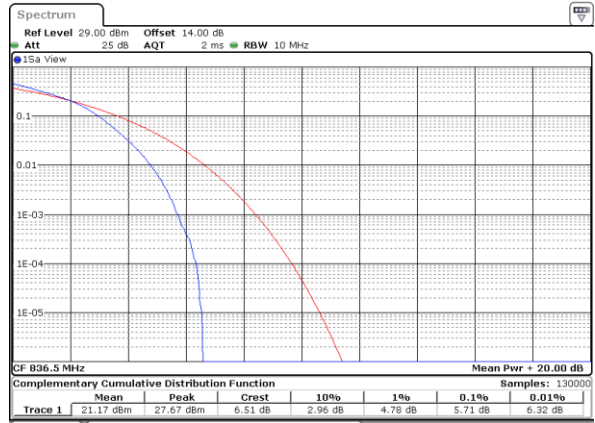

Date: 9_JUL.2021 13:41:07

Highest Channel / 1RB

Date: 9_JUL.2021 13:41:19

Highest Channel / Full RB

Date: 9_JUL.2021 13:41:31

LTE Band 5 / 10MHz / 16QAM

Lowest Channel / 1RB

Date: 9 JUL 2021 13:38:00

Lowest Channel / Full RB

Date: 9 JUL 2021 13:38:11

Middle Channel / 1RB

Date: 9 JUL 2021 13:38:22

Middle Channel / Full RB

Date: 9 JUL 2021 13:40:00

Highest Channel / 1RB

Date: 9 JUL 2021 13:40:11

Highest Channel / Full RB

Date: 9 JUL 2021 13:40:21

LTE Band 5 / 10MHz / 64QAM

Lowest Channel / 1RB

Date: 9_JUL.2021 13:41:44

Lowest Channel / Full RB

Date: 9_JUL.2021 13:41:59

Middle Channel / 1RB

Date: 9_JUL.2021 13:42:10

Middle Channel / Full RB

Date: 9_JUL.2021 13:42:20

Highest Channel / 1RB

Date: 9_JUL.2021 13:42:30

Highest Channel / Full RB

Date: 9_JUL.2021 13:42:40

26dB Bandwidth