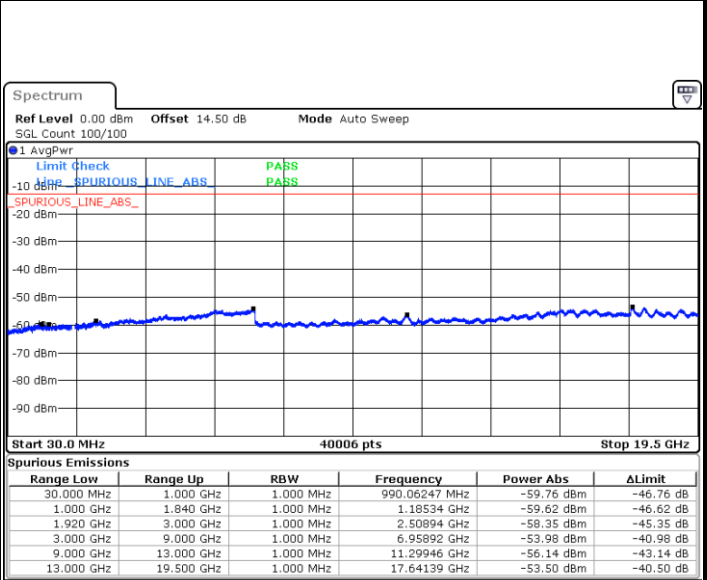

LTE Band 2 / 20MHz

Middle Channel / QPSK

Middle Channel / 16QAM

Date: 7.JUL.2021 17:02:31

Date: 7.JUL.2021 17:03:44

Highest Channel / QPSK

Highest Channel / 16QAM

Date: 7.JUL.2021 17:14:45

Date: 7.JUL.2021 17:15:57

LTE Band 2 / 1.4MHz

Lowest Channel / 64QAM

Middle Channel / 64QAM

Date: 7.JUL.2021 14:16:55

Date: 7.JUL.2021 14:18:48

Highest Channel / 64QAM

Date: 7.JUL.2021 14:24:46

LTE Band 2 / 5MHz

Lowest Channel / 64QAM

Date: 7.JUL.2021 17:35:47

Middle Channel / 64QAM

Date: 7.JUL.2021 17:37:40

Highest Channel / 64QAM

Date: 7.JUL.2021 17:43:39

LTE Band 2 / 10MHz