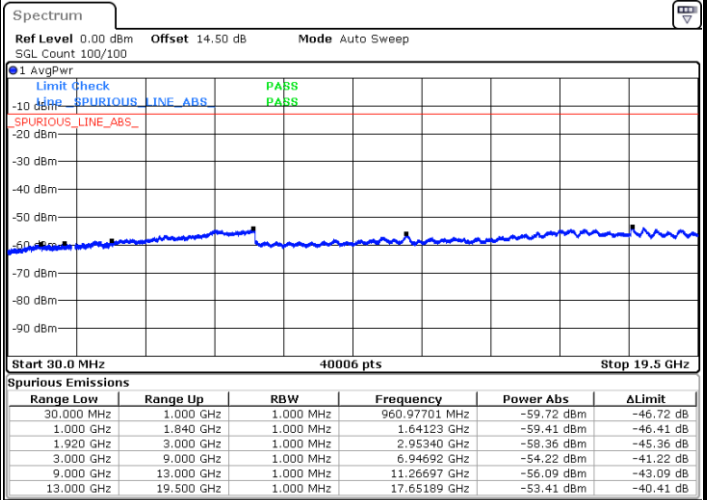

Date: 7.JUL.2021 17:15:57

LTE Band 2 / 1.4MHz

Lowest Channel / 64QAM

Middle Channel / 64QAM

Date: 7.JUL.2021 14:16:55

Date: 7.JUL.2021 14:18:48

Highest Channel / 64QAM

Date: 7.JUL.2021 14:24:46

LTE Band 2 / 5MHz

Lowest Channel / 64QAM

Date: 7.JUL.2021 17:35:47

Middle Channel / 64QAM

Date: 7.JUL.2021 17:37:40

Highest Channel / 64QAM

Date: 7.JUL.2021 17:43:39

LTE Band 2 / 10MHz

Lowest Channel / 64QAM

Middle Channel / 64QAM

Date: 7.JUL.2021 17:49:40

Date: 7.JUL.2021 17:51:33

Highest Channel / 64QAM

Date: 7.JUL.2021 17:57:31

LTE Band 2 / 15MHz

Lowest Channel / 64QAM