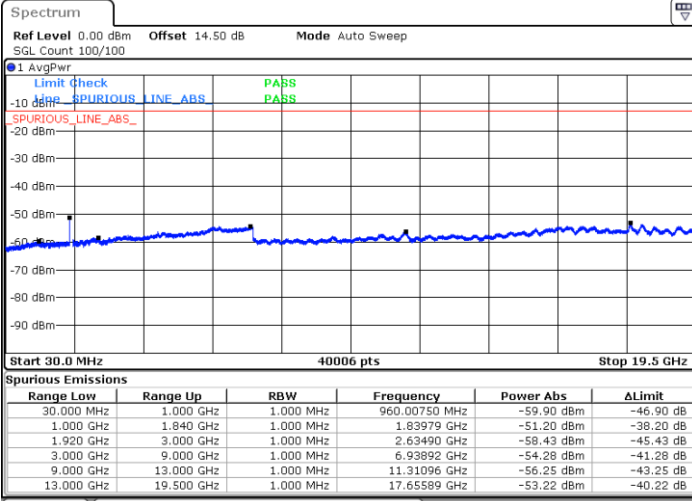

LTE Band 2 / 5MHz

Lowest Channel / 64QAM

Date: 7.JUL.2021 17:35:47

Middle Channel / 64QAM

Date: 7.JUL.2021 17:37:40

Highest Channel / 64QAM

Date: 7.JUL.2021 17:43:39

LTE Band 2 / 10MHz

Lowest Channel / 64QAM

Middle Channel / 64QAM

Date: 7.JUL.2021 17:49:40

Date: 7.JUL.2021 17:51:33

Highest Channel / 64QAM

Date: 7.JUL.2021 17:57:31

LTE Band 2 / 15MHz

Lowest Channel / 64QAM

Middle Channel / 64QAM

Date: 7.JUL.2021 18:03:32

Date: 7.JUL.2021 18:05:25

Highest Channel / 64QAM

Date: 7.JUL.2021 18:11:24

LTE Band 2 / 20MHz

Lowest Channel / 64QAM

Middle Channel / 64QAM