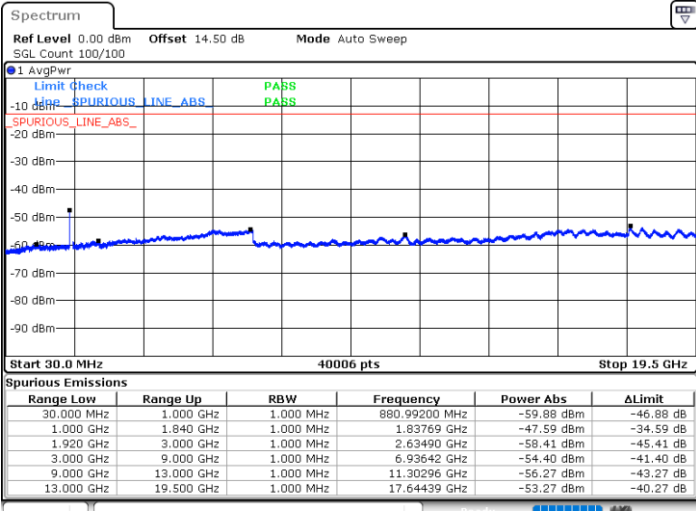

LTE Band 2 / 10MHz

Middle Channel / QPSK

Middle Channel / 16QAM

Date: 7.JUL.2021 16:05:27

Date: 7.JUL.2021 16:06:39

Highest Channel / QPSK

Highest Channel / 16QAM

Date: 7.JUL.2021 16:17:40

Date: 7.JUL.2021 16:18:53

LTE Band 2 / 15MHz

Lowest Channel / QPSK

Lowest Channel / 16QAM

Date: 7.JUL.2021 16:29:56

Date: 7.JUL.2021 16:31:09

Middle Channel / QPSK

Middle Channel / 16QAM