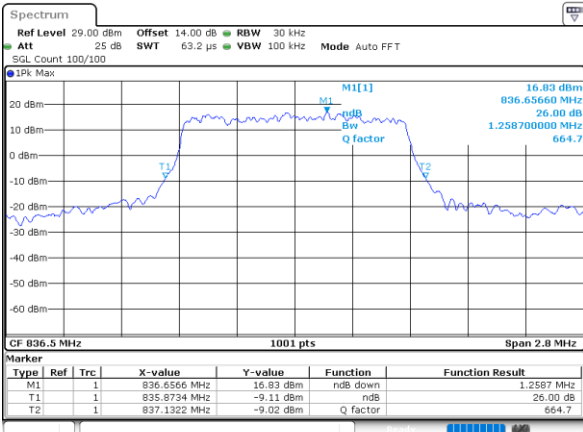

Mode	LTE Band 5 : 26dB BW(MHz)											
BW	1.4MHz		3MHz		5MHz		10MHz		15MHz		20MHz	
Mod.	QPSK	16QAM	QPSK	16QAM	QPSK	16QAM	QPSK	16QAM	QPSK	16QAM	QPSK	16QAM
Lowest CH	1.24	1.22	2.99	2.98	4.83	4.87	9.67	9.73	-	-	-	-
Middle CH	1.26	1.26	2.97	2.99	4.83	4.89	9.89	9.71	-	-	-	-
Highest CH	1.28	1.29	2.96	2.96	4.91	4.89	9.79	9.67	-	-	-	-
Mode	LTE Band 5 : 26dB BW(MHz)											
BW	1.4MHz		3MHz		5MHz		10MHz		15MHz		20MHz	
Mod.	64QAM		64QAM		64QAM		64QAM		64QAM		64QAM	
Lowest CH	1.28	-	2.94	-	4.81	-	9.87	-	-	-	-	-
Middle CH	1.28	-	2.98	-	4.85	-	9.89	-	-	-	-	-
Highest CH	1.27	-	2.91	-	4.87	-	9.73	-	-	-	-	-

LTE Band 5

Lowest Channel / 1.4MHz / QPSK

Date: 9_JUL.2021 09:29:37

Lowest Channel / 1.4MHz / 16QAM

Date: 9_JUL.2021 13:50:56

Middle Channel / 1.4MHz / QPSK

Date: 9_JUL.2021 09:38:46

Middle Channel / 1.4MHz / 16QAM

Date: 9_JUL.2021 09:38:57

Highest Channel / 1.4MHz / QPSK

Date: 9_JUL.2021 09:41:29

Highest Channel / 1.4MHz / 16QAM

Date: 9_JUL.2021 09:41:40

LTE Band 5

Lowest Channel / 3MHz / QPSK

Date: 9 JUL 2021 10:01:29