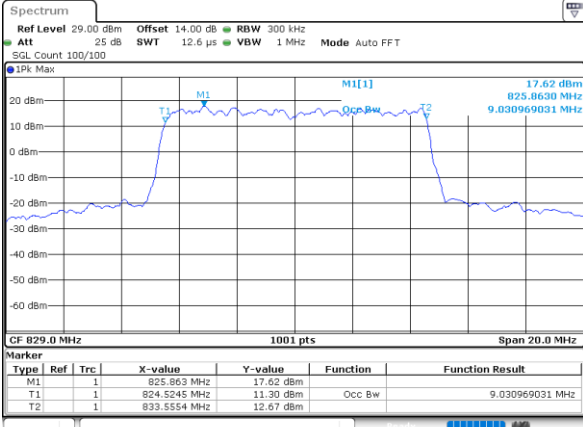

LTE Band 5

Lowest Channel / 10MHz / QPSK

Date: 9_JUL_2021 11:04:13