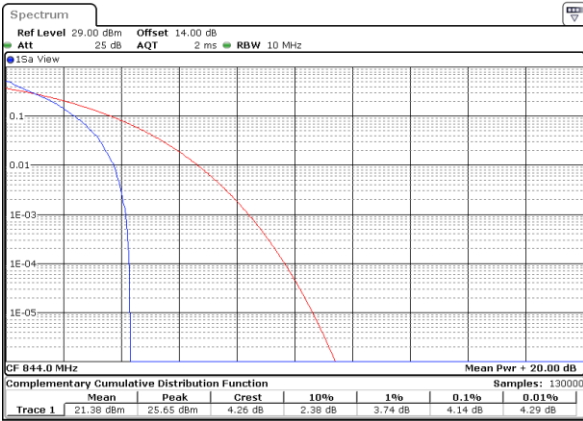

Note:

1. Normal Voltage =3.8 V. ; Battery End Point (BEP) =3.6 V. ; Maximum Voltage =4.4 V.
2. Note: The frequency fundamental emissions stay within the authorized frequency block.

LTE Band 5

Peak-to-Average Ratio

LTE Band 5 / 10MHz / QPSK

Lowest Channel / 1RB

Date: 9_JUL.2021 13:40:31

Lowest Channel / Full RB

Date: 9_JUL.2021 13:40:42

Middle Channel / 1RB

Date: 9_JUL.2021 13:40:54

Middle Channel / Full RB

Date: 9_JUL.2021 13:41:07

Highest Channel / 1RB

Date: 9_JUL.2021 13:41:19

Highest Channel / Full RB

Date: 9_JUL.2021 13:41:31

LTE Band 5 / 10MHz / 16QAM

Lowest Channel / 1RB

Date: 9 JUL 2021 13:38:00

Lowest Channel / Full RB

Date: 9 JUL 2021 13:38:11

Middle Channel / 1RB

Date: 9 JUL 2021 13:38:22

Middle Channel / Full RB

Date: 9 JUL 2021 13:40:00

Highest Channel / 1RB

Date: 9 JUL 2021 13:40:11