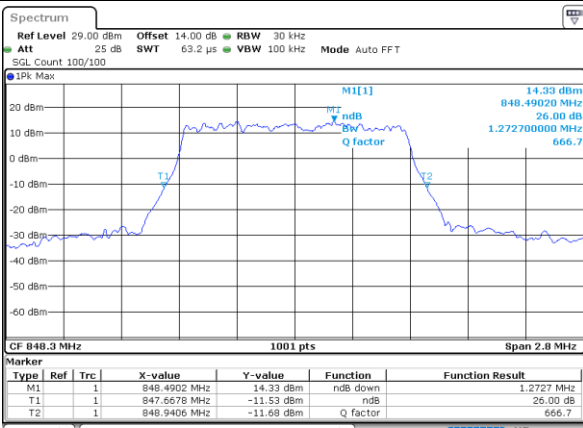

Highest Channel / 10MHz / QPSK

Date: 9_JUL.2021 11:16:38

Highest Channel / 10MHz / 16QAM

Date: 9_JUL.2021 11:16:49

LTE Band 5

Lowest Channel / 1.4MHz / 64QAM

Date: 9 JUL 2021 09:50:37

Lowest Channel / 3MHz / 64QAM

Date: 9 JUL 2021 10:22:41

Middle Channel / 1.4MHz / 64QAM

Date: 9 JUL 2021 09:55:17

Middle Channel / 3MHz / 64QAM

Date: 9 JUL 2021 10:27:20

Highest Channel / 1.4MHz / 64QAM

Date: 9 JUL 2021 09:56:39

Highest Channel / 3MHz / 64QAM

Date: 9 JUL 2021 10:28:42

LTE Band 5

Lowest Channel / 5MHz / 64QAM

Date: 9_JUL_2021 10:54:43

Lowest Channel / 10MHz / 64QAM

Date: 9_JUL_2021 11:26:46

Middle Channel / 5MHz / 64QAM

Date: 9_JUL_2021 10:59:23