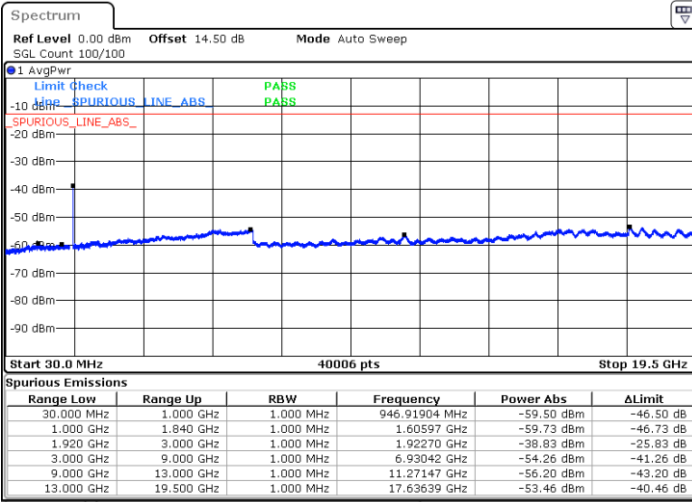

Lowest Channel / 64QAM

Middle Channel / 64QAM

Date: 7.JUL.2021 17:49:40

Date: 7.JUL.2021 17:51:33

Highest Channel / 64QAM

Date: 7.JUL.2021 17:57:31

LTE Band 2 / 15MHz

Lowest Channel / 64QAM

Middle Channel / 64QAM

Date: 7.JUL.2021 18:03:32

Date: 7.JUL.2021 18:05:25

Highest Channel / 64QAM

Date: 7.JUL.2021 18:11:24

LTE Band 2 / 20MHz

Lowest Channel / 64QAM

Middle Channel / 64QAM

Date: 7.JUL.2021 18:17:25

Date: 7.JUL.2021 18:19:18

Highest Channel / 64QAM

Date: 7.JUL.2021 18:25:16

Frequency Stability

Test Conditions		LTE Band 2 (QPSK) / Middle Channel	Limit
Temperature (°C)	Voltage (Volt)	BW 10MHz	Note 2.
		Deviation (ppm)	Result
50	Normal Voltage	0.0010	PASS
40	Normal Voltage	0.0011	
30	Normal Voltage	0.0005	
20(Ref.)	Normal Voltage	0.0000	
10	Normal Voltage	0.0001	
0	Normal Voltage	0.0002	
-10	Normal Voltage	0.0005	
-20	Normal Voltage	0.0009	
-30	Normal Voltage	0.0006	
20	Maximum Voltage	0.0006	
20	Normal Voltage	0.0000	
20	Battery End Point	0.0007	

Note:

1. Normal Voltage =3.8 V. ; Battery End Point (BEP) =3.6 V. ; Maximum Voltage =4.4 V.
2. Note: The frequency fundamental emissions stay within the authorized frequency block.

LTE Band 5

Peak-to-Average Ratio