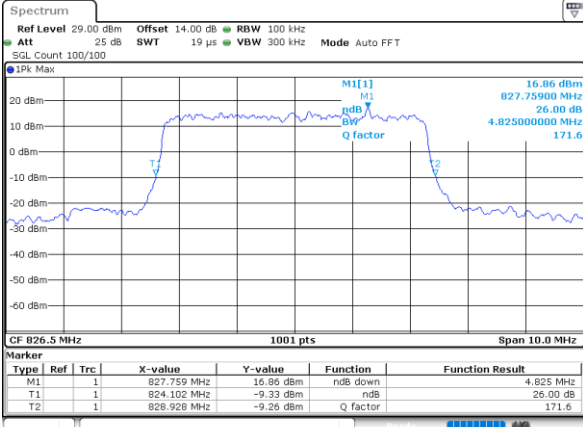

Highest Channel / 3MHz / 16QAM

Date: 9 JUL 2021 10:11:43

LTE Band 5

Lowest Channel / 5MHz / QPSK

Date: 9 JUL 2021 10:33:33

Lowest Channel / 5MHz / 16QAM

Date: 9 JUL 2021 10:33:44

Middle Channel / 5MHz / QPSK

Date: 9 JUL 2021 10:42:52

Middle Channel / 5MHz / 16QAM

Date: 9 JUL 2021 10:43:03

Highest Channel / 5MHz / QPSK

Date: 9 JUL 2021 10:45:35

Highest Channel / 5MHz / 16QAM

Date: 9 JUL 2021 10:45:46

LTE Band 5