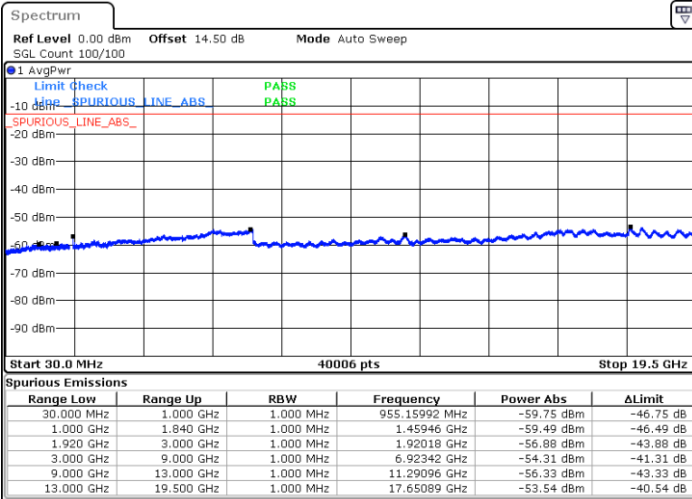

LTE Band 2 / 10MHz

Middle Channel / QPSK

Middle Channel / 16QAM

Date: 7.JUL.2021 16:05:27

Date: 7.JUL.2021 16:06:39

Highest Channel / QPSK

Highest Channel / 16QAM

Date: 7.JUL.2021 16:17:40

Date: 7.JUL.2021 16:18:53

LTE Band 2 / 15MHz

Lowest Channel / QPSK

Lowest Channel / 16QAM

Date: 7.JUL.2021 16:29:56

Date: 7.JUL.2021 16:31:09

Middle Channel / QPSK

Middle Channel / 16QAM