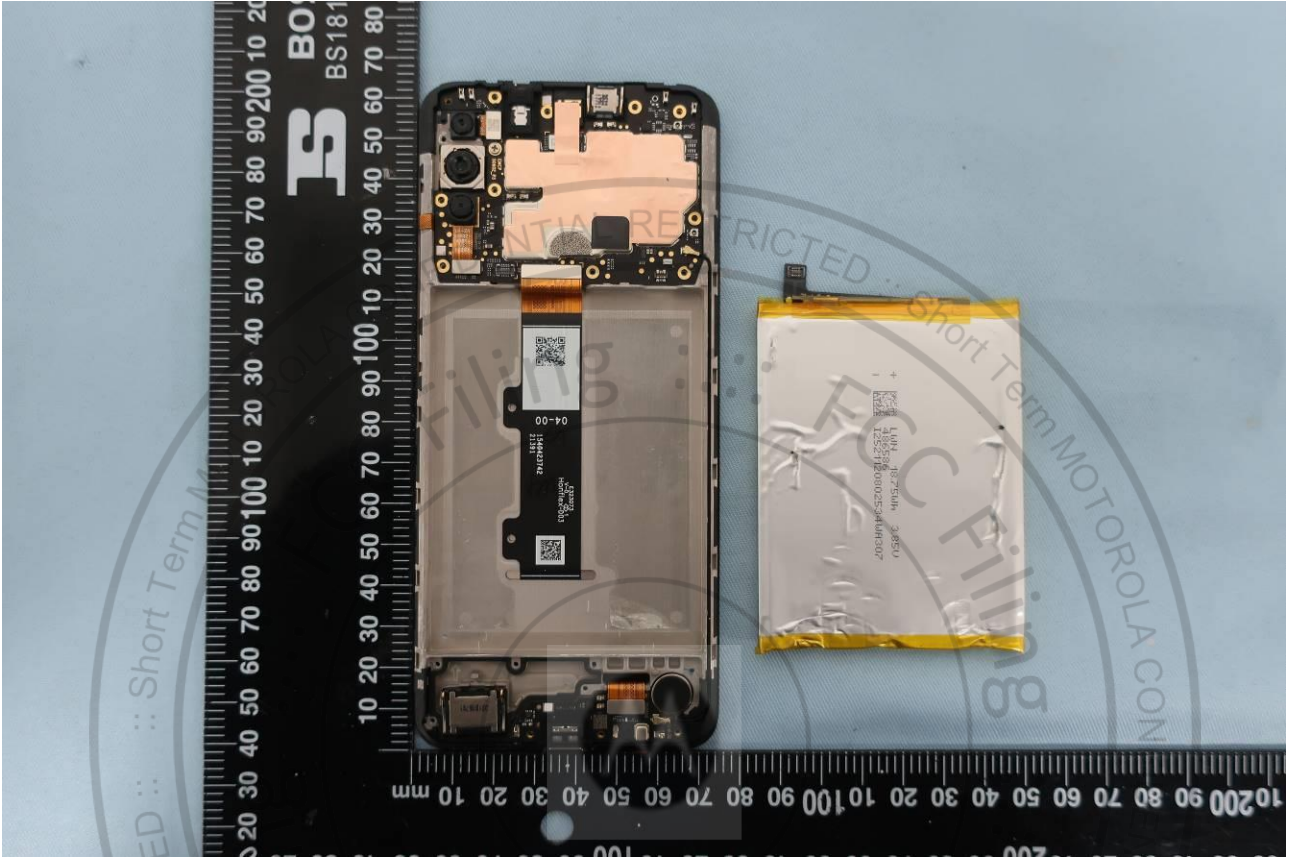

Brand Name: Motorola; Model Name: XT2159-1, XT2159-2, XT2159-10