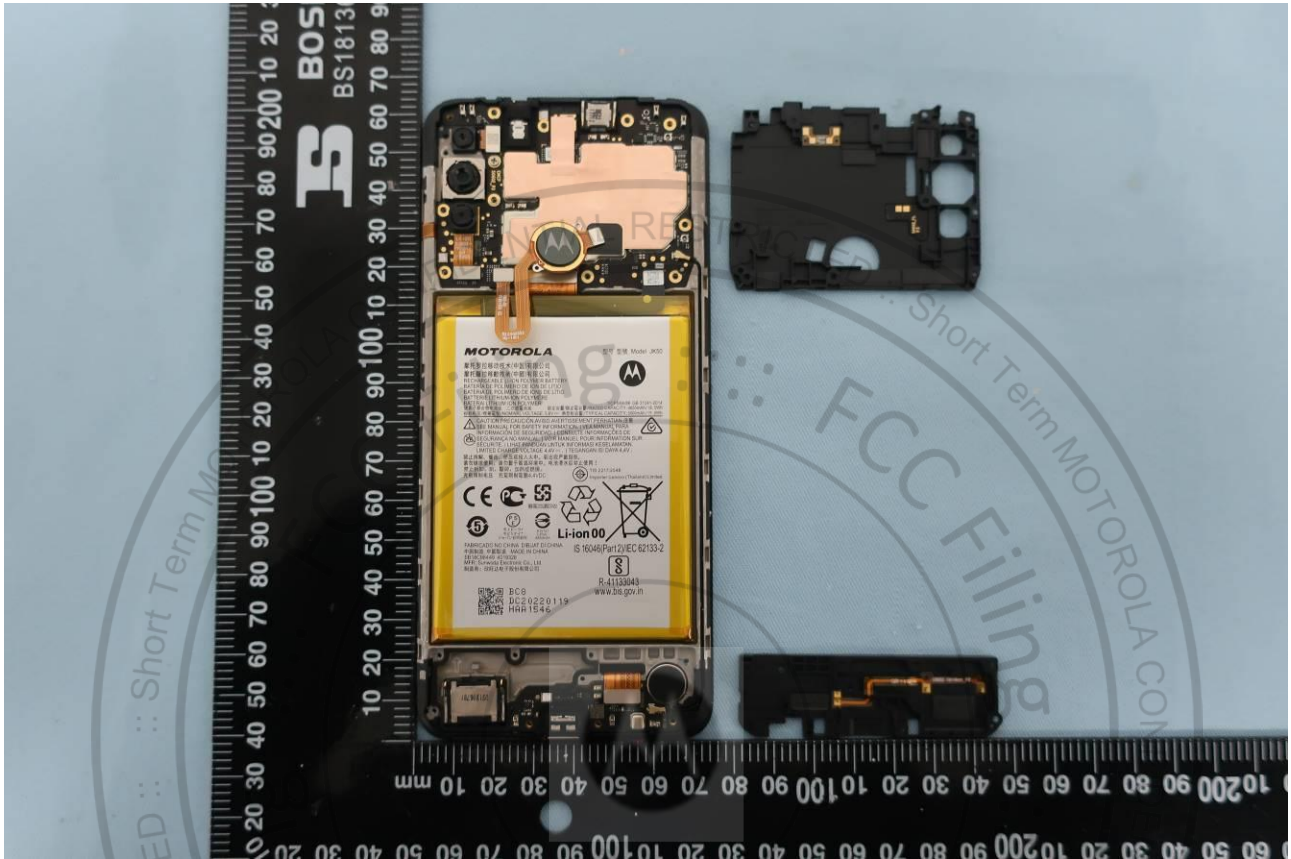

### 3. Internal Photograph of EUT

Brand Name: Motorola; Model Name: XT2159-1, XT2159-2, XT2159-10

Brand Name: Motorola; Model Name: XT2159-1, XT2159-2, XT2159-10

Brand Name: Motorola; Model Name: XT2159-1, XT2159-2, XT2159-10

Brand Name: Motorola; Model Name: XT2159-1, XT2159-2, XT2159-10

Brand Name: Motorola; Model Name: XT2159-1, XT2159-2, XT2159-10

Brand Name: Motorola; Model Name: XT2159-1, XT2159-2, XT2159-10

Brand Name: Motorola; Model Name: XT2159-1, XT2159-2, XT2159-10