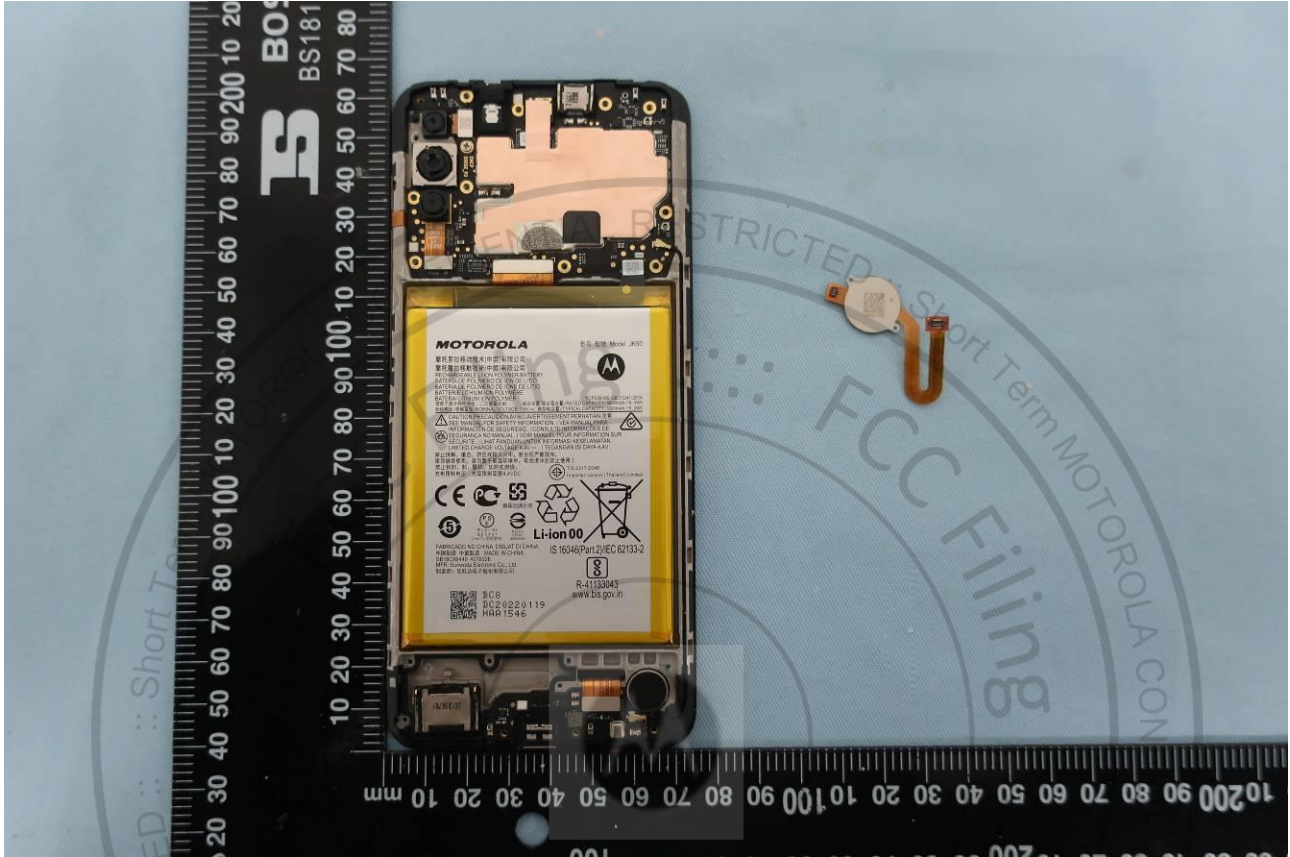

### 3. Internal Photograph of EUT

Brand Name: Motorola; Model Name: XT2159-1, XT2159-2, XT2159-10

Brand Name: Motorola; Model Name: XT2159-1, XT2159-2, XT2159-10

Brand Name: Motorola; Model Name: XT2159-1, XT2159-2, XT2159-10

Brand Name: Motorola; Model Name: XT2159-1, XT2159-2, XT2159-10

Brand Name: Motorola; Model Name: XT2159-1, XT2159-2, XT2159-10

Brand Name: Motorola; Model Name: XT2159-1, XT2159-2, XT2159-10

Brand Name: Motorola; Model Name: XT2159-1, XT2159-2, XT2159-10