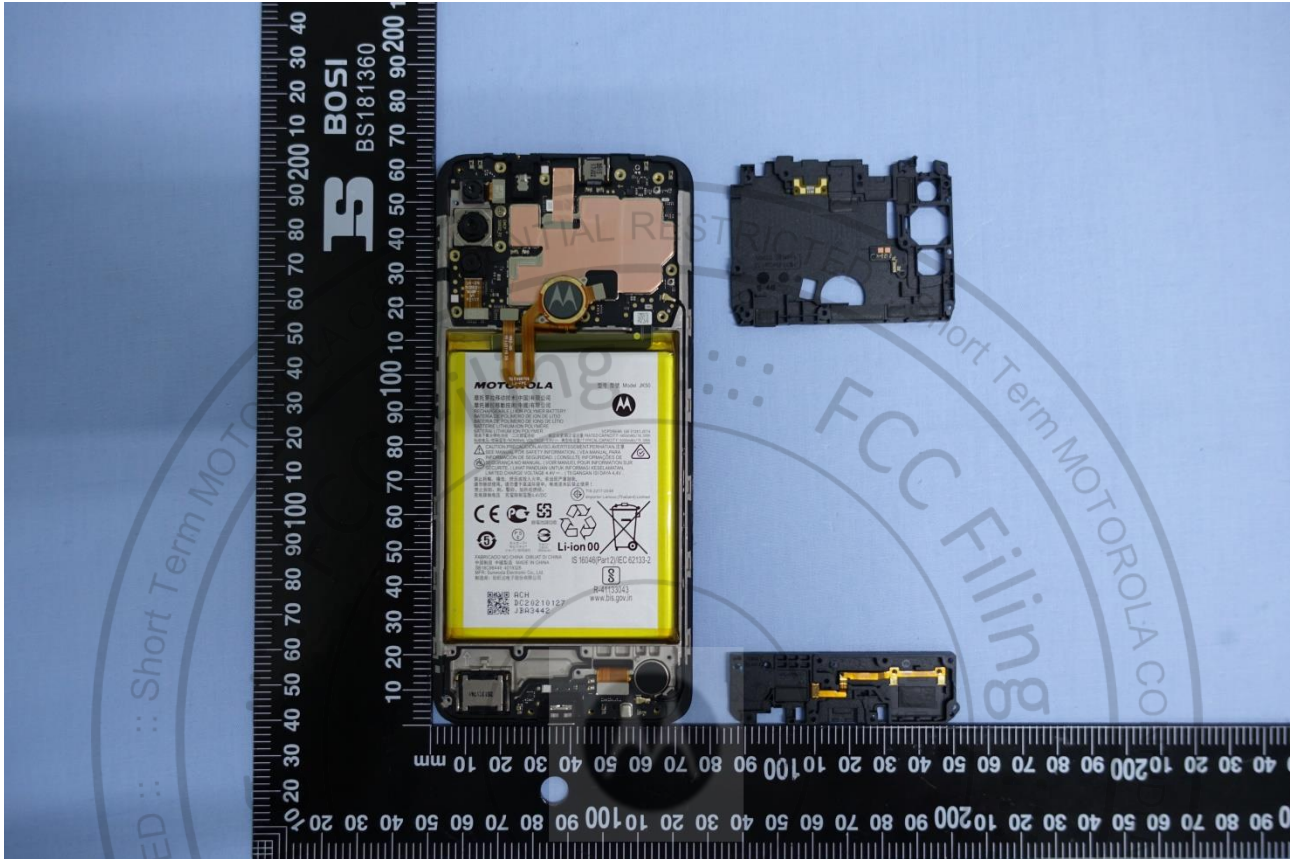

### 3. Internal Photograph of EUT

Brand Name: Motorola; Model Name: XT2159-1, XT2159-2

Brand Name: Motorola; Model Name: XT2159-1, XT2159-2

Brand Name: Motorola; Model Name: XT2159-1, XT2159-2

Brand Name: Motorola; Model Name: XT2159-1, XT2159-2

Brand Name: Motorola; Model Name: XT2159-1, XT2159-2

Brand Name: Motorola; Model Name: XT2159-1, XT2159-2

Brand Name: Motorola; Model Name: XT2159-1, XT2159-2

Brand Name: Motorola; Model Name: XT2159-1, XT2159-2