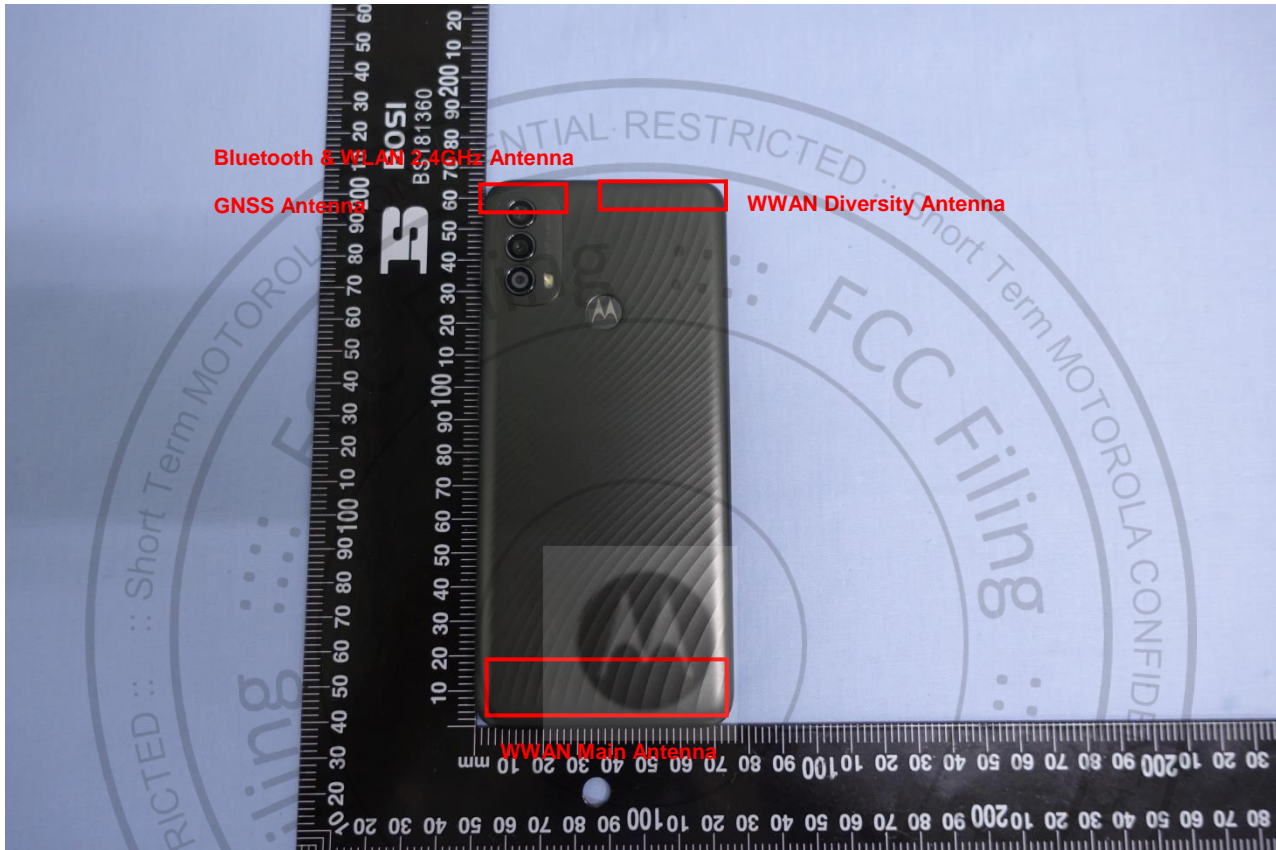

### 3. Internal Photograph of EUT

Brand Name: Motorola; Model Name: XT2159-1, XT2159-2

Brand Name: Motorola; Model Name: XT2159-1, XT2159-2

Brand Name: Motorola; Model Name: XT2159-1, XT2159-2

Brand Name: Motorola; Model Name: XT2159-1, XT2159-2