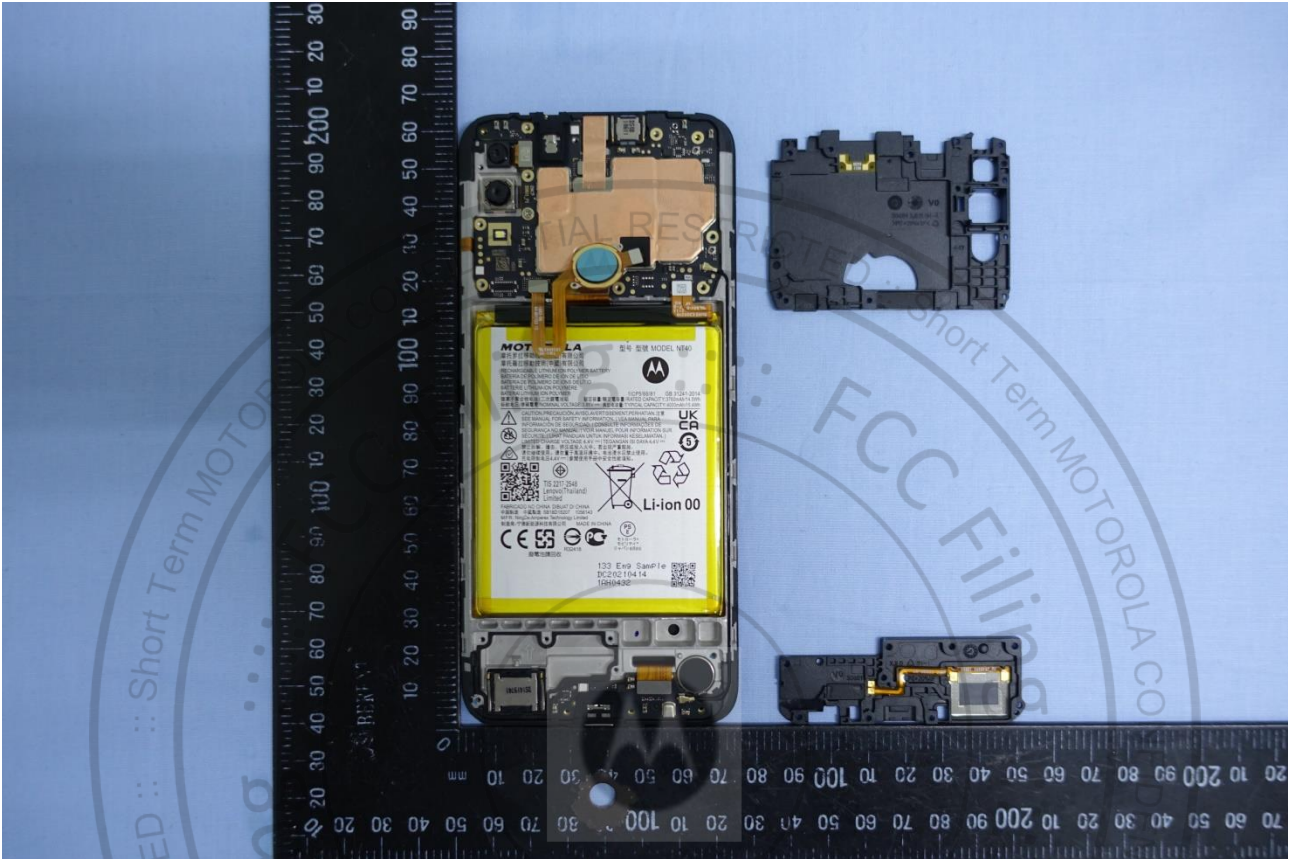

Brand Name: Motorola, Lenovo / Model Name: XT2155-3, XT2155-4