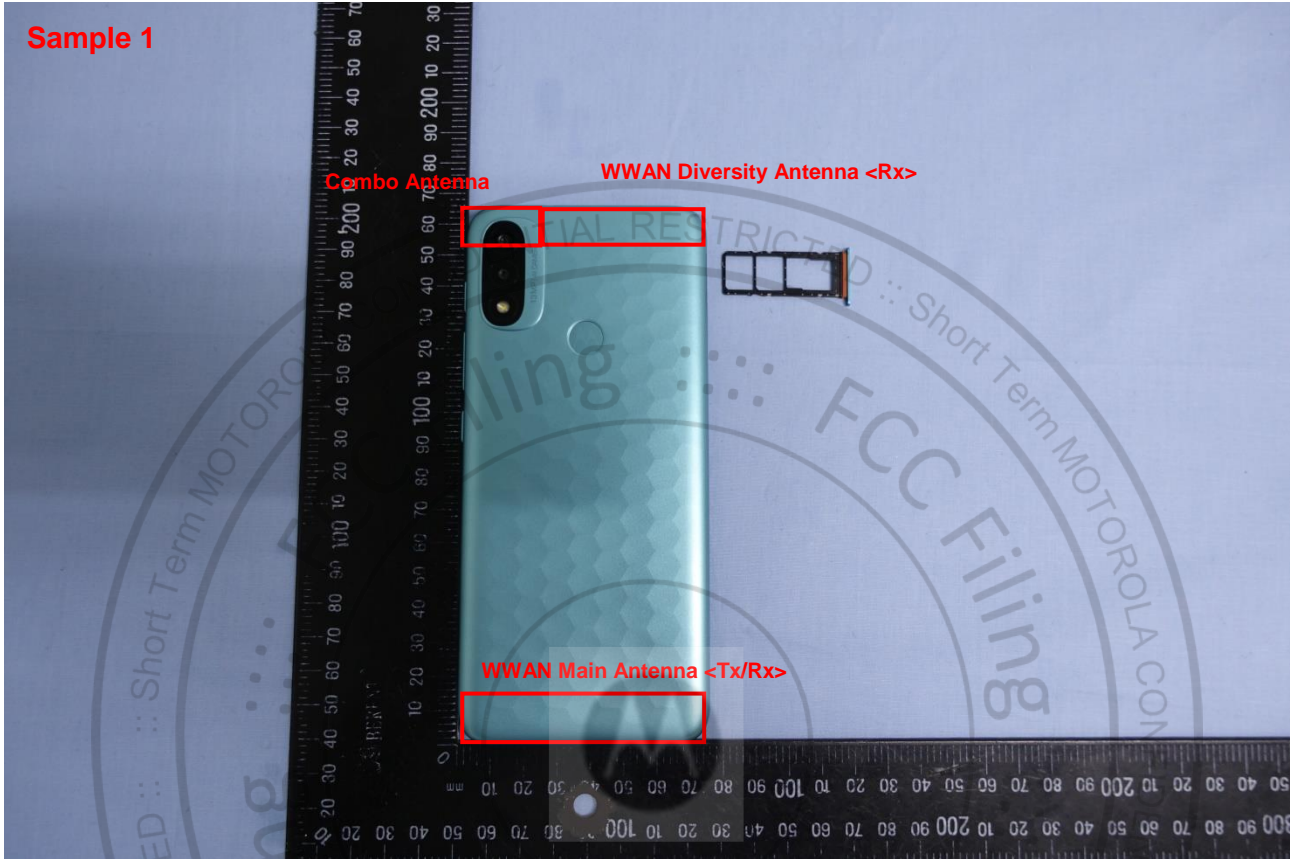

3. Internal Photograph of EUT

Brand Name: Motorola, Lenovo / Model Name: XT2155-3, XT2155-4

Brand Name: Motorola, Lenovo / Model Name: XT2155-3, XT2155-4

Brand Name: Motorola, Lenovo / Model Name: XT2155-3, XT2155-4