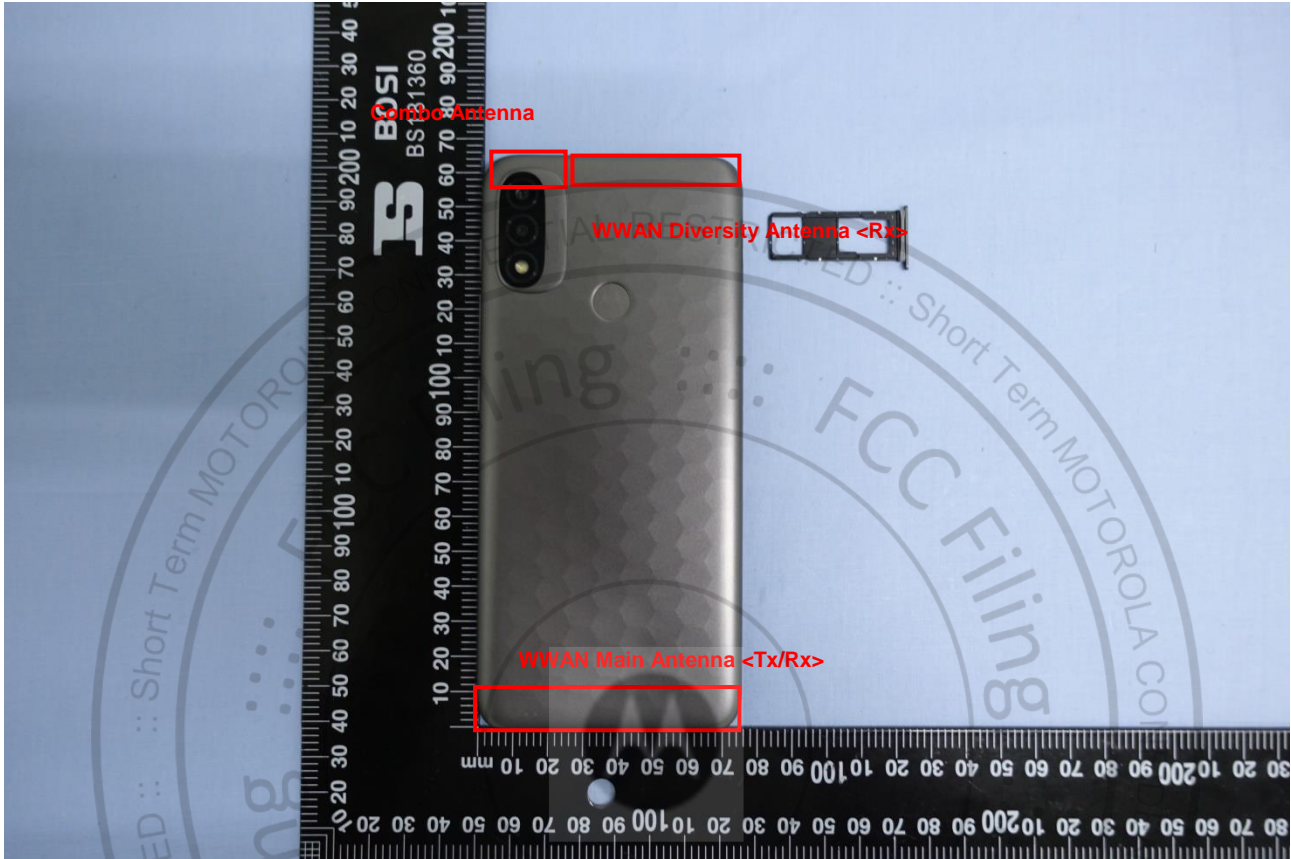

3. Internal Photograph of EUT

Brand Name: Motorola / Model Name: XT2155-5

Brand Name: Motorola / Model Name: XT2155-5

Brand Name: Motorola / Model Name: XT2155-5

Brand Name: Motorola / Model Name: XT2155-5