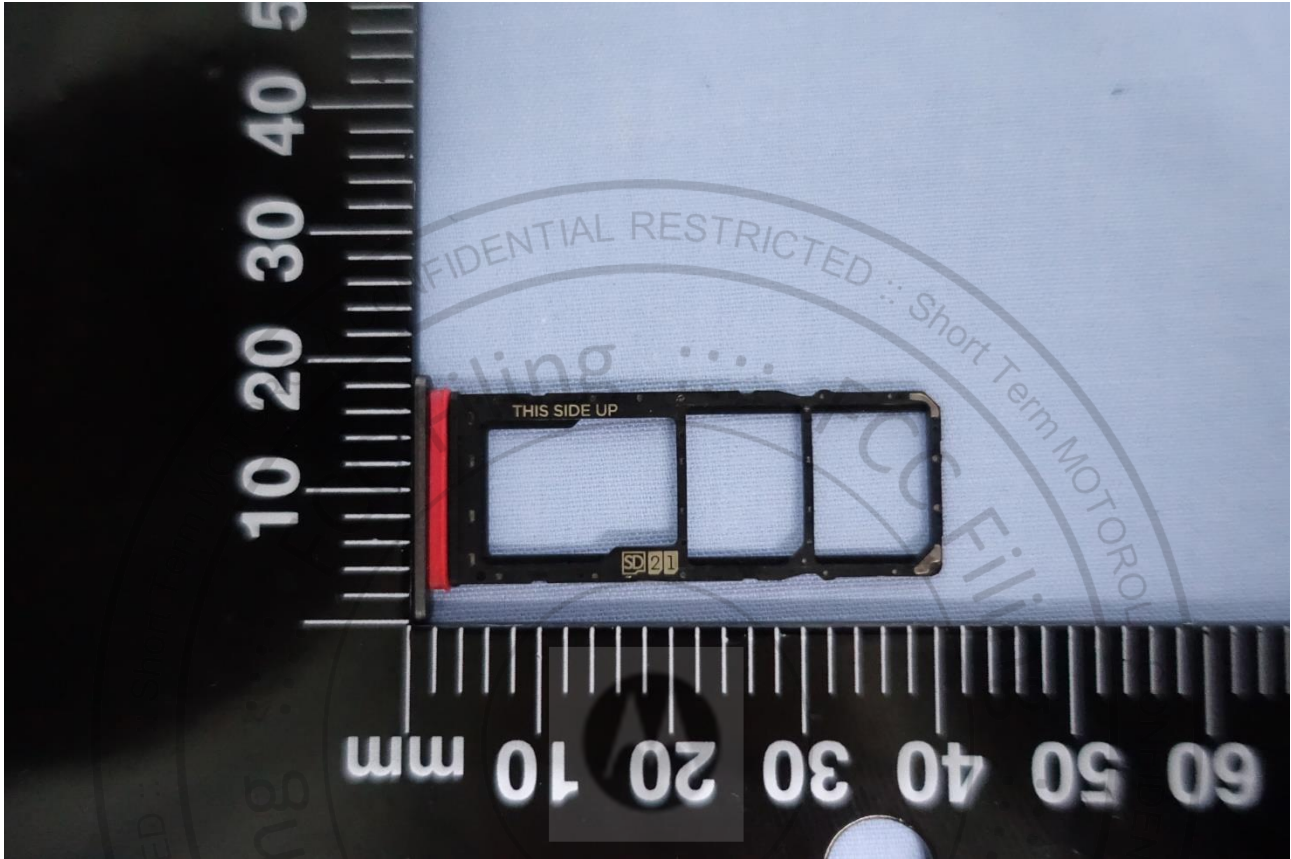

Brand Name: Motorola / Model Name: XT2155-5