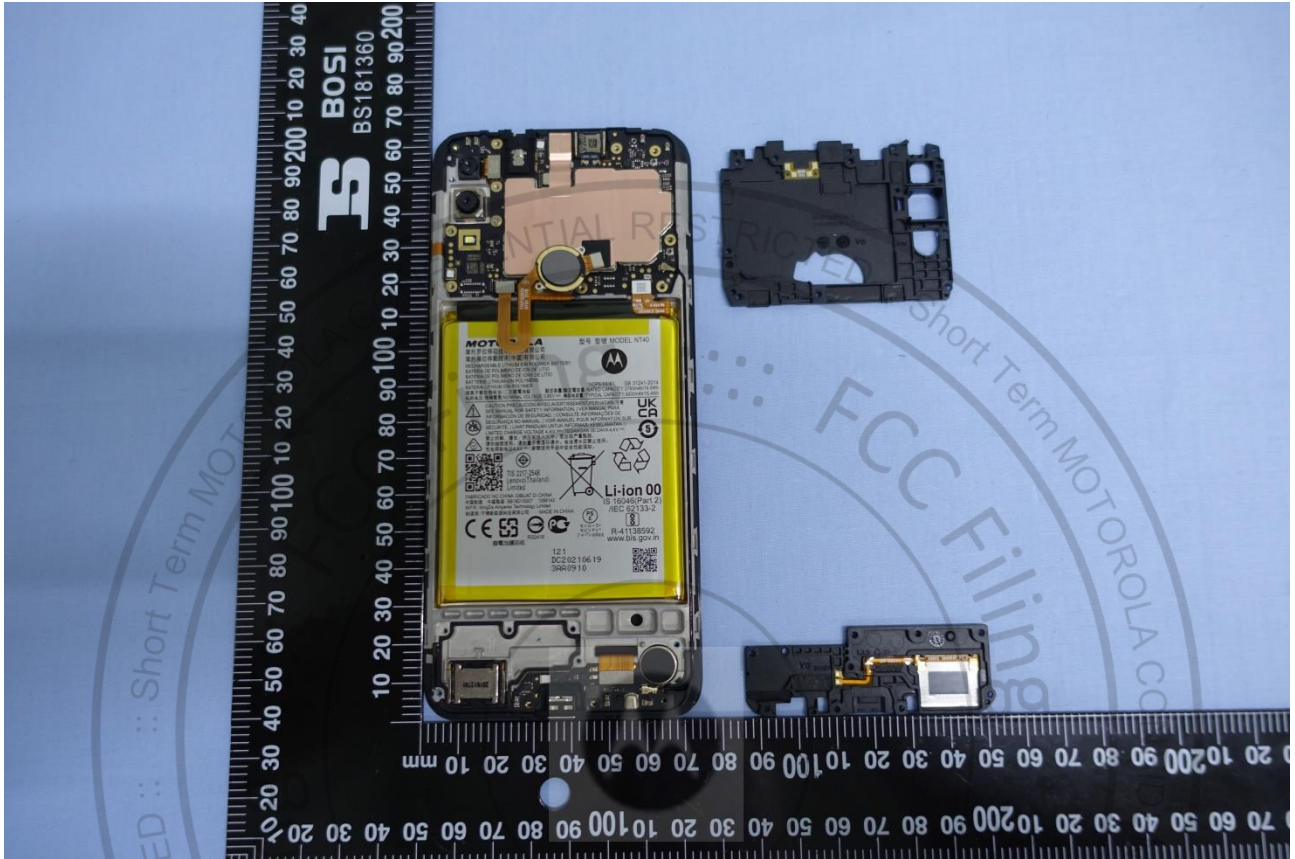

3. Internal Photograph of EUT

Brand Name: Motorola / Model Name: XT2155-5

Brand Name: Motorola / Model Name: XT2155-5

Brand Name: Motorola / Model Name: XT2155-5

Brand Name: Motorola / Model Name: XT2155-5

Brand Name: Motorola / Model Name: XT2155-5

Brand Name: Motorola / Model Name: XT2155-5

Brand Name: Motorola / Model Name: XT2155-5

Brand Name: Motorola / Model Name: XT2155-5

Brand Name: Motorola / Model Name: XT2155-5