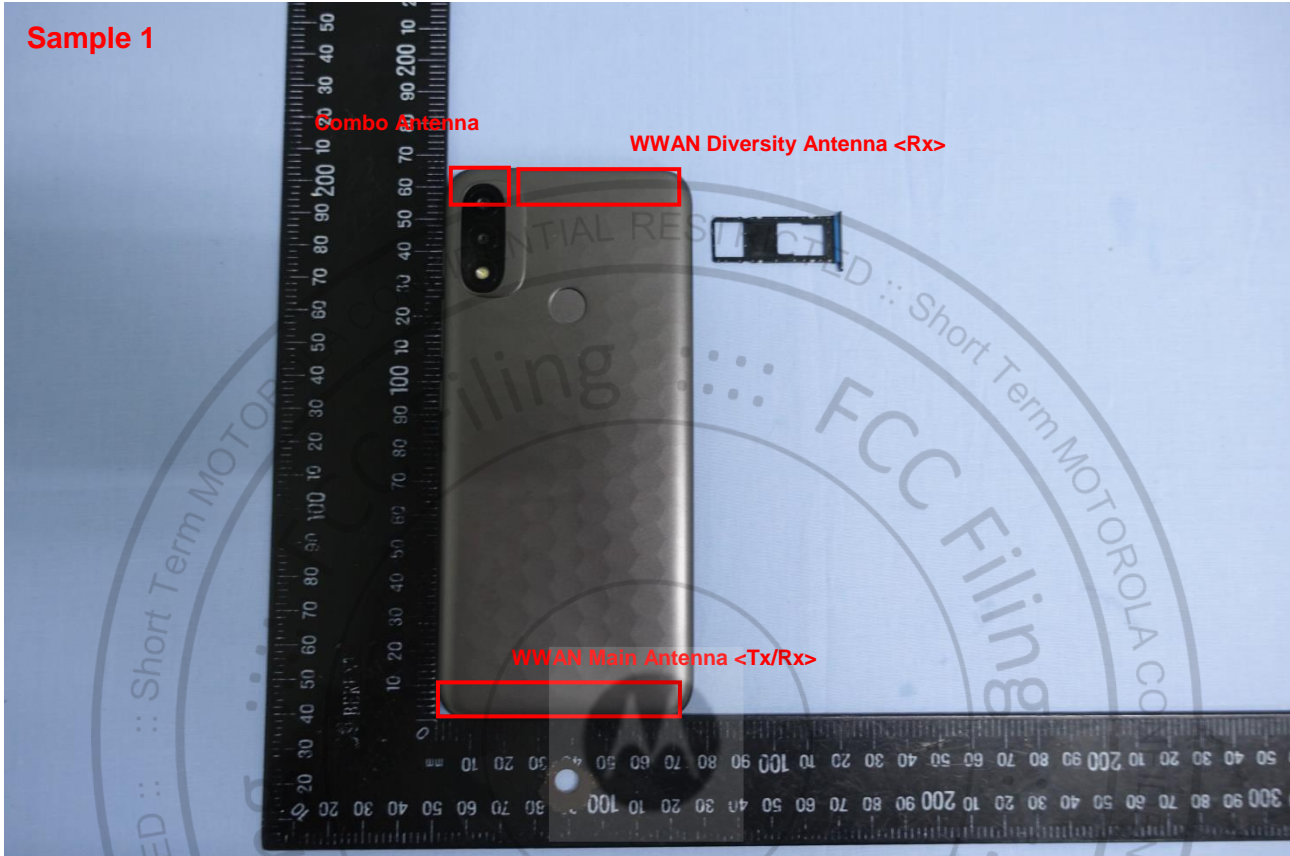

3. Internal Photograph of EUT

Brand Name: Motorola / Model Name: XT2155-1

Brand Name: Motorola / Model Name: XT2155-1

Brand Name: Motorola / Model Name: XT2155-1

Brand Name: Motorola / Model Name: XT2155-1