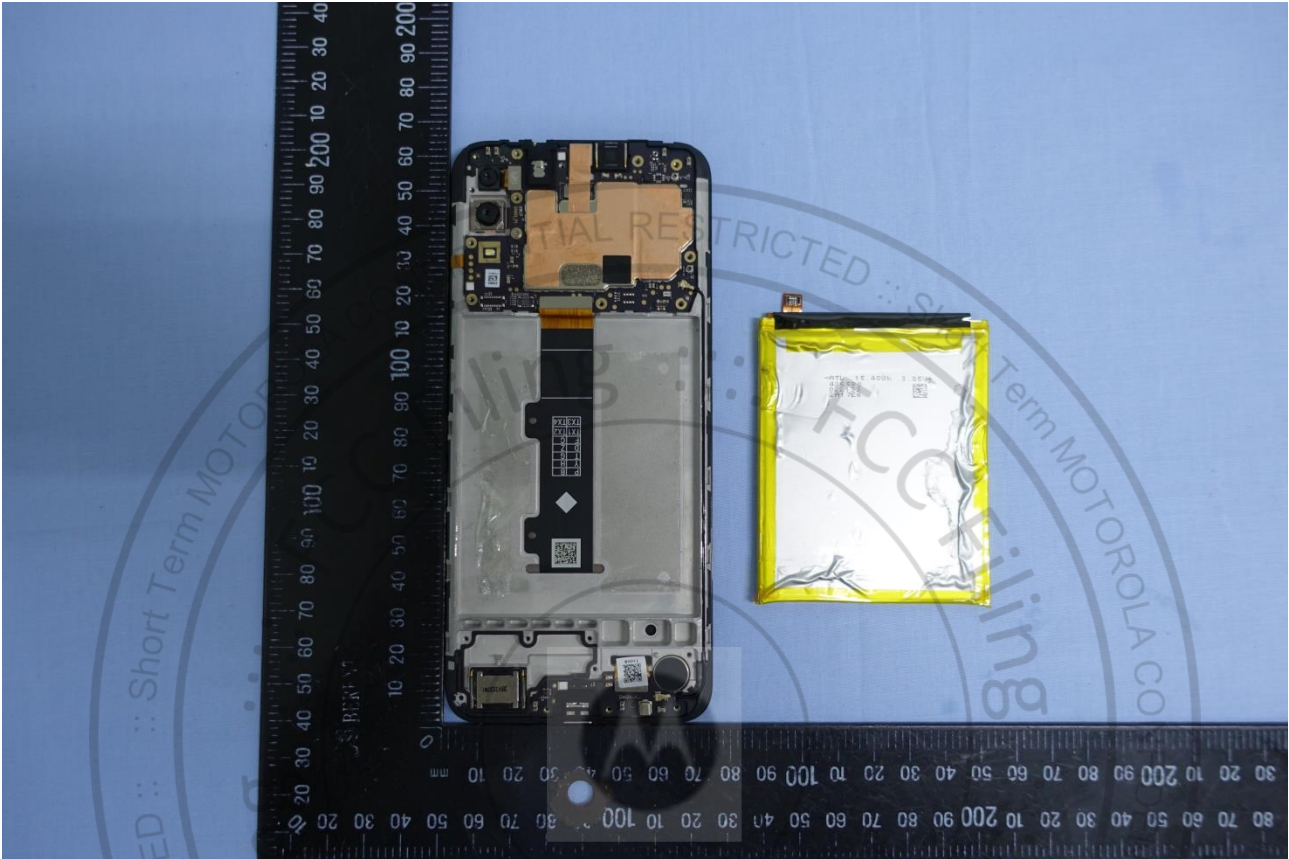

3. Internal Photograph of EUT

Brand Name: Motorola / Model Name: XT2155-1

Brand Name: Motorola / Model Name: XT2155-1

Brand Name: Motorola / Model Name: XT2155-1

Brand Name: Motorola / Model Name: XT2155-1

Brand Name: Motorola / Model Name: XT2155-1

Brand Name: Motorola / Model Name: XT2155-1

Brand Name: Motorola / Model Name: XT2155-1

Brand Name: Motorola / Model Name: XT2155-1

Brand Name: Motorola / Model Name: XT2155-1