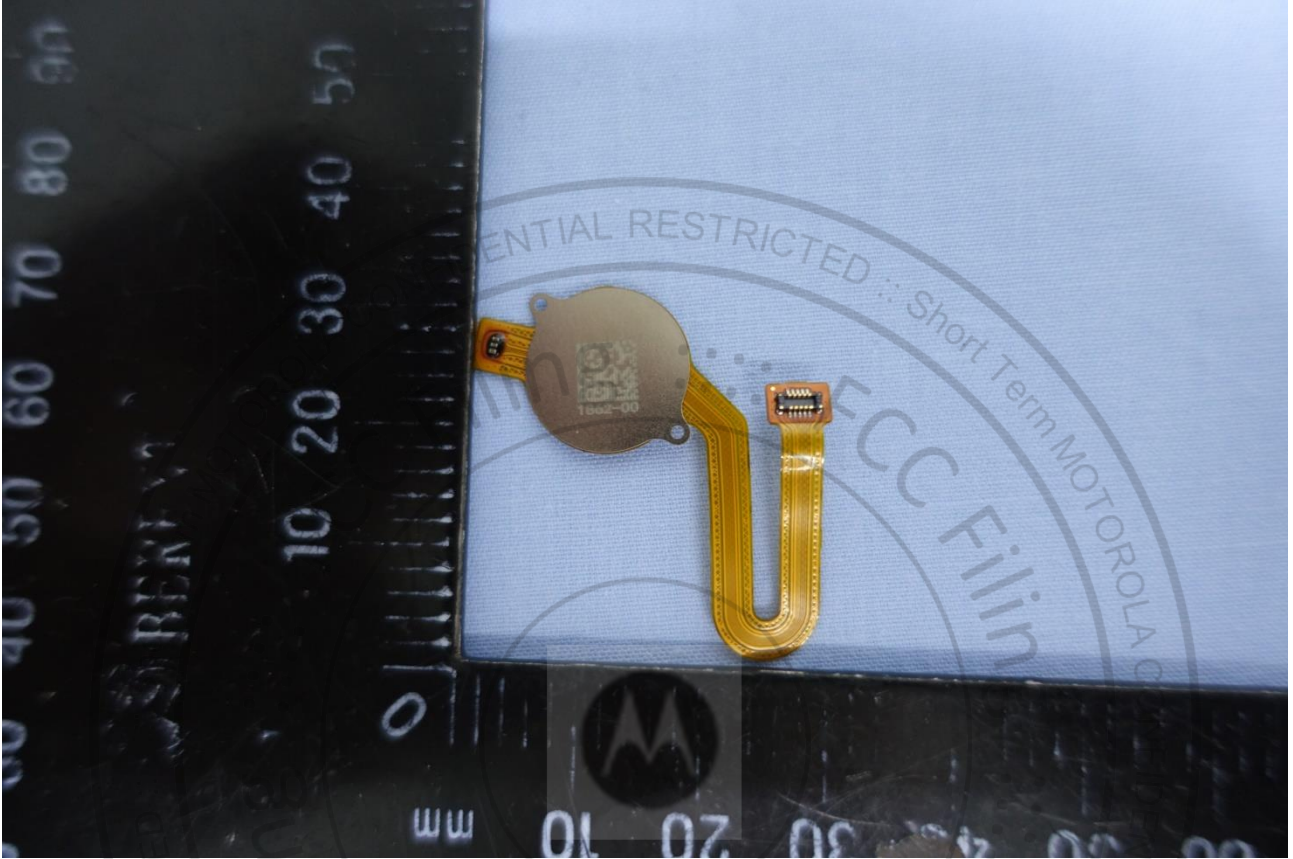

Brand Name: Motorola / Model Name: XT2155-1