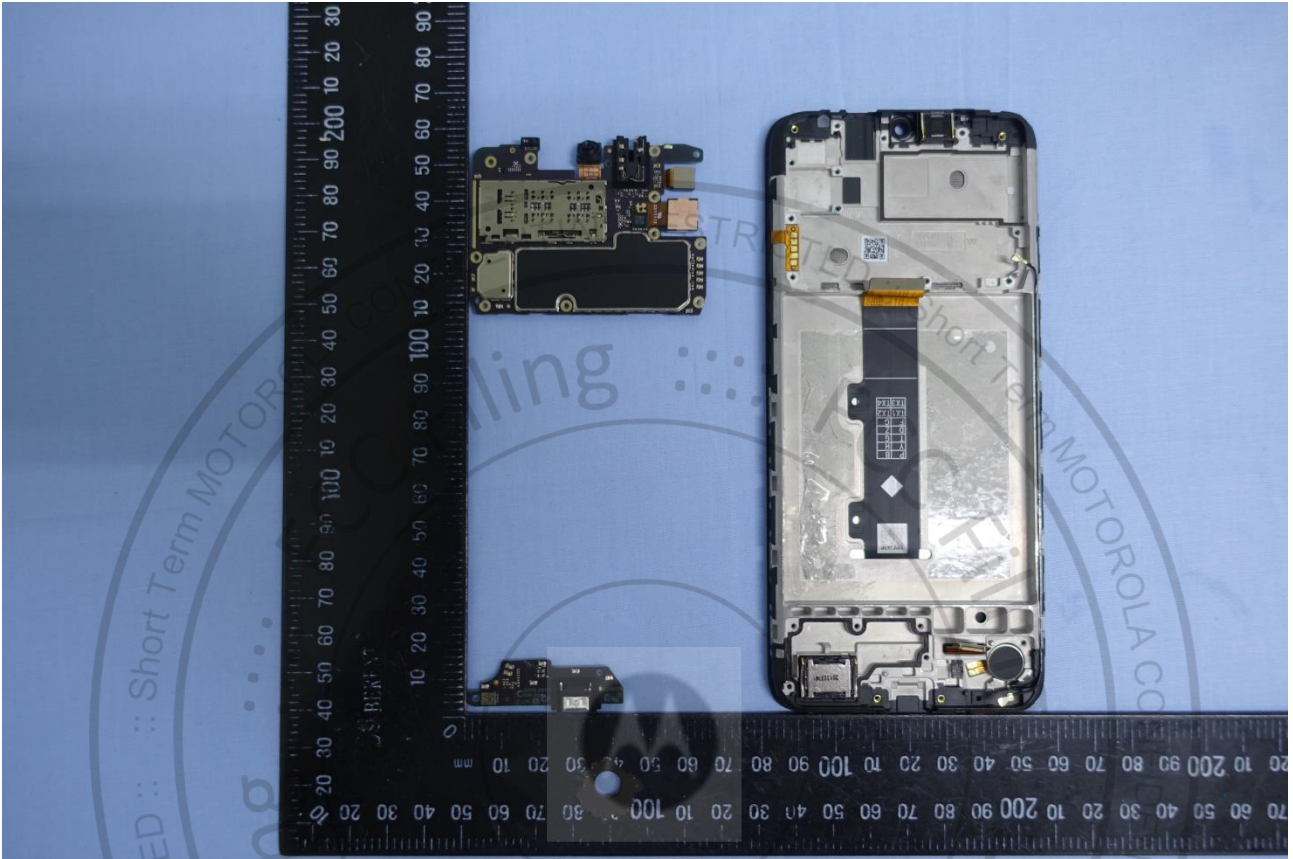

3. Internal Photograph of EUT

Brand Name: Motorola / Model Name: XT2155-1

Brand Name: Motorola / Model Name: XT2155-1

Brand Name: Motorola / Model Name: XT2155-1

Brand Name: Motorola / Model Name: XT2155-1

Brand Name: Motorola / Model Name: XT2155-1

Brand Name: Motorola / Model Name: XT2155-1

Brand Name: Motorola / Model Name: XT2155-1

Brand Name: Motorola / Model Name: XT2155-1

Brand Name: Motorola / Model Name: XT2155-1