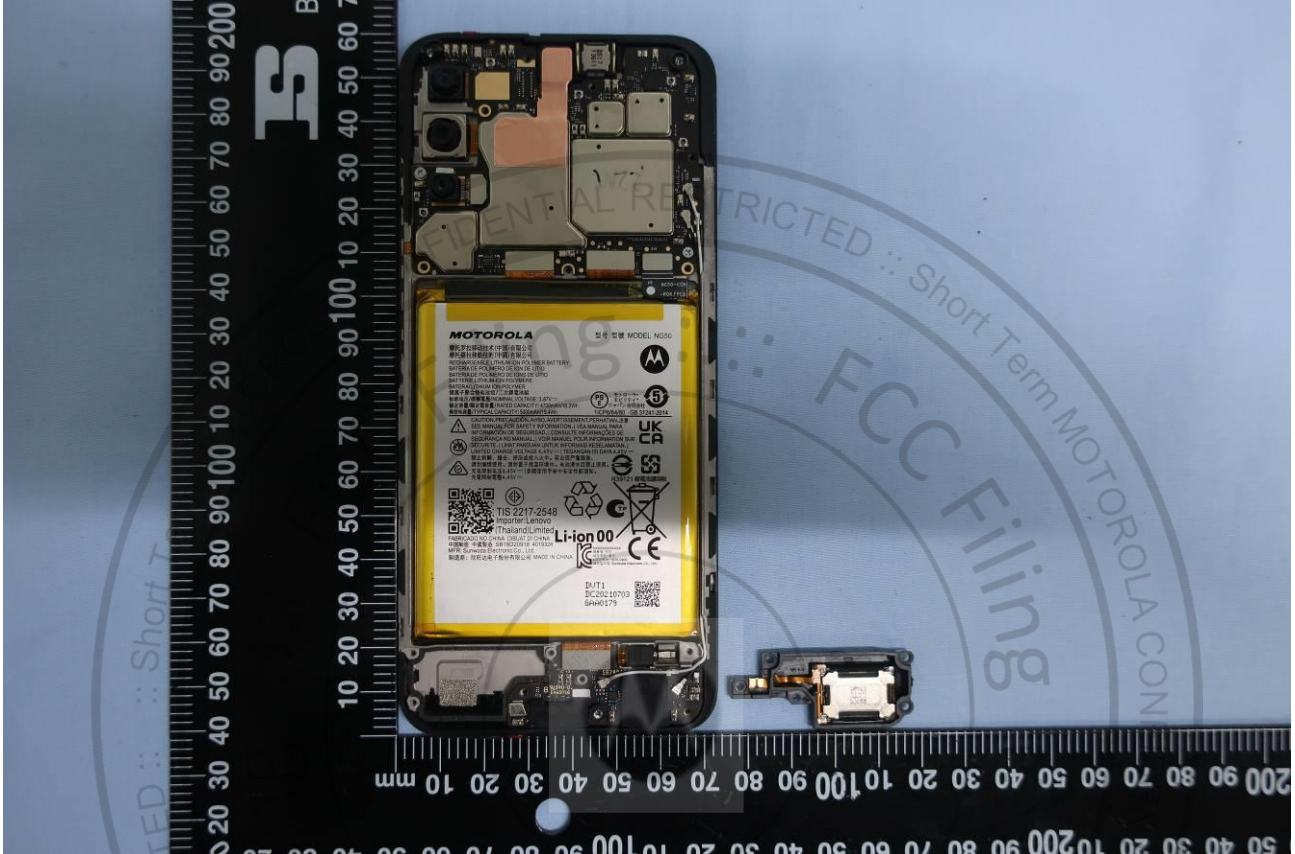

3. Internal Photograph of EUT

Brand Name: Motorola; Model Name: XT2169-1

Brand Name: Motorola; Model Name: XT2169-1

Brand Name: Motorola; Model Name: XT2169-1

Brand Name: Motorola; Model Name: XT2169-1

Brand Name: Motorola; Model Name: XT2169-1

Brand Name: Motorola; Model Name: XT2169-1

Brand Name: Motorola; Model Name: XT2169-1

Brand Name: Motorola; Model Name: XT2169-1

Brand Name: Motorola; Model Name: XT2169-1

Brand Name: Motorola; Model Name: XT2169-1