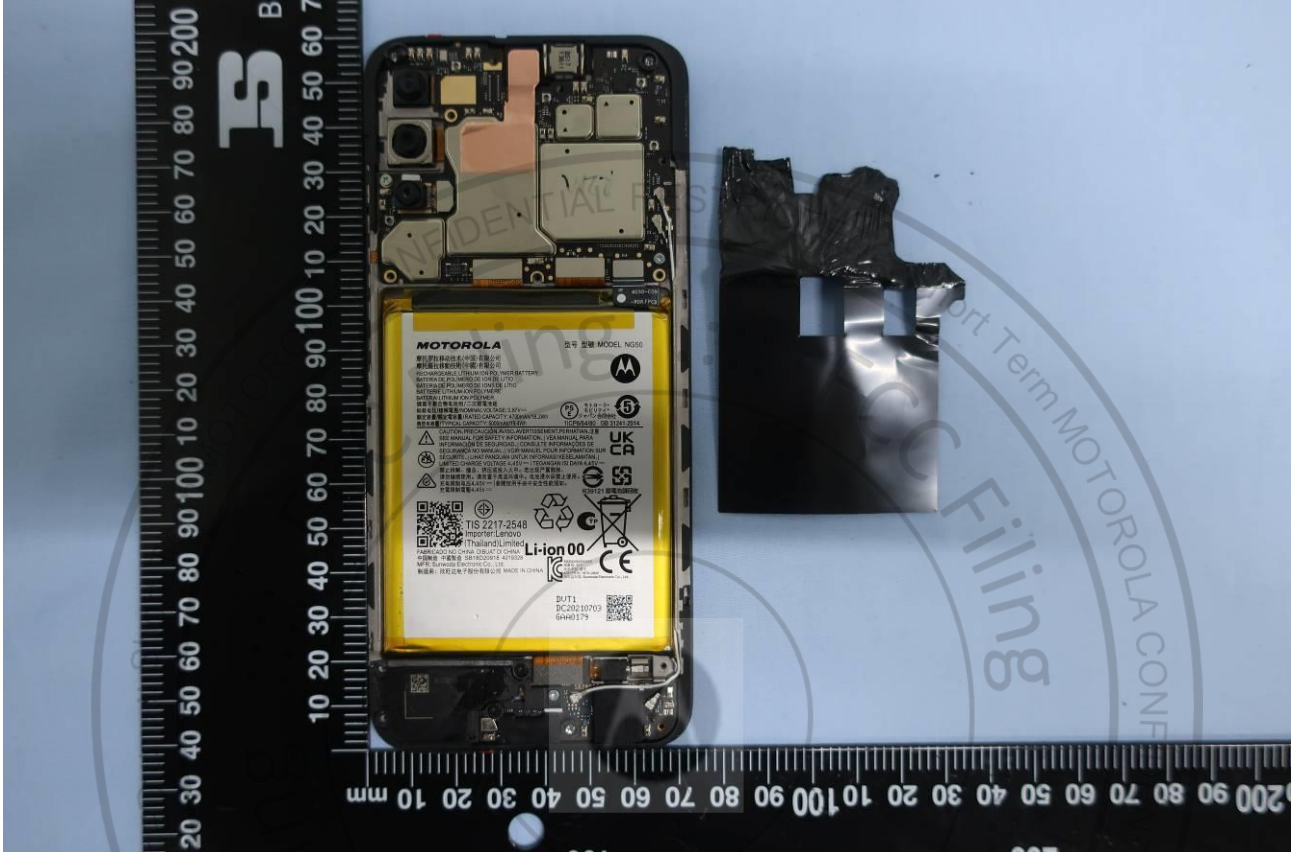

3. Internal Photograph of EUT

Brand Name: Motorola; Model Name: XT2169-1

Brand Name: Motorola; Model Name: XT2169-1

Brand Name: Motorola; Model Name: XT2169-1

Brand Name: Motorola; Model Name: XT2169-1

Brand Name: Motorola; Model Name: XT2169-1

Brand Name: Motorola; Model Name: XT2169-1

Brand Name: Motorola; Model Name: XT2169-1

Brand Name: Motorola; Model Name: XT2169-1

Brand Name: Motorola; Model Name: XT2169-1

Brand Name: Motorola; Model Name: XT2169-1