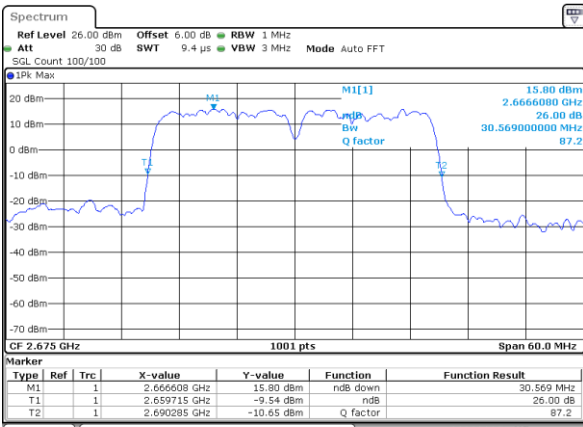

Middle Channel / 10MHz+20MHz

Date: 14.NOV.2020 12:29:00

Middle Channel / 15MHz+10MHz

Date: 14.NOV.2020 11:37:51

Highest Channel / 10MHz+20MHz

Date: 14.NOV.2020 12:13:52

Highest Channel / 15MHz+10MHz

Date: 14.NOV.2020 11:44:53

LTE Band 41

64QAM

Lowest Channel / 15MHz+15MHz

Date: 14.NOV.2020 13:10:32

Lowest Channel / 15MHz+20MHz

Date: 14.NOV.2020 14:43:58

Middle Channel / 15MHz+15MHz

Date: 14.NOV.2020 14:19:29

Middle Channel / 15MHz+20MHz

Date: 14.NOV.2020 15:03:40

Highest Channel / 15MHz+15MHz

Date: 14.NOV.2020 14:30:42

Highest Channel / 15MHz+20MHz

Date: 14.NOV.2020 15:09:32

LTE Band 41

64QAM