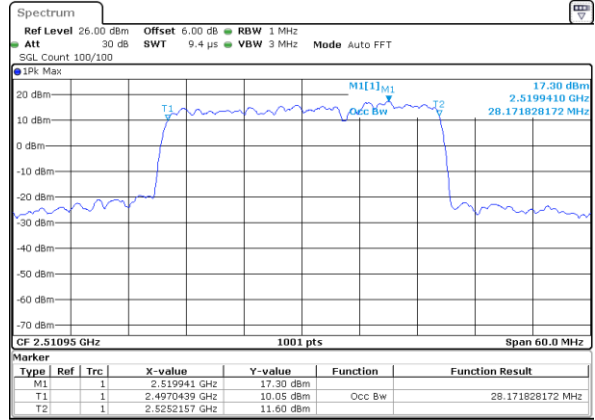

Lowest Channel / 15MHz+20MHz

Date: 14.NOV.2020 14:42:03

Middle Channel / 15MHz+15MHz

Date: 14.NOV.2020 14:20:05

Middle Channel / 15MHz+20MHz

Date: 14.NOV.2020 15:04:37

Highest Channel / 15MHz+15MHz

Date: 14.NOV.2020 14:33:01

Highest Channel / 15MHz+20MHz

Date: 14.NOV.2020 15:11:18

LTE Band 41

QPSK

Lowest Channel / 20MHz+5MHz

Date: 14.NOV.2020 09:53:50

Lowest Channel / 20MHz+10MHz

Date: 14.NOV.2020 12:46:06

Middle Channel / 20MHz+5MHz

Date: 14.NOV.2020 10:32:20

Middle Channel / 20MHz+10MHz

Date: 14.NOV.2020 12:29:51

Highest Channel / 20MHz+5MHz

Date: 14.NOV.2020 10:40:43

Highest Channel / 20MHz+10MHz

Date: 14.NOV.2020 13:00:21