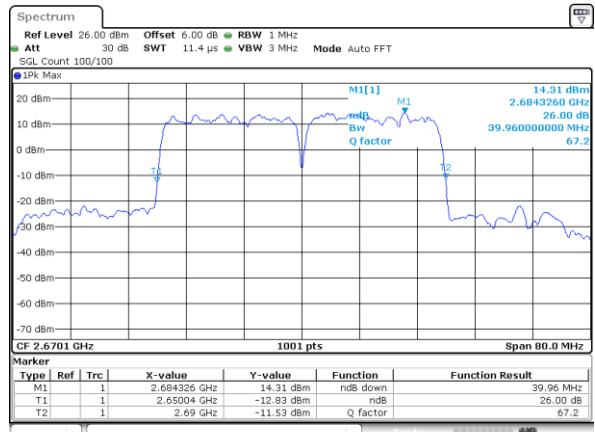

Middle Channel / 20MHz+10MHz

Date: 14.NOV.2020 12:54:51

Highest Channel / 20MHz+5MHz

Date: 14.NOV.2020 10:40:24

Highest Channel / 20MHz+10MHz

Date: 14.NOV.2020 13:00:01

LTE Band 41

16QAM

Lowest Channel / 20MHz+15MHz

Date: 14.NOV.2020 15:21:03

Lowest Channel / 20MHz+20MHz

Date: 14.NOV.2020 15:45:18

Middle Channel / 20MHz+15MHz

Date: 14.NOV.2020 15:30:58

Middle Channel / 20MHz+20MHz

Date: 14.NOV.2020 15:51:38

Highest Channel / 20MHz+15MHz

Date: 14.NOV.2020 15:37:32

Highest Channel / 20MHz+20MHz

Date: 14.NOV.2020 15:57:17

LTE Band 41

64QAM

Lowest Channel / 5MHz+20MHz

Date: 14.NOV.2020 08:41:42