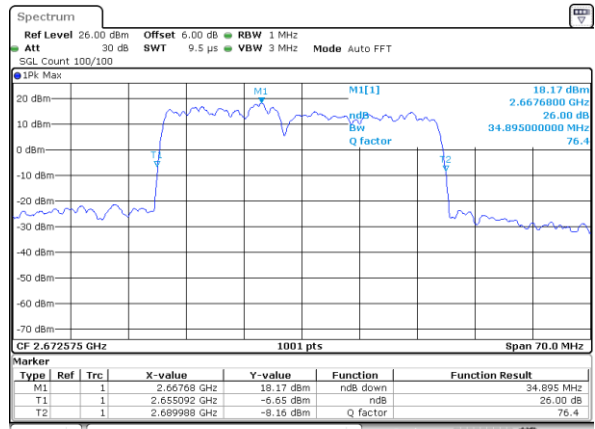

Highest Channel / 10MHz+20MHz

Date: 14.NOV.2020 12:35:24

Highest Channel / 15MHz+10MHz

Date: 14.NOV.2020 11:47:30

LTE Band 41

QPSK

Lowest Channel / 15MHz+15MHz

Date: 14.NOV.2020 13:08:54

Lowest Channel / 15MHz+20MHz

Date: 14.NOV.2020 14:42:14

Middle Channel / 15MHz+15MHz

Date: 14.NOV.2020 14:20:10

Middle Channel / 15MHz+20MHz

Date: 14.NOV.2020 15:04:42

Highest Channel / 15MHz+15MHz

Date: 14.NOV.2020 14:33:10

Highest Channel / 15MHz+20MHz

Date: 14.NOV.2020 15:11:35

LTE Band 41

QPSK

Lowest Channel / 20MHz+5MHz

Date: 14.NOV.2020 09:53:57

Lowest Channel / 20MHz+10MHz

Date: 14.NOV.2020 12:46:15