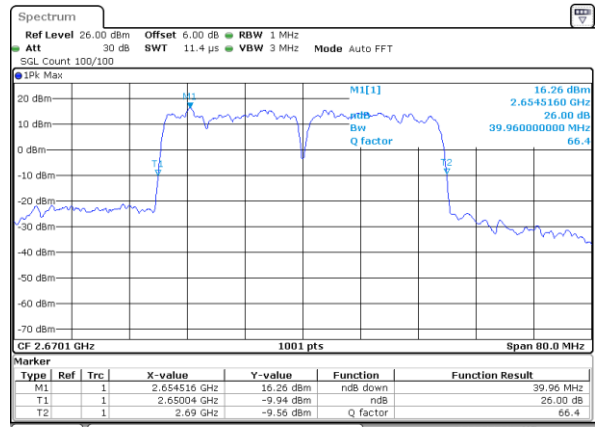

LTE Band 41

QPSK

Lowest Channel / 20MHz+15MHz

Date: 14.NOV.2020 15:19:48

Lowest Channel / 20MHz+20MHz

Date: 14.NOV.2020 15:44:26

Middle Channel / 20MHz+15MHz

Date: 14.NOV.2020 15:31:18

Middle Channel / 20MHz+20MHz

Date: 14.NOV.2020 15:52:31

Highest Channel / 20MHz+15MHz

Date: 14.NOV.2020 15:36:26

Highest Channel / 20MHz+20MHz

Date: 14.NOV.2020 15:57:42

LTE Band 41

16QAM

Lowest Channel / 5MHz+20MHz

Date: 14.NOV.2020 08:41:04

Lowest Channel / 10MHz+15MHz

Date: 14.NOV.2020 11:05:25

Middle Channel / 5MHz+20MHz

Date: 14.NOV.2020 08:53:06

Middle Channel / 10MHz+15MHz

Date: 14.NOV.2020 11:12:54