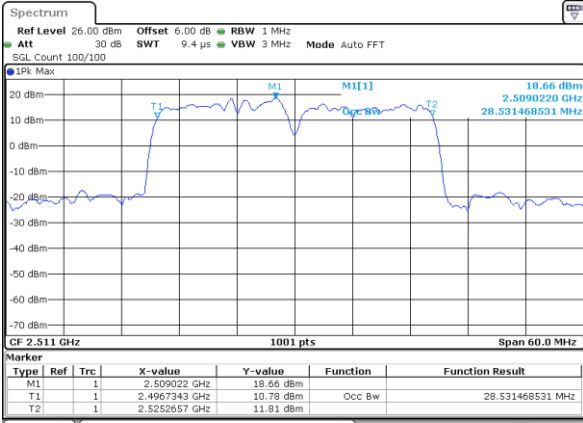

Lowest Channel / 10MHz+20MHz

Date: 14.NOV.2020 12:19:43

Lowest Channel / 15MHz+10MHz

Date: 14.NOV.2020 11:29:34

Middle Channel / 10MHz+20MHz

Date: 14.NOV.2020 12:29:51

Middle Channel / 15MHz+10MHz

Date: 14.NOV.2020 11:38:30

Highest Channel / 10MHz+20MHz

Date: 14.NOV.2020 12:35:18

Highest Channel / 15MHz+10MHz

Date: 14.NOV.2020 11:47:20

LTE Band 41

QPSK

Lowest Channel / 15MHz+15MHz

Date: 14.NOV.2020 13:08:43

Lowest Channel / 15MHz+20MHz

Date: 14.NOV.2020 14:42:03

Middle Channel / 15MHz+15MHz

Date: 14.NOV.2020 14:20:05

Middle Channel / 15MHz+20MHz

Date: 14.NOV.2020 15:04:37

Highest Channel / 15MHz+15MHz

Date: 14.NOV.2020 14:33:01