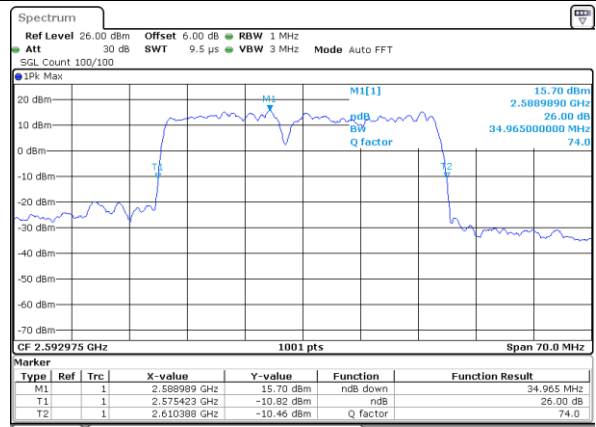

Middle Channel / 10MHz+20MHz

Date: 14.NOV.2020 12:29:00

Middle Channel / 15MHz+10MHz

Date: 14.NOV.2020 11:37:51

Highest Channel / 10MHz+20MHz

Date: 14.NOV.2020 12:13:52

Highest Channel / 15MHz+10MHz

Date: 14.NOV.2020 11:44:53

LTE Band 41

64QAM

Lowest Channel / 15MHz+15MHz

Date: 14.NOV.2020 13:10:32

Lowest Channel / 15MHz+20MHz

Date: 14.NOV.2020 14:43:58

Middle Channel / 15MHz+15MHz

Date: 14.NOV.2020 14:19:29

Middle Channel / 15MHz+20MHz

Date: 14.NOV.2020 15:03:40

Highest Channel / 15MHz+15MHz

Date: 14.NOV.2020 14:30:42

Highest Channel / 15MHz+20MHz

Date: 14.NOV.2020 15:09:32

LTE Band 41

64QAM