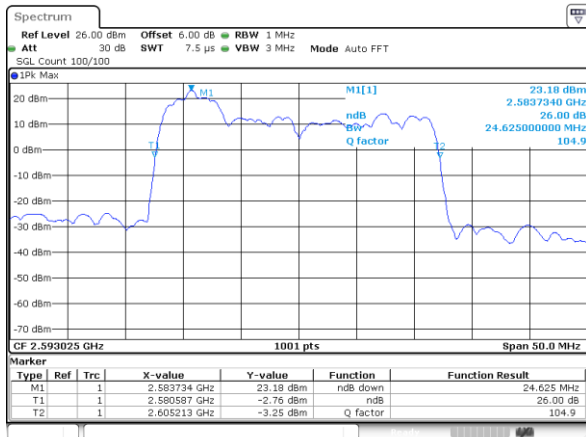

LTE Band 41

QPSK

Lowest Channel / 5MHz+20MHz

Date: 14.NOV.2020 08:39:29

Lowest Channel / 10MHz+15MHz

Date: 14.NOV.2020 11:04:28

Middle Channel / 5MHz+20MHz

Date: 14.NOV.2020 08:53:45

Middle Channel / 10MHz+15MHz

Date: 14.NOV.2020 11:13:16

Highest Channel / 5MHz+20MHz

Date: 14.NOV.2020 08:59:51

Highest Channel / 10MHz+15MHz

Date: 14.NOV.2020 11:18:38

LTE Band 41

QPSK