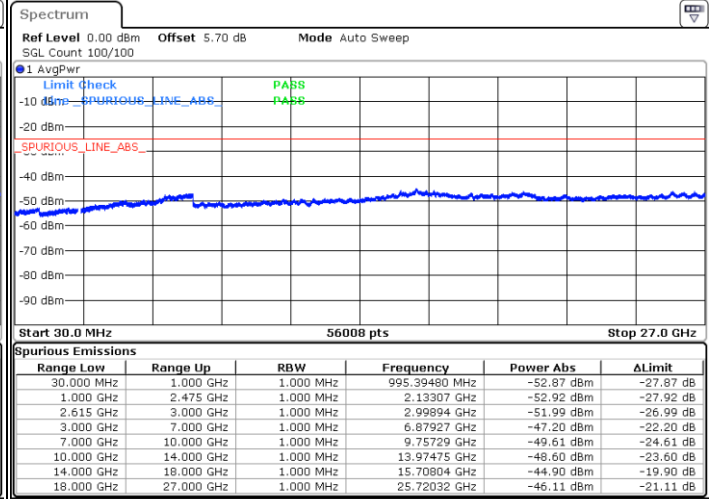

LTE Band 7C / 15MHz+20MHz

64QAM

Lowest Channel / 1RB74 and 1RB0

Middle Channel / 1RB74 and 1RB0

Date: 8.NOV.2020 14:31:37

Date: 8.NOV.2020 14:47:05

Highest Channel / 1RB74 and 1RB0

Date: 8.NOV.2020 15:12:14

LTE Band 7C / 20MHz+10MHz

64QAM

Lowest Channel / 1RB99 and 1RB0

Middle Channel / 1RB99 and 1RB0

Date: 8.NOV.2020 12:52:31

Date: 8.NOV.2020 13:06:59

Highest Channel / 1RB99 and 1RB0

Date: 8.NOV.2020 13:16:30

LTE Band 7C / 20MHz+15MHz

64QAM

Lowest Channel / 1RB99 and 1RB0

Middle Channel / 1RB99 and 1RB0

Date: 15.NOV.2020 20:40:02

Date: 15.NOV.2020 20:55:16

Highest Channel / 1RB99 and 1RB0

Date: 15.NOV.2020 21:06:29