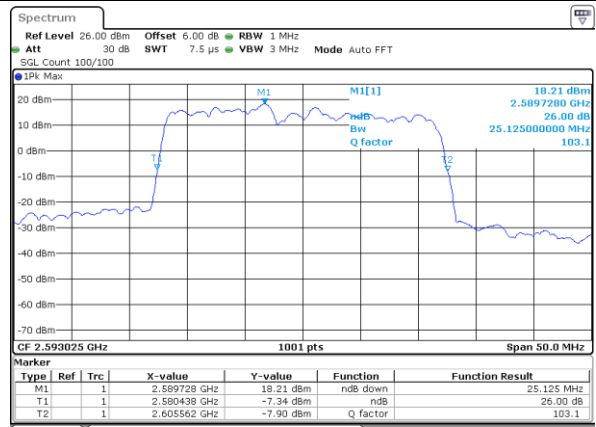

Middle Channel / 20MHz+20MHz

Date: 14.NOV.2020 15:52:31

Highest Channel / 20MHz+15MHz

Date: 14.NOV.2020 15:36:26

Highest Channel / 20MHz+20MHz

Date: 14.NOV.2020 15:57:42

LTE Band 41

16QAM

Lowest Channel / 5MHz+20MHz

Date: 14.NOV.2020 08:41:04

Lowest Channel / 10MHz+15MHz

Date: 14.NOV.2020 11:05:25

Middle Channel / 5MHz+20MHz

Date: 14.NOV.2020 08:53:06

Middle Channel / 10MHz+15MHz

Date: 14.NOV.2020 11:12:54

Highest Channel / 5MHz+20MHz

Date: 14.NOV.2020 08:59:21

Highest Channel / 10MHz+15MHz

Date: 14.NOV.2020 11:18:12

LTE Band 41

16QAM

Lowest Channel / 10MHz+20MHz

Date: 14.NOV.2020 12:20:44