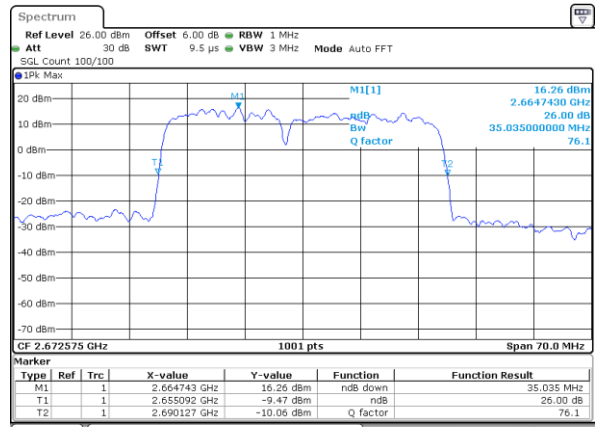

Middle Channel / 15MHz+20MHz

Date: 14.NOV.2020 15:03:40

Highest Channel / 15MHz+15MHz

Date: 14.NOV.2020 14:30:42

Highest Channel / 15MHz+20MHz

Date: 14.NOV.2020 15:09:32

LTE Band 41

64QAM

Lowest Channel / 20MHz+5MHz

Date: 14.NOV.2020 09:52:34

Lowest Channel / 20MHz+10MHz

Date: 14.NOV.2020 12:47:43

Middle Channel / 20MHz+5MHz

Date: 14.NOV.2020 10:31:39

Middle Channel / 20MHz+10MHz

Date: 14.NOV.2020 12:53:28