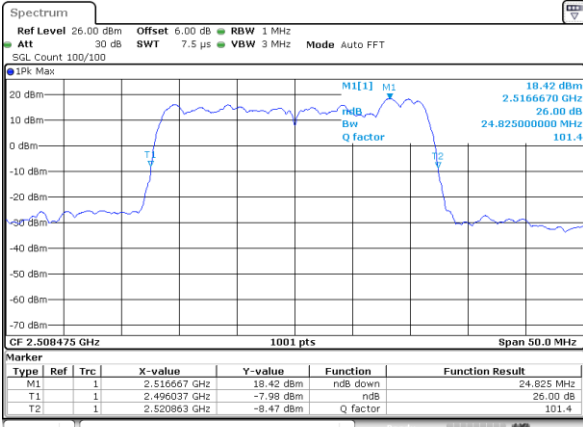

LTE Band 41

16QAM

Lowest Channel / 20MHz+5MHz

Date: 14.NOV.2020 09:53:29