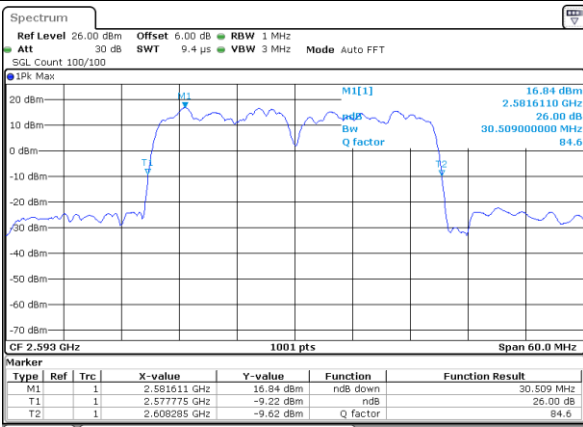

Middle Channel / 10MHz+20MHz

Date: 14.NOV.2020 12:29:00

Middle Channel / 15MHz+10MHz

Date: 14.NOV.2020 11:37:51

Highest Channel / 10MHz+20MHz

Date: 14.NOV.2020 12:13:52

Highest Channel / 15MHz+10MHz

Date: 14.NOV.2020 11:44:53

LTE Band 41

64QAM

Lowest Channel / 15MHz+15MHz

Date: 14.NOV.2020 13:10:32

Lowest Channel / 15MHz+20MHz

Date: 14.NOV.2020 14:43:58

Middle Channel / 15MHz+15MHz

Date: 14.NOV.2020 14:19:29

Middle Channel / 15MHz+20MHz

Date: 14.NOV.2020 15:03:40

Highest Channel / 15MHz+15MHz

Date: 14.NOV.2020 14:30:42

Highest Channel / 15MHz+20MHz

Date: 14.NOV.2020 15:09:32

LTE Band 41

64QAM