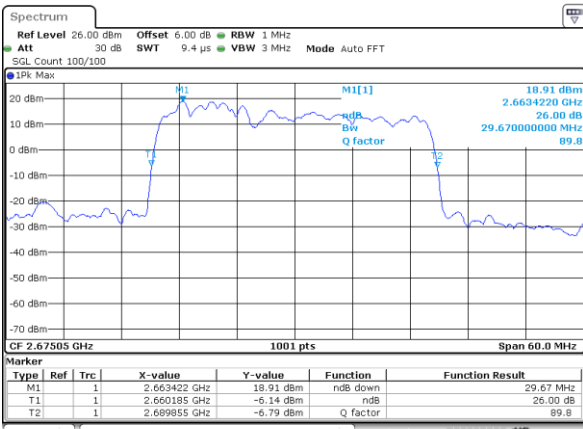

Highest Channel / 10MHz+15MHz

Date: 14.NOV.2020 11:17:05

LTE Band 41

64QAM

Lowest Channel / 10MHz+20MHz

Date: 14.NOV.2020 12:21:14

Lowest Channel / 15MHz+10MHz

Date: 14.NOV.2020 11:31:47

Middle Channel / 10MHz+20MHz

Date: 14.NOV.2020 12:29:00

Middle Channel / 15MHz+10MHz

Date: 14.NOV.2020 11:37:51

Highest Channel / 10MHz+20MHz

Date: 14.NOV.2020 12:13:52

Highest Channel / 15MHz+10MHz

Date: 14.NOV.2020 11:44:53

LTE Band 41

64QAM

Lowest Channel / 15MHz+15MHz

Date: 14.NOV.2020 13:10:32

Lowest Channel / 15MHz+20MHz

Date: 14.NOV.2020 14:43:58

Middle Channel / 15MHz+15MHz

Date: 14.NOV.2020 14:19:29