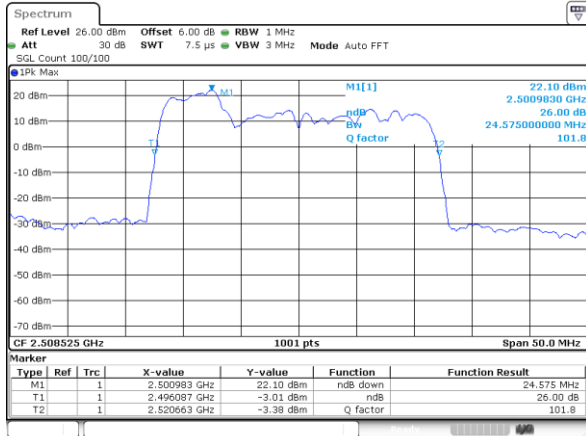

LTE Band 41

QPSK

Lowest Channel / 5MHz+20MHz

Date: 14.NOV.2020 08:39:29