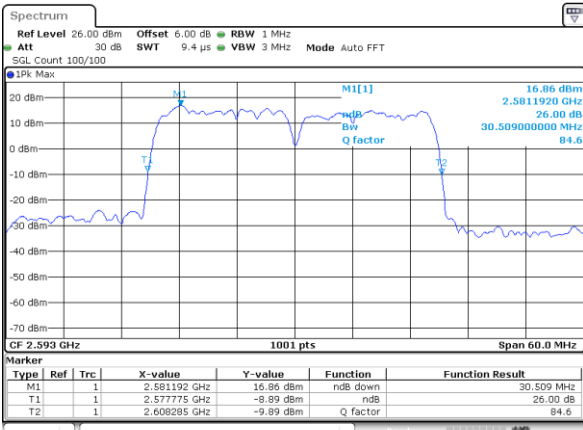

Middle Channel / 15MHz+15MHz

Date: 14.NOV.2020 14:19:49