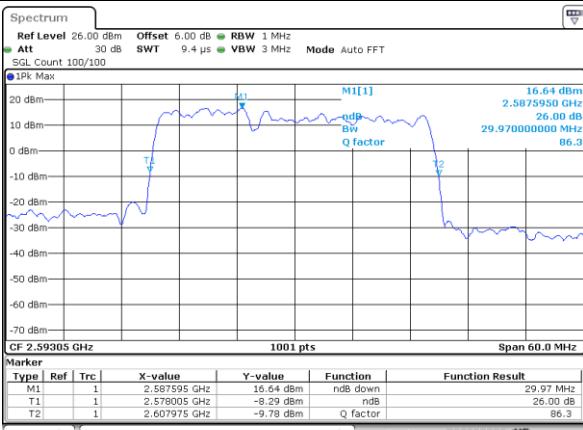

Highest Channel / 10MHz+15MHz

Date: 14.NOV.2020 11:17:05

LTE Band 41

64QAM

Lowest Channel / 10MHz+20MHz

Date: 14.NOV.2020 12:21:14

Lowest Channel / 15MHz+10MHz

Date: 14.NOV.2020 11:31:47

Middle Channel / 10MHz+20MHz

Date: 14.NOV.2020 12:29:00

Middle Channel / 15MHz+10MHz

Date: 14.NOV.2020 11:37:51

Highest Channel / 10MHz+20MHz

Date: 14.NOV.2020 12:13:52

Highest Channel / 15MHz+10MHz

Date: 14.NOV.2020 11:44:53