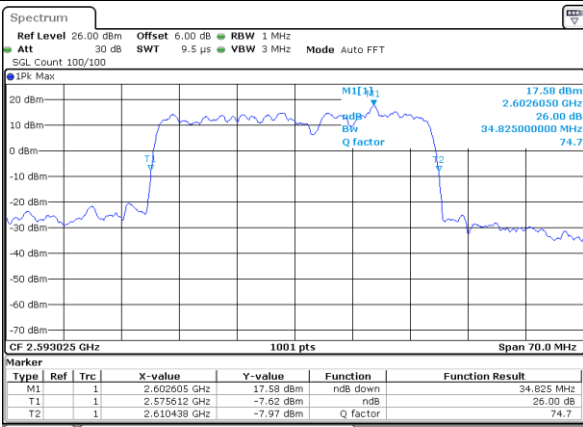

Lowest Channel / 20MHz+5MHz

Date: 14.NOV.2020 09:52:34

Lowest Channel / 20MHz+10MHz

Date: 14.NOV.2020 12:47:43

Middle Channel / 20MHz+5MHz

Date: 14.NOV.2020 10:31:39

Middle Channel / 20MHz+10MHz

Date: 14.NOV.2020 12:53:28

Highest Channel / 20MHz+5MHz

Date: 14.NOV.2020 10:39:27

Highest Channel / 20MHz+10MHz

Date: 14.NOV.2020 12:59:04

LTE Band 41

64QAM

Lowest Channel / 20MHz+15MHz

Date: 14.NOV.2020 15:23:54

Lowest Channel / 20MHz+20MHz

Date: 14.NOV.2020 15:45:43

Middle Channel / 20MHz+15MHz

Date: 14.NOV.2020 15:30:39

Middle Channel / 20MHz+20MHz

Date: 14.NOV.2020 15:51:14

Highest Channel / 20MHz+15MHz

Date: 14.NOV.2020 15:34:59