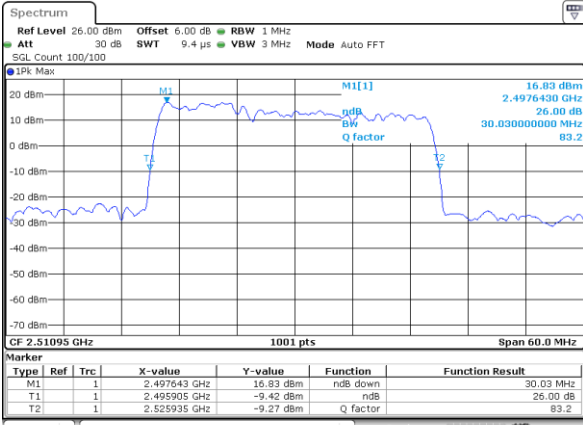

Lowest Channel / 10MHz+15MHz

Date: 14.NOV.2020 11:06:05

Middle Channel / 5MHz+20MHz

Date: 14.NOV.2020 08:52:39

Middle Channel / 10MHz+15MHz

Date: 14.NOV.2020 11:12:32

Highest Channel / 5MHz+20MHz

Date: 14.NOV.2020 08:58:46

Highest Channel / 10MHz+15MHz

Date: 14.NOV.2020 11:17:05

LTE Band 41

64QAM

Lowest Channel / 10MHz+20MHz

Date: 14.NOV.2020 12:21:14

Lowest Channel / 15MHz+10MHz

Date: 14.NOV.2020 11:31:47

Middle Channel / 10MHz+20MHz

Date: 14.NOV.2020 12:29:00

Middle Channel / 15MHz+10MHz

Date: 14.NOV.2020 11:37:51

Highest Channel / 10MHz+20MHz

Date: 14.NOV.2020 12:13:52

Highest Channel / 15MHz+10MHz

Date: 14.NOV.2020 11:44:53