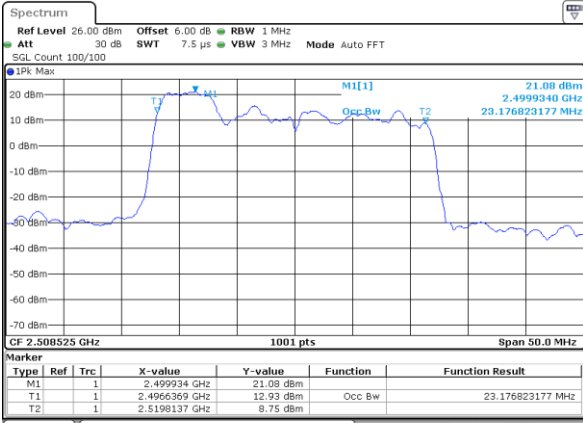

LTE Band 41

QPSK

Lowest Channel / 5MHz+20MHz

Date: 14.NOV.2020 08:39:14