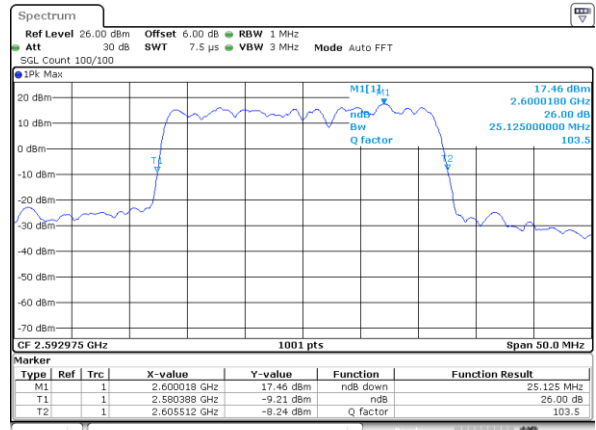

Highest Channel / 5MHz+20MHz

Date: 14.NOV.2020 08:59:21

Highest Channel / 10MHz+15MHz

Date: 14.NOV.2020 11:18:12

LTE Band 41

16QAM

Lowest Channel / 10MHz+20MHz

Date: 14.NOV.2020 12:20:44

Lowest Channel / 15MHz+10MHz

Date: 14.NOV.2020 11:31:14

Middle Channel / 10MHz+20MHz

Date: 14.NOV.2020 12:29:26

Middle Channel / 15MHz+10MHz

Date: 14.NOV.2020 11:38:12

Highest Channel / 10MHz+20MHz

Date: 14.NOV.2020 12:35:03

Highest Channel / 15MHz+10MHz

Date: 14.NOV.2020 11:46:58

LTE Band 41

16QAM

Lowest Channel / 15MHz+15MHz

Date: 14.NOV.2020 13:09:58

Lowest Channel / 15MHz+20MHz

Date: 14.NOV.2020 14:43:29