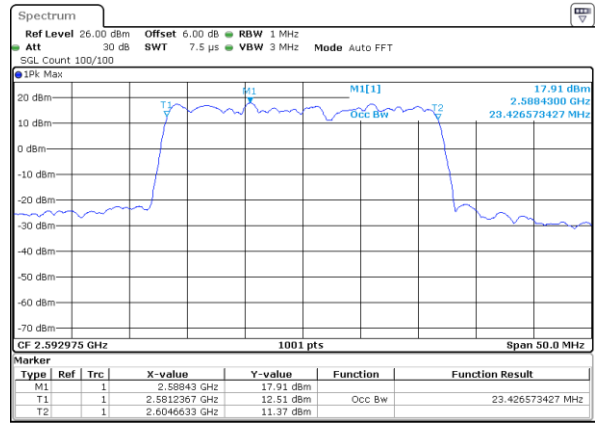

Middle Channel / 10MHz+15MHz

Date: 14.NOV.2020 11:13:11

Highest Channel / 5MHz+20MHz

Date: 14.NOV.2020 08:59:43

Highest Channel / 10MHz+15MHz

Date: 14.NOV.2020 11:18:32

LTE Band 41

QPSK

Lowest Channel / 10MHz+20MHz

Date: 14.NOV.2020 12:19:43

Lowest Channel / 15MHz+10MHz

Date: 14.NOV.2020 11:29:34

Middle Channel / 10MHz+20MHz

Date: 14.NOV.2020 12:29:51

Middle Channel / 15MHz+10MHz

Date: 14.NOV.2020 11:38:30

Highest Channel / 10MHz+20MHz

Date: 14.NOV.2020 12:35:18

Highest Channel / 15MHz+10MHz

Date: 14.NOV.2020 11:47:20

LTE Band 41

QPSK

Lowest Channel / 15MHz+15MHz

Date: 14.NOV.2020 13:08:43