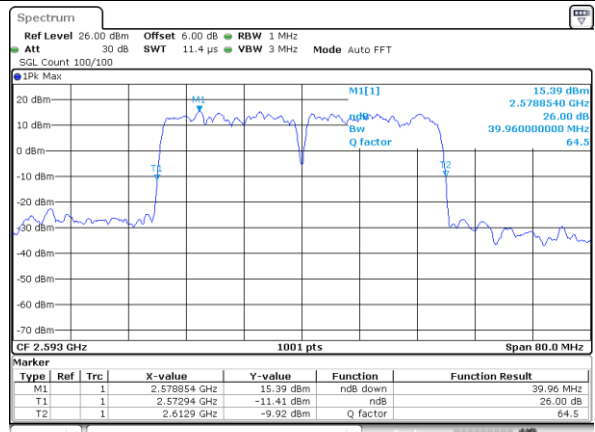

Middle Channel / 20MHz+10MHz

Date: 14.NOV.2020 12:54:51

Highest Channel / 20MHz+5MHz

Date: 14.NOV.2020 10:40:24

Highest Channel / 20MHz+10MHz

Date: 14.NOV.2020 13:00:01

LTE Band 41

16QAM

Lowest Channel / 20MHz+15MHz

Date: 14.NOV.2020 15:21:03

Lowest Channel / 20MHz+20MHz

Date: 14.NOV.2020 15:45:18

Middle Channel / 20MHz+15MHz

Date: 14.NOV.2020 15:30:58

Middle Channel / 20MHz+20MHz

Date: 14.NOV.2020 15:51:38

Highest Channel / 20MHz+15MHz

Date: 14.NOV.2020 15:37:32

Highest Channel / 20MHz+20MHz

Date: 14.NOV.2020 15:57:17

LTE Band 41

64QAM

Lowest Channel / 5MHz+20MHz

Date: 14.NOV.2020 08:41:42