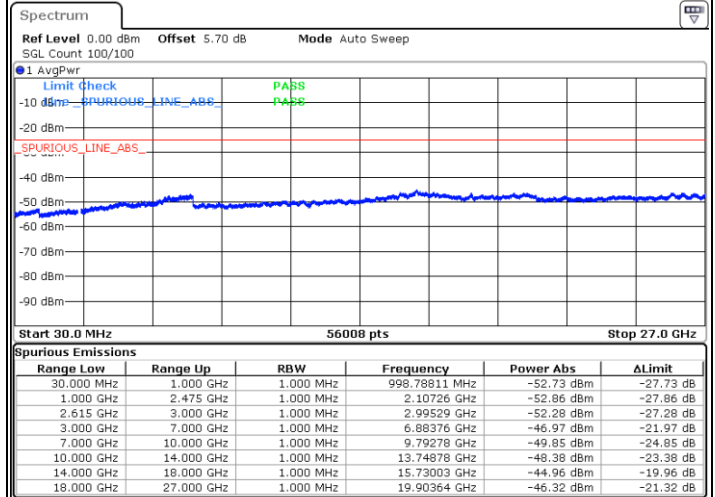

LTE Band 7C / 15MHz+20MHz

64QAM

Lowest Channel / 1RB74 and 1RB0

Middle Channel / 1RB74 and 1RB0

Date: 8.NOV.2020 14:31:37

Date: 8.NOV.2020 14:47:05

Highest Channel / 1RB74 and 1RB0

Date: 8.NOV.2020 15:12:14

LTE Band 7C / 20MHz+10MHz

64QAM

Lowest Channel / 1RB99 and 1RB0

Middle Channel / 1RB99 and 1RB0

Date: 8.NOV.2020 12:52:31

Date: 8.NOV.2020 13:06:59

Highest Channel / 1RB99 and 1RB0

Date: 8.NOV.2020 13:16:30

LTE Band 7C / 20MHz+15MHz

64QAM

Lowest Channel / 1RB99 and 1RB0

Middle Channel / 1RB99 and 1RB0

Date: 15.NOV.2020 20:40:02

Date: 15.NOV.2020 20:55:16

Highest Channel / 1RB99 and 1RB0

Date: 15.NOV.2020 21:06:29

LTE Band 7C / 20MHz+20MHz

64QAM

Lowest Channel / 1RB99 and 1RB0

Middle Channel / 1RB99 and 1RB0

Date: 15.NOV.2020 19:58:48

Date: 15.NOV.2020 20:06:07

Highest Channel / 1RB99 and 1RB0

Date: 15.NOV.2020 20:22:46