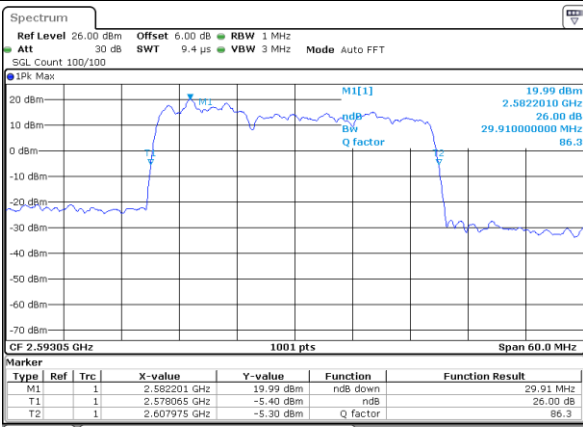

Middle Channel / 10MHz+15MHz

Date: 14.NOV.2020 11:13:16

Highest Channel / 5MHz+20MHz

Date: 14.NOV.2020 08:59:51

Highest Channel / 10MHz+15MHz

Date: 14.NOV.2020 11:18:38

LTE Band 41

QPSK

Lowest Channel / 10MHz+20MHz

Date: 14.NOV.2020 12:19:53

Lowest Channel / 15MHz+10MHz

Date: 14.NOV.2020 11:29:42

Middle Channel / 10MHz+20MHz

Date: 14.NOV.2020 12:29:57

Middle Channel / 15MHz+10MHz

Date: 14.NOV.2020 11:38:36

Highest Channel / 10MHz+20MHz

Date: 14.NOV.2020 12:35:24

Highest Channel / 15MHz+10MHz

Date: 14.NOV.2020 11:47:30

LTE Band 41

QPSK

Lowest Channel / 15MHz+15MHz

Date: 14.NOV.2020 13:08:54