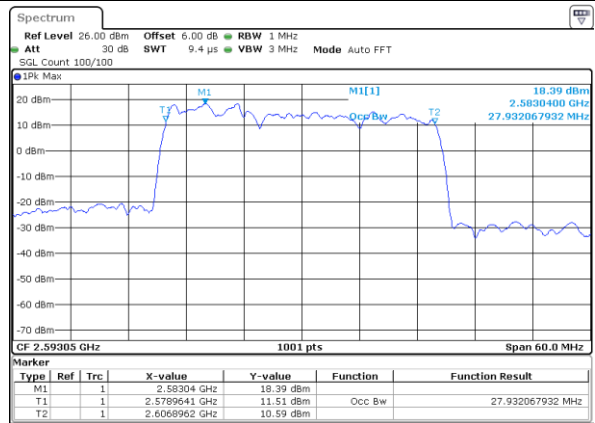

Lowest Channel / 15MHz+20MHz

Date: 14.NOV.2020 14:42:03

Middle Channel / 15MHz+15MHz

Date: 14.NOV.2020 14:20:05

Middle Channel / 15MHz+20MHz

Date: 14.NOV.2020 15:04:37

Highest Channel / 15MHz+15MHz

Date: 14.NOV.2020 14:33:01

Highest Channel / 15MHz+20MHz

Date: 14.NOV.2020 15:11:18

LTE Band 41

QPSK

Lowest Channel / 20MHz+5MHz

Date: 14.NOV.2020 09:53:50

Lowest Channel / 20MHz+10MHz

Date: 14.NOV.2020 12:46:06

Middle Channel / 20MHz+5MHz

Date: 14.NOV.2020 10:32:20

Middle Channel / 20MHz+10MHz

Date: 14.NOV.2020 12:29:51

Highest Channel / 20MHz+5MHz

Date: 14.NOV.2020 10:40:43

Highest Channel / 20MHz+10MHz

Date: 14.NOV.2020 13:00:21