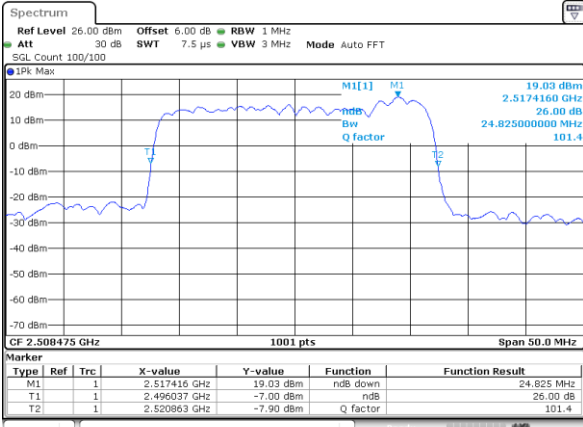

Middle Channel / 15MHz+20MHz

Date: 14.NOV.2020 15:03:40

Highest Channel / 15MHz+15MHz

Date: 14.NOV.2020 14:30:42

Highest Channel / 15MHz+20MHz

Date: 14.NOV.2020 15:09:32

LTE Band 41

64QAM

Lowest Channel / 20MHz+5MHz

Date: 14.NOV.2020 09:52:34

Lowest Channel / 20MHz+10MHz

Date: 14.NOV.2020 12:47:43

Middle Channel / 20MHz+5MHz

Date: 14.NOV.2020 10:31:39

Middle Channel / 20MHz+10MHz

Date: 14.NOV.2020 12:53:28