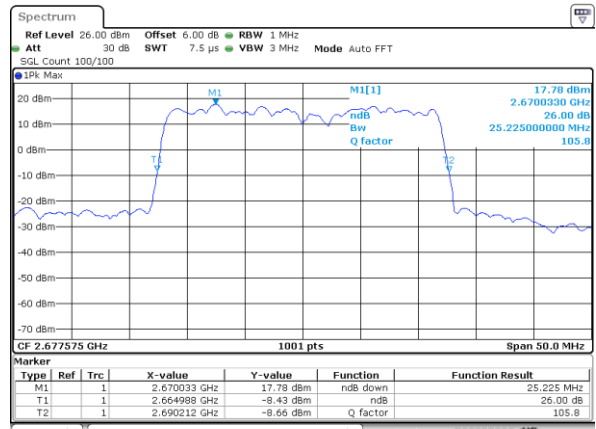

Highest Channel / 5MHz+20MHz

Date: 14.NOV.2020 08:59:21

Highest Channel / 10MHz+15MHz

Date: 14.NOV.2020 11:18:12

LTE Band 41

16QAM

Lowest Channel / 10MHz+20MHz

Date: 14.NOV.2020 12:20:44

Lowest Channel / 15MHz+10MHz

Date: 14.NOV.2020 11:31:14

Middle Channel / 10MHz+20MHz

Date: 14.NOV.2020 12:29:26

Middle Channel / 15MHz+10MHz

Date: 14.NOV.2020 11:38:12

Highest Channel / 10MHz+20MHz

Date: 14.NOV.2020 12:35:03

Highest Channel / 15MHz+10MHz

Date: 14.NOV.2020 11:46:58

LTE Band 41

16QAM

Lowest Channel / 15MHz+15MHz

Date: 14.NOV.2020 13:09:58

Lowest Channel / 15MHz+20MHz

Date: 14.NOV.2020 14:43:29