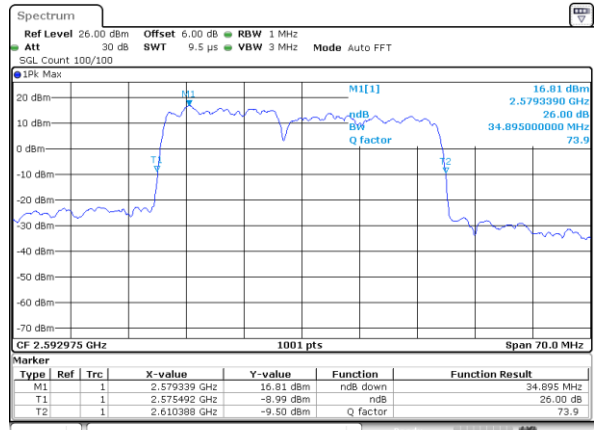

Lowest Channel / 15MHz+10MHz

Date: 14.NOV.2020 11:31:14

Middle Channel / 10MHz+20MHz

Date: 14.NOV.2020 12:29:26

Middle Channel / 15MHz+10MHz

Date: 14.NOV.2020 11:38:12

Highest Channel / 10MHz+20MHz

Date: 14.NOV.2020 12:35:03

Highest Channel / 15MHz+10MHz

Date: 14.NOV.2020 11:46:58

LTE Band 41

16QAM

Lowest Channel / 15MHz+15MHz

Date: 14.NOV.2020 13:09:58

Lowest Channel / 15MHz+20MHz

Date: 14.NOV.2020 14:43:29

Middle Channel / 15MHz+15MHz

Date: 14.NOV.2020 14:19:49

Middle Channel / 15MHz+20MHz

Date: 14.NOV.2020 15:04:18

Highest Channel / 15MHz+15MHz

Date: 14.NOV.2020 14:32:33

Highest Channel / 15MHz+20MHz

Date: 14.NOV.2020 15:10:39