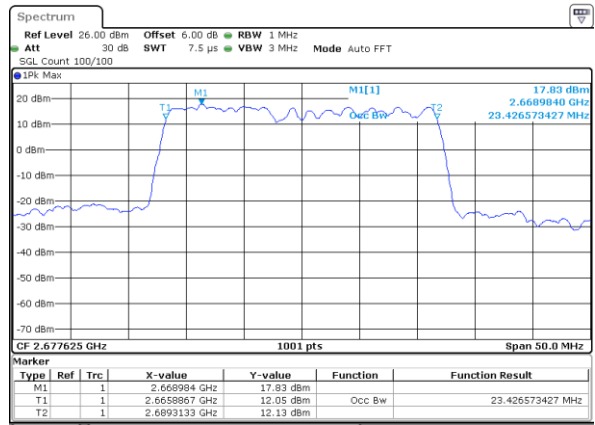

LTE Band 41

QPSK

Lowest Channel / 5MHz+20MHz

Date: 14.NOV.2020 08:39:14

Lowest Channel / 10MHz+15MHz

Date: 14.NOV.2020 11:04:20

Middle Channel / 5MHz+20MHz

Date: 14.NOV.2020 08:53:33

Middle Channel / 10MHz+15MHz

Date: 14.NOV.2020 11:13:11

Highest Channel / 5MHz+20MHz

Date: 14.NOV.2020 08:59:43

Highest Channel / 10MHz+15MHz

Date: 14.NOV.2020 11:18:32

LTE Band 41

QPSK

Lowest Channel / 10MHz+20MHz

Date: 14.NOV.2020 12:19:43

Lowest Channel / 15MHz+10MHz

Date: 14.NOV.2020 11:29:34

Middle Channel / 10MHz+20MHz

Date: 14.NOV.2020 12:29:51

Middle Channel / 15MHz+10MHz

Date: 14.NOV.2020 11:38:30