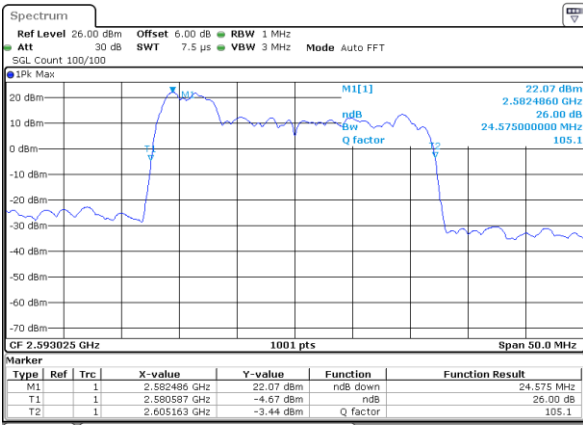

Lowest Channel / 20MHz+15MHz

Date: 14.NOV.2020 15:21:03

Lowest Channel / 20MHz+20MHz

Date: 14.NOV.2020 15:45:18

Middle Channel / 20MHz+15MHz

Date: 14.NOV.2020 15:30:58

Middle Channel / 20MHz+20MHz

Date: 14.NOV.2020 15:51:38

Highest Channel / 20MHz+15MHz

Date: 14.NOV.2020 15:37:32

Highest Channel / 20MHz+20MHz

Date: 14.NOV.2020 15:57:17

LTE Band 41

64QAM

Lowest Channel / 5MHz+20MHz

Date: 14.NOV.2020 08:41:42

Lowest Channel / 10MHz+15MHz

Date: 14.NOV.2020 11:06:05

Middle Channel / 5MHz+20MHz

Date: 14.NOV.2020 08:52:39

Middle Channel / 10MHz+15MHz

Date: 14.NOV.2020 11:12:32

Highest Channel / 5MHz+20MHz

Date: 14.NOV.2020 08:58:46