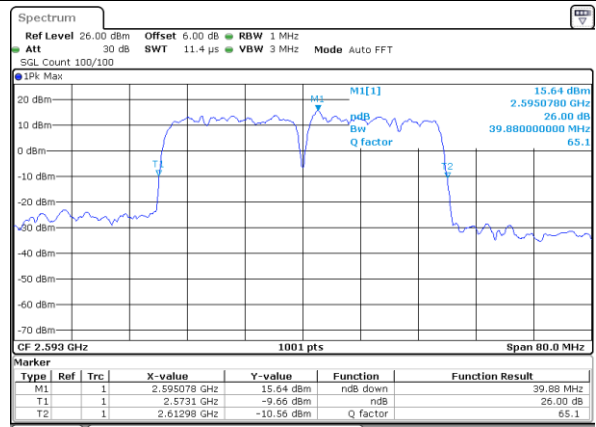

Highest Channel / 20MHz+5MHz

Date: 14.NOV.2020 10:39:27

Highest Channel / 20MHz+10MHz

Date: 14.NOV.2020 12:59:04

LTE Band 41

64QAM

Lowest Channel / 20MHz+15MHz

Date: 14.NOV.2020 15:23:54

Lowest Channel / 20MHz+20MHz

Date: 14.NOV.2020 15:45:43

Middle Channel / 20MHz+15MHz

Date: 14.NOV.2020 15:30:39

Middle Channel / 20MHz+20MHz

Date: 14.NOV.2020 15:51:14

Highest Channel / 20MHz+15MHz

Date: 14.NOV.2020 15:34:59

Highest Channel / 20MHz+20MHz

Date: 14.NOV.2020 15:56:25

Occupied Bandwidth

Mode	LTE Band 41 : 99%OBW(MHz)				
QPSK					
BW	5MHz+20MHz	10MHz+15MHz	10MHz+20MHz	15MHz+10MHz	15MHz+15MHz
Lowest CH	23.18	23.43	27.93	23.48	28.53
Middle CH	23.18	23.53	27.93	23.43	28.41
Highest CH	22.93	23.43	28.11	23.58	28.53
BW	15MHz+20MHz	20MHz+5MHz	20MHz+10MHz	20MHz+15MHz	20MHz+20MHz
Lowest CH	32.80	23.28	28.17	32.87	37.96
Middle CH	32.80	23.48	28.11	33.01	37.80
Highest CH	32.80	23.28	28.35	33.08	37.72