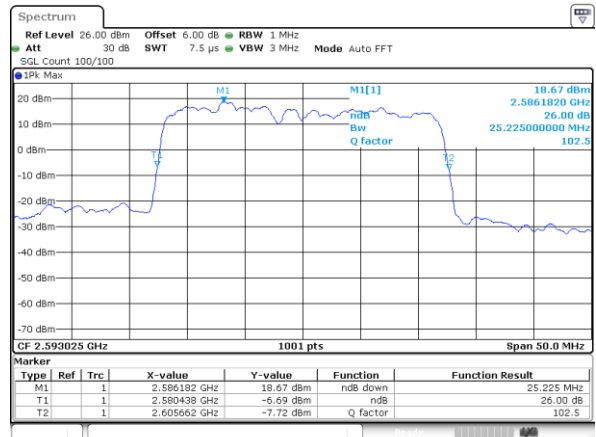

LTE Band 41

QPSK

Lowest Channel / 5MHz+20MHz

Date: 14.NOV.2020 08:39:29

Lowest Channel / 10MHz+15MHz

Date: 14.NOV.2020 11:04:28

Middle Channel / 5MHz+20MHz

Date: 14.NOV.2020 08:53:45

Middle Channel / 10MHz+15MHz

Date: 14.NOV.2020 11:13:16

Highest Channel / 5MHz+20MHz

Date: 14.NOV.2020 08:59:51

Highest Channel / 10MHz+15MHz

Date: 14.NOV.2020 11:18:38

LTE Band 41

QPSK