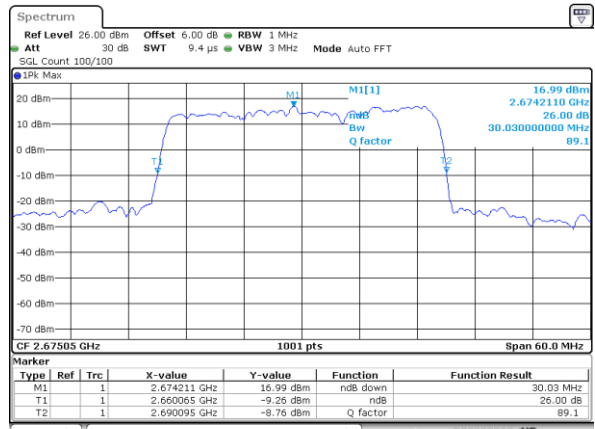

Highest Channel / 15MHz+20MHz

Date: 14.NOV.2020 15:11:35

LTE Band 41

QPSK

Lowest Channel / 20MHz+5MHz

Date: 14.NOV.2020 09:53:57

Lowest Channel / 20MHz+10MHz

Date: 14.NOV.2020 12:46:15

Middle Channel / 20MHz+5MHz

Date: 14.NOV.2020 10:32:25

Middle Channel / 20MHz+10MHz

Date: 14.NOV.2020 12:55:15

Highest Channel / 20MHz+5MHz

Date: 14.NOV.2020 10:40:48

Highest Channel / 20MHz+10MHz

Date: 14.NOV.2020 13:00:27

LTE Band 41

QPSK

Lowest Channel / 20MHz+15MHz

Date: 14.NOV.2020 15:19:48

Lowest Channel / 20MHz+20MHz

Date: 14.NOV.2020 15:44:26

Middle Channel / 20MHz+15MHz

Date: 14.NOV.2020 15:31:18