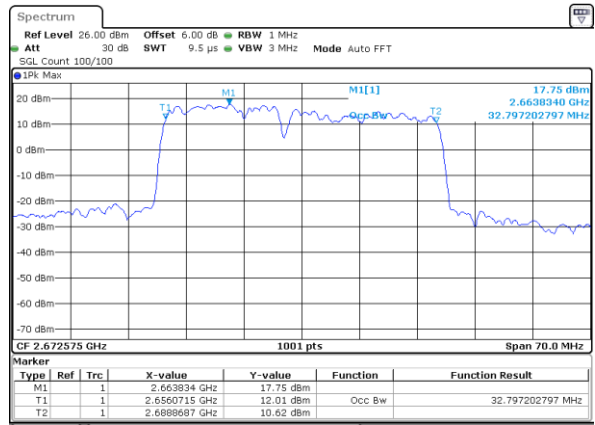

Highest Channel / 10MHz+20MHz

Date: 14.NOV.2020 12:35:18

Highest Channel / 15MHz+10MHz

Date: 14.NOV.2020 11:47:20

LTE Band 41

QPSK

Lowest Channel / 15MHz+15MHz

Date: 14.NOV.2020 13:08:43

Lowest Channel / 15MHz+20MHz

Date: 14.NOV.2020 14:42:03

Middle Channel / 15MHz+15MHz

Date: 14.NOV.2020 14:20:05

Middle Channel / 15MHz+20MHz

Date: 14.NOV.2020 15:04:37

Highest Channel / 15MHz+15MHz

Date: 14.NOV.2020 14:33:01

Highest Channel / 15MHz+20MHz

Date: 14.NOV.2020 15:11:18

LTE Band 41

QPSK

Lowest Channel / 20MHz+5MHz

Date: 14.NOV.2020 09:53:50

Lowest Channel / 20MHz+10MHz

Date: 14.NOV.2020 12:46:06