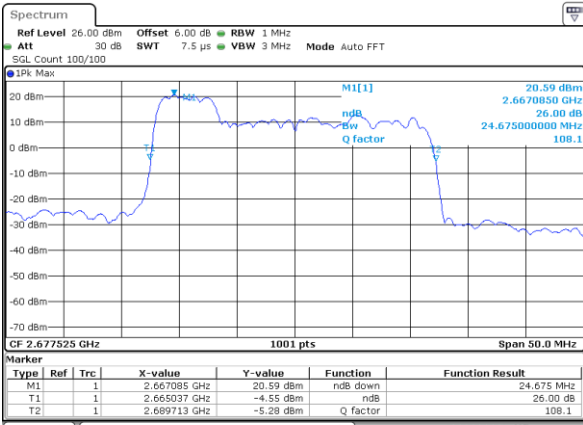

Highest Channel / 20MHz+15MHz

Date: 14.NOV.2020 15:37:32

Highest Channel / 20MHz+20MHz

Date: 14.NOV.2020 15:57:17

LTE Band 41

64QAM

Lowest Channel / 5MHz+20MHz

Date: 14.NOV.2020 08:41:42

Lowest Channel / 10MHz+15MHz

Date: 14.NOV.2020 11:06:05

Middle Channel / 5MHz+20MHz

Date: 14.NOV.2020 08:52:39

Middle Channel / 10MHz+15MHz

Date: 14.NOV.2020 11:12:32

Highest Channel / 5MHz+20MHz

Date: 14.NOV.2020 08:58:46

Highest Channel / 10MHz+15MHz

Date: 14.NOV.2020 11:17:05

LTE Band 41

64QAM

Lowest Channel / 10MHz+20MHz

Date: 14.NOV.2020 12:21:14

Lowest Channel / 15MHz+10MHz

Date: 14.NOV.2020 11:31:47