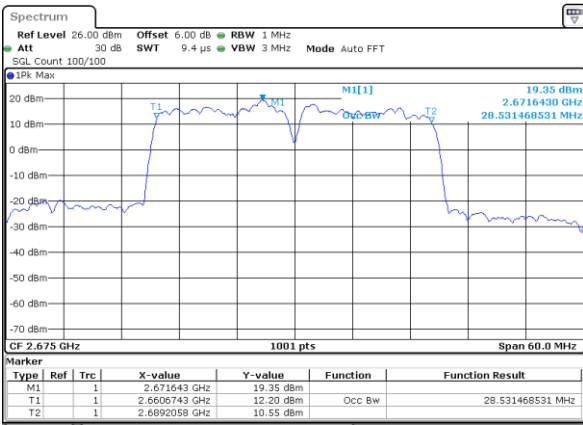

Highest Channel / 10MHz+20MHz

Date: 14.NOV.2020 12:35:18

Highest Channel / 15MHz+10MHz

Date: 14.NOV.2020 11:47:20

LTE Band 41

QPSK

Lowest Channel / 15MHz+15MHz

Date: 14.NOV.2020 13:08:43

Lowest Channel / 15MHz+20MHz

Date: 14.NOV.2020 14:42:03

Middle Channel / 15MHz+15MHz

Date: 14.NOV.2020 14:20:05

Middle Channel / 15MHz+20MHz

Date: 14.NOV.2020 15:04:37

Highest Channel / 15MHz+15MHz

Date: 14.NOV.2020 14:33:01

Highest Channel / 15MHz+20MHz

Date: 14.NOV.2020 15:11:18

LTE Band 41

QPSK

Lowest Channel / 20MHz+5MHz

Date: 14.NOV.2020 09:53:50

Lowest Channel / 20MHz+10MHz

Date: 14.NOV.2020 12:46:06