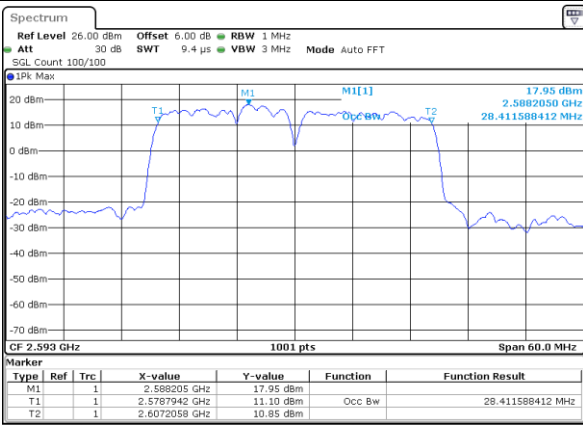

Highest Channel / 10MHz+20MHz

Date: 14.NOV.2020 12:35:18

Highest Channel / 15MHz+10MHz

Date: 14.NOV.2020 11:47:20

LTE Band 41

QPSK

Lowest Channel / 15MHz+15MHz

Date: 14.NOV.2020 13:08:43

Lowest Channel / 15MHz+20MHz

Date: 14.NOV.2020 14:42:03

Middle Channel / 15MHz+15MHz

Date: 14.NOV.2020 14:20:05

Middle Channel / 15MHz+20MHz

Date: 14.NOV.2020 15:04:37

Highest Channel / 15MHz+15MHz

Date: 14.NOV.2020 14:33:01