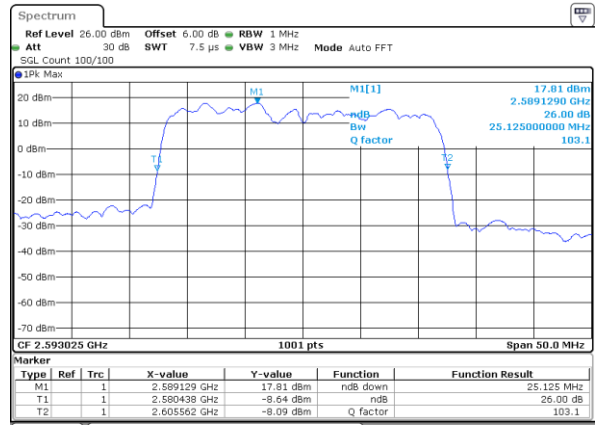

Highest Channel / 20MHz+15MHz

Date: 14.NOV.2020 15:37:32

Highest Channel / 20MHz+20MHz

Date: 14.NOV.2020 15:57:17

LTE Band 41

64QAM

Lowest Channel / 5MHz+20MHz

Date: 14.NOV.2020 08:41:42

Lowest Channel / 10MHz+15MHz

Date: 14.NOV.2020 11:06:05

Middle Channel / 5MHz+20MHz

Date: 14.NOV.2020 08:52:39

Middle Channel / 10MHz+15MHz

Date: 14.NOV.2020 11:12:32

Highest Channel / 5MHz+20MHz

Date: 14.NOV.2020 08:58:46

Highest Channel / 10MHz+15MHz

Date: 14.NOV.2020 11:17:05

LTE Band 41

64QAM

Lowest Channel / 10MHz+20MHz

Date: 14.NOV.2020 12:21:14

Lowest Channel / 15MHz+10MHz

Date: 14.NOV.2020 11:31:47

Middle Channel / 10MHz+20MHz

Date: 14.NOV.2020 12:29:00

Middle Channel / 15MHz+10MHz

Date: 14.NOV.2020 11:37:51

Highest Channel / 10MHz+20MHz

Date: 14.NOV.2020 12:13:52

Highest Channel / 15MHz+10MHz

Date: 14.NOV.2020 11:44:53