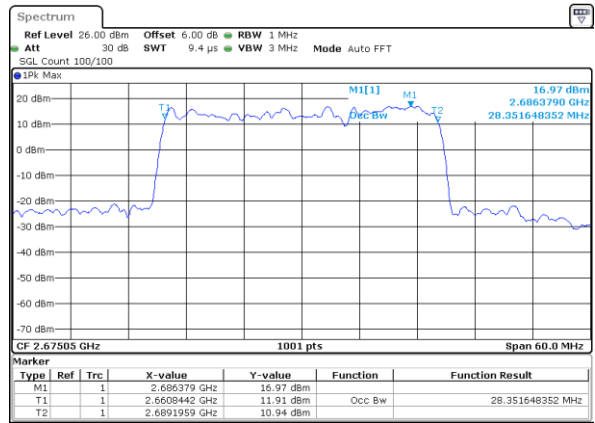

Highest Channel / 15MHz+20MHz

Date: 14.NOV.2020 15:11:18

LTE Band 41

QPSK

Lowest Channel / 20MHz+5MHz

Date: 14.NOV.2020 09:53:50

Lowest Channel / 20MHz+10MHz

Date: 14.NOV.2020 12:46:06

Middle Channel / 20MHz+5MHz

Date: 14.NOV.2020 10:32:20

Middle Channel / 20MHz+10MHz

Date: 14.NOV.2020 12:29:51

Highest Channel / 20MHz+5MHz

Date: 14.NOV.2020 10:40:43

Highest Channel / 20MHz+10MHz

Date: 14.NOV.2020 13:00:21