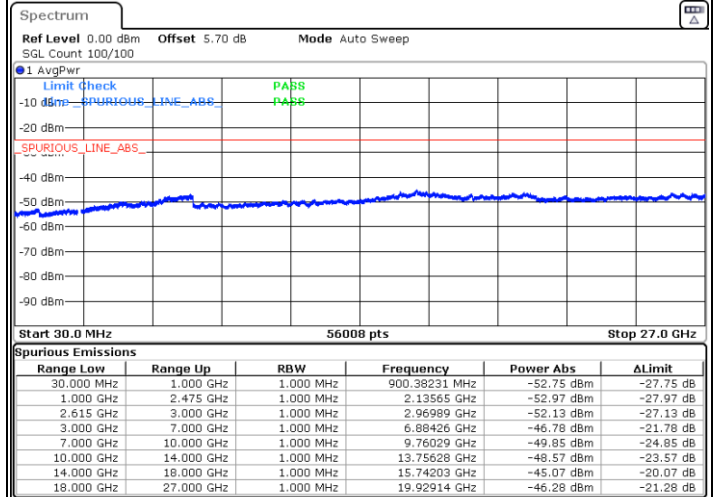

LTE Band 7C / 20MHz+15MHz

64QAM

Lowest Channel / 1RB99 and 1RB0

Middle Channel / 1RB99 and 1RB0

Date: 15.NOV.2020 20:40:02

Date: 15.NOV.2020 20:55:16

Highest Channel / 1RB99 and 1RB0

Date: 15.NOV.2020 21:06:29

LTE Band 7C / 20MHz+20MHz

64QAM

Lowest Channel / 1RB99 and 1RB0

Middle Channel / 1RB99 and 1RB0

Date: 15.NOV.2020 19:58:48

Date: 15.NOV.2020 20:06:07

Highest Channel / 1RB99 and 1RB0

Date: 15.NOV.2020 20:22:46

LTE Band 41CA

26dB Bandwidth

Mode	LTE Band 41 : 26dB BW(MHz)				
QPSK					
BW	5MHz+20MHz	10MHz+15MHz	10MHz+20MHz	15MHz+10MHz	15MHz+15MHz
Lowest CH	24.58	25.08	29.97	25.28	30.57
Middle CH	24.63	25.23	29.91	25.23	30.39
Highest CH	24.73	25.18	29.97	25.28	30.69
BW	15MHz+20MHz	20MHz+5MHz	20MHz+10MHz	20MHz+15MHz	20MHz+20MHz
Lowest CH	34.83	24.88	29.91	35.11	39.80
Middle CH	34.97	24.93	30.09	35.04	39.80
Highest CH	34.90	24.88	30.03	34.97	39.96