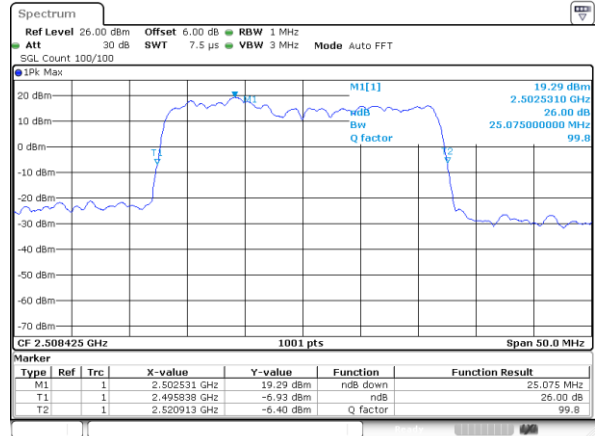

LTE Band 41

QPSK

Lowest Channel / 5MHz+20MHz

Date: 14.NOV.2020 08:39:29

Lowest Channel / 10MHz+15MHz

Date: 14.NOV.2020 11:04:28

Middle Channel / 5MHz+20MHz

Date: 14.NOV.2020 08:53:45

Middle Channel / 10MHz+15MHz

Date: 14.NOV.2020 11:13:16

Highest Channel / 5MHz+20MHz

Date: 14.NOV.2020 08:59:51

Highest Channel / 10MHz+15MHz

Date: 14.NOV.2020 11:18:38

LTE Band 41

QPSK