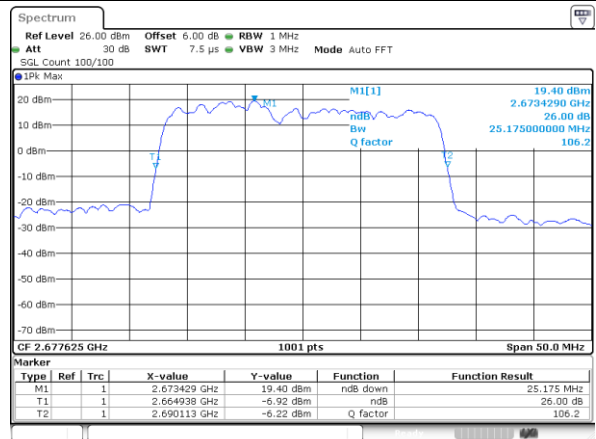

Middle Channel / 10MHz+15MHz

Date: 14.NOV.2020 11:13:16

Highest Channel / 5MHz+20MHz

Date: 14.NOV.2020 08:59:51

Highest Channel / 10MHz+15MHz

Date: 14.NOV.2020 11:18:38

LTE Band 41

QPSK