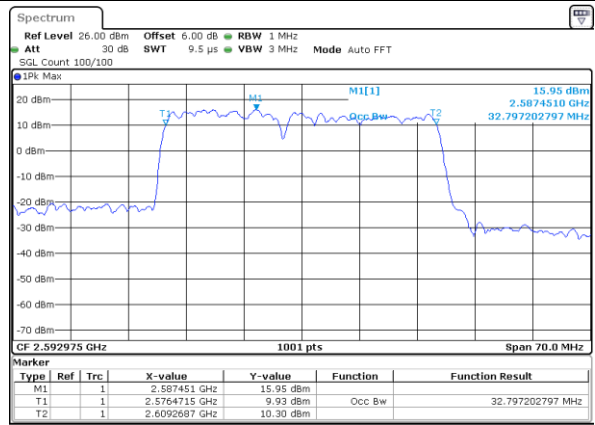

Highest Channel / 10MHz+20MHz

Date: 14.NOV.2020 12:35:18

Highest Channel / 15MHz+10MHz

Date: 14.NOV.2020 11:47:20

LTE Band 41

QPSK

Lowest Channel / 15MHz+15MHz

Date: 14.NOV.2020 13:08:43

Lowest Channel / 15MHz+20MHz

Date: 14.NOV.2020 14:42:03

Middle Channel / 15MHz+15MHz

Date: 14.NOV.2020 14:20:05

Middle Channel / 15MHz+20MHz

Date: 14.NOV.2020 15:04:37

Highest Channel / 15MHz+15MHz

Date: 14.NOV.2020 14:33:01

Highest Channel / 15MHz+20MHz

Date: 14.NOV.2020 15:11:18

LTE Band 41

QPSK

Lowest Channel / 20MHz+5MHz

Date: 14.NOV.2020 09:53:50

Lowest Channel / 20MHz+10MHz

Date: 14.NOV.2020 12:46:06