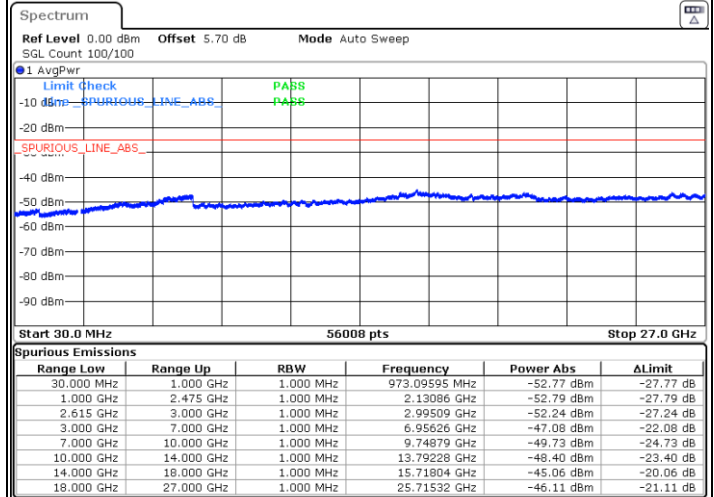

LTE Band 7C / 20MHz+10MHz

64QAM

Lowest Channel / 1RB99 and 1RB0

Middle Channel / 1RB99 and 1RB0

Date: 8.NOV.2020 12:52:31

Date: 8.NOV.2020 13:06:59

Highest Channel / 1RB99 and 1RB0

Date: 8.NOV.2020 13:16:30

LTE Band 7C / 20MHz+15MHz

64QAM

Lowest Channel / 1RB99 and 1RB0

Middle Channel / 1RB99 and 1RB0

Date: 15.NOV.2020 20:40:02

Date: 15.NOV.2020 20:55:16

Highest Channel / 1RB99 and 1RB0

Date: 15.NOV.2020 21:06:29

LTE Band 7C / 20MHz+20MHz

64QAM

Lowest Channel / 1RB99 and 1RB0

Middle Channel / 1RB99 and 1RB0

Date: 15.NOV.2020 19:58:48

Date: 15.NOV.2020 20:06:07

Highest Channel / 1RB99 and 1RB0

Date: 15.NOV.2020 20:22:46