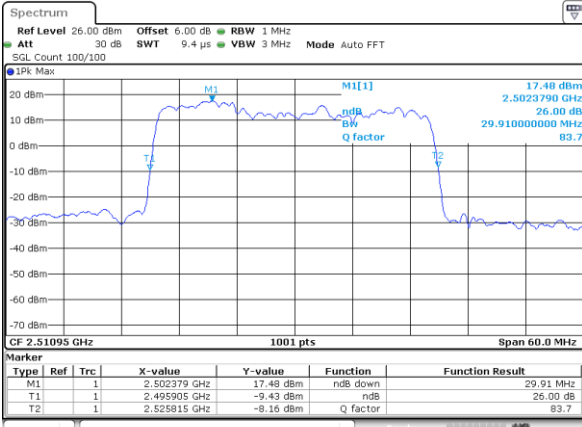

Highest Channel / 5MHz+20MHz

Date: 14.NOV.2020 08:59:21

Highest Channel / 10MHz+15MHz

Date: 14.NOV.2020 11:18:12

LTE Band 41

16QAM

Lowest Channel / 10MHz+20MHz

Date: 14.NOV.2020 12:20:44

Lowest Channel / 15MHz+10MHz

Date: 14.NOV.2020 11:31:14

Middle Channel / 10MHz+20MHz

Date: 14.NOV.2020 12:29:26

Middle Channel / 15MHz+10MHz

Date: 14.NOV.2020 11:38:12

Highest Channel / 10MHz+20MHz

Date: 14.NOV.2020 12:35:03