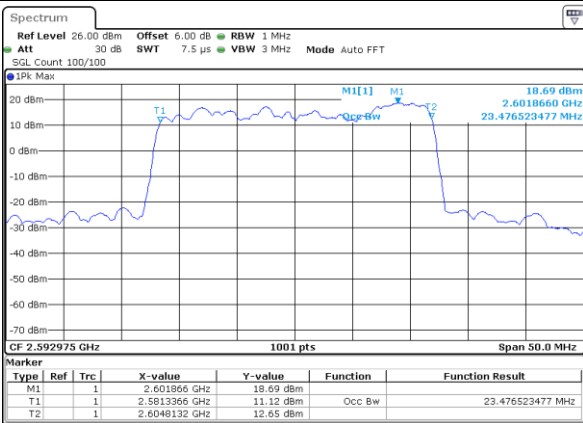

Lowest Channel / 15MHz+20MHz

Date: 14.NOV.2020 14:42:03

Middle Channel / 15MHz+15MHz

Date: 14.NOV.2020 14:20:05

Middle Channel / 15MHz+20MHz

Date: 14.NOV.2020 15:04:37

Highest Channel / 15MHz+15MHz

Date: 14.NOV.2020 14:33:01

Highest Channel / 15MHz+20MHz

Date: 14.NOV.2020 15:11:18

LTE Band 41

QPSK

Lowest Channel / 20MHz+5MHz

Date: 14.NOV.2020 09:53:50

Lowest Channel / 20MHz+10MHz

Date: 14.NOV.2020 12:46:06

Middle Channel / 20MHz+5MHz

Date: 14.NOV.2020 10:32:20

Middle Channel / 20MHz+10MHz

Date: 14.NOV.2020 12:29:51

Highest Channel / 20MHz+5MHz

Date: 14.NOV.2020 10:40:43

Highest Channel / 20MHz+10MHz

Date: 14.NOV.2020 13:00:21