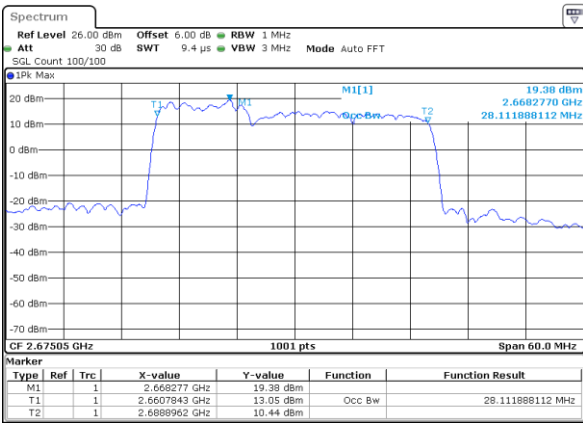

Middle Channel / 10MHz+15MHz

Date: 14.NOV.2020 11:13:11

Highest Channel / 5MHz+20MHz

Date: 14.NOV.2020 08:59:43

Highest Channel / 10MHz+15MHz

Date: 14.NOV.2020 11:18:32

LTE Band 41

QPSK

Lowest Channel / 10MHz+20MHz

Date: 14.NOV.2020 12:19:43

Lowest Channel / 15MHz+10MHz

Date: 14.NOV.2020 11:29:34

Middle Channel / 10MHz+20MHz

Date: 14.NOV.2020 12:29:51

Middle Channel / 15MHz+10MHz

Date: 14.NOV.2020 11:38:30

Highest Channel / 10MHz+20MHz

Date: 14.NOV.2020 12:35:18

Highest Channel / 15MHz+10MHz

Date: 14.NOV.2020 11:47:20

LTE Band 41

QPSK

Lowest Channel / 15MHz+15MHz

Date: 14.NOV.2020 13:08:43