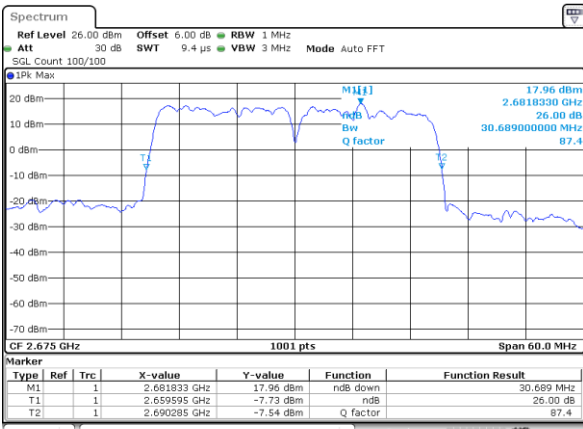

Highest Channel / 10MHz+20MHz

Date: 14.NOV.2020 12:35:24

Highest Channel / 15MHz+10MHz

Date: 14.NOV.2020 11:47:30

LTE Band 41

QPSK

Lowest Channel / 15MHz+15MHz

Date: 14.NOV.2020 13:08:54

Lowest Channel / 15MHz+20MHz

Date: 14.NOV.2020 14:42:14

Middle Channel / 15MHz+15MHz

Date: 14.NOV.2020 14:20:10

Middle Channel / 15MHz+20MHz

Date: 14.NOV.2020 15:04:42

Highest Channel / 15MHz+15MHz

Date: 14.NOV.2020 14:33:10

Highest Channel / 15MHz+20MHz

Date: 14.NOV.2020 15:11:35

LTE Band 41

QPSK

Lowest Channel / 20MHz+5MHz

Date: 14.NOV.2020 09:53:57

Lowest Channel / 20MHz+10MHz

Date: 14.NOV.2020 12:46:15