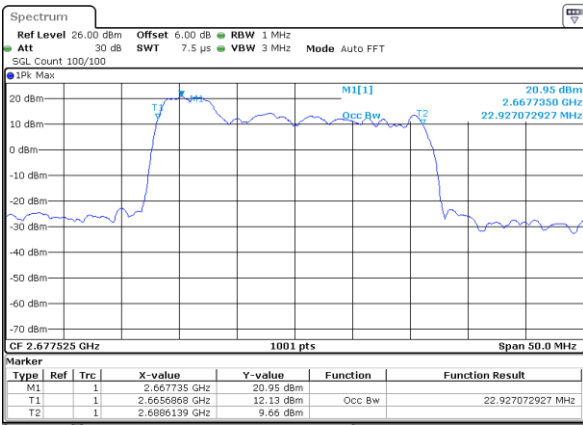

LTE Band 41

QPSK

Lowest Channel / 5MHz+20MHz

Date: 14.NOV.2020 08:39:14

Lowest Channel / 10MHz+15MHz

Date: 14.NOV.2020 11:04:20

Middle Channel / 5MHz+20MHz

Date: 14.NOV.2020 08:53:33

Middle Channel / 10MHz+15MHz

Date: 14.NOV.2020 11:13:11

Highest Channel / 5MHz+20MHz

Date: 14.NOV.2020 08:59:43

Highest Channel / 10MHz+15MHz

Date: 14.NOV.2020 11:18:32

LTE Band 41

QPSK