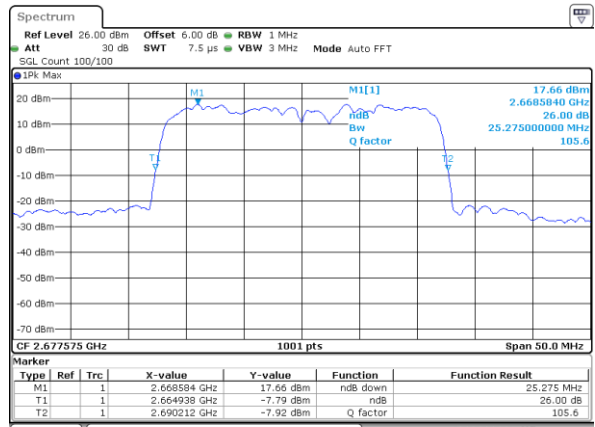

Middle Channel / 10MHz+15MHz

Date: 14.NOV.2020 11:13:16

Highest Channel / 5MHz+20MHz

Date: 14.NOV.2020 08:59:51

Highest Channel / 10MHz+15MHz

Date: 14.NOV.2020 11:18:38

LTE Band 41

QPSK

Lowest Channel / 10MHz+20MHz

Date: 14.NOV.2020 12:19:53

Lowest Channel / 15MHz+10MHz

Date: 14.NOV.2020 11:29:42

Middle Channel / 10MHz+20MHz

Date: 14.NOV.2020 12:29:57

Middle Channel / 15MHz+10MHz

Date: 14.NOV.2020 11:38:36

Highest Channel / 10MHz+20MHz

Date: 14.NOV.2020 12:35:24

Highest Channel / 15MHz+10MHz

Date: 14.NOV.2020 11:47:30

LTE Band 41

QPSK

Lowest Channel / 15MHz+15MHz

Date: 14.NOV.2020 13:08:54

Lowest Channel / 15MHz+20MHz

Date: 14.NOV.2020 14:42:14

Middle Channel / 15MHz+15MHz

Date: 14.NOV.2020 14:20:10

Middle Channel / 15MHz+20MHz

Date: 14.NOV.2020 15:04:42

Highest Channel / 15MHz+15MHz

Date: 14.NOV.2020 14:33:10