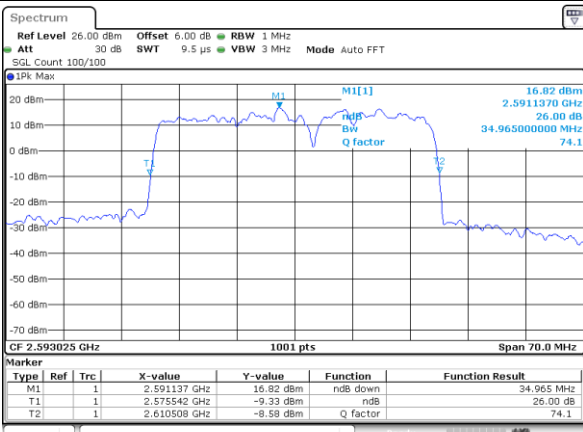

Middle Channel / 20MHz+10MHz

Date: 14.NOV.2020 12:54:51

Highest Channel / 20MHz+5MHz

Date: 14.NOV.2020 10:40:24

Highest Channel / 20MHz+10MHz

Date: 14.NOV.2020 13:00:01

LTE Band 41

16QAM

Lowest Channel / 20MHz+15MHz

Date: 14.NOV.2020 15:21:03

Lowest Channel / 20MHz+20MHz

Date: 14.NOV.2020 15:45:18

Middle Channel / 20MHz+15MHz

Date: 14.NOV.2020 15:30:58

Middle Channel / 20MHz+20MHz

Date: 14.NOV.2020 15:51:38

Highest Channel / 20MHz+15MHz

Date: 14.NOV.2020 15:37:32

Highest Channel / 20MHz+20MHz

Date: 14.NOV.2020 15:57:17

LTE Band 41

64QAM

Lowest Channel / 5MHz+20MHz

Date: 14.NOV.2020 08:41:42