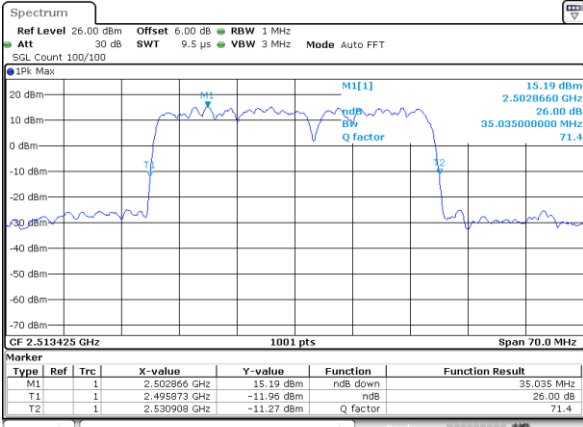

Middle Channel / 20MHz+10MHz

Date: 14.NOV.2020 12:54:51

Highest Channel / 20MHz+5MHz

Date: 14.NOV.2020 10:40:24

Highest Channel / 20MHz+10MHz

Date: 14.NOV.2020 13:00:01

LTE Band 41

16QAM

Lowest Channel / 20MHz+15MHz

Date: 14.NOV.2020 15:21:03

Lowest Channel / 20MHz+20MHz

Date: 14.NOV.2020 15:45:18

Middle Channel / 20MHz+15MHz

Date: 14.NOV.2020 15:30:58

Middle Channel / 20MHz+20MHz

Date: 14.NOV.2020 15:51:38