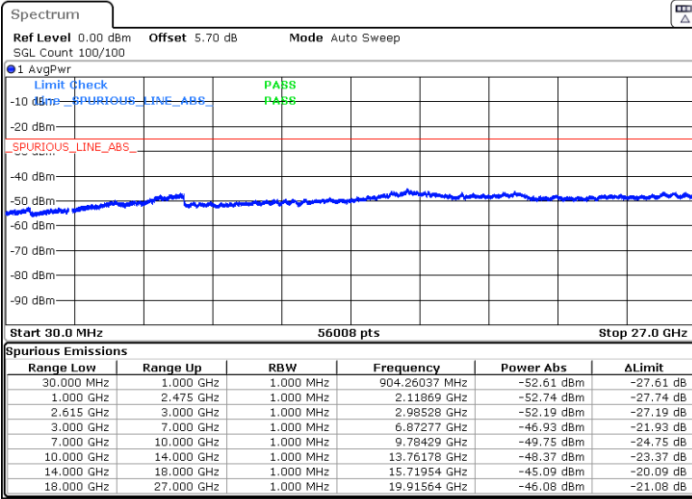

LTE Band 7C / 15MHz+20MHz

64QAM

Lowest Channel / 1RB74 and 1RB0

Middle Channel / 1RB74 and 1RB0

Date: 8.NOV.2020 14:31:37

Date: 8.NOV.2020 14:47:05

Highest Channel / 1RB74 and 1RB0

Date: 8.NOV.2020 15:12:14

LTE Band 7C / 20MHz+10MHz

64QAM

Lowest Channel / 1RB99 and 1RB0

Middle Channel / 1RB99 and 1RB0

Date: 8.NOV.2020 12:52:31

Date: 8.NOV.2020 13:06:59

Highest Channel / 1RB99 and 1RB0

Date: 8.NOV.2020 13:16:30

LTE Band 7C / 20MHz+15MHz

64QAM

Lowest Channel / 1RB99 and 1RB0

Middle Channel / 1RB99 and 1RB0

Date: 15.NOV.2020 20:40:02

Date: 15.NOV.2020 20:55:16

Highest Channel / 1RB99 and 1RB0

Date: 15.NOV.2020 21:06:29