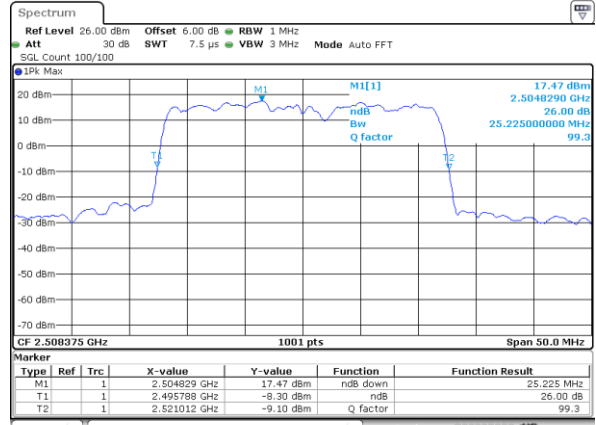

Lowest Channel / 10MHz+15MHz

Date: 14.NOV.2020 11:06:05

Middle Channel / 5MHz+20MHz

Date: 14.NOV.2020 08:52:39

Middle Channel / 10MHz+15MHz

Date: 14.NOV.2020 11:12:32

Highest Channel / 5MHz+20MHz

Date: 14.NOV.2020 08:58:46

Highest Channel / 10MHz+15MHz

Date: 14.NOV.2020 11:17:05

LTE Band 41

64QAM

Lowest Channel / 10MHz+20MHz

Date: 14.NOV.2020 12:21:14

Lowest Channel / 15MHz+10MHz

Date: 14.NOV.2020 11:31:47

Middle Channel / 10MHz+20MHz

Date: 14.NOV.2020 12:29:00

Middle Channel / 15MHz+10MHz

Date: 14.NOV.2020 11:37:51

Highest Channel / 10MHz+20MHz

Date: 14.NOV.2020 12:13:52

Highest Channel / 15MHz+10MHz

Date: 14.NOV.2020 11:44:53