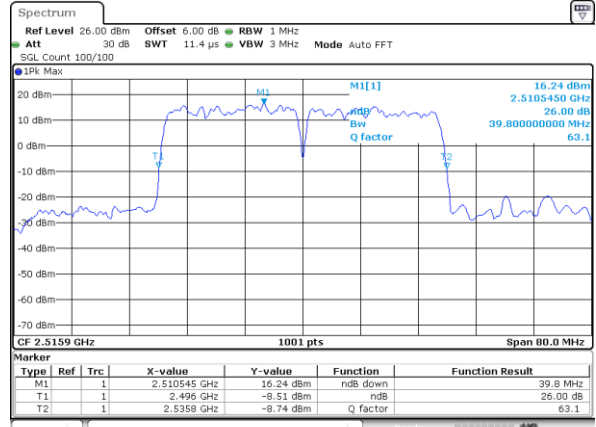

LTE Band 41

QPSK

Lowest Channel / 20MHz+15MHz

Date: 14.NOV.2020 15:19:48

Lowest Channel / 20MHz+20MHz

Date: 14.NOV.2020 15:44:26

Middle Channel / 20MHz+15MHz

Date: 14.NOV.2020 15:31:18

Middle Channel / 20MHz+20MHz

Date: 14.NOV.2020 15:52:31

Highest Channel / 20MHz+15MHz

Date: 14.NOV.2020 15:36:26

Highest Channel / 20MHz+20MHz

Date: 14.NOV.2020 15:57:42

LTE Band 41

16QAM