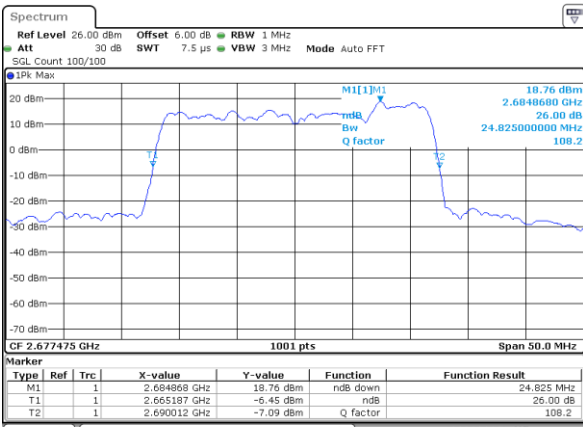

Middle Channel / 15MHz+15MHz

Date: 14.NOV.2020 14:19:49

Middle Channel / 15MHz+20MHz

Date: 14.NOV.2020 15:04:18

Highest Channel / 15MHz+15MHz

Date: 14.NOV.2020 14:32:33

Highest Channel / 15MHz+20MHz

Date: 14.NOV.2020 15:10:39

LTE Band 41

16QAM

Lowest Channel / 20MHz+5MHz

Date: 14.NOV.2020 09:53:29

Lowest Channel / 20MHz+10MHz

Date: 14.NOV.2020 12:47:13

Middle Channel / 20MHz+5MHz

Date: 14.NOV.2020 10:32:06

Middle Channel / 20MHz+10MHz

Date: 14.NOV.2020 12:54:51

Highest Channel / 20MHz+5MHz

Date: 14.NOV.2020 10:40:24

Highest Channel / 20MHz+10MHz

Date: 14.NOV.2020 13:00:01

LTE Band 41

16QAM