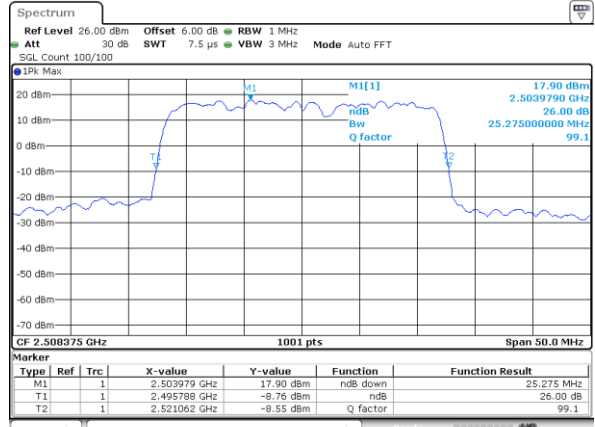

LTE Band 41

QPSK

Lowest Channel / 5MHz+20MHz

Date: 14.NOV.2020 08:39:29

Lowest Channel / 10MHz+15MHz

Date: 14.NOV.2020 11:04:28

Middle Channel / 5MHz+20MHz

Date: 14.NOV.2020 08:53:45

Middle Channel / 10MHz+15MHz

Date: 14.NOV.2020 11:13:16

Highest Channel / 5MHz+20MHz

Date: 14.NOV.2020 08:59:51

Highest Channel / 10MHz+15MHz

Date: 14.NOV.2020 11:18:38

LTE Band 41

QPSK

Lowest Channel / 10MHz+20MHz

Date: 14.NOV.2020 12:19:53

Lowest Channel / 15MHz+10MHz

Date: 14.NOV.2020 11:29:42

Middle Channel / 10MHz+20MHz

Date: 14.NOV.2020 12:29:57

Middle Channel / 15MHz+10MHz

Date: 14.NOV.2020 11:38:36

Highest Channel / 10MHz+20MHz

Date: 14.NOV.2020 12:35:24

Highest Channel / 15MHz+10MHz

Date: 14.NOV.2020 11:47:30

LTE Band 41

QPSK

Lowest Channel / 15MHz+15MHz

Date: 14.NOV.2020 13:08:54