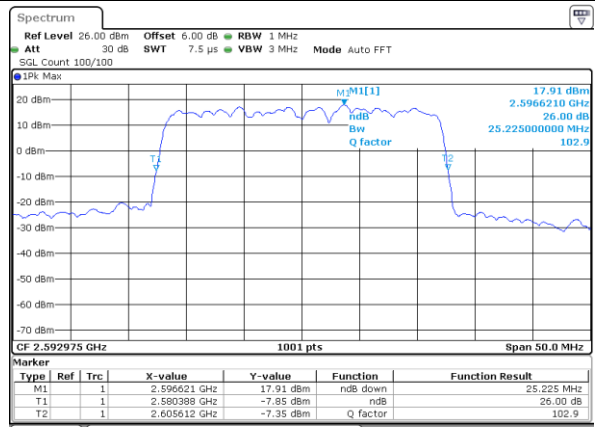

Middle Channel / 10MHz+15MHz

Date: 14.NOV.2020 11:13:16

Highest Channel / 5MHz+20MHz

Date: 14.NOV.2020 08:59:51

Highest Channel / 10MHz+15MHz

Date: 14.NOV.2020 11:18:38

LTE Band 41

QPSK

Lowest Channel / 10MHz+20MHz

Date: 14.NOV.2020 12:19:53

Lowest Channel / 15MHz+10MHz

Date: 14.NOV.2020 11:29:42

Middle Channel / 10MHz+20MHz

Date: 14.NOV.2020 12:29:57

Middle Channel / 15MHz+10MHz

Date: 14.NOV.2020 11:38:36

Highest Channel / 10MHz+20MHz

Date: 14.NOV.2020 12:35:24

Highest Channel / 15MHz+10MHz

Date: 14.NOV.2020 11:47:30

LTE Band 41

QPSK

Lowest Channel / 15MHz+15MHz

Date: 14.NOV.2020 13:08:54

Lowest Channel / 15MHz+20MHz

Date: 14.NOV.2020 14:42:14

Middle Channel / 15MHz+15MHz

Date: 14.NOV.2020 14:20:10

Middle Channel / 15MHz+20MHz

Date: 14.NOV.2020 15:04:42

Highest Channel / 15MHz+15MHz

Date: 14.NOV.2020 14:33:10