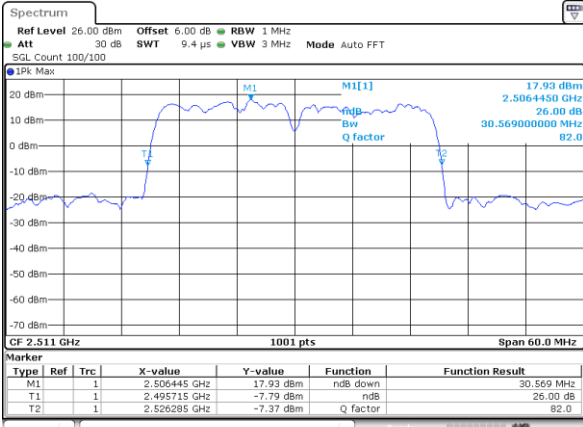

Highest Channel / 10MHz+20MHz

Date: 14.NOV.2020 12:35:24

Highest Channel / 15MHz+10MHz

Date: 14.NOV.2020 11:47:30

LTE Band 41

QPSK

Lowest Channel / 15MHz+15MHz

Date: 14.NOV.2020 13:08:54

Lowest Channel / 15MHz+20MHz

Date: 14.NOV.2020 14:42:14

Middle Channel / 15MHz+15MHz

Date: 14.NOV.2020 14:20:10

Middle Channel / 15MHz+20MHz

Date: 14.NOV.2020 15:04:42

Highest Channel / 15MHz+15MHz

Date: 14.NOV.2020 14:33:10