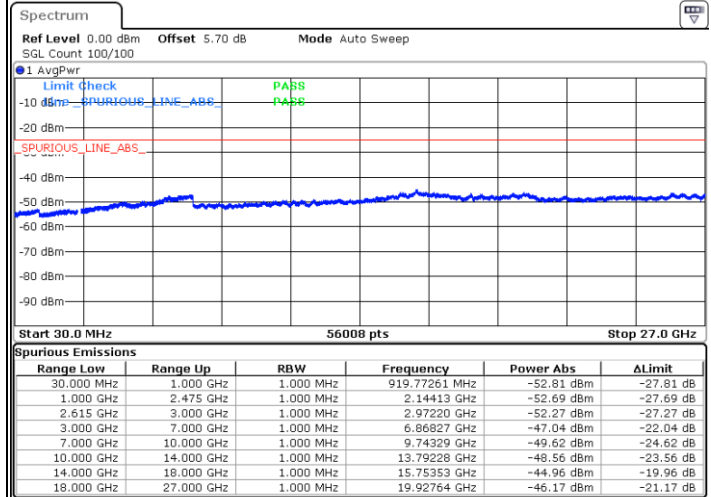

LTE Band 7C / 15MHz+20MHz

64QAM

Lowest Channel / 1RB74 and 1RB0

Middle Channel / 1RB74 and 1RB0

Date: 8.NOV.2020 14:31:37

Date: 8.NOV.2020 14:47:05

Highest Channel / 1RB74 and 1RB0

Date: 8.NOV.2020 15:12:14

LTE Band 7C / 20MHz+10MHz

64QAM

Lowest Channel / 1RB99 and 1RB0

Middle Channel / 1RB99 and 1RB0

Date: 8.NOV.2020 12:52:31

Date: 8.NOV.2020 13:06:59

Highest Channel / 1RB99 and 1RB0

Date: 8.NOV.2020 13:16:30

LTE Band 7C / 20MHz+15MHz

64QAM

Lowest Channel / 1RB99 and 1RB0

Middle Channel / 1RB99 and 1RB0

Date: 15.NOV.2020 20:40:02

Date: 15.NOV.2020 20:55:16

Highest Channel / 1RB99 and 1RB0

Date: 15.NOV.2020 21:06:29