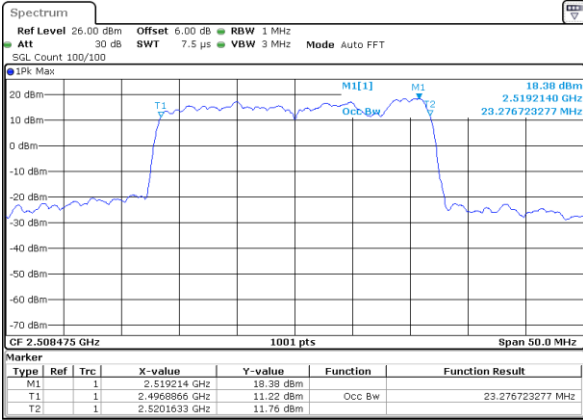

Lowest Channel / 15MHz+20MHz

Date: 14.NOV.2020 14:42:03

Middle Channel / 15MHz+15MHz

Date: 14.NOV.2020 14:20:05

Middle Channel / 15MHz+20MHz

Date: 14.NOV.2020 15:04:37

Highest Channel / 15MHz+15MHz

Date: 14.NOV.2020 14:33:01

Highest Channel / 15MHz+20MHz

Date: 14.NOV.2020 15:11:18

LTE Band 41

QPSK

Lowest Channel / 20MHz+5MHz

Date: 14.NOV.2020 09:53:50

Lowest Channel / 20MHz+10MHz

Date: 14.NOV.2020 12:46:06

Middle Channel / 20MHz+5MHz

Date: 14.NOV.2020 10:32:20

Middle Channel / 20MHz+10MHz

Date: 14.NOV.2020 12:29:51

Highest Channel / 20MHz+5MHz

Date: 14.NOV.2020 10:40:43

Highest Channel / 20MHz+10MHz

Date: 14.NOV.2020 13:00:21