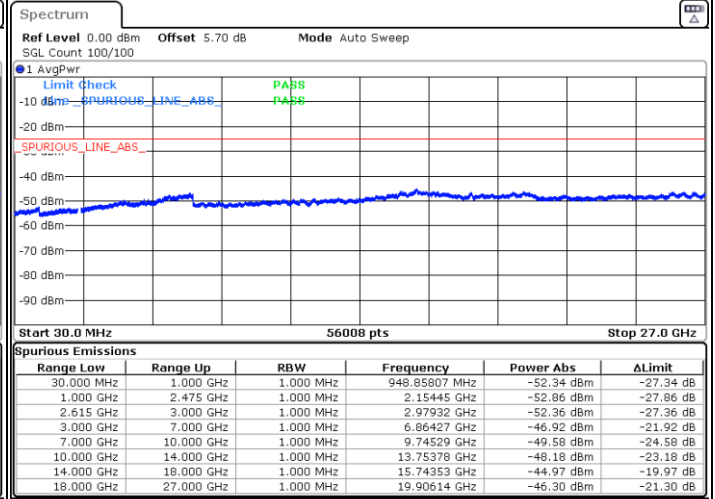

LTE Band 7C / 20MHz+15MHz

64QAM

Lowest Channel / 1RB99 and 1RB0

Middle Channel / 1RB99 and 1RB0

Date: 15.NOV.2020 20:40:02

Date: 15.NOV.2020 20:55:16

Highest Channel / 1RB99 and 1RB0

Date: 15.NOV.2020 21:06:29

LTE Band 7C / 20MHz+20MHz

64QAM

Lowest Channel / 1RB99 and 1RB0

Middle Channel / 1RB99 and 1RB0

Date: 15.NOV.2020 19:58:48

Date: 15.NOV.2020 20:06:07

Highest Channel / 1RB99 and 1RB0

Date: 15.NOV.2020 20:22:46

LTE Band 41CA

26dB Bandwidth

Mode	LTE Band 41 : 26dB BW(MHz)				
QPSK					
BW	5MHz+20MHz	10MHz+15MHz	10MHz+20MHz	15MHz+10MHz	15MHz+15MHz
Lowest CH	24.58	25.08	29.97	25.28	30.57
Middle CH	24.63	25.23	29.91	25.23	30.39
Highest CH	24.73	25.18	29.97	25.28	30.69
BW	15MHz+20MHz	20MHz+5MHz	20MHz+10MHz	20MHz+15MHz	20MHz+20MHz
Lowest CH	34.83	24.88	29.91	35.11	39.80
Middle CH	34.97	24.93	30.09	35.04	39.80
Highest CH	34.90	24.88	30.03	34.97	39.96