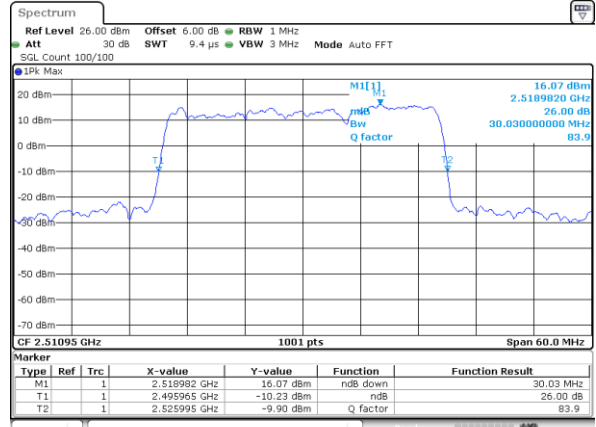

Middle Channel / 15MHz+15MHz

Date: 14.NOV.2020 14:19:49

Middle Channel / 15MHz+20MHz

Date: 14.NOV.2020 15:04:18

Highest Channel / 15MHz+15MHz

Date: 14.NOV.2020 14:32:33

Highest Channel / 15MHz+20MHz

Date: 14.NOV.2020 15:10:39

LTE Band 41

16QAM

Lowest Channel / 20MHz+5MHz

Date: 14.NOV.2020 09:53:29

Lowest Channel / 20MHz+10MHz

Date: 14.NOV.2020 12:47:13

Middle Channel / 20MHz+5MHz

Date: 14.NOV.2020 10:32:06

Middle Channel / 20MHz+10MHz

Date: 14.NOV.2020 12:54:51

Highest Channel / 20MHz+5MHz

Date: 14.NOV.2020 10:40:24

Highest Channel / 20MHz+10MHz

Date: 14.NOV.2020 13:00:01

LTE Band 41

16QAM

Lowest Channel / 20MHz+15MHz

Date: 14.NOV.2020 15:21:03

Lowest Channel / 20MHz+20MHz

Date: 14.NOV.2020 15:45:18

Middle Channel / 20MHz+15MHz

Date: 14.NOV.2020 15:30:58

Middle Channel / 20MHz+20MHz

Date: 14.NOV.2020 15:51:38