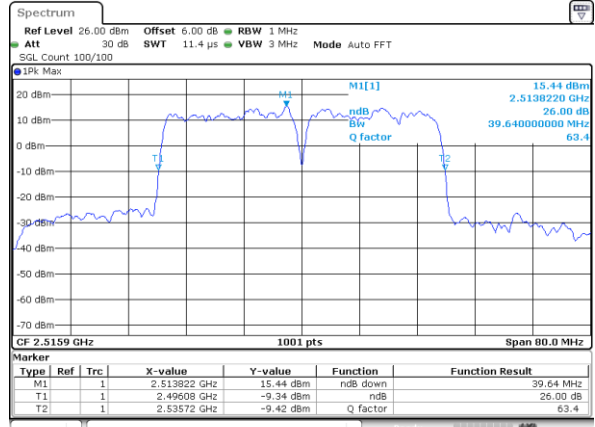

Middle Channel / 20MHz+10MHz

Date: 14.NOV.2020 12:54:51

Highest Channel / 20MHz+5MHz

Date: 14.NOV.2020 10:40:24

Highest Channel / 20MHz+10MHz

Date: 14.NOV.2020 13:00:01

LTE Band 41

16QAM

Lowest Channel / 20MHz+15MHz

Date: 14.NOV.2020 15:21:03

Lowest Channel / 20MHz+20MHz

Date: 14.NOV.2020 15:45:18

Middle Channel / 20MHz+15MHz

Date: 14.NOV.2020 15:30:58

Middle Channel / 20MHz+20MHz

Date: 14.NOV.2020 15:51:38