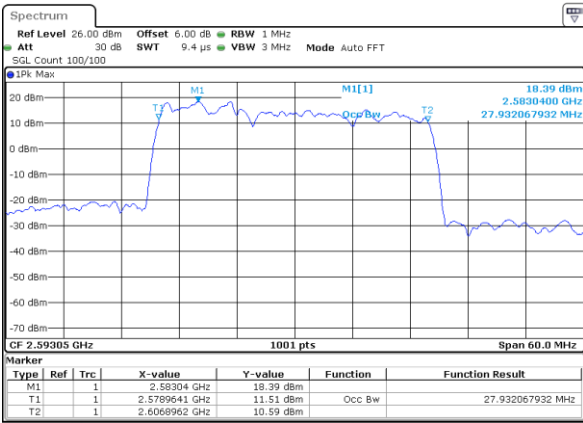

Middle Channel / 10MHz+15MHz

Date: 14.NOV.2020 11:13:11

Highest Channel / 5MHz+20MHz

Date: 14.NOV.2020 08:59:43

Highest Channel / 10MHz+15MHz

Date: 14.NOV.2020 11:18:32

LTE Band 41

QPSK

Lowest Channel / 10MHz+20MHz

Date: 14.NOV.2020 12:19:43

Lowest Channel / 15MHz+10MHz

Date: 14.NOV.2020 11:29:34

Middle Channel / 10MHz+20MHz

Date: 14.NOV.2020 12:29:51

Middle Channel / 15MHz+10MHz

Date: 14.NOV.2020 11:38:30

Highest Channel / 10MHz+20MHz

Date: 14.NOV.2020 12:35:18

Highest Channel / 15MHz+10MHz

Date: 14.NOV.2020 11:47:20

LTE Band 41

QPSK

Lowest Channel / 15MHz+15MHz

Date: 14.NOV.2020 13:08:43