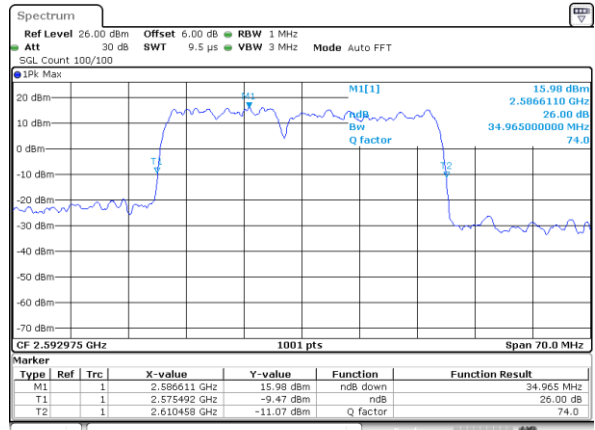

Highest Channel / 10MHz+20MHz

Date: 14.NOV.2020 12:35:24

Highest Channel / 15MHz+10MHz

Date: 14.NOV.2020 11:47:30

LTE Band 41

QPSK

Lowest Channel / 15MHz+15MHz

Date: 14.NOV.2020 13:08:54

Lowest Channel / 15MHz+20MHz

Date: 14.NOV.2020 14:42:14

Middle Channel / 15MHz+15MHz

Date: 14.NOV.2020 14:20:10

Middle Channel / 15MHz+20MHz

Date: 14.NOV.2020 15:04:42

Highest Channel / 15MHz+15MHz

Date: 14.NOV.2020 14:33:10

Highest Channel / 15MHz+20MHz

Date: 14.NOV.2020 15:11:35

LTE Band 41

QPSK

Lowest Channel / 20MHz+5MHz

Date: 14.NOV.2020 09:53:57

Lowest Channel / 20MHz+10MHz

Date: 14.NOV.2020 12:46:15