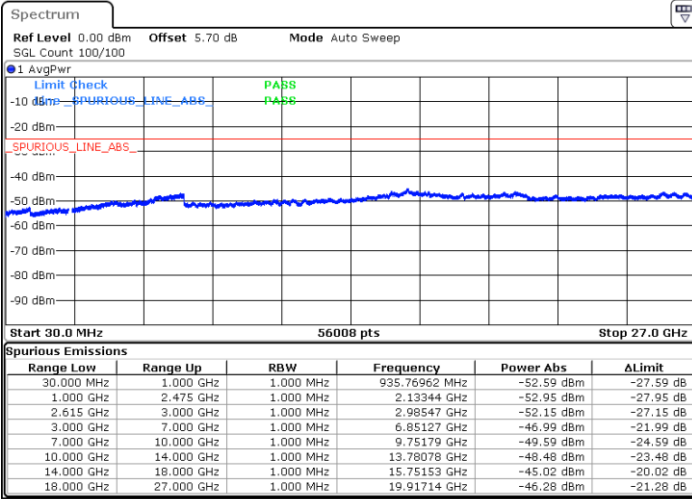

LTE Band 7C / 15MHz+20MHz

64QAM

Lowest Channel / 1RB74 and 1RB0

Middle Channel / 1RB74 and 1RB0

Date: 8.NOV.2020 14:31:37

Date: 8.NOV.2020 14:47:05

Highest Channel / 1RB74 and 1RB0

Date: 8.NOV.2020 15:12:14

LTE Band 7C / 20MHz+10MHz

64QAM

Lowest Channel / 1RB99 and 1RB0

Middle Channel / 1RB99 and 1RB0

Date: 8.NOV.2020 12:52:31

Date: 8.NOV.2020 13:06:59

Highest Channel / 1RB99 and 1RB0

Date: 8.NOV.2020 13:16:30