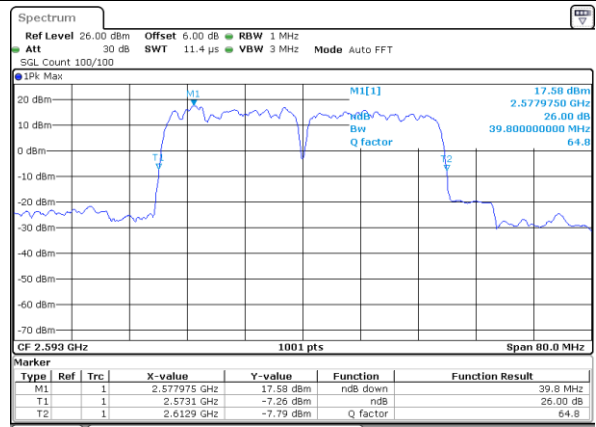

LTE Band 41

QPSK

Lowest Channel / 20MHz+15MHz

Date: 14.NOV.2020 15:19:48

Lowest Channel / 20MHz+20MHz

Date: 14.NOV.2020 15:44:26

Middle Channel / 20MHz+15MHz

Date: 14.NOV.2020 15:31:18

Middle Channel / 20MHz+20MHz

Date: 14.NOV.2020 15:52:31

Highest Channel / 20MHz+15MHz

Date: 14.NOV.2020 15:36:26

Highest Channel / 20MHz+20MHz

Date: 14.NOV.2020 15:57:42

LTE Band 41

16QAM