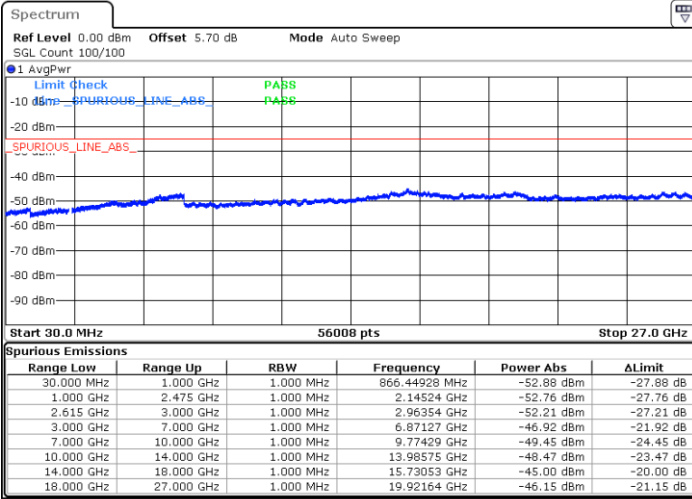

LTE Band 7C / 15MHz+20MHz

64QAM

Lowest Channel / 1RB74 and 1RB0

Middle Channel / 1RB74 and 1RB0

Date: 8.NOV.2020 14:31:37

Date: 8.NOV.2020 14:47:05

Highest Channel / 1RB74 and 1RB0

Date: 8.NOV.2020 15:12:14

LTE Band 7C / 20MHz+10MHz

64QAM

Lowest Channel / 1RB99 and 1RB0

Middle Channel / 1RB99 and 1RB0

Date: 8.NOV.2020 12:52:31

Date: 8.NOV.2020 13:06:59

Highest Channel / 1RB99 and 1RB0

Date: 8.NOV.2020 13:16:30