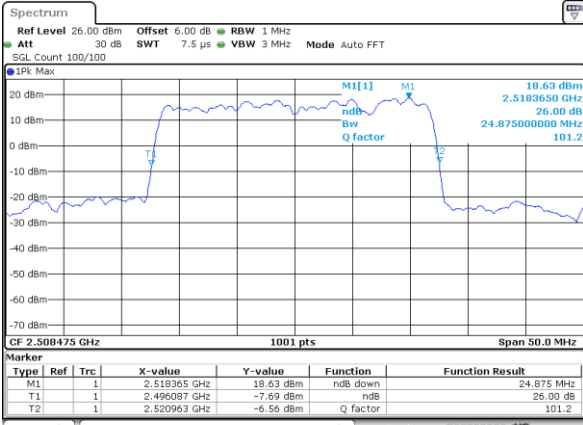

Lowest Channel / 15MHz+20MHz

Date: 14.NOV.2020 14:42:14

Middle Channel / 15MHz+15MHz

Date: 14.NOV.2020 14:20:10

Middle Channel / 15MHz+20MHz

Date: 14.NOV.2020 15:04:42

Highest Channel / 15MHz+15MHz

Date: 14.NOV.2020 14:33:10

Highest Channel / 15MHz+20MHz

Date: 14.NOV.2020 15:11:35

LTE Band 41

QPSK

Lowest Channel / 20MHz+5MHz

Date: 14.NOV.2020 09:53:57

Lowest Channel / 20MHz+10MHz

Date: 14.NOV.2020 12:46:15

Middle Channel / 20MHz+5MHz

Date: 14.NOV.2020 10:32:25

Middle Channel / 20MHz+10MHz

Date: 14.NOV.2020 12:55:15

Highest Channel / 20MHz+5MHz

Date: 14.NOV.2020 10:40:48

Highest Channel / 20MHz+10MHz

Date: 14.NOV.2020 13:00:27