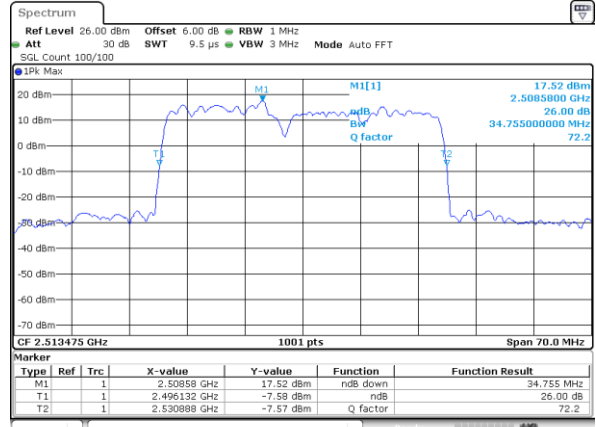

Middle Channel / 10MHz+20MHz

Date: 14.NOV.2020 12:29:00

Middle Channel / 15MHz+10MHz

Date: 14.NOV.2020 11:37:51

Highest Channel / 10MHz+20MHz

Date: 14.NOV.2020 12:13:52

Highest Channel / 15MHz+10MHz

Date: 14.NOV.2020 11:44:53

LTE Band 41

64QAM

Lowest Channel / 15MHz+15MHz

Date: 14.NOV.2020 13:10:32

Lowest Channel / 15MHz+20MHz

Date: 14.NOV.2020 14:43:58

Middle Channel / 15MHz+15MHz

Date: 14.NOV.2020 14:19:29

Middle Channel / 15MHz+20MHz

Date: 14.NOV.2020 15:03:40

Highest Channel / 15MHz+15MHz

Date: 14.NOV.2020 14:30:42

Highest Channel / 15MHz+20MHz

Date: 14.NOV.2020 15:09:32

LTE Band 41

64QAM

Lowest Channel / 20MHz+5MHz

Date: 14.NOV.2020 09:52:34

Lowest Channel / 20MHz+10MHz

Date: 14.NOV.2020 12:47:43

Middle Channel / 20MHz+5MHz

Date: 14.NOV.2020 10:31:39

Middle Channel / 20MHz+10MHz

Date: 14.NOV.2020 12:53:28