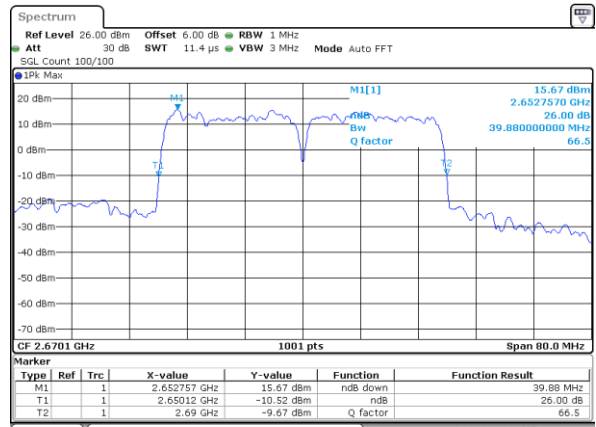

Highest Channel / 20MHz+5MHz

Date: 14.NOV.2020 10:39:27

Highest Channel / 20MHz+10MHz

Date: 14.NOV.2020 12:59:04

LTE Band 41

64QAM

Lowest Channel / 20MHz+15MHz

Date: 14.NOV.2020 15:23:54

Lowest Channel / 20MHz+20MHz

Date: 14.NOV.2020 15:45:43

Middle Channel / 20MHz+15MHz

Date: 14.NOV.2020 15:30:39

Middle Channel / 20MHz+20MHz

Date: 14.NOV.2020 15:51:14

Highest Channel / 20MHz+15MHz

Date: 14.NOV.2020 15:34:59

Highest Channel / 20MHz+20MHz

Date: 14.NOV.2020 15:56:25

Occupied Bandwidth

Mode	LTE Band 41 : 99%OBW(MHz)				
QPSK					
BW	5MHz+20MHz	10MHz+15MHz	10MHz+20MHz	15MHz+10MHz	15MHz+15MHz
Lowest CH	23.18	23.43	27.93	23.48	28.53
Middle CH	23.18	23.53	27.93	23.43	28.41
Highest CH	22.93	23.43	28.11	23.58	28.53
BW	15MHz+20MHz	20MHz+5MHz	20MHz+10MHz	20MHz+15MHz	20MHz+20MHz
Lowest CH	32.80	23.28	28.17	32.87	37.96
Middle CH	32.80	23.48	28.11	33.01	37.80
Highest CH	32.80	23.28	28.35	33.08	37.72