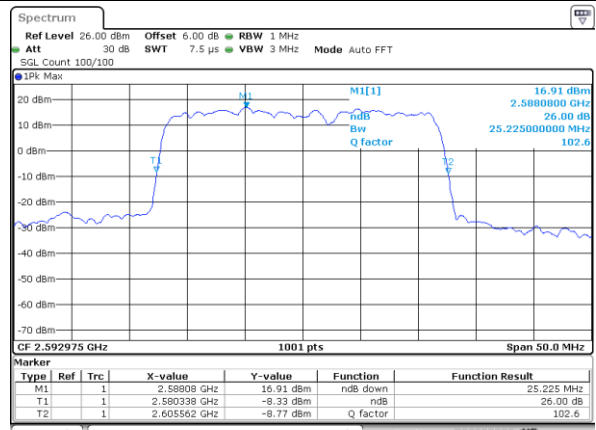

Highest Channel / 20MHz+15MHz

Date: 14.NOV.2020 15:37:32

Highest Channel / 20MHz+20MHz

Date: 14.NOV.2020 15:57:17

LTE Band 41

64QAM

Lowest Channel / 5MHz+20MHz

Date: 14.NOV.2020 08:41:42

Lowest Channel / 10MHz+15MHz

Date: 14.NOV.2020 11:06:05

Middle Channel / 5MHz+20MHz

Date: 14.NOV.2020 08:52:39

Middle Channel / 10MHz+15MHz

Date: 14.NOV.2020 11:12:32

Highest Channel / 5MHz+20MHz

Date: 14.NOV.2020 08:58:46

Highest Channel / 10MHz+15MHz

Date: 14.NOV.2020 11:17:05

LTE Band 41

64QAM

Lowest Channel / 10MHz+20MHz

Date: 14.NOV.2020 12:21:14

Lowest Channel / 15MHz+10MHz

Date: 14.NOV.2020 11:31:47

Middle Channel / 10MHz+20MHz

Date: 14.NOV.2020 12:29:00

Middle Channel / 15MHz+10MHz

Date: 14.NOV.2020 11:37:51

Highest Channel / 10MHz+20MHz

Date: 14.NOV.2020 12:13:52

Highest Channel / 15MHz+10MHz

Date: 14.NOV.2020 11:44:53