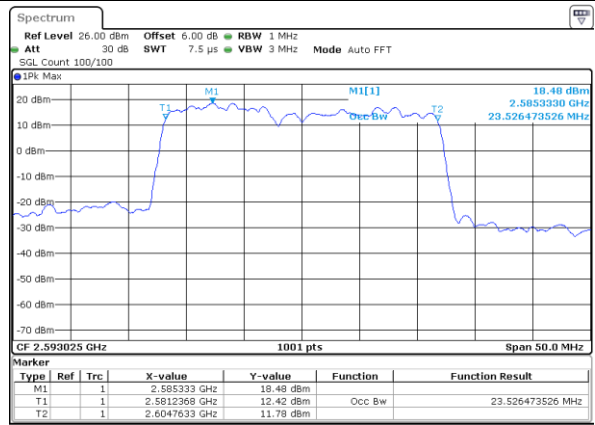

LTE Band 41

QPSK

Lowest Channel / 5MHz+20MHz

Date: 14.NOV.2020 08:39:14

Lowest Channel / 10MHz+15MHz

Date: 14.NOV.2020 11:04:20

Middle Channel / 5MHz+20MHz

Date: 14.NOV.2020 08:53:33

Middle Channel / 10MHz+15MHz

Date: 14.NOV.2020 11:13:11

Highest Channel / 5MHz+20MHz

Date: 14.NOV.2020 08:59:43

Highest Channel / 10MHz+15MHz

Date: 14.NOV.2020 11:18:32

LTE Band 41

QPSK