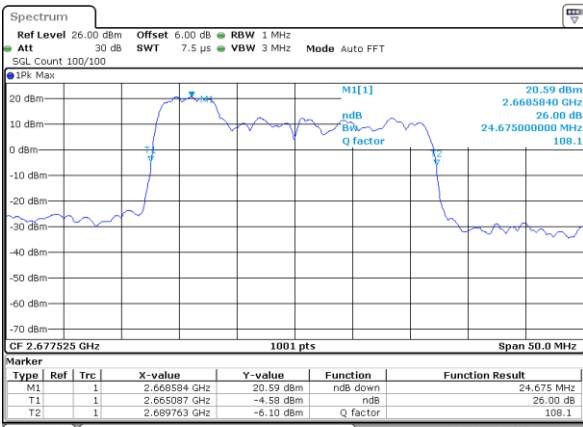

Middle Channel / 20MHz+20MHz

Date: 14.NOV.2020 15:52:31

Highest Channel / 20MHz+15MHz

Date: 14.NOV.2020 15:36:26

Highest Channel / 20MHz+20MHz

Date: 14.NOV.2020 15:57:42

LTE Band 41

16QAM

Lowest Channel / 5MHz+20MHz

Date: 14.NOV.2020 08:41:04

Lowest Channel / 10MHz+15MHz

Date: 14.NOV.2020 11:05:25

Middle Channel / 5MHz+20MHz

Date: 14.NOV.2020 08:53:06

Middle Channel / 10MHz+15MHz

Date: 14.NOV.2020 11:12:54

Highest Channel / 5MHz+20MHz

Date: 14.NOV.2020 08:59:21

Highest Channel / 10MHz+15MHz

Date: 14.NOV.2020 11:18:12

LTE Band 41

16QAM

Lowest Channel / 10MHz+20MHz

Date: 14.NOV.2020 12:20:44