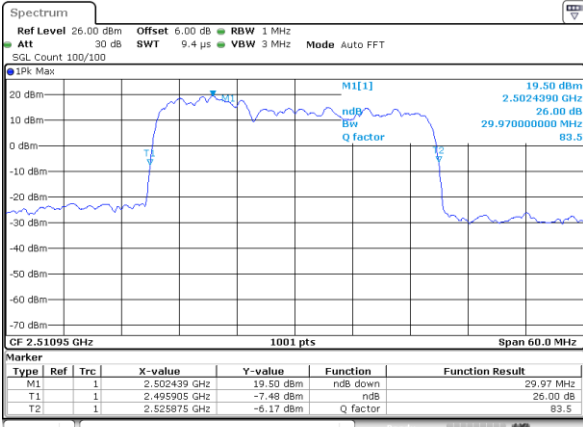

Middle Channel / 10MHz+15MHz

Date: 14.NOV.2020 11:13:16

Highest Channel / 5MHz+20MHz

Date: 14.NOV.2020 08:59:51

Highest Channel / 10MHz+15MHz

Date: 14.NOV.2020 11:18:38

LTE Band 41

QPSK

Lowest Channel / 10MHz+20MHz

Date: 14.NOV.2020 12:19:53

Lowest Channel / 15MHz+10MHz

Date: 14.NOV.2020 11:29:42

Middle Channel / 10MHz+20MHz

Date: 14.NOV.2020 12:29:57

Middle Channel / 15MHz+10MHz

Date: 14.NOV.2020 11:38:36