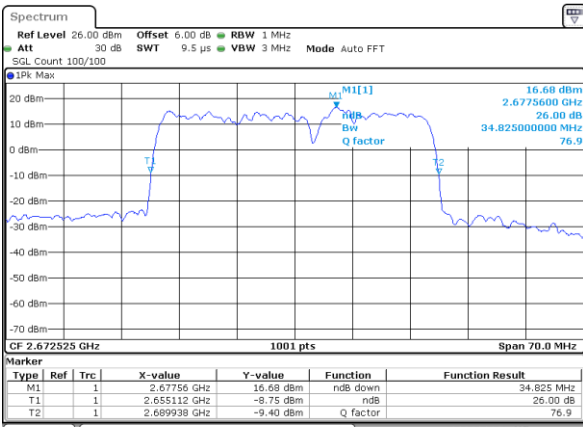

Highest Channel / 20MHz+5MHz

Date: 14.NOV.2020 10:39:27

Highest Channel / 20MHz+10MHz

Date: 14.NOV.2020 12:59:04

LTE Band 41

64QAM

Lowest Channel / 20MHz+15MHz

Date: 14.NOV.2020 15:23:54

Lowest Channel / 20MHz+20MHz

Date: 14.NOV.2020 15:45:43

Middle Channel / 20MHz+15MHz

Date: 14.NOV.2020 15:30:39

Middle Channel / 20MHz+20MHz

Date: 14.NOV.2020 15:51:14

Highest Channel / 20MHz+15MHz

Date: 14.NOV.2020 15:34:59

Highest Channel / 20MHz+20MHz

Date: 14.NOV.2020 15:56:25

Occupied Bandwidth

Mode	LTE Band 41 : 99%OBW(MHz)				
QPSK					
BW	5MHz+20MHz	10MHz+15MHz	10MHz+20MHz	15MHz+10MHz	15MHz+15MHz
Lowest CH	23.18	23.43	27.93	23.48	28.53
Middle CH	23.18	23.53	27.93	23.43	28.41
Highest CH	22.93	23.43	28.11	23.58	28.53
BW	15MHz+20MHz	20MHz+5MHz	20MHz+10MHz	20MHz+15MHz	20MHz+20MHz
Lowest CH	32.80	23.28	28.17	32.87	37.96
Middle CH	32.80	23.48	28.11	33.01	37.80
Highest CH	32.80	23.28	28.35	33.08	37.72