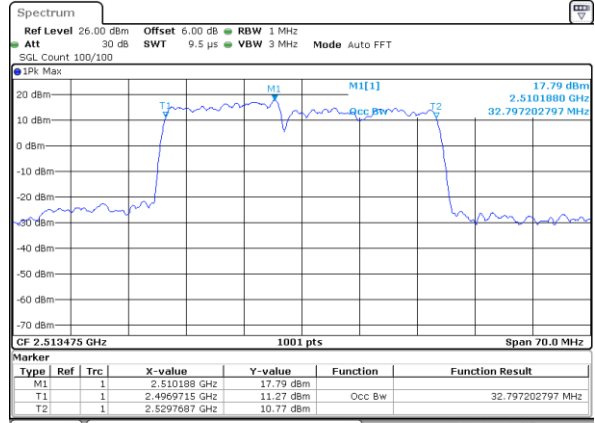

Lowest Channel / 10MHz+20MHz

Date: 14.NOV.2020 12:19:43

Lowest Channel / 15MHz+10MHz

Date: 14.NOV.2020 11:29:34

Middle Channel / 10MHz+20MHz

Date: 14.NOV.2020 12:29:51

Middle Channel / 15MHz+10MHz

Date: 14.NOV.2020 11:38:30

Highest Channel / 10MHz+20MHz

Date: 14.NOV.2020 12:35:18

Highest Channel / 15MHz+10MHz

Date: 14.NOV.2020 11:47:20

LTE Band 41

QPSK

Lowest Channel / 15MHz+15MHz

Date: 14.NOV.2020 13:08:43

Lowest Channel / 15MHz+20MHz

Date: 14.NOV.2020 14:42:03

Middle Channel / 15MHz+15MHz

Date: 14.NOV.2020 14:20:05

Middle Channel / 15MHz+20MHz

Date: 14.NOV.2020 15:04:37

Highest Channel / 15MHz+15MHz

Date: 14.NOV.2020 14:33:01