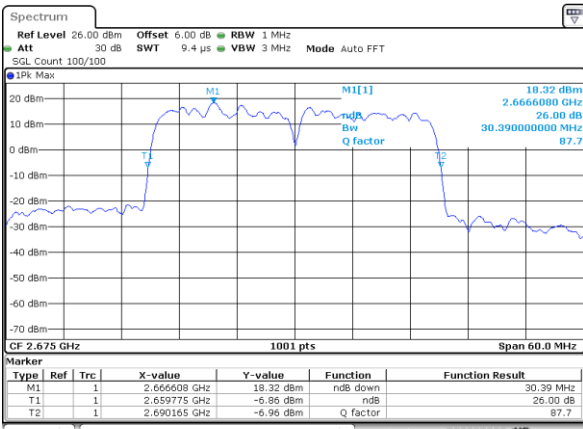

Middle Channel / 15MHz+15MHz

Date: 14.NOV.2020 14:19:49

Middle Channel / 15MHz+20MHz

Date: 14.NOV.2020 15:04:18

Highest Channel / 15MHz+15MHz

Date: 14.NOV.2020 14:32:33

Highest Channel / 15MHz+20MHz

Date: 14.NOV.2020 15:10:39