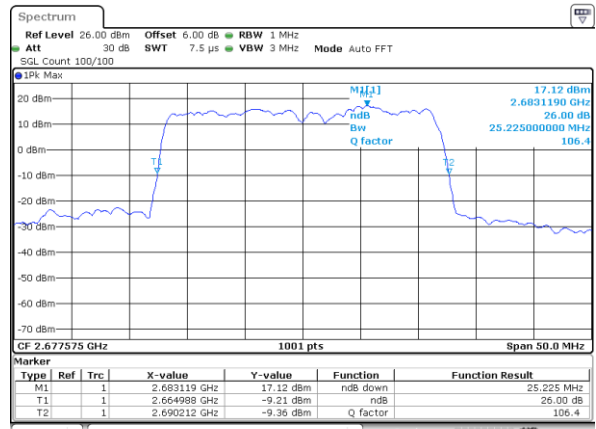

Highest Channel / 10MHz+15MHz

Date: 14.NOV.2020 11:17:05

LTE Band 41

64QAM

Lowest Channel / 10MHz+20MHz

Date: 14.NOV.2020 12:21:14

Lowest Channel / 15MHz+10MHz

Date: 14.NOV.2020 11:31:47

Middle Channel / 10MHz+20MHz

Date: 14.NOV.2020 12:29:00

Middle Channel / 15MHz+10MHz

Date: 14.NOV.2020 11:37:51

Highest Channel / 10MHz+20MHz

Date: 14.NOV.2020 12:13:52

Highest Channel / 15MHz+10MHz

Date: 14.NOV.2020 11:44:53

LTE Band 41

64QAM

Lowest Channel / 15MHz+15MHz

Date: 14.NOV.2020 13:10:32

Lowest Channel / 15MHz+20MHz

Date: 14.NOV.2020 14:43:58

Middle Channel / 15MHz+15MHz

Date: 14.NOV.2020 14:19:29