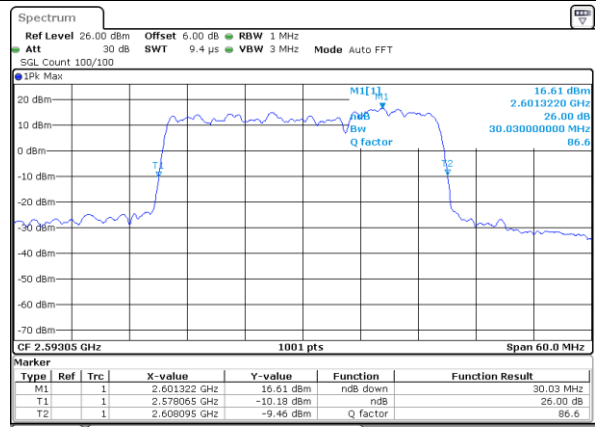

Middle Channel / 15MHz+15MHz

Date: 14.NOV.2020 14:19:49

Middle Channel / 15MHz+20MHz

Date: 14.NOV.2020 15:04:18

Highest Channel / 15MHz+15MHz

Date: 14.NOV.2020 14:32:33

Highest Channel / 15MHz+20MHz

Date: 14.NOV.2020 15:10:39

LTE Band 41

16QAM

Lowest Channel / 20MHz+5MHz

Date: 14.NOV.2020 09:53:29

Lowest Channel / 20MHz+10MHz

Date: 14.NOV.2020 12:47:13

Middle Channel / 20MHz+5MHz

Date: 14.NOV.2020 10:32:06

Middle Channel / 20MHz+10MHz

Date: 14.NOV.2020 12:54:51

Highest Channel / 20MHz+5MHz

Date: 14.NOV.2020 10:40:24

Highest Channel / 20MHz+10MHz

Date: 14.NOV.2020 13:00:01

LTE Band 41

16QAM