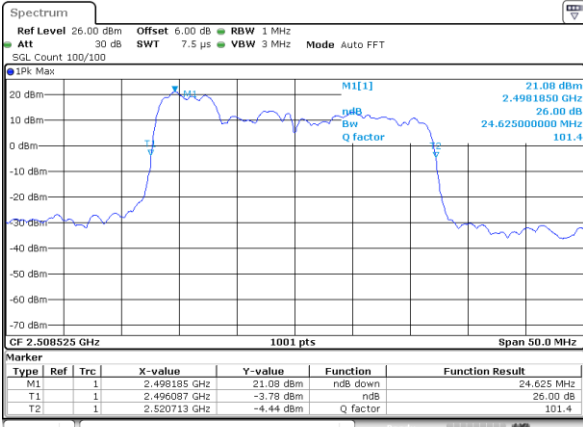

LTE Band 41

QPSK

Lowest Channel / 20MHz+15MHz

Date: 14.NOV.2020 15:19:48

Lowest Channel / 20MHz+20MHz

Date: 14.NOV.2020 15:44:26

Middle Channel / 20MHz+15MHz

Date: 14.NOV.2020 15:31:18

Middle Channel / 20MHz+20MHz

Date: 14.NOV.2020 15:52:31

Highest Channel / 20MHz+15MHz

Date: 14.NOV.2020 15:36:26

Highest Channel / 20MHz+20MHz

Date: 14.NOV.2020 15:57:42

LTE Band 41

16QAM

Lowest Channel / 5MHz+20MHz

Date: 14.NOV.2020 08:41:04

Lowest Channel / 10MHz+15MHz

Date: 14.NOV.2020 11:05:25

Middle Channel / 5MHz+20MHz

Date: 14.NOV.2020 08:53:06

Middle Channel / 10MHz+15MHz

Date: 14.NOV.2020 11:12:54