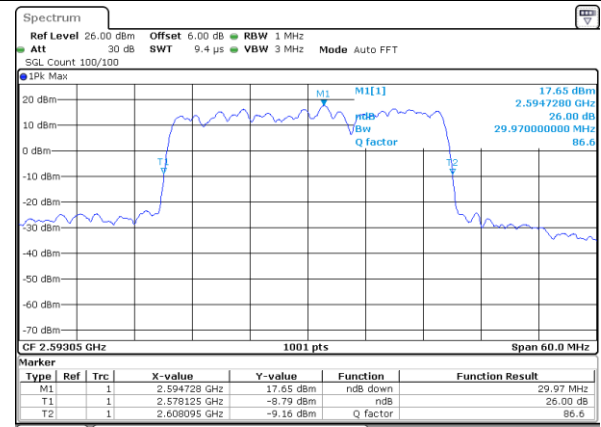

Middle Channel / 15MHz+20MHz

Date: 14.NOV.2020 15:03:40

Highest Channel / 15MHz+15MHz

Date: 14.NOV.2020 14:30:42

Highest Channel / 15MHz+20MHz

Date: 14.NOV.2020 15:09:32

LTE Band 41

64QAM

Lowest Channel / 20MHz+5MHz

Date: 14.NOV.2020 09:52:34

Lowest Channel / 20MHz+10MHz

Date: 14.NOV.2020 12:47:43

Middle Channel / 20MHz+5MHz

Date: 14.NOV.2020 10:31:39

Middle Channel / 20MHz+10MHz

Date: 14.NOV.2020 12:53:28

Highest Channel / 20MHz+5MHz

Date: 14.NOV.2020 10:39:27

Highest Channel / 20MHz+10MHz

Date: 14.NOV.2020 12:59:04

LTE Band 41

64QAM

Lowest Channel / 20MHz+15MHz

Date: 14.NOV.2020 15:23:54