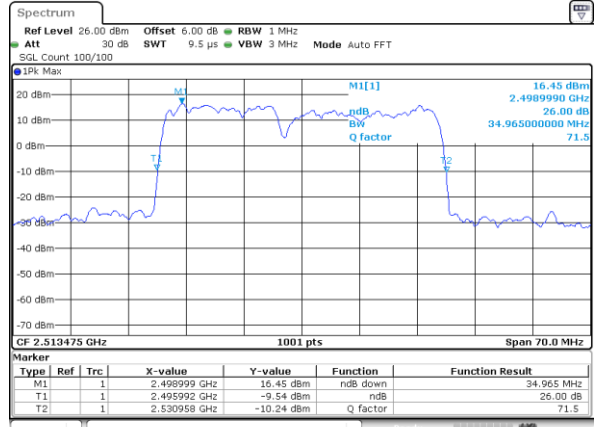

Lowest Channel / 15MHz+10MHz

Date: 14.NOV.2020 11:31:14

Middle Channel / 10MHz+20MHz

Date: 14.NOV.2020 12:29:26

Middle Channel / 15MHz+10MHz

Date: 14.NOV.2020 11:38:12

Highest Channel / 10MHz+20MHz

Date: 14.NOV.2020 12:35:03

Highest Channel / 15MHz+10MHz

Date: 14.NOV.2020 11:46:58

LTE Band 41

16QAM

Lowest Channel / 15MHz+15MHz

Date: 14.NOV.2020 13:09:58

Lowest Channel / 15MHz+20MHz

Date: 14.NOV.2020 14:43:29

Middle Channel / 15MHz+15MHz

Date: 14.NOV.2020 14:19:49

Middle Channel / 15MHz+20MHz

Date: 14.NOV.2020 15:04:18

Highest Channel / 15MHz+15MHz

Date: 14.NOV.2020 14:32:33

Highest Channel / 15MHz+20MHz

Date: 14.NOV.2020 15:10:39