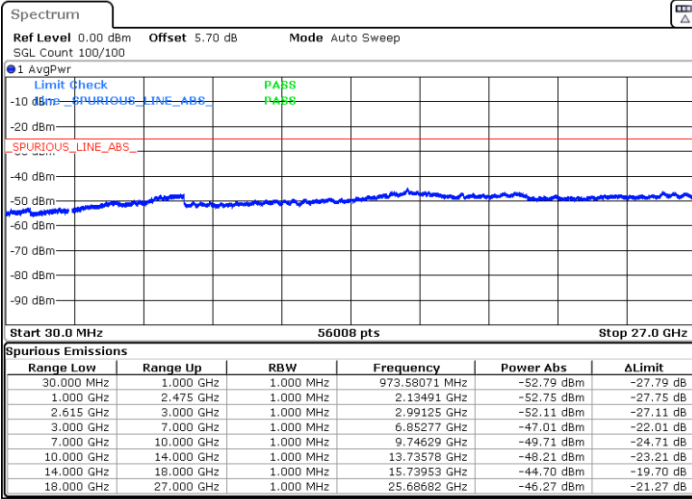

LTE Band 7C / 20MHz+10MHz

64QAM

Lowest Channel / 1RB99 and 1RB0

Middle Channel / 1RB99 and 1RB0

Date: 8.NOV.2020 12:52:31

Date: 8.NOV.2020 13:06:59

Highest Channel / 1RB99 and 1RB0

Date: 8.NOV.2020 13:16:30

LTE Band 7C / 20MHz+15MHz

64QAM

Lowest Channel / 1RB99 and 1RB0

Middle Channel / 1RB99 and 1RB0

Date: 15.NOV.2020 20:40:02

Date: 15.NOV.2020 20:55:16

Highest Channel / 1RB99 and 1RB0

Date: 15.NOV.2020 21:06:29

LTE Band 7C / 20MHz+20MHz

64QAM

Lowest Channel / 1RB99 and 1RB0

Middle Channel / 1RB99 and 1RB0

Date: 15.NOV.2020 19:58:48

Date: 15.NOV.2020 20:06:07

Highest Channel / 1RB99 and 1RB0

Date: 15.NOV.2020 20:22:46