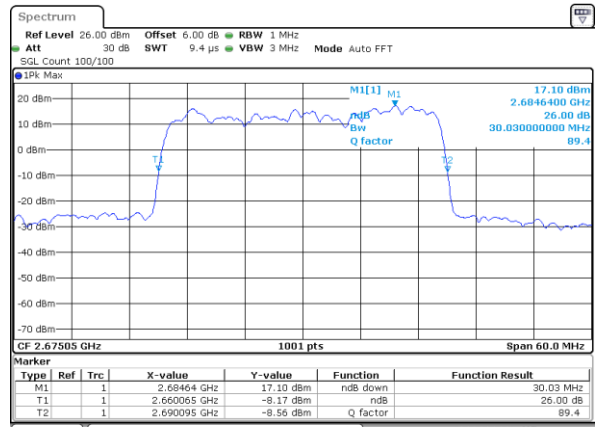

Middle Channel / 20MHz+10MHz

Date: 14.NOV.2020 12:54:51

Highest Channel / 20MHz+5MHz

Date: 14.NOV.2020 10:40:24

Highest Channel / 20MHz+10MHz

Date: 14.NOV.2020 13:00:01

LTE Band 41

16QAM

Lowest Channel / 20MHz+15MHz

Date: 14.NOV.2020 15:21:03

Lowest Channel / 20MHz+20MHz

Date: 14.NOV.2020 15:45:18

Middle Channel / 20MHz+15MHz

Date: 14.NOV.2020 15:30:58

Middle Channel / 20MHz+20MHz

Date: 14.NOV.2020 15:51:38

Highest Channel / 20MHz+15MHz

Date: 14.NOV.2020 15:37:32

Highest Channel / 20MHz+20MHz

Date: 14.NOV.2020 15:57:17

LTE Band 41

64QAM

Lowest Channel / 5MHz+20MHz

Date: 14.NOV.2020 08:41:42