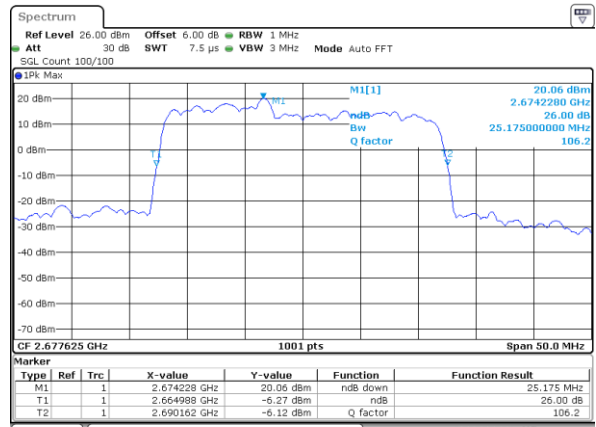

Middle Channel / 20MHz+20MHz

Date: 14.NOV.2020 15:52:31

Highest Channel / 20MHz+15MHz

Date: 14.NOV.2020 15:36:26

Highest Channel / 20MHz+20MHz

Date: 14.NOV.2020 15:57:42

LTE Band 41

16QAM

Lowest Channel / 5MHz+20MHz

Date: 14.NOV.2020 08:41:04

Lowest Channel / 10MHz+15MHz

Date: 14.NOV.2020 11:05:25

Middle Channel / 5MHz+20MHz

Date: 14.NOV.2020 08:53:06

Middle Channel / 10MHz+15MHz

Date: 14.NOV.2020 11:12:54

Highest Channel / 5MHz+20MHz

Date: 14.NOV.2020 08:59:21

Highest Channel / 10MHz+15MHz

Date: 14.NOV.2020 11:18:12

LTE Band 41

16QAM

Lowest Channel / 10MHz+20MHz

Date: 14.NOV.2020 12:20:44