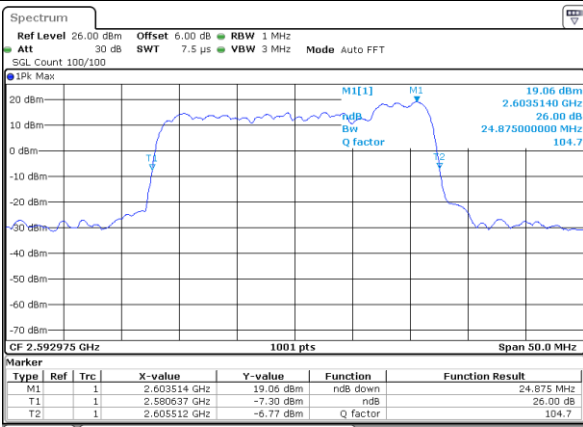

Middle Channel / 15MHz+20MHz

Date: 14.NOV.2020 15:03:40

Highest Channel / 15MHz+15MHz

Date: 14.NOV.2020 14:30:42

Highest Channel / 15MHz+20MHz

Date: 14.NOV.2020 15:09:32

LTE Band 41

64QAM

Lowest Channel / 20MHz+5MHz

Date: 14.NOV.2020 09:52:34

Lowest Channel / 20MHz+10MHz

Date: 14.NOV.2020 12:47:43

Middle Channel / 20MHz+5MHz

Date: 14.NOV.2020 10:31:39

Middle Channel / 20MHz+10MHz

Date: 14.NOV.2020 12:53:28

Highest Channel / 20MHz+5MHz

Date: 14.NOV.2020 10:39:27

Highest Channel / 20MHz+10MHz

Date: 14.NOV.2020 12:59:04

LTE Band 41

64QAM

Lowest Channel / 20MHz+15MHz

Date: 14.NOV.2020 15:23:54