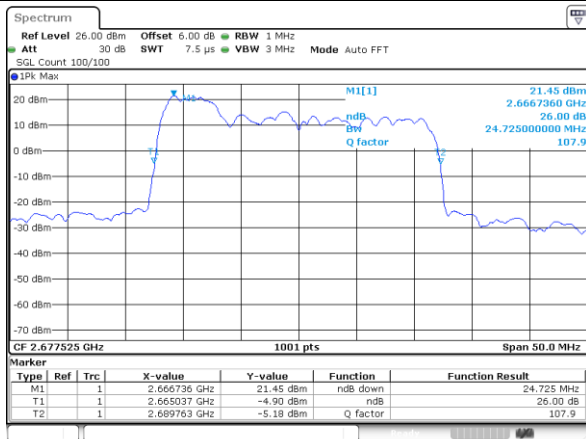

LTE Band 41

QPSK

Lowest Channel / 5MHz+20MHz

Date: 14.NOV.2020 08:39:29

Lowest Channel / 10MHz+15MHz

Date: 14.NOV.2020 11:04:28

Middle Channel / 5MHz+20MHz

Date: 14.NOV.2020 08:53:45

Middle Channel / 10MHz+15MHz

Date: 14.NOV.2020 11:13:16

Highest Channel / 5MHz+20MHz

Date: 14.NOV.2020 08:59:51

Highest Channel / 10MHz+15MHz

Date: 14.NOV.2020 11:18:38

LTE Band 41

QPSK