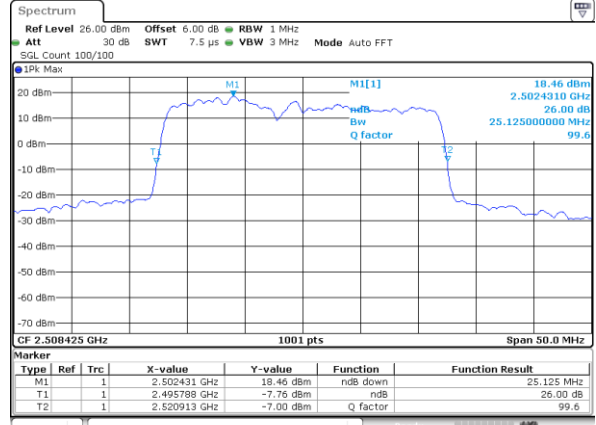

Lowest Channel / 20MHz+15MHz

Date: 14.NOV.2020 15:21:03

Lowest Channel / 20MHz+20MHz

Date: 14.NOV.2020 15:45:18

Middle Channel / 20MHz+15MHz

Date: 14.NOV.2020 15:30:58

Middle Channel / 20MHz+20MHz

Date: 14.NOV.2020 15:51:38

Highest Channel / 20MHz+15MHz

Date: 14.NOV.2020 15:37:32

Highest Channel / 20MHz+20MHz

Date: 14.NOV.2020 15:57:17

LTE Band 41

64QAM

Lowest Channel / 5MHz+20MHz

Date: 14.NOV.2020 08:41:42

Lowest Channel / 10MHz+15MHz

Date: 14.NOV.2020 11:06:05

Middle Channel / 5MHz+20MHz

Date: 14.NOV.2020 08:52:39

Middle Channel / 10MHz+15MHz

Date: 14.NOV.2020 11:12:32

Highest Channel / 5MHz+20MHz

Date: 14.NOV.2020 08:58:46