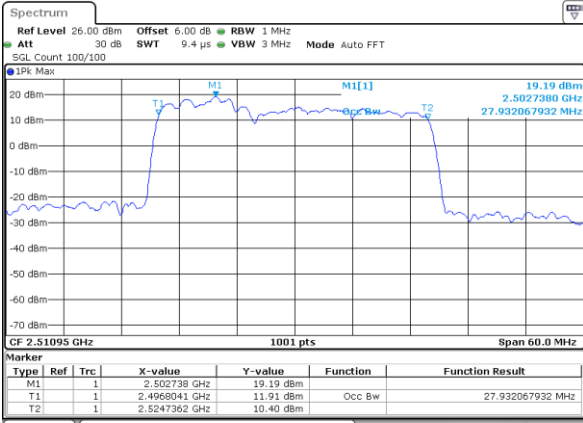

LTE Band 41

QPSK

Lowest Channel / 5MHz+20MHz

Date: 14.NOV.2020 08:39:14

Lowest Channel / 10MHz+15MHz

Date: 14.NOV.2020 11:04:20

Middle Channel / 5MHz+20MHz

Date: 14.NOV.2020 08:53:33

Middle Channel / 10MHz+15MHz

Date: 14.NOV.2020 11:13:11

Highest Channel / 5MHz+20MHz

Date: 14.NOV.2020 08:59:43

Highest Channel / 10MHz+15MHz

Date: 14.NOV.2020 11:18:32

LTE Band 41

QPSK

Lowest Channel / 10MHz+20MHz

Date: 14.NOV.2020 12:19:43

Lowest Channel / 15MHz+10MHz

Date: 14.NOV.2020 11:29:34

Middle Channel / 10MHz+20MHz

Date: 14.NOV.2020 12:29:51

Middle Channel / 15MHz+10MHz

Date: 14.NOV.2020 11:38:30