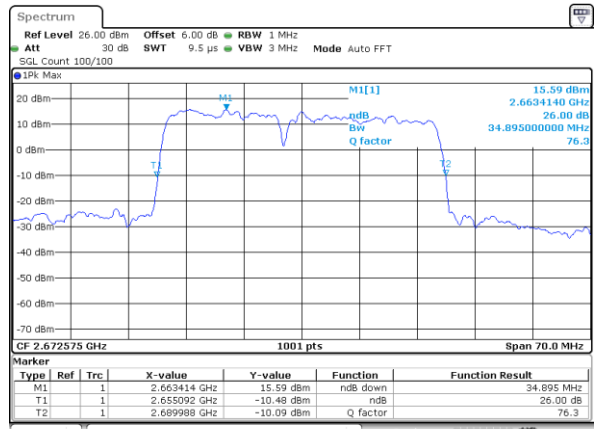

Highest Channel / 15MHz+10MHz

Date: 14.NOV.2020 11:46:58

LTE Band 41

16QAM

Lowest Channel / 15MHz+15MHz

Date: 14.NOV.2020 13:09:58

Lowest Channel / 15MHz+20MHz

Date: 14.NOV.2020 14:43:29

Middle Channel / 15MHz+15MHz

Date: 14.NOV.2020 14:19:49

Middle Channel / 15MHz+20MHz

Date: 14.NOV.2020 15:04:18

Highest Channel / 15MHz+15MHz

Date: 14.NOV.2020 14:32:33

Highest Channel / 15MHz+20MHz

Date: 14.NOV.2020 15:10:39