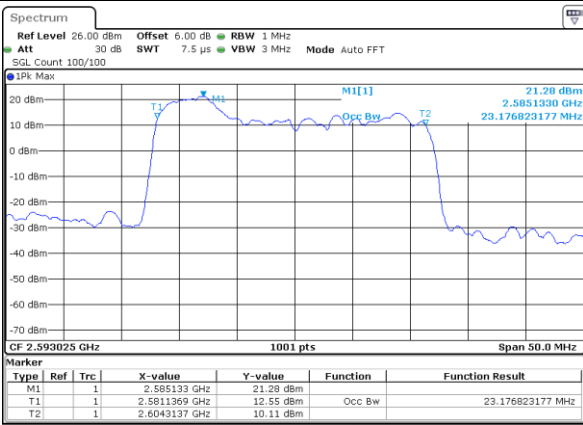

LTE Band 41

QPSK

Lowest Channel / 5MHz+20MHz

Date: 14.NOV.2020 08:39:14

Lowest Channel / 10MHz+15MHz

Date: 14.NOV.2020 11:04:20

Middle Channel / 5MHz+20MHz

Date: 14.NOV.2020 08:53:33

Middle Channel / 10MHz+15MHz

Date: 14.NOV.2020 11:13:11

Highest Channel / 5MHz+20MHz

Date: 14.NOV.2020 08:59:43

Highest Channel / 10MHz+15MHz

Date: 14.NOV.2020 11:18:32

LTE Band 41

QPSK