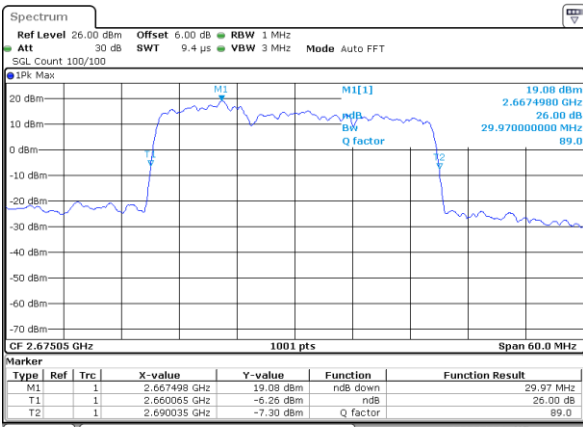

Middle Channel / 10MHz+15MHz

Date: 14.NOV.2020 11:13:16

Highest Channel / 5MHz+20MHz

Date: 14.NOV.2020 08:59:51

Highest Channel / 10MHz+15MHz

Date: 14.NOV.2020 11:18:38

LTE Band 41

QPSK

Lowest Channel / 10MHz+20MHz

Date: 14.NOV.2020 12:19:53

Lowest Channel / 15MHz+10MHz

Date: 14.NOV.2020 11:29:42

Middle Channel / 10MHz+20MHz

Date: 14.NOV.2020 12:29:57

Middle Channel / 15MHz+10MHz

Date: 14.NOV.2020 11:38:36

Highest Channel / 10MHz+20MHz

Date: 14.NOV.2020 12:35:24

Highest Channel / 15MHz+10MHz

Date: 14.NOV.2020 11:47:30

LTE Band 41

QPSK

Lowest Channel / 15MHz+15MHz

Date: 14.NOV.2020 13:08:54