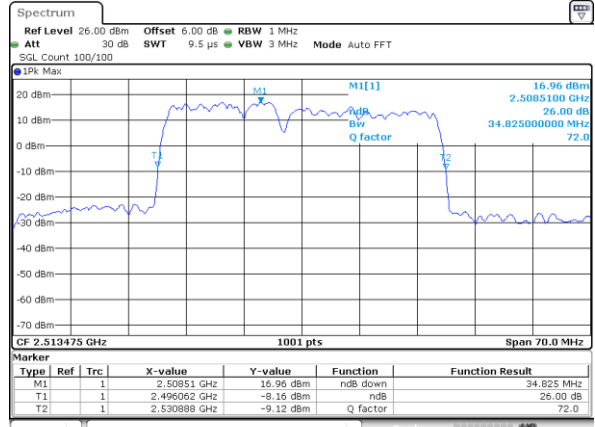

Lowest Channel / 10MHz+20MHz

Date: 14.NOV.2020 12:19:53

Lowest Channel / 15MHz+10MHz

Date: 14.NOV.2020 11:29:42

Middle Channel / 10MHz+20MHz

Date: 14.NOV.2020 12:29:57

Middle Channel / 15MHz+10MHz

Date: 14.NOV.2020 11:38:36

Highest Channel / 10MHz+20MHz

Date: 14.NOV.2020 12:35:24

Highest Channel / 15MHz+10MHz

Date: 14.NOV.2020 11:47:30

LTE Band 41

QPSK

Lowest Channel / 15MHz+15MHz

Date: 14.NOV.2020 13:08:54

Lowest Channel / 15MHz+20MHz

Date: 14.NOV.2020 14:42:14

Middle Channel / 15MHz+15MHz

Date: 14.NOV.2020 14:20:10

Middle Channel / 15MHz+20MHz

Date: 14.NOV.2020 15:04:42

Highest Channel / 15MHz+15MHz

Date: 14.NOV.2020 14:33:10