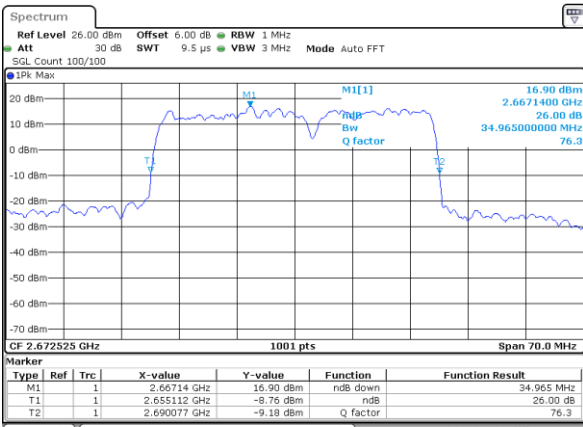

LTE Band 41

QPSK

Lowest Channel / 20MHz+15MHz

Date: 14.NOV.2020 15:19:48

Lowest Channel / 20MHz+20MHz

Date: 14.NOV.2020 15:44:26

Middle Channel / 20MHz+15MHz

Date: 14.NOV.2020 15:31:18

Middle Channel / 20MHz+20MHz

Date: 14.NOV.2020 15:52:31

Highest Channel / 20MHz+15MHz

Date: 14.NOV.2020 15:36:26

Highest Channel / 20MHz+20MHz

Date: 14.NOV.2020 15:57:42

LTE Band 41

16QAM