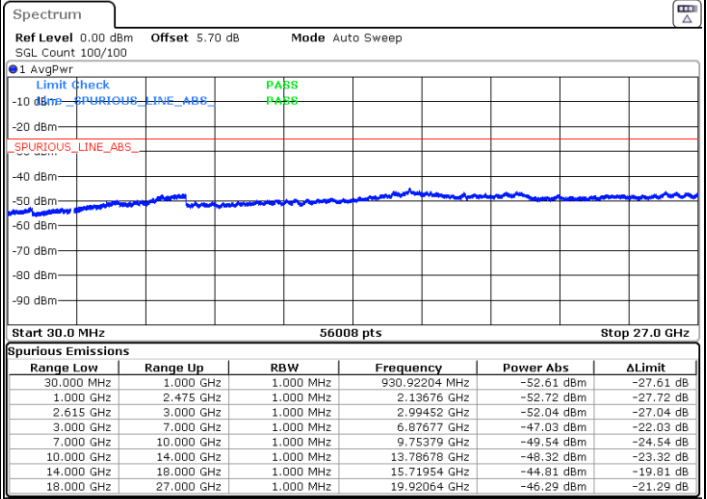

LTE Band 7C / 15MHz+20MHz

64QAM

Lowest Channel / 1RB74 and 1RB0

Middle Channel / 1RB74 and 1RB0

Date: 8.NOV.2020 14:31:37

Date: 8.NOV.2020 14:47:05

Highest Channel / 1RB74 and 1RB0

Date: 8.NOV.2020 15:12:14

LTE Band 7C / 20MHz+10MHz

64QAM

Lowest Channel / 1RB99 and 1RB0

Middle Channel / 1RB99 and 1RB0

Date: 8.NOV.2020 12:52:31

Date: 8.NOV.2020 13:06:59

Highest Channel / 1RB99 and 1RB0

Date: 8.NOV.2020 13:16:30

LTE Band 7C / 20MHz+15MHz

64QAM

Lowest Channel / 1RB99 and 1RB0

Middle Channel / 1RB99 and 1RB0

Date: 15.NOV.2020 20:40:02

Date: 15.NOV.2020 20:55:16

Highest Channel / 1RB99 and 1RB0

Date: 15.NOV.2020 21:06:29

LTE Band 7C / 20MHz+20MHz

64QAM

Lowest Channel / 1RB99 and 1RB0

Middle Channel / 1RB99 and 1RB0

Date: 15.NOV.2020 19:58:48

Date: 15.NOV.2020 20:06:07

Highest Channel / 1RB99 and 1RB0

Date: 15.NOV.2020 20:22:46