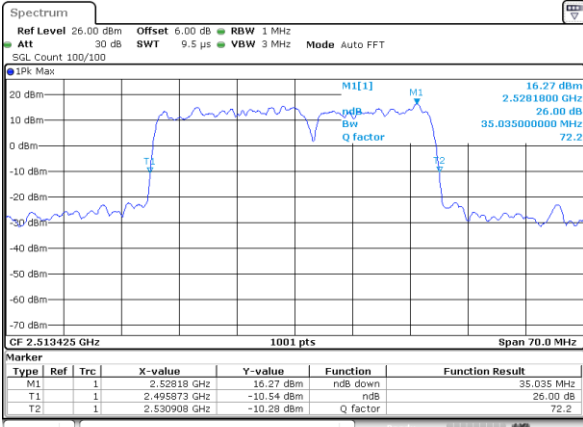

Lowest Channel / 20MHz+5MHz

Date: 14.NOV.2020 09:52:34

Lowest Channel / 20MHz+10MHz

Date: 14.NOV.2020 12:47:43

Middle Channel / 20MHz+5MHz

Date: 14.NOV.2020 10:31:39

Middle Channel / 20MHz+10MHz

Date: 14.NOV.2020 12:53:28

Highest Channel / 20MHz+5MHz

Date: 14.NOV.2020 10:39:27

Highest Channel / 20MHz+10MHz

Date: 14.NOV.2020 12:59:04

LTE Band 41

64QAM

Lowest Channel / 20MHz+15MHz

Date: 14.NOV.2020 15:23:54

Lowest Channel / 20MHz+20MHz

Date: 14.NOV.2020 15:45:43

Middle Channel / 20MHz+15MHz

Date: 14.NOV.2020 15:30:39

Middle Channel / 20MHz+20MHz

Date: 14.NOV.2020 15:51:14

Highest Channel / 20MHz+15MHz

Date: 14.NOV.2020 15:34:59