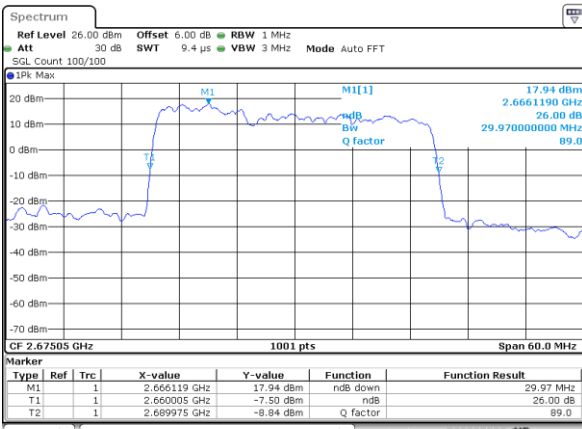

Highest Channel / 5MHz+20MHz

Date: 14.NOV.2020 08:59:21

Highest Channel / 10MHz+15MHz

Date: 14.NOV.2020 11:18:12

LTE Band 41

16QAM

Lowest Channel / 10MHz+20MHz

Date: 14.NOV.2020 12:20:44

Lowest Channel / 15MHz+10MHz

Date: 14.NOV.2020 11:31:14

Middle Channel / 10MHz+20MHz

Date: 14.NOV.2020 12:29:26

Middle Channel / 15MHz+10MHz

Date: 14.NOV.2020 11:38:12

Highest Channel / 10MHz+20MHz

Date: 14.NOV.2020 12:35:03

Highest Channel / 15MHz+10MHz

Date: 14.NOV.2020 11:46:58

LTE Band 41

16QAM

Lowest Channel / 15MHz+15MHz

Date: 14.NOV.2020 13:09:58

Lowest Channel / 15MHz+20MHz

Date: 14.NOV.2020 14:43:29