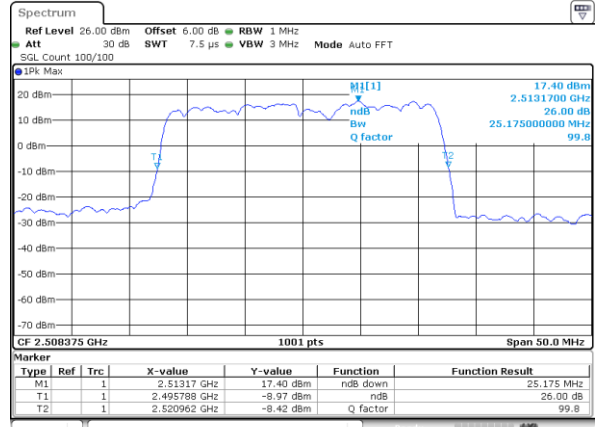

Lowest Channel / 5MHz+20MHz

Date: 14.NOV.2020 08:41:04

Lowest Channel / 10MHz+15MHz

Date: 14.NOV.2020 11:05:25

Middle Channel / 5MHz+20MHz

Date: 14.NOV.2020 08:53:06

Middle Channel / 10MHz+15MHz

Date: 14.NOV.2020 11:12:54

Highest Channel / 5MHz+20MHz

Date: 14.NOV.2020 08:59:21

Highest Channel / 10MHz+15MHz

Date: 14.NOV.2020 11:18:12

LTE Band 41

16QAM

Lowest Channel / 10MHz+20MHz

Date: 14.NOV.2020 12:20:44

Lowest Channel / 15MHz+10MHz

Date: 14.NOV.2020 11:31:14

Middle Channel / 10MHz+20MHz

Date: 14.NOV.2020 12:29:26

Middle Channel / 15MHz+10MHz

Date: 14.NOV.2020 11:38:12

Highest Channel / 10MHz+20MHz

Date: 14.NOV.2020 12:35:03