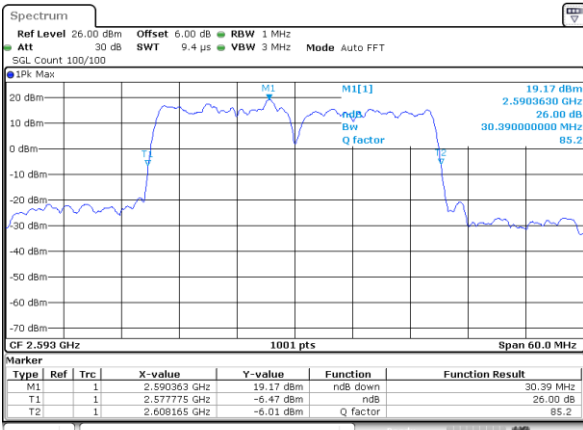

Highest Channel / 10MHz+20MHz

Date: 14.NOV.2020 12:35:24

Highest Channel / 15MHz+10MHz

Date: 14.NOV.2020 11:47:30

LTE Band 41

QPSK

Lowest Channel / 15MHz+15MHz

Date: 14.NOV.2020 13:08:54

Lowest Channel / 15MHz+20MHz

Date: 14.NOV.2020 14:42:14

Middle Channel / 15MHz+15MHz

Date: 14.NOV.2020 14:20:10

Middle Channel / 15MHz+20MHz

Date: 14.NOV.2020 15:04:42

Highest Channel / 15MHz+15MHz

Date: 14.NOV.2020 14:33:10