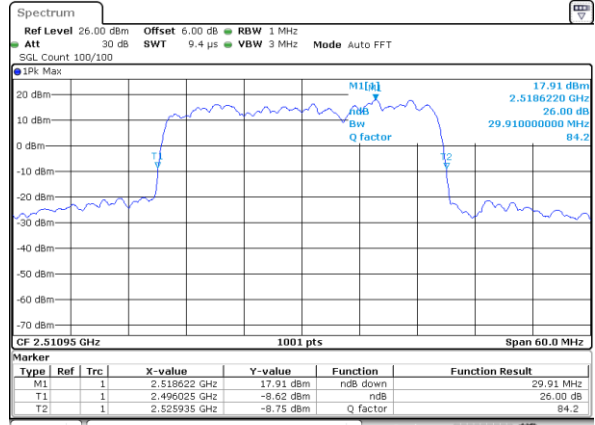

Lowest Channel / 15MHz+20MHz

Date: 14.NOV.2020 14:42:14

Middle Channel / 15MHz+15MHz

Date: 14.NOV.2020 14:20:10

Middle Channel / 15MHz+20MHz

Date: 14.NOV.2020 15:04:42

Highest Channel / 15MHz+15MHz

Date: 14.NOV.2020 14:33:10

Highest Channel / 15MHz+20MHz

Date: 14.NOV.2020 15:11:35

LTE Band 41

QPSK

Lowest Channel / 20MHz+5MHz

Date: 14.NOV.2020 09:53:57

Lowest Channel / 20MHz+10MHz

Date: 14.NOV.2020 12:46:15

Middle Channel / 20MHz+5MHz

Date: 14.NOV.2020 10:32:25

Middle Channel / 20MHz+10MHz

Date: 14.NOV.2020 12:55:15

Highest Channel / 20MHz+5MHz

Date: 14.NOV.2020 10:40:48

Highest Channel / 20MHz+10MHz

Date: 14.NOV.2020 13:00:27

LTE Band 41

QPSK

Lowest Channel / 20MHz+15MHz

Date: 14.NOV.2020 15:19:48

Lowest Channel / 20MHz+20MHz

Date: 14.NOV.2020 15:44:26

Middle Channel / 20MHz+15MHz

Date: 14.NOV.2020 15:31:18