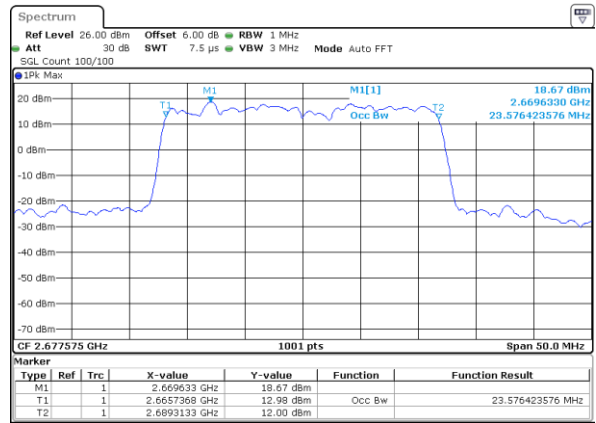

Middle Channel / 10MHz+15MHz

Date: 14.NOV.2020 11:13:11

Highest Channel / 5MHz+20MHz

Date: 14.NOV.2020 08:59:43

Highest Channel / 10MHz+15MHz

Date: 14.NOV.2020 11:18:32

LTE Band 41

QPSK

Lowest Channel / 10MHz+20MHz

Date: 14.NOV.2020 12:19:43

Lowest Channel / 15MHz+10MHz

Date: 14.NOV.2020 11:29:34

Middle Channel / 10MHz+20MHz

Date: 14.NOV.2020 12:29:51

Middle Channel / 15MHz+10MHz

Date: 14.NOV.2020 11:38:30

Highest Channel / 10MHz+20MHz

Date: 14.NOV.2020 12:35:18

Highest Channel / 15MHz+10MHz

Date: 14.NOV.2020 11:47:20

LTE Band 41

QPSK

Lowest Channel / 15MHz+15MHz

Date: 14.NOV.2020 13:08:43