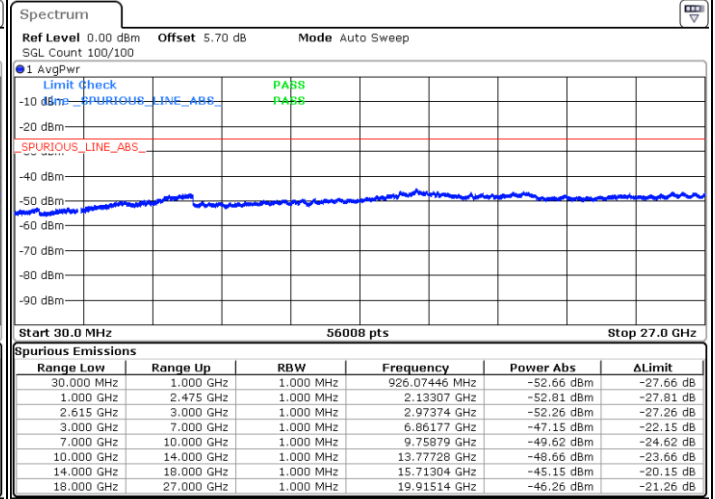

LTE Band 7C / 15MHz+20MHz

64QAM

Lowest Channel / 1RB74 and 1RB0

Middle Channel / 1RB74 and 1RB0

Date: 8.NOV.2020 14:31:37

Date: 8.NOV.2020 14:47:05

Highest Channel / 1RB74 and 1RB0

Date: 8.NOV.2020 15:12:14

LTE Band 7C / 20MHz+10MHz

64QAM

Lowest Channel / 1RB99 and 1RB0

Middle Channel / 1RB99 and 1RB0

Date: 8.NOV.2020 12:52:31

Date: 8.NOV.2020 13:06:59

Highest Channel / 1RB99 and 1RB0

Date: 8.NOV.2020 13:16:30

LTE Band 7C / 20MHz+15MHz

64QAM

Lowest Channel / 1RB99 and 1RB0

Middle Channel / 1RB99 and 1RB0

Date: 15.NOV.2020 20:40:02

Date: 15.NOV.2020 20:55:16

Highest Channel / 1RB99 and 1RB0

Date: 15.NOV.2020 21:06:29