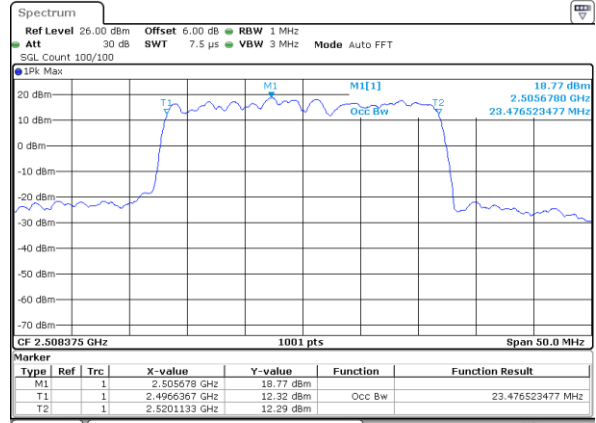

LTE Band 41

QPSK

Lowest Channel / 5MHz+20MHz

Date: 14.NOV.2020 08:39:14

Lowest Channel / 10MHz+15MHz

Date: 14.NOV.2020 11:04:20

Middle Channel / 5MHz+20MHz

Date: 14.NOV.2020 08:53:33

Middle Channel / 10MHz+15MHz

Date: 14.NOV.2020 11:13:11

Highest Channel / 5MHz+20MHz

Date: 14.NOV.2020 08:59:43

Highest Channel / 10MHz+15MHz

Date: 14.NOV.2020 11:18:32

LTE Band 41

QPSK

Lowest Channel / 10MHz+20MHz

Date: 14.NOV.2020 12:19:43

Lowest Channel / 15MHz+10MHz

Date: 14.NOV.2020 11:29:34

Middle Channel / 10MHz+20MHz

Date: 14.NOV.2020 12:29:51

Middle Channel / 15MHz+10MHz

Date: 14.NOV.2020 11:38:30