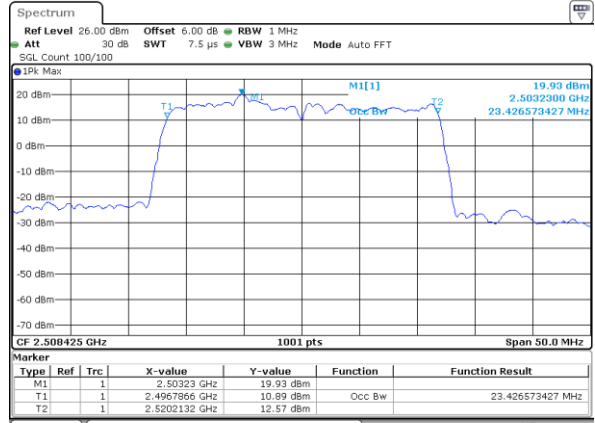

LTE Band 41

QPSK

Lowest Channel / 5MHz+20MHz

Date: 14.NOV.2020 08:39:14

Lowest Channel / 10MHz+15MHz

Date: 14.NOV.2020 11:04:20

Middle Channel / 5MHz+20MHz

Date: 14.NOV.2020 08:53:33

Middle Channel / 10MHz+15MHz

Date: 14.NOV.2020 11:13:11

Highest Channel / 5MHz+20MHz

Date: 14.NOV.2020 08:59:43

Highest Channel / 10MHz+15MHz

Date: 14.NOV.2020 11:18:32

LTE Band 41

QPSK