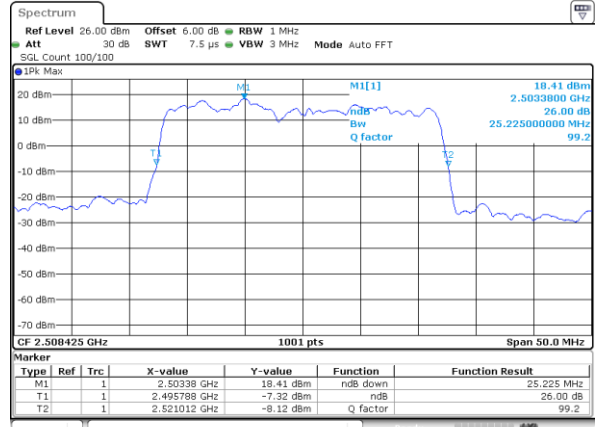

LTE Band 41

QPSK

Lowest Channel / 20MHz+15MHz

Date: 14.NOV.2020 15:19:48

Lowest Channel / 20MHz+20MHz

Date: 14.NOV.2020 15:44:26

Middle Channel / 20MHz+15MHz

Date: 14.NOV.2020 15:31:18

Middle Channel / 20MHz+20MHz

Date: 14.NOV.2020 15:52:31

Highest Channel / 20MHz+15MHz

Date: 14.NOV.2020 15:36:26

Highest Channel / 20MHz+20MHz

Date: 14.NOV.2020 15:57:42

LTE Band 41

16QAM

Lowest Channel / 5MHz+20MHz

Date: 14.NOV.2020 08:41:04

Lowest Channel / 10MHz+15MHz

Date: 14.NOV.2020 11:05:25

Middle Channel / 5MHz+20MHz

Date: 14.NOV.2020 08:53:06

Middle Channel / 10MHz+15MHz

Date: 14.NOV.2020 11:12:54

Highest Channel / 5MHz+20MHz

Date: 14.NOV.2020 08:59:21

Highest Channel / 10MHz+15MHz

Date: 14.NOV.2020 11:18:12

LTE Band 41

16QAM

Lowest Channel / 10MHz+20MHz

Date: 14.NOV.2020 12:20:44