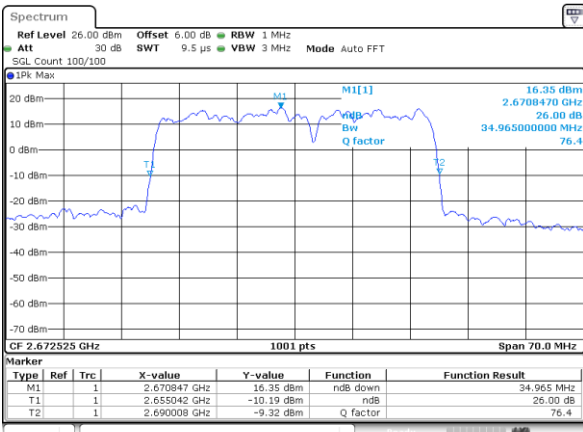

Middle Channel / 20MHz+10MHz

Date: 14.NOV.2020 12:54:51

Highest Channel / 20MHz+5MHz

Date: 14.NOV.2020 10:40:24

Highest Channel / 20MHz+10MHz

Date: 14.NOV.2020 13:00:01

LTE Band 41

16QAM

Lowest Channel / 20MHz+15MHz

Date: 14.NOV.2020 15:21:03

Lowest Channel / 20MHz+20MHz

Date: 14.NOV.2020 15:45:18

Middle Channel / 20MHz+15MHz

Date: 14.NOV.2020 15:30:58

Middle Channel / 20MHz+20MHz

Date: 14.NOV.2020 15:51:38

Highest Channel / 20MHz+15MHz

Date: 14.NOV.2020 15:37:32

Highest Channel / 20MHz+20MHz

Date: 14.NOV.2020 15:57:17

LTE Band 41

64QAM

Lowest Channel / 5MHz+20MHz

Date: 14.NOV.2020 08:41:42