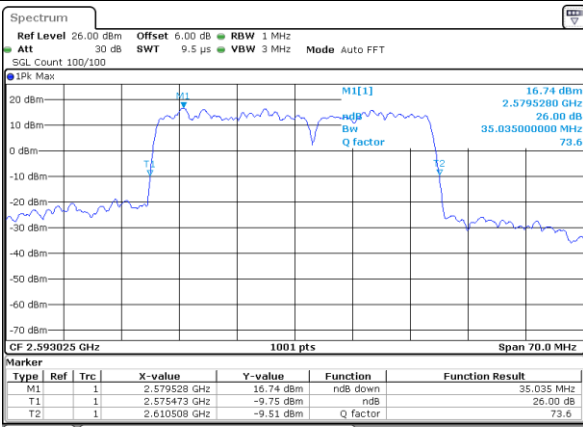

LTE Band 41

QPSK

Lowest Channel / 20MHz+15MHz

Date: 14.NOV.2020 15:19:48

Lowest Channel / 20MHz+20MHz

Date: 14.NOV.2020 15:44:26

Middle Channel / 20MHz+15MHz

Date: 14.NOV.2020 15:31:18

Middle Channel / 20MHz+20MHz

Date: 14.NOV.2020 15:52:31

Highest Channel / 20MHz+15MHz

Date: 14.NOV.2020 15:36:26

Highest Channel / 20MHz+20MHz

Date: 14.NOV.2020 15:57:42

LTE Band 41

16QAM