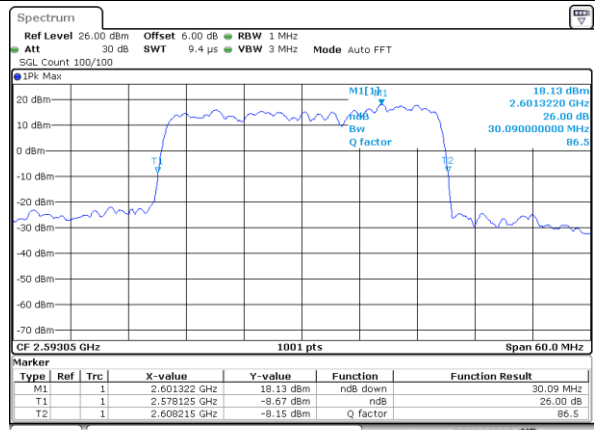

Lowest Channel / 15MHz+20MHz

Date: 14.NOV.2020 14:42:14

Middle Channel / 15MHz+15MHz

Date: 14.NOV.2020 14:20:10

Middle Channel / 15MHz+20MHz

Date: 14.NOV.2020 15:04:42

Highest Channel / 15MHz+15MHz

Date: 14.NOV.2020 14:33:10

Highest Channel / 15MHz+20MHz

Date: 14.NOV.2020 15:11:35

LTE Band 41

QPSK

Lowest Channel / 20MHz+5MHz

Date: 14.NOV.2020 09:53:57

Lowest Channel / 20MHz+10MHz

Date: 14.NOV.2020 12:46:15

Middle Channel / 20MHz+5MHz

Date: 14.NOV.2020 10:32:25

Middle Channel / 20MHz+10MHz

Date: 14.NOV.2020 12:55:15

Highest Channel / 20MHz+5MHz

Date: 14.NOV.2020 10:40:48

Highest Channel / 20MHz+10MHz

Date: 14.NOV.2020 13:00:27