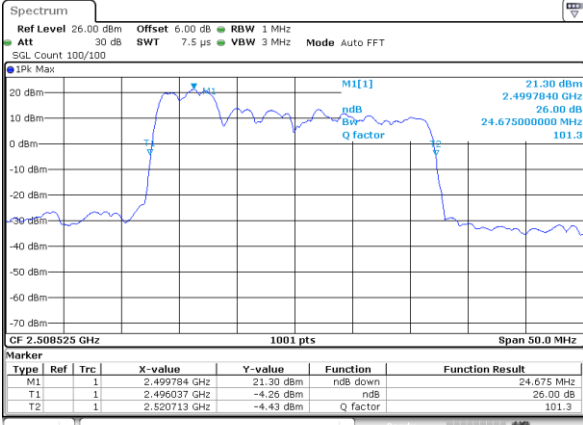

Lowest Channel / 20MHz+15MHz

Date: 14.NOV.2020 15:21:03

Lowest Channel / 20MHz+20MHz

Date: 14.NOV.2020 15:45:18

Middle Channel / 20MHz+15MHz

Date: 14.NOV.2020 15:30:58

Middle Channel / 20MHz+20MHz

Date: 14.NOV.2020 15:51:38

Highest Channel / 20MHz+15MHz

Date: 14.NOV.2020 15:37:32

Highest Channel / 20MHz+20MHz

Date: 14.NOV.2020 15:57:17

LTE Band 41

64QAM

Lowest Channel / 5MHz+20MHz

Date: 14.NOV.2020 08:41:42

Lowest Channel / 10MHz+15MHz

Date: 14.NOV.2020 11:06:05

Middle Channel / 5MHz+20MHz

Date: 14.NOV.2020 08:52:39

Middle Channel / 10MHz+15MHz

Date: 14.NOV.2020 11:12:32

Highest Channel / 5MHz+20MHz

Date: 14.NOV.2020 08:58:46