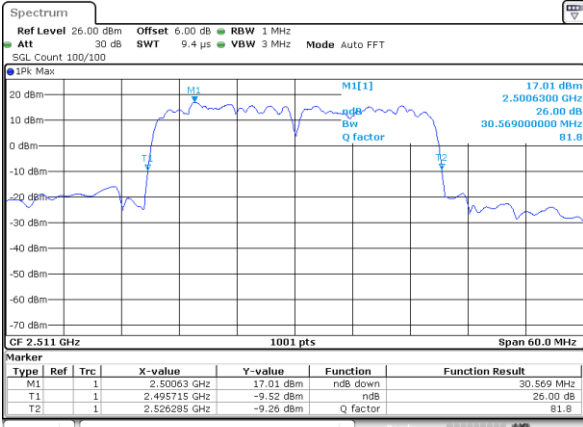

LTE Band 41

64QAM

Lowest Channel / 15MHz+15MHz

Date: 14.NOV.2020 13:10:32