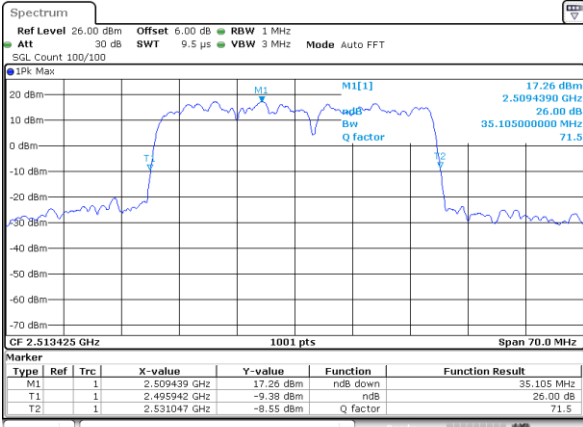

Highest Channel / 15MHz+20MHz

Date: 14.NOV.2020 15:11:35

LTE Band 41

QPSK

Lowest Channel / 20MHz+5MHz

Date: 14.NOV.2020 09:53:57

Lowest Channel / 20MHz+10MHz

Date: 14.NOV.2020 12:46:15

Middle Channel / 20MHz+5MHz

Date: 14.NOV.2020 10:32:25

Middle Channel / 20MHz+10MHz

Date: 14.NOV.2020 12:55:15

Highest Channel / 20MHz+5MHz

Date: 14.NOV.2020 10:40:48

Highest Channel / 20MHz+10MHz

Date: 14.NOV.2020 13:00:27

LTE Band 41

QPSK

Lowest Channel / 20MHz+15MHz

Date: 14.NOV.2020 15:19:48

Lowest Channel / 20MHz+20MHz

Date: 14.NOV.2020 15:44:26

Middle Channel / 20MHz+15MHz

Date: 14.NOV.2020 15:31:18