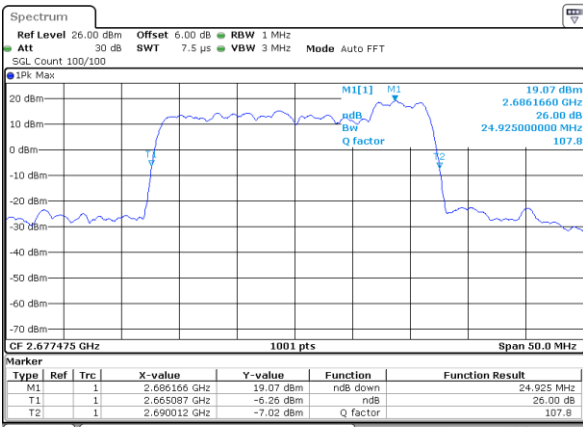

Middle Channel / 15MHz+20MHz

Date: 14.NOV.2020 15:03:40

Highest Channel / 15MHz+15MHz

Date: 14.NOV.2020 14:30:42

Highest Channel / 15MHz+20MHz

Date: 14.NOV.2020 15:09:32

LTE Band 41

64QAM

Lowest Channel / 20MHz+5MHz

Date: 14.NOV.2020 09:52:34

Lowest Channel / 20MHz+10MHz

Date: 14.NOV.2020 12:47:43

Middle Channel / 20MHz+5MHz

Date: 14.NOV.2020 10:31:39

Middle Channel / 20MHz+10MHz

Date: 14.NOV.2020 12:53:28

Highest Channel / 20MHz+5MHz

Date: 14.NOV.2020 10:39:27

Highest Channel / 20MHz+10MHz

Date: 14.NOV.2020 12:59:04

LTE Band 41

64QAM

Lowest Channel / 20MHz+15MHz

Date: 14.NOV.2020 15:23:54