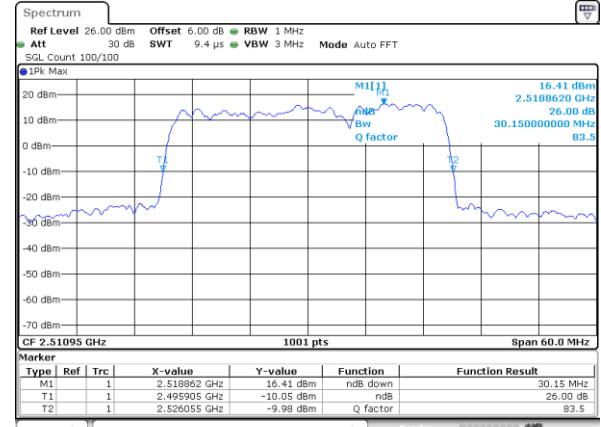

LTE Band 41

64QAM

Lowest Channel / 15MHz+15MHz

Date: 14.NOV.2020 13:10:32

Lowest Channel / 15MHz+20MHz

Date: 14.NOV.2020 14:43:58

Middle Channel / 15MHz+15MHz

Date: 14.NOV.2020 14:19:29

Middle Channel / 15MHz+20MHz

Date: 14.NOV.2020 15:03:40

Highest Channel / 15MHz+15MHz

Date: 14.NOV.2020 14:30:42

Highest Channel / 15MHz+20MHz

Date: 14.NOV.2020 15:09:32

LTE Band 41

64QAM

Lowest Channel / 20MHz+5MHz

Date: 14.NOV.2020 09:52:34

Lowest Channel / 20MHz+10MHz

Date: 14.NOV.2020 12:47:43

Middle Channel / 20MHz+5MHz

Date: 14.NOV.2020 10:31:39

Middle Channel / 20MHz+10MHz

Date: 14.NOV.2020 12:53:28

Highest Channel / 20MHz+5MHz

Date: 14.NOV.2020 10:39:27

Highest Channel / 20MHz+10MHz

Date: 14.NOV.2020 12:59:04

LTE Band 41

64QAM

Lowest Channel / 20MHz+15MHz

Date: 14.NOV.2020 15:23:54