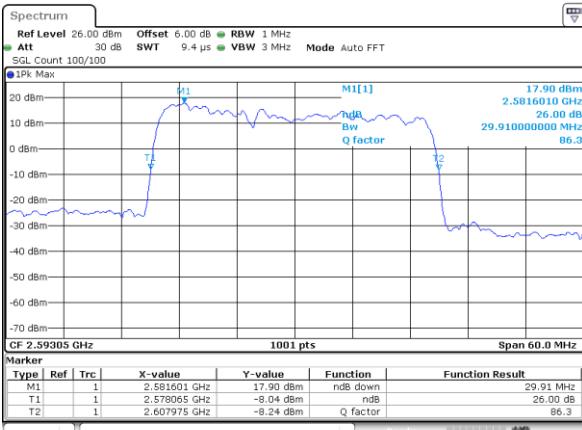

Middle Channel / 10MHz+20MHz

Date: 14.NOV.2020 12:29:26