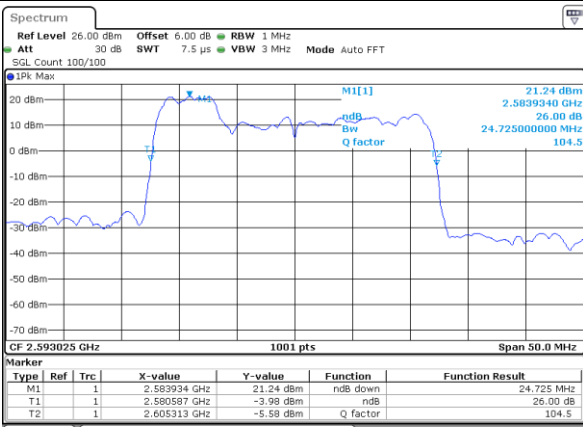

Lowest Channel / 5MHz+20MHz

Date: 14.NOV.2020 08:41:04

Lowest Channel / 10MHz+15MHz

Date: 14.NOV.2020 11:05:25

Middle Channel / 5MHz+20MHz

Date: 14.NOV.2020 08:53:06

Middle Channel / 10MHz+15MHz

Date: 14.NOV.2020 11:12:54

Highest Channel / 5MHz+20MHz

Date: 14.NOV.2020 08:59:21

Highest Channel / 10MHz+15MHz

Date: 14.NOV.2020 11:18:12

LTE Band 41

16QAM

Lowest Channel / 10MHz+20MHz

Date: 14.NOV.2020 12:20:44