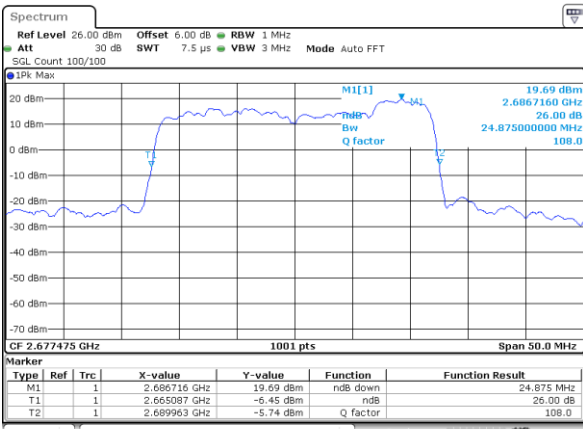

Highest Channel / 15MHz+20MHz

Date: 14.NOV.2020 15:11:35

LTE Band 41

QPSK

Lowest Channel / 20MHz+5MHz

Date: 14.NOV.2020 09:53:57

Lowest Channel / 20MHz+10MHz

Date: 14.NOV.2020 12:46:15

Middle Channel / 20MHz+5MHz

Date: 14.NOV.2020 10:32:25

Middle Channel / 20MHz+10MHz

Date: 14.NOV.2020 12:55:15

Highest Channel / 20MHz+5MHz

Date: 14.NOV.2020 10:40:48

Highest Channel / 20MHz+10MHz

Date: 14.NOV.2020 13:00:27

LTE Band 41

QPSK

Lowest Channel / 20MHz+15MHz

Date: 14.NOV.2020 15:19:48

Lowest Channel / 20MHz+20MHz

Date: 14.NOV.2020 15:44:26

Middle Channel / 20MHz+15MHz

Date: 14.NOV.2020 15:31:18