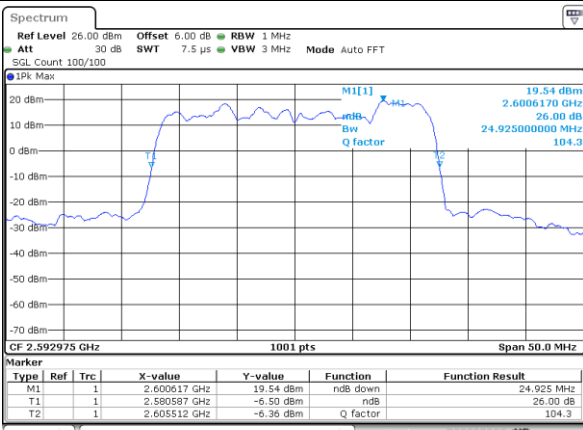

Middle Channel / 20MHz+5MHz

Date: 14.NOV.2020 10:32:25