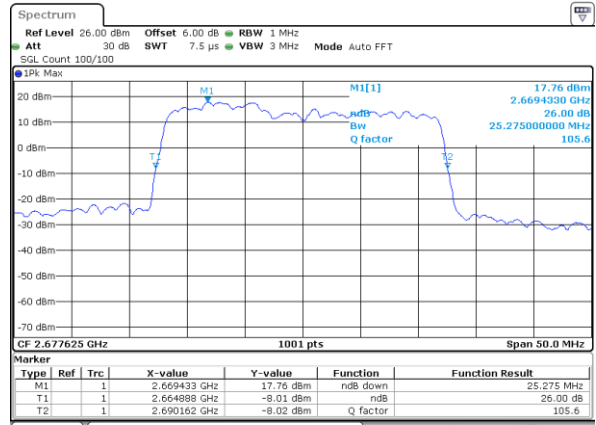

Highest Channel / 20MHz+15MHz

Date: 14.NOV.2020 15:37:32

Highest Channel / 20MHz+20MHz

Date: 14.NOV.2020 15:57:17

LTE Band 41

64QAM

Lowest Channel / 5MHz+20MHz

Date: 14.NOV.2020 08:41:42

Lowest Channel / 10MHz+15MHz

Date: 14.NOV.2020 11:06:05

Middle Channel / 5MHz+20MHz

Date: 14.NOV.2020 08:52:39

Middle Channel / 10MHz+15MHz

Date: 14.NOV.2020 11:12:32

Highest Channel / 5MHz+20MHz

Date: 14.NOV.2020 08:58:46

Highest Channel / 10MHz+15MHz

Date: 14.NOV.2020 11:17:05

LTE Band 41

64QAM

Lowest Channel / 10MHz+20MHz

Date: 14.NOV.2020 12:21:14

Lowest Channel / 15MHz+10MHz

Date: 14.NOV.2020 11:31:47

Middle Channel / 10MHz+20MHz

Date: 14.NOV.2020 12:29:00

Middle Channel / 15MHz+10MHz

Date: 14.NOV.2020 11:37:51

Highest Channel / 10MHz+20MHz

Date: 14.NOV.2020 12:13:52

Highest Channel / 15MHz+10MHz

Date: 14.NOV.2020 11:44:53