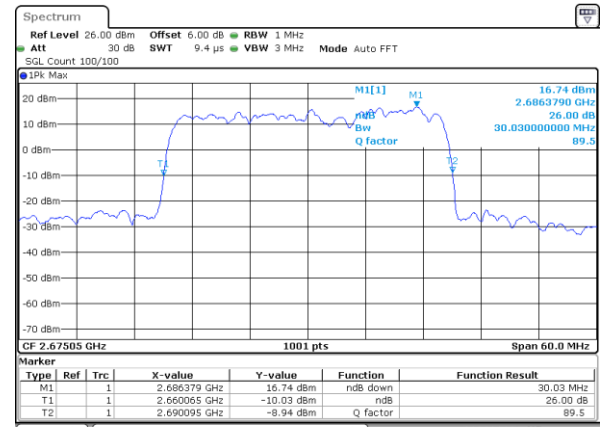

Middle Channel / 15MHz+20MHz

Date: 14.NOV.2020 15:03:40

Highest Channel / 15MHz+15MHz

Date: 14.NOV.2020 14:30:42

Highest Channel / 15MHz+20MHz

Date: 14.NOV.2020 15:09:32

LTE Band 41

64QAM

Lowest Channel / 20MHz+5MHz

Date: 14.NOV.2020 09:52:34

Lowest Channel / 20MHz+10MHz

Date: 14.NOV.2020 12:47:43

Middle Channel / 20MHz+5MHz

Date: 14.NOV.2020 10:31:39

Middle Channel / 20MHz+10MHz

Date: 14.NOV.2020 12:53:28

Highest Channel / 20MHz+5MHz

Date: 14.NOV.2020 10:39:27

Highest Channel / 20MHz+10MHz

Date: 14.NOV.2020 12:59:04

LTE Band 41

64QAM

Lowest Channel / 20MHz+15MHz

Date: 14.NOV.2020 15:23:54

Lowest Channel / 20MHz+20MHz

Date: 14.NOV.2020 15:45:43

Middle Channel / 20MHz+15MHz

Date: 14.NOV.2020 15:30:39

Middle Channel / 20MHz+20MHz

Date: 14.NOV.2020 15:51:14

Highest Channel / 20MHz+15MHz

Date: 14.NOV.2020 15:34:59