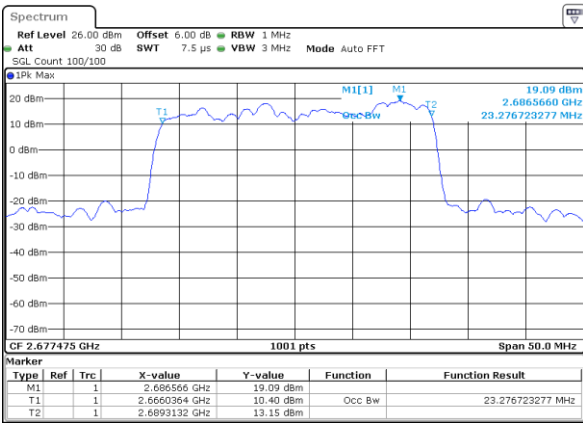

Highest Channel / 15MHz+20MHz

Date: 14.NOV.2020 15:11:18

LTE Band 41

QPSK

Lowest Channel / 20MHz+5MHz

Date: 14.NOV.2020 09:53:50

Lowest Channel / 20MHz+10MHz

Date: 14.NOV.2020 12:46:06

Middle Channel / 20MHz+5MHz

Date: 14.NOV.2020 10:32:20

Middle Channel / 20MHz+10MHz

Date: 14.NOV.2020 12:29:51

Highest Channel / 20MHz+5MHz

Date: 14.NOV.2020 10:40:43

Highest Channel / 20MHz+10MHz

Date: 14.NOV.2020 13:00:21