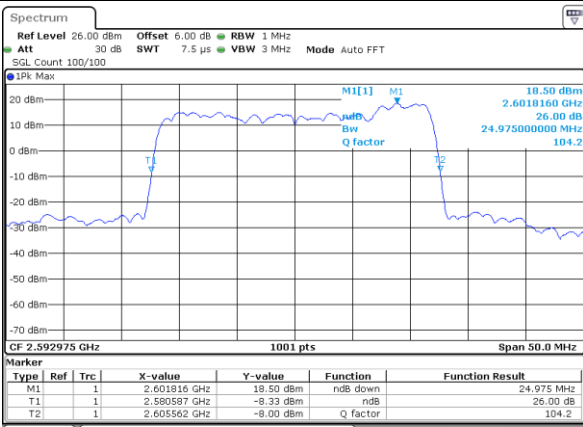

LTE Band 41

16QAM

Lowest Channel / 20MHz+5MHz

Date: 14.NOV.2020 09:53:29

Lowest Channel / 20MHz+10MHz

Date: 14.NOV.2020 12:47:13

Middle Channel / 20MHz+5MHz

Date: 14.NOV.2020 10:32:06

Middle Channel / 20MHz+10MHz

Date: 14.NOV.2020 12:54:51

Highest Channel / 20MHz+5MHz

Date: 14.NOV.2020 10:40:24

Highest Channel / 20MHz+10MHz

Date: 14.NOV.2020 13:00:01

LTE Band 41

16QAM