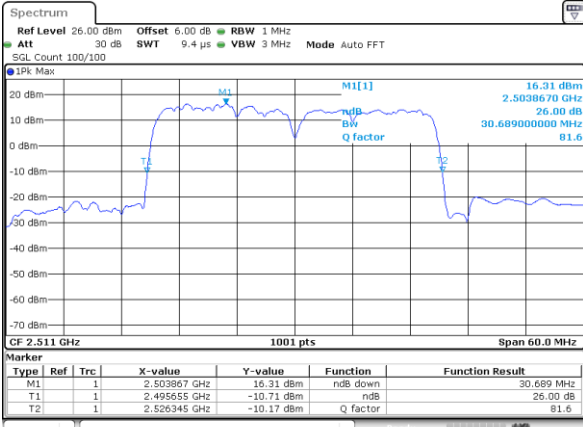

Highest Channel / 15MHz+10MHz

Date: 14.NOV.2020 11:46:58

LTE Band 41

16QAM

Lowest Channel / 15MHz+15MHz

Date: 14.NOV.2020 13:09:58

Lowest Channel / 15MHz+20MHz

Date: 14.NOV.2020 14:43:29