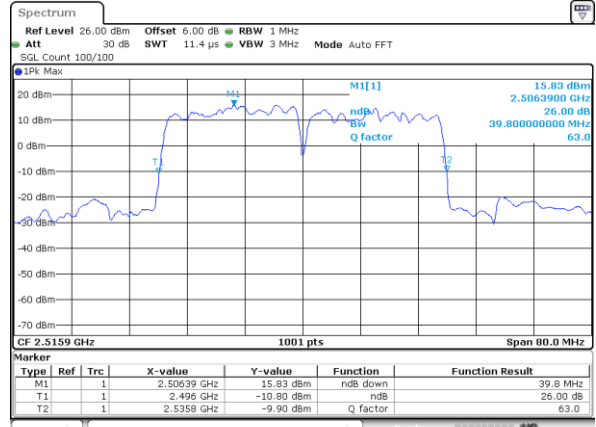

Lowest Channel / 20MHz+5MHz

Date: 14.NOV.2020 09:52:34

Lowest Channel / 20MHz+10MHz

Date: 14.NOV.2020 12:47:43

Middle Channel / 20MHz+5MHz

Date: 14.NOV.2020 10:31:39

Middle Channel / 20MHz+10MHz

Date: 14.NOV.2020 12:53:28

Highest Channel / 20MHz+5MHz

Date: 14.NOV.2020 10:39:27

Highest Channel / 20MHz+10MHz

Date: 14.NOV.2020 12:59:04

LTE Band 41

64QAM

Lowest Channel / 20MHz+15MHz

Date: 14.NOV.2020 15:23:54

Lowest Channel / 20MHz+20MHz

Date: 14.NOV.2020 15:45:43

Middle Channel / 20MHz+15MHz

Date: 14.NOV.2020 15:30:39

Middle Channel / 20MHz+20MHz

Date: 14.NOV.2020 15:51:14

Highest Channel / 20MHz+15MHz

Date: 14.NOV.2020 15:34:59