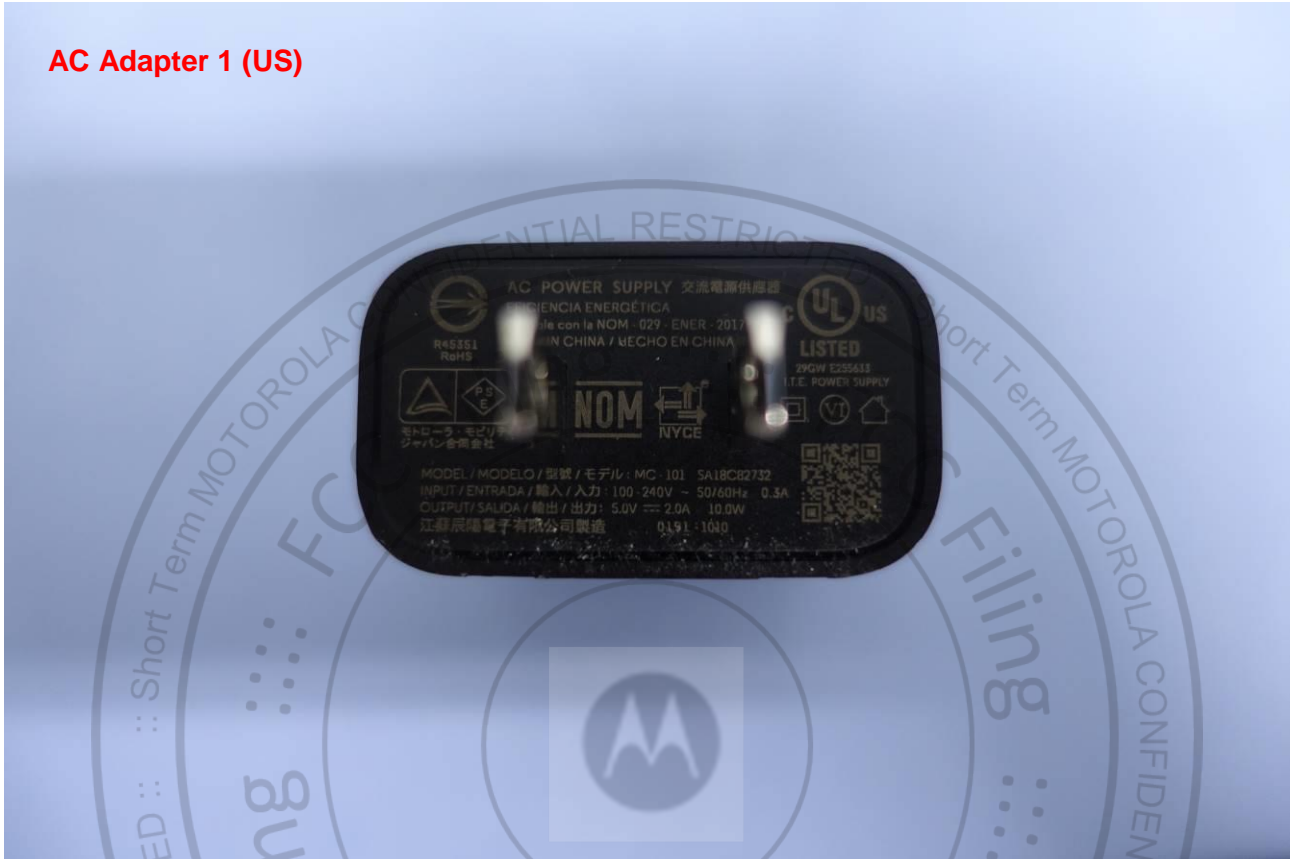

Brand Name: Motorola / Model Name: XT2149-1

AC Adapter 1 (US)