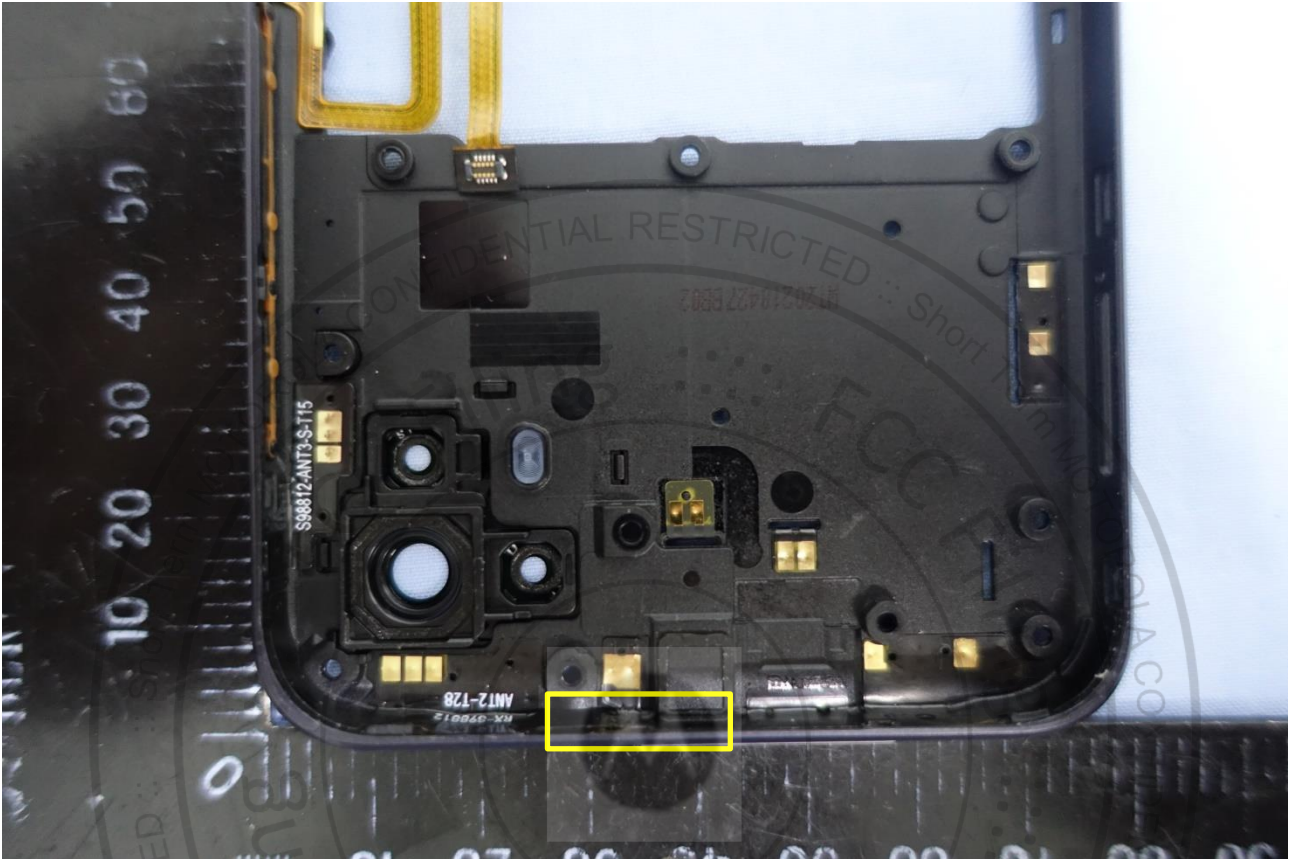

Antenna 5 (Ant.5-1st) for sample 1&2

Brand Name: Motorola / Model Name: XT2149-1

Antenna 5 (Ant.5-1st) for sample 1&2

Brand Name: Motorola / Model Name: XT2149-1

Antenna 5 (Ant.5-2nd) for sample 1&2

Brand Name: Motorola / Model Name: XT2149-1

Antenna 5 (Ant.5-2nd) for sample 1&2

Brand Name: Motorola / Model Name: XT2149-1

Brand Name: Motorola / Model Name: XT2149-1

Brand Name: Motorola / Model Name: XT2149-1

Brand Name: Motorola / Model Name: XT2149-1