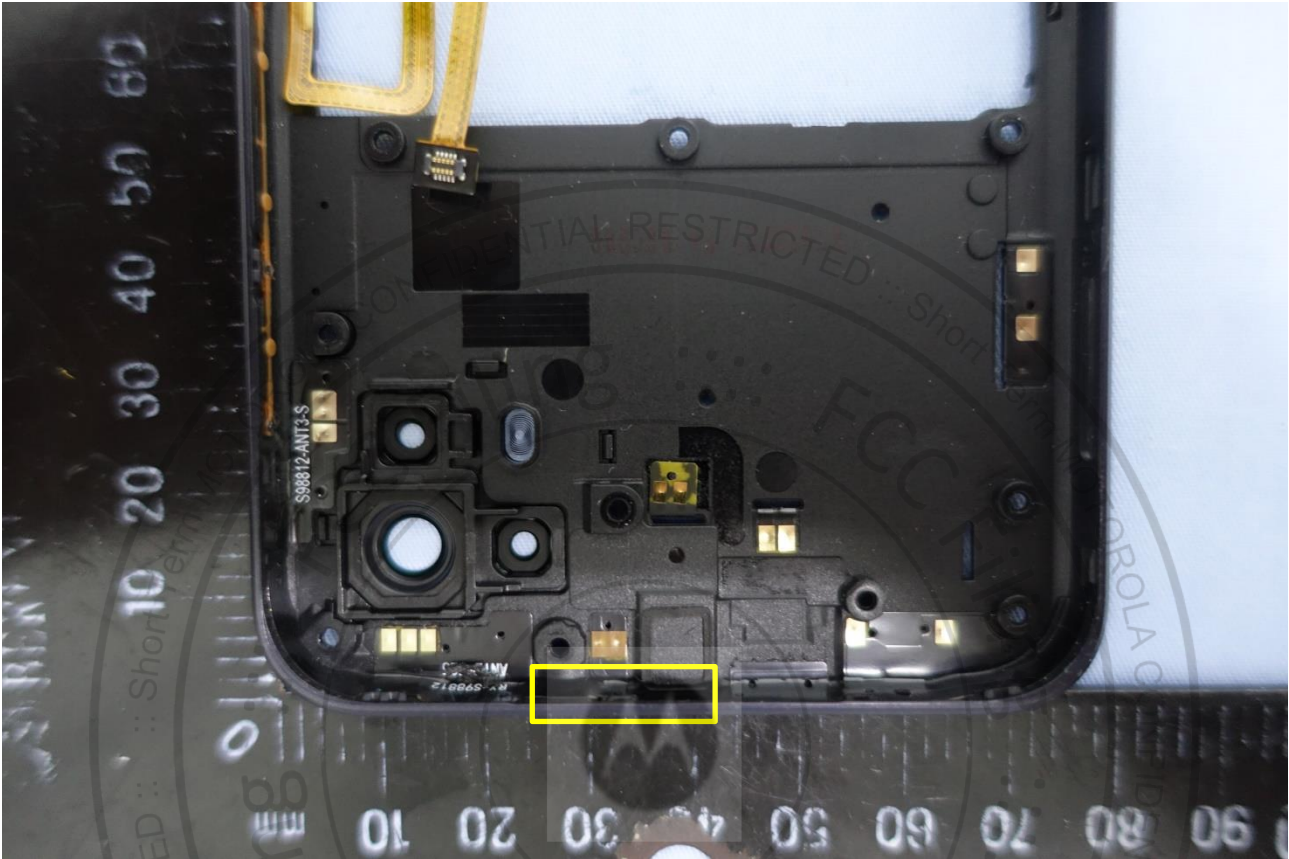

Antenna 5 (Ant.5-1st) for sample 1&2

Brand Name: Motorola / Model Name: XT2149-1

Antenna 5 (Ant.5-1st) for sample 1&2

Brand Name: Motorola / Model Name: XT2149-1

Antenna 5 (Ant.5-2nd) for sample 1&2

Brand Name: Motorola / Model Name: XT2149-1

Antenna 5 (Ant.5-2nd) for sample 1&2

Brand Name: Motorola / Model Name: XT2149-1

Brand Name: Motorola / Model Name: XT2149-1

Brand Name: Motorola / Model Name: XT2149-1

Brand Name: Motorola / Model Name: XT2149-1