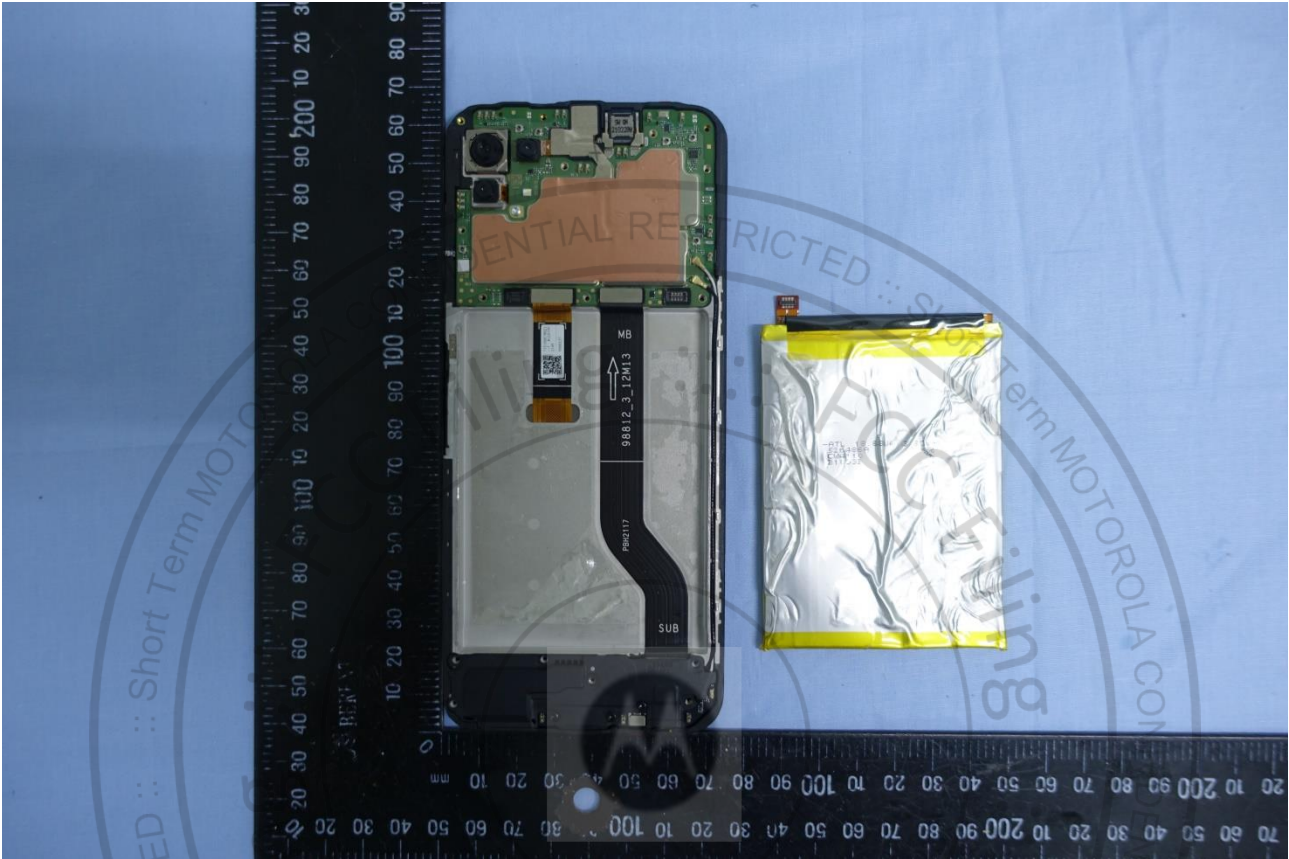

3. Internal Photograph of EUT

Brand Name: Motorola / Model Name: XT2149-1

Brand Name: Motorola / Model Name: XT2149-1

Brand Name: Motorola / Model Name: XT2149-1

Brand Name: Motorola / Model Name: XT2149-1

Brand Name: Motorola / Model Name: XT2149-1

Brand Name: Motorola / Model Name: XT2149-1

Brand Name: Motorola / Model Name: XT2149-1

Brand Name: Motorola / Model Name: XT2149-1

Brand Name: Motorola / Model Name: XT2149-1