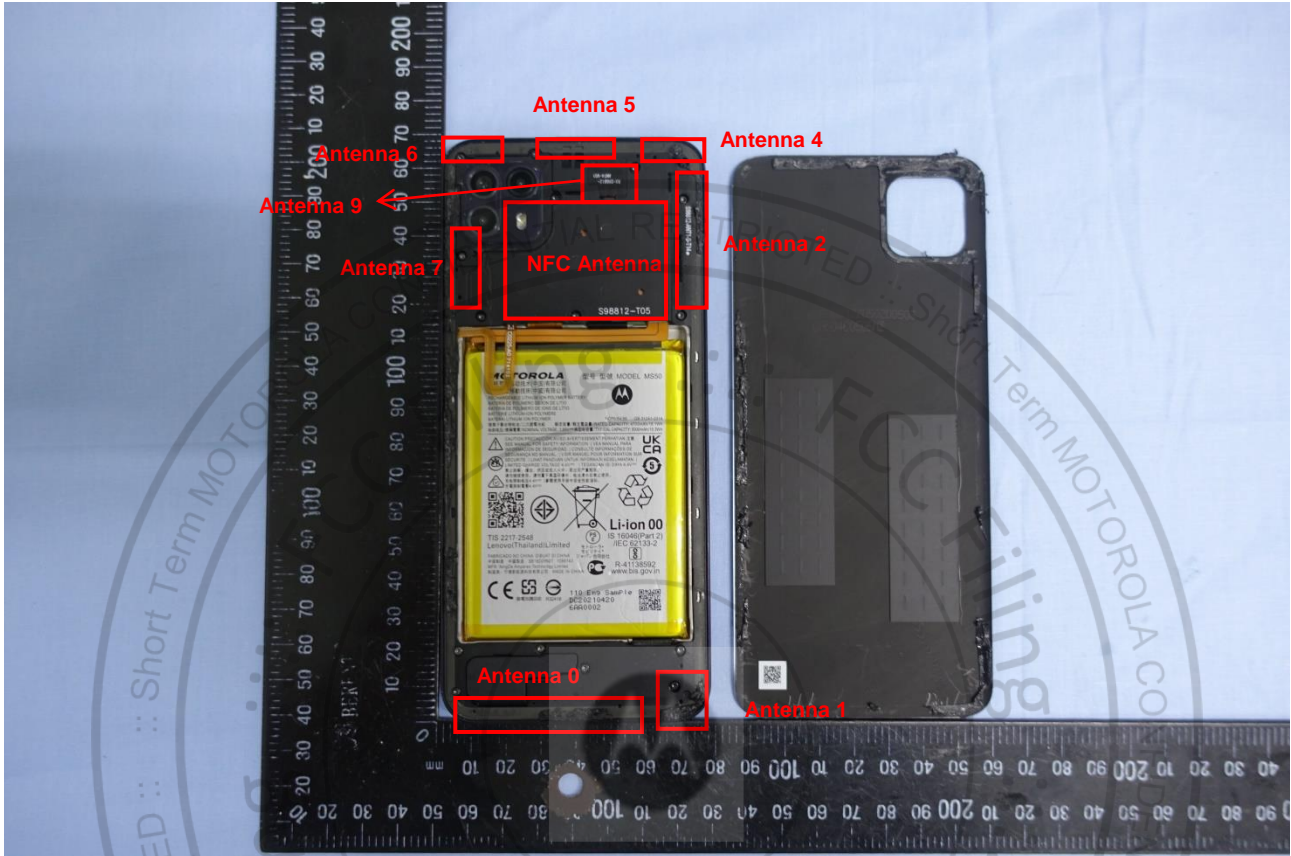

3. Internal Photograph of EUT

Brand Name: Motorola / Model Name: XT2149-1

Brand Name: Motorola / Model Name: XT2149-1

Brand Name: Motorola / Model Name: XT2149-1

Brand Name: Motorola / Model Name: XT2149-1

Brand Name: Motorola / Model Name: XT2149-1

Brand Name: Motorola / Model Name: XT2149-1

Brand Name: Motorola / Model Name: XT2149-1

Brand Name: Motorola / Model Name: XT2149-1

Brand Name: Motorola / Model Name: XT2149-1