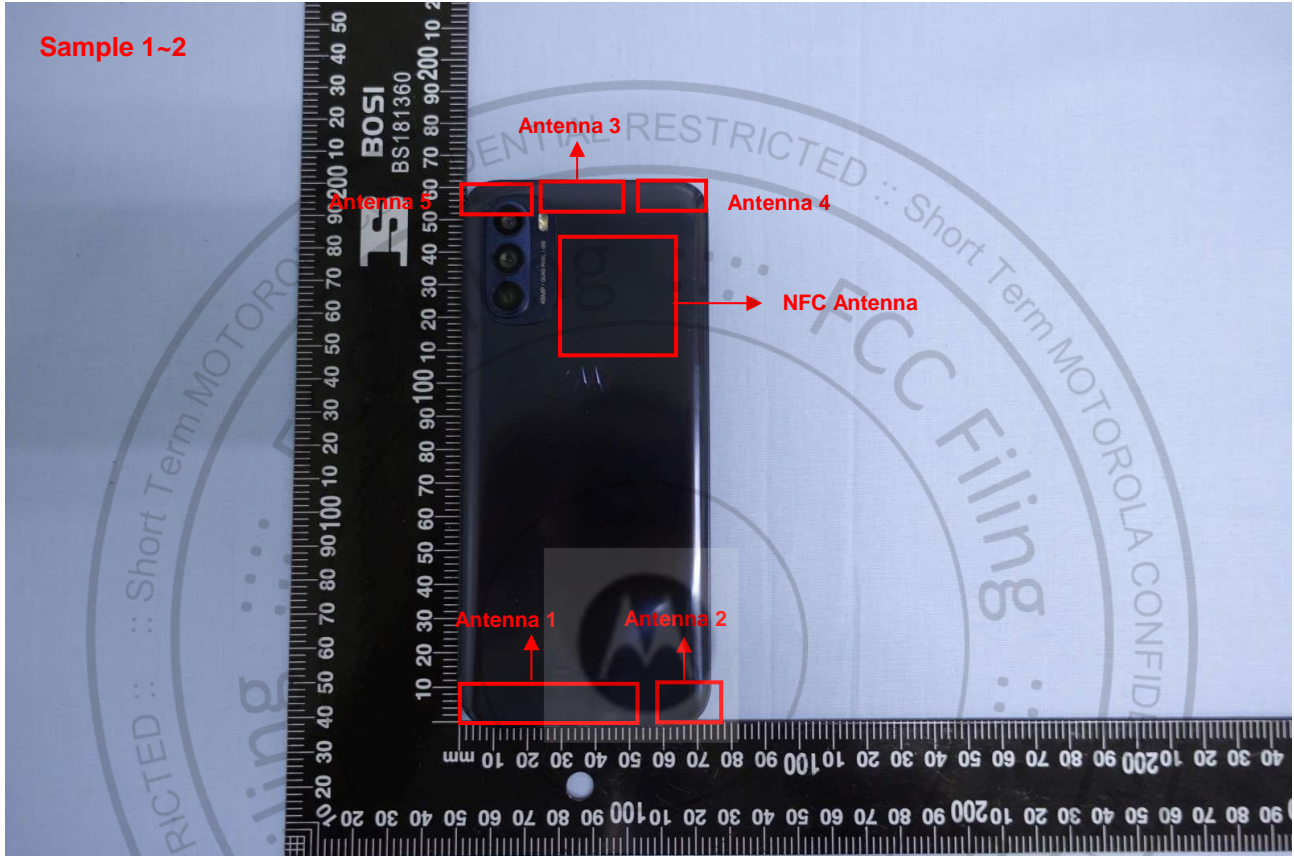

### 3. Internal Photograph of EUT

Brand Name: Motorola, Lenovo; Model Name: XT2167-2, XT2173-3, XT2173-4;

Brand Name: Motorola, Lenovo; Model Name: XT2167-2, XT2173-3, XT2173-4;

Brand Name: Motorola, Lenovo; Model Name: XT2167-2, XT2173-3, XT2173-4;