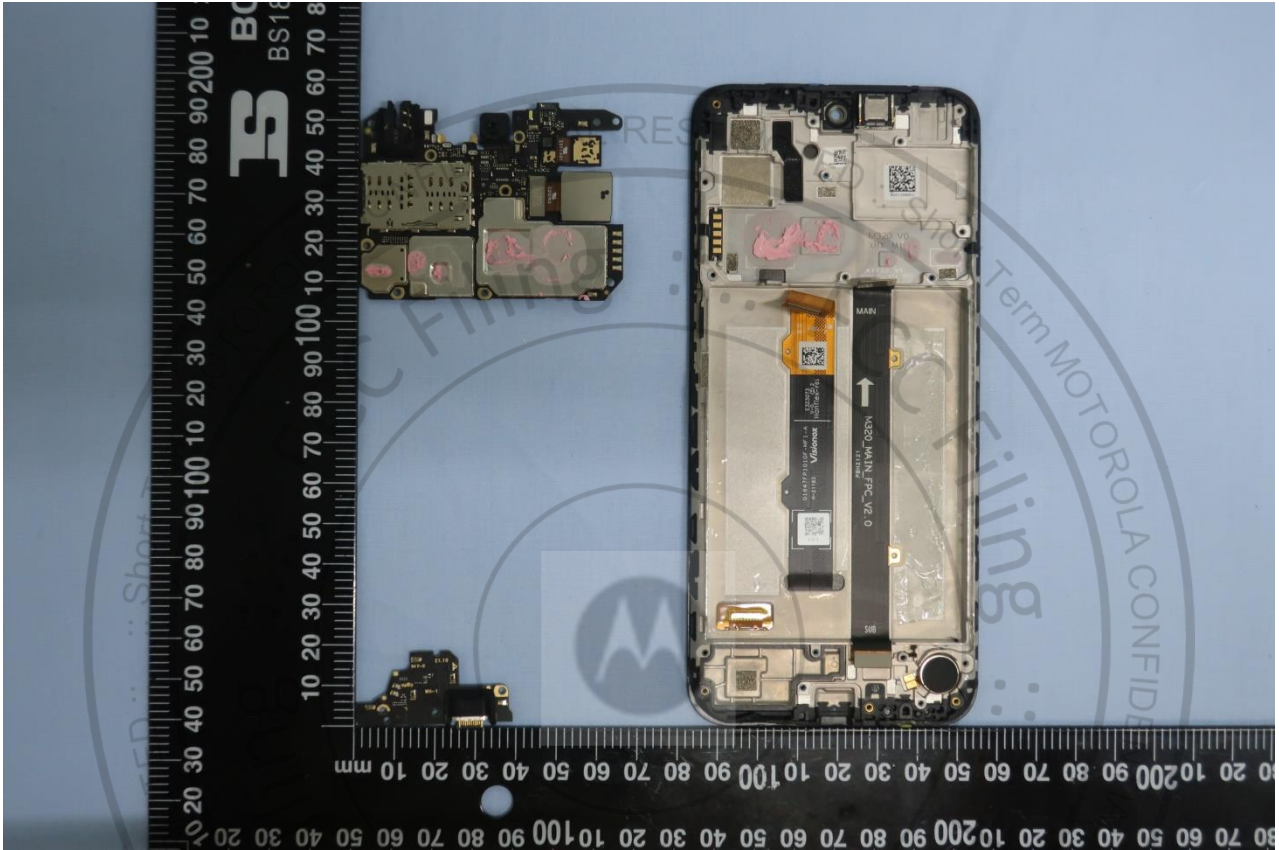

3. Internal Photograph of EUT

Brand Name: Motorola / Model Name: XT2167-1

Brand Name: Motorola / Model Name: XT2167-1

Brand Name: Motorola / Model Name: XT2167-1

Brand Name: Motorola / Model Name: XT2167-1

Brand Name: Motorola / Model Name: XT2167-1

Brand Name: Motorola / Model Name: XT2167-1

Brand Name: Motorola / Model Name: XT2167-1

Brand Name: Motorola / Model Name: XT2167-1

Brand Name: Motorola / Model Name: XT2167-1