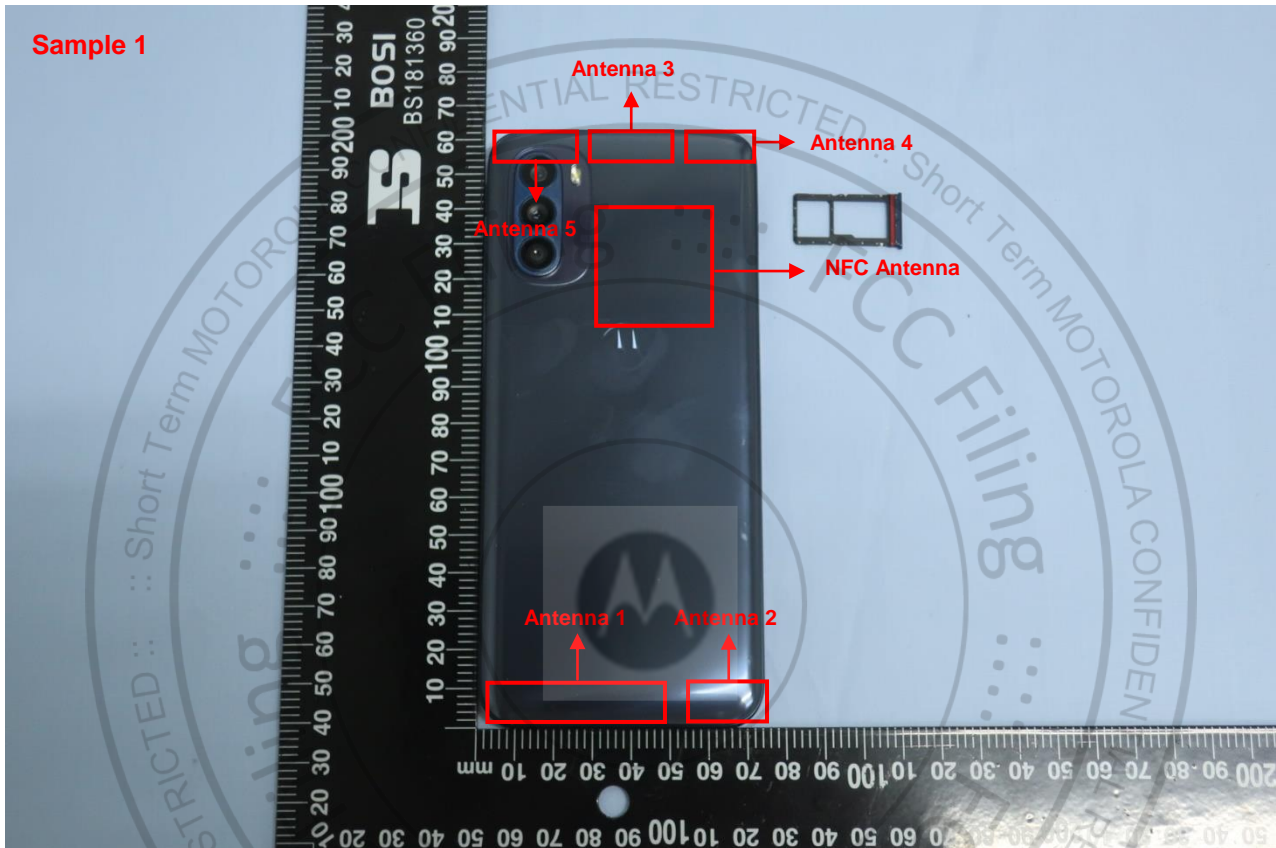

3. Internal Photograph of EUT

Brand Name: Motorola / Model Name: XT2167-1

Brand Name: Motorola / Model Name: XT2167-1

Brand Name: Motorola / Model Name: XT2167-1

Brand Name: Motorola / Model Name: XT2167-1