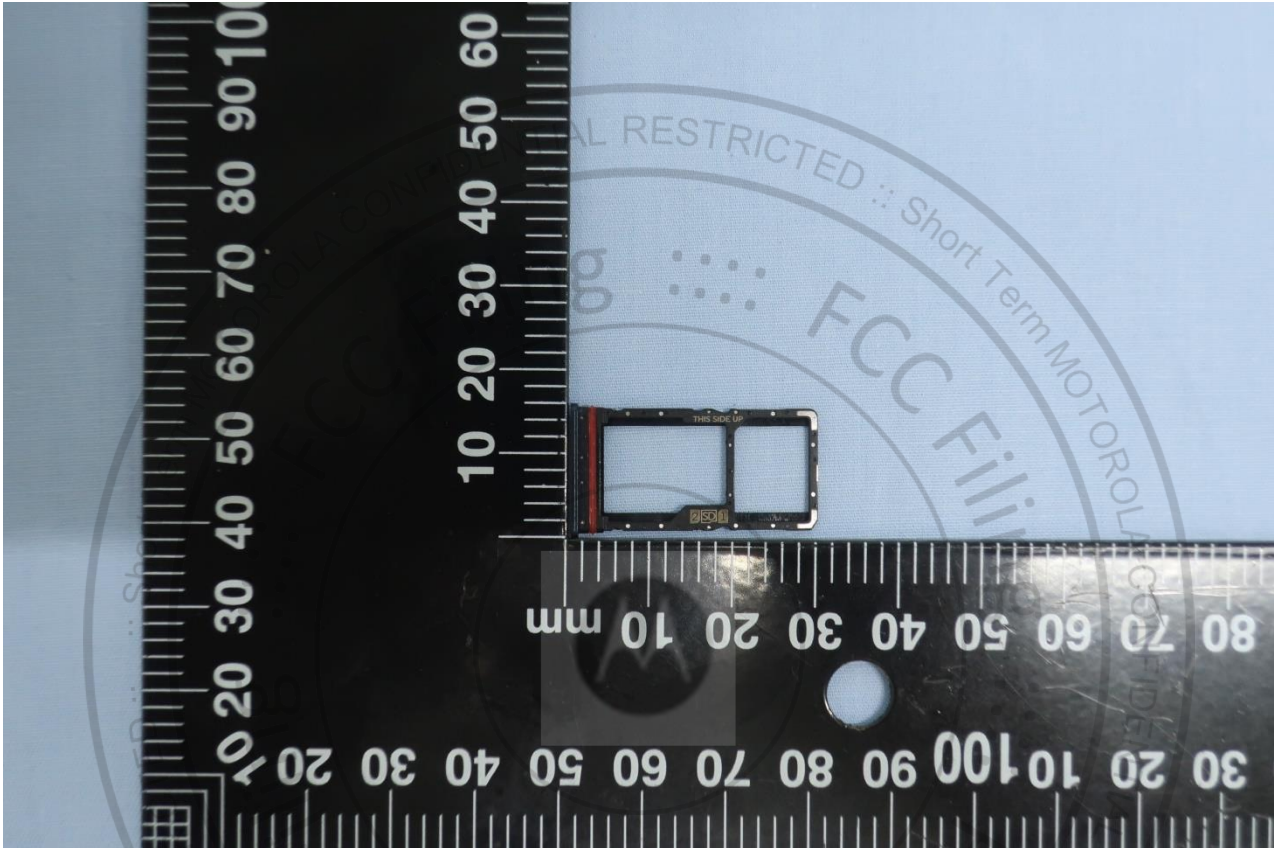

3. Internal Photograph of EUT

Brand Name: Motorola / Model Name: XT2167-1

Brand Name: Motorola / Model Name: XT2167-1

Brand Name: Motorola / Model Name: XT2167-1

Brand Name: Motorola / Model Name: XT2167-1