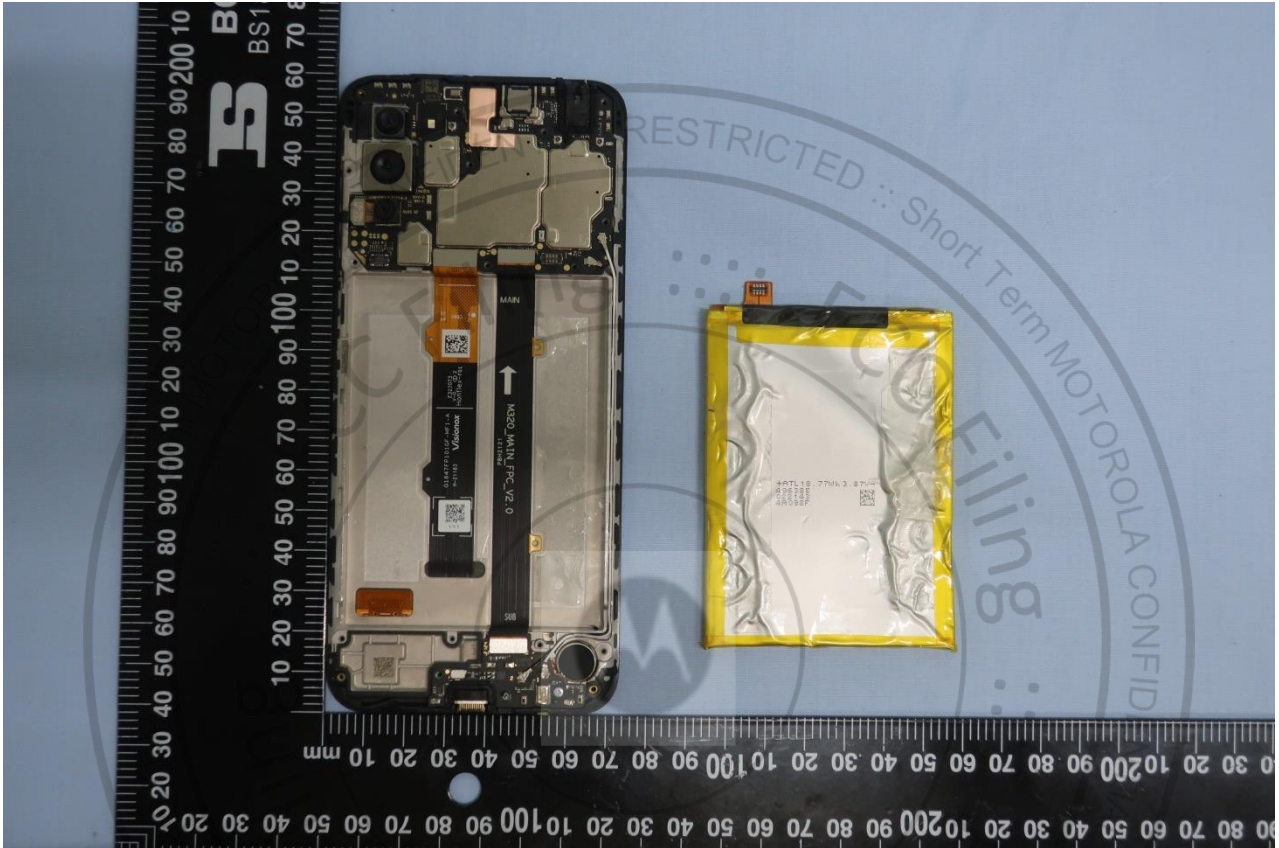

3. Internal Photograph of EUT

Brand Name: Motorola / Model Name: XT2167-1

Brand Name: Motorola / Model Name: XT2167-1

Brand Name: Motorola / Model Name: XT2167-1

Brand Name: Motorola / Model Name: XT2167-1

Brand Name: Motorola / Model Name: XT2167-1

Brand Name: Motorola / Model Name: XT2167-1

Brand Name: Motorola / Model Name: XT2167-1

Brand Name: Motorola / Model Name: XT2167-1

Brand Name: Motorola / Model Name: XT2167-1