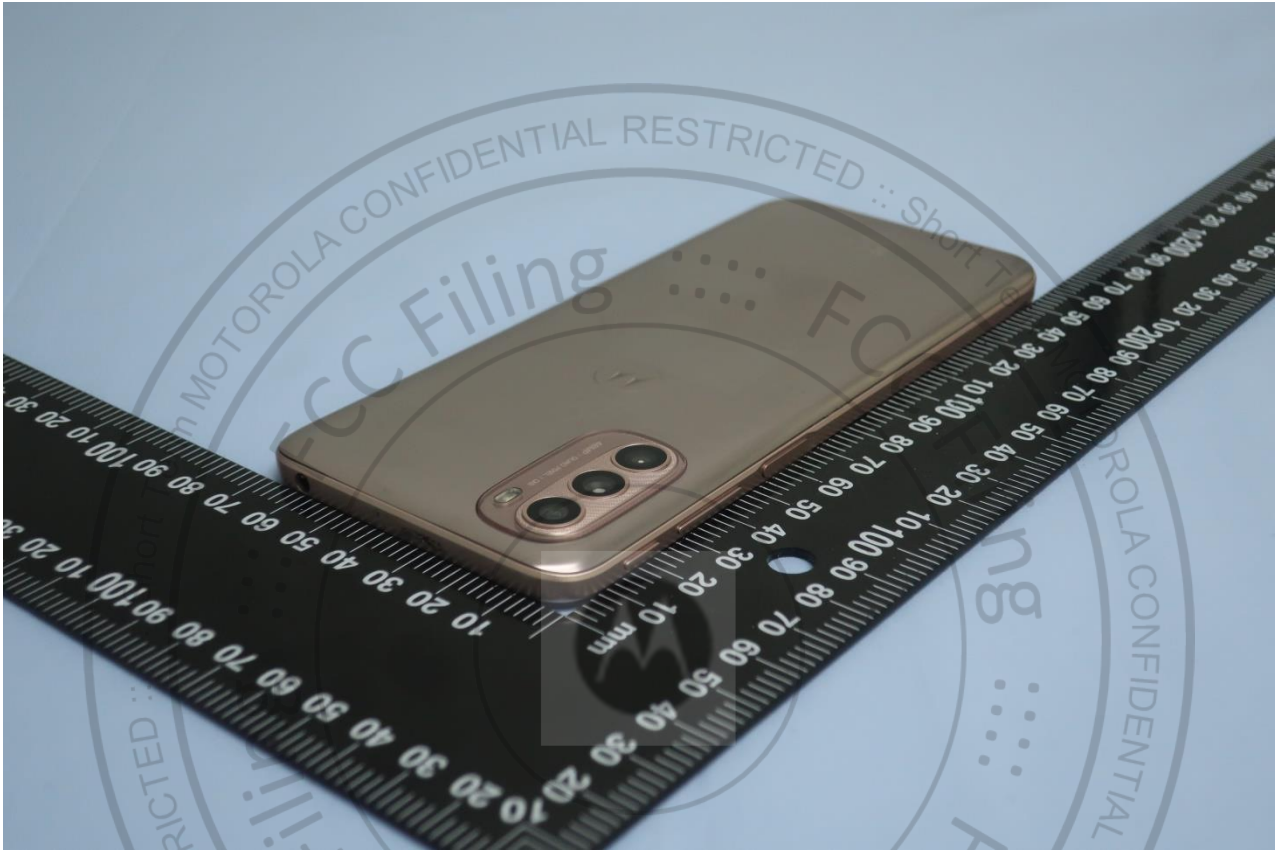

Brand Name: Motorola / Model Name: XT2167-1