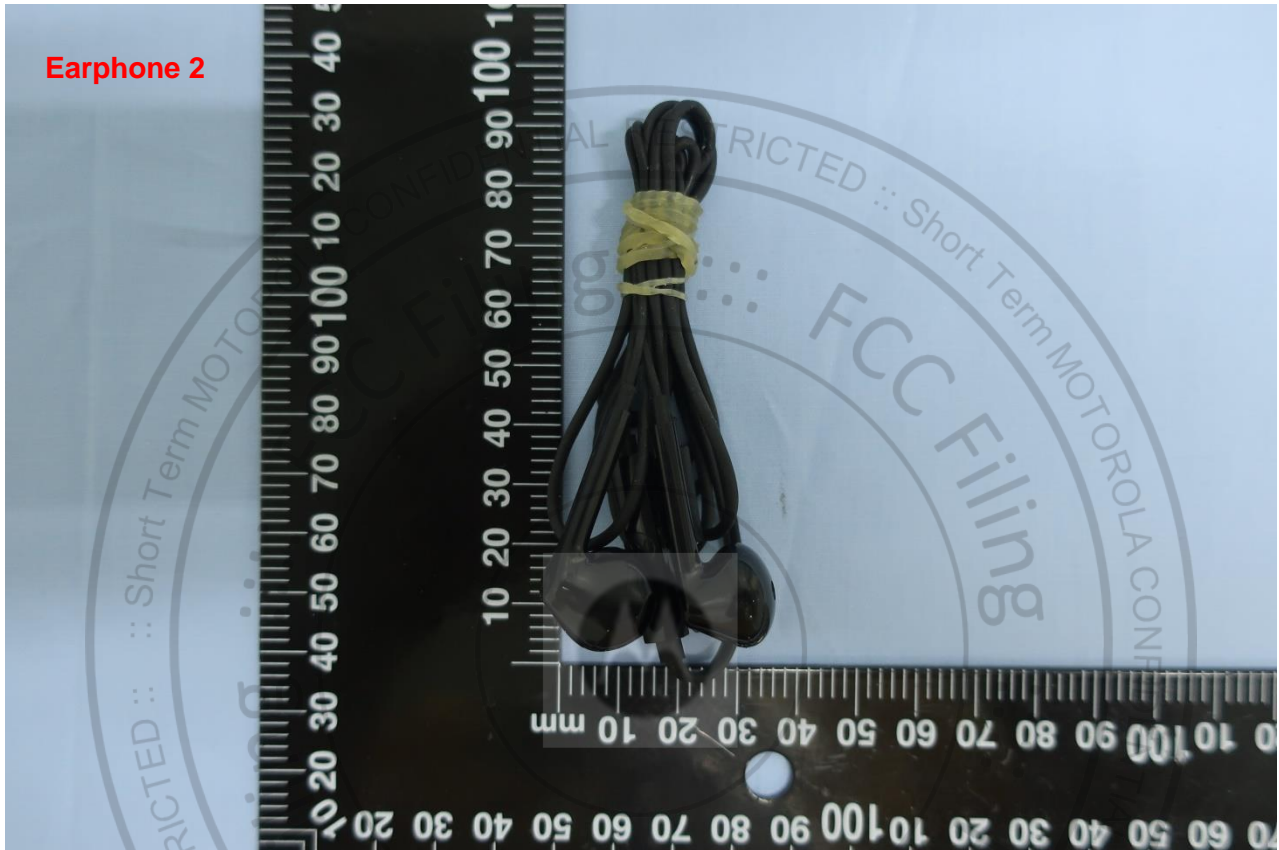

Brand Name: Motorola / Model Name: XT2167-1