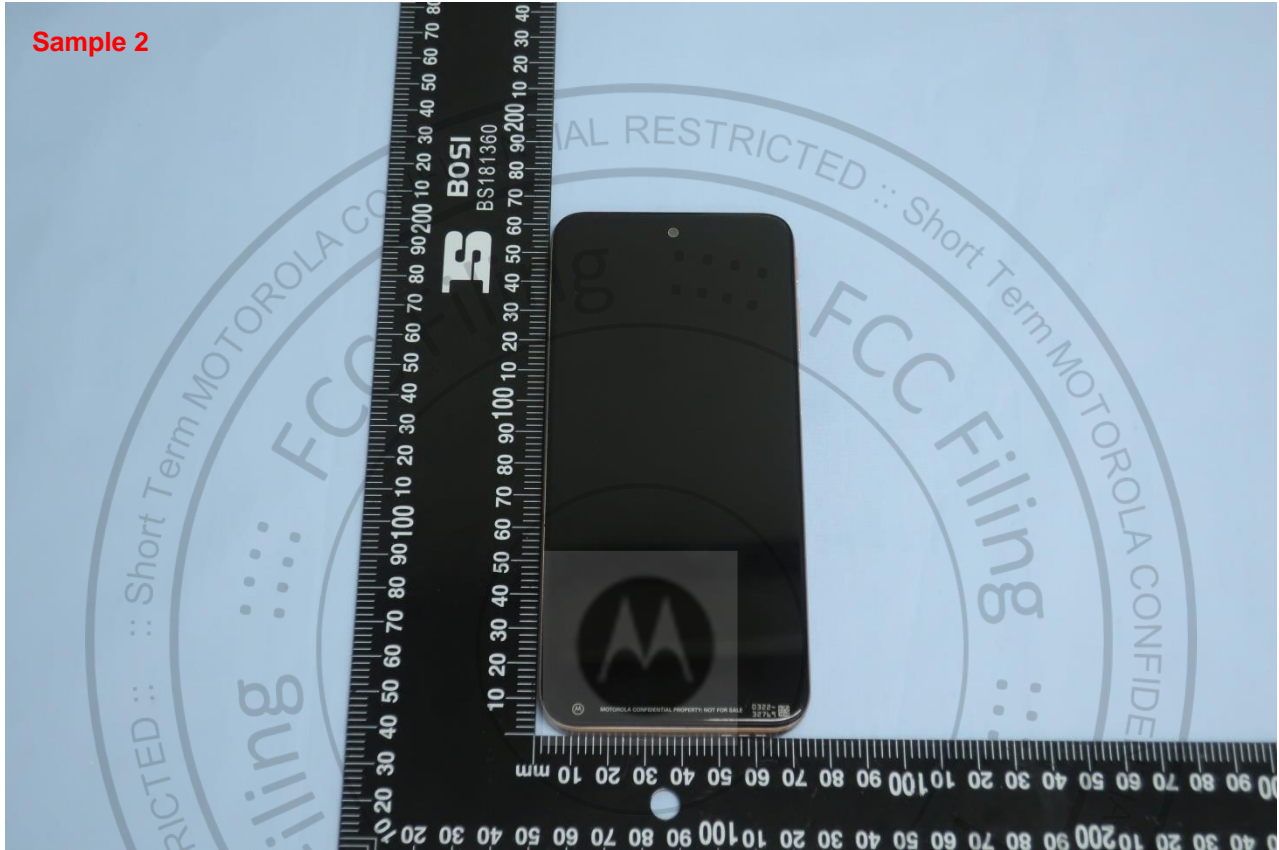

Brand Name: Motorola / Model Name: XT2167-1

Brand Name: Motorola / Model Name: XT2167-1

Brand Name: Motorola / Model Name: XT2167-1

Brand Name: Motorola / Model Name: XT2167-1

Brand Name: Motorola / Model Name: XT2167-1