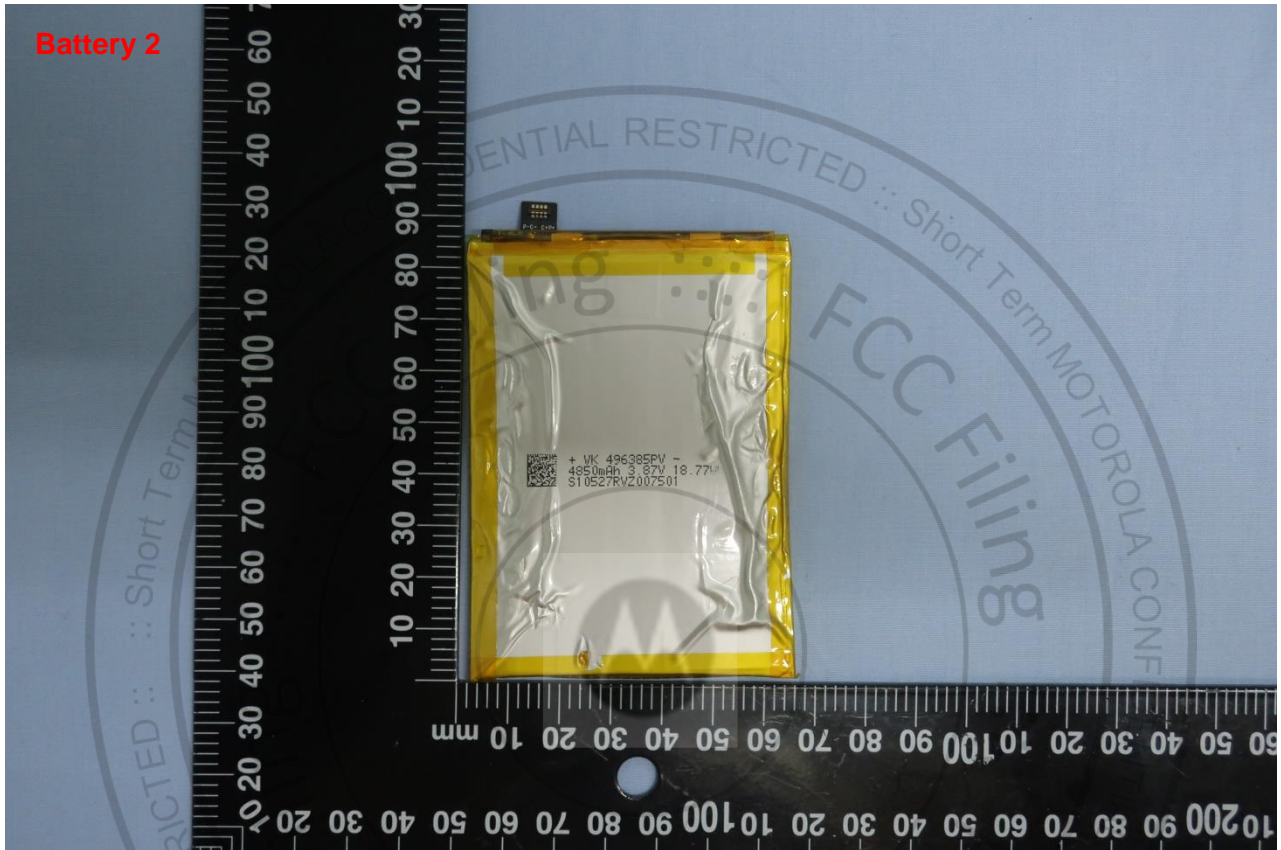

Brand Name: Motorola / Model Name: XT2167-1