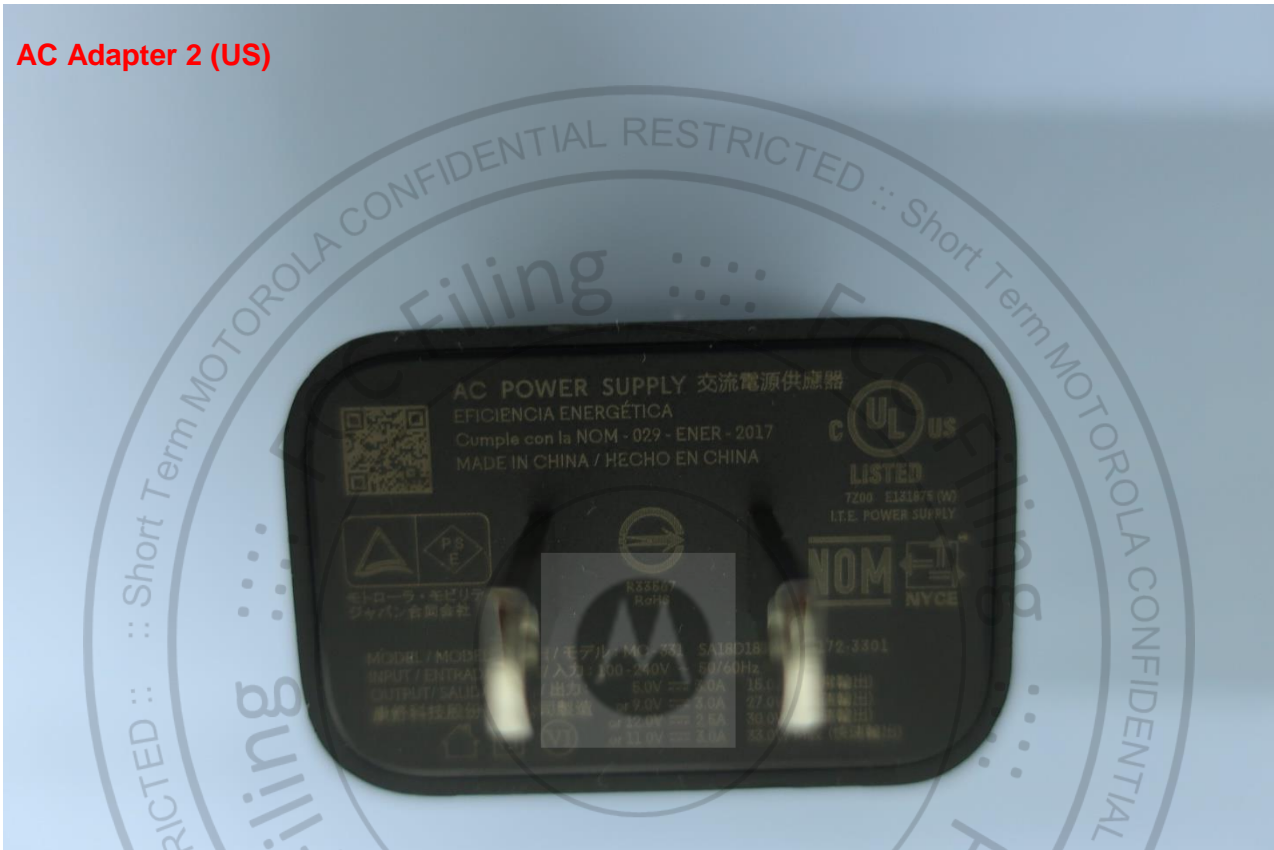

AC Adapter 1 (US)

Brand Name: Motorola / Model Name: XT2167-1

AC Adapter 2 (EU)

Brand Name: Motorola / Model Name: XT2167-1

AC Adapter 2 (UK)

Brand Name: Motorola / Model Name: XT2167-1

AC Adapter 2 (US)

Brand Name: Motorola / Model Name: XT2167-1