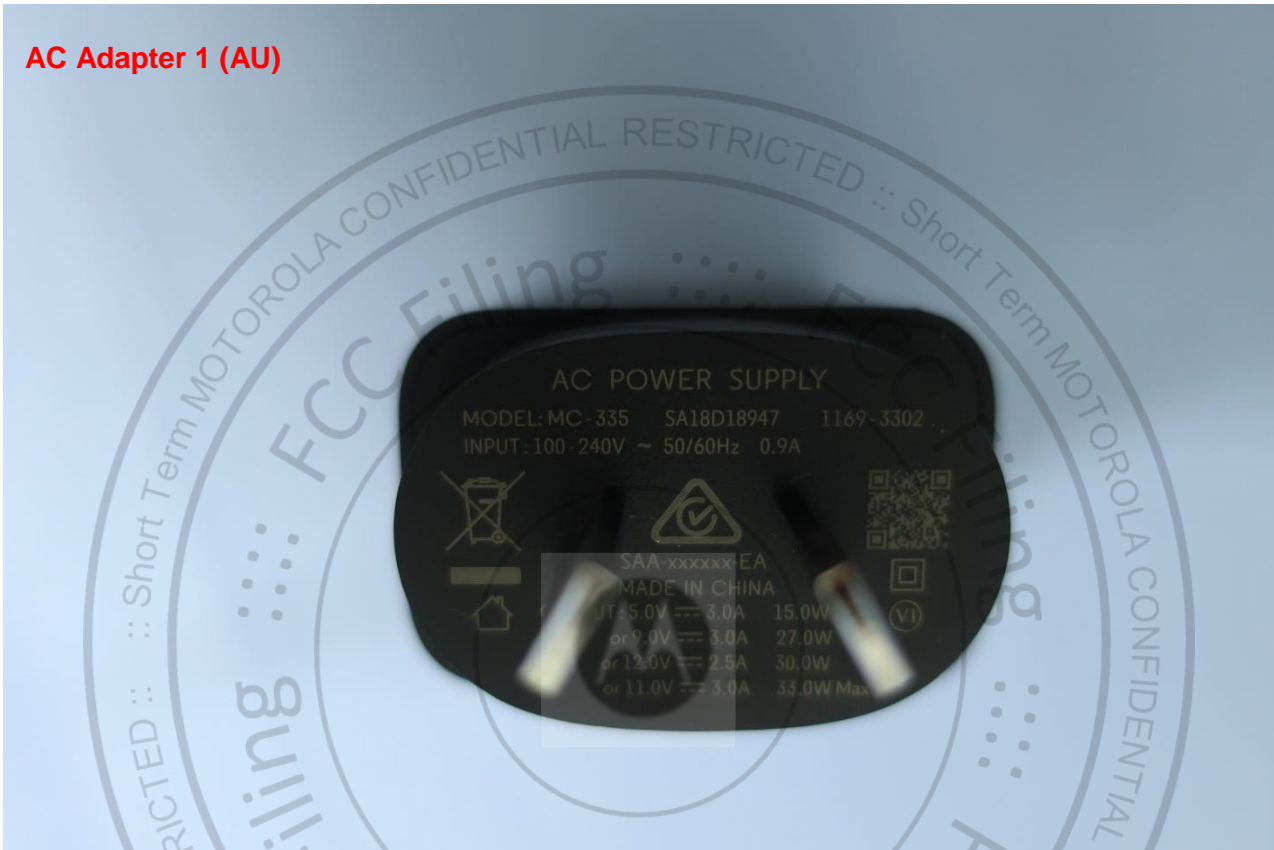

Brand Name: Motorola / Model Name: XT2167-1

AC Adapter 1 (AU)