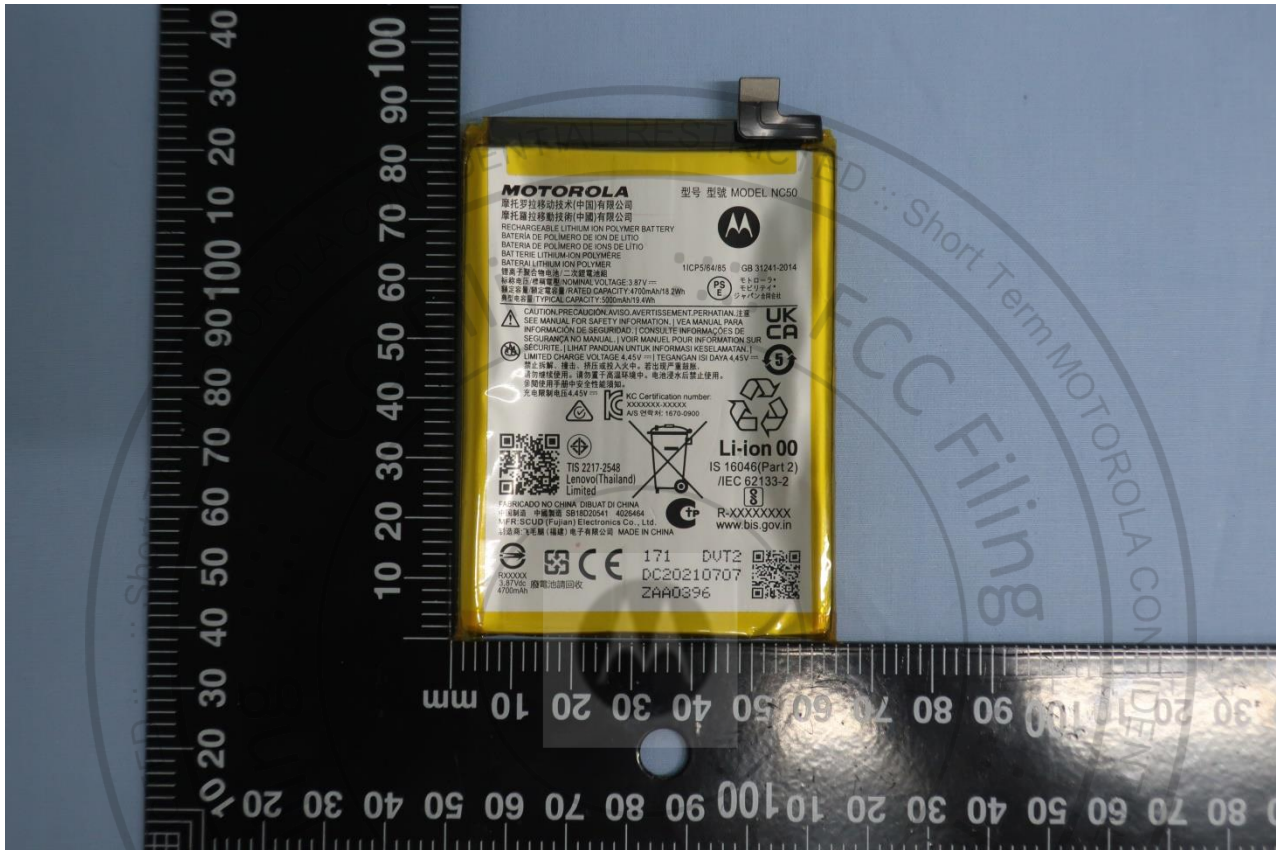

AC Adapter 3 (US)

Brand Name: Motorola / Model Name: XT2167-1

Brand Name: Motorola / Model Name: XT2167-1

Brand Name: Motorola / Model Name: XT2167-1

Brand Name: Motorola / Model Name: XT2167-1

Brand Name: Motorola / Model Name: XT2167-1