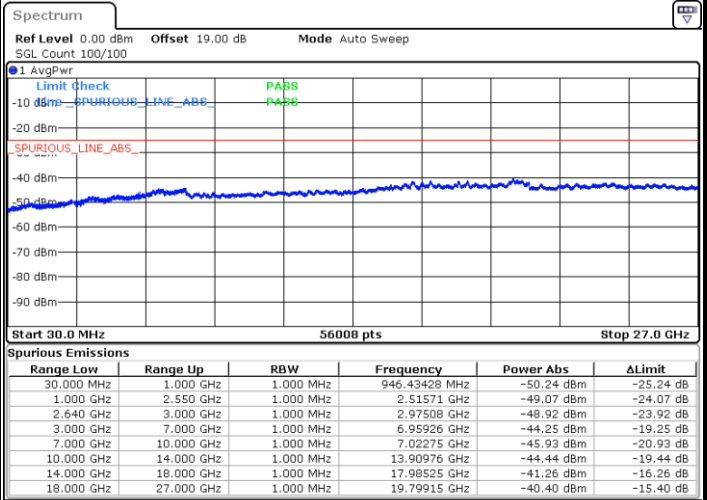

Highest Channel / 16QAM

Date: 10.AUG.2021 20:42:21

Date: 10.AUG.2021 20:44:07

LTE Band 38 / 5MHz

Lowest Channel / 64QAM

Middle Channel / 64QAM

Date: 10.AUG.2021 19:47:12

Date: 10.AUG.2021 19:48:59

Highest Channel / 64QAM

Date: 10.AUG.2021 19:50:46

LTE Band 38 / 10MHz

Lowest Channel / 64QAM

Middle Channel / 64QAM

Date: 10.AUG.2021 20:03:13

Date: 10.AUG.2021 20:04:58

Highest Channel / 64QAM

Date: 10.AUG.2021 20:06:47

LTE Band 38 / 15MHz

Lowest Channel / 64QAM

Middle Channel / 64QAM

Date: 10.AUG.2021 20:29:56

Date: 10.AUG.2021 20:31:44

Highest Channel / 64QAM

Date: 10.AUG.2021 20:33:31

LTE Band 38 / 20MHz

Lowest Channel / 64QAM

Middle Channel / 64QAM

Date: 10.AUG.2021 20:45:52

Date: 10.AUG.2021 20:47:40

Highest Channel / 64QAM

Date: 10.AUG.2021 20:49:26

Frequency Stability