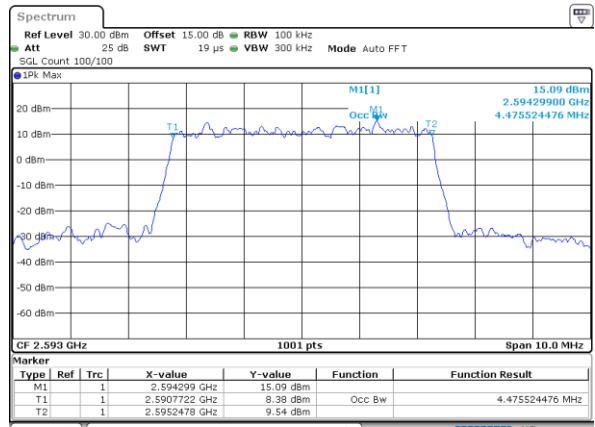

Middle Channel / 20MHz / 64QAM

Date: 10_AUG.2021 12:26:32

Highest Channel / 15MHz / 64QAM

Date: 10_AUG.2021 12:25:48

Highest Channel / 20MHz / 64QAM

Date: 10_AUG.2021 12:26:54

Occupied Bandwidth

Mode	LTE Band 41 : 99%OBW(MHz)											
BW	1.4MHz		3MHz		5MHz		10MHz		15MHz		20MHz	
Mod.	QPSK	16QAM	QPSK	16QAM	QPSK	16QAM	QPSK	16QAM	QPSK	16QAM	QPSK	16QAM
Lowest CH	-	-	-	-	4.48	4.47	8.99	8.99	13.34	13.43	17.82	17.90
Middle CH	-	-	-	-	4.49	4.48	8.95	9.03	13.46	13.58	17.86	17.82
Highest CH	-	-	-	-	4.48	4.50	9.03	9.01	13.40	13.49	17.86	17.82
Mode	LTE Band 41 : 99%OBW(MHz)											
BW	1.4MHz		3MHz		5MHz		10MHz		15MHz		20MHz	
Mod.	64QAM		64QAM		64QAM		64QAM		64QAM		64QAM	
Lowest CH	-	-	-	-	4.50	-	9.01	-	13.46	-	17.86	-
Middle CH	-	-	-	-	4.50	-	8.99	-	13.46	-	17.94	-
Highest CH	-	-	-	-	4.50	-	9.09	-	13.49	-	17.94	-

LTE Band 41

Lowest Channel / 5MHz / QPSK

Date: 10_AUG.2021 12:13:50

Lowest Channel / 5MHz / 16QAM

Date: 10_AUG.2021 12:14:01

Middle Channel / 5MHz / QPSK

Date: 10_AUG.2021 12:14:05

Middle Channel / 5MHz / 16QAM

Date: 10_AUG.2021 12:14:46

Highest Channel / 5MHz / QPSK

Date: 10_AUG.2021 12:15:19

Highest Channel / 5MHz / 16QAM

Date: 10_AUG.2021 12:15:30

LTE Band 41

Lowest Channel / 10MHz / QPSK

Date: 10_AUG.2021 12:16:04