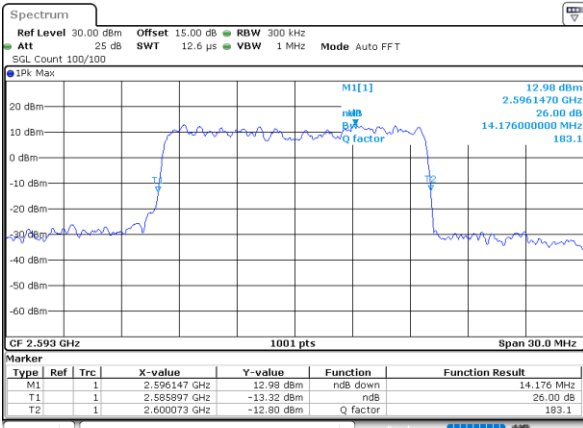

Date: 10_AUG.2021 12:23:58

Middle Channel / 5MHz / 64QAM

Date: 10_AUG.2021 12:23:14

Middle Channel / 10MHz / 64QAM

Date: 10_AUG.2021 12:24:20

Highest Channel / 5MHz / 64QAM

Date: 10_AUG.2021 12:23:36

Highest Channel / 10MHz / 64QAM

Date: 10_AUG.2021 12:24:42

LTE Band 41

Lowest Channel / 15MHz / 64QAM

Date: 10_AUG.2021 12:25:04

Lowest Channel / 20MHz / 64QAM

Date: 10_AUG.2021 12:26:10

Middle Channel / 15MHz / 64QAM

Date: 10_AUG.2021 12:25:26

Middle Channel / 20MHz / 64QAM

Date: 10_AUG.2021 12:26:32

Highest Channel / 15MHz / 64QAM

Date: 10_AUG.2021 12:25:48

Highest Channel / 20MHz / 64QAM

Date: 10_AUG.2021 12:26:54

Occupied Bandwidth

Mode	LTE Band 41 : 99%OBW(MHz)											
BW	1.4MHz		3MHz		5MHz		10MHz		15MHz		20MHz	
Mod.	QPSK	16QAM	QPSK	16QAM	QPSK	16QAM	QPSK	16QAM	QPSK	16QAM	QPSK	16QAM
Lowest CH	-	-	-	-	4.48	4.47	8.99	8.99	13.34	13.43	17.82	17.90
Middle CH	-	-	-	-	4.49	4.48	8.95	9.03	13.46	13.58	17.86	17.82
Highest CH	-	-	-	-	4.48	4.50	9.03	9.01	13.40	13.49	17.86	17.82
Mode	LTE Band 41 : 99%OBW(MHz)											
BW	1.4MHz		3MHz		5MHz		10MHz		15MHz		20MHz	
Mod.	64QAM		64QAM		64QAM		64QAM		64QAM		64QAM	
Lowest CH	-	-	-	-	4.50	-	9.01	-	13.46	-	17.86	-
Middle CH	-	-	-	-	4.50	-	8.99	-	13.46	-	17.94	-
Highest CH	-	-	-	-	4.50	-	9.09	-	13.49	-	17.94	-