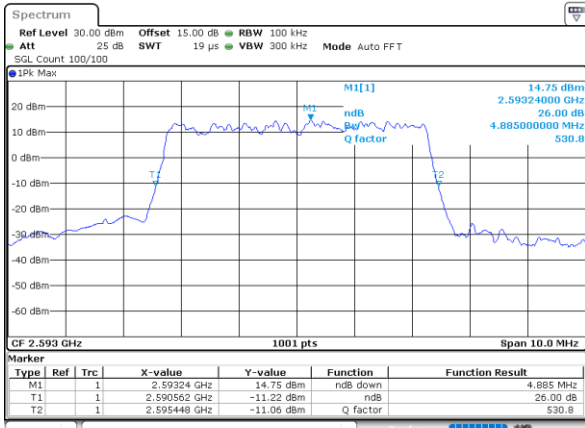

Mode	LTE Band 41 : 26dB BW(MHz)											
BW	1.4MHz		3MHz		5MHz		10MHz		15MHz		20MHz	
Mod.	QPSK	16QAM	QPSK	16QAM	QPSK	16QAM	QPSK	16QAM	QPSK	16QAM	QPSK	16QAM
Lowest CH	-	-	-	-	4.83	4.79	9.75	9.75	14.12	14.15	18.98	18.90
Middle CH	-	-	-	-	4.89	4.83	9.65	9.73	14.27	14.18	18.98	18.90
Highest CH	-	-	-	-	4.81	4.94	9.65	9.65	14.42	14.15	18.94	18.62
Mode	LTE Band 41 : 26dB BW(MHz)											
BW	1.4MHz		3MHz		5MHz		10MHz		15MHz		20MHz	
Mod.	64QAM		64QAM		64QAM		64QAM		64QAM		64QAM	
Lowest CH	-	-	-	-	4.79	-	9.89	-	14.15	-	18.66	-
Middle CH	-	-	-	-	4.86	-	9.71	-	14.18	-	18.86	-
Highest CH	-	-	-	-	4.79	-	9.69	-	14.48	-	18.70	-

LTE Band 41

Lowest Channel / 5MHz / QPSK

Date: 10_AUG.2021 12:14:13

Lowest Channel / 5MHz / 16QAM

Date: 10_AUG.2021 12:14:24

Middle Channel / 5MHz / QPSK

Date: 10_AUG.2021 12:14:57

Middle Channel / 5MHz / 16QAM

Date: 10_AUG.2021 12:15:08

Highest Channel / 5MHz / QPSK

Date: 10_AUG.2021 12:15:41

Highest Channel / 5MHz / 16QAM

Date: 10_AUG.2021 12:15:53

LTE Band 41

Lowest Channel / 10MHz / QPSK

Date: 10_AUG.2021 12:16:27