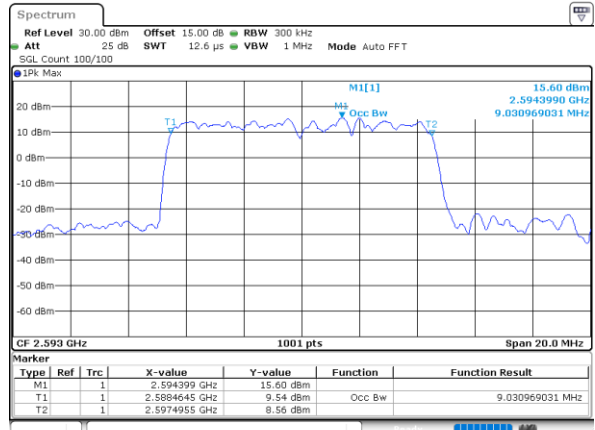

Date: 10_AUG.2021 12:14:46

Highest Channel / 5MHz / QPSK

Date: 10_AUG.2021 12:15:19

Highest Channel / 5MHz / 16QAM

Date: 10_AUG.2021 12:15:30

LTE Band 41

Lowest Channel / 10MHz / QPSK

Date: 10_AUG.2021 12:16:04

Lowest Channel / 10MHz / 16QAM

Date: 10_AUG.2021 12:16:15

Middle Channel / 10MHz / QPSK

Date: 10_AUG.2021 12:16:49

Middle Channel / 10MHz / 16QAM

Date: 10_AUG.2021 12:17:00

Highest Channel / 10MHz / QPSK

Date: 10_AUG.2021 12:17:33

Highest Channel / 10MHz / 16QAM

Date: 10_AUG.2021 12:17:44

LTE Band 41

Lowest Channel / 15MHz / QPSK

Date: 10_AUG.2021 12:18:17

Lowest Channel / 15MHz / 16QAM

Date: 10_AUG.2021 12:18:28

Middle Channel / 15MHz / QPSK