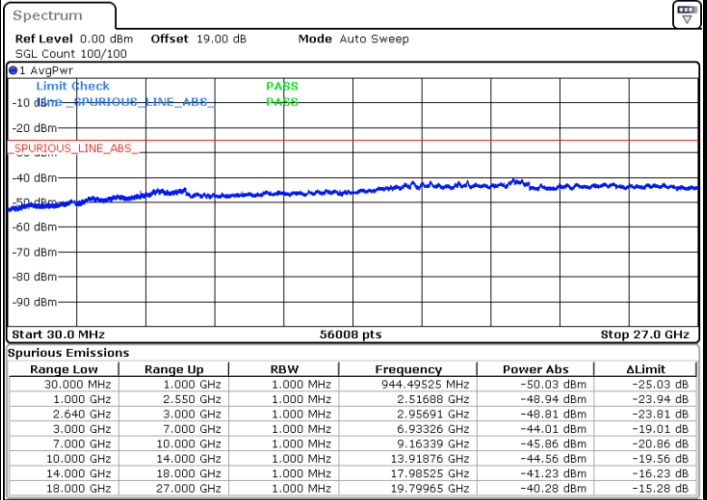

LTE Band 38 / 15MHz

Highest Channel / QPSK

Highest Channel / 16QAM

Date: 10.AUG.2021 20:26:22

Date: 10.AUG.2021 20:28:08

LTE Band 38 / 20MHz

Lowest Channel / QPSK

Lowest Channel / 16QAM

Date: 10.AUG.2021 20:35:17

Date: 10.AUG.2021 20:37:03

LTE Band 38 / 20MHz

Middle Channel / QPSK

Middle Channel / 16QAM

Date: 10.AUG.2021 20:38:49

Date: 10.AUG.2021 20:40:36

Highest Channel / QPSK

Highest Channel / 16QAM

Date: 10.AUG.2021 20:42:21

Date: 10.AUG.2021 20:44:07

LTE Band 38 / 5MHz

Lowest Channel / 64QAM

Middle Channel / 64QAM

Date: 10.AUG.2021 19:47:12

Date: 10.AUG.2021 19:48:59