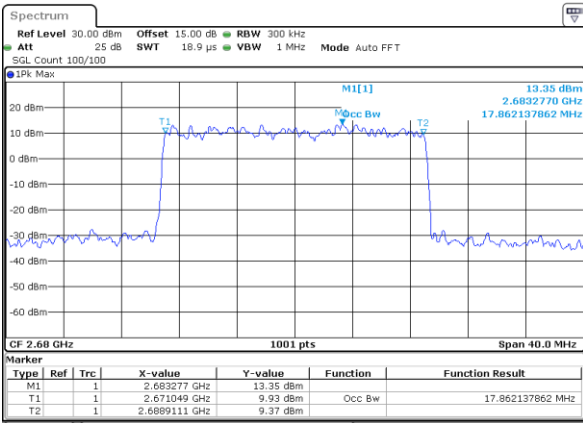

Date: 10_AUG.2021 12:19:01

Middle Channel / 15MHz / 16QAM

Date: 10_AUG.2021 12:19:12

Highest Channel / 15MHz / QPSK

Date: 10_AUG.2021 12:19:45

Highest Channel / 15MHz / 16QAM

Date: 10_AUG.2021 12:19:56

LTE Band 41

Lowest Channel / 20MHz / QPSK

Date: 10_AUG.2021 12:20:29

Lowest Channel / 20MHz / 16QAM

Date: 10_AUG.2021 12:20:40

Middle Channel / 20MHz / QPSK

Date: 10_AUG.2021 12:21:13

Middle Channel / 20MHz / 16QAM

Date: 10_AUG.2021 12:21:24

Highest Channel / 20MHz / QPSK

Date: 10_AUG.2021 12:21:57

Highest Channel / 20MHz / 16QAM

Date: 10_AUG.2021 12:22:08

LTE Band 41

Lowest Channel / 5MHz / 64QAM

Date: 10_AUG.2021 12:22:41

Lowest Channel / 10MHz / 64QAM