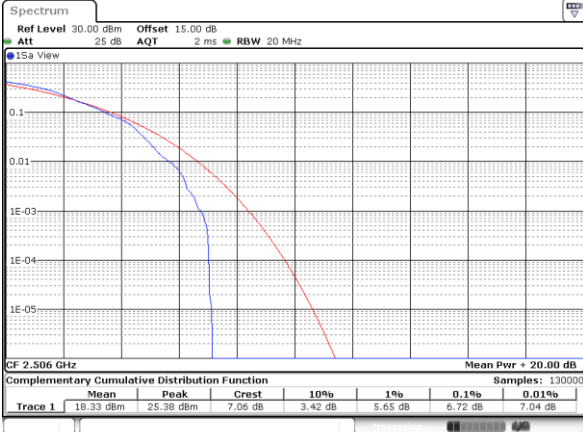

Lowest Channel / Full RB

Date: 10_AUG.2021 12:31:15

Middle Channel / 1RB

Date: 10_AUG.2021 12:31:50

Middle Channel / Full RB

Date: 10_AUG.2021 12:32:21

Highest Channel / 1RB

Date: 10_AUG.2021 12:32:44

Highest Channel / Full RB

Date: 10_AUG.2021 12:33:11

LTE Band 41 / 20MHz / 64QAM

Lowest Channel / 1RB

Date: 10_AUG.2021 12:37:25

Lowest Channel / Full RB

Date: 10_AUG.2021 12:27:57

Middle Channel / 1RB

Date: 10_AUG.2021 12:28:37

Middle Channel / Full RB

Date: 10_AUG.2021 12:29:10

Highest Channel / 1RB

Date: 10_AUG.2021 12:29:43

Highest Channel / Full RB

Date: 10_AUG.2021 12:30:01

26dB Bandwidth