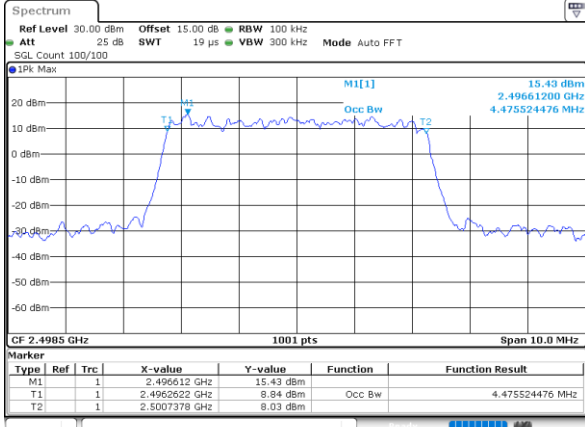

Date: 10_AUG.2021 12:24:42

LTE Band 41

Lowest Channel / 15MHz / 64QAM

Date: 10_AUG.2021 12:25:04

Lowest Channel / 20MHz / 64QAM

Date: 10_AUG.2021 12:26:10

Middle Channel / 15MHz / 64QAM

Date: 10_AUG.2021 12:25:26

Middle Channel / 20MHz / 64QAM

Date: 10_AUG.2021 12:26:32

Highest Channel / 15MHz / 64QAM

Date: 10_AUG.2021 12:25:48

Highest Channel / 20MHz / 64QAM

Date: 10_AUG.2021 12:26:54

Occupied Bandwidth

Mode	LTE Band 41 : 99%OBW(MHz)											
BW	1.4MHz		3MHz		5MHz		10MHz		15MHz		20MHz	
Mod.	QPSK	16QAM	QPSK	16QAM	QPSK	16QAM	QPSK	16QAM	QPSK	16QAM	QPSK	16QAM
Lowest CH	-	-	-	-	4.48	4.47	8.99	8.99	13.34	13.43	17.82	17.90
Middle CH	-	-	-	-	4.49	4.48	8.95	9.03	13.46	13.58	17.86	17.82
Highest CH	-	-	-	-	4.48	4.50	9.03	9.01	13.40	13.49	17.86	17.82
Mode	LTE Band 41 : 99%OBW(MHz)											
BW	1.4MHz		3MHz		5MHz		10MHz		15MHz		20MHz	
Mod.	64QAM		64QAM		64QAM		64QAM		64QAM		64QAM	
Lowest CH	-	-	-	-	4.50	-	9.01	-	13.46	-	17.86	-
Middle CH	-	-	-	-	4.50	-	8.99	-	13.46	-	17.94	-
Highest CH	-	-	-	-	4.50	-	9.09	-	13.49	-	17.94	-

LTE Band 41

Lowest Channel / 5MHz / QPSK

Date: 10_AUG.2021 12:13:50

Lowest Channel / 5MHz / 16QAM

Date: 10_AUG.2021 12:14:01

Middle Channel / 5MHz / QPSK

Date: 10_AUG.2021 12:14:05

Middle Channel / 5MHz / 16QAM