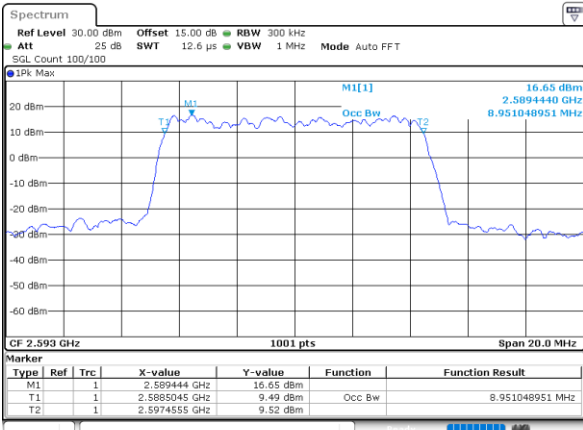

Middle Channel / 10MHz / QPSK

Date: 10_AUG.2021 12:16:49