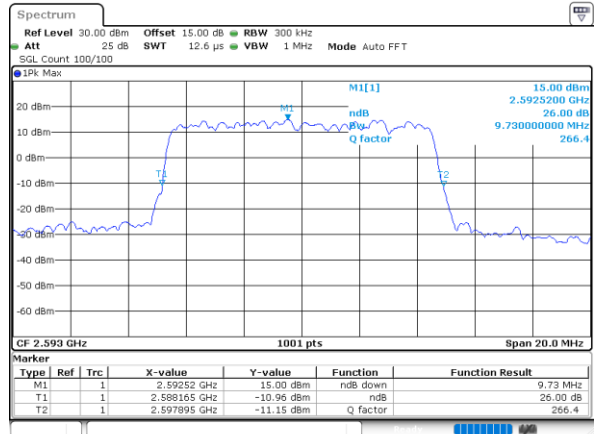

Date: 10_AUG.2021 12:15:08

Highest Channel / 5MHz / QPSK

Date: 10_AUG.2021 12:15:41

Highest Channel / 5MHz / 16QAM

Date: 10_AUG.2021 12:15:53

LTE Band 41

Lowest Channel / 10MHz / QPSK

Date: 10_AUG.2021 12:16:27

Lowest Channel / 10MHz / 16QAM

Date: 10_AUG.2021 12:16:38

Middle Channel / 10MHz / QPSK

Date: 10_AUG.2021 12:17:11

Middle Channel / 10MHz / 16QAM

Date: 10_AUG.2021 12:17:22

Highest Channel / 10MHz / QPSK

Date: 10_AUG.2021 12:17:55

Highest Channel / 10MHz / 16QAM

Date: 10_AUG.2021 12:18:06

LTE Band 41

Lowest Channel / 15MHz / QPSK

Date: 10_AUG.2021 12:18:39

Lowest Channel / 15MHz / 16QAM

Date: 10_AUG.2021 12:18:50

Middle Channel / 15MHz / QPSK