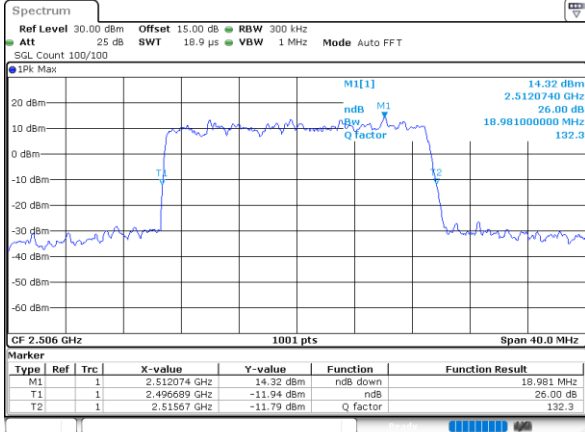

LTE Band 41

Lowest Channel / 20MHz / QPSK

Date: 10_AUG.2021 12:20:51