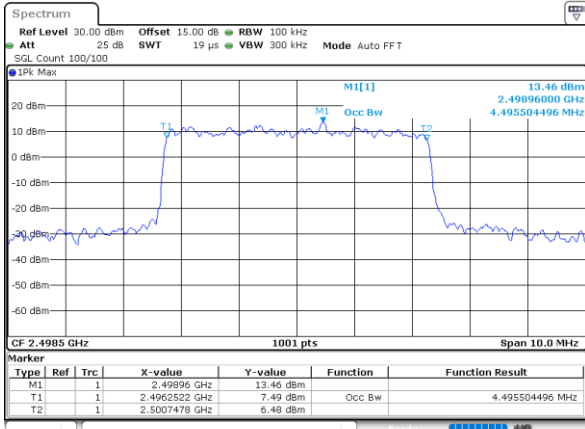

Highest Channel / 20MHz / QPSK

Date: 10_AUG.2021 12:21:57

Highest Channel / 20MHz / 16QAM

Date: 10_AUG.2021 12:22:08

LTE Band 41

Lowest Channel / 5MHz / 64QAM

Date: 10_AUG.2021 12:22:41

Lowest Channel / 10MHz / 64QAM