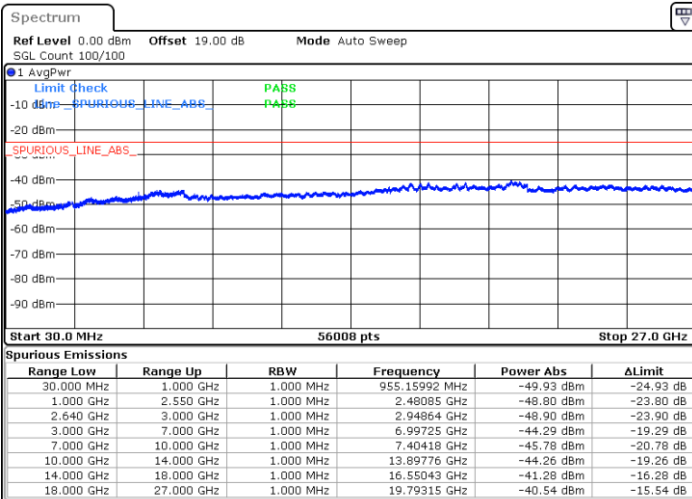

LTE Band 38 / 15MHz

Highest Channel / QPSK

Highest Channel / 16QAM

Date: 10.AUG.2021 20:26:22

Date: 10.AUG.2021 20:28:08

LTE Band 38 / 20MHz

Lowest Channel / QPSK

Lowest Channel / 16QAM

Date: 10.AUG.2021 20:35:17

Date: 10.AUG.2021 20:37:03

LTE Band 38 / 20MHz

Middle Channel / QPSK

Middle Channel / 16QAM

Date: 10.AUG.2021 20:38:49

Date: 10.AUG.2021 20:40:36

Highest Channel / QPSK

Highest Channel / 16QAM

Date: 10.AUG.2021 20:42:21

Date: 10.AUG.2021 20:44:07

LTE Band 38 / 5MHz

Lowest Channel / 64QAM

Middle Channel / 64QAM

Date: 10.AUG.2021 19:47:12

Date: 10.AUG.2021 19:48:59

Highest Channel / 64QAM

Date: 10.AUG.2021 19:50:46

LTE Band 38 / 10MHz

Lowest Channel / 64QAM

Middle Channel / 64QAM

Date: 10.AUG.2021 20:03:13

Date: 10.AUG.2021 20:04:58

Highest Channel / 64QAM