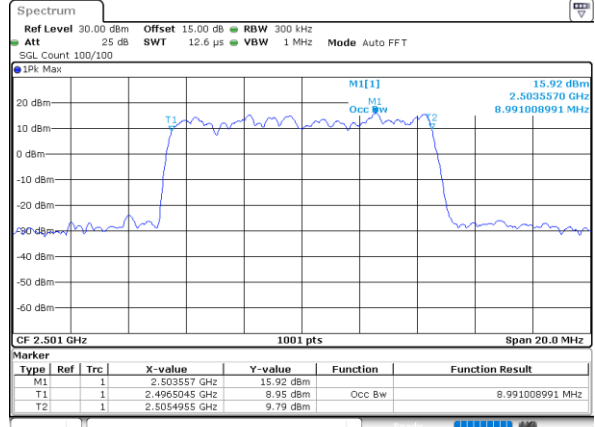

Lowest Channel / 10MHz / 16QAM

Date: 10_AUG.2021 12:16:15