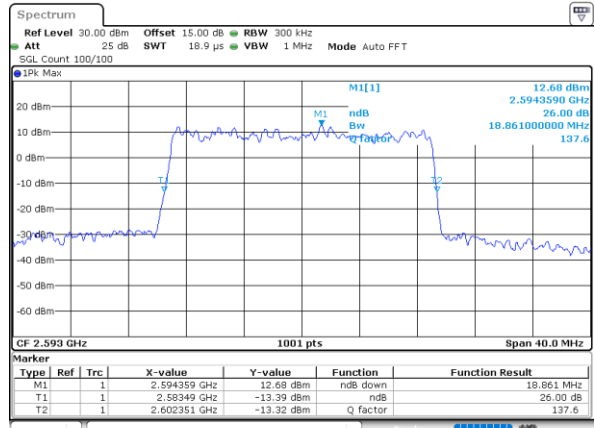

Date: 10_AUG.2021 12:24:42

LTE Band 41

Lowest Channel / 15MHz / 64QAM

Date: 10_AUG.2021 12:25:04

Lowest Channel / 20MHz / 64QAM

Date: 10_AUG.2021 12:26:10

Middle Channel / 15MHz / 64QAM

Date: 10_AUG.2021 12:25:26

Middle Channel / 20MHz / 64QAM

Date: 10_AUG.2021 12:26:32

Highest Channel / 15MHz / 64QAM

Date: 10_AUG.2021 12:25:48

Highest Channel / 20MHz / 64QAM

Date: 10_AUG.2021 12:26:54

Occupied Bandwidth

Mode	LTE Band 41 : 99%OBW(MHz)											
BW	1.4MHz		3MHz		5MHz		10MHz		15MHz		20MHz	
Mod.	QPSK	16QAM	QPSK	16QAM	QPSK	16QAM	QPSK	16QAM	QPSK	16QAM	QPSK	16QAM
Lowest CH	-	-	-	-	4.48	4.47	8.99	8.99	13.34	13.43	17.82	17.90
Middle CH	-	-	-	-	4.49	4.48	8.95	9.03	13.46	13.58	17.86	17.82
Highest CH	-	-	-	-	4.48	4.50	9.03	9.01	13.40	13.49	17.86	17.82
Mode	LTE Band 41 : 99%OBW(MHz)											
BW	1.4MHz		3MHz		5MHz		10MHz		15MHz		20MHz	
Mod.	64QAM		64QAM		64QAM		64QAM		64QAM		64QAM	
Lowest CH	-	-	-	-	4.50	-	9.01	-	13.46	-	17.86	-
Middle CH	-	-	-	-	4.50	-	8.99	-	13.46	-	17.94	-
Highest CH	-	-	-	-	4.50	-	9.09	-	13.49	-	17.94	-