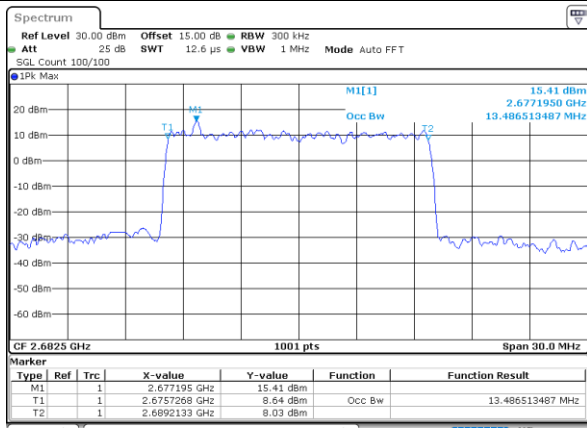

Date: 10_AUG.2021 12:24:31

LTE Band 41

Lowest Channel / 15MHz / 64QAM

Date: 10_AUG.2021 12:24:53

Lowest Channel / 20MHz / 64QAM

Date: 10_AUG.2021 12:25:59

Middle Channel / 15MHz / 64QAM

Date: 10_AUG.2021 12:25:15

Middle Channel / 20MHz / 64QAM

Date: 10_AUG.2021 12:26:21

Highest Channel / 15MHz / 64QAM

Date: 10_AUG.2021 12:25:37

Highest Channel / 20MHz / 64QAM

Date: 10_AUG.2021 12:26:43