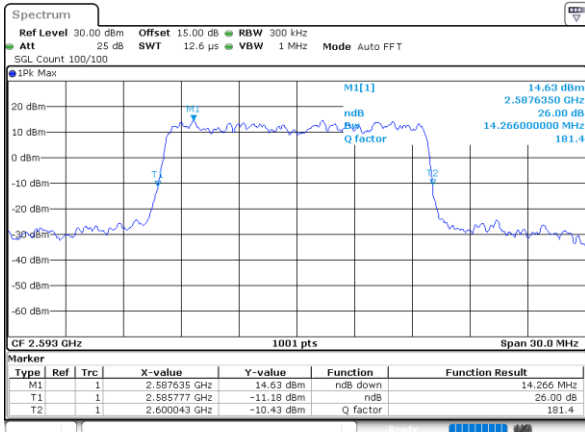

Highest Channel / 10MHz / 16QAM

Date: 10_AUG.2021 12:18:06

LTE Band 41

Lowest Channel / 15MHz / QPSK

Date: 10_AUG.2021 12:18:39

Lowest Channel / 15MHz / 16QAM

Date: 10_AUG.2021 12:18:50

Middle Channel / 15MHz / QPSK

Date: 10_AUG.2021 12:19:23

Middle Channel / 15MHz / 16QAM

Date: 10_AUG.2021 12:19:34

Highest Channel / 15MHz / QPSK

Date: 10_AUG.2021 12:20:07

Highest Channel / 15MHz / 16QAM

Date: 10_AUG.2021 12:20:18

LTE Band 41