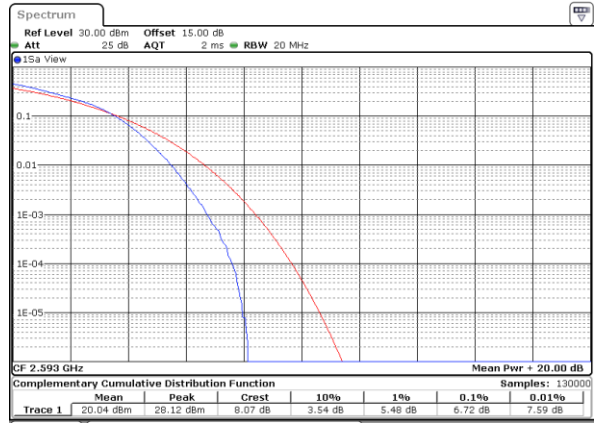

Date: 10_AUG.2021 12:34:39

Highest Channel / 1RB

Date: 10_AUG.2021 12:35:12

Highest Channel / Full RB

Date: 10_AUG.2021 12:35:01

LTE Band 41 / 20MHz / 16QAM

Lowest Channel / 1RB

Date: 10_AUG.2021 12:30:54

Lowest Channel / Full RB

Date: 10_AUG.2021 12:31:15

Middle Channel / 1RB

Date: 10_AUG.2021 12:31:50

Middle Channel / Full RB

Date: 10_AUG.2021 12:32:21

Highest Channel / 1RB

Date: 10_AUG.2021 12:32:44

Highest Channel / Full RB

Date: 10_AUG.2021 12:33:11

LTE Band 41 / 20MHz / 64QAM

Lowest Channel / 1RB

Date: 10_AUG.2021 12:37:25

Lowest Channel / Full RB

Date: 10_AUG.2021 12:27:57

Middle Channel / 1RB

Date: 10_AUG.2021 12:28:37

Middle Channel / Full RB

Date: 10_AUG.2021 12:29:10

Highest Channel / 1RB

Date: 10_AUG.2021 12:29:43

Highest Channel / Full RB

Date: 10_AUG.2021 12:30:01

26dB Bandwidth