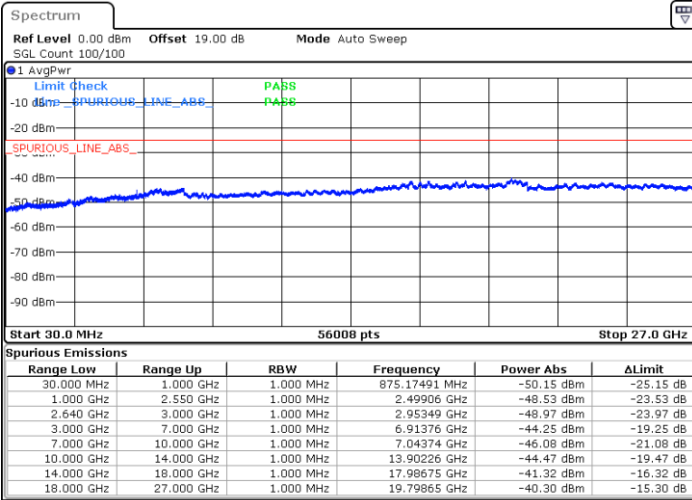

Highest Channel / 16QAM

Date: 10.AUG.2021 20:42:21

Date: 10.AUG.2021 20:44:07

LTE Band 38 / 5MHz

Lowest Channel / 64QAM

Middle Channel / 64QAM

Date: 10.AUG.2021 19:47:12

Date: 10.AUG.2021 19:48:59

Highest Channel / 64QAM

Date: 10.AUG.2021 19:50:46

LTE Band 38 / 10MHz

Lowest Channel / 64QAM

Middle Channel / 64QAM

Date: 10.AUG.2021 20:03:13

Date: 10.AUG.2021 20:04:58

Highest Channel / 64QAM

Date: 10.AUG.2021 20:06:47

LTE Band 38 / 15MHz

Lowest Channel / 64QAM

Middle Channel / 64QAM

Date: 10.AUG.2021 20:29:56

Date: 10.AUG.2021 20:31:44

Highest Channel / 64QAM

Date: 10.AUG.2021 20:33:31