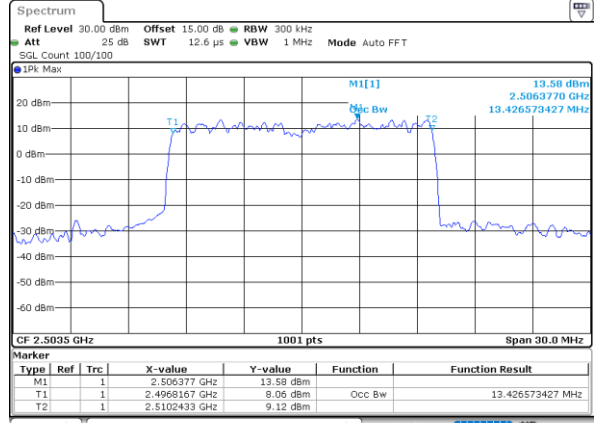

Highest Channel / 10MHz / 16QAM

Date: 10_AUG.2021 12:17:44

LTE Band 41

Lowest Channel / 15MHz / QPSK

Date: 10_AUG.2021 12:18:17

Lowest Channel / 15MHz / 16QAM

Date: 10_AUG.2021 12:18:28

Middle Channel / 15MHz / QPSK

Date: 10_AUG.2021 12:19:01

Middle Channel / 15MHz / 16QAM

Date: 10_AUG.2021 12:19:12

Highest Channel / 15MHz / QPSK

Date: 10_AUG.2021 12:19:45

Highest Channel / 15MHz / 16QAM

Date: 10_AUG.2021 12:19:56

LTE Band 41