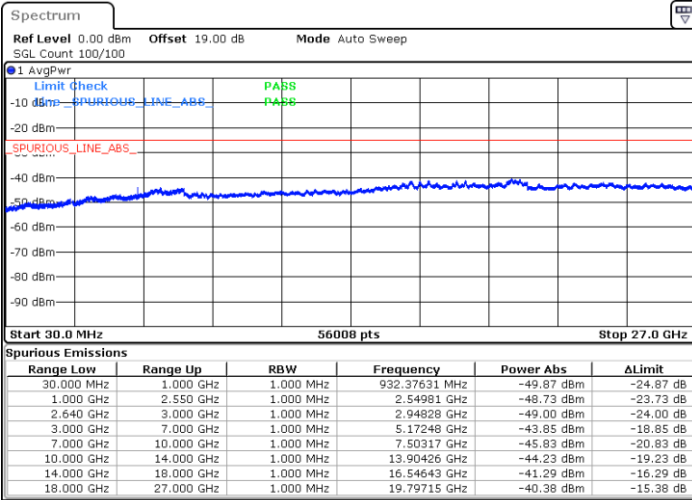

LTE Band 38 / 15MHz

Highest Channel / QPSK

Highest Channel / 16QAM

Date: 10.AUG.2021 20:26:22

Date: 10.AUG.2021 20:28:08

LTE Band 38 / 20MHz

Lowest Channel / QPSK

Lowest Channel / 16QAM

Date: 10.AUG.2021 20:35:17

Date: 10.AUG.2021 20:37:03

LTE Band 38 / 20MHz

Middle Channel / QPSK

Middle Channel / 16QAM

Date: 10.AUG.2021 20:38:49

Date: 10.AUG.2021 20:40:36

Highest Channel / QPSK

Highest Channel / 16QAM

Date: 10.AUG.2021 20:42:21

Date: 10.AUG.2021 20:44:07

LTE Band 38 / 5MHz

Lowest Channel / 64QAM

Middle Channel / 64QAM

Date: 10.AUG.2021 19:47:12

Date: 10.AUG.2021 19:48:59