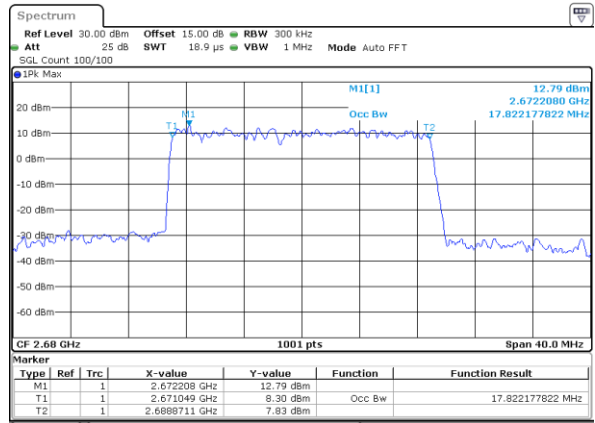

Date: 10_AUG.2021 12:19:01

Middle Channel / 15MHz / 16QAM

Date: 10_AUG.2021 12:19:12

Highest Channel / 15MHz / QPSK

Date: 10_AUG.2021 12:19:45

Highest Channel / 15MHz / 16QAM

Date: 10_AUG.2021 12:19:56

LTE Band 41

Lowest Channel / 20MHz / QPSK

Date: 10_AUG.2021 12:20:29

Lowest Channel / 20MHz / 16QAM

Date: 10_AUG.2021 12:20:40

Middle Channel / 20MHz / QPSK

Date: 10_AUG.2021 12:21:13

Middle Channel / 20MHz / 16QAM

Date: 10_AUG.2021 12:21:24

Highest Channel / 20MHz / QPSK

Date: 10_AUG.2021 12:21:57

Highest Channel / 20MHz / 16QAM

Date: 10_AUG.2021 12:22:08

LTE Band 41

Lowest Channel / 5MHz / 64QAM

Date: 10_AUG.2021 12:22:41

Lowest Channel / 10MHz / 64QAM