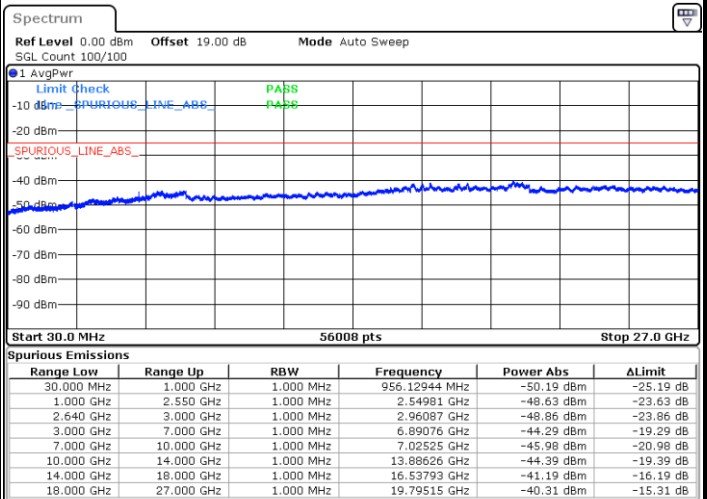

LTE Band 38 / 15MHz

Highest Channel / QPSK

Highest Channel / 16QAM

Date: 10.AUG.2021 20:26:22

Date: 10.AUG.2021 20:28:08

LTE Band 38 / 20MHz

Lowest Channel / QPSK

Lowest Channel / 16QAM

Date: 10.AUG.2021 20:35:17

Date: 10.AUG.2021 20:37:03

LTE Band 38 / 20MHz

Middle Channel / QPSK

Middle Channel / 16QAM

Date: 10.AUG.2021 20:38:49

Date: 10.AUG.2021 20:40:36

Highest Channel / QPSK

Highest Channel / 16QAM

Date: 10.AUG.2021 20:42:21

Date: 10.AUG.2021 20:44:07

LTE Band 38 / 5MHz

Lowest Channel / 64QAM

Middle Channel / 64QAM

Date: 10.AUG.2021 19:47:12

Date: 10.AUG.2021 19:48:59