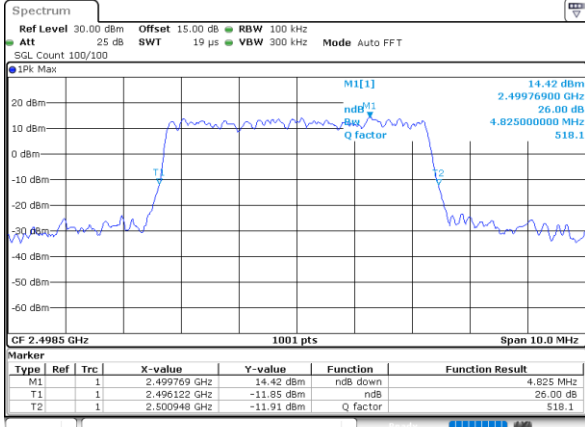

LTE Band 41

Lowest Channel / 5MHz / QPSK

Date: 10_AUG.2021 12:14:13