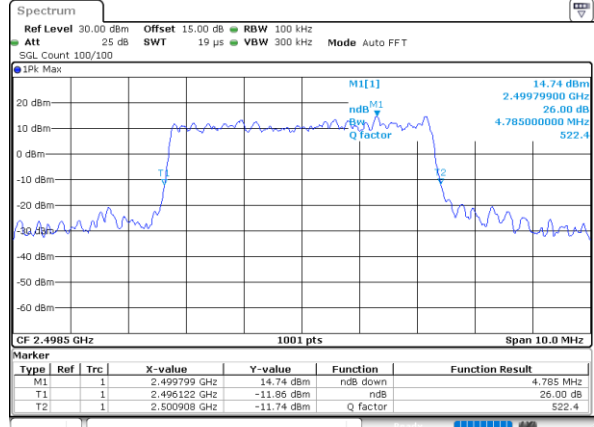

Date: 10_AUG.2021 12:28:37

Middle Channel / Full RB

Date: 10_AUG.2021 12:29:10

Highest Channel / 1RB

Date: 10_AUG.2021 12:29:43

Highest Channel / Full RB

Date: 10_AUG.2021 12:30:01

26dB Bandwidth

Mode	LTE Band 41 : 26dB BW(MHz)											
BW	1.4MHz		3MHz		5MHz		10MHz		15MHz		20MHz	
Mod.	QPSK	16QAM	QPSK	16QAM	QPSK	16QAM	QPSK	16QAM	QPSK	16QAM	QPSK	16QAM
Lowest CH	-	-	-	-	4.83	4.79	9.75	9.75	14.12	14.15	18.98	18.90
Middle CH	-	-	-	-	4.89	4.83	9.65	9.73	14.27	14.18	18.98	18.90
Highest CH	-	-	-	-	4.81	4.94	9.65	9.65	14.42	14.15	18.94	18.62
Mode	LTE Band 41 : 26dB BW(MHz)											
BW	1.4MHz		3MHz		5MHz		10MHz		15MHz		20MHz	
Mod.	64QAM		64QAM		64QAM		64QAM		64QAM		64QAM	
Lowest CH	-	-	-	-	4.79	-	9.89	-	14.15	-	18.66	-
Middle CH	-	-	-	-	4.86	-	9.71	-	14.18	-	18.86	-
Highest CH	-	-	-	-	4.79	-	9.69	-	14.48	-	18.70	-

LTE Band 41

Lowest Channel / 5MHz / QPSK

Date: 10_AUG.2021 12:14:13

Lowest Channel / 5MHz / 16QAM

Date: 10_AUG.2021 12:14:24

Middle Channel / 5MHz / QPSK

Date: 10_AUG.2021 12:14:57

Middle Channel / 5MHz / 16QAM