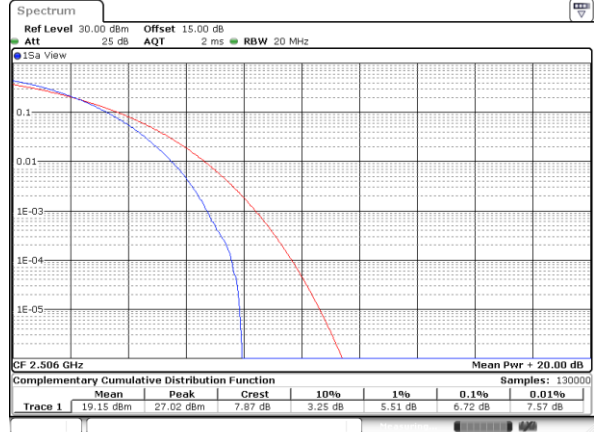

Lowest Channel / Full RB

Date: 10_AUG.2021 12:31:15

Middle Channel / 1RB

Date: 10_AUG.2021 12:31:50

Middle Channel / Full RB

Date: 10_AUG.2021 12:32:21

Highest Channel / 1RB

Date: 10_AUG.2021 12:32:44

Highest Channel / Full RB

Date: 10_AUG.2021 12:33:11

LTE Band 41 / 20MHz / 64QAM

Lowest Channel / 1RB

Date: 10_AUG.2021 12:37:25

Lowest Channel / Full RB

Date: 10_AUG.2021 12:27:57

Middle Channel / 1RB

Date: 10_AUG.2021 12:28:37

Middle Channel / Full RB

Date: 10_AUG.2021 12:29:10

Highest Channel / 1RB

Date: 10_AUG.2021 12:29:43

Highest Channel / Full RB

Date: 10_AUG.2021 12:30:01

26dB Bandwidth