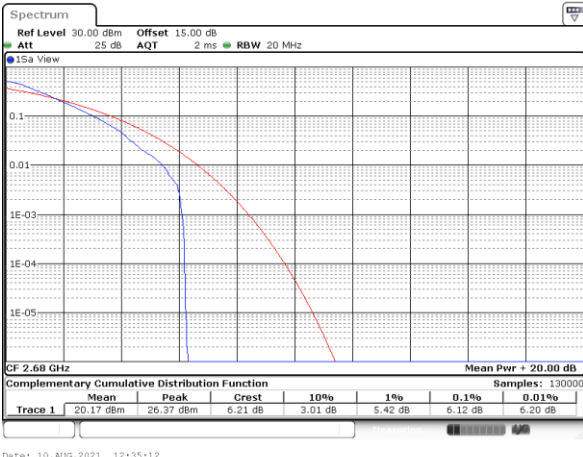

Note:

1. Normal Voltage =3.8 V. ; Battery End Point (BEP) =3.65 V. ; Maximum Voltage =4.4 V.
2. Note: The frequency fundamental emissions stay within the authorized frequency block.

LTE Band 41

Peak-to-Average Ratio

LTE Band 41 / 20MHz / QPSK

Lowest Channel / 1RB

Date: 10_AUG.2021 12:33:33

Lowest Channel / Full RB

Date: 10_AUG.2021 12:33:49

Middle Channel / 1RB

Date: 10_AUG.2021 12:34:10

Middle Channel / Full RB

Date: 10_AUG.2021 12:34:39

Highest Channel / 1RB

Date: 10_AUG.2021 12:35:12

Highest Channel / Full RB

Date: 10_AUG.2021 12:35:01

LTE Band 41 / 20MHz / 16QAM

Lowest Channel / 1RB

Date: 10_AUG.2021 12:30:54