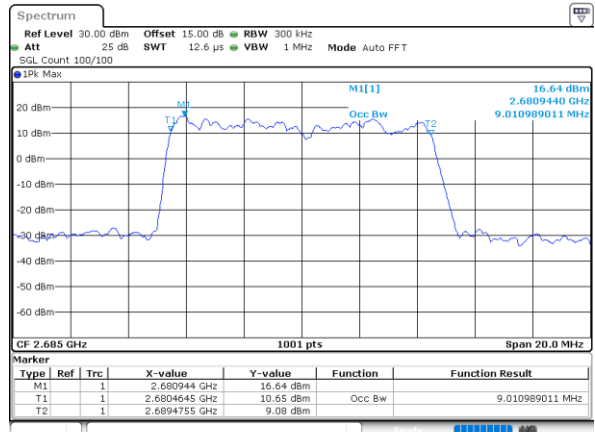

Date: 10_AUG.2021 12:14:46

Highest Channel / 5MHz / QPSK

Date: 10_AUG.2021 12:15:19

Highest Channel / 5MHz / 16QAM

Date: 10_AUG.2021 12:15:30

LTE Band 41

Lowest Channel / 10MHz / QPSK

Date: 10_AUG.2021 12:16:04

Lowest Channel / 10MHz / 16QAM

Date: 10_AUG.2021 12:16:15

Middle Channel / 10MHz / QPSK

Date: 10_AUG.2021 12:16:49

Middle Channel / 10MHz / 16QAM

Date: 10_AUG.2021 12:17:00

Highest Channel / 10MHz / QPSK

Date: 10_AUG.2021 12:17:33

Highest Channel / 10MHz / 16QAM

Date: 10_AUG.2021 12:17:44

LTE Band 41

Lowest Channel / 15MHz / QPSK

Date: 10_AUG.2021 12:18:17

Lowest Channel / 15MHz / 16QAM

Date: 10_AUG.2021 12:18:28

Middle Channel / 15MHz / QPSK