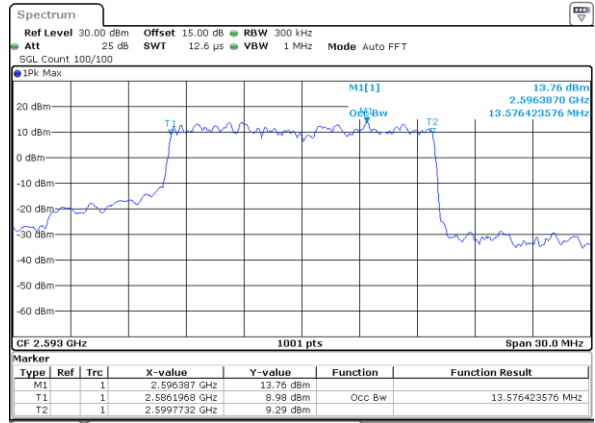

Lowest Channel / 10MHz / 16QAM

Date: 10_AUG.2021 12:16:15

Middle Channel / 10MHz / QPSK

Date: 10_AUG.2021 12:16:49

Middle Channel / 10MHz / 16QAM

Date: 10_AUG.2021 12:17:00

Highest Channel / 10MHz / QPSK

Date: 10_AUG.2021 12:17:33

Highest Channel / 10MHz / 16QAM

Date: 10_AUG.2021 12:17:44

LTE Band 41

Lowest Channel / 15MHz / QPSK

Date: 10_AUG.2021 12:18:17

Lowest Channel / 15MHz / 16QAM

Date: 10_AUG.2021 12:18:28

Middle Channel / 15MHz / QPSK

Date: 10_AUG.2021 12:19:01

Middle Channel / 15MHz / 16QAM

Date: 10_AUG.2021 12:19:12

Highest Channel / 15MHz / QPSK

Date: 10_AUG.2021 12:19:45

Highest Channel / 15MHz / 16QAM

Date: 10_AUG.2021 12:19:56

LTE Band 41