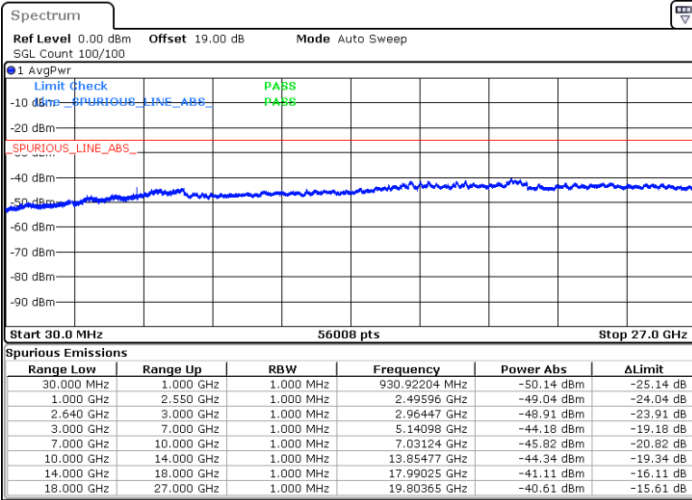

Highest Channel / 16QAM

Date: 10.AUG.2021 20:42:21

Date: 10.AUG.2021 20:44:07

LTE Band 38 / 5MHz

Lowest Channel / 64QAM

Middle Channel / 64QAM

Date: 10.AUG.2021 19:47:12

Date: 10.AUG.2021 19:48:59

Highest Channel / 64QAM

Date: 10.AUG.2021 19:50:46

LTE Band 38 / 10MHz

Lowest Channel / 64QAM

Middle Channel / 64QAM

Date: 10.AUG.2021 20:03:13

Date: 10.AUG.2021 20:04:58

Highest Channel / 64QAM