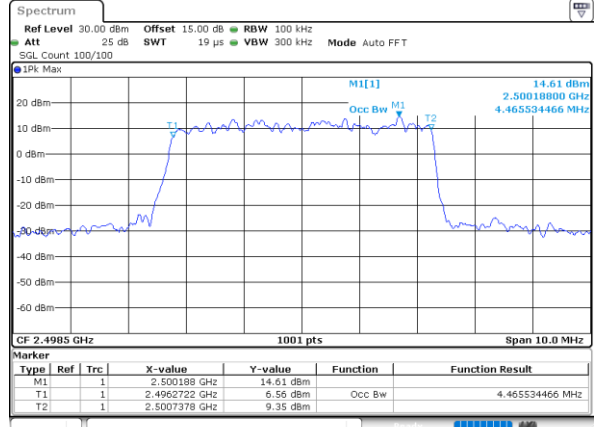

Middle Channel / 20MHz / 64QAM

Date: 10_AUG.2021 12:26:32

Highest Channel / 15MHz / 64QAM

Date: 10_AUG.2021 12:25:48

Highest Channel / 20MHz / 64QAM

Date: 10_AUG.2021 12:26:54

Occupied Bandwidth

Mode	LTE Band 41 : 99%OBW(MHz)											
BW	1.4MHz		3MHz		5MHz		10MHz		15MHz		20MHz	
Mod.	QPSK	16QAM	QPSK	16QAM	QPSK	16QAM	QPSK	16QAM	QPSK	16QAM	QPSK	16QAM
Lowest CH	-	-	-	-	4.48	4.47	8.99	8.99	13.34	13.43	17.82	17.90
Middle CH	-	-	-	-	4.49	4.48	8.95	9.03	13.46	13.58	17.86	17.82
Highest CH	-	-	-	-	4.48	4.50	9.03	9.01	13.40	13.49	17.86	17.82
Mode	LTE Band 41 : 99%OBW(MHz)											
BW	1.4MHz		3MHz		5MHz		10MHz		15MHz		20MHz	
Mod.	64QAM		64QAM		64QAM		64QAM		64QAM		64QAM	
Lowest CH	-	-	-	-	4.50	-	9.01	-	13.46	-	17.86	-
Middle CH	-	-	-	-	4.50	-	8.99	-	13.46	-	17.94	-
Highest CH	-	-	-	-	4.50	-	9.09	-	13.49	-	17.94	-

LTE Band 41

Lowest Channel / 5MHz / QPSK

Date: 10_AUG.2021 12:13:50

Lowest Channel / 5MHz / 16QAM

Date: 10_AUG.2021 12:14:01

Middle Channel / 5MHz / QPSK

Date: 10_AUG.2021 12:14:05

Middle Channel / 5MHz / 16QAM