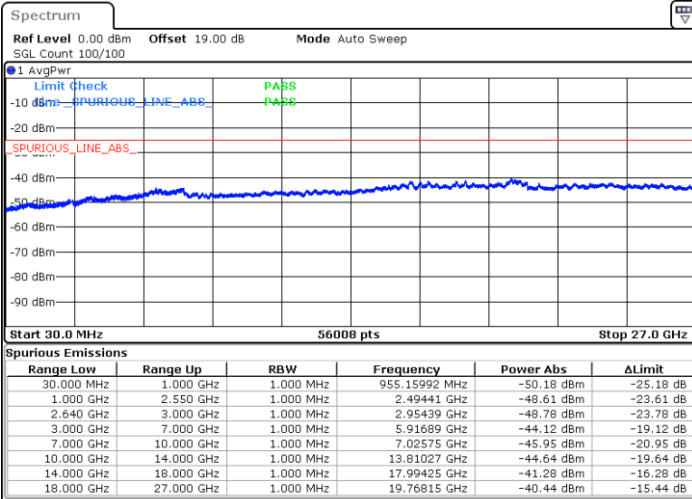

Date: 10.AUG.2021 20:06:47

LTE Band 38 / 15MHz

Lowest Channel / 64QAM

Middle Channel / 64QAM

Date: 10.AUG.2021 20:29:56

Date: 10.AUG.2021 20:31:44

Highest Channel / 64QAM

Date: 10.AUG.2021 20:33:31

LTE Band 38 / 20MHz

Lowest Channel / 64QAM

Middle Channel / 64QAM

Date: 10.AUG.2021 20:45:52

Date: 10.AUG.2021 20:47:40

Highest Channel / 64QAM

Date: 10.AUG.2021 20:49:26

Frequency Stability

Test Conditions		LTE Band 38 (QPSK) / Middle Channel	Limit
Temperature (°C)	Voltage (Volt)	BW 10MHz	Note 2.
		Deviation (ppm)	Result
50	Normal Voltage	0.0005	PASS
40	Normal Voltage	0.0002	
30	Normal Voltage	0.0001	
20(Ref.)	Normal Voltage	0.0000	
10	Normal Voltage	0.0067	
0	Normal Voltage	0.0008	
-10	Normal Voltage	0.0015	
-20	Normal Voltage	0.0062	
-30	Normal Voltage	0.0067	
20	Maximum Voltage	0.0008	
20	Normal Voltage	0.0000	
20	Battery End Point	0.0014	

Note:

1. Normal Voltage =3.8 V. ; Battery End Point (BEP) =3.65 V. ; Maximum Voltage =4.4 V.
2. Note: The frequency fundamental emissions stay within the authorized frequency block.

LTE Band 41

Peak-to-Average Ratio