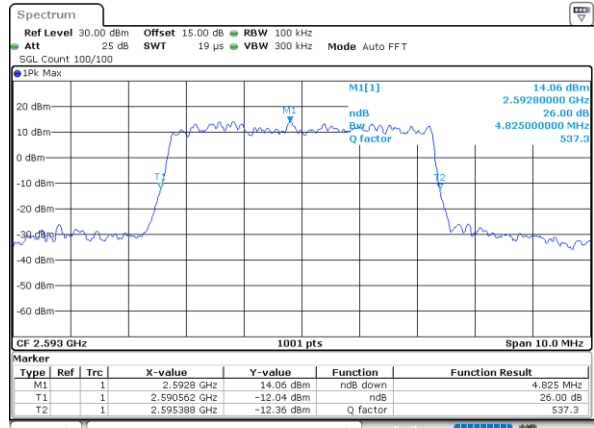

Mode	LTE Band 41 : 26dB BW(MHz)											
BW	1.4MHz		3MHz		5MHz		10MHz		15MHz		20MHz	
Mod.	QPSK	16QAM	QPSK	16QAM	QPSK	16QAM	QPSK	16QAM	QPSK	16QAM	QPSK	16QAM
Lowest CH	-	-	-	-	4.83	4.79	9.75	9.75	14.12	14.15	18.98	18.90
Middle CH	-	-	-	-	4.89	4.83	9.65	9.73	14.27	14.18	18.98	18.90
Highest CH	-	-	-	-	4.81	4.94	9.65	9.65	14.42	14.15	18.94	18.62
Mode	LTE Band 41 : 26dB BW(MHz)											
BW	1.4MHz		3MHz		5MHz		10MHz		15MHz		20MHz	
Mod.	64QAM		64QAM		64QAM		64QAM		64QAM		64QAM	
Lowest CH	-	-	-	-	4.79	-	9.89	-	14.15	-	18.66	-
Middle CH	-	-	-	-	4.86	-	9.71	-	14.18	-	18.86	-
Highest CH	-	-	-	-	4.79	-	9.69	-	14.48	-	18.70	-

LTE Band 41

Lowest Channel / 5MHz / QPSK

Date: 10_AUG.2021 12:14:13

Lowest Channel / 5MHz / 16QAM

Date: 10_AUG.2021 12:14:24

Middle Channel / 5MHz / QPSK

Date: 10_AUG.2021 12:14:57

Middle Channel / 5MHz / 16QAM

Date: 10_AUG.2021 12:15:08

Highest Channel / 5MHz / QPSK

Date: 10_AUG.2021 12:15:41

Highest Channel / 5MHz / 16QAM

Date: 10_AUG.2021 12:15:53

LTE Band 41

Lowest Channel / 10MHz / QPSK

Date: 10_AUG.2021 12:16:27