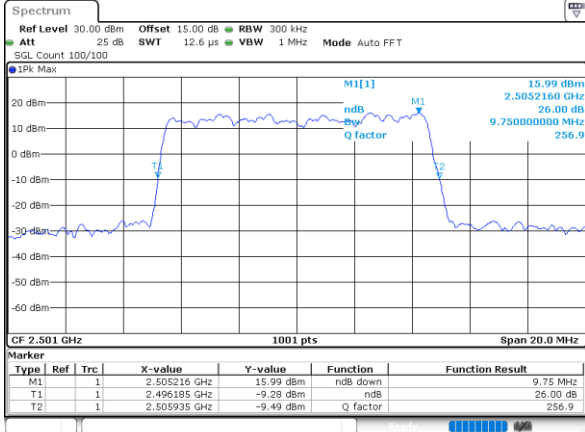

Date: 10_AUG.2021 12:15:08

Highest Channel / 5MHz / QPSK

Date: 10_AUG.2021 12:15:41

Highest Channel / 5MHz / 16QAM

Date: 10_AUG.2021 12:15:53

LTE Band 41

Lowest Channel / 10MHz / QPSK

Date: 10_AUG.2021 12:16:27