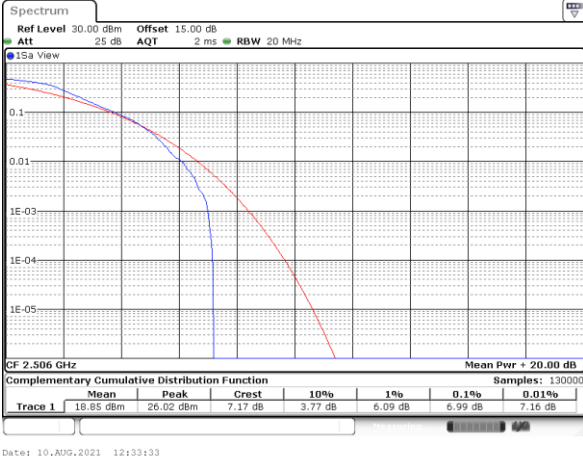

LTE Band 41 / 20MHz / QPSK

Lowest Channel / 1RB

Date: 10_AUG.2021 12:33:33