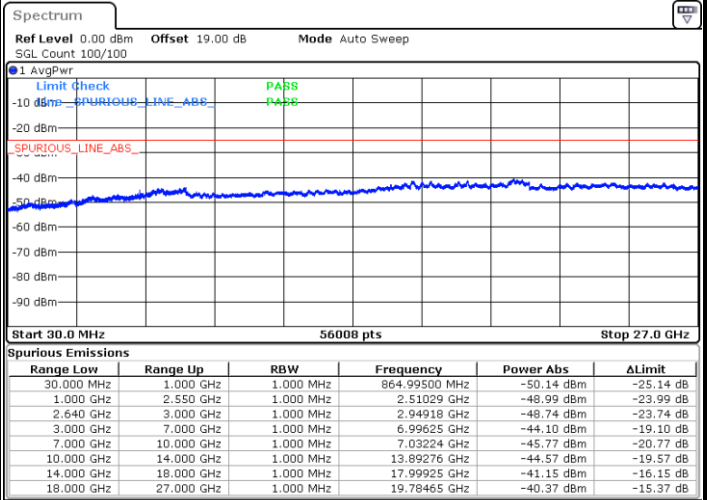

Highest Channel / 64QAM

Date: 10.AUG.2021 19:50:46

LTE Band 38 / 10MHz

Lowest Channel / 64QAM

Middle Channel / 64QAM

Date: 10.AUG.2021 20:03:13

Date: 10.AUG.2021 20:04:58

Highest Channel / 64QAM

Date: 10.AUG.2021 20:06:47

LTE Band 38 / 15MHz

Lowest Channel / 64QAM

Middle Channel / 64QAM

Date: 10.AUG.2021 20:29:56

Date: 10.AUG.2021 20:31:44

Highest Channel / 64QAM

Date: 10.AUG.2021 20:33:31

LTE Band 38 / 20MHz

Lowest Channel / 64QAM

Middle Channel / 64QAM

Date: 10.AUG.2021 20:45:52

Date: 10.AUG.2021 20:47:40

Highest Channel / 64QAM

Date: 10.AUG.2021 20:49:26

Frequency Stability

Note:

1. Normal Voltage =3.8 V. ; Battery End Point (BEP) =3.65 V. ; Maximum Voltage =4.4 V.
2. Note: The frequency fundamental emissions stay within the authorized frequency block.

LTE Band 41

Peak-to-Average Ratio