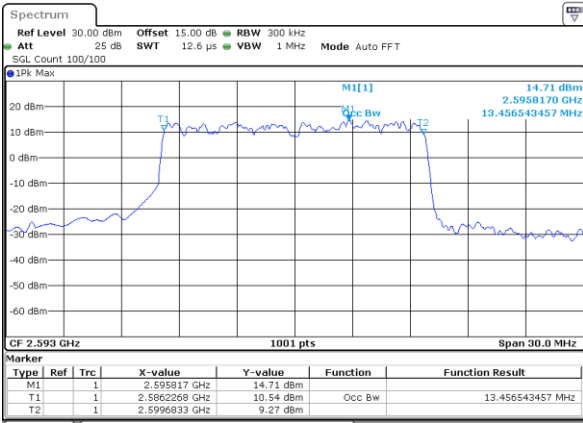

Highest Channel / 10MHz / 16QAM

Date: 10_AUG.2021 12:17:44

LTE Band 41

Lowest Channel / 15MHz / QPSK

Date: 10_AUG.2021 12:18:17

Lowest Channel / 15MHz / 16QAM

Date: 10_AUG.2021 12:18:28

Middle Channel / 15MHz / QPSK

Date: 10_AUG.2021 12:19:01

Middle Channel / 15MHz / 16QAM

Date: 10_AUG.2021 12:19:12

Highest Channel / 15MHz / QPSK

Date: 10_AUG.2021 12:19:45

Highest Channel / 15MHz / 16QAM

Date: 10_AUG.2021 12:19:56

LTE Band 41