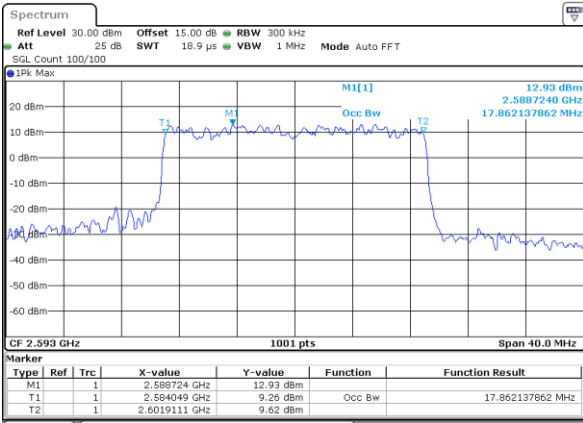

Date: 10_AUG.2021 12:19:01

Middle Channel / 15MHz / 16QAM

Date: 10_AUG.2021 12:19:12

Highest Channel / 15MHz / QPSK

Date: 10_AUG.2021 12:19:45

Highest Channel / 15MHz / 16QAM

Date: 10_AUG.2021 12:19:56

LTE Band 41

Lowest Channel / 20MHz / QPSK

Date: 10_AUG.2021 12:20:29

Lowest Channel / 20MHz / 16QAM

Date: 10_AUG.2021 12:20:40

Middle Channel / 20MHz / QPSK

Date: 10_AUG.2021 12:21:13

Middle Channel / 20MHz / 16QAM

Date: 10_AUG.2021 12:21:24

Highest Channel / 20MHz / QPSK

Date: 10_AUG.2021 12:21:57

Highest Channel / 20MHz / 16QAM

Date: 10_AUG.2021 12:22:08

LTE Band 41

Lowest Channel / 5MHz / 64QAM

Date: 10_AUG.2021 12:22:41

Lowest Channel / 10MHz / 64QAM