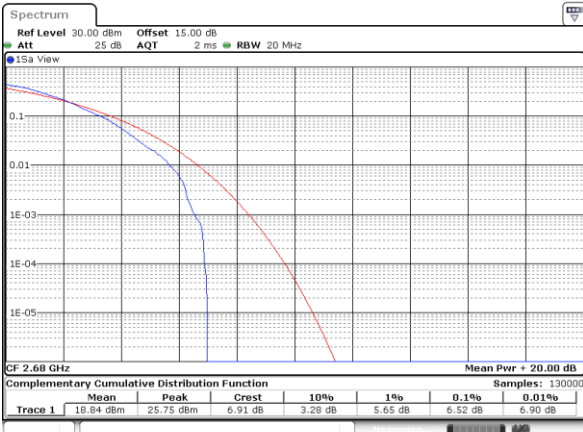

Lowest Channel / Full RB

Date: 10_AUG.2021 12:31:15

Middle Channel / 1RB

Date: 10_AUG.2021 12:31:50

Middle Channel / Full RB

Date: 10_AUG.2021 12:32:21

Highest Channel / 1RB

Date: 10_AUG.2021 12:32:44

Highest Channel / Full RB

Date: 10_AUG.2021 12:33:11

LTE Band 41 / 20MHz / 64QAM

Lowest Channel / 1RB

Date: 10_AUG.2021 12:37:25

Lowest Channel / Full RB

Date: 10_AUG.2021 12:27:57

Middle Channel / 1RB

Date: 10_AUG.2021 12:28:37

Middle Channel / Full RB

Date: 10_AUG.2021 12:29:10

Highest Channel / 1RB

Date: 10_AUG.2021 12:29:43

Highest Channel / Full RB

Date: 10_AUG.2021 12:30:01

26dB Bandwidth