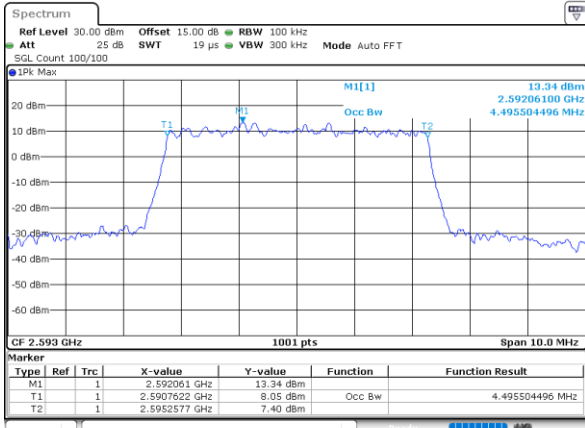

Middle Channel / 5MHz / 64QAM

Date: 10_AUG.2021 12:23:03