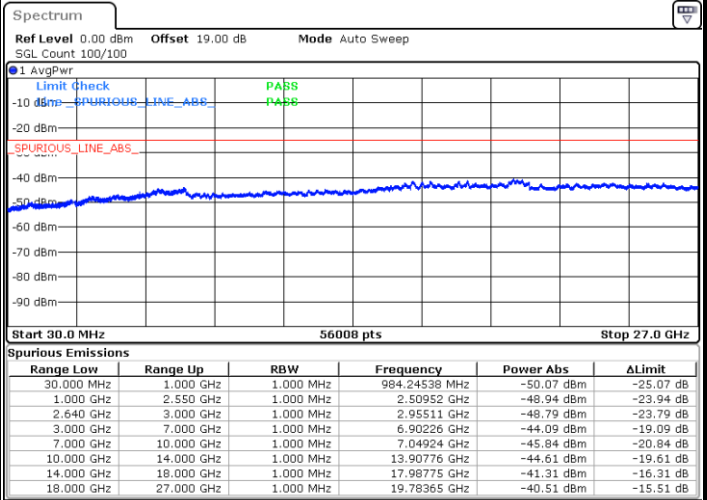

Date: 10.AUG.2021 20:35:17

Date: 10.AUG.2021 20:37:03

LTE Band 38 / 20MHz

Middle Channel / QPSK

Middle Channel / 16QAM

Date: 10.AUG.2021 20:38:49

Date: 10.AUG.2021 20:40:36

Highest Channel / QPSK

Highest Channel / 16QAM

Date: 10.AUG.2021 20:42:21

Date: 10.AUG.2021 20:44:07

LTE Band 38 / 5MHz

Lowest Channel / 64QAM

Middle Channel / 64QAM

Date: 10.AUG.2021 19:47:12

Date: 10.AUG.2021 19:48:59

Highest Channel / 64QAM

Date: 10.AUG.2021 19:50:46

LTE Band 38 / 10MHz

Lowest Channel / 64QAM

Middle Channel / 64QAM

Date: 10.AUG.2021 20:03:13

Date: 10.AUG.2021 20:04:58

Highest Channel / 64QAM