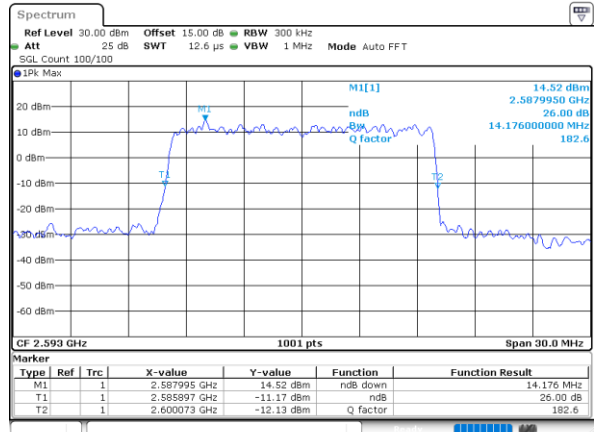

Highest Channel / 10MHz / 16QAM

Date: 10_AUG.2021 12:18:06

LTE Band 41

Lowest Channel / 15MHz / QPSK

Date: 10_AUG.2021 12:18:39

Lowest Channel / 15MHz / 16QAM

Date: 10_AUG.2021 12:18:50

Middle Channel / 15MHz / QPSK

Date: 10_AUG.2021 12:19:23

Middle Channel / 15MHz / 16QAM

Date: 10_AUG.2021 12:19:34

Highest Channel / 15MHz / QPSK

Date: 10_AUG.2021 12:20:07

Highest Channel / 15MHz / 16QAM

Date: 10_AUG.2021 12:20:18

LTE Band 41