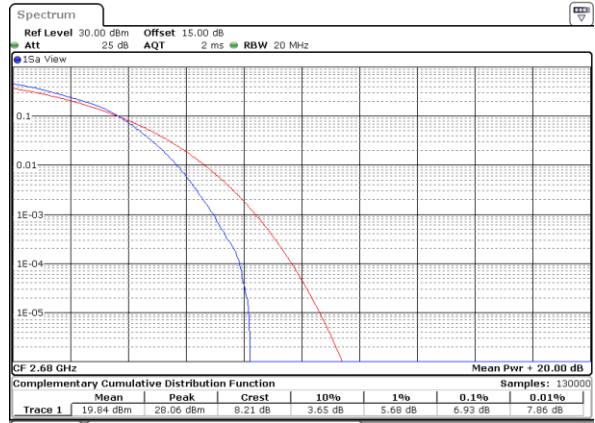

Date: 10_AUG.2021 12:34:39

Highest Channel / 1RB

Date: 10_AUG.2021 12:35:12

Highest Channel / Full RB

Date: 10_AUG.2021 12:35:01

LTE Band 41 / 20MHz / 16QAM

Lowest Channel / 1RB

Date: 10_AUG.2021 12:30:54

Lowest Channel / Full RB

Date: 10_AUG.2021 12:31:15

Middle Channel / 1RB

Date: 10_AUG.2021 12:31:50

Middle Channel / Full RB

Date: 10_AUG.2021 12:32:21

Highest Channel / 1RB

Date: 10_AUG.2021 12:32:44

Highest Channel / Full RB

Date: 10_AUG.2021 12:33:11

LTE Band 41 / 20MHz / 64QAM

Lowest Channel / 1RB

Date: 10_AUG.2021 12:37:25

Lowest Channel / Full RB

Date: 10_AUG.2021 12:27:57

Middle Channel / 1RB

Date: 10_AUG.2021 12:28:37

Middle Channel / Full RB

Date: 10_AUG.2021 12:29:10

Highest Channel / 1RB

Date: 10_AUG.2021 12:29:43

Highest Channel / Full RB

Date: 10_AUG.2021 12:30:01

26dB Bandwidth