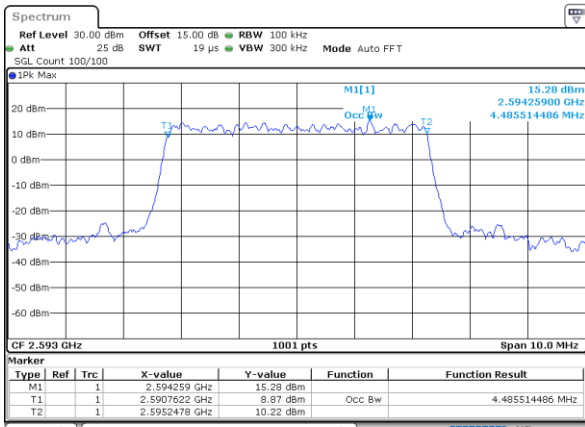

Middle Channel / 20MHz / 64QAM

Date: 10_AUG.2021 12:26:32

Highest Channel / 15MHz / 64QAM

Date: 10_AUG.2021 12:25:48

Highest Channel / 20MHz / 64QAM

Date: 10_AUG.2021 12:26:54

Occupied Bandwidth

Mode	LTE Band 41 : 99%OBW(MHz)											
BW	1.4MHz		3MHz		5MHz		10MHz		15MHz		20MHz	
Mod.	QPSK	16QAM	QPSK	16QAM	QPSK	16QAM	QPSK	16QAM	QPSK	16QAM	QPSK	16QAM
Lowest CH	-	-	-	-	4.48	4.47	8.99	8.99	13.34	13.43	17.82	17.90
Middle CH	-	-	-	-	4.49	4.48	8.95	9.03	13.46	13.58	17.86	17.82
Highest CH	-	-	-	-	4.48	4.50	9.03	9.01	13.40	13.49	17.86	17.82
Mode	LTE Band 41 : 99%OBW(MHz)											
BW	1.4MHz		3MHz		5MHz		10MHz		15MHz		20MHz	
Mod.	64QAM		64QAM		64QAM		64QAM		64QAM		64QAM	
Lowest CH	-	-	-	-	4.50	-	9.01	-	13.46	-	17.86	-
Middle CH	-	-	-	-	4.50	-	8.99	-	13.46	-	17.94	-
Highest CH	-	-	-	-	4.50	-	9.09	-	13.49	-	17.94	-

LTE Band 41

Lowest Channel / 5MHz / QPSK

Date: 10_AUG.2021 12:13:50

Lowest Channel / 5MHz / 16QAM

Date: 10_AUG.2021 12:14:01

Middle Channel / 5MHz / QPSK

Date: 10_AUG.2021 12:14:05

Middle Channel / 5MHz / 16QAM

Date: 10_AUG.2021 12:14:46

Highest Channel / 5MHz / QPSK

Date: 10_AUG.2021 12:15:19

Highest Channel / 5MHz / 16QAM

Date: 10_AUG.2021 12:15:30

LTE Band 41

Lowest Channel / 10MHz / QPSK

Date: 10_AUG.2021 12:16:04