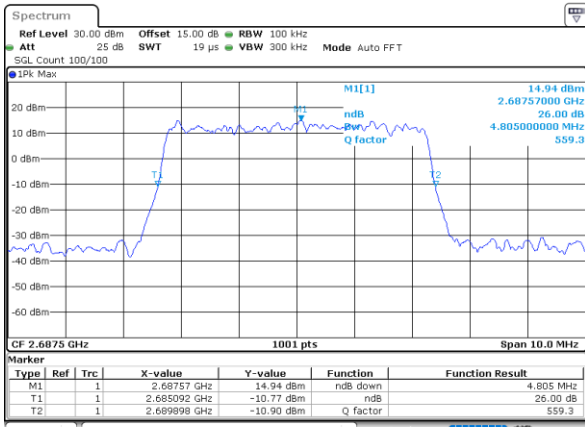

LTE Band 41

Lowest Channel / 5MHz / QPSK

Date: 10_AUG.2021 12:14:13

Lowest Channel / 5MHz / 16QAM

Date: 10_AUG.2021 12:14:24

Middle Channel / 5MHz / QPSK

Date: 10_AUG.2021 12:14:57

Middle Channel / 5MHz / 16QAM

Date: 10_AUG.2021 12:15:08

Highest Channel / 5MHz / QPSK

Date: 10_AUG.2021 12:15:41

Highest Channel / 5MHz / 16QAM

Date: 10_AUG.2021 12:15:53

LTE Band 41

Lowest Channel / 10MHz / QPSK

Date: 10_AUG.2021 12:16:27