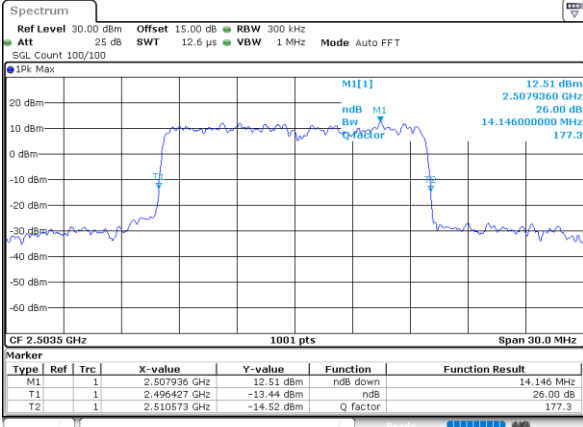

Highest Channel / 20MHz / QPSK

Date: 10_AUG.2021 12:22:19

Highest Channel / 20MHz / 16QAM

Date: 10_AUG.2021 12:22:30

LTE Band 41

Lowest Channel / 5MHz / 64QAM

Date: 10_AUG.2021 12:22:52

Lowest Channel / 10MHz / 64QAM

Date: 10_AUG.2021 12:23:58

Middle Channel / 5MHz / 64QAM

Date: 10_AUG.2021 12:23:14

Middle Channel / 10MHz / 64QAM

Date: 10_AUG.2021 12:24:20

Highest Channel / 5MHz / 64QAM

Date: 10_AUG.2021 12:23:36

Highest Channel / 10MHz / 64QAM

Date: 10_AUG.2021 12:24:42

LTE Band 41

Lowest Channel / 15MHz / 64QAM

Date: 10_AUG.2021 12:25:04

Lowest Channel / 20MHz / 64QAM

Date: 10_AUG.2021 12:26:10

Middle Channel / 15MHz / 64QAM

Date: 10_AUG.2021 12:25:26