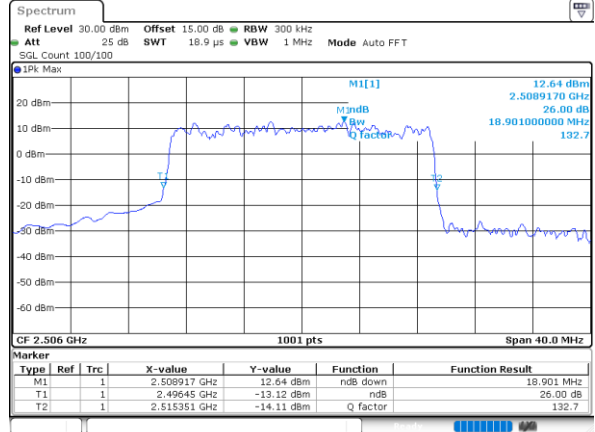

Lowest Channel / 20MHz / 16QAM

Date: 10_AUG.2021 12:21:02