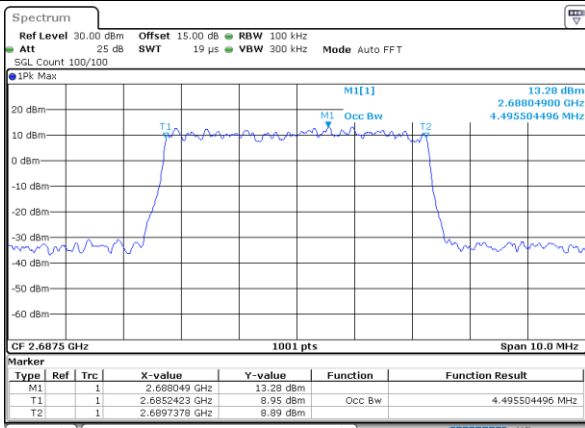

Highest Channel / 20MHz / QPSK

Date: 10_AUG.2021 12:21:57

Highest Channel / 20MHz / 16QAM

Date: 10_AUG.2021 12:22:08

LTE Band 41

Lowest Channel / 5MHz / 64QAM

Date: 10_AUG.2021 12:22:41

Lowest Channel / 10MHz / 64QAM

Date: 10_AUG.2021 12:23:47

Middle Channel / 5MHz / 64QAM

Date: 10_AUG.2021 12:23:03

Middle Channel / 10MHz / 64QAM

Date: 10_AUG.2021 12:24:09

Highest Channel / 5MHz / 64QAM

Date: 10_AUG.2021 12:23:25

Highest Channel / 10MHz / 64QAM