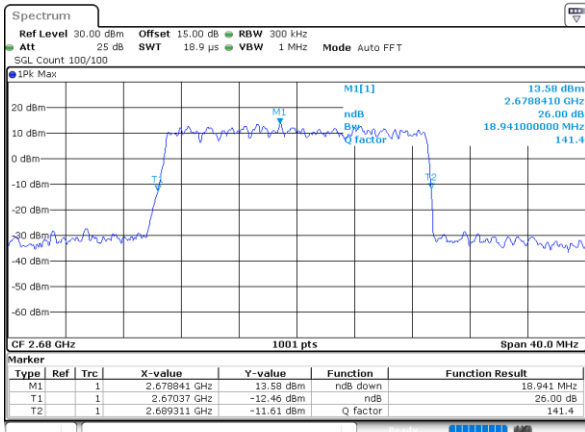

Lowest Channel / 20MHz / QPSK

Date: 10_AUG.2021 12:20:51

Lowest Channel / 20MHz / 16QAM

Date: 10_AUG.2021 12:21:02

Middle Channel / 20MHz / QPSK

Date: 10_AUG.2021 12:21:05

Middle Channel / 20MHz / 16QAM

Date: 10_AUG.2021 12:21:46

Highest Channel / 20MHz / QPSK

Date: 10_AUG.2021 12:22:19

Highest Channel / 20MHz / 16QAM

Date: 10_AUG.2021 12:22:30

LTE Band 41

Lowest Channel / 5MHz / 64QAM

Date: 10_AUG.2021 12:22:52

Lowest Channel / 10MHz / 64QAM