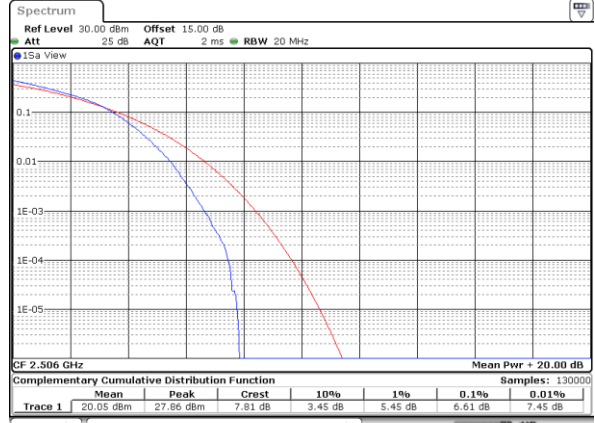

LTE Band 41 / 20MHz / QPSK

Lowest Channel / 1RB

Date: 10_AUG.2021 12:33:33

Lowest Channel / Full RB

Date: 10_AUG.2021 12:33:49

Middle Channel / 1RB

Date: 10_AUG.2021 12:34:10

Middle Channel / Full RB

Date: 10_AUG.2021 12:34:39

Highest Channel / 1RB

Date: 10_AUG.2021 12:35:12

Highest Channel / Full RB

Date: 10_AUG.2021 12:35:01

LTE Band 41 / 20MHz / 16QAM

Lowest Channel / 1RB

Date: 10_AUG.2021 12:30:54

Lowest Channel / Full RB

Date: 10_AUG.2021 12:31:15

Middle Channel / 1RB

Date: 10_AUG.2021 12:31:50

Middle Channel / Full RB

Date: 10_AUG.2021 12:32:21

Highest Channel / 1RB

Date: 10_AUG.2021 12:32:44