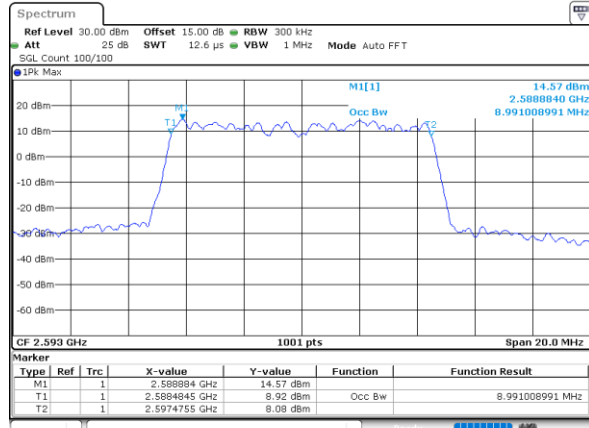

Highest Channel / 20MHz / QPSK

Date: 10_AUG.2021 12:21:57

Highest Channel / 20MHz / 16QAM

Date: 10_AUG.2021 12:22:08

LTE Band 41

Lowest Channel / 5MHz / 64QAM

Date: 10_AUG.2021 12:22:41

Lowest Channel / 10MHz / 64QAM

Date: 10_AUG.2021 12:23:47

Middle Channel / 5MHz / 64QAM

Date: 10_AUG.2021 12:23:03

Middle Channel / 10MHz / 64QAM

Date: 10_AUG.2021 12:24:09

Highest Channel / 5MHz / 64QAM

Date: 10_AUG.2021 12:23:25

Highest Channel / 10MHz / 64QAM