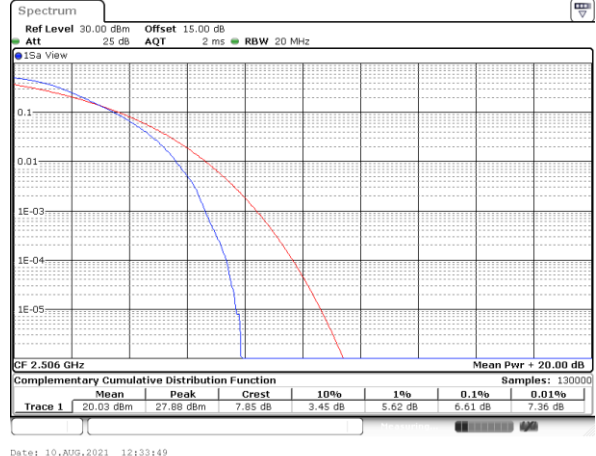

Note:

1. Normal Voltage =3.8 V. ; Battery End Point (BEP) =3.65 V. ; Maximum Voltage =4.4 V.
2. Note: The frequency fundamental emissions stay within the authorized frequency block.

LTE Band 41

Peak-to-Average Ratio

Mode	LTE Band 41 / 20MHz				
Mod.	QPSK		16QAM		Limit: 13dB
RB Size	1RB	Full RB	1RB	Full RB	Result
Lowest CH	6.99	6.61	6.46	6.61	PASS
Middle CH	6.96	5.88	7.16	6.72	
Highest CH	6.12	5.94	7.39	6.93	
Mode	LTE Band 41 / 20MHz				
Mod.	64QAM				Limit: 13dB
RB Size	1RB	Full RB			Result
Lowest CH	6.72	6.72	-	-	PASS
Middle CH	6.43	7.10	-	-	
Highest CH	6.52	6.84	-	-	

LTE Band 41 / 20MHz / QPSK

Lowest Channel / 1RB

Date: 10_AUG.2021 12:33:33

Lowest Channel / Full RB

Date: 10_AUG.2021 12:33:49

Middle Channel / 1RB

Date: 10_AUG.2021 12:34:10

Middle Channel / Full RB