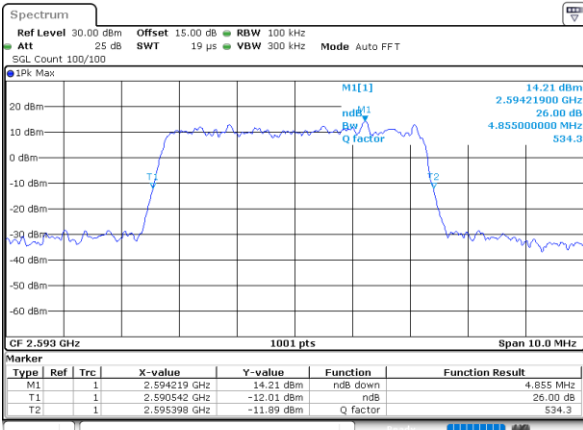

Highest Channel / 20MHz / QPSK

Date: 10_AUG.2021 12:22:19

Highest Channel / 20MHz / 16QAM

Date: 10_AUG.2021 12:22:30

LTE Band 41

Lowest Channel / 5MHz / 64QAM

Date: 10_AUG.2021 12:22:52

Lowest Channel / 10MHz / 64QAM

Date: 10_AUG.2021 12:23:58

Middle Channel / 5MHz / 64QAM

Date: 10_AUG.2021 12:23:14

Middle Channel / 10MHz / 64QAM

Date: 10_AUG.2021 12:24:20

Highest Channel / 5MHz / 64QAM

Date: 10_AUG.2021 12:23:36

Highest Channel / 10MHz / 64QAM