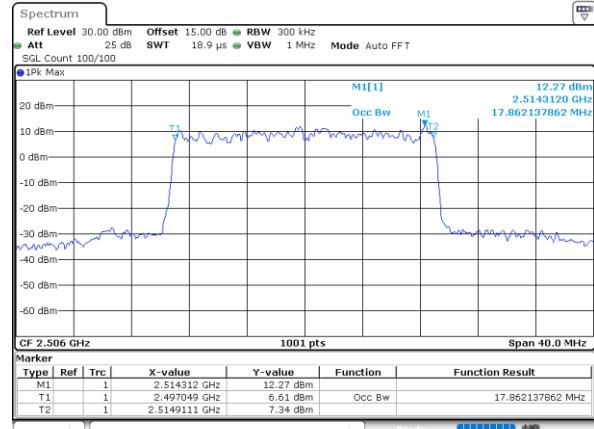

Date: 10_AUG.2021 12:24:31

LTE Band 41

Lowest Channel / 15MHz / 64QAM

Date: 10_AUG.2021 12:24:53

Lowest Channel / 20MHz / 64QAM

Date: 10_AUG.2021 12:25:59

Middle Channel / 15MHz / 64QAM

Date: 10_AUG.2021 12:25:15

Middle Channel / 20MHz / 64QAM

Date: 10_AUG.2021 12:26:21

Highest Channel / 15MHz / 64QAM

Date: 10_AUG.2021 12:25:37

Highest Channel / 20MHz / 64QAM

Date: 10_AUG.2021 12:26:43