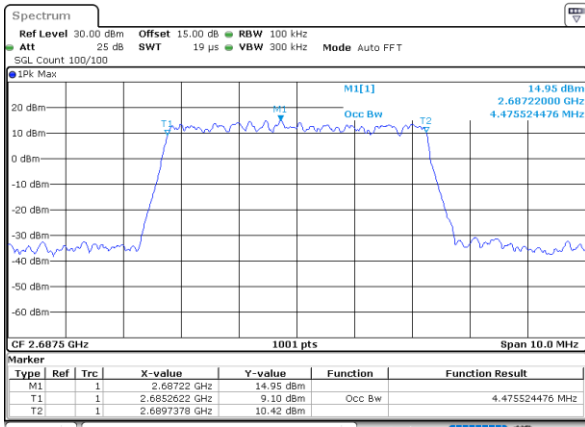

LTE Band 41

Lowest Channel / 5MHz / QPSK

Date: 10_AUG.2021 12:13:50

Lowest Channel / 5MHz / 16QAM

Date: 10_AUG.2021 12:14:01

Middle Channel / 5MHz / QPSK

Date: 10_AUG.2021 12:14:05

Middle Channel / 5MHz / 16QAM

Date: 10_AUG.2021 12:14:46

Highest Channel / 5MHz / QPSK

Date: 10_AUG.2021 12:15:19

Highest Channel / 5MHz / 16QAM

Date: 10_AUG.2021 12:15:30

LTE Band 41

Lowest Channel / 10MHz / QPSK

Date: 10_AUG.2021 12:16:04