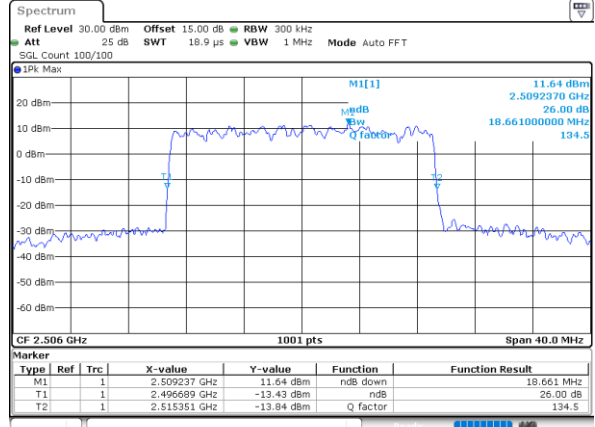

Date: 10_AUG.2021 12:24:42

LTE Band 41

Lowest Channel / 15MHz / 64QAM

Date: 10_AUG.2021 12:25:04

Lowest Channel / 20MHz / 64QAM

Date: 10_AUG.2021 12:26:10

Middle Channel / 15MHz / 64QAM

Date: 10_AUG.2021 12:25:26