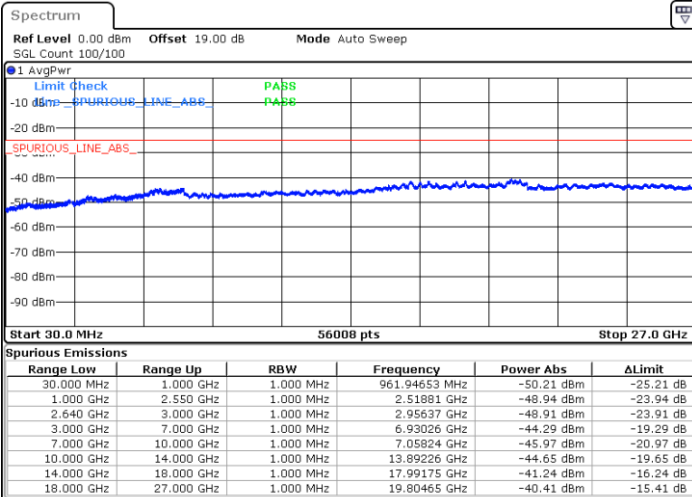

Highest Channel / 16QAM

Date: 10.AUG.2021 20:42:21

Date: 10.AUG.2021 20:44:07

LTE Band 38 / 5MHz

Lowest Channel / 64QAM

Middle Channel / 64QAM

Date: 10.AUG.2021 19:47:12

Date: 10.AUG.2021 19:48:59

Highest Channel / 64QAM

Date: 10.AUG.2021 19:50:46

LTE Band 38 / 10MHz

Lowest Channel / 64QAM

Middle Channel / 64QAM

Date: 10.AUG.2021 20:03:13

Date: 10.AUG.2021 20:04:58

Highest Channel / 64QAM

Date: 10.AUG.2021 20:06:47

LTE Band 38 / 15MHz

Lowest Channel / 64QAM

Middle Channel / 64QAM

Date: 10.AUG.2021 20:29:56

Date: 10.AUG.2021 20:31:44

Highest Channel / 64QAM

Date: 10.AUG.2021 20:33:31