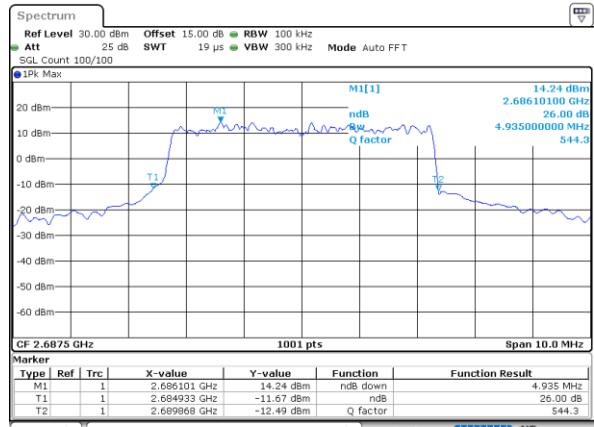

Date: 10_AUG.2021 12:28:37

Middle Channel / Full RB

Date: 10_AUG.2021 12:29:10

Highest Channel / 1RB

Date: 10_AUG.2021 12:29:43

Highest Channel / Full RB

Date: 10_AUG.2021 12:30:01

26dB Bandwidth

Mode	LTE Band 41 : 26dB BW(MHz)											
BW	1.4MHz		3MHz		5MHz		10MHz		15MHz		20MHz	
Mod.	QPSK	16QAM	QPSK	16QAM	QPSK	16QAM	QPSK	16QAM	QPSK	16QAM	QPSK	16QAM
Lowest CH	-	-	-	-	4.83	4.79	9.75	9.75	14.12	14.15	18.98	18.90
Middle CH	-	-	-	-	4.89	4.83	9.65	9.73	14.27	14.18	18.98	18.90
Highest CH	-	-	-	-	4.81	4.94	9.65	9.65	14.42	14.15	18.94	18.62
Mode	LTE Band 41 : 26dB BW(MHz)											
BW	1.4MHz		3MHz		5MHz		10MHz		15MHz		20MHz	
Mod.	64QAM		64QAM		64QAM		64QAM		64QAM		64QAM	
Lowest CH	-	-	-	-	4.79	-	9.89	-	14.15	-	18.66	-
Middle CH	-	-	-	-	4.86	-	9.71	-	14.18	-	18.86	-
Highest CH	-	-	-	-	4.79	-	9.69	-	14.48	-	18.70	-

LTE Band 41

Lowest Channel / 5MHz / QPSK

Date: 10_AUG.2021 12:14:13

Lowest Channel / 5MHz / 16QAM

Date: 10_AUG.2021 12:14:24

Middle Channel / 5MHz / QPSK

Date: 10_AUG.2021 12:14:57

Middle Channel / 5MHz / 16QAM

Date: 10_AUG.2021 12:15:08

Highest Channel / 5MHz / QPSK

Date: 10_AUG.2021 12:15:41

Highest Channel / 5MHz / 16QAM

Date: 10_AUG.2021 12:15:53

LTE Band 41

Lowest Channel / 10MHz / QPSK

Date: 10_AUG.2021 12:16:27