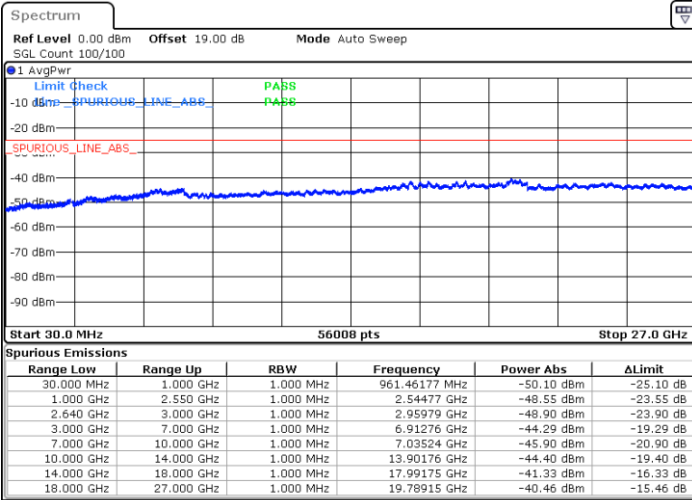

Highest Channel / 16QAM

Date: 10.AUG.2021 20:42:21

Date: 10.AUG.2021 20:44:07

LTE Band 38 / 5MHz

Lowest Channel / 64QAM

Middle Channel / 64QAM

Date: 10.AUG.2021 19:47:12

Date: 10.AUG.2021 19:48:59

Highest Channel / 64QAM

Date: 10.AUG.2021 19:50:46

LTE Band 38 / 10MHz

Lowest Channel / 64QAM

Middle Channel / 64QAM

Date: 10.AUG.2021 20:03:13

Date: 10.AUG.2021 20:04:58

Highest Channel / 64QAM

Date: 10.AUG.2021 20:06:47

LTE Band 38 / 15MHz

Lowest Channel / 64QAM

Middle Channel / 64QAM

Date: 10.AUG.2021 20:29:56

Date: 10.AUG.2021 20:31:44

Highest Channel / 64QAM

Date: 10.AUG.2021 20:33:31