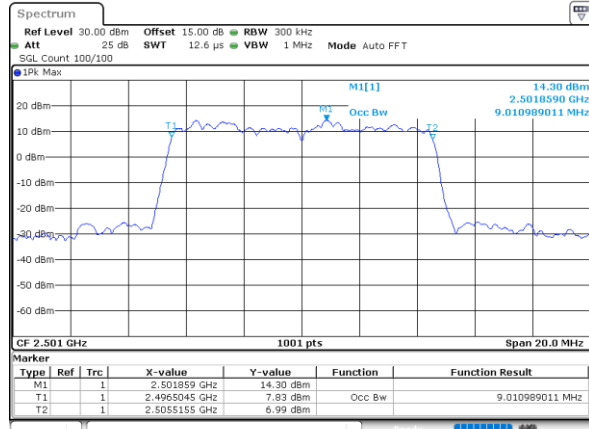

Highest Channel / 20MHz / QPSK

Date: 10_AUG.2021 12:21:57

Highest Channel / 20MHz / 16QAM

Date: 10_AUG.2021 12:22:08

LTE Band 41

Lowest Channel / 5MHz / 64QAM

Date: 10_AUG.2021 12:22:41

Lowest Channel / 10MHz / 64QAM

Date: 10_AUG.2021 12:23:47

Middle Channel / 5MHz / 64QAM

Date: 10_AUG.2021 12:23:03

Middle Channel / 10MHz / 64QAM

Date: 10_AUG.2021 12:24:09

Highest Channel / 5MHz / 64QAM

Date: 10_AUG.2021 12:23:25

Highest Channel / 10MHz / 64QAM