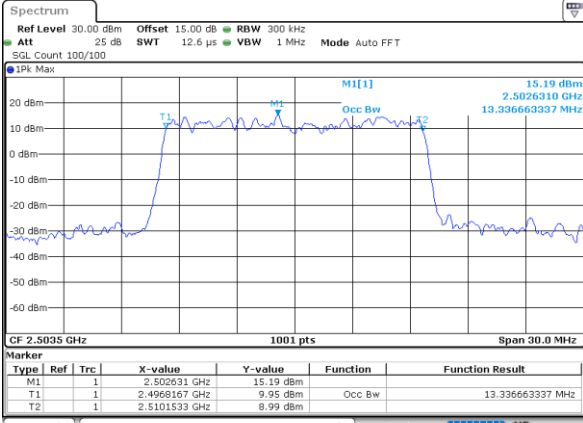

Highest Channel / 10MHz / 16QAM

Date: 10_AUG.2021 12:17:44

LTE Band 41

Lowest Channel / 15MHz / QPSK

Date: 10_AUG.2021 12:18:17

Lowest Channel / 15MHz / 16QAM

Date: 10_AUG.2021 12:18:28

Middle Channel / 15MHz / QPSK

Date: 10_AUG.2021 12:19:01

Middle Channel / 15MHz / 16QAM

Date: 10_AUG.2021 12:19:12

Highest Channel / 15MHz / QPSK

Date: 10_AUG.2021 12:19:45

Highest Channel / 15MHz / 16QAM

Date: 10_AUG.2021 12:19:56

LTE Band 41