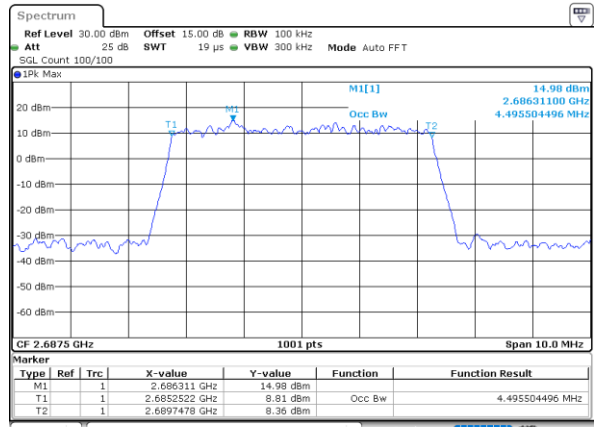

Middle Channel / 20MHz / 64QAM

Date: 10_AUG.2021 12:26:32

Highest Channel / 15MHz / 64QAM

Date: 10_AUG.2021 12:25:48

Highest Channel / 20MHz / 64QAM

Date: 10_AUG.2021 12:26:54

Occupied Bandwidth

Mode	LTE Band 41 : 99%OBW(MHz)											
BW	1.4MHz		3MHz		5MHz		10MHz		15MHz		20MHz	
Mod.	QPSK	16QAM	QPSK	16QAM	QPSK	16QAM	QPSK	16QAM	QPSK	16QAM	QPSK	16QAM
Lowest CH	-	-	-	-	4.48	4.47	8.99	8.99	13.34	13.43	17.82	17.90
Middle CH	-	-	-	-	4.49	4.48	8.95	9.03	13.46	13.58	17.86	17.82
Highest CH	-	-	-	-	4.48	4.50	9.03	9.01	13.40	13.49	17.86	17.82
Mode	LTE Band 41 : 99%OBW(MHz)											
BW	1.4MHz		3MHz		5MHz		10MHz		15MHz		20MHz	
Mod.	64QAM		64QAM		64QAM		64QAM		64QAM		64QAM	
Lowest CH	-	-	-	-	4.50	-	9.01	-	13.46	-	17.86	-
Middle CH	-	-	-	-	4.50	-	8.99	-	13.46	-	17.94	-
Highest CH	-	-	-	-	4.50	-	9.09	-	13.49	-	17.94	-

LTE Band 41

Lowest Channel / 5MHz / QPSK

Date: 10_AUG.2021 12:13:50

Lowest Channel / 5MHz / 16QAM

Date: 10_AUG.2021 12:14:01

Middle Channel / 5MHz / QPSK

Date: 10_AUG.2021 12:14:05

Middle Channel / 5MHz / 16QAM

Date: 10_AUG.2021 12:14:46

Highest Channel / 5MHz / QPSK

Date: 10_AUG.2021 12:15:19

Highest Channel / 5MHz / 16QAM

Date: 10_AUG.2021 12:15:30

LTE Band 41

Lowest Channel / 10MHz / QPSK

Date: 10_AUG.2021 12:16:04