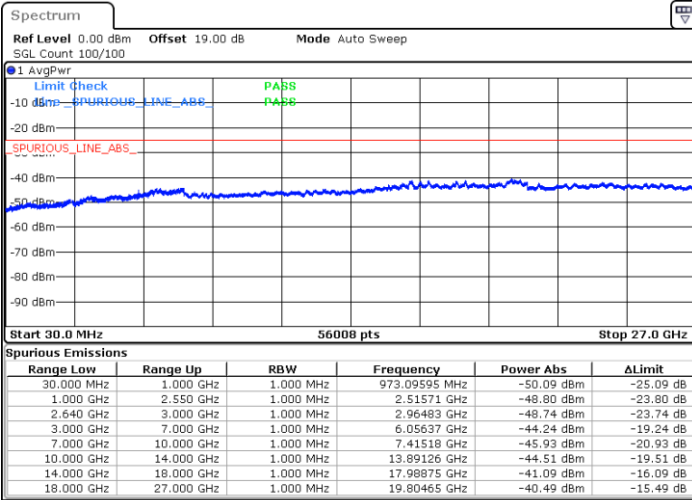

LTE Band 38 / 15MHz

Highest Channel / QPSK

Highest Channel / 16QAM

Date: 10.AUG.2021 20:26:22

Date: 10.AUG.2021 20:28:08

LTE Band 38 / 20MHz

Lowest Channel / QPSK

Lowest Channel / 16QAM

Date: 10.AUG.2021 20:35:17

Date: 10.AUG.2021 20:37:03

LTE Band 38 / 20MHz

Middle Channel / QPSK

Middle Channel / 16QAM

Date: 10.AUG.2021 20:38:49

Date: 10.AUG.2021 20:40:36

Highest Channel / QPSK