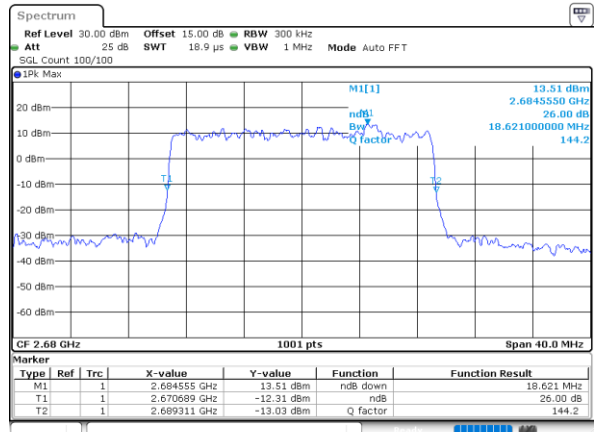

Date: 10_AUG.2021 12:19:23

Middle Channel / 15MHz / 16QAM

Date: 10_AUG.2021 12:19:34

Highest Channel / 15MHz / QPSK

Date: 10_AUG.2021 12:20:07

Highest Channel / 15MHz / 16QAM

Date: 10_AUG.2021 12:20:18

LTE Band 41

Lowest Channel / 20MHz / QPSK

Date: 10_AUG.2021 12:20:51

Lowest Channel / 20MHz / 16QAM

Date: 10_AUG.2021 12:21:02

Middle Channel / 20MHz / QPSK

Date: 10_AUG.2021 12:21:05

Middle Channel / 20MHz / 16QAM

Date: 10_AUG.2021 12:21:46

Highest Channel / 20MHz / QPSK

Date: 10_AUG.2021 12:22:19

Highest Channel / 20MHz / 16QAM

Date: 10_AUG.2021 12:22:30

LTE Band 41

Lowest Channel / 5MHz / 64QAM

Date: 10_AUG.2021 12:22:52

Lowest Channel / 10MHz / 64QAM