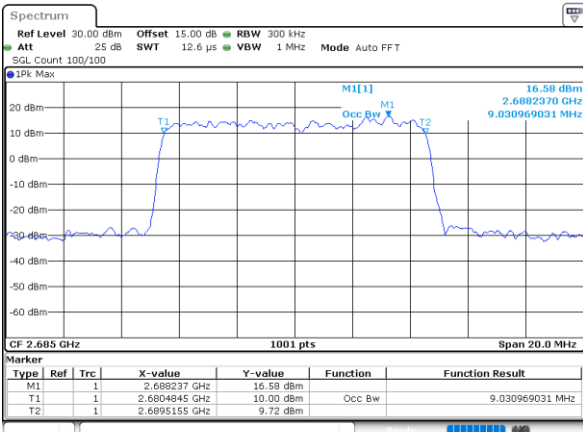

Date: 10_AUG.2021 12:14:46

Highest Channel / 5MHz / QPSK

Date: 10_AUG.2021 12:15:19

Highest Channel / 5MHz / 16QAM

Date: 10_AUG.2021 12:15:30

LTE Band 41

Lowest Channel / 10MHz / QPSK

Date: 10_AUG.2021 12:16:04

Lowest Channel / 10MHz / 16QAM

Date: 10_AUG.2021 12:16:15

Middle Channel / 10MHz / QPSK

Date: 10_AUG.2021 12:16:49

Middle Channel / 10MHz / 16QAM

Date: 10_AUG.2021 12:17:00

Highest Channel / 10MHz / QPSK

Date: 10_AUG.2021 12:17:33

Highest Channel / 10MHz / 16QAM

Date: 10_AUG.2021 12:17:44

LTE Band 41

Lowest Channel / 15MHz / QPSK

Date: 10_AUG.2021 12:18:17

Lowest Channel / 15MHz / 16QAM

Date: 10_AUG.2021 12:18:28

Middle Channel / 15MHz / QPSK