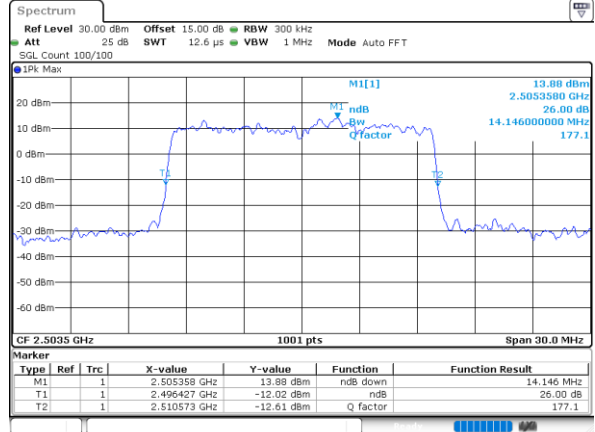

Highest Channel / 10MHz / 16QAM

Date: 10_AUG.2021 12:18:06

LTE Band 41

Lowest Channel / 15MHz / QPSK

Date: 10_AUG.2021 12:18:39

Lowest Channel / 15MHz / 16QAM

Date: 10_AUG.2021 12:18:50

Middle Channel / 15MHz / QPSK

Date: 10_AUG.2021 12:19:23

Middle Channel / 15MHz / 16QAM

Date: 10_AUG.2021 12:19:34

Highest Channel / 15MHz / QPSK

Date: 10_AUG.2021 12:20:07

Highest Channel / 15MHz / 16QAM

Date: 10_AUG.2021 12:20:18

LTE Band 41