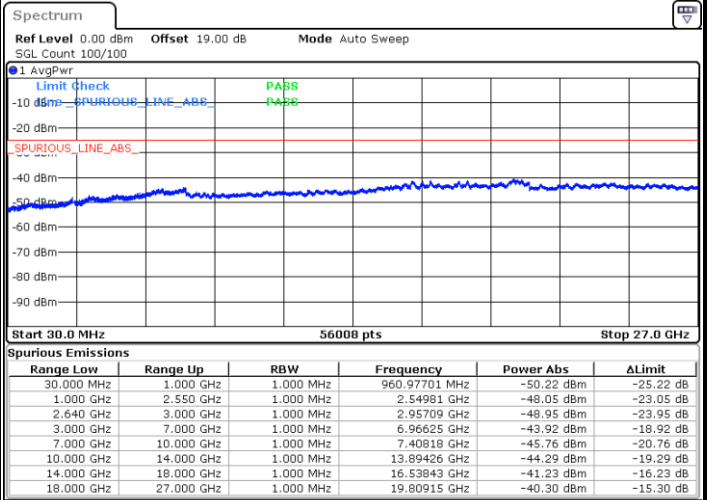

LTE Band 38 / 15MHz

Highest Channel / QPSK

Highest Channel / 16QAM

Date: 10.AUG.2021 20:26:22

Date: 10.AUG.2021 20:28:08

LTE Band 38 / 20MHz

Lowest Channel / QPSK

Lowest Channel / 16QAM

Date: 10.AUG.2021 20:35:17

Date: 10.AUG.2021 20:37:03

LTE Band 38 / 20MHz

Middle Channel / QPSK

Middle Channel / 16QAM

Date: 10.AUG.2021 20:38:49

Date: 10.AUG.2021 20:40:36

Highest Channel / QPSK

Highest Channel / 16QAM

Date: 10.AUG.2021 20:42:21

Date: 10.AUG.2021 20:44:07

LTE Band 38 / 5MHz

Lowest Channel / 64QAM

Middle Channel / 64QAM

Date: 10.AUG.2021 19:47:12

Date: 10.AUG.2021 19:48:59

Highest Channel / 64QAM

Date: 10.AUG.2021 19:50:46

LTE Band 38 / 10MHz

Lowest Channel / 64QAM

Middle Channel / 64QAM

Date: 10.AUG.2021 20:03:13

Date: 10.AUG.2021 20:04:58

Highest Channel / 64QAM