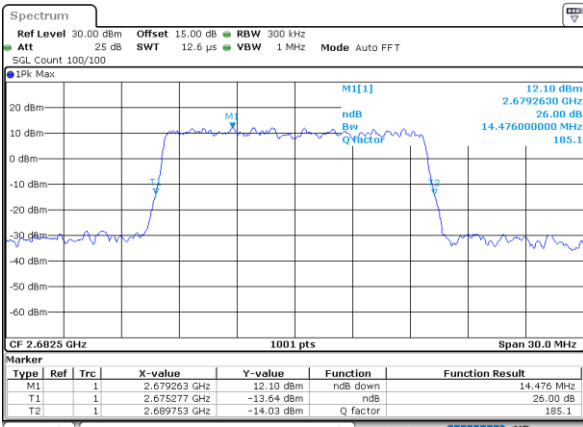

Date: 10_AUG.2021 12:24:42

LTE Band 41

Lowest Channel / 15MHz / 64QAM

Date: 10_AUG.2021 12:25:04

Lowest Channel / 20MHz / 64QAM

Date: 10_AUG.2021 12:26:10

Middle Channel / 15MHz / 64QAM

Date: 10_AUG.2021 12:25:26

Middle Channel / 20MHz / 64QAM

Date: 10_AUG.2021 12:26:32

Highest Channel / 15MHz / 64QAM

Date: 10_AUG.2021 12:25:48

Highest Channel / 20MHz / 64QAM

Date: 10_AUG.2021 12:26:54

Occupied Bandwidth

Mode	LTE Band 41 : 99%OBW(MHz)											
BW	1.4MHz		3MHz		5MHz		10MHz		15MHz		20MHz	
Mod.	QPSK	16QAM	QPSK	16QAM	QPSK	16QAM	QPSK	16QAM	QPSK	16QAM	QPSK	16QAM
Lowest CH	-	-	-	-	4.48	4.47	8.99	8.99	13.34	13.43	17.82	17.90
Middle CH	-	-	-	-	4.49	4.48	8.95	9.03	13.46	13.58	17.86	17.82
Highest CH	-	-	-	-	4.48	4.50	9.03	9.01	13.40	13.49	17.86	17.82
Mode	LTE Band 41 : 99%OBW(MHz)											
BW	1.4MHz		3MHz		5MHz		10MHz		15MHz		20MHz	
Mod.	64QAM		64QAM		64QAM		64QAM		64QAM		64QAM	
Lowest CH	-	-	-	-	4.50	-	9.01	-	13.46	-	17.86	-
Middle CH	-	-	-	-	4.50	-	8.99	-	13.46	-	17.94	-
Highest CH	-	-	-	-	4.50	-	9.09	-	13.49	-	17.94	-