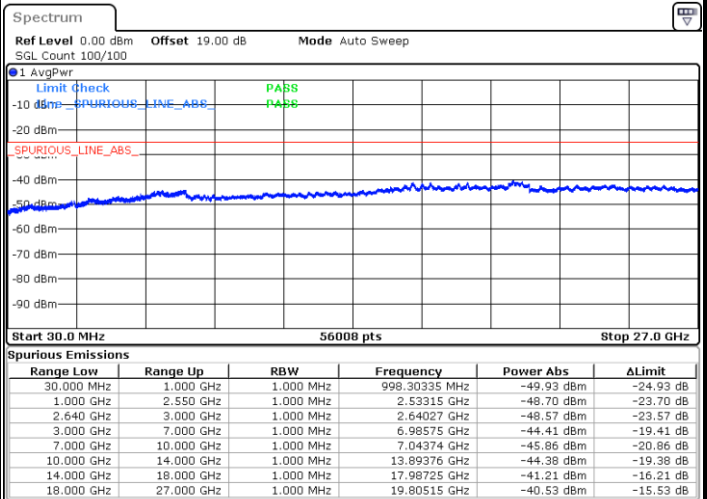

LTE Band 38 / 15MHz

Highest Channel / QPSK

Highest Channel / 16QAM

Date: 10.AUG.2021 20:26:22

Date: 10.AUG.2021 20:28:08

LTE Band 38 / 20MHz

Lowest Channel / QPSK

Lowest Channel / 16QAM

Date: 10.AUG.2021 20:35:17

Date: 10.AUG.2021 20:37:03

LTE Band 38 / 20MHz

Middle Channel / QPSK

Middle Channel / 16QAM

Date: 10.AUG.2021 20:38:49

Date: 10.AUG.2021 20:40:36

Highest Channel / QPSK

Highest Channel / 16QAM

Date: 10.AUG.2021 20:42:21

Date: 10.AUG.2021 20:44:07

LTE Band 38 / 5MHz

Lowest Channel / 64QAM

Middle Channel / 64QAM

Date: 10.AUG.2021 19:47:12

Date: 10.AUG.2021 19:48:59