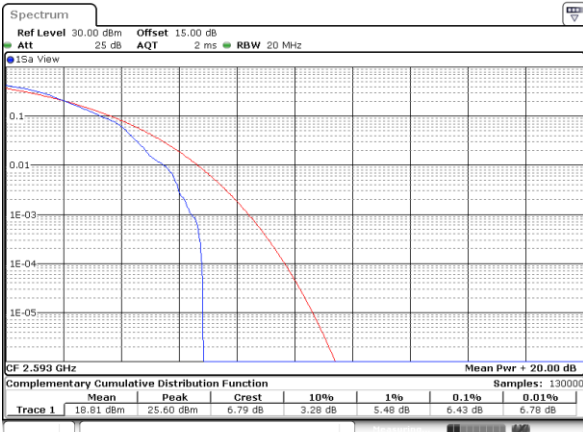

Lowest Channel / Full RB

Date: 10_AUG.2021 12:31:15

Middle Channel / 1RB

Date: 10_AUG.2021 12:31:50

Middle Channel / Full RB

Date: 10_AUG.2021 12:32:21

Highest Channel / 1RB

Date: 10_AUG.2021 12:32:44

Highest Channel / Full RB

Date: 10_AUG.2021 12:33:11

LTE Band 41 / 20MHz / 64QAM

Lowest Channel / 1RB

Date: 10_AUG.2021 12:37:25

Lowest Channel / Full RB

Date: 10_AUG.2021 12:27:57

Middle Channel / 1RB

Date: 10_AUG.2021 12:28:37

Middle Channel / Full RB

Date: 10_AUG.2021 12:29:10

Highest Channel / 1RB

Date: 10_AUG.2021 12:29:43

Highest Channel / Full RB

Date: 10_AUG.2021 12:30:01

26dB Bandwidth