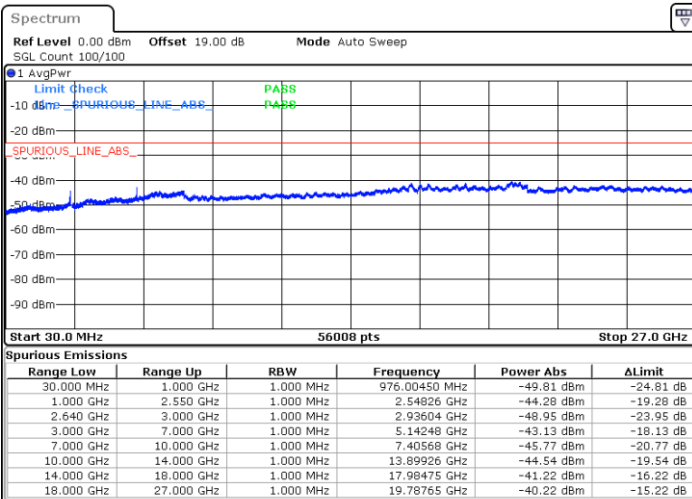

LTE Band 38 / 15MHz

Highest Channel / QPSK

Highest Channel / 16QAM

Date: 10.AUG.2021 20:26:22

Date: 10.AUG.2021 20:28:08

LTE Band 38 / 20MHz

Lowest Channel / QPSK

Lowest Channel / 16QAM

Date: 10.AUG.2021 20:35:17

Date: 10.AUG.2021 20:37:03

LTE Band 38 / 20MHz

Middle Channel / QPSK

Middle Channel / 16QAM

Date: 10.AUG.2021 20:38:49

Date: 10.AUG.2021 20:40:36

Highest Channel / QPSK

Highest Channel / 16QAM

Date: 10.AUG.2021 20:42:21

Date: 10.AUG.2021 20:44:07

LTE Band 38 / 5MHz

Lowest Channel / 64QAM

Middle Channel / 64QAM

Date: 10.AUG.2021 19:47:12

Date: 10.AUG.2021 19:48:59