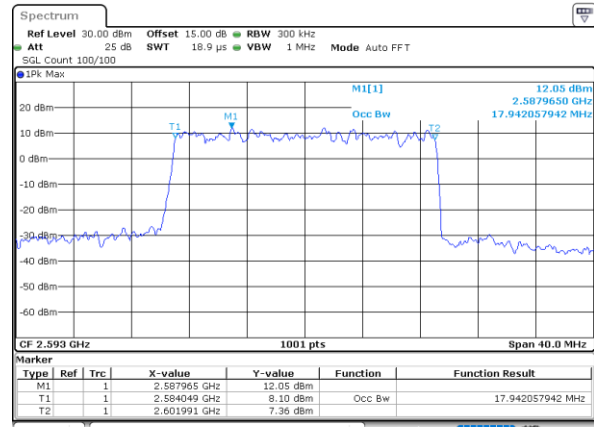

Date: 10_AUG.2021 12:24:31

LTE Band 41

Lowest Channel / 15MHz / 64QAM

Date: 10_AUG.2021 12:24:53

Lowest Channel / 20MHz / 64QAM

Date: 10_AUG.2021 12:25:59

Middle Channel / 15MHz / 64QAM

Date: 10_AUG.2021 12:25:15

Middle Channel / 20MHz / 64QAM

Date: 10_AUG.2021 12:26:21

Highest Channel / 15MHz / 64QAM

Date: 10_AUG.2021 12:25:37

Highest Channel / 20MHz / 64QAM

Date: 10_AUG.2021 12:26:43