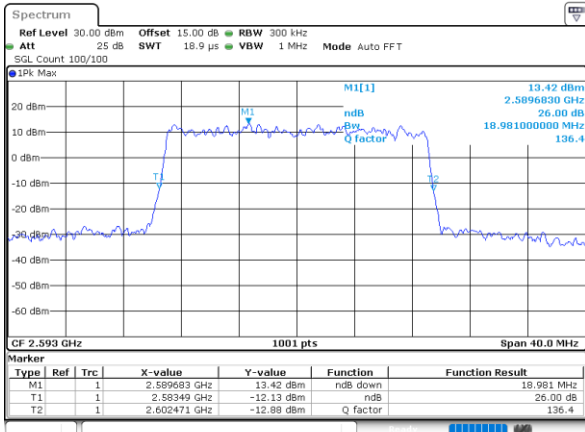

Lowest Channel / 20MHz / QPSK

Date: 10_AUG.2021 12:20:51

Lowest Channel / 20MHz / 16QAM

Date: 10_AUG.2021 12:21:02

Middle Channel / 20MHz / QPSK

Date: 10_AUG.2021 12:21:05

Middle Channel / 20MHz / 16QAM

Date: 10_AUG.2021 12:21:46

Highest Channel / 20MHz / QPSK

Date: 10_AUG.2021 12:22:19

Highest Channel / 20MHz / 16QAM

Date: 10_AUG.2021 12:22:30

LTE Band 41

Lowest Channel / 5MHz / 64QAM

Date: 10_AUG.2021 12:22:52

Lowest Channel / 10MHz / 64QAM