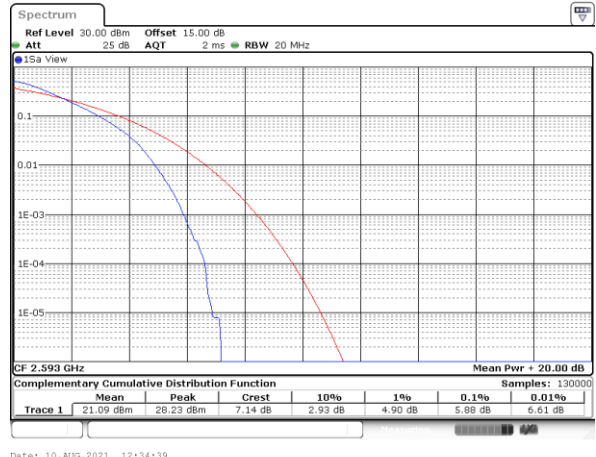

Note:

1. Normal Voltage =3.8 V. ; Battery End Point (BEP) =3.65 V. ; Maximum Voltage =4.4 V.
2. Note: The frequency fundamental emissions stay within the authorized frequency block.

LTE Band 41

Peak-to-Average Ratio

LTE Band 41 / 20MHz / QPSK

Lowest Channel / 1RB

Date: 10_AUG.2021 12:33:33

Lowest Channel / Full RB

Date: 10_AUG.2021 12:33:49

Middle Channel / 1RB

Date: 10_AUG.2021 12:34:10

Middle Channel / Full RB

Date: 10_AUG.2021 12:34:39

Highest Channel / 1RB

Date: 10_AUG.2021 12:35:12

Highest Channel / Full RB

Date: 10_AUG.2021 12:35:01

LTE Band 41 / 20MHz / 16QAM

Lowest Channel / 1RB

Date: 10_AUG.2021 12:30:54