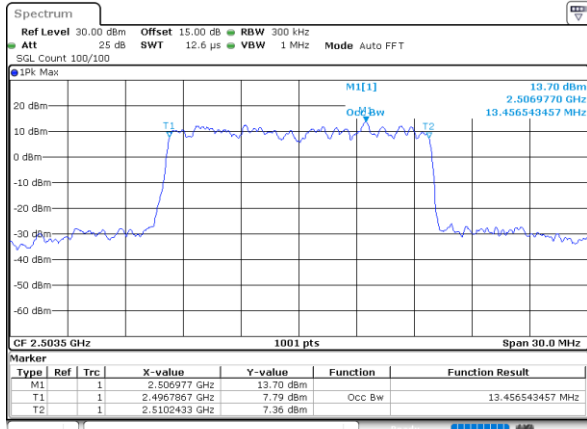

Highest Channel / 20MHz / QPSK

Date: 10_AUG.2021 12:21:57

Highest Channel / 20MHz / 16QAM

Date: 10_AUG.2021 12:22:08

LTE Band 41

Lowest Channel / 5MHz / 64QAM

Date: 10_AUG.2021 12:22:41

Lowest Channel / 10MHz / 64QAM

Date: 10_AUG.2021 12:23:47

Middle Channel / 5MHz / 64QAM

Date: 10_AUG.2021 12:23:03

Middle Channel / 10MHz / 64QAM

Date: 10_AUG.2021 12:24:09

Highest Channel / 5MHz / 64QAM

Date: 10_AUG.2021 12:23:25

Highest Channel / 10MHz / 64QAM

Date: 10_AUG.2021 12:24:31

LTE Band 41

Lowest Channel / 15MHz / 64QAM

Date: 10_AUG.2021 12:24:53

Lowest Channel / 20MHz / 64QAM

Date: 10_AUG.2021 12:25:59

Middle Channel / 15MHz / 64QAM

Date: 10_AUG.2021 12:25:15