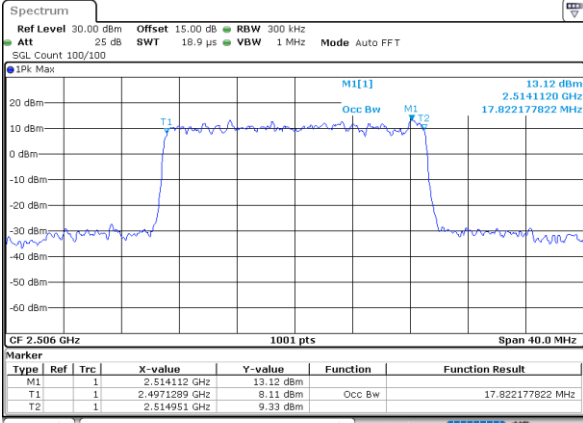

LTE Band 41

Lowest Channel / 20MHz / QPSK

Date: 10_AUG.2021 12:20:29