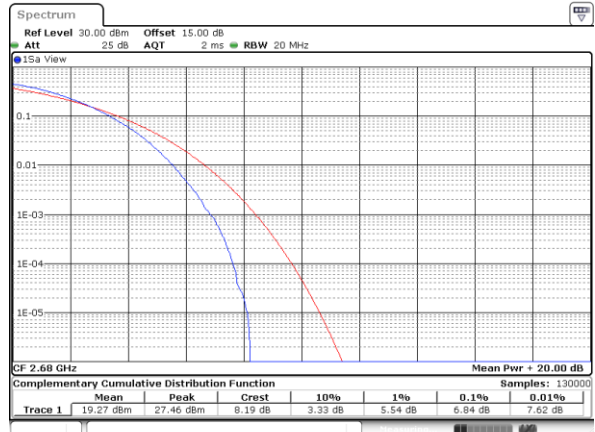

Highest Channel / Full RB

Date: 10_AUG.2021 12:33:11

LTE Band 41 / 20MHz / 64QAM

Lowest Channel / 1RB

Date: 10_AUG.2021 12:37:25

Lowest Channel / Full RB

Date: 10_AUG.2021 12:27:57

Middle Channel / 1RB

Date: 10_AUG.2021 12:28:37

Middle Channel / Full RB

Date: 10_AUG.2021 12:29:10

Highest Channel / 1RB

Date: 10_AUG.2021 12:29:43

Highest Channel / Full RB

Date: 10_AUG.2021 12:30:01

26dB Bandwidth

Mode	LTE Band 41 : 26dB BW(MHz)											
BW	1.4MHz		3MHz		5MHz		10MHz		15MHz		20MHz	
Mod.	QPSK	16QAM	QPSK	16QAM	QPSK	16QAM	QPSK	16QAM	QPSK	16QAM	QPSK	16QAM
Lowest CH	-	-	-	-	4.83	4.79	9.75	9.75	14.12	14.15	18.98	18.90
Middle CH	-	-	-	-	4.89	4.83	9.65	9.73	14.27	14.18	18.98	18.90
Highest CH	-	-	-	-	4.81	4.94	9.65	9.65	14.42	14.15	18.94	18.62
Mode	LTE Band 41 : 26dB BW(MHz)											
BW	1.4MHz		3MHz		5MHz		10MHz		15MHz		20MHz	
Mod.	64QAM		64QAM		64QAM		64QAM		64QAM		64QAM	
Lowest CH	-	-	-	-	4.79	-	9.89	-	14.15	-	18.66	-
Middle CH	-	-	-	-	4.86	-	9.71	-	14.18	-	18.86	-
Highest CH	-	-	-	-	4.79	-	9.69	-	14.48	-	18.70	-