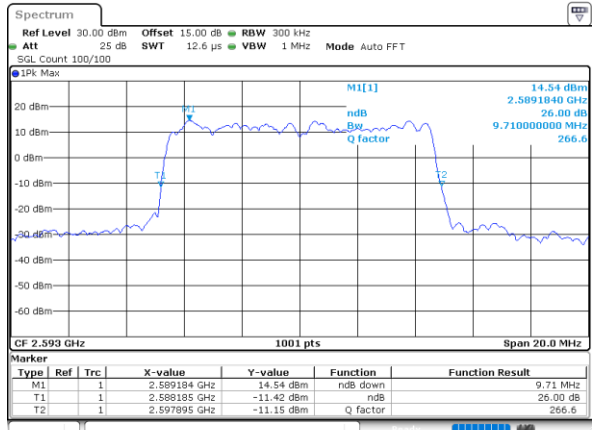

Highest Channel / 20MHz / QPSK

Date: 10_AUG.2021 12:22:19

Highest Channel / 20MHz / 16QAM

Date: 10_AUG.2021 12:22:30

LTE Band 41

Lowest Channel / 5MHz / 64QAM

Date: 10_AUG.2021 12:22:52

Lowest Channel / 10MHz / 64QAM

Date: 10_AUG.2021 12:23:58

Middle Channel / 5MHz / 64QAM

Date: 10_AUG.2021 12:23:14

Middle Channel / 10MHz / 64QAM

Date: 10_AUG.2021 12:24:20

Highest Channel / 5MHz / 64QAM

Date: 10_AUG.2021 12:23:36

Highest Channel / 10MHz / 64QAM