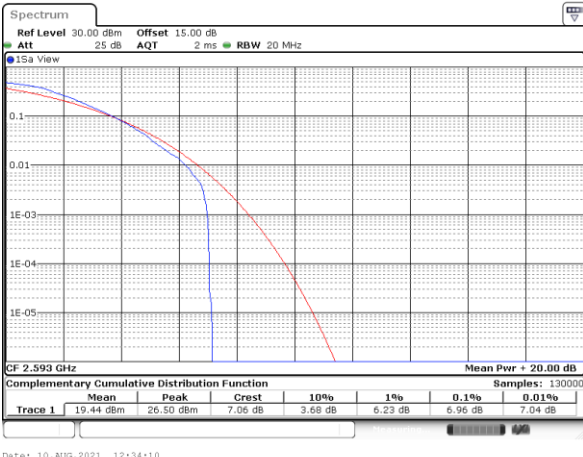

Note:

1. Normal Voltage =3.8 V. ; Battery End Point (BEP) =3.65 V. ; Maximum Voltage =4.4 V.
2. Note: The frequency fundamental emissions stay within the authorized frequency block.

LTE Band 41

Peak-to-Average Ratio

LTE Band 41 / 20MHz / QPSK

Lowest Channel / 1RB

Date: 10_AUG.2021 12:33:33

Lowest Channel / Full RB

Date: 10_AUG.2021 12:33:49

Middle Channel / 1RB

Date: 10_AUG.2021 12:34:10

Middle Channel / Full RB

Date: 10_AUG.2021 12:34:39

Highest Channel / 1RB

Date: 10_AUG.2021 12:35:12

Highest Channel / Full RB

Date: 10_AUG.2021 12:35:01

LTE Band 41 / 20MHz / 16QAM

Lowest Channel / 1RB

Date: 10_AUG.2021 12:30:54