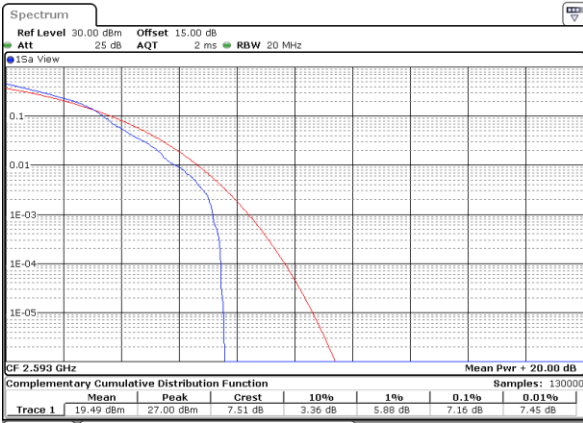

LTE Band 41 / 20MHz / QPSK

Lowest Channel / 1RB

Date: 10_AUG.2021 12:33:33

Lowest Channel / Full RB

Date: 10_AUG.2021 12:33:49

Middle Channel / 1RB

Date: 10_AUG.2021 12:34:10

Middle Channel / Full RB

Date: 10_AUG.2021 12:34:39

Highest Channel / 1RB

Date: 10_AUG.2021 12:35:12

Highest Channel / Full RB

Date: 10_AUG.2021 12:35:01

LTE Band 41 / 20MHz / 16QAM

Lowest Channel / 1RB

Date: 10_AUG.2021 12:30:54

Lowest Channel / Full RB

Date: 10_AUG.2021 12:31:15

Middle Channel / 1RB

Date: 10_AUG.2021 12:31:50

Middle Channel / Full RB

Date: 10_AUG.2021 12:32:21

Highest Channel / 1RB

Date: 10_AUG.2021 12:32:44