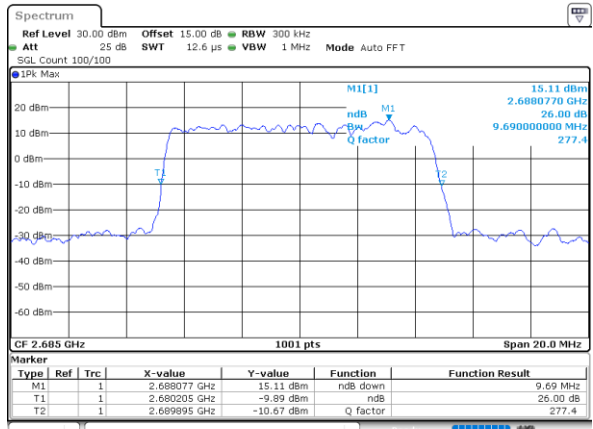

Highest Channel / 20MHz / QPSK

Date: 10_AUG.2021 12:22:19

Highest Channel / 20MHz / 16QAM

Date: 10_AUG.2021 12:22:30

LTE Band 41

Lowest Channel / 5MHz / 64QAM

Date: 10_AUG.2021 12:22:52

Lowest Channel / 10MHz / 64QAM

Date: 10_AUG.2021 12:23:58

Middle Channel / 5MHz / 64QAM

Date: 10_AUG.2021 12:23:14

Middle Channel / 10MHz / 64QAM

Date: 10_AUG.2021 12:24:20

Highest Channel / 5MHz / 64QAM

Date: 10_AUG.2021 12:23:36

Highest Channel / 10MHz / 64QAM

Date: 10_AUG.2021 12:24:42

LTE Band 41

Lowest Channel / 15MHz / 64QAM

Date: 10_AUG.2021 12:25:04

Lowest Channel / 20MHz / 64QAM

Date: 10_AUG.2021 12:26:10

Middle Channel / 15MHz / 64QAM

Date: 10_AUG.2021 12:25:26