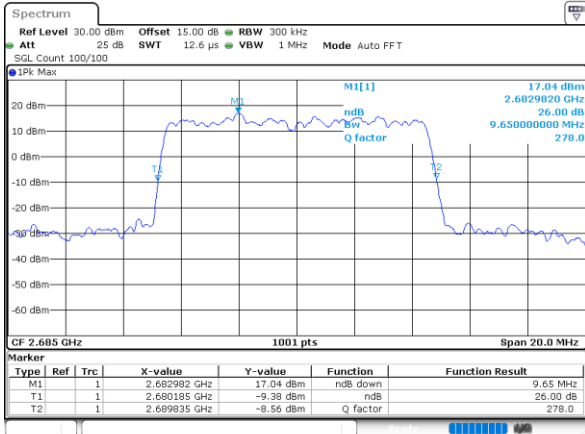

Date: 10_AUG.2021 12:15:08

Highest Channel / 5MHz / QPSK

Date: 10_AUG.2021 12:15:41

Highest Channel / 5MHz / 16QAM

Date: 10_AUG.2021 12:15:53

LTE Band 41

Lowest Channel / 10MHz / QPSK

Date: 10_AUG.2021 12:16:27

Lowest Channel / 10MHz / 16QAM

Date: 10_AUG.2021 12:16:38

Middle Channel / 10MHz / QPSK

Date: 10_AUG.2021 12:17:11

Middle Channel / 10MHz / 16QAM

Date: 10_AUG.2021 12:17:22

Highest Channel / 10MHz / QPSK

Date: 10_AUG.2021 12:17:55

Highest Channel / 10MHz / 16QAM

Date: 10_AUG.2021 12:18:06

LTE Band 41

Lowest Channel / 15MHz / QPSK

Date: 10_AUG.2021 12:18:39

Lowest Channel / 15MHz / 16QAM

Date: 10_AUG.2021 12:18:50

Middle Channel / 15MHz / QPSK