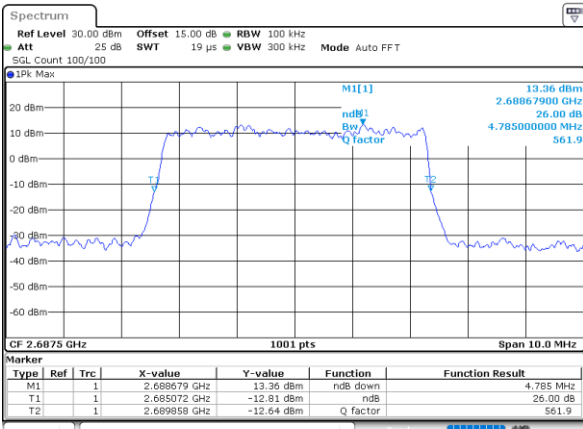

Highest Channel / 20MHz / QPSK

Date: 10_AUG.2021 12:22:19

Highest Channel / 20MHz / 16QAM

Date: 10_AUG.2021 12:22:30

LTE Band 41

Lowest Channel / 5MHz / 64QAM

Date: 10_AUG.2021 12:22:52

Lowest Channel / 10MHz / 64QAM

Date: 10_AUG.2021 12:23:58

Middle Channel / 5MHz / 64QAM

Date: 10_AUG.2021 12:23:14

Middle Channel / 10MHz / 64QAM

Date: 10_AUG.2021 12:24:20

Highest Channel / 5MHz / 64QAM

Date: 10_AUG.2021 12:23:36

Highest Channel / 10MHz / 64QAM

Date: 10_AUG.2021 12:24:42

LTE Band 41

Lowest Channel / 15MHz / 64QAM

Date: 10_AUG.2021 12:25:04

Lowest Channel / 20MHz / 64QAM

Date: 10_AUG.2021 12:26:10

Middle Channel / 15MHz / 64QAM

Date: 10_AUG.2021 12:25:26