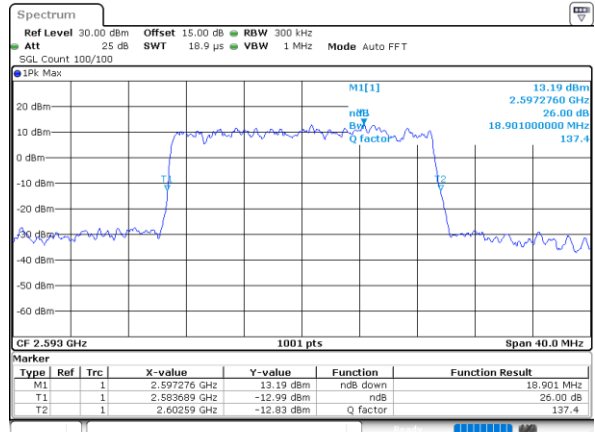

Lowest Channel / 20MHz / QPSK

Date: 10_AUG.2021 12:20:51

Lowest Channel / 20MHz / 16QAM

Date: 10_AUG.2021 12:21:02

Middle Channel / 20MHz / QPSK

Date: 10_AUG.2021 12:21:05

Middle Channel / 20MHz / 16QAM

Date: 10_AUG.2021 12:21:46

Highest Channel / 20MHz / QPSK

Date: 10_AUG.2021 12:22:19

Highest Channel / 20MHz / 16QAM

Date: 10_AUG.2021 12:22:30

LTE Band 41

Lowest Channel / 5MHz / 64QAM

Date: 10_AUG.2021 12:22:52

Lowest Channel / 10MHz / 64QAM