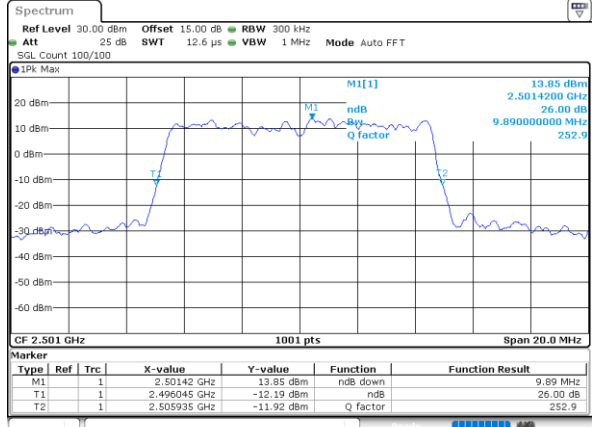

Highest Channel / 20MHz / QPSK

Date: 10_AUG.2021 12:22:19

Highest Channel / 20MHz / 16QAM

Date: 10_AUG.2021 12:22:30

LTE Band 41

Lowest Channel / 5MHz / 64QAM

Date: 10_AUG.2021 12:22:52

Lowest Channel / 10MHz / 64QAM

Date: 10_AUG.2021 12:23:58

Middle Channel / 5MHz / 64QAM

Date: 10_AUG.2021 12:23:14

Middle Channel / 10MHz / 64QAM

Date: 10_AUG.2021 12:24:20

Highest Channel / 5MHz / 64QAM

Date: 10_AUG.2021 12:23:36

Highest Channel / 10MHz / 64QAM