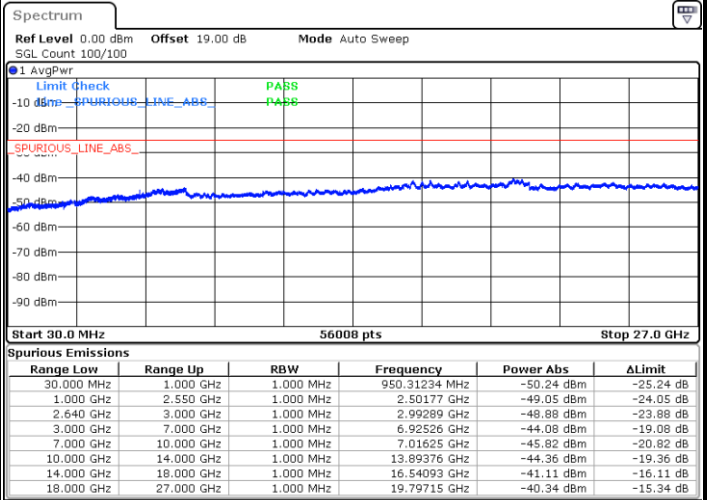

Highest Channel / 16QAM

Date: 10.AUG.2021 20:42:21

Date: 10.AUG.2021 20:44:07

LTE Band 38 / 5MHz

Lowest Channel / 64QAM

Middle Channel / 64QAM

Date: 10.AUG.2021 19:47:12

Date: 10.AUG.2021 19:48:59

Highest Channel / 64QAM

Date: 10.AUG.2021 19:50:46

LTE Band 38 / 10MHz

Lowest Channel / 64QAM

Middle Channel / 64QAM

Date: 10.AUG.2021 20:03:13

Date: 10.AUG.2021 20:04:58

Highest Channel / 64QAM

Date: 10.AUG.2021 20:06:47

LTE Band 38 / 15MHz

Lowest Channel / 64QAM

Middle Channel / 64QAM

Date: 10.AUG.2021 20:29:56

Date: 10.AUG.2021 20:31:44

Highest Channel / 64QAM

Date: 10.AUG.2021 20:33:31

LTE Band 38 / 20MHz

Lowest Channel / 64QAM

Middle Channel / 64QAM

Date: 10.AUG.2021 20:45:52

Date: 10.AUG.2021 20:47:40

Highest Channel / 64QAM

Date: 10.AUG.2021 20:49:26

Frequency Stability