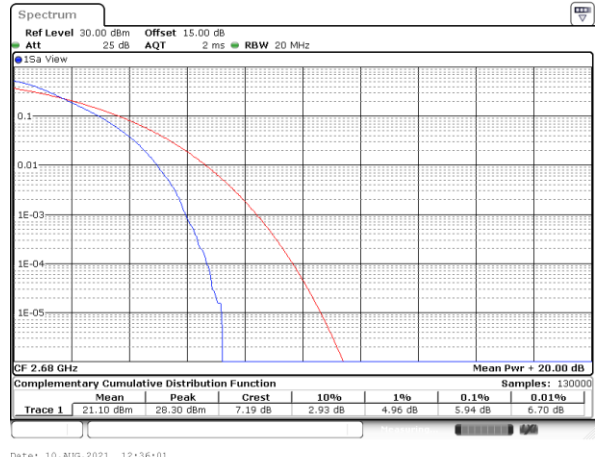

Note:

1. Normal Voltage =3.8 V. ; Battery End Point (BEP) =3.65 V. ; Maximum Voltage =4.4 V.
2. Note: The frequency fundamental emissions stay within the authorized frequency block.

LTE Band 41

Peak-to-Average Ratio

LTE Band 41 / 20MHz / QPSK

Lowest Channel / 1RB

Date: 10_AUG.2021 12:33:33

Lowest Channel / Full RB

Date: 10_AUG.2021 12:33:49

Middle Channel / 1RB

Date: 10_AUG.2021 12:34:10

Middle Channel / Full RB

Date: 10_AUG.2021 12:34:39

Highest Channel / 1RB

Date: 10_AUG.2021 12:35:12

Highest Channel / Full RB

Date: 10_AUG.2021 12:35:01

LTE Band 41 / 20MHz / 16QAM

Lowest Channel / 1RB

Date: 10_AUG.2021 12:30:54