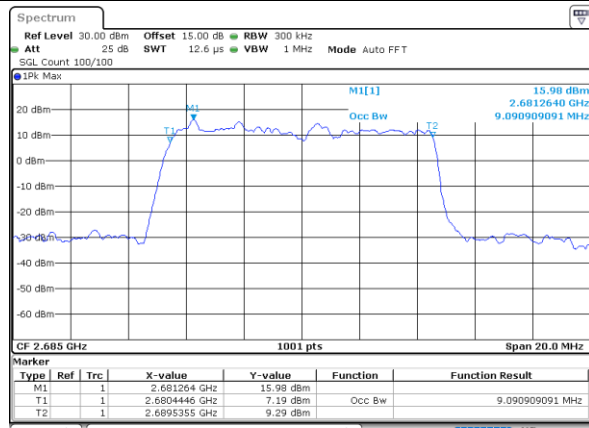

Highest Channel / 20MHz / QPSK

Date: 10_AUG.2021 12:21:57

Highest Channel / 20MHz / 16QAM

Date: 10_AUG.2021 12:22:08

LTE Band 41

Lowest Channel / 5MHz / 64QAM

Date: 10_AUG.2021 12:22:41

Lowest Channel / 10MHz / 64QAM

Date: 10_AUG.2021 12:23:47

Middle Channel / 5MHz / 64QAM

Date: 10_AUG.2021 12:23:03

Middle Channel / 10MHz / 64QAM

Date: 10_AUG.2021 12:24:09

Highest Channel / 5MHz / 64QAM

Date: 10_AUG.2021 12:23:25

Highest Channel / 10MHz / 64QAM

Date: 10_AUG.2021 12:24:31

LTE Band 41

Lowest Channel / 15MHz / 64QAM

Date: 10_AUG.2021 12:24:53

Lowest Channel / 20MHz / 64QAM

Date: 10_AUG.2021 12:25:59

Middle Channel / 15MHz / 64QAM

Date: 10_AUG.2021 12:25:15