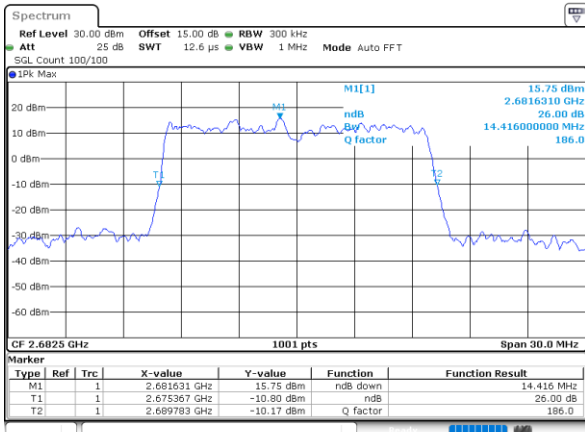

Highest Channel / 10MHz / 16QAM

Date: 10_AUG.2021 12:18:06

LTE Band 41

Lowest Channel / 15MHz / QPSK

Date: 10_AUG.2021 12:18:39

Lowest Channel / 15MHz / 16QAM

Date: 10_AUG.2021 12:18:50

Middle Channel / 15MHz / QPSK

Date: 10_AUG.2021 12:19:23

Middle Channel / 15MHz / 16QAM

Date: 10_AUG.2021 12:19:34

Highest Channel / 15MHz / QPSK

Date: 10_AUG.2021 12:20:07

Highest Channel / 15MHz / 16QAM

Date: 10_AUG.2021 12:20:18

LTE Band 41