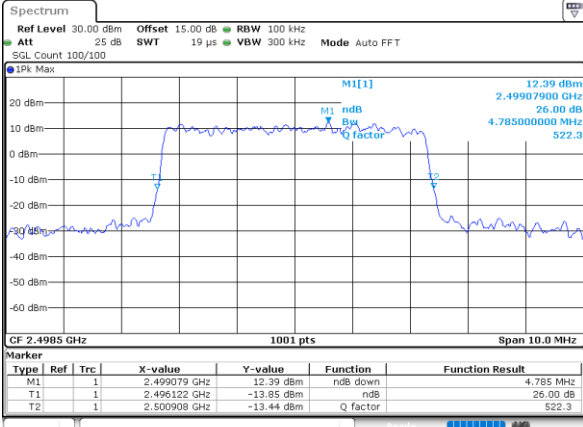

Highest Channel / 20MHz / QPSK

Date: 10_AUG.2021 12:22:19

Highest Channel / 20MHz / 16QAM

Date: 10_AUG.2021 12:22:30

LTE Band 41

Lowest Channel / 5MHz / 64QAM

Date: 10_AUG.2021 12:22:52

Lowest Channel / 10MHz / 64QAM

Date: 10_AUG.2021 12:23:58

Middle Channel / 5MHz / 64QAM

Date: 10_AUG.2021 12:23:14

Middle Channel / 10MHz / 64QAM

Date: 10_AUG.2021 12:24:20

Highest Channel / 5MHz / 64QAM

Date: 10_AUG.2021 12:23:36

Highest Channel / 10MHz / 64QAM