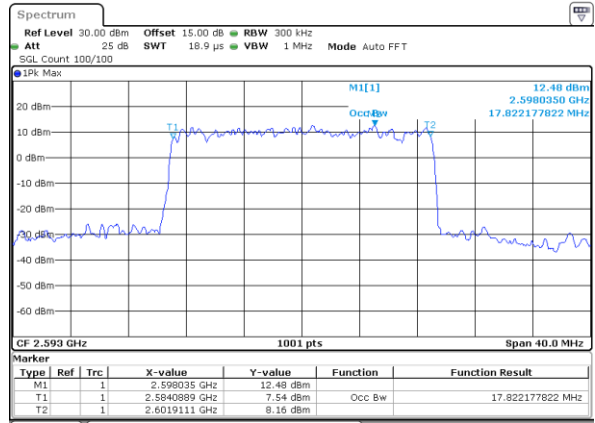

Date: 10_AUG.2021 12:19:01

Middle Channel / 15MHz / 16QAM

Date: 10_AUG.2021 12:19:12

Highest Channel / 15MHz / QPSK

Date: 10_AUG.2021 12:19:45

Highest Channel / 15MHz / 16QAM

Date: 10_AUG.2021 12:19:56

LTE Band 41

Lowest Channel / 20MHz / QPSK

Date: 10_AUG.2021 12:20:29

Lowest Channel / 20MHz / 16QAM

Date: 10_AUG.2021 12:20:40

Middle Channel / 20MHz / QPSK

Date: 10_AUG.2021 12:21:13

Middle Channel / 20MHz / 16QAM

Date: 10_AUG.2021 12:21:24

Highest Channel / 20MHz / QPSK

Date: 10_AUG.2021 12:21:57

Highest Channel / 20MHz / 16QAM

Date: 10_AUG.2021 12:22:08

LTE Band 41

Lowest Channel / 5MHz / 64QAM

Date: 10_AUG.2021 12:22:41

Lowest Channel / 10MHz / 64QAM