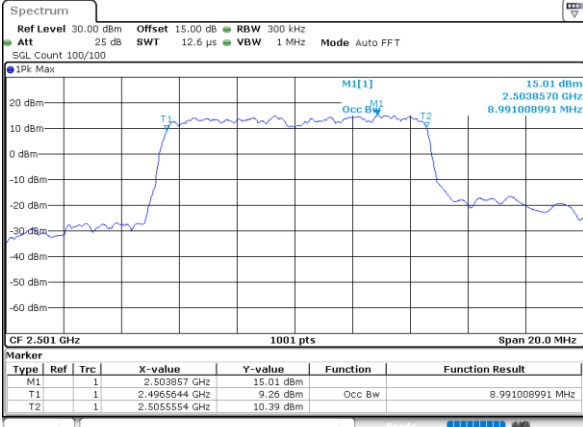

Date: 10_AUG.2021 12:14:46

Highest Channel / 5MHz / QPSK

Date: 10_AUG.2021 12:15:19

Highest Channel / 5MHz / 16QAM

Date: 10_AUG.2021 12:15:30

LTE Band 41

Lowest Channel / 10MHz / QPSK

Date: 10_AUG.2021 12:16:04