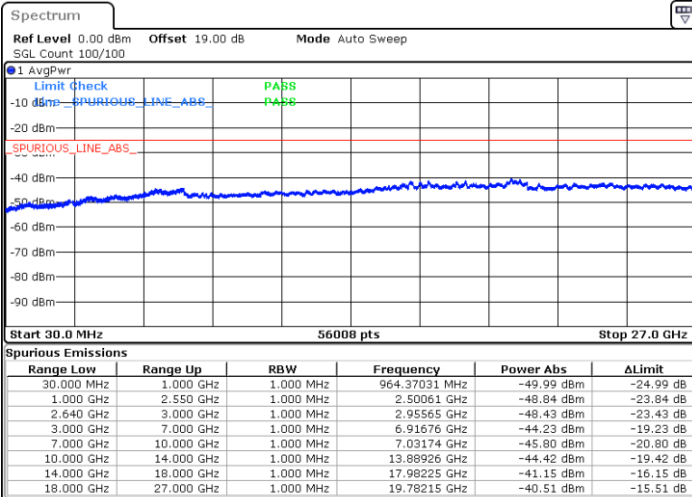

Highest Channel / 16QAM

Date: 10.AUG.2021 20:42:21

Date: 10.AUG.2021 20:44:07

LTE Band 38 / 5MHz

Lowest Channel / 64QAM

Middle Channel / 64QAM

Date: 10.AUG.2021 19:47:12

Date: 10.AUG.2021 19:48:59

Highest Channel / 64QAM

Date: 10.AUG.2021 19:50:46

LTE Band 38 / 10MHz

Lowest Channel / 64QAM

Middle Channel / 64QAM

Date: 10.AUG.2021 20:03:13

Date: 10.AUG.2021 20:04:58

Highest Channel / 64QAM