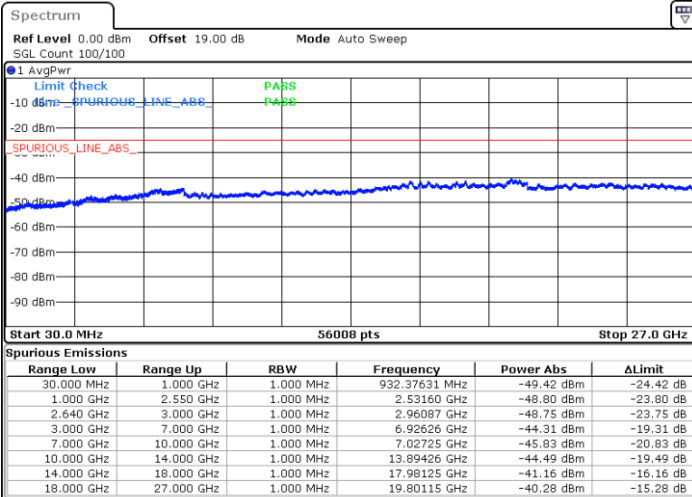

Highest Channel / 64QAM

Date: 10.AUG.2021 19:50:46

LTE Band 38 / 10MHz

Lowest Channel / 64QAM

Middle Channel / 64QAM

Date: 10.AUG.2021 20:03:13

Date: 10.AUG.2021 20:04:58

Highest Channel / 64QAM

Date: 10.AUG.2021 20:06:47

LTE Band 38 / 15MHz

Lowest Channel / 64QAM

Middle Channel / 64QAM

Date: 10.AUG.2021 20:29:56

Date: 10.AUG.2021 20:31:44

Highest Channel / 64QAM

Date: 10.AUG.2021 20:33:31

LTE Band 38 / 20MHz

Lowest Channel / 64QAM

Middle Channel / 64QAM

Date: 10.AUG.2021 20:45:52

Date: 10.AUG.2021 20:47:40

Highest Channel / 64QAM

Date: 10.AUG.2021 20:49:26

Frequency Stability

Note:

1. Normal Voltage =3.8 V. ; Battery End Point (BEP) =3.65 V. ; Maximum Voltage =4.4 V.
2. Note: The frequency fundamental emissions stay within the authorized frequency block.

LTE Band 41

Peak-to-Average Ratio