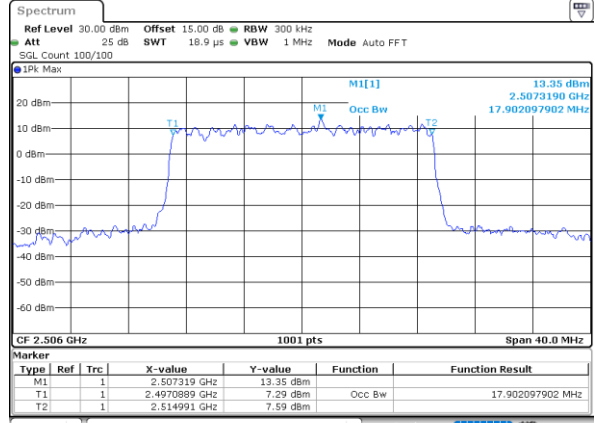

Lowest Channel / 20MHz / 16QAM

Date: 10_AUG.2021 12:20:40