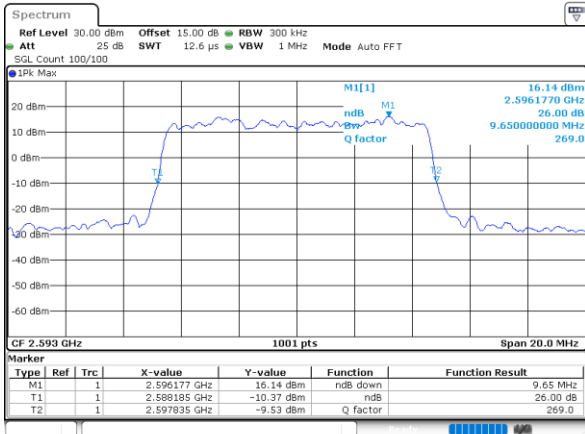

Middle Channel / 10MHz / QPSK

Date: 10_AUG.2021 12:17:11