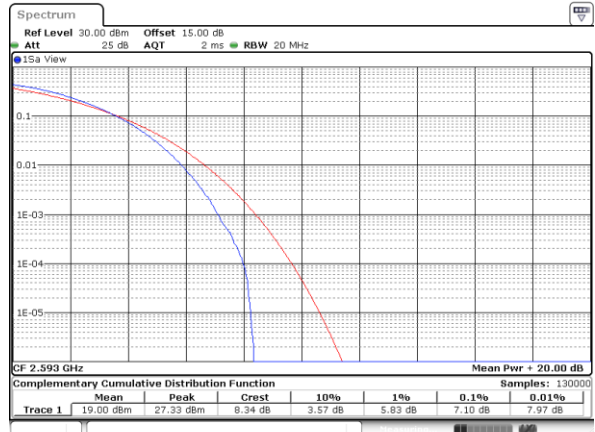

Lowest Channel / Full RB

Date: 10_AUG.2021 12:31:15

Middle Channel / 1RB

Date: 10_AUG.2021 12:31:50

Middle Channel / Full RB

Date: 10_AUG.2021 12:32:21

Highest Channel / 1RB

Date: 10_AUG.2021 12:32:44

Highest Channel / Full RB

Date: 10_AUG.2021 12:33:11

LTE Band 41 / 20MHz / 64QAM

Lowest Channel / 1RB

Date: 10_AUG.2021 12:37:25

Lowest Channel / Full RB

Date: 10_AUG.2021 12:27:57

Middle Channel / 1RB

Date: 10_AUG.2021 12:28:37

Middle Channel / Full RB

Date: 10_AUG.2021 12:29:10

Highest Channel / 1RB

Date: 10_AUG.2021 12:29:43

Highest Channel / Full RB

Date: 10_AUG.2021 12:30:01

26dB Bandwidth