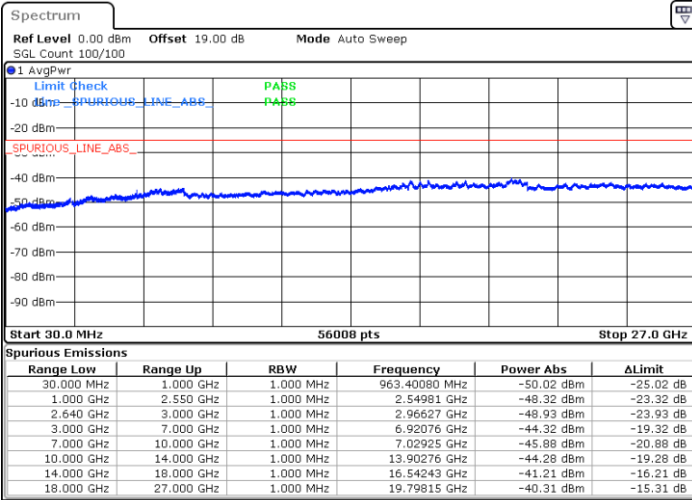

Highest Channel / 64QAM

Date: 10.AUG.2021 19:50:46

LTE Band 38 / 10MHz

Lowest Channel / 64QAM

Middle Channel / 64QAM

Date: 10.AUG.2021 20:03:13

Date: 10.AUG.2021 20:04:58

Highest Channel / 64QAM

Date: 10.AUG.2021 20:06:47

LTE Band 38 / 15MHz

Lowest Channel / 64QAM

Middle Channel / 64QAM

Date: 10.AUG.2021 20:29:56

Date: 10.AUG.2021 20:31:44

Highest Channel / 64QAM

Date: 10.AUG.2021 20:33:31

LTE Band 38 / 20MHz

Lowest Channel / 64QAM

Middle Channel / 64QAM

Date: 10.AUG.2021 20:45:52

Date: 10.AUG.2021 20:47:40

Highest Channel / 64QAM

Date: 10.AUG.2021 20:49:26

Frequency Stability

Note:

1. Normal Voltage =3.8 V. ; Battery End Point (BEP) =3.65 V. ; Maximum Voltage =4.4 V.
2. Note: The frequency fundamental emissions stay within the authorized frequency block.

LTE Band 41

Peak-to-Average Ratio