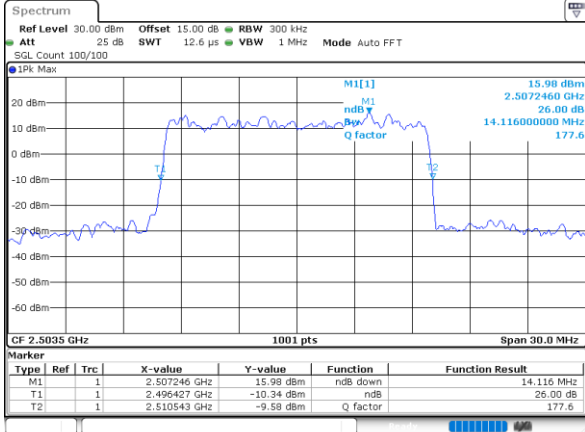

Highest Channel / 10MHz / 16QAM

Date: 10_AUG.2021 12:18:06

LTE Band 41

Lowest Channel / 15MHz / QPSK

Date: 10_AUG.2021 12:18:39

Lowest Channel / 15MHz / 16QAM

Date: 10_AUG.2021 12:18:50

Middle Channel / 15MHz / QPSK

Date: 10_AUG.2021 12:19:23

Middle Channel / 15MHz / 16QAM

Date: 10_AUG.2021 12:19:34

Highest Channel / 15MHz / QPSK

Date: 10_AUG.2021 12:20:07

Highest Channel / 15MHz / 16QAM

Date: 10_AUG.2021 12:20:18

LTE Band 41