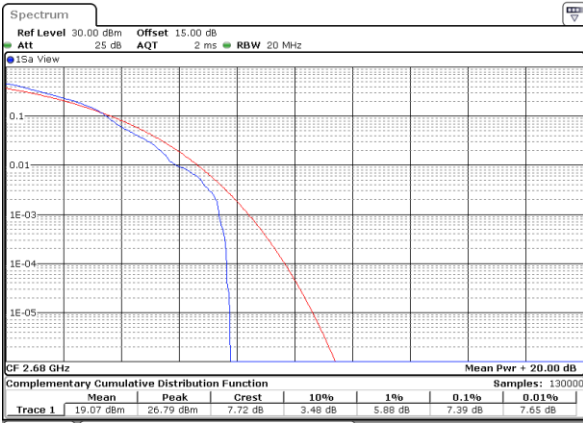

Date: 10_AUG.2021 12:34:39

Highest Channel / 1RB

Date: 10_AUG.2021 12:35:12

Highest Channel / Full RB

Date: 10_AUG.2021 12:35:01

LTE Band 41 / 20MHz / 16QAM

Lowest Channel / 1RB

Date: 10_AUG.2021 12:30:54

Lowest Channel / Full RB

Date: 10_AUG.2021 12:31:15

Middle Channel / 1RB

Date: 10_AUG.2021 12:31:50

Middle Channel / Full RB

Date: 10_AUG.2021 12:32:21

Highest Channel / 1RB

Date: 10_AUG.2021 12:32:44

Highest Channel / Full RB

Date: 10_AUG.2021 12:33:11

LTE Band 41 / 20MHz / 64QAM

Lowest Channel / 1RB

Date: 10_AUG.2021 12:37:25

Lowest Channel / Full RB

Date: 10_AUG.2021 12:27:57

Middle Channel / 1RB

Date: 10_AUG.2021 12:28:37

Middle Channel / Full RB

Date: 10_AUG.2021 12:29:10

Highest Channel / 1RB

Date: 10_AUG.2021 12:29:43

Highest Channel / Full RB

Date: 10_AUG.2021 12:30:01

26dB Bandwidth