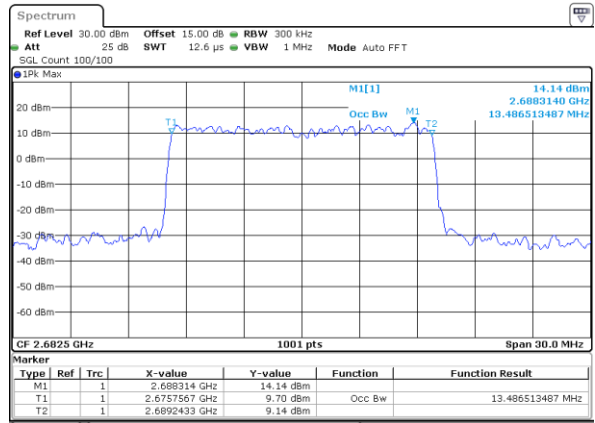

Highest Channel / 10MHz / 16QAM

Date: 10_AUG.2021 12:17:44

LTE Band 41

Lowest Channel / 15MHz / QPSK

Date: 10_AUG.2021 12:18:17

Lowest Channel / 15MHz / 16QAM

Date: 10_AUG.2021 12:18:28

Middle Channel / 15MHz / QPSK

Date: 10_AUG.2021 12:19:01

Middle Channel / 15MHz / 16QAM

Date: 10_AUG.2021 12:19:12

Highest Channel / 15MHz / QPSK

Date: 10_AUG.2021 12:19:45

Highest Channel / 15MHz / 16QAM

Date: 10_AUG.2021 12:19:56

LTE Band 41