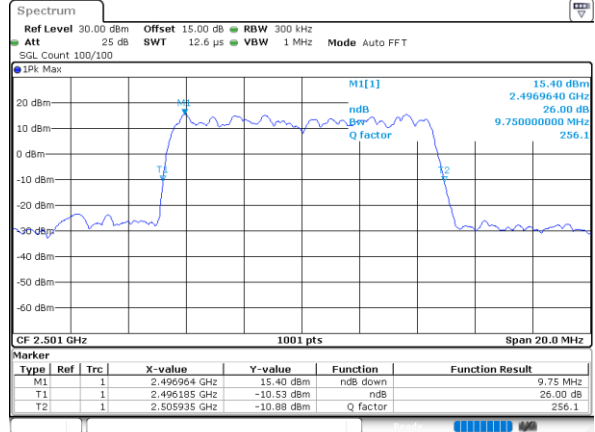

Lowest Channel / 10MHz / 16QAM

Date: 10_AUG.2021 12:16:38