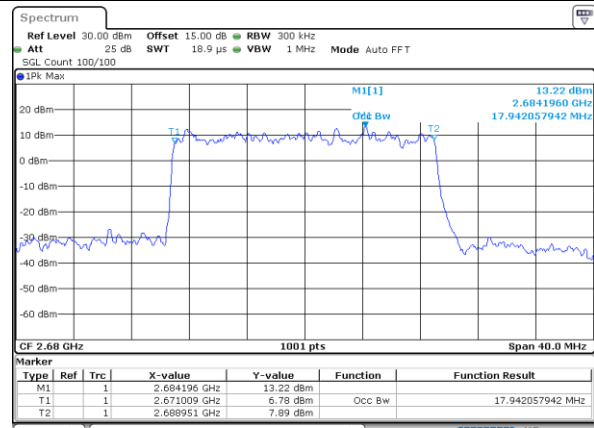

Middle Channel / 20MHz / 64QAM

Date: 10_AUG.2021 12:26:21

Highest Channel / 15MHz / 64QAM

Date: 10_AUG.2021 12:25:37

Highest Channel / 20MHz / 64QAM

Date: 10_AUG.2021 12:26:43