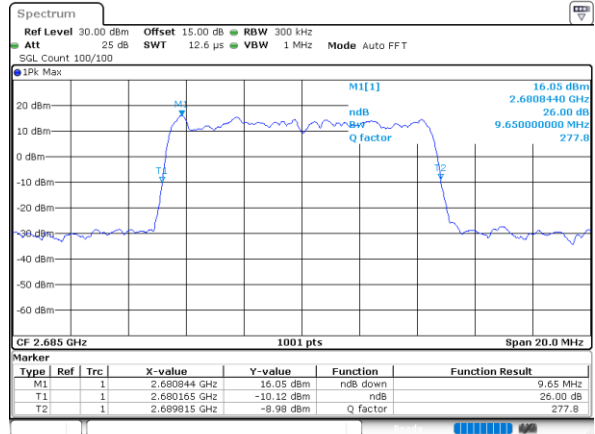

Date: 10_AUG.2021 12:15:08

Highest Channel / 5MHz / QPSK

Date: 10_AUG.2021 12:15:41

Highest Channel / 5MHz / 16QAM

Date: 10_AUG.2021 12:15:53

LTE Band 41

Lowest Channel / 10MHz / QPSK

Date: 10_AUG.2021 12:16:27

Lowest Channel / 10MHz / 16QAM

Date: 10_AUG.2021 12:16:38

Middle Channel / 10MHz / QPSK

Date: 10_AUG.2021 12:17:11

Middle Channel / 10MHz / 16QAM

Date: 10_AUG.2021 12:17:22

Highest Channel / 10MHz / QPSK

Date: 10_AUG.2021 12:17:55

Highest Channel / 10MHz / 16QAM

Date: 10_AUG.2021 12:18:06

LTE Band 41

Lowest Channel / 15MHz / QPSK

Date: 10_AUG.2021 12:18:39

Lowest Channel / 15MHz / 16QAM

Date: 10_AUG.2021 12:18:50

Middle Channel / 15MHz / QPSK