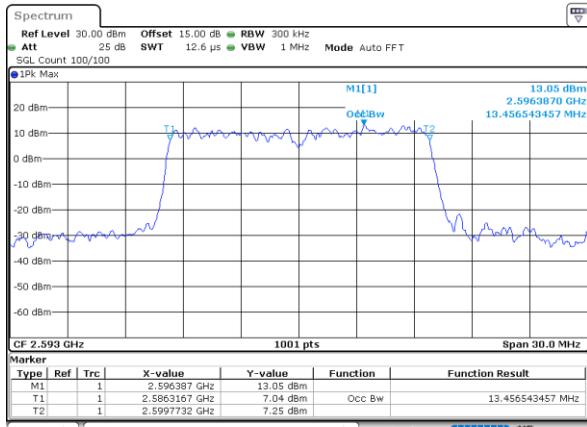

Date: 10_AUG.2021 12:24:31

LTE Band 41

Lowest Channel / 15MHz / 64QAM

Date: 10_AUG.2021 12:24:53

Lowest Channel / 20MHz / 64QAM

Date: 10_AUG.2021 12:25:59

Middle Channel / 15MHz / 64QAM

Date: 10_AUG.2021 12:25:15

Middle Channel / 20MHz / 64QAM

Date: 10_AUG.2021 12:26:21

Highest Channel / 15MHz / 64QAM

Date: 10_AUG.2021 12:25:37

Highest Channel / 20MHz / 64QAM

Date: 10_AUG.2021 12:26:43