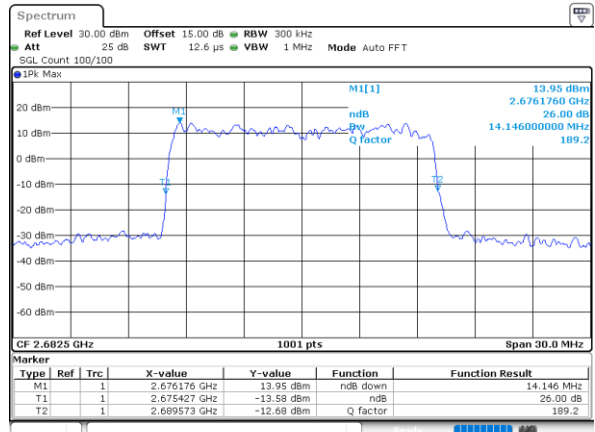

Highest Channel / 10MHz / 16QAM

Date: 10_AUG.2021 12:18:06

LTE Band 41

Lowest Channel / 15MHz / QPSK

Date: 10_AUG.2021 12:18:39

Lowest Channel / 15MHz / 16QAM

Date: 10_AUG.2021 12:18:50

Middle Channel / 15MHz / QPSK

Date: 10_AUG.2021 12:19:23

Middle Channel / 15MHz / 16QAM

Date: 10_AUG.2021 12:19:34

Highest Channel / 15MHz / QPSK

Date: 10_AUG.2021 12:20:07

Highest Channel / 15MHz / 16QAM

Date: 10_AUG.2021 12:20:18

LTE Band 41