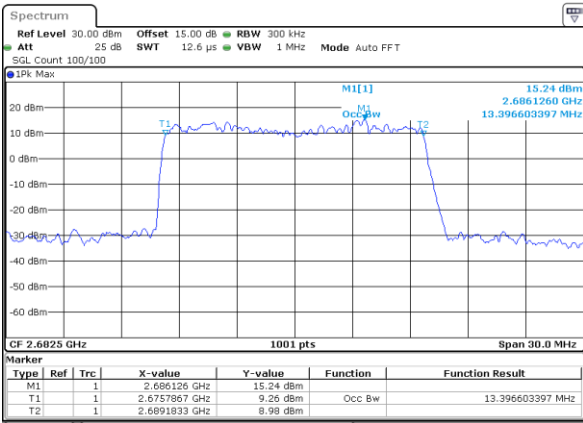

Highest Channel / 10MHz / 16QAM

Date: 10_AUG.2021 12:17:44

LTE Band 41

Lowest Channel / 15MHz / QPSK

Date: 10_AUG.2021 12:18:17

Lowest Channel / 15MHz / 16QAM

Date: 10_AUG.2021 12:18:28

Middle Channel / 15MHz / QPSK

Date: 10_AUG.2021 12:19:01

Middle Channel / 15MHz / 16QAM

Date: 10_AUG.2021 12:19:12

Highest Channel / 15MHz / QPSK

Date: 10_AUG.2021 12:19:45

Highest Channel / 15MHz / 16QAM

Date: 10_AUG.2021 12:19:56

LTE Band 41