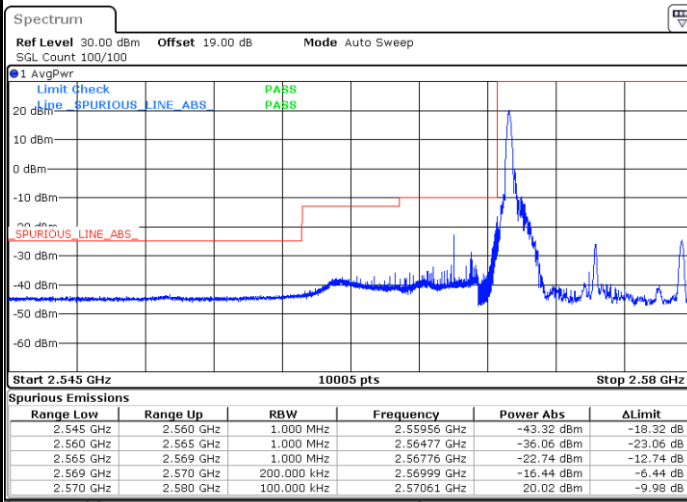

Lowest Band Edge / Full RB

Highest Band Edge / Full RB

Date: 10.AUG.2021 17:13:54

Date: 10.AUG.2021 17:17:53

LTE Band 38 / 10MHz / 16QAM

Lowest Band Edge / 1 RB

Date: 10.AUG.2021 17:11:54

Highest Band Edge / 1 RB

Date: 11.AUG.2021 18:30:08

Lowest Band Edge / Full RB

Date: 10.AUG.2021 17:15:53

Highest Band Edge / Full RB

Date: 10.AUG.2021 17:19:52

LTE Band 38 / 10MHz / 64QAM

Lowest Band Edge / 1 RB

Date: 10.AUG.2021 17:01:57

Highest Band Edge / 1 RB

Date: 10.AUG.2021 17:07:55

Lowest Band Edge / Full RB

Date: 10.AUG.2021 17:03:57

Highest Band Edge / Full RB

Date: 10.AUG.2021 17:05:56

LTE Band 38 / 15MHz / QPSK

Lowest Band Edge / 1 RB

Date: 10.AUG.2021 17:25:50

Highest Band Edge / 1 RB

Date: 10.AUG.2021 17:37:47

Lowest Band Edge / Full RB

Date: 10.AUG.2021 17:29:49

Highest Band Edge / Full RB

Date: 10.AUG.2021 17:33:48

LTE Band 38 / 15MHz / 16QAM