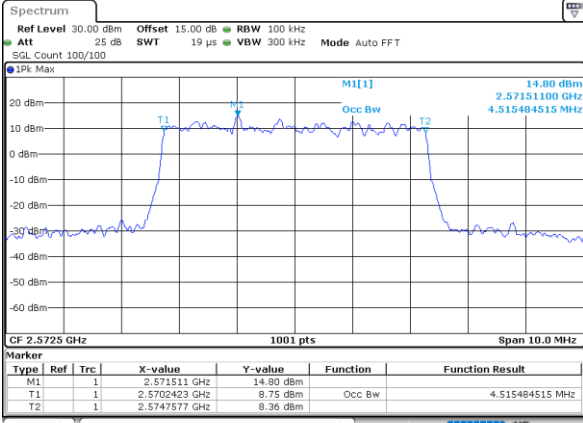

Middle Channel / 20MHz / 16QAM

Date: 10\_AUG.2021 21:00:27

Highest Channel / 20MHz / QPSK

Date: 10\_AUG.2021 21:01:00

Highest Channel / 20MHz / 16QAM

Date: 10\_AUG.2021 21:01:11

LTE Band 38

Lowest Channel / 5MHz / 64QAM

Date: 10\_AUG.2021 21:01:44

Lowest Channel / 10MHz / 64QAM

Date: 10\_AUG.2021 21:02:50

Middle Channel / 5MHz / 64QAM

Date: 10\_AUG.2021 21:02:06

Middle Channel / 10MHz / 64QAM

Date: 10\_AUG.2021 21:03:12

Highest Channel / 5MHz / 64QAM