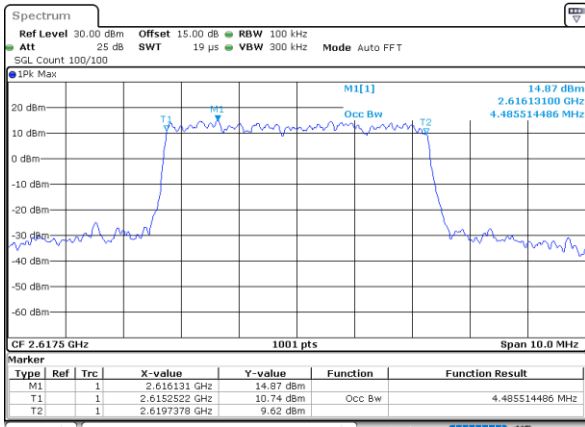

Date: 10\_AUG.2021 21:05:36

Highest Channel / 15MHz / 64QAM

Date: 10\_AUG.2021 21:04:52

Highest Channel / 20MHz / 64QAM

Date: 10\_AUG.2021 21:05:58

Occupied Bandwidth

Mode	LTE Band 38 : 99%OBW(MHz)											
BW	1.4MHz		3MHz		5MHz		10MHz		15MHz		20MHz	
Mod.	QPSK	16QAM	QPSK	16QAM	QPSK	16QAM	QPSK	16QAM	QPSK	16QAM	QPSK	16QAM
Lowest CH	-	-	-	-	4.48	4.49	9.01	9.01	13.49	13.49	17.90	17.90
Middle CH	-	-	-	-	4.47	4.48	9.05	8.95	13.43	13.52	17.90	17.86
Highest CH	-	-	-	-	4.49	4.48	9.05	9.03	13.40	13.37	17.82	17.94
Mode	LTE Band 38 : 99%OBW(MHz)											
BW	1.4MHz		3MHz		5MHz		10MHz		15MHz		20MHz	
Mod.	64QAM		64QAM		64QAM		64QAM		64QAM		64QAM	
Lowest CH	-	-	-	-	4.52	-	9.01	-	13.40	-	17.94	-
Middle CH	-	-	-	-	4.49	-	8.99	-	13.46	-	17.86	-
Highest CH	-	-	-	-	4.48	-	9.01	-	13.49	-	17.86	-

LTE Band 38

Lowest Channel / 5MHz / QPSK

Date: 10\_AUG.2021 20:52:53

Lowest Channel / 5MHz / 16QAM

Date: 10\_AUG.2021 20:53:04

Middle Channel / 5MHz / QPSK

Date: 10\_AUG.2021 20:53:37

Middle Channel / 5MHz / 16QAM

Date: 10\_AUG.2021 20:53:48

Highest Channel / 5MHz / QPSK

Date: 10\_AUG.2021 20:54:22

Highest Channel / 5MHz / 16QAM

Date: 10\_AUG.2021 20:54:33

LTE Band 38

Lowest Channel / 10MHz / QPSK

Date: 10\_AUG.2021 20:55:06