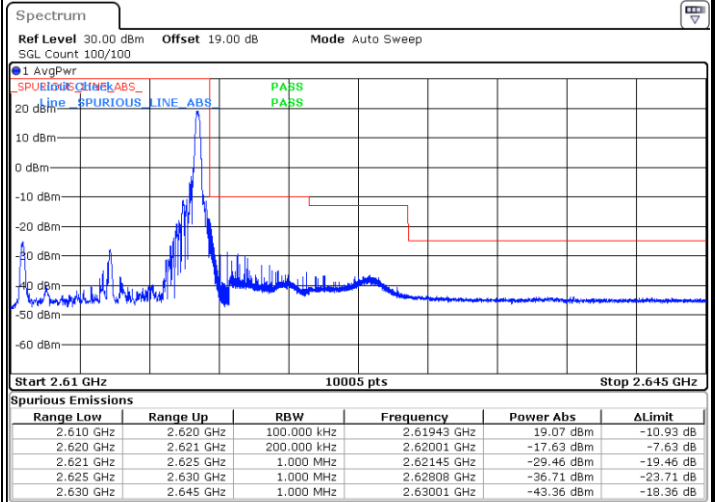

Lowest Band Edge / Full RB

Highest Band Edge / Full RB

Date: 10.AUG.2021 17:13:54

Date: 10.AUG.2021 17:17:53

LTE Band 38 / 10MHz / 16QAM

Lowest Band Edge / 1 RB

Date: 10.AUG.2021 17:11:54

Highest Band Edge / 1 RB

Date: 11.AUG.2021 18:30:08

Lowest Band Edge / Full RB

Date: 10.AUG.2021 17:15:53

Highest Band Edge / Full RB

Date: 10.AUG.2021 17:19:52

LTE Band 38 / 10MHz / 64QAM

Lowest Band Edge / 1 RB

Date: 10.AUG.2021 17:01:57

Highest Band Edge / 1 RB

Date: 10.AUG.2021 17:07:55

Lowest Band Edge / Full RB

Date: 10.AUG.2021 17:03:57

Highest Band Edge / Full RB

Date: 10.AUG.2021 17:05:56

LTE Band 38 / 15MHz / QPSK

Lowest Band Edge / 1 RB

Date: 10.AUG.2021 17:25:50

Highest Band Edge / 1 RB

Date: 10.AUG.2021 17:37:47

Lowest Band Edge / Full RB

Date: 10.AUG.2021 17:29:49

Highest Band Edge / Full RB

Date: 10.AUG.2021 17:33:48

LTE Band 38 / 15MHz / 16QAM