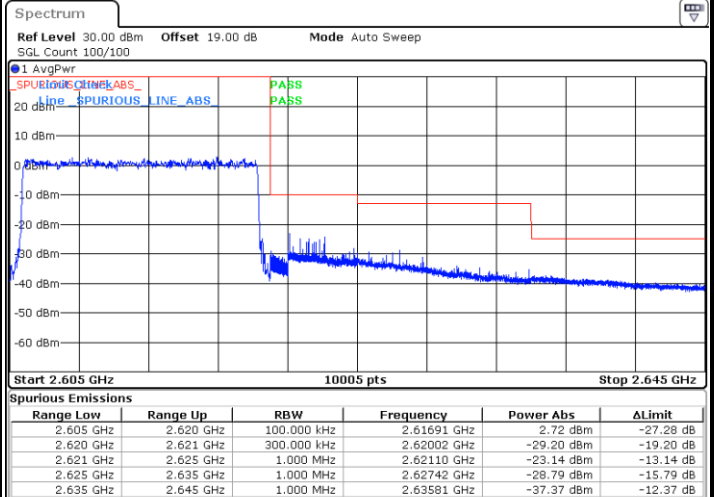

Date: 10.AUG.2021 17:25:50

Highest Band Edge / 1 RB

Date: 10.AUG.2021 17:37:47

Lowest Band Edge / Full RB

Date: 10.AUG.2021 17:29:49

Highest Band Edge / Full RB

Date: 10.AUG.2021 17:33:48

LTE Band 38 / 15MHz / 16QAM

Lowest Band Edge / 1 RB

Date: 10.AUG.2021 17:27:50

Highest Band Edge / 1 RB

Date: 10.AUG.2021 17:39:46

Lowest Band Edge / Full RB

Date: 10.AUG.2021 17:31:49

Highest Band Edge / Full RB

Date: 10.AUG.2021 17:35:47

LTE Band 38 / 15MHz / 64QAM

Lowest Band Edge / 1 RB

Date: 10.AUG.2021 17:41:46

Highest Band Edge / 1 RB

Date: 10.AUG.2021 17:47:44

Lowest Band Edge / Full RB

Date: 10.AUG.2021 17:43:45

Highest Band Edge / Full RB

Date: 10.AUG.2021 17:45:45

LTE Band 38 / 20MHz / QPSK

Lowest Band Edge / 1 RB

Date: 10.AUG.2021 17:50:30

Highest Band Edge / 1 RB

Date: 10.AUG.2021 18:02:27

Lowest Band Edge / Full RB

Date: 10.AUG.2021 17:54:29