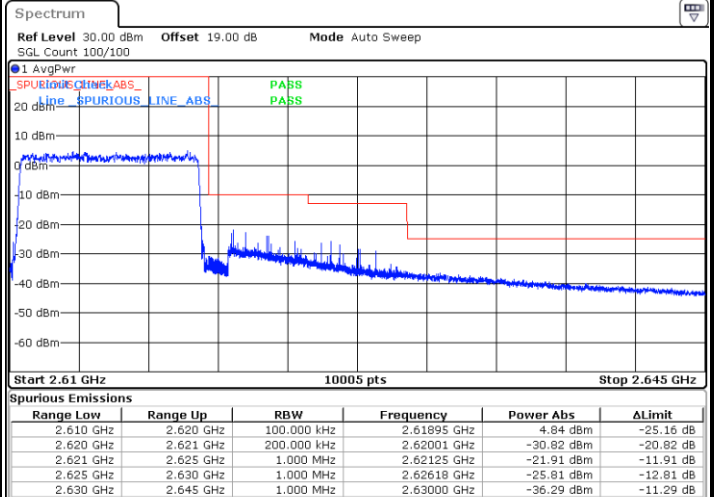

Date: 10.AUG.2021 16:55:59

Highest Band Edge / Full RB

Date: 10.AUG.2021 16:57:58

LTE Band 38 / 10MHz / QPSK

Lowest Band Edge / 1 RB

Highest Band Edge / 1 RB

Date: 10.AUG.2021 17:09:55

Date: 10.AUG.2021 17:21:51

Lowest Band Edge / Full RB

Highest Band Edge / Full RB

Date: 10.AUG.2021 17:13:54

Date: 10.AUG.2021 17:17:53

LTE Band 38 / 10MHz / 16QAM

Lowest Band Edge / 1 RB

Date: 10.AUG.2021 17:11:54

Highest Band Edge / 1 RB

Date: 11.AUG.2021 18:30:08

Lowest Band Edge / Full RB

Date: 10.AUG.2021 17:15:53

Highest Band Edge / Full RB

Date: 10.AUG.2021 17:19:52

LTE Band 38 / 10MHz / 64QAM

Lowest Band Edge / 1 RB

Date: 10.AUG.2021 17:01:57

Highest Band Edge / 1 RB

Date: 10.AUG.2021 17:07:55

Lowest Band Edge / Full RB

Date: 10.AUG.2021 17:03:57

Highest Band Edge / Full RB

Date: 10.AUG.2021 17:05:56

LTE Band 38 / 15MHz / QPSK

Lowest Band Edge / 1 RB