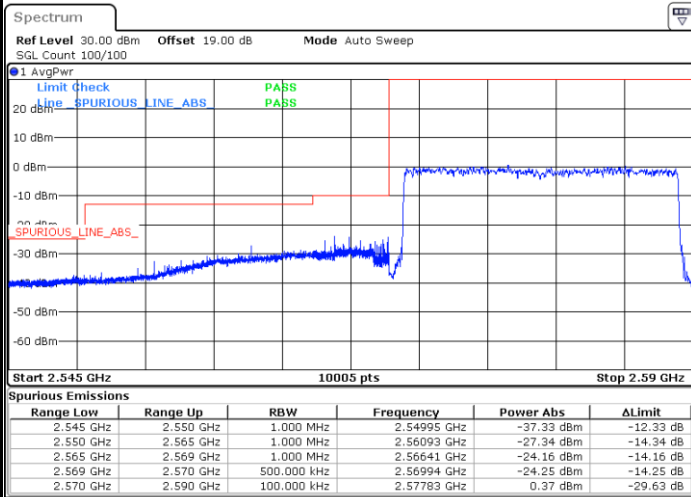

Date: 10.AUG.2021 17:45:45

LTE Band 38 / 20MHz / QPSK

Lowest Band Edge / 1 RB

Date: 10.AUG.2021 17:50:30

Highest Band Edge / 1 RB

Date: 10.AUG.2021 18:02:27

Lowest Band Edge / Full RB

Date: 10.AUG.2021 17:54:29

Highest Band Edge / Full RB

Date: 10.AUG.2021 17:58:28

LTE Band 38 / 20MHz / 16QAM

Lowest Band Edge / 1 RB

Date: 10.AUG.2021 17:52:30

Highest Band Edge / 1 RB

Date: 10.AUG.2021 18:04:26

Lowest Band Edge / Full RB

Date: 10.AUG.2021 17:56:28

Highest Band Edge / Full RB

Date: 10.AUG.2021 18:00:27

LTE Band 38 / 20MHz / 64QAM

Lowest Band Edge / 1 RB

Date: 10.AUG.2021 18:06:26

Highest Band Edge / 1 RB

Date: 10.AUG.2021 18:12:24

Lowest Band Edge / Full RB

Date: 10.AUG.2021 18:08:25

Highest Band Edge / Full RB

Date: 10.AUG.2021 18:10:24