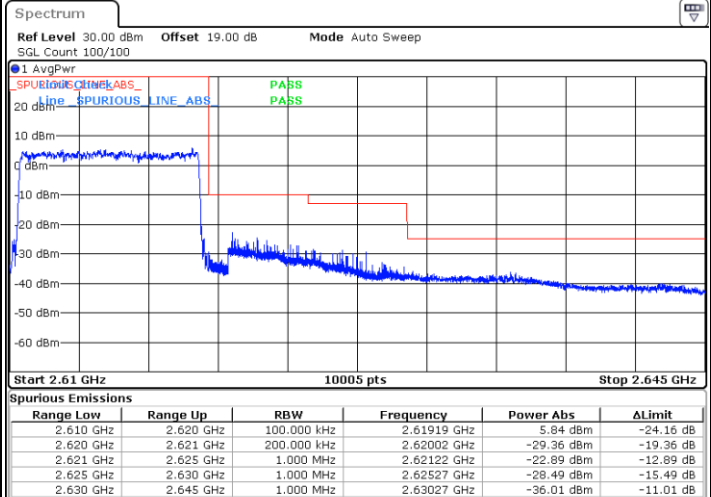

Highest Band Edge / Full RB

Date: 10.AUG.2021 16:48:01

LTE Band 38 / 5MHz / 64QAM

Lowest Band Edge / 1RB

Date: 10.AUG.2021 16:53:59

Highest Band Edge / 1 RB

Date: 10.AUG.2021 16:59:58

Lowest Band Edge / Full RB

Date: 10.AUG.2021 16:55:59

Highest Band Edge / Full RB

Date: 10.AUG.2021 16:57:58

LTE Band 38 / 10MHz / QPSK

Lowest Band Edge / 1 RB

Highest Band Edge / 1 RB

Date: 10.AUG.2021 17:09:55

Date: 10.AUG.2021 17:21:51

Lowest Band Edge / Full RB

Highest Band Edge / Full RB

Date: 10.AUG.2021 17:13:54

Date: 10.AUG.2021 17:17:53

LTE Band 38 / 10MHz / 16QAM

Lowest Band Edge / 1 RB

Date: 10.AUG.2021 17:11:54

Highest Band Edge / 1 RB

Date: 11.AUG.2021 18:30:08

Lowest Band Edge / Full RB

Date: 10.AUG.2021 17:15:53

Highest Band Edge / Full RB

Date: 10.AUG.2021 17:19:52

LTE Band 38 / 10MHz / 64QAM

Lowest Band Edge / 1 RB

Date: 10.AUG.2021 17:01:57