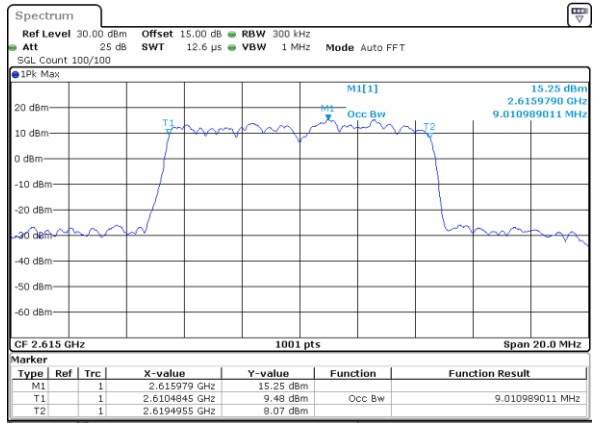

Middle Channel / 20MHz / 16QAM

Date: 10\_AUG.2021 21:00:27

Highest Channel / 20MHz / QPSK

Date: 10\_AUG.2021 21:01:00

Highest Channel / 20MHz / 16QAM

Date: 10\_AUG.2021 21:01:11

LTE Band 38

Lowest Channel / 5MHz / 64QAM

Date: 10\_AUG.2021 21:01:44

Lowest Channel / 10MHz / 64QAM

Date: 10\_AUG.2021 21:02:50

Middle Channel / 5MHz / 64QAM

Date: 10\_AUG.2021 21:02:06

Middle Channel / 10MHz / 64QAM

Date: 10\_AUG.2021 21:03:12

Highest Channel / 5MHz / 64QAM

Date: 10\_AUG.2021 21:02:28

Highest Channel / 10MHz / 64QAM

Date: 10\_AUG.2021 21:03:34

LTE Band 38

Lowest Channel / 15MHz / 64QAM

Date: 10\_AUG.2021 21:03:16

Lowest Channel / 20MHz / 64QAM

Date: 10\_AUG.2021 21:05:03