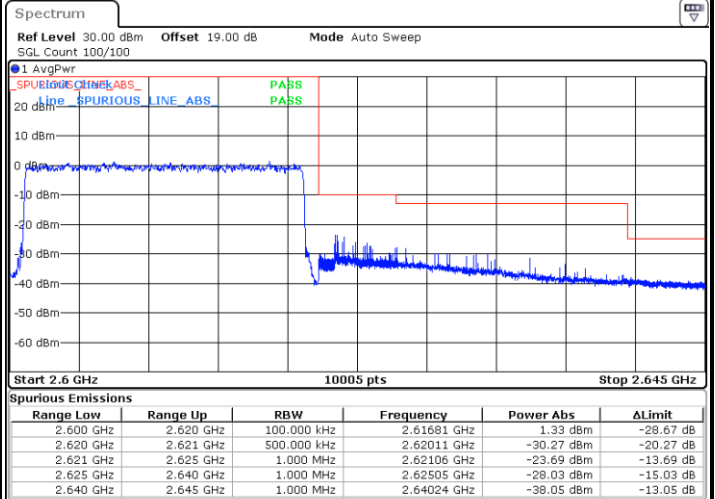

Date: 10.AUG.2021 17:45:45

LTE Band 38 / 20MHz / QPSK

Lowest Band Edge / 1 RB

Date: 10.AUG.2021 17:50:30

Highest Band Edge / 1 RB

Date: 10.AUG.2021 18:02:27

Lowest Band Edge / Full RB

Date: 10.AUG.2021 17:54:29

Highest Band Edge / Full RB

Date: 10.AUG.2021 17:58:28

LTE Band 38 / 20MHz / 16QAM

Lowest Band Edge / 1 RB

Date: 10.AUG.2021 17:52:30

Highest Band Edge / 1 RB

Date: 10.AUG.2021 18:04:26

Lowest Band Edge / Full RB

Date: 10.AUG.2021 17:56:28

Highest Band Edge / Full RB

Date: 10.AUG.2021 18:00:27

LTE Band 38 / 20MHz / 64QAM

Lowest Band Edge / 1 RB

Date: 10.AUG.2021 18:06:26

Highest Band Edge / 1 RB

Date: 10.AUG.2021 18:12:24

Lowest Band Edge / Full RB

Date: 10.AUG.2021 18:08:25

Highest Band Edge / Full RB

Date: 10.AUG.2021 18:10:24