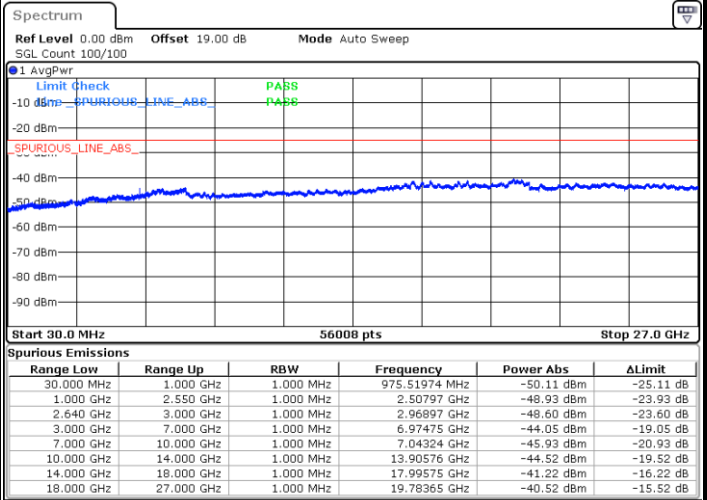

Date: 10.AUG.2021 17:56:28

Highest Band Edge / Full RB

Date: 10.AUG.2021 18:00:27

LTE Band 38 / 20MHz / 64QAM

Lowest Band Edge / 1 RB

Date: 10.AUG.2021 18:06:26

Highest Band Edge / 1 RB

Date: 10.AUG.2021 18:12:24

Lowest Band Edge / Full RB

Date: 10.AUG.2021 18:08:25

Highest Band Edge / Full RB

Date: 10.AUG.2021 18:10:24

# Conducted Spurious Emission

LTE Band 38 / 5MHz

Highest Channel / QPSK

Highest Channel / 16QAM

LTE Band 38 / 10MHz

Lowest Channel / QPSK

Lowest Channel / 16QAM

LTE Band 38 / 10MHz

Middle Channel / QPSK

Middle Channel / 16QAM

Date: 10.AUG.2021 20:12:06

Date: 10.AUG.2021 20:13:54

Highest Channel / QPSK

Highest Channel / 16QAM

Date: 10.AUG.2021 20:15:40

Date: 10.AUG.2021 20:17:26