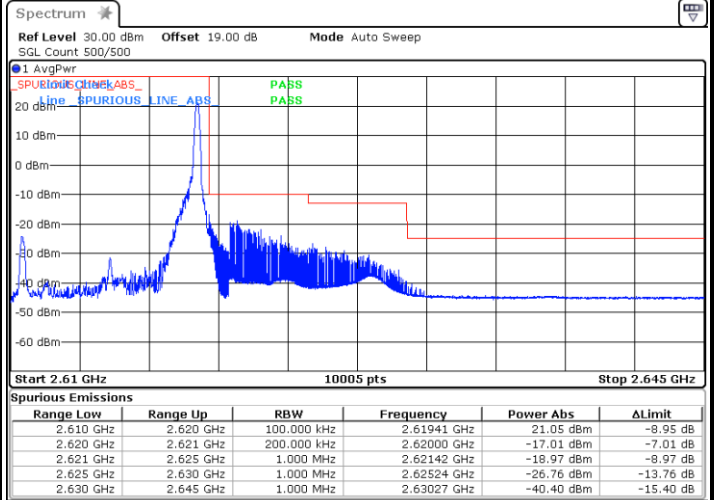

Date: 10.AUG.2021 16:55:59

Highest Band Edge / Full RB

Date: 10.AUG.2021 16:57:58

LTE Band 38 / 10MHz / QPSK

Lowest Band Edge / 1 RB

Highest Band Edge / 1 RB

Date: 10.AUG.2021 17:09:55

Date: 10.AUG.2021 17:21:51

Lowest Band Edge / Full RB

Highest Band Edge / Full RB

Date: 10.AUG.2021 17:13:54

Date: 10.AUG.2021 17:17:53

LTE Band 38 / 10MHz / 16QAM

Lowest Band Edge / 1 RB

Date: 10.AUG.2021 17:11:54

Highest Band Edge / 1 RB

Date: 11.AUG.2021 18:30:08

Lowest Band Edge / Full RB

Date: 10.AUG.2021 17:15:53

Highest Band Edge / Full RB

Date: 10.AUG.2021 17:19:52

LTE Band 38 / 10MHz / 64QAM

Lowest Band Edge / 1 RB

Date: 10.AUG.2021 17:01:57

Highest Band Edge / 1 RB

Date: 10.AUG.2021 17:07:55

Lowest Band Edge / Full RB

Date: 10.AUG.2021 17:03:57

Highest Band Edge / Full RB

Date: 10.AUG.2021 17:05:56

LTE Band 38 / 15MHz / QPSK

Lowest Band Edge / 1 RB