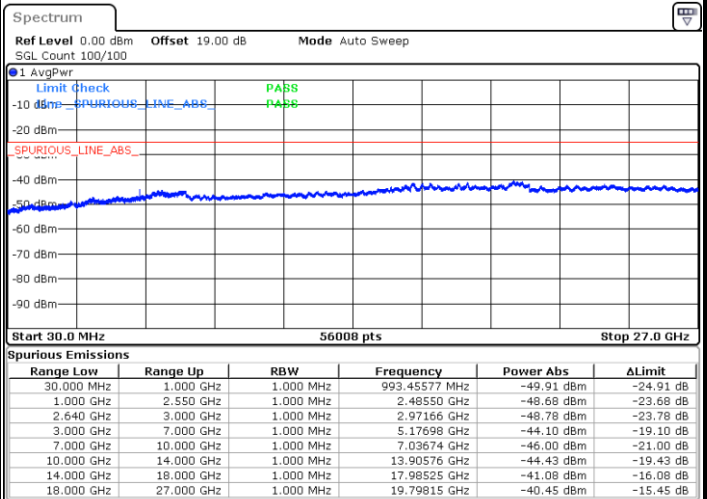

LTE Band 38 / 15MHz

Lowest Channel / QPSK

Lowest Channel / 16QAM

Date: 10.AUG.2021 20:19:13

Date: 10.AUG.2021 20:21:00

Middle Channel / QPSK

Middle Channel / 16QAM

Date: 10.AUG.2021 20:22:48