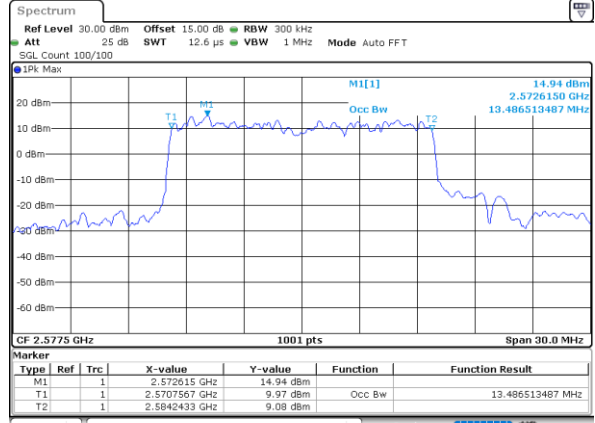

Date: 10\_AUG.2021 20:56:34

Highest Channel / 10MHz / 16QAM

Date: 10\_AUG.2021 20:56:45

LTE Band 38

Lowest Channel / 15MHz / QPSK

Date: 10\_AUG.2021 20:57:19

Lowest Channel / 15MHz / 16QAM

Date: 10\_AUG.2021 20:57:130