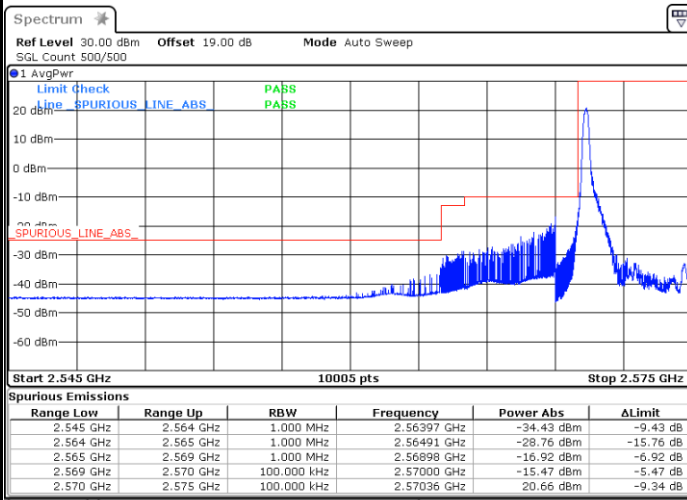

# Conducted Band Edge

LTE Band 38 / 5MHz / 16QAM

Lowest Band Edge / 1RB

Date: 11.AUG.2021 18:27:31

Highest Band Edge / 1 RB

Date: 11.AUG.2021 18:28:33

Lowest Band Edge / Full RB

Date: 10.AUG.2021 16:44:02

Highest Band Edge / Full RB

Date: 10.AUG.2021 16:48:01

LTE Band 38 / 5MHz / 64QAM

Lowest Band Edge / 1RB

Date: 10.AUG.2021 16:53:59

Highest Band Edge / 1 RB

Date: 10.AUG.2021 16:59:58

Lowest Band Edge / Full RB