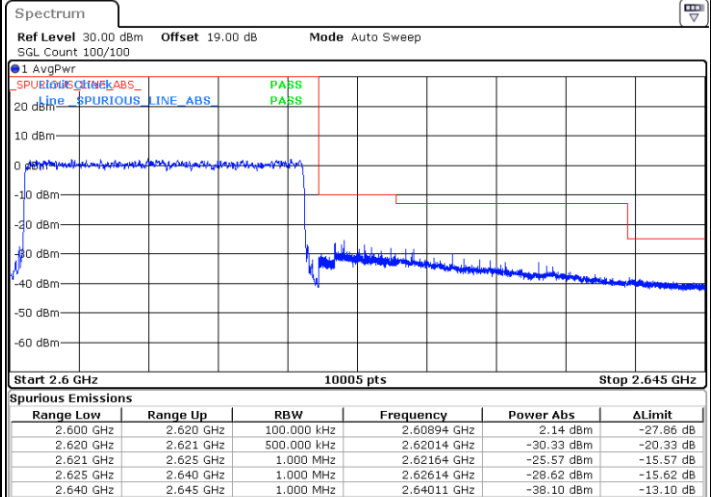

LTE Band 38 / 15MHz / 64QAM

Lowest Band Edge / 1 RB

Date: 10.AUG.2021 17:41:46

Highest Band Edge / 1 RB

Date: 10.AUG.2021 17:47:44

Lowest Band Edge / Full RB

Date: 10.AUG.2021 17:43:45

Highest Band Edge / Full RB

Date: 10.AUG.2021 17:45:45

LTE Band 38 / 20MHz / QPSK

Lowest Band Edge / 1 RB

Date: 10.AUG.2021 17:50:30

Highest Band Edge / 1 RB

Date: 10.AUG.2021 18:02:27

Lowest Band Edge / Full RB

Date: 10.AUG.2021 17:54:29

Highest Band Edge / Full RB

Date: 10.AUG.2021 17:58:28

LTE Band 38 / 20MHz / 16QAM

Lowest Band Edge / 1 RB

Date: 10.AUG.2021 17:52:30

Highest Band Edge / 1 RB

Date: 10.AUG.2021 18:04:26

Lowest Band Edge / Full RB

Date: 10.AUG.2021 17:56:28

Highest Band Edge / Full RB

Date: 10.AUG.2021 18:00:27

LTE Band 38 / 20MHz / 64QAM

Lowest Band Edge / 1 RB

Date: 10.AUG.2021 18:06:26

Highest Band Edge / 1 RB

Date: 10.AUG.2021 18:12:24