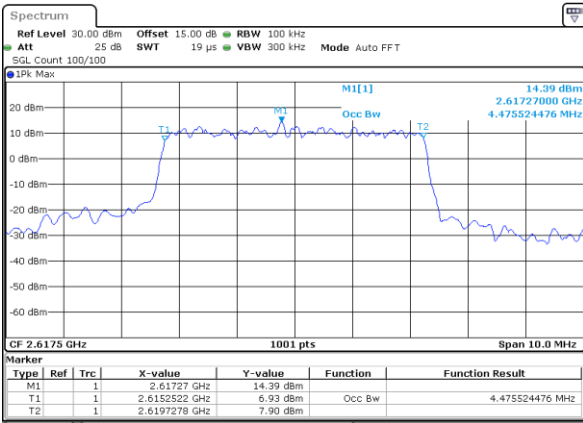

Middle Channel / 20MHz / 16QAM

Date: 10\_AUG.2021 21:00:27

Highest Channel / 20MHz / QPSK

Date: 10\_AUG.2021 21:01:00

Highest Channel / 20MHz / 16QAM

Date: 10\_AUG.2021 21:01:11

LTE Band 38

Lowest Channel / 5MHz / 64QAM

Date: 10\_AUG.2021 21:01:44

Lowest Channel / 10MHz / 64QAM

Date: 10\_AUG.2021 21:02:50

Middle Channel / 5MHz / 64QAM

Date: 10\_AUG.2021 21:02:06

Middle Channel / 10MHz / 64QAM

Date: 10\_AUG.2021 21:03:12

Highest Channel / 5MHz / 64QAM

Date: 10\_AUG.2021 21:02:28

Highest Channel / 10MHz / 64QAM

Date: 10\_AUG.2021 21:03:34

LTE Band 38

Lowest Channel / 15MHz / 64QAM

Date: 10\_AUG.2021 21:03:16

Lowest Channel / 20MHz / 64QAM

Date: 10\_AUG.2021 21:05:03