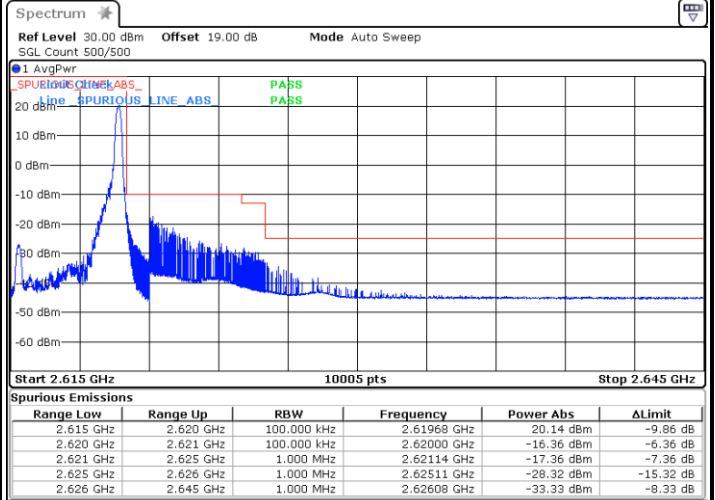

# Conducted Band Edge

LTE Band 38 / 5MHz / 16QAM

Lowest Band Edge / 1RB

Date: 11.AUG.2021 18:27:31

Highest Band Edge / 1 RB

Date: 11.AUG.2021 18:28:33

Lowest Band Edge / Full RB

Date: 10.AUG.2021 16:44:02

Highest Band Edge / Full RB

Date: 10.AUG.2021 16:48:01

LTE Band 38 / 5MHz / 64QAM

Lowest Band Edge / 1RB

Date: 10.AUG.2021 16:53:59

Highest Band Edge / 1 RB

Date: 10.AUG.2021 16:59:58

Lowest Band Edge / Full RB

Date: 10.AUG.2021 16:55:59

Highest Band Edge / Full RB

Date: 10.AUG.2021 16:57:58

LTE Band 38 / 10MHz / QPSK

Lowest Band Edge / 1 RB

Highest Band Edge / 1 RB

Date: 10.AUG.2021 17:09:55

Date: 10.AUG.2021 17:21:51