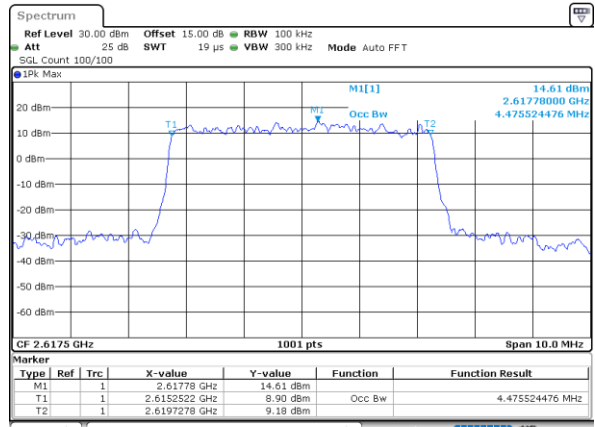

Date: 10\_AUG.2021 21:05:36

Highest Channel / 15MHz / 64QAM

Date: 10\_AUG.2021 21:04:52

Highest Channel / 20MHz / 64QAM

Date: 10\_AUG.2021 21:05:58

Occupied Bandwidth

Mode	LTE Band 38 : 99%OBW(MHz)											
BW	1.4MHz		3MHz		5MHz		10MHz		15MHz		20MHz	
Mod.	QPSK	16QAM	QPSK	16QAM	QPSK	16QAM	QPSK	16QAM	QPSK	16QAM	QPSK	16QAM
Lowest CH	-	-	-	-	4.48	4.49	9.01	9.01	13.49	13.49	17.90	17.90
Middle CH	-	-	-	-	4.47	4.48	9.05	8.95	13.43	13.52	17.90	17.86
Highest CH	-	-	-	-	4.49	4.48	9.05	9.03	13.40	13.37	17.82	17.94
Mode	LTE Band 38 : 99%OBW(MHz)											
BW	1.4MHz		3MHz		5MHz		10MHz		15MHz		20MHz	
Mod.	64QAM		64QAM		64QAM		64QAM		64QAM		64QAM	
Lowest CH	-	-	-	-	4.52	-	9.01	-	13.40	-	17.94	-
Middle CH	-	-	-	-	4.49	-	8.99	-	13.46	-	17.86	-
Highest CH	-	-	-	-	4.48	-	9.01	-	13.49	-	17.86	-

LTE Band 38

Lowest Channel / 5MHz / QPSK

Date: 10\_AUG.2021 20:52:53

Lowest Channel / 5MHz / 16QAM

Date: 10\_AUG.2021 20:53:04

Middle Channel / 5MHz / QPSK

Date: 10\_AUG.2021 20:53:37

Middle Channel / 5MHz / 16QAM

Date: 10\_AUG.2021 20:53:48

Highest Channel / 5MHz / QPSK

Date: 10\_AUG.2021 20:54:22

Highest Channel / 5MHz / 16QAM

Date: 10\_AUG.2021 20:54:33

LTE Band 38

Lowest Channel / 10MHz / QPSK

Date: 10\_AUG.2021 20:55:06