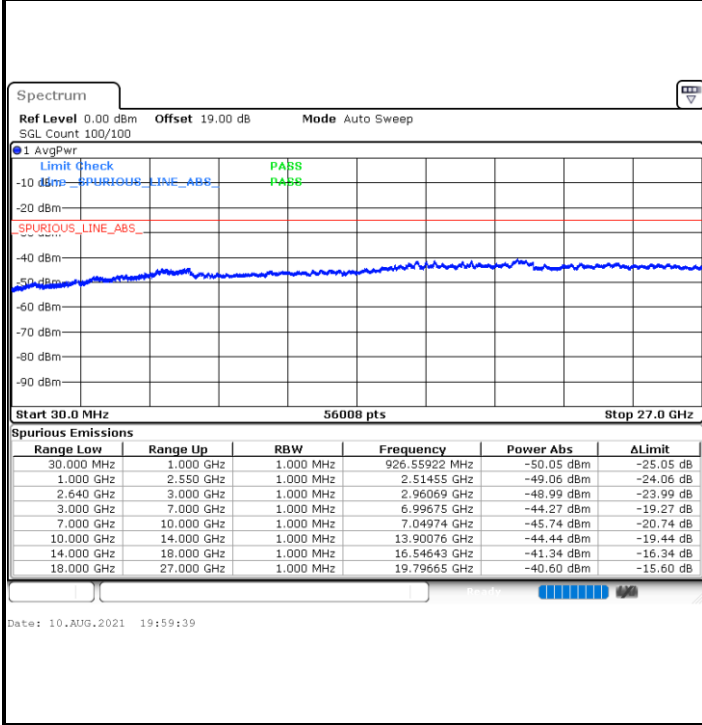

Highest Band Edge / Full RB

Date: 10.AUG.2021 17:58:28

LTE Band 38 / 20MHz / 16QAM

Lowest Band Edge / 1 RB

Date: 10.AUG.2021 17:52:30

Highest Band Edge / 1 RB

Date: 10.AUG.2021 18:04:26

Lowest Band Edge / Full RB

Date: 10.AUG.2021 17:56:28

Highest Band Edge / Full RB

Date: 10.AUG.2021 18:00:27

LTE Band 38 / 20MHz / 64QAM

Lowest Band Edge / 1 RB

Date: 10.AUG.2021 18:06:26

Highest Band Edge / 1 RB

Date: 10.AUG.2021 18:12:24

Lowest Band Edge / Full RB

Date: 10.AUG.2021 18:08:25

Highest Band Edge / Full RB

Date: 10.AUG.2021 18:10:24

# Conducted Spurious Emission

LTE Band 38 / 5MHz

Highest Channel / QPSK

Highest Channel / 16QAM

LTE Band 38 / 10MHz

Lowest Channel / QPSK

Lowest Channel / 16QAM

LTE Band 38 / 10MHz