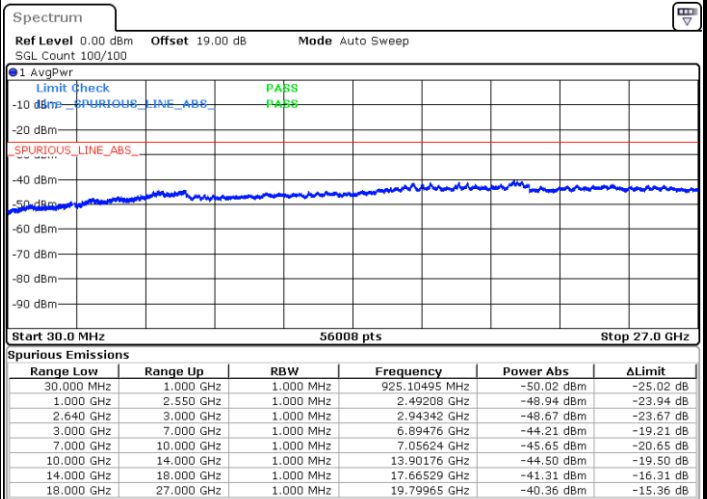

Lowest Band Edge / Full RB

Date: 10.AUG.2021 18:08:25

Highest Band Edge / Full RB

Date: 10.AUG.2021 18:10:24

# Conducted Spurious Emission

LTE Band 38 / 5MHz

Highest Channel / QPSK

Highest Channel / 16QAM

LTE Band 38 / 10MHz

Lowest Channel / QPSK

Lowest Channel / 16QAM

LTE Band 38 / 10MHz

Middle Channel / QPSK

Middle Channel / 16QAM

Date: 10.AUG.2021 20:12:06

Date: 10.AUG.2021 20:13:54

Highest Channel / QPSK

Highest Channel / 16QAM

Date: 10.AUG.2021 20:15:40

Date: 10.AUG.2021 20:17:26

LTE Band 38 / 15MHz

Lowest Channel / QPSK

Lowest Channel / 16QAM

Date: 10.AUG.2021 20:19:13

Date: 10.AUG.2021 20:21:00

Middle Channel / QPSK

Middle Channel / 16QAM

Date: 10.AUG.2021 20:22:48