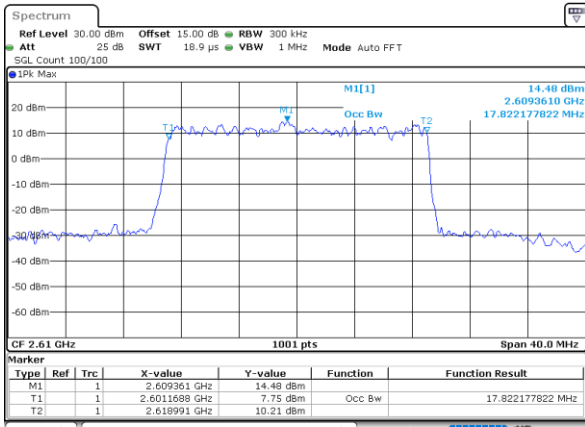

Date: 10\_AUG.2021 20:58:158

LTE Band 38

Lowest Channel / 20MHz / QPSK

Date: 10\_AUG.2021 20:59:13

Lowest Channel / 20MHz / 16QAM

Date: 10\_AUG.2021 20:59:43

Middle Channel / 20MHz / QPSK

Date: 10\_AUG.2021 21:00:15

Middle Channel / 20MHz / 16QAM

Date: 10\_AUG.2021 21:00:27

Highest Channel / 20MHz / QPSK

Date: 10\_AUG.2021 21:01:00

Highest Channel / 20MHz / 16QAM

Date: 10\_AUG.2021 21:01:11

LTE Band 38

Lowest Channel / 5MHz / 64QAM