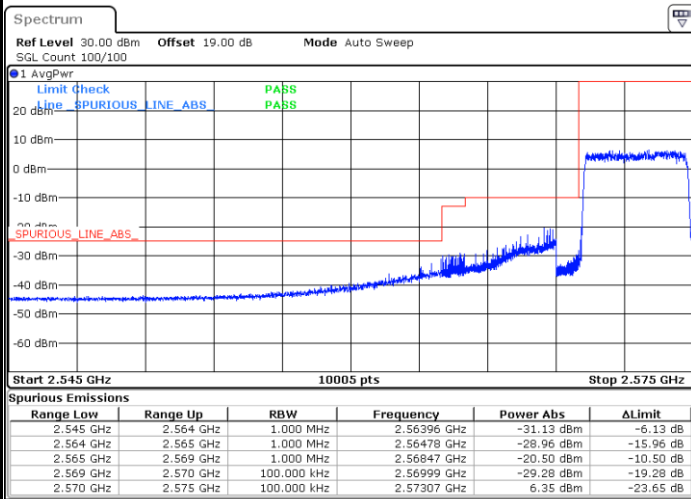

# Conducted Band Edge

LTE Band 38 / 5MHz / 16QAM

Lowest Band Edge / 1RB

Date: 11.AUG.2021 18:27:31

Highest Band Edge / 1 RB

Date: 11.AUG.2021 18:28:33

Lowest Band Edge / Full RB

Date: 10.AUG.2021 16:44:02

Highest Band Edge / Full RB

Date: 10.AUG.2021 16:48:01

LTE Band 38 / 5MHz / 64QAM

Lowest Band Edge / 1RB

Date: 10.AUG.2021 16:53:59

Highest Band Edge / 1 RB

Date: 10.AUG.2021 16:59:58

Lowest Band Edge / Full RB

Date: 10.AUG.2021 16:55:59

Highest Band Edge / Full RB

Date: 10.AUG.2021 16:57:58

LTE Band 38 / 10MHz / QPSK

Lowest Band Edge / 1 RB

Highest Band Edge / 1 RB

Date: 10.AUG.2021 17:09:55

Date: 10.AUG.2021 17:21:51

Lowest Band Edge / Full RB

Highest Band Edge / Full RB

Date: 10.AUG.2021 17:13:54

Date: 10.AUG.2021 17:17:53

LTE Band 38 / 10MHz / 16QAM

Lowest Band Edge / 1 RB

Date: 10.AUG.2021 17:11:54

Highest Band Edge / 1 RB