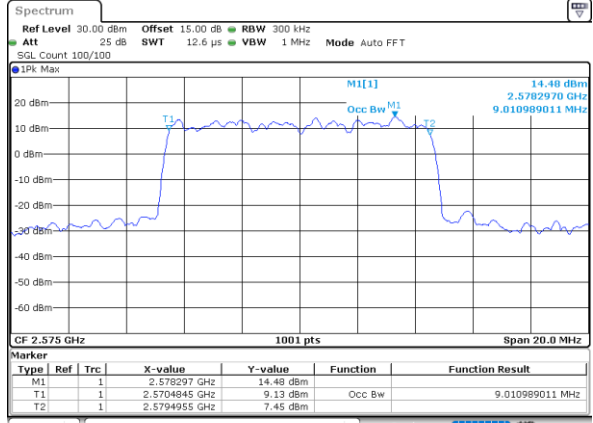

Middle Channel / 20MHz / 16QAM

Date: 10\_AUG.2021 21:00:27

Highest Channel / 20MHz / QPSK

Date: 10\_AUG.2021 21:01:00

Highest Channel / 20MHz / 16QAM

Date: 10\_AUG.2021 21:01:11

LTE Band 38

Lowest Channel / 5MHz / 64QAM

Date: 10\_AUG.2021 21:01:44

Lowest Channel / 10MHz / 64QAM

Date: 10\_AUG.2021 21:02:50

Middle Channel / 5MHz / 64QAM

Date: 10\_AUG.2021 21:02:06

Middle Channel / 10MHz / 64QAM

Date: 10\_AUG.2021 21:03:12

Highest Channel / 5MHz / 64QAM