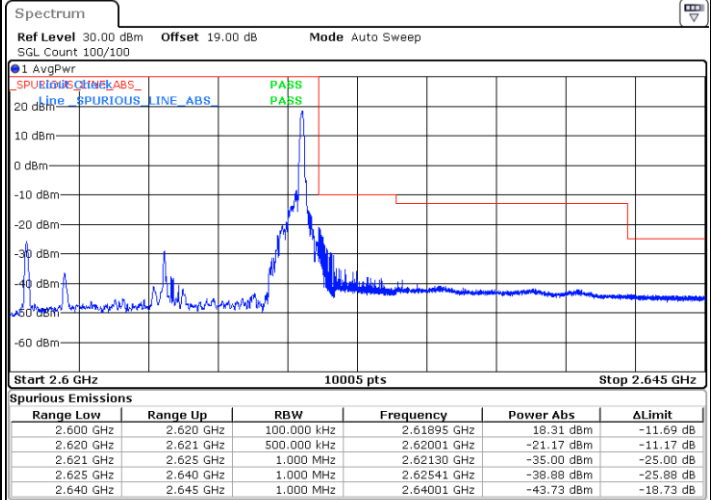

Date: 10.AUG.2021 17:45:45

LTE Band 38 / 20MHz / QPSK

Lowest Band Edge / 1 RB

Date: 10.AUG.2021 17:50:30

Highest Band Edge / 1 RB

Date: 10.AUG.2021 18:02:27

Lowest Band Edge / Full RB

Date: 10.AUG.2021 17:54:29

Highest Band Edge / Full RB

Date: 10.AUG.2021 17:58:28

LTE Band 38 / 20MHz / 16QAM

Lowest Band Edge / 1 RB

Date: 10.AUG.2021 17:52:30

Highest Band Edge / 1 RB

Date: 10.AUG.2021 18:04:26

Lowest Band Edge / Full RB

Date: 10.AUG.2021 17:56:28

Highest Band Edge / Full RB

Date: 10.AUG.2021 18:00:27

LTE Band 38 / 20MHz / 64QAM

Lowest Band Edge / 1 RB

Date: 10.AUG.2021 18:06:26

Highest Band Edge / 1 RB

Date: 10.AUG.2021 18:12:24

Lowest Band Edge / Full RB

Date: 10.AUG.2021 18:08:25

Highest Band Edge / Full RB

Date: 10.AUG.2021 18:10:24