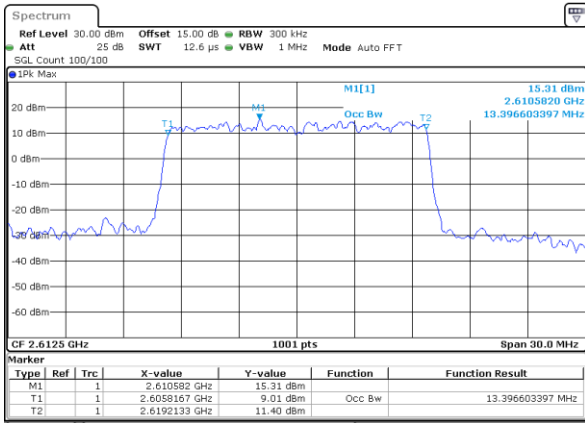

Highest Channel / 15MHz / QPSK

Date: 10_AUG.2021 20:58:47