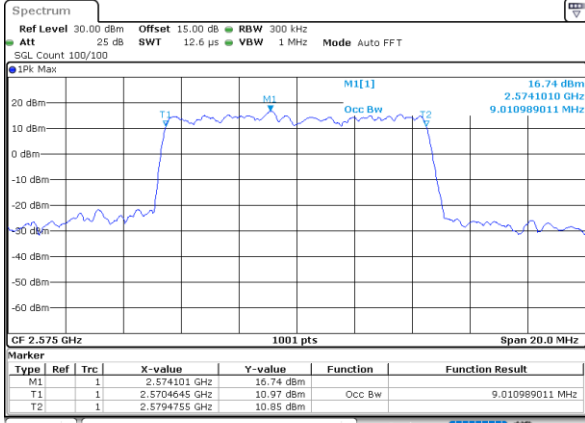

Date: 10\_AUG.2021 20:53:48

Highest Channel / 5MHz / QPSK

Date: 10\_AUG.2021 20:54:22

Highest Channel / 5MHz / 16QAM

Date: 10\_AUG.2021 20:54:33

LTE Band 38

Lowest Channel / 10MHz / QPSK

Date: 10\_AUG.2021 20:55:06