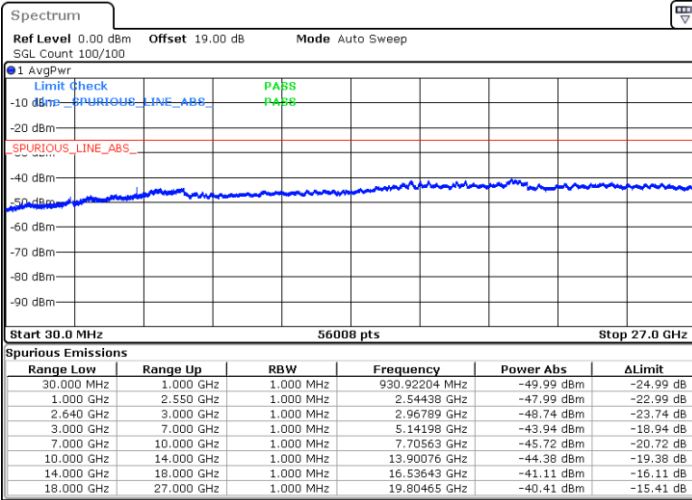

Lowest Band Edge / Full RB

Date: 10.AUG.2021 18:08:25

Highest Band Edge / Full RB

Date: 10.AUG.2021 18:10:24

# Conducted Spurious Emission

LTE Band 38 / 5MHz

Highest Channel / QPSK

Highest Channel / 16QAM

LTE Band 38 / 10MHz

Lowest Channel / QPSK

Lowest Channel / 16QAM

LTE Band 38 / 10MHz

Middle Channel / QPSK

Middle Channel / 16QAM

Date: 10.AUG.2021 20:12:06

Date: 10.AUG.2021 20:13:54

Highest Channel / QPSK

Highest Channel / 16QAM

Date: 10.AUG.2021 20:15:40

Date: 10.AUG.2021 20:17:26

LTE Band 38 / 15MHz

Lowest Channel / QPSK

Lowest Channel / 16QAM

Date: 10.AUG.2021 20:19:13

Date: 10.AUG.2021 20:21:00

Middle Channel / QPSK

Middle Channel / 16QAM

Date: 10.AUG.2021 20:22:48