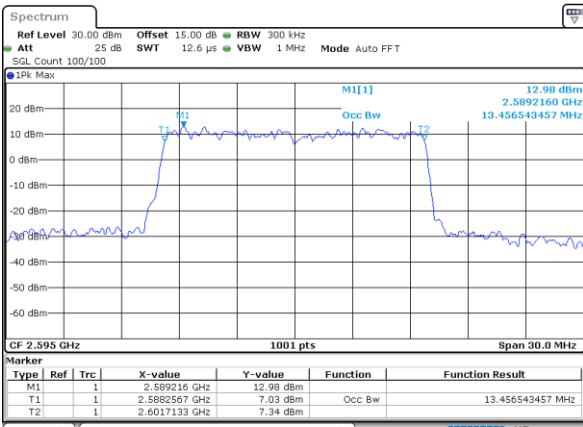

Middle Channel / 15MHz / 64QAM

Date: 10_AUG.2021 21:04:18