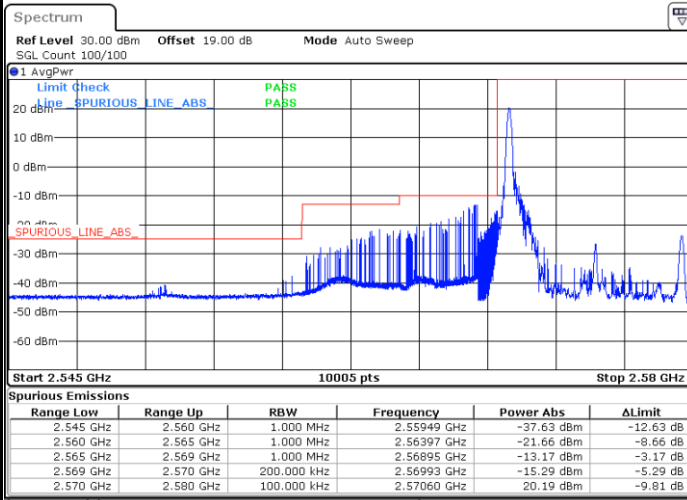

Date: 10.AUG.2021 16:55:59

Highest Band Edge / Full RB

Date: 10.AUG.2021 16:57:58

LTE Band 38 / 10MHz / QPSK

Lowest Band Edge / 1 RB

Highest Band Edge / 1 RB

Date: 10.AUG.2021 17:09:55

Date: 10.AUG.2021 17:21:51

Lowest Band Edge / Full RB

Highest Band Edge / Full RB

Date: 10.AUG.2021 17:13:54

Date: 10.AUG.2021 17:17:53

LTE Band 38 / 10MHz / 16QAM

Lowest Band Edge / 1 RB

Date: 10.AUG.2021 17:11:54

Highest Band Edge / 1 RB

Date: 11.AUG.2021 18:30:08

Lowest Band Edge / Full RB

Date: 10.AUG.2021 17:15:53

Highest Band Edge / Full RB

Date: 10.AUG.2021 17:19:52

LTE Band 38 / 10MHz / 64QAM

Lowest Band Edge / 1 RB

Date: 10.AUG.2021 17:01:57

Highest Band Edge / 1 RB

Date: 10.AUG.2021 17:07:55

Lowest Band Edge / Full RB

Date: 10.AUG.2021 17:03:57

Highest Band Edge / Full RB

Date: 10.AUG.2021 17:05:56

LTE Band 38 / 15MHz / QPSK

Lowest Band Edge / 1 RB