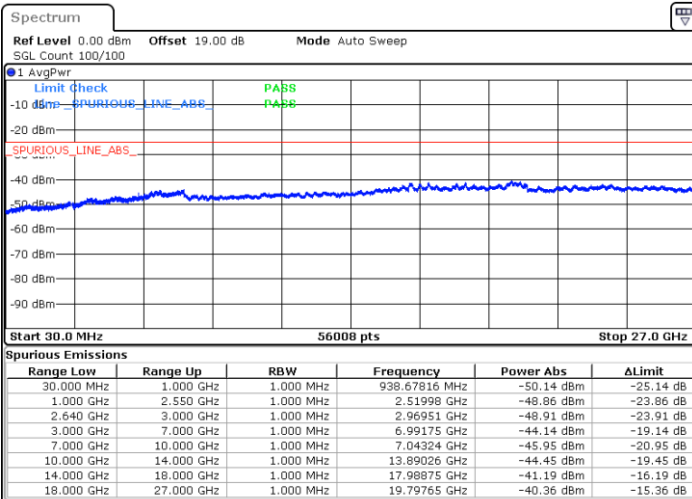

Lowest Band Edge / Full RB

Date: 10.AUG.2021 18:08:25

Highest Band Edge / Full RB

Date: 10.AUG.2021 18:10:24

# Conducted Spurious Emission

LTE Band 38 / 5MHz

Highest Channel / QPSK

Highest Channel / 16QAM

LTE Band 38 / 10MHz

Lowest Channel / QPSK

Lowest Channel / 16QAM

LTE Band 38 / 10MHz

Middle Channel / QPSK

Middle Channel / 16QAM

Date: 10.AUG.2021 20:12:06

Date: 10.AUG.2021 20:13:54

Highest Channel / QPSK

Highest Channel / 16QAM

Date: 10.AUG.2021 20:15:40

Date: 10.AUG.2021 20:17:26

LTE Band 38 / 15MHz

Lowest Channel / QPSK

Lowest Channel / 16QAM

Date: 10.AUG.2021 20:19:13

Date: 10.AUG.2021 20:21:00

Middle Channel / QPSK

Middle Channel / 16QAM

Date: 10.AUG.2021 20:22:48