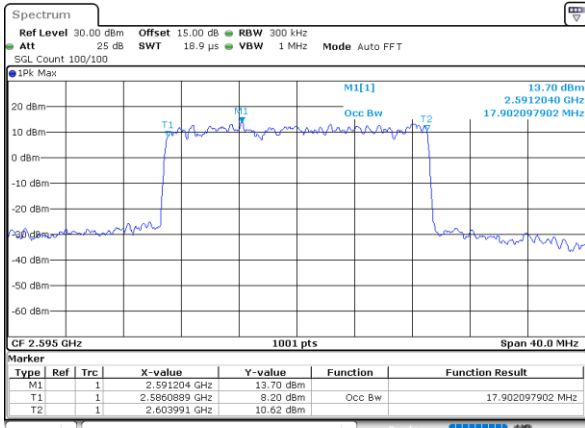

Date: 10\_AUG.2021 20:58:158

LTE Band 38

Lowest Channel / 20MHz / QPSK

Date: 10\_AUG.2021 20:59:13

Lowest Channel / 20MHz / 16QAM

Date: 10\_AUG.2021 20:59:43

Middle Channel / 20MHz / QPSK

Date: 10\_AUG.2021 21:00:15

Middle Channel / 20MHz / 16QAM

Date: 10\_AUG.2021 21:00:27

Highest Channel / 20MHz / QPSK

Date: 10\_AUG.2021 21:01:00

Highest Channel / 20MHz / 16QAM

Date: 10\_AUG.2021 21:01:11

LTE Band 38

Lowest Channel / 5MHz / 64QAM