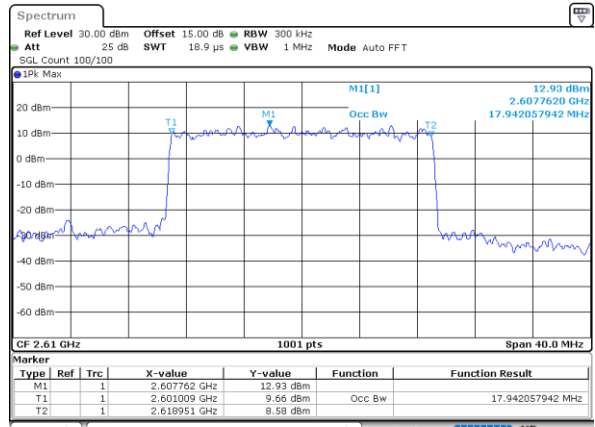

Middle Channel / 20MHz / 16QAM

Date: 10\_AUG.2021 21:00:27

Highest Channel / 20MHz / QPSK

Date: 10\_AUG.2021 21:01:00

Highest Channel / 20MHz / 16QAM

Date: 10\_AUG.2021 21:01:11

LTE Band 38

Lowest Channel / 5MHz / 64QAM