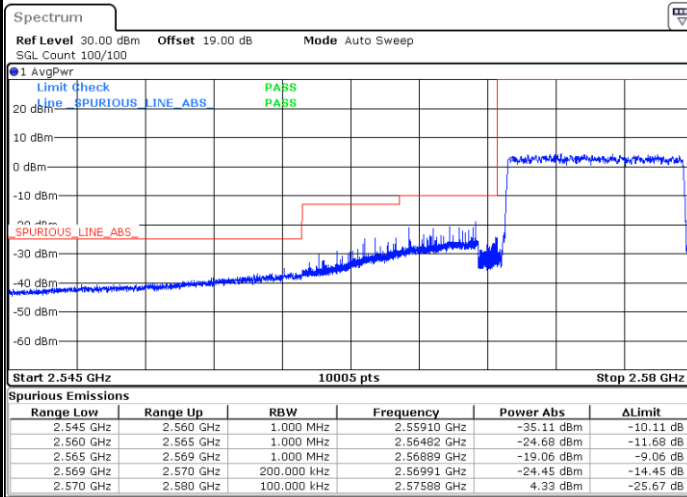

Date: 10.AUG.2021 16:55:59

Highest Band Edge / Full RB

Date: 10.AUG.2021 16:57:58

LTE Band 38 / 10MHz / QPSK

Lowest Band Edge / 1 RB

Highest Band Edge / 1 RB

Date: 10.AUG.2021 17:09:55

Date: 10.AUG.2021 17:21:51

Lowest Band Edge / Full RB

Highest Band Edge / Full RB

Date: 10.AUG.2021 17:13:54

Date: 10.AUG.2021 17:17:53

LTE Band 38 / 10MHz / 16QAM

Lowest Band Edge / 1 RB

Date: 10.AUG.2021 17:11:54

Highest Band Edge / 1 RB

Date: 11.AUG.2021 18:30:08

Lowest Band Edge / Full RB

Date: 10.AUG.2021 17:15:53

Highest Band Edge / Full RB

Date: 10.AUG.2021 17:19:52

LTE Band 38 / 10MHz / 64QAM

Lowest Band Edge / 1 RB

Date: 10.AUG.2021 17:01:57

Highest Band Edge / 1 RB

Date: 10.AUG.2021 17:07:55

Lowest Band Edge / Full RB

Date: 10.AUG.2021 17:03:57

Highest Band Edge / Full RB

Date: 10.AUG.2021 17:05:56

LTE Band 38 / 15MHz / QPSK

Lowest Band Edge / 1 RB