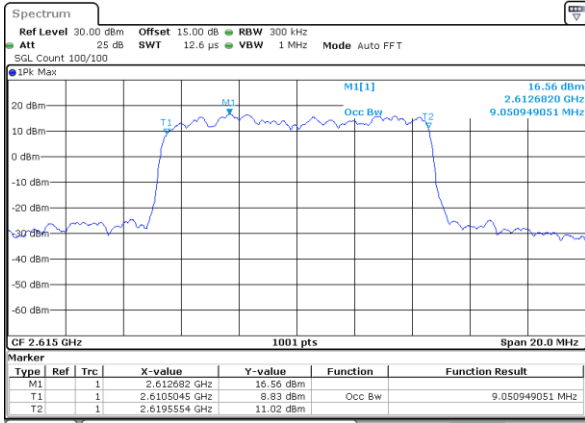

Lowest Channel / 10MHz / 16QAM

Date: 10\_AUG.2021 20:55:17

Middle Channel / 10MHz / QPSK

Date: 10\_AUG.2021 20:55:50

Middle Channel / 10MHz / 16QAM

Date: 10\_AUG.2021 20:56:01

Highest Channel / 10MHz / QPSK

Date: 10\_AUG.2021 20:56:34

Highest Channel / 10MHz / 16QAM

Date: 10\_AUG.2021 20:56:45

LTE Band 38

Lowest Channel / 15MHz / QPSK

Date: 10\_AUG.2021 20:57:19

Lowest Channel / 15MHz / 16QAM

Date: 10\_AUG.2021 20:57:130