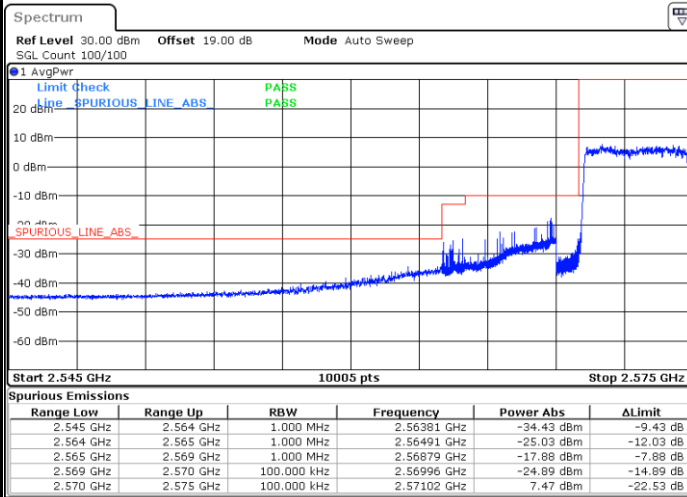

# Conducted Band Edge

LTE Band 38 / 5MHz / 16QAM

Lowest Band Edge / 1RB

Date: 11.AUG.2021 18:27:31

Highest Band Edge / 1 RB

Date: 11.AUG.2021 18:28:33

Lowest Band Edge / Full RB

Date: 10.AUG.2021 16:44:02

Highest Band Edge / Full RB

Date: 10.AUG.2021 16:48:01

LTE Band 38 / 5MHz / 64QAM

Lowest Band Edge / 1RB

Date: 10.AUG.2021 16:53:59

Highest Band Edge / 1 RB

Date: 10.AUG.2021 16:59:58

Lowest Band Edge / Full RB

Date: 10.AUG.2021 16:55:59

Highest Band Edge / Full RB

Date: 10.AUG.2021 16:57:58

LTE Band 38 / 10MHz / QPSK

Lowest Band Edge / 1 RB

Highest Band Edge / 1 RB

Date: 10.AUG.2021 17:09:55

Date: 10.AUG.2021 17:21:51