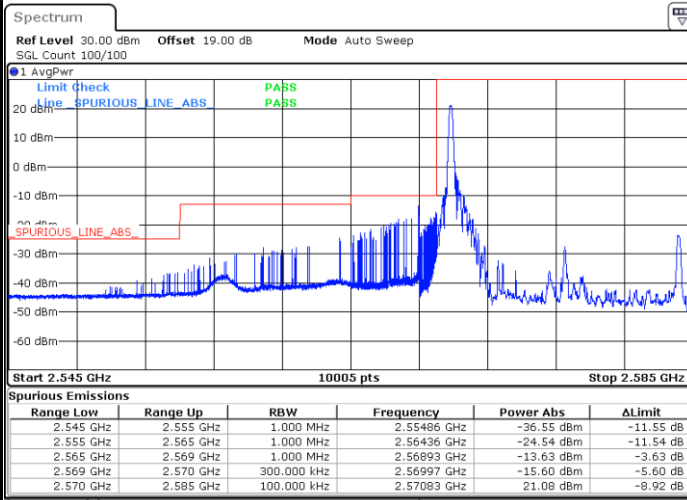

Date: 11.AUG.2021 18:30:08

Lowest Band Edge / Full RB

Date: 10.AUG.2021 17:15:53

Highest Band Edge / Full RB

Date: 10.AUG.2021 17:19:52

LTE Band 38 / 10MHz / 64QAM

Lowest Band Edge / 1 RB

Date: 10.AUG.2021 17:01:57

Highest Band Edge / 1 RB

Date: 10.AUG.2021 17:07:55

Lowest Band Edge / Full RB

Date: 10.AUG.2021 17:03:57

Highest Band Edge / Full RB

Date: 10.AUG.2021 17:05:56

LTE Band 38 / 15MHz / QPSK

Lowest Band Edge / 1 RB

Date: 10.AUG.2021 17:25:50

Highest Band Edge / 1 RB

Date: 10.AUG.2021 17:37:47

Lowest Band Edge / Full RB

Date: 10.AUG.2021 17:29:49

Highest Band Edge / Full RB

Date: 10.AUG.2021 17:33:48

LTE Band 38 / 15MHz / 16QAM

Lowest Band Edge / 1 RB

Date: 10.AUG.2021 17:27:50

Highest Band Edge / 1 RB

Date: 10.AUG.2021 17:39:46

Lowest Band Edge / Full RB

Date: 10.AUG.2021 17:31:49

Highest Band Edge / Full RB

Date: 10.AUG.2021 17:35:47