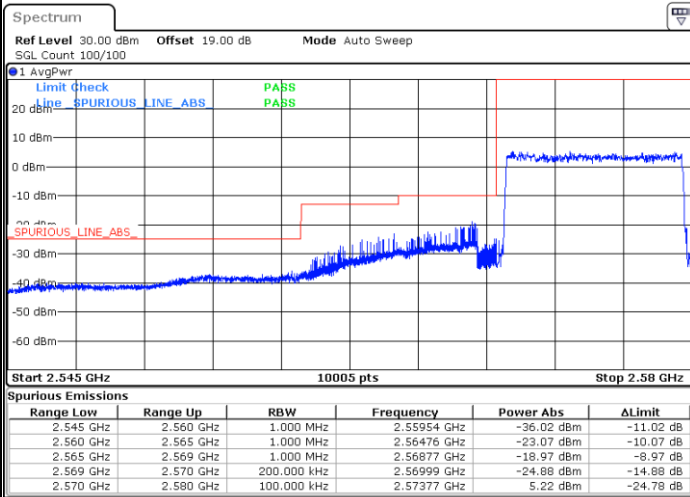

Highest Band Edge / Full RB

Date: 10.AUG.2021 16:48:01

LTE Band 38 / 5MHz / 64QAM

Lowest Band Edge / 1RB

Date: 10.AUG.2021 16:53:59

Highest Band Edge / 1 RB

Date: 10.AUG.2021 16:59:58

Lowest Band Edge / Full RB

Date: 10.AUG.2021 16:55:59

Highest Band Edge / Full RB

Date: 10.AUG.2021 16:57:58

LTE Band 38 / 10MHz / QPSK

Lowest Band Edge / 1 RB

Highest Band Edge / 1 RB

Date: 10.AUG.2021 17:09:55

Date: 10.AUG.2021 17:21:51

Lowest Band Edge / Full RB

Highest Band Edge / Full RB

Date: 10.AUG.2021 17:13:54

Date: 10.AUG.2021 17:17:53

LTE Band 38 / 10MHz / 16QAM

Lowest Band Edge / 1 RB

Date: 10.AUG.2021 17:11:54

Highest Band Edge / 1 RB

Date: 11.AUG.2021 18:30:08

Lowest Band Edge / Full RB

Date: 10.AUG.2021 17:15:53

Highest Band Edge / Full RB

Date: 10.AUG.2021 17:19:52

LTE Band 38 / 10MHz / 64QAM

Lowest Band Edge / 1 RB

Date: 10.AUG.2021 17:01:57