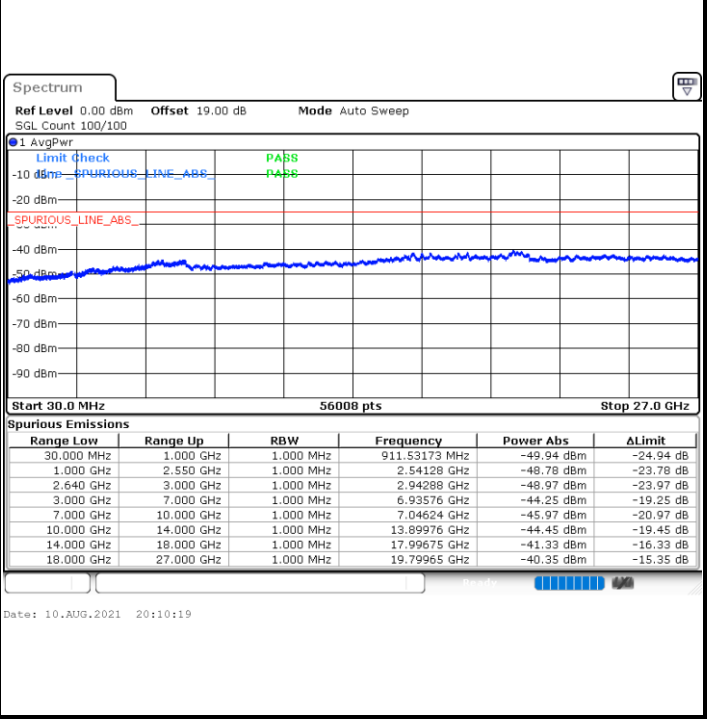

Date: 10.AUG.2021 17:56:28

Highest Band Edge / Full RB

Date: 10.AUG.2021 18:00:27

LTE Band 38 / 20MHz / 64QAM

Lowest Band Edge / 1 RB

Date: 10.AUG.2021 18:06:26

Highest Band Edge / 1 RB

Date: 10.AUG.2021 18:12:24

Lowest Band Edge / Full RB

Date: 10.AUG.2021 18:08:25

Highest Band Edge / Full RB

Date: 10.AUG.2021 18:10:24

# Conducted Spurious Emission

LTE Band 38 / 5MHz

Highest Channel / QPSK

Highest Channel / 16QAM

LTE Band 38 / 10MHz

Lowest Channel / QPSK

Lowest Channel / 16QAM

LTE Band 38 / 10MHz

Middle Channel / QPSK

Middle Channel / 16QAM

Date: 10.AUG.2021 20:12:06

Date: 10.AUG.2021 20:13:54

Highest Channel / QPSK

Highest Channel / 16QAM

Date: 10.AUG.2021 20:15:40

Date: 10.AUG.2021 20:17:26