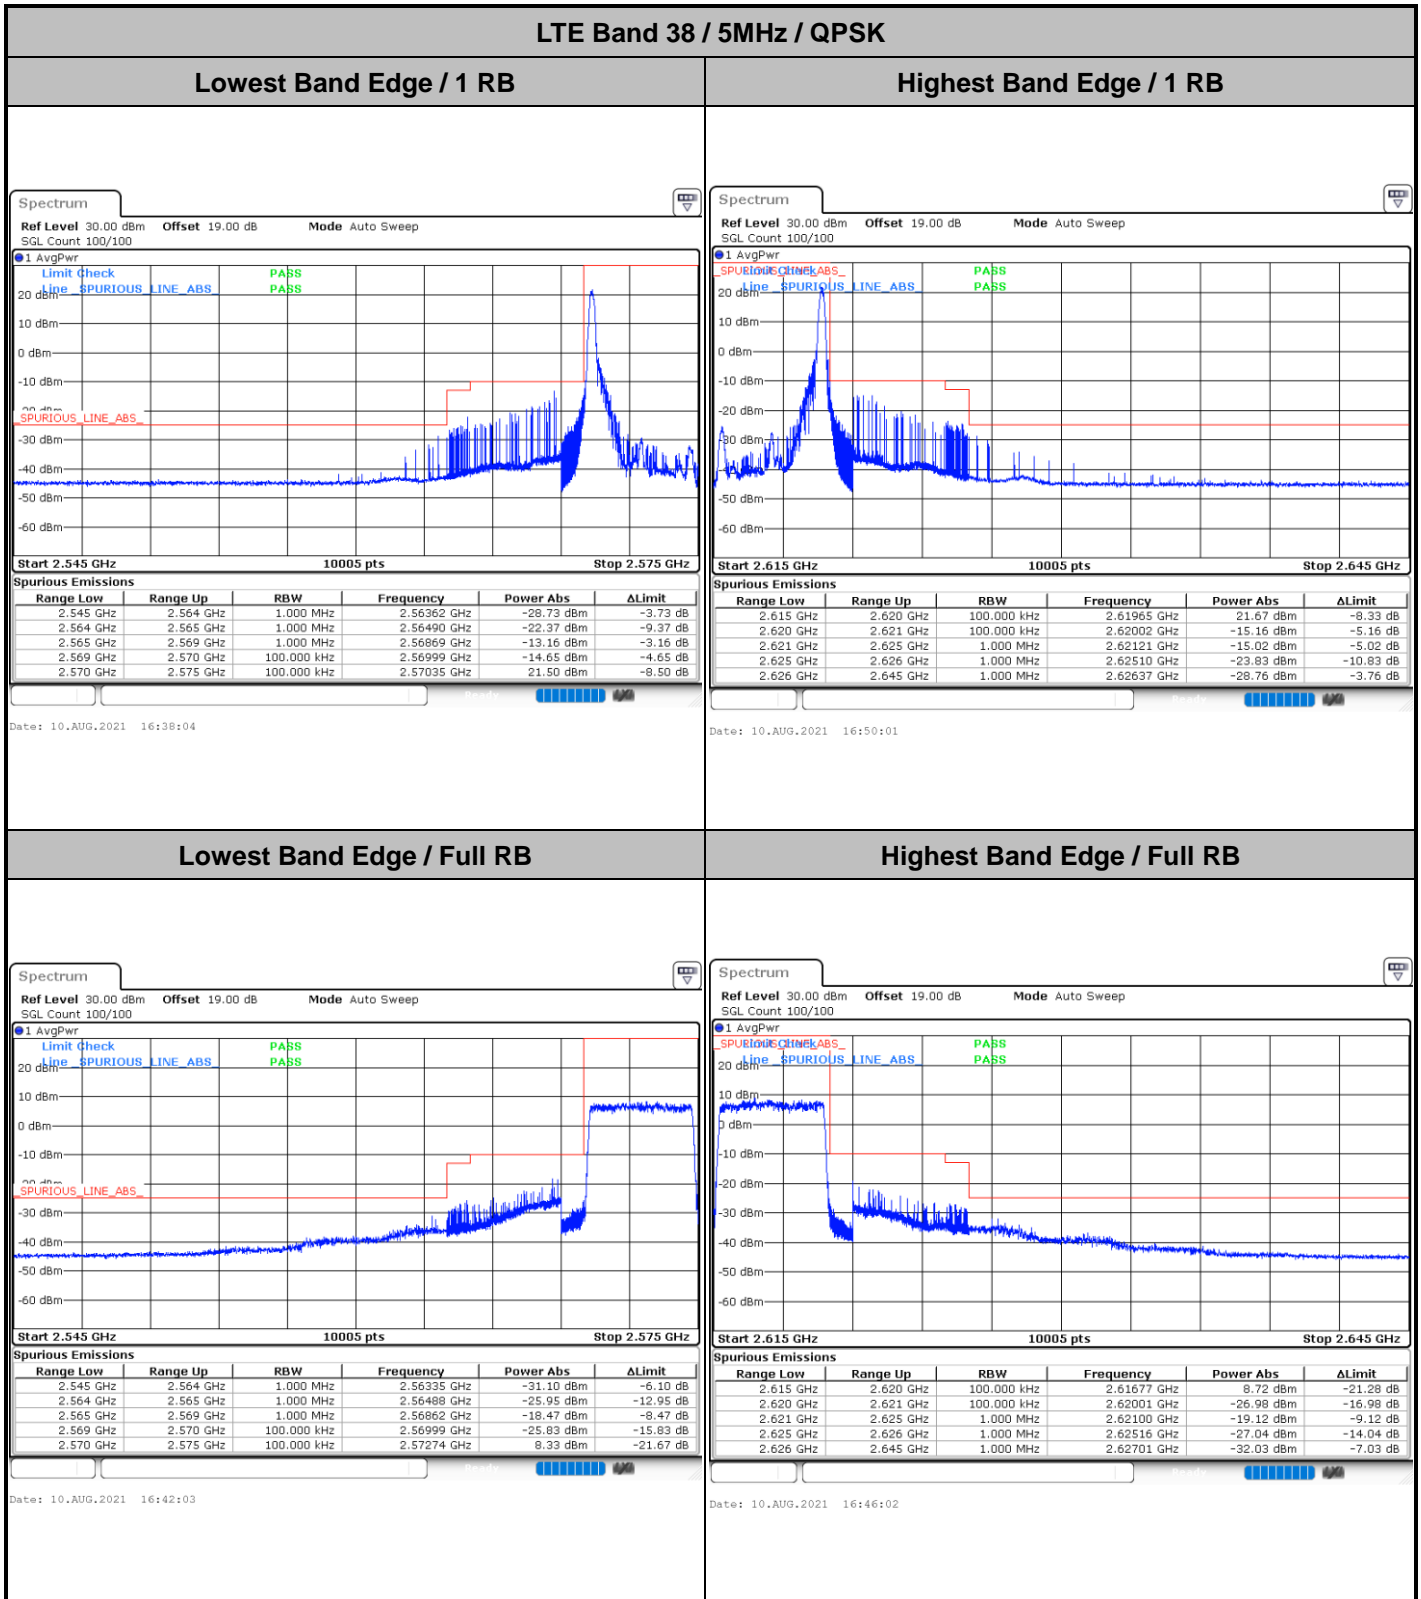

Date: 10\_AUG.2021 21:02:28

Highest Channel / 10MHz / 64QAM

Date: 10\_AUG.2021 21:03:34

LTE Band 38

Lowest Channel / 15MHz / 64QAM

Date: 10\_AUG.2021 21:03:16

Lowest Channel / 20MHz / 64QAM

Date: 10\_AUG.2021 21:05:03

# Conducted Band Edge

LTE Band 38 / 5MHz / 16QAM

Lowest Band Edge / 1RB

Date: 11.AUG.2021 18:27:31

Highest Band Edge / 1 RB

Date: 11.AUG.2021 18:28:33

Lowest Band Edge / Full RB

Date: 10.AUG.2021 16:44:02

Highest Band Edge / Full RB

Date: 10.AUG.2021 16:48:01

LTE Band 38 / 5MHz / 64QAM

Lowest Band Edge / 1RB

Date: 10.AUG.2021 16:53:59

Highest Band Edge / 1 RB

Date: 10.AUG.2021 16:59:58

Lowest Band Edge / Full RB