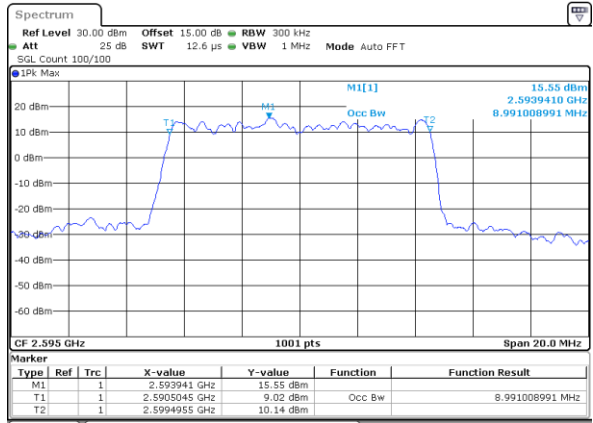

Middle Channel / 20MHz / 16QAM

Date: 10\_AUG.2021 21:00:27

Highest Channel / 20MHz / QPSK

Date: 10\_AUG.2021 21:01:00

Highest Channel / 20MHz / 16QAM

Date: 10\_AUG.2021 21:01:11

LTE Band 38

Lowest Channel / 5MHz / 64QAM

Date: 10\_AUG.2021 21:01:44

Lowest Channel / 10MHz / 64QAM

Date: 10\_AUG.2021 21:02:50

Middle Channel / 5MHz / 64QAM

Date: 10\_AUG.2021 21:02:06

Middle Channel / 10MHz / 64QAM

Date: 10\_AUG.2021 21:03:12

Highest Channel / 5MHz / 64QAM

Date: 10\_AUG.2021 21:02:28

Highest Channel / 10MHz / 64QAM

Date: 10\_AUG.2021 21:03:34

LTE Band 38

Lowest Channel / 15MHz / 64QAM

Date: 10\_AUG.2021 21:03:16

Lowest Channel / 20MHz / 64QAM

Date: 10\_AUG.2021 21:05:03