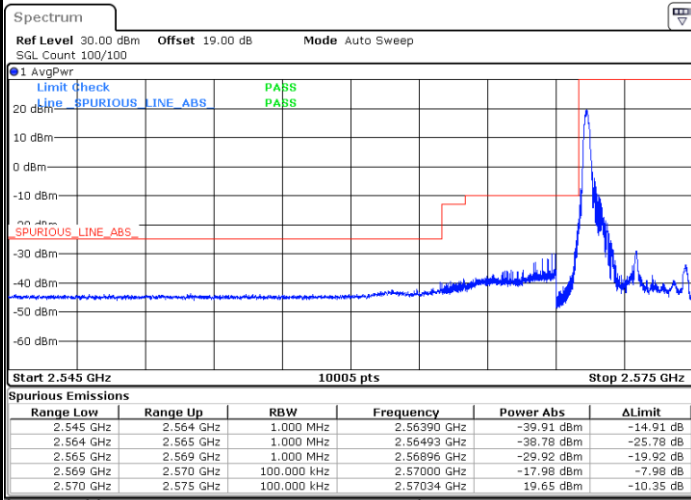

# Conducted Band Edge

LTE Band 38 / 5MHz / 16QAM

Lowest Band Edge / 1RB

Date: 11.AUG.2021 18:27:31

Highest Band Edge / 1 RB

Date: 11.AUG.2021 18:28:33

Lowest Band Edge / Full RB

Date: 10.AUG.2021 16:44:02

Highest Band Edge / Full RB

Date: 10.AUG.2021 16:48:01

LTE Band 38 / 5MHz / 64QAM

Lowest Band Edge / 1RB

Date: 10.AUG.2021 16:53:59

Highest Band Edge / 1 RB

Date: 10.AUG.2021 16:59:58

Lowest Band Edge / Full RB

Date: 10.AUG.2021 16:55:59

Highest Band Edge / Full RB

Date: 10.AUG.2021 16:57:58

LTE Band 38 / 10MHz / QPSK

Lowest Band Edge / 1 RB

Highest Band Edge / 1 RB

Date: 10.AUG.2021 17:09:55

Date: 10.AUG.2021 17:21:51

Lowest Band Edge / Full RB

Highest Band Edge / Full RB

Date: 10.AUG.2021 17:13:54

Date: 10.AUG.2021 17:17:53

LTE Band 38 / 10MHz / 16QAM

Lowest Band Edge / 1 RB

Date: 10.AUG.2021 17:11:54

Highest Band Edge / 1 RB