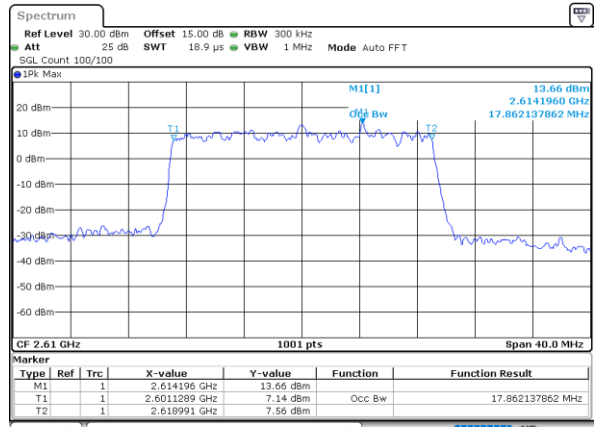

Middle Channel / 15MHz / 64QAM

Date: 10\_AUG.2021 21:04:18

Middle Channel / 20MHz / 64QAM

Date: 10\_AUG.2021 21:05:25

Highest Channel / 15MHz / 64QAM

Date: 10\_AUG.2021 21:04:41

Highest Channel / 20MHz / 64QAM