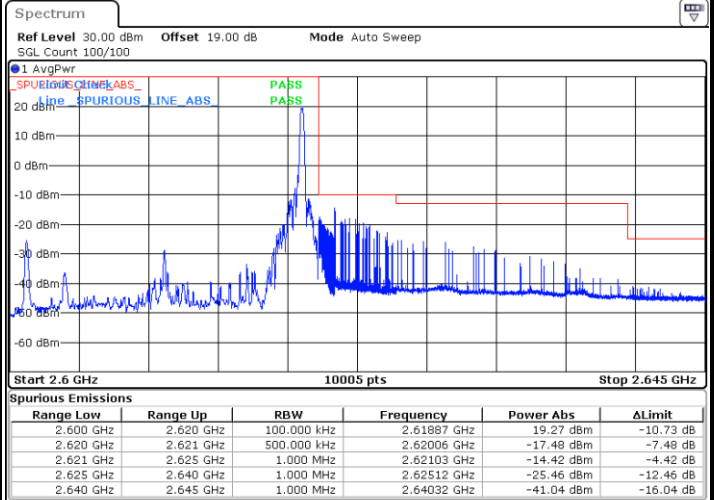

Date: 10.AUG.2021 17:45:45

LTE Band 38 / 20MHz / QPSK

Lowest Band Edge / 1 RB

Date: 10.AUG.2021 17:50:30

Highest Band Edge / 1 RB

Date: 10.AUG.2021 18:02:27

Lowest Band Edge / Full RB

Date: 10.AUG.2021 17:54:29

Highest Band Edge / Full RB

Date: 10.AUG.2021 17:58:28

LTE Band 38 / 20MHz / 16QAM

Lowest Band Edge / 1 RB

Date: 10.AUG.2021 17:52:30

Highest Band Edge / 1 RB

Date: 10.AUG.2021 18:04:26

Lowest Band Edge / Full RB

Date: 10.AUG.2021 17:56:28

Highest Band Edge / Full RB

Date: 10.AUG.2021 18:00:27

LTE Band 38 / 20MHz / 64QAM

Lowest Band Edge / 1 RB

Date: 10.AUG.2021 18:06:26

Highest Band Edge / 1 RB

Date: 10.AUG.2021 18:12:24

Lowest Band Edge / Full RB

Date: 10.AUG.2021 18:08:25

Highest Band Edge / Full RB

Date: 10.AUG.2021 18:10:24