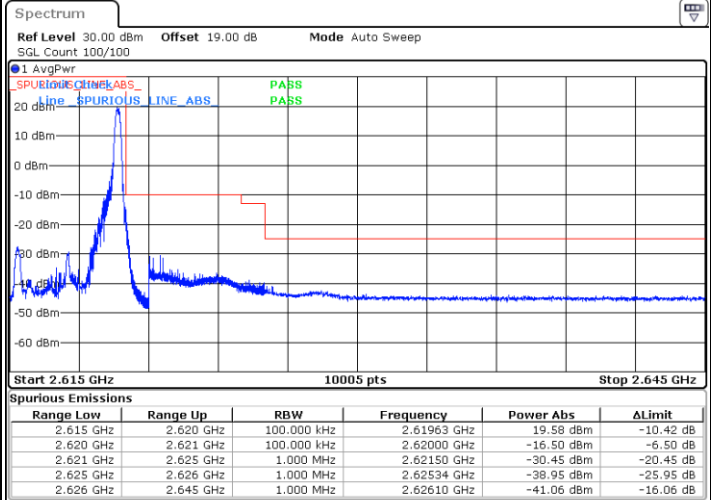

# Conducted Band Edge

LTE Band 38 / 5MHz / 16QAM

Lowest Band Edge / 1RB

Date: 11.AUG.2021 18:27:31

Highest Band Edge / 1 RB

Date: 11.AUG.2021 18:28:33

Lowest Band Edge / Full RB

Date: 10.AUG.2021 16:44:02

Highest Band Edge / Full RB

Date: 10.AUG.2021 16:48:01

LTE Band 38 / 5MHz / 64QAM

Lowest Band Edge / 1RB

Date: 10.AUG.2021 16:53:59

Highest Band Edge / 1 RB

Date: 10.AUG.2021 16:59:58

Lowest Band Edge / Full RB

Date: 10.AUG.2021 16:55:59

Highest Band Edge / Full RB

Date: 10.AUG.2021 16:57:58

LTE Band 38 / 10MHz / QPSK

Lowest Band Edge / 1 RB

Highest Band Edge / 1 RB

Date: 10.AUG.2021 17:09:55

Date: 10.AUG.2021 17:21:51

Lowest Band Edge / Full RB

Highest Band Edge / Full RB

Date: 10.AUG.2021 17:13:54

Date: 10.AUG.2021 17:17:53

LTE Band 38 / 10MHz / 16QAM

Lowest Band Edge / 1 RB

Date: 10.AUG.2021 17:11:54

Highest Band Edge / 1 RB