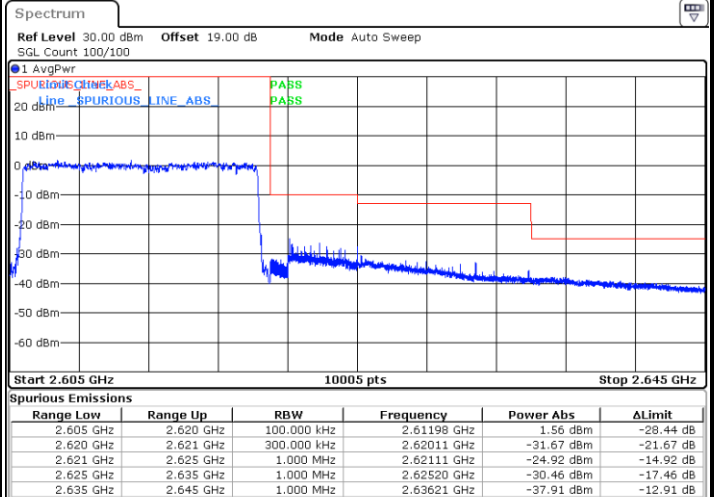

Lowest Band Edge / 1 RB

Date: 10.AUG.2021 17:27:50

Highest Band Edge / 1 RB

Date: 10.AUG.2021 17:39:46

Lowest Band Edge / Full RB

Date: 10.AUG.2021 17:31:49

Highest Band Edge / Full RB

Date: 10.AUG.2021 17:35:47

LTE Band 38 / 15MHz / 64QAM

Lowest Band Edge / 1 RB

Date: 10.AUG.2021 17:41:46

Highest Band Edge / 1 RB

Date: 10.AUG.2021 17:47:44

Lowest Band Edge / Full RB

Date: 10.AUG.2021 17:43:45

Highest Band Edge / Full RB

Date: 10.AUG.2021 17:45:45

LTE Band 38 / 20MHz / QPSK

Lowest Band Edge / 1 RB

Date: 10.AUG.2021 17:50:30

Highest Band Edge / 1 RB

Date: 10.AUG.2021 18:02:27

Lowest Band Edge / Full RB

Date: 10.AUG.2021 17:54:29

Highest Band Edge / Full RB

Date: 10.AUG.2021 17:58:28

LTE Band 38 / 20MHz / 16QAM

Lowest Band Edge / 1 RB

Date: 10.AUG.2021 17:52:30

Highest Band Edge / 1 RB

Date: 10.AUG.2021 18:04:26

Lowest Band Edge / Full RB