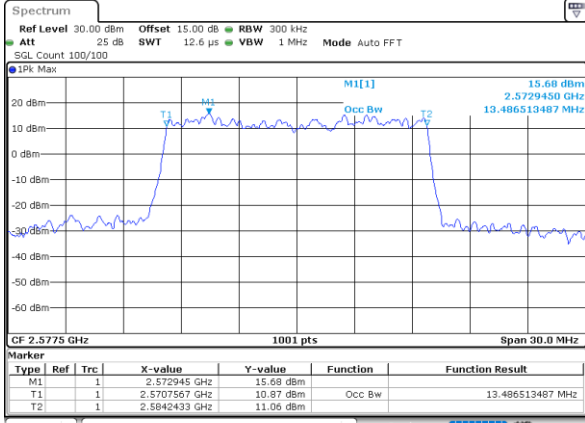

Date: 10\_AUG.2021 20:56:34

Highest Channel / 10MHz / 16QAM

Date: 10\_AUG.2021 20:56:45

LTE Band 38

Lowest Channel / 15MHz / QPSK

Date: 10\_AUG.2021 20:57:19

Lowest Channel / 15MHz / 16QAM

Date: 10\_AUG.2021 20:57:130