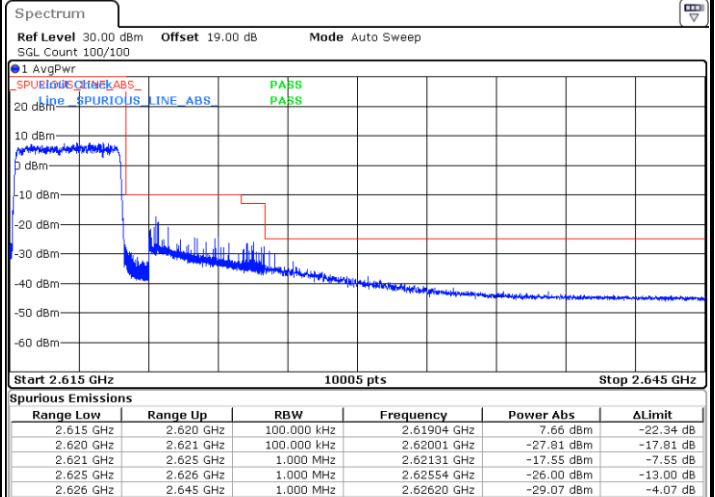

# Conducted Band Edge

LTE Band 38 / 5MHz / 16QAM

Lowest Band Edge / 1RB

Date: 11.AUG.2021 18:27:31

Highest Band Edge / 1 RB

Date: 11.AUG.2021 18:28:33

Lowest Band Edge / Full RB

Date: 10.AUG.2021 16:44:02

Highest Band Edge / Full RB

Date: 10.AUG.2021 16:48:01

LTE Band 38 / 5MHz / 64QAM

Lowest Band Edge / 1RB

Date: 10.AUG.2021 16:53:59

Highest Band Edge / 1 RB

Date: 10.AUG.2021 16:59:58

Lowest Band Edge / Full RB

Date: 10.AUG.2021 16:55:59

Highest Band Edge / Full RB

Date: 10.AUG.2021 16:57:58

LTE Band 38 / 10MHz / QPSK

Lowest Band Edge / 1 RB

Highest Band Edge / 1 RB

Date: 10.AUG.2021 17:09:55

Date: 10.AUG.2021 17:21:51