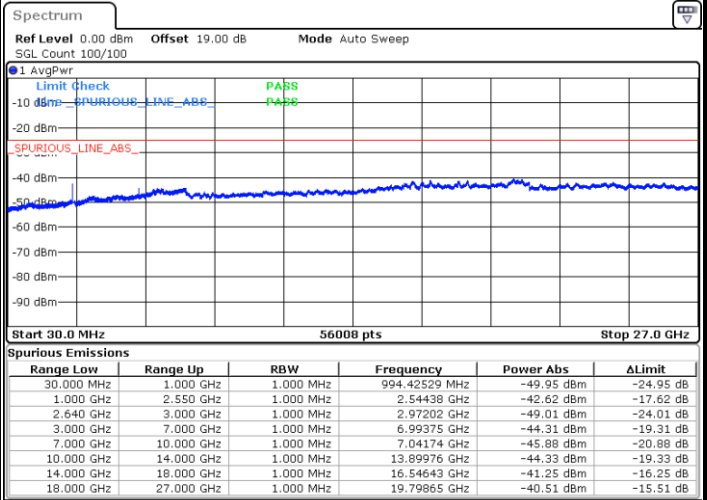

Lowest Band Edge / Full RB

Date: 10.AUG.2021 18:08:25

Highest Band Edge / Full RB

Date: 10.AUG.2021 18:10:24

# Conducted Spurious Emission

LTE Band 38 / 5MHz

Highest Channel / QPSK

Highest Channel / 16QAM

LTE Band 38 / 10MHz

Lowest Channel / QPSK

Lowest Channel / 16QAM

LTE Band 38 / 10MHz

Middle Channel / QPSK

Middle Channel / 16QAM

Date: 10.AUG.2021 20:12:06

Date: 10.AUG.2021 20:13:54

Highest Channel / QPSK

Highest Channel / 16QAM

Date: 10.AUG.2021 20:15:40

Date: 10.AUG.2021 20:17:26

LTE Band 38 / 15MHz

Lowest Channel / QPSK

Lowest Channel / 16QAM

Date: 10.AUG.2021 20:19:13

Date: 10.AUG.2021 20:21:00

Middle Channel / QPSK

Middle Channel / 16QAM

Date: 10.AUG.2021 20:22:48