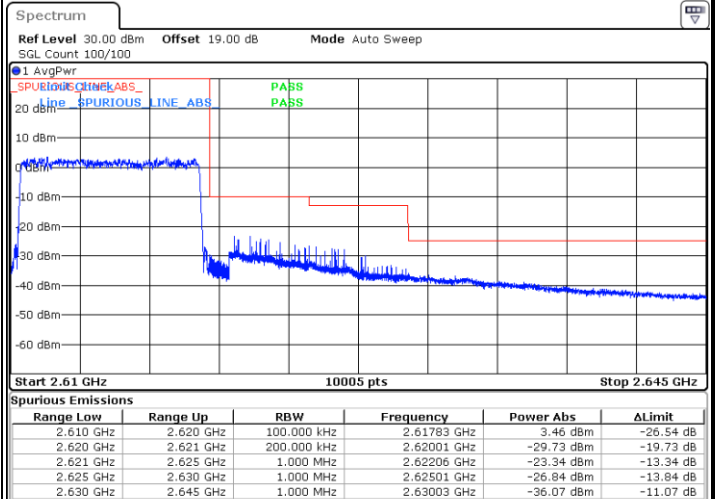

Date: 11.AUG.2021 18:30:08

Lowest Band Edge / Full RB

Date: 10.AUG.2021 17:15:53

Highest Band Edge / Full RB

Date: 10.AUG.2021 17:19:52

LTE Band 38 / 10MHz / 64QAM

Lowest Band Edge / 1 RB

Date: 10.AUG.2021 17:01:57

Highest Band Edge / 1 RB

Date: 10.AUG.2021 17:07:55

Lowest Band Edge / Full RB

Date: 10.AUG.2021 17:03:57

Highest Band Edge / Full RB

Date: 10.AUG.2021 17:05:56

LTE Band 38 / 15MHz / QPSK

Lowest Band Edge / 1 RB

Date: 10.AUG.2021 17:25:50

Highest Band Edge / 1 RB

Date: 10.AUG.2021 17:37:47

Lowest Band Edge / Full RB

Date: 10.AUG.2021 17:29:49

Highest Band Edge / Full RB

Date: 10.AUG.2021 17:33:48

LTE Band 38 / 15MHz / 16QAM

Lowest Band Edge / 1 RB

Date: 10.AUG.2021 17:27:50

Highest Band Edge / 1 RB

Date: 10.AUG.2021 17:39:46

Lowest Band Edge / Full RB

Date: 10.AUG.2021 17:31:49

Highest Band Edge / Full RB

Date: 10.AUG.2021 17:35:47