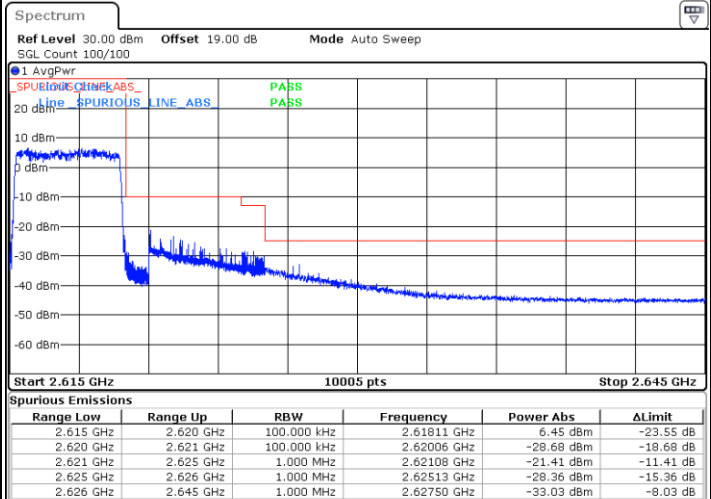

# Conducted Band Edge

LTE Band 38 / 5MHz / 16QAM

Lowest Band Edge / 1RB

Date: 11.AUG.2021 18:27:31

Highest Band Edge / 1 RB

Date: 11.AUG.2021 18:28:33

Lowest Band Edge / Full RB

Date: 10.AUG.2021 16:44:02

Highest Band Edge / Full RB

Date: 10.AUG.2021 16:48:01

LTE Band 38 / 5MHz / 64QAM

Lowest Band Edge / 1RB

Date: 10.AUG.2021 16:53:59

Highest Band Edge / 1 RB

Date: 10.AUG.2021 16:59:58

Lowest Band Edge / Full RB

Date: 10.AUG.2021 16:55:59

Highest Band Edge / Full RB

Date: 10.AUG.2021 16:57:58

LTE Band 38 / 10MHz / QPSK

Lowest Band Edge / 1 RB

Highest Band Edge / 1 RB

Date: 10.AUG.2021 17:09:55

Date: 10.AUG.2021 17:21:51

Lowest Band Edge / Full RB

Highest Band Edge / Full RB

Date: 10.AUG.2021 17:13:54

Date: 10.AUG.2021 17:17:53

LTE Band 38 / 10MHz / 16QAM

Lowest Band Edge / 1 RB

Date: 10.AUG.2021 17:11:54

Highest Band Edge / 1 RB