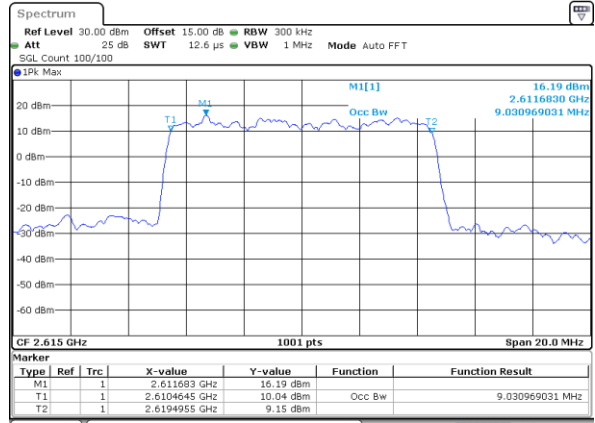

Date: 10\_AUG.2021 20:53:48

Highest Channel / 5MHz / QPSK

Date: 10\_AUG.2021 20:54:22

Highest Channel / 5MHz / 16QAM

Date: 10\_AUG.2021 20:54:33

LTE Band 38

Lowest Channel / 10MHz / QPSK

Date: 10\_AUG.2021 20:55:06

Lowest Channel / 10MHz / 16QAM

Date: 10\_AUG.2021 20:55:17

Middle Channel / 10MHz / QPSK

Date: 10\_AUG.2021 20:55:50

Middle Channel / 10MHz / 16QAM

Date: 10\_AUG.2021 20:56:01

Highest Channel / 10MHz / QPSK

Date: 10\_AUG.2021 20:56:34

Highest Channel / 10MHz / 16QAM

Date: 10\_AUG.2021 20:56:45

LTE Band 38

Lowest Channel / 15MHz / QPSK

Date: 10\_AUG.2021 20:57:19

Lowest Channel / 15MHz / 16QAM

Date: 10\_AUG.2021 20:57:130