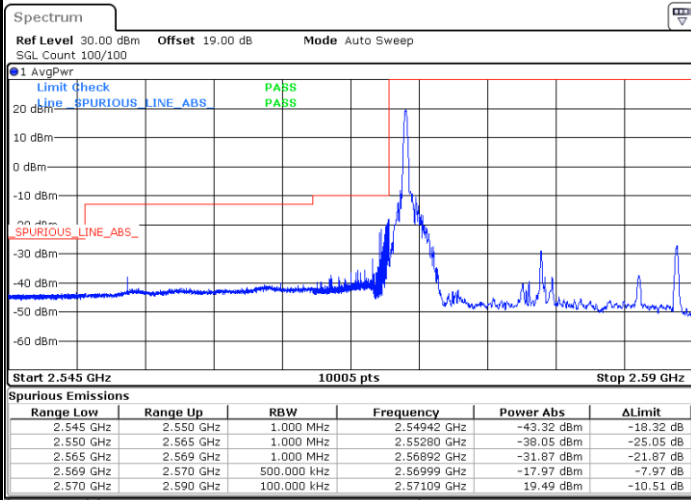

Date: 10.AUG.2021 17:45:45

LTE Band 38 / 20MHz / QPSK

Lowest Band Edge / 1 RB

Date: 10.AUG.2021 17:50:30

Highest Band Edge / 1 RB

Date: 10.AUG.2021 18:02:27

Lowest Band Edge / Full RB

Date: 10.AUG.2021 17:54:29

Highest Band Edge / Full RB

Date: 10.AUG.2021 17:58:28

LTE Band 38 / 20MHz / 16QAM

Lowest Band Edge / 1 RB

Date: 10.AUG.2021 17:52:30

Highest Band Edge / 1 RB

Date: 10.AUG.2021 18:04:26

Lowest Band Edge / Full RB

Date: 10.AUG.2021 17:56:28

Highest Band Edge / Full RB

Date: 10.AUG.2021 18:00:27

LTE Band 38 / 20MHz / 64QAM

Lowest Band Edge / 1 RB

Date: 10.AUG.2021 18:06:26

Highest Band Edge / 1 RB

Date: 10.AUG.2021 18:12:24

Lowest Band Edge / Full RB

Date: 10.AUG.2021 18:08:25

Highest Band Edge / Full RB

Date: 10.AUG.2021 18:10:24