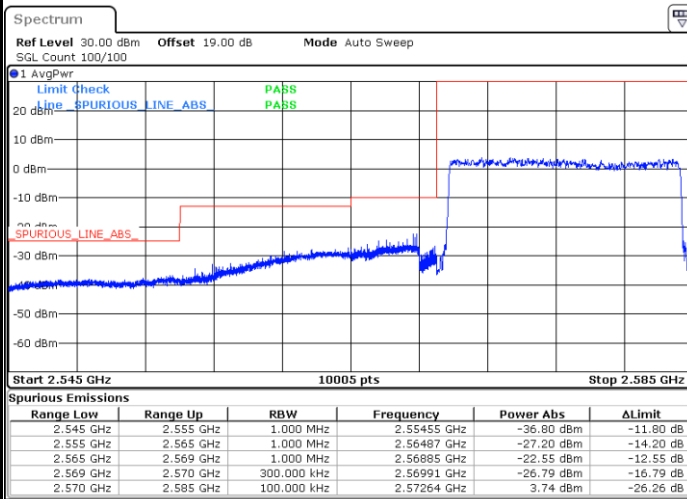

Date: 11.AUG.2021 18:30:08

Lowest Band Edge / Full RB

Date: 10.AUG.2021 17:15:53

Highest Band Edge / Full RB

Date: 10.AUG.2021 17:19:52

LTE Band 38 / 10MHz / 64QAM

Lowest Band Edge / 1 RB

Date: 10.AUG.2021 17:01:57

Highest Band Edge / 1 RB

Date: 10.AUG.2021 17:07:55

Lowest Band Edge / Full RB

Date: 10.AUG.2021 17:03:57

Highest Band Edge / Full RB

Date: 10.AUG.2021 17:05:56

LTE Band 38 / 15MHz / QPSK

Lowest Band Edge / 1 RB

Date: 10.AUG.2021 17:25:50

Highest Band Edge / 1 RB

Date: 10.AUG.2021 17:37:47

Lowest Band Edge / Full RB

Date: 10.AUG.2021 17:29:49

Highest Band Edge / Full RB

Date: 10.AUG.2021 17:33:48

LTE Band 38 / 15MHz / 16QAM

Lowest Band Edge / 1 RB

Date: 10.AUG.2021 17:27:50

Highest Band Edge / 1 RB

Date: 10.AUG.2021 17:39:46

Lowest Band Edge / Full RB

Date: 10.AUG.2021 17:31:49

Highest Band Edge / Full RB

Date: 10.AUG.2021 17:35:47