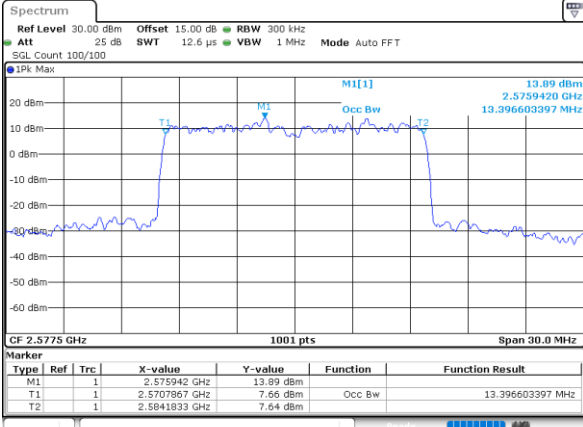

Date: 10\_AUG.2021 21:02:28

Highest Channel / 10MHz / 64QAM

Date: 10\_AUG.2021 21:03:34

LTE Band 38

Lowest Channel / 15MHz / 64QAM

Date: 10\_AUG.2021 21:03:16

Lowest Channel / 20MHz / 64QAM

Date: 10\_AUG.2021 21:05:03