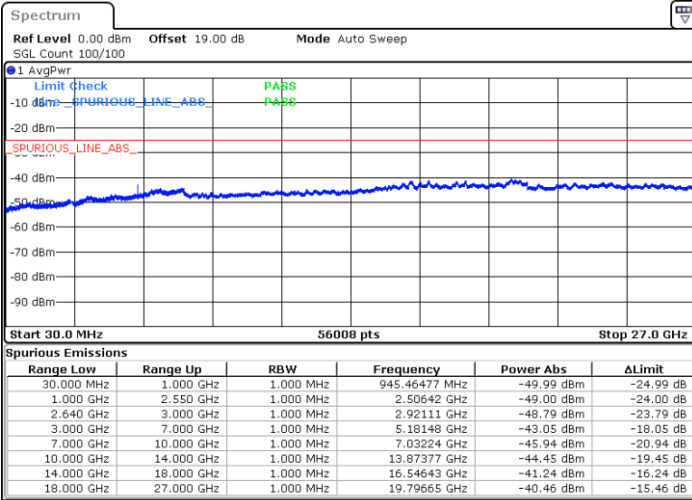

LTE Band 38 / 10MHz

Middle Channel / QPSK

Middle Channel / 16QAM

Date: 10.AUG.2021 20:12:06

Date: 10.AUG.2021 20:13:54