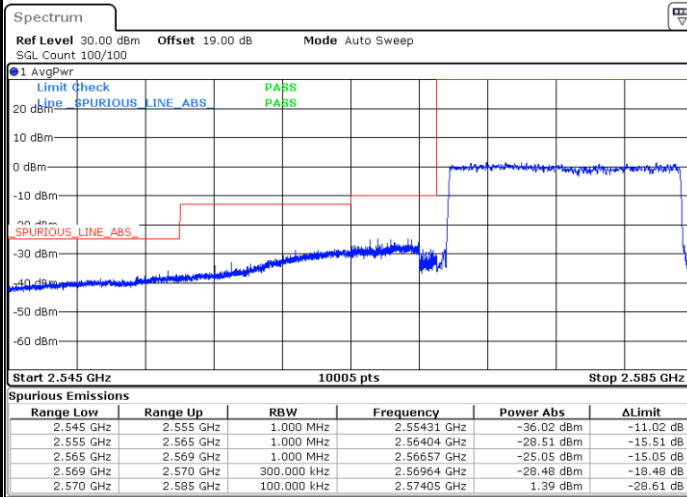

Lowest Band Edge / 1 RB

Date: 10.AUG.2021 17:27:50

Highest Band Edge / 1 RB

Date: 10.AUG.2021 17:39:46

Lowest Band Edge / Full RB

Date: 10.AUG.2021 17:31:49

Highest Band Edge / Full RB

Date: 10.AUG.2021 17:35:47

LTE Band 38 / 15MHz / 64QAM

Lowest Band Edge / 1 RB

Date: 10.AUG.2021 17:41:46

Highest Band Edge / 1 RB

Date: 10.AUG.2021 17:47:44

Lowest Band Edge / Full RB

Date: 10.AUG.2021 17:43:45

Highest Band Edge / Full RB

Date: 10.AUG.2021 17:45:45

LTE Band 38 / 20MHz / QPSK

Lowest Band Edge / 1 RB

Date: 10.AUG.2021 17:50:30

Highest Band Edge / 1 RB

Date: 10.AUG.2021 18:02:27

Lowest Band Edge / Full RB

Date: 10.AUG.2021 17:54:29

Highest Band Edge / Full RB

Date: 10.AUG.2021 17:58:28

LTE Band 38 / 20MHz / 16QAM

Lowest Band Edge / 1 RB

Date: 10.AUG.2021 17:52:30

Highest Band Edge / 1 RB

Date: 10.AUG.2021 18:04:26

Lowest Band Edge / Full RB