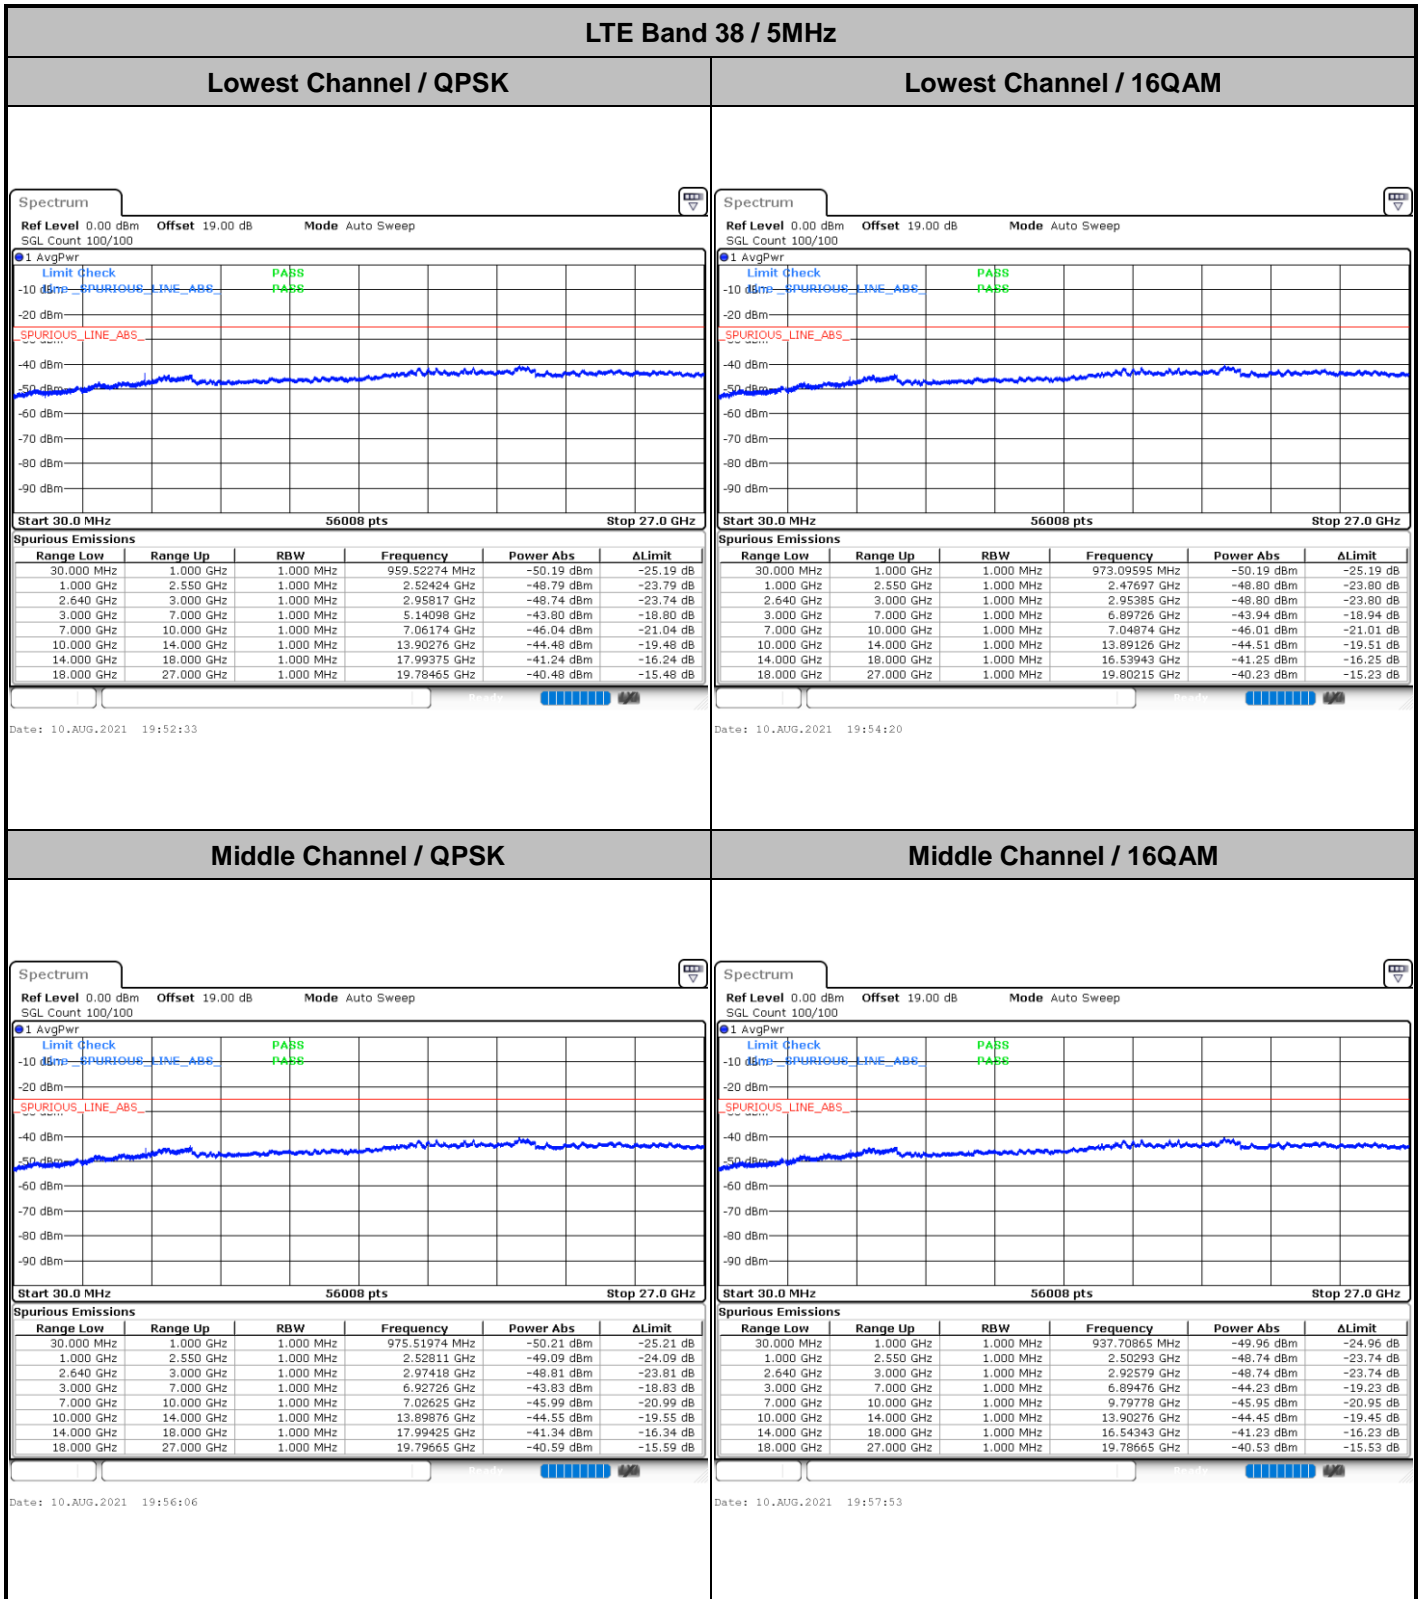

Conducted Spurious Emission