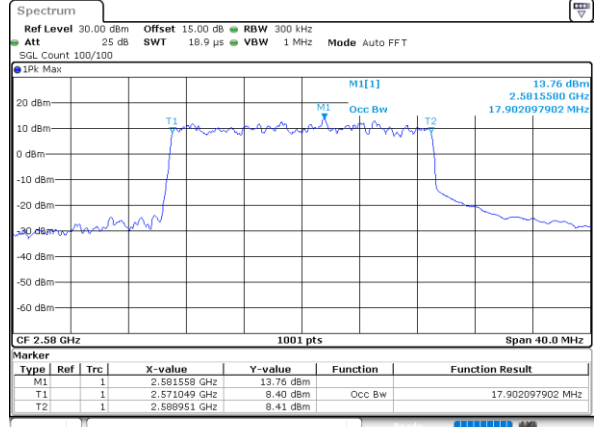

Date: 10\_AUG.2021 20:58:158

LTE Band 38

Lowest Channel / 20MHz / QPSK

Date: 10\_AUG.2021 20:59:13

Lowest Channel / 20MHz / 16QAM

Date: 10\_AUG.2021 20:59:43

Middle Channel / 20MHz / QPSK

Date: 10\_AUG.2021 21:00:15

Middle Channel / 20MHz / 16QAM

Date: 10\_AUG.2021 21:00:27

Highest Channel / 20MHz / QPSK

Date: 10\_AUG.2021 21:01:00

Highest Channel / 20MHz / 16QAM

Date: 10\_AUG.2021 21:01:11

LTE Band 38

Lowest Channel / 5MHz / 64QAM