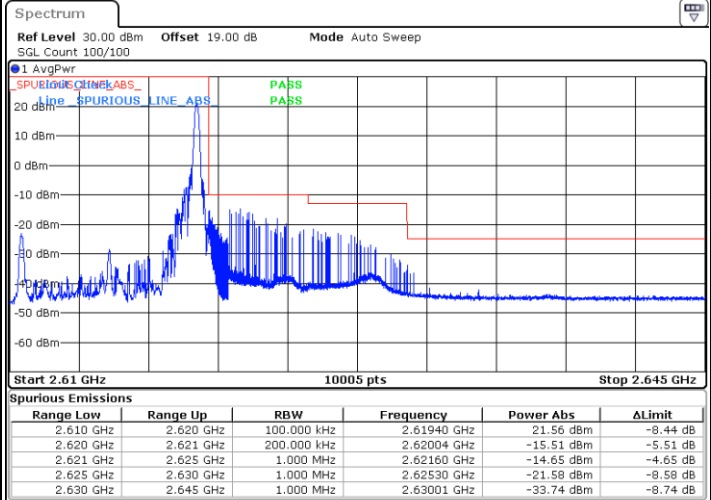

Highest Band Edge / Full RB

Date: 10.AUG.2021 16:48:01

LTE Band 38 / 5MHz / 64QAM

Lowest Band Edge / 1RB

Date: 10.AUG.2021 16:53:59

Highest Band Edge / 1 RB

Date: 10.AUG.2021 16:59:58

Lowest Band Edge / Full RB

Date: 10.AUG.2021 16:55:59

Highest Band Edge / Full RB

Date: 10.AUG.2021 16:57:58

LTE Band 38 / 10MHz / QPSK

Lowest Band Edge / 1 RB

Highest Band Edge / 1 RB

Date: 10.AUG.2021 17:09:55

Date: 10.AUG.2021 17:21:51

Lowest Band Edge / Full RB

Highest Band Edge / Full RB

Date: 10.AUG.2021 17:13:54

Date: 10.AUG.2021 17:17:53

LTE Band 38 / 10MHz / 16QAM

Lowest Band Edge / 1 RB

Date: 10.AUG.2021 17:11:54

Highest Band Edge / 1 RB

Date: 11.AUG.2021 18:30:08

Lowest Band Edge / Full RB

Date: 10.AUG.2021 17:15:53

Highest Band Edge / Full RB

Date: 10.AUG.2021 17:19:52

LTE Band 38 / 10MHz / 64QAM

Lowest Band Edge / 1 RB

Date: 10.AUG.2021 17:01:57