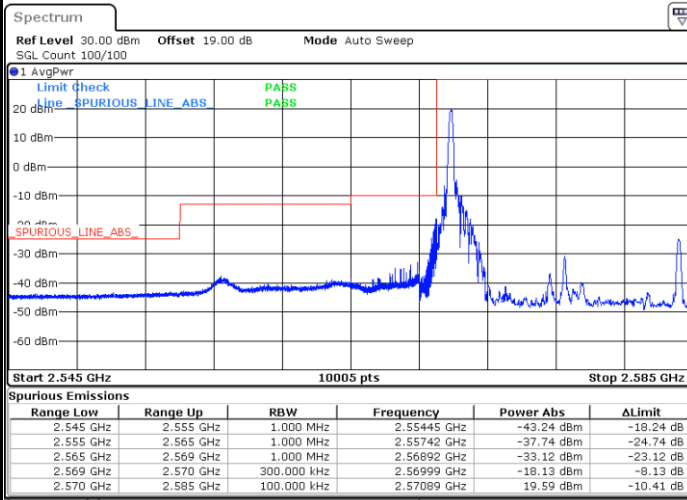

Date: 10.AUG.2021 17:25:50

Highest Band Edge / 1 RB

Date: 10.AUG.2021 17:37:47

Lowest Band Edge / Full RB

Date: 10.AUG.2021 17:29:49

Highest Band Edge / Full RB

Date: 10.AUG.2021 17:33:48

LTE Band 38 / 15MHz / 16QAM

Lowest Band Edge / 1 RB

Date: 10.AUG.2021 17:27:50

Highest Band Edge / 1 RB

Date: 10.AUG.2021 17:39:46

Lowest Band Edge / Full RB

Date: 10.AUG.2021 17:31:49

Highest Band Edge / Full RB

Date: 10.AUG.2021 17:35:47

LTE Band 38 / 15MHz / 64QAM

Lowest Band Edge / 1 RB

Date: 10.AUG.2021 17:41:46

Highest Band Edge / 1 RB

Date: 10.AUG.2021 17:47:44

Lowest Band Edge / Full RB

Date: 10.AUG.2021 17:43:45

Highest Band Edge / Full RB

Date: 10.AUG.2021 17:45:45

LTE Band 38 / 20MHz / QPSK

Lowest Band Edge / 1 RB

Date: 10.AUG.2021 17:50:30

Highest Band Edge / 1 RB

Date: 10.AUG.2021 18:02:27

Lowest Band Edge / Full RB

Date: 10.AUG.2021 17:54:29