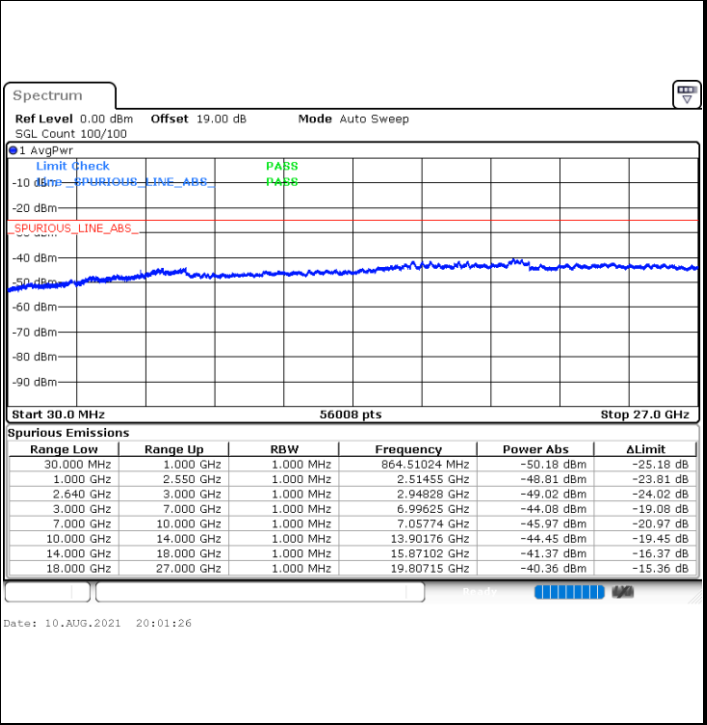

Date: 10.AUG.2021 17:56:28

Highest Band Edge / Full RB

Date: 10.AUG.2021 18:00:27

LTE Band 38 / 20MHz / 64QAM

Lowest Band Edge / 1 RB

Date: 10.AUG.2021 18:06:26

Highest Band Edge / 1 RB

Date: 10.AUG.2021 18:12:24

Lowest Band Edge / Full RB

Date: 10.AUG.2021 18:08:25

Highest Band Edge / Full RB

Date: 10.AUG.2021 18:10:24

# Conducted Spurious Emission

LTE Band 38 / 5MHz

Highest Channel / QPSK

Highest Channel / 16QAM

LTE Band 38 / 10MHz

Lowest Channel / QPSK

Lowest Channel / 16QAM

LTE Band 38 / 10MHz

Middle Channel / QPSK

Middle Channel / 16QAM

Date: 10.AUG.2021 20:12:06

Date: 10.AUG.2021 20:13:54

Highest Channel / QPSK

Highest Channel / 16QAM

Date: 10.AUG.2021 20:15:40

Date: 10.AUG.2021 20:17:26