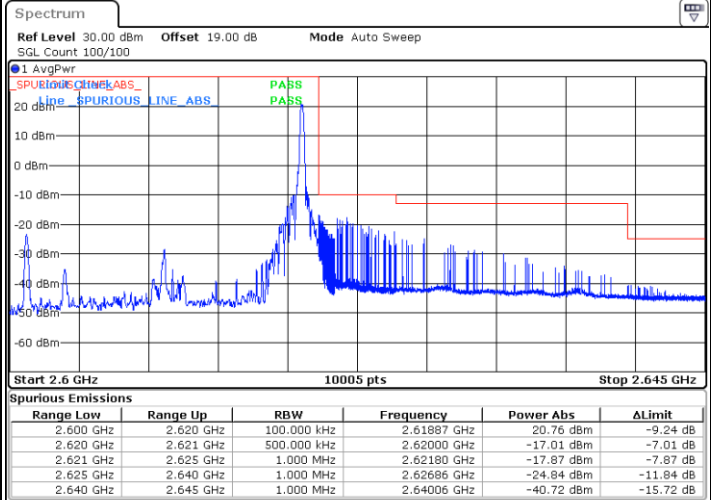

LTE Band 38 / 15MHz / 64QAM

Lowest Band Edge / 1 RB

Date: 10.AUG.2021 17:41:46

Highest Band Edge / 1 RB

Date: 10.AUG.2021 17:47:44

Lowest Band Edge / Full RB

Date: 10.AUG.2021 17:43:45

Highest Band Edge / Full RB

Date: 10.AUG.2021 17:45:45

LTE Band 38 / 20MHz / QPSK

Lowest Band Edge / 1 RB

Date: 10.AUG.2021 17:50:30

Highest Band Edge / 1 RB

Date: 10.AUG.2021 18:02:27

Lowest Band Edge / Full RB

Date: 10.AUG.2021 17:54:29

Highest Band Edge / Full RB

Date: 10.AUG.2021 17:58:28

LTE Band 38 / 20MHz / 16QAM

Lowest Band Edge / 1 RB

Date: 10.AUG.2021 17:52:30

Highest Band Edge / 1 RB

Date: 10.AUG.2021 18:04:26

Lowest Band Edge / Full RB

Date: 10.AUG.2021 17:56:28

Highest Band Edge / Full RB

Date: 10.AUG.2021 18:00:27

LTE Band 38 / 20MHz / 64QAM

Lowest Band Edge / 1 RB

Date: 10.AUG.2021 18:06:26

Highest Band Edge / 1 RB

Date: 10.AUG.2021 18:12:24