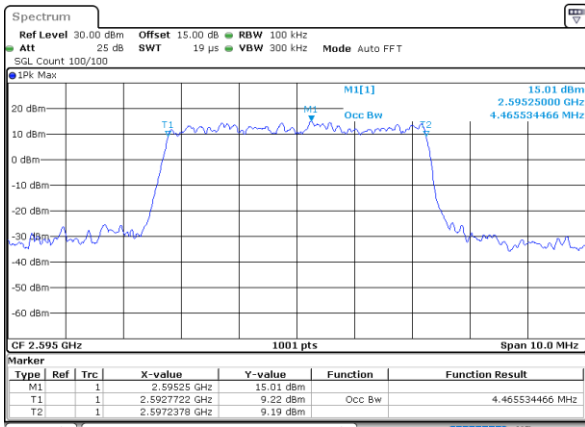

Date: 10\_AUG.2021 21:05:36

Highest Channel / 15MHz / 64QAM

Date: 10\_AUG.2021 21:04:52

Highest Channel / 20MHz / 64QAM

Date: 10\_AUG.2021 21:05:58

Occupied Bandwidth

Mode	LTE Band 38 : 99%OBW(MHz)											
BW	1.4MHz		3MHz		5MHz		10MHz		15MHz		20MHz	
Mod.	QPSK	16QAM	QPSK	16QAM	QPSK	16QAM	QPSK	16QAM	QPSK	16QAM	QPSK	16QAM
Lowest CH	-	-	-	-	4.48	4.49	9.01	9.01	13.49	13.49	17.90	17.90
Middle CH	-	-	-	-	4.47	4.48	9.05	8.95	13.43	13.52	17.90	17.86
Highest CH	-	-	-	-	4.49	4.48	9.05	9.03	13.40	13.37	17.82	17.94
Mode	LTE Band 38 : 99%OBW(MHz)											
BW	1.4MHz		3MHz		5MHz		10MHz		15MHz		20MHz	
Mod.	64QAM		64QAM		64QAM		64QAM		64QAM		64QAM	
Lowest CH	-	-	-	-	4.52	-	9.01	-	13.40	-	17.94	-
Middle CH	-	-	-	-	4.49	-	8.99	-	13.46	-	17.86	-
Highest CH	-	-	-	-	4.48	-	9.01	-	13.49	-	17.86	-

LTE Band 38

Lowest Channel / 5MHz / QPSK

Date: 10\_AUG.2021 20:52:53

Lowest Channel / 5MHz / 16QAM

Date: 10\_AUG.2021 20:53:04

Middle Channel / 5MHz / QPSK

Date: 10\_AUG.2021 20:53:37

Middle Channel / 5MHz / 16QAM

Date: 10\_AUG.2021 20:53:48

Highest Channel / 5MHz / QPSK

Date: 10\_AUG.2021 20:54:22

Highest Channel / 5MHz / 16QAM

Date: 10\_AUG.2021 20:54:33

LTE Band 38

Lowest Channel / 10MHz / QPSK

Date: 10\_AUG.2021 20:55:06