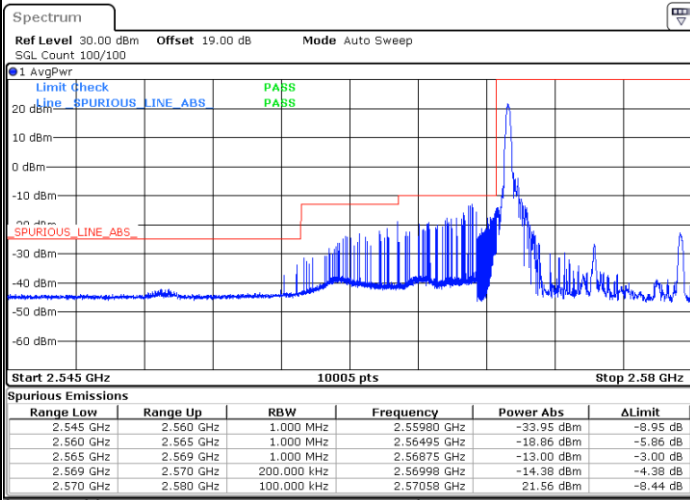

Highest Band Edge / Full RB

Date: 10.AUG.2021 16:48:01

LTE Band 38 / 5MHz / 64QAM

Lowest Band Edge / 1RB

Date: 10.AUG.2021 16:53:59

Highest Band Edge / 1 RB

Date: 10.AUG.2021 16:59:58

Lowest Band Edge / Full RB

Date: 10.AUG.2021 16:55:59

Highest Band Edge / Full RB

Date: 10.AUG.2021 16:57:58

LTE Band 38 / 10MHz / QPSK

Lowest Band Edge / 1 RB

Highest Band Edge / 1 RB

Date: 10.AUG.2021 17:09:55

Date: 10.AUG.2021 17:21:51

Lowest Band Edge / Full RB

Highest Band Edge / Full RB

Date: 10.AUG.2021 17:13:54

Date: 10.AUG.2021 17:17:53

LTE Band 38 / 10MHz / 16QAM

Lowest Band Edge / 1 RB

Date: 10.AUG.2021 17:11:54

Highest Band Edge / 1 RB

Date: 11.AUG.2021 18:30:08

Lowest Band Edge / Full RB

Date: 10.AUG.2021 17:15:53

Highest Band Edge / Full RB

Date: 10.AUG.2021 17:19:52

LTE Band 38 / 10MHz / 64QAM

Lowest Band Edge / 1 RB

Date: 10.AUG.2021 17:01:57