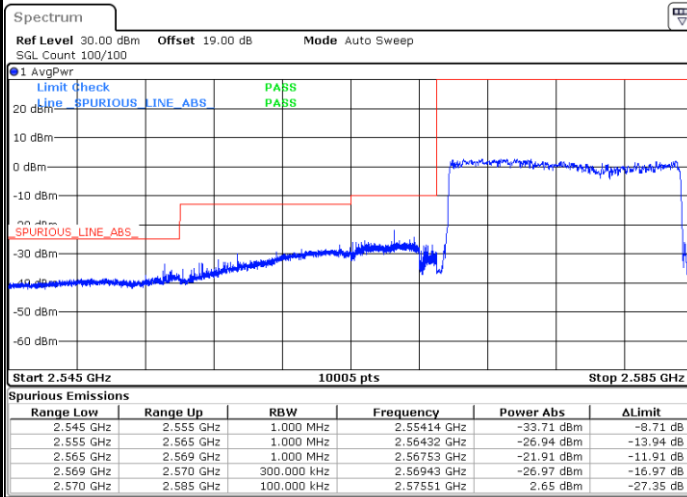

Date: 10.AUG.2021 17:25:50

Highest Band Edge / 1 RB

Date: 10.AUG.2021 17:37:47

Lowest Band Edge / Full RB

Date: 10.AUG.2021 17:29:49

Highest Band Edge / Full RB

Date: 10.AUG.2021 17:33:48

LTE Band 38 / 15MHz / 16QAM

Lowest Band Edge / 1 RB

Date: 10.AUG.2021 17:27:50

Highest Band Edge / 1 RB

Date: 10.AUG.2021 17:39:46

Lowest Band Edge / Full RB

Date: 10.AUG.2021 17:31:49

Highest Band Edge / Full RB

Date: 10.AUG.2021 17:35:47

LTE Band 38 / 15MHz / 64QAM

Lowest Band Edge / 1 RB

Date: 10.AUG.2021 17:41:46

Highest Band Edge / 1 RB

Date: 10.AUG.2021 17:47:44

Lowest Band Edge / Full RB

Date: 10.AUG.2021 17:43:45

Highest Band Edge / Full RB

Date: 10.AUG.2021 17:45:45

LTE Band 38 / 20MHz / QPSK

Lowest Band Edge / 1 RB

Date: 10.AUG.2021 17:50:30

Highest Band Edge / 1 RB

Date: 10.AUG.2021 18:02:27

Lowest Band Edge / Full RB

Date: 10.AUG.2021 17:54:29