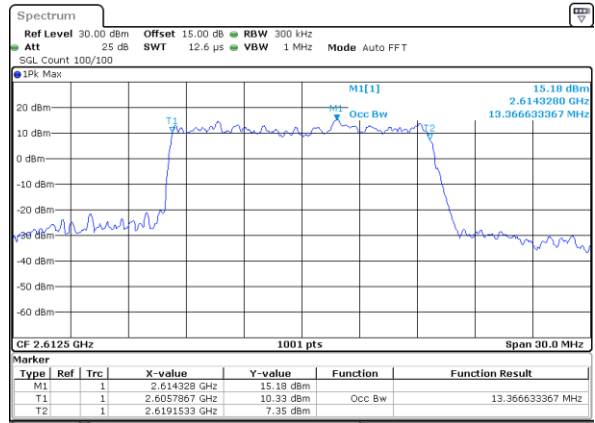

Date: 10\_AUG.2021 20:56:34

Highest Channel / 10MHz / 16QAM

Date: 10\_AUG.2021 20:56:45

LTE Band 38

Lowest Channel / 15MHz / QPSK

Date: 10\_AUG.2021 20:57:19

Lowest Channel / 15MHz / 16QAM

Date: 10\_AUG.2021 20:57:130

Middle Channel / 15MHz / QPSK

Date: 10\_AUG.2021 20:58:03

Middle Channel / 15MHz / 16QAM

Date: 10\_AUG.2021 20:58:114

Highest Channel / 15MHz / QPSK

Date: 10\_AUG.2021 20:58:47

Highest Channel / 15MHz / 16QAM

Date: 10\_AUG.2021 20:58:158

LTE Band 38

Lowest Channel / 20MHz / QPSK

Date: 10\_AUG.2021 20:59:13

Lowest Channel / 20MHz / 16QAM

Date: 10\_AUG.2021 20:59:43

Middle Channel / 20MHz / QPSK

Date: 10\_AUG.2021 21:00:15