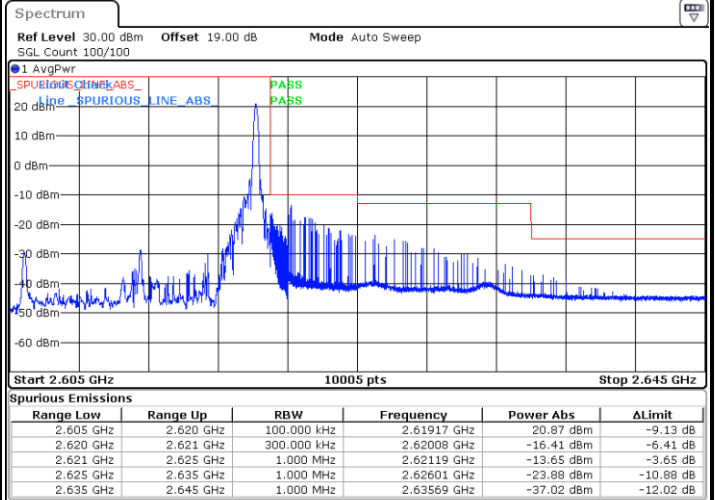

Highest Band Edge / 1 RB

Date: 10.AUG.2021 17:07:55

Lowest Band Edge / Full RB

Date: 10.AUG.2021 17:03:57

Highest Band Edge / Full RB

Date: 10.AUG.2021 17:05:56

LTE Band 38 / 15MHz / QPSK

Lowest Band Edge / 1 RB

Date: 10.AUG.2021 17:25:50

Highest Band Edge / 1 RB

Date: 10.AUG.2021 17:37:47

Lowest Band Edge / Full RB

Date: 10.AUG.2021 17:29:49

Highest Band Edge / Full RB

Date: 10.AUG.2021 17:33:48

LTE Band 38 / 15MHz / 16QAM

Lowest Band Edge / 1 RB

Date: 10.AUG.2021 17:27:50

Highest Band Edge / 1 RB

Date: 10.AUG.2021 17:39:46

Lowest Band Edge / Full RB

Date: 10.AUG.2021 17:31:49

Highest Band Edge / Full RB

Date: 10.AUG.2021 17:35:47

LTE Band 38 / 15MHz / 64QAM

Lowest Band Edge / 1 RB

Date: 10.AUG.2021 17:41:46

Highest Band Edge / 1 RB

Date: 10.AUG.2021 17:47:44

Lowest Band Edge / Full RB

Date: 10.AUG.2021 17:43:45

Highest Band Edge / Full RB