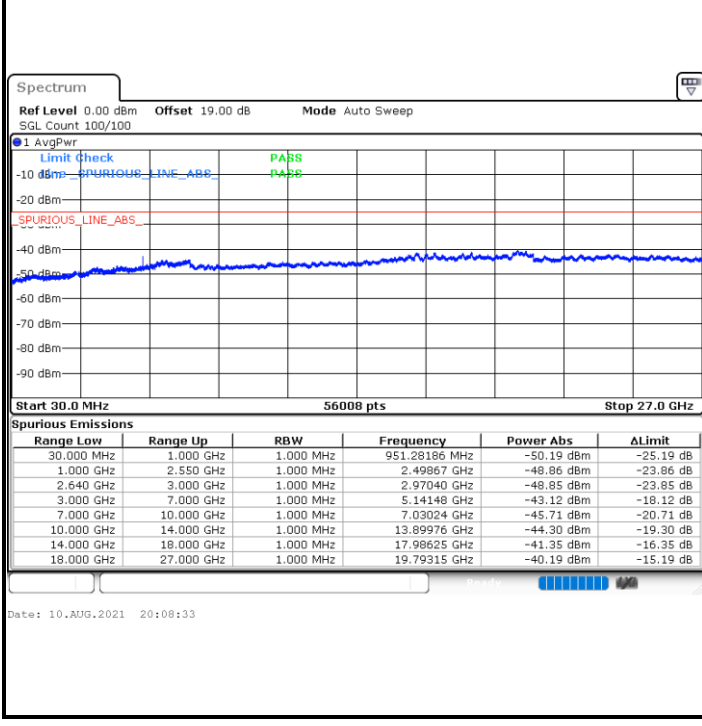

Date: 10.AUG.2021 17:56:28

Highest Band Edge / Full RB

Date: 10.AUG.2021 18:00:27

LTE Band 38 / 20MHz / 64QAM

Lowest Band Edge / 1 RB

Date: 10.AUG.2021 18:06:26

Highest Band Edge / 1 RB

Date: 10.AUG.2021 18:12:24

Lowest Band Edge / Full RB

Date: 10.AUG.2021 18:08:25

Highest Band Edge / Full RB

Date: 10.AUG.2021 18:10:24

# Conducted Spurious Emission

LTE Band 38 / 5MHz

Highest Channel / QPSK

Highest Channel / 16QAM

LTE Band 38 / 10MHz

Lowest Channel / QPSK

Lowest Channel / 16QAM

LTE Band 38 / 10MHz

Middle Channel / QPSK

Middle Channel / 16QAM

Date: 10.AUG.2021 20:12:06

Date: 10.AUG.2021 20:13:54

Highest Channel / QPSK

Highest Channel / 16QAM

Date: 10.AUG.2021 20:15:40

Date: 10.AUG.2021 20:17:26