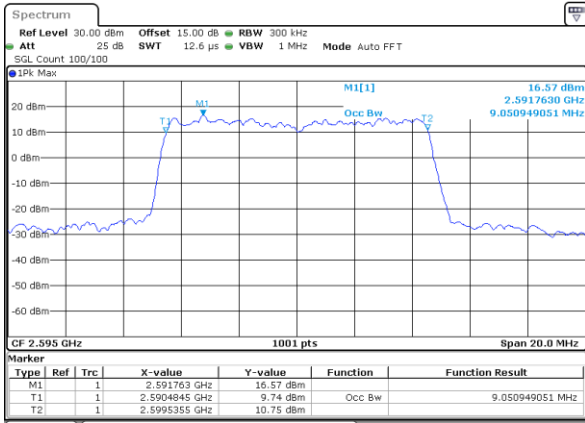

Middle Channel / 10MHz / QPSK

Date: 10_AUG.2021 20:55:50