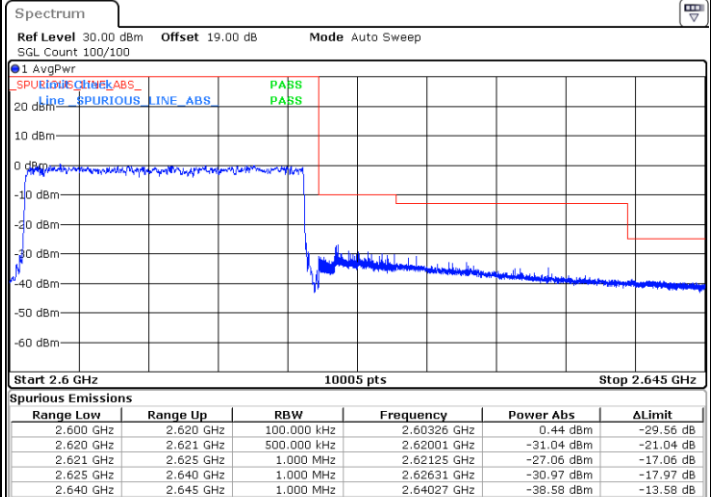

Date: 10.AUG.2021 17:45:45

LTE Band 38 / 20MHz / QPSK

Lowest Band Edge / 1 RB

Date: 10.AUG.2021 17:50:30

Highest Band Edge / 1 RB

Date: 10.AUG.2021 18:02:27

Lowest Band Edge / Full RB

Date: 10.AUG.2021 17:54:29

Highest Band Edge / Full RB

Date: 10.AUG.2021 17:58:28

LTE Band 38 / 20MHz / 16QAM

Lowest Band Edge / 1 RB

Date: 10.AUG.2021 17:52:30

Highest Band Edge / 1 RB

Date: 10.AUG.2021 18:04:26

Lowest Band Edge / Full RB

Date: 10.AUG.2021 17:56:28

Highest Band Edge / Full RB

Date: 10.AUG.2021 18:00:27

LTE Band 38 / 20MHz / 64QAM

Lowest Band Edge / 1 RB

Date: 10.AUG.2021 18:06:26

Highest Band Edge / 1 RB

Date: 10.AUG.2021 18:12:24

Lowest Band Edge / Full RB

Date: 10.AUG.2021 18:08:25

Highest Band Edge / Full RB

Date: 10.AUG.2021 18:10:24