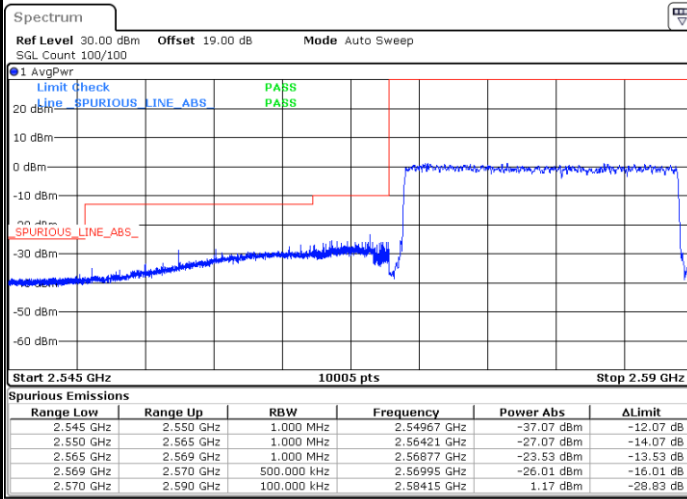

Date: 10.AUG.2021 17:45:45

LTE Band 38 / 20MHz / QPSK

Lowest Band Edge / 1 RB

Date: 10.AUG.2021 17:50:30

Highest Band Edge / 1 RB

Date: 10.AUG.2021 18:02:27

Lowest Band Edge / Full RB

Date: 10.AUG.2021 17:54:29

Highest Band Edge / Full RB

Date: 10.AUG.2021 17:58:28

LTE Band 38 / 20MHz / 16QAM

Lowest Band Edge / 1 RB

Date: 10.AUG.2021 17:52:30

Highest Band Edge / 1 RB

Date: 10.AUG.2021 18:04:26

Lowest Band Edge / Full RB

Date: 10.AUG.2021 17:56:28

Highest Band Edge / Full RB

Date: 10.AUG.2021 18:00:27

LTE Band 38 / 20MHz / 64QAM

Lowest Band Edge / 1 RB

Date: 10.AUG.2021 18:06:26

Highest Band Edge / 1 RB

Date: 10.AUG.2021 18:12:24

Lowest Band Edge / Full RB

Date: 10.AUG.2021 18:08:25

Highest Band Edge / Full RB

Date: 10.AUG.2021 18:10:24