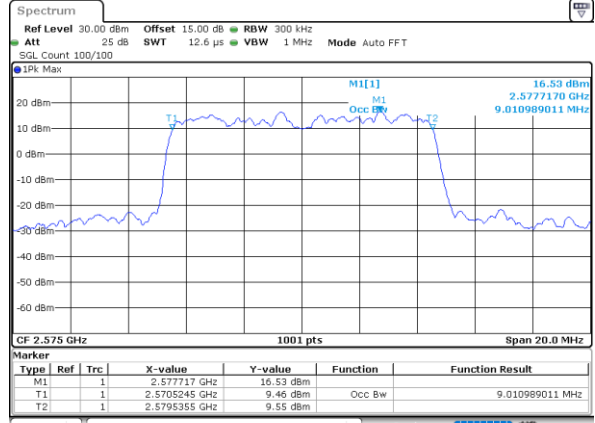

Lowest Channel / 10MHz / 16QAM

Date: 10_AUG.2021 20:55:17