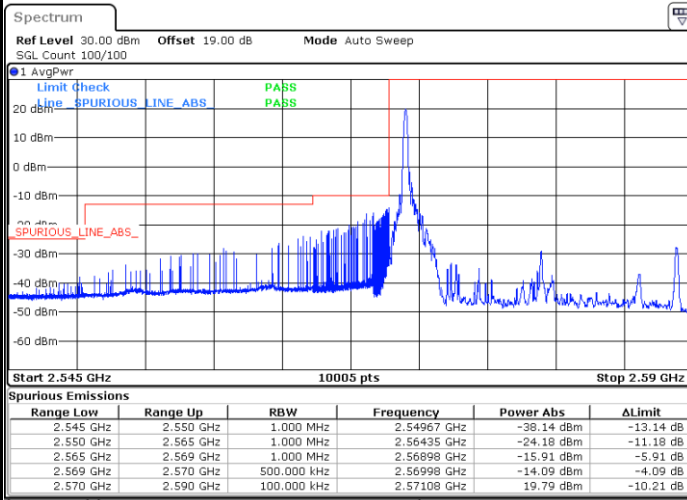

Date: 10.AUG.2021 17:45:45

LTE Band 38 / 20MHz / QPSK

Lowest Band Edge / 1 RB

Date: 10.AUG.2021 17:50:30

Highest Band Edge / 1 RB

Date: 10.AUG.2021 18:02:27

Lowest Band Edge / Full RB

Date: 10.AUG.2021 17:54:29

Highest Band Edge / Full RB

Date: 10.AUG.2021 17:58:28

LTE Band 38 / 20MHz / 16QAM

Lowest Band Edge / 1 RB

Date: 10.AUG.2021 17:52:30

Highest Band Edge / 1 RB

Date: 10.AUG.2021 18:04:26

Lowest Band Edge / Full RB

Date: 10.AUG.2021 17:56:28

Highest Band Edge / Full RB

Date: 10.AUG.2021 18:00:27

LTE Band 38 / 20MHz / 64QAM

Lowest Band Edge / 1 RB

Date: 10.AUG.2021 18:06:26

Highest Band Edge / 1 RB

Date: 10.AUG.2021 18:12:24

Lowest Band Edge / Full RB

Date: 10.AUG.2021 18:08:25

Highest Band Edge / Full RB

Date: 10.AUG.2021 18:10:24