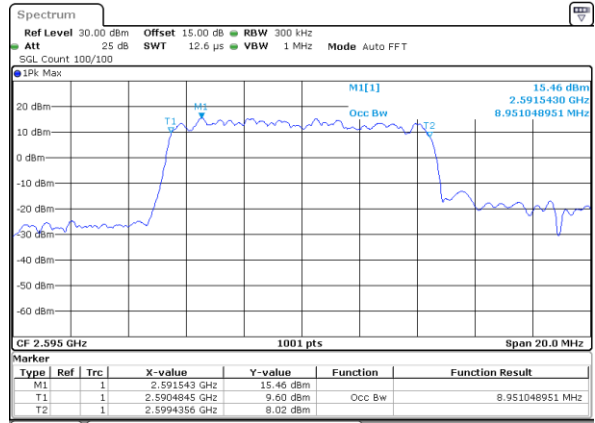

Date: 10\_AUG.2021 20:53:48

Highest Channel / 5MHz / QPSK

Date: 10\_AUG.2021 20:54:22

Highest Channel / 5MHz / 16QAM

Date: 10\_AUG.2021 20:54:33

LTE Band 38

Lowest Channel / 10MHz / QPSK

Date: 10\_AUG.2021 20:55:06

Lowest Channel / 10MHz / 16QAM

Date: 10\_AUG.2021 20:55:17

Middle Channel / 10MHz / QPSK

Date: 10\_AUG.2021 20:55:50

Middle Channel / 10MHz / 16QAM

Date: 10\_AUG.2021 20:56:01

Highest Channel / 10MHz / QPSK

Date: 10\_AUG.2021 20:56:34

Highest Channel / 10MHz / 16QAM

Date: 10\_AUG.2021 20:56:45

LTE Band 38

Lowest Channel / 15MHz / QPSK

Date: 10\_AUG.2021 20:57:19

Lowest Channel / 15MHz / 16QAM

Date: 10\_AUG.2021 20:57:130