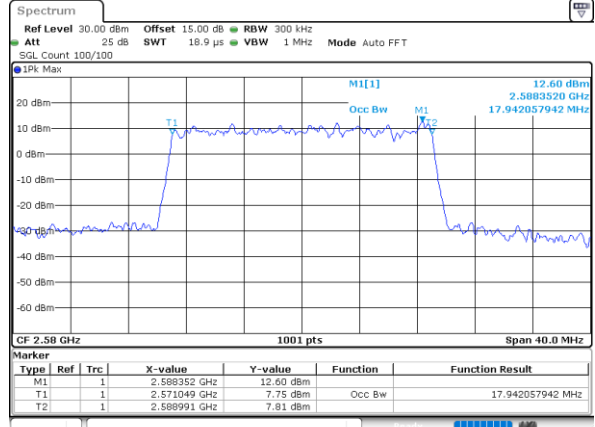

Date: 10\_AUG.2021 21:02:28

Highest Channel / 10MHz / 64QAM

Date: 10\_AUG.2021 21:03:34

LTE Band 38

Lowest Channel / 15MHz / 64QAM

Date: 10\_AUG.2021 21:03:16

Lowest Channel / 20MHz / 64QAM

Date: 10\_AUG.2021 21:05:03