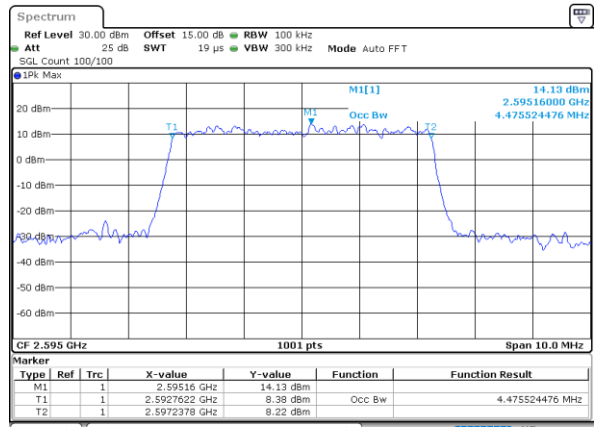

Date: 10\_AUG.2021 21:05:36

Highest Channel / 15MHz / 64QAM

Date: 10\_AUG.2021 21:04:52

Highest Channel / 20MHz / 64QAM

Date: 10\_AUG.2021 21:05:58

Occupied Bandwidth

Mode	LTE Band 38 : 99%OBW(MHz)											
BW	1.4MHz		3MHz		5MHz		10MHz		15MHz		20MHz	
Mod.	QPSK	16QAM	QPSK	16QAM	QPSK	16QAM	QPSK	16QAM	QPSK	16QAM	QPSK	16QAM
Lowest CH	-	-	-	-	4.48	4.49	9.01	9.01	13.49	13.49	17.90	17.90
Middle CH	-	-	-	-	4.47	4.48	9.05	8.95	13.43	13.52	17.90	17.86
Highest CH	-	-	-	-	4.49	4.48	9.05	9.03	13.40	13.37	17.82	17.94
Mode	LTE Band 38 : 99%OBW(MHz)											
BW	1.4MHz		3MHz		5MHz		10MHz		15MHz		20MHz	
Mod.	64QAM		64QAM		64QAM		64QAM		64QAM		64QAM	
Lowest CH	-	-	-	-	4.52	-	9.01	-	13.40	-	17.94	-
Middle CH	-	-	-	-	4.49	-	8.99	-	13.46	-	17.86	-
Highest CH	-	-	-	-	4.48	-	9.01	-	13.49	-	17.86	-

LTE Band 38

Lowest Channel / 5MHz / QPSK

Date: 10\_AUG.2021 20:52:53

Lowest Channel / 5MHz / 16QAM

Date: 10\_AUG.2021 20:53:04

Middle Channel / 5MHz / QPSK

Date: 10\_AUG.2021 20:53:37

Middle Channel / 5MHz / 16QAM

Date: 10\_AUG.2021 20:53:48

Highest Channel / 5MHz / QPSK

Date: 10\_AUG.2021 20:54:22

Highest Channel / 5MHz / 16QAM

Date: 10\_AUG.2021 20:54:33

LTE Band 38

Lowest Channel / 10MHz / QPSK

Date: 10\_AUG.2021 20:55:06