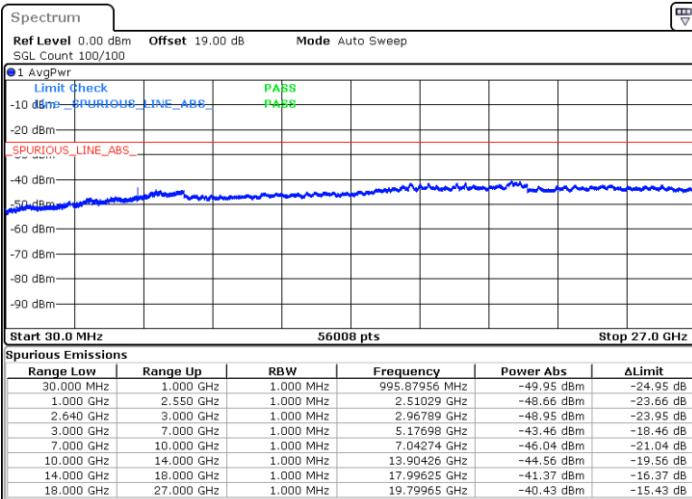

LTE Band 38 / 15MHz

Lowest Channel / QPSK

Lowest Channel / 16QAM

Date: 10.AUG.2021 20:19:13

Date: 10.AUG.2021 20:21:00

Middle Channel / QPSK

Middle Channel / 16QAM

Date: 10.AUG.2021 20:22:48