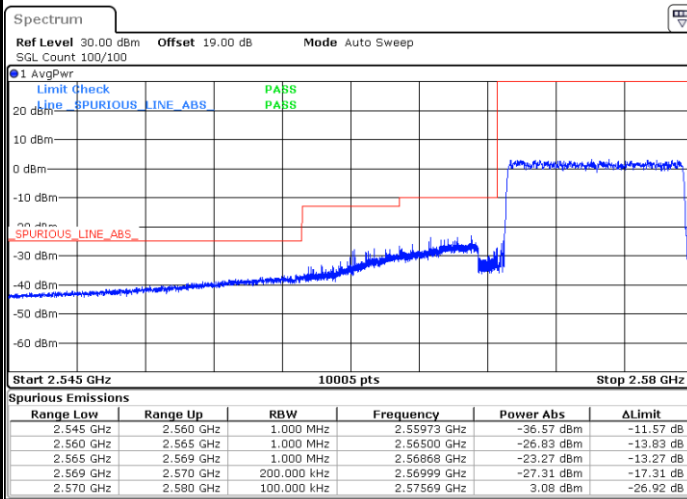

Lowest Band Edge / Full RB

Highest Band Edge / Full RB

Date: 10.AUG.2021 17:13:54

Date: 10.AUG.2021 17:17:53

LTE Band 38 / 10MHz / 16QAM

Lowest Band Edge / 1 RB

Date: 10.AUG.2021 17:11:54

Highest Band Edge / 1 RB

Date: 11.AUG.2021 18:30:08

Lowest Band Edge / Full RB

Date: 10.AUG.2021 17:15:53

Highest Band Edge / Full RB

Date: 10.AUG.2021 17:19:52

LTE Band 38 / 10MHz / 64QAM

Lowest Band Edge / 1 RB

Date: 10.AUG.2021 17:01:57

Highest Band Edge / 1 RB

Date: 10.AUG.2021 17:07:55

Lowest Band Edge / Full RB

Date: 10.AUG.2021 17:03:57

Highest Band Edge / Full RB

Date: 10.AUG.2021 17:05:56

LTE Band 38 / 15MHz / QPSK

Lowest Band Edge / 1 RB

Date: 10.AUG.2021 17:25:50

Highest Band Edge / 1 RB

Date: 10.AUG.2021 17:37:47

Lowest Band Edge / Full RB

Date: 10.AUG.2021 17:29:49

Highest Band Edge / Full RB

Date: 10.AUG.2021 17:33:48

LTE Band 38 / 15MHz / 16QAM