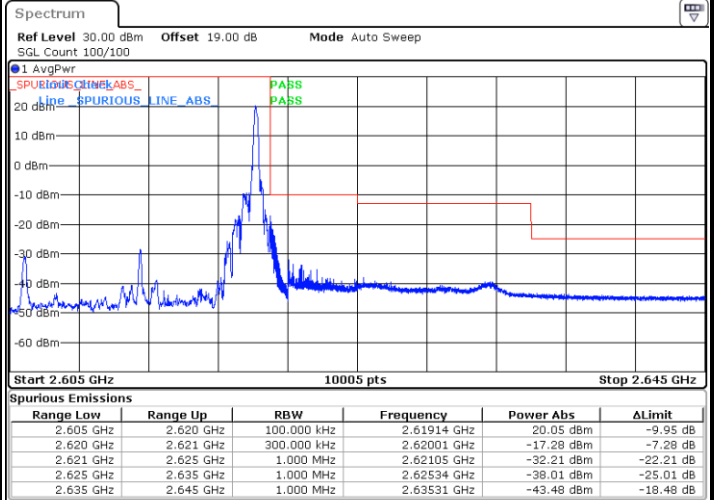

Date: 10.AUG.2021 17:25:50

Highest Band Edge / 1 RB

Date: 10.AUG.2021 17:37:47

Lowest Band Edge / Full RB

Date: 10.AUG.2021 17:29:49

Highest Band Edge / Full RB

Date: 10.AUG.2021 17:33:48

LTE Band 38 / 15MHz / 16QAM

Lowest Band Edge / 1 RB

Date: 10.AUG.2021 17:27:50

Highest Band Edge / 1 RB

Date: 10.AUG.2021 17:39:46

Lowest Band Edge / Full RB

Date: 10.AUG.2021 17:31:49

Highest Band Edge / Full RB

Date: 10.AUG.2021 17:35:47

LTE Band 38 / 15MHz / 64QAM

Lowest Band Edge / 1 RB

Date: 10.AUG.2021 17:41:46

Highest Band Edge / 1 RB

Date: 10.AUG.2021 17:47:44

Lowest Band Edge / Full RB

Date: 10.AUG.2021 17:43:45

Highest Band Edge / Full RB

Date: 10.AUG.2021 17:45:45

LTE Band 38 / 20MHz / QPSK

Lowest Band Edge / 1 RB

Date: 10.AUG.2021 17:50:30

Highest Band Edge / 1 RB

Date: 10.AUG.2021 18:02:27

Lowest Band Edge / Full RB

Date: 10.AUG.2021 17:54:29