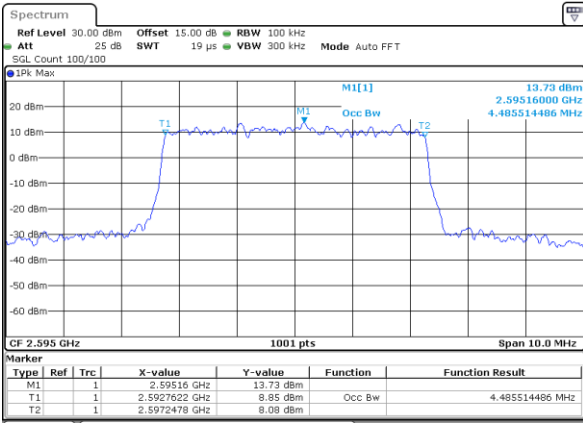

Middle Channel / 20MHz / 16QAM

Date: 10\_AUG.2021 21:00:27

Highest Channel / 20MHz / QPSK

Date: 10\_AUG.2021 21:01:00

Highest Channel / 20MHz / 16QAM

Date: 10\_AUG.2021 21:01:11

LTE Band 38

Lowest Channel / 5MHz / 64QAM

Date: 10\_AUG.2021 21:01:44

Lowest Channel / 10MHz / 64QAM

Date: 10\_AUG.2021 21:02:50

Middle Channel / 5MHz / 64QAM

Date: 10\_AUG.2021 21:02:06

Middle Channel / 10MHz / 64QAM

Date: 10\_AUG.2021 21:03:12

Highest Channel / 5MHz / 64QAM