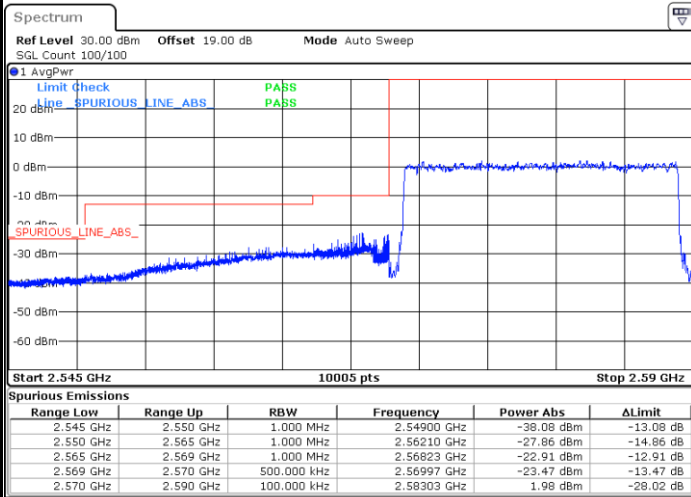

LTE Band 38 / 15MHz / 64QAM

Lowest Band Edge / 1 RB

Date: 10.AUG.2021 17:41:46

Highest Band Edge / 1 RB

Date: 10.AUG.2021 17:47:44

Lowest Band Edge / Full RB

Date: 10.AUG.2021 17:43:45

Highest Band Edge / Full RB

Date: 10.AUG.2021 17:45:45

LTE Band 38 / 20MHz / QPSK

Lowest Band Edge / 1 RB

Date: 10.AUG.2021 17:50:30

Highest Band Edge / 1 RB

Date: 10.AUG.2021 18:02:27

Lowest Band Edge / Full RB

Date: 10.AUG.2021 17:54:29

Highest Band Edge / Full RB

Date: 10.AUG.2021 17:58:28

LTE Band 38 / 20MHz / 16QAM

Lowest Band Edge / 1 RB

Date: 10.AUG.2021 17:52:30

Highest Band Edge / 1 RB

Date: 10.AUG.2021 18:04:26

Lowest Band Edge / Full RB

Date: 10.AUG.2021 17:56:28

Highest Band Edge / Full RB

Date: 10.AUG.2021 18:00:27

LTE Band 38 / 20MHz / 64QAM

Lowest Band Edge / 1 RB

Date: 10.AUG.2021 18:06:26

Highest Band Edge / 1 RB

Date: 10.AUG.2021 18:12:24