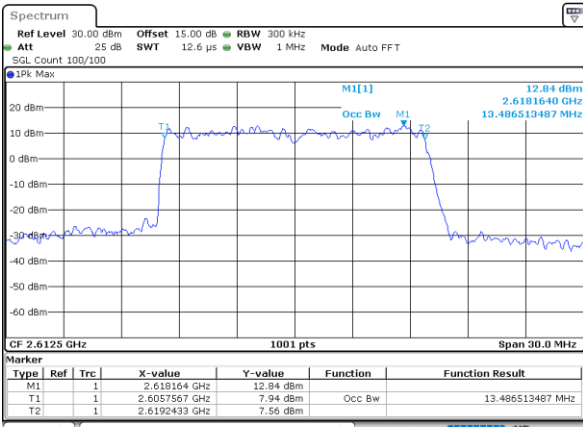

Middle Channel / 15MHz / 64QAM

Date: 10\_AUG.2021 21:04:18

Middle Channel / 20MHz / 64QAM

Date: 10\_AUG.2021 21:05:25

Highest Channel / 15MHz / 64QAM

Date: 10\_AUG.2021 21:04:41

Highest Channel / 20MHz / 64QAM