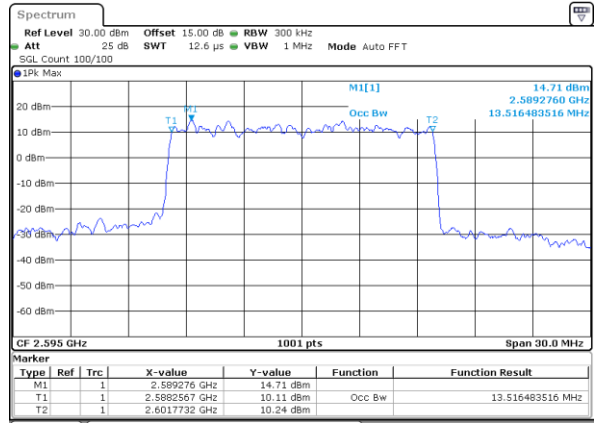

Middle Channel / 15MHz / 16QAM

Date: 10_AUG.2021 20:58:114