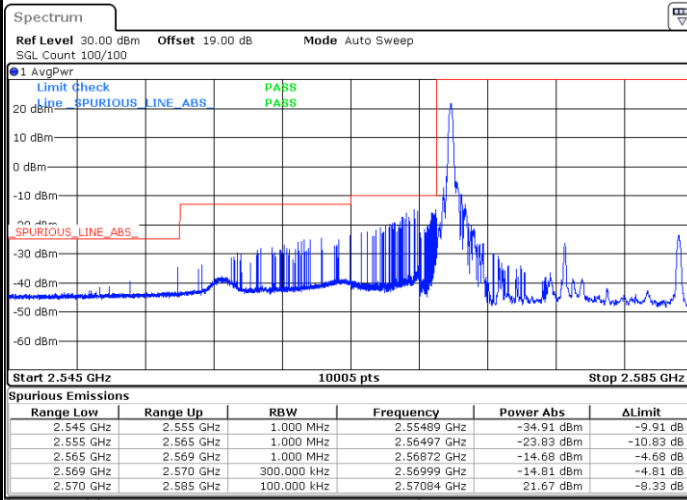

Highest Band Edge / 1 RB

Date: 10.AUG.2021 17:07:55

Lowest Band Edge / Full RB

Date: 10.AUG.2021 17:03:57

Highest Band Edge / Full RB

Date: 10.AUG.2021 17:05:56

LTE Band 38 / 15MHz / QPSK

Lowest Band Edge / 1 RB

Date: 10.AUG.2021 17:25:50

Highest Band Edge / 1 RB

Date: 10.AUG.2021 17:37:47

Lowest Band Edge / Full RB

Date: 10.AUG.2021 17:29:49

Highest Band Edge / Full RB

Date: 10.AUG.2021 17:33:48

LTE Band 38 / 15MHz / 16QAM

Lowest Band Edge / 1 RB

Date: 10.AUG.2021 17:27:50

Highest Band Edge / 1 RB

Date: 10.AUG.2021 17:39:46

Lowest Band Edge / Full RB

Date: 10.AUG.2021 17:31:49

Highest Band Edge / Full RB

Date: 10.AUG.2021 17:35:47

LTE Band 38 / 15MHz / 64QAM

Lowest Band Edge / 1 RB

Date: 10.AUG.2021 17:41:46

Highest Band Edge / 1 RB

Date: 10.AUG.2021 17:47:44

Lowest Band Edge / Full RB

Date: 10.AUG.2021 17:43:45

Highest Band Edge / Full RB