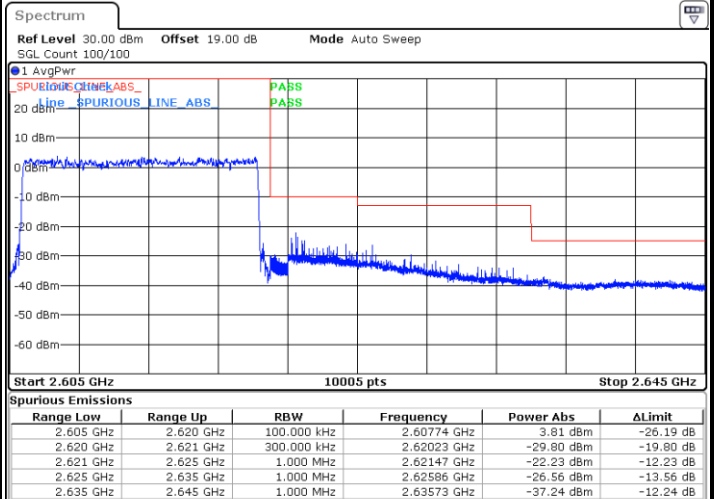

Highest Band Edge / 1 RB

Date: 10.AUG.2021 17:07:55

Lowest Band Edge / Full RB

Date: 10.AUG.2021 17:03:57

Highest Band Edge / Full RB

Date: 10.AUG.2021 17:05:56

LTE Band 38 / 15MHz / QPSK

Lowest Band Edge / 1 RB

Date: 10.AUG.2021 17:25:50

Highest Band Edge / 1 RB

Date: 10.AUG.2021 17:37:47

Lowest Band Edge / Full RB

Date: 10.AUG.2021 17:29:49

Highest Band Edge / Full RB

Date: 10.AUG.2021 17:33:48

LTE Band 38 / 15MHz / 16QAM

Lowest Band Edge / 1 RB

Date: 10.AUG.2021 17:27:50

Highest Band Edge / 1 RB

Date: 10.AUG.2021 17:39:46

Lowest Band Edge / Full RB

Date: 10.AUG.2021 17:31:49

Highest Band Edge / Full RB

Date: 10.AUG.2021 17:35:47

LTE Band 38 / 15MHz / 64QAM

Lowest Band Edge / 1 RB

Date: 10.AUG.2021 17:41:46

Highest Band Edge / 1 RB

Date: 10.AUG.2021 17:47:44

Lowest Band Edge / Full RB

Date: 10.AUG.2021 17:43:45

Highest Band Edge / Full RB