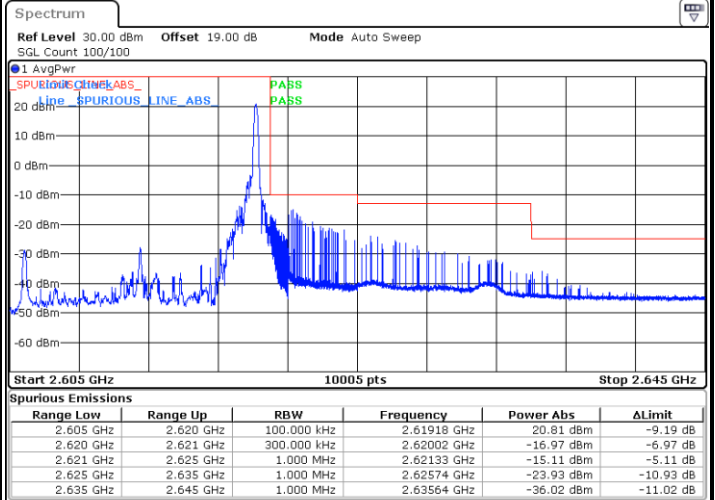

Date: 11.AUG.2021 18:30:08

Lowest Band Edge / Full RB

Date: 10.AUG.2021 17:15:53

Highest Band Edge / Full RB

Date: 10.AUG.2021 17:19:52

LTE Band 38 / 10MHz / 64QAM

Lowest Band Edge / 1 RB

Date: 10.AUG.2021 17:01:57

Highest Band Edge / 1 RB

Date: 10.AUG.2021 17:07:55

Lowest Band Edge / Full RB

Date: 10.AUG.2021 17:03:57

Highest Band Edge / Full RB

Date: 10.AUG.2021 17:05:56

LTE Band 38 / 15MHz / QPSK

Lowest Band Edge / 1 RB

Date: 10.AUG.2021 17:25:50

Highest Band Edge / 1 RB

Date: 10.AUG.2021 17:37:47

Lowest Band Edge / Full RB

Date: 10.AUG.2021 17:29:49

Highest Band Edge / Full RB

Date: 10.AUG.2021 17:33:48

LTE Band 38 / 15MHz / 16QAM

Lowest Band Edge / 1 RB

Date: 10.AUG.2021 17:27:50

Highest Band Edge / 1 RB

Date: 10.AUG.2021 17:39:46

Lowest Band Edge / Full RB

Date: 10.AUG.2021 17:31:49

Highest Band Edge / Full RB

Date: 10.AUG.2021 17:35:47