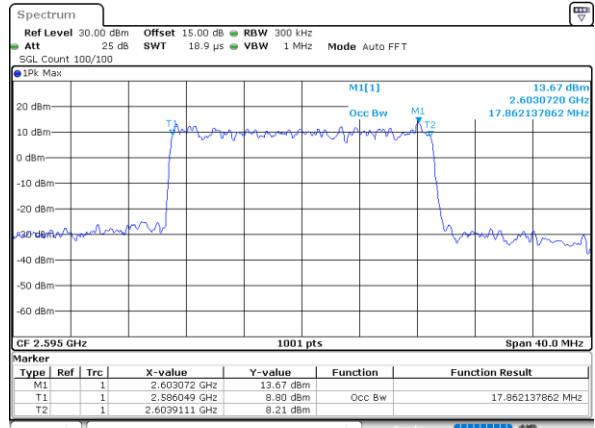

Date: 10\_AUG.2021 20:58:158

LTE Band 38

Lowest Channel / 20MHz / QPSK

Date: 10\_AUG.2021 20:59:13

Lowest Channel / 20MHz / 16QAM

Date: 10\_AUG.2021 20:59:43

Middle Channel / 20MHz / QPSK

Date: 10\_AUG.2021 21:00:15

Middle Channel / 20MHz / 16QAM

Date: 10\_AUG.2021 21:00:27

Highest Channel / 20MHz / QPSK

Date: 10\_AUG.2021 21:01:00

Highest Channel / 20MHz / 16QAM

Date: 10\_AUG.2021 21:01:11

LTE Band 38

Lowest Channel / 5MHz / 64QAM