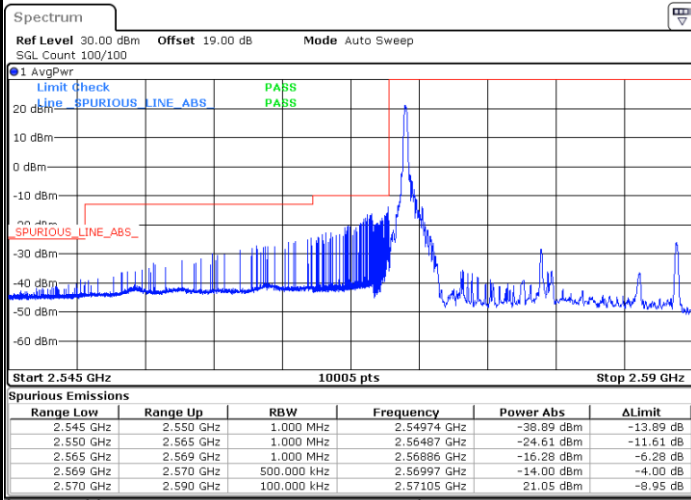

Lowest Band Edge / 1 RB

Date: 10.AUG.2021 17:27:50

Highest Band Edge / 1 RB

Date: 10.AUG.2021 17:39:46

Lowest Band Edge / Full RB

Date: 10.AUG.2021 17:31:49

Highest Band Edge / Full RB

Date: 10.AUG.2021 17:35:47

LTE Band 38 / 15MHz / 64QAM

Lowest Band Edge / 1 RB

Date: 10.AUG.2021 17:41:46

Highest Band Edge / 1 RB

Date: 10.AUG.2021 17:47:44

Lowest Band Edge / Full RB

Date: 10.AUG.2021 17:43:45

Highest Band Edge / Full RB

Date: 10.AUG.2021 17:45:45

LTE Band 38 / 20MHz / QPSK

Lowest Band Edge / 1 RB

Date: 10.AUG.2021 17:50:30

Highest Band Edge / 1 RB

Date: 10.AUG.2021 18:02:27

Lowest Band Edge / Full RB

Date: 10.AUG.2021 17:54:29

Highest Band Edge / Full RB

Date: 10.AUG.2021 17:58:28

LTE Band 38 / 20MHz / 16QAM

Lowest Band Edge / 1 RB

Date: 10.AUG.2021 17:52:30

Highest Band Edge / 1 RB

Date: 10.AUG.2021 18:04:26

Lowest Band Edge / Full RB