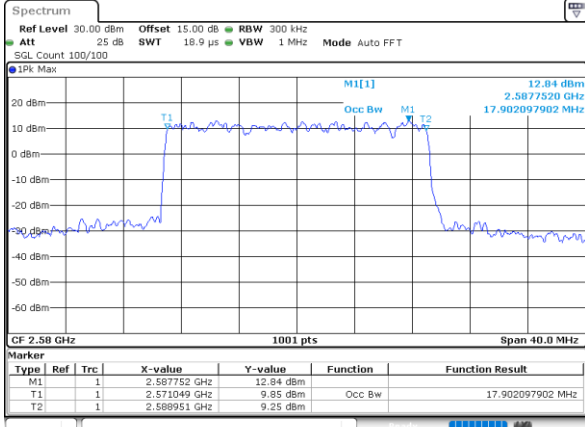

Date: 10\_AUG.2021 20:58:158

LTE Band 38

Lowest Channel / 20MHz / QPSK

Date: 10\_AUG.2021 20:59:13

Lowest Channel / 20MHz / 16QAM

Date: 10\_AUG.2021 20:59:43

Middle Channel / 20MHz / QPSK

Date: 10\_AUG.2021 21:00:15