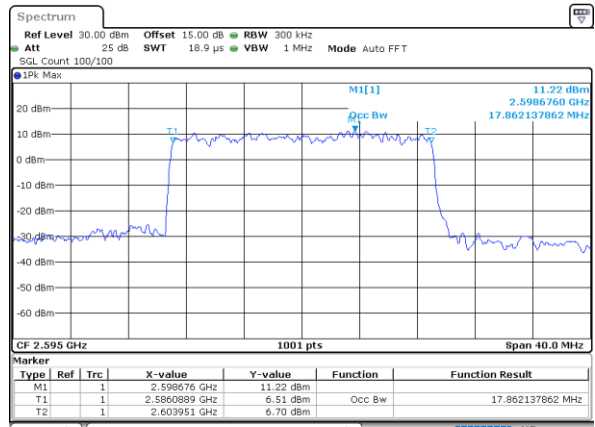

Middle Channel / 20MHz / 64QAM

Date: 10_AUG.2021 21:05:25