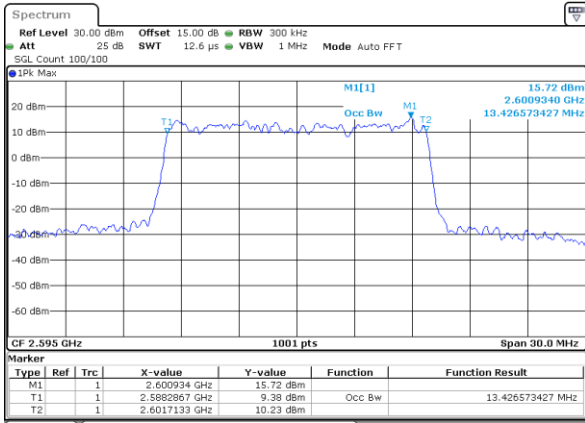

Middle Channel / 15MHz / QPSK

Date: 10_AUG.2021 20:58:03