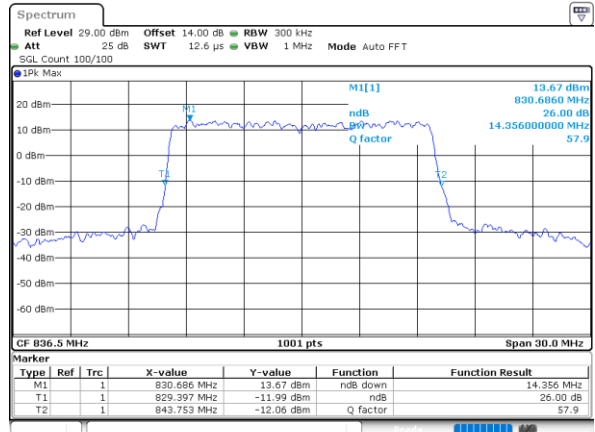

Middle Channel / 15MHz / 16QAM

Date: 9_AUG.2021 23:21:47