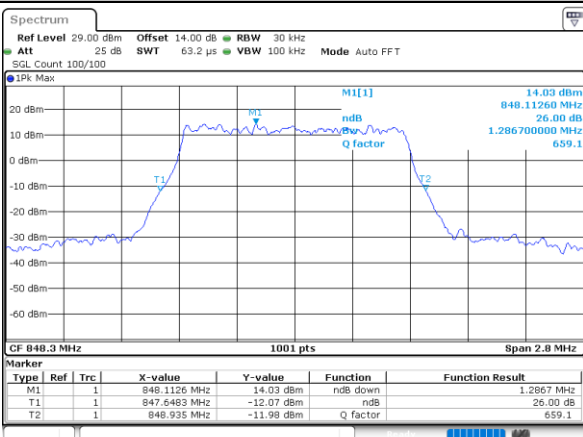

Highest Channel / 1.4MHz / 64QAM

Date: 9_AUG.2021 20:19:31