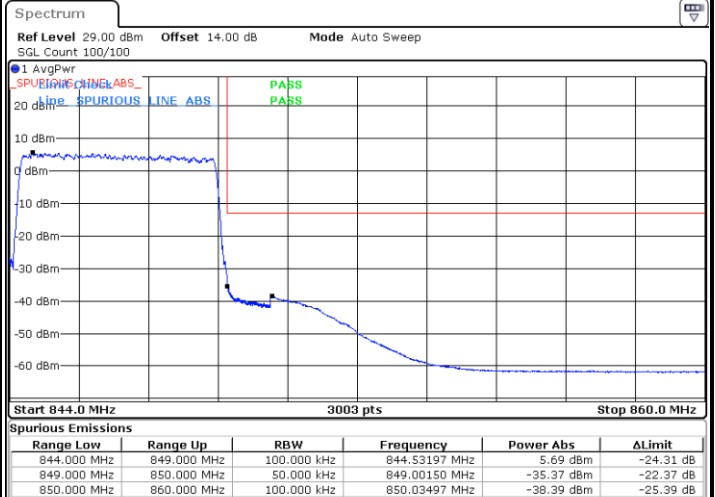

Date: 9.AUG.2021 22:17:10

Highest Band Edge / Full RB

Date: 9.AUG.2021 22:38:50

**LTE Band 26 / 5MHz / 16QAM**

**Lowest Band Edge / 1RB**

**Highest Band Edge / 1 RB**

**Lowest Band Edge / Full RB**

**Highest Band Edge / Full RB**

LTE Band 26 / 5MHz / 64QAM

Lowest Band Edge / 1RB

Date: 9.AUG.2021 20:43:15

Highest Band Edge / 1 RB

Date: 9.AUG.2021 20:48:58

Lowest Band Edge / Full RB

Date: 9.AUG.2021 20:41:11

Highest Band Edge / Full RB

Date: 9.AUG.2021 20:51:02

LTE Band 26 / 10MHz / QPSK

Lowest Band Edge / 1 RB

Date: 9.AUG.2021 22:50:41

Highest Band Edge / 1 RB

Date: 9.AUG.2021 23:00:03

Lowest Band Edge / Full RB

Date: 9.AUG.2021 22:44:32

Highest Band Edge / Full RB

Date: 9.AUG.2021 23:06:12

LTE Band 26 / 10MHz / 16QAM

Lowest Band Edge / 1 RB

Date: 9.AUG.2021 22:48:39

Highest Band Edge / 1 RB

Date: 9.AUG.2021 23:02:07

Lowest Band Edge / Full RB