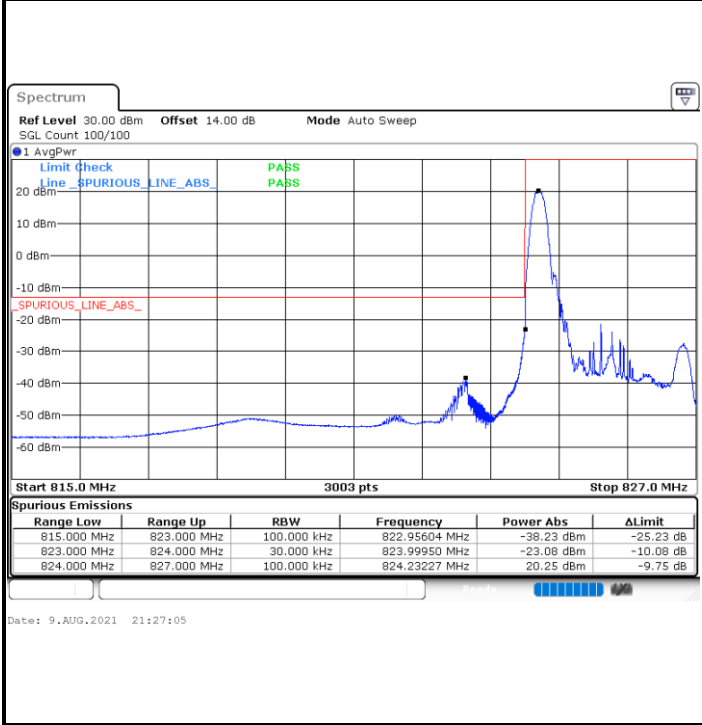

Highest Band Edge / 1 RB

Lowest Band Edge / Full RB

Highest Band Edge / Full RB

LTE Band 26 / 3MHz / QPSK

Lowest Band Edge / 1RB

Date: 9.AUG.2021 21:29:08

Highest Band Edge / 1 RB

Date: 9.AUG.2021 22:05:17

Lowest Band Edge / Full RB

Date: 9.AUG.2021 21:22:58

Highest Band Edge / Full RB

Date: 9.AUG.2021 22:11:26

**LTE Band 26 / 3MHz / 16QAM**

**Lowest Band Edge / 1 RB**

**Highest Band Edge / 1 RB**

**Lowest Band Edge / Full RB**

**Highest Band Edge / Full RB**

LTE Band 26 / 3MHz / 64QAM

Lowest Band Edge / 1 RB

Date: 9.AUG.2021 20:29:35

Highest Band Edge / 1 RB

Date: 9.AUG.2021 20:35:16

Lowest Band Edge / Full RB

Date: 9.AUG.2021 20:27:30

Highest Band Edge / Full RB

Date: 9.AUG.2021 20:37:18

LTE Band 26 / 5MHz / QPSK

Lowest Band Edge / 1 RB

Date: 9.AUG.2021 22:23:21

Highest Band Edge / 1 RB

Date: 9.AUG.2021 22:32:40

Lowest Band Edge / Full RB