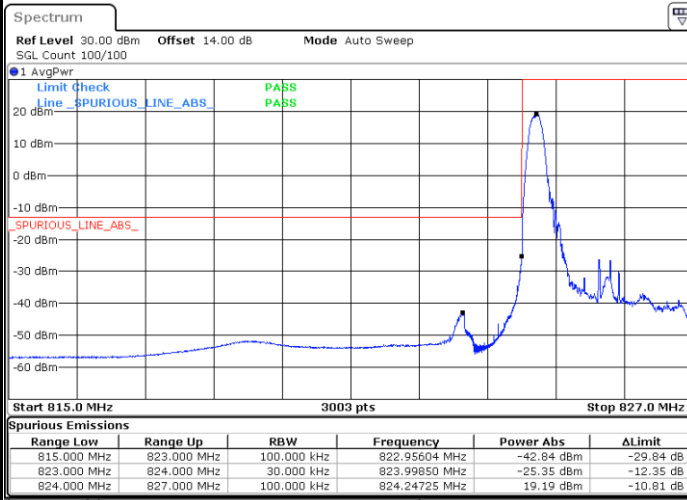

Highest Band Edge / 1 RB

Lowest Band Edge / Full RB

Highest Band Edge / Full RB

LTE Band 26 / 3MHz / QPSK

Lowest Band Edge / 1RB

Date: 9.AUG.2021 21:29:08

Highest Band Edge / 1 RB

Date: 9.AUG.2021 22:05:17

Lowest Band Edge / Full RB

Date: 9.AUG.2021 21:22:58

Highest Band Edge / Full RB

Date: 9.AUG.2021 22:11:26

**LTE Band 26 / 3MHz / 16QAM**

**Lowest Band Edge / 1 RB**

**Highest Band Edge / 1 RB**

**Lowest Band Edge / Full RB**

**Highest Band Edge / Full RB**

LTE Band 26 / 3MHz / 64QAM

Lowest Band Edge / 1 RB

Date: 9.AUG.2021 20:29:35

Highest Band Edge / 1 RB

Date: 9.AUG.2021 20:35:16

Lowest Band Edge / Full RB

Date: 9.AUG.2021 20:27:30

Highest Band Edge / Full RB

Date: 9.AUG.2021 20:37:18

LTE Band 26 / 5MHz / QPSK

Lowest Band Edge / 1 RB

Date: 9.AUG.2021 22:23:21

Highest Band Edge / 1 RB

Date: 9.AUG.2021 22:32:40

Lowest Band Edge / Full RB