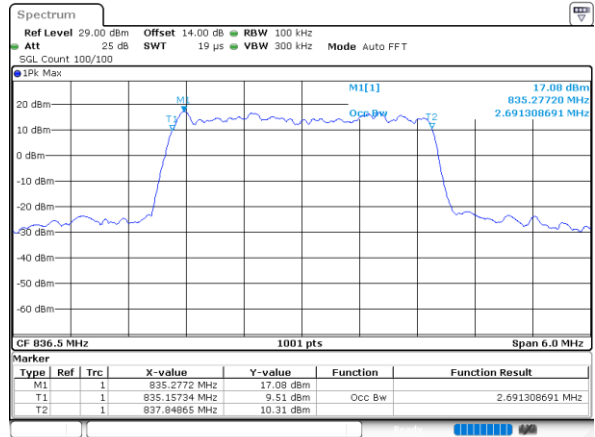

Middle Channel / 3MHz / 16QAM

Date: 9,AUG,2021 21:32:26