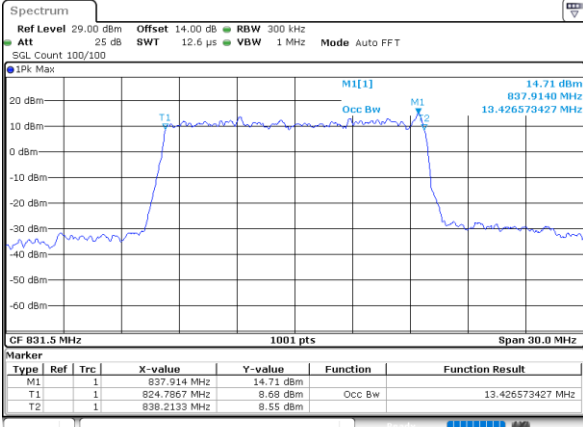

LTE Band 26

Lowest Channel / 5MHz / 64QAM

Date: 9\_AUG.2021 20:38:57

Lowest Channel / 10MHz / 64QAM

Date: 9\_AUG.2021 20:52:41

Middle Channel / 5MHz / 64QAM

Date: 9\_AUG.2021 20:44:55

Middle Channel / 10MHz / 64QAM

Date: 9\_AUG.2021 20:58:37

Highest Channel / 5MHz / 64QAM

Date: 9\_AUG.2021 20:46:44

Highest Channel / 10MHz / 64QAM

Date: 9\_AUG.2021 21:00:26

LTE Band 26

Lowest Channel / 15MHz / 64QAM

Date: 9\_AUG.2021 21:06:23