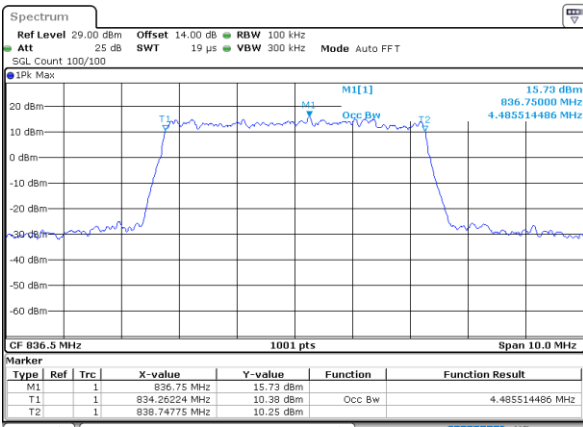

Middle Channel / 5MHz / QPSK

Date: 9_AUG.2021 22:26:27