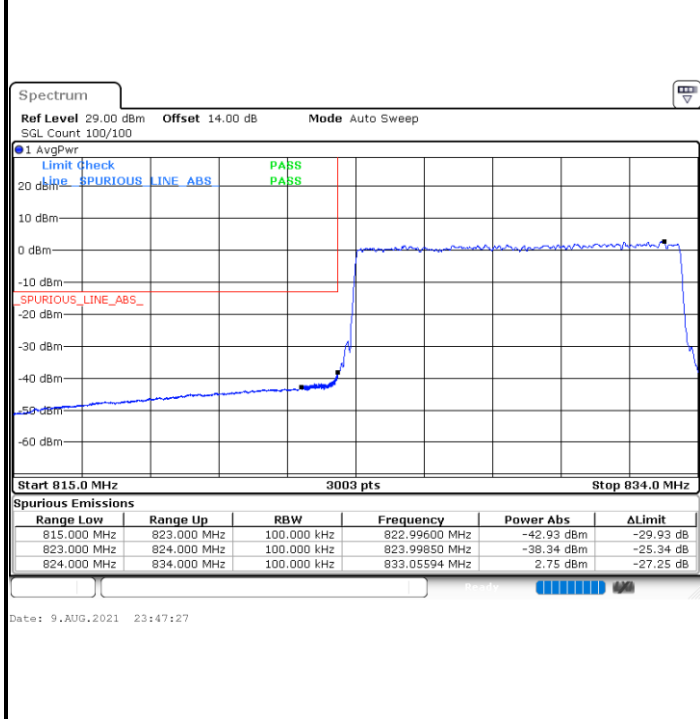

Date: 9.AUG.2021 20:51:02

LTE Band 26 / 10MHz / QPSK

Lowest Band Edge / 1 RB

Date: 9.AUG.2021 22:50:41

Highest Band Edge / 1 RB

Date: 9.AUG.2021 23:00:03

Lowest Band Edge / Full RB

Date: 9.AUG.2021 22:44:32

Highest Band Edge / Full RB

Date: 9.AUG.2021 23:06:12

LTE Band 26 / 10MHz / 16QAM

Lowest Band Edge / 1 RB

Date: 9.AUG.2021 22:48:39

Highest Band Edge / 1 RB

Date: 9.AUG.2021 23:02:07

Lowest Band Edge / Full RB

Date: 9.AUG.2021 22:46:36

Highest Band Edge / Full RB

Date: 9.AUG.2021 23:04:09

**LTE Band 26 / 10MHz / 64QAM**

**Lowest Band Edge / 1 RB**

**Highest Band Edge / 1 RB**

**Lowest Band Edge / Full RB**

**Highest Band Edge / Full RB**