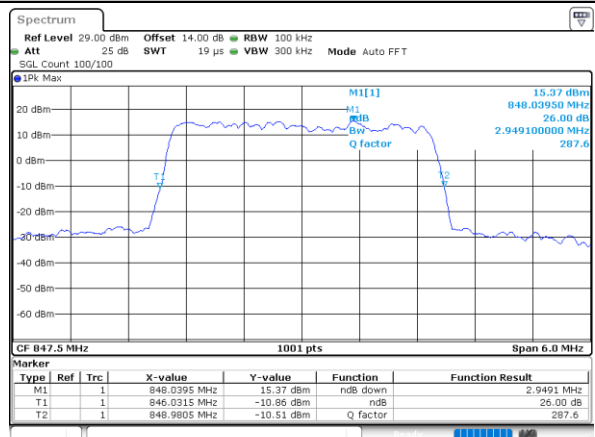

Date: 9\_AUG.2021 20:17:39

Middle Channel / 3MHz / 64QAM

Date: 9\_AUG.2021 20:31:24

Highest Channel / 1.4MHz / 64QAM

Date: 9\_AUG.2021 20:19:31

Highest Channel / 3MHz / 64QAM

Date: 9\_AUG.2021 20:33:13

LTE Band 26