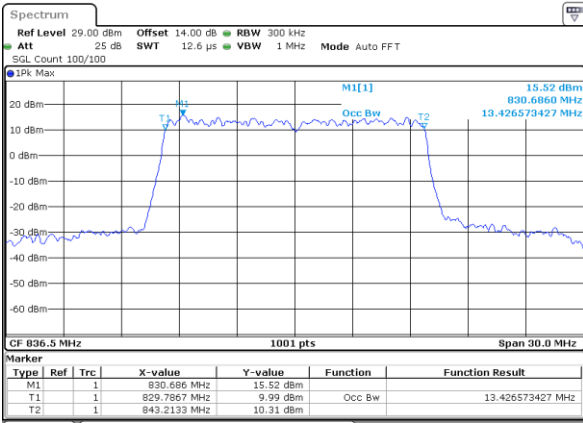

Date: 9\_AUG.2021 22:30:15

LTE Band 26

Lowest Channel / 10MHz / QPSK

Date: 9\_AUG.2021 22:41:55

Lowest Channel / 10MHz / 16QAM

Date: 9\_AUG.2021 22:42:06

Middle Channel / 10MHz / QPSK

Date: 9\_AUG.2021 22:53:48

Middle Channel / 10MHz / 16QAM

Date: 9\_AUG.2021 22:53:59

Highest Channel / 10MHz / QPSK

Date: 9\_AUG.2021 22:57:27

Highest Channel / 10MHz / 16QAM

Date: 9\_AUG.2021 22:57:38

LTE Band 26

Lowest Channel / 15MHz / QPSK

Date: 9\_AUG.2021 23:09:18

Lowest Channel / 15MHz / 16QAM

Date: 9\_AUG.2021 23:09:29

Middle Channel / 15MHz / QPSK

Date: 9\_AUG.2021 23:21:25

Middle Channel / 15MHz / 16QAM

Date: 9\_AUG.2021 23:21:36

Highest Channel / 15MHz / QPSK

Date: 9\_AUG.2021 23:25:03

Highest Channel / 15MHz / 16QAM

Date: 9\_AUG.2021 23:25:14

LTE Band 26

Lowest Channel / 1.4MHz / 64QAM

Date: 9.AUG.2021 20:11:31

Lowest Channel / 3MHz / 64QAM

Date: 9.AUG.2021 20:25:15