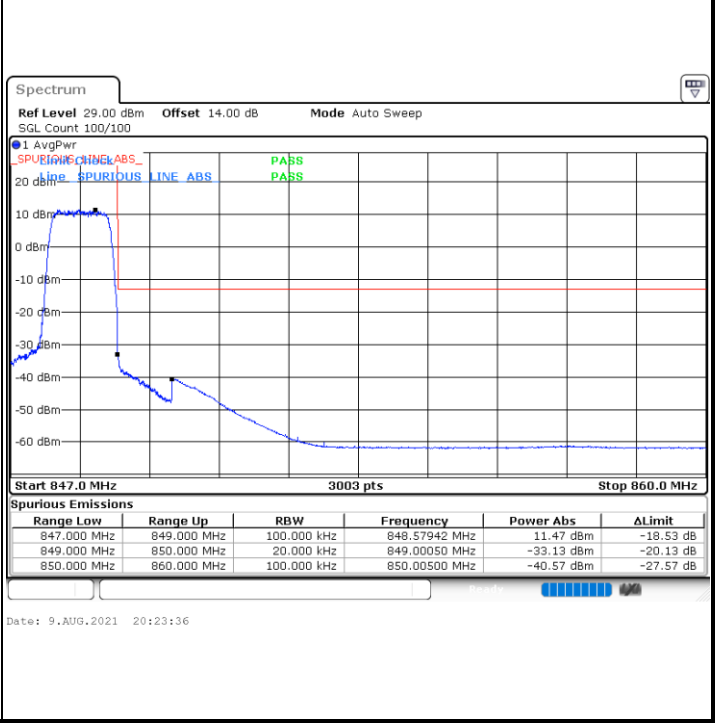

# Conducted Band Edge

LTE Band 26 / 1.4MHz / 16QAM

Lowest Band Edge / 1 RB

Highest Band Edge / 1 RB

Lowest Band Edge / Full RB

Highest Band Edge / Full RB

LTE Band 26 / 1.4MHz / 64QAM

Lowest Band Edge / 1 RB

Highest Band Edge / 1 RB

Lowest Band Edge / Full RB

Highest Band Edge / Full RB

LTE Band 26 / 3MHz / QPSK

Lowest Band Edge / 1RB

Date: 9.AUG.2021 21:29:08

Highest Band Edge / 1 RB

Date: 9.AUG.2021 22:05:17

Lowest Band Edge / Full RB

Date: 9.AUG.2021 21:22:58

Highest Band Edge / Full RB

Date: 9.AUG.2021 22:11:26

**LTE Band 26 / 3MHz / 16QAM**

**Lowest Band Edge / 1 RB**

**Highest Band Edge / 1 RB**

**Lowest Band Edge / Full RB**