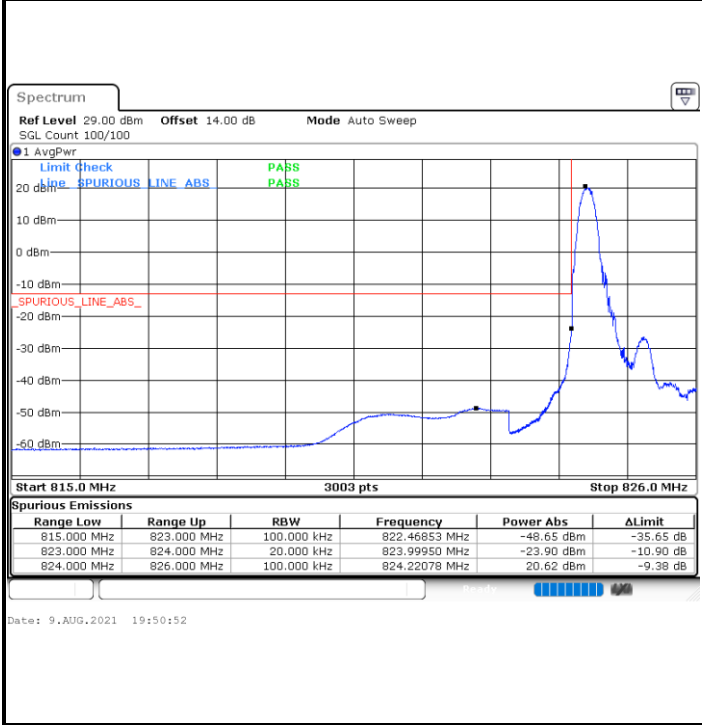

Date: 9\_AUG.2021 20:58:37

Highest Channel / 5MHz / 64QAM

Date: 9\_AUG.2021 20:46:44

Highest Channel / 10MHz / 64QAM

Date: 9\_AUG.2021 21:00:26

LTE Band 26

Lowest Channel / 15MHz / 64QAM

Date: 9\_AUG.2021 21:06:23

# Conducted Band Edge

LTE Band 26 / 1.4MHz / 16QAM

Lowest Band Edge / 1 RB

Highest Band Edge / 1 RB

Lowest Band Edge / Full RB

Highest Band Edge / Full RB

LTE Band 26 / 1.4MHz / 64QAM

Lowest Band Edge / 1 RB

Highest Band Edge / 1 RB

Lowest Band Edge / Full RB

Highest Band Edge / Full RB

LTE Band 26 / 3MHz / QPSK

Lowest Band Edge / 1RB

Date: 9.AUG.2021 21:29:08

Highest Band Edge / 1 RB

Date: 9.AUG.2021 22:05:17

Lowest Band Edge / Full RB

Date: 9.AUG.2021 21:22:58

Highest Band Edge / Full RB

Date: 9.AUG.2021 22:11:26

**LTE Band 26 / 3MHz / 16QAM**

**Lowest Band Edge / 1 RB**

**Highest Band Edge / 1 RB**

**Lowest Band Edge / Full RB**