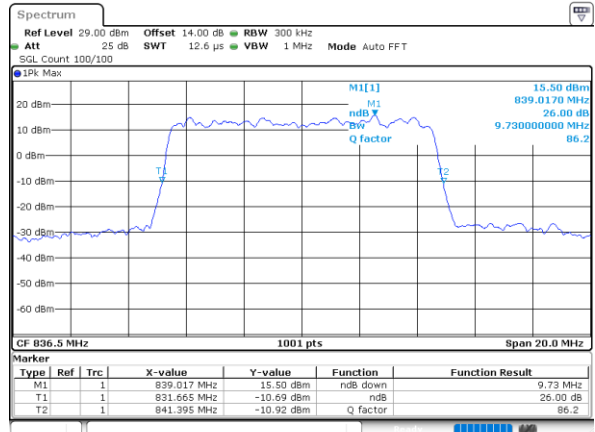

Lowest Channel / 5MHz / 64QAM

Date: 9,AUG,2021 20:13:08

Lowest Channel / 10MHz / 64QAM

Date: 9,AUG,2021 20:52:52

Middle Channel / 5MHz / 64QAM

Date: 9,AUG,2021 20:45:06

Middle Channel / 10MHz / 64QAM

Date: 9,AUG,2021 20:58:48

Highest Channel / 5MHz / 64QAM

Date: 9,AUG,2021 20:46:55

Highest Channel / 10MHz / 64QAM

Date: 9,AUG,2021 21:00:37

LTE Band 26

Lowest Channel / 15MHz / 64QAM

Date: 9\_AUG.2021 21:06:34

Middle Channel / 15MHz / 64QAM