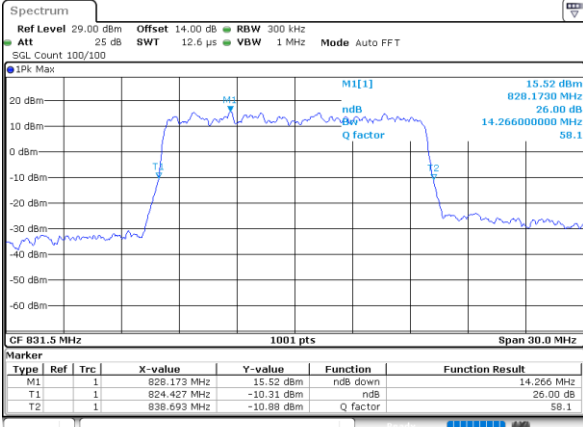

Date: 9\_AUG.2021 22:54:10

Highest Channel / 10MHz / QPSK

Date: 9\_AUG.2021 22:58:00

Highest Channel / 10MHz / 16QAM

Date: 9\_AUG.2021 22:57:49

LTE Band 26

Lowest Channel / 15MHz / QPSK

Date: 9\_AUG.2021 23:09:52