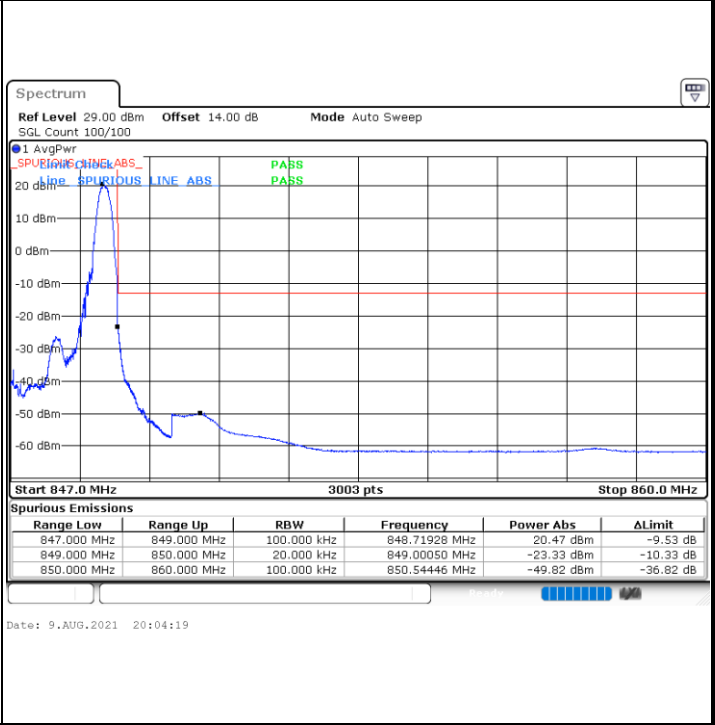

# Conducted Band Edge

LTE Band 26 / 1.4MHz / 16QAM

Lowest Band Edge / 1 RB

Highest Band Edge / 1 RB

Lowest Band Edge / Full RB

Highest Band Edge / Full RB

LTE Band 26 / 1.4MHz / 64QAM

Lowest Band Edge / 1 RB

Highest Band Edge / 1 RB

Lowest Band Edge / Full RB

Highest Band Edge / Full RB

LTE Band 26 / 3MHz / QPSK

Lowest Band Edge / 1RB

Date: 9.AUG.2021 21:29:08

Highest Band Edge / 1 RB

Date: 9.AUG.2021 22:05:17

Lowest Band Edge / Full RB

Date: 9.AUG.2021 21:22:58

Highest Band Edge / Full RB

Date: 9.AUG.2021 22:11:26

**LTE Band 26 / 3MHz / 16QAM**

**Lowest Band Edge / 1 RB**

**Highest Band Edge / 1 RB**

**Lowest Band Edge / Full RB**

**Highest Band Edge / Full RB**

LTE Band 26 / 3MHz / 64QAM

Lowest Band Edge / 1 RB

Date: 9.AUG.2021 20:29:35

Highest Band Edge / 1 RB

Date: 9.AUG.2021 20:35:16

Lowest Band Edge / Full RB

Date: 9.AUG.2021 20:27:30