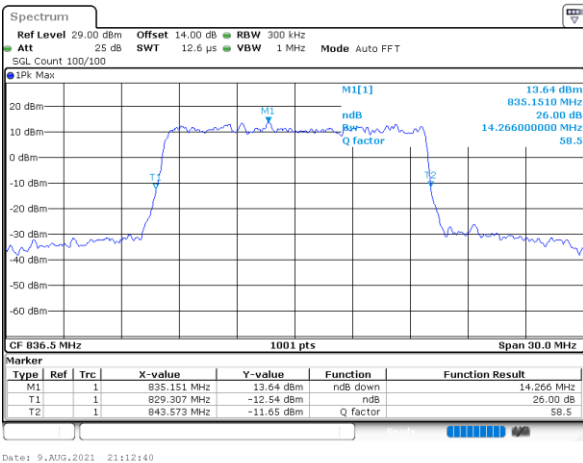

Highest Channel / 5MHz / 64QAM

Date: 9,AUG,2021 20:46:55

Highest Channel / 10MHz / 64QAM

Date: 9,AUG,2021 21:00:37

LTE Band 26

Lowest Channel / 15MHz / 64QAM

Date: 9\_AUG.2021 21:06:34

Middle Channel / 15MHz / 64QAM

Date: 9\_AUG.2021 21:12:40

Highest Channel / 15MHz / 64QAM

Date: 9\_AUG.2021 21:14:29

Occupied Bandwidth

Mode	LTE Band 26 : 99%OBW(MHz)											
BW	1.4MHz		3MHz		5MHz		10MHz		15MHz		CH26765	
Mod.	QPSK	16QAM	QPSK	16QAM	QPSK	16QAM	QPSK	16QAM	QPSK	16QAM	QPSK	16QAM
Lowest CH	1.09	1.09	2.71	2.70	4.47	4.48	9.09	8.99	13.43	13.40	13.40	13.46
Middle CH	1.09	1.09	2.70	2.69	4.49	4.49	9.01	9.03	13.43	13.46	-	-
Highest CH	1.09	1.09	2.70	2.70	4.47	4.49	8.99	9.07	13.40	13.49	-	-
Mode	LTE Band 26 : 99%OBW(MHz)											
BW	1.4MHz		3MHz		5MHz		10MHz		15MHz		CH26765	
Mod.	64QAM		64QAM		64QAM		64QAM		64QAM		64QAM	
Lowest CH	1.09	-	2.72	-	4.50	-	9.05	-	13.43	-	13.52	-
Middle CH	1.09	-	2.72	-	4.50	-	9.03	-	13.40	-	-	-
Highest CH	1.09	-	2.72	-	4.48	-	9.07	-	13.37	-	-	-