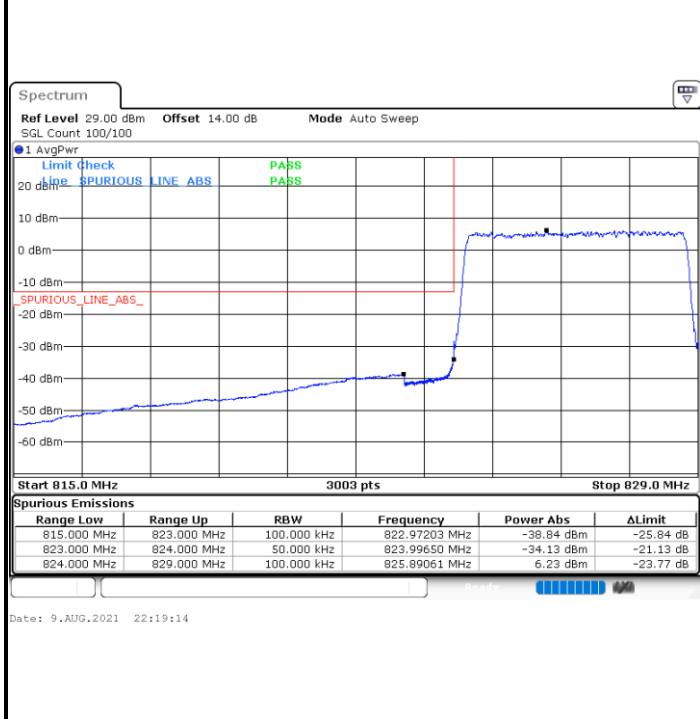

Highest Band Edge / Full RB

Date: 9.AUG.2021 20:37:18

LTE Band 26 / 5MHz / QPSK

Lowest Band Edge / 1 RB

Date: 9.AUG.2021 22:23:21

Highest Band Edge / 1 RB

Date: 9.AUG.2021 22:32:40

Lowest Band Edge / Full RB

Date: 9.AUG.2021 22:17:10

Highest Band Edge / Full RB

Date: 9.AUG.2021 22:38:50

**LTE Band 26 / 5MHz / 16QAM**

**Lowest Band Edge / 1RB**

**Highest Band Edge / 1 RB**

**Lowest Band Edge / Full RB**

**Highest Band Edge / Full RB**

LTE Band 26 / 5MHz / 64QAM

Lowest Band Edge / 1RB

Date: 9.AUG.2021 20:43:15

Highest Band Edge / 1 RB

Date: 9.AUG.2021 20:48:58

Lowest Band Edge / Full RB

Date: 9.AUG.2021 20:41:11

Highest Band Edge / Full RB

Date: 9.AUG.2021 20:51:02

LTE Band 26 / 10MHz / QPSK

Lowest Band Edge / 1 RB

Date: 9.AUG.2021 22:50:41

Highest Band Edge / 1 RB

Date: 9.AUG.2021 23:00:03

Lowest Band Edge / Full RB

Date: 9.AUG.2021 22:44:32