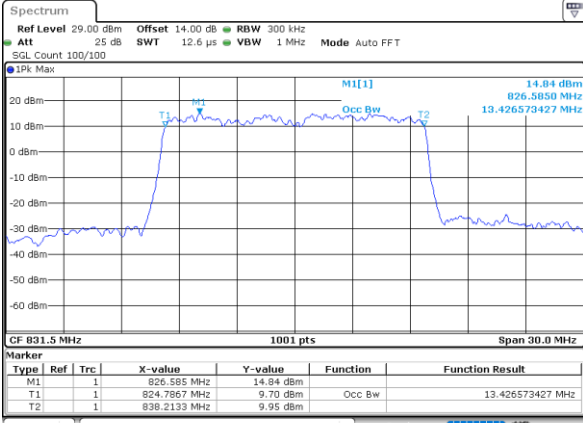

Middle Channel / 10MHz / 16QAM

Date: 9\_AUG.2021 22:53:59

Highest Channel / 10MHz / QPSK

Date: 9\_AUG.2021 22:57:27

Highest Channel / 10MHz / 16QAM

Date: 9\_AUG.2021 22:57:38

LTE Band 26

Lowest Channel / 15MHz / QPSK