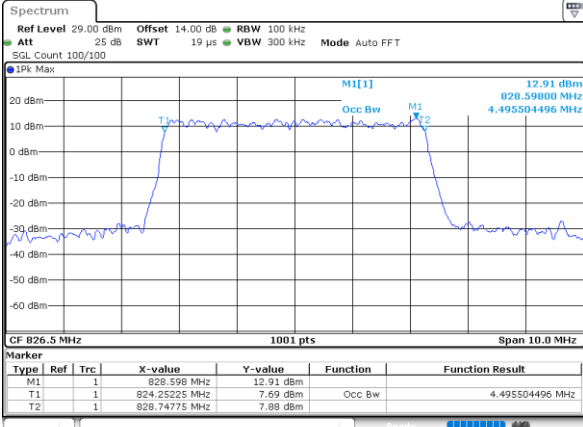

Date: 9\_AUG.2021 23:25:03

Highest Channel / 15MHz / 16QAM

Date: 9\_AUG.2021 23:25:14

LTE Band 26

Lowest Channel / 1.4MHz / 64QAM

Date: 9.AUG.2021 20:11:31

Lowest Channel / 3MHz / 64QAM

Date: 9.AUG.2021 20:25:15

Middle Channel / 1.4MHz / 64QAM

Date: 9.AUG.2021 20:17:28

Middle Channel / 3MHz / 64QAM

Date: 9.AUG.2021 20:31:13

Highest Channel / 1.4MHz / 64QAM

Date: 9.AUG.2021 20:19:20

Highest Channel / 3MHz / 64QAM

Date: 9.AUG.2021 20:33:02

LTE Band 26

Lowest Channel / 5MHz / 64QAM

Date: 9\_AUG.2021 20:38:57

Lowest Channel / 10MHz / 64QAM

Date: 9\_AUG.2021 20:52:41

Middle Channel / 5MHz / 64QAM

Date: 9\_AUG.2021 20:44:55

Middle Channel / 10MHz / 64QAM