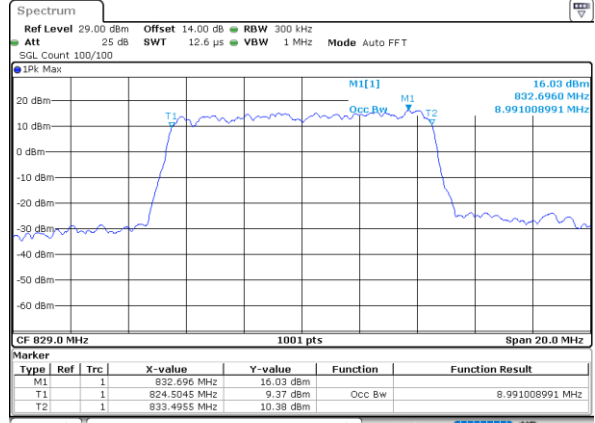

Date: 9\_AUG.2021 22:30:15

LTE Band 26

Lowest Channel / 10MHz / QPSK

Date: 9\_AUG.2021 22:41:55

Lowest Channel / 10MHz / 16QAM

Date: 9\_AUG.2021 22:42:06

Middle Channel / 10MHz / QPSK

Date: 9\_AUG.2021 22:53:48

Middle Channel / 10MHz / 16QAM

Date: 9\_AUG.2021 22:53:59

Highest Channel / 10MHz / QPSK

Date: 9\_AUG.2021 22:57:27

Highest Channel / 10MHz / 16QAM

Date: 9\_AUG.2021 22:57:38

LTE Band 26

Lowest Channel / 15MHz / QPSK