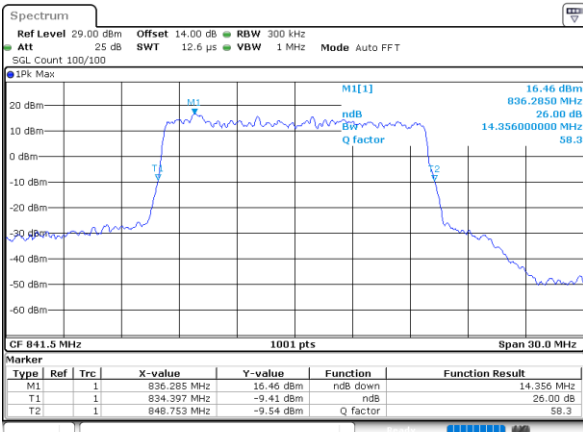

Highest Channel / 15MHz / QPSK

Date: 9_AUG.2021 23:25:36