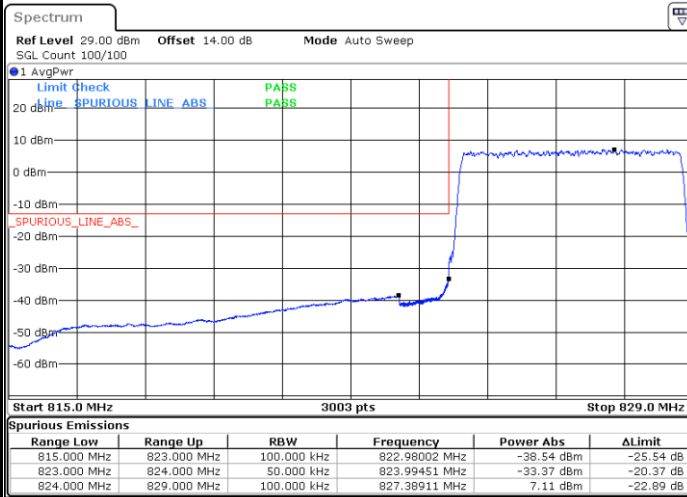

**Highest Band Edge / Full RB**

LTE Band 26 / 3MHz / 64QAM

Lowest Band Edge / 1 RB

Date: 9.AUG.2021 20:29:35

Highest Band Edge / 1 RB

Date: 9.AUG.2021 20:35:16

Lowest Band Edge / Full RB

Date: 9.AUG.2021 20:27:30

Highest Band Edge / Full RB

Date: 9.AUG.2021 20:37:18

LTE Band 26 / 5MHz / QPSK

Lowest Band Edge / 1 RB

Date: 9.AUG.2021 22:23:21

Highest Band Edge / 1 RB

Date: 9.AUG.2021 22:32:40

Lowest Band Edge / Full RB

Date: 9.AUG.2021 22:17:10

Highest Band Edge / Full RB

Date: 9.AUG.2021 22:38:50

**LTE Band 26 / 5MHz / 16QAM**

**Lowest Band Edge / 1RB**

**Highest Band Edge / 1 RB**

**Lowest Band Edge / Full RB**

**Highest Band Edge / Full RB**

LTE Band 26 / 5MHz / 64QAM

Lowest Band Edge / 1RB

Date: 9.AUG.2021 20:43:15

Highest Band Edge / 1 RB

Date: 9.AUG.2021 20:48:58

Lowest Band Edge / Full RB

Date: 9.AUG.2021 20:41:11

Highest Band Edge / Full RB