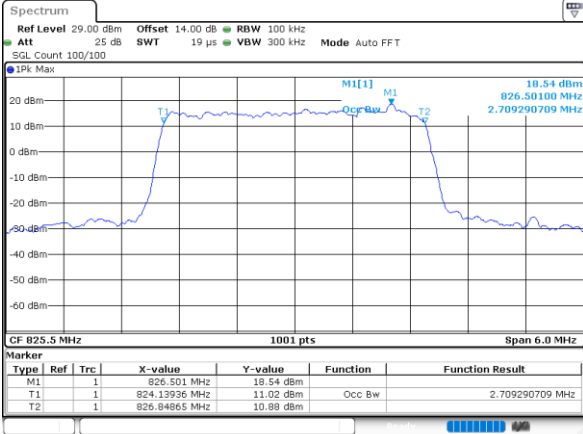

LTE Band 26

Lowest Channel / 3MHz / QPSK

Date: 9,AUG,2021 21:20:23