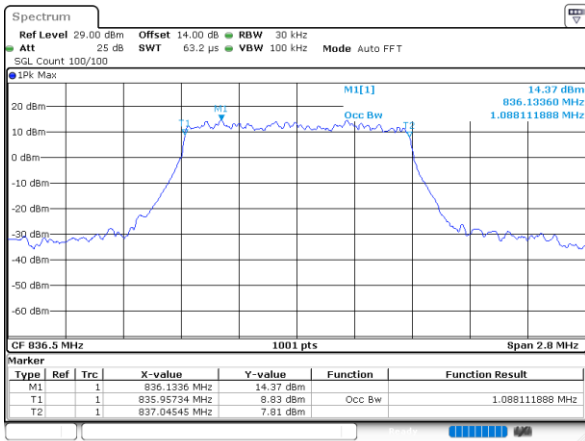

Date: 9\_AUG.2021 23:25:03

Highest Channel / 15MHz / 16QAM

Date: 9\_AUG.2021 23:25:14

LTE Band 26

Lowest Channel / 1.4MHz / 64QAM

Date: 9.AUG.2021 20:11:31

Lowest Channel / 3MHz / 64QAM

Date: 9.AUG.2021 20:25:15

Middle Channel / 1.4MHz / 64QAM

Date: 9.AUG.2021 20:17:28

Middle Channel / 3MHz / 64QAM

Date: 9.AUG.2021 20:31:13

Highest Channel / 1.4MHz / 64QAM

Date: 9.AUG.2021 20:19:20

Highest Channel / 3MHz / 64QAM

Date: 9.AUG.2021 20:33:02