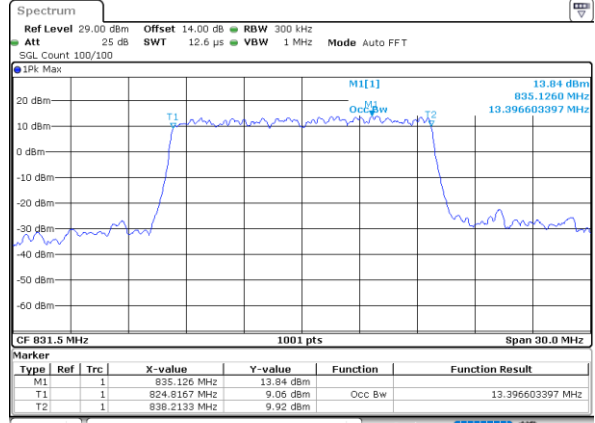

Lowest Channel / 15MHz / 16QAM

Date: 9_AUG.2021 23:09:29