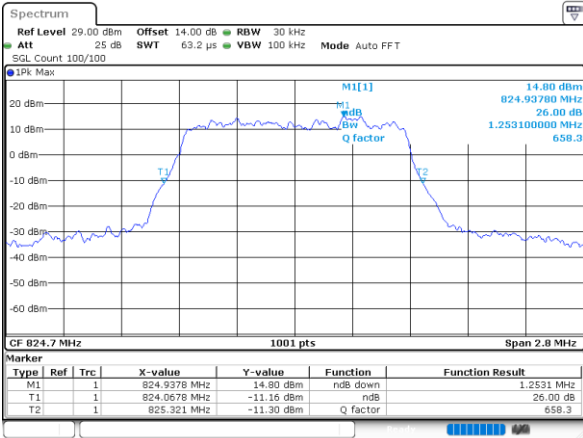

Highest Channel / 15MHz / 16QAM

Date: 9\_AUG.2021 23:25:25

LTE Band 26

Lowest Channel / 1.4MHz / 64QAM

Date: 9\_AUG.2021 20:11:42

Lowest Channel / 3MHz / 64QAM

Date: 9\_AUG.2021 20:25:26

Middle Channel / 1.4MHz / 64QAM

Date: 9\_AUG.2021 20:17:39

Middle Channel / 3MHz / 64QAM

Date: 9\_AUG.2021 20:31:24

Highest Channel / 1.4MHz / 64QAM

Date: 9\_AUG.2021 20:19:31

Highest Channel / 3MHz / 64QAM

Date: 9\_AUG.2021 20:33:13

LTE Band 26