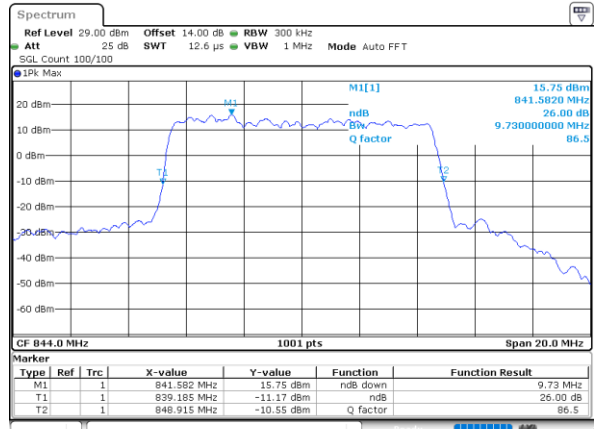

Lowest Channel / 5MHz / 64QAM

Date: 9,AUG,2021 20:13:08

Lowest Channel / 10MHz / 64QAM

Date: 9,AUG,2021 20:52:52

Middle Channel / 5MHz / 64QAM

Date: 9,AUG,2021 20:45:06

Middle Channel / 10MHz / 64QAM

Date: 9,AUG,2021 20:58:48

Highest Channel / 5MHz / 64QAM

Date: 9,AUG,2021 20:46:55

Highest Channel / 10MHz / 64QAM

Date: 9,AUG,2021 21:00:37

LTE Band 26

Lowest Channel / 15MHz / 64QAM

Date: 9\_AUG.2021 21:06:34

Middle Channel / 15MHz / 64QAM