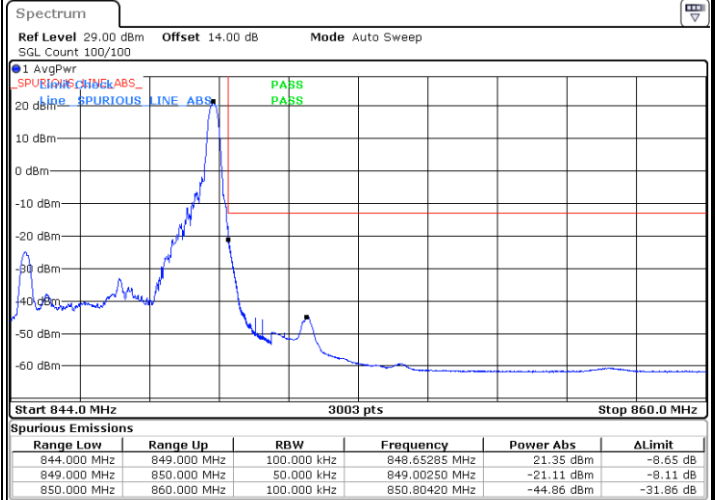

**Highest Band Edge / Full RB**

LTE Band 26 / 3MHz / 64QAM

Lowest Band Edge / 1 RB

Date: 9.AUG.2021 20:29:35

Highest Band Edge / 1 RB

Date: 9.AUG.2021 20:35:16

Lowest Band Edge / Full RB

Date: 9.AUG.2021 20:27:30

Highest Band Edge / Full RB

Date: 9.AUG.2021 20:37:18

LTE Band 26 / 5MHz / QPSK

Lowest Band Edge / 1 RB

Date: 9.AUG.2021 22:23:21

Highest Band Edge / 1 RB

Date: 9.AUG.2021 22:32:40

Lowest Band Edge / Full RB

Date: 9.AUG.2021 22:17:10

Highest Band Edge / Full RB

Date: 9.AUG.2021 22:38:50

**LTE Band 26 / 5MHz / 16QAM**

**Lowest Band Edge / 1RB**

**Highest Band Edge / 1 RB**

**Lowest Band Edge / Full RB**

**Highest Band Edge / Full RB**

LTE Band 26 / 5MHz / 64QAM

Lowest Band Edge / 1RB

Date: 9.AUG.2021 20:43:15

Highest Band Edge / 1 RB

Date: 9.AUG.2021 20:48:58

Lowest Band Edge / Full RB

Date: 9.AUG.2021 20:41:11

Highest Band Edge / Full RB