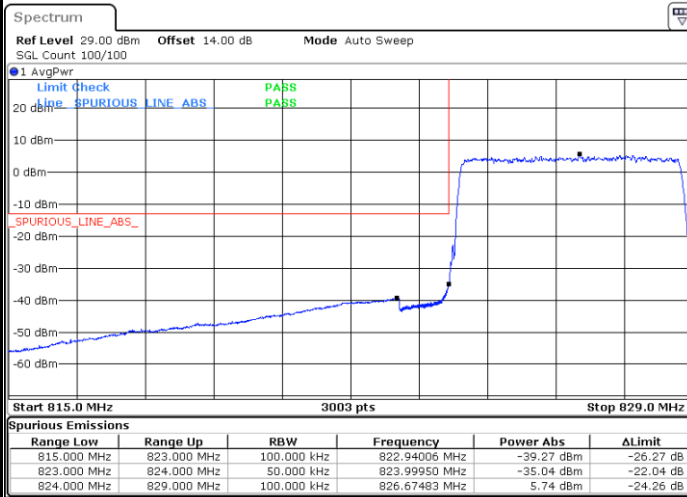

Date: 9.AUG.2021 22:17:10

Highest Band Edge / Full RB

Date: 9.AUG.2021 22:38:50

**LTE Band 26 / 5MHz / 16QAM**

**Lowest Band Edge / 1RB**

**Highest Band Edge / 1 RB**

**Lowest Band Edge / Full RB**

**Highest Band Edge / Full RB**

LTE Band 26 / 5MHz / 64QAM

Lowest Band Edge / 1RB

Date: 9.AUG.2021 20:43:15

Highest Band Edge / 1 RB

Date: 9.AUG.2021 20:48:58

Lowest Band Edge / Full RB

Date: 9.AUG.2021 20:41:11

Highest Band Edge / Full RB

Date: 9.AUG.2021 20:51:02

LTE Band 26 / 10MHz / QPSK

Lowest Band Edge / 1 RB

Date: 9.AUG.2021 22:50:41

Highest Band Edge / 1 RB

Date: 9.AUG.2021 23:00:03

Lowest Band Edge / Full RB

Date: 9.AUG.2021 22:44:32

Highest Band Edge / Full RB

Date: 9.AUG.2021 23:06:12

LTE Band 26 / 10MHz / 16QAM

Lowest Band Edge / 1 RB

Date: 9.AUG.2021 22:48:39

Highest Band Edge / 1 RB

Date: 9.AUG.2021 23:02:07

Lowest Band Edge / Full RB