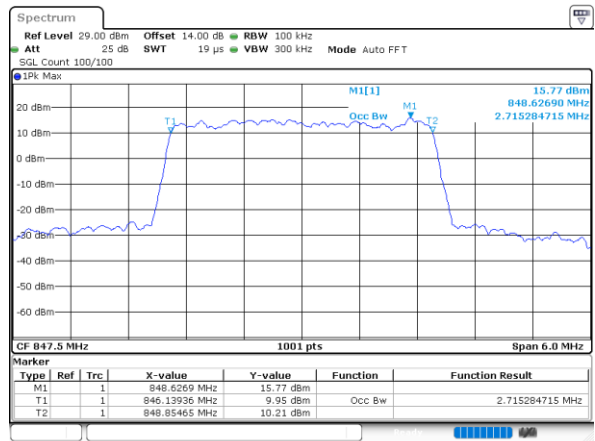

Date: 9\_AUG.2021 23:25:03

Highest Channel / 15MHz / 16QAM

Date: 9\_AUG.2021 23:25:14

LTE Band 26

Lowest Channel / 1.4MHz / 64QAM

Date: 9.AUG.2021 20:11:31

Lowest Channel / 3MHz / 64QAM

Date: 9.AUG.2021 20:25:15

Middle Channel / 1.4MHz / 64QAM

Date: 9.AUG.2021 20:17:28

Middle Channel / 3MHz / 64QAM

Date: 9.AUG.2021 20:31:13

Highest Channel / 1.4MHz / 64QAM

Date: 9.AUG.2021 20:19:20

Highest Channel / 3MHz / 64QAM

Date: 9.AUG.2021 20:33:02

LTE Band 26

Lowest Channel / 5MHz / 64QAM

Date: 9\_AUG.2021 20:38:57

Lowest Channel / 10MHz / 64QAM

Date: 9\_AUG.2021 20:52:41

Middle Channel / 5MHz / 64QAM

Date: 9\_AUG.2021 20:44:55

Middle Channel / 10MHz / 64QAM