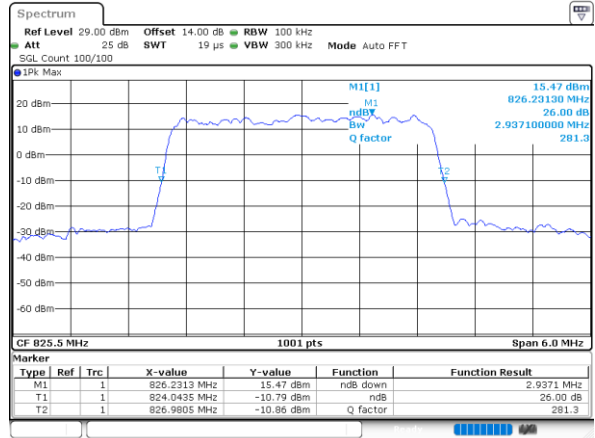

Highest Channel / 15MHz / 16QAM

Date: 9\_AUG.2021 23:25:25

LTE Band 26

Lowest Channel / 1.4MHz / 64QAM

Date: 9\_AUG.2021 20:11:42

Lowest Channel / 3MHz / 64QAM

Date: 9\_AUG.2021 20:25:26

Middle Channel / 1.4MHz / 64QAM

Date: 9\_AUG.2021 20:17:39

Middle Channel / 3MHz / 64QAM

Date: 9\_AUG.2021 20:31:24

Highest Channel / 1.4MHz / 64QAM

Date: 9\_AUG.2021 20:19:31

Highest Channel / 3MHz / 64QAM

Date: 9\_AUG.2021 20:33:13

LTE Band 26