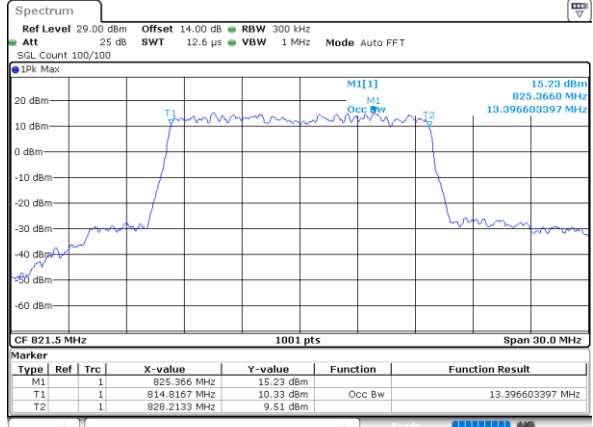

CH26765/ QPSK

Date: 9_AUG.2021 16:10:14