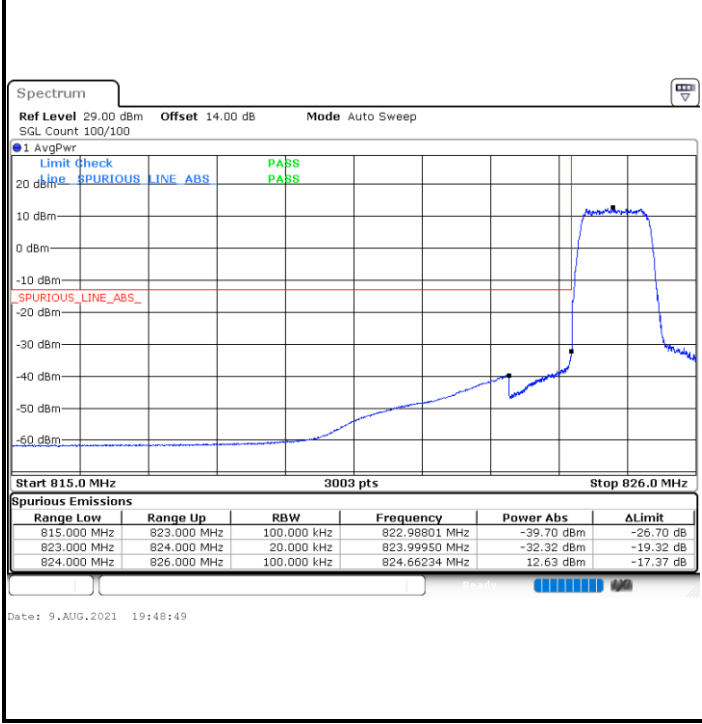

# Conducted Band Edge

LTE Band 26 / 1.4MHz / 16QAM

Lowest Band Edge / 1 RB

Highest Band Edge / 1 RB

Lowest Band Edge / Full RB

Highest Band Edge / Full RB

LTE Band 26 / 1.4MHz / 64QAM

Lowest Band Edge / 1 RB

Highest Band Edge / 1 RB

Lowest Band Edge / Full RB

Highest Band Edge / Full RB

LTE Band 26 / 3MHz / QPSK

Lowest Band Edge / 1RB

Date: 9.AUG.2021 21:29:08

Highest Band Edge / 1 RB

Date: 9.AUG.2021 22:05:17

Lowest Band Edge / Full RB

Date: 9.AUG.2021 21:22:58

Highest Band Edge / Full RB

Date: 9.AUG.2021 22:11:26

**LTE Band 26 / 3MHz / 16QAM**

**Lowest Band Edge / 1 RB**

**Highest Band Edge / 1 RB**

**Lowest Band Edge / Full RB**

**Highest Band Edge / Full RB**

LTE Band 26 / 3MHz / 64QAM

Lowest Band Edge / 1 RB

Date: 9.AUG.2021 20:29:35

Highest Band Edge / 1 RB

Date: 9.AUG.2021 20:35:16

Lowest Band Edge / Full RB

Date: 9.AUG.2021 20:27:30