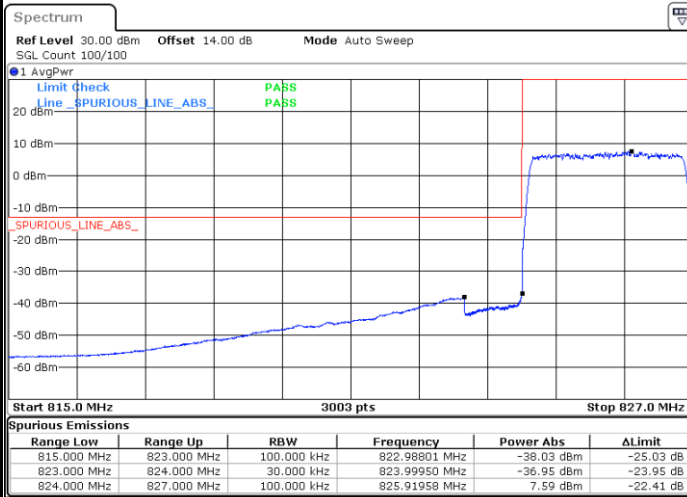

Lowest Band Edge / Full RB

Date: 9.AUG.2021 21:22:58

Highest Band Edge / Full RB

Date: 9.AUG.2021 22:11:26

**LTE Band 26 / 3MHz / 16QAM**

**Lowest Band Edge / 1 RB**

**Highest Band Edge / 1 RB**

**Lowest Band Edge / Full RB**

**Highest Band Edge / Full RB**

LTE Band 26 / 3MHz / 64QAM

Lowest Band Edge / 1 RB

Date: 9.AUG.2021 20:29:35

Highest Band Edge / 1 RB

Date: 9.AUG.2021 20:35:16

Lowest Band Edge / Full RB

Date: 9.AUG.2021 20:27:30

Highest Band Edge / Full RB

Date: 9.AUG.2021 20:37:18

LTE Band 26 / 5MHz / QPSK

Lowest Band Edge / 1 RB

Date: 9.AUG.2021 22:23:21

Highest Band Edge / 1 RB

Date: 9.AUG.2021 22:32:40

Lowest Band Edge / Full RB

Date: 9.AUG.2021 22:17:10

Highest Band Edge / Full RB

Date: 9.AUG.2021 22:38:50

**LTE Band 26 / 5MHz / 16QAM**

**Lowest Band Edge / 1RB**

**Highest Band Edge / 1 RB**

**Lowest Band Edge / Full RB**

**Highest Band Edge / Full RB**