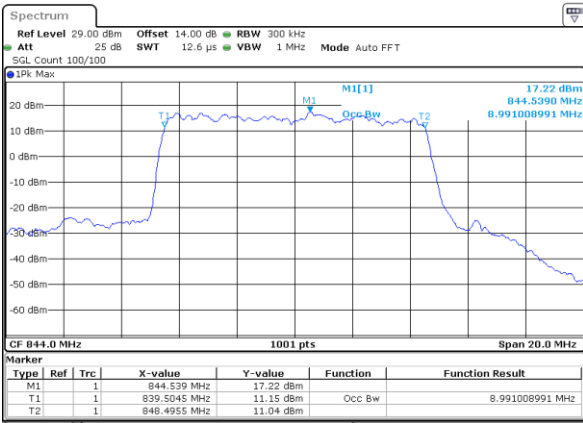

Date: 9\_AUG.2021 22:30:15

LTE Band 26

Lowest Channel / 10MHz / QPSK

Date: 9\_AUG.2021 22:41:55

Lowest Channel / 10MHz / 16QAM

Date: 9\_AUG.2021 22:42:06

Middle Channel / 10MHz / QPSK

Date: 9\_AUG.2021 22:53:48

Middle Channel / 10MHz / 16QAM

Date: 9\_AUG.2021 22:53:59

Highest Channel / 10MHz / QPSK

Date: 9\_AUG.2021 22:57:27

Highest Channel / 10MHz / 16QAM

Date: 9\_AUG.2021 22:57:38

LTE Band 26

Lowest Channel / 15MHz / QPSK