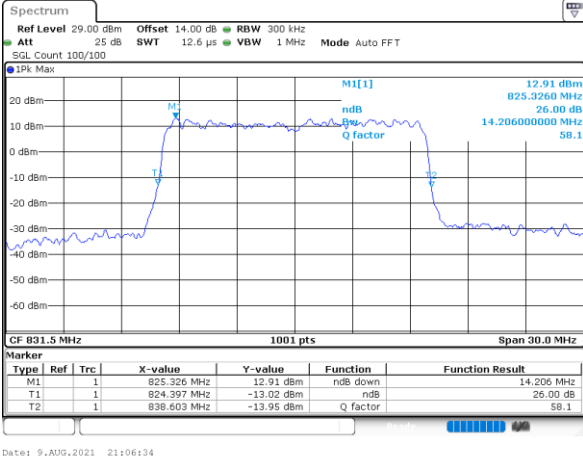

Highest Channel / 5MHz / 64QAM

Date: 9,AUG,2021 20:46:55

Highest Channel / 10MHz / 64QAM

Date: 9,AUG,2021 21:00:37

LTE Band 26

Lowest Channel / 15MHz / 64QAM

Date: 9\_AUG.2021 21:06:34

Middle Channel / 15MHz / 64QAM