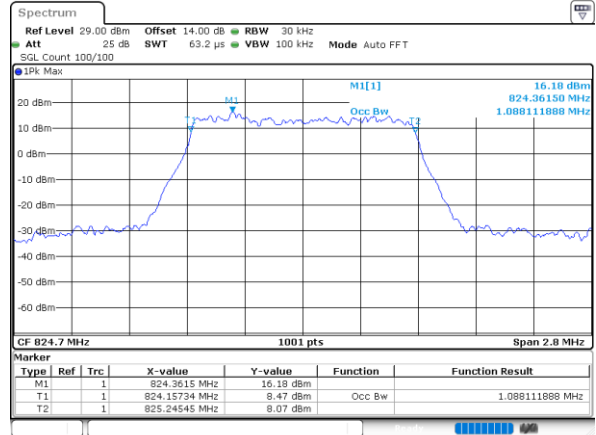

Date: 9\_AUG.2021 21:12:40

Highest Channel / 15MHz / 64QAM

Date: 9\_AUG.2021 21:14:29

Occupied Bandwidth

Mode	LTE Band 26 : 99%OBW(MHz)											
BW	1.4MHz		3MHz		5MHz		10MHz		15MHz		CH26765	
Mod.	QPSK	16QAM	QPSK	16QAM	QPSK	16QAM	QPSK	16QAM	QPSK	16QAM	QPSK	16QAM
Lowest CH	1.09	1.09	2.71	2.70	4.47	4.48	9.09	8.99	13.43	13.40	13.40	13.46
Middle CH	1.09	1.09	2.70	2.69	4.49	4.49	9.01	9.03	13.43	13.46	-	-
Highest CH	1.09	1.09	2.70	2.70	4.47	4.49	8.99	9.07	13.40	13.49	-	-
Mode	LTE Band 26 : 99%OBW(MHz)											
BW	1.4MHz		3MHz		5MHz		10MHz		15MHz		CH26765	
Mod.	64QAM		64QAM		64QAM		64QAM		64QAM		64QAM	
Lowest CH	1.09	-	2.72	-	4.50	-	9.05	-	13.43	-	13.52	-
Middle CH	1.09	-	2.72	-	4.50	-	9.03	-	13.40	-	-	-
Highest CH	1.09	-	2.72	-	4.48	-	9.07	-	13.37	-	-	-

LTE Band 26

Lowest Channel / 1.4MHz / QPSK

Lowest Channel / 1.4MHz / 16QAM

Middle Channel / 1.4MHz / QPSK

Middle Channel / 1.4MHz / 16QAM

Highest Channel / 1.4MHz / QPSK

Highest Channel / 1.4MHz / 16QAM

LTE Band 26