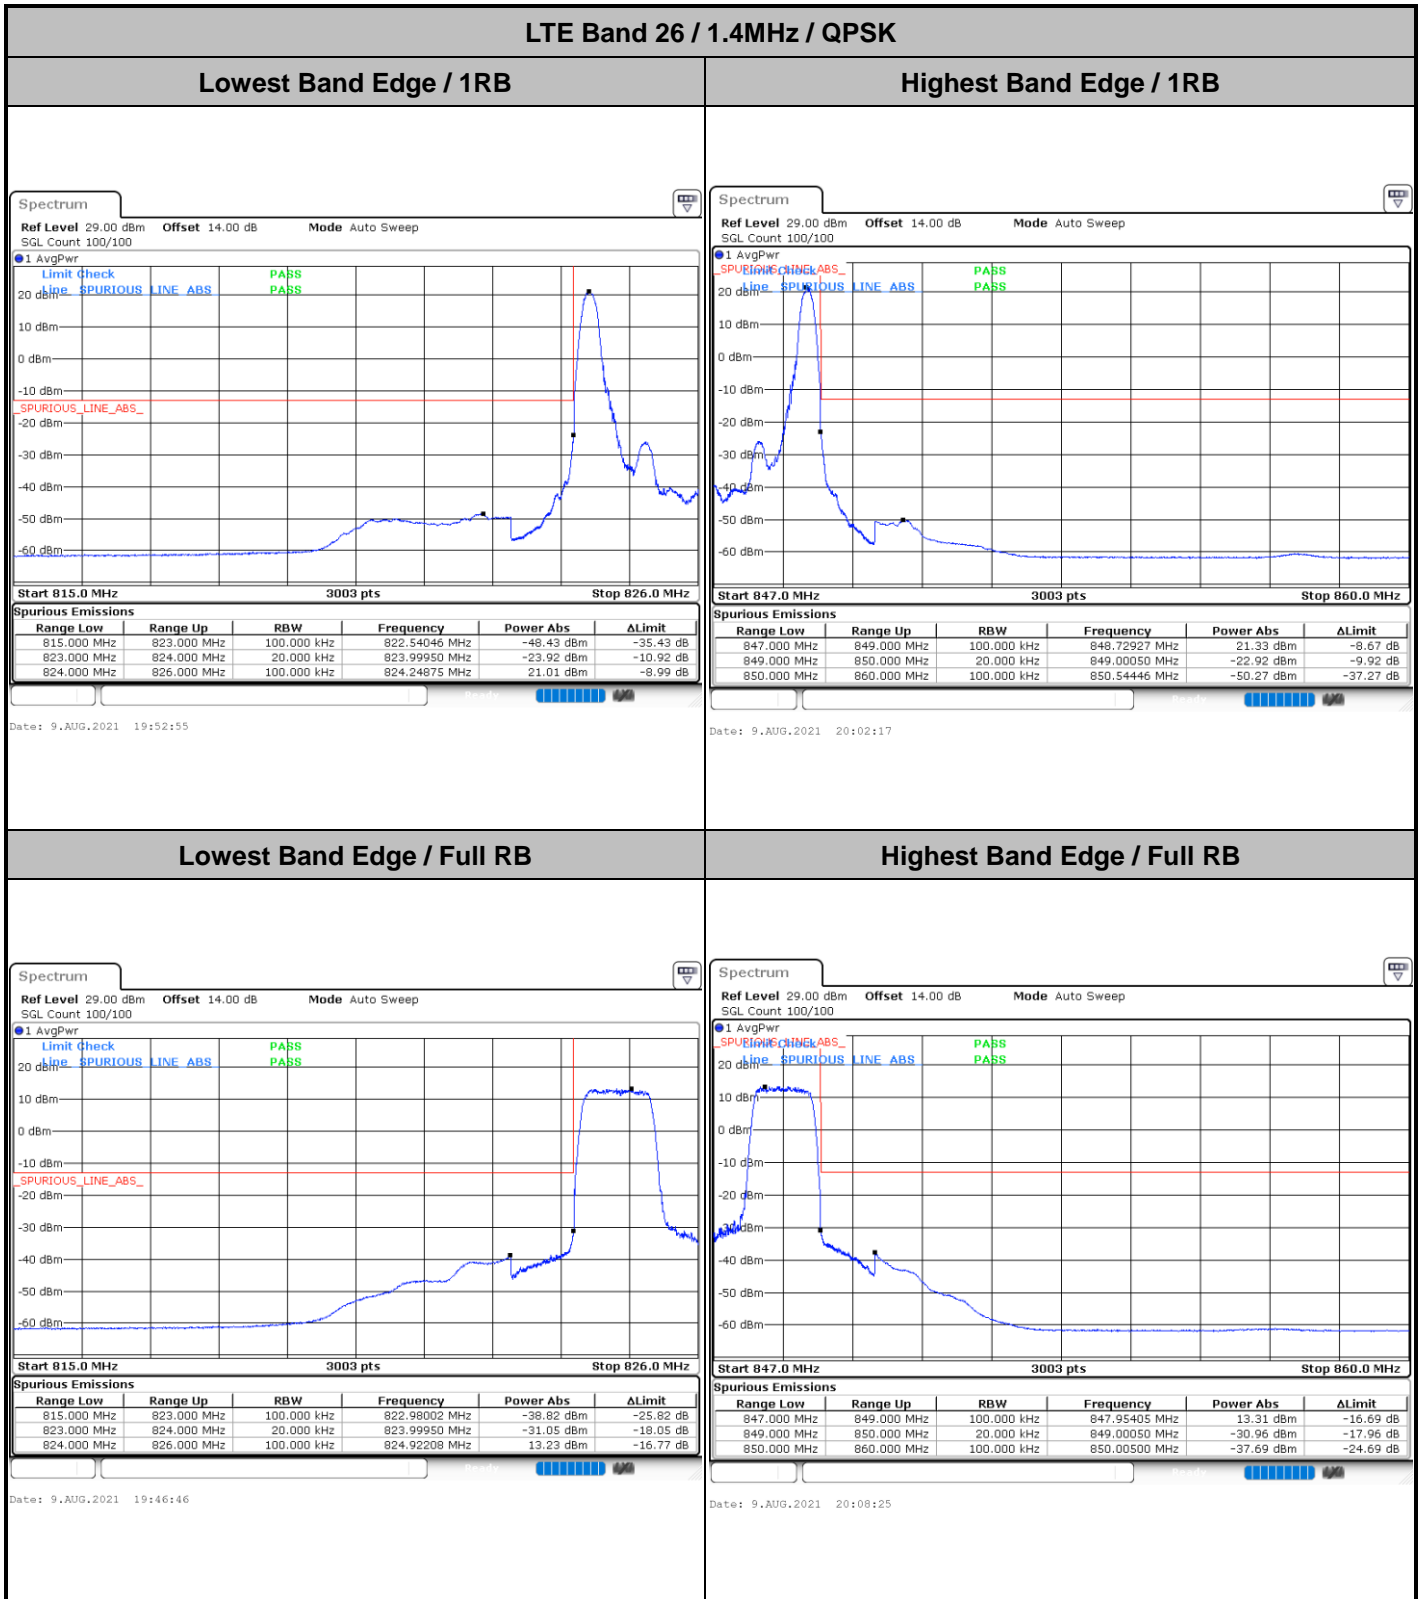

Conducted Band Edge