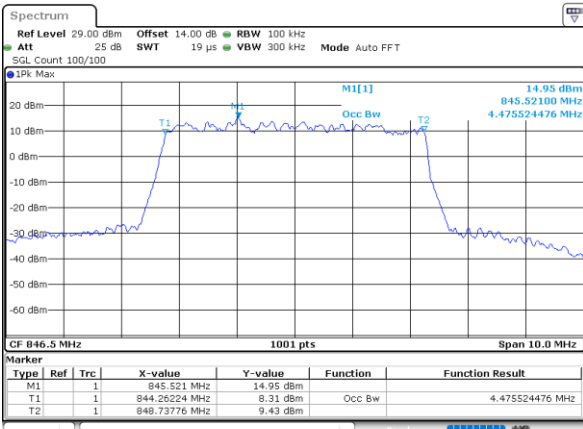

LTE Band 26

Lowest Channel / 5MHz / 64QAM

Date: 9\_AUG.2021 20:38:57

Lowest Channel / 10MHz / 64QAM

Date: 9\_AUG.2021 20:52:41

Middle Channel / 5MHz / 64QAM

Date: 9\_AUG.2021 20:44:55

Middle Channel / 10MHz / 64QAM

Date: 9\_AUG.2021 20:58:37

Highest Channel / 5MHz / 64QAM

Date: 9\_AUG.2021 20:46:44

Highest Channel / 10MHz / 64QAM

Date: 9\_AUG.2021 21:00:26

LTE Band 26

Lowest Channel / 15MHz / 64QAM

Date: 9\_AUG.2021 21:06:23