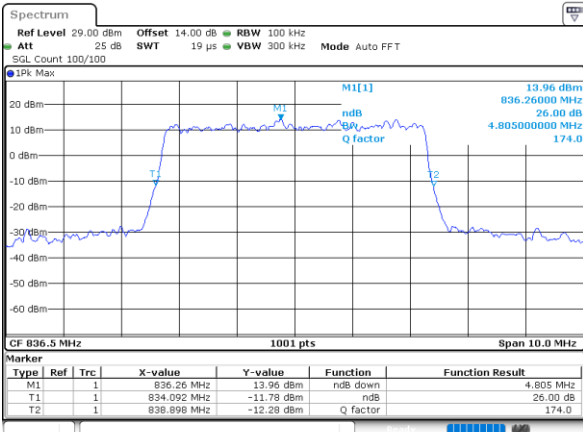

Lowest Channel / 5MHz / 64QAM

Date: 9,AUG,2021 20:13:08

Lowest Channel / 10MHz / 64QAM

Date: 9,AUG,2021 20:52:52

Middle Channel / 5MHz / 64QAM

Date: 9,AUG,2021 20:45:06

Middle Channel / 10MHz / 64QAM

Date: 9,AUG,2021 20:58:48

Highest Channel / 5MHz / 64QAM

Date: 9,AUG,2021 20:46:55

Highest Channel / 10MHz / 64QAM

Date: 9,AUG,2021 21:00:37

LTE Band 26

Lowest Channel / 15MHz / 64QAM

Date: 9\_AUG.2021 21:06:34

Middle Channel / 15MHz / 64QAM