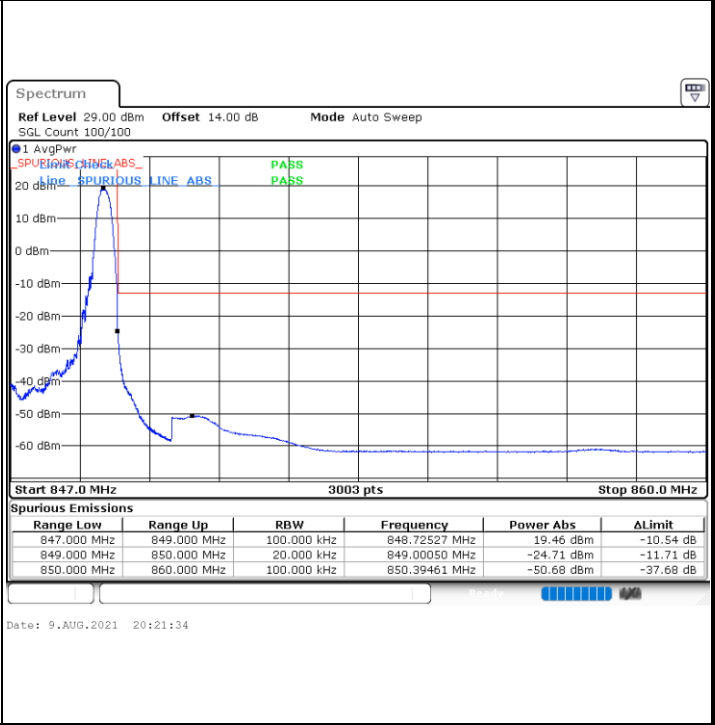

# Conducted Band Edge

LTE Band 26 / 1.4MHz / 16QAM

Lowest Band Edge / 1 RB

Highest Band Edge / 1 RB

Lowest Band Edge / Full RB

Highest Band Edge / Full RB

LTE Band 26 / 1.4MHz / 64QAM

Lowest Band Edge / 1 RB

Highest Band Edge / 1 RB

Lowest Band Edge / Full RB

Highest Band Edge / Full RB

LTE Band 26 / 3MHz / QPSK

Lowest Band Edge / 1RB

Date: 9.AUG.2021 21:29:08

Highest Band Edge / 1 RB

Date: 9.AUG.2021 22:05:17

Lowest Band Edge / Full RB

Date: 9.AUG.2021 21:22:58

Highest Band Edge / Full RB

Date: 9.AUG.2021 22:11:26

**LTE Band 26 / 3MHz / 16QAM**

**Lowest Band Edge / 1 RB**

**Highest Band Edge / 1 RB**

**Lowest Band Edge / Full RB**

**Highest Band Edge / Full RB**

LTE Band 26 / 3MHz / 64QAM

Lowest Band Edge / 1 RB

Date: 9.AUG.2021 20:29:35

Highest Band Edge / 1 RB

Date: 9.AUG.2021 20:35:16

Lowest Band Edge / Full RB

Date: 9.AUG.2021 20:27:30