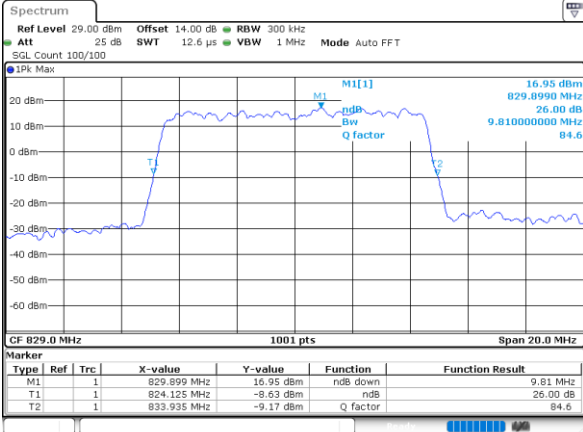

LTE Band 26

Lowest Channel / 10MHz / QPSK

Date: 9\_AUG.2021 22:42:29

Lowest Channel / 10MHz / 16QAM

Date: 9\_AUG.2021 22:42:18

Middle Channel / 10MHz / QPSK

Date: 9\_AUG.2021 22:54:21

Middle Channel / 10MHz / 16QAM