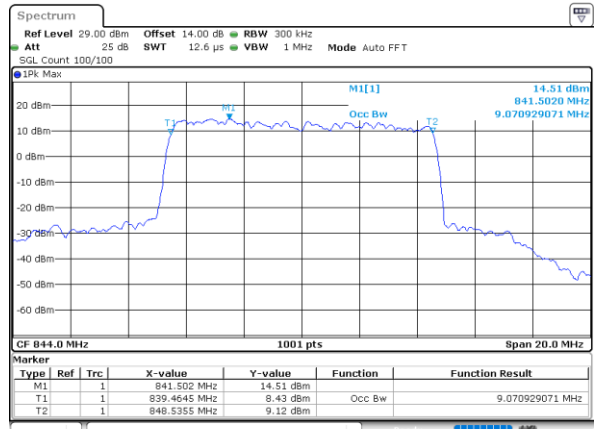

LTE Band 26

Lowest Channel / 5MHz / 64QAM

Date: 9\_AUG.2021 20:38:57

Lowest Channel / 10MHz / 64QAM

Date: 9\_AUG.2021 20:52:41

Middle Channel / 5MHz / 64QAM

Date: 9\_AUG.2021 20:44:55

Middle Channel / 10MHz / 64QAM

Date: 9\_AUG.2021 20:58:37

Highest Channel / 5MHz / 64QAM

Date: 9\_AUG.2021 20:46:44

Highest Channel / 10MHz / 64QAM

Date: 9\_AUG.2021 21:00:26

LTE Band 26

Lowest Channel / 15MHz / 64QAM

Date: 9\_AUG.2021 21:06:23