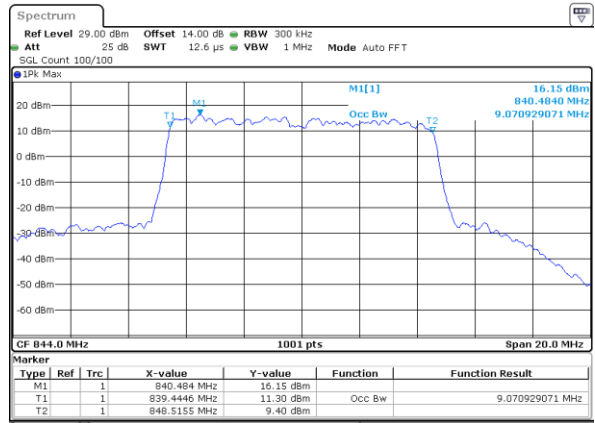

Date: 9\_AUG.2021 22:30:15

LTE Band 26

Lowest Channel / 10MHz / QPSK

Date: 9\_AUG.2021 22:41:55

Lowest Channel / 10MHz / 16QAM

Date: 9\_AUG.2021 22:42:06

Middle Channel / 10MHz / QPSK

Date: 9\_AUG.2021 22:53:48

Middle Channel / 10MHz / 16QAM

Date: 9\_AUG.2021 22:53:59

Highest Channel / 10MHz / QPSK

Date: 9\_AUG.2021 22:57:27

Highest Channel / 10MHz / 16QAM

Date: 9\_AUG.2021 22:57:38

LTE Band 26

Lowest Channel / 15MHz / QPSK

Date: 9\_AUG.2021 23:09:18

Lowest Channel / 15MHz / 16QAM

Date: 9\_AUG.2021 23:09:29

Middle Channel / 15MHz / QPSK

Date: 9\_AUG.2021 23:21:25

Middle Channel / 15MHz / 16QAM

Date: 9\_AUG.2021 23:21:36

Highest Channel / 15MHz / QPSK

Date: 9\_AUG.2021 23:25:03

Highest Channel / 15MHz / 16QAM

Date: 9\_AUG.2021 23:25:14

LTE Band 26

Lowest Channel / 1.4MHz / 64QAM

Date: 9.AUG.2021 20:11:31

Lowest Channel / 3MHz / 64QAM

Date: 9.AUG.2021 20:25:15