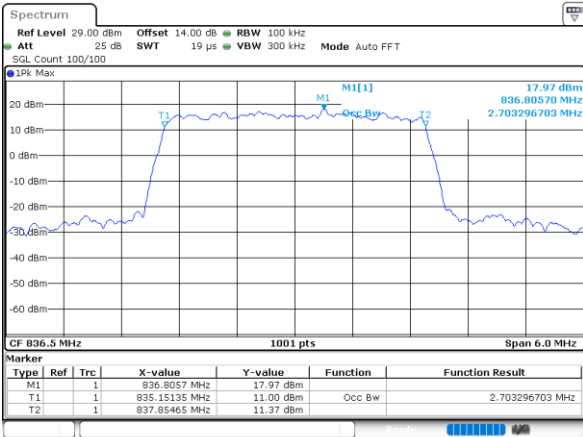

Middle Channel / 3MHz / QPSK

Date: 9,AUG,2021 21:32:15