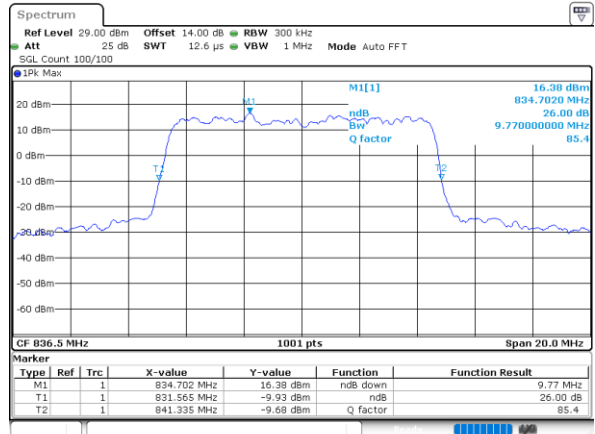

LTE Band 26

Lowest Channel / 10MHz / QPSK

Date: 9\_AUG.2021 22:42:29

Lowest Channel / 10MHz / 16QAM

Date: 9\_AUG.2021 22:42:18

Middle Channel / 10MHz / QPSK

Date: 9\_AUG.2021 22:54:21

Middle Channel / 10MHz / 16QAM