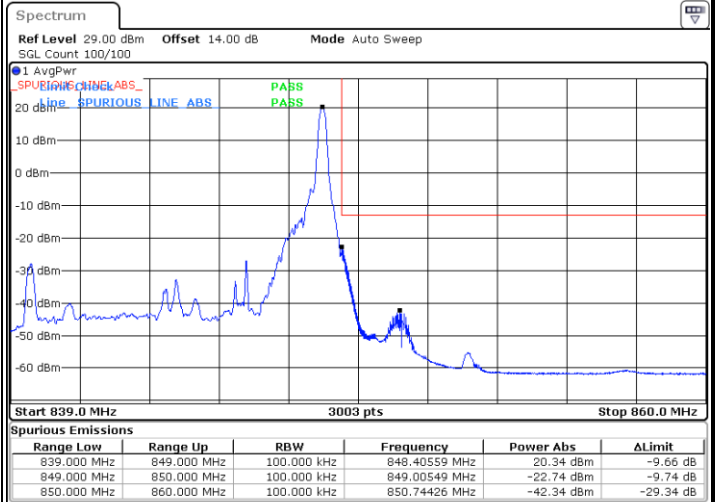

LTE Band 26 / 5MHz / 64QAM

Lowest Band Edge / 1RB

Date: 9.AUG.2021 20:43:15

Highest Band Edge / 1 RB

Date: 9.AUG.2021 20:48:58

Lowest Band Edge / Full RB

Date: 9.AUG.2021 20:41:11

Highest Band Edge / Full RB

Date: 9.AUG.2021 20:51:02

LTE Band 26 / 10MHz / QPSK

Lowest Band Edge / 1 RB

Date: 9.AUG.2021 22:50:41

Highest Band Edge / 1 RB

Date: 9.AUG.2021 23:00:03

Lowest Band Edge / Full RB

Date: 9.AUG.2021 22:44:32

Highest Band Edge / Full RB

Date: 9.AUG.2021 23:06:12

LTE Band 26 / 10MHz / 16QAM

Lowest Band Edge / 1 RB

Date: 9.AUG.2021 22:48:39

Highest Band Edge / 1 RB

Date: 9.AUG.2021 23:02:07

Lowest Band Edge / Full RB

Date: 9.AUG.2021 22:46:36

Highest Band Edge / Full RB

Date: 9.AUG.2021 23:04:09

**LTE Band 26 / 10MHz / 64QAM**

**Lowest Band Edge / 1 RB**

**Highest Band Edge / 1 RB**

**Lowest Band Edge / Full RB**

**Highest Band Edge / Full RB**