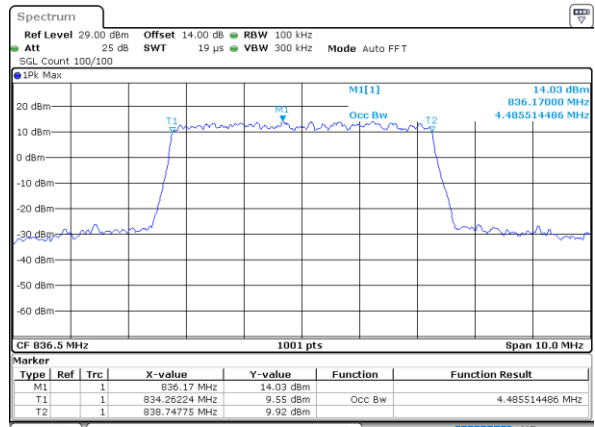

Middle Channel / 5MHz / 16QAM

Date: 9_AUG.2021 22:26:38