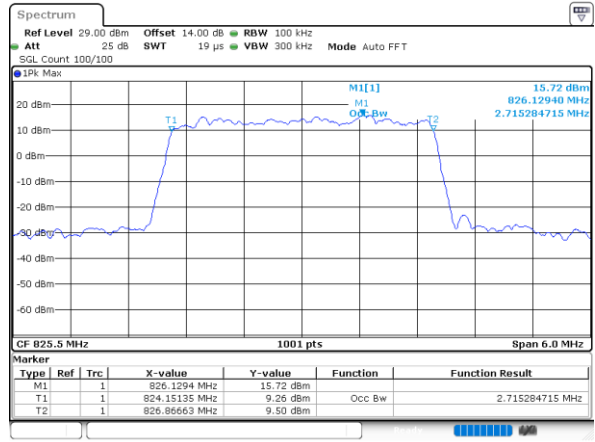

Date: 9\_AUG.2021 23:25:03

Highest Channel / 15MHz / 16QAM

Date: 9\_AUG.2021 23:25:14

LTE Band 26

Lowest Channel / 1.4MHz / 64QAM

Date: 9.AUG.2021 20:11:31

Lowest Channel / 3MHz / 64QAM

Date: 9.AUG.2021 20:25:15

Middle Channel / 1.4MHz / 64QAM

Date: 9.AUG.2021 20:17:28

Middle Channel / 3MHz / 64QAM

Date: 9.AUG.2021 20:31:13

Highest Channel / 1.4MHz / 64QAM

Date: 9.AUG.2021 20:19:20

Highest Channel / 3MHz / 64QAM

Date: 9.AUG.2021 20:33:02