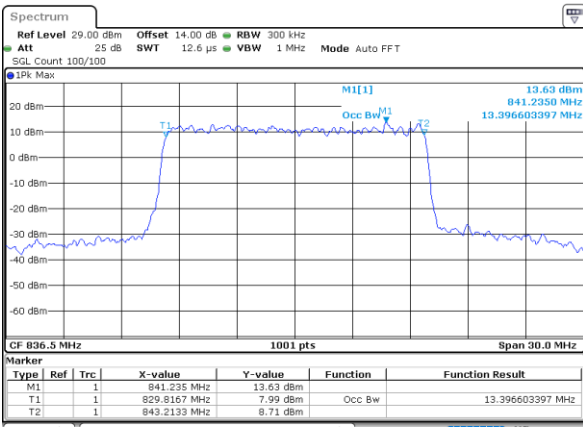

Middle Channel / 15MHz / 64QAM

Date: 9_AUG.2021 21:12:29