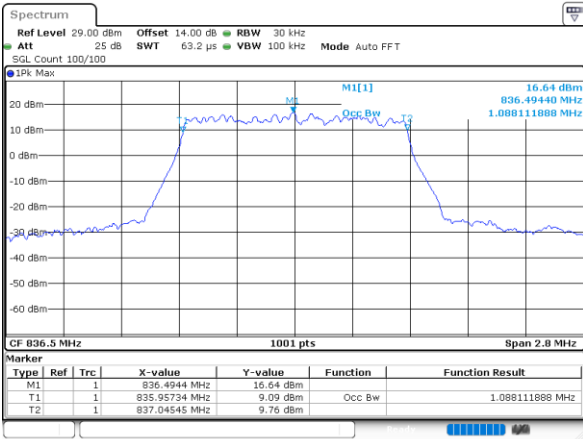

LTE Band 26

Lowest Channel / 1.4MHz / QPSK

Lowest Channel / 1.4MHz / 16QAM

Middle Channel / 1.4MHz / QPSK

Middle Channel / 1.4MHz / 16QAM

Highest Channel / 1.4MHz / QPSK

Highest Channel / 1.4MHz / 16QAM

LTE Band 26