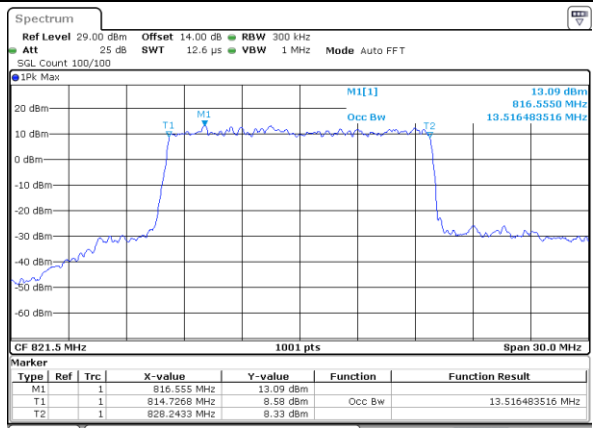

CH26765 / 64QAM

Date: 9_AUG.2021 15:38:56