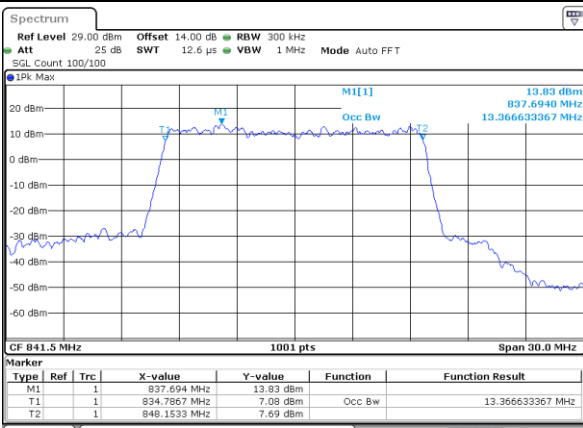

Highest Channel / 15MHz / 64QAM

Date: 9_AUG.2021 21:14:18