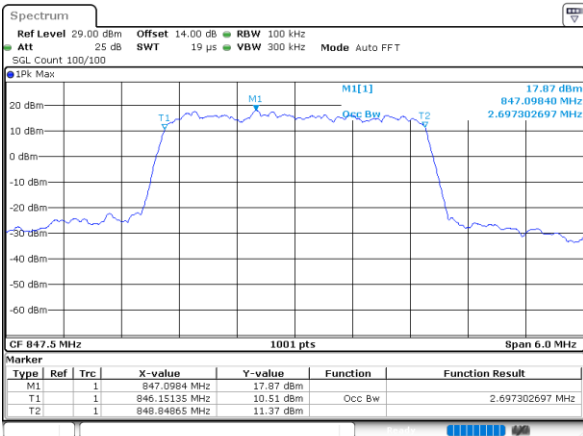

Highest Channel / 3MHz / QPSK

Date: 9,AUG,2021 21:35:54

Highest Channel / 3MHz / 16QAM

Date: 9,AUG,2021 22:02:52

LTE Band 26

Lowest Channel / 5MHz / QPSK

Date: 9\_AUG.2021 22:14:32

Lowest Channel / 5MHz / 16QAM