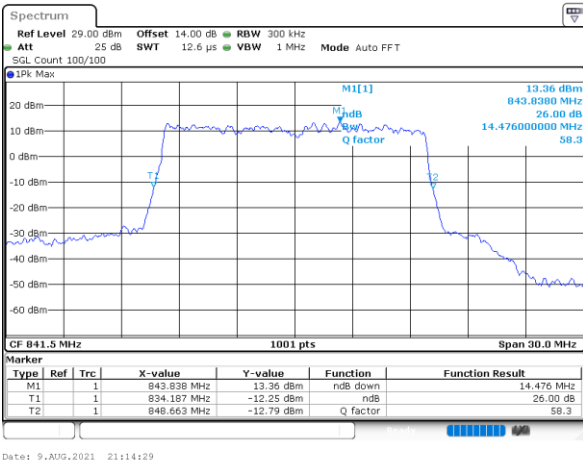

Highest Channel / 15MHz / 64QAM

Date: 9_AUG.2021 21:14:29