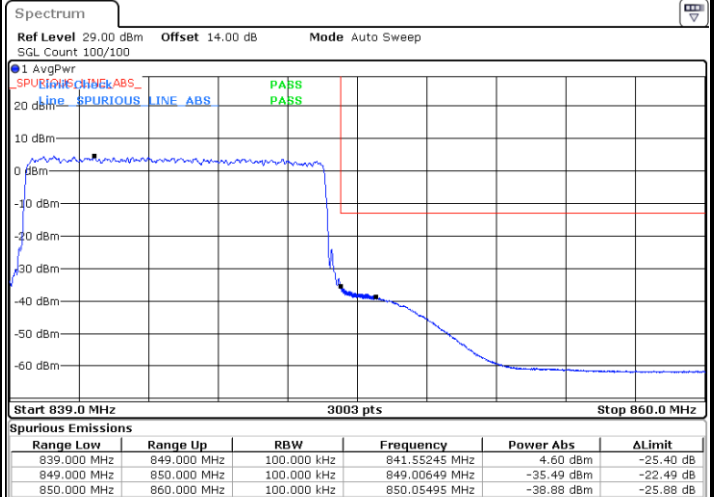

LTE Band 26 / 5MHz / 64QAM

Lowest Band Edge / 1RB

Date: 9.AUG.2021 20:43:15

Highest Band Edge / 1 RB

Date: 9.AUG.2021 20:48:58

Lowest Band Edge / Full RB

Date: 9.AUG.2021 20:41:11

Highest Band Edge / Full RB

Date: 9.AUG.2021 20:51:02

LTE Band 26 / 10MHz / QPSK

Lowest Band Edge / 1 RB

Date: 9.AUG.2021 22:50:41

Highest Band Edge / 1 RB

Date: 9.AUG.2021 23:00:03

Lowest Band Edge / Full RB

Date: 9.AUG.2021 22:44:32

Highest Band Edge / Full RB

Date: 9.AUG.2021 23:06:12

LTE Band 26 / 10MHz / 16QAM

Lowest Band Edge / 1 RB

Date: 9.AUG.2021 22:48:39

Highest Band Edge / 1 RB

Date: 9.AUG.2021 23:02:07

Lowest Band Edge / Full RB

Date: 9.AUG.2021 22:46:36

Highest Band Edge / Full RB

Date: 9.AUG.2021 23:04:09

**LTE Band 26 / 10MHz / 64QAM**

**Lowest Band Edge / 1 RB**

**Highest Band Edge / 1 RB**

**Lowest Band Edge / Full RB**

**Highest Band Edge / Full RB**