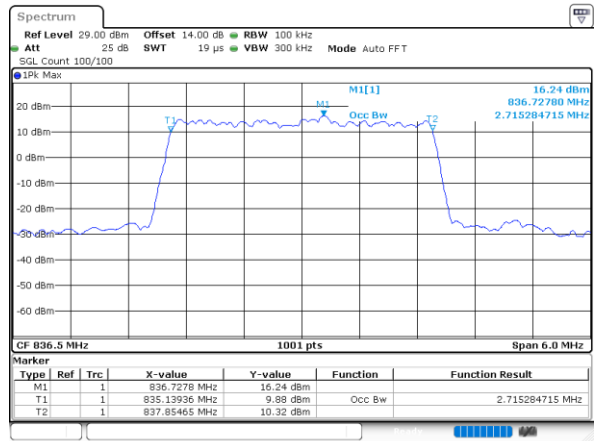

Middle Channel / 3MHz / 64QAM

Date: 9.AUG.2021 20:31:13