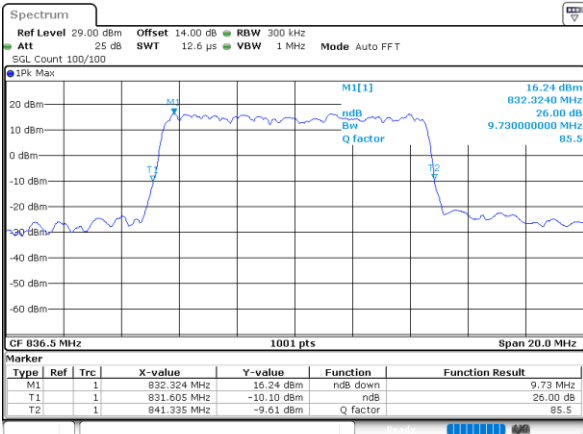

LTE Band 26

Lowest Channel / 10MHz / QPSK

Date: 9\_AUG.2021 22:42:29

Lowest Channel / 10MHz / 16QAM

Date: 9\_AUG.2021 22:42:18

Middle Channel / 10MHz / QPSK

Date: 9\_AUG.2021 22:54:21

Middle Channel / 10MHz / 16QAM