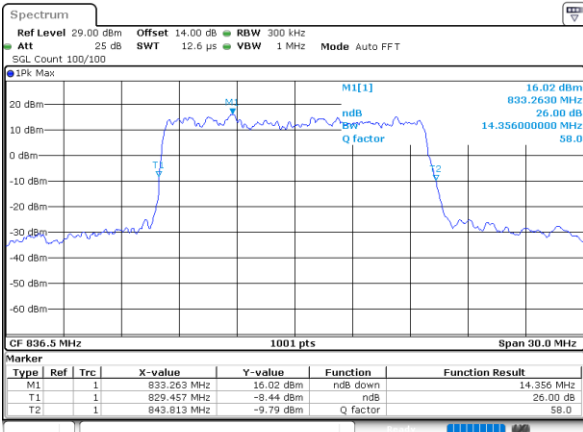

Middle Channel / 15MHz / QPSK

Date: 9_AUG.2021 23:21:58