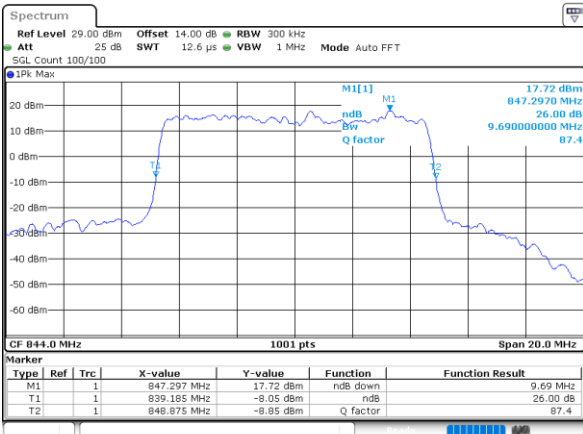

Highest Channel / 10MHz / QPSK

Date: 9_AUG.2021 22:58:00