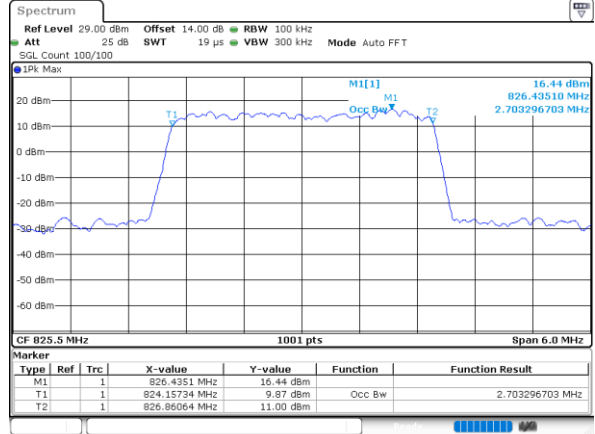

Lowest Channel / 3MHz / 16QAM

Date: 9,AUG,2021 21:20:34