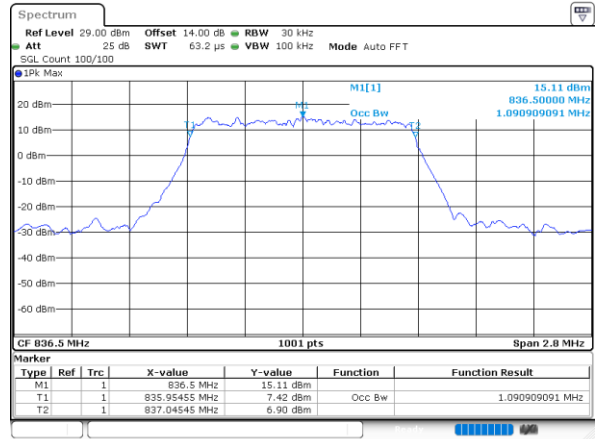

LTE Band 26

Lowest Channel / 1.4MHz / QPSK

Lowest Channel / 1.4MHz / 16QAM

Middle Channel / 1.4MHz / QPSK

Middle Channel / 1.4MHz / 16QAM

Highest Channel / 1.4MHz / QPSK

Highest Channel / 1.4MHz / 16QAM

LTE Band 26