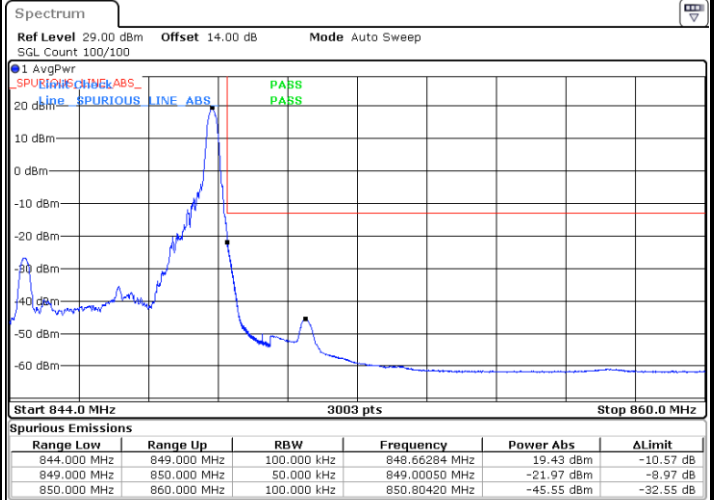

Highest Band Edge / Full RB

Date: 9.AUG.2021 20:37:18

LTE Band 26 / 5MHz / QPSK

Lowest Band Edge / 1 RB

Date: 9.AUG.2021 22:23:21

Highest Band Edge / 1 RB

Date: 9.AUG.2021 22:32:40

Lowest Band Edge / Full RB

Date: 9.AUG.2021 22:17:10

Highest Band Edge / Full RB

Date: 9.AUG.2021 22:38:50

**LTE Band 26 / 5MHz / 16QAM**

**Lowest Band Edge / 1RB**

**Highest Band Edge / 1 RB**

**Lowest Band Edge / Full RB**

**Highest Band Edge / Full RB**

LTE Band 26 / 5MHz / 64QAM

Lowest Band Edge / 1RB

Date: 9.AUG.2021 20:43:15

Highest Band Edge / 1 RB

Date: 9.AUG.2021 20:48:58

Lowest Band Edge / Full RB

Date: 9.AUG.2021 20:41:11

Highest Band Edge / Full RB

Date: 9.AUG.2021 20:51:02

LTE Band 26 / 10MHz / QPSK

Lowest Band Edge / 1 RB

Date: 9.AUG.2021 22:50:41

Highest Band Edge / 1 RB

Date: 9.AUG.2021 23:00:03

Lowest Band Edge / Full RB

Date: 9.AUG.2021 22:44:32