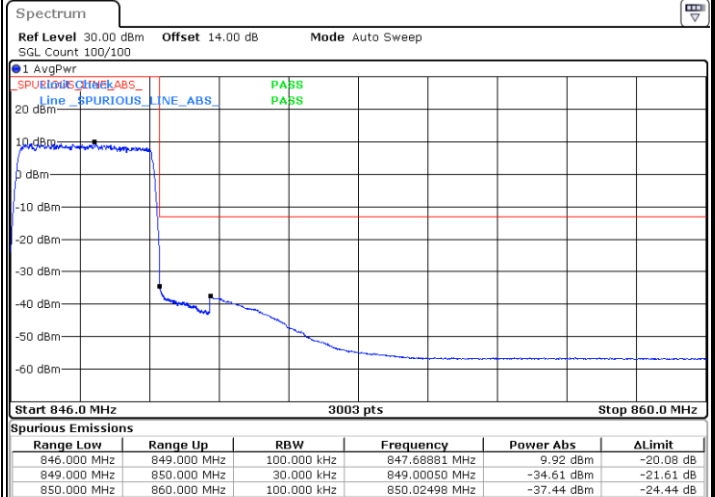

# Conducted Band Edge

LTE Band 26 / 1.4MHz / 16QAM

Lowest Band Edge / 1 RB

Highest Band Edge / 1 RB

Lowest Band Edge / Full RB

Highest Band Edge / Full RB

LTE Band 26 / 1.4MHz / 64QAM

Lowest Band Edge / 1 RB

Highest Band Edge / 1 RB

Lowest Band Edge / Full RB

Highest Band Edge / Full RB

LTE Band 26 / 3MHz / QPSK

Lowest Band Edge / 1RB

Date: 9.AUG.2021 21:29:08

Highest Band Edge / 1 RB

Date: 9.AUG.2021 22:05:17

Lowest Band Edge / Full RB

Date: 9.AUG.2021 21:22:58

Highest Band Edge / Full RB

Date: 9.AUG.2021 22:11:26

**LTE Band 26 / 3MHz / 16QAM**

**Lowest Band Edge / 1 RB**

**Highest Band Edge / 1 RB**

**Lowest Band Edge / Full RB**

**Highest Band Edge / Full RB**

LTE Band 26 / 3MHz / 64QAM

Lowest Band Edge / 1 RB

Date: 9.AUG.2021 20:29:35

Highest Band Edge / 1 RB

Date: 9.AUG.2021 20:35:16

Lowest Band Edge / Full RB

Date: 9.AUG.2021 20:27:30