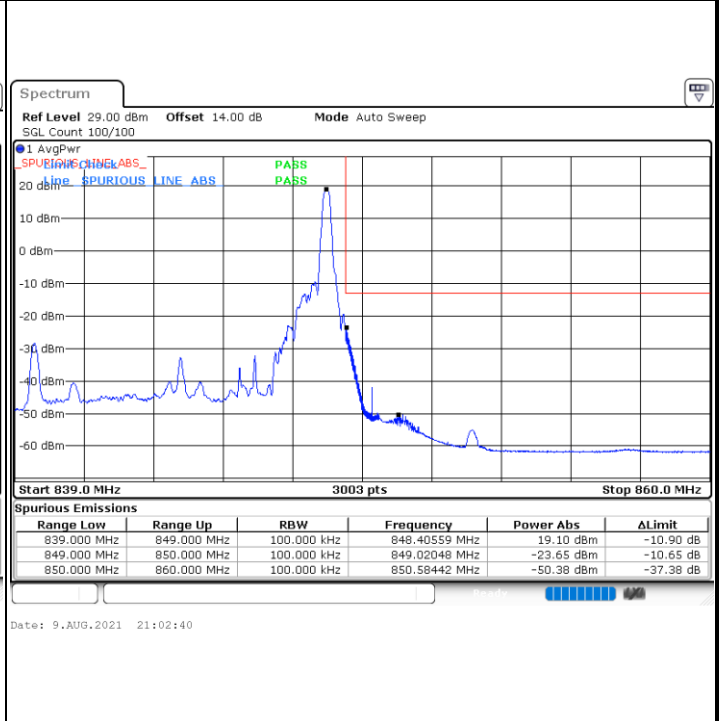

Date: 9.AUG.2021 20:51:02

LTE Band 26 / 10MHz / QPSK

Lowest Band Edge / 1 RB

Date: 9.AUG.2021 22:50:41

Highest Band Edge / 1 RB

Date: 9.AUG.2021 23:00:03

Lowest Band Edge / Full RB

Date: 9.AUG.2021 22:44:32

Highest Band Edge / Full RB

Date: 9.AUG.2021 23:06:12

LTE Band 26 / 10MHz / 16QAM

Lowest Band Edge / 1 RB

Date: 9.AUG.2021 22:48:39

Highest Band Edge / 1 RB

Date: 9.AUG.2021 23:02:07

Lowest Band Edge / Full RB

Date: 9.AUG.2021 22:46:36

Highest Band Edge / Full RB

Date: 9.AUG.2021 23:04:09

**LTE Band 26 / 10MHz / 64QAM**

**Lowest Band Edge / 1 RB**

**Highest Band Edge / 1 RB**

**Lowest Band Edge / Full RB**

**Highest Band Edge / Full RB**