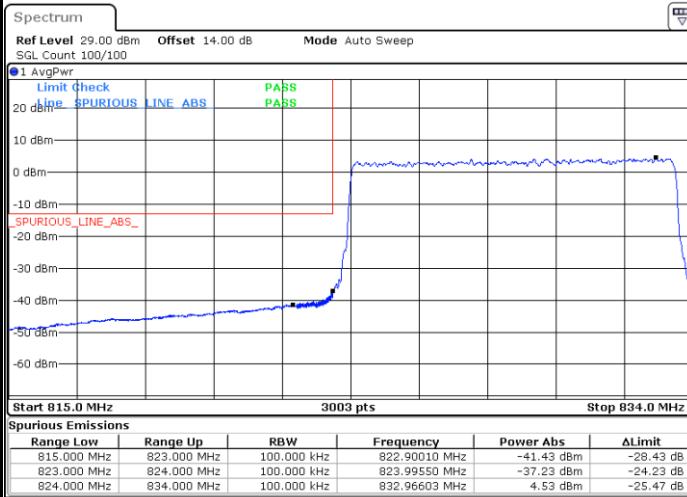

LTE Band 26 / 5MHz / 64QAM

Lowest Band Edge / 1RB

Date: 9.AUG.2021 20:43:15

Highest Band Edge / 1 RB

Date: 9.AUG.2021 20:48:58

Lowest Band Edge / Full RB

Date: 9.AUG.2021 20:41:11

Highest Band Edge / Full RB

Date: 9.AUG.2021 20:51:02

LTE Band 26 / 10MHz / QPSK

Lowest Band Edge / 1 RB

Date: 9.AUG.2021 22:50:41

Highest Band Edge / 1 RB

Date: 9.AUG.2021 23:00:03

Lowest Band Edge / Full RB

Date: 9.AUG.2021 22:44:32

Highest Band Edge / Full RB

Date: 9.AUG.2021 23:06:12

LTE Band 26 / 10MHz / 16QAM

Lowest Band Edge / 1 RB

Date: 9.AUG.2021 22:48:39

Highest Band Edge / 1 RB

Date: 9.AUG.2021 23:02:07

Lowest Band Edge / Full RB

Date: 9.AUG.2021 22:46:36

Highest Band Edge / Full RB

Date: 9.AUG.2021 23:04:09

**LTE Band 26 / 10MHz / 64QAM**

**Lowest Band Edge / 1 RB**

**Highest Band Edge / 1 RB**

**Lowest Band Edge / Full RB**

**Highest Band Edge / Full RB**