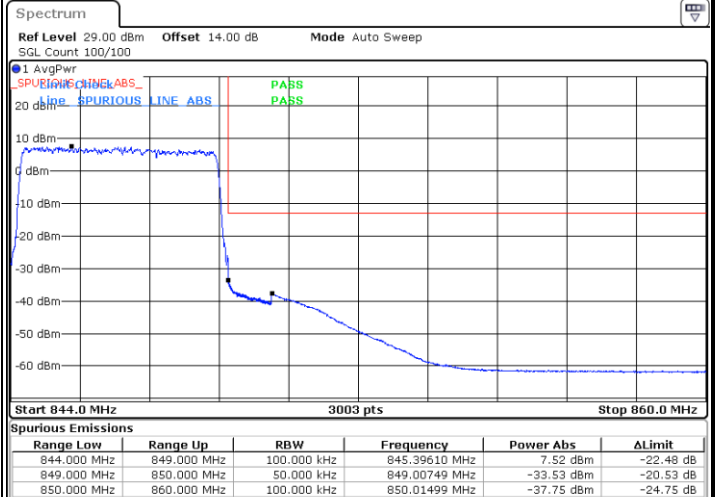

**Highest Band Edge / Full RB**

LTE Band 26 / 3MHz / 64QAM

Lowest Band Edge / 1 RB

Date: 9.AUG.2021 20:29:35

Highest Band Edge / 1 RB

Date: 9.AUG.2021 20:35:16

Lowest Band Edge / Full RB

Date: 9.AUG.2021 20:27:30

Highest Band Edge / Full RB

Date: 9.AUG.2021 20:37:18

LTE Band 26 / 5MHz / QPSK

Lowest Band Edge / 1 RB

Date: 9.AUG.2021 22:23:21

Highest Band Edge / 1 RB

Date: 9.AUG.2021 22:32:40

Lowest Band Edge / Full RB

Date: 9.AUG.2021 22:17:10

Highest Band Edge / Full RB

Date: 9.AUG.2021 22:38:50

**LTE Band 26 / 5MHz / 16QAM**

**Lowest Band Edge / 1RB**

**Highest Band Edge / 1 RB**

**Lowest Band Edge / Full RB**

**Highest Band Edge / Full RB**

LTE Band 26 / 5MHz / 64QAM

Lowest Band Edge / 1RB

Date: 9.AUG.2021 20:43:15

Highest Band Edge / 1 RB

Date: 9.AUG.2021 20:48:58

Lowest Band Edge / Full RB

Date: 9.AUG.2021 20:41:11

Highest Band Edge / Full RB