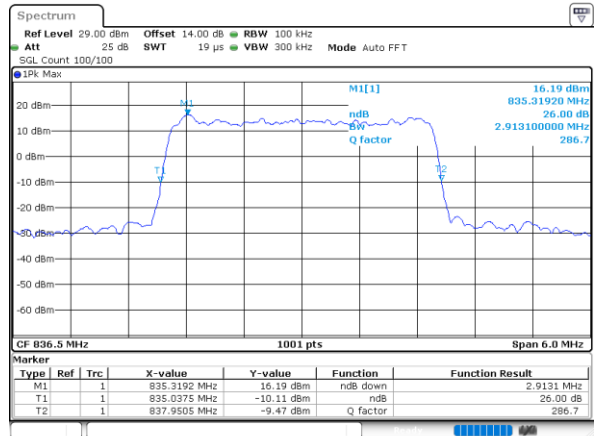

Middle Channel / 3MHz / 64QAM

Date: 9_AUG.2021 20:31:24