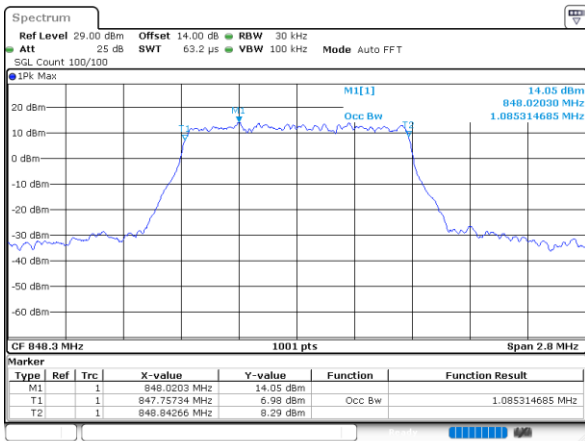

Date: 9\_AUG.2021 23:25:03

Highest Channel / 15MHz / 16QAM

Date: 9\_AUG.2021 23:25:14

LTE Band 26

Lowest Channel / 1.4MHz / 64QAM

Date: 9.AUG.2021 20:11:31

Lowest Channel / 3MHz / 64QAM

Date: 9.AUG.2021 20:25:15

Middle Channel / 1.4MHz / 64QAM

Date: 9.AUG.2021 20:17:28

Middle Channel / 3MHz / 64QAM

Date: 9.AUG.2021 20:31:13

Highest Channel / 1.4MHz / 64QAM

Date: 9.AUG.2021 20:19:20

Highest Channel / 3MHz / 64QAM

Date: 9.AUG.2021 20:33:02

LTE Band 26

Lowest Channel / 5MHz / 64QAM

Date: 9\_AUG.2021 20:38:57

Lowest Channel / 10MHz / 64QAM

Date: 9\_AUG.2021 20:52:41

Middle Channel / 5MHz / 64QAM

Date: 9\_AUG.2021 20:44:55

Middle Channel / 10MHz / 64QAM