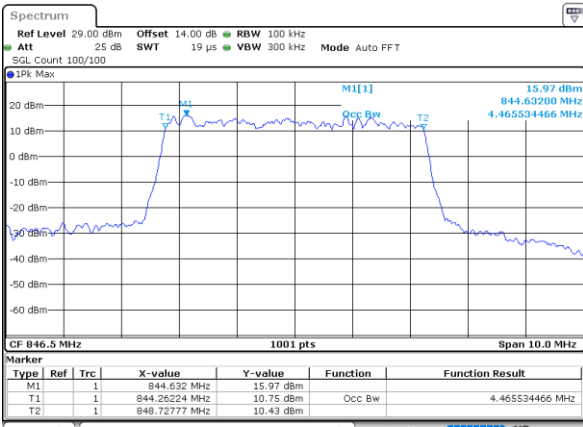

Highest Channel / 5MHz / QPSK

Date: 9_AUG.2021 22:30:04