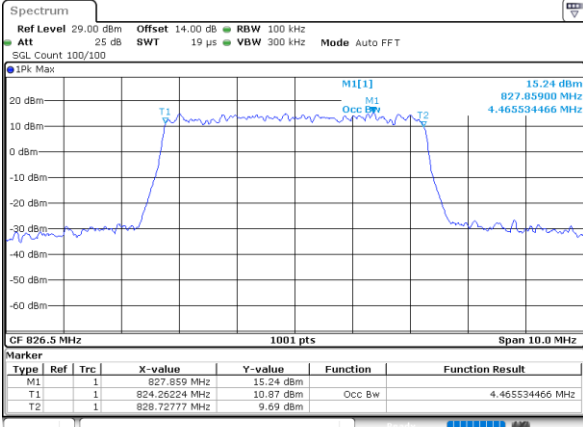

Highest Channel / 3MHz / QPSK

Date: 9,AUG,2021 21:35:54

Highest Channel / 3MHz / 16QAM

Date: 9,AUG,2021 22:02:52

LTE Band 26

Lowest Channel / 5MHz / QPSK

Date: 9\_AUG.2021 22:14:32

Lowest Channel / 5MHz / 16QAM