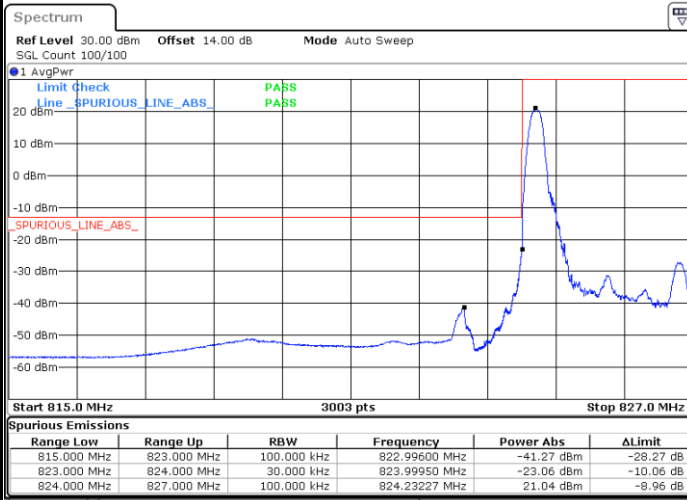

# Conducted Band Edge

LTE Band 26 / 1.4MHz / 16QAM

Lowest Band Edge / 1 RB

Highest Band Edge / 1 RB

Lowest Band Edge / Full RB

Highest Band Edge / Full RB

LTE Band 26 / 1.4MHz / 64QAM

Lowest Band Edge / 1 RB

Highest Band Edge / 1 RB

Lowest Band Edge / Full RB

Highest Band Edge / Full RB

LTE Band 26 / 3MHz / QPSK

Lowest Band Edge / 1RB

Date: 9.AUG.2021 21:29:08

Highest Band Edge / 1 RB

Date: 9.AUG.2021 22:05:17

Lowest Band Edge / Full RB

Date: 9.AUG.2021 21:22:58

Highest Band Edge / Full RB

Date: 9.AUG.2021 22:11:26

**LTE Band 26 / 3MHz / 16QAM**

**Lowest Band Edge / 1 RB**

**Highest Band Edge / 1 RB**

**Lowest Band Edge / Full RB**

**Highest Band Edge / Full RB**

LTE Band 26 / 3MHz / 64QAM

Lowest Band Edge / 1 RB

Date: 9.AUG.2021 20:29:35

Highest Band Edge / 1 RB

Date: 9.AUG.2021 20:35:16

Lowest Band Edge / Full RB

Date: 9.AUG.2021 20:27:30