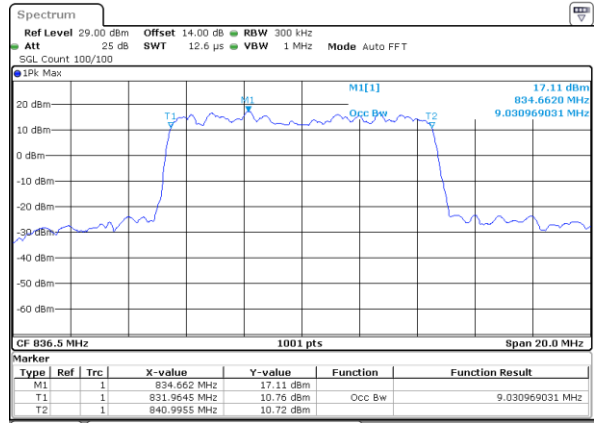

Date: 9\_AUG.2021 22:30:15

LTE Band 26

Lowest Channel / 10MHz / QPSK

Date: 9\_AUG.2021 22:41:55

Lowest Channel / 10MHz / 16QAM

Date: 9\_AUG.2021 22:42:06

Middle Channel / 10MHz / QPSK

Date: 9\_AUG.2021 22:53:48

Middle Channel / 10MHz / 16QAM

Date: 9\_AUG.2021 22:53:59

Highest Channel / 10MHz / QPSK

Date: 9\_AUG.2021 22:57:27

Highest Channel / 10MHz / 16QAM

Date: 9\_AUG.2021 22:57:38

LTE Band 26

Lowest Channel / 15MHz / QPSK