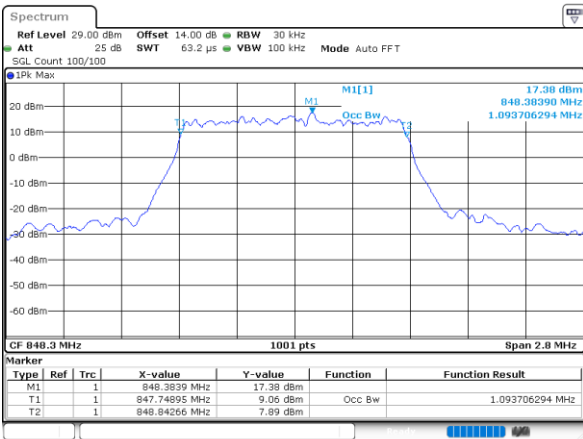

LTE Band 26

Lowest Channel / 1.4MHz / QPSK

Lowest Channel / 1.4MHz / 16QAM

Middle Channel / 1.4MHz / QPSK

Middle Channel / 1.4MHz / 16QAM

Highest Channel / 1.4MHz / QPSK

Highest Channel / 1.4MHz / 16QAM

LTE Band 26