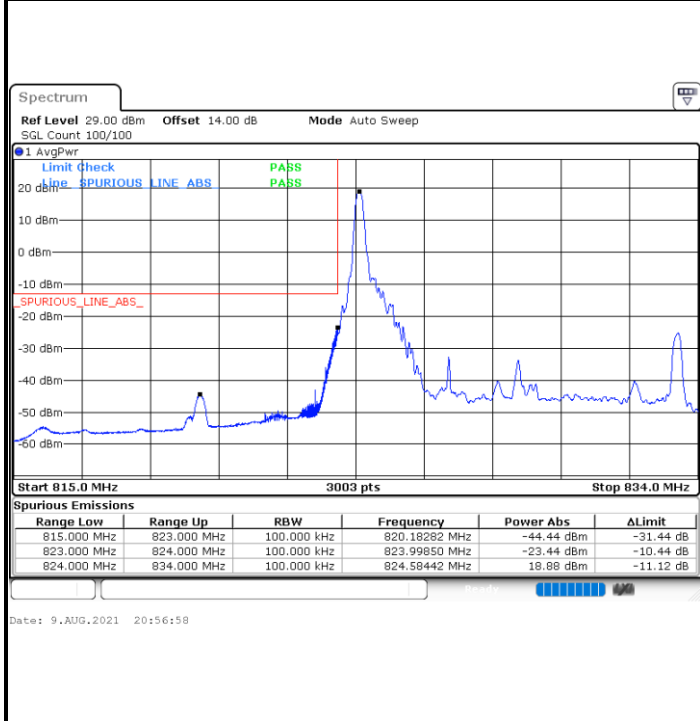

Date: 9.AUG.2021 20:51:02

LTE Band 26 / 10MHz / QPSK

Lowest Band Edge / 1 RB

Date: 9.AUG.2021 22:50:41

Highest Band Edge / 1 RB

Date: 9.AUG.2021 23:00:03

Lowest Band Edge / Full RB

Date: 9.AUG.2021 22:44:32

Highest Band Edge / Full RB

Date: 9.AUG.2021 23:06:12

LTE Band 26 / 10MHz / 16QAM

Lowest Band Edge / 1 RB

Date: 9.AUG.2021 22:48:39

Highest Band Edge / 1 RB

Date: 9.AUG.2021 23:02:07

Lowest Band Edge / Full RB

Date: 9.AUG.2021 22:46:36

Highest Band Edge / Full RB

Date: 9.AUG.2021 23:04:09

**LTE Band 26 / 10MHz / 64QAM**

**Lowest Band Edge / 1 RB**

**Highest Band Edge / 1 RB**

**Lowest Band Edge / Full RB**

**Highest Band Edge / Full RB**