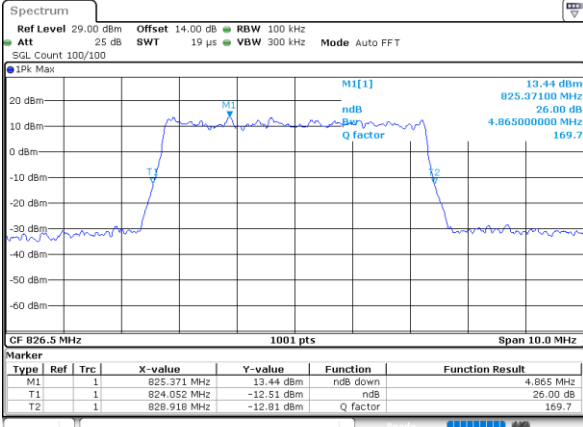

LTE Band 26

Lowest Channel / 5MHz / 64QAM

Date: 9,AUG,2021 20:13:08