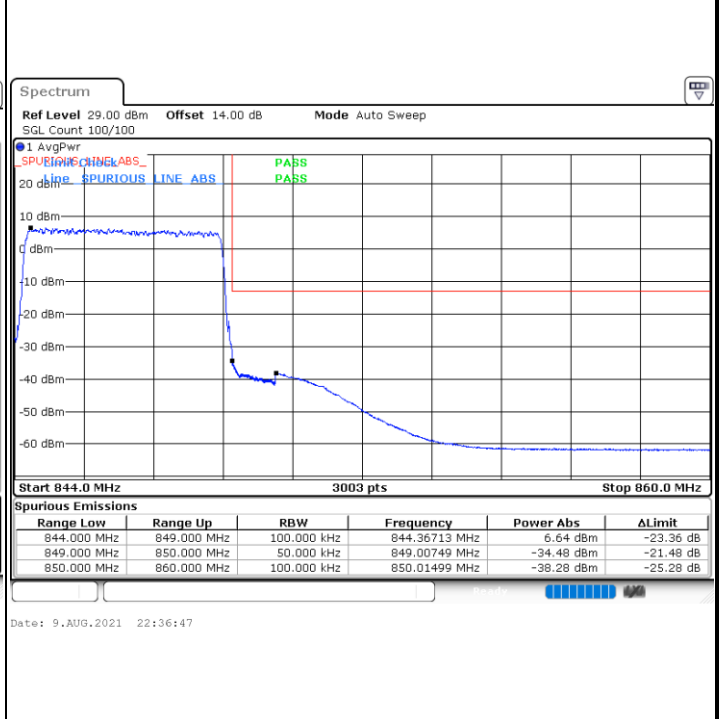

Highest Band Edge / Full RB

Date: 9.AUG.2021 20:37:18

LTE Band 26 / 5MHz / QPSK

Lowest Band Edge / 1 RB

Date: 9.AUG.2021 22:23:21

Highest Band Edge / 1 RB

Date: 9.AUG.2021 22:32:40

Lowest Band Edge / Full RB

Date: 9.AUG.2021 22:17:10

Highest Band Edge / Full RB

Date: 9.AUG.2021 22:38:50

**LTE Band 26 / 5MHz / 16QAM**

**Lowest Band Edge / 1RB**

**Highest Band Edge / 1 RB**

**Lowest Band Edge / Full RB**

**Highest Band Edge / Full RB**

LTE Band 26 / 5MHz / 64QAM

Lowest Band Edge / 1RB

Date: 9.AUG.2021 20:43:15

Highest Band Edge / 1 RB

Date: 9.AUG.2021 20:48:58

Lowest Band Edge / Full RB

Date: 9.AUG.2021 20:41:11

Highest Band Edge / Full RB

Date: 9.AUG.2021 20:51:02

LTE Band 26 / 10MHz / QPSK

Lowest Band Edge / 1 RB

Date: 9.AUG.2021 22:50:41

Highest Band Edge / 1 RB

Date: 9.AUG.2021 23:00:03

Lowest Band Edge / Full RB

Date: 9.AUG.2021 22:44:32