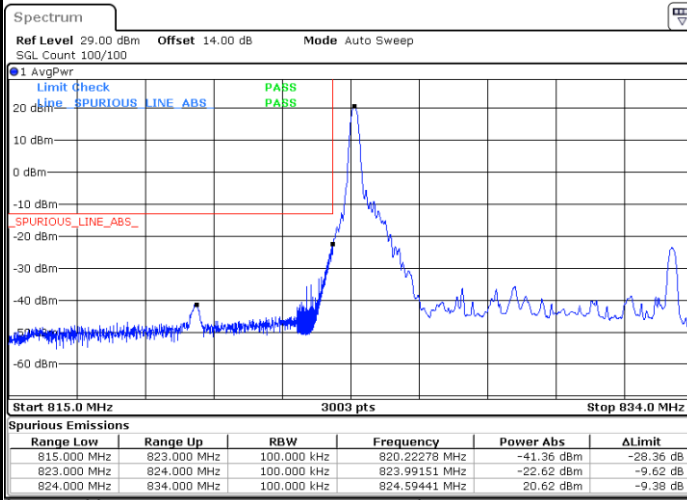

Date: 9.AUG.2021 22:17:10

Highest Band Edge / Full RB

Date: 9.AUG.2021 22:38:50

**LTE Band 26 / 5MHz / 16QAM**

**Lowest Band Edge / 1RB**

**Highest Band Edge / 1 RB**

**Lowest Band Edge / Full RB**

**Highest Band Edge / Full RB**

LTE Band 26 / 5MHz / 64QAM

Lowest Band Edge / 1RB

Date: 9.AUG.2021 20:43:15

Highest Band Edge / 1 RB

Date: 9.AUG.2021 20:48:58

Lowest Band Edge / Full RB

Date: 9.AUG.2021 20:41:11

Highest Band Edge / Full RB

Date: 9.AUG.2021 20:51:02

LTE Band 26 / 10MHz / QPSK

Lowest Band Edge / 1 RB

Date: 9.AUG.2021 22:50:41

Highest Band Edge / 1 RB

Date: 9.AUG.2021 23:00:03

Lowest Band Edge / Full RB

Date: 9.AUG.2021 22:44:32

Highest Band Edge / Full RB

Date: 9.AUG.2021 23:06:12

LTE Band 26 / 10MHz / 16QAM

Lowest Band Edge / 1 RB

Date: 9.AUG.2021 22:48:39

Highest Band Edge / 1 RB

Date: 9.AUG.2021 23:02:07

Lowest Band Edge / Full RB