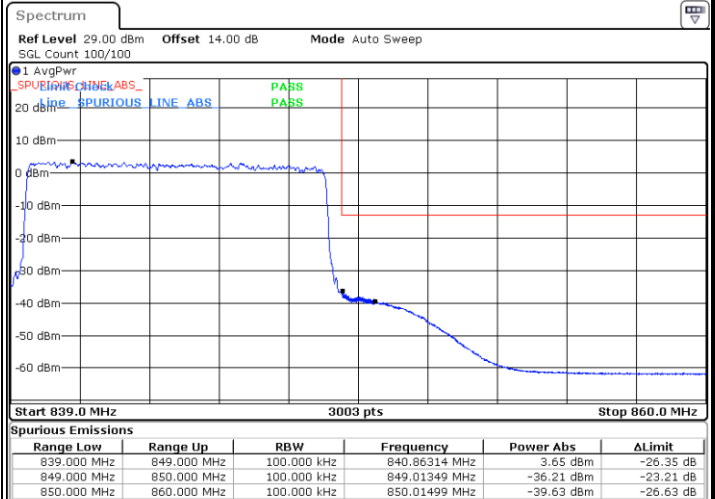

LTE Band 26 / 5MHz / 64QAM

Lowest Band Edge / 1RB

Date: 9.AUG.2021 20:43:15

Highest Band Edge / 1 RB

Date: 9.AUG.2021 20:48:58

Lowest Band Edge / Full RB

Date: 9.AUG.2021 20:41:11

Highest Band Edge / Full RB

Date: 9.AUG.2021 20:51:02

LTE Band 26 / 10MHz / QPSK

Lowest Band Edge / 1 RB

Date: 9.AUG.2021 22:50:41

Highest Band Edge / 1 RB

Date: 9.AUG.2021 23:00:03

Lowest Band Edge / Full RB

Date: 9.AUG.2021 22:44:32

Highest Band Edge / Full RB

Date: 9.AUG.2021 23:06:12

LTE Band 26 / 10MHz / 16QAM

Lowest Band Edge / 1 RB

Date: 9.AUG.2021 22:48:39

Highest Band Edge / 1 RB

Date: 9.AUG.2021 23:02:07

Lowest Band Edge / Full RB

Date: 9.AUG.2021 22:46:36

Highest Band Edge / Full RB

Date: 9.AUG.2021 23:04:09

**LTE Band 26 / 10MHz / 64QAM**

**Lowest Band Edge / 1 RB**

**Highest Band Edge / 1 RB**

**Lowest Band Edge / Full RB**

**Highest Band Edge / Full RB**