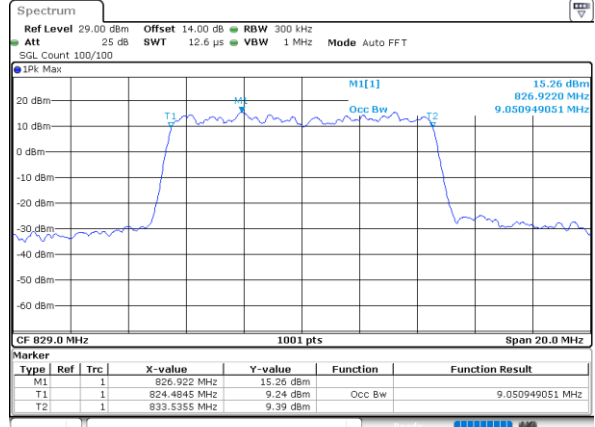

Lowest Channel / 10MHz / 64QAM

Date: 9_AUG.2021 20:52:41