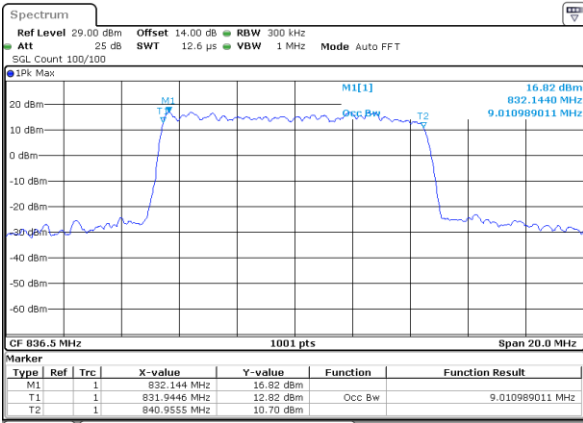

Date: 9\_AUG.2021 22:30:15

LTE Band 26

Lowest Channel / 10MHz / QPSK

Date: 9\_AUG.2021 22:41:55

Lowest Channel / 10MHz / 16QAM

Date: 9\_AUG.2021 22:42:06

Middle Channel / 10MHz / QPSK

Date: 9\_AUG.2021 22:53:48

Middle Channel / 10MHz / 16QAM

Date: 9\_AUG.2021 22:53:59

Highest Channel / 10MHz / QPSK

Date: 9\_AUG.2021 22:57:27

Highest Channel / 10MHz / 16QAM

Date: 9\_AUG.2021 22:57:38

LTE Band 26

Lowest Channel / 15MHz / QPSK