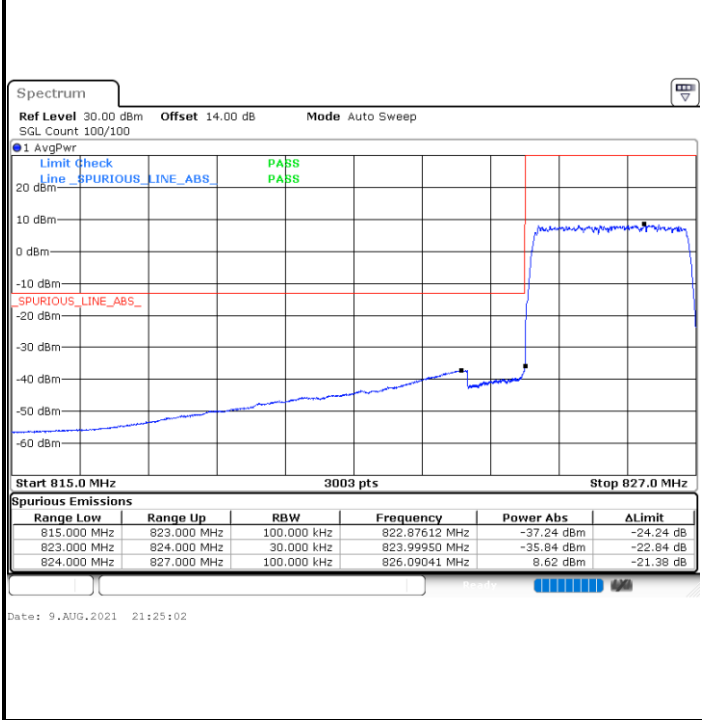

Highest Band Edge / 1 RB

Lowest Band Edge / Full RB

Highest Band Edge / Full RB

LTE Band 26 / 3MHz / QPSK

Lowest Band Edge / 1RB

Date: 9.AUG.2021 21:29:08

Highest Band Edge / 1 RB

Date: 9.AUG.2021 22:05:17

Lowest Band Edge / Full RB

Date: 9.AUG.2021 21:22:58

Highest Band Edge / Full RB

Date: 9.AUG.2021 22:11:26

**LTE Band 26 / 3MHz / 16QAM**

**Lowest Band Edge / 1 RB**

**Highest Band Edge / 1 RB**

**Lowest Band Edge / Full RB**

**Highest Band Edge / Full RB**

LTE Band 26 / 3MHz / 64QAM

Lowest Band Edge / 1 RB

Date: 9.AUG.2021 20:29:35

Highest Band Edge / 1 RB

Date: 9.AUG.2021 20:35:16

Lowest Band Edge / Full RB

Date: 9.AUG.2021 20:27:30

Highest Band Edge / Full RB

Date: 9.AUG.2021 20:37:18

LTE Band 26 / 5MHz / QPSK

Lowest Band Edge / 1 RB

Date: 9.AUG.2021 22:23:21

Highest Band Edge / 1 RB

Date: 9.AUG.2021 22:32:40

Lowest Band Edge / Full RB