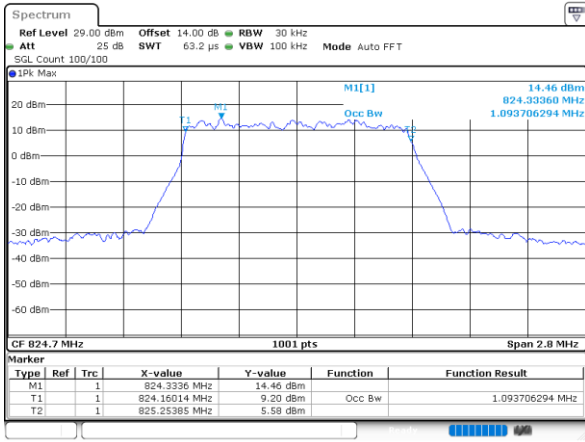

Date: 9\_AUG.2021 23:25:03

Highest Channel / 15MHz / 16QAM

Date: 9\_AUG.2021 23:25:14

LTE Band 26

Lowest Channel / 1.4MHz / 64QAM

Date: 9.AUG.2021 20:11:31

Lowest Channel / 3MHz / 64QAM

Date: 9.AUG.2021 20:25:15

Middle Channel / 1.4MHz / 64QAM

Date: 9.AUG.2021 20:17:28

Middle Channel / 3MHz / 64QAM

Date: 9.AUG.2021 20:31:13

Highest Channel / 1.4MHz / 64QAM

Date: 9.AUG.2021 20:19:20

Highest Channel / 3MHz / 64QAM

Date: 9.AUG.2021 20:33:02