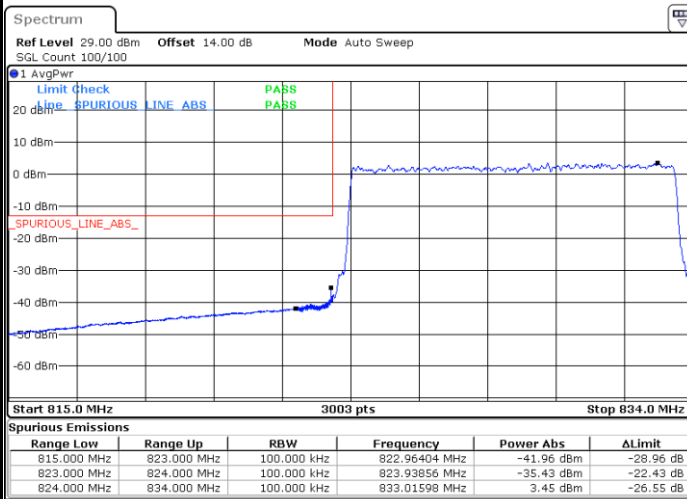

LTE Band 26 / 5MHz / 64QAM

Lowest Band Edge / 1RB

Date: 9.AUG.2021 20:43:15

Highest Band Edge / 1 RB

Date: 9.AUG.2021 20:48:58

Lowest Band Edge / Full RB

Date: 9.AUG.2021 20:41:11

Highest Band Edge / Full RB

Date: 9.AUG.2021 20:51:02

LTE Band 26 / 10MHz / QPSK

Lowest Band Edge / 1 RB

Date: 9.AUG.2021 22:50:41

Highest Band Edge / 1 RB

Date: 9.AUG.2021 23:00:03

Lowest Band Edge / Full RB

Date: 9.AUG.2021 22:44:32

Highest Band Edge / Full RB

Date: 9.AUG.2021 23:06:12

LTE Band 26 / 10MHz / 16QAM

Lowest Band Edge / 1 RB

Date: 9.AUG.2021 22:48:39

Highest Band Edge / 1 RB

Date: 9.AUG.2021 23:02:07

Lowest Band Edge / Full RB

Date: 9.AUG.2021 22:46:36

Highest Band Edge / Full RB

Date: 9.AUG.2021 23:04:09

**LTE Band 26 / 10MHz / 64QAM**

**Lowest Band Edge / 1 RB**

**Highest Band Edge / 1 RB**

**Lowest Band Edge / Full RB**

**Highest Band Edge / Full RB**