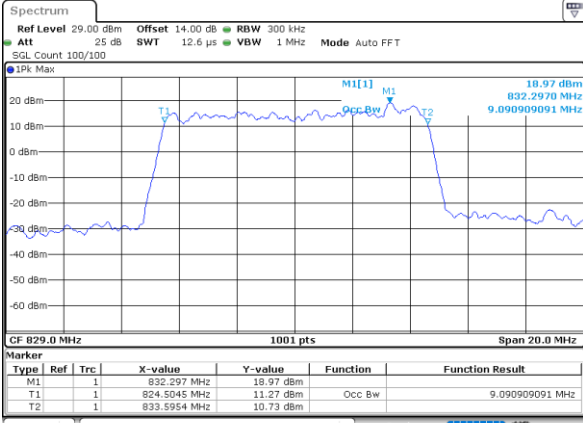

Highest Channel / 3MHz / QPSK

Date: 9,AUG,2021 21:35:54

Highest Channel / 3MHz / 16QAM

Date: 9,AUG,2021 22:02:52

LTE Band 26

Lowest Channel / 5MHz / QPSK

Date: 9\_AUG.2021 22:14:32

Lowest Channel / 5MHz / 16QAM

Date: 9\_AUG.2021 22:14:44

Middle Channel / 5MHz / QPSK

Date: 9\_AUG.2021 22:26:27

Middle Channel / 5MHz / 16QAM

Date: 9\_AUG.2021 22:26:38

Highest Channel / 5MHz / QPSK

Date: 9\_AUG.2021 22:30:04

Highest Channel / 5MHz / 16QAM

Date: 9\_AUG.2021 22:30:15

LTE Band 26

Lowest Channel / 10MHz / QPSK

Date: 9\_AUG.2021 22:41:55

Lowest Channel / 10MHz / 16QAM

Date: 9\_AUG.2021 22:42:06

Middle Channel / 10MHz / QPSK

Date: 9\_AUG.2021 22:53:48