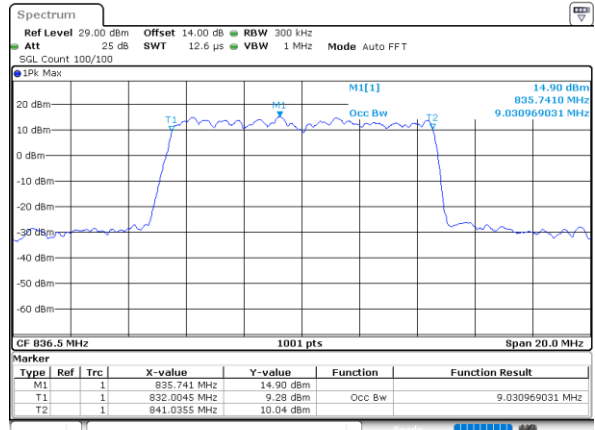

LTE Band 26

Lowest Channel / 5MHz / 64QAM

Date: 9\_AUG.2021 20:38:57

Lowest Channel / 10MHz / 64QAM

Date: 9\_AUG.2021 20:52:41

Middle Channel / 5MHz / 64QAM

Date: 9\_AUG.2021 20:44:55

Middle Channel / 10MHz / 64QAM

Date: 9\_AUG.2021 20:58:37

Highest Channel / 5MHz / 64QAM

Date: 9\_AUG.2021 20:46:44

Highest Channel / 10MHz / 64QAM

Date: 9\_AUG.2021 21:00:26

LTE Band 26

Lowest Channel / 15MHz / 64QAM

Date: 9\_AUG.2021 21:06:23