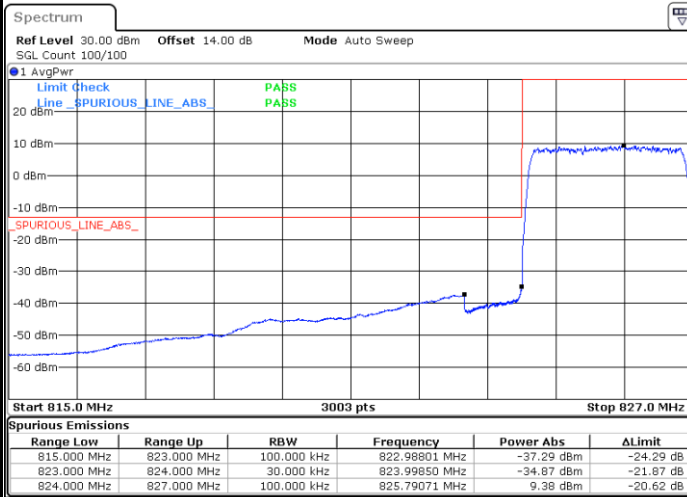

# Conducted Band Edge

LTE Band 26 / 1.4MHz / 16QAM

Lowest Band Edge / 1 RB

Highest Band Edge / 1 RB

Lowest Band Edge / Full RB

Highest Band Edge / Full RB

LTE Band 26 / 1.4MHz / 64QAM

Lowest Band Edge / 1 RB

Highest Band Edge / 1 RB

Lowest Band Edge / Full RB

Highest Band Edge / Full RB

LTE Band 26 / 3MHz / QPSK

Lowest Band Edge / 1RB

Date: 9.AUG.2021 21:29:08

Highest Band Edge / 1 RB

Date: 9.AUG.2021 22:05:17

Lowest Band Edge / Full RB

Date: 9.AUG.2021 21:22:58

Highest Band Edge / Full RB

Date: 9.AUG.2021 22:11:26

**LTE Band 26 / 3MHz / 16QAM**

**Lowest Band Edge / 1 RB**

**Highest Band Edge / 1 RB**

**Lowest Band Edge / Full RB**

**Highest Band Edge / Full RB**

LTE Band 26 / 3MHz / 64QAM

Lowest Band Edge / 1 RB

Date: 9.AUG.2021 20:29:35

Highest Band Edge / 1 RB

Date: 9.AUG.2021 20:35:16

Lowest Band Edge / Full RB

Date: 9.AUG.2021 20:27:30