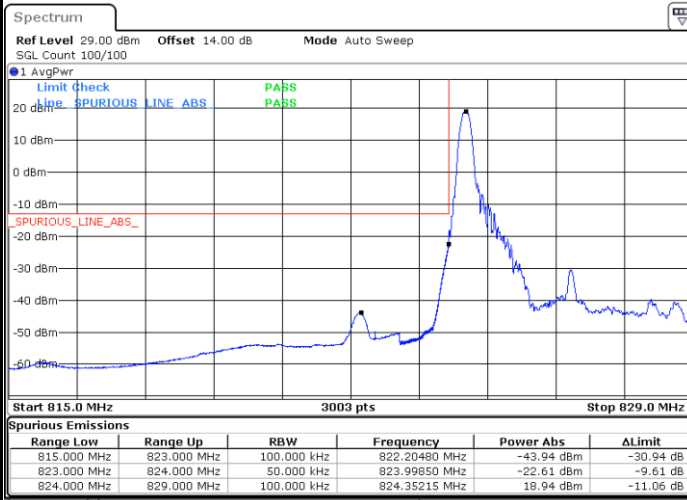

Highest Band Edge / Full RB

Date: 9.AUG.2021 20:37:18

LTE Band 26 / 5MHz / QPSK

Lowest Band Edge / 1 RB

Date: 9.AUG.2021 22:23:21

Highest Band Edge / 1 RB

Date: 9.AUG.2021 22:32:40

Lowest Band Edge / Full RB

Date: 9.AUG.2021 22:17:10

Highest Band Edge / Full RB

Date: 9.AUG.2021 22:38:50

**LTE Band 26 / 5MHz / 16QAM**

**Lowest Band Edge / 1RB**

**Highest Band Edge / 1 RB**

**Lowest Band Edge / Full RB**

**Highest Band Edge / Full RB**

LTE Band 26 / 5MHz / 64QAM

Lowest Band Edge / 1RB

Date: 9.AUG.2021 20:43:15

Highest Band Edge / 1 RB

Date: 9.AUG.2021 20:48:58

Lowest Band Edge / Full RB

Date: 9.AUG.2021 20:41:11

Highest Band Edge / Full RB

Date: 9.AUG.2021 20:51:02

LTE Band 26 / 10MHz / QPSK

Lowest Band Edge / 1 RB

Date: 9.AUG.2021 22:50:41

Highest Band Edge / 1 RB

Date: 9.AUG.2021 23:00:03

Lowest Band Edge / Full RB

Date: 9.AUG.2021 22:44:32