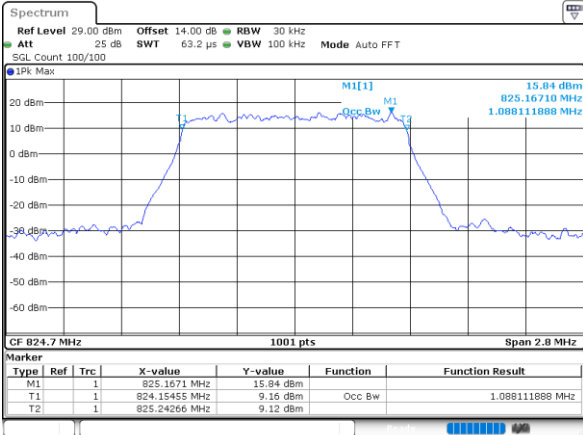

Date: 9\_AUG.2021 21:12:40

Highest Channel / 15MHz / 64QAM

Date: 9\_AUG.2021 21:14:29

Occupied Bandwidth

Mode	LTE Band 26 : 99%OBW(MHz)											
BW	1.4MHz		3MHz		5MHz		10MHz		15MHz		CH26765	
Mod.	QPSK	16QAM	QPSK	16QAM	QPSK	16QAM	QPSK	16QAM	QPSK	16QAM	QPSK	16QAM
Lowest CH	1.09	1.09	2.71	2.70	4.47	4.48	9.09	8.99	13.43	13.40	13.40	13.46
Middle CH	1.09	1.09	2.70	2.69	4.49	4.49	9.01	9.03	13.43	13.46	-	-
Highest CH	1.09	1.09	2.70	2.70	4.47	4.49	8.99	9.07	13.40	13.49	-	-
Mode	LTE Band 26 : 99%OBW(MHz)											
BW	1.4MHz		3MHz		5MHz		10MHz		15MHz		CH26765	
Mod.	64QAM		64QAM		64QAM		64QAM		64QAM		64QAM	
Lowest CH	1.09	-	2.72	-	4.50	-	9.05	-	13.43	-	13.52	-
Middle CH	1.09	-	2.72	-	4.50	-	9.03	-	13.40	-	-	-
Highest CH	1.09	-	2.72	-	4.48	-	9.07	-	13.37	-	-	-

LTE Band 26

Lowest Channel / 1.4MHz / QPSK

Lowest Channel / 1.4MHz / 16QAM

Middle Channel / 1.4MHz / QPSK

Middle Channel / 1.4MHz / 16QAM

Highest Channel / 1.4MHz / QPSK

Highest Channel / 1.4MHz / 16QAM

LTE Band 26