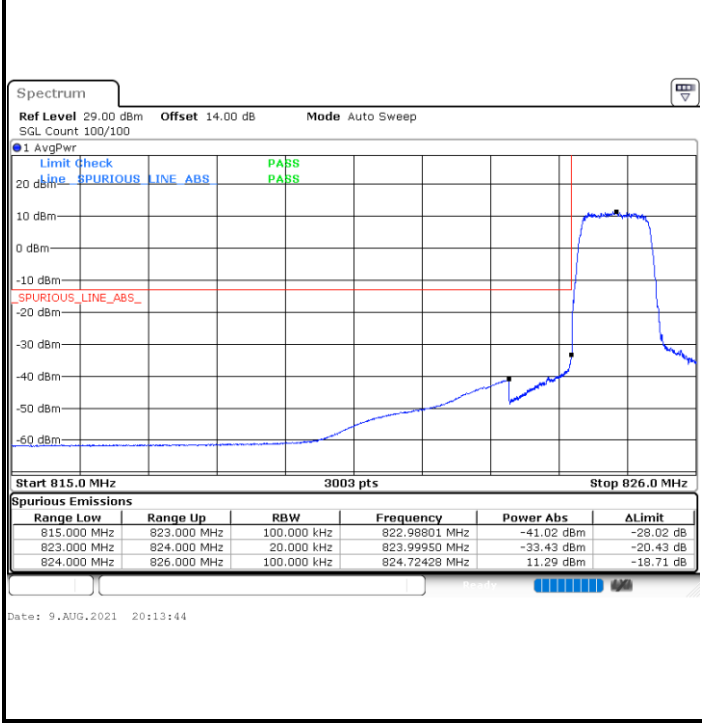

# Conducted Band Edge

LTE Band 26 / 1.4MHz / 16QAM

Lowest Band Edge / 1 RB

Highest Band Edge / 1 RB

Lowest Band Edge / Full RB

Highest Band Edge / Full RB

LTE Band 26 / 1.4MHz / 64QAM

Lowest Band Edge / 1 RB

Highest Band Edge / 1 RB

Lowest Band Edge / Full RB

Highest Band Edge / Full RB

LTE Band 26 / 3MHz / QPSK

Lowest Band Edge / 1RB

Date: 9.AUG.2021 21:29:08

Highest Band Edge / 1 RB

Date: 9.AUG.2021 22:05:17

Lowest Band Edge / Full RB

Date: 9.AUG.2021 21:22:58

Highest Band Edge / Full RB

Date: 9.AUG.2021 22:11:26

**LTE Band 26 / 3MHz / 16QAM**

**Lowest Band Edge / 1 RB**

**Highest Band Edge / 1 RB**

**Lowest Band Edge / Full RB**

**Highest Band Edge / Full RB**

LTE Band 26 / 3MHz / 64QAM

Lowest Band Edge / 1 RB

Date: 9.AUG.2021 20:29:35

Highest Band Edge / 1 RB

Date: 9.AUG.2021 20:35:16

Lowest Band Edge / Full RB

Date: 9.AUG.2021 20:27:30