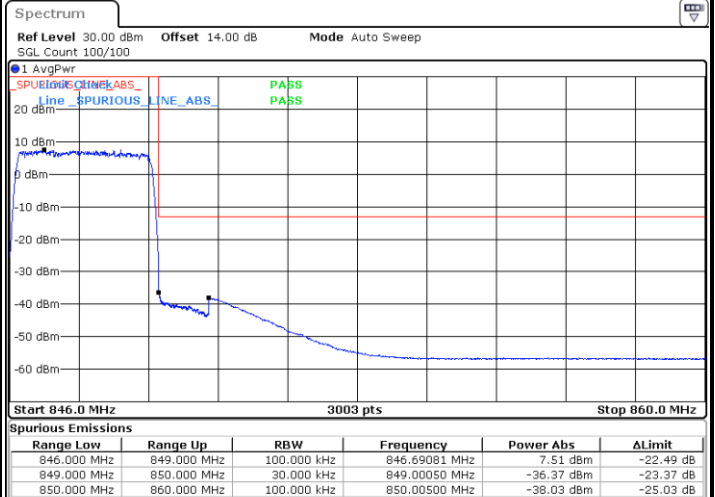

Lowest Band Edge / Full RB

Date: 9.AUG.2021 21:22:58

Highest Band Edge / Full RB

Date: 9.AUG.2021 22:11:26

**LTE Band 26 / 3MHz / 16QAM**

**Lowest Band Edge / 1 RB**

**Highest Band Edge / 1 RB**

**Lowest Band Edge / Full RB**

**Highest Band Edge / Full RB**

LTE Band 26 / 3MHz / 64QAM

Lowest Band Edge / 1 RB

Date: 9.AUG.2021 20:29:35

Highest Band Edge / 1 RB

Date: 9.AUG.2021 20:35:16

Lowest Band Edge / Full RB

Date: 9.AUG.2021 20:27:30

Highest Band Edge / Full RB

Date: 9.AUG.2021 20:37:18

LTE Band 26 / 5MHz / QPSK

Lowest Band Edge / 1 RB

Date: 9.AUG.2021 22:23:21

Highest Band Edge / 1 RB

Date: 9.AUG.2021 22:32:40

Lowest Band Edge / Full RB

Date: 9.AUG.2021 22:17:10

Highest Band Edge / Full RB

Date: 9.AUG.2021 22:38:50

**LTE Band 26 / 5MHz / 16QAM**

**Lowest Band Edge / 1RB**

**Highest Band Edge / 1 RB**

**Lowest Band Edge / Full RB**

**Highest Band Edge / Full RB**