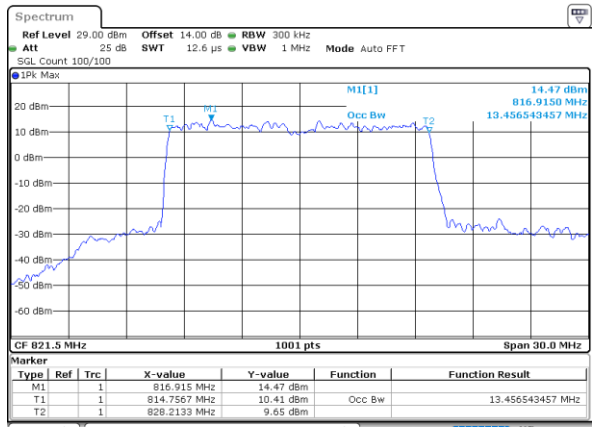

CH26765 / 16QAM

Date: 9_AUG.2021 16:10:25