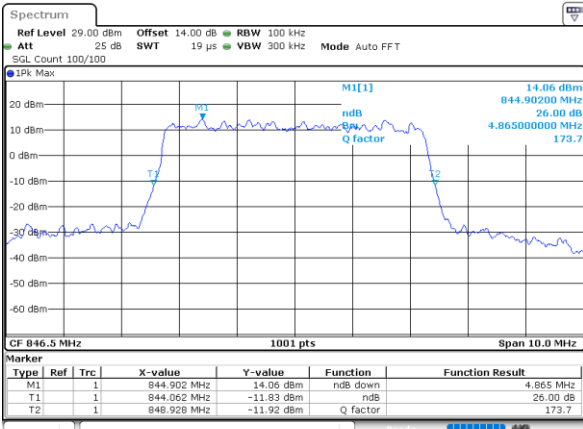

Lowest Channel / 5MHz / 64QAM

Date: 9,AUG,2021 20:13:08

Lowest Channel / 10MHz / 64QAM

Date: 9,AUG,2021 20:52:52

Middle Channel / 5MHz / 64QAM

Date: 9,AUG,2021 20:45:06

Middle Channel / 10MHz / 64QAM

Date: 9,AUG,2021 20:58:48

Highest Channel / 5MHz / 64QAM

Date: 9,AUG,2021 20:46:55

Highest Channel / 10MHz / 64QAM

Date: 9,AUG,2021 21:00:37

LTE Band 26

Lowest Channel / 15MHz / 64QAM

Date: 9\_AUG.2021 21:06:34

Middle Channel / 15MHz / 64QAM