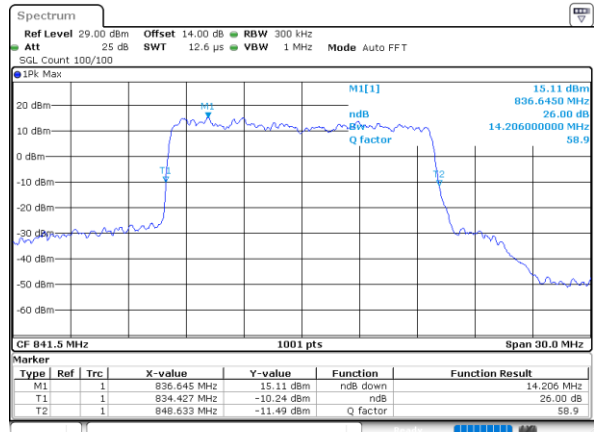

Lowest Channel / 15MHz / 16QAM

Date: 9\_AUG.2021 23:09:41

Middle Channel / 15MHz / QPSK

Date: 9\_AUG.2021 23:21:58

Middle Channel / 15MHz / 16QAM

Date: 9\_AUG.2021 23:21:47

Highest Channel / 15MHz / QPSK

Date: 9\_AUG.2021 23:25:36

Highest Channel / 15MHz / 16QAM

Date: 9\_AUG.2021 23:25:25

LTE Band 26

Lowest Channel / 1.4MHz / 64QAM

Date: 9\_AUG.2021 20:11:42

Lowest Channel / 3MHz / 64QAM

Date: 9\_AUG.2021 20:25:26

Middle Channel / 1.4MHz / 64QAM