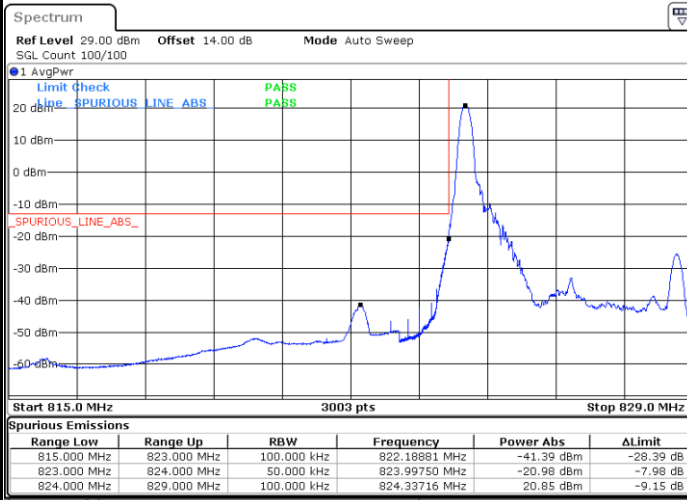

**Highest Band Edge / Full RB**

LTE Band 26 / 3MHz / 64QAM

Lowest Band Edge / 1 RB

Date: 9.AUG.2021 20:29:35

Highest Band Edge / 1 RB

Date: 9.AUG.2021 20:35:16

Lowest Band Edge / Full RB

Date: 9.AUG.2021 20:27:30

Highest Band Edge / Full RB

Date: 9.AUG.2021 20:37:18

LTE Band 26 / 5MHz / QPSK

Lowest Band Edge / 1 RB

Date: 9.AUG.2021 22:23:21

Highest Band Edge / 1 RB

Date: 9.AUG.2021 22:32:40

Lowest Band Edge / Full RB

Date: 9.AUG.2021 22:17:10

Highest Band Edge / Full RB

Date: 9.AUG.2021 22:38:50

**LTE Band 26 / 5MHz / 16QAM**

**Lowest Band Edge / 1RB**

**Highest Band Edge / 1 RB**

**Lowest Band Edge / Full RB**

**Highest Band Edge / Full RB**

LTE Band 26 / 5MHz / 64QAM

Lowest Band Edge / 1RB

Date: 9.AUG.2021 20:43:15

Highest Band Edge / 1 RB

Date: 9.AUG.2021 20:48:58

Lowest Band Edge / Full RB

Date: 9.AUG.2021 20:41:11

Highest Band Edge / Full RB