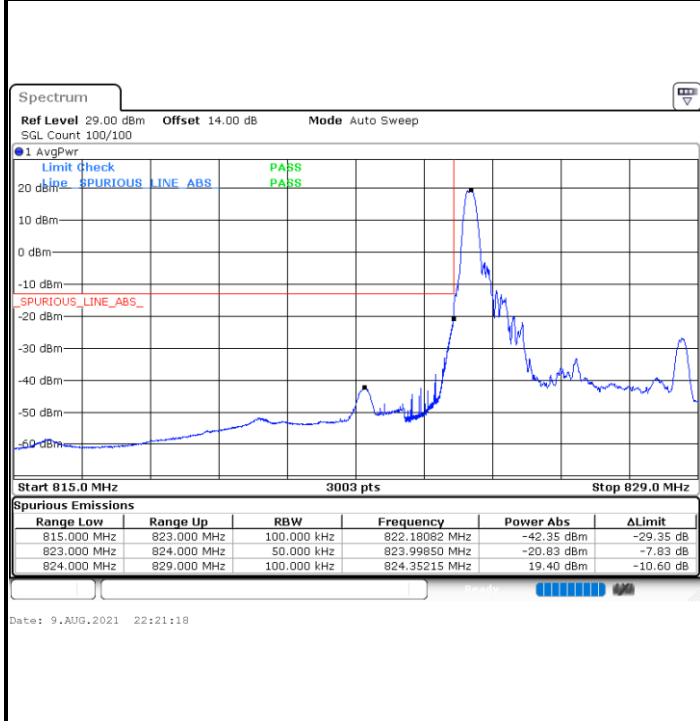

Highest Band Edge / Full RB

Date: 9.AUG.2021 20:37:18

LTE Band 26 / 5MHz / QPSK

Lowest Band Edge / 1 RB

Date: 9.AUG.2021 22:23:21

Highest Band Edge / 1 RB

Date: 9.AUG.2021 22:32:40

Lowest Band Edge / Full RB

Date: 9.AUG.2021 22:17:10

Highest Band Edge / Full RB

Date: 9.AUG.2021 22:38:50

**LTE Band 26 / 5MHz / 16QAM**

**Lowest Band Edge / 1RB**

**Highest Band Edge / 1 RB**

**Lowest Band Edge / Full RB**

**Highest Band Edge / Full RB**

LTE Band 26 / 5MHz / 64QAM

Lowest Band Edge / 1RB

Date: 9.AUG.2021 20:43:15

Highest Band Edge / 1 RB

Date: 9.AUG.2021 20:48:58

Lowest Band Edge / Full RB

Date: 9.AUG.2021 20:41:11

Highest Band Edge / Full RB

Date: 9.AUG.2021 20:51:02

LTE Band 26 / 10MHz / QPSK

Lowest Band Edge / 1 RB

Date: 9.AUG.2021 22:50:41

Highest Band Edge / 1 RB

Date: 9.AUG.2021 23:00:03

Lowest Band Edge / Full RB

Date: 9.AUG.2021 22:44:32