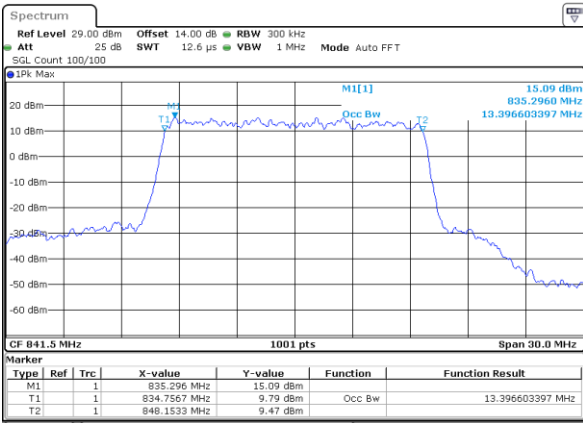

Middle Channel / 10MHz / 16QAM

Date: 9\_AUG.2021 22:53:59

Highest Channel / 10MHz / QPSK

Date: 9\_AUG.2021 22:57:27

Highest Channel / 10MHz / 16QAM

Date: 9\_AUG.2021 22:57:38

LTE Band 26

Lowest Channel / 15MHz / QPSK

Date: 9\_AUG.2021 23:09:18

Lowest Channel / 15MHz / 16QAM

Date: 9\_AUG.2021 23:09:29

Middle Channel / 15MHz / QPSK

Date: 9\_AUG.2021 23:21:25

Middle Channel / 15MHz / 16QAM

Date: 9\_AUG.2021 23:21:36

Highest Channel / 15MHz / QPSK

Date: 9\_AUG.2021 23:25:03

Highest Channel / 15MHz / 16QAM

Date: 9\_AUG.2021 23:25:14

LTE Band 26

Lowest Channel / 1.4MHz / 64QAM

Date: 9.AUG.2021 20:11:31

Lowest Channel / 3MHz / 64QAM

Date: 9.AUG.2021 20:25:15