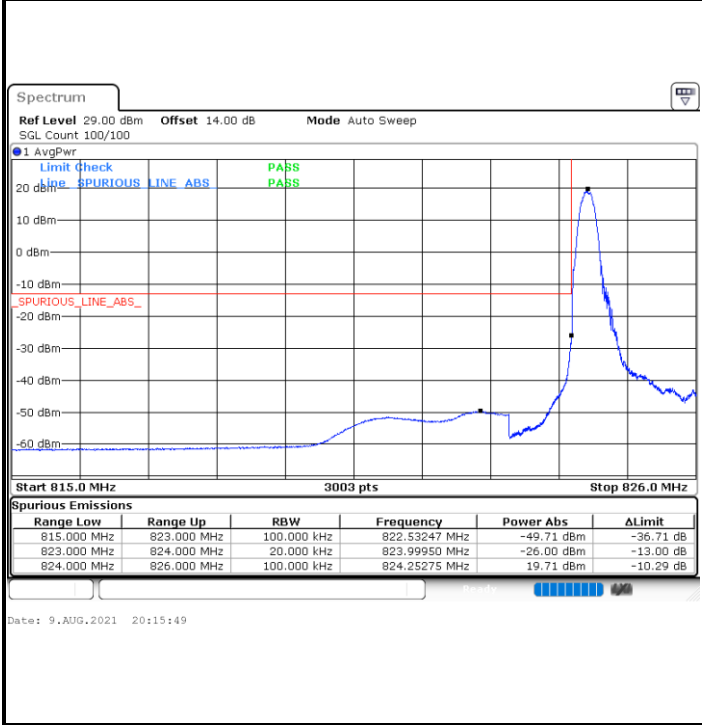

# Conducted Band Edge

LTE Band 26 / 1.4MHz / 16QAM

Lowest Band Edge / 1 RB

Highest Band Edge / 1 RB

Lowest Band Edge / Full RB

Highest Band Edge / Full RB

LTE Band 26 / 1.4MHz / 64QAM

Lowest Band Edge / 1 RB

Highest Band Edge / 1 RB

Lowest Band Edge / Full RB

Highest Band Edge / Full RB

LTE Band 26 / 3MHz / QPSK

Lowest Band Edge / 1RB

Date: 9.AUG.2021 21:29:08

Highest Band Edge / 1 RB

Date: 9.AUG.2021 22:05:17

Lowest Band Edge / Full RB

Date: 9.AUG.2021 21:22:58

Highest Band Edge / Full RB

Date: 9.AUG.2021 22:11:26

**LTE Band 26 / 3MHz / 16QAM**

**Lowest Band Edge / 1 RB**

**Highest Band Edge / 1 RB**

**Lowest Band Edge / Full RB**