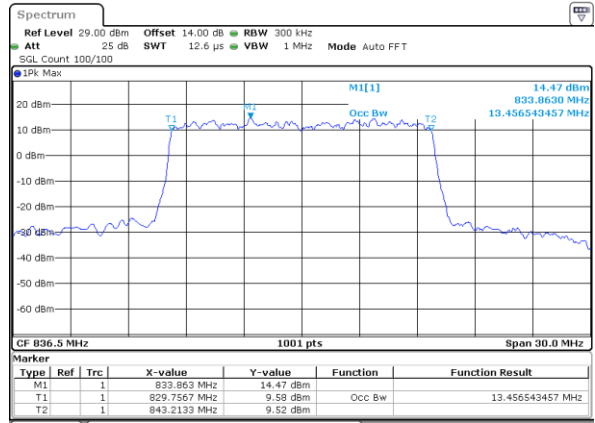

Middle Channel / 10MHz / 16QAM

Date: 9\_AUG.2021 22:53:59

Highest Channel / 10MHz / QPSK

Date: 9\_AUG.2021 22:57:27

Highest Channel / 10MHz / 16QAM

Date: 9\_AUG.2021 22:57:38

LTE Band 26

Lowest Channel / 15MHz / QPSK

Date: 9\_AUG.2021 23:09:18

Lowest Channel / 15MHz / 16QAM

Date: 9\_AUG.2021 23:09:29

Middle Channel / 15MHz / QPSK

Date: 9\_AUG.2021 23:21:25

Middle Channel / 15MHz / 16QAM

Date: 9\_AUG.2021 23:21:36

Highest Channel / 15MHz / QPSK

Date: 9\_AUG.2021 23:25:03

Highest Channel / 15MHz / 16QAM

Date: 9\_AUG.2021 23:25:14

LTE Band 26

Lowest Channel / 1.4MHz / 64QAM

Date: 9.AUG.2021 20:11:31

Lowest Channel / 3MHz / 64QAM

Date: 9.AUG.2021 20:25:15