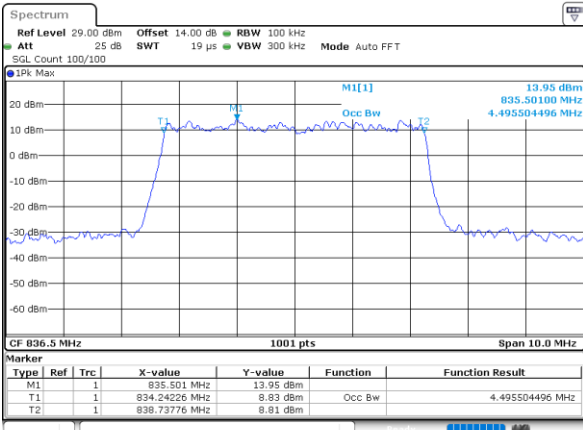

LTE Band 26

Lowest Channel / 5MHz / 64QAM

Date: 9\_AUG.2021 20:38:57

Lowest Channel / 10MHz / 64QAM

Date: 9\_AUG.2021 20:52:41

Middle Channel / 5MHz / 64QAM

Date: 9\_AUG.2021 20:44:55

Middle Channel / 10MHz / 64QAM

Date: 9\_AUG.2021 20:58:37

Highest Channel / 5MHz / 64QAM

Date: 9\_AUG.2021 20:46:44

Highest Channel / 10MHz / 64QAM

Date: 9\_AUG.2021 21:00:26

LTE Band 26

Lowest Channel / 15MHz / 64QAM

Date: 9\_AUG.2021 21:06:23