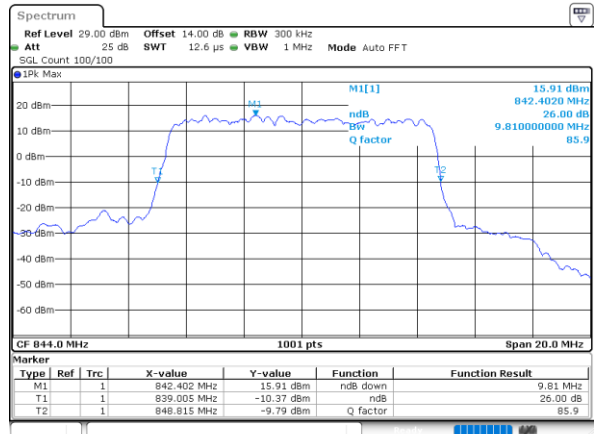

Highest Channel / 10MHz / 16QAM

Date: 9_AUG.2021 22:57:49