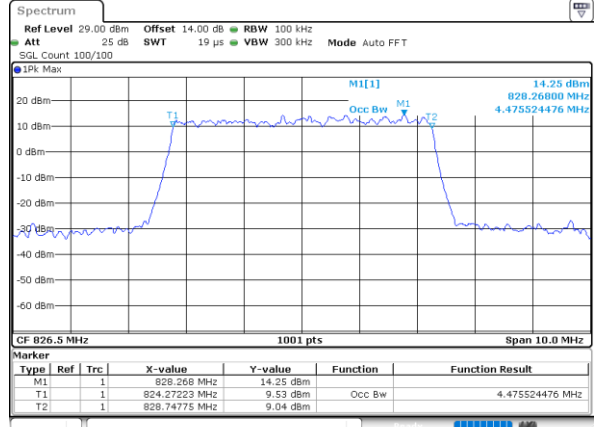

Highest Channel / 3MHz / QPSK

Date: 9,AUG,2021 21:35:54

Highest Channel / 3MHz / 16QAM

Date: 9,AUG,2021 22:02:52

LTE Band 26

Lowest Channel / 5MHz / QPSK

Date: 9\_AUG.2021 22:14:32

Lowest Channel / 5MHz / 16QAM