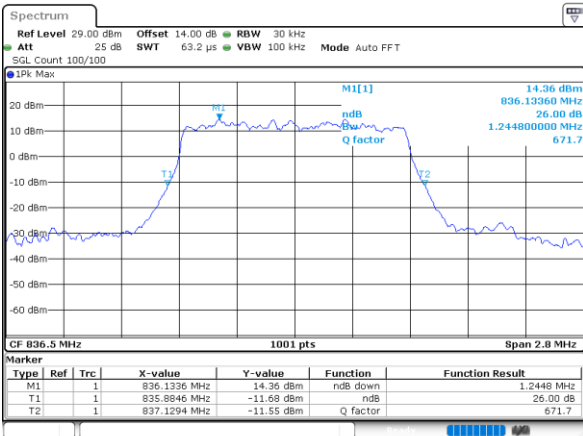

Highest Channel / 15MHz / 16QAM

Date: 9\_AUG.2021 23:25:25

LTE Band 26

Lowest Channel / 1.4MHz / 64QAM

Date: 9\_AUG.2021 20:11:42

Lowest Channel / 3MHz / 64QAM

Date: 9\_AUG.2021 20:25:26

Middle Channel / 1.4MHz / 64QAM