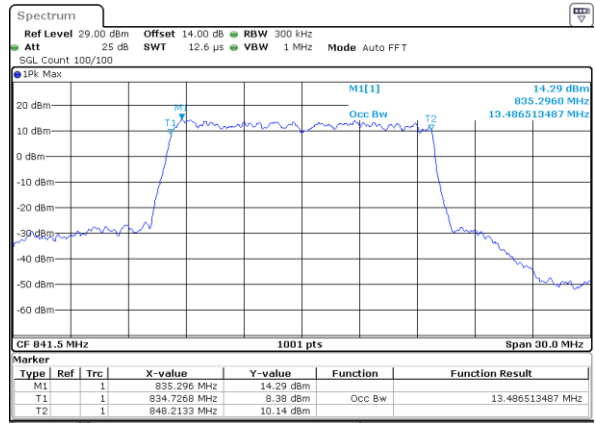

Middle Channel / 10MHz / 16QAM

Date: 9\_AUG.2021 22:53:59

Highest Channel / 10MHz / QPSK

Date: 9\_AUG.2021 22:57:27

Highest Channel / 10MHz / 16QAM

Date: 9\_AUG.2021 22:57:38

LTE Band 26

Lowest Channel / 15MHz / QPSK

Date: 9\_AUG.2021 23:09:18

Lowest Channel / 15MHz / 16QAM

Date: 9\_AUG.2021 23:09:29

Middle Channel / 15MHz / QPSK

Date: 9\_AUG.2021 23:21:25

Middle Channel / 15MHz / 16QAM

Date: 9\_AUG.2021 23:21:36

Highest Channel / 15MHz / QPSK

Date: 9\_AUG.2021 23:25:03

Highest Channel / 15MHz / 16QAM

Date: 9\_AUG.2021 23:25:14

LTE Band 26

Lowest Channel / 1.4MHz / 64QAM

Date: 9.AUG.2021 20:11:31

Lowest Channel / 3MHz / 64QAM

Date: 9.AUG.2021 20:25:15