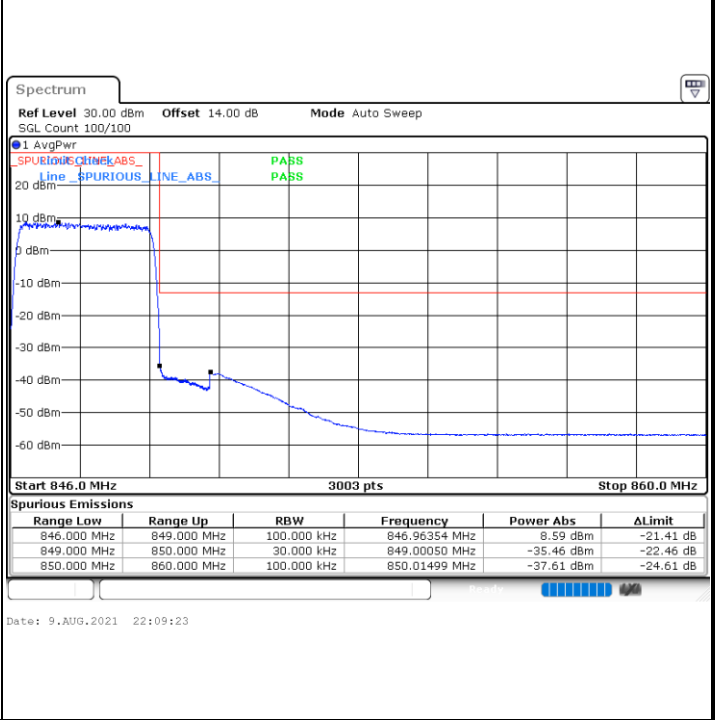

Highest Band Edge / 1 RB

Lowest Band Edge / Full RB

Highest Band Edge / Full RB

LTE Band 26 / 3MHz / QPSK

Lowest Band Edge / 1RB

Date: 9.AUG.2021 21:29:08

Highest Band Edge / 1 RB

Date: 9.AUG.2021 22:05:17

Lowest Band Edge / Full RB

Date: 9.AUG.2021 21:22:58

Highest Band Edge / Full RB

Date: 9.AUG.2021 22:11:26

**LTE Band 26 / 3MHz / 16QAM**

**Lowest Band Edge / 1 RB**

**Highest Band Edge / 1 RB**

**Lowest Band Edge / Full RB**

**Highest Band Edge / Full RB**

LTE Band 26 / 3MHz / 64QAM

Lowest Band Edge / 1 RB

Date: 9.AUG.2021 20:29:35

Highest Band Edge / 1 RB

Date: 9.AUG.2021 20:35:16

Lowest Band Edge / Full RB

Date: 9.AUG.2021 20:27:30

Highest Band Edge / Full RB

Date: 9.AUG.2021 20:37:18

LTE Band 26 / 5MHz / QPSK

Lowest Band Edge / 1 RB

Date: 9.AUG.2021 22:23:21

Highest Band Edge / 1 RB

Date: 9.AUG.2021 22:32:40

Lowest Band Edge / Full RB