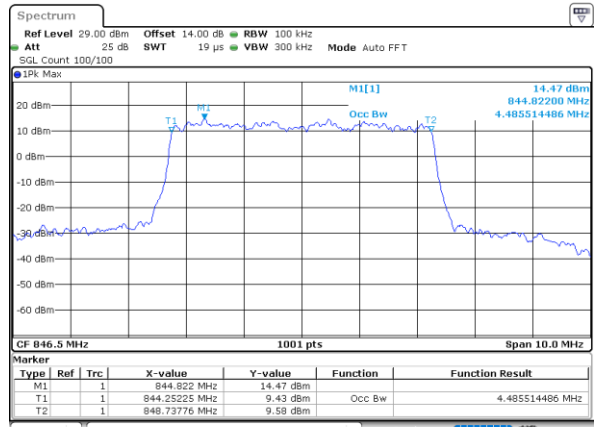

Highest Channel / 3MHz / QPSK

Date: 9,AUG,2021 21:35:54

Highest Channel / 3MHz / 16QAM

Date: 9,AUG,2021 22:02:52

LTE Band 26

Lowest Channel / 5MHz / QPSK

Date: 9\_AUG.2021 22:14:32

Lowest Channel / 5MHz / 16QAM

Date: 9\_AUG.2021 22:14:44

Middle Channel / 5MHz / QPSK

Date: 9\_AUG.2021 22:26:27

Middle Channel / 5MHz / 16QAM

Date: 9\_AUG.2021 22:26:38

Highest Channel / 5MHz / QPSK

Date: 9\_AUG.2021 22:30:04

Highest Channel / 5MHz / 16QAM

Date: 9\_AUG.2021 22:30:15

LTE Band 26

Lowest Channel / 10MHz / QPSK

Date: 9\_AUG.2021 22:41:55

Lowest Channel / 10MHz / 16QAM

Date: 9\_AUG.2021 22:42:06

Middle Channel / 10MHz / QPSK

Date: 9\_AUG.2021 22:53:48