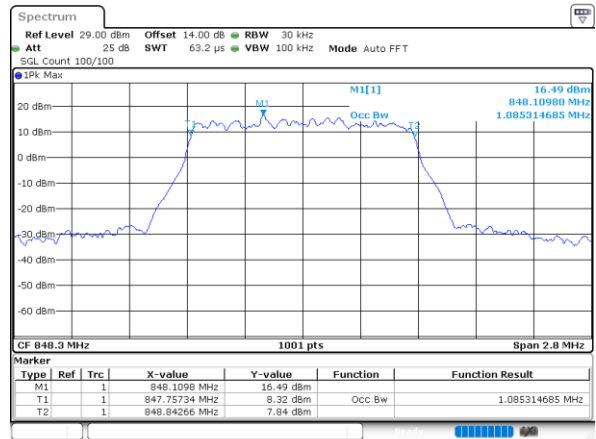

LTE Band 26

Lowest Channel / 1.4MHz / QPSK

Lowest Channel / 1.4MHz / 16QAM

Middle Channel / 1.4MHz / QPSK

Middle Channel / 1.4MHz / 16QAM

Highest Channel / 1.4MHz / QPSK

Highest Channel / 1.4MHz / 16QAM

LTE Band 26