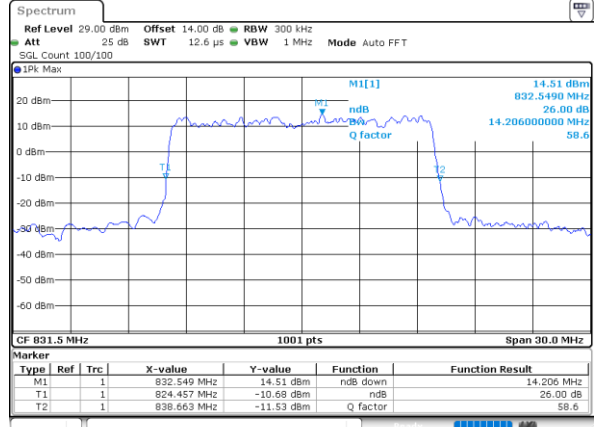

Lowest Channel / 15MHz / 16QAM

Date: 9_AUG.2021 23:09:41