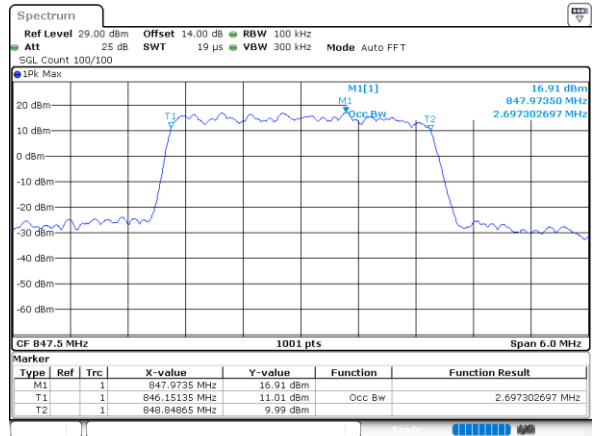

Highest Channel / 3MHz / QPSK

Date: 9,AUG,2021 21:35:54

Highest Channel / 3MHz / 16QAM

Date: 9,AUG,2021 22:02:52

LTE Band 26

Lowest Channel / 5MHz / QPSK

Date: 9\_AUG.2021 22:14:32

Lowest Channel / 5MHz / 16QAM