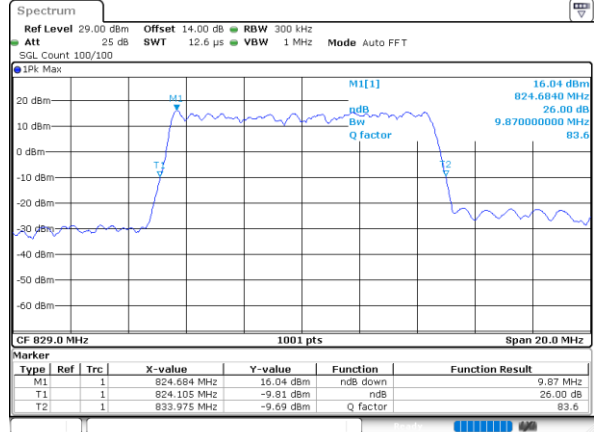

LTE Band 26

Lowest Channel / 10MHz / QPSK

Date: 9\_AUG.2021 22:42:29

Lowest Channel / 10MHz / 16QAM

Date: 9\_AUG.2021 22:42:18

Middle Channel / 10MHz / QPSK

Date: 9\_AUG.2021 22:54:21

Middle Channel / 10MHz / 16QAM