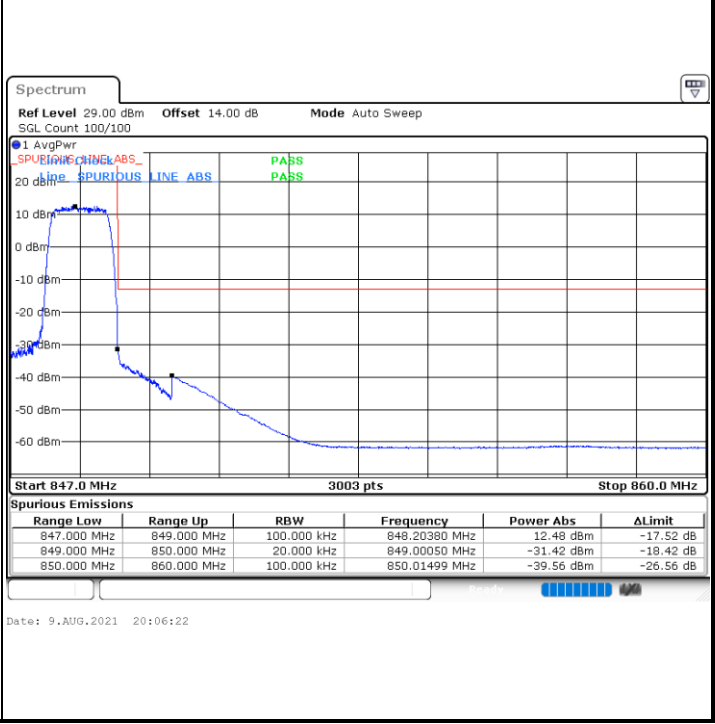

# Conducted Band Edge

LTE Band 26 / 1.4MHz / 16QAM

Lowest Band Edge / 1 RB

Highest Band Edge / 1 RB

Lowest Band Edge / Full RB

Highest Band Edge / Full RB

LTE Band 26 / 1.4MHz / 64QAM

Lowest Band Edge / 1 RB

Highest Band Edge / 1 RB

Lowest Band Edge / Full RB

Highest Band Edge / Full RB

LTE Band 26 / 3MHz / QPSK

Lowest Band Edge / 1RB

Date: 9.AUG.2021 21:29:08

Highest Band Edge / 1 RB

Date: 9.AUG.2021 22:05:17

Lowest Band Edge / Full RB

Date: 9.AUG.2021 21:22:58

Highest Band Edge / Full RB

Date: 9.AUG.2021 22:11:26

**LTE Band 26 / 3MHz / 16QAM**

**Lowest Band Edge / 1 RB**

**Highest Band Edge / 1 RB**

**Lowest Band Edge / Full RB**