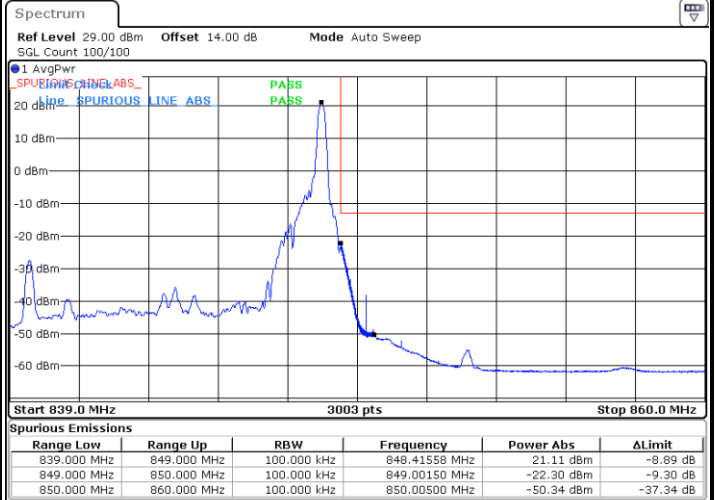

LTE Band 26 / 5MHz / 64QAM

Lowest Band Edge / 1RB

Date: 9.AUG.2021 20:43:15

Highest Band Edge / 1 RB

Date: 9.AUG.2021 20:48:58

Lowest Band Edge / Full RB

Date: 9.AUG.2021 20:41:11

Highest Band Edge / Full RB

Date: 9.AUG.2021 20:51:02

LTE Band 26 / 10MHz / QPSK

Lowest Band Edge / 1 RB

Date: 9.AUG.2021 22:50:41

Highest Band Edge / 1 RB

Date: 9.AUG.2021 23:00:03

Lowest Band Edge / Full RB

Date: 9.AUG.2021 22:44:32

Highest Band Edge / Full RB

Date: 9.AUG.2021 23:06:12

LTE Band 26 / 10MHz / 16QAM

Lowest Band Edge / 1 RB

Date: 9.AUG.2021 22:48:39

Highest Band Edge / 1 RB

Date: 9.AUG.2021 23:02:07

Lowest Band Edge / Full RB

Date: 9.AUG.2021 22:46:36

Highest Band Edge / Full RB

Date: 9.AUG.2021 23:04:09

**LTE Band 26 / 10MHz / 64QAM**

**Lowest Band Edge / 1 RB**

**Highest Band Edge / 1 RB**

**Lowest Band Edge / Full RB**

**Highest Band Edge / Full RB**