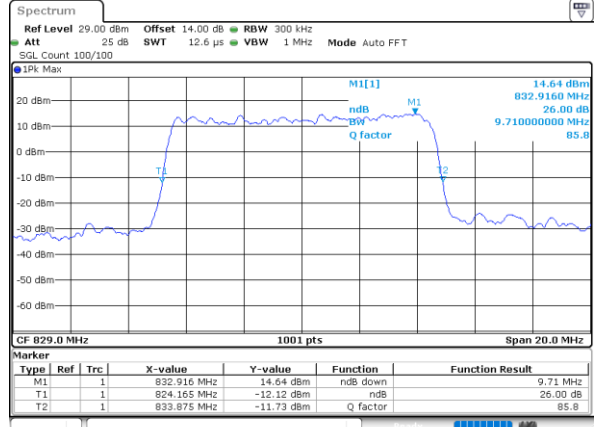

Lowest Channel / 10MHz / 64QAM

Date: 9,AUG,2021 20:52:52