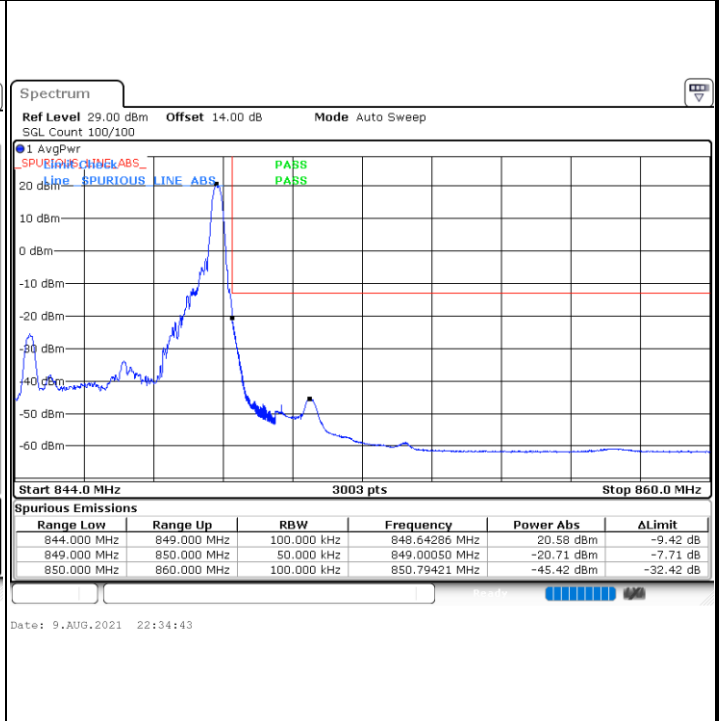

Highest Band Edge / Full RB

Date: 9.AUG.2021 20:37:18

LTE Band 26 / 5MHz / QPSK

Lowest Band Edge / 1 RB

Date: 9.AUG.2021 22:23:21

Highest Band Edge / 1 RB

Date: 9.AUG.2021 22:32:40

Lowest Band Edge / Full RB

Date: 9.AUG.2021 22:17:10

Highest Band Edge / Full RB

Date: 9.AUG.2021 22:38:50

**LTE Band 26 / 5MHz / 16QAM**

**Lowest Band Edge / 1RB**

**Highest Band Edge / 1 RB**

**Lowest Band Edge / Full RB**

**Highest Band Edge / Full RB**

LTE Band 26 / 5MHz / 64QAM

Lowest Band Edge / 1RB

Date: 9.AUG.2021 20:43:15

Highest Band Edge / 1 RB

Date: 9.AUG.2021 20:48:58

Lowest Band Edge / Full RB

Date: 9.AUG.2021 20:41:11

Highest Band Edge / Full RB

Date: 9.AUG.2021 20:51:02

LTE Band 26 / 10MHz / QPSK

Lowest Band Edge / 1 RB

Date: 9.AUG.2021 22:50:41

Highest Band Edge / 1 RB

Date: 9.AUG.2021 23:00:03

Lowest Band Edge / Full RB

Date: 9.AUG.2021 22:44:32