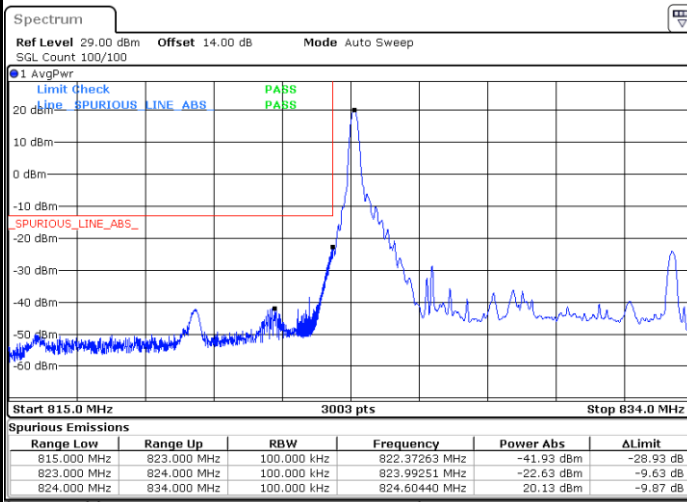

Date: 9.AUG.2021 20:51:02

LTE Band 26 / 10MHz / QPSK

Lowest Band Edge / 1 RB

Date: 9.AUG.2021 22:50:41

Highest Band Edge / 1 RB

Date: 9.AUG.2021 23:00:03

Lowest Band Edge / Full RB

Date: 9.AUG.2021 22:44:32

Highest Band Edge / Full RB

Date: 9.AUG.2021 23:06:12

LTE Band 26 / 10MHz / 16QAM

Lowest Band Edge / 1 RB

Date: 9.AUG.2021 22:48:39

Highest Band Edge / 1 RB

Date: 9.AUG.2021 23:02:07

Lowest Band Edge / Full RB

Date: 9.AUG.2021 22:46:36

Highest Band Edge / Full RB

Date: 9.AUG.2021 23:04:09

**LTE Band 26 / 10MHz / 64QAM**

**Lowest Band Edge / 1 RB**

**Highest Band Edge / 1 RB**

**Lowest Band Edge / Full RB**

**Highest Band Edge / Full RB**