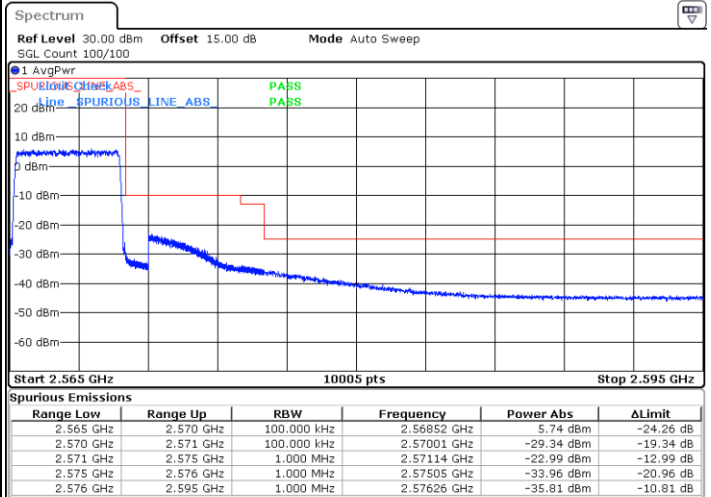

Middle Channel / 20MHz / 64QAM

Date: 2 AUG 2021 15:18:51

Highest Channel / 15MHz / 64QAM

Date: 2 AUG 2021 14:48:13

Highest Channel / 20MHz / 64QAM

Date: 2 AUG 2021 15:20:11

Conducted Band Edge

LTE Band 7 / 5MHz / 16QAM

Lowest Band Edge / 1 RB

Date: 2 AUG 2021 12:06:58

Highest Band Edge / 1 RB

Date: 2 AUG 2021 12:18:57

Lowest Band Edge / Full RB

Date: 2 AUG 2021 12:10:17

Highest Band Edge / Full RB

Date: 2 AUG 2021 12:22:17

LTE Band 7 / 5MHz / 64QAM

Lowest Band Edge / 1RB

Date: 2 AUG 2021 12:27:53

Highest Band Edge / 1 RB

Date: 2 AUG 2021 12:34:06

Lowest Band Edge / Full RB

Date: 2 AUG 2021 12:29:33

Highest Band Edge / Full RB

Date: 2 AUG 2021 12:35:45

LTE Band 7 / 10MHz / QPSK

Lowest Band Edge / 1 RB

Date: 2 AUG 2021 12:39:07

Highest Band Edge / 1 RB

Date: 2 AUG 2021 12:51:05

Lowest Band Edge / Full RB

Date: 2 AUG 2021 12:42:26