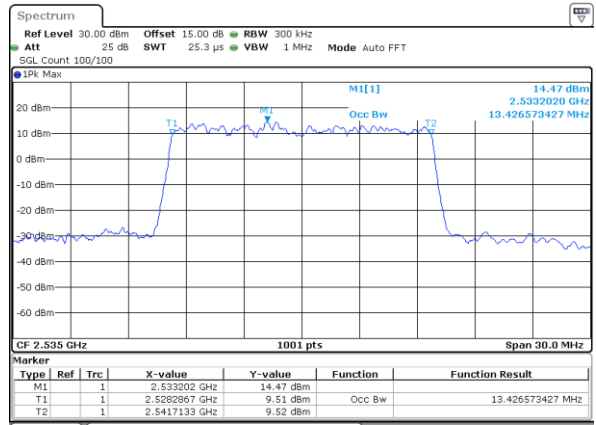

Date: 2 AUG 2021 12:12:37

Highest Channel / 5MHz / QPSK

Date: 2 AUG 2021 12:15:06

Highest Channel / 5MHz / 16QAM

Date: 2 AUG 2021 12:15:17

LTE Band 7

Lowest Channel / 10MHz / QPSK

Date: 2 AUG 2021 12:36:55

Lowest Channel / 10MHz / 16QAM

Date: 2 AUG 2021 12:37:06

Middle Channel / 10MHz / QPSK

Date: 2 AUG 2021 12:46:13

Middle Channel / 10MHz / 16QAM

Date: 2 AUG 2021 12:46:24

Highest Channel / 10MHz / QPSK

Date: 2 AUG 2021 12:48:54

Highest Channel / 10MHz / 16QAM

Date: 2 AUG 2021 12:48:05

LTE Band 7

Lowest Channel / 15MHz / QPSK

Date: 2 AUG 2021 14:00:04

Lowest Channel / 15MHz / 16QAM

Date: 2 AUG 2021 14:00:15

Middle Channel / 15MHz / QPSK

Date: 2 AUG 2021 14:09:23

Middle Channel / 15MHz / 16QAM

Date: 2 AUG 2021 14:09:34

Highest Channel / 15MHz / QPSK

Date: 2 AUG 2021 14:12:04

Highest Channel / 15MHz / 16QAM

Date: 2 AUG 2021 14:12:15

LTE Band 7