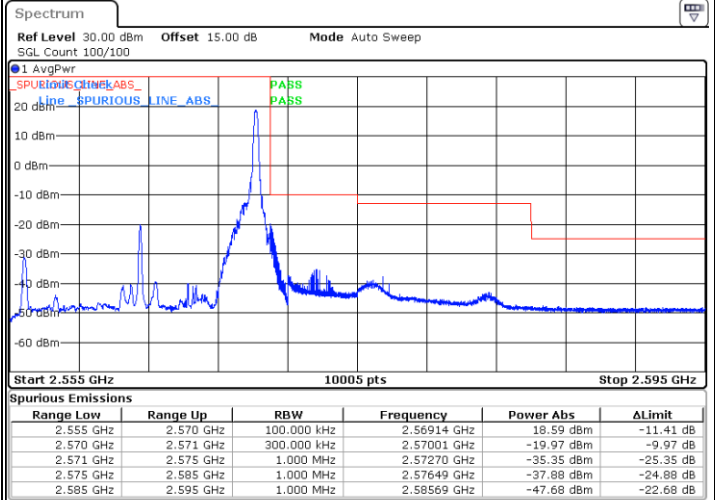

Date: 2 AUG 2021 12:44:05

Highest Band Edge / Full RB

Date: 2 AUG 2021 12:56:03

LTE Band 7 / 10MHz / 64QAM

Lowest Band Edge / 1 RB

Date: 2 AUG.2021 13:00:01

Highest Band Edge / 1 RB

Date: 4.AUG.2021 20:30:41

Lowest Band Edge / Full RB

Date: 2 AUG.2021 13:01:41

Highest Band Edge / Full RB

Date: 4.AUG.2021 20:33:42

LTE Band 7 / 15MHz / QPSK

Lowest Band Edge / 1 RB

Date: 2 AUG.2021 14:02:16

Highest Band Edge / 1 RB

Date: 2 AUG.2021 14:14:16

Lowest Band Edge / Full RB

Date: 2 AUG.2021 14:05:35

Highest Band Edge / Full RB

Date: 2 AUG.2021 14:17:34

LTE Band 7 / 15MHz / 16QAM

Lowest Band Edge / 1 RB

Highest Band Edge / 1 RB

Date: 2 AUG.2021 14:03:56

Date: 2 AUG.2021 14:15:55

Lowest Band Edge / Full RB

Highest Band Edge / Full RB

Date: 2 AUG.2021 14:07:15

Date: 2 AUG.2021 14:19:14