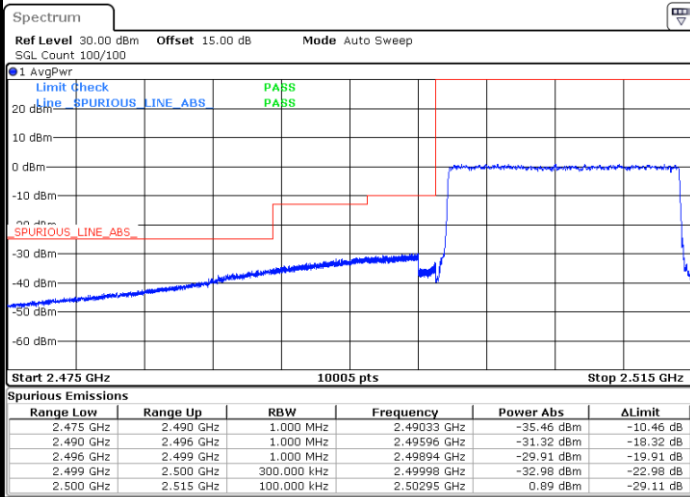

Date: 2 AUG 2021 12:44:05

Highest Band Edge / Full RB

Date: 2 AUG 2021 12:56:03

LTE Band 7 / 10MHz / 64QAM

Lowest Band Edge / 1 RB

Date: 2 AUG.2021 13:00:01

Highest Band Edge / 1 RB

Date: 4.AUG.2021 20:30:41

Lowest Band Edge / Full RB

Date: 2 AUG.2021 13:01:41

Highest Band Edge / Full RB

Date: 4.AUG.2021 20:33:42

LTE Band 7 / 15MHz / QPSK

Lowest Band Edge / 1 RB

Date: 2 AUG.2021 14:02:16

Highest Band Edge / 1 RB

Date: 2 AUG.2021 14:14:16

Lowest Band Edge / Full RB

Date: 2 AUG.2021 14:05:35

Highest Band Edge / Full RB

Date: 2 AUG.2021 14:17:34

LTE Band 7 / 15MHz / 16QAM

Lowest Band Edge / 1 RB

Highest Band Edge / 1 RB

Date: 2 AUG.2021 14:03:56

Date: 2 AUG.2021 14:15:55

Lowest Band Edge / Full RB

Highest Band Edge / Full RB

Date: 2 AUG.2021 14:07:15

Date: 2 AUG.2021 14:19:14