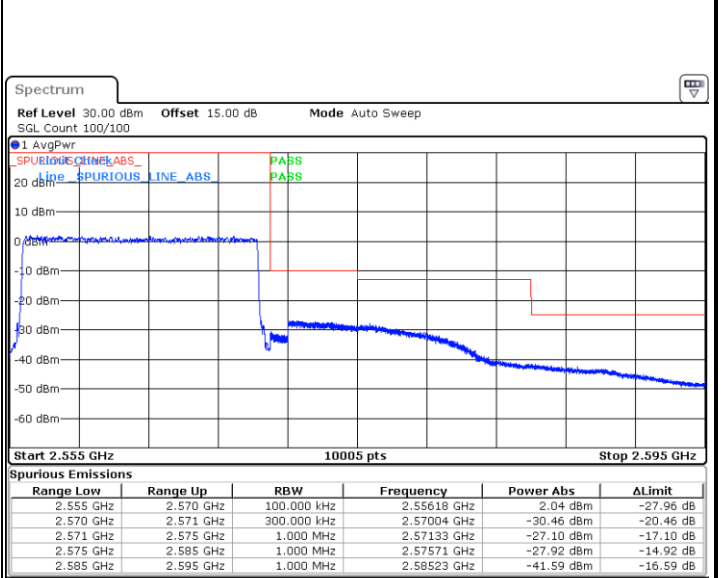

Highest Band Edge / Full RB

Date: 2 AUG 2021 12:54:24

LTE Band 7 / 10MHz / 16QAM

Lowest Band Edge / 1 RB

Date: 2 AUG 2021 12:40:47

Highest Band Edge / 1 RB

Date: 2 AUG 2021 12:52:45

Lowest Band Edge / Full RB

Date: 2 AUG 2021 12:44:05

Highest Band Edge / Full RB

Date: 2 AUG 2021 12:56:03

LTE Band 7 / 10MHz / 64QAM

Lowest Band Edge / 1 RB

Date: 2 AUG.2021 13:00:01

Highest Band Edge / 1 RB

Date: 4.AUG.2021 20:30:41

Lowest Band Edge / Full RB

Date: 2 AUG.2021 13:01:41

Highest Band Edge / Full RB

Date: 4.AUG.2021 20:33:42

LTE Band 7 / 15MHz / QPSK

Lowest Band Edge / 1 RB

Date: 2 AUG.2021 14:02:16

Highest Band Edge / 1 RB

Date: 2 AUG.2021 14:14:16

Lowest Band Edge / Full RB

Date: 2 AUG.2021 14:05:35

Highest Band Edge / Full RB

Date: 2 AUG.2021 14:17:34

LTE Band 7 / 15MHz / 16QAM

Lowest Band Edge / 1 RB

Highest Band Edge / 1 RB