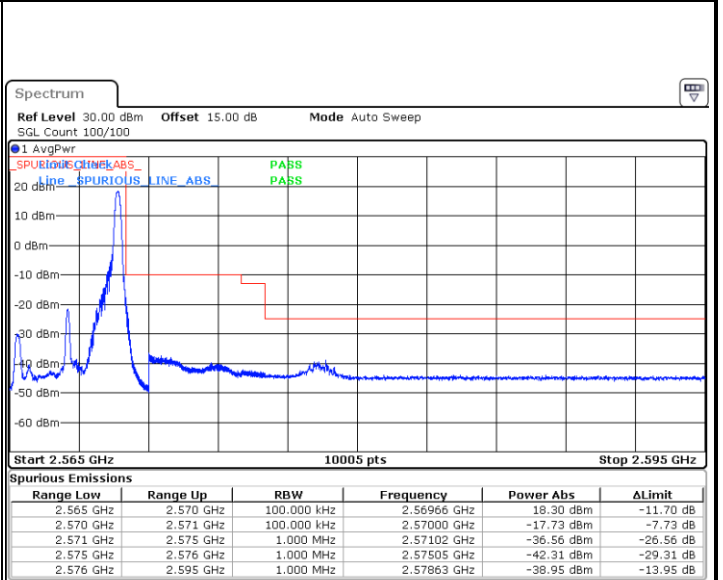

Middle Channel / 20MHz / 64QAM

Date: 2 AUG 2021 15:18:51

Highest Channel / 15MHz / 64QAM

Date: 2 AUG 2021 14:48:13

Highest Channel / 20MHz / 64QAM

Date: 2 AUG 2021 15:20:11

Conducted Band Edge

LTE Band 7 / 5MHz / 16QAM

Lowest Band Edge / 1 RB

Date: 2 AUG 2021 12:06:58

Highest Band Edge / 1 RB

Date: 2 AUG 2021 12:18:57

Lowest Band Edge / Full RB

Date: 2 AUG 2021 12:10:17

Highest Band Edge / Full RB

Date: 2 AUG 2021 12:22:17

LTE Band 7 / 5MHz / 64QAM

Lowest Band Edge / 1RB

Date: 2 AUG 2021 12:27:53

Highest Band Edge / 1 RB

Date: 2 AUG 2021 12:34:06

Lowest Band Edge / Full RB

Date: 2 AUG 2021 12:29:33

Highest Band Edge / Full RB

Date: 2 AUG 2021 12:35:45

LTE Band 7 / 10MHz / QPSK

Lowest Band Edge / 1 RB

Date: 2 AUG 2021 12:39:07

Highest Band Edge / 1 RB

Date: 2 AUG 2021 12:51:05

Lowest Band Edge / Full RB

Date: 2 AUG 2021 12:42:26