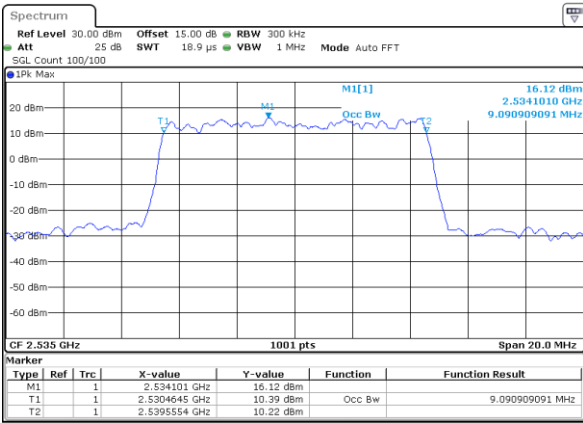

LTE Band 7

Lowest Channel / 5MHz / QPSK

Date: 2 AUG 2021 12:03:06

Lowest Channel / 5MHz / 16QAM

Date: 2 AUG 2021 12:03:17

Middle Channel / 5MHz / QPSK

Date: 2 AUG 2021 12:12:26

Middle Channel / 5MHz / 16QAM

Date: 2 AUG 2021 12:12:37

Highest Channel / 5MHz / QPSK

Date: 2 AUG 2021 12:15:06

Highest Channel / 5MHz / 16QAM

Date: 2 AUG 2021 12:15:17

LTE Band 7

Lowest Channel / 10MHz / QPSK

Date: 2 AUG 2021 12:36:55

Lowest Channel / 10MHz / 16QAM

Date: 2 AUG 2021 12:37:06

Middle Channel / 10MHz / QPSK

Date: 2 AUG 2021 12:46:13

Middle Channel / 10MHz / 16QAM

Date: 2 AUG 2021 12:46:24

Highest Channel / 10MHz / QPSK

Date: 2 AUG 2021 12:48:54