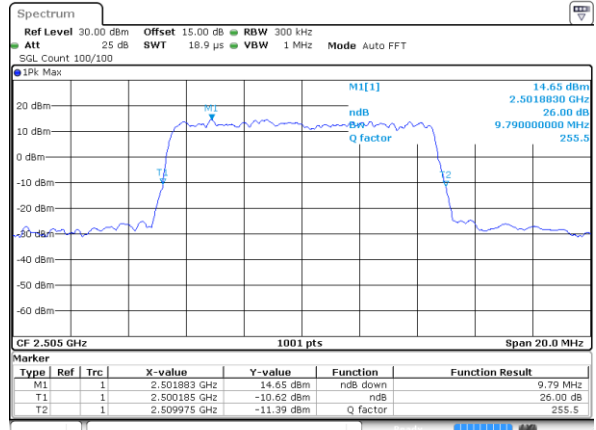

Lowest Channel / 10MHz / 16QAM

Date: 2 AUG 2021 12:37:28