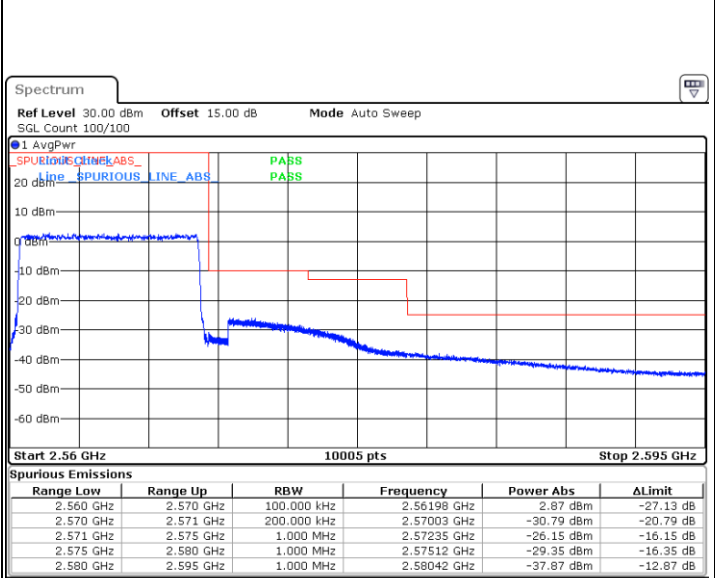

Date: 2 AUG 2021 12:35:45

LTE Band 7 / 10MHz / QPSK

Lowest Band Edge / 1 RB

Date: 2 AUG 2021 12:39:07

Highest Band Edge / 1 RB

Date: 2 AUG 2021 12:51:05

Lowest Band Edge / Full RB

Date: 2 AUG 2021 12:42:26

Highest Band Edge / Full RB

Date: 2 AUG 2021 12:54:24

LTE Band 7 / 10MHz / 16QAM

Lowest Band Edge / 1 RB

Date: 2 AUG 2021 12:40:47

Highest Band Edge / 1 RB

Date: 2 AUG 2021 12:52:45

Lowest Band Edge / Full RB

Date: 2 AUG 2021 12:44:05

Highest Band Edge / Full RB

Date: 2 AUG 2021 12:56:03

LTE Band 7 / 10MHz / 64QAM

Lowest Band Edge / 1 RB

Date: 2 AUG.2021 13:00:01

Highest Band Edge / 1 RB

Date: 4.AUG.2021 20:30:41

Lowest Band Edge / Full RB

Date: 2 AUG.2021 13:01:41

Highest Band Edge / Full RB

Date: 4.AUG.2021 20:33:42

LTE Band 7 / 15MHz / QPSK

Lowest Band Edge / 1 RB

Date: 2 AUG.2021 14:02:16

Highest Band Edge / 1 RB