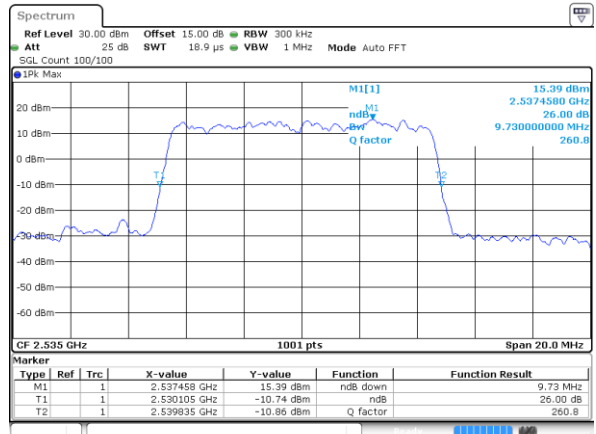

Date: 2 AUG 2021 12:12:58

Highest Channel / 5MHz / QPSK

Date: 2 AUG 2021 12:15:28

Highest Channel / 5MHz / 16QAM

Date: 2 AUG 2021 12:15:39

LTE Band 7

Lowest Channel / 10MHz / QPSK

Date: 2 AUG 2021 12:37:17

Lowest Channel / 10MHz / 16QAM

Date: 2 AUG 2021 12:37:28

Middle Channel / 10MHz / QPSK

Date: 2 AUG 2021 12:46:35

Middle Channel / 10MHz / 16QAM

Date: 2 AUG 2021 12:46:46

Highest Channel / 10MHz / QPSK

Date: 2 AUG 2021 12:49:16

Highest Channel / 10MHz / 16QAM

Date: 2 AUG 2021 12:49:26

LTE Band 7

Lowest Channel / 15MHz / QPSK

Date: 2 AUG 2021 14:00:25

Lowest Channel / 15MHz / 16QAM

Date: 2 AUG 2021 14:00:36

Middle Channel / 15MHz / QPSK