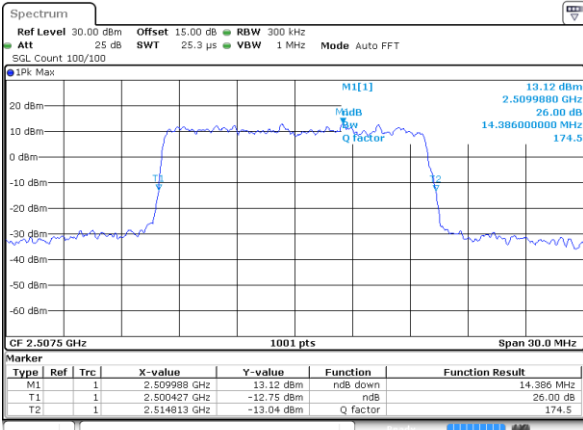

Highest Channel / 20MHz / QPSK

Date: 2 AUG 2021 15:05:15

Highest Channel / 20MHz / 16QAM

Date: 2 AUG 2021 15:05:26

LTE Band 7

Lowest Channel / 5MHz / 64QAM

Date: 2 AUG 2021 12:25:59

Lowest Channel / 10MHz / 64QAM

Date: 2 AUG 2021 12:58:22

Middle Channel / 5MHz / 64QAM

Date: 2 AUG 2021 12:31:06

Middle Channel / 10MHz / 64QAM

Date: 2 AUG 2021 13:03:01

Highest Channel / 5MHz / 64QAM

Date: 2 AUG 2021 12:32:27

Highest Channel / 10MHz / 64QAM

Date: 2 AUG 2021 13:04:21

LTE Band 7

Lowest Channel / 15MHz / 64QAM

Date: 2 AUG 2021 14:42:23

Lowest Channel / 20MHz / 64QAM

Date: 2 AUG 2021 15:14:22

Middle Channel / 15MHz / 64QAM

Date: 2 AUG 2021 14:47:04