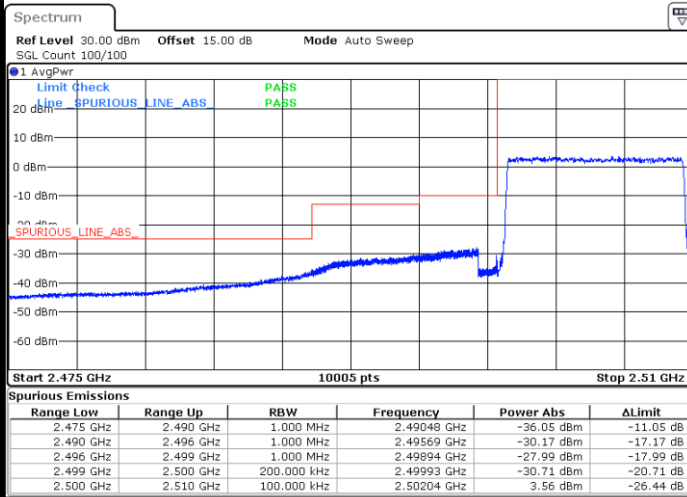

LTE Band 7 / 5MHz / 64QAM

Lowest Band Edge / 1RB

Date: 2 AUG 2021 12:27:53

Highest Band Edge / 1 RB

Date: 2 AUG 2021 12:34:06

Lowest Band Edge / Full RB

Date: 2 AUG 2021 12:29:33

Highest Band Edge / Full RB

Date: 2 AUG 2021 12:35:45

LTE Band 7 / 10MHz / QPSK

Lowest Band Edge / 1 RB

Date: 2 AUG 2021 12:39:07

Highest Band Edge / 1 RB

Date: 2 AUG 2021 12:51:05

Lowest Band Edge / Full RB

Date: 2 AUG 2021 12:42:26

Highest Band Edge / Full RB

Date: 2 AUG 2021 12:54:24

LTE Band 7 / 10MHz / 16QAM

Lowest Band Edge / 1 RB

Date: 2 AUG 2021 12:40:47

Highest Band Edge / 1 RB

Date: 2 AUG 2021 12:52:45

Lowest Band Edge / Full RB

Date: 2 AUG 2021 12:44:05

Highest Band Edge / Full RB

Date: 2 AUG 2021 12:56:03

LTE Band 7 / 10MHz / 64QAM

Lowest Band Edge / 1 RB

Date: 2 AUG.2021 13:00:01

Highest Band Edge / 1 RB

Date: 4.AUG.2021 20:30:41