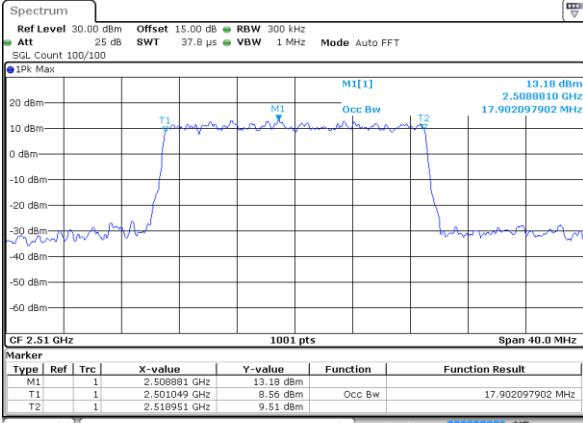

Highest Channel / 10MHz / 16QAM

Date: 2 AUG 2021 12:48:05

LTE Band 7

Lowest Channel / 15MHz / QPSK

Date: 2 AUG 2021 14:00:04

Lowest Channel / 15MHz / 16QAM

Date: 2 AUG 2021 14:00:15

Middle Channel / 15MHz / QPSK

Date: 2 AUG 2021 14:09:23

Middle Channel / 15MHz / 16QAM

Date: 2 AUG 2021 14:09:34

Highest Channel / 15MHz / QPSK

Date: 2 AUG 2021 14:12:04

Highest Channel / 15MHz / 16QAM

Date: 2 AUG 2021 14:12:15

LTE Band 7

Lowest Channel / 20MHz / QPSK

Date: 2 AUG 2021 14:52:52

Lowest Channel / 20MHz / 16QAM

Date: 2 AUG 2021 14:53:03

Middle Channel / 20MHz / QPSK

Date: 2 AUG 2021 15:02:13

Middle Channel / 20MHz / 16QAM

Date: 2 AUG 2021 15:02:24

Highest Channel / 20MHz / QPSK

Date: 2 AUG 2021 15:04:53

Highest Channel / 20MHz / 16QAM

Date: 2 AUG 2021 15:05:04

LTE Band 7

Lowest Channel / 5MHz / 64QAM

Date: 2 AUG 2021 12:25:41

Lowest Channel / 10MHz / 64QAM