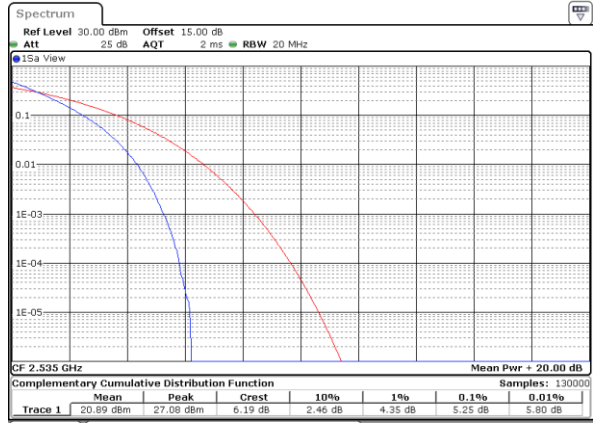

LTE Band 7 / 20MHz / QPSK

Lowest Channel / 1RB

Date: 4.AUG.2021 20:25:02

Lowest Channel / Full RB

Date: 4.AUG.2021 20:25:17

Middle Channel / 1RB

Date: 4.AUG.2021 20:26:48

Middle Channel / Full RB

Date: 4.AUG.2021 20:26:36

Highest Channel / 1RB

Date: 4.AUG.2021 20:28:21

Highest Channel / Full RB

Date: 4.AUG.2021 20:28:34

LTE Band 7 / 20MHz / 16QAM

Lowest Channel / 1RB

Date: 4.AUG.2021 20:24:48