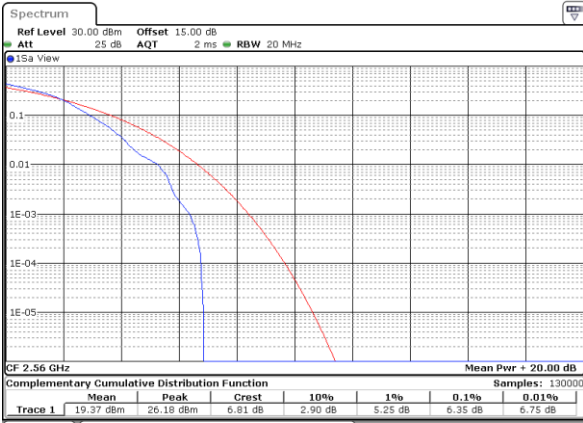

Date: 4.AUG.2021 20:26:36

Highest Channel / 1RB

Date: 4.AUG.2021 20:28:21

Highest Channel / Full RB

Date: 4.AUG.2021 20:28:34

LTE Band 7 / 20MHz / 16QAM

Lowest Channel / 1RB

Date: 4.AUG.2021 20:24:48

Lowest Channel / Full RB

Date: 4.AUG.2021 20:25:31

Middle Channel / 1RB

Date: 4.AUG.2021 20:27:01

Middle Channel / Full RB

Date: 4.AUG.2021 20:26:24

Highest Channel / 1RB

Date: 4.AUG.2021 20:28:08

Highest Channel / Full RB

Date: 4.AUG.2021 20:28:47

LTE Band 7 / 20MHz / 64QAM

Lowest Channel / 1RB

Date: 4.AUG.2021 20:24:23

Lowest Channel / Full RB

Date: 4.AUG.2021 20:25:44

Middle Channel / 1RB

Date: 4.AUG.2021 20:27:16

Middle Channel / Full RB

Date: 4.AUG.2021 20:26:11

Highest Channel / 1RB

Date: 4.AUG.2021 20:27:41

Highest Channel / Full RB

Date: 4.AUG.2021 20:29:12

26dB Bandwidth