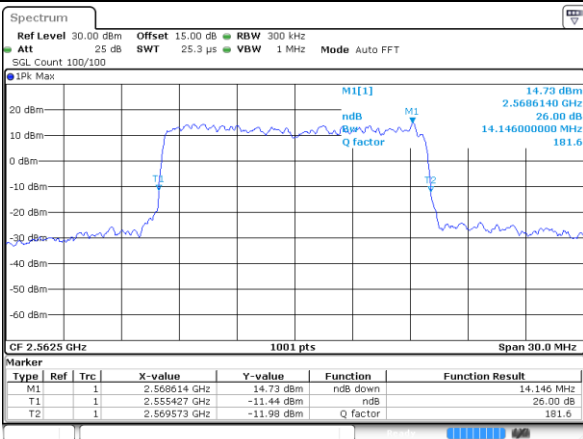

Highest Channel / 10MHz / 16QAM

Date: 2 AUG 2021 12:49:26

LTE Band 7

Lowest Channel / 15MHz / QPSK

Date: 2 AUG 2021 14:00:25

Lowest Channel / 15MHz / 16QAM

Date: 2 AUG 2021 14:00:36

Middle Channel / 15MHz / QPSK

Date: 2 AUG 2021 14:09:45

Middle Channel / 15MHz / 16QAM

Date: 2 AUG 2021 14:09:56

Highest Channel / 15MHz / QPSK

Date: 2 AUG 2021 14:12:26

Highest Channel / 15MHz / 16QAM

Date: 2 AUG 2021 14:12:37

LTE Band 7