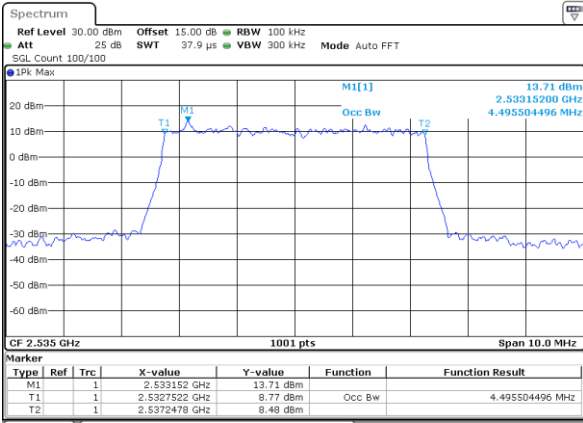

Highest Channel / 20MHz / QPSK

Date: 2 AUG 2021 15:04:53

Highest Channel / 20MHz / 16QAM

Date: 2 AUG 2021 15:05:04

LTE Band 7

Lowest Channel / 5MHz / 64QAM

Date: 2 AUG 2021 12:25:41

Lowest Channel / 10MHz / 64QAM

Date: 2 AUG 2021 12:58:11

Middle Channel / 5MHz / 64QAM

Date: 2 AUG 2021 12:30:55

Middle Channel / 10MHz / 64QAM

Date: 2 AUG 2021 13:02:50

Highest Channel / 5MHz / 64QAM

Date: 2 AUG 2021 12:32:15

Highest Channel / 10MHz / 64QAM