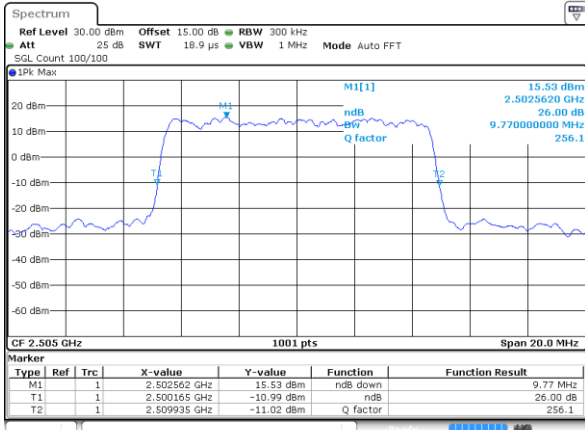

Date: 2 AUG 2021 12:12:58

Highest Channel / 5MHz / QPSK

Date: 2 AUG 2021 12:15:28

Highest Channel / 5MHz / 16QAM

Date: 2 AUG 2021 12:15:39

LTE Band 7

Lowest Channel / 10MHz / QPSK

Date: 2 AUG 2021 12:37:17