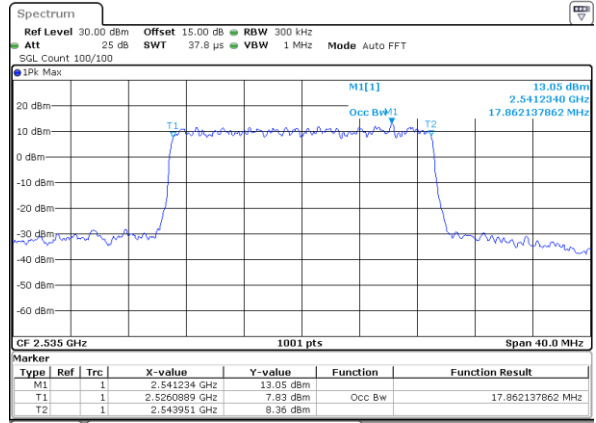

Date: 2 AUG 2021 14:09:23

Middle Channel / 15MHz / 16QAM

Date: 2 AUG 2021 14:09:34

Highest Channel / 15MHz / QPSK

Date: 2 AUG 2021 14:12:04

Highest Channel / 15MHz / 16QAM

Date: 2 AUG 2021 14:12:15

LTE Band 7

Lowest Channel / 20MHz / QPSK

Date: 2 AUG 2021 14:52:52

Lowest Channel / 20MHz / 16QAM

Date: 2 AUG 2021 14:53:03

Middle Channel / 20MHz / QPSK

Date: 2 AUG 2021 15:02:13

Middle Channel / 20MHz / 16QAM

Date: 2 AUG 2021 15:02:24

Highest Channel / 20MHz / QPSK

Date: 2 AUG 2021 15:04:53

Highest Channel / 20MHz / 16QAM

Date: 2 AUG 2021 15:05:04

LTE Band 7

Lowest Channel / 5MHz / 64QAM

Date: 2 AUG 2021 12:25:41

Lowest Channel / 10MHz / 64QAM