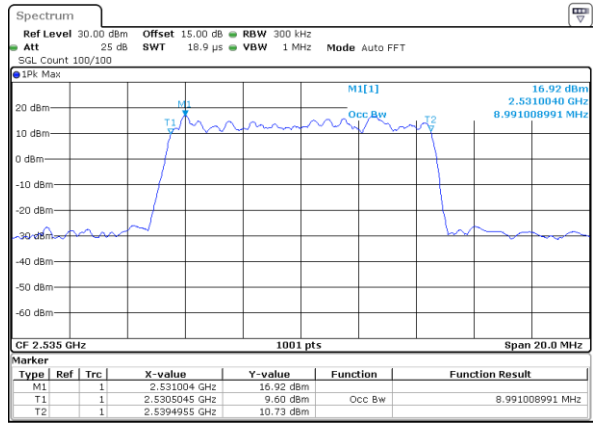

Date: 2 AUG 2021 12:12:37

Highest Channel / 5MHz / QPSK

Date: 2 AUG 2021 12:15:06

Highest Channel / 5MHz / 16QAM

Date: 2 AUG 2021 12:15:17

LTE Band 7

Lowest Channel / 10MHz / QPSK

Date: 2 AUG 2021 12:36:55

Lowest Channel / 10MHz / 16QAM

Date: 2 AUG 2021 12:37:06

Middle Channel / 10MHz / QPSK

Date: 2 AUG 2021 12:46:13

Middle Channel / 10MHz / 16QAM

Date: 2 AUG 2021 12:46:24

Highest Channel / 10MHz / QPSK

Date: 2 AUG 2021 12:48:54

Highest Channel / 10MHz / 16QAM

Date: 2 AUG 2021 12:48:05

LTE Band 7

Lowest Channel / 15MHz / QPSK

Date: 2 AUG 2021 14:00:04

Lowest Channel / 15MHz / 16QAM

Date: 2 AUG 2021 14:00:15

Middle Channel / 15MHz / QPSK