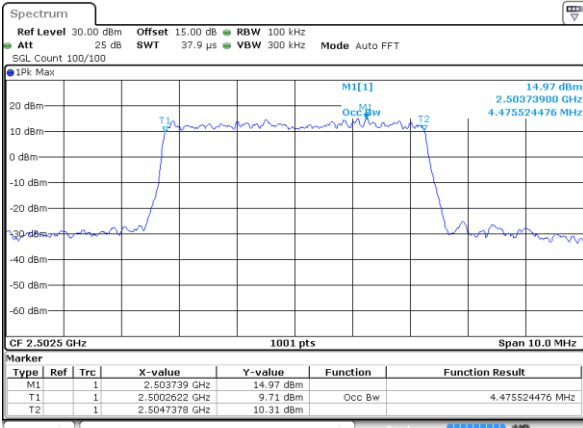

Middle Channel / 20MHz / 64QAM

Date: 2 AUG 2021 15:19:02

Highest Channel / 15MHz / 64QAM

Date: 2 AUG 2021 14:48:24

Highest Channel / 20MHz / 64QAM

Date: 2 AUG 2021 15:20:22

Occupied Bandwidth

Mode	LTE Band 7 : 99%OBW(MHz)											
BW				5MHz		10MHz		15MHz		20MHz		
Mod.				QPSK	16QAM	QPSK	16QAM	QPSK	16QAM	QPSK	16QAM	
Lowest CH				4.48	4.47	8.97	9.05	13.49	13.46	17.90	17.94	
Middle CH				4.48	4.49	9.09	8.99	13.49	13.43	17.90	17.86	
Highest CH				4.48	4.50	9.03	9.03	13.40	13.43	17.90	17.90	
Mode	LTE Band 7 : 99%OBW(MHz)											
BW				5MHz		10MHz		15MHz		20MHz		
Mod.				64QAM		64QAM		64QAM		64QAM		
Lowest CH				4.50	-	9.05	-	13.46	-	17.90	-	
Middle CH				4.50	-	9.07	-	13.43	-	17.90	-	
Highest CH				4.49	-	9.01	-	13.40	-	17.90	-	

LTE Band 7

Lowest Channel / 5MHz / QPSK

Date: 2 AUG 2021 12:03:06

Lowest Channel / 5MHz / 16QAM

Date: 2 AUG 2021 12:03:17

Middle Channel / 5MHz / QPSK

Date: 2 AUG 2021 12:12:26

Middle Channel / 5MHz / 16QAM