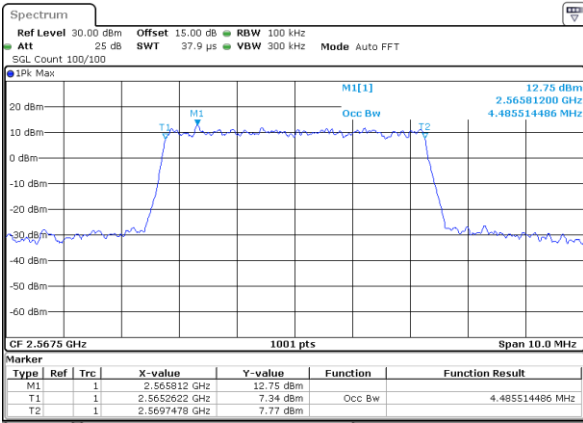

Highest Channel / 20MHz / QPSK

Date: 2 AUG 2021 15:04:53

Highest Channel / 20MHz / 16QAM

Date: 2 AUG 2021 15:05:04

LTE Band 7

Lowest Channel / 5MHz / 64QAM

Date: 2 AUG 2021 12:25:41

Lowest Channel / 10MHz / 64QAM

Date: 2 AUG 2021 12:58:11

Middle Channel / 5MHz / 64QAM

Date: 2 AUG 2021 12:30:55

Middle Channel / 10MHz / 64QAM

Date: 2 AUG 2021 13:02:50

Highest Channel / 5MHz / 64QAM

Date: 2 AUG 2021 12:32:15

Highest Channel / 10MHz / 64QAM

Date: 2 AUG 2021 13:04:11

LTE Band 7

Lowest Channel / 15MHz / 64QAM

Date: 2 AUG 2021 14:42:12

Lowest Channel / 20MHz / 64QAM

Date: 2 AUG 2021 15:14:11

Middle Channel / 15MHz / 64QAM

Date: 2 AUG 2021 14:46:52

Middle Channel / 20MHz / 64QAM

Date: 2 AUG 2021 15:18:51

Highest Channel / 15MHz / 64QAM

Date: 2 AUG 2021 14:48:13

Highest Channel / 20MHz / 64QAM

Date: 2 AUG 2021 15:20:11

Conducted Band Edge

LTE Band 7 / 5MHz / 16QAM