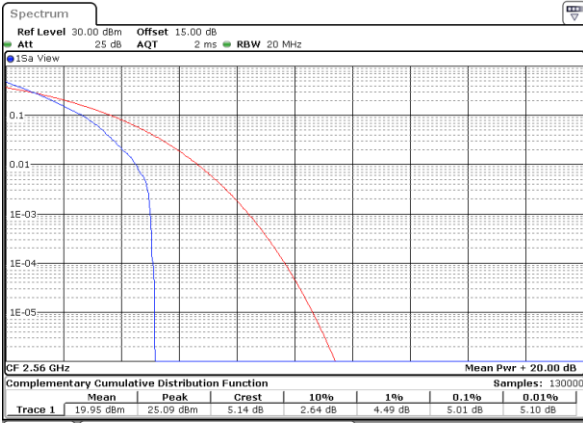

LTE Band 7 / 20MHz / QPSK

Lowest Channel / 1RB

Date: 4.AUG.2021 20:25:02

Lowest Channel / Full RB

Date: 4.AUG.2021 20:25:17

Middle Channel / 1RB

Date: 4.AUG.2021 20:26:48

Middle Channel / Full RB

Date: 4.AUG.2021 20:26:36

Highest Channel / 1RB

Date: 4.AUG.2021 20:28:21

Highest Channel / Full RB

Date: 4.AUG.2021 20:28:34

LTE Band 7 / 20MHz / 16QAM

Lowest Channel / 1RB

Date: 4.AUG.2021 20:24:48