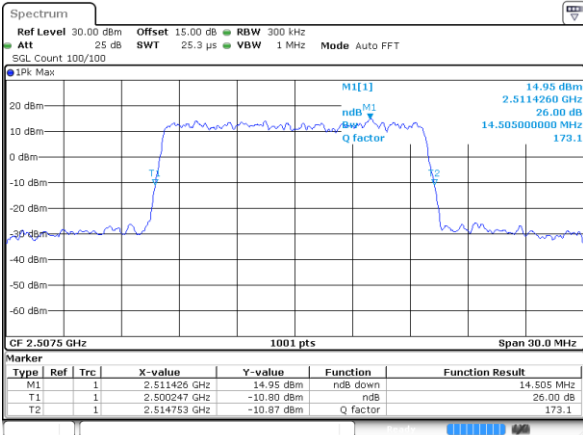

Highest Channel / 10MHz / 16QAM

Date: 2 AUG 2021 12:49:26

LTE Band 7

Lowest Channel / 15MHz / QPSK

Date: 2 AUG 2021 14:00:25

Lowest Channel / 15MHz / 16QAM

Date: 2 AUG 2021 14:00:36

Middle Channel / 15MHz / QPSK

Date: 2 AUG 2021 14:09:45

Middle Channel / 15MHz / 16QAM

Date: 2 AUG 2021 14:09:56

Highest Channel / 15MHz / QPSK

Date: 2 AUG 2021 14:12:26

Highest Channel / 15MHz / 16QAM

Date: 2 AUG 2021 14:12:37

LTE Band 7