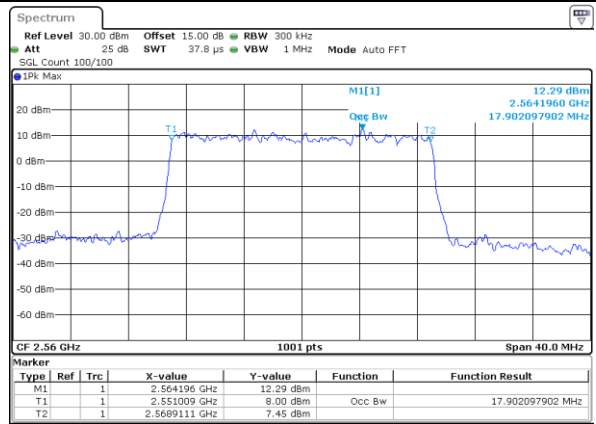

Date: 2 AUG 2021 13:04:11

LTE Band 7

Lowest Channel / 15MHz / 64QAM

Date: 2 AUG 2021 14:42:12

Lowest Channel / 20MHz / 64QAM

Date: 2 AUG 2021 15:14:11

Middle Channel / 15MHz / 64QAM

Date: 2 AUG 2021 14:46:52

Middle Channel / 20MHz / 64QAM

Date: 2 AUG 2021 15:18:51

Highest Channel / 15MHz / 64QAM

Date: 2 AUG 2021 14:48:13

Highest Channel / 20MHz / 64QAM

Date: 2 AUG 2021 15:20:11

Conducted Band Edge

LTE Band 7 / 5MHz / 16QAM

Lowest Band Edge / 1 RB

Date: 2 AUG 2021 12:06:58

Highest Band Edge / 1 RB

Date: 2 AUG 2021 12:18:57

Lowest Band Edge / Full RB

Date: 2 AUG 2021 12:10:17

Highest Band Edge / Full RB

Date: 2 AUG 2021 12:22:17