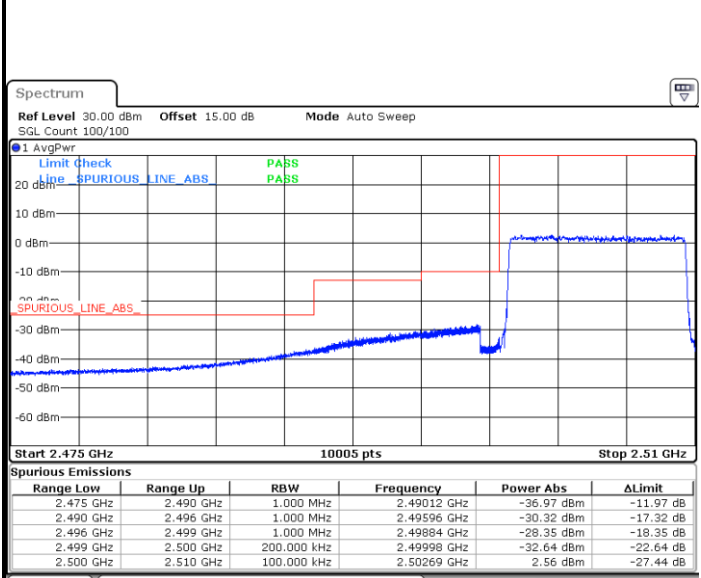

Date: 2 AUG 2021 12:35:45

LTE Band 7 / 10MHz / QPSK

Lowest Band Edge / 1 RB

Date: 2 AUG 2021 12:39:07

Highest Band Edge / 1 RB

Date: 2 AUG 2021 12:51:05

Lowest Band Edge / Full RB

Date: 2 AUG 2021 12:42:26

Highest Band Edge / Full RB

Date: 2 AUG 2021 12:54:24

LTE Band 7 / 10MHz / 16QAM

Lowest Band Edge / 1 RB

Date: 2 AUG 2021 12:40:47

Highest Band Edge / 1 RB

Date: 2 AUG 2021 12:52:45

Lowest Band Edge / Full RB

Date: 2 AUG 2021 12:44:05

Highest Band Edge / Full RB

Date: 2 AUG 2021 12:56:03

LTE Band 7 / 10MHz / 64QAM

Lowest Band Edge / 1 RB

Date: 2 AUG.2021 13:00:01

Highest Band Edge / 1 RB

Date: 4.AUG.2021 20:30:41

Lowest Band Edge / Full RB

Date: 2 AUG.2021 13:01:41

Highest Band Edge / Full RB

Date: 4.AUG.2021 20:33:42

LTE Band 7 / 15MHz / QPSK

Lowest Band Edge / 1 RB

Date: 2 AUG.2021 14:02:16

Highest Band Edge / 1 RB