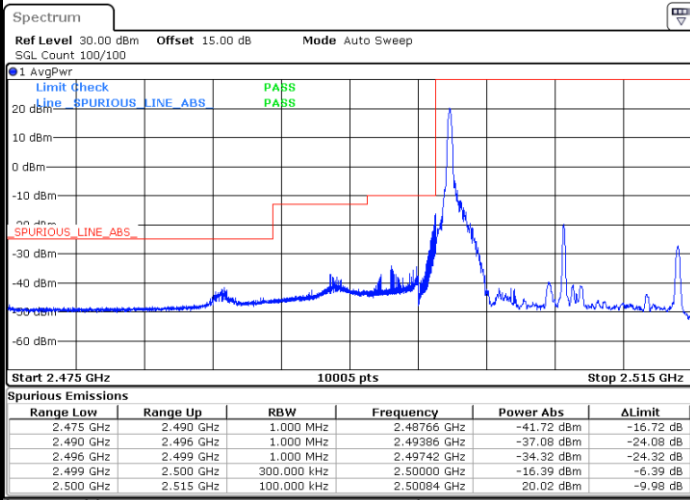

Date: 2 AUG 2021 12:44:05

Highest Band Edge / Full RB

Date: 2 AUG 2021 12:56:03

LTE Band 7 / 10MHz / 64QAM

Lowest Band Edge / 1 RB

Date: 2 AUG.2021 13:00:01

Highest Band Edge / 1 RB

Date: 4.AUG.2021 20:30:41

Lowest Band Edge / Full RB

Date: 2 AUG.2021 13:01:41

Highest Band Edge / Full RB

Date: 4.AUG.2021 20:33:42

LTE Band 7 / 15MHz / QPSK

Lowest Band Edge / 1 RB

Date: 2 AUG.2021 14:02:16

Highest Band Edge / 1 RB

Date: 2 AUG.2021 14:14:16

Lowest Band Edge / Full RB

Date: 2 AUG.2021 14:05:35

Highest Band Edge / Full RB

Date: 2 AUG.2021 14:17:34

LTE Band 7 / 15MHz / 16QAM

Lowest Band Edge / 1 RB

Highest Band Edge / 1 RB

Date: 2 AUG.2021 14:03:56

Date: 2 AUG.2021 14:15:55

Lowest Band Edge / Full RB

Highest Band Edge / Full RB

Date: 2 AUG.2021 14:07:15

Date: 2 AUG.2021 14:19:14