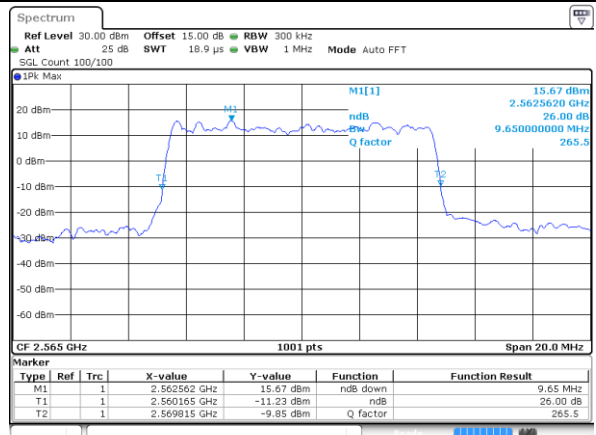

Date: 2 AUG 2021 12:12:58

Highest Channel / 5MHz / QPSK

Date: 2 AUG 2021 12:15:28

Highest Channel / 5MHz / 16QAM

Date: 2 AUG 2021 12:15:39

LTE Band 7

Lowest Channel / 10MHz / QPSK

Date: 2 AUG 2021 12:37:17

Lowest Channel / 10MHz / 16QAM

Date: 2 AUG 2021 12:37:28

Middle Channel / 10MHz / QPSK

Date: 2 AUG 2021 12:46:35

Middle Channel / 10MHz / 16QAM

Date: 2 AUG 2021 12:46:46

Highest Channel / 10MHz / QPSK

Date: 2 AUG 2021 12:49:16

Highest Channel / 10MHz / 16QAM

Date: 2 AUG 2021 12:49:26

LTE Band 7

Lowest Channel / 15MHz / QPSK

Date: 2 AUG 2021 14:00:25

Lowest Channel / 15MHz / 16QAM

Date: 2 AUG 2021 14:00:36

Middle Channel / 15MHz / QPSK