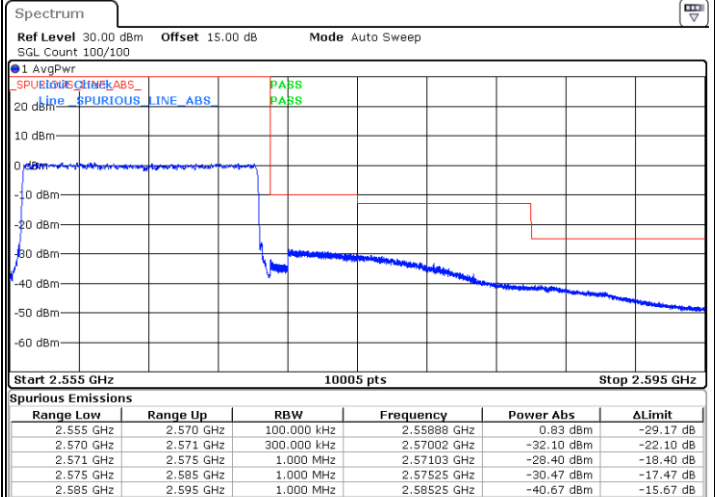

Date: 2 AUG 2021 12:44:05

Highest Band Edge / Full RB

Date: 2 AUG 2021 12:56:03

LTE Band 7 / 10MHz / 64QAM

Lowest Band Edge / 1 RB

Date: 2 AUG.2021 13:00:01

Highest Band Edge / 1 RB

Date: 4.AUG.2021 20:30:41

Lowest Band Edge / Full RB

Date: 2 AUG.2021 13:01:41

Highest Band Edge / Full RB

Date: 4.AUG.2021 20:33:42

LTE Band 7 / 15MHz / QPSK

Lowest Band Edge / 1 RB

Date: 2 AUG.2021 14:02:16

Highest Band Edge / 1 RB

Date: 2 AUG.2021 14:14:16

Lowest Band Edge / Full RB

Date: 2 AUG.2021 14:05:35

Highest Band Edge / Full RB

Date: 2 AUG.2021 14:17:34

LTE Band 7 / 15MHz / 16QAM

Lowest Band Edge / 1 RB

Highest Band Edge / 1 RB

Date: 2 AUG.2021 14:03:56

Date: 2 AUG.2021 14:15:55

Lowest Band Edge / Full RB

Highest Band Edge / Full RB

Date: 2 AUG.2021 14:07:15

Date: 2 AUG.2021 14:19:14