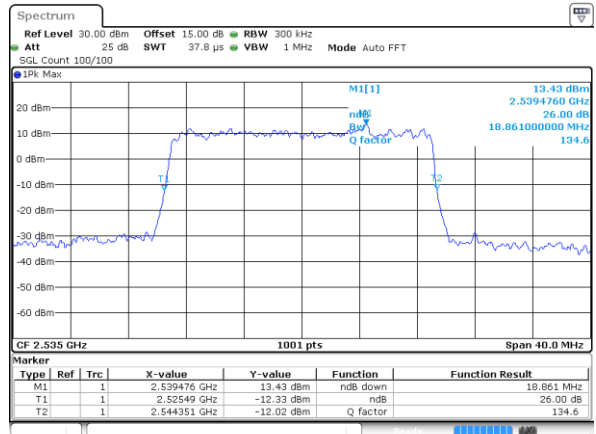

Date: 2 AUG 2021 14:09:45

Middle Channel / 15MHz / 16QAM

Date: 2 AUG 2021 14:09:56

Highest Channel / 15MHz / QPSK

Date: 2 AUG 2021 14:12:26

Highest Channel / 15MHz / 16QAM

Date: 2 AUG 2021 14:12:37

LTE Band 7

Lowest Channel / 20MHz / QPSK

Date: 2 AUG 2021 14:53:15

Lowest Channel / 20MHz / 16QAM

Date: 2 AUG 2021 14:53:26

Middle Channel / 20MHz / QPSK

Date: 2 AUG 2021 15:02:35

Middle Channel / 20MHz / 16QAM

Date: 2 AUG 2021 15:02:45

Highest Channel / 20MHz / QPSK

Date: 2 AUG 2021 15:05:15

Highest Channel / 20MHz / 16QAM

Date: 2 AUG 2021 15:05:26

LTE Band 7

Lowest Channel / 5MHz / 64QAM

Date: 2 AUG 2021 12:25:59

Lowest Channel / 10MHz / 64QAM