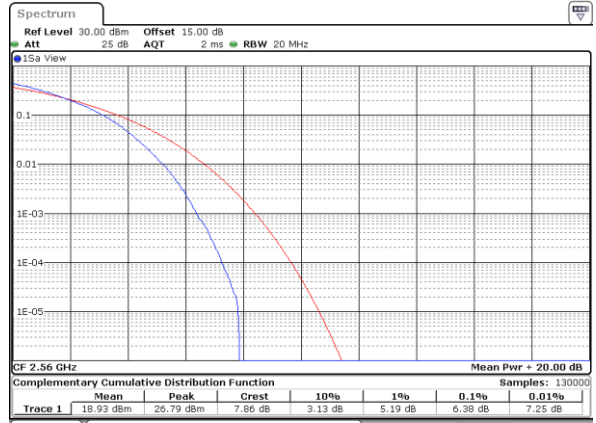

Highest Channel / Full RB

Date: 4.AUG.2021 20:28:47

LTE Band 7 / 20MHz / 64QAM

Lowest Channel / 1RB

Date: 4.AUG.2021 20:24:23

Lowest Channel / Full RB

Date: 4.AUG.2021 20:25:44

Middle Channel / 1RB

Date: 4.AUG.2021 20:27:16

Middle Channel / Full RB

Date: 4.AUG.2021 20:26:11

Highest Channel / 1RB

Date: 4.AUG.2021 20:27:41

Highest Channel / Full RB

Date: 4.AUG.2021 20:29:12

26dB Bandwidth

Mode	LTE Band 7 : 26dB BW(MHz)											
BW				5MHz		10MHz		15MHz		20MHz		
Mod.				QPSK	16QAM	QPSK	16QAM	QPSK	16QAM	QPSK	16QAM	
Lowest CH				4.88	4.90	9.77	9.79	14.51	14.15	18.90	18.78	
Middle CH				4.85	4.87	9.75	9.73	14.24	14.42	18.78	18.86	
Highest CH				4.84	4.88	9.83	9.65	14.15	14.21	18.86	19.06	
Mode	LTE Band 7 : 26dB BW(MHz)											
BW				5MHz		10MHz		15MHz		20MHz		
Mod.				64QAM		64QAM		64QAM		64QAM		
Lowest CH				4.84	-	9.85	-	14.39	-	18.90	-	
Middle CH				4.87	-	9.65	-	14.42	-	18.66	-	
Highest CH				4.82	-	9.79	-	14.51	-	18.82	-	