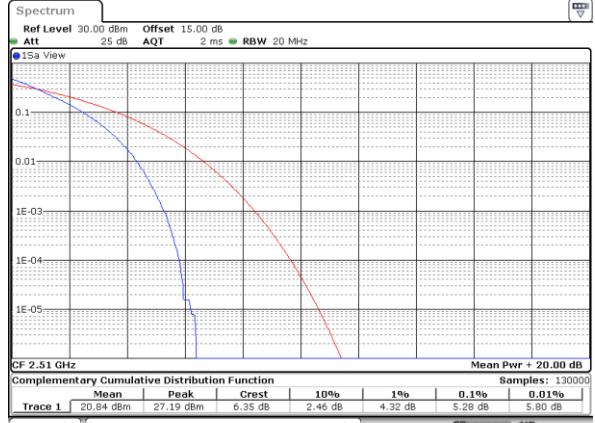

LTE Band 7 / 20MHz / QPSK

Lowest Channel / 1RB

Date: 4.AUG.2021 20:25:02

Lowest Channel / Full RB

Date: 4.AUG.2021 20:25:17

Middle Channel / 1RB

Date: 4.AUG.2021 20:26:48

Middle Channel / Full RB

Date: 4.AUG.2021 20:26:36

Highest Channel / 1RB

Date: 4.AUG.2021 20:28:21

Highest Channel / Full RB

Date: 4.AUG.2021 20:28:34

LTE Band 7 / 20MHz / 16QAM

Lowest Channel / 1RB

Date: 4.AUG.2021 20:24:48