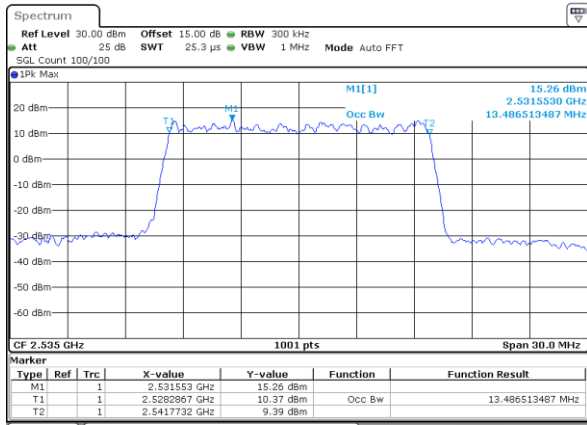

Highest Channel / 10MHz / 16QAM

Date: 2 AUG 2021 12:48:05

LTE Band 7

Lowest Channel / 15MHz / QPSK

Date: 2 AUG 2021 14:00:04

Lowest Channel / 15MHz / 16QAM

Date: 2 AUG 2021 14:00:15

Middle Channel / 15MHz / QPSK

Date: 2 AUG 2021 14:09:23

Middle Channel / 15MHz / 16QAM

Date: 2 AUG 2021 14:09:34

Highest Channel / 15MHz / QPSK

Date: 2 AUG 2021 14:12:04

Highest Channel / 15MHz / 16QAM

Date: 2 AUG 2021 14:12:15

LTE Band 7