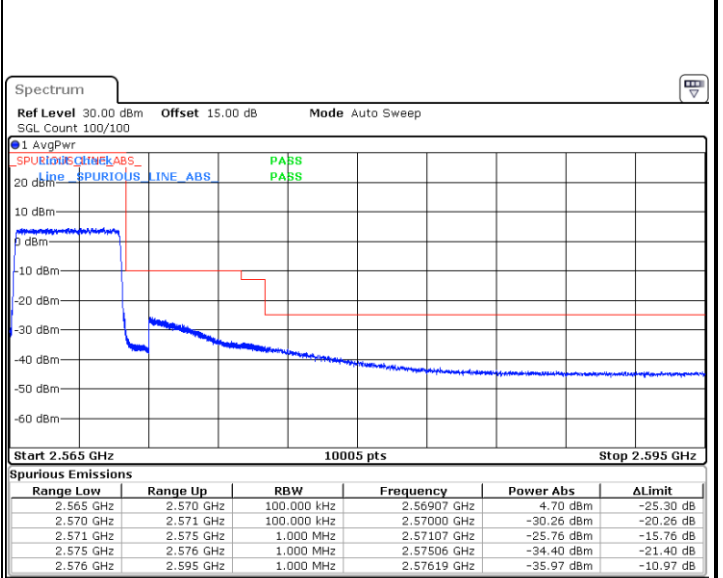

Lowest Band Edge / 1 RB

Date: 2 AUG 2021 12:06:58

Highest Band Edge / 1 RB

Date: 2 AUG 2021 12:18:57

Lowest Band Edge / Full RB

Date: 2 AUG 2021 12:10:17

Highest Band Edge / Full RB

Date: 2 AUG 2021 12:22:17

LTE Band 7 / 5MHz / 64QAM

Lowest Band Edge / 1RB

Date: 2 AUG 2021 12:27:53

Highest Band Edge / 1 RB

Date: 2 AUG 2021 12:34:06

Lowest Band Edge / Full RB

Date: 2 AUG 2021 12:29:33

Highest Band Edge / Full RB

Date: 2 AUG 2021 12:35:45

LTE Band 7 / 10MHz / QPSK

Lowest Band Edge / 1 RB

Date: 2 AUG 2021 12:39:07

Highest Band Edge / 1 RB

Date: 2 AUG 2021 12:51:05

Lowest Band Edge / Full RB

Date: 2 AUG 2021 12:42:26

Highest Band Edge / Full RB

Date: 2 AUG 2021 12:54:24

LTE Band 7 / 10MHz / 16QAM

Lowest Band Edge / 1 RB

Date: 2 AUG 2021 12:40:47

Highest Band Edge / 1 RB

Date: 2 AUG 2021 12:52:45

Lowest Band Edge / Full RB