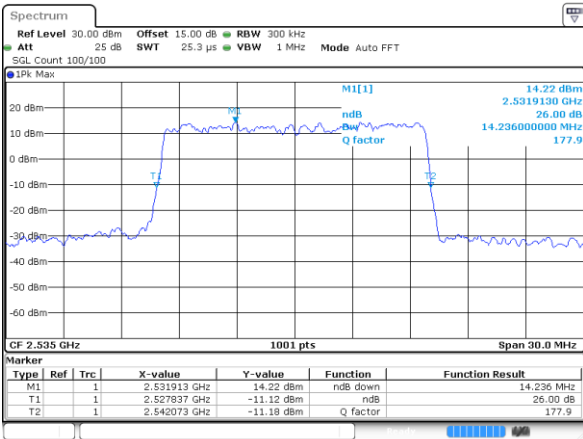

Highest Channel / 10MHz / 16QAM

Date: 2 AUG 2021 12:49:26

LTE Band 7

Lowest Channel / 15MHz / QPSK

Date: 2 AUG 2021 14:00:25

Lowest Channel / 15MHz / 16QAM

Date: 2 AUG 2021 14:00:36

Middle Channel / 15MHz / QPSK

Date: 2 AUG 2021 14:09:45

Middle Channel / 15MHz / 16QAM

Date: 2 AUG 2021 14:09:56

Highest Channel / 15MHz / QPSK

Date: 2 AUG 2021 14:12:26

Highest Channel / 15MHz / 16QAM

Date: 2 AUG 2021 14:12:37

LTE Band 7