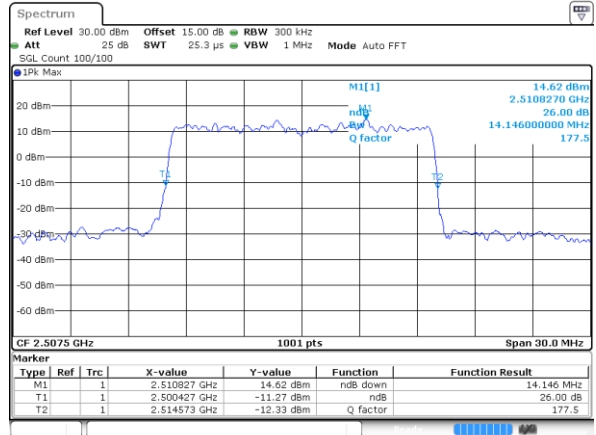

Highest Channel / 10MHz / 16QAM

Date: 2 AUG 2021 12:49:26

LTE Band 7

Lowest Channel / 15MHz / QPSK

Date: 2 AUG 2021 14:00:25

Lowest Channel / 15MHz / 16QAM

Date: 2 AUG 2021 14:00:36

Middle Channel / 15MHz / QPSK

Date: 2 AUG 2021 14:09:45

Middle Channel / 15MHz / 16QAM

Date: 2 AUG 2021 14:09:56

Highest Channel / 15MHz / QPSK

Date: 2 AUG 2021 14:12:26

Highest Channel / 15MHz / 16QAM

Date: 2 AUG 2021 14:12:37

LTE Band 7