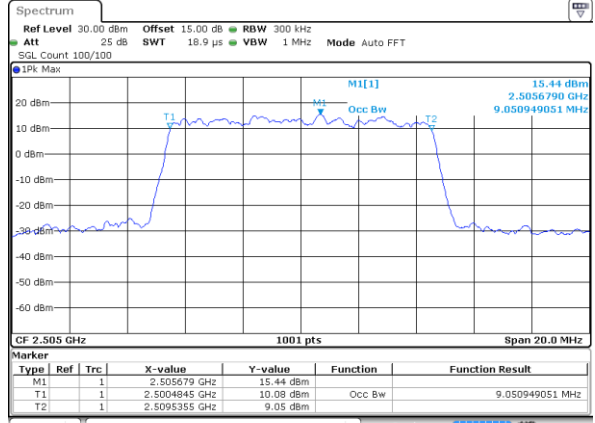

LTE Band 7

Lowest Channel / 5MHz / QPSK

Date: 2 AUG 2021 12:03:06

Lowest Channel / 5MHz / 16QAM

Date: 2 AUG 2021 12:03:17

Middle Channel / 5MHz / QPSK

Date: 2 AUG 2021 12:12:26

Middle Channel / 5MHz / 16QAM

Date: 2 AUG 2021 12:12:37

Highest Channel / 5MHz / QPSK

Date: 2 AUG 2021 12:15:06

Highest Channel / 5MHz / 16QAM

Date: 2 AUG 2021 12:15:17

LTE Band 7

Lowest Channel / 10MHz / QPSK

Date: 2 AUG 2021 12:36:55

Lowest Channel / 10MHz / 16QAM

Date: 2 AUG 2021 12:37:06

Middle Channel / 10MHz / QPSK

Date: 2 AUG 2021 12:46:13

Middle Channel / 10MHz / 16QAM

Date: 2 AUG 2021 12:46:24

Highest Channel / 10MHz / QPSK

Date: 2 AUG 2021 12:48:54