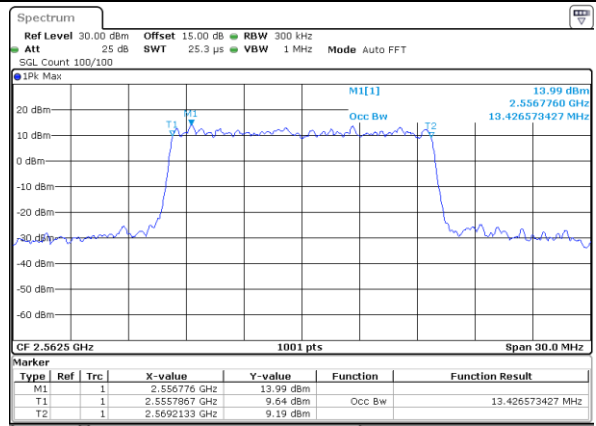

Highest Channel / 10MHz / 16QAM

Date: 2 AUG 2021 12:48:05

LTE Band 7

Lowest Channel / 15MHz / QPSK

Date: 2 AUG 2021 14:00:04

Lowest Channel / 15MHz / 16QAM

Date: 2 AUG 2021 14:00:15

Middle Channel / 15MHz / QPSK

Date: 2 AUG 2021 14:09:23

Middle Channel / 15MHz / 16QAM

Date: 2 AUG 2021 14:09:34

Highest Channel / 15MHz / QPSK

Date: 2 AUG 2021 14:12:04

Highest Channel / 15MHz / 16QAM

Date: 2 AUG 2021 14:12:15

LTE Band 7