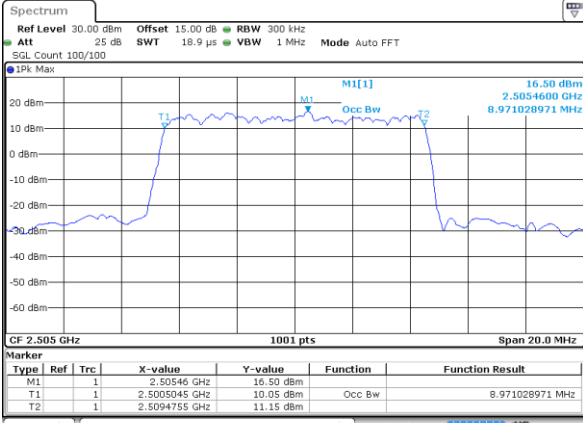

LTE Band 7

Lowest Channel / 5MHz / QPSK

Date: 2 AUG 2021 12:03:06

Lowest Channel / 5MHz / 16QAM

Date: 2 AUG 2021 12:03:17

Middle Channel / 5MHz / QPSK

Date: 2 AUG 2021 12:12:26

Middle Channel / 5MHz / 16QAM

Date: 2 AUG 2021 12:12:37

Highest Channel / 5MHz / QPSK

Date: 2 AUG 2021 12:15:06

Highest Channel / 5MHz / 16QAM

Date: 2 AUG 2021 12:15:17

LTE Band 7

Lowest Channel / 10MHz / QPSK

Date: 2 AUG 2021 12:36:55

Lowest Channel / 10MHz / 16QAM

Date: 2 AUG 2021 12:37:06

Middle Channel / 10MHz / QPSK

Date: 2 AUG 2021 12:46:13

Middle Channel / 10MHz / 16QAM

Date: 2 AUG 2021 12:46:24

Highest Channel / 10MHz / QPSK

Date: 2 AUG 2021 12:48:54