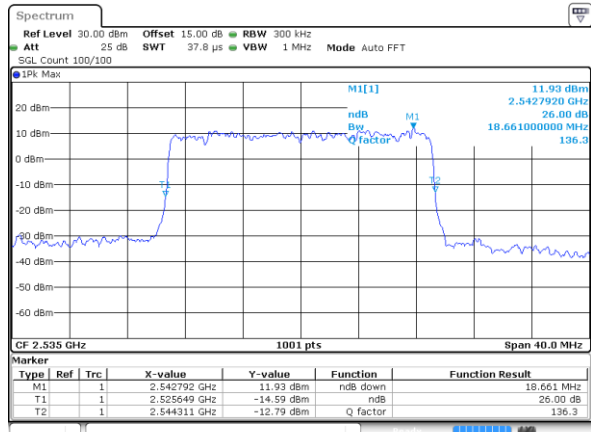

Date: 2 AUG 2021 13:04:21

LTE Band 7

Lowest Channel / 15MHz / 64QAM

Date: 2 AUG 2021 14:42:23

Lowest Channel / 20MHz / 64QAM

Date: 2 AUG 2021 15:14:22

Middle Channel / 15MHz / 64QAM

Date: 2 AUG 2021 14:47:04

Middle Channel / 20MHz / 64QAM

Date: 2 AUG 2021 15:19:02

Highest Channel / 15MHz / 64QAM

Date: 2 AUG 2021 14:48:24

Highest Channel / 20MHz / 64QAM

Date: 2 AUG 2021 15:20:22

Occupied Bandwidth

Mode	LTE Band 7 : 99%OBW(MHz)											
BW				5MHz		10MHz		15MHz		20MHz		
Mod.				QPSK	16QAM	QPSK	16QAM	QPSK	16QAM	QPSK	16QAM	
Lowest CH				4.48	4.47	8.97	9.05	13.49	13.46	17.90	17.94	
Middle CH				4.48	4.49	9.09	8.99	13.49	13.43	17.90	17.86	
Highest CH				4.48	4.50	9.03	9.03	13.40	13.43	17.90	17.90	
Mode	LTE Band 7 : 99%OBW(MHz)											
BW				5MHz		10MHz		15MHz		20MHz		
Mod.				64QAM		64QAM		64QAM		64QAM		
Lowest CH				4.50	-	9.05	-	13.46	-	17.90	-	
Middle CH				4.50	-	9.07	-	13.43	-	17.90	-	
Highest CH				4.49	-	9.01	-	13.40	-	17.90	-	