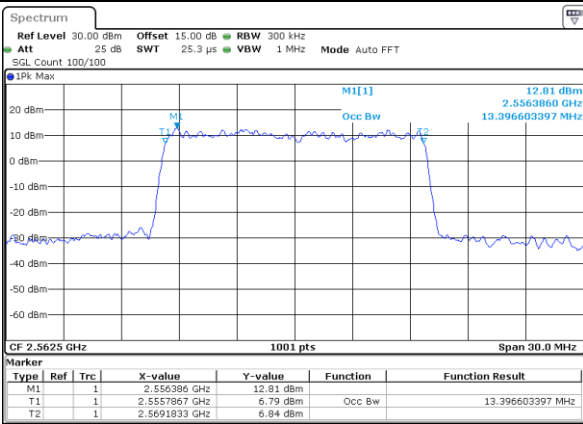

Date: 2 AUG 2021 13:04:11

LTE Band 7

Lowest Channel / 15MHz / 64QAM

Date: 2 AUG 2021 14:42:12

Lowest Channel / 20MHz / 64QAM

Date: 2 AUG 2021 15:14:11

Middle Channel / 15MHz / 64QAM

Date: 2 AUG 2021 14:46:52

Middle Channel / 20MHz / 64QAM

Date: 2 AUG 2021 15:18:51

Highest Channel / 15MHz / 64QAM

Date: 2 AUG 2021 14:48:13

Highest Channel / 20MHz / 64QAM

Date: 2 AUG 2021 15:20:11

Conducted Band Edge

LTE Band 7 / 5MHz / 16QAM

Lowest Band Edge / 1 RB

Date: 2 AUG 2021 12:06:58

Highest Band Edge / 1 RB

Date: 2 AUG 2021 12:18:57

Lowest Band Edge / Full RB

Date: 2 AUG 2021 12:10:17

Highest Band Edge / Full RB

Date: 2 AUG 2021 12:22:17