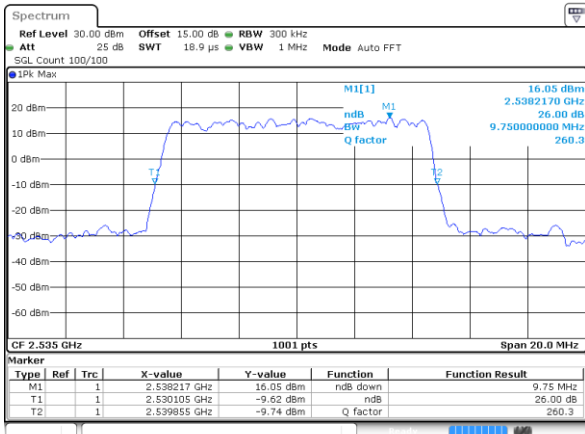

Middle Channel / 10MHz / QPSK

Date: 2 AUG 2021 12:46:35