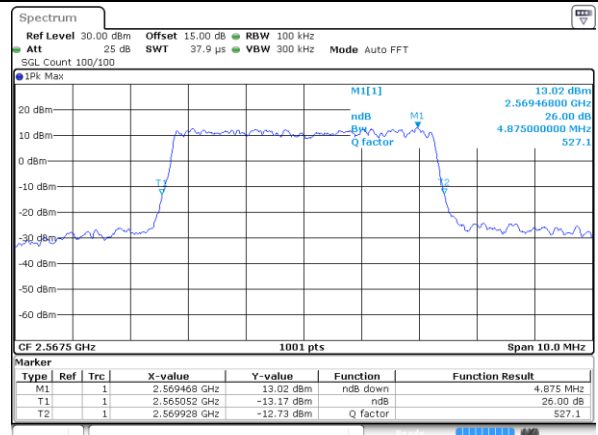

Mode	LTE Band 7 : 26dB BW(MHz)											
BW				5MHz		10MHz		15MHz		20MHz		
Mod.				QPSK	16QAM	QPSK	16QAM	QPSK	16QAM	QPSK	16QAM	
Lowest CH				4.88	4.90	9.77	9.79	14.51	14.15	18.90	18.78	
Middle CH				4.85	4.87	9.75	9.73	14.24	14.42	18.78	18.86	
Highest CH				4.84	4.88	9.83	9.65	14.15	14.21	18.86	19.06	
Mode	LTE Band 7 : 26dB BW(MHz)											
BW				5MHz		10MHz		15MHz		20MHz		
Mod.				64QAM		64QAM		64QAM		64QAM		
Lowest CH				4.84	-	9.85	-	14.39	-	18.90	-	
Middle CH				4.87	-	9.65	-	14.42	-	18.66	-	
Highest CH				4.82	-	9.79	-	14.51	-	18.82	-	

LTE Band 7

Lowest Channel / 5MHz / QPSK

Date: 2 AUG 2021 12:03:28

Lowest Channel / 5MHz / 16QAM

Date: 2 AUG 2021 12:03:39

Middle Channel / 5MHz / QPSK

Date: 2 AUG 2021 12:12:47

Middle Channel / 5MHz / 16QAM

Date: 2 AUG 2021 12:12:58

Highest Channel / 5MHz / QPSK

Date: 2 AUG 2021 12:15:28

Highest Channel / 5MHz / 16QAM

Date: 2 AUG 2021 12:15:39

LTE Band 7

Lowest Channel / 10MHz / QPSK

Date: 2 AUG 2021 12:37:17