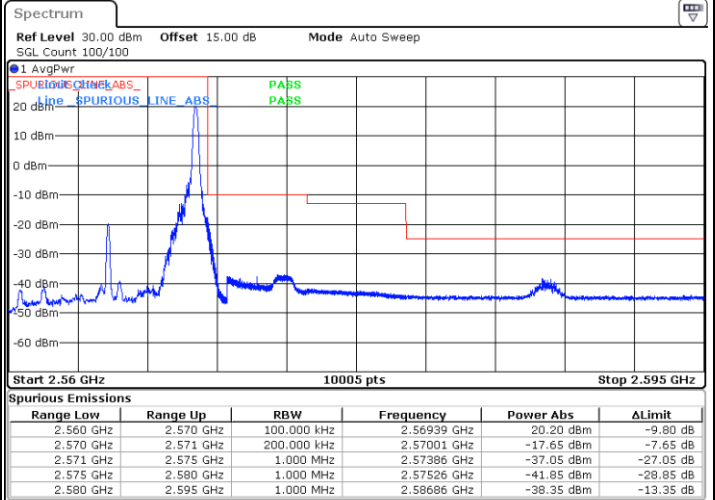

LTE Band 7 / 5MHz / 64QAM

Lowest Band Edge / 1RB

Date: 2 AUG 2021 12:27:53

Highest Band Edge / 1 RB

Date: 2 AUG 2021 12:34:06

Lowest Band Edge / Full RB

Date: 2 AUG 2021 12:29:33

Highest Band Edge / Full RB

Date: 2 AUG 2021 12:35:45

LTE Band 7 / 10MHz / QPSK

Lowest Band Edge / 1 RB

Date: 2 AUG 2021 12:39:07

Highest Band Edge / 1 RB

Date: 2 AUG 2021 12:51:05

Lowest Band Edge / Full RB

Date: 2 AUG 2021 12:42:26

Highest Band Edge / Full RB

Date: 2 AUG 2021 12:54:24

LTE Band 7 / 10MHz / 16QAM

Lowest Band Edge / 1 RB

Date: 2 AUG 2021 12:40:47

Highest Band Edge / 1 RB

Date: 2 AUG 2021 12:52:45

Lowest Band Edge / Full RB

Date: 2 AUG 2021 12:44:05

Highest Band Edge / Full RB

Date: 2 AUG 2021 12:56:03

LTE Band 7 / 10MHz / 64QAM

Lowest Band Edge / 1 RB

Date: 2 AUG.2021 13:00:01

Highest Band Edge / 1 RB

Date: 4.AUG.2021 20:30:41