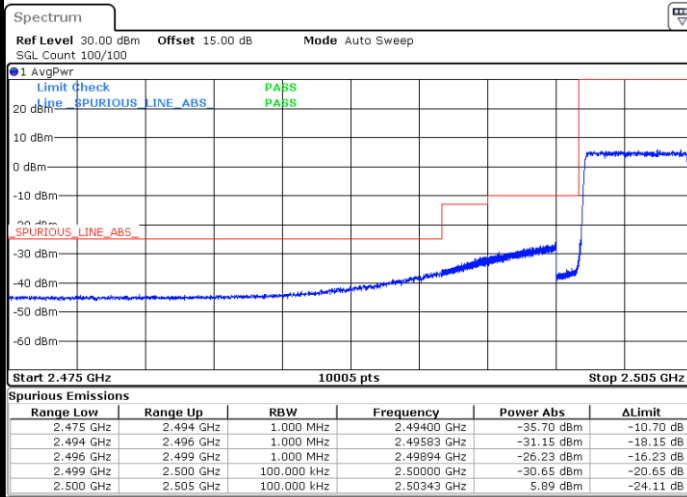

Middle Channel / 20MHz / 64QAM

Date: 2 AUG 2021 15:18:51

Highest Channel / 15MHz / 64QAM

Date: 2 AUG 2021 14:48:13

Highest Channel / 20MHz / 64QAM

Date: 2 AUG 2021 15:20:11

Conducted Band Edge

LTE Band 7 / 5MHz / 16QAM

Lowest Band Edge / 1 RB

Date: 2 AUG 2021 12:06:58

Highest Band Edge / 1 RB

Date: 2 AUG 2021 12:18:57

Lowest Band Edge / Full RB

Date: 2 AUG 2021 12:10:17

Highest Band Edge / Full RB

Date: 2 AUG 2021 12:22:17

LTE Band 7 / 5MHz / 64QAM

Lowest Band Edge / 1RB

Date: 2 AUG 2021 12:27:53

Highest Band Edge / 1 RB

Date: 2 AUG 2021 12:34:06

Lowest Band Edge / Full RB

Date: 2 AUG 2021 12:29:33

Highest Band Edge / Full RB

Date: 2 AUG 2021 12:35:45

LTE Band 7 / 10MHz / QPSK

Lowest Band Edge / 1 RB

Date: 2 AUG 2021 12:39:07

Highest Band Edge / 1 RB

Date: 2 AUG 2021 12:51:05

Lowest Band Edge / Full RB

Date: 2 AUG 2021 12:42:26