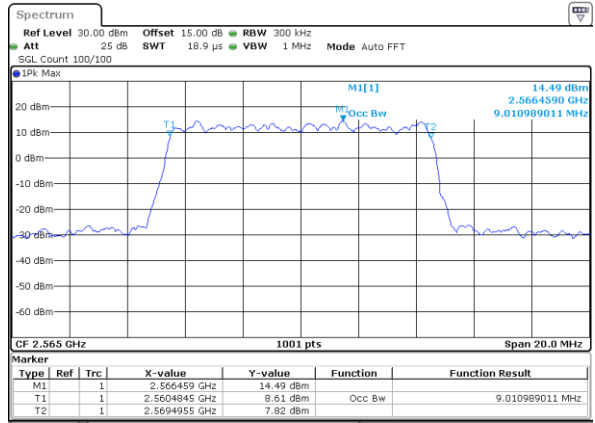

Highest Channel / 20MHz / QPSK

Date: 2 AUG 2021 15:04:53

Highest Channel / 20MHz / 16QAM

Date: 2 AUG 2021 15:05:04

LTE Band 7

Lowest Channel / 5MHz / 64QAM

Date: 2 AUG 2021 12:25:41

Lowest Channel / 10MHz / 64QAM

Date: 2 AUG 2021 12:58:11

Middle Channel / 5MHz / 64QAM

Date: 2 AUG 2021 12:30:55

Middle Channel / 10MHz / 64QAM

Date: 2 AUG 2021 13:02:50

Highest Channel / 5MHz / 64QAM

Date: 2 AUG 2021 12:32:15

Highest Channel / 10MHz / 64QAM

Date: 2 AUG 2021 13:04:11

LTE Band 7

Lowest Channel / 15MHz / 64QAM

Date: 2 AUG 2021 14:42:12

Lowest Channel / 20MHz / 64QAM

Date: 2 AUG 2021 15:14:11

Middle Channel / 15MHz / 64QAM

Date: 2 AUG 2021 14:46:52

Middle Channel / 20MHz / 64QAM

Date: 2 AUG 2021 15:18:51

Highest Channel / 15MHz / 64QAM

Date: 2 AUG 2021 14:48:13

Highest Channel / 20MHz / 64QAM

Date: 2 AUG 2021 15:20:11

Conducted Band Edge

LTE Band 7 / 5MHz / 16QAM