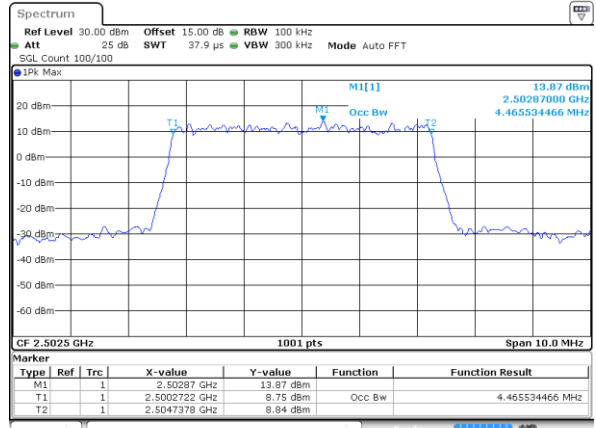

Middle Channel / 20MHz / 64QAM

Date: 2 AUG 2021 15:19:02

Highest Channel / 15MHz / 64QAM

Date: 2 AUG 2021 14:48:24

Highest Channel / 20MHz / 64QAM

Date: 2 AUG 2021 15:20:22

Occupied Bandwidth

Mode	LTE Band 7 : 99%OBW(MHz)											
BW				5MHz		10MHz		15MHz		20MHz		
Mod.				QPSK	16QAM	QPSK	16QAM	QPSK	16QAM	QPSK	16QAM	
Lowest CH				4.48	4.47	8.97	9.05	13.49	13.46	17.90	17.94	
Middle CH				4.48	4.49	9.09	8.99	13.49	13.43	17.90	17.86	
Highest CH				4.48	4.50	9.03	9.03	13.40	13.43	17.90	17.90	
Mode	LTE Band 7 : 99%OBW(MHz)											
BW				5MHz		10MHz		15MHz		20MHz		
Mod.				64QAM		64QAM		64QAM		64QAM		
Lowest CH				4.50	-	9.05	-	13.46	-	17.90	-	
Middle CH				4.50	-	9.07	-	13.43	-	17.90	-	
Highest CH				4.49	-	9.01	-	13.40	-	17.90	-	

LTE Band 7

Lowest Channel / 5MHz / QPSK

Date: 2 AUG 2021 12:03:06

Lowest Channel / 5MHz / 16QAM

Date: 2 AUG 2021 12:03:17

Middle Channel / 5MHz / QPSK

Date: 2 AUG 2021 12:12:26

Middle Channel / 5MHz / 16QAM

Date: 2 AUG 2021 12:12:37

Highest Channel / 5MHz / QPSK

Date: 2 AUG 2021 12:15:06

Highest Channel / 5MHz / 16QAM

Date: 2 AUG 2021 12:15:17

LTE Band 7

Lowest Channel / 10MHz / QPSK

Date: 2 AUG 2021 12:36:55