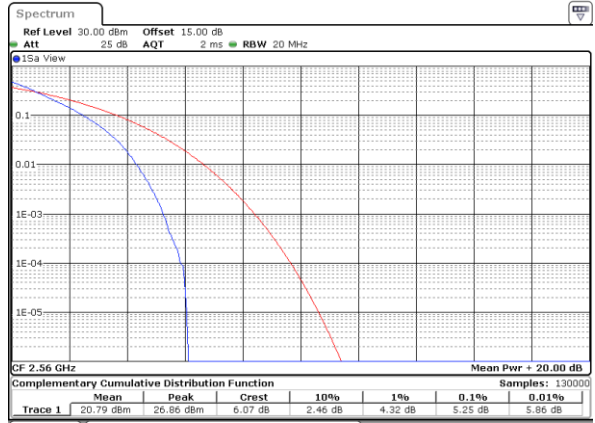

LTE Band 7 / 20MHz / QPSK

Lowest Channel / 1RB

Date: 4.AUG.2021 20:25:02

Lowest Channel / Full RB

Date: 4.AUG.2021 20:25:17

Middle Channel / 1RB

Date: 4.AUG.2021 20:26:48

Middle Channel / Full RB

Date: 4.AUG.2021 20:26:36

Highest Channel / 1RB

Date: 4.AUG.2021 20:28:21

Highest Channel / Full RB

Date: 4.AUG.2021 20:28:34

LTE Band 7 / 20MHz / 16QAM

Lowest Channel / 1RB

Date: 4.AUG.2021 20:24:48