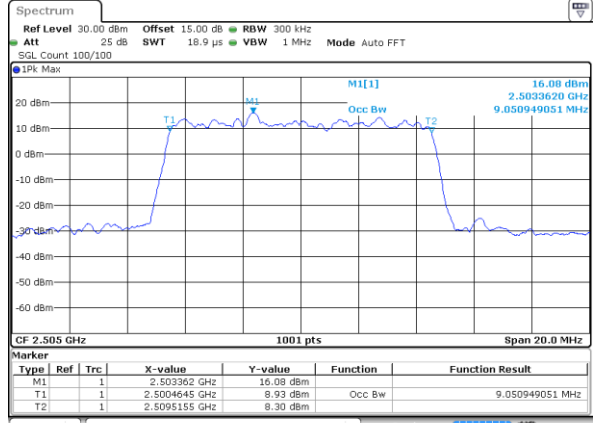

Highest Channel / 20MHz / QPSK

Date: 2 AUG 2021 15:04:53

Highest Channel / 20MHz / 16QAM

Date: 2 AUG 2021 15:05:04

LTE Band 7

Lowest Channel / 5MHz / 64QAM

Date: 2 AUG 2021 12:25:41

Lowest Channel / 10MHz / 64QAM

Date: 2 AUG 2021 12:58:11

Middle Channel / 5MHz / 64QAM

Date: 2 AUG 2021 12:30:55

Middle Channel / 10MHz / 64QAM

Date: 2 AUG 2021 13:02:50

Highest Channel / 5MHz / 64QAM

Date: 2 AUG 2021 12:32:15

Highest Channel / 10MHz / 64QAM