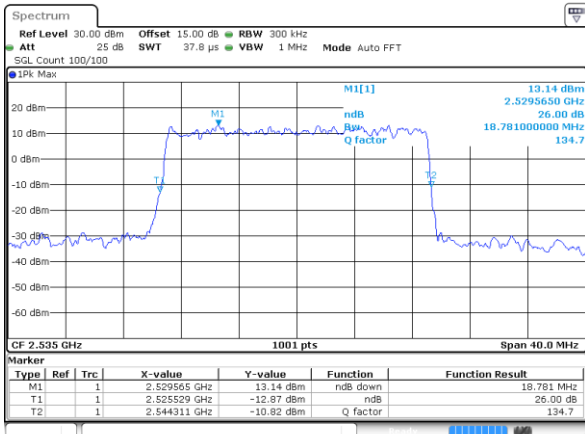

Date: 2 AUG 2021 14:09:45

Middle Channel / 15MHz / 16QAM

Date: 2 AUG 2021 14:09:56

Highest Channel / 15MHz / QPSK

Date: 2 AUG 2021 14:12:26

Highest Channel / 15MHz / 16QAM

Date: 2 AUG 2021 14:12:37

LTE Band 7

Lowest Channel / 20MHz / QPSK

Date: 2 AUG 2021 14:53:15

Lowest Channel / 20MHz / 16QAM

Date: 2 AUG 2021 14:53:26

Middle Channel / 20MHz / QPSK

Date: 2 AUG 2021 15:02:35

Middle Channel / 20MHz / 16QAM

Date: 2 AUG 2021 15:02:45

Highest Channel / 20MHz / QPSK

Date: 2 AUG 2021 15:05:15

Highest Channel / 20MHz / 16QAM

Date: 2 AUG 2021 15:05:26

LTE Band 7

Lowest Channel / 5MHz / 64QAM

Date: 2 AUG 2021 12:25:59

Lowest Channel / 10MHz / 64QAM