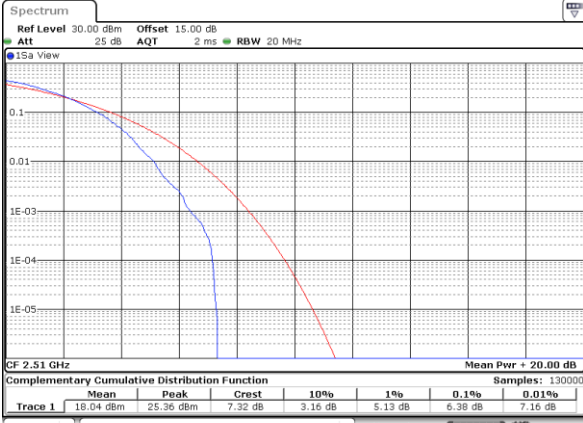

Lowest Channel / Full RB

Date: 4.AUG.2021 20:25:31

Middle Channel / 1RB

Date: 4.AUG.2021 20:27:01

Middle Channel / Full RB

Date: 4.AUG.2021 20:26:24

Highest Channel / 1RB

Date: 4.AUG.2021 20:28:08

Highest Channel / Full RB

Date: 4.AUG.2021 20:28:47

LTE Band 7 / 20MHz / 64QAM

Lowest Channel / 1RB

Date: 4.AUG.2021 20:24:23

Lowest Channel / Full RB

Date: 4.AUG.2021 20:25:44

Middle Channel / 1RB

Date: 4.AUG.2021 20:27:16

Middle Channel / Full RB

Date: 4.AUG.2021 20:26:11

Highest Channel / 1RB

Date: 4.AUG.2021 20:27:41

Highest Channel / Full RB

Date: 4.AUG.2021 20:29:12

26dB Bandwidth

Mode	LTE Band 7 : 26dB BW(MHz)											
BW				5MHz		10MHz		15MHz		20MHz		
Mod.				QPSK	16QAM	QPSK	16QAM	QPSK	16QAM	QPSK	16QAM	
Lowest CH				4.88	4.90	9.77	9.79	14.51	14.15	18.90	18.78	
Middle CH				4.85	4.87	9.75	9.73	14.24	14.42	18.78	18.86	
Highest CH				4.84	4.88	9.83	9.65	14.15	14.21	18.86	19.06	
Mode	LTE Band 7 : 26dB BW(MHz)											
BW				5MHz		10MHz		15MHz		20MHz		
Mod.				64QAM		64QAM		64QAM		64QAM		
Lowest CH				4.84	-	9.85	-	14.39	-	18.90	-	
Middle CH				4.87	-	9.65	-	14.42	-	18.66	-	
Highest CH				4.82	-	9.79	-	14.51	-	18.82	-	