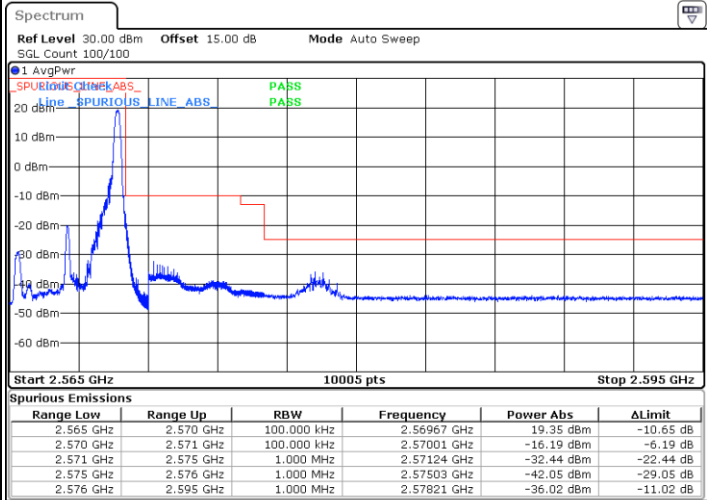

Date: 2 AUG 2021 13:04:11

LTE Band 7

Lowest Channel / 15MHz / 64QAM

Date: 2 AUG 2021 14:42:12

Lowest Channel / 20MHz / 64QAM

Date: 2 AUG 2021 15:14:11

Middle Channel / 15MHz / 64QAM

Date: 2 AUG 2021 14:46:52

Middle Channel / 20MHz / 64QAM

Date: 2 AUG 2021 15:18:51

Highest Channel / 15MHz / 64QAM

Date: 2 AUG 2021 14:48:13

Highest Channel / 20MHz / 64QAM

Date: 2 AUG 2021 15:20:11

Conducted Band Edge

LTE Band 7 / 5MHz / 16QAM

Lowest Band Edge / 1 RB

Date: 2 AUG 2021 12:06:58

Highest Band Edge / 1 RB

Date: 2 AUG 2021 12:18:57

Lowest Band Edge / Full RB

Date: 2 AUG 2021 12:10:17

Highest Band Edge / Full RB

Date: 2 AUG 2021 12:22:17

LTE Band 7 / 5MHz / 64QAM

Lowest Band Edge / 1RB

Date: 2 AUG 2021 12:27:53

Highest Band Edge / 1 RB

Date: 2 AUG 2021 12:34:06

Lowest Band Edge / Full RB

Date: 2 AUG 2021 12:29:33

Highest Band Edge / Full RB