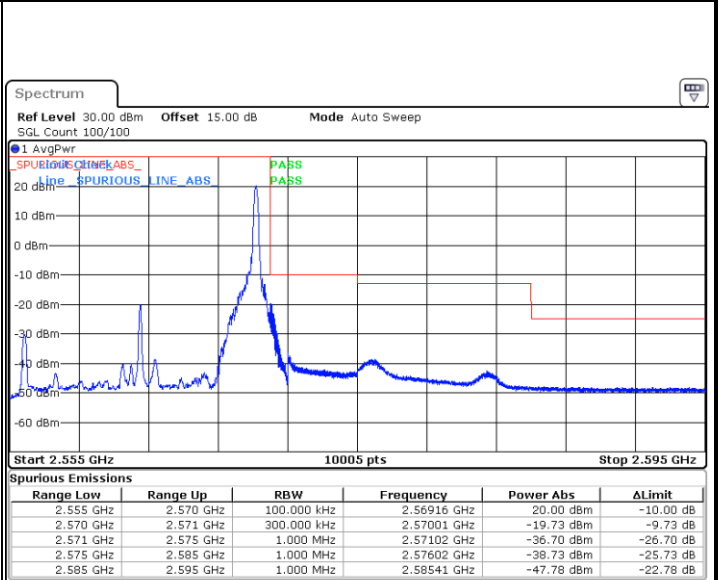

Highest Band Edge / Full RB

Date: 2 AUG 2021 12:54:24

LTE Band 7 / 10MHz / 16QAM

Lowest Band Edge / 1 RB

Date: 2 AUG 2021 12:40:47

Highest Band Edge / 1 RB

Date: 2 AUG 2021 12:52:45

Lowest Band Edge / Full RB

Date: 2 AUG 2021 12:44:05

Highest Band Edge / Full RB

Date: 2 AUG 2021 12:56:03

LTE Band 7 / 10MHz / 64QAM

Lowest Band Edge / 1 RB

Date: 2 AUG.2021 13:00:01

Highest Band Edge / 1 RB

Date: 4.AUG.2021 20:30:41

Lowest Band Edge / Full RB

Date: 2 AUG.2021 13:01:41

Highest Band Edge / Full RB

Date: 4.AUG.2021 20:33:42

LTE Band 7 / 15MHz / QPSK

Lowest Band Edge / 1 RB

Date: 2 AUG.2021 14:02:16

Highest Band Edge / 1 RB

Date: 2 AUG.2021 14:14:16

Lowest Band Edge / Full RB

Date: 2 AUG.2021 14:05:35

Highest Band Edge / Full RB

Date: 2 AUG.2021 14:17:34

LTE Band 7 / 15MHz / 16QAM

Lowest Band Edge / 1 RB

Highest Band Edge / 1 RB