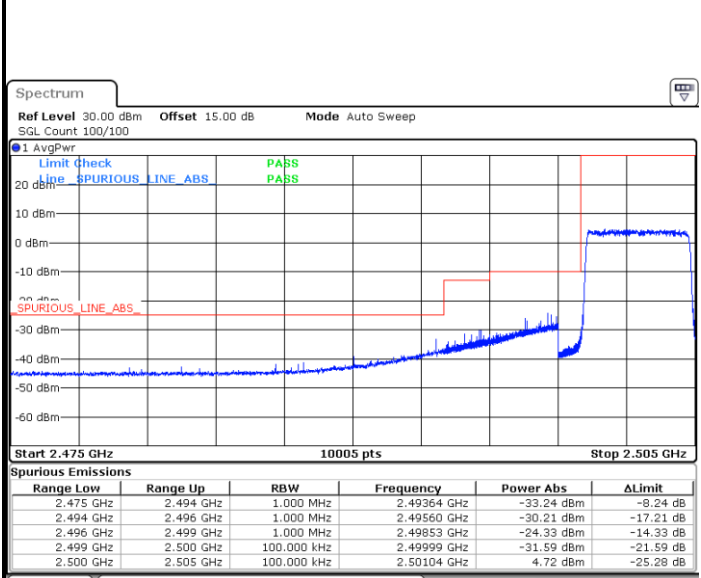

Lowest Band Edge / 1 RB

Date: 2 AUG 2021 12:06:58

Highest Band Edge / 1 RB

Date: 2 AUG 2021 12:18:57

Lowest Band Edge / Full RB

Date: 2 AUG 2021 12:10:17

Highest Band Edge / Full RB

Date: 2 AUG 2021 12:22:17

LTE Band 7 / 5MHz / 64QAM

Lowest Band Edge / 1RB

Date: 2 AUG 2021 12:27:53

Highest Band Edge / 1 RB

Date: 2 AUG 2021 12:34:06

Lowest Band Edge / Full RB

Date: 2 AUG 2021 12:29:33

Highest Band Edge / Full RB

Date: 2 AUG 2021 12:35:45

LTE Band 7 / 10MHz / QPSK

Lowest Band Edge / 1 RB

Date: 2 AUG 2021 12:39:07

Highest Band Edge / 1 RB

Date: 2 AUG 2021 12:51:05

Lowest Band Edge / Full RB

Date: 2 AUG 2021 12:42:26

Highest Band Edge / Full RB

Date: 2 AUG 2021 12:54:24

LTE Band 7 / 10MHz / 16QAM

Lowest Band Edge / 1 RB

Date: 2 AUG 2021 12:40:47

Highest Band Edge / 1 RB

Date: 2 AUG 2021 12:52:45

Lowest Band Edge / Full RB