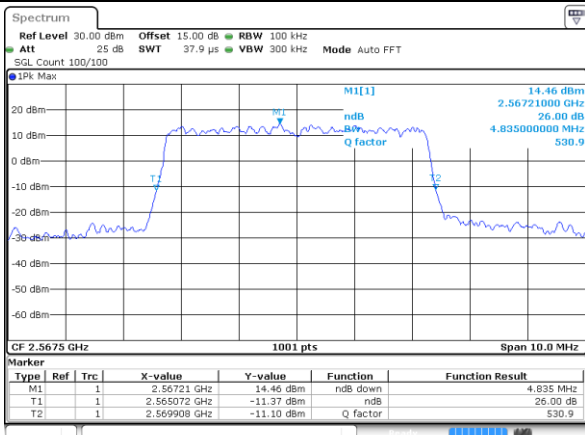

LTE Band 7

Lowest Channel / 5MHz / QPSK

Date: 2 AUG 2021 12:03:28

Lowest Channel / 5MHz / 16QAM

Date: 2 AUG 2021 12:03:39

Middle Channel / 5MHz / QPSK

Date: 2 AUG 2021 12:12:47

Middle Channel / 5MHz / 16QAM

Date: 2 AUG 2021 12:12:58

Highest Channel / 5MHz / QPSK

Date: 2 AUG 2021 12:15:28

Highest Channel / 5MHz / 16QAM

Date: 2 AUG 2021 12:15:39

LTE Band 7

Lowest Channel / 10MHz / QPSK

Date: 2 AUG 2021 12:37:17