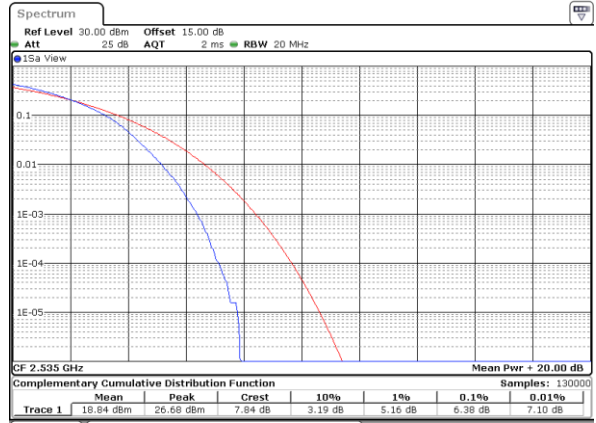

Lowest Channel / Full RB

Date: 4.AUG.2021 20:25:31

Middle Channel / 1RB

Date: 4.AUG.2021 20:27:01

Middle Channel / Full RB

Date: 4.AUG.2021 20:26:24

Highest Channel / 1RB

Date: 4.AUG.2021 20:28:08

Highest Channel / Full RB

Date: 4.AUG.2021 20:28:47

LTE Band 7 / 20MHz / 64QAM

Lowest Channel / 1RB

Date: 4.AUG.2021 20:24:23

Lowest Channel / Full RB

Date: 4.AUG.2021 20:25:44

Middle Channel / 1RB

Date: 4.AUG.2021 20:27:16

Middle Channel / Full RB

Date: 4.AUG.2021 20:26:11

Highest Channel / 1RB

Date: 4.AUG.2021 20:27:41

Highest Channel / Full RB

Date: 4.AUG.2021 20:29:12

26dB Bandwidth

Mode	LTE Band 7 : 26dB BW(MHz)											
BW				5MHz		10MHz		15MHz		20MHz		
Mod.				QPSK	16QAM	QPSK	16QAM	QPSK	16QAM	QPSK	16QAM	
Lowest CH				4.88	4.90	9.77	9.79	14.51	14.15	18.90	18.78	
Middle CH				4.85	4.87	9.75	9.73	14.24	14.42	18.78	18.86	
Highest CH				4.84	4.88	9.83	9.65	14.15	14.21	18.86	19.06	
Mode	LTE Band 7 : 26dB BW(MHz)											
BW				5MHz		10MHz		15MHz		20MHz		
Mod.				64QAM		64QAM		64QAM		64QAM		
Lowest CH				4.84	-	9.85	-	14.39	-	18.90	-	
Middle CH				4.87	-	9.65	-	14.42	-	18.66	-	
Highest CH				4.82	-	9.79	-	14.51	-	18.82	-	