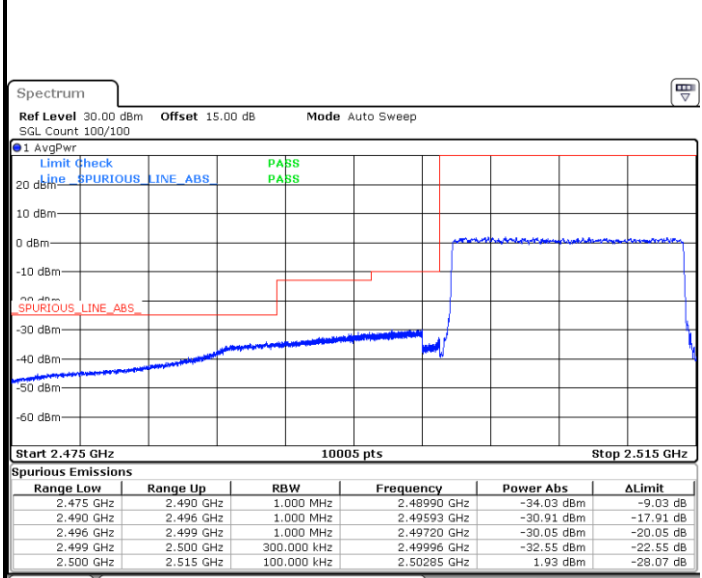

Highest Band Edge / Full RB

Date: 2 AUG 2021 12:54:24

LTE Band 7 / 10MHz / 16QAM

Lowest Band Edge / 1 RB

Date: 2 AUG 2021 12:40:47

Highest Band Edge / 1 RB

Date: 2 AUG 2021 12:52:45

Lowest Band Edge / Full RB

Date: 2 AUG 2021 12:44:05

Highest Band Edge / Full RB

Date: 2 AUG 2021 12:56:03

LTE Band 7 / 10MHz / 64QAM

Lowest Band Edge / 1 RB

Date: 2 AUG.2021 13:00:01

Highest Band Edge / 1 RB

Date: 4.AUG.2021 20:30:41

Lowest Band Edge / Full RB

Date: 2 AUG.2021 13:01:41

Highest Band Edge / Full RB

Date: 4.AUG.2021 20:33:42

LTE Band 7 / 15MHz / QPSK

Lowest Band Edge / 1 RB

Date: 2 AUG.2021 14:02:16

Highest Band Edge / 1 RB

Date: 2 AUG.2021 14:14:16

Lowest Band Edge / Full RB

Date: 2 AUG.2021 14:05:35

Highest Band Edge / Full RB

Date: 2 AUG.2021 14:17:34

LTE Band 7 / 15MHz / 16QAM

Lowest Band Edge / 1 RB

Highest Band Edge / 1 RB