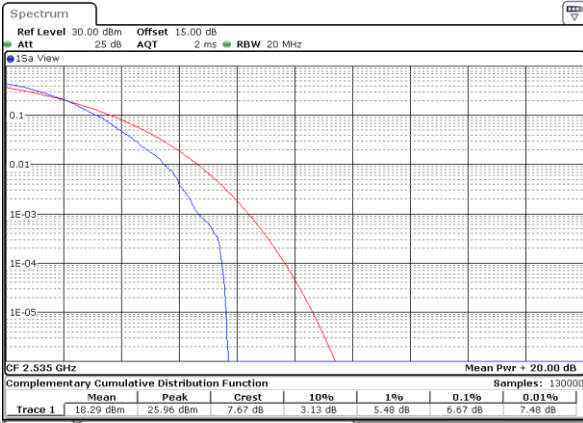

Lowest Channel / Full RB

Date: 4.AUG.2021 20:25:31

Middle Channel / 1RB

Date: 4.AUG.2021 20:27:01

Middle Channel / Full RB

Date: 4.AUG.2021 20:26:24

Highest Channel / 1RB

Date: 4.AUG.2021 20:28:08

Highest Channel / Full RB

Date: 4.AUG.2021 20:28:47

LTE Band 7 / 20MHz / 64QAM

Lowest Channel / 1RB

Date: 4.AUG.2021 20:24:23

Lowest Channel / Full RB

Date: 4.AUG.2021 20:25:44

Middle Channel / 1RB

Date: 4.AUG.2021 20:27:16

Middle Channel / Full RB

Date: 4.AUG.2021 20:26:11

Highest Channel / 1RB

Date: 4.AUG.2021 20:27:41

Highest Channel / Full RB

Date: 4.AUG.2021 20:29:12

26dB Bandwidth

Mode	LTE Band 7 : 26dB BW(MHz)											
BW				5MHz		10MHz		15MHz		20MHz		
Mod.				QPSK	16QAM	QPSK	16QAM	QPSK	16QAM	QPSK	16QAM	
Lowest CH				4.88	4.90	9.77	9.79	14.51	14.15	18.90	18.78	
Middle CH				4.85	4.87	9.75	9.73	14.24	14.42	18.78	18.86	
Highest CH				4.84	4.88	9.83	9.65	14.15	14.21	18.86	19.06	
Mode	LTE Band 7 : 26dB BW(MHz)											
BW				5MHz		10MHz		15MHz		20MHz		
Mod.				64QAM		64QAM		64QAM		64QAM		
Lowest CH				4.84	-	9.85	-	14.39	-	18.90	-	
Middle CH				4.87	-	9.65	-	14.42	-	18.66	-	
Highest CH				4.82	-	9.79	-	14.51	-	18.82	-	