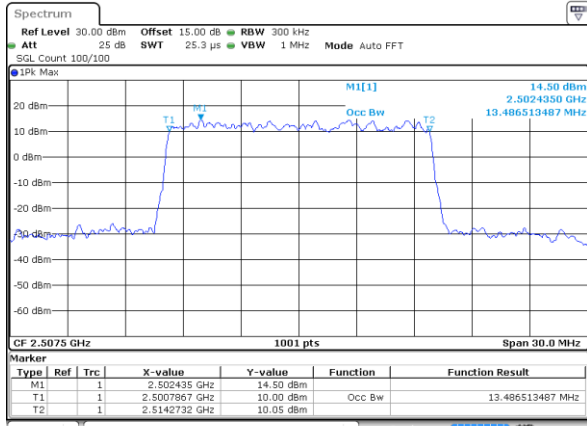

Highest Channel / 10MHz / 16QAM

Date: 2 AUG 2021 12:48:05

LTE Band 7

Lowest Channel / 15MHz / QPSK

Date: 2 AUG 2021 14:00:04

Lowest Channel / 15MHz / 16QAM

Date: 2 AUG 2021 14:00:15

Middle Channel / 15MHz / QPSK

Date: 2 AUG 2021 14:09:23

Middle Channel / 15MHz / 16QAM

Date: 2 AUG 2021 14:09:34

Highest Channel / 15MHz / QPSK

Date: 2 AUG 2021 14:12:04

Highest Channel / 15MHz / 16QAM

Date: 2 AUG 2021 14:12:15

LTE Band 7