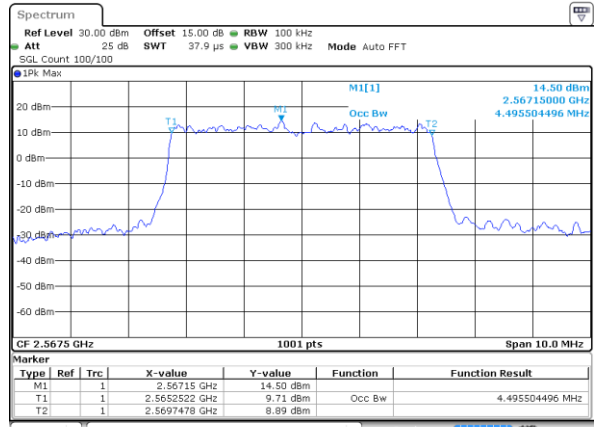

Middle Channel / 20MHz / 64QAM

Date: 2 AUG 2021 15:19:02

Highest Channel / 15MHz / 64QAM

Date: 2 AUG 2021 14:48:24

Highest Channel / 20MHz / 64QAM

Date: 2 AUG 2021 15:20:22

Occupied Bandwidth

Mode	LTE Band 7 : 99%OBW(MHz)											
BW				5MHz		10MHz		15MHz		20MHz		
Mod.				QPSK	16QAM	QPSK	16QAM	QPSK	16QAM	QPSK	16QAM	
Lowest CH				4.48	4.47	8.97	9.05	13.49	13.46	17.90	17.94	
Middle CH				4.48	4.49	9.09	8.99	13.49	13.43	17.90	17.86	
Highest CH				4.48	4.50	9.03	9.03	13.40	13.43	17.90	17.90	
Mode	LTE Band 7 : 99%OBW(MHz)											
BW				5MHz		10MHz		15MHz		20MHz		
Mod.				64QAM		64QAM		64QAM		64QAM		
Lowest CH				4.50	-	9.05	-	13.46	-	17.90	-	
Middle CH				4.50	-	9.07	-	13.43	-	17.90	-	
Highest CH				4.49	-	9.01	-	13.40	-	17.90	-	

LTE Band 7

Lowest Channel / 5MHz / QPSK

Date: 2 AUG 2021 12:03:06

Lowest Channel / 5MHz / 16QAM

Date: 2 AUG 2021 12:03:17

Middle Channel / 5MHz / QPSK

Date: 2 AUG 2021 12:12:26

Middle Channel / 5MHz / 16QAM

Date: 2 AUG 2021 12:12:37

Highest Channel / 5MHz / QPSK

Date: 2 AUG 2021 12:15:06

Highest Channel / 5MHz / 16QAM

Date: 2 AUG 2021 12:15:17

LTE Band 7

Lowest Channel / 10MHz / QPSK

Date: 2 AUG 2021 12:36:55