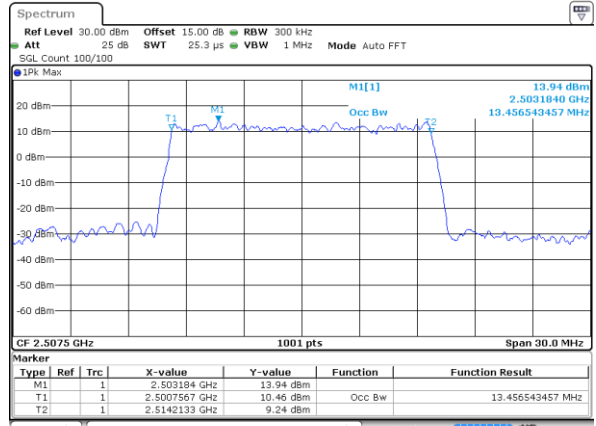

Highest Channel / 10MHz / 16QAM

Date: 2 AUG 2021 12:48:05

LTE Band 7

Lowest Channel / 15MHz / QPSK

Date: 2 AUG 2021 14:00:04

Lowest Channel / 15MHz / 16QAM

Date: 2 AUG 2021 14:00:15

Middle Channel / 15MHz / QPSK

Date: 2 AUG 2021 14:09:23

Middle Channel / 15MHz / 16QAM

Date: 2 AUG 2021 14:09:34

Highest Channel / 15MHz / QPSK

Date: 2 AUG 2021 14:12:04

Highest Channel / 15MHz / 16QAM

Date: 2 AUG 2021 14:12:15

LTE Band 7