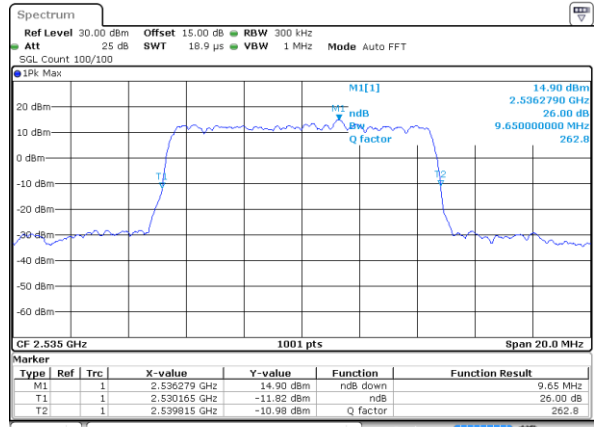

Highest Channel / 20MHz / QPSK

Date: 2 AUG 2021 15:05:15

Highest Channel / 20MHz / 16QAM

Date: 2 AUG 2021 15:05:26

LTE Band 7

Lowest Channel / 5MHz / 64QAM

Date: 2 AUG 2021 12:25:59

Lowest Channel / 10MHz / 64QAM

Date: 2 AUG 2021 12:58:22

Middle Channel / 5MHz / 64QAM

Date: 2 AUG 2021 12:31:06

Middle Channel / 10MHz / 64QAM

Date: 2 AUG 2021 13:03:01

Highest Channel / 5MHz / 64QAM

Date: 2 AUG 2021 12:32:27

Highest Channel / 10MHz / 64QAM