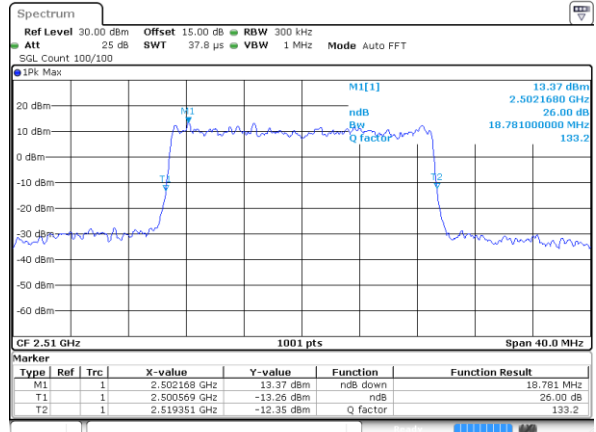

Lowest Channel / 20MHz / 16QAM

Date: 2 AUG 2021 14:53:26