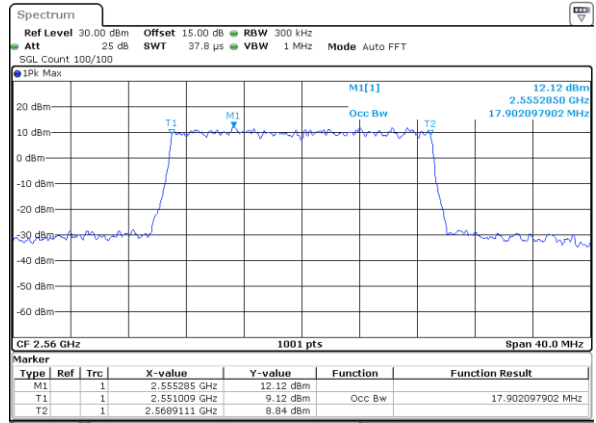

Date: 2 AUG 2021 14:09:23

Middle Channel / 15MHz / 16QAM

Date: 2 AUG 2021 14:09:34

Highest Channel / 15MHz / QPSK

Date: 2 AUG 2021 14:12:04

Highest Channel / 15MHz / 16QAM

Date: 2 AUG 2021 14:12:15

LTE Band 7

Lowest Channel / 20MHz / QPSK

Date: 2 AUG 2021 14:52:52

Lowest Channel / 20MHz / 16QAM

Date: 2 AUG 2021 14:53:03

Middle Channel / 20MHz / QPSK

Date: 2 AUG 2021 15:02:13

Middle Channel / 20MHz / 16QAM

Date: 2 AUG 2021 15:02:24

Highest Channel / 20MHz / QPSK

Date: 2 AUG 2021 15:04:53

Highest Channel / 20MHz / 16QAM

Date: 2 AUG 2021 15:05:04

LTE Band 7

Lowest Channel / 5MHz / 64QAM

Date: 2 AUG 2021 12:25:41

Lowest Channel / 10MHz / 64QAM