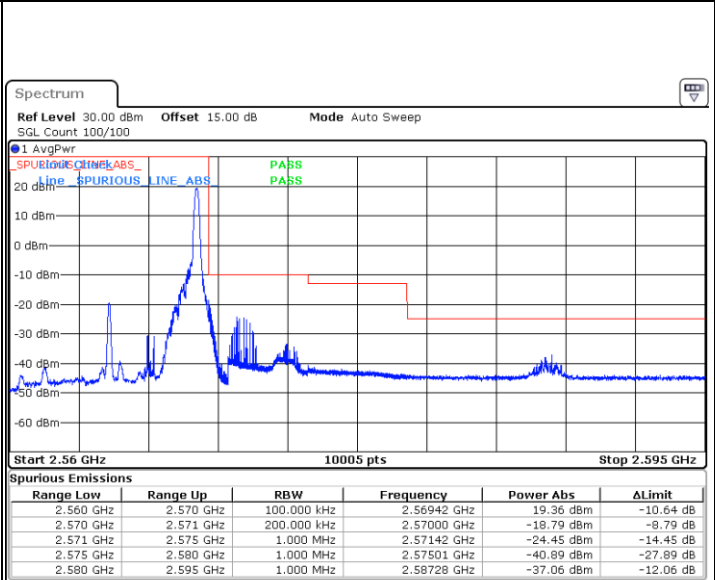

Date: 2 AUG 2021 12:35:45

LTE Band 7 / 10MHz / QPSK

Lowest Band Edge / 1 RB

Date: 2 AUG 2021 12:39:07

Highest Band Edge / 1 RB

Date: 2 AUG 2021 12:51:05

Lowest Band Edge / Full RB

Date: 2 AUG 2021 12:42:26

Highest Band Edge / Full RB

Date: 2 AUG 2021 12:54:24

LTE Band 7 / 10MHz / 16QAM

Lowest Band Edge / 1 RB

Date: 2 AUG 2021 12:40:47

Highest Band Edge / 1 RB

Date: 2 AUG 2021 12:52:45

Lowest Band Edge / Full RB

Date: 2 AUG 2021 12:44:05

Highest Band Edge / Full RB

Date: 2 AUG 2021 12:56:03

LTE Band 7 / 10MHz / 64QAM

Lowest Band Edge / 1 RB

Date: 2 AUG.2021 13:00:01

Highest Band Edge / 1 RB

Date: 4.AUG.2021 20:30:41

Lowest Band Edge / Full RB

Date: 2 AUG.2021 13:01:41

Highest Band Edge / Full RB

Date: 4.AUG.2021 20:33:42

LTE Band 7 / 15MHz / QPSK

Lowest Band Edge / 1 RB

Date: 2 AUG.2021 14:02:16

Highest Band Edge / 1 RB