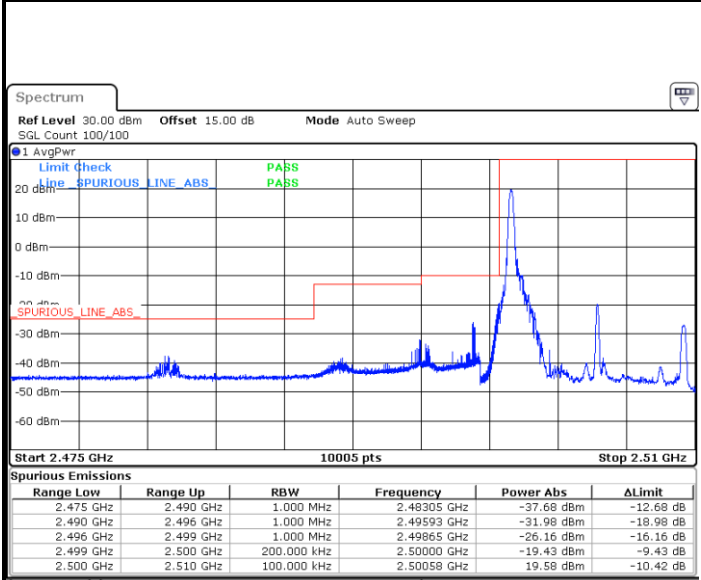

Date: 2 AUG 2021 12:35:45

LTE Band 7 / 10MHz / QPSK

Lowest Band Edge / 1 RB

Date: 2 AUG 2021 12:39:07

Highest Band Edge / 1 RB

Date: 2 AUG 2021 12:51:05

Lowest Band Edge / Full RB

Date: 2 AUG 2021 12:42:26

Highest Band Edge / Full RB

Date: 2 AUG 2021 12:54:24

LTE Band 7 / 10MHz / 16QAM

Lowest Band Edge / 1 RB

Date: 2 AUG 2021 12:40:47

Highest Band Edge / 1 RB

Date: 2 AUG 2021 12:52:45

Lowest Band Edge / Full RB

Date: 2 AUG 2021 12:44:05

Highest Band Edge / Full RB

Date: 2 AUG 2021 12:56:03

LTE Band 7 / 10MHz / 64QAM

Lowest Band Edge / 1 RB

Date: 2 AUG.2021 13:00:01

Highest Band Edge / 1 RB

Date: 4.AUG.2021 20:30:41

Lowest Band Edge / Full RB

Date: 2 AUG.2021 13:01:41

Highest Band Edge / Full RB

Date: 4.AUG.2021 20:33:42

LTE Band 7 / 15MHz / QPSK

Lowest Band Edge / 1 RB

Date: 2 AUG.2021 14:02:16

Highest Band Edge / 1 RB