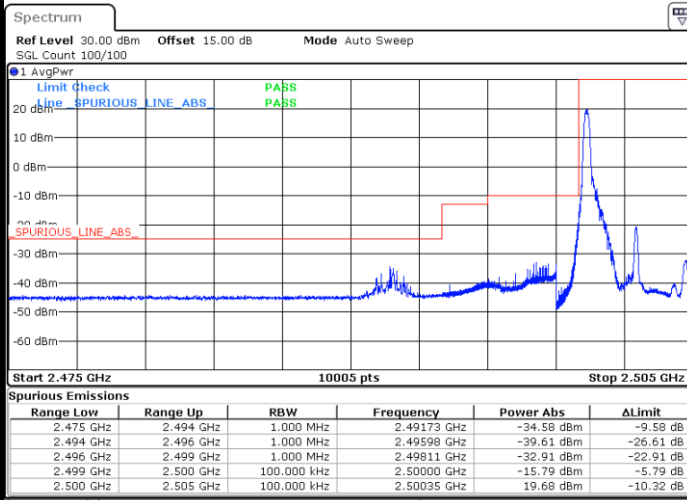

Date: 2 AUG 2021 13:04:11

LTE Band 7

Lowest Channel / 15MHz / 64QAM

Date: 2 AUG 2021 14:42:12

Lowest Channel / 20MHz / 64QAM

Date: 2 AUG 2021 15:14:11

Middle Channel / 15MHz / 64QAM

Date: 2 AUG 2021 14:46:52

Middle Channel / 20MHz / 64QAM

Date: 2 AUG 2021 15:18:51

Highest Channel / 15MHz / 64QAM

Date: 2 AUG 2021 14:48:13

Highest Channel / 20MHz / 64QAM

Date: 2 AUG 2021 15:20:11

Conducted Band Edge

LTE Band 7 / 5MHz / 16QAM

Lowest Band Edge / 1 RB

Date: 2 AUG 2021 12:06:58

Highest Band Edge / 1 RB

Date: 2 AUG 2021 12:18:57

Lowest Band Edge / Full RB

Date: 2 AUG 2021 12:10:17

Highest Band Edge / Full RB

Date: 2 AUG 2021 12:22:17

LTE Band 7 / 5MHz / 64QAM

Lowest Band Edge / 1RB

Date: 2 AUG 2021 12:27:53

Highest Band Edge / 1 RB

Date: 2 AUG 2021 12:34:06

Lowest Band Edge / Full RB

Date: 2 AUG 2021 12:29:33

Highest Band Edge / Full RB