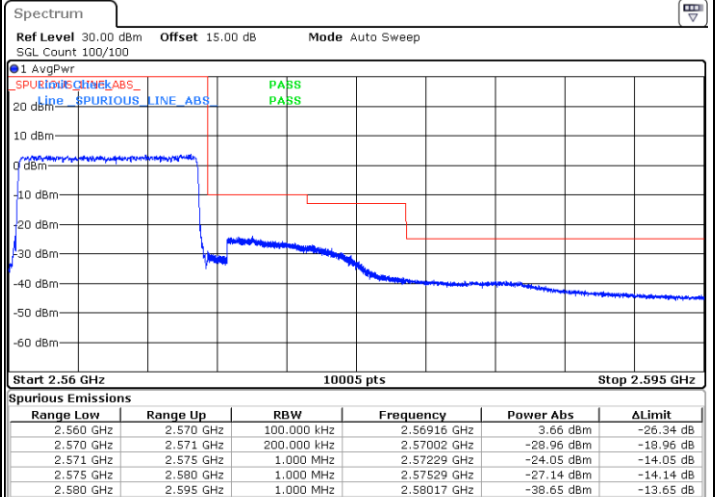

LTE Band 7 / 5MHz / 64QAM

Lowest Band Edge / 1RB

Date: 2 AUG 2021 12:27:53

Highest Band Edge / 1 RB

Date: 2 AUG 2021 12:34:06

Lowest Band Edge / Full RB

Date: 2 AUG 2021 12:29:33

Highest Band Edge / Full RB

Date: 2 AUG 2021 12:35:45

LTE Band 7 / 10MHz / QPSK

Lowest Band Edge / 1 RB

Date: 2 AUG 2021 12:39:07

Highest Band Edge / 1 RB

Date: 2 AUG 2021 12:51:05

Lowest Band Edge / Full RB

Date: 2 AUG 2021 12:42:26

Highest Band Edge / Full RB

Date: 2 AUG 2021 12:54:24

LTE Band 7 / 10MHz / 16QAM

Lowest Band Edge / 1 RB

Date: 2 AUG 2021 12:40:47

Highest Band Edge / 1 RB

Date: 2 AUG 2021 12:52:45

Lowest Band Edge / Full RB

Date: 2 AUG 2021 12:44:05

Highest Band Edge / Full RB

Date: 2 AUG 2021 12:56:03

LTE Band 7 / 10MHz / 64QAM

Lowest Band Edge / 1 RB

Date: 2 AUG.2021 13:00:01

Highest Band Edge / 1 RB

Date: 4.AUG.2021 20:30:41