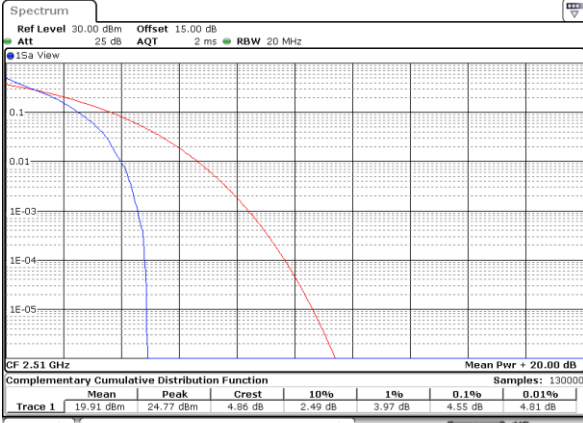

LTE Band 7 / 20MHz / QPSK

Lowest Channel / 1RB

Date: 4.AUG.2021 20:25:02

Lowest Channel / Full RB

Date: 4.AUG.2021 20:25:17

Middle Channel / 1RB

Date: 4.AUG.2021 20:26:48

Middle Channel / Full RB

Date: 4.AUG.2021 20:26:36

Highest Channel / 1RB

Date: 4.AUG.2021 20:28:21

Highest Channel / Full RB

Date: 4.AUG.2021 20:28:34

LTE Band 7 / 20MHz / 16QAM

Lowest Channel / 1RB

Date: 4.AUG.2021 20:24:48

Lowest Channel / Full RB

Date: 4.AUG.2021 20:25:31

Middle Channel / 1RB

Date: 4.AUG.2021 20:27:01

Middle Channel / Full RB

Date: 4.AUG.2021 20:26:24

Highest Channel / 1RB

Date: 4.AUG.2021 20:28:08