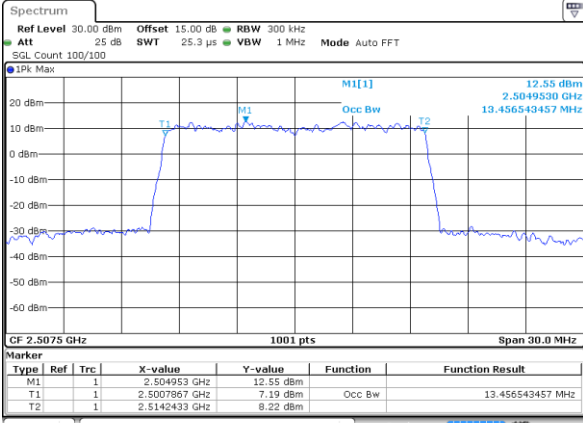

Highest Channel / 20MHz / QPSK

Date: 2 AUG 2021 15:04:53

Highest Channel / 20MHz / 16QAM

Date: 2 AUG 2021 15:05:04

LTE Band 7

Lowest Channel / 5MHz / 64QAM

Date: 2 AUG 2021 12:25:41

Lowest Channel / 10MHz / 64QAM

Date: 2 AUG 2021 12:58:11

Middle Channel / 5MHz / 64QAM

Date: 2 AUG 2021 12:30:55

Middle Channel / 10MHz / 64QAM

Date: 2 AUG 2021 13:02:50

Highest Channel / 5MHz / 64QAM

Date: 2 AUG 2021 12:32:15

Highest Channel / 10MHz / 64QAM

Date: 2 AUG 2021 13:04:11

LTE Band 7

Lowest Channel / 15MHz / 64QAM

Date: 2 AUG 2021 14:42:12

Lowest Channel / 20MHz / 64QAM

Date: 2 AUG 2021 15:14:11

Middle Channel / 15MHz / 64QAM

Date: 2 AUG 2021 14:46:52

Middle Channel / 20MHz / 64QAM

Date: 2 AUG 2021 15:18:51

Highest Channel / 15MHz / 64QAM

Date: 2 AUG 2021 14:48:13

Highest Channel / 20MHz / 64QAM

Date: 2 AUG 2021 15:20:11

Conducted Band Edge

LTE Band 7 / 5MHz / 16QAM