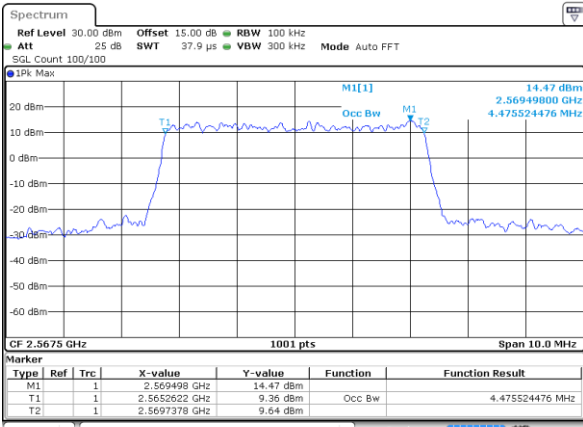

Middle Channel / 20MHz / 64QAM

Date: 2 AUG 2021 15:19:02

Highest Channel / 15MHz / 64QAM

Date: 2 AUG 2021 14:48:24

Highest Channel / 20MHz / 64QAM

Date: 2 AUG 2021 15:20:22

Occupied Bandwidth

Mode	LTE Band 7 : 99%OBW(MHz)											
BW				5MHz		10MHz		15MHz		20MHz		
Mod.				QPSK	16QAM	QPSK	16QAM	QPSK	16QAM	QPSK	16QAM	
Lowest CH				4.48	4.47	8.97	9.05	13.49	13.46	17.90	17.94	
Middle CH				4.48	4.49	9.09	8.99	13.49	13.43	17.90	17.86	
Highest CH				4.48	4.50	9.03	9.03	13.40	13.43	17.90	17.90	
Mode	LTE Band 7 : 99%OBW(MHz)											
BW				5MHz		10MHz		15MHz		20MHz		
Mod.				64QAM		64QAM		64QAM		64QAM		
Lowest CH				4.50	-	9.05	-	13.46	-	17.90	-	
Middle CH				4.50	-	9.07	-	13.43	-	17.90	-	
Highest CH				4.49	-	9.01	-	13.40	-	17.90	-	

LTE Band 7

Lowest Channel / 5MHz / QPSK

Date: 2 AUG 2021 12:03:06

Lowest Channel / 5MHz / 16QAM

Date: 2 AUG 2021 12:03:17

Middle Channel / 5MHz / QPSK

Date: 2 AUG 2021 12:12:26

Middle Channel / 5MHz / 16QAM

Date: 2 AUG 2021 12:12:37

Highest Channel / 5MHz / QPSK

Date: 2 AUG 2021 12:15:06

Highest Channel / 5MHz / 16QAM

Date: 2 AUG 2021 12:15:17

LTE Band 7

Lowest Channel / 10MHz / QPSK

Date: 2 AUG 2021 12:36:55