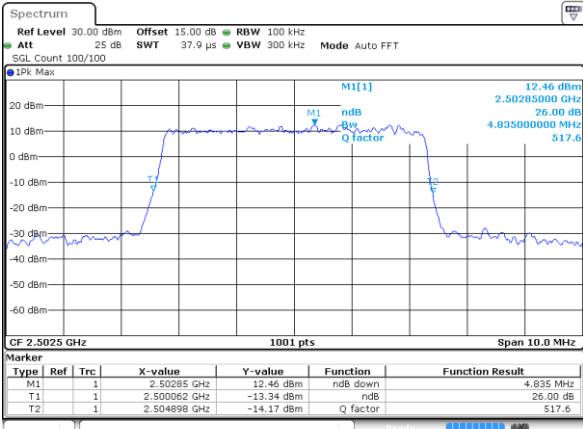

Highest Channel / 20MHz / QPSK

Date: 2 AUG 2021 15:05:15

Highest Channel / 20MHz / 16QAM

Date: 2 AUG 2021 15:05:26

LTE Band 7

Lowest Channel / 5MHz / 64QAM

Date: 2 AUG 2021 12:25:59

Lowest Channel / 10MHz / 64QAM

Date: 2 AUG 2021 12:58:22

Middle Channel / 5MHz / 64QAM

Date: 2 AUG 2021 12:31:06

Middle Channel / 10MHz / 64QAM

Date: 2 AUG 2021 13:03:01

Highest Channel / 5MHz / 64QAM

Date: 2 AUG 2021 12:32:27

Highest Channel / 10MHz / 64QAM