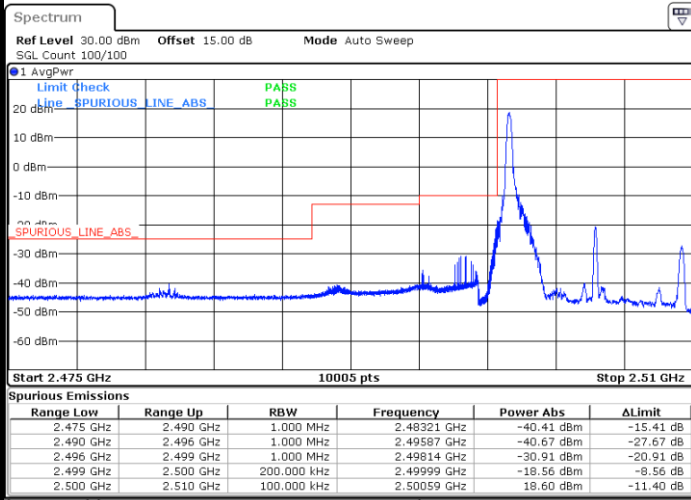

Date: 2 AUG 2021 12:35:45

LTE Band 7 / 10MHz / QPSK

Lowest Band Edge / 1 RB

Date: 2 AUG 2021 12:39:07

Highest Band Edge / 1 RB

Date: 2 AUG 2021 12:51:05

Lowest Band Edge / Full RB

Date: 2 AUG 2021 12:42:26

Highest Band Edge / Full RB

Date: 2 AUG 2021 12:54:24

LTE Band 7 / 10MHz / 16QAM

Lowest Band Edge / 1 RB

Date: 2 AUG 2021 12:40:47

Highest Band Edge / 1 RB

Date: 2 AUG 2021 12:52:45

Lowest Band Edge / Full RB

Date: 2 AUG 2021 12:44:05

Highest Band Edge / Full RB

Date: 2 AUG 2021 12:56:03

LTE Band 7 / 10MHz / 64QAM

Lowest Band Edge / 1 RB

Date: 2 AUG.2021 13:00:01

Highest Band Edge / 1 RB

Date: 4.AUG.2021 20:30:41

Lowest Band Edge / Full RB

Date: 2 AUG.2021 13:01:41

Highest Band Edge / Full RB

Date: 4.AUG.2021 20:33:42

LTE Band 7 / 15MHz / QPSK

Lowest Band Edge / 1 RB

Date: 2 AUG.2021 14:02:16

Highest Band Edge / 1 RB