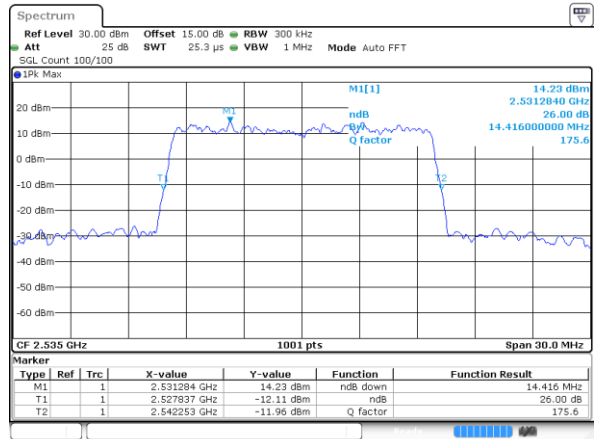

Highest Channel / 10MHz / 16QAM

Date: 2 AUG 2021 12:49:26

LTE Band 7

Lowest Channel / 15MHz / QPSK

Date: 2 AUG 2021 14:00:25

Lowest Channel / 15MHz / 16QAM

Date: 2 AUG 2021 14:00:36

Middle Channel / 15MHz / QPSK

Date: 2 AUG 2021 14:09:45

Middle Channel / 15MHz / 16QAM

Date: 2 AUG 2021 14:09:56

Highest Channel / 15MHz / QPSK

Date: 2 AUG 2021 14:12:26

Highest Channel / 15MHz / 16QAM

Date: 2 AUG 2021 14:12:37

LTE Band 7