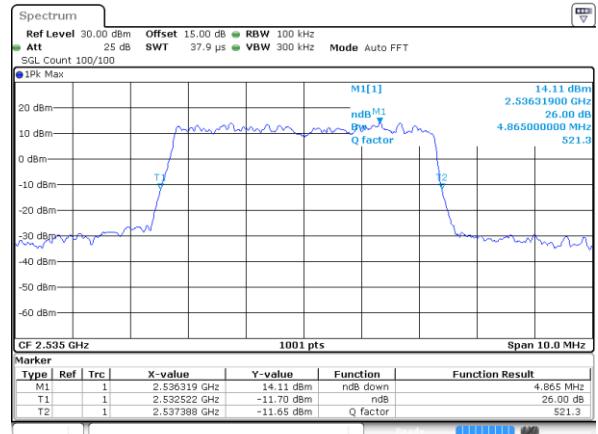

Mode	LTE Band 7 : 26dB BW(MHz)											
BW				5MHz		10MHz		15MHz		20MHz		
Mod.				QPSK	16QAM	QPSK	16QAM	QPSK	16QAM	QPSK	16QAM	
Lowest CH				4.88	4.90	9.77	9.79	14.51	14.15	18.90	18.78	
Middle CH				4.85	4.87	9.75	9.73	14.24	14.42	18.78	18.86	
Highest CH				4.84	4.88	9.83	9.65	14.15	14.21	18.86	19.06	
Mode	LTE Band 7 : 26dB BW(MHz)											
BW				5MHz		10MHz		15MHz		20MHz		
Mod.				64QAM		64QAM		64QAM		64QAM		
Lowest CH				4.84	-	9.85	-	14.39	-	18.90	-	
Middle CH				4.87	-	9.65	-	14.42	-	18.66	-	
Highest CH				4.82	-	9.79	-	14.51	-	18.82	-	

LTE Band 7

Lowest Channel / 5MHz / QPSK

Date: 2 AUG 2021 12:03:28

Lowest Channel / 5MHz / 16QAM

Date: 2 AUG 2021 12:03:39

Middle Channel / 5MHz / QPSK

Date: 2 AUG 2021 12:12:47

Middle Channel / 5MHz / 16QAM

Date: 2 AUG 2021 12:12:58

Highest Channel / 5MHz / QPSK

Date: 2 AUG 2021 12:15:28

Highest Channel / 5MHz / 16QAM

Date: 2 AUG 2021 12:15:39

LTE Band 7

Lowest Channel / 10MHz / QPSK

Date: 2 AUG 2021 12:37:17