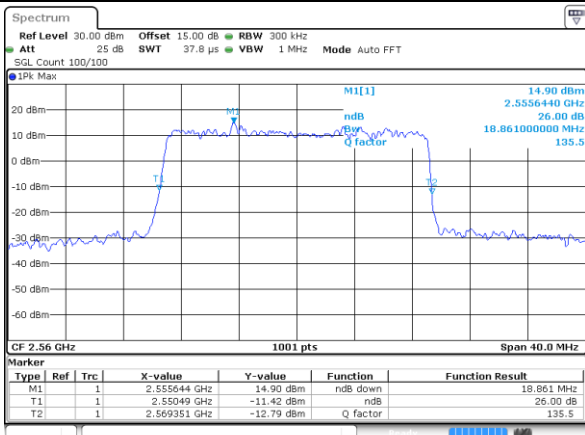

Lowest Channel / 20MHz / QPSK

Date: 2 AUG 2021 14:53:15

Lowest Channel / 20MHz / 16QAM

Date: 2 AUG 2021 14:53:26

Middle Channel / 20MHz / QPSK

Date: 2 AUG 2021 15:02:35

Middle Channel / 20MHz / 16QAM

Date: 2 AUG 2021 15:02:45

Highest Channel / 20MHz / QPSK

Date: 2 AUG 2021 15:05:15

Highest Channel / 20MHz / 16QAM

Date: 2 AUG 2021 15:05:26

LTE Band 7

Lowest Channel / 5MHz / 64QAM

Date: 2 AUG 2021 12:25:59

Lowest Channel / 10MHz / 64QAM