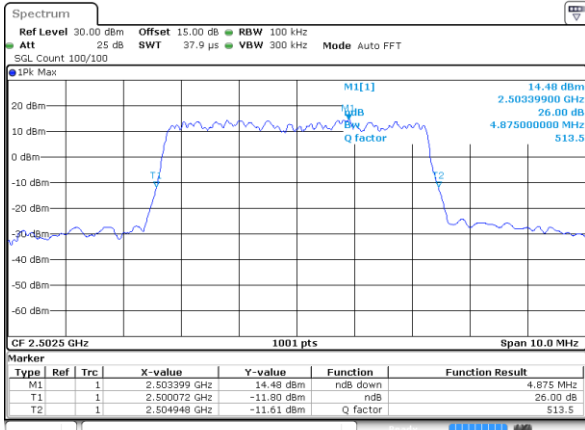

LTE Band 7

Lowest Channel / 5MHz / QPSK

Date: 2 AUG 2021 12:03:28