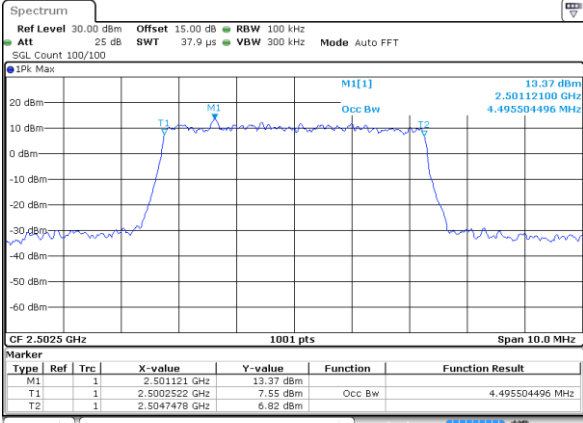

Highest Channel / 20MHz / QPSK

Date: 2 AUG 2021 15:04:53

Highest Channel / 20MHz / 16QAM

Date: 2 AUG 2021 15:05:04

LTE Band 7

Lowest Channel / 5MHz / 64QAM

Date: 2 AUG 2021 12:25:41

Lowest Channel / 10MHz / 64QAM

Date: 2 AUG 2021 12:58:11

Middle Channel / 5MHz / 64QAM

Date: 2 AUG 2021 12:30:55

Middle Channel / 10MHz / 64QAM

Date: 2 AUG 2021 13:02:50

Highest Channel / 5MHz / 64QAM

Date: 2 AUG 2021 12:32:15

Highest Channel / 10MHz / 64QAM