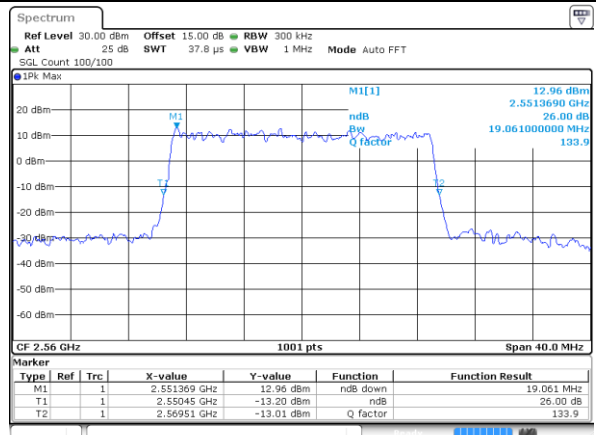

Date: 2 AUG 2021 14:09:45

Middle Channel / 15MHz / 16QAM

Date: 2 AUG 2021 14:09:56

Highest Channel / 15MHz / QPSK

Date: 2 AUG 2021 14:12:26

Highest Channel / 15MHz / 16QAM

Date: 2 AUG 2021 14:12:37

LTE Band 7

Lowest Channel / 20MHz / QPSK

Date: 2 AUG 2021 14:53:15

Lowest Channel / 20MHz / 16QAM

Date: 2 AUG 2021 14:53:26

Middle Channel / 20MHz / QPSK

Date: 2 AUG 2021 15:02:35

Middle Channel / 20MHz / 16QAM

Date: 2 AUG 2021 15:02:45

Highest Channel / 20MHz / QPSK

Date: 2 AUG 2021 15:05:15

Highest Channel / 20MHz / 16QAM

Date: 2 AUG 2021 15:05:26

LTE Band 7

Lowest Channel / 5MHz / 64QAM

Date: 2 AUG 2021 12:25:59

Lowest Channel / 10MHz / 64QAM