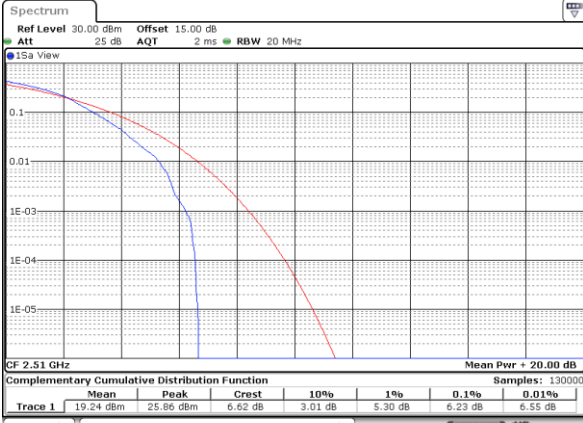

LTE Band 7 / 20MHz / QPSK

Lowest Channel / 1RB

Date: 4.AUG.2021 20:25:02

Lowest Channel / Full RB

Date: 4.AUG.2021 20:25:17

Middle Channel / 1RB

Date: 4.AUG.2021 20:26:48

Middle Channel / Full RB

Date: 4.AUG.2021 20:26:36

Highest Channel / 1RB

Date: 4.AUG.2021 20:28:21

Highest Channel / Full RB

Date: 4.AUG.2021 20:28:34

LTE Band 7 / 20MHz / 16QAM

Lowest Channel / 1RB

Date: 4.AUG.2021 20:24:48

Lowest Channel / Full RB

Date: 4.AUG.2021 20:25:31

Middle Channel / 1RB

Date: 4.AUG.2021 20:27:01

Middle Channel / Full RB

Date: 4.AUG.2021 20:26:24

Highest Channel / 1RB

Date: 4.AUG.2021 20:28:08