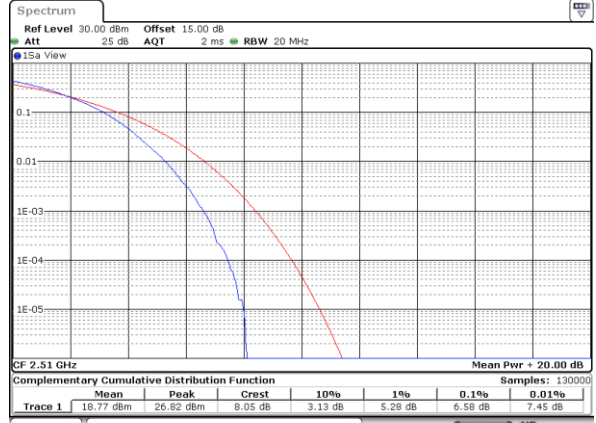

Lowest Channel / Full RB

Date: 4.AUG.2021 20:25:31

Middle Channel / 1RB

Date: 4.AUG.2021 20:27:01

Middle Channel / Full RB

Date: 4.AUG.2021 20:26:24

Highest Channel / 1RB

Date: 4.AUG.2021 20:28:08

Highest Channel / Full RB

Date: 4.AUG.2021 20:28:47

LTE Band 7 / 20MHz / 64QAM

Lowest Channel / 1RB

Date: 4.AUG.2021 20:24:23

Lowest Channel / Full RB

Date: 4.AUG.2021 20:25:44

Middle Channel / 1RB

Date: 4.AUG.2021 20:27:16

Middle Channel / Full RB

Date: 4.AUG.2021 20:26:11

Highest Channel / 1RB

Date: 4.AUG.2021 20:27:41

Highest Channel / Full RB

Date: 4.AUG.2021 20:29:12

26dB Bandwidth

Mode	LTE Band 7 : 26dB BW(MHz)											
BW				5MHz		10MHz		15MHz		20MHz		
Mod.				QPSK	16QAM	QPSK	16QAM	QPSK	16QAM	QPSK	16QAM	
Lowest CH				4.88	4.90	9.77	9.79	14.51	14.15	18.90	18.78	
Middle CH				4.85	4.87	9.75	9.73	14.24	14.42	18.78	18.86	
Highest CH				4.84	4.88	9.83	9.65	14.15	14.21	18.86	19.06	
Mode	LTE Band 7 : 26dB BW(MHz)											
BW				5MHz		10MHz		15MHz		20MHz		
Mod.				64QAM		64QAM		64QAM		64QAM		
Lowest CH				4.84	-	9.85	-	14.39	-	18.90	-	
Middle CH				4.87	-	9.65	-	14.42	-	18.66	-	
Highest CH				4.82	-	9.79	-	14.51	-	18.82	-	