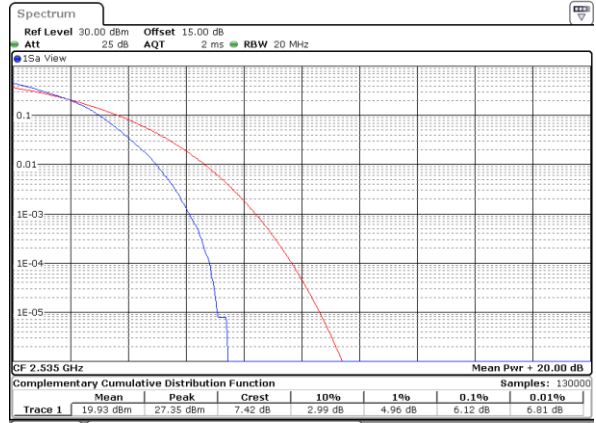

Date: 4.AUG.2021 20:26:36

Highest Channel / 1RB

Date: 4.AUG.2021 20:28:21

Highest Channel / Full RB

Date: 4.AUG.2021 20:28:34

LTE Band 7 / 20MHz / 16QAM

Lowest Channel / 1RB

Date: 4.AUG.2021 20:24:48

Lowest Channel / Full RB

Date: 4.AUG.2021 20:25:31

Middle Channel / 1RB

Date: 4.AUG.2021 20:27:01

Middle Channel / Full RB

Date: 4.AUG.2021 20:26:24

Highest Channel / 1RB

Date: 4.AUG.2021 20:28:08

Highest Channel / Full RB

Date: 4.AUG.2021 20:28:47

LTE Band 7 / 20MHz / 64QAM

Lowest Channel / 1RB

Date: 4.AUG.2021 20:24:23

Lowest Channel / Full RB

Date: 4.AUG.2021 20:25:44

Middle Channel / 1RB

Date: 4.AUG.2021 20:27:16

Middle Channel / Full RB

Date: 4.AUG.2021 20:26:11

Highest Channel / 1RB

Date: 4.AUG.2021 20:27:41

Highest Channel / Full RB

Date: 4.AUG.2021 20:29:12

26dB Bandwidth