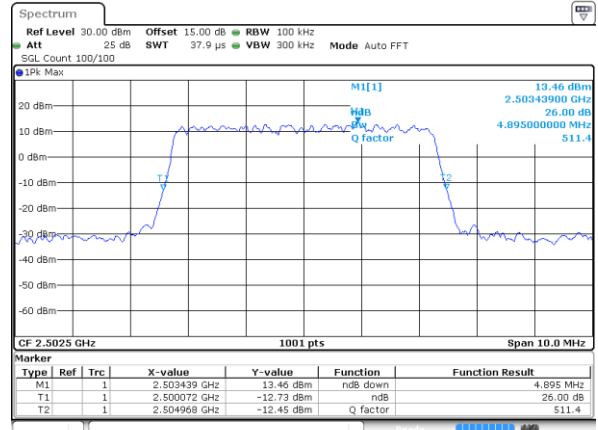

Date: 4.AUG.2021 20:27:16

Middle Channel / Full RB

Date: 4.AUG.2021 20:26:11

Highest Channel / 1RB

Date: 4.AUG.2021 20:27:41

Highest Channel / Full RB

Date: 4.AUG.2021 20:29:12

26dB Bandwidth

Mode	LTE Band 7 : 26dB BW(MHz)											
BW				5MHz		10MHz		15MHz		20MHz		
Mod.				QPSK	16QAM	QPSK	16QAM	QPSK	16QAM	QPSK	16QAM	
Lowest CH				4.88	4.90	9.77	9.79	14.51	14.15	18.90	18.78	
Middle CH				4.85	4.87	9.75	9.73	14.24	14.42	18.78	18.86	
Highest CH				4.84	4.88	9.83	9.65	14.15	14.21	18.86	19.06	
Mode	LTE Band 7 : 26dB BW(MHz)											
BW				5MHz		10MHz		15MHz		20MHz		
Mod.				64QAM		64QAM		64QAM		64QAM		
Lowest CH				4.84	-	9.85	-	14.39	-	18.90	-	
Middle CH				4.87	-	9.65	-	14.42	-	18.66	-	
Highest CH				4.82	-	9.79	-	14.51	-	18.82	-	

LTE Band 7

Lowest Channel / 5MHz / QPSK

Date: 2 AUG 2021 12:03:28

Lowest Channel / 5MHz / 16QAM

Date: 2 AUG 2021 12:03:39

Middle Channel / 5MHz / QPSK

Date: 2 AUG 2021 12:12:47

Middle Channel / 5MHz / 16QAM