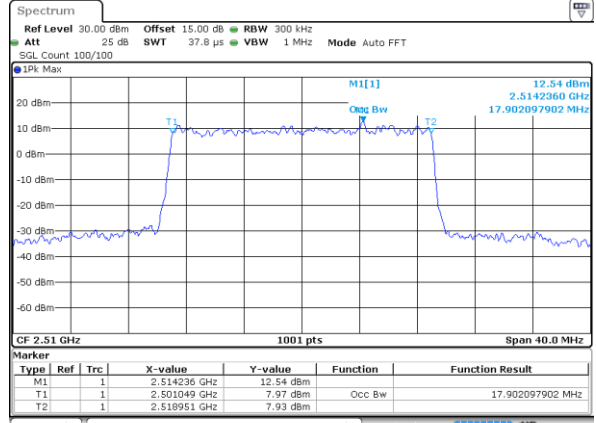

Date: 2 AUG 2021 12:58:11

Middle Channel / 5MHz / 64QAM

Date: 2 AUG 2021 12:30:55

Middle Channel / 10MHz / 64QAM

Date: 2 AUG 2021 13:02:50

Highest Channel / 5MHz / 64QAM

Date: 2 AUG 2021 12:32:15

Highest Channel / 10MHz / 64QAM

Date: 2 AUG 2021 13:04:11

LTE Band 7

Lowest Channel / 15MHz / 64QAM

Date: 2 AUG 2021 14:42:12

Lowest Channel / 20MHz / 64QAM

Date: 2 AUG 2021 15:14:11

Middle Channel / 15MHz / 64QAM

Date: 2 AUG 2021 14:46:52

Middle Channel / 20MHz / 64QAM

Date: 2 AUG 2021 15:18:51

Highest Channel / 15MHz / 64QAM

Date: 2 AUG 2021 14:48:13

Highest Channel / 20MHz / 64QAM

Date: 2 AUG 2021 15:20:11

Conducted Band Edge

LTE Band 7 / 5MHz / 16QAM

Lowest Band Edge / 1 RB

Date: 2 AUG 2021 12:06:58

Highest Band Edge / 1 RB

Date: 2 AUG 2021 12:18:57

Lowest Band Edge / Full RB

Date: 2 AUG 2021 12:10:17

Highest Band Edge / Full RB

Date: 2 AUG 2021 12:22:17