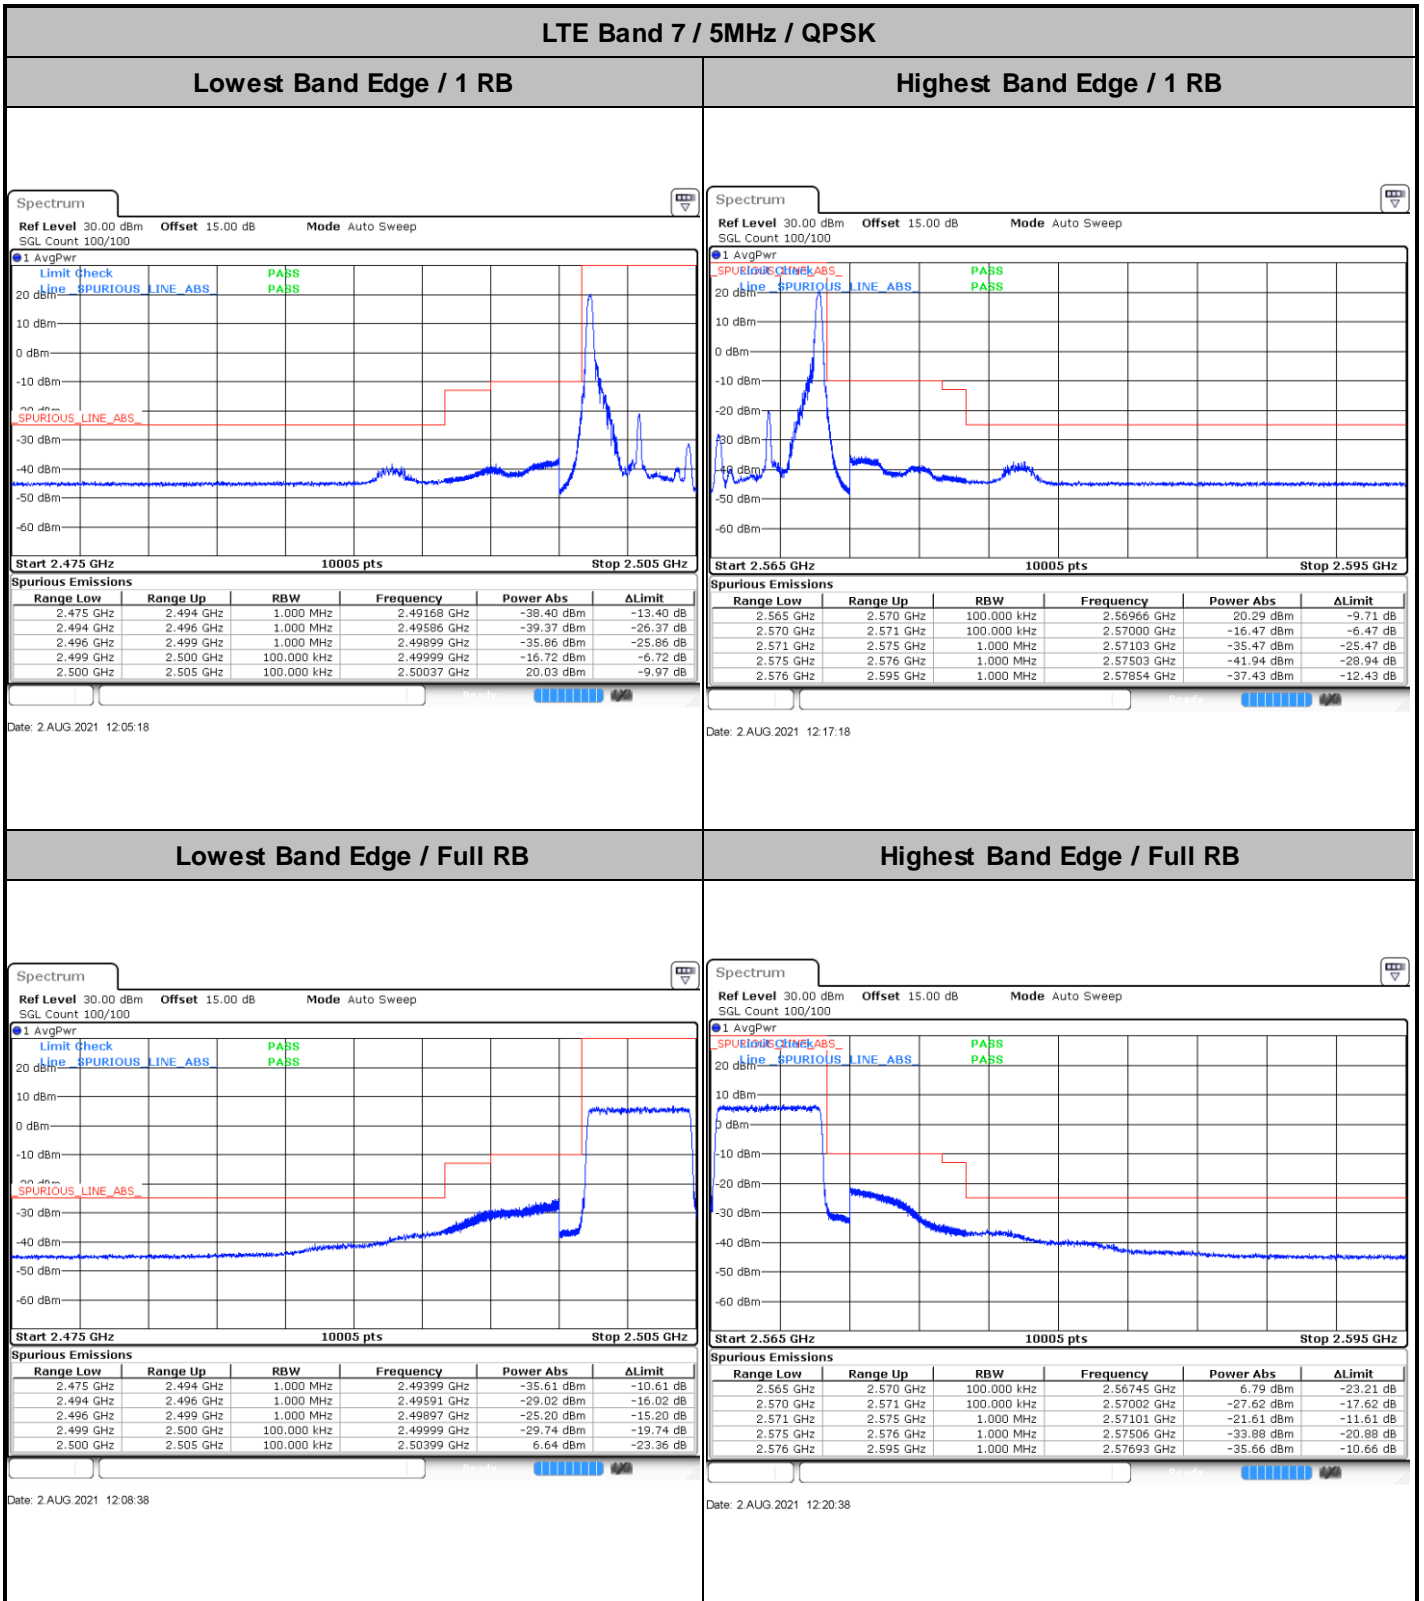

Date: 2 AUG 2021 13:04:11

LTE Band 7

Lowest Channel / 15MHz / 64QAM

Date: 2 AUG 2021 14:42:12

Lowest Channel / 20MHz / 64QAM

Date: 2 AUG 2021 15:14:11

Middle Channel / 15MHz / 64QAM

Date: 2 AUG 2021 14:46:52

Middle Channel / 20MHz / 64QAM

Date: 2 AUG 2021 15:18:51

Highest Channel / 15MHz / 64QAM

Date: 2 AUG 2021 14:48:13

Highest Channel / 20MHz / 64QAM

Date: 2 AUG 2021 15:20:11

Conducted Band Edge

LTE Band 7 / 5MHz / 16QAM

Lowest Band Edge / 1 RB

Date: 2 AUG 2021 12:06:58

Highest Band Edge / 1 RB

Date: 2 AUG 2021 12:18:57

Lowest Band Edge / Full RB

Date: 2 AUG 2021 12:10:17

Highest Band Edge / Full RB

Date: 2 AUG 2021 12:22:17

LTE Band 7 / 5MHz / 64QAM

Lowest Band Edge / 1RB

Date: 2 AUG 2021 12:27:53

Highest Band Edge / 1 RB

Date: 2 AUG 2021 12:34:06

Lowest Band Edge / Full RB

Date: 2 AUG 2021 12:29:33

Highest Band Edge / Full RB