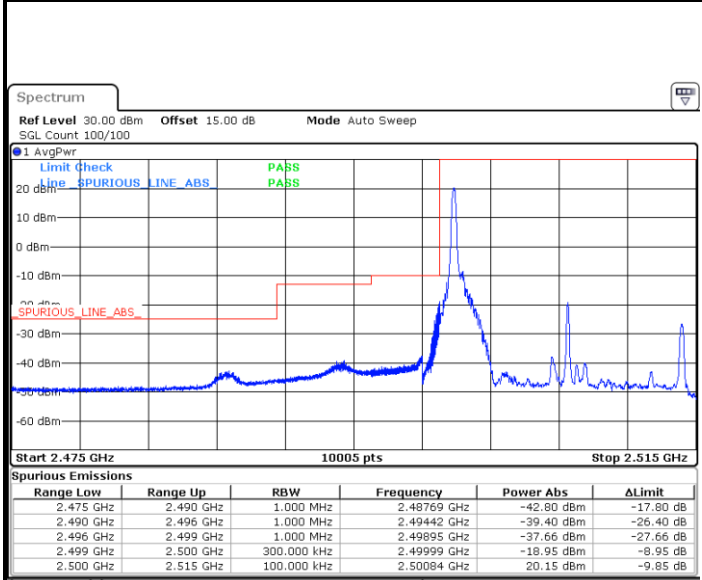

Highest Band Edge / Full RB

Date: 2 AUG 2021 12:54:24

LTE Band 7 / 10MHz / 16QAM

Lowest Band Edge / 1 RB

Date: 2 AUG 2021 12:40:47

Highest Band Edge / 1 RB

Date: 2 AUG 2021 12:52:45

Lowest Band Edge / Full RB

Date: 2 AUG 2021 12:44:05

Highest Band Edge / Full RB

Date: 2 AUG 2021 12:56:03

LTE Band 7 / 10MHz / 64QAM

Lowest Band Edge / 1 RB

Date: 2 AUG.2021 13:00:01

Highest Band Edge / 1 RB

Date: 4.AUG.2021 20:30:41

Lowest Band Edge / Full RB

Date: 2 AUG.2021 13:01:41

Highest Band Edge / Full RB

Date: 4.AUG.2021 20:33:42

LTE Band 7 / 15MHz / QPSK

Lowest Band Edge / 1 RB

Date: 2 AUG.2021 14:02:16

Highest Band Edge / 1 RB

Date: 2 AUG.2021 14:14:16

Lowest Band Edge / Full RB

Date: 2 AUG.2021 14:05:35

Highest Band Edge / Full RB

Date: 2 AUG.2021 14:17:34

LTE Band 7 / 15MHz / 16QAM

Lowest Band Edge / 1 RB

Highest Band Edge / 1 RB