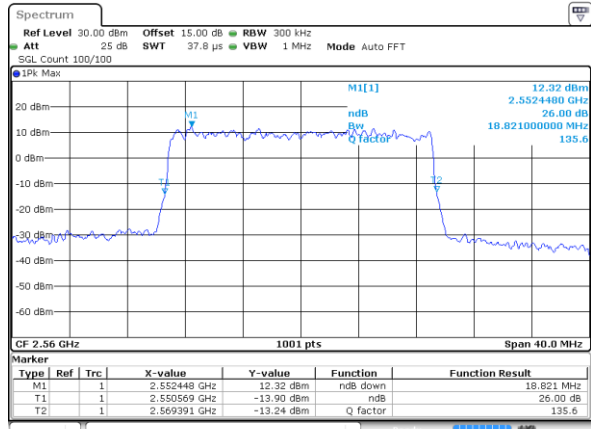

Middle Channel / 20MHz / 64QAM

Date: 2 AUG 2021 15:19:02

Highest Channel / 15MHz / 64QAM

Date: 2 AUG 2021 14:48:24

Highest Channel / 20MHz / 64QAM

Date: 2 AUG 2021 15:20:22

Occupied Bandwidth

Mode	LTE Band 7 : 99%OBW(MHz)											
BW				5MHz		10MHz		15MHz		20MHz		
Mod.				QPSK	16QAM	QPSK	16QAM	QPSK	16QAM	QPSK	16QAM	
Lowest CH				4.48	4.47	8.97	9.05	13.49	13.46	17.90	17.94	
Middle CH				4.48	4.49	9.09	8.99	13.49	13.43	17.90	17.86	
Highest CH				4.48	4.50	9.03	9.03	13.40	13.43	17.90	17.90	
Mode	LTE Band 7 : 99%OBW(MHz)											
BW				5MHz		10MHz		15MHz		20MHz		
Mod.				64QAM		64QAM		64QAM		64QAM		
Lowest CH				4.50	-	9.05	-	13.46	-	17.90	-	
Middle CH				4.50	-	9.07	-	13.43	-	17.90	-	
Highest CH				4.49	-	9.01	-	13.40	-	17.90	-	

LTE Band 7

Lowest Channel / 5MHz / QPSK

Date: 2 AUG 2021 12:03:06

Lowest Channel / 5MHz / 16QAM

Date: 2 AUG 2021 12:03:17

Middle Channel / 5MHz / QPSK

Date: 2 AUG 2021 12:12:26

Middle Channel / 5MHz / 16QAM