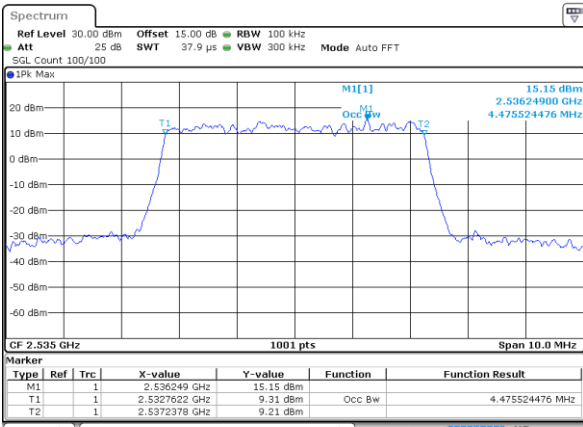

Middle Channel / 20MHz / 64QAM

Date: 2 AUG 2021 15:19:02

Highest Channel / 15MHz / 64QAM

Date: 2 AUG 2021 14:48:24

Highest Channel / 20MHz / 64QAM

Date: 2 AUG 2021 15:20:22

Occupied Bandwidth

Mode	LTE Band 7 : 99%OBW(MHz)											
BW				5MHz		10MHz		15MHz		20MHz		
Mod.				QPSK	16QAM	QPSK	16QAM	QPSK	16QAM	QPSK	16QAM	
Lowest CH				4.48	4.47	8.97	9.05	13.49	13.46	17.90	17.94	
Middle CH				4.48	4.49	9.09	8.99	13.49	13.43	17.90	17.86	
Highest CH				4.48	4.50	9.03	9.03	13.40	13.43	17.90	17.90	
Mode	LTE Band 7 : 99%OBW(MHz)											
BW				5MHz		10MHz		15MHz		20MHz		
Mod.				64QAM		64QAM		64QAM		64QAM		
Lowest CH				4.50	-	9.05	-	13.46	-	17.90	-	
Middle CH				4.50	-	9.07	-	13.43	-	17.90	-	
Highest CH				4.49	-	9.01	-	13.40	-	17.90	-	

LTE Band 7

Lowest Channel / 5MHz / QPSK

Date: 2 AUG 2021 12:03:06

Lowest Channel / 5MHz / 16QAM

Date: 2 AUG 2021 12:03:17

Middle Channel / 5MHz / QPSK

Date: 2 AUG 2021 12:12:26

Middle Channel / 5MHz / 16QAM

Date: 2 AUG 2021 12:12:37

Highest Channel / 5MHz / QPSK

Date: 2 AUG 2021 12:15:06

Highest Channel / 5MHz / 16QAM

Date: 2 AUG 2021 12:15:17

LTE Band 7

Lowest Channel / 10MHz / QPSK

Date: 2 AUG 2021 12:36:55