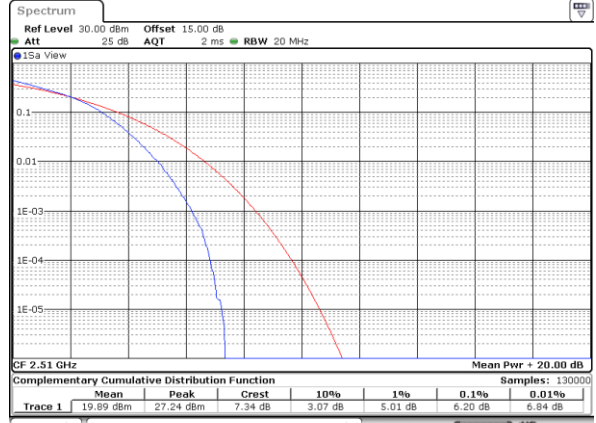

Date: 4.AUG.2021 20:26:36

Highest Channel / 1RB

Date: 4.AUG.2021 20:28:21

Highest Channel / Full RB

Date: 4.AUG.2021 20:28:34

LTE Band 7 / 20MHz / 16QAM

Lowest Channel / 1RB

Date: 4.AUG.2021 20:24:48

Lowest Channel / Full RB

Date: 4.AUG.2021 20:25:31

Middle Channel / 1RB

Date: 4.AUG.2021 20:27:01

Middle Channel / Full RB

Date: 4.AUG.2021 20:26:24

Highest Channel / 1RB

Date: 4.AUG.2021 20:28:08