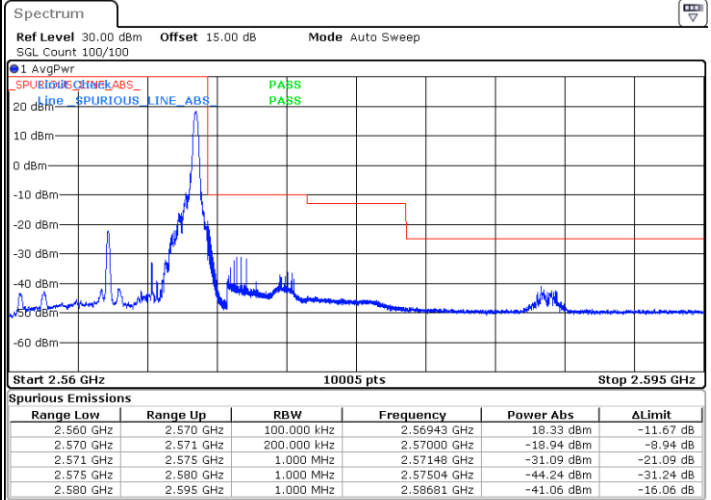

Date: 2 AUG 2021 12:35:45

LTE Band 7 / 10MHz / QPSK

Lowest Band Edge / 1 RB

Date: 2 AUG 2021 12:39:07

Highest Band Edge / 1 RB

Date: 2 AUG 2021 12:51:05

Lowest Band Edge / Full RB

Date: 2 AUG 2021 12:42:26

Highest Band Edge / Full RB

Date: 2 AUG 2021 12:54:24

LTE Band 7 / 10MHz / 16QAM

Lowest Band Edge / 1 RB

Date: 2 AUG 2021 12:40:47

Highest Band Edge / 1 RB

Date: 2 AUG 2021 12:52:45

Lowest Band Edge / Full RB

Date: 2 AUG 2021 12:44:05

Highest Band Edge / Full RB

Date: 2 AUG 2021 12:56:03

LTE Band 7 / 10MHz / 64QAM

Lowest Band Edge / 1 RB

Date: 2 AUG.2021 13:00:01

Highest Band Edge / 1 RB

Date: 4.AUG.2021 20:30:41

Lowest Band Edge / Full RB

Date: 2 AUG.2021 13:01:41

Highest Band Edge / Full RB

Date: 4.AUG.2021 20:33:42

LTE Band 7 / 15MHz / QPSK

Lowest Band Edge / 1 RB

Date: 2 AUG.2021 14:02:16

Highest Band Edge / 1 RB