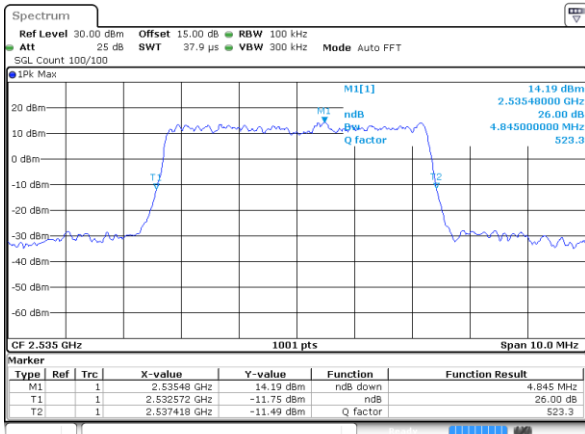

Mode	LTE Band 7 : 26dB BW(MHz)											
BW				5MHz		10MHz		15MHz		20MHz		
Mod.				QPSK	16QAM	QPSK	16QAM	QPSK	16QAM	QPSK	16QAM	
Lowest CH				4.88	4.90	9.77	9.79	14.51	14.15	18.90	18.78	
Middle CH				4.85	4.87	9.75	9.73	14.24	14.42	18.78	18.86	
Highest CH				4.84	4.88	9.83	9.65	14.15	14.21	18.86	19.06	
Mode	LTE Band 7 : 26dB BW(MHz)											
BW				5MHz		10MHz		15MHz		20MHz		
Mod.				64QAM		64QAM		64QAM		64QAM		
Lowest CH				4.84	-	9.85	-	14.39	-	18.90	-	
Middle CH				4.87	-	9.65	-	14.42	-	18.66	-	
Highest CH				4.82	-	9.79	-	14.51	-	18.82	-	

LTE Band 7

Lowest Channel / 5MHz / QPSK

Date: 2 AUG 2021 12:03:28

Lowest Channel / 5MHz / 16QAM

Date: 2 AUG 2021 12:03:39

Middle Channel / 5MHz / QPSK

Date: 2 AUG 2021 12:12:47

Middle Channel / 5MHz / 16QAM

Date: 2 AUG 2021 12:12:58

Highest Channel / 5MHz / QPSK

Date: 2 AUG 2021 12:15:28

Highest Channel / 5MHz / 16QAM

Date: 2 AUG 2021 12:15:39

LTE Band 7

Lowest Channel / 10MHz / QPSK

Date: 2 AUG 2021 12:37:17