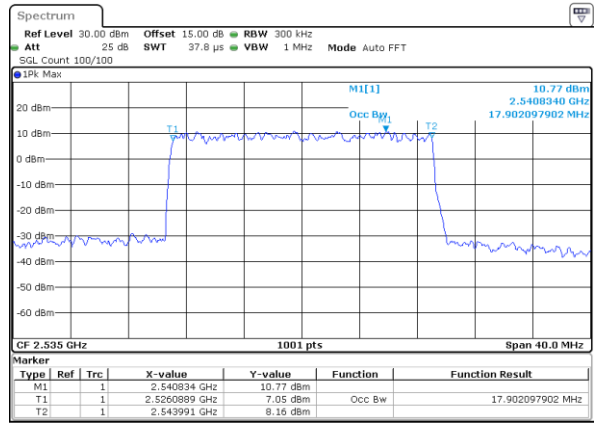

Date: 2 AUG 2021 12:58:11

Middle Channel / 5MHz / 64QAM

Date: 2 AUG 2021 12:30:55

Middle Channel / 10MHz / 64QAM

Date: 2 AUG 2021 13:02:50

Highest Channel / 5MHz / 64QAM

Date: 2 AUG 2021 12:32:15

Highest Channel / 10MHz / 64QAM

Date: 2 AUG 2021 13:04:11

LTE Band 7

Lowest Channel / 15MHz / 64QAM

Date: 2 AUG 2021 14:42:12

Lowest Channel / 20MHz / 64QAM

Date: 2 AUG 2021 15:14:11

Middle Channel / 15MHz / 64QAM

Date: 2 AUG 2021 14:46:52

Middle Channel / 20MHz / 64QAM

Date: 2 AUG 2021 15:18:51

Highest Channel / 15MHz / 64QAM

Date: 2 AUG 2021 14:48:13

Highest Channel / 20MHz / 64QAM

Date: 2 AUG 2021 15:20:11

Conducted Band Edge

LTE Band 7 / 5MHz / 16QAM

Lowest Band Edge / 1 RB

Date: 2 AUG 2021 12:06:58

Highest Band Edge / 1 RB

Date: 2 AUG 2021 12:18:57

Lowest Band Edge / Full RB

Date: 2 AUG 2021 12:10:17

Highest Band Edge / Full RB

Date: 2 AUG 2021 12:22:17