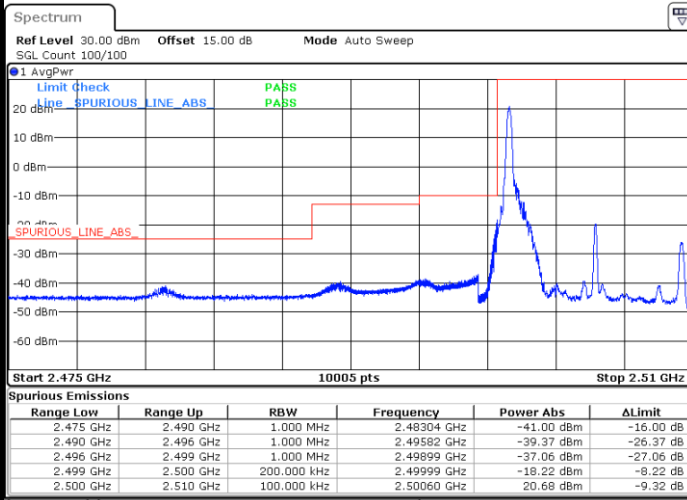

Lowest Band Edge / 1 RB

Date: 2 AUG 2021 12:06:58

Highest Band Edge / 1 RB

Date: 2 AUG 2021 12:18:57

Lowest Band Edge / Full RB

Date: 2 AUG 2021 12:10:17

Highest Band Edge / Full RB

Date: 2 AUG 2021 12:22:17

LTE Band 7 / 5MHz / 64QAM

Lowest Band Edge / 1RB

Date: 2 AUG 2021 12:27:53

Highest Band Edge / 1 RB

Date: 2 AUG 2021 12:34:06

Lowest Band Edge / Full RB

Date: 2 AUG 2021 12:29:33

Highest Band Edge / Full RB

Date: 2 AUG 2021 12:35:45

LTE Band 7 / 10MHz / QPSK

Lowest Band Edge / 1 RB

Date: 2 AUG 2021 12:39:07

Highest Band Edge / 1 RB

Date: 2 AUG 2021 12:51:05

Lowest Band Edge / Full RB

Date: 2 AUG 2021 12:42:26

Highest Band Edge / Full RB

Date: 2 AUG 2021 12:54:24

LTE Band 7 / 10MHz / 16QAM

Lowest Band Edge / 1 RB

Date: 2 AUG 2021 12:40:47

Highest Band Edge / 1 RB

Date: 2 AUG 2021 12:52:45

Lowest Band Edge / Full RB