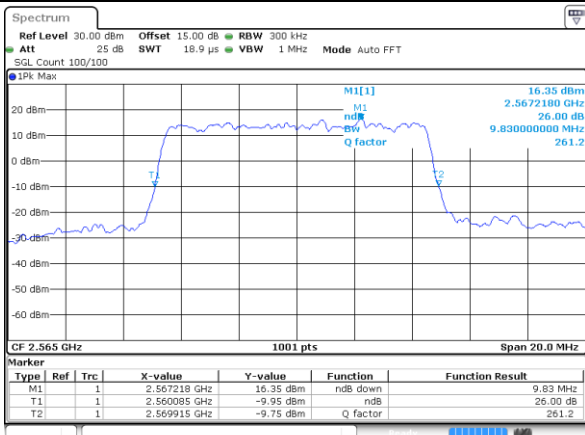

Date: 2 AUG 2021 12:12:58

Highest Channel / 5MHz / QPSK

Date: 2 AUG 2021 12:15:28

Highest Channel / 5MHz / 16QAM

Date: 2 AUG 2021 12:15:39

LTE Band 7

Lowest Channel / 10MHz / QPSK

Date: 2 AUG 2021 12:37:17

Lowest Channel / 10MHz / 16QAM

Date: 2 AUG 2021 12:37:28

Middle Channel / 10MHz / QPSK

Date: 2 AUG 2021 12:46:35

Middle Channel / 10MHz / 16QAM

Date: 2 AUG 2021 12:46:46

Highest Channel / 10MHz / QPSK

Date: 2 AUG 2021 12:49:16

Highest Channel / 10MHz / 16QAM

Date: 2 AUG 2021 12:49:26

LTE Band 7

Lowest Channel / 15MHz / QPSK

Date: 2 AUG 2021 14:00:25

Lowest Channel / 15MHz / 16QAM

Date: 2 AUG 2021 14:00:36

Middle Channel / 15MHz / QPSK