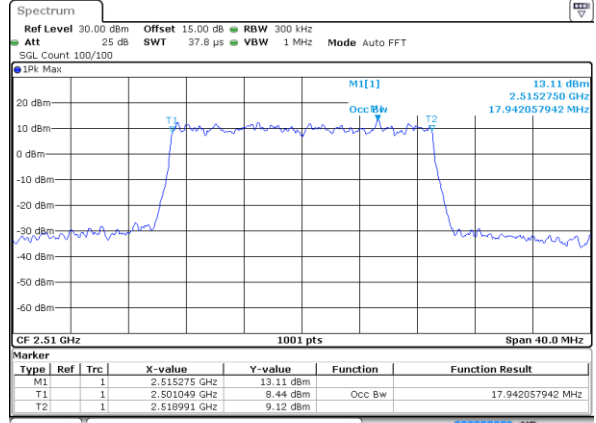

Lowest Channel / 20MHz / 16QAM

Date: 2 AUG 2021 14:53:03