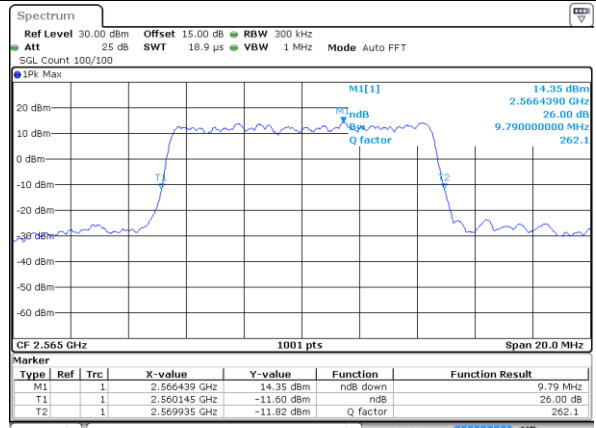

Highest Channel / 20MHz / QPSK

Date: 2 AUG 2021 15:05:15

Highest Channel / 20MHz / 16QAM

Date: 2 AUG 2021 15:05:26

LTE Band 7

Lowest Channel / 5MHz / 64QAM

Date: 2 AUG 2021 12:25:59

Lowest Channel / 10MHz / 64QAM

Date: 2 AUG 2021 12:58:22

Middle Channel / 5MHz / 64QAM

Date: 2 AUG 2021 12:31:06

Middle Channel / 10MHz / 64QAM

Date: 2 AUG 2021 13:03:01

Highest Channel / 5MHz / 64QAM

Date: 2 AUG 2021 12:32:27

Highest Channel / 10MHz / 64QAM

Date: 2 AUG 2021 13:04:21

LTE Band 7

Lowest Channel / 15MHz / 64QAM

Date: 2 AUG 2021 14:42:23

Lowest Channel / 20MHz / 64QAM

Date: 2 AUG 2021 15:14:22

Middle Channel / 15MHz / 64QAM

Date: 2 AUG 2021 14:47:04