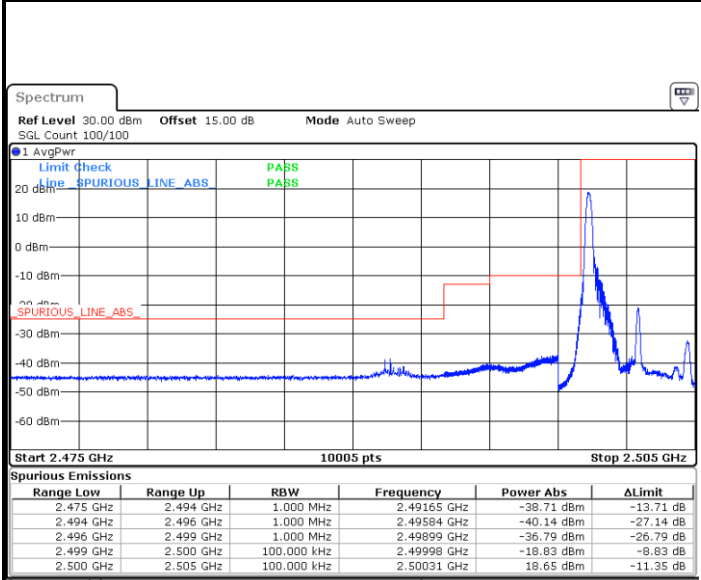

Middle Channel / 20MHz / 64QAM

Date: 2 AUG 2021 15:18:51

Highest Channel / 15MHz / 64QAM

Date: 2 AUG 2021 14:48:13

Highest Channel / 20MHz / 64QAM

Date: 2 AUG 2021 15:20:11

Conducted Band Edge

LTE Band 7 / 5MHz / 16QAM

Lowest Band Edge / 1 RB

Date: 2 AUG 2021 12:06:58

Highest Band Edge / 1 RB

Date: 2 AUG 2021 12:18:57

Lowest Band Edge / Full RB

Date: 2 AUG 2021 12:10:17

Highest Band Edge / Full RB

Date: 2 AUG 2021 12:22:17

LTE Band 7 / 5MHz / 64QAM

Lowest Band Edge / 1RB

Date: 2 AUG 2021 12:27:53

Highest Band Edge / 1 RB

Date: 2 AUG 2021 12:34:06

Lowest Band Edge / Full RB

Date: 2 AUG 2021 12:29:33

Highest Band Edge / Full RB

Date: 2 AUG 2021 12:35:45

LTE Band 7 / 10MHz / QPSK

Lowest Band Edge / 1 RB

Date: 2 AUG 2021 12:39:07

Highest Band Edge / 1 RB

Date: 2 AUG 2021 12:51:05

Lowest Band Edge / Full RB

Date: 2 AUG 2021 12:42:26