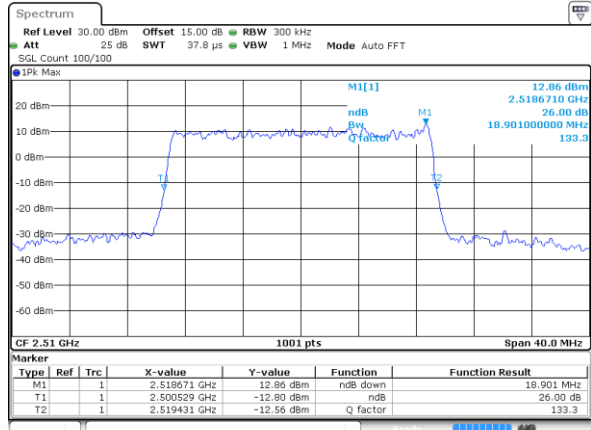

Date: 2 AUG 2021 13:04:21

LTE Band 7

Lowest Channel / 15MHz / 64QAM

Date: 2 AUG 2021 14:42:23

Lowest Channel / 20MHz / 64QAM

Date: 2 AUG 2021 15:14:22

Middle Channel / 15MHz / 64QAM

Date: 2 AUG 2021 14:47:04

Middle Channel / 20MHz / 64QAM

Date: 2 AUG 2021 15:19:02

Highest Channel / 15MHz / 64QAM

Date: 2 AUG 2021 14:48:24

Highest Channel / 20MHz / 64QAM

Date: 2 AUG 2021 15:20:22

Occupied Bandwidth

Mode	LTE Band 7 : 99%OBW(MHz)											
BW				5MHz		10MHz		15MHz		20MHz		
Mod.				QPSK	16QAM	QPSK	16QAM	QPSK	16QAM	QPSK	16QAM	
Lowest CH				4.48	4.47	8.97	9.05	13.49	13.46	17.90	17.94	
Middle CH				4.48	4.49	9.09	8.99	13.49	13.43	17.90	17.86	
Highest CH				4.48	4.50	9.03	9.03	13.40	13.43	17.90	17.90	
Mode	LTE Band 7 : 99%OBW(MHz)											
BW				5MHz		10MHz		15MHz		20MHz		
Mod.				64QAM		64QAM		64QAM		64QAM		
Lowest CH				4.50	-	9.05	-	13.46	-	17.90	-	
Middle CH				4.50	-	9.07	-	13.43	-	17.90	-	
Highest CH				4.49	-	9.01	-	13.40	-	17.90	-	