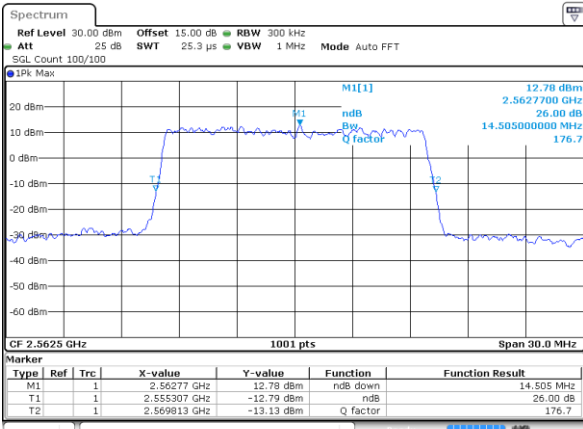

Date: 2 AUG 2021 13:04:21

LTE Band 7

Lowest Channel / 15MHz / 64QAM

Date: 2 AUG 2021 14:42:23

Lowest Channel / 20MHz / 64QAM

Date: 2 AUG 2021 15:14:22

Middle Channel / 15MHz / 64QAM

Date: 2 AUG 2021 14:47:04

Middle Channel / 20MHz / 64QAM

Date: 2 AUG 2021 15:19:02

Highest Channel / 15MHz / 64QAM

Date: 2 AUG 2021 14:48:24

Highest Channel / 20MHz / 64QAM

Date: 2 AUG 2021 15:20:22

Occupied Bandwidth

Mode	LTE Band 7 : 99%OBW(MHz)											
BW				5MHz		10MHz		15MHz		20MHz		
Mod.				QPSK	16QAM	QPSK	16QAM	QPSK	16QAM	QPSK	16QAM	
Lowest CH				4.48	4.47	8.97	9.05	13.49	13.46	17.90	17.94	
Middle CH				4.48	4.49	9.09	8.99	13.49	13.43	17.90	17.86	
Highest CH				4.48	4.50	9.03	9.03	13.40	13.43	17.90	17.90	
Mode	LTE Band 7 : 99%OBW(MHz)											
BW				5MHz		10MHz		15MHz		20MHz		
Mod.				64QAM		64QAM		64QAM		64QAM		
Lowest CH				4.50	-	9.05	-	13.46	-	17.90	-	
Middle CH				4.50	-	9.07	-	13.43	-	17.90	-	
Highest CH				4.49	-	9.01	-	13.40	-	17.90	-	