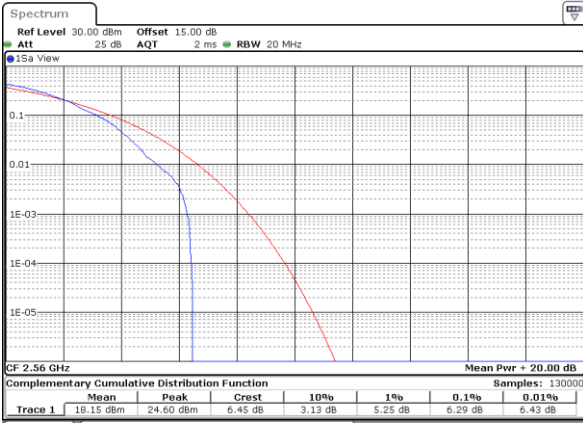

Lowest Channel / Full RB

Date: 4.AUG.2021 20:25:31

Middle Channel / 1RB

Date: 4.AUG.2021 20:27:01

Middle Channel / Full RB

Date: 4.AUG.2021 20:26:24

Highest Channel / 1RB

Date: 4.AUG.2021 20:28:08

Highest Channel / Full RB

Date: 4.AUG.2021 20:28:47

LTE Band 7 / 20MHz / 64QAM

Lowest Channel / 1RB

Date: 4.AUG.2021 20:24:23

Lowest Channel / Full RB

Date: 4.AUG.2021 20:25:44

Middle Channel / 1RB

Date: 4.AUG.2021 20:27:16

Middle Channel / Full RB

Date: 4.AUG.2021 20:26:11

Highest Channel / 1RB

Date: 4.AUG.2021 20:27:41

Highest Channel / Full RB

Date: 4.AUG.2021 20:29:12

26dB Bandwidth

Mode	LTE Band 7 : 26dB BW(MHz)											
BW				5MHz		10MHz		15MHz		20MHz		
Mod.				QPSK	16QAM	QPSK	16QAM	QPSK	16QAM	QPSK	16QAM	
Lowest CH				4.88	4.90	9.77	9.79	14.51	14.15	18.90	18.78	
Middle CH				4.85	4.87	9.75	9.73	14.24	14.42	18.78	18.86	
Highest CH				4.84	4.88	9.83	9.65	14.15	14.21	18.86	19.06	
Mode	LTE Band 7 : 26dB BW(MHz)											
BW				5MHz		10MHz		15MHz		20MHz		
Mod.				64QAM		64QAM		64QAM		64QAM		
Lowest CH				4.84	-	9.85	-	14.39	-	18.90	-	
Middle CH				4.87	-	9.65	-	14.42	-	18.66	-	
Highest CH				4.82	-	9.79	-	14.51	-	18.82	-	