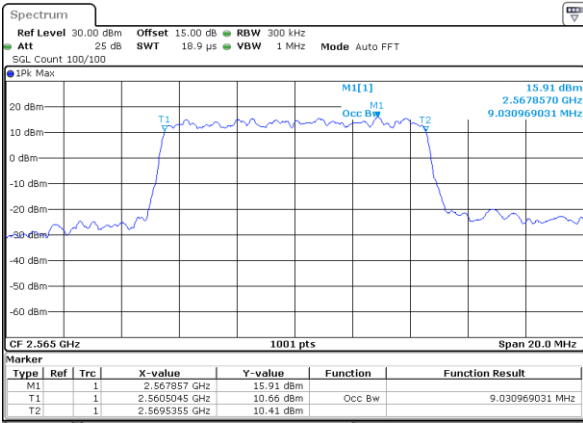

Date: 2 AUG 2021 12:12:37

Highest Channel / 5MHz / QPSK

Date: 2 AUG 2021 12:15:06

Highest Channel / 5MHz / 16QAM

Date: 2 AUG 2021 12:15:17

LTE Band 7

Lowest Channel / 10MHz / QPSK

Date: 2 AUG 2021 12:36:55

Lowest Channel / 10MHz / 16QAM

Date: 2 AUG 2021 12:37:06

Middle Channel / 10MHz / QPSK

Date: 2 AUG 2021 12:46:13

Middle Channel / 10MHz / 16QAM

Date: 2 AUG 2021 12:46:24

Highest Channel / 10MHz / QPSK

Date: 2 AUG 2021 12:48:54

Highest Channel / 10MHz / 16QAM

Date: 2 AUG 2021 12:48:05

LTE Band 7

Lowest Channel / 15MHz / QPSK

Date: 2 AUG 2021 14:00:04

Lowest Channel / 15MHz / 16QAM

Date: 2 AUG 2021 14:00:15

Middle Channel / 15MHz / QPSK