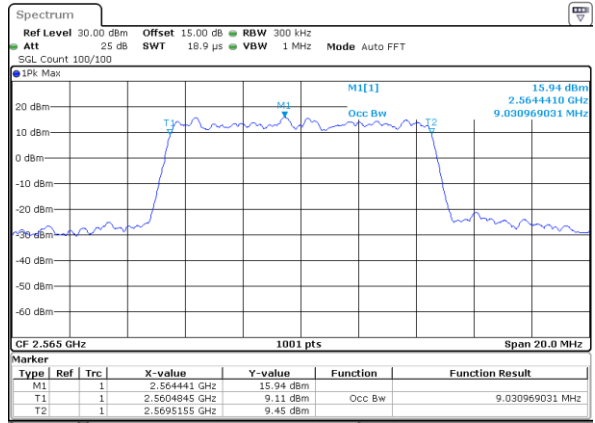

Date: 2 AUG 2021 12:12:37

Highest Channel / 5MHz / QPSK

Date: 2 AUG 2021 12:15:06

Highest Channel / 5MHz / 16QAM

Date: 2 AUG 2021 12:15:17

LTE Band 7

Lowest Channel / 10MHz / QPSK

Date: 2 AUG 2021 12:36:55

Lowest Channel / 10MHz / 16QAM

Date: 2 AUG 2021 12:37:06

Middle Channel / 10MHz / QPSK

Date: 2 AUG 2021 12:46:13

Middle Channel / 10MHz / 16QAM

Date: 2 AUG 2021 12:46:24

Highest Channel / 10MHz / QPSK

Date: 2 AUG 2021 12:48:54

Highest Channel / 10MHz / 16QAM

Date: 2 AUG 2021 12:48:05

LTE Band 7

Lowest Channel / 15MHz / QPSK

Date: 2 AUG 2021 14:00:04

Lowest Channel / 15MHz / 16QAM

Date: 2 AUG 2021 14:00:15

Middle Channel / 15MHz / QPSK