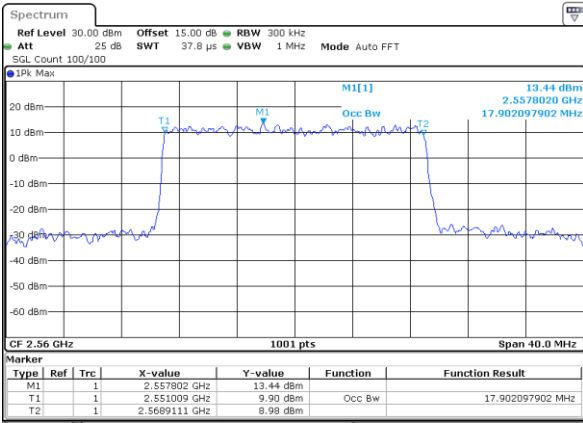

Date: 2 AUG 2021 14:09:23

Middle Channel / 15MHz / 16QAM

Date: 2 AUG 2021 14:09:34

Highest Channel / 15MHz / QPSK

Date: 2 AUG 2021 14:12:04

Highest Channel / 15MHz / 16QAM

Date: 2 AUG 2021 14:12:15

LTE Band 7

Lowest Channel / 20MHz / QPSK

Date: 2 AUG 2021 14:52:52

Lowest Channel / 20MHz / 16QAM

Date: 2 AUG 2021 14:53:03

Middle Channel / 20MHz / QPSK

Date: 2 AUG 2021 15:02:13

Middle Channel / 20MHz / 16QAM

Date: 2 AUG 2021 15:02:24

Highest Channel / 20MHz / QPSK

Date: 2 AUG 2021 15:04:53

Highest Channel / 20MHz / 16QAM

Date: 2 AUG 2021 15:05:04

LTE Band 7

Lowest Channel / 5MHz / 64QAM

Date: 2 AUG 2021 12:25:41

Lowest Channel / 10MHz / 64QAM