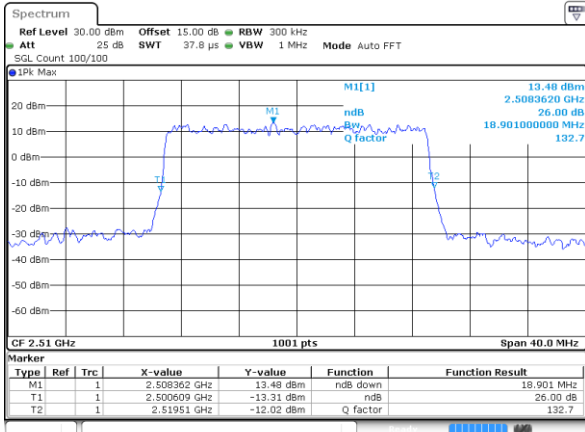

LTE Band 7

Lowest Channel / 20MHz / QPSK

Date: 2 AUG 2021 14:53:15