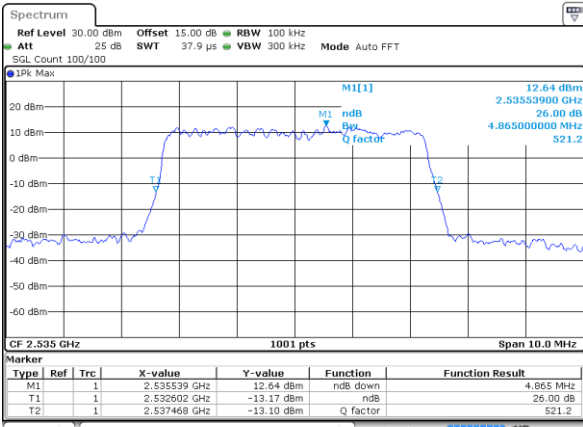

Highest Channel / 20MHz / QPSK

Date: 2 AUG 2021 15:05:15

Highest Channel / 20MHz / 16QAM

Date: 2 AUG 2021 15:05:26

LTE Band 7

Lowest Channel / 5MHz / 64QAM

Date: 2 AUG 2021 12:25:59

Lowest Channel / 10MHz / 64QAM

Date: 2 AUG 2021 12:58:22

Middle Channel / 5MHz / 64QAM

Date: 2 AUG 2021 12:31:06

Middle Channel / 10MHz / 64QAM

Date: 2 AUG 2021 13:03:01

Highest Channel / 5MHz / 64QAM

Date: 2 AUG 2021 12:32:27

Highest Channel / 10MHz / 64QAM