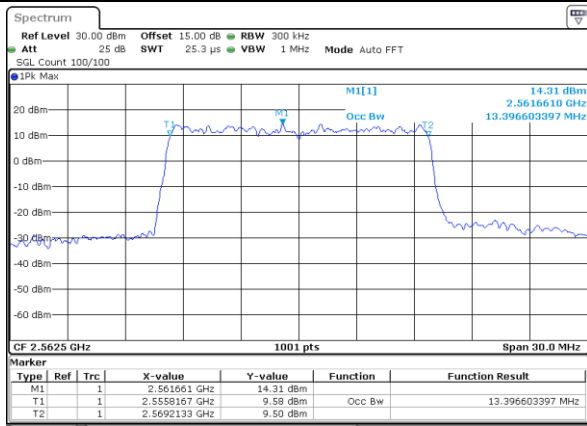

Highest Channel / 10MHz / 16QAM

Date: 2 AUG 2021 12:48:05

LTE Band 7

Lowest Channel / 15MHz / QPSK

Date: 2 AUG 2021 14:00:04

Lowest Channel / 15MHz / 16QAM

Date: 2 AUG 2021 14:00:15

Middle Channel / 15MHz / QPSK

Date: 2 AUG 2021 14:09:23

Middle Channel / 15MHz / 16QAM

Date: 2 AUG 2021 14:09:34

Highest Channel / 15MHz / QPSK

Date: 2 AUG 2021 14:12:04

Highest Channel / 15MHz / 16QAM

Date: 2 AUG 2021 14:12:15

LTE Band 7