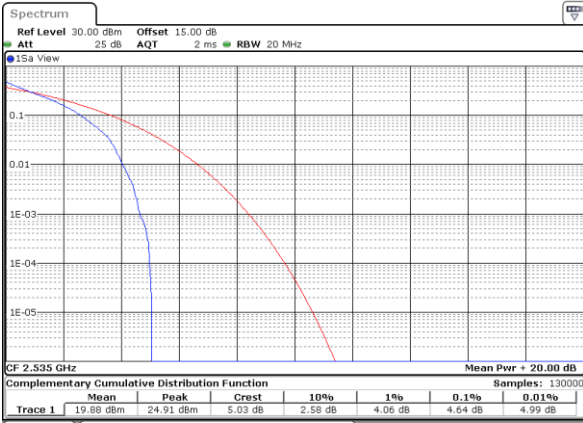

LTE Band 7 / 20MHz / QPSK

Lowest Channel / 1RB

Date: 4.AUG.2021 20:25:02

Lowest Channel / Full RB

Date: 4.AUG.2021 20:25:17

Middle Channel / 1RB

Date: 4.AUG.2021 20:26:48

Middle Channel / Full RB

Date: 4.AUG.2021 20:26:36

Highest Channel / 1RB

Date: 4.AUG.2021 20:28:21

Highest Channel / Full RB

Date: 4.AUG.2021 20:28:34

LTE Band 7 / 20MHz / 16QAM

Lowest Channel / 1RB

Date: 4.AUG.2021 20:24:48