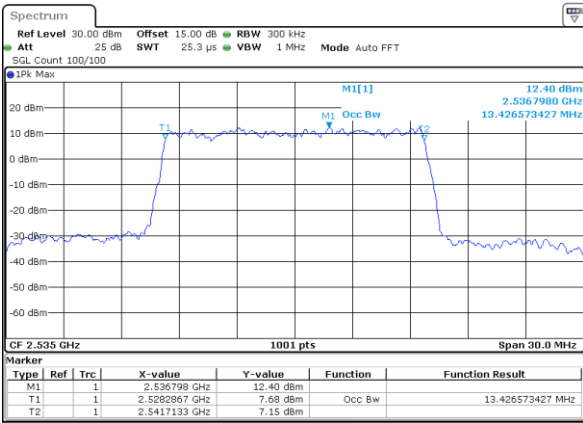

Date: 2 AUG 2021 12:58:11

Middle Channel / 5MHz / 64QAM

Date: 2 AUG 2021 12:30:55

Middle Channel / 10MHz / 64QAM

Date: 2 AUG 2021 13:02:50

Highest Channel / 5MHz / 64QAM

Date: 2 AUG 2021 12:32:15

Highest Channel / 10MHz / 64QAM

Date: 2 AUG 2021 13:04:11

LTE Band 7

Lowest Channel / 15MHz / 64QAM

Date: 2 AUG 2021 14:42:12

Lowest Channel / 20MHz / 64QAM

Date: 2 AUG 2021 15:14:11

Middle Channel / 15MHz / 64QAM

Date: 2 AUG 2021 14:46:52

Middle Channel / 20MHz / 64QAM

Date: 2 AUG 2021 15:18:51

Highest Channel / 15MHz / 64QAM

Date: 2 AUG 2021 14:48:13

Highest Channel / 20MHz / 64QAM

Date: 2 AUG 2021 15:20:11

Conducted Band Edge

LTE Band 7 / 5MHz / 16QAM

Lowest Band Edge / 1 RB

Date: 2 AUG 2021 12:06:58

Highest Band Edge / 1 RB

Date: 2 AUG 2021 12:18:57

Lowest Band Edge / Full RB

Date: 2 AUG 2021 12:10:17

Highest Band Edge / Full RB

Date: 2 AUG 2021 12:22:17