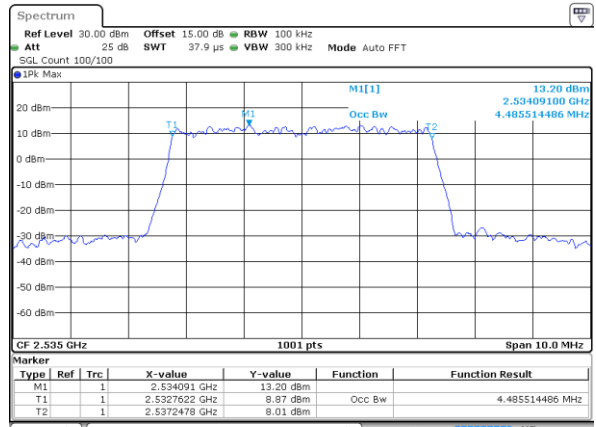

Middle Channel / 20MHz / 64QAM

Date: 2 AUG 2021 15:19:02

Highest Channel / 15MHz / 64QAM

Date: 2 AUG 2021 14:48:24

Highest Channel / 20MHz / 64QAM

Date: 2 AUG 2021 15:20:22

Occupied Bandwidth

Mode	LTE Band 7 : 99%OBW(MHz)											
BW				5MHz		10MHz		15MHz		20MHz		
Mod.				QPSK	16QAM	QPSK	16QAM	QPSK	16QAM	QPSK	16QAM	
Lowest CH				4.48	4.47	8.97	9.05	13.49	13.46	17.90	17.94	
Middle CH				4.48	4.49	9.09	8.99	13.49	13.43	17.90	17.86	
Highest CH				4.48	4.50	9.03	9.03	13.40	13.43	17.90	17.90	
Mode	LTE Band 7 : 99%OBW(MHz)											
BW				5MHz		10MHz		15MHz		20MHz		
Mod.				64QAM		64QAM		64QAM		64QAM		
Lowest CH				4.50	-	9.05	-	13.46	-	17.90	-	
Middle CH				4.50	-	9.07	-	13.43	-	17.90	-	
Highest CH				4.49	-	9.01	-	13.40	-	17.90	-	

LTE Band 7

Lowest Channel / 5MHz / QPSK

Date: 2 AUG 2021 12:03:06

Lowest Channel / 5MHz / 16QAM

Date: 2 AUG 2021 12:03:17

Middle Channel / 5MHz / QPSK

Date: 2 AUG 2021 12:12:26

Middle Channel / 5MHz / 16QAM

Date: 2 AUG 2021 12:12:37

Highest Channel / 5MHz / QPSK

Date: 2 AUG 2021 12:15:06

Highest Channel / 5MHz / 16QAM

Date: 2 AUG 2021 12:15:17

LTE Band 7

Lowest Channel / 10MHz / QPSK

Date: 2 AUG 2021 12:36:55