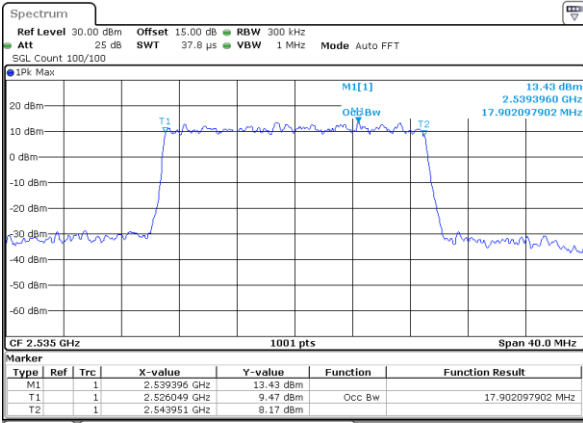

Date: 2 AUG 2021 14:09:23

Middle Channel / 15MHz / 16QAM

Date: 2 AUG 2021 14:09:34

Highest Channel / 15MHz / QPSK

Date: 2 AUG 2021 14:12:04

Highest Channel / 15MHz / 16QAM

Date: 2 AUG 2021 14:12:15

LTE Band 7

Lowest Channel / 20MHz / QPSK

Date: 2 AUG 2021 14:52:52

Lowest Channel / 20MHz / 16QAM

Date: 2 AUG 2021 14:53:03

Middle Channel / 20MHz / QPSK

Date: 2 AUG 2021 15:02:13

Middle Channel / 20MHz / 16QAM

Date: 2 AUG 2021 15:02:24

Highest Channel / 20MHz / QPSK

Date: 2 AUG 2021 15:04:53

Highest Channel / 20MHz / 16QAM

Date: 2 AUG 2021 15:05:04

LTE Band 7

Lowest Channel / 5MHz / 64QAM

Date: 2 AUG 2021 12:25:41

Lowest Channel / 10MHz / 64QAM