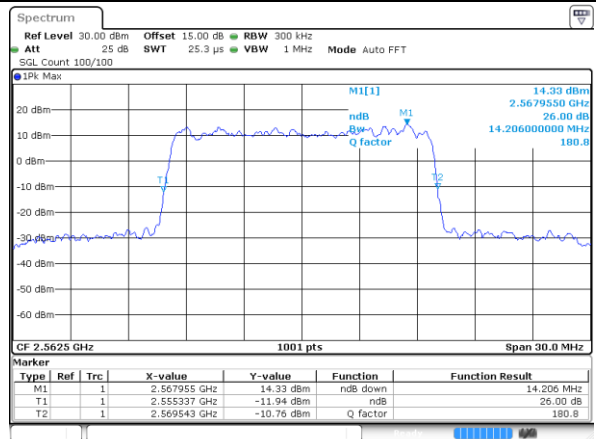

Highest Channel / 10MHz / 16QAM

Date: 2 AUG 2021 12:49:26

LTE Band 7

Lowest Channel / 15MHz / QPSK

Date: 2 AUG 2021 14:00:25

Lowest Channel / 15MHz / 16QAM

Date: 2 AUG 2021 14:00:36

Middle Channel / 15MHz / QPSK

Date: 2 AUG 2021 14:09:45

Middle Channel / 15MHz / 16QAM

Date: 2 AUG 2021 14:09:56

Highest Channel / 15MHz / QPSK

Date: 2 AUG 2021 14:12:26

Highest Channel / 15MHz / 16QAM

Date: 2 AUG 2021 14:12:37

LTE Band 7