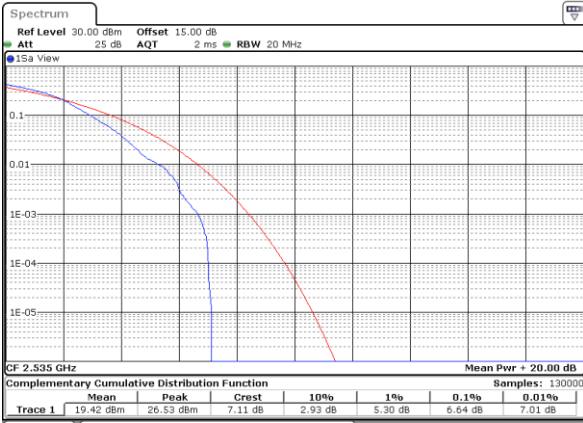

LTE Band 7 / 20MHz / QPSK

Lowest Channel / 1RB

Date: 4.AUG.2021 20:25:02

Lowest Channel / Full RB

Date: 4.AUG.2021 20:25:17

Middle Channel / 1RB

Date: 4.AUG.2021 20:26:48

Middle Channel / Full RB

Date: 4.AUG.2021 20:26:36

Highest Channel / 1RB

Date: 4.AUG.2021 20:28:21

Highest Channel / Full RB

Date: 4.AUG.2021 20:28:34

LTE Band 7 / 20MHz / 16QAM

Lowest Channel / 1RB

Date: 4.AUG.2021 20:24:48

Lowest Channel / Full RB

Date: 4.AUG.2021 20:25:31

Middle Channel / 1RB

Date: 4.AUG.2021 20:27:01

Middle Channel / Full RB

Date: 4.AUG.2021 20:26:24

Highest Channel / 1RB

Date: 4.AUG.2021 20:28:08