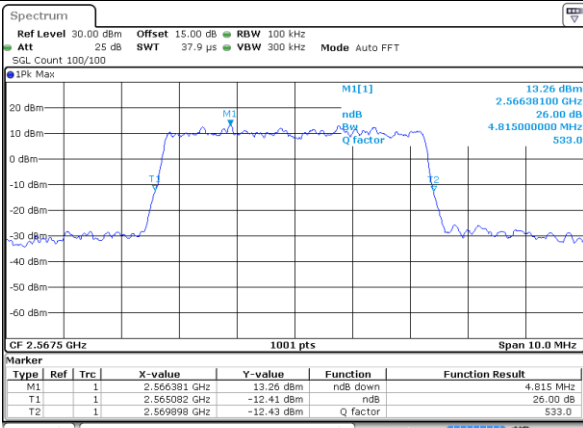

Highest Channel / 20MHz / QPSK

Date: 2 AUG 2021 15:05:15

Highest Channel / 20MHz / 16QAM

Date: 2 AUG 2021 15:05:26

LTE Band 7

Lowest Channel / 5MHz / 64QAM

Date: 2 AUG 2021 12:25:59

Lowest Channel / 10MHz / 64QAM

Date: 2 AUG 2021 12:58:22

Middle Channel / 5MHz / 64QAM

Date: 2 AUG 2021 12:31:06

Middle Channel / 10MHz / 64QAM

Date: 2 AUG 2021 13:03:01

Highest Channel / 5MHz / 64QAM

Date: 2 AUG 2021 12:32:27

Highest Channel / 10MHz / 64QAM

Date: 2 AUG 2021 13:04:21

LTE Band 7

Lowest Channel / 15MHz / 64QAM

Date: 2 AUG 2021 14:42:23

Lowest Channel / 20MHz / 64QAM

Date: 2 AUG 2021 15:14:22

Middle Channel / 15MHz / 64QAM

Date: 2 AUG 2021 14:47:04