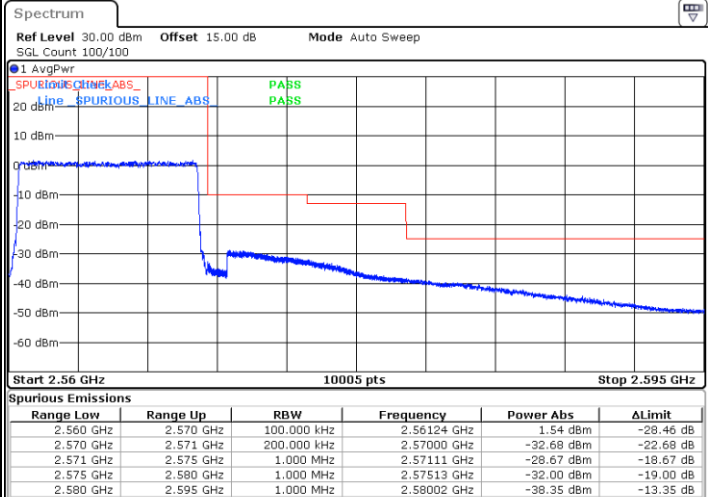

Date: 2 AUG 2021 12:35:45

LTE Band 7 / 10MHz / QPSK

Lowest Band Edge / 1 RB

Date: 2 AUG 2021 12:39:07

Highest Band Edge / 1 RB

Date: 2 AUG 2021 12:51:05

Lowest Band Edge / Full RB

Date: 2 AUG 2021 12:42:26

Highest Band Edge / Full RB

Date: 2 AUG 2021 12:54:24

LTE Band 7 / 10MHz / 16QAM

Lowest Band Edge / 1 RB

Date: 2 AUG 2021 12:40:47

Highest Band Edge / 1 RB

Date: 2 AUG 2021 12:52:45

Lowest Band Edge / Full RB

Date: 2 AUG 2021 12:44:05

Highest Band Edge / Full RB

Date: 2 AUG 2021 12:56:03

LTE Band 7 / 10MHz / 64QAM

Lowest Band Edge / 1 RB

Date: 2 AUG.2021 13:00:01

Highest Band Edge / 1 RB

Date: 4.AUG.2021 20:30:41

Lowest Band Edge / Full RB

Date: 2 AUG.2021 13:01:41

Highest Band Edge / Full RB

Date: 4.AUG.2021 20:33:42

LTE Band 7 / 15MHz / QPSK

Lowest Band Edge / 1 RB

Date: 2 AUG.2021 14:02:16

Highest Band Edge / 1 RB