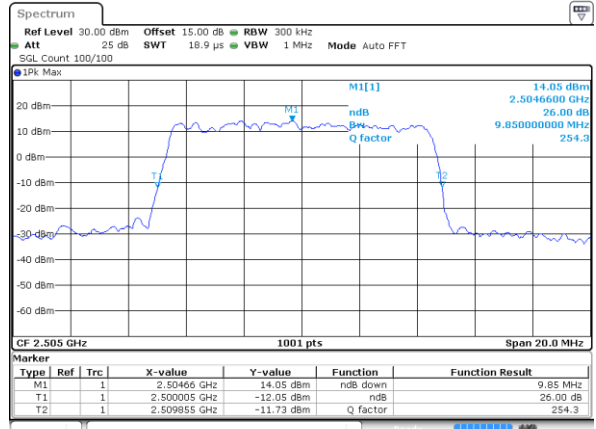

Highest Channel / 20MHz / QPSK

Date: 2 AUG 2021 15:05:15

Highest Channel / 20MHz / 16QAM

Date: 2 AUG 2021 15:05:26

LTE Band 7

Lowest Channel / 5MHz / 64QAM

Date: 2 AUG 2021 12:25:59

Lowest Channel / 10MHz / 64QAM

Date: 2 AUG 2021 12:58:22

Middle Channel / 5MHz / 64QAM

Date: 2 AUG 2021 12:31:06

Middle Channel / 10MHz / 64QAM

Date: 2 AUG 2021 13:03:01

Highest Channel / 5MHz / 64QAM

Date: 2 AUG 2021 12:32:27

Highest Channel / 10MHz / 64QAM