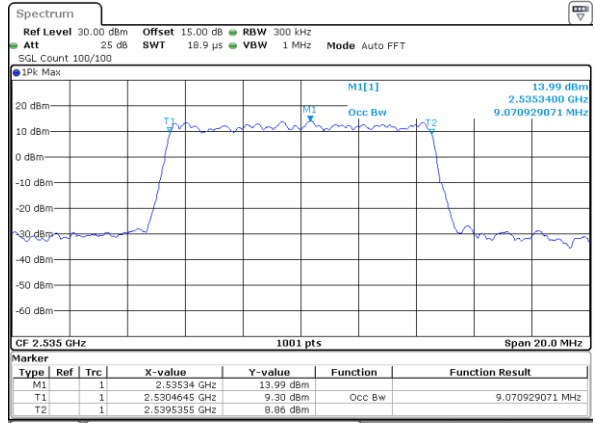

Highest Channel / 20MHz / QPSK

Date: 2 AUG 2021 15:04:53

Highest Channel / 20MHz / 16QAM

Date: 2 AUG 2021 15:05:04

LTE Band 7

Lowest Channel / 5MHz / 64QAM

Date: 2 AUG 2021 12:25:41

Lowest Channel / 10MHz / 64QAM

Date: 2 AUG 2021 12:58:11

Middle Channel / 5MHz / 64QAM

Date: 2 AUG 2021 12:30:55

Middle Channel / 10MHz / 64QAM

Date: 2 AUG 2021 13:02:50

Highest Channel / 5MHz / 64QAM

Date: 2 AUG 2021 12:32:15

Highest Channel / 10MHz / 64QAM