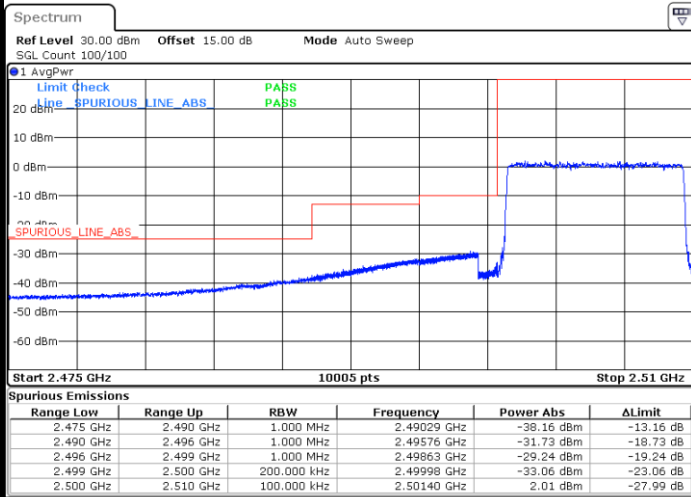

Date: 2 AUG 2021 12:35:45

LTE Band 7 / 10MHz / QPSK

Lowest Band Edge / 1 RB

Date: 2 AUG 2021 12:39:07

Highest Band Edge / 1 RB

Date: 2 AUG 2021 12:51:05

Lowest Band Edge / Full RB

Date: 2 AUG 2021 12:42:26

Highest Band Edge / Full RB

Date: 2 AUG 2021 12:54:24

LTE Band 7 / 10MHz / 16QAM

Lowest Band Edge / 1 RB

Date: 2 AUG 2021 12:40:47

Highest Band Edge / 1 RB

Date: 2 AUG 2021 12:52:45

Lowest Band Edge / Full RB

Date: 2 AUG 2021 12:44:05

Highest Band Edge / Full RB

Date: 2 AUG 2021 12:56:03

LTE Band 7 / 10MHz / 64QAM

Lowest Band Edge / 1 RB

Date: 2 AUG.2021 13:00:01

Highest Band Edge / 1 RB

Date: 4.AUG.2021 20:30:41

Lowest Band Edge / Full RB

Date: 2 AUG.2021 13:01:41

Highest Band Edge / Full RB

Date: 4.AUG.2021 20:33:42

LTE Band 7 / 15MHz / QPSK

Lowest Band Edge / 1 RB

Date: 2 AUG.2021 14:02:16

Highest Band Edge / 1 RB