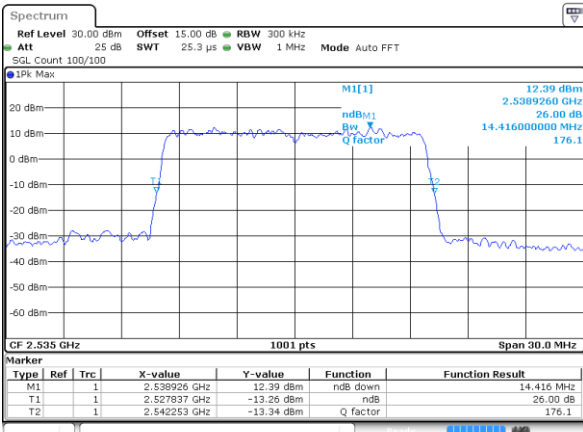

Date: 2 AUG 2021 13:04:21

LTE Band 7

Lowest Channel / 15MHz / 64QAM

Date: 2 AUG 2021 14:42:23

Lowest Channel / 20MHz / 64QAM

Date: 2 AUG 2021 15:14:22

Middle Channel / 15MHz / 64QAM

Date: 2 AUG 2021 14:47:04

Middle Channel / 20MHz / 64QAM

Date: 2 AUG 2021 15:19:02

Highest Channel / 15MHz / 64QAM

Date: 2 AUG 2021 14:48:24

Highest Channel / 20MHz / 64QAM

Date: 2 AUG 2021 15:20:22

Occupied Bandwidth

Mode	LTE Band 7 : 99%OBW(MHz)											
BW				5MHz		10MHz		15MHz		20MHz		
Mod.				QPSK	16QAM	QPSK	16QAM	QPSK	16QAM	QPSK	16QAM	
Lowest CH				4.48	4.47	8.97	9.05	13.49	13.46	17.90	17.94	
Middle CH				4.48	4.49	9.09	8.99	13.49	13.43	17.90	17.86	
Highest CH				4.48	4.50	9.03	9.03	13.40	13.43	17.90	17.90	
Mode	LTE Band 7 : 99%OBW(MHz)											
BW				5MHz		10MHz		15MHz		20MHz		
Mod.				64QAM		64QAM		64QAM		64QAM		
Lowest CH				4.50	-	9.05	-	13.46	-	17.90	-	
Middle CH				4.50	-	9.07	-	13.43	-	17.90	-	
Highest CH				4.49	-	9.01	-	13.40	-	17.90	-	