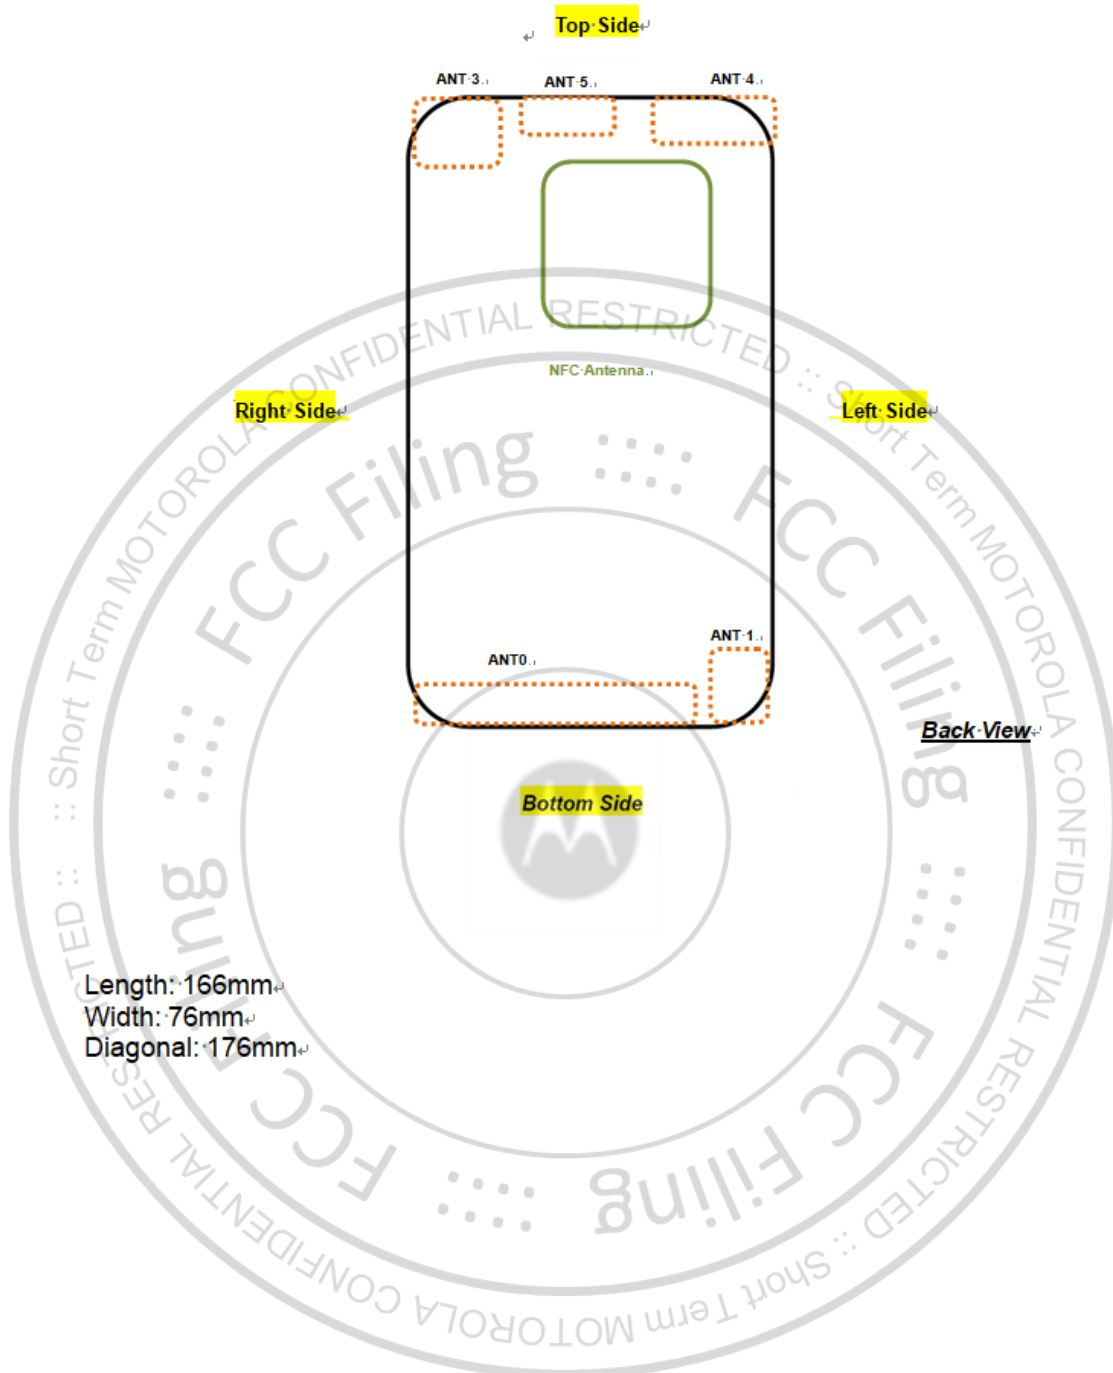

Front, Test Separation 5 mm

Back, Test Separation 5 mm

Left Side, Test Separation 5 mm

Right Side, Test Separation 5 mm

Top Side, Test Separation 5 mm

Bottom Side, Test Separation 5 mm

Body-worn Exposure Condition

Sensor off

For Antenna 0:

Front, Test Separation 8 mm

Back, Test Separation 10 mm

Bottom Side, Test Separation 11 mm

For Antenna 1:

Front, Test Separation 2 mm

Back, Test Separation 4 mm

Bottom Side, Test Separation 3 mm

For Antenna 4:

Back, Test Separation 10 mm

Top Side, Test Separation 8 mm

For Antenna 5:

Front, Test Separation 2 mm

Back, Test Separation 4 mm

Top Side, Test Separation 4 mm

Antenna Location

Length: 166mm
Width: 76mm
Diagonal: 176mm