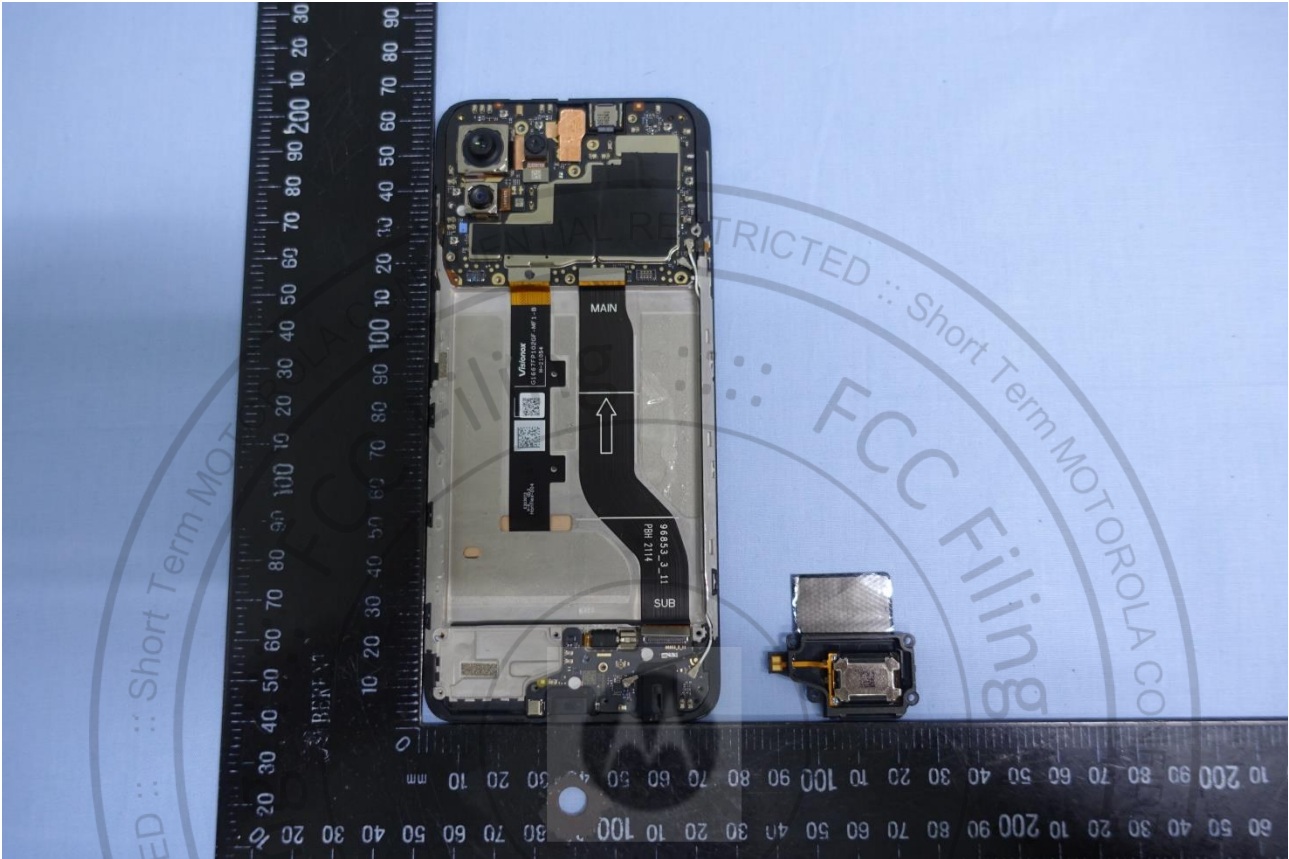

Brand Name: Motorola / Model Name: XT2139-1,XT2139-2