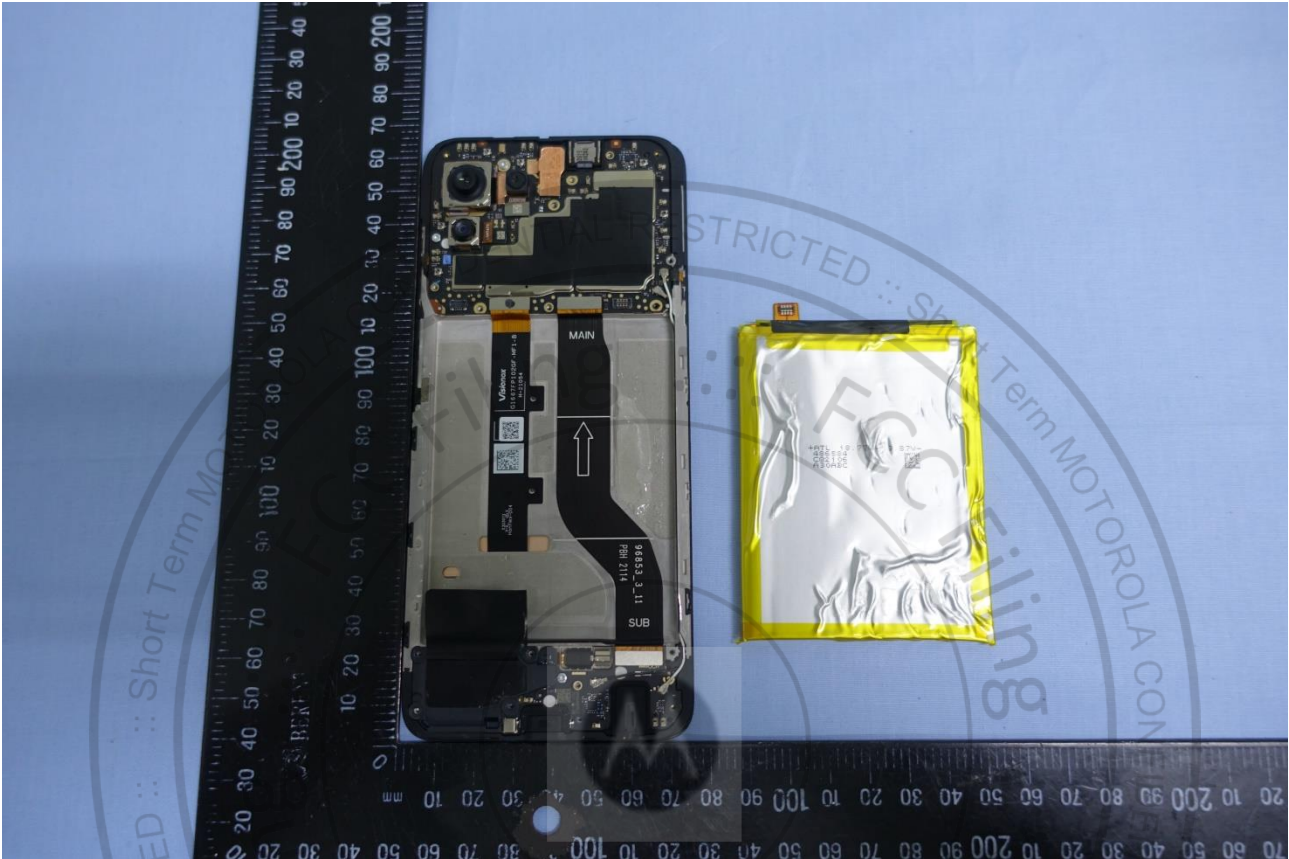

3. Internal Photograph of EUT

Brand Name: Motorola / Model Name: XT2139-1,XT2139-2

Brand Name: Motorola / Model Name: XT2139-1,XT2139-2

Brand Name: Motorola / Model Name: XT2139-1,XT2139-2

Brand Name: Motorola / Model Name: XT2139-1,XT2139-2

Brand Name: Motorola / Model Name: XT2139-1,XT2139-2

Brand Name: Motorola / Model Name: XT2139-1,XT2139-2

Brand Name: Motorola / Model Name: XT2139-1,XT2139-2

Brand Name: Motorola / Model Name: XT2139-1,XT2139-2