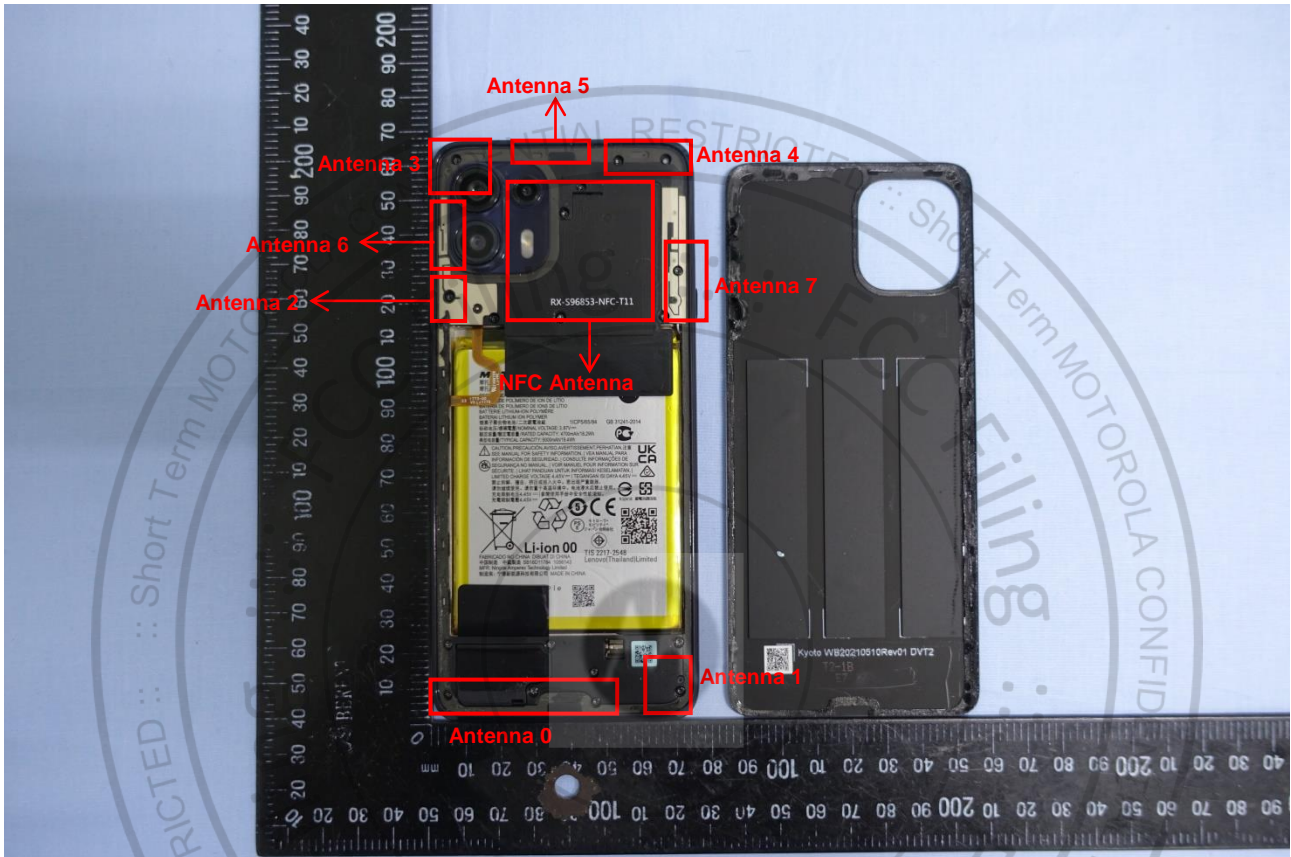

3. Internal Photograph of EUT

Brand Name: Motorola / Model Name: XT2139-1,XT2139-2

Brand Name: Motorola / Model Name: XT2139-1,XT2139-2

Brand Name: Motorola / Model Name: XT2139-1,XT2139-2

Brand Name: Motorola / Model Name: XT2139-1,XT2139-2

Brand Name: Motorola / Model Name: XT2139-1,XT2139-2

Brand Name: Motorola / Model Name: XT2139-1,XT2139-2

Brand Name: Motorola / Model Name: XT2139-1,XT2139-2

Brand Name: Motorola / Model Name: XT2139-1,XT2139-2