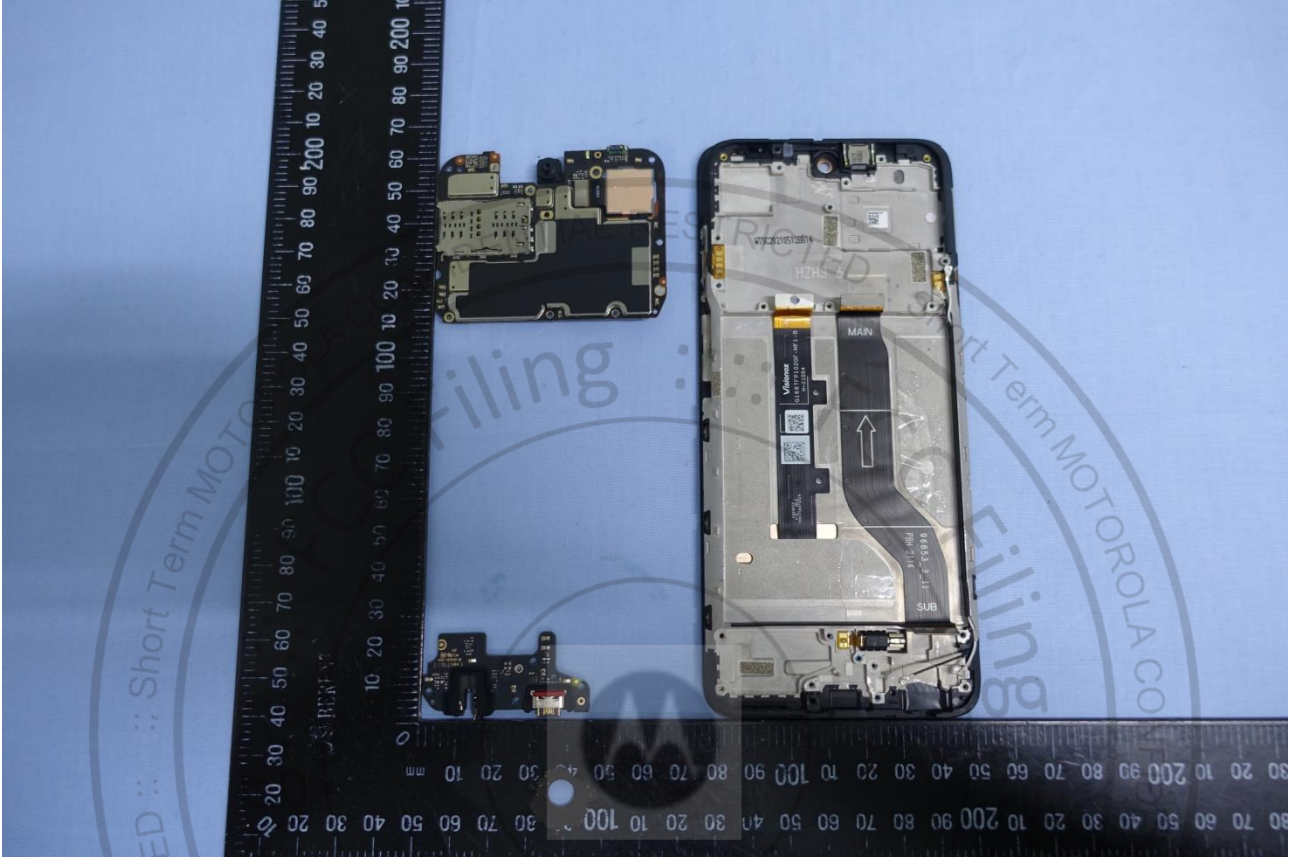

3. Internal Photograph of EUT

Brand Name: Motorola / Model Name: XT2139-1,XT2139-2

Brand Name: Motorola / Model Name: XT2139-1,XT2139-2

Brand Name: Motorola / Model Name: XT2139-1,XT2139-2

Brand Name: Motorola / Model Name: XT2139-1,XT2139-2

Brand Name: Motorola / Model Name: XT2139-1,XT2139-2

Brand Name: Motorola / Model Name: XT2139-1,XT2139-2

Brand Name: Motorola / Model Name: XT2139-1,XT2139-2

Brand Name: Motorola / Model Name: XT2139-1,XT2139-2